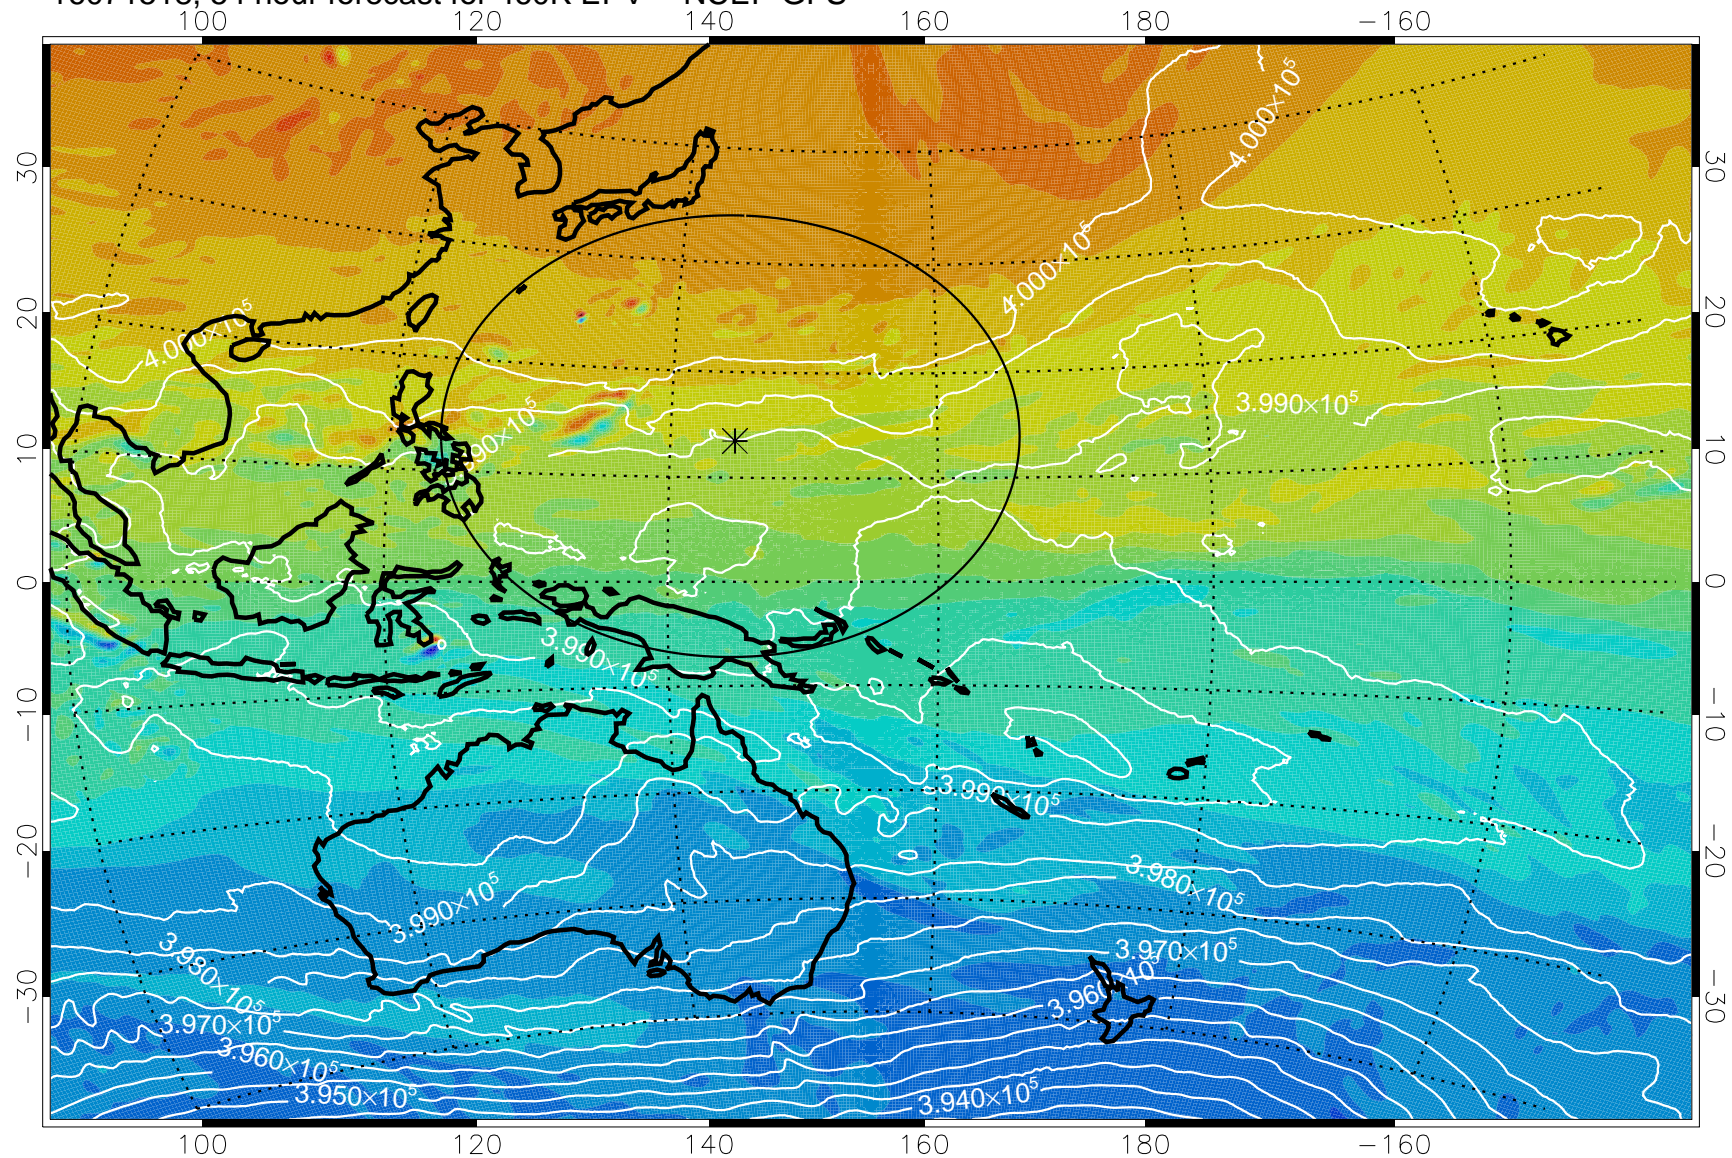

16071418, 30 hour forecast for 460K EPV -- NCEP GFS

460K Montgomery Streamfunction, white

Range ring of 2304 km

16071500, 36 hour forecast for 460K EPV -- NCEP GFS

460K Montgomery Streamfunction, white

Range ring of 2304 km

16071506, 42 hour forecast for 460K EPV -- NCEP GFS

460K Montgomery Streamfunction, white

Range ring of 2304 km

16071512, 48 hour forecast for 460K EPV -- NCEP GFS

460K Montgomery Streamfunction, white

Range ring of 2304 km

16071518, 54 hour forecast for 460K EPV -- NCEP GFS

460K Montgomery Streamfunction, white

Range ring of 2304 km

16071600, 60 hour forecast for 460K EPV -- NCEP GFS

460K Montgomery Streamfunction, white

Range ring of 2304 km

16071606, 66 hour forecast for 460K EPV -- NCEP GFS

460K Montgomery Streamfunction, white

Range ring of 2304 km

16071612, 72 hour forecast for 460K EPV -- NCEP GFS

460K Montgomery Streamfunction, white

Range ring of 2304 km