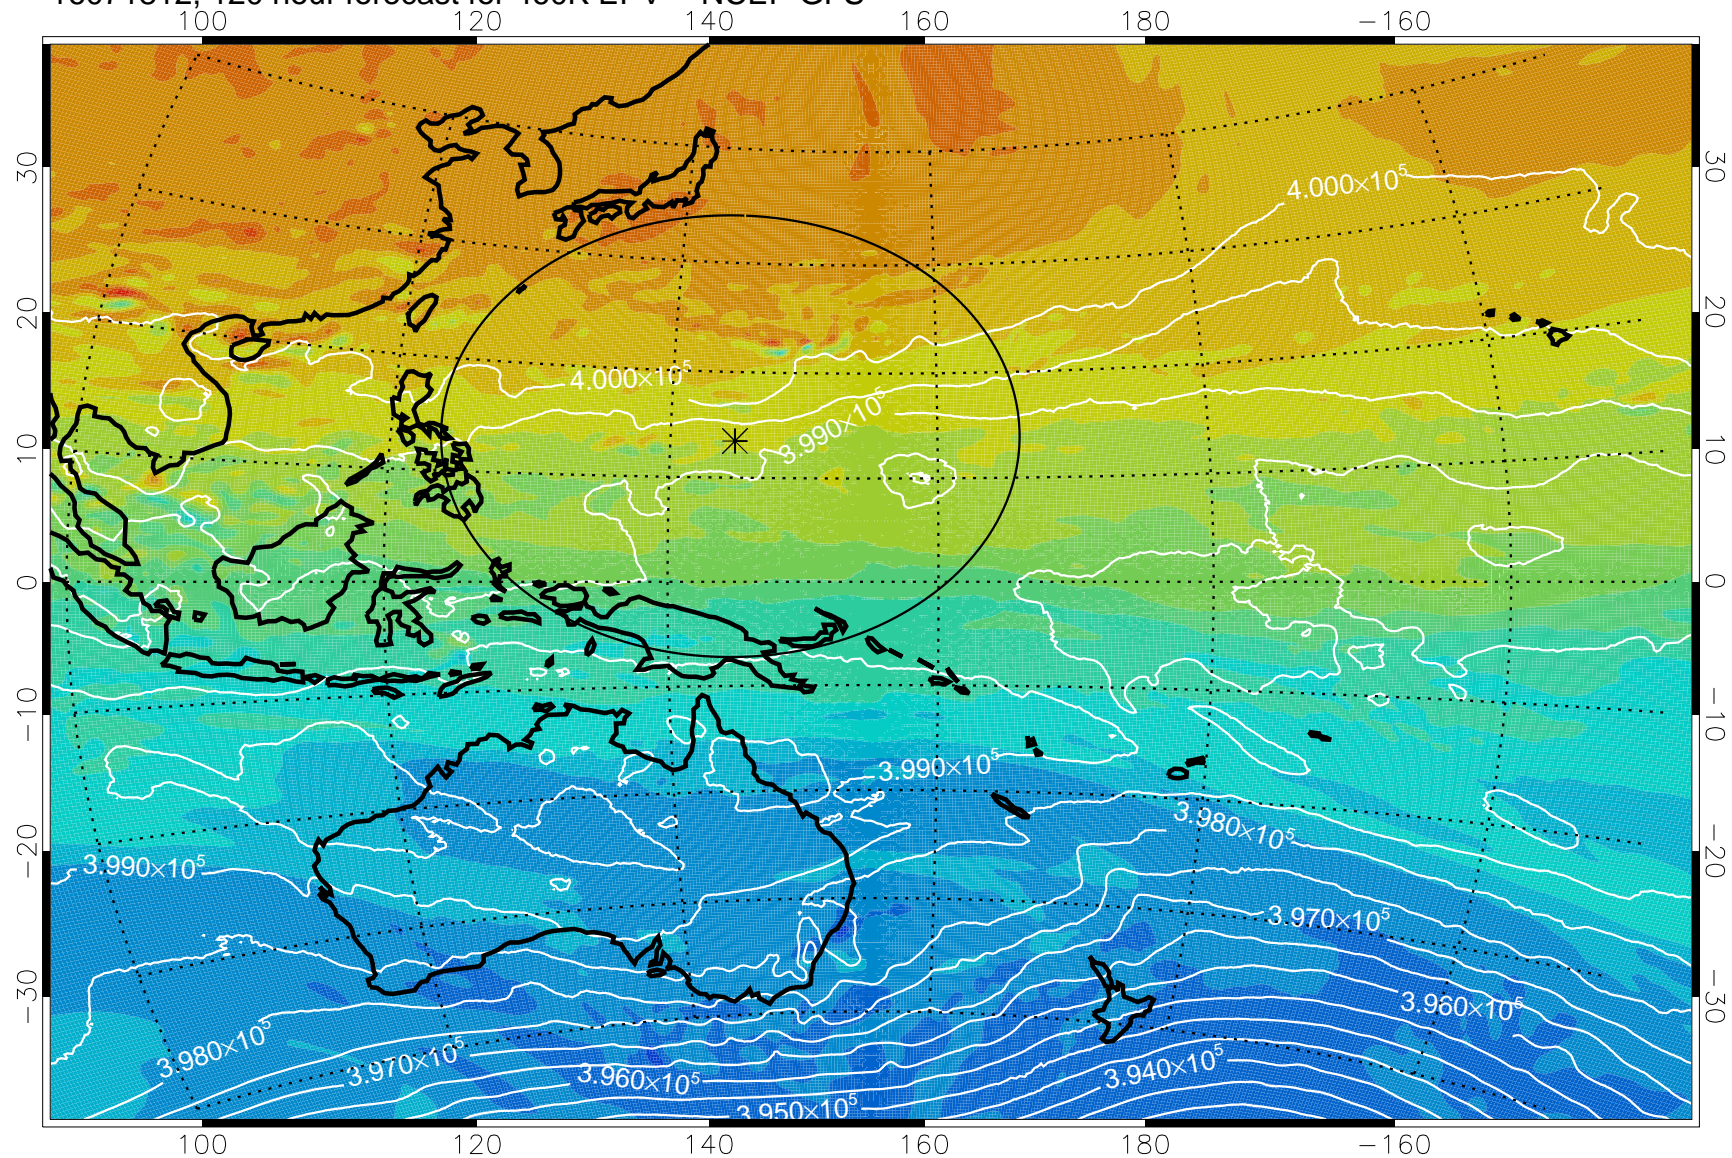

16071618, 78 hour forecast for 460K EPV -- NCEP GFS

460K Montgomery Streamfunction, white

Range ring of 2304 km

16071700, 84 hour forecast for 460K EPV -- NCEP GFS

16071706, 90 hour forecast for 460K EPV -- NCEP GFS

460K Montgomery Streamfunction, white

Range ring of 2304 km

16071712, 96 hour forecast for 460K EPV -- NCEP GFS

460K Montgomery Streamfunction, white

Range ring of 2304 km

16071718, 102 hour forecast for 460K EPV -- NCEP GFS

460K Montgomery Streamfunction, white

Range ring of 2304 km

16071800, 108 hour forecast for 460K EPV -- NCEP GFS

460K Montgomery Streamfunction, white

Range ring of 2304 km

16071806, 114 hour forecast for 460K EPV -- NCEP GFS

460K Montgomery Streamfunction, white

Range ring of 2304 km

16071812, 120 hour forecast for 460K EPV -- NCEP GFS

460K Montgomery Streamfunction, white

Range ring of 2304 km