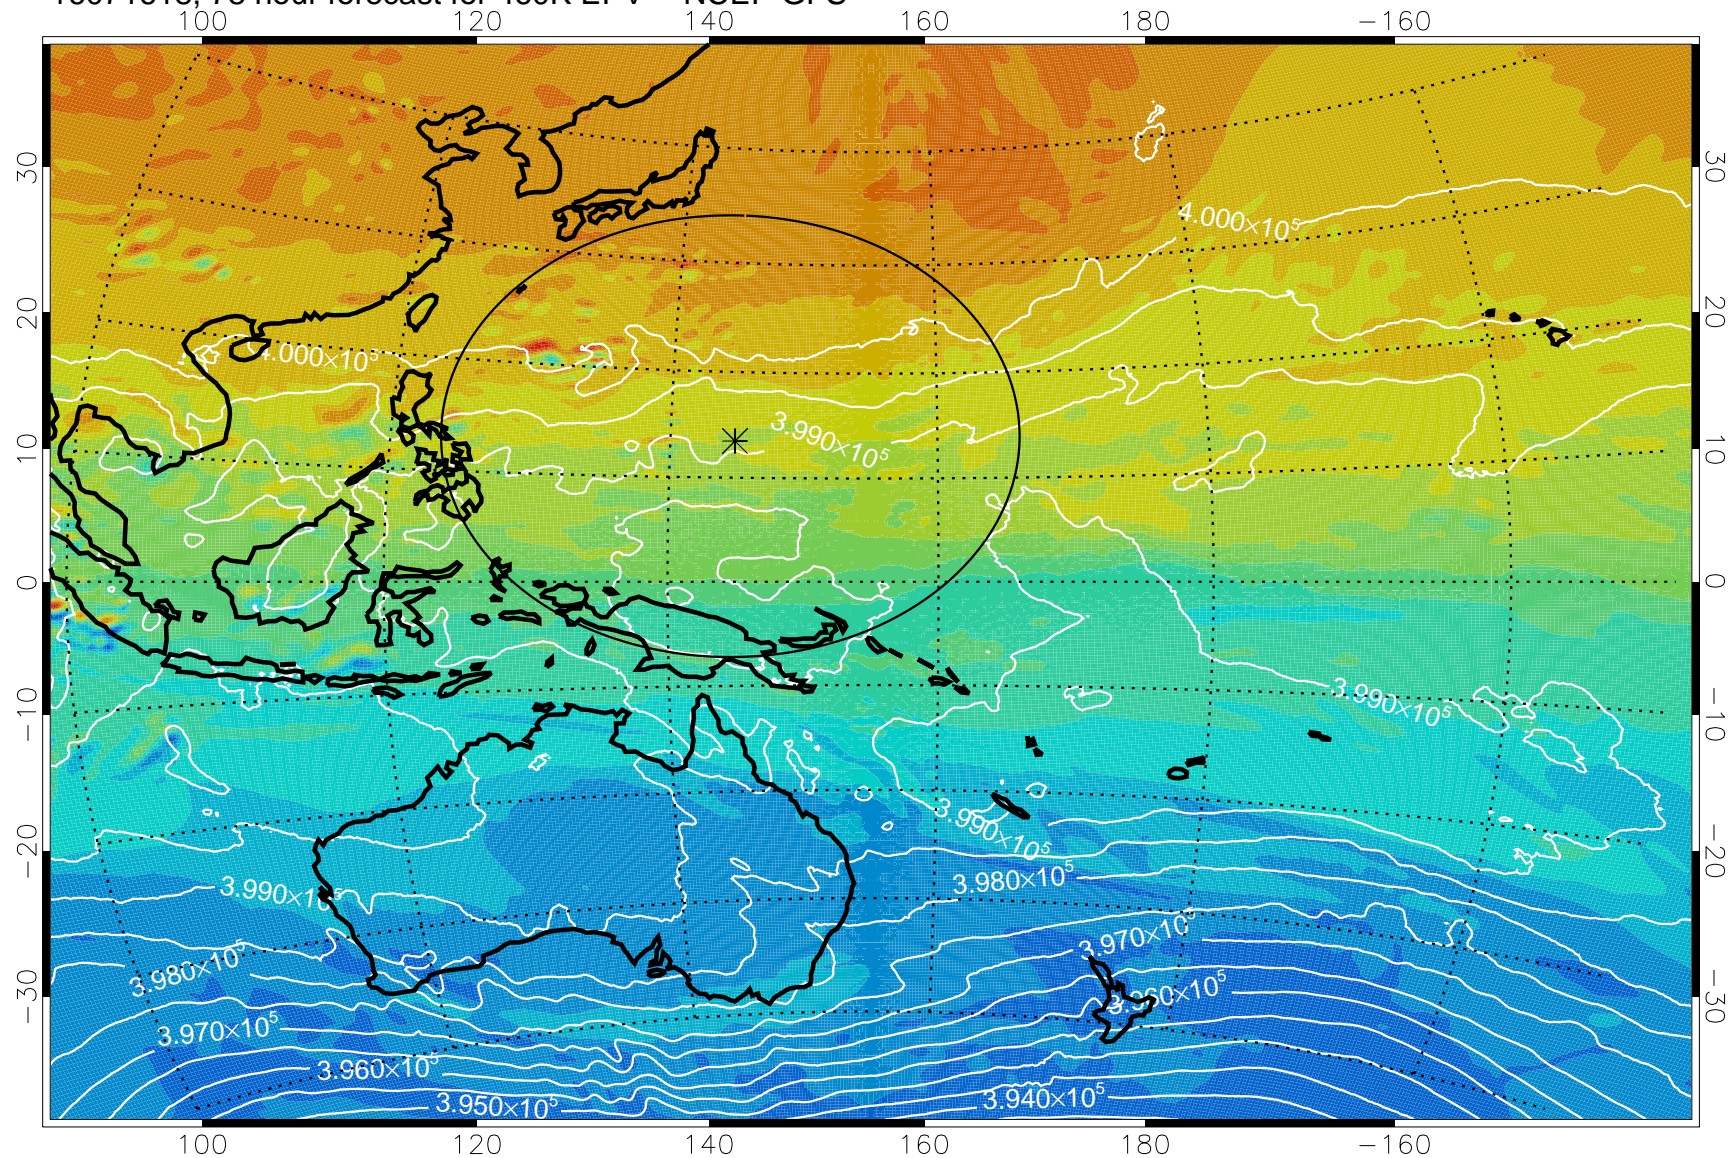

16071518, 54 hour forecast for 460K EPV -- NCEP GFS

460K Montgomery Streamfunction, white

Range ring of 2304 km

16071600, 60 hour forecast for 460K EPV -- NCEP GFS

460K Montgomery Streamfunction, white

Range ring of 2304 km

16071606, 66 hour forecast for 460K EPV -- NCEP GFS

460K Montgomery Streamfunction, white

Range ring of 2304 km

16071612, 72 hour forecast for 460K EPV -- NCEP GFS

460K Montgomery Streamfunction, white

Range ring of 2304 km

16071618, 78 hour forecast for 460K EPV -- NCEP GFS

460K Montgomery Streamfunction, white

Range ring of 2304 km

16071700, 84 hour forecast for 460K EPV -- NCEP GFS

16071706, 90 hour forecast for 460K EPV -- NCEP GFS

460K Montgomery Streamfunction, white

Range ring of 2304 km

16071712, 96 hour forecast for 460K EPV -- NCEP GFS

460K Montgomery Streamfunction, white

Range ring of 2304 km

16071718, 102 hour forecast for 460K EPV -- NCEP GFS