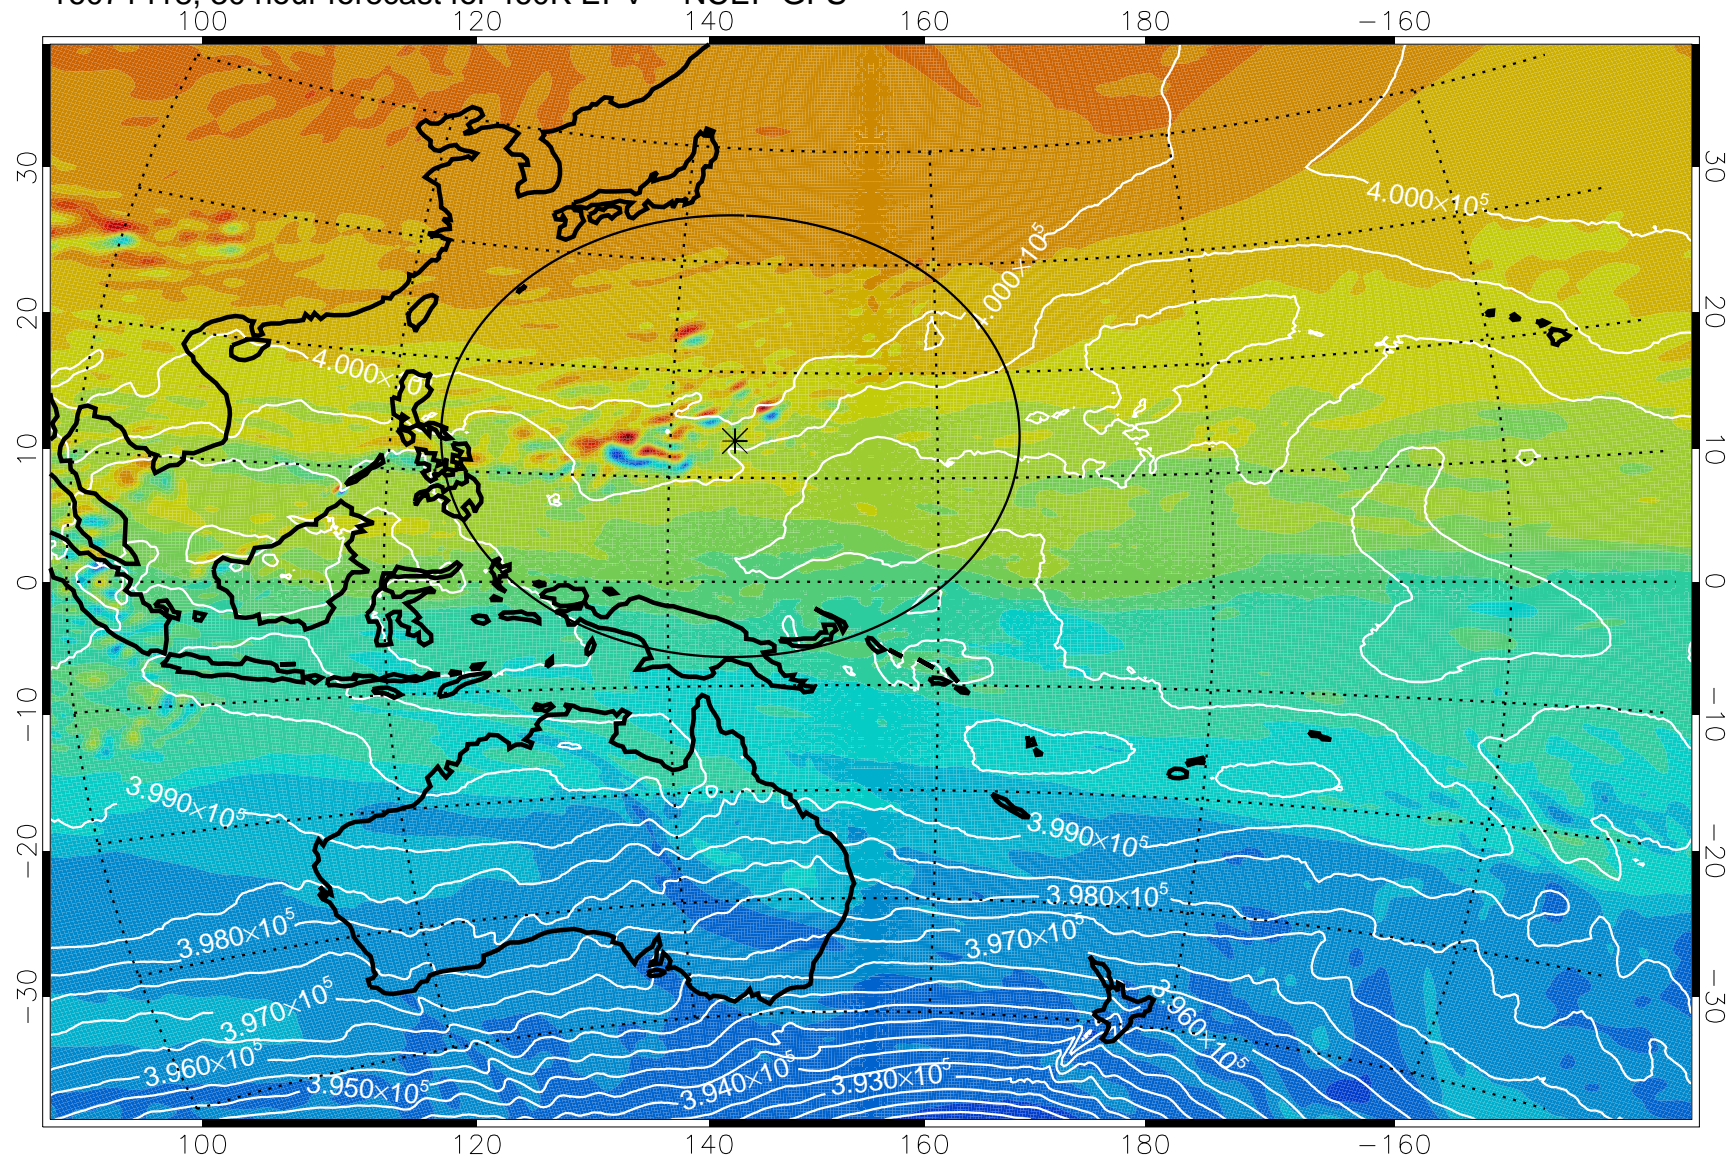

16071406, 18 hour forecast for 460K EPV -- NCEP GFS

460K Montgomery Streamfunction, white

Range ring of 2304 km

16071412, 24 hour forecast for 460K EPV -- NCEP GFS

460K Montgomery Streamfunction, white

Range ring of 2304 km

16071418, 30 hour forecast for 460K EPV -- NCEP GFS

460K Montgomery Streamfunction, white

Range ring of 2304 km

16071500, 36 hour forecast for 460K EPV -- NCEP GFS

460K Montgomery Streamfunction, white

Range ring of 2304 km

16071506, 42 hour forecast for 460K EPV -- NCEP GFS

460K Montgomery Streamfunction, white

Range ring of 2304 km

16071512, 48 hour forecast for 460K EPV -- NCEP GFS

460K Montgomery Streamfunction, white

Range ring of 2304 km

16071518, 54 hour forecast for 460K EPV -- NCEP GFS

460K Montgomery Streamfunction, white

Range ring of 2304 km

16071600, 60 hour forecast for 460K EPV -- NCEP GFS

460K Montgomery Streamfunction, white

Range ring of 2304 km