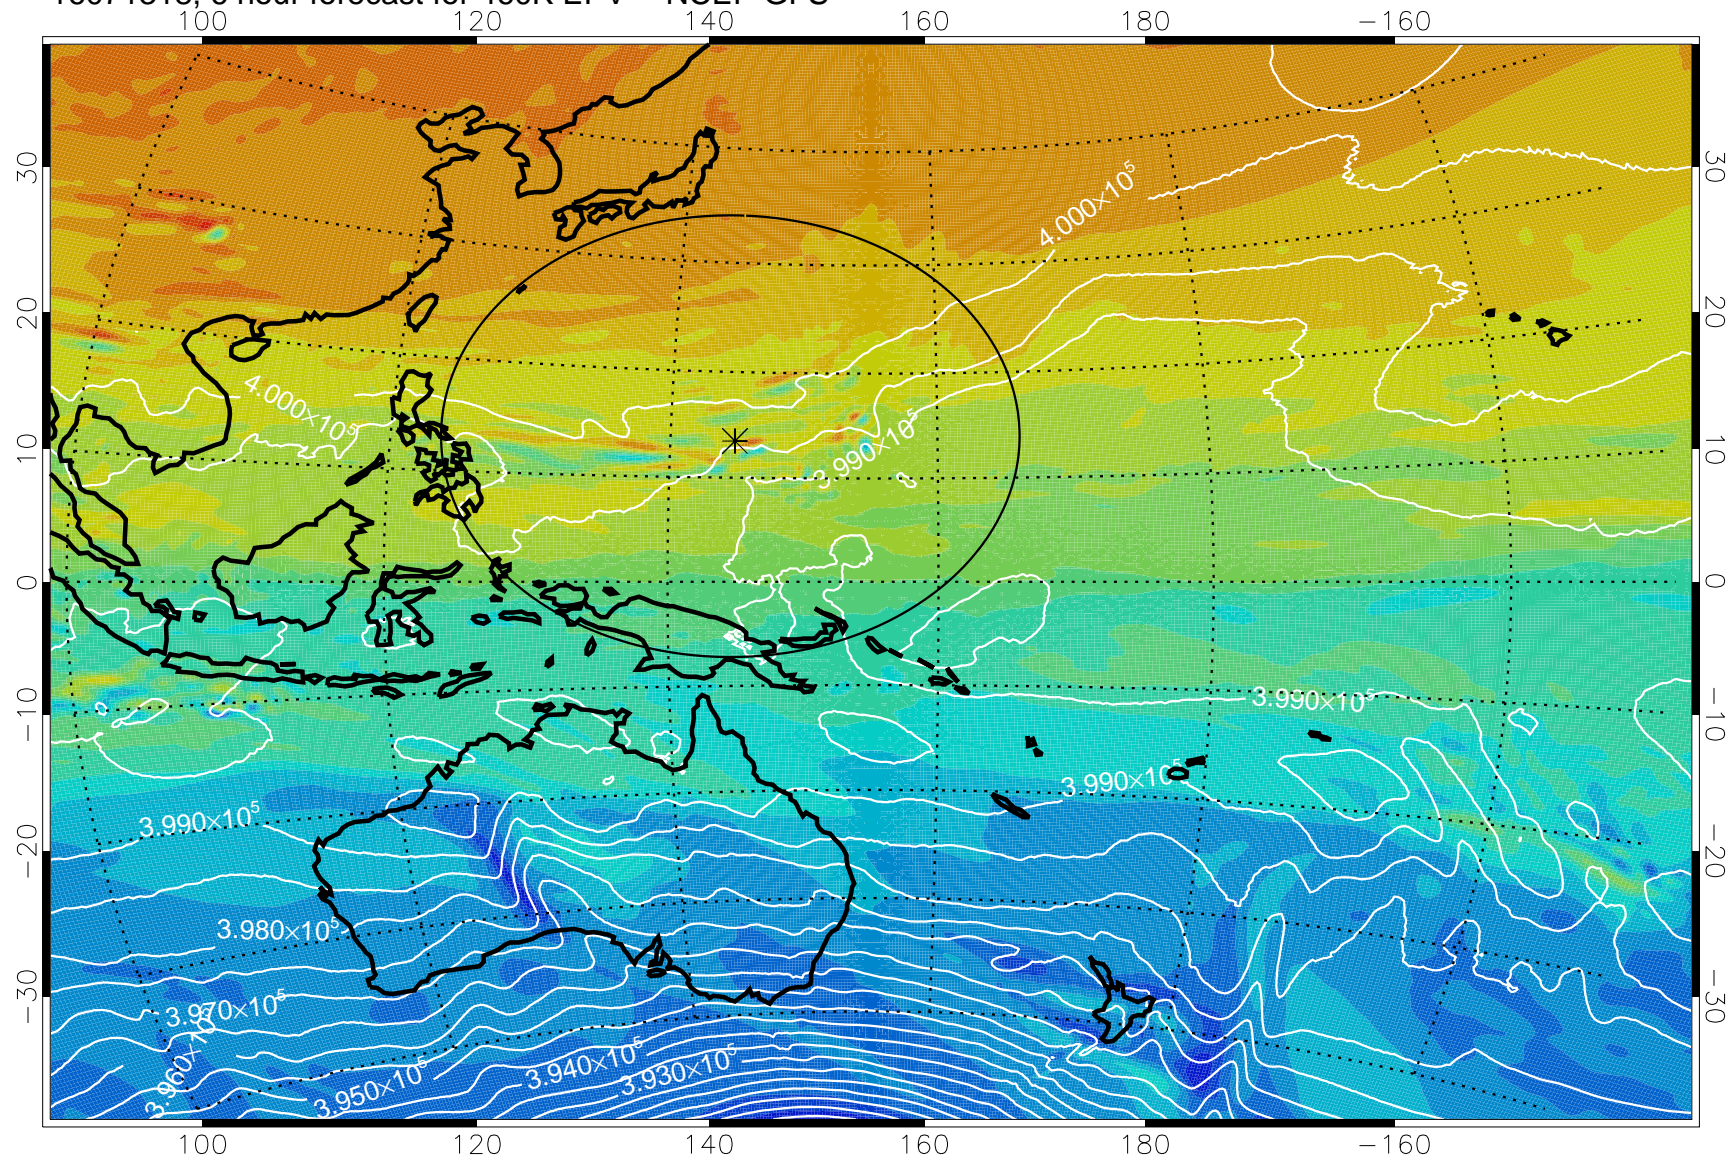

16071318, 6 hour forecast for 460K EPV -- NCEP GFS

460K Montgomery Streamfunction, white

Range ring of 2304 km

16071400, 12 hour forecast for 460K EPV -- NCEP GFS

460K Montgomery Streamfunction, white

Range ring of 2304 km

16071406, 18 hour forecast for 460K EPV -- NCEP GFS

460K Montgomery Streamfunction, white

Range ring of 2304 km

16071412, 24 hour forecast for 460K EPV -- NCEP GFS

460K Montgomery Streamfunction, white

Range ring of 2304 km

16071418, 30 hour forecast for 460K EPV -- NCEP GFS

460K Montgomery Streamfunction, white

Range ring of 2304 km

16071500, 36 hour forecast for 460K EPV -- NCEP GFS

460K Montgomery Streamfunction, white

Range ring of 2304 km

16071506, 42 hour forecast for 460K EPV -- NCEP GFS

460K Montgomery Streamfunction, white

Range ring of 2304 km

16071512, 48 hour forecast for 460K EPV -- NCEP GFS

460K Montgomery Streamfunction, white

Range ring of 2304 km