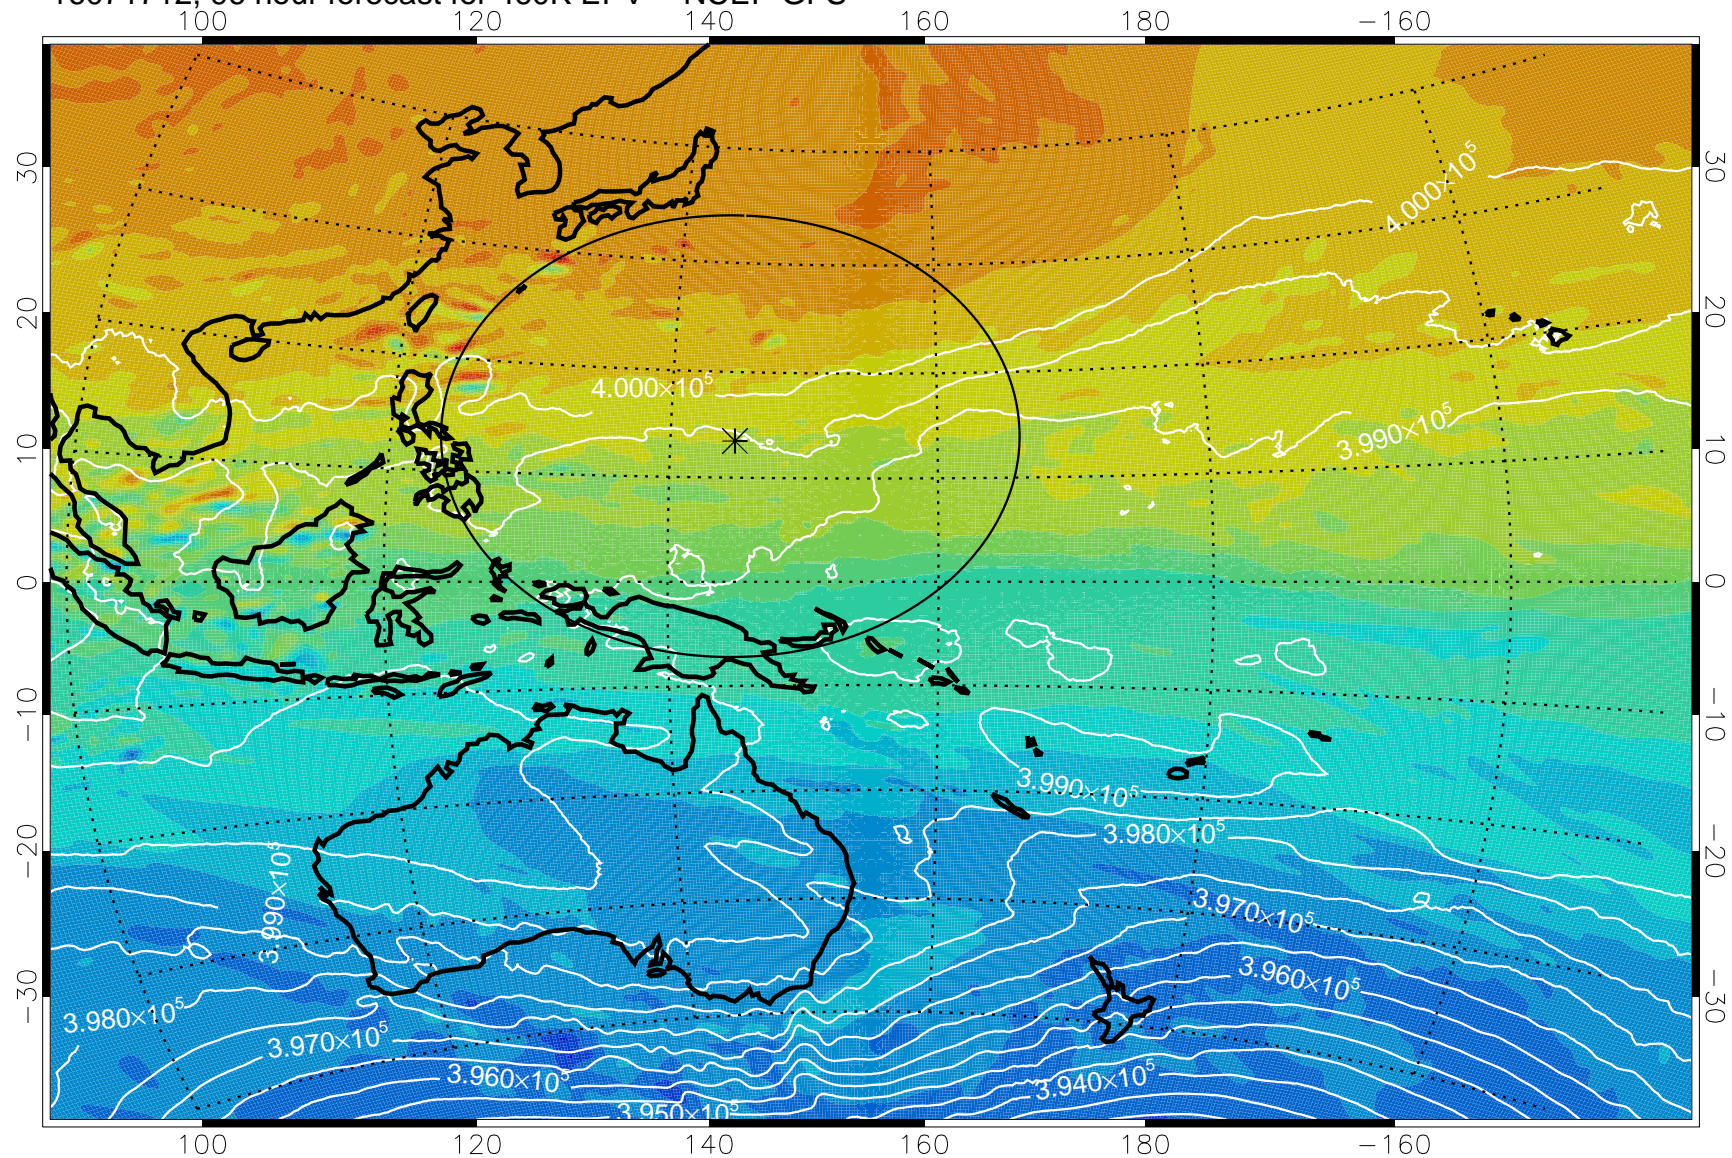

16071606, 66 hour forecast for 460K EPV -- NCEP GFS

460K Montgomery Streamfunction, white

Range ring of 2304 km

16071612, 72 hour forecast for 460K EPV -- NCEP GFS

460K Montgomery Streamfunction, white

Range ring of 2304 km

16071618, 78 hour forecast for 460K EPV -- NCEP GFS

460K Montgomery Streamfunction, white

Range ring of 2304 km

16071700, 84 hour forecast for 460K EPV -- NCEP GFS

16071706, 90 hour forecast for 460K EPV -- NCEP GFS

460K Montgomery Streamfunction, white

Range ring of 2304 km

16071712, 96 hour forecast for 460K EPV -- NCEP GFS

460K Montgomery Streamfunction, white

Range ring of 2304 km

16071718, 102 hour forecast for 460K EPV -- NCEP GFS

460K Montgomery Streamfunction, white

Range ring of 2304 km

16071800, 108 hour forecast for 460K EPV -- NCEP GFS

460K Montgomery Streamfunction, white

Range ring of 2304 km

16071806, 114 hour forecast for 460K EPV -- NCEP GFS