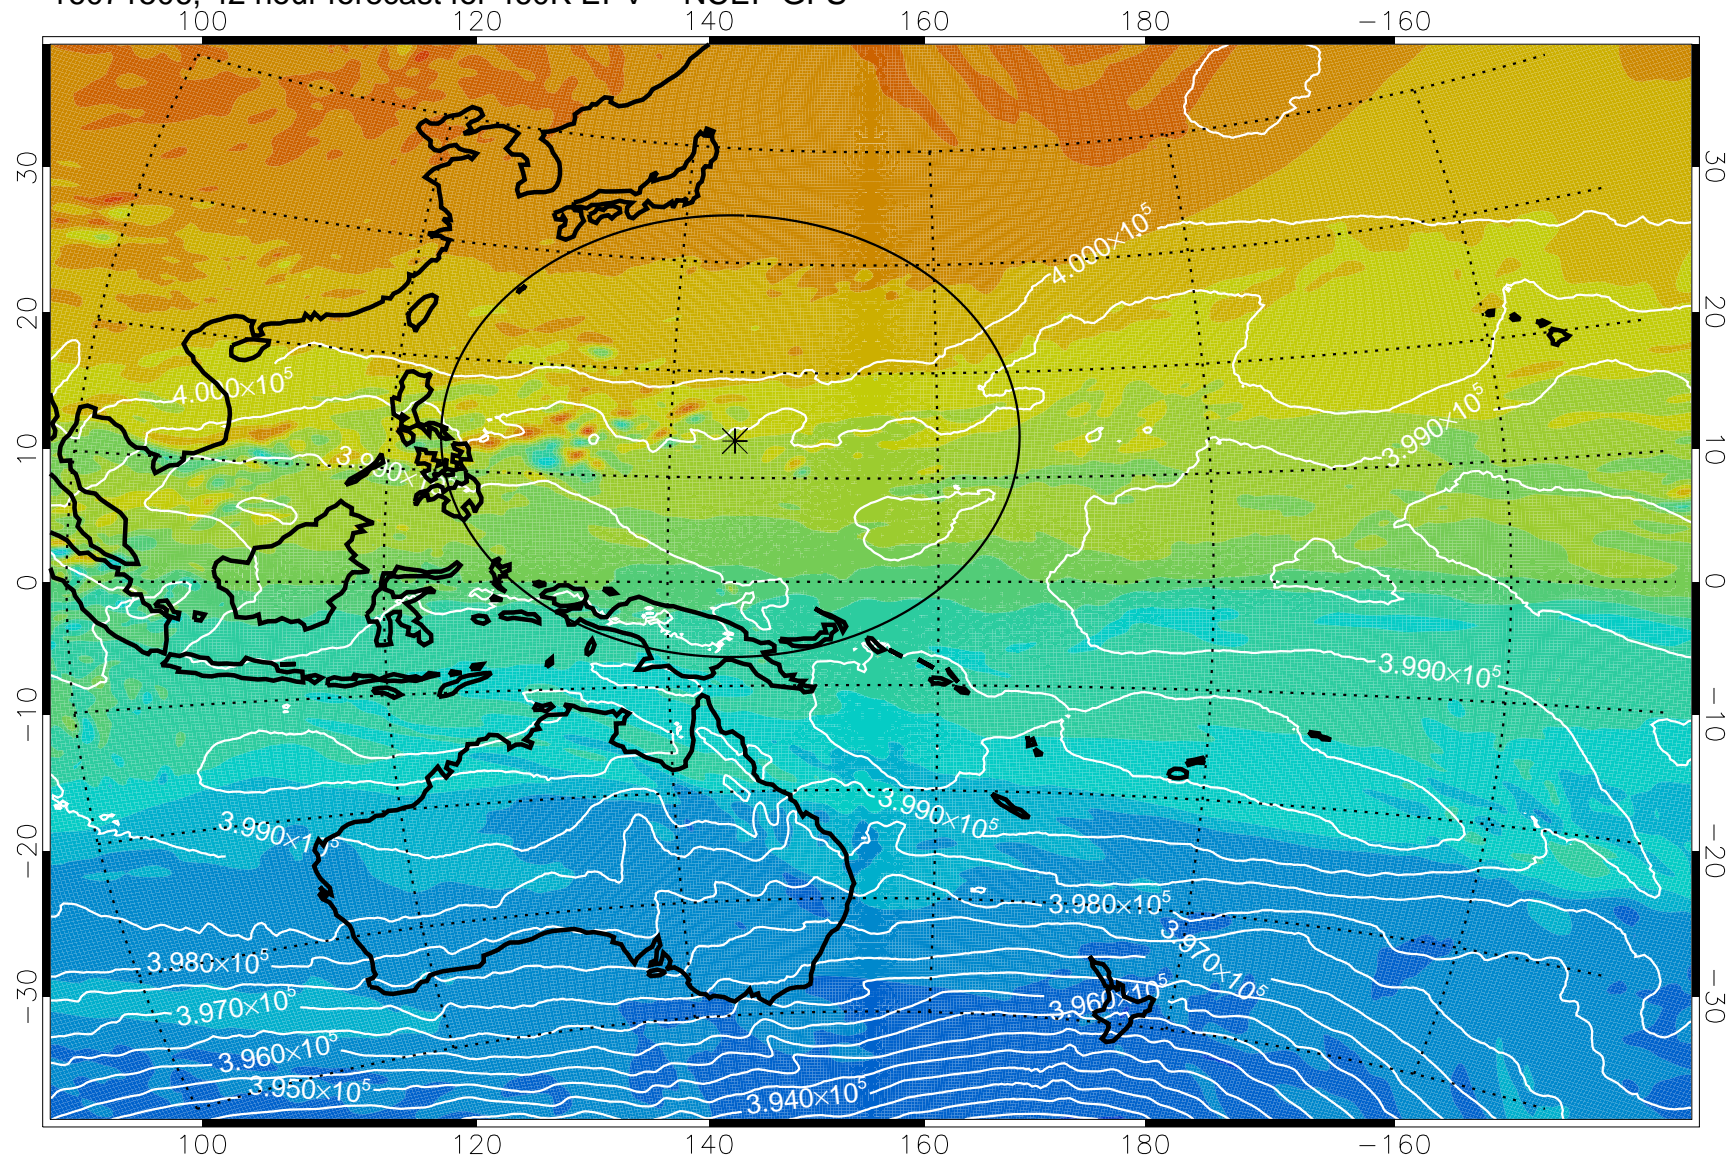

16071418, 30 hour forecast for 460K EPV -- NCEP GFS

460K Montgomery Streamfunction, white

Range ring of 2304 km

16071500, 36 hour forecast for 460K EPV -- NCEP GFS

460K Montgomery Streamfunction, white

Range ring of 2304 km

16071506, 42 hour forecast for 460K EPV -- NCEP GFS

460K Montgomery Streamfunction, white

Range ring of 2304 km

16071512, 48 hour forecast for 460K EPV -- NCEP GFS

460K Montgomery Streamfunction, white

Range ring of 2304 km

16071518, 54 hour forecast for 460K EPV -- NCEP GFS

460K Montgomery Streamfunction, white

Range ring of 2304 km

16071600, 60 hour forecast for 460K EPV -- NCEP GFS

460K Montgomery Streamfunction, white

Range ring of 2304 km

16071606, 66 hour forecast for 460K EPV -- NCEP GFS

460K Montgomery Streamfunction, white

Range ring of 2304 km

16071612, 72 hour forecast for 460K EPV -- NCEP GFS

460K Montgomery Streamfunction, white

Range ring of 2304 km