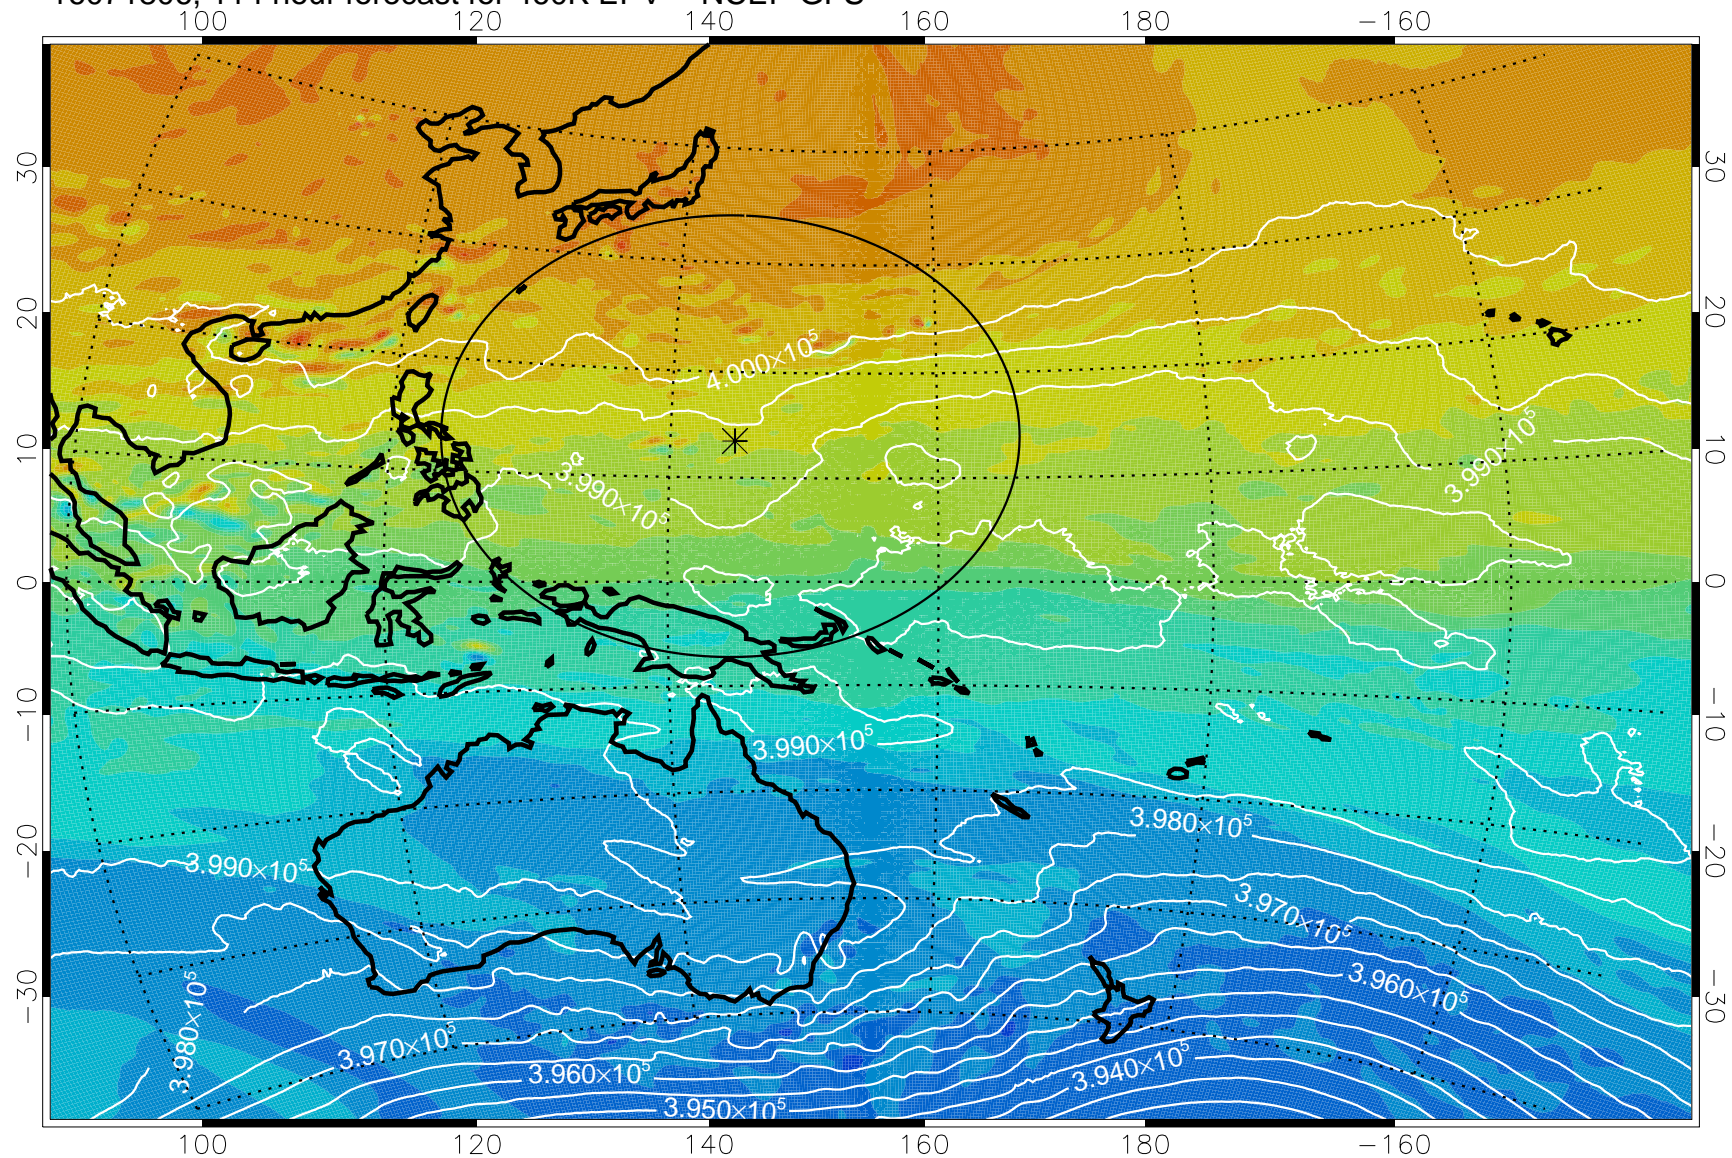

16071618, 78 hour forecast for 460K EPV -- NCEP GFS

460K Montgomery Streamfunction, white

Range ring of 2304 km

16071700, 84 hour forecast for 460K EPV -- NCEP GFS

16071706, 90 hour forecast for 460K EPV -- NCEP GFS

460K Montgomery Streamfunction, white

Range ring of 2304 km

16071712, 96 hour forecast for 460K EPV -- NCEP GFS

460K Montgomery Streamfunction, white

Range ring of 2304 km

16071718, 102 hour forecast for 460K EPV -- NCEP GFS

460K Montgomery Streamfunction, white

Range ring of 2304 km

16071800, 108 hour forecast for 460K EPV -- NCEP GFS

460K Montgomery Streamfunction, white

Range ring of 2304 km

16071806, 114 hour forecast for 460K EPV -- NCEP GFS

460K Montgomery Streamfunction, white

Range ring of 2304 km

16071812, 120 hour forecast for 460K EPV -- NCEP GFS

460K Montgomery Streamfunction, white

Range ring of 2304 km