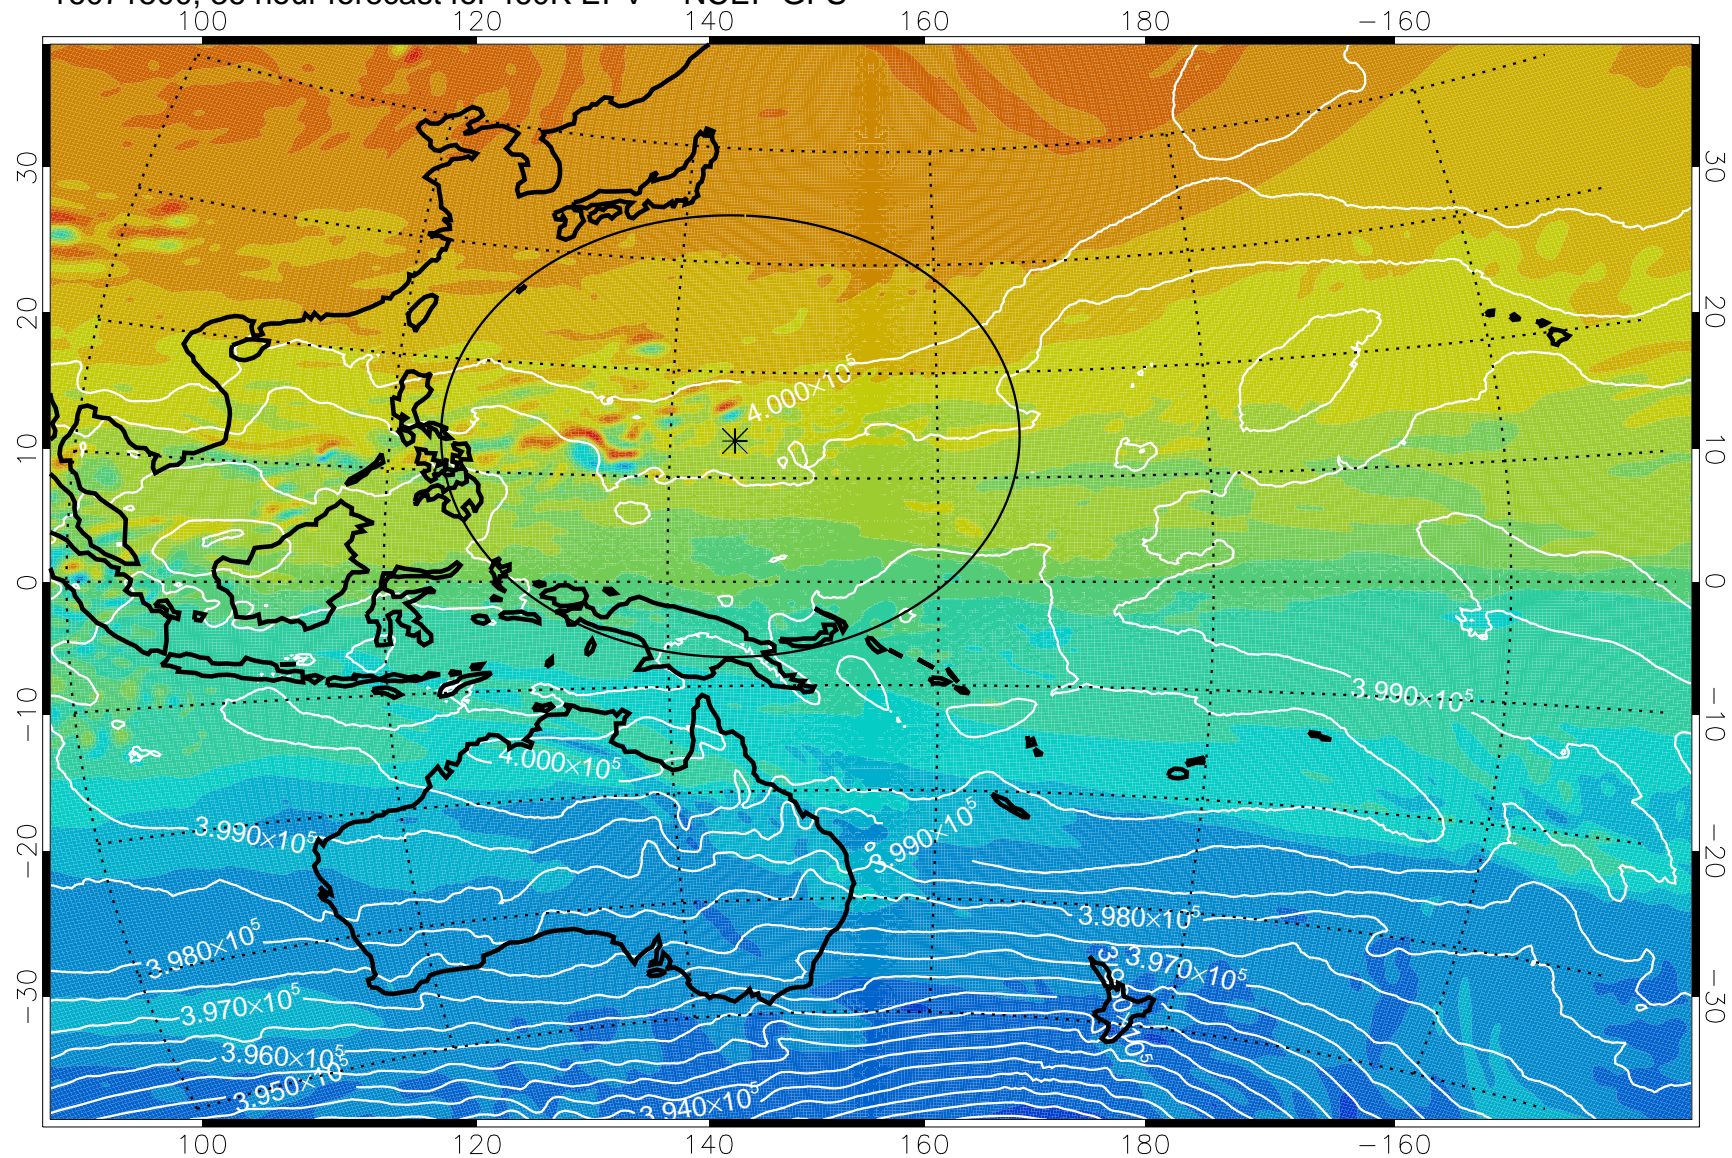

16071406, 18 hour forecast for 460K EPV -- NCEP GFS

460K Montgomery Streamfunction, white

Range ring of 2304 km

16071412, 24 hour forecast for 460K EPV -- NCEP GFS

460K Montgomery Streamfunction, white

Range ring of 2304 km

16071418, 30 hour forecast for 460K EPV -- NCEP GFS

460K Montgomery Streamfunction, white

Range ring of 2304 km

16071500, 36 hour forecast for 460K EPV -- NCEP GFS

460K Montgomery Streamfunction, white

Range ring of 2304 km

16071506, 42 hour forecast for 460K EPV -- NCEP GFS

460K Montgomery Streamfunction, white

Range ring of 2304 km

16071512, 48 hour forecast for 460K EPV -- NCEP GFS

460K Montgomery Streamfunction, white

Range ring of 2304 km

16071518, 54 hour forecast for 460K EPV -- NCEP GFS

460K Montgomery Streamfunction, white

Range ring of 2304 km

16071600, 60 hour forecast for 460K EPV -- NCEP GFS

460K Montgomery Streamfunction, white

Range ring of 2304 km