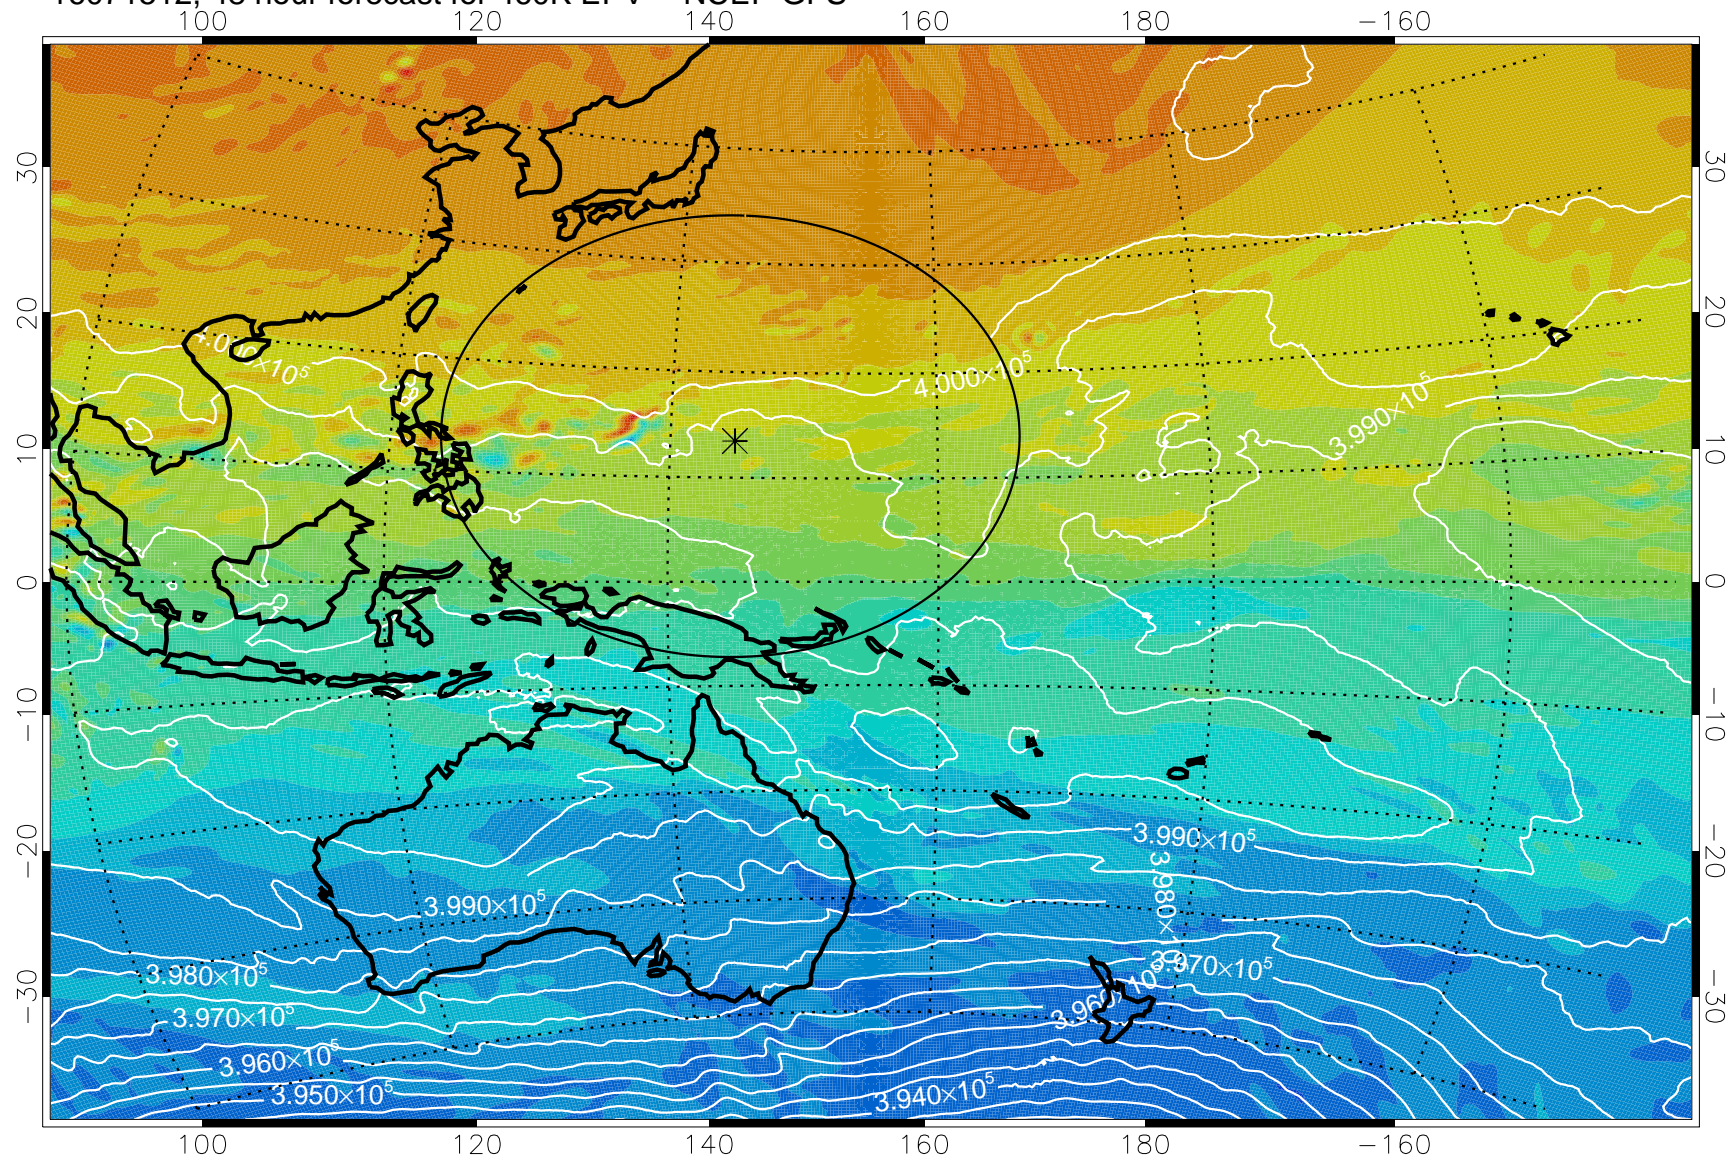

16071418, 30 hour forecast for 460K EPV -- NCEP GFS

460K Montgomery Streamfunction, white

Range ring of 2304 km

16071500, 36 hour forecast for 460K EPV -- NCEP GFS

460K Montgomery Streamfunction, white

Range ring of 2304 km

16071506, 42 hour forecast for 460K EPV -- NCEP GFS

460K Montgomery Streamfunction, white

Range ring of 2304 km

16071512, 48 hour forecast for 460K EPV -- NCEP GFS

460K Montgomery Streamfunction, white

Range ring of 2304 km

16071518, 54 hour forecast for 460K EPV -- NCEP GFS

460K Montgomery Streamfunction, white

Range ring of 2304 km

16071600, 60 hour forecast for 460K EPV -- NCEP GFS

460K Montgomery Streamfunction, white

Range ring of 2304 km

16071606, 66 hour forecast for 460K EPV -- NCEP GFS

460K Montgomery Streamfunction, white

Range ring of 2304 km

16071612, 72 hour forecast for 460K EPV -- NCEP GFS

460K Montgomery Streamfunction, white

Range ring of 2304 km