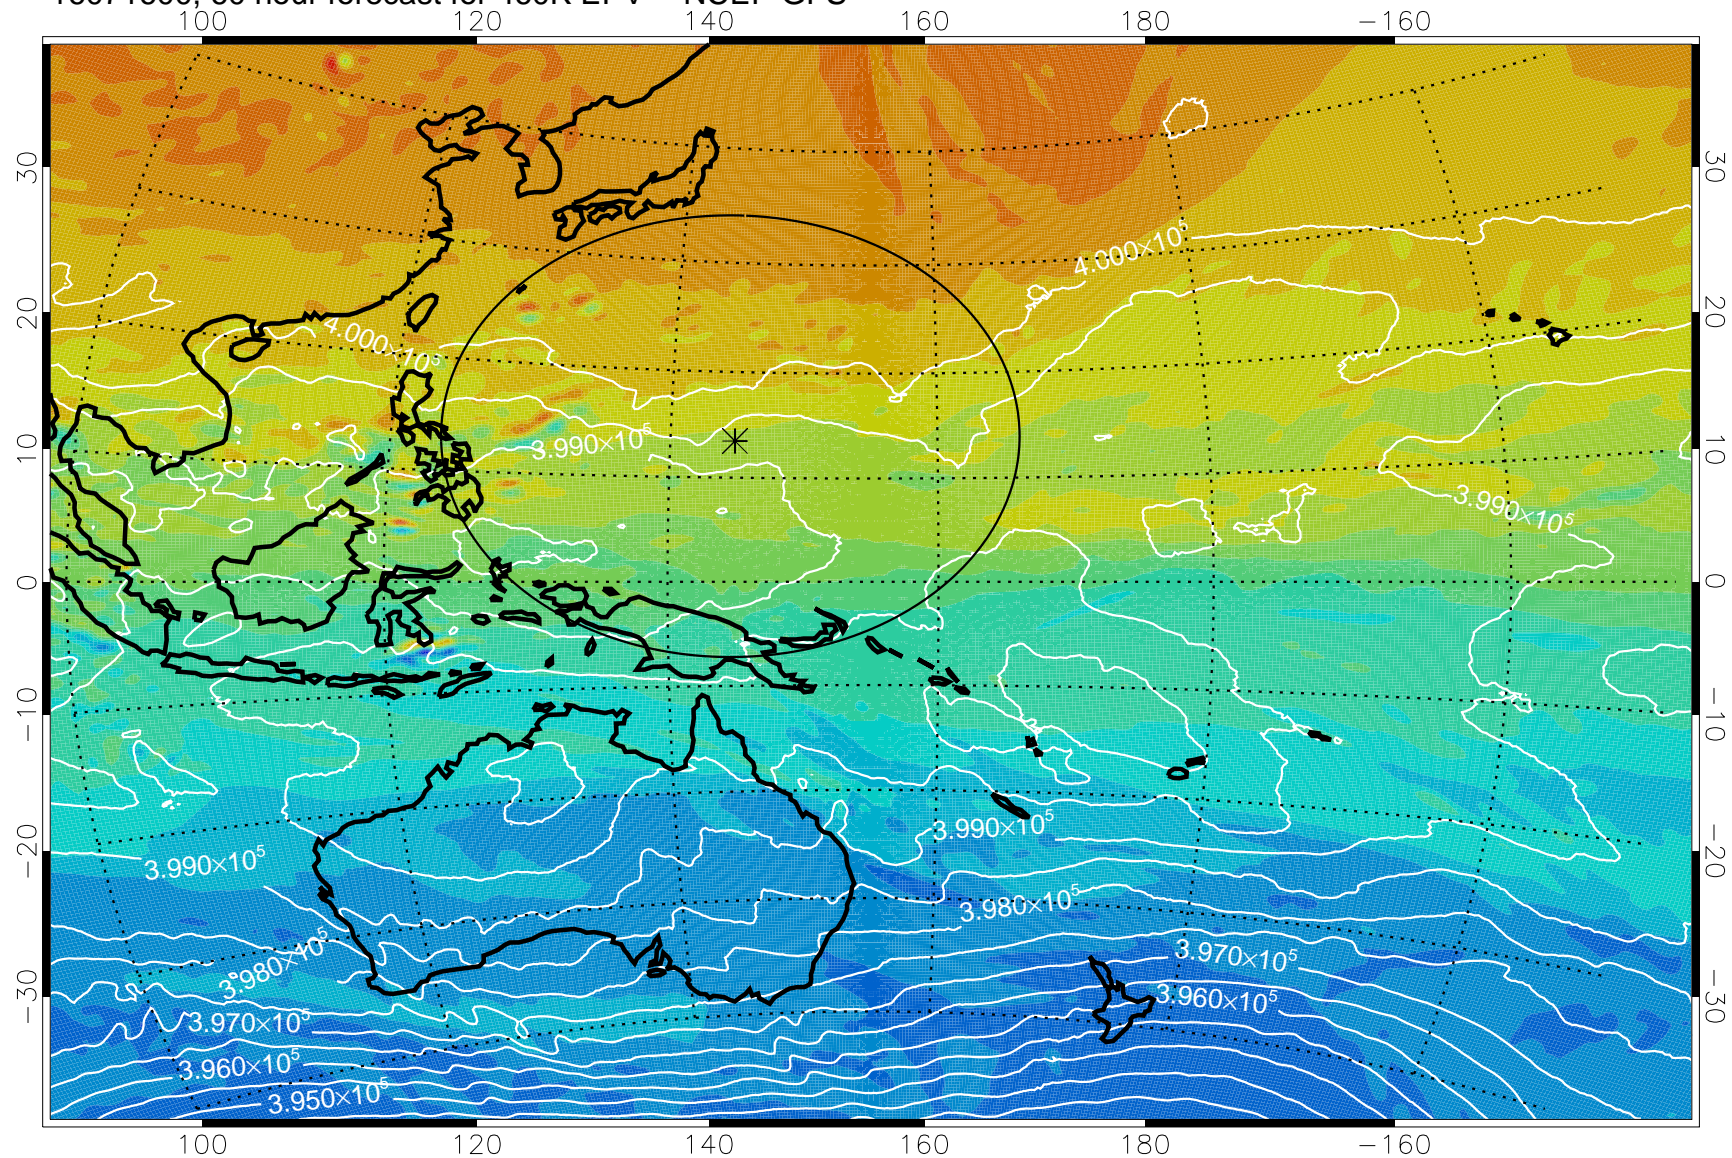

16071418, 30 hour forecast for 460K EPV -- NCEP GFS

460K Montgomery Streamfunction, white

Range ring of 2304 km

16071500, 36 hour forecast for 460K EPV -- NCEP GFS

460K Montgomery Streamfunction, white

Range ring of 2304 km

16071506, 42 hour forecast for 460K EPV -- NCEP GFS

460K Montgomery Streamfunction, white

Range ring of 2304 km

16071512, 48 hour forecast for 460K EPV -- NCEP GFS

460K Montgomery Streamfunction, white

Range ring of 2304 km

16071518, 54 hour forecast for 460K EPV -- NCEP GFS

460K Montgomery Streamfunction, white

Range ring of 2304 km

16071600, 60 hour forecast for 460K EPV -- NCEP GFS

460K Montgomery Streamfunction, white

Range ring of 2304 km

16071606, 66 hour forecast for 460K EPV -- NCEP GFS

460K Montgomery Streamfunction, white

Range ring of 2304 km

16071612, 72 hour forecast for 460K EPV -- NCEP GFS

460K Montgomery Streamfunction, white

Range ring of 2304 km