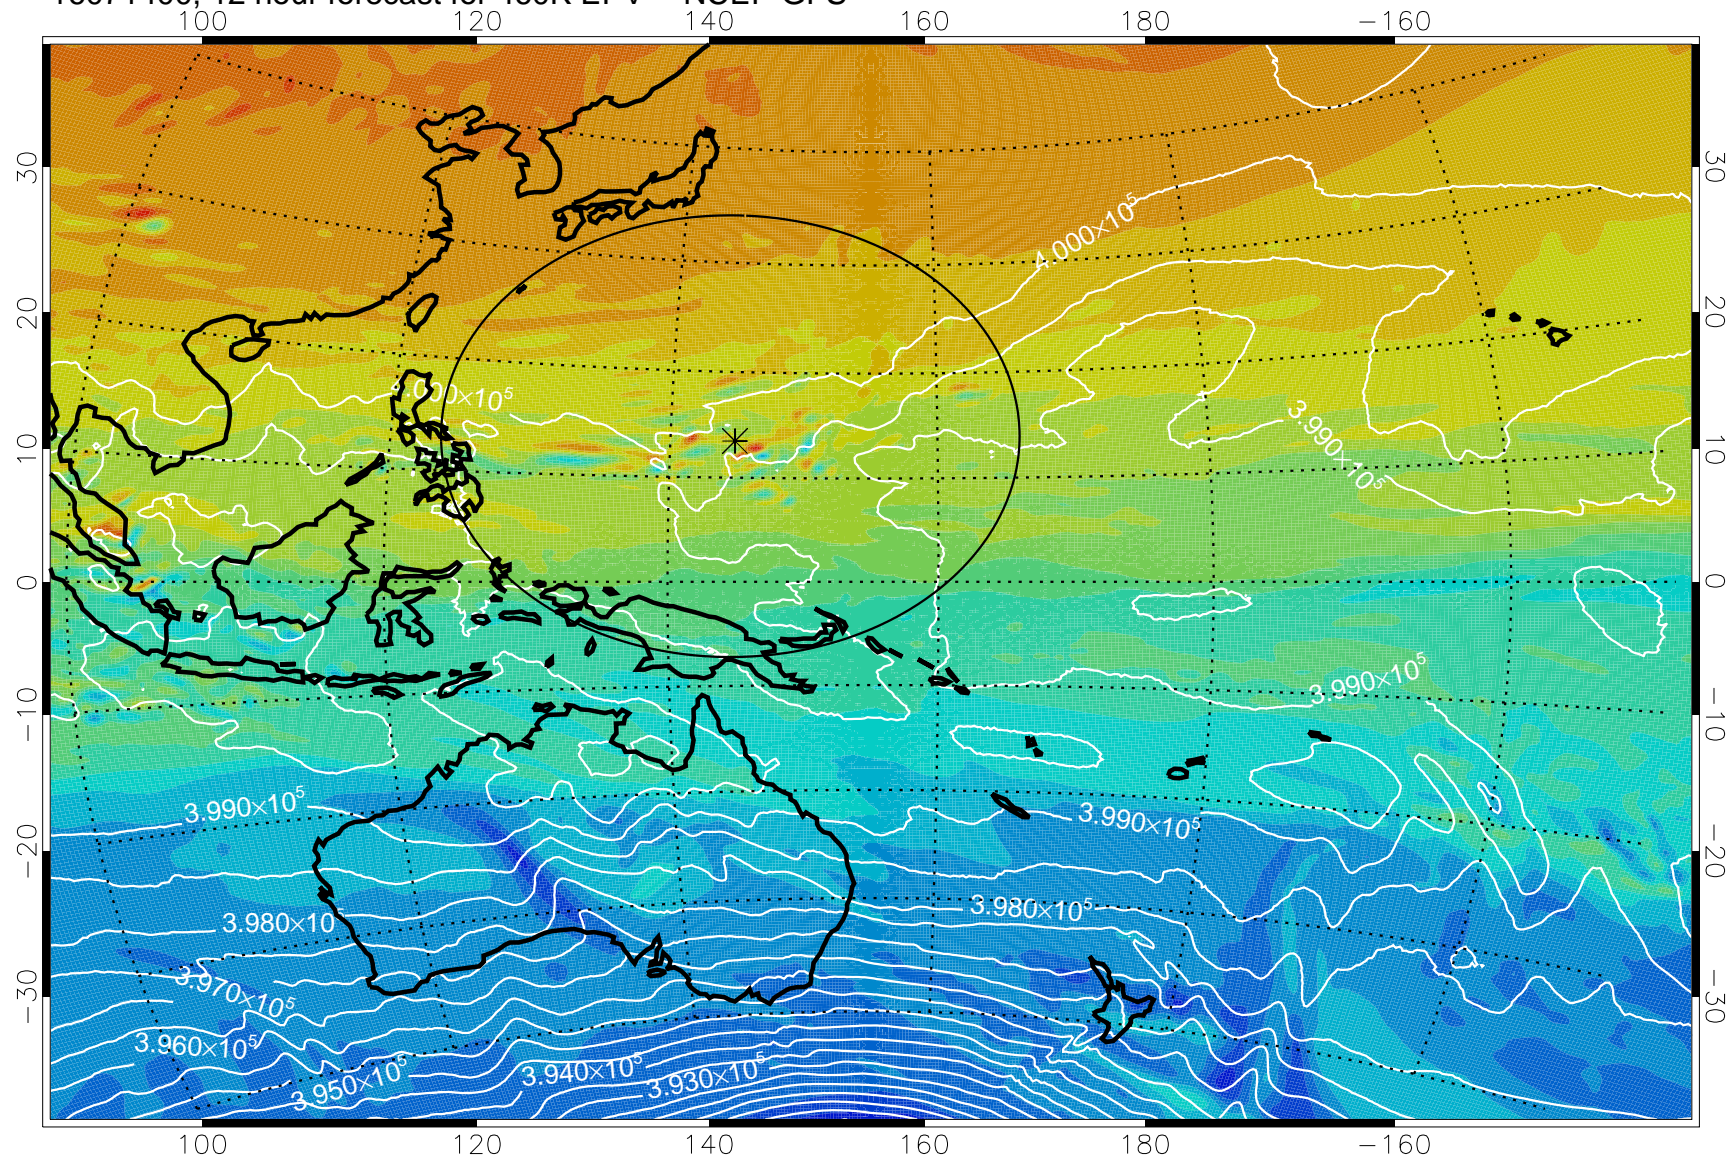

16071318, 6 hour forecast for 460K EPV -- NCEP GFS

460K Montgomery Streamfunction, white

Range ring of 2304 km

16071400, 12 hour forecast for 460K EPV -- NCEP GFS

460K Montgomery Streamfunction, white

Range ring of 2304 km

16071406, 18 hour forecast for 460K EPV -- NCEP GFS

460K Montgomery Streamfunction, white

Range ring of 2304 km

16071412, 24 hour forecast for 460K EPV -- NCEP GFS

460K Montgomery Streamfunction, white

Range ring of 2304 km

16071418, 30 hour forecast for 460K EPV -- NCEP GFS

460K Montgomery Streamfunction, white

Range ring of 2304 km

16071500, 36 hour forecast for 460K EPV -- NCEP GFS

460K Montgomery Streamfunction, white

Range ring of 2304 km

16071506, 42 hour forecast for 460K EPV -- NCEP GFS

460K Montgomery Streamfunction, white

Range ring of 2304 km

16071512, 48 hour forecast for 460K EPV -- NCEP GFS

460K Montgomery Streamfunction, white

Range ring of 2304 km