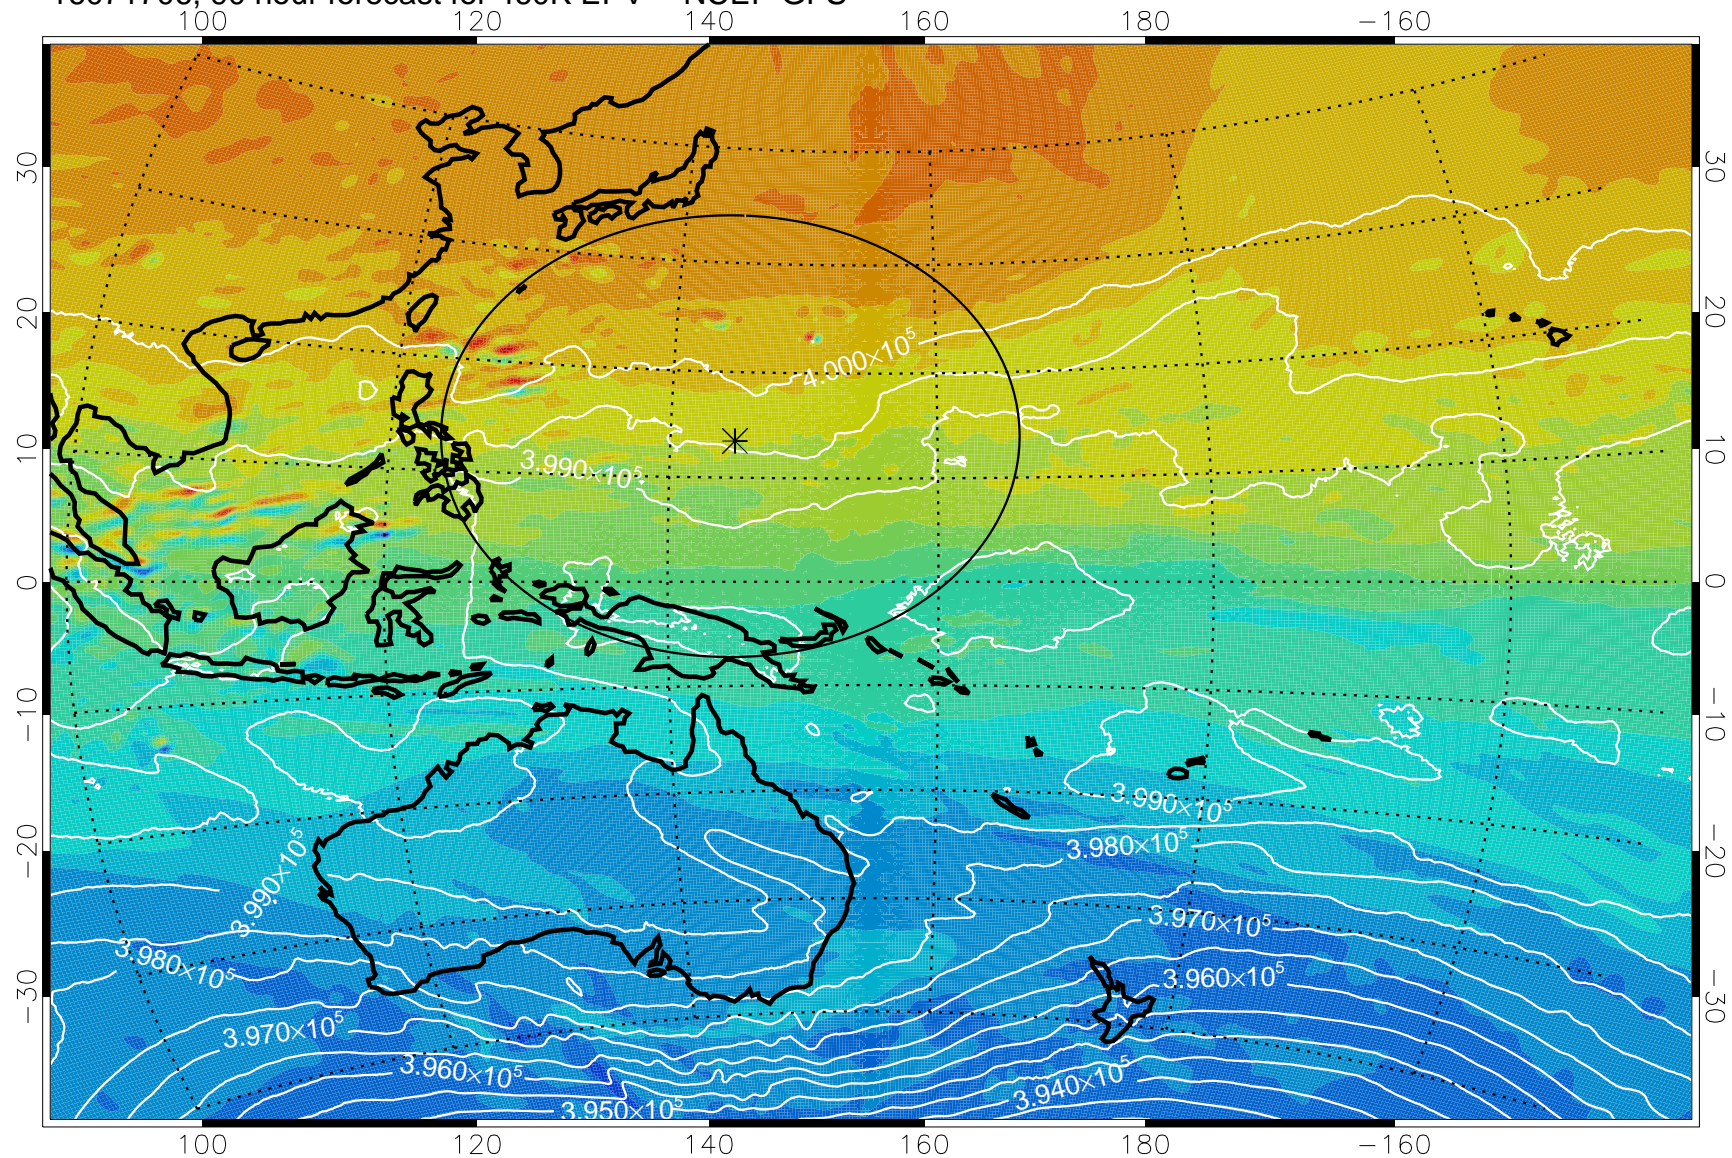

16071606, 66 hour forecast for 460K EPV -- NCEP GFS

460K Montgomery Streamfunction, white

Range ring of 2304 km

16071612, 72 hour forecast for 460K EPV -- NCEP GFS

460K Montgomery Streamfunction, white

Range ring of 2304 km

16071618, 78 hour forecast for 460K EPV -- NCEP GFS

460K Montgomery Streamfunction, white

Range ring of 2304 km

16071700, 84 hour forecast for 460K EPV -- NCEP GFS

16071706, 90 hour forecast for 460K EPV -- NCEP GFS

460K Montgomery Streamfunction, white

Range ring of 2304 km

16071712, 96 hour forecast for 460K EPV -- NCEP GFS

460K Montgomery Streamfunction, white

Range ring of 2304 km

16071718, 102 hour forecast for 460K EPV -- NCEP GFS

460K Montgomery Streamfunction, white

Range ring of 2304 km

16071800, 108 hour forecast for 460K EPV -- NCEP GFS

460K Montgomery Streamfunction, white

Range ring of 2304 km

16071806, 114 hour forecast for 460K EPV -- NCEP GFS