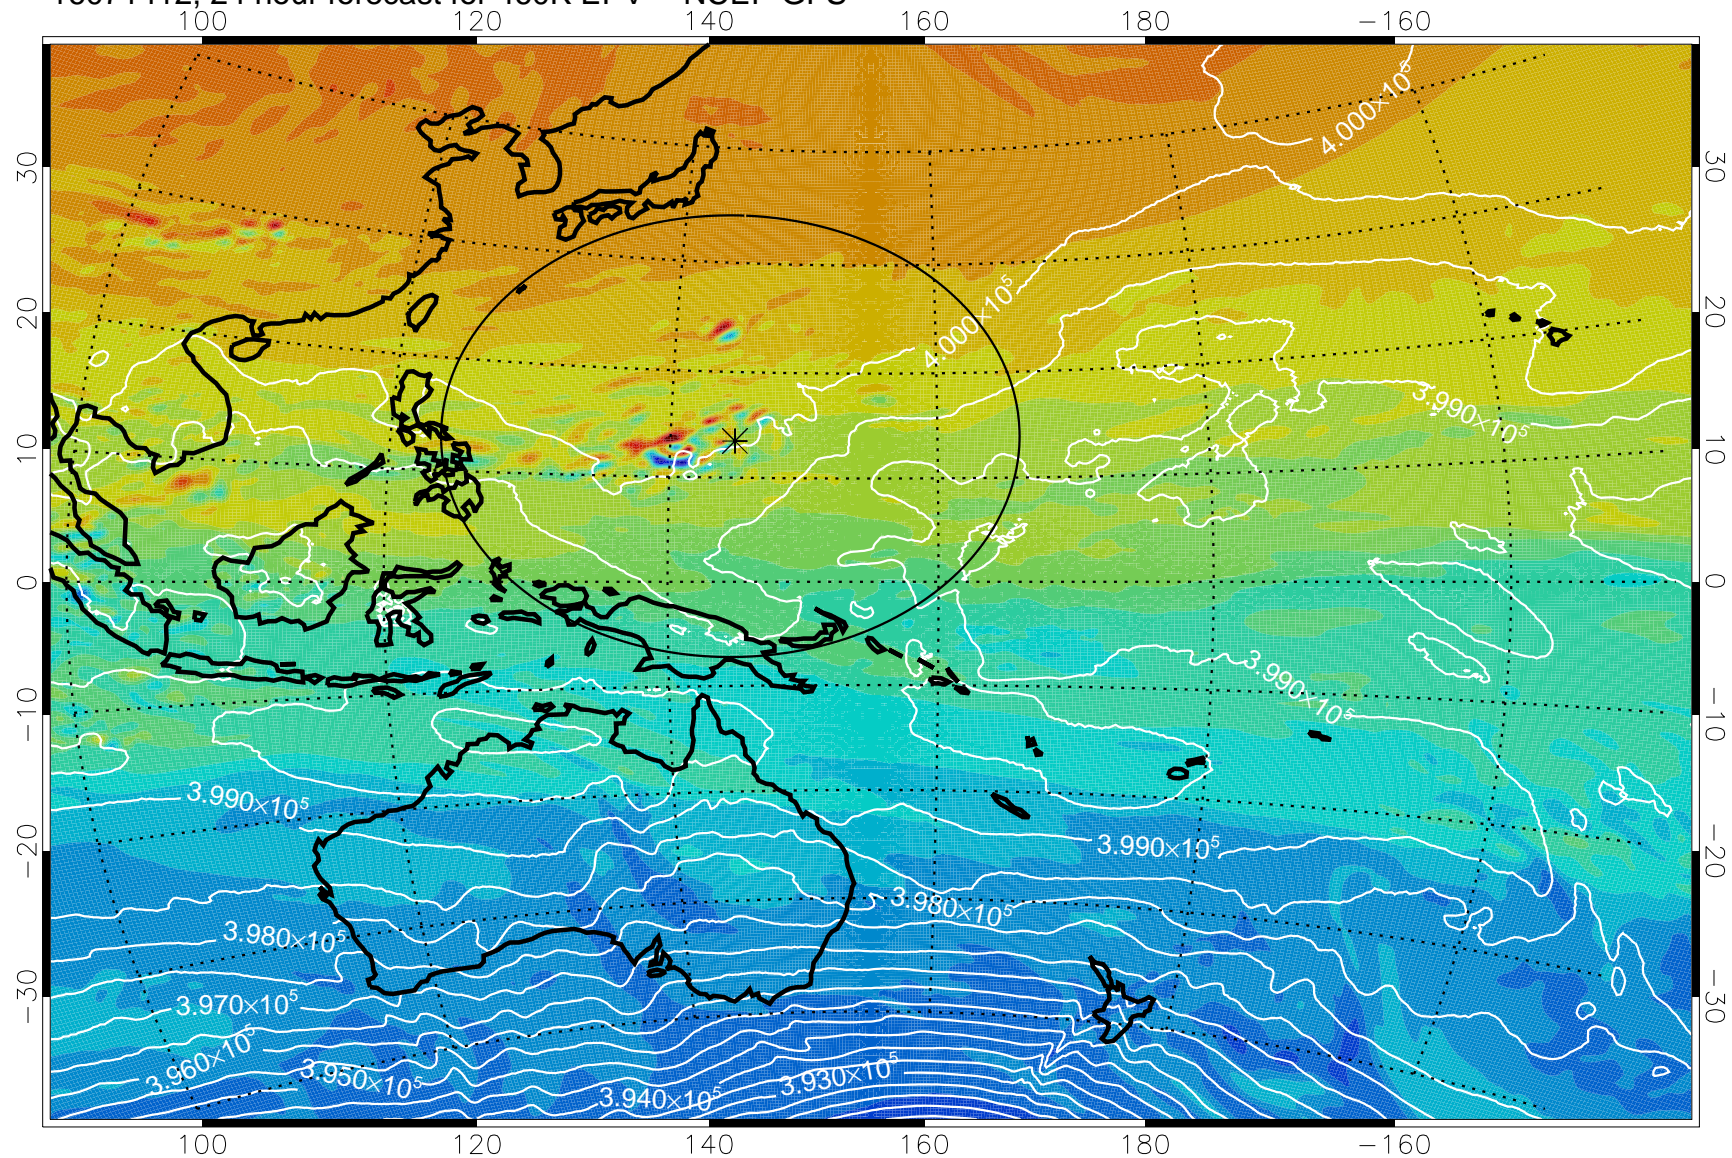

16071318, 6 hour forecast for 460K EPV -- NCEP GFS

460K Montgomery Streamfunction, white

Range ring of 2304 km

16071400, 12 hour forecast for 460K EPV -- NCEP GFS

460K Montgomery Streamfunction, white

Range ring of 2304 km

16071406, 18 hour forecast for 460K EPV -- NCEP GFS

460K Montgomery Streamfunction, white

Range ring of 2304 km

16071412, 24 hour forecast for 460K EPV -- NCEP GFS

460K Montgomery Streamfunction, white

Range ring of 2304 km

16071418, 30 hour forecast for 460K EPV -- NCEP GFS

460K Montgomery Streamfunction, white

Range ring of 2304 km

16071500, 36 hour forecast for 460K EPV -- NCEP GFS

460K Montgomery Streamfunction, white

Range ring of 2304 km

16071506, 42 hour forecast for 460K EPV -- NCEP GFS

460K Montgomery Streamfunction, white

Range ring of 2304 km

16071512, 48 hour forecast for 460K EPV -- NCEP GFS

460K Montgomery Streamfunction, white

Range ring of 2304 km