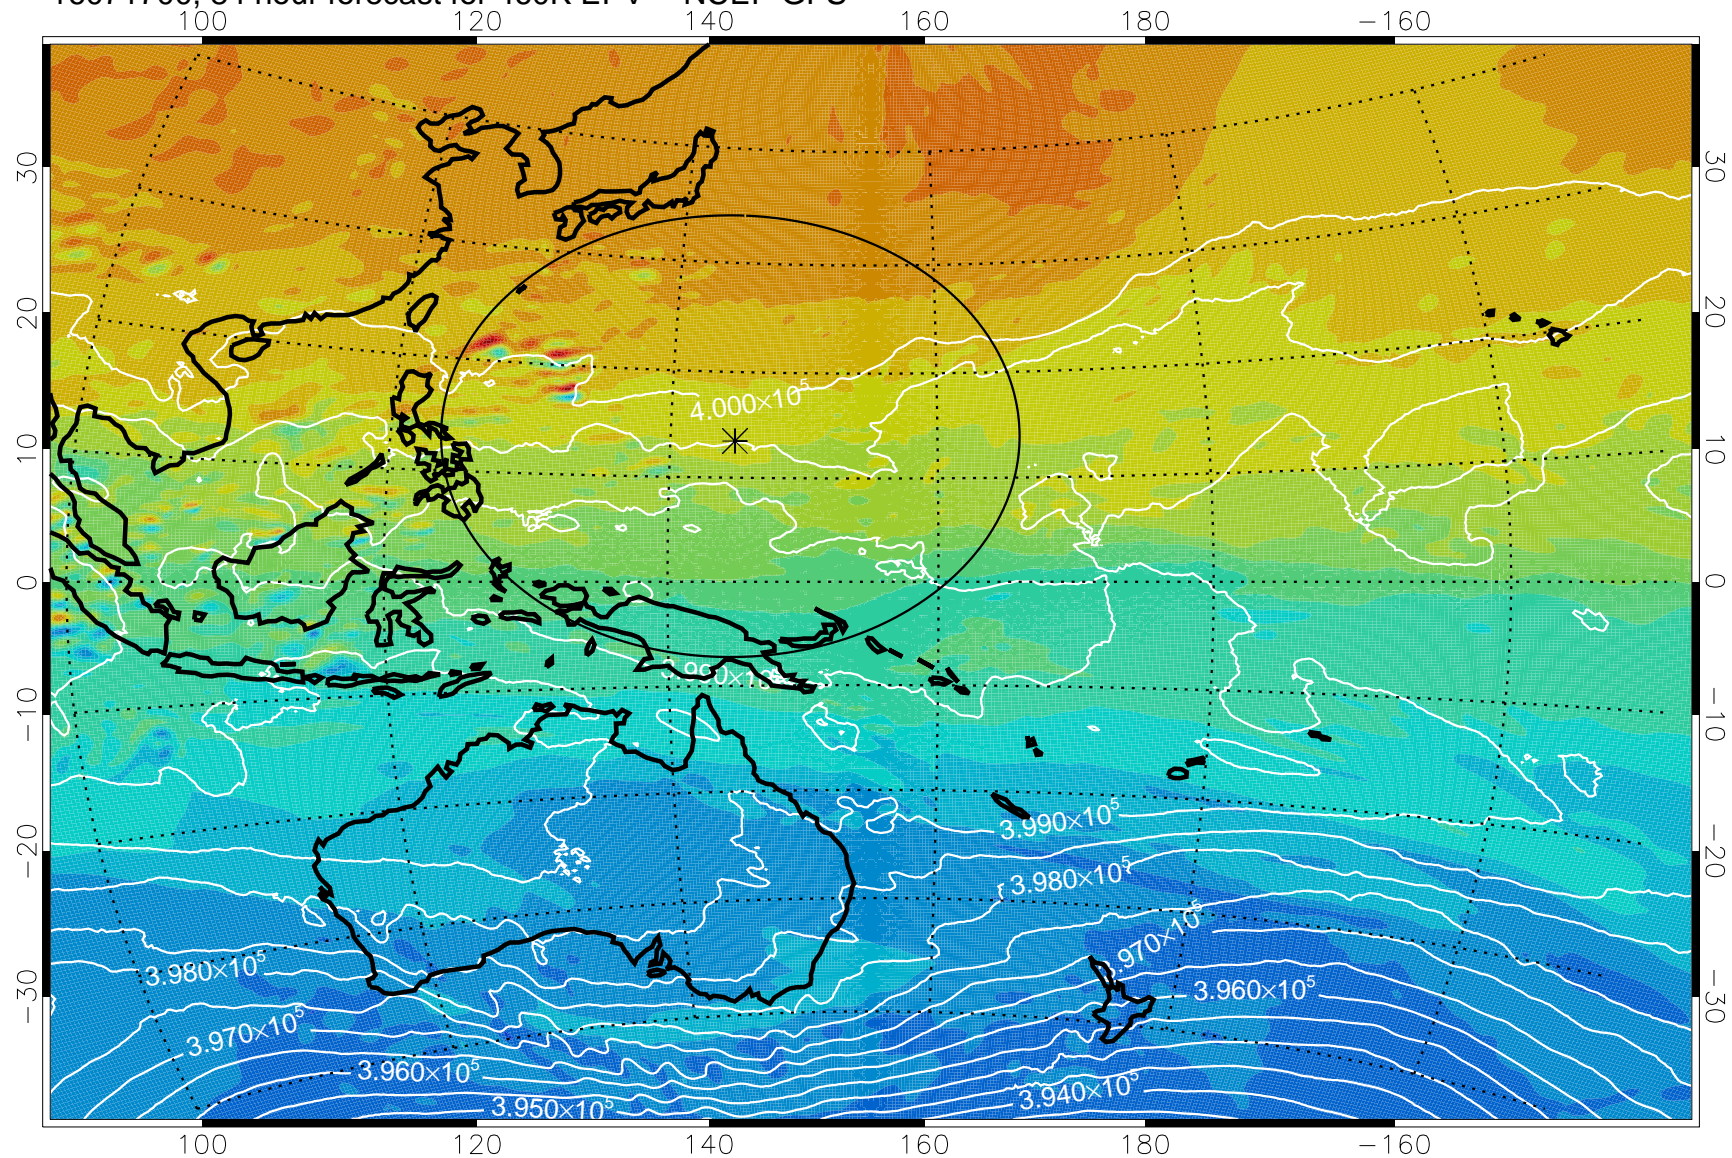

16071606, 66 hour forecast for 460K EPV -- NCEP GFS

460K Montgomery Streamfunction, white

Range ring of 2304 km

16071612, 72 hour forecast for 460K EPV -- NCEP GFS

460K Montgomery Streamfunction, white

Range ring of 2304 km

16071618, 78 hour forecast for 460K EPV -- NCEP GFS

460K Montgomery Streamfunction, white

Range ring of 2304 km

16071700, 84 hour forecast for 460K EPV -- NCEP GFS

16071706, 90 hour forecast for 460K EPV -- NCEP GFS

460K Montgomery Streamfunction, white

Range ring of 2304 km

16071712, 96 hour forecast for 460K EPV -- NCEP GFS

460K Montgomery Streamfunction, white

Range ring of 2304 km

16071718, 102 hour forecast for 460K EPV -- NCEP GFS

460K Montgomery Streamfunction, white

Range ring of 2304 km

16071800, 108 hour forecast for 460K EPV -- NCEP GFS

460K Montgomery Streamfunction, white

Range ring of 2304 km

16071806, 114 hour forecast for 460K EPV -- NCEP GFS