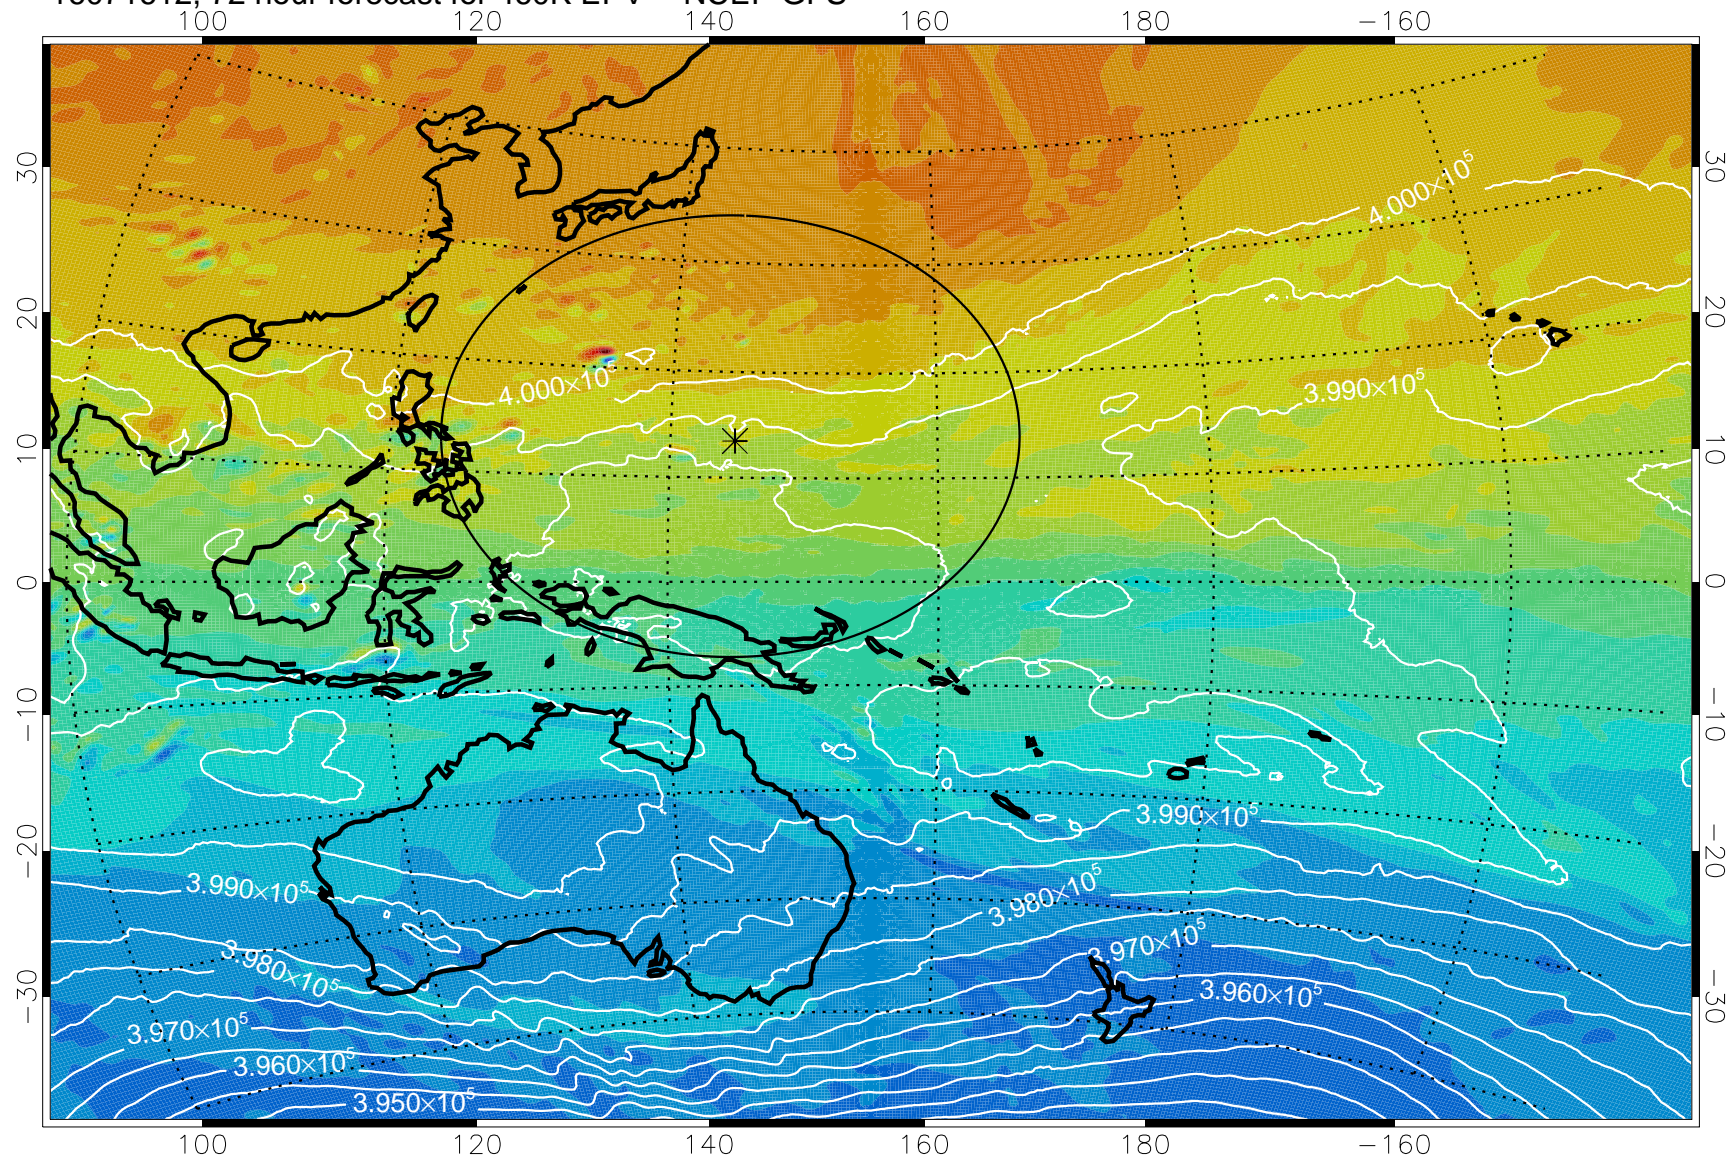

16071518, 54 hour forecast for 460K EPV -- NCEP GFS

460K Montgomery Streamfunction, white

Range ring of 2304 km

16071600, 60 hour forecast for 460K EPV -- NCEP GFS

460K Montgomery Streamfunction, white

Range ring of 2304 km

16071606, 66 hour forecast for 460K EPV -- NCEP GFS

460K Montgomery Streamfunction, white

Range ring of 2304 km

16071612, 72 hour forecast for 460K EPV -- NCEP GFS

460K Montgomery Streamfunction, white

Range ring of 2304 km

16071618, 78 hour forecast for 460K EPV -- NCEP GFS

460K Montgomery Streamfunction, white

Range ring of 2304 km

16071700, 84 hour forecast for 460K EPV -- NCEP GFS

16071706, 90 hour forecast for 460K EPV -- NCEP GFS

460K Montgomery Streamfunction, white

Range ring of 2304 km

16071712, 96 hour forecast for 460K EPV -- NCEP GFS

460K Montgomery Streamfunction, white

Range ring of 2304 km

16071718, 102 hour forecast for 460K EPV -- NCEP GFS