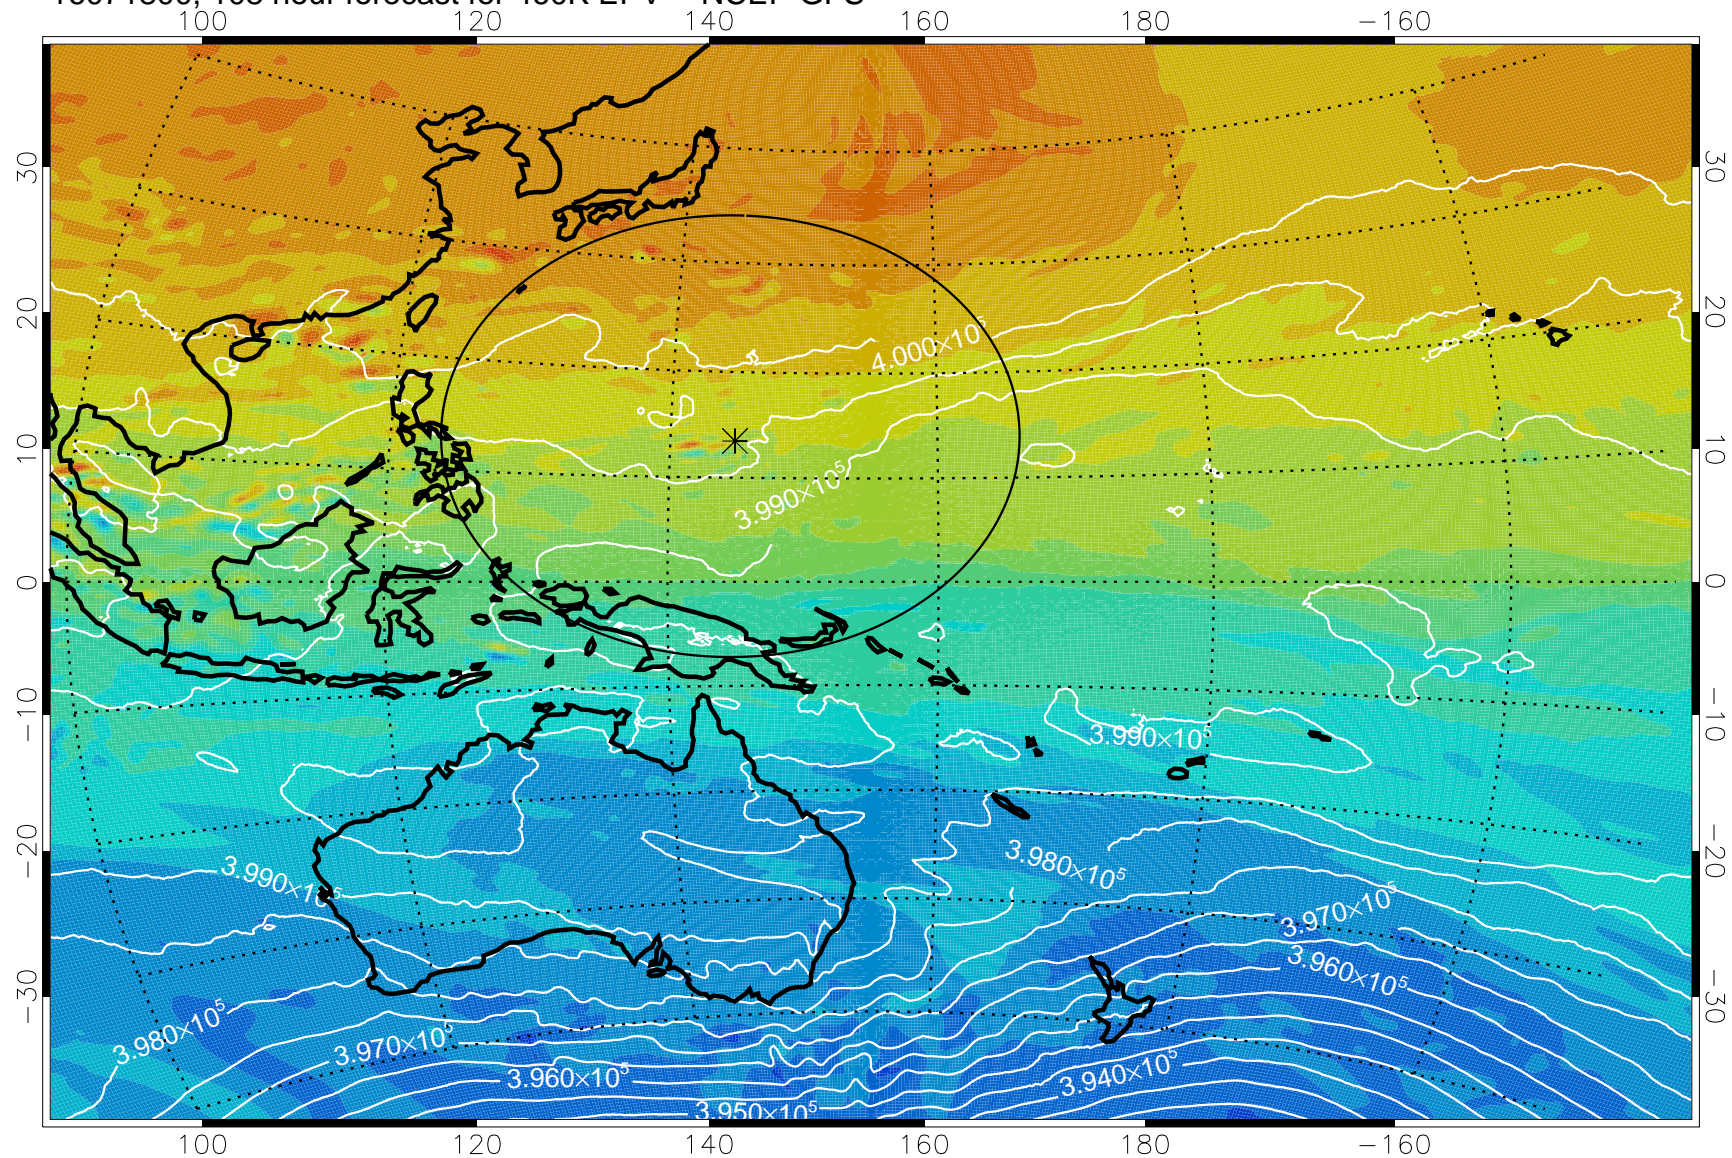

16071618, 78 hour forecast for 460K EPV -- NCEP GFS

460K Montgomery Streamfunction, white

Range ring of 2304 km

16071700, 84 hour forecast for 460K EPV -- NCEP GFS

16071706, 90 hour forecast for 460K EPV -- NCEP GFS

460K Montgomery Streamfunction, white

Range ring of 2304 km

16071712, 96 hour forecast for 460K EPV -- NCEP GFS

460K Montgomery Streamfunction, white

Range ring of 2304 km

16071718, 102 hour forecast for 460K EPV -- NCEP GFS

460K Montgomery Streamfunction, white

Range ring of 2304 km

16071800, 108 hour forecast for 460K EPV -- NCEP GFS

460K Montgomery Streamfunction, white

Range ring of 2304 km

16071806, 114 hour forecast for 460K EPV -- NCEP GFS

460K Montgomery Streamfunction, white

Range ring of 2304 km

16071812, 120 hour forecast for 460K EPV -- NCEP GFS

460K Montgomery Streamfunction, white

Range ring of 2304 km