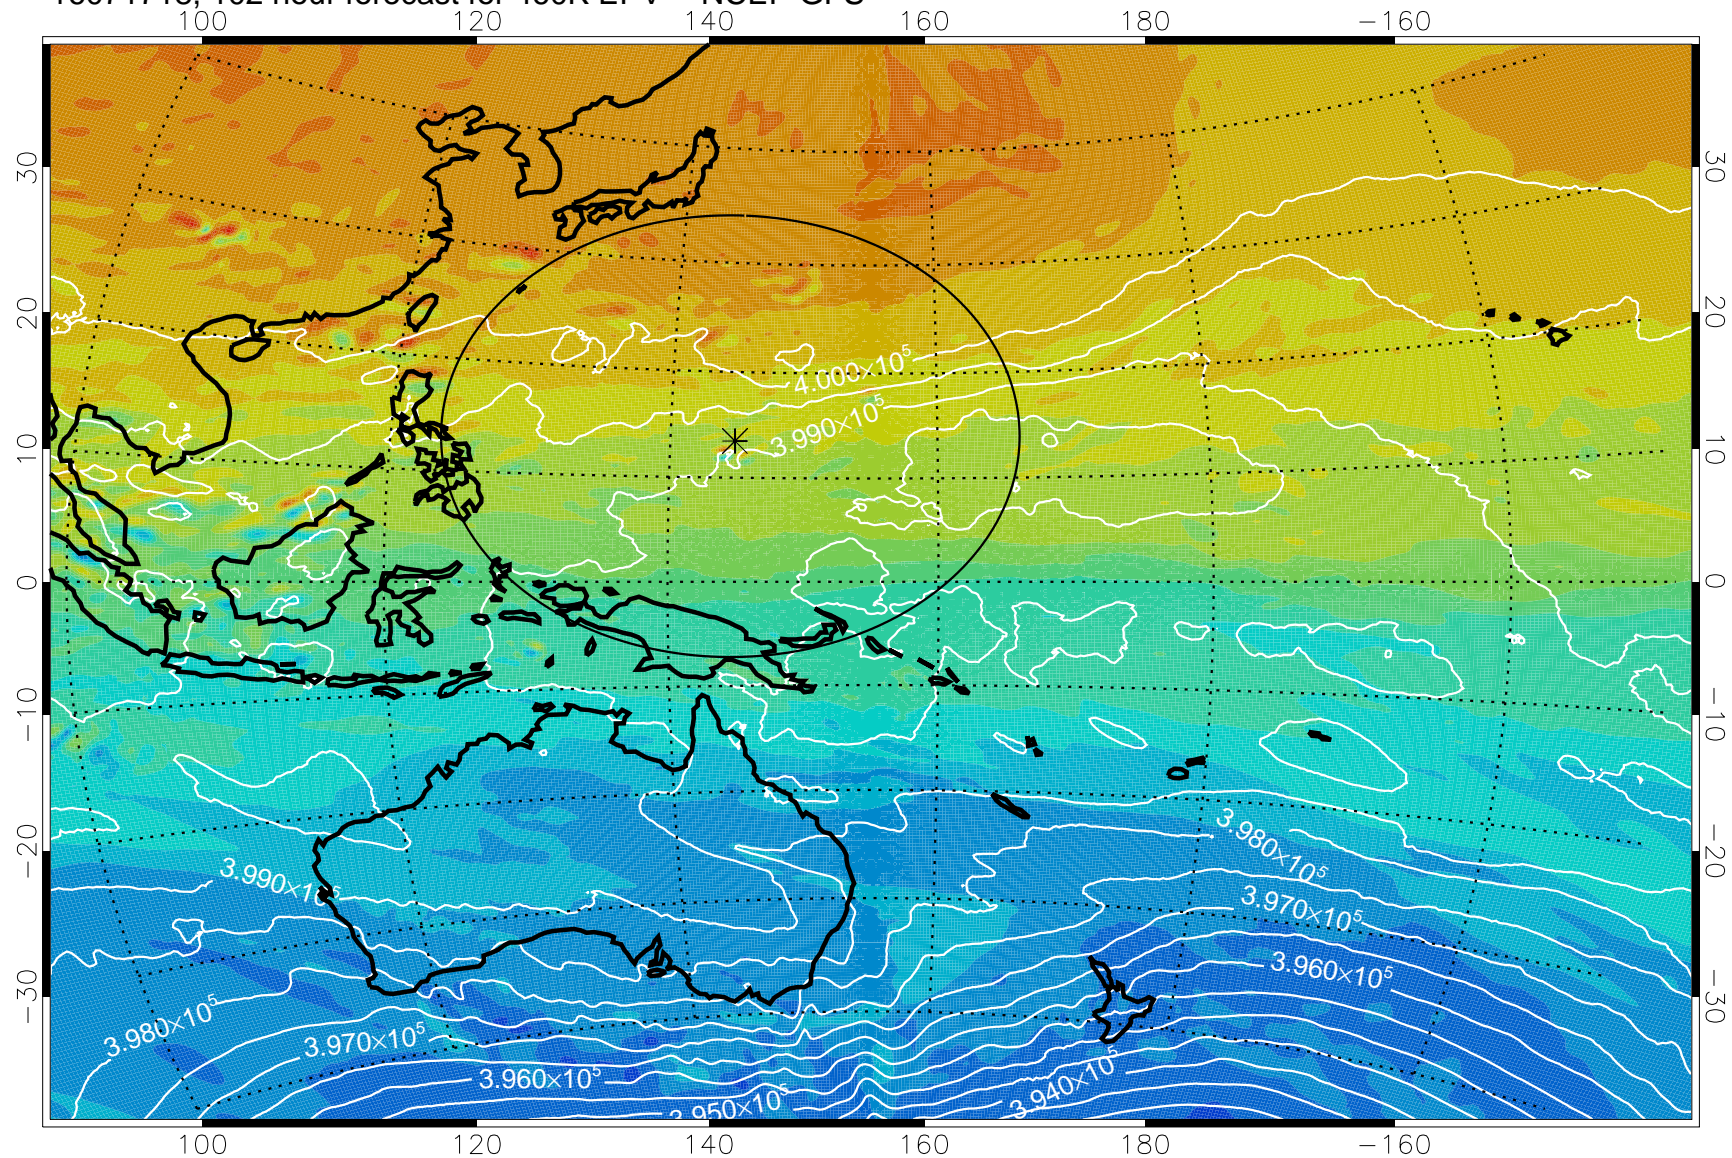

16071618, 78 hour forecast for 460K EPV -- NCEP GFS

460K Montgomery Streamfunction, white

Range ring of 2304 km

16071700, 84 hour forecast for 460K EPV -- NCEP GFS

16071706, 90 hour forecast for 460K EPV -- NCEP GFS

460K Montgomery Streamfunction, white

Range ring of 2304 km

16071712, 96 hour forecast for 460K EPV -- NCEP GFS

460K Montgomery Streamfunction, white

Range ring of 2304 km

16071718, 102 hour forecast for 460K EPV -- NCEP GFS

460K Montgomery Streamfunction, white

Range ring of 2304 km

16071800, 108 hour forecast for 460K EPV -- NCEP GFS

460K Montgomery Streamfunction, white

Range ring of 2304 km

16071806, 114 hour forecast for 460K EPV -- NCEP GFS

460K Montgomery Streamfunction, white

Range ring of 2304 km

16071812, 120 hour forecast for 460K EPV -- NCEP GFS

460K Montgomery Streamfunction, white

Range ring of 2304 km