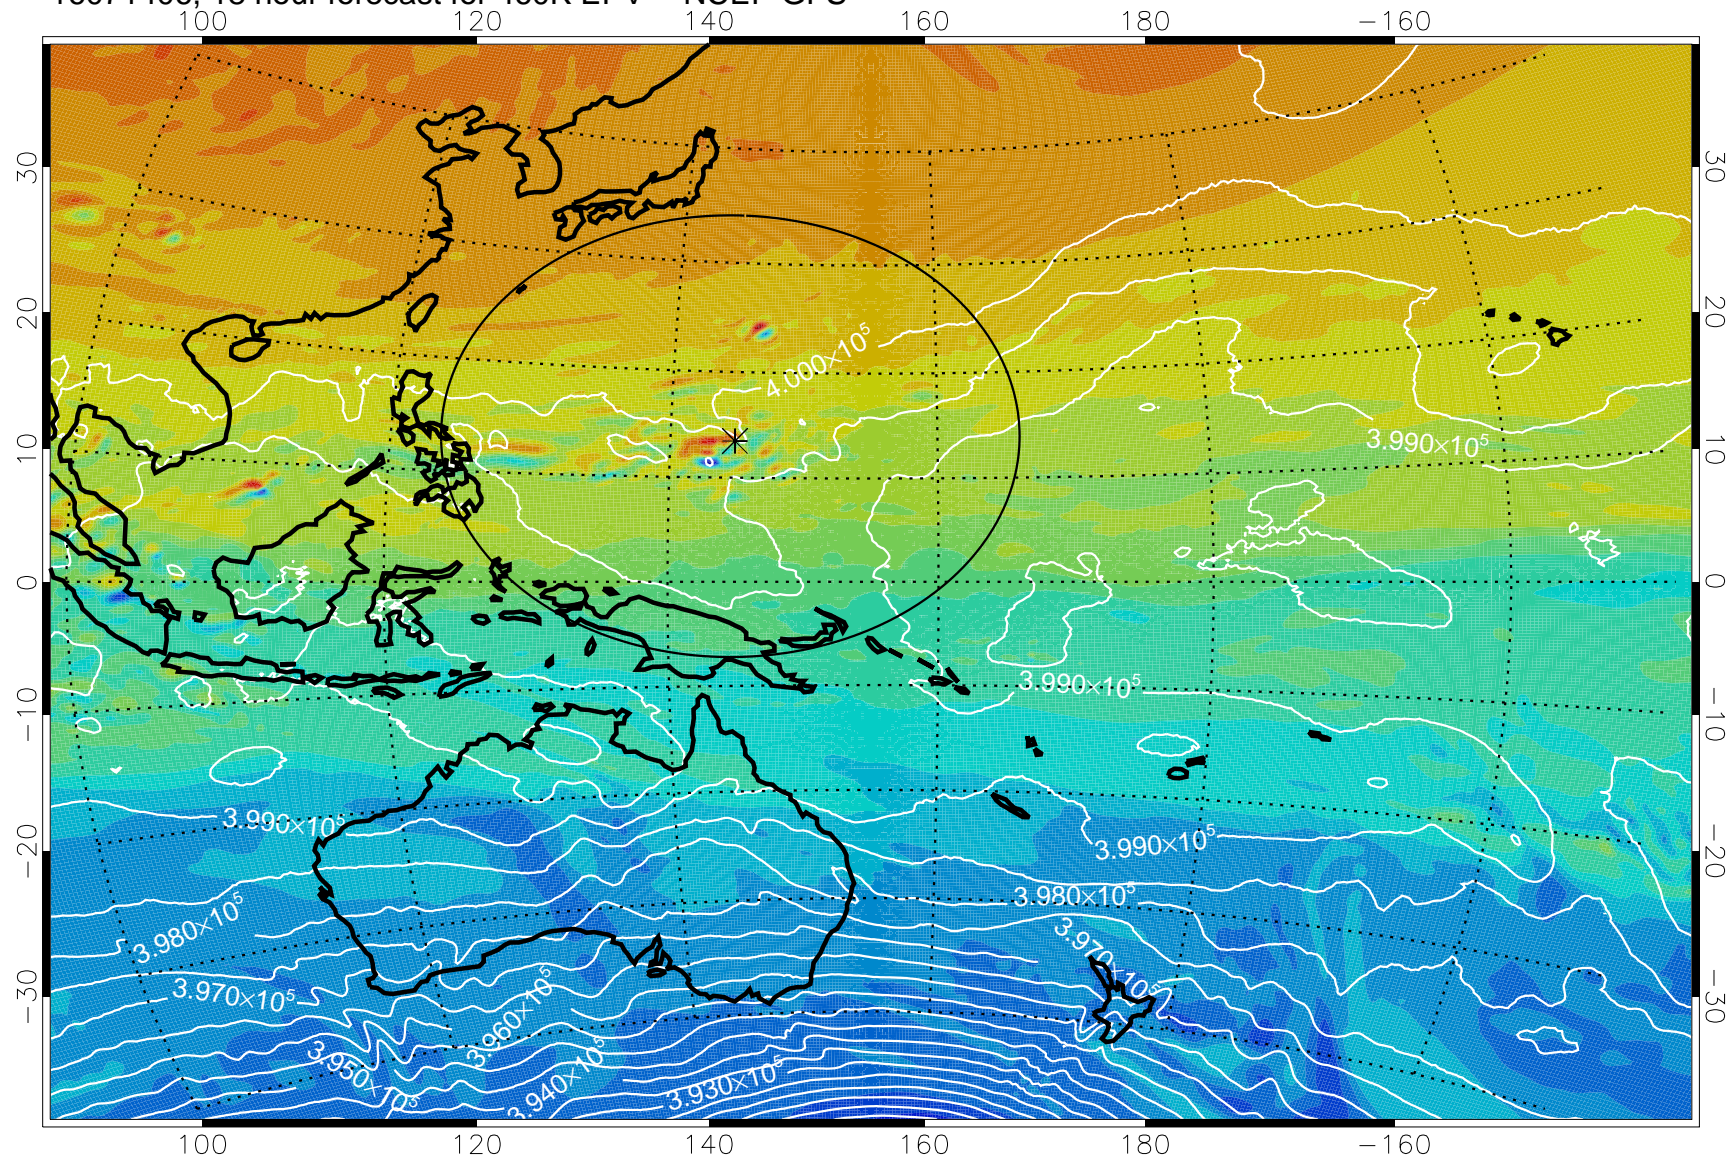

16071318, 6 hour forecast for 460K EPV -- NCEP GFS

460K Montgomery Streamfunction, white

Range ring of 2304 km

16071400, 12 hour forecast for 460K EPV -- NCEP GFS

460K Montgomery Streamfunction, white

Range ring of 2304 km

16071406, 18 hour forecast for 460K EPV -- NCEP GFS

460K Montgomery Streamfunction, white

Range ring of 2304 km

16071412, 24 hour forecast for 460K EPV -- NCEP GFS

460K Montgomery Streamfunction, white

Range ring of 2304 km

16071418, 30 hour forecast for 460K EPV -- NCEP GFS

460K Montgomery Streamfunction, white

Range ring of 2304 km

16071500, 36 hour forecast for 460K EPV -- NCEP GFS

460K Montgomery Streamfunction, white

Range ring of 2304 km

16071506, 42 hour forecast for 460K EPV -- NCEP GFS

460K Montgomery Streamfunction, white

Range ring of 2304 km

16071512, 48 hour forecast for 460K EPV -- NCEP GFS

460K Montgomery Streamfunction, white

Range ring of 2304 km