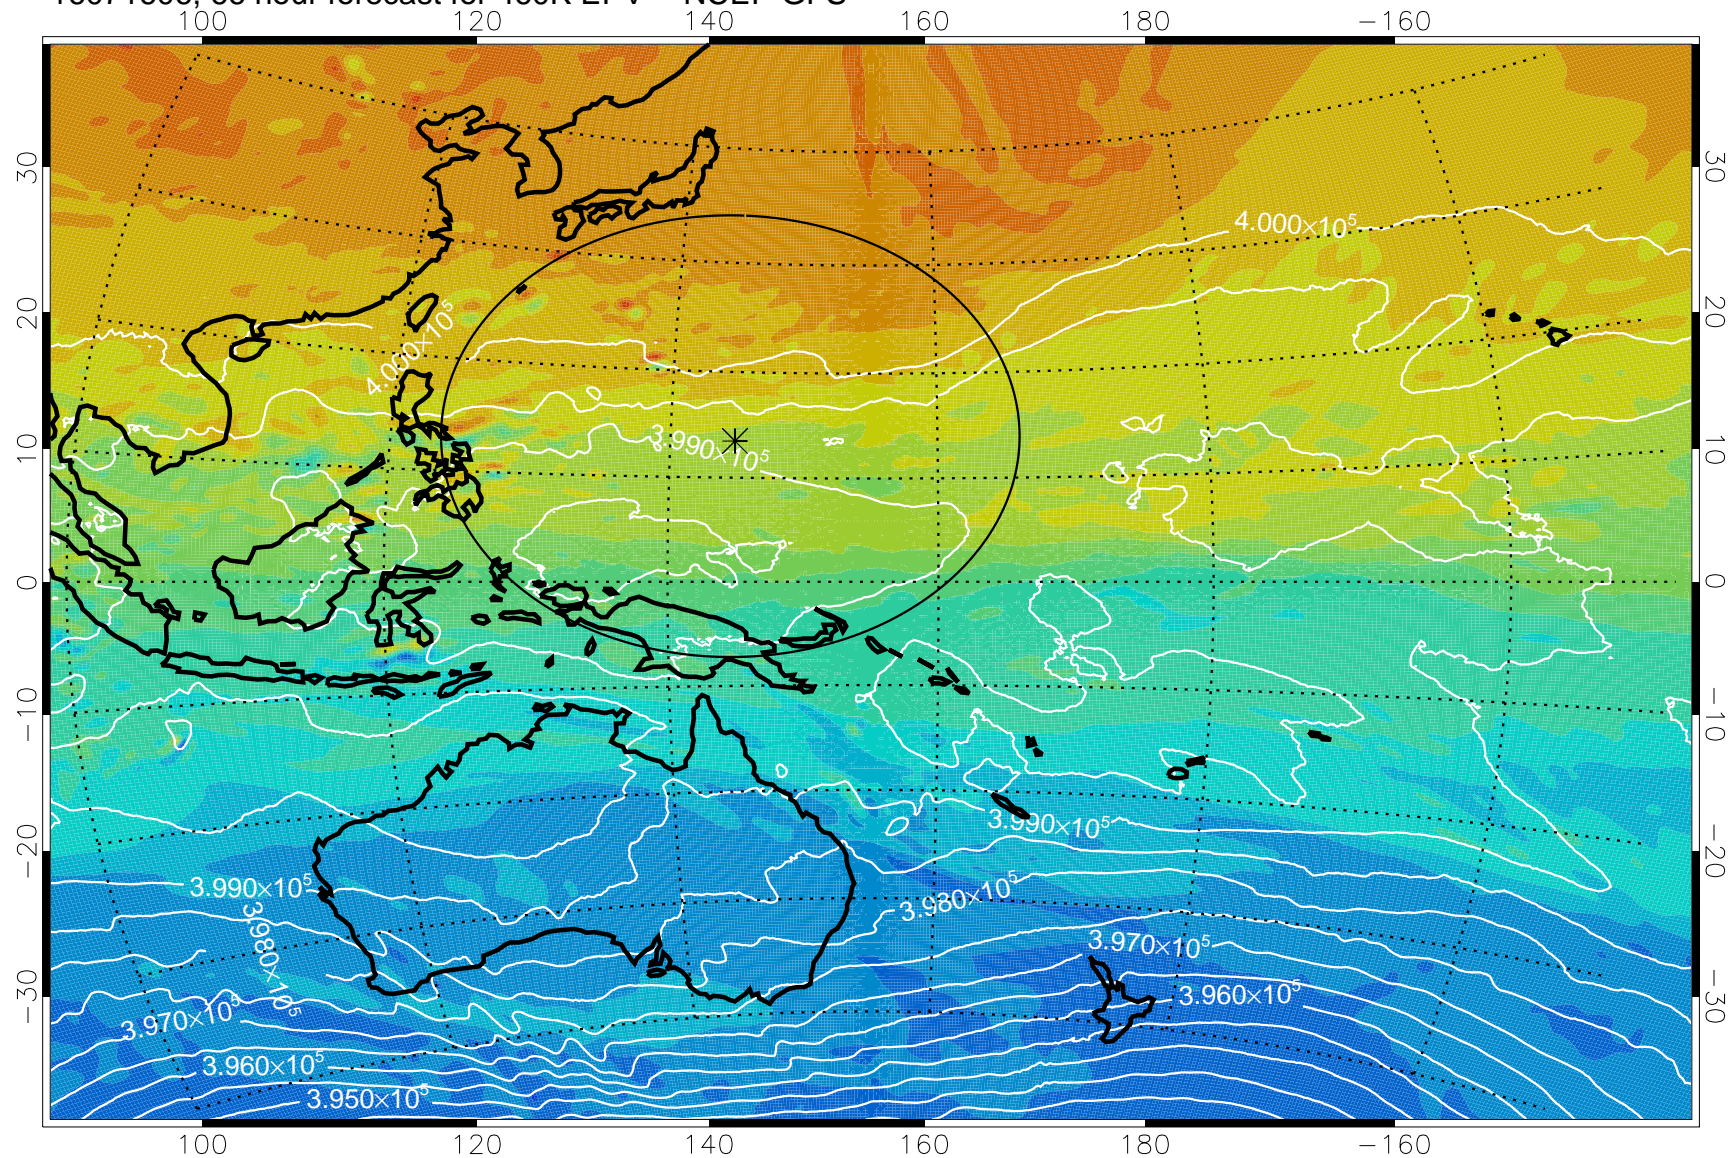

16071506, 42 hour forecast for 460K EPV -- NCEP GFS

460K Montgomery Streamfunction, white

Range ring of 2304 km

16071512, 48 hour forecast for 460K EPV -- NCEP GFS

460K Montgomery Streamfunction, white

Range ring of 2304 km

16071518, 54 hour forecast for 460K EPV -- NCEP GFS

460K Montgomery Streamfunction, white

Range ring of 2304 km

16071600, 60 hour forecast for 460K EPV -- NCEP GFS

460K Montgomery Streamfunction, white

Range ring of 2304 km

16071606, 66 hour forecast for 460K EPV -- NCEP GFS

460K Montgomery Streamfunction, white

Range ring of 2304 km

16071612, 72 hour forecast for 460K EPV -- NCEP GFS

460K Montgomery Streamfunction, white

Range ring of 2304 km

16071618, 78 hour forecast for 460K EPV -- NCEP GFS

460K Montgomery Streamfunction, white

Range ring of 2304 km

16071700, 84 hour forecast for 460K EPV -- NCEP GFS

16071706, 90 hour forecast for 460K EPV -- NCEP GFS