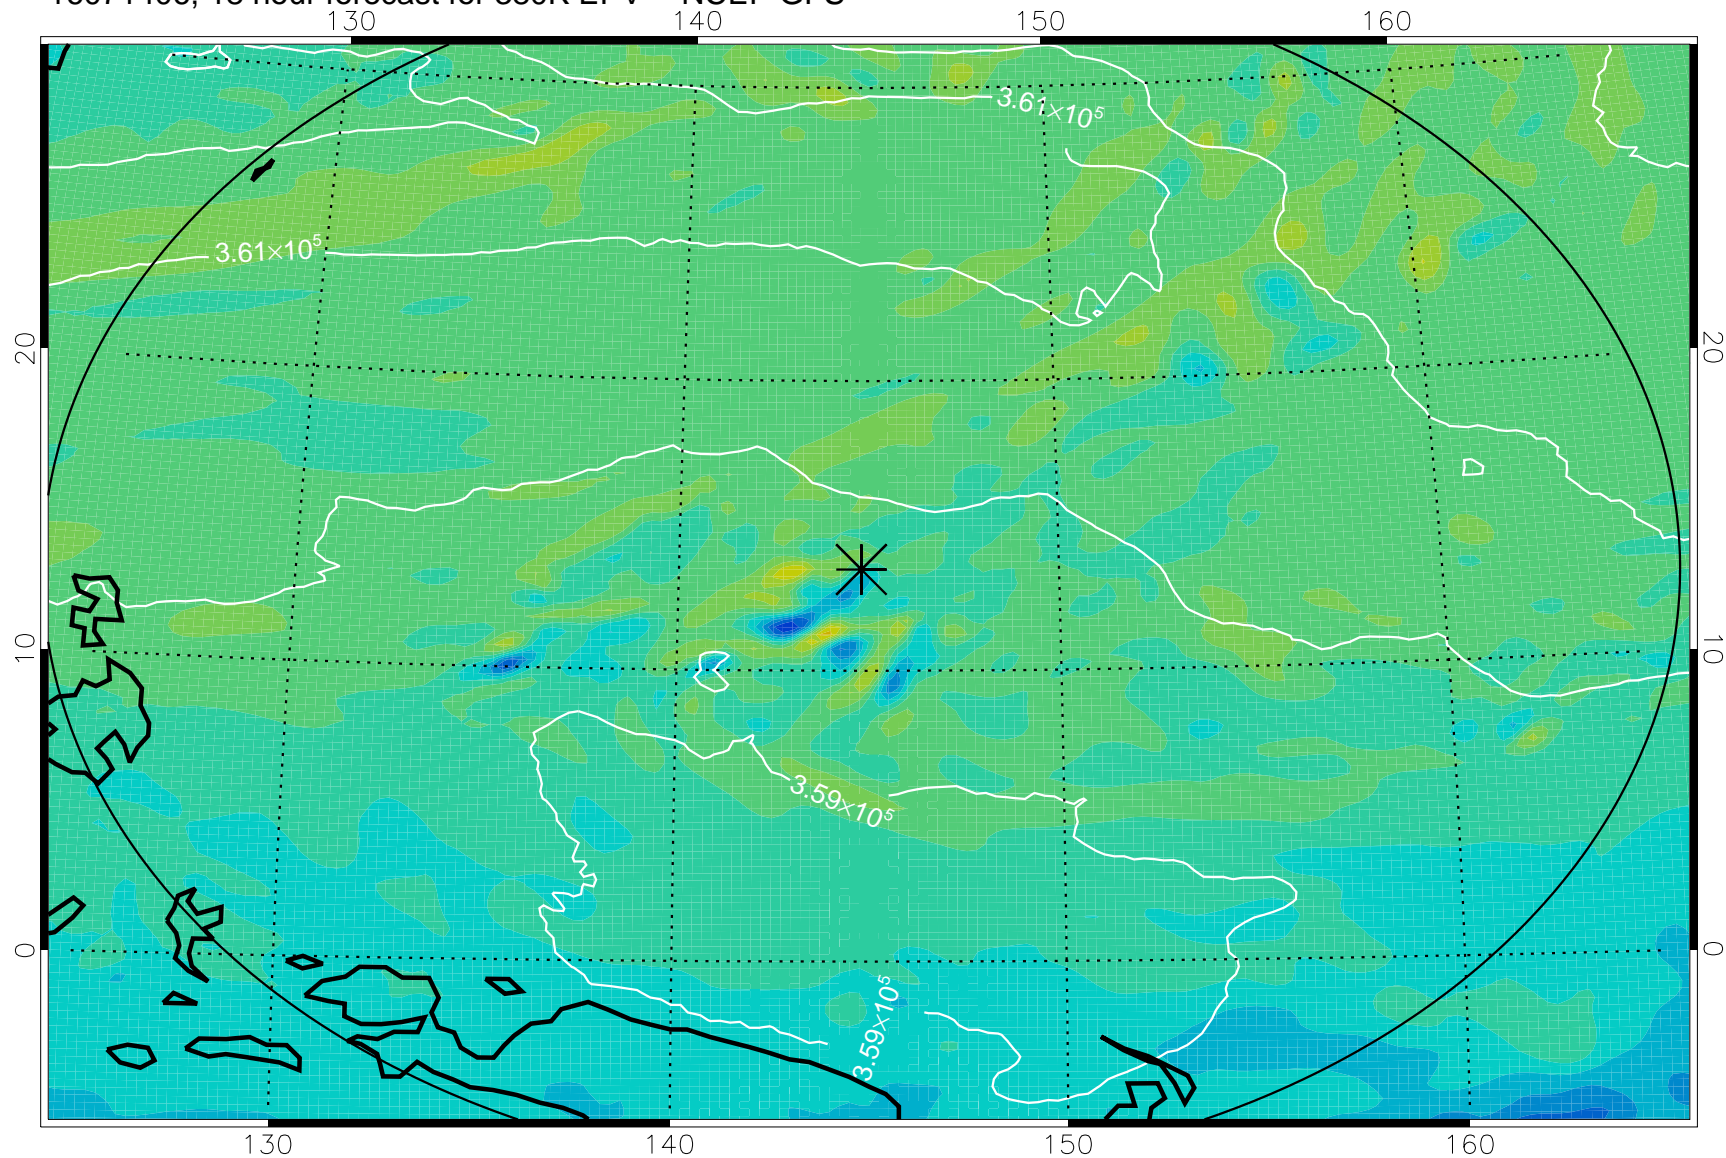

16071318, 6 hour forecast for 380K EPV -- NCEP GFS

380K Montgomery Streamfunction, white

Range ring of 2304 km

16071400, 12 hour forecast for 380K EPV -- NCEP GFS

380K Montgomery Streamfunction, white

Range ring of 2304 km

16071406, 18 hour forecast for 380K EPV -- NCEP GFS

380K Montgomery Streamfunction, white

Range ring of 2304 km

16071412, 24 hour forecast for 380K EPV -- NCEP GFS

380K Montgomery Streamfunction, white

Range ring of 2304 km

16071418, 30 hour forecast for 380K EPV -- NCEP GFS

380K Montgomery Streamfunction, white

Range ring of 2304 km

16071500, 36 hour forecast for 380K EPV -- NCEP GFS

380K Montgomery Streamfunction, white

Range ring of 2304 km

16071618, 78 hour forecast for 380K EPV -- NCEP GFS

380K Montgomery Streamfunction, white

Range ring of 2304 km

16071700, 84 hour forecast for 380K EPV -- NCEP GFS

380K Montgomery Streamfunction, white

Range ring of 2304 km