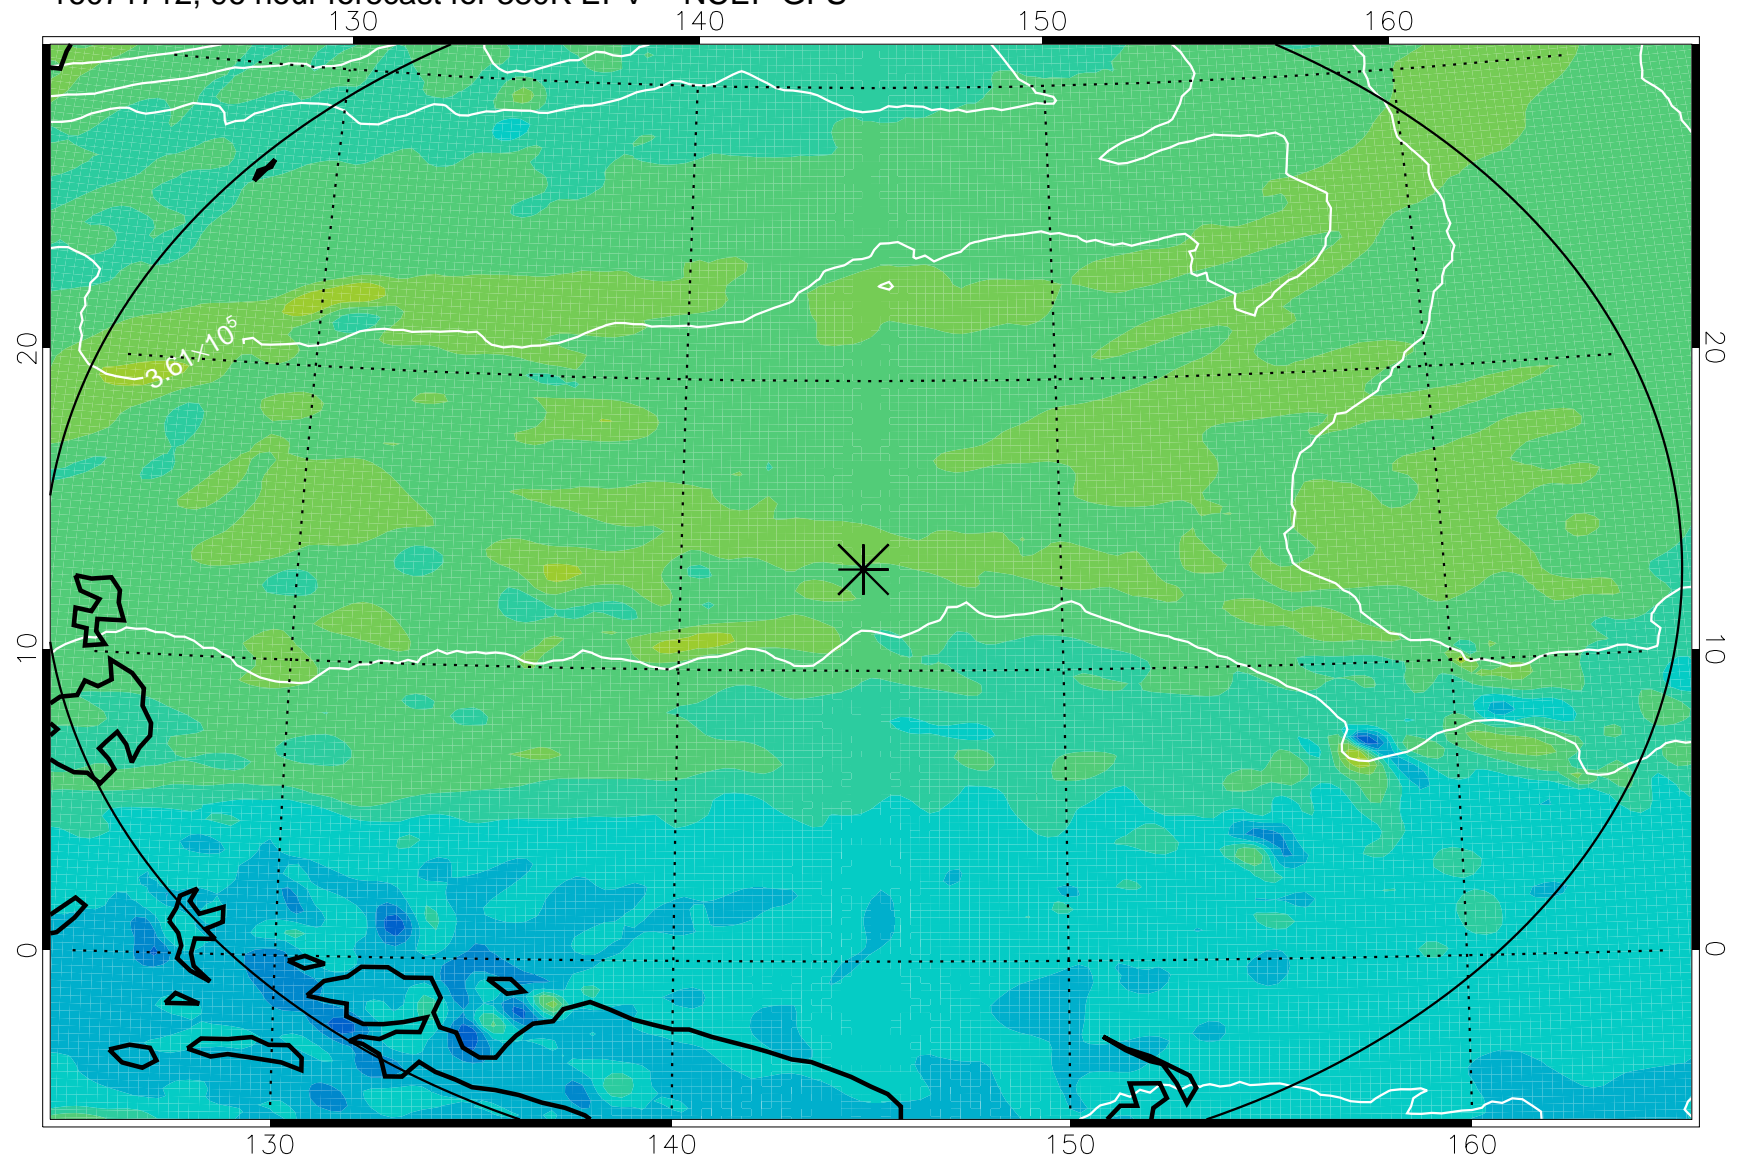

16071606, 66 hour forecast for 380K EPV -- NCEP GFS

380K Montgomery Streamfunction, white

Range ring of 2304 km

16071612, 72 hour forecast for 380K EPV -- NCEP GFS

380K Montgomery Streamfunction, white

Range ring of 2304 km

16071618, 78 hour forecast for 380K EPV -- NCEP GFS

380K Montgomery Streamfunction, white

Range ring of 2304 km

16071700, 84 hour forecast for 380K EPV -- NCEP GFS

380K Montgomery Streamfunction, white

Range ring of 2304 km

16071706, 90 hour forecast for 380K EPV -- NCEP GFS

380K Montgomery Streamfunction, white

Range ring of 2304 km

16071712, 96 hour forecast for 380K EPV -- NCEP GFS

380K Montgomery Streamfunction, white

Range ring of 2304 km

16071718, 102 hour forecast for 380K EPV -- NCEP GFS

380K Montgomery Streamfunction, white

Range ring of 2304 km

16071800, 108 hour forecast for 380K EPV -- NCEP GFS

380K Montgomery Streamfunction, white

Range ring of 2304 km