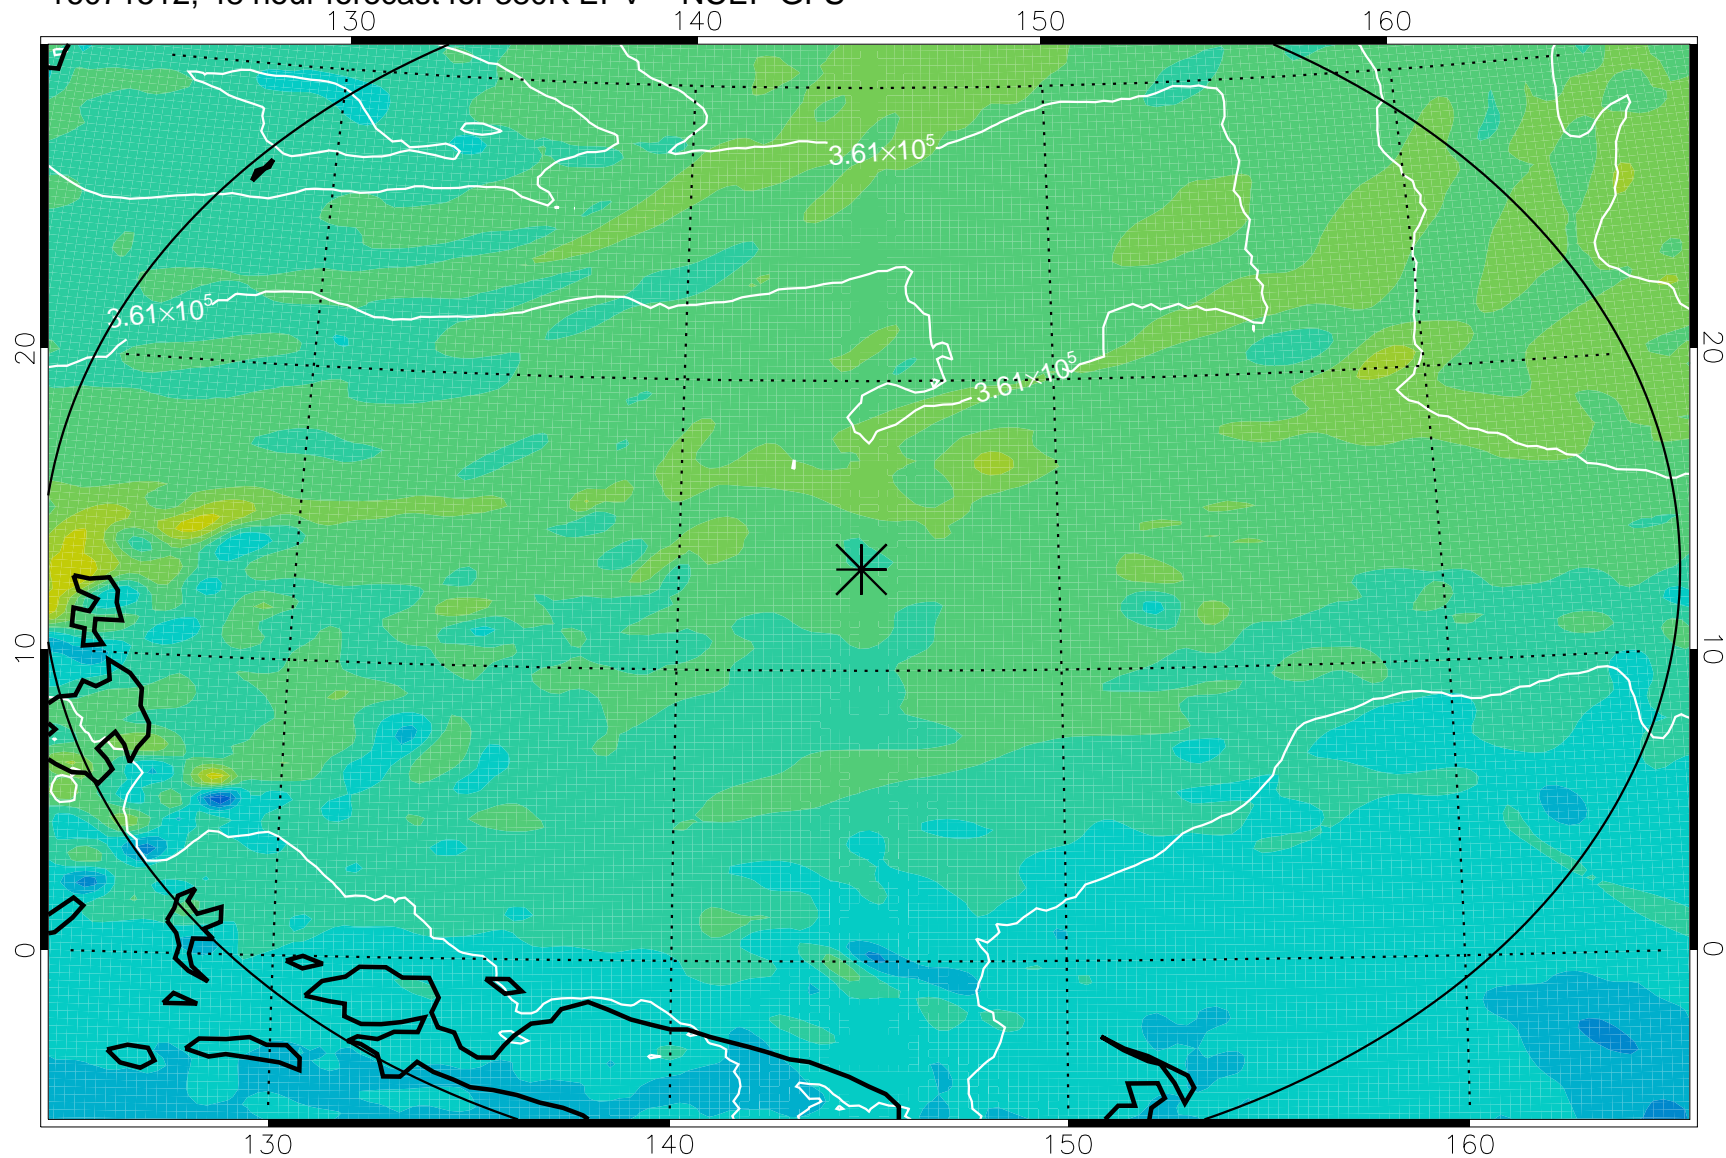

16071418, 30 hour forecast for 380K EPV -- NCEP GFS

380K Montgomery Streamfunction, white

Range ring of 2304 km

16071500, 36 hour forecast for 380K EPV -- NCEP GFS

380K Montgomery Streamfunction, white

Range ring of 2304 km

16071506, 42 hour forecast for 380K EPV -- NCEP GFS

380K Montgomery Streamfunction, white

Range ring of 2304 km

16071512, 48 hour forecast for 380K EPV -- NCEP GFS

380K Montgomery Streamfunction, white

Range ring of 2304 km

16071518, 54 hour forecast for 380K EPV -- NCEP GFS

380K Montgomery Streamfunction, white

Range ring of 2304 km

16071600, 60 hour forecast for 380K EPV -- NCEP GFS

380K Montgomery Streamfunction, white

Range ring of 2304 km

16071718, 102 hour forecast for 380K EPV -- NCEP GFS

380K Montgomery Streamfunction, white

Range ring of 2304 km

16071800, 108 hour forecast for 380K EPV -- NCEP GFS

380K Montgomery Streamfunction, white

Range ring of 2304 km