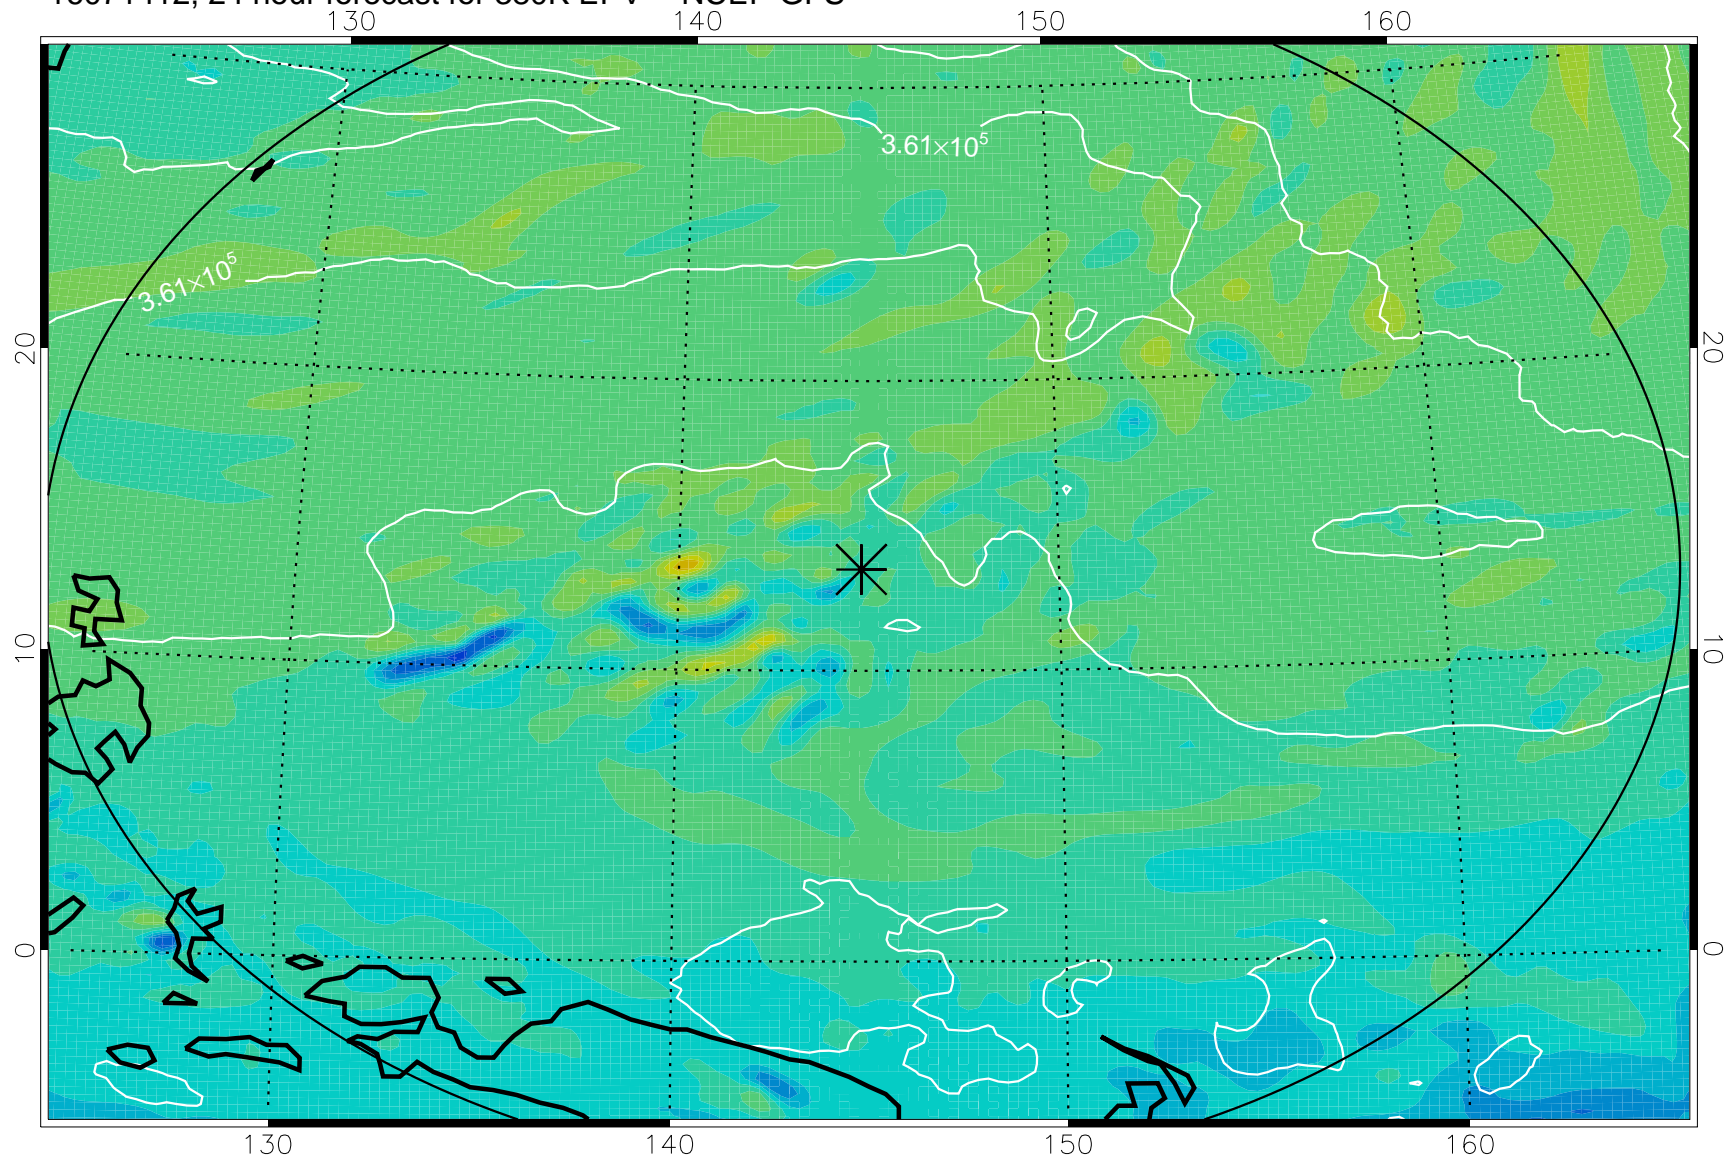

16071318, 6 hour forecast for 380K EPV -- NCEP GFS

380K Montgomery Streamfunction, white

Range ring of 2304 km

16071400, 12 hour forecast for 380K EPV -- NCEP GFS

380K Montgomery Streamfunction, white

Range ring of 2304 km

16071406, 18 hour forecast for 380K EPV -- NCEP GFS

380K Montgomery Streamfunction, white

Range ring of 2304 km

16071412, 24 hour forecast for 380K EPV -- NCEP GFS

380K Montgomery Streamfunction, white

Range ring of 2304 km

16071418, 30 hour forecast for 380K EPV -- NCEP GFS

380K Montgomery Streamfunction, white

Range ring of 2304 km

16071500, 36 hour forecast for 380K EPV -- NCEP GFS

380K Montgomery Streamfunction, white

Range ring of 2304 km

16071718, 102 hour forecast for 380K EPV -- NCEP GFS

380K Montgomery Streamfunction, white

Range ring of 2304 km

16071800, 108 hour forecast for 380K EPV -- NCEP GFS

380K Montgomery Streamfunction, white

Range ring of 2304 km