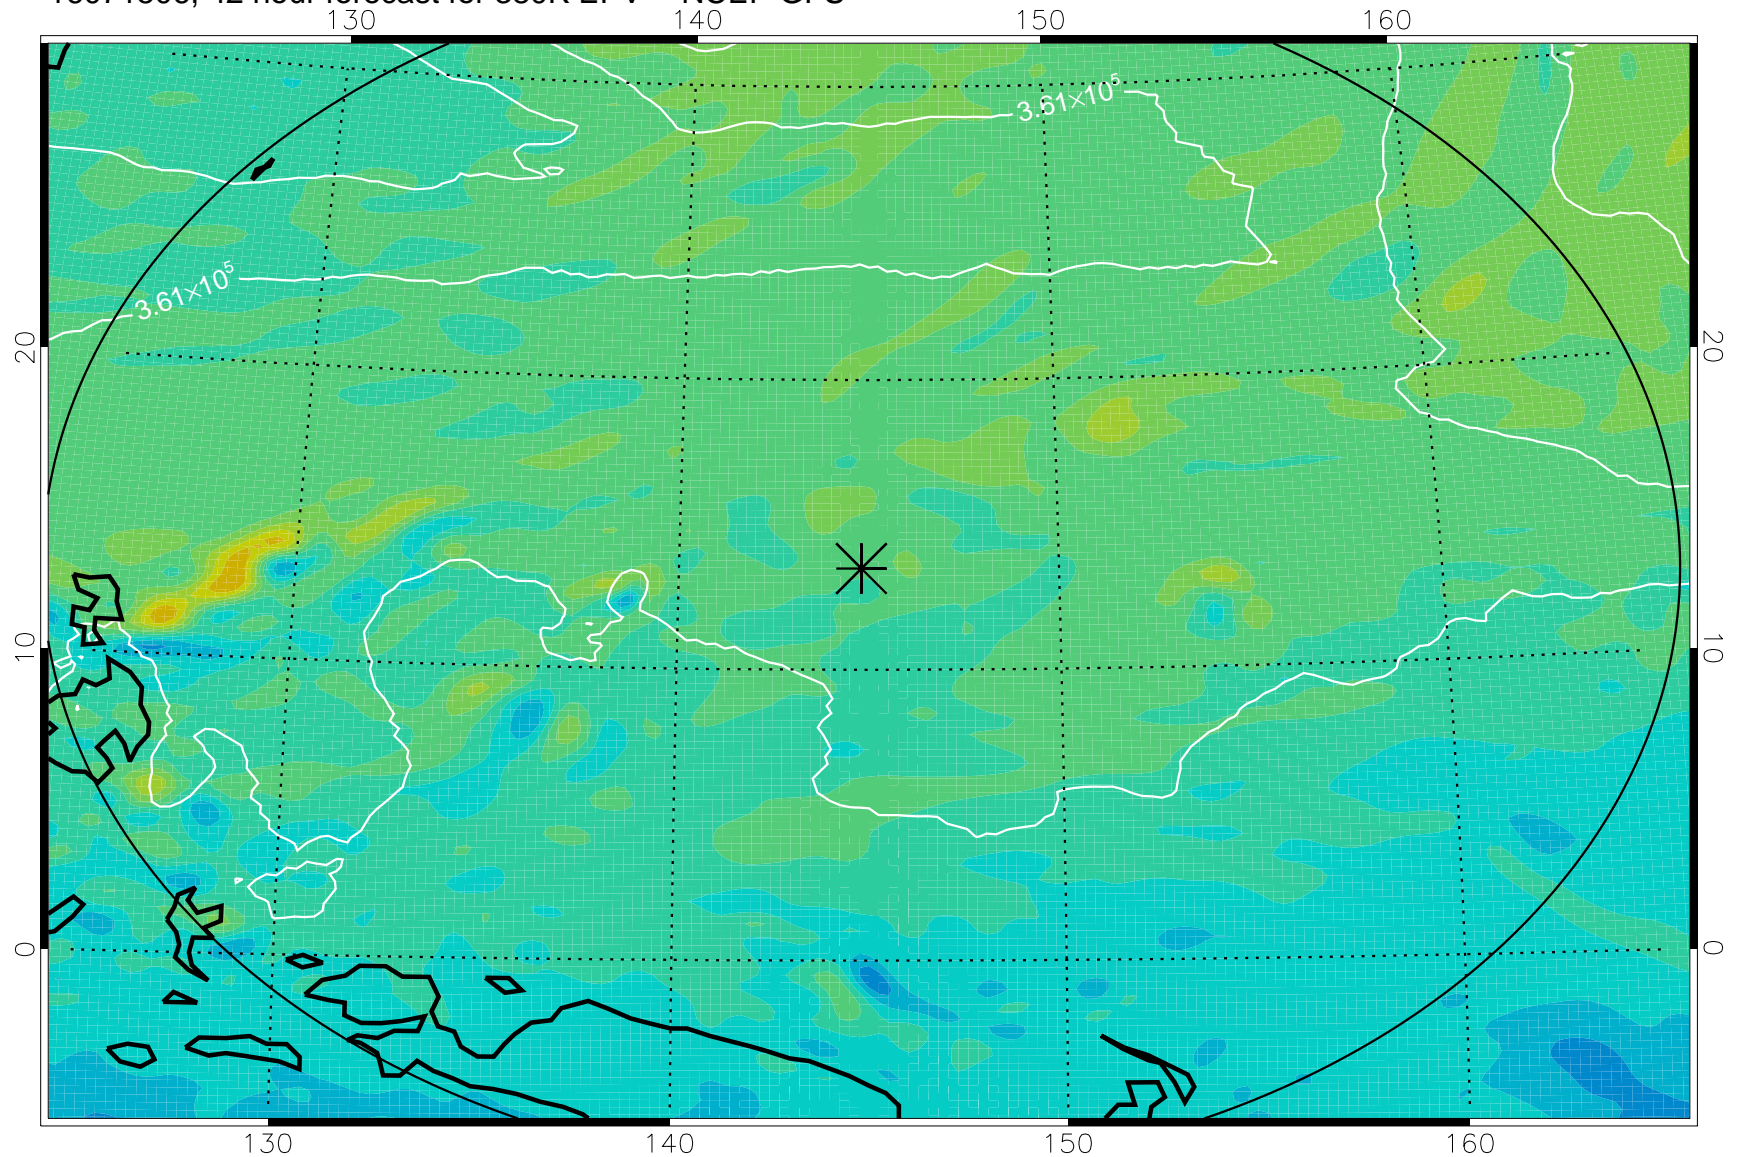

16071418, 30 hour forecast for 380K EPV -- NCEP GFS

380K Montgomery Streamfunction, white

Range ring of 2304 km

16071500, 36 hour forecast for 380K EPV -- NCEP GFS

380K Montgomery Streamfunction, white

Range ring of 2304 km

16071506, 42 hour forecast for 380K EPV -- NCEP GFS

380K Montgomery Streamfunction, white

Range ring of 2304 km

16071512, 48 hour forecast for 380K EPV -- NCEP GFS

380K Montgomery Streamfunction, white

Range ring of 2304 km

16071518, 54 hour forecast for 380K EPV -- NCEP GFS

380K Montgomery Streamfunction, white

Range ring of 2304 km

16071600, 60 hour forecast for 380K EPV -- NCEP GFS

380K Montgomery Streamfunction, white

Range ring of 2304 km

16071618, 78 hour forecast for 380K EPV -- NCEP GFS

380K Montgomery Streamfunction, white

Range ring of 2304 km

16071700, 84 hour forecast for 380K EPV -- NCEP GFS

380K Montgomery Streamfunction, white

Range ring of 2304 km