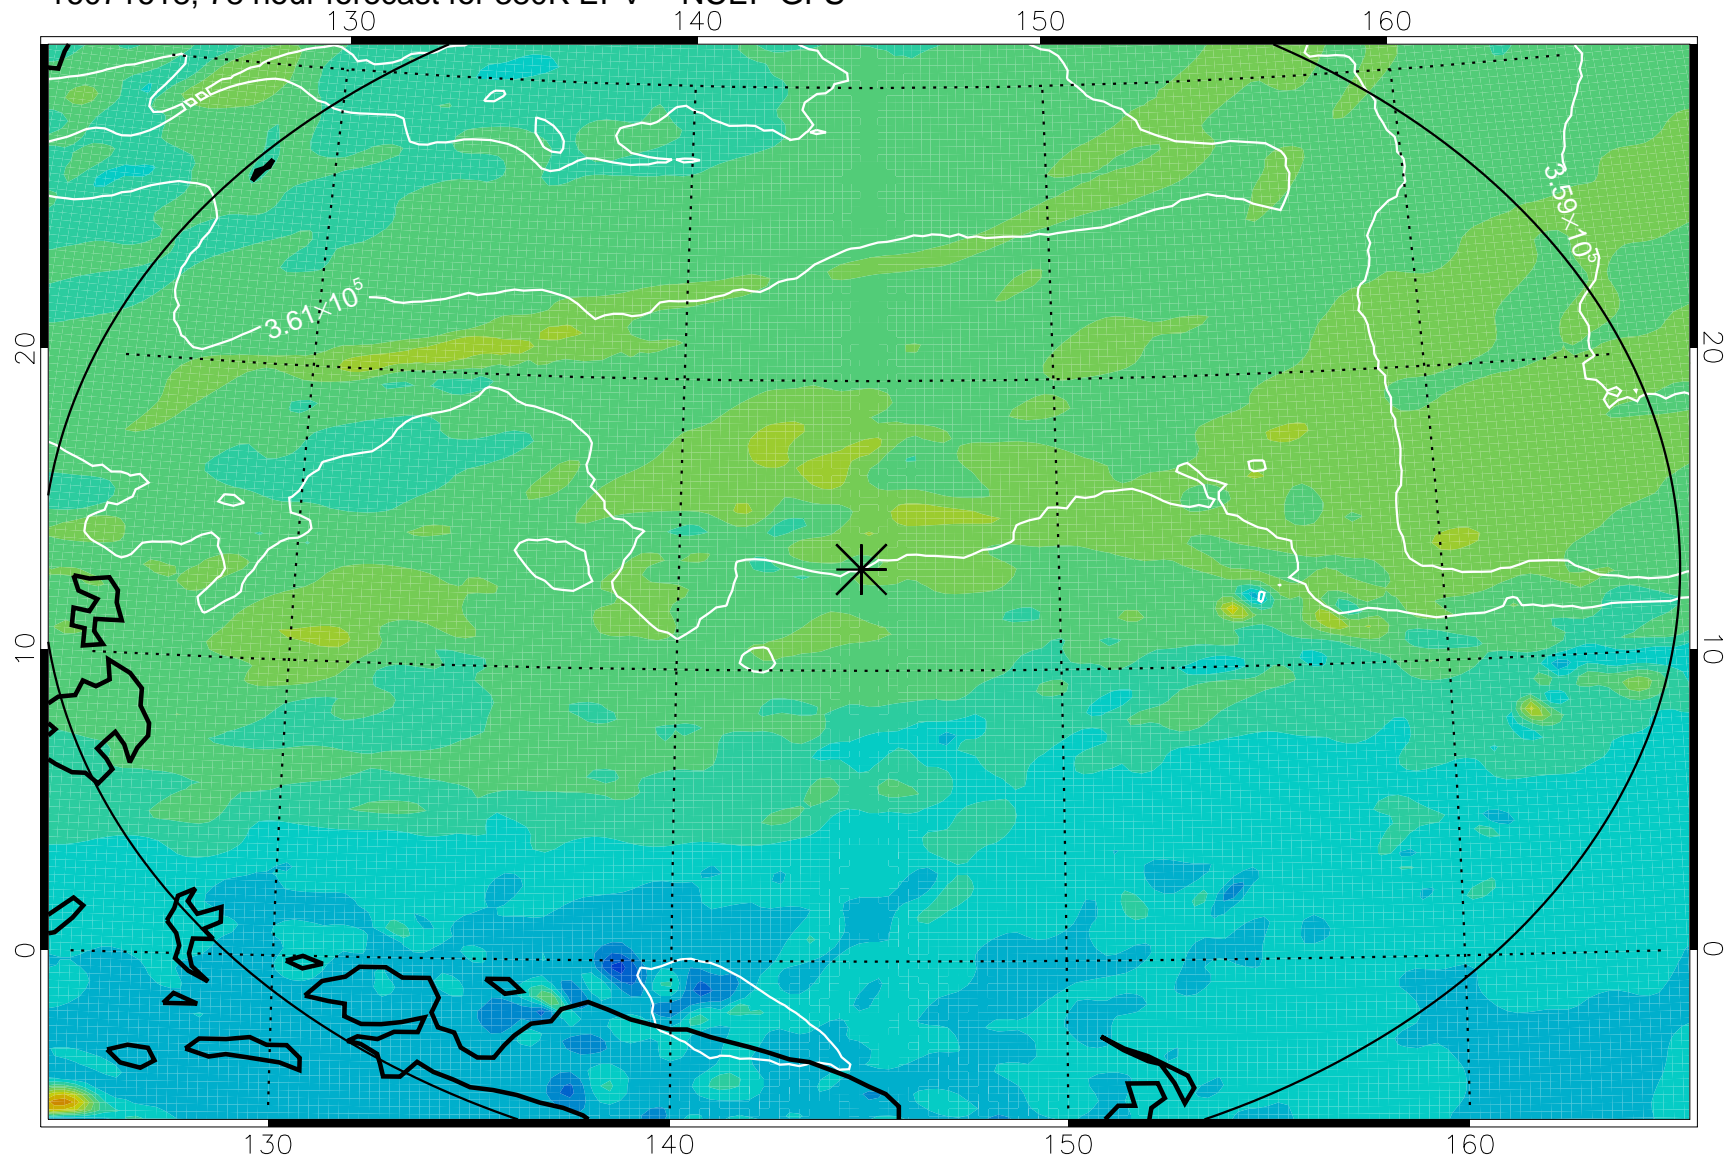

16071606, 66 hour forecast for 380K EPV -- NCEP GFS

380K Montgomery Streamfunction, white

Range ring of 2304 km

16071612, 72 hour forecast for 380K EPV -- NCEP GFS

380K Montgomery Streamfunction, white

Range ring of 2304 km

16071618, 78 hour forecast for 380K EPV -- NCEP GFS

380K Montgomery Streamfunction, white

Range ring of 2304 km

16071700, 84 hour forecast for 380K EPV -- NCEP GFS

380K Montgomery Streamfunction, white

Range ring of 2304 km

16071706, 90 hour forecast for 380K EPV -- NCEP GFS

380K Montgomery Streamfunction, white

Range ring of 2304 km

16071712, 96 hour forecast for 380K EPV -- NCEP GFS

380K Montgomery Streamfunction, white

Range ring of 2304 km

16071718, 102 hour forecast for 380K EPV -- NCEP GFS

380K Montgomery Streamfunction, white

Range ring of 2304 km

16071800, 108 hour forecast for 380K EPV -- NCEP GFS

380K Montgomery Streamfunction, white

Range ring of 2304 km