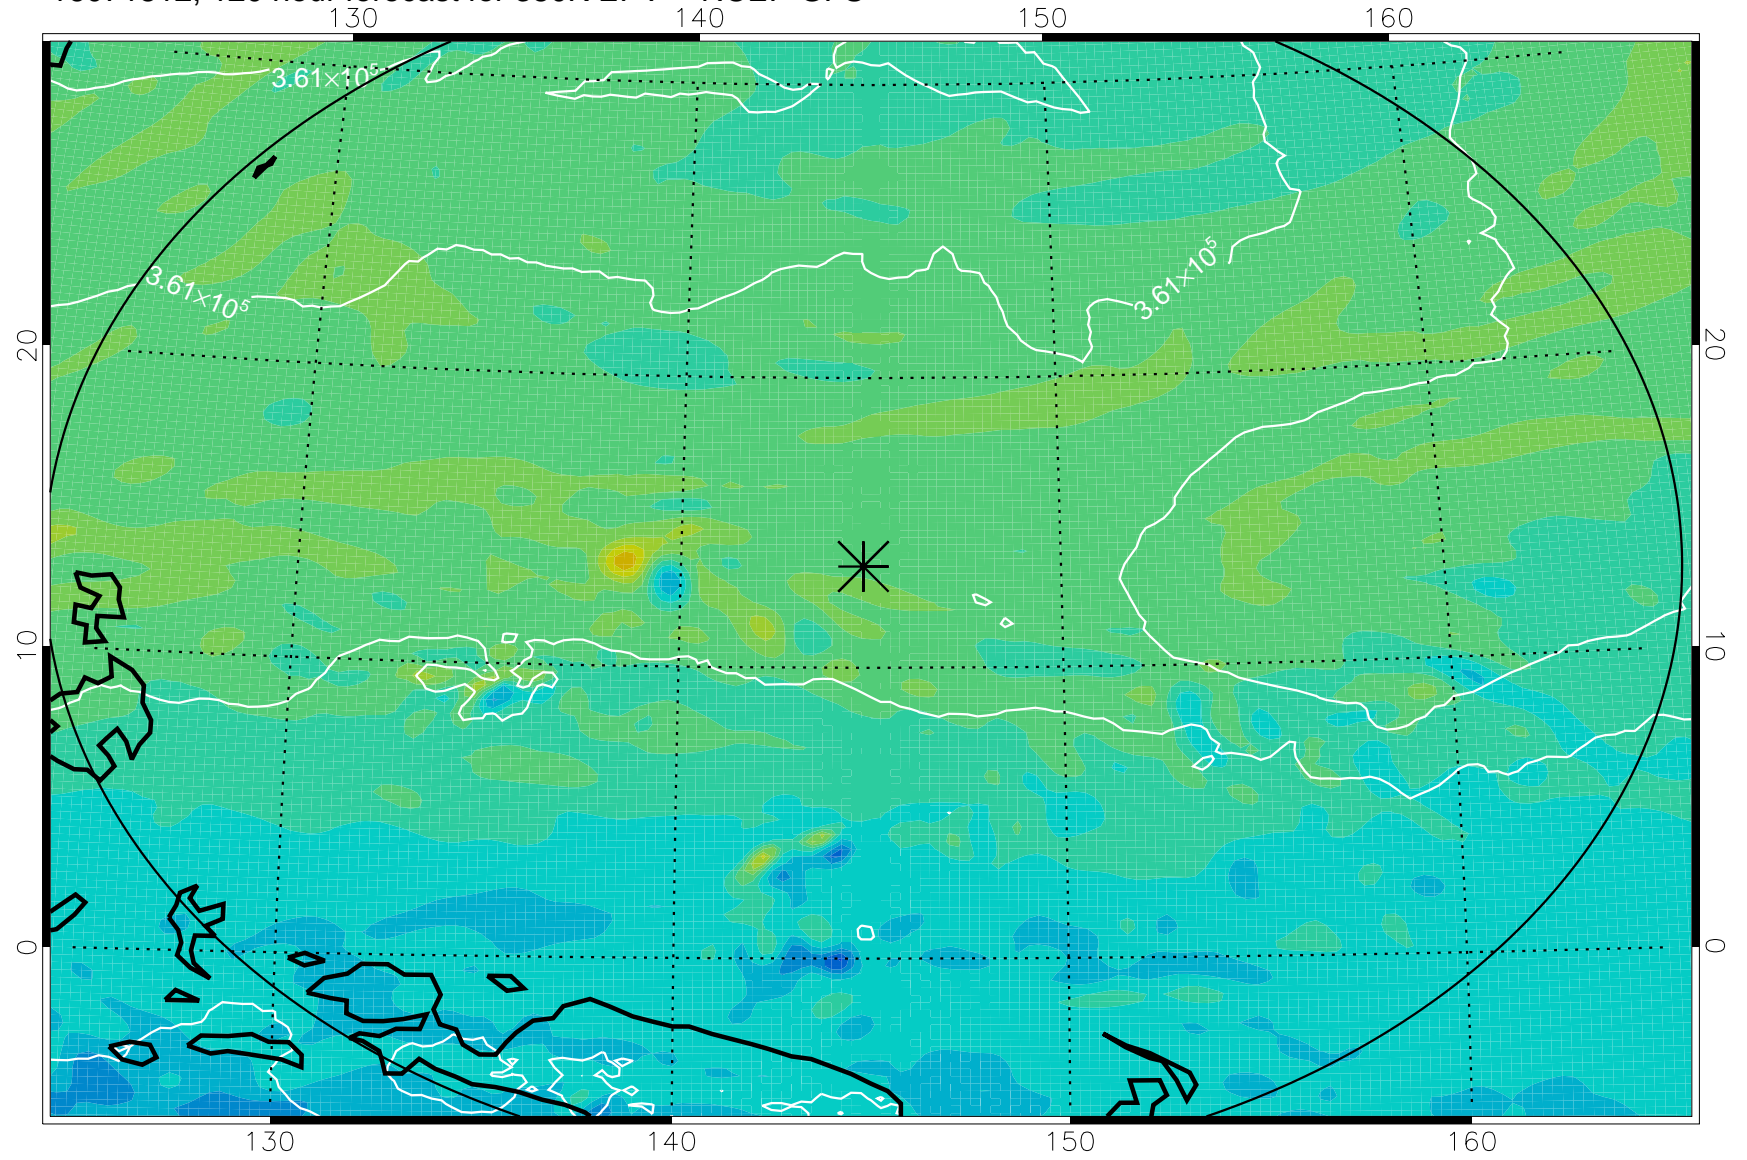

16071618, 78 hour forecast for 380K EPV -- NCEP GFS

380K Montgomery Streamfunction, white

Range ring of 2304 km

16071700, 84 hour forecast for 380K EPV -- NCEP GFS

380K Montgomery Streamfunction, white

Range ring of 2304 km

16071706, 90 hour forecast for 380K EPV -- NCEP GFS

380K Montgomery Streamfunction, white

Range ring of 2304 km

16071712, 96 hour forecast for 380K EPV -- NCEP GFS

380K Montgomery Streamfunction, white

Range ring of 2304 km

16071718, 102 hour forecast for 380K EPV -- NCEP GFS

380K Montgomery Streamfunction, white

Range ring of 2304 km

16071800, 108 hour forecast for 380K EPV -- NCEP GFS

380K Montgomery Streamfunction, white

Range ring of 2304 km

16071806, 114 hour forecast for 380K EPV -- NCEP GFS

380K Montgomery Streamfunction, white

Range ring of 2304 km

16071812, 120 hour forecast for 380K EPV -- NCEP GFS

380K Montgomery Streamfunction, white

Range ring of 2304 km