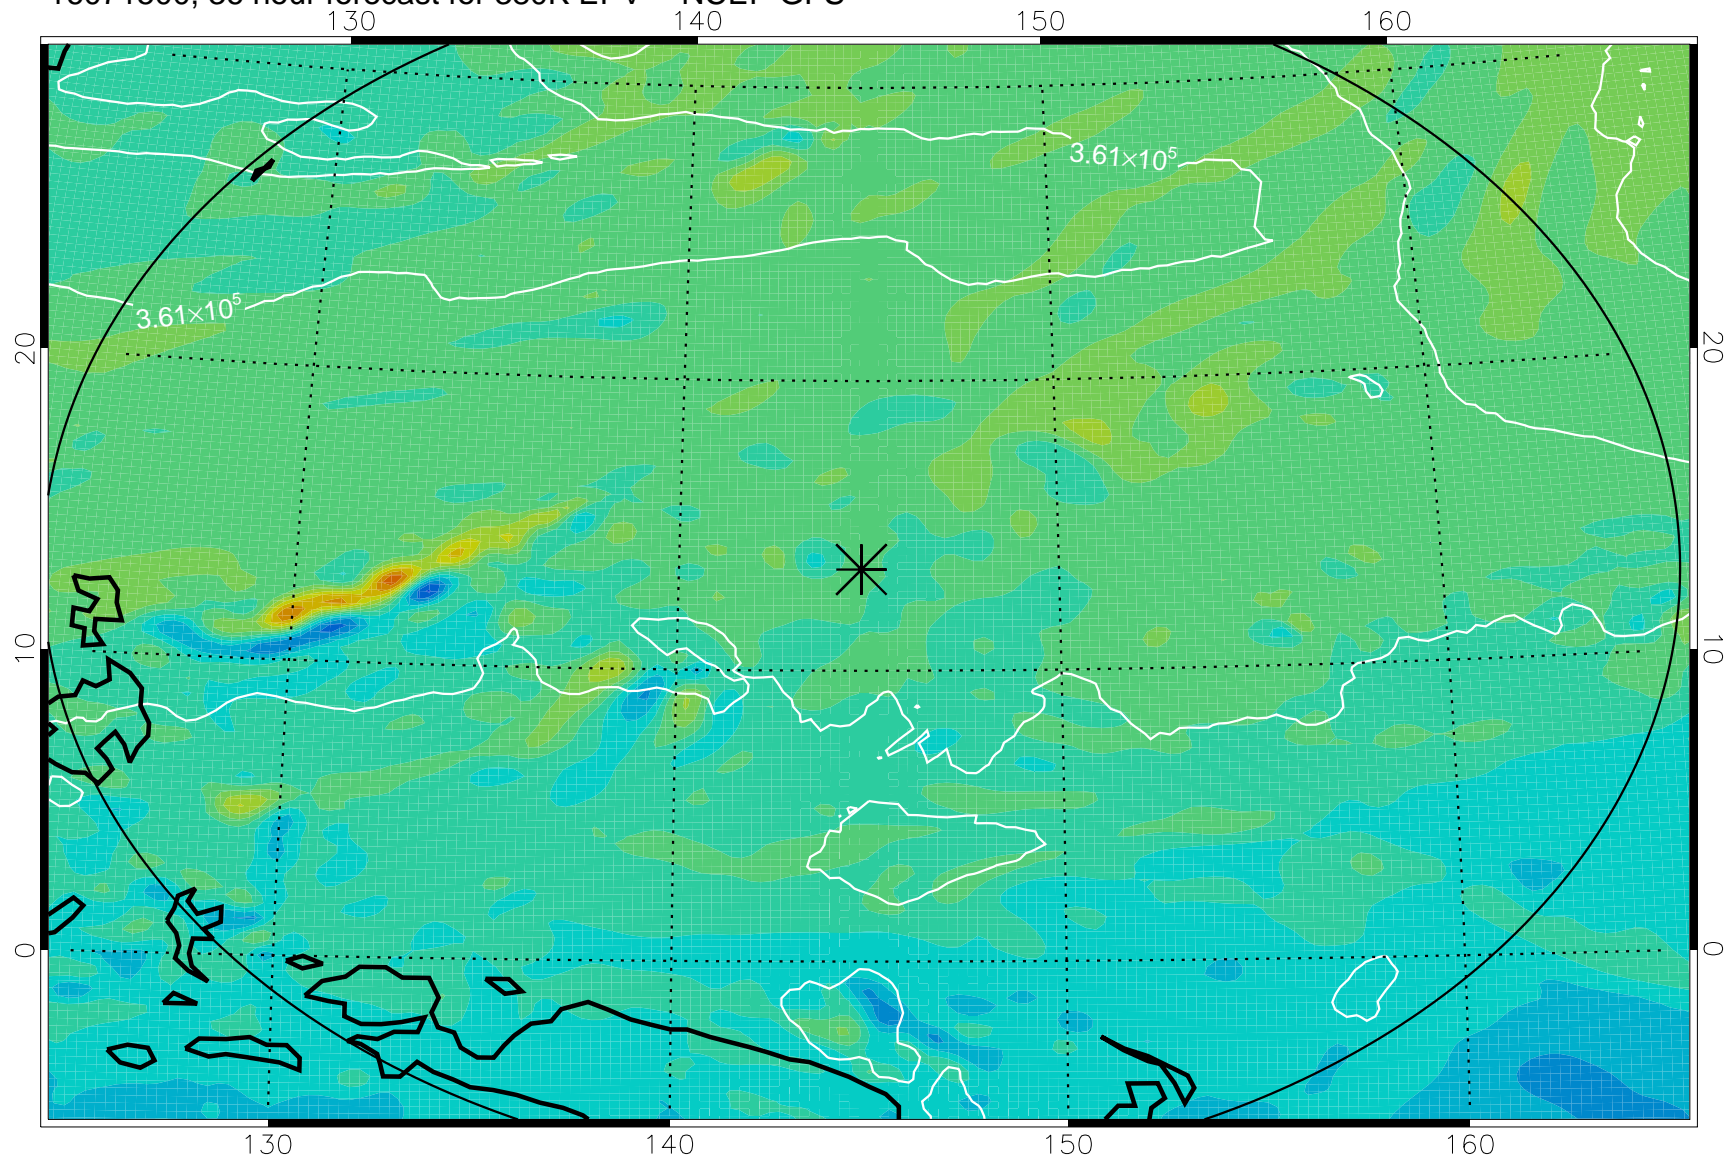

16071406, 18 hour forecast for 380K EPV -- NCEP GFS

380K Montgomery Streamfunction, white

Range ring of 2304 km

16071412, 24 hour forecast for 380K EPV -- NCEP GFS

380K Montgomery Streamfunction, white

Range ring of 2304 km

16071418, 30 hour forecast for 380K EPV -- NCEP GFS

380K Montgomery Streamfunction, white

Range ring of 2304 km

16071500, 36 hour forecast for 380K EPV -- NCEP GFS

380K Montgomery Streamfunction, white

Range ring of 2304 km

16071506, 42 hour forecast for 380K EPV -- NCEP GFS

380K Montgomery Streamfunction, white

Range ring of 2304 km

16071512, 48 hour forecast for 380K EPV -- NCEP GFS

380K Montgomery Streamfunction, white

Range ring of 2304 km

16071718, 102 hour forecast for 380K EPV -- NCEP GFS

380K Montgomery Streamfunction, white

Range ring of 2304 km

16071800, 108 hour forecast for 380K EPV -- NCEP GFS

380K Montgomery Streamfunction, white

Range ring of 2304 km