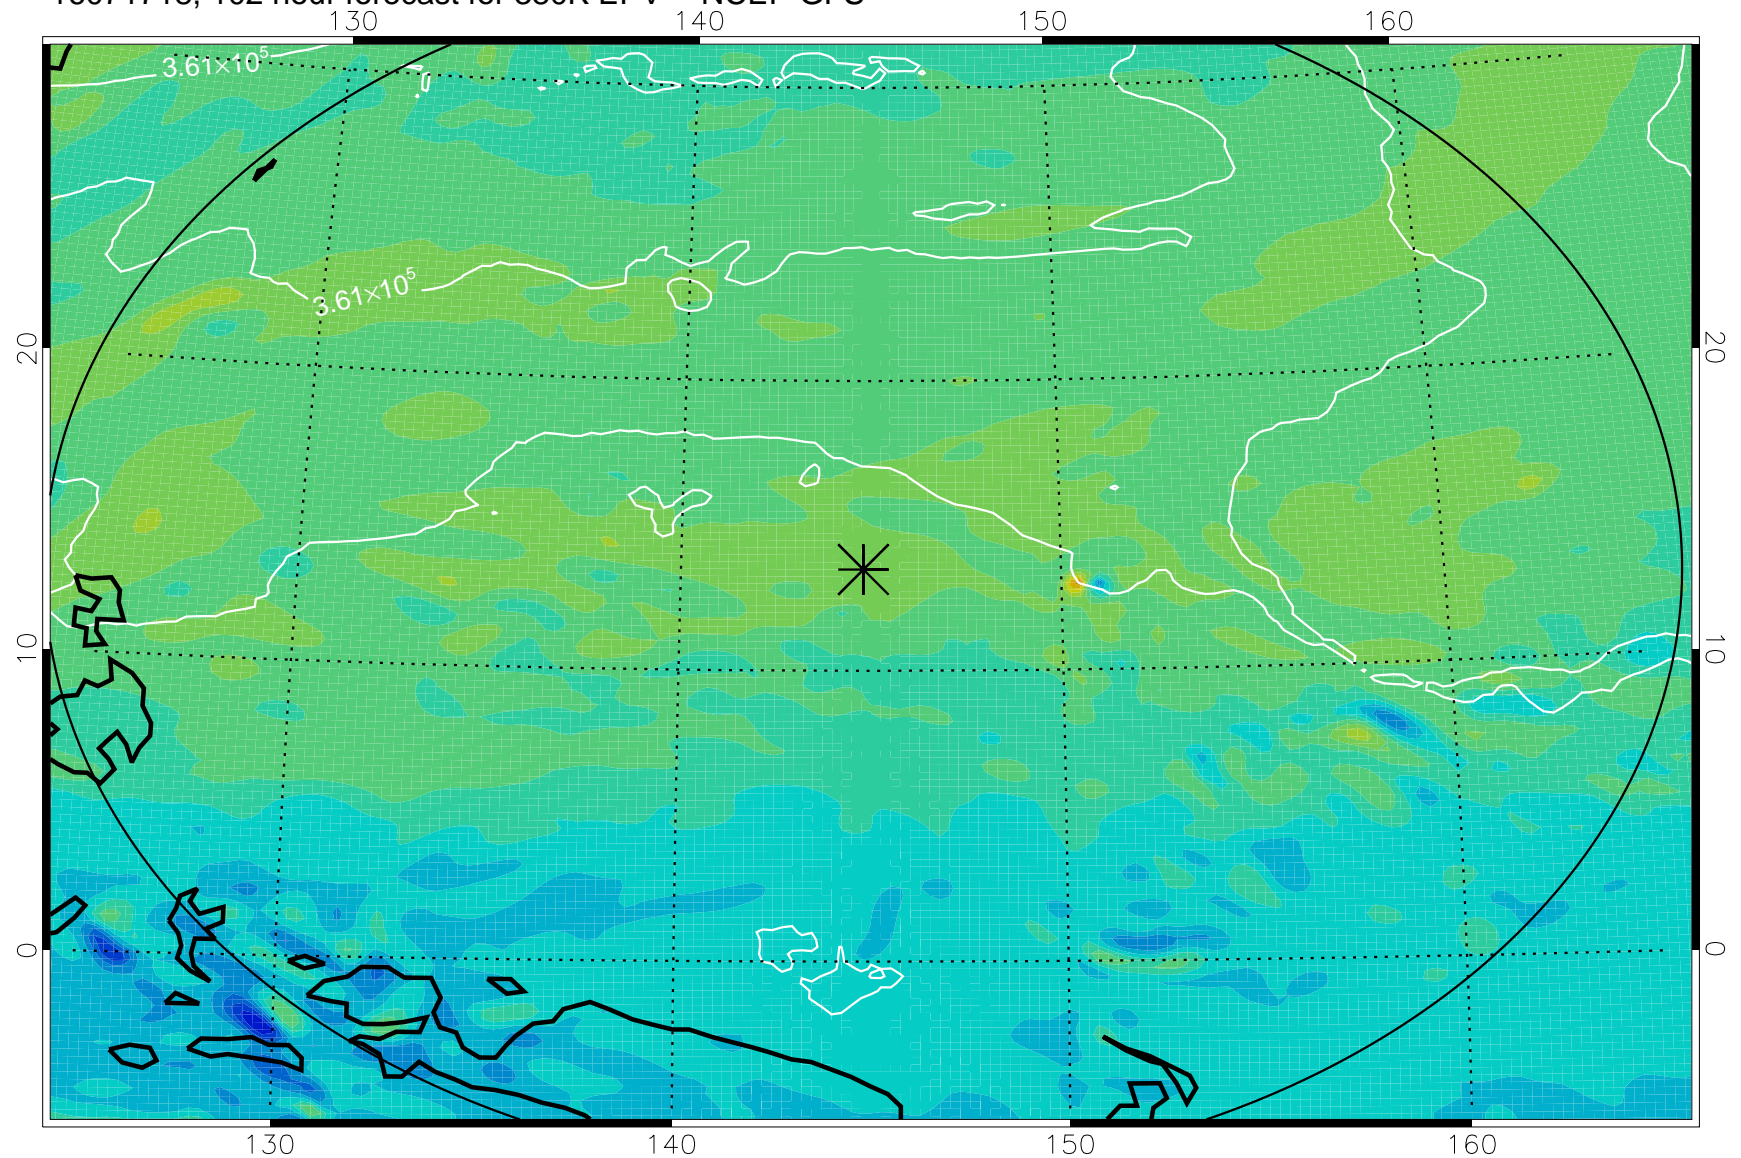

16071618, 78 hour forecast for 380K EPV -- NCEP GFS

380K Montgomery Streamfunction, white

Range ring of 2304 km

16071700, 84 hour forecast for 380K EPV -- NCEP GFS

380K Montgomery Streamfunction, white

Range ring of 2304 km

16071706, 90 hour forecast for 380K EPV -- NCEP GFS

380K Montgomery Streamfunction, white

Range ring of 2304 km

16071712, 96 hour forecast for 380K EPV -- NCEP GFS

380K Montgomery Streamfunction, white

Range ring of 2304 km

16071718, 102 hour forecast for 380K EPV -- NCEP GFS

380K Montgomery Streamfunction, white

Range ring of 2304 km

16071800, 108 hour forecast for 380K EPV -- NCEP GFS

380K Montgomery Streamfunction, white

Range ring of 2304 km

16071806, 114 hour forecast for 380K EPV -- NCEP GFS

380K Montgomery Streamfunction, white

Range ring of 2304 km

16071812, 120 hour forecast for 380K EPV -- NCEP GFS

380K Montgomery Streamfunction, white

Range ring of 2304 km