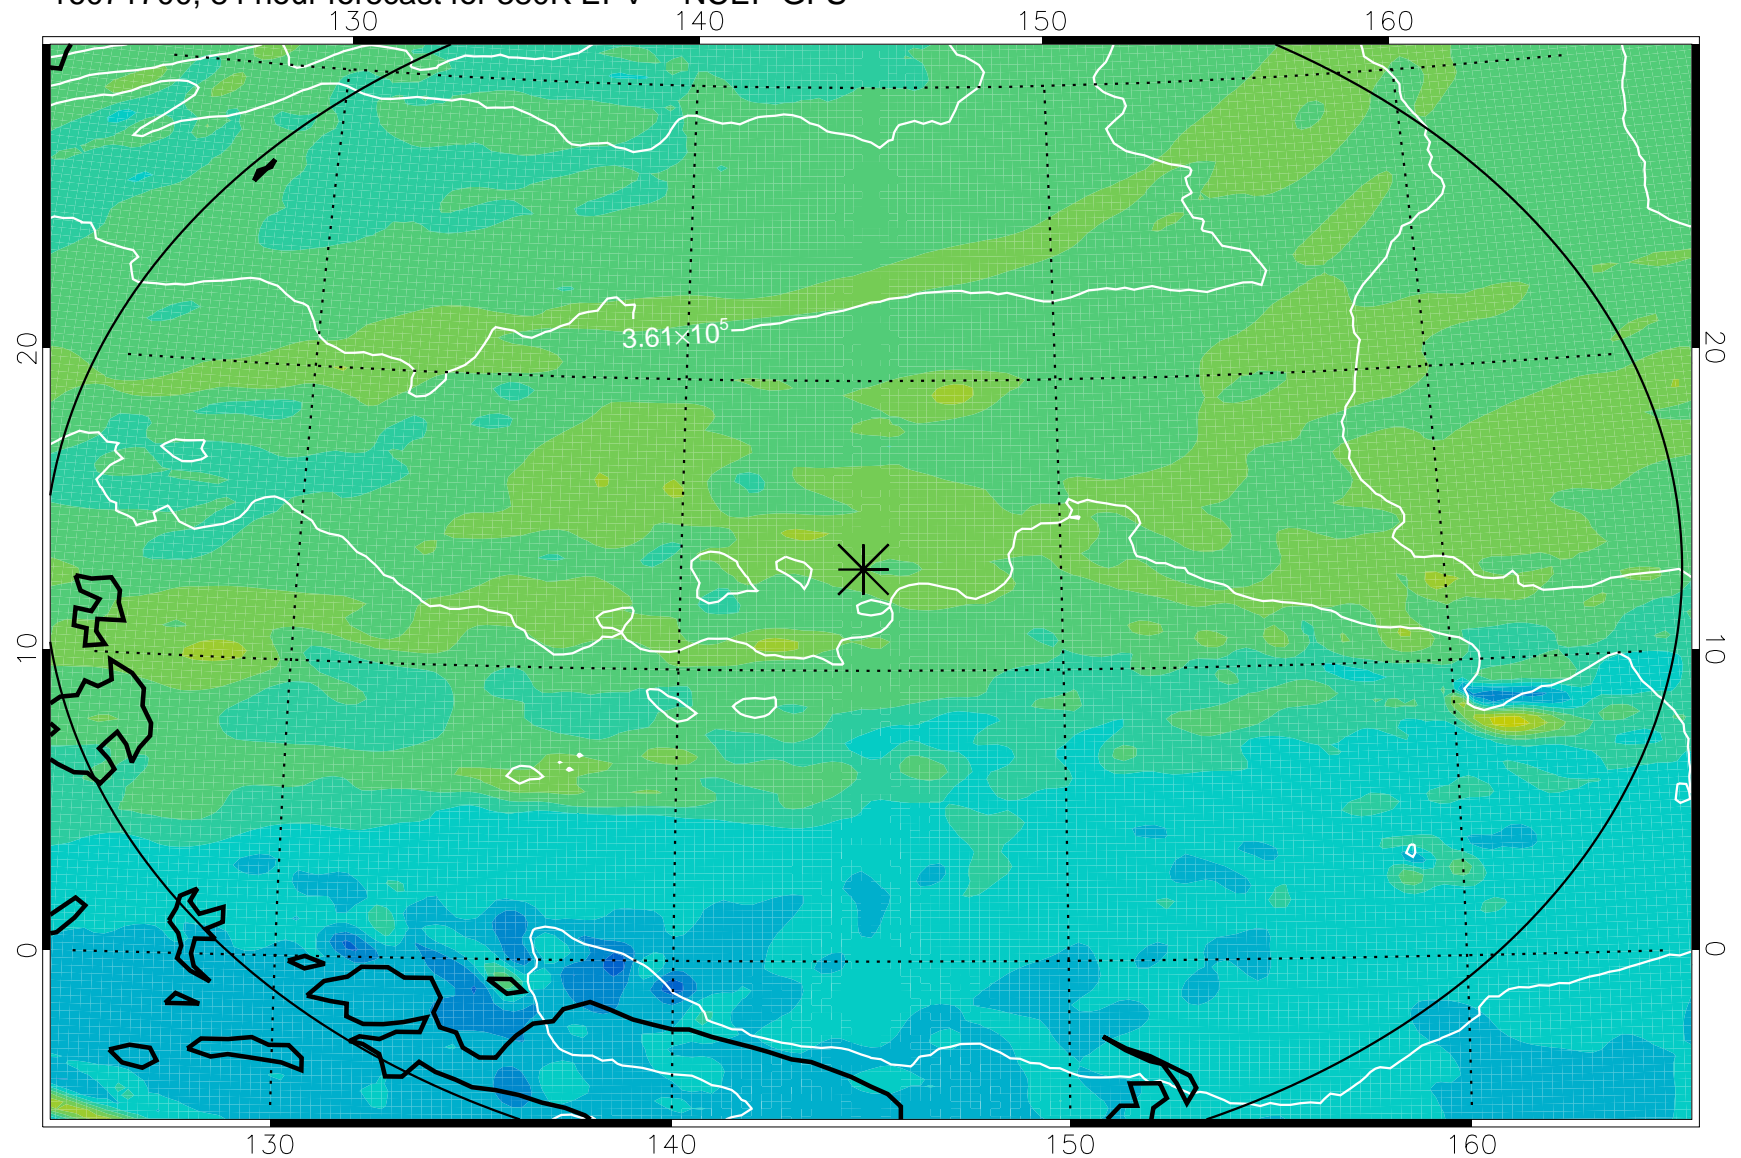

16071606, 66 hour forecast for 380K EPV -- NCEP GFS

380K Montgomery Streamfunction, white

Range ring of 2304 km

16071612, 72 hour forecast for 380K EPV -- NCEP GFS

380K Montgomery Streamfunction, white

Range ring of 2304 km

16071618, 78 hour forecast for 380K EPV -- NCEP GFS

380K Montgomery Streamfunction, white

Range ring of 2304 km

16071700, 84 hour forecast for 380K EPV -- NCEP GFS

380K Montgomery Streamfunction, white

Range ring of 2304 km

16071706, 90 hour forecast for 380K EPV -- NCEP GFS

380K Montgomery Streamfunction, white

Range ring of 2304 km

16071712, 96 hour forecast for 380K EPV -- NCEP GFS

380K Montgomery Streamfunction, white

Range ring of 2304 km

16071718, 102 hour forecast for 380K EPV -- NCEP GFS

380K Montgomery Streamfunction, white

Range ring of 2304 km

16071800, 108 hour forecast for 380K EPV -- NCEP GFS

380K Montgomery Streamfunction, white

Range ring of 2304 km