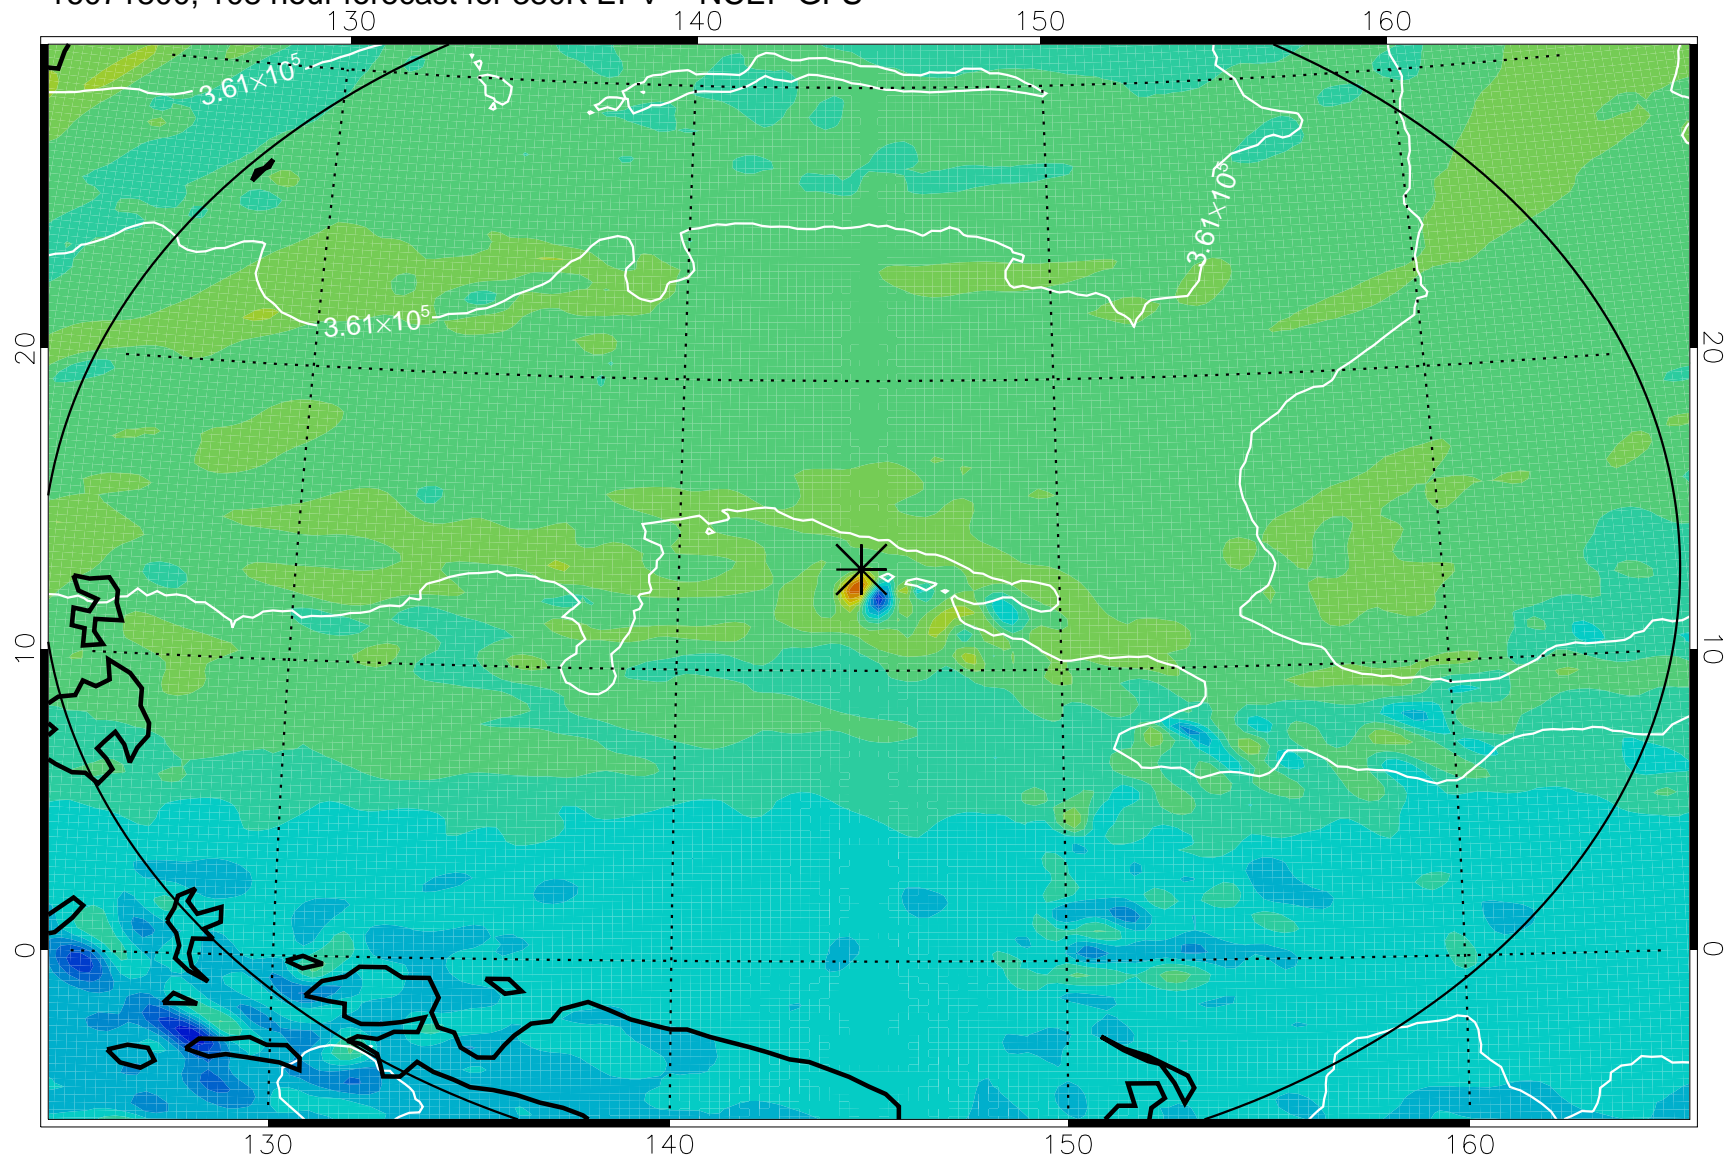

16071618, 78 hour forecast for 380K EPV -- NCEP GFS

380K Montgomery Streamfunction, white

Range ring of 2304 km

16071700, 84 hour forecast for 380K EPV -- NCEP GFS

380K Montgomery Streamfunction, white

Range ring of 2304 km

16071706, 90 hour forecast for 380K EPV -- NCEP GFS

380K Montgomery Streamfunction, white

Range ring of 2304 km

16071712, 96 hour forecast for 380K EPV -- NCEP GFS

380K Montgomery Streamfunction, white

Range ring of 2304 km

16071718, 102 hour forecast for 380K EPV -- NCEP GFS

380K Montgomery Streamfunction, white

Range ring of 2304 km

16071800, 108 hour forecast for 380K EPV -- NCEP GFS

380K Montgomery Streamfunction, white

Range ring of 2304 km

16071806, 114 hour forecast for 380K EPV -- NCEP GFS

380K Montgomery Streamfunction, white

Range ring of 2304 km

16071812, 120 hour forecast for 380K EPV -- NCEP GFS

380K Montgomery Streamfunction, white

Range ring of 2304 km