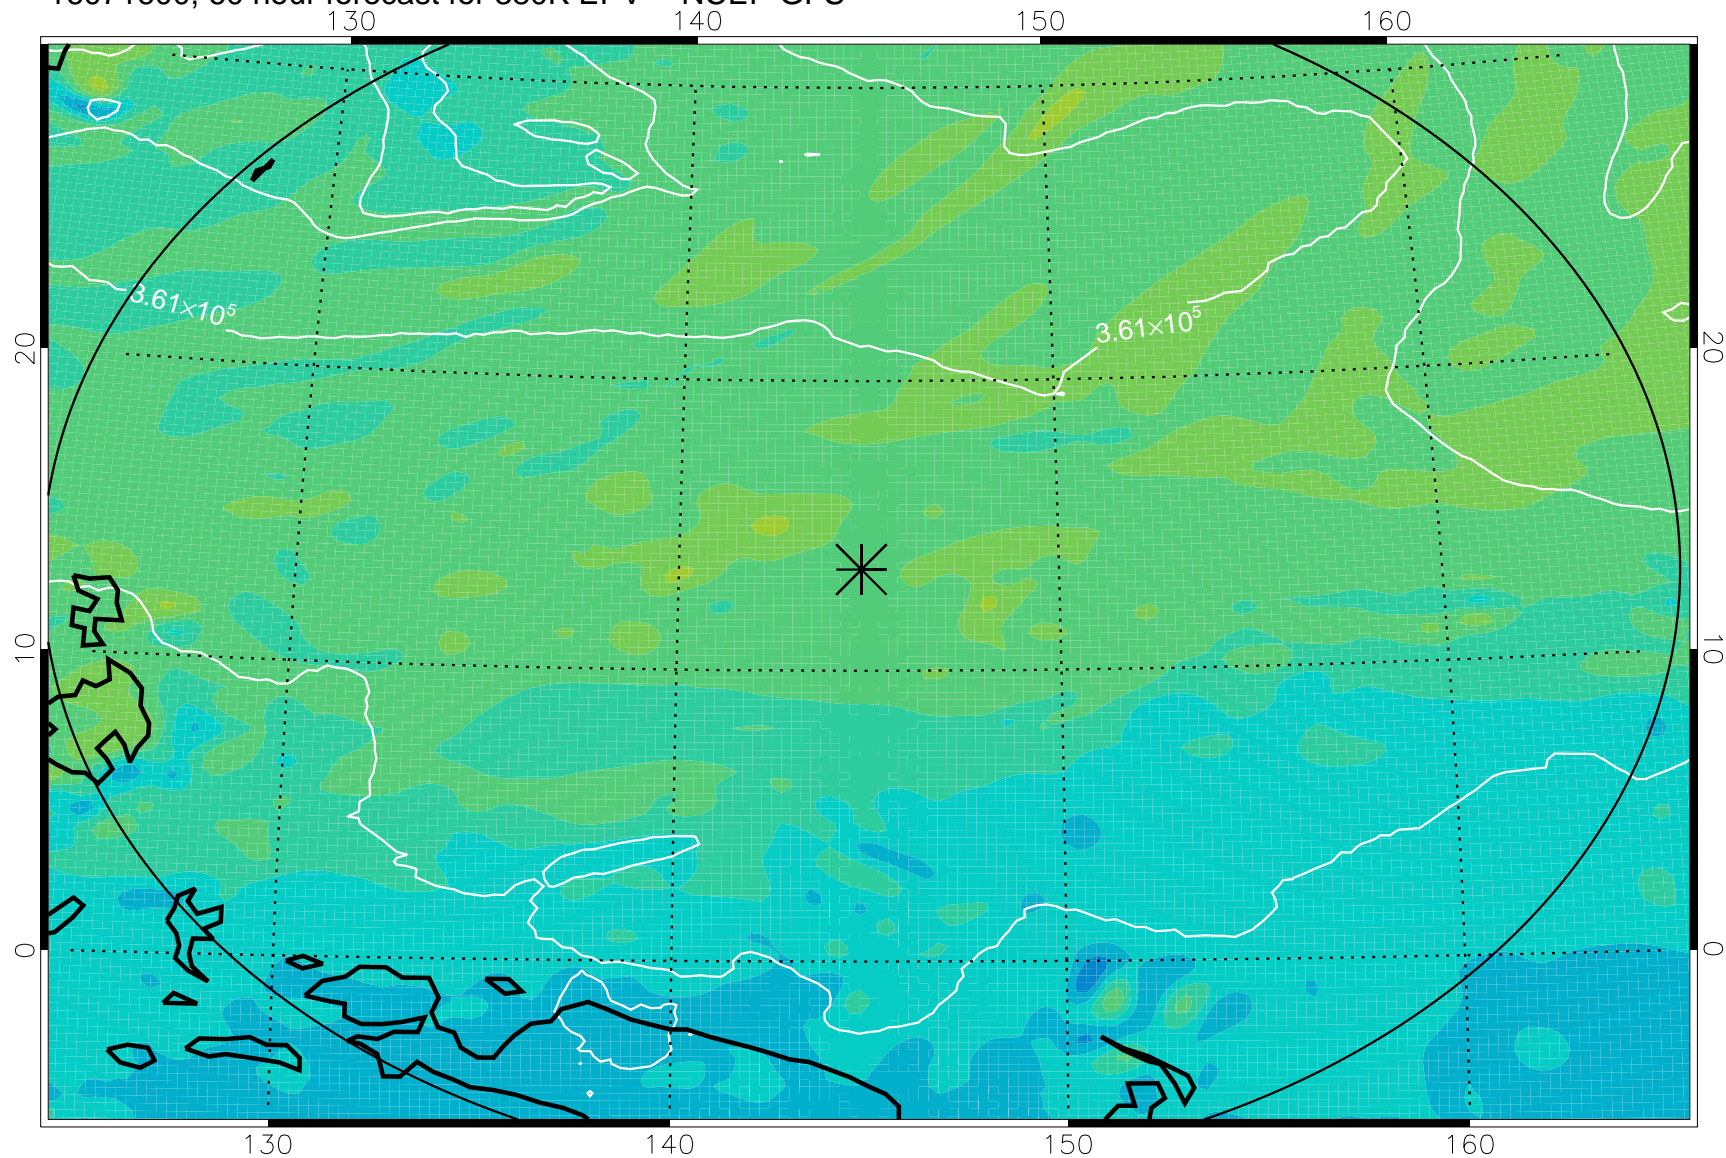

16071506, 42 hour forecast for 380K EPV -- NCEP GFS

380K Montgomery Streamfunction, white

Range ring of 2304 km

16071512, 48 hour forecast for 380K EPV -- NCEP GFS

380K Montgomery Streamfunction, white

Range ring of 2304 km

16071518, 54 hour forecast for 380K EPV -- NCEP GFS

380K Montgomery Streamfunction, white

Range ring of 2304 km

16071600, 60 hour forecast for 380K EPV -- NCEP GFS

380K Montgomery Streamfunction, white

Range ring of 2304 km

16071606, 66 hour forecast for 380K EPV -- NCEP GFS

380K Montgomery Streamfunction, white

Range ring of 2304 km

16071612, 72 hour forecast for 380K EPV -- NCEP GFS

380K Montgomery Streamfunction, white

Range ring of 2304 km

16071618, 78 hour forecast for 380K EPV -- NCEP GFS

380K Montgomery Streamfunction, white

Range ring of 2304 km

16071700, 84 hour forecast for 380K EPV -- NCEP GFS

380K Montgomery Streamfunction, white

Range ring of 2304 km