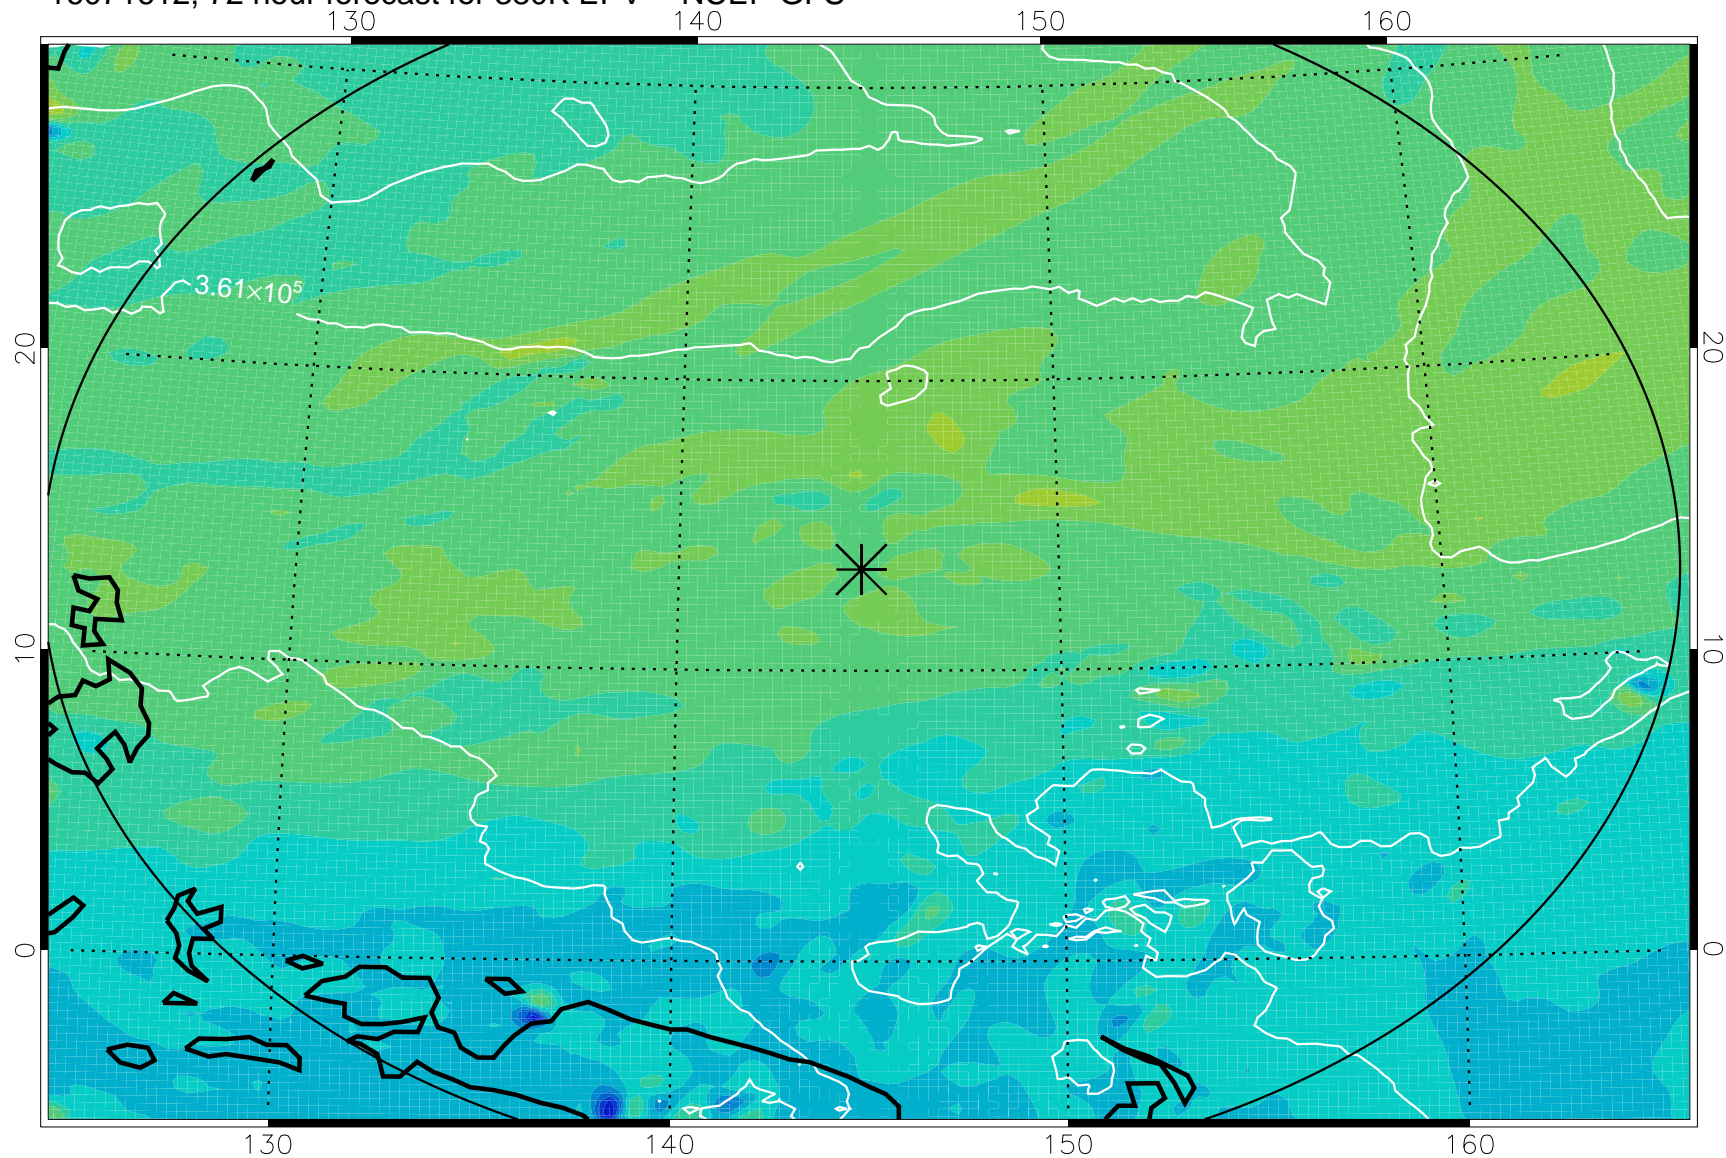

16071518, 54 hour forecast for 380K EPV -- NCEP GFS

380K Montgomery Streamfunction, white

Range ring of 2304 km

16071600, 60 hour forecast for 380K EPV -- NCEP GFS

380K Montgomery Streamfunction, white

Range ring of 2304 km

16071606, 66 hour forecast for 380K EPV -- NCEP GFS

380K Montgomery Streamfunction, white

Range ring of 2304 km

16071612, 72 hour forecast for 380K EPV -- NCEP GFS

380K Montgomery Streamfunction, white

Range ring of 2304 km

16071618, 78 hour forecast for 380K EPV -- NCEP GFS

380K Montgomery Streamfunction, white

Range ring of 2304 km

16071700, 84 hour forecast for 380K EPV -- NCEP GFS

380K Montgomery Streamfunction, white

Range ring of 2304 km

16071718, 102 hour forecast for 380K EPV -- NCEP GFS

380K Montgomery Streamfunction, white

Range ring of 2304 km

16071800, 108 hour forecast for 380K EPV -- NCEP GFS

380K Montgomery Streamfunction, white

Range ring of 2304 km