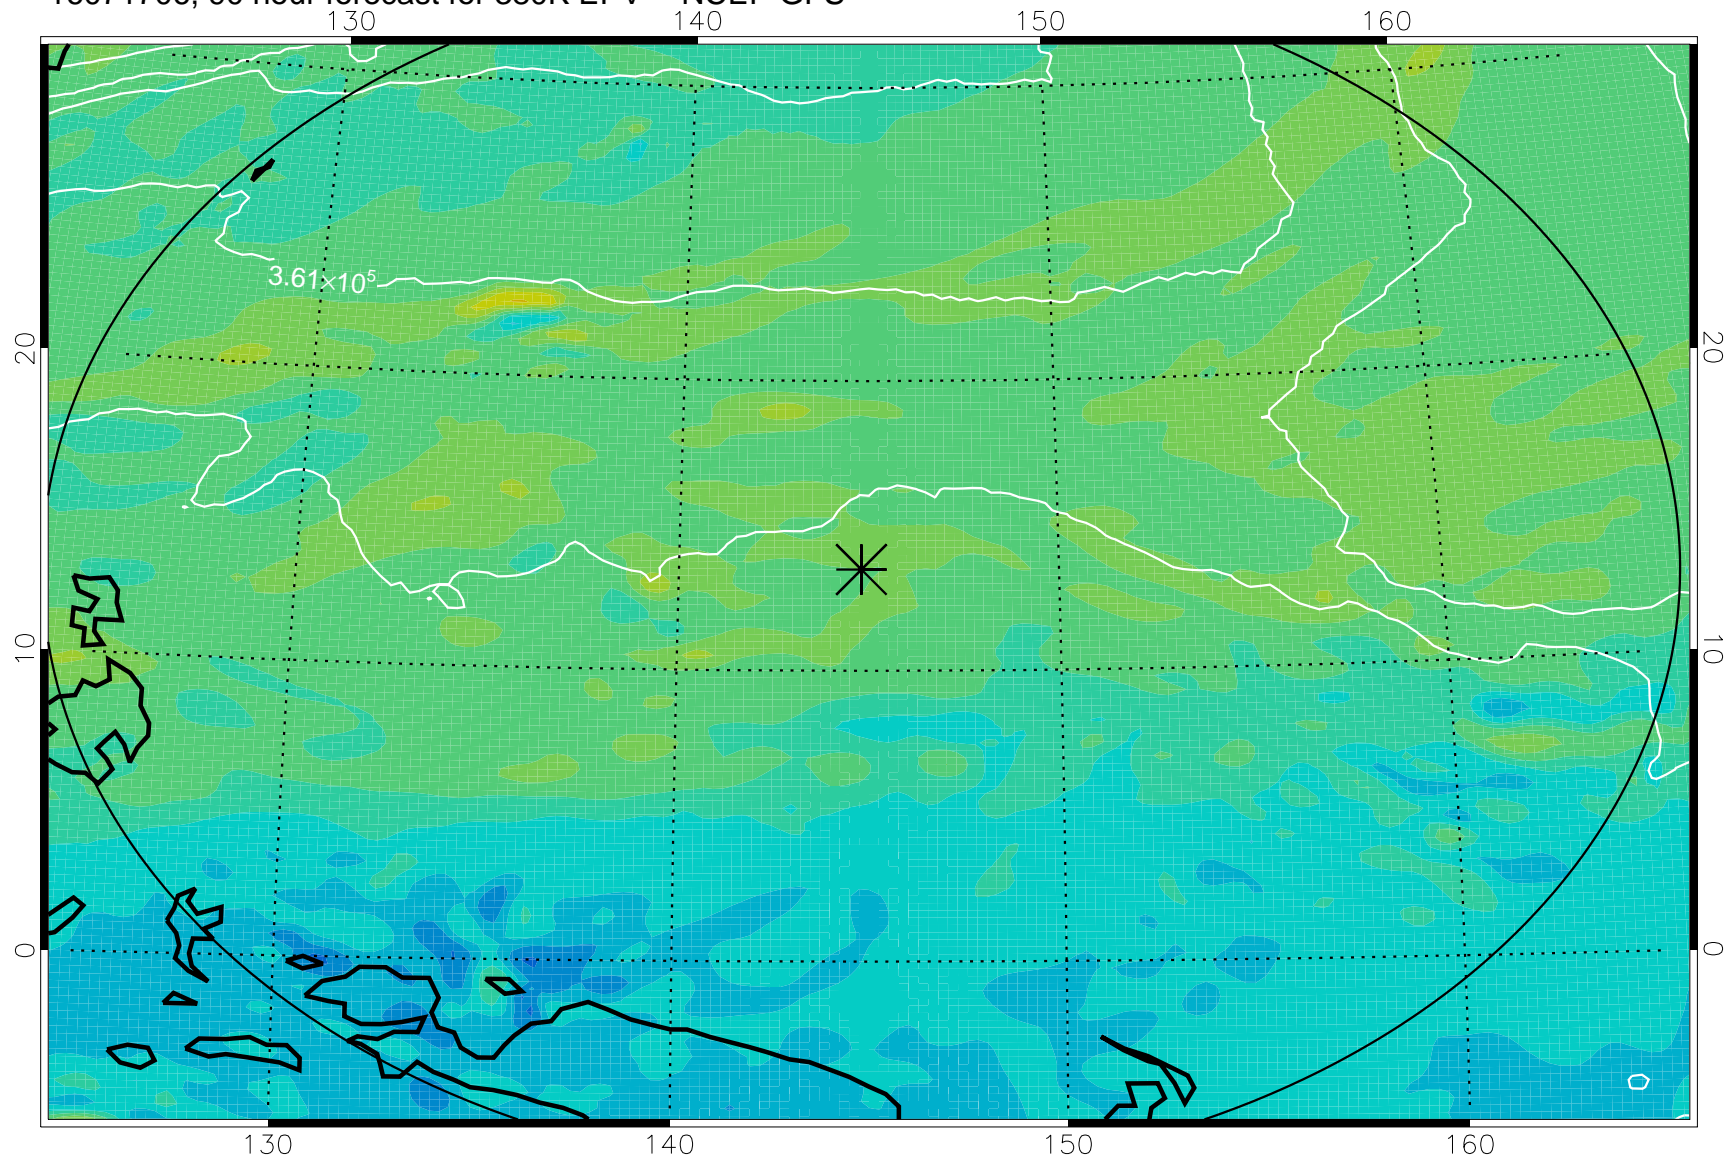

16071606, 66 hour forecast for 380K EPV -- NCEP GFS

380K Montgomery Streamfunction, white

Range ring of 2304 km

16071612, 72 hour forecast for 380K EPV -- NCEP GFS

380K Montgomery Streamfunction, white

Range ring of 2304 km

16071618, 78 hour forecast for 380K EPV -- NCEP GFS

380K Montgomery Streamfunction, white

Range ring of 2304 km

16071700, 84 hour forecast for 380K EPV -- NCEP GFS

380K Montgomery Streamfunction, white

Range ring of 2304 km

16071706, 90 hour forecast for 380K EPV -- NCEP GFS

380K Montgomery Streamfunction, white

Range ring of 2304 km

16071712, 96 hour forecast for 380K EPV -- NCEP GFS

380K Montgomery Streamfunction, white

Range ring of 2304 km

16071718, 102 hour forecast for 380K EPV -- NCEP GFS

380K Montgomery Streamfunction, white

Range ring of 2304 km

16071800, 108 hour forecast for 380K EPV -- NCEP GFS

380K Montgomery Streamfunction, white

Range ring of 2304 km