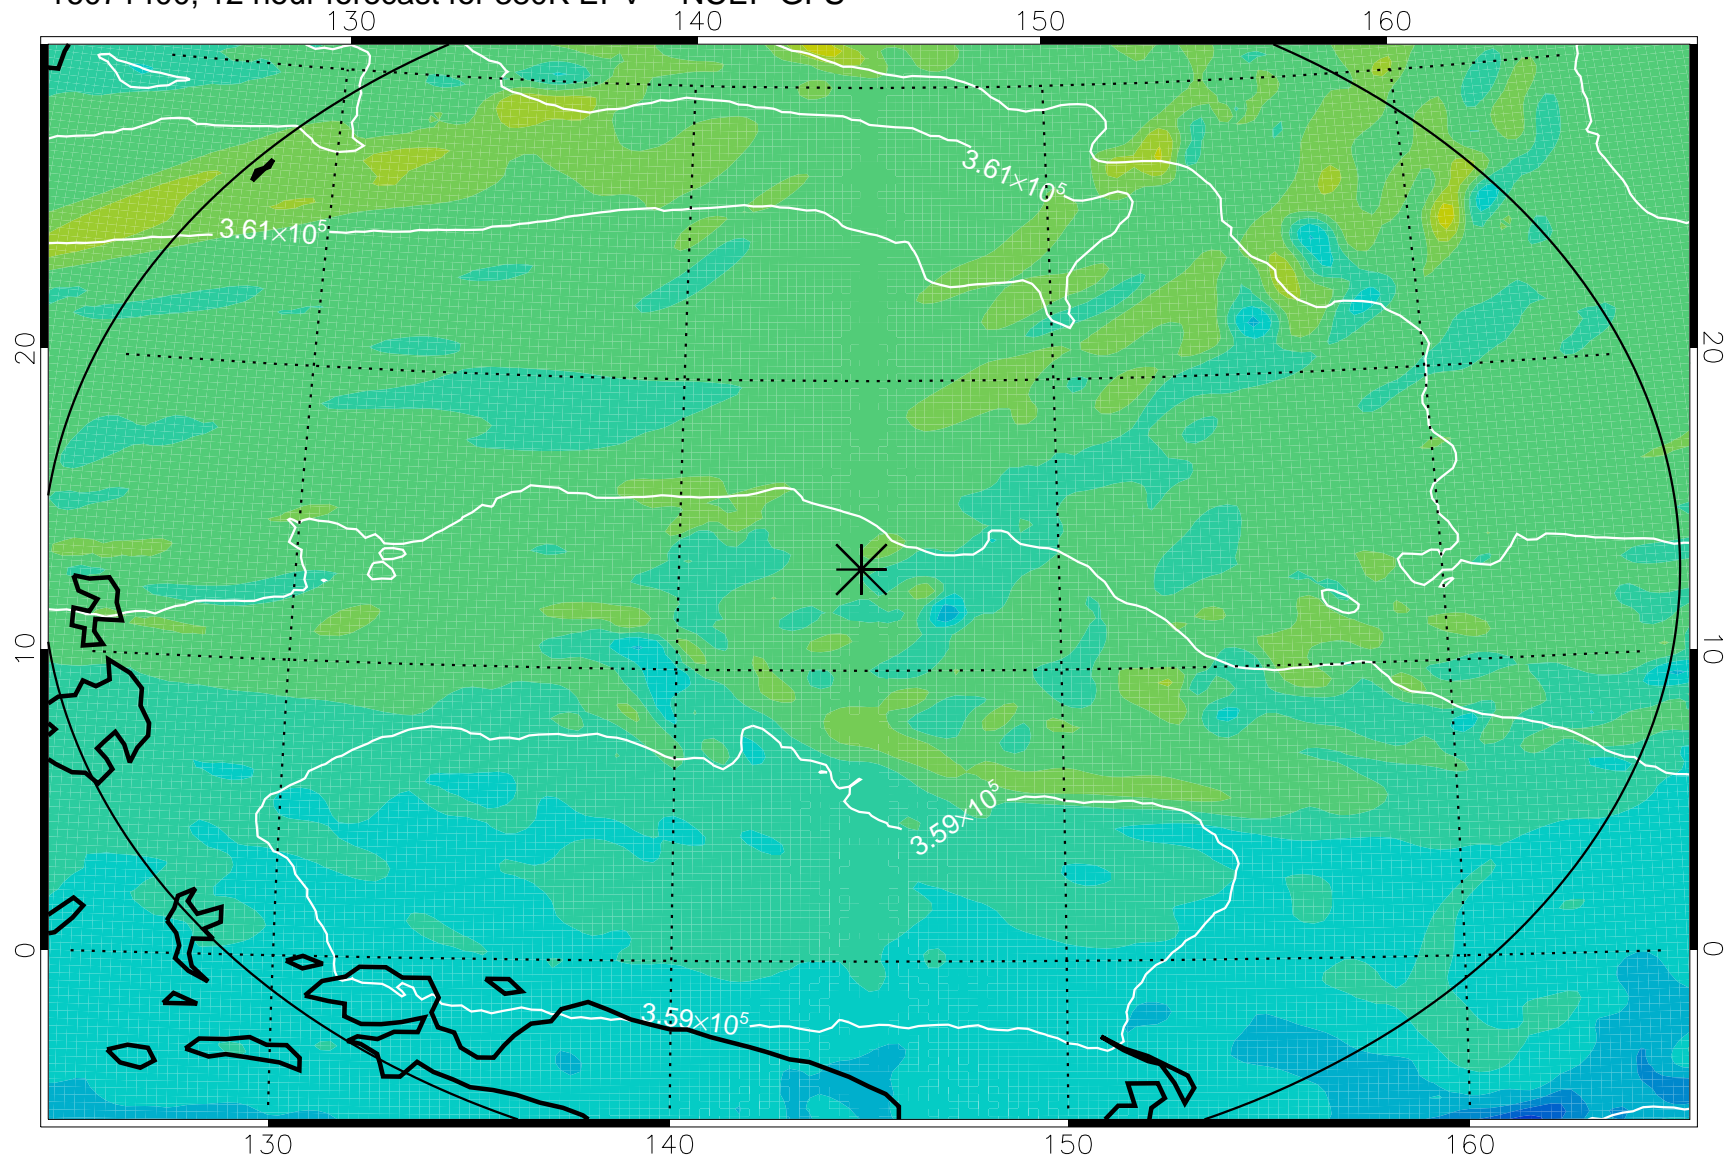

16071318, 6 hour forecast for 380K EPV -- NCEP GFS

380K Montgomery Streamfunction, white

Range ring of 2304 km

16071400, 12 hour forecast for 380K EPV -- NCEP GFS

380K Montgomery Streamfunction, white

Range ring of 2304 km

16071406, 18 hour forecast for 380K EPV -- NCEP GFS

380K Montgomery Streamfunction, white

Range ring of 2304 km

16071412, 24 hour forecast for 380K EPV -- NCEP GFS

380K Montgomery Streamfunction, white

Range ring of 2304 km

16071418, 30 hour forecast for 380K EPV -- NCEP GFS

380K Montgomery Streamfunction, white

Range ring of 2304 km

16071500, 36 hour forecast for 380K EPV -- NCEP GFS

380K Montgomery Streamfunction, white

Range ring of 2304 km

16071606, 66 hour forecast for 380K EPV -- NCEP GFS

380K Montgomery Streamfunction, white

Range ring of 2304 km

16071612, 72 hour forecast for 380K EPV -- NCEP GFS

380K Montgomery Streamfunction, white

Range ring of 2304 km