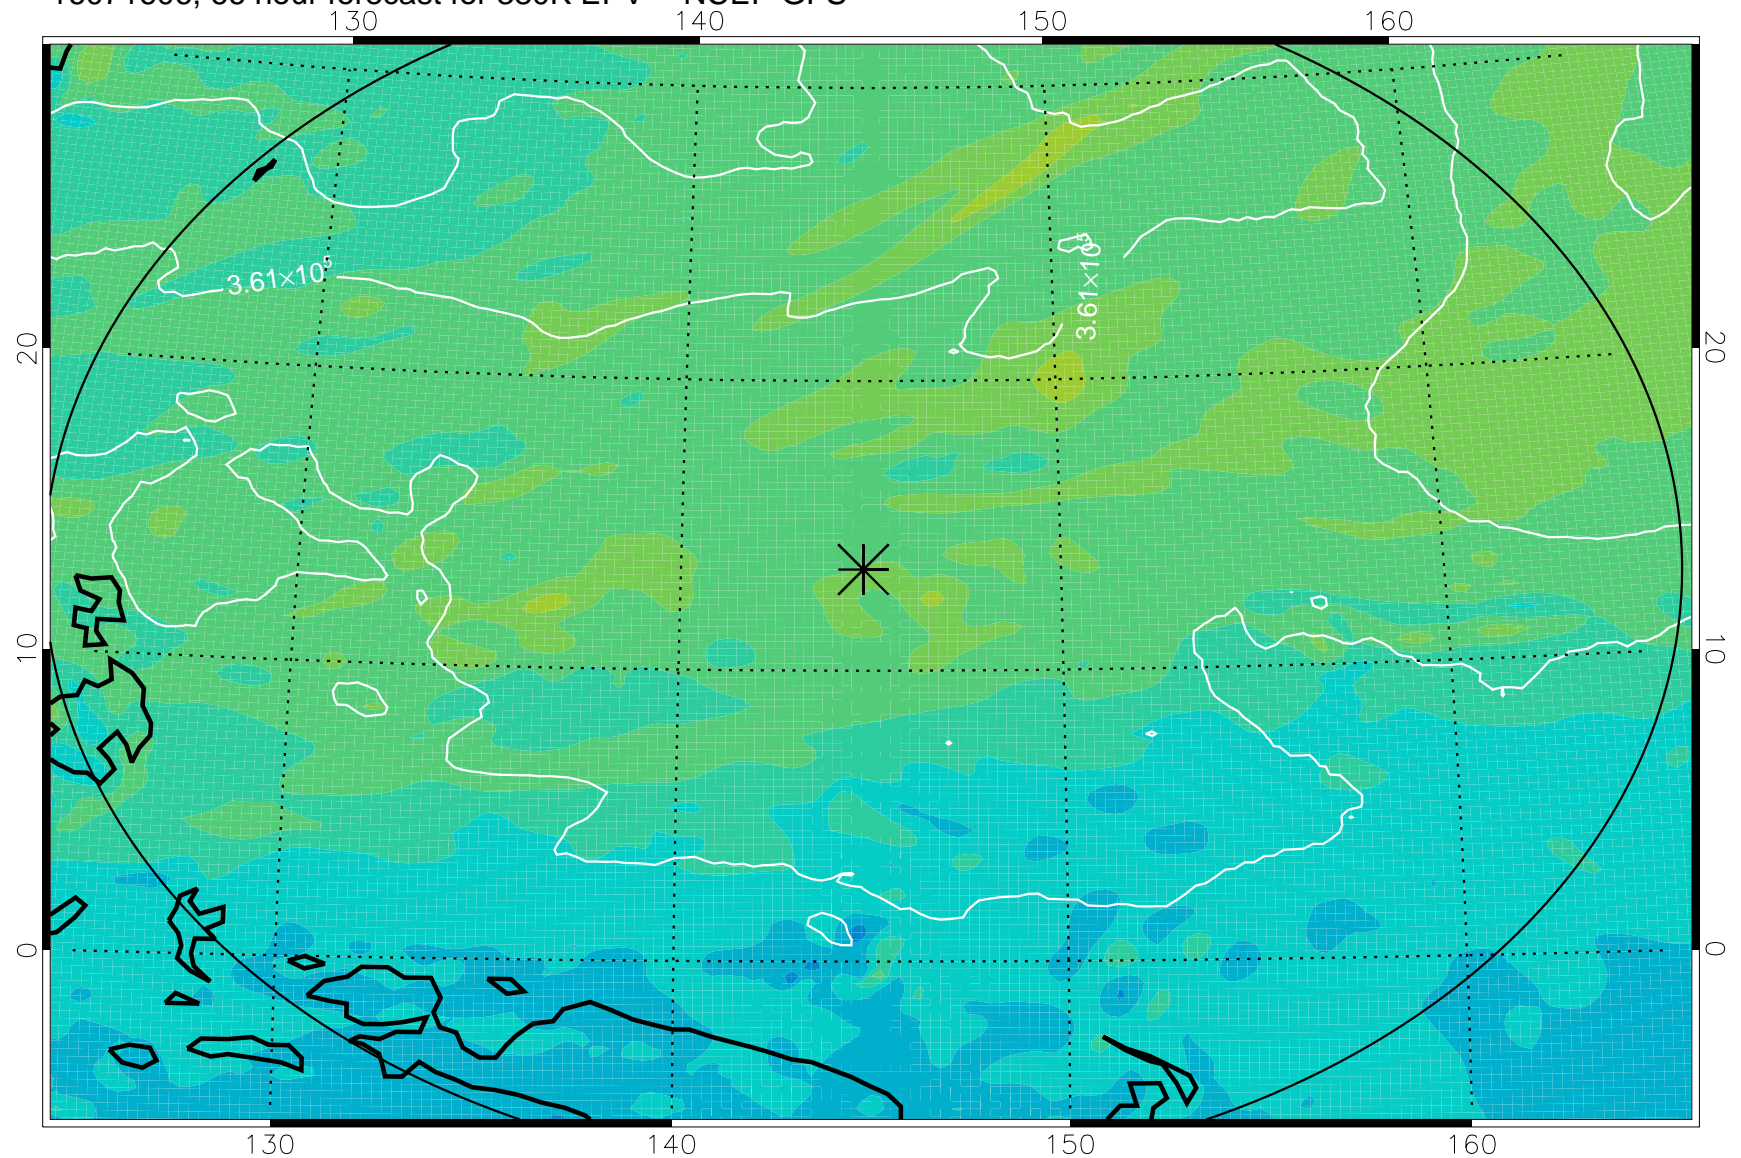

16071518, 54 hour forecast for 380K EPV -- NCEP GFS

380K Montgomery Streamfunction, white

Range ring of 2304 km

16071600, 60 hour forecast for 380K EPV -- NCEP GFS

380K Montgomery Streamfunction, white

Range ring of 2304 km

16071606, 66 hour forecast for 380K EPV -- NCEP GFS

380K Montgomery Streamfunction, white

Range ring of 2304 km

16071612, 72 hour forecast for 380K EPV -- NCEP GFS

380K Montgomery Streamfunction, white

Range ring of 2304 km

16071618, 78 hour forecast for 380K EPV -- NCEP GFS

380K Montgomery Streamfunction, white

Range ring of 2304 km

16071700, 84 hour forecast for 380K EPV -- NCEP GFS

380K Montgomery Streamfunction, white

Range ring of 2304 km

16071718, 102 hour forecast for 380K EPV -- NCEP GFS

380K Montgomery Streamfunction, white

Range ring of 2304 km

16071800, 108 hour forecast for 380K EPV -- NCEP GFS

380K Montgomery Streamfunction, white

Range ring of 2304 km