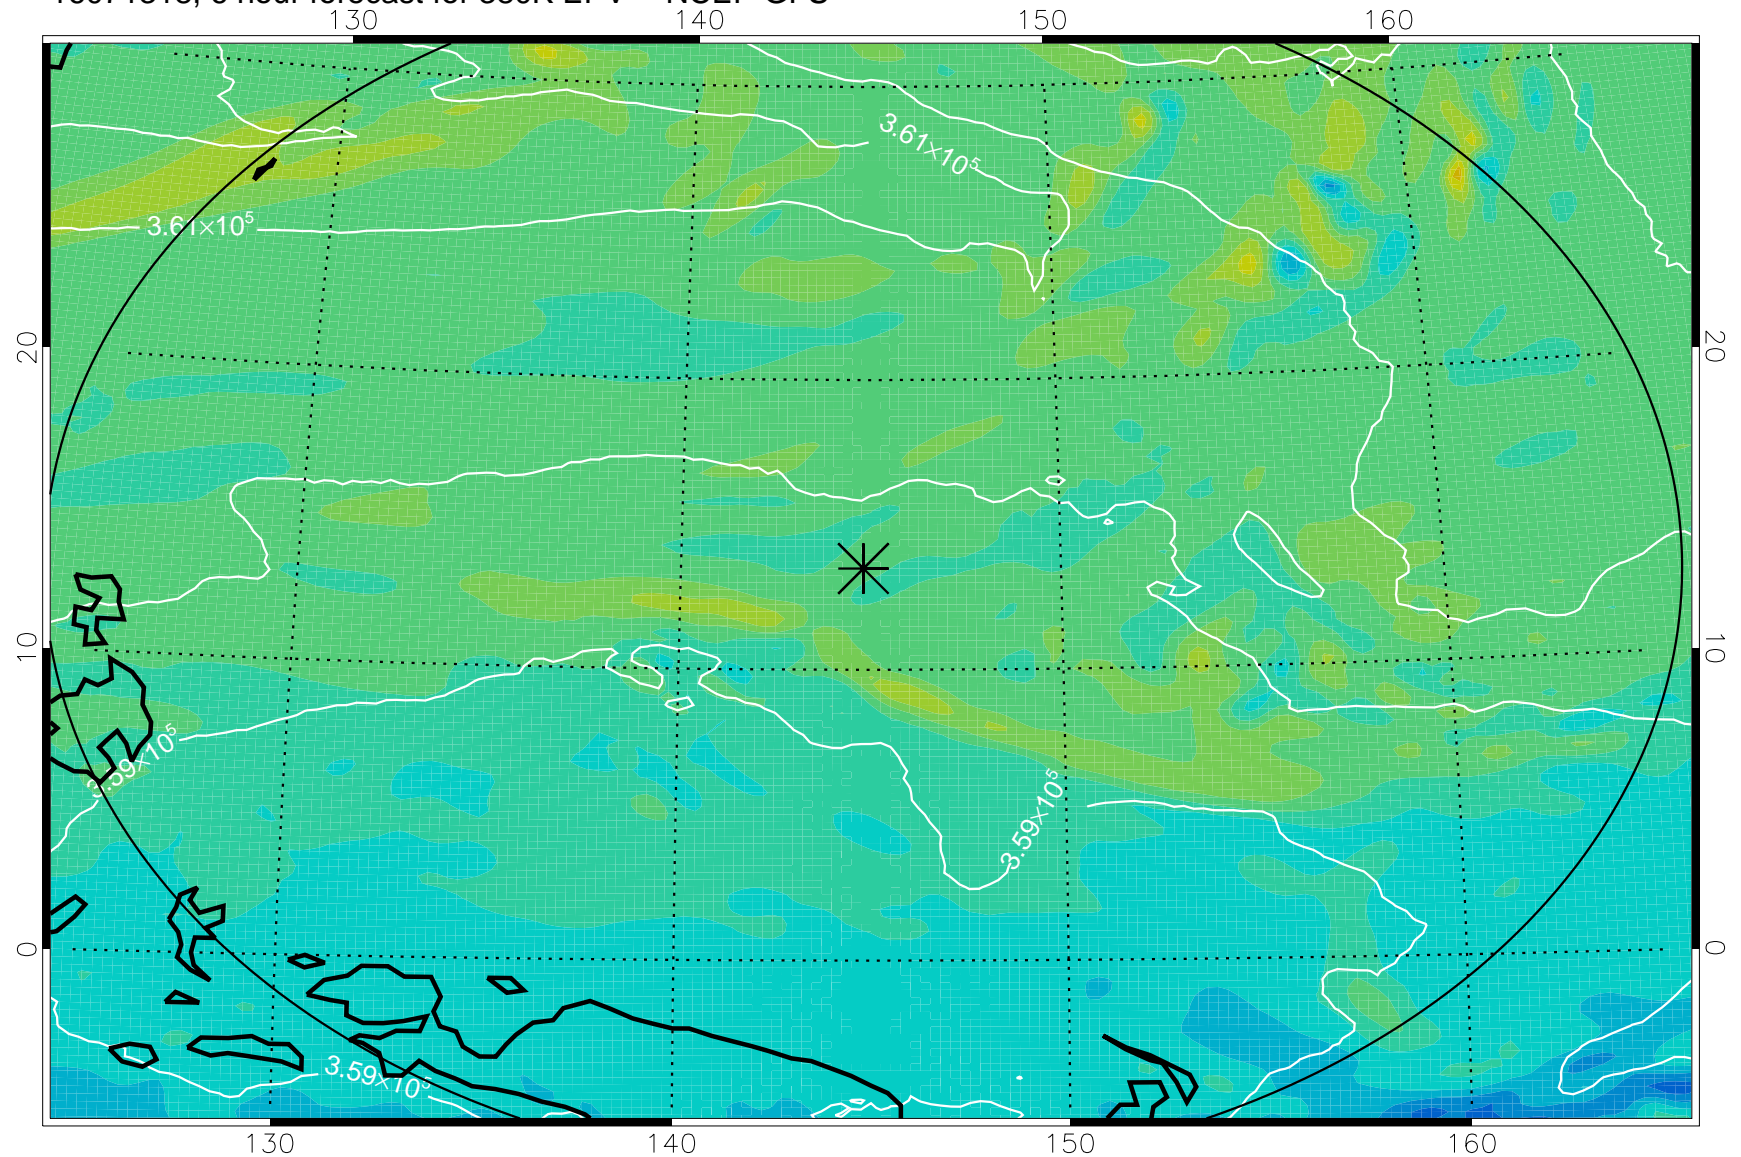

16071318, 6 hour forecast for 380K EPV -- NCEP GFS

380K Montgomery Streamfunction, white

Range ring of 2304 km

16071400, 12 hour forecast for 380K EPV -- NCEP GFS

380K Montgomery Streamfunction, white

Range ring of 2304 km

16071406, 18 hour forecast for 380K EPV -- NCEP GFS

380K Montgomery Streamfunction, white

Range ring of 2304 km

16071412, 24 hour forecast for 380K EPV -- NCEP GFS

380K Montgomery Streamfunction, white

Range ring of 2304 km

16071418, 30 hour forecast for 380K EPV -- NCEP GFS

380K Montgomery Streamfunction, white

Range ring of 2304 km

16071500, 36 hour forecast for 380K EPV -- NCEP GFS

380K Montgomery Streamfunction, white

Range ring of 2304 km

16071606, 66 hour forecast for 380K EPV -- NCEP GFS

380K Montgomery Streamfunction, white

Range ring of 2304 km

16071612, 72 hour forecast for 380K EPV -- NCEP GFS

380K Montgomery Streamfunction, white

Range ring of 2304 km