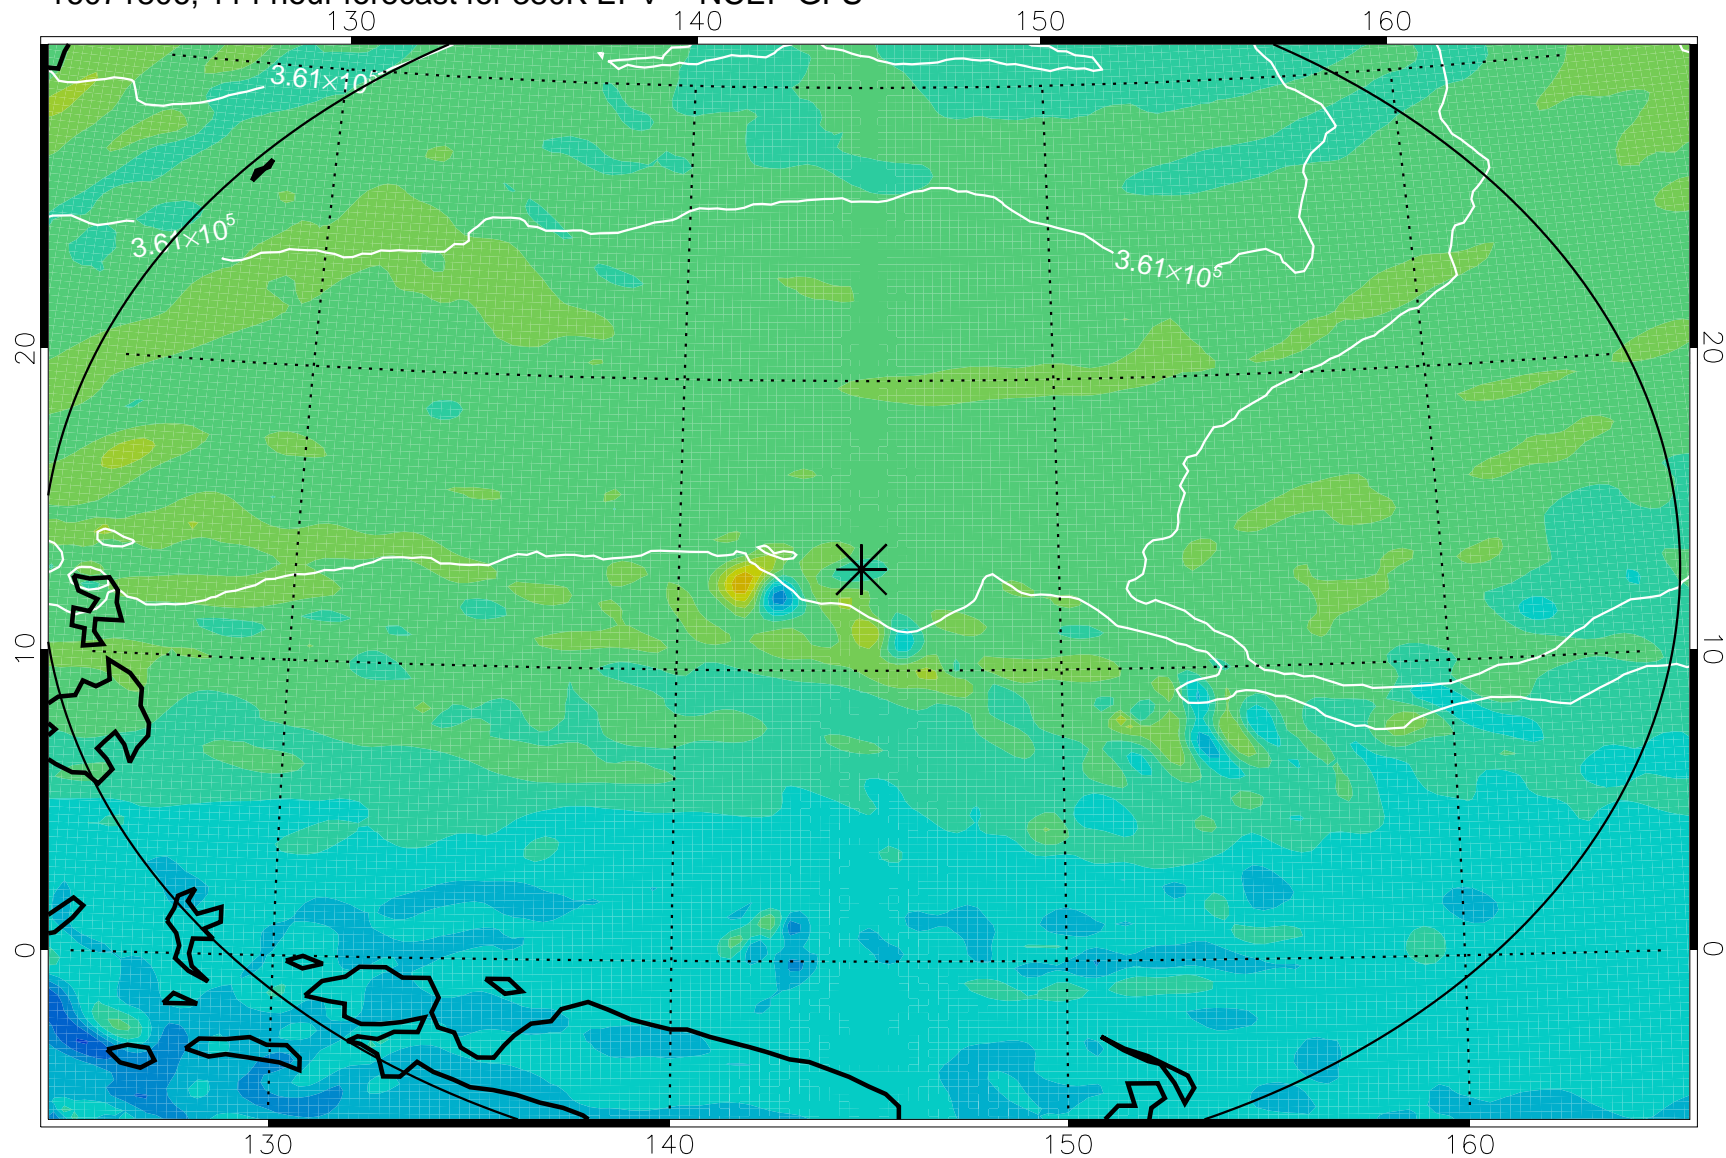

16071618, 78 hour forecast for 380K EPV -- NCEP GFS

380K Montgomery Streamfunction, white

Range ring of 2304 km

16071700, 84 hour forecast for 380K EPV -- NCEP GFS

380K Montgomery Streamfunction, white

Range ring of 2304 km

16071706, 90 hour forecast for 380K EPV -- NCEP GFS

380K Montgomery Streamfunction, white

Range ring of 2304 km

16071712, 96 hour forecast for 380K EPV -- NCEP GFS

380K Montgomery Streamfunction, white

Range ring of 2304 km

16071718, 102 hour forecast for 380K EPV -- NCEP GFS

380K Montgomery Streamfunction, white

Range ring of 2304 km

16071800, 108 hour forecast for 380K EPV -- NCEP GFS

380K Montgomery Streamfunction, white

Range ring of 2304 km

16071806, 114 hour forecast for 380K EPV -- NCEP GFS

380K Montgomery Streamfunction, white

Range ring of 2304 km

16071812, 120 hour forecast for 380K EPV -- NCEP GFS

380K Montgomery Streamfunction, white

Range ring of 2304 km