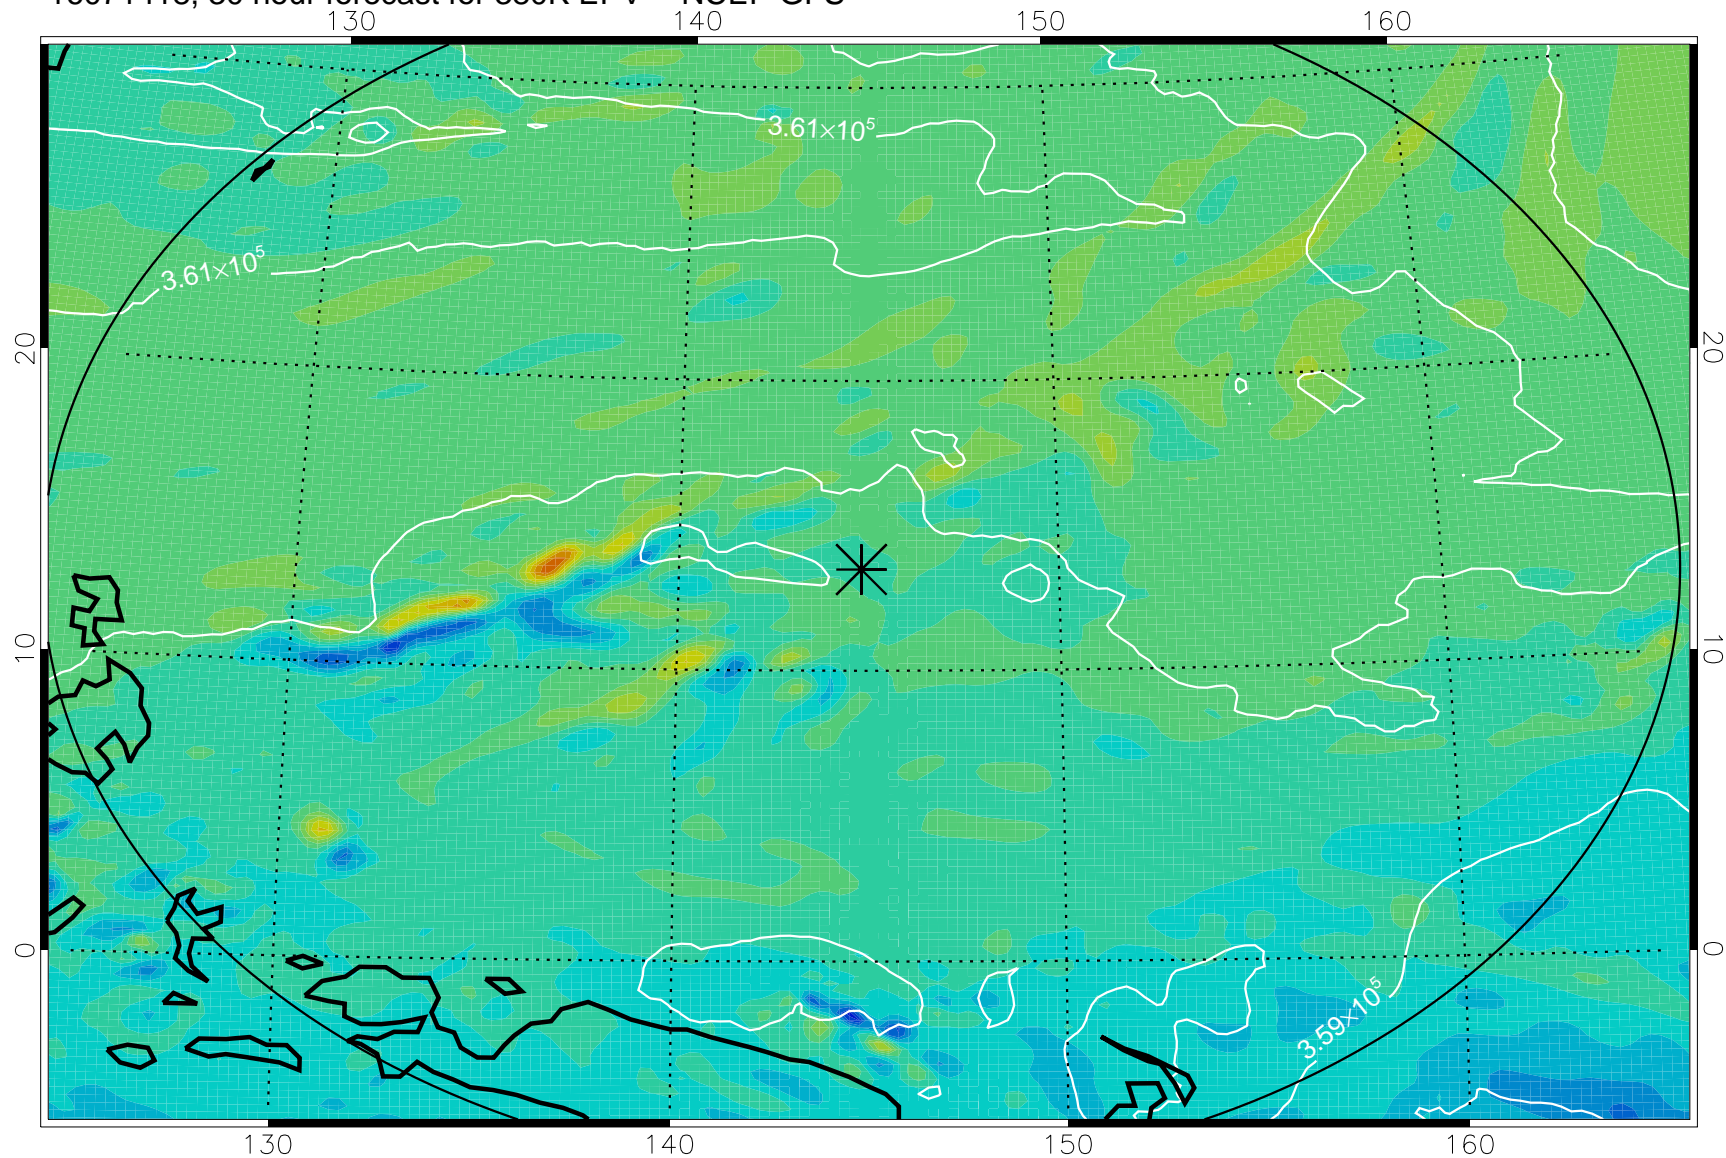

16071318, 6 hour forecast for 380K EPV -- NCEP GFS

380K Montgomery Streamfunction, white

Range ring of 2304 km

16071400, 12 hour forecast for 380K EPV -- NCEP GFS

380K Montgomery Streamfunction, white

Range ring of 2304 km

16071406, 18 hour forecast for 380K EPV -- NCEP GFS

380K Montgomery Streamfunction, white

Range ring of 2304 km

16071412, 24 hour forecast for 380K EPV -- NCEP GFS

380K Montgomery Streamfunction, white

Range ring of 2304 km

16071418, 30 hour forecast for 380K EPV -- NCEP GFS

380K Montgomery Streamfunction, white

Range ring of 2304 km

16071500, 36 hour forecast for 380K EPV -- NCEP GFS

380K Montgomery Streamfunction, white

Range ring of 2304 km

16071506, 42 hour forecast for 380K EPV -- NCEP GFS

380K Montgomery Streamfunction, white

Range ring of 2304 km

16071512, 48 hour forecast for 380K EPV -- NCEP GFS

380K Montgomery Streamfunction, white

Range ring of 2304 km