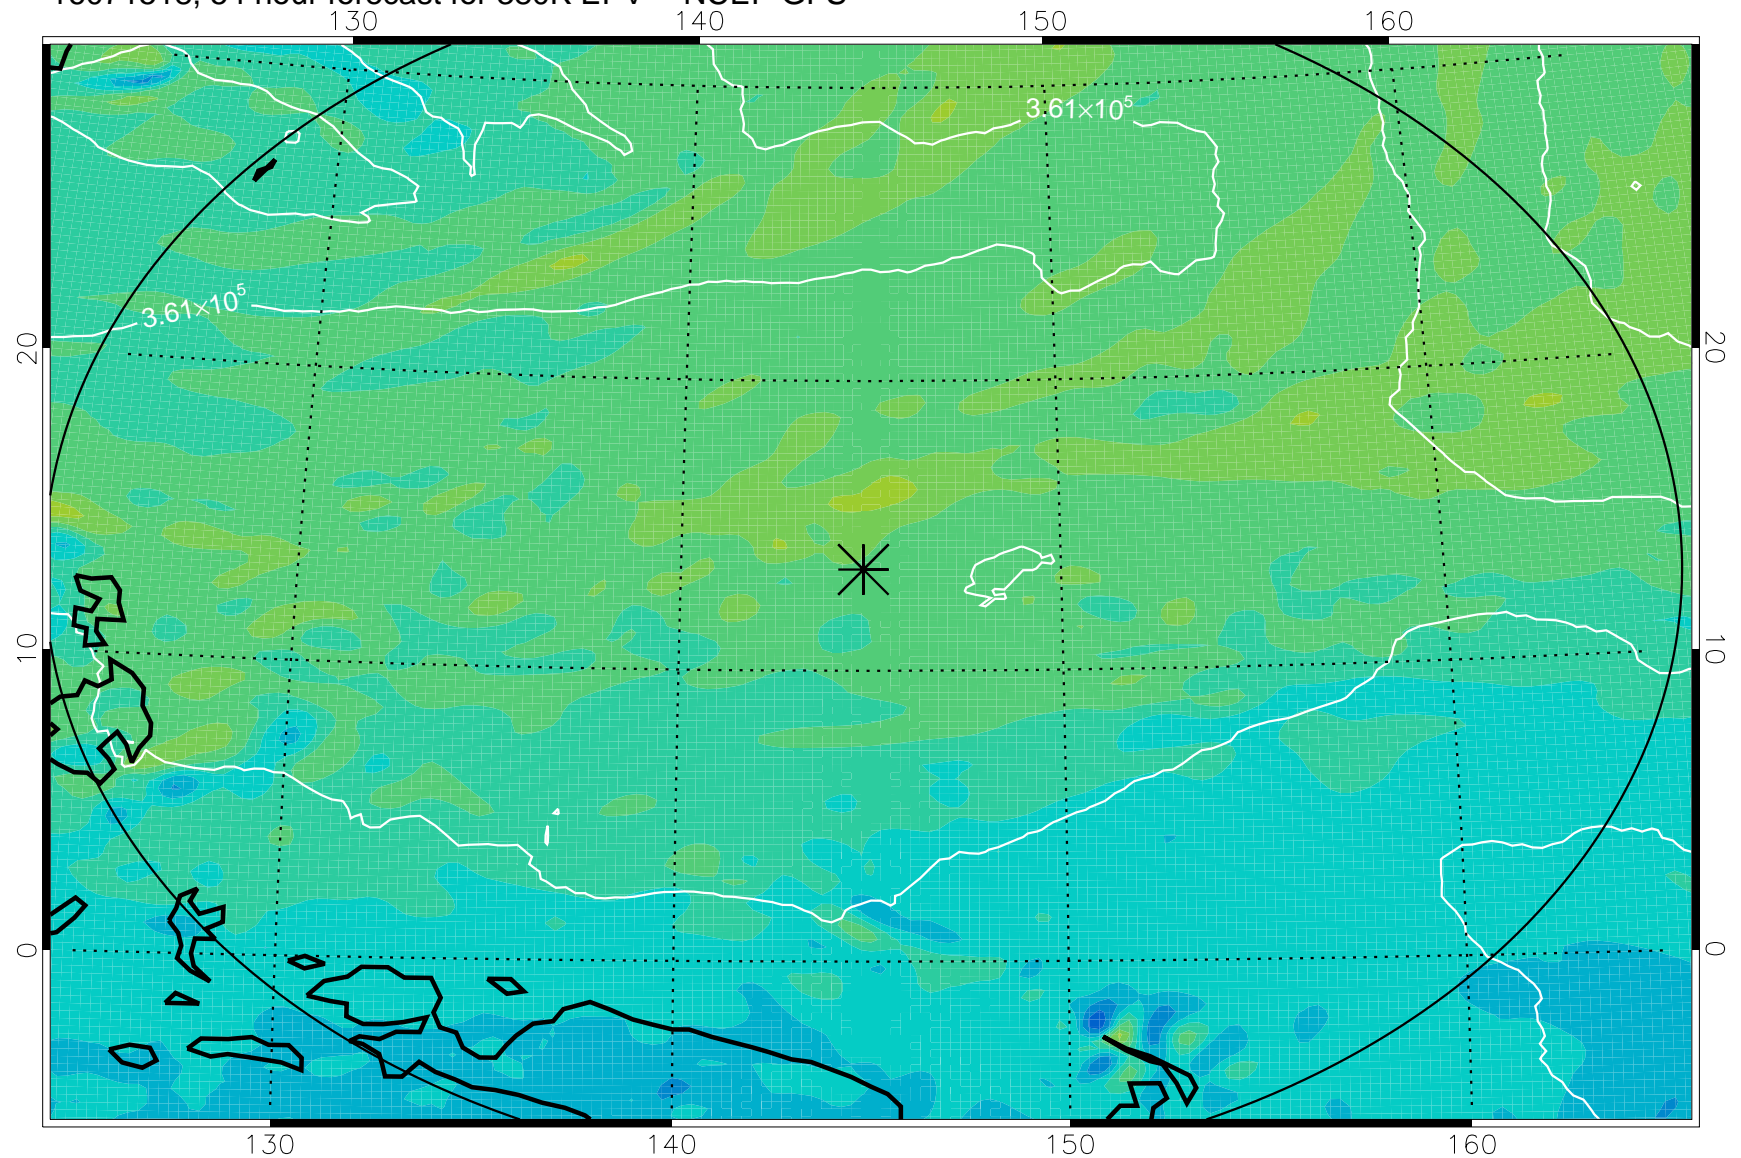

16071506, 42 hour forecast for 380K EPV -- NCEP GFS

380K Montgomery Streamfunction, white

Range ring of 2304 km

16071512, 48 hour forecast for 380K EPV -- NCEP GFS

380K Montgomery Streamfunction, white

Range ring of 2304 km

16071518, 54 hour forecast for 380K EPV -- NCEP GFS

380K Montgomery Streamfunction, white

Range ring of 2304 km

16071600, 60 hour forecast for 380K EPV -- NCEP GFS

380K Montgomery Streamfunction, white

Range ring of 2304 km

16071606, 66 hour forecast for 380K EPV -- NCEP GFS

380K Montgomery Streamfunction, white

Range ring of 2304 km

16071612, 72 hour forecast for 380K EPV -- NCEP GFS

380K Montgomery Streamfunction, white

Range ring of 2304 km

16071618, 78 hour forecast for 380K EPV -- NCEP GFS

380K Montgomery Streamfunction, white

Range ring of 2304 km

16071700, 84 hour forecast for 380K EPV -- NCEP GFS

380K Montgomery Streamfunction, white

Range ring of 2304 km