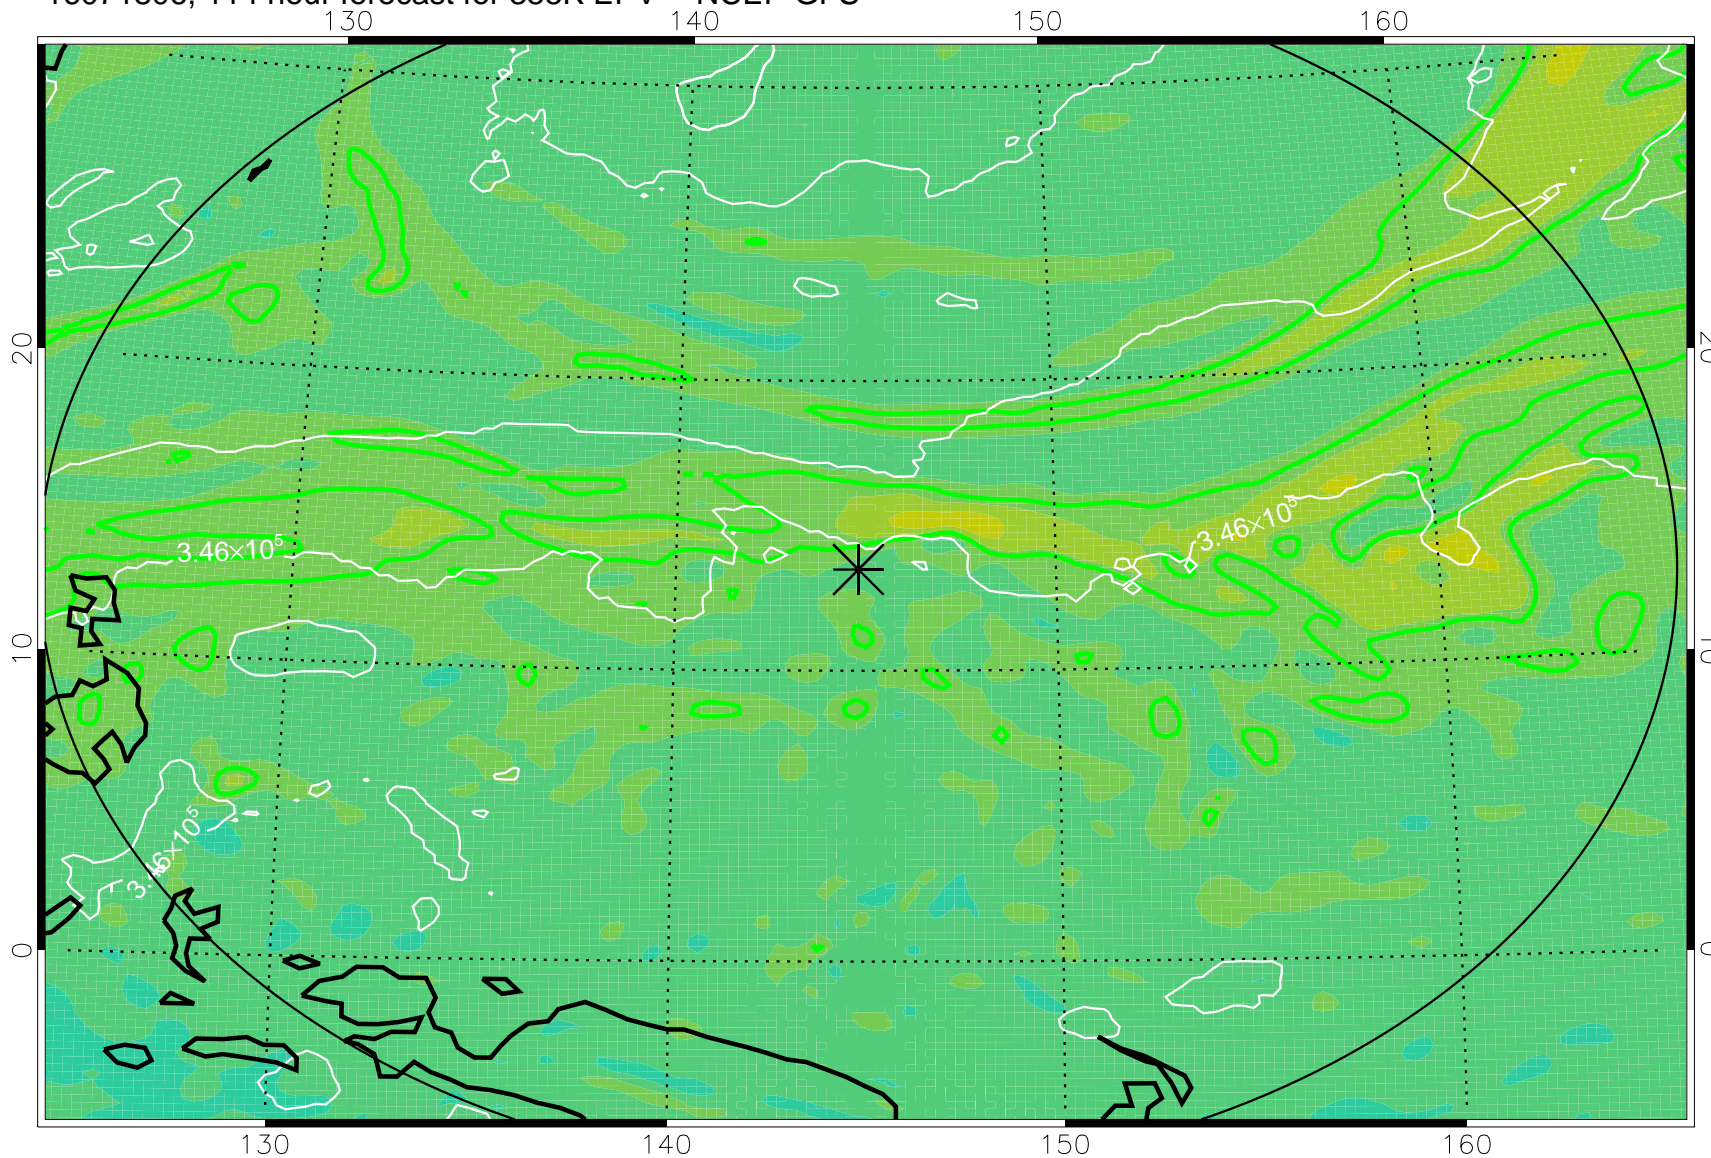

16071618, 78 hour forecast for 355K EPV -- NCEP GFS

355K Montgomery Streamfunction, white
EPV Tropopause (2 PVU) Position
Range ring of 2304 km

16071700, 84 hour forecast for 355K EPV -- NCEP GFS

355K Montgomery Streamfunction, white
EPV Tropopause (2 PVU) Position
Range ring of 2304 km

16071706, 90 hour forecast for 355K EPV -- NCEP GFS

355K Montgomery Streamfunction, white
EPV Tropopause (2 PVU) Position
Range ring of 2304 km

16071712, 96 hour forecast for 355K EPV -- NCEP GFS

355K Montgomery Streamfunction, white
EPV Tropopause (2 PVU) Position
Range ring of 2304 km

16071718, 102 hour forecast for 355K EPV -- NCEP GFS

355K Montgomery Streamfunction, white
EPV Tropopause (2 PVU) Position
Range ring of 2304 km

16071800, 108 hour forecast for 355K EPV -- NCEP GFS

355K Montgomery Streamfunction, white
EPV Tropopause (2 PVU) Position
Range ring of 2304 km

16071806, 114 hour forecast for 355K EPV -- NCEP GFS

355K Montgomery Streamfunction, white
EPV Tropopause (2 PVU) Position
Range ring of 2304 km

16071812, 120 hour forecast for 355K EPV -- NCEP GFS

355K Montgomery Streamfunction, white
EPV Tropopause (2 PVU) Position
Range ring of 2304 km