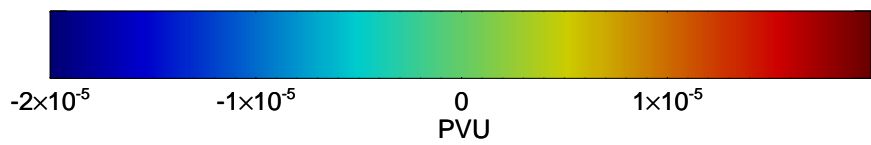

16071500, 36 hour forecast for 355K EPV -- NCEP GFS

355K Montgomery Streamfunction, white
EPV Tropopause (2 PVU) Position
Range ring of 2304 km