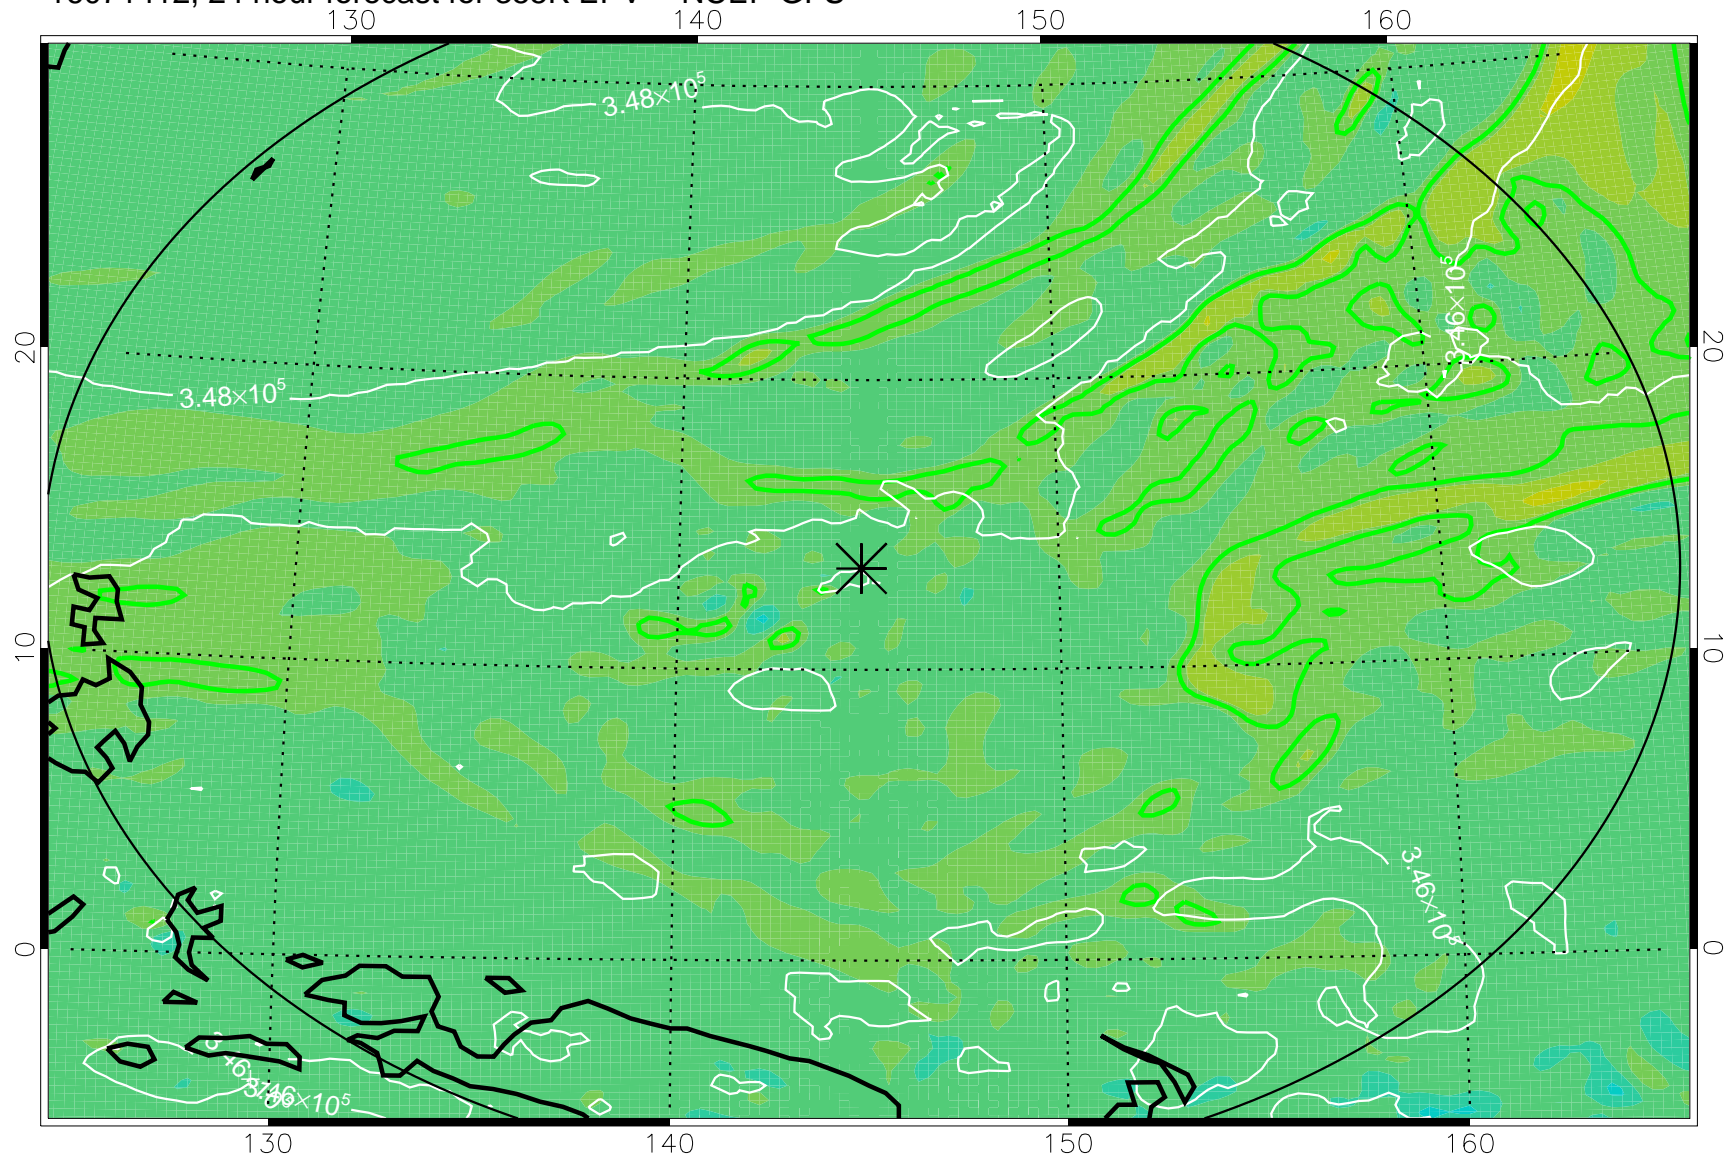

16071318, 6 hour forecast for 355K EPV -- NCEP GFS

355K Montgomery Streamfunction, white
EPV Tropopause (2 PVU) Position
Range ring of 2304 km

16071400, 12 hour forecast for 355K EPV -- NCEP GFS

355K Montgomery Streamfunction, white
EPV Tropopause (2 PVU) Position
Range ring of 2304 km

16071406, 18 hour forecast for 355K EPV -- NCEP GFS

355K Montgomery Streamfunction, white
EPV Tropopause (2 PVU) Position
Range ring of 2304 km

16071412, 24 hour forecast for 355K EPV -- NCEP GFS

355K Montgomery Streamfunction, white
EPV Tropopause (2 PVU) Position
Range ring of 2304 km

16071418, 30 hour forecast for 355K EPV -- NCEP GFS

355K Montgomery Streamfunction, white
EPV Tropopause (2 PVU) Position
Range ring of 2304 km

16071500, 36 hour forecast for 355K EPV -- NCEP GFS

355K Montgomery Streamfunction, white
EPV Tropopause (2 PVU) Position
Range ring of 2304 km

16071718, 102 hour forecast for 355K EPV -- NCEP GFS

355K Montgomery Streamfunction, white
EPV Tropopause (2 PVU) Position
Range ring of 2304 km

16071800, 108 hour forecast for 355K EPV -- NCEP GFS

355K Montgomery Streamfunction, white
EPV Tropopause (2 PVU) Position
Range ring of 2304 km