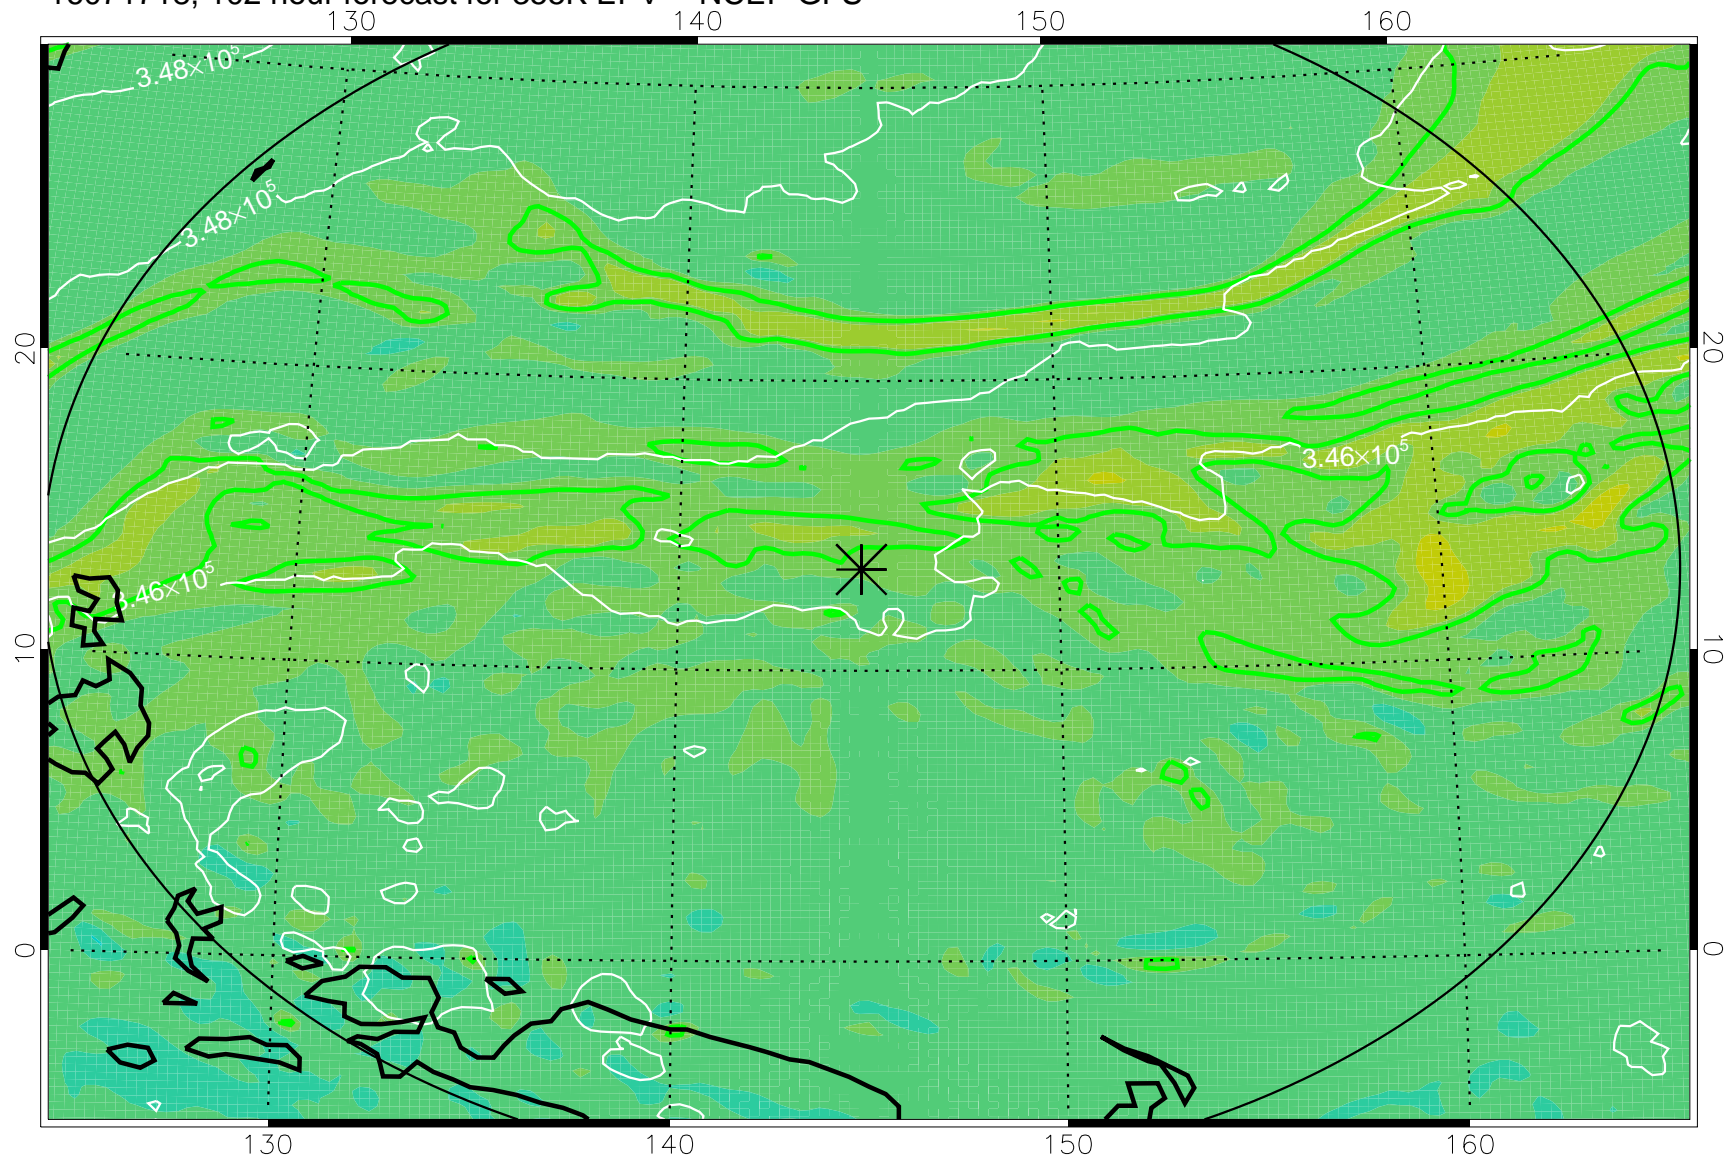

16071618, 78 hour forecast for 355K EPV -- NCEP GFS

355K Montgomery Streamfunction, white
EPV Tropopause (2 PVU) Position
Range ring of 2304 km

16071700, 84 hour forecast for 355K EPV -- NCEP GFS

355K Montgomery Streamfunction, white
EPV Tropopause (2 PVU) Position
Range ring of 2304 km

16071706, 90 hour forecast for 355K EPV -- NCEP GFS

355K Montgomery Streamfunction, white
EPV Tropopause (2 PVU) Position
Range ring of 2304 km

16071712, 96 hour forecast for 355K EPV -- NCEP GFS

355K Montgomery Streamfunction, white
EPV Tropopause (2 PVU) Position
Range ring of 2304 km

16071718, 102 hour forecast for 355K EPV -- NCEP GFS

355K Montgomery Streamfunction, white
EPV Tropopause (2 PVU) Position
Range ring of 2304 km

16071800, 108 hour forecast for 355K EPV -- NCEP GFS

355K Montgomery Streamfunction, white
EPV Tropopause (2 PVU) Position
Range ring of 2304 km

16071806, 114 hour forecast for 355K EPV -- NCEP GFS

355K Montgomery Streamfunction, white
EPV Tropopause (2 PVU) Position
Range ring of 2304 km

16071812, 120 hour forecast for 355K EPV -- NCEP GFS

355K Montgomery Streamfunction, white
EPV Tropopause (2 PVU) Position
Range ring of 2304 km