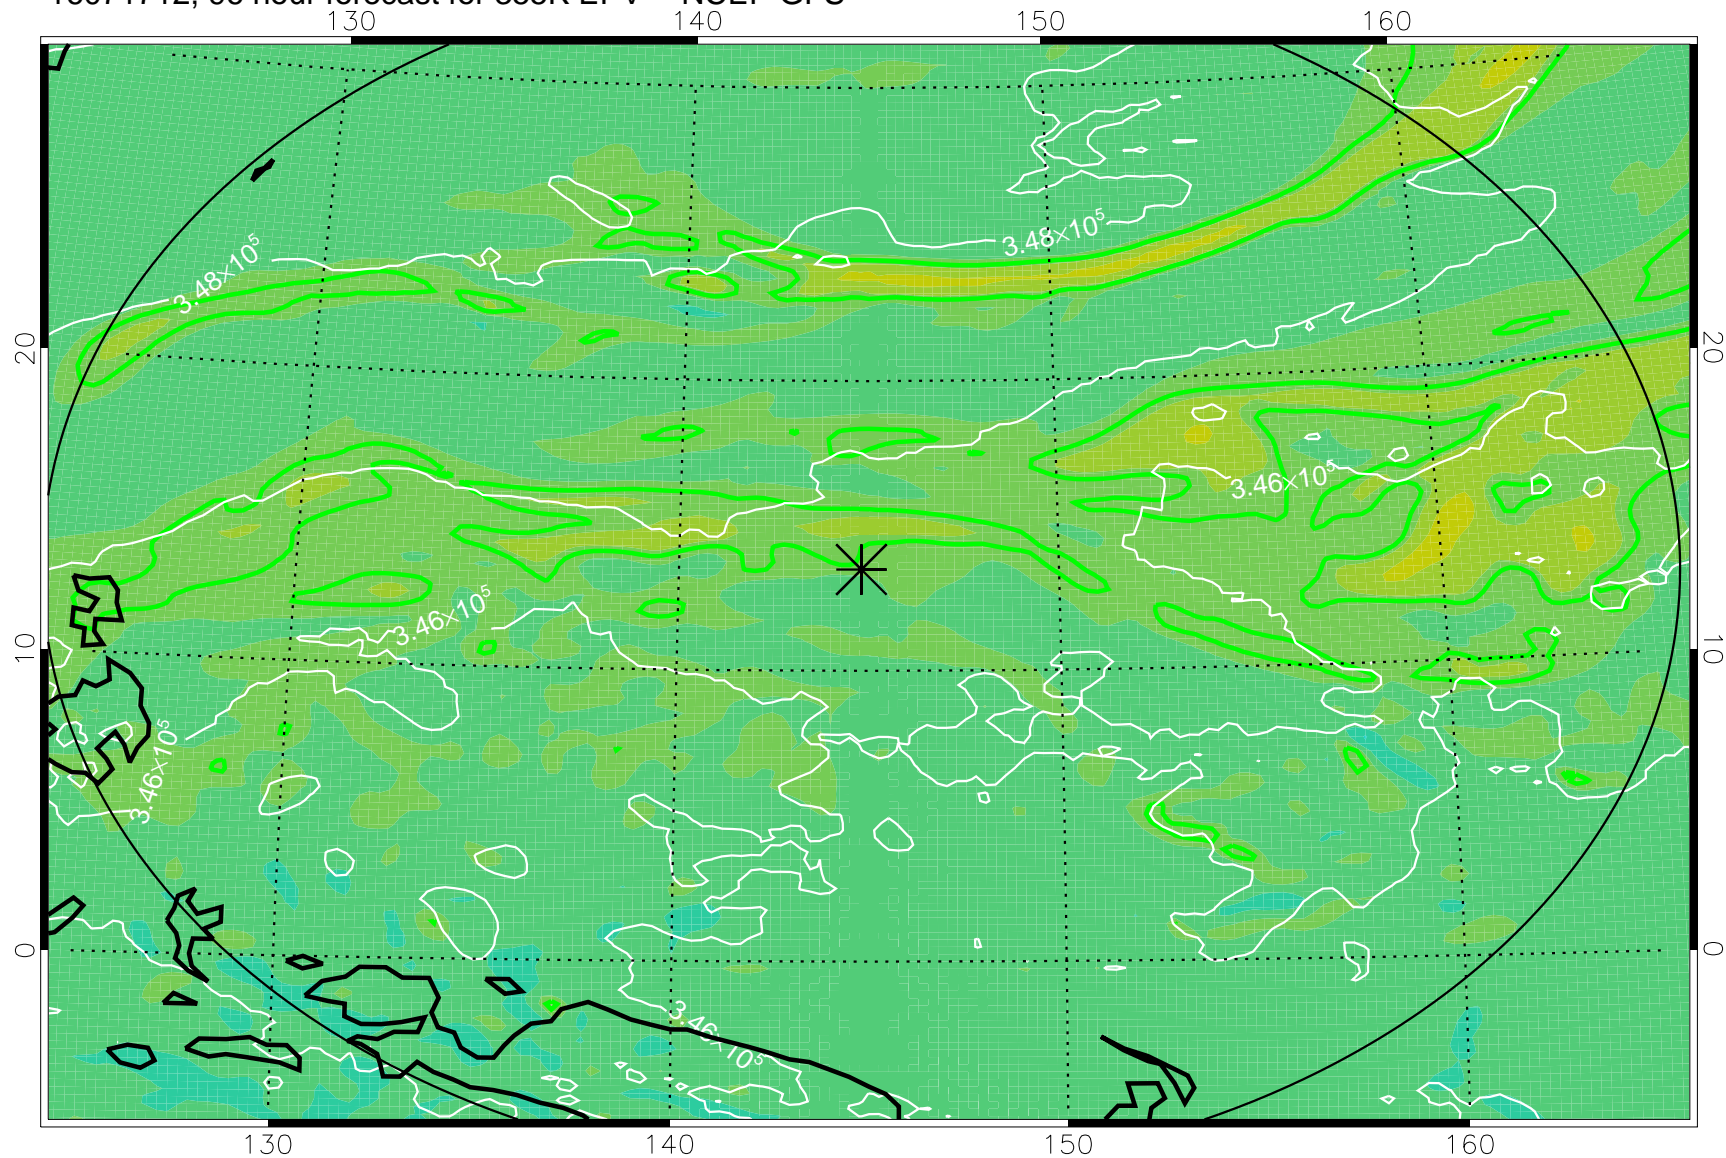

16071618, 78 hour forecast for 355K EPV -- NCEP GFS

355K Montgomery Streamfunction, white
EPV Tropopause (2 PVU) Position
Range ring of 2304 km

16071700, 84 hour forecast for 355K EPV -- NCEP GFS

355K Montgomery Streamfunction, white
EPV Tropopause (2 PVU) Position
Range ring of 2304 km

16071706, 90 hour forecast for 355K EPV -- NCEP GFS

355K Montgomery Streamfunction, white
EPV Tropopause (2 PVU) Position
Range ring of 2304 km

16071712, 96 hour forecast for 355K EPV -- NCEP GFS

355K Montgomery Streamfunction, white
EPV Tropopause (2 PVU) Position
Range ring of 2304 km

16071718, 102 hour forecast for 355K EPV -- NCEP GFS

355K Montgomery Streamfunction, white
EPV Tropopause (2 PVU) Position
Range ring of 2304 km

16071800, 108 hour forecast for 355K EPV -- NCEP GFS

355K Montgomery Streamfunction, white
EPV Tropopause (2 PVU) Position
Range ring of 2304 km

16071806, 114 hour forecast for 355K EPV -- NCEP GFS

355K Montgomery Streamfunction, white
EPV Tropopause (2 PVU) Position
Range ring of 2304 km

16071812, 120 hour forecast for 355K EPV -- NCEP GFS

355K Montgomery Streamfunction, white
EPV Tropopause (2 PVU) Position
Range ring of 2304 km