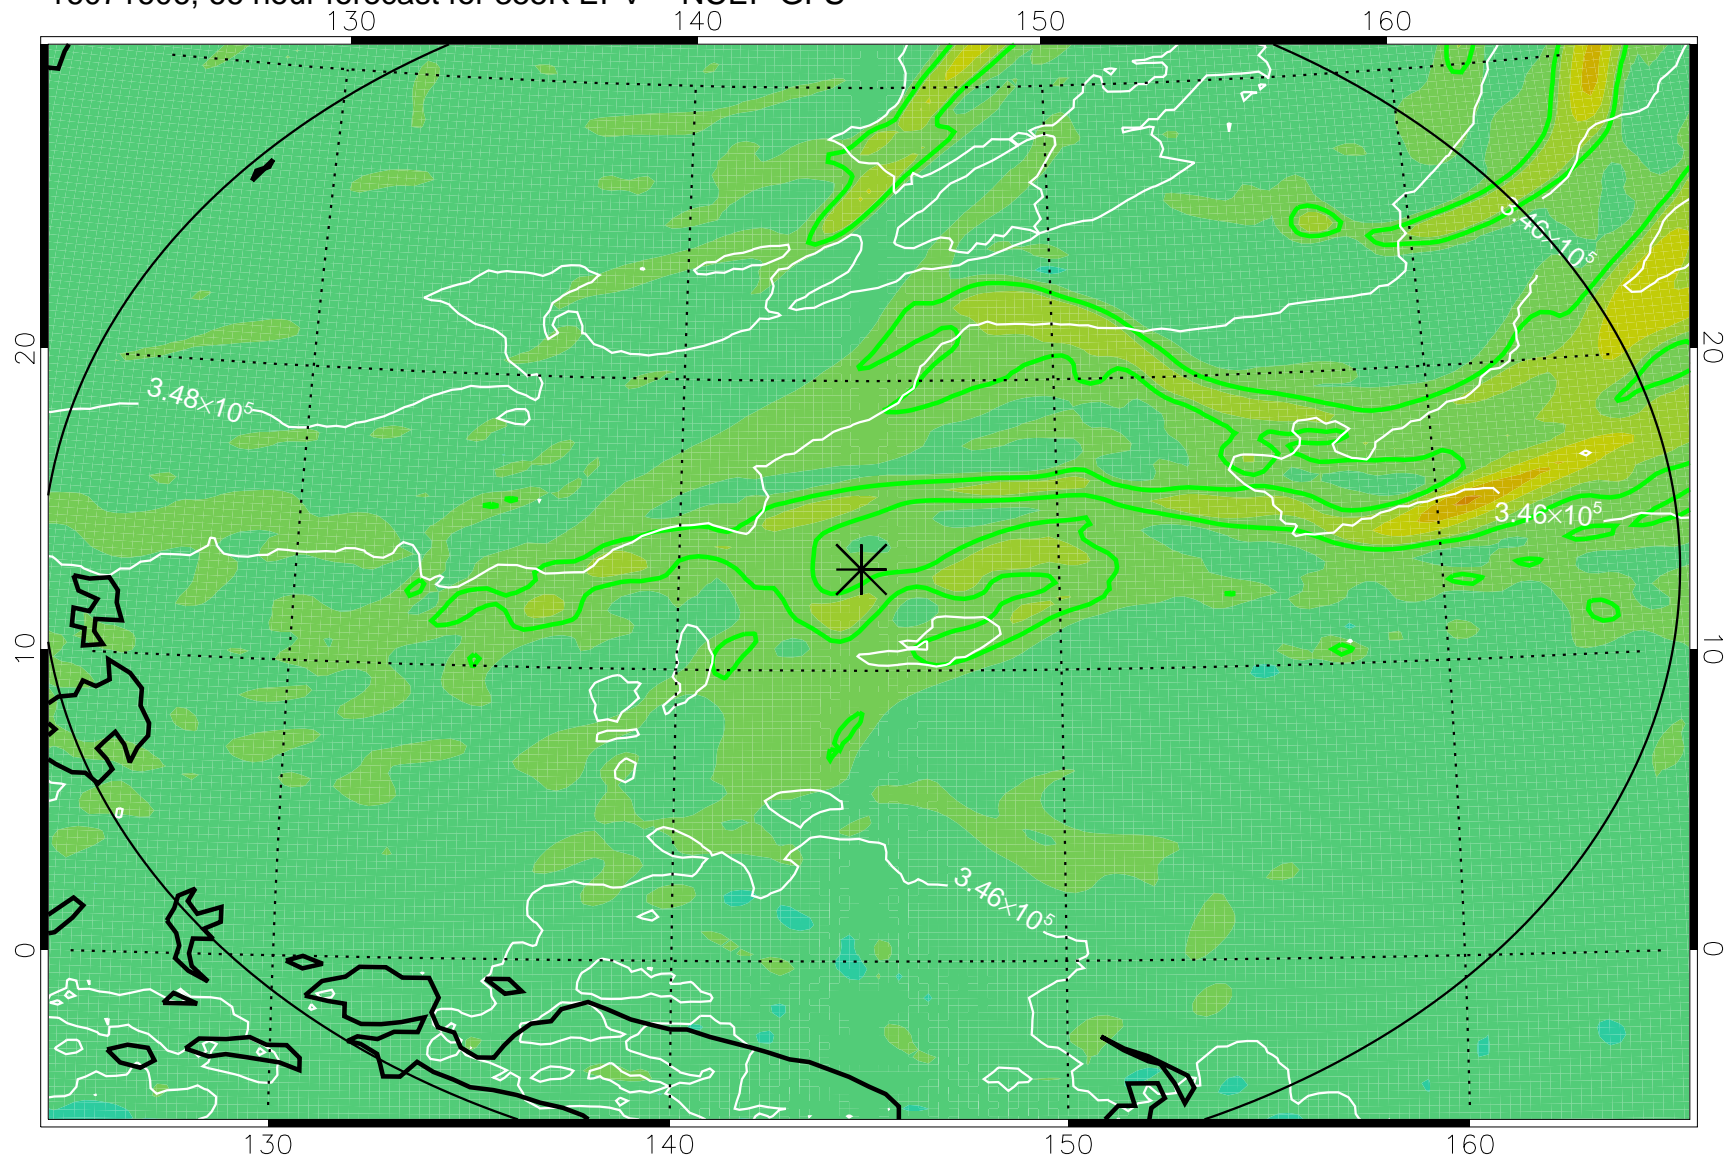

16071518, 54 hour forecast for 355K EPV -- NCEP GFS

355K Montgomery Streamfunction, white
EPV Tropopause (2 PVU) Position
Range ring of 2304 km

16071600, 60 hour forecast for 355K EPV -- NCEP GFS

355K Montgomery Streamfunction, white
EPV Tropopause (2 PVU) Position
Range ring of 2304 km

16071606, 66 hour forecast for 355K EPV -- NCEP GFS

355K Montgomery Streamfunction, white
EPV Tropopause (2 PVU) Position
Range ring of 2304 km

16071612, 72 hour forecast for 355K EPV -- NCEP GFS

355K Montgomery Streamfunction, white
EPV Tropopause (2 PVU) Position
Range ring of 2304 km

16071618, 78 hour forecast for 355K EPV -- NCEP GFS

355K Montgomery Streamfunction, white
EPV Tropopause (2 PVU) Position
Range ring of 2304 km

16071700, 84 hour forecast for 355K EPV -- NCEP GFS

355K Montgomery Streamfunction, white
EPV Tropopause (2 PVU) Position
Range ring of 2304 km

16071718, 102 hour forecast for 355K EPV -- NCEP GFS

355K Montgomery Streamfunction, white
EPV Tropopause (2 PVU) Position
Range ring of 2304 km

16071800, 108 hour forecast for 355K EPV -- NCEP GFS

355K Montgomery Streamfunction, white
EPV Tropopause (2 PVU) Position
Range ring of 2304 km