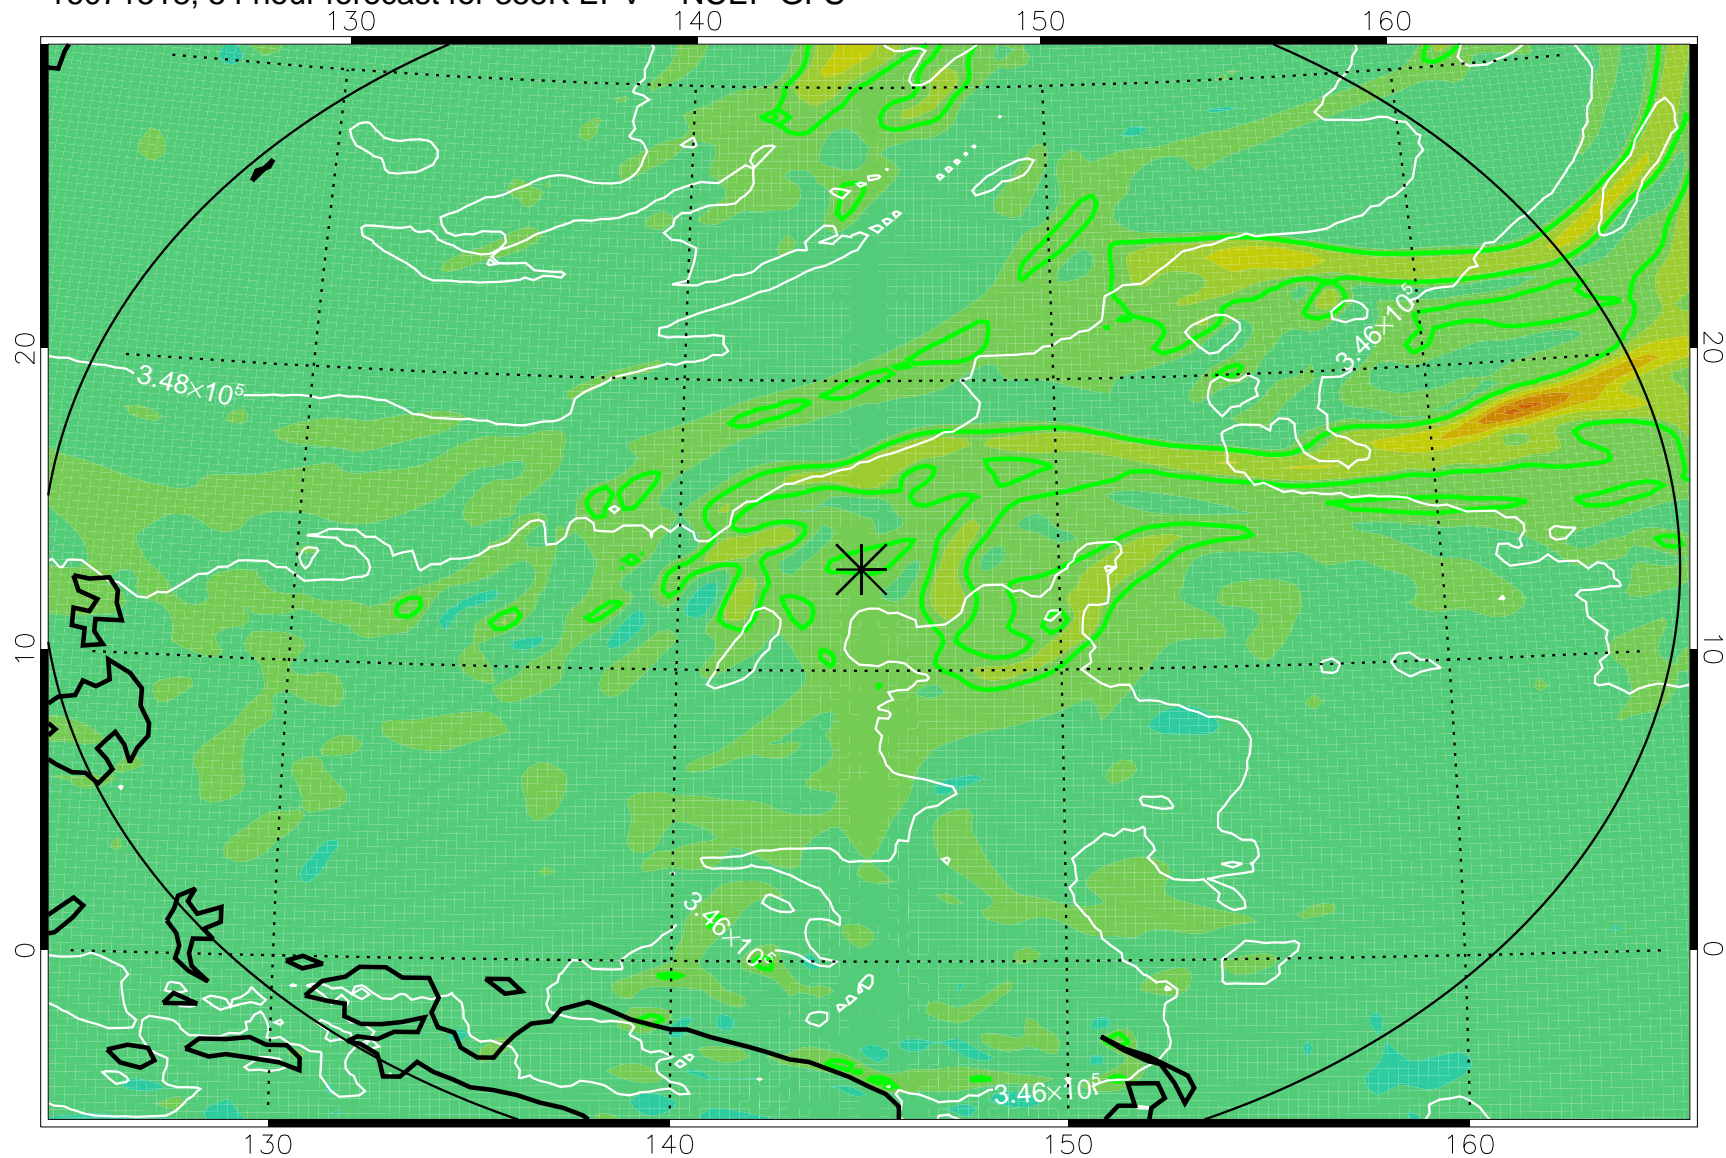

16071506, 42 hour forecast for 355K EPV -- NCEP GFS

355K Montgomery Streamfunction, white
EPV Tropopause (2 PVU) Position
Range ring of 2304 km

16071512, 48 hour forecast for 355K EPV -- NCEP GFS

355K Montgomery Streamfunction, white
EPV Tropopause (2 PVU) Position
Range ring of 2304 km

16071518, 54 hour forecast for 355K EPV -- NCEP GFS

355K Montgomery Streamfunction, white
EPV Tropopause (2 PVU) Position
Range ring of 2304 km

16071600, 60 hour forecast for 355K EPV -- NCEP GFS

355K Montgomery Streamfunction, white
EPV Tropopause (2 PVU) Position
Range ring of 2304 km

16071606, 66 hour forecast for 355K EPV -- NCEP GFS

355K Montgomery Streamfunction, white
EPV Tropopause (2 PVU) Position
Range ring of 2304 km

16071612, 72 hour forecast for 355K EPV -- NCEP GFS

355K Montgomery Streamfunction, white
EPV Tropopause (2 PVU) Position
Range ring of 2304 km

16071618, 78 hour forecast for 355K EPV -- NCEP GFS

355K Montgomery Streamfunction, white
EPV Tropopause (2 PVU) Position
Range ring of 2304 km

16071700, 84 hour forecast for 355K EPV -- NCEP GFS

355K Montgomery Streamfunction, white
EPV Tropopause (2 PVU) Position
Range ring of 2304 km