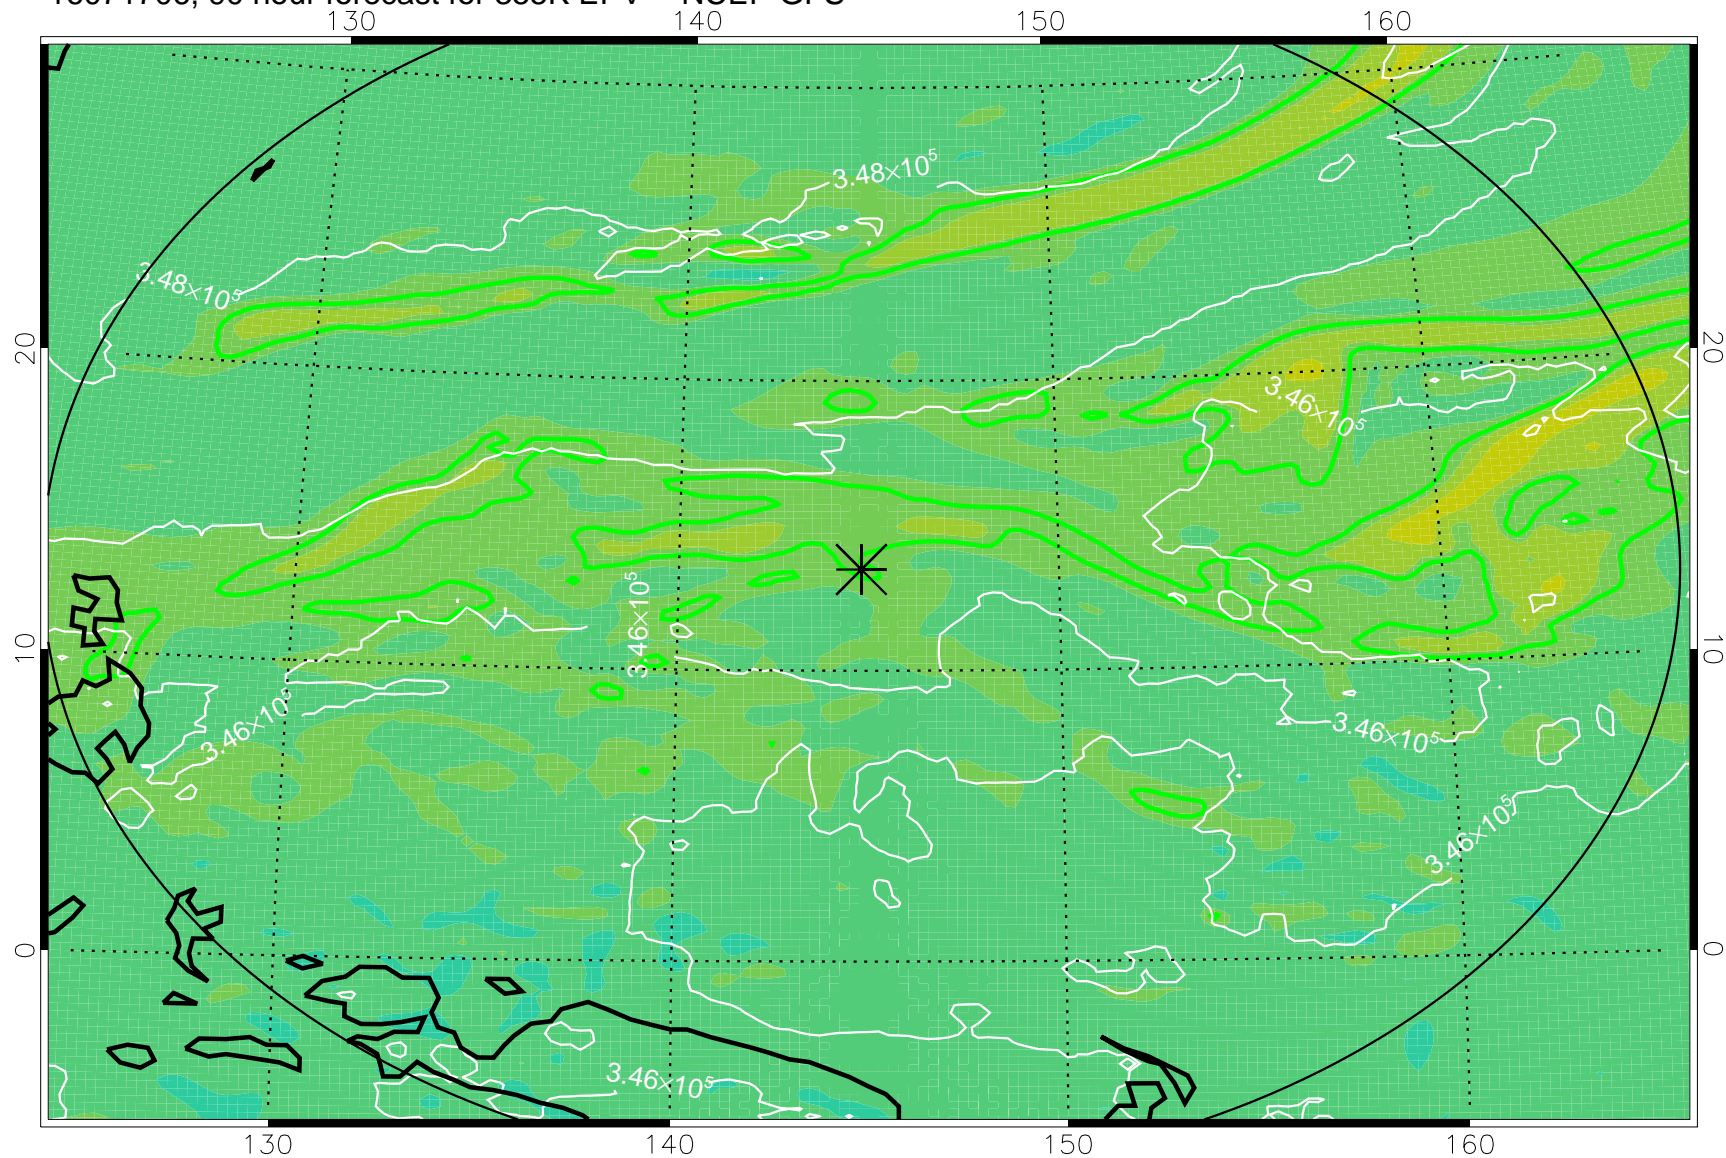

16071606, 66 hour forecast for 355K EPV -- NCEP GFS

355K Montgomery Streamfunction, white
EPV Tropopause (2 PVU) Position
Range ring of 2304 km

16071612, 72 hour forecast for 355K EPV -- NCEP GFS

355K Montgomery Streamfunction, white
EPV Tropopause (2 PVU) Position
Range ring of 2304 km

16071618, 78 hour forecast for 355K EPV -- NCEP GFS

355K Montgomery Streamfunction, white
EPV Tropopause (2 PVU) Position
Range ring of 2304 km

16071700, 84 hour forecast for 355K EPV -- NCEP GFS

355K Montgomery Streamfunction, white
EPV Tropopause (2 PVU) Position
Range ring of 2304 km

16071706, 90 hour forecast for 355K EPV -- NCEP GFS

355K Montgomery Streamfunction, white
EPV Tropopause (2 PVU) Position
Range ring of 2304 km

16071712, 96 hour forecast for 355K EPV -- NCEP GFS

355K Montgomery Streamfunction, white
EPV Tropopause (2 PVU) Position
Range ring of 2304 km

16071718, 102 hour forecast for 355K EPV -- NCEP GFS

355K Montgomery Streamfunction, white
EPV Tropopause (2 PVU) Position
Range ring of 2304 km

16071800, 108 hour forecast for 355K EPV -- NCEP GFS

355K Montgomery Streamfunction, white
EPV Tropopause (2 PVU) Position
Range ring of 2304 km