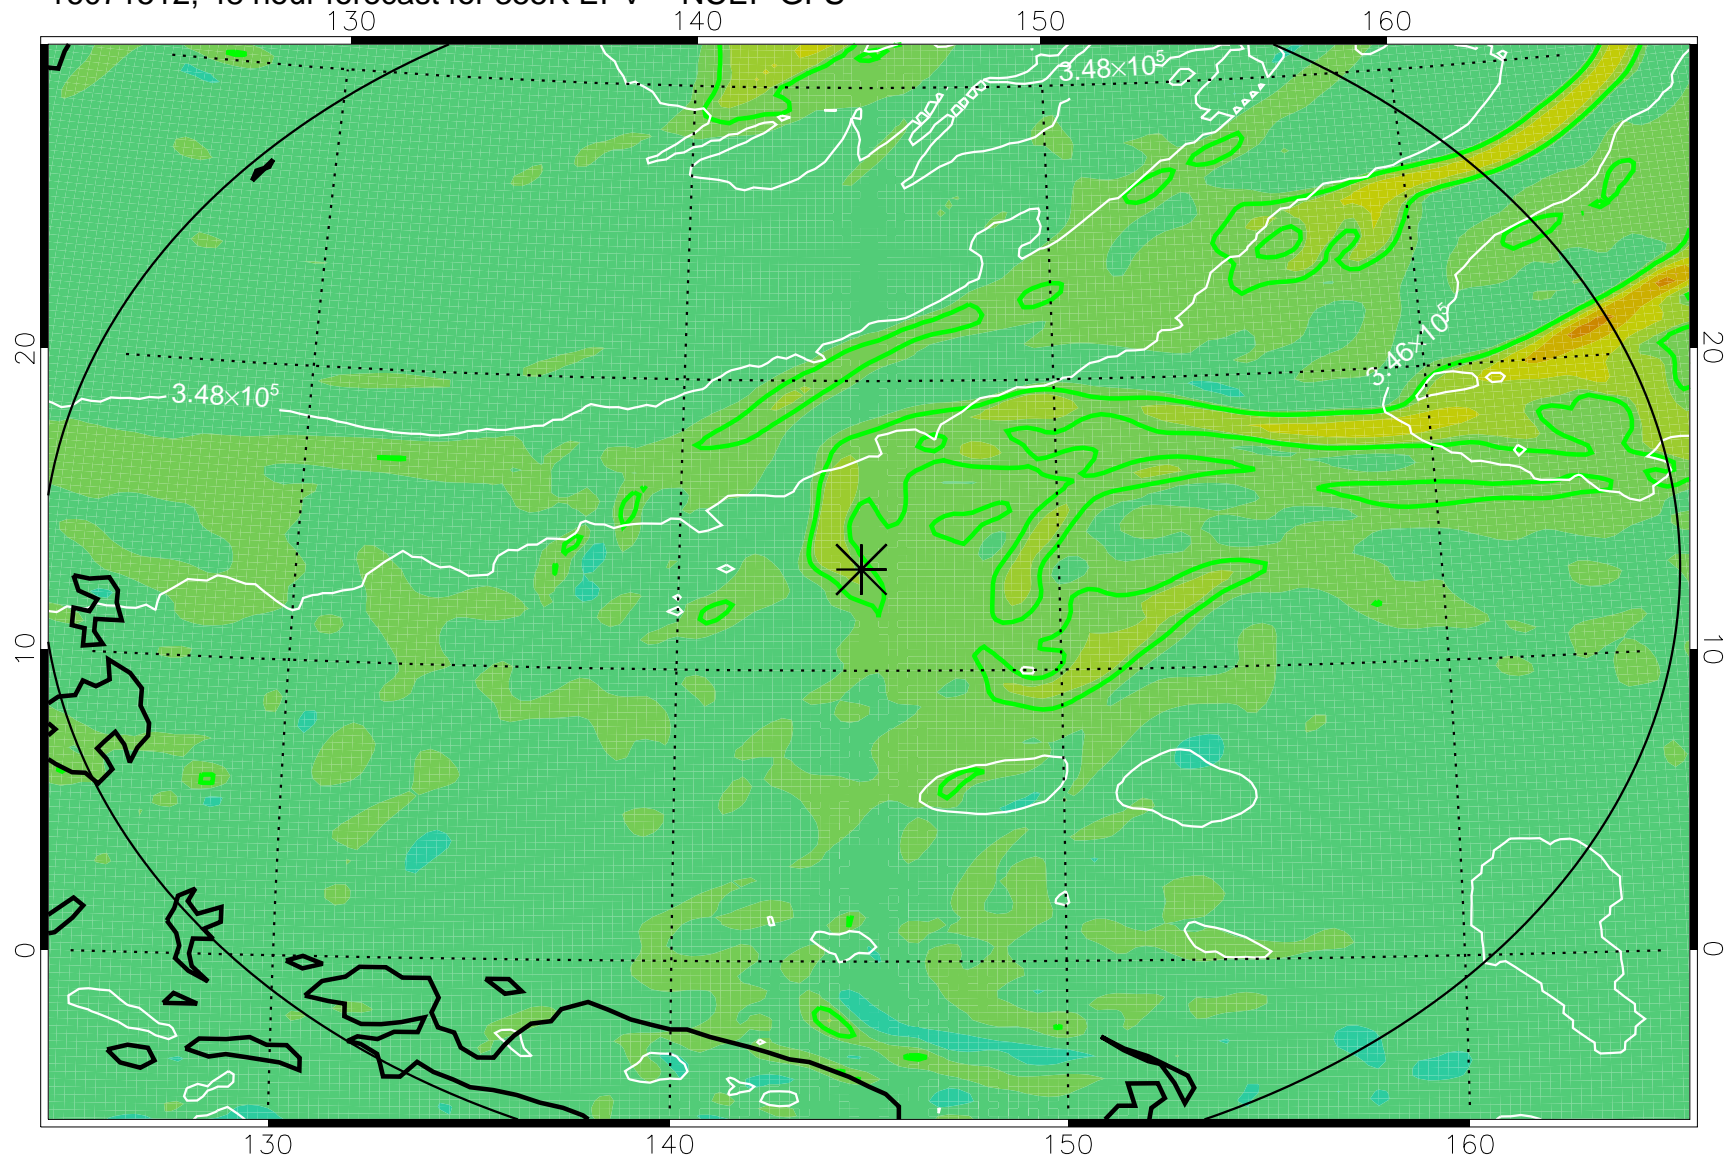

16071418, 30 hour forecast for 355K EPV -- NCEP GFS

355K Montgomery Streamfunction, white
EPV Tropopause (2 PVU) Position
Range ring of 2304 km

16071500, 36 hour forecast for 355K EPV -- NCEP GFS

355K Montgomery Streamfunction, white
EPV Tropopause (2 PVU) Position
Range ring of 2304 km

16071506, 42 hour forecast for 355K EPV -- NCEP GFS

355K Montgomery Streamfunction, white
EPV Tropopause (2 PVU) Position
Range ring of 2304 km

16071512, 48 hour forecast for 355K EPV -- NCEP GFS

355K Montgomery Streamfunction, white
EPV Tropopause (2 PVU) Position
Range ring of 2304 km

16071518, 54 hour forecast for 355K EPV -- NCEP GFS

355K Montgomery Streamfunction, white
EPV Tropopause (2 PVU) Position
Range ring of 2304 km

16071600, 60 hour forecast for 355K EPV -- NCEP GFS

355K Montgomery Streamfunction, white
EPV Tropopause (2 PVU) Position
Range ring of 2304 km

16071618, 78 hour forecast for 355K EPV -- NCEP GFS

355K Montgomery Streamfunction, white
EPV Tropopause (2 PVU) Position
Range ring of 2304 km

16071700, 84 hour forecast for 355K EPV -- NCEP GFS

355K Montgomery Streamfunction, white
EPV Tropopause (2 PVU) Position
Range ring of 2304 km