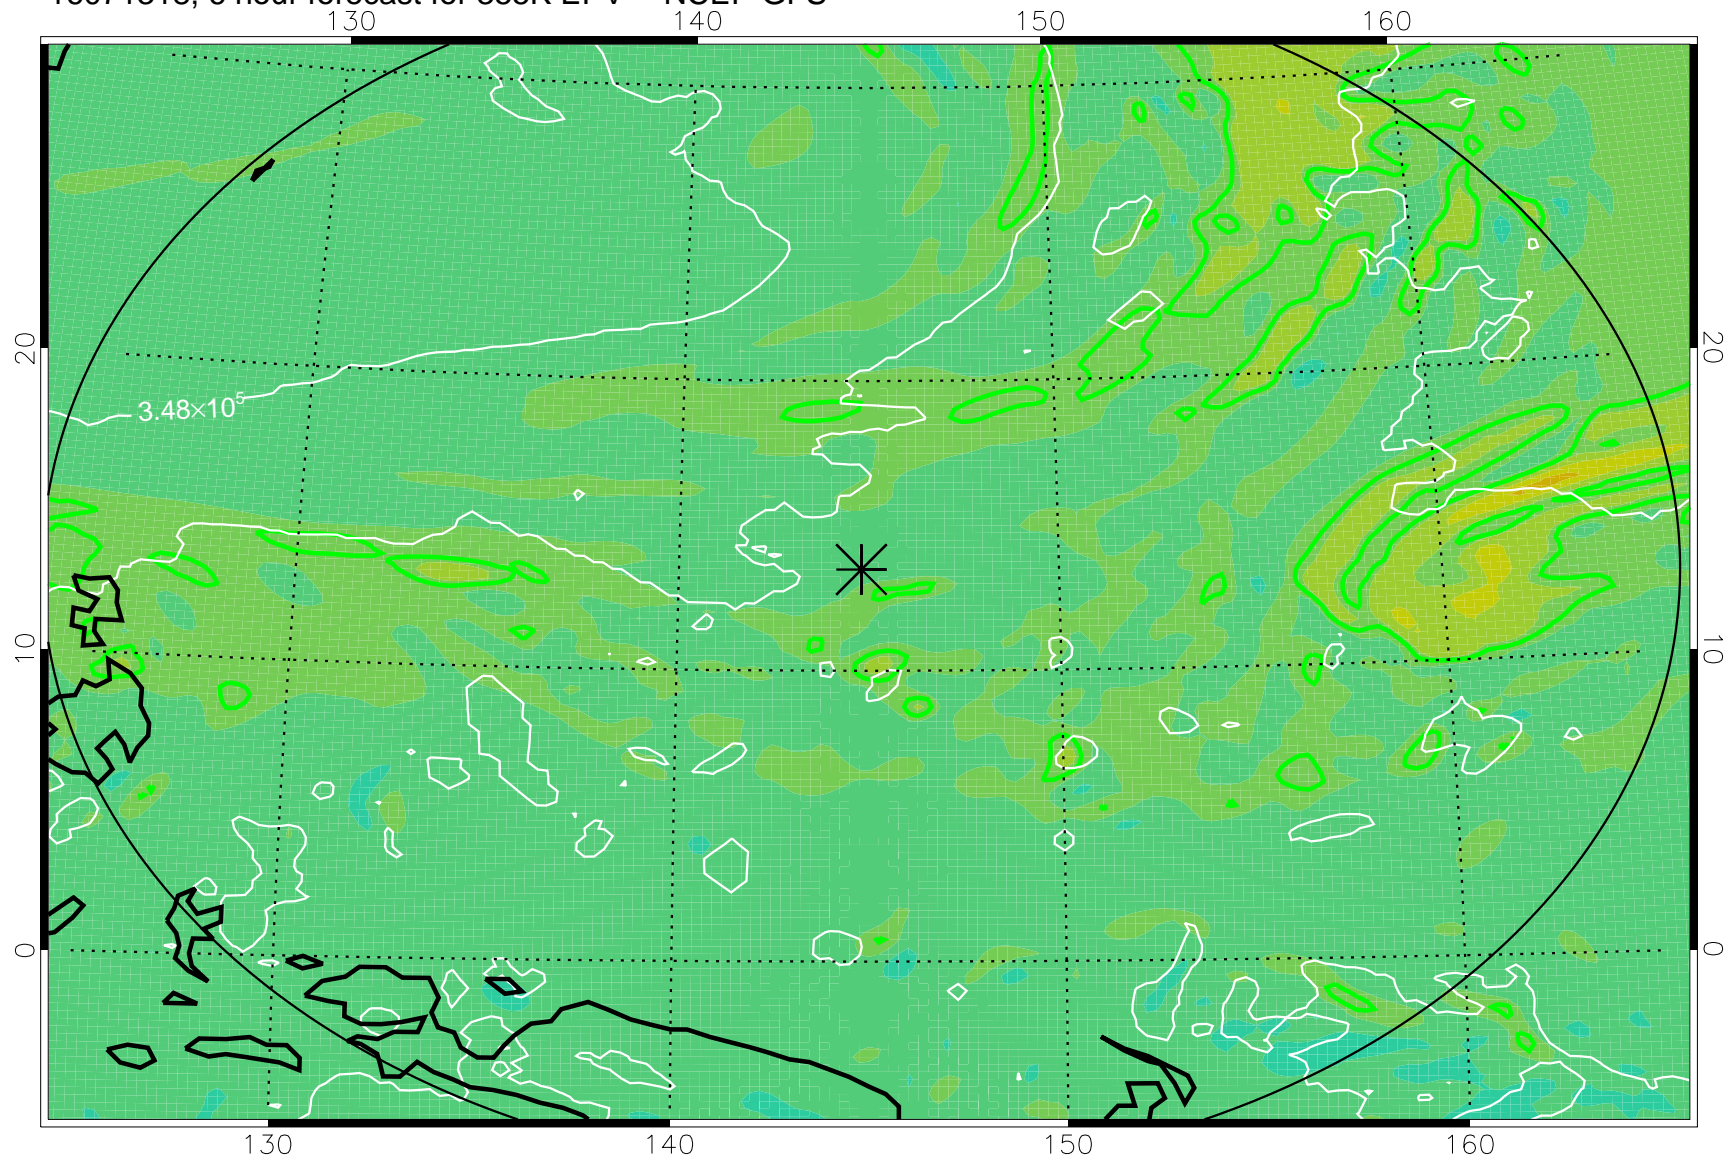

16071318, 6 hour forecast for 355K EPV -- NCEP GFS

355K Montgomery Streamfunction, white
EPV Tropopause (2 PVU) Position
Range ring of 2304 km

16071400, 12 hour forecast for 355K EPV -- NCEP GFS

355K Montgomery Streamfunction, white
EPV Tropopause (2 PVU) Position
Range ring of 2304 km

16071406, 18 hour forecast for 355K EPV -- NCEP GFS

355K Montgomery Streamfunction, white
EPV Tropopause (2 PVU) Position
Range ring of 2304 km

16071412, 24 hour forecast for 355K EPV -- NCEP GFS

355K Montgomery Streamfunction, white
EPV Tropopause (2 PVU) Position
Range ring of 2304 km

16071418, 30 hour forecast for 355K EPV -- NCEP GFS

355K Montgomery Streamfunction, white
EPV Tropopause (2 PVU) Position
Range ring of 2304 km

16071500, 36 hour forecast for 355K EPV -- NCEP GFS

355K Montgomery Streamfunction, white
EPV Tropopause (2 PVU) Position
Range ring of 2304 km

16071718, 102 hour forecast for 355K EPV -- NCEP GFS

355K Montgomery Streamfunction, white
EPV Tropopause (2 PVU) Position
Range ring of 2304 km

16071800, 108 hour forecast for 355K EPV -- NCEP GFS

355K Montgomery Streamfunction, white
EPV Tropopause (2 PVU) Position
Range ring of 2304 km