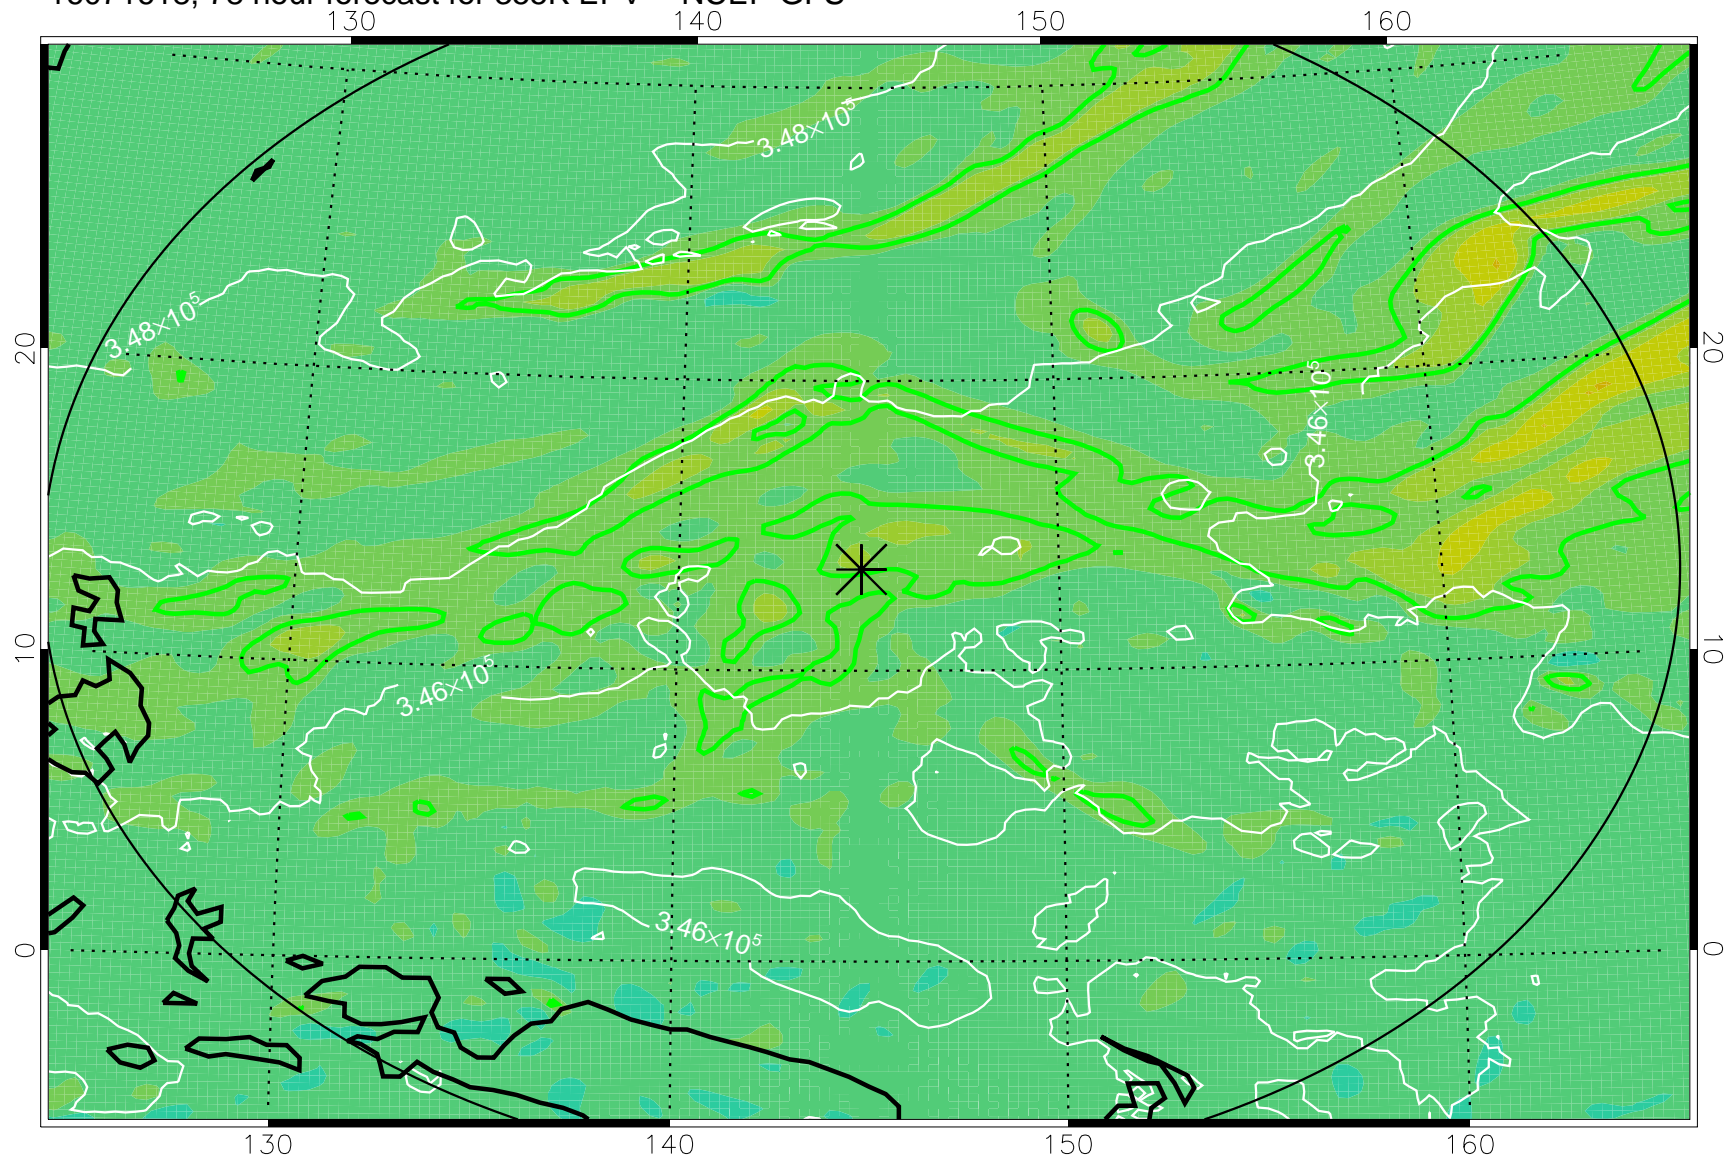

16071606, 66 hour forecast for 355K EPV -- NCEP GFS

355K Montgomery Streamfunction, white
EPV Tropopause (2 PVU) Position
Range ring of 2304 km

16071612, 72 hour forecast for 355K EPV -- NCEP GFS

355K Montgomery Streamfunction, white
EPV Tropopause (2 PVU) Position
Range ring of 2304 km

16071618, 78 hour forecast for 355K EPV -- NCEP GFS

355K Montgomery Streamfunction, white
EPV Tropopause (2 PVU) Position
Range ring of 2304 km

16071700, 84 hour forecast for 355K EPV -- NCEP GFS

355K Montgomery Streamfunction, white
EPV Tropopause (2 PVU) Position
Range ring of 2304 km

16071706, 90 hour forecast for 355K EPV -- NCEP GFS

355K Montgomery Streamfunction, white
EPV Tropopause (2 PVU) Position
Range ring of 2304 km

16071712, 96 hour forecast for 355K EPV -- NCEP GFS

355K Montgomery Streamfunction, white
EPV Tropopause (2 PVU) Position
Range ring of 2304 km

16071718, 102 hour forecast for 355K EPV -- NCEP GFS

355K Montgomery Streamfunction, white
EPV Tropopause (2 PVU) Position
Range ring of 2304 km

16071800, 108 hour forecast for 355K EPV -- NCEP GFS

355K Montgomery Streamfunction, white
EPV Tropopause (2 PVU) Position
Range ring of 2304 km