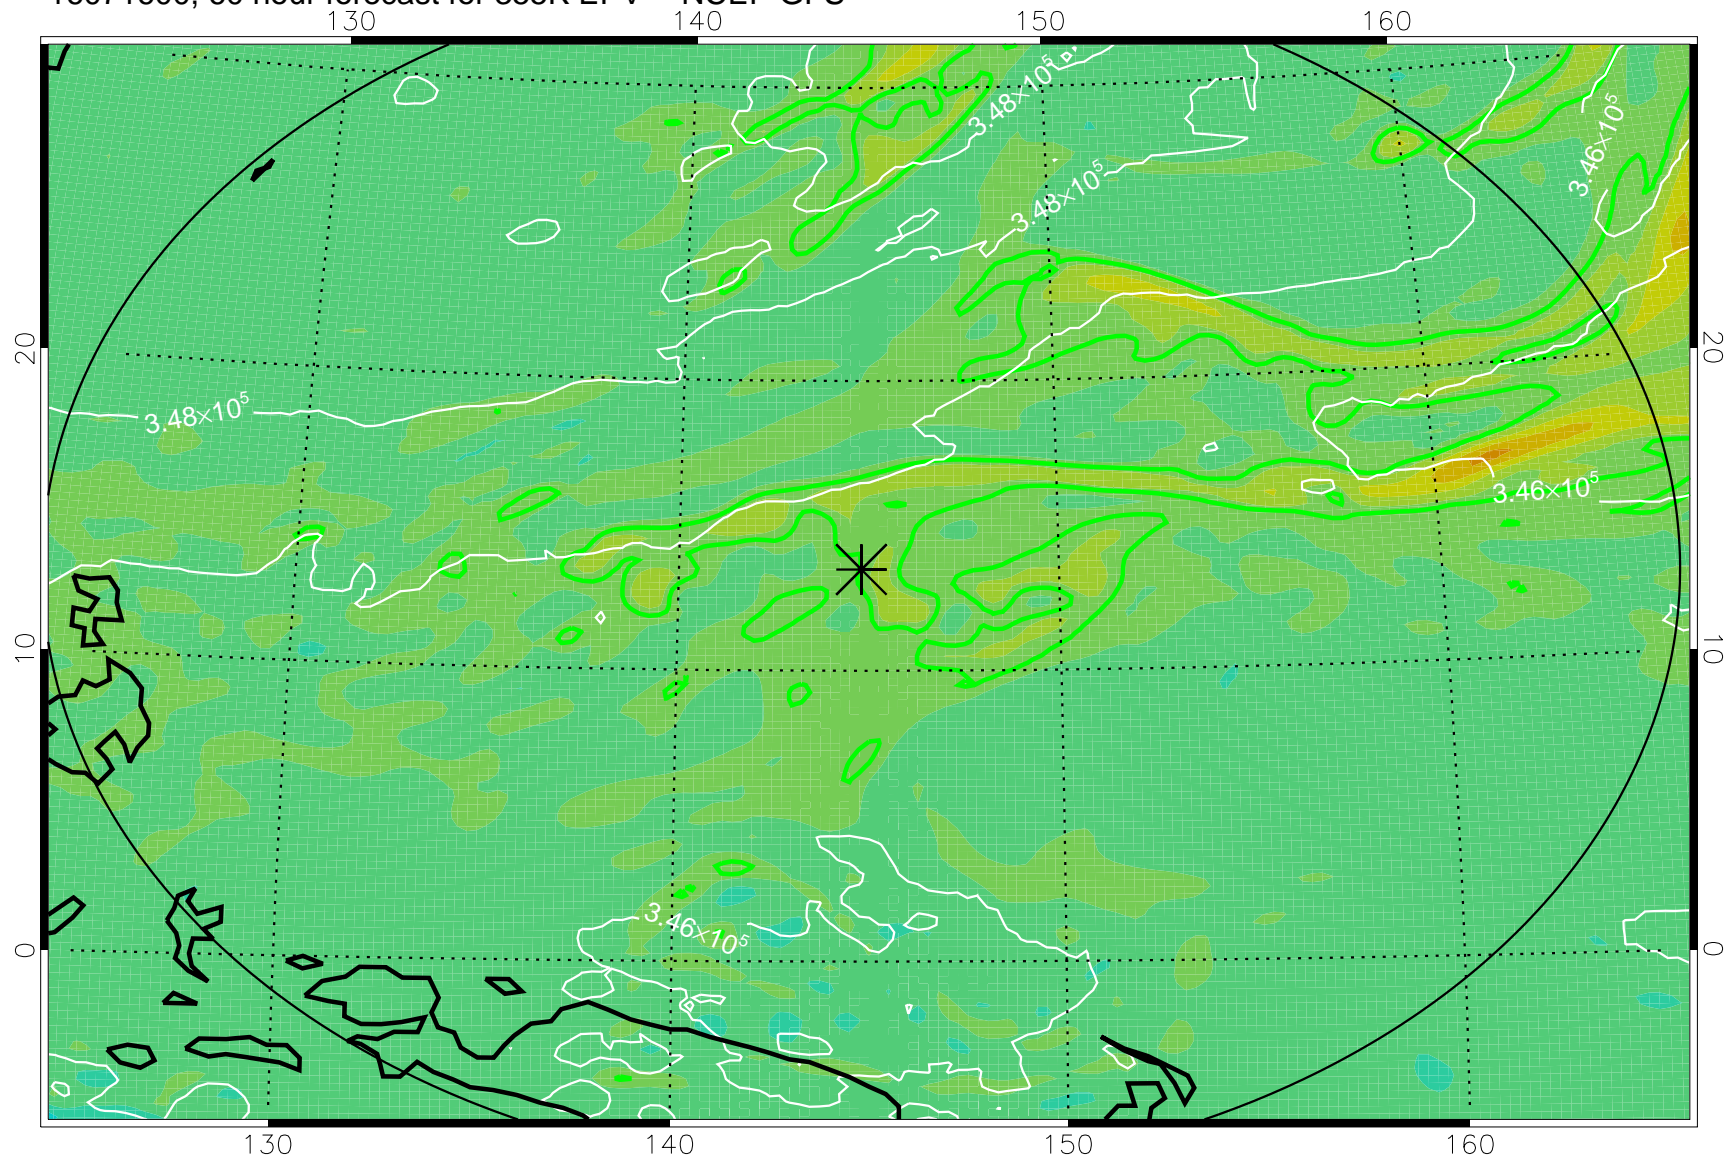

16071506, 42 hour forecast for 355K EPV -- NCEP GFS

355K Montgomery Streamfunction, white
EPV Tropopause (2 PVU) Position
Range ring of 2304 km

16071512, 48 hour forecast for 355K EPV -- NCEP GFS

355K Montgomery Streamfunction, white
EPV Tropopause (2 PVU) Position
Range ring of 2304 km

16071518, 54 hour forecast for 355K EPV -- NCEP GFS

355K Montgomery Streamfunction, white
EPV Tropopause (2 PVU) Position
Range ring of 2304 km

16071600, 60 hour forecast for 355K EPV -- NCEP GFS

355K Montgomery Streamfunction, white
EPV Tropopause (2 PVU) Position
Range ring of 2304 km

16071606, 66 hour forecast for 355K EPV -- NCEP GFS

355K Montgomery Streamfunction, white
EPV Tropopause (2 PVU) Position
Range ring of 2304 km

16071612, 72 hour forecast for 355K EPV -- NCEP GFS

355K Montgomery Streamfunction, white
EPV Tropopause (2 PVU) Position
Range ring of 2304 km

16071618, 78 hour forecast for 355K EPV -- NCEP GFS

355K Montgomery Streamfunction, white
EPV Tropopause (2 PVU) Position
Range ring of 2304 km

16071700, 84 hour forecast for 355K EPV -- NCEP GFS

355K Montgomery Streamfunction, white
EPV Tropopause (2 PVU) Position
Range ring of 2304 km