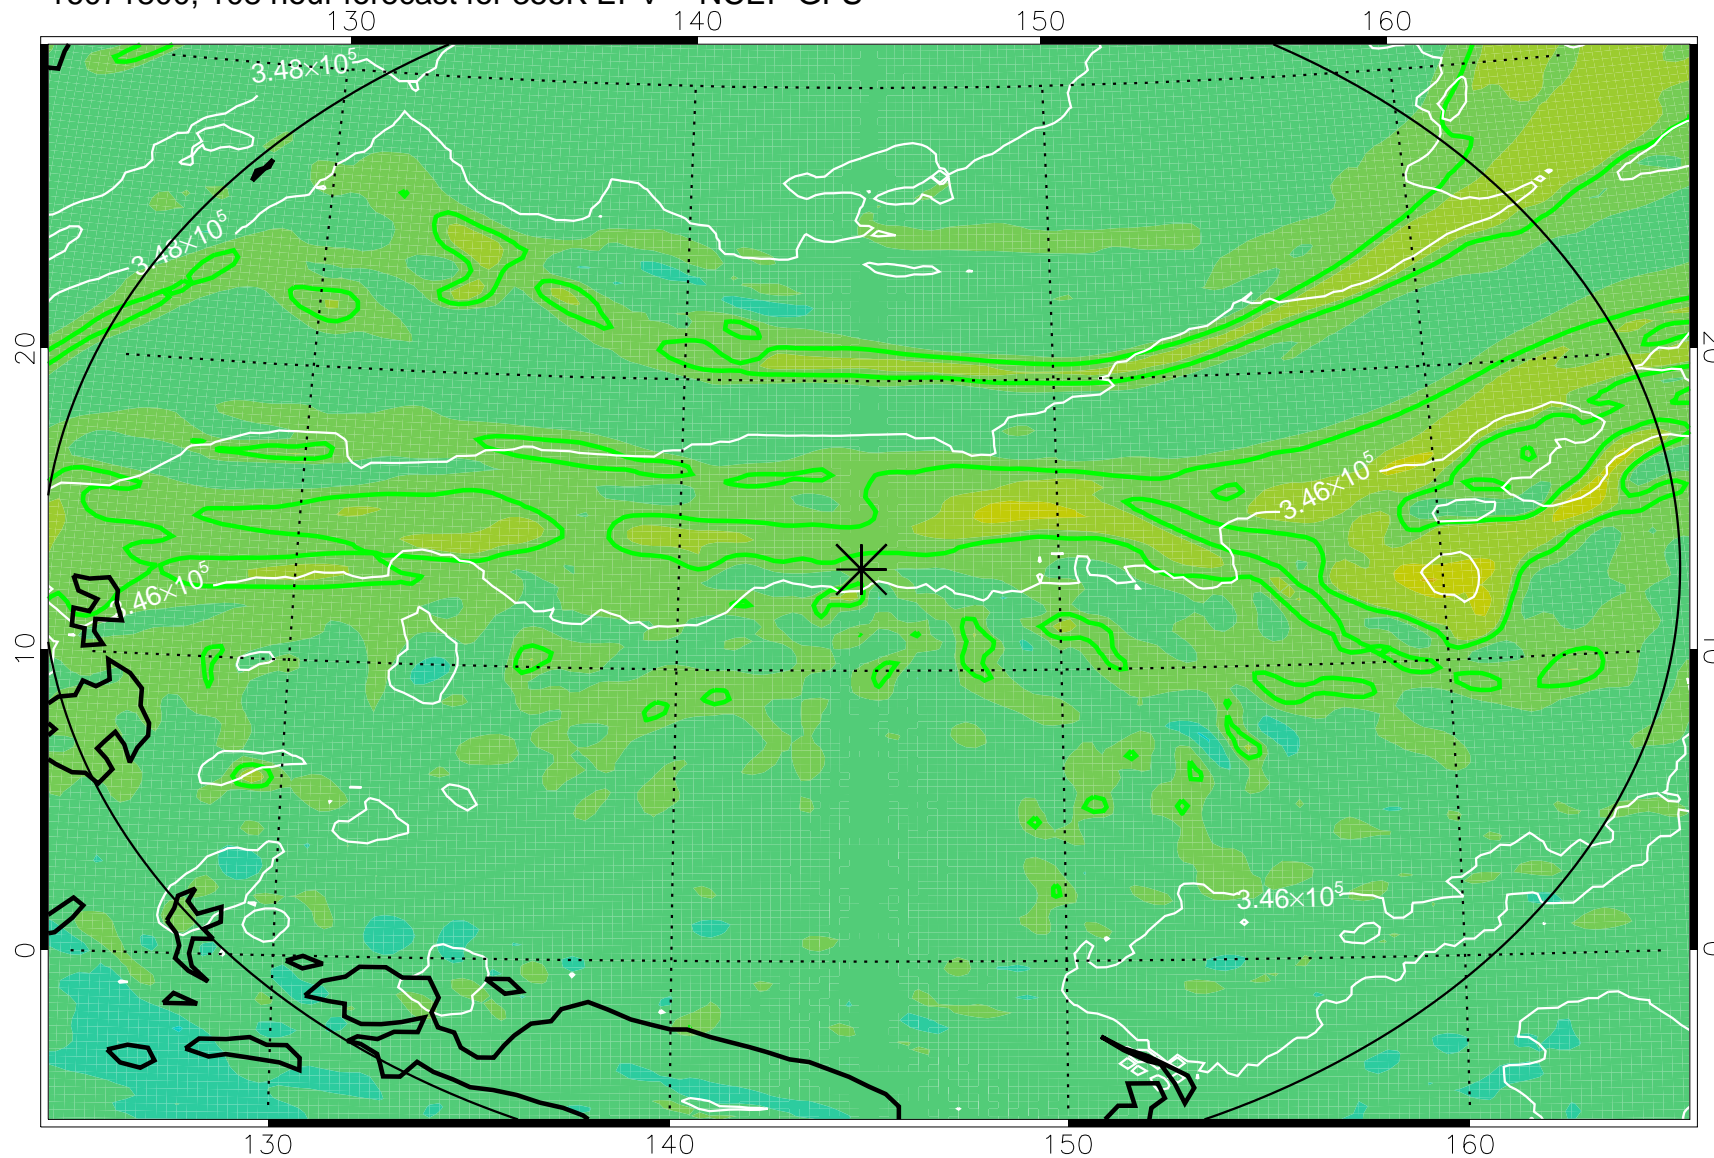

16071618, 78 hour forecast for 355K EPV -- NCEP GFS

355K Montgomery Streamfunction, white
EPV Tropopause (2 PVU) Position
Range ring of 2304 km

16071700, 84 hour forecast for 355K EPV -- NCEP GFS

355K Montgomery Streamfunction, white
EPV Tropopause (2 PVU) Position
Range ring of 2304 km

16071706, 90 hour forecast for 355K EPV -- NCEP GFS

355K Montgomery Streamfunction, white
EPV Tropopause (2 PVU) Position
Range ring of 2304 km

16071712, 96 hour forecast for 355K EPV -- NCEP GFS

355K Montgomery Streamfunction, white
EPV Tropopause (2 PVU) Position
Range ring of 2304 km

16071718, 102 hour forecast for 355K EPV -- NCEP GFS

355K Montgomery Streamfunction, white
EPV Tropopause (2 PVU) Position
Range ring of 2304 km

16071800, 108 hour forecast for 355K EPV -- NCEP GFS

355K Montgomery Streamfunction, white
EPV Tropopause (2 PVU) Position
Range ring of 2304 km

16071806, 114 hour forecast for 355K EPV -- NCEP GFS

355K Montgomery Streamfunction, white
EPV Tropopause (2 PVU) Position
Range ring of 2304 km

16071812, 120 hour forecast for 355K EPV -- NCEP GFS

355K Montgomery Streamfunction, white
EPV Tropopause (2 PVU) Position
Range ring of 2304 km