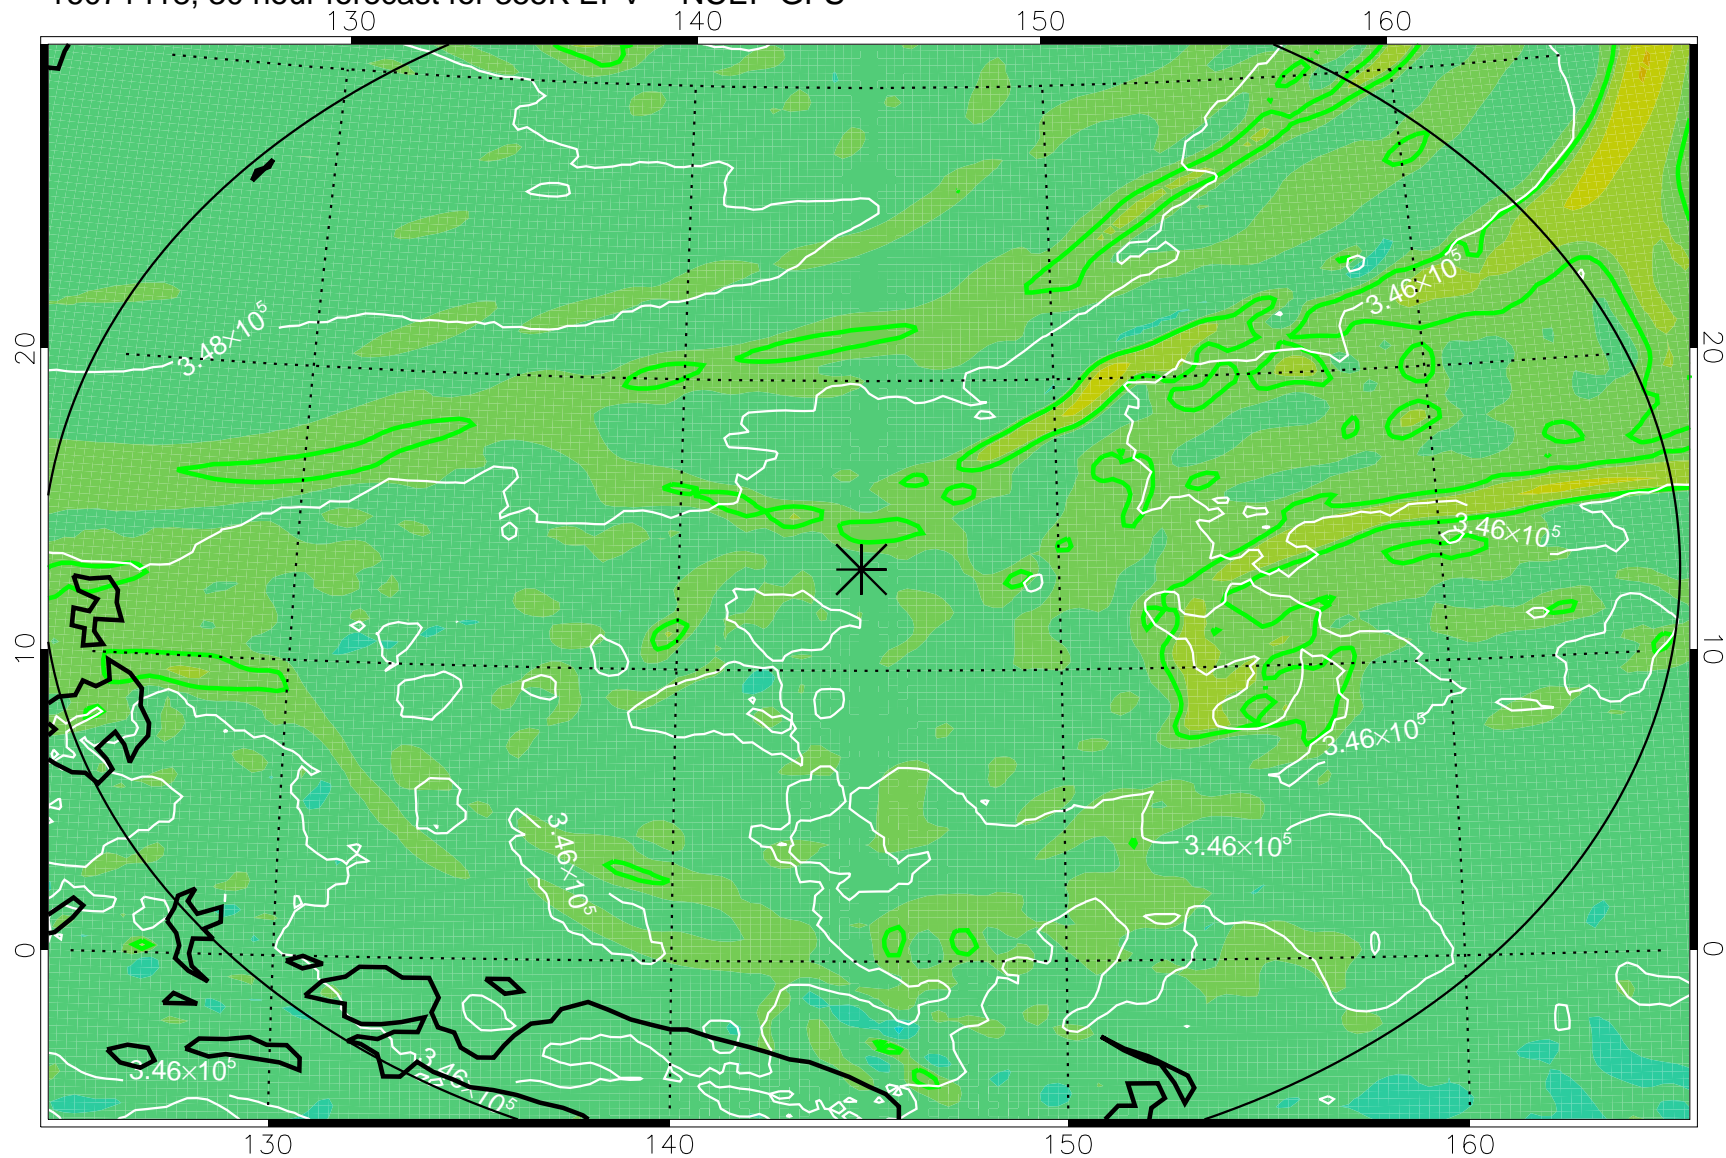

16071406, 18 hour forecast for 355K EPV -- NCEP GFS

355K Montgomery Streamfunction, white
EPV Tropopause (2 PVU) Position
Range ring of 2304 km

16071412, 24 hour forecast for 355K EPV -- NCEP GFS

355K Montgomery Streamfunction, white
EPV Tropopause (2 PVU) Position
Range ring of 2304 km

16071418, 30 hour forecast for 355K EPV -- NCEP GFS

355K Montgomery Streamfunction, white
EPV Tropopause (2 PVU) Position
Range ring of 2304 km

16071500, 36 hour forecast for 355K EPV -- NCEP GFS

355K Montgomery Streamfunction, white
EPV Tropopause (2 PVU) Position
Range ring of 2304 km

16071506, 42 hour forecast for 355K EPV -- NCEP GFS

355K Montgomery Streamfunction, white
EPV Tropopause (2 PVU) Position
Range ring of 2304 km

16071512, 48 hour forecast for 355K EPV -- NCEP GFS

355K Montgomery Streamfunction, white
EPV Tropopause (2 PVU) Position
Range ring of 2304 km

16071718, 102 hour forecast for 355K EPV -- NCEP GFS

355K Montgomery Streamfunction, white
EPV Tropopause (2 PVU) Position
Range ring of 2304 km

16071800, 108 hour forecast for 355K EPV -- NCEP GFS

355K Montgomery Streamfunction, white
EPV Tropopause (2 PVU) Position
Range ring of 2304 km