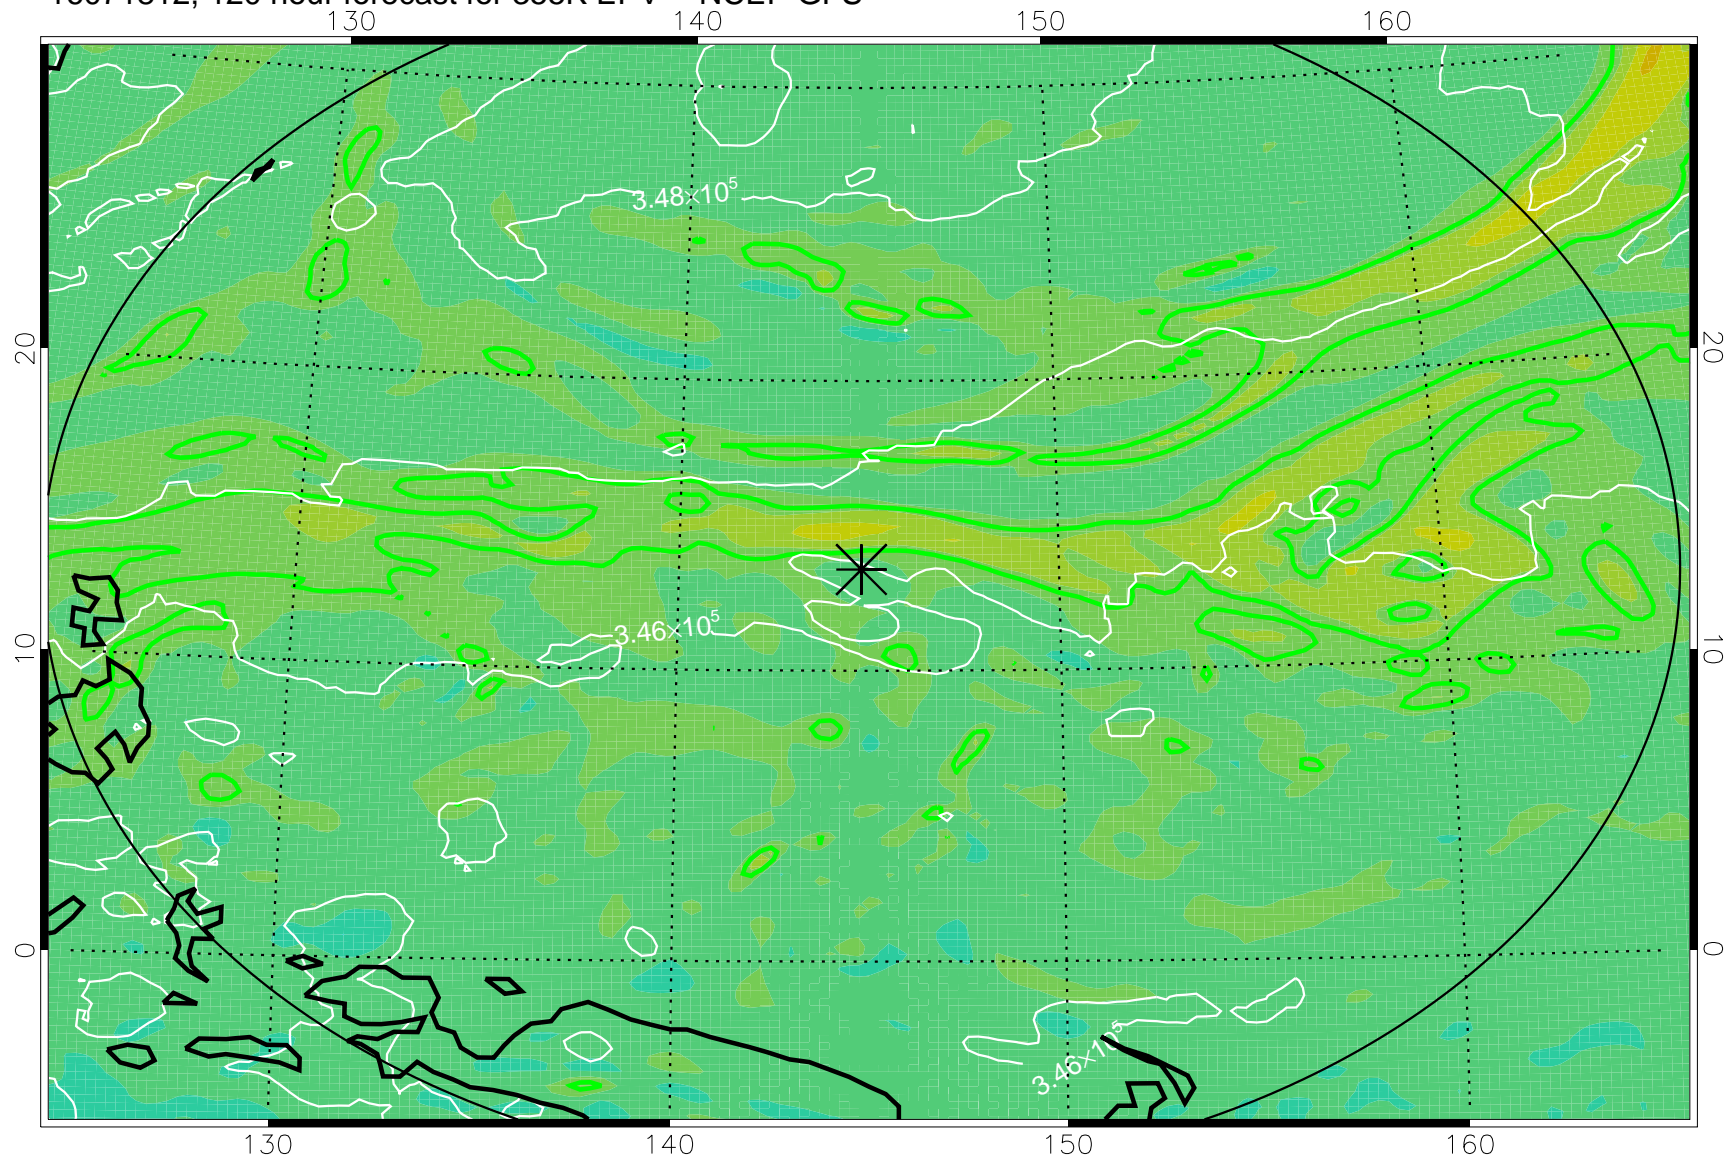

16071618, 78 hour forecast for 355K EPV -- NCEP GFS

355K Montgomery Streamfunction, white
EPV Tropopause (2 PVU) Position
Range ring of 2304 km

16071700, 84 hour forecast for 355K EPV -- NCEP GFS

355K Montgomery Streamfunction, white
EPV Tropopause (2 PVU) Position
Range ring of 2304 km

16071706, 90 hour forecast for 355K EPV -- NCEP GFS

355K Montgomery Streamfunction, white
EPV Tropopause (2 PVU) Position
Range ring of 2304 km

16071712, 96 hour forecast for 355K EPV -- NCEP GFS

355K Montgomery Streamfunction, white
EPV Tropopause (2 PVU) Position
Range ring of 2304 km

16071718, 102 hour forecast for 355K EPV -- NCEP GFS

355K Montgomery Streamfunction, white
EPV Tropopause (2 PVU) Position
Range ring of 2304 km

16071800, 108 hour forecast for 355K EPV -- NCEP GFS

355K Montgomery Streamfunction, white
EPV Tropopause (2 PVU) Position
Range ring of 2304 km

16071806, 114 hour forecast for 355K EPV -- NCEP GFS

355K Montgomery Streamfunction, white
EPV Tropopause (2 PVU) Position
Range ring of 2304 km

16071812, 120 hour forecast for 355K EPV -- NCEP GFS

355K Montgomery Streamfunction, white
EPV Tropopause (2 PVU) Position
Range ring of 2304 km