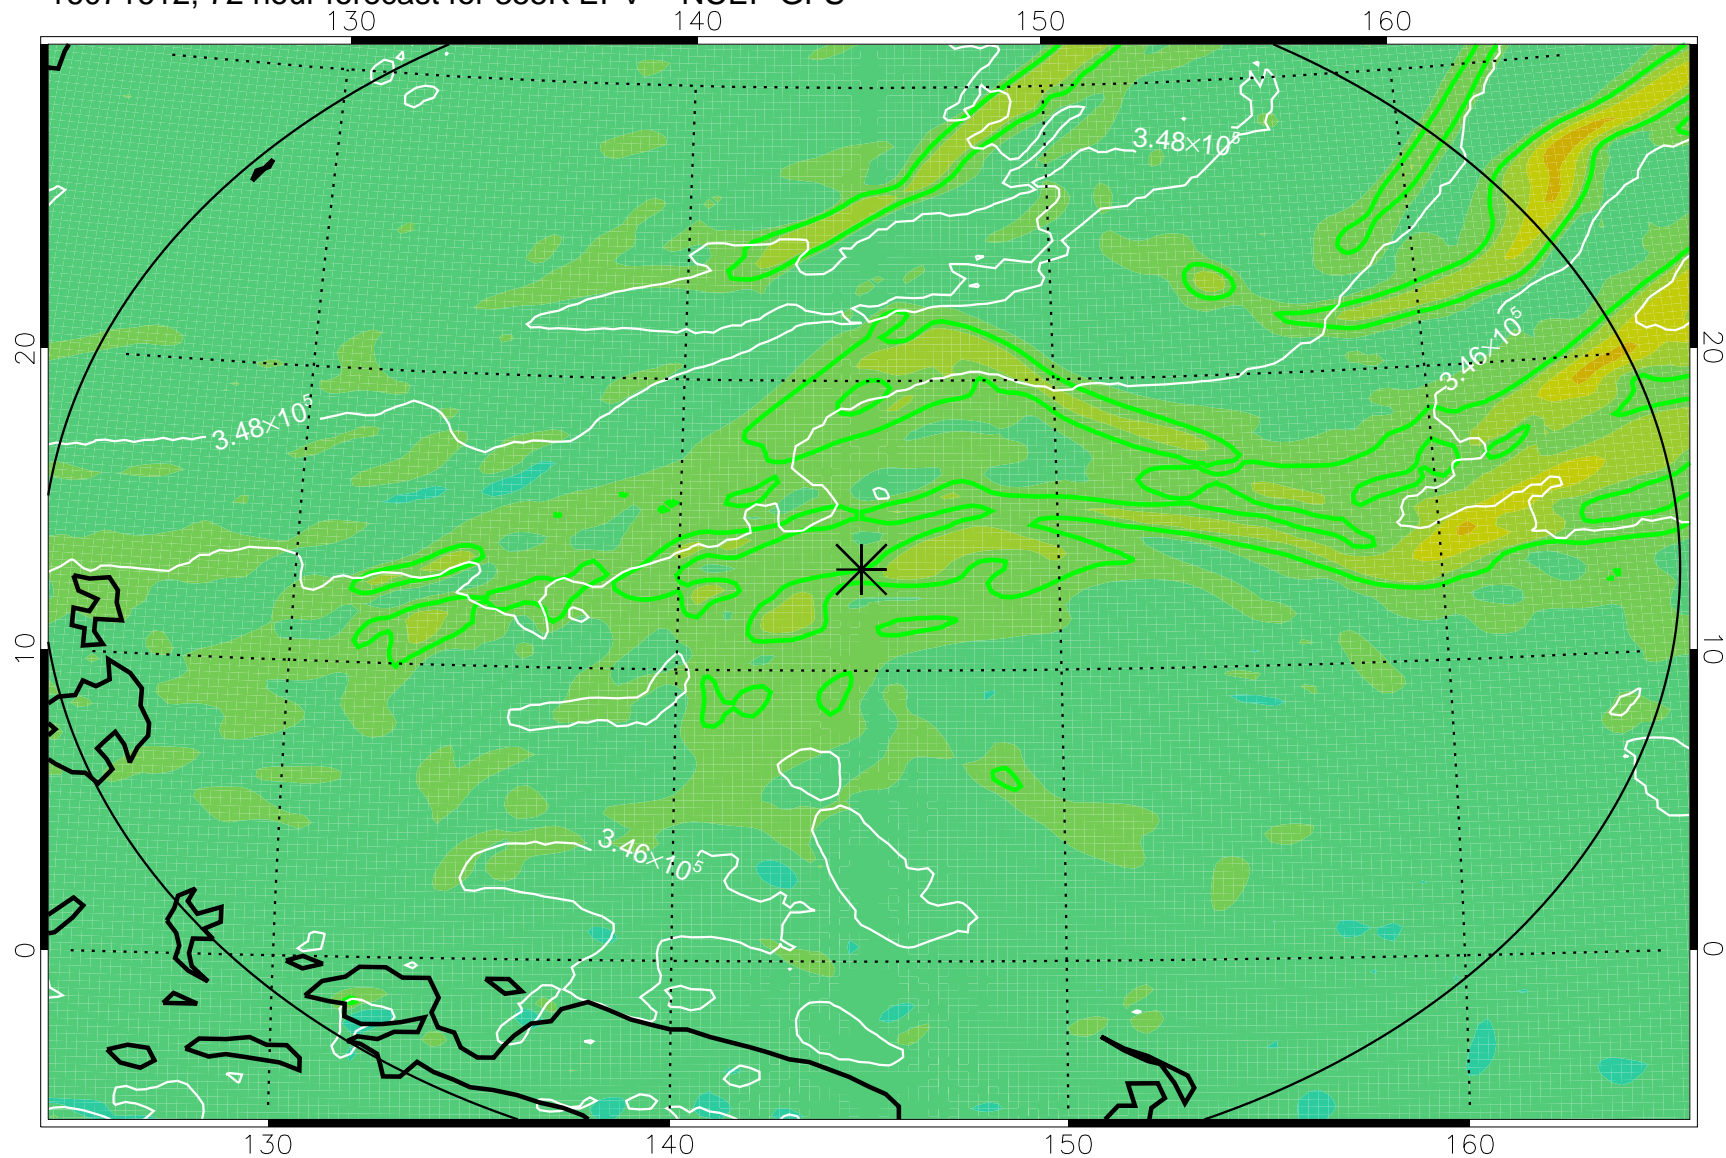

16071518, 54 hour forecast for 355K EPV -- NCEP GFS

355K Montgomery Streamfunction, white
EPV Tropopause (2 PVU) Position
Range ring of 2304 km

16071600, 60 hour forecast for 355K EPV -- NCEP GFS

355K Montgomery Streamfunction, white
EPV Tropopause (2 PVU) Position
Range ring of 2304 km

16071606, 66 hour forecast for 355K EPV -- NCEP GFS

355K Montgomery Streamfunction, white
EPV Tropopause (2 PVU) Position
Range ring of 2304 km

16071612, 72 hour forecast for 355K EPV -- NCEP GFS

355K Montgomery Streamfunction, white
EPV Tropopause (2 PVU) Position
Range ring of 2304 km

16071618, 78 hour forecast for 355K EPV -- NCEP GFS

355K Montgomery Streamfunction, white
EPV Tropopause (2 PVU) Position
Range ring of 2304 km

16071700, 84 hour forecast for 355K EPV -- NCEP GFS

355K Montgomery Streamfunction, white
EPV Tropopause (2 PVU) Position
Range ring of 2304 km

16071718, 102 hour forecast for 355K EPV -- NCEP GFS

355K Montgomery Streamfunction, white
EPV Tropopause (2 PVU) Position
Range ring of 2304 km

16071800, 108 hour forecast for 355K EPV -- NCEP GFS

355K Montgomery Streamfunction, white
EPV Tropopause (2 PVU) Position
Range ring of 2304 km