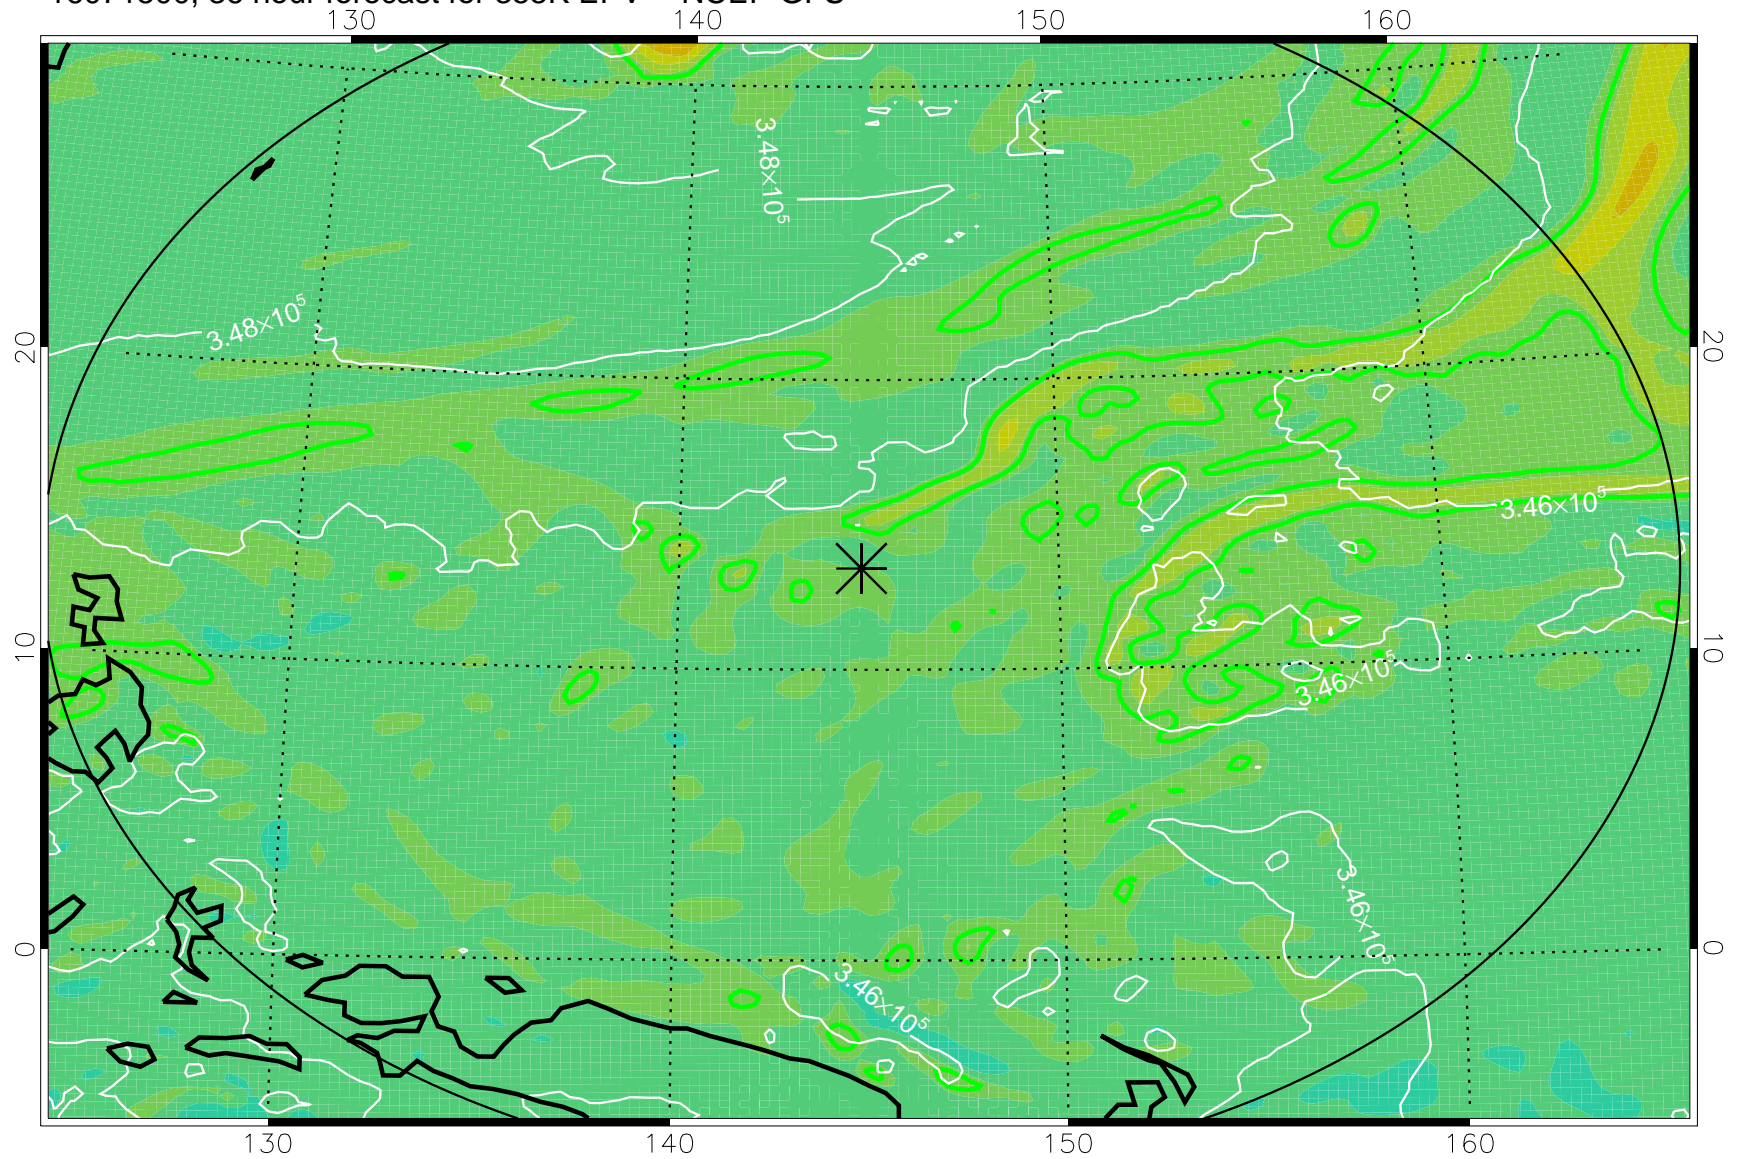

16071406, 18 hour forecast for 355K EPV -- NCEP GFS

355K Montgomery Streamfunction, white
EPV Tropopause (2 PVU) Position
Range ring of 2304 km

16071412, 24 hour forecast for 355K EPV -- NCEP GFS

355K Montgomery Streamfunction, white
EPV Tropopause (2 PVU) Position
Range ring of 2304 km

16071418, 30 hour forecast for 355K EPV -- NCEP GFS

355K Montgomery Streamfunction, white
EPV Tropopause (2 PVU) Position
Range ring of 2304 km

16071500, 36 hour forecast for 355K EPV -- NCEP GFS

355K Montgomery Streamfunction, white
EPV Tropopause (2 PVU) Position
Range ring of 2304 km

16071506, 42 hour forecast for 355K EPV -- NCEP GFS

355K Montgomery Streamfunction, white
EPV Tropopause (2 PVU) Position
Range ring of 2304 km

16071512, 48 hour forecast for 355K EPV -- NCEP GFS

355K Montgomery Streamfunction, white
EPV Tropopause (2 PVU) Position
Range ring of 2304 km

16071718, 102 hour forecast for 355K EPV -- NCEP GFS

355K Montgomery Streamfunction, white
EPV Tropopause (2 PVU) Position
Range ring of 2304 km

16071800, 108 hour forecast for 355K EPV -- NCEP GFS

355K Montgomery Streamfunction, white
EPV Tropopause (2 PVU) Position
Range ring of 2304 km