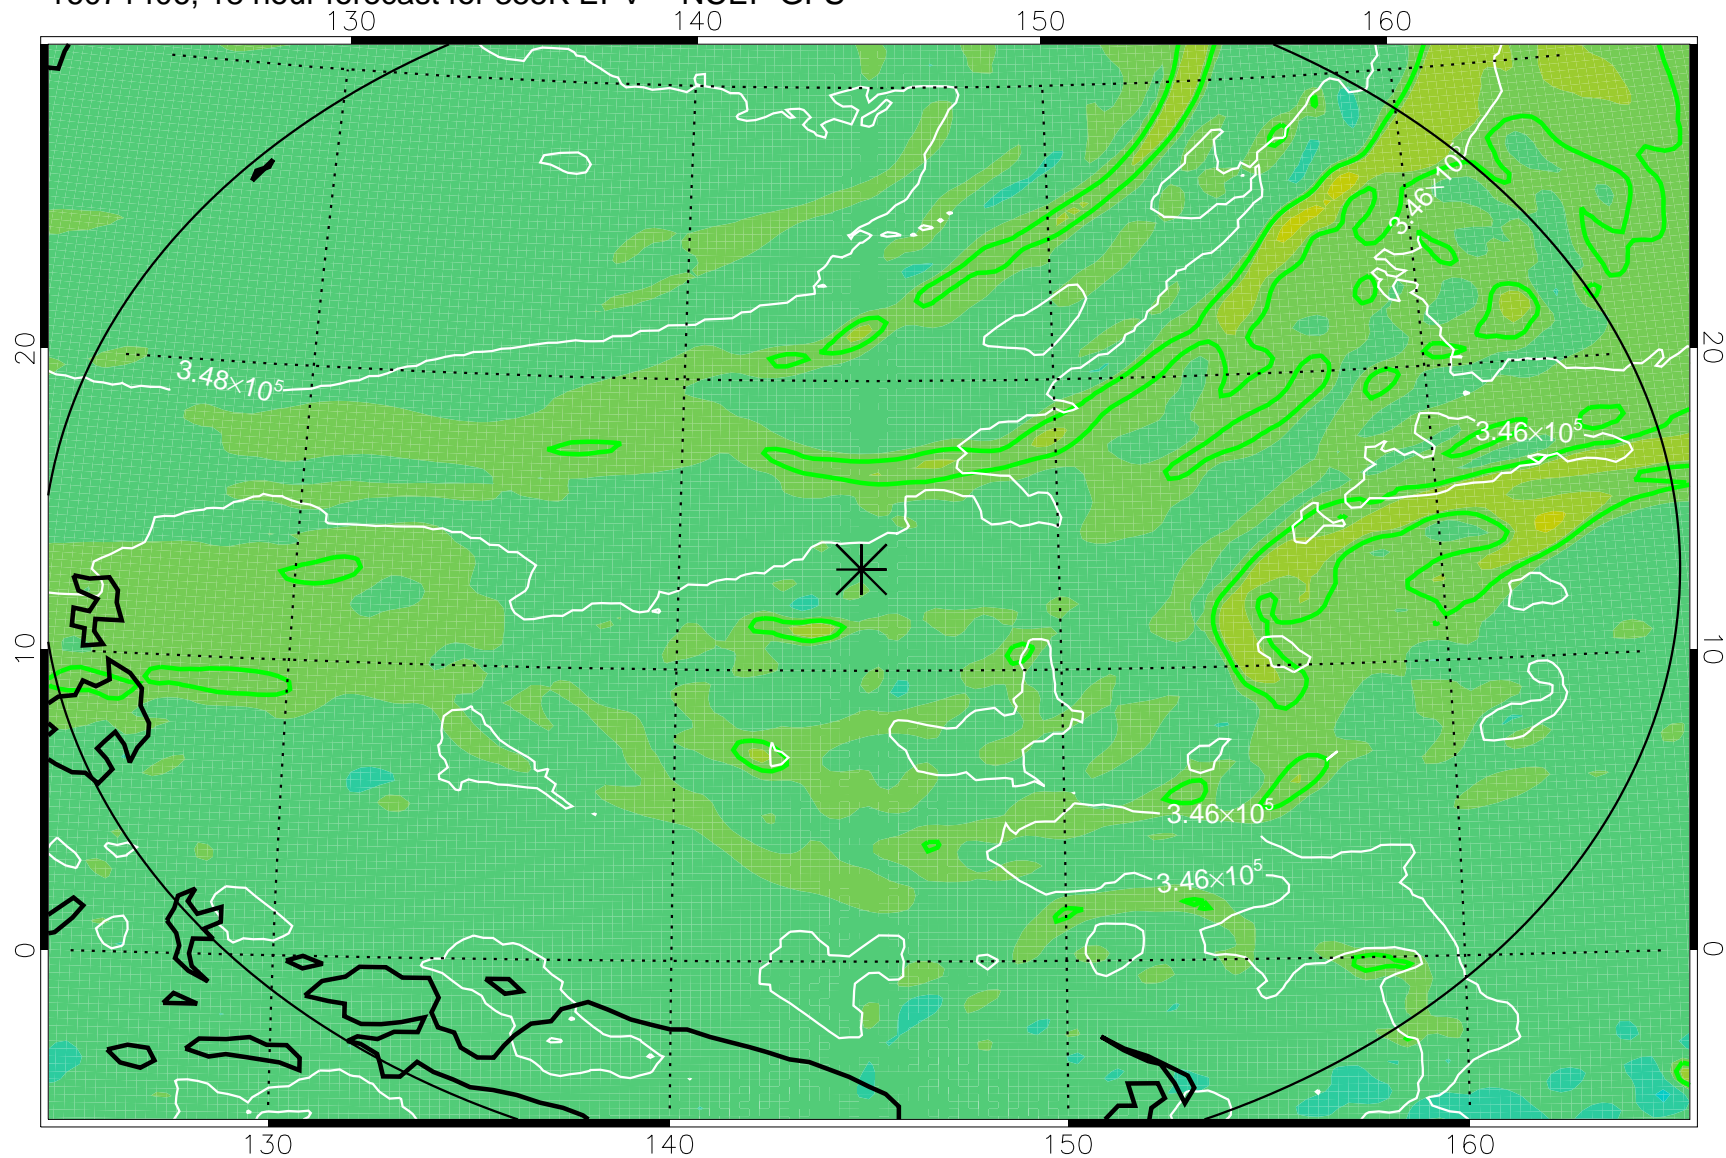

16071318, 6 hour forecast for 355K EPV -- NCEP GFS

355K Montgomery Streamfunction, white
EPV Tropopause (2 PVU) Position
Range ring of 2304 km

16071400, 12 hour forecast for 355K EPV -- NCEP GFS

355K Montgomery Streamfunction, white
EPV Tropopause (2 PVU) Position
Range ring of 2304 km

16071406, 18 hour forecast for 355K EPV -- NCEP GFS

355K Montgomery Streamfunction, white
EPV Tropopause (2 PVU) Position
Range ring of 2304 km

16071412, 24 hour forecast for 355K EPV -- NCEP GFS

355K Montgomery Streamfunction, white
EPV Tropopause (2 PVU) Position
Range ring of 2304 km

16071418, 30 hour forecast for 355K EPV -- NCEP GFS

355K Montgomery Streamfunction, white
EPV Tropopause (2 PVU) Position
Range ring of 2304 km

16071500, 36 hour forecast for 355K EPV -- NCEP GFS

355K Montgomery Streamfunction, white
EPV Tropopause (2 PVU) Position
Range ring of 2304 km

16071718, 102 hour forecast for 355K EPV -- NCEP GFS

355K Montgomery Streamfunction, white
EPV Tropopause (2 PVU) Position
Range ring of 2304 km

16071800, 108 hour forecast for 355K EPV -- NCEP GFS

355K Montgomery Streamfunction, white
EPV Tropopause (2 PVU) Position
Range ring of 2304 km