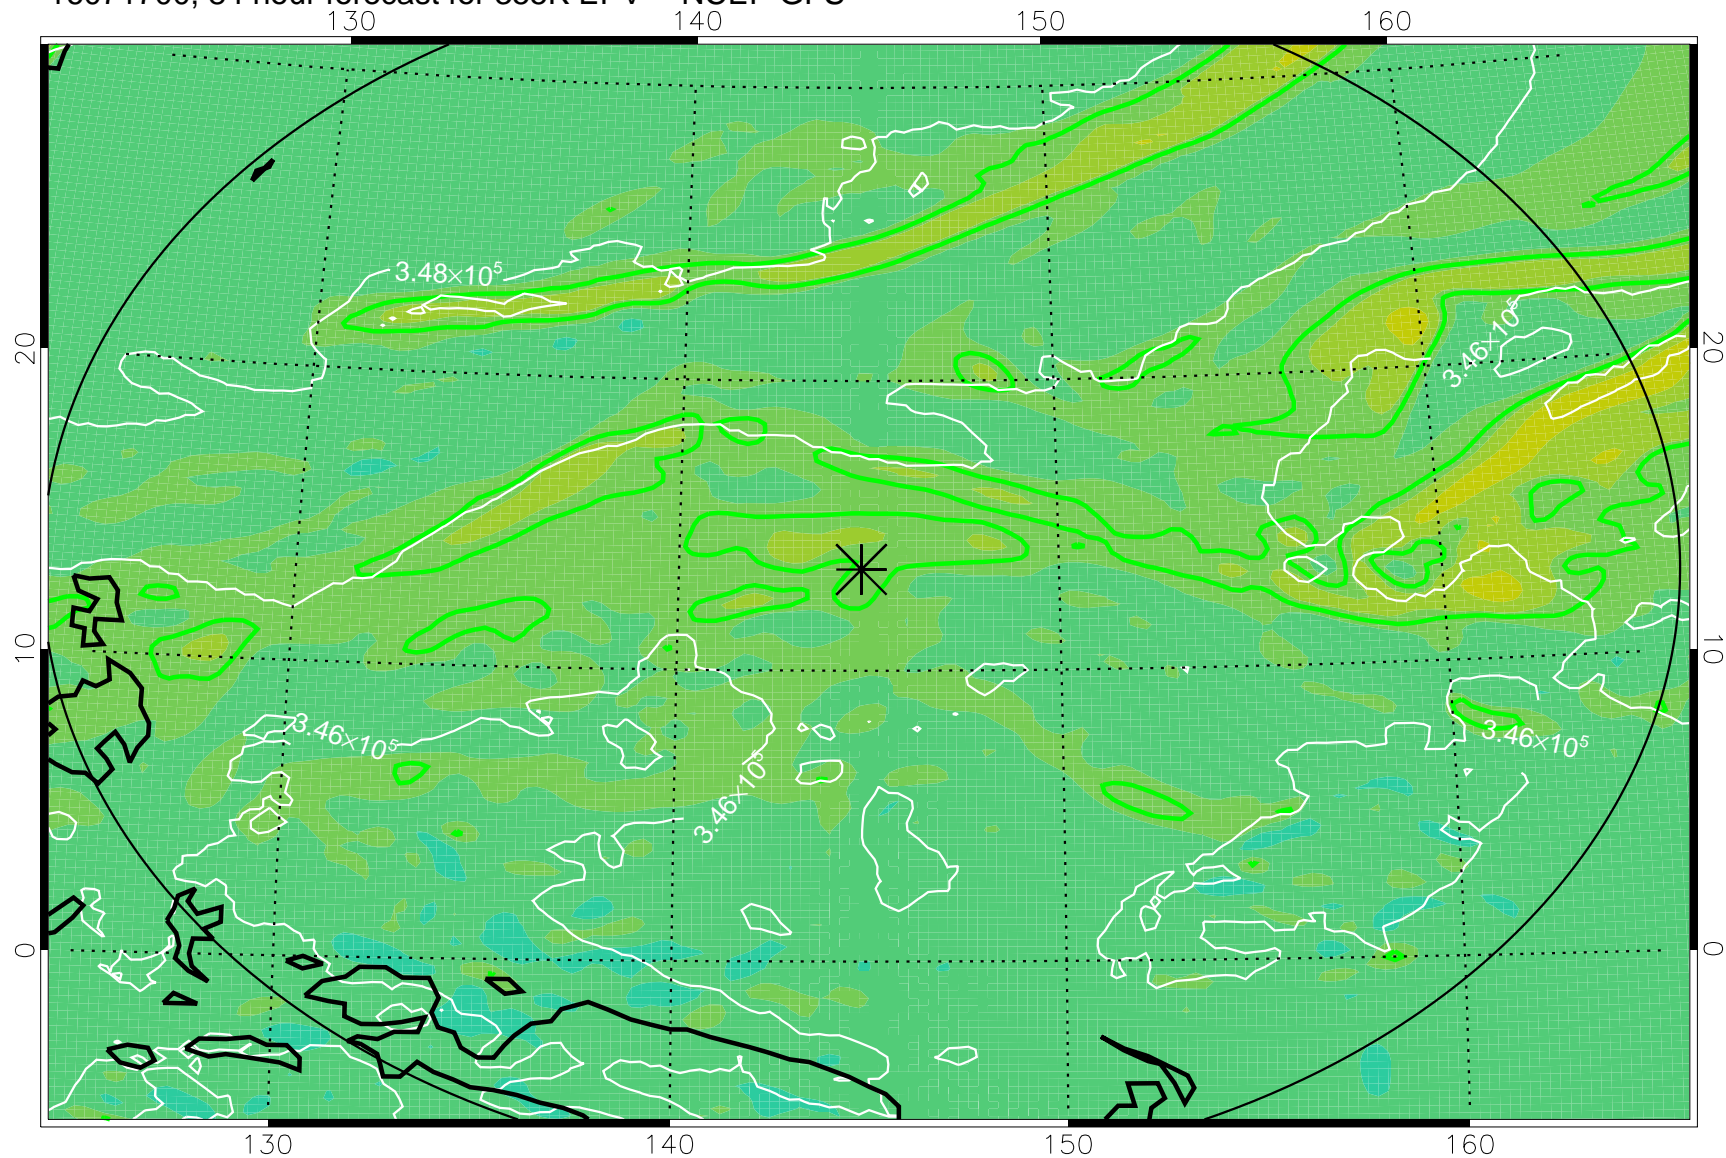

16071606, 66 hour forecast for 355K EPV -- NCEP GFS

355K Montgomery Streamfunction, white
EPV Tropopause (2 PVU) Position
Range ring of 2304 km

16071612, 72 hour forecast for 355K EPV -- NCEP GFS

355K Montgomery Streamfunction, white
EPV Tropopause (2 PVU) Position
Range ring of 2304 km

16071618, 78 hour forecast for 355K EPV -- NCEP GFS

355K Montgomery Streamfunction, white
EPV Tropopause (2 PVU) Position
Range ring of 2304 km

16071700, 84 hour forecast for 355K EPV -- NCEP GFS

355K Montgomery Streamfunction, white
EPV Tropopause (2 PVU) Position
Range ring of 2304 km

16071706, 90 hour forecast for 355K EPV -- NCEP GFS

355K Montgomery Streamfunction, white
EPV Tropopause (2 PVU) Position
Range ring of 2304 km

16071712, 96 hour forecast for 355K EPV -- NCEP GFS

355K Montgomery Streamfunction, white
EPV Tropopause (2 PVU) Position
Range ring of 2304 km

16071718, 102 hour forecast for 355K EPV -- NCEP GFS

355K Montgomery Streamfunction, white
EPV Tropopause (2 PVU) Position
Range ring of 2304 km

16071800, 108 hour forecast for 355K EPV -- NCEP GFS

355K Montgomery Streamfunction, white
EPV Tropopause (2 PVU) Position
Range ring of 2304 km