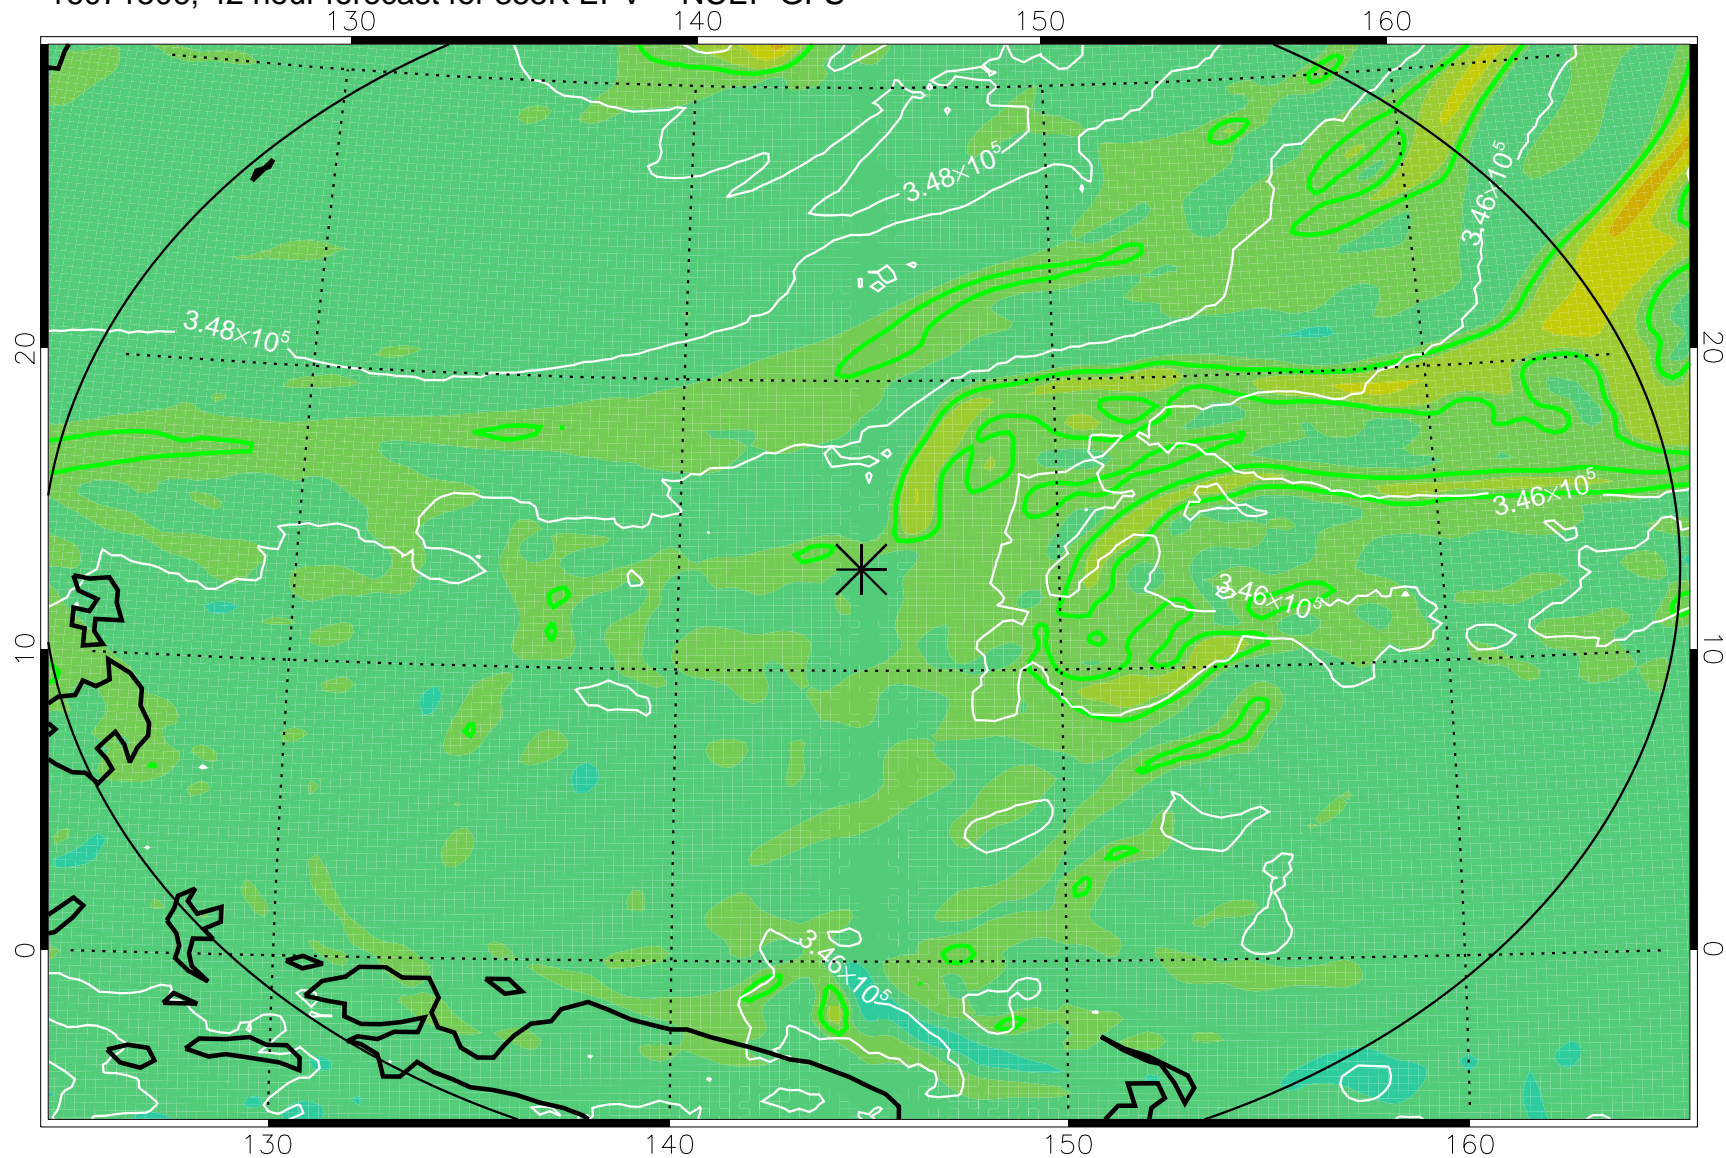

16071418, 30 hour forecast for 355K EPV -- NCEP GFS

355K Montgomery Streamfunction, white
EPV Tropopause (2 PVU) Position
Range ring of 2304 km

16071500, 36 hour forecast for 355K EPV -- NCEP GFS

355K Montgomery Streamfunction, white
EPV Tropopause (2 PVU) Position
Range ring of 2304 km

16071506, 42 hour forecast for 355K EPV -- NCEP GFS

355K Montgomery Streamfunction, white
EPV Tropopause (2 PVU) Position
Range ring of 2304 km

16071512, 48 hour forecast for 355K EPV -- NCEP GFS

355K Montgomery Streamfunction, white
EPV Tropopause (2 PVU) Position
Range ring of 2304 km

16071518, 54 hour forecast for 355K EPV -- NCEP GFS

355K Montgomery Streamfunction, white
EPV Tropopause (2 PVU) Position
Range ring of 2304 km

16071600, 60 hour forecast for 355K EPV -- NCEP GFS

355K Montgomery Streamfunction, white
EPV Tropopause (2 PVU) Position
Range ring of 2304 km

16071606, 66 hour forecast for 355K EPV -- NCEP GFS

355K Montgomery Streamfunction, white
EPV Tropopause (2 PVU) Position
Range ring of 2304 km

16071612, 72 hour forecast for 355K EPV -- NCEP GFS

355K Montgomery Streamfunction, white
EPV Tropopause (2 PVU) Position
Range ring of 2304 km