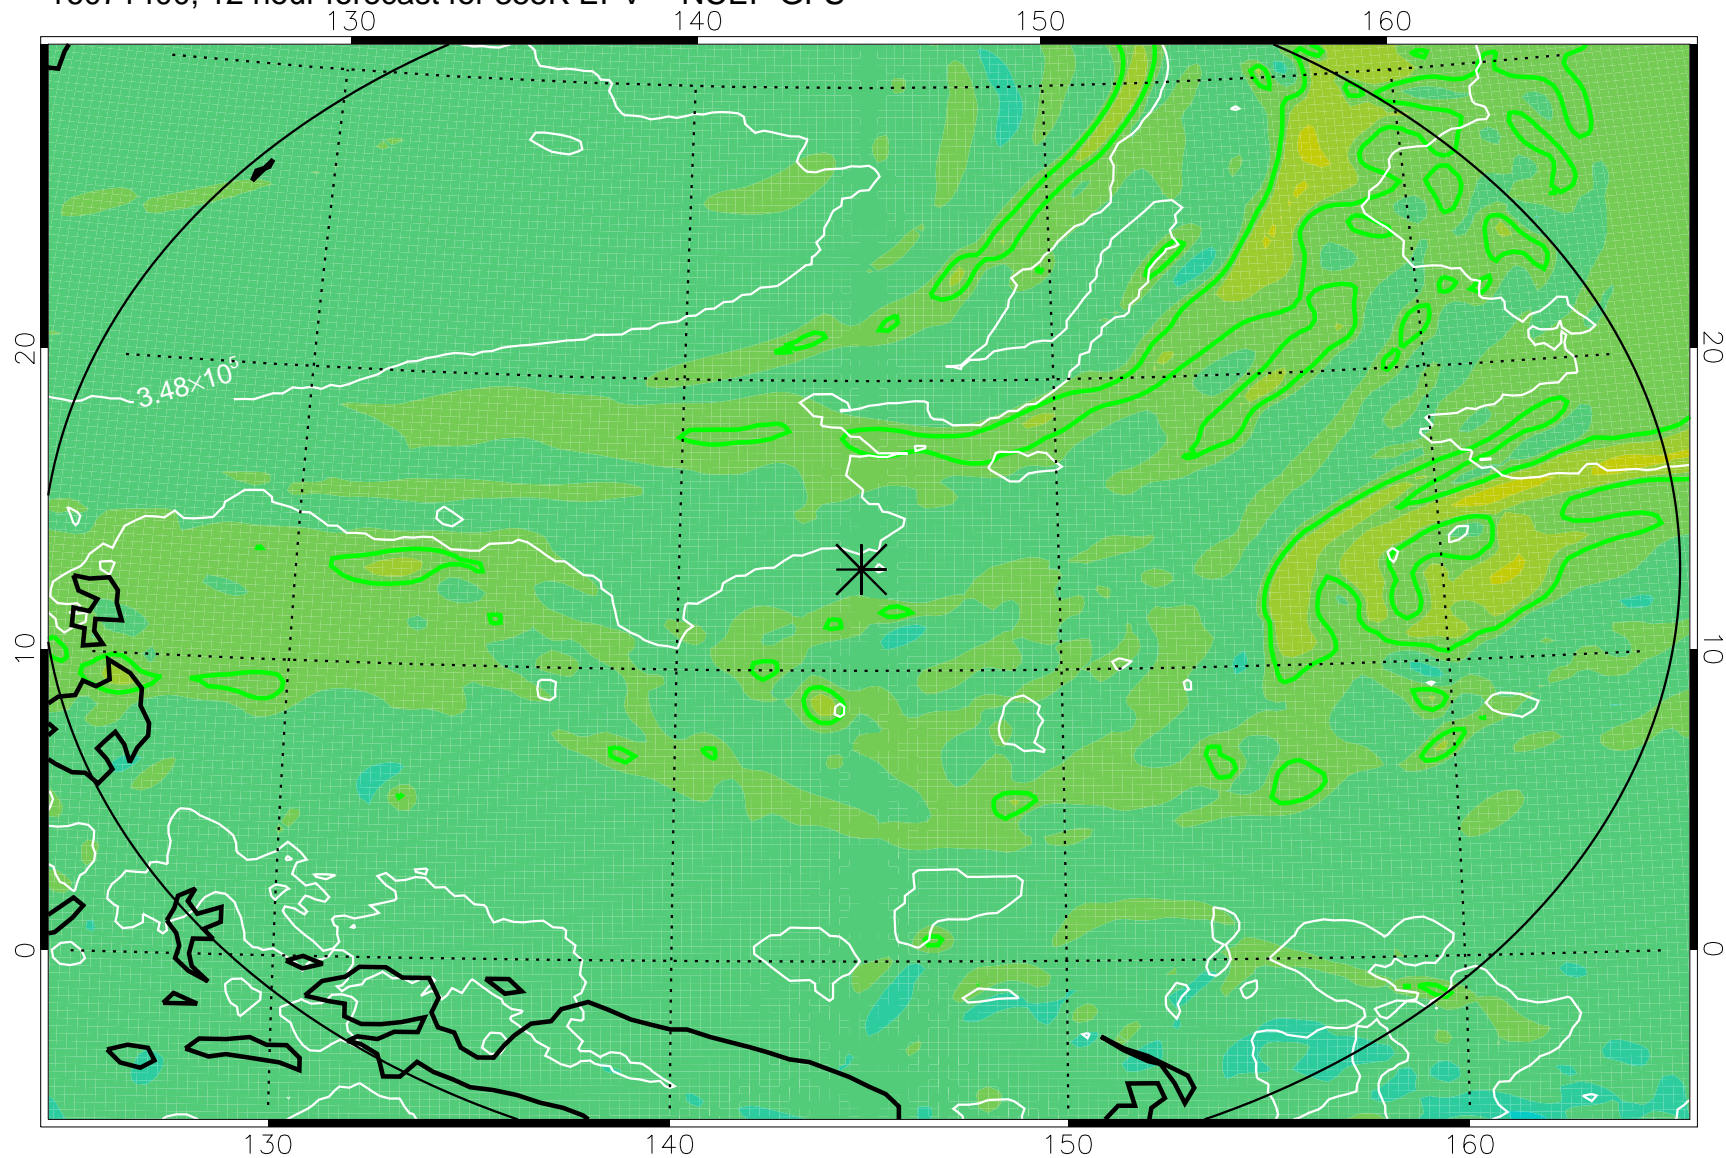

16071318, 6 hour forecast for 355K EPV -- NCEP GFS

355K Montgomery Streamfunction, white
EPV Tropopause (2 PVU) Position
Range ring of 2304 km

16071400, 12 hour forecast for 355K EPV -- NCEP GFS

355K Montgomery Streamfunction, white
EPV Tropopause (2 PVU) Position
Range ring of 2304 km

16071406, 18 hour forecast for 355K EPV -- NCEP GFS

355K Montgomery Streamfunction, white
EPV Tropopause (2 PVU) Position
Range ring of 2304 km

16071412, 24 hour forecast for 355K EPV -- NCEP GFS

355K Montgomery Streamfunction, white
EPV Tropopause (2 PVU) Position
Range ring of 2304 km

16071418, 30 hour forecast for 355K EPV -- NCEP GFS

355K Montgomery Streamfunction, white
EPV Tropopause (2 PVU) Position
Range ring of 2304 km

16071500, 36 hour forecast for 355K EPV -- NCEP GFS

355K Montgomery Streamfunction, white
EPV Tropopause (2 PVU) Position
Range ring of 2304 km

16071718, 102 hour forecast for 355K EPV -- NCEP GFS

355K Montgomery Streamfunction, white
EPV Tropopause (2 PVU) Position
Range ring of 2304 km

16071800, 108 hour forecast for 355K EPV -- NCEP GFS

355K Montgomery Streamfunction, white
EPV Tropopause (2 PVU) Position
Range ring of 2304 km