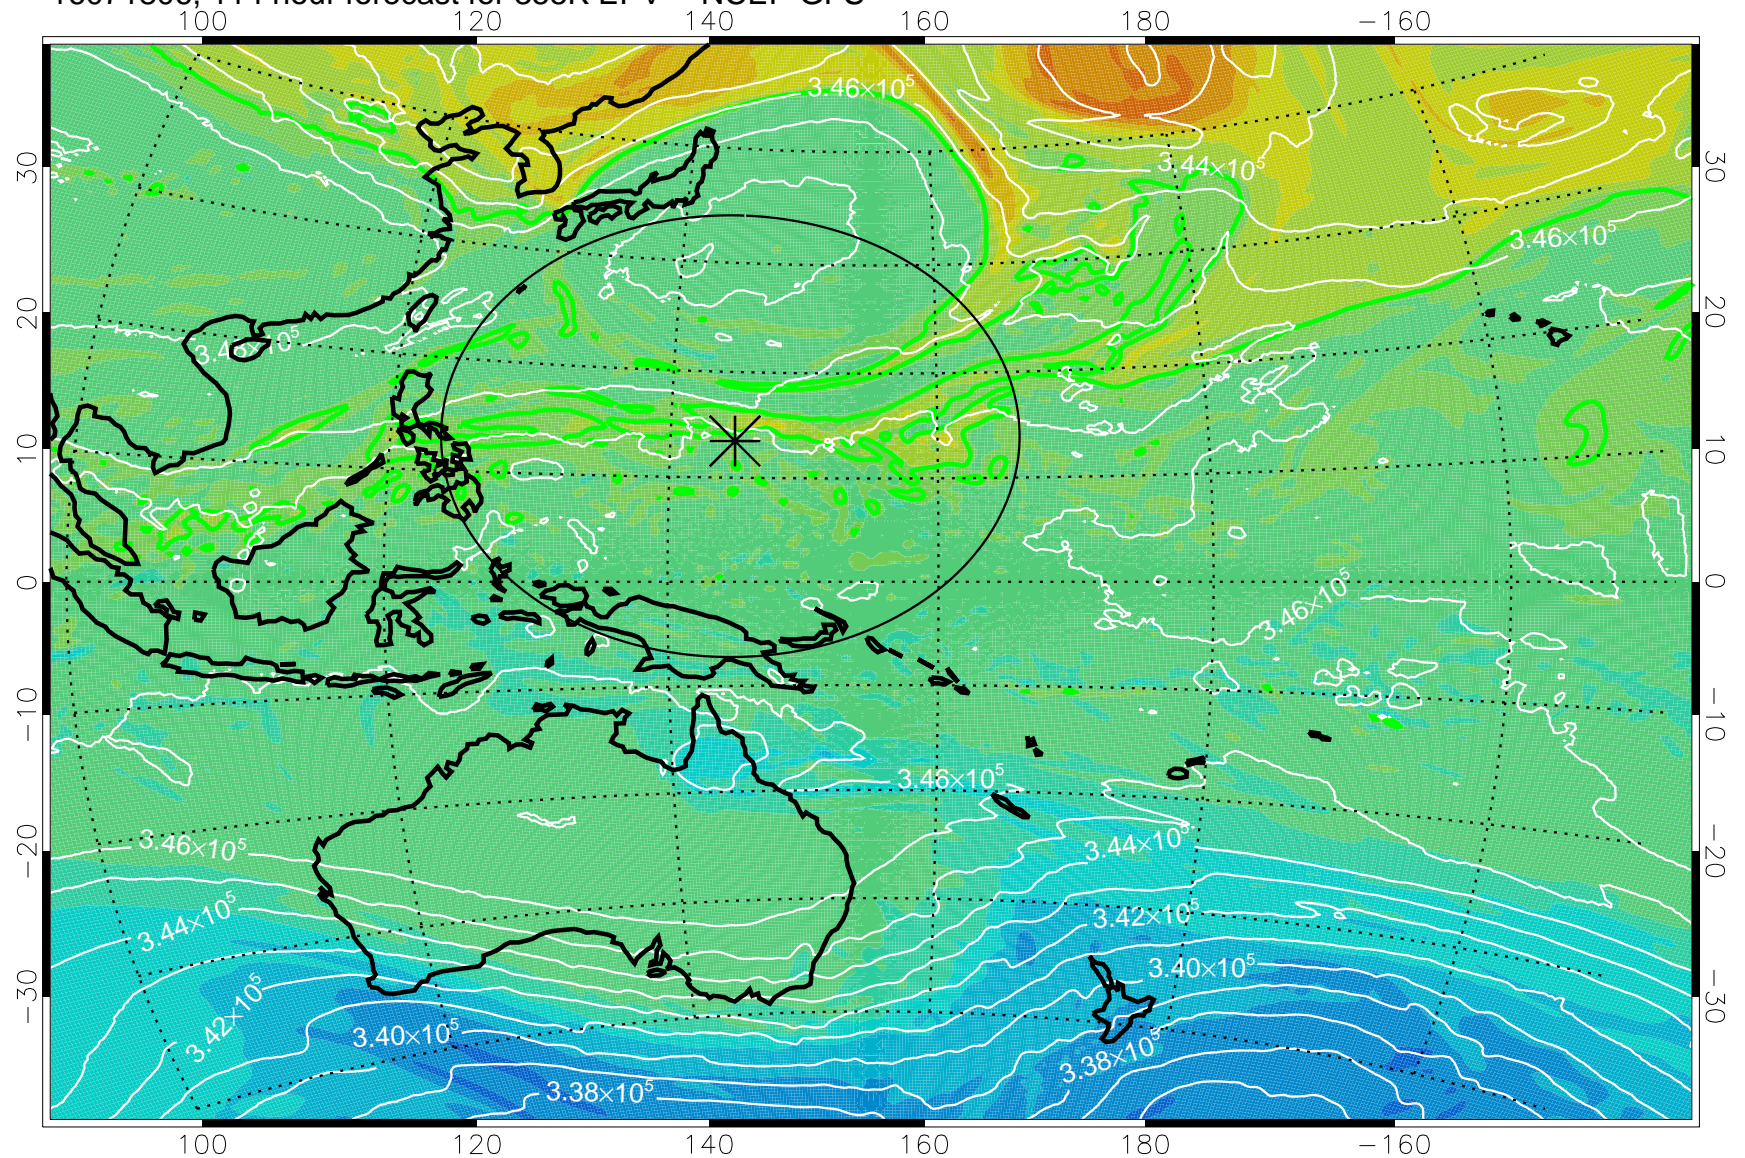

16071618, 78 hour forecast for 355K EPV -- NCEP GFS

355K Montgomery Streamfunction, white  
EPV Tropopause (2 PVU) Position  
Range ring of 2304 km

16071700, 84 hour forecast for 355K EPV -- NCEP GFS

355K Montgomery Streamfunction, white  
EPV Tropopause (2 PVU) Position  
Range ring of 2304 km

16071706, 90 hour forecast for 355K EPV -- NCEP GFS

355K Montgomery Streamfunction, white  
EPV Tropopause (2 PVU) Position  
Range ring of 2304 km

16071712, 96 hour forecast for 355K EPV -- NCEP GFS

355K Montgomery Streamfunction, white  
EPV Tropopause (2 PVU) Position  
Range ring of 2304 km

16071718, 102 hour forecast for 355K EPV -- NCEP GFS

355K Montgomery Streamfunction, white  
EPV Tropopause (2 PVU) Position  
Range ring of 2304 km

16071800, 108 hour forecast for 355K EPV -- NCEP GFS

355K Montgomery Streamfunction, white  
EPV Tropopause (2 PVU) Position  
Range ring of 2304 km

16071806, 114 hour forecast for 355K EPV -- NCEP GFS

355K Montgomery Streamfunction, white  
EPV Tropopause (2 PVU) Position  
Range ring of 2304 km

16071812, 120 hour forecast for 355K EPV -- NCEP GFS

355K Montgomery Streamfunction, white  
EPV Tropopause (2 PVU) Position  
Range ring of 2304 km