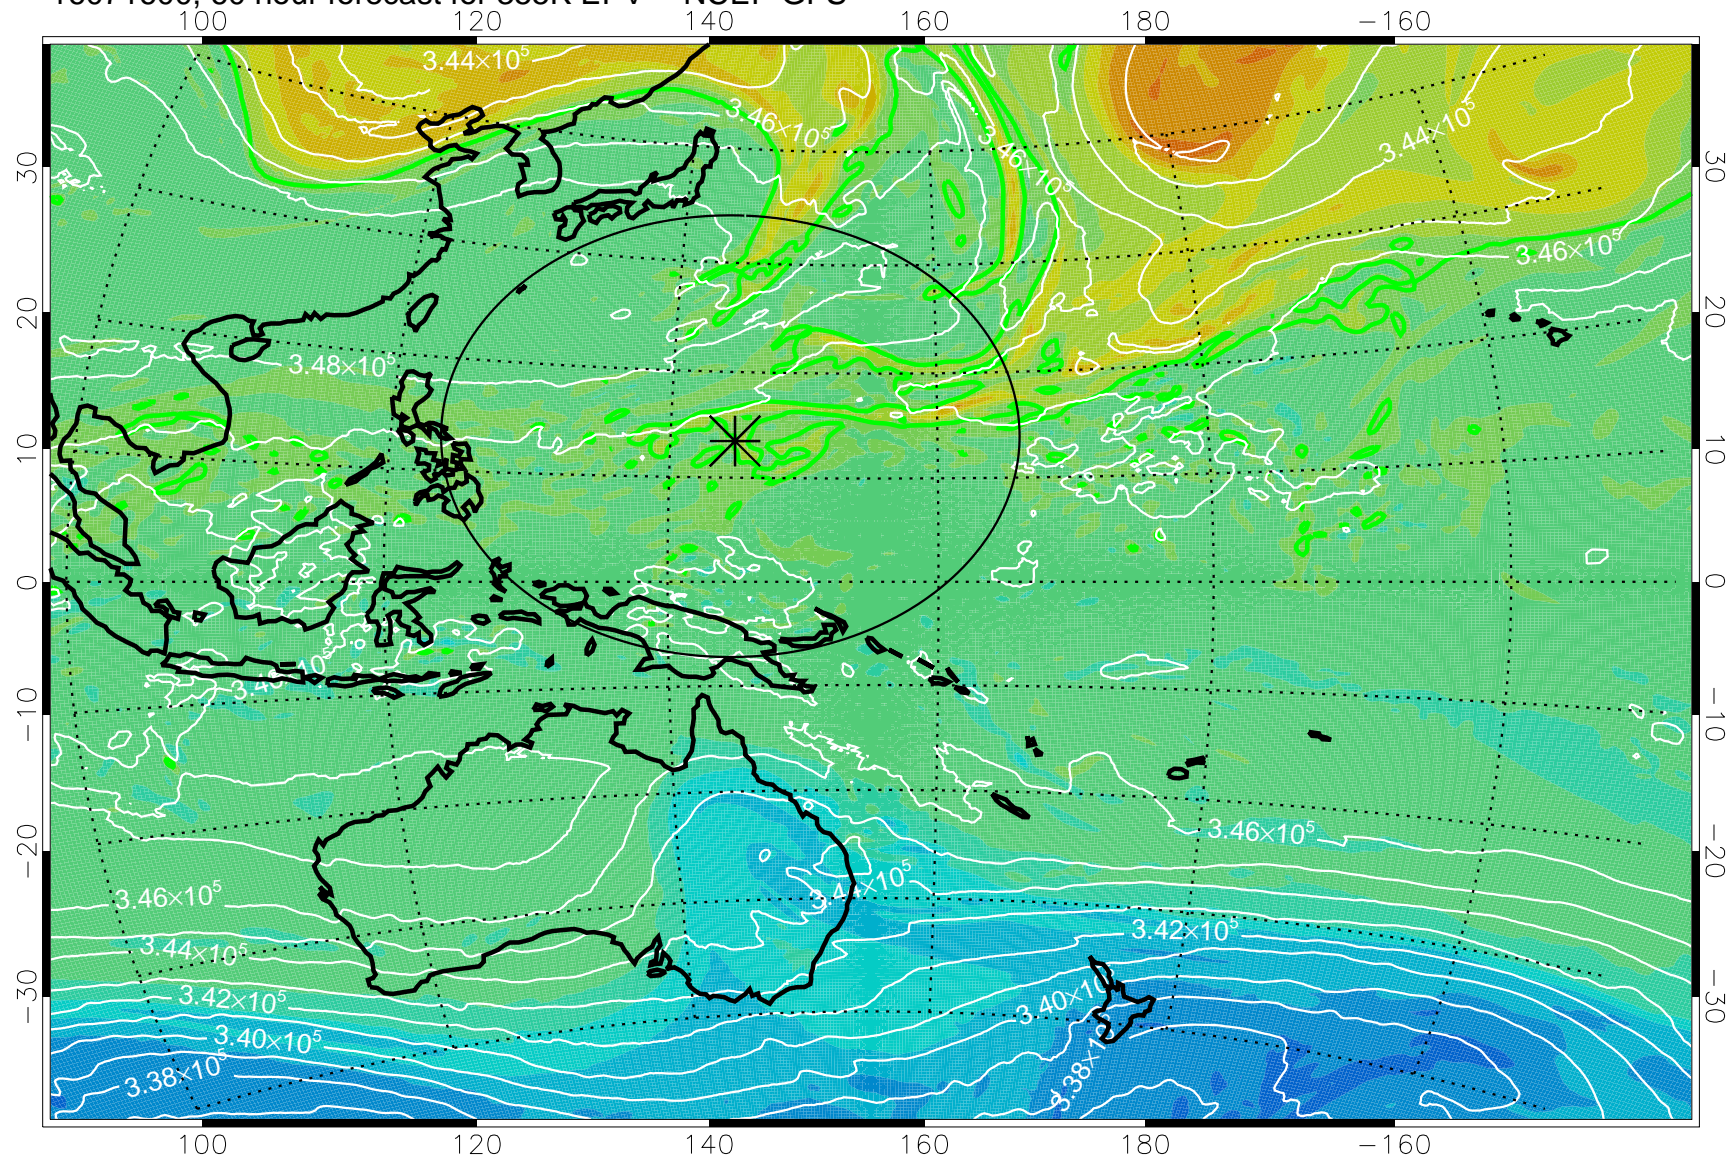

16071506, 42 hour forecast for 355K EPV -- NCEP GFS

355K Montgomery Streamfunction, white  
EPV Tropopause (2 PVU) Position  
Range ring of 2304 km

16071512, 48 hour forecast for 355K EPV -- NCEP GFS

355K Montgomery Streamfunction, white  
EPV Tropopause (2 PVU) Position  
Range ring of 2304 km

16071518, 54 hour forecast for 355K EPV -- NCEP GFS

355K Montgomery Streamfunction, white  
EPV Tropopause (2 PVU) Position  
Range ring of 2304 km

16071600, 60 hour forecast for 355K EPV -- NCEP GFS

355K Montgomery Streamfunction, white  
EPV Tropopause (2 PVU) Position  
Range ring of 2304 km

16071606, 66 hour forecast for 355K EPV -- NCEP GFS

355K Montgomery Streamfunction, white  
EPV Tropopause (2 PVU) Position  
Range ring of 2304 km

16071612, 72 hour forecast for 355K EPV -- NCEP GFS

355K Montgomery Streamfunction, white  
EPV Tropopause (2 PVU) Position  
Range ring of 2304 km

16071618, 78 hour forecast for 355K EPV -- NCEP GFS

355K Montgomery Streamfunction, white  
EPV Tropopause (2 PVU) Position  
Range ring of 2304 km

16071700, 84 hour forecast for 355K EPV -- NCEP GFS

355K Montgomery Streamfunction, white  
EPV Tropopause (2 PVU) Position  
Range ring of 2304 km