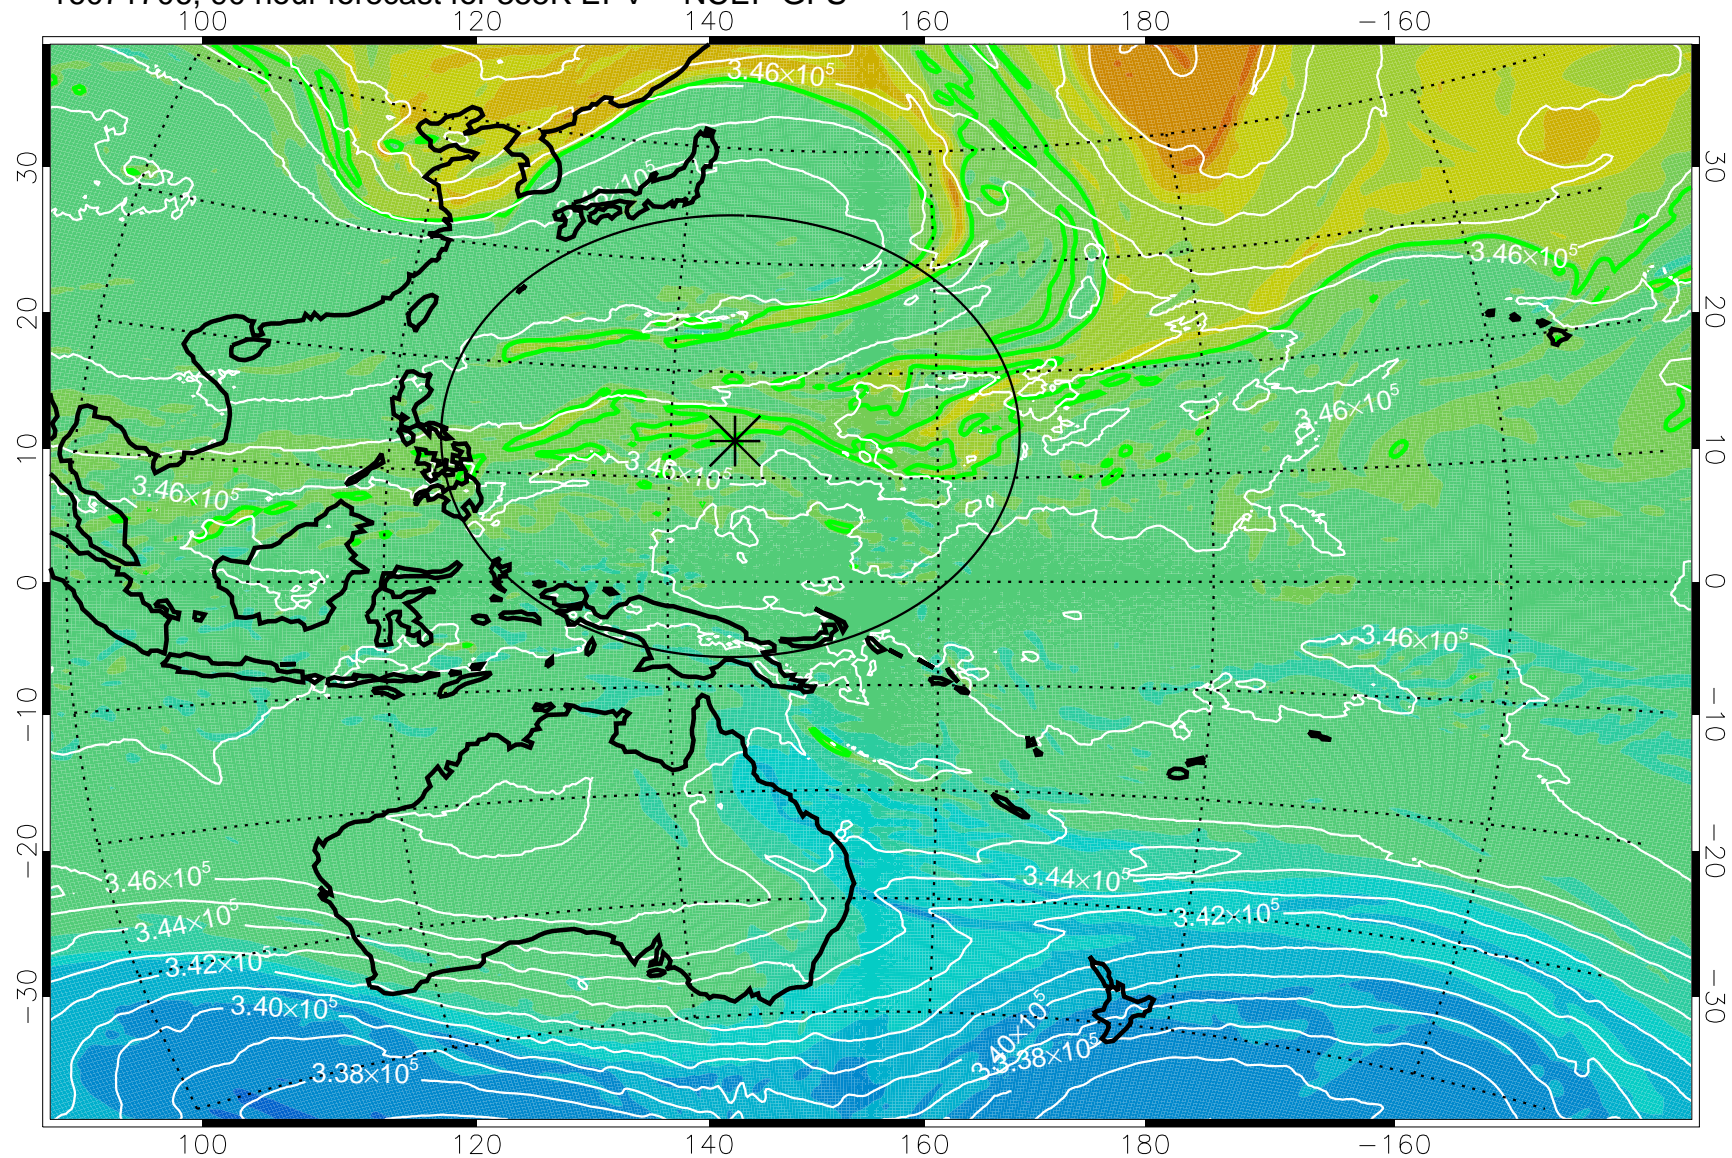

16071606, 66 hour forecast for 355K EPV -- NCEP GFS

355K Montgomery Streamfunction, white  
EPV Tropopause (2 PVU) Position  
Range ring of 2304 km

16071612, 72 hour forecast for 355K EPV -- NCEP GFS

355K Montgomery Streamfunction, white  
EPV Tropopause (2 PVU) Position  
Range ring of 2304 km

16071618, 78 hour forecast for 355K EPV -- NCEP GFS

355K Montgomery Streamfunction, white  
EPV Tropopause (2 PVU) Position  
Range ring of 2304 km

16071700, 84 hour forecast for 355K EPV -- NCEP GFS

355K Montgomery Streamfunction, white  
EPV Tropopause (2 PVU) Position  
Range ring of 2304 km

16071706, 90 hour forecast for 355K EPV -- NCEP GFS

355K Montgomery Streamfunction, white  
EPV Tropopause (2 PVU) Position  
Range ring of 2304 km

16071712, 96 hour forecast for 355K EPV -- NCEP GFS

355K Montgomery Streamfunction, white  
EPV Tropopause (2 PVU) Position  
Range ring of 2304 km

16071718, 102 hour forecast for 355K EPV -- NCEP GFS

355K Montgomery Streamfunction, white  
EPV Tropopause (2 PVU) Position  
Range ring of 2304 km

16071800, 108 hour forecast for 355K EPV -- NCEP GFS

355K Montgomery Streamfunction, white  
EPV Tropopause (2 PVU) Position  
Range ring of 2304 km