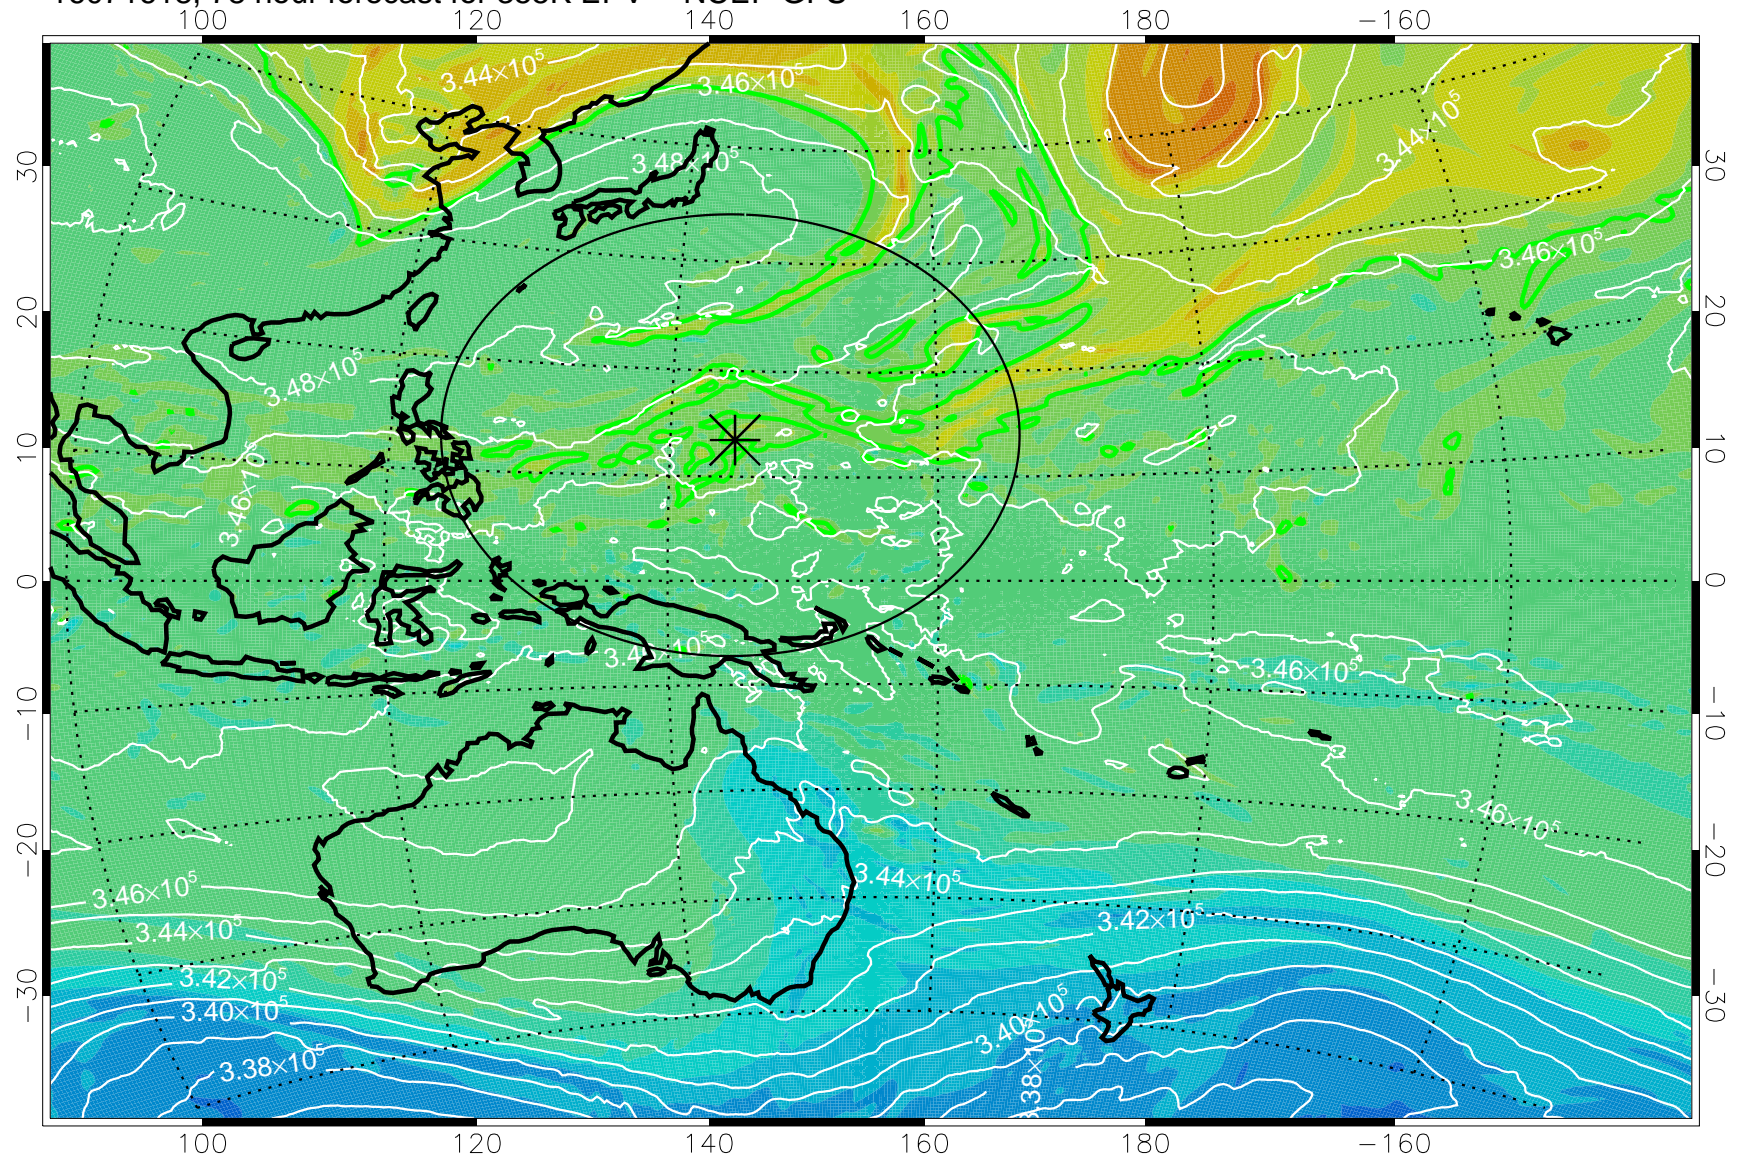

16071518, 54 hour forecast for 355K EPV -- NCEP GFS

355K Montgomery Streamfunction, white  
EPV Tropopause (2 PVU) Position  
Range ring of 2304 km

16071600, 60 hour forecast for 355K EPV -- NCEP GFS

355K Montgomery Streamfunction, white  
EPV Tropopause (2 PVU) Position  
Range ring of 2304 km

16071606, 66 hour forecast for 355K EPV -- NCEP GFS

355K Montgomery Streamfunction, white  
EPV Tropopause (2 PVU) Position  
Range ring of 2304 km

16071612, 72 hour forecast for 355K EPV -- NCEP GFS

355K Montgomery Streamfunction, white  
EPV Tropopause (2 PVU) Position  
Range ring of 2304 km

16071618, 78 hour forecast for 355K EPV -- NCEP GFS

355K Montgomery Streamfunction, white  
EPV Tropopause (2 PVU) Position  
Range ring of 2304 km

16071700, 84 hour forecast for 355K EPV -- NCEP GFS

355K Montgomery Streamfunction, white  
EPV Tropopause (2 PVU) Position  
Range ring of 2304 km

16071706, 90 hour forecast for 355K EPV -- NCEP GFS

355K Montgomery Streamfunction, white  
EPV Tropopause (2 PVU) Position  
Range ring of 2304 km

16071712, 96 hour forecast for 355K EPV -- NCEP GFS

355K Montgomery Streamfunction, white  
EPV Tropopause (2 PVU) Position  
Range ring of 2304 km