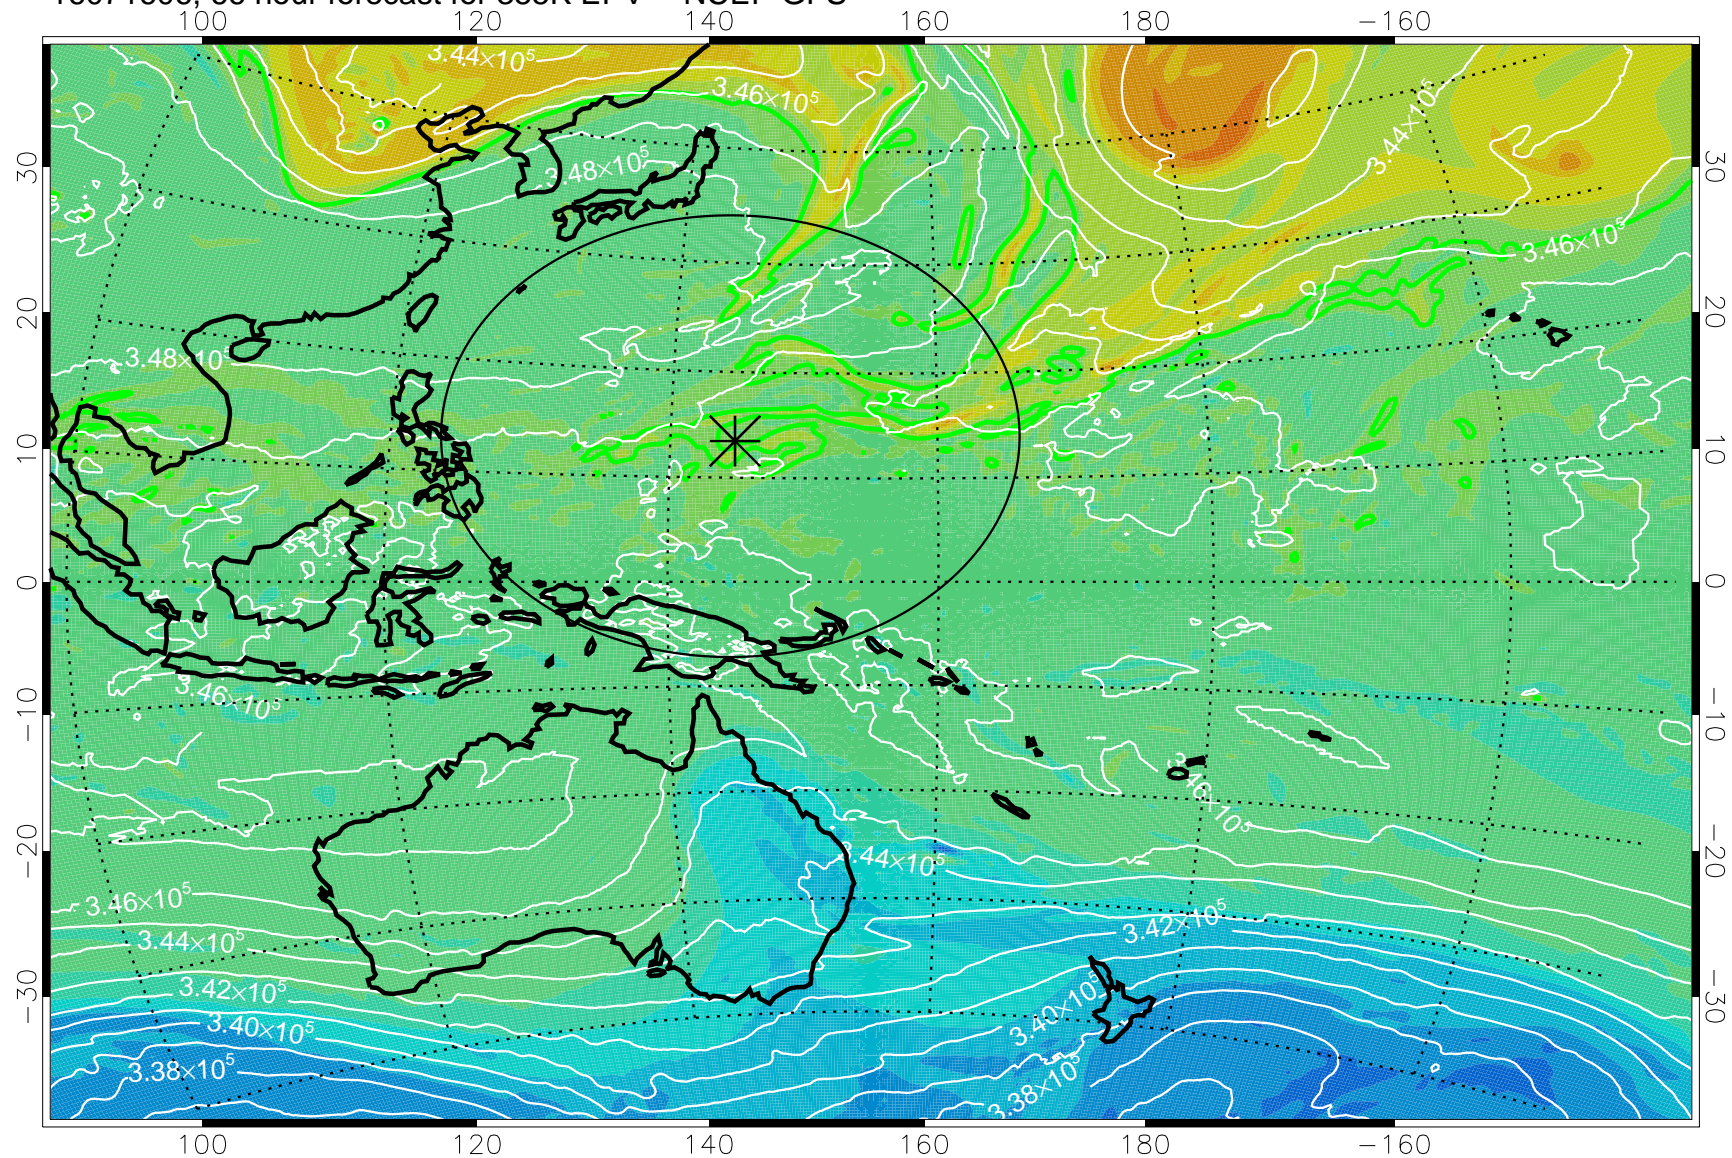

16071506, 42 hour forecast for 355K EPV -- NCEP GFS

355K Montgomery Streamfunction, white  
EPV Tropopause (2 PVU) Position  
Range ring of 2304 km

16071512, 48 hour forecast for 355K EPV -- NCEP GFS

355K Montgomery Streamfunction, white  
EPV Tropopause (2 PVU) Position  
Range ring of 2304 km

16071518, 54 hour forecast for 355K EPV -- NCEP GFS

355K Montgomery Streamfunction, white  
EPV Tropopause (2 PVU) Position  
Range ring of 2304 km

16071600, 60 hour forecast for 355K EPV -- NCEP GFS

355K Montgomery Streamfunction, white  
EPV Tropopause (2 PVU) Position  
Range ring of 2304 km

16071606, 66 hour forecast for 355K EPV -- NCEP GFS

355K Montgomery Streamfunction, white  
EPV Tropopause (2 PVU) Position  
Range ring of 2304 km

16071612, 72 hour forecast for 355K EPV -- NCEP GFS

355K Montgomery Streamfunction, white  
EPV Tropopause (2 PVU) Position  
Range ring of 2304 km

16071618, 78 hour forecast for 355K EPV -- NCEP GFS

355K Montgomery Streamfunction, white  
EPV Tropopause (2 PVU) Position  
Range ring of 2304 km

16071700, 84 hour forecast for 355K EPV -- NCEP GFS

355K Montgomery Streamfunction, white  
EPV Tropopause (2 PVU) Position  
Range ring of 2304 km