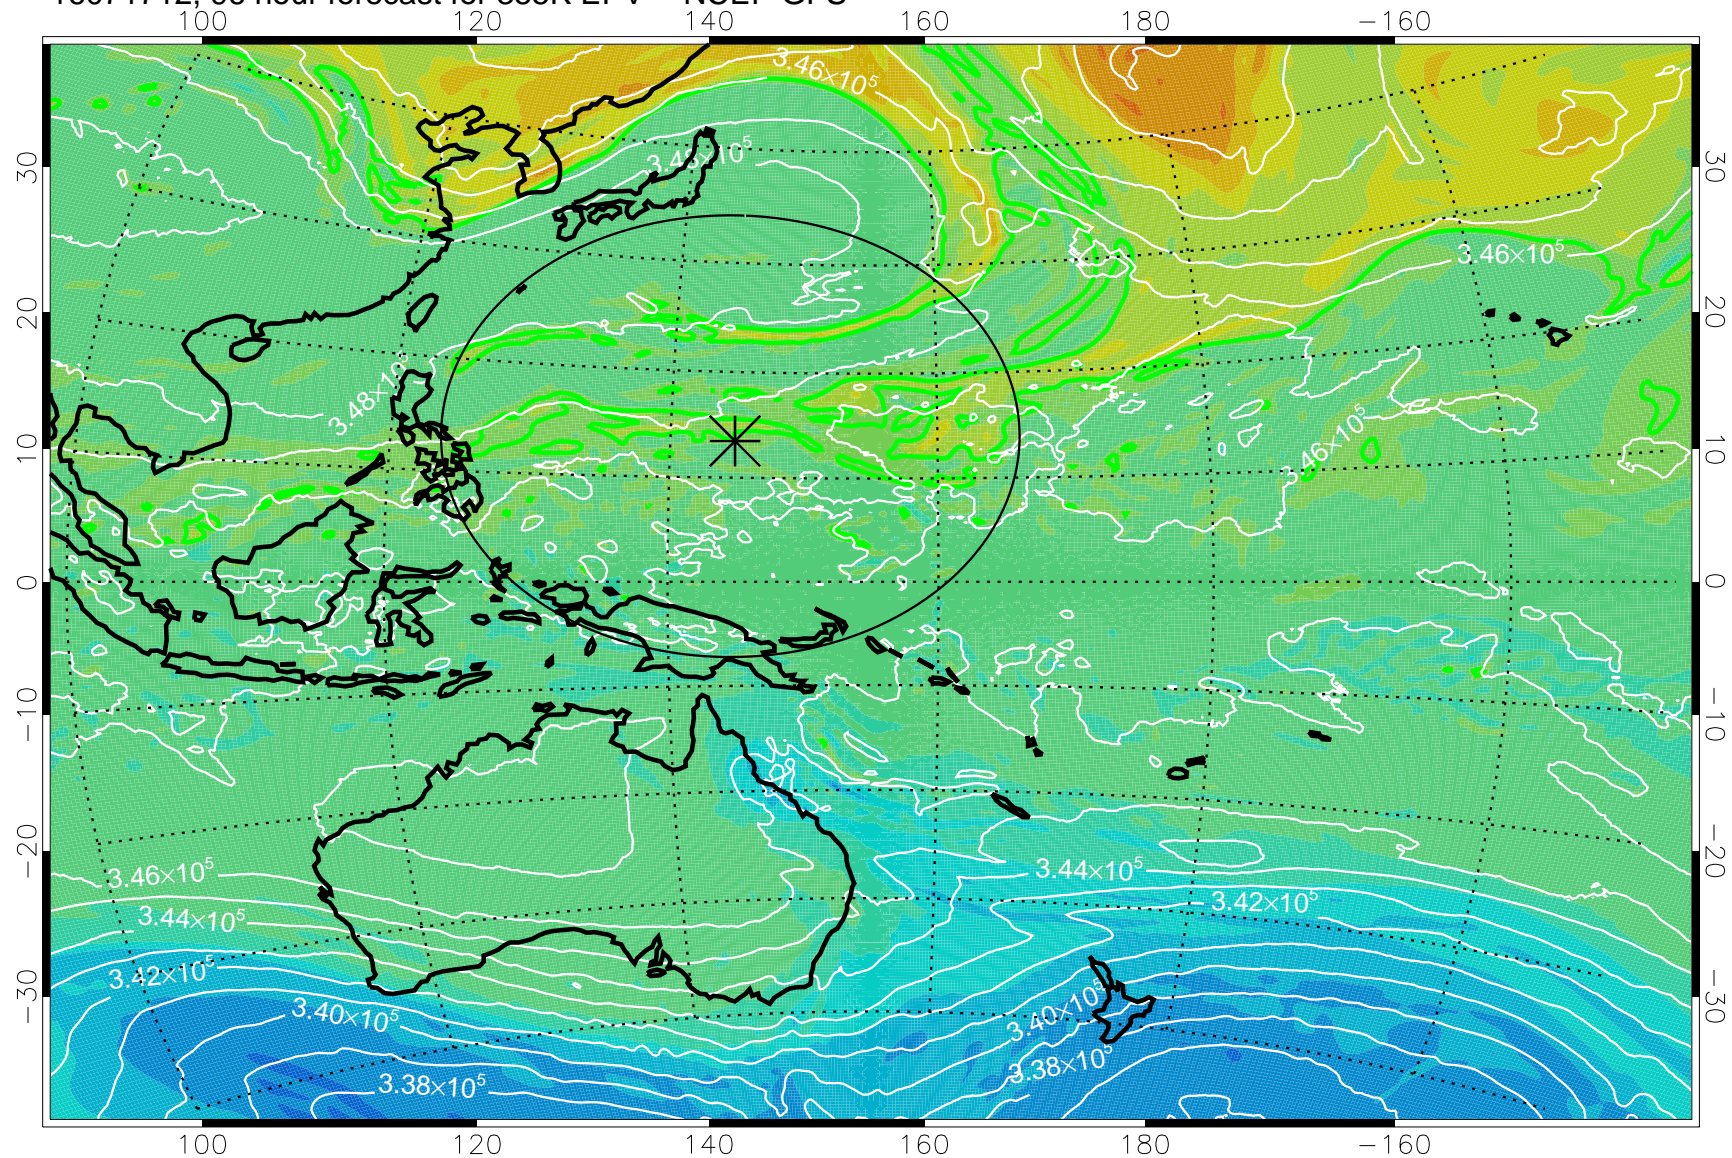

16071606, 66 hour forecast for 355K EPV -- NCEP GFS

355K Montgomery Streamfunction, white  
EPV Tropopause (2 PVU) Position  
Range ring of 2304 km

16071612, 72 hour forecast for 355K EPV -- NCEP GFS

355K Montgomery Streamfunction, white  
EPV Tropopause (2 PVU) Position  
Range ring of 2304 km

16071618, 78 hour forecast for 355K EPV -- NCEP GFS

355K Montgomery Streamfunction, white  
EPV Tropopause (2 PVU) Position  
Range ring of 2304 km

16071700, 84 hour forecast for 355K EPV -- NCEP GFS

355K Montgomery Streamfunction, white  
EPV Tropopause (2 PVU) Position  
Range ring of 2304 km

16071706, 90 hour forecast for 355K EPV -- NCEP GFS

355K Montgomery Streamfunction, white  
EPV Tropopause (2 PVU) Position  
Range ring of 2304 km

16071712, 96 hour forecast for 355K EPV -- NCEP GFS

355K Montgomery Streamfunction, white  
EPV Tropopause (2 PVU) Position  
Range ring of 2304 km

16071718, 102 hour forecast for 355K EPV -- NCEP GFS

355K Montgomery Streamfunction, white  
EPV Tropopause (2 PVU) Position  
Range ring of 2304 km

16071800, 108 hour forecast for 355K EPV -- NCEP GFS

355K Montgomery Streamfunction, white  
EPV Tropopause (2 PVU) Position  
Range ring of 2304 km