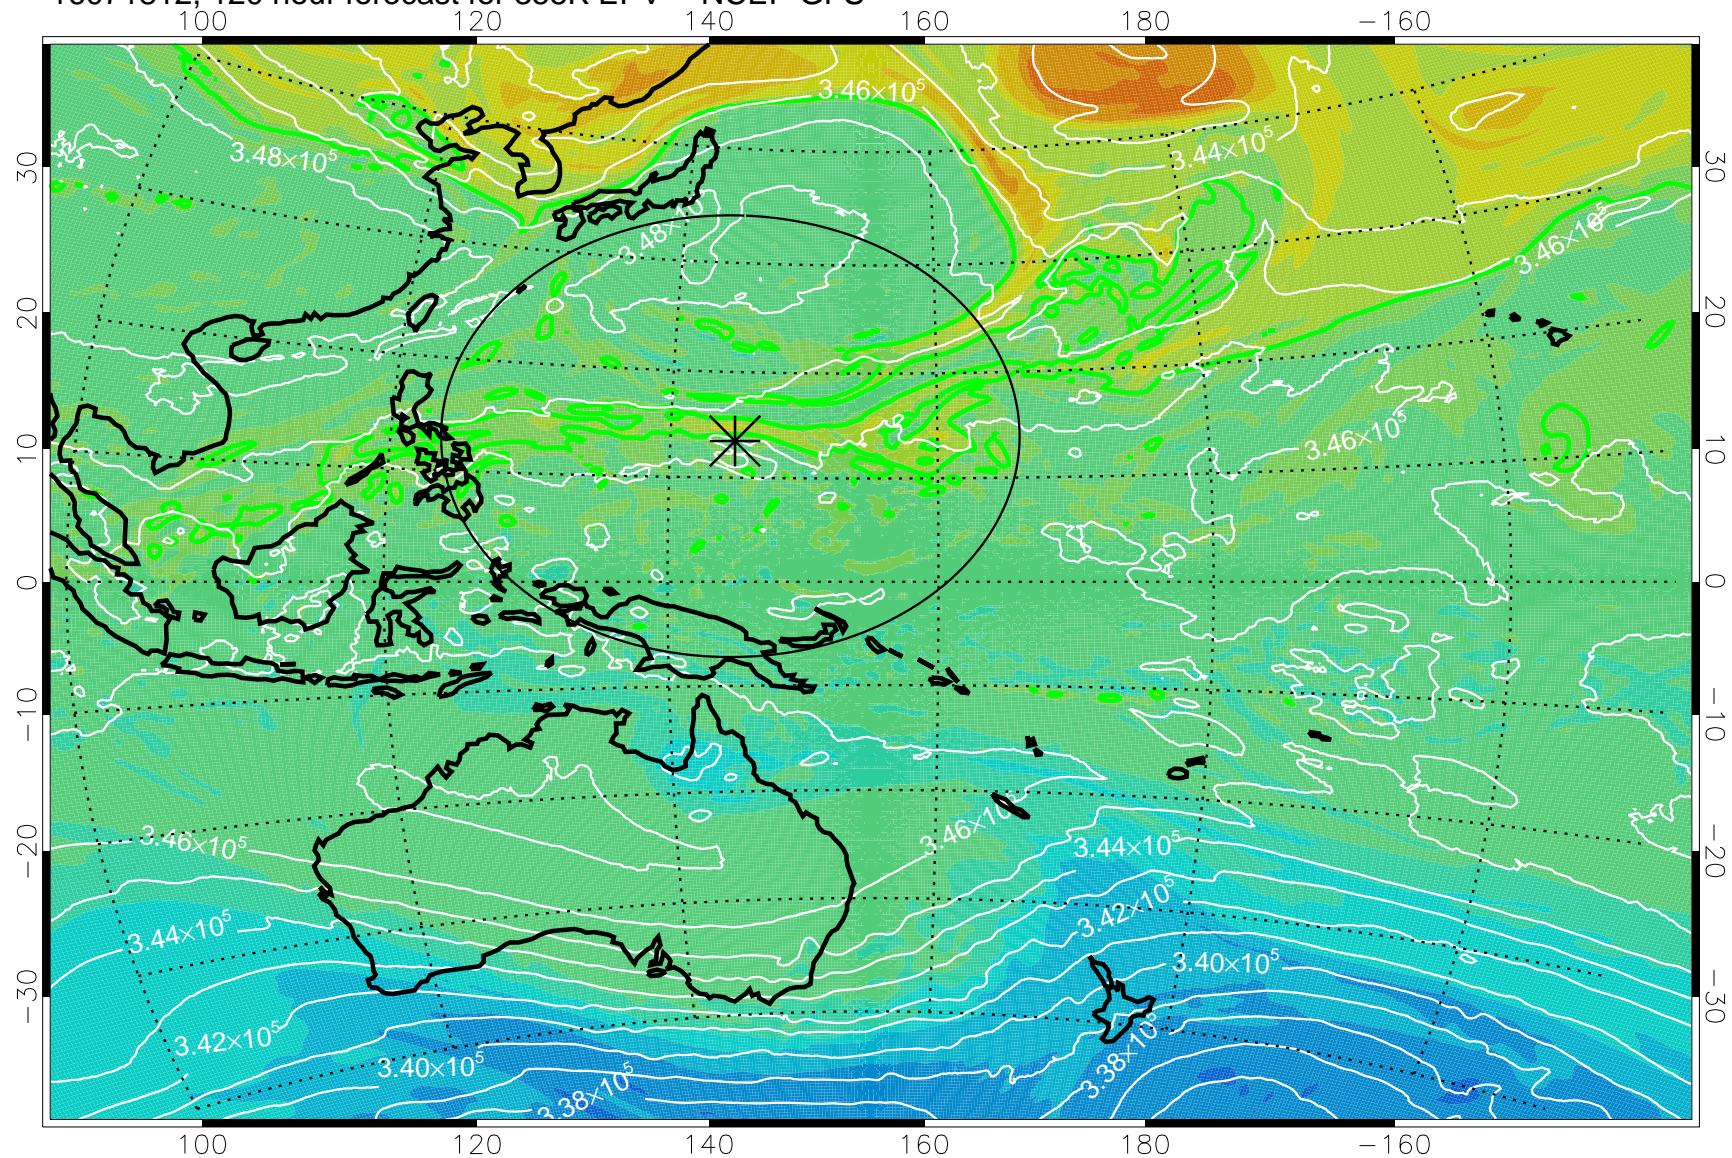

16071618, 78 hour forecast for 355K EPV -- NCEP GFS

355K Montgomery Streamfunction, white  
EPV Tropopause (2 PVU) Position  
Range ring of 2304 km

16071700, 84 hour forecast for 355K EPV -- NCEP GFS

355K Montgomery Streamfunction, white  
EPV Tropopause (2 PVU) Position  
Range ring of 2304 km

16071706, 90 hour forecast for 355K EPV -- NCEP GFS

355K Montgomery Streamfunction, white  
EPV Tropopause (2 PVU) Position  
Range ring of 2304 km

16071712, 96 hour forecast for 355K EPV -- NCEP GFS

355K Montgomery Streamfunction, white  
EPV Tropopause (2 PVU) Position  
Range ring of 2304 km

16071718, 102 hour forecast for 355K EPV -- NCEP GFS

355K Montgomery Streamfunction, white  
EPV Tropopause (2 PVU) Position  
Range ring of 2304 km

16071800, 108 hour forecast for 355K EPV -- NCEP GFS

355K Montgomery Streamfunction, white  
EPV Tropopause (2 PVU) Position  
Range ring of 2304 km

16071806, 114 hour forecast for 355K EPV -- NCEP GFS

355K Montgomery Streamfunction, white  
EPV Tropopause (2 PVU) Position  
Range ring of 2304 km

16071812, 120 hour forecast for 355K EPV -- NCEP GFS

355K Montgomery Streamfunction, white  
EPV Tropopause (2 PVU) Position  
Range ring of 2304 km