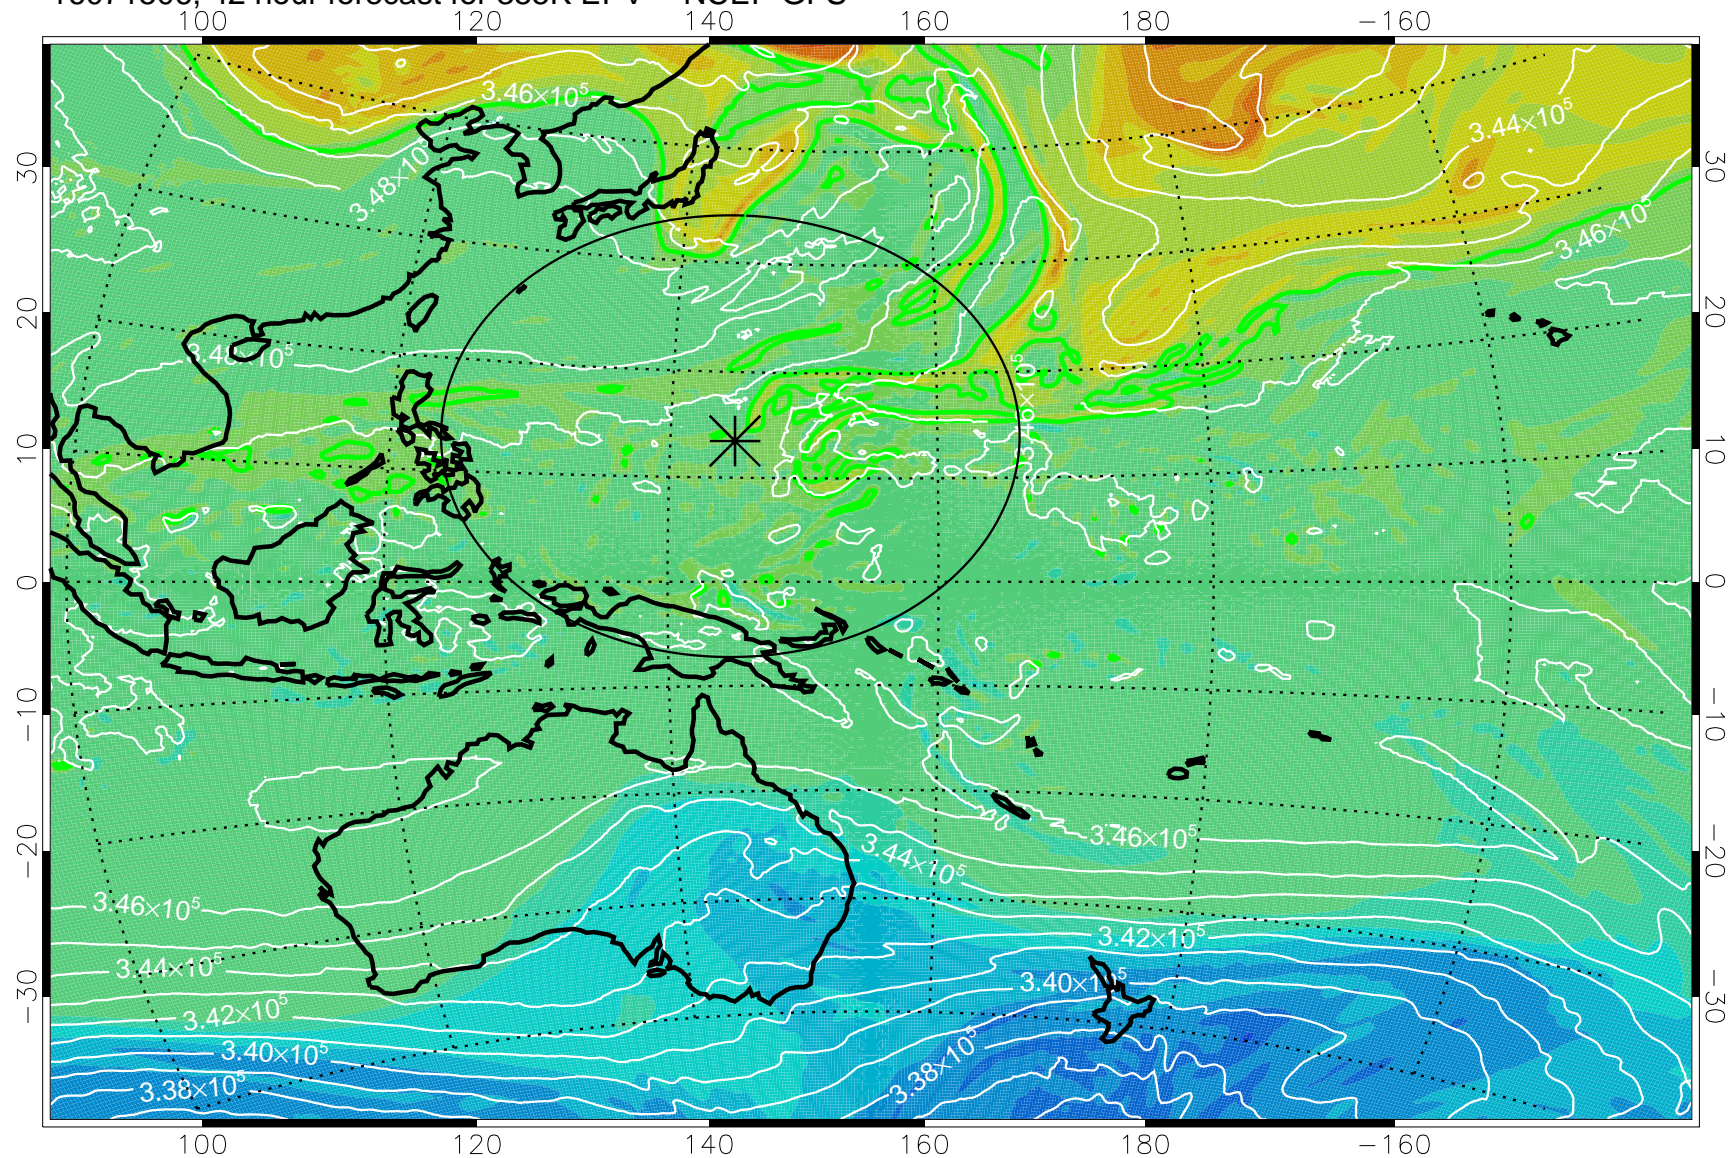

16071418, 30 hour forecast for 355K EPV -- NCEP GFS

355K Montgomery Streamfunction, white  
EPV Tropopause (2 PVU) Position  
Range ring of 2304 km

16071500, 36 hour forecast for 355K EPV -- NCEP GFS

355K Montgomery Streamfunction, white  
EPV Tropopause (2 PVU) Position  
Range ring of 2304 km

16071506, 42 hour forecast for 355K EPV -- NCEP GFS

355K Montgomery Streamfunction, white  
EPV Tropopause (2 PVU) Position  
Range ring of 2304 km

16071512, 48 hour forecast for 355K EPV -- NCEP GFS

355K Montgomery Streamfunction, white  
EPV Tropopause (2 PVU) Position  
Range ring of 2304 km

16071518, 54 hour forecast for 355K EPV -- NCEP GFS

355K Montgomery Streamfunction, white  
EPV Tropopause (2 PVU) Position  
Range ring of 2304 km

16071600, 60 hour forecast for 355K EPV -- NCEP GFS

355K Montgomery Streamfunction, white  
EPV Tropopause (2 PVU) Position  
Range ring of 2304 km

16071606, 66 hour forecast for 355K EPV -- NCEP GFS

355K Montgomery Streamfunction, white  
EPV Tropopause (2 PVU) Position  
Range ring of 2304 km

16071612, 72 hour forecast for 355K EPV -- NCEP GFS

355K Montgomery Streamfunction, white  
EPV Tropopause (2 PVU) Position  
Range ring of 2304 km