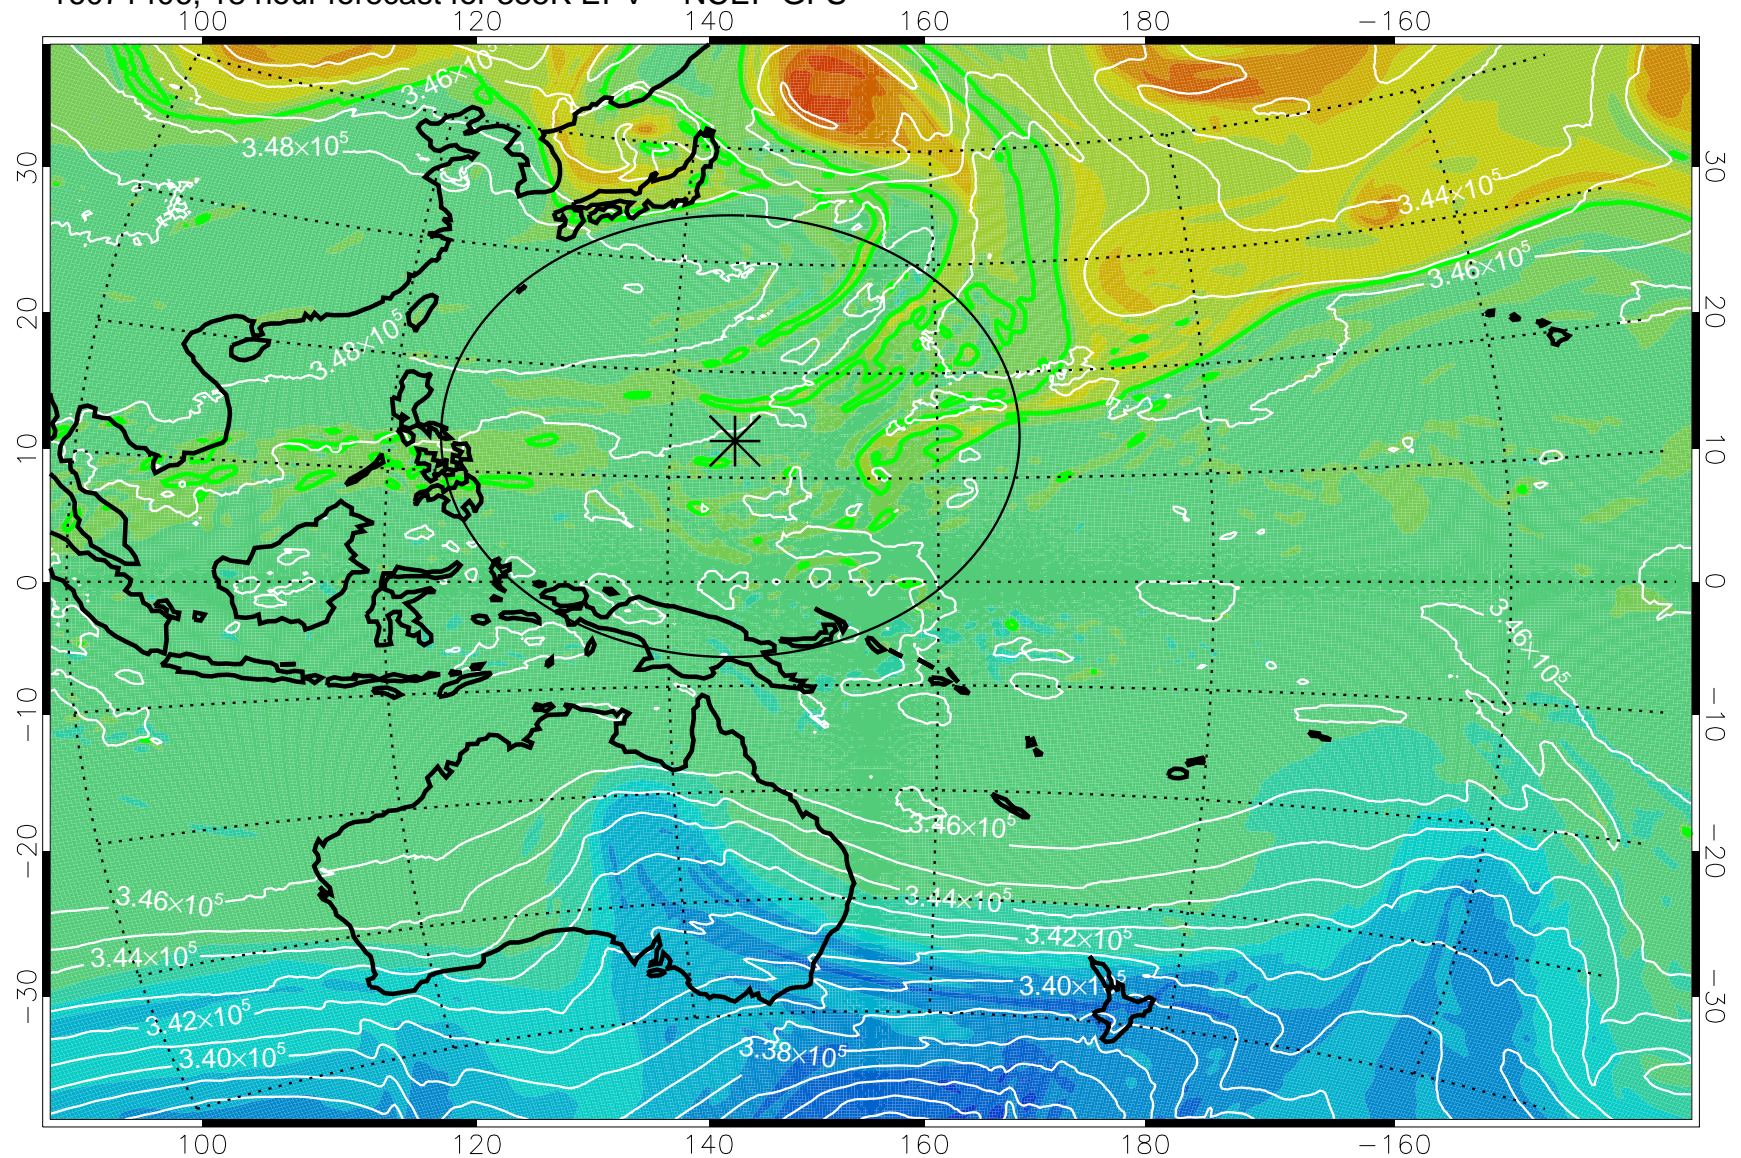

16071318, 6 hour forecast for 355K EPV -- NCEP GFS

355K Montgomery Streamfunction, white  
EPV Tropopause (2 PVU) Position  
Range ring of 2304 km

16071400, 12 hour forecast for 355K EPV -- NCEP GFS

355K Montgomery Streamfunction, white  
EPV Tropopause (2 PVU) Position  
Range ring of 2304 km

16071406, 18 hour forecast for 355K EPV -- NCEP GFS

355K Montgomery Streamfunction, white  
EPV Tropopause (2 PVU) Position  
Range ring of 2304 km

16071412, 24 hour forecast for 355K EPV -- NCEP GFS

355K Montgomery Streamfunction, white  
EPV Tropopause (2 PVU) Position  
Range ring of 2304 km

16071418, 30 hour forecast for 355K EPV -- NCEP GFS

355K Montgomery Streamfunction, white  
EPV Tropopause (2 PVU) Position  
Range ring of 2304 km

16071500, 36 hour forecast for 355K EPV -- NCEP GFS

355K Montgomery Streamfunction, white  
EPV Tropopause (2 PVU) Position  
Range ring of 2304 km

16071506, 42 hour forecast for 355K EPV -- NCEP GFS

355K Montgomery Streamfunction, white  
EPV Tropopause (2 PVU) Position  
Range ring of 2304 km

16071512, 48 hour forecast for 355K EPV -- NCEP GFS

355K Montgomery Streamfunction, white  
EPV Tropopause (2 PVU) Position  
Range ring of 2304 km