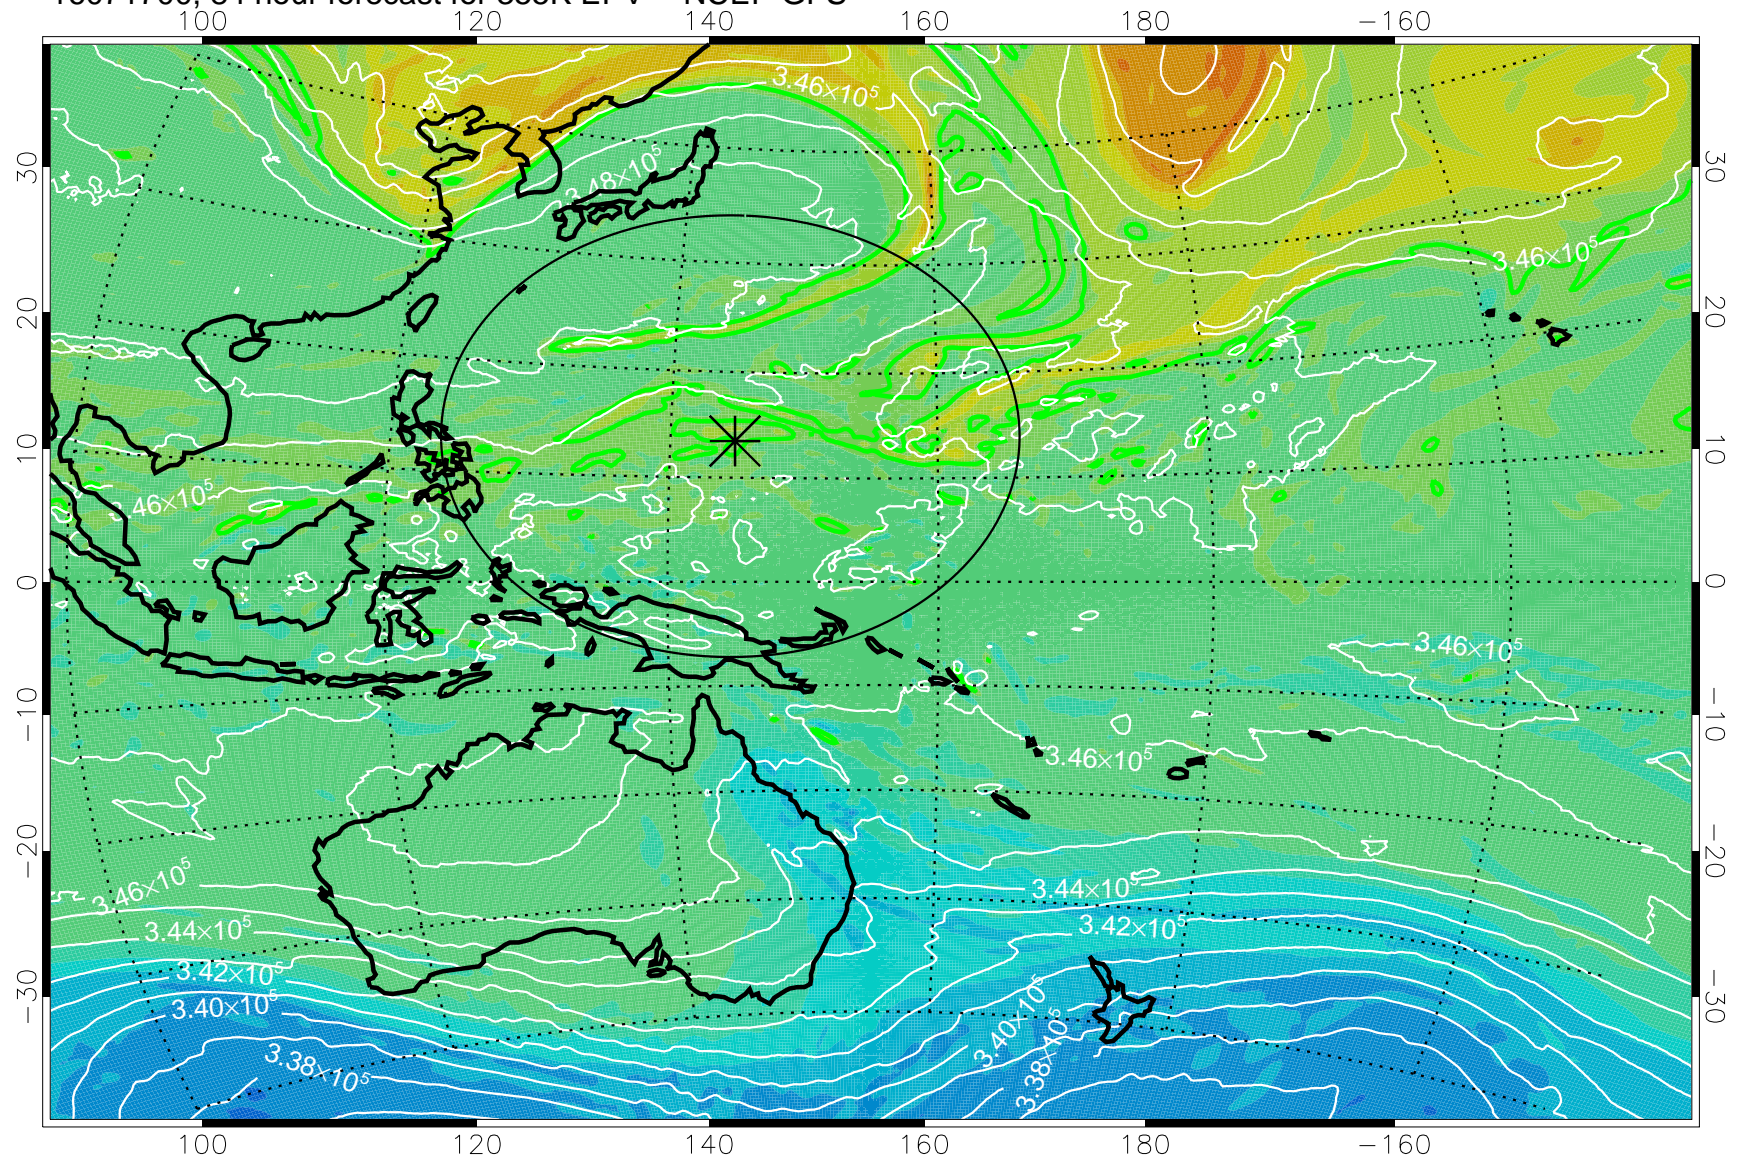

16071606, 66 hour forecast for 355K EPV -- NCEP GFS

355K Montgomery Streamfunction, white  
EPV Tropopause (2 PVU) Position  
Range ring of 2304 km

16071612, 72 hour forecast for 355K EPV -- NCEP GFS

355K Montgomery Streamfunction, white  
EPV Tropopause (2 PVU) Position  
Range ring of 2304 km

16071618, 78 hour forecast for 355K EPV -- NCEP GFS

355K Montgomery Streamfunction, white  
EPV Tropopause (2 PVU) Position  
Range ring of 2304 km

16071700, 84 hour forecast for 355K EPV -- NCEP GFS

355K Montgomery Streamfunction, white  
EPV Tropopause (2 PVU) Position  
Range ring of 2304 km

16071706, 90 hour forecast for 355K EPV -- NCEP GFS

355K Montgomery Streamfunction, white  
EPV Tropopause (2 PVU) Position  
Range ring of 2304 km

16071712, 96 hour forecast for 355K EPV -- NCEP GFS

355K Montgomery Streamfunction, white  
EPV Tropopause (2 PVU) Position  
Range ring of 2304 km

16071718, 102 hour forecast for 355K EPV -- NCEP GFS

355K Montgomery Streamfunction, white  
EPV Tropopause (2 PVU) Position  
Range ring of 2304 km

16071800, 108 hour forecast for 355K EPV -- NCEP GFS

355K Montgomery Streamfunction, white  
EPV Tropopause (2 PVU) Position  
Range ring of 2304 km