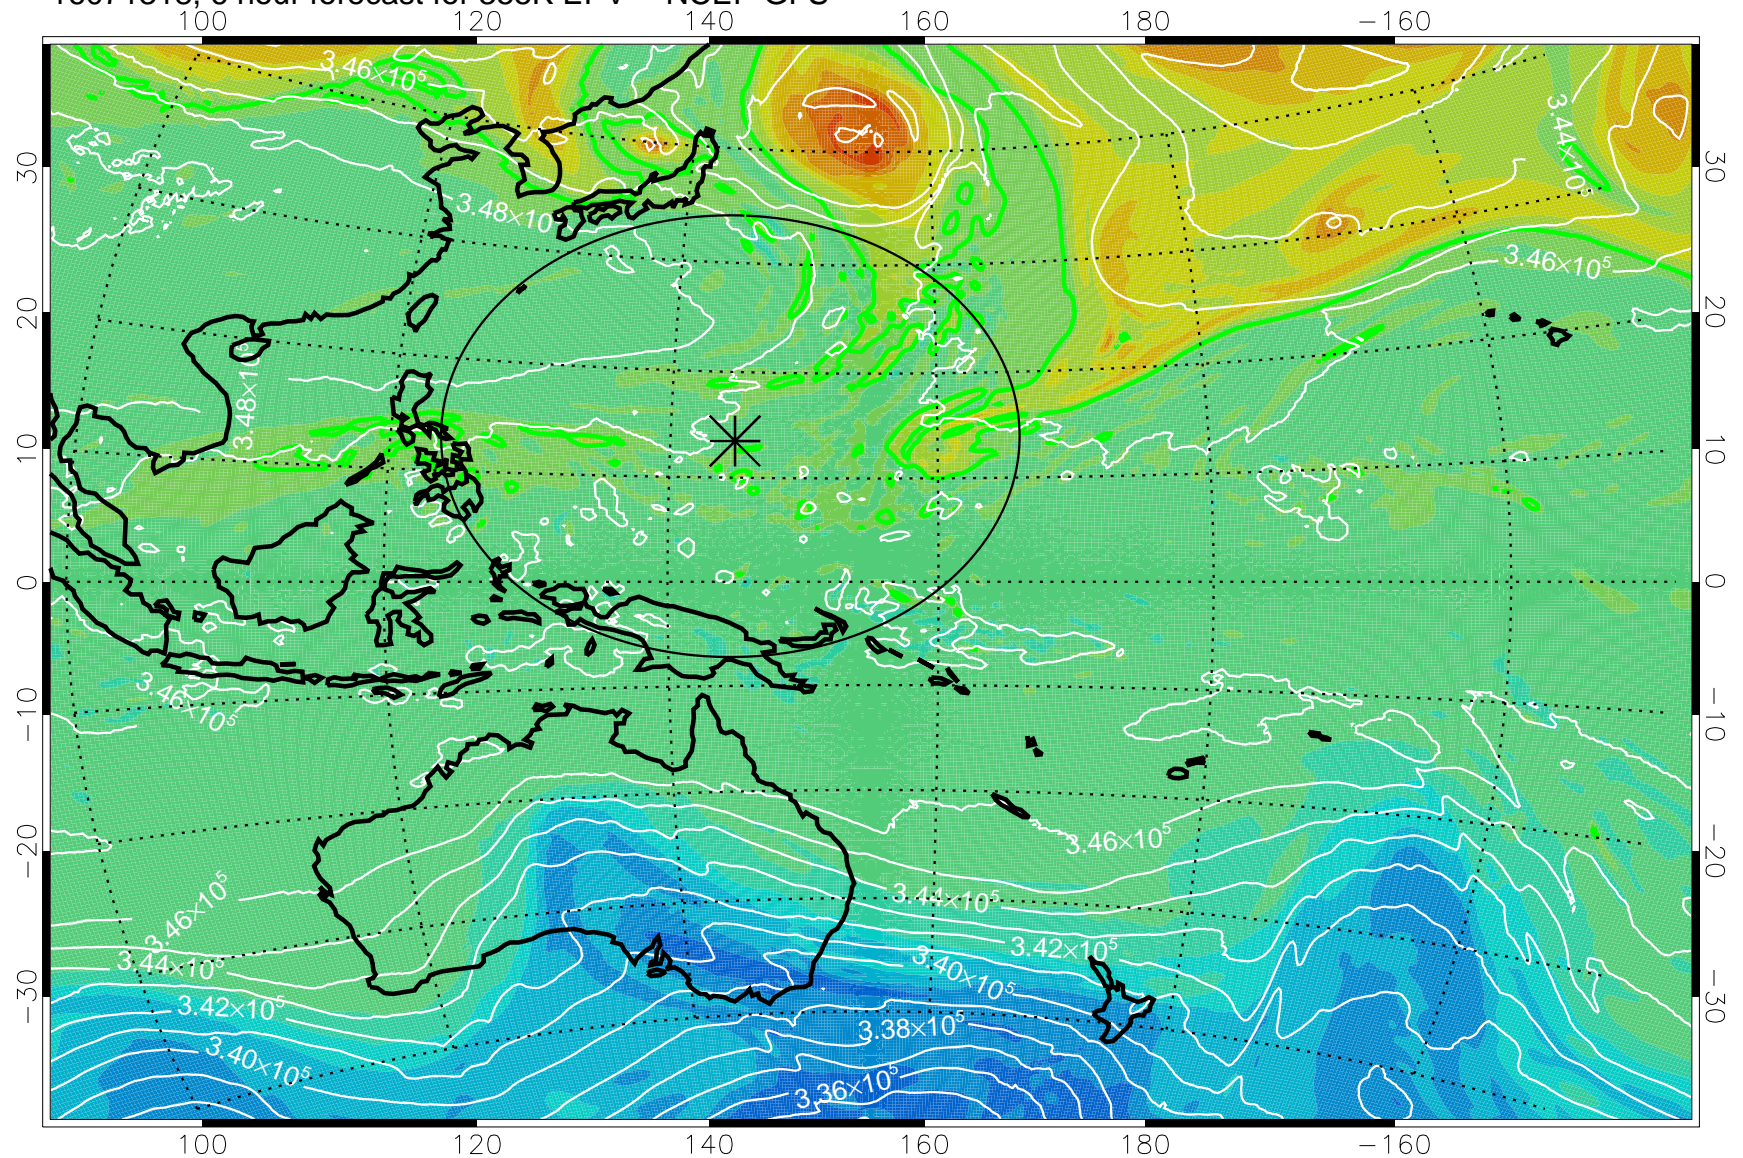

16071318, 6 hour forecast for 355K EPV -- NCEP GFS

355K Montgomery Streamfunction, white  
EPV Tropopause (2 PVU) Position  
Range ring of 2304 km

16071400, 12 hour forecast for 355K EPV -- NCEP GFS

355K Montgomery Streamfunction, white  
EPV Tropopause (2 PVU) Position  
Range ring of 2304 km

16071406, 18 hour forecast for 355K EPV -- NCEP GFS

355K Montgomery Streamfunction, white  
EPV Tropopause (2 PVU) Position  
Range ring of 2304 km

16071412, 24 hour forecast for 355K EPV -- NCEP GFS

355K Montgomery Streamfunction, white  
EPV Tropopause (2 PVU) Position  
Range ring of 2304 km

16071418, 30 hour forecast for 355K EPV -- NCEP GFS

355K Montgomery Streamfunction, white  
EPV Tropopause (2 PVU) Position  
Range ring of 2304 km

16071500, 36 hour forecast for 355K EPV -- NCEP GFS

355K Montgomery Streamfunction, white  
EPV Tropopause (2 PVU) Position  
Range ring of 2304 km

16071506, 42 hour forecast for 355K EPV -- NCEP GFS

355K Montgomery Streamfunction, white  
EPV Tropopause (2 PVU) Position  
Range ring of 2304 km

16071512, 48 hour forecast for 355K EPV -- NCEP GFS

355K Montgomery Streamfunction, white  
EPV Tropopause (2 PVU) Position  
Range ring of 2304 km