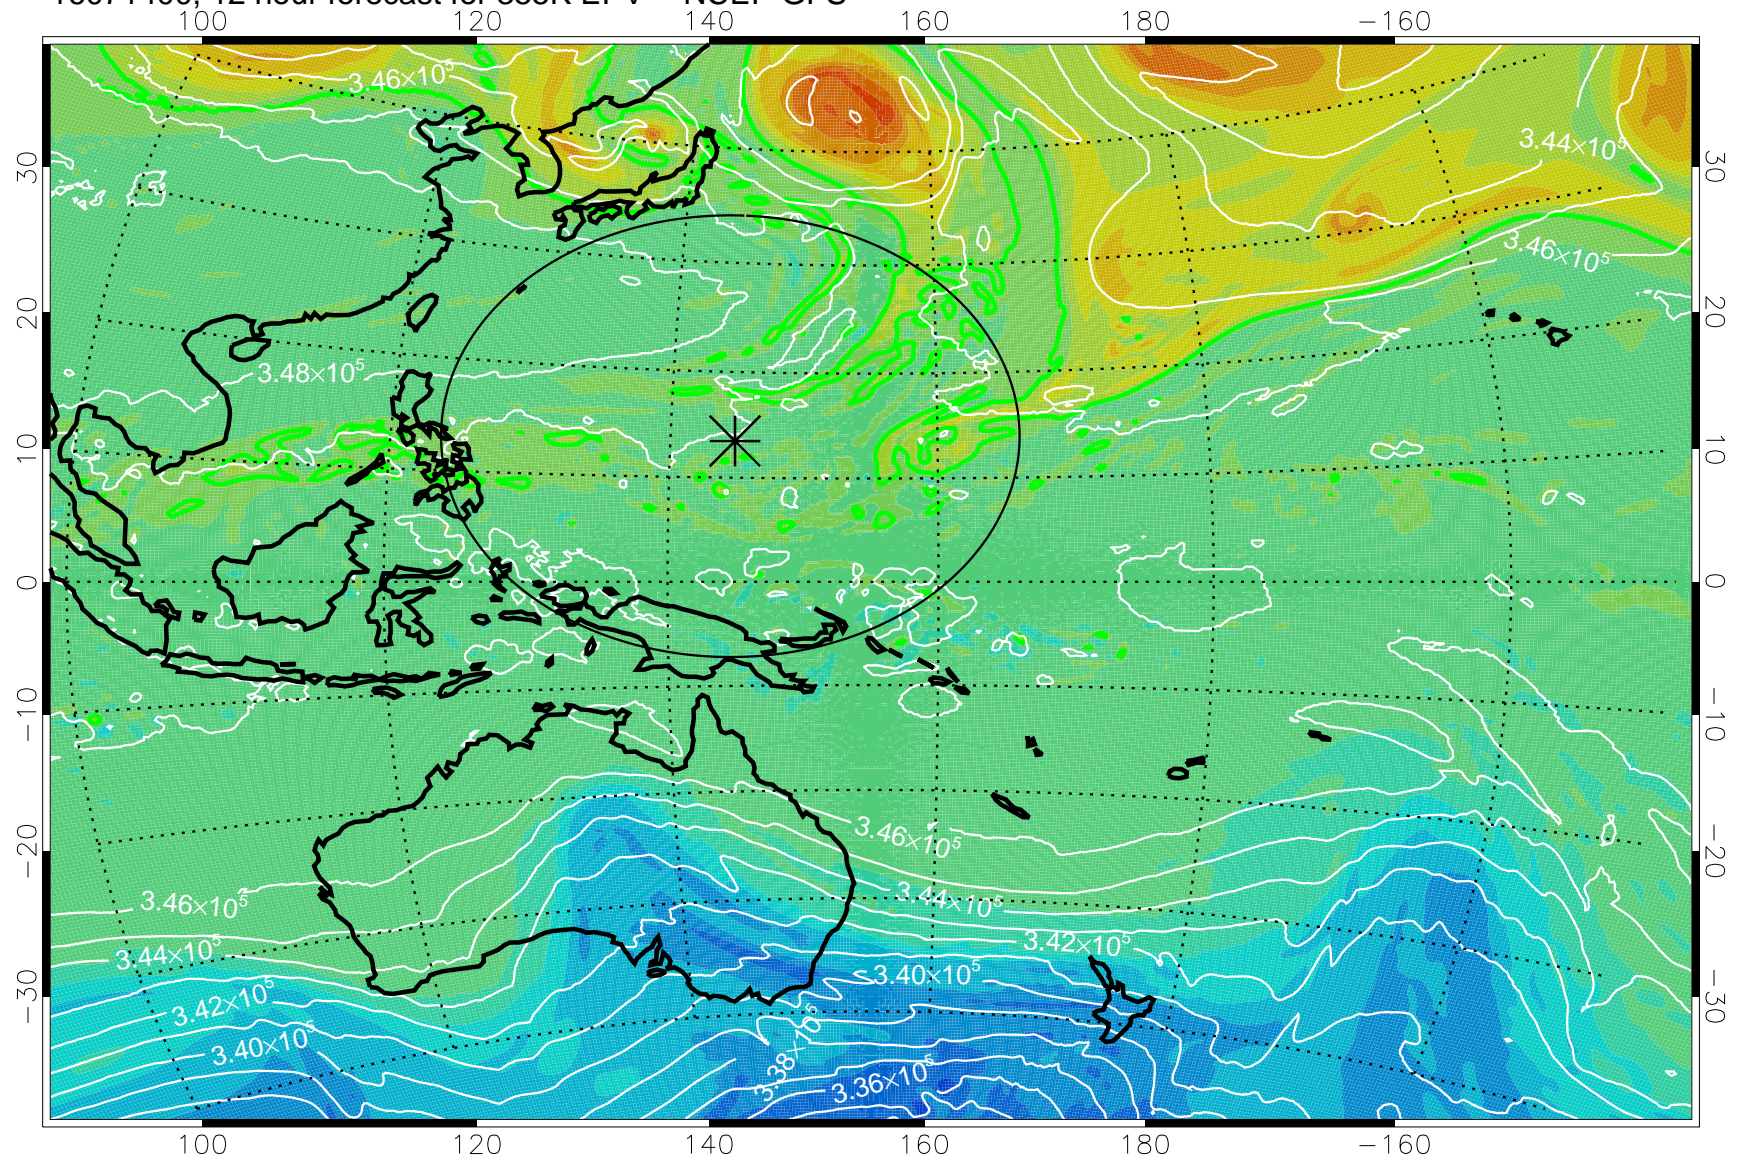

16071318, 6 hour forecast for 355K EPV -- NCEP GFS

355K Montgomery Streamfunction, white  
EPV Tropopause (2 PVU) Position  
Range ring of 2304 km

16071400, 12 hour forecast for 355K EPV -- NCEP GFS

355K Montgomery Streamfunction, white  
EPV Tropopause (2 PVU) Position  
Range ring of 2304 km

16071406, 18 hour forecast for 355K EPV -- NCEP GFS

355K Montgomery Streamfunction, white  
EPV Tropopause (2 PVU) Position  
Range ring of 2304 km

16071412, 24 hour forecast for 355K EPV -- NCEP GFS

355K Montgomery Streamfunction, white  
EPV Tropopause (2 PVU) Position  
Range ring of 2304 km

16071418, 30 hour forecast for 355K EPV -- NCEP GFS

355K Montgomery Streamfunction, white  
EPV Tropopause (2 PVU) Position  
Range ring of 2304 km

16071500, 36 hour forecast for 355K EPV -- NCEP GFS

355K Montgomery Streamfunction, white  
EPV Tropopause (2 PVU) Position  
Range ring of 2304 km

16071506, 42 hour forecast for 355K EPV -- NCEP GFS

355K Montgomery Streamfunction, white  
EPV Tropopause (2 PVU) Position  
Range ring of 2304 km

16071512, 48 hour forecast for 355K EPV -- NCEP GFS

355K Montgomery Streamfunction, white  
EPV Tropopause (2 PVU) Position  
Range ring of 2304 km