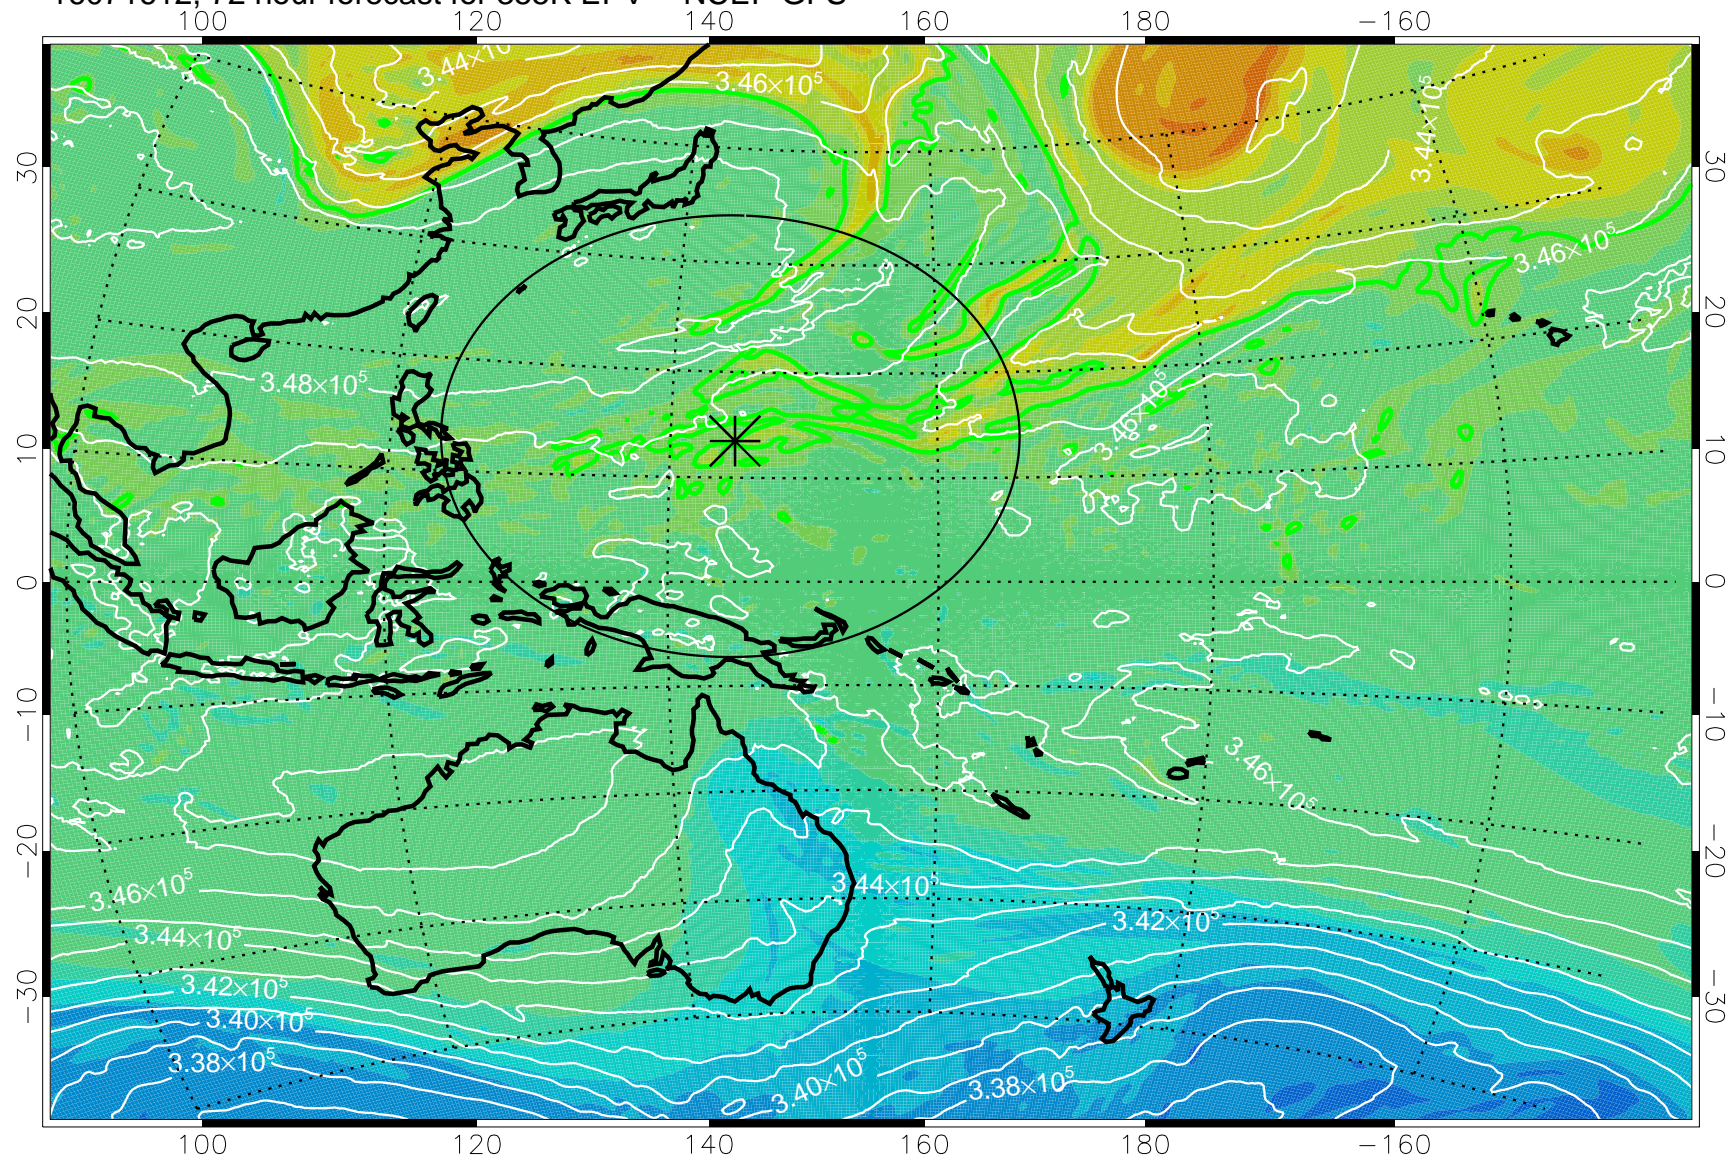

16071518, 54 hour forecast for 355K EPV -- NCEP GFS

355K Montgomery Streamfunction, white  
EPV Tropopause (2 PVU) Position  
Range ring of 2304 km

16071600, 60 hour forecast for 355K EPV -- NCEP GFS

355K Montgomery Streamfunction, white  
EPV Tropopause (2 PVU) Position  
Range ring of 2304 km

16071606, 66 hour forecast for 355K EPV -- NCEP GFS

355K Montgomery Streamfunction, white  
EPV Tropopause (2 PVU) Position  
Range ring of 2304 km

16071612, 72 hour forecast for 355K EPV -- NCEP GFS

355K Montgomery Streamfunction, white  
EPV Tropopause (2 PVU) Position  
Range ring of 2304 km

16071618, 78 hour forecast for 355K EPV -- NCEP GFS

355K Montgomery Streamfunction, white  
EPV Tropopause (2 PVU) Position  
Range ring of 2304 km

16071700, 84 hour forecast for 355K EPV -- NCEP GFS

355K Montgomery Streamfunction, white  
EPV Tropopause (2 PVU) Position  
Range ring of 2304 km

16071706, 90 hour forecast for 355K EPV -- NCEP GFS

355K Montgomery Streamfunction, white  
EPV Tropopause (2 PVU) Position  
Range ring of 2304 km

16071712, 96 hour forecast for 355K EPV -- NCEP GFS

355K Montgomery Streamfunction, white  
EPV Tropopause (2 PVU) Position  
Range ring of 2304 km