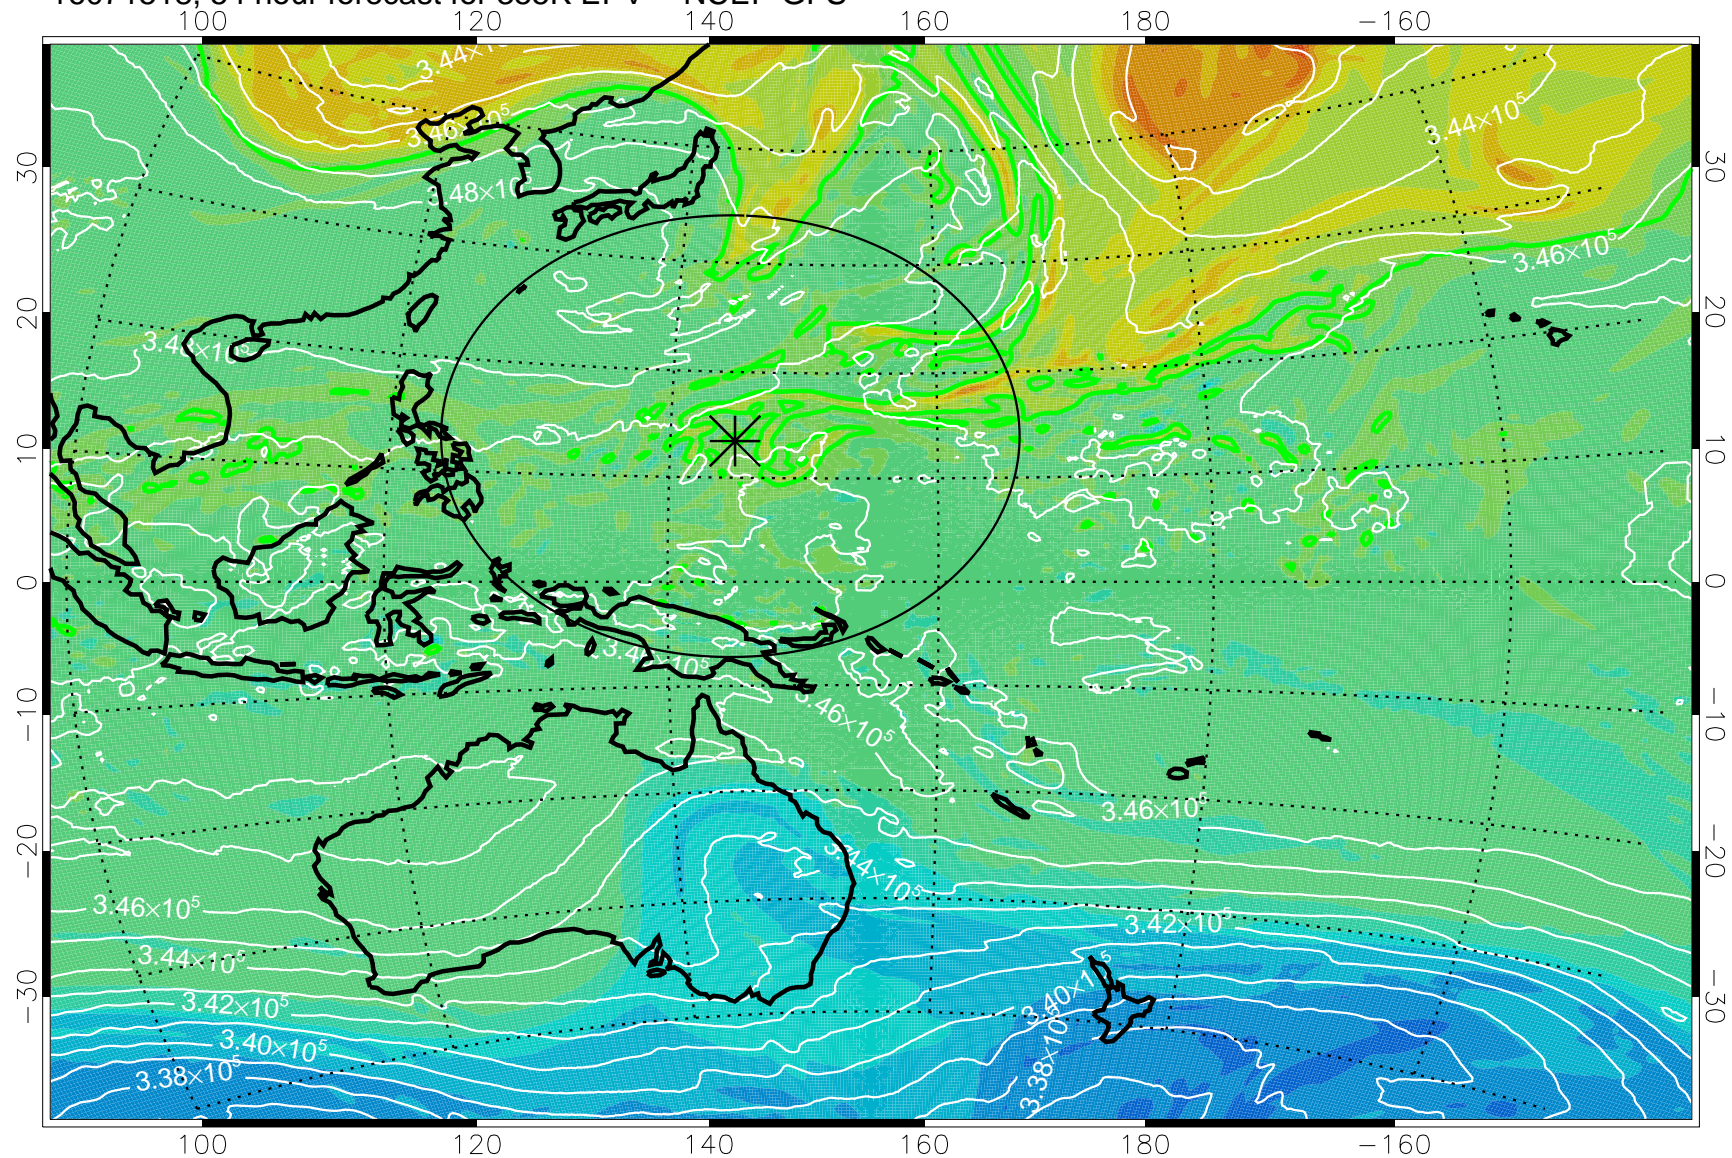

16071418, 30 hour forecast for 355K EPV -- NCEP GFS

355K Montgomery Streamfunction, white  
EPV Tropopause (2 PVU) Position  
Range ring of 2304 km

16071500, 36 hour forecast for 355K EPV -- NCEP GFS

355K Montgomery Streamfunction, white  
EPV Tropopause (2 PVU) Position  
Range ring of 2304 km

16071506, 42 hour forecast for 355K EPV -- NCEP GFS

355K Montgomery Streamfunction, white  
EPV Tropopause (2 PVU) Position  
Range ring of 2304 km

16071512, 48 hour forecast for 355K EPV -- NCEP GFS

355K Montgomery Streamfunction, white  
EPV Tropopause (2 PVU) Position  
Range ring of 2304 km

16071518, 54 hour forecast for 355K EPV -- NCEP GFS

355K Montgomery Streamfunction, white  
EPV Tropopause (2 PVU) Position  
Range ring of 2304 km

16071600, 60 hour forecast for 355K EPV -- NCEP GFS

355K Montgomery Streamfunction, white  
EPV Tropopause (2 PVU) Position  
Range ring of 2304 km

16071606, 66 hour forecast for 355K EPV -- NCEP GFS

355K Montgomery Streamfunction, white  
EPV Tropopause (2 PVU) Position  
Range ring of 2304 km

16071612, 72 hour forecast for 355K EPV -- NCEP GFS

355K Montgomery Streamfunction, white  
EPV Tropopause (2 PVU) Position  
Range ring of 2304 km