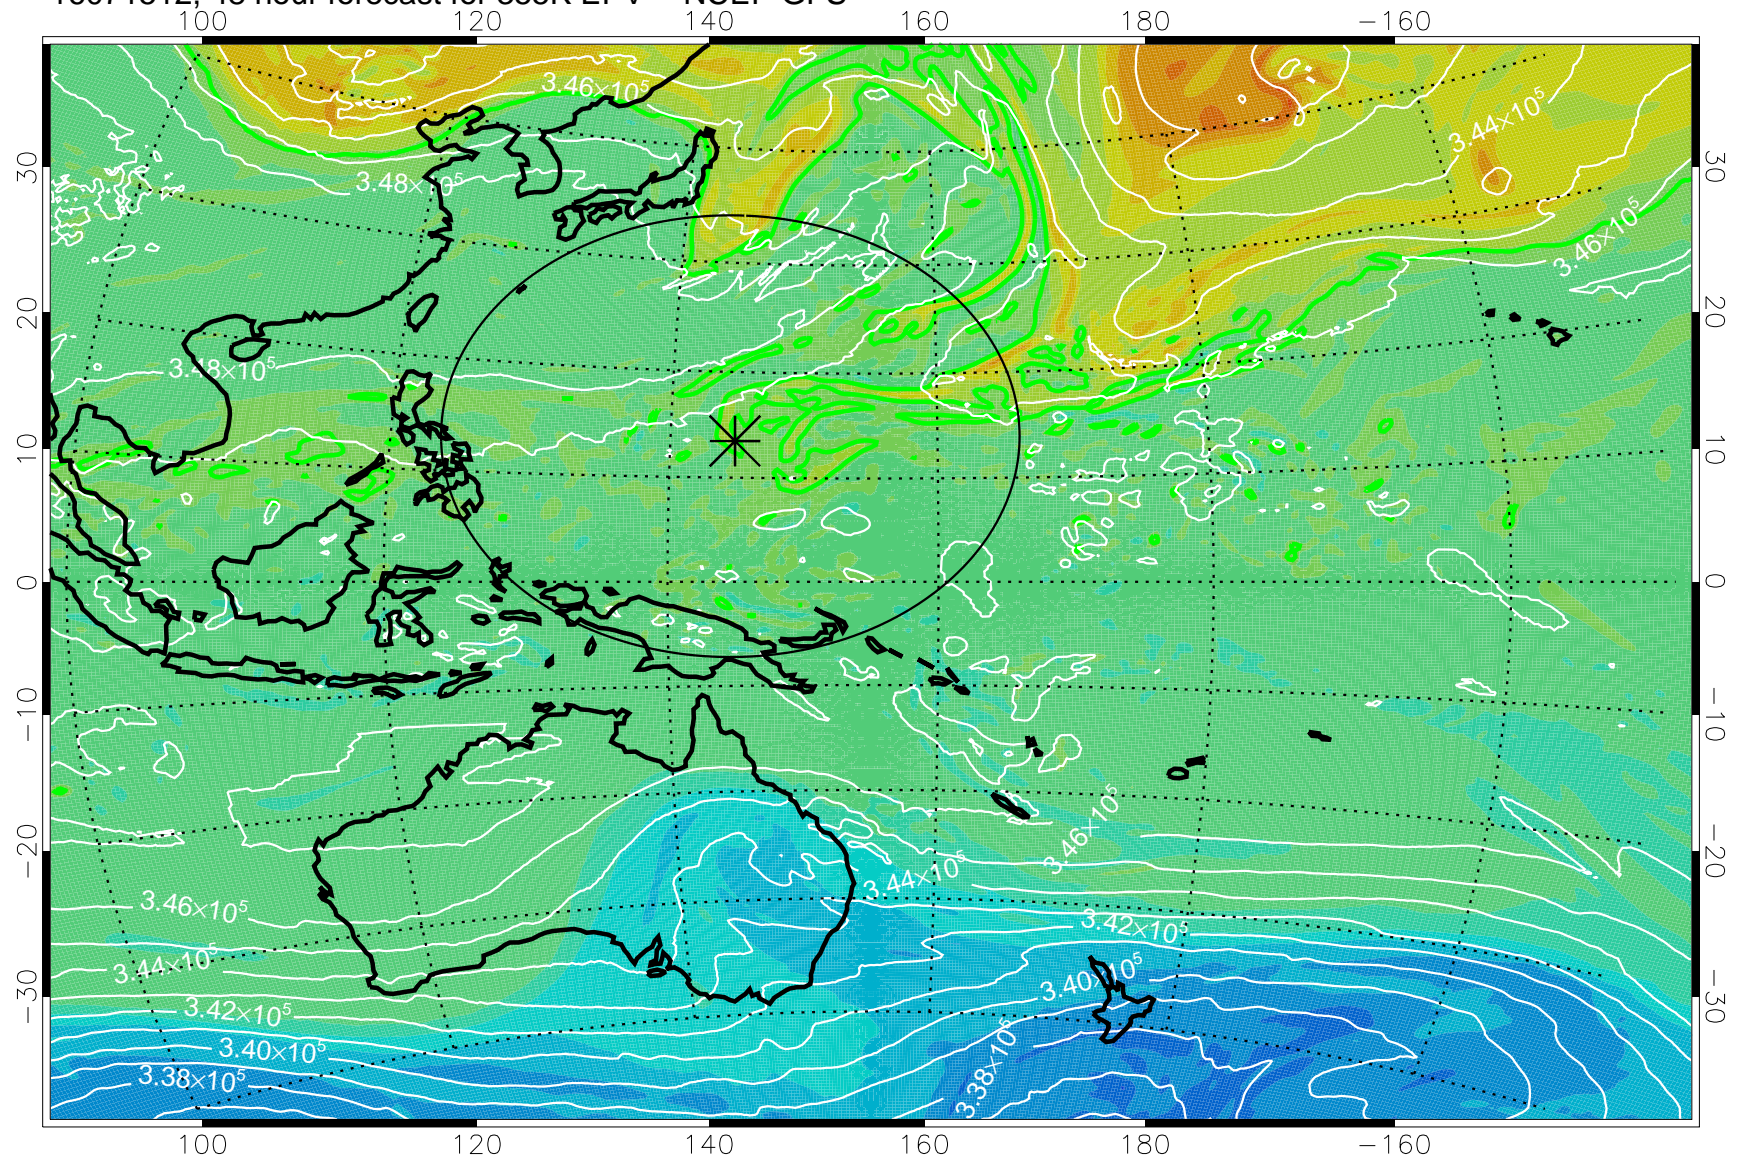

16071418, 30 hour forecast for 355K EPV -- NCEP GFS

355K Montgomery Streamfunction, white  
EPV Tropopause (2 PVU) Position  
Range ring of 2304 km

16071500, 36 hour forecast for 355K EPV -- NCEP GFS

355K Montgomery Streamfunction, white  
EPV Tropopause (2 PVU) Position  
Range ring of 2304 km

16071506, 42 hour forecast for 355K EPV -- NCEP GFS

355K Montgomery Streamfunction, white  
EPV Tropopause (2 PVU) Position  
Range ring of 2304 km

16071512, 48 hour forecast for 355K EPV -- NCEP GFS

355K Montgomery Streamfunction, white  
EPV Tropopause (2 PVU) Position  
Range ring of 2304 km

16071518, 54 hour forecast for 355K EPV -- NCEP GFS

355K Montgomery Streamfunction, white  
EPV Tropopause (2 PVU) Position  
Range ring of 2304 km

16071600, 60 hour forecast for 355K EPV -- NCEP GFS

355K Montgomery Streamfunction, white  
EPV Tropopause (2 PVU) Position  
Range ring of 2304 km

16071606, 66 hour forecast for 355K EPV -- NCEP GFS

355K Montgomery Streamfunction, white  
EPV Tropopause (2 PVU) Position  
Range ring of 2304 km

16071612, 72 hour forecast for 355K EPV -- NCEP GFS

355K Montgomery Streamfunction, white  
EPV Tropopause (2 PVU) Position  
Range ring of 2304 km