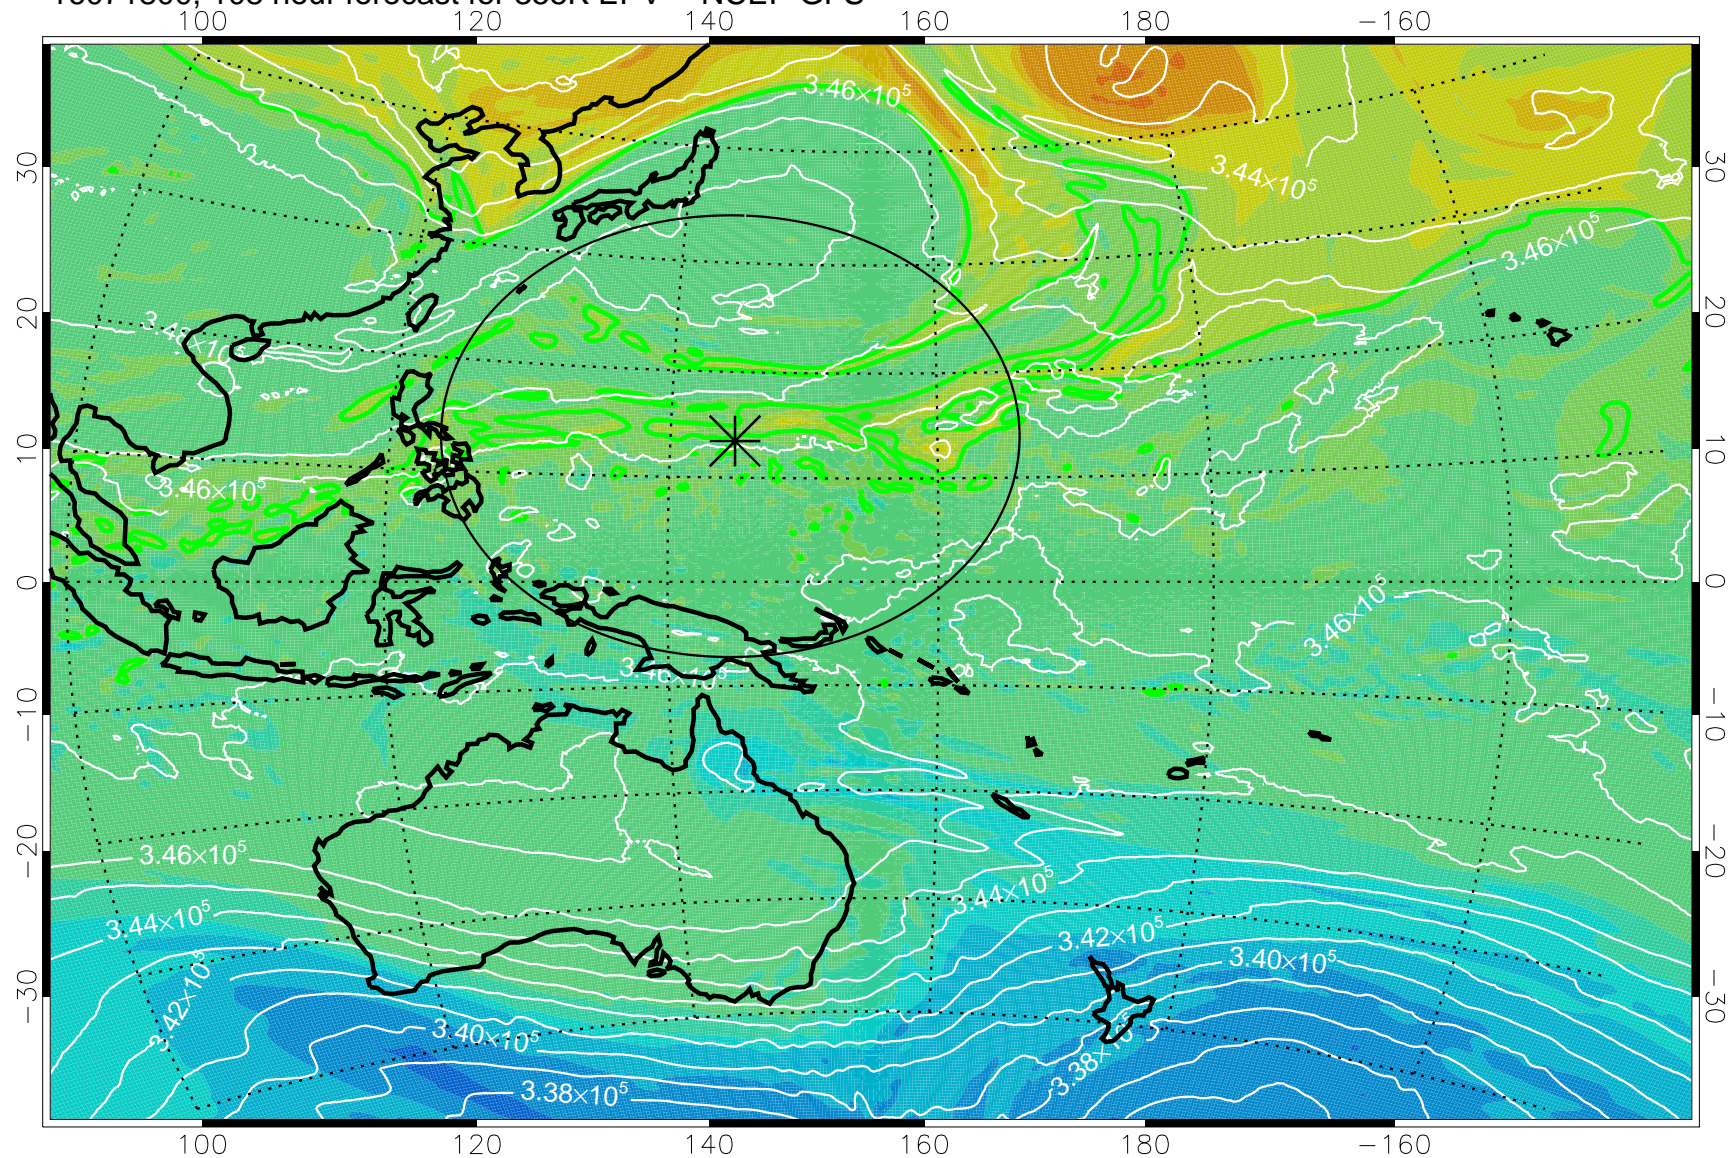

16071618, 78 hour forecast for 355K EPV -- NCEP GFS

355K Montgomery Streamfunction, white  
EPV Tropopause (2 PVU) Position  
Range ring of 2304 km

16071700, 84 hour forecast for 355K EPV -- NCEP GFS

355K Montgomery Streamfunction, white  
EPV Tropopause (2 PVU) Position  
Range ring of 2304 km

16071706, 90 hour forecast for 355K EPV -- NCEP GFS

355K Montgomery Streamfunction, white  
EPV Tropopause (2 PVU) Position  
Range ring of 2304 km

16071712, 96 hour forecast for 355K EPV -- NCEP GFS

355K Montgomery Streamfunction, white  
EPV Tropopause (2 PVU) Position  
Range ring of 2304 km

16071718, 102 hour forecast for 355K EPV -- NCEP GFS

355K Montgomery Streamfunction, white  
EPV Tropopause (2 PVU) Position  
Range ring of 2304 km

16071800, 108 hour forecast for 355K EPV -- NCEP GFS

355K Montgomery Streamfunction, white  
EPV Tropopause (2 PVU) Position  
Range ring of 2304 km

16071806, 114 hour forecast for 355K EPV -- NCEP GFS

355K Montgomery Streamfunction, white  
EPV Tropopause (2 PVU) Position  
Range ring of 2304 km

16071812, 120 hour forecast for 355K EPV -- NCEP GFS

355K Montgomery Streamfunction, white  
EPV Tropopause (2 PVU) Position  
Range ring of 2304 km