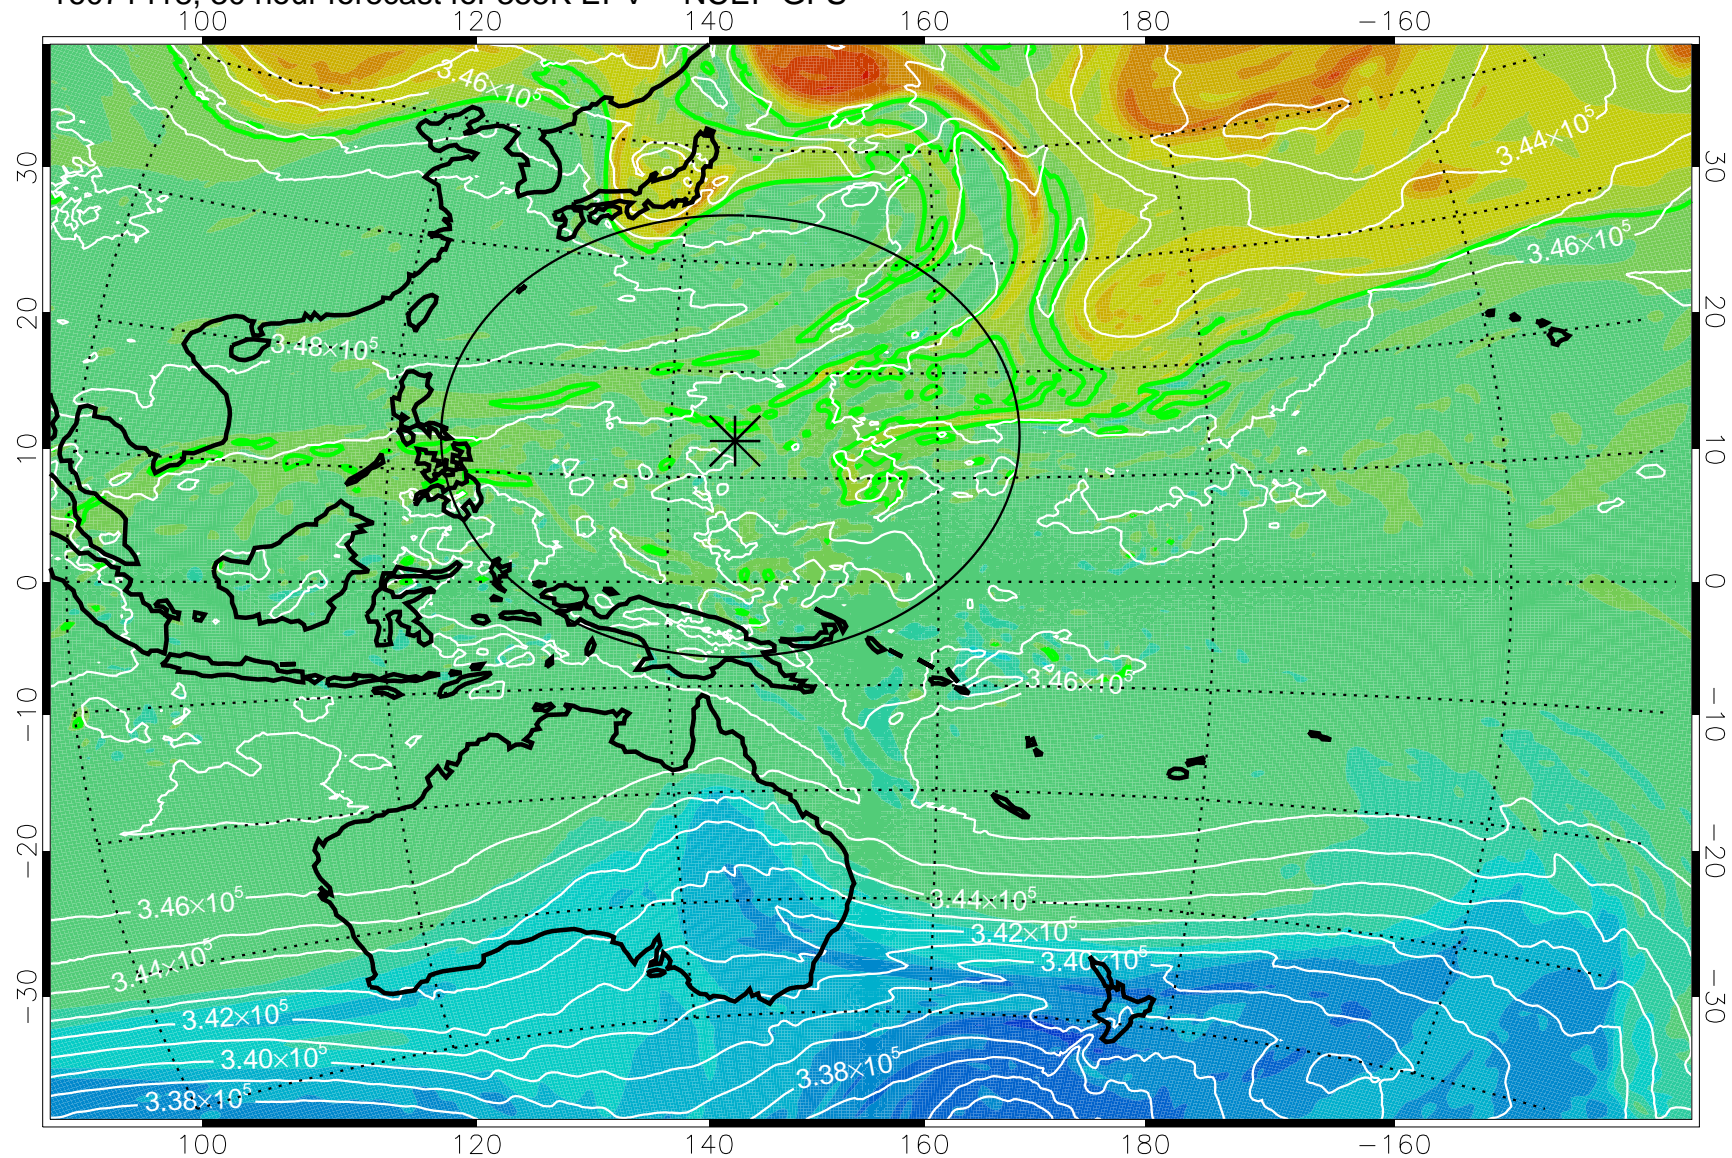

16071406, 18 hour forecast for 355K EPV -- NCEP GFS

355K Montgomery Streamfunction, white  
EPV Tropopause (2 PVU) Position  
Range ring of 2304 km

16071412, 24 hour forecast for 355K EPV -- NCEP GFS

355K Montgomery Streamfunction, white  
EPV Tropopause (2 PVU) Position  
Range ring of 2304 km

16071418, 30 hour forecast for 355K EPV -- NCEP GFS

355K Montgomery Streamfunction, white  
EPV Tropopause (2 PVU) Position  
Range ring of 2304 km

16071500, 36 hour forecast for 355K EPV -- NCEP GFS

355K Montgomery Streamfunction, white  
EPV Tropopause (2 PVU) Position  
Range ring of 2304 km

16071506, 42 hour forecast for 355K EPV -- NCEP GFS

355K Montgomery Streamfunction, white  
EPV Tropopause (2 PVU) Position  
Range ring of 2304 km

16071512, 48 hour forecast for 355K EPV -- NCEP GFS

355K Montgomery Streamfunction, white  
EPV Tropopause (2 PVU) Position  
Range ring of 2304 km

16071518, 54 hour forecast for 355K EPV -- NCEP GFS

355K Montgomery Streamfunction, white  
EPV Tropopause (2 PVU) Position  
Range ring of 2304 km

16071600, 60 hour forecast for 355K EPV -- NCEP GFS

355K Montgomery Streamfunction, white  
EPV Tropopause (2 PVU) Position  
Range ring of 2304 km