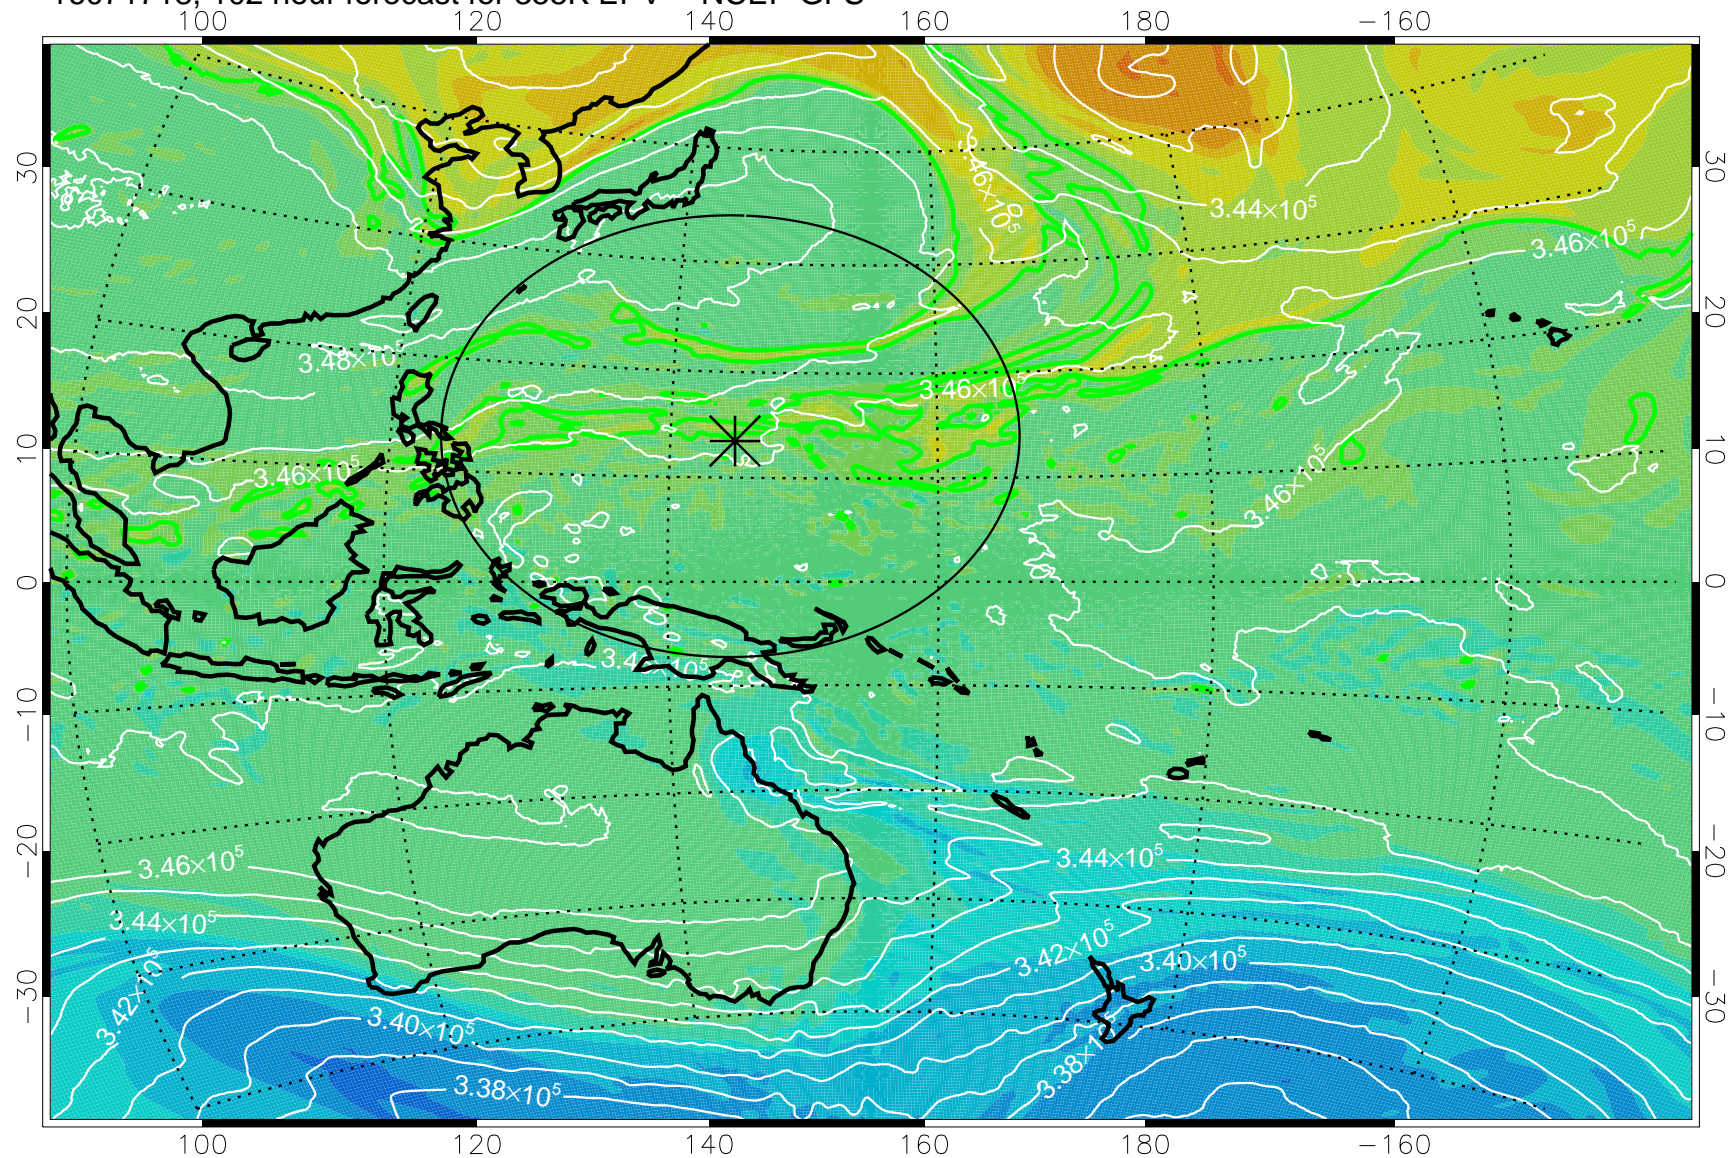

16071618, 78 hour forecast for 355K EPV -- NCEP GFS

355K Montgomery Streamfunction, white  
EPV Tropopause (2 PVU) Position  
Range ring of 2304 km

16071700, 84 hour forecast for 355K EPV -- NCEP GFS

355K Montgomery Streamfunction, white  
EPV Tropopause (2 PVU) Position  
Range ring of 2304 km

16071706, 90 hour forecast for 355K EPV -- NCEP GFS

355K Montgomery Streamfunction, white  
EPV Tropopause (2 PVU) Position  
Range ring of 2304 km

16071712, 96 hour forecast for 355K EPV -- NCEP GFS

355K Montgomery Streamfunction, white  
EPV Tropopause (2 PVU) Position  
Range ring of 2304 km

16071718, 102 hour forecast for 355K EPV -- NCEP GFS

355K Montgomery Streamfunction, white  
EPV Tropopause (2 PVU) Position  
Range ring of 2304 km

16071800, 108 hour forecast for 355K EPV -- NCEP GFS

355K Montgomery Streamfunction, white  
EPV Tropopause (2 PVU) Position  
Range ring of 2304 km

16071806, 114 hour forecast for 355K EPV -- NCEP GFS

355K Montgomery Streamfunction, white  
EPV Tropopause (2 PVU) Position  
Range ring of 2304 km

16071812, 120 hour forecast for 355K EPV -- NCEP GFS

355K Montgomery Streamfunction, white  
EPV Tropopause (2 PVU) Position  
Range ring of 2304 km