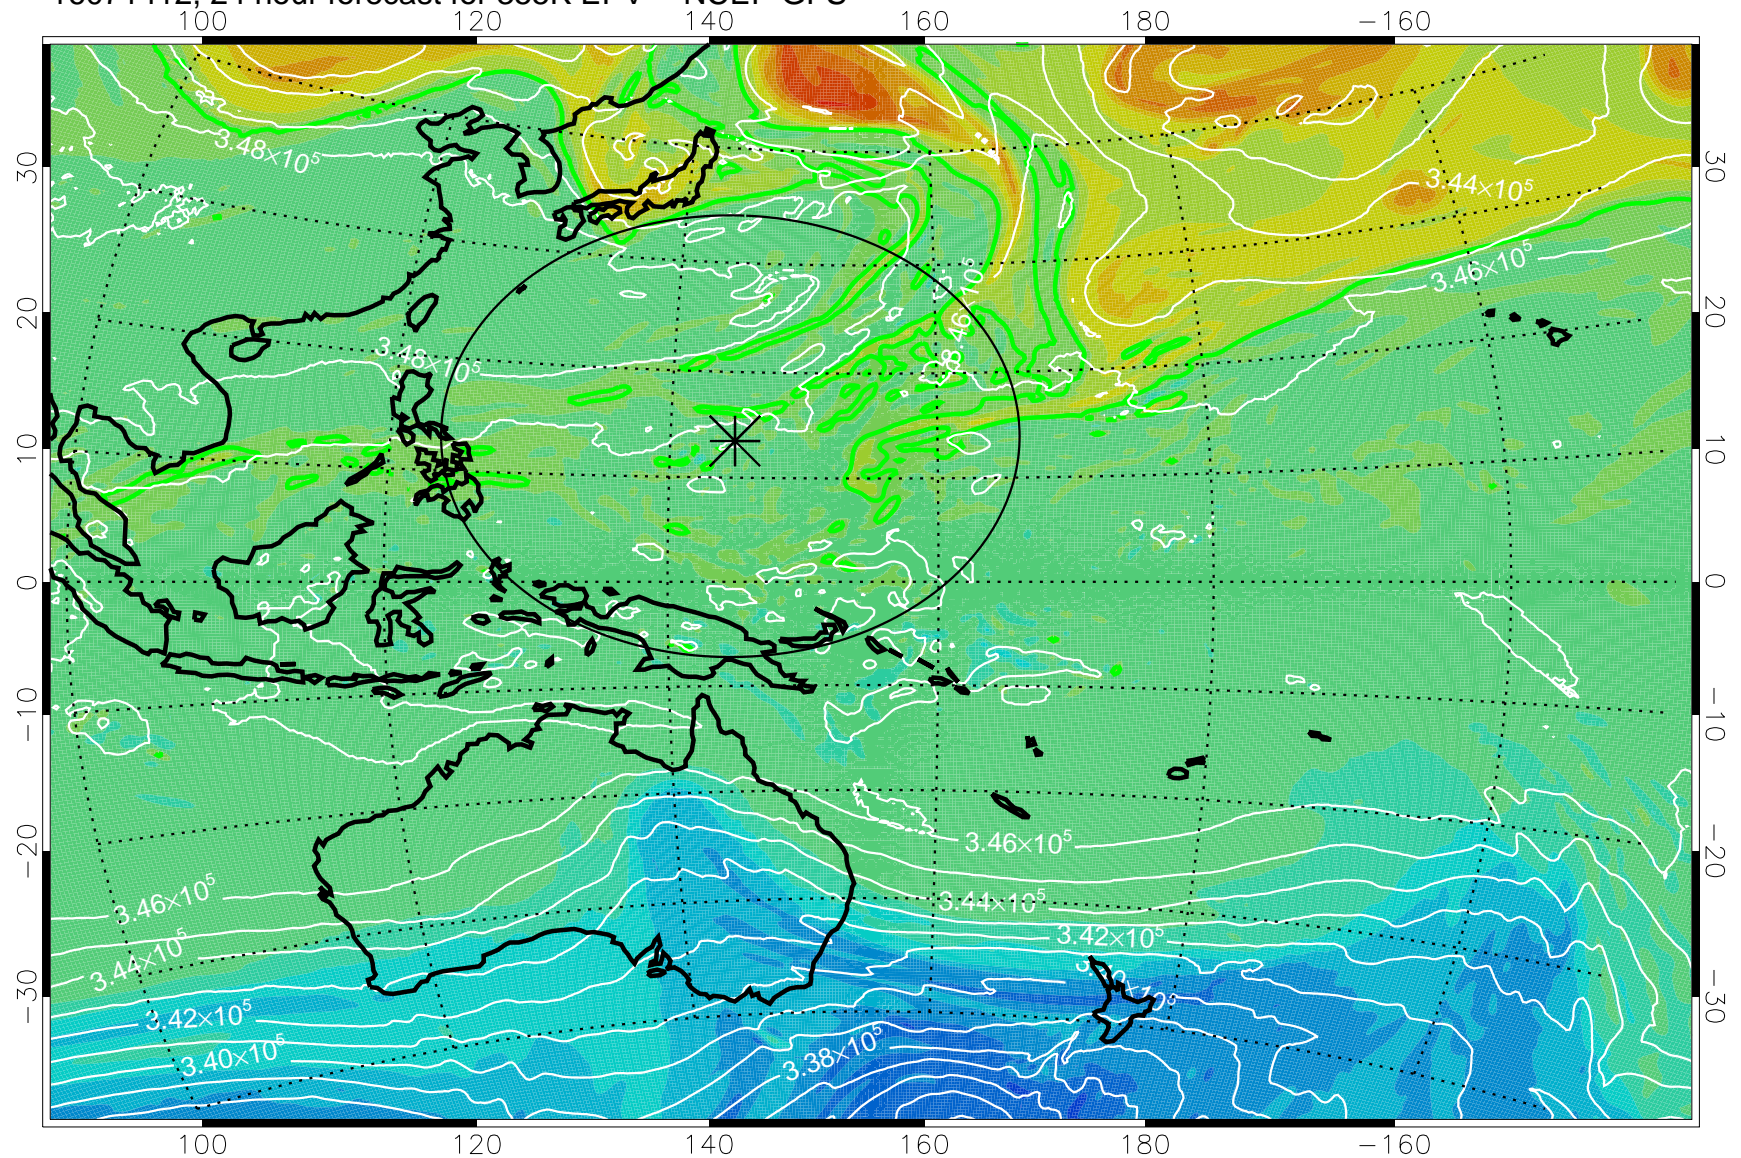

16071318, 6 hour forecast for 355K EPV -- NCEP GFS

355K Montgomery Streamfunction, white  
EPV Tropopause (2 PVU) Position  
Range ring of 2304 km

16071400, 12 hour forecast for 355K EPV -- NCEP GFS

355K Montgomery Streamfunction, white  
EPV Tropopause (2 PVU) Position  
Range ring of 2304 km

16071406, 18 hour forecast for 355K EPV -- NCEP GFS

355K Montgomery Streamfunction, white  
EPV Tropopause (2 PVU) Position  
Range ring of 2304 km

16071412, 24 hour forecast for 355K EPV -- NCEP GFS

355K Montgomery Streamfunction, white  
EPV Tropopause (2 PVU) Position  
Range ring of 2304 km

16071418, 30 hour forecast for 355K EPV -- NCEP GFS

355K Montgomery Streamfunction, white  
EPV Tropopause (2 PVU) Position  
Range ring of 2304 km

16071500, 36 hour forecast for 355K EPV -- NCEP GFS

355K Montgomery Streamfunction, white  
EPV Tropopause (2 PVU) Position  
Range ring of 2304 km

16071506, 42 hour forecast for 355K EPV -- NCEP GFS

355K Montgomery Streamfunction, white  
EPV Tropopause (2 PVU) Position  
Range ring of 2304 km

16071512, 48 hour forecast for 355K EPV -- NCEP GFS

355K Montgomery Streamfunction, white  
EPV Tropopause (2 PVU) Position  
Range ring of 2304 km