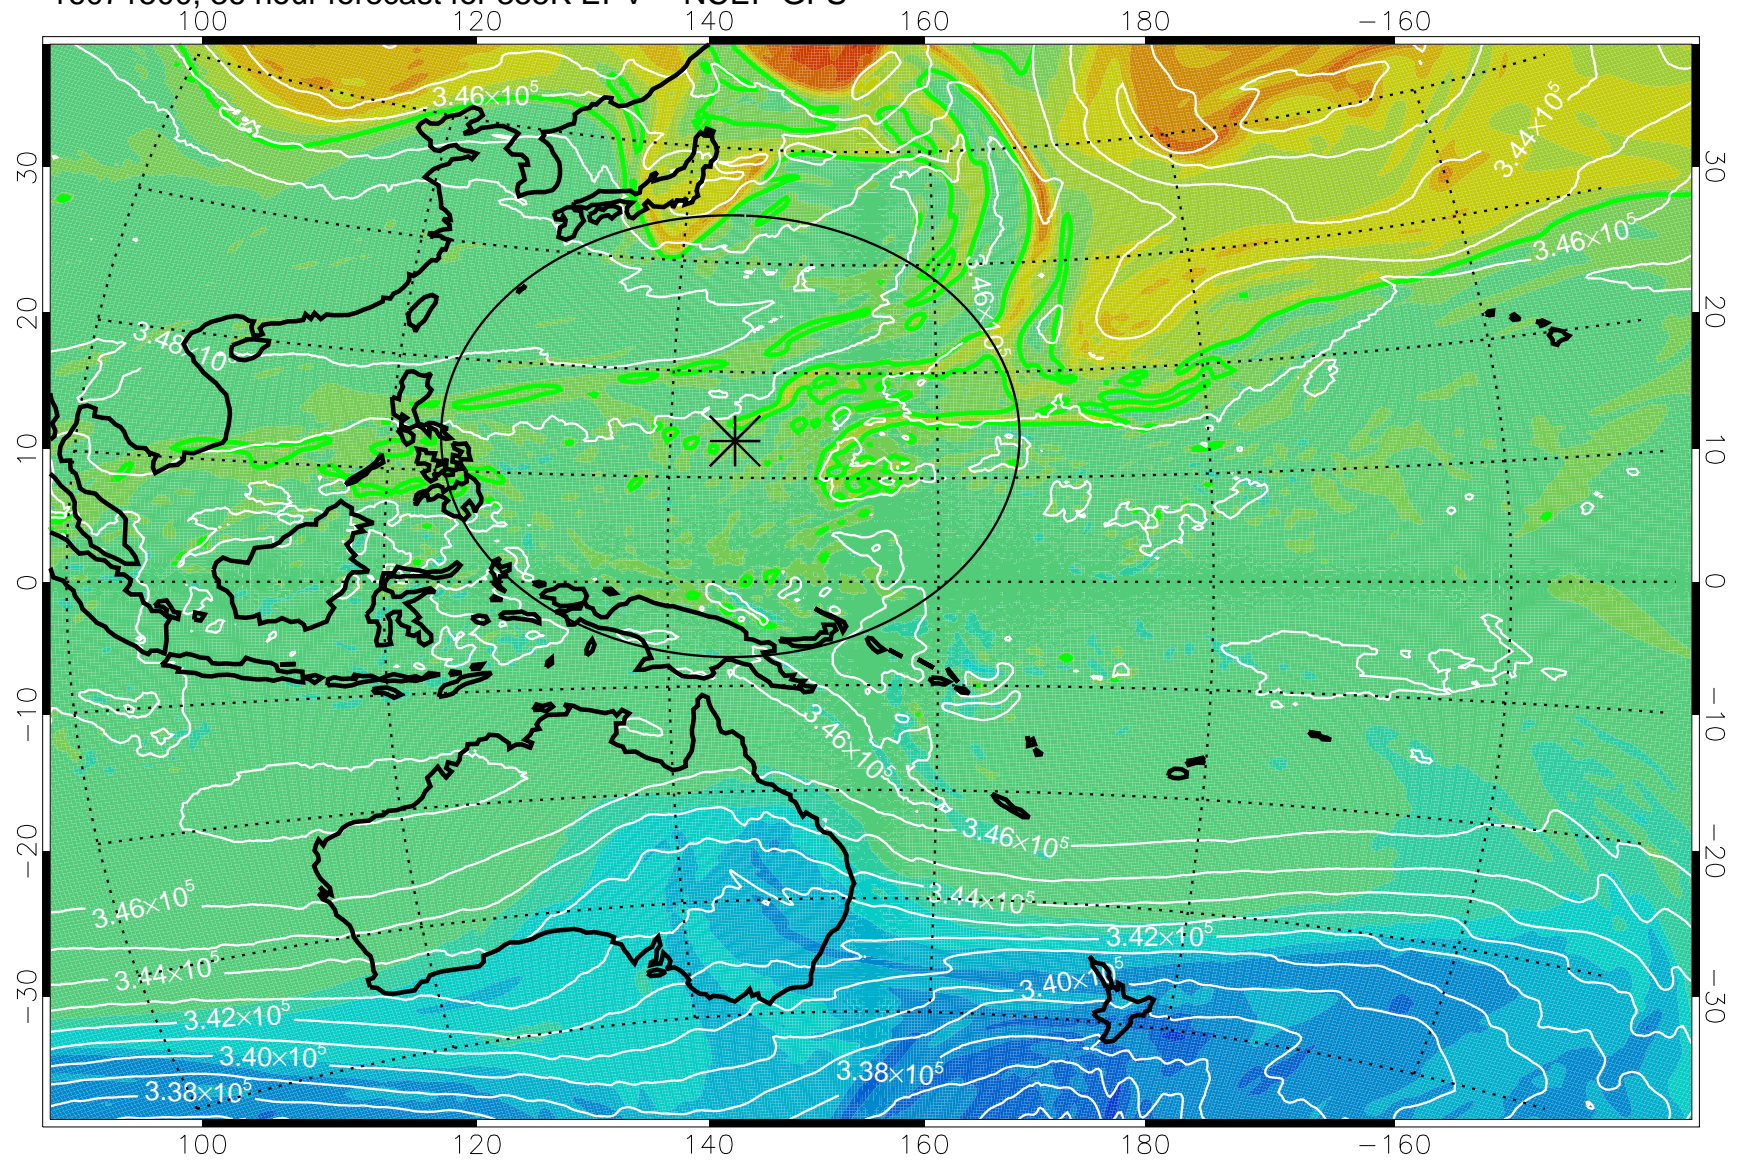

16071406, 18 hour forecast for 355K EPV -- NCEP GFS

355K Montgomery Streamfunction, white  
EPV Tropopause (2 PVU) Position  
Range ring of 2304 km

16071412, 24 hour forecast for 355K EPV -- NCEP GFS

355K Montgomery Streamfunction, white  
EPV Tropopause (2 PVU) Position  
Range ring of 2304 km

16071418, 30 hour forecast for 355K EPV -- NCEP GFS

355K Montgomery Streamfunction, white  
EPV Tropopause (2 PVU) Position  
Range ring of 2304 km

16071500, 36 hour forecast for 355K EPV -- NCEP GFS

355K Montgomery Streamfunction, white  
EPV Tropopause (2 PVU) Position  
Range ring of 2304 km

16071506, 42 hour forecast for 355K EPV -- NCEP GFS

355K Montgomery Streamfunction, white  
EPV Tropopause (2 PVU) Position  
Range ring of 2304 km

16071512, 48 hour forecast for 355K EPV -- NCEP GFS

355K Montgomery Streamfunction, white  
EPV Tropopause (2 PVU) Position  
Range ring of 2304 km

16071518, 54 hour forecast for 355K EPV -- NCEP GFS

355K Montgomery Streamfunction, white  
EPV Tropopause (2 PVU) Position  
Range ring of 2304 km

16071600, 60 hour forecast for 355K EPV -- NCEP GFS

355K Montgomery Streamfunction, white  
EPV Tropopause (2 PVU) Position  
Range ring of 2304 km