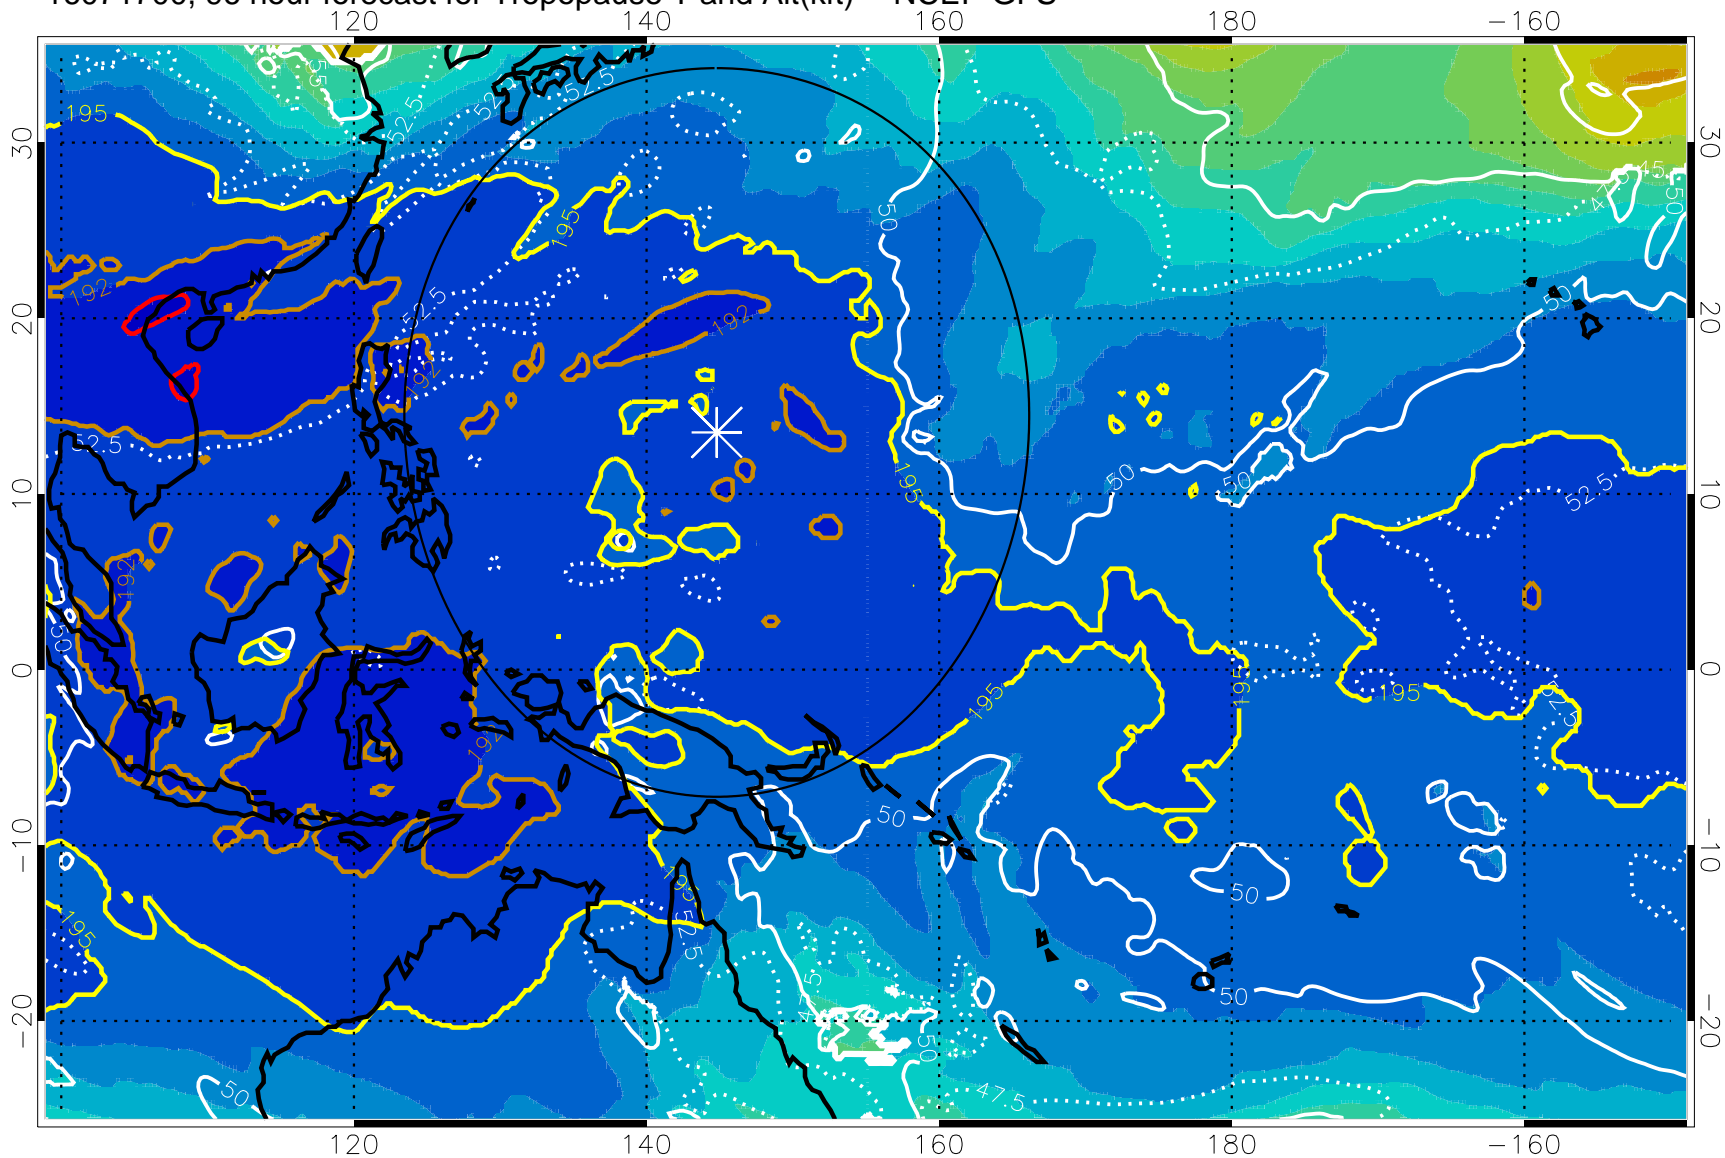

Range ring of 2304 km

16071618, 90 hour forecast for Tropopause T and Alt(kft) -- NCEP GFS

190 200 210 220 230

Tropopause T, K

Tropopause Altitude in kft (white)

192.5K Isotherm 195K Isotherm  
187.5K Isotherm 190K Isotherm

Range ring of 2304 km

16071700, 96 hour forecast for Tropopause T and Alt(kft) -- NCEP GFS

190 200 210 220 230

Tropopause T, K

Tropopause Altitude in kft (white)

192.5K Isotherm 195K Isotherm  
187.5K Isotherm 190K Isotherm