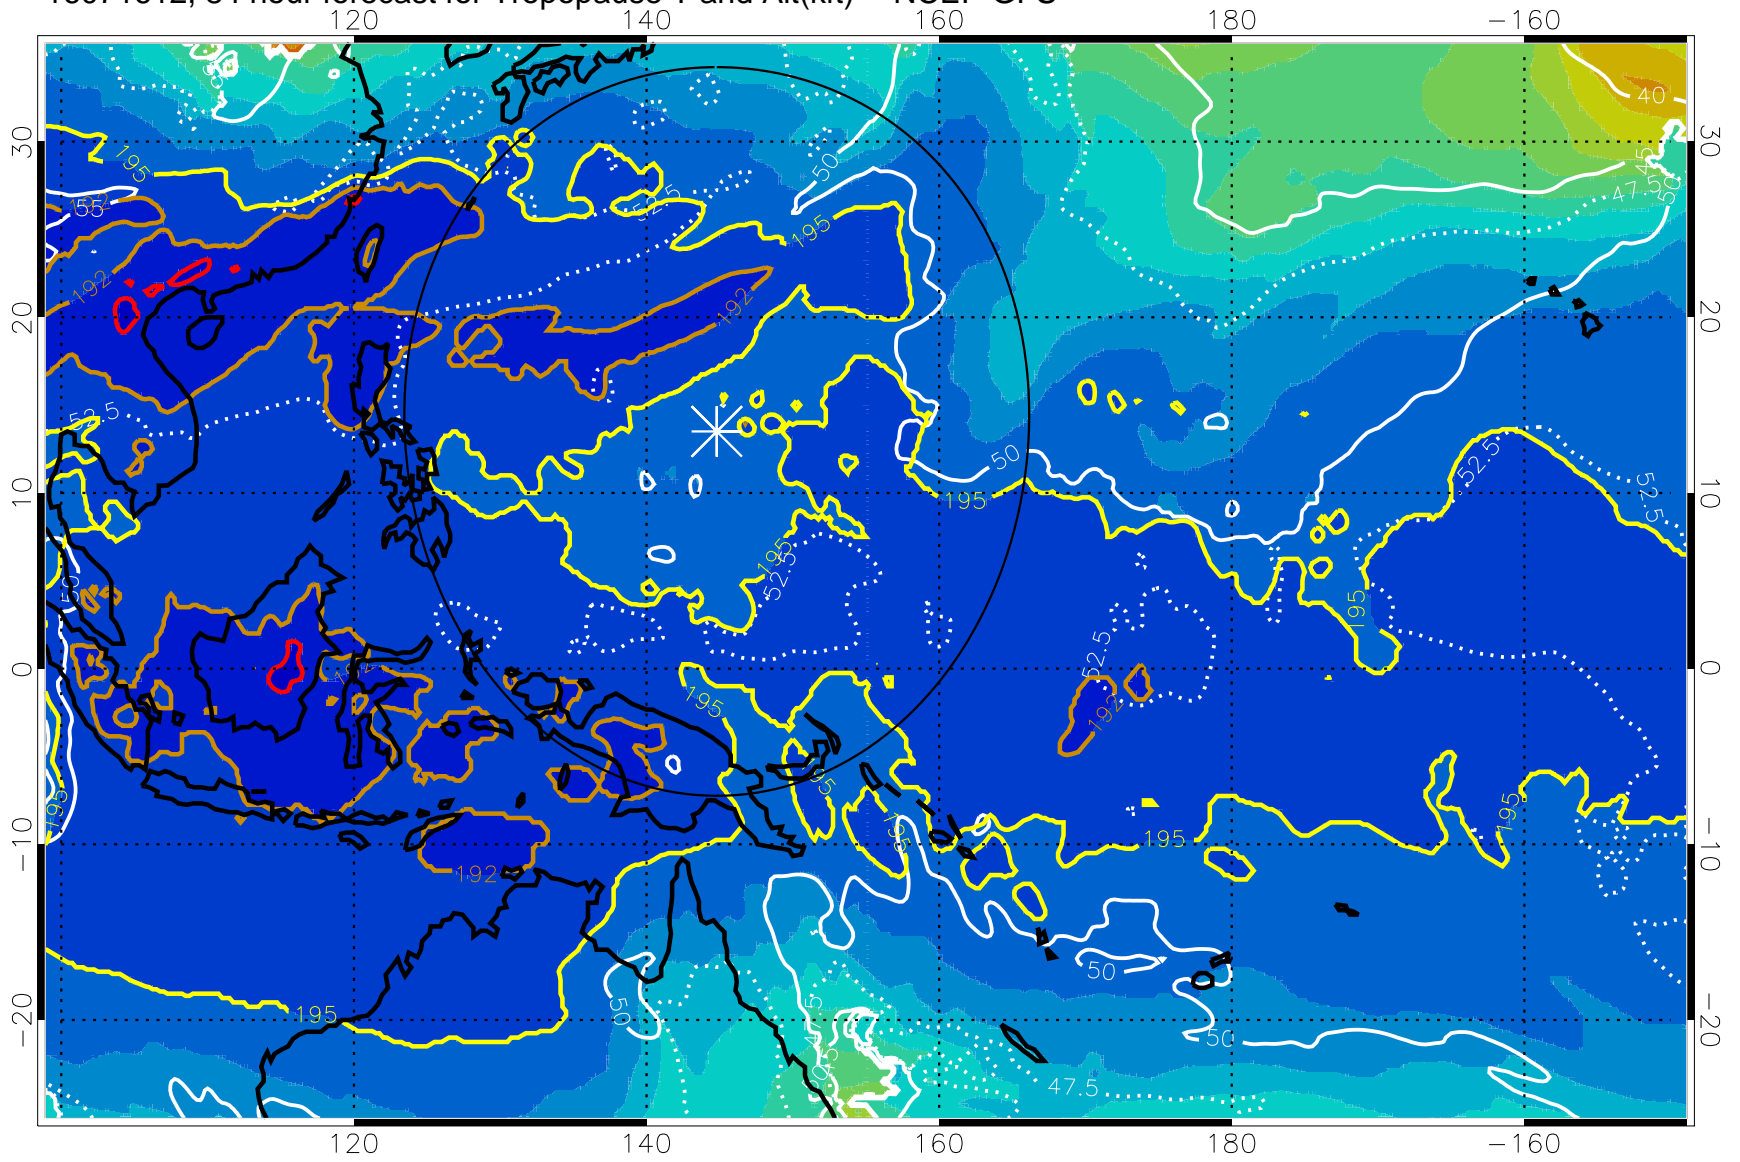

16071612, 84 hour forecast for Tropopause T and Alt(kft) -- NCEP GFS

190 200 210 220 230

Tropopause T, K

Tropopause Altitude in kft (white)

192.5K Isotherm 195K Isotherm

187.5K Isotherm 190K Isotherm

Range ring of 2304 km