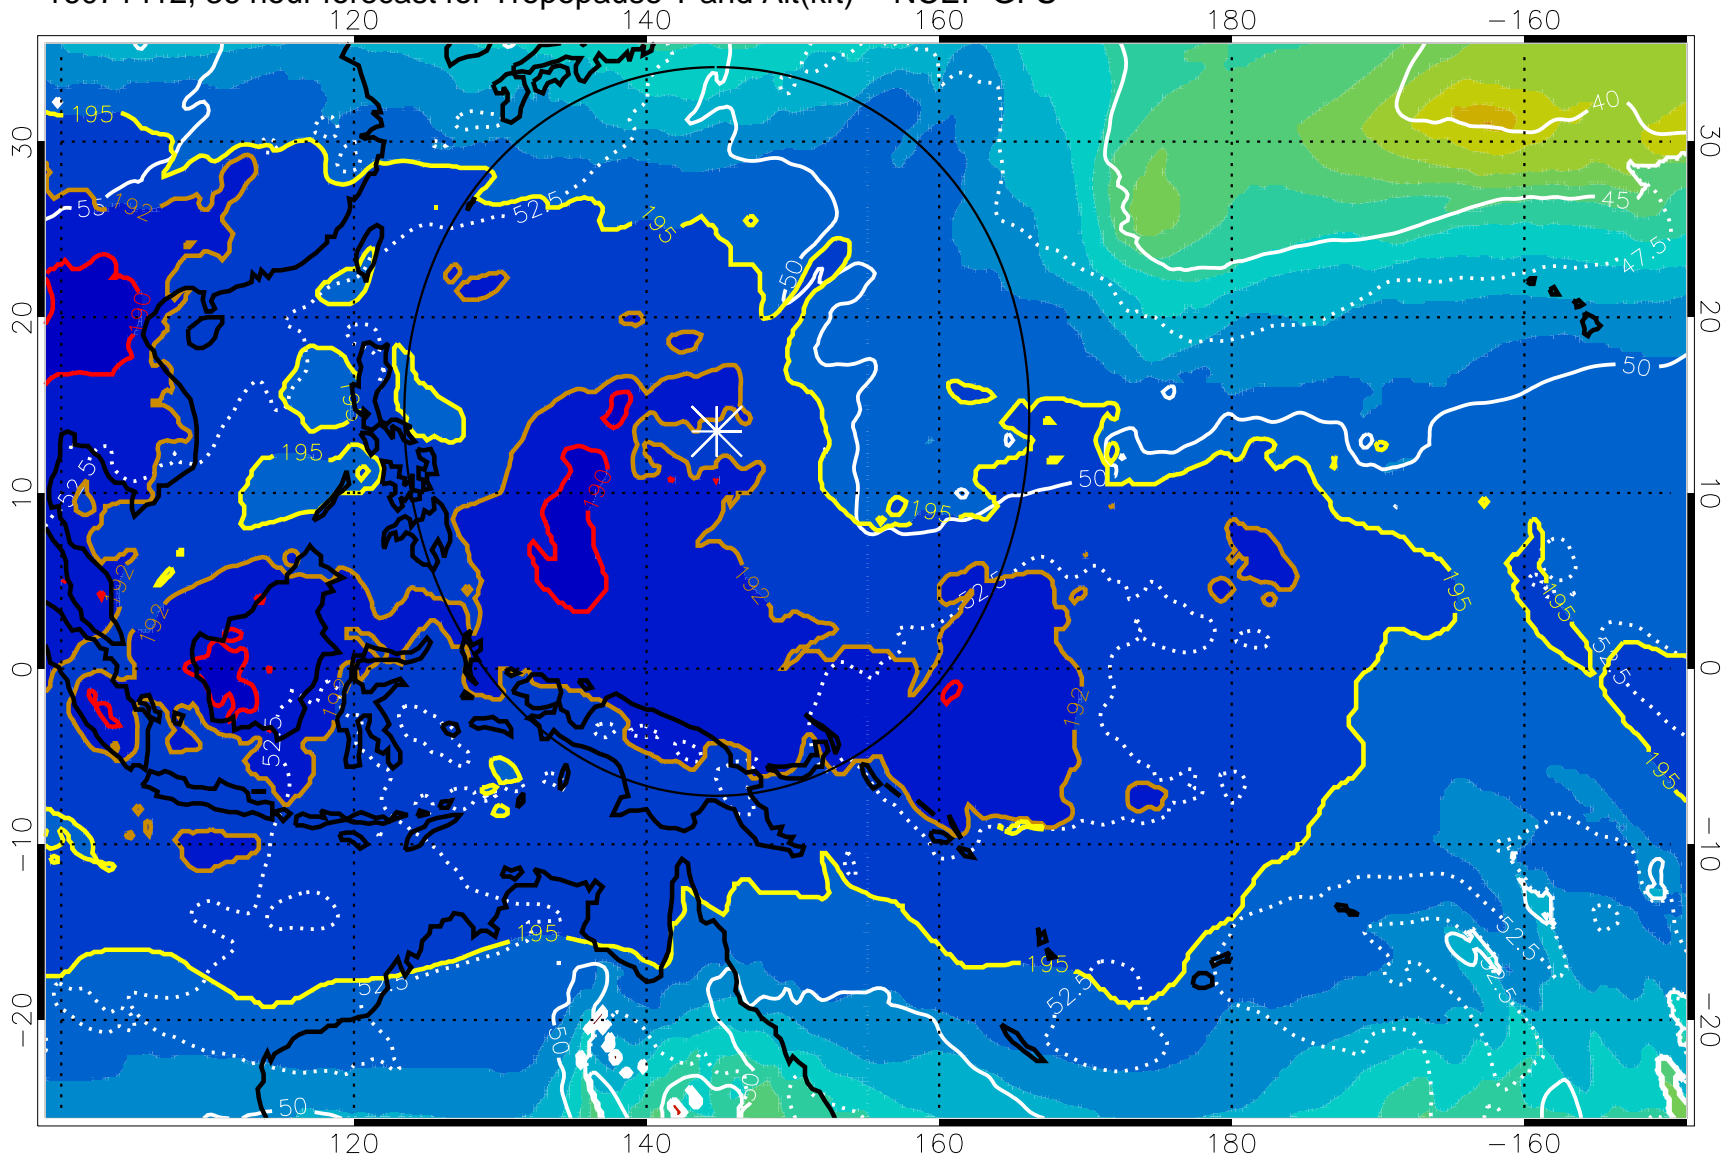

16071412, 36 hour forecast for Tropopause T and Alt(kft) -- NCEP GFS

190 200 210 220 230

Tropopause T, K

Tropopause Altitude in kft (white)

192.5K Isotherm 195K Isotherm

187.5K Isotherm 190K Isotherm

Range ring of 2304 km