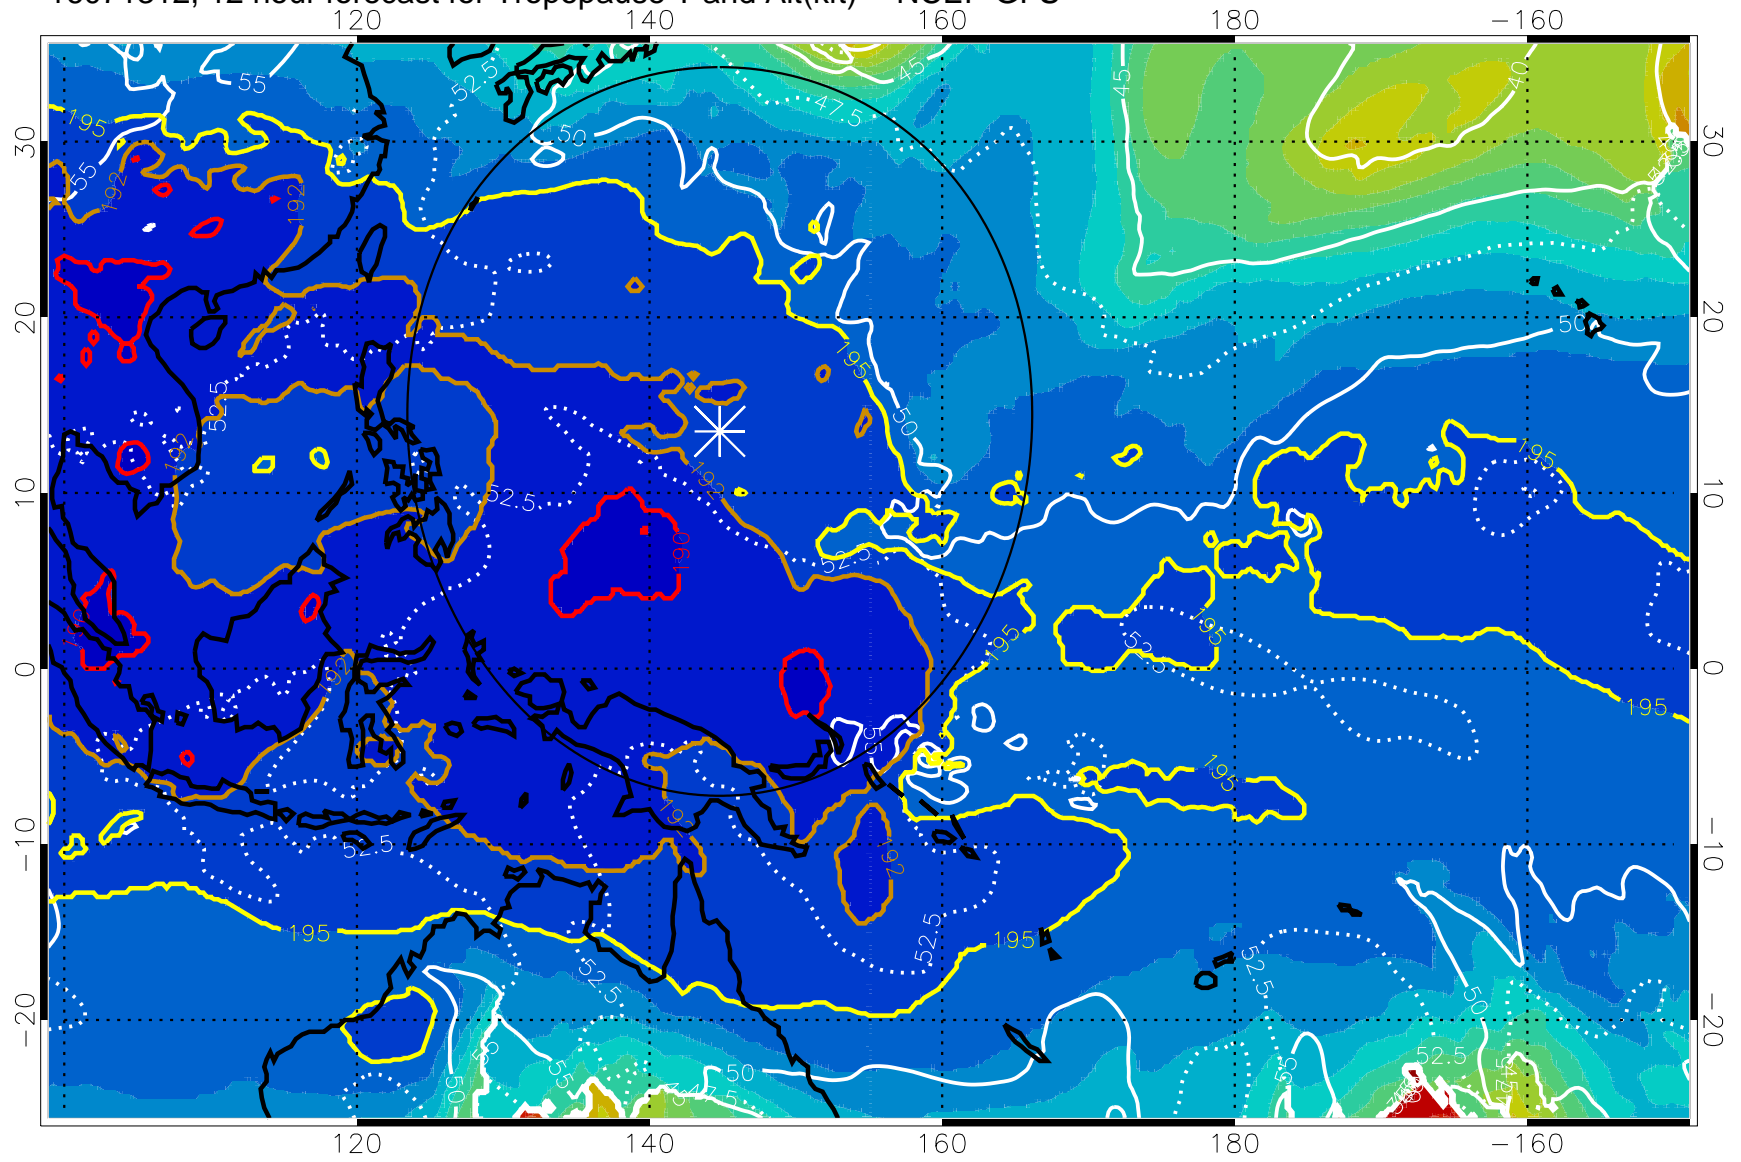

16071312, 12 hour forecast for Tropopause T and Alt(kft) -- NCEP GFS

190 200 210 220 230

Tropopause T, K

Tropopause Altitude in kft (white)

192.5K Isotherm 195K Isotherm

187.5K Isotherm 190K Isotherm

Range ring of 2304 km