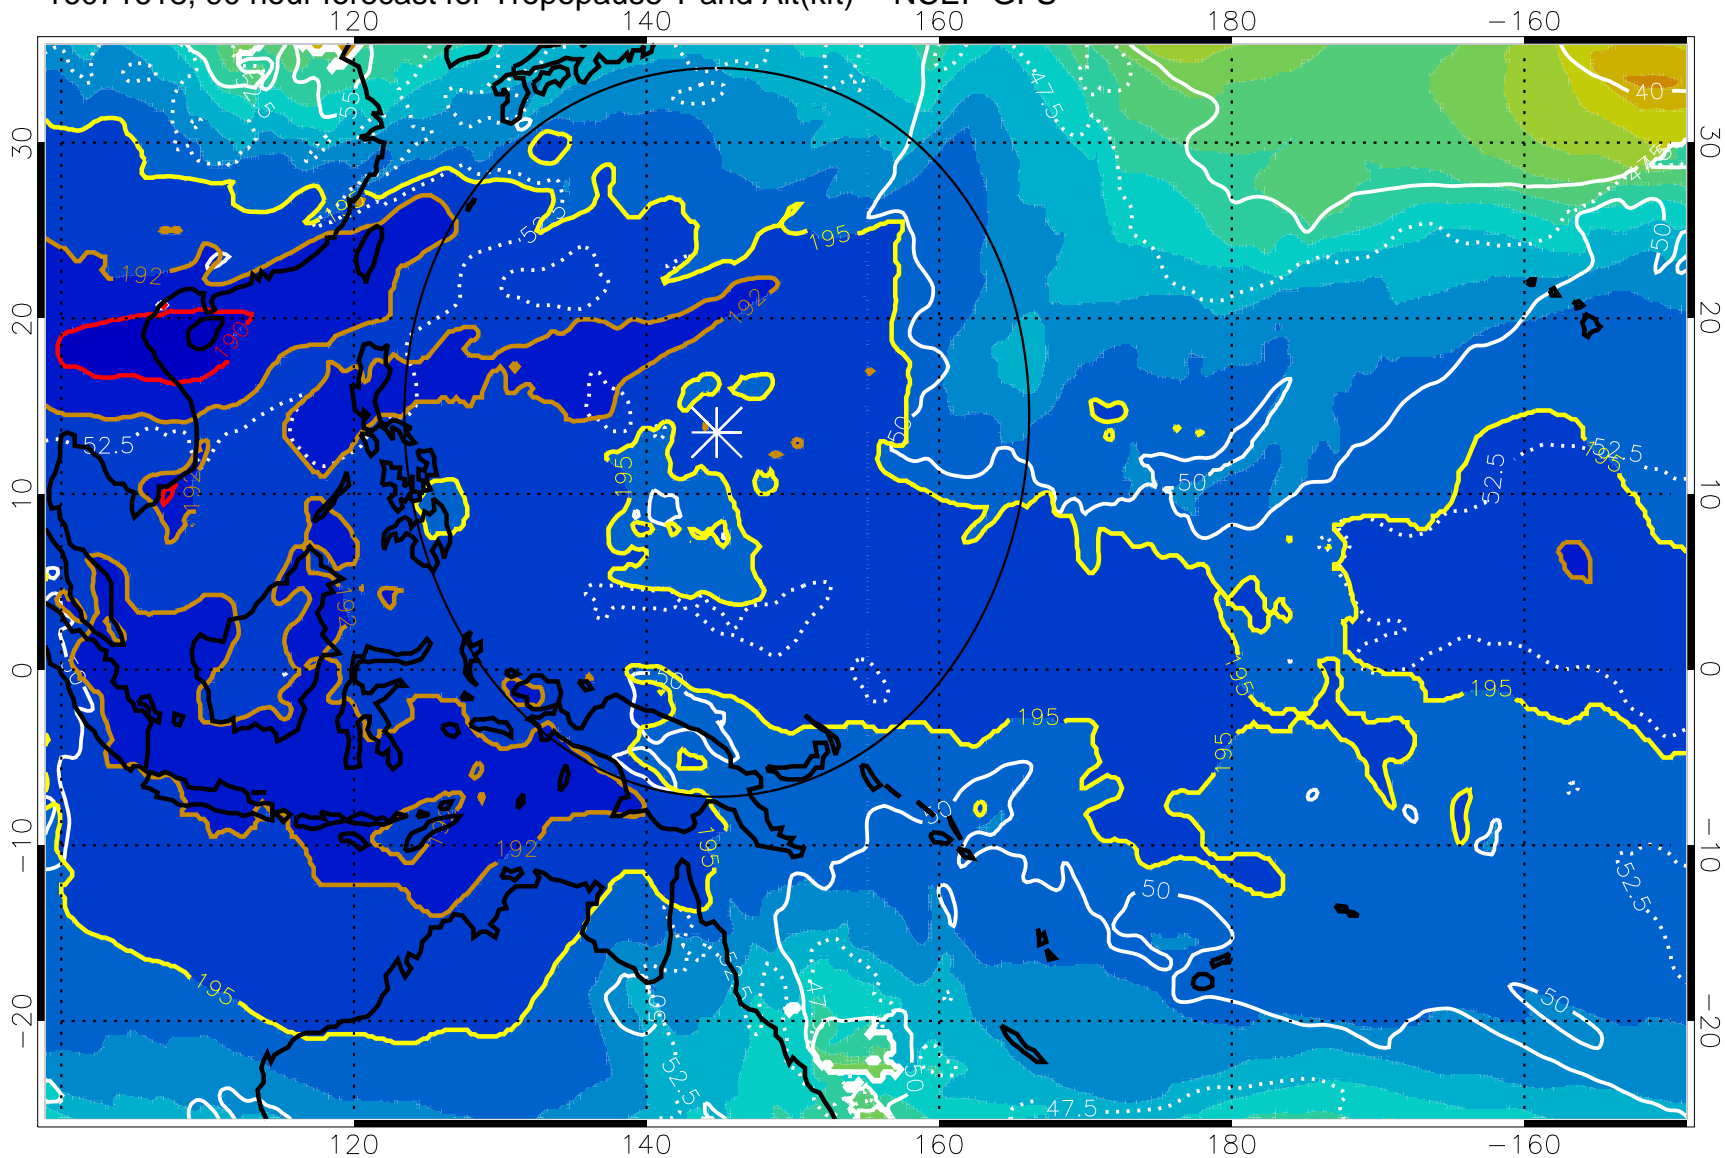

16071618, 90 hour forecast for Tropopause T and Alt(kft) -- NCEP GFS

190 200 210 220 230

Tropopause T, K

Tropopause Altitude in kft (white)

192.5K Isotherm 195K Isotherm
187.5K Isotherm 190K Isotherm

Range ring of 2304 km