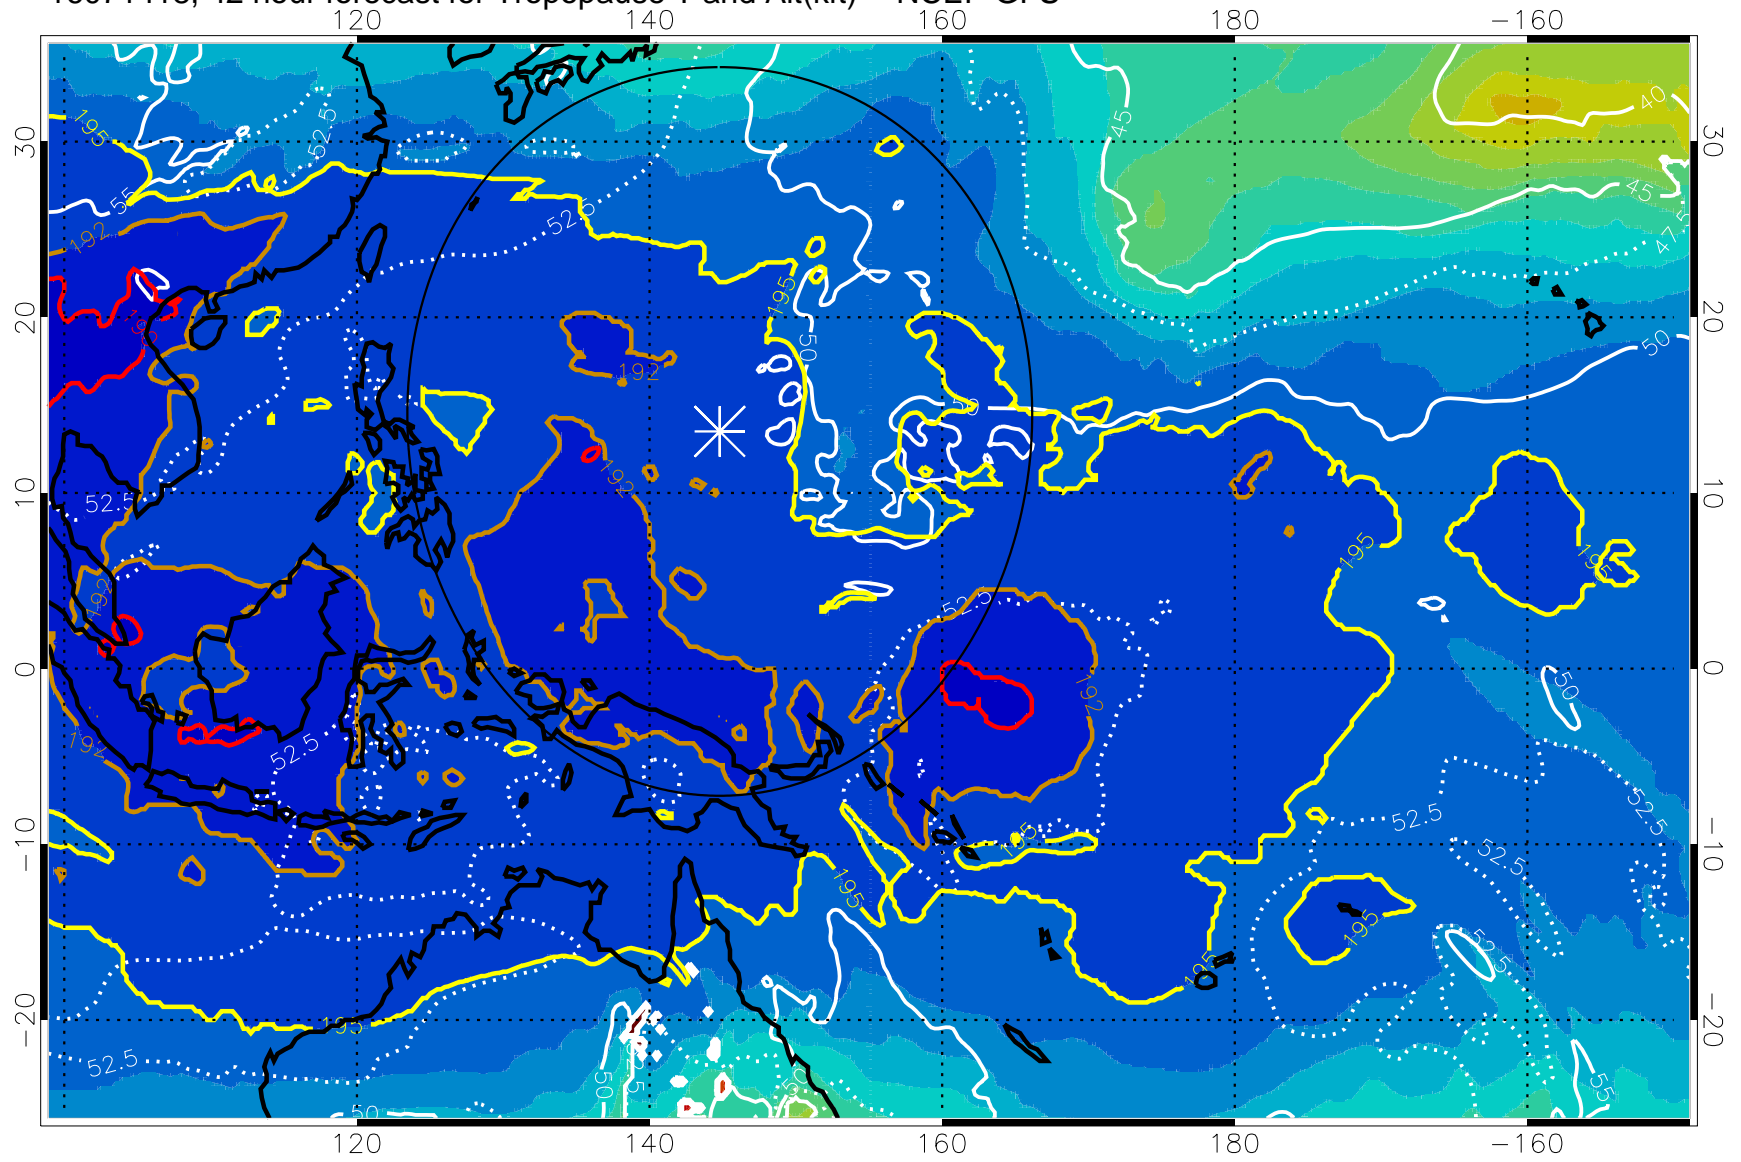

16071418, 42 hour forecast for Tropopause T and Alt(kft) -- NCEP GFS

190 200 210 220 230

Tropopause T, K

Tropopause Altitude in kft (white)

192.5K Isotherm 195K Isotherm

187.5K Isotherm 190K Isotherm

Range ring of 2304 km