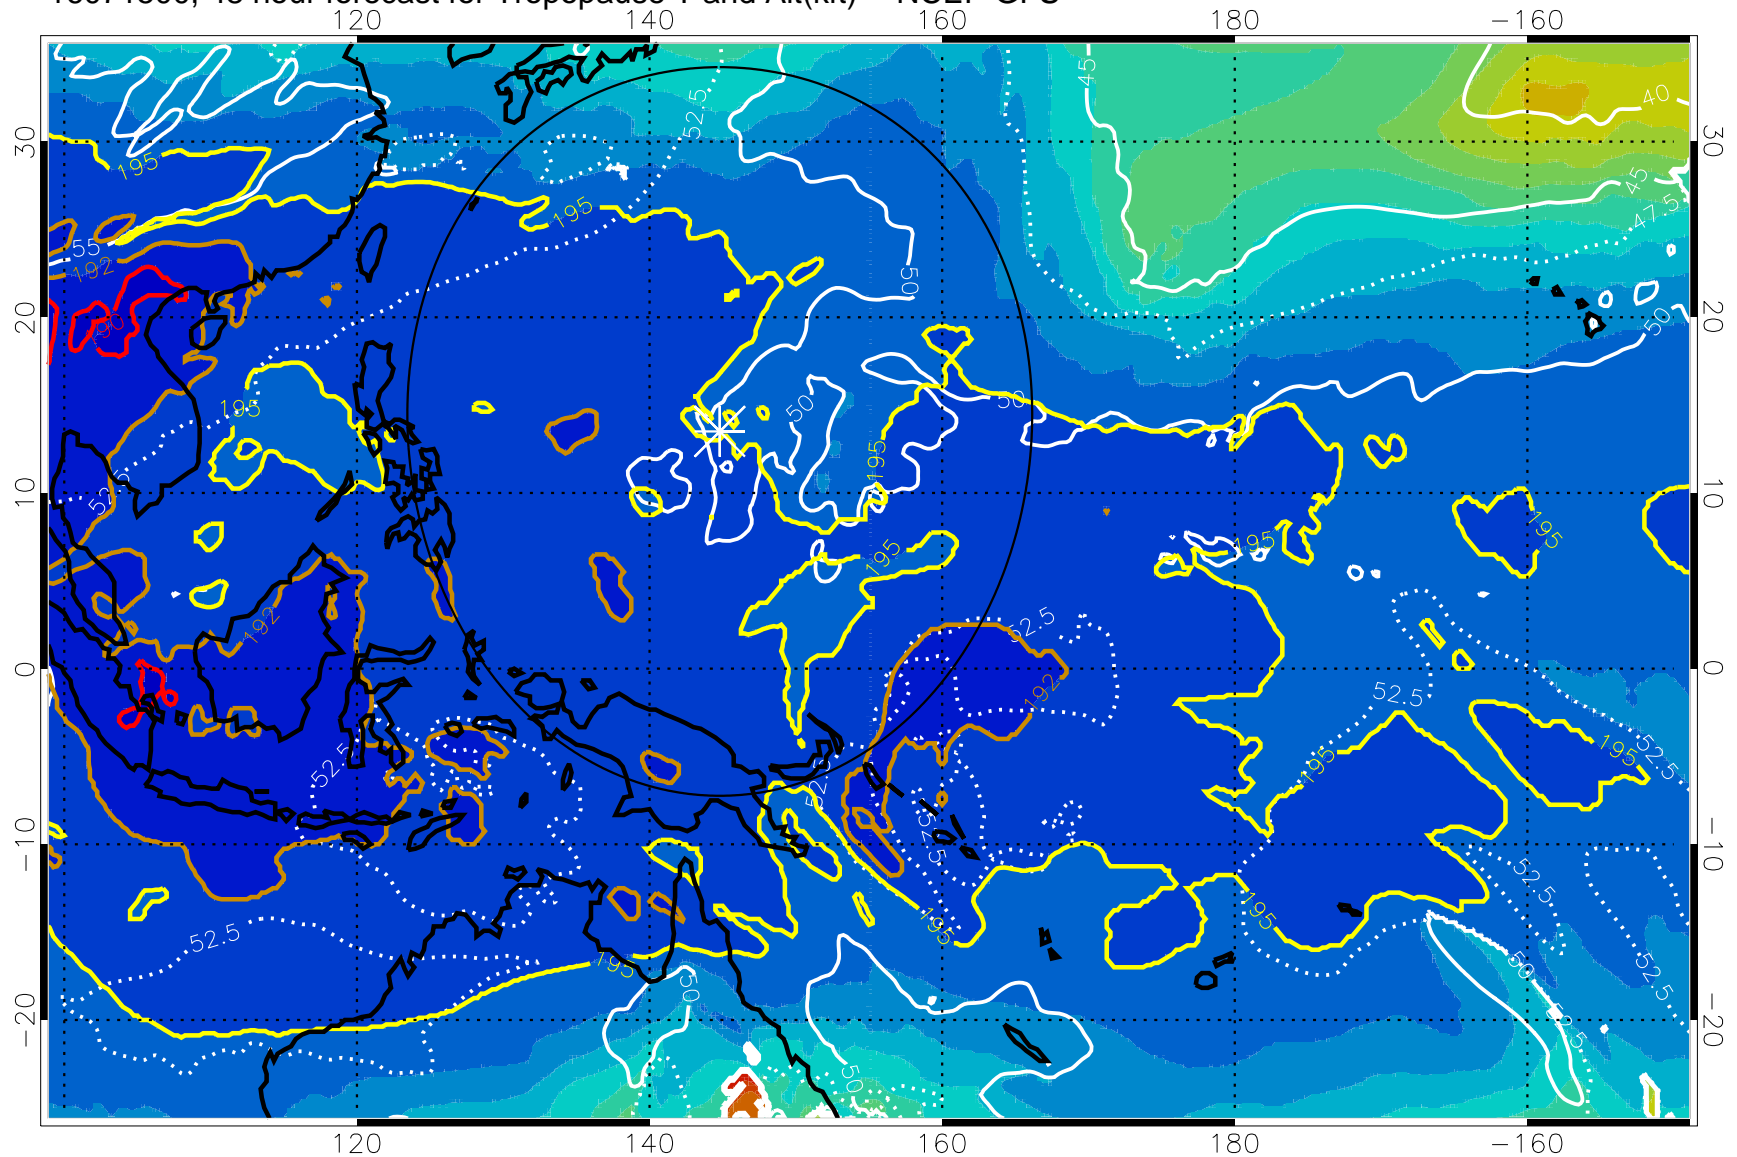

16071500, 48 hour forecast for Tropopause T and Alt(kft) -- NCEP GFS

190 200 210 220 230

Tropopause T, K

Tropopause Altitude in kft (white)

192.5K Isotherm 195K Isotherm
187.5K Isotherm 190K Isotherm

Range ring of 2304 km