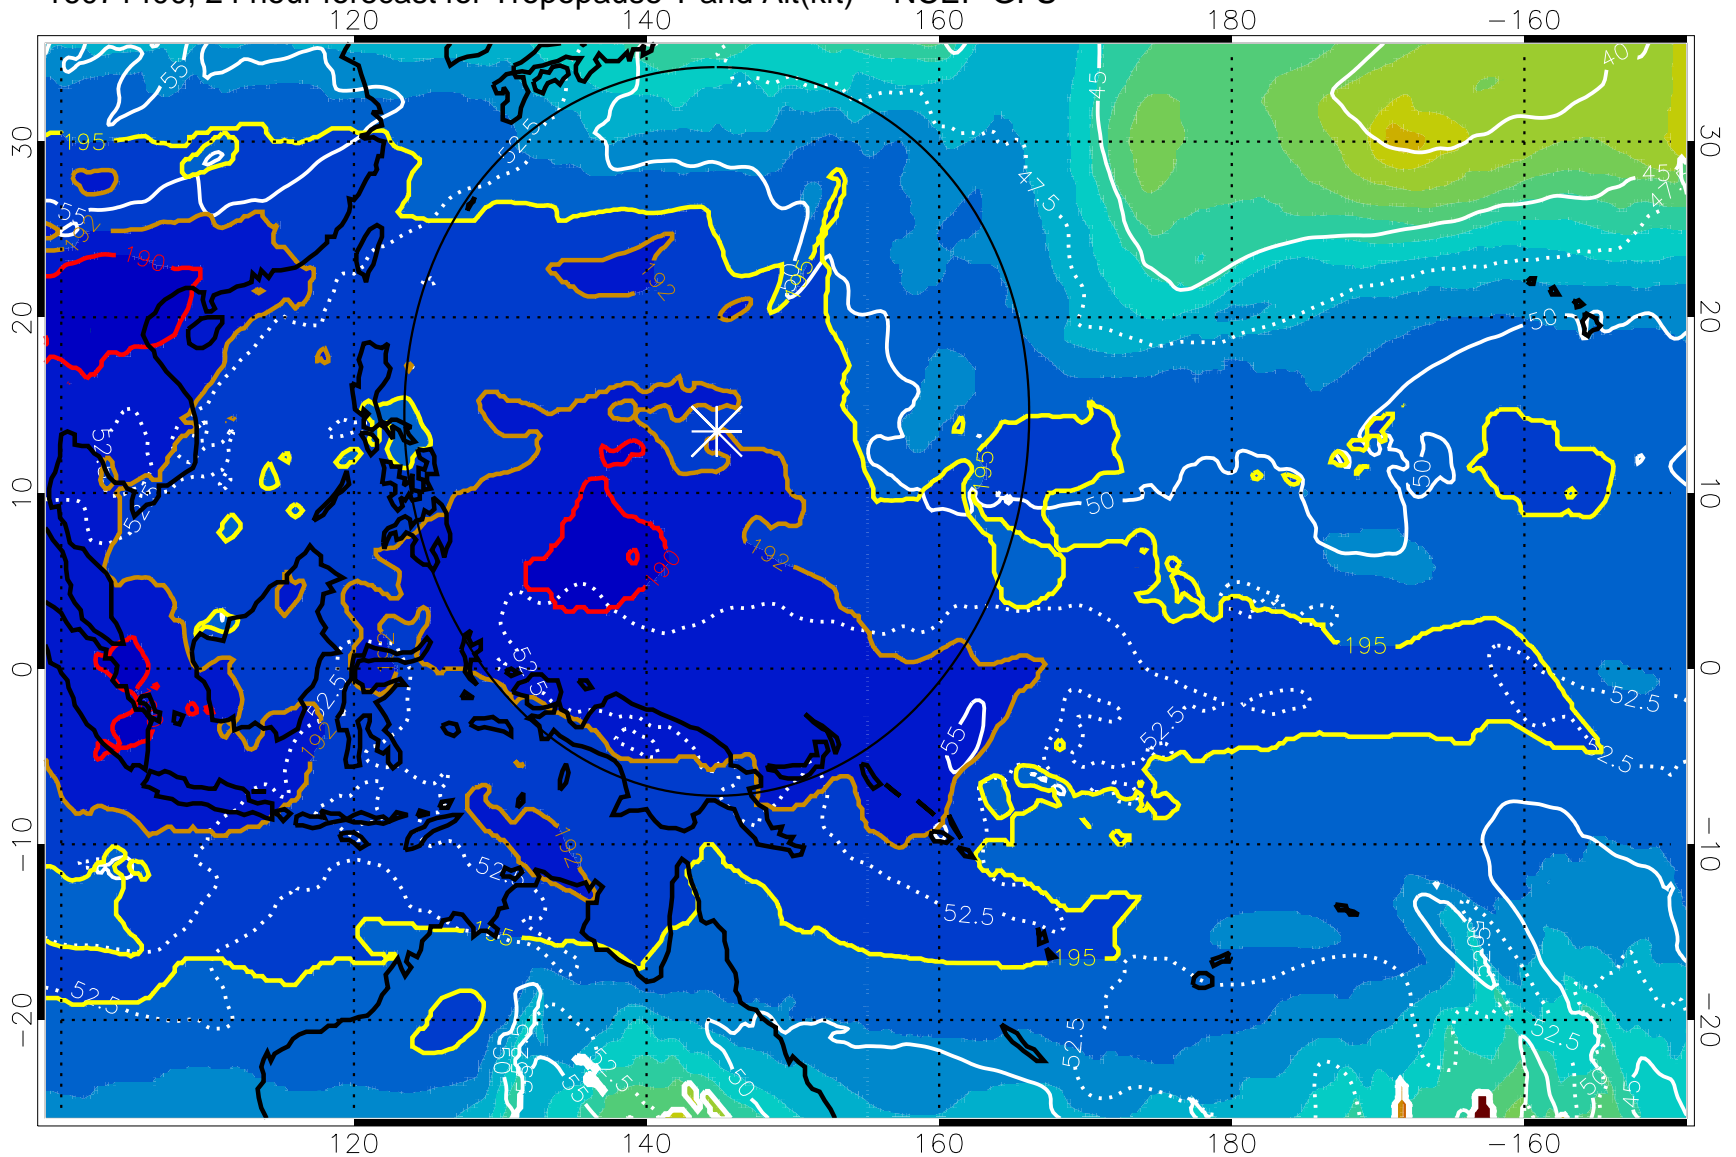

16071400, 24 hour forecast for Tropopause T and Alt(kft) -- NCEP GFS

190 200 210 220 230

Tropopause T, K

Tropopause Altitude in kft (white)

192.5K Isotherm 195K Isotherm

187.5K Isotherm 190K Isotherm

Range ring of 2304 km