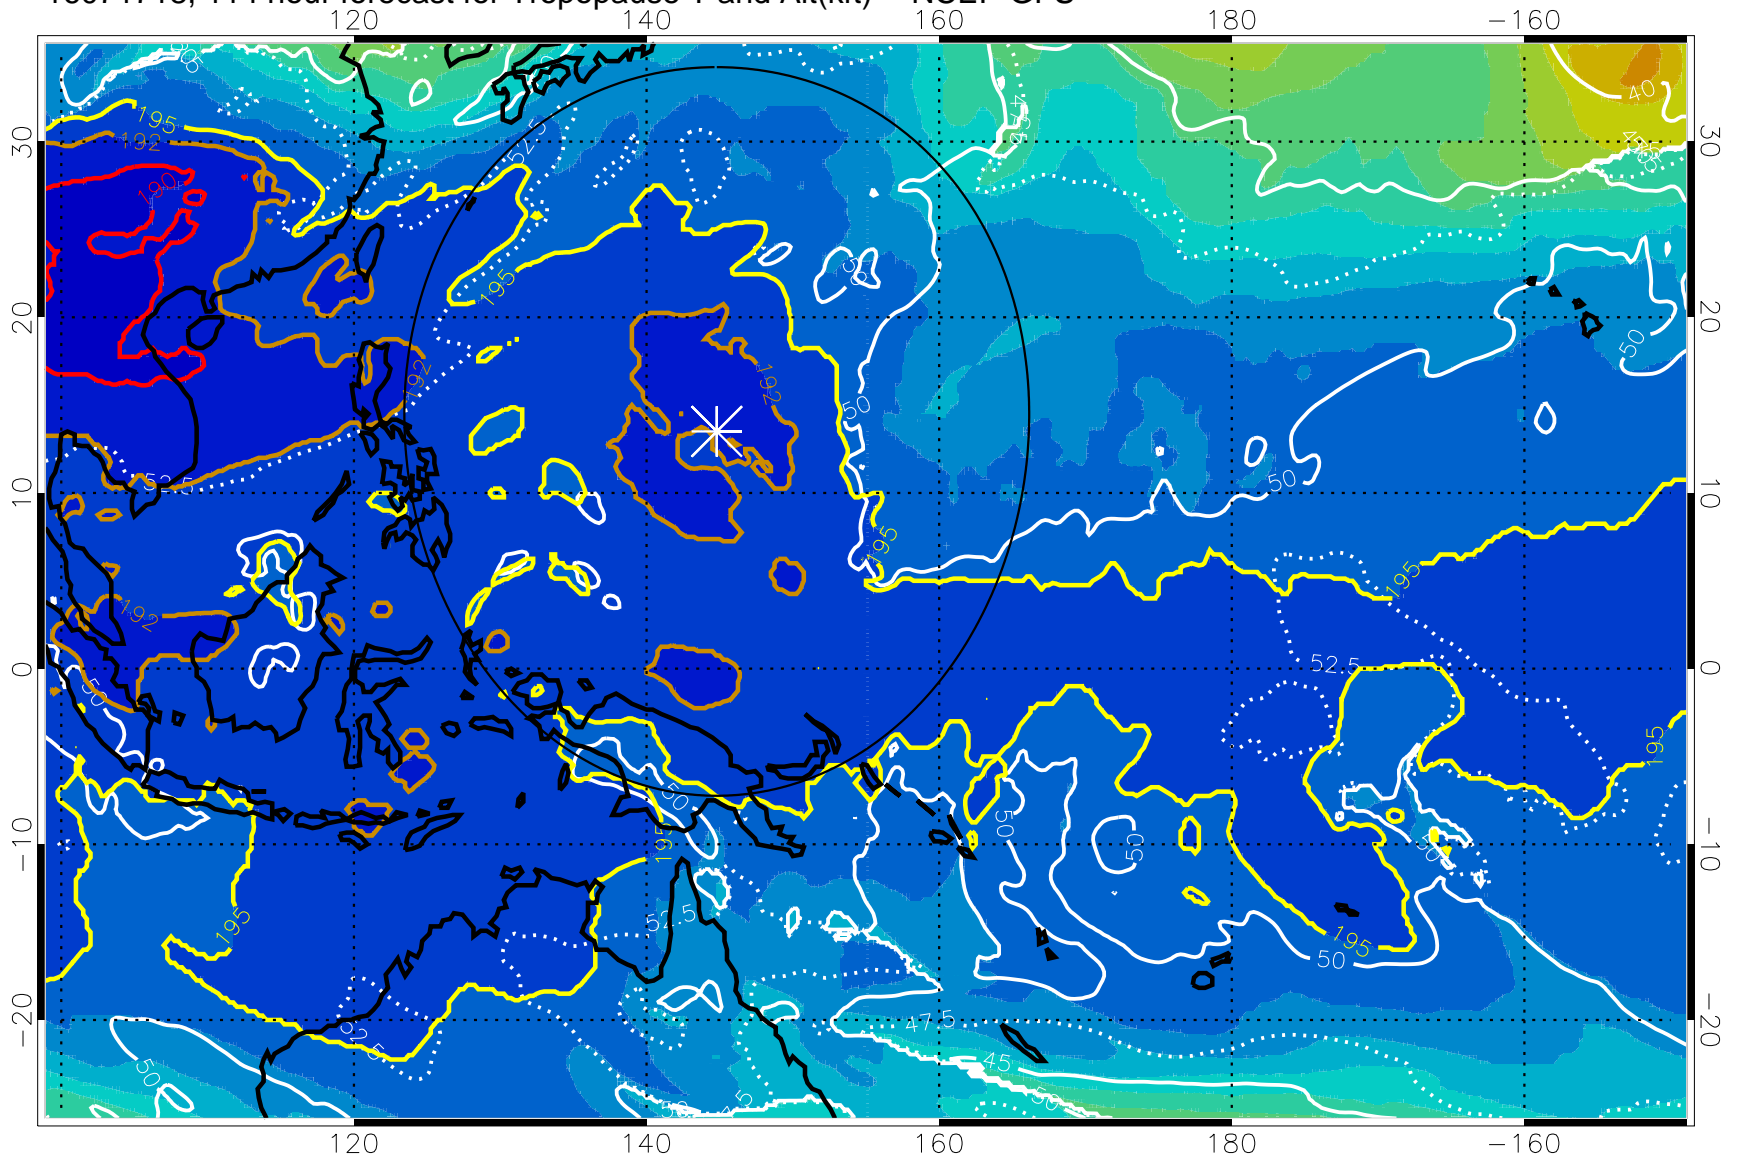

16071718, 114 hour forecast for Tropopause T and Alt(kft) -- NCEP GFS

190 200 210 220 230
Tropopause T, K

Tropopause Altitude in kft (white)

192.5K Isotherm 195K Isotherm
187.5K Isotherm 190K Isotherm

Range ring of 2304 km