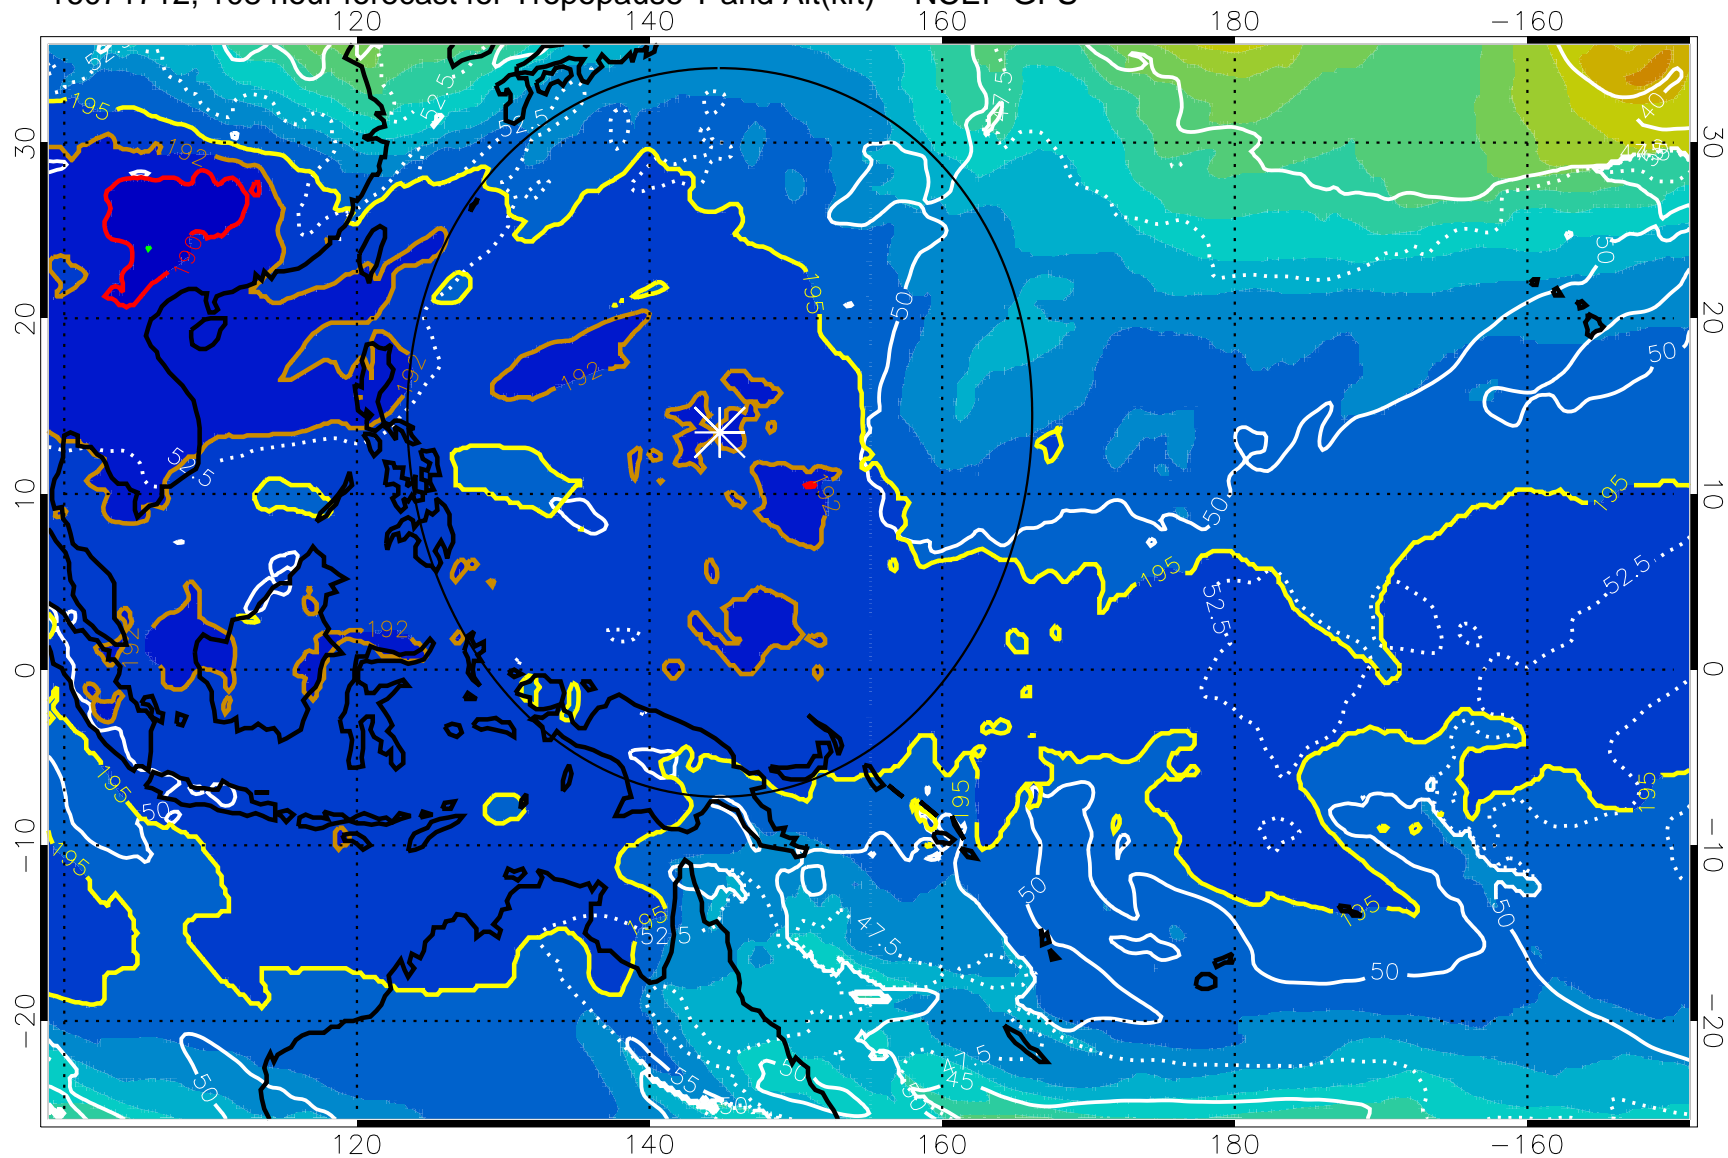

16071712, 108 hour forecast for Tropopause T and Alt(kft) -- NCEP GFS

190 200 210 220 230

Tropopause T, K

Tropopause Altitude in kft (white)

192.5K Isotherm 195K Isotherm
187.5K Isotherm 190K Isotherm

Range ring of 2304 km