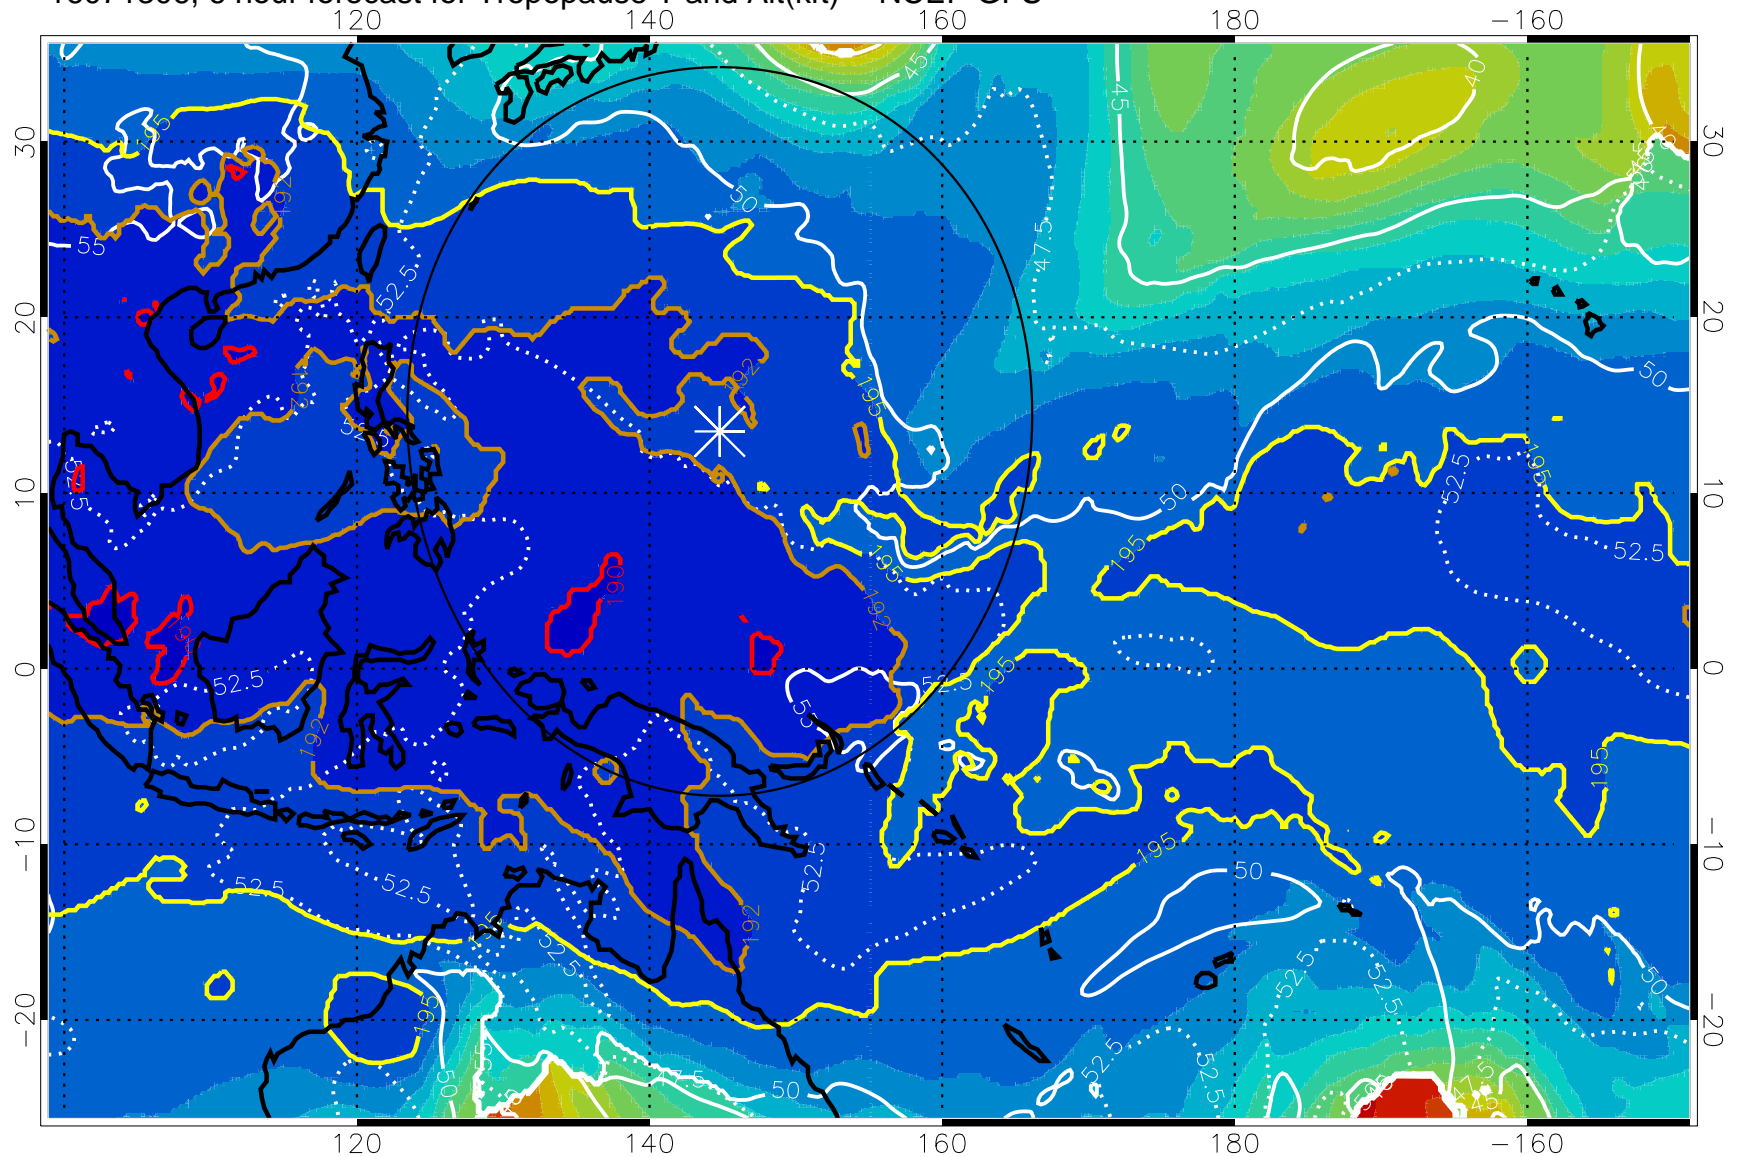

16071306, 6 hour forecast for Tropopause T and Alt(kft) -- NCEP GFS

190 200 210 220 230  
Tropopause T, K

Tropopause Altitude in kft (white)

192.5K Isotherm 195K Isotherm  
187.5K Isotherm 190K Isotherm

Range ring of 2304 km