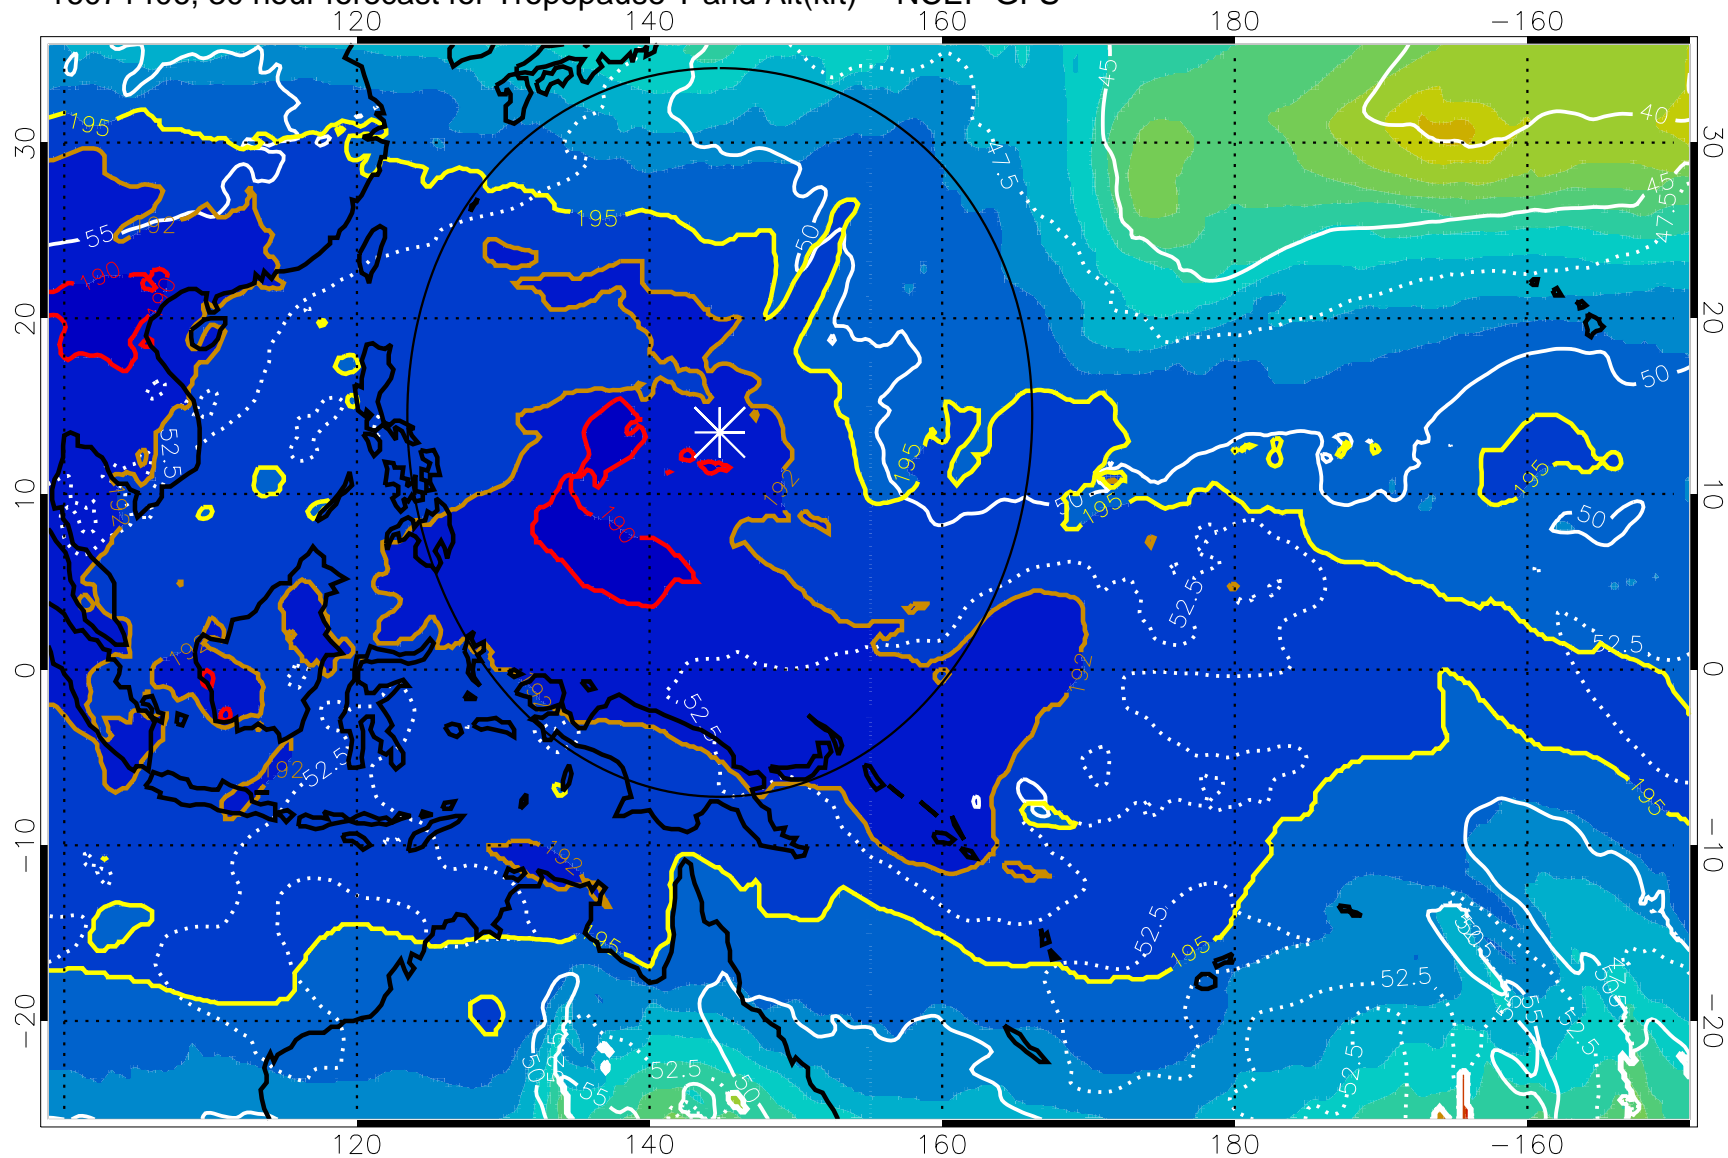

16071406, 30 hour forecast for Tropopause T and Alt(kft) -- NCEP GFS

190 200 210 220 230

Tropopause T, K

Tropopause Altitude in kft (white)

192.5K Isotherm 195K Isotherm
187.5K Isotherm 190K Isotherm

Range ring of 2304 km