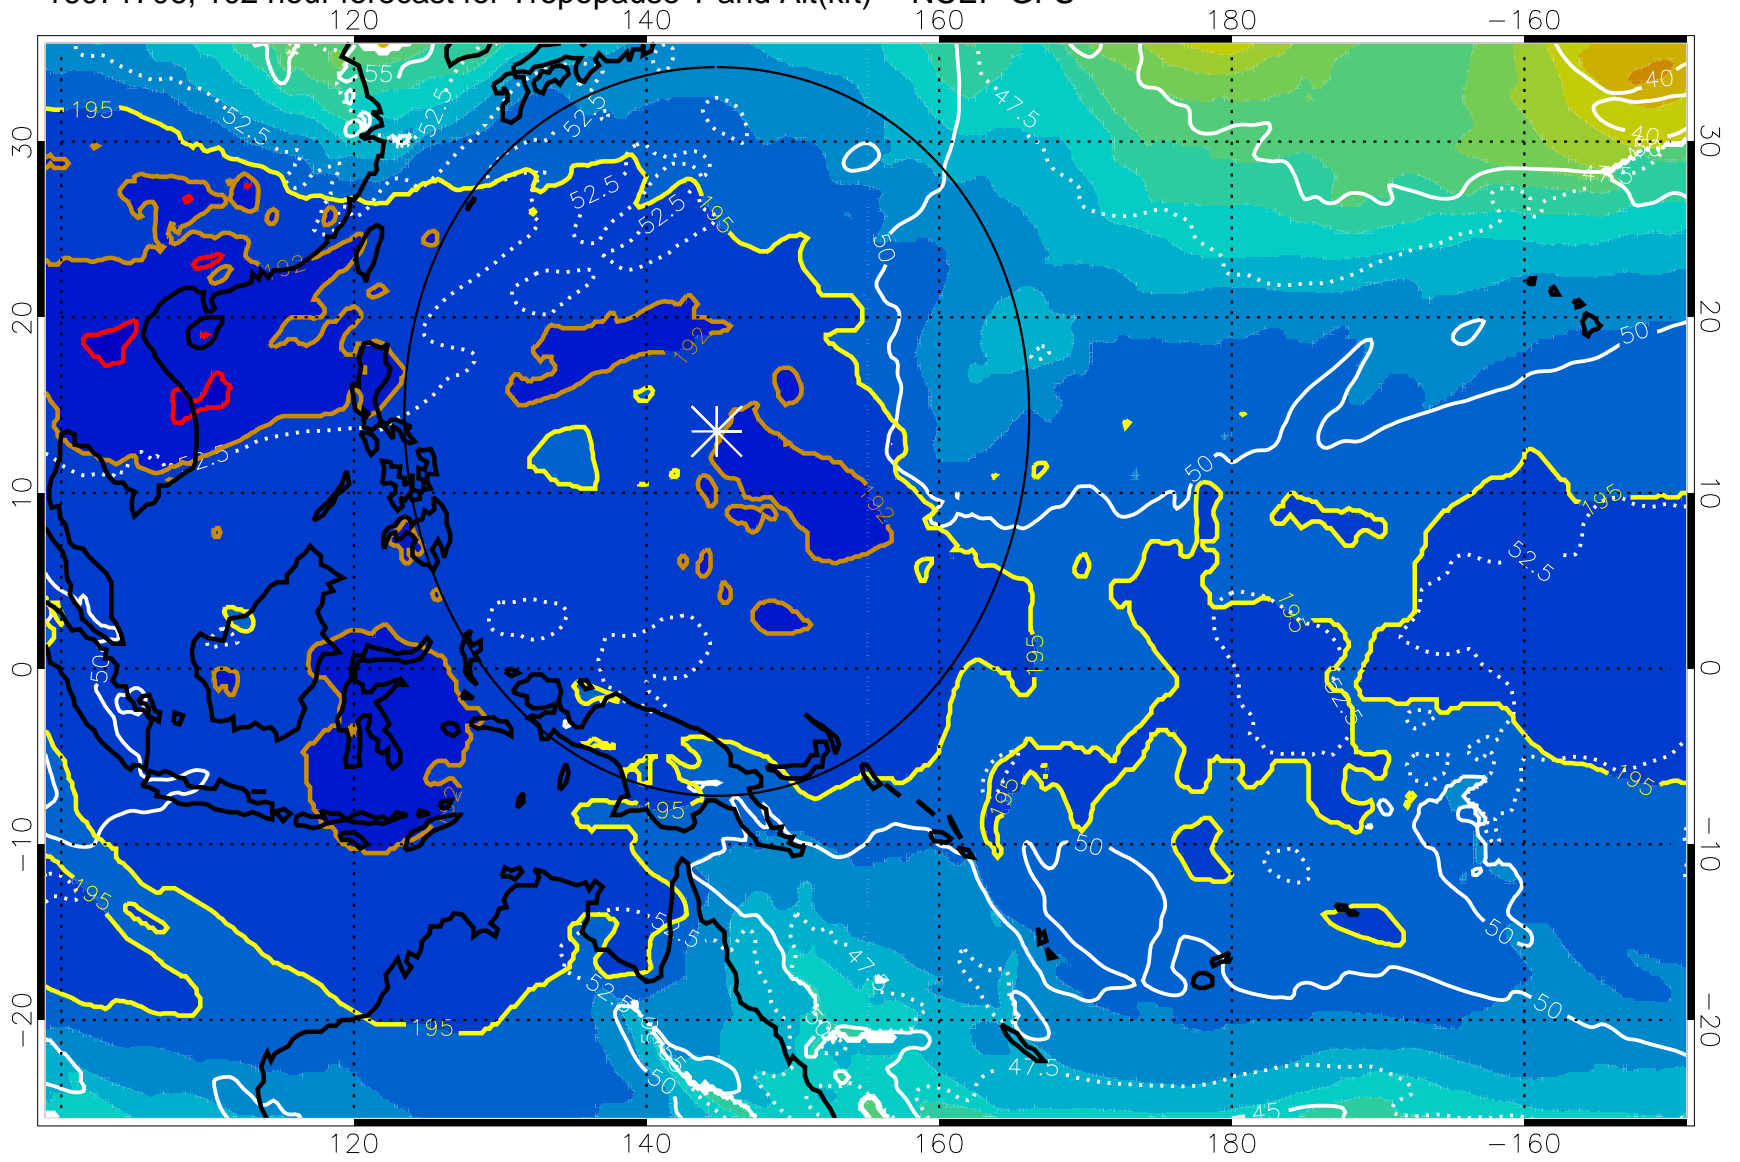

16071706, 102 hour forecast for Tropopause T and Alt(kft) -- NCEP GFS

190   200   210   220   230
Tropopause T, K

Tropopause Altitude in kft (white)

192.5K Isotherm   195K Isotherm
187.5K Isotherm   190K Isotherm

Range ring of 2304 km