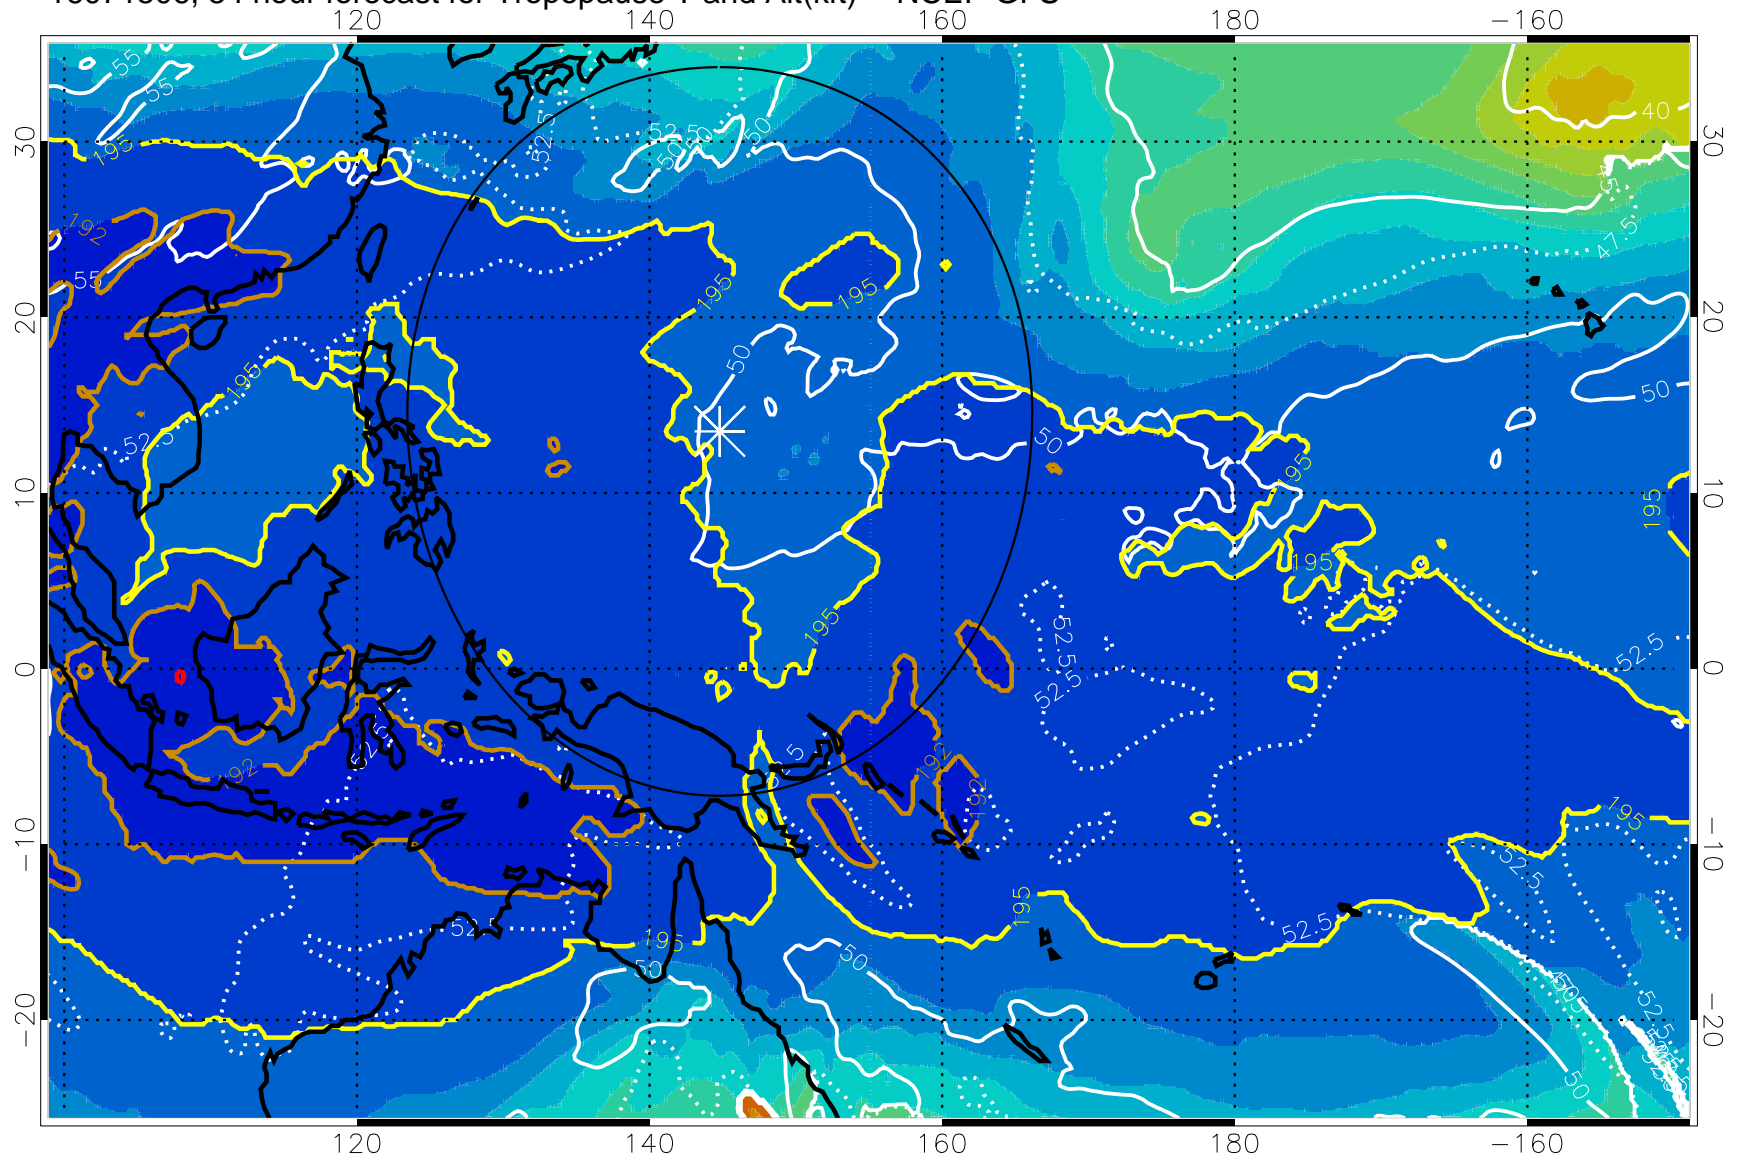

16071506, 54 hour forecast for Tropopause T and Alt(kft) -- NCEP GFS

190   200   210   220   230
Tropopause T, K

Tropopause Altitude in kft (white)

192.5K Isotherm   195K Isotherm
187.5K Isotherm   190K Isotherm

Range ring of 2304 km