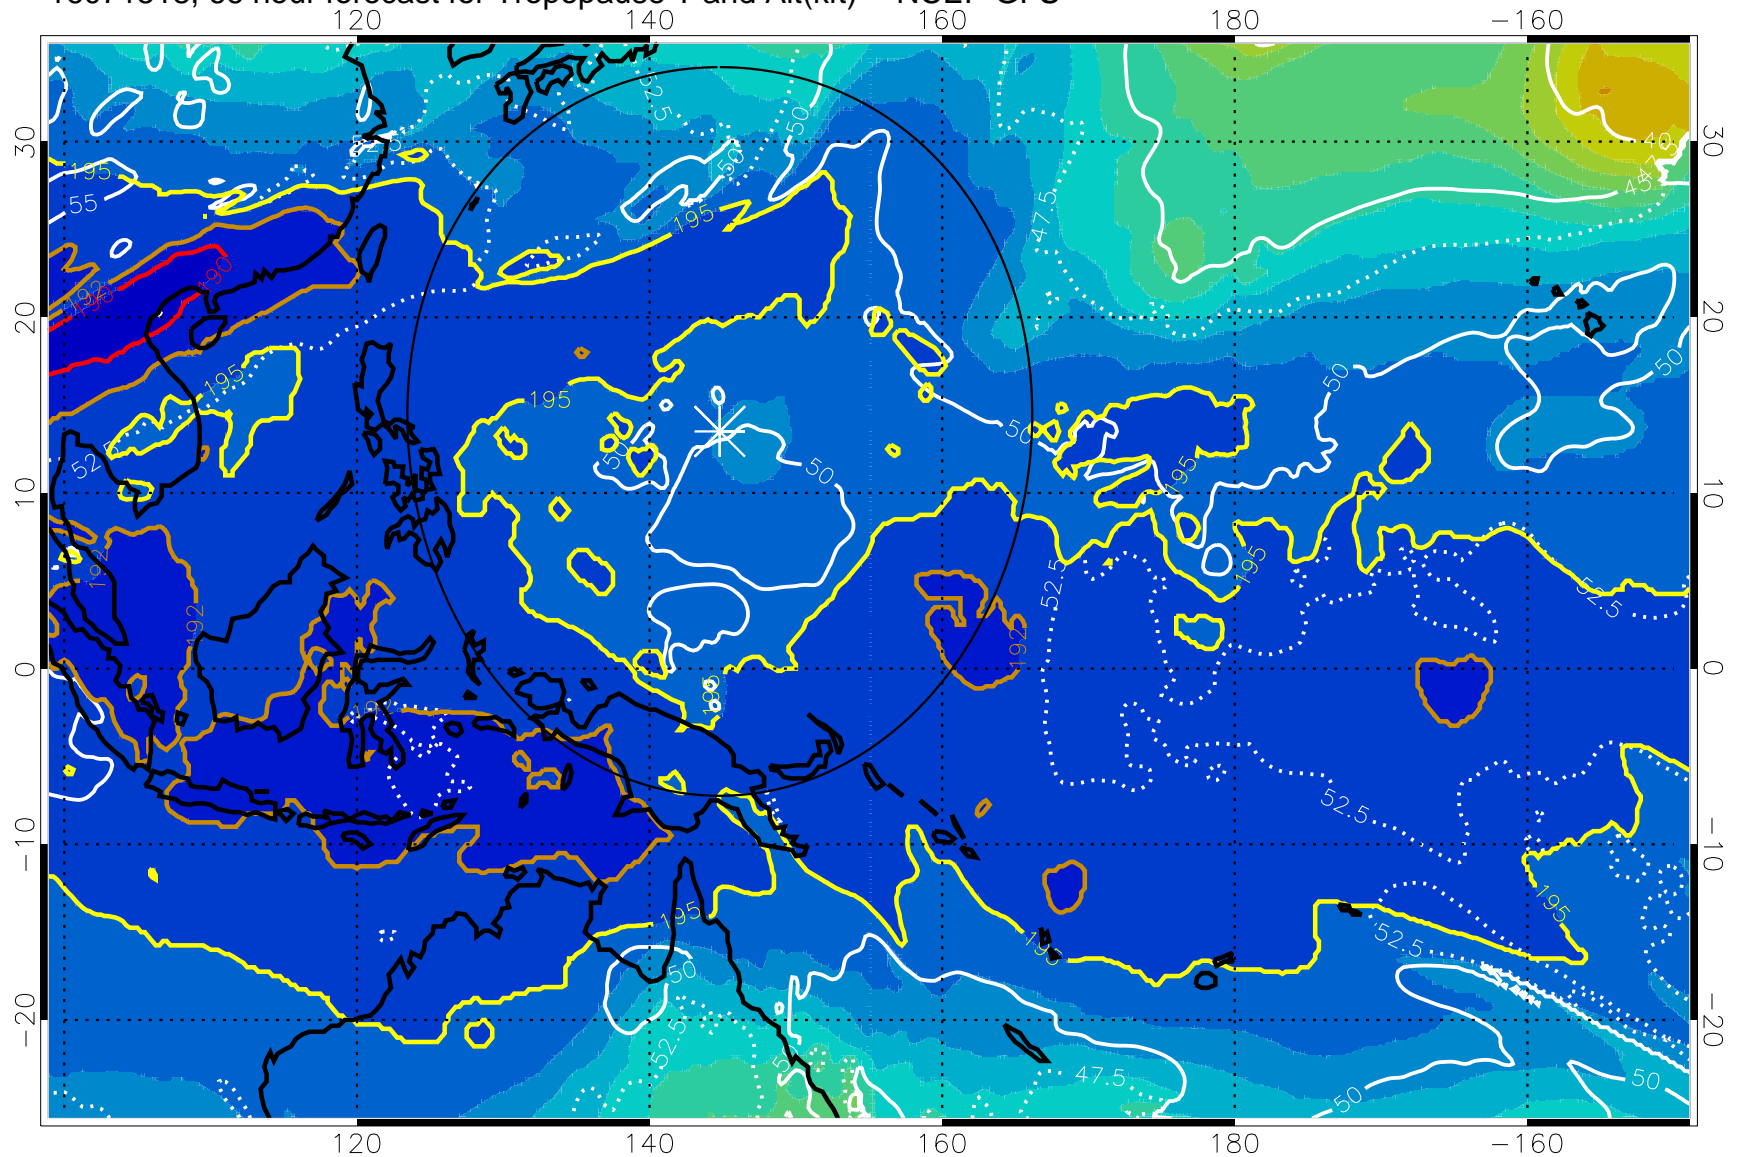

16071518, 66 hour forecast for Tropopause T and Alt(kft) -- NCEP GFS

190   200   210   220   230
Tropopause T, K

Tropopause Altitude in kft (white)

192.5K Isotherm   195K Isotherm
187.5K Isotherm   190K Isotherm

Range ring of 2304 km