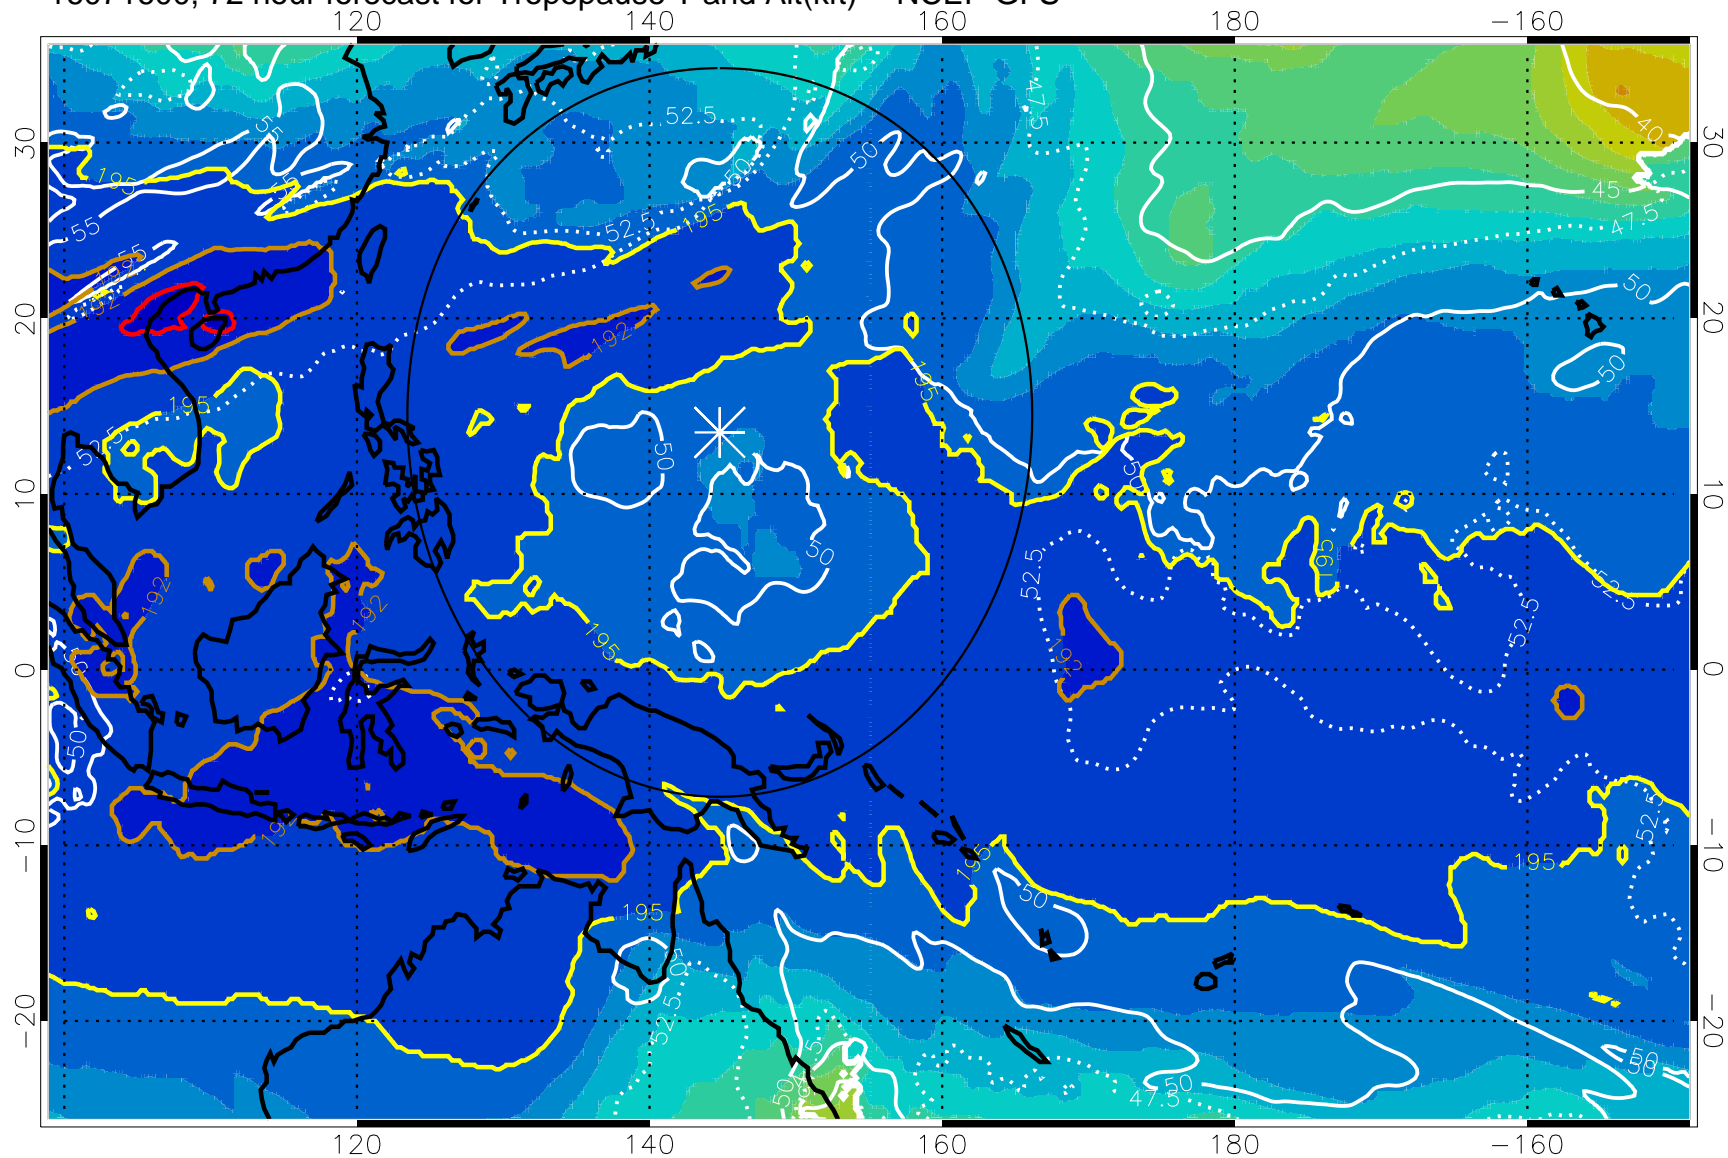

16071600, 72 hour forecast for Tropopause T and Alt(kft) -- NCEP GFS

190 200 210 220 230

Tropopause T, K

Tropopause Altitude in kft (white)

192.5K Isotherm 195K Isotherm
187.5K Isotherm 190K Isotherm

Range ring of 2304 km