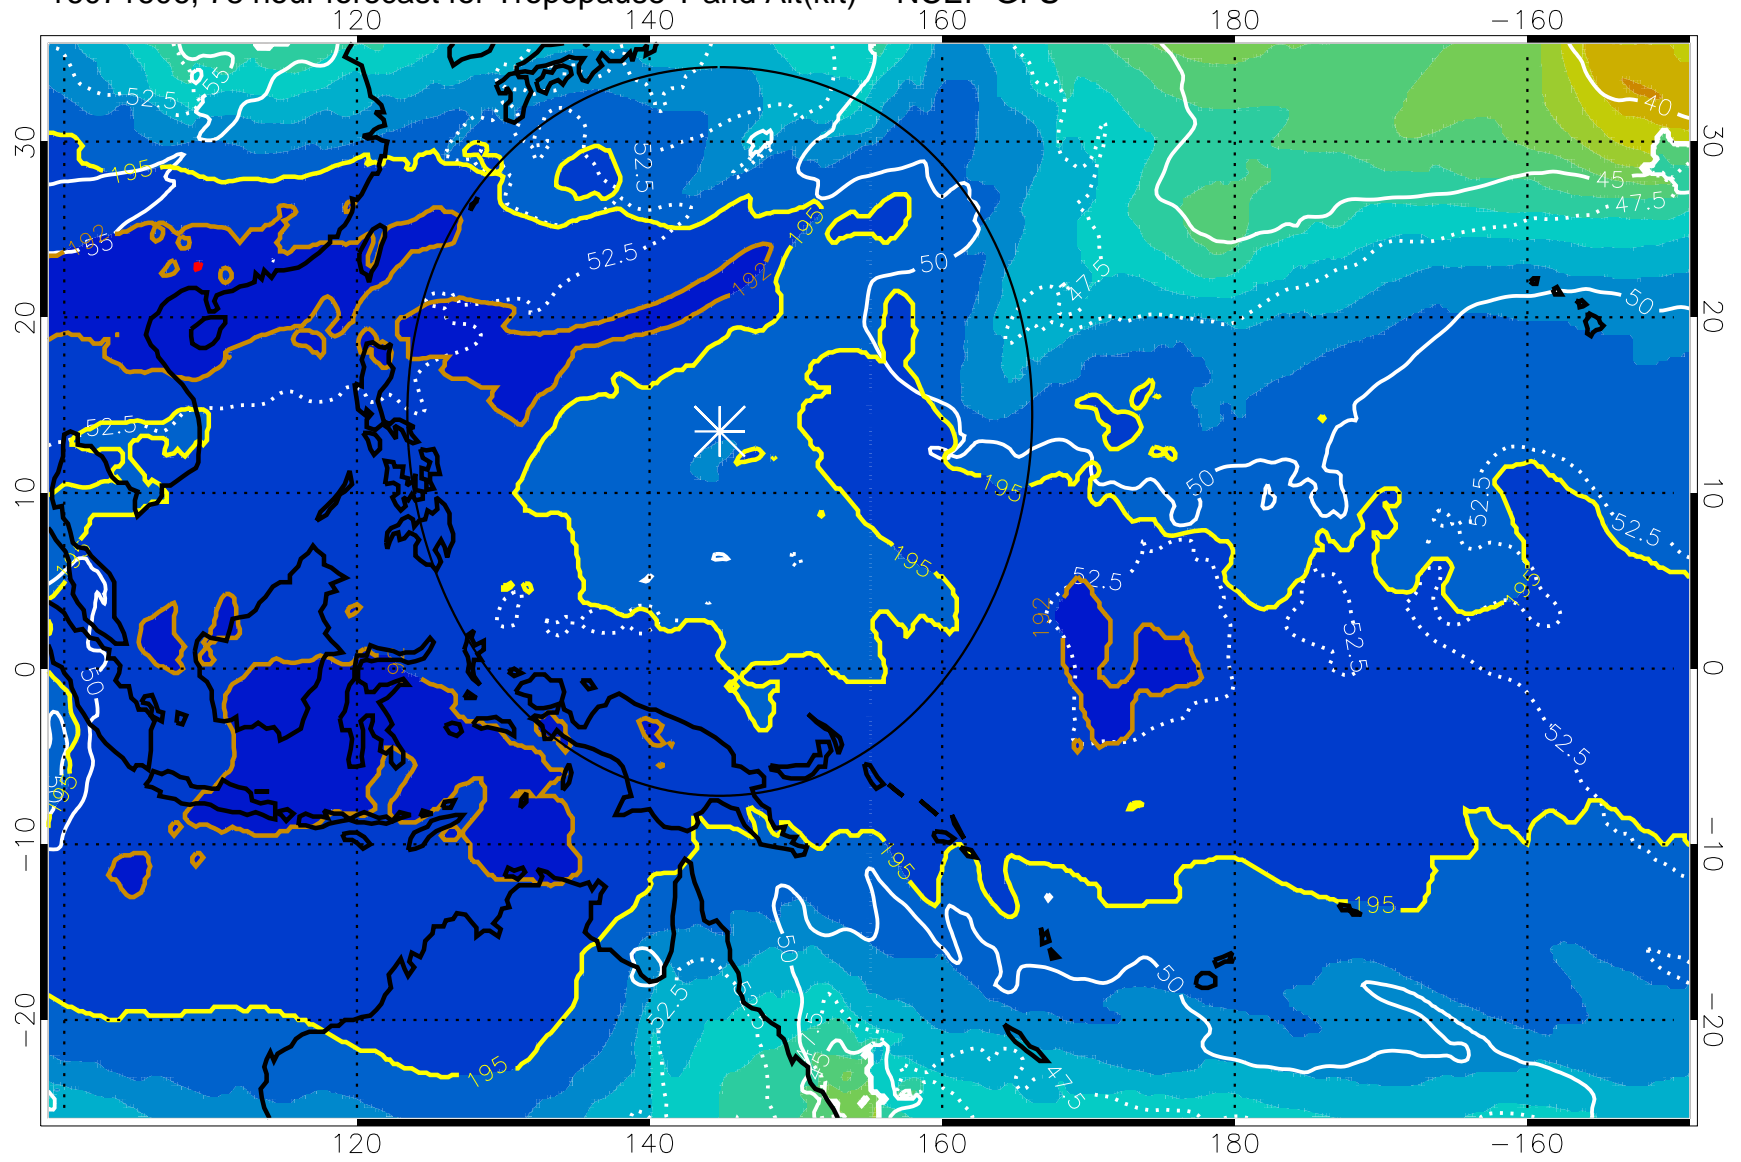

16071606, 78 hour forecast for Tropopause T and Alt(kft) -- NCEP GFS

190 200 210 220 230
Tropopause T, K

Tropopause Altitude in kft (white)

192.5K Isotherm 195K Isotherm
187.5K Isotherm 190K Isotherm

Range ring of 2304 km