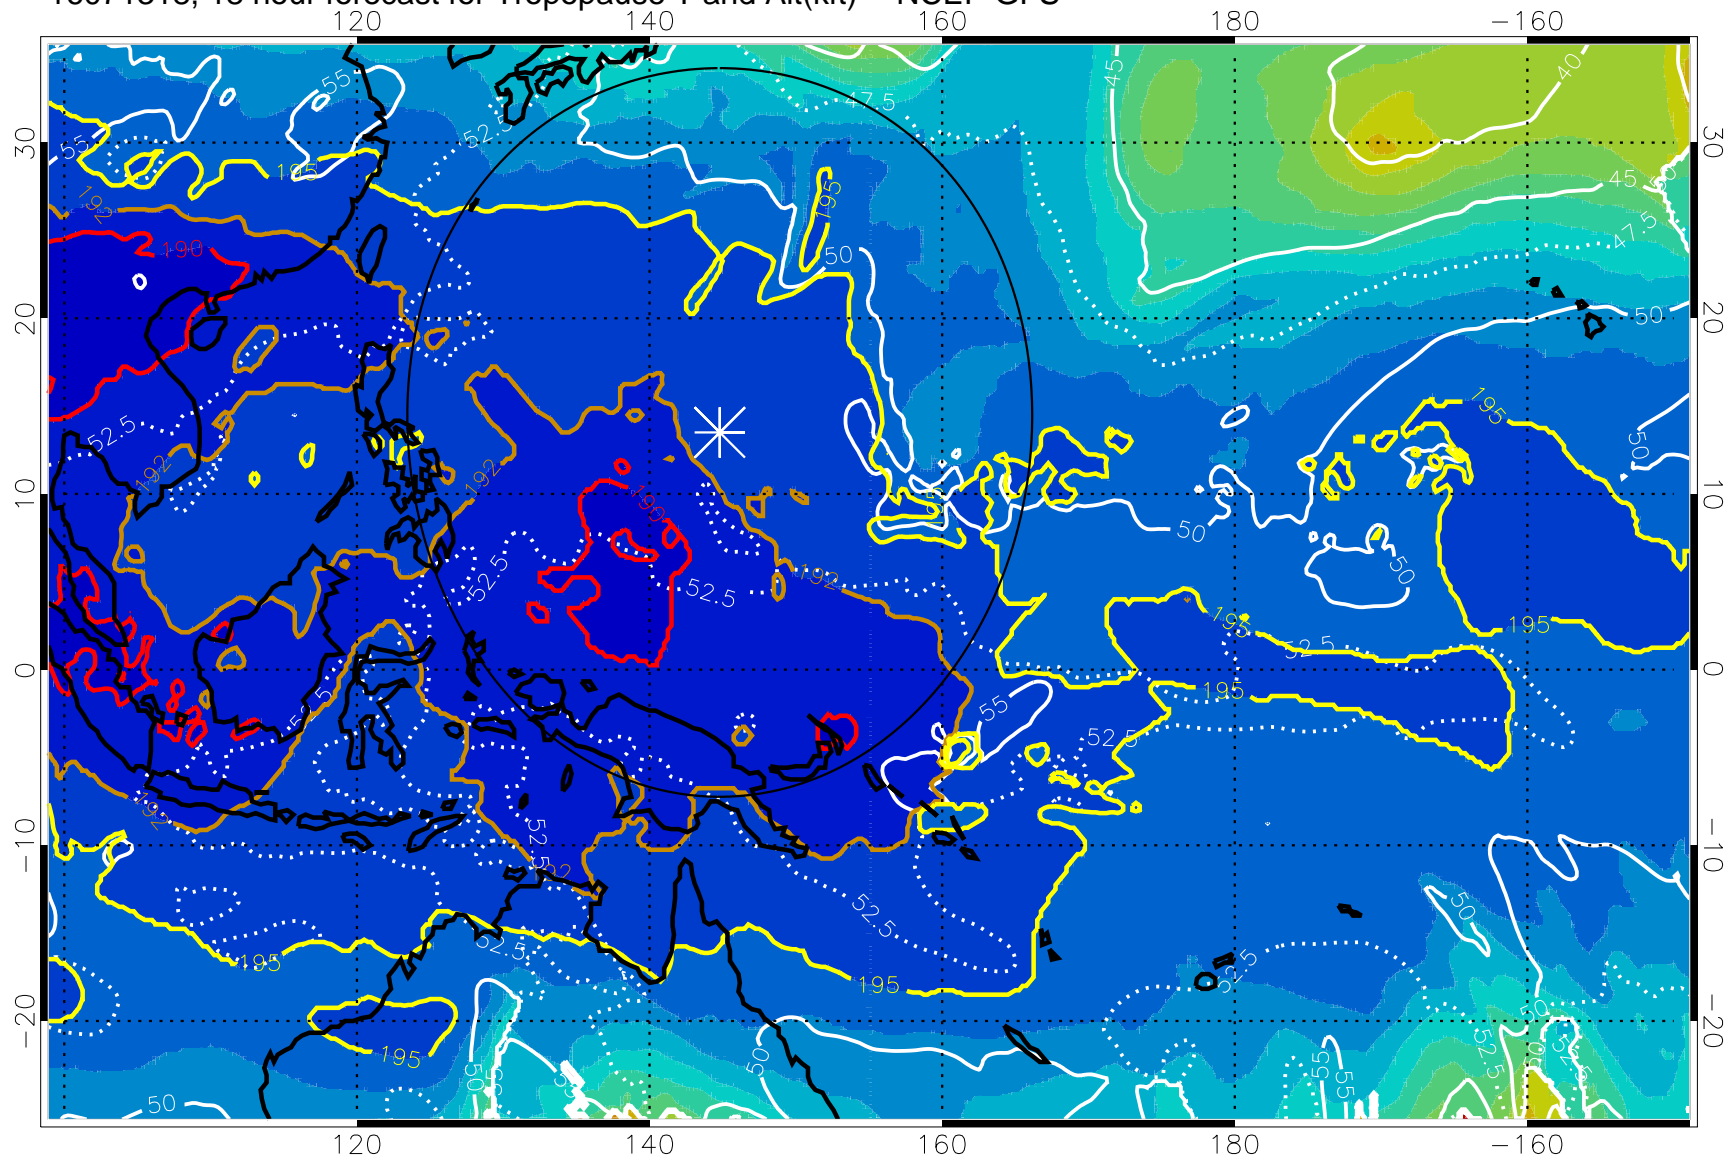

16071318, 18 hour forecast for Tropopause T and Alt(kft) -- NCEP GFS

190 200 210 220 230
Tropopause T, K

Tropopause Altitude in kft (white)

192.5K Isotherm 195K Isotherm
187.5K Isotherm 190K Isotherm

Range ring of 2304 km