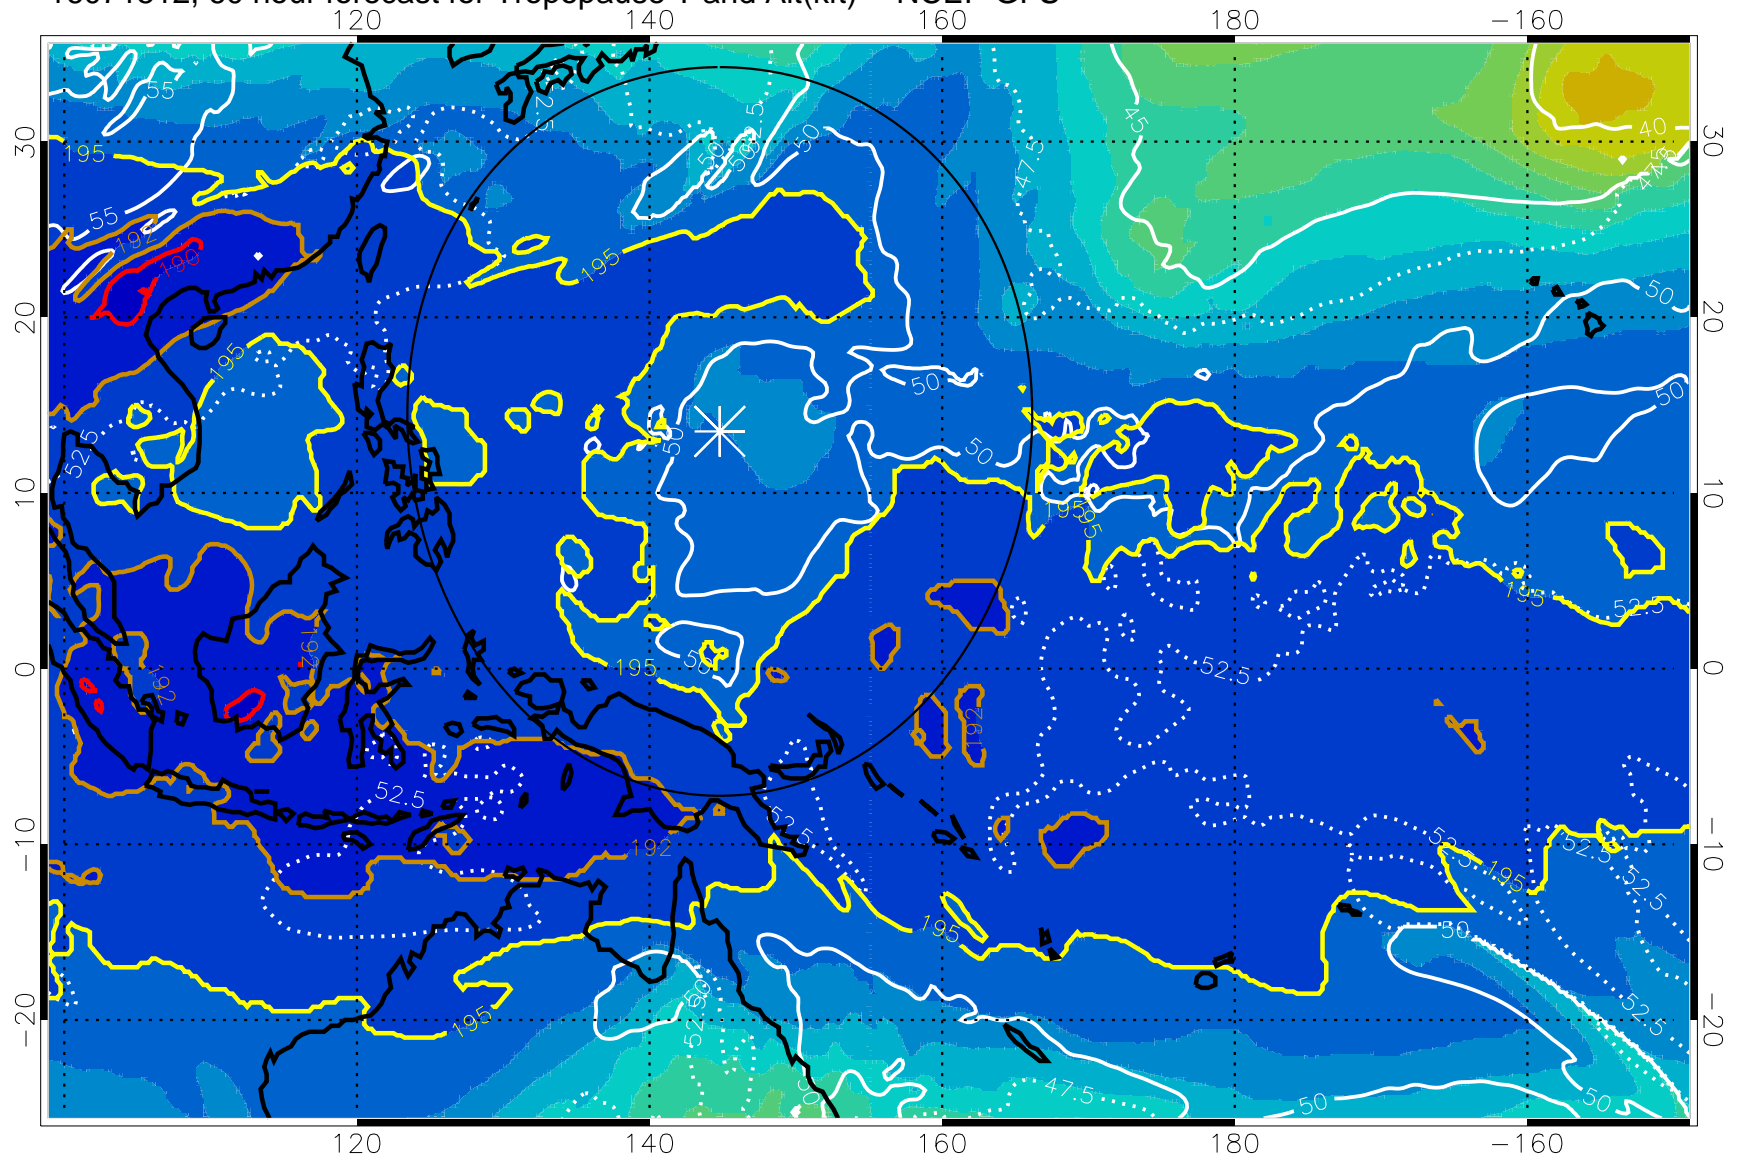

16071512, 60 hour forecast for Tropopause T and Alt(kft) -- NCEP GFS

190 200 210 220 230

Tropopause T, K

Tropopause Altitude in kft (white)

192.5K Isotherm 195K Isotherm
187.5K Isotherm 190K Isotherm

Range ring of 2304 km