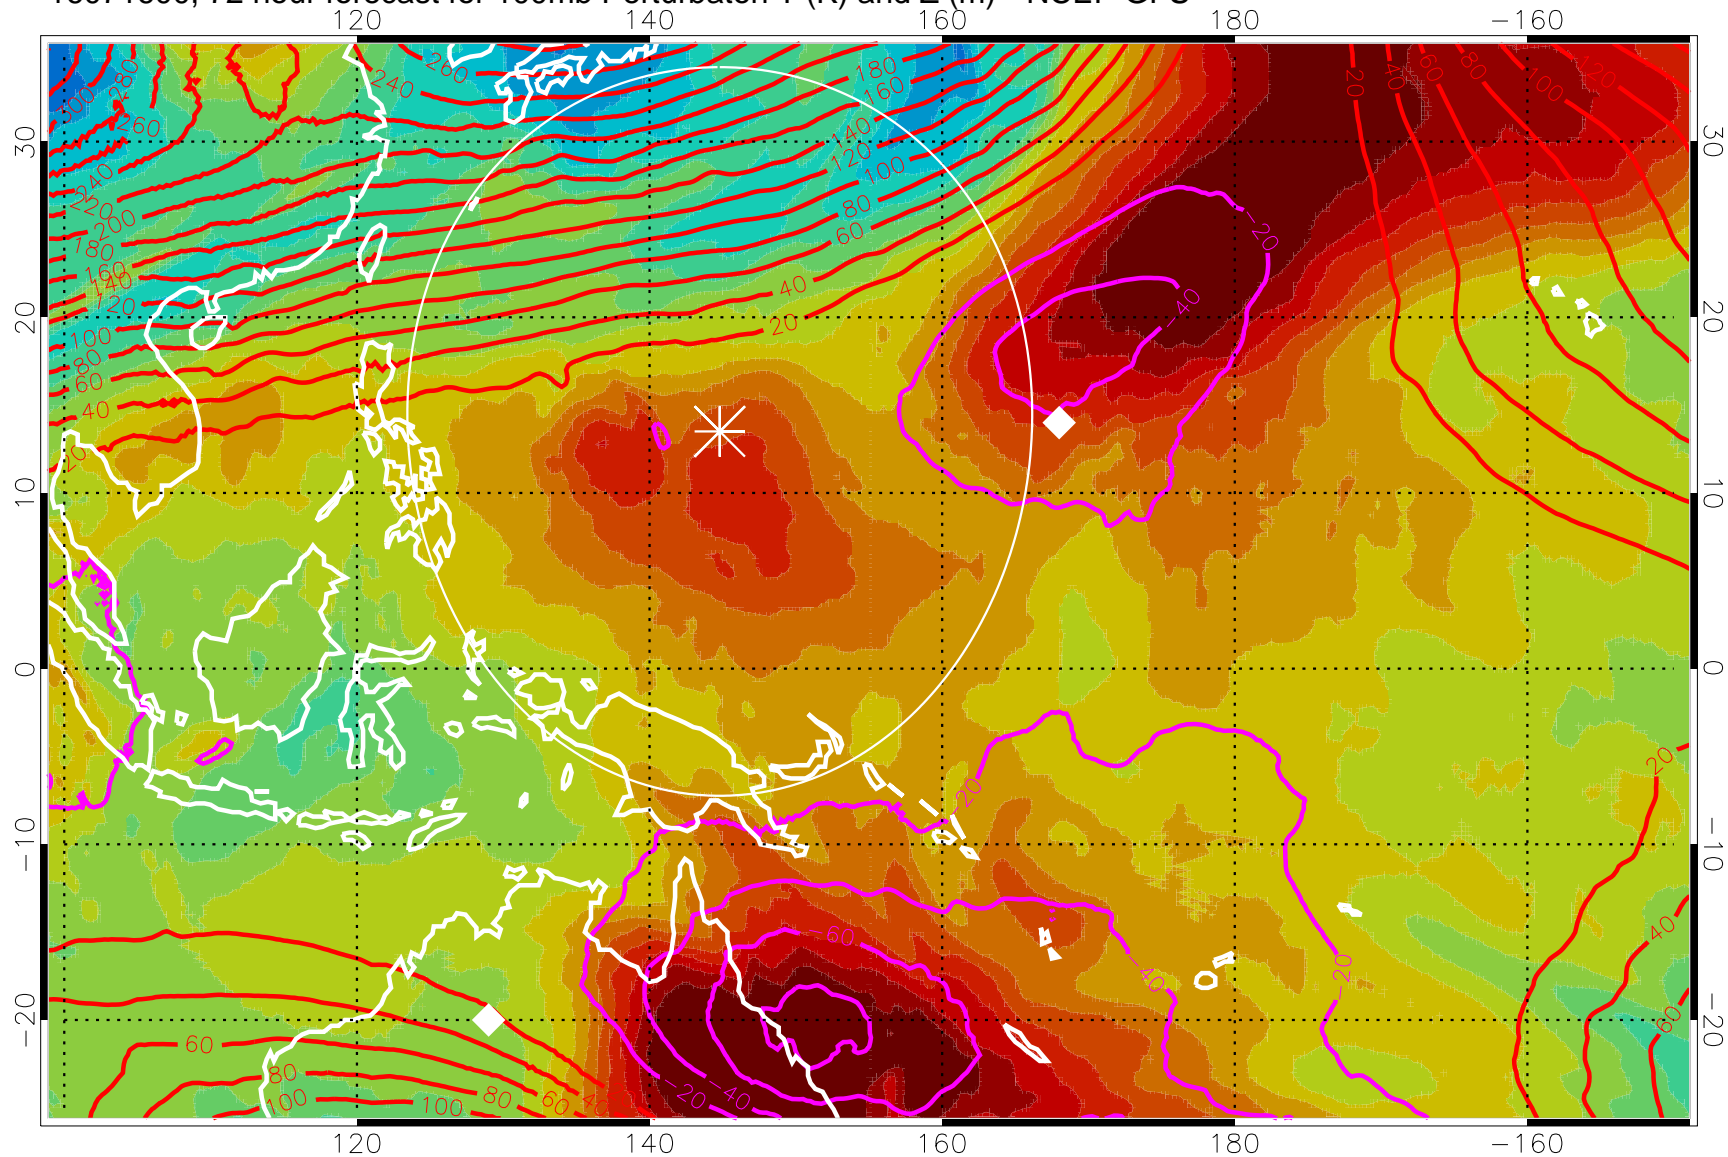

16071600, 72 hour forecast for 100mb Perturbaton T (K) and Z (m)-- NCEP GFS

Contours are 100 mbar Z perturbation (m)
Positive Z Contours
Negative Z Contours
Diamonds-mean pos. of anticyclones

Range ring of 2304 km