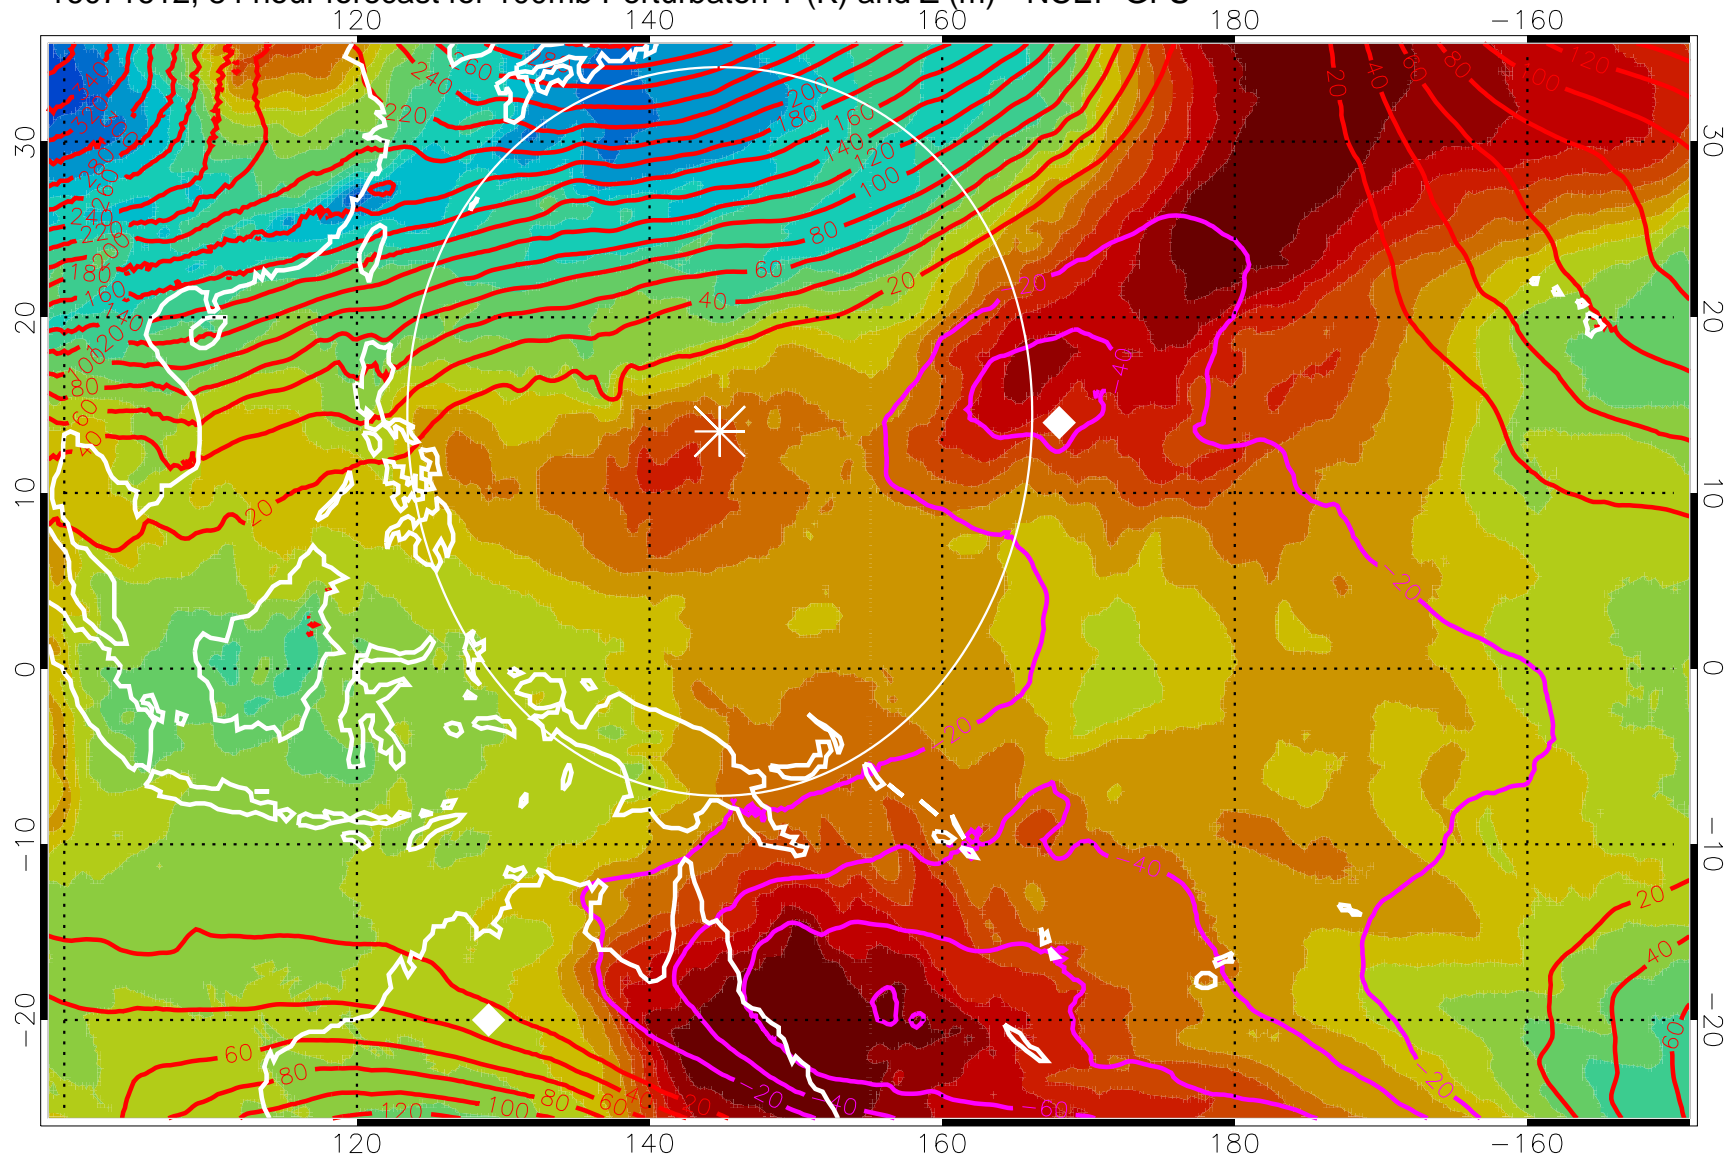

16071612, 84 hour forecast for 100mb Perturbaton T (K) and Z (m)-- NCEP GFS

Contours are 100 mbar Z perturbation (m)
Positive Z Contours
Negative Z Contours
Diamonds-mean pos. of anticyclones

Range ring of 2304 km