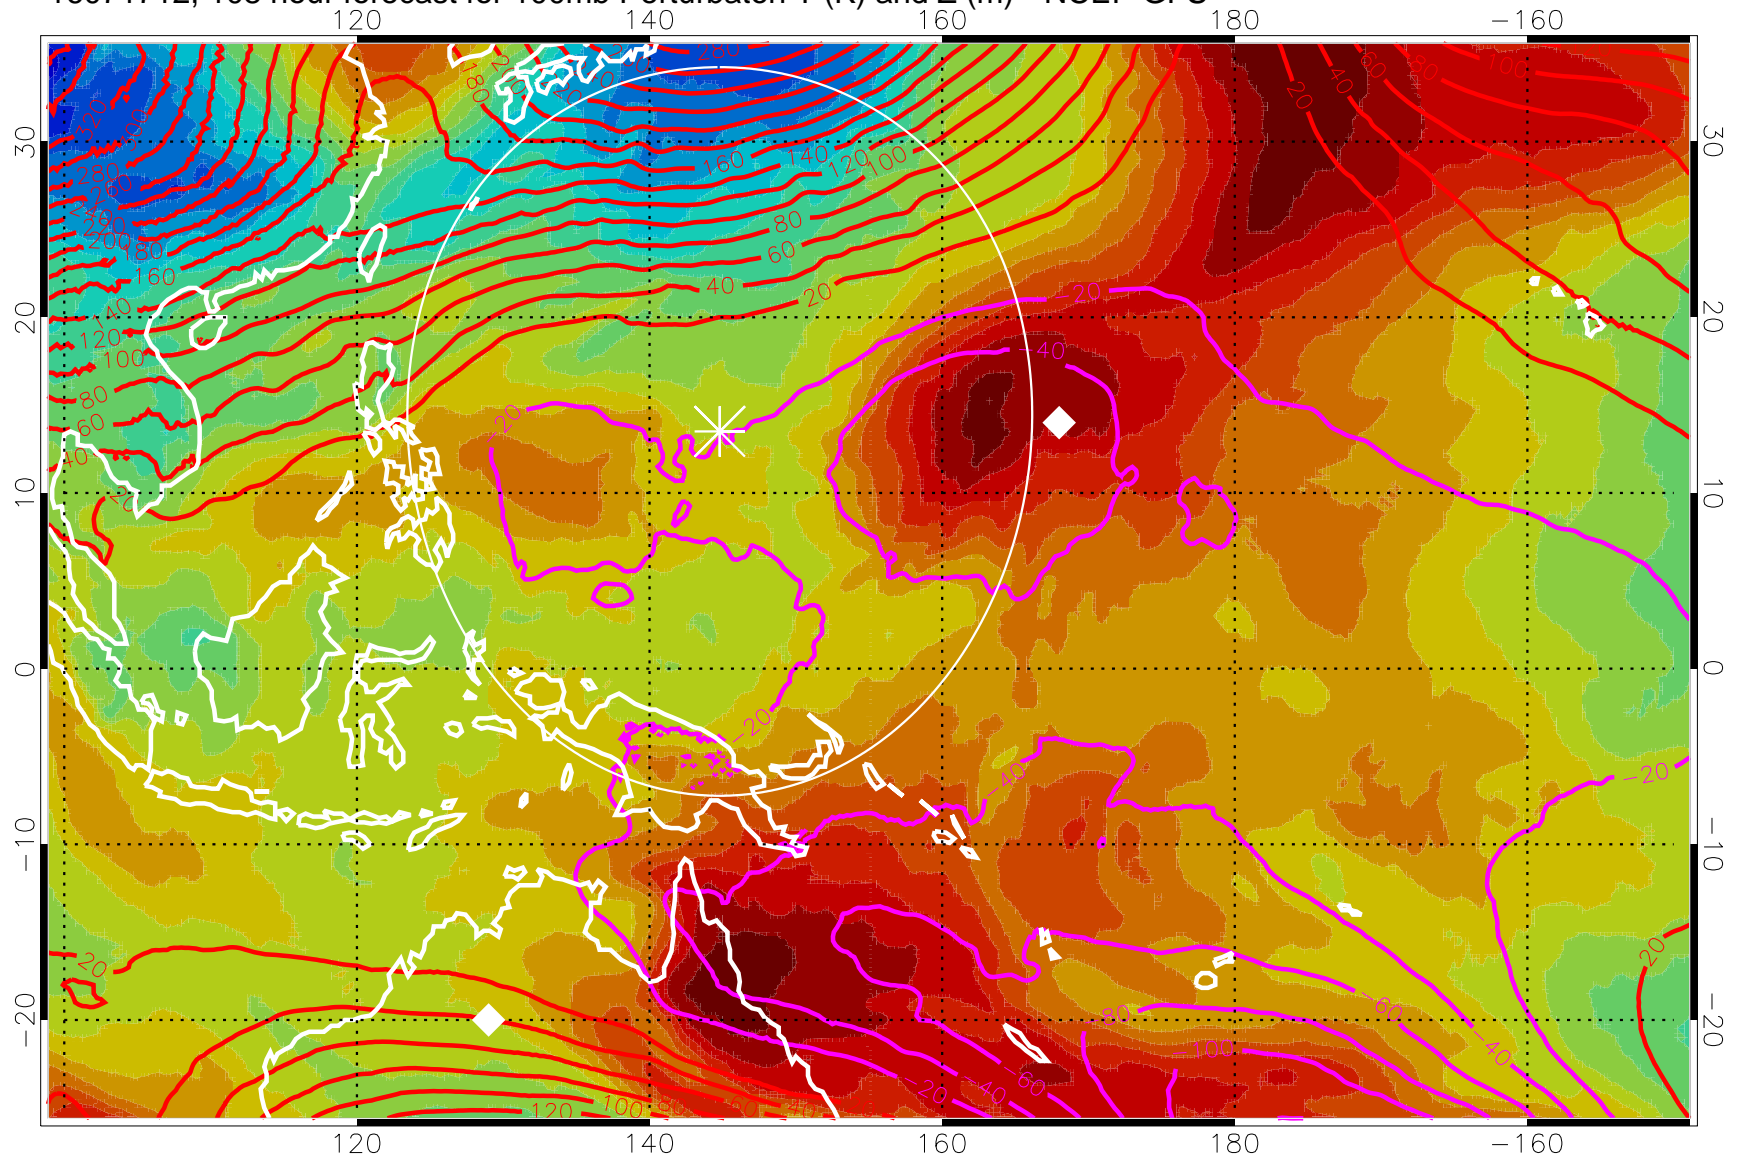

16071712, 108 hour forecast for 100mb Perturbaton T (K) and Z (m)-- NCEP GFS

Contours are 100 mbar Z perturbation (m)
Positive Z Contours
Negative Z Contours
Diamonds-mean pos. of anticyclones

Range ring of 2304 km