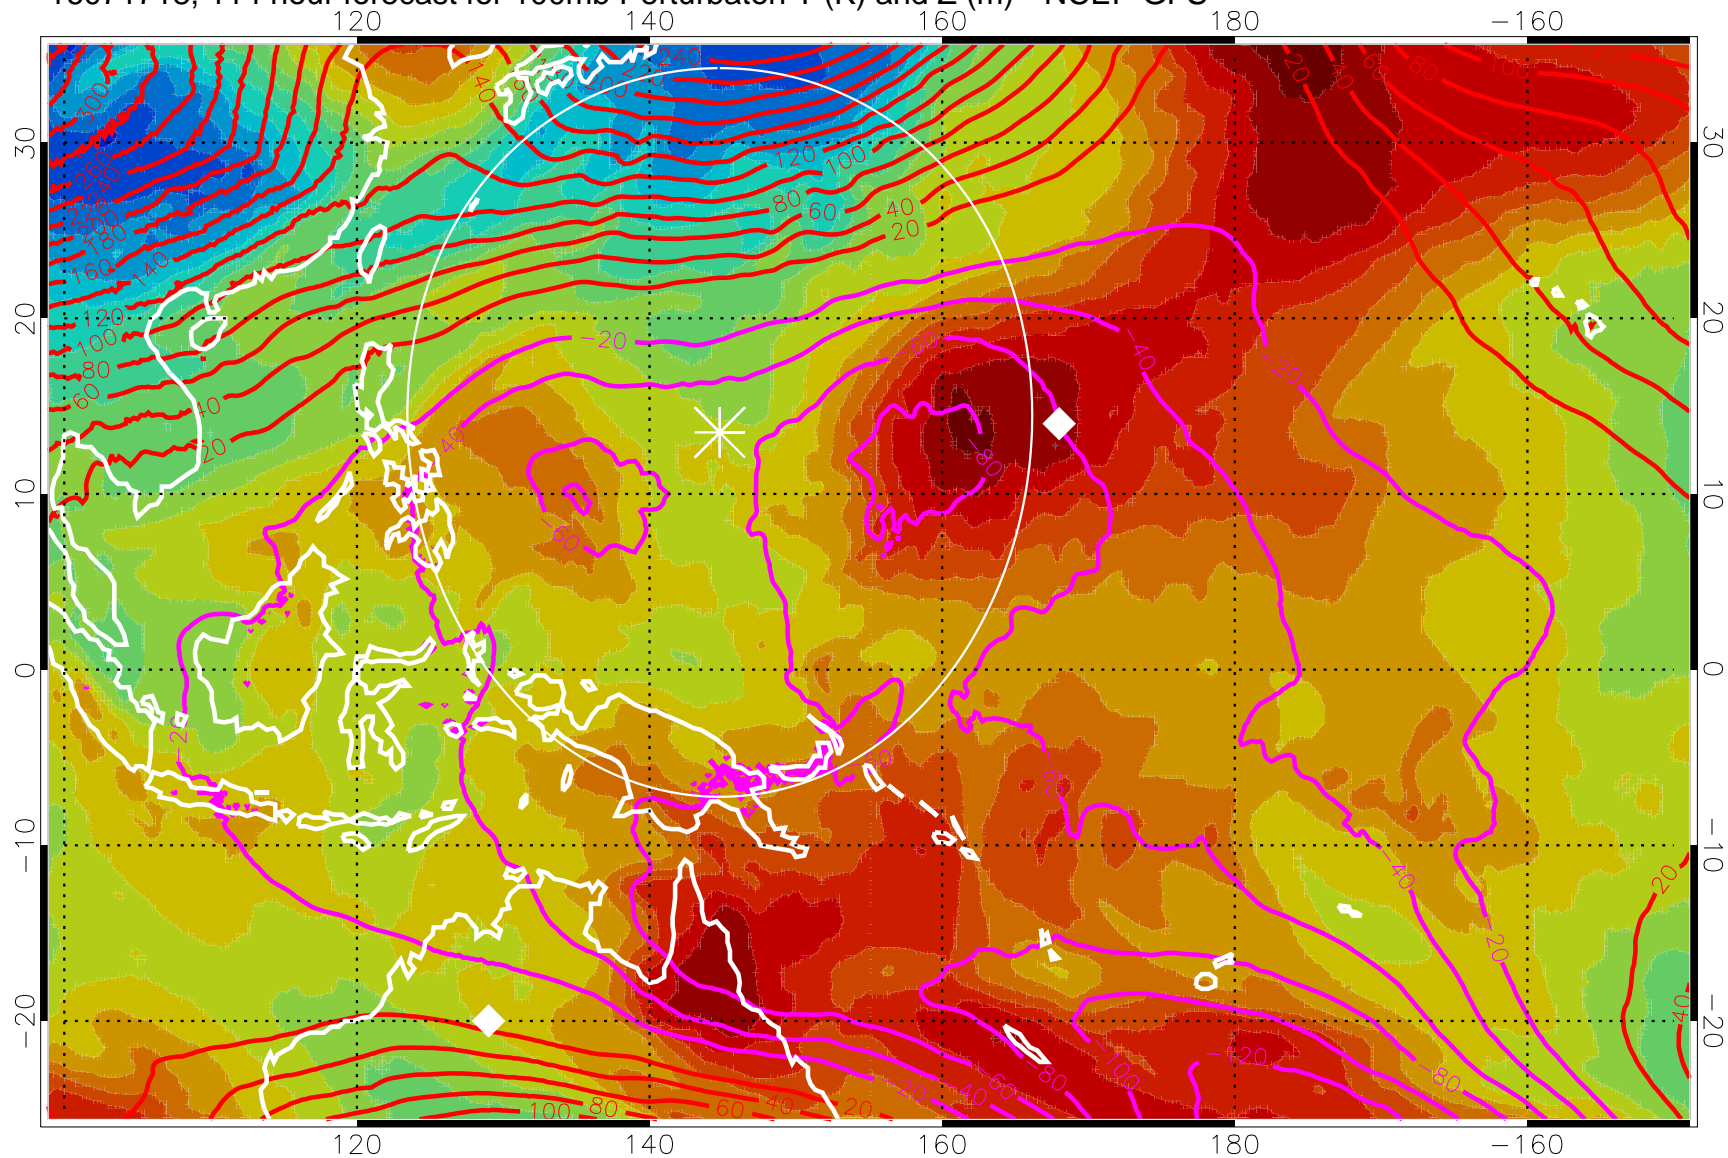

16071718, 114 hour forecast for 100mb Perturbaton T (K) and Z (m)-- NCEP GFS

Contours are 100 mbar Z perturbation (m)
Positive Z Contours
Negative Z Contours
Diamonds-mean pos. of anticyclones

Range ring of 2304 km