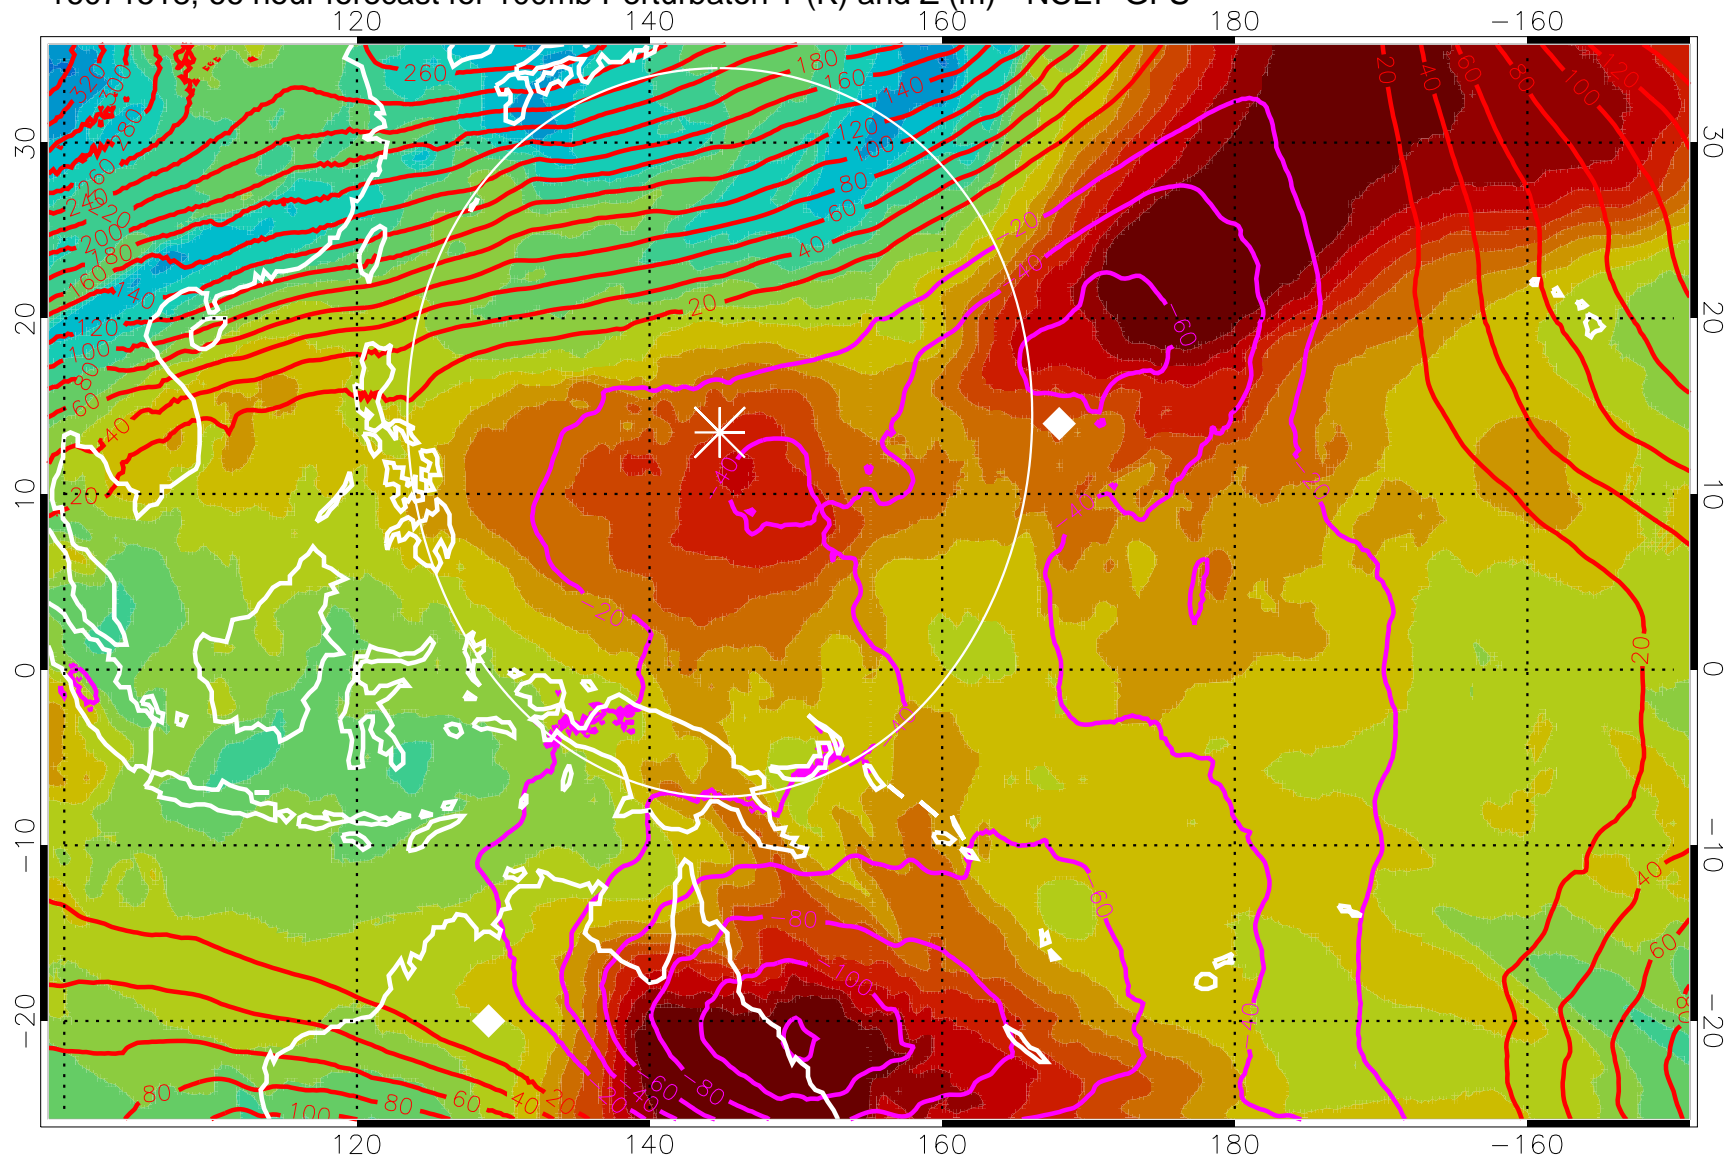

16071518, 66 hour forecast for 100mb Perturbaton T (K) and Z (m)-- NCEP GFS

Contours are 100 mbar Z perturbation (m)
Positive Z Contours
Negative Z Contours
Diamonds-mean pos. of anticyclones

Range ring of 2304 km