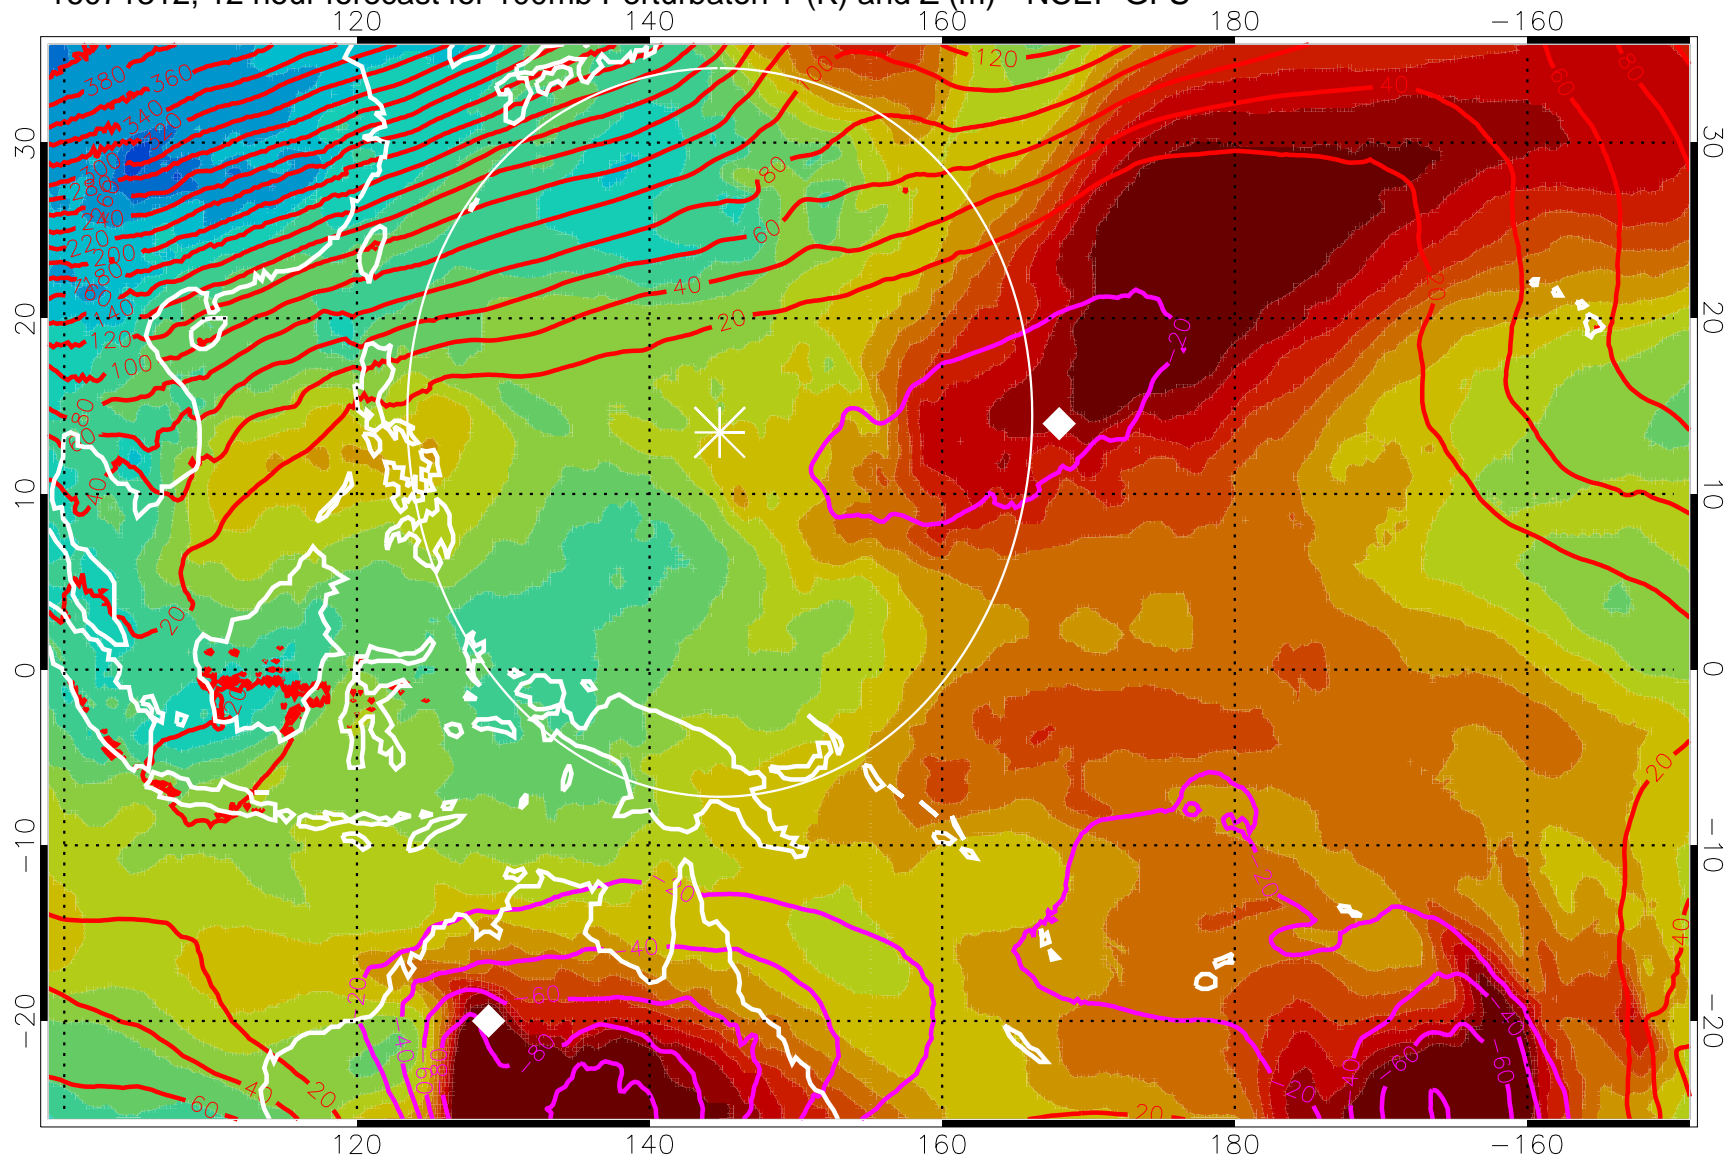

16071312, 12 hour forecast for 100mb Perturbaton T (K) and Z (m)-- NCEP GFS

Contours are 100 mbar Z perturbation (m)
Positive Z Contours
Negative Z Contours
Diamonds-mean pos. of anticyclones

Range ring of 2304 km