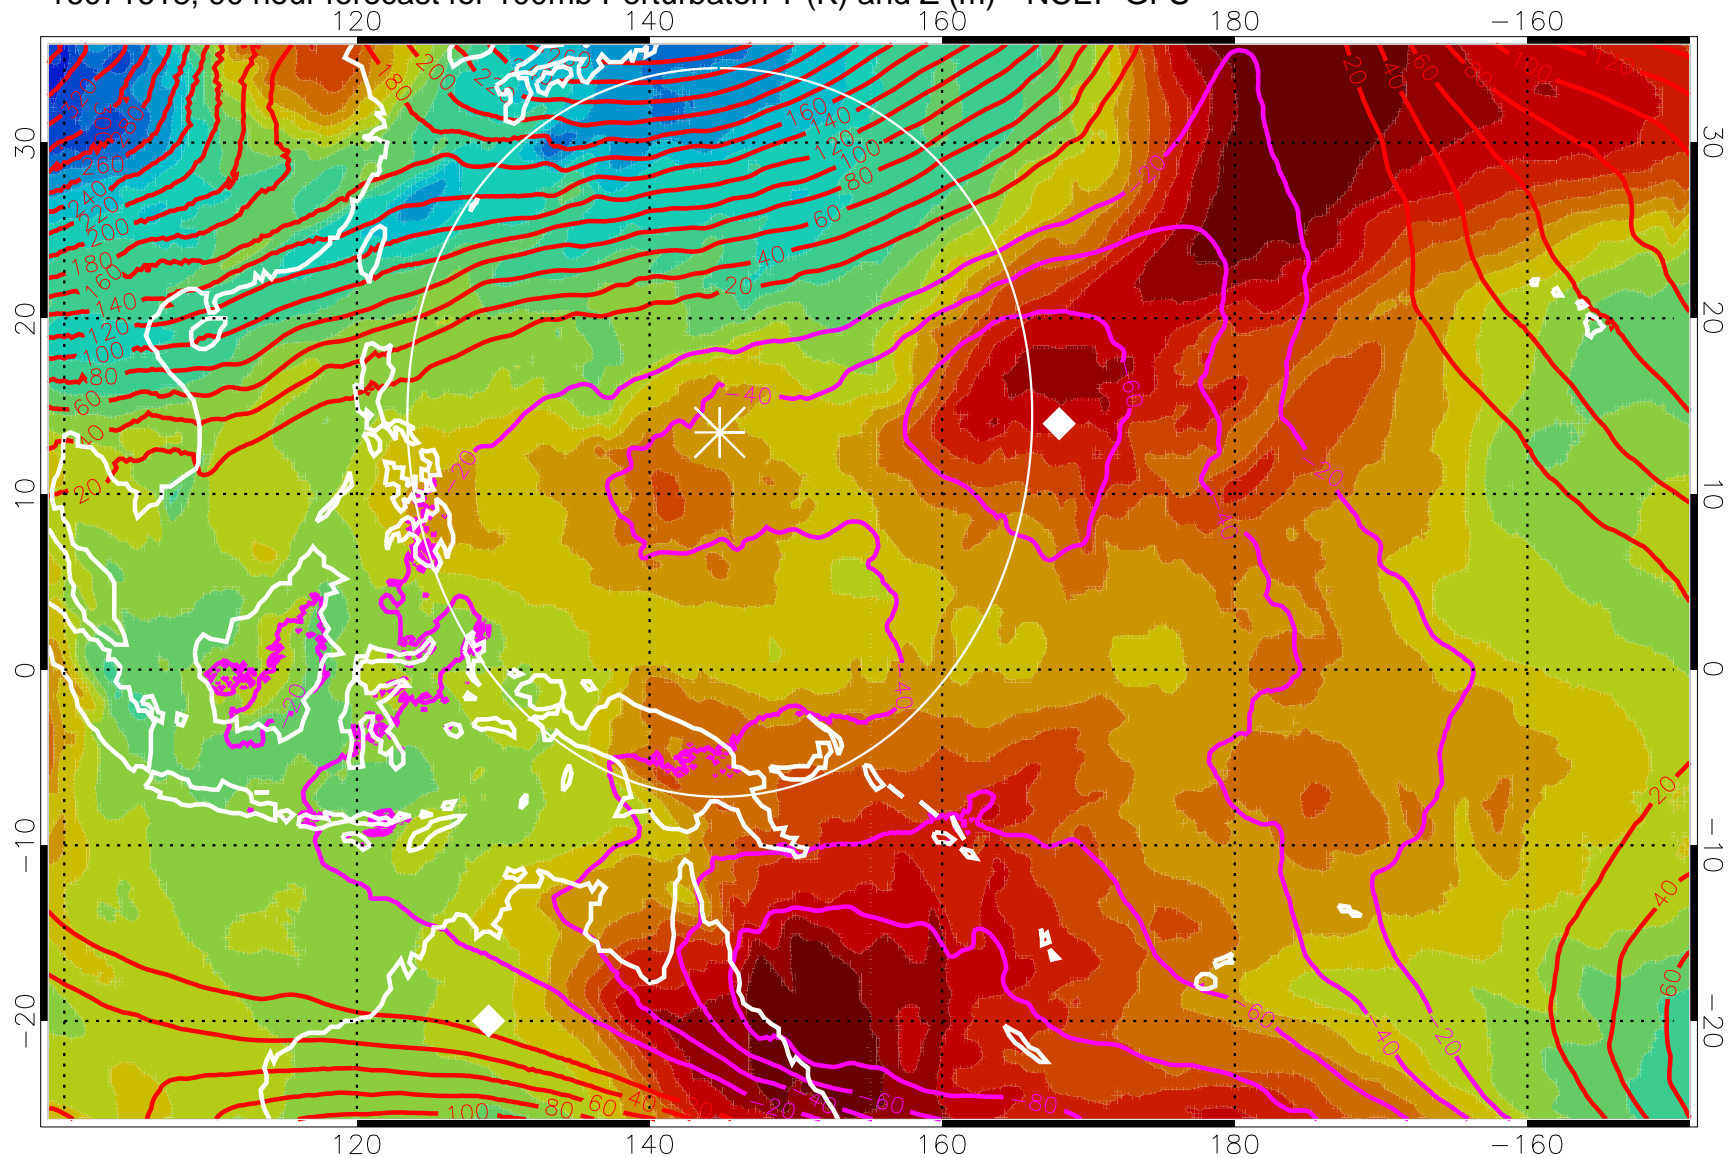

16071618, 90 hour forecast for 100mb Perturbaton T (K) and Z (m)-- NCEP GFS

Contours are 100 mbar Z perturbation (m)
Positive Z Contours
Negative Z Contours
Diamonds-mean pos. of anticyclones

Range ring of 2304 km