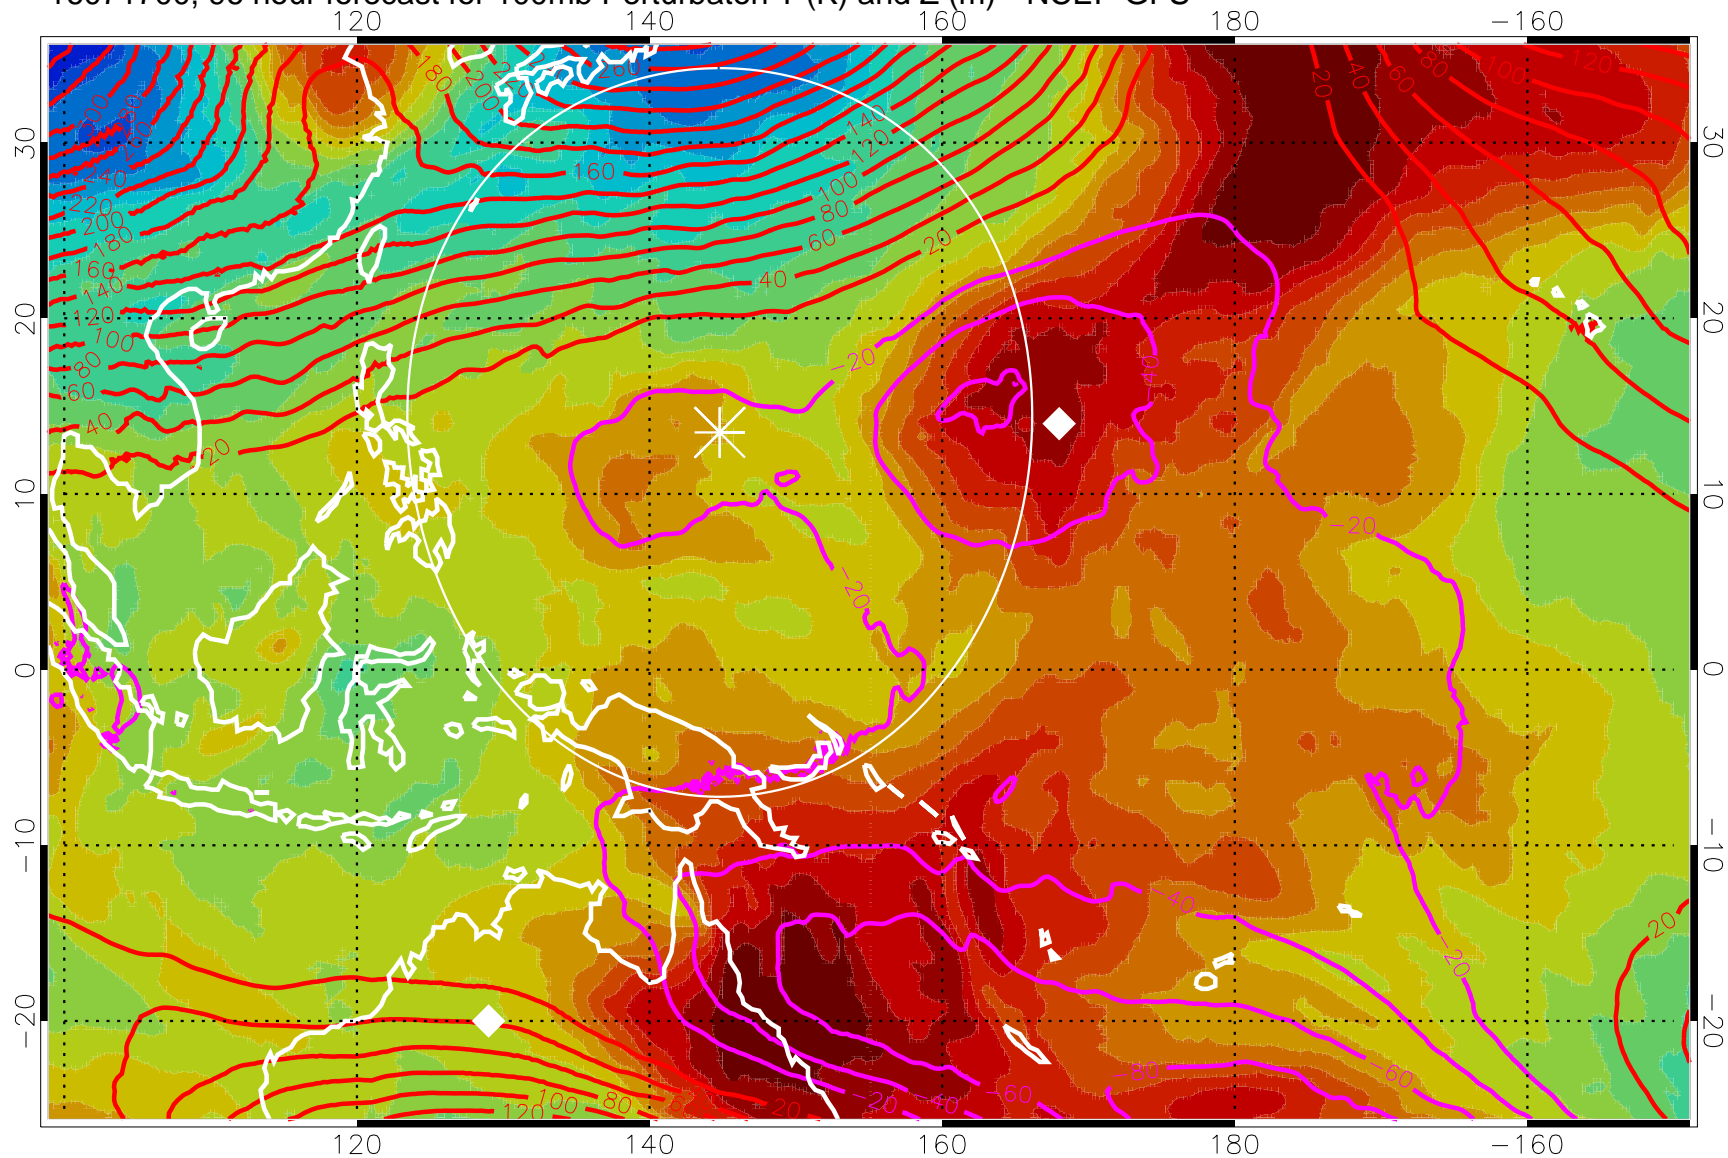

16071700, 96 hour forecast for 100mb Perturbaton T (K) and Z (m)-- NCEP GFS

Contours are 100 mbar Z perturbation (m)
Positive Z Contours
Negative Z Contours
Diamonds-mean pos. of anticyclones

Range ring of 2304 km