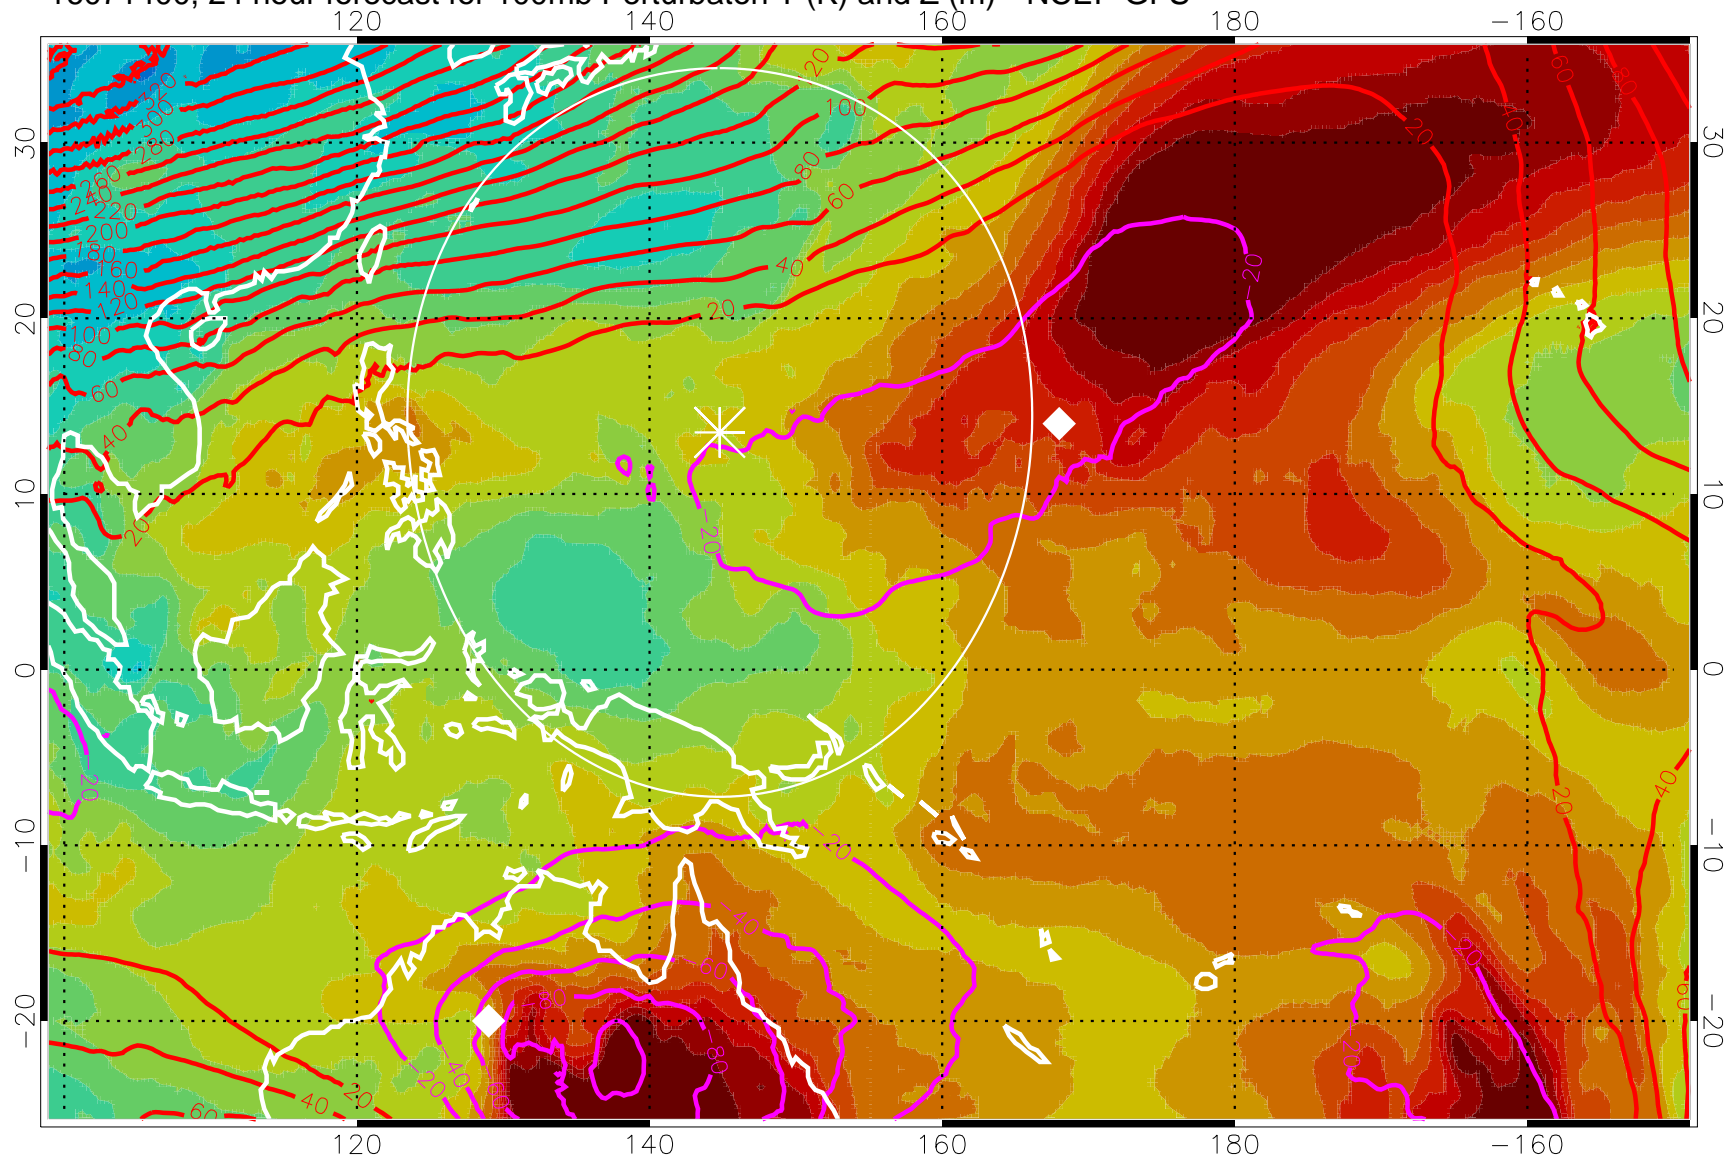

16071400, 24 hour forecast for 100mb Perturbaton T (K) and Z (m)-- NCEP GFS

T deviation from jan-feb mean, K

Contours are 100 mbar Z perturbation (m)

Positive Z Contours

Negative Z Contours

Diamonds-mean pos. of anticyclones

Range ring of 2304 km