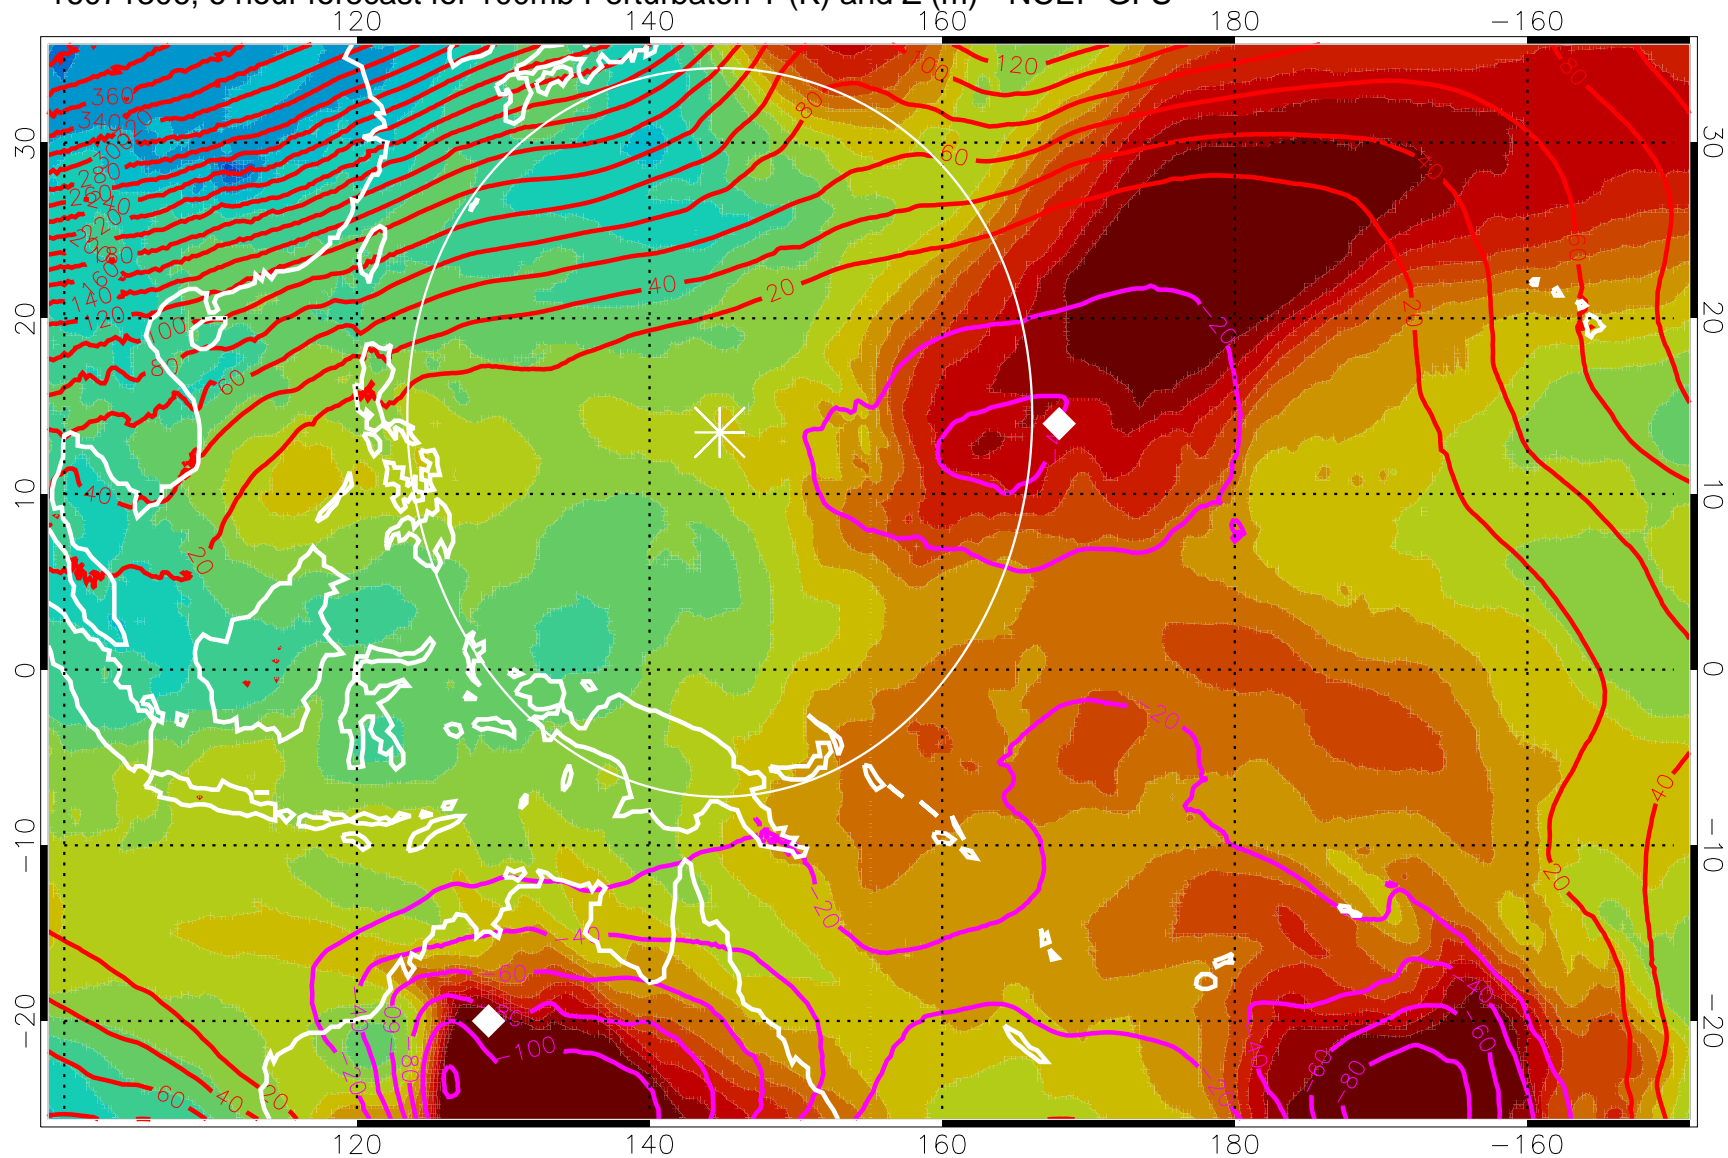

16071306, 6 hour forecast for 100mb Perturbaton T (K) and Z (m)-- NCEP GFS

Contours are 100 mbar Z perturbation (m)  
Positive Z Contours  
Negative Z Contours  
Diamonds-mean pos. of anticyclones

Range ring of 2304 km