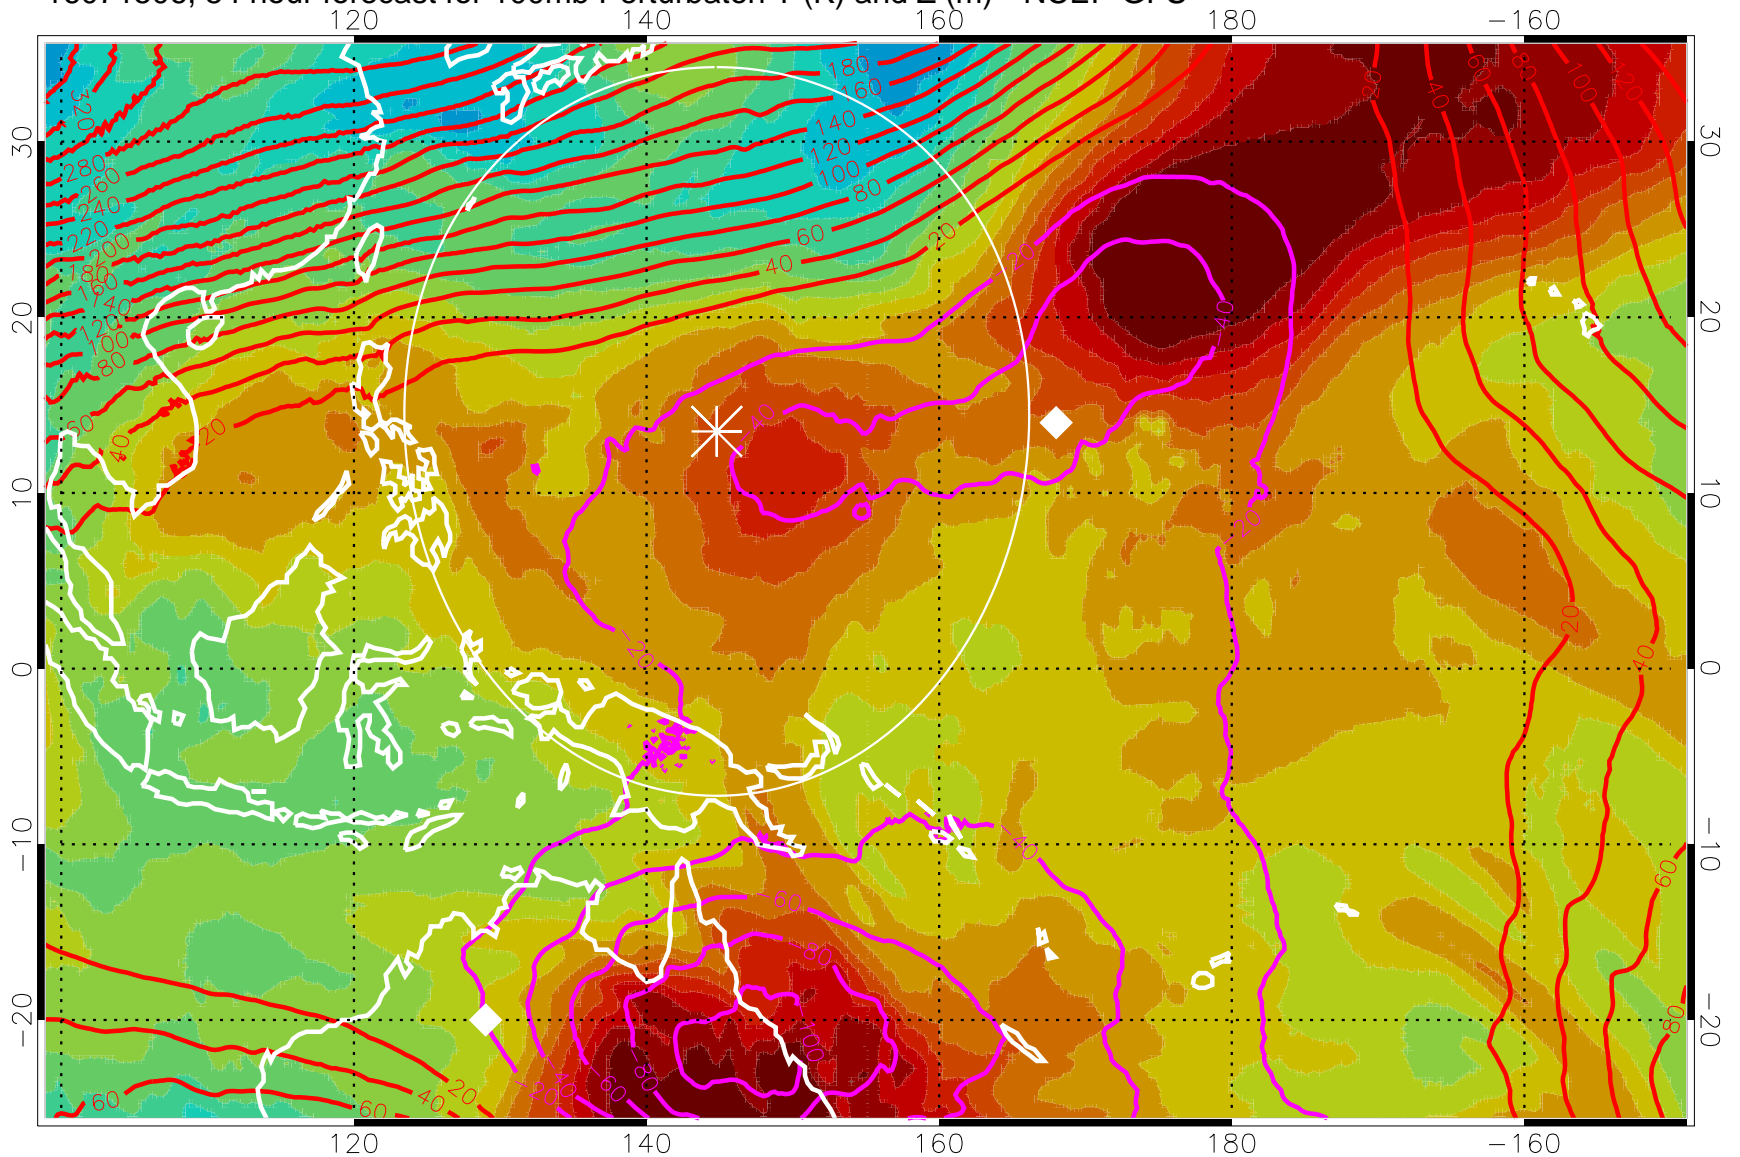

16071506, 54 hour forecast for 100mb Perturbaton T (K) and Z (m)-- NCEP GFS

Contours are 100 mbar Z perturbation (m)
Positive Z Contours
Negative Z Contours
Diamonds-mean pos. of anticyclones

Range ring of 2304 km