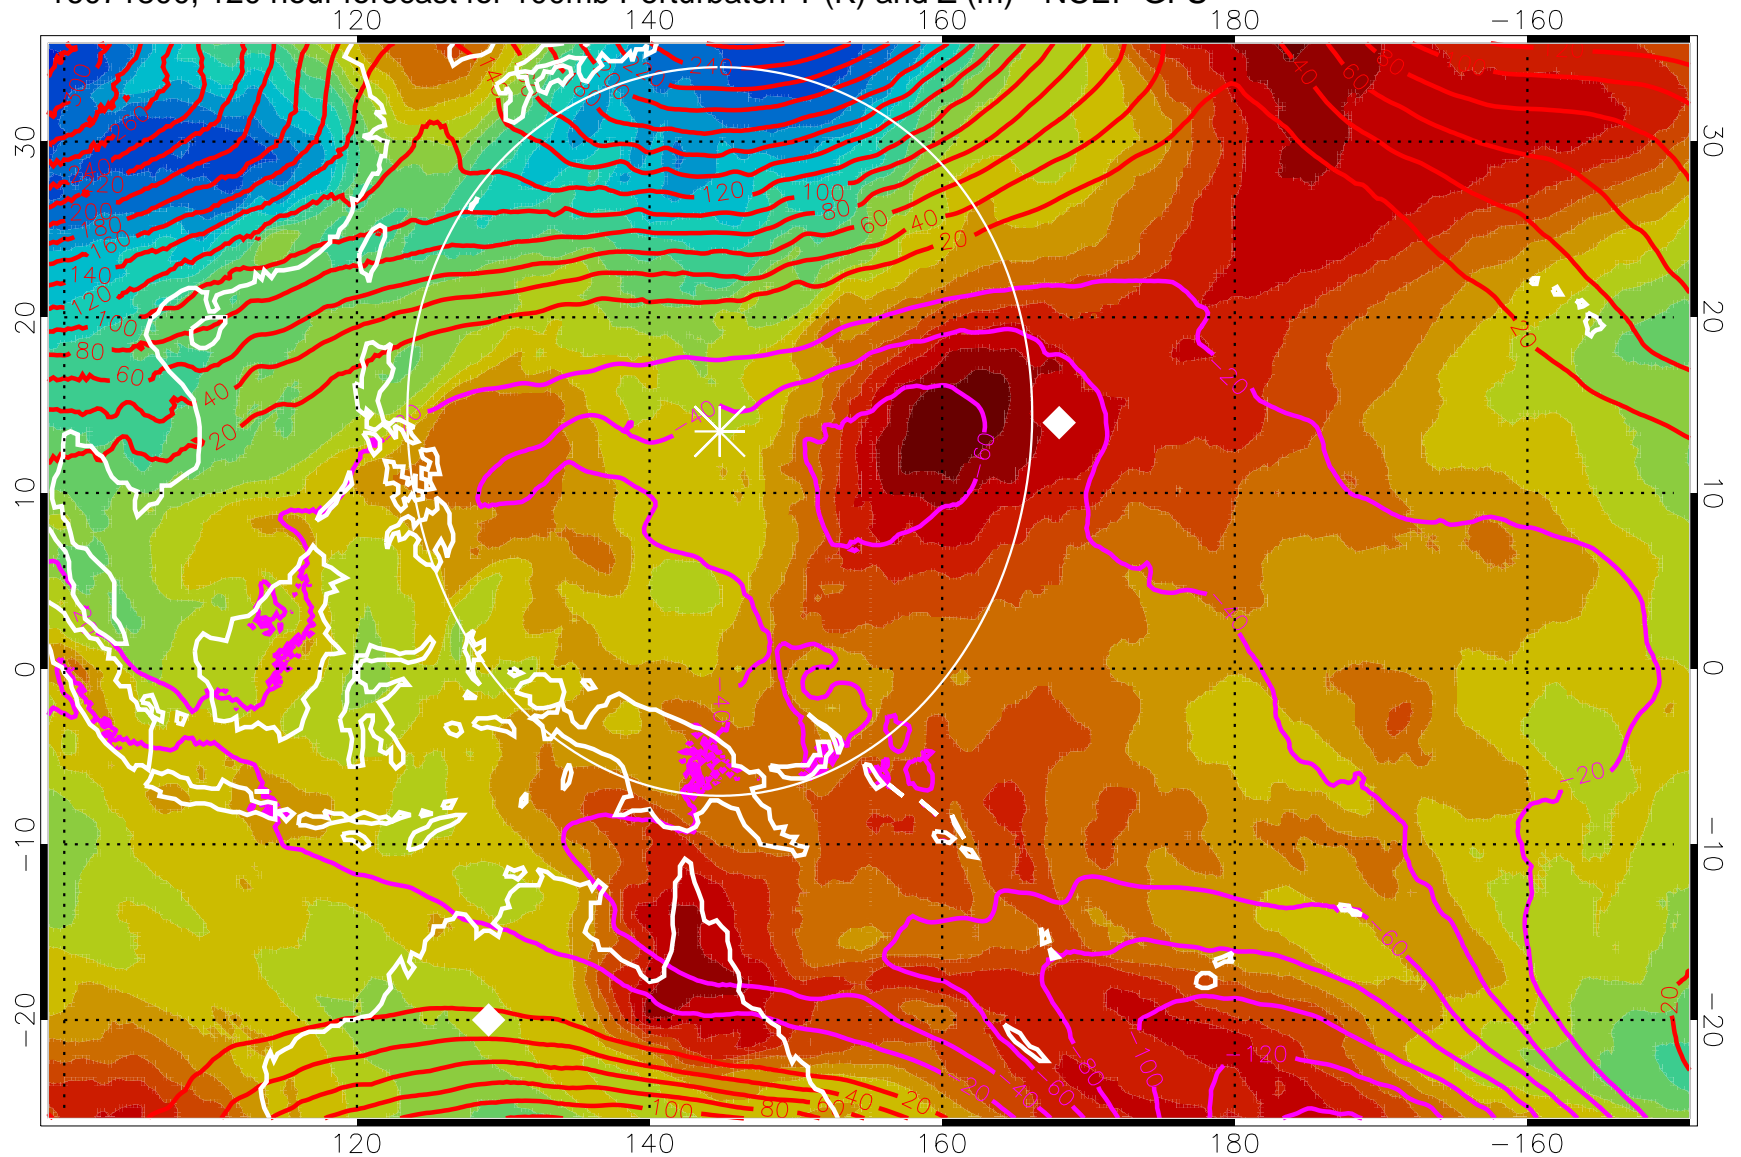

16071800, 120 hour forecast for 100mb Perturbaton T (K) and Z (m)-- NCEP GFS

Contours are 100 mbar Z perturbation (m)
Positive Z Contours
Negative Z Contours
Diamonds-mean pos. of anticyclones

Range ring of 2304 km