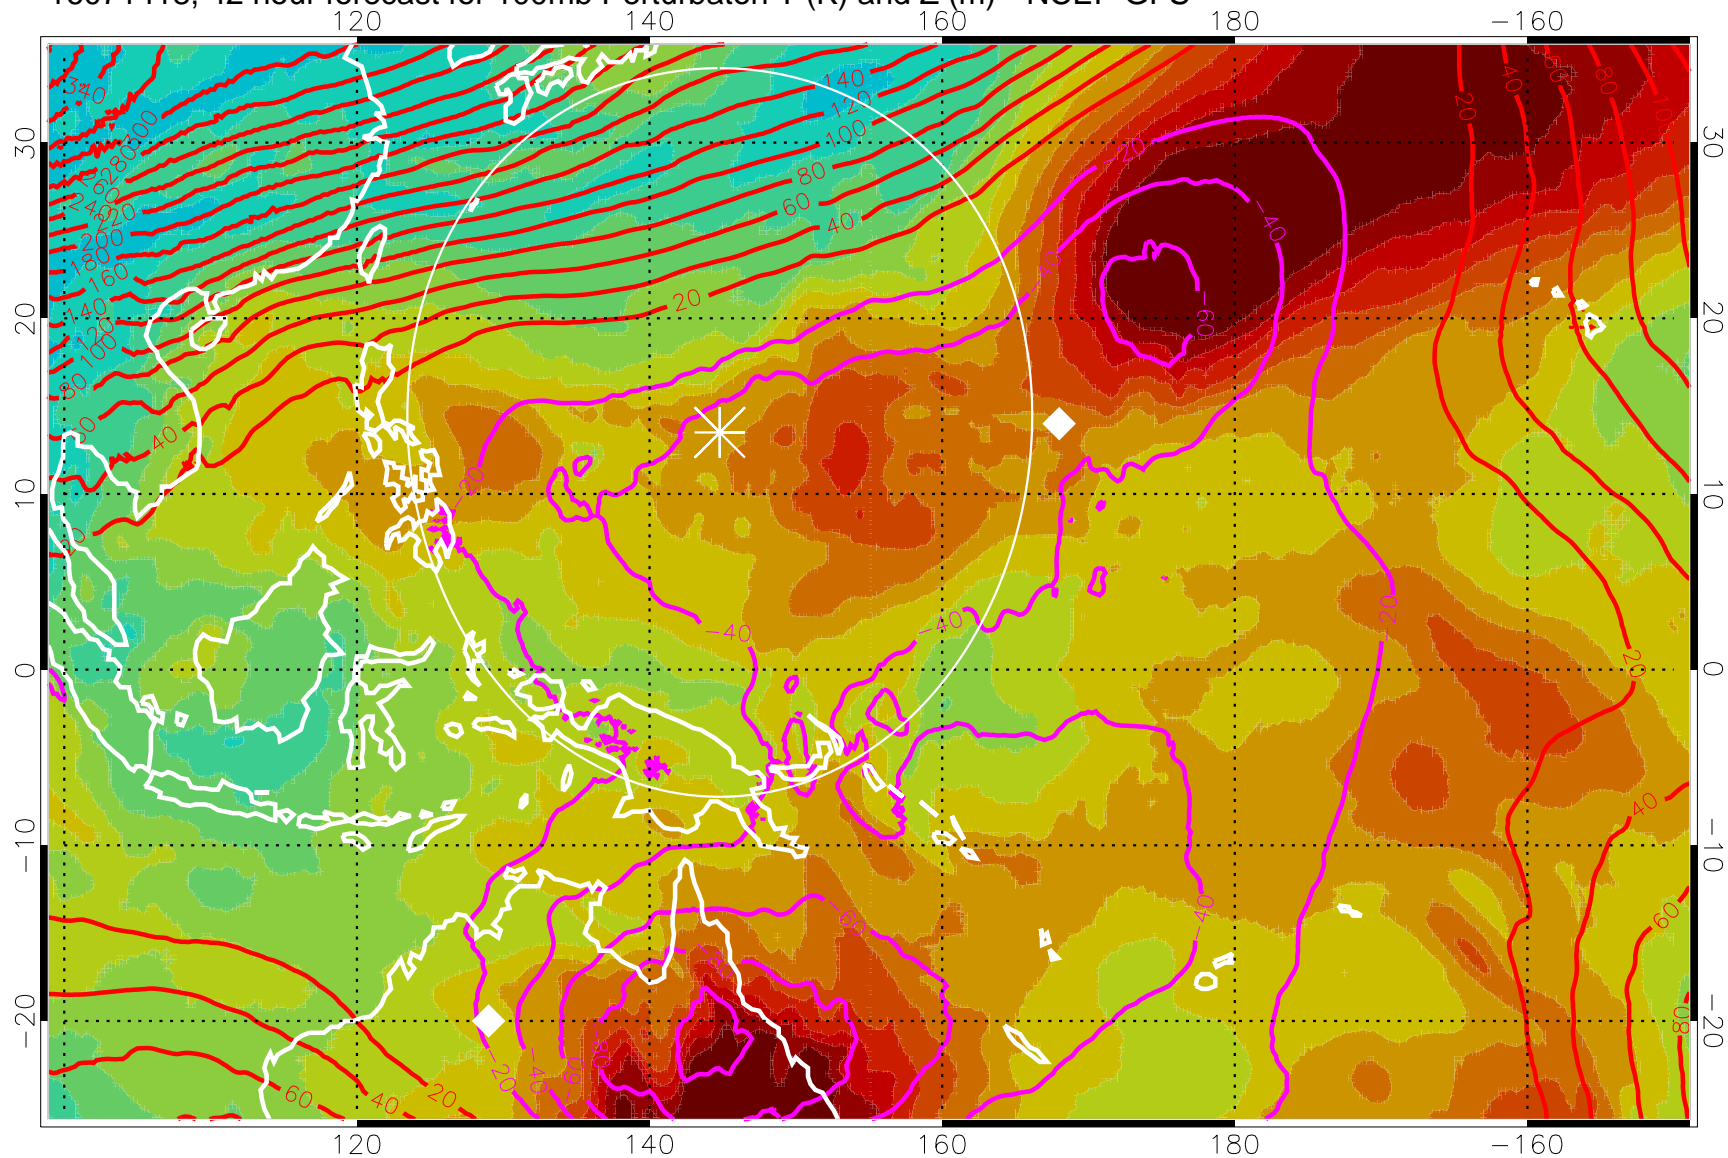

16071418, 42 hour forecast for 100mb Perturbaton T (K) and Z (m)-- NCEP GFS

Contours are 100 mbar Z perturbation (m)
Positive Z Contours
Negative Z Contours
Diamonds-mean pos. of anticyclones

Range ring of 2304 km