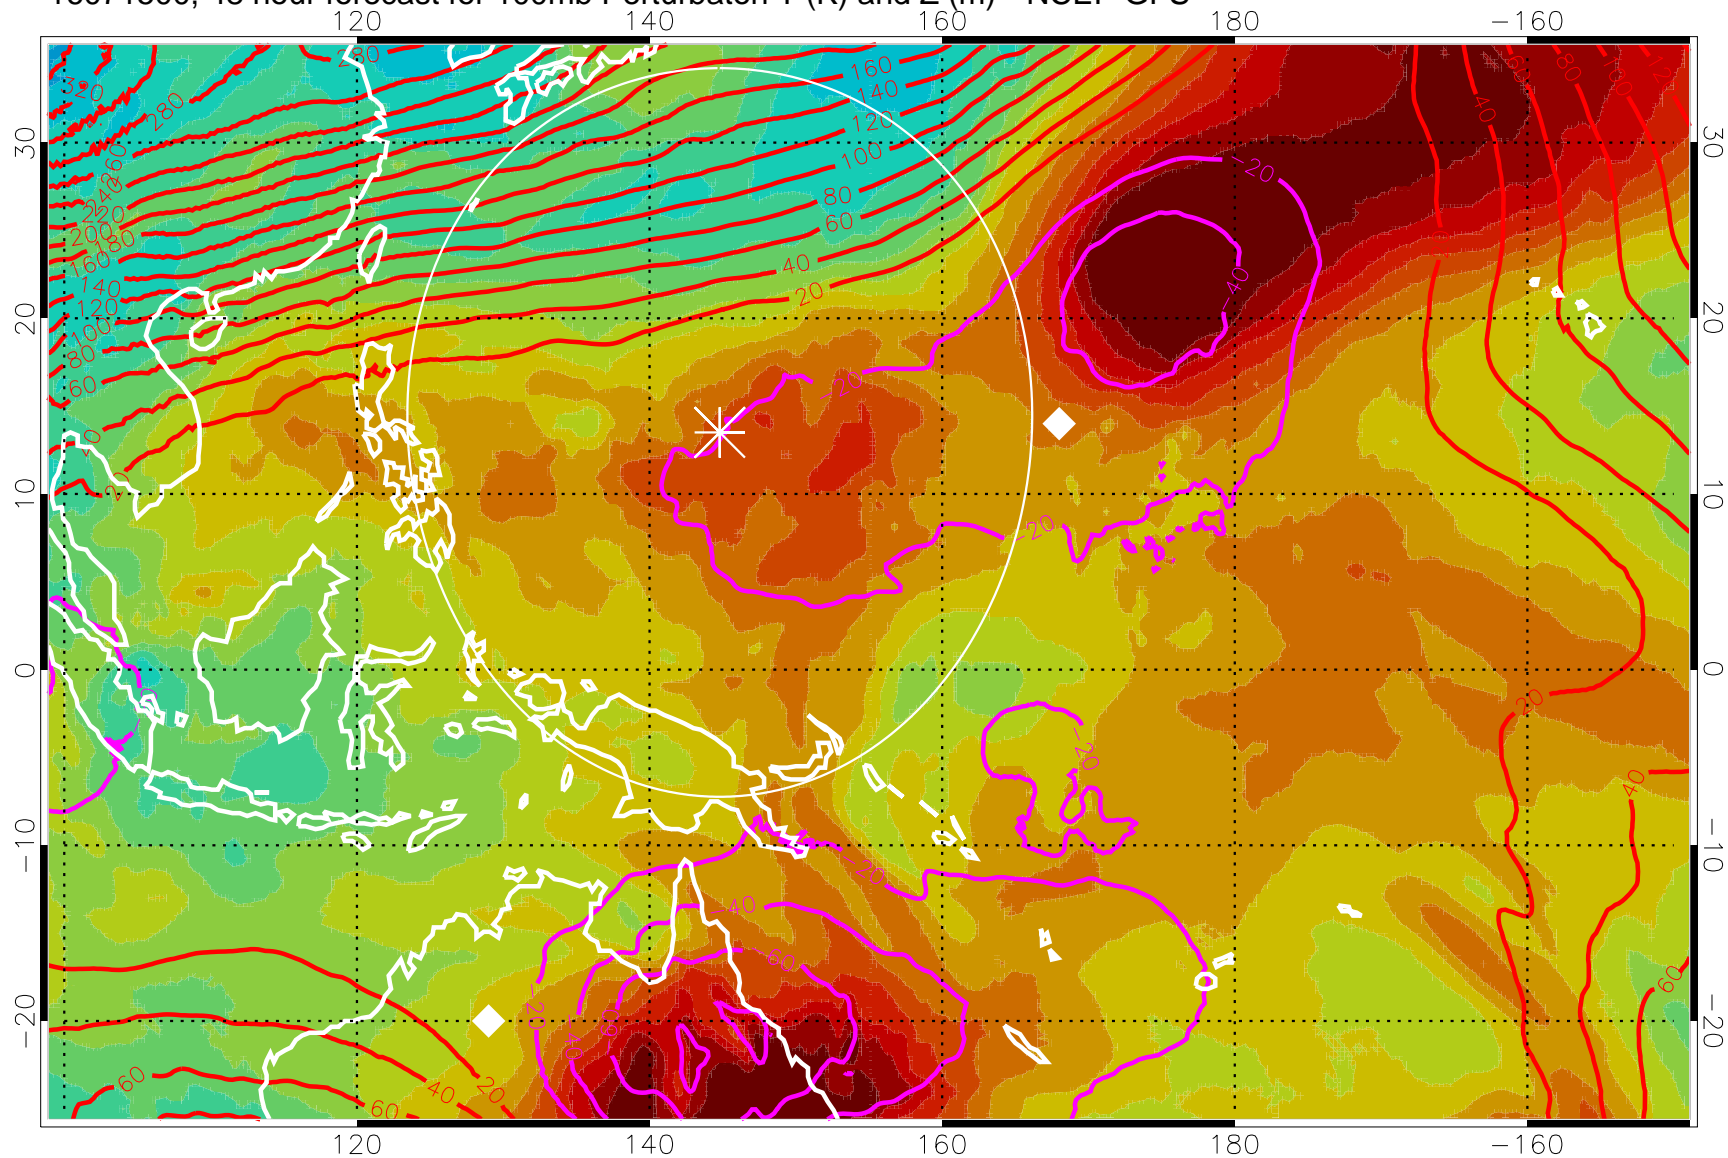

16071500, 48 hour forecast for 100mb Perturbaton T (K) and Z (m)-- NCEP GFS

Contours are 100 mbar Z perturbation (m)
Positive Z Contours
Negative Z Contours
Diamonds-mean pos. of anticyclones

Range ring of 2304 km