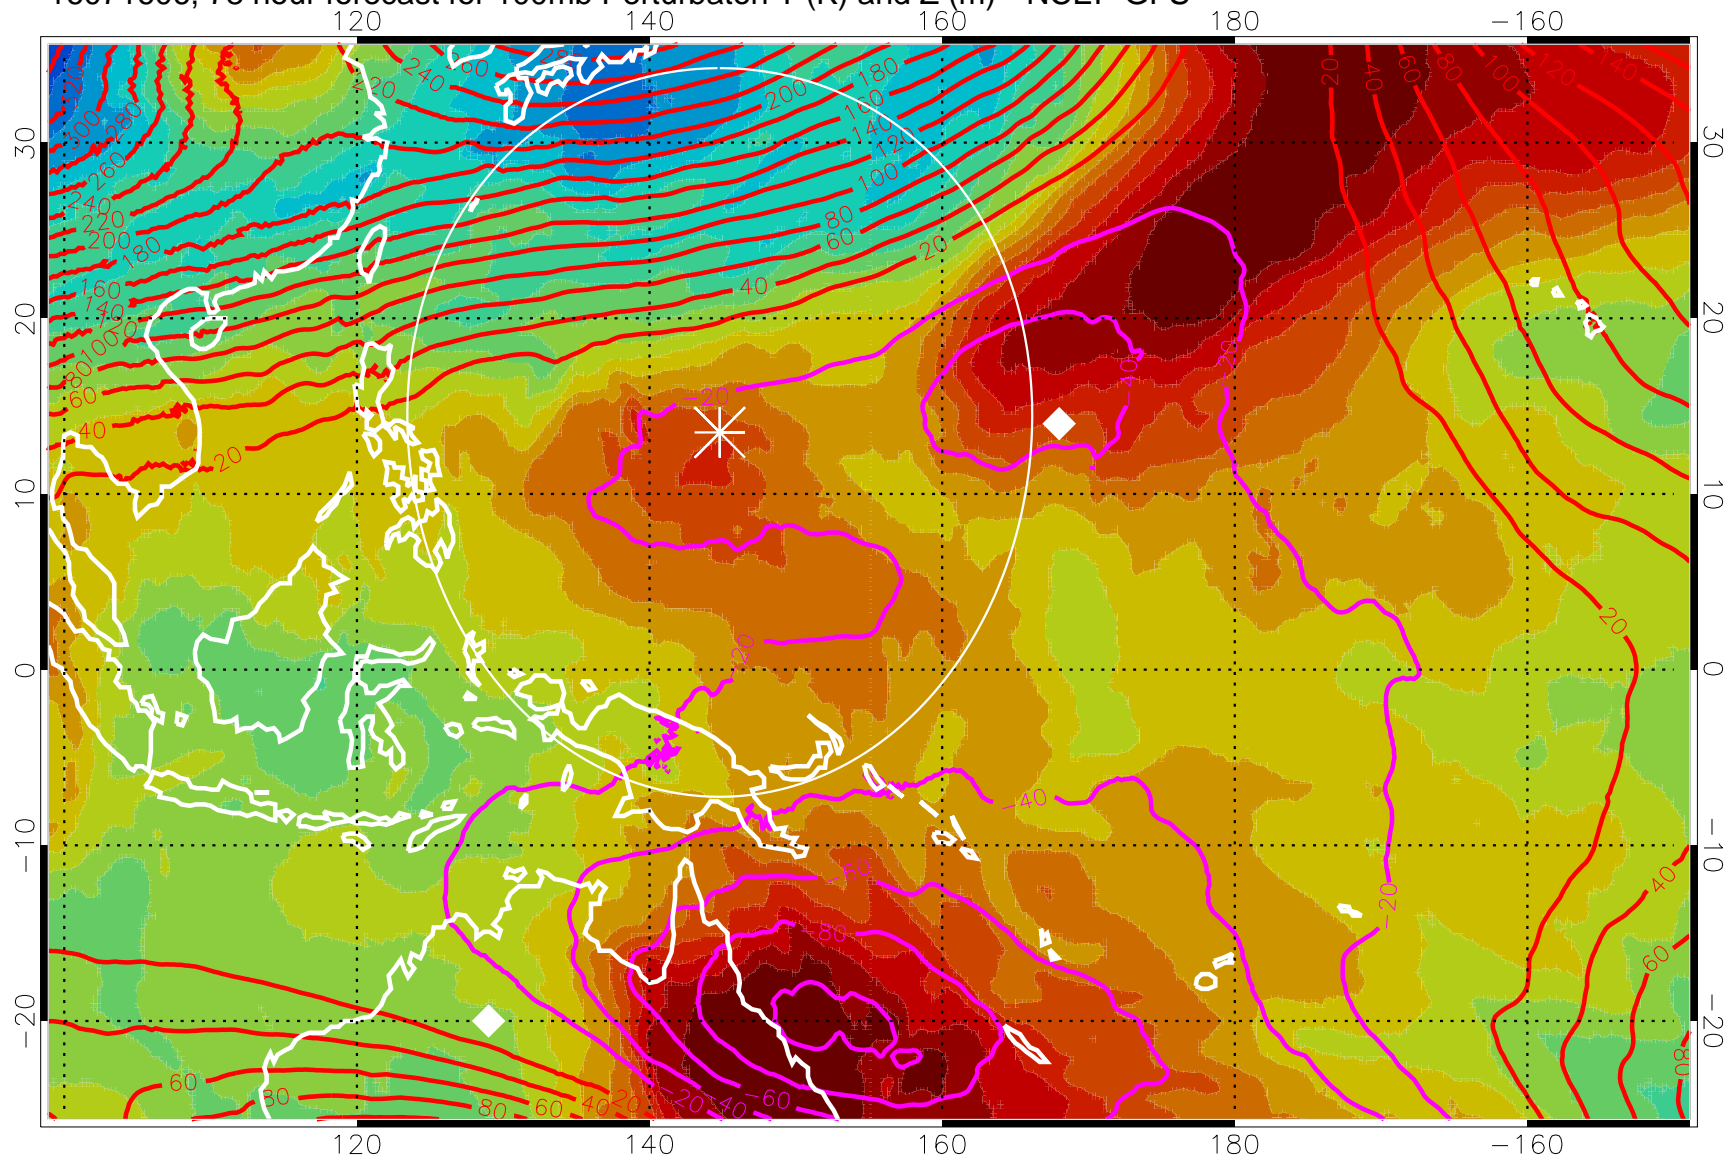

16071606, 78 hour forecast for 100mb Perturbaton T (K) and Z (m)-- NCEP GFS

Contours are 100 mbar Z perturbation (m)
Positive Z Contours
Negative Z Contours
Diamonds-mean pos. of anticyclones

Range ring of 2304 km