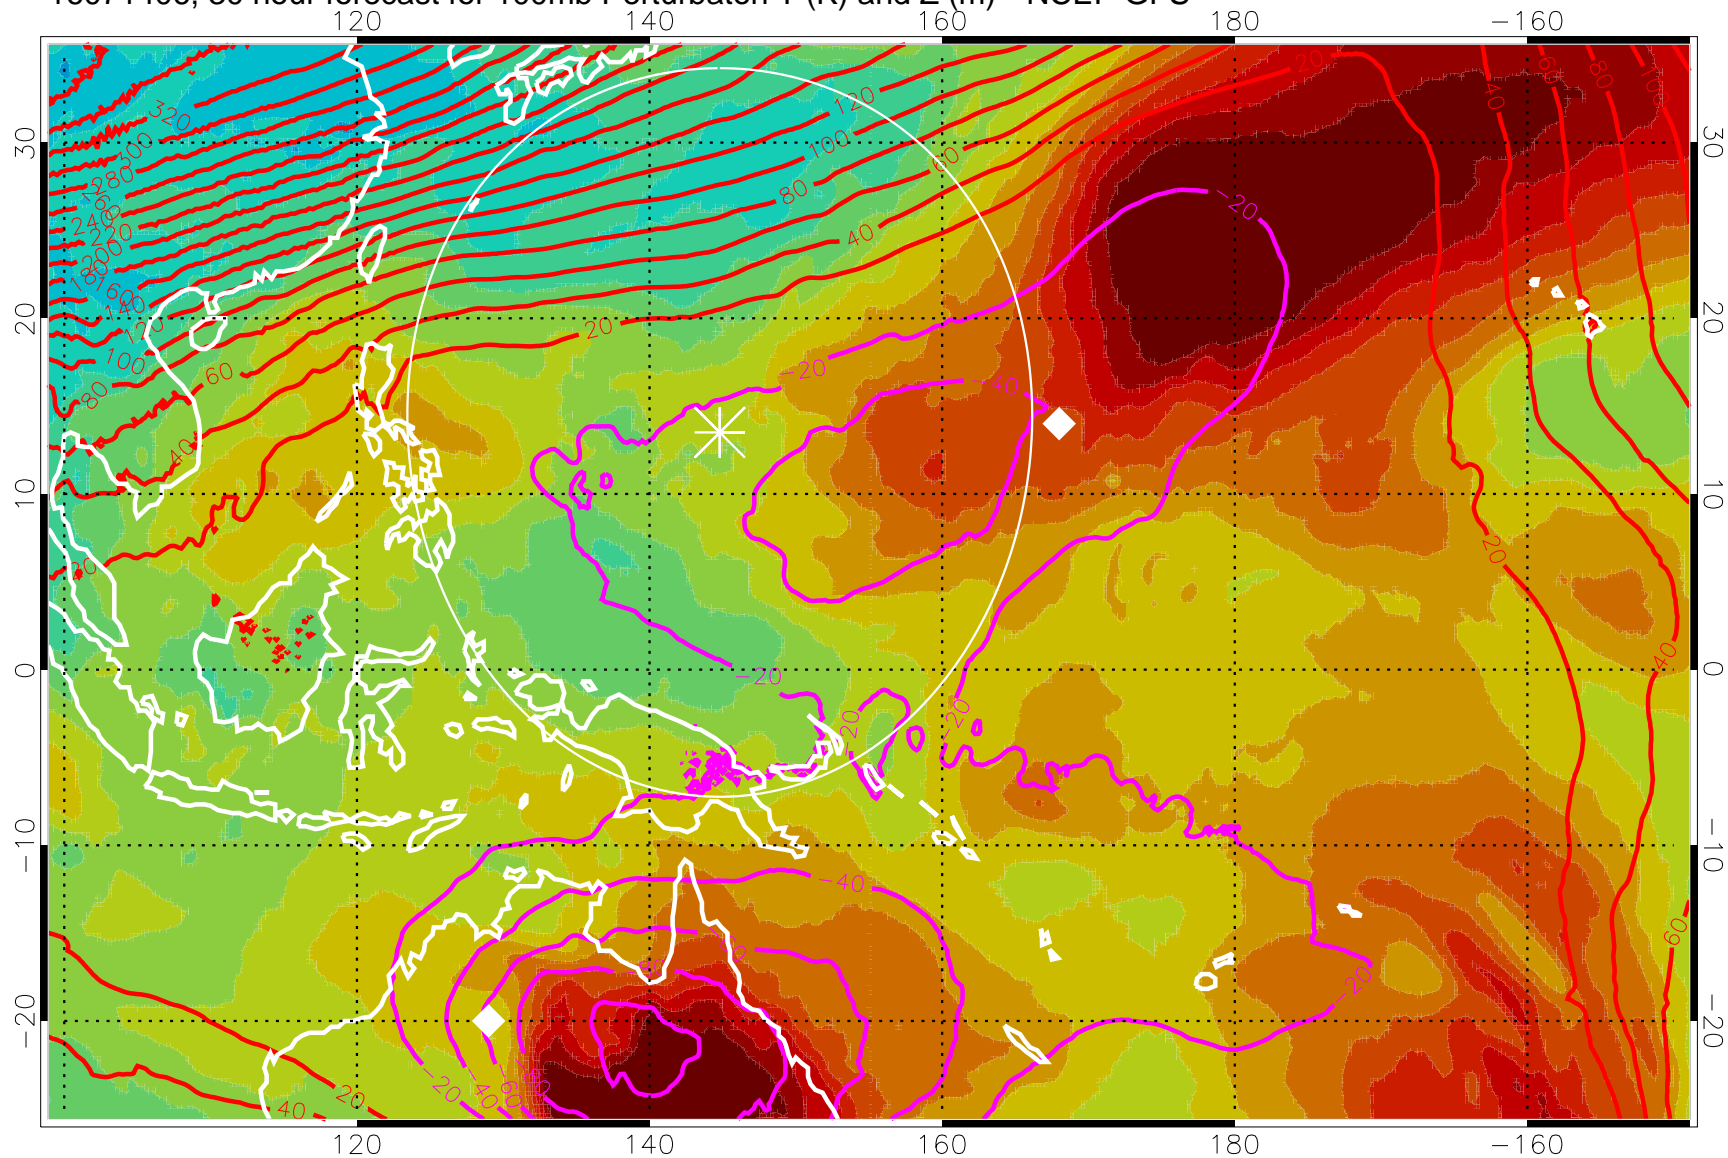

16071406, 30 hour forecast for 100mb Perturbaton T (K) and Z (m)-- NCEP GFS

Contours are 100 mbar Z perturbation (m)
Positive Z Contours
Negative Z Contours
Diamonds-mean pos. of anticyclones

Range ring of 2304 km