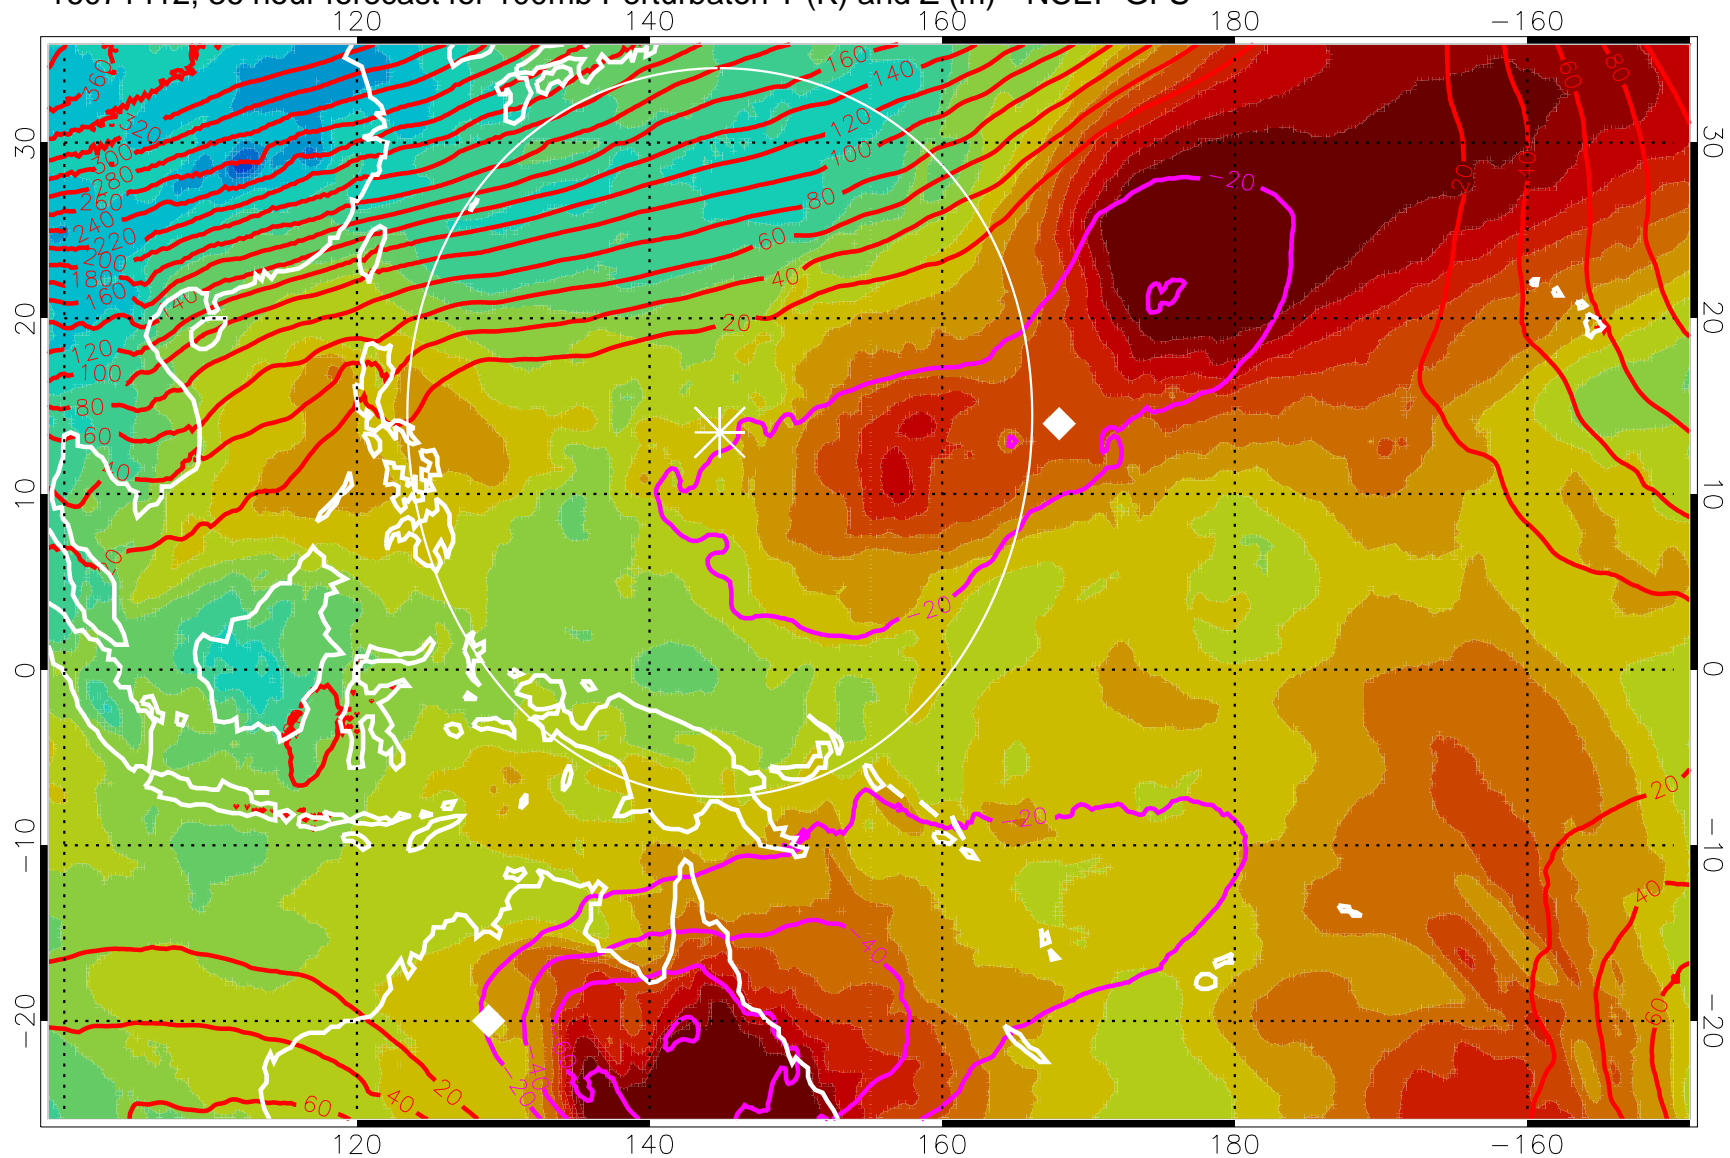

16071412, 36 hour forecast for 100mb Perturbaton T (K) and Z (m)-- NCEP GFS

Contours are 100 mbar Z perturbation (m)
Positive Z Contours
Negative Z Contours
Diamonds-mean pos. of anticyclones

Range ring of 2304 km