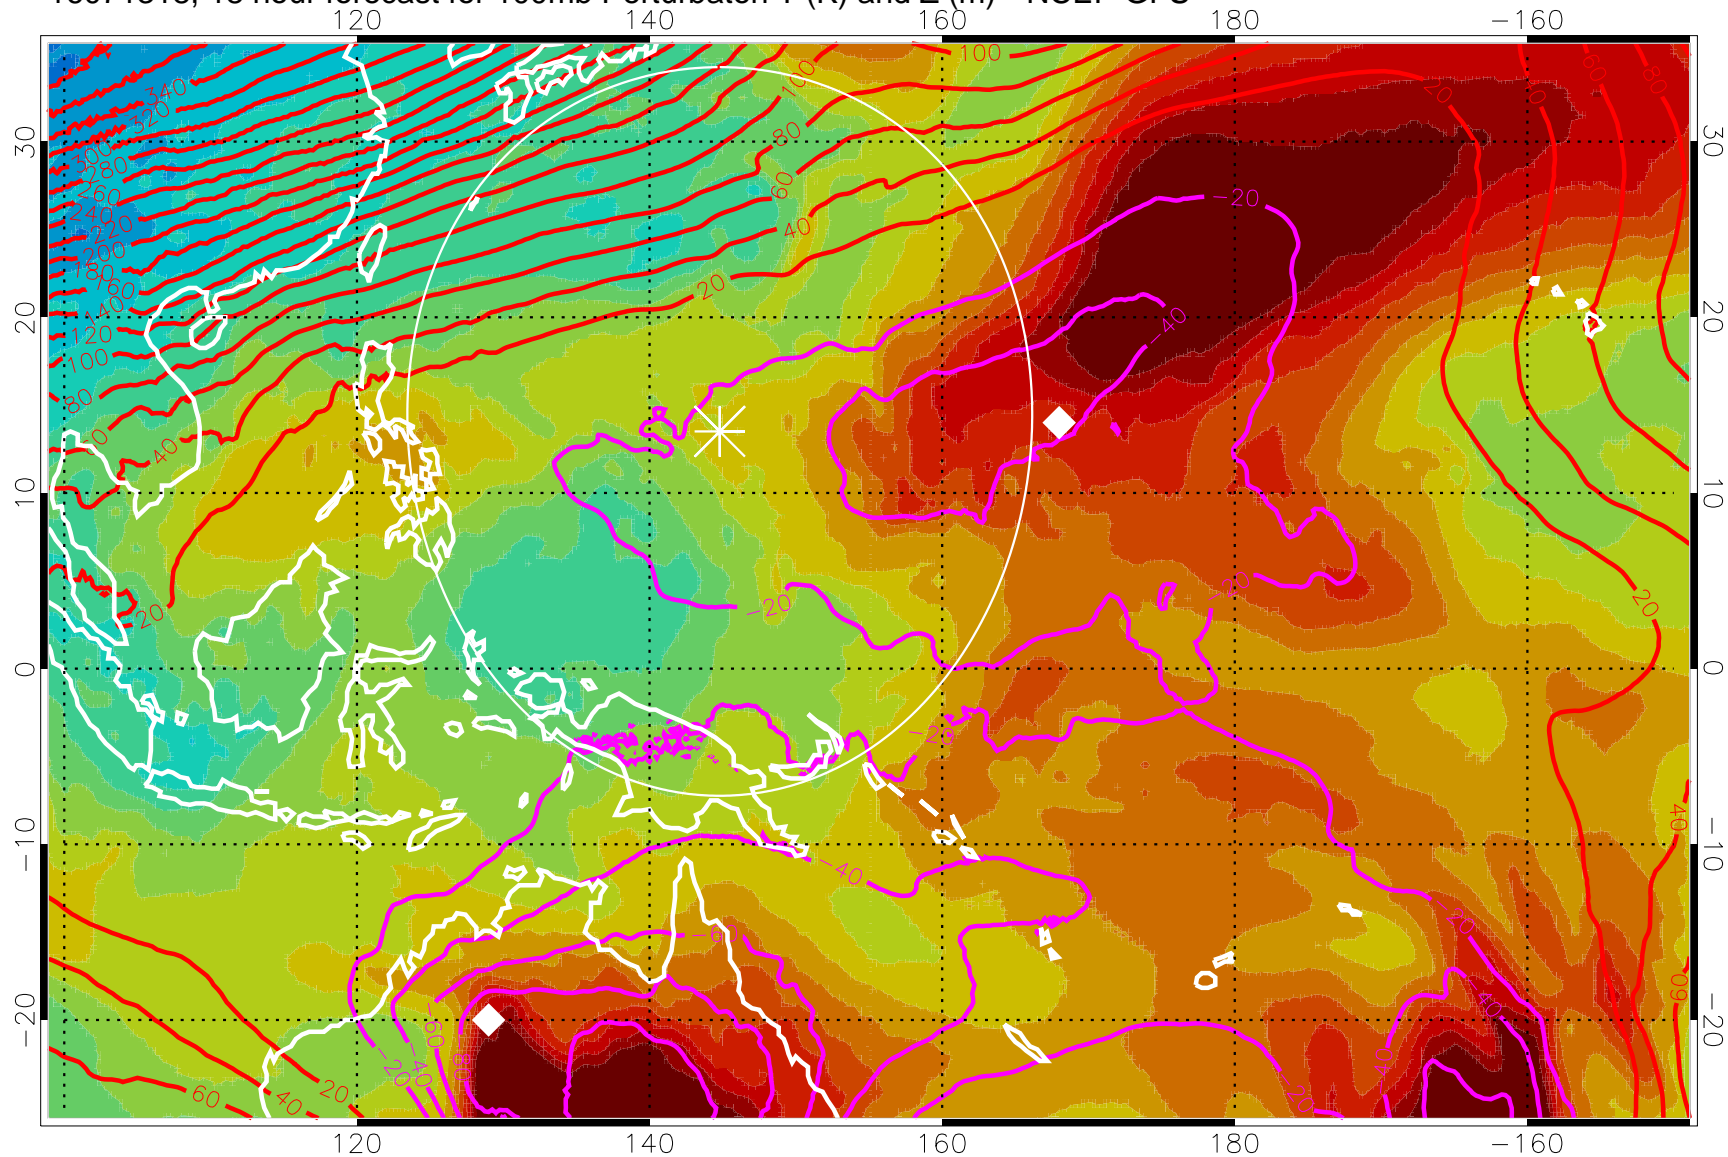

16071318, 18 hour forecast for 100mb Perturbaton T (K) and Z (m)-- NCEP GFS

Contours are 100 mbar Z perturbation (m)
Positive Z Contours
Negative Z Contours
Diamonds-mean pos. of anticyclones

Range ring of 2304 km