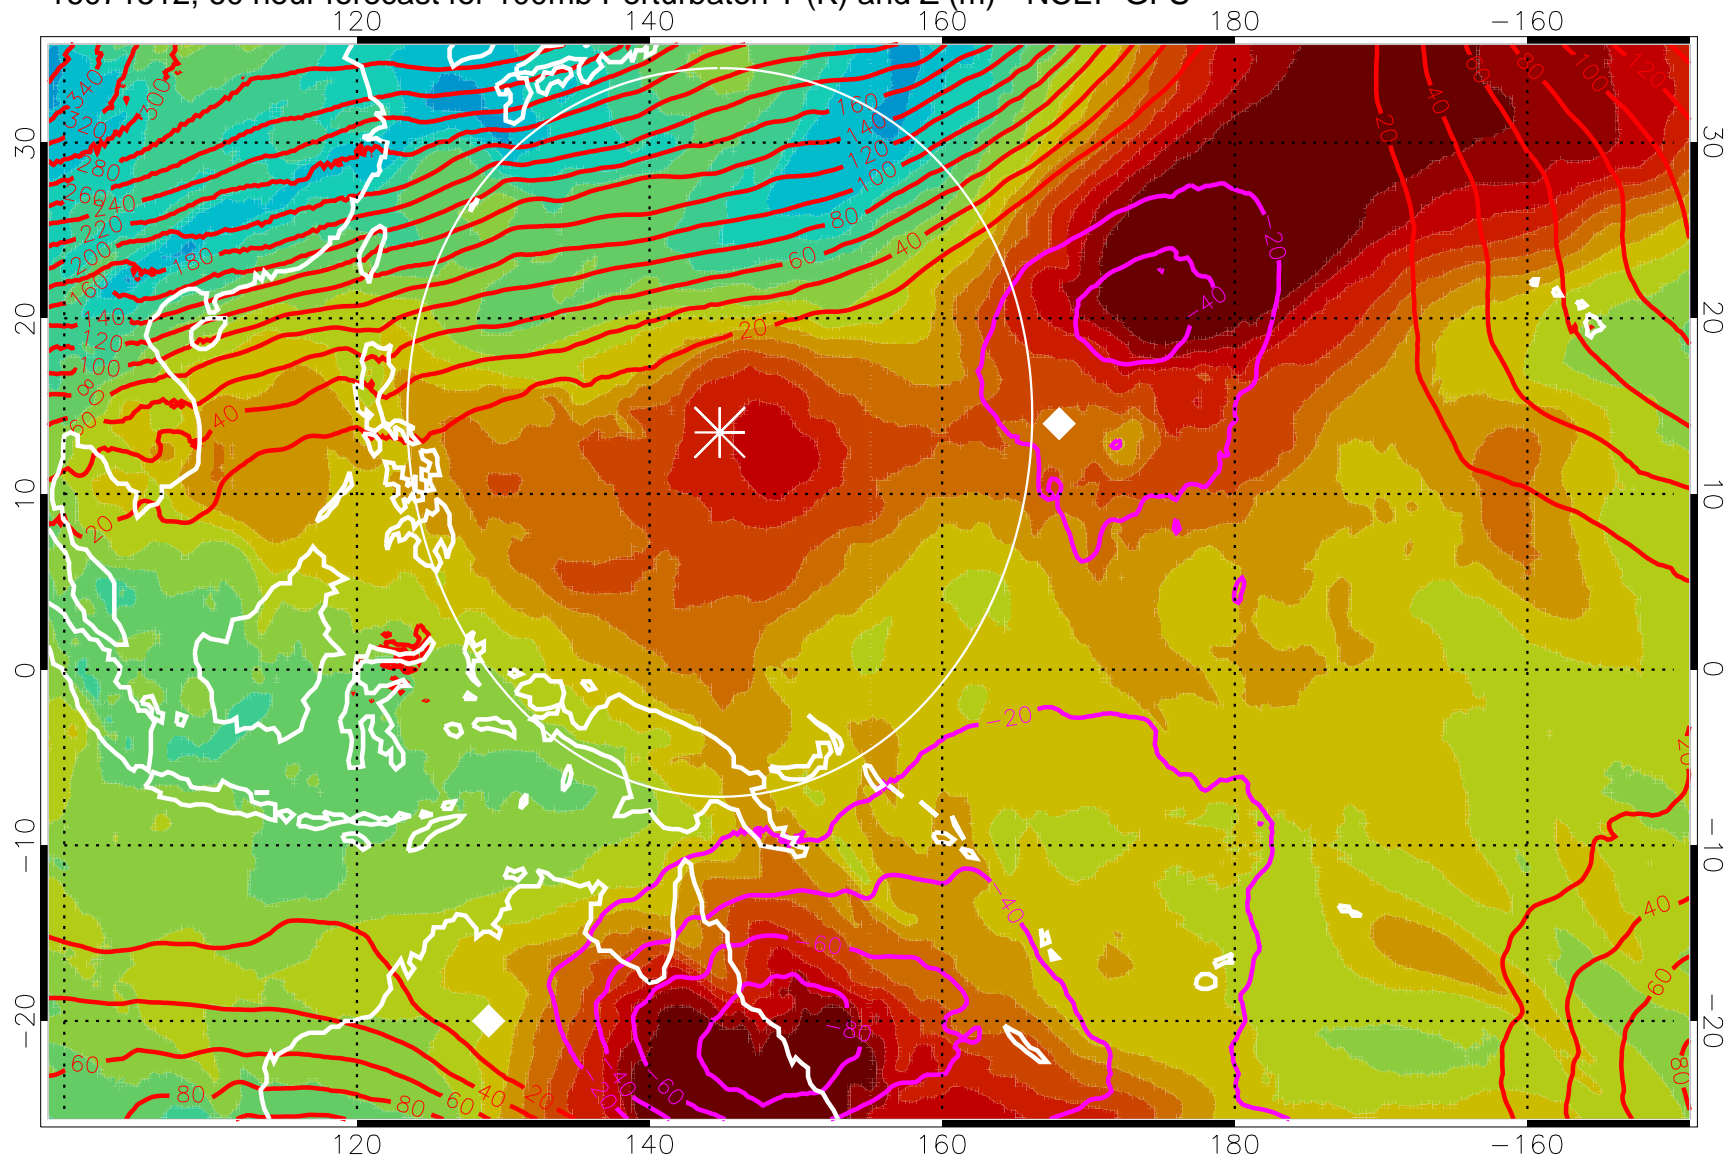

16071512, 60 hour forecast for 100mb Perturbaton T (K) and Z (m)-- NCEP GFS

Contours are 100 mbar Z perturbation (m)
Positive Z Contours
Negative Z Contours
Diamonds-mean pos. of anticyclones

Range ring of 2304 km