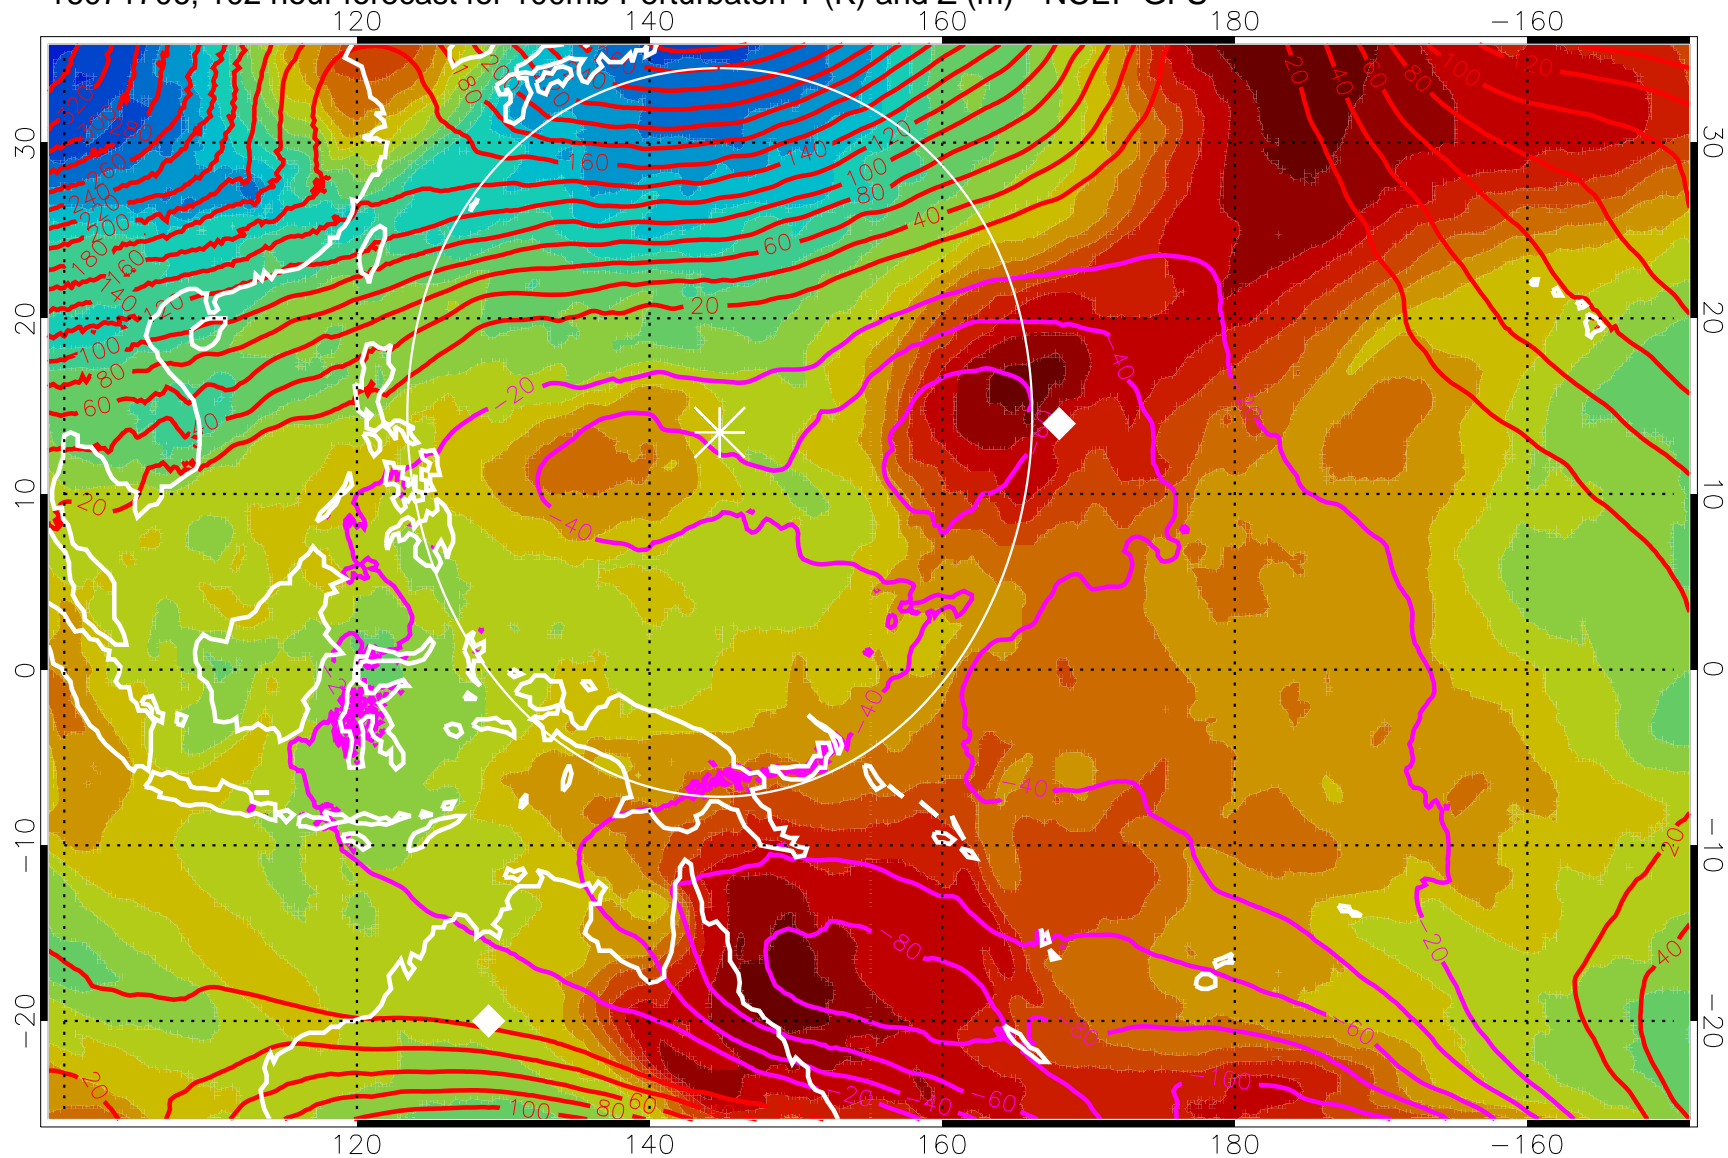

16071706, 102 hour forecast for 100mb Perturbaton T (K) and Z (m)-- NCEP GFS

Contours are 100 mbar Z perturbation (m)
Positive Z Contours
Negative Z Contours
Diamonds-mean pos. of anticyclones

Range ring of 2304 km