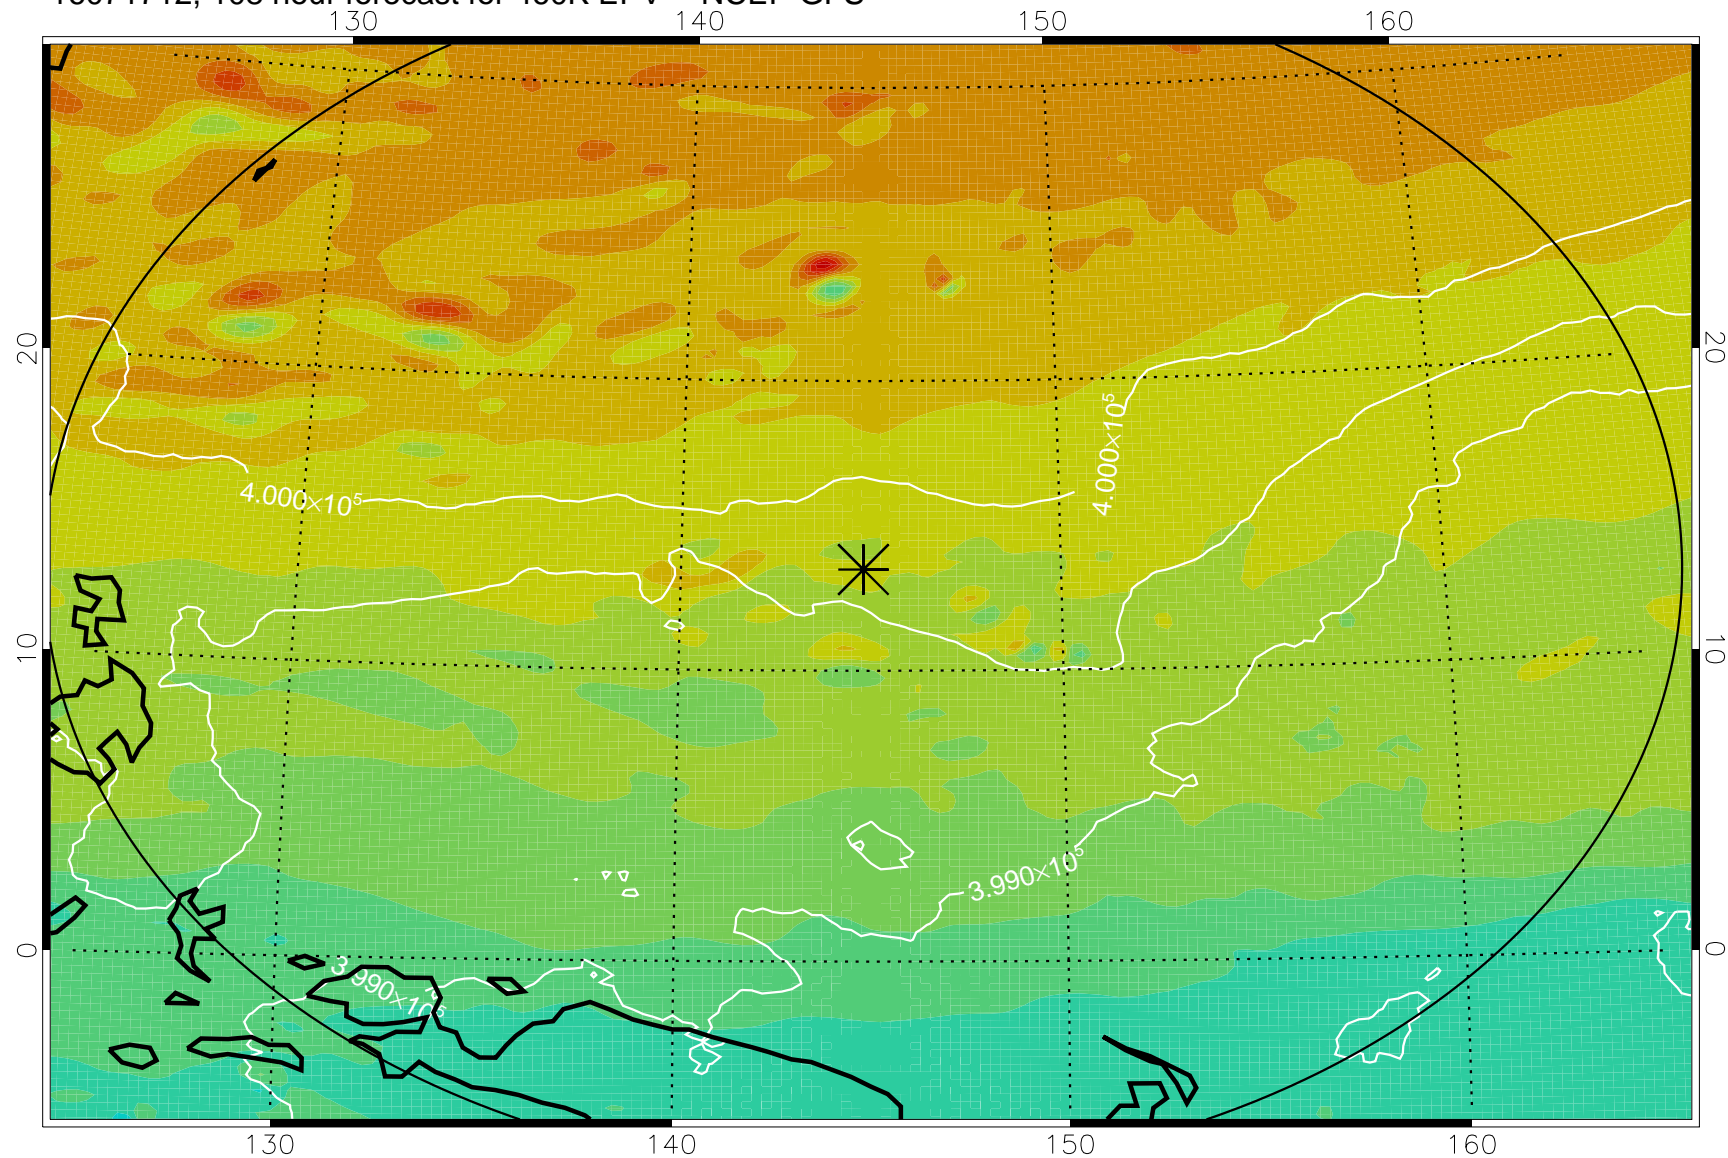

16071606, 78 hour forecast for 460K EPV -- NCEP GFS

460K Montgomery Streamfunction, white

Range ring of 2304 km

16071612, 84 hour forecast for 460K EPV -- NCEP GFS

460K Montgomery Streamfunction, white

Range ring of 2304 km

16071618, 90 hour forecast for 460K EPV -- NCEP GFS

460K Montgomery Streamfunction, white

Range ring of 2304 km

16071700, 96 hour forecast for 460K EPV -- NCEP GFS

460K Montgomery Streamfunction, white

Range ring of 2304 km

16071706, 102 hour forecast for 460K EPV -- NCEP GFS

460K Montgomery Streamfunction, white

Range ring of 2304 km

16071712, 108 hour forecast for 460K EPV -- NCEP GFS

460K Montgomery Streamfunction, white

Range ring of 2304 km

16071718, 114 hour forecast for 460K EPV -- NCEP GFS

460K Montgomery Streamfunction, white

Range ring of 2304 km

16071800, 120 hour forecast for 460K EPV -- NCEP GFS

460K Montgomery Streamfunction, white

Range ring of 2304 km