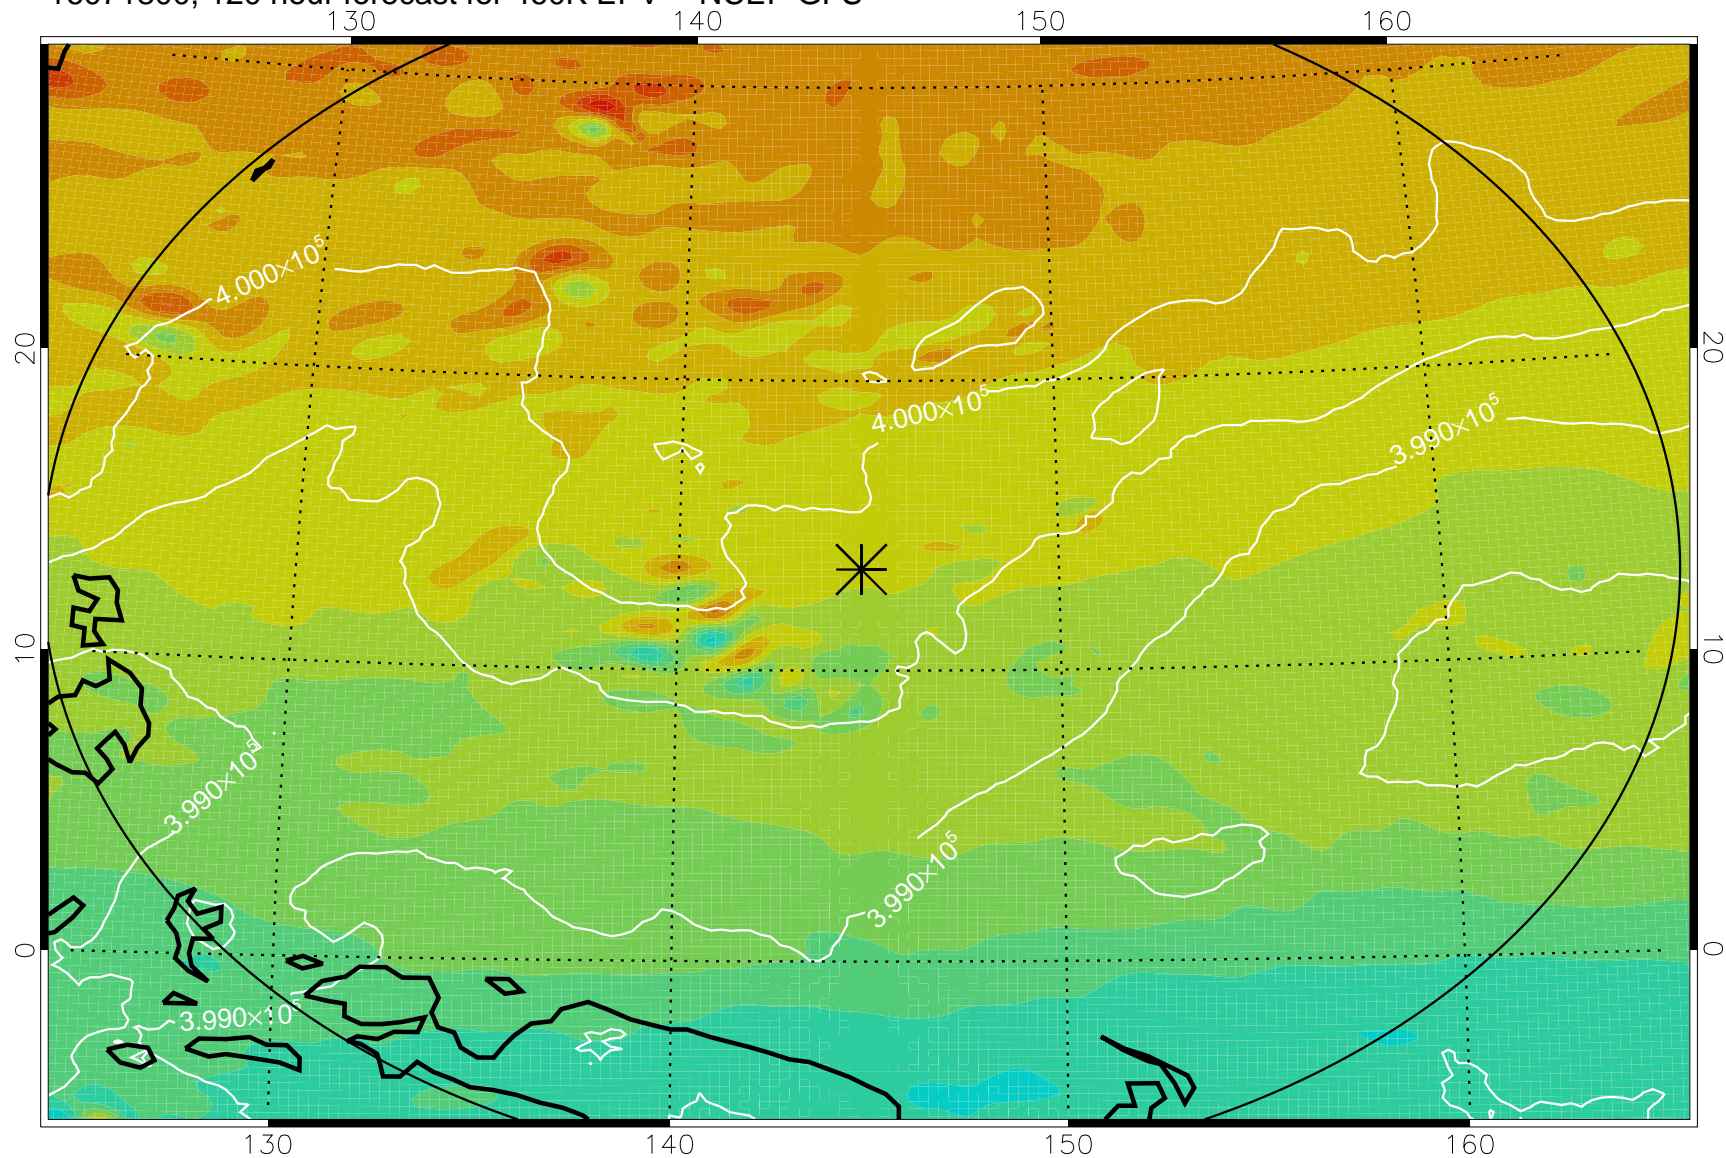

16071606, 78 hour forecast for 460K EPV -- NCEP GFS

460K Montgomery Streamfunction, white

Range ring of 2304 km

16071612, 84 hour forecast for 460K EPV -- NCEP GFS

460K Montgomery Streamfunction, white

Range ring of 2304 km

16071618, 90 hour forecast for 460K EPV -- NCEP GFS

460K Montgomery Streamfunction, white

Range ring of 2304 km

16071700, 96 hour forecast for 460K EPV -- NCEP GFS

460K Montgomery Streamfunction, white

Range ring of 2304 km

16071706, 102 hour forecast for 460K EPV -- NCEP GFS

460K Montgomery Streamfunction, white

Range ring of 2304 km

16071712, 108 hour forecast for 460K EPV -- NCEP GFS

460K Montgomery Streamfunction, white

Range ring of 2304 km

16071718, 114 hour forecast for 460K EPV -- NCEP GFS

460K Montgomery Streamfunction, white

Range ring of 2304 km

16071800, 120 hour forecast for 460K EPV -- NCEP GFS

460K Montgomery Streamfunction, white

Range ring of 2304 km