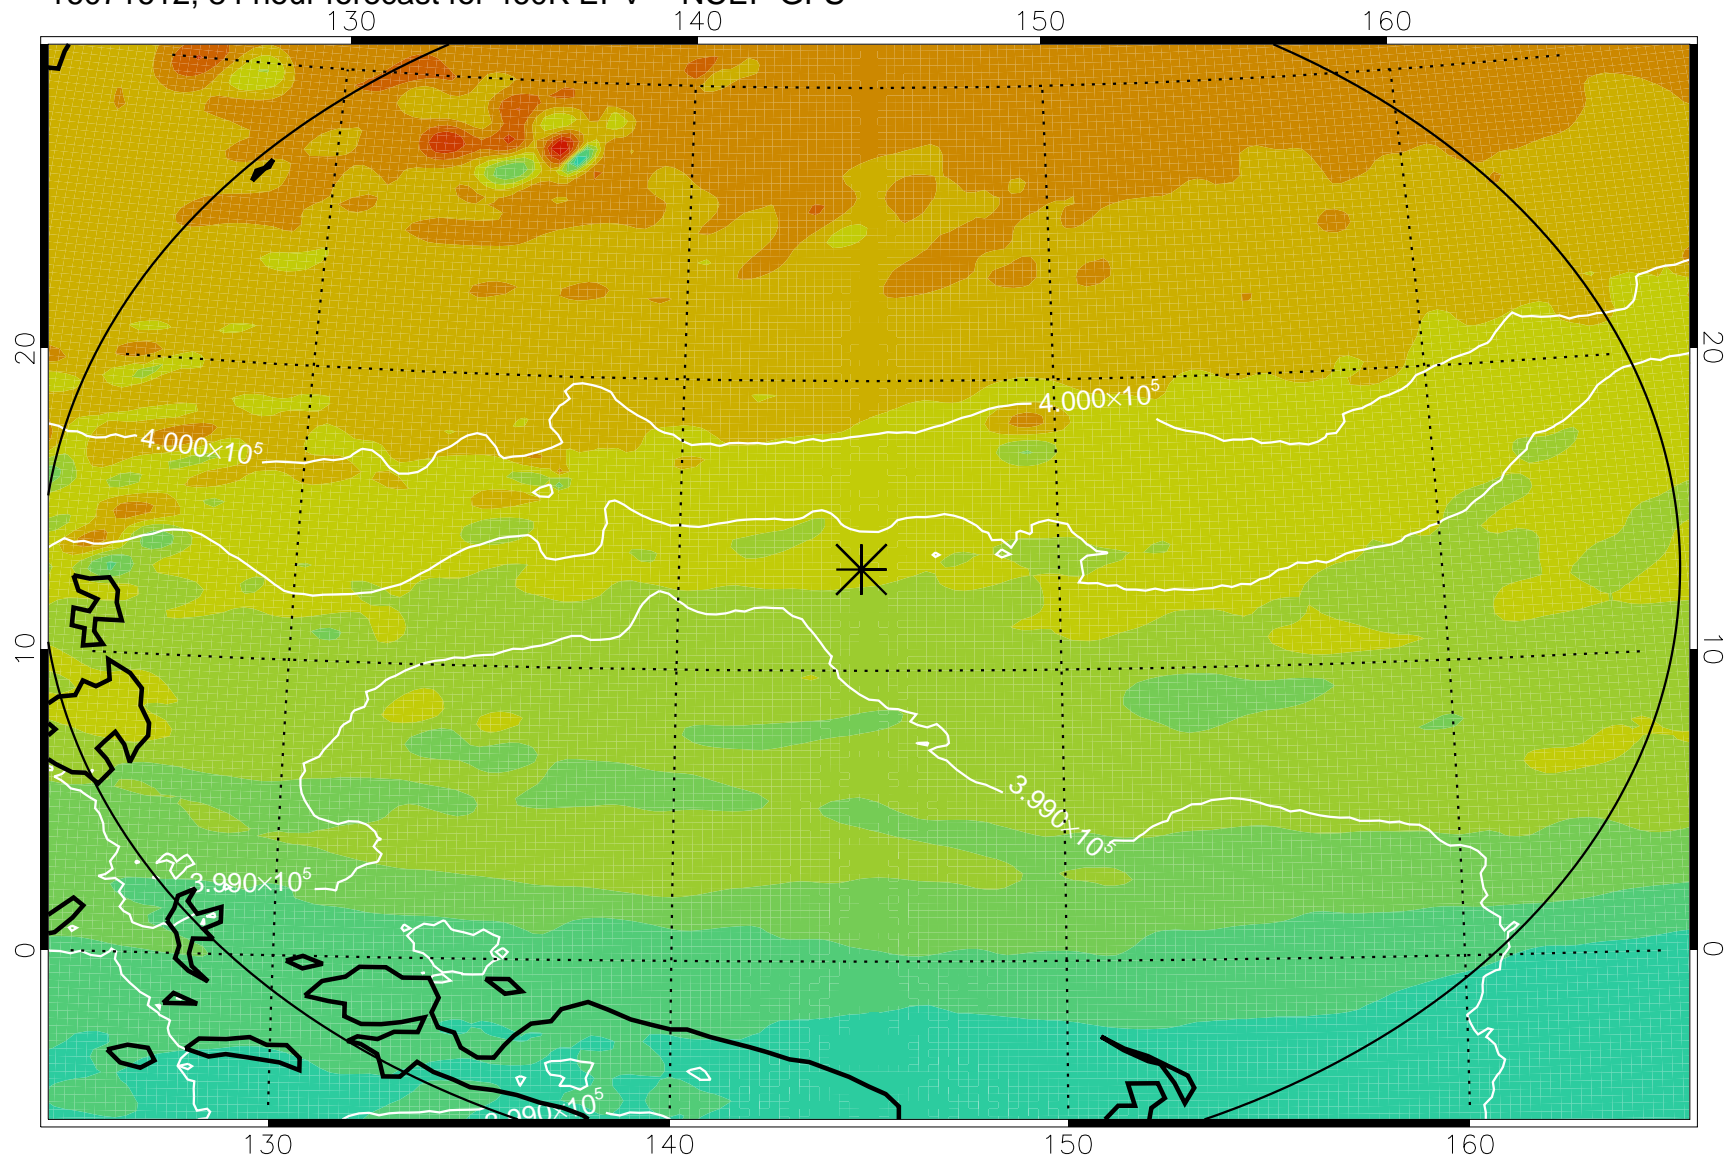

16071506, 54 hour forecast for 460K EPV -- NCEP GFS

460K Montgomery Streamfunction, white

Range ring of 2304 km

16071512, 60 hour forecast for 460K EPV -- NCEP GFS

460K Montgomery Streamfunction, white

Range ring of 2304 km

16071518, 66 hour forecast for 460K EPV -- NCEP GFS

460K Montgomery Streamfunction, white

Range ring of 2304 km

16071600, 72 hour forecast for 460K EPV -- NCEP GFS

460K Montgomery Streamfunction, white

Range ring of 2304 km

16071606, 78 hour forecast for 460K EPV -- NCEP GFS

460K Montgomery Streamfunction, white

Range ring of 2304 km

16071612, 84 hour forecast for 460K EPV -- NCEP GFS

460K Montgomery Streamfunction, white

Range ring of 2304 km

16071618, 90 hour forecast for 460K EPV -- NCEP GFS

460K Montgomery Streamfunction, white

Range ring of 2304 km

16071700, 96 hour forecast for 460K EPV -- NCEP GFS

460K Montgomery Streamfunction, white

Range ring of 2304 km