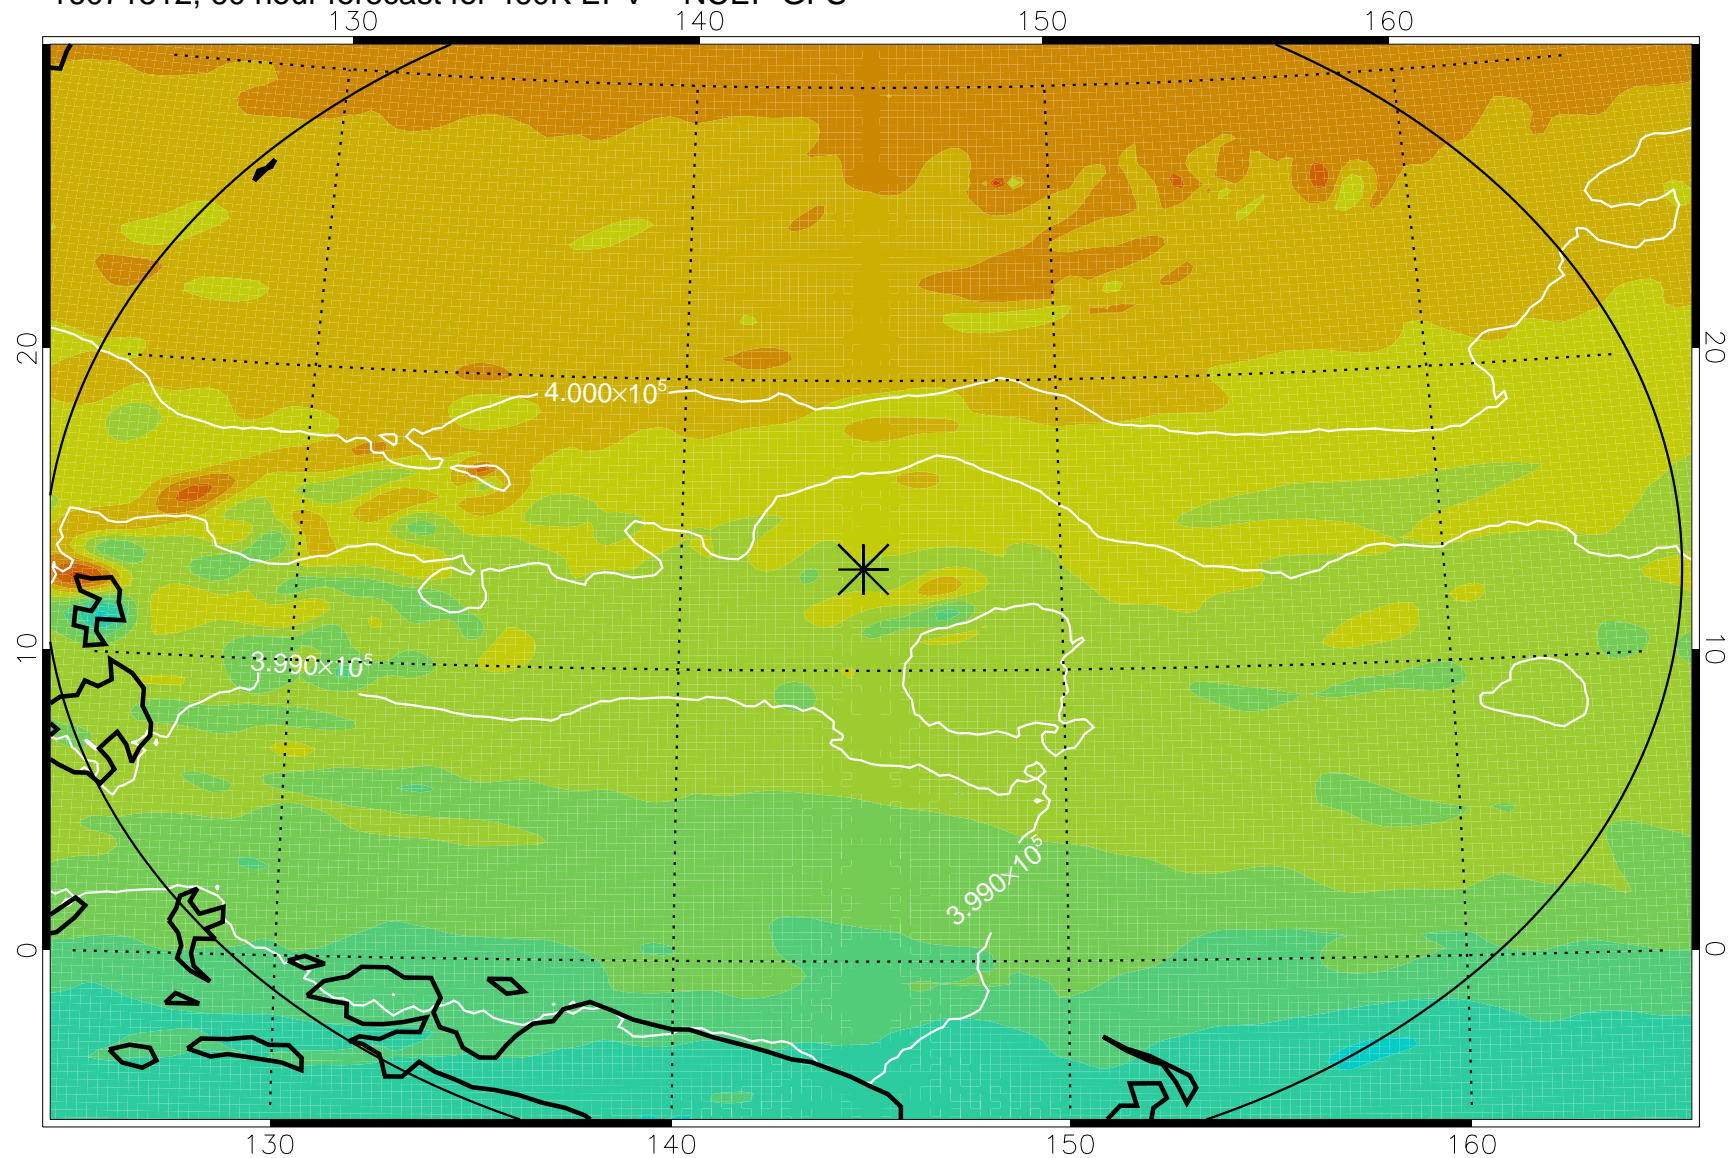

16071418, 42 hour forecast for 460K EPV -- NCEP GFS

460K Montgomery Streamfunction, white

Range ring of 2304 km

16071500, 48 hour forecast for 460K EPV -- NCEP GFS

460K Montgomery Streamfunction, white

Range ring of 2304 km

16071506, 54 hour forecast for 460K EPV -- NCEP GFS

460K Montgomery Streamfunction, white

Range ring of 2304 km

16071512, 60 hour forecast for 460K EPV -- NCEP GFS

460K Montgomery Streamfunction, white

Range ring of 2304 km

16071518, 66 hour forecast for 460K EPV -- NCEP GFS

460K Montgomery Streamfunction, white

Range ring of 2304 km

16071600, 72 hour forecast for 460K EPV -- NCEP GFS

460K Montgomery Streamfunction, white

Range ring of 2304 km

16071606, 78 hour forecast for 460K EPV -- NCEP GFS

460K Montgomery Streamfunction, white

Range ring of 2304 km

16071612, 84 hour forecast for 460K EPV -- NCEP GFS

460K Montgomery Streamfunction, white

Range ring of 2304 km