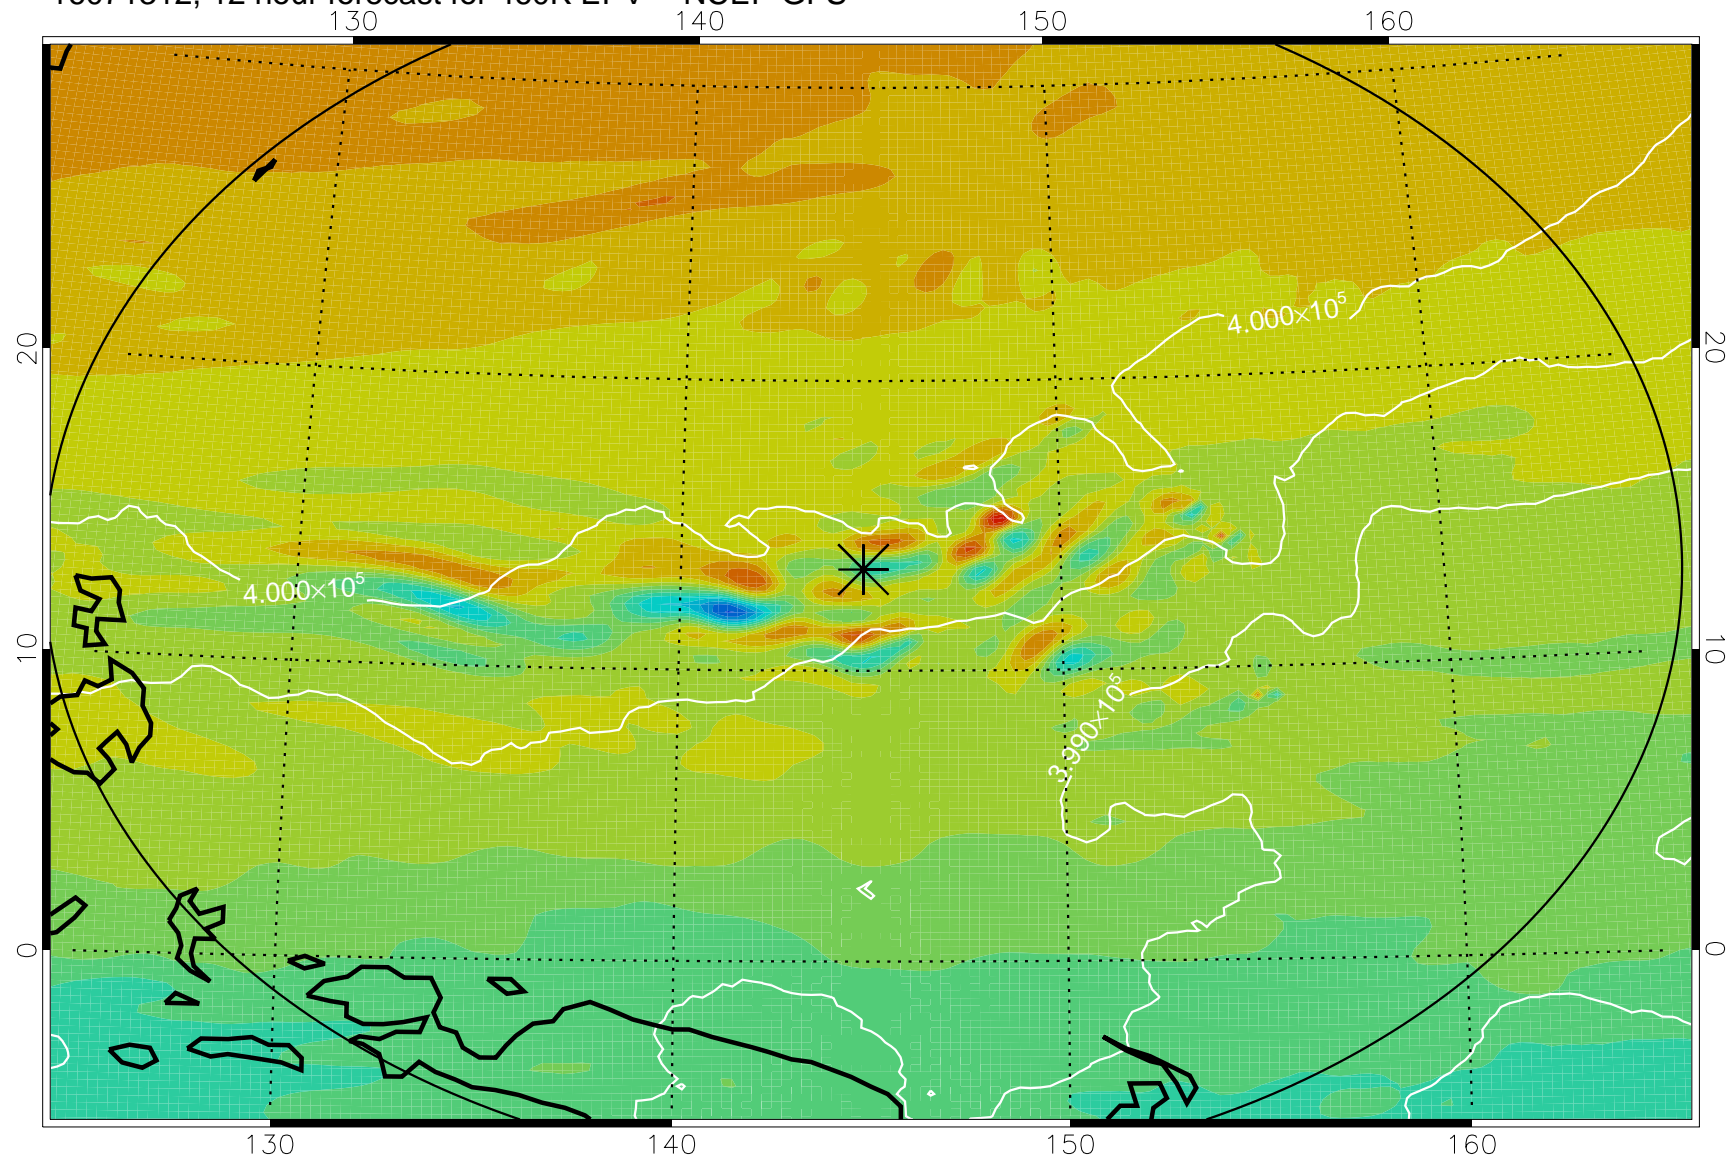

16071306, 6 hour forecast for 460K EPV -- NCEP GFS

460K Montgomery Streamfunction, white

Range ring of 2304 km

16071312, 12 hour forecast for 460K EPV -- NCEP GFS

460K Montgomery Streamfunction, white

Range ring of 2304 km

16071318, 18 hour forecast for 460K EPV -- NCEP GFS

460K Montgomery Streamfunction, white

Range ring of 2304 km

16071400, 24 hour forecast for 460K EPV -- NCEP GFS

460K Montgomery Streamfunction, white

Range ring of 2304 km

16071406, 30 hour forecast for 460K EPV -- NCEP GFS

460K Montgomery Streamfunction, white

Range ring of 2304 km

16071412, 36 hour forecast for 460K EPV -- NCEP GFS

460K Montgomery Streamfunction, white

Range ring of 2304 km

16071418, 42 hour forecast for 460K EPV -- NCEP GFS

460K Montgomery Streamfunction, white

Range ring of 2304 km

16071500, 48 hour forecast for 460K EPV -- NCEP GFS

460K Montgomery Streamfunction, white

Range ring of 2304 km