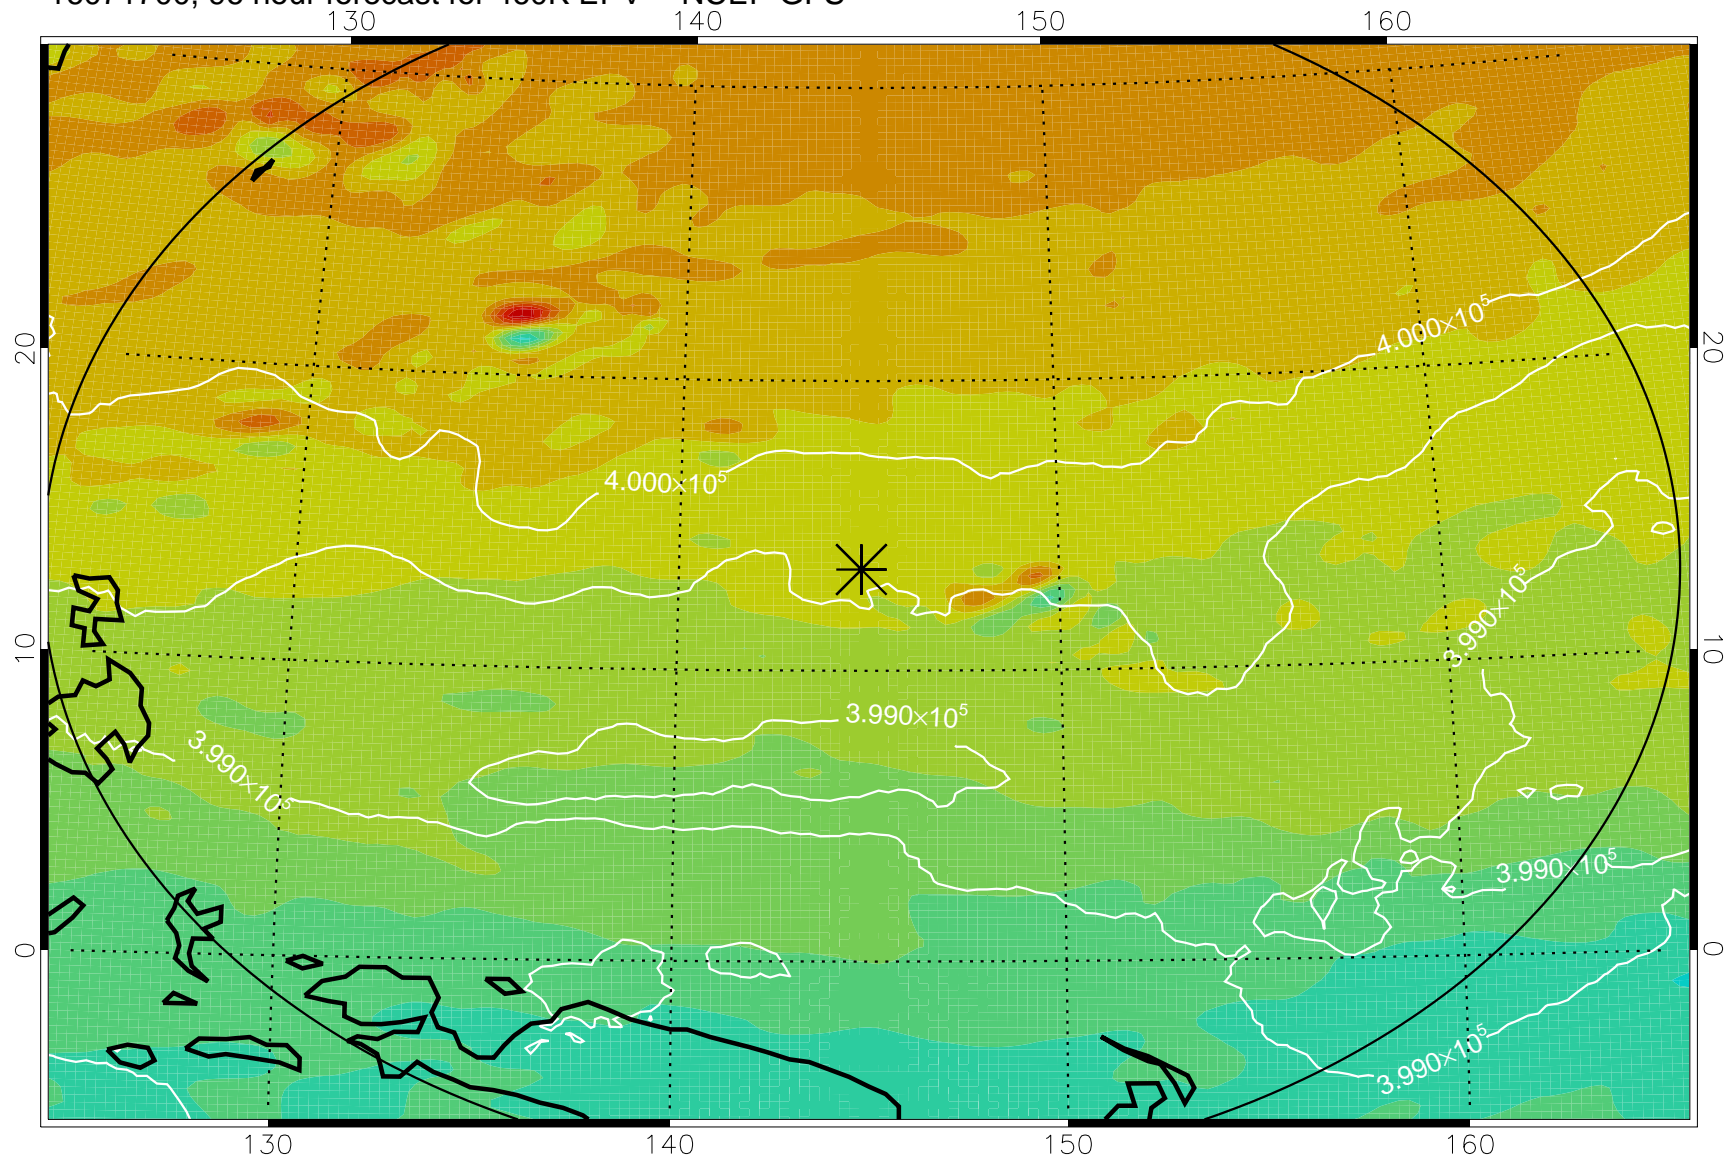

16071518, 66 hour forecast for 460K EPV -- NCEP GFS

460K Montgomery Streamfunction, white

Range ring of 2304 km

16071600, 72 hour forecast for 460K EPV -- NCEP GFS

460K Montgomery Streamfunction, white

Range ring of 2304 km

16071606, 78 hour forecast for 460K EPV -- NCEP GFS

460K Montgomery Streamfunction, white

Range ring of 2304 km

16071612, 84 hour forecast for 460K EPV -- NCEP GFS

460K Montgomery Streamfunction, white

Range ring of 2304 km

16071618, 90 hour forecast for 460K EPV -- NCEP GFS

460K Montgomery Streamfunction, white

Range ring of 2304 km

16071700, 96 hour forecast for 460K EPV -- NCEP GFS

460K Montgomery Streamfunction, white

Range ring of 2304 km

16071706, 102 hour forecast for 460K EPV -- NCEP GFS

460K Montgomery Streamfunction, white

Range ring of 2304 km

16071712, 108 hour forecast for 460K EPV -- NCEP GFS

460K Montgomery Streamfunction, white

Range ring of 2304 km