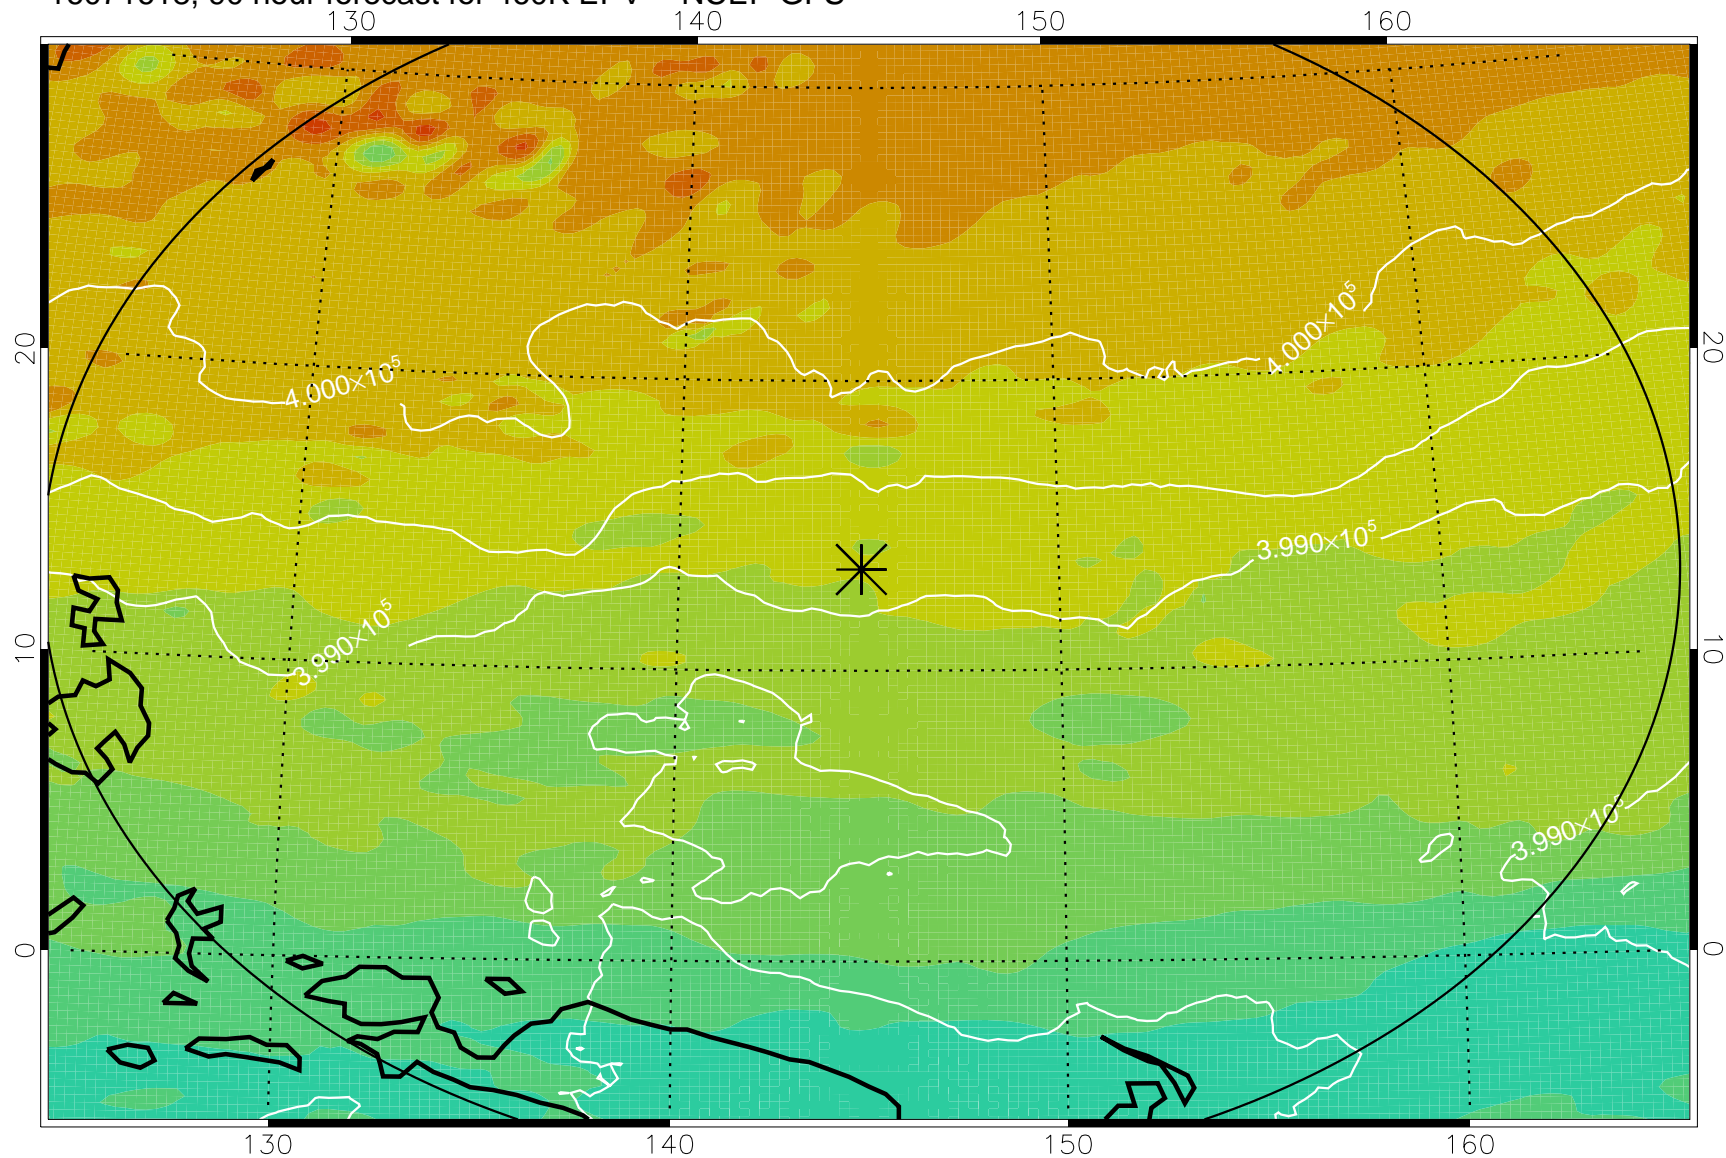

16071518, 66 hour forecast for 460K EPV -- NCEP GFS

460K Montgomery Streamfunction, white

Range ring of 2304 km

16071600, 72 hour forecast for 460K EPV -- NCEP GFS

460K Montgomery Streamfunction, white

Range ring of 2304 km

16071606, 78 hour forecast for 460K EPV -- NCEP GFS

460K Montgomery Streamfunction, white

Range ring of 2304 km

16071612, 84 hour forecast for 460K EPV -- NCEP GFS

460K Montgomery Streamfunction, white

Range ring of 2304 km

16071618, 90 hour forecast for 460K EPV -- NCEP GFS

460K Montgomery Streamfunction, white

Range ring of 2304 km

16071700, 96 hour forecast for 460K EPV -- NCEP GFS

460K Montgomery Streamfunction, white

Range ring of 2304 km

16071706, 102 hour forecast for 460K EPV -- NCEP GFS

460K Montgomery Streamfunction, white

Range ring of 2304 km

16071712, 108 hour forecast for 460K EPV -- NCEP GFS

460K Montgomery Streamfunction, white

Range ring of 2304 km