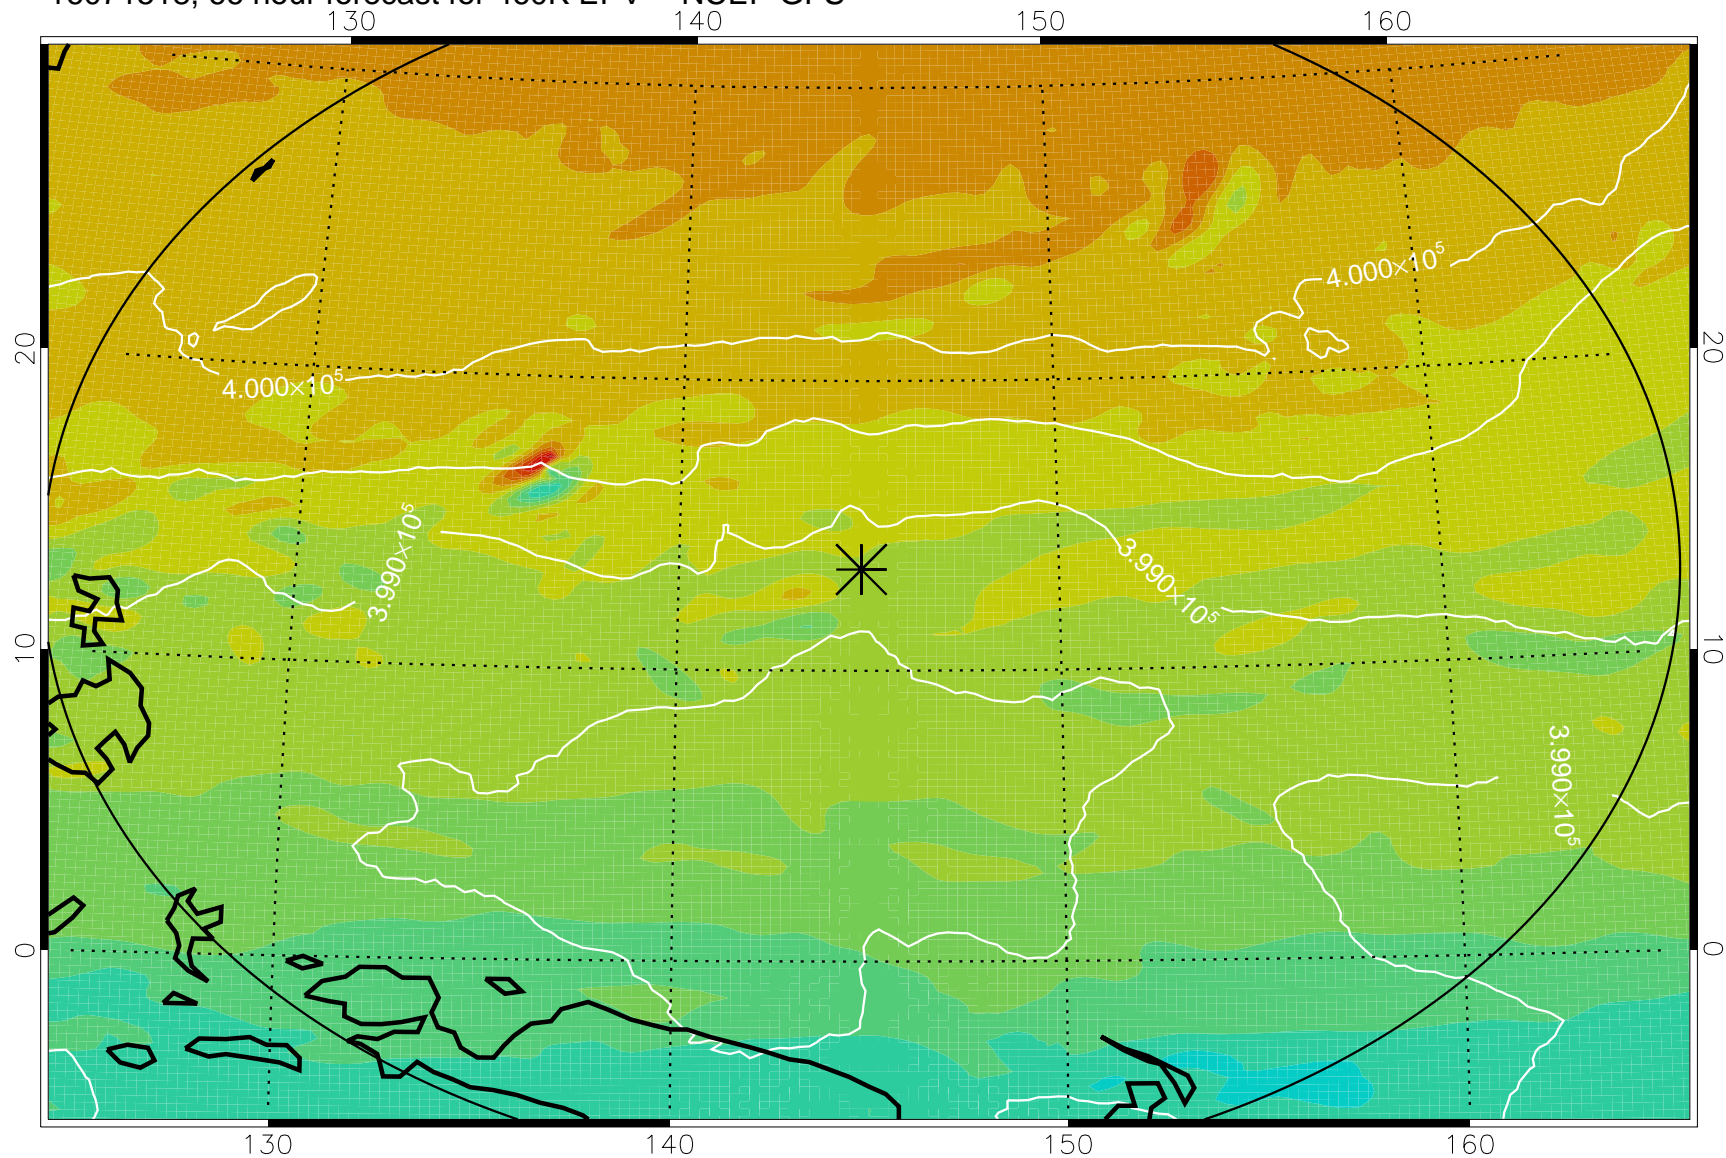

16071506, 54 hour forecast for 460K EPV -- NCEP GFS

460K Montgomery Streamfunction, white

Range ring of 2304 km

16071512, 60 hour forecast for 460K EPV -- NCEP GFS

460K Montgomery Streamfunction, white

Range ring of 2304 km

16071518, 66 hour forecast for 460K EPV -- NCEP GFS

460K Montgomery Streamfunction, white

Range ring of 2304 km

16071600, 72 hour forecast for 460K EPV -- NCEP GFS

460K Montgomery Streamfunction, white

Range ring of 2304 km

16071606, 78 hour forecast for 460K EPV -- NCEP GFS

460K Montgomery Streamfunction, white

Range ring of 2304 km

16071612, 84 hour forecast for 460K EPV -- NCEP GFS

460K Montgomery Streamfunction, white

Range ring of 2304 km

16071618, 90 hour forecast for 460K EPV -- NCEP GFS

460K Montgomery Streamfunction, white

Range ring of 2304 km

16071700, 96 hour forecast for 460K EPV -- NCEP GFS

460K Montgomery Streamfunction, white

Range ring of 2304 km