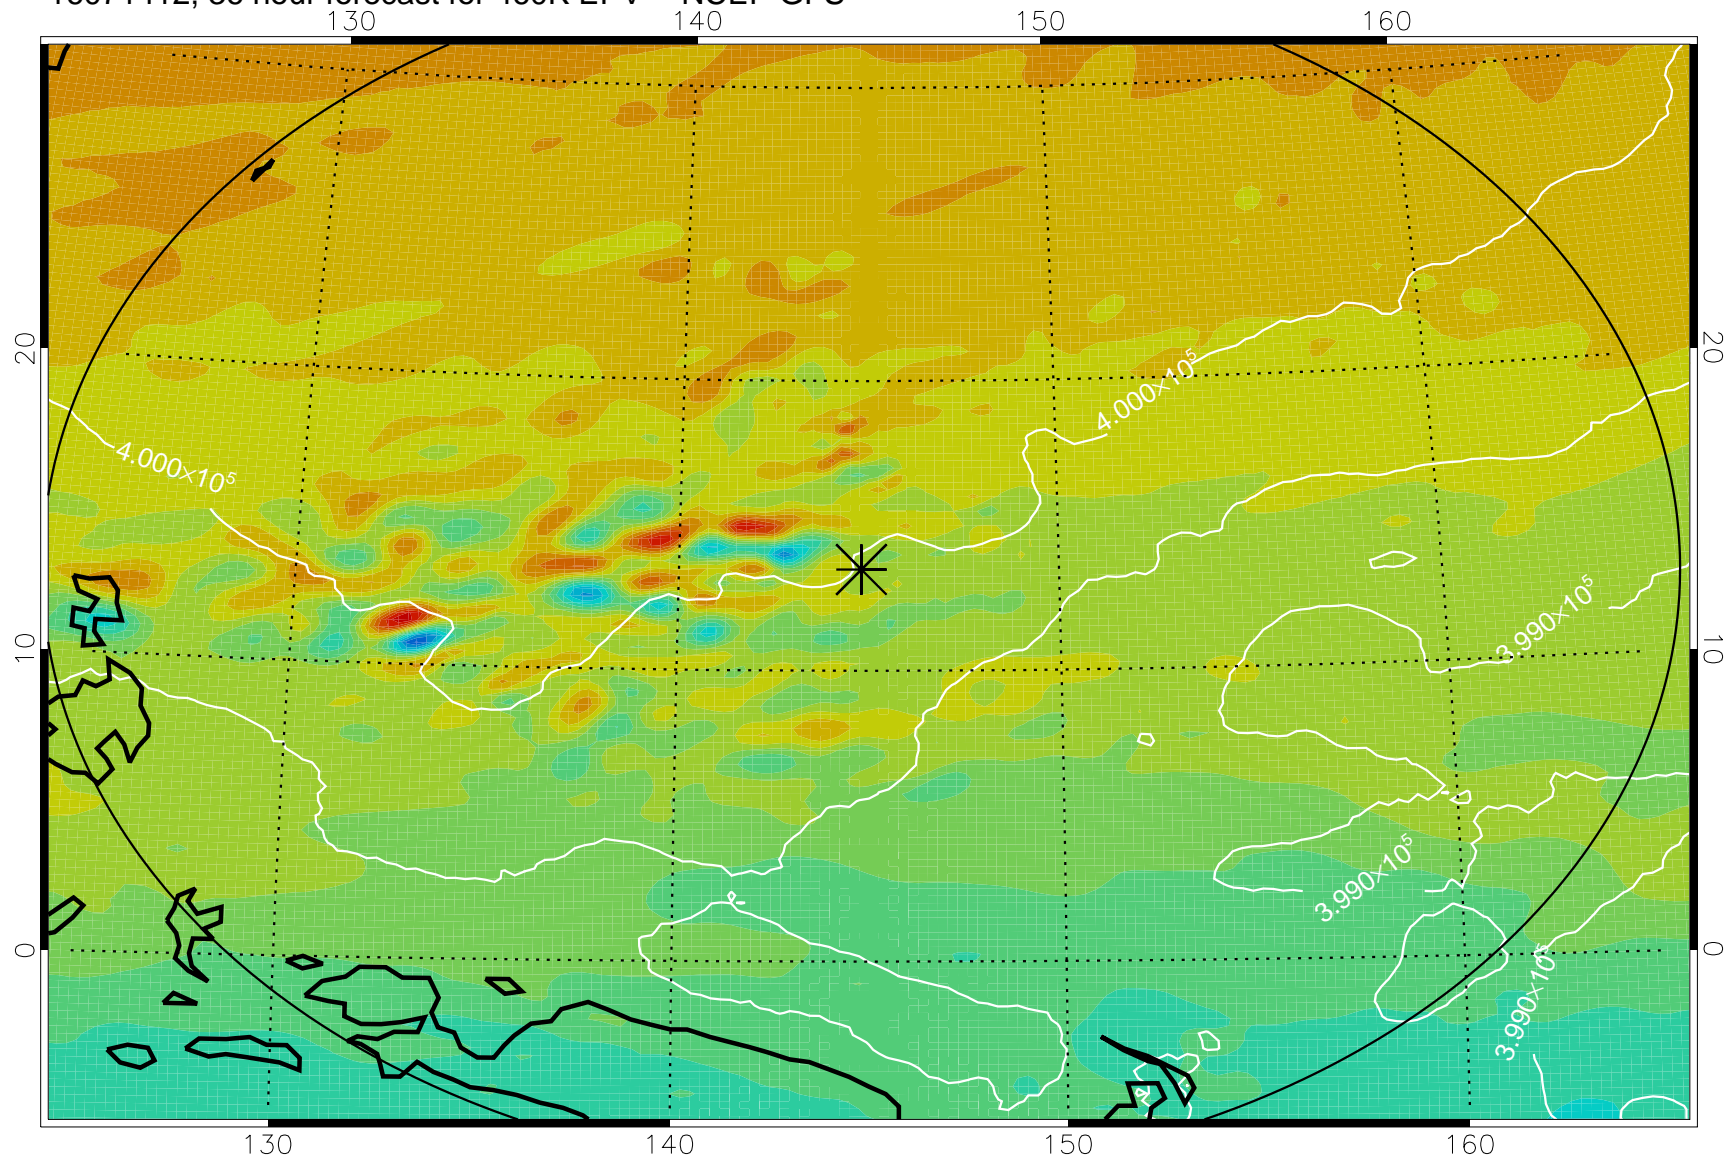

16071318, 18 hour forecast for 460K EPV -- NCEP GFS

460K Montgomery Streamfunction, white

Range ring of 2304 km

16071400, 24 hour forecast for 460K EPV -- NCEP GFS

460K Montgomery Streamfunction, white

Range ring of 2304 km

16071406, 30 hour forecast for 460K EPV -- NCEP GFS

460K Montgomery Streamfunction, white

Range ring of 2304 km

16071412, 36 hour forecast for 460K EPV -- NCEP GFS

460K Montgomery Streamfunction, white

Range ring of 2304 km

16071418, 42 hour forecast for 460K EPV -- NCEP GFS

460K Montgomery Streamfunction, white

Range ring of 2304 km

16071500, 48 hour forecast for 460K EPV -- NCEP GFS

460K Montgomery Streamfunction, white

Range ring of 2304 km

16071518, 66 hour forecast for 460K EPV -- NCEP GFS

460K Montgomery Streamfunction, white

Range ring of 2304 km

16071600, 72 hour forecast for 460K EPV -- NCEP GFS

460K Montgomery Streamfunction, white

Range ring of 2304 km