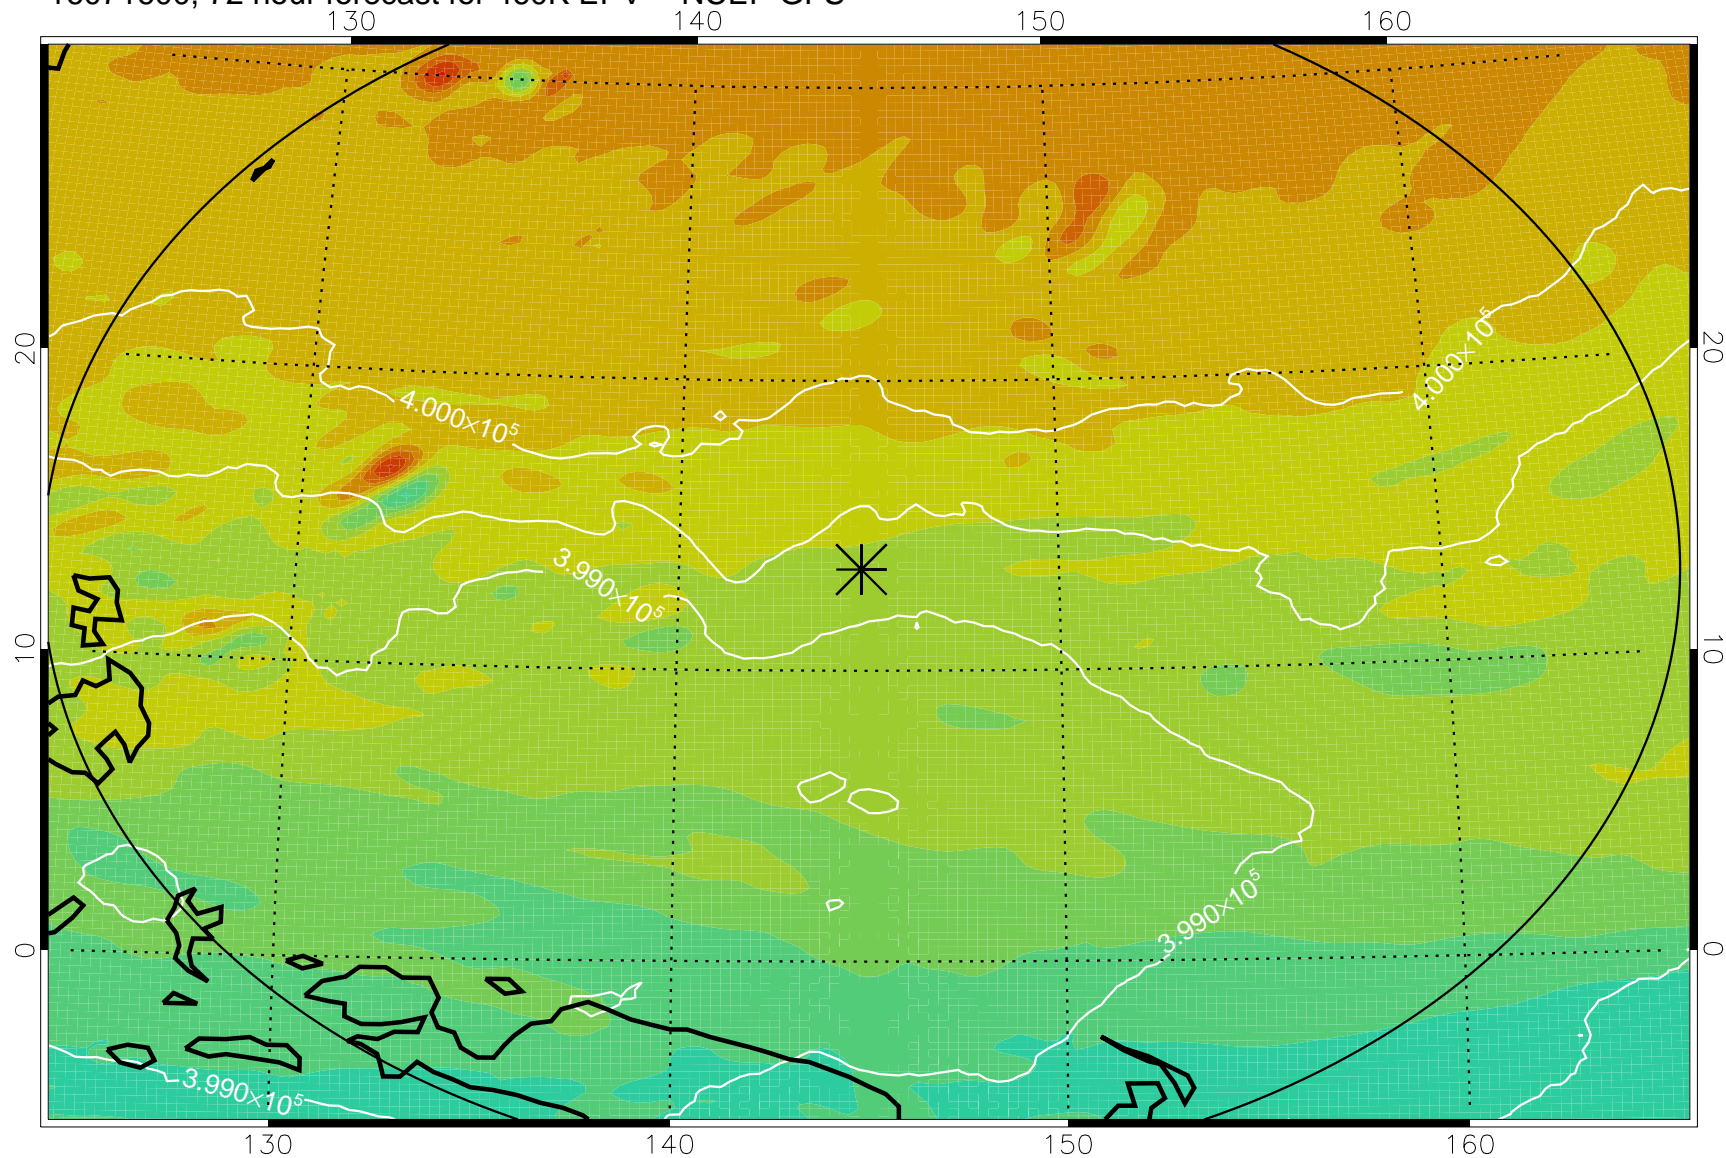

16071506, 54 hour forecast for 460K EPV -- NCEP GFS

460K Montgomery Streamfunction, white

Range ring of 2304 km

16071512, 60 hour forecast for 460K EPV -- NCEP GFS

460K Montgomery Streamfunction, white

Range ring of 2304 km

16071518, 66 hour forecast for 460K EPV -- NCEP GFS

460K Montgomery Streamfunction, white

Range ring of 2304 km

16071600, 72 hour forecast for 460K EPV -- NCEP GFS

460K Montgomery Streamfunction, white

Range ring of 2304 km

16071606, 78 hour forecast for 460K EPV -- NCEP GFS

460K Montgomery Streamfunction, white

Range ring of 2304 km

16071612, 84 hour forecast for 460K EPV -- NCEP GFS

460K Montgomery Streamfunction, white

Range ring of 2304 km

16071618, 90 hour forecast for 460K EPV -- NCEP GFS

460K Montgomery Streamfunction, white

Range ring of 2304 km

16071700, 96 hour forecast for 460K EPV -- NCEP GFS

460K Montgomery Streamfunction, white

Range ring of 2304 km