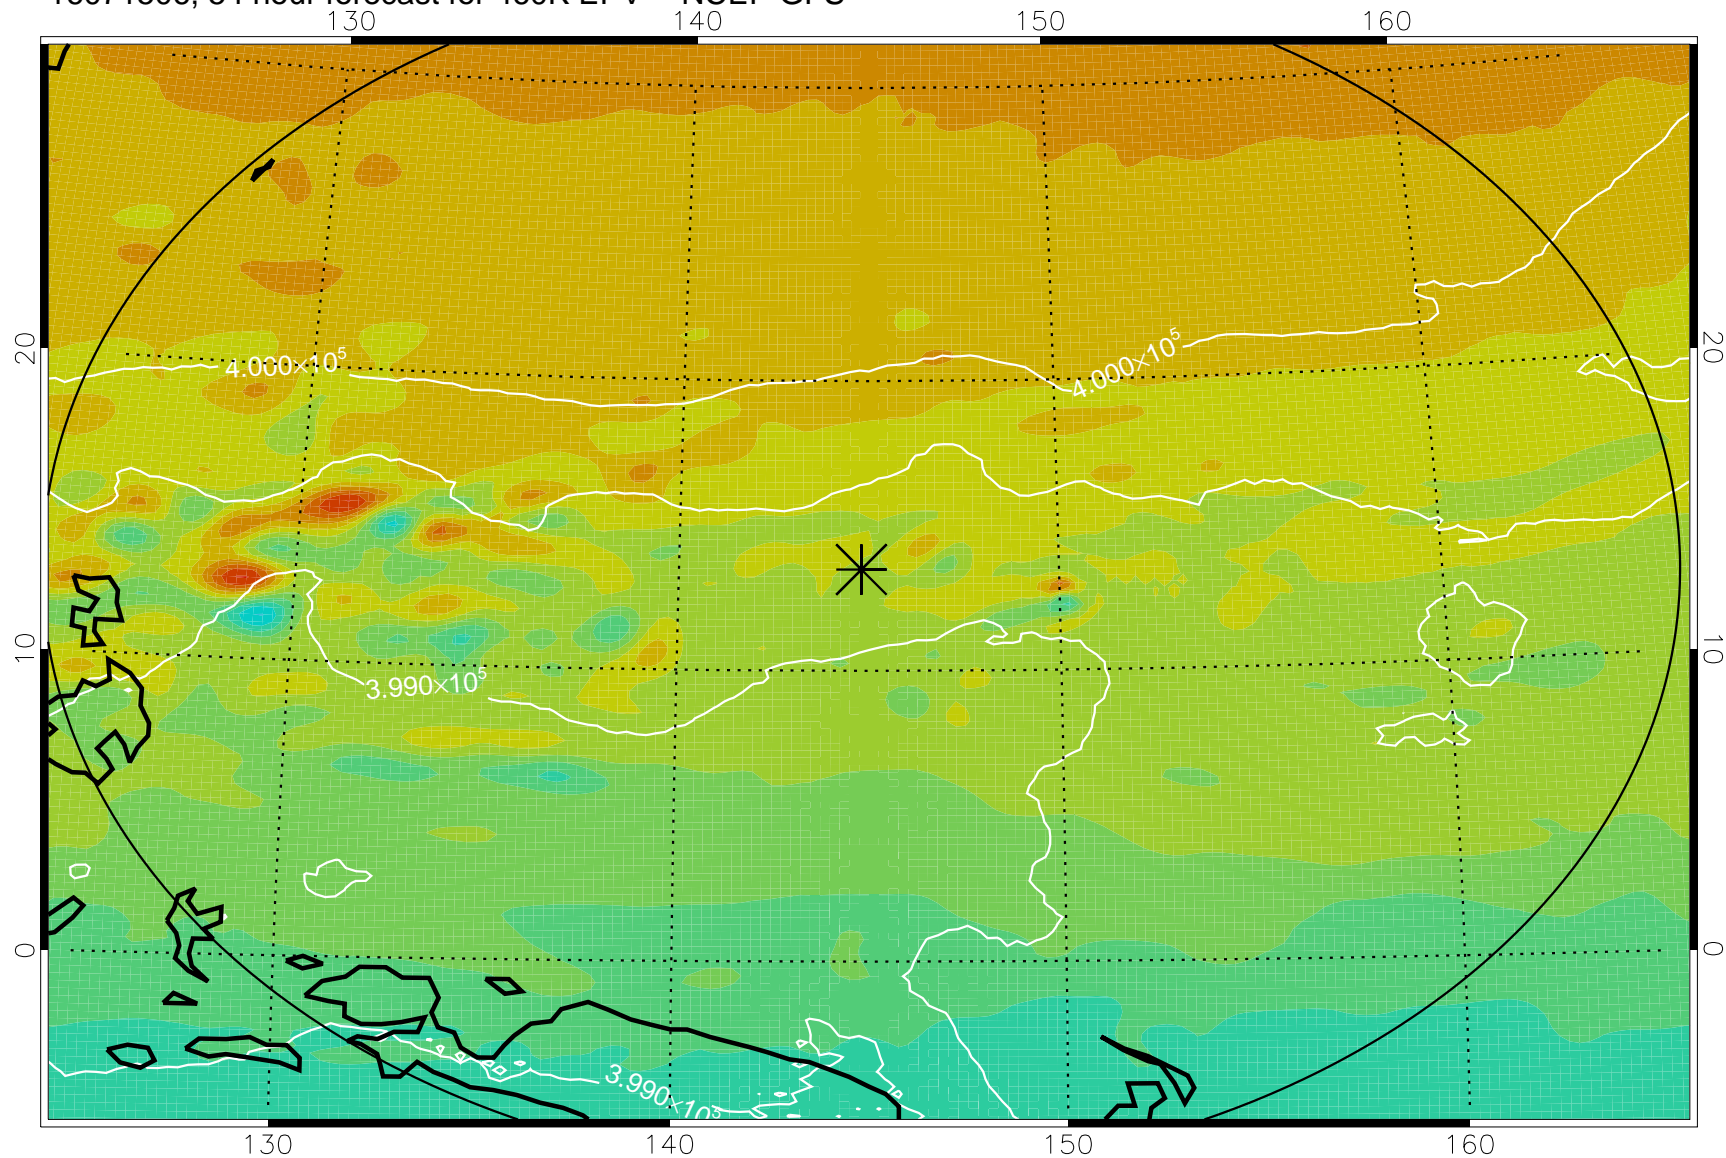

16071406, 30 hour forecast for 460K EPV -- NCEP GFS

460K Montgomery Streamfunction, white

Range ring of 2304 km

16071412, 36 hour forecast for 460K EPV -- NCEP GFS

460K Montgomery Streamfunction, white

Range ring of 2304 km

16071418, 42 hour forecast for 460K EPV -- NCEP GFS

460K Montgomery Streamfunction, white

Range ring of 2304 km

16071500, 48 hour forecast for 460K EPV -- NCEP GFS

460K Montgomery Streamfunction, white

Range ring of 2304 km

16071506, 54 hour forecast for 460K EPV -- NCEP GFS

460K Montgomery Streamfunction, white

Range ring of 2304 km

16071512, 60 hour forecast for 460K EPV -- NCEP GFS

460K Montgomery Streamfunction, white

Range ring of 2304 km

16071518, 66 hour forecast for 460K EPV -- NCEP GFS

460K Montgomery Streamfunction, white

Range ring of 2304 km

16071600, 72 hour forecast for 460K EPV -- NCEP GFS

460K Montgomery Streamfunction, white

Range ring of 2304 km