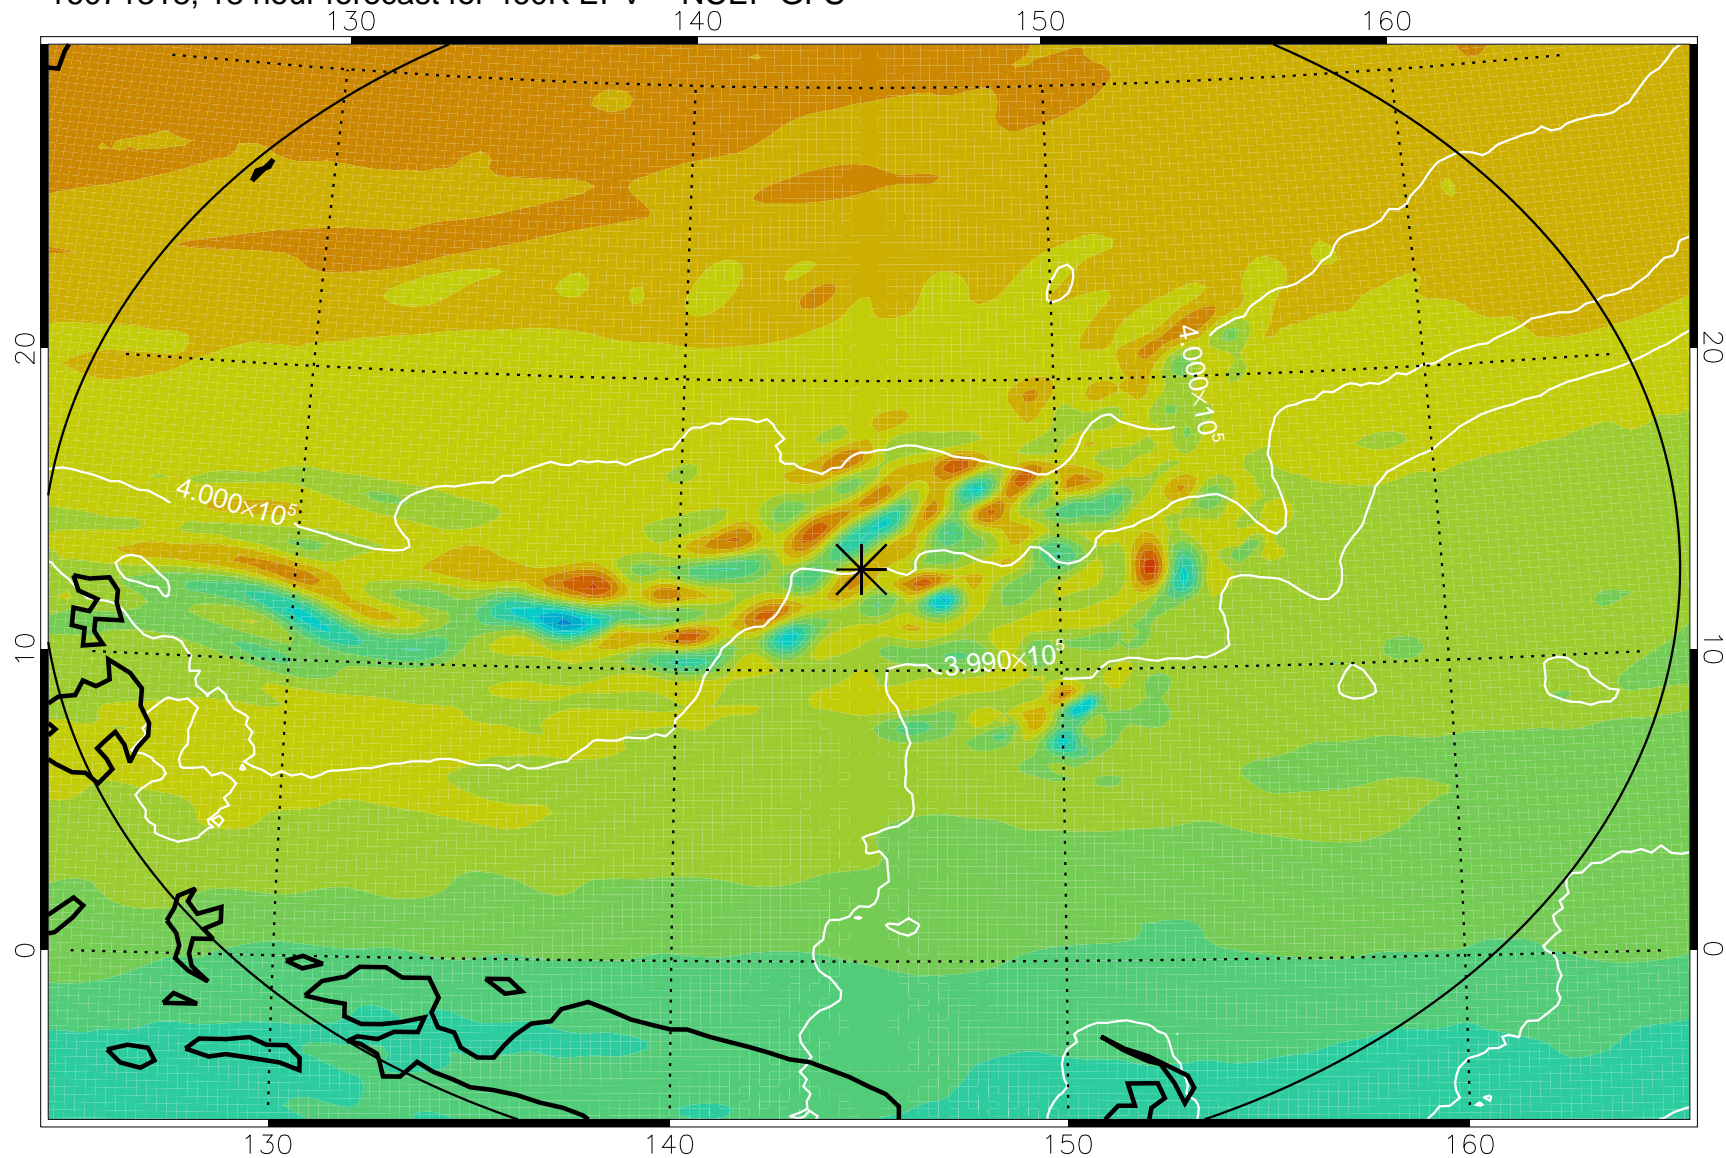

16071306, 6 hour forecast for 460K EPV -- NCEP GFS

460K Montgomery Streamfunction, white

Range ring of 2304 km

16071312, 12 hour forecast for 460K EPV -- NCEP GFS

460K Montgomery Streamfunction, white

Range ring of 2304 km

16071318, 18 hour forecast for 460K EPV -- NCEP GFS

460K Montgomery Streamfunction, white

Range ring of 2304 km

16071400, 24 hour forecast for 460K EPV -- NCEP GFS

460K Montgomery Streamfunction, white

Range ring of 2304 km

16071406, 30 hour forecast for 460K EPV -- NCEP GFS

460K Montgomery Streamfunction, white

Range ring of 2304 km

16071412, 36 hour forecast for 460K EPV -- NCEP GFS

460K Montgomery Streamfunction, white

Range ring of 2304 km

16071418, 42 hour forecast for 460K EPV -- NCEP GFS

460K Montgomery Streamfunction, white

Range ring of 2304 km

16071500, 48 hour forecast for 460K EPV -- NCEP GFS

460K Montgomery Streamfunction, white

Range ring of 2304 km