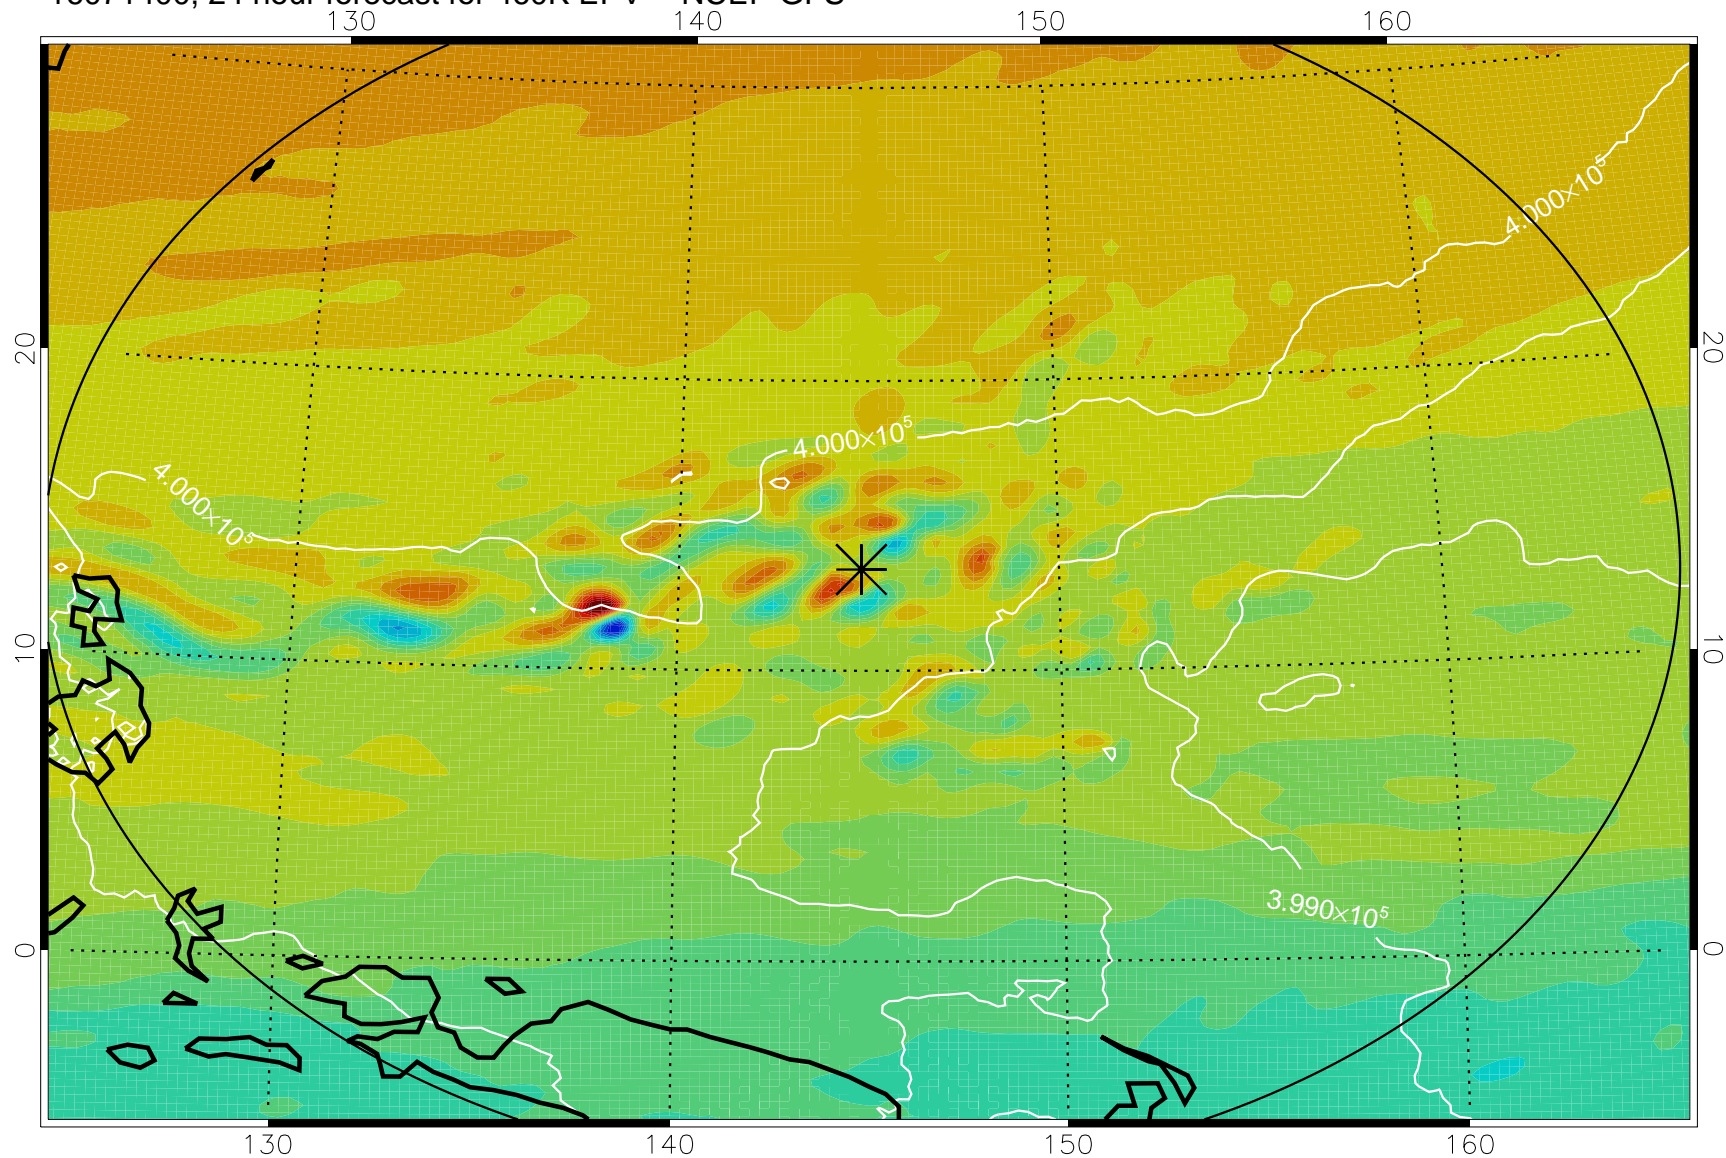

16071306, 6 hour forecast for 460K EPV -- NCEP GFS

460K Montgomery Streamfunction, white

Range ring of 2304 km

16071312, 12 hour forecast for 460K EPV -- NCEP GFS

460K Montgomery Streamfunction, white

Range ring of 2304 km

16071318, 18 hour forecast for 460K EPV -- NCEP GFS

460K Montgomery Streamfunction, white

Range ring of 2304 km

16071400, 24 hour forecast for 460K EPV -- NCEP GFS

460K Montgomery Streamfunction, white

Range ring of 2304 km

16071406, 30 hour forecast for 460K EPV -- NCEP GFS

460K Montgomery Streamfunction, white

Range ring of 2304 km

16071412, 36 hour forecast for 460K EPV -- NCEP GFS

460K Montgomery Streamfunction, white

Range ring of 2304 km

16071418, 42 hour forecast for 460K EPV -- NCEP GFS

460K Montgomery Streamfunction, white

Range ring of 2304 km

16071500, 48 hour forecast for 460K EPV -- NCEP GFS

460K Montgomery Streamfunction, white

Range ring of 2304 km