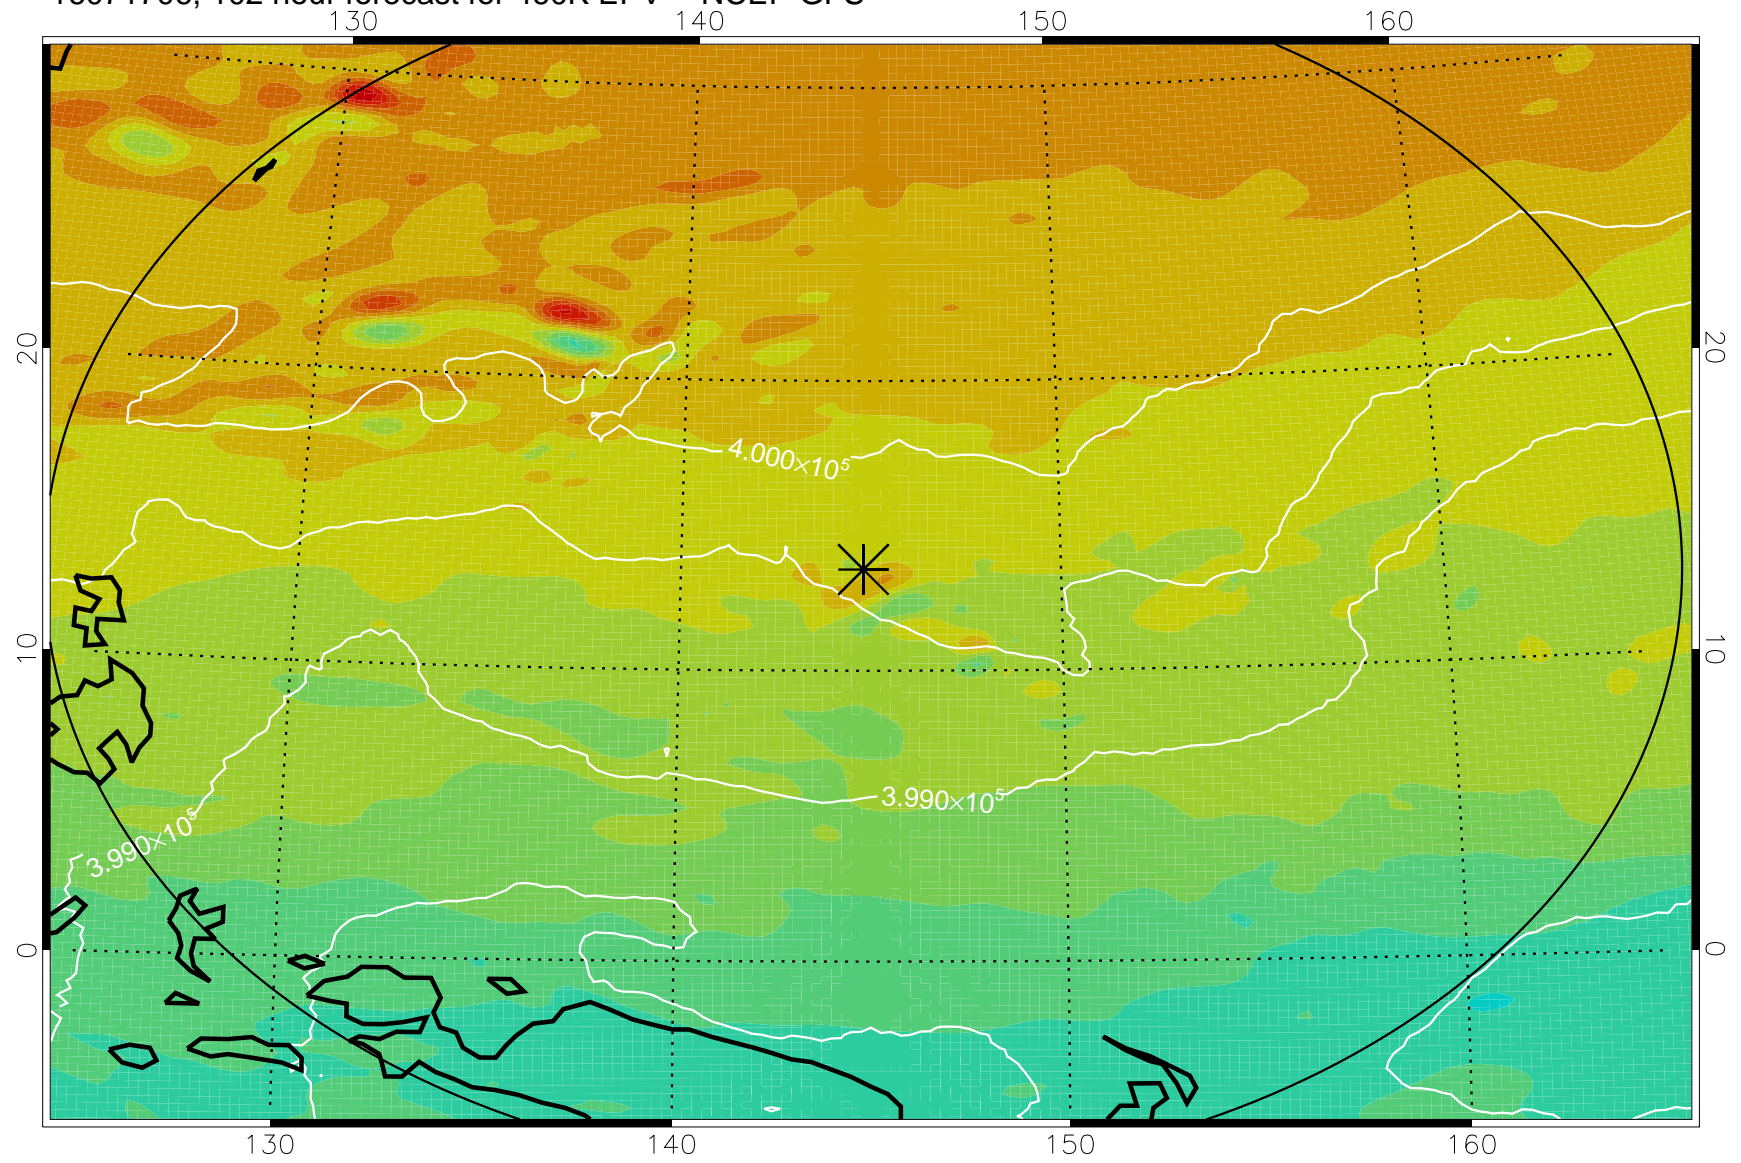

16071606, 78 hour forecast for 460K EPV -- NCEP GFS

460K Montgomery Streamfunction, white

Range ring of 2304 km

16071612, 84 hour forecast for 460K EPV -- NCEP GFS

460K Montgomery Streamfunction, white

Range ring of 2304 km

16071618, 90 hour forecast for 460K EPV -- NCEP GFS

460K Montgomery Streamfunction, white

Range ring of 2304 km

16071700, 96 hour forecast for 460K EPV -- NCEP GFS

460K Montgomery Streamfunction, white

Range ring of 2304 km

16071706, 102 hour forecast for 460K EPV -- NCEP GFS

460K Montgomery Streamfunction, white

Range ring of 2304 km

16071712, 108 hour forecast for 460K EPV -- NCEP GFS

460K Montgomery Streamfunction, white

Range ring of 2304 km

16071718, 114 hour forecast for 460K EPV -- NCEP GFS

460K Montgomery Streamfunction, white

Range ring of 2304 km

16071800, 120 hour forecast for 460K EPV -- NCEP GFS

460K Montgomery Streamfunction, white

Range ring of 2304 km