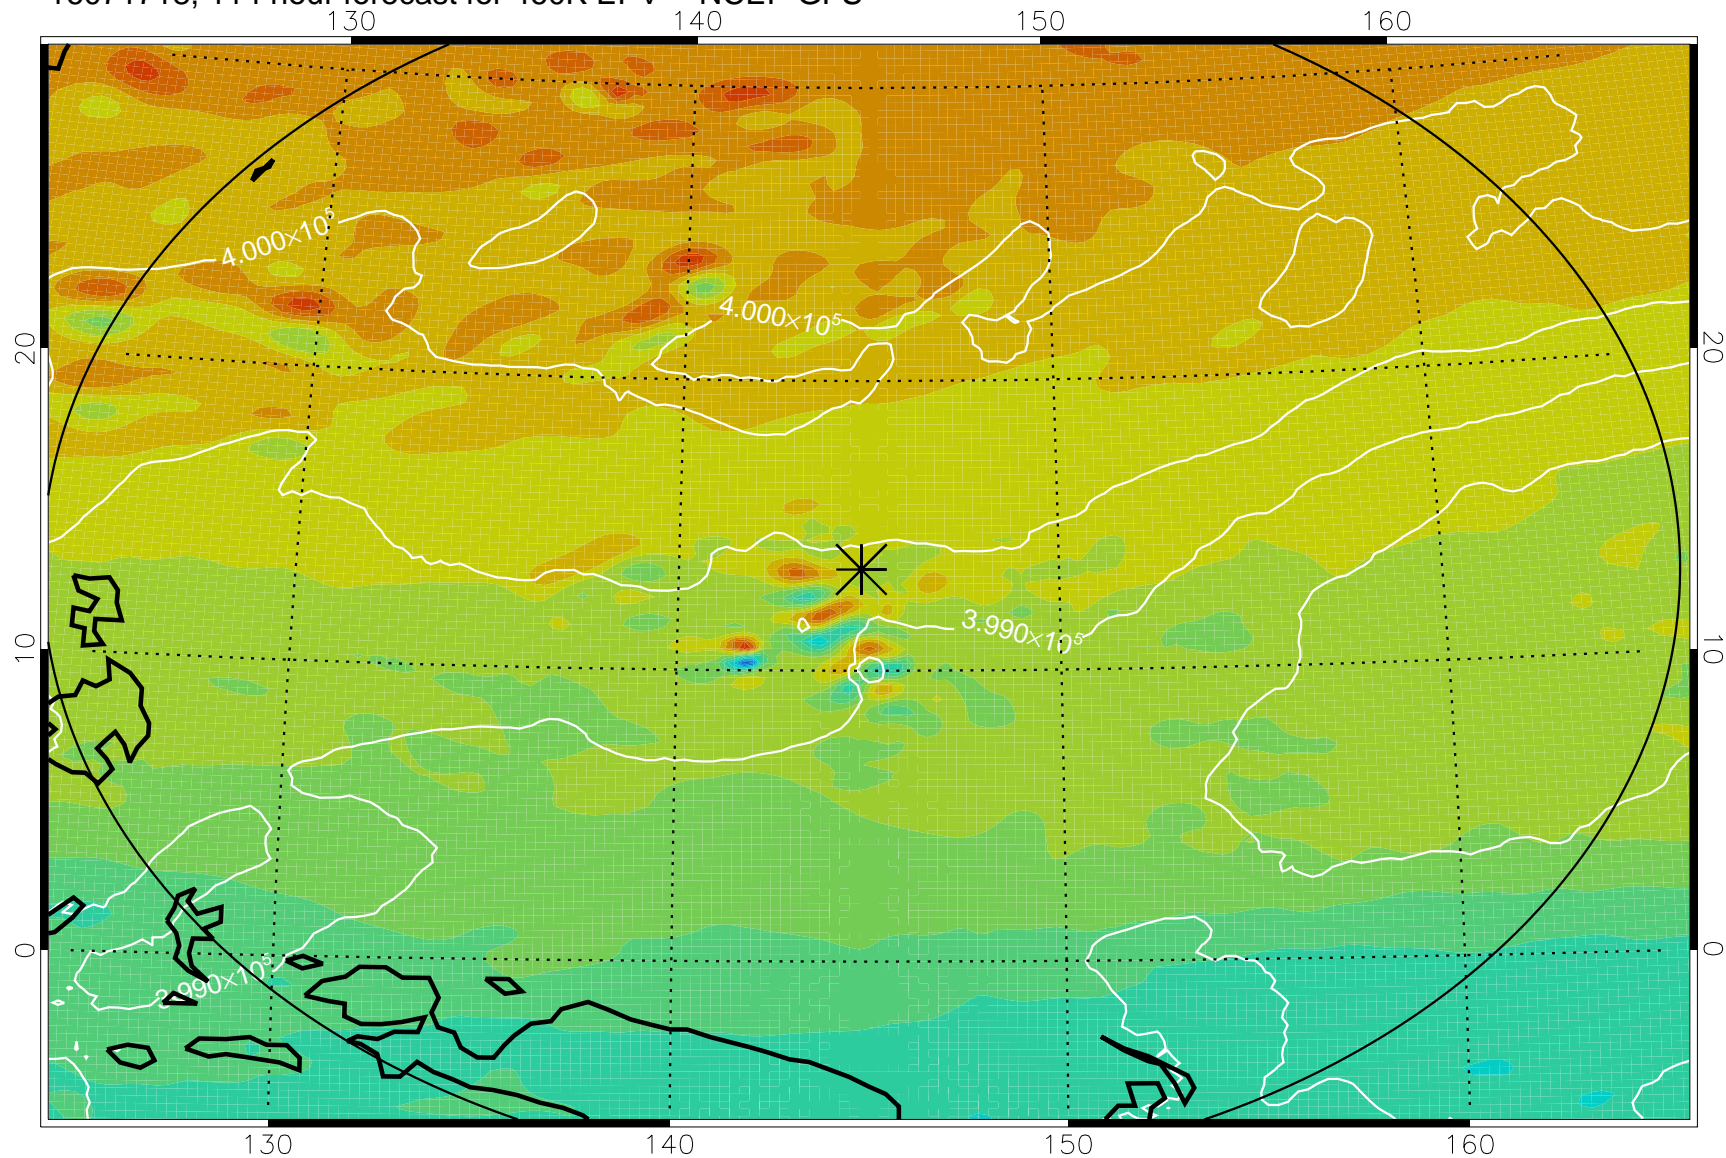

16071606, 78 hour forecast for 460K EPV -- NCEP GFS

460K Montgomery Streamfunction, white

Range ring of 2304 km

16071612, 84 hour forecast for 460K EPV -- NCEP GFS

460K Montgomery Streamfunction, white

Range ring of 2304 km

16071618, 90 hour forecast for 460K EPV -- NCEP GFS

460K Montgomery Streamfunction, white

Range ring of 2304 km

16071700, 96 hour forecast for 460K EPV -- NCEP GFS

460K Montgomery Streamfunction, white

Range ring of 2304 km

16071706, 102 hour forecast for 460K EPV -- NCEP GFS

460K Montgomery Streamfunction, white

Range ring of 2304 km

16071712, 108 hour forecast for 460K EPV -- NCEP GFS

460K Montgomery Streamfunction, white

Range ring of 2304 km

16071718, 114 hour forecast for 460K EPV -- NCEP GFS

460K Montgomery Streamfunction, white

Range ring of 2304 km

16071800, 120 hour forecast for 460K EPV -- NCEP GFS

460K Montgomery Streamfunction, white

Range ring of 2304 km