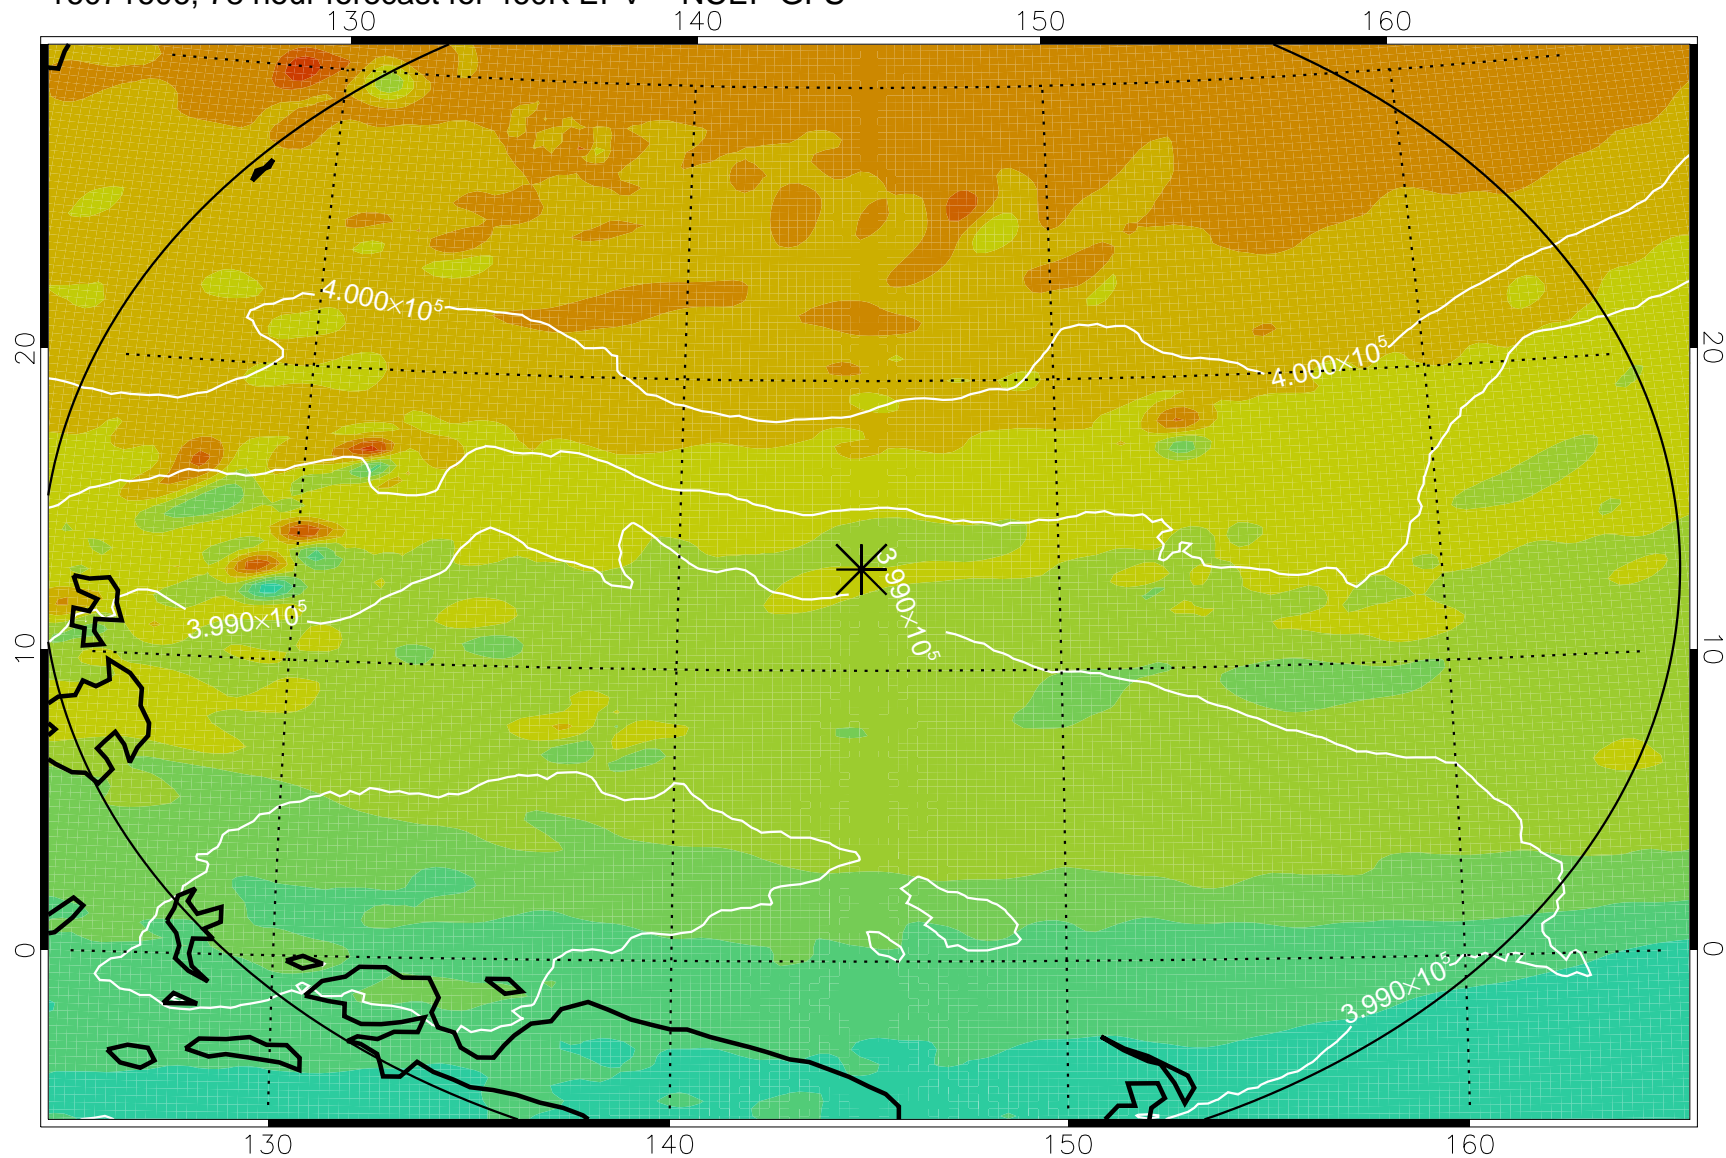

16071518, 66 hour forecast for 460K EPV -- NCEP GFS

460K Montgomery Streamfunction, white

Range ring of 2304 km

16071600, 72 hour forecast for 460K EPV -- NCEP GFS

460K Montgomery Streamfunction, white

Range ring of 2304 km

16071606, 78 hour forecast for 460K EPV -- NCEP GFS

460K Montgomery Streamfunction, white

Range ring of 2304 km

16071612, 84 hour forecast for 460K EPV -- NCEP GFS

460K Montgomery Streamfunction, white

Range ring of 2304 km

16071618, 90 hour forecast for 460K EPV -- NCEP GFS

460K Montgomery Streamfunction, white

Range ring of 2304 km

16071700, 96 hour forecast for 460K EPV -- NCEP GFS

460K Montgomery Streamfunction, white

Range ring of 2304 km

16071706, 102 hour forecast for 460K EPV -- NCEP GFS

460K Montgomery Streamfunction, white

Range ring of 2304 km

16071712, 108 hour forecast for 460K EPV -- NCEP GFS

460K Montgomery Streamfunction, white

Range ring of 2304 km