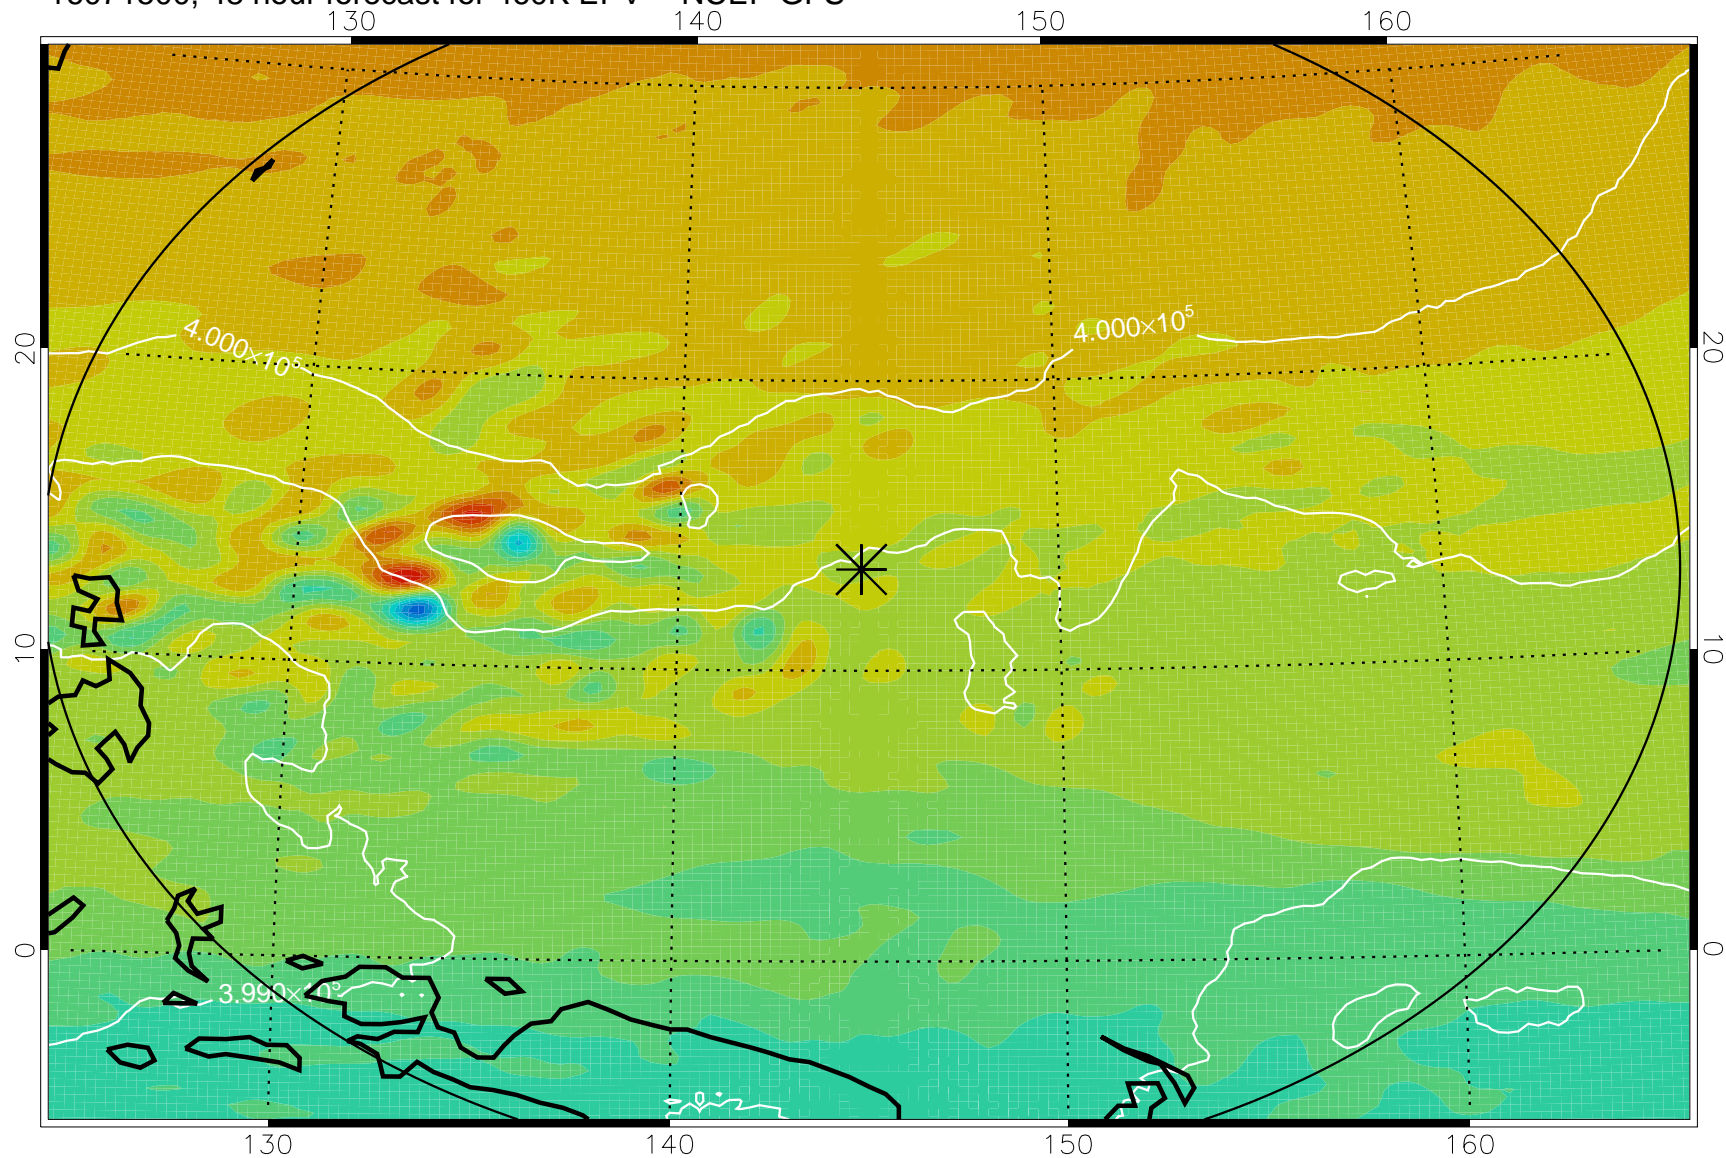

16071406, 30 hour forecast for 460K EPV -- NCEP GFS

460K Montgomery Streamfunction, white

Range ring of 2304 km

16071412, 36 hour forecast for 460K EPV -- NCEP GFS

460K Montgomery Streamfunction, white

Range ring of 2304 km

16071418, 42 hour forecast for 460K EPV -- NCEP GFS

460K Montgomery Streamfunction, white

Range ring of 2304 km

16071500, 48 hour forecast for 460K EPV -- NCEP GFS

460K Montgomery Streamfunction, white

Range ring of 2304 km

16071518, 66 hour forecast for 460K EPV -- NCEP GFS

460K Montgomery Streamfunction, white

Range ring of 2304 km

16071600, 72 hour forecast for 460K EPV -- NCEP GFS

460K Montgomery Streamfunction, white

Range ring of 2304 km

16071606, 78 hour forecast for 460K EPV -- NCEP GFS

460K Montgomery Streamfunction, white

Range ring of 2304 km

16071612, 84 hour forecast for 460K EPV -- NCEP GFS

460K Montgomery Streamfunction, white

Range ring of 2304 km