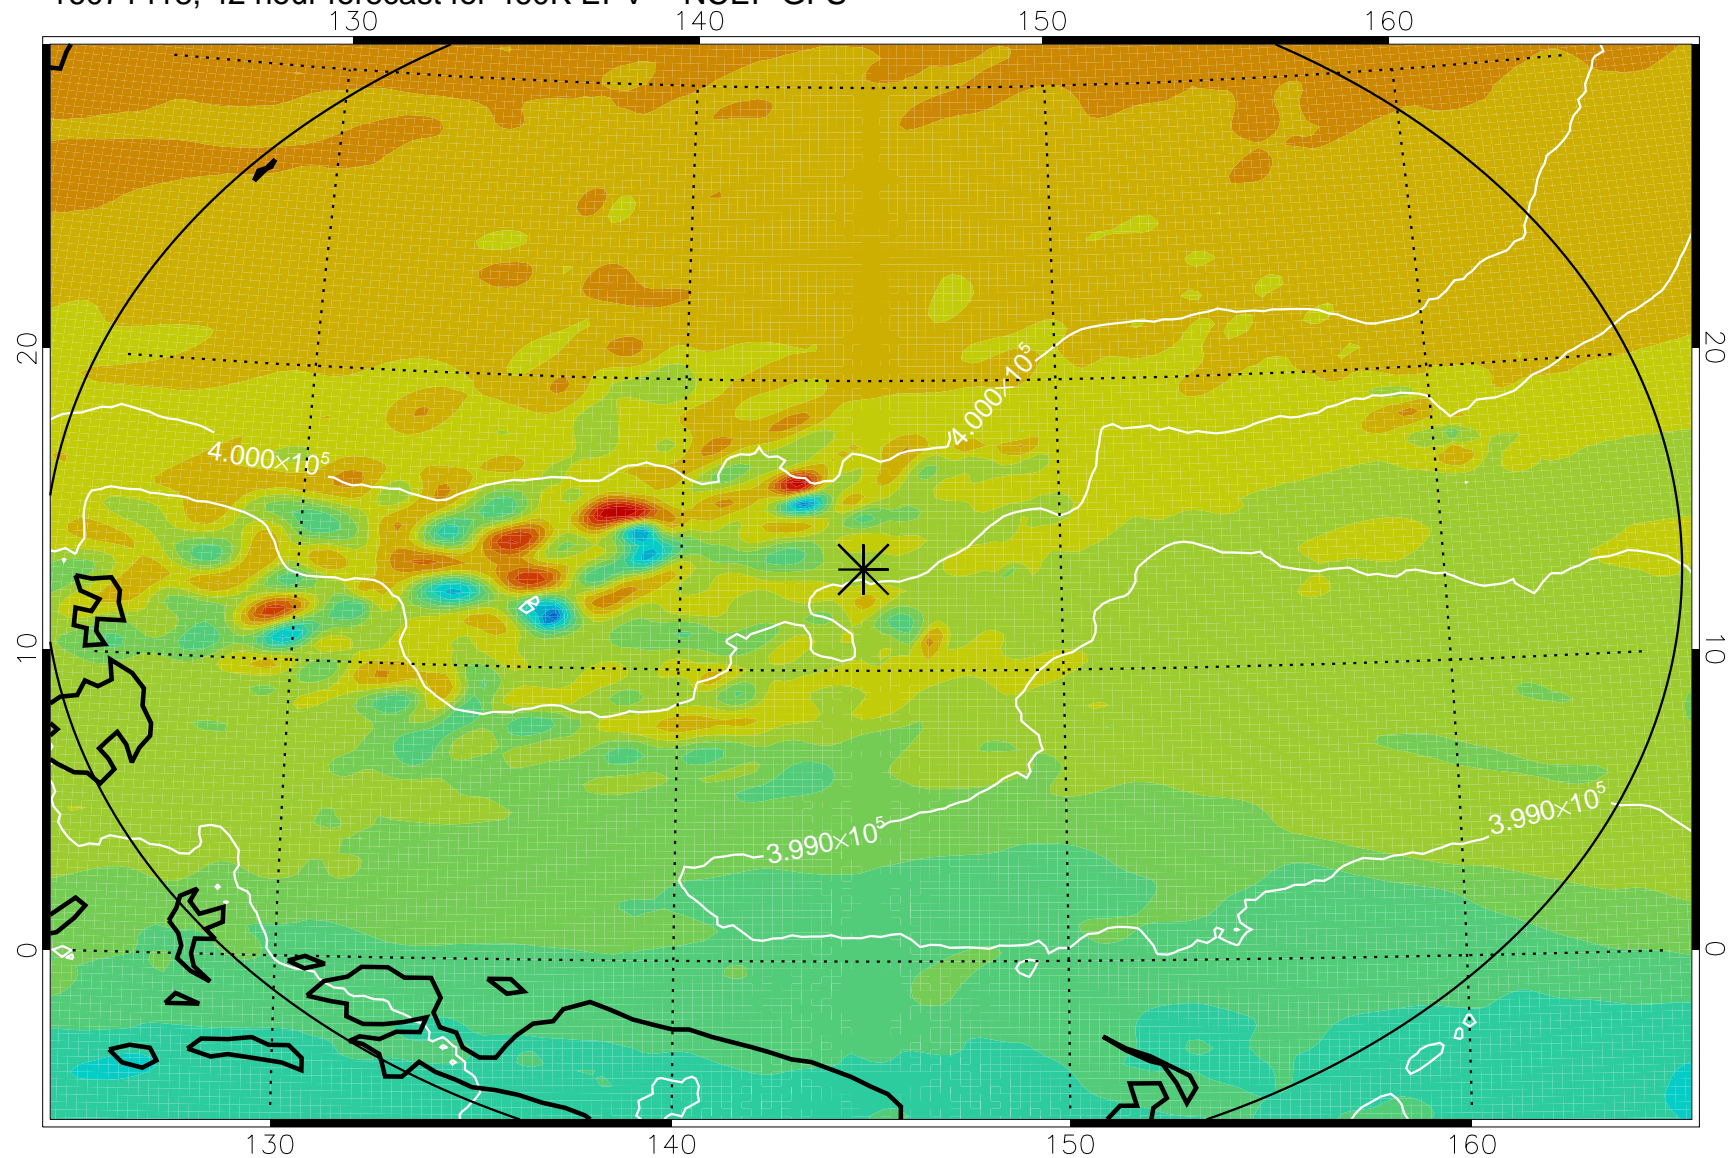

16071406, 30 hour forecast for 460K EPV -- NCEP GFS

460K Montgomery Streamfunction, white

Range ring of 2304 km

16071412, 36 hour forecast for 460K EPV -- NCEP GFS

460K Montgomery Streamfunction, white

Range ring of 2304 km

16071418, 42 hour forecast for 460K EPV -- NCEP GFS

460K Montgomery Streamfunction, white

Range ring of 2304 km

16071500, 48 hour forecast for 460K EPV -- NCEP GFS

460K Montgomery Streamfunction, white

Range ring of 2304 km

16071518, 66 hour forecast for 460K EPV -- NCEP GFS

460K Montgomery Streamfunction, white

Range ring of 2304 km

16071600, 72 hour forecast for 460K EPV -- NCEP GFS

460K Montgomery Streamfunction, white

Range ring of 2304 km

16071718, 114 hour forecast for 460K EPV -- NCEP GFS

460K Montgomery Streamfunction, white

Range ring of 2304 km

16071800, 120 hour forecast for 460K EPV -- NCEP GFS

460K Montgomery Streamfunction, white

Range ring of 2304 km