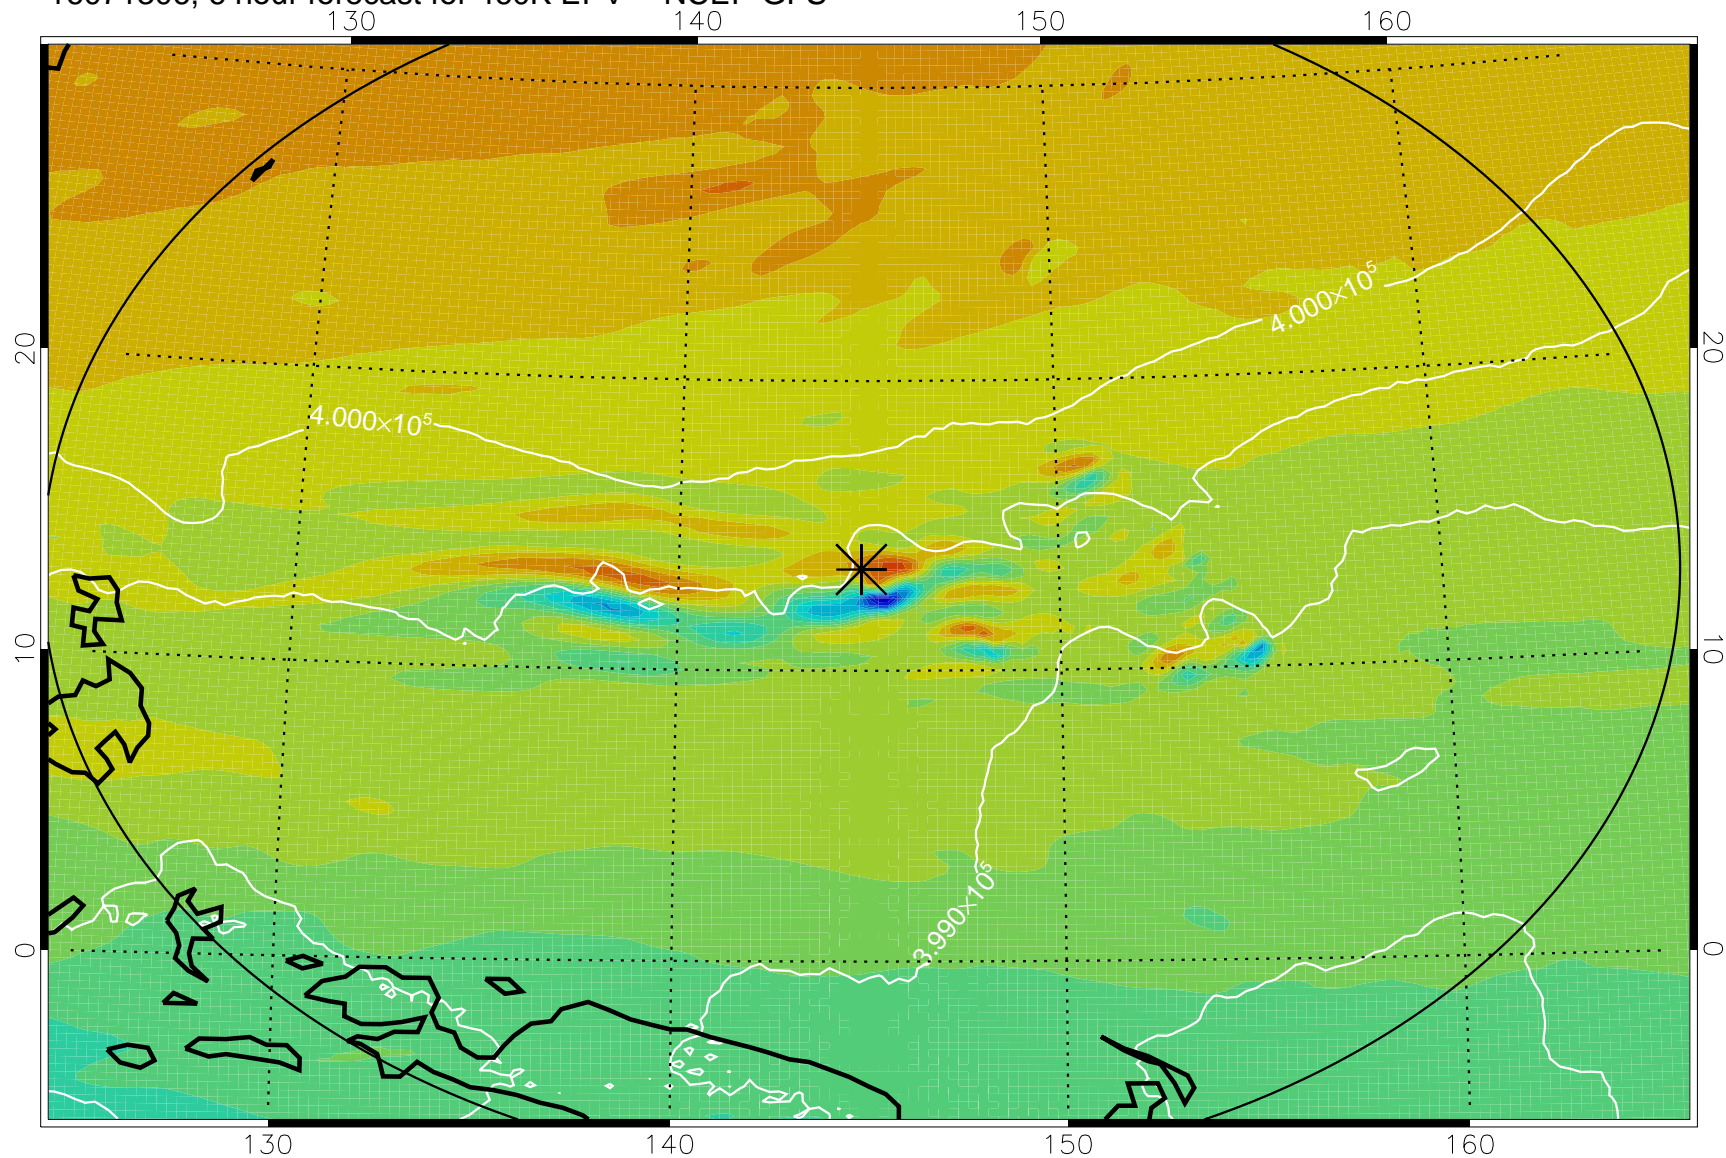

16071306, 6 hour forecast for 460K EPV -- NCEP GFS

460K Montgomery Streamfunction, white

Range ring of 2304 km

16071312, 12 hour forecast for 460K EPV -- NCEP GFS

460K Montgomery Streamfunction, white

Range ring of 2304 km

16071318, 18 hour forecast for 460K EPV -- NCEP GFS

460K Montgomery Streamfunction, white

Range ring of 2304 km

16071400, 24 hour forecast for 460K EPV -- NCEP GFS

460K Montgomery Streamfunction, white

Range ring of 2304 km

16071406, 30 hour forecast for 460K EPV -- NCEP GFS

460K Montgomery Streamfunction, white

Range ring of 2304 km

16071412, 36 hour forecast for 460K EPV -- NCEP GFS

460K Montgomery Streamfunction, white

Range ring of 2304 km

16071418, 42 hour forecast for 460K EPV -- NCEP GFS

460K Montgomery Streamfunction, white

Range ring of 2304 km

16071500, 48 hour forecast for 460K EPV -- NCEP GFS

460K Montgomery Streamfunction, white

Range ring of 2304 km