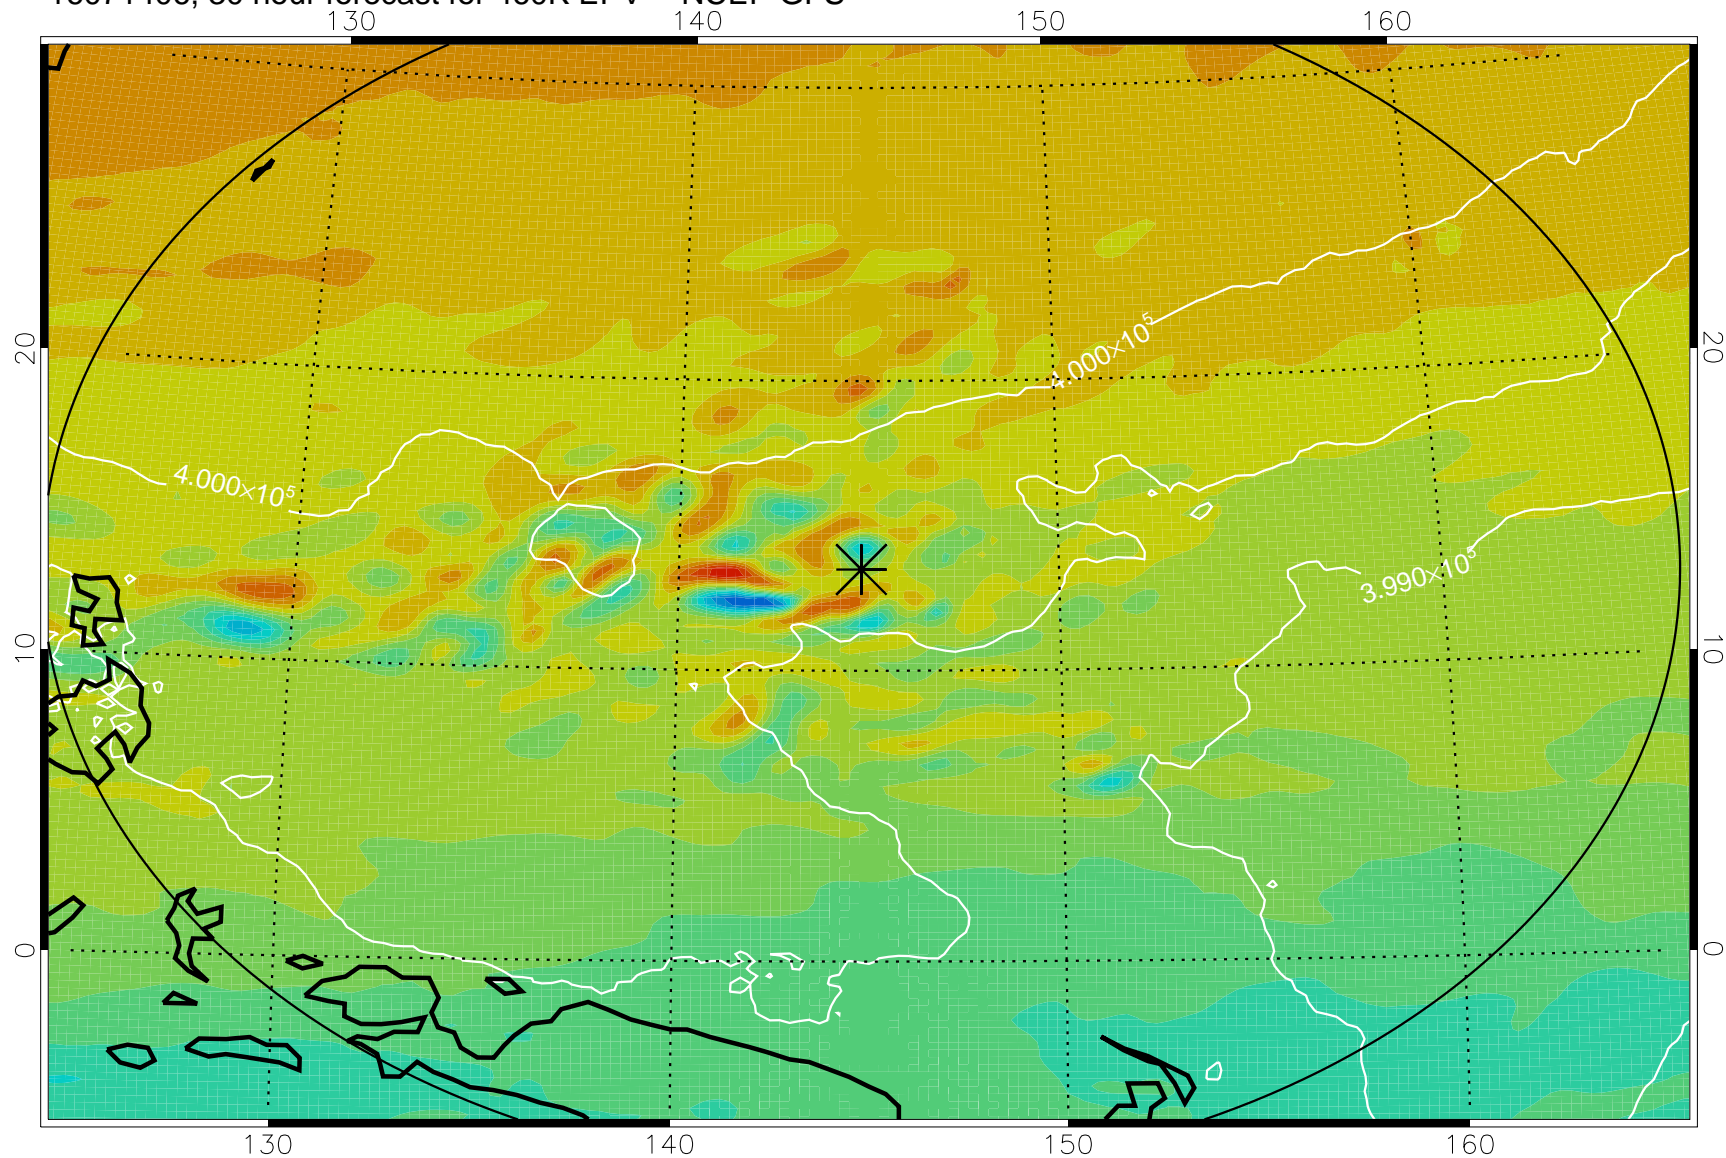

16071318, 18 hour forecast for 460K EPV -- NCEP GFS

460K Montgomery Streamfunction, white

Range ring of 2304 km

16071400, 24 hour forecast for 460K EPV -- NCEP GFS

460K Montgomery Streamfunction, white

Range ring of 2304 km

16071406, 30 hour forecast for 460K EPV -- NCEP GFS

460K Montgomery Streamfunction, white

Range ring of 2304 km

16071412, 36 hour forecast for 460K EPV -- NCEP GFS

460K Montgomery Streamfunction, white

Range ring of 2304 km

16071418, 42 hour forecast for 460K EPV -- NCEP GFS

460K Montgomery Streamfunction, white

Range ring of 2304 km

16071500, 48 hour forecast for 460K EPV -- NCEP GFS

460K Montgomery Streamfunction, white

Range ring of 2304 km

16071518, 66 hour forecast for 460K EPV -- NCEP GFS

460K Montgomery Streamfunction, white

Range ring of 2304 km

16071600, 72 hour forecast for 460K EPV -- NCEP GFS

460K Montgomery Streamfunction, white

Range ring of 2304 km