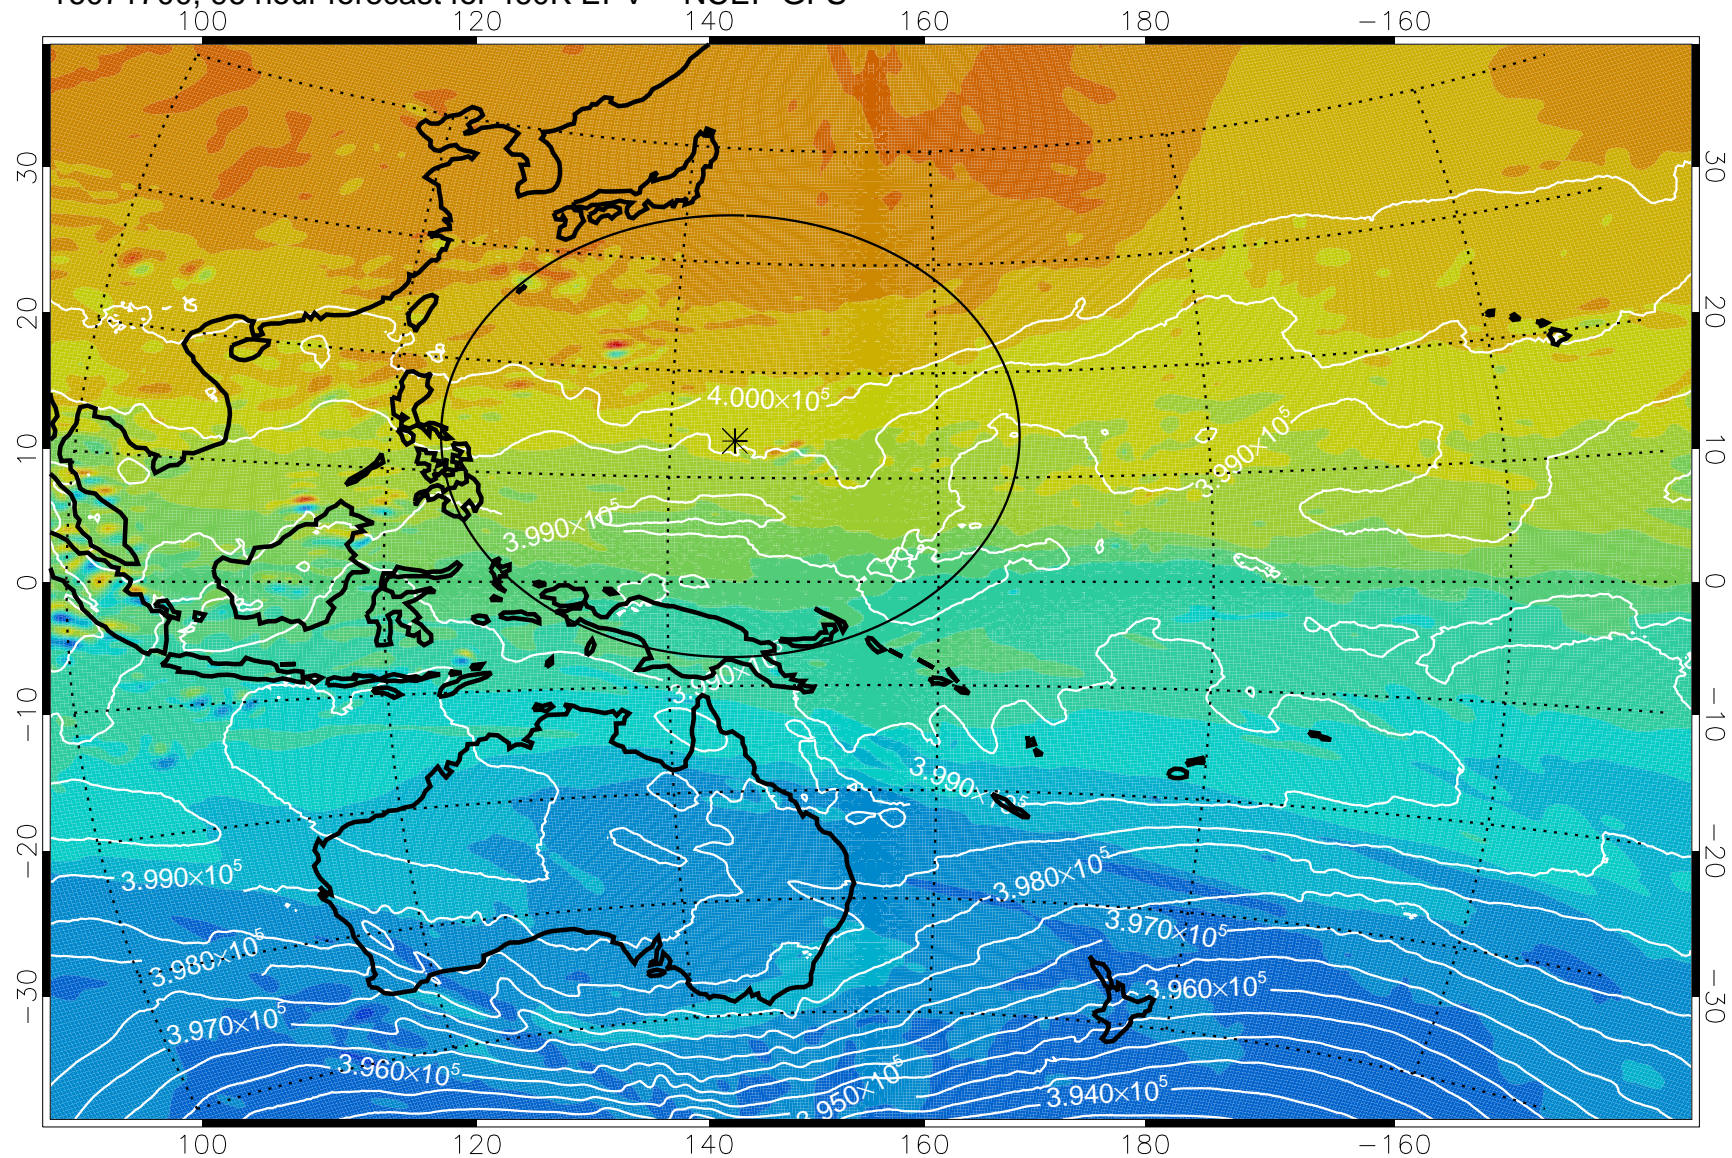

460K Montgomery Streamfunction, white

Range ring of 2304 km

16071600, 72 hour forecast for 460K EPV -- NCEP GFS

460K Montgomery Streamfunction, white

Range ring of 2304 km

16071612, 84 hour forecast for 460K EPV -- NCEP GFS

460K Montgomery Streamfunction, white

Range ring of 2304 km

16071618, 90 hour forecast for 460K EPV -- NCEP GFS

460K Montgomery Streamfunction, white

Range ring of 2304 km

16071700, 96 hour forecast for 460K EPV -- NCEP GFS

460K Montgomery Streamfunction, white

Range ring of 2304 km

16071706, 102 hour forecast for 460K EPV -- NCEP GFS

460K Montgomery Streamfunction, white

Range ring of 2304 km

16071712, 108 hour forecast for 460K EPV -- NCEP GFS

460K Montgomery Streamfunction, white

Range ring of 2304 km

16071718, 114 hour forecast for 460K EPV -- NCEP GFS

460K Montgomery Streamfunction, white

Range ring of 2304 km

16071800, 120 hour forecast for 460K EPV -- NCEP GFS