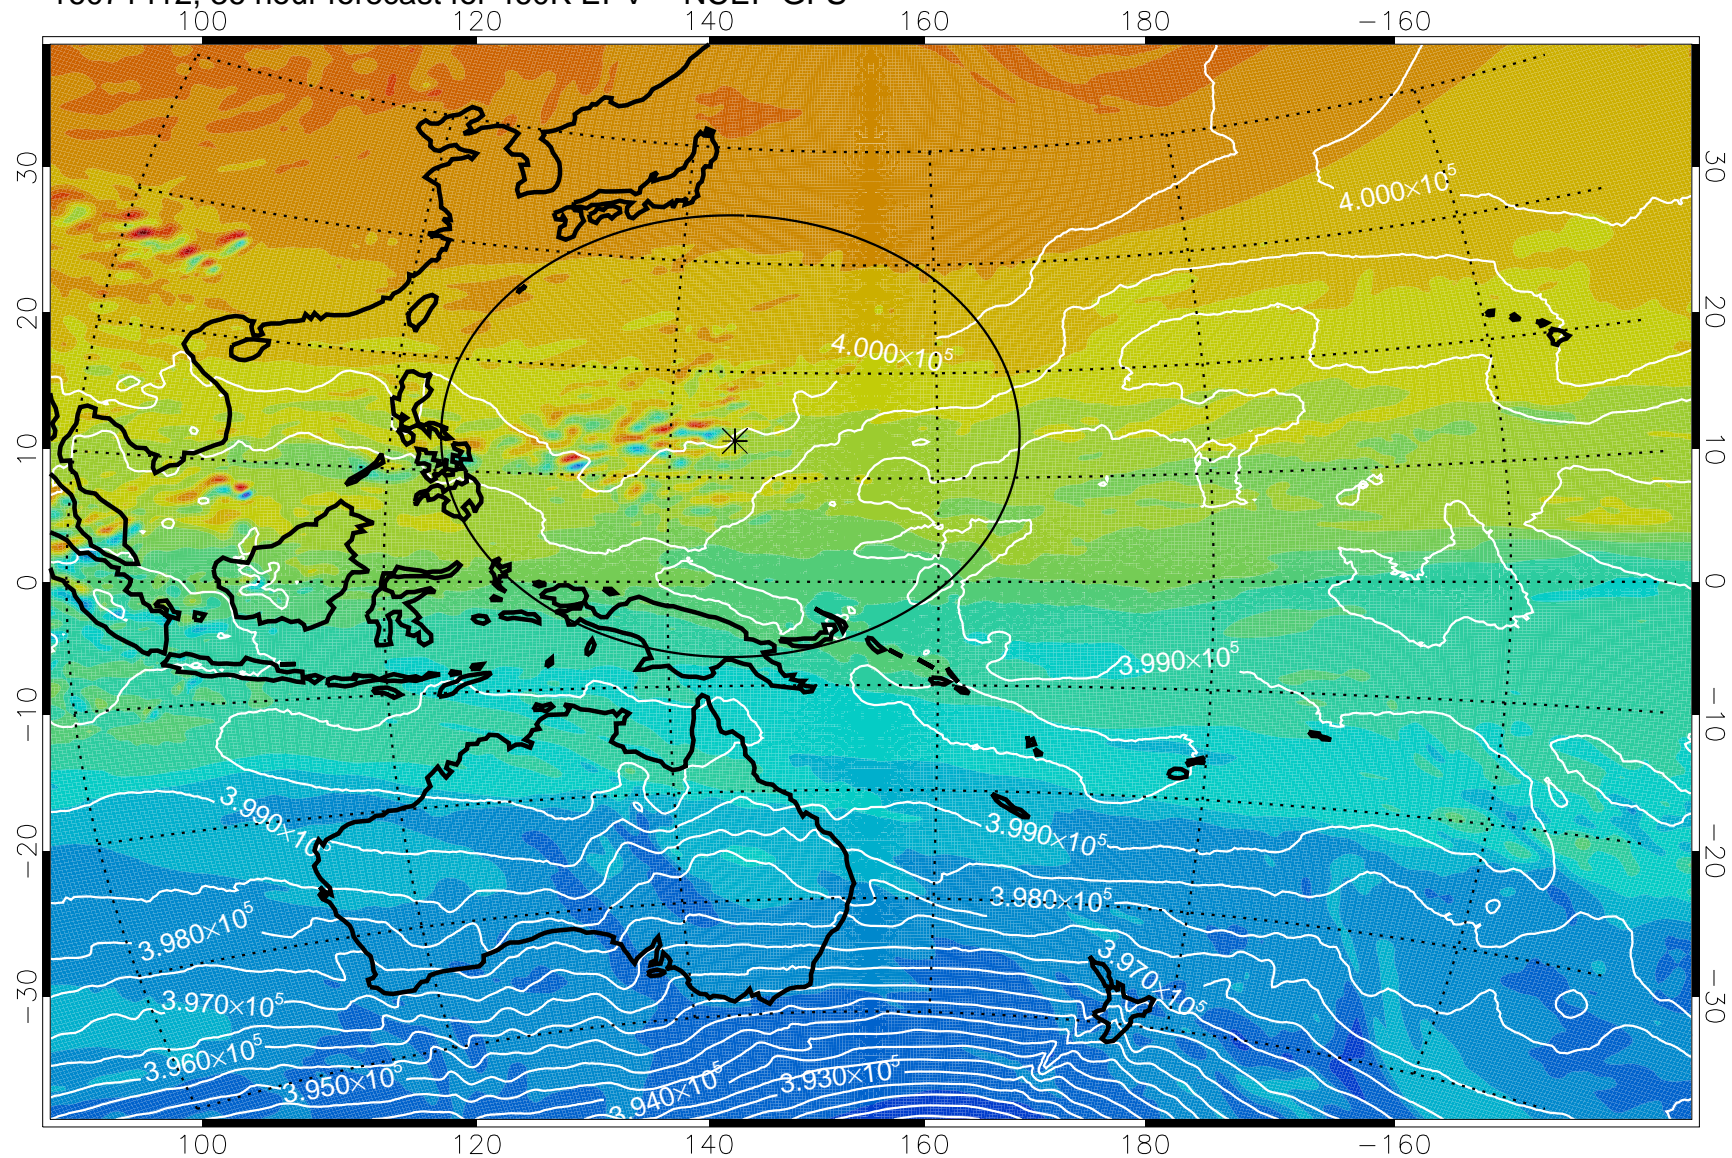

16071406, 30 hour forecast for 460K EPV -- NCEP GFS

460K Montgomery Streamfunction, white

Range ring of 2304 km

16071412, 36 hour forecast for 460K EPV -- NCEP GFS

460K Montgomery Streamfunction, white

Range ring of 2304 km

16071418, 42 hour forecast for 460K EPV -- NCEP GFS

16071500, 48 hour forecast for 460K EPV -- NCEP GFS

460K Montgomery Streamfunction, white

Range ring of 2304 km

16071506, 54 hour forecast for 460K EPV -- NCEP GFS

460K Montgomery Streamfunction, white

Range ring of 2304 km

16071512, 60 hour forecast for 460K EPV -- NCEP GFS

460K Montgomery Streamfunction, white

Range ring of 2304 km

16071518, 66 hour forecast for 460K EPV -- NCEP GFS

460K Montgomery Streamfunction, white

Range ring of 2304 km

16071600, 72 hour forecast for 460K EPV -- NCEP GFS

460K Montgomery Streamfunction, white

Range ring of 2304 km

16071612, 84 hour forecast for 460K EPV -- NCEP GFS