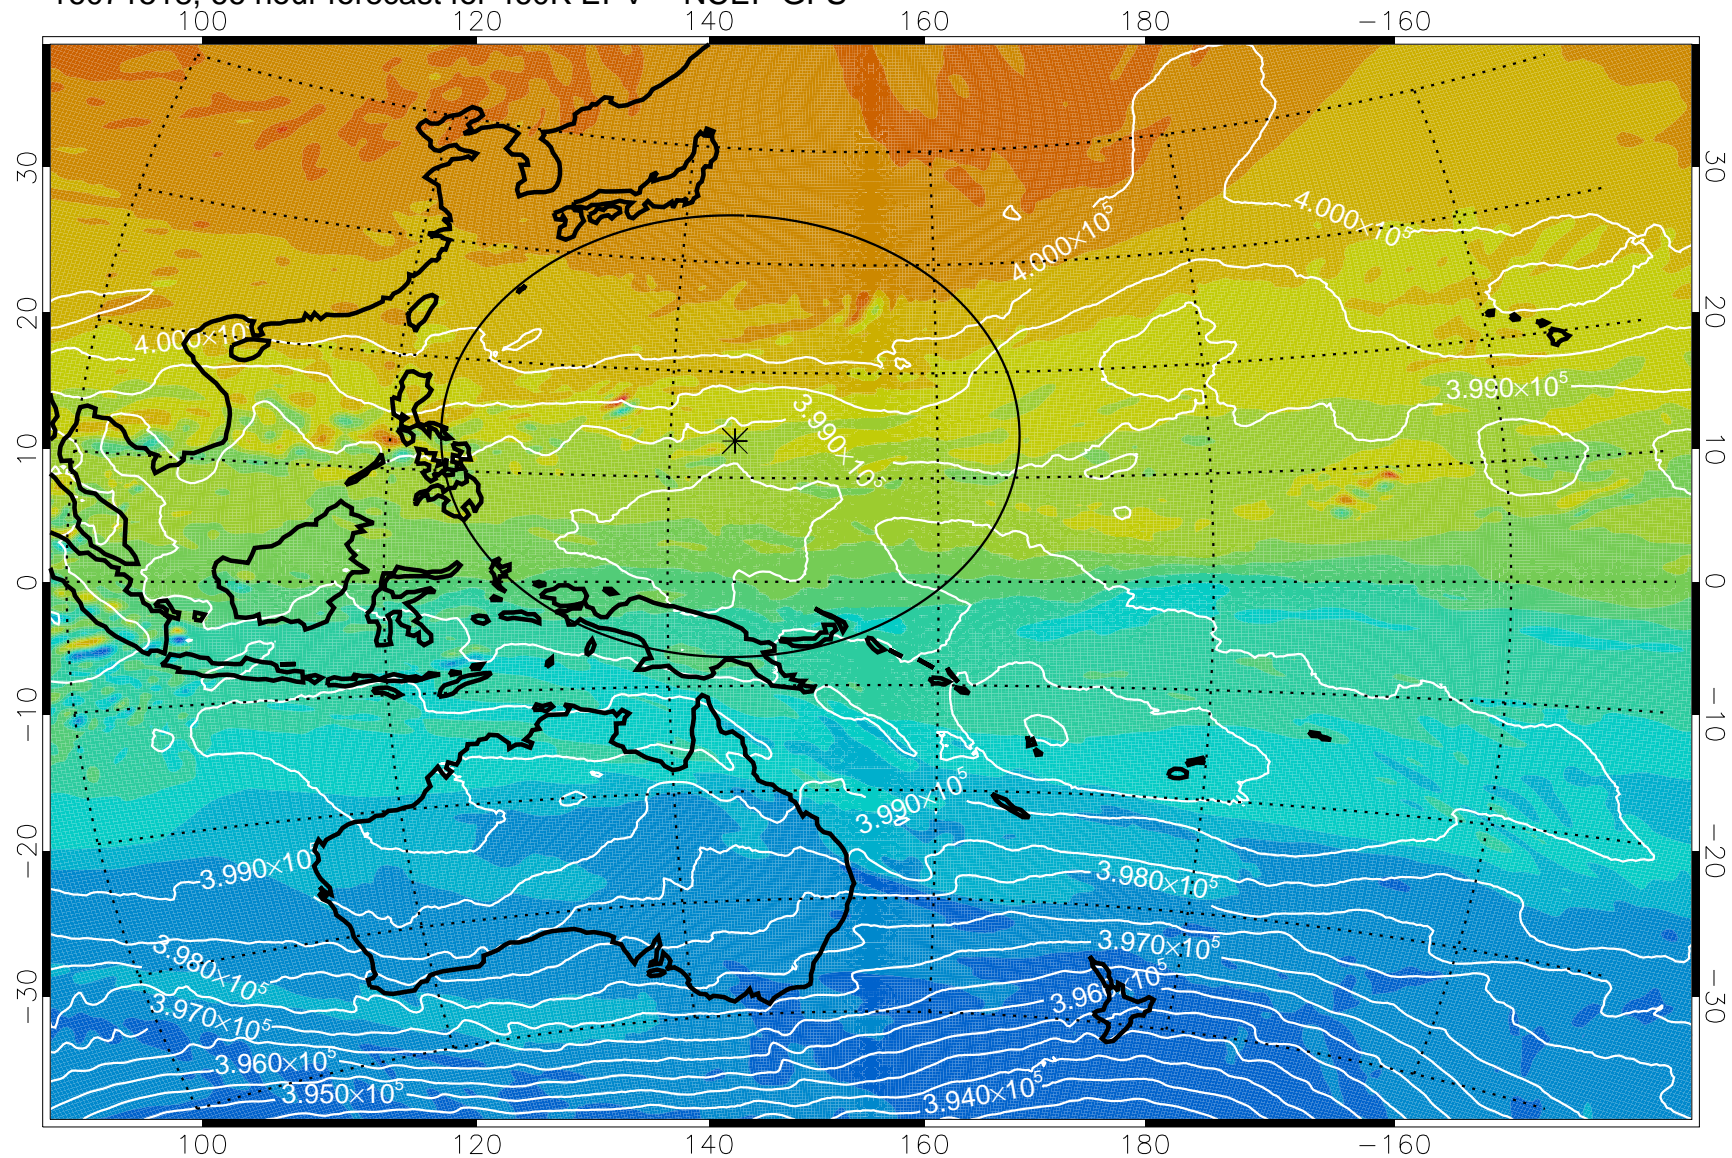

16071418, 42 hour forecast for 460K EPV -- NCEP GFS

16071500, 48 hour forecast for 460K EPV -- NCEP GFS

460K Montgomery Streamfunction, white

Range ring of 2304 km

16071506, 54 hour forecast for 460K EPV -- NCEP GFS

460K Montgomery Streamfunction, white

Range ring of 2304 km

16071512, 60 hour forecast for 460K EPV -- NCEP GFS

460K Montgomery Streamfunction, white

Range ring of 2304 km

16071518, 66 hour forecast for 460K EPV -- NCEP GFS

460K Montgomery Streamfunction, white

Range ring of 2304 km

16071600, 72 hour forecast for 460K EPV -- NCEP GFS

460K Montgomery Streamfunction, white

Range ring of 2304 km

16071612, 84 hour forecast for 460K EPV -- NCEP GFS

460K Montgomery Streamfunction, white

Range ring of 2304 km

16071618, 90 hour forecast for 460K EPV -- NCEP GFS

460K Montgomery Streamfunction, white

Range ring of 2304 km

16071700, 96 hour forecast for 460K EPV -- NCEP GFS