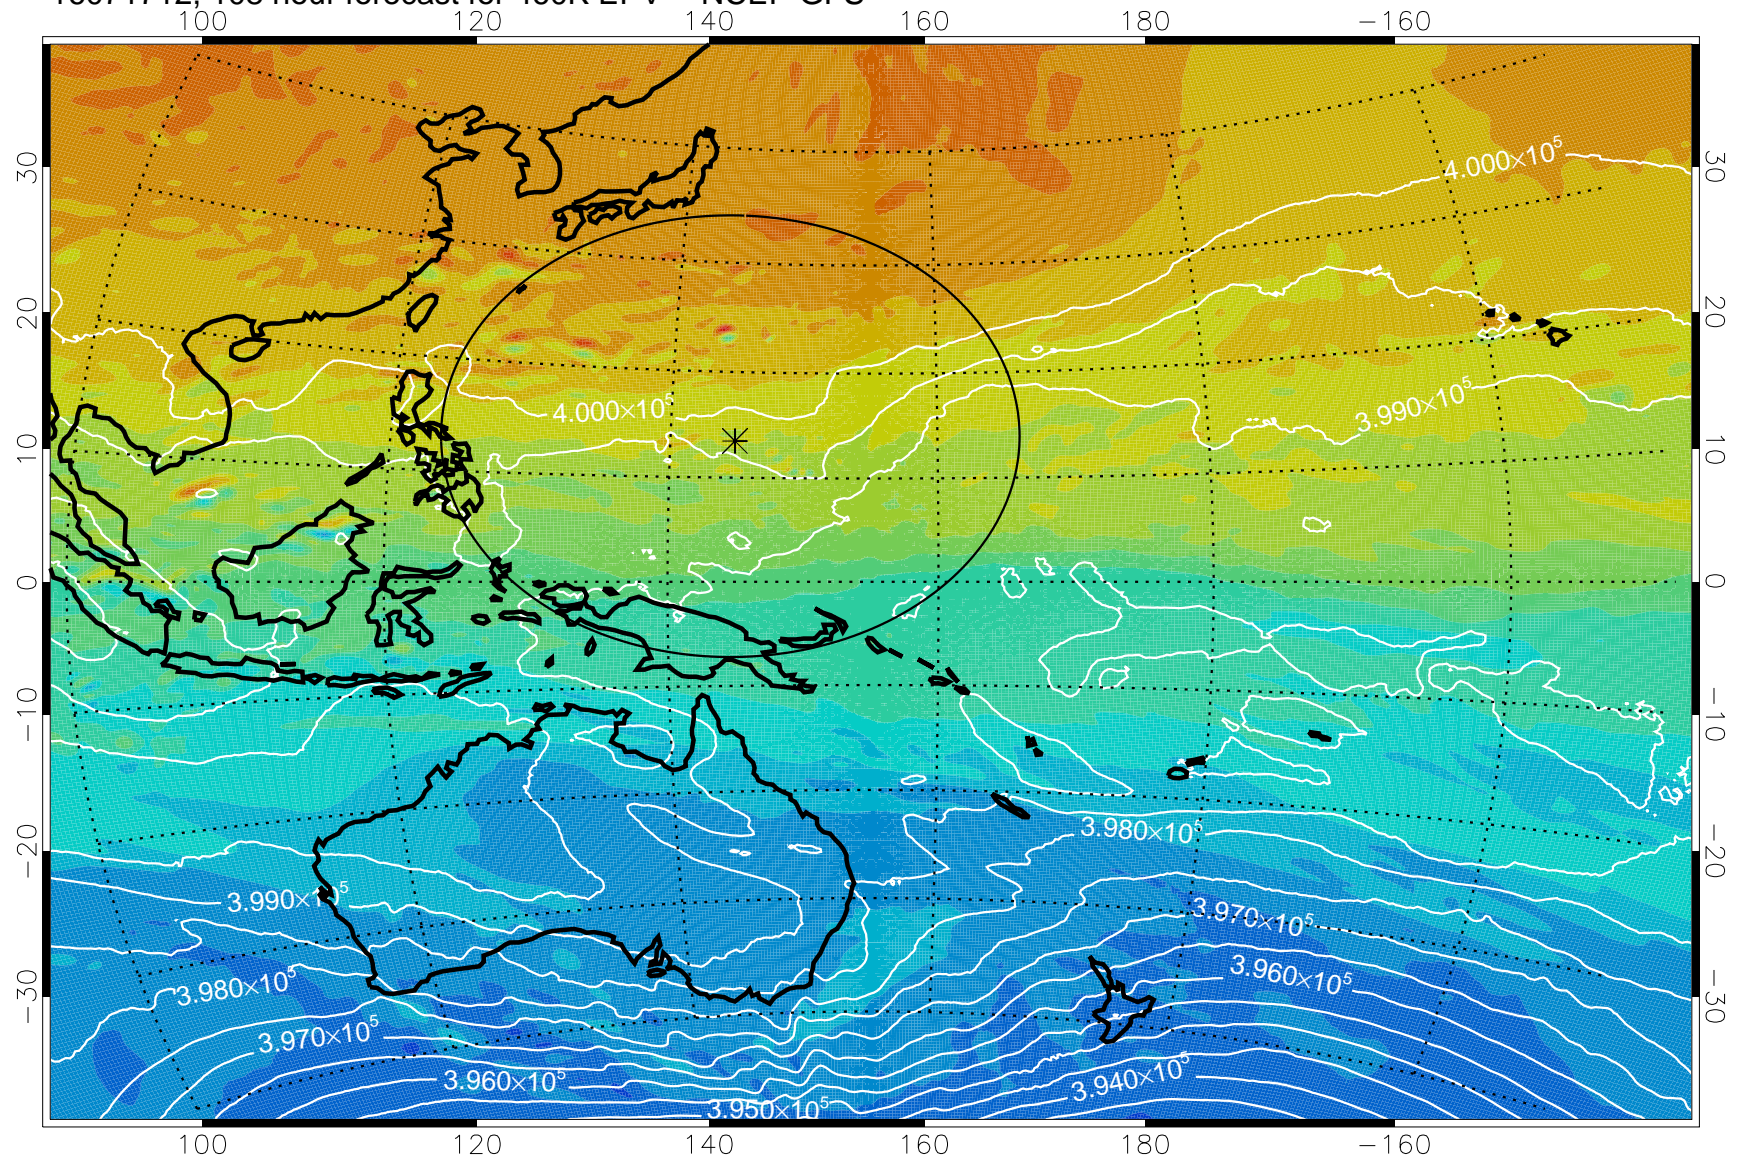

460K Montgomery Streamfunction, white

Range ring of 2304 km

16071618, 90 hour forecast for 460K EPV -- NCEP GFS

460K Montgomery Streamfunction, white

Range ring of 2304 km

16071700, 96 hour forecast for 460K EPV -- NCEP GFS

460K Montgomery Streamfunction, white

Range ring of 2304 km

16071706, 102 hour forecast for 460K EPV -- NCEP GFS

460K Montgomery Streamfunction, white

Range ring of 2304 km

16071712, 108 hour forecast for 460K EPV -- NCEP GFS

460K Montgomery Streamfunction, white

Range ring of 2304 km

16071718, 114 hour forecast for 460K EPV -- NCEP GFS

460K Montgomery Streamfunction, white

Range ring of 2304 km

16071800, 120 hour forecast for 460K EPV -- NCEP GFS

460K Montgomery Streamfunction, white

Range ring of 2304 km