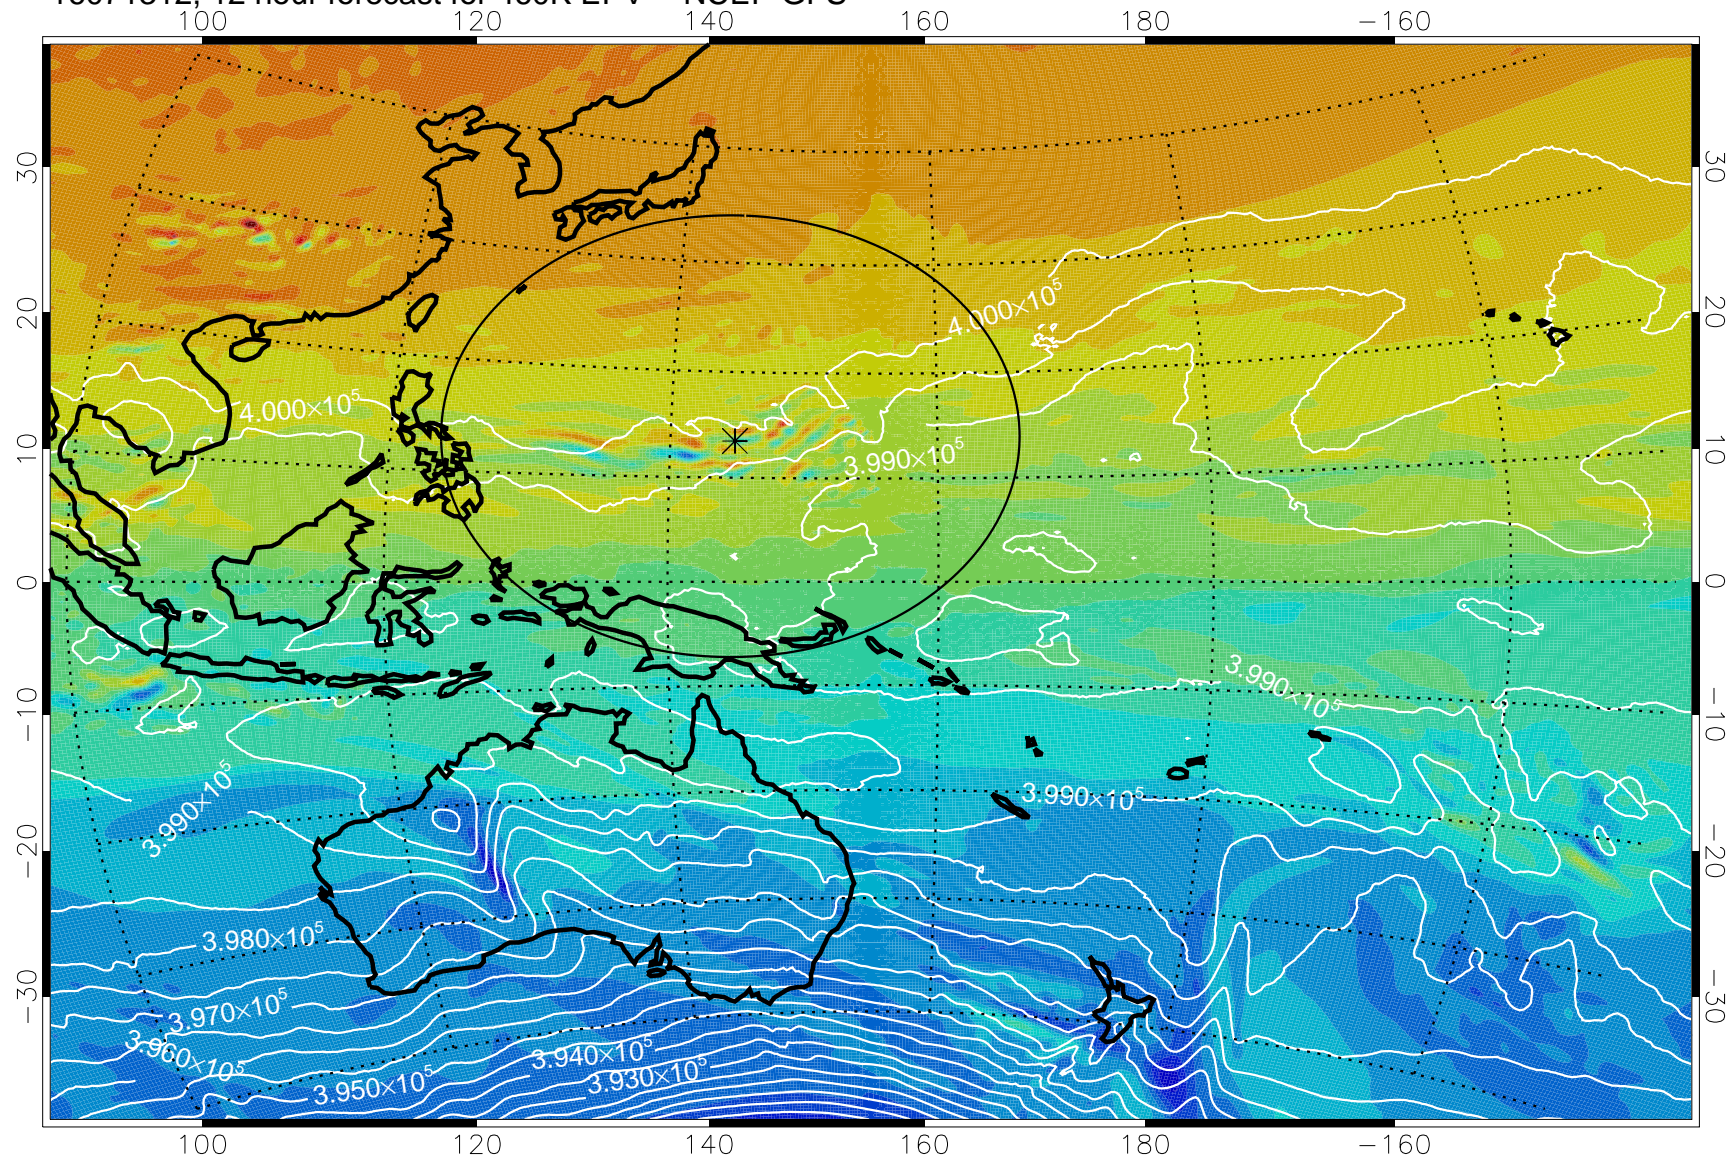

16071306, 6 hour forecast for 460K EPV -- NCEP GFS

460K Montgomery Streamfunction, white

Range ring of 2304 km

16071312, 12 hour forecast for 460K EPV -- NCEP GFS

460K Montgomery Streamfunction, white

Range ring of 2304 km

16071318, 18 hour forecast for 460K EPV -- NCEP GFS

460K Montgomery Streamfunction, white

Range ring of 2304 km

16071400, 24 hour forecast for 460K EPV -- NCEP GFS

460K Montgomery Streamfunction, white

Range ring of 2304 km

16071406, 30 hour forecast for 460K EPV -- NCEP GFS

460K Montgomery Streamfunction, white

Range ring of 2304 km

16071412, 36 hour forecast for 460K EPV -- NCEP GFS

460K Montgomery Streamfunction, white

Range ring of 2304 km

16071418, 42 hour forecast for 460K EPV -- NCEP GFS

16071500, 48 hour forecast for 460K EPV -- NCEP GFS

460K Montgomery Streamfunction, white

Range ring of 2304 km

16071506, 54 hour forecast for 460K EPV -- NCEP GFS