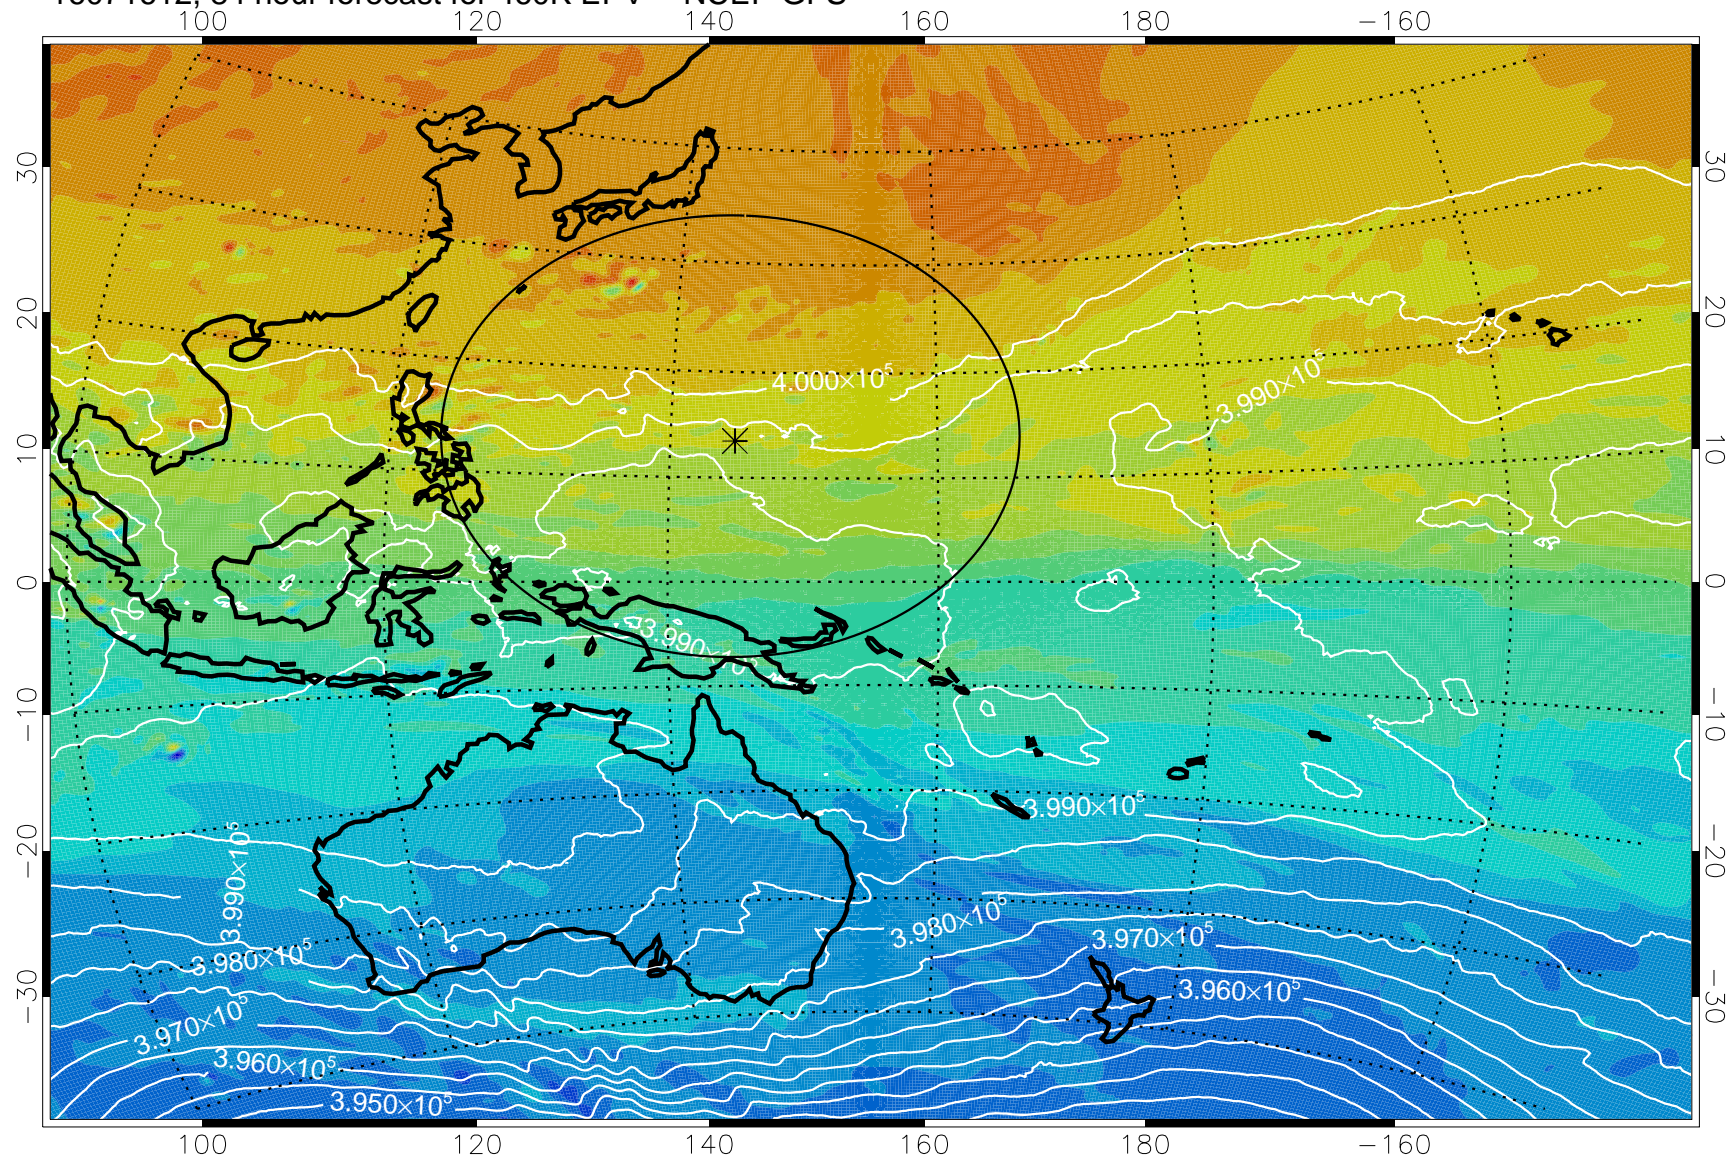

460K Montgomery Streamfunction, white

Range ring of 2304 km

16071512, 60 hour forecast for 460K EPV -- NCEP GFS

460K Montgomery Streamfunction, white

Range ring of 2304 km

16071518, 66 hour forecast for 460K EPV -- NCEP GFS

460K Montgomery Streamfunction, white

Range ring of 2304 km

16071600, 72 hour forecast for 460K EPV -- NCEP GFS

460K Montgomery Streamfunction, white

Range ring of 2304 km

16071612, 84 hour forecast for 460K EPV -- NCEP GFS

460K Montgomery Streamfunction, white

Range ring of 2304 km

16071618, 90 hour forecast for 460K EPV -- NCEP GFS

460K Montgomery Streamfunction, white

Range ring of 2304 km

16071700, 96 hour forecast for 460K EPV -- NCEP GFS

460K Montgomery Streamfunction, white

Range ring of 2304 km

16071706, 102 hour forecast for 460K EPV -- NCEP GFS

460K Montgomery Streamfunction, white

Range ring of 2304 km

16071712, 108 hour forecast for 460K EPV -- NCEP GFS