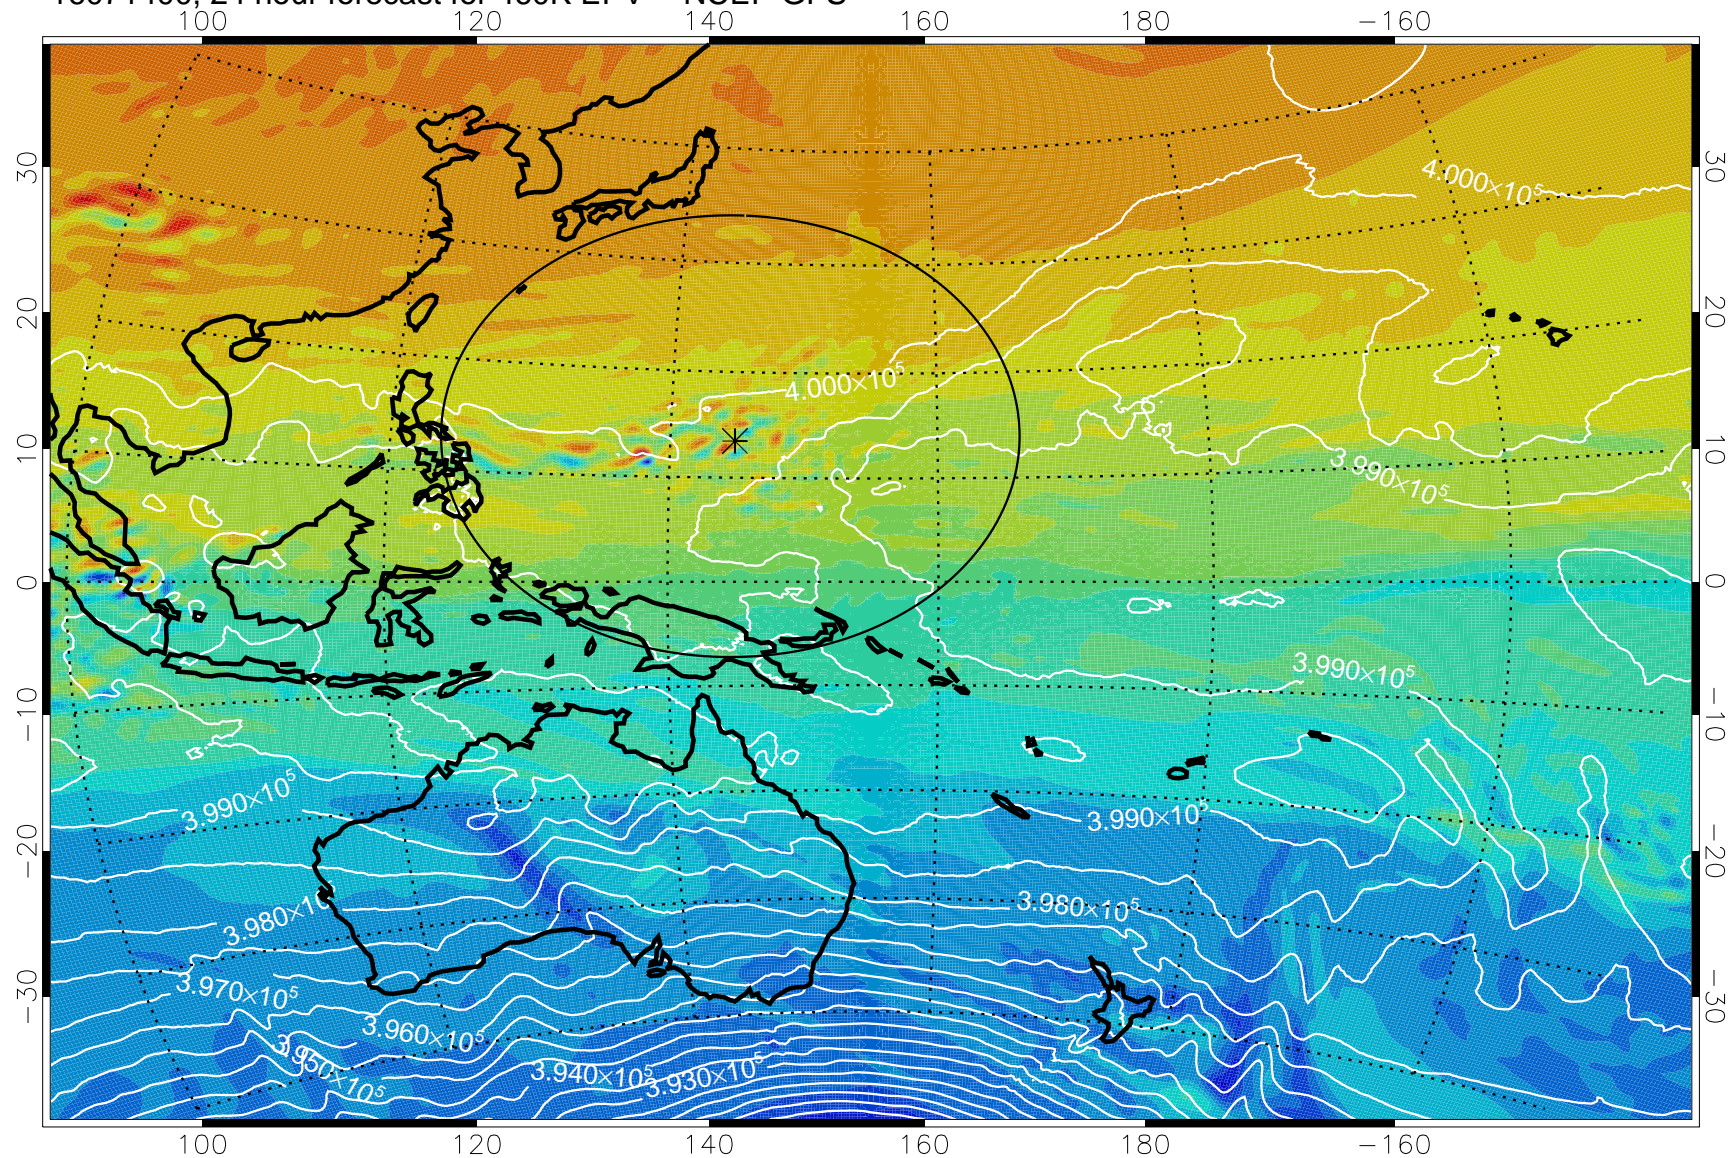

16071318, 18 hour forecast for 460K EPV -- NCEP GFS

460K Montgomery Streamfunction, white

Range ring of 2304 km

16071400, 24 hour forecast for 460K EPV -- NCEP GFS

460K Montgomery Streamfunction, white

Range ring of 2304 km

16071406, 30 hour forecast for 460K EPV -- NCEP GFS

460K Montgomery Streamfunction, white

Range ring of 2304 km

16071412, 36 hour forecast for 460K EPV -- NCEP GFS

460K Montgomery Streamfunction, white

Range ring of 2304 km

16071418, 42 hour forecast for 460K EPV -- NCEP GFS

16071500, 48 hour forecast for 460K EPV -- NCEP GFS

460K Montgomery Streamfunction, white

Range ring of 2304 km

16071506, 54 hour forecast for 460K EPV -- NCEP GFS

460K Montgomery Streamfunction, white

Range ring of 2304 km

16071512, 60 hour forecast for 460K EPV -- NCEP GFS

460K Montgomery Streamfunction, white

Range ring of 2304 km

16071518, 66 hour forecast for 460K EPV -- NCEP GFS