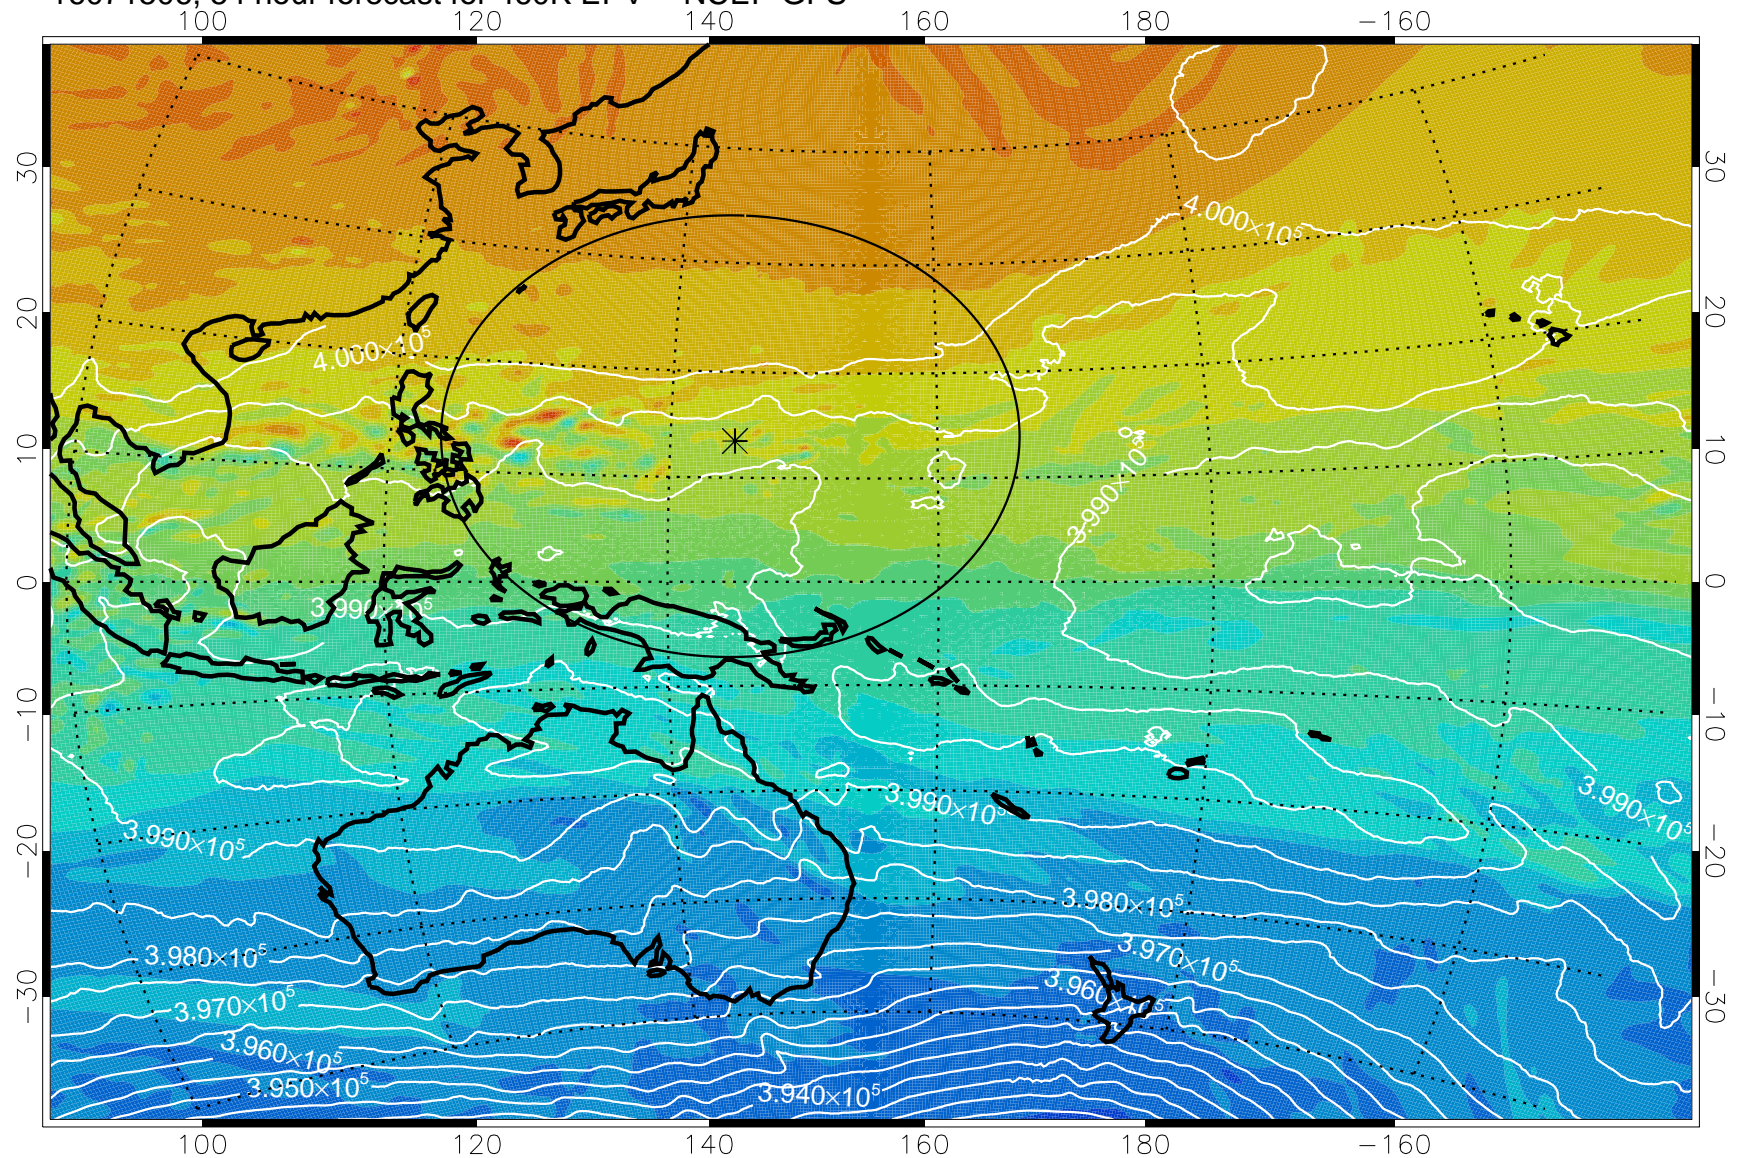

16071406, 30 hour forecast for 460K EPV -- NCEP GFS

460K Montgomery Streamfunction, white

Range ring of 2304 km

16071412, 36 hour forecast for 460K EPV -- NCEP GFS

460K Montgomery Streamfunction, white

Range ring of 2304 km

16071418, 42 hour forecast for 460K EPV -- NCEP GFS

16071500, 48 hour forecast for 460K EPV -- NCEP GFS

460K Montgomery Streamfunction, white

Range ring of 2304 km

16071506, 54 hour forecast for 460K EPV -- NCEP GFS

460K Montgomery Streamfunction, white

Range ring of 2304 km

16071512, 60 hour forecast for 460K EPV -- NCEP GFS

460K Montgomery Streamfunction, white

Range ring of 2304 km

16071518, 66 hour forecast for 460K EPV -- NCEP GFS

460K Montgomery Streamfunction, white

Range ring of 2304 km

16071600, 72 hour forecast for 460K EPV -- NCEP GFS

460K Montgomery Streamfunction, white

Range ring of 2304 km

16071612, 84 hour forecast for 460K EPV -- NCEP GFS