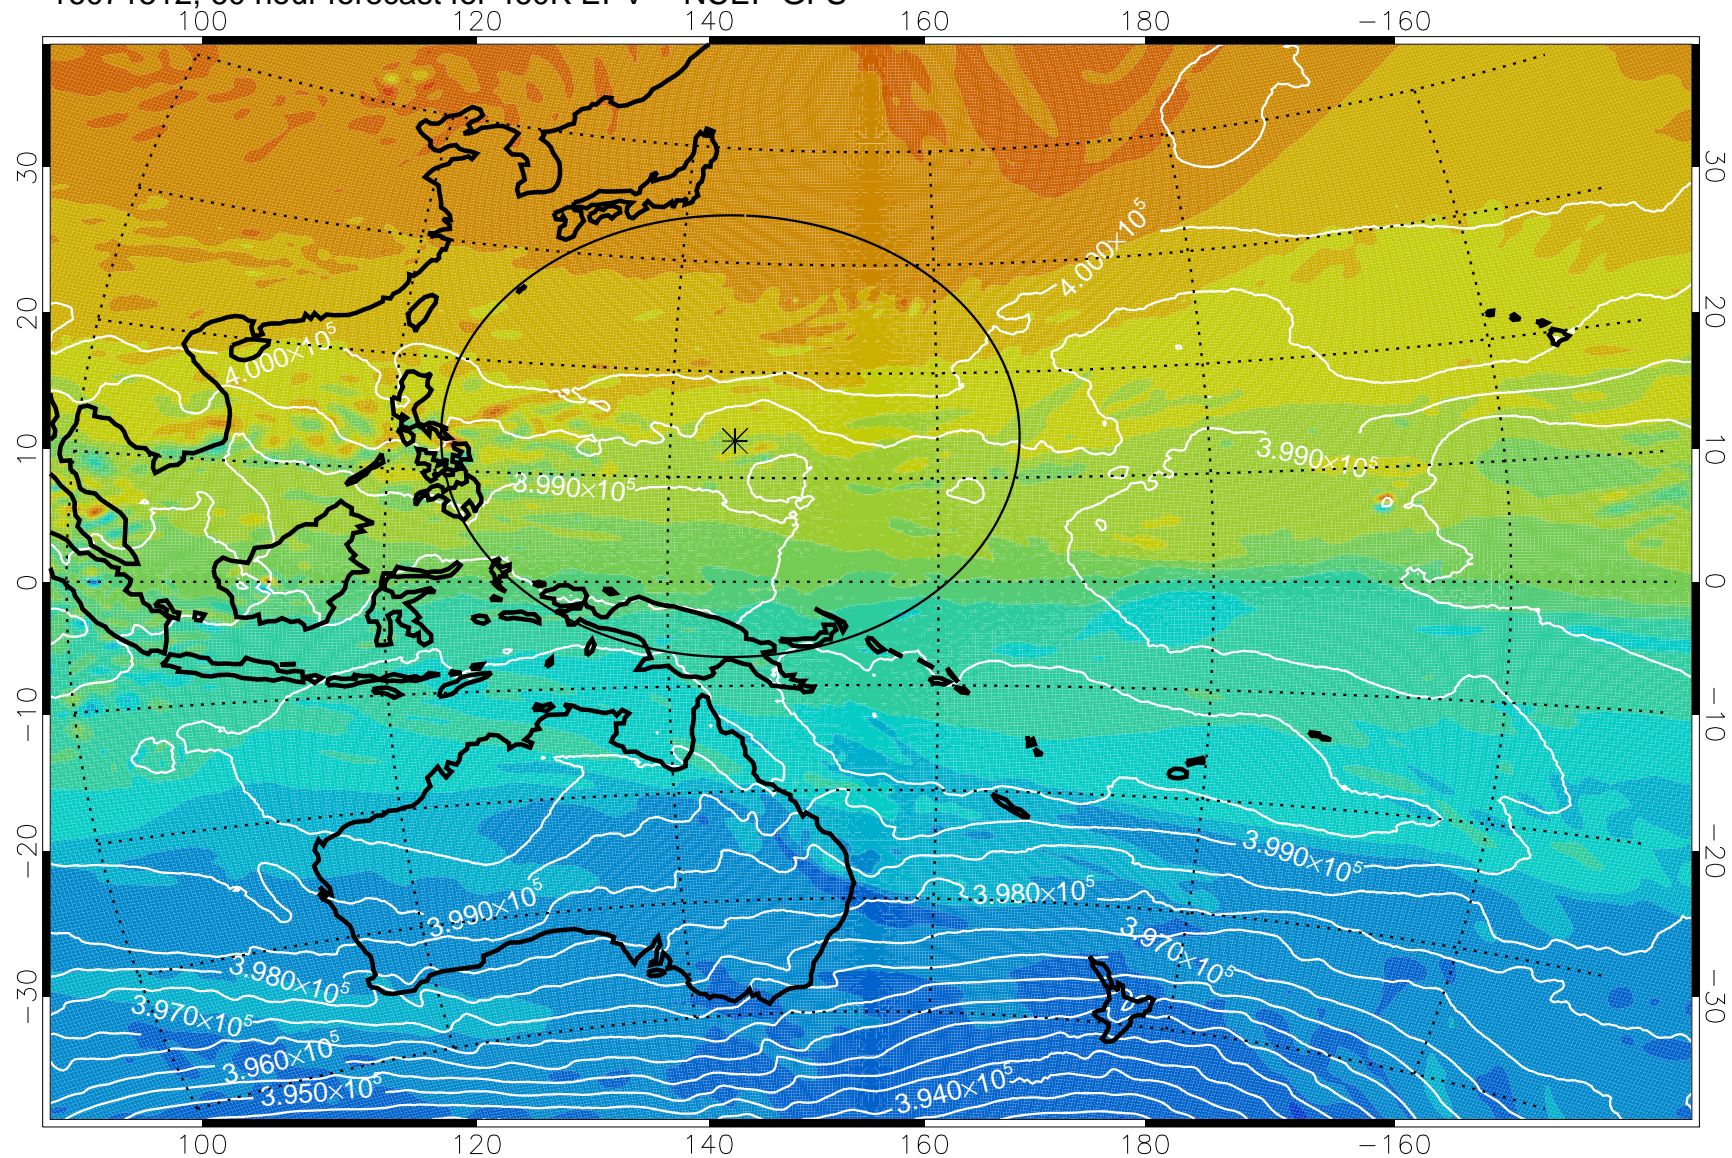

16071406, 30 hour forecast for 460K EPV -- NCEP GFS

460K Montgomery Streamfunction, white

Range ring of 2304 km

16071412, 36 hour forecast for 460K EPV -- NCEP GFS

460K Montgomery Streamfunction, white

Range ring of 2304 km

16071418, 42 hour forecast for 460K EPV -- NCEP GFS

16071500, 48 hour forecast for 460K EPV -- NCEP GFS

460K Montgomery Streamfunction, white

Range ring of 2304 km

16071506, 54 hour forecast for 460K EPV -- NCEP GFS

460K Montgomery Streamfunction, white

Range ring of 2304 km

16071512, 60 hour forecast for 460K EPV -- NCEP GFS

460K Montgomery Streamfunction, white

Range ring of 2304 km

16071518, 66 hour forecast for 460K EPV -- NCEP GFS

460K Montgomery Streamfunction, white

Range ring of 2304 km

16071600, 72 hour forecast for 460K EPV -- NCEP GFS

460K Montgomery Streamfunction, white

Range ring of 2304 km

16071612, 84 hour forecast for 460K EPV -- NCEP GFS