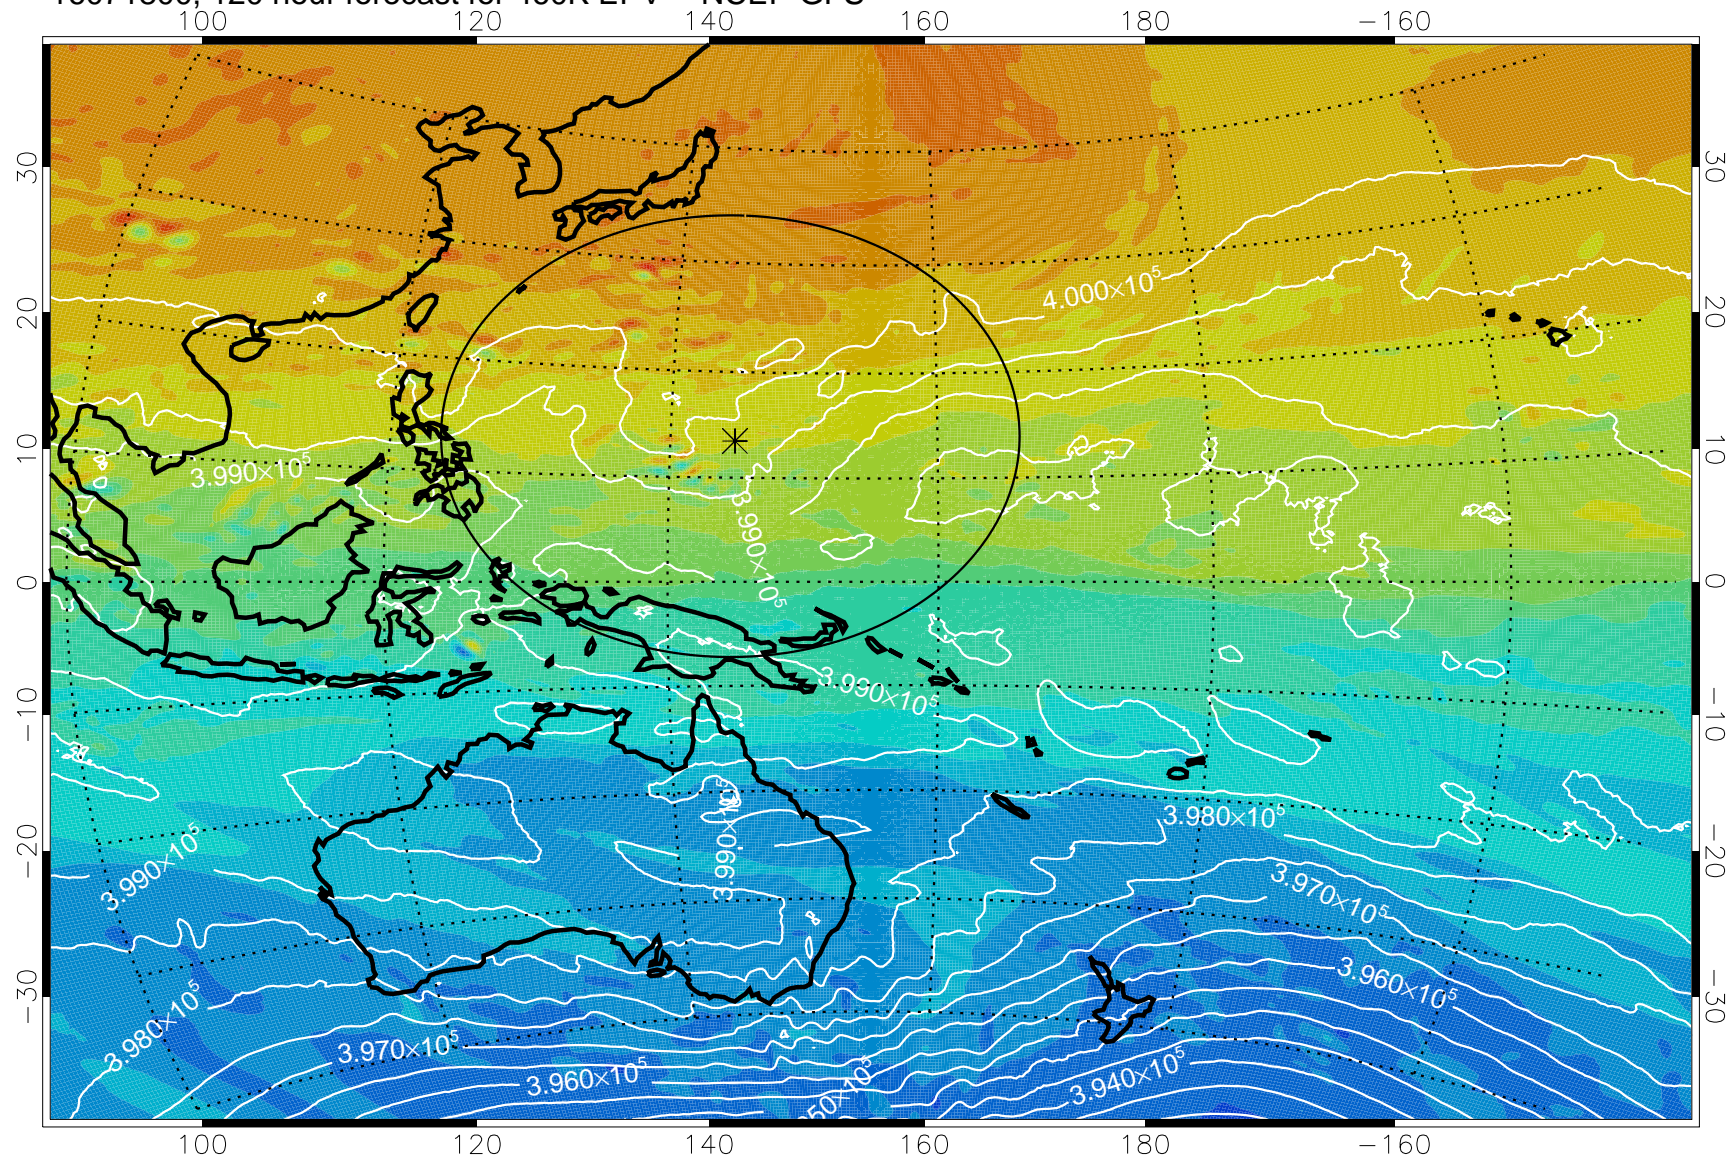

460K Montgomery Streamfunction, white

Range ring of 2304 km

16071618, 90 hour forecast for 460K EPV -- NCEP GFS

460K Montgomery Streamfunction, white

Range ring of 2304 km

16071700, 96 hour forecast for 460K EPV -- NCEP GFS

460K Montgomery Streamfunction, white

Range ring of 2304 km

16071706, 102 hour forecast for 460K EPV -- NCEP GFS

460K Montgomery Streamfunction, white

Range ring of 2304 km

16071712, 108 hour forecast for 460K EPV -- NCEP GFS

460K Montgomery Streamfunction, white

Range ring of 2304 km

16071718, 114 hour forecast for 460K EPV -- NCEP GFS

460K Montgomery Streamfunction, white

Range ring of 2304 km

16071800, 120 hour forecast for 460K EPV -- NCEP GFS

460K Montgomery Streamfunction, white

Range ring of 2304 km