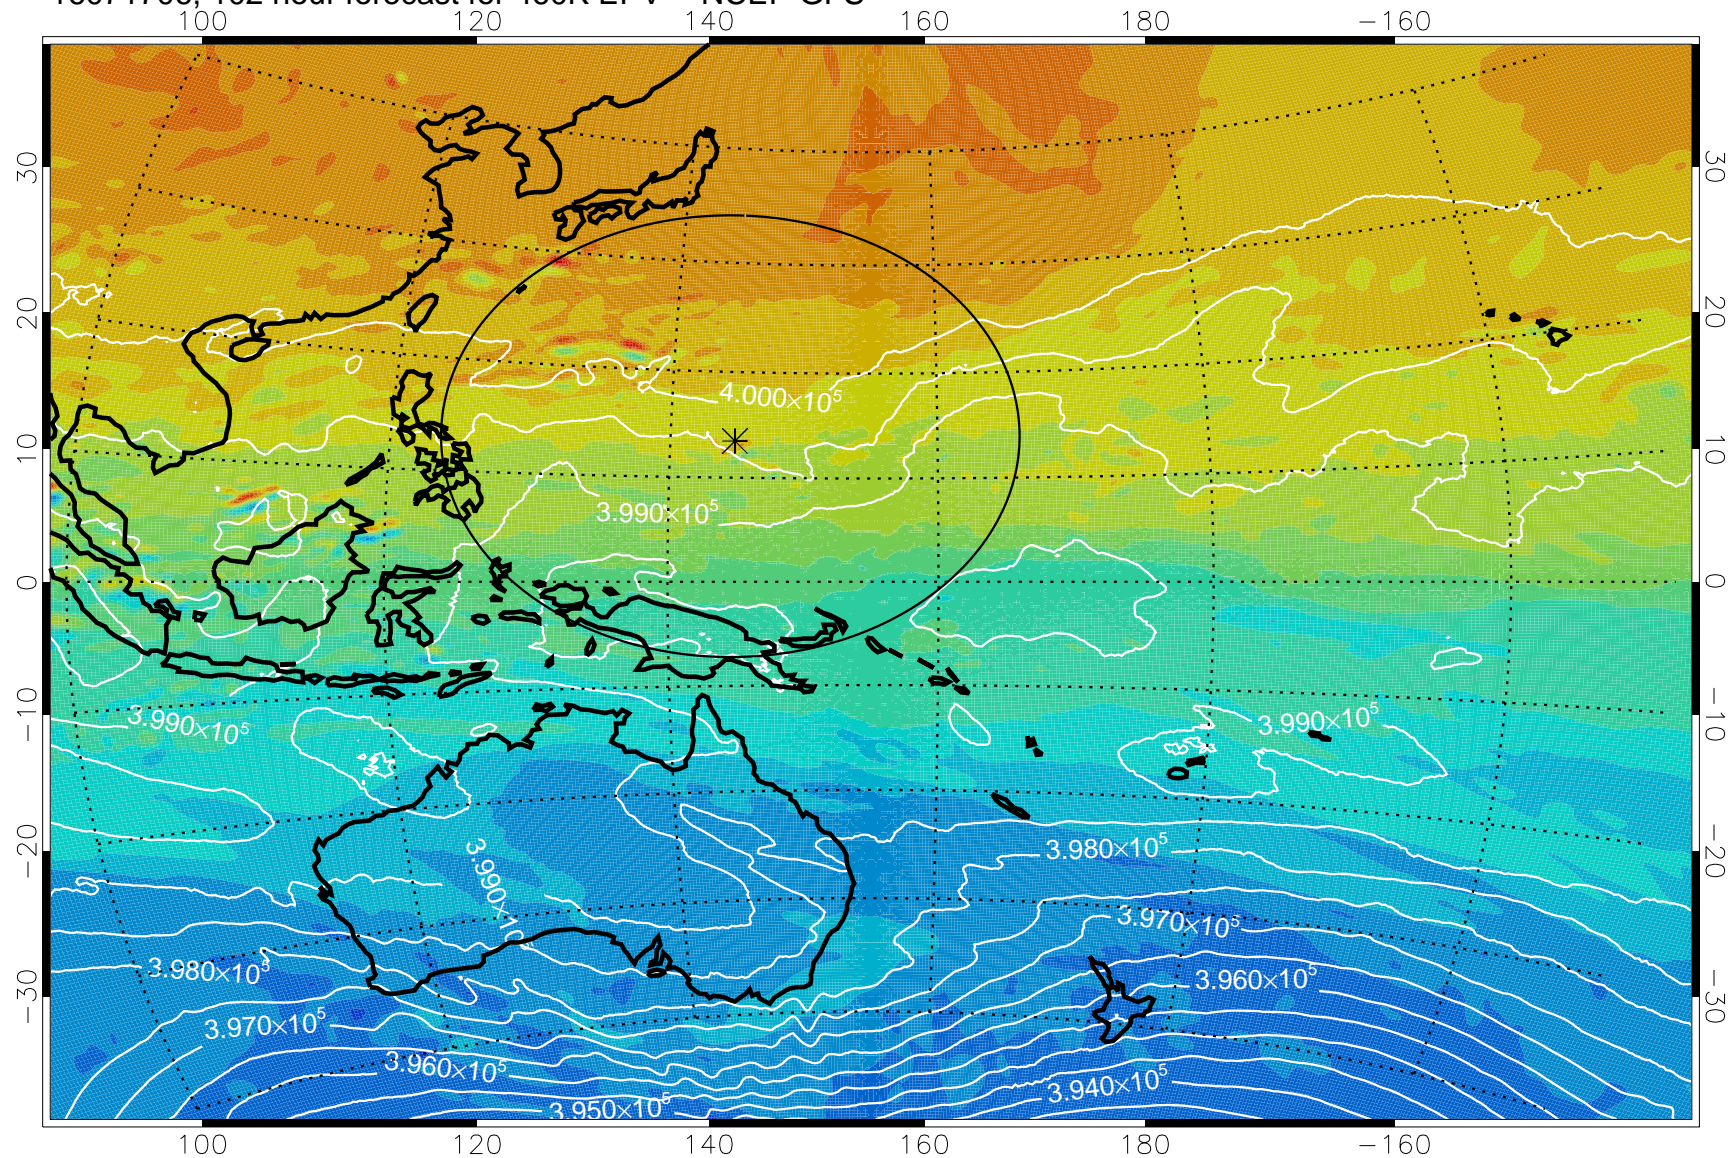

460K Montgomery Streamfunction, white

Range ring of 2304 km

16071600, 72 hour forecast for 460K EPV -- NCEP GFS

460K Montgomery Streamfunction, white

Range ring of 2304 km

16071612, 84 hour forecast for 460K EPV -- NCEP GFS

460K Montgomery Streamfunction, white

Range ring of 2304 km

16071618, 90 hour forecast for 460K EPV -- NCEP GFS

460K Montgomery Streamfunction, white

Range ring of 2304 km

16071700, 96 hour forecast for 460K EPV -- NCEP GFS

460K Montgomery Streamfunction, white

Range ring of 2304 km

16071706, 102 hour forecast for 460K EPV -- NCEP GFS

460K Montgomery Streamfunction, white

Range ring of 2304 km

16071712, 108 hour forecast for 460K EPV -- NCEP GFS

460K Montgomery Streamfunction, white

Range ring of 2304 km

16071718, 114 hour forecast for 460K EPV -- NCEP GFS

460K Montgomery Streamfunction, white

Range ring of 2304 km

16071800, 120 hour forecast for 460K EPV -- NCEP GFS