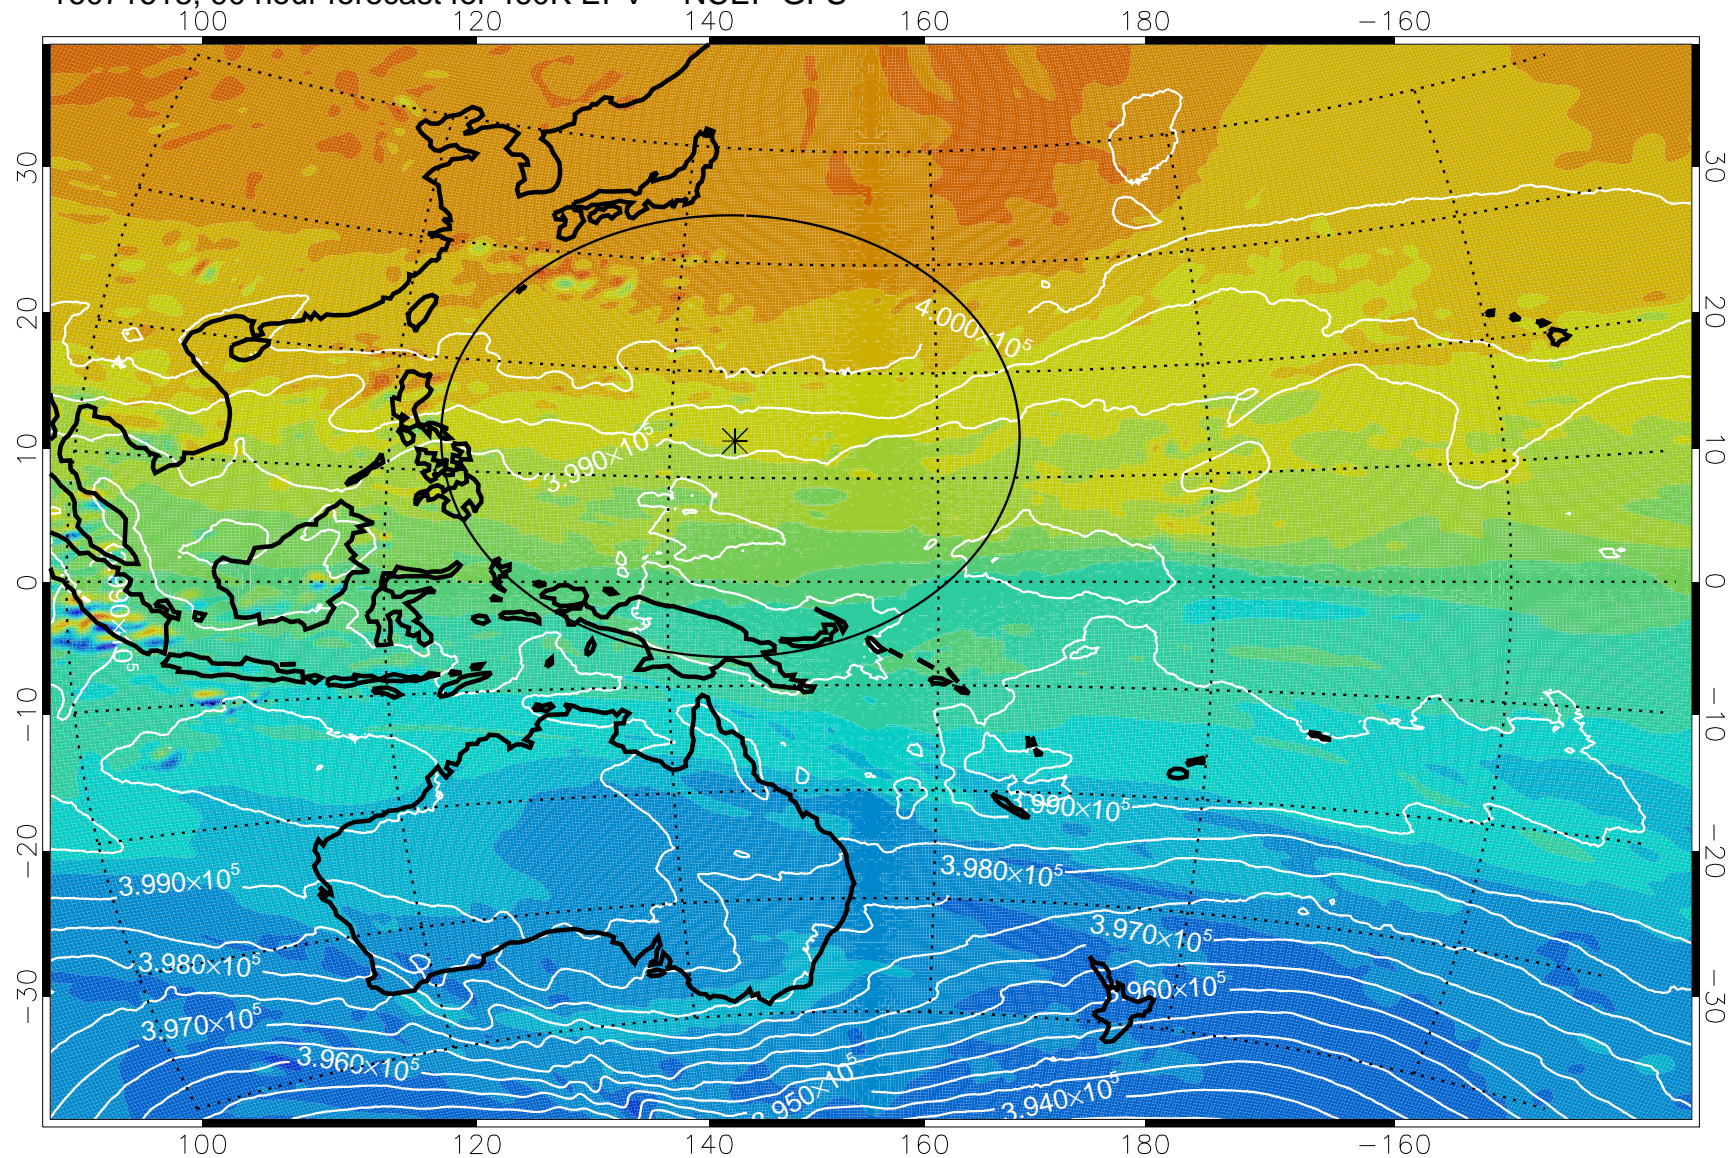

460K Montgomery Streamfunction, white

Range ring of 2304 km

16071512, 60 hour forecast for 460K EPV -- NCEP GFS

460K Montgomery Streamfunction, white

Range ring of 2304 km

16071518, 66 hour forecast for 460K EPV -- NCEP GFS

460K Montgomery Streamfunction, white

Range ring of 2304 km

16071600, 72 hour forecast for 460K EPV -- NCEP GFS

460K Montgomery Streamfunction, white

Range ring of 2304 km

16071612, 84 hour forecast for 460K EPV -- NCEP GFS

460K Montgomery Streamfunction, white

Range ring of 2304 km

16071618, 90 hour forecast for 460K EPV -- NCEP GFS

460K Montgomery Streamfunction, white

Range ring of 2304 km

16071700, 96 hour forecast for 460K EPV -- NCEP GFS

460K Montgomery Streamfunction, white

Range ring of 2304 km

16071706, 102 hour forecast for 460K EPV -- NCEP GFS

460K Montgomery Streamfunction, white

Range ring of 2304 km

16071712, 108 hour forecast for 460K EPV -- NCEP GFS