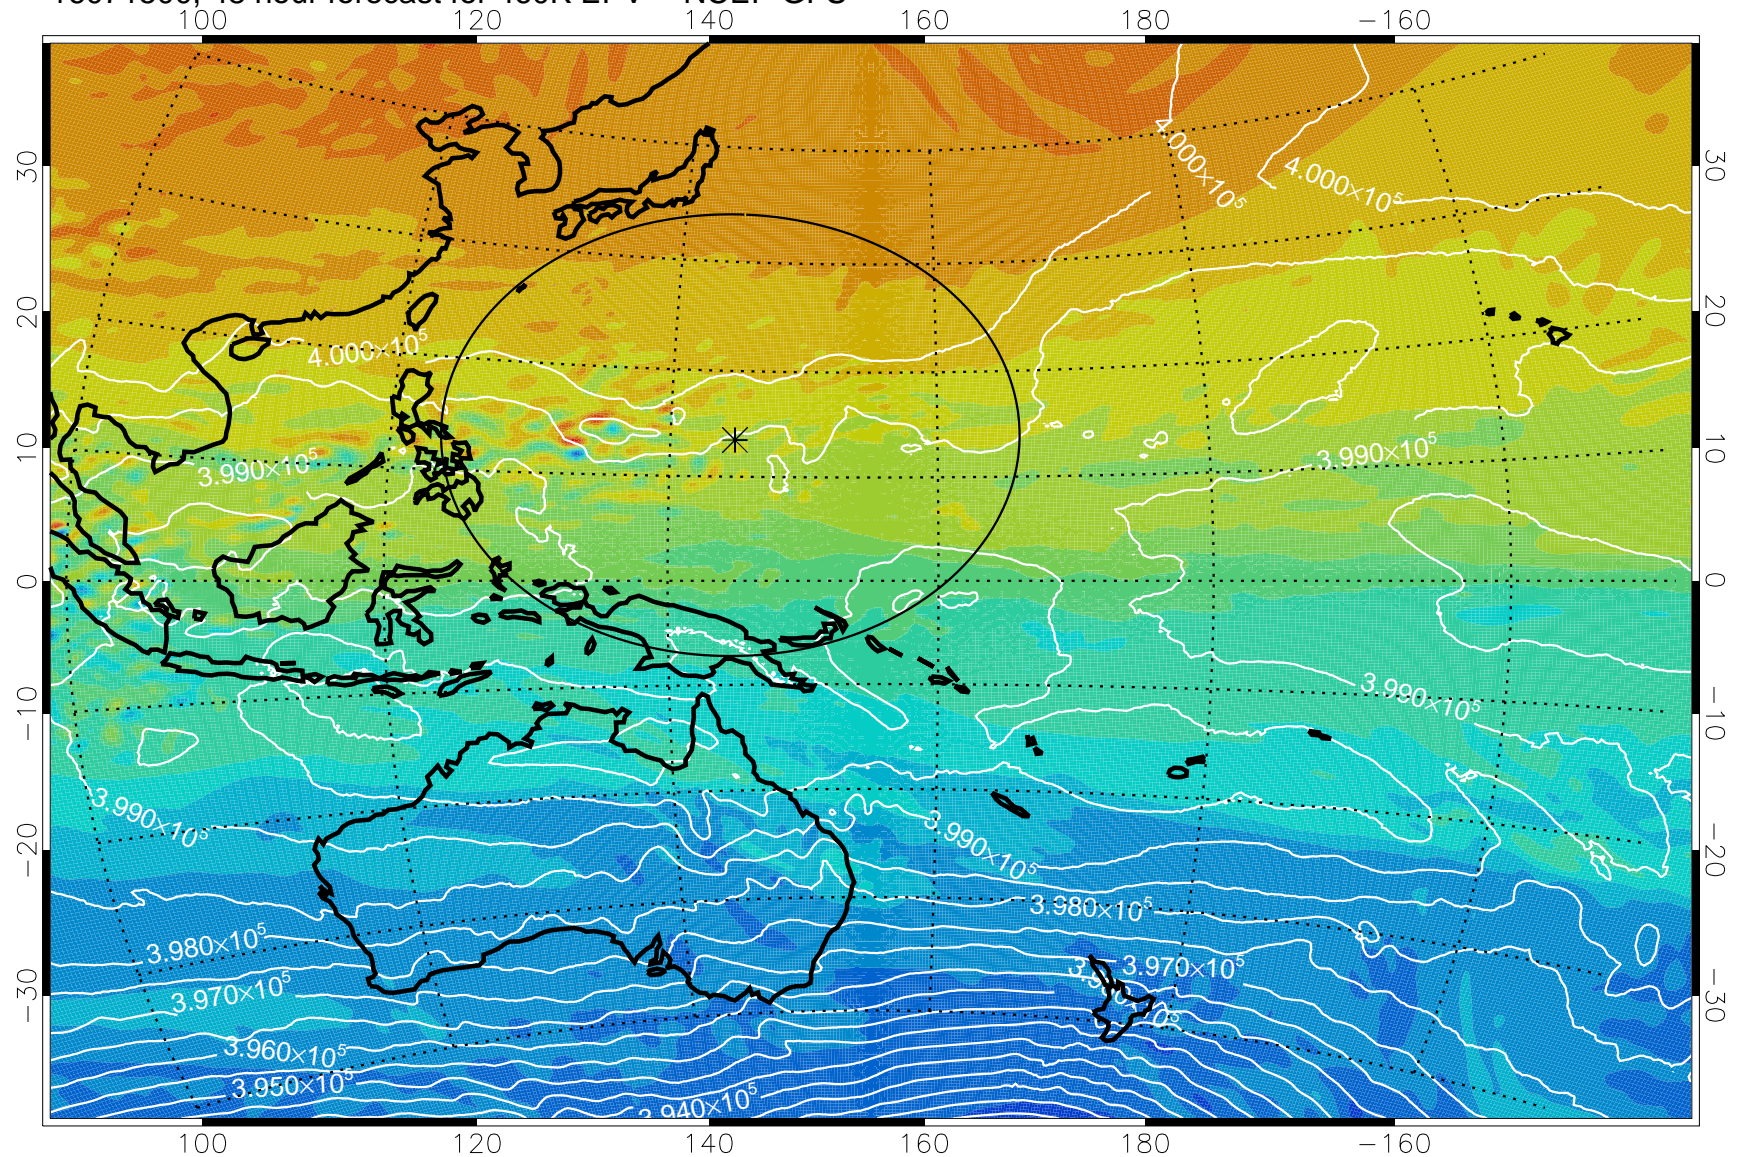

16071406, 30 hour forecast for 460K EPV -- NCEP GFS

460K Montgomery Streamfunction, white

Range ring of 2304 km

16071412, 36 hour forecast for 460K EPV -- NCEP GFS

460K Montgomery Streamfunction, white

Range ring of 2304 km

16071418, 42 hour forecast for 460K EPV -- NCEP GFS

16071500, 48 hour forecast for 460K EPV -- NCEP GFS

460K Montgomery Streamfunction, white

Range ring of 2304 km

16071506, 54 hour forecast for 460K EPV -- NCEP GFS

460K Montgomery Streamfunction, white

Range ring of 2304 km

16071512, 60 hour forecast for 460K EPV -- NCEP GFS

460K Montgomery Streamfunction, white

Range ring of 2304 km

16071518, 66 hour forecast for 460K EPV -- NCEP GFS

460K Montgomery Streamfunction, white

Range ring of 2304 km

16071600, 72 hour forecast for 460K EPV -- NCEP GFS

460K Montgomery Streamfunction, white

Range ring of 2304 km

16071612, 84 hour forecast for 460K EPV -- NCEP GFS