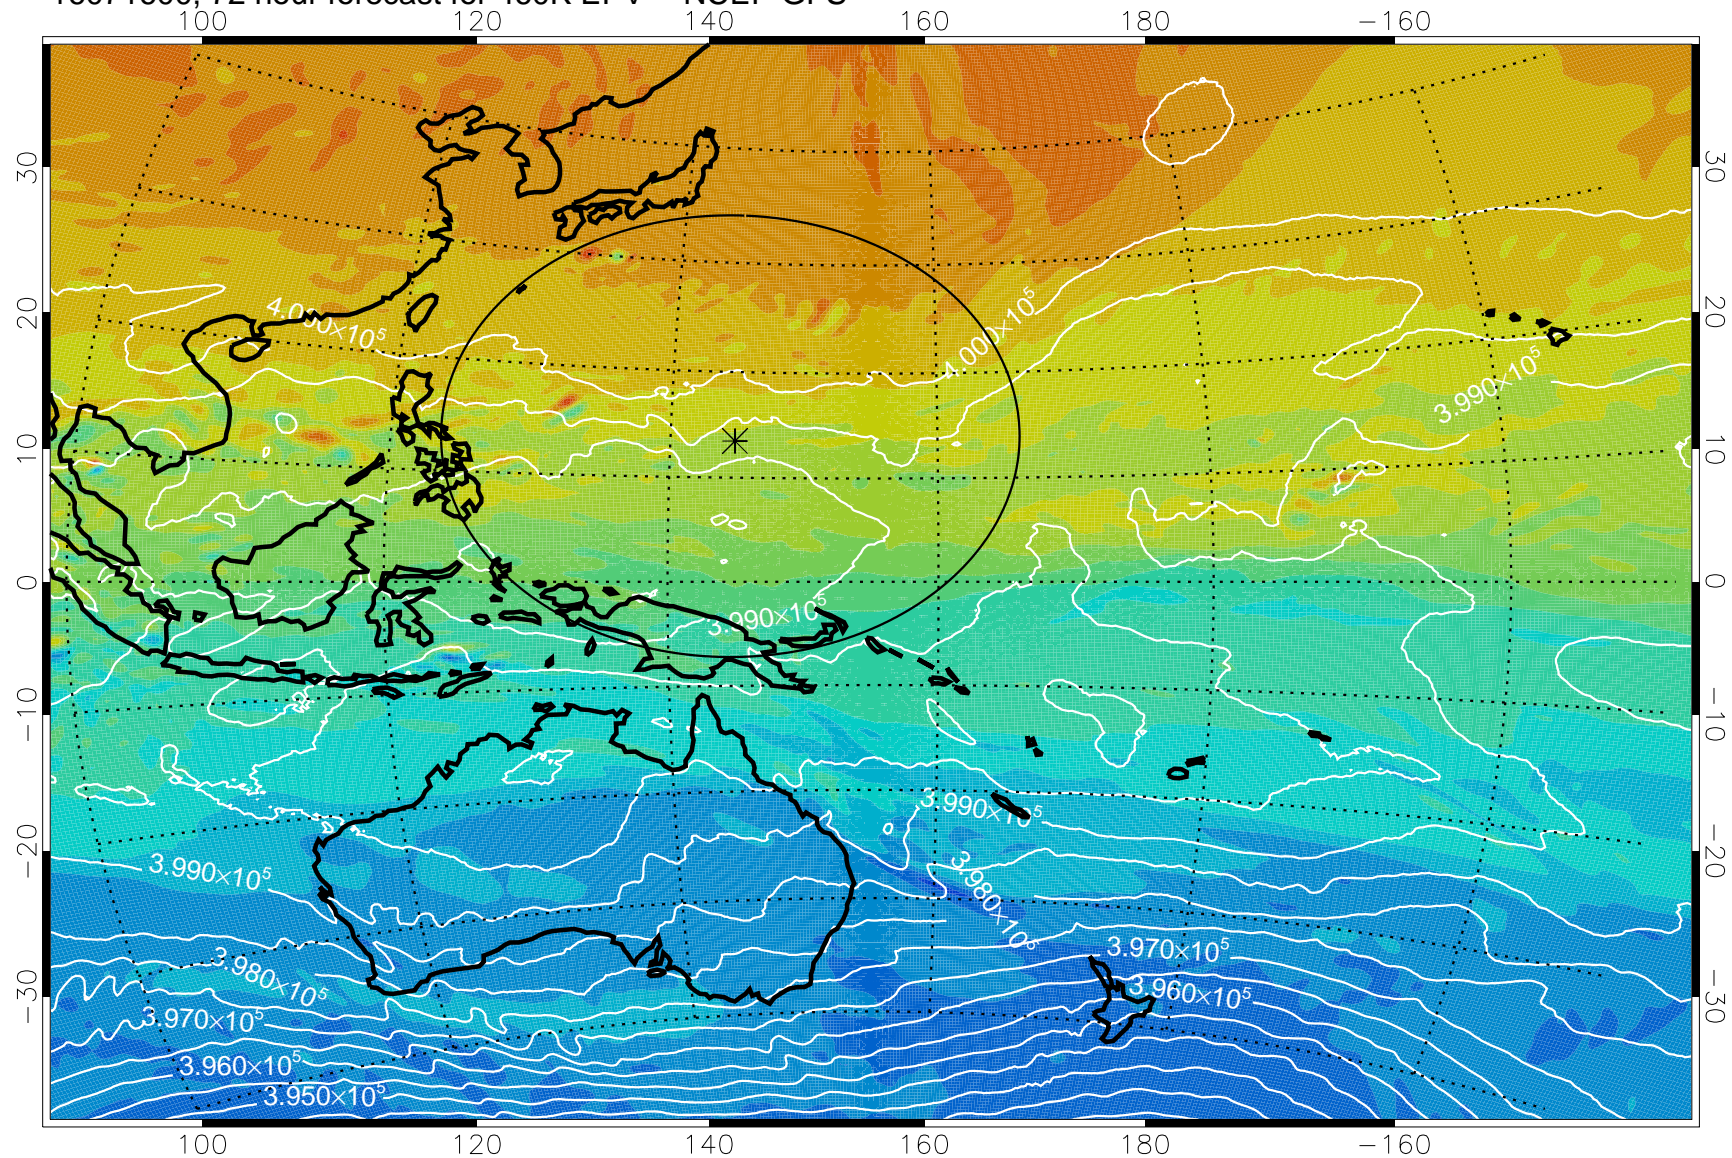

16071418, 42 hour forecast for 460K EPV -- NCEP GFS

16071500, 48 hour forecast for 460K EPV -- NCEP GFS

460K Montgomery Streamfunction, white

Range ring of 2304 km

16071506, 54 hour forecast for 460K EPV -- NCEP GFS

460K Montgomery Streamfunction, white

Range ring of 2304 km

16071512, 60 hour forecast for 460K EPV -- NCEP GFS

460K Montgomery Streamfunction, white

Range ring of 2304 km

16071518, 66 hour forecast for 460K EPV -- NCEP GFS

460K Montgomery Streamfunction, white

Range ring of 2304 km

16071600, 72 hour forecast for 460K EPV -- NCEP GFS

460K Montgomery Streamfunction, white

Range ring of 2304 km

16071612, 84 hour forecast for 460K EPV -- NCEP GFS

460K Montgomery Streamfunction, white

Range ring of 2304 km

16071618, 90 hour forecast for 460K EPV -- NCEP GFS

460K Montgomery Streamfunction, white

Range ring of 2304 km

16071700, 96 hour forecast for 460K EPV -- NCEP GFS