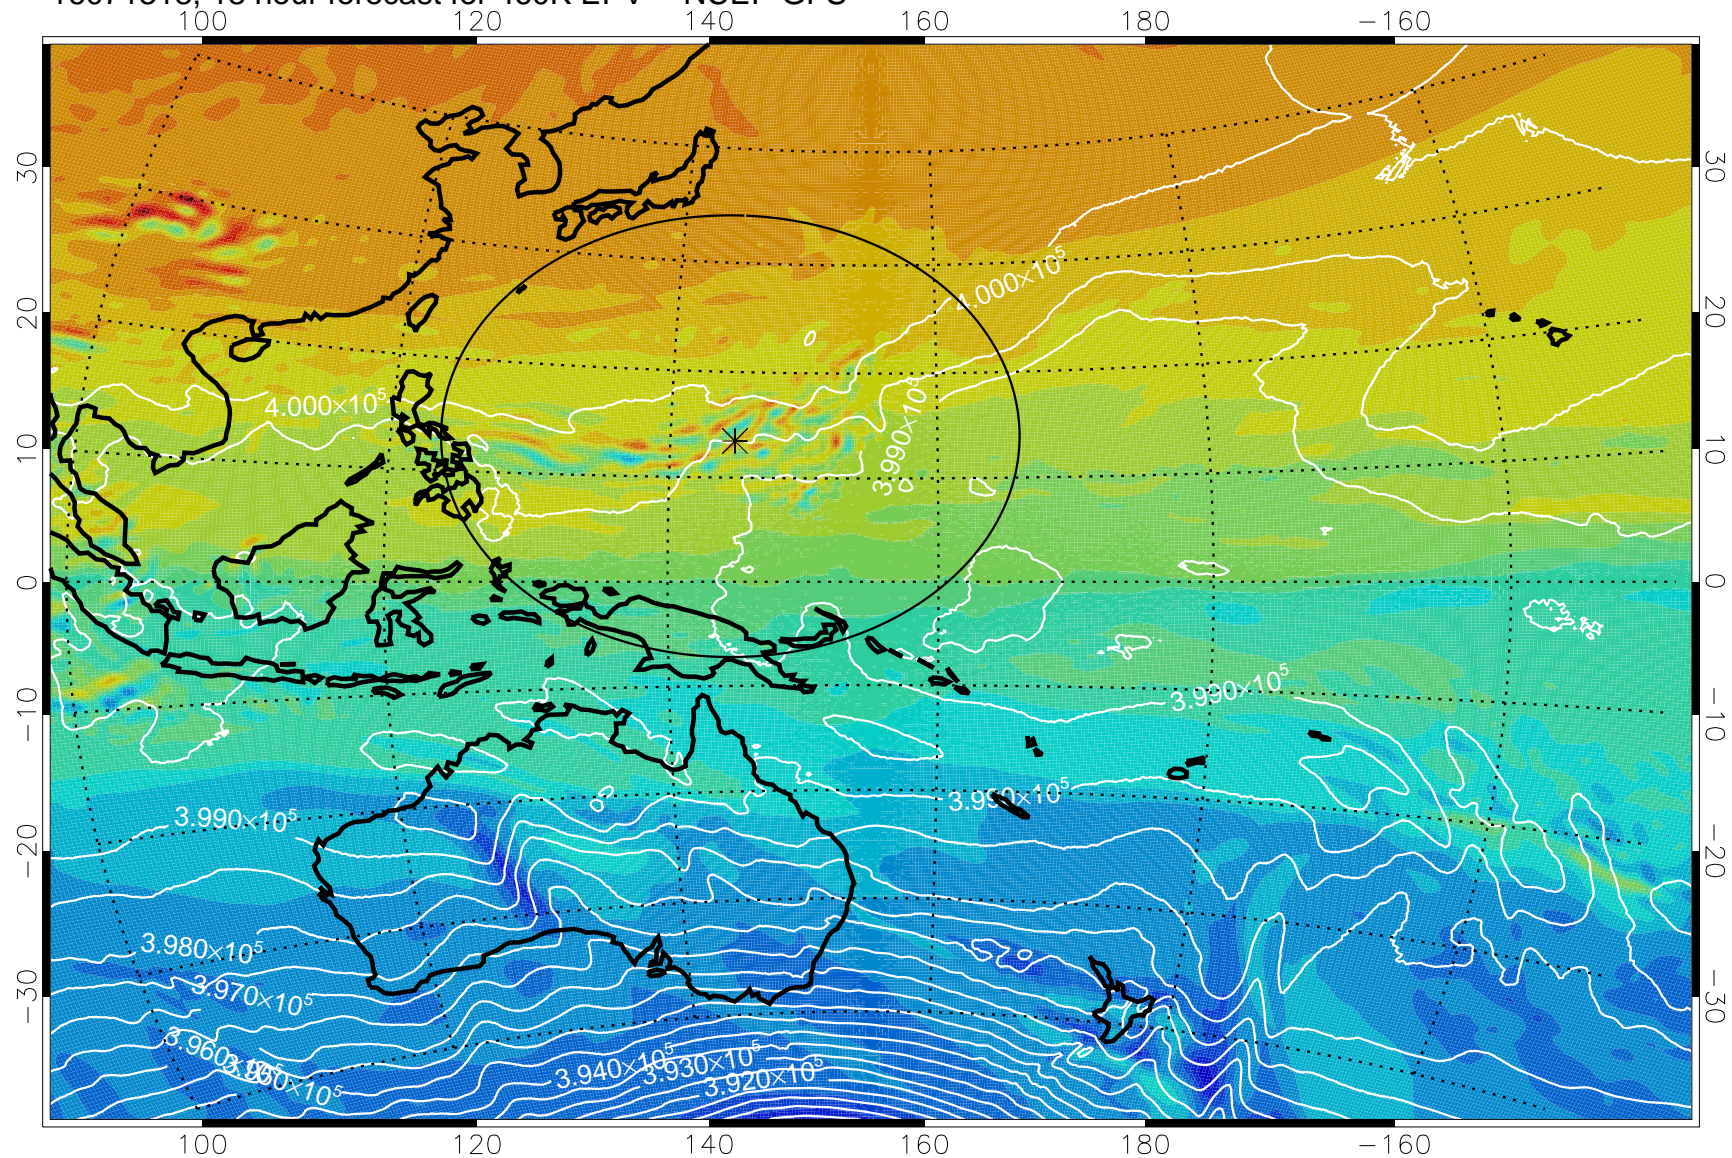

16071306, 6 hour forecast for 460K EPV -- NCEP GFS

460K Montgomery Streamfunction, white

Range ring of 2304 km

16071312, 12 hour forecast for 460K EPV -- NCEP GFS

460K Montgomery Streamfunction, white

Range ring of 2304 km

16071318, 18 hour forecast for 460K EPV -- NCEP GFS

460K Montgomery Streamfunction, white

Range ring of 2304 km

16071400, 24 hour forecast for 460K EPV -- NCEP GFS

460K Montgomery Streamfunction, white

Range ring of 2304 km

16071406, 30 hour forecast for 460K EPV -- NCEP GFS

460K Montgomery Streamfunction, white

Range ring of 2304 km

16071412, 36 hour forecast for 460K EPV -- NCEP GFS

460K Montgomery Streamfunction, white

Range ring of 2304 km

16071418, 42 hour forecast for 460K EPV -- NCEP GFS

16071500, 48 hour forecast for 460K EPV -- NCEP GFS

460K Montgomery Streamfunction, white

Range ring of 2304 km

16071506, 54 hour forecast for 460K EPV -- NCEP GFS