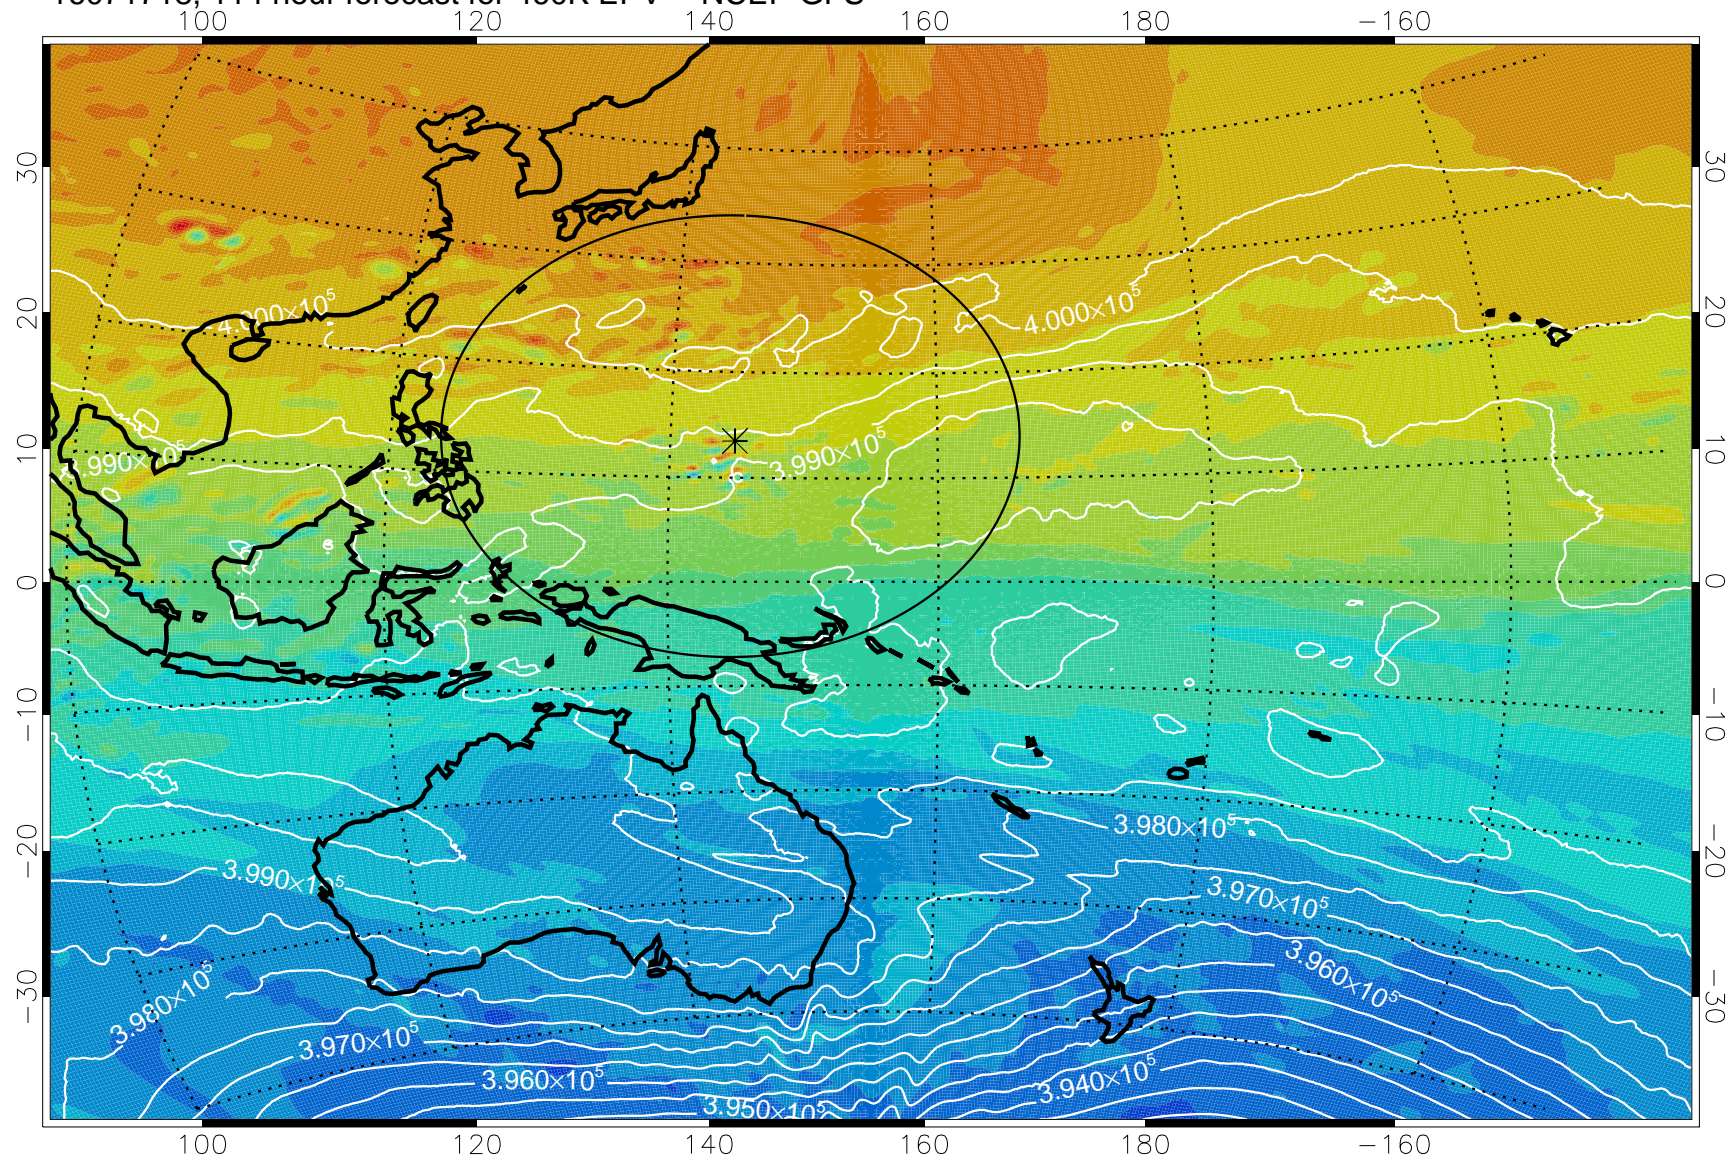

460K Montgomery Streamfunction, white

Range ring of 2304 km

16071618, 90 hour forecast for 460K EPV -- NCEP GFS

460K Montgomery Streamfunction, white

Range ring of 2304 km

16071700, 96 hour forecast for 460K EPV -- NCEP GFS

460K Montgomery Streamfunction, white

Range ring of 2304 km

16071706, 102 hour forecast for 460K EPV -- NCEP GFS

460K Montgomery Streamfunction, white

Range ring of 2304 km

16071712, 108 hour forecast for 460K EPV -- NCEP GFS

460K Montgomery Streamfunction, white

Range ring of 2304 km

16071718, 114 hour forecast for 460K EPV -- NCEP GFS

460K Montgomery Streamfunction, white

Range ring of 2304 km

16071800, 120 hour forecast for 460K EPV -- NCEP GFS

460K Montgomery Streamfunction, white

Range ring of 2304 km