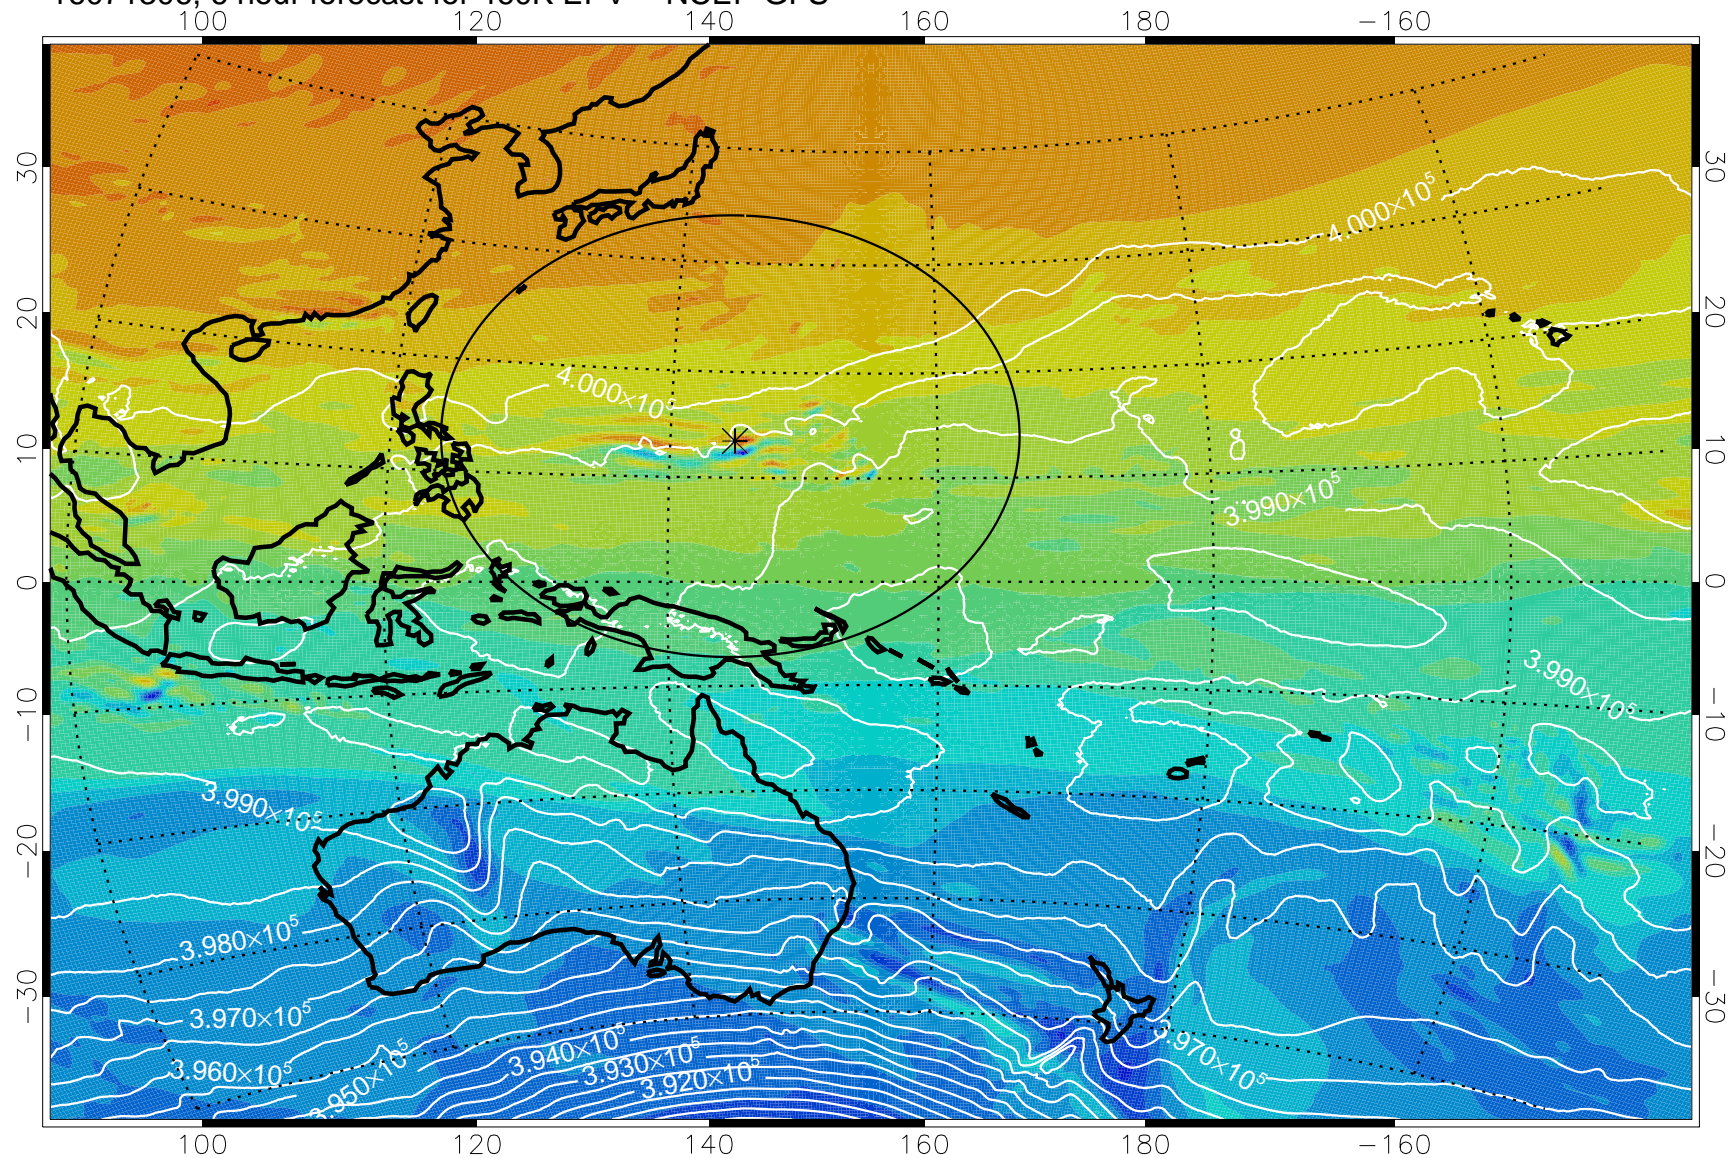

16071306, 6 hour forecast for 460K EPV -- NCEP GFS

460K Montgomery Streamfunction, white

Range ring of 2304 km

16071312, 12 hour forecast for 460K EPV -- NCEP GFS

460K Montgomery Streamfunction, white

Range ring of 2304 km

16071318, 18 hour forecast for 460K EPV -- NCEP GFS

460K Montgomery Streamfunction, white

Range ring of 2304 km

16071400, 24 hour forecast for 460K EPV -- NCEP GFS

460K Montgomery Streamfunction, white

Range ring of 2304 km

16071406, 30 hour forecast for 460K EPV -- NCEP GFS

460K Montgomery Streamfunction, white

Range ring of 2304 km

16071412, 36 hour forecast for 460K EPV -- NCEP GFS

460K Montgomery Streamfunction, white

Range ring of 2304 km

16071418, 42 hour forecast for 460K EPV -- NCEP GFS

16071500, 48 hour forecast for 460K EPV -- NCEP GFS

460K Montgomery Streamfunction, white

Range ring of 2304 km

16071506, 54 hour forecast for 460K EPV -- NCEP GFS