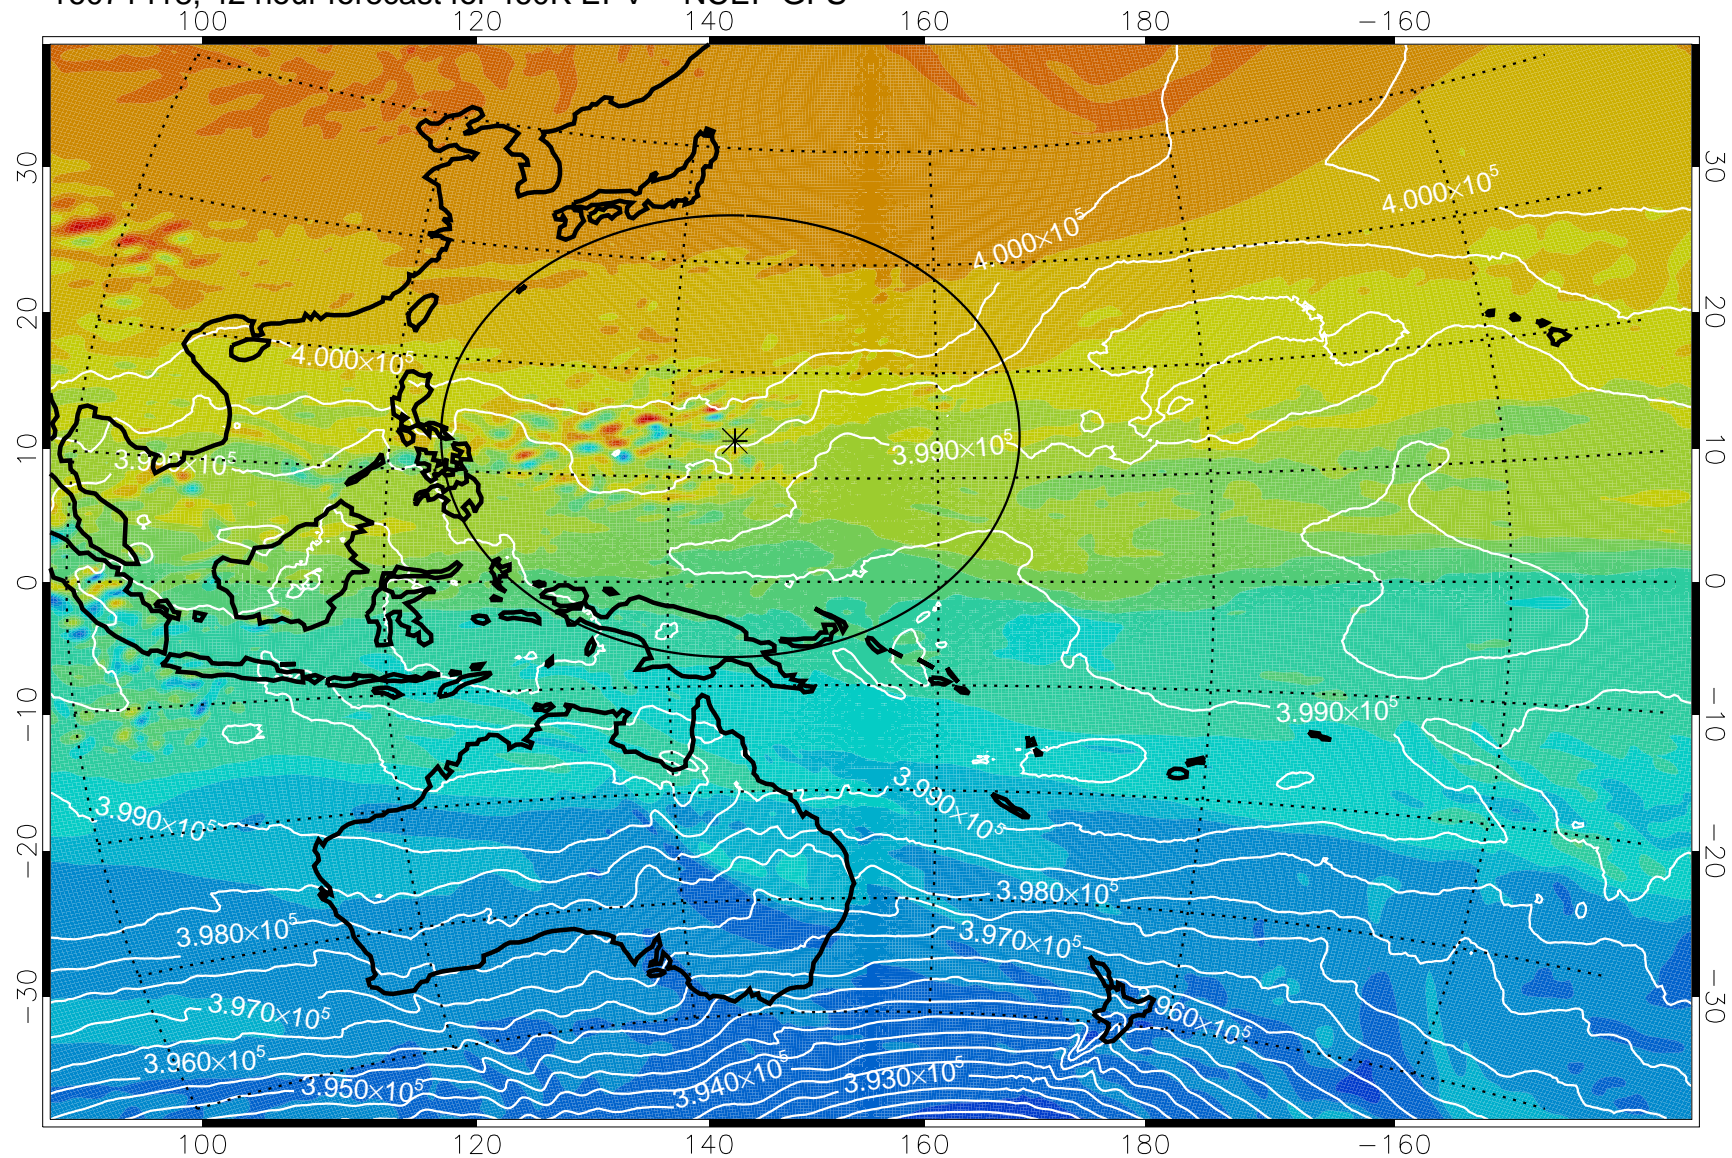

16071406, 30 hour forecast for 460K EPV -- NCEP GFS

460K Montgomery Streamfunction, white

Range ring of 2304 km

16071412, 36 hour forecast for 460K EPV -- NCEP GFS

460K Montgomery Streamfunction, white

Range ring of 2304 km

16071418, 42 hour forecast for 460K EPV -- NCEP GFS

16071500, 48 hour forecast for 460K EPV -- NCEP GFS

460K Montgomery Streamfunction, white

Range ring of 2304 km

16071506, 54 hour forecast for 460K EPV -- NCEP GFS

460K Montgomery Streamfunction, white

Range ring of 2304 km

16071512, 60 hour forecast for 460K EPV -- NCEP GFS

460K Montgomery Streamfunction, white

Range ring of 2304 km

16071518, 66 hour forecast for 460K EPV -- NCEP GFS

460K Montgomery Streamfunction, white

Range ring of 2304 km

16071600, 72 hour forecast for 460K EPV -- NCEP GFS

460K Montgomery Streamfunction, white

Range ring of 2304 km

16071612, 84 hour forecast for 460K EPV -- NCEP GFS