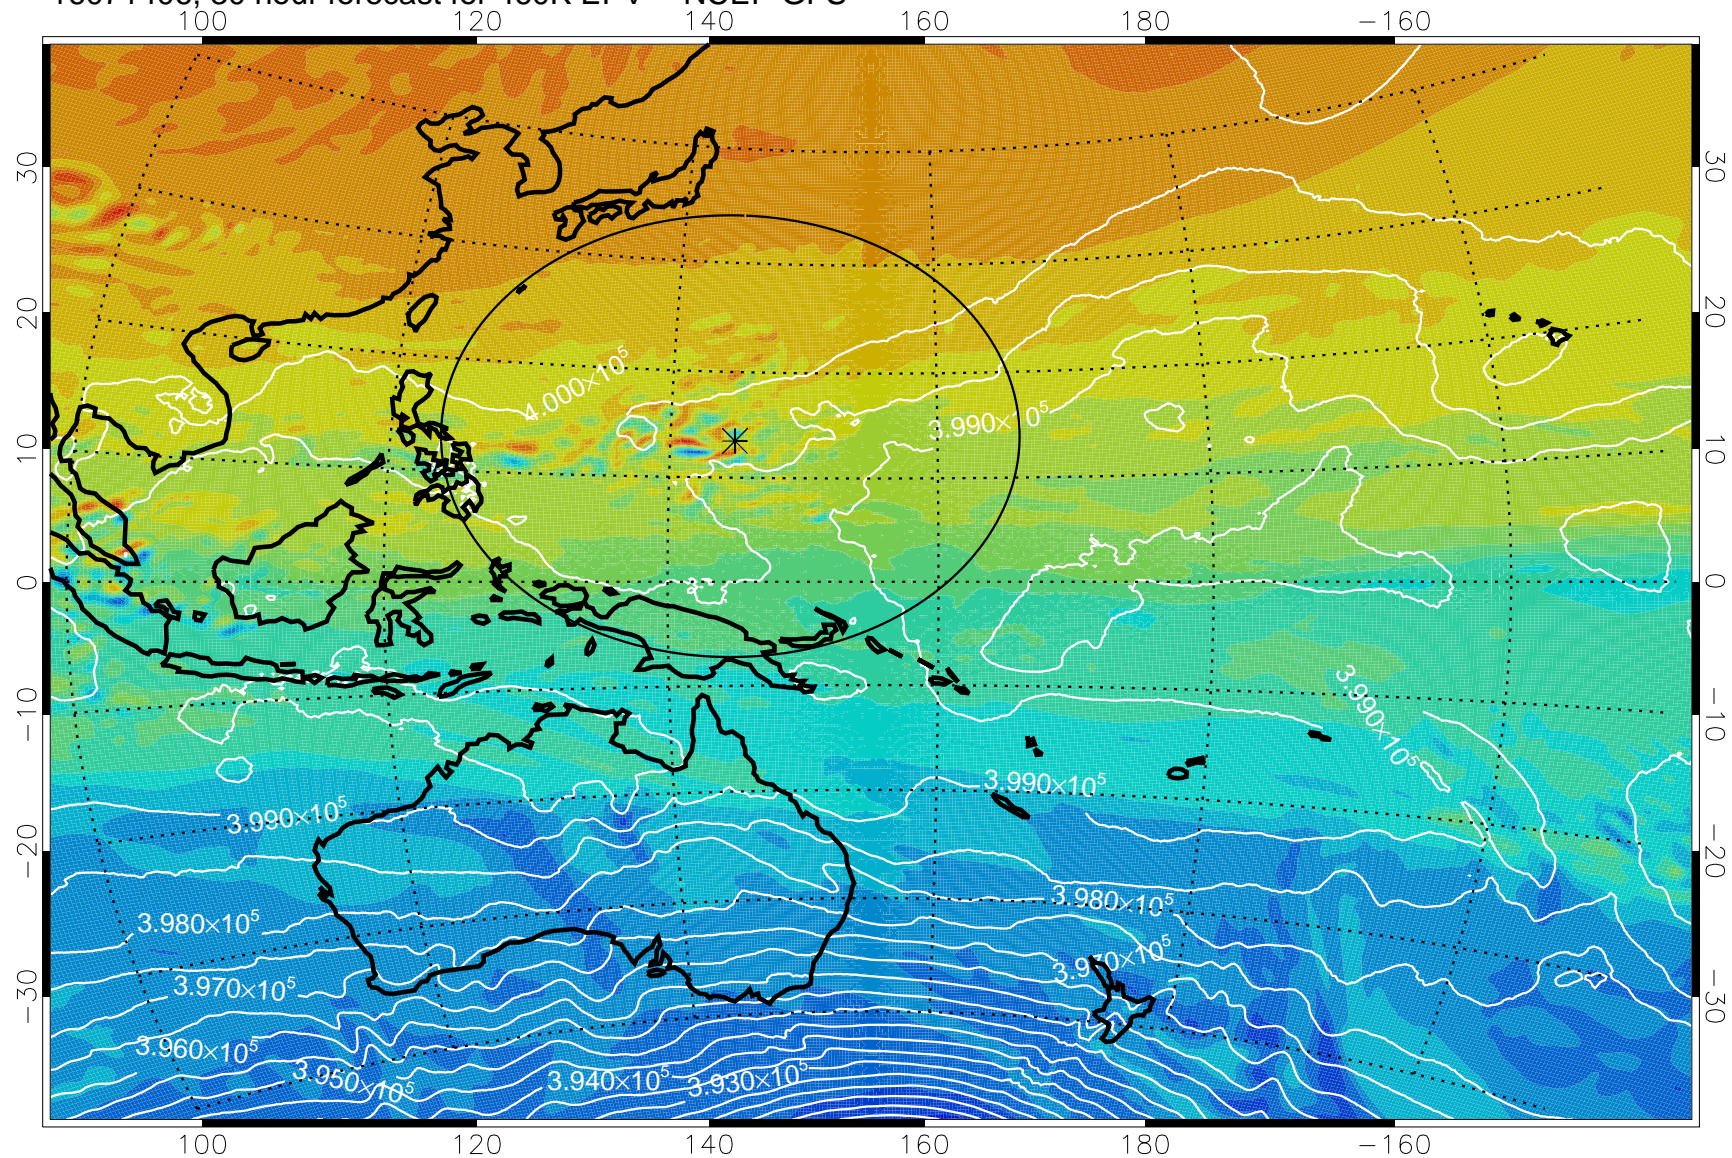

16071318, 18 hour forecast for 460K EPV -- NCEP GFS

460K Montgomery Streamfunction, white

Range ring of 2304 km

16071400, 24 hour forecast for 460K EPV -- NCEP GFS

460K Montgomery Streamfunction, white

Range ring of 2304 km

16071406, 30 hour forecast for 460K EPV -- NCEP GFS

460K Montgomery Streamfunction, white

Range ring of 2304 km

16071412, 36 hour forecast for 460K EPV -- NCEP GFS

460K Montgomery Streamfunction, white

Range ring of 2304 km

16071418, 42 hour forecast for 460K EPV -- NCEP GFS

16071500, 48 hour forecast for 460K EPV -- NCEP GFS

460K Montgomery Streamfunction, white

Range ring of 2304 km

16071506, 54 hour forecast for 460K EPV -- NCEP GFS

460K Montgomery Streamfunction, white

Range ring of 2304 km

16071512, 60 hour forecast for 460K EPV -- NCEP GFS

460K Montgomery Streamfunction, white

Range ring of 2304 km

16071518, 66 hour forecast for 460K EPV -- NCEP GFS