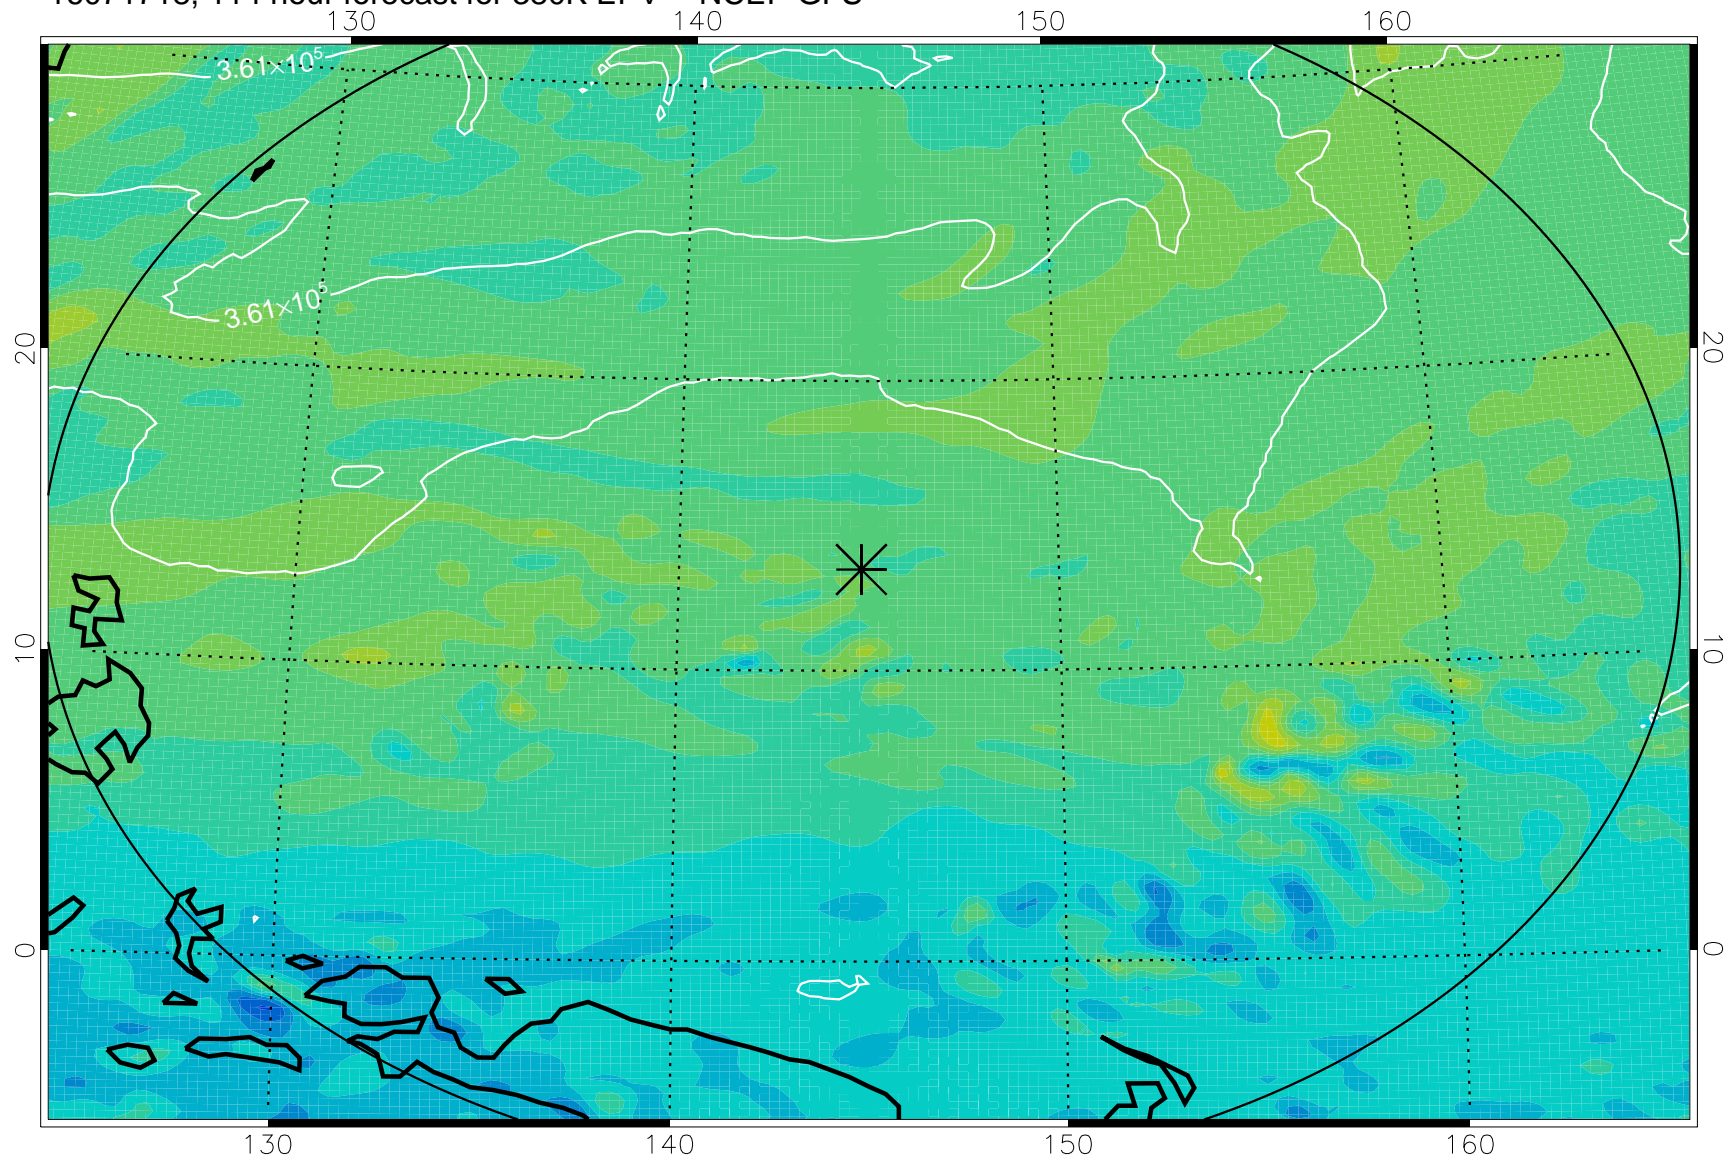

16071606, 78 hour forecast for 380K EPV -- NCEP GFS

380K Montgomery Streamfunction, white

Range ring of 2304 km

16071612, 84 hour forecast for 380K EPV -- NCEP GFS

380K Montgomery Streamfunction, white

Range ring of 2304 km

16071618, 90 hour forecast for 380K EPV -- NCEP GFS

380K Montgomery Streamfunction, white

Range ring of 2304 km

16071700, 96 hour forecast for 380K EPV -- NCEP GFS

380K Montgomery Streamfunction, white

Range ring of 2304 km

16071706, 102 hour forecast for 380K EPV -- NCEP GFS

380K Montgomery Streamfunction, white

Range ring of 2304 km

16071712, 108 hour forecast for 380K EPV -- NCEP GFS

380K Montgomery Streamfunction, white

Range ring of 2304 km

16071718, 114 hour forecast for 380K EPV -- NCEP GFS

380K Montgomery Streamfunction, white

Range ring of 2304 km

16071800, 120 hour forecast for 380K EPV -- NCEP GFS

380K Montgomery Streamfunction, white

Range ring of 2304 km