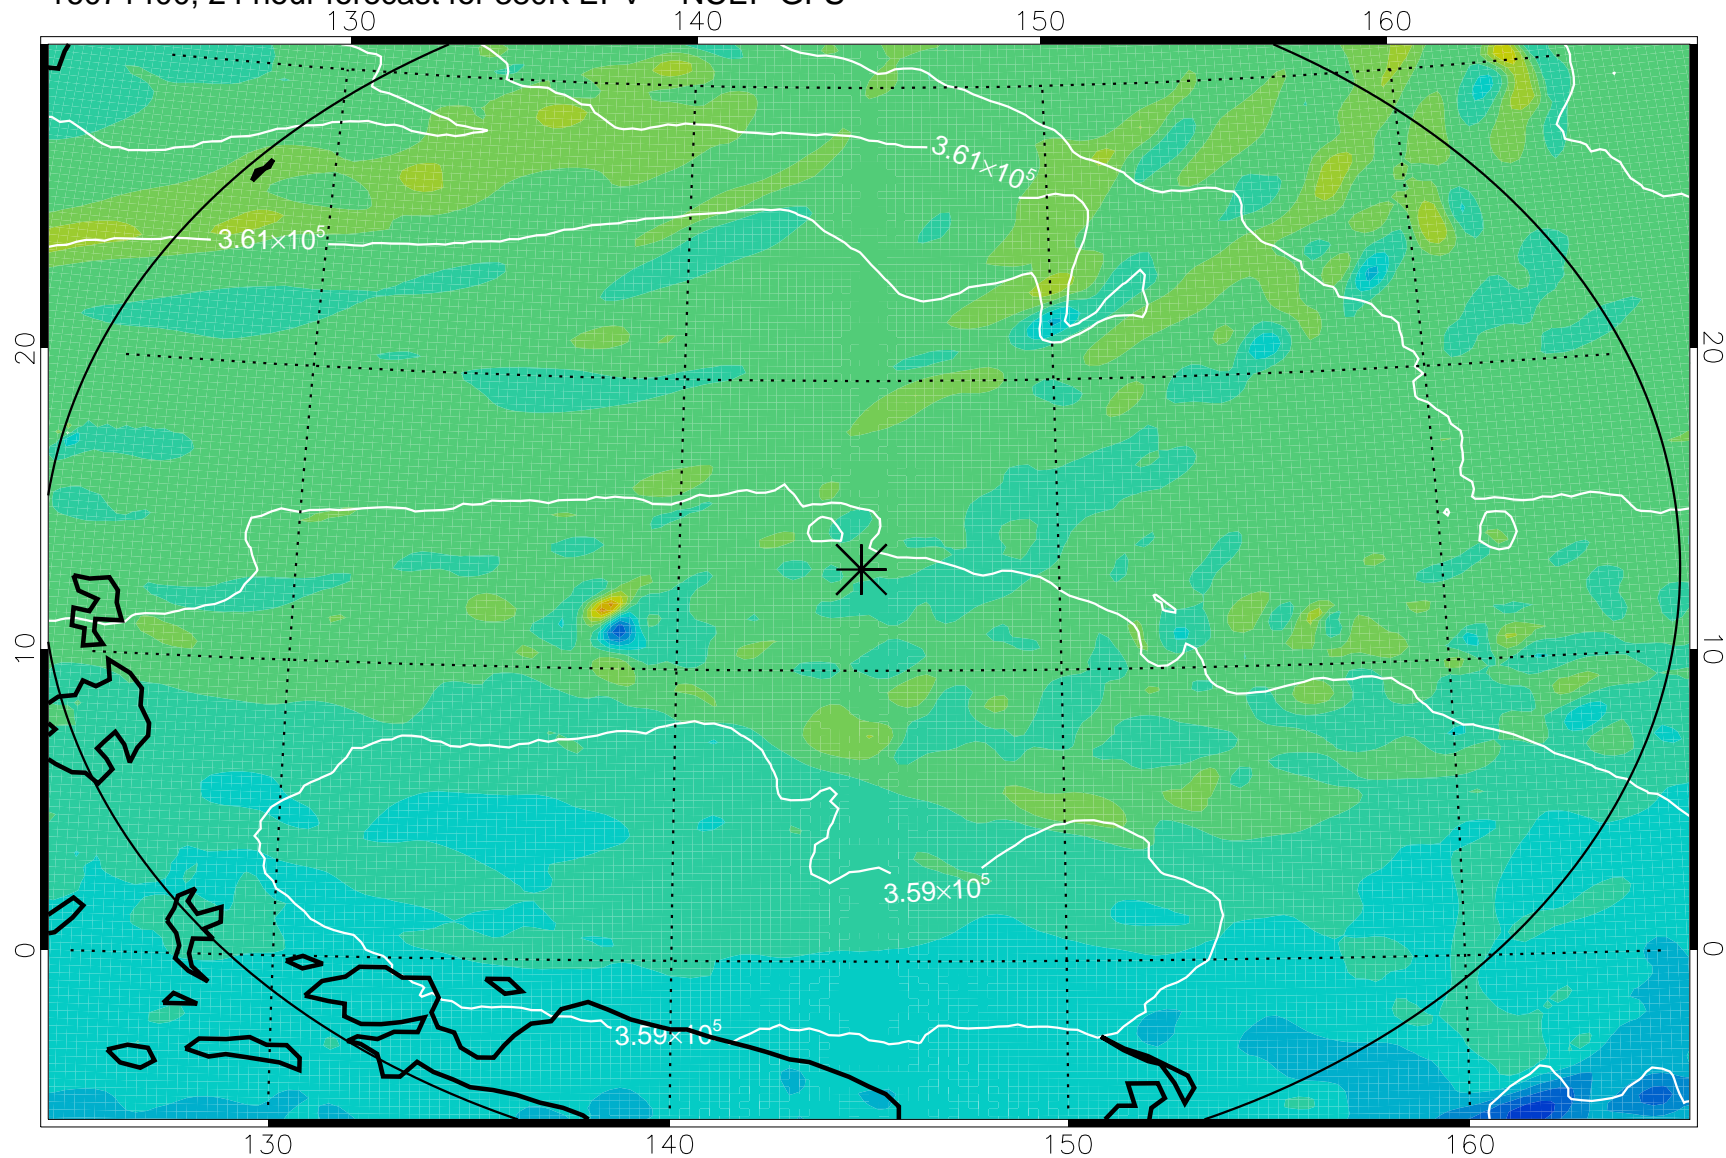

16071318, 18 hour forecast for 380K EPV -- NCEP GFS

380K Montgomery Streamfunction, white

Range ring of 2304 km

16071400, 24 hour forecast for 380K EPV -- NCEP GFS

380K Montgomery Streamfunction, white

Range ring of 2304 km

16071406, 30 hour forecast for 380K EPV -- NCEP GFS

380K Montgomery Streamfunction, white

Range ring of 2304 km

16071412, 36 hour forecast for 380K EPV -- NCEP GFS

380K Montgomery Streamfunction, white

Range ring of 2304 km

16071418, 42 hour forecast for 380K EPV -- NCEP GFS

380K Montgomery Streamfunction, white

Range ring of 2304 km

16071500, 48 hour forecast for 380K EPV -- NCEP GFS

380K Montgomery Streamfunction, white

Range ring of 2304 km

16071606, 78 hour forecast for 380K EPV -- NCEP GFS

380K Montgomery Streamfunction, white

Range ring of 2304 km

16071612, 84 hour forecast for 380K EPV -- NCEP GFS

380K Montgomery Streamfunction, white

Range ring of 2304 km