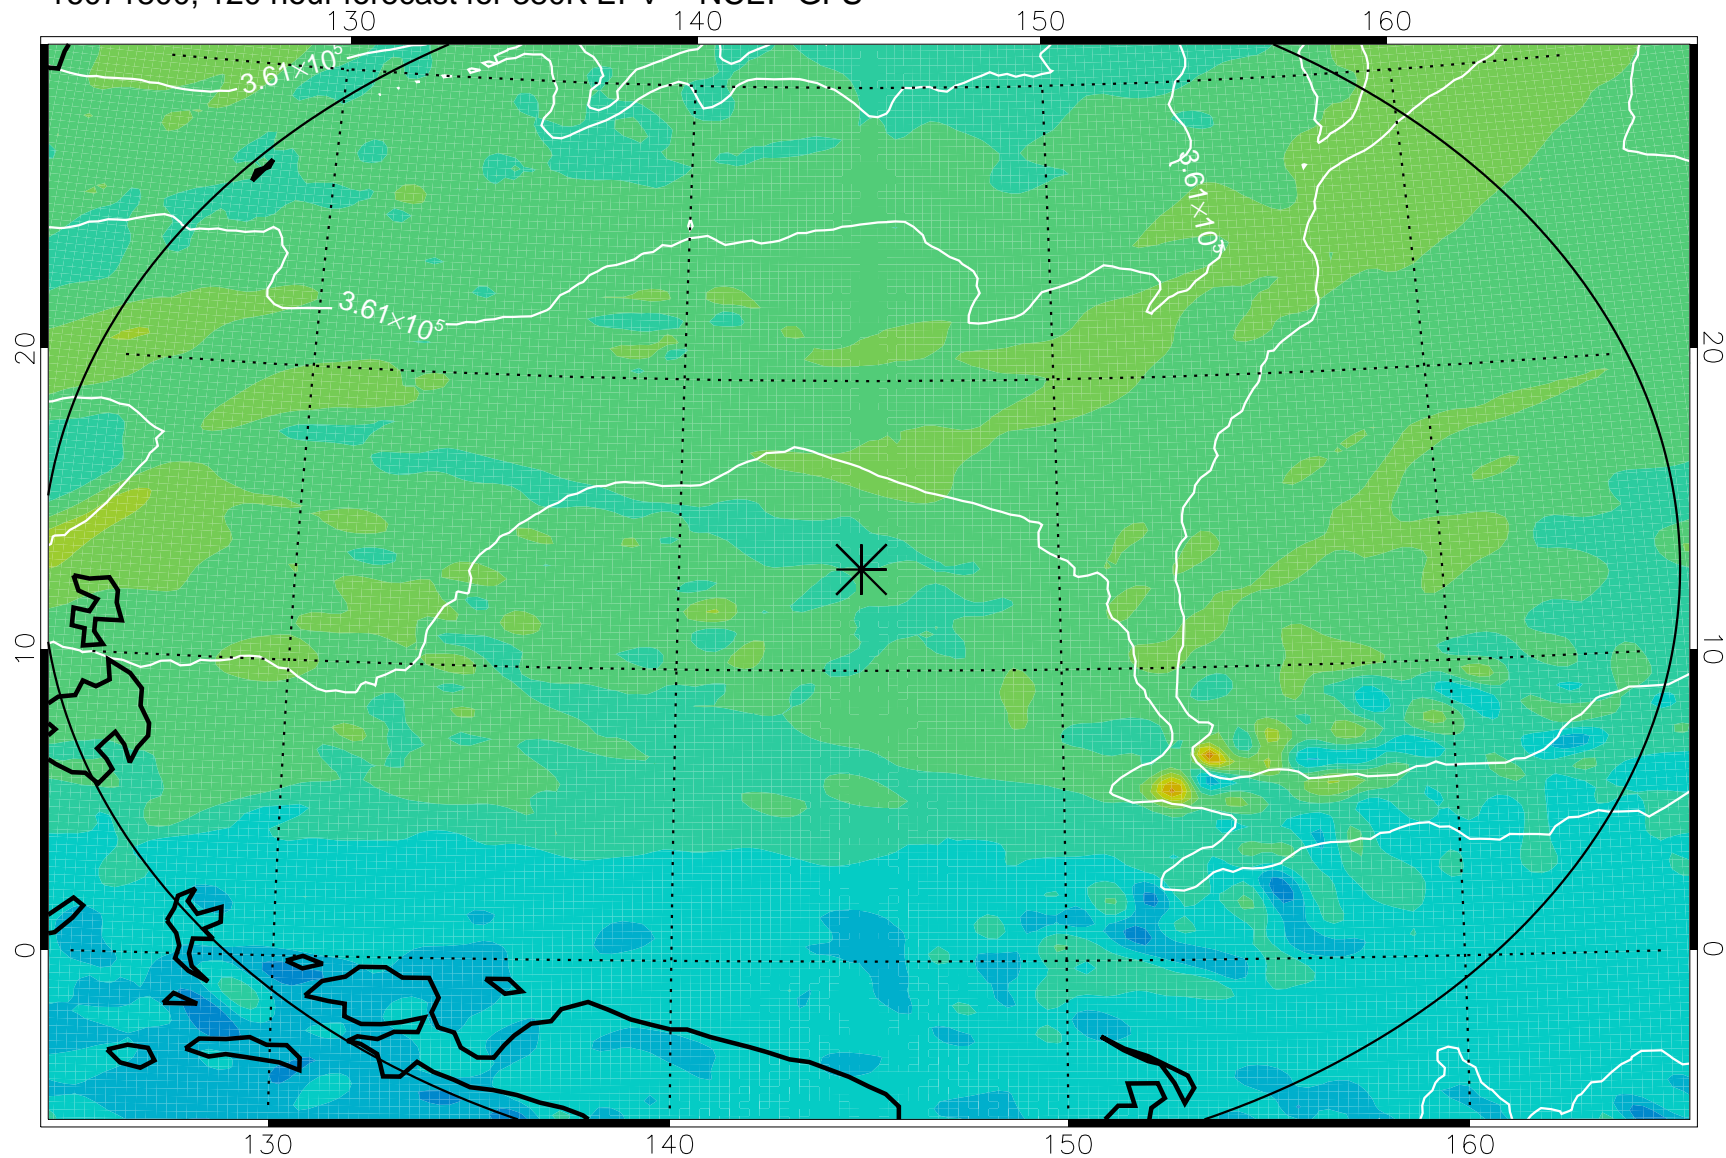

16071606, 78 hour forecast for 380K EPV -- NCEP GFS

380K Montgomery Streamfunction, white

Range ring of 2304 km

16071612, 84 hour forecast for 380K EPV -- NCEP GFS

380K Montgomery Streamfunction, white

Range ring of 2304 km

16071618, 90 hour forecast for 380K EPV -- NCEP GFS

380K Montgomery Streamfunction, white

Range ring of 2304 km

16071700, 96 hour forecast for 380K EPV -- NCEP GFS

380K Montgomery Streamfunction, white

Range ring of 2304 km

16071706, 102 hour forecast for 380K EPV -- NCEP GFS

380K Montgomery Streamfunction, white

Range ring of 2304 km

16071712, 108 hour forecast for 380K EPV -- NCEP GFS

380K Montgomery Streamfunction, white

Range ring of 2304 km

16071718, 114 hour forecast for 380K EPV -- NCEP GFS

380K Montgomery Streamfunction, white

Range ring of 2304 km

16071800, 120 hour forecast for 380K EPV -- NCEP GFS

380K Montgomery Streamfunction, white

Range ring of 2304 km