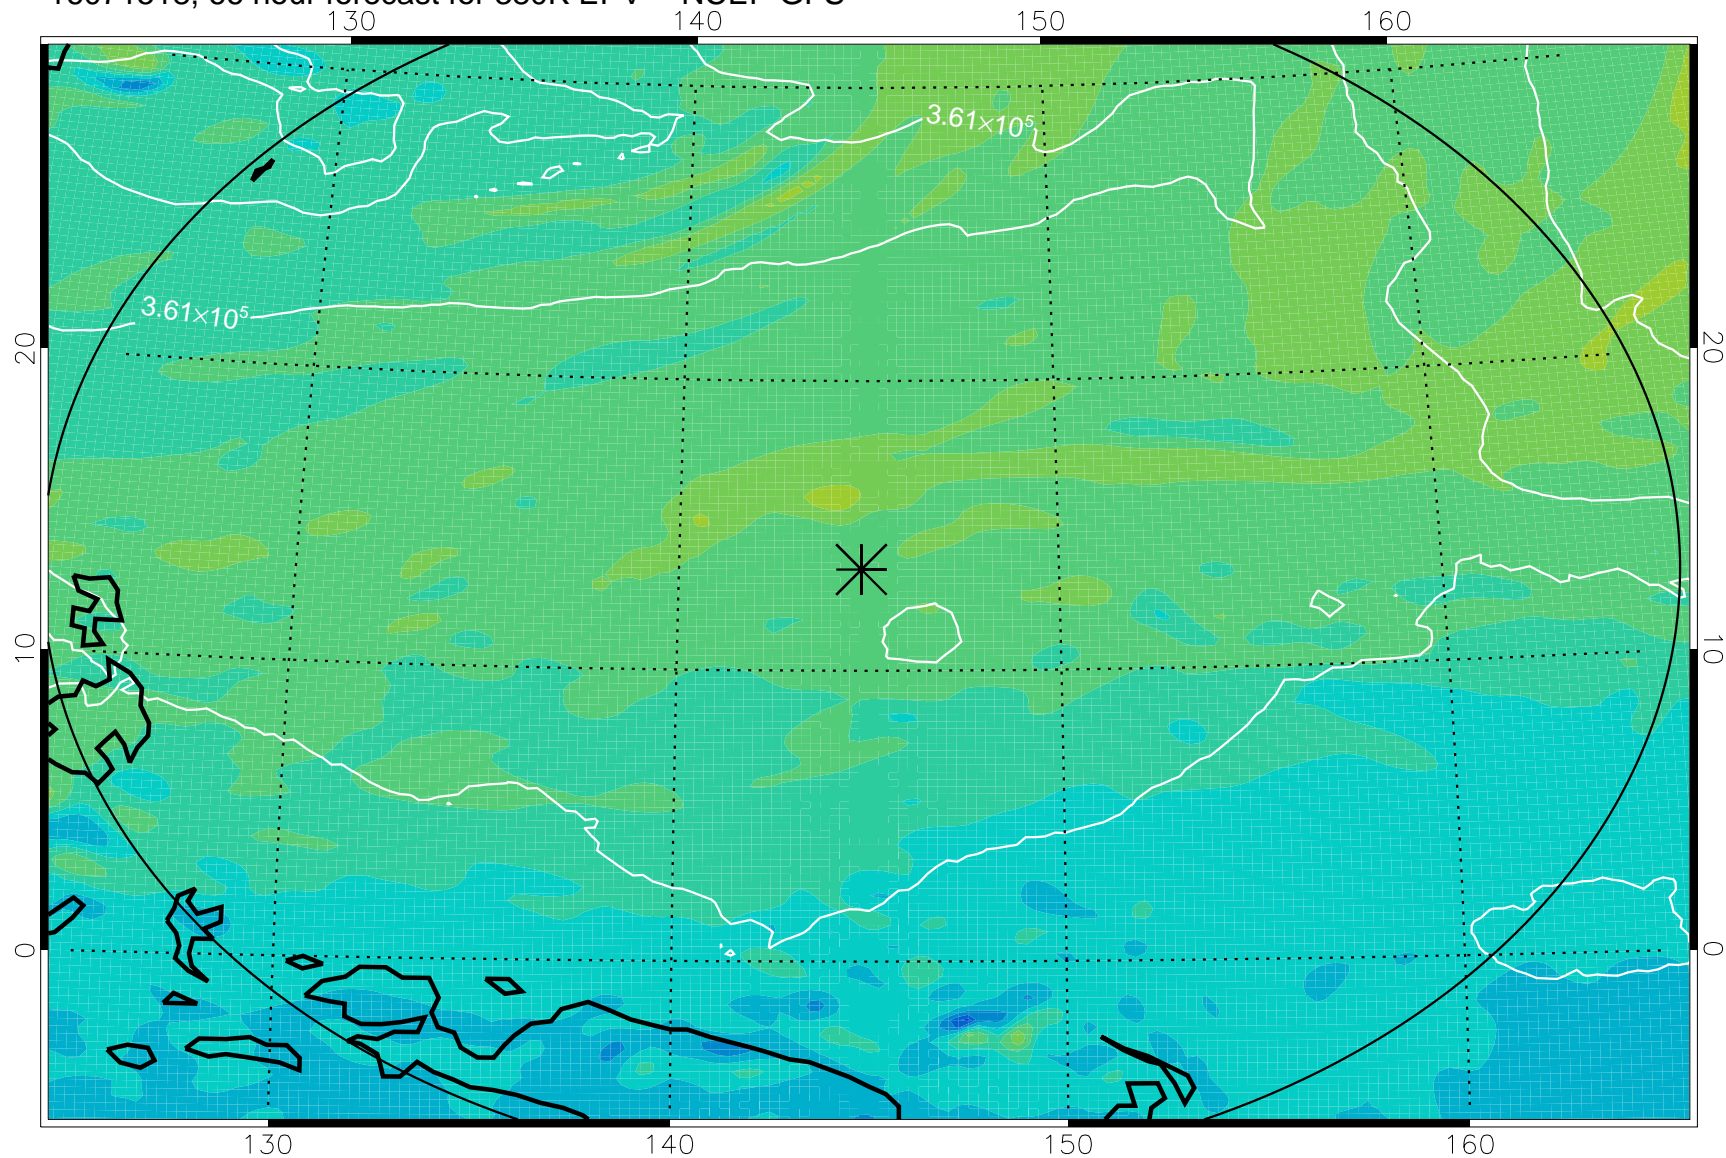

16071506, 54 hour forecast for 380K EPV -- NCEP GFS

380K Montgomery Streamfunction, white

Range ring of 2304 km

16071512, 60 hour forecast for 380K EPV -- NCEP GFS

380K Montgomery Streamfunction, white

Range ring of 2304 km

16071518, 66 hour forecast for 380K EPV -- NCEP GFS

380K Montgomery Streamfunction, white

Range ring of 2304 km

16071600, 72 hour forecast for 380K EPV -- NCEP GFS

380K Montgomery Streamfunction, white

Range ring of 2304 km

16071606, 78 hour forecast for 380K EPV -- NCEP GFS

380K Montgomery Streamfunction, white

Range ring of 2304 km

16071612, 84 hour forecast for 380K EPV -- NCEP GFS

380K Montgomery Streamfunction, white

Range ring of 2304 km

16071618, 90 hour forecast for 380K EPV -- NCEP GFS

380K Montgomery Streamfunction, white

Range ring of 2304 km

16071700, 96 hour forecast for 380K EPV -- NCEP GFS

380K Montgomery Streamfunction, white

Range ring of 2304 km