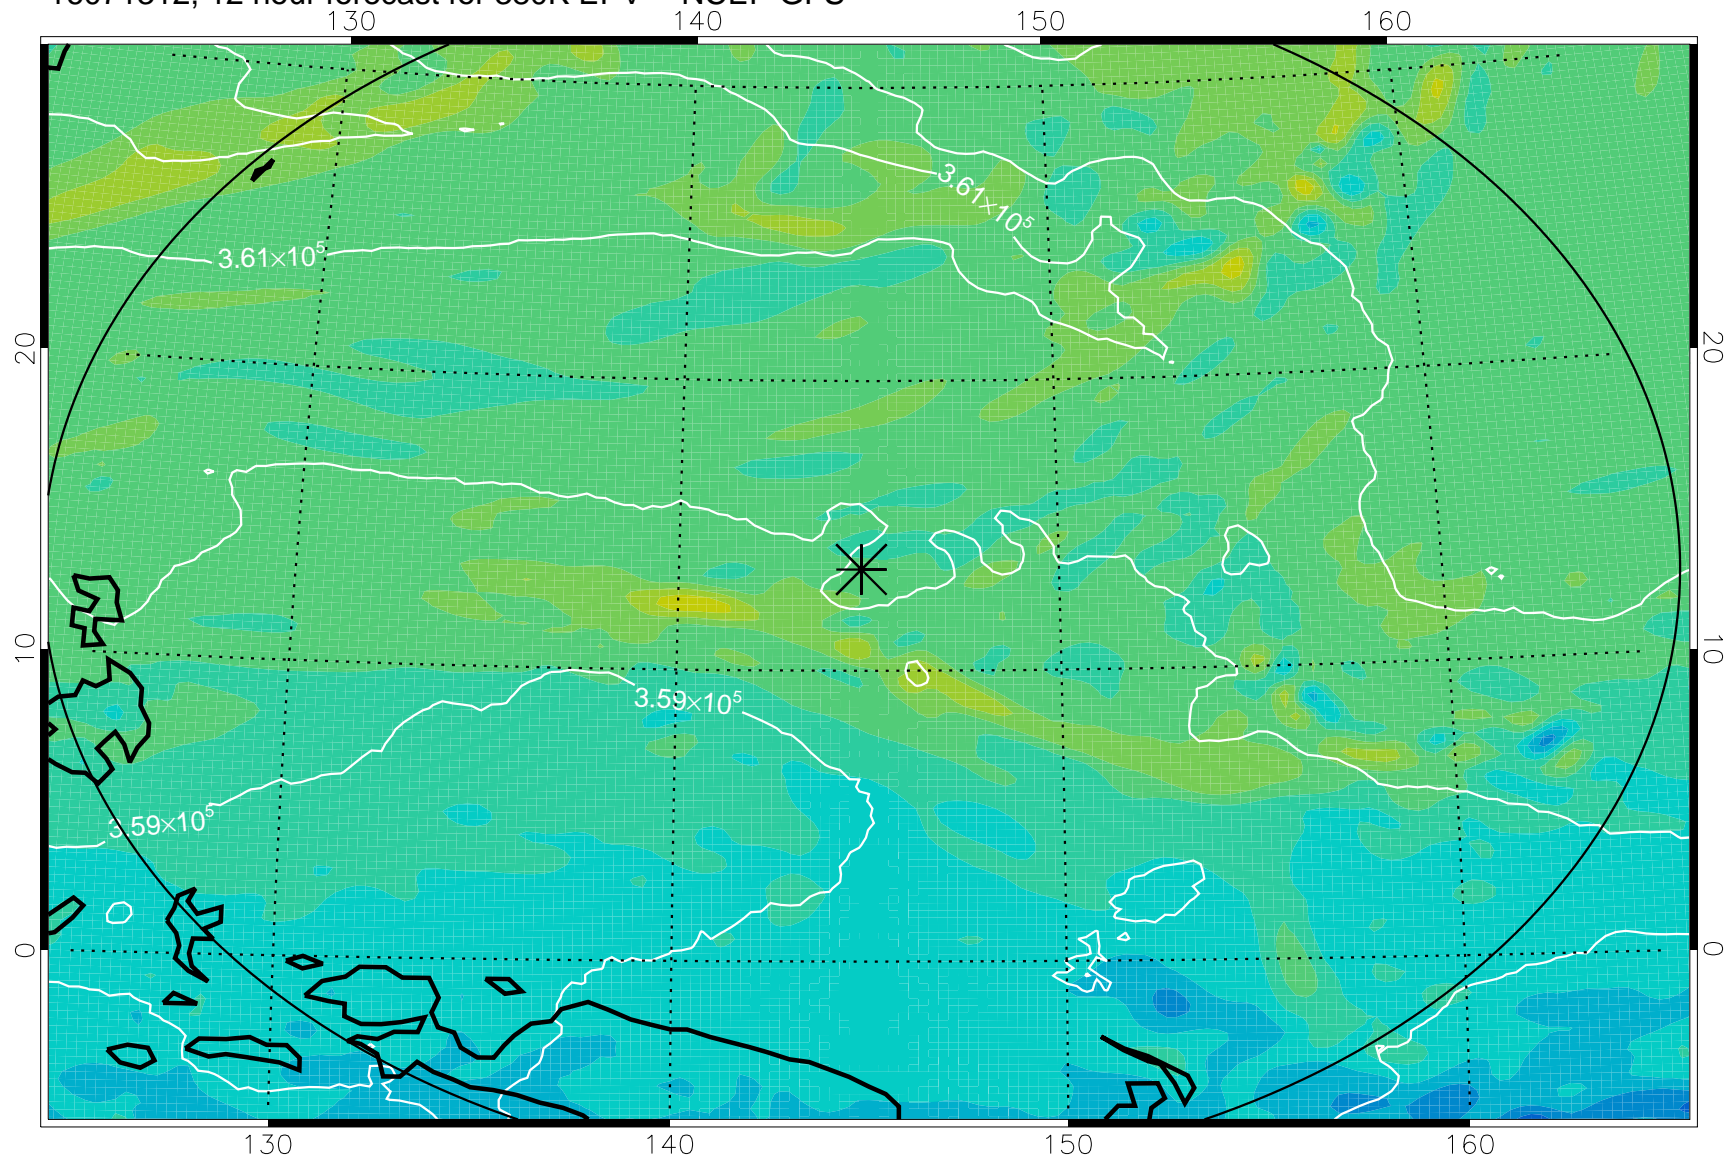

16071306, 6 hour forecast for 380K EPV -- NCEP GFS

380K Montgomery Streamfunction, white

Range ring of 2304 km

16071312, 12 hour forecast for 380K EPV -- NCEP GFS

380K Montgomery Streamfunction, white

Range ring of 2304 km

16071318, 18 hour forecast for 380K EPV -- NCEP GFS

380K Montgomery Streamfunction, white

Range ring of 2304 km

16071400, 24 hour forecast for 380K EPV -- NCEP GFS

380K Montgomery Streamfunction, white

Range ring of 2304 km

16071406, 30 hour forecast for 380K EPV -- NCEP GFS

380K Montgomery Streamfunction, white

Range ring of 2304 km

16071412, 36 hour forecast for 380K EPV -- NCEP GFS

380K Montgomery Streamfunction, white

Range ring of 2304 km

16071418, 42 hour forecast for 380K EPV -- NCEP GFS

380K Montgomery Streamfunction, white

Range ring of 2304 km

16071500, 48 hour forecast for 380K EPV -- NCEP GFS

380K Montgomery Streamfunction, white

Range ring of 2304 km