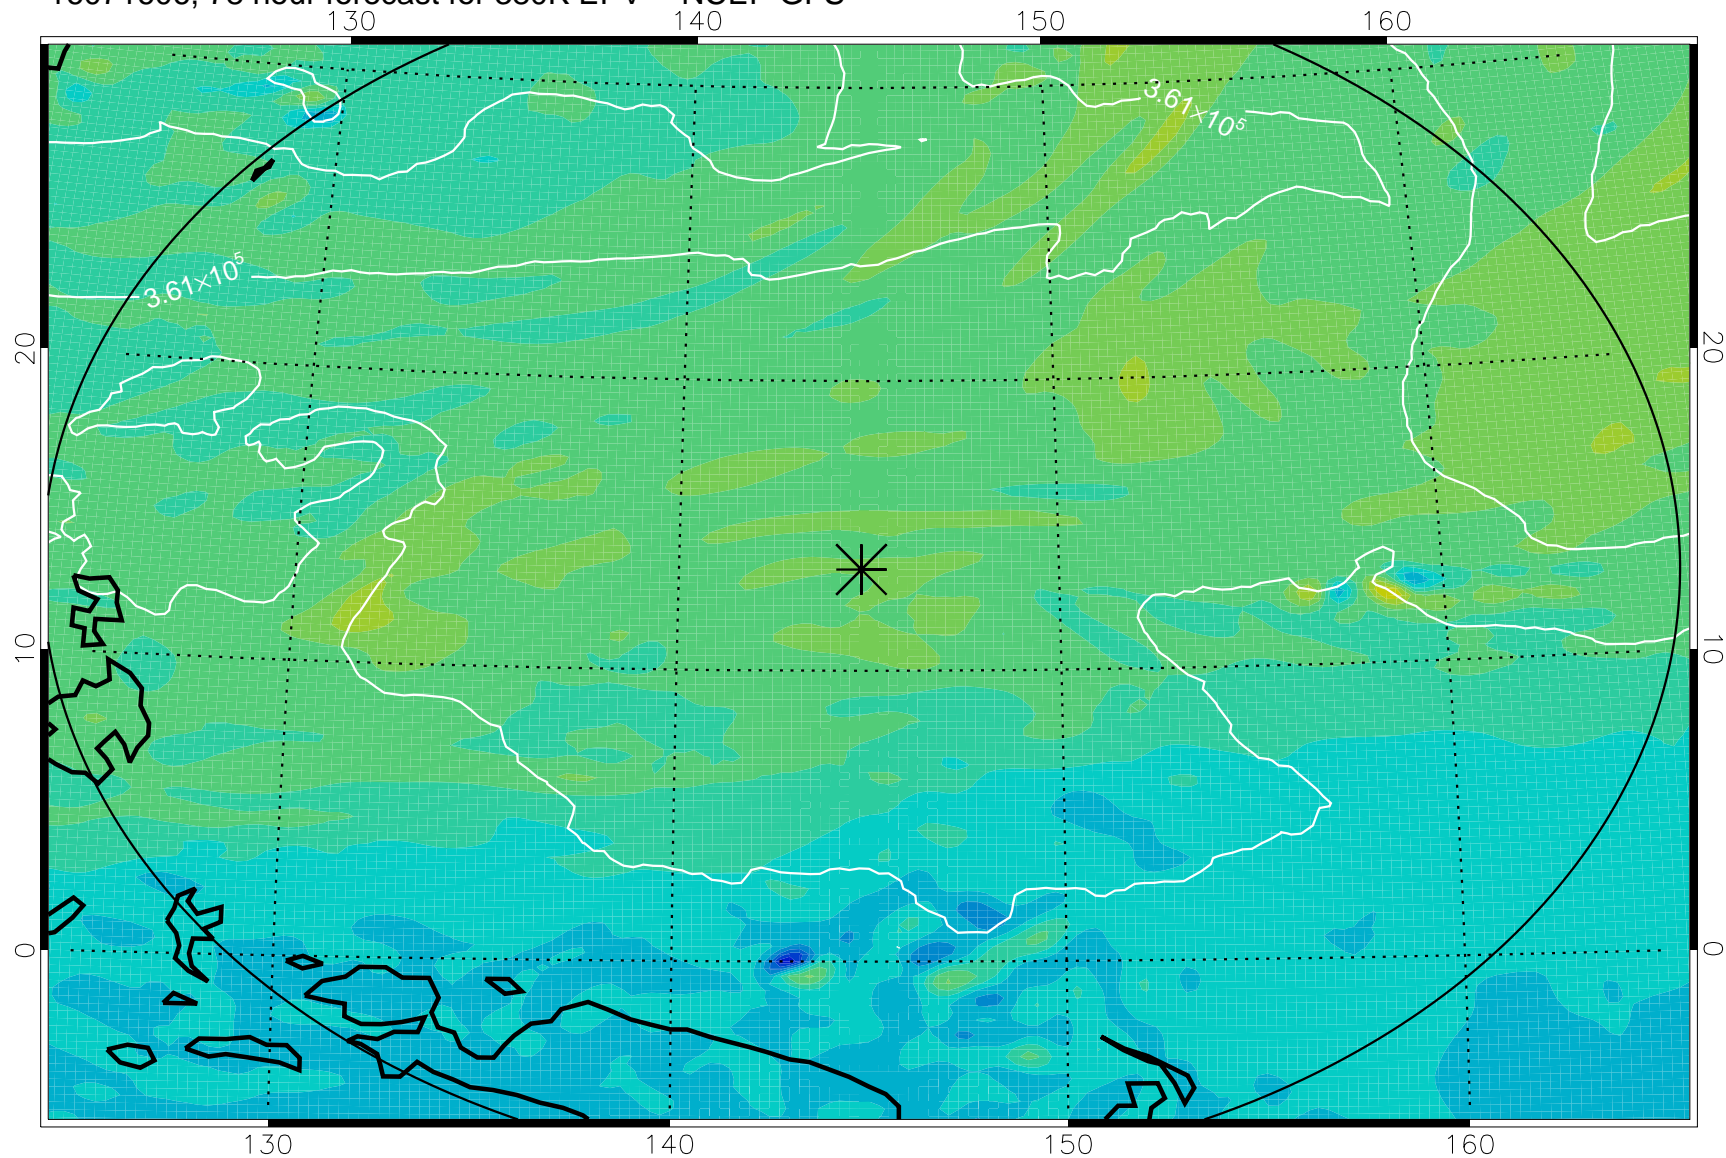

16071518, 66 hour forecast for 380K EPV -- NCEP GFS

380K Montgomery Streamfunction, white

Range ring of 2304 km

16071600, 72 hour forecast for 380K EPV -- NCEP GFS

380K Montgomery Streamfunction, white

Range ring of 2304 km

16071606, 78 hour forecast for 380K EPV -- NCEP GFS

380K Montgomery Streamfunction, white

Range ring of 2304 km

16071612, 84 hour forecast for 380K EPV -- NCEP GFS

380K Montgomery Streamfunction, white

Range ring of 2304 km

16071618, 90 hour forecast for 380K EPV -- NCEP GFS

380K Montgomery Streamfunction, white

Range ring of 2304 km

16071700, 96 hour forecast for 380K EPV -- NCEP GFS

380K Montgomery Streamfunction, white

Range ring of 2304 km

16071718, 114 hour forecast for 380K EPV -- NCEP GFS

380K Montgomery Streamfunction, white

Range ring of 2304 km

16071800, 120 hour forecast for 380K EPV -- NCEP GFS

380K Montgomery Streamfunction, white

Range ring of 2304 km