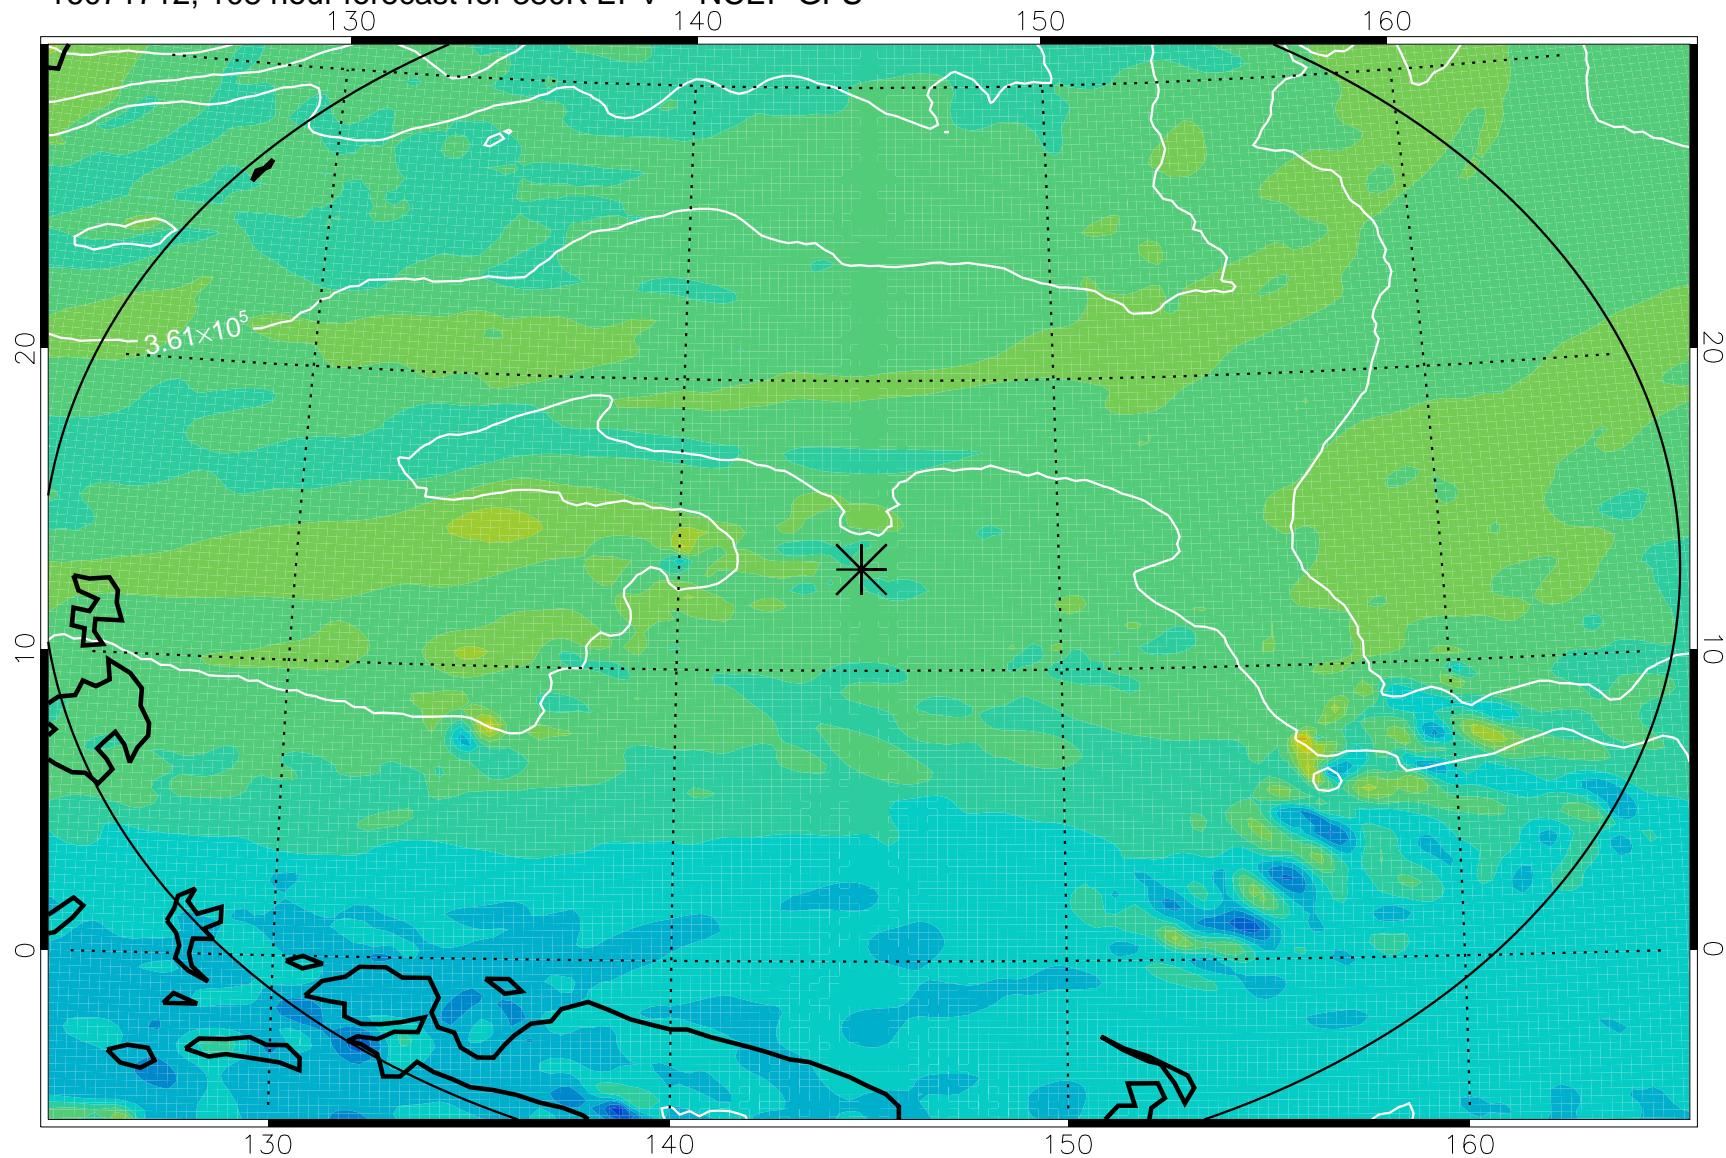

16071606, 78 hour forecast for 380K EPV -- NCEP GFS

380K Montgomery Streamfunction, white

Range ring of 2304 km

16071612, 84 hour forecast for 380K EPV -- NCEP GFS

380K Montgomery Streamfunction, white

Range ring of 2304 km

16071618, 90 hour forecast for 380K EPV -- NCEP GFS

380K Montgomery Streamfunction, white

Range ring of 2304 km

16071700, 96 hour forecast for 380K EPV -- NCEP GFS

380K Montgomery Streamfunction, white

Range ring of 2304 km

16071706, 102 hour forecast for 380K EPV -- NCEP GFS

380K Montgomery Streamfunction, white

Range ring of 2304 km

16071712, 108 hour forecast for 380K EPV -- NCEP GFS

380K Montgomery Streamfunction, white

Range ring of 2304 km

16071718, 114 hour forecast for 380K EPV -- NCEP GFS

380K Montgomery Streamfunction, white

Range ring of 2304 km

16071800, 120 hour forecast for 380K EPV -- NCEP GFS

380K Montgomery Streamfunction, white

Range ring of 2304 km