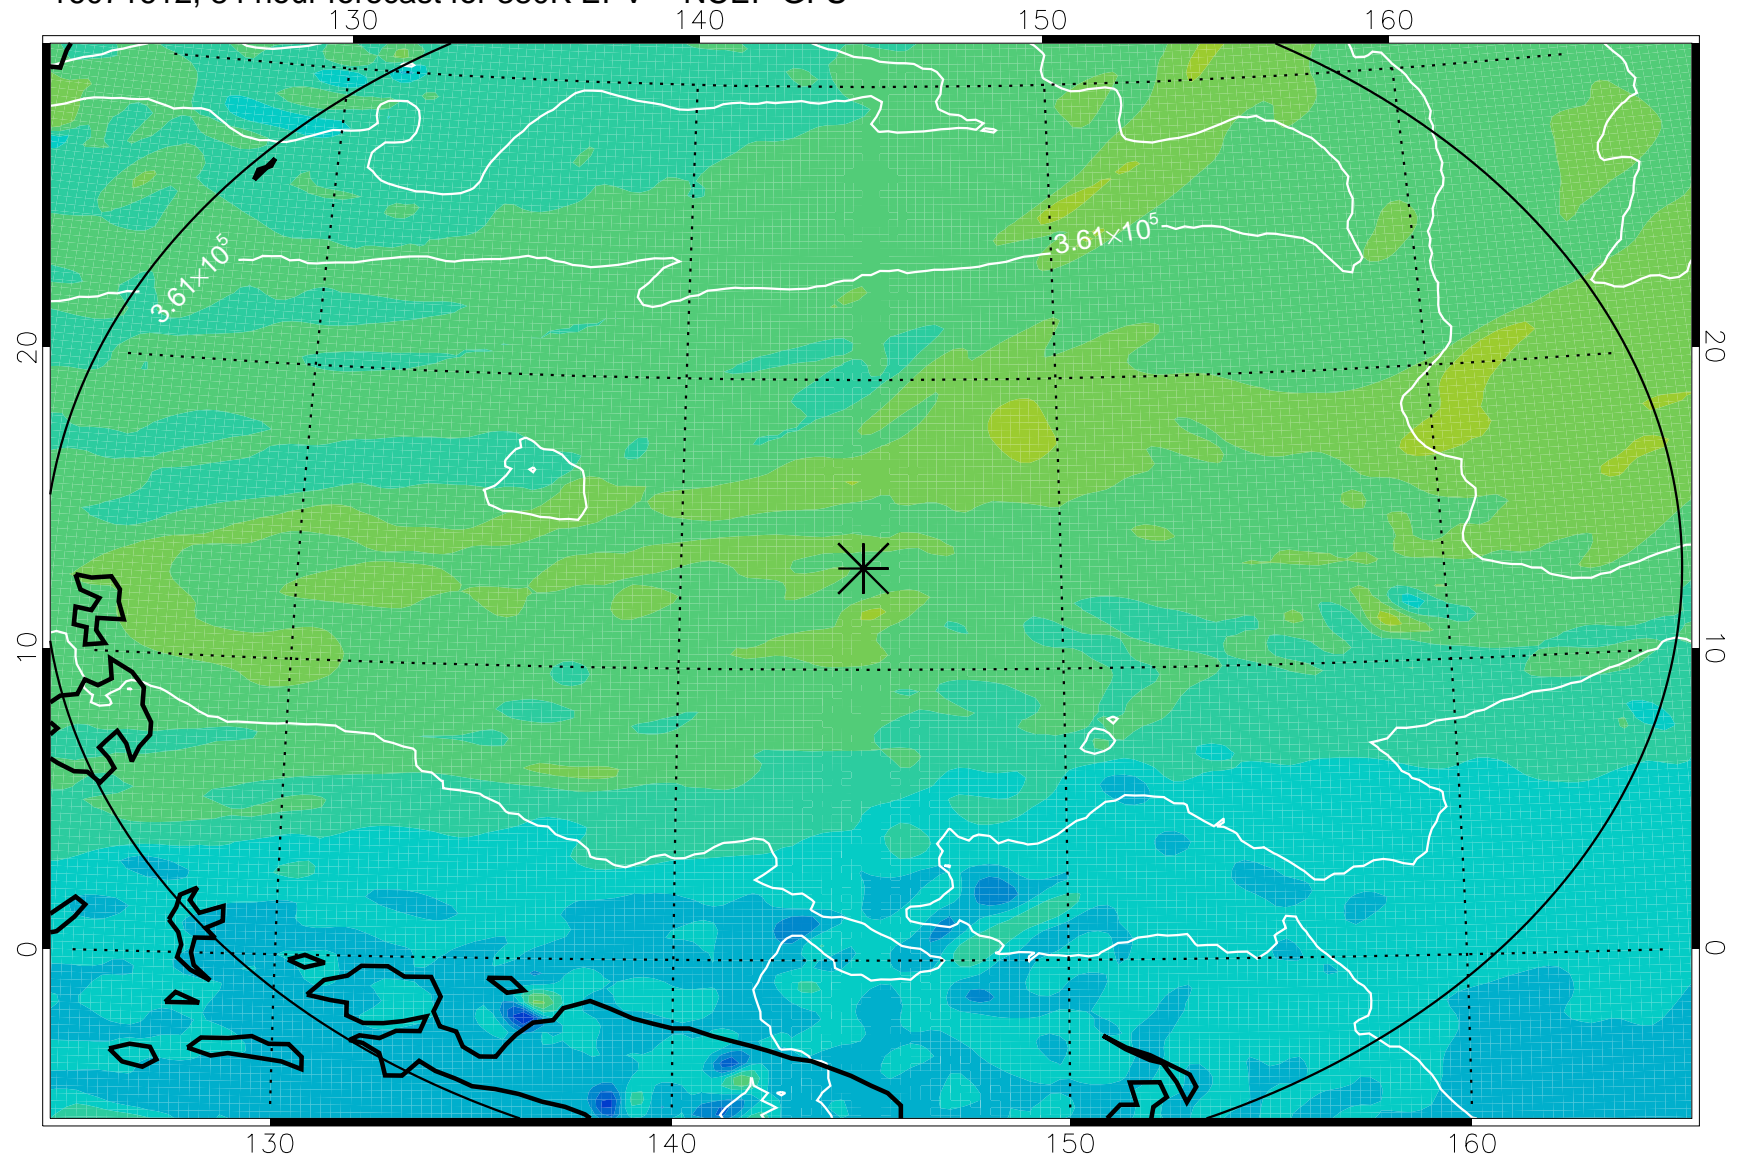

16071518, 66 hour forecast for 380K EPV -- NCEP GFS

380K Montgomery Streamfunction, white

Range ring of 2304 km

16071600, 72 hour forecast for 380K EPV -- NCEP GFS

380K Montgomery Streamfunction, white

Range ring of 2304 km

16071606, 78 hour forecast for 380K EPV -- NCEP GFS

380K Montgomery Streamfunction, white

Range ring of 2304 km

16071612, 84 hour forecast for 380K EPV -- NCEP GFS

380K Montgomery Streamfunction, white

Range ring of 2304 km

16071618, 90 hour forecast for 380K EPV -- NCEP GFS

380K Montgomery Streamfunction, white

Range ring of 2304 km

16071700, 96 hour forecast for 380K EPV -- NCEP GFS

380K Montgomery Streamfunction, white

Range ring of 2304 km

16071706, 102 hour forecast for 380K EPV -- NCEP GFS

380K Montgomery Streamfunction, white

Range ring of 2304 km

16071712, 108 hour forecast for 380K EPV -- NCEP GFS

380K Montgomery Streamfunction, white

Range ring of 2304 km