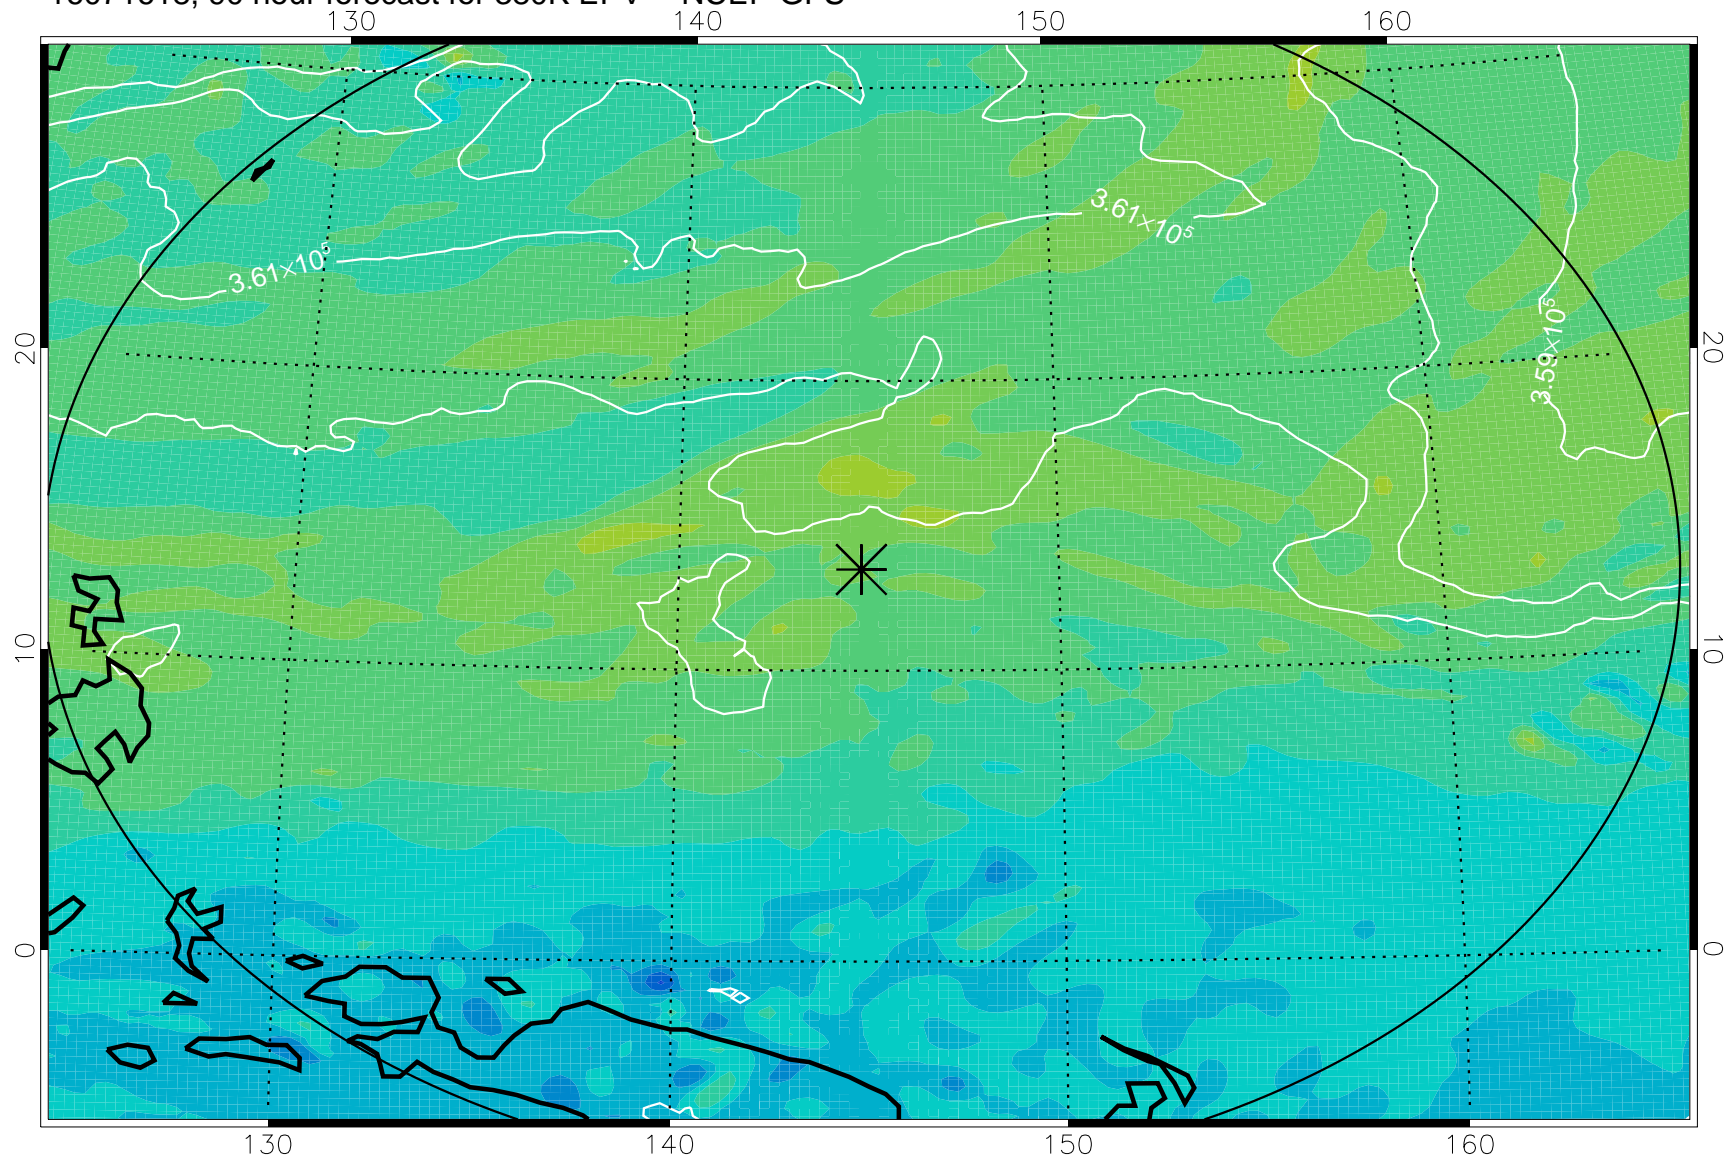

16071518, 66 hour forecast for 380K EPV -- NCEP GFS

380K Montgomery Streamfunction, white

Range ring of 2304 km

16071600, 72 hour forecast for 380K EPV -- NCEP GFS

380K Montgomery Streamfunction, white

Range ring of 2304 km

16071606, 78 hour forecast for 380K EPV -- NCEP GFS

380K Montgomery Streamfunction, white

Range ring of 2304 km

16071612, 84 hour forecast for 380K EPV -- NCEP GFS

380K Montgomery Streamfunction, white

Range ring of 2304 km

16071618, 90 hour forecast for 380K EPV -- NCEP GFS

380K Montgomery Streamfunction, white

Range ring of 2304 km

16071700, 96 hour forecast for 380K EPV -- NCEP GFS

380K Montgomery Streamfunction, white

Range ring of 2304 km

16071706, 102 hour forecast for 380K EPV -- NCEP GFS

380K Montgomery Streamfunction, white

Range ring of 2304 km

16071712, 108 hour forecast for 380K EPV -- NCEP GFS

380K Montgomery Streamfunction, white

Range ring of 2304 km