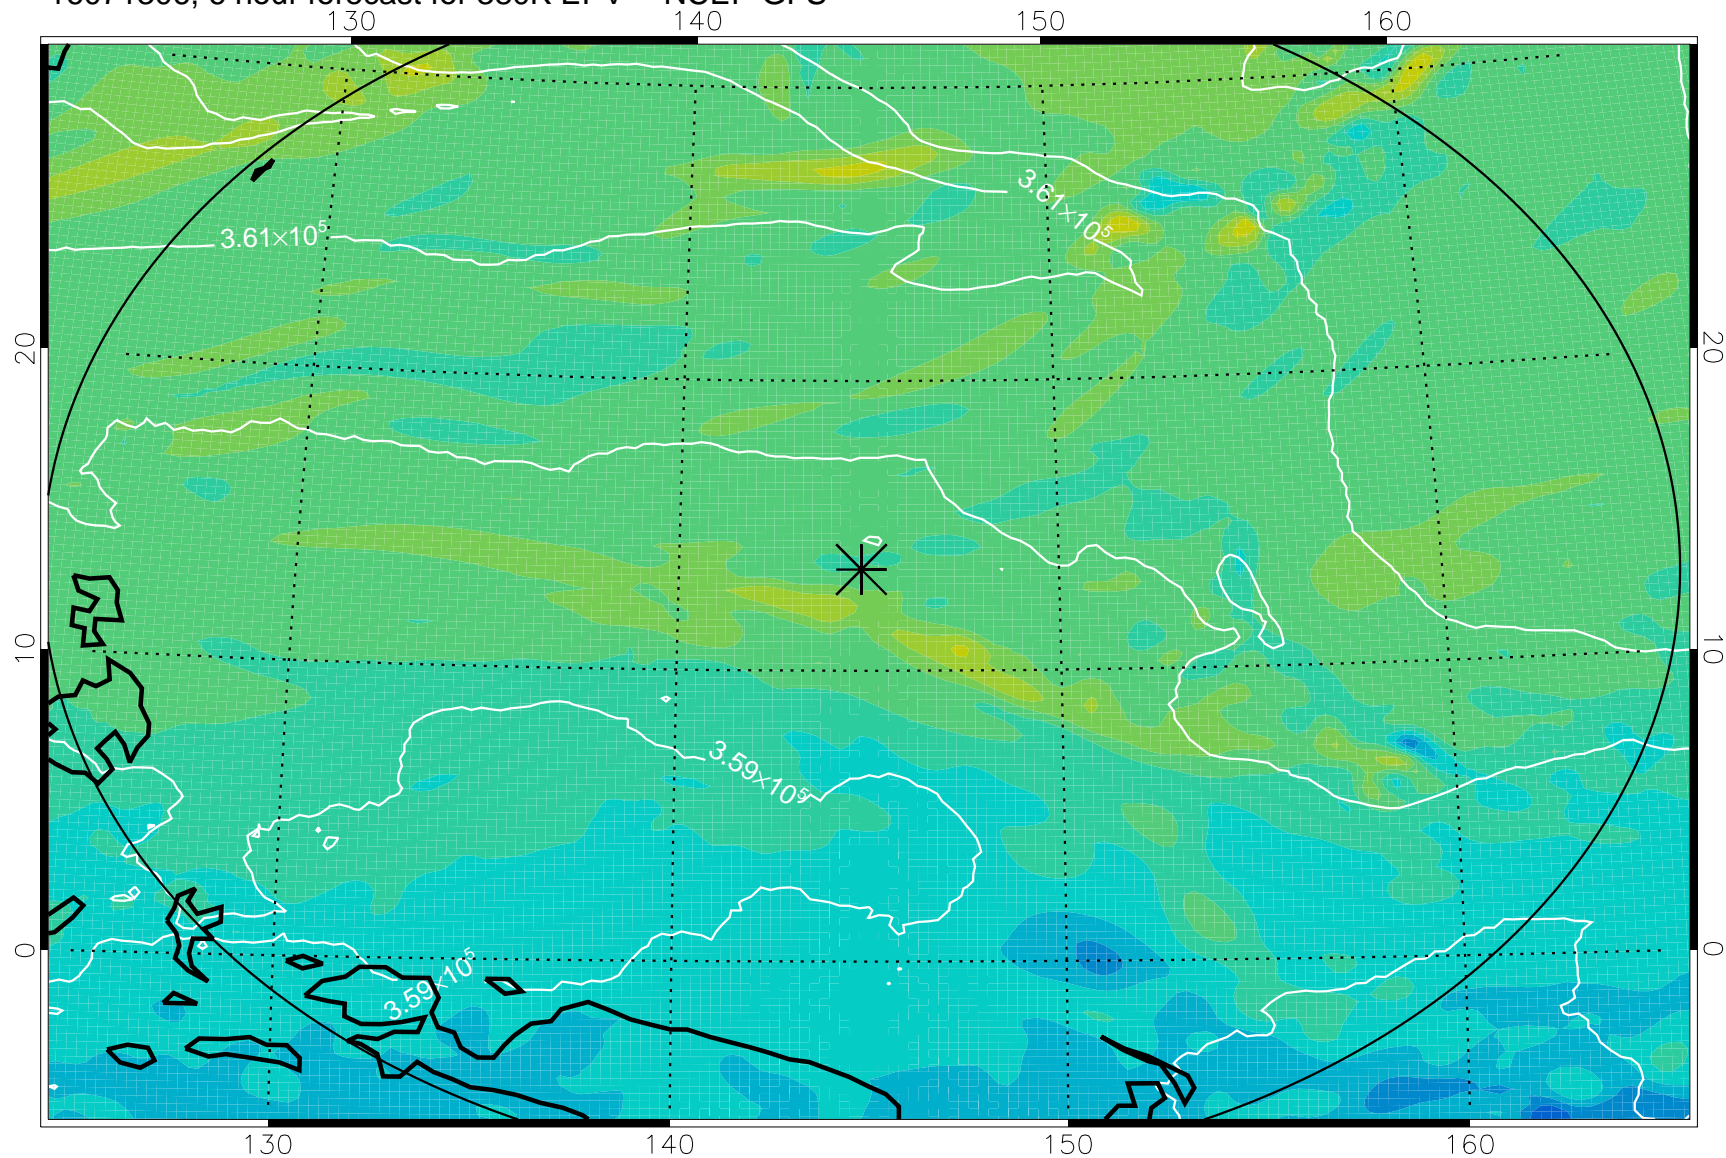

16071306, 6 hour forecast for 380K EPV -- NCEP GFS

380K Montgomery Streamfunction, white

Range ring of 2304 km

16071312, 12 hour forecast for 380K EPV -- NCEP GFS

380K Montgomery Streamfunction, white

Range ring of 2304 km

16071318, 18 hour forecast for 380K EPV -- NCEP GFS

380K Montgomery Streamfunction, white

Range ring of 2304 km

16071400, 24 hour forecast for 380K EPV -- NCEP GFS

380K Montgomery Streamfunction, white

Range ring of 2304 km

16071406, 30 hour forecast for 380K EPV -- NCEP GFS

380K Montgomery Streamfunction, white

Range ring of 2304 km

16071412, 36 hour forecast for 380K EPV -- NCEP GFS

380K Montgomery Streamfunction, white

Range ring of 2304 km

16071418, 42 hour forecast for 380K EPV -- NCEP GFS

380K Montgomery Streamfunction, white

Range ring of 2304 km

16071500, 48 hour forecast for 380K EPV -- NCEP GFS

380K Montgomery Streamfunction, white

Range ring of 2304 km