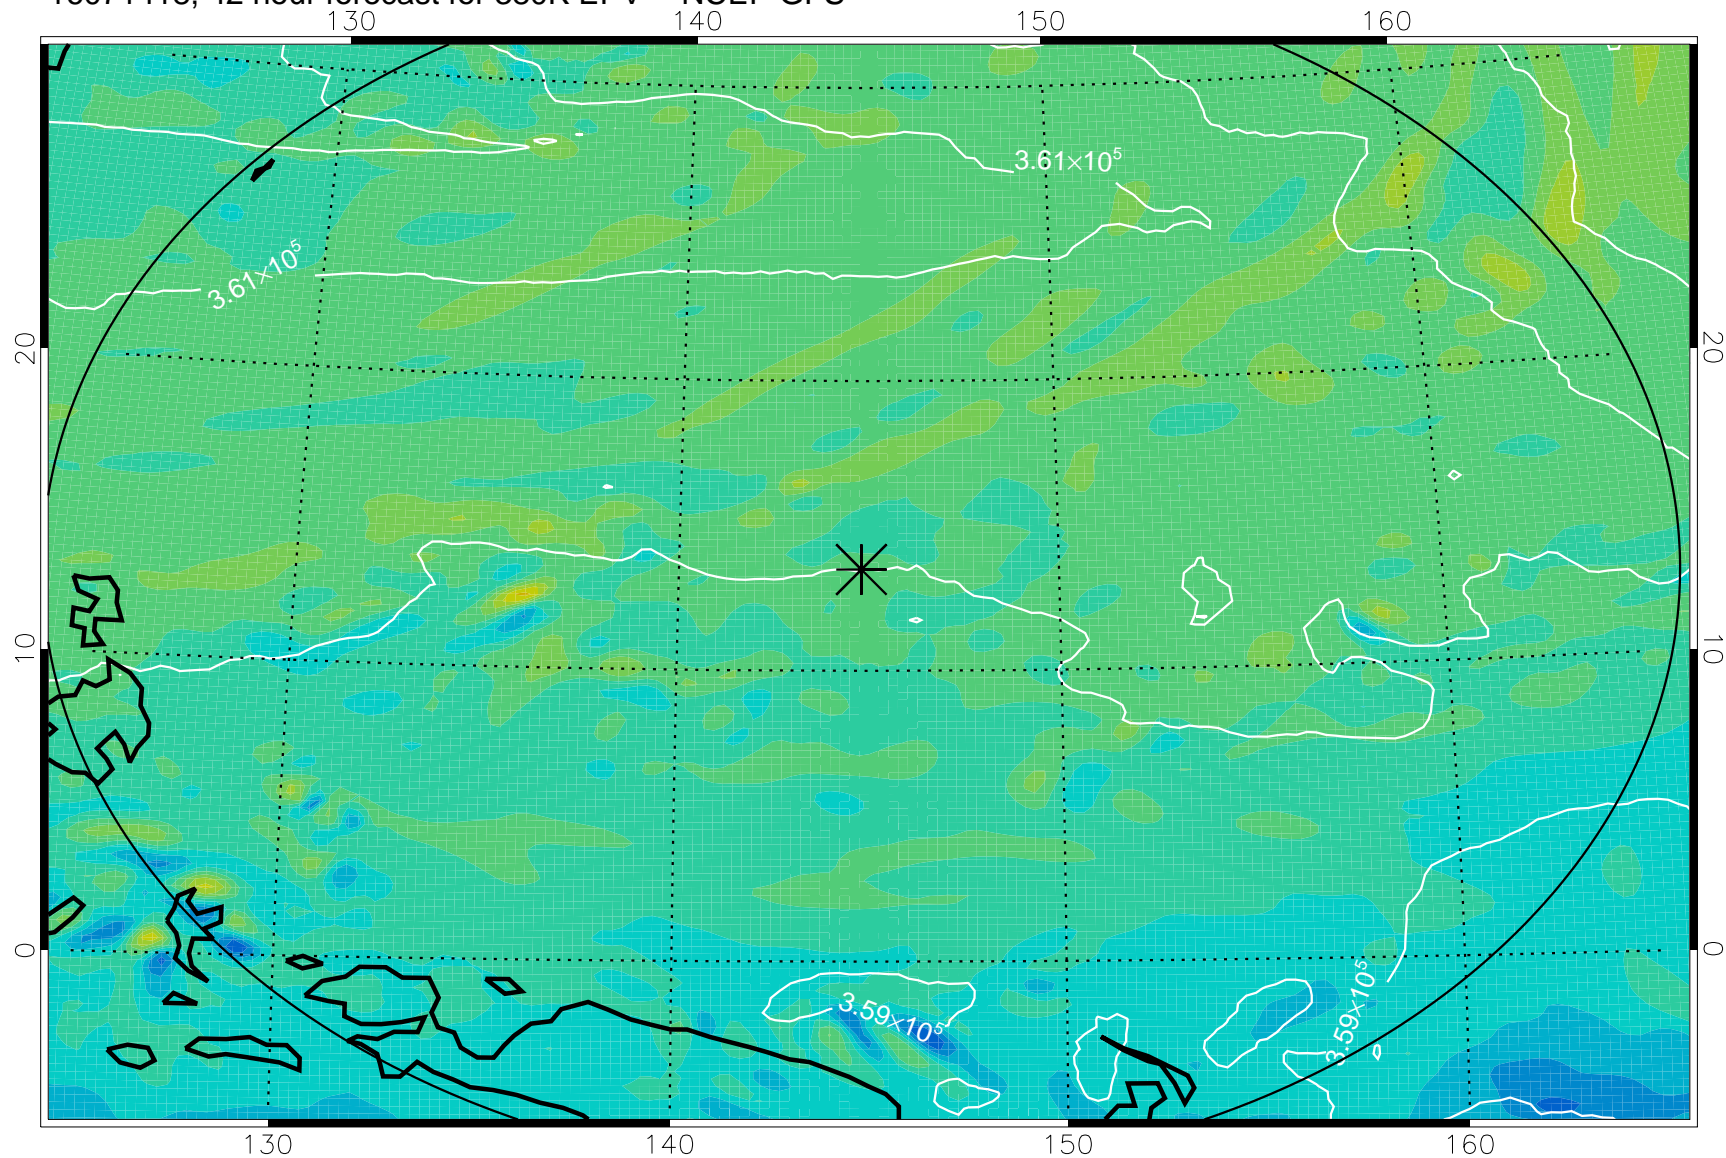

16071406, 30 hour forecast for 380K EPV -- NCEP GFS

380K Montgomery Streamfunction, white

Range ring of 2304 km

16071412, 36 hour forecast for 380K EPV -- NCEP GFS

380K Montgomery Streamfunction, white

Range ring of 2304 km

16071418, 42 hour forecast for 380K EPV -- NCEP GFS

380K Montgomery Streamfunction, white

Range ring of 2304 km

16071500, 48 hour forecast for 380K EPV -- NCEP GFS

380K Montgomery Streamfunction, white

Range ring of 2304 km

16071518, 66 hour forecast for 380K EPV -- NCEP GFS

380K Montgomery Streamfunction, white

Range ring of 2304 km

16071600, 72 hour forecast for 380K EPV -- NCEP GFS

380K Montgomery Streamfunction, white

Range ring of 2304 km

16071606, 78 hour forecast for 380K EPV -- NCEP GFS

380K Montgomery Streamfunction, white

Range ring of 2304 km

16071612, 84 hour forecast for 380K EPV -- NCEP GFS

380K Montgomery Streamfunction, white

Range ring of 2304 km