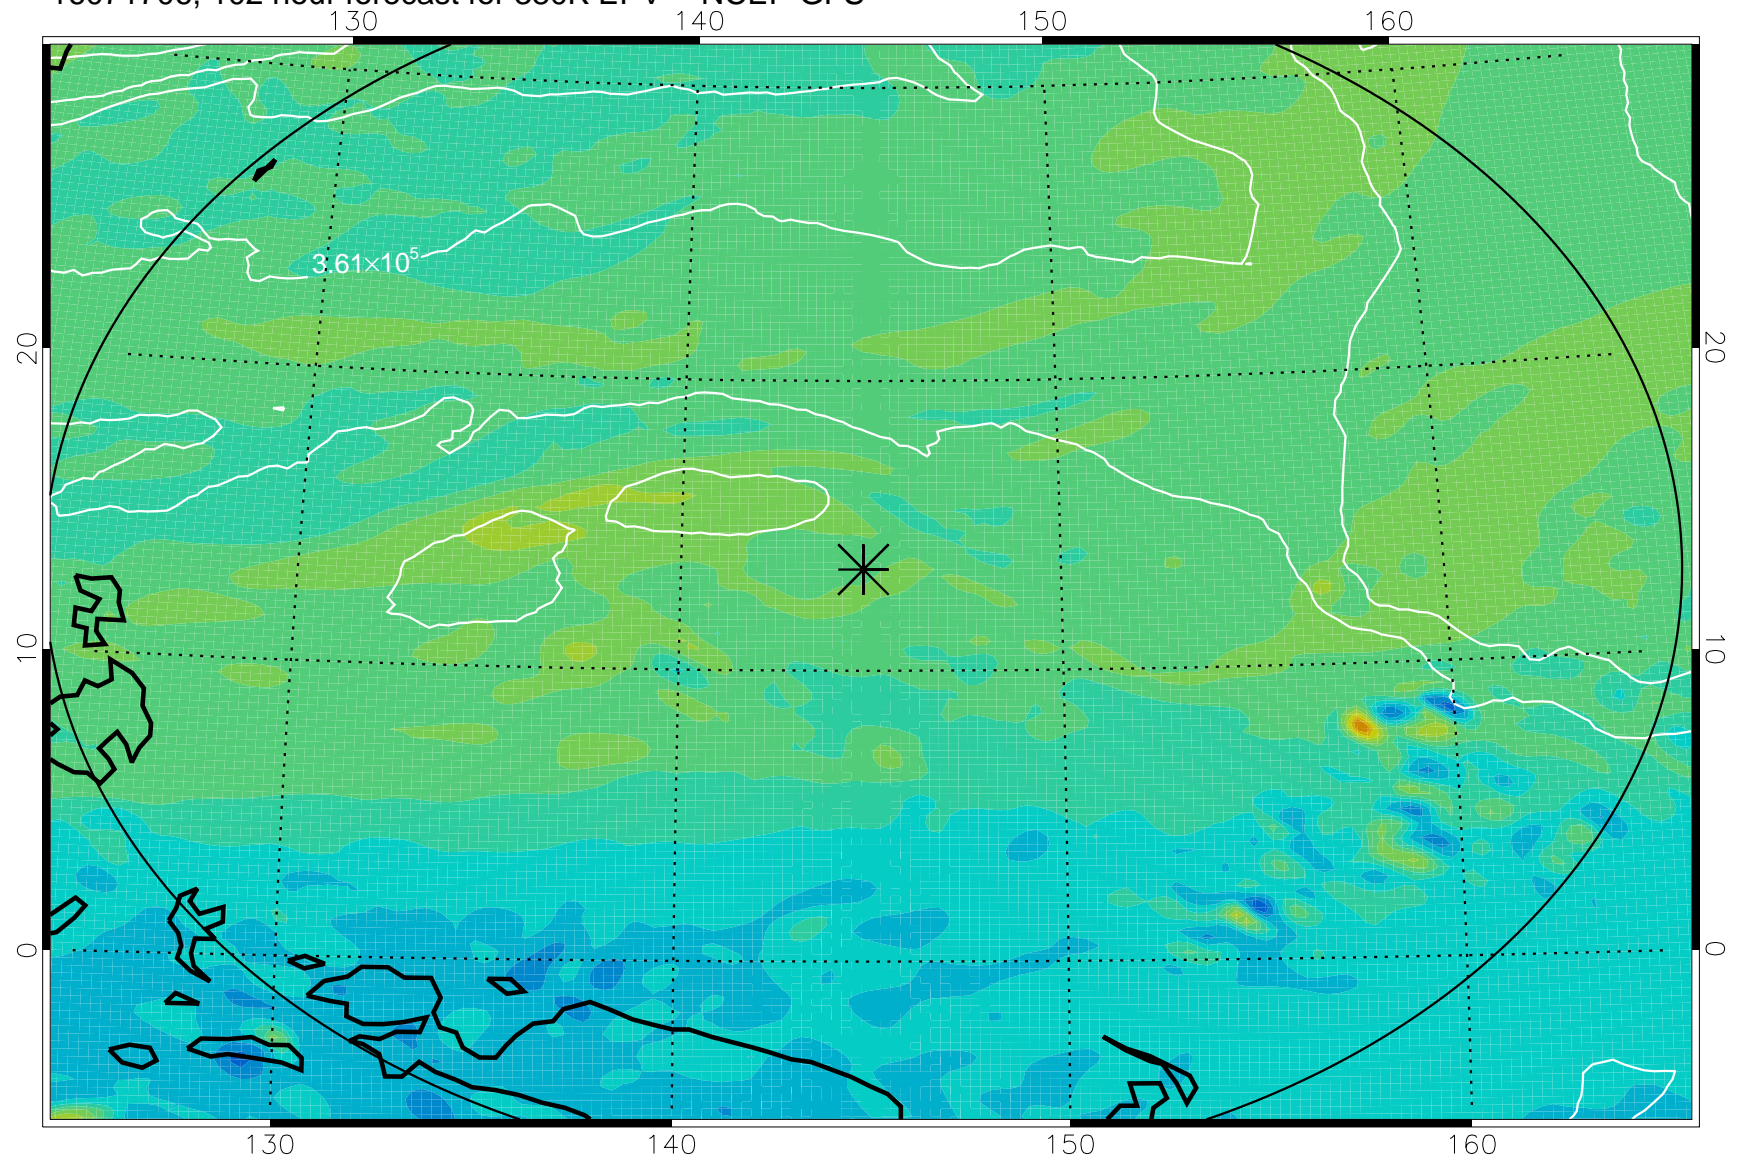

16071606, 78 hour forecast for 380K EPV -- NCEP GFS

380K Montgomery Streamfunction, white

Range ring of 2304 km

16071612, 84 hour forecast for 380K EPV -- NCEP GFS

380K Montgomery Streamfunction, white

Range ring of 2304 km

16071618, 90 hour forecast for 380K EPV -- NCEP GFS

380K Montgomery Streamfunction, white

Range ring of 2304 km

16071700, 96 hour forecast for 380K EPV -- NCEP GFS

380K Montgomery Streamfunction, white

Range ring of 2304 km

16071706, 102 hour forecast for 380K EPV -- NCEP GFS

380K Montgomery Streamfunction, white

Range ring of 2304 km

16071712, 108 hour forecast for 380K EPV -- NCEP GFS

380K Montgomery Streamfunction, white

Range ring of 2304 km

16071718, 114 hour forecast for 380K EPV -- NCEP GFS

380K Montgomery Streamfunction, white

Range ring of 2304 km

16071800, 120 hour forecast for 380K EPV -- NCEP GFS

380K Montgomery Streamfunction, white

Range ring of 2304 km