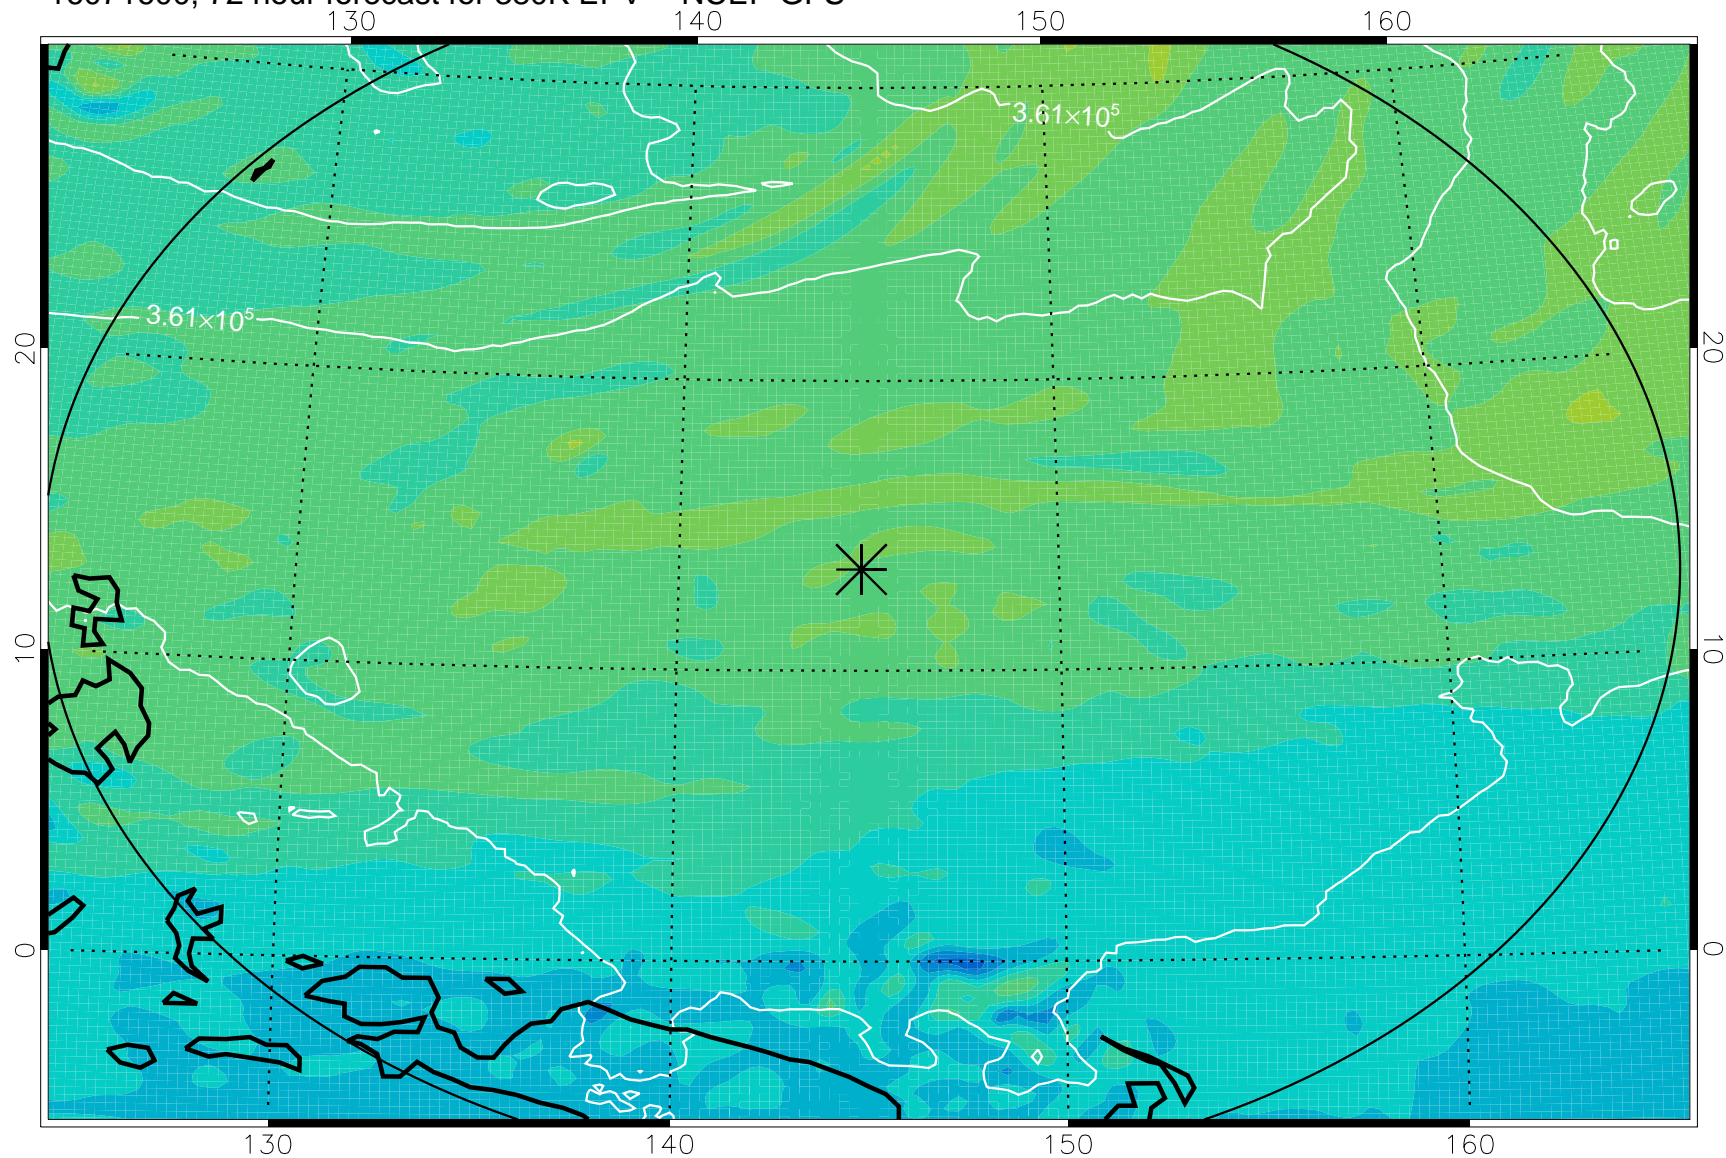

16071506, 54 hour forecast for 380K EPV -- NCEP GFS

380K Montgomery Streamfunction, white

Range ring of 2304 km

16071512, 60 hour forecast for 380K EPV -- NCEP GFS

380K Montgomery Streamfunction, white

Range ring of 2304 km

16071518, 66 hour forecast for 380K EPV -- NCEP GFS

380K Montgomery Streamfunction, white

Range ring of 2304 km

16071600, 72 hour forecast for 380K EPV -- NCEP GFS

380K Montgomery Streamfunction, white

Range ring of 2304 km

16071606, 78 hour forecast for 380K EPV -- NCEP GFS

380K Montgomery Streamfunction, white

Range ring of 2304 km

16071612, 84 hour forecast for 380K EPV -- NCEP GFS

380K Montgomery Streamfunction, white

Range ring of 2304 km

16071618, 90 hour forecast for 380K EPV -- NCEP GFS

380K Montgomery Streamfunction, white

Range ring of 2304 km

16071700, 96 hour forecast for 380K EPV -- NCEP GFS

380K Montgomery Streamfunction, white

Range ring of 2304 km