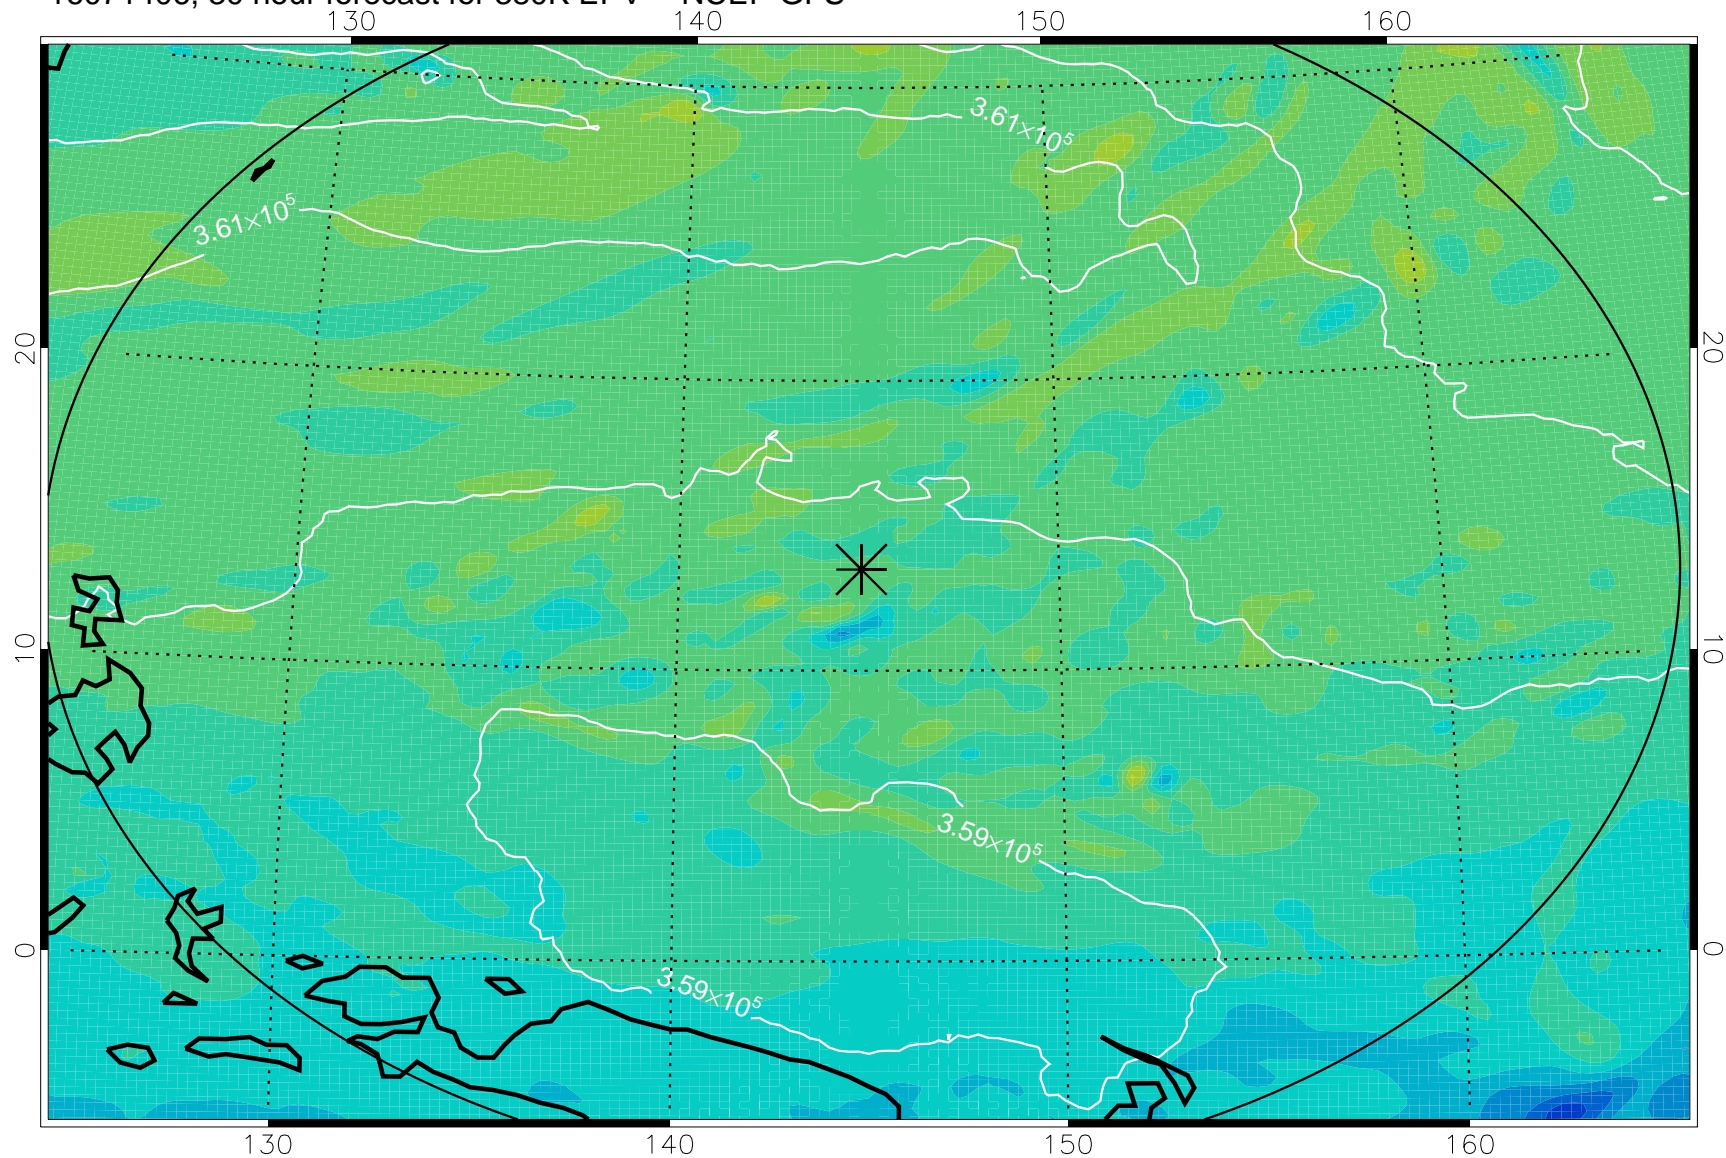

16071318, 18 hour forecast for 380K EPV -- NCEP GFS

380K Montgomery Streamfunction, white

Range ring of 2304 km

16071400, 24 hour forecast for 380K EPV -- NCEP GFS

380K Montgomery Streamfunction, white

Range ring of 2304 km

16071406, 30 hour forecast for 380K EPV -- NCEP GFS

380K Montgomery Streamfunction, white

Range ring of 2304 km

16071412, 36 hour forecast for 380K EPV -- NCEP GFS

380K Montgomery Streamfunction, white

Range ring of 2304 km

16071418, 42 hour forecast for 380K EPV -- NCEP GFS

380K Montgomery Streamfunction, white

Range ring of 2304 km

16071500, 48 hour forecast for 380K EPV -- NCEP GFS

380K Montgomery Streamfunction, white

Range ring of 2304 km

16071606, 78 hour forecast for 380K EPV -- NCEP GFS

380K Montgomery Streamfunction, white

Range ring of 2304 km

16071612, 84 hour forecast for 380K EPV -- NCEP GFS

380K Montgomery Streamfunction, white

Range ring of 2304 km