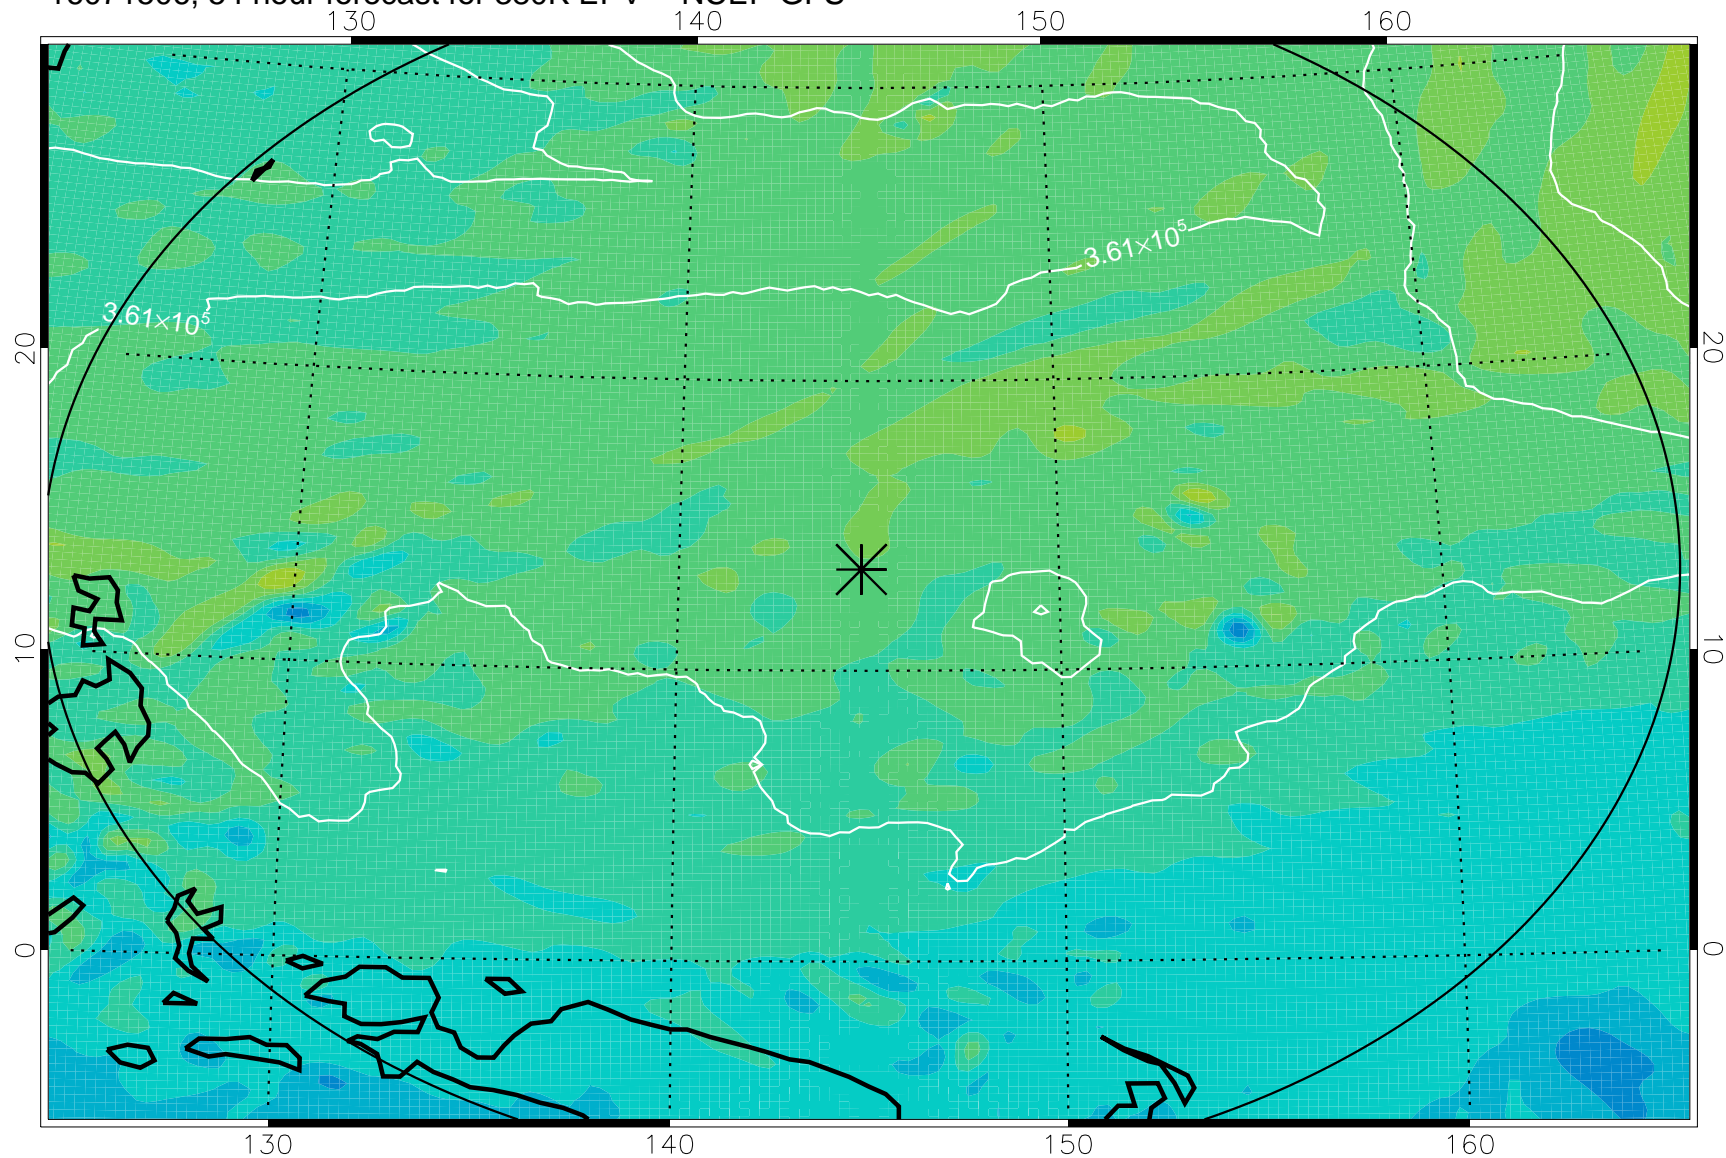

16071418, 42 hour forecast for 380K EPV -- NCEP GFS

380K Montgomery Streamfunction, white

Range ring of 2304 km

16071500, 48 hour forecast for 380K EPV -- NCEP GFS

380K Montgomery Streamfunction, white

Range ring of 2304 km

16071506, 54 hour forecast for 380K EPV -- NCEP GFS

380K Montgomery Streamfunction, white

Range ring of 2304 km

16071512, 60 hour forecast for 380K EPV -- NCEP GFS

380K Montgomery Streamfunction, white

Range ring of 2304 km

16071518, 66 hour forecast for 380K EPV -- NCEP GFS

380K Montgomery Streamfunction, white

Range ring of 2304 km

16071600, 72 hour forecast for 380K EPV -- NCEP GFS

380K Montgomery Streamfunction, white

Range ring of 2304 km

16071606, 78 hour forecast for 380K EPV -- NCEP GFS

380K Montgomery Streamfunction, white

Range ring of 2304 km

16071612, 84 hour forecast for 380K EPV -- NCEP GFS

380K Montgomery Streamfunction, white

Range ring of 2304 km