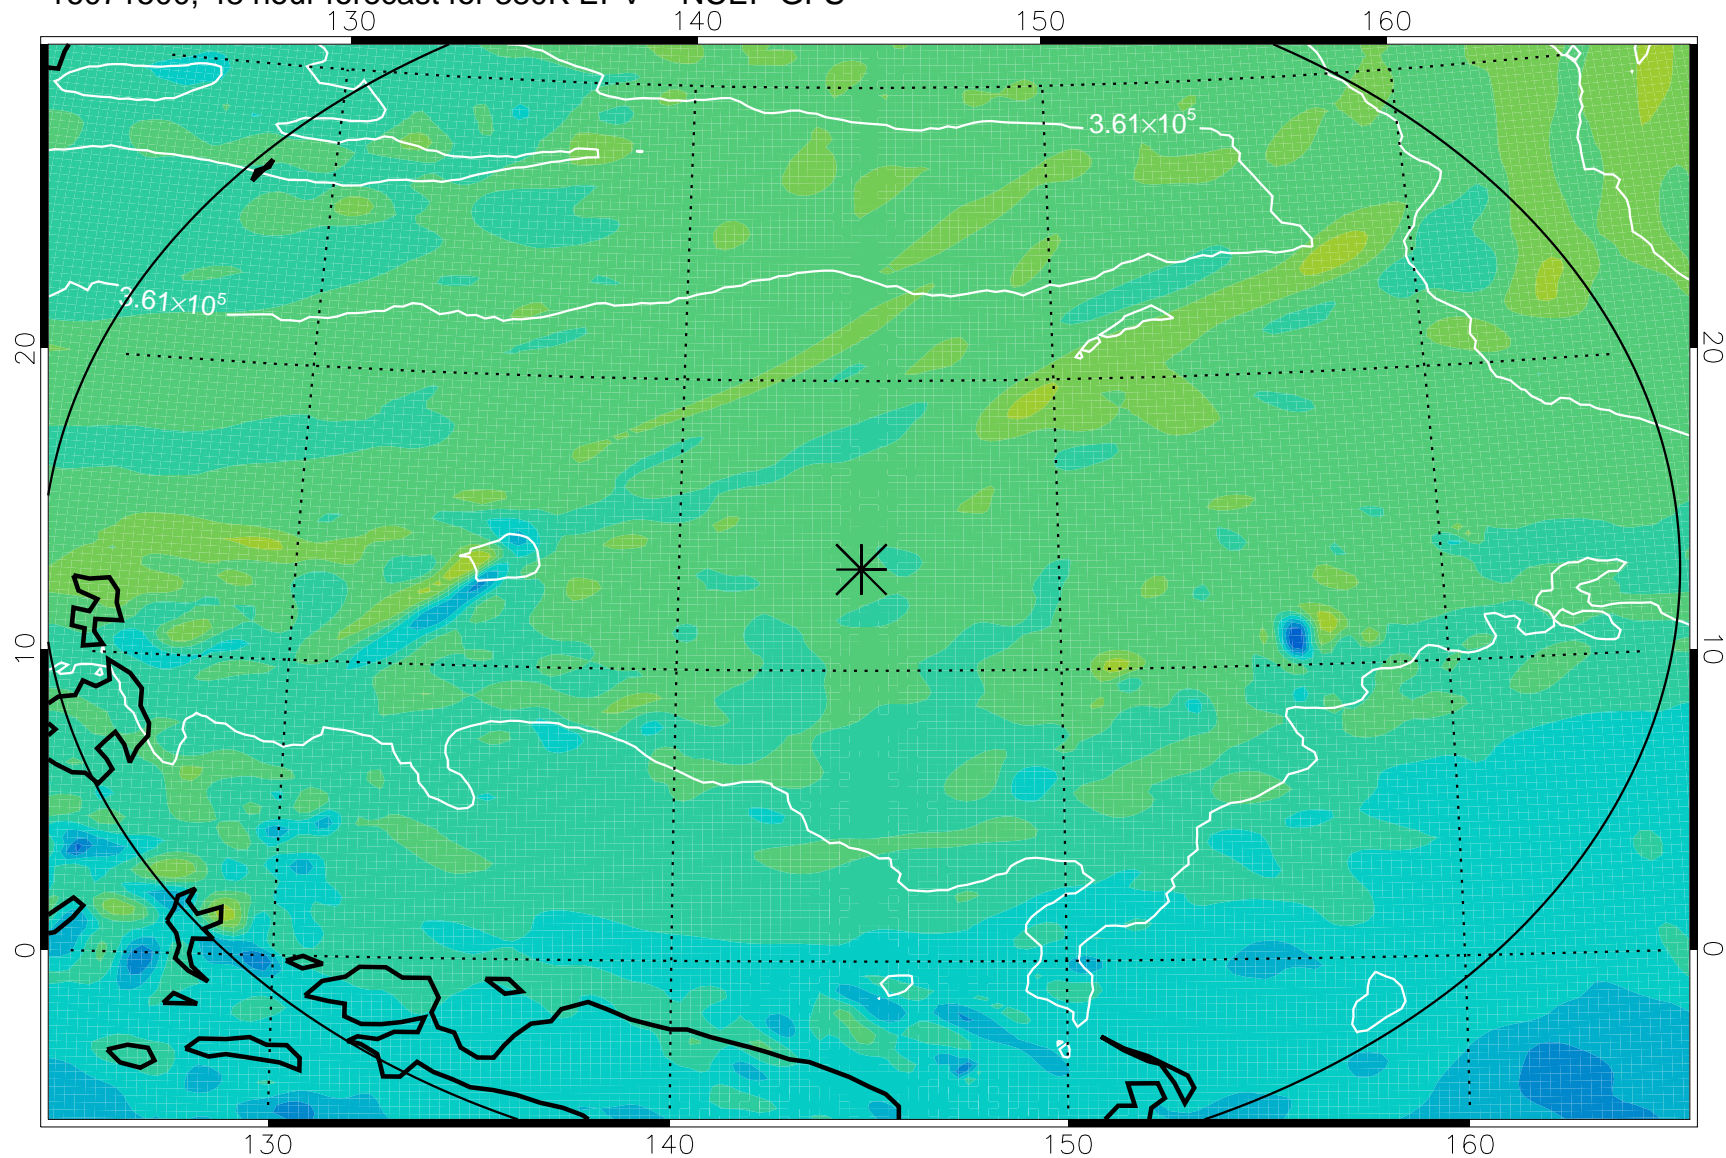

16071406, 30 hour forecast for 380K EPV -- NCEP GFS

380K Montgomery Streamfunction, white

Range ring of 2304 km

16071412, 36 hour forecast for 380K EPV -- NCEP GFS

380K Montgomery Streamfunction, white

Range ring of 2304 km

16071418, 42 hour forecast for 380K EPV -- NCEP GFS

380K Montgomery Streamfunction, white

Range ring of 2304 km

16071500, 48 hour forecast for 380K EPV -- NCEP GFS

380K Montgomery Streamfunction, white

Range ring of 2304 km

16071506, 54 hour forecast for 380K EPV -- NCEP GFS

380K Montgomery Streamfunction, white

Range ring of 2304 km

16071512, 60 hour forecast for 380K EPV -- NCEP GFS

380K Montgomery Streamfunction, white

Range ring of 2304 km

16071518, 66 hour forecast for 380K EPV -- NCEP GFS

380K Montgomery Streamfunction, white

Range ring of 2304 km

16071600, 72 hour forecast for 380K EPV -- NCEP GFS

380K Montgomery Streamfunction, white

Range ring of 2304 km