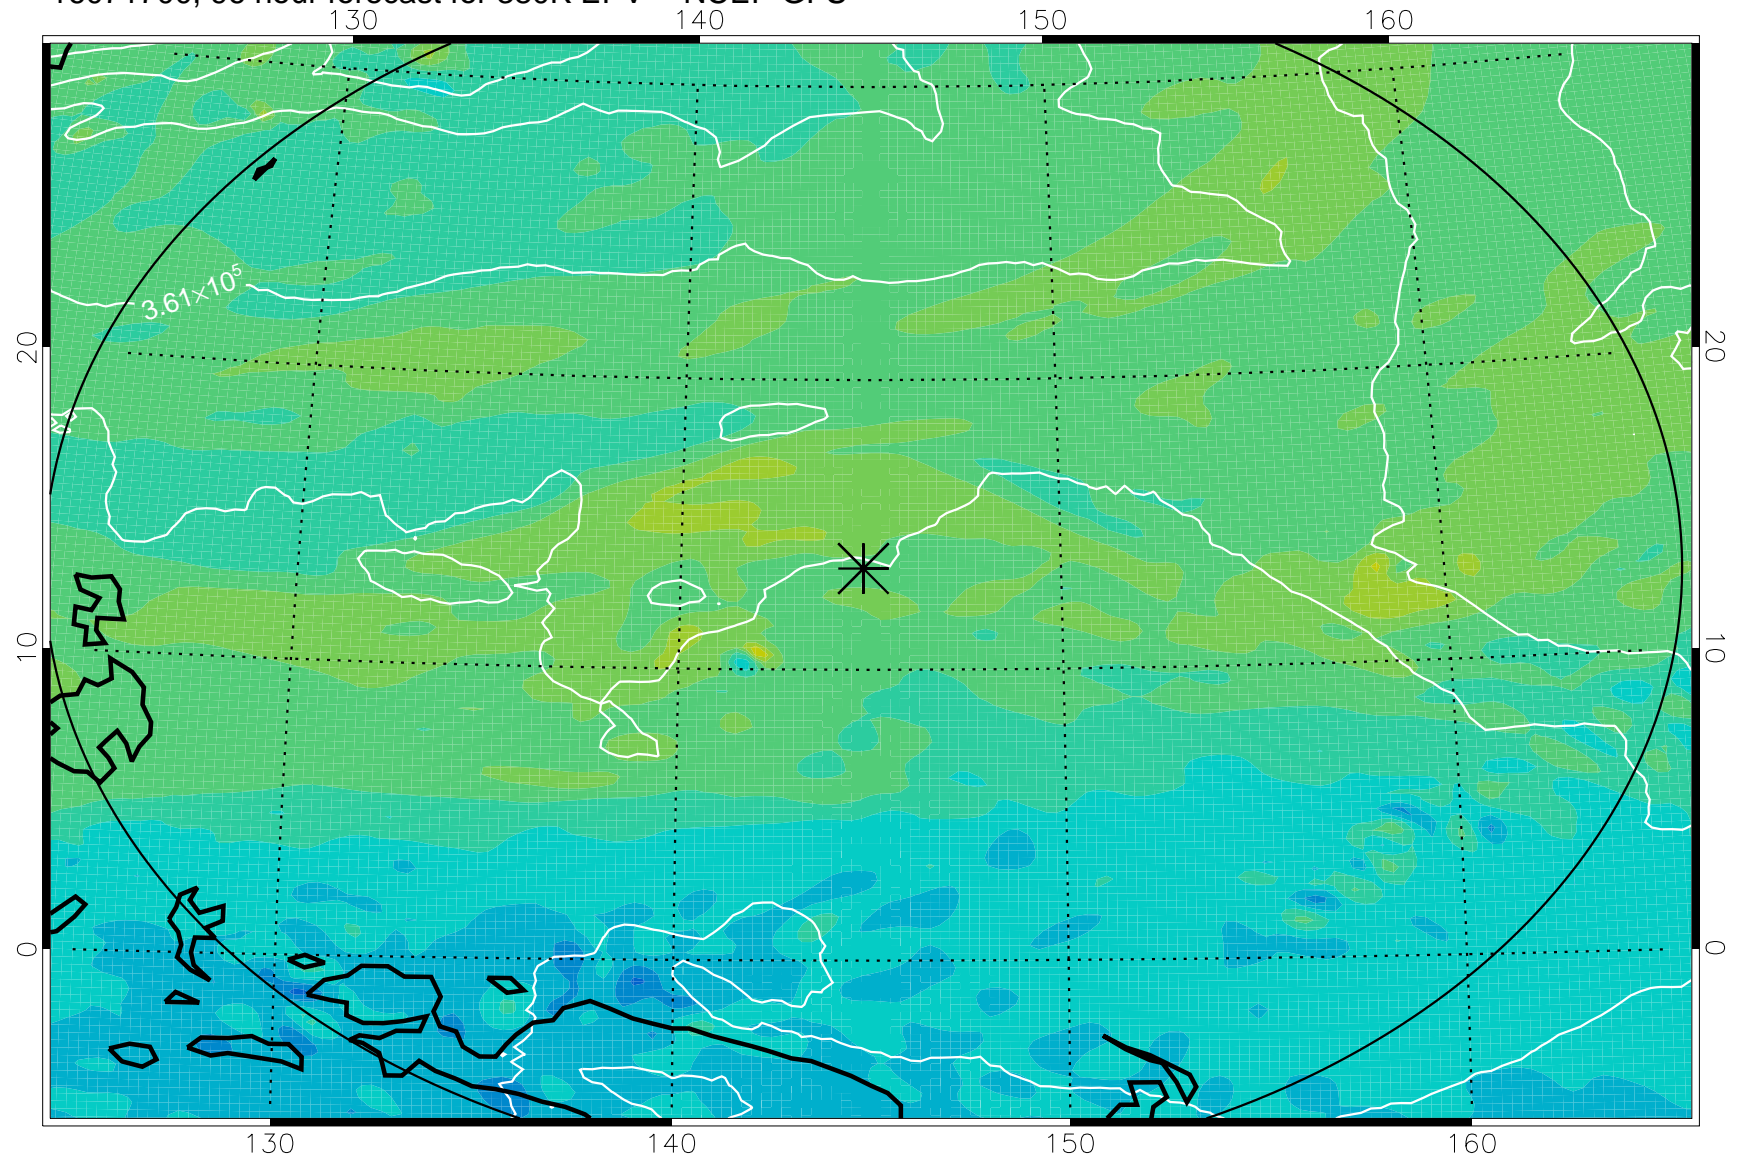

16071518, 66 hour forecast for 380K EPV -- NCEP GFS

380K Montgomery Streamfunction, white

Range ring of 2304 km

16071600, 72 hour forecast for 380K EPV -- NCEP GFS

380K Montgomery Streamfunction, white

Range ring of 2304 km

16071606, 78 hour forecast for 380K EPV -- NCEP GFS

380K Montgomery Streamfunction, white

Range ring of 2304 km

16071612, 84 hour forecast for 380K EPV -- NCEP GFS

380K Montgomery Streamfunction, white

Range ring of 2304 km

16071618, 90 hour forecast for 380K EPV -- NCEP GFS

380K Montgomery Streamfunction, white

Range ring of 2304 km

16071700, 96 hour forecast for 380K EPV -- NCEP GFS

380K Montgomery Streamfunction, white

Range ring of 2304 km

16071706, 102 hour forecast for 380K EPV -- NCEP GFS

380K Montgomery Streamfunction, white

Range ring of 2304 km

16071712, 108 hour forecast for 380K EPV -- NCEP GFS

380K Montgomery Streamfunction, white

Range ring of 2304 km