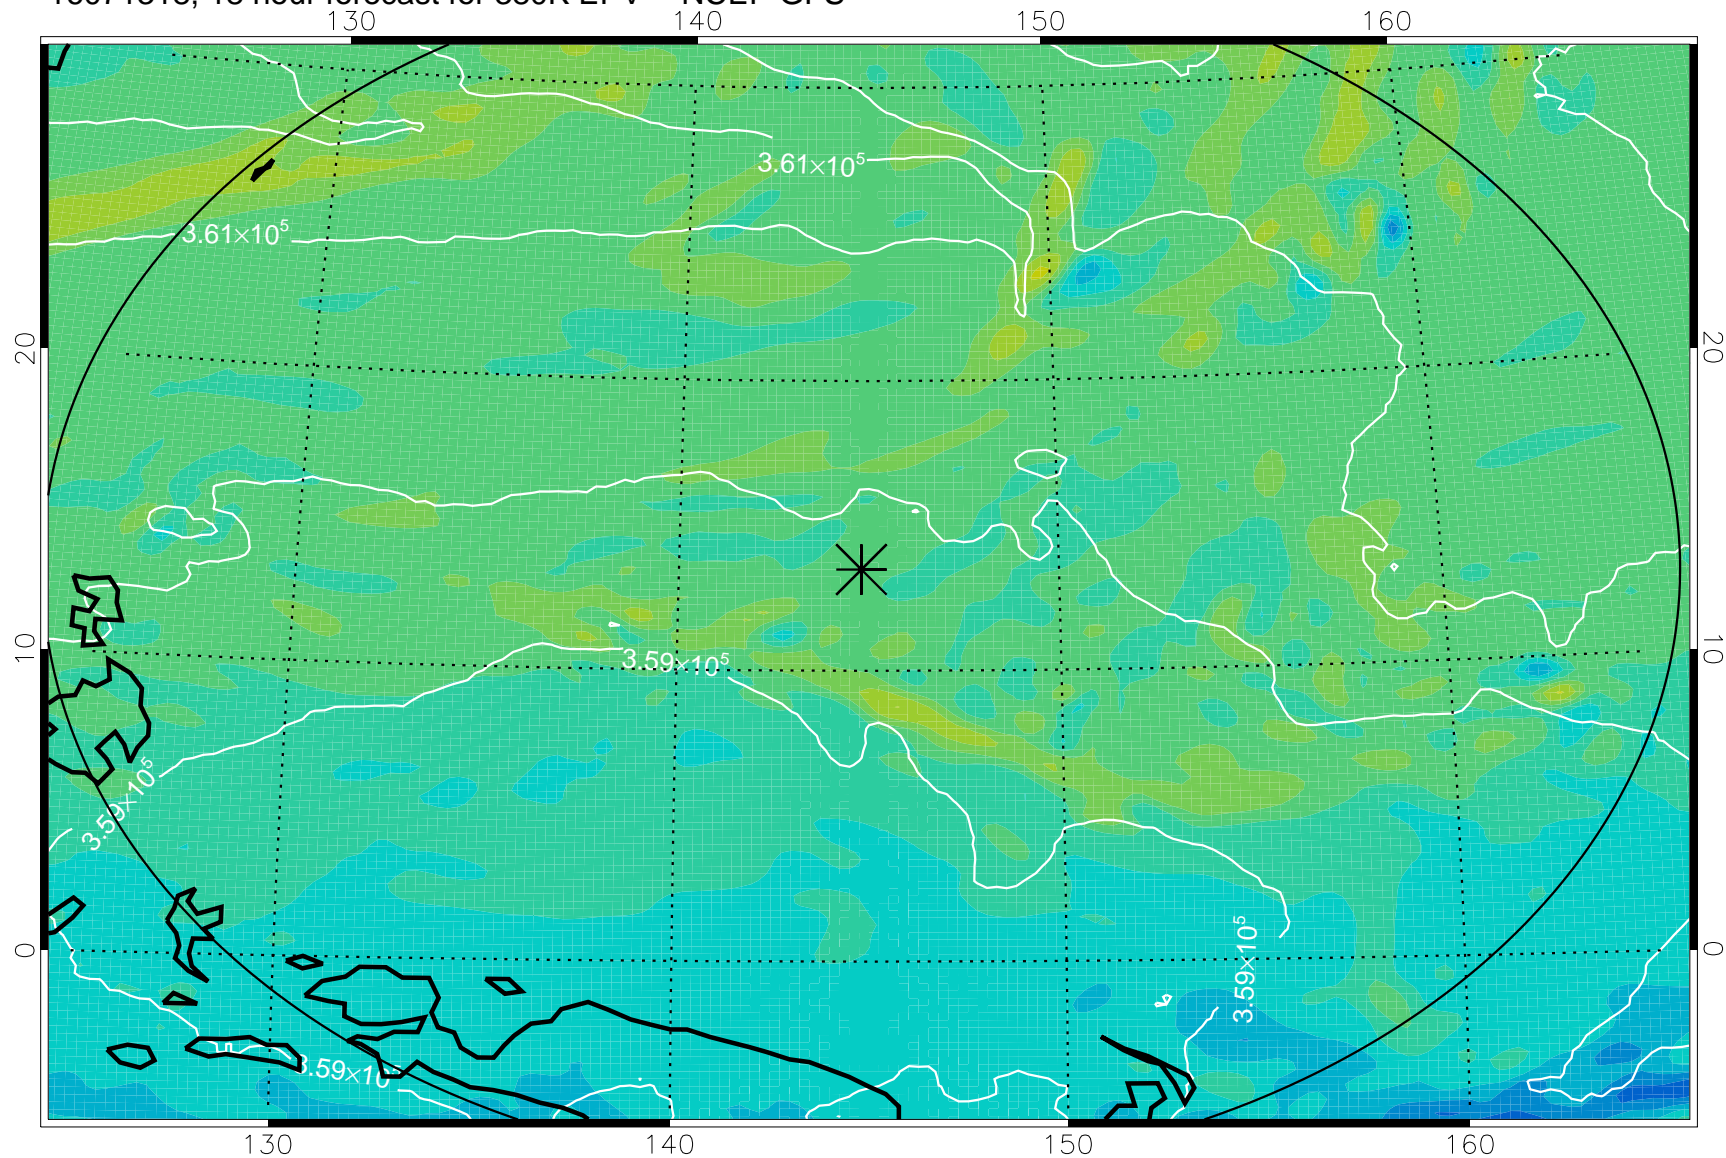

16071306, 6 hour forecast for 380K EPV -- NCEP GFS

380K Montgomery Streamfunction, white

Range ring of 2304 km

16071312, 12 hour forecast for 380K EPV -- NCEP GFS

380K Montgomery Streamfunction, white

Range ring of 2304 km

16071318, 18 hour forecast for 380K EPV -- NCEP GFS

380K Montgomery Streamfunction, white

Range ring of 2304 km

16071400, 24 hour forecast for 380K EPV -- NCEP GFS

380K Montgomery Streamfunction, white

Range ring of 2304 km

16071406, 30 hour forecast for 380K EPV -- NCEP GFS

380K Montgomery Streamfunction, white

Range ring of 2304 km

16071412, 36 hour forecast for 380K EPV -- NCEP GFS

380K Montgomery Streamfunction, white

Range ring of 2304 km

16071418, 42 hour forecast for 380K EPV -- NCEP GFS

380K Montgomery Streamfunction, white

Range ring of 2304 km

16071500, 48 hour forecast for 380K EPV -- NCEP GFS

380K Montgomery Streamfunction, white

Range ring of 2304 km