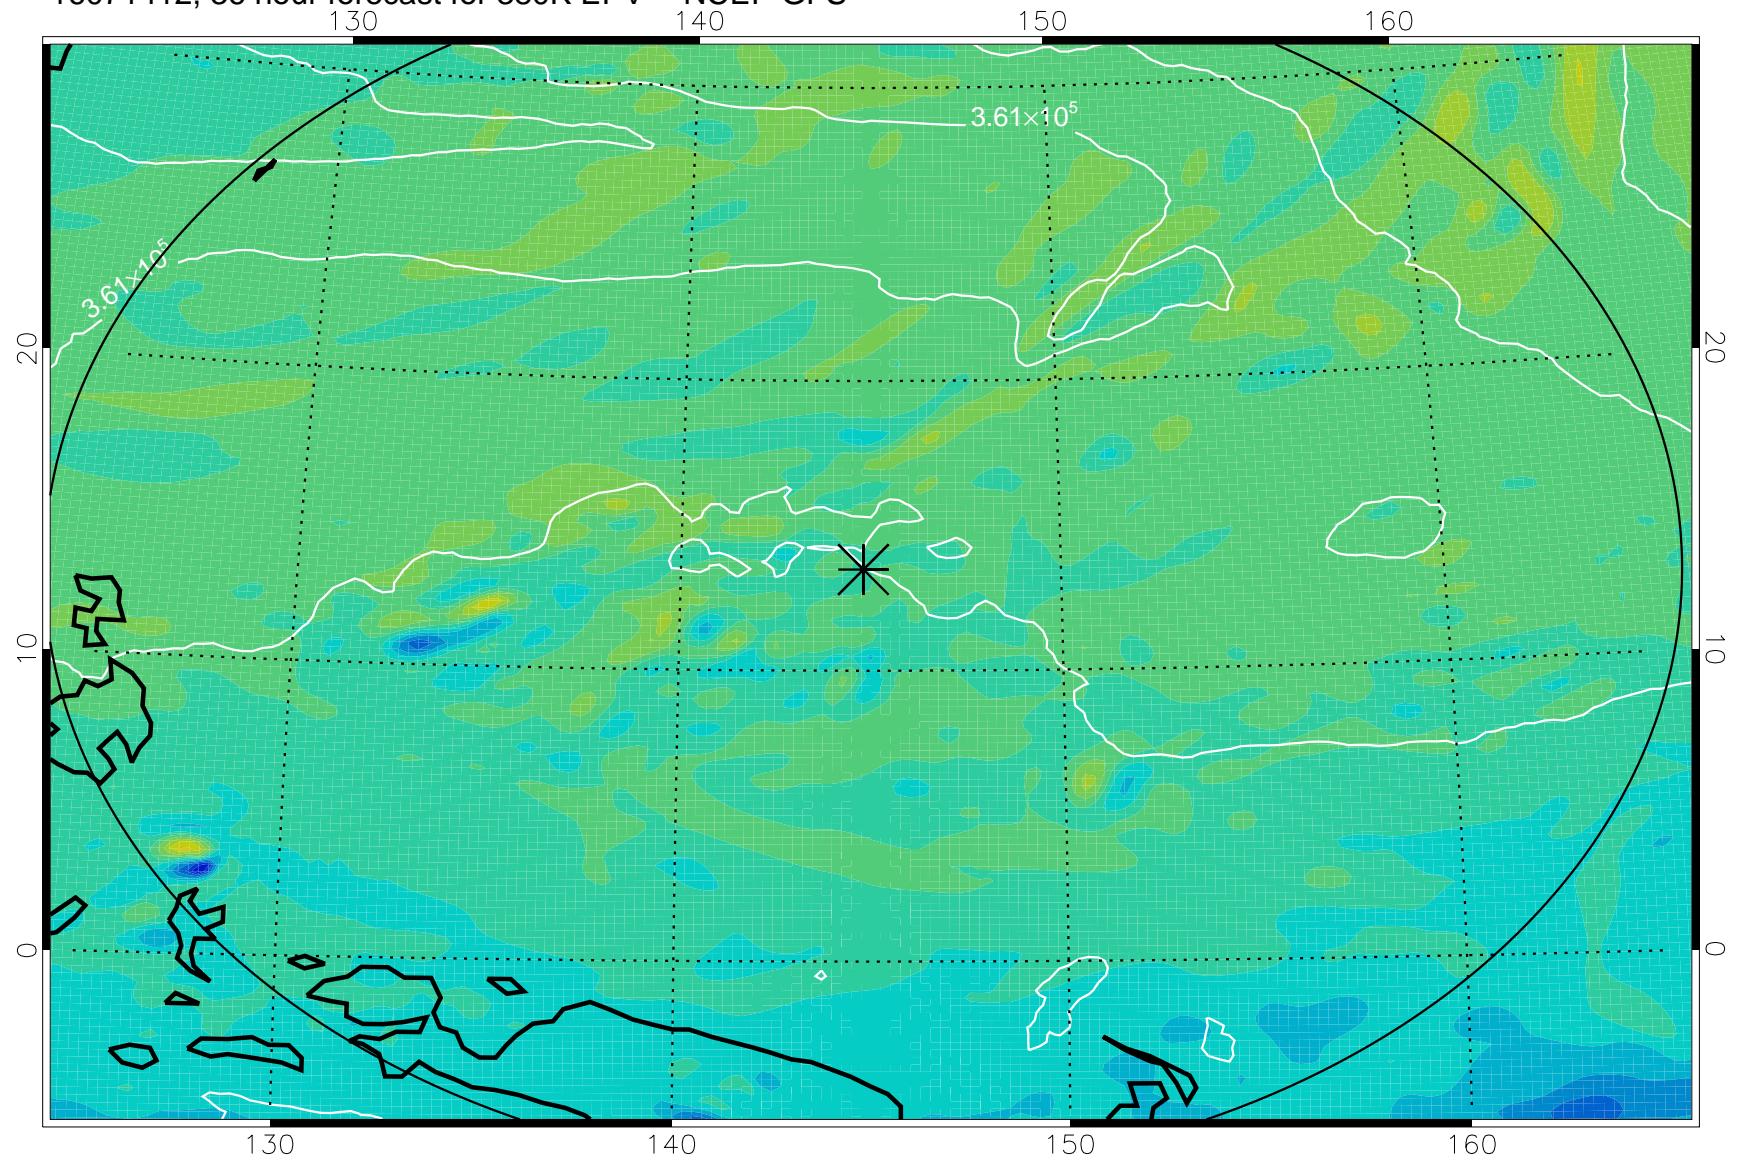

16071318, 18 hour forecast for 380K EPV -- NCEP GFS

380K Montgomery Streamfunction, white

Range ring of 2304 km

16071400, 24 hour forecast for 380K EPV -- NCEP GFS

380K Montgomery Streamfunction, white

Range ring of 2304 km

16071406, 30 hour forecast for 380K EPV -- NCEP GFS

380K Montgomery Streamfunction, white

Range ring of 2304 km

16071412, 36 hour forecast for 380K EPV -- NCEP GFS

380K Montgomery Streamfunction, white

Range ring of 2304 km

16071418, 42 hour forecast for 380K EPV -- NCEP GFS

380K Montgomery Streamfunction, white

Range ring of 2304 km

16071500, 48 hour forecast for 380K EPV -- NCEP GFS

380K Montgomery Streamfunction, white

Range ring of 2304 km

16071518, 66 hour forecast for 380K EPV -- NCEP GFS

380K Montgomery Streamfunction, white

Range ring of 2304 km

16071600, 72 hour forecast for 380K EPV -- NCEP GFS

380K Montgomery Streamfunction, white

Range ring of 2304 km