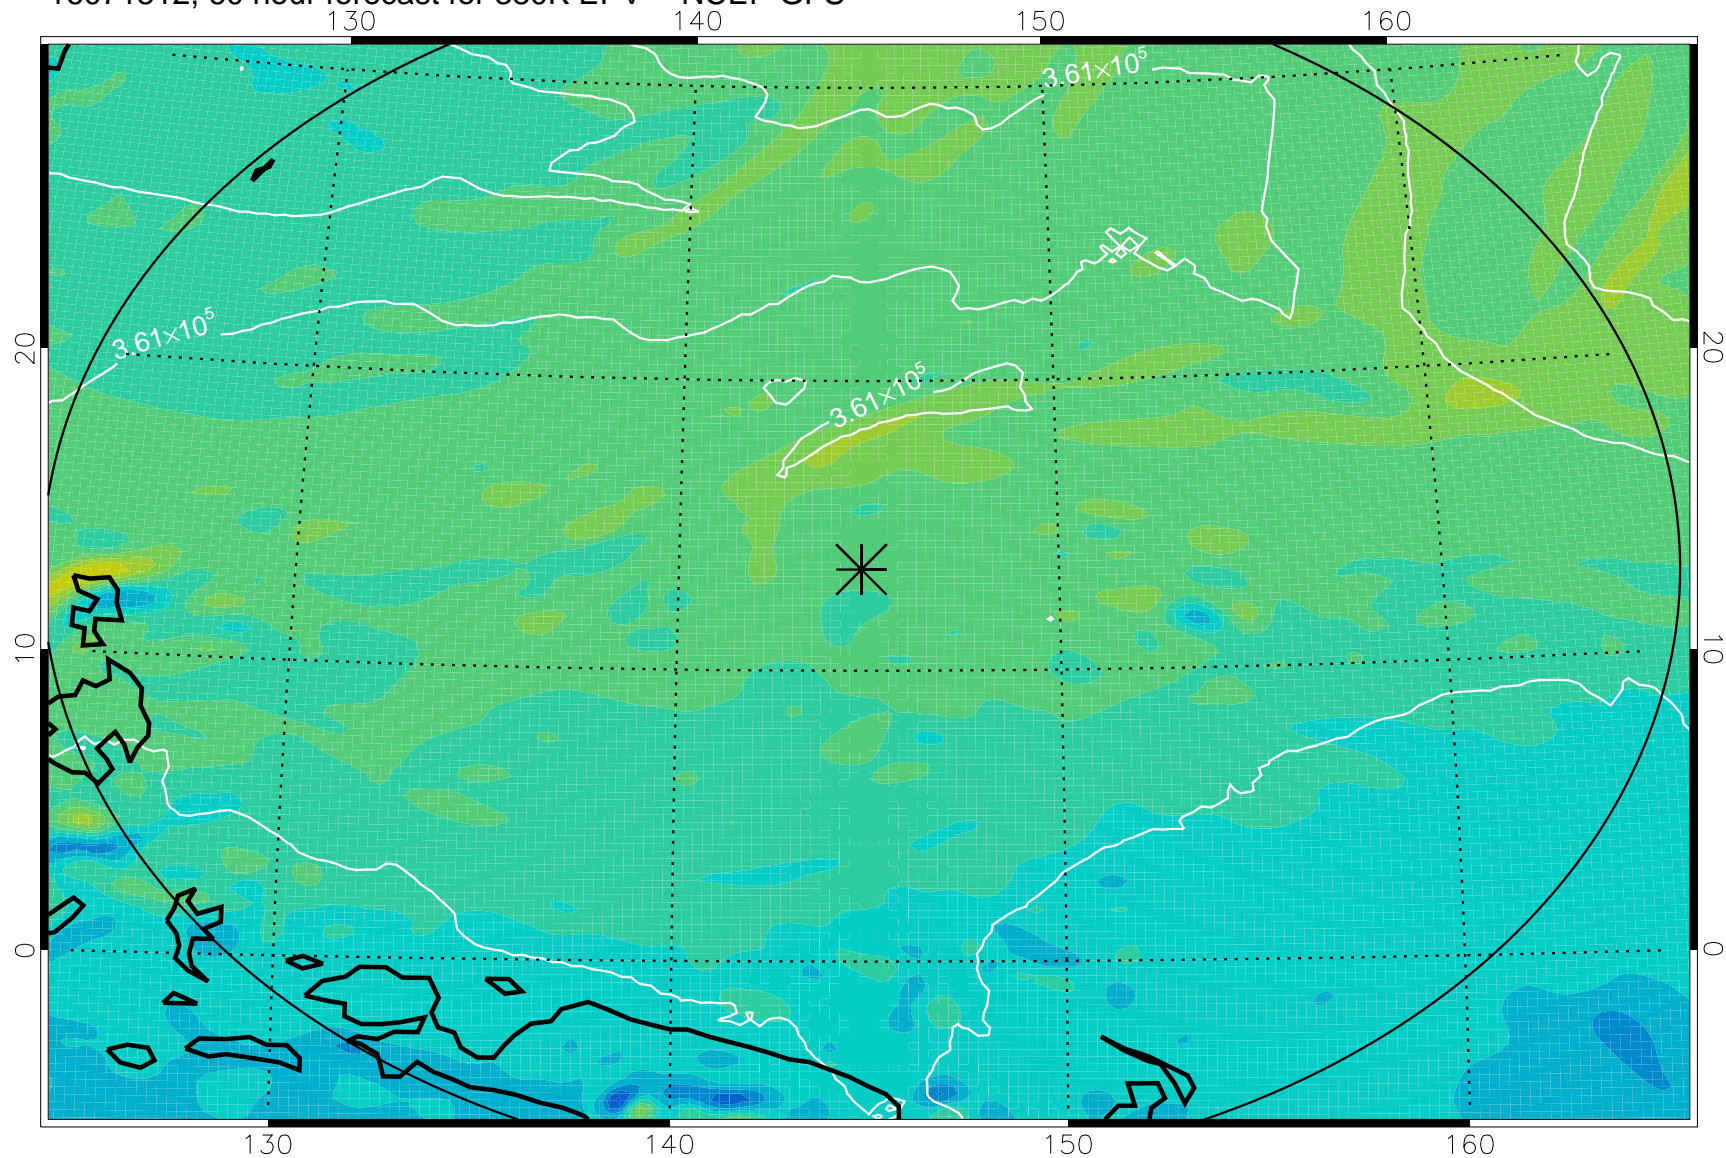

16071418, 42 hour forecast for 380K EPV -- NCEP GFS

380K Montgomery Streamfunction, white

Range ring of 2304 km

16071500, 48 hour forecast for 380K EPV -- NCEP GFS

380K Montgomery Streamfunction, white

Range ring of 2304 km

16071506, 54 hour forecast for 380K EPV -- NCEP GFS

380K Montgomery Streamfunction, white

Range ring of 2304 km

16071512, 60 hour forecast for 380K EPV -- NCEP GFS

380K Montgomery Streamfunction, white

Range ring of 2304 km

16071518, 66 hour forecast for 380K EPV -- NCEP GFS

380K Montgomery Streamfunction, white

Range ring of 2304 km

16071600, 72 hour forecast for 380K EPV -- NCEP GFS

380K Montgomery Streamfunction, white

Range ring of 2304 km

16071606, 78 hour forecast for 380K EPV -- NCEP GFS

380K Montgomery Streamfunction, white

Range ring of 2304 km

16071612, 84 hour forecast for 380K EPV -- NCEP GFS

380K Montgomery Streamfunction, white

Range ring of 2304 km