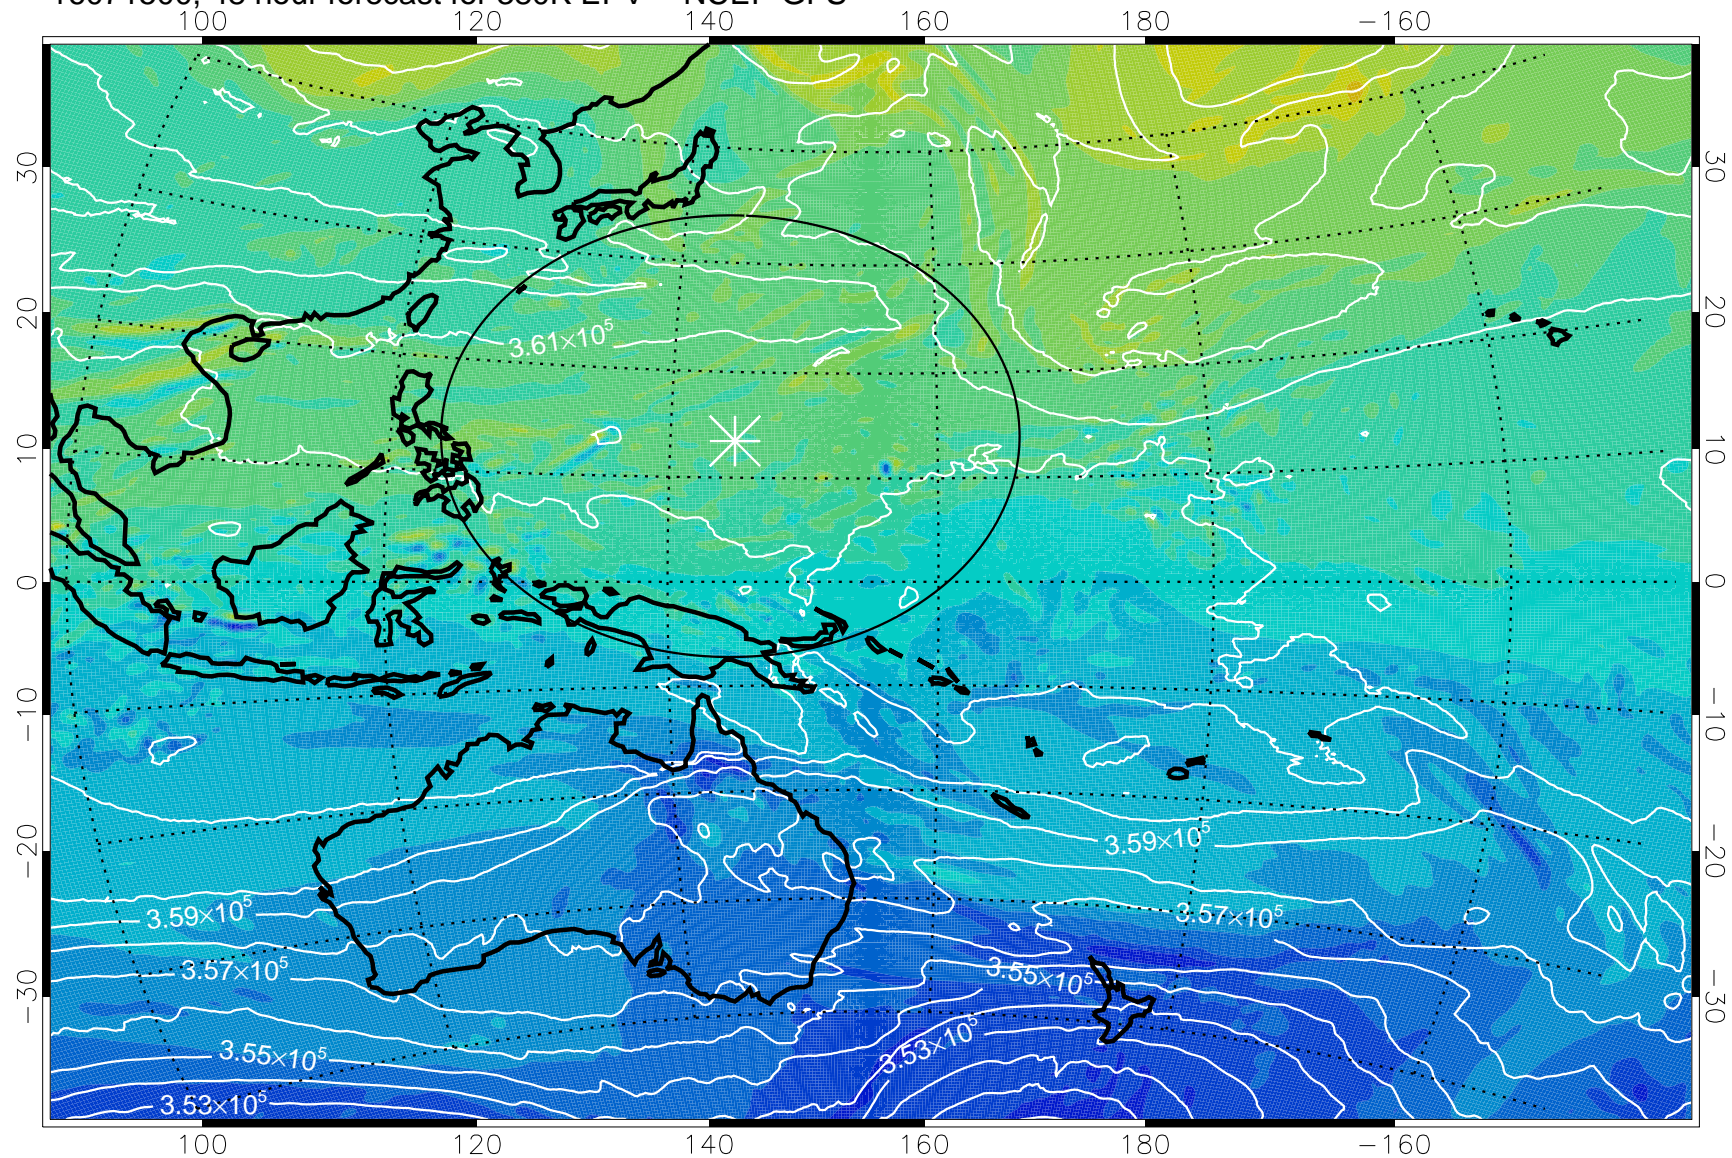

16071418, 42 hour forecast for 380K EPV -- NCEP GFS

380K Montgomery Streamfunction, white

Range ring of 2304 km

16071500, 48 hour forecast for 380K EPV -- NCEP GFS

380K Montgomery Streamfunction, white

Range ring of 2304 km

16071506, 54 hour forecast for 380K EPV -- NCEP GFS

380K Montgomery Streamfunction, white

Range ring of 2304 km

16071512, 60 hour forecast for 380K EPV -- NCEP GFS

380K Montgomery Streamfunction, white

Range ring of 2304 km

16071518, 66 hour forecast for 380K EPV -- NCEP GFS

380K Montgomery Streamfunction, white

Range ring of 2304 km

16071600, 72 hour forecast for 380K EPV -- NCEP GFS

380K Montgomery Streamfunction, white

Range ring of 2304 km

16071606, 78 hour forecast for 380K EPV -- NCEP GFS

380K Montgomery Streamfunction, white

Range ring of 2304 km

16071612, 84 hour forecast for 380K EPV -- NCEP GFS

380K Montgomery Streamfunction, white

Range ring of 2304 km