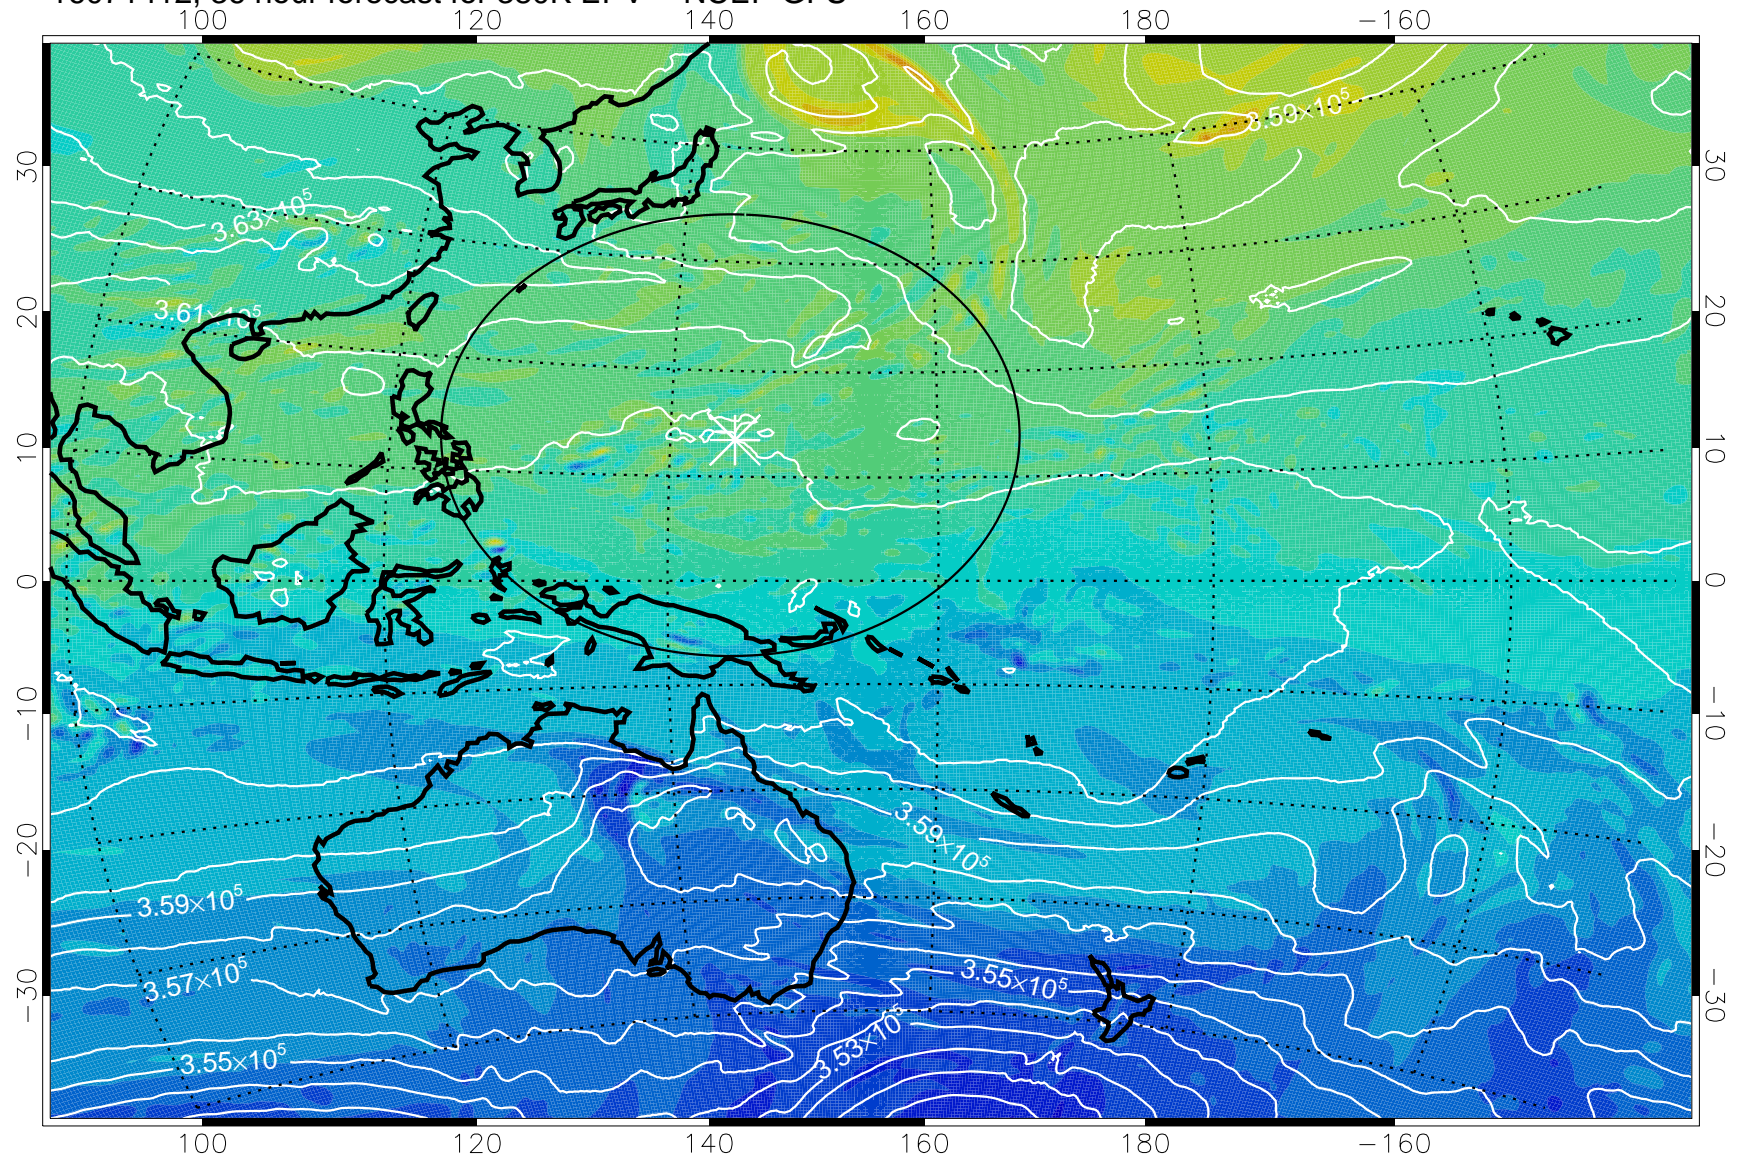

16071406, 30 hour forecast for 380K EPV -- NCEP GFS

380K Montgomery Streamfunction, white

Range ring of 2304 km

16071412, 36 hour forecast for 380K EPV -- NCEP GFS

380K Montgomery Streamfunction, white

Range ring of 2304 km

16071418, 42 hour forecast for 380K EPV -- NCEP GFS

380K Montgomery Streamfunction, white

Range ring of 2304 km

16071500, 48 hour forecast for 380K EPV -- NCEP GFS

380K Montgomery Streamfunction, white

Range ring of 2304 km

16071506, 54 hour forecast for 380K EPV -- NCEP GFS

380K Montgomery Streamfunction, white

Range ring of 2304 km

16071512, 60 hour forecast for 380K EPV -- NCEP GFS

380K Montgomery Streamfunction, white

Range ring of 2304 km

16071518, 66 hour forecast for 380K EPV -- NCEP GFS

380K Montgomery Streamfunction, white

Range ring of 2304 km

16071600, 72 hour forecast for 380K EPV -- NCEP GFS

380K Montgomery Streamfunction, white

Range ring of 2304 km