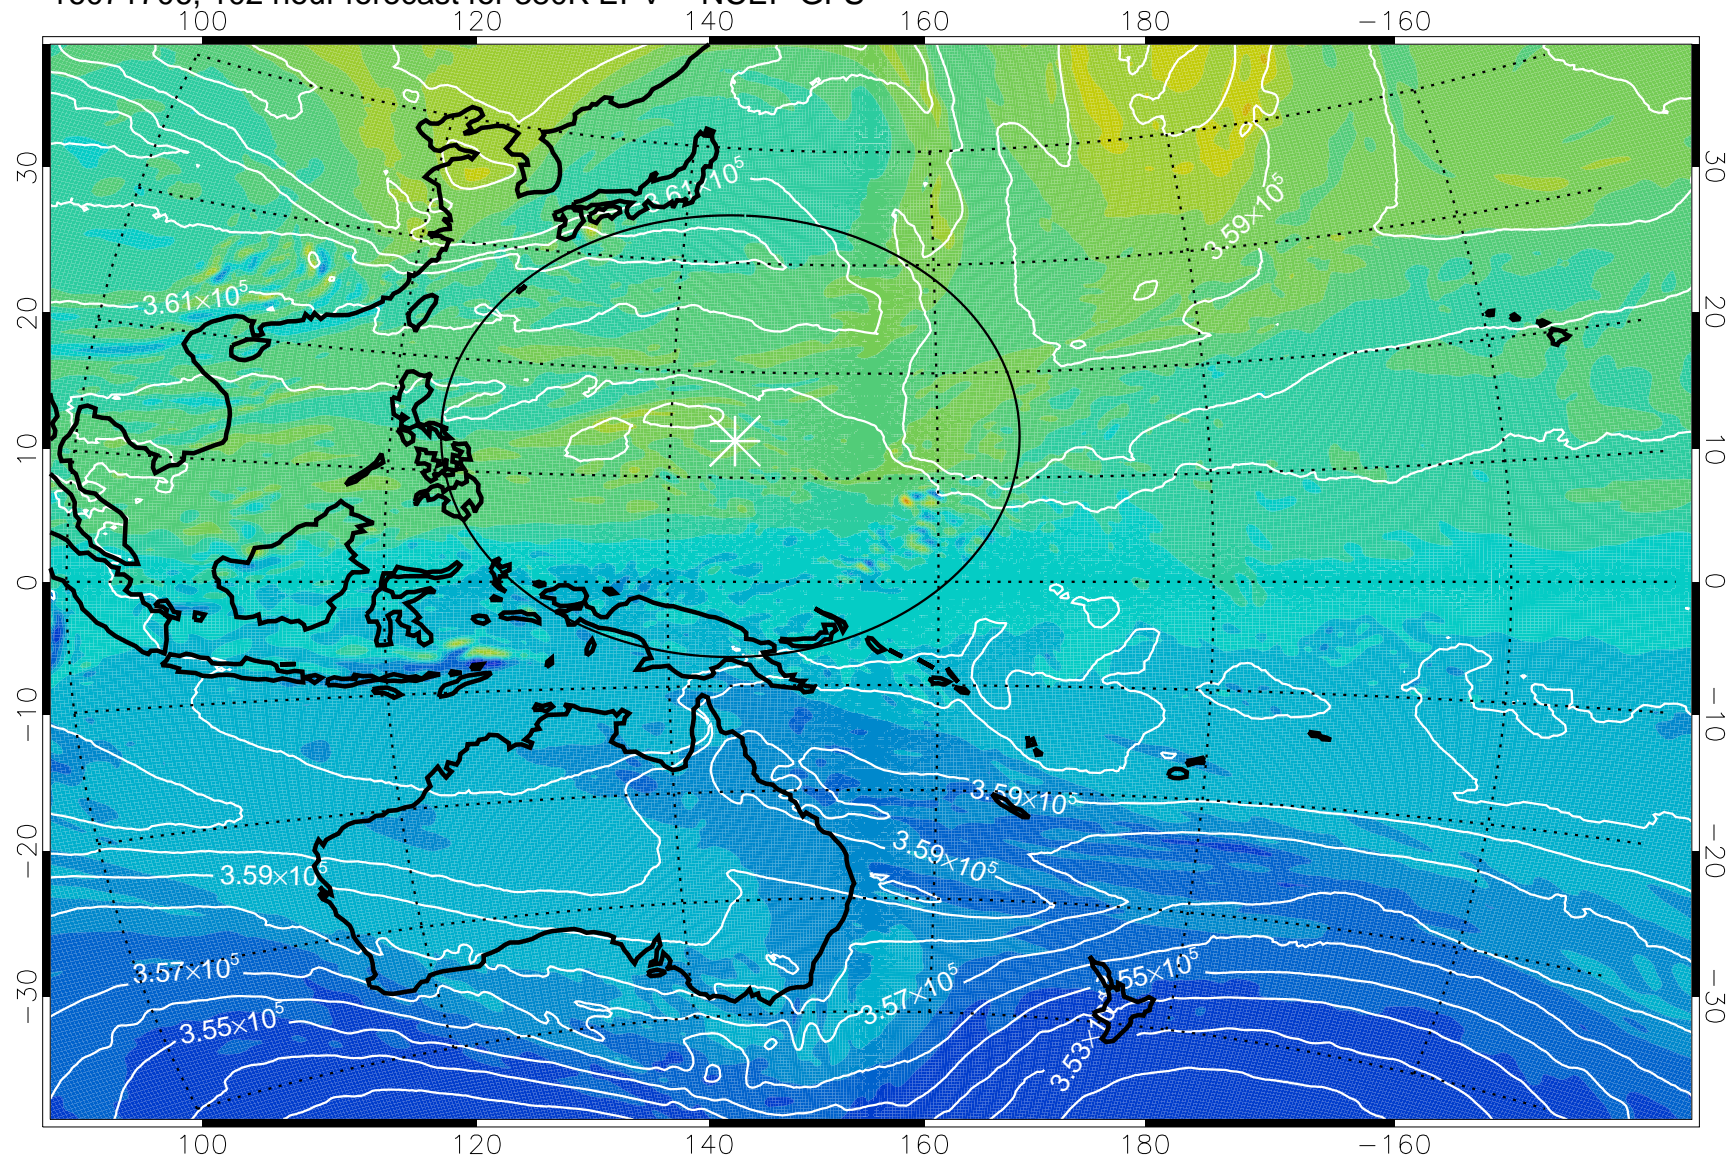

16071606, 78 hour forecast for 380K EPV -- NCEP GFS

380K Montgomery Streamfunction, white

Range ring of 2304 km

16071612, 84 hour forecast for 380K EPV -- NCEP GFS

380K Montgomery Streamfunction, white

Range ring of 2304 km

16071618, 90 hour forecast for 380K EPV -- NCEP GFS

16071700, 96 hour forecast for 380K EPV -- NCEP GFS

380K Montgomery Streamfunction, white

Range ring of 2304 km

16071706, 102 hour forecast for 380K EPV -- NCEP GFS

380K Montgomery Streamfunction, white

Range ring of 2304 km

16071712, 108 hour forecast for 380K EPV -- NCEP GFS

380K Montgomery Streamfunction, white

Range ring of 2304 km

16071718, 114 hour forecast for 380K EPV -- NCEP GFS

380K Montgomery Streamfunction, white

Range ring of 2304 km

16071800, 120 hour forecast for 380K EPV -- NCEP GFS

380K Montgomery Streamfunction, white

Range ring of 2304 km