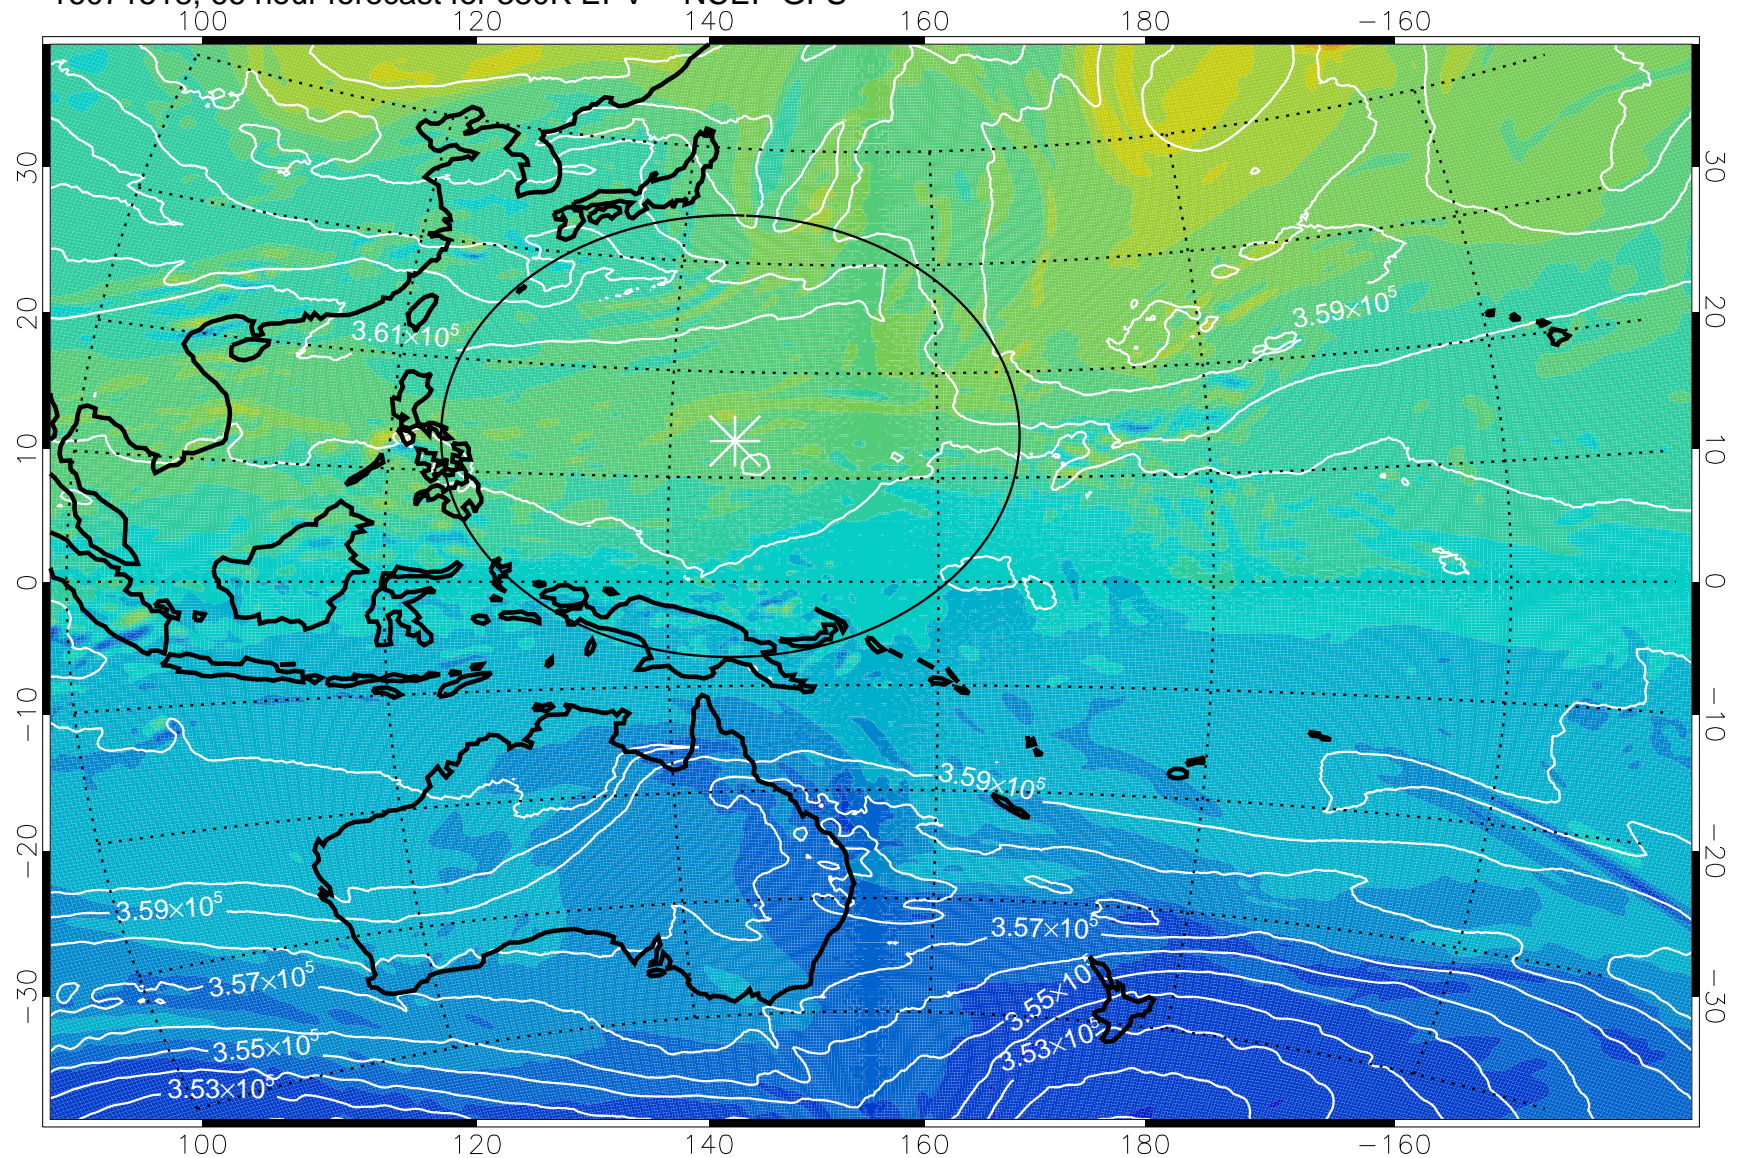

16071418, 42 hour forecast for 380K EPV -- NCEP GFS

380K Montgomery Streamfunction, white

Range ring of 2304 km

16071500, 48 hour forecast for 380K EPV -- NCEP GFS

380K Montgomery Streamfunction, white

Range ring of 2304 km

16071506, 54 hour forecast for 380K EPV -- NCEP GFS

380K Montgomery Streamfunction, white

Range ring of 2304 km

16071512, 60 hour forecast for 380K EPV -- NCEP GFS

380K Montgomery Streamfunction, white

Range ring of 2304 km

16071518, 66 hour forecast for 380K EPV -- NCEP GFS

380K Montgomery Streamfunction, white

Range ring of 2304 km

16071600, 72 hour forecast for 380K EPV -- NCEP GFS

380K Montgomery Streamfunction, white

Range ring of 2304 km

16071606, 78 hour forecast for 380K EPV -- NCEP GFS

380K Montgomery Streamfunction, white

Range ring of 2304 km

16071612, 84 hour forecast for 380K EPV -- NCEP GFS

380K Montgomery Streamfunction, white

Range ring of 2304 km