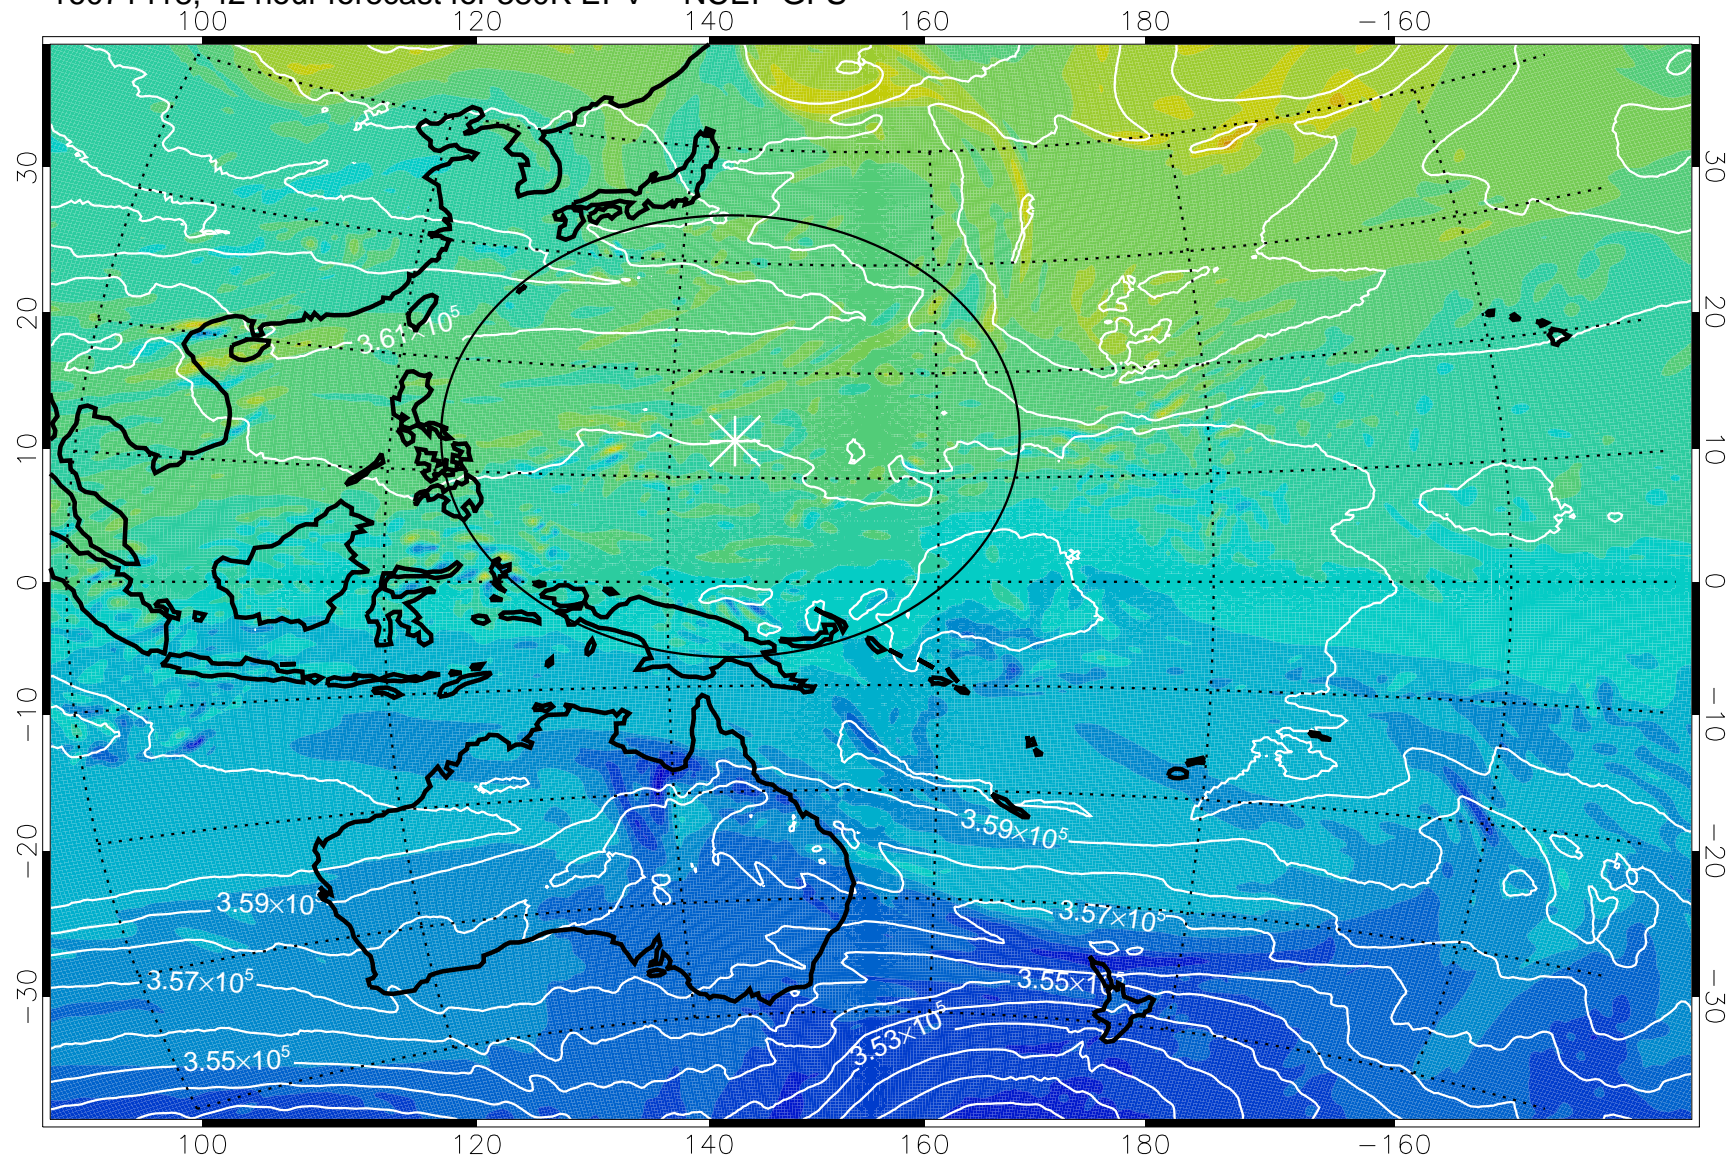

16071406, 30 hour forecast for 380K EPV -- NCEP GFS

380K Montgomery Streamfunction, white

Range ring of 2304 km

16071412, 36 hour forecast for 380K EPV -- NCEP GFS

380K Montgomery Streamfunction, white

Range ring of 2304 km

16071418, 42 hour forecast for 380K EPV -- NCEP GFS

380K Montgomery Streamfunction, white

Range ring of 2304 km

16071500, 48 hour forecast for 380K EPV -- NCEP GFS

380K Montgomery Streamfunction, white

Range ring of 2304 km

16071506, 54 hour forecast for 380K EPV -- NCEP GFS

380K Montgomery Streamfunction, white

Range ring of 2304 km

16071512, 60 hour forecast for 380K EPV -- NCEP GFS

380K Montgomery Streamfunction, white

Range ring of 2304 km

16071518, 66 hour forecast for 380K EPV -- NCEP GFS

380K Montgomery Streamfunction, white

Range ring of 2304 km

16071600, 72 hour forecast for 380K EPV -- NCEP GFS

380K Montgomery Streamfunction, white

Range ring of 2304 km