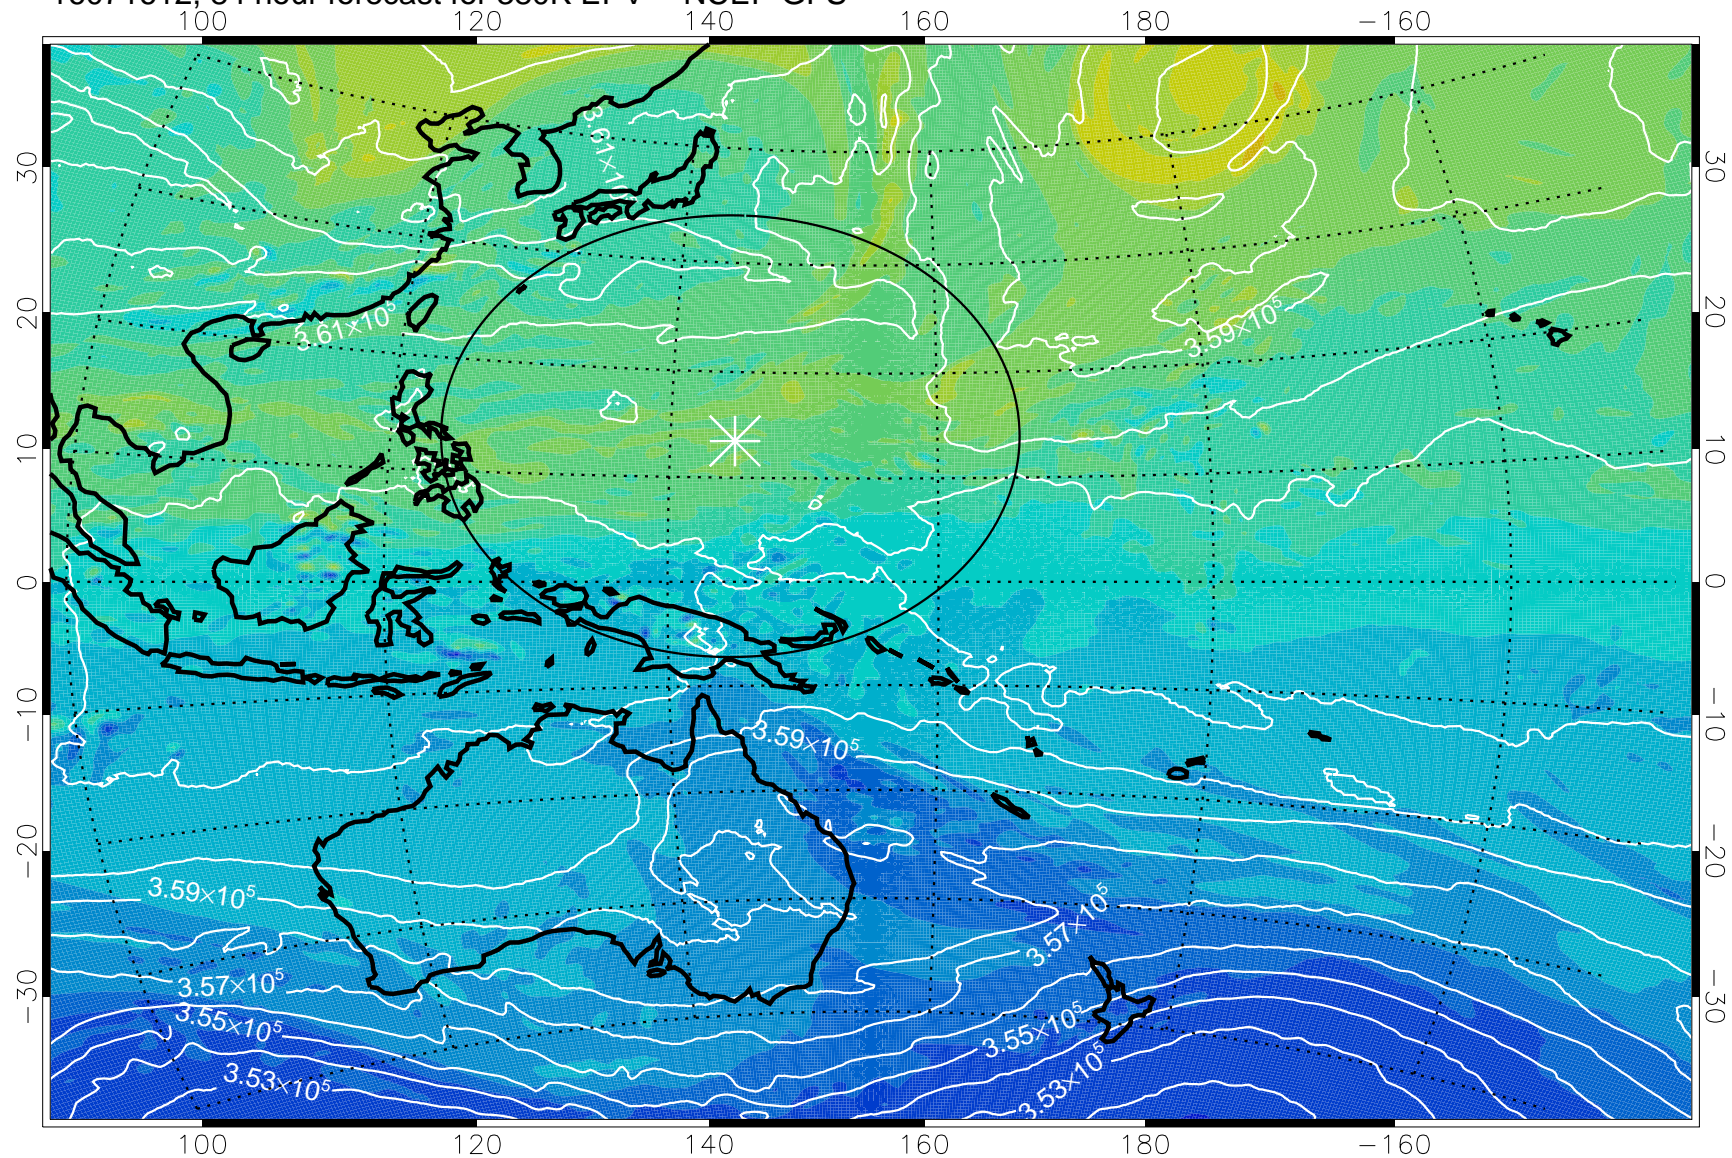

16071518, 66 hour forecast for 380K EPV -- NCEP GFS

380K Montgomery Streamfunction, white

Range ring of 2304 km

16071600, 72 hour forecast for 380K EPV -- NCEP GFS

380K Montgomery Streamfunction, white

Range ring of 2304 km

16071606, 78 hour forecast for 380K EPV -- NCEP GFS

380K Montgomery Streamfunction, white

Range ring of 2304 km

16071612, 84 hour forecast for 380K EPV -- NCEP GFS

380K Montgomery Streamfunction, white

Range ring of 2304 km

16071618, 90 hour forecast for 380K EPV -- NCEP GFS

16071700, 96 hour forecast for 380K EPV -- NCEP GFS

380K Montgomery Streamfunction, white

Range ring of 2304 km

16071706, 102 hour forecast for 380K EPV -- NCEP GFS