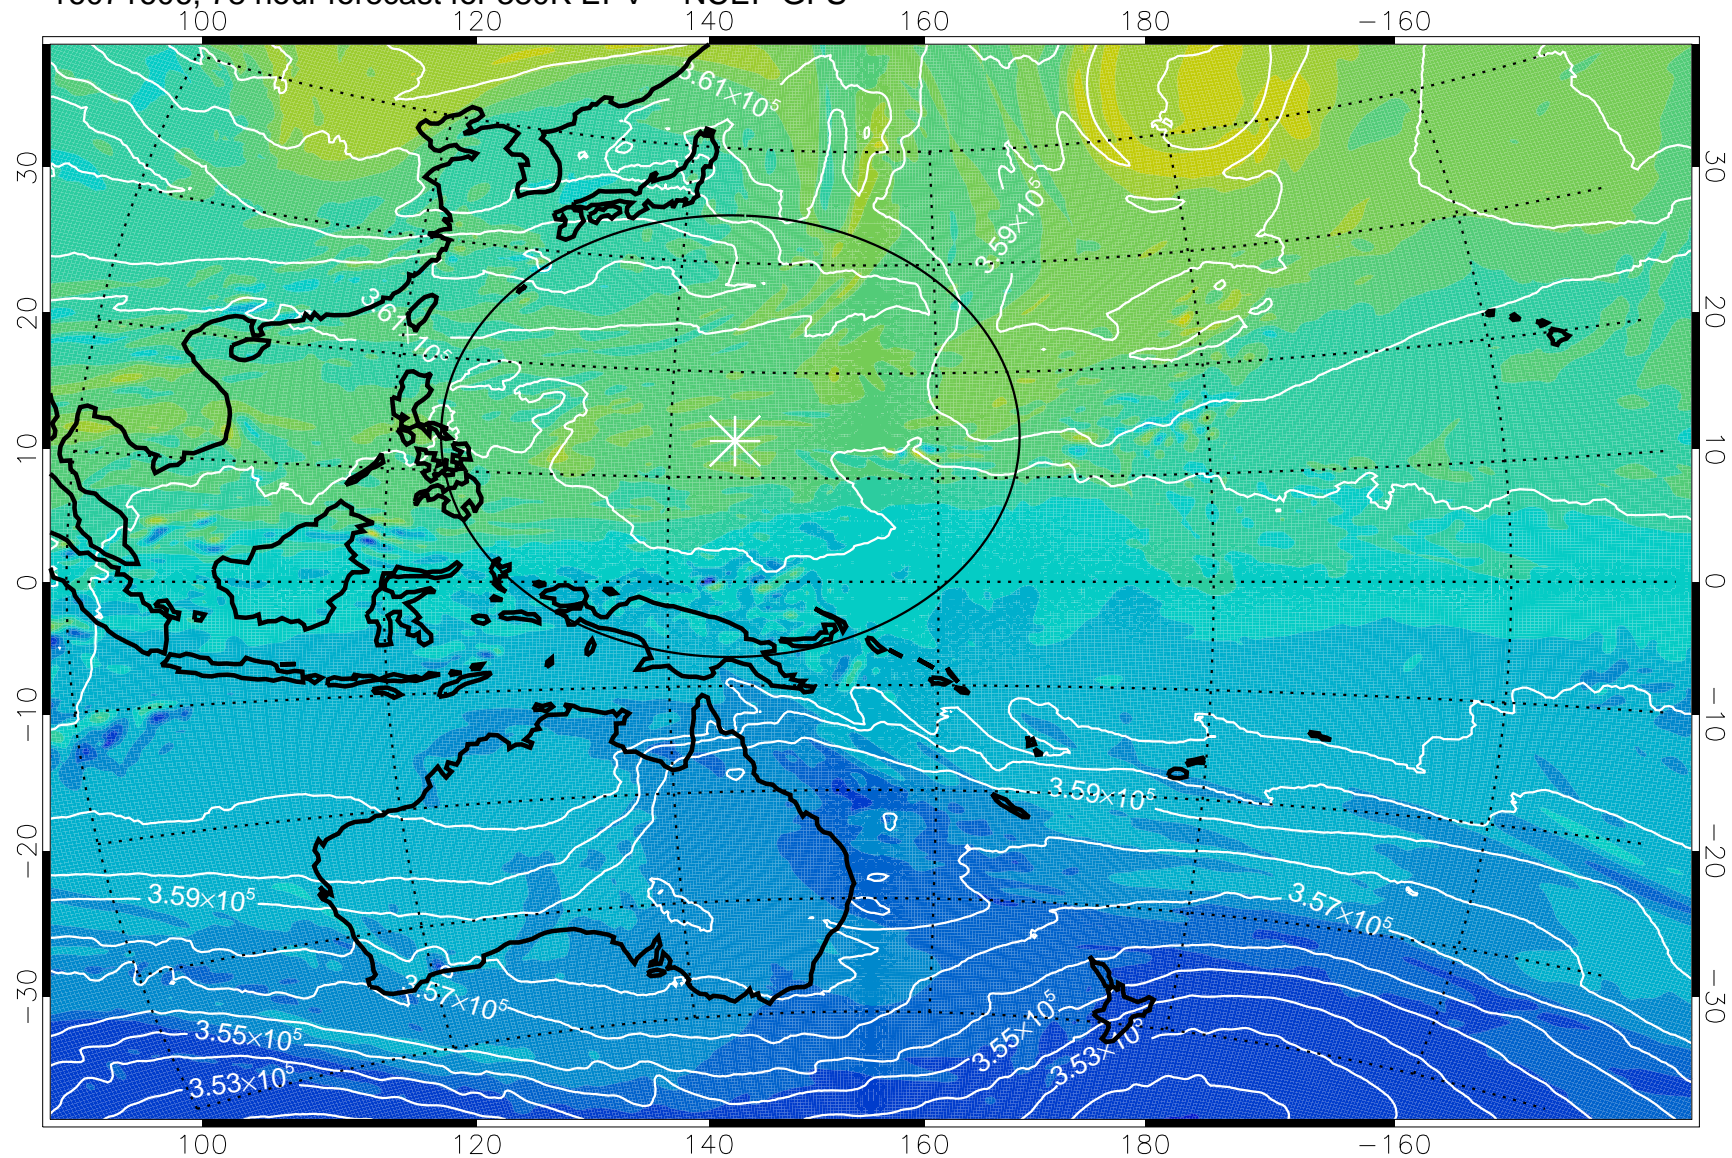

16071506, 54 hour forecast for 380K EPV -- NCEP GFS

380K Montgomery Streamfunction, white

Range ring of 2304 km

16071512, 60 hour forecast for 380K EPV -- NCEP GFS

380K Montgomery Streamfunction, white

Range ring of 2304 km

16071518, 66 hour forecast for 380K EPV -- NCEP GFS

380K Montgomery Streamfunction, white

Range ring of 2304 km

16071600, 72 hour forecast for 380K EPV -- NCEP GFS

380K Montgomery Streamfunction, white

Range ring of 2304 km

16071606, 78 hour forecast for 380K EPV -- NCEP GFS

380K Montgomery Streamfunction, white

Range ring of 2304 km

16071612, 84 hour forecast for 380K EPV -- NCEP GFS

380K Montgomery Streamfunction, white

Range ring of 2304 km

16071618, 90 hour forecast for 380K EPV -- NCEP GFS

16071700, 96 hour forecast for 380K EPV -- NCEP GFS

380K Montgomery Streamfunction, white

Range ring of 2304 km

16071706, 102 hour forecast for 380K EPV -- NCEP GFS