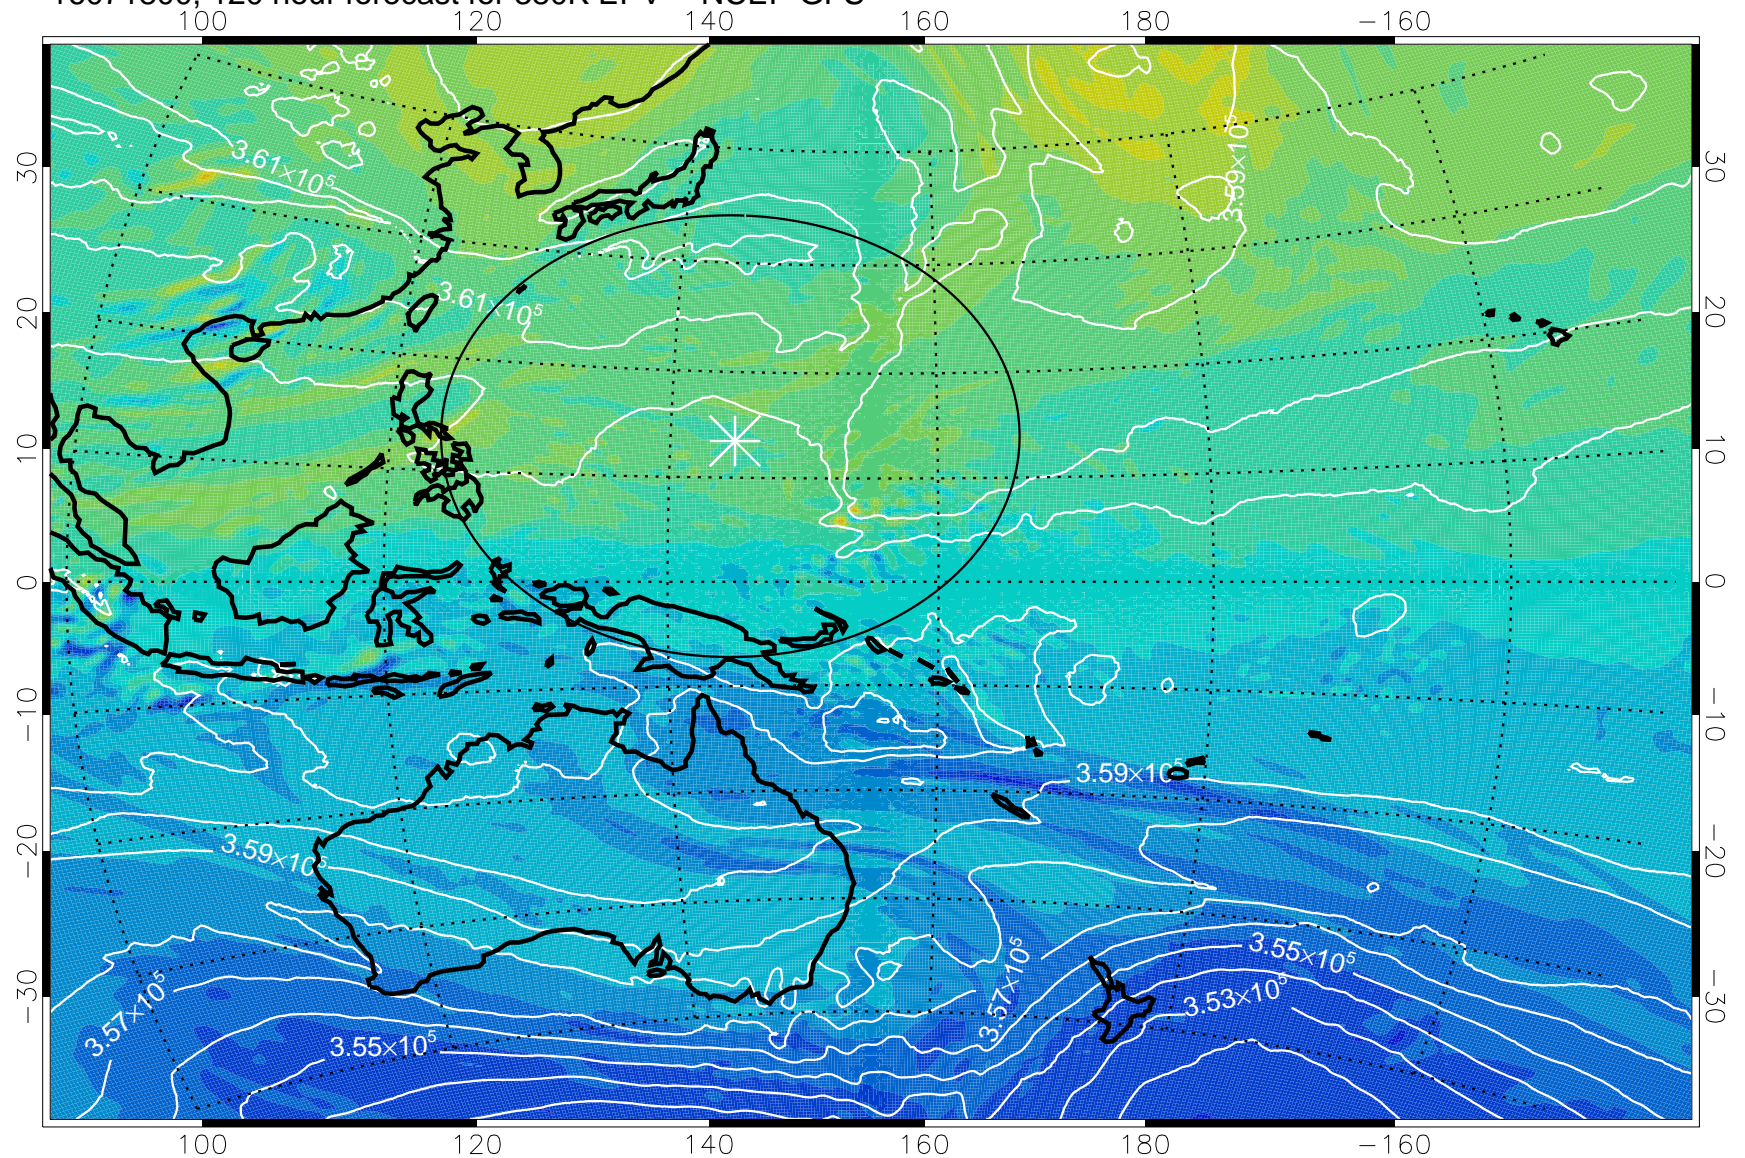

16071618, 90 hour forecast for 380K EPV -- NCEP GFS

16071700, 96 hour forecast for 380K EPV -- NCEP GFS

380K Montgomery Streamfunction, white

Range ring of 2304 km

16071706, 102 hour forecast for 380K EPV -- NCEP GFS

380K Montgomery Streamfunction, white

Range ring of 2304 km

16071712, 108 hour forecast for 380K EPV -- NCEP GFS

380K Montgomery Streamfunction, white

Range ring of 2304 km

16071718, 114 hour forecast for 380K EPV -- NCEP GFS

380K Montgomery Streamfunction, white

Range ring of 2304 km

16071800, 120 hour forecast for 380K EPV -- NCEP GFS

380K Montgomery Streamfunction, white

Range ring of 2304 km