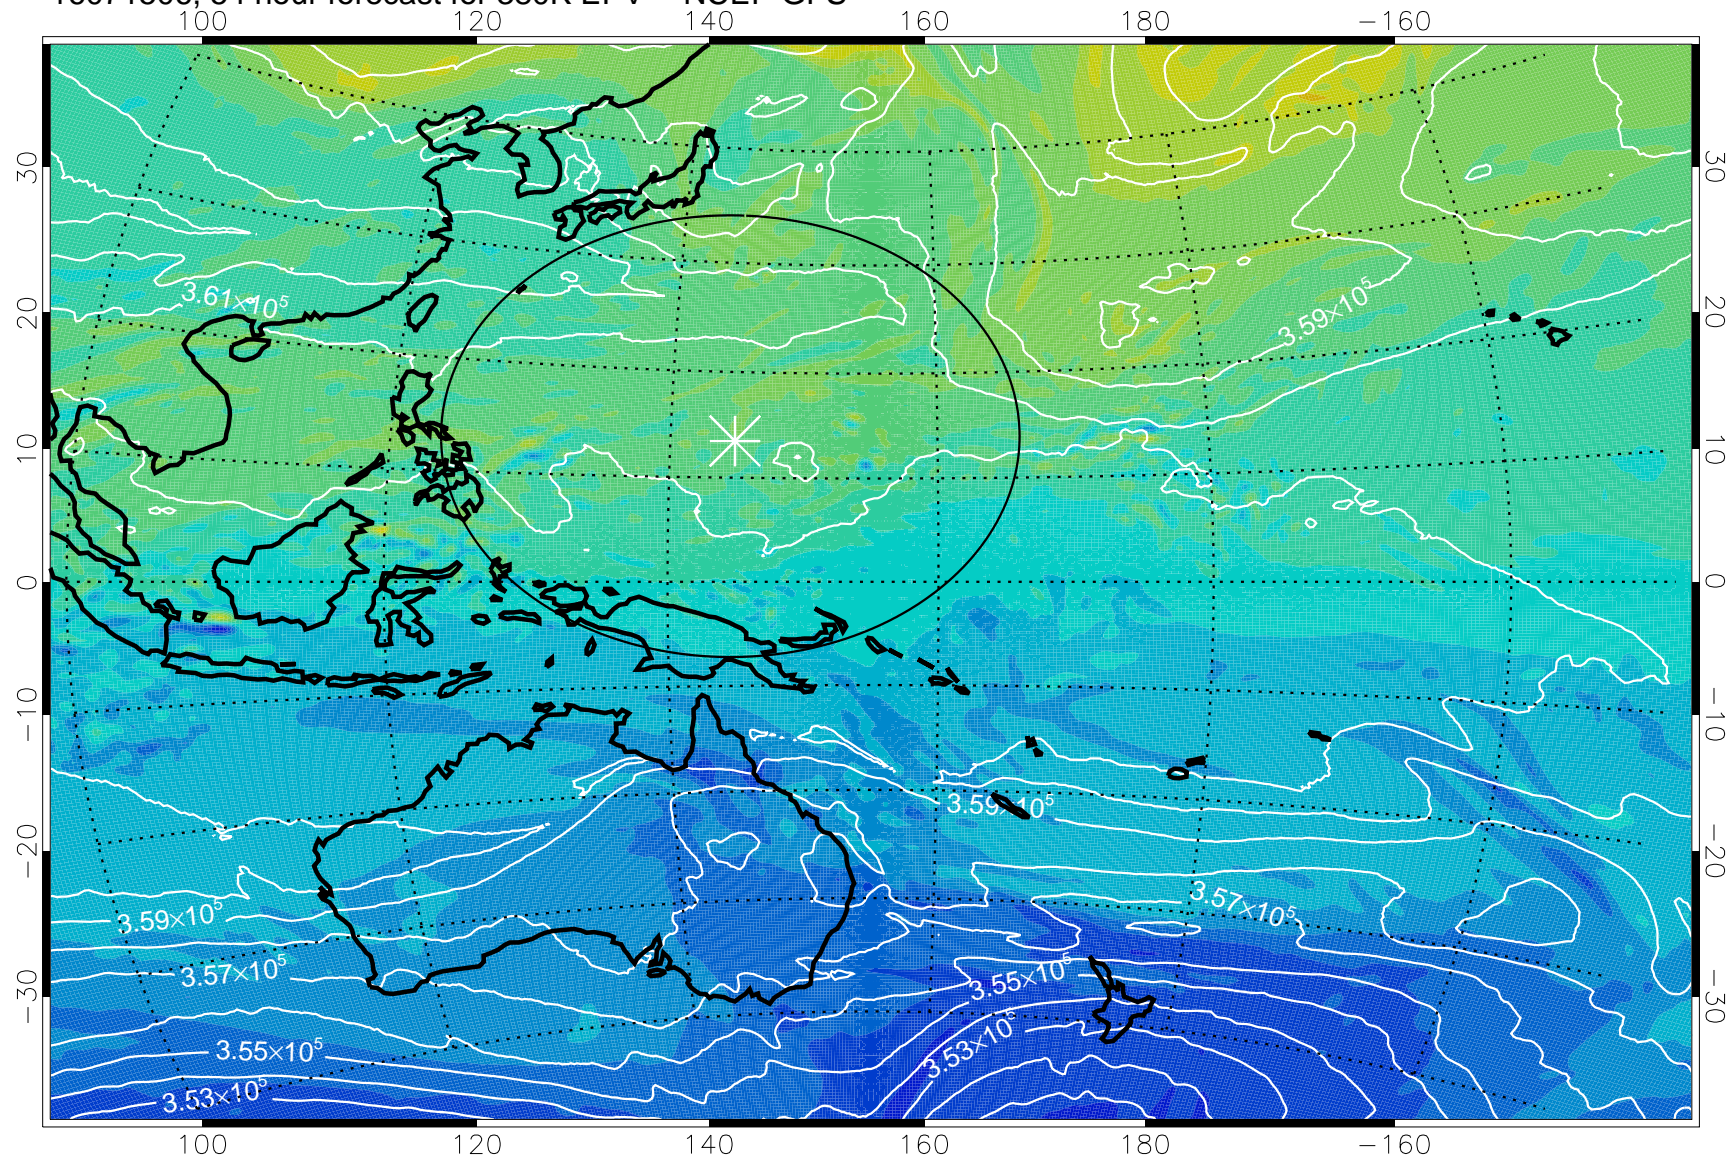

16071418, 42 hour forecast for 380K EPV -- NCEP GFS

380K Montgomery Streamfunction, white

Range ring of 2304 km

16071500, 48 hour forecast for 380K EPV -- NCEP GFS

380K Montgomery Streamfunction, white

Range ring of 2304 km

16071506, 54 hour forecast for 380K EPV -- NCEP GFS

380K Montgomery Streamfunction, white

Range ring of 2304 km

16071512, 60 hour forecast for 380K EPV -- NCEP GFS

380K Montgomery Streamfunction, white

Range ring of 2304 km

16071518, 66 hour forecast for 380K EPV -- NCEP GFS

380K Montgomery Streamfunction, white

Range ring of 2304 km

16071600, 72 hour forecast for 380K EPV -- NCEP GFS

380K Montgomery Streamfunction, white

Range ring of 2304 km

16071606, 78 hour forecast for 380K EPV -- NCEP GFS

380K Montgomery Streamfunction, white

Range ring of 2304 km

16071612, 84 hour forecast for 380K EPV -- NCEP GFS

380K Montgomery Streamfunction, white

Range ring of 2304 km