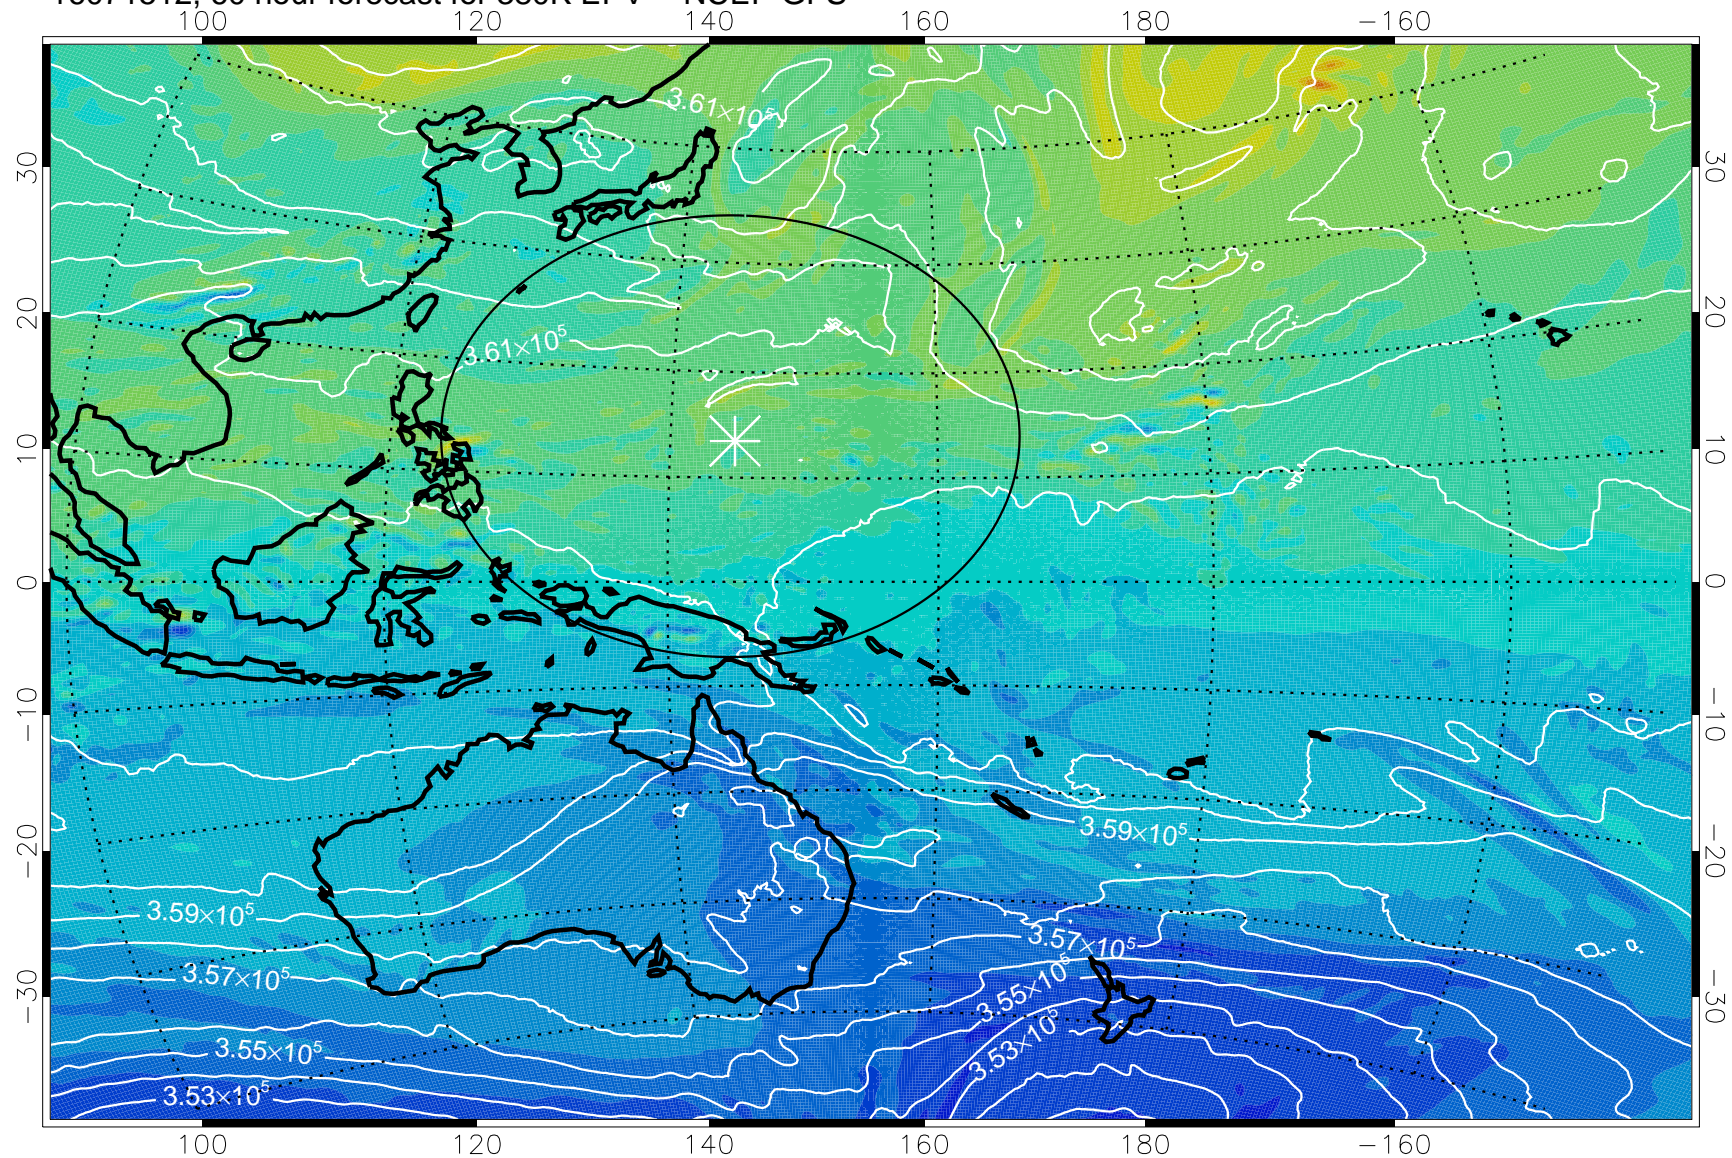

16071418, 42 hour forecast for 380K EPV -- NCEP GFS

380K Montgomery Streamfunction, white

Range ring of 2304 km

16071500, 48 hour forecast for 380K EPV -- NCEP GFS

380K Montgomery Streamfunction, white

Range ring of 2304 km

16071506, 54 hour forecast for 380K EPV -- NCEP GFS

380K Montgomery Streamfunction, white

Range ring of 2304 km

16071512, 60 hour forecast for 380K EPV -- NCEP GFS

380K Montgomery Streamfunction, white

Range ring of 2304 km

16071518, 66 hour forecast for 380K EPV -- NCEP GFS

380K Montgomery Streamfunction, white

Range ring of 2304 km

16071600, 72 hour forecast for 380K EPV -- NCEP GFS

380K Montgomery Streamfunction, white

Range ring of 2304 km

16071606, 78 hour forecast for 380K EPV -- NCEP GFS

380K Montgomery Streamfunction, white

Range ring of 2304 km

16071612, 84 hour forecast for 380K EPV -- NCEP GFS

380K Montgomery Streamfunction, white

Range ring of 2304 km