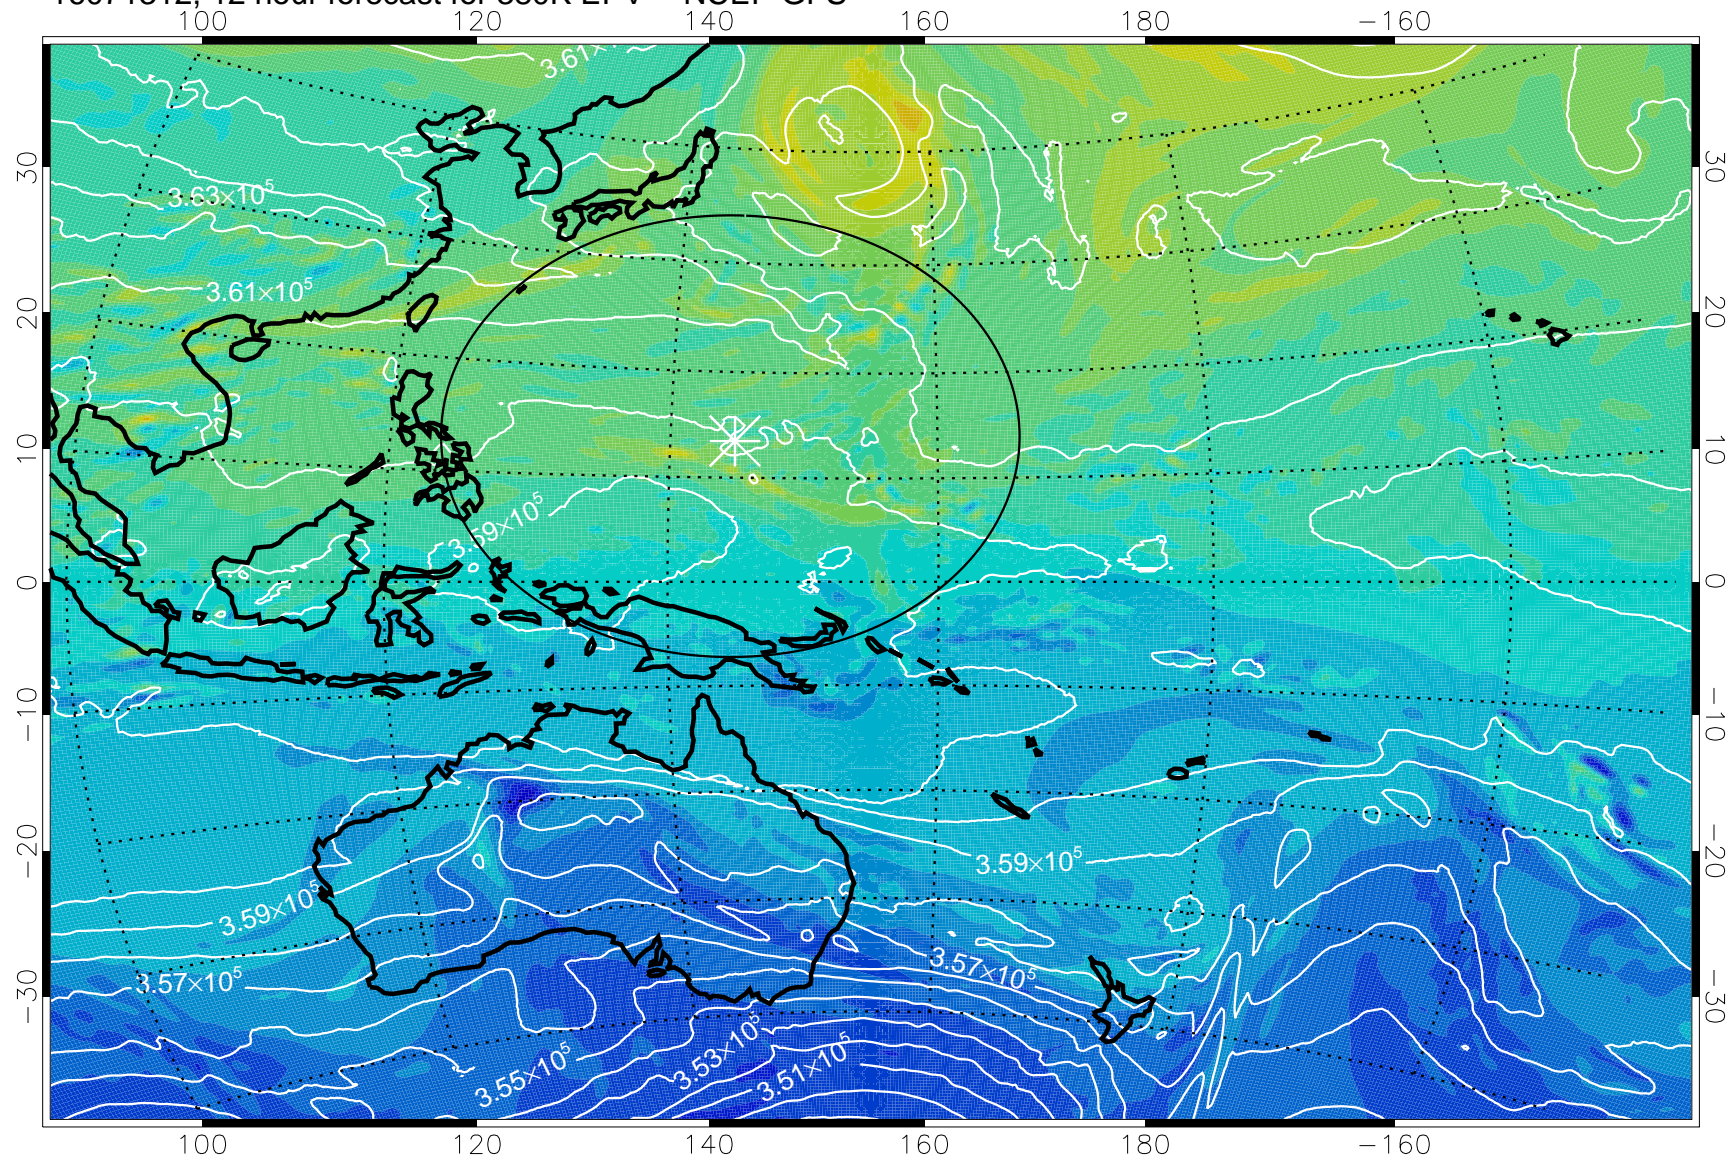

16071306, 6 hour forecast for 380K EPV -- NCEP GFS

380K Montgomery Streamfunction, white

Range ring of 2304 km

16071312, 12 hour forecast for 380K EPV -- NCEP GFS

380K Montgomery Streamfunction, white

Range ring of 2304 km

16071318, 18 hour forecast for 380K EPV -- NCEP GFS

380K Montgomery Streamfunction, white

Range ring of 2304 km

16071400, 24 hour forecast for 380K EPV -- NCEP GFS

380K Montgomery Streamfunction, white

Range ring of 2304 km

16071406, 30 hour forecast for 380K EPV -- NCEP GFS

380K Montgomery Streamfunction, white

Range ring of 2304 km

16071412, 36 hour forecast for 380K EPV -- NCEP GFS

380K Montgomery Streamfunction, white

Range ring of 2304 km

16071418, 42 hour forecast for 380K EPV -- NCEP GFS

380K Montgomery Streamfunction, white

Range ring of 2304 km

16071500, 48 hour forecast for 380K EPV -- NCEP GFS

380K Montgomery Streamfunction, white

Range ring of 2304 km