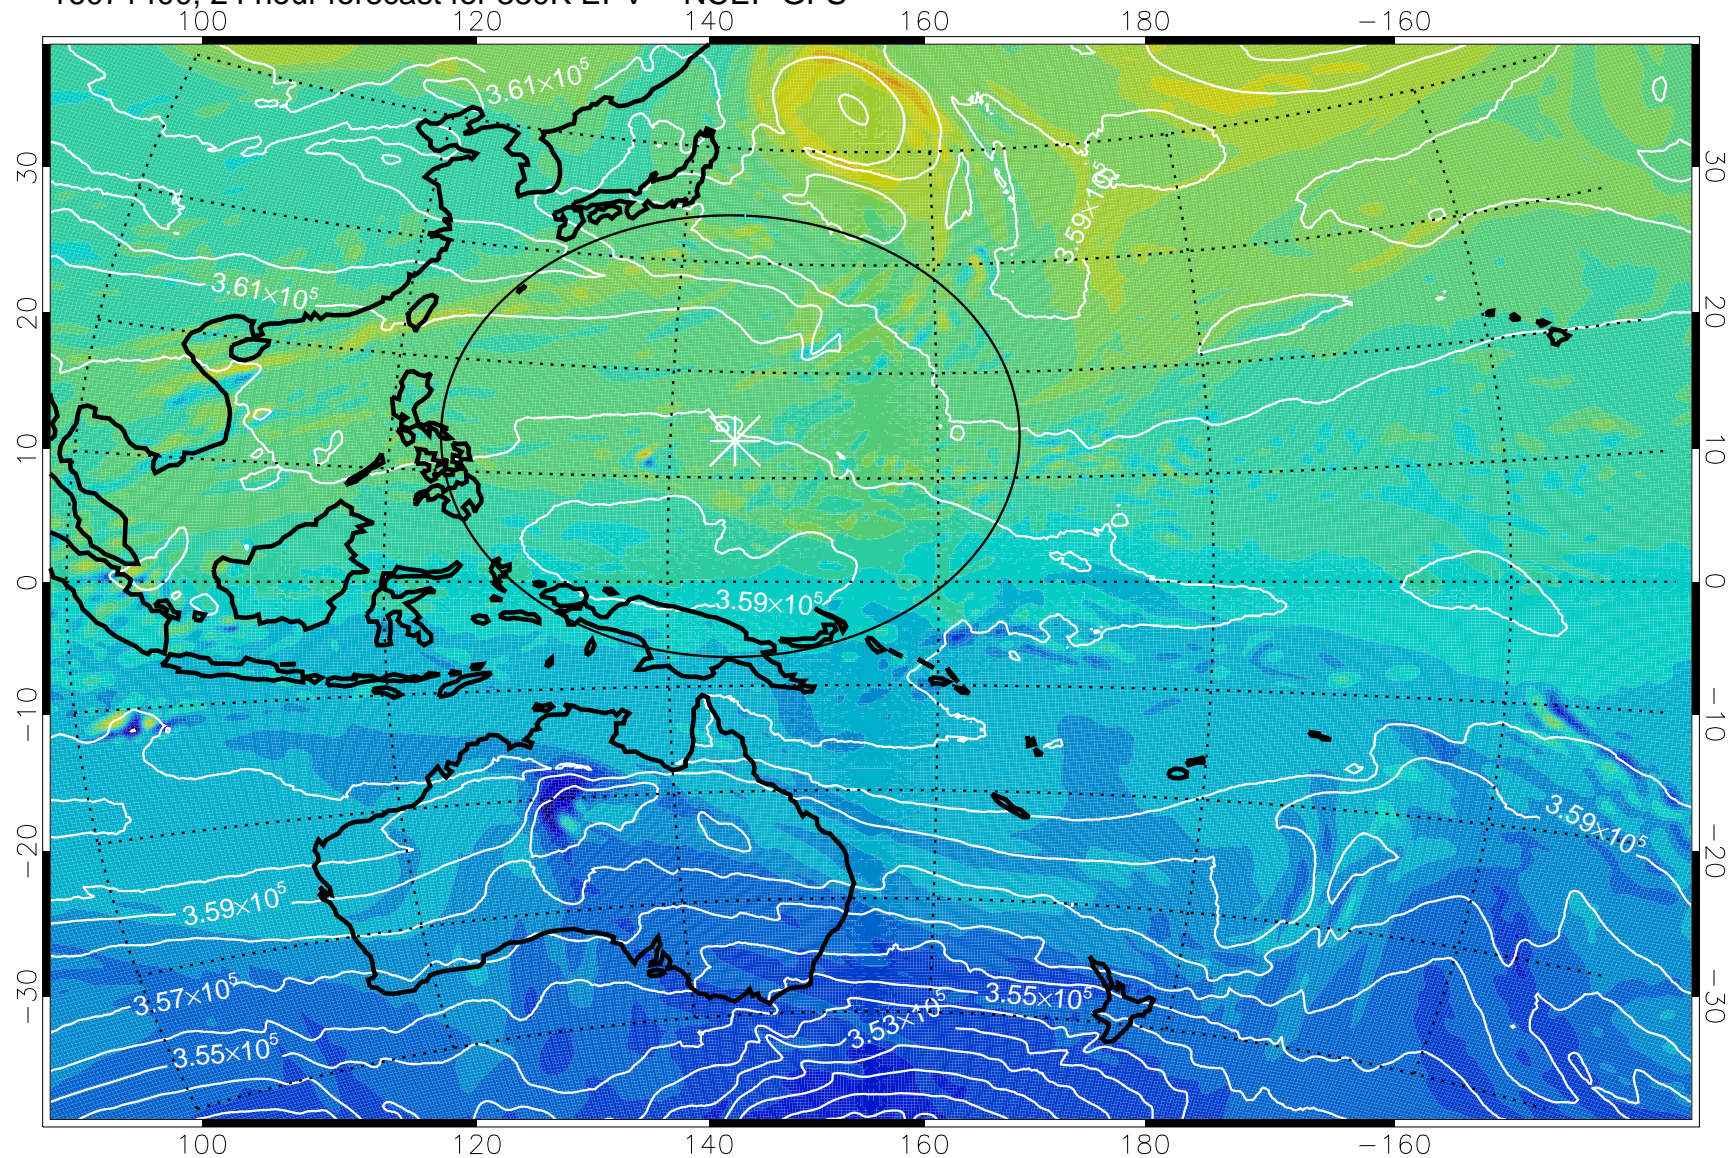

16071318, 18 hour forecast for 380K EPV -- NCEP GFS

380K Montgomery Streamfunction, white

Range ring of 2304 km

16071400, 24 hour forecast for 380K EPV -- NCEP GFS

380K Montgomery Streamfunction, white

Range ring of 2304 km

16071406, 30 hour forecast for 380K EPV -- NCEP GFS

380K Montgomery Streamfunction, white

Range ring of 2304 km

16071412, 36 hour forecast for 380K EPV -- NCEP GFS

380K Montgomery Streamfunction, white

Range ring of 2304 km

16071418, 42 hour forecast for 380K EPV -- NCEP GFS

380K Montgomery Streamfunction, white

Range ring of 2304 km

16071500, 48 hour forecast for 380K EPV -- NCEP GFS

380K Montgomery Streamfunction, white

Range ring of 2304 km

16071506, 54 hour forecast for 380K EPV -- NCEP GFS

380K Montgomery Streamfunction, white

Range ring of 2304 km

16071512, 60 hour forecast for 380K EPV -- NCEP GFS

380K Montgomery Streamfunction, white

Range ring of 2304 km