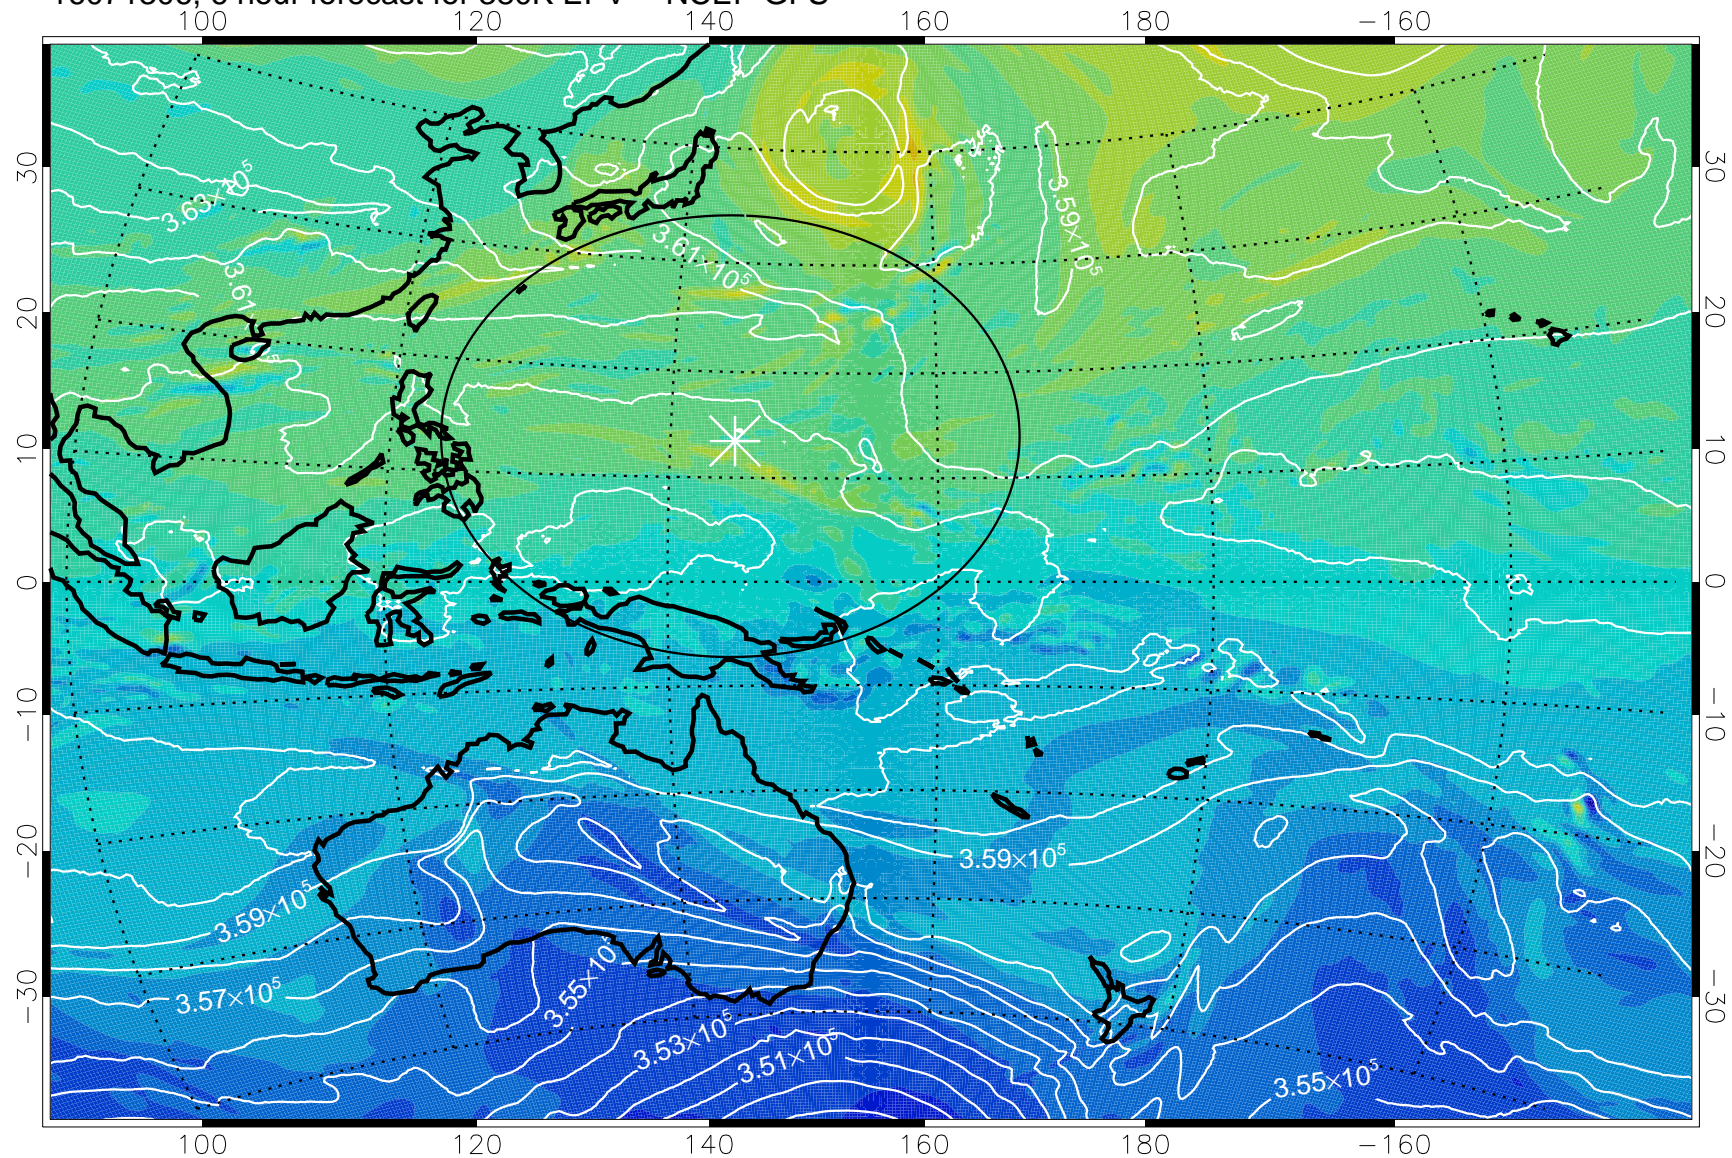

16071306, 6 hour forecast for 380K EPV -- NCEP GFS

380K Montgomery Streamfunction, white

Range ring of 2304 km

16071312, 12 hour forecast for 380K EPV -- NCEP GFS

380K Montgomery Streamfunction, white

Range ring of 2304 km

16071318, 18 hour forecast for 380K EPV -- NCEP GFS

380K Montgomery Streamfunction, white

Range ring of 2304 km

16071400, 24 hour forecast for 380K EPV -- NCEP GFS

380K Montgomery Streamfunction, white

Range ring of 2304 km

16071406, 30 hour forecast for 380K EPV -- NCEP GFS

380K Montgomery Streamfunction, white

Range ring of 2304 km

16071412, 36 hour forecast for 380K EPV -- NCEP GFS

380K Montgomery Streamfunction, white

Range ring of 2304 km

16071418, 42 hour forecast for 380K EPV -- NCEP GFS

380K Montgomery Streamfunction, white

Range ring of 2304 km

16071500, 48 hour forecast for 380K EPV -- NCEP GFS

380K Montgomery Streamfunction, white

Range ring of 2304 km