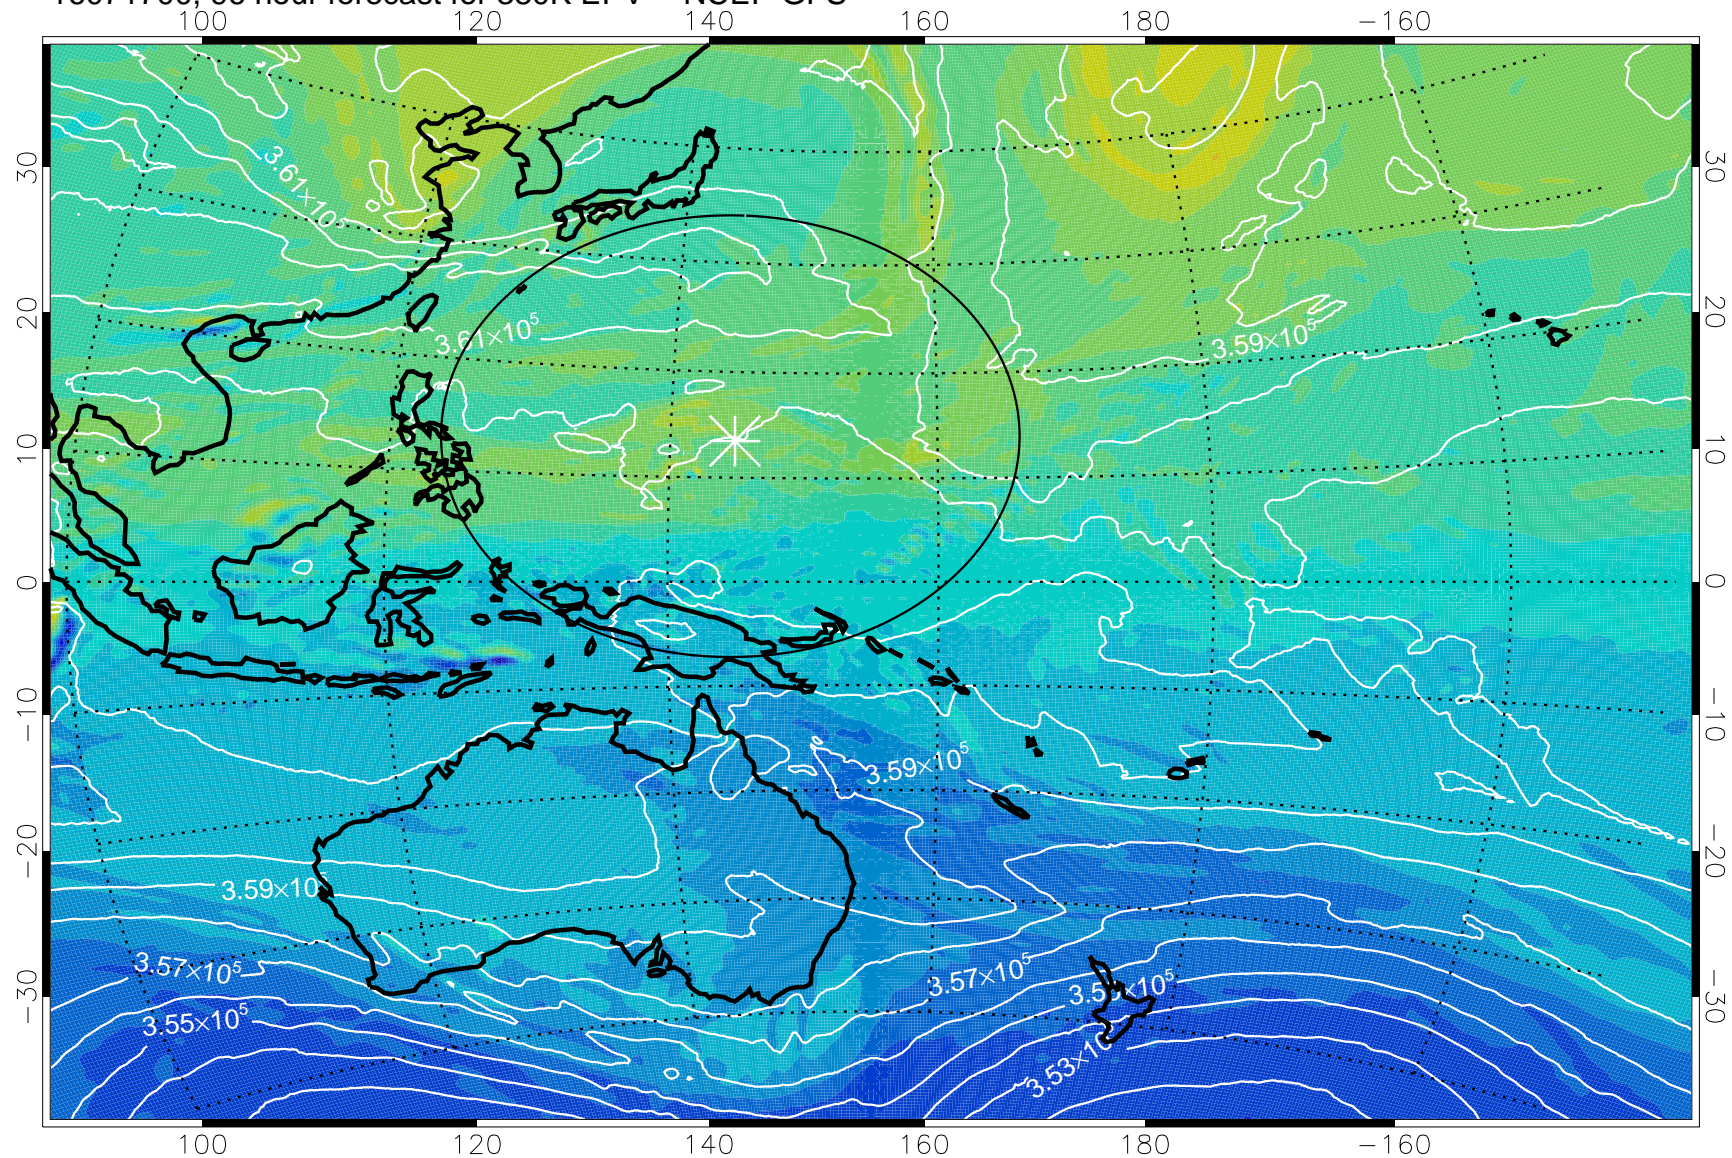

16071518, 66 hour forecast for 380K EPV -- NCEP GFS

380K Montgomery Streamfunction, white

Range ring of 2304 km

16071600, 72 hour forecast for 380K EPV -- NCEP GFS

380K Montgomery Streamfunction, white

Range ring of 2304 km

16071606, 78 hour forecast for 380K EPV -- NCEP GFS

380K Montgomery Streamfunction, white

Range ring of 2304 km

16071612, 84 hour forecast for 380K EPV -- NCEP GFS

380K Montgomery Streamfunction, white

Range ring of 2304 km

16071618, 90 hour forecast for 380K EPV -- NCEP GFS

16071700, 96 hour forecast for 380K EPV -- NCEP GFS

380K Montgomery Streamfunction, white

Range ring of 2304 km

16071706, 102 hour forecast for 380K EPV -- NCEP GFS

380K Montgomery Streamfunction, white

Range ring of 2304 km

16071712, 108 hour forecast for 380K EPV -- NCEP GFS

380K Montgomery Streamfunction, white

Range ring of 2304 km

16071718, 114 hour forecast for 380K EPV -- NCEP GFS