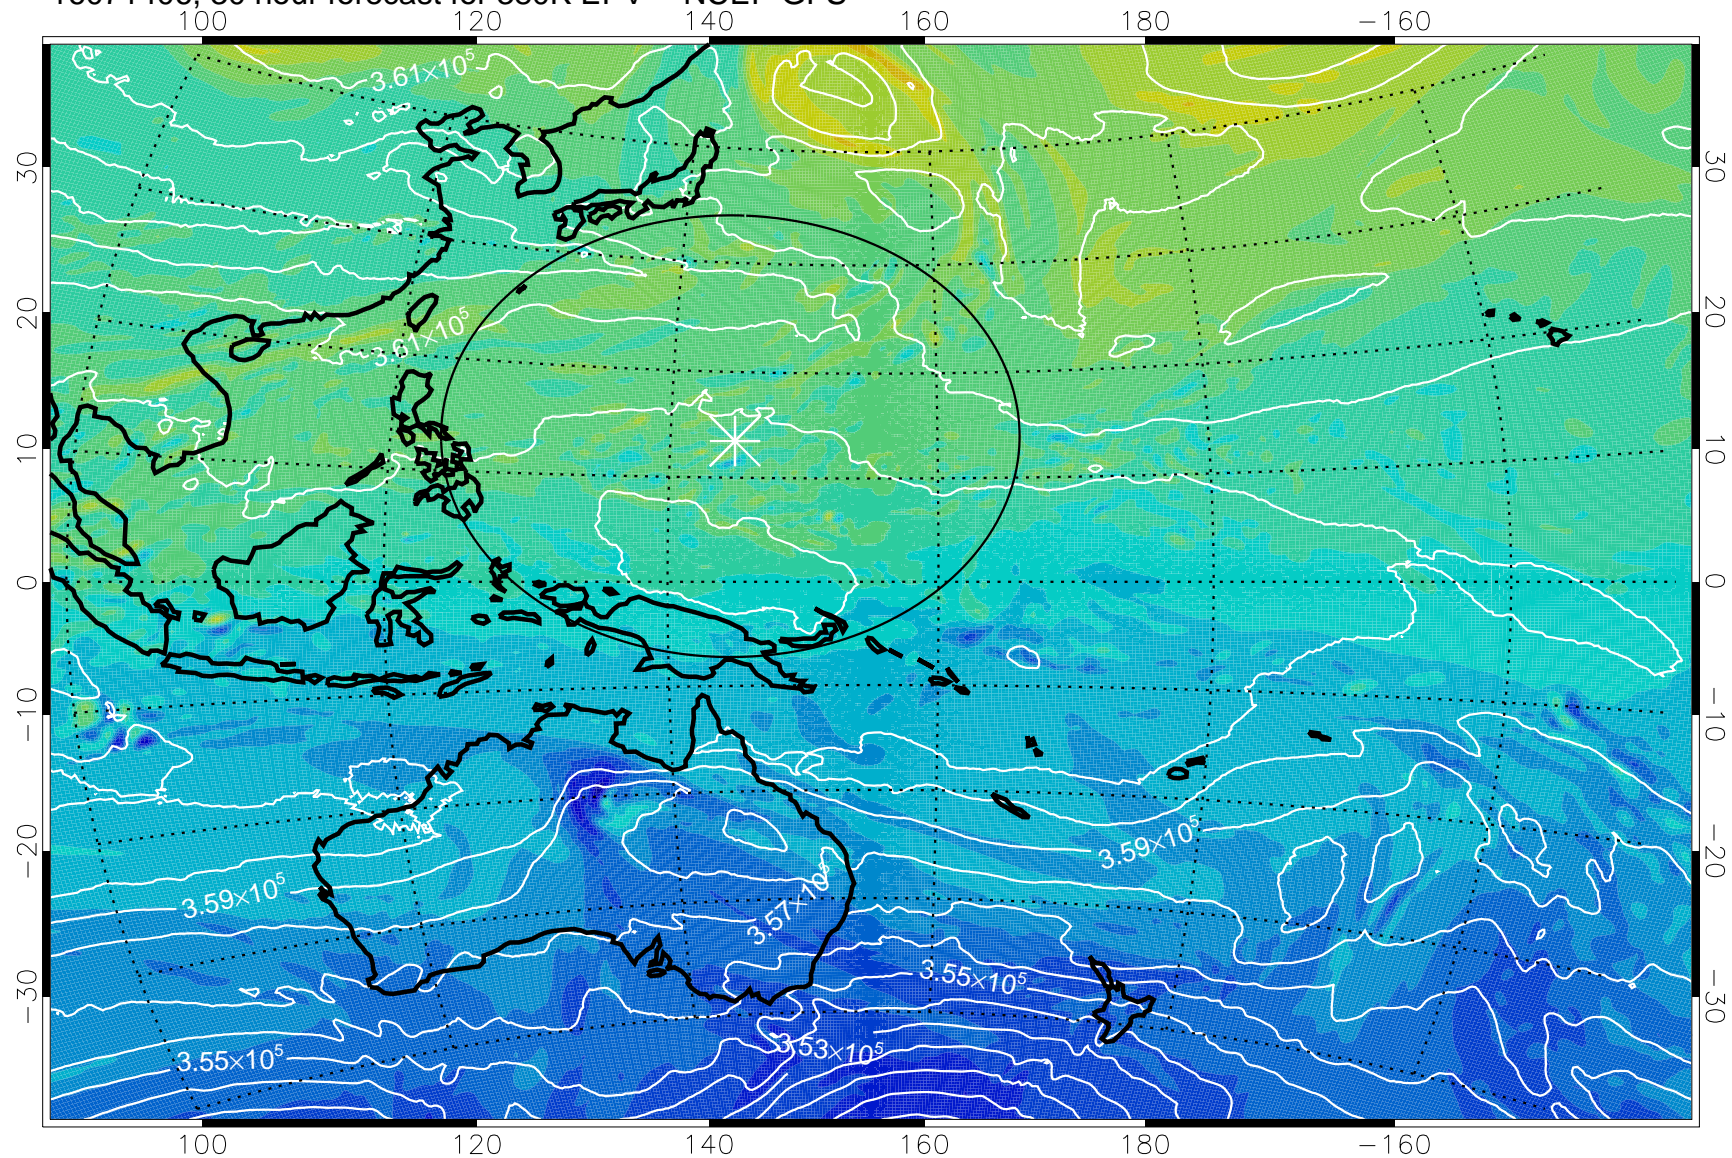

16071318, 18 hour forecast for 380K EPV -- NCEP GFS

380K Montgomery Streamfunction, white

Range ring of 2304 km

16071400, 24 hour forecast for 380K EPV -- NCEP GFS

380K Montgomery Streamfunction, white

Range ring of 2304 km

16071406, 30 hour forecast for 380K EPV -- NCEP GFS

380K Montgomery Streamfunction, white

Range ring of 2304 km

16071412, 36 hour forecast for 380K EPV -- NCEP GFS

380K Montgomery Streamfunction, white

Range ring of 2304 km

16071418, 42 hour forecast for 380K EPV -- NCEP GFS

380K Montgomery Streamfunction, white

Range ring of 2304 km

16071500, 48 hour forecast for 380K EPV -- NCEP GFS

380K Montgomery Streamfunction, white

Range ring of 2304 km

16071506, 54 hour forecast for 380K EPV -- NCEP GFS

380K Montgomery Streamfunction, white

Range ring of 2304 km

16071512, 60 hour forecast for 380K EPV -- NCEP GFS

380K Montgomery Streamfunction, white

Range ring of 2304 km