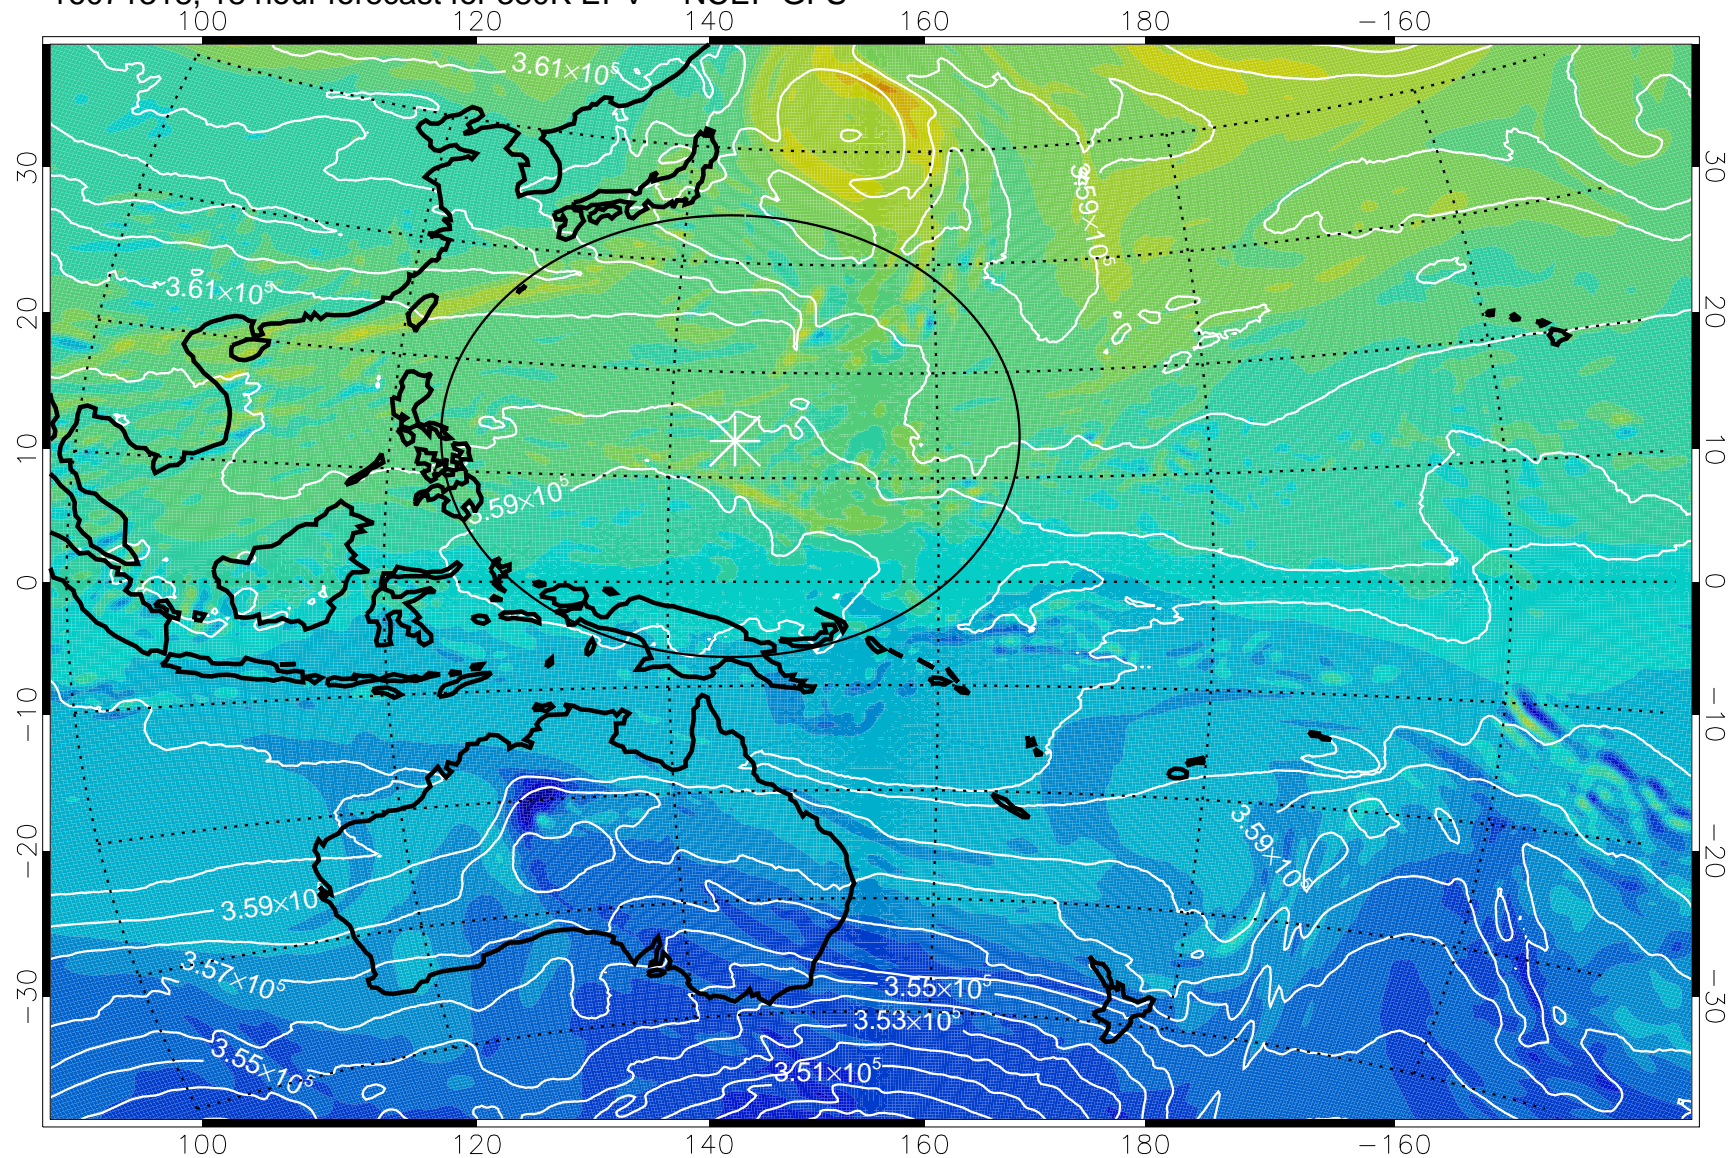

16071306, 6 hour forecast for 380K EPV -- NCEP GFS

380K Montgomery Streamfunction, white

Range ring of 2304 km

16071312, 12 hour forecast for 380K EPV -- NCEP GFS

380K Montgomery Streamfunction, white

Range ring of 2304 km

16071318, 18 hour forecast for 380K EPV -- NCEP GFS

380K Montgomery Streamfunction, white

Range ring of 2304 km

16071400, 24 hour forecast for 380K EPV -- NCEP GFS

380K Montgomery Streamfunction, white

Range ring of 2304 km

16071406, 30 hour forecast for 380K EPV -- NCEP GFS

380K Montgomery Streamfunction, white

Range ring of 2304 km

16071412, 36 hour forecast for 380K EPV -- NCEP GFS

380K Montgomery Streamfunction, white

Range ring of 2304 km

16071418, 42 hour forecast for 380K EPV -- NCEP GFS

380K Montgomery Streamfunction, white

Range ring of 2304 km

16071500, 48 hour forecast for 380K EPV -- NCEP GFS

380K Montgomery Streamfunction, white

Range ring of 2304 km