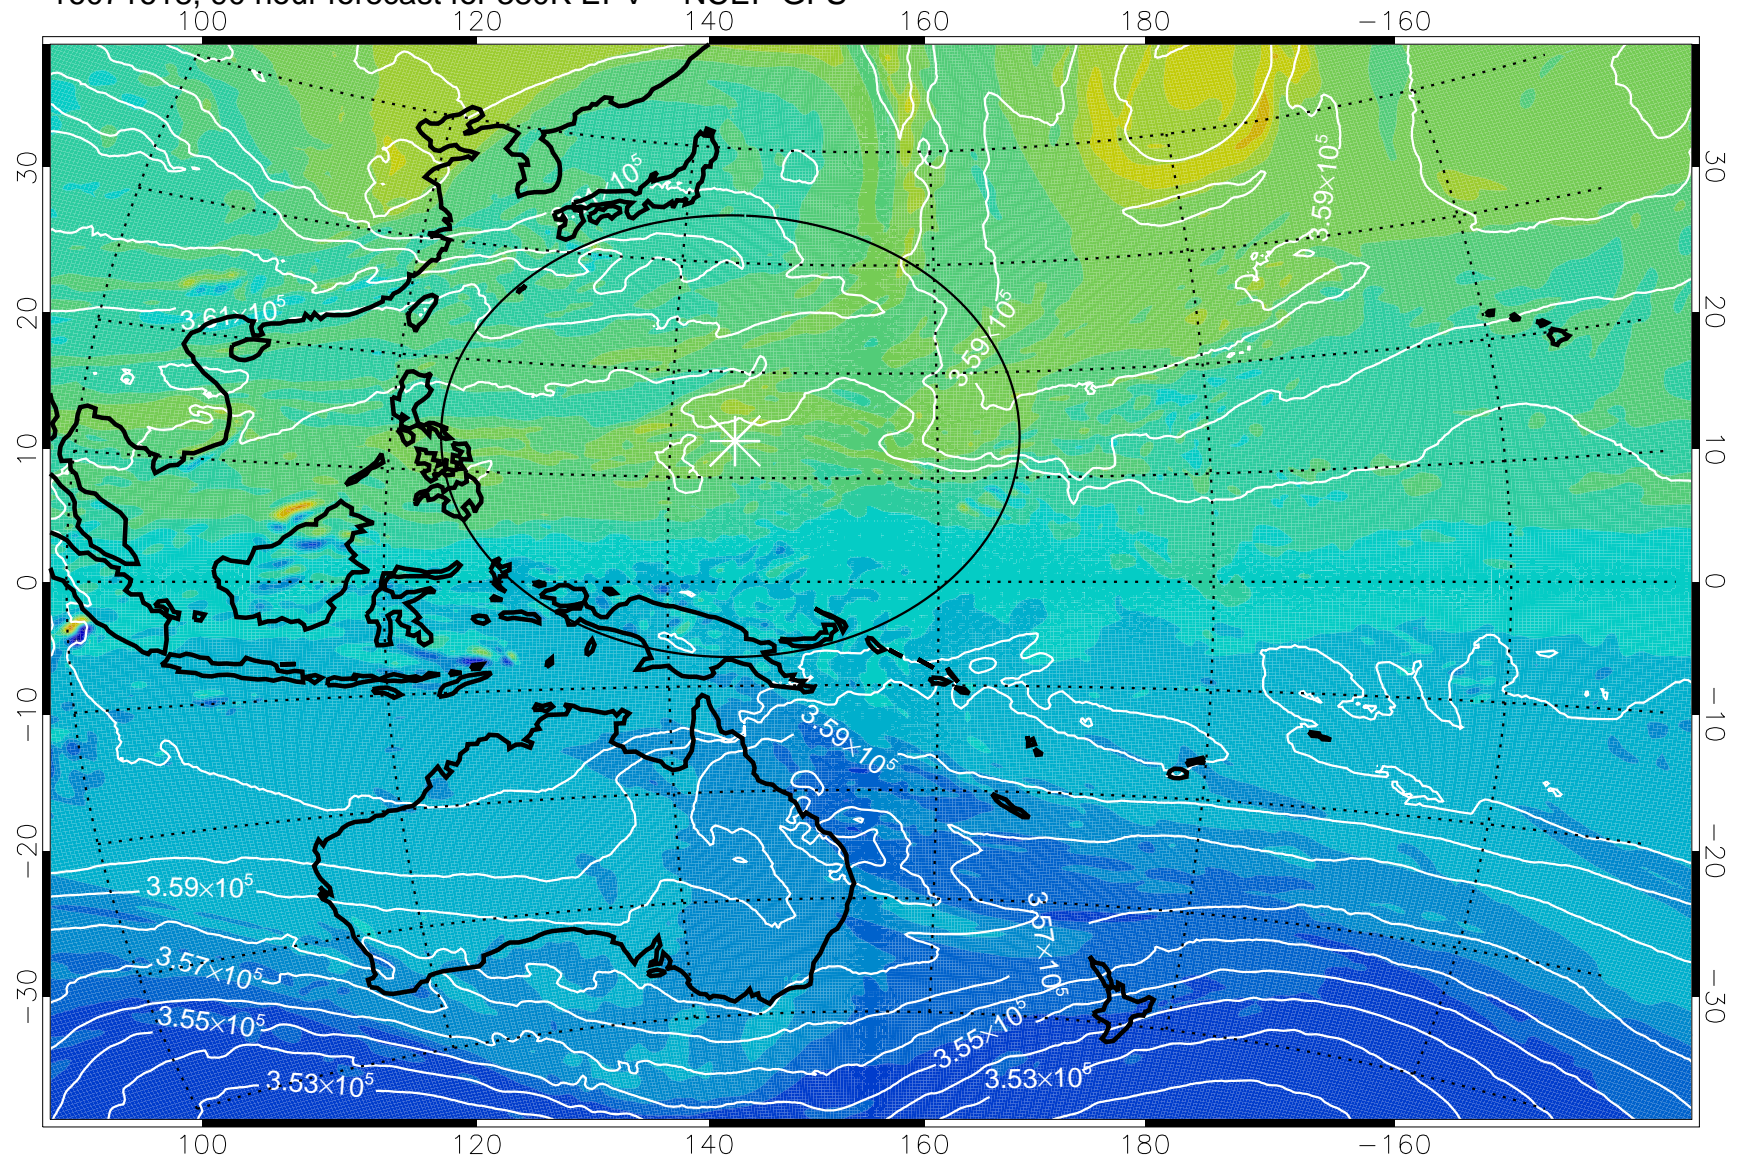

16071518, 66 hour forecast for 380K EPV -- NCEP GFS

380K Montgomery Streamfunction, white

Range ring of 2304 km

16071600, 72 hour forecast for 380K EPV -- NCEP GFS

380K Montgomery Streamfunction, white

Range ring of 2304 km

16071606, 78 hour forecast for 380K EPV -- NCEP GFS

380K Montgomery Streamfunction, white

Range ring of 2304 km

16071612, 84 hour forecast for 380K EPV -- NCEP GFS

380K Montgomery Streamfunction, white

Range ring of 2304 km

16071618, 90 hour forecast for 380K EPV -- NCEP GFS

16071700, 96 hour forecast for 380K EPV -- NCEP GFS

380K Montgomery Streamfunction, white

Range ring of 2304 km

16071706, 102 hour forecast for 380K EPV -- NCEP GFS

380K Montgomery Streamfunction, white

Range ring of 2304 km

16071712, 108 hour forecast for 380K EPV -- NCEP GFS

380K Montgomery Streamfunction, white

Range ring of 2304 km

16071718, 114 hour forecast for 380K EPV -- NCEP GFS