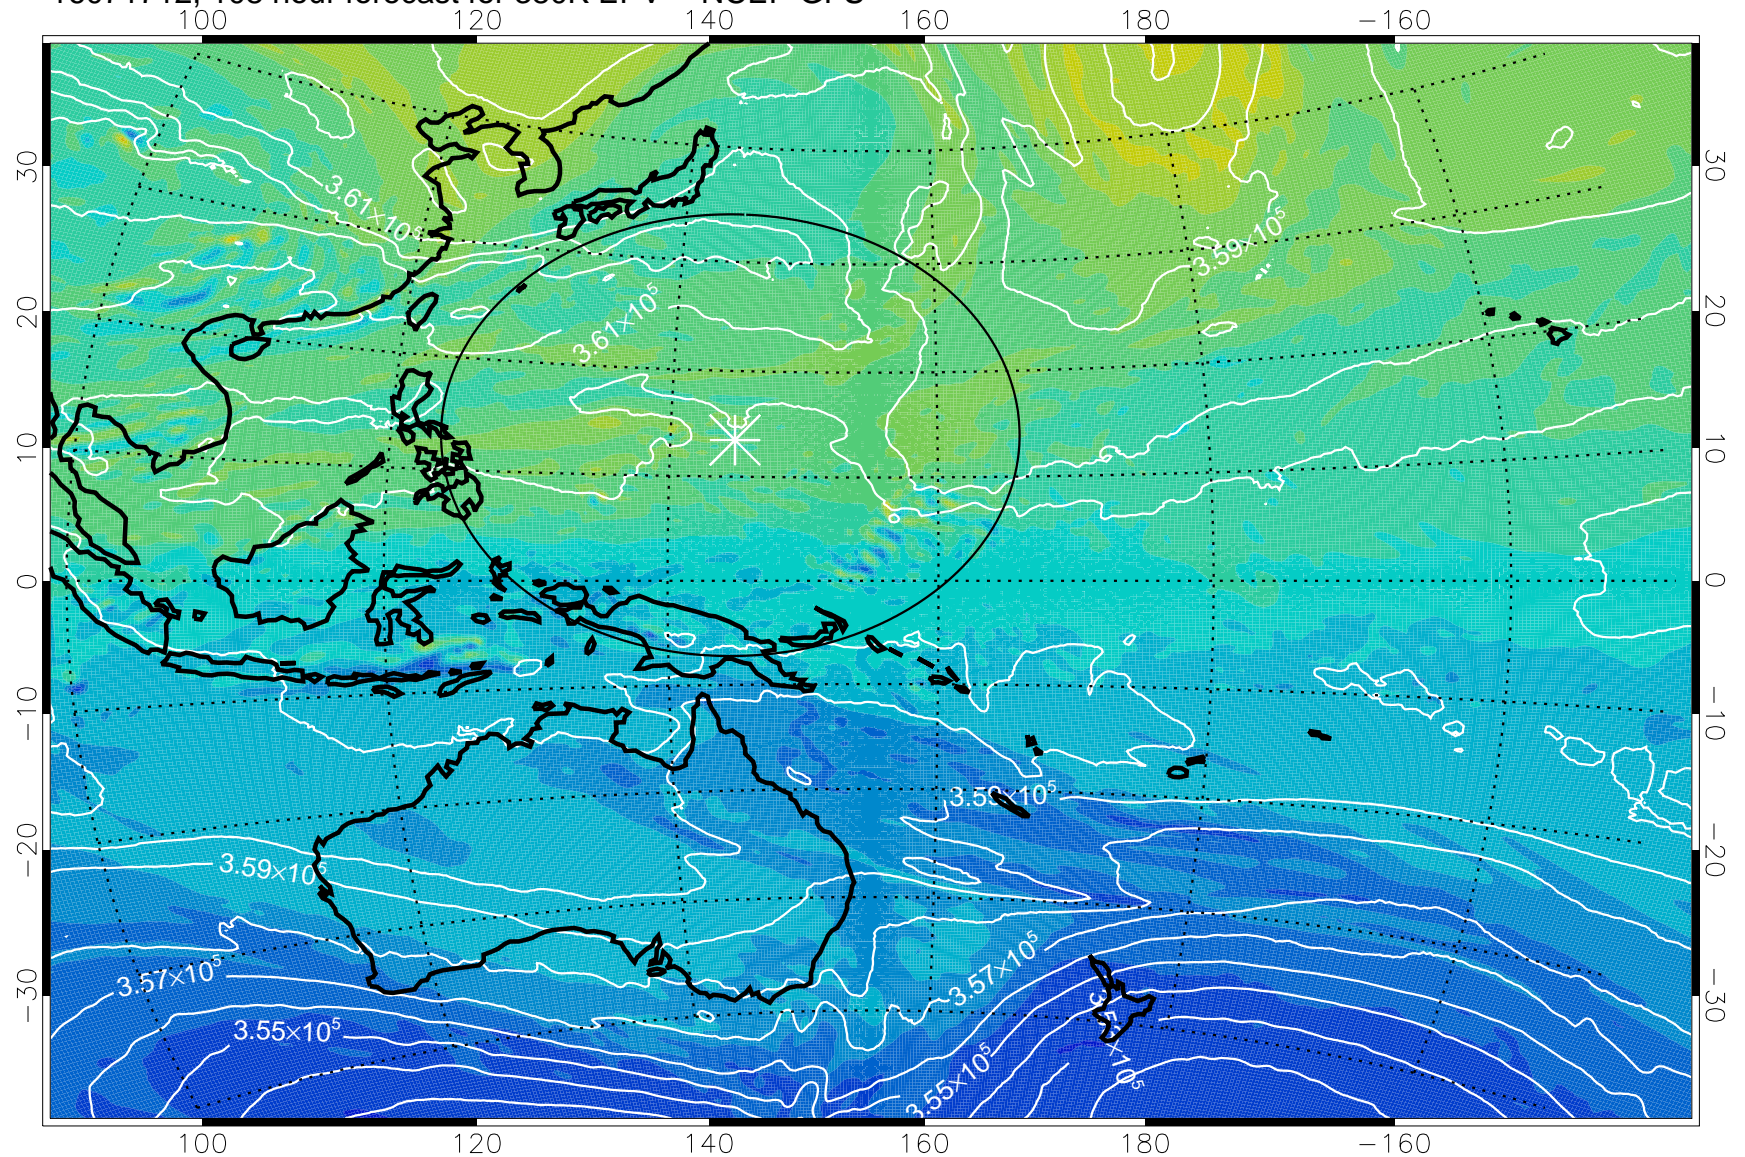

16071606, 78 hour forecast for 380K EPV -- NCEP GFS

380K Montgomery Streamfunction, white

Range ring of 2304 km

16071612, 84 hour forecast for 380K EPV -- NCEP GFS

380K Montgomery Streamfunction, white

Range ring of 2304 km

16071618, 90 hour forecast for 380K EPV -- NCEP GFS

16071700, 96 hour forecast for 380K EPV -- NCEP GFS

380K Montgomery Streamfunction, white

Range ring of 2304 km

16071706, 102 hour forecast for 380K EPV -- NCEP GFS

380K Montgomery Streamfunction, white

Range ring of 2304 km

16071712, 108 hour forecast for 380K EPV -- NCEP GFS

380K Montgomery Streamfunction, white

Range ring of 2304 km

16071718, 114 hour forecast for 380K EPV -- NCEP GFS

380K Montgomery Streamfunction, white

Range ring of 2304 km

16071800, 120 hour forecast for 380K EPV -- NCEP GFS

380K Montgomery Streamfunction, white

Range ring of 2304 km