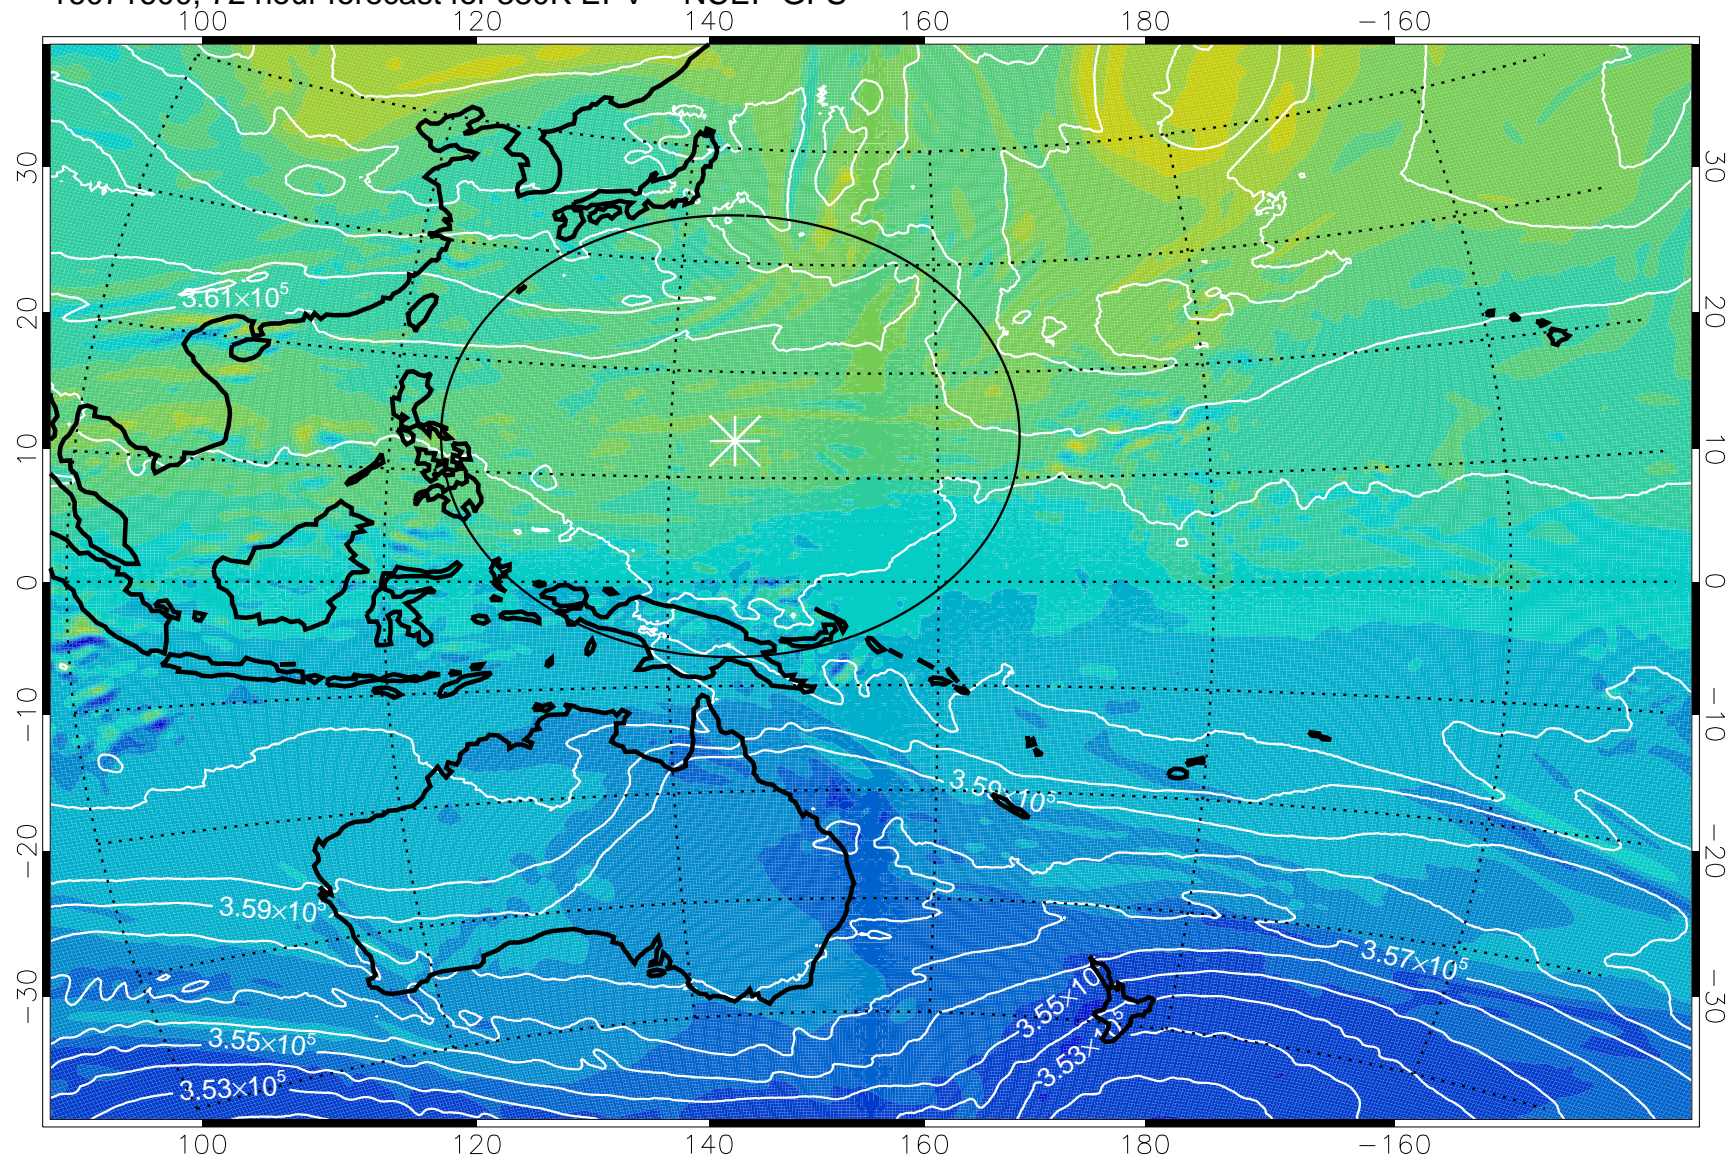

16071506, 54 hour forecast for 380K EPV -- NCEP GFS

380K Montgomery Streamfunction, white

Range ring of 2304 km

16071512, 60 hour forecast for 380K EPV -- NCEP GFS

380K Montgomery Streamfunction, white

Range ring of 2304 km

16071518, 66 hour forecast for 380K EPV -- NCEP GFS

380K Montgomery Streamfunction, white

Range ring of 2304 km

16071600, 72 hour forecast for 380K EPV -- NCEP GFS

380K Montgomery Streamfunction, white

Range ring of 2304 km

16071606, 78 hour forecast for 380K EPV -- NCEP GFS

380K Montgomery Streamfunction, white

Range ring of 2304 km

16071612, 84 hour forecast for 380K EPV -- NCEP GFS

380K Montgomery Streamfunction, white

Range ring of 2304 km

16071618, 90 hour forecast for 380K EPV -- NCEP GFS

16071700, 96 hour forecast for 380K EPV -- NCEP GFS

380K Montgomery Streamfunction, white

Range ring of 2304 km

16071706, 102 hour forecast for 380K EPV -- NCEP GFS