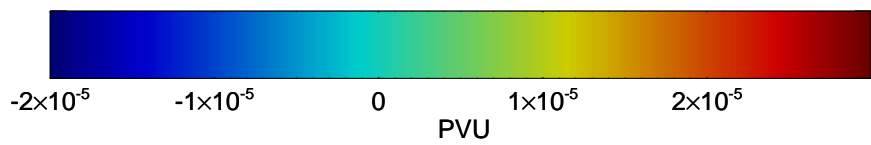

380K Montgomery Streamfunction, white

Range ring of 2304 km

16071712, 108 hour forecast for 380K EPV -- NCEP GFS

380K Montgomery Streamfunction, white

Range ring of 2304 km

16071718, 114 hour forecast for 380K EPV -- NCEP GFS