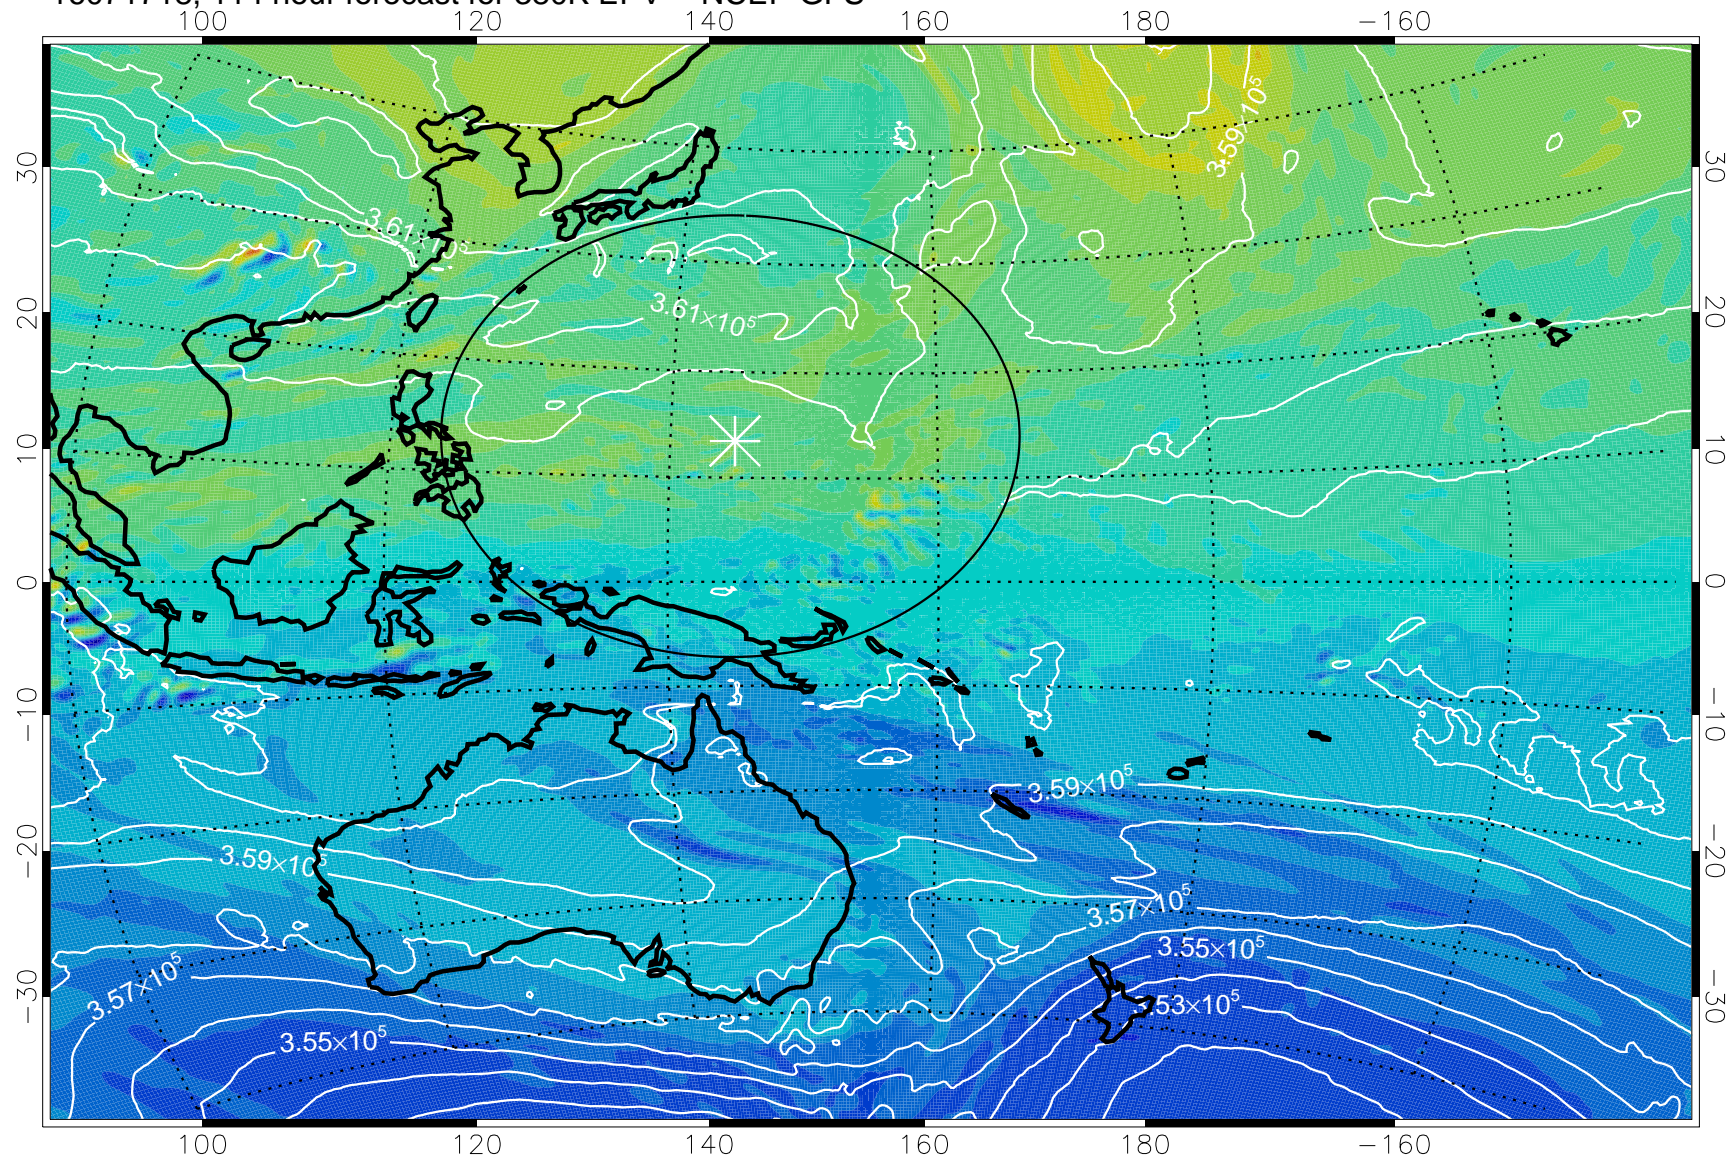

16071618, 90 hour forecast for 380K EPV -- NCEP GFS

16071700, 96 hour forecast for 380K EPV -- NCEP GFS

380K Montgomery Streamfunction, white

Range ring of 2304 km

16071706, 102 hour forecast for 380K EPV -- NCEP GFS

380K Montgomery Streamfunction, white

Range ring of 2304 km

16071712, 108 hour forecast for 380K EPV -- NCEP GFS

380K Montgomery Streamfunction, white

Range ring of 2304 km

16071718, 114 hour forecast for 380K EPV -- NCEP GFS

380K Montgomery Streamfunction, white

Range ring of 2304 km

16071800, 120 hour forecast for 380K EPV -- NCEP GFS

380K Montgomery Streamfunction, white

Range ring of 2304 km