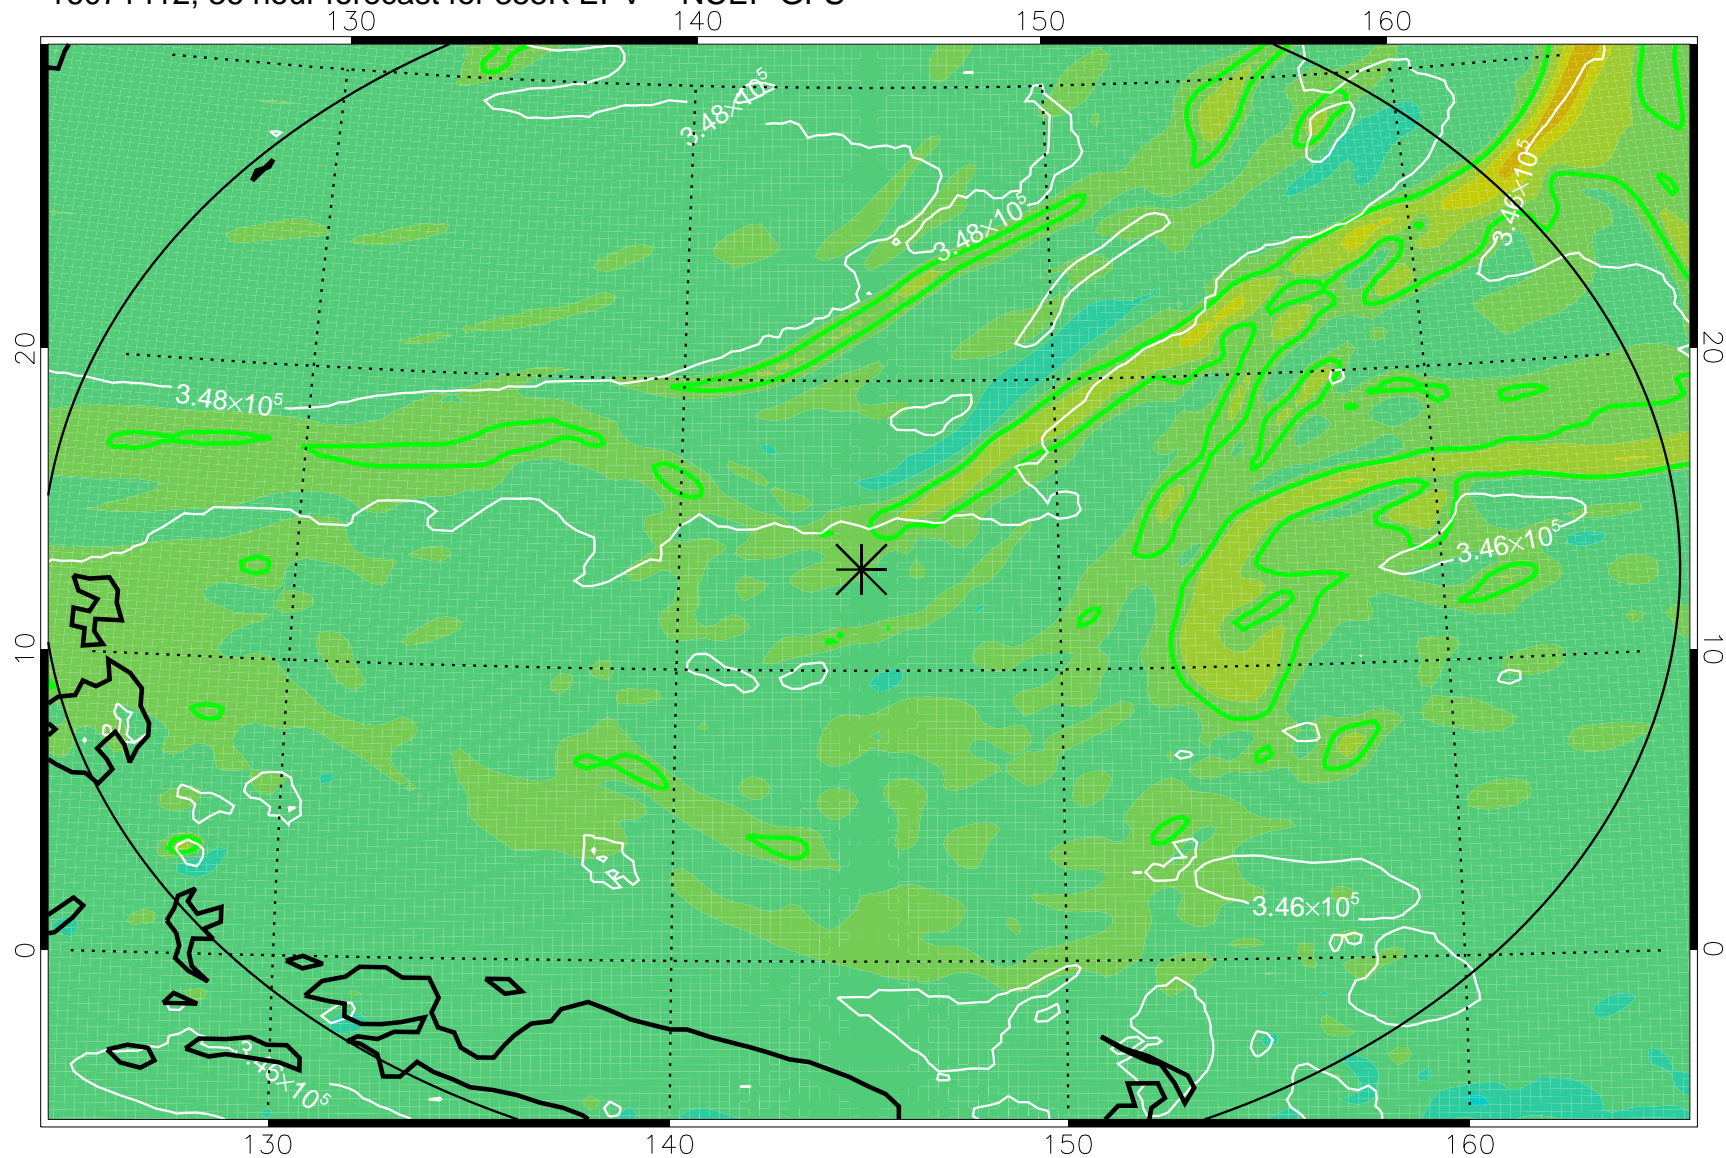

16071318, 18 hour forecast for 355K EPV -- NCEP GFS

355K Montgomery Streamfunction, white
EPV Tropopause (2 PVU) Position
Range ring of 2304 km

16071400, 24 hour forecast for 355K EPV -- NCEP GFS

355K Montgomery Streamfunction, white
EPV Tropopause (2 PVU) Position
Range ring of 2304 km

16071406, 30 hour forecast for 355K EPV -- NCEP GFS

355K Montgomery Streamfunction, white
EPV Tropopause (2 PVU) Position
Range ring of 2304 km

16071412, 36 hour forecast for 355K EPV -- NCEP GFS

355K Montgomery Streamfunction, white
EPV Tropopause (2 PVU) Position
Range ring of 2304 km

16071418, 42 hour forecast for 355K EPV -- NCEP GFS

355K Montgomery Streamfunction, white
EPV Tropopause (2 PVU) Position
Range ring of 2304 km

16071500, 48 hour forecast for 355K EPV -- NCEP GFS

355K Montgomery Streamfunction, white
EPV Tropopause (2 PVU) Position
Range ring of 2304 km

16071718, 114 hour forecast for 355K EPV -- NCEP GFS

355K Montgomery Streamfunction, white
EPV Tropopause (2 PVU) Position
Range ring of 2304 km

16071800, 120 hour forecast for 355K EPV -- NCEP GFS

355K Montgomery Streamfunction, white
EPV Tropopause (2 PVU) Position
Range ring of 2304 km