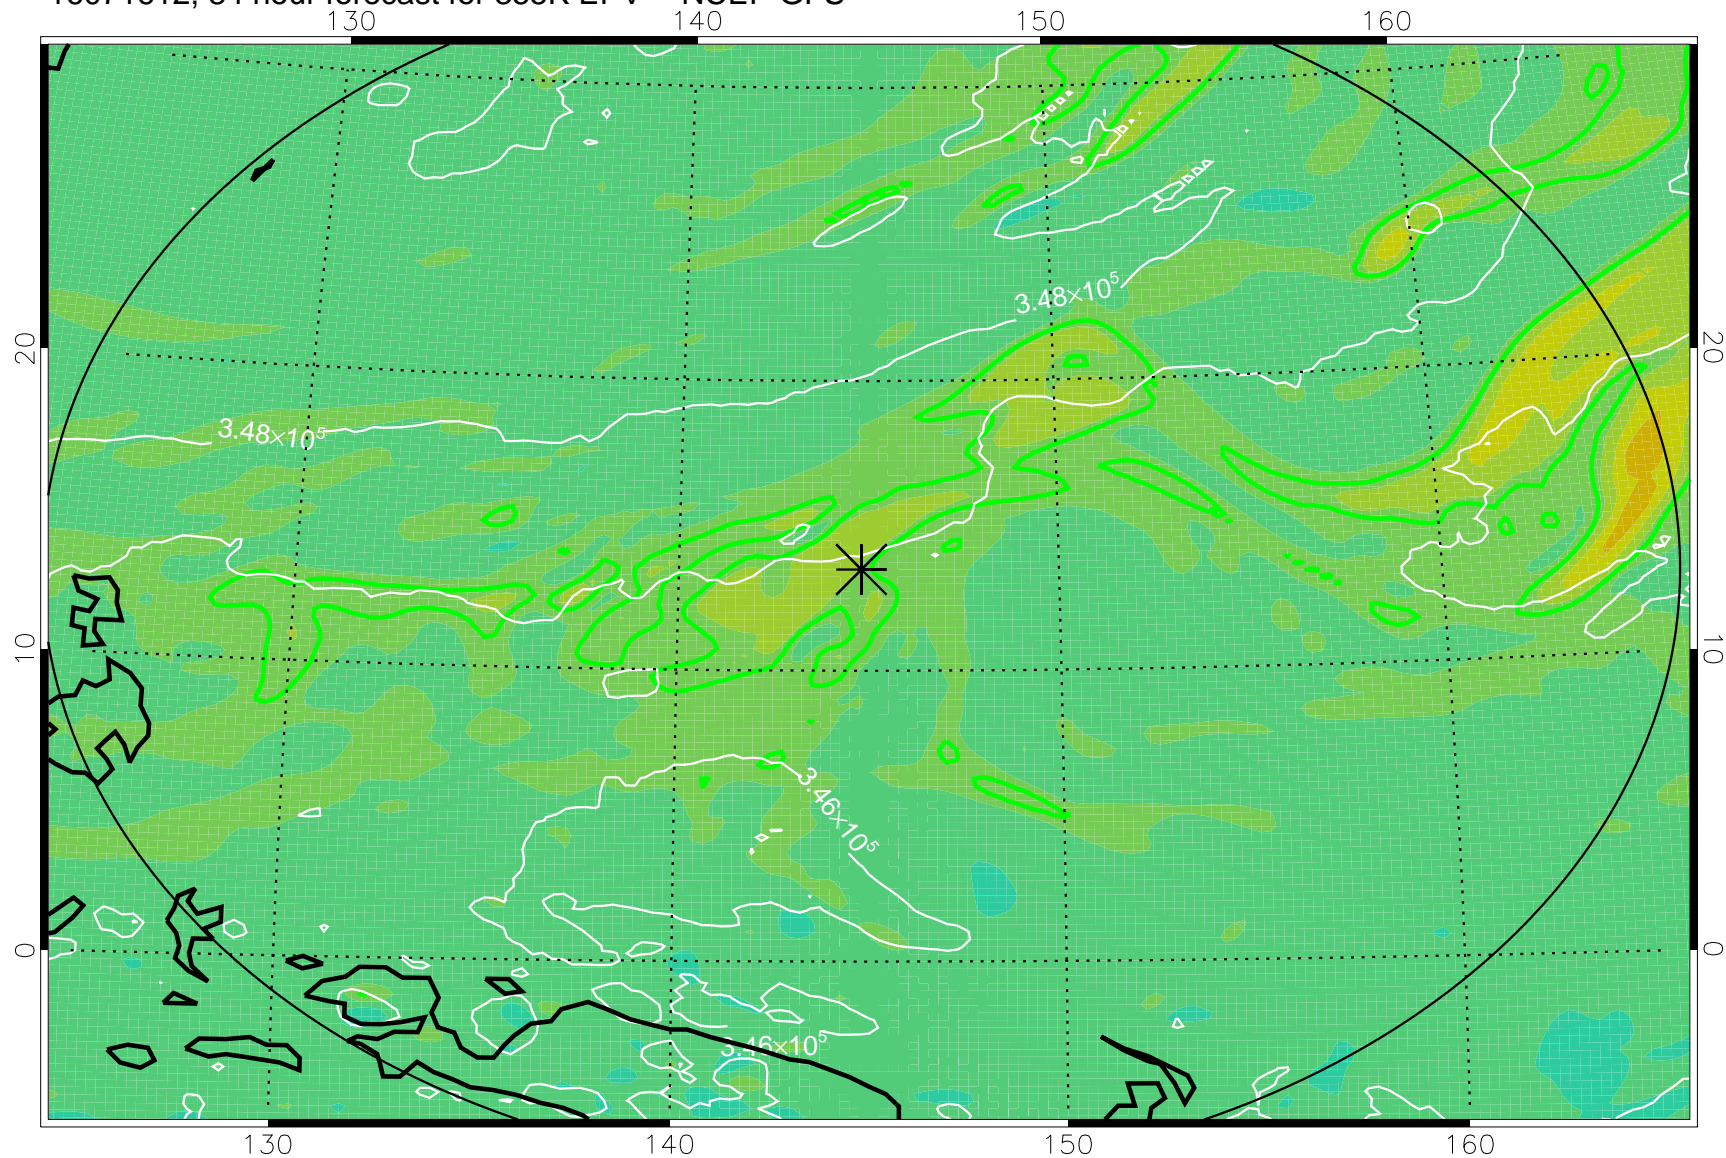

16071518, 66 hour forecast for 355K EPV -- NCEP GFS

355K Montgomery Streamfunction, white
EPV Tropopause (2 PVU) Position
Range ring of 2304 km

16071600, 72 hour forecast for 355K EPV -- NCEP GFS

355K Montgomery Streamfunction, white
EPV Tropopause (2 PVU) Position
Range ring of 2304 km

16071606, 78 hour forecast for 355K EPV -- NCEP GFS

355K Montgomery Streamfunction, white
EPV Tropopause (2 PVU) Position
Range ring of 2304 km

16071612, 84 hour forecast for 355K EPV -- NCEP GFS

355K Montgomery Streamfunction, white
EPV Tropopause (2 PVU) Position
Range ring of 2304 km

16071618, 90 hour forecast for 355K EPV -- NCEP GFS

355K Montgomery Streamfunction, white
EPV Tropopause (2 PVU) Position
Range ring of 2304 km

16071700, 96 hour forecast for 355K EPV -- NCEP GFS

355K Montgomery Streamfunction, white
EPV Tropopause (2 PVU) Position
Range ring of 2304 km

16071718, 114 hour forecast for 355K EPV -- NCEP GFS

355K Montgomery Streamfunction, white
EPV Tropopause (2 PVU) Position
Range ring of 2304 km

16071800, 120 hour forecast for 355K EPV -- NCEP GFS

355K Montgomery Streamfunction, white
EPV Tropopause (2 PVU) Position
Range ring of 2304 km