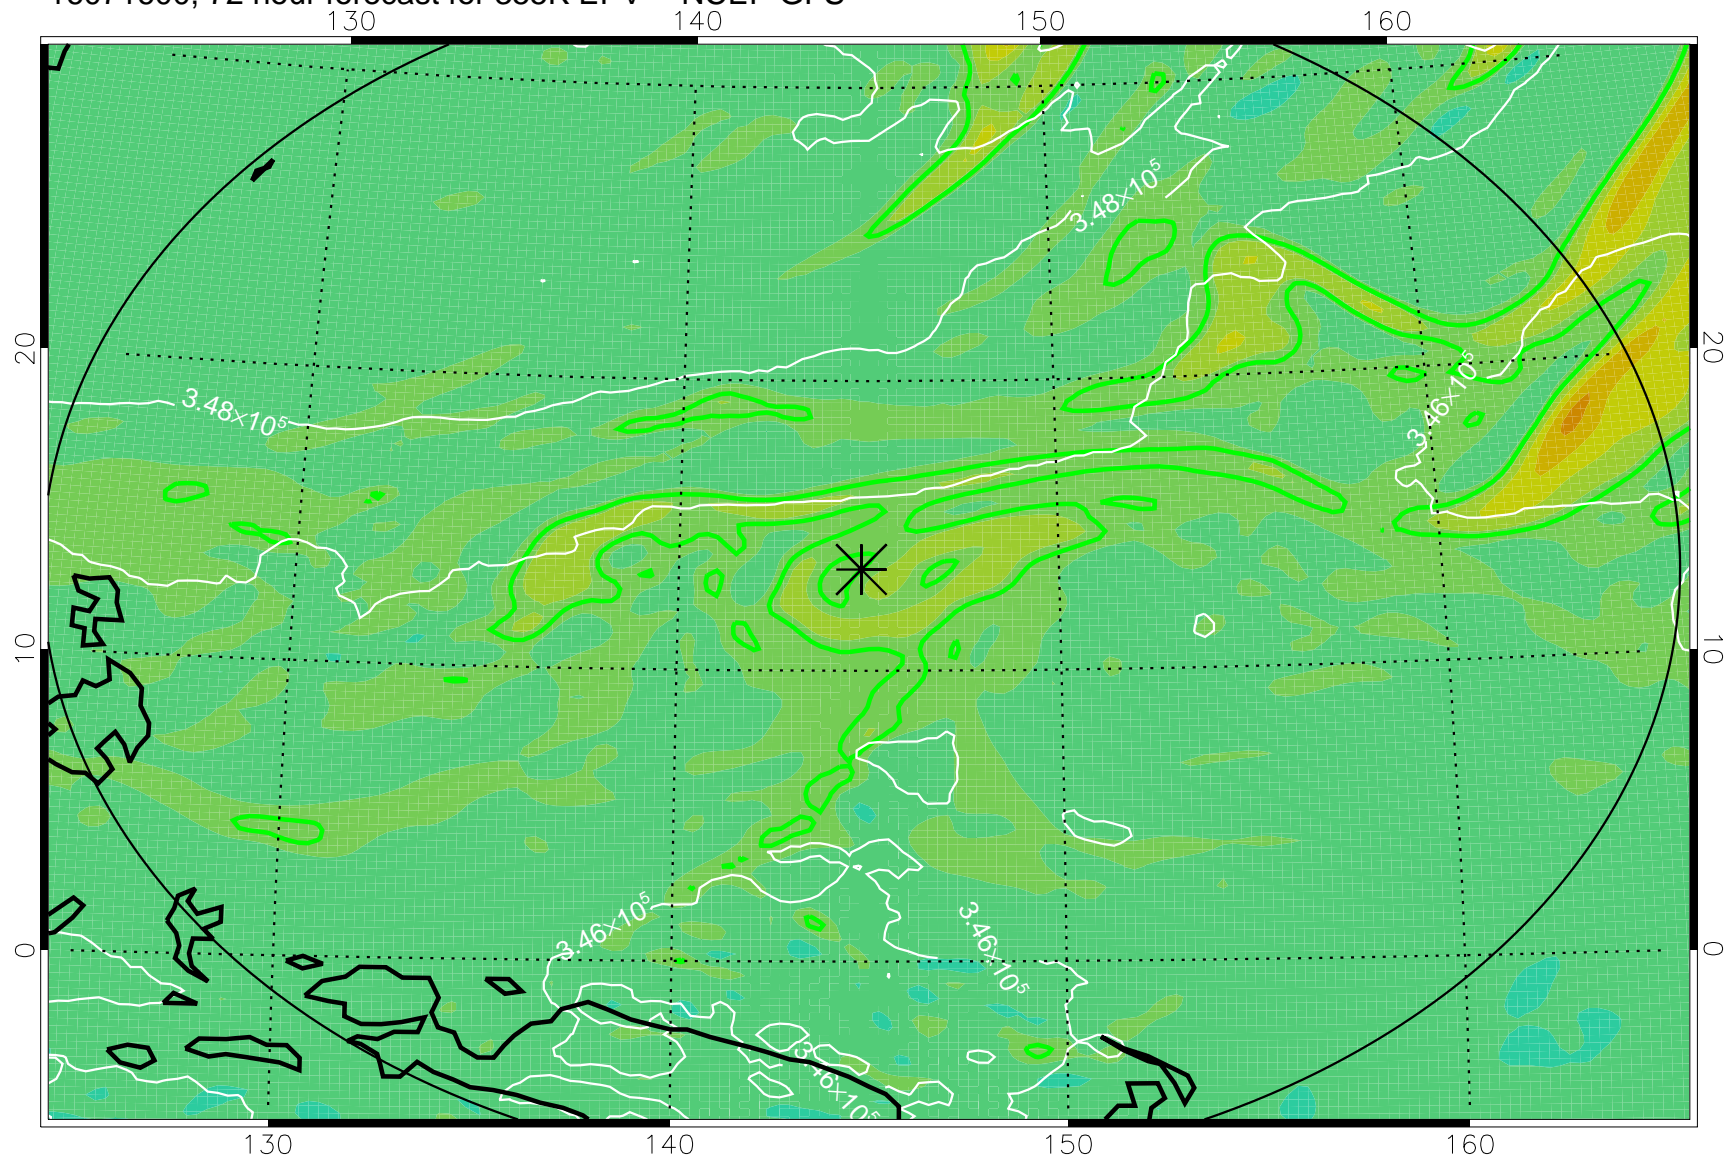

16071506, 54 hour forecast for 355K EPV -- NCEP GFS

355K Montgomery Streamfunction, white
EPV Tropopause (2 PVU) Position
Range ring of 2304 km

16071512, 60 hour forecast for 355K EPV -- NCEP GFS

355K Montgomery Streamfunction, white
EPV Tropopause (2 PVU) Position
Range ring of 2304 km

16071518, 66 hour forecast for 355K EPV -- NCEP GFS

355K Montgomery Streamfunction, white
EPV Tropopause (2 PVU) Position
Range ring of 2304 km

16071600, 72 hour forecast for 355K EPV -- NCEP GFS

355K Montgomery Streamfunction, white
EPV Tropopause (2 PVU) Position
Range ring of 2304 km

16071606, 78 hour forecast for 355K EPV -- NCEP GFS

355K Montgomery Streamfunction, white
EPV Tropopause (2 PVU) Position
Range ring of 2304 km

16071612, 84 hour forecast for 355K EPV -- NCEP GFS

355K Montgomery Streamfunction, white
EPV Tropopause (2 PVU) Position
Range ring of 2304 km

16071618, 90 hour forecast for 355K EPV -- NCEP GFS

355K Montgomery Streamfunction, white
EPV Tropopause (2 PVU) Position
Range ring of 2304 km

16071700, 96 hour forecast for 355K EPV -- NCEP GFS

355K Montgomery Streamfunction, white
EPV Tropopause (2 PVU) Position
Range ring of 2304 km