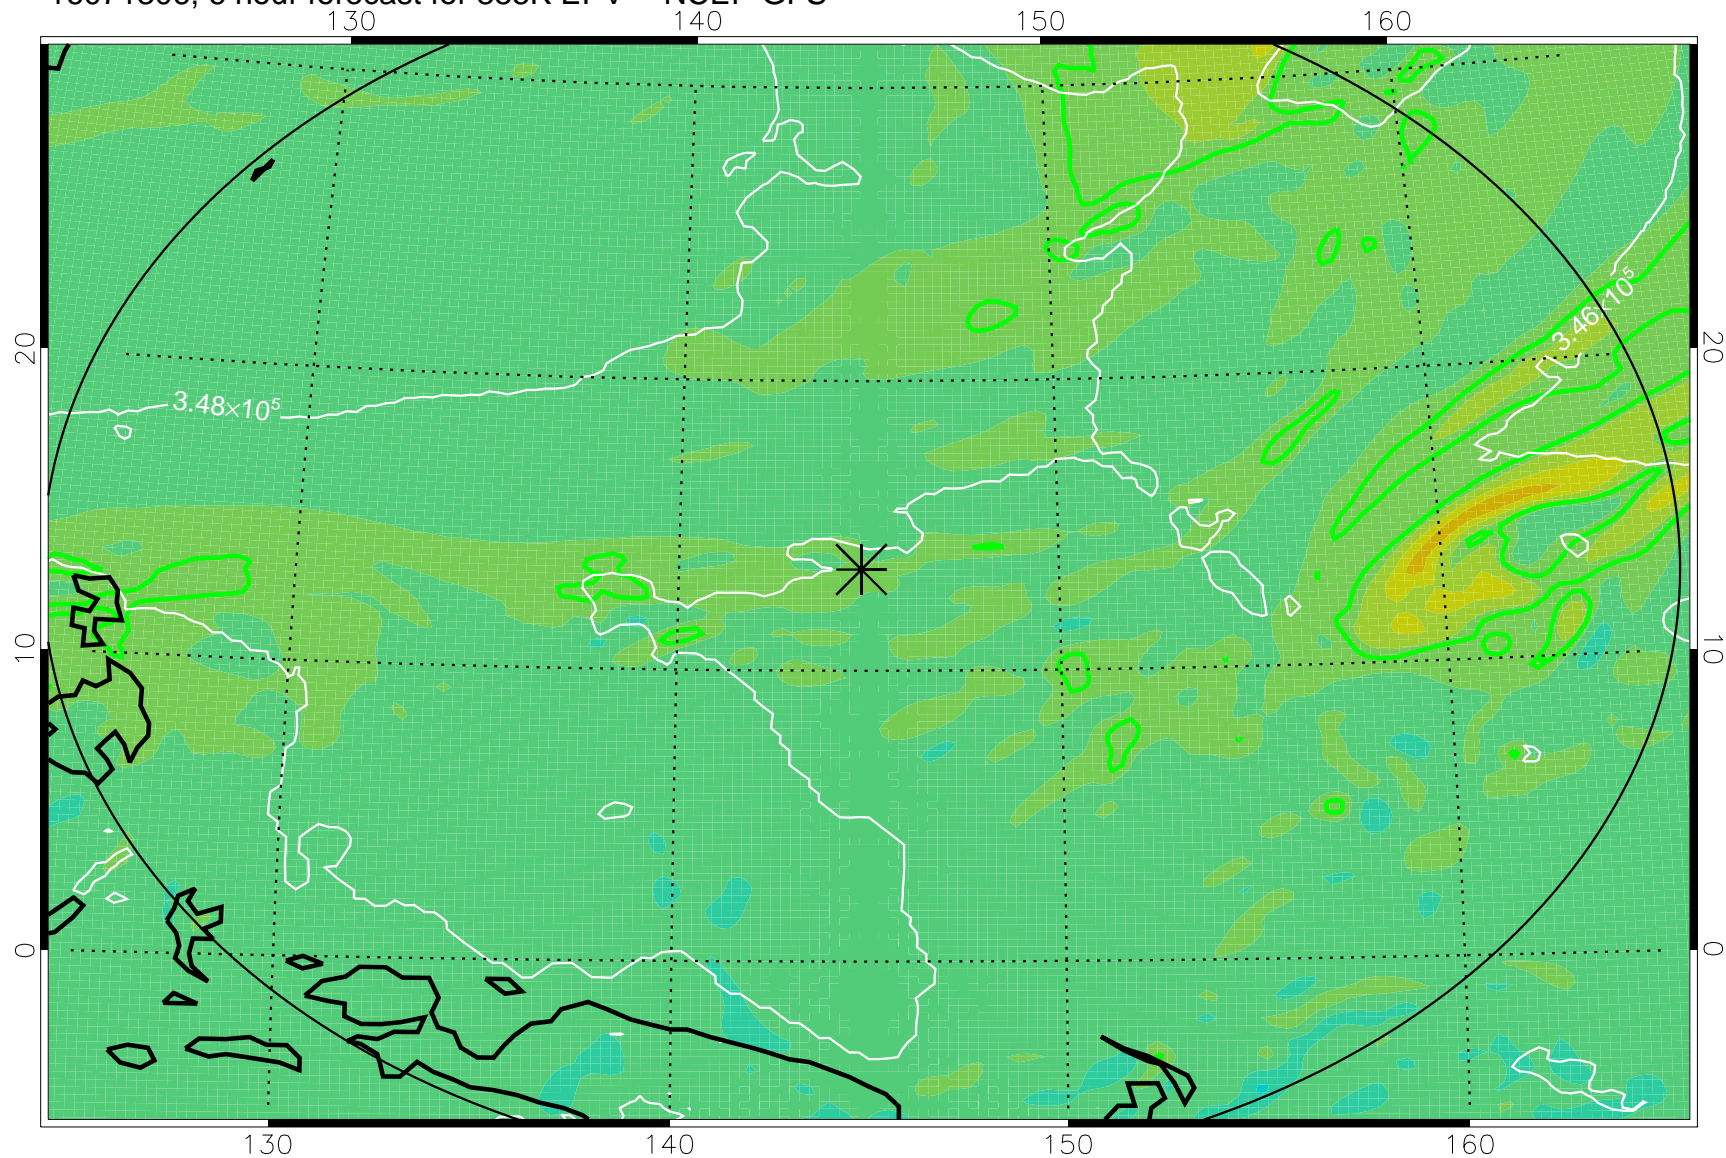

16071306, 6 hour forecast for 355K EPV -- NCEP GFS

355K Montgomery Streamfunction, white
EPV Tropopause (2 PVU) Position
Range ring of 2304 km

16071312, 12 hour forecast for 355K EPV -- NCEP GFS

355K Montgomery Streamfunction, white
EPV Tropopause (2 PVU) Position
Range ring of 2304 km

16071318, 18 hour forecast for 355K EPV -- NCEP GFS

355K Montgomery Streamfunction, white
EPV Tropopause (2 PVU) Position
Range ring of 2304 km

16071400, 24 hour forecast for 355K EPV -- NCEP GFS

355K Montgomery Streamfunction, white
EPV Tropopause (2 PVU) Position
Range ring of 2304 km

16071406, 30 hour forecast for 355K EPV -- NCEP GFS

355K Montgomery Streamfunction, white
EPV Tropopause (2 PVU) Position
Range ring of 2304 km

16071412, 36 hour forecast for 355K EPV -- NCEP GFS

355K Montgomery Streamfunction, white
EPV Tropopause (2 PVU) Position
Range ring of 2304 km

16071418, 42 hour forecast for 355K EPV -- NCEP GFS

355K Montgomery Streamfunction, white
EPV Tropopause (2 PVU) Position
Range ring of 2304 km

16071500, 48 hour forecast for 355K EPV -- NCEP GFS

355K Montgomery Streamfunction, white
EPV Tropopause (2 PVU) Position
Range ring of 2304 km