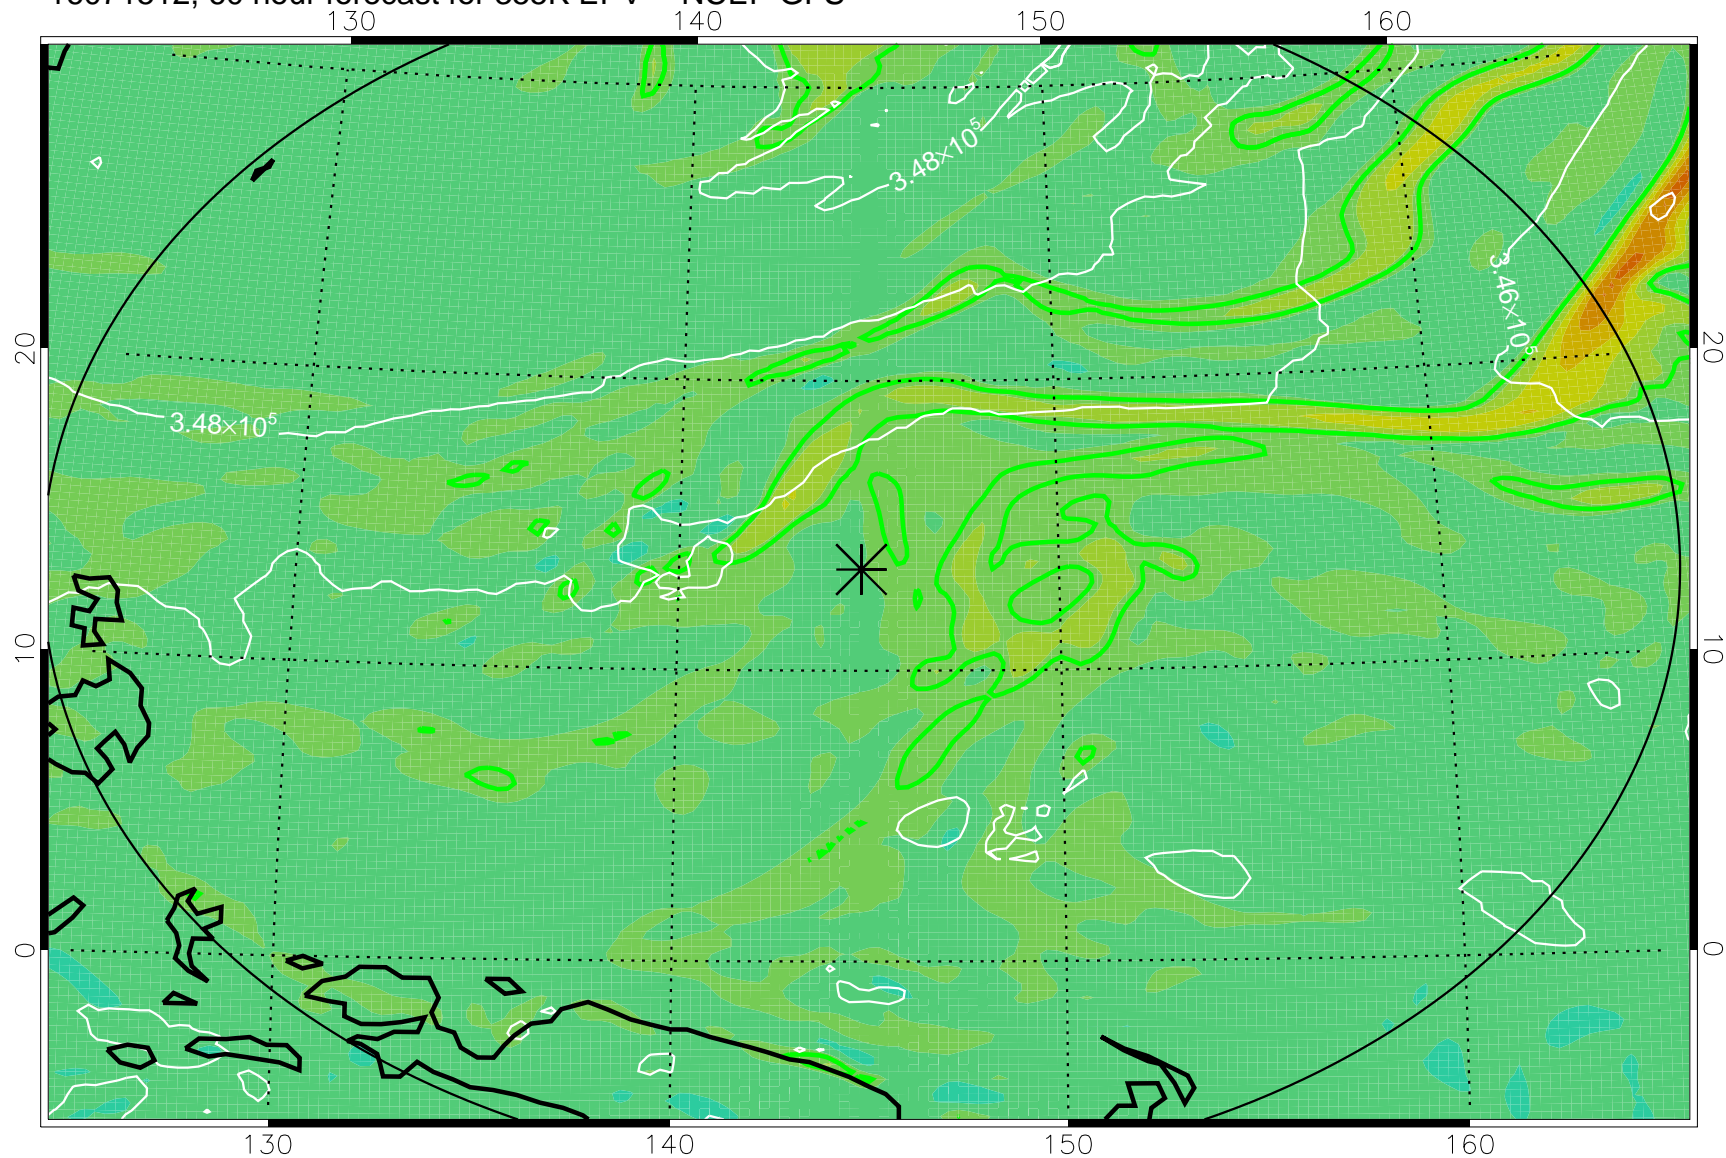

16071418, 42 hour forecast for 355K EPV -- NCEP GFS

355K Montgomery Streamfunction, white
EPV Tropopause (2 PVU) Position
Range ring of 2304 km

16071500, 48 hour forecast for 355K EPV -- NCEP GFS

355K Montgomery Streamfunction, white
EPV Tropopause (2 PVU) Position
Range ring of 2304 km

16071506, 54 hour forecast for 355K EPV -- NCEP GFS

355K Montgomery Streamfunction, white
EPV Tropopause (2 PVU) Position
Range ring of 2304 km

16071512, 60 hour forecast for 355K EPV -- NCEP GFS

355K Montgomery Streamfunction, white
EPV Tropopause (2 PVU) Position
Range ring of 2304 km

16071518, 66 hour forecast for 355K EPV -- NCEP GFS

355K Montgomery Streamfunction, white
EPV Tropopause (2 PVU) Position
Range ring of 2304 km

16071600, 72 hour forecast for 355K EPV -- NCEP GFS

355K Montgomery Streamfunction, white
EPV Tropopause (2 PVU) Position
Range ring of 2304 km

16071606, 78 hour forecast for 355K EPV -- NCEP GFS

355K Montgomery Streamfunction, white
EPV Tropopause (2 PVU) Position
Range ring of 2304 km

16071612, 84 hour forecast for 355K EPV -- NCEP GFS

355K Montgomery Streamfunction, white
EPV Tropopause (2 PVU) Position
Range ring of 2304 km