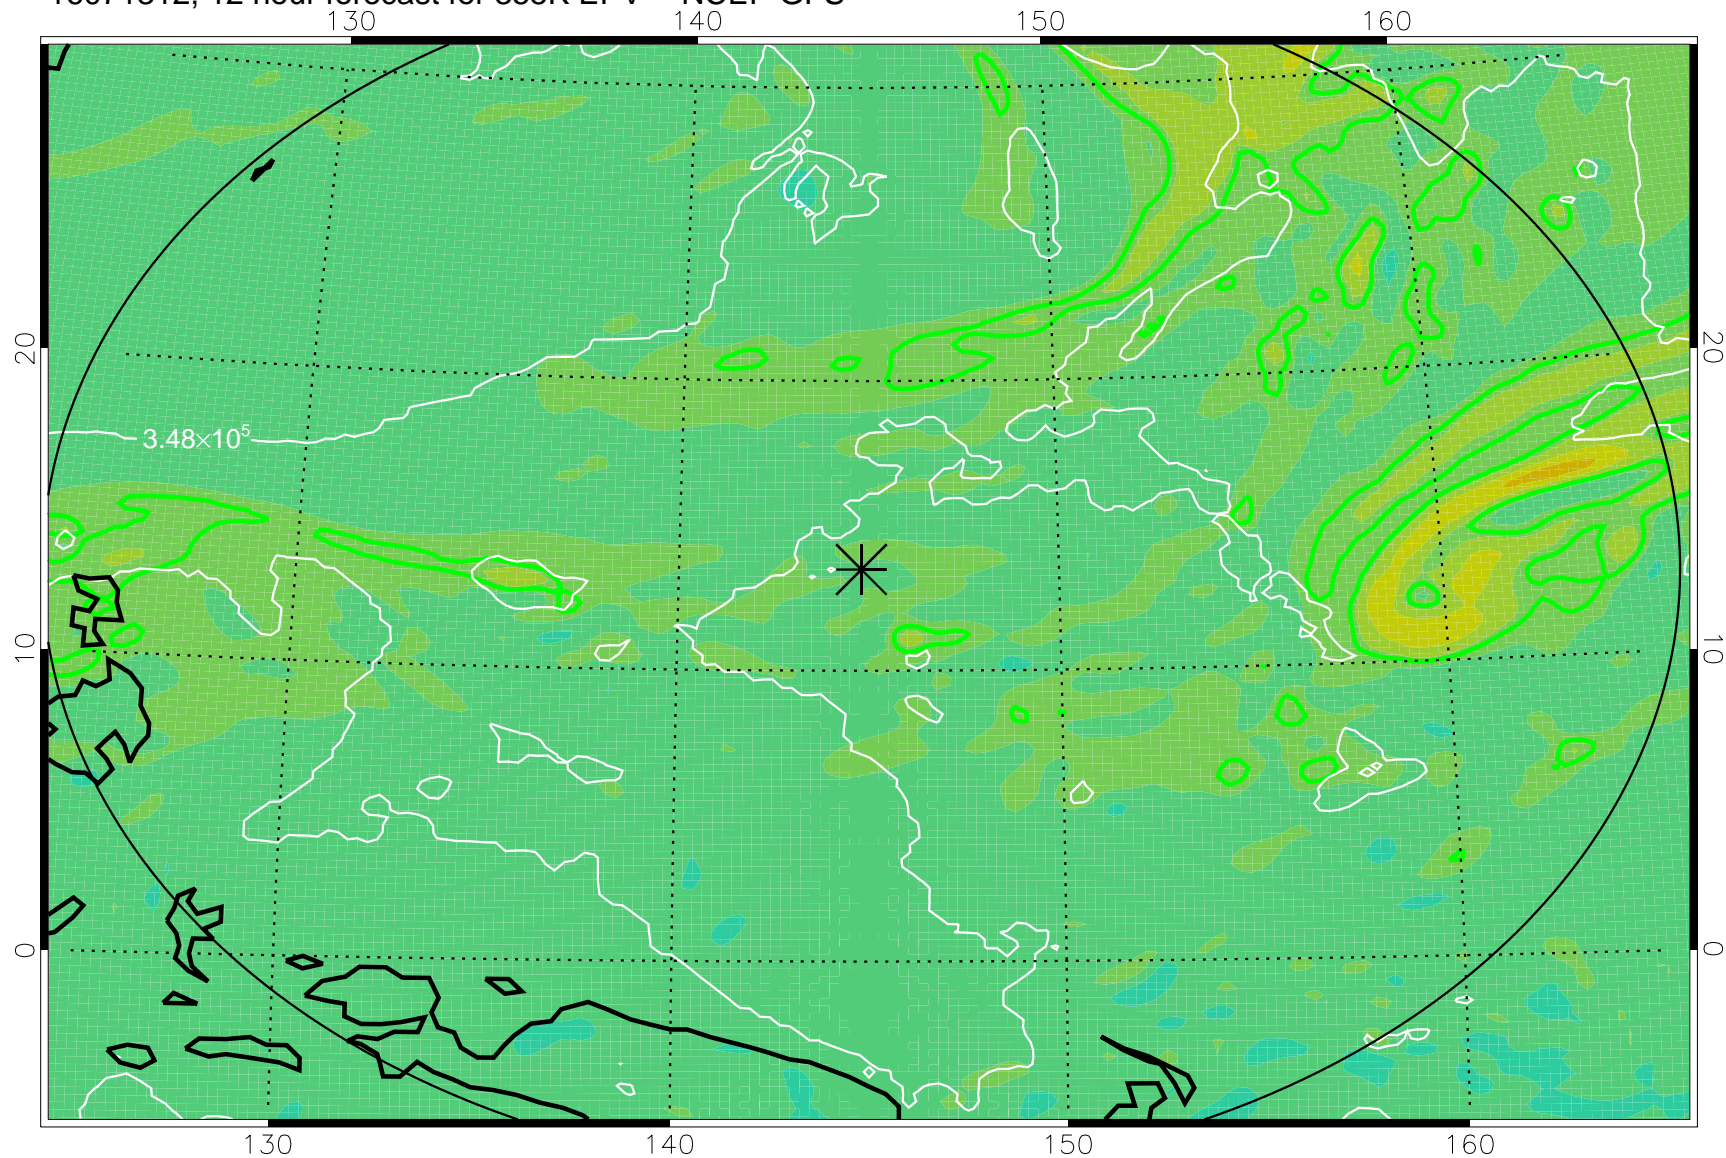

16071306, 6 hour forecast for 355K EPV -- NCEP GFS

355K Montgomery Streamfunction, white
EPV Tropopause (2 PVU) Position
Range ring of 2304 km

16071312, 12 hour forecast for 355K EPV -- NCEP GFS

355K Montgomery Streamfunction, white
EPV Tropopause (2 PVU) Position
Range ring of 2304 km

16071318, 18 hour forecast for 355K EPV -- NCEP GFS

355K Montgomery Streamfunction, white
EPV Tropopause (2 PVU) Position
Range ring of 2304 km

16071400, 24 hour forecast for 355K EPV -- NCEP GFS

355K Montgomery Streamfunction, white
EPV Tropopause (2 PVU) Position
Range ring of 2304 km

16071406, 30 hour forecast for 355K EPV -- NCEP GFS

355K Montgomery Streamfunction, white
EPV Tropopause (2 PVU) Position
Range ring of 2304 km

16071412, 36 hour forecast for 355K EPV -- NCEP GFS

355K Montgomery Streamfunction, white
EPV Tropopause (2 PVU) Position
Range ring of 2304 km

16071418, 42 hour forecast for 355K EPV -- NCEP GFS

355K Montgomery Streamfunction, white
EPV Tropopause (2 PVU) Position
Range ring of 2304 km

16071500, 48 hour forecast for 355K EPV -- NCEP GFS

355K Montgomery Streamfunction, white
EPV Tropopause (2 PVU) Position
Range ring of 2304 km