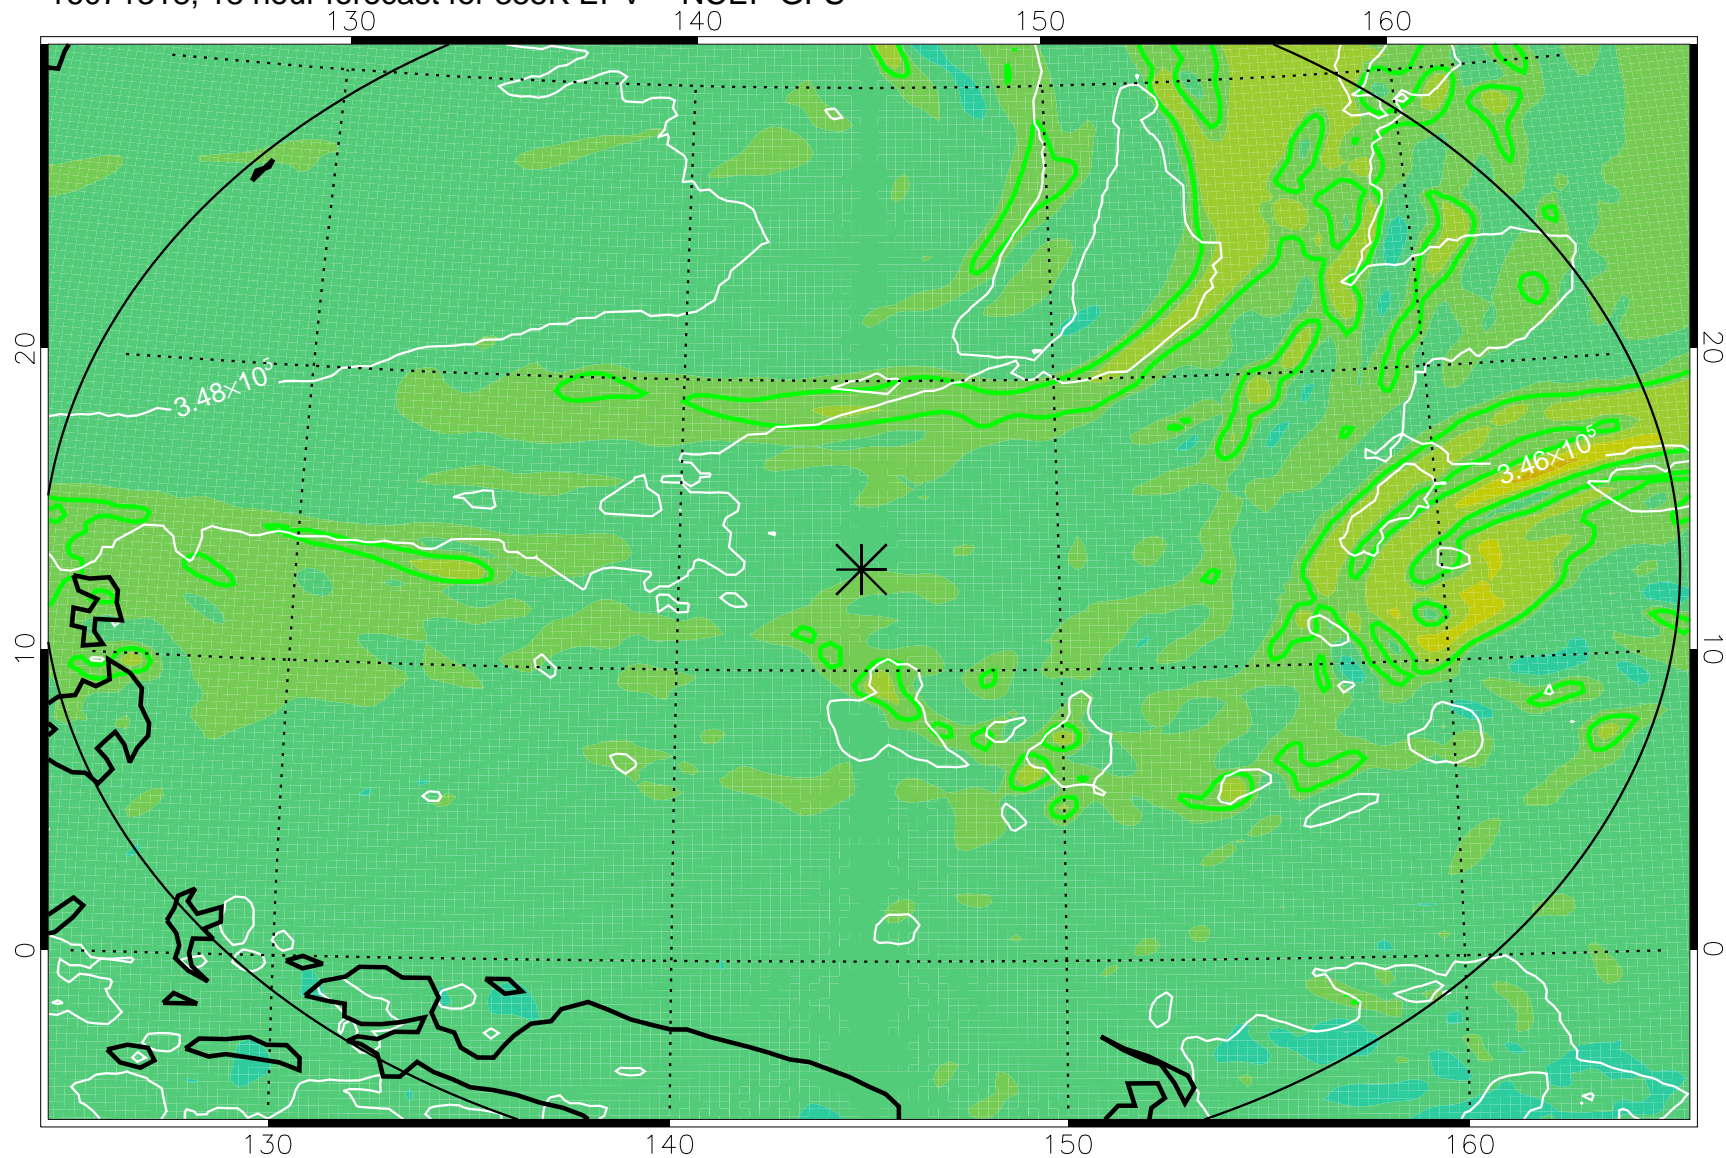

16071306, 6 hour forecast for 355K EPV -- NCEP GFS

355K Montgomery Streamfunction, white
EPV Tropopause (2 PVU) Position
Range ring of 2304 km

16071312, 12 hour forecast for 355K EPV -- NCEP GFS

355K Montgomery Streamfunction, white
EPV Tropopause (2 PVU) Position
Range ring of 2304 km

16071318, 18 hour forecast for 355K EPV -- NCEP GFS

355K Montgomery Streamfunction, white
EPV Tropopause (2 PVU) Position
Range ring of 2304 km

16071400, 24 hour forecast for 355K EPV -- NCEP GFS

355K Montgomery Streamfunction, white
EPV Tropopause (2 PVU) Position
Range ring of 2304 km

16071406, 30 hour forecast for 355K EPV -- NCEP GFS

355K Montgomery Streamfunction, white
EPV Tropopause (2 PVU) Position
Range ring of 2304 km

16071412, 36 hour forecast for 355K EPV -- NCEP GFS

355K Montgomery Streamfunction, white
EPV Tropopause (2 PVU) Position
Range ring of 2304 km

16071418, 42 hour forecast for 355K EPV -- NCEP GFS

355K Montgomery Streamfunction, white
EPV Tropopause (2 PVU) Position
Range ring of 2304 km

16071500, 48 hour forecast for 355K EPV -- NCEP GFS

355K Montgomery Streamfunction, white
EPV Tropopause (2 PVU) Position
Range ring of 2304 km