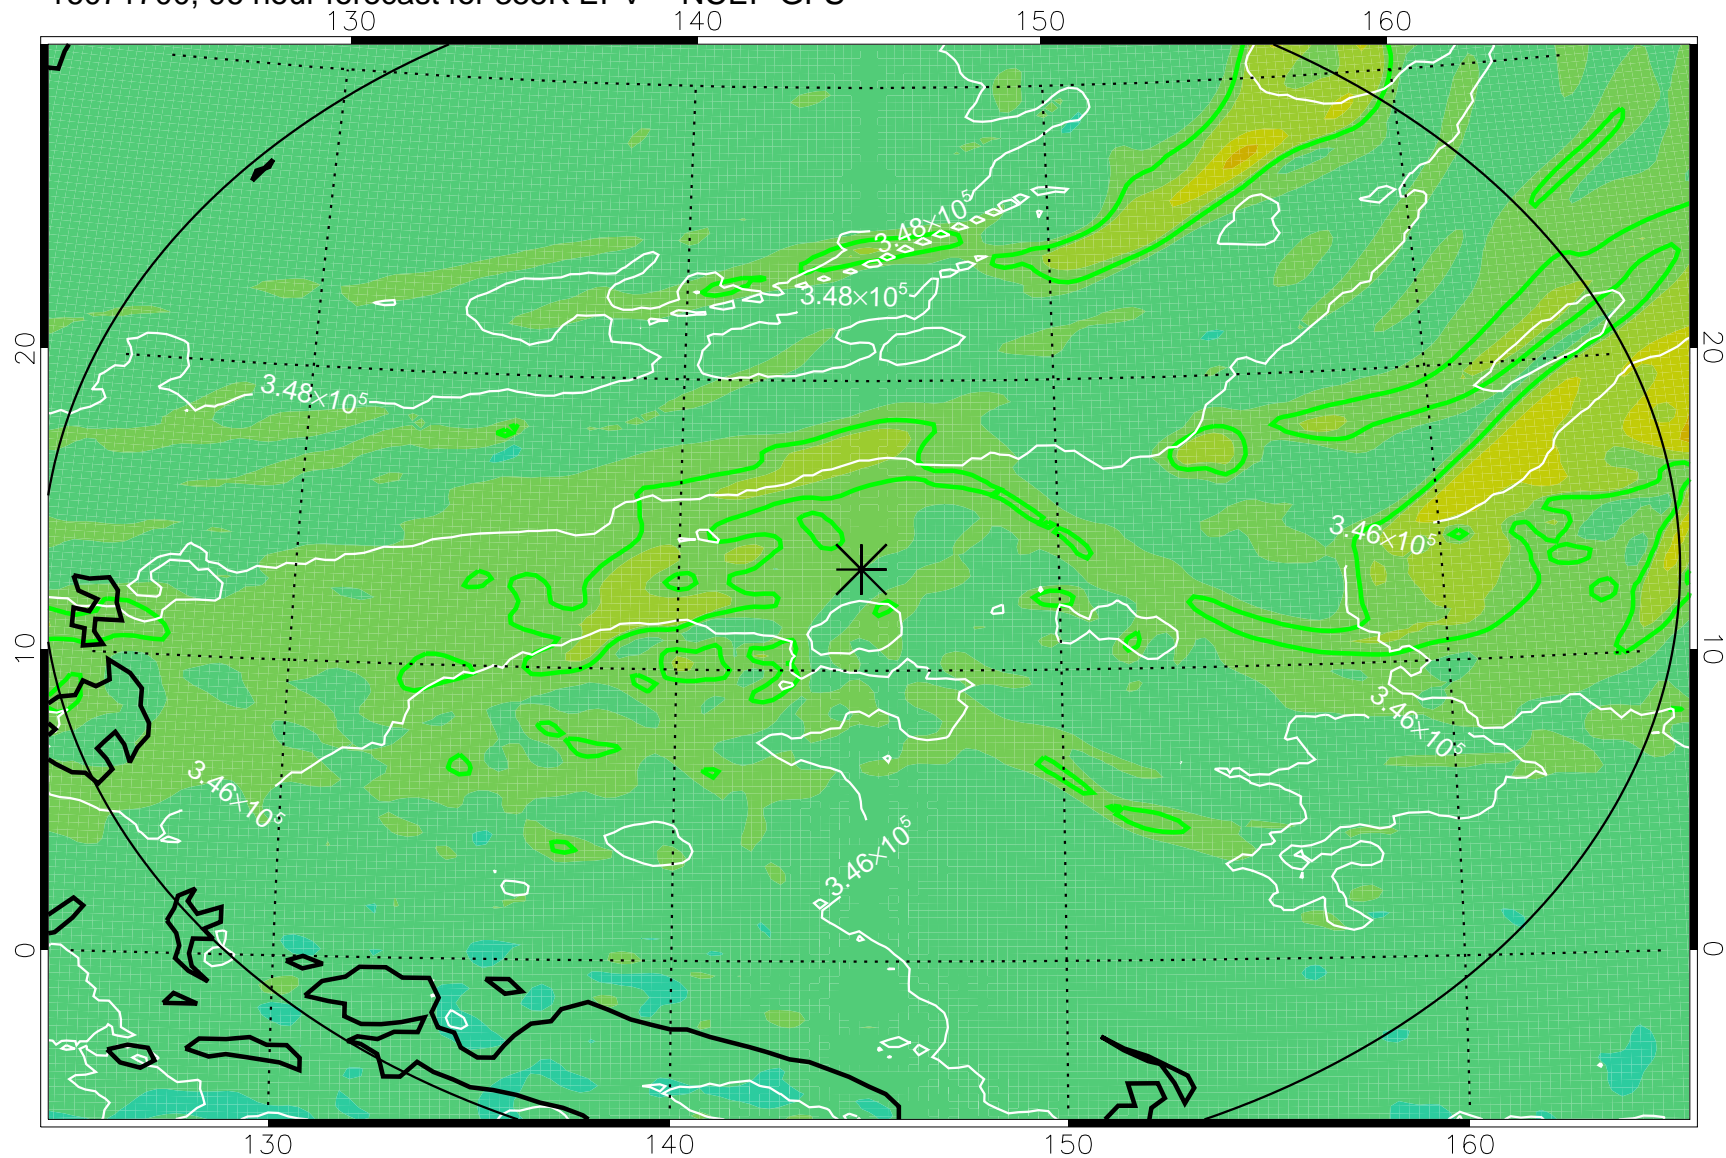

16071606, 78 hour forecast for 355K EPV -- NCEP GFS

355K Montgomery Streamfunction, white
EPV Tropopause (2 PVU) Position
Range ring of 2304 km

16071612, 84 hour forecast for 355K EPV -- NCEP GFS

355K Montgomery Streamfunction, white
EPV Tropopause (2 PVU) Position
Range ring of 2304 km

16071618, 90 hour forecast for 355K EPV -- NCEP GFS

355K Montgomery Streamfunction, white
EPV Tropopause (2 PVU) Position
Range ring of 2304 km

16071700, 96 hour forecast for 355K EPV -- NCEP GFS

355K Montgomery Streamfunction, white
EPV Tropopause (2 PVU) Position
Range ring of 2304 km

16071706, 102 hour forecast for 355K EPV -- NCEP GFS

355K Montgomery Streamfunction, white
EPV Tropopause (2 PVU) Position
Range ring of 2304 km

16071712, 108 hour forecast for 355K EPV -- NCEP GFS

355K Montgomery Streamfunction, white
EPV Tropopause (2 PVU) Position
Range ring of 2304 km

16071718, 114 hour forecast for 355K EPV -- NCEP GFS

355K Montgomery Streamfunction, white
EPV Tropopause (2 PVU) Position
Range ring of 2304 km

16071800, 120 hour forecast for 355K EPV -- NCEP GFS

355K Montgomery Streamfunction, white
EPV Tropopause (2 PVU) Position
Range ring of 2304 km