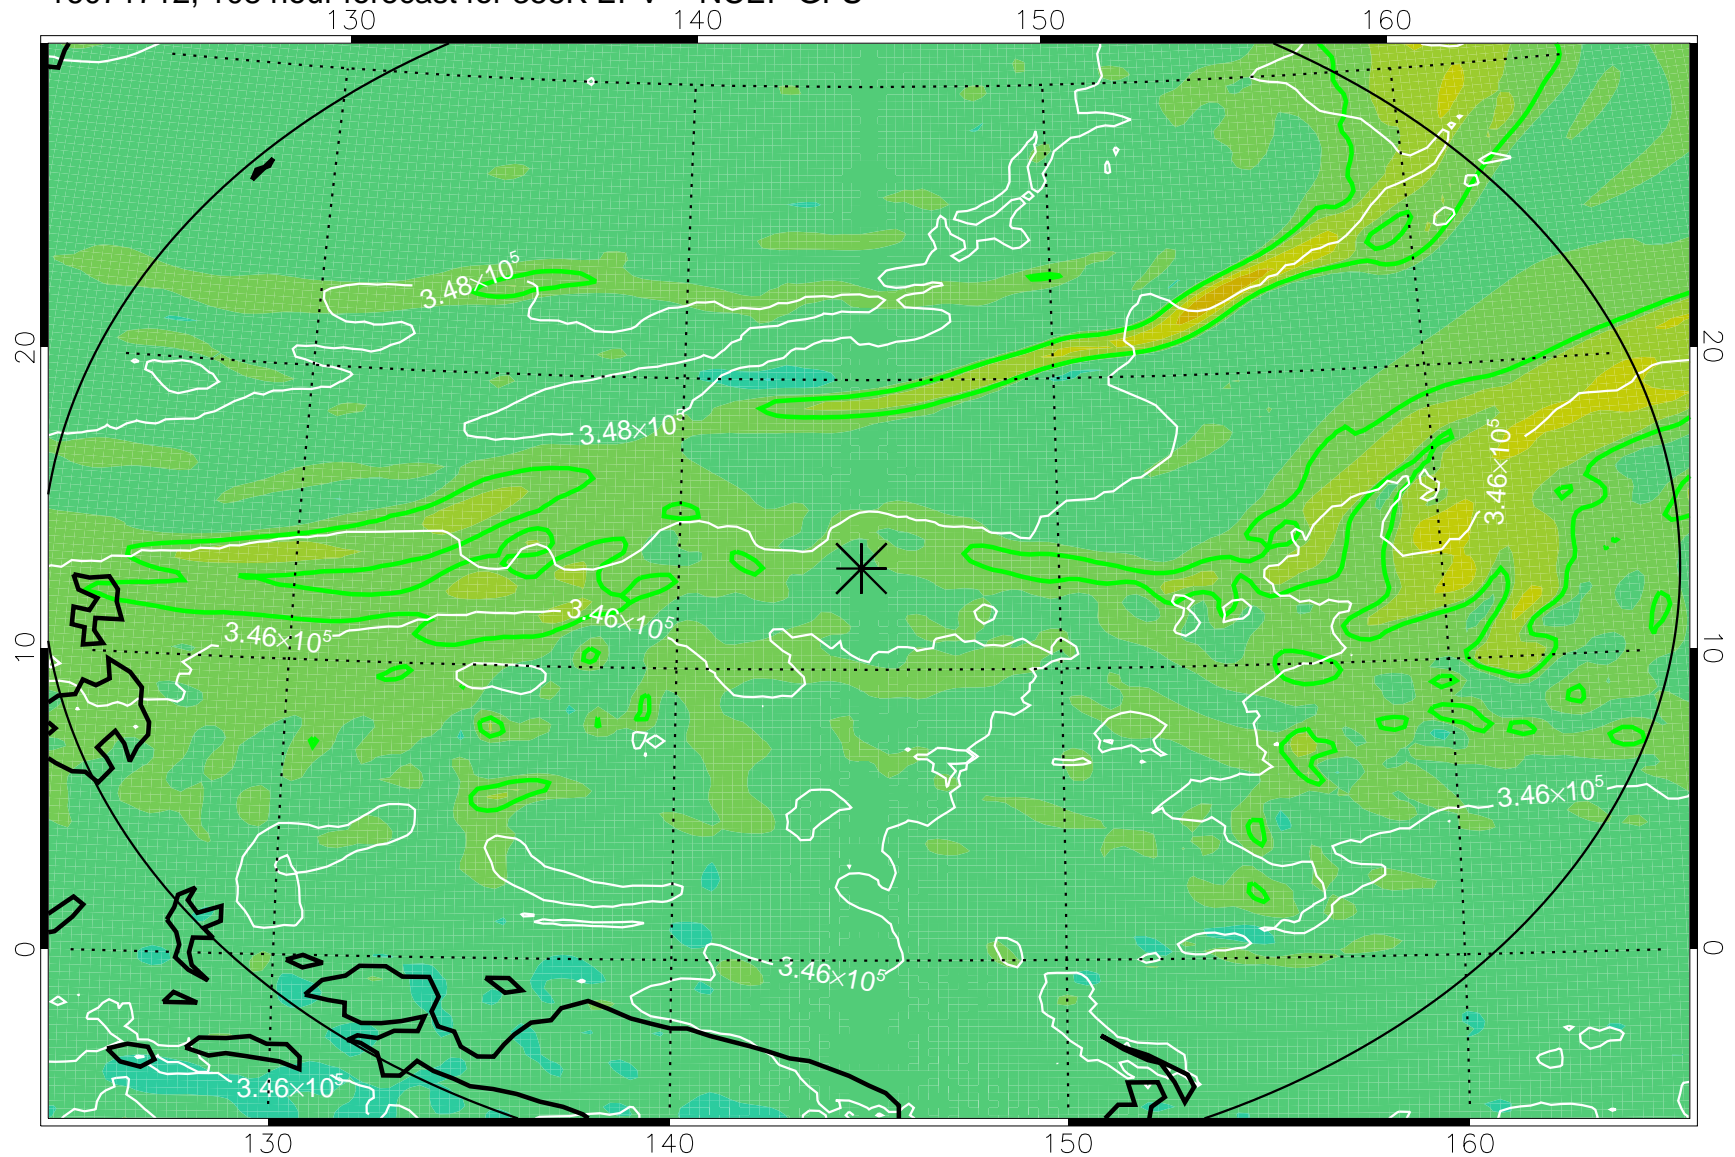

16071606, 78 hour forecast for 355K EPV -- NCEP GFS

355K Montgomery Streamfunction, white
EPV Tropopause (2 PVU) Position
Range ring of 2304 km

16071612, 84 hour forecast for 355K EPV -- NCEP GFS

355K Montgomery Streamfunction, white
EPV Tropopause (2 PVU) Position
Range ring of 2304 km

16071618, 90 hour forecast for 355K EPV -- NCEP GFS

355K Montgomery Streamfunction, white
EPV Tropopause (2 PVU) Position
Range ring of 2304 km

16071700, 96 hour forecast for 355K EPV -- NCEP GFS

355K Montgomery Streamfunction, white
EPV Tropopause (2 PVU) Position
Range ring of 2304 km

16071706, 102 hour forecast for 355K EPV -- NCEP GFS

355K Montgomery Streamfunction, white
EPV Tropopause (2 PVU) Position
Range ring of 2304 km

16071712, 108 hour forecast for 355K EPV -- NCEP GFS

355K Montgomery Streamfunction, white
EPV Tropopause (2 PVU) Position
Range ring of 2304 km

16071718, 114 hour forecast for 355K EPV -- NCEP GFS

355K Montgomery Streamfunction, white
EPV Tropopause (2 PVU) Position
Range ring of 2304 km

16071800, 120 hour forecast for 355K EPV -- NCEP GFS

355K Montgomery Streamfunction, white
EPV Tropopause (2 PVU) Position
Range ring of 2304 km