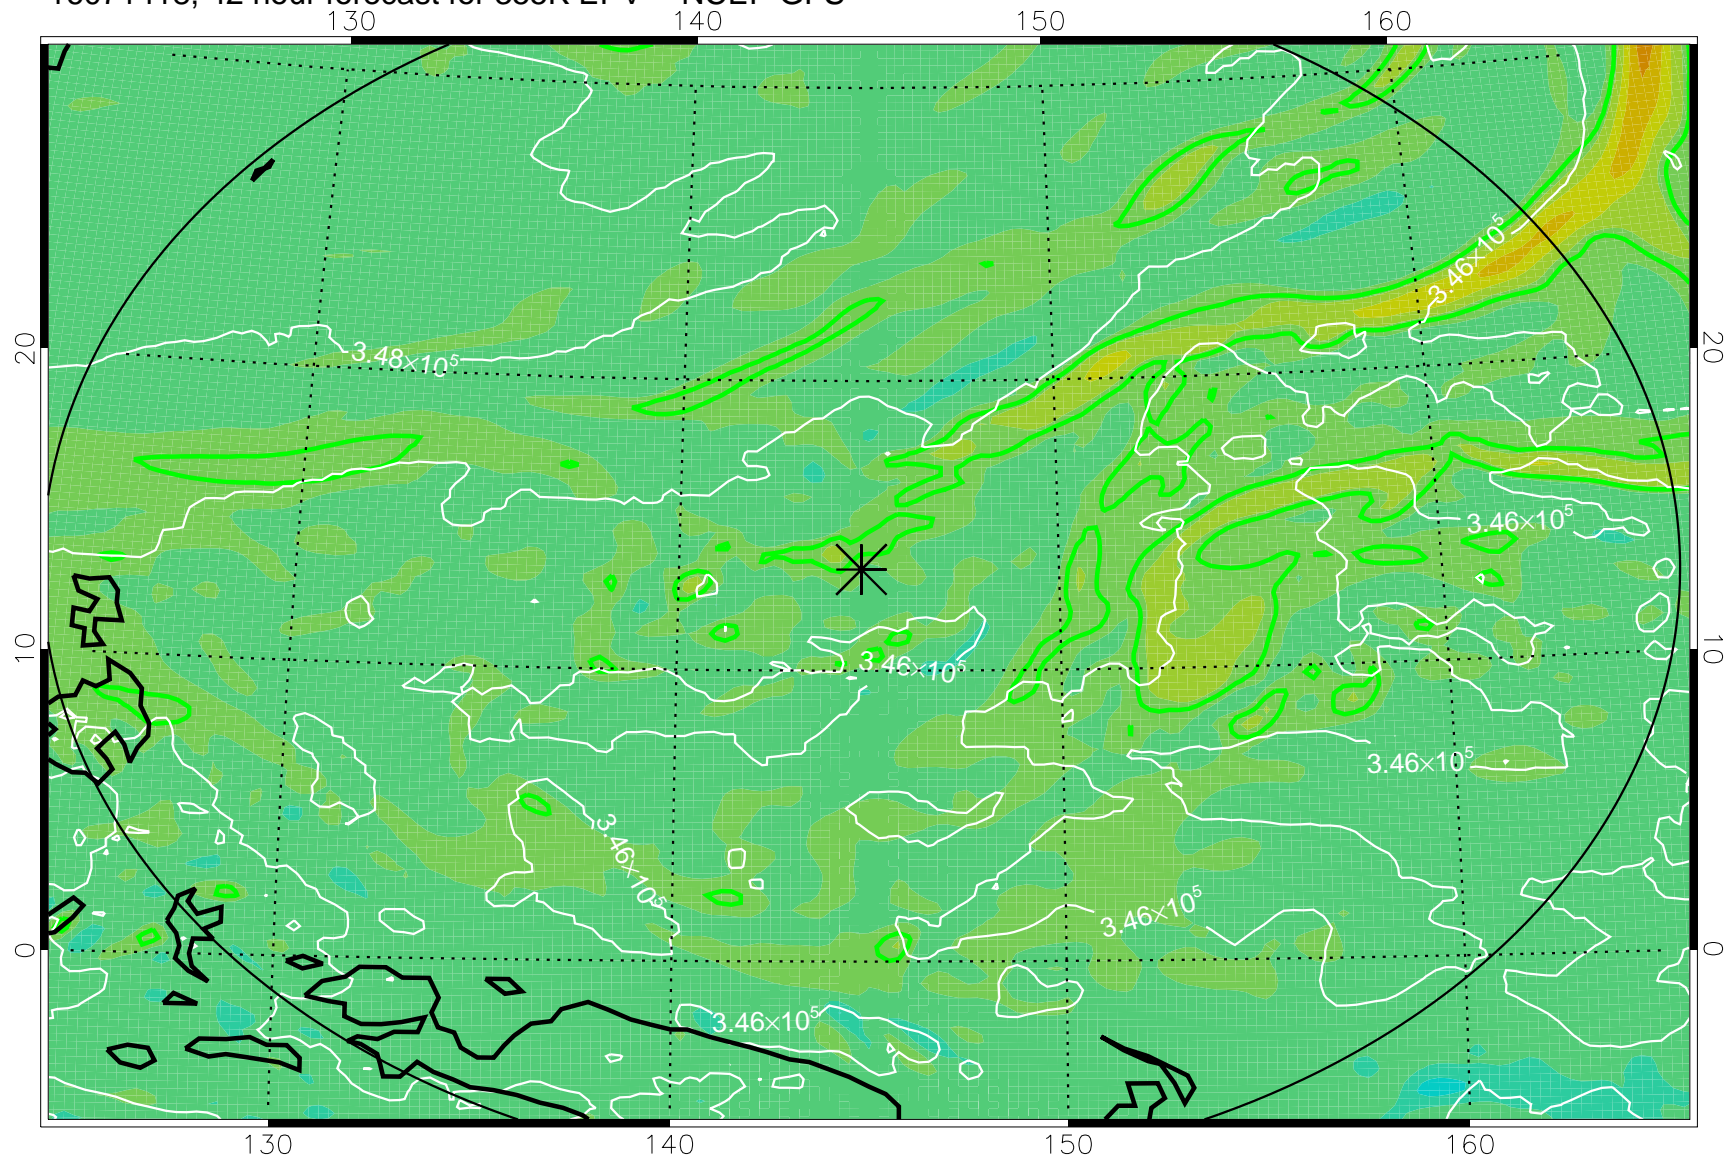

16071406, 30 hour forecast for 355K EPV -- NCEP GFS

355K Montgomery Streamfunction, white
EPV Tropopause (2 PVU) Position
Range ring of 2304 km

16071412, 36 hour forecast for 355K EPV -- NCEP GFS

355K Montgomery Streamfunction, white
EPV Tropopause (2 PVU) Position
Range ring of 2304 km

16071418, 42 hour forecast for 355K EPV -- NCEP GFS

355K Montgomery Streamfunction, white
EPV Tropopause (2 PVU) Position
Range ring of 2304 km

16071500, 48 hour forecast for 355K EPV -- NCEP GFS

355K Montgomery Streamfunction, white
EPV Tropopause (2 PVU) Position
Range ring of 2304 km

16071506, 54 hour forecast for 355K EPV -- NCEP GFS

355K Montgomery Streamfunction, white
EPV Tropopause (2 PVU) Position
Range ring of 2304 km

16071512, 60 hour forecast for 355K EPV -- NCEP GFS

355K Montgomery Streamfunction, white
EPV Tropopause (2 PVU) Position
Range ring of 2304 km

16071518, 66 hour forecast for 355K EPV -- NCEP GFS

355K Montgomery Streamfunction, white
EPV Tropopause (2 PVU) Position
Range ring of 2304 km

16071600, 72 hour forecast for 355K EPV -- NCEP GFS

355K Montgomery Streamfunction, white
EPV Tropopause (2 PVU) Position
Range ring of 2304 km