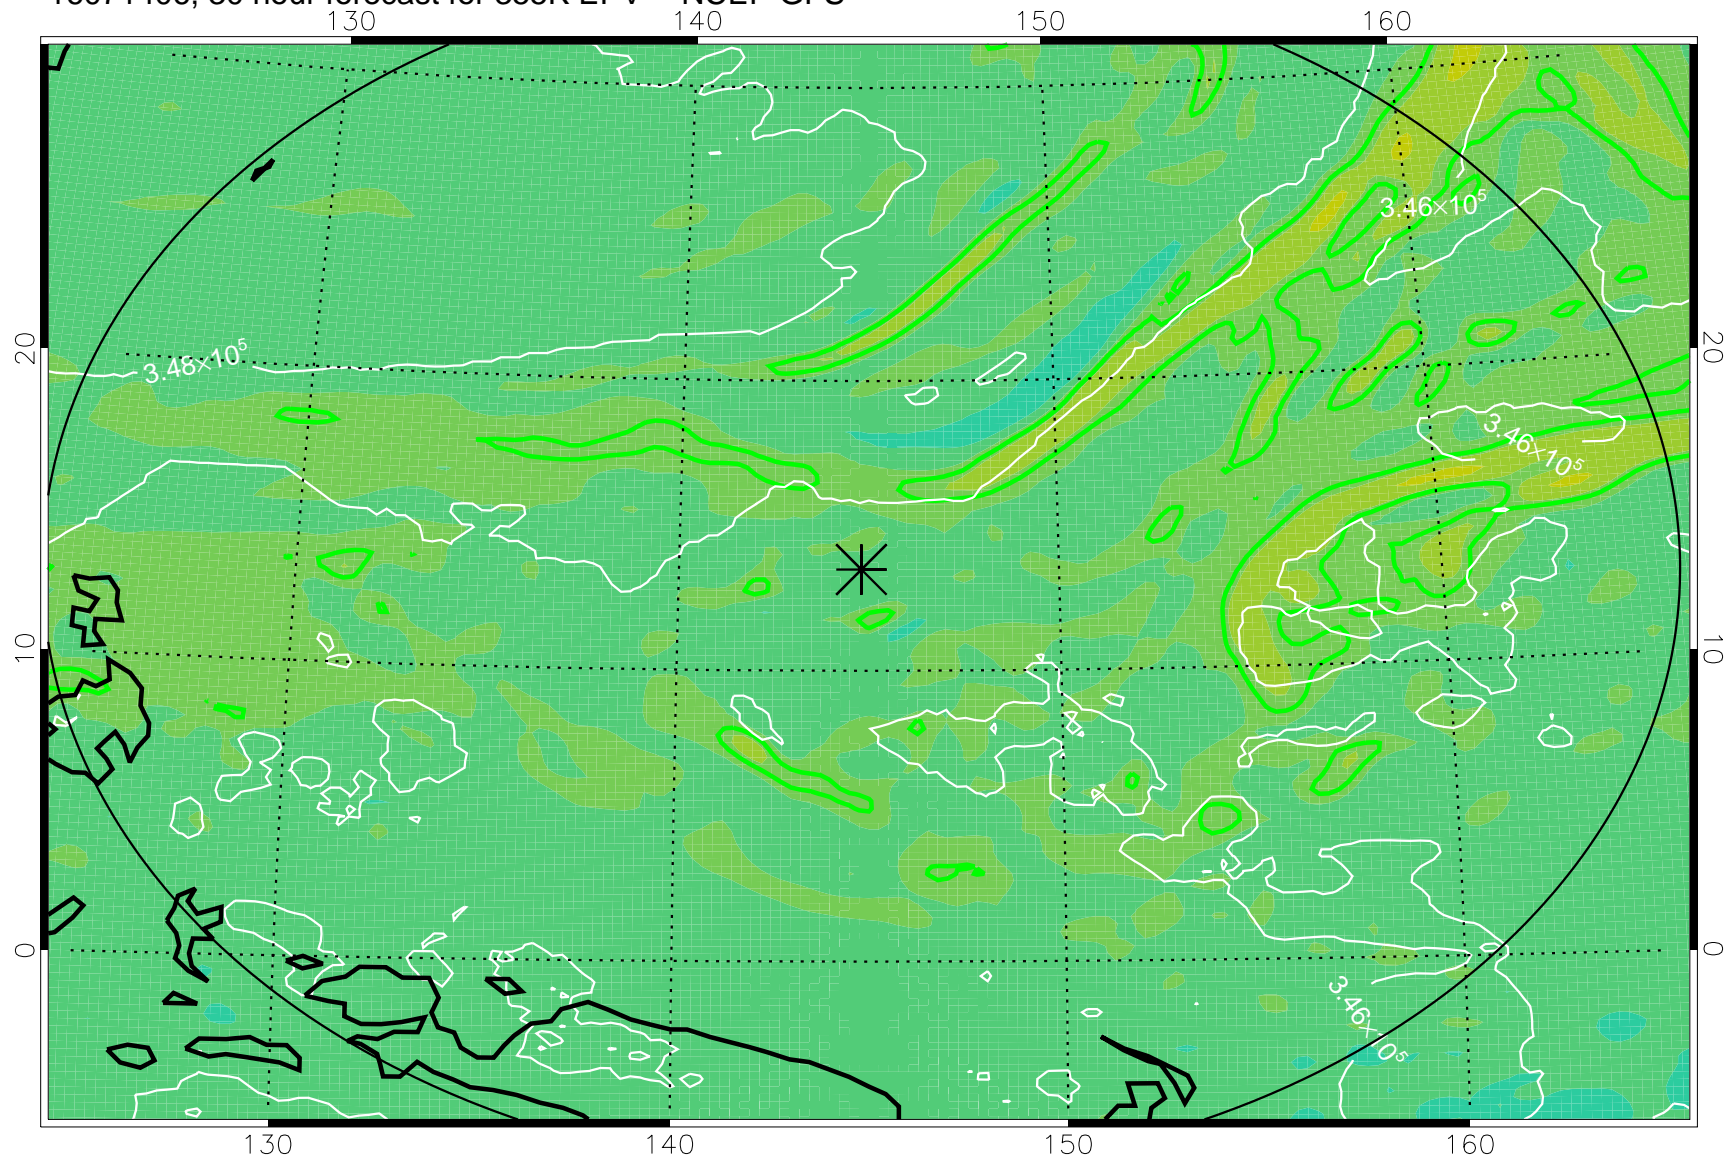

16071318, 18 hour forecast for 355K EPV -- NCEP GFS

355K Montgomery Streamfunction, white
EPV Tropopause (2 PVU) Position
Range ring of 2304 km

16071400, 24 hour forecast for 355K EPV -- NCEP GFS

355K Montgomery Streamfunction, white
EPV Tropopause (2 PVU) Position
Range ring of 2304 km

16071406, 30 hour forecast for 355K EPV -- NCEP GFS

355K Montgomery Streamfunction, white
EPV Tropopause (2 PVU) Position
Range ring of 2304 km

16071412, 36 hour forecast for 355K EPV -- NCEP GFS

355K Montgomery Streamfunction, white
EPV Tropopause (2 PVU) Position
Range ring of 2304 km

16071418, 42 hour forecast for 355K EPV -- NCEP GFS

355K Montgomery Streamfunction, white
EPV Tropopause (2 PVU) Position
Range ring of 2304 km

16071500, 48 hour forecast for 355K EPV -- NCEP GFS

355K Montgomery Streamfunction, white
EPV Tropopause (2 PVU) Position
Range ring of 2304 km

16071718, 114 hour forecast for 355K EPV -- NCEP GFS

355K Montgomery Streamfunction, white
EPV Tropopause (2 PVU) Position
Range ring of 2304 km

16071800, 120 hour forecast for 355K EPV -- NCEP GFS

355K Montgomery Streamfunction, white
EPV Tropopause (2 PVU) Position
Range ring of 2304 km