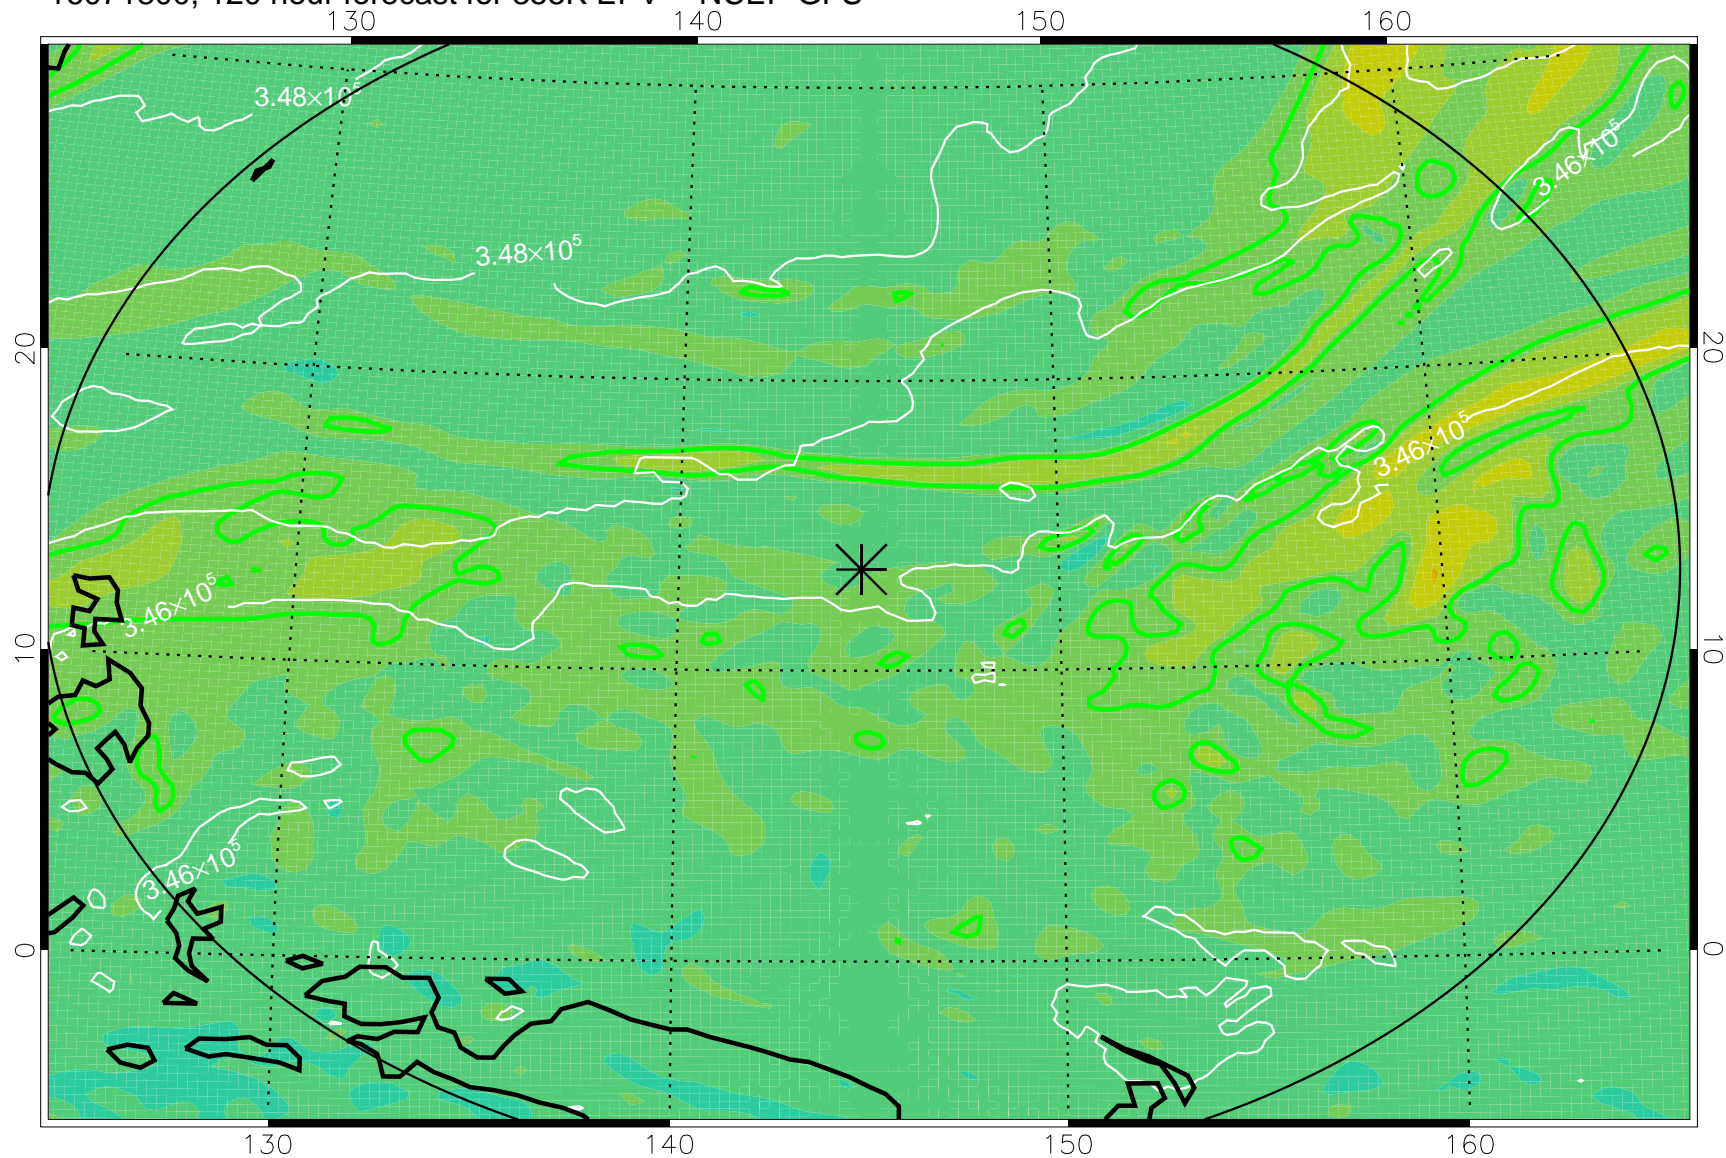

16071606, 78 hour forecast for 355K EPV -- NCEP GFS

355K Montgomery Streamfunction, white
EPV Tropopause (2 PVU) Position
Range ring of 2304 km

16071612, 84 hour forecast for 355K EPV -- NCEP GFS

355K Montgomery Streamfunction, white
EPV Tropopause (2 PVU) Position
Range ring of 2304 km

16071618, 90 hour forecast for 355K EPV -- NCEP GFS

355K Montgomery Streamfunction, white
EPV Tropopause (2 PVU) Position
Range ring of 2304 km

16071700, 96 hour forecast for 355K EPV -- NCEP GFS

355K Montgomery Streamfunction, white
EPV Tropopause (2 PVU) Position
Range ring of 2304 km

16071706, 102 hour forecast for 355K EPV -- NCEP GFS

355K Montgomery Streamfunction, white
EPV Tropopause (2 PVU) Position
Range ring of 2304 km

16071712, 108 hour forecast for 355K EPV -- NCEP GFS

355K Montgomery Streamfunction, white
EPV Tropopause (2 PVU) Position
Range ring of 2304 km

16071718, 114 hour forecast for 355K EPV -- NCEP GFS

355K Montgomery Streamfunction, white
EPV Tropopause (2 PVU) Position
Range ring of 2304 km

16071800, 120 hour forecast for 355K EPV -- NCEP GFS

355K Montgomery Streamfunction, white
EPV Tropopause (2 PVU) Position
Range ring of 2304 km