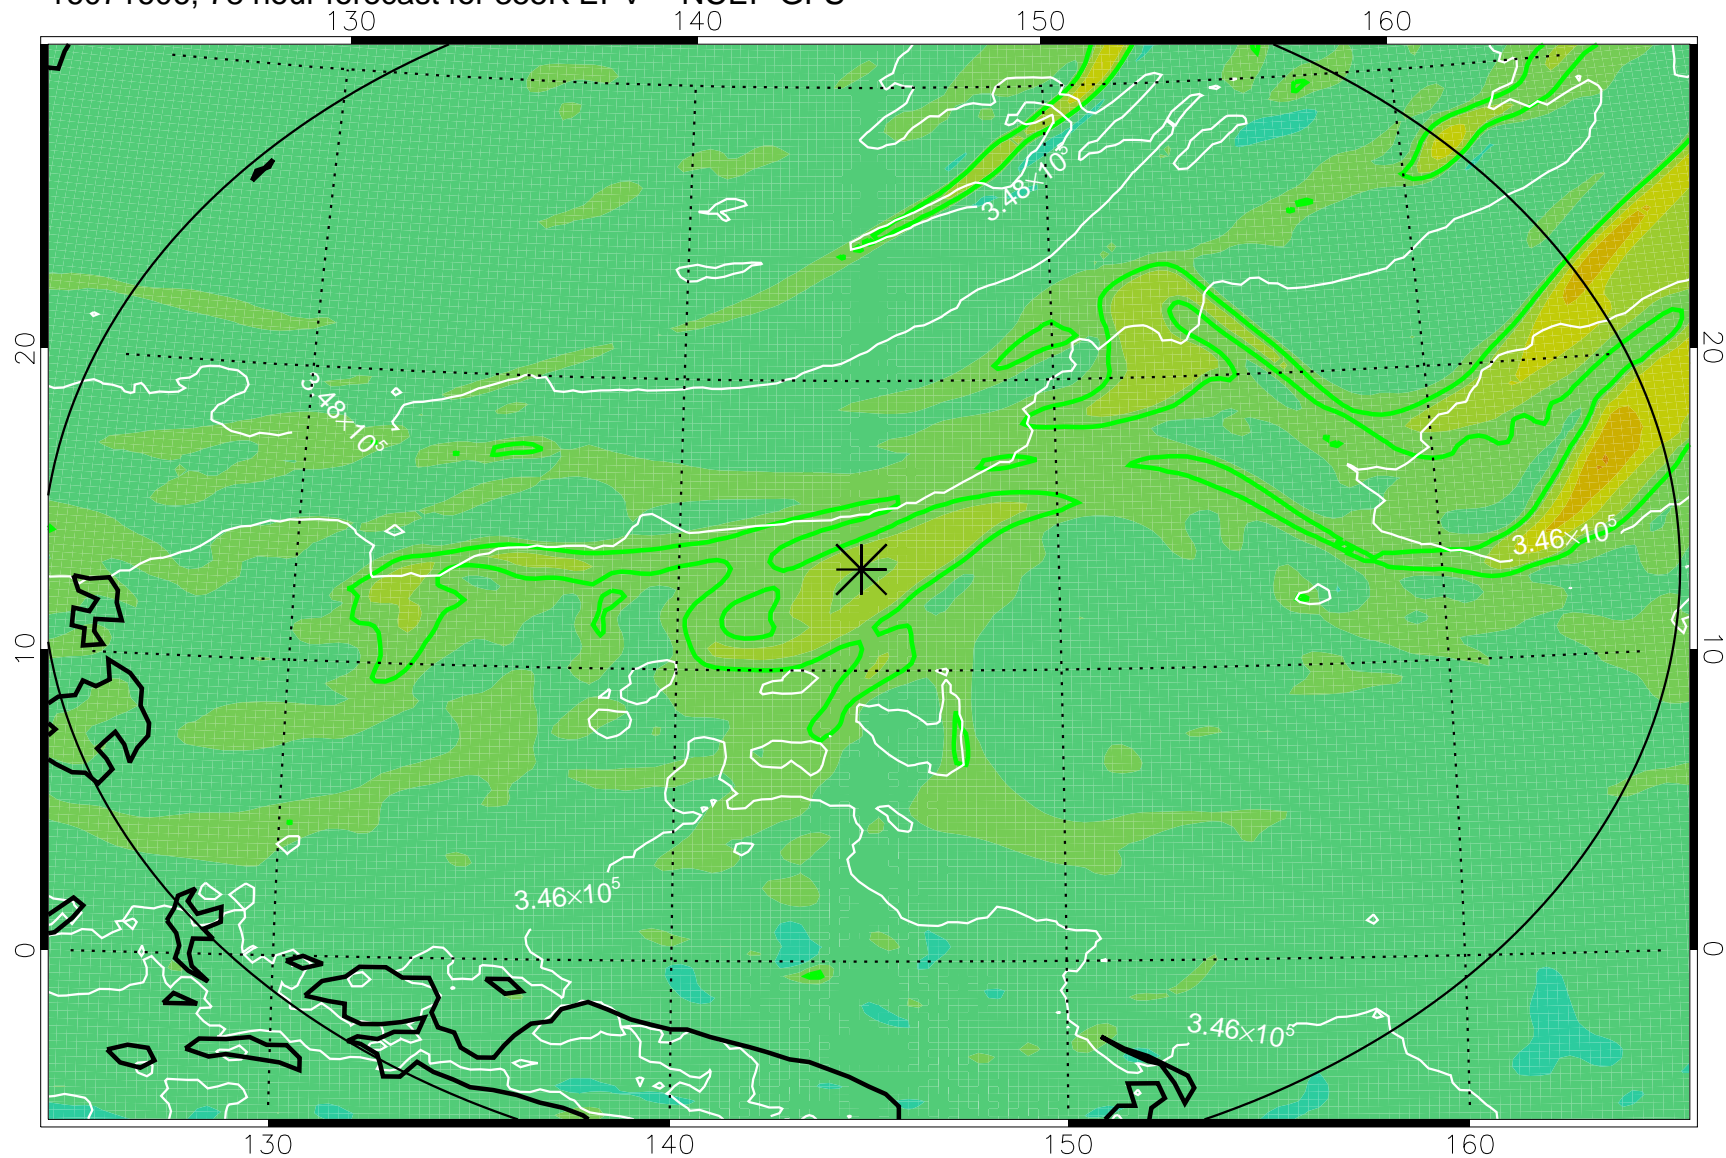

16071518, 66 hour forecast for 355K EPV -- NCEP GFS

355K Montgomery Streamfunction, white
EPV Tropopause (2 PVU) Position
Range ring of 2304 km

16071600, 72 hour forecast for 355K EPV -- NCEP GFS

355K Montgomery Streamfunction, white
EPV Tropopause (2 PVU) Position
Range ring of 2304 km

16071606, 78 hour forecast for 355K EPV -- NCEP GFS

355K Montgomery Streamfunction, white
EPV Tropopause (2 PVU) Position
Range ring of 2304 km

16071612, 84 hour forecast for 355K EPV -- NCEP GFS

355K Montgomery Streamfunction, white
EPV Tropopause (2 PVU) Position
Range ring of 2304 km

16071618, 90 hour forecast for 355K EPV -- NCEP GFS

355K Montgomery Streamfunction, white
EPV Tropopause (2 PVU) Position
Range ring of 2304 km

16071700, 96 hour forecast for 355K EPV -- NCEP GFS

355K Montgomery Streamfunction, white
EPV Tropopause (2 PVU) Position
Range ring of 2304 km

16071718, 114 hour forecast for 355K EPV -- NCEP GFS

355K Montgomery Streamfunction, white
EPV Tropopause (2 PVU) Position
Range ring of 2304 km

16071800, 120 hour forecast for 355K EPV -- NCEP GFS

355K Montgomery Streamfunction, white
EPV Tropopause (2 PVU) Position
Range ring of 2304 km