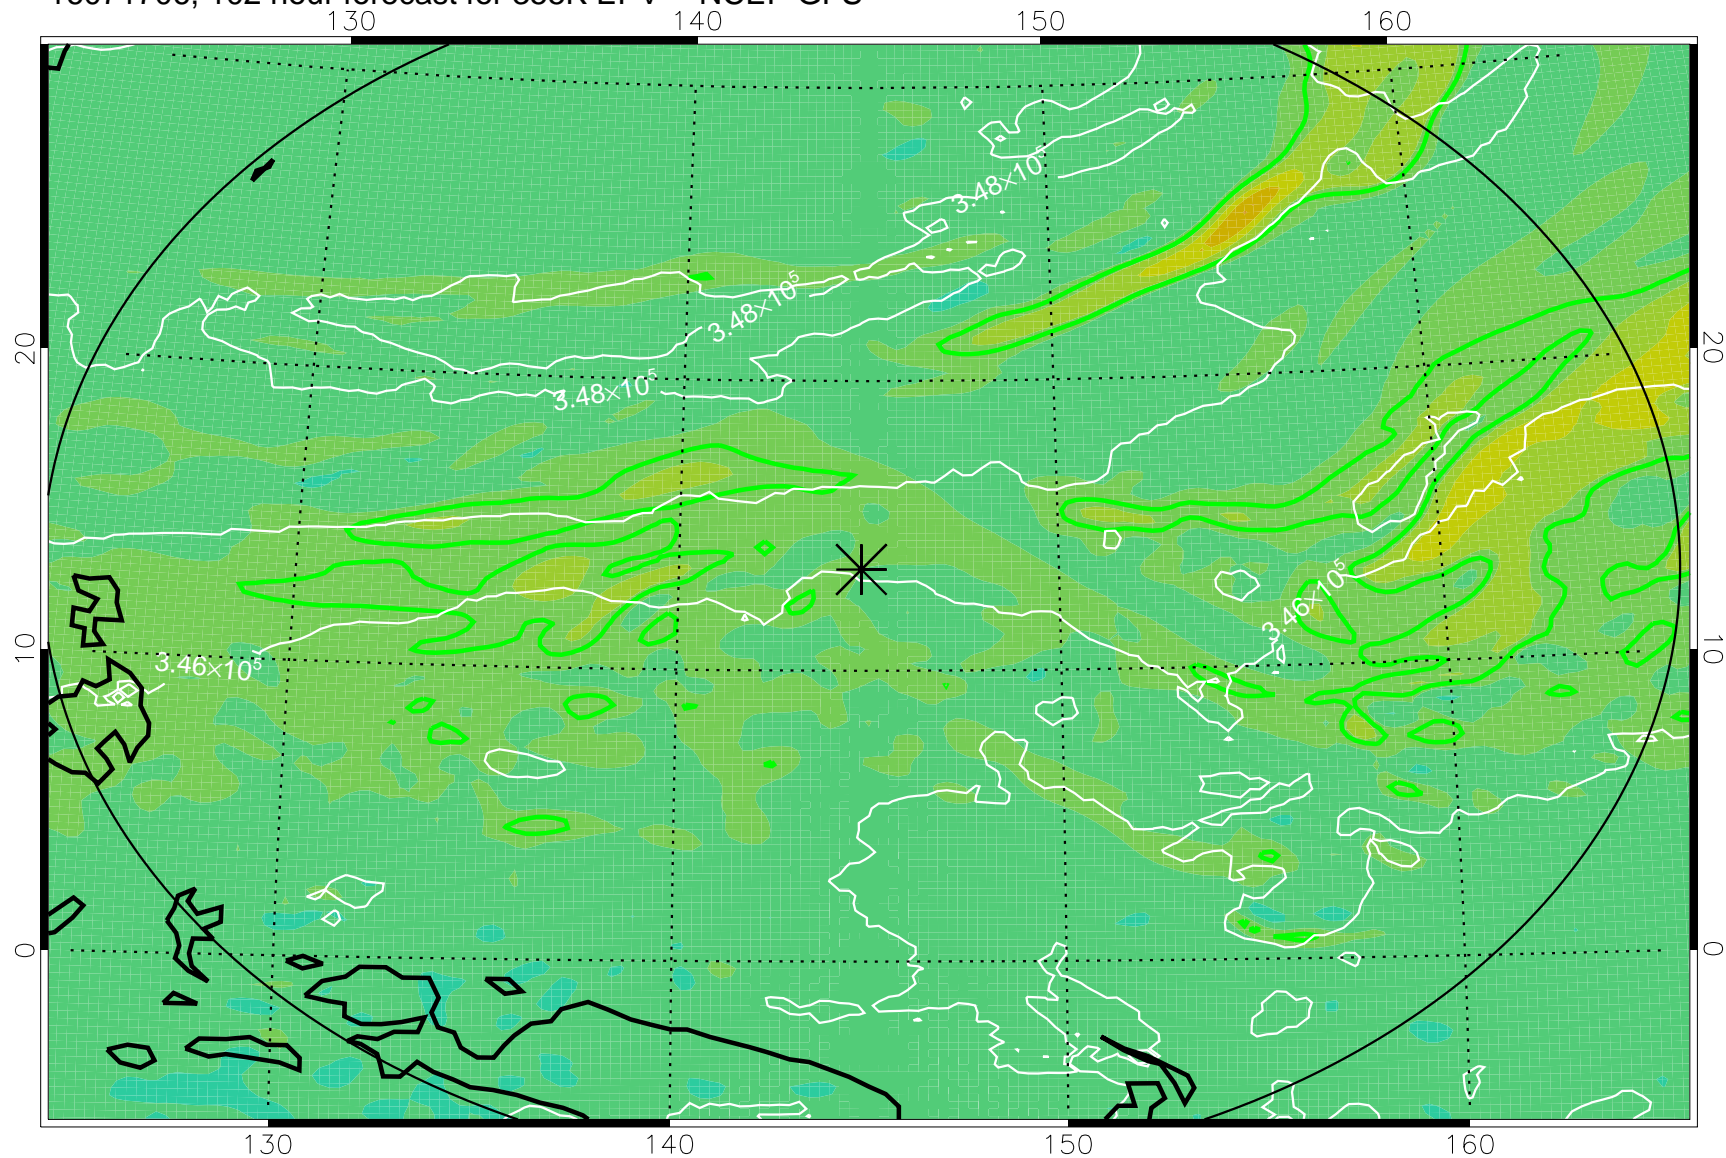

16071606, 78 hour forecast for 355K EPV -- NCEP GFS

355K Montgomery Streamfunction, white
EPV Tropopause (2 PVU) Position
Range ring of 2304 km

16071612, 84 hour forecast for 355K EPV -- NCEP GFS

355K Montgomery Streamfunction, white
EPV Tropopause (2 PVU) Position
Range ring of 2304 km

16071618, 90 hour forecast for 355K EPV -- NCEP GFS

355K Montgomery Streamfunction, white
EPV Tropopause (2 PVU) Position
Range ring of 2304 km

16071700, 96 hour forecast for 355K EPV -- NCEP GFS

355K Montgomery Streamfunction, white
EPV Tropopause (2 PVU) Position
Range ring of 2304 km

16071706, 102 hour forecast for 355K EPV -- NCEP GFS

355K Montgomery Streamfunction, white
EPV Tropopause (2 PVU) Position
Range ring of 2304 km

16071712, 108 hour forecast for 355K EPV -- NCEP GFS

355K Montgomery Streamfunction, white
EPV Tropopause (2 PVU) Position
Range ring of 2304 km

16071718, 114 hour forecast for 355K EPV -- NCEP GFS

355K Montgomery Streamfunction, white
EPV Tropopause (2 PVU) Position
Range ring of 2304 km

16071800, 120 hour forecast for 355K EPV -- NCEP GFS

355K Montgomery Streamfunction, white
EPV Tropopause (2 PVU) Position
Range ring of 2304 km