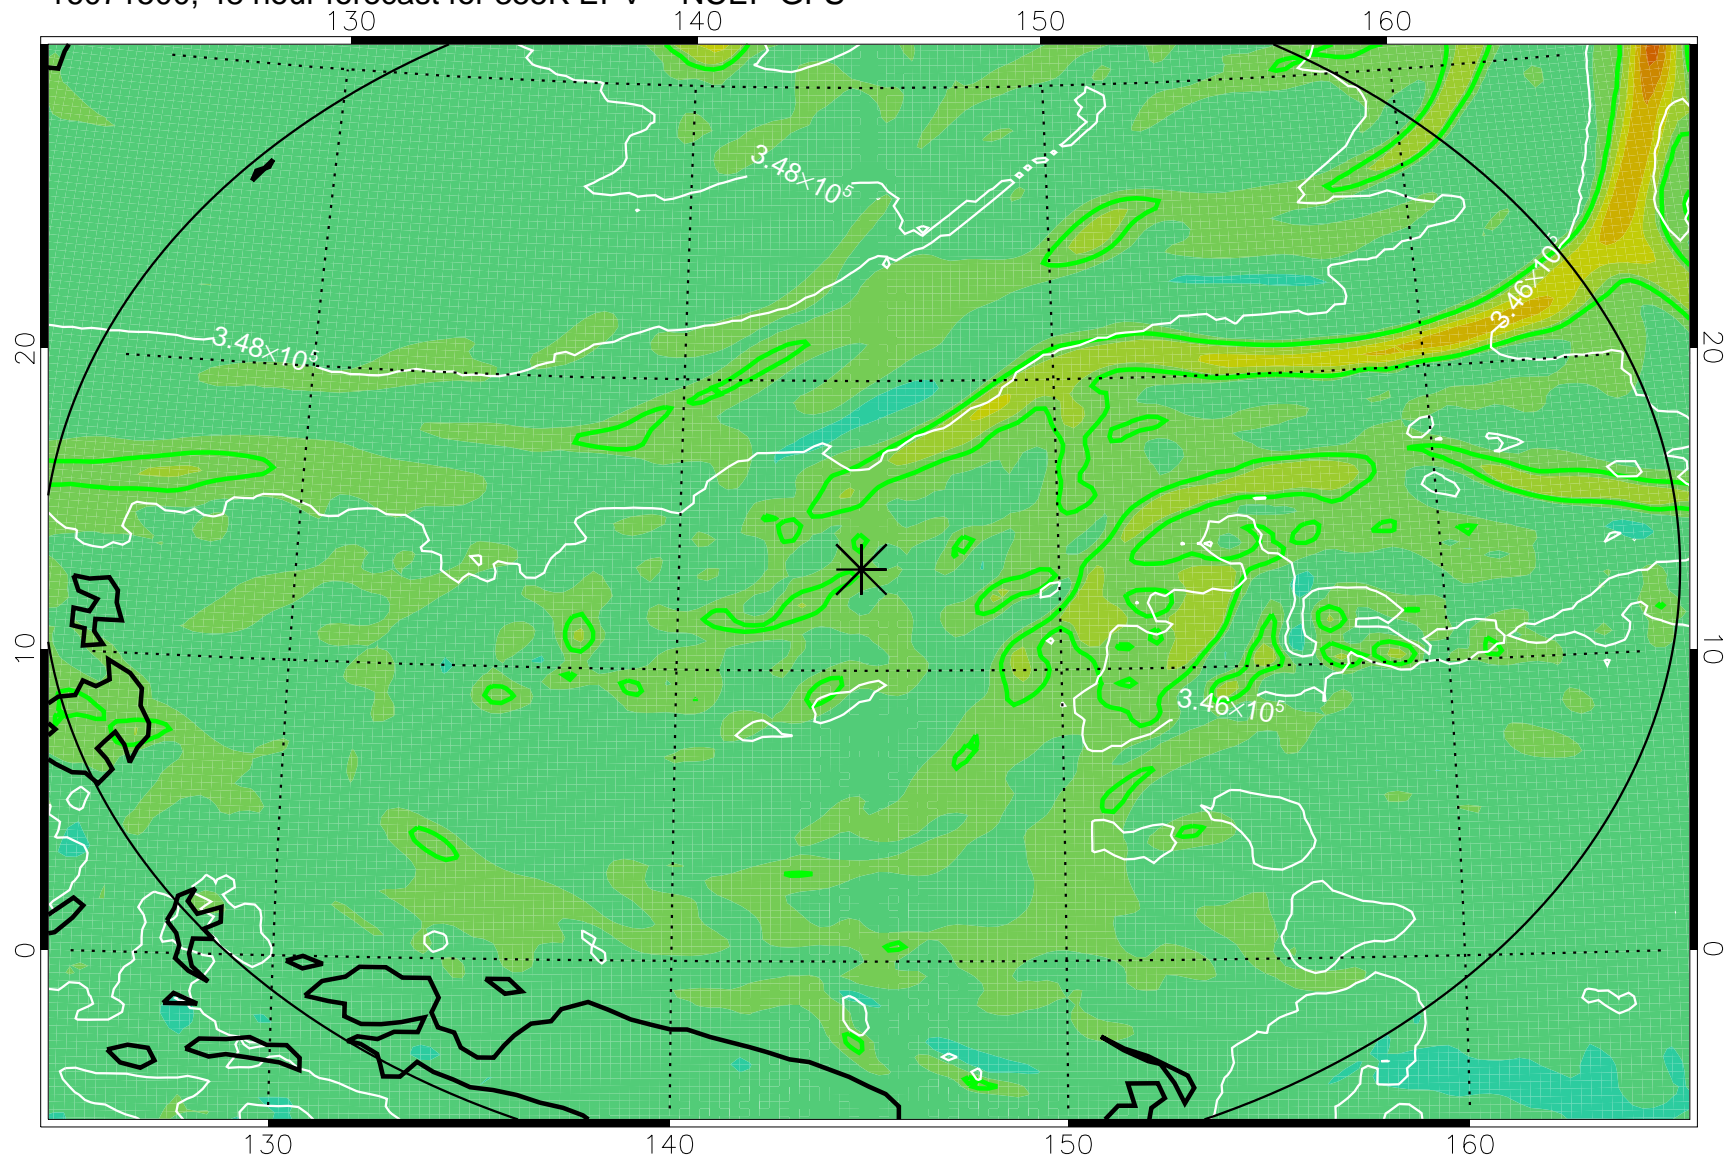

16071406, 30 hour forecast for 355K EPV -- NCEP GFS

355K Montgomery Streamfunction, white
EPV Tropopause (2 PVU) Position
Range ring of 2304 km

16071412, 36 hour forecast for 355K EPV -- NCEP GFS

355K Montgomery Streamfunction, white
EPV Tropopause (2 PVU) Position
Range ring of 2304 km

16071418, 42 hour forecast for 355K EPV -- NCEP GFS

355K Montgomery Streamfunction, white
EPV Tropopause (2 PVU) Position
Range ring of 2304 km

16071500, 48 hour forecast for 355K EPV -- NCEP GFS

355K Montgomery Streamfunction, white
EPV Tropopause (2 PVU) Position
Range ring of 2304 km

16071518, 66 hour forecast for 355K EPV -- NCEP GFS

355K Montgomery Streamfunction, white
EPV Tropopause (2 PVU) Position
Range ring of 2304 km

16071600, 72 hour forecast for 355K EPV -- NCEP GFS

355K Montgomery Streamfunction, white
EPV Tropopause (2 PVU) Position
Range ring of 2304 km

16071718, 114 hour forecast for 355K EPV -- NCEP GFS

355K Montgomery Streamfunction, white
EPV Tropopause (2 PVU) Position
Range ring of 2304 km

16071800, 120 hour forecast for 355K EPV -- NCEP GFS

355K Montgomery Streamfunction, white
EPV Tropopause (2 PVU) Position
Range ring of 2304 km