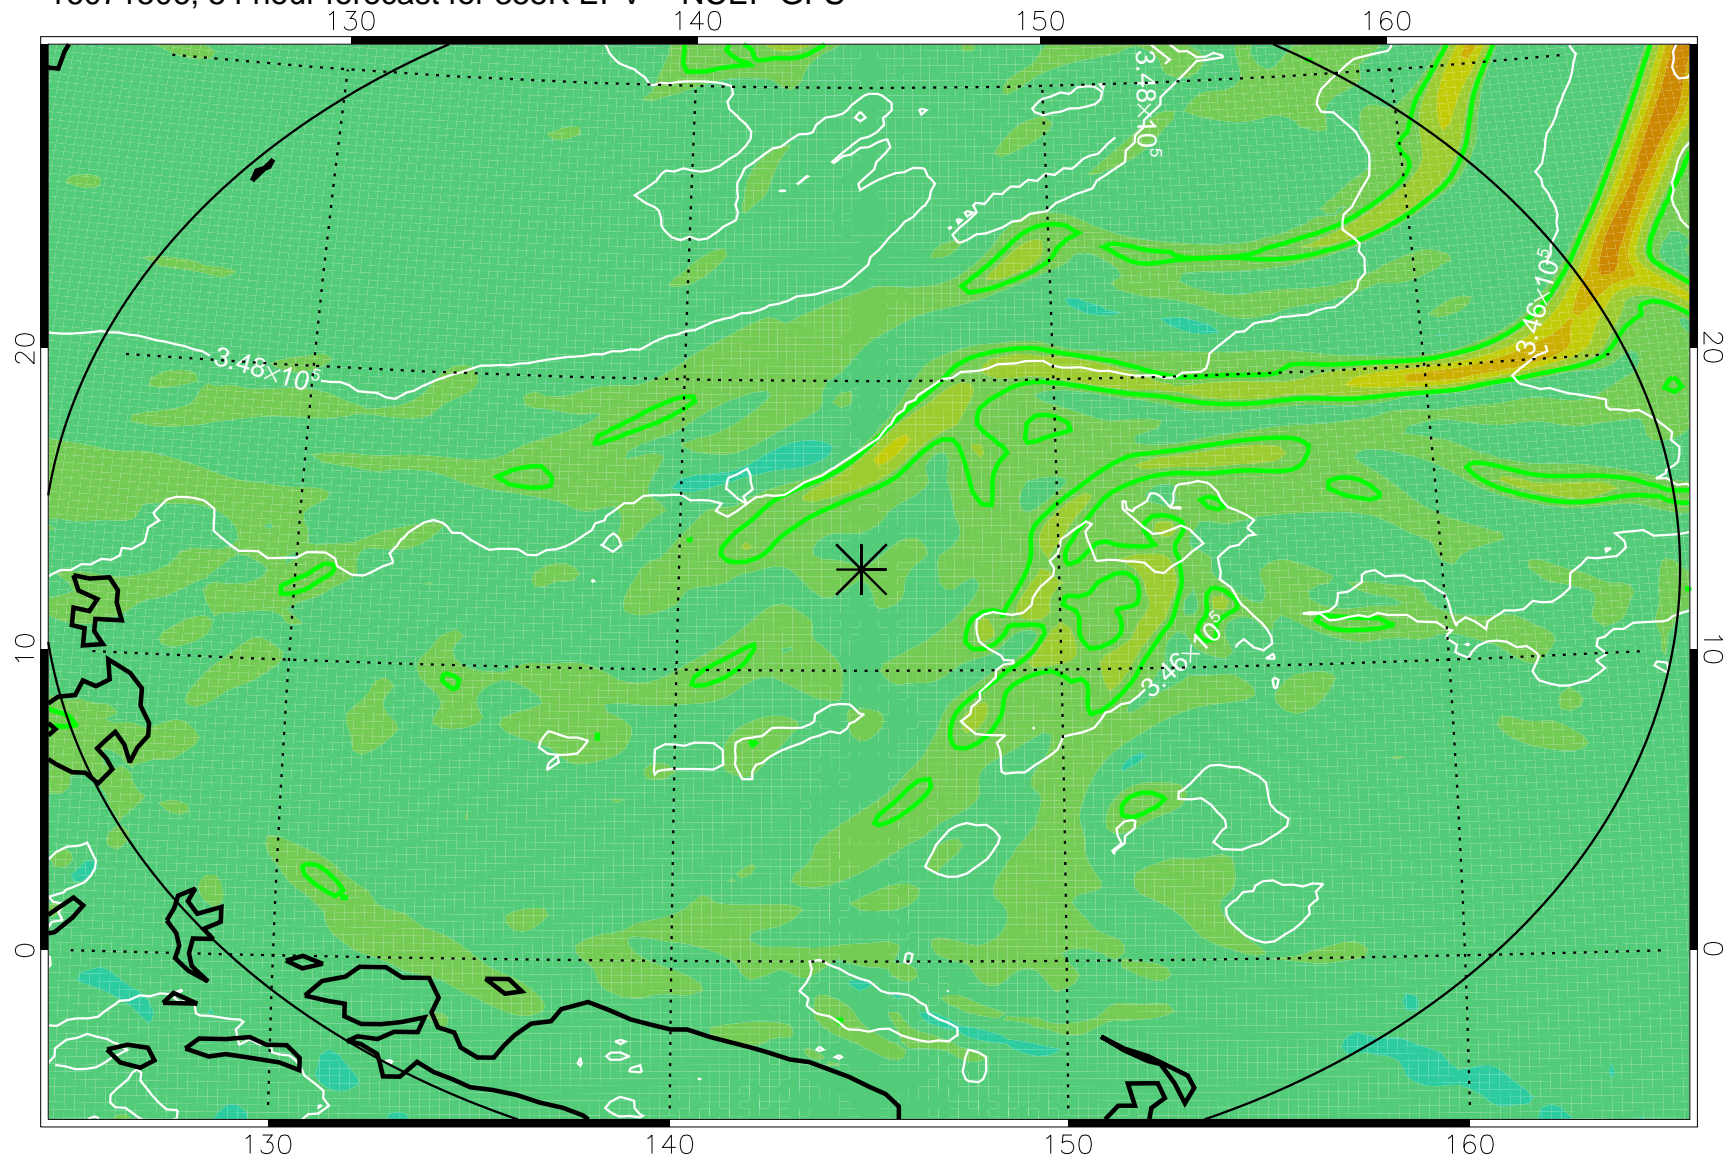

16071418, 42 hour forecast for 355K EPV -- NCEP GFS

355K Montgomery Streamfunction, white
EPV Tropopause (2 PVU) Position
Range ring of 2304 km

16071500, 48 hour forecast for 355K EPV -- NCEP GFS

355K Montgomery Streamfunction, white
EPV Tropopause (2 PVU) Position
Range ring of 2304 km

16071506, 54 hour forecast for 355K EPV -- NCEP GFS

355K Montgomery Streamfunction, white
EPV Tropopause (2 PVU) Position
Range ring of 2304 km

16071512, 60 hour forecast for 355K EPV -- NCEP GFS

355K Montgomery Streamfunction, white
EPV Tropopause (2 PVU) Position
Range ring of 2304 km

16071518, 66 hour forecast for 355K EPV -- NCEP GFS

355K Montgomery Streamfunction, white
EPV Tropopause (2 PVU) Position
Range ring of 2304 km

16071600, 72 hour forecast for 355K EPV -- NCEP GFS

355K Montgomery Streamfunction, white
EPV Tropopause (2 PVU) Position
Range ring of 2304 km

16071606, 78 hour forecast for 355K EPV -- NCEP GFS

355K Montgomery Streamfunction, white
EPV Tropopause (2 PVU) Position
Range ring of 2304 km

16071612, 84 hour forecast for 355K EPV -- NCEP GFS

355K Montgomery Streamfunction, white
EPV Tropopause (2 PVU) Position
Range ring of 2304 km