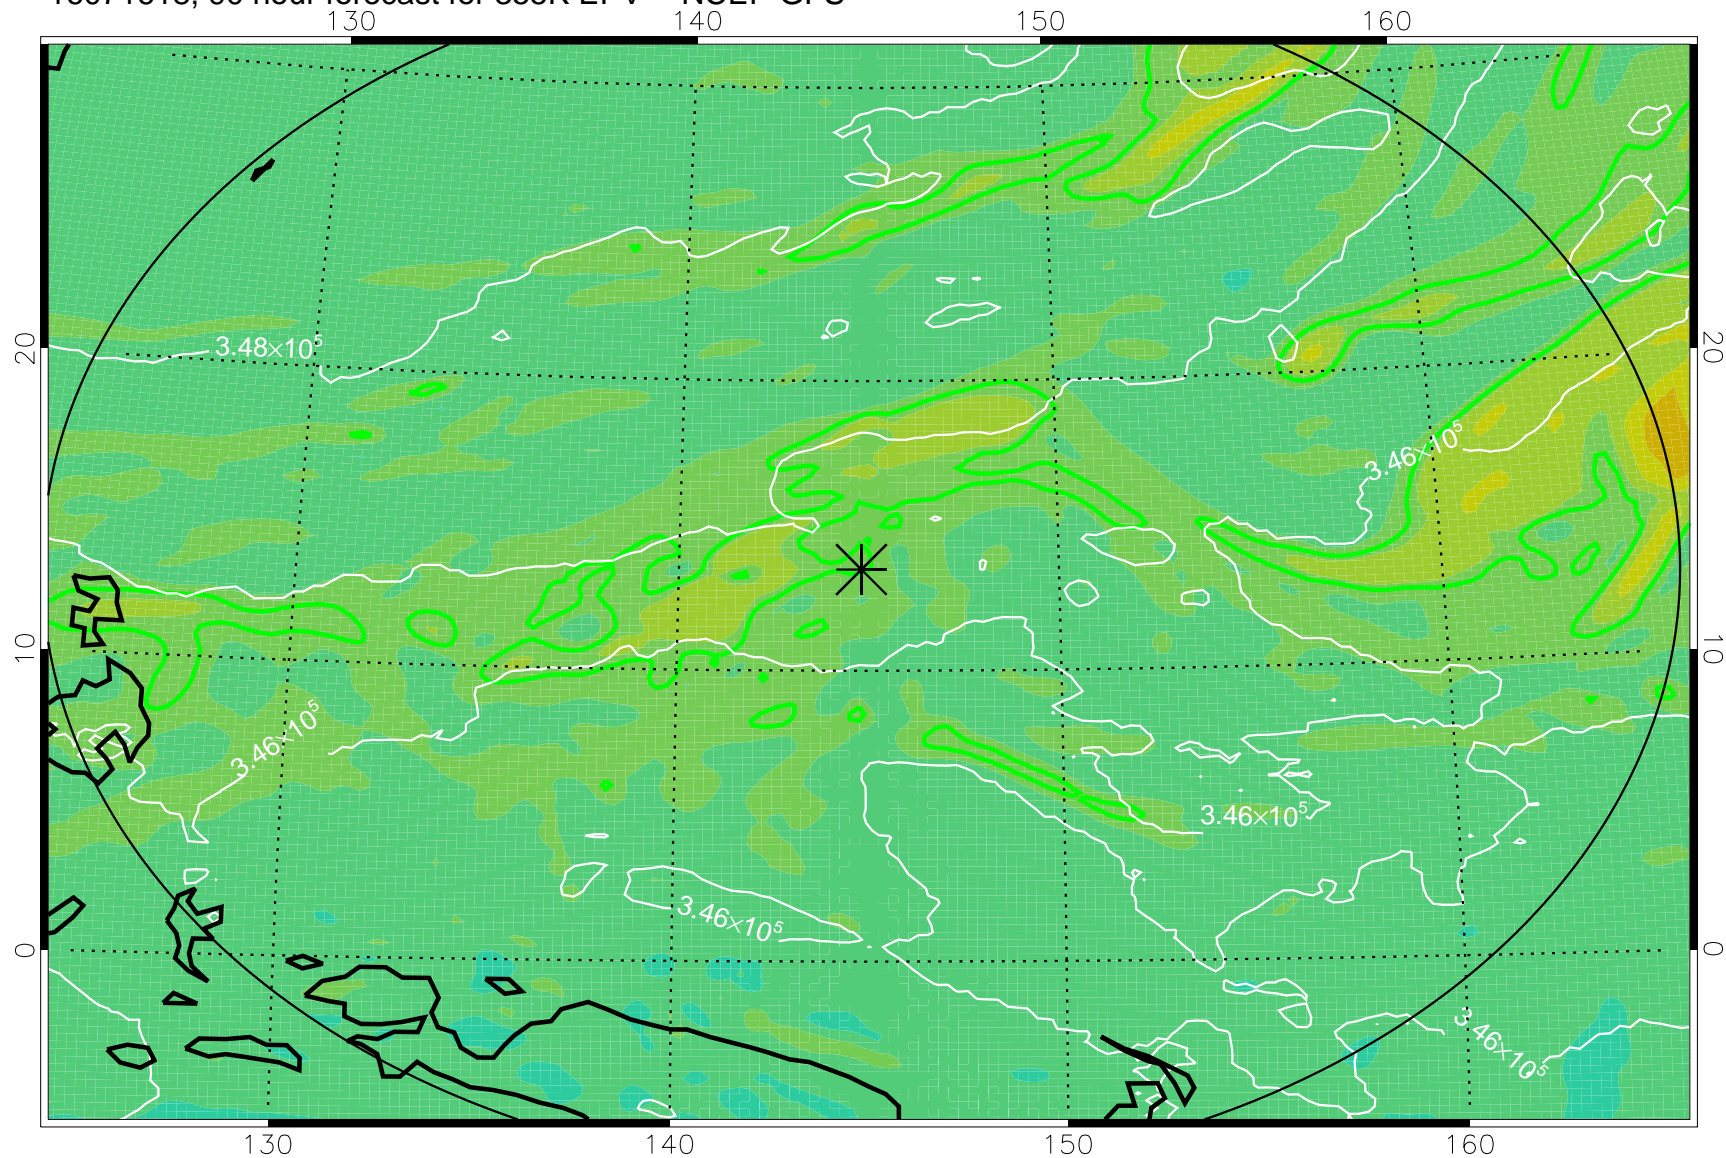

16071606, 78 hour forecast for 355K EPV -- NCEP GFS

355K Montgomery Streamfunction, white
EPV Tropopause (2 PVU) Position
Range ring of 2304 km

16071612, 84 hour forecast for 355K EPV -- NCEP GFS

355K Montgomery Streamfunction, white
EPV Tropopause (2 PVU) Position
Range ring of 2304 km

16071618, 90 hour forecast for 355K EPV -- NCEP GFS

355K Montgomery Streamfunction, white
EPV Tropopause (2 PVU) Position
Range ring of 2304 km

16071700, 96 hour forecast for 355K EPV -- NCEP GFS

355K Montgomery Streamfunction, white
EPV Tropopause (2 PVU) Position
Range ring of 2304 km

16071706, 102 hour forecast for 355K EPV -- NCEP GFS

355K Montgomery Streamfunction, white
EPV Tropopause (2 PVU) Position
Range ring of 2304 km

16071712, 108 hour forecast for 355K EPV -- NCEP GFS

355K Montgomery Streamfunction, white
EPV Tropopause (2 PVU) Position
Range ring of 2304 km

16071718, 114 hour forecast for 355K EPV -- NCEP GFS

355K Montgomery Streamfunction, white
EPV Tropopause (2 PVU) Position
Range ring of 2304 km

16071800, 120 hour forecast for 355K EPV -- NCEP GFS

355K Montgomery Streamfunction, white
EPV Tropopause (2 PVU) Position
Range ring of 2304 km