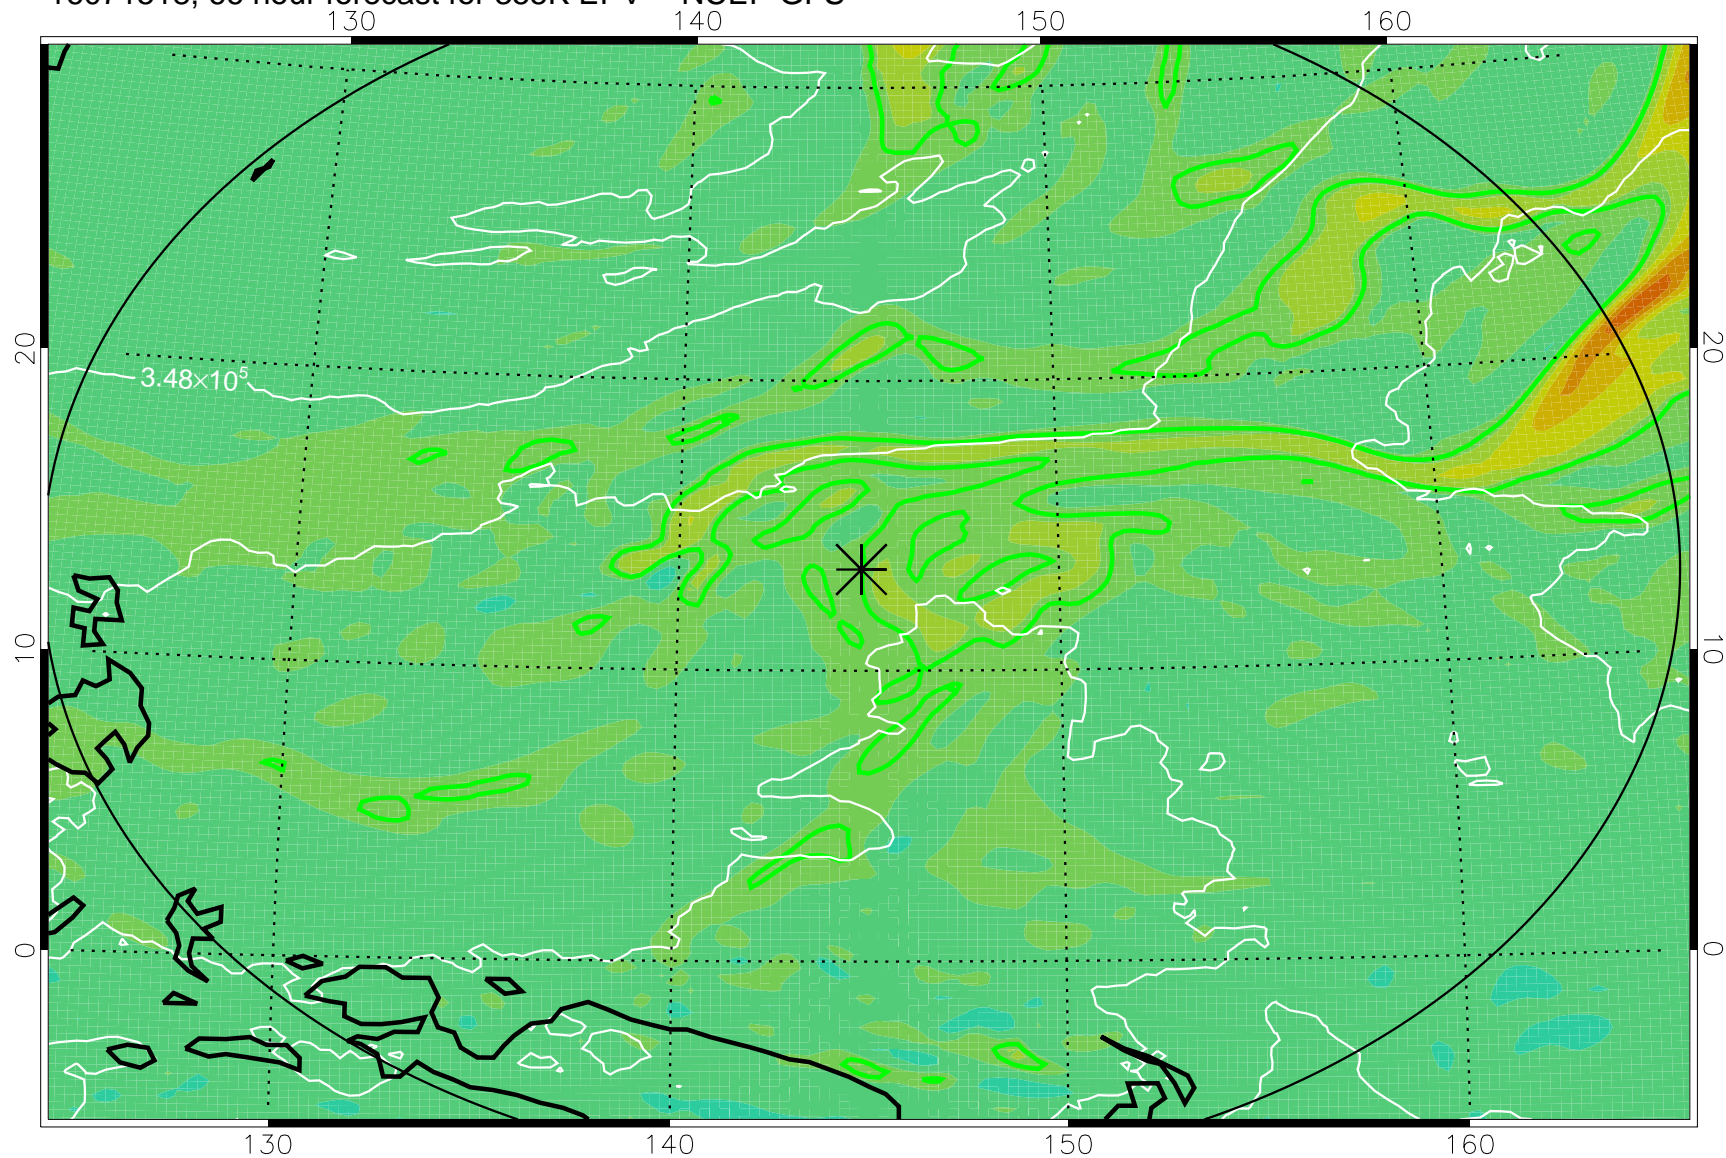

16071506, 54 hour forecast for 355K EPV -- NCEP GFS

355K Montgomery Streamfunction, white
EPV Tropopause (2 PVU) Position
Range ring of 2304 km

16071512, 60 hour forecast for 355K EPV -- NCEP GFS

355K Montgomery Streamfunction, white
EPV Tropopause (2 PVU) Position
Range ring of 2304 km

16071518, 66 hour forecast for 355K EPV -- NCEP GFS

355K Montgomery Streamfunction, white
EPV Tropopause (2 PVU) Position
Range ring of 2304 km

16071600, 72 hour forecast for 355K EPV -- NCEP GFS

355K Montgomery Streamfunction, white
EPV Tropopause (2 PVU) Position
Range ring of 2304 km

16071606, 78 hour forecast for 355K EPV -- NCEP GFS

355K Montgomery Streamfunction, white
EPV Tropopause (2 PVU) Position
Range ring of 2304 km

16071612, 84 hour forecast for 355K EPV -- NCEP GFS

355K Montgomery Streamfunction, white
EPV Tropopause (2 PVU) Position
Range ring of 2304 km

16071618, 90 hour forecast for 355K EPV -- NCEP GFS

355K Montgomery Streamfunction, white
EPV Tropopause (2 PVU) Position
Range ring of 2304 km

16071700, 96 hour forecast for 355K EPV -- NCEP GFS

355K Montgomery Streamfunction, white
EPV Tropopause (2 PVU) Position
Range ring of 2304 km