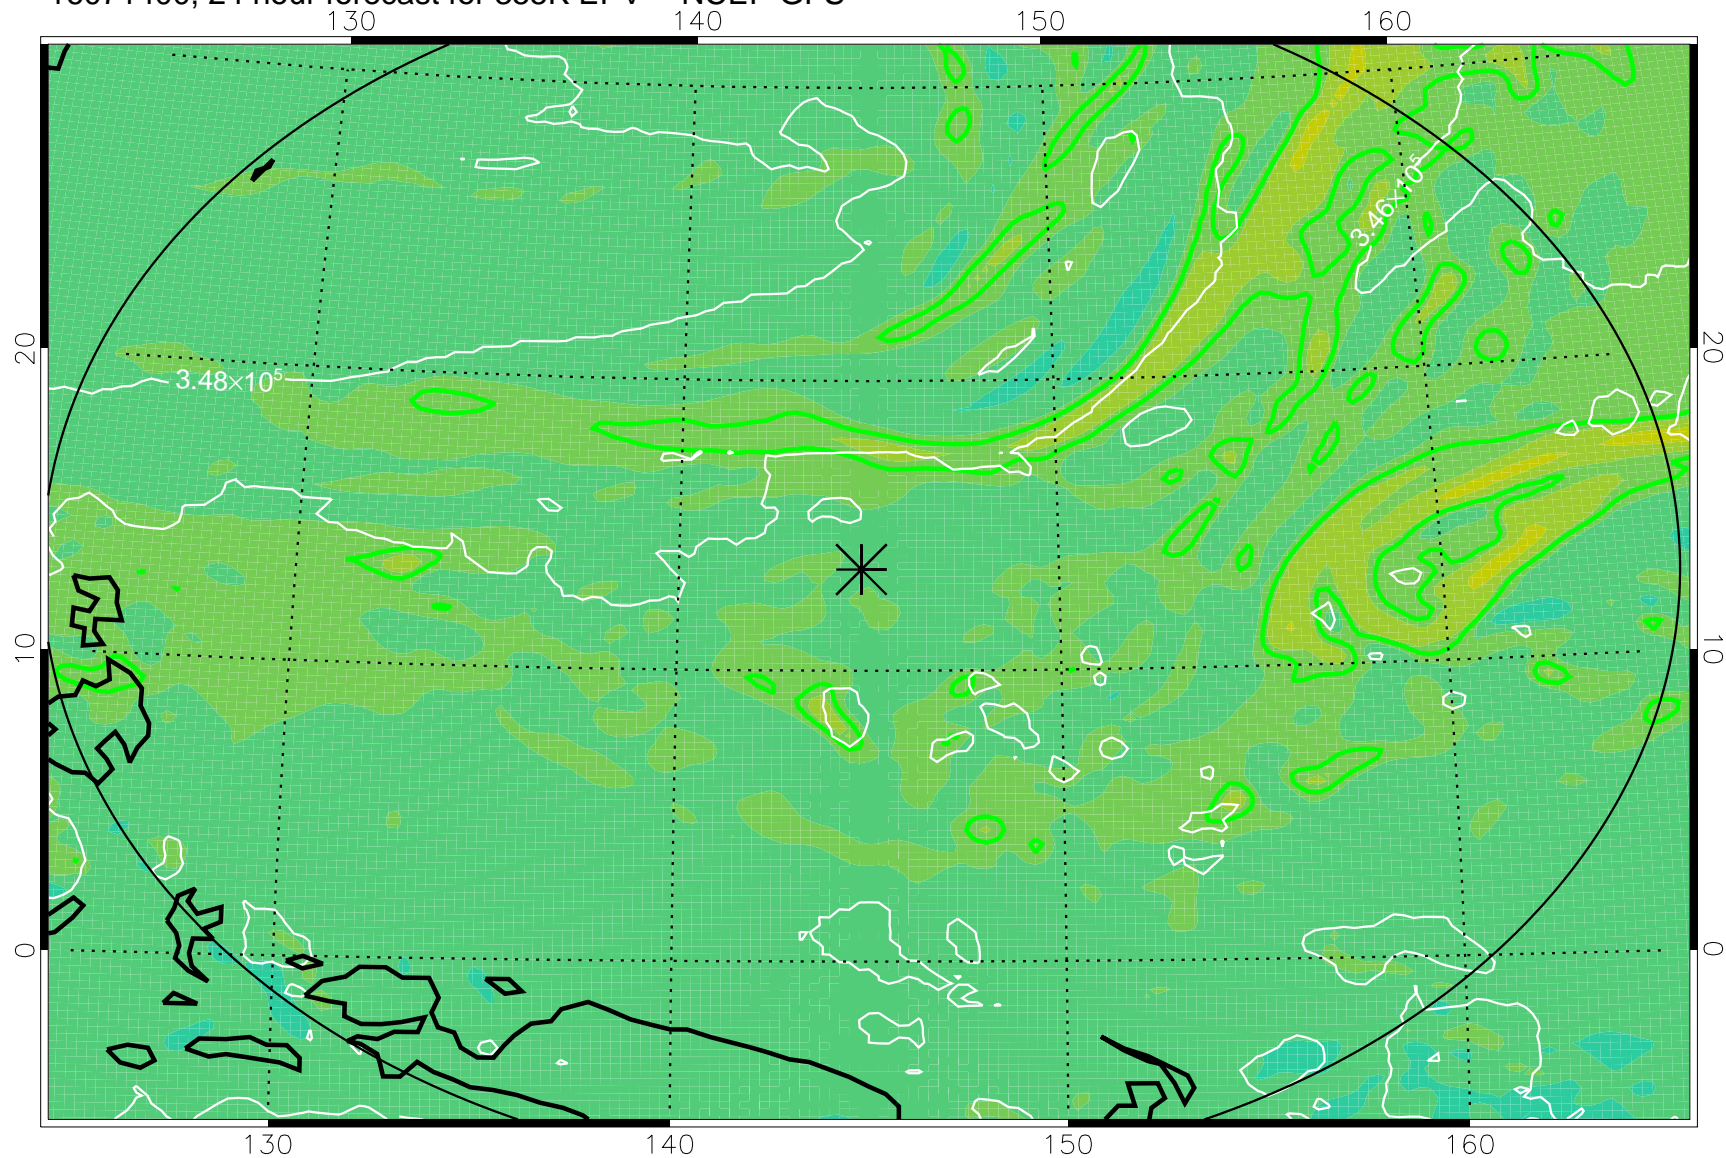

16071306, 6 hour forecast for 355K EPV -- NCEP GFS

355K Montgomery Streamfunction, white
EPV Tropopause (2 PVU) Position
Range ring of 2304 km

16071312, 12 hour forecast for 355K EPV -- NCEP GFS

355K Montgomery Streamfunction, white
EPV Tropopause (2 PVU) Position
Range ring of 2304 km

16071318, 18 hour forecast for 355K EPV -- NCEP GFS

355K Montgomery Streamfunction, white
EPV Tropopause (2 PVU) Position
Range ring of 2304 km

16071400, 24 hour forecast for 355K EPV -- NCEP GFS

355K Montgomery Streamfunction, white
EPV Tropopause (2 PVU) Position
Range ring of 2304 km

16071406, 30 hour forecast for 355K EPV -- NCEP GFS

355K Montgomery Streamfunction, white
EPV Tropopause (2 PVU) Position
Range ring of 2304 km

16071412, 36 hour forecast for 355K EPV -- NCEP GFS

355K Montgomery Streamfunction, white
EPV Tropopause (2 PVU) Position
Range ring of 2304 km

16071718, 114 hour forecast for 355K EPV -- NCEP GFS

355K Montgomery Streamfunction, white
EPV Tropopause (2 PVU) Position
Range ring of 2304 km

16071800, 120 hour forecast for 355K EPV -- NCEP GFS

355K Montgomery Streamfunction, white
EPV Tropopause (2 PVU) Position
Range ring of 2304 km