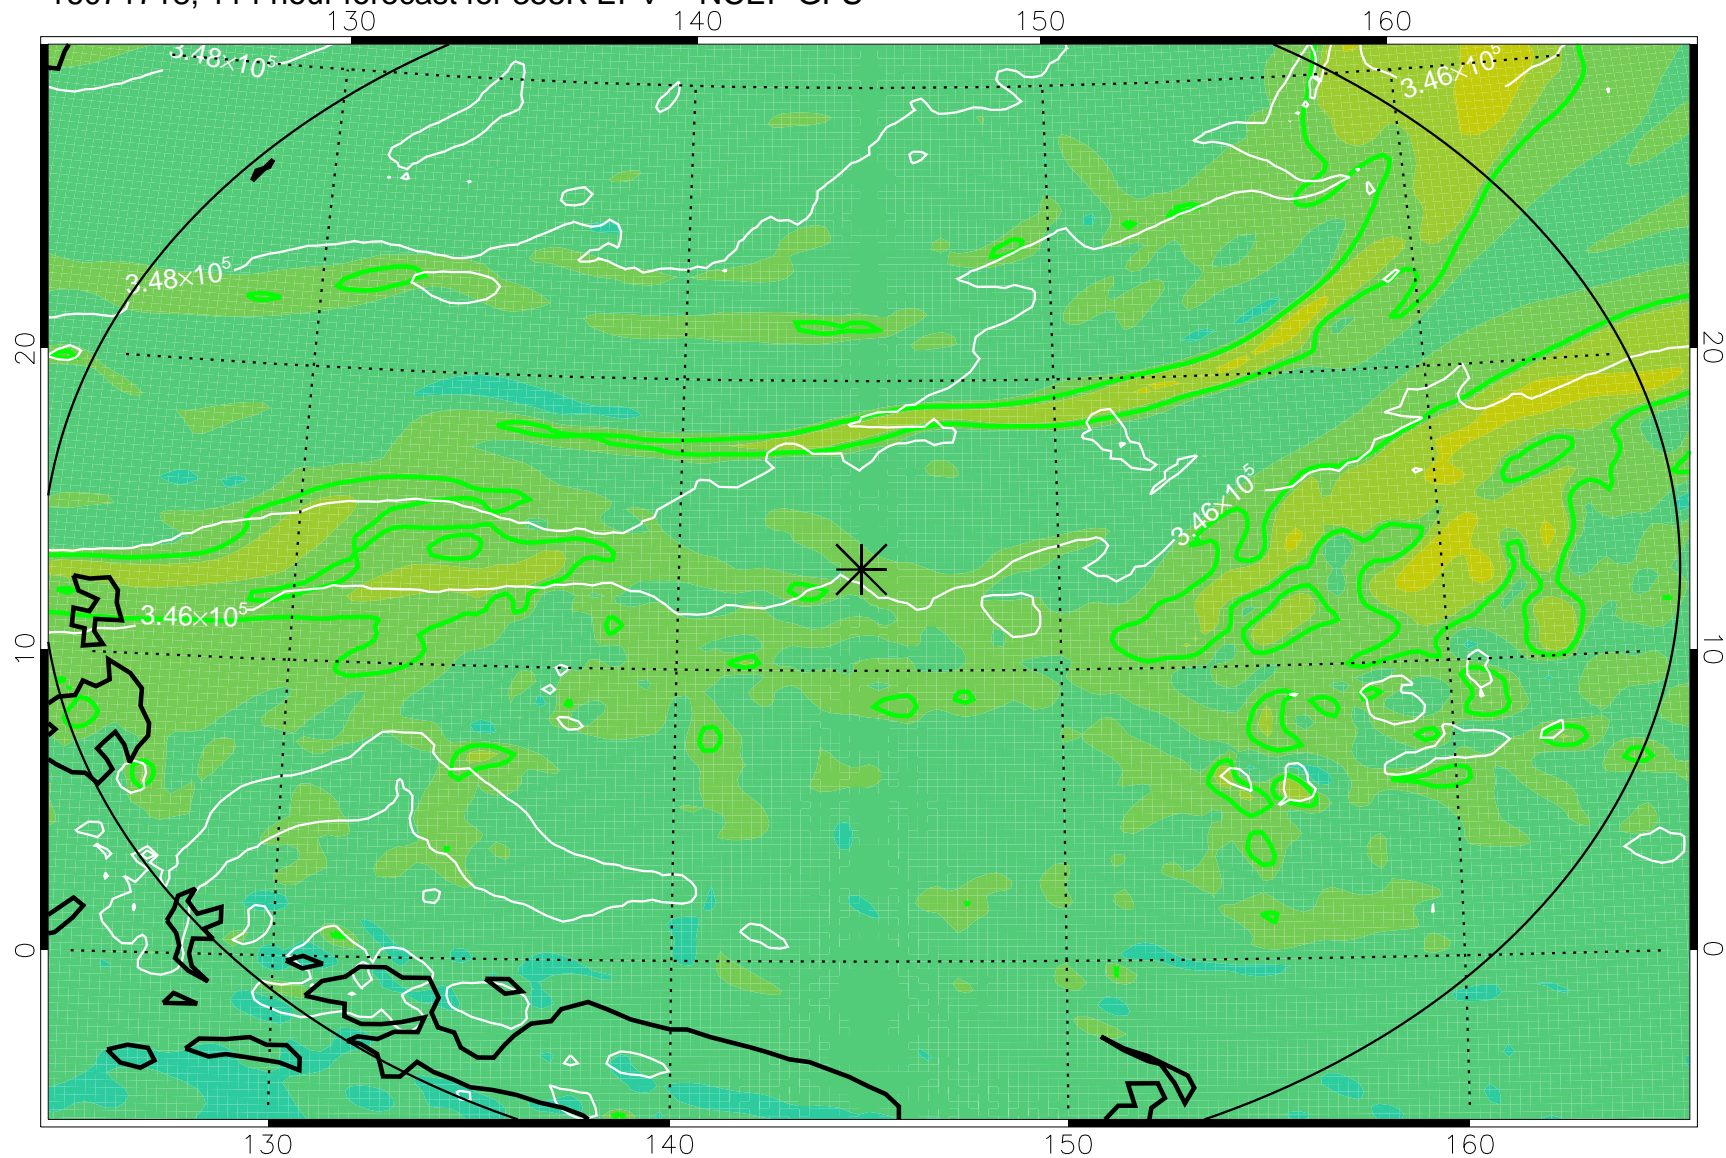

16071606, 78 hour forecast for 355K EPV -- NCEP GFS

355K Montgomery Streamfunction, white
EPV Tropopause (2 PVU) Position
Range ring of 2304 km

16071612, 84 hour forecast for 355K EPV -- NCEP GFS

355K Montgomery Streamfunction, white
EPV Tropopause (2 PVU) Position
Range ring of 2304 km

16071618, 90 hour forecast for 355K EPV -- NCEP GFS

355K Montgomery Streamfunction, white
EPV Tropopause (2 PVU) Position
Range ring of 2304 km

16071700, 96 hour forecast for 355K EPV -- NCEP GFS

355K Montgomery Streamfunction, white
EPV Tropopause (2 PVU) Position
Range ring of 2304 km

16071706, 102 hour forecast for 355K EPV -- NCEP GFS

355K Montgomery Streamfunction, white
EPV Tropopause (2 PVU) Position
Range ring of 2304 km

16071712, 108 hour forecast for 355K EPV -- NCEP GFS

355K Montgomery Streamfunction, white
EPV Tropopause (2 PVU) Position
Range ring of 2304 km

16071718, 114 hour forecast for 355K EPV -- NCEP GFS

355K Montgomery Streamfunction, white
EPV Tropopause (2 PVU) Position
Range ring of 2304 km

16071800, 120 hour forecast for 355K EPV -- NCEP GFS

355K Montgomery Streamfunction, white
EPV Tropopause (2 PVU) Position
Range ring of 2304 km