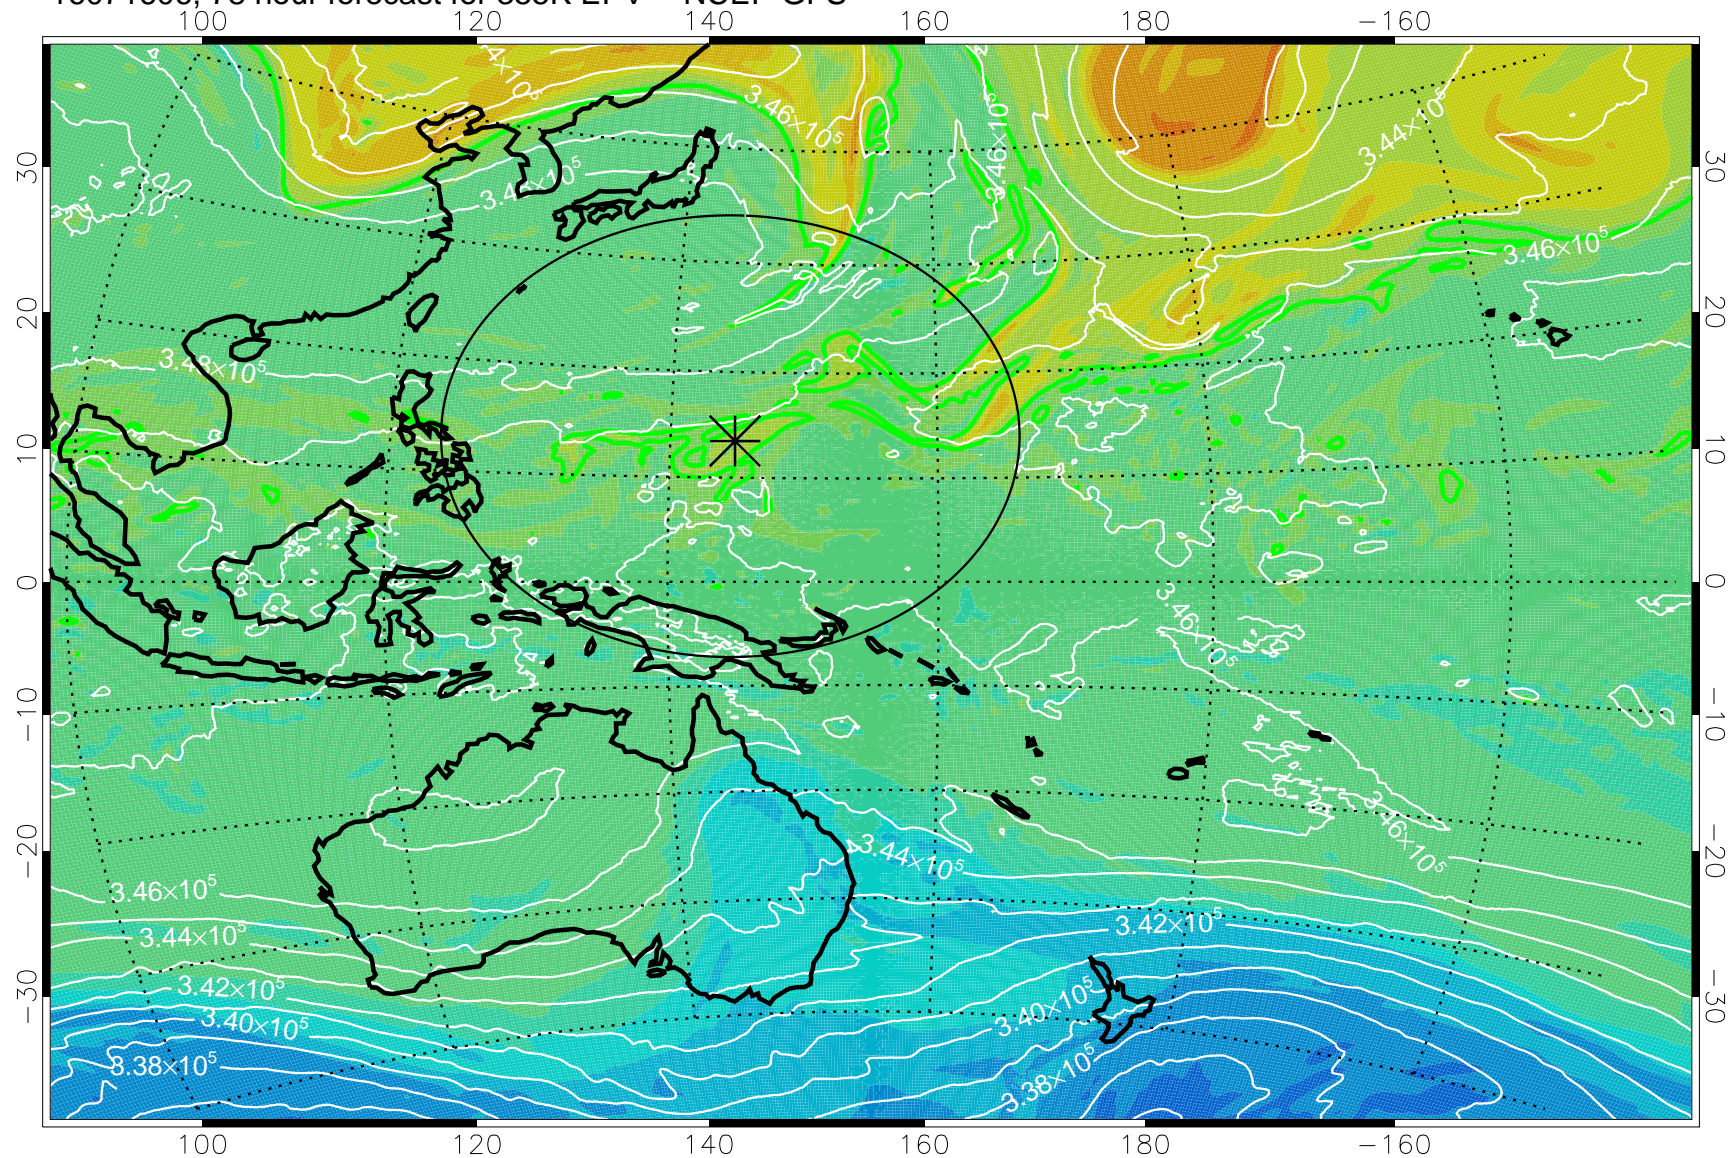

16071418, 42 hour forecast for 355K EPV -- NCEP GFS

355K Montgomery Streamfunction, white
EPV Tropopause (2 PVU) Position
Range ring of 2304 km

16071500, 48 hour forecast for 355K EPV -- NCEP GFS

355K Montgomery Streamfunction, white
EPV Tropopause (2 PVU) Position
Range ring of 2304 km

16071506, 54 hour forecast for 355K EPV -- NCEP GFS

16071512, 60 hour forecast for 355K EPV -- NCEP GFS

355K Montgomery Streamfunction, white
EPV Tropopause (2 PVU) Position
Range ring of 2304 km

16071518, 66 hour forecast for 355K EPV -- NCEP GFS

355K Montgomery Streamfunction, white
EPV Tropopause (2 PVU) Position
Range ring of 2304 km

16071600, 72 hour forecast for 355K EPV -- NCEP GFS

355K Montgomery Streamfunction, white
EPV Tropopause (2 PVU) Position
Range ring of 2304 km

16071606, 78 hour forecast for 355K EPV -- NCEP GFS

355K Montgomery Streamfunction, white
EPV Tropopause (2 PVU) Position
Range ring of 2304 km

16071612, 84 hour forecast for 355K EPV -- NCEP GFS

355K Montgomery Streamfunction, white
EPV Tropopause (2 PVU) Position
Range ring of 2304 km