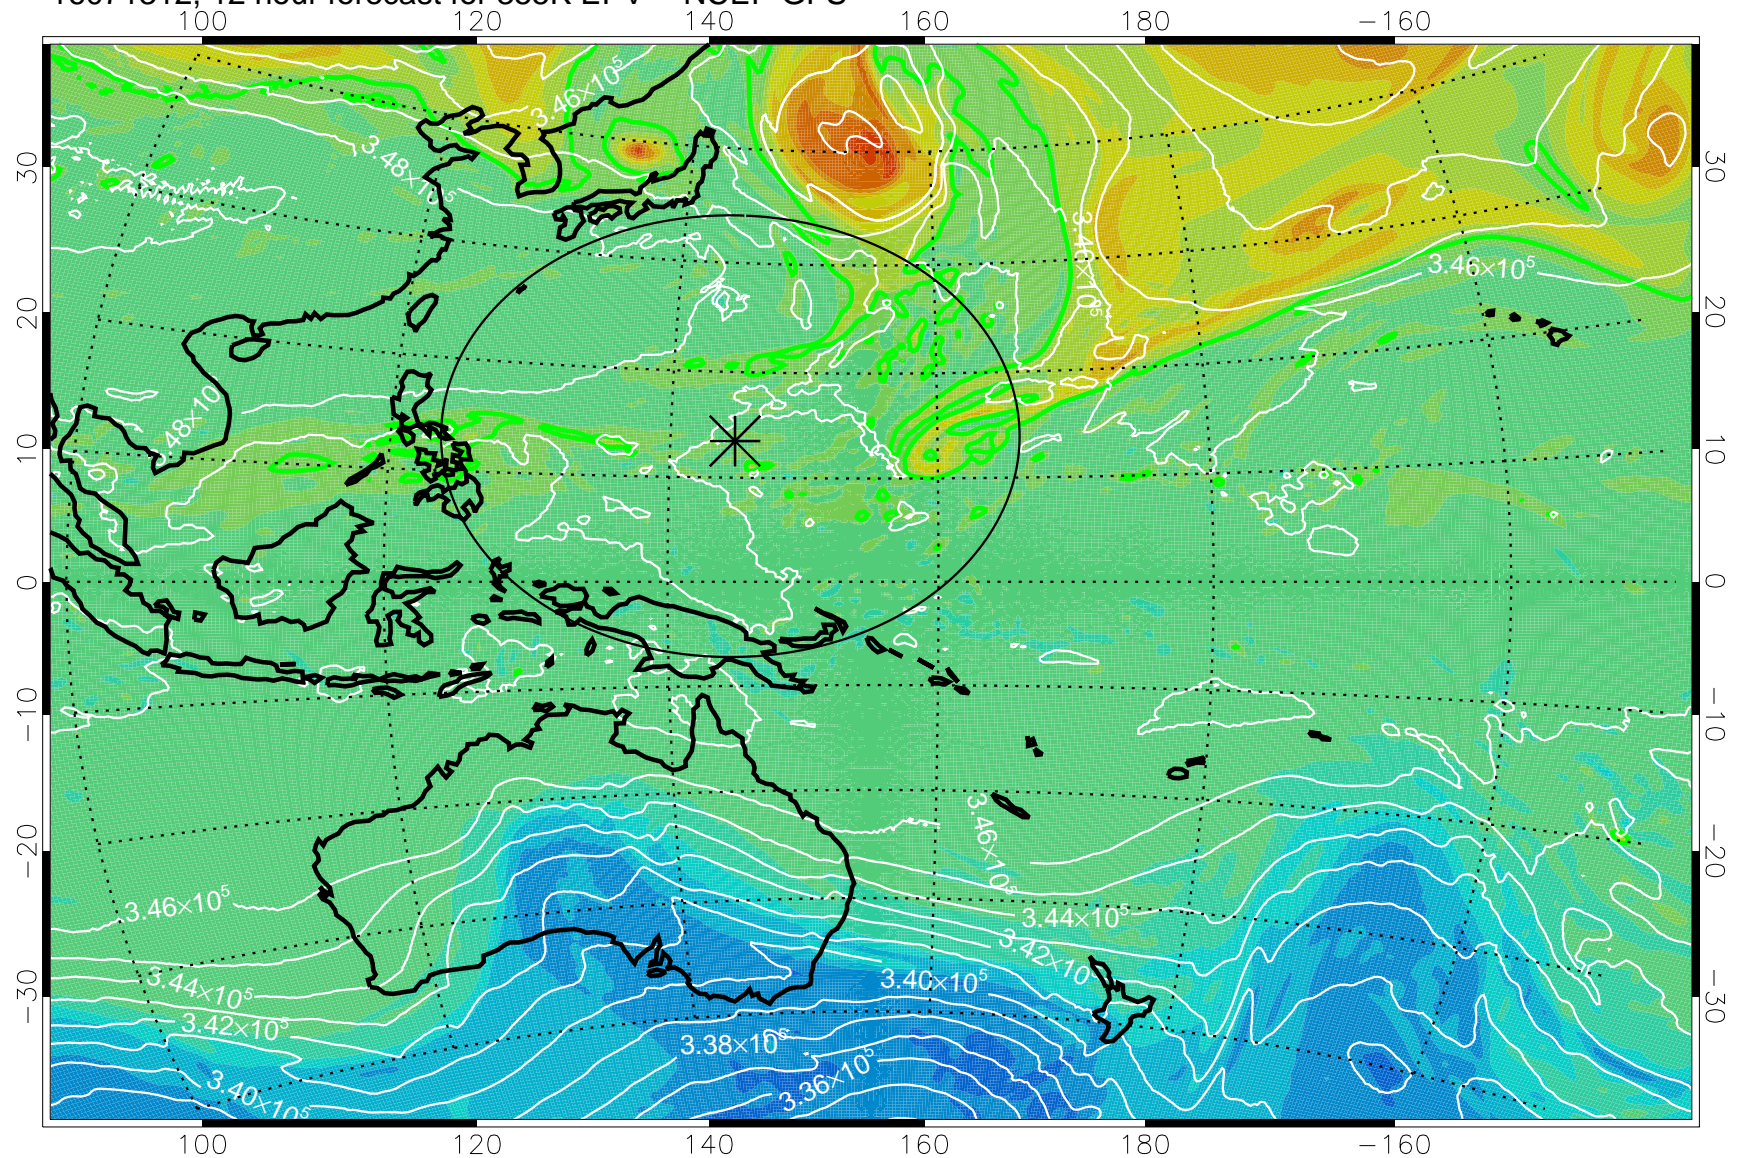

16071306, 6 hour forecast for 355K EPV -- NCEP GFS

355K Montgomery Streamfunction, white
EPV Tropopause (2 PVU) Position
Range ring of 2304 km

16071312, 12 hour forecast for 355K EPV -- NCEP GFS

355K Montgomery Streamfunction, white
EPV Tropopause (2 PVU) Position
Range ring of 2304 km

16071318, 18 hour forecast for 355K EPV -- NCEP GFS

355K Montgomery Streamfunction, white
EPV Tropopause (2 PVU) Position
Range ring of 2304 km

16071400, 24 hour forecast for 355K EPV -- NCEP GFS

355K Montgomery Streamfunction, white
EPV Tropopause (2 PVU) Position
Range ring of 2304 km

16071406, 30 hour forecast for 355K EPV -- NCEP GFS

355K Montgomery Streamfunction, white
EPV Tropopause (2 PVU) Position
Range ring of 2304 km

16071412, 36 hour forecast for 355K EPV -- NCEP GFS

355K Montgomery Streamfunction, white
EPV Tropopause (2 PVU) Position
Range ring of 2304 km

16071418, 42 hour forecast for 355K EPV -- NCEP GFS

355K Montgomery Streamfunction, white
EPV Tropopause (2 PVU) Position
Range ring of 2304 km

16071500, 48 hour forecast for 355K EPV -- NCEP GFS

355K Montgomery Streamfunction, white
EPV Tropopause (2 PVU) Position
Range ring of 2304 km