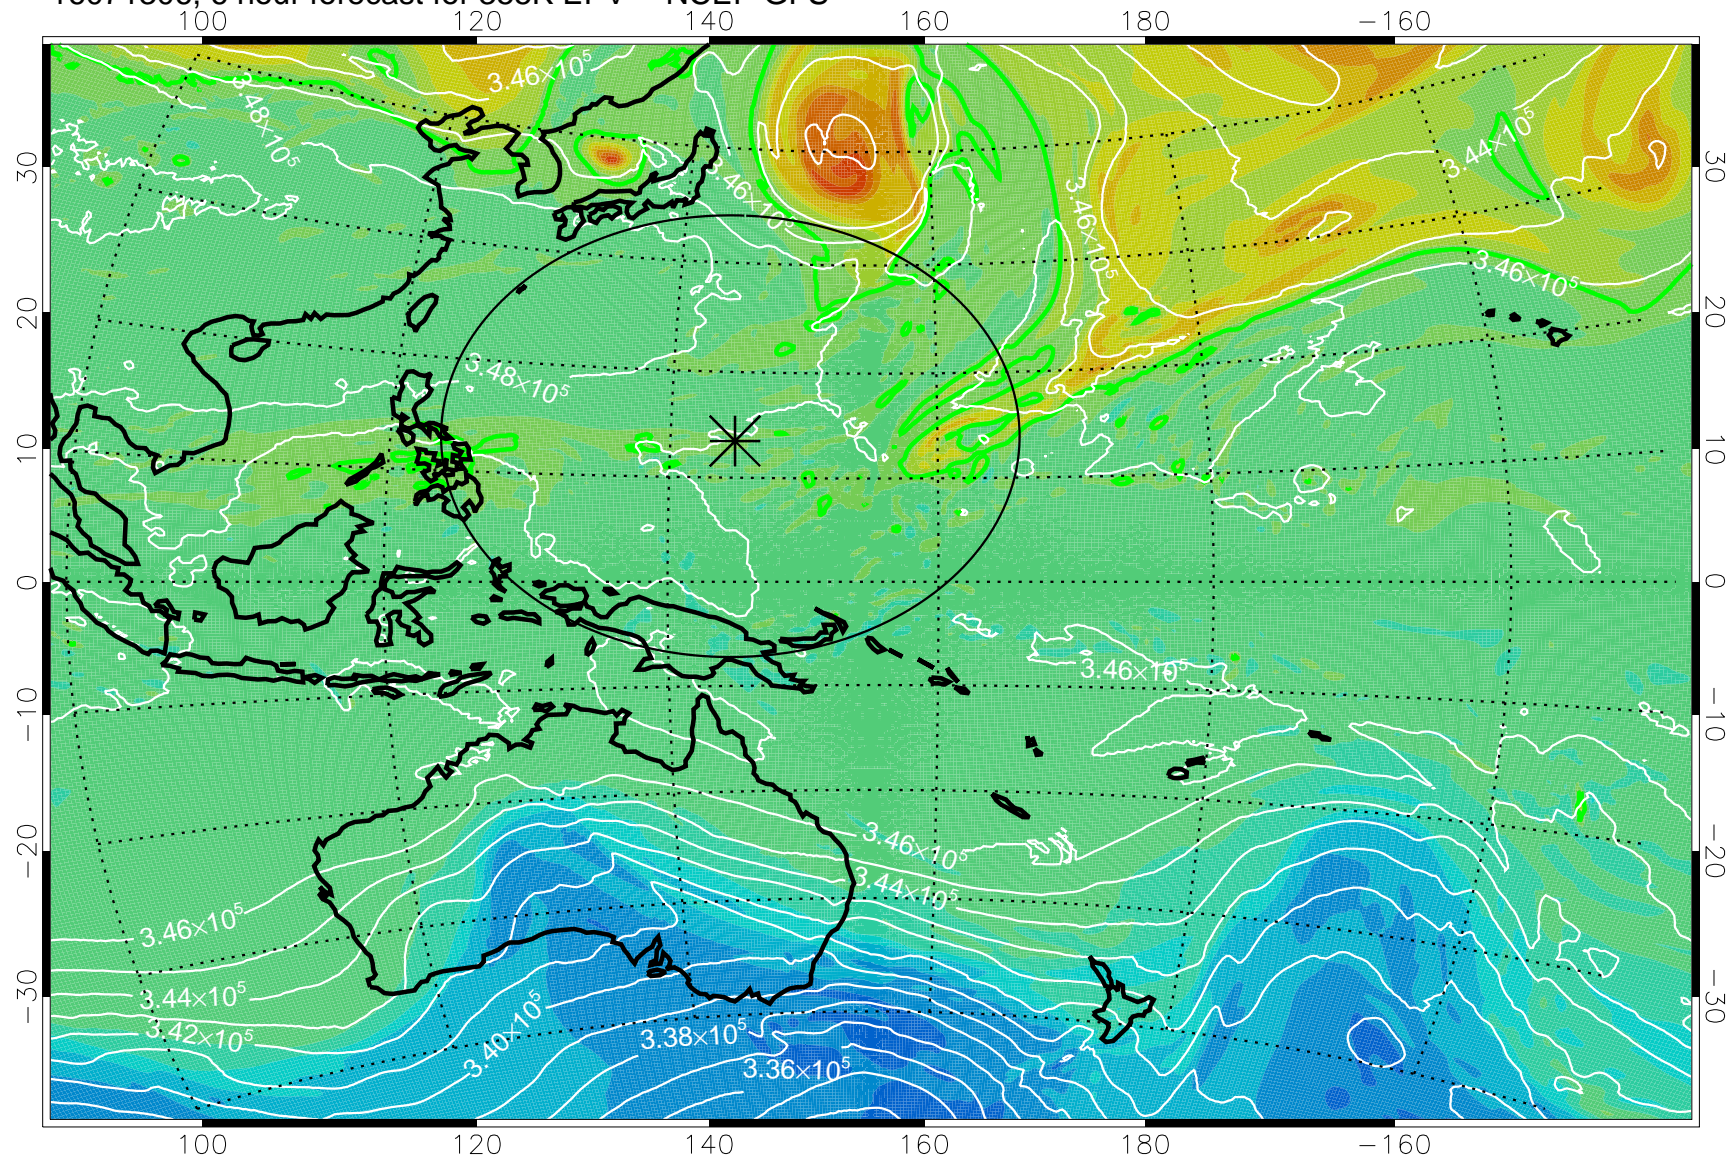

16071306, 6 hour forecast for 355K EPV -- NCEP GFS

355K Montgomery Streamfunction, white
EPV Tropopause (2 PVU) Position
Range ring of 2304 km

16071312, 12 hour forecast for 355K EPV -- NCEP GFS

355K Montgomery Streamfunction, white
EPV Tropopause (2 PVU) Position
Range ring of 2304 km

16071318, 18 hour forecast for 355K EPV -- NCEP GFS

355K Montgomery Streamfunction, white
EPV Tropopause (2 PVU) Position
Range ring of 2304 km

16071400, 24 hour forecast for 355K EPV -- NCEP GFS

355K Montgomery Streamfunction, white
EPV Tropopause (2 PVU) Position
Range ring of 2304 km

16071406, 30 hour forecast for 355K EPV -- NCEP GFS

355K Montgomery Streamfunction, white
EPV Tropopause (2 PVU) Position
Range ring of 2304 km

16071412, 36 hour forecast for 355K EPV -- NCEP GFS

355K Montgomery Streamfunction, white
EPV Tropopause (2 PVU) Position
Range ring of 2304 km

16071418, 42 hour forecast for 355K EPV -- NCEP GFS

355K Montgomery Streamfunction, white
EPV Tropopause (2 PVU) Position
Range ring of 2304 km

16071500, 48 hour forecast for 355K EPV -- NCEP GFS

355K Montgomery Streamfunction, white
EPV Tropopause (2 PVU) Position
Range ring of 2304 km