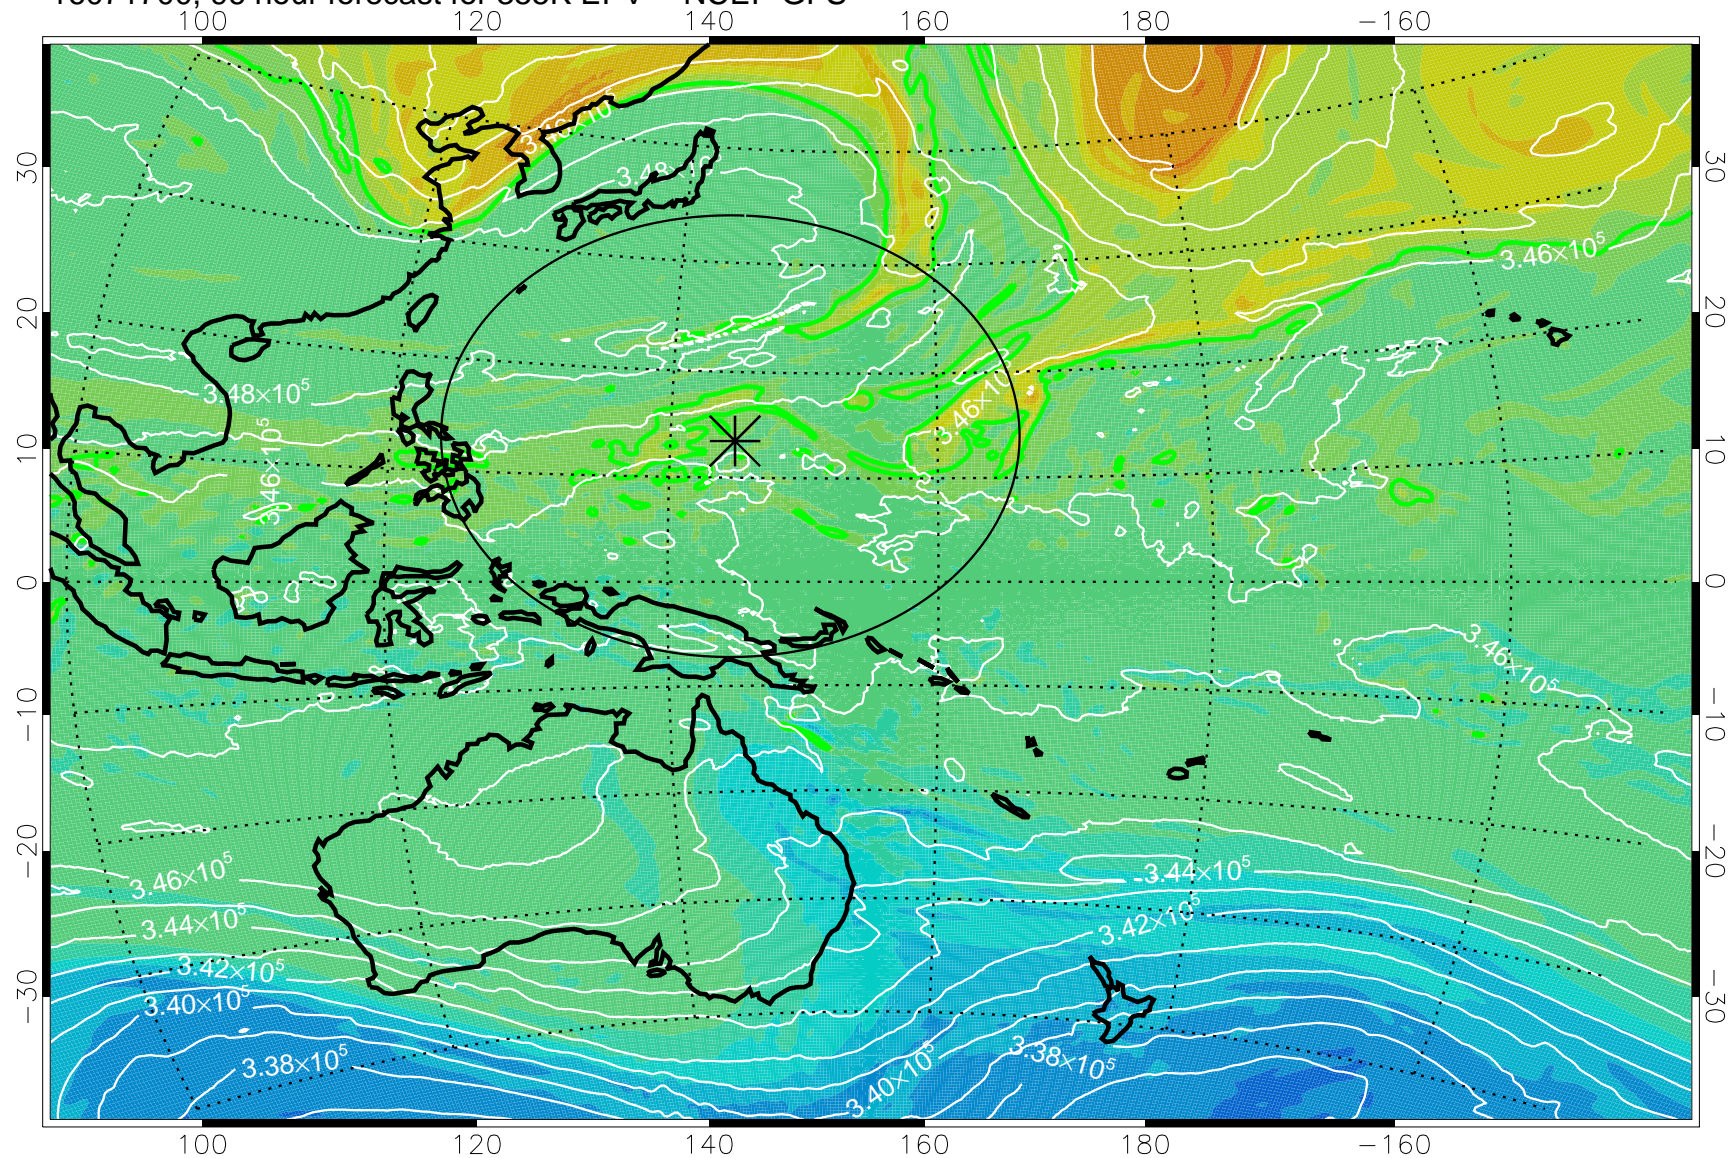

355K Montgomery Streamfunction, white
EPV Tropopause (2 PVU) Position
Range ring of 2304 km

16071600, 72 hour forecast for 355K EPV -- NCEP GFS

355K Montgomery Streamfunction, white
EPV Tropopause (2 PVU) Position
Range ring of 2304 km

16071606, 78 hour forecast for 355K EPV -- NCEP GFS

355K Montgomery Streamfunction, white
EPV Tropopause (2 PVU) Position
Range ring of 2304 km

16071612, 84 hour forecast for 355K EPV -- NCEP GFS

355K Montgomery Streamfunction, white
EPV Tropopause (2 PVU) Position
Range ring of 2304 km

16071618, 90 hour forecast for 355K EPV -- NCEP GFS

355K Montgomery Streamfunction, white
EPV Tropopause (2 PVU) Position
Range ring of 2304 km

16071700, 96 hour forecast for 355K EPV -- NCEP GFS

355K Montgomery Streamfunction, white
EPV Tropopause (2 PVU) Position
Range ring of 2304 km

16071706, 102 hour forecast for 355K EPV -- NCEP GFS

355K Montgomery Streamfunction, white
EPV Tropopause (2 PVU) Position
Range ring of 2304 km

16071712, 108 hour forecast for 355K EPV -- NCEP GFS

355K Montgomery Streamfunction, white
EPV Tropopause (2 PVU) Position
Range ring of 2304 km