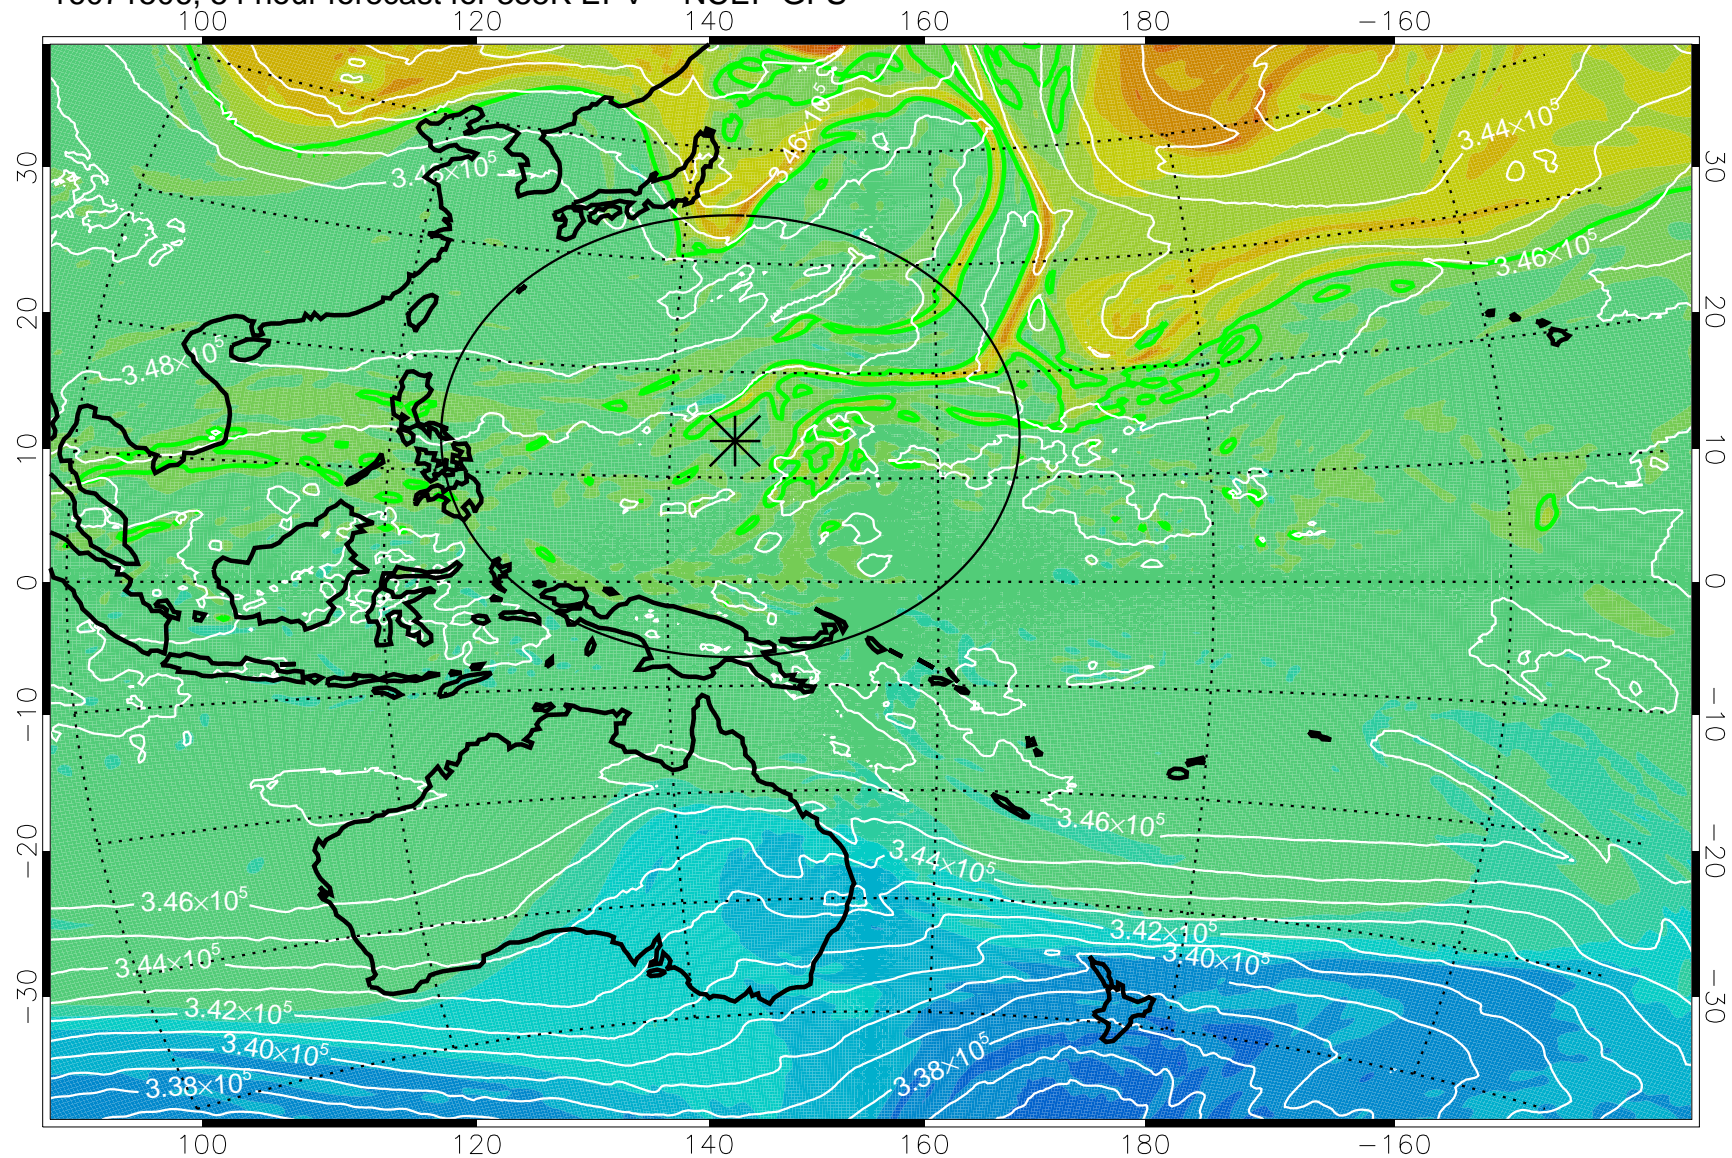

16071406, 30 hour forecast for 355K EPV -- NCEP GFS

355K Montgomery Streamfunction, white
EPV Tropopause (2 PVU) Position
Range ring of 2304 km

16071412, 36 hour forecast for 355K EPV -- NCEP GFS

355K Montgomery Streamfunction, white
EPV Tropopause (2 PVU) Position
Range ring of 2304 km

16071418, 42 hour forecast for 355K EPV -- NCEP GFS

355K Montgomery Streamfunction, white
EPV Tropopause (2 PVU) Position
Range ring of 2304 km

16071500, 48 hour forecast for 355K EPV -- NCEP GFS

355K Montgomery Streamfunction, white
EPV Tropopause (2 PVU) Position
Range ring of 2304 km

16071506, 54 hour forecast for 355K EPV -- NCEP GFS

16071512, 60 hour forecast for 355K EPV -- NCEP GFS

355K Montgomery Streamfunction, white
EPV Tropopause (2 PVU) Position
Range ring of 2304 km

16071518, 66 hour forecast for 355K EPV -- NCEP GFS

355K Montgomery Streamfunction, white
EPV Tropopause (2 PVU) Position
Range ring of 2304 km

16071600, 72 hour forecast for 355K EPV -- NCEP GFS

355K Montgomery Streamfunction, white
EPV Tropopause (2 PVU) Position
Range ring of 2304 km