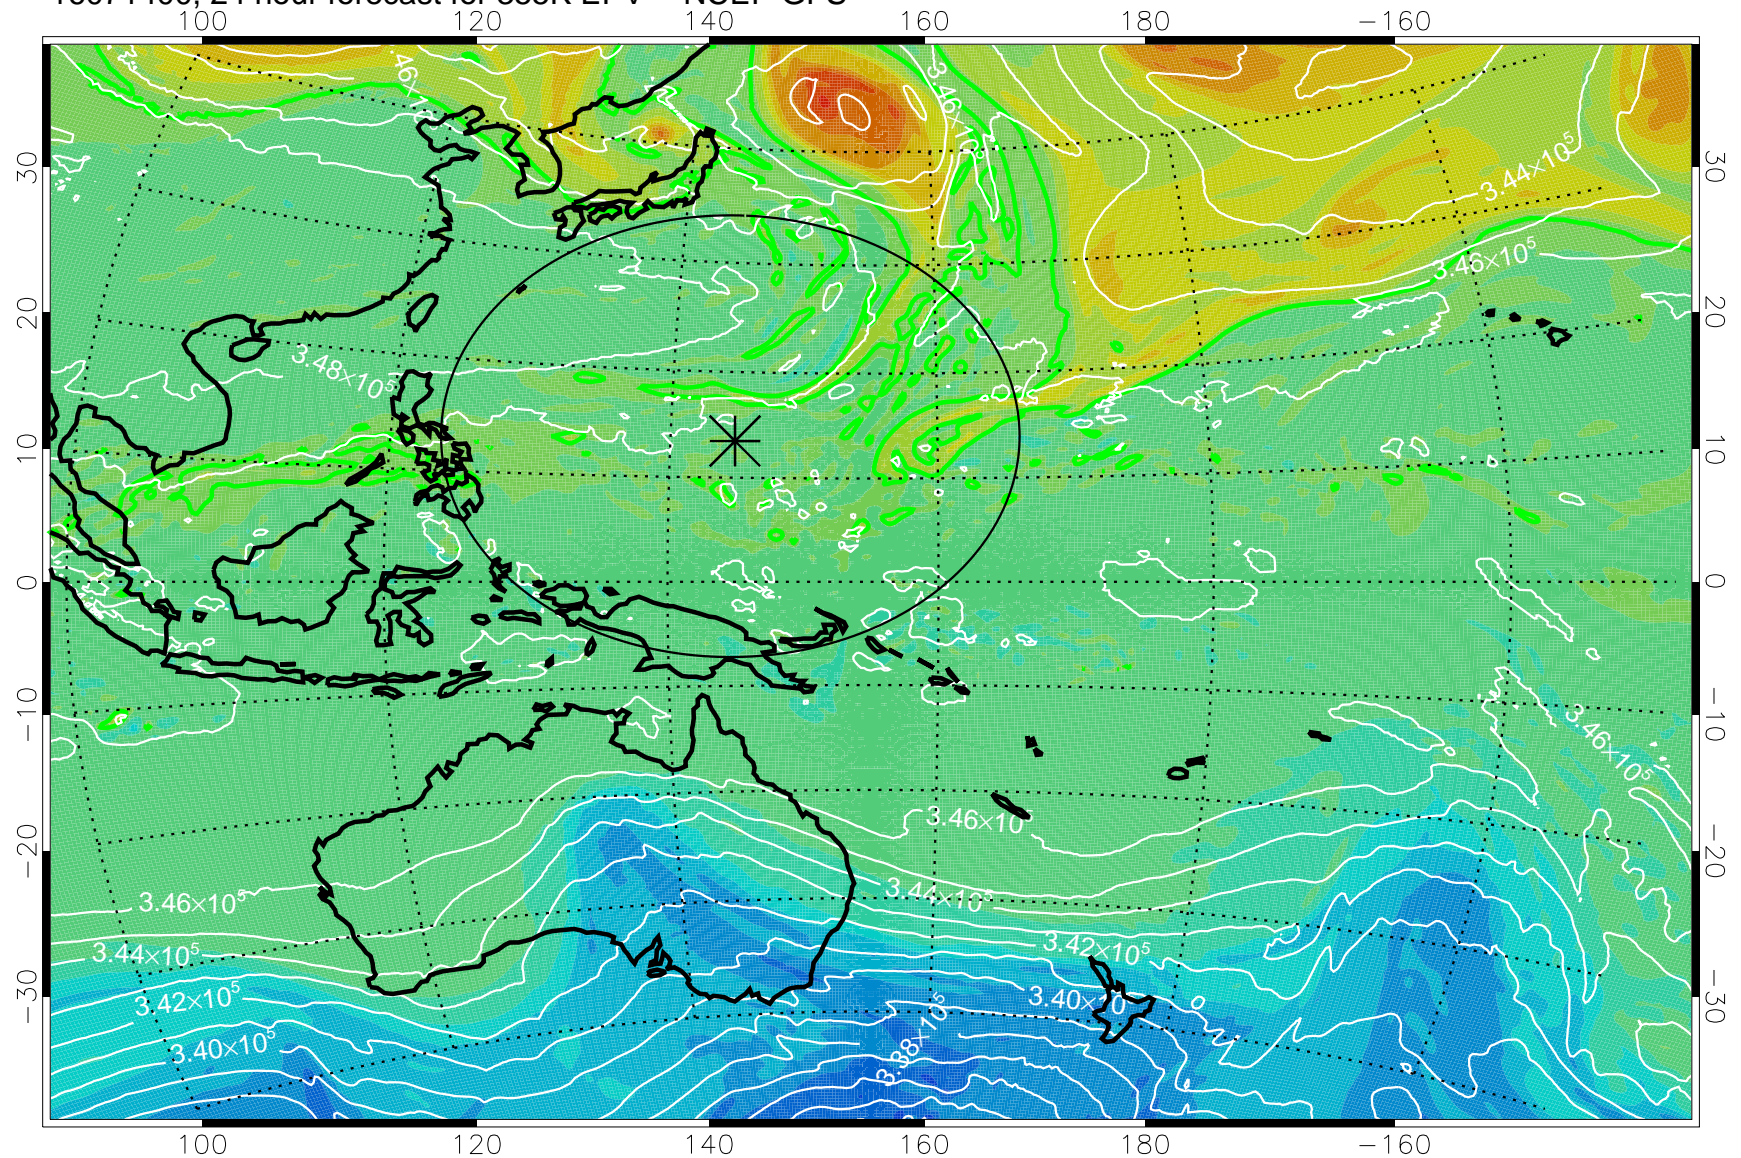

16071306, 6 hour forecast for 355K EPV -- NCEP GFS

355K Montgomery Streamfunction, white
EPV Tropopause (2 PVU) Position
Range ring of 2304 km

16071312, 12 hour forecast for 355K EPV -- NCEP GFS

355K Montgomery Streamfunction, white
EPV Tropopause (2 PVU) Position
Range ring of 2304 km

16071318, 18 hour forecast for 355K EPV -- NCEP GFS

355K Montgomery Streamfunction, white
EPV Tropopause (2 PVU) Position
Range ring of 2304 km

16071400, 24 hour forecast for 355K EPV -- NCEP GFS

355K Montgomery Streamfunction, white
EPV Tropopause (2 PVU) Position
Range ring of 2304 km

16071406, 30 hour forecast for 355K EPV -- NCEP GFS

355K Montgomery Streamfunction, white
EPV Tropopause (2 PVU) Position
Range ring of 2304 km

16071412, 36 hour forecast for 355K EPV -- NCEP GFS

355K Montgomery Streamfunction, white
EPV Tropopause (2 PVU) Position
Range ring of 2304 km

16071418, 42 hour forecast for 355K EPV -- NCEP GFS

355K Montgomery Streamfunction, white
EPV Tropopause (2 PVU) Position
Range ring of 2304 km

16071500, 48 hour forecast for 355K EPV -- NCEP GFS

355K Montgomery Streamfunction, white
EPV Tropopause (2 PVU) Position
Range ring of 2304 km