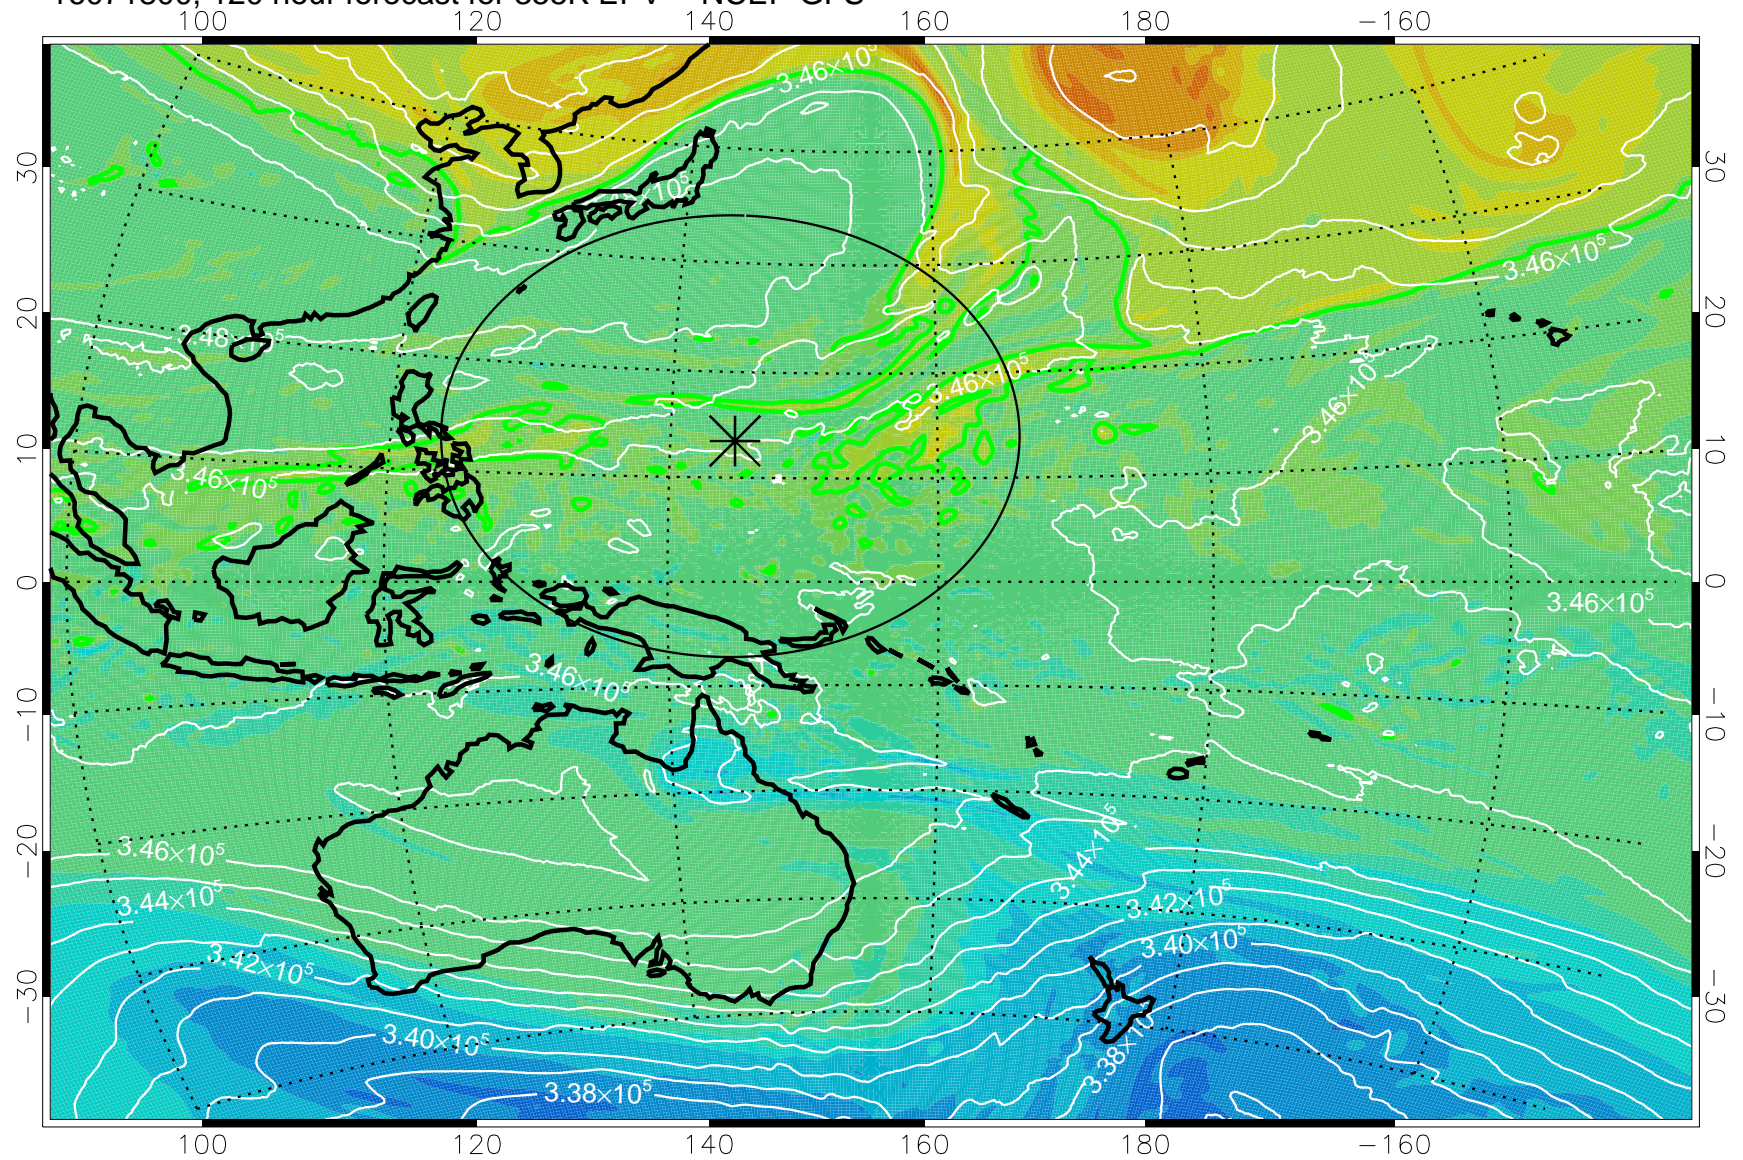

16071606, 78 hour forecast for 355K EPV -- NCEP GFS

355K Montgomery Streamfunction, white
EPV Tropopause (2 PVU) Position
Range ring of 2304 km

16071612, 84 hour forecast for 355K EPV -- NCEP GFS

355K Montgomery Streamfunction, white
EPV Tropopause (2 PVU) Position
Range ring of 2304 km

16071618, 90 hour forecast for 355K EPV -- NCEP GFS

355K Montgomery Streamfunction, white
EPV Tropopause (2 PVU) Position
Range ring of 2304 km

16071700, 96 hour forecast for 355K EPV -- NCEP GFS

355K Montgomery Streamfunction, white
EPV Tropopause (2 PVU) Position
Range ring of 2304 km

16071706, 102 hour forecast for 355K EPV -- NCEP GFS

355K Montgomery Streamfunction, white
EPV Tropopause (2 PVU) Position
Range ring of 2304 km

16071712, 108 hour forecast for 355K EPV -- NCEP GFS

355K Montgomery Streamfunction, white
EPV Tropopause (2 PVU) Position
Range ring of 2304 km

16071718, 114 hour forecast for 355K EPV -- NCEP GFS

355K Montgomery Streamfunction, white
EPV Tropopause (2 PVU) Position
Range ring of 2304 km

16071800, 120 hour forecast for 355K EPV -- NCEP GFS

355K Montgomery Streamfunction, white
EPV Tropopause (2 PVU) Position
Range ring of 2304 km