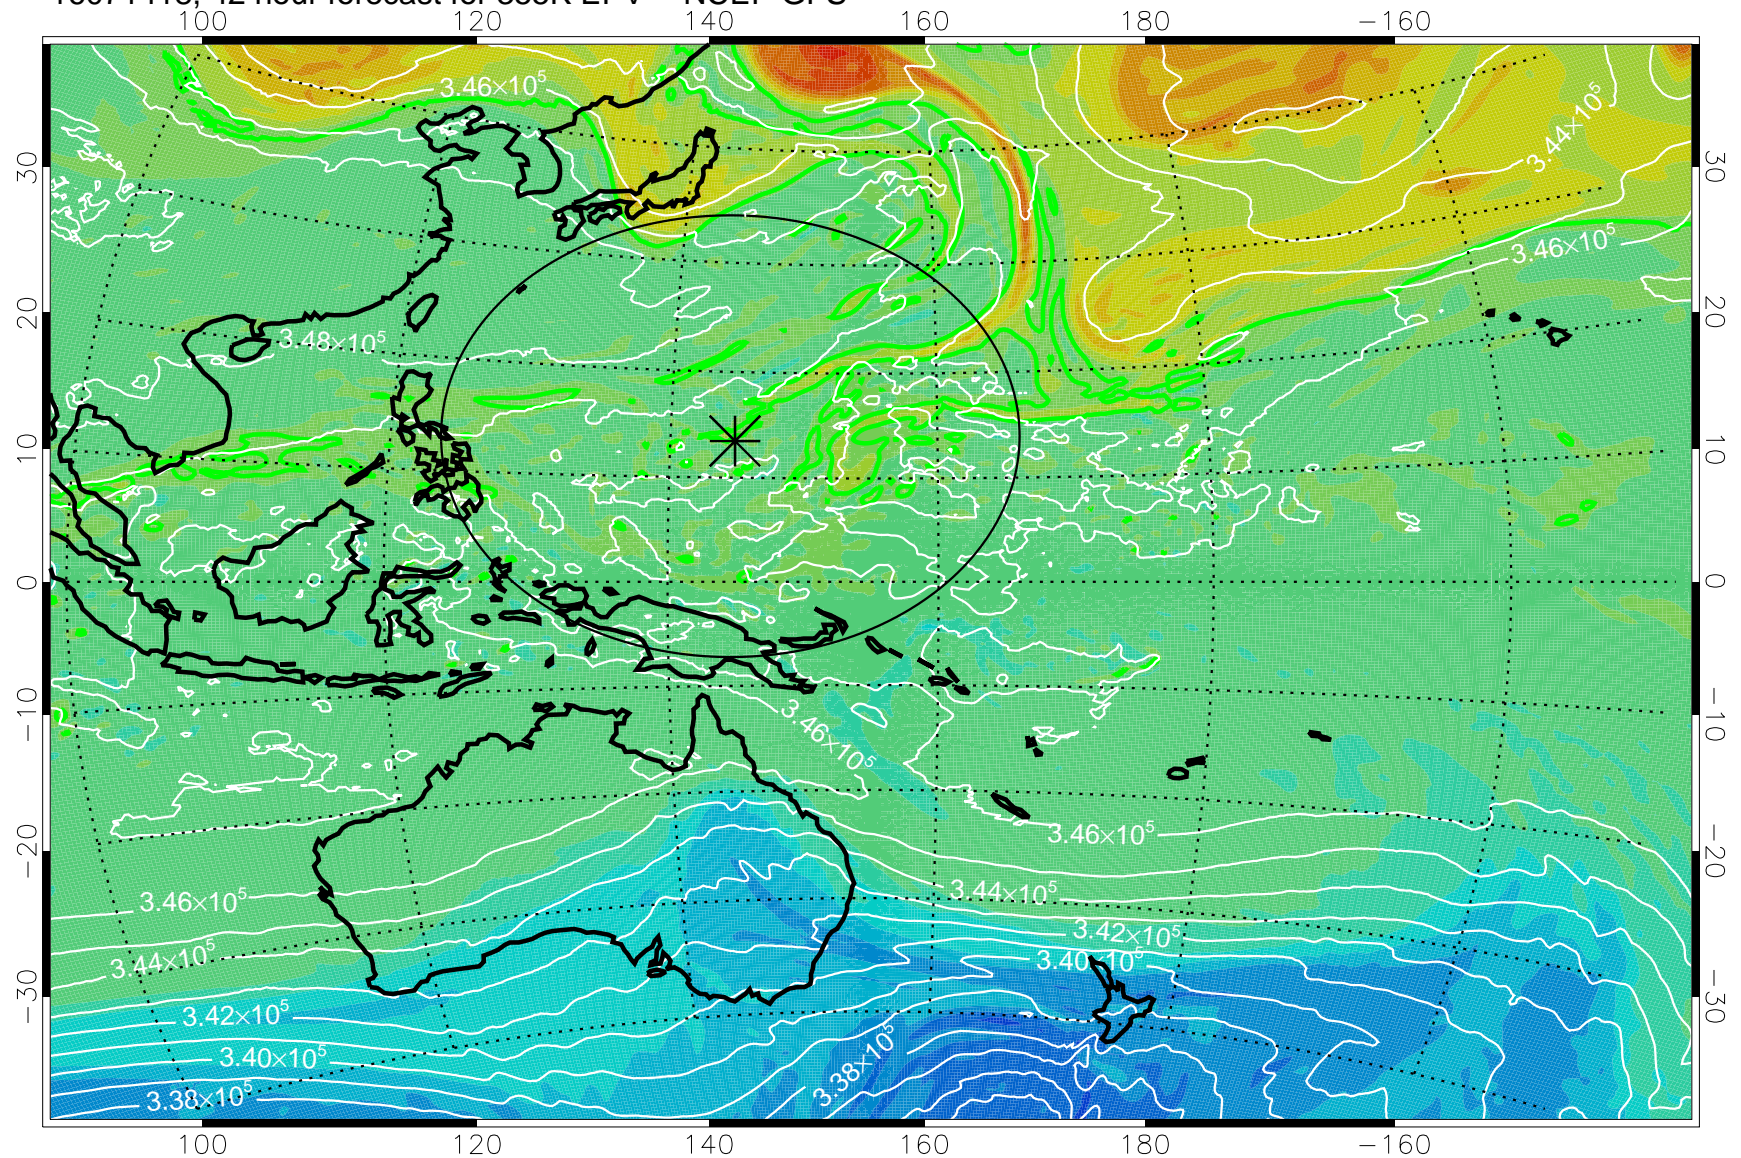

16071406, 30 hour forecast for 355K EPV -- NCEP GFS

355K Montgomery Streamfunction, white
EPV Tropopause (2 PVU) Position
Range ring of 2304 km

16071412, 36 hour forecast for 355K EPV -- NCEP GFS

355K Montgomery Streamfunction, white
EPV Tropopause (2 PVU) Position
Range ring of 2304 km

16071418, 42 hour forecast for 355K EPV -- NCEP GFS

355K Montgomery Streamfunction, white
EPV Tropopause (2 PVU) Position
Range ring of 2304 km

16071500, 48 hour forecast for 355K EPV -- NCEP GFS

355K Montgomery Streamfunction, white
EPV Tropopause (2 PVU) Position
Range ring of 2304 km

16071506, 54 hour forecast for 355K EPV -- NCEP GFS

16071512, 60 hour forecast for 355K EPV -- NCEP GFS

355K Montgomery Streamfunction, white
EPV Tropopause (2 PVU) Position
Range ring of 2304 km

16071518, 66 hour forecast for 355K EPV -- NCEP GFS

355K Montgomery Streamfunction, white
EPV Tropopause (2 PVU) Position
Range ring of 2304 km

16071600, 72 hour forecast for 355K EPV -- NCEP GFS

355K Montgomery Streamfunction, white
EPV Tropopause (2 PVU) Position
Range ring of 2304 km