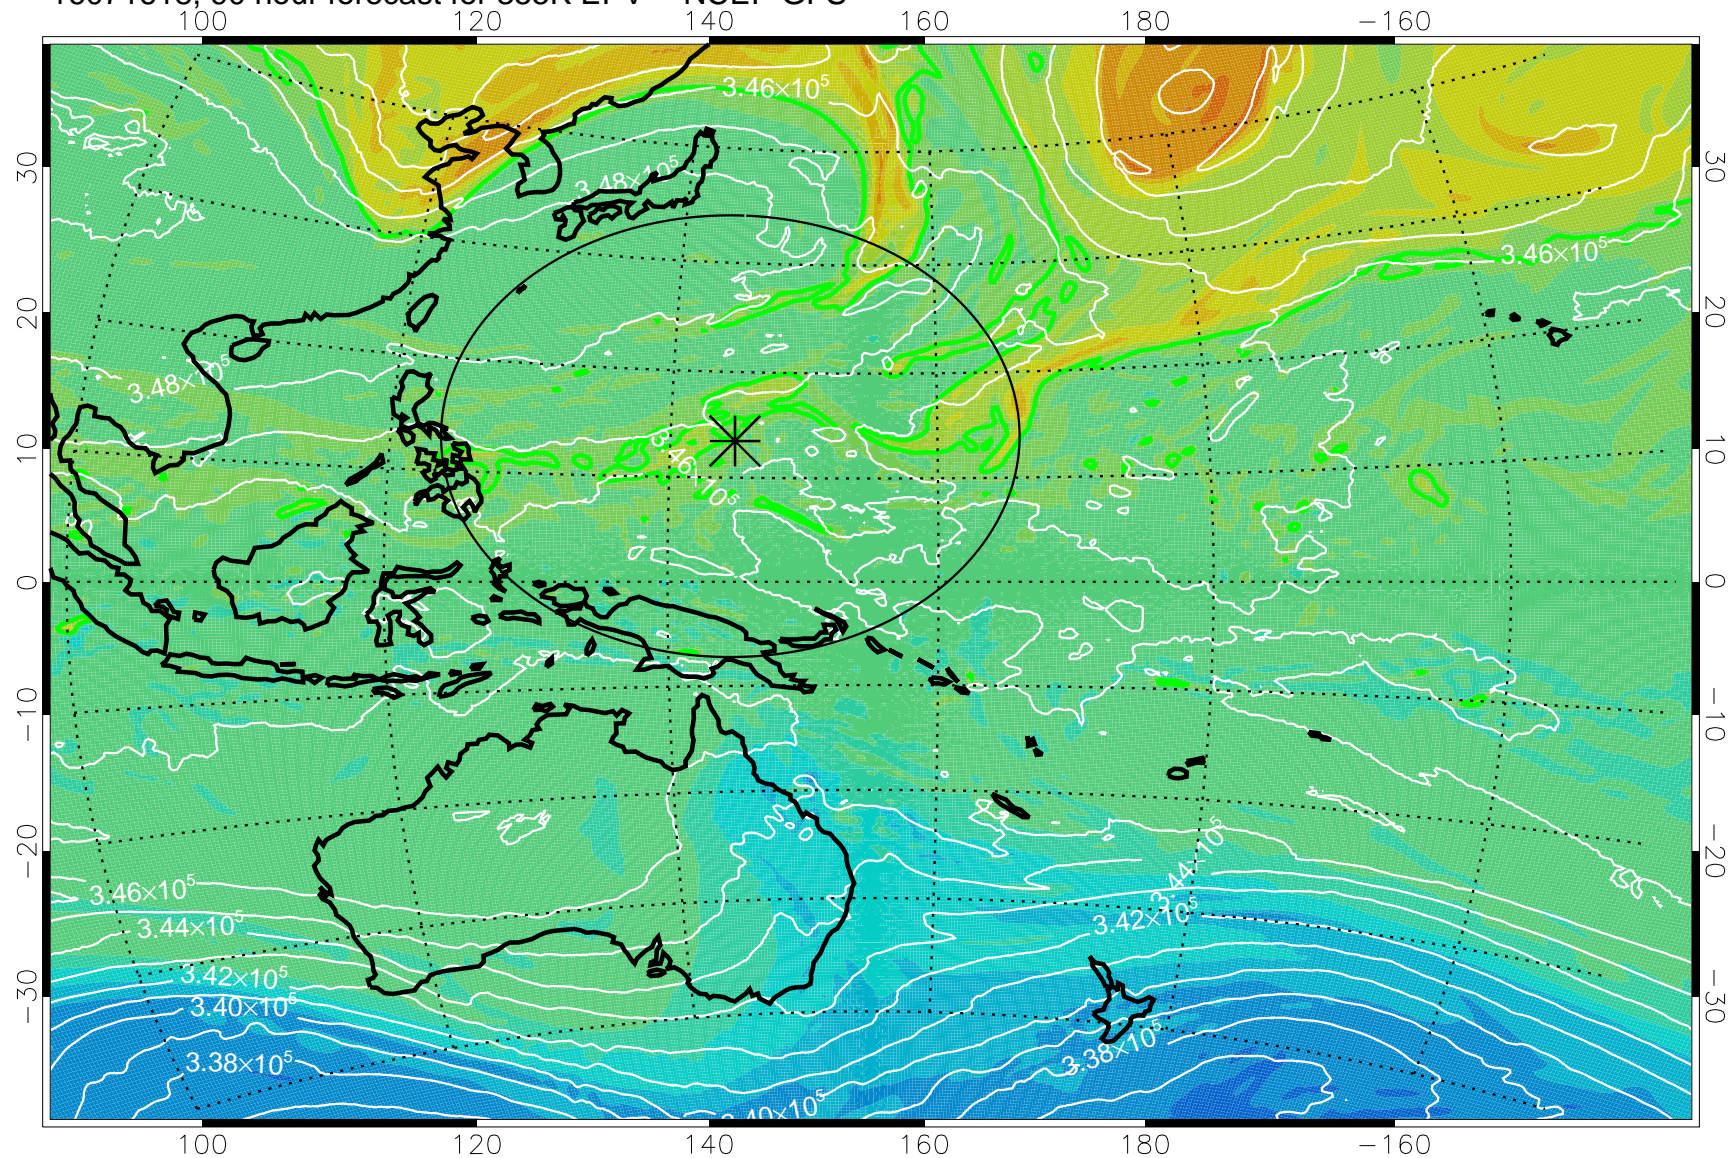

355K Montgomery Streamfunction, white
EPV Tropopause (2 PVU) Position
Range ring of 2304 km

16071600, 72 hour forecast for 355K EPV -- NCEP GFS

355K Montgomery Streamfunction, white
EPV Tropopause (2 PVU) Position
Range ring of 2304 km

16071606, 78 hour forecast for 355K EPV -- NCEP GFS

355K Montgomery Streamfunction, white
EPV Tropopause (2 PVU) Position
Range ring of 2304 km

16071612, 84 hour forecast for 355K EPV -- NCEP GFS

355K Montgomery Streamfunction, white
EPV Tropopause (2 PVU) Position
Range ring of 2304 km

16071618, 90 hour forecast for 355K EPV -- NCEP GFS

355K Montgomery Streamfunction, white
EPV Tropopause (2 PVU) Position
Range ring of 2304 km

16071700, 96 hour forecast for 355K EPV -- NCEP GFS

355K Montgomery Streamfunction, white
EPV Tropopause (2 PVU) Position
Range ring of 2304 km

16071706, 102 hour forecast for 355K EPV -- NCEP GFS

355K Montgomery Streamfunction, white
EPV Tropopause (2 PVU) Position
Range ring of 2304 km

16071712, 108 hour forecast for 355K EPV -- NCEP GFS

355K Montgomery Streamfunction, white
EPV Tropopause (2 PVU) Position
Range ring of 2304 km