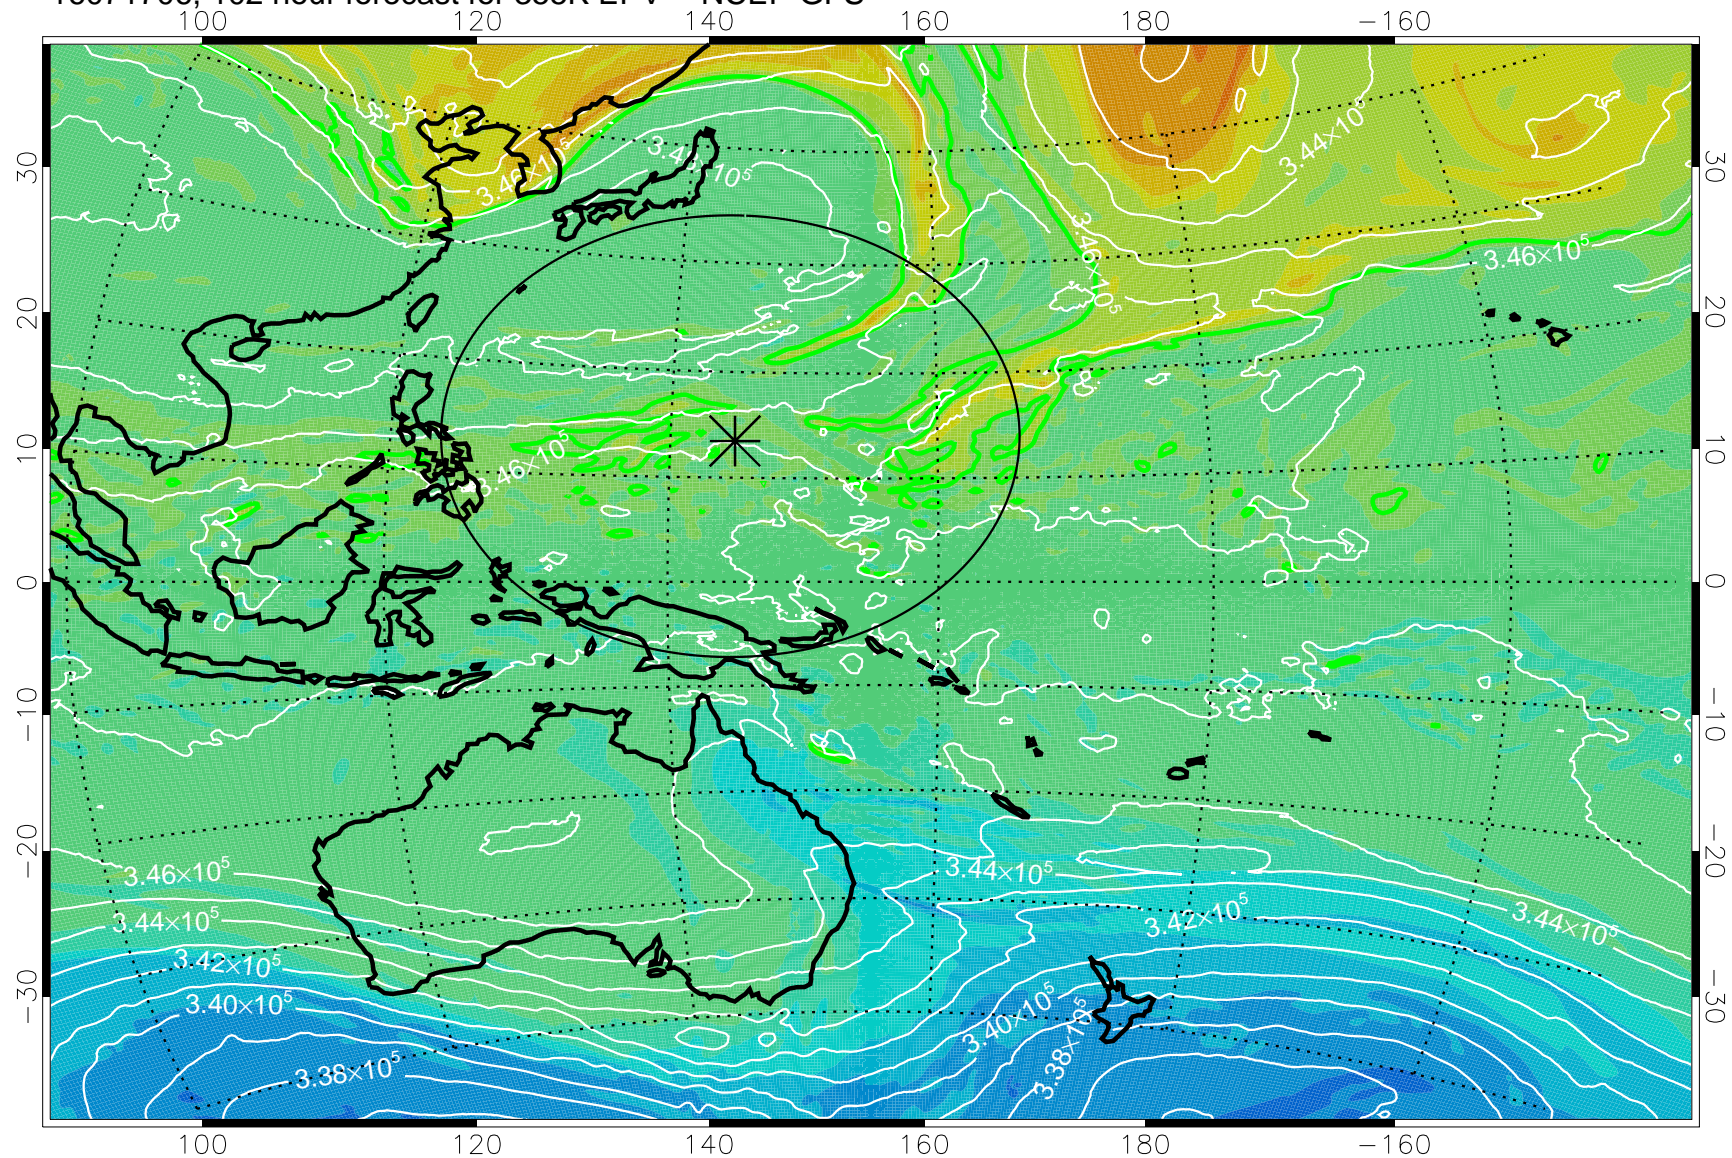

16071606, 78 hour forecast for 355K EPV -- NCEP GFS

355K Montgomery Streamfunction, white
EPV Tropopause (2 PVU) Position
Range ring of 2304 km

16071612, 84 hour forecast for 355K EPV -- NCEP GFS

355K Montgomery Streamfunction, white
EPV Tropopause (2 PVU) Position
Range ring of 2304 km

16071618, 90 hour forecast for 355K EPV -- NCEP GFS

355K Montgomery Streamfunction, white
EPV Tropopause (2 PVU) Position
Range ring of 2304 km

16071700, 96 hour forecast for 355K EPV -- NCEP GFS

355K Montgomery Streamfunction, white
EPV Tropopause (2 PVU) Position
Range ring of 2304 km

16071706, 102 hour forecast for 355K EPV -- NCEP GFS

355K Montgomery Streamfunction, white
EPV Tropopause (2 PVU) Position
Range ring of 2304 km

16071712, 108 hour forecast for 355K EPV -- NCEP GFS

355K Montgomery Streamfunction, white
EPV Tropopause (2 PVU) Position
Range ring of 2304 km

16071718, 114 hour forecast for 355K EPV -- NCEP GFS

355K Montgomery Streamfunction, white
EPV Tropopause (2 PVU) Position
Range ring of 2304 km

16071800, 120 hour forecast for 355K EPV -- NCEP GFS

355K Montgomery Streamfunction, white
EPV Tropopause (2 PVU) Position
Range ring of 2304 km