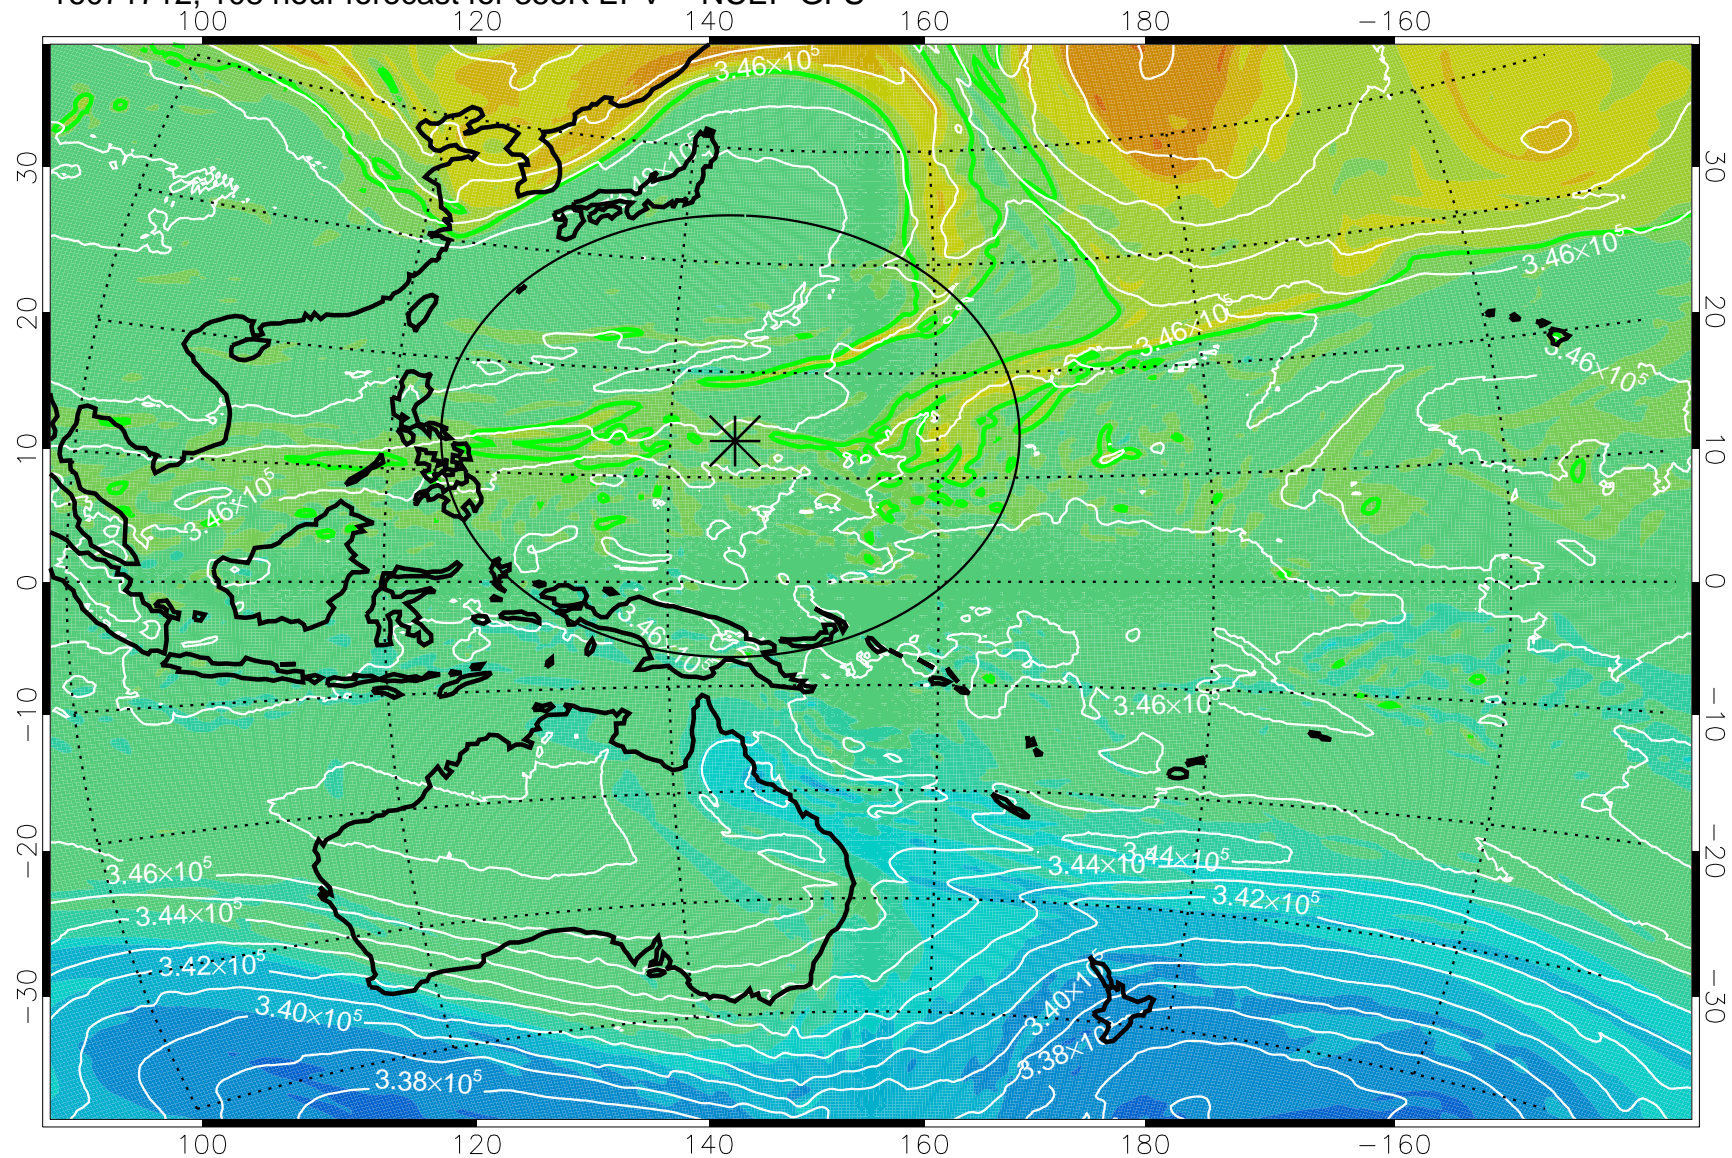

16071606, 78 hour forecast for 355K EPV -- NCEP GFS

355K Montgomery Streamfunction, white
EPV Tropopause (2 PVU) Position
Range ring of 2304 km

16071612, 84 hour forecast for 355K EPV -- NCEP GFS

355K Montgomery Streamfunction, white
EPV Tropopause (2 PVU) Position
Range ring of 2304 km

16071618, 90 hour forecast for 355K EPV -- NCEP GFS

355K Montgomery Streamfunction, white
EPV Tropopause (2 PVU) Position
Range ring of 2304 km

16071700, 96 hour forecast for 355K EPV -- NCEP GFS

355K Montgomery Streamfunction, white
EPV Tropopause (2 PVU) Position
Range ring of 2304 km

16071706, 102 hour forecast for 355K EPV -- NCEP GFS

355K Montgomery Streamfunction, white
EPV Tropopause (2 PVU) Position
Range ring of 2304 km

16071712, 108 hour forecast for 355K EPV -- NCEP GFS

355K Montgomery Streamfunction, white
EPV Tropopause (2 PVU) Position
Range ring of 2304 km

16071718, 114 hour forecast for 355K EPV -- NCEP GFS

355K Montgomery Streamfunction, white
EPV Tropopause (2 PVU) Position
Range ring of 2304 km

16071800, 120 hour forecast for 355K EPV -- NCEP GFS

355K Montgomery Streamfunction, white
EPV Tropopause (2 PVU) Position
Range ring of 2304 km