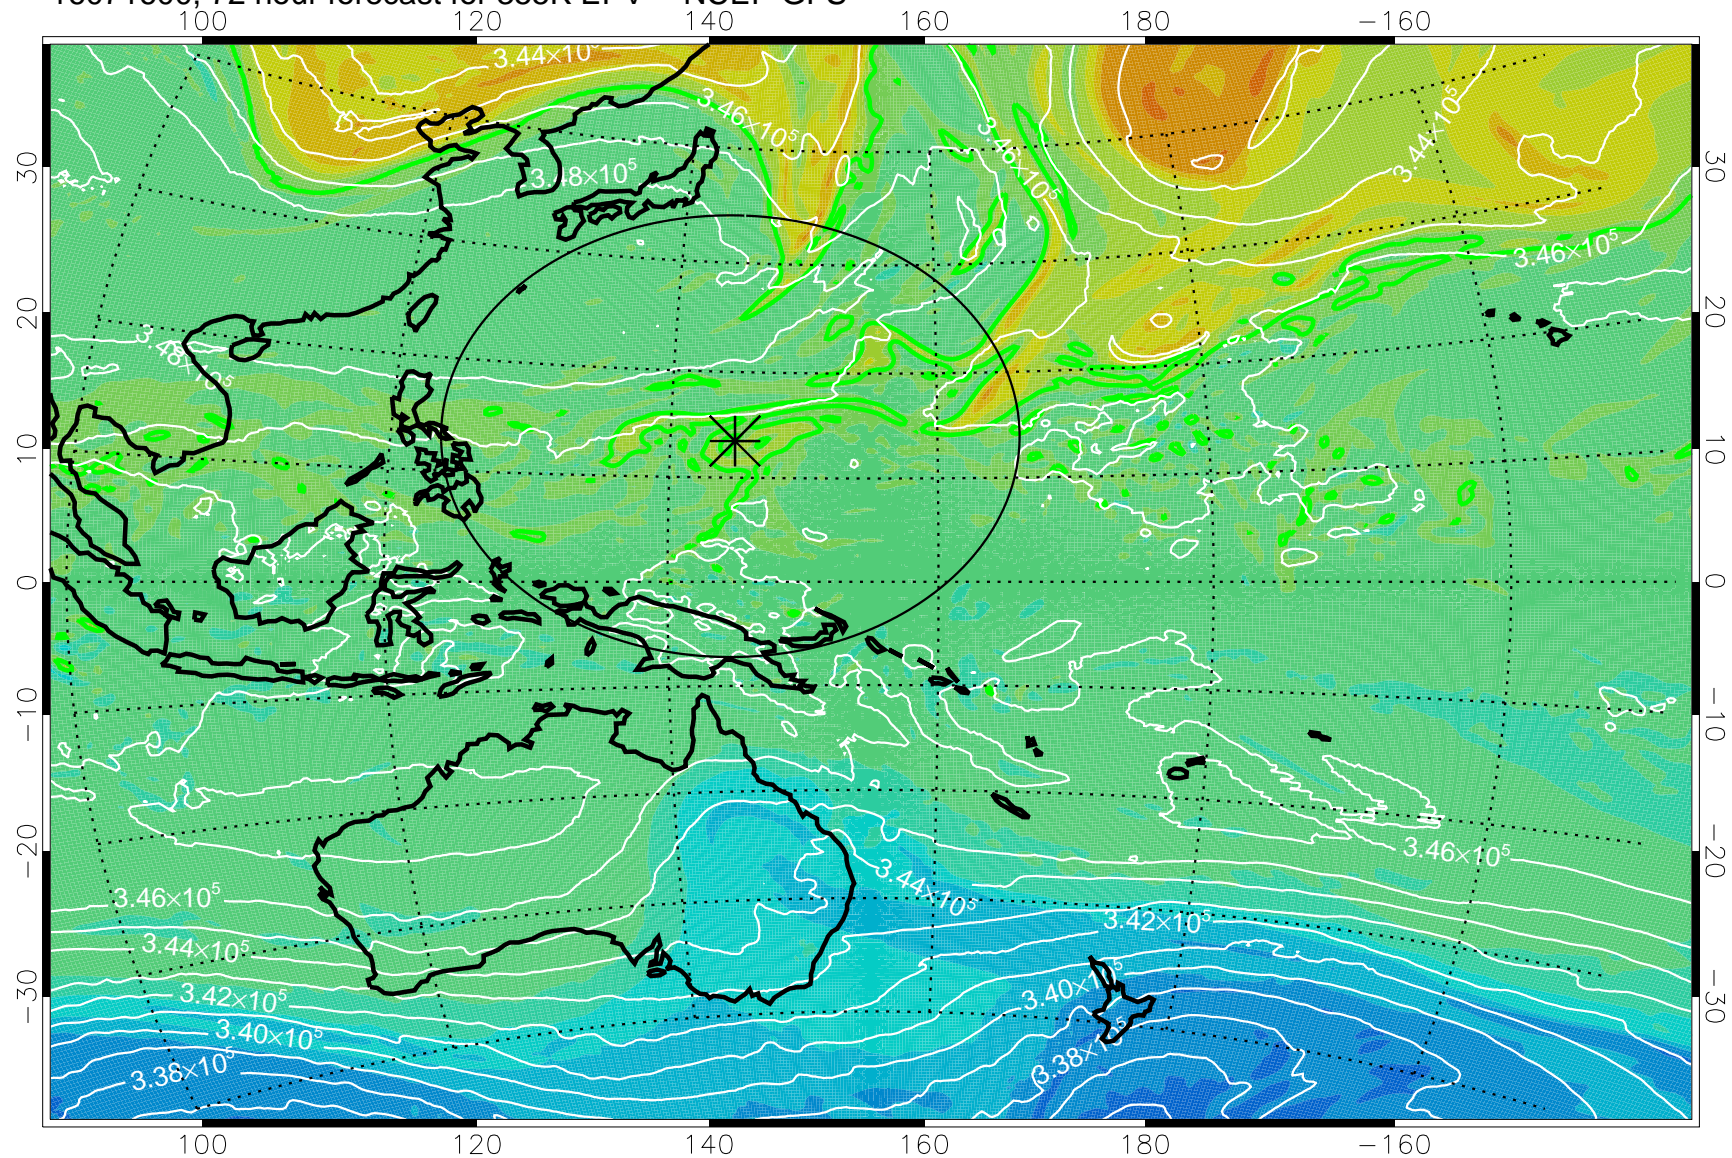

16071418, 42 hour forecast for 355K EPV -- NCEP GFS

355K Montgomery Streamfunction, white
EPV Tropopause (2 PVU) Position
Range ring of 2304 km

16071500, 48 hour forecast for 355K EPV -- NCEP GFS

355K Montgomery Streamfunction, white
EPV Tropopause (2 PVU) Position
Range ring of 2304 km

16071506, 54 hour forecast for 355K EPV -- NCEP GFS

16071512, 60 hour forecast for 355K EPV -- NCEP GFS

355K Montgomery Streamfunction, white
EPV Tropopause (2 PVU) Position
Range ring of 2304 km

16071518, 66 hour forecast for 355K EPV -- NCEP GFS

355K Montgomery Streamfunction, white
EPV Tropopause (2 PVU) Position
Range ring of 2304 km

16071600, 72 hour forecast for 355K EPV -- NCEP GFS

355K Montgomery Streamfunction, white
EPV Tropopause (2 PVU) Position
Range ring of 2304 km

16071606, 78 hour forecast for 355K EPV -- NCEP GFS

355K Montgomery Streamfunction, white
EPV Tropopause (2 PVU) Position
Range ring of 2304 km

16071612, 84 hour forecast for 355K EPV -- NCEP GFS

355K Montgomery Streamfunction, white
EPV Tropopause (2 PVU) Position
Range ring of 2304 km