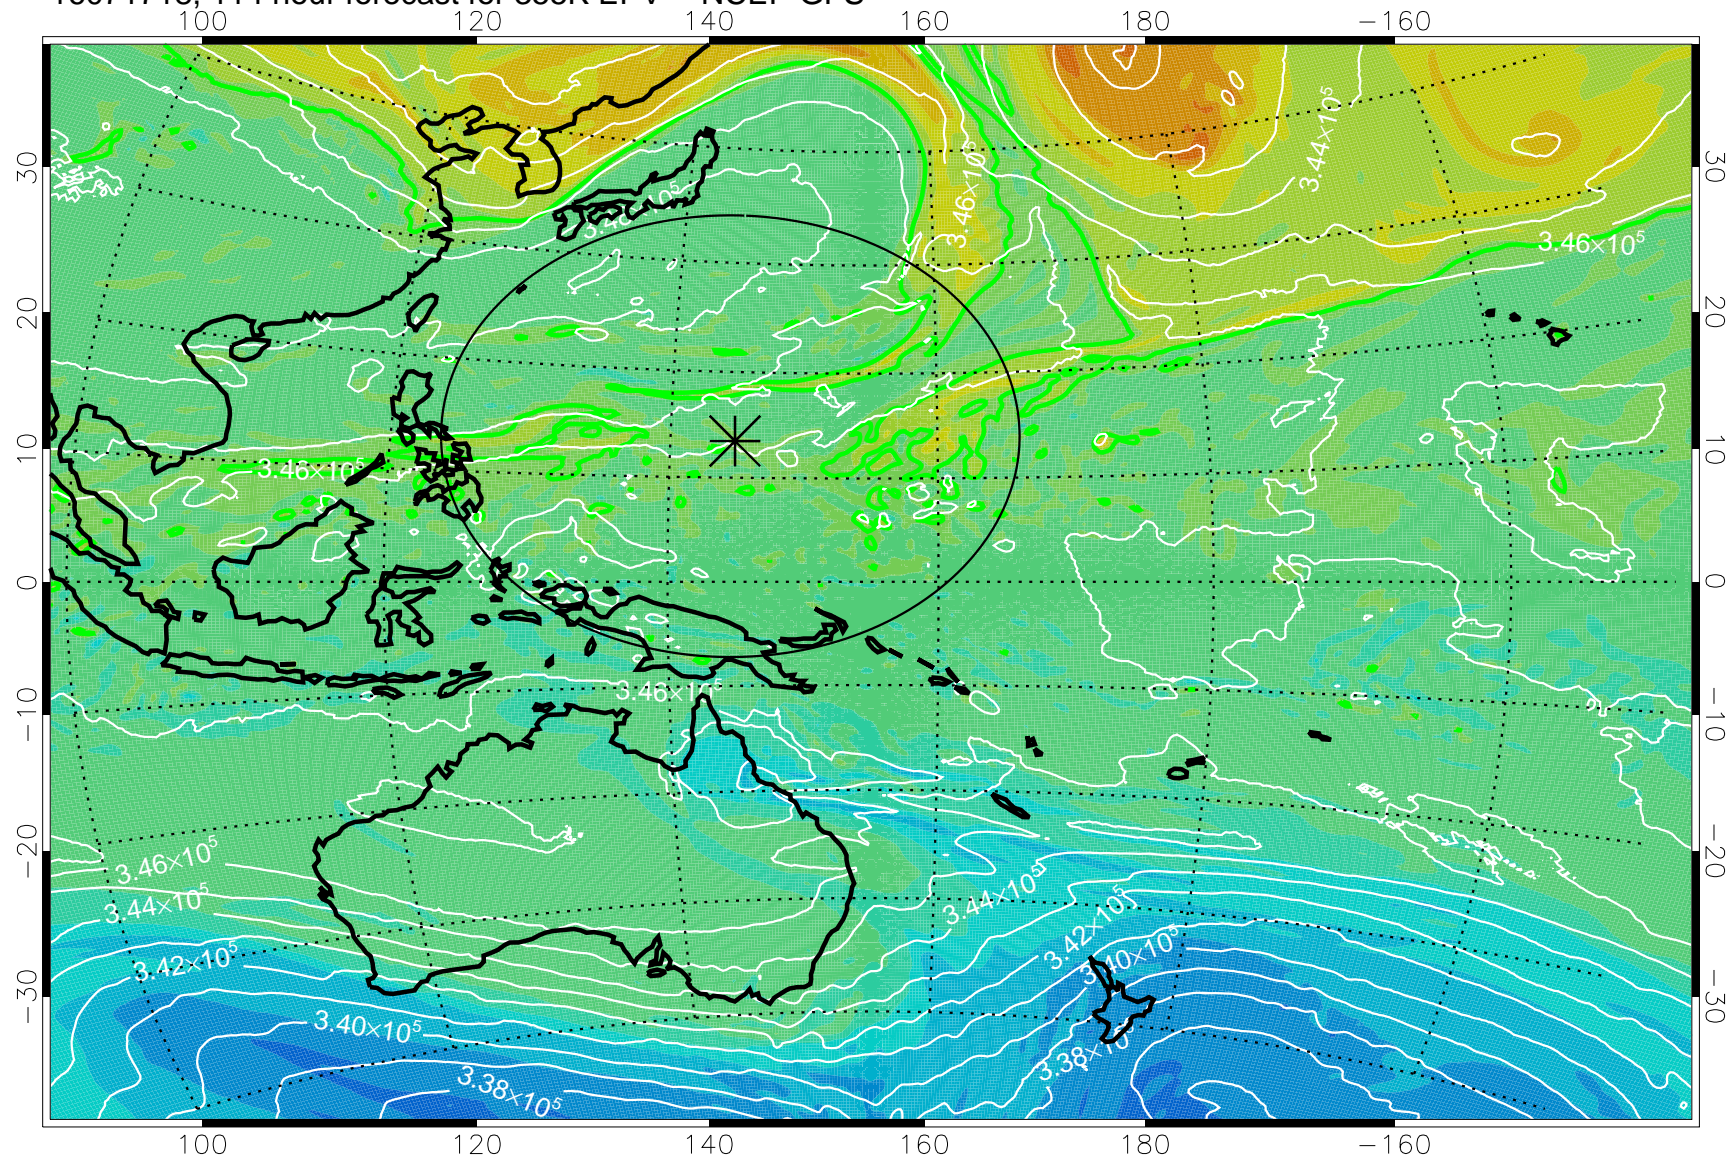

16071606, 78 hour forecast for 355K EPV -- NCEP GFS

355K Montgomery Streamfunction, white
EPV Tropopause (2 PVU) Position
Range ring of 2304 km

16071612, 84 hour forecast for 355K EPV -- NCEP GFS

355K Montgomery Streamfunction, white
EPV Tropopause (2 PVU) Position
Range ring of 2304 km

16071618, 90 hour forecast for 355K EPV -- NCEP GFS

355K Montgomery Streamfunction, white
EPV Tropopause (2 PVU) Position
Range ring of 2304 km

16071700, 96 hour forecast for 355K EPV -- NCEP GFS

355K Montgomery Streamfunction, white
EPV Tropopause (2 PVU) Position
Range ring of 2304 km

16071706, 102 hour forecast for 355K EPV -- NCEP GFS

355K Montgomery Streamfunction, white
EPV Tropopause (2 PVU) Position
Range ring of 2304 km

16071712, 108 hour forecast for 355K EPV -- NCEP GFS

355K Montgomery Streamfunction, white
EPV Tropopause (2 PVU) Position
Range ring of 2304 km

16071718, 114 hour forecast for 355K EPV -- NCEP GFS

355K Montgomery Streamfunction, white
EPV Tropopause (2 PVU) Position
Range ring of 2304 km

16071800, 120 hour forecast for 355K EPV -- NCEP GFS

355K Montgomery Streamfunction, white
EPV Tropopause (2 PVU) Position
Range ring of 2304 km