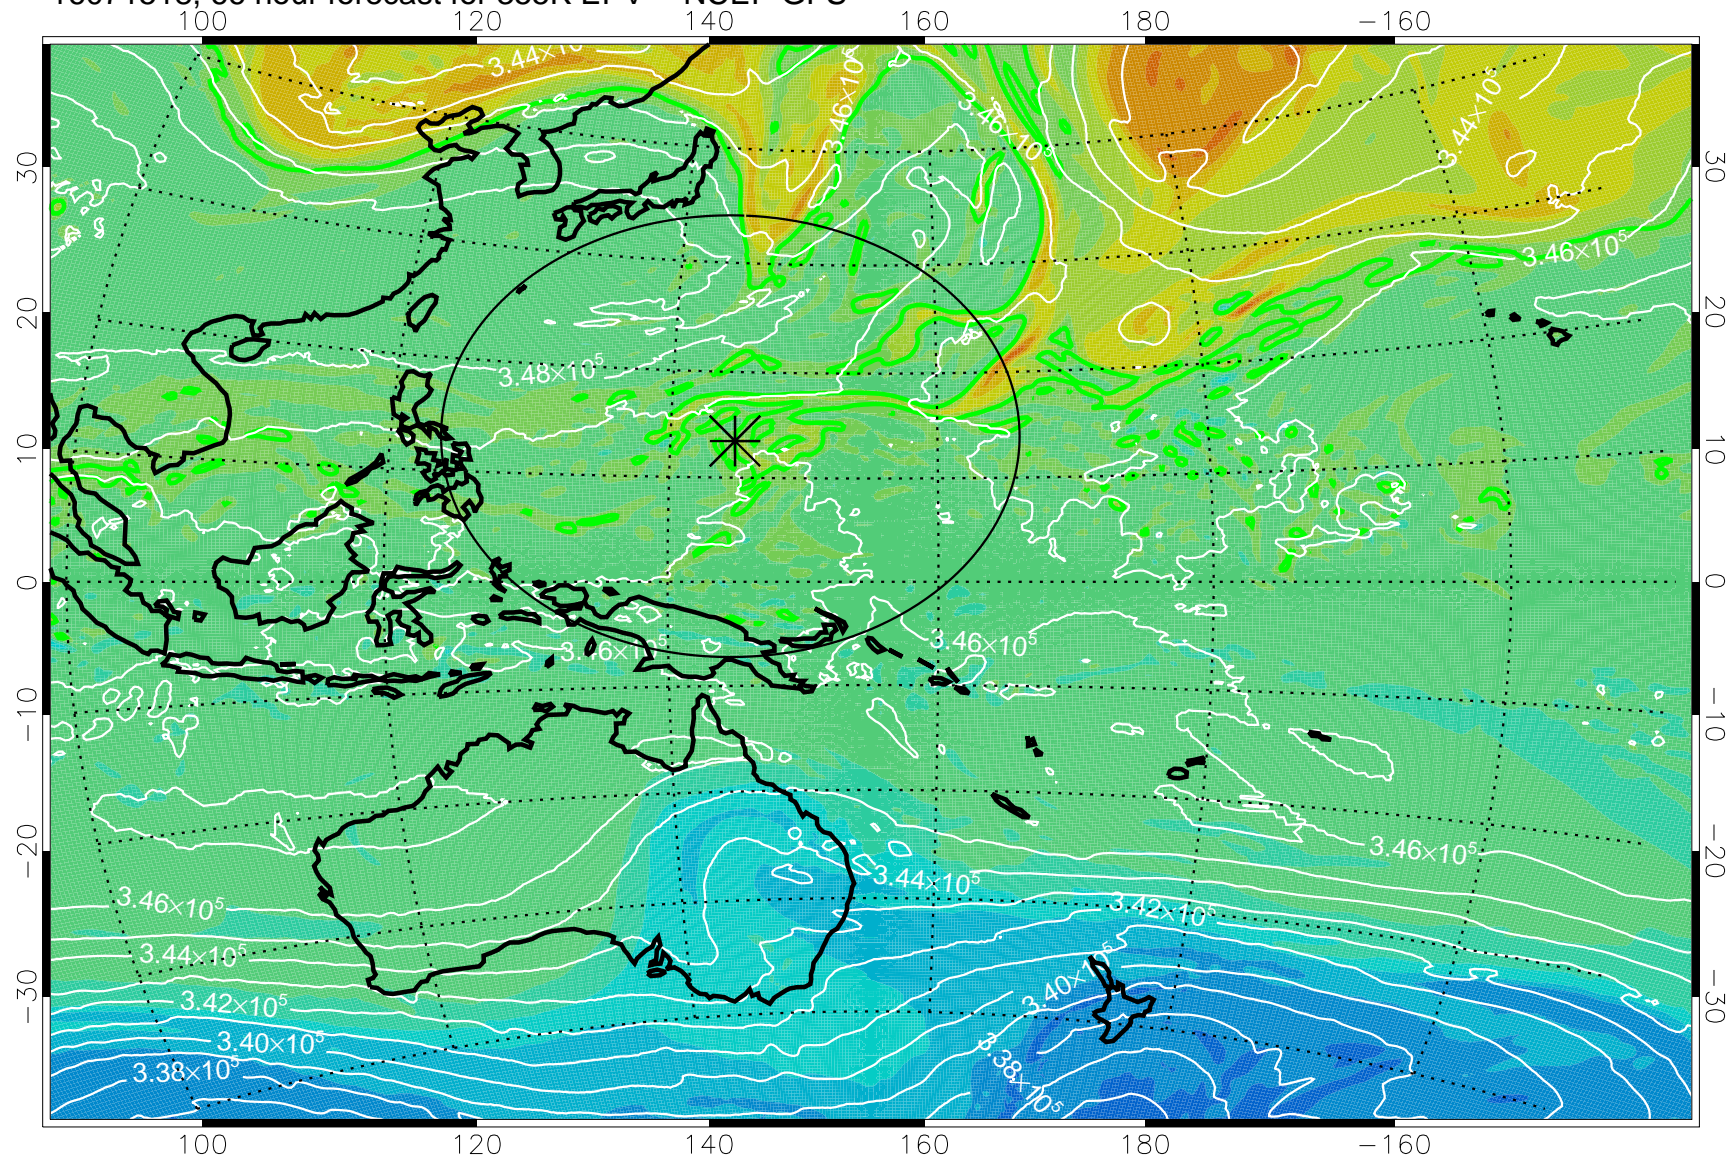

16071418, 42 hour forecast for 355K EPV -- NCEP GFS

355K Montgomery Streamfunction, white
EPV Tropopause (2 PVU) Position
Range ring of 2304 km

16071500, 48 hour forecast for 355K EPV -- NCEP GFS

355K Montgomery Streamfunction, white
EPV Tropopause (2 PVU) Position
Range ring of 2304 km

16071506, 54 hour forecast for 355K EPV -- NCEP GFS

16071512, 60 hour forecast for 355K EPV -- NCEP GFS

355K Montgomery Streamfunction, white
EPV Tropopause (2 PVU) Position
Range ring of 2304 km

16071518, 66 hour forecast for 355K EPV -- NCEP GFS

355K Montgomery Streamfunction, white
EPV Tropopause (2 PVU) Position
Range ring of 2304 km

16071600, 72 hour forecast for 355K EPV -- NCEP GFS

355K Montgomery Streamfunction, white
EPV Tropopause (2 PVU) Position
Range ring of 2304 km

16071606, 78 hour forecast for 355K EPV -- NCEP GFS

355K Montgomery Streamfunction, white
EPV Tropopause (2 PVU) Position
Range ring of 2304 km

16071612, 84 hour forecast for 355K EPV -- NCEP GFS

355K Montgomery Streamfunction, white
EPV Tropopause (2 PVU) Position
Range ring of 2304 km