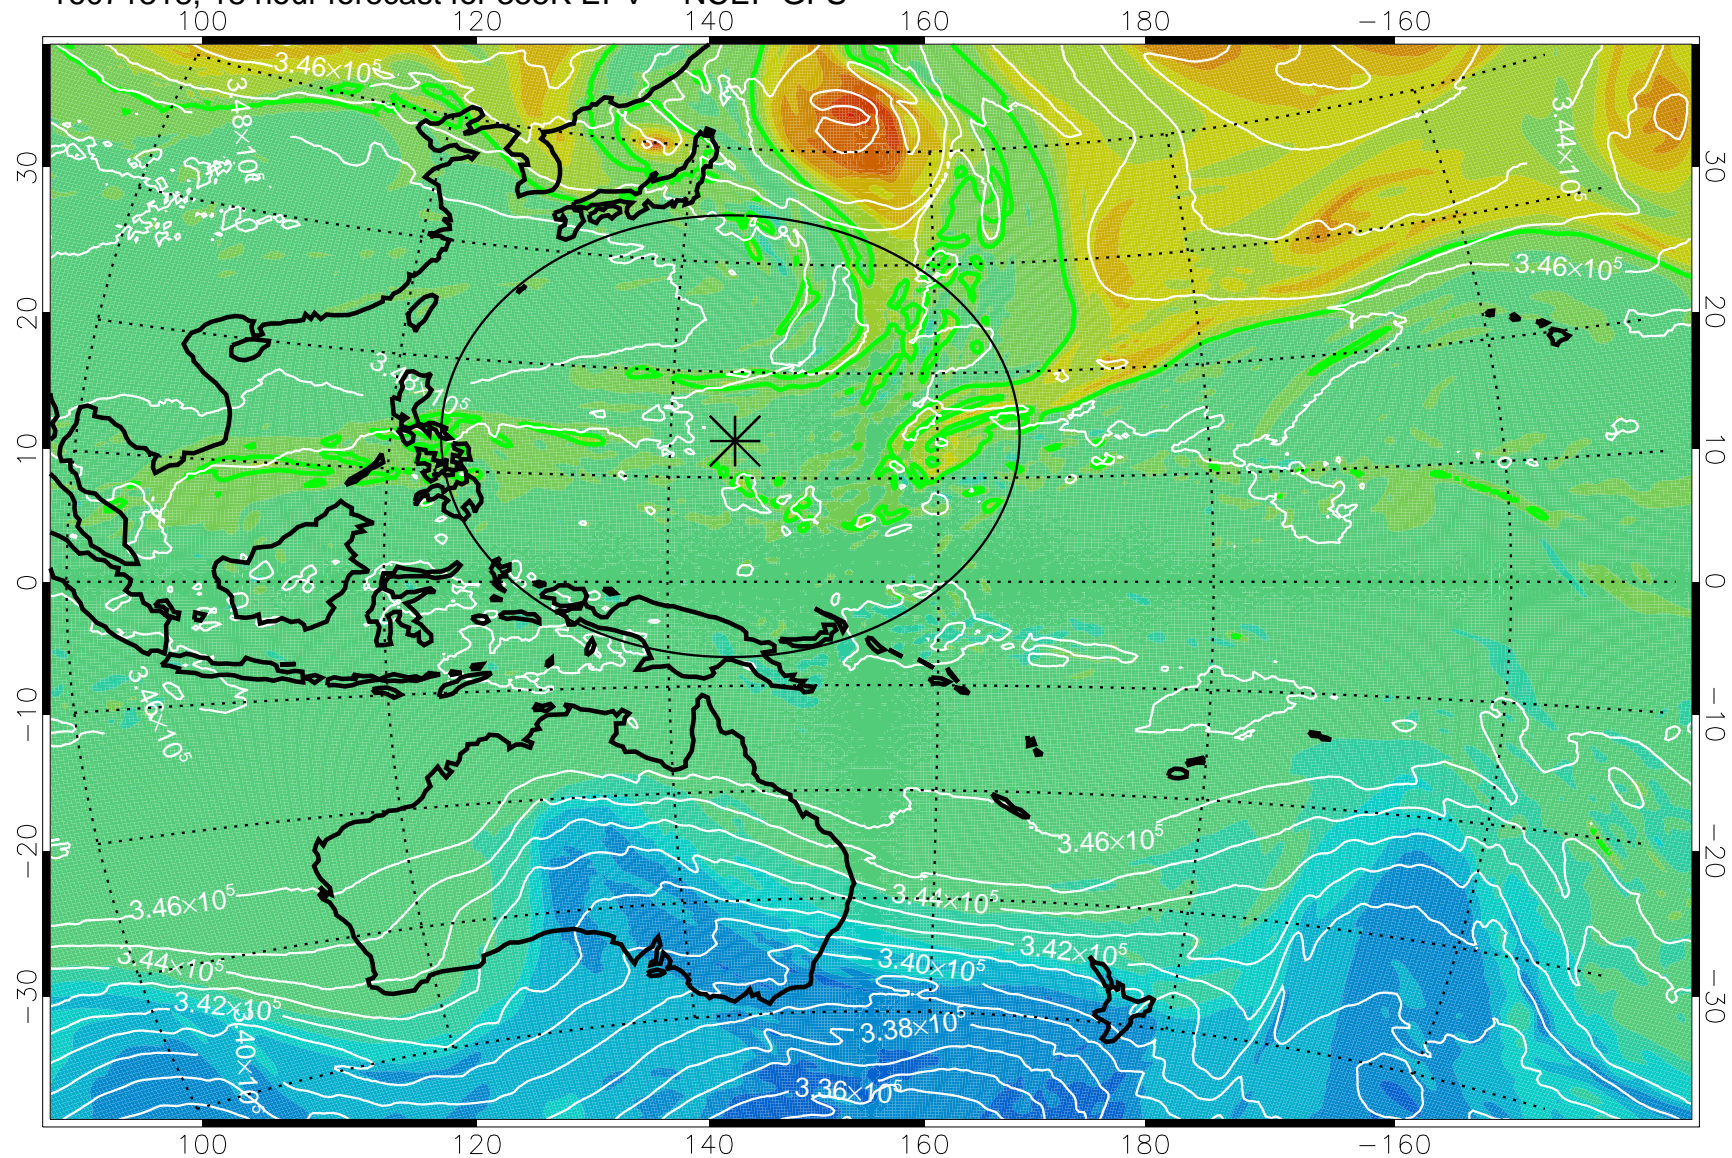

16071306, 6 hour forecast for 355K EPV -- NCEP GFS

355K Montgomery Streamfunction, white
EPV Tropopause (2 PVU) Position
Range ring of 2304 km

16071312, 12 hour forecast for 355K EPV -- NCEP GFS

355K Montgomery Streamfunction, white
EPV Tropopause (2 PVU) Position
Range ring of 2304 km

16071318, 18 hour forecast for 355K EPV -- NCEP GFS

355K Montgomery Streamfunction, white
EPV Tropopause (2 PVU) Position
Range ring of 2304 km

16071400, 24 hour forecast for 355K EPV -- NCEP GFS

355K Montgomery Streamfunction, white
EPV Tropopause (2 PVU) Position
Range ring of 2304 km

16071406, 30 hour forecast for 355K EPV -- NCEP GFS

355K Montgomery Streamfunction, white
EPV Tropopause (2 PVU) Position
Range ring of 2304 km

16071412, 36 hour forecast for 355K EPV -- NCEP GFS

355K Montgomery Streamfunction, white
EPV Tropopause (2 PVU) Position
Range ring of 2304 km

16071418, 42 hour forecast for 355K EPV -- NCEP GFS

355K Montgomery Streamfunction, white
EPV Tropopause (2 PVU) Position
Range ring of 2304 km

16071500, 48 hour forecast for 355K EPV -- NCEP GFS

355K Montgomery Streamfunction, white
EPV Tropopause (2 PVU) Position
Range ring of 2304 km