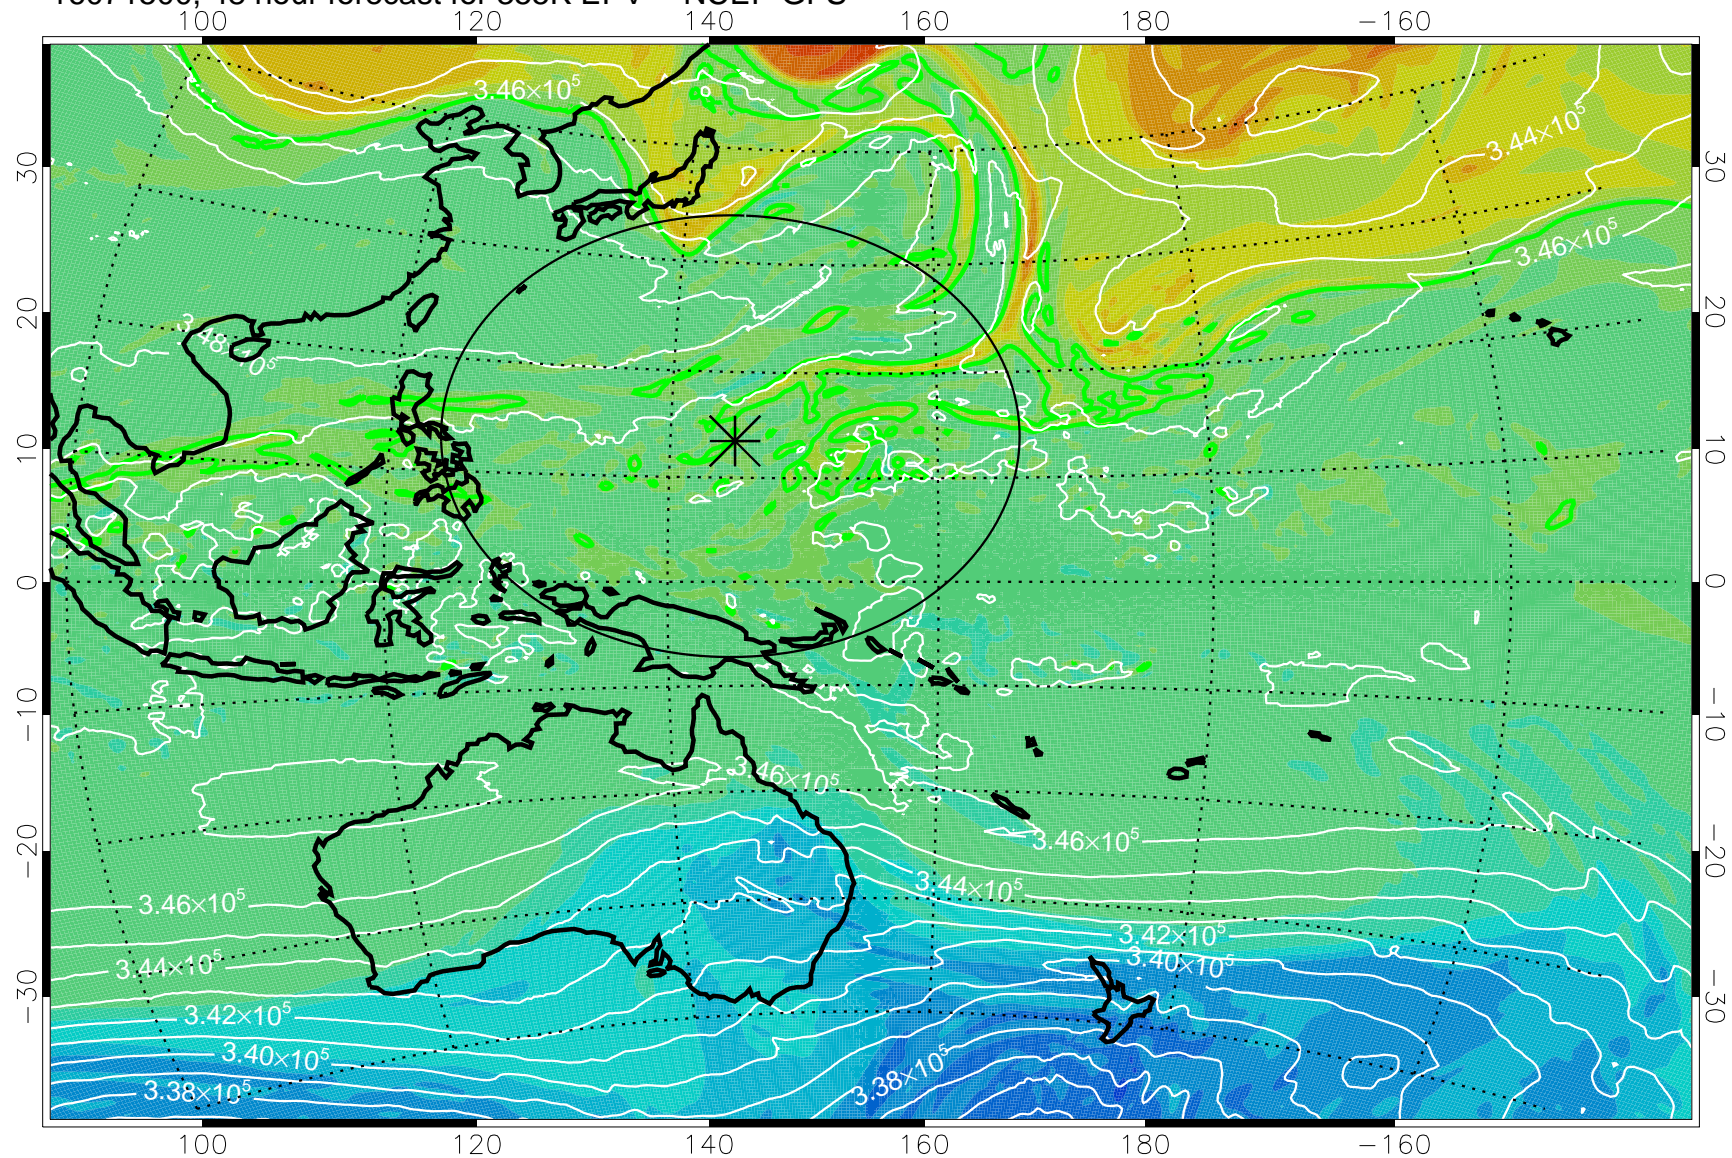

16071406, 30 hour forecast for 355K EPV -- NCEP GFS

355K Montgomery Streamfunction, white
EPV Tropopause (2 PVU) Position
Range ring of 2304 km

16071412, 36 hour forecast for 355K EPV -- NCEP GFS

355K Montgomery Streamfunction, white
EPV Tropopause (2 PVU) Position
Range ring of 2304 km

16071418, 42 hour forecast for 355K EPV -- NCEP GFS

355K Montgomery Streamfunction, white
EPV Tropopause (2 PVU) Position
Range ring of 2304 km

16071500, 48 hour forecast for 355K EPV -- NCEP GFS

355K Montgomery Streamfunction, white
EPV Tropopause (2 PVU) Position
Range ring of 2304 km

16071506, 54 hour forecast for 355K EPV -- NCEP GFS

16071512, 60 hour forecast for 355K EPV -- NCEP GFS

355K Montgomery Streamfunction, white
EPV Tropopause (2 PVU) Position
Range ring of 2304 km

16071518, 66 hour forecast for 355K EPV -- NCEP GFS

355K Montgomery Streamfunction, white
EPV Tropopause (2 PVU) Position
Range ring of 2304 km

16071600, 72 hour forecast for 355K EPV -- NCEP GFS

355K Montgomery Streamfunction, white
EPV Tropopause (2 PVU) Position
Range ring of 2304 km