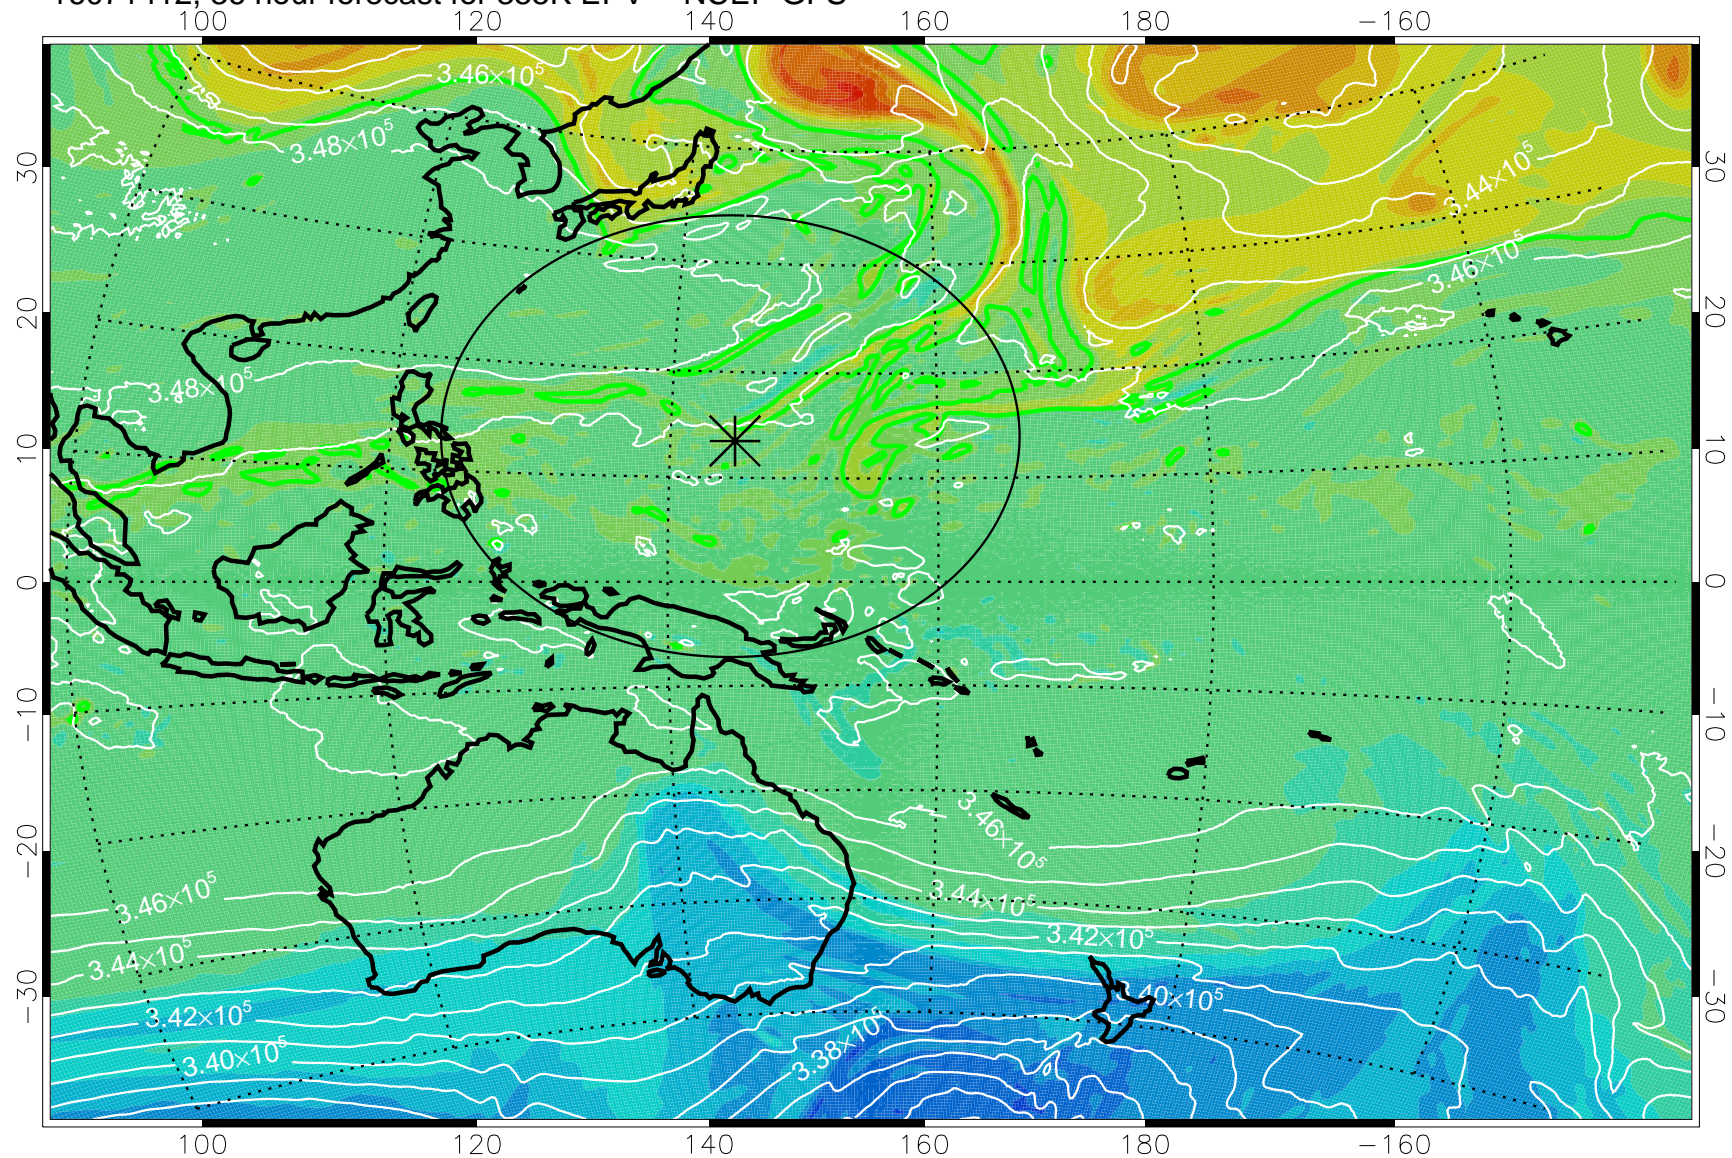

16071318, 18 hour forecast for 355K EPV -- NCEP GFS

355K Montgomery Streamfunction, white
EPV Tropopause (2 PVU) Position
Range ring of 2304 km

16071400, 24 hour forecast for 355K EPV -- NCEP GFS

355K Montgomery Streamfunction, white
EPV Tropopause (2 PVU) Position
Range ring of 2304 km

16071406, 30 hour forecast for 355K EPV -- NCEP GFS

355K Montgomery Streamfunction, white
EPV Tropopause (2 PVU) Position
Range ring of 2304 km

16071412, 36 hour forecast for 355K EPV -- NCEP GFS

355K Montgomery Streamfunction, white
EPV Tropopause (2 PVU) Position
Range ring of 2304 km

16071418, 42 hour forecast for 355K EPV -- NCEP GFS

355K Montgomery Streamfunction, white
EPV Tropopause (2 PVU) Position
Range ring of 2304 km

16071500, 48 hour forecast for 355K EPV -- NCEP GFS

355K Montgomery Streamfunction, white
EPV Tropopause (2 PVU) Position
Range ring of 2304 km

16071506, 54 hour forecast for 355K EPV -- NCEP GFS

16071512, 60 hour forecast for 355K EPV -- NCEP GFS

355K Montgomery Streamfunction, white
EPV Tropopause (2 PVU) Position
Range ring of 2304 km

16071518, 66 hour forecast for 355K EPV -- NCEP GFS