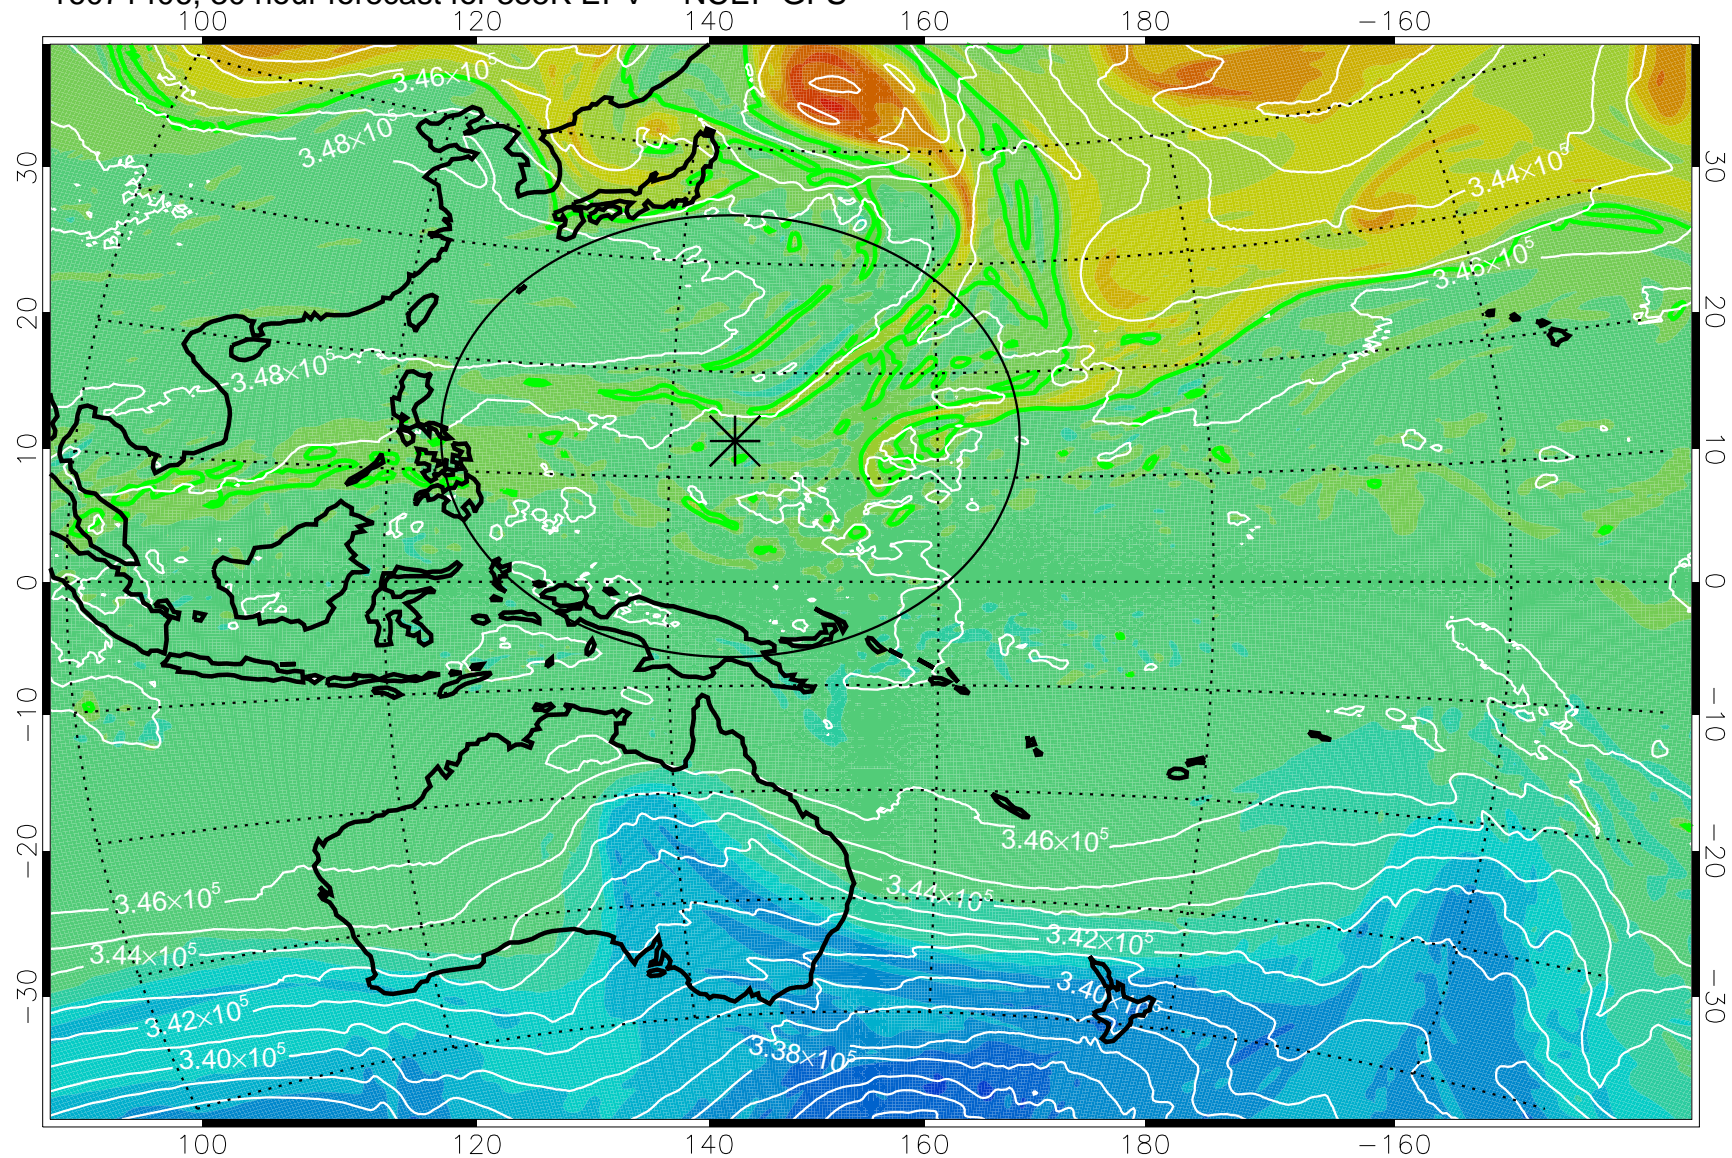

16071318, 18 hour forecast for 355K EPV -- NCEP GFS

355K Montgomery Streamfunction, white
EPV Tropopause (2 PVU) Position
Range ring of 2304 km

16071400, 24 hour forecast for 355K EPV -- NCEP GFS

355K Montgomery Streamfunction, white
EPV Tropopause (2 PVU) Position
Range ring of 2304 km

16071406, 30 hour forecast for 355K EPV -- NCEP GFS

355K Montgomery Streamfunction, white
EPV Tropopause (2 PVU) Position
Range ring of 2304 km

16071412, 36 hour forecast for 355K EPV -- NCEP GFS

355K Montgomery Streamfunction, white
EPV Tropopause (2 PVU) Position
Range ring of 2304 km

16071418, 42 hour forecast for 355K EPV -- NCEP GFS

355K Montgomery Streamfunction, white
EPV Tropopause (2 PVU) Position
Range ring of 2304 km

16071500, 48 hour forecast for 355K EPV -- NCEP GFS

355K Montgomery Streamfunction, white
EPV Tropopause (2 PVU) Position
Range ring of 2304 km

16071506, 54 hour forecast for 355K EPV -- NCEP GFS

16071512, 60 hour forecast for 355K EPV -- NCEP GFS

355K Montgomery Streamfunction, white
EPV Tropopause (2 PVU) Position
Range ring of 2304 km

16071518, 66 hour forecast for 355K EPV -- NCEP GFS