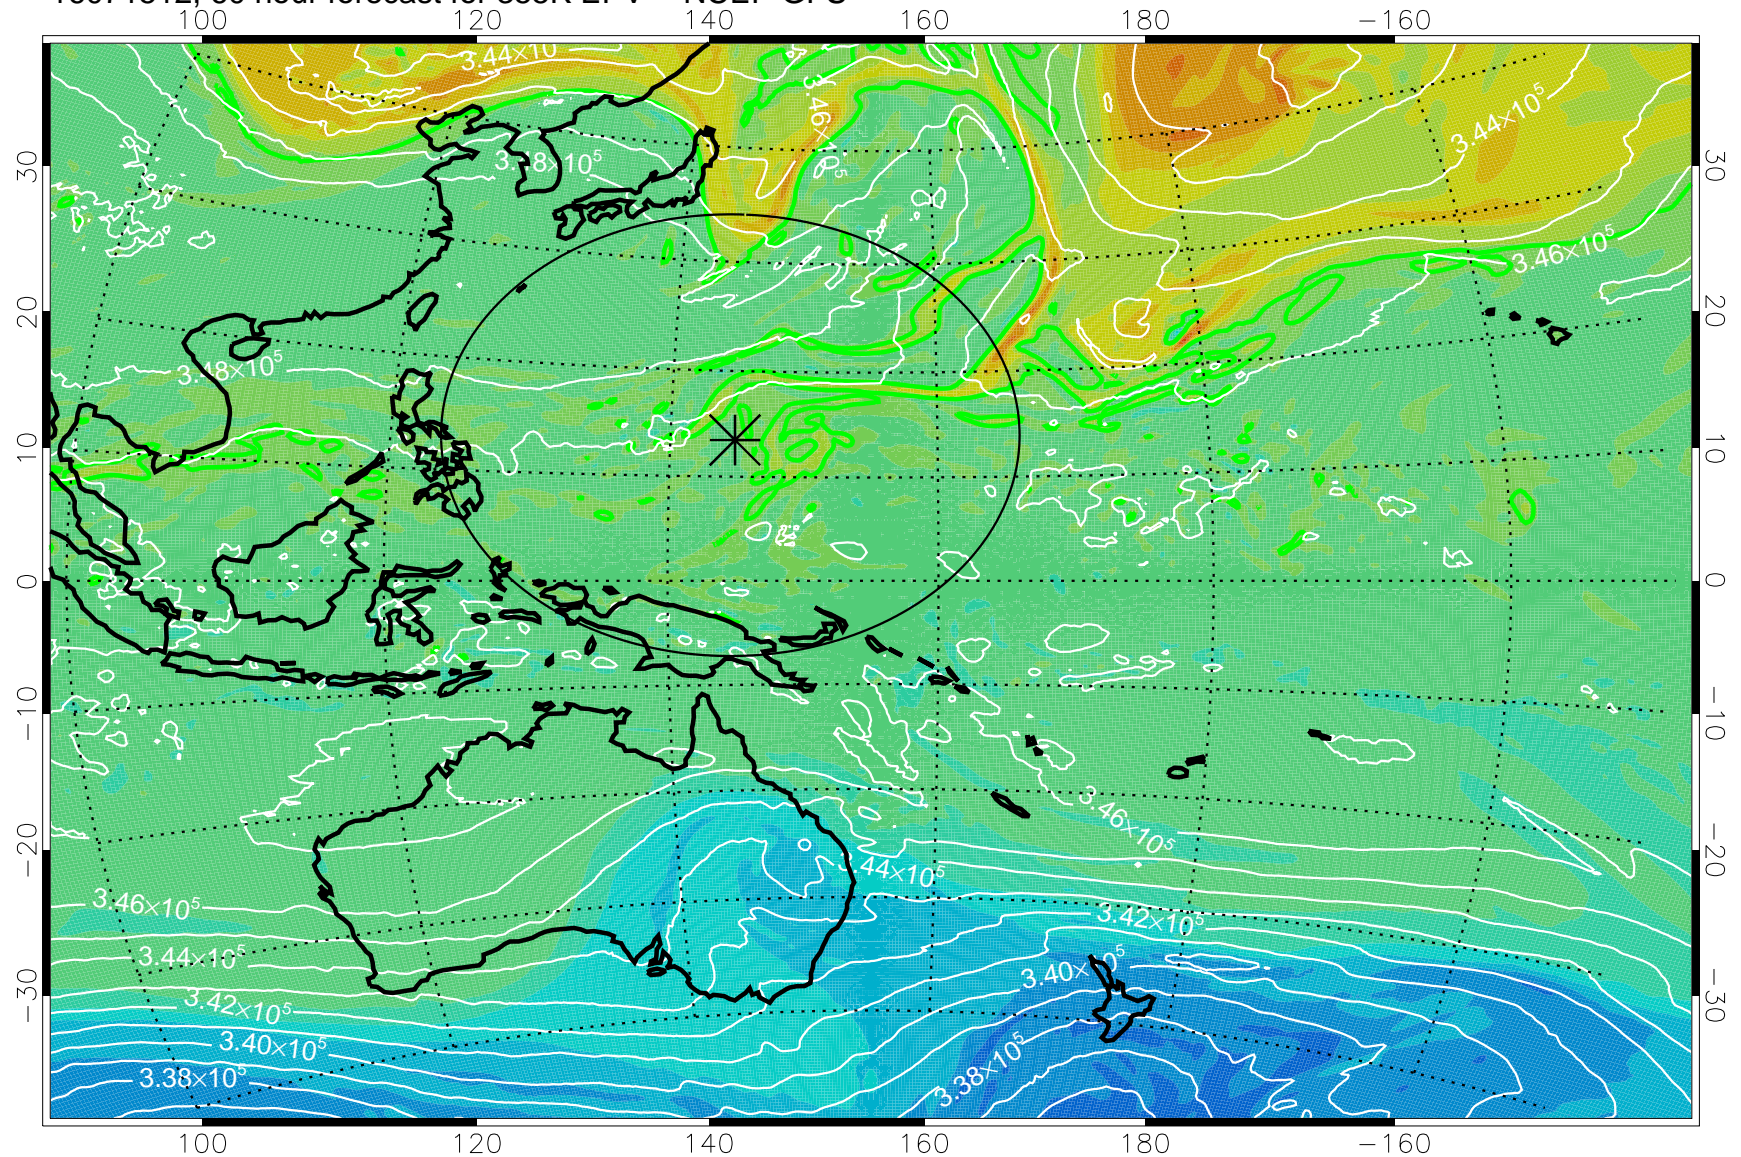

16071418, 42 hour forecast for 355K EPV -- NCEP GFS

355K Montgomery Streamfunction, white
EPV Tropopause (2 PVU) Position
Range ring of 2304 km

16071500, 48 hour forecast for 355K EPV -- NCEP GFS

355K Montgomery Streamfunction, white
EPV Tropopause (2 PVU) Position
Range ring of 2304 km

16071506, 54 hour forecast for 355K EPV -- NCEP GFS

16071512, 60 hour forecast for 355K EPV -- NCEP GFS

355K Montgomery Streamfunction, white
EPV Tropopause (2 PVU) Position
Range ring of 2304 km

16071518, 66 hour forecast for 355K EPV -- NCEP GFS

355K Montgomery Streamfunction, white
EPV Tropopause (2 PVU) Position
Range ring of 2304 km

16071600, 72 hour forecast for 355K EPV -- NCEP GFS

355K Montgomery Streamfunction, white
EPV Tropopause (2 PVU) Position
Range ring of 2304 km

16071606, 78 hour forecast for 355K EPV -- NCEP GFS

355K Montgomery Streamfunction, white
EPV Tropopause (2 PVU) Position
Range ring of 2304 km

16071612, 84 hour forecast for 355K EPV -- NCEP GFS

355K Montgomery Streamfunction, white
EPV Tropopause (2 PVU) Position
Range ring of 2304 km