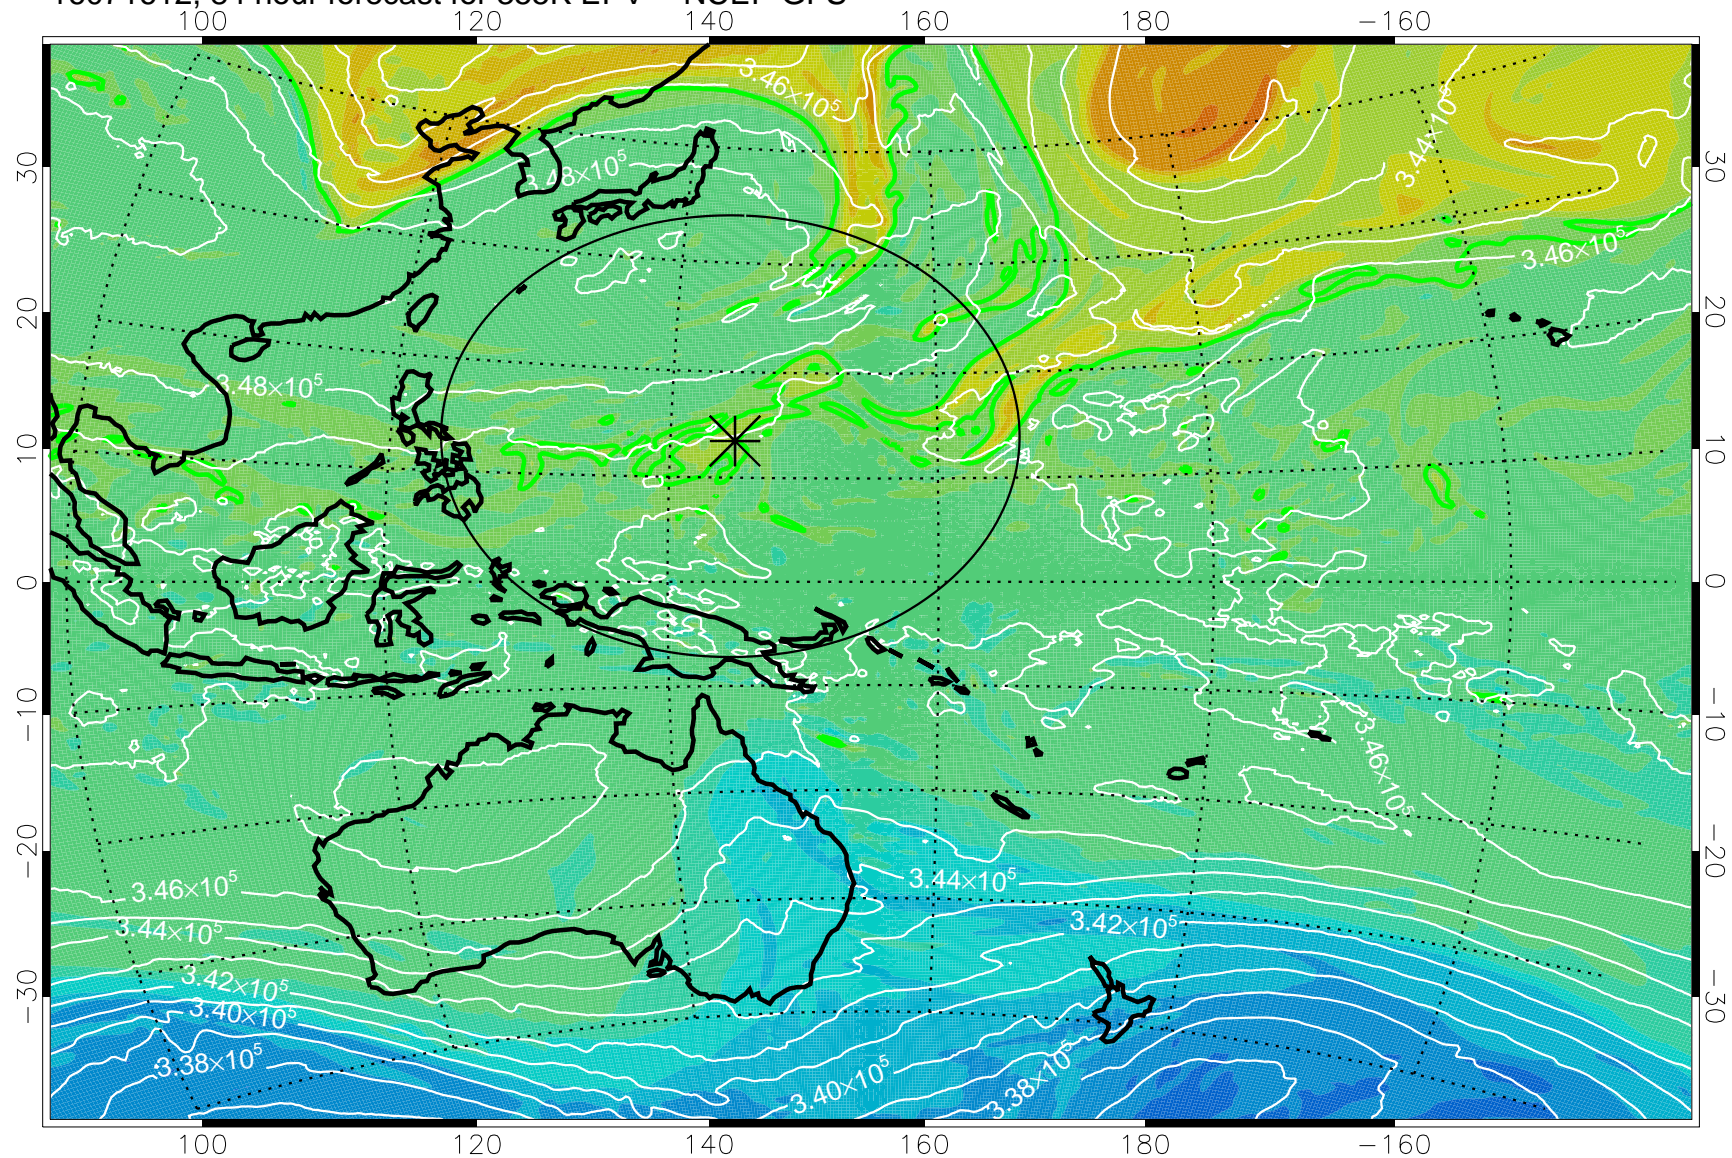

16071506, 54 hour forecast for 355K EPV -- NCEP GFS

16071512, 60 hour forecast for 355K EPV -- NCEP GFS

355K Montgomery Streamfunction, white
EPV Tropopause (2 PVU) Position
Range ring of 2304 km

16071518, 66 hour forecast for 355K EPV -- NCEP GFS

355K Montgomery Streamfunction, white
EPV Tropopause (2 PVU) Position
Range ring of 2304 km

16071600, 72 hour forecast for 355K EPV -- NCEP GFS

355K Montgomery Streamfunction, white
EPV Tropopause (2 PVU) Position
Range ring of 2304 km

16071606, 78 hour forecast for 355K EPV -- NCEP GFS

355K Montgomery Streamfunction, white
EPV Tropopause (2 PVU) Position
Range ring of 2304 km

16071612, 84 hour forecast for 355K EPV -- NCEP GFS

355K Montgomery Streamfunction, white
EPV Tropopause (2 PVU) Position
Range ring of 2304 km

16071618, 90 hour forecast for 355K EPV -- NCEP GFS

355K Montgomery Streamfunction, white
EPV Tropopause (2 PVU) Position
Range ring of 2304 km

16071700, 96 hour forecast for 355K EPV -- NCEP GFS

355K Montgomery Streamfunction, white
EPV Tropopause (2 PVU) Position
Range ring of 2304 km