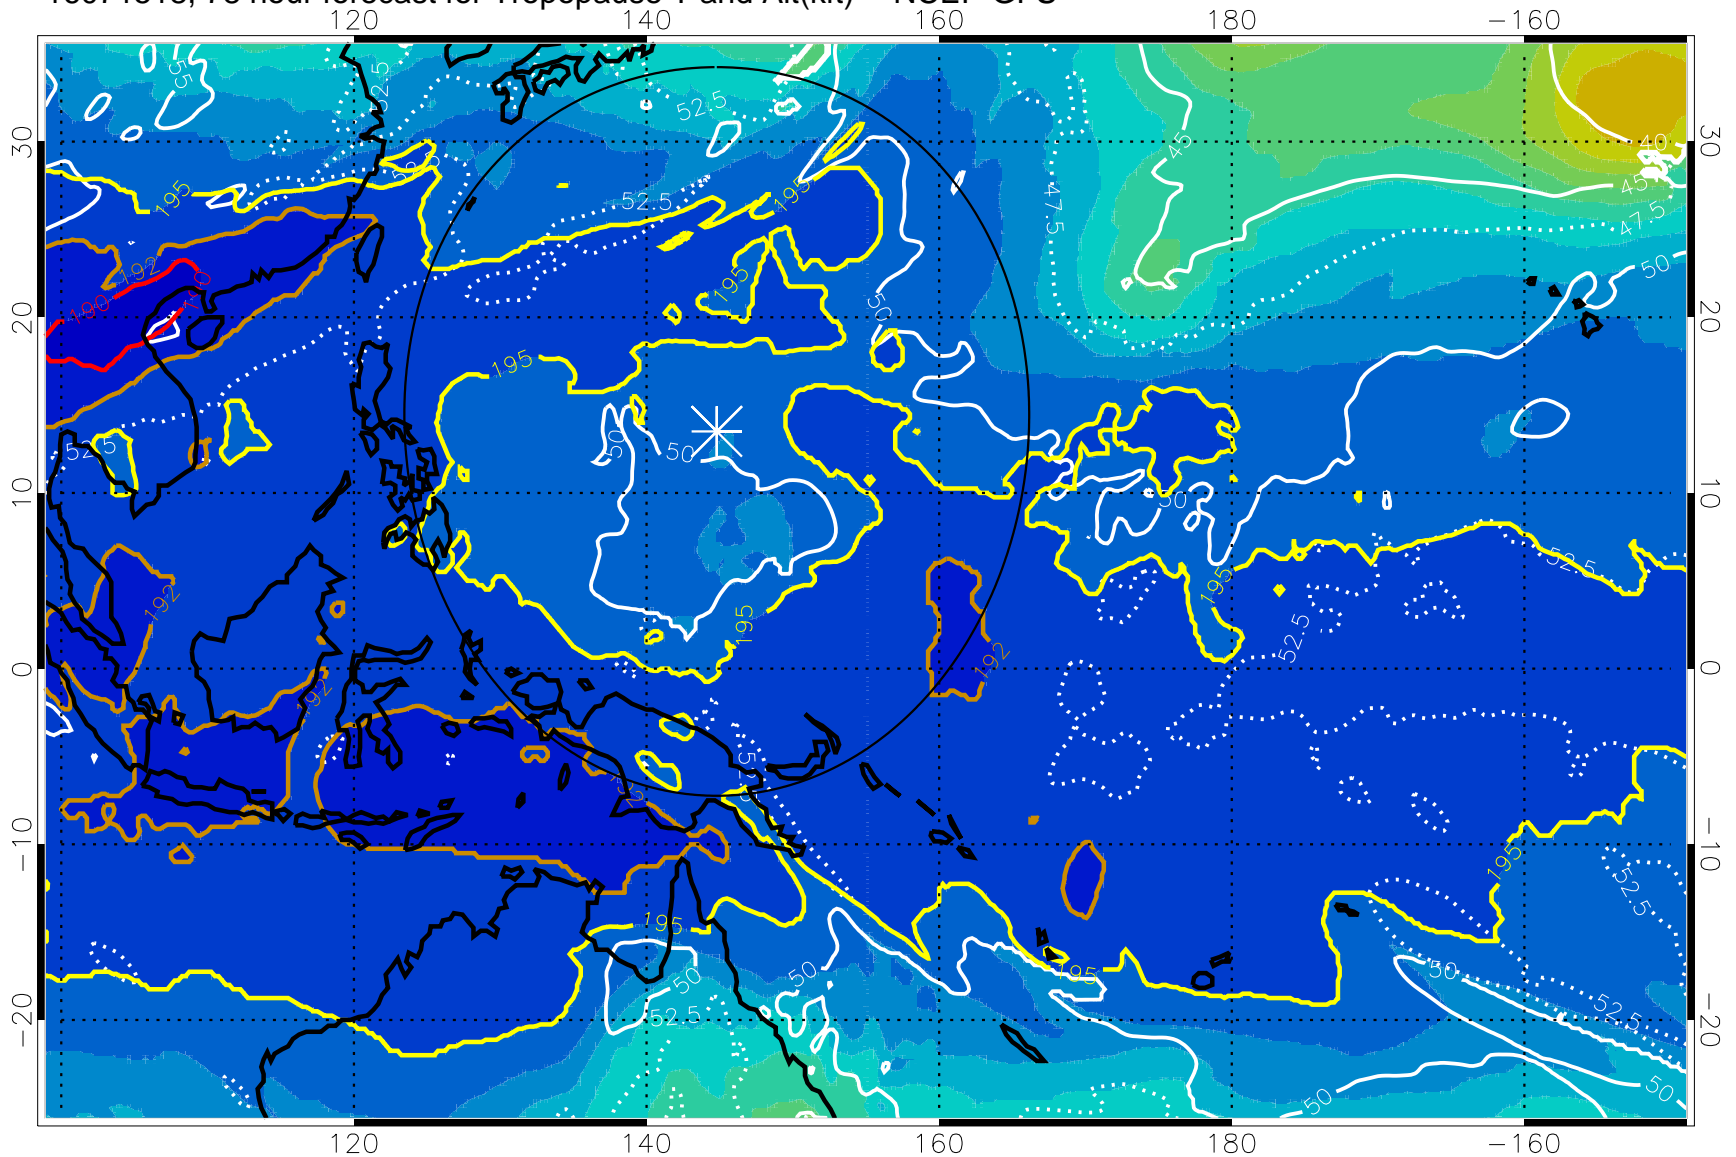

16071518, 78 hour forecast for Tropopause T and Alt(kft) -- NCEP GFS

190   200   210   220   230
Tropopause T, K

Tropopause Altitude in kft (white)

192.5K Isotherm   195K Isotherm
187.5K Isotherm   190K Isotherm

Range ring of 2304 km