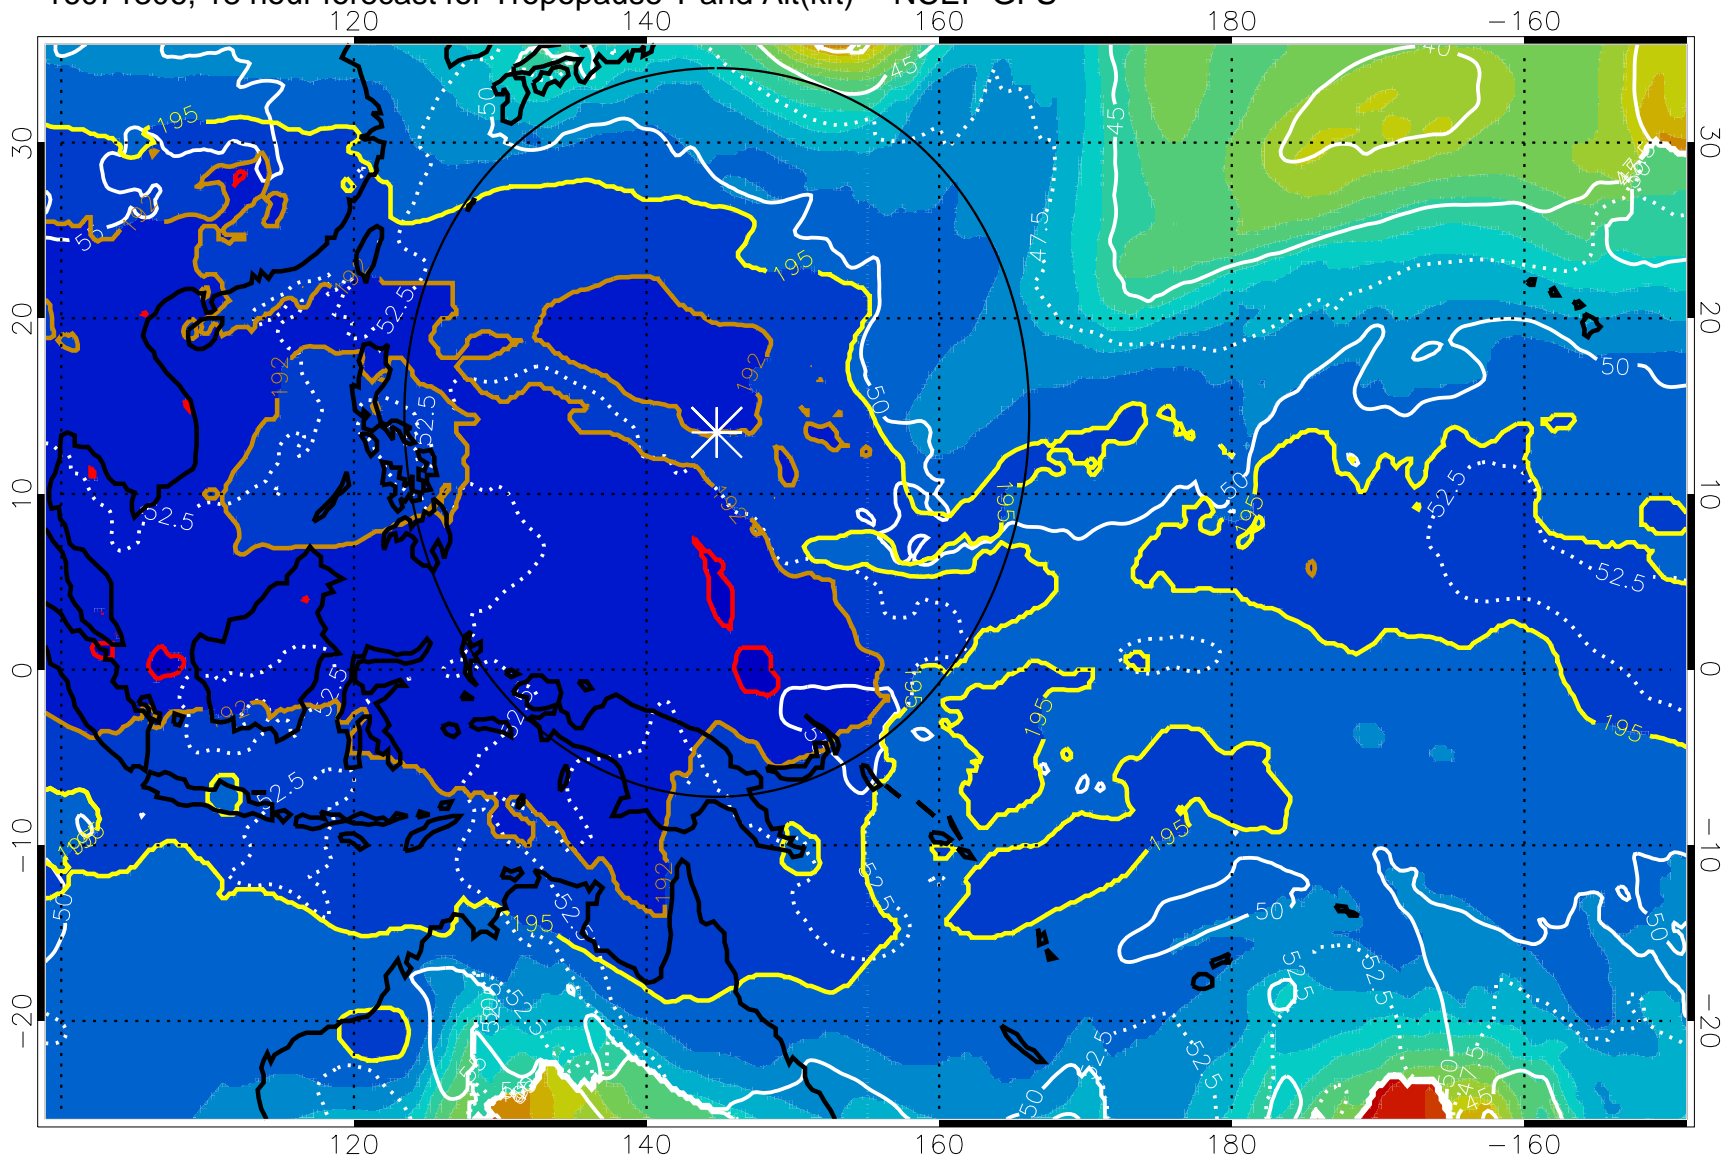

16071306, 18 hour forecast for Tropopause T and Alt(kft) -- NCEP GFS

190   200   210   220   230
Tropopause T, K

Tropopause Altitude in kft (white)

192.5K Isotherm   195K Isotherm
187.5K Isotherm   190K Isotherm

Range ring of 2304 km