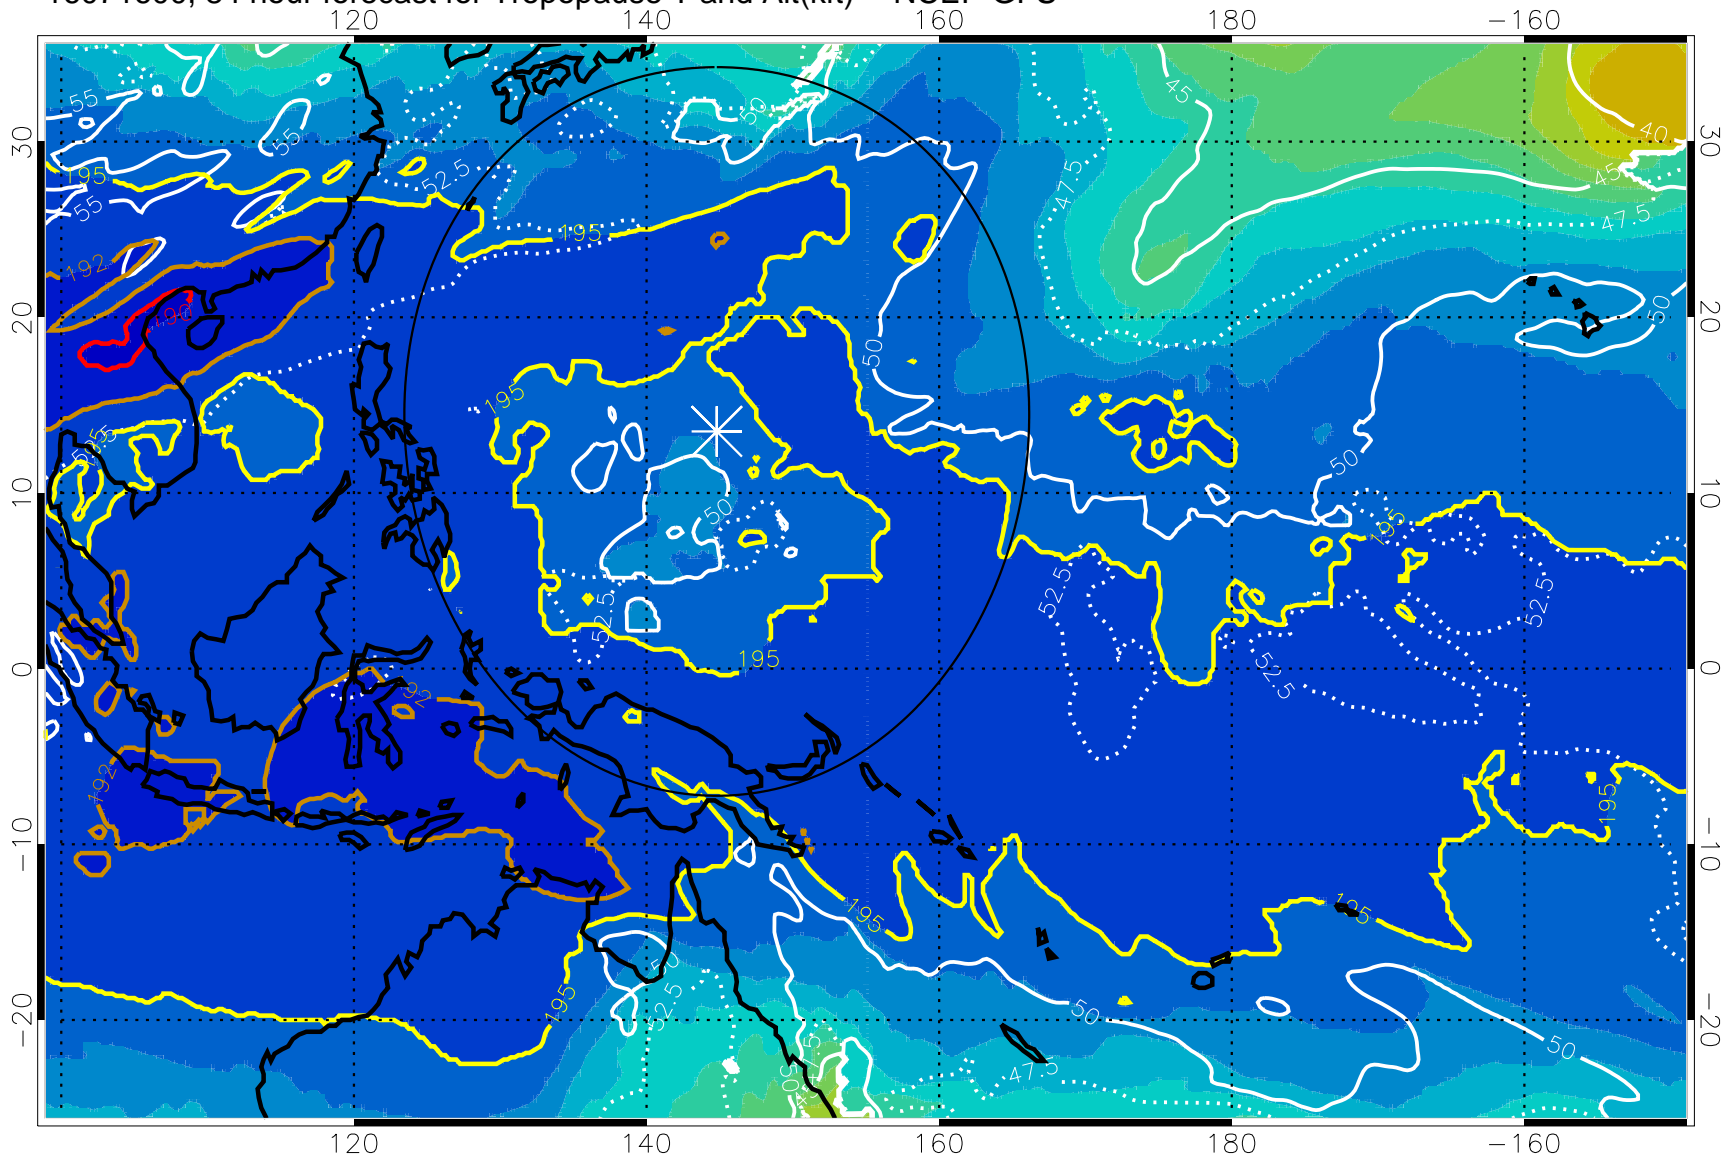

16071600, 84 hour forecast for Tropopause T and Alt(kft) -- NCEP GFS

190 200 210 220 230

Tropopause T, K

Tropopause Altitude in kft (white)

192.5K Isotherm 195K Isotherm

187.5K Isotherm 190K Isotherm

Range ring of 2304 km