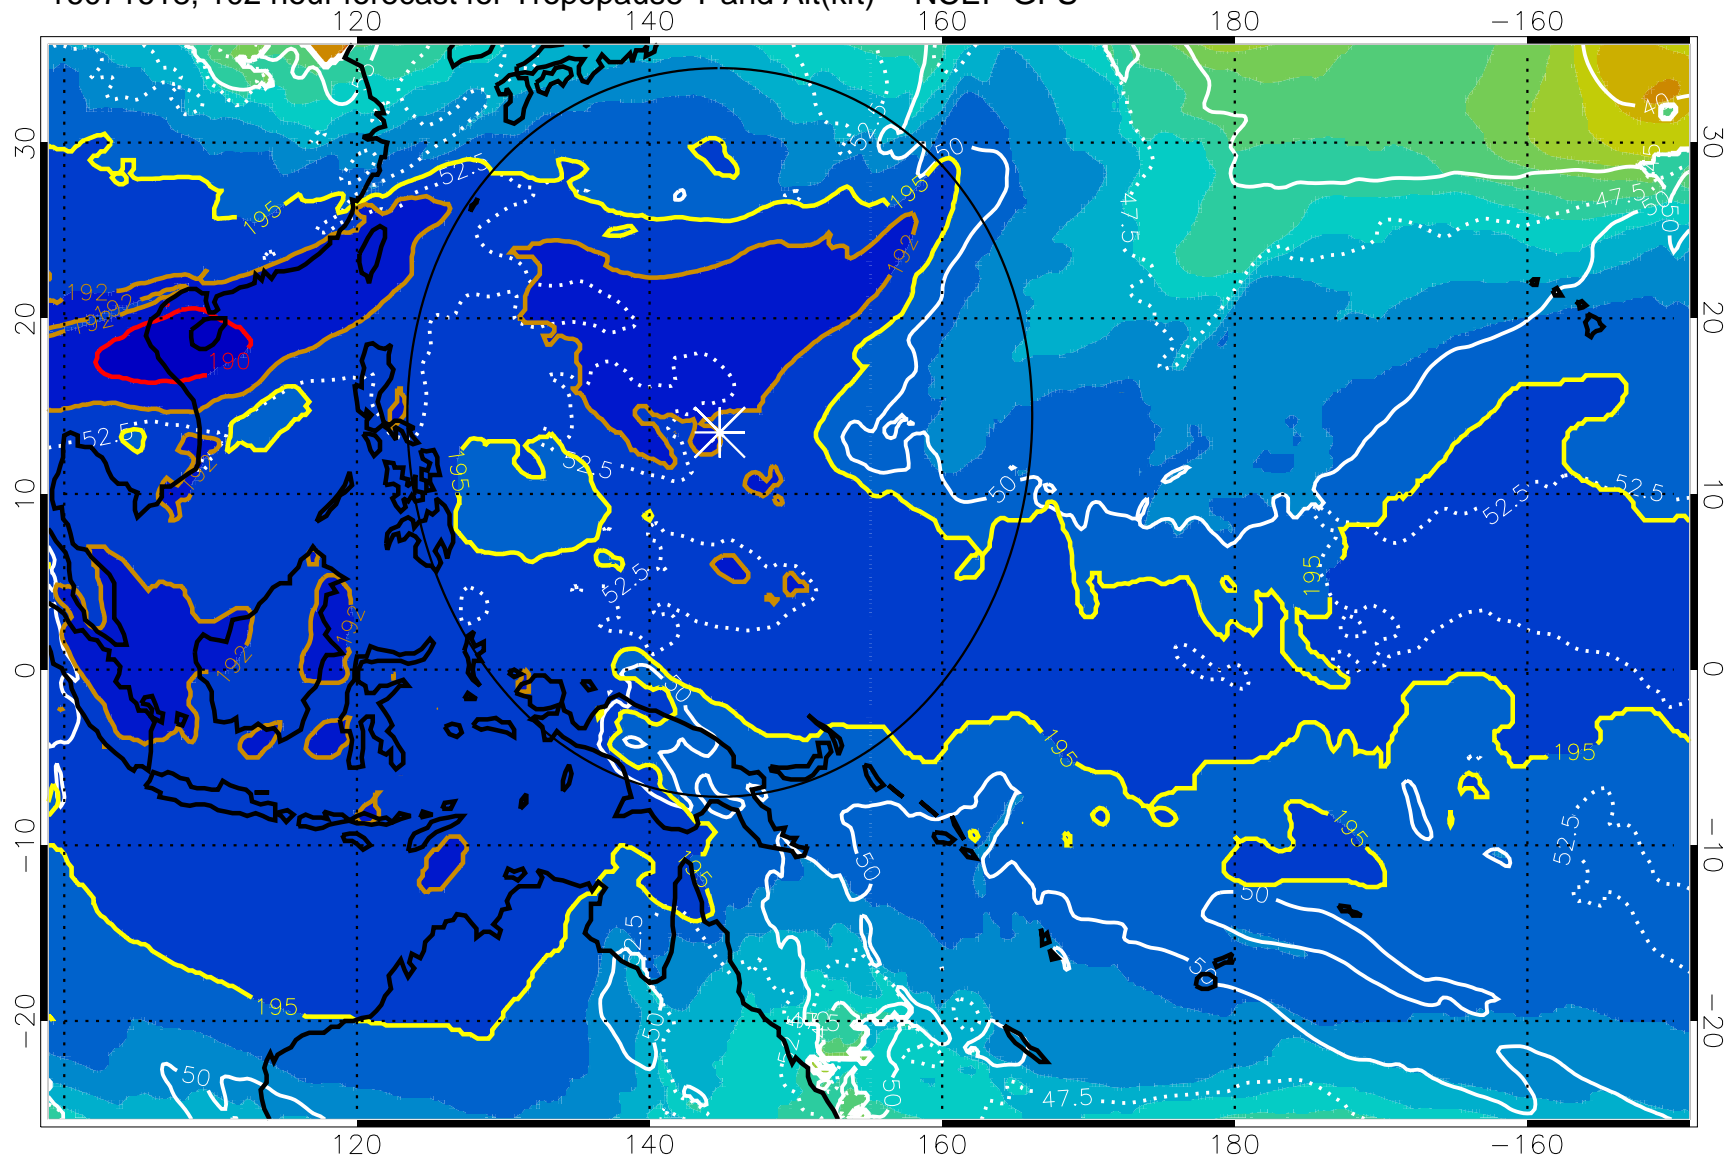

16071618, 102 hour forecast for Tropopause T and Alt(kft) -- NCEP GFS

190 200 210 220 230

Tropopause T, K

Tropopause Altitude in kft (white)

192.5K Isotherm 195K Isotherm
187.5K Isotherm 190K Isotherm

Range ring of 2304 km