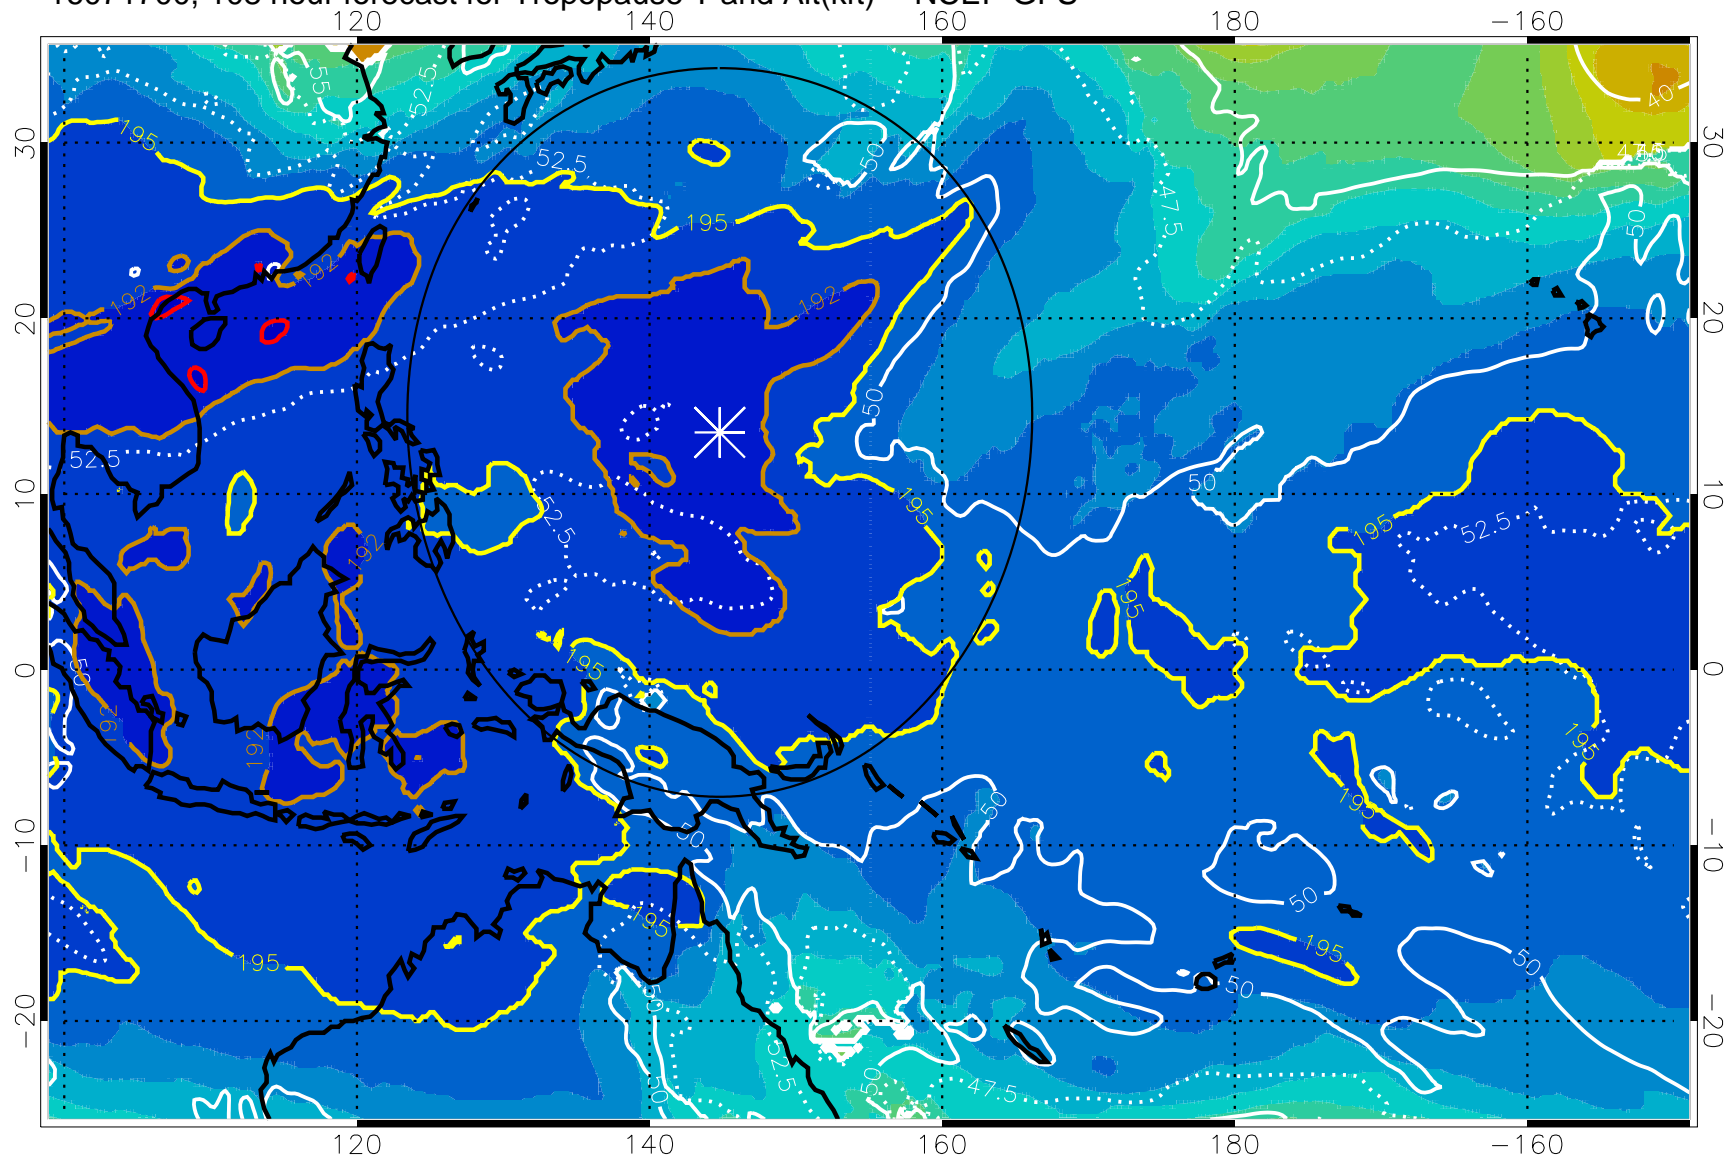

16071700, 108 hour forecast for Tropopause T and Alt(kft) -- NCEP GFS

190 200 210 220 230

Tropopause T, K

Tropopause Altitude in kft (white)

192.5K Isotherm 195K Isotherm
187.5K Isotherm 190K Isotherm

Range ring of 2304 km