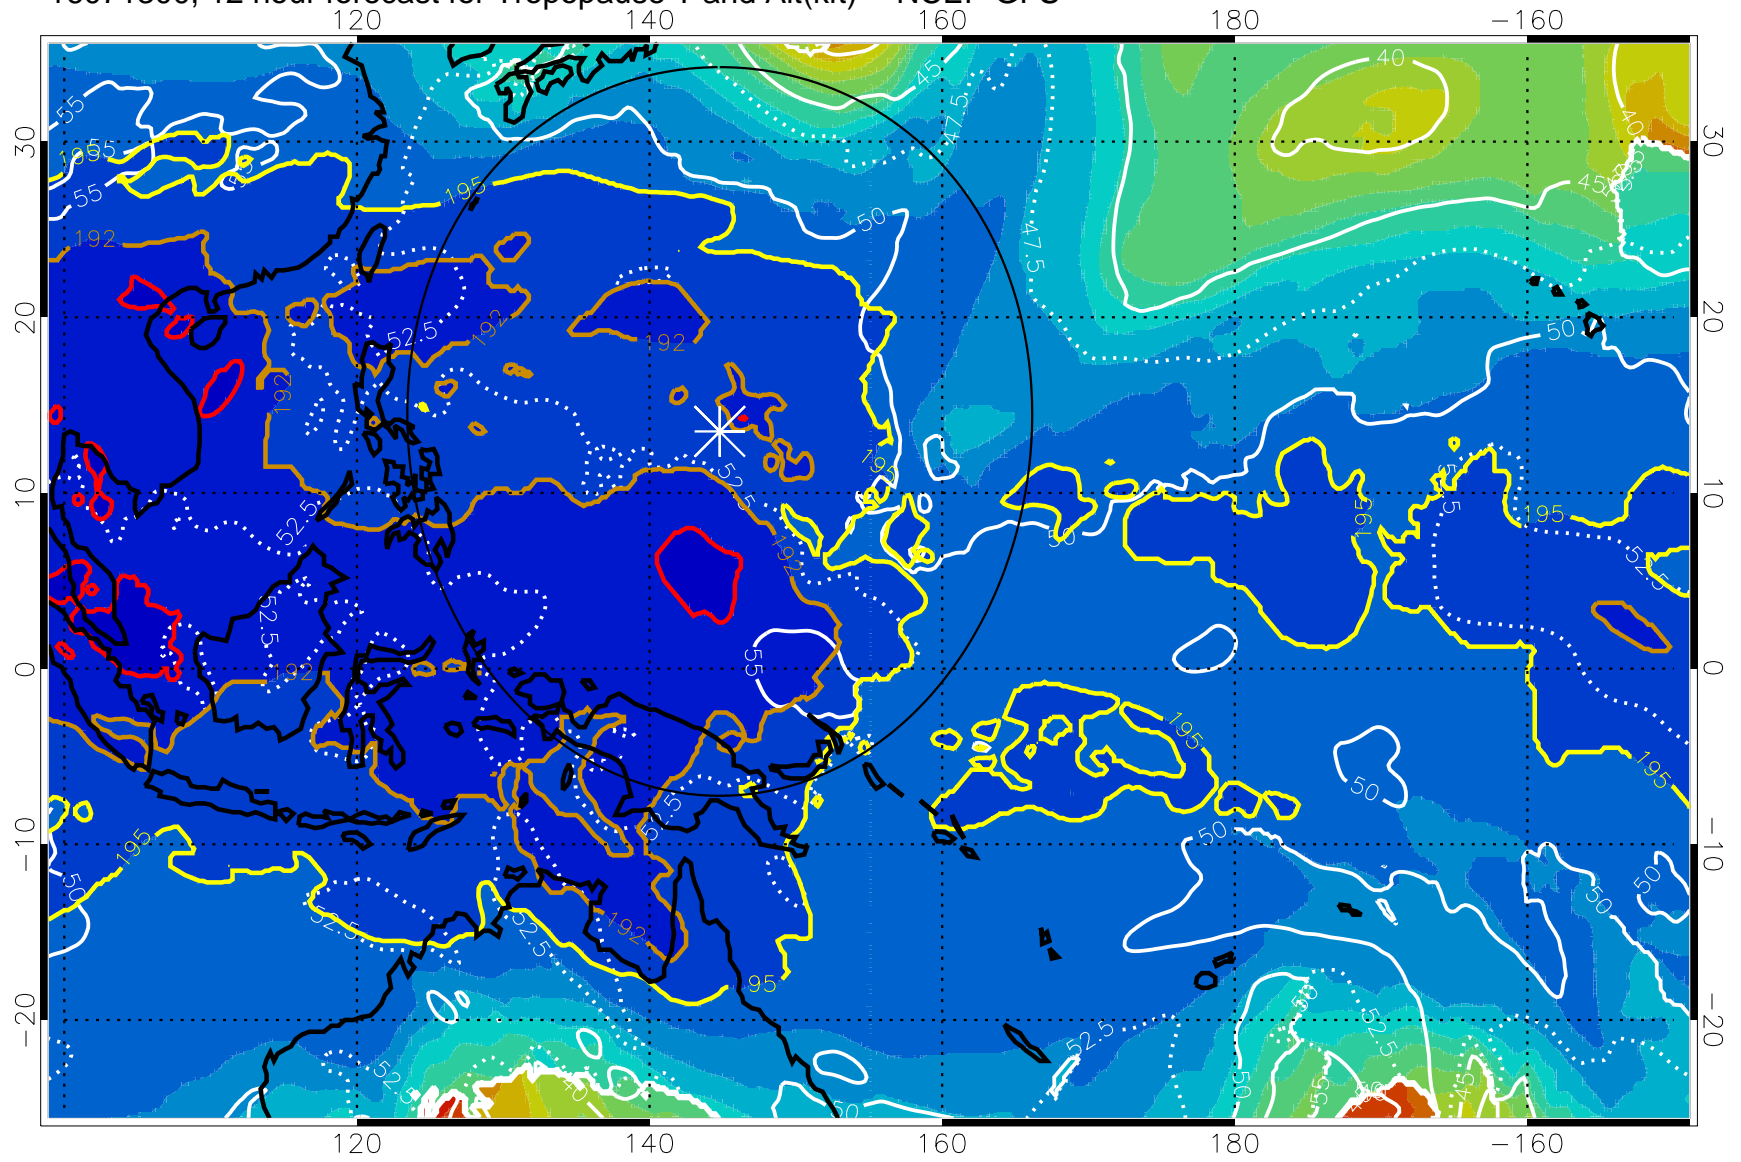

16071300, 12 hour forecast for Tropopause T and Alt(kft) -- NCEP GFS

190   200   210   220   230
Tropopause T, K

Tropopause Altitude in kft (white)

192.5K Isotherm   195K Isotherm
187.5K Isotherm   190K Isotherm

Range ring of 2304 km