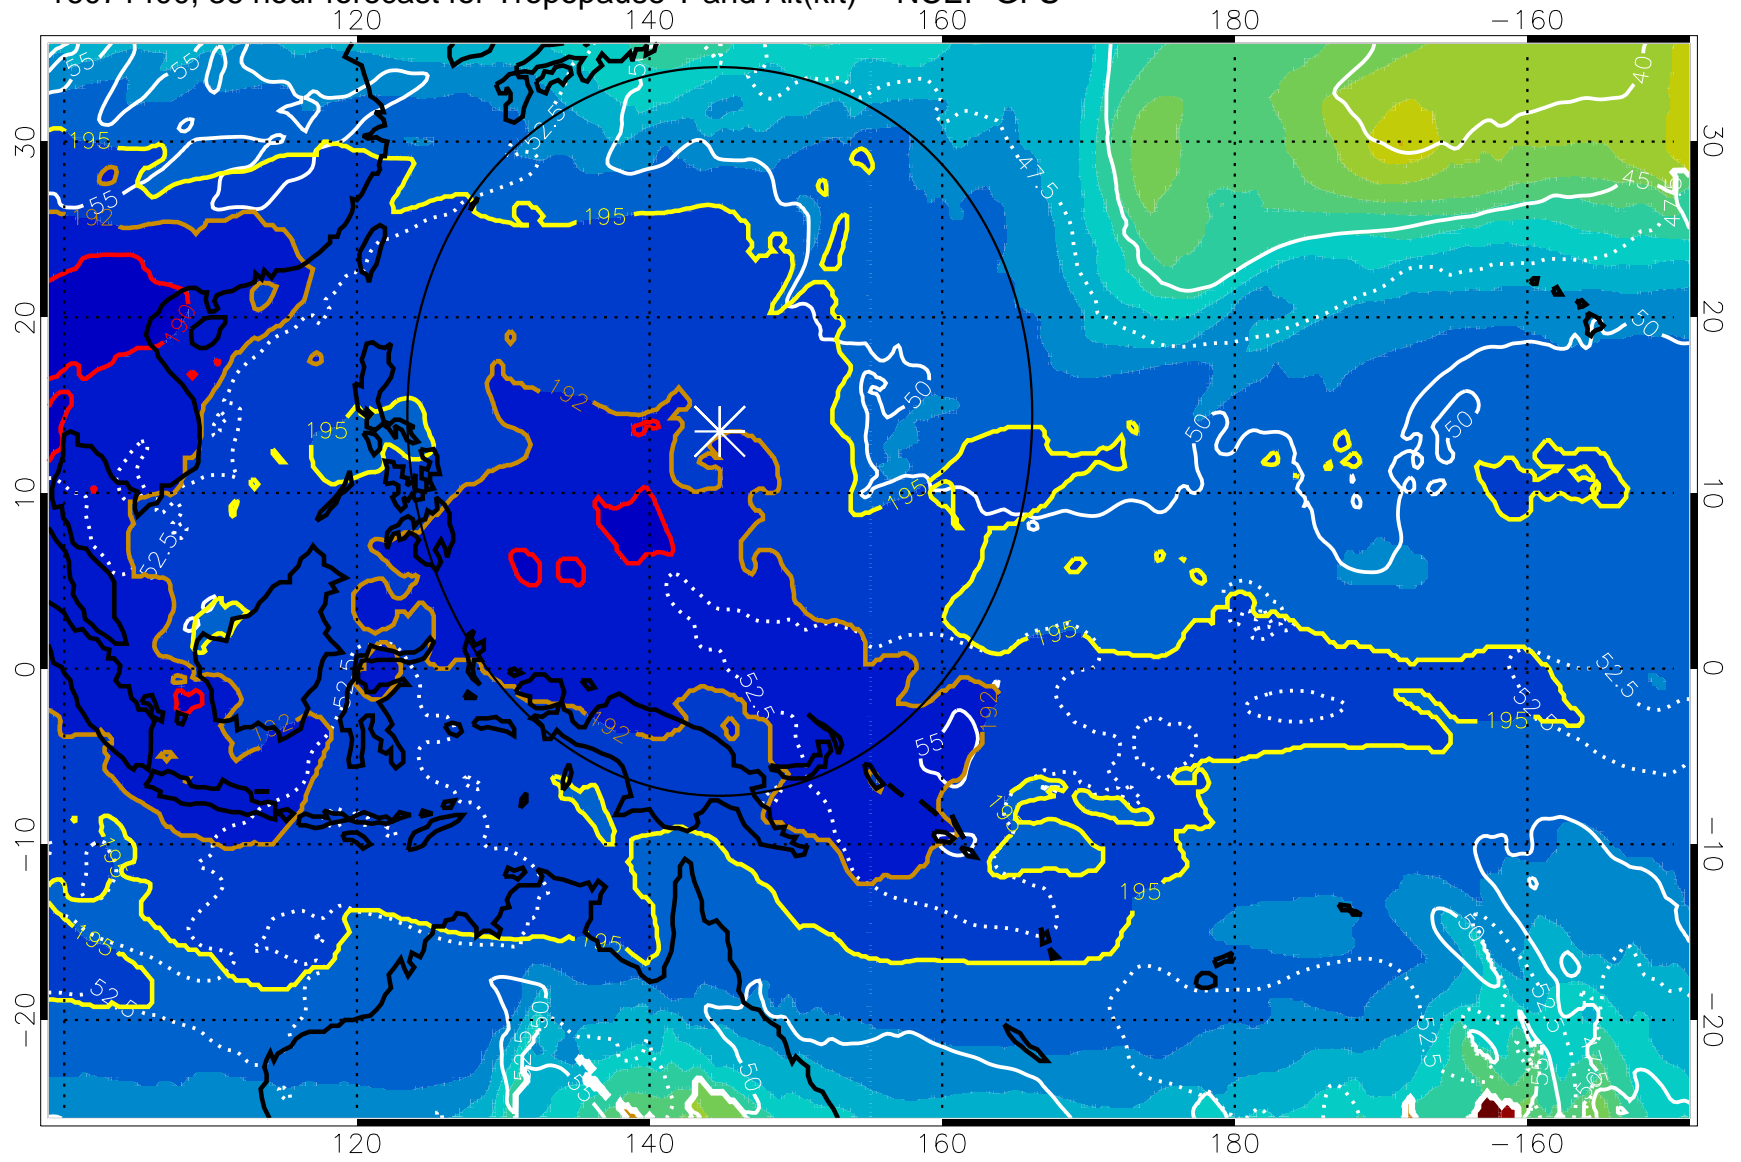

16071400, 36 hour forecast for Tropopause T and Alt(kft) -- NCEP GFS

190 200 210 220 230

Tropopause T, K

Tropopause Altitude in kft (white)

192.5K Isotherm 195K Isotherm

187.5K Isotherm 190K Isotherm

Range ring of 2304 km