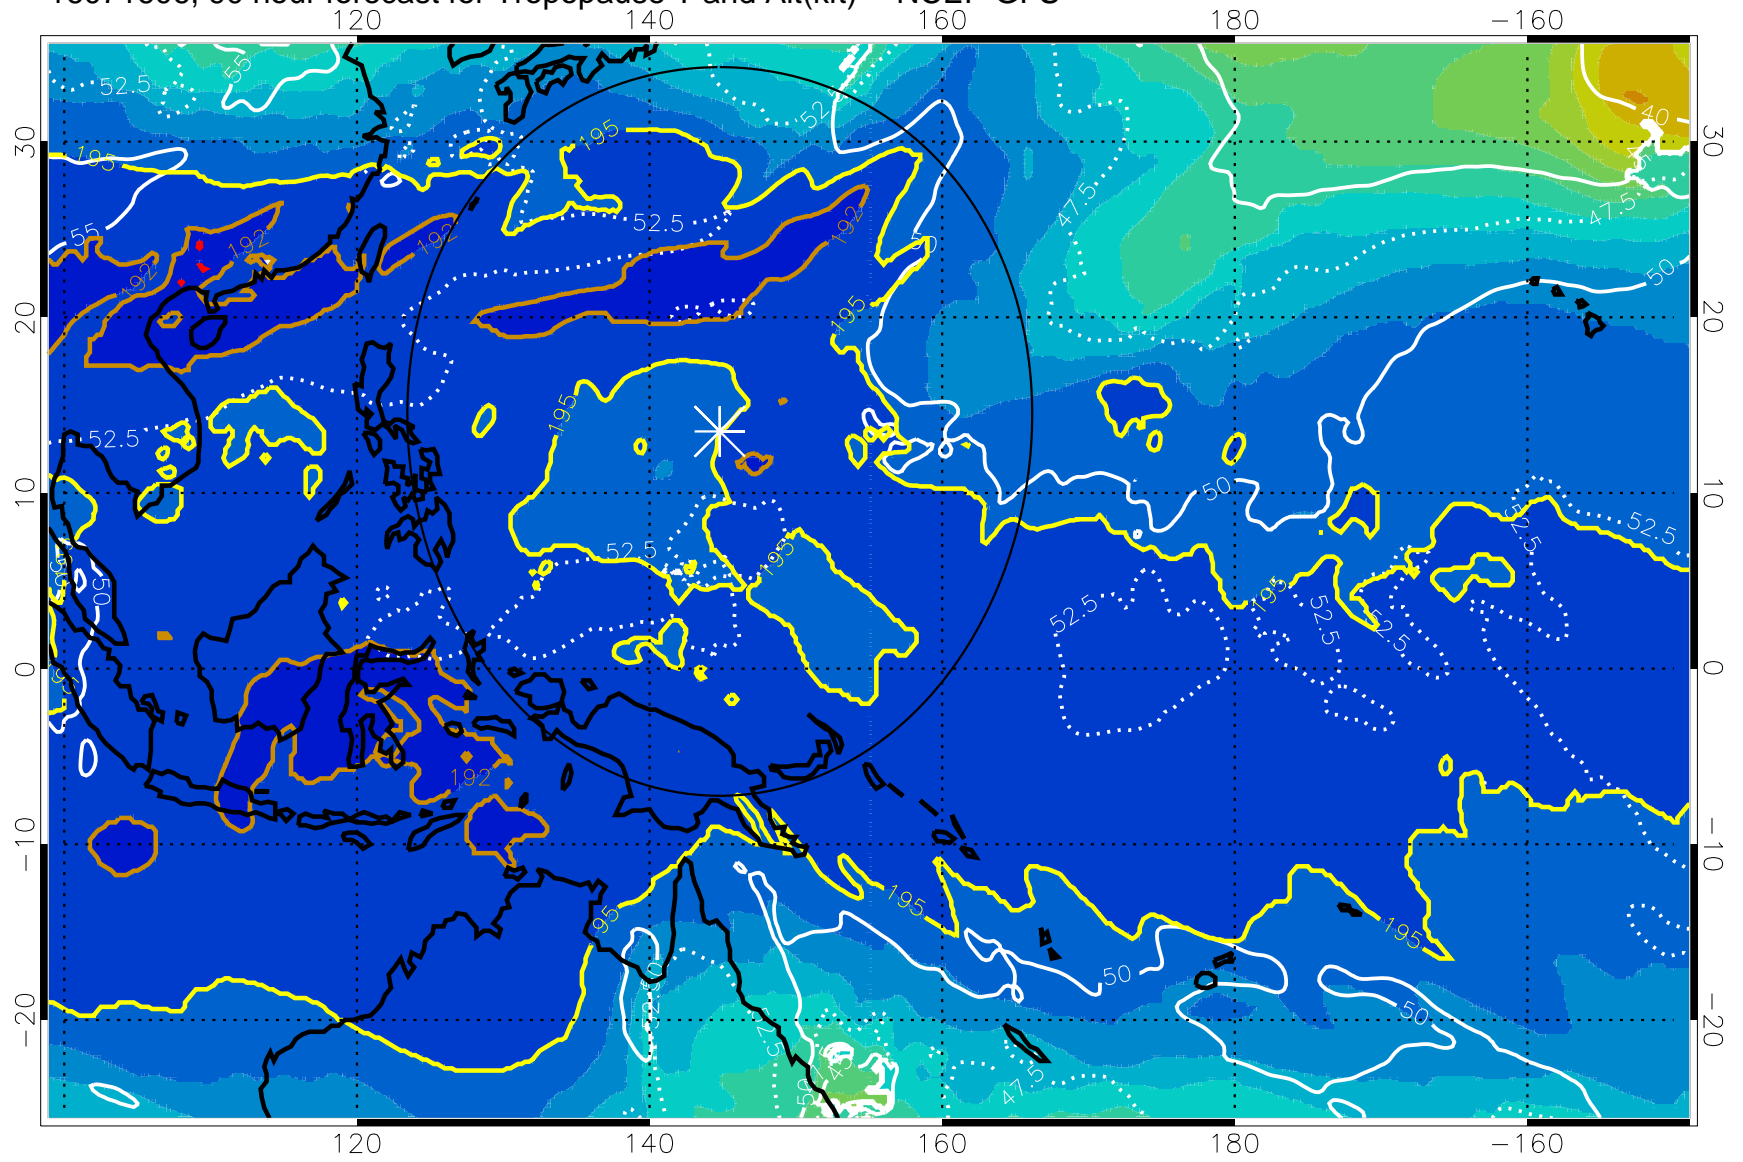

16071606, 90 hour forecast for Tropopause T and Alt(kft) -- NCEP GFS

190 200 210 220 230
Tropopause T, K

Tropopause Altitude in kft (white)

192.5K Isotherm 195K Isotherm
187.5K Isotherm 190K Isotherm

Range ring of 2304 km