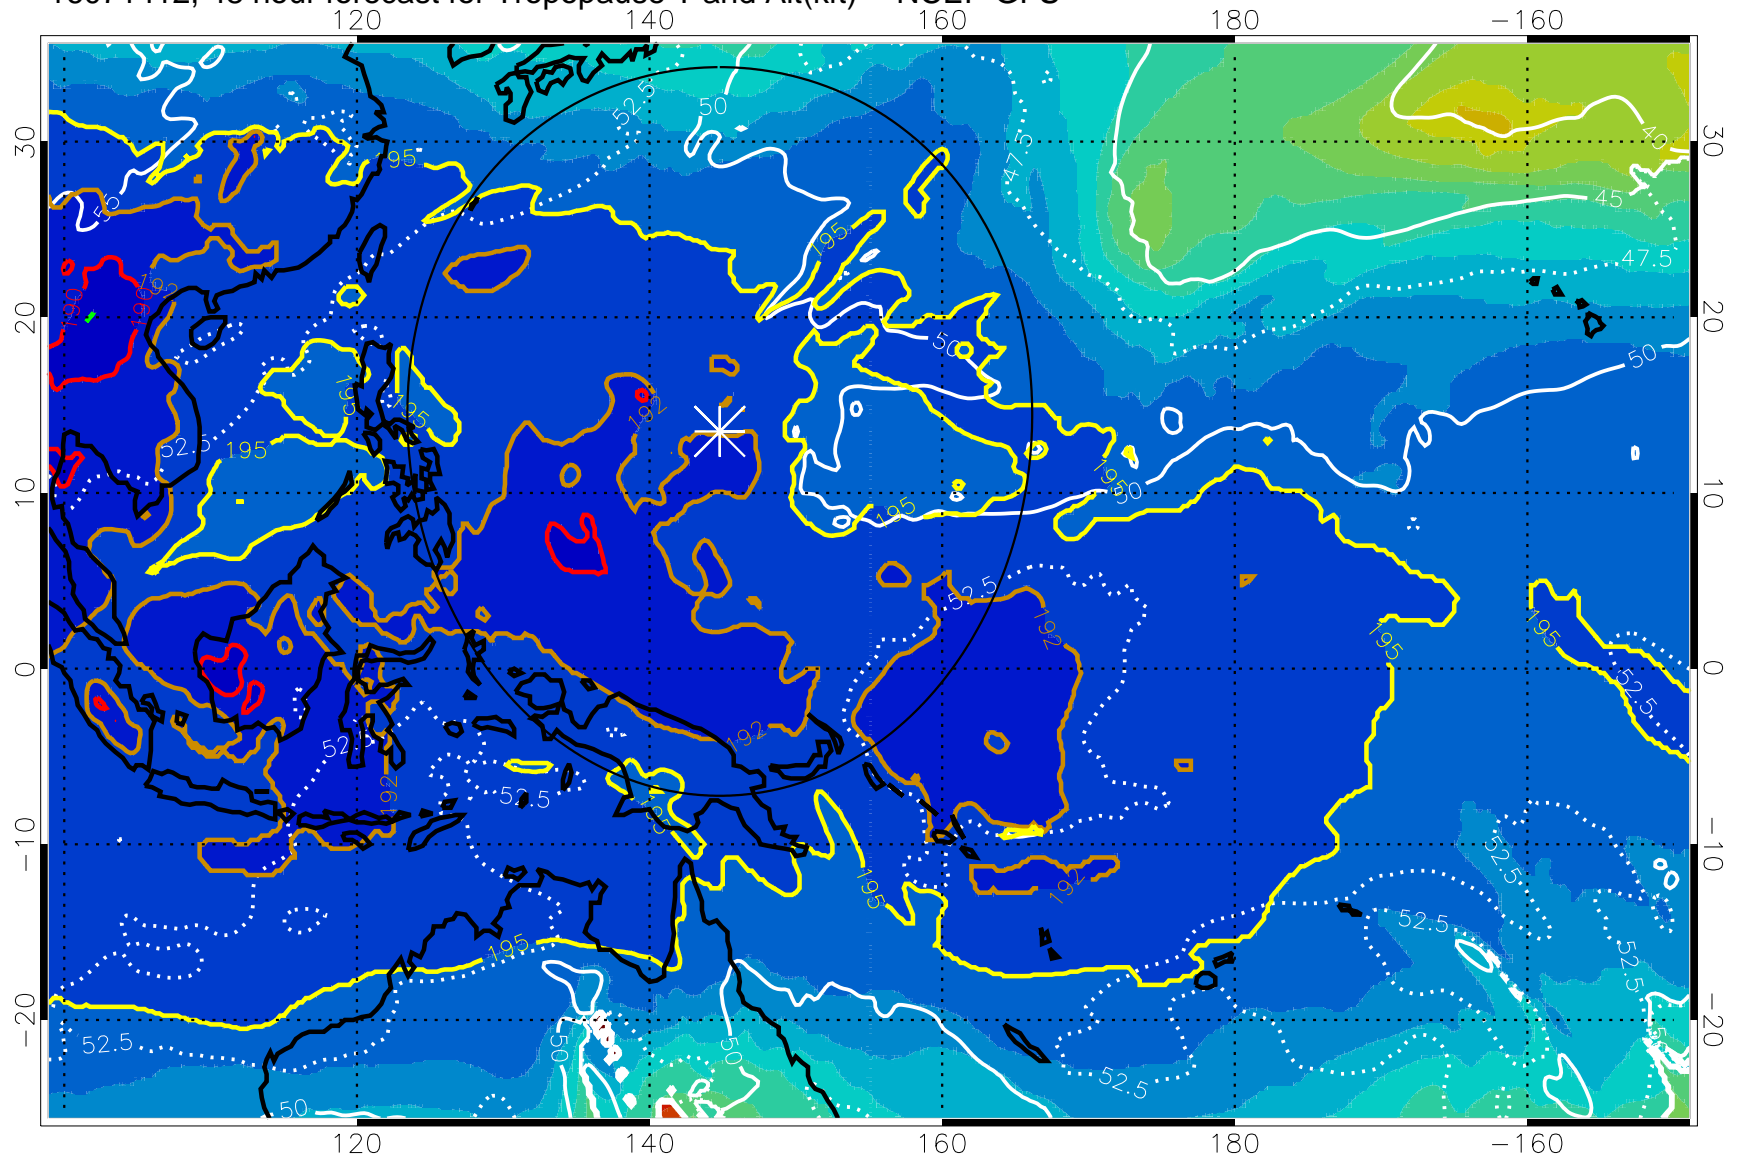

16071412, 48 hour forecast for Tropopause T and Alt(kft) -- NCEP GFS

190   200   210   220   230
Tropopause T, K

Tropopause Altitude in kft (white)

192.5K Isotherm   195K Isotherm
187.5K Isotherm   190K Isotherm

Range ring of 2304 km