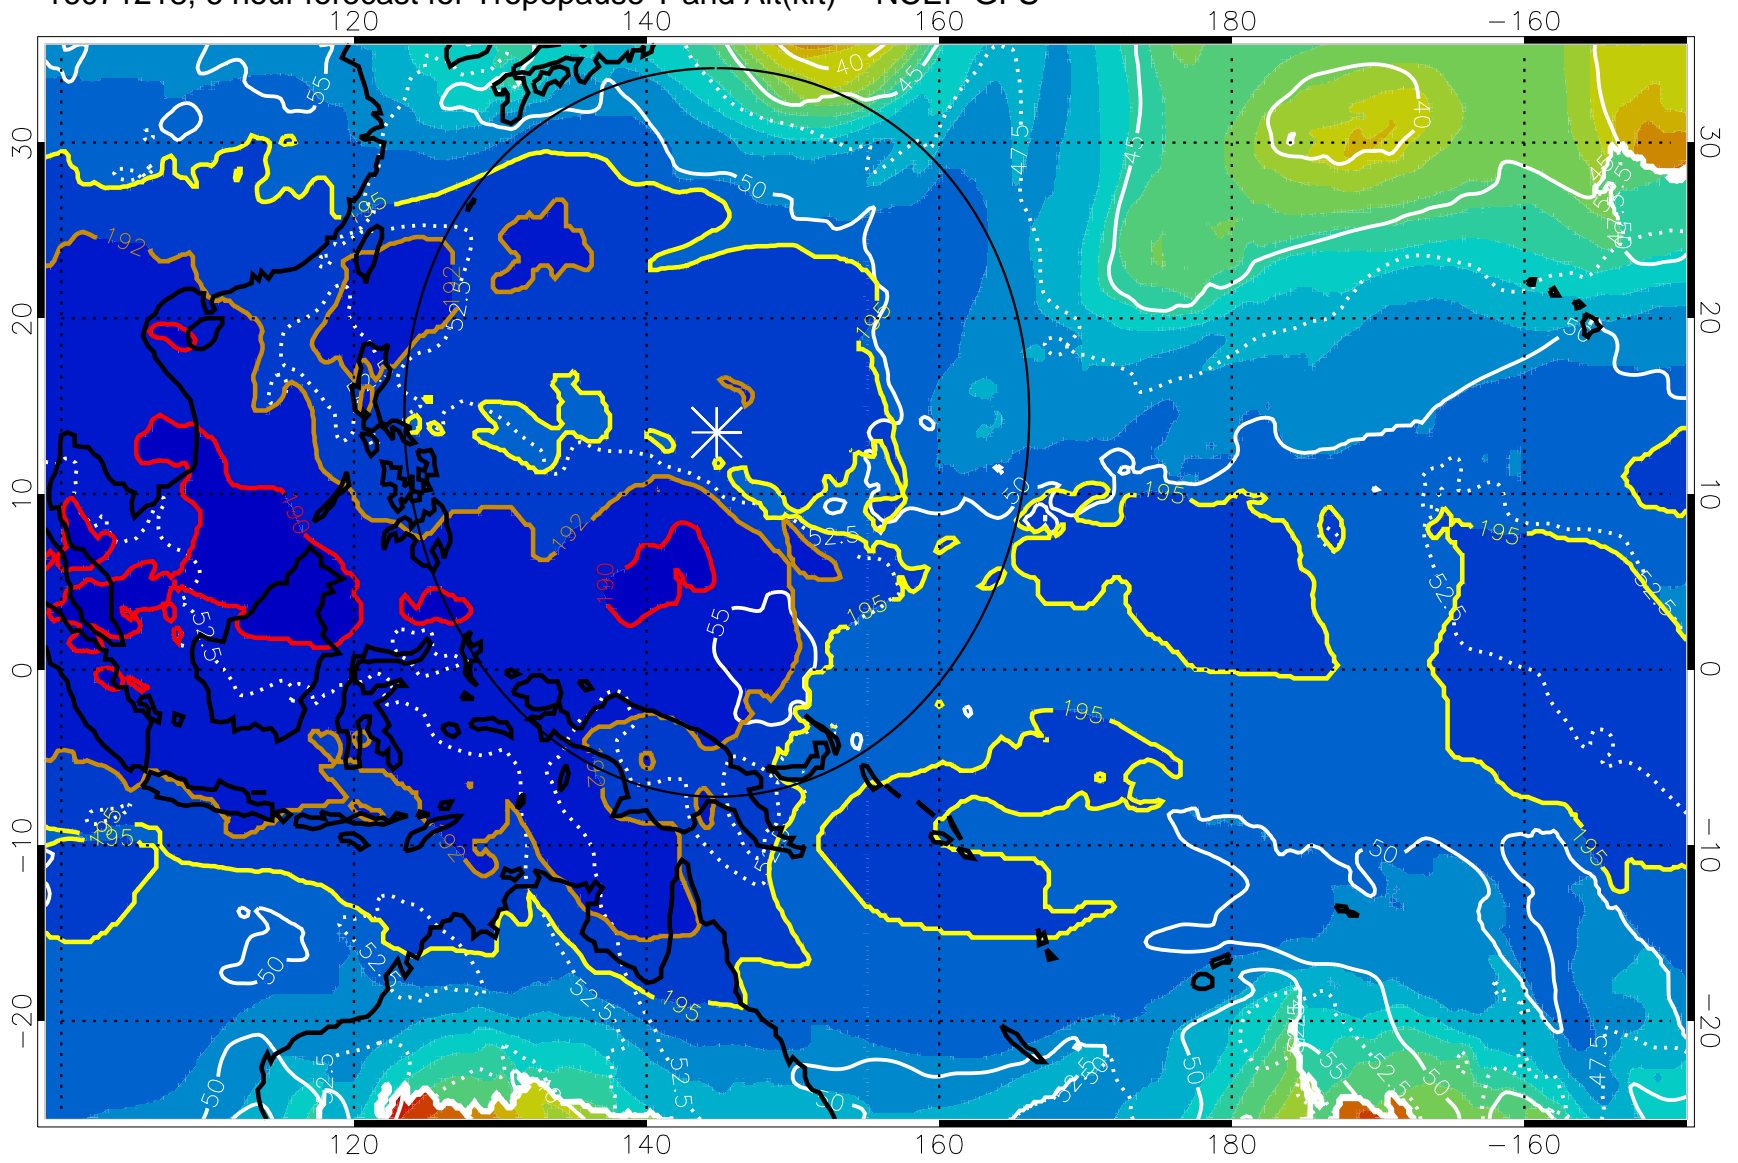

16071218, 6 hour forecast for Tropopause T and Alt(kft) -- NCEP GFS

190 200 210 220 230

Tropopause T, K

Tropopause Altitude in kft (white)

192.5K Isotherm 195K Isotherm

187.5K Isotherm 190K Isotherm

Range ring of 2304 km