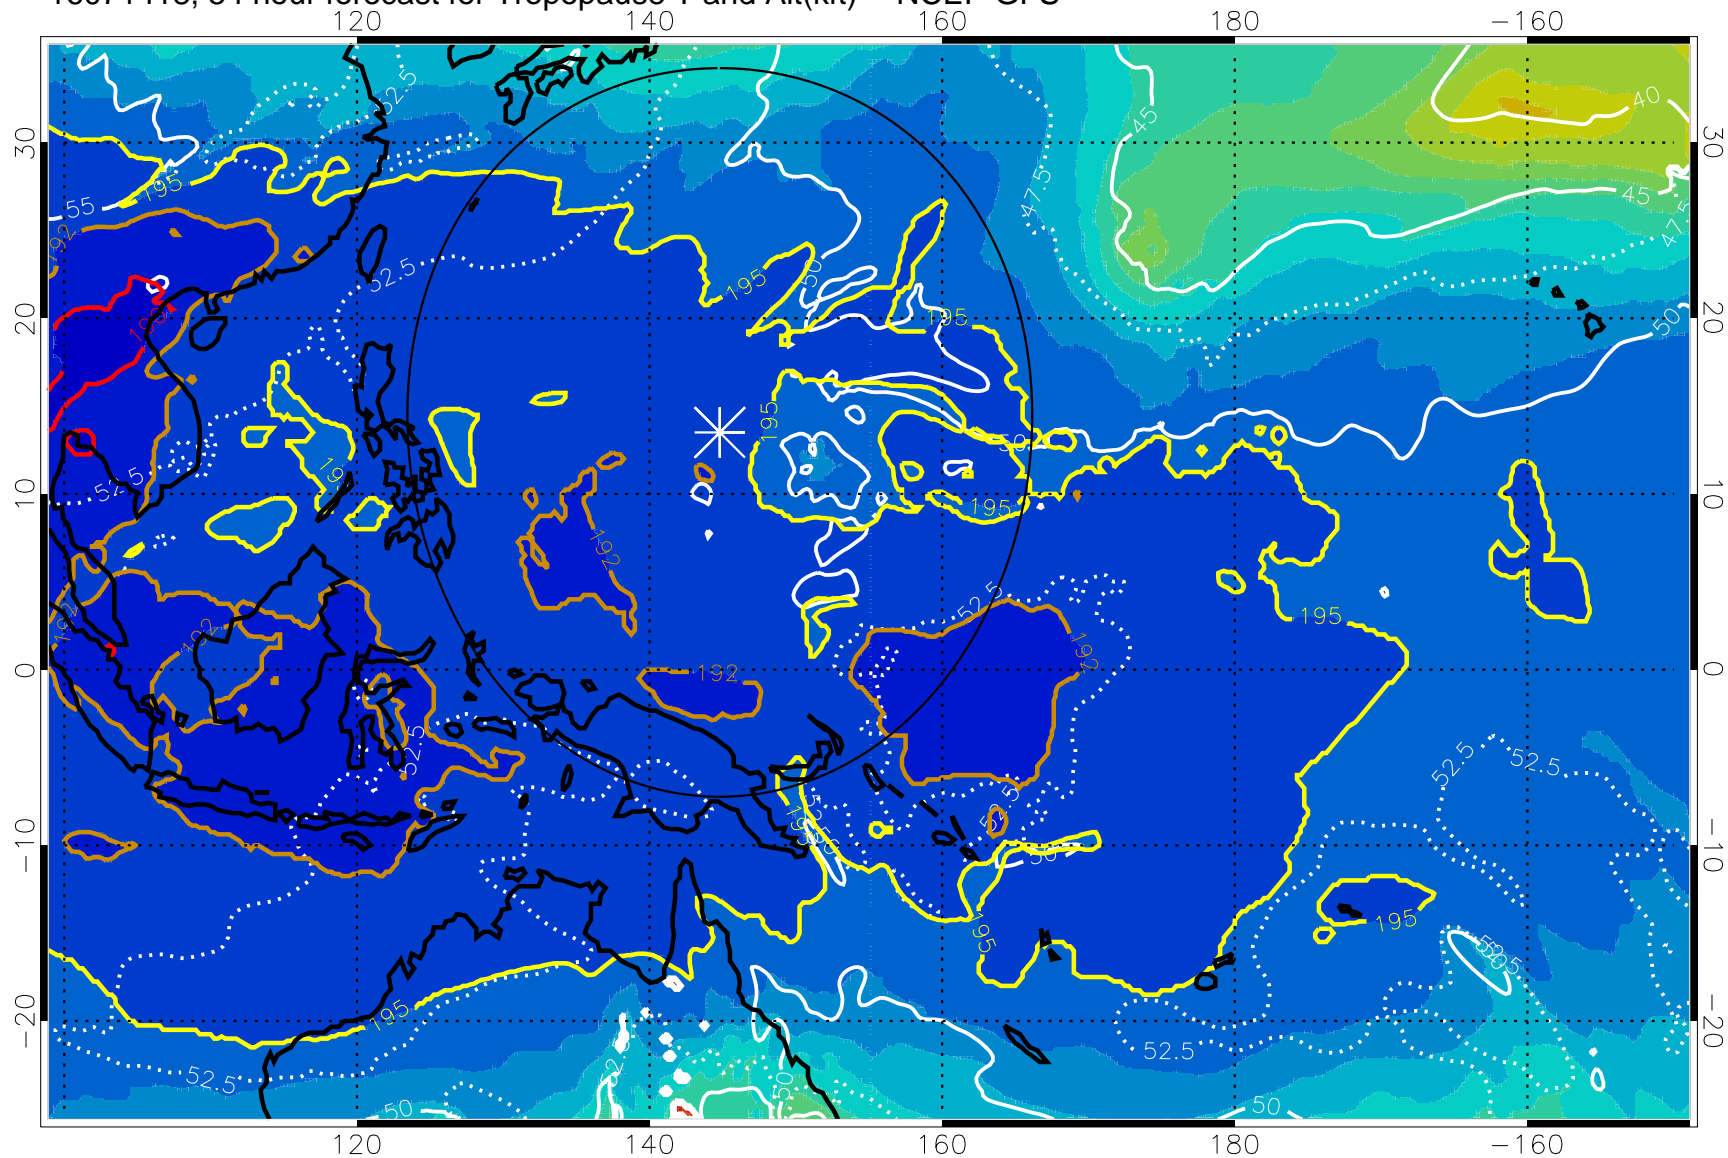

16071418, 54 hour forecast for Tropopause T and Alt(kft) -- NCEP GFS

190 200 210 220 230

Tropopause T, K

Tropopause Altitude in kft (white)

192.5K Isotherm 195K Isotherm
187.5K Isotherm 190K Isotherm

Range ring of 2304 km