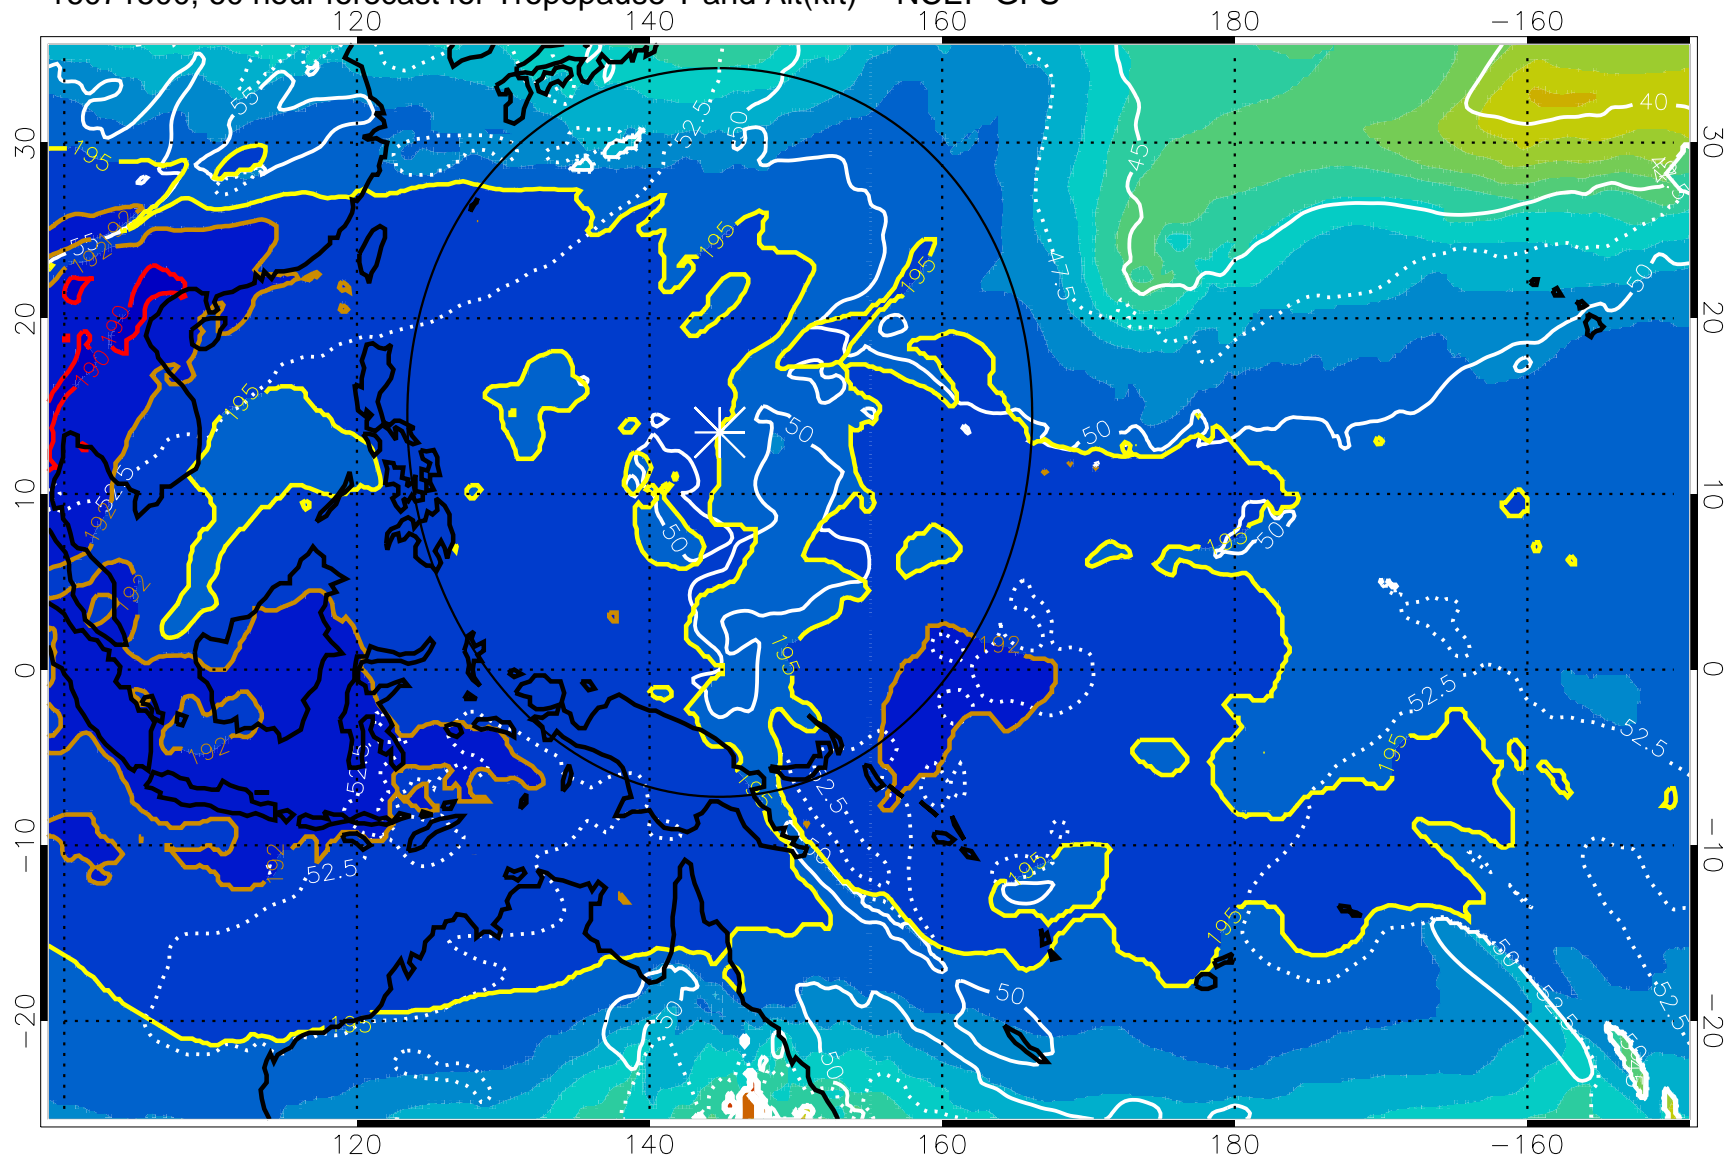

16071500, 60 hour forecast for Tropopause T and Alt(kft) -- NCEP GFS

190 200 210 220 230

Tropopause T, K

Tropopause Altitude in kft (white)

192.5K Isotherm 195K Isotherm

187.5K Isotherm 190K Isotherm

Range ring of 2304 km