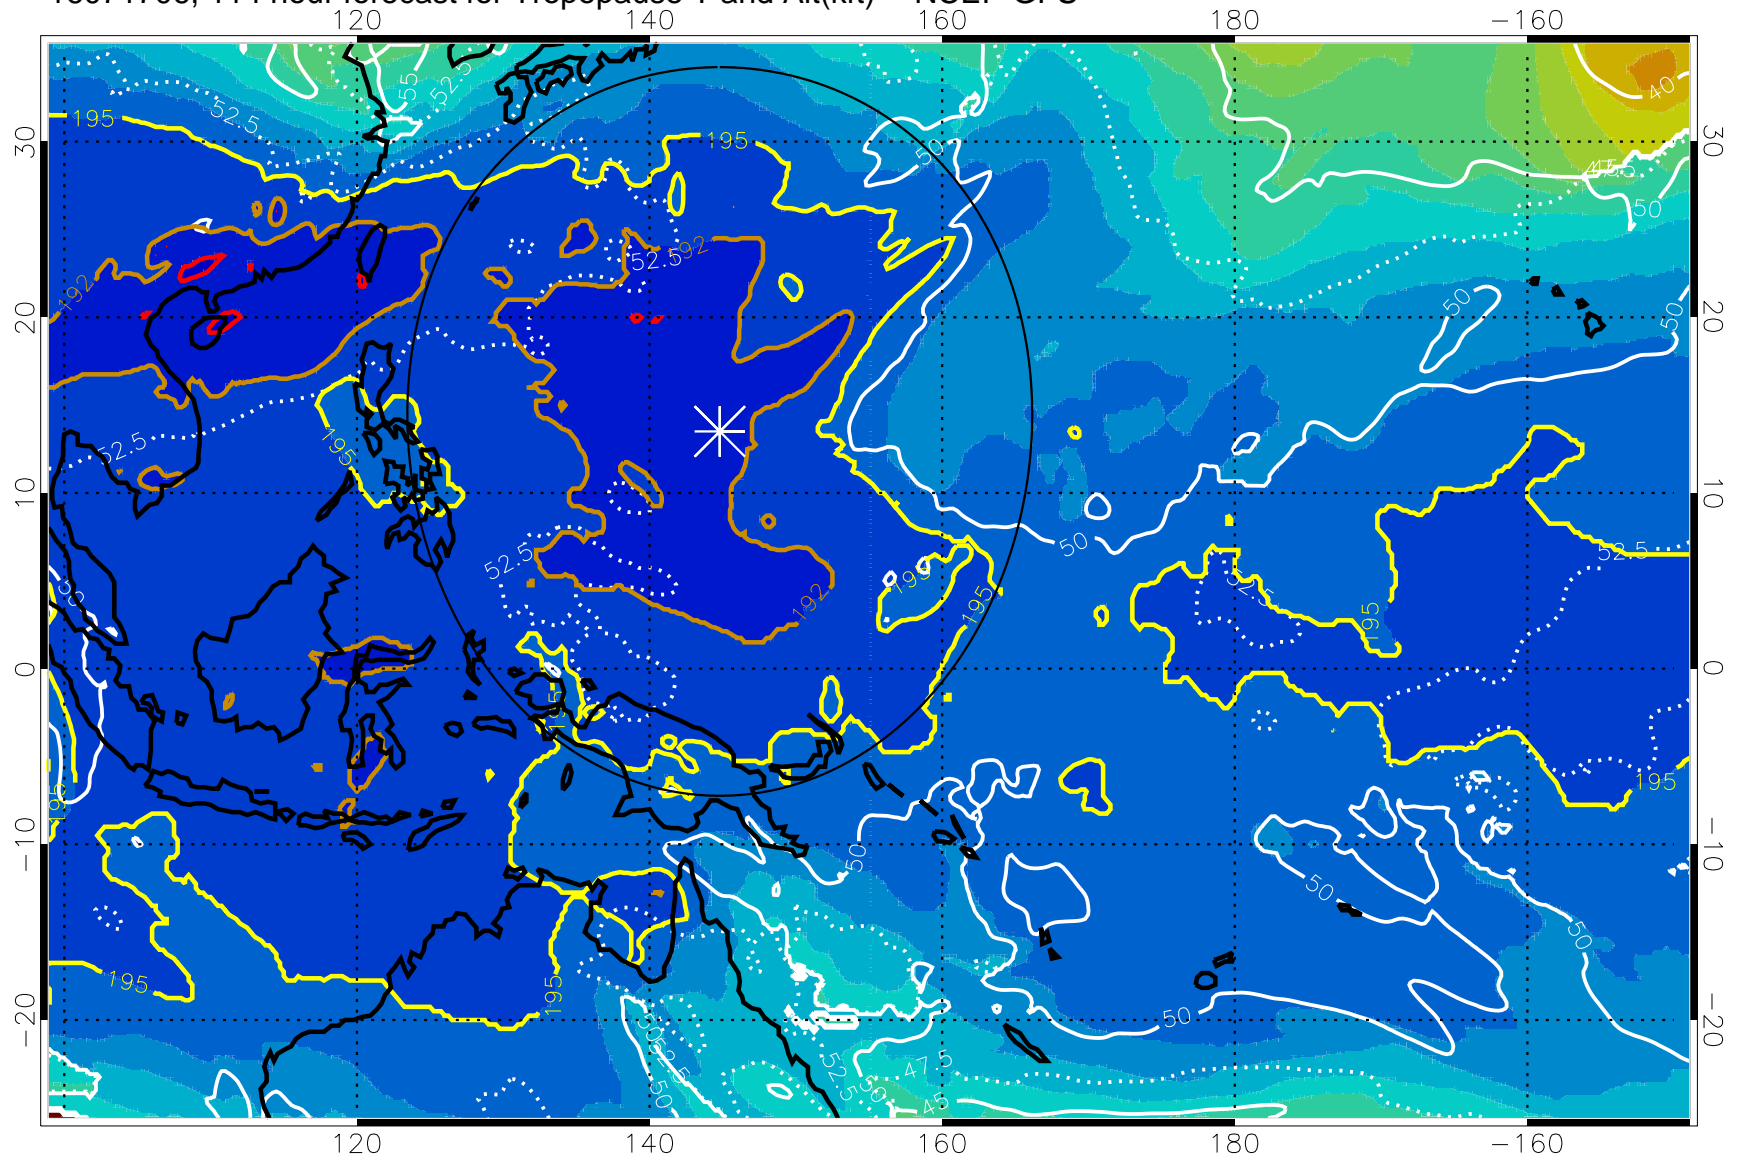

16071706, 114 hour forecast for Tropopause T and Alt(kft) -- NCEP GFS

190 200 210 220 230

Tropopause T, K

Tropopause Altitude in kft (white)

192.5K Isotherm 195K Isotherm

187.5K Isotherm 190K Isotherm

Range ring of 2304 km