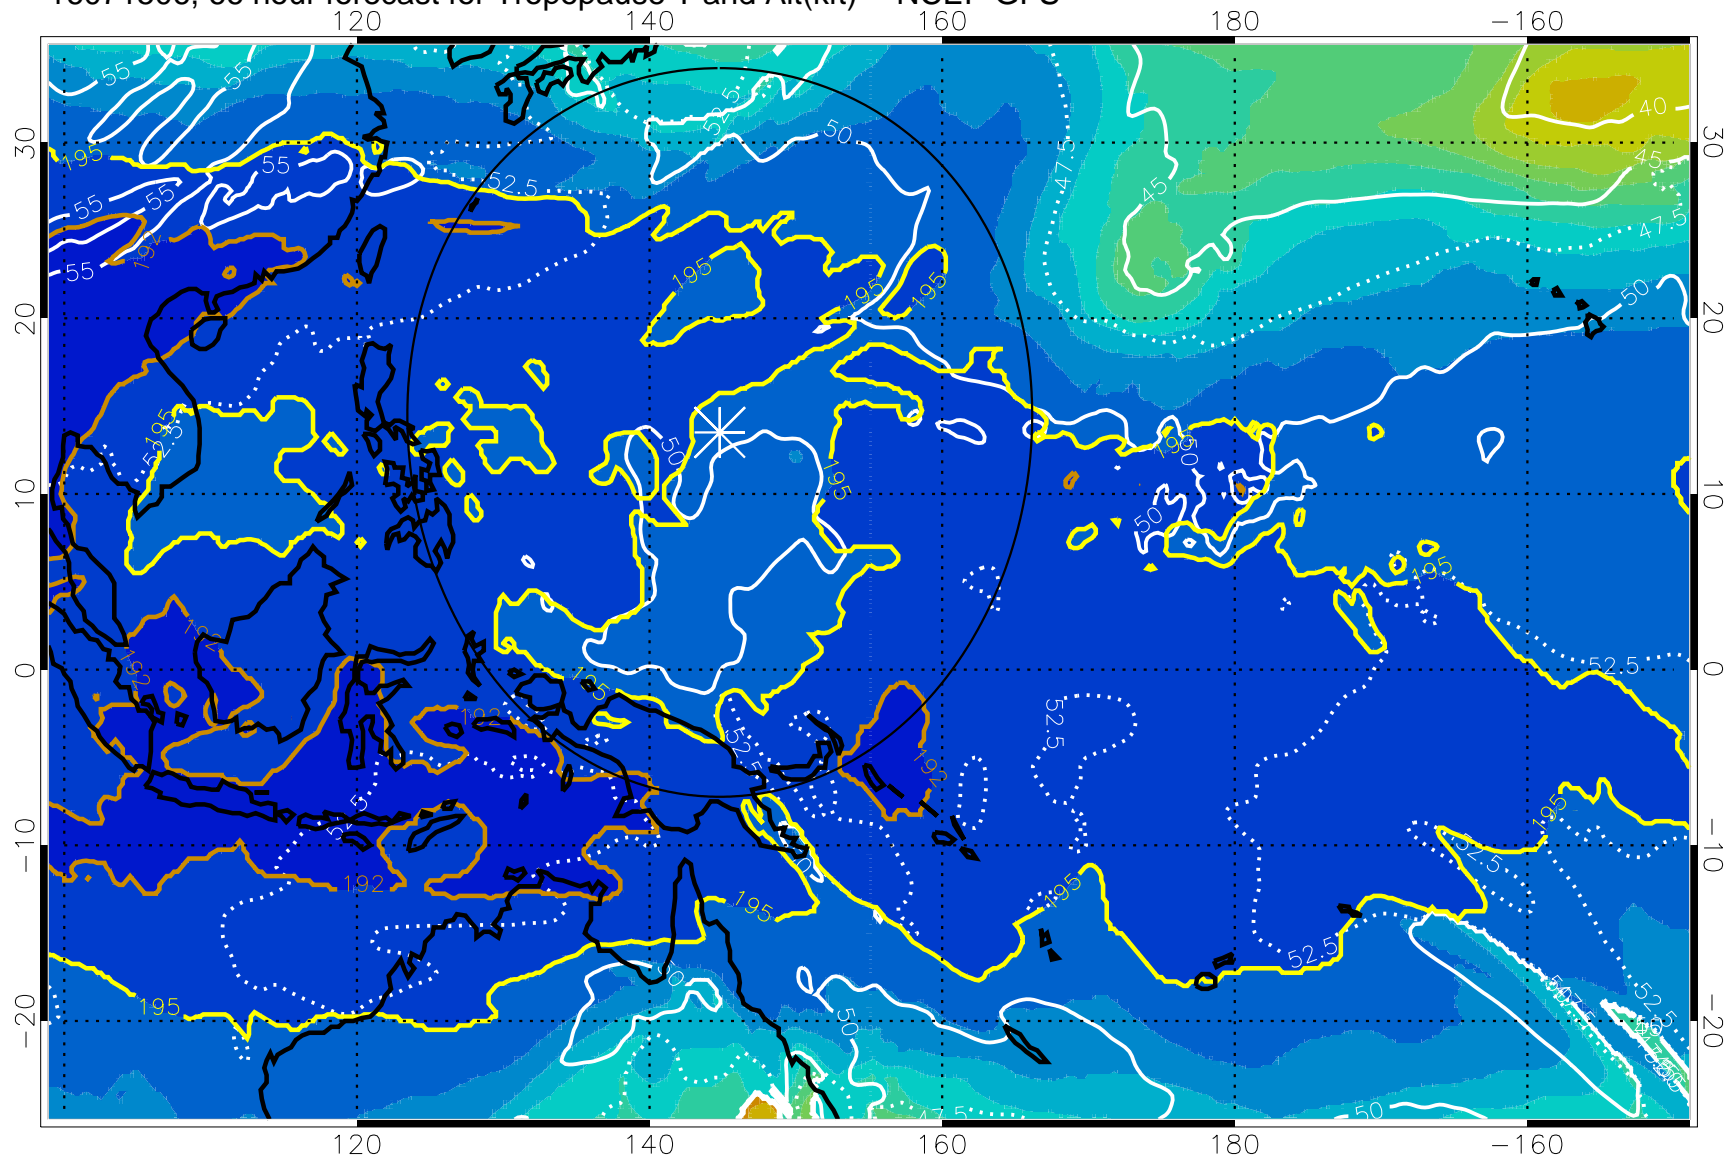

16071506, 66 hour forecast for Tropopause T and Alt(kft) -- NCEP GFS

190 200 210 220 230

Tropopause T, K

Tropopause Altitude in kft (white)

192.5K Isotherm 195K Isotherm
187.5K Isotherm 190K Isotherm

Range ring of 2304 km