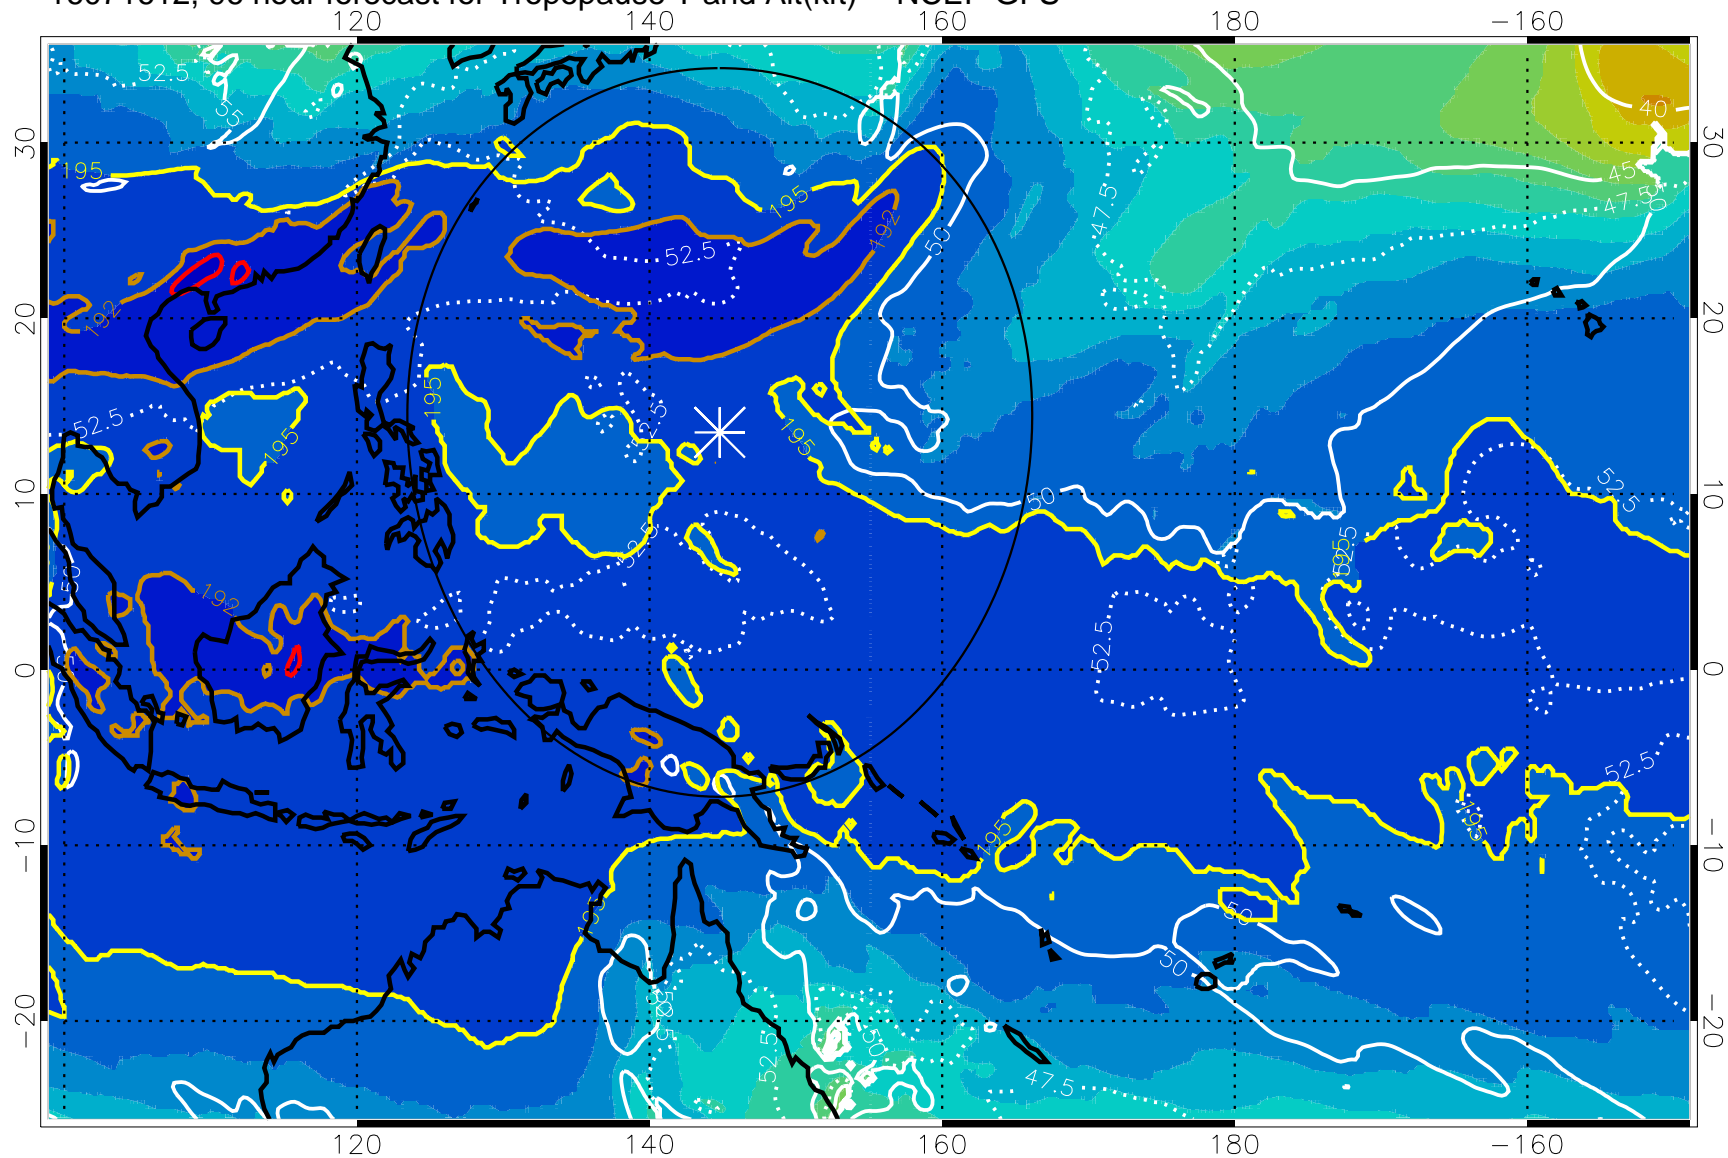

16071612, 96 hour forecast for Tropopause T and Alt(kft) -- NCEP GFS

190 200 210 220 230

Tropopause T, K

Tropopause Altitude in kft (white)

192.5K Isotherm 195K Isotherm
187.5K Isotherm 190K Isotherm

Range ring of 2304 km