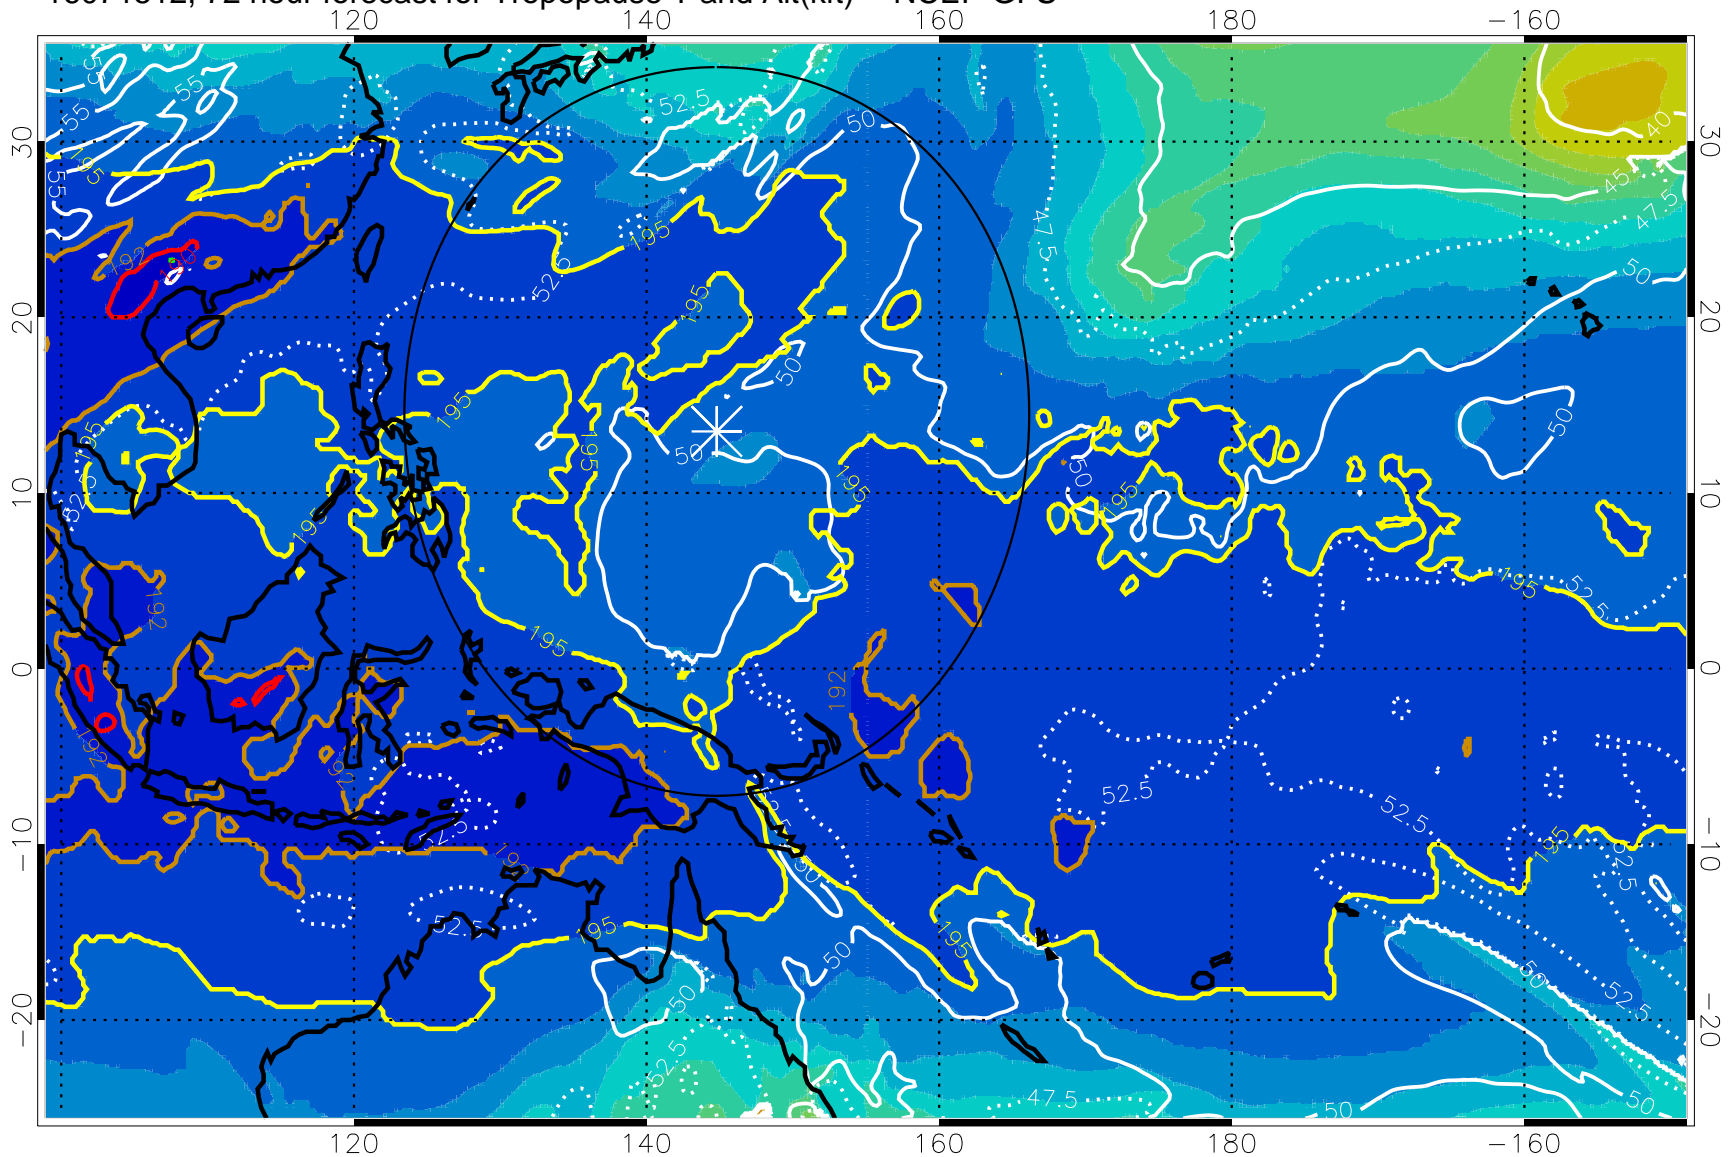

16071512, 72 hour forecast for Tropopause T and Alt(kft) -- NCEP GFS

190 200 210 220 230
Tropopause T, K

Tropopause Altitude in kft (white)

192.5K Isotherm 195K Isotherm
187.5K Isotherm 190K Isotherm

Range ring of 2304 km