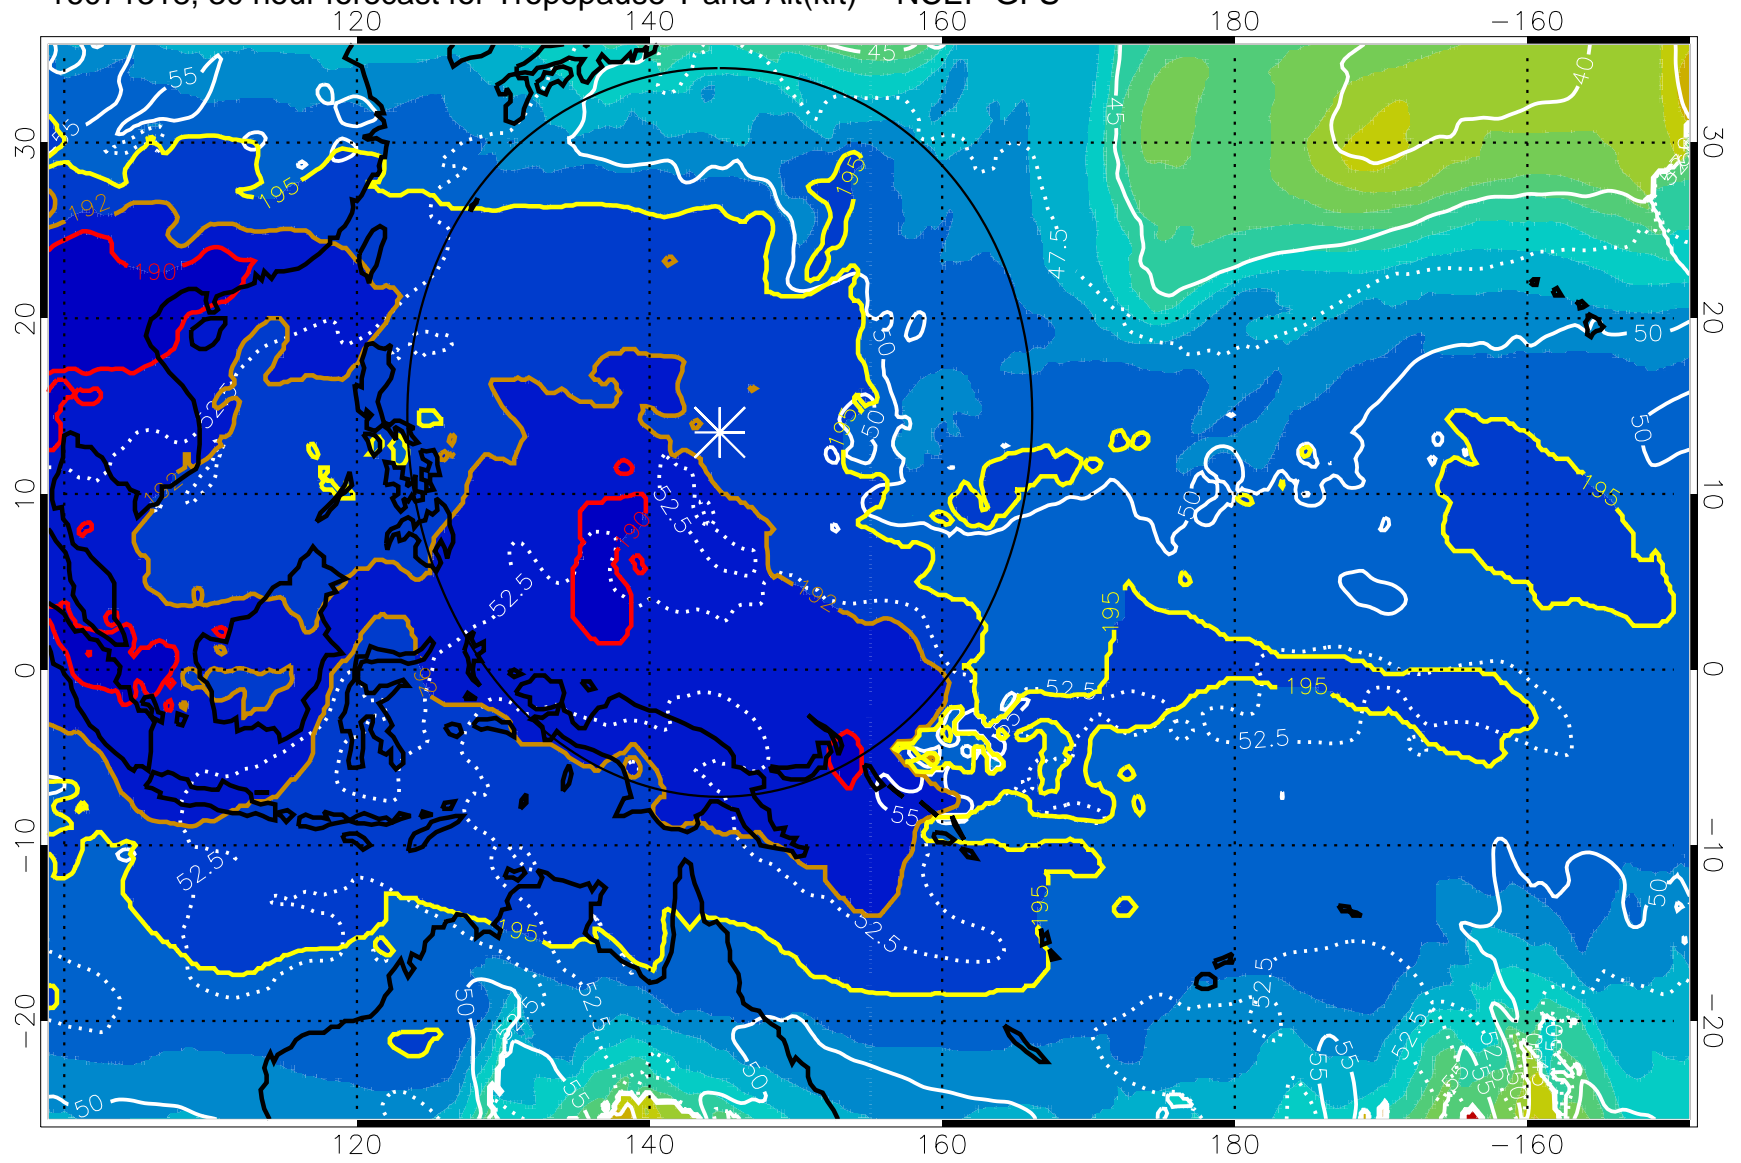

16071318, 30 hour forecast for Tropopause T and Alt(kft) -- NCEP GFS

190 200 210 220 230

Tropopause T, K

Tropopause Altitude in kft (white)

192.5K Isotherm 195K Isotherm

187.5K Isotherm 190K Isotherm

Range ring of 2304 km