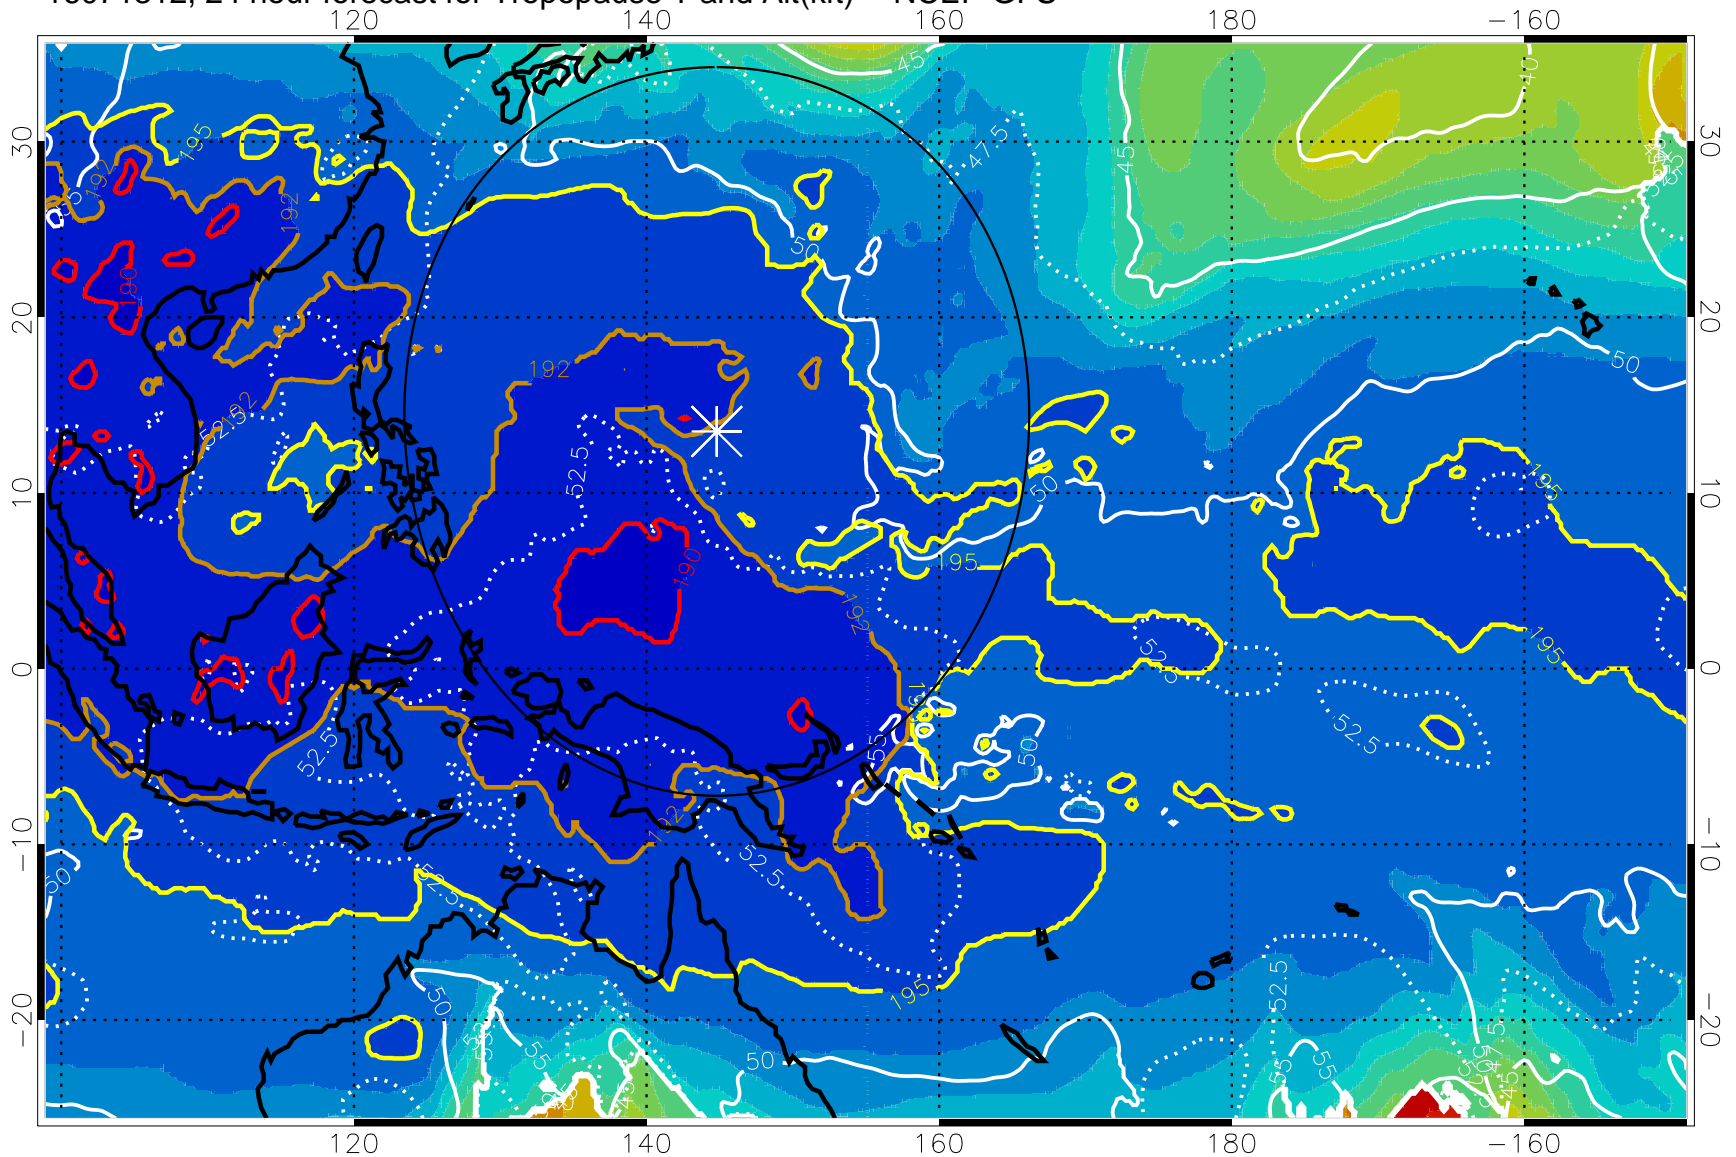

16071312, 24 hour forecast for Tropopause T and Alt(kft) -- NCEP GFS

190   200   210   220   230
Tropopause T, K

Tropopause Altitude in kft (white)

192.5K Isotherm   195K Isotherm
187.5K Isotherm   190K Isotherm

Range ring of 2304 km