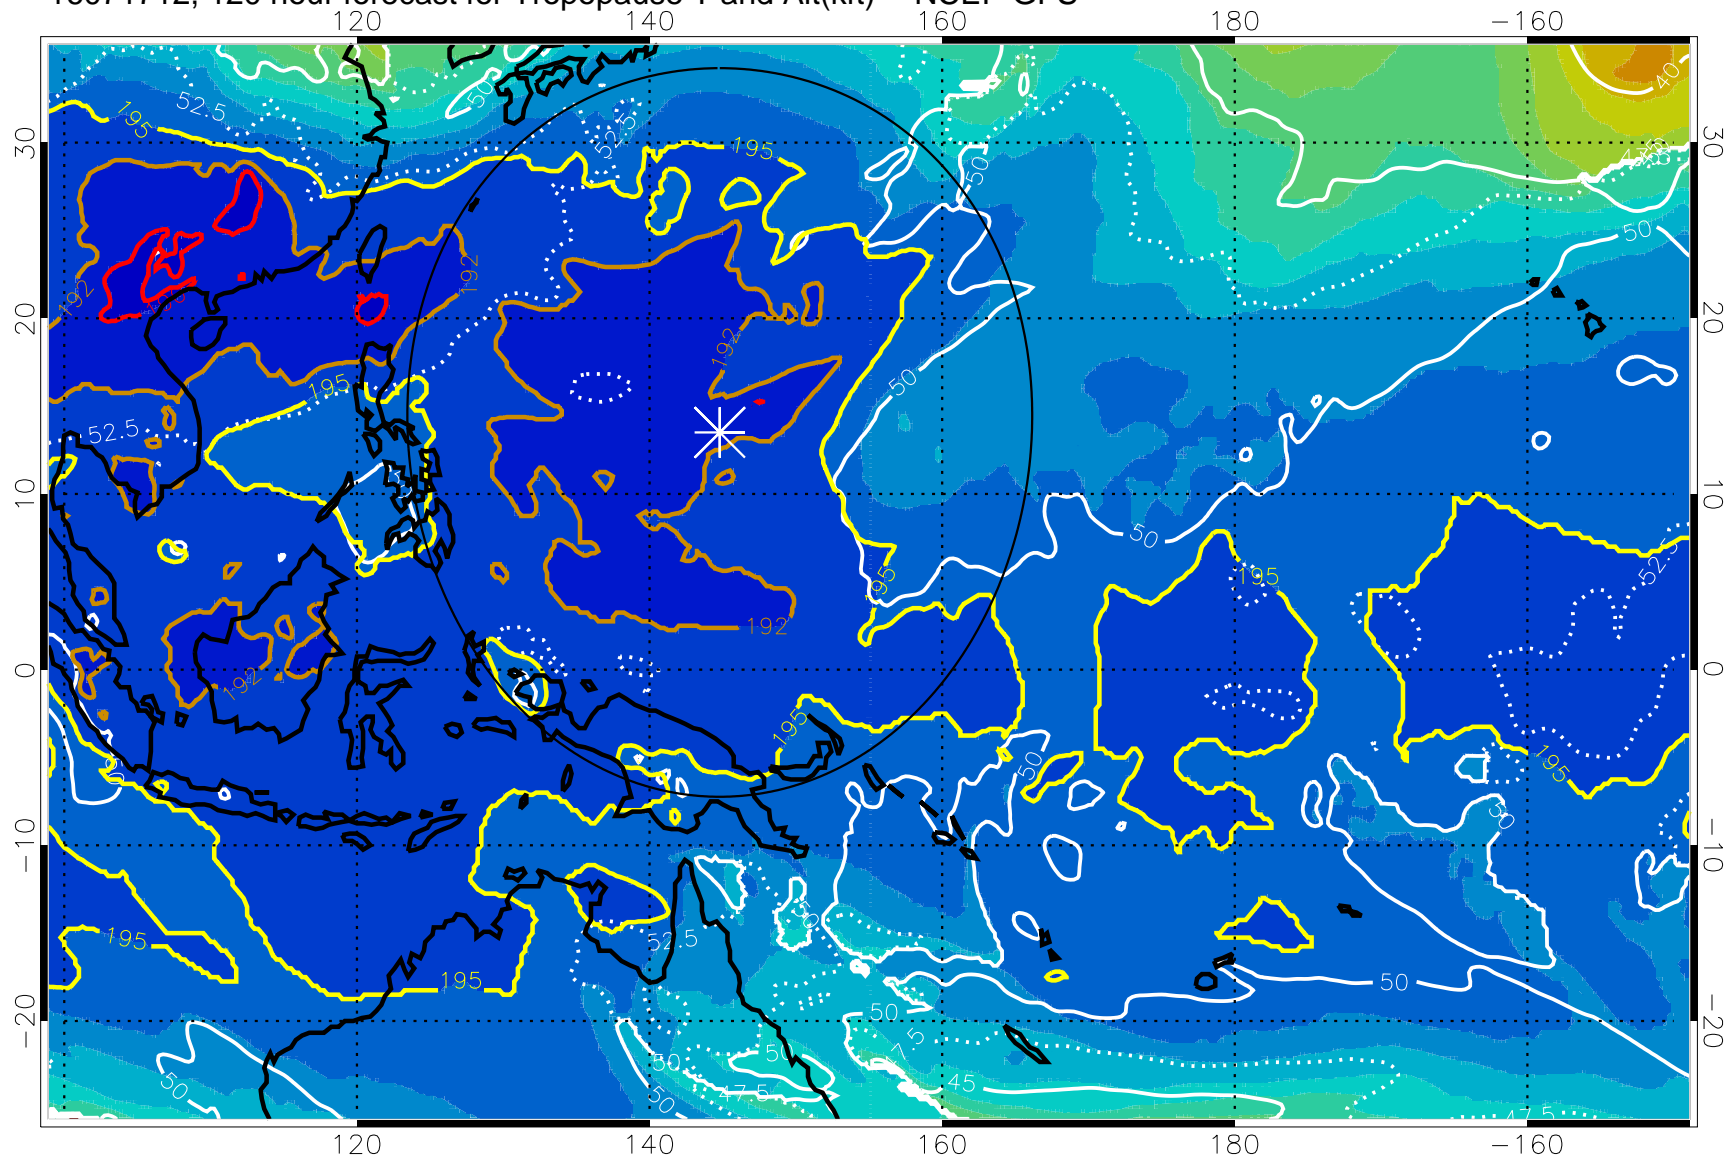

16071712, 120 hour forecast for Tropopause T and Alt(kft) -- NCEP GFS

190 200 210 220 230
Tropopause T, K

Tropopause Altitude in kft (white)

192.5K Isotherm 195K Isotherm
187.5K Isotherm 190K Isotherm

Range ring of 2304 km