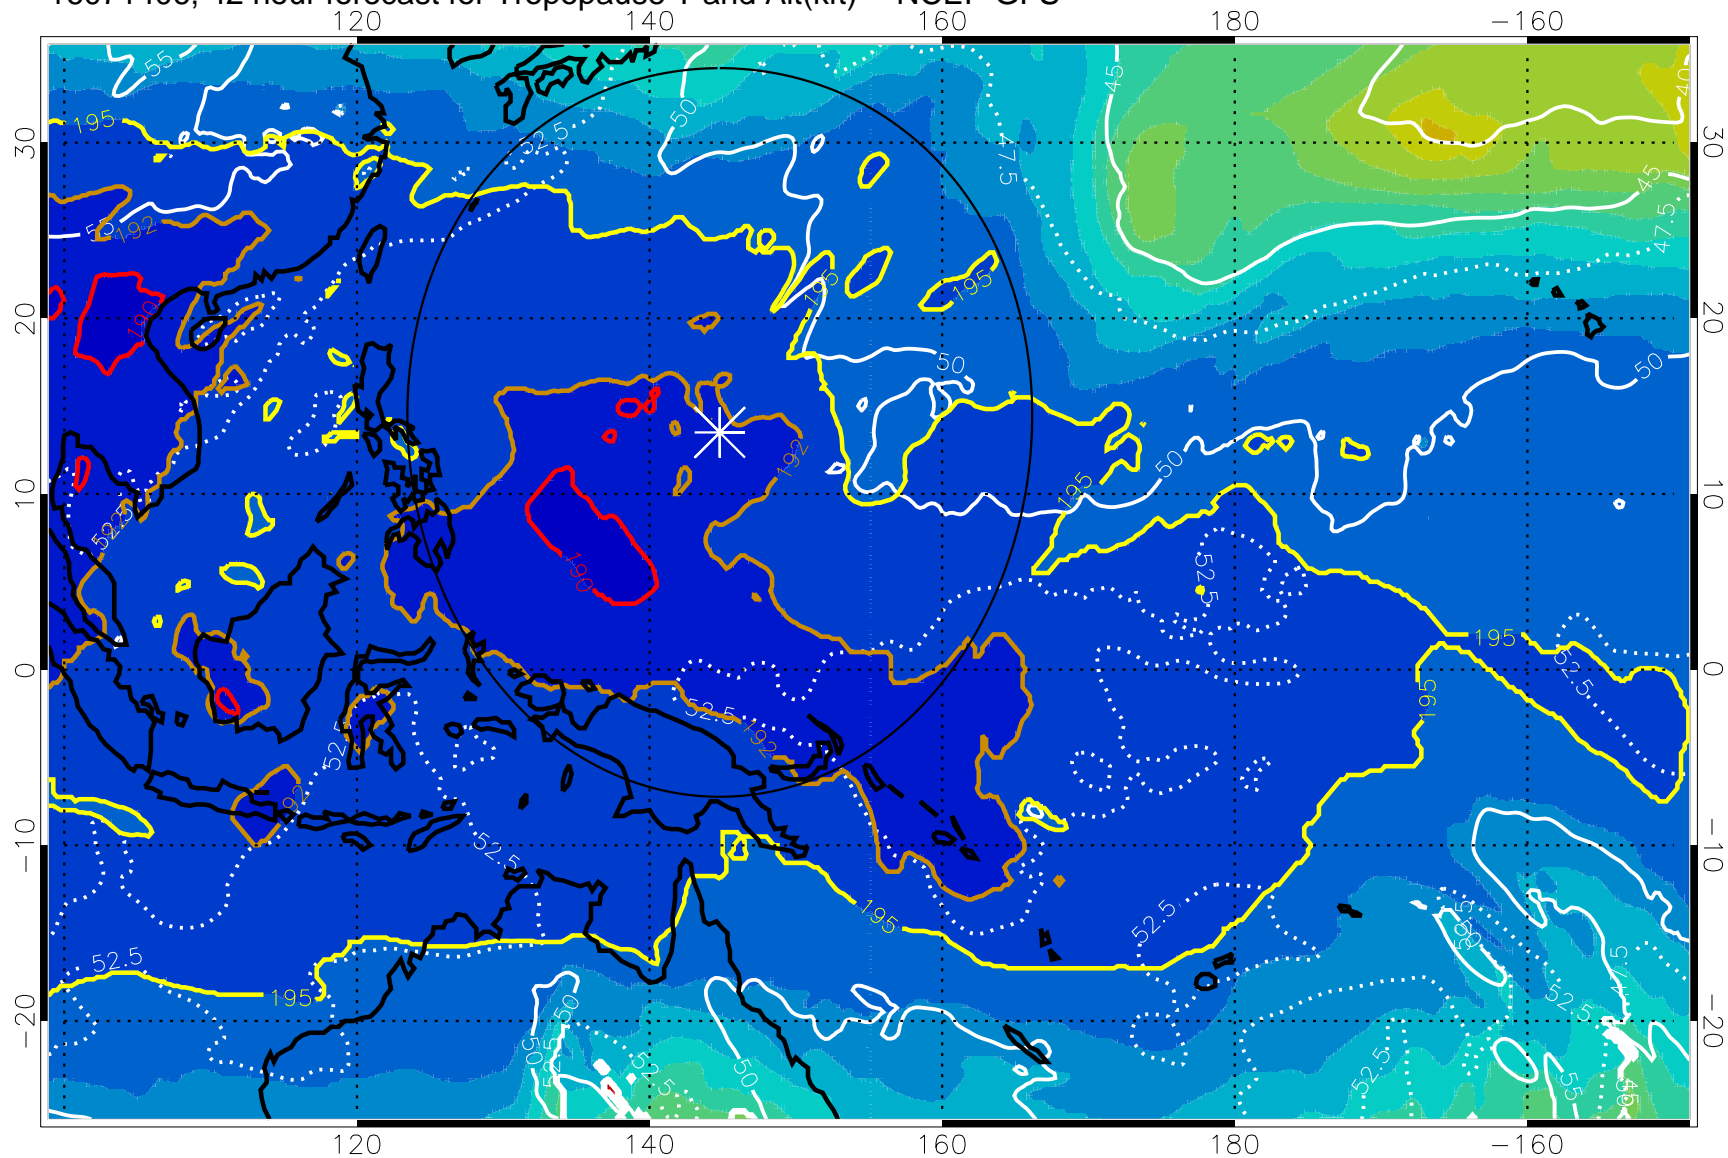

16071406, 42 hour forecast for Tropopause T and Alt(kft) -- NCEP GFS

190 200 210 220 230

Tropopause T, K

Tropopause Altitude in kft (white)

192.5K Isotherm 195K Isotherm
187.5K Isotherm 190K Isotherm

Range ring of 2304 km