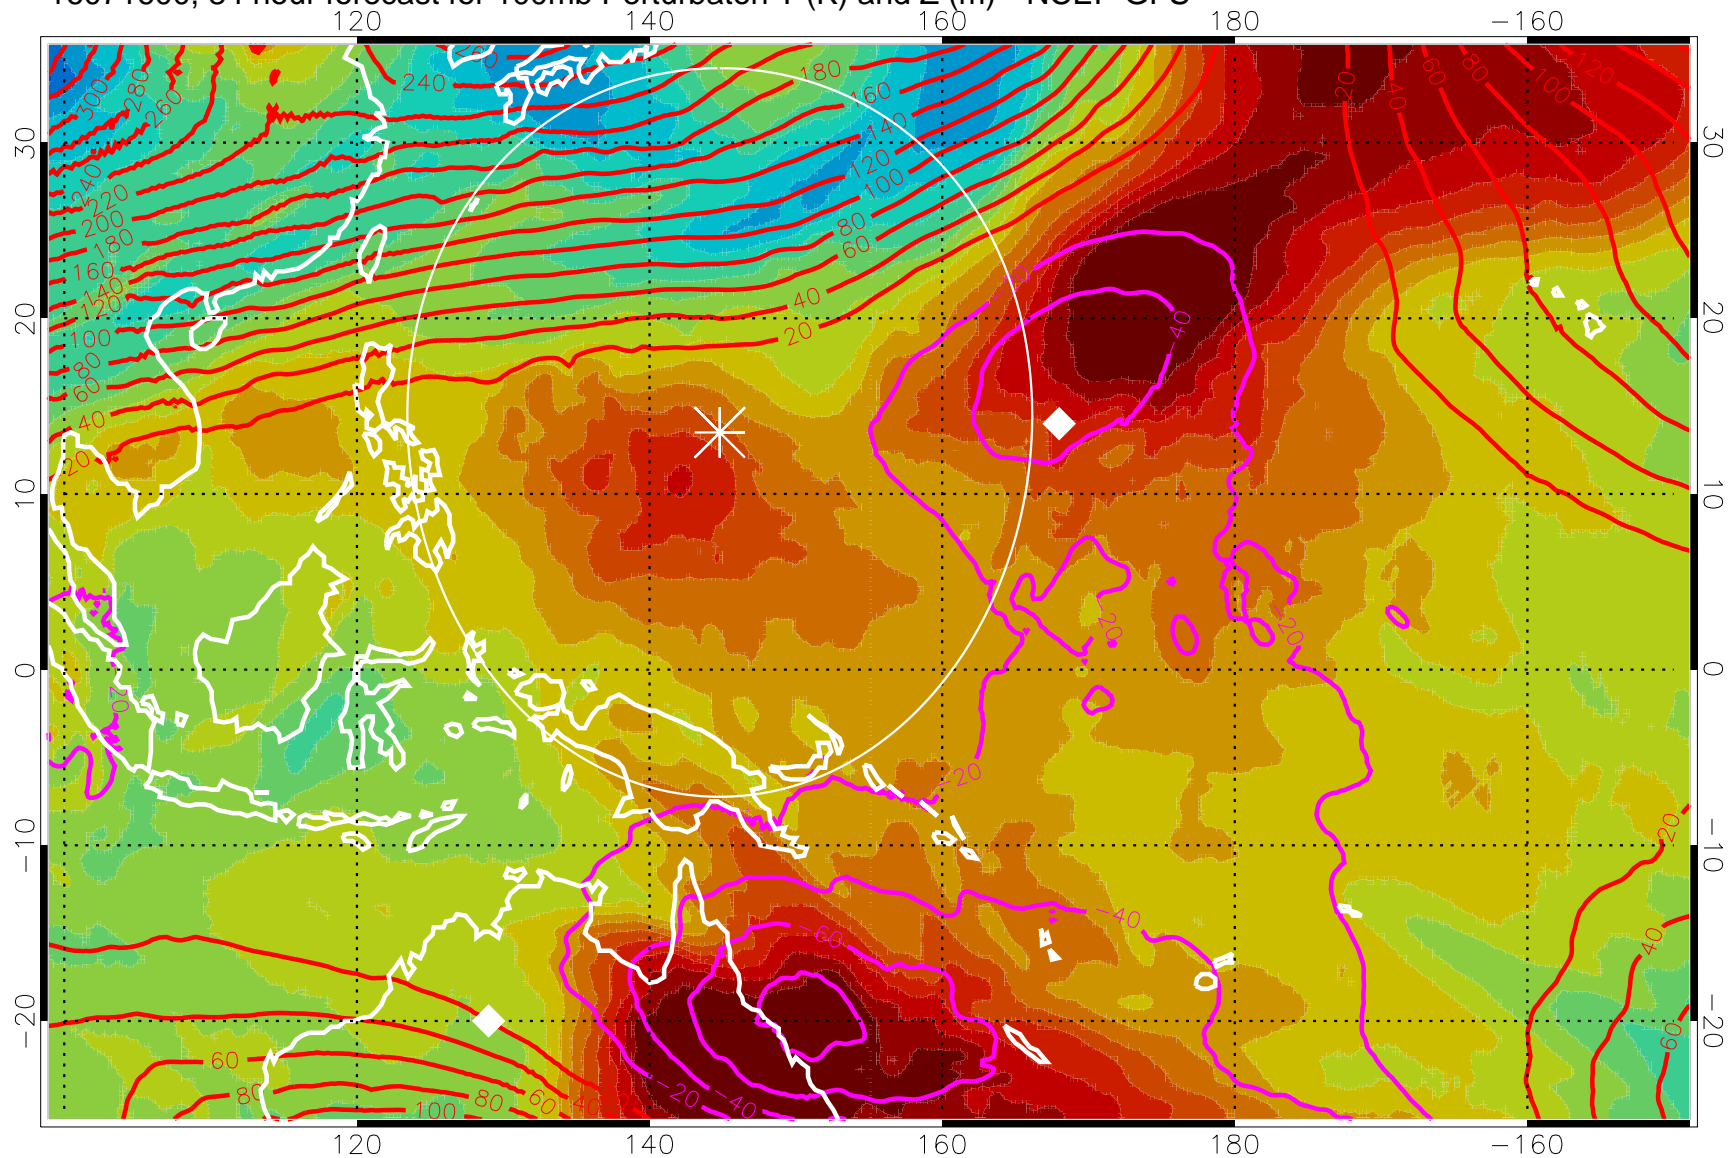

16071600, 84 hour forecast for 100mb Perturbaton T (K) and Z (m)-- NCEP GFS

Contours are 100 mbar Z perturbation (m)
Positive Z Contours
Negative Z Contours
Diamonds-mean pos. of anticyclones

Range ring of 2304 km