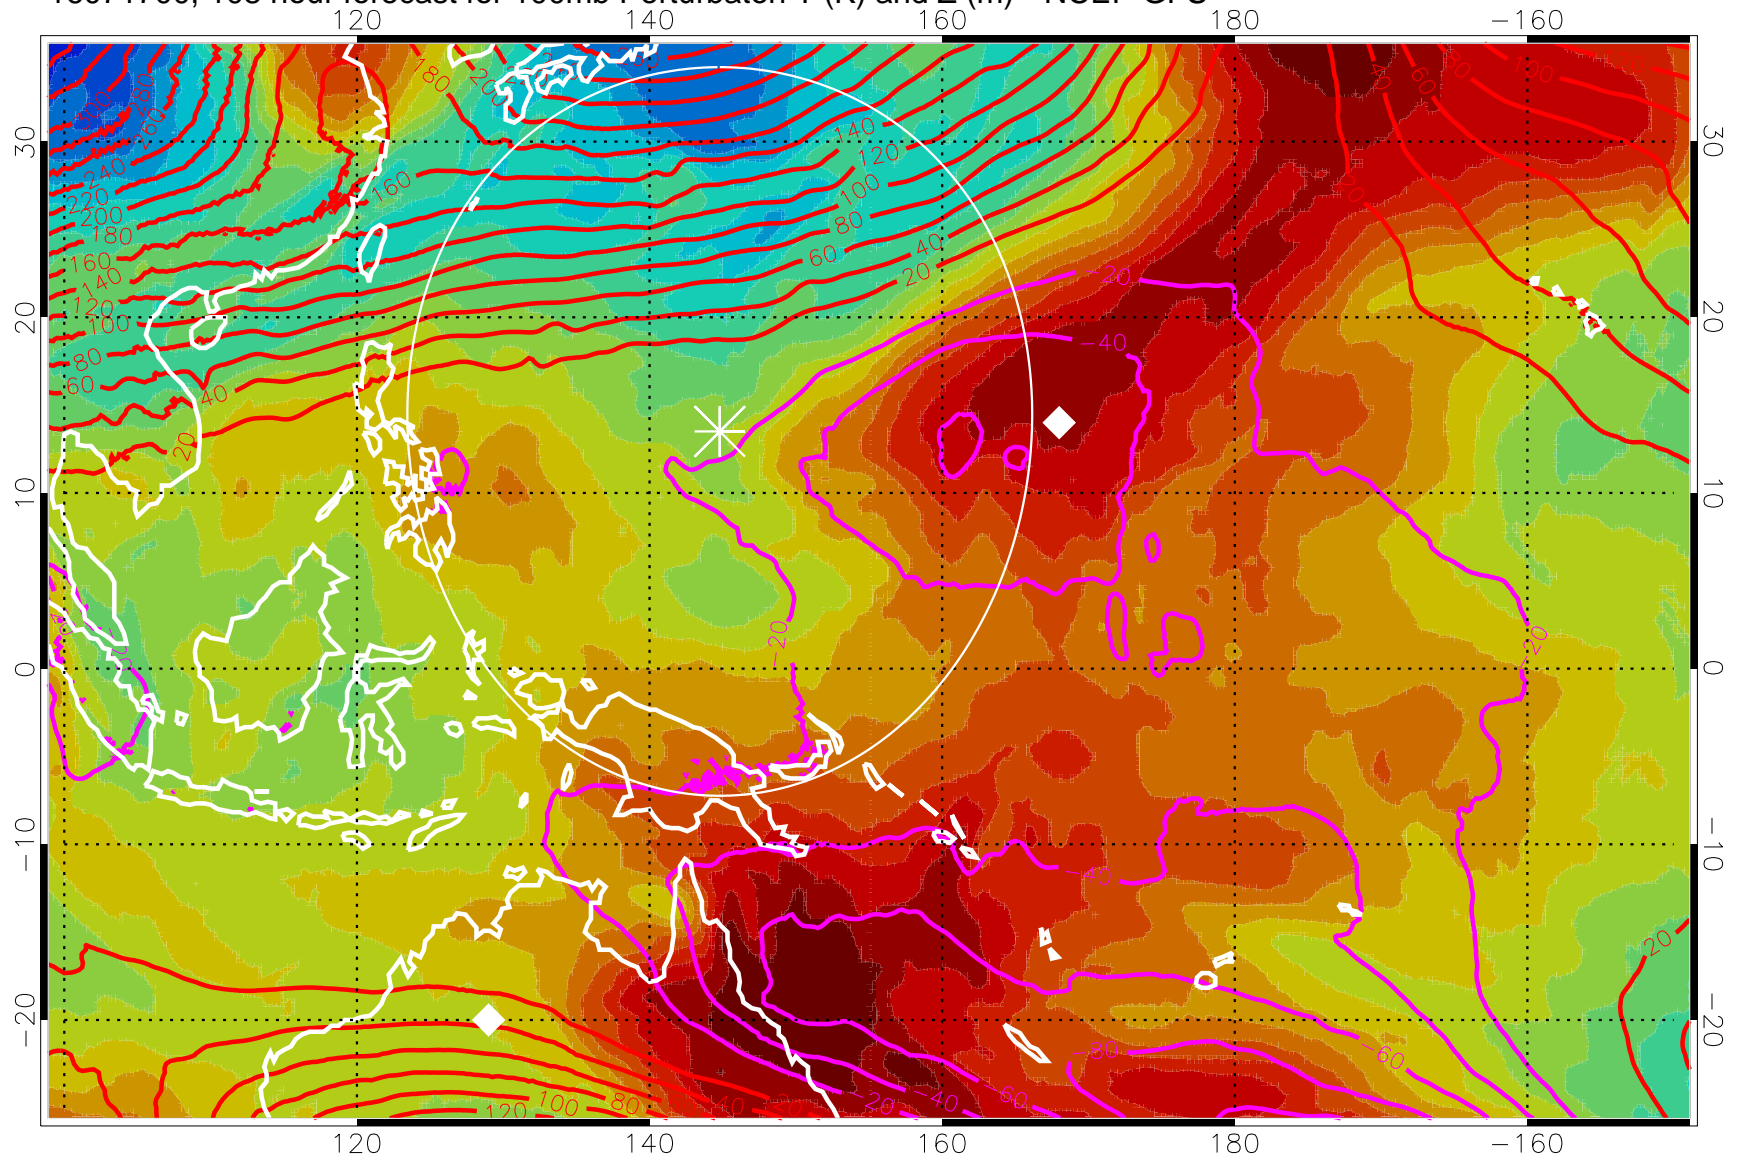

16071700, 108 hour forecast for 100mb Perturbaton T (K) and Z (m)-- NCEP GFS

Contours are 100 mbar Z perturbation (m)
Positive Z Contours
Negative Z Contours
Diamonds-mean pos. of anticyclones

Range ring of 2304 km