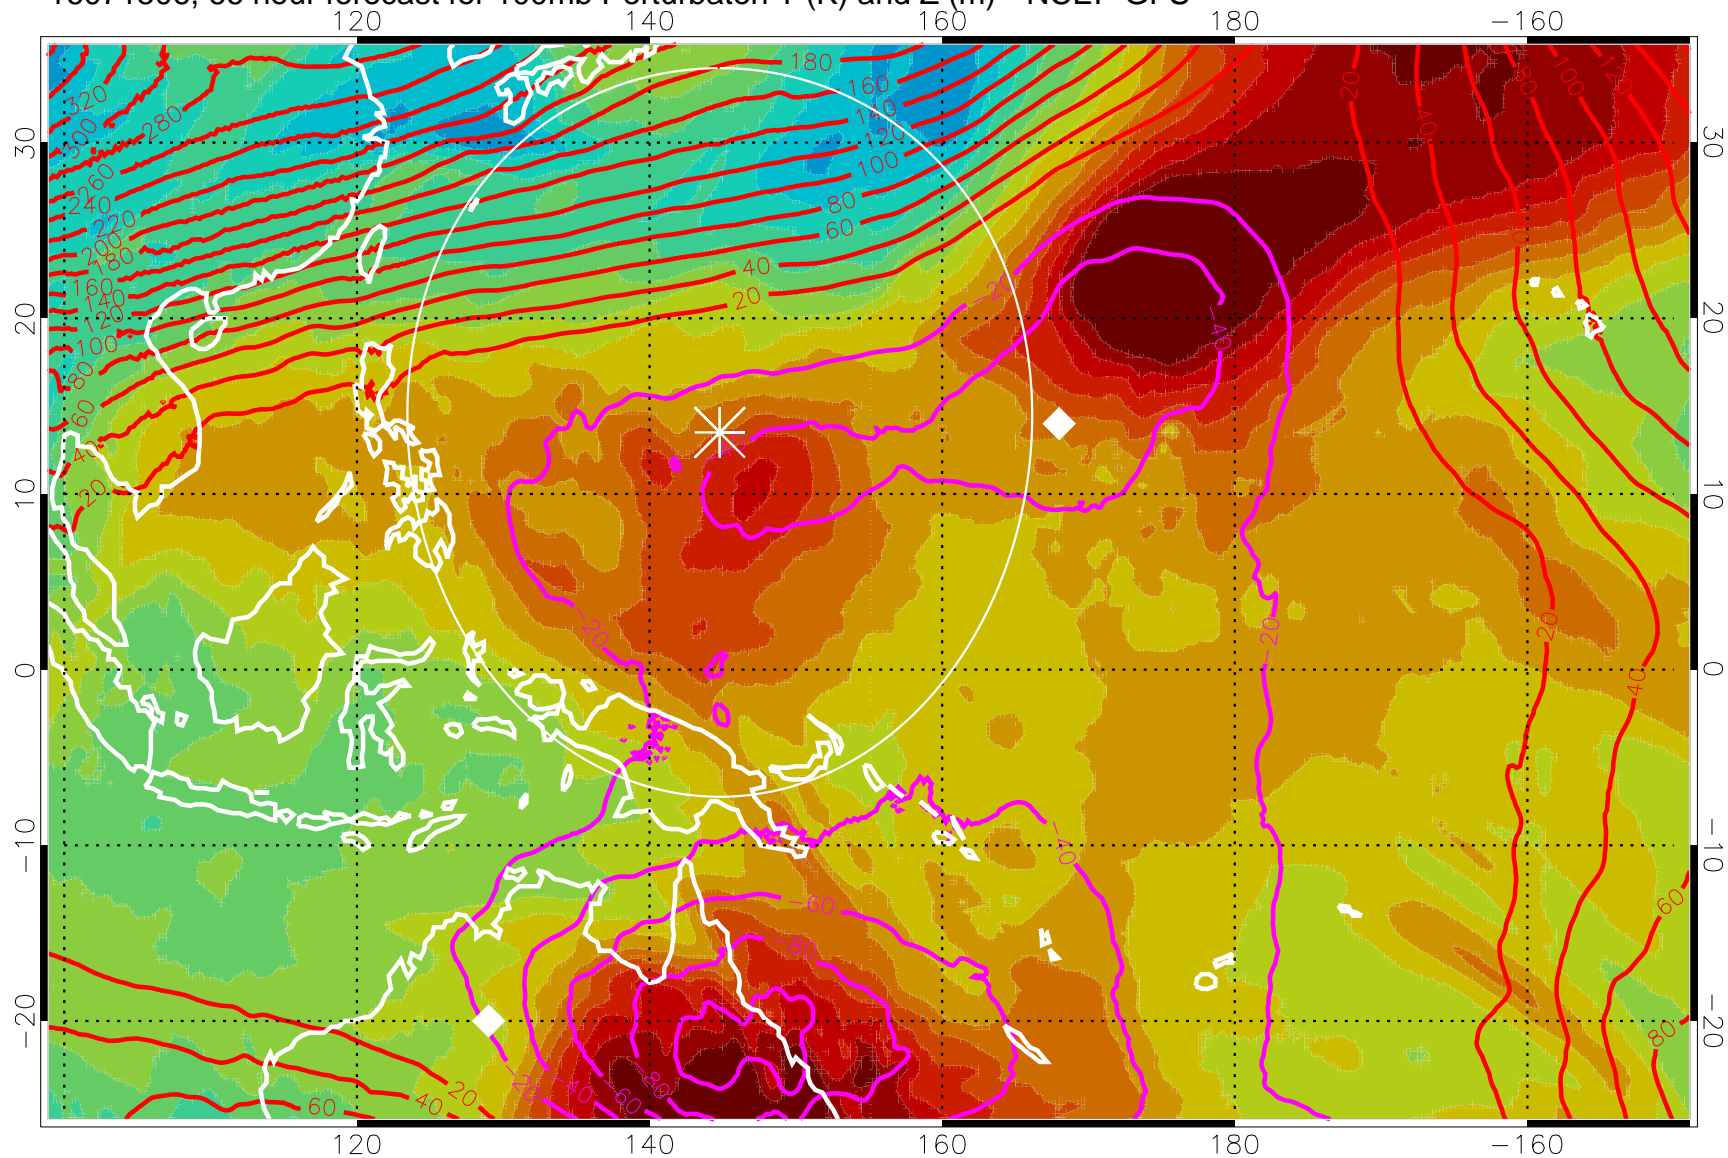

16071506, 66 hour forecast for 100mb Perturbaton T (K) and Z (m)-- NCEP GFS

Contours are 100 mbar Z perturbation (m)
Positive Z Contours
Negative Z Contours
Diamonds-mean pos. of anticyclones

Range ring of 2304 km