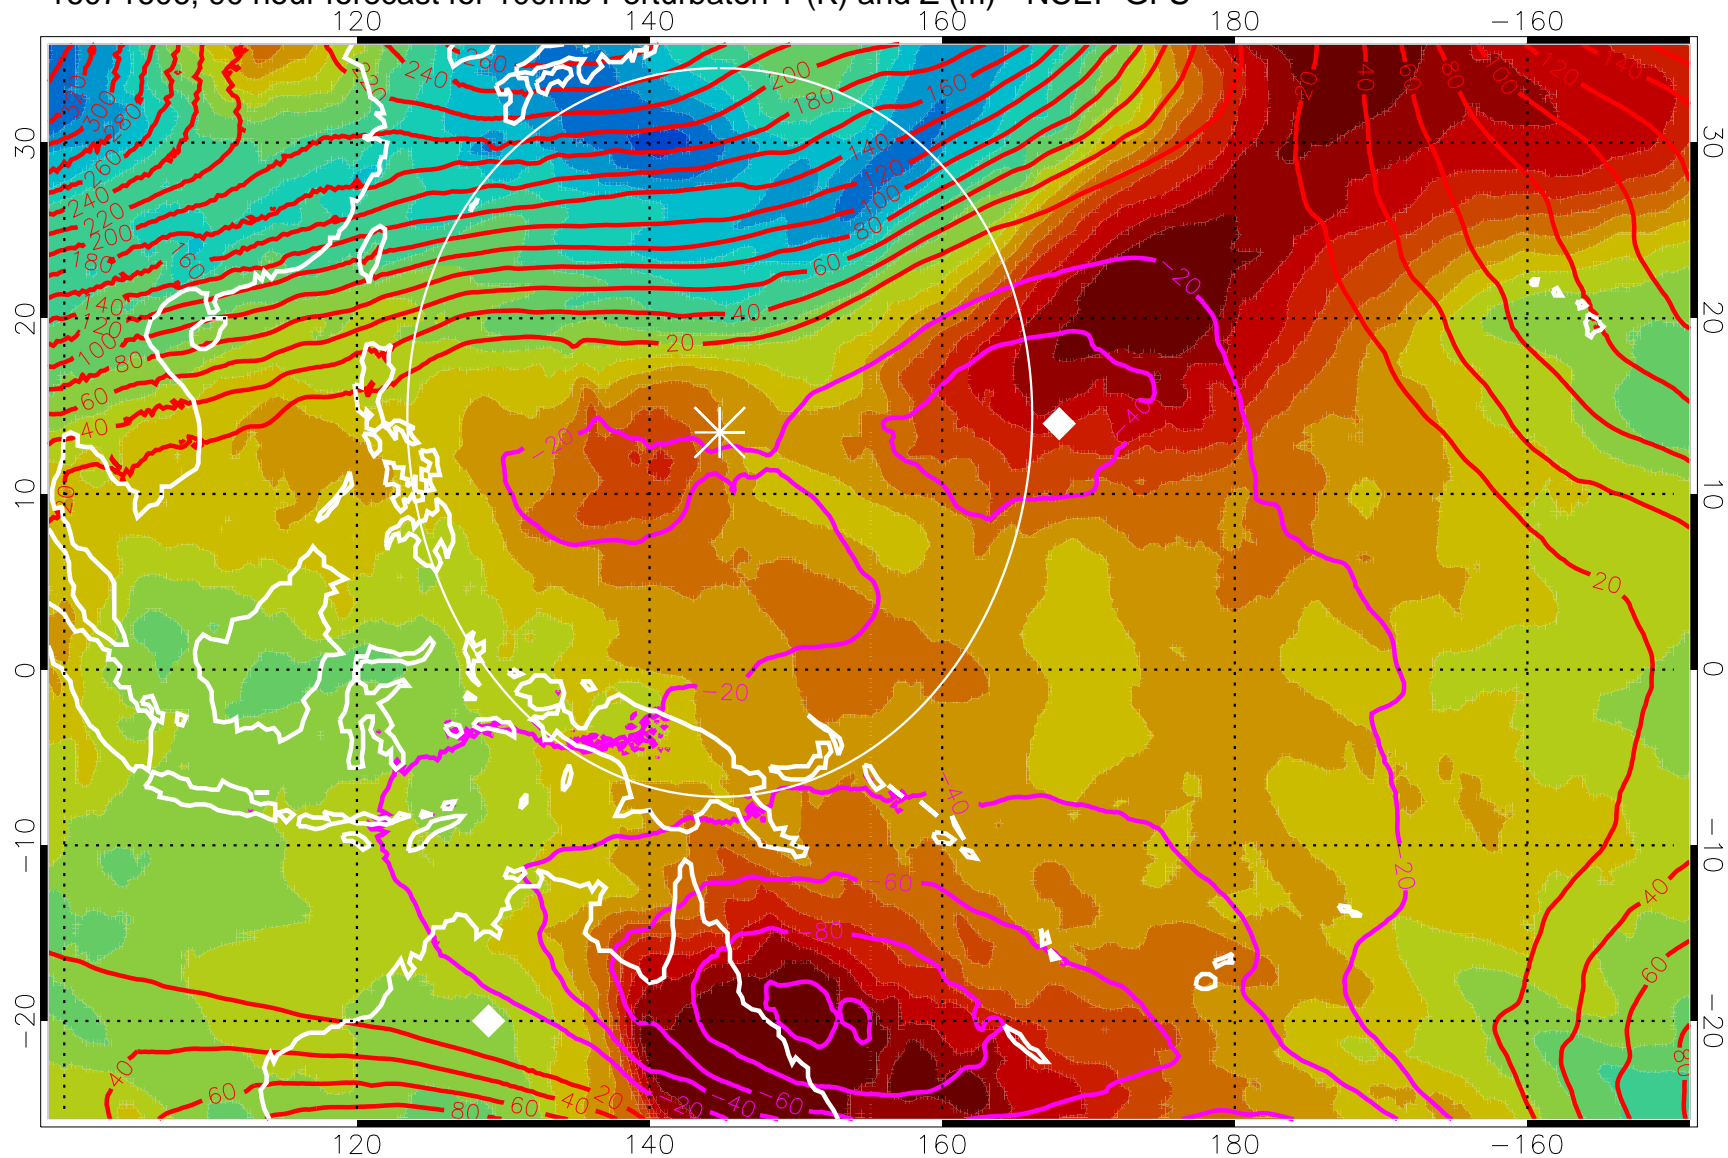

16071606, 90 hour forecast for 100mb Perturbaton T (K) and Z (m)-- NCEP GFS

Contours are 100 mbar Z perturbation (m)
Positive Z Contours
Negative Z Contours
Diamonds-mean pos. of anticyclones

Range ring of 2304 km