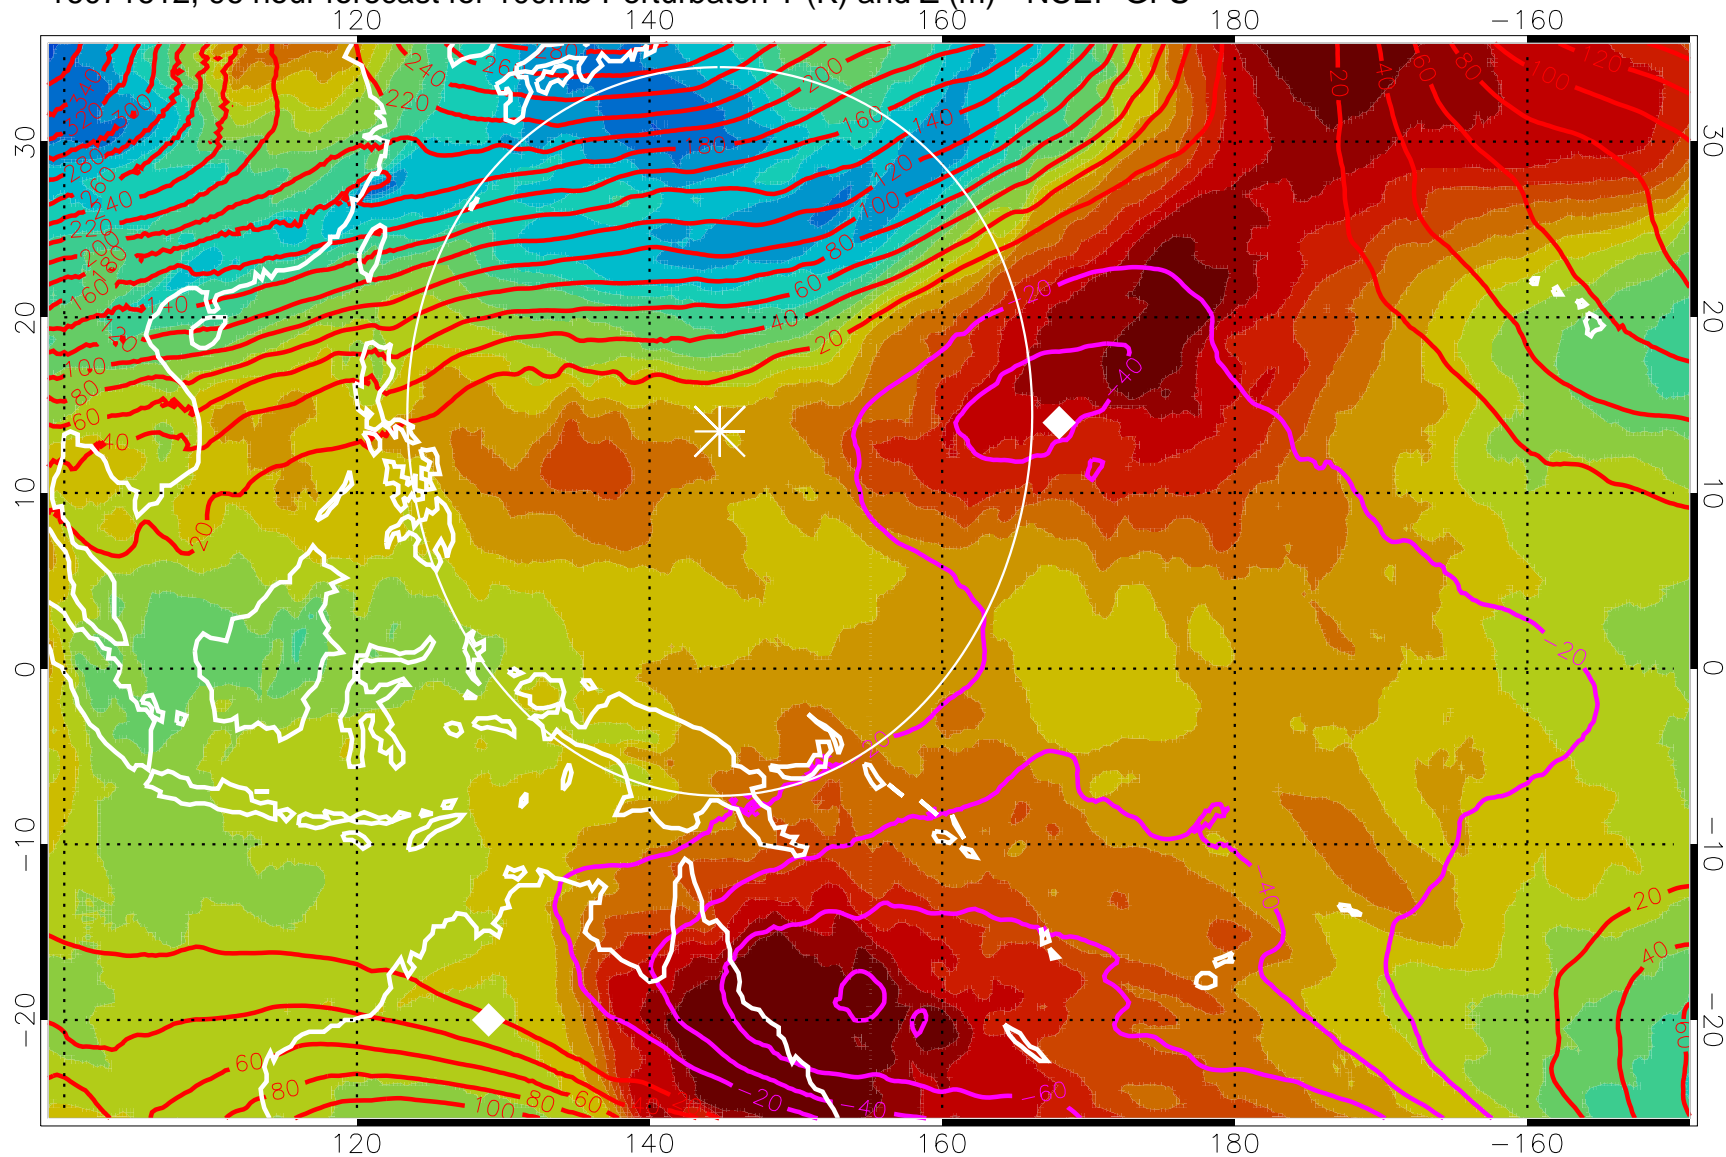

16071612, 96 hour forecast for 100mb Perturbaton T (K) and Z (m)-- NCEP GFS

Contours are 100 mbar Z perturbation (m)
Positive Z Contours
Negative Z Contours
Diamonds-mean pos. of anticyclones

Range ring of 2304 km