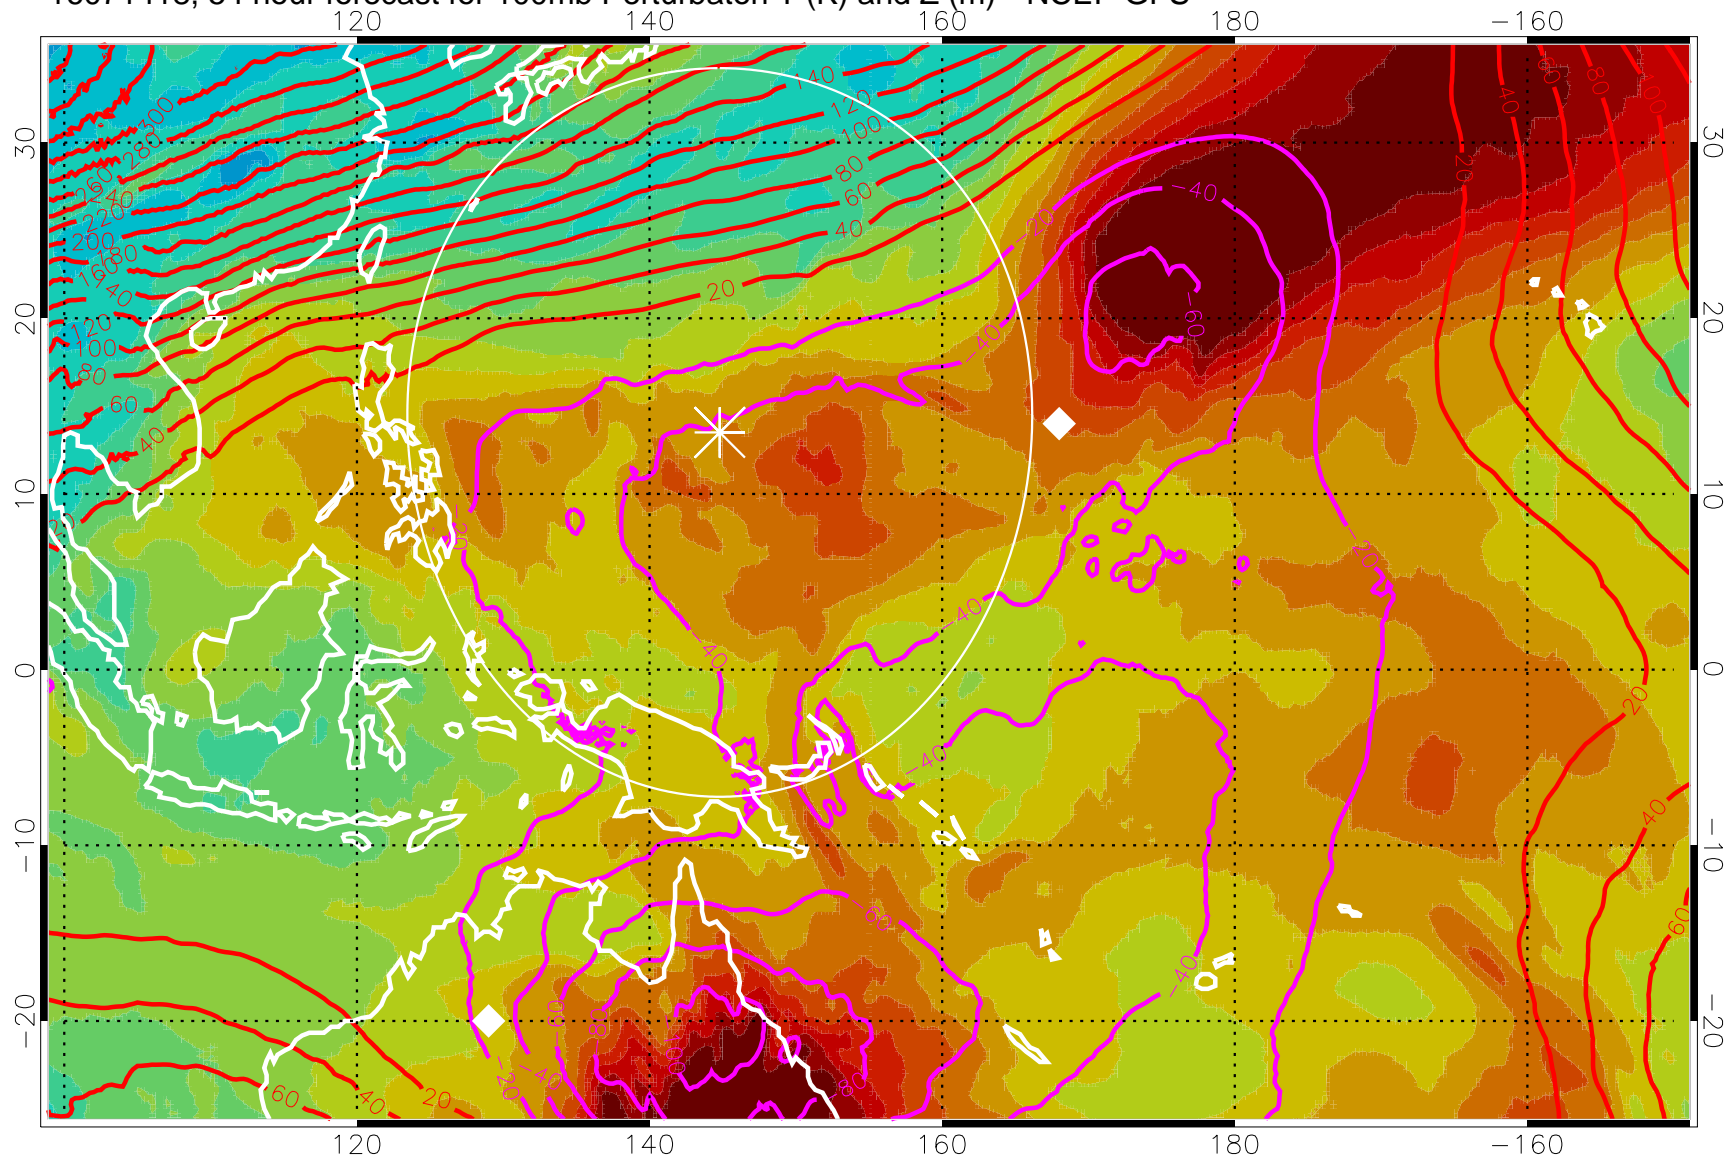

16071418, 54 hour forecast for 100mb Perturbaton T (K) and Z (m)-- NCEP GFS

Contours are 100 mbar Z perturbation (m)
Positive Z Contours
Negative Z Contours
Diamonds-mean pos. of anticyclones

Range ring of 2304 km