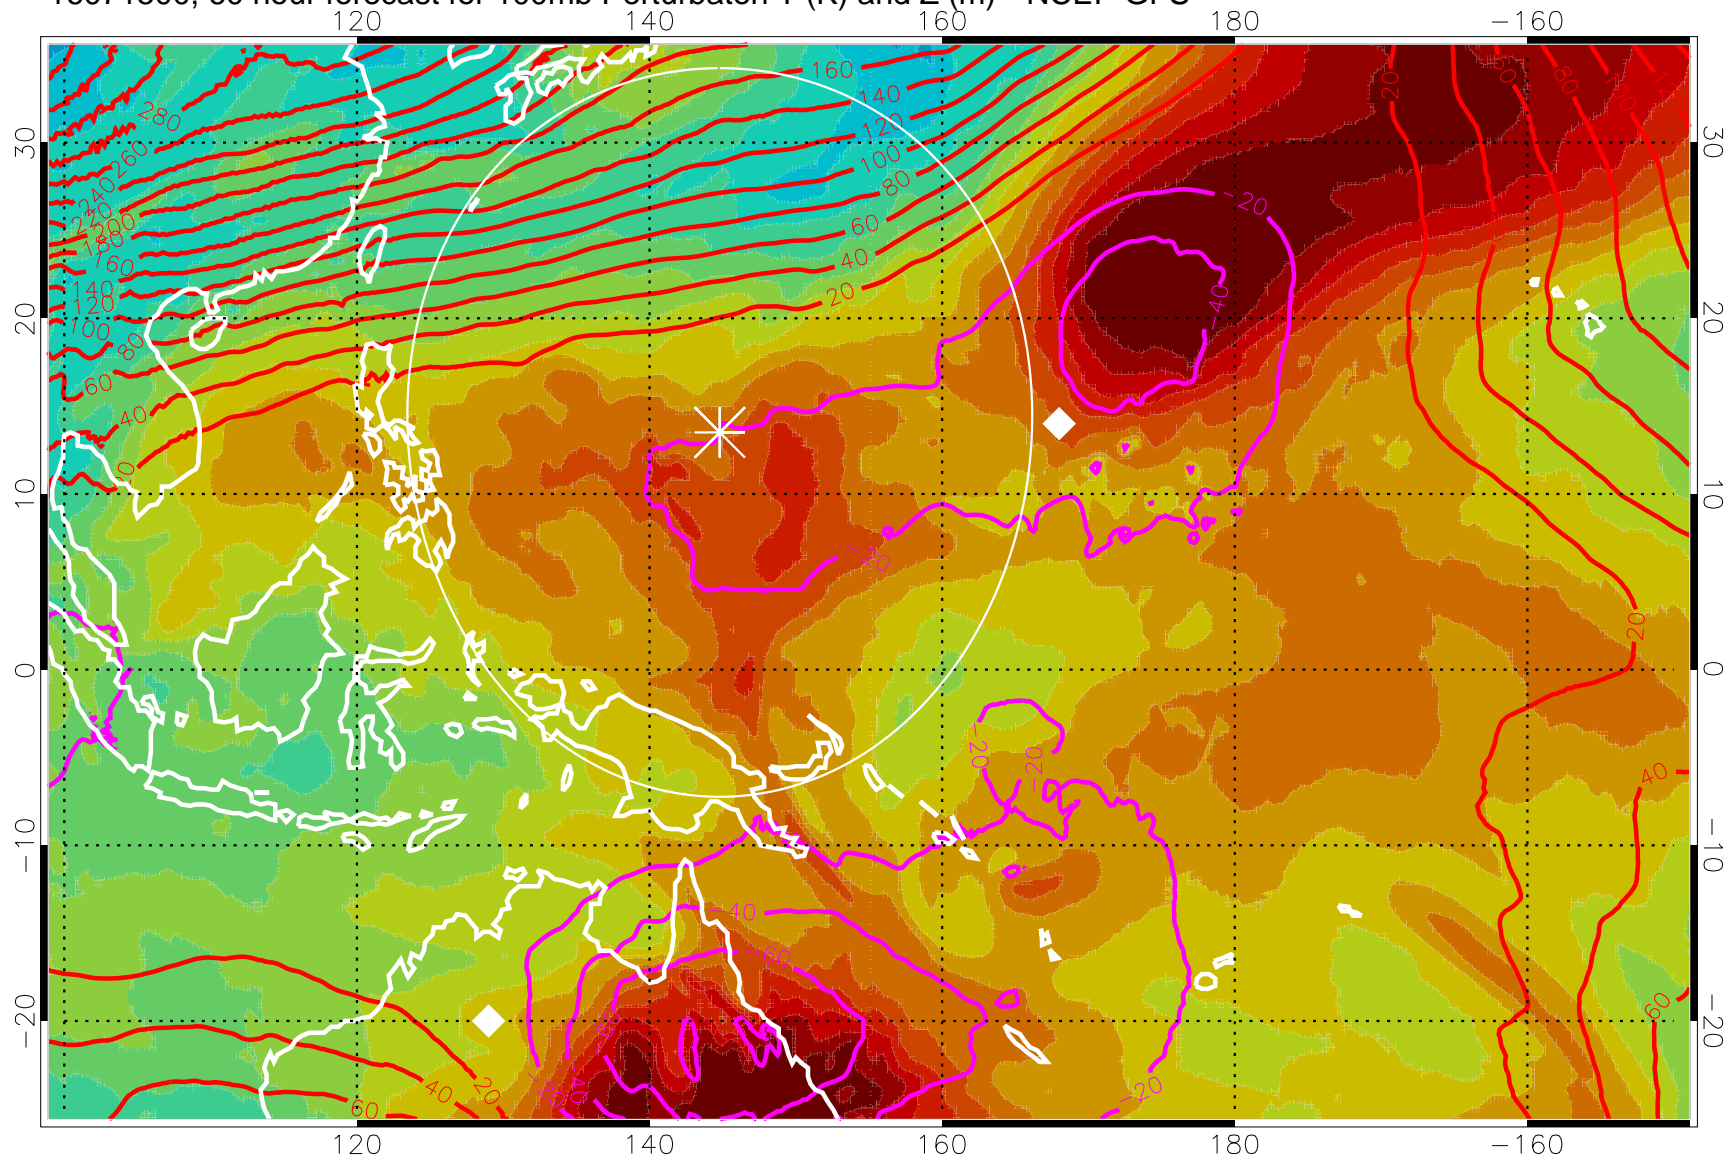

16071500, 60 hour forecast for 100mb Perturbaton T (K) and Z (m)-- NCEP GFS

Contours are 100 mbar Z perturbation (m)
Positive Z Contours
Negative Z Contours
Diamonds-mean pos. of anticyclones

Range ring of 2304 km