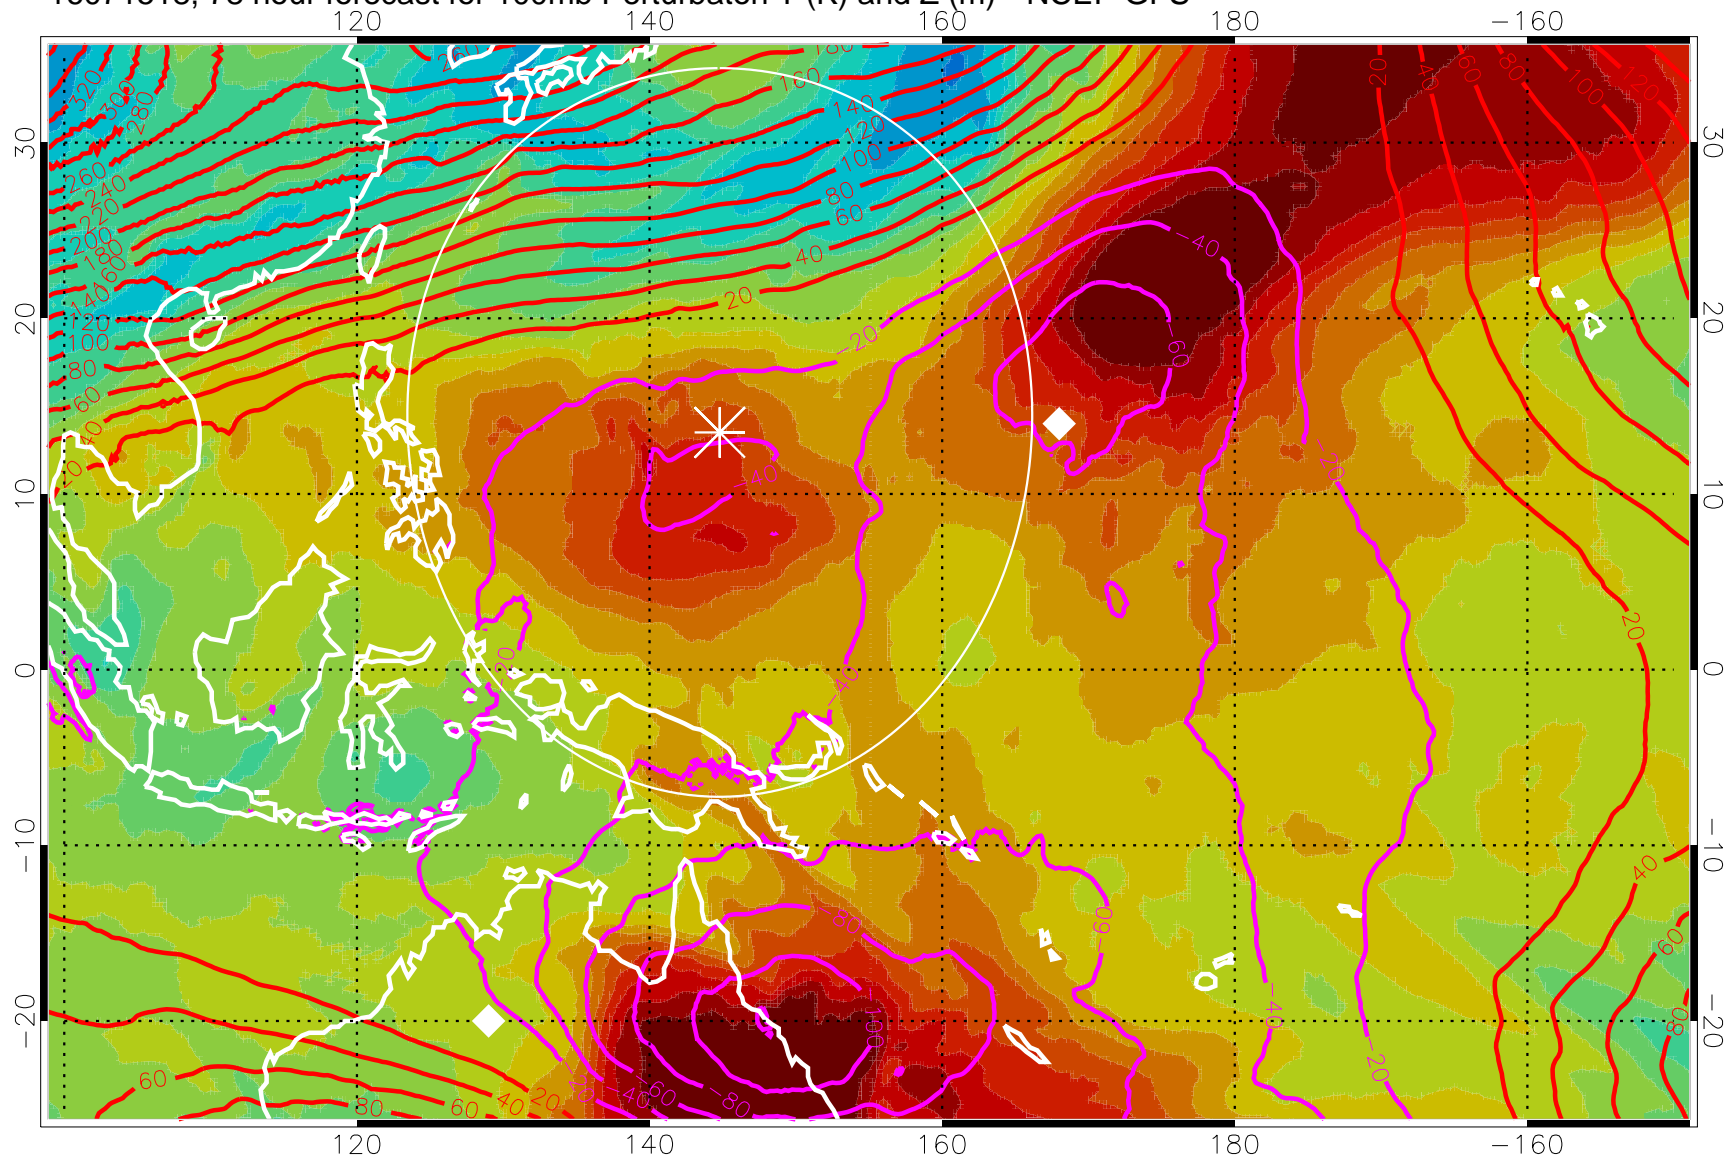

16071518, 78 hour forecast for 100mb Perturbaton T (K) and Z (m)-- NCEP GFS

Contours are 100 mbar Z perturbation (m)
Positive Z Contours
Negative Z Contours
Diamonds-mean pos. of anticyclones

Range ring of 2304 km