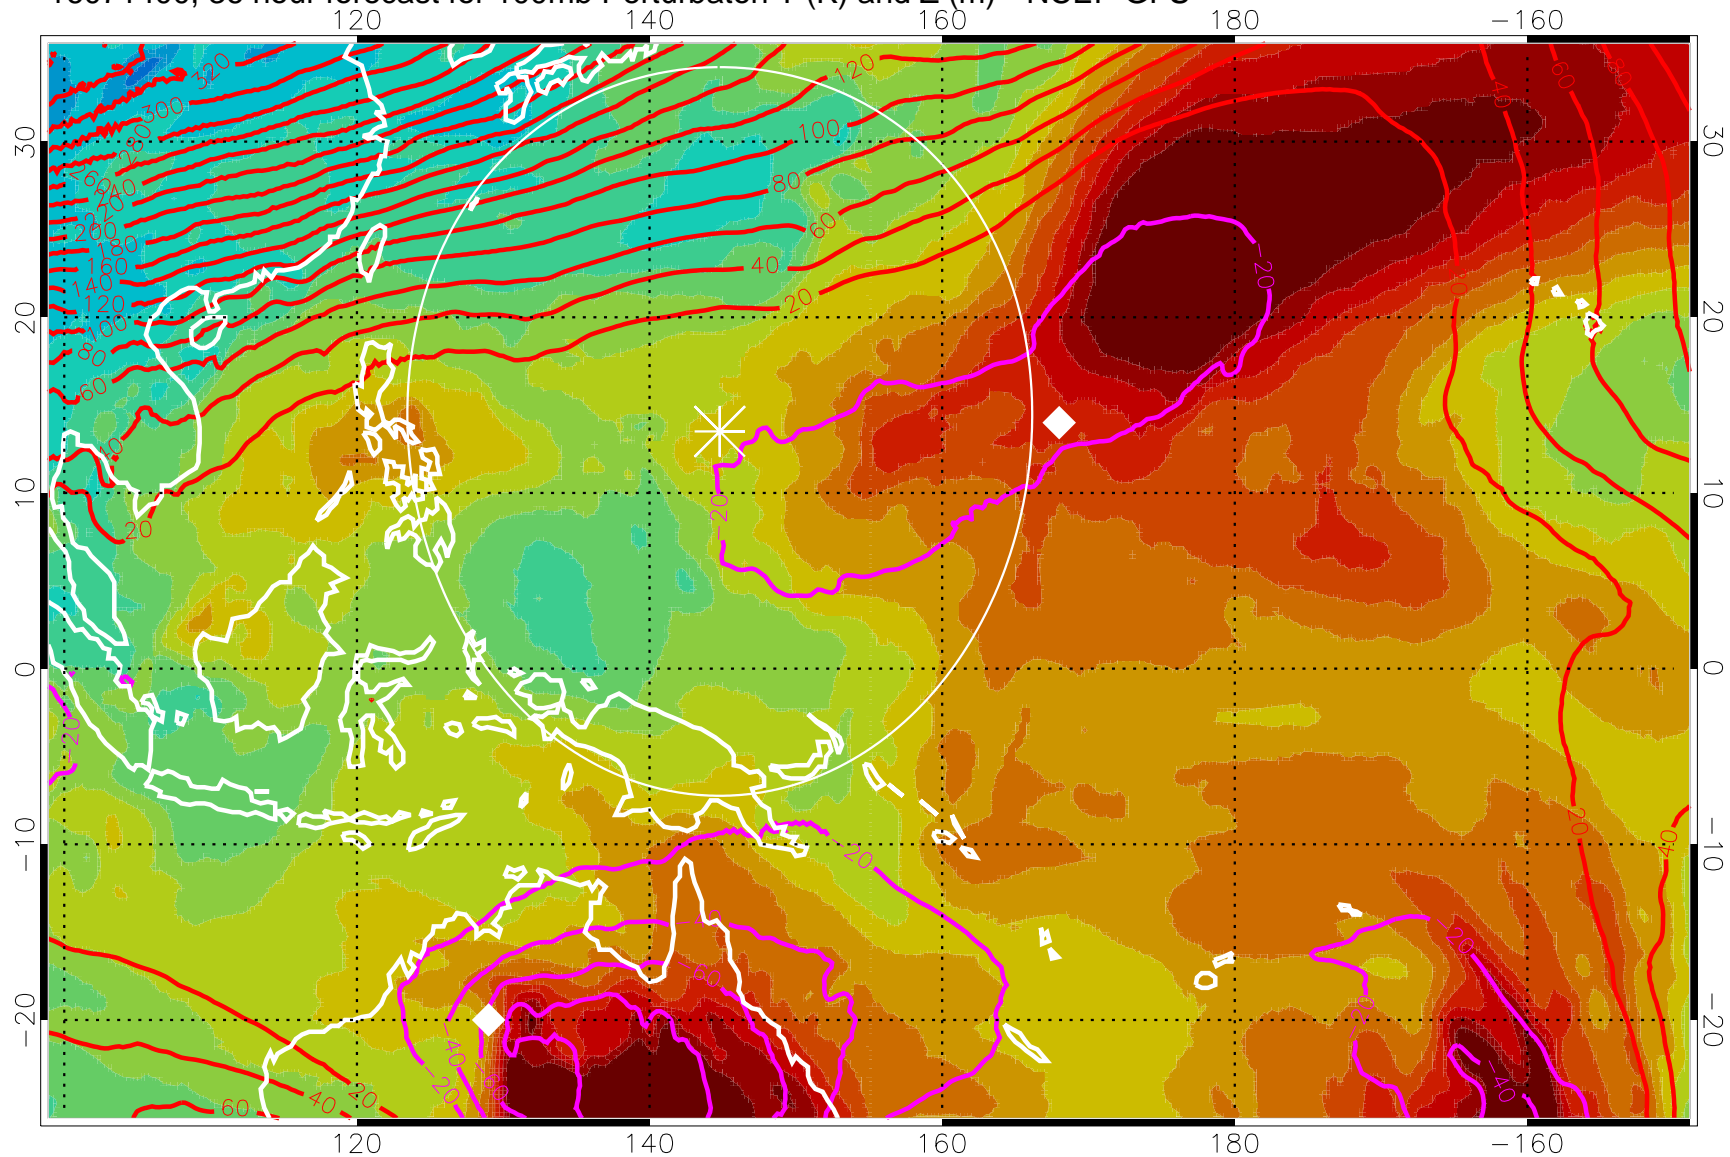

16071400, 36 hour forecast for 100mb Perturbaton T (K) and Z (m)-- NCEP GFS

Contours are 100 mbar Z perturbation (m)
Positive Z Contours
Negative Z Contours
Diamonds-mean pos. of anticyclones

Range ring of 2304 km