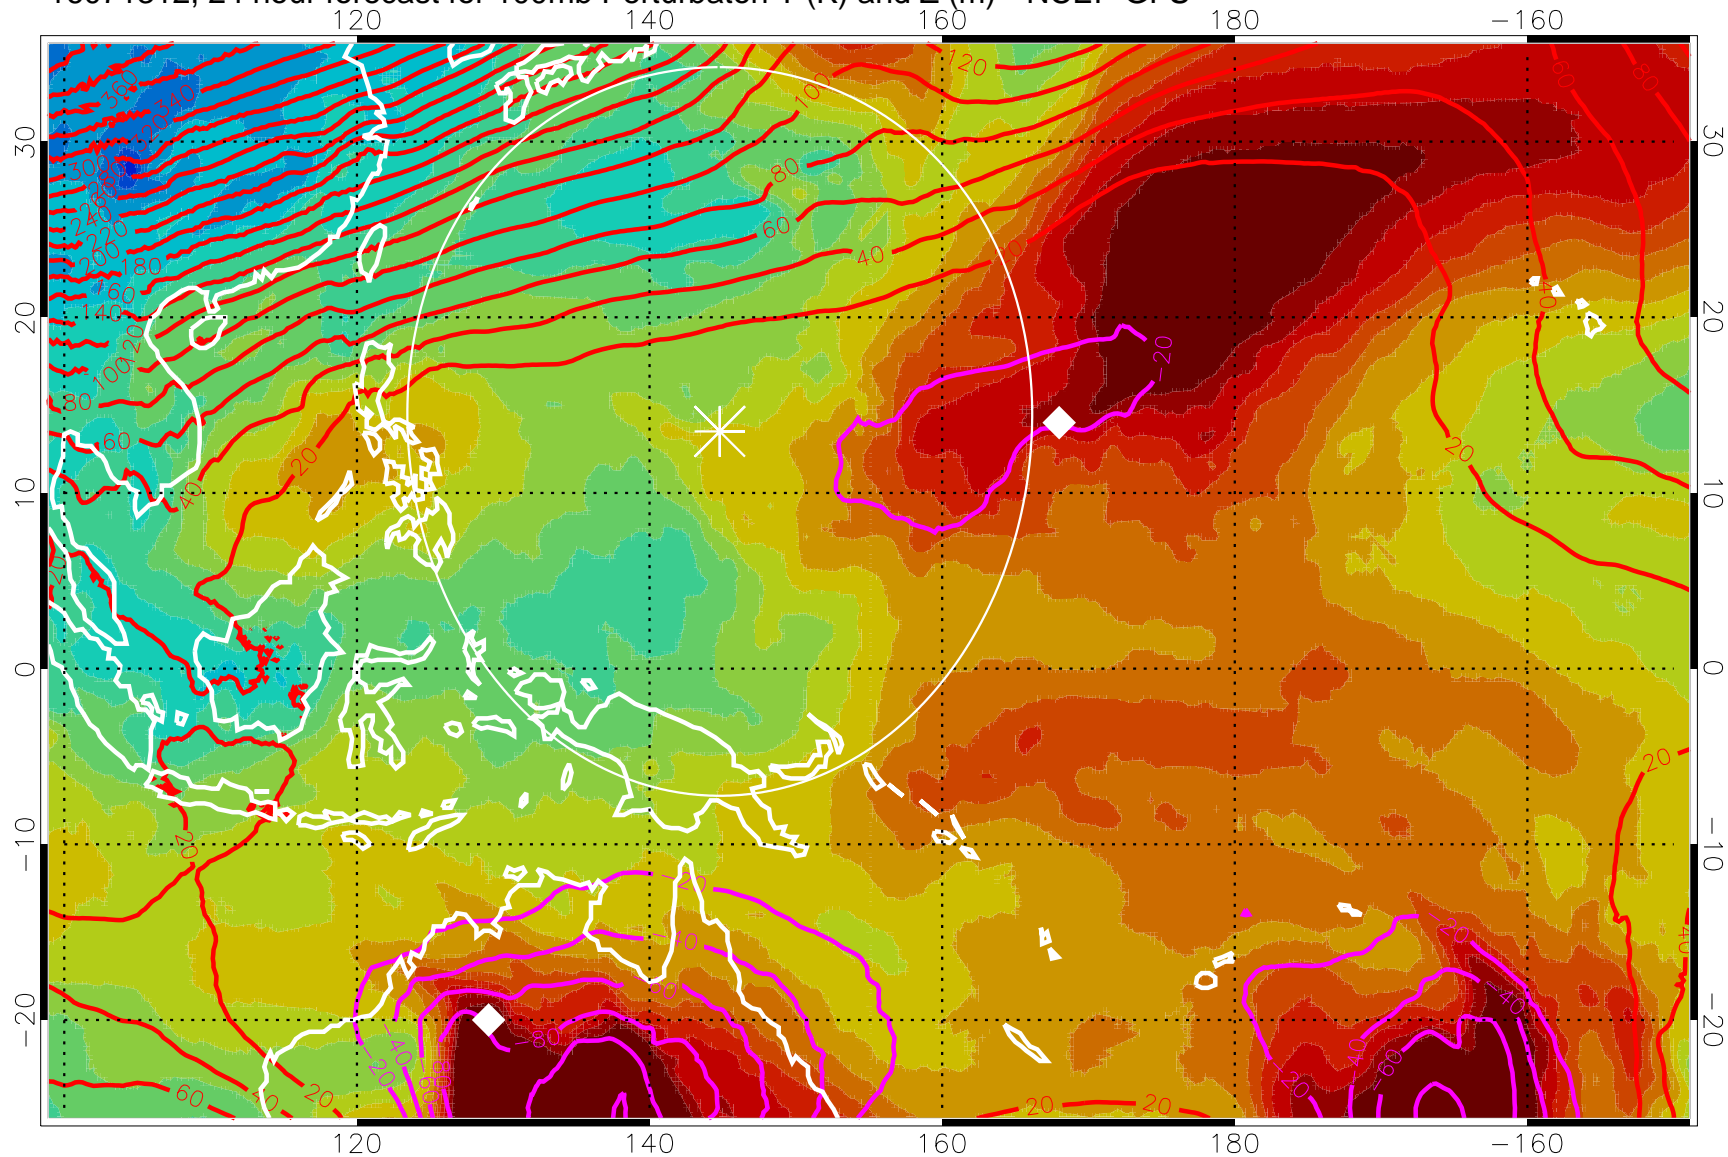

16071312, 24 hour forecast for 100mb Perturbaton T (K) and Z (m)-- NCEP GFS

Contours are 100 mbar Z perturbation (m)
Positive Z Contours
Negative Z Contours
Diamonds-mean pos. of anticyclones

Range ring of 2304 km