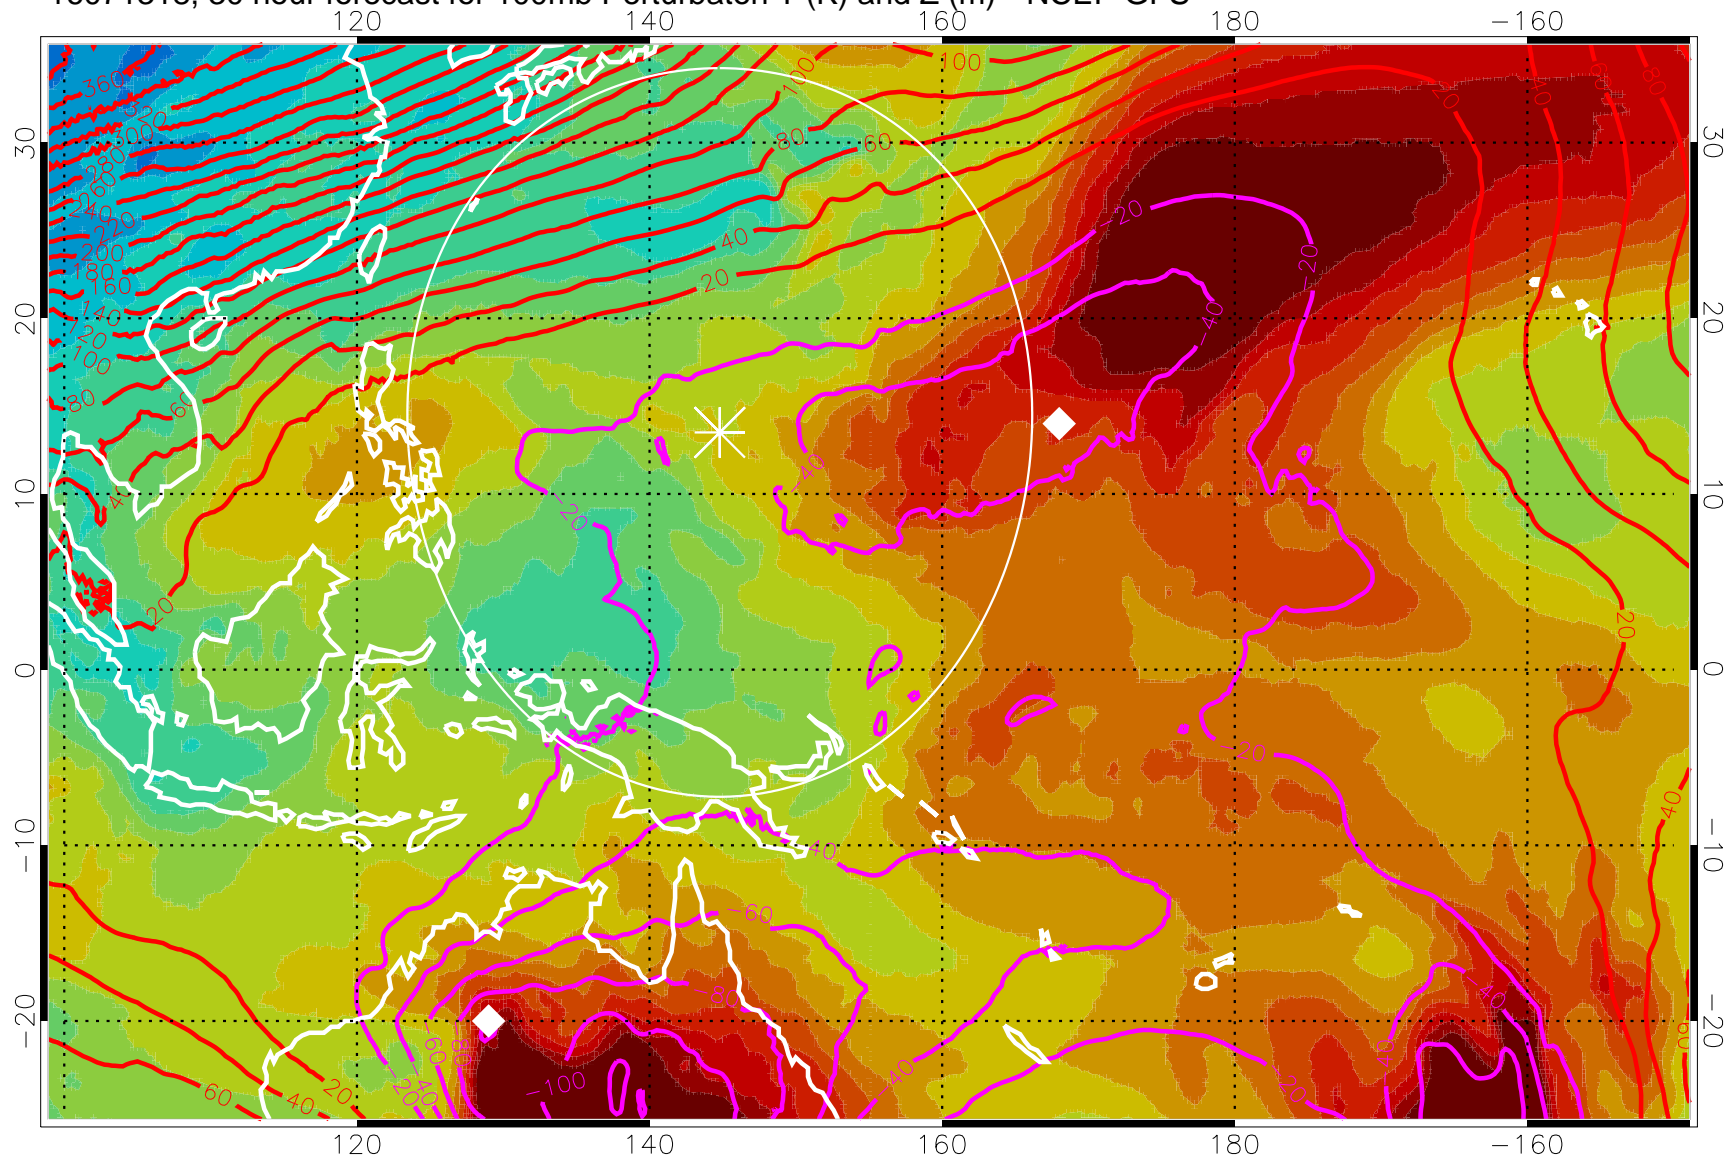

16071318, 30 hour forecast for 100mb Perturbaton T (K) and Z (m)-- NCEP GFS

Contours are 100 mbar Z perturbation (m)
Positive Z Contours
Negative Z Contours
Diamonds-mean pos. of anticyclones

Range ring of 2304 km