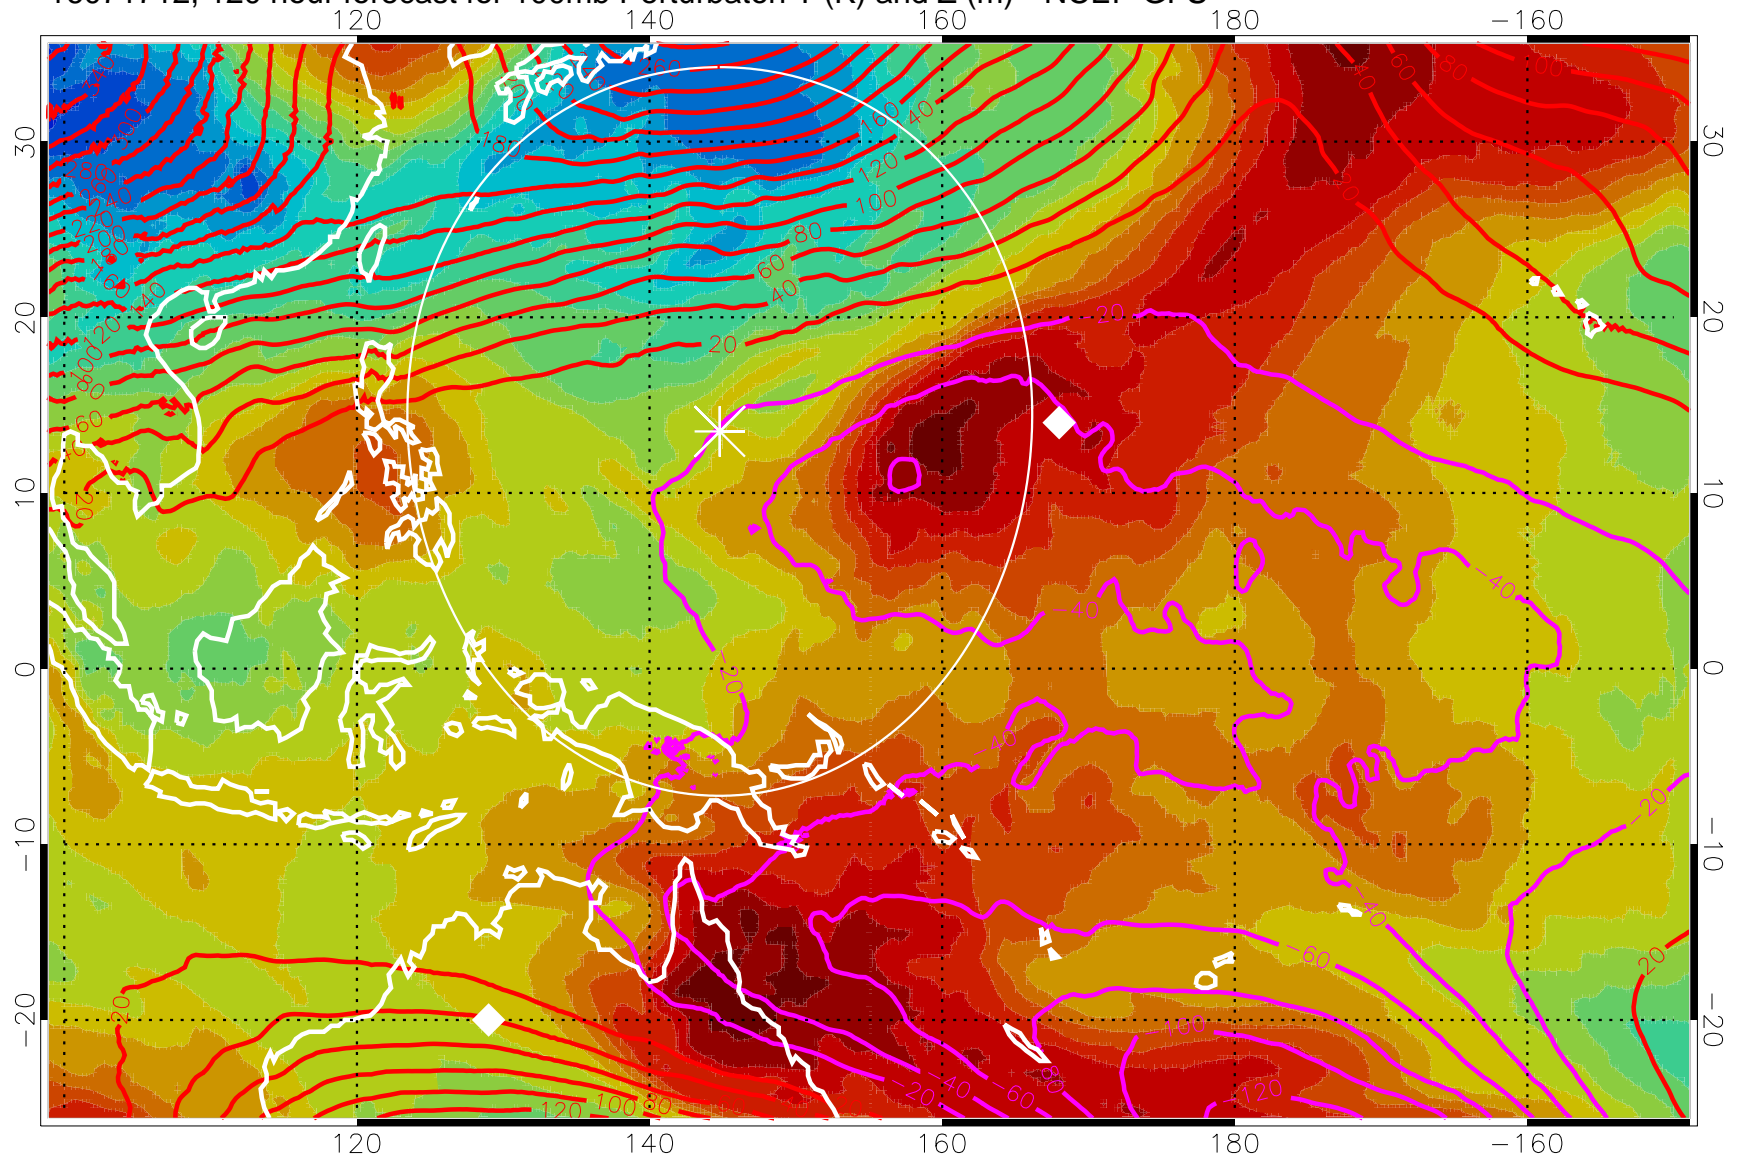

16071712, 120 hour forecast for 100mb Perturbaton T (K) and Z (m)-- NCEP GFS

Contours are 100 mbar Z perturbation (m)
Positive Z Contours
Negative Z Contours
Diamonds-mean pos. of anticyclones

Range ring of 2304 km