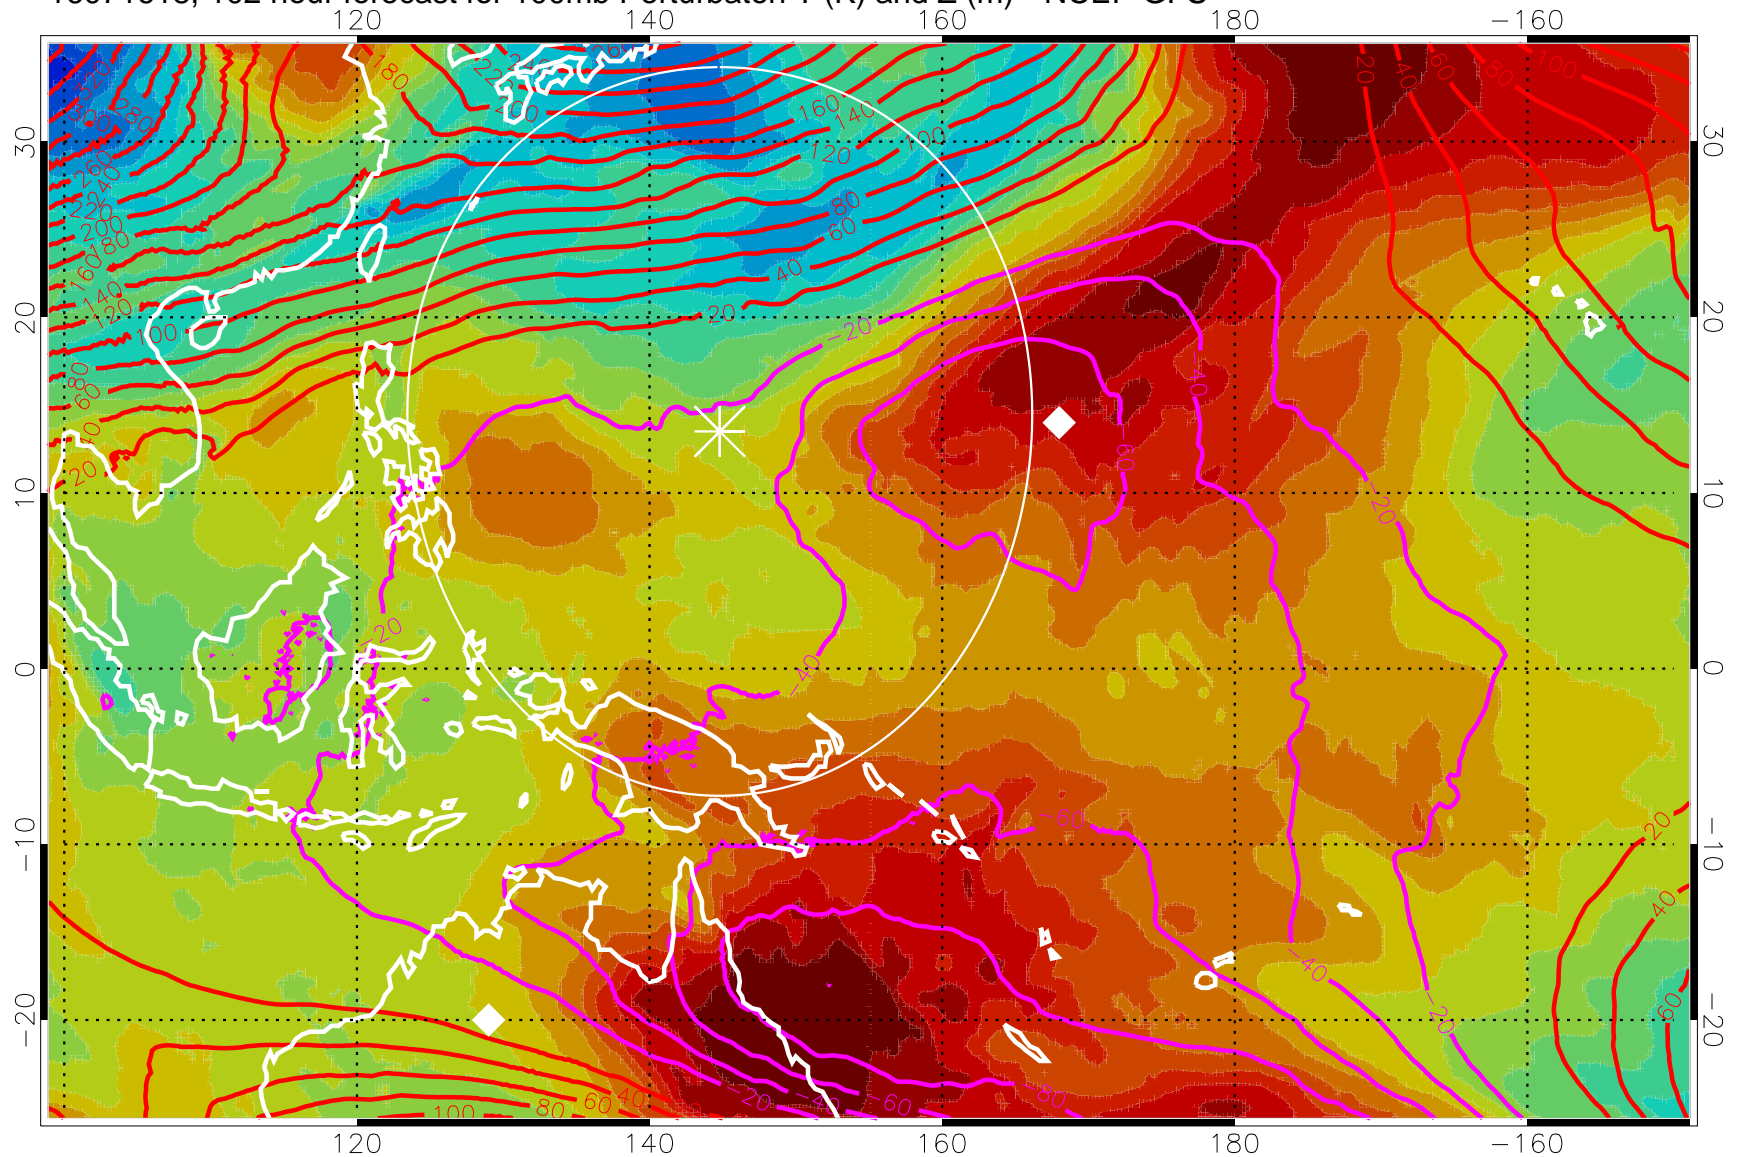

16071618, 102 hour forecast for 100mb Perturbaton T (K) and Z (m)-- NCEP GFS

Contours are 100 mbar Z perturbation (m)
Positive Z Contours
Negative Z Contours
Diamonds-mean pos. of anticyclones

Range ring of 2304 km