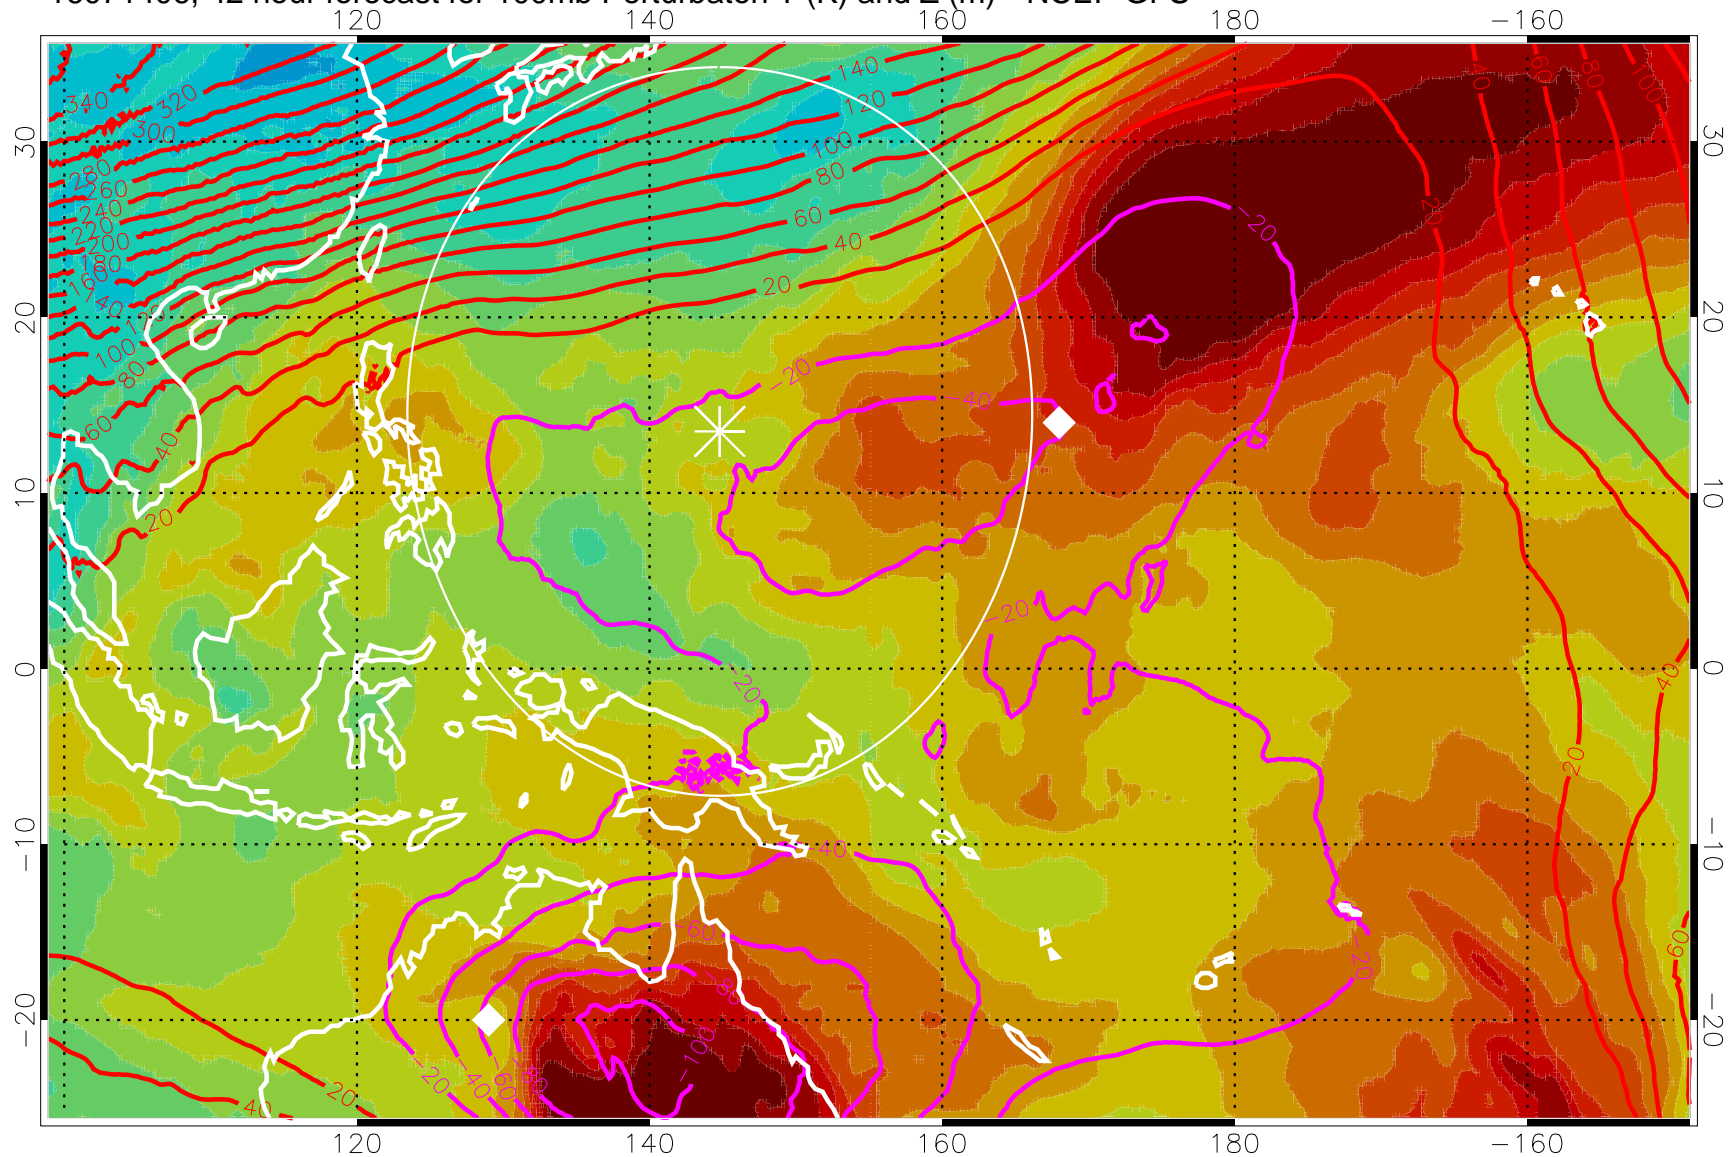

16071406, 42 hour forecast for 100mb Perturbaton T (K) and Z (m)-- NCEP GFS

Contours are 100 mbar Z perturbation (m)
Positive Z Contours
Negative Z Contours
Diamonds-mean pos. of anticyclones

Range ring of 2304 km