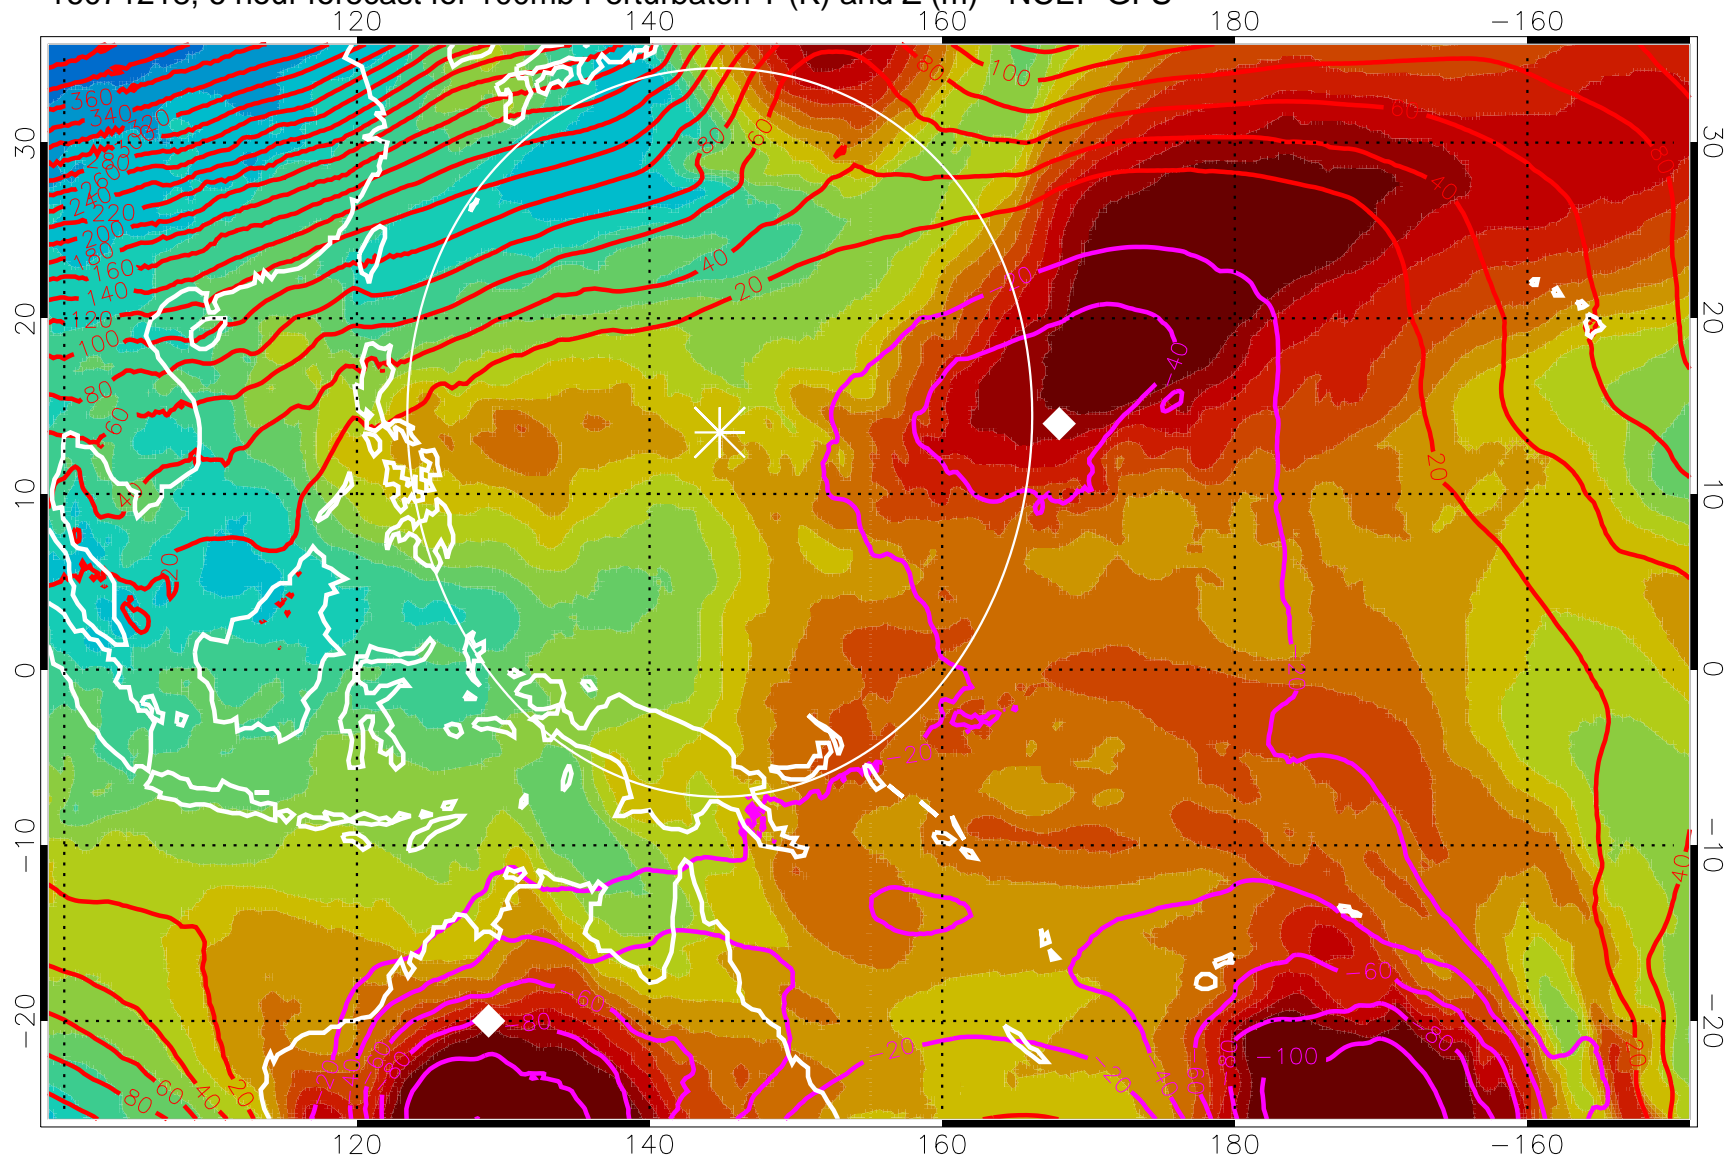

16071218, 6 hour forecast for 100mb Perturbaton T (K) and Z (m)-- NCEP GFS

Contours are 100 mbar Z perturbation (m)
Positive Z Contours
Negative Z Contours
Diamonds-mean pos. of anticyclones

Range ring of 2304 km