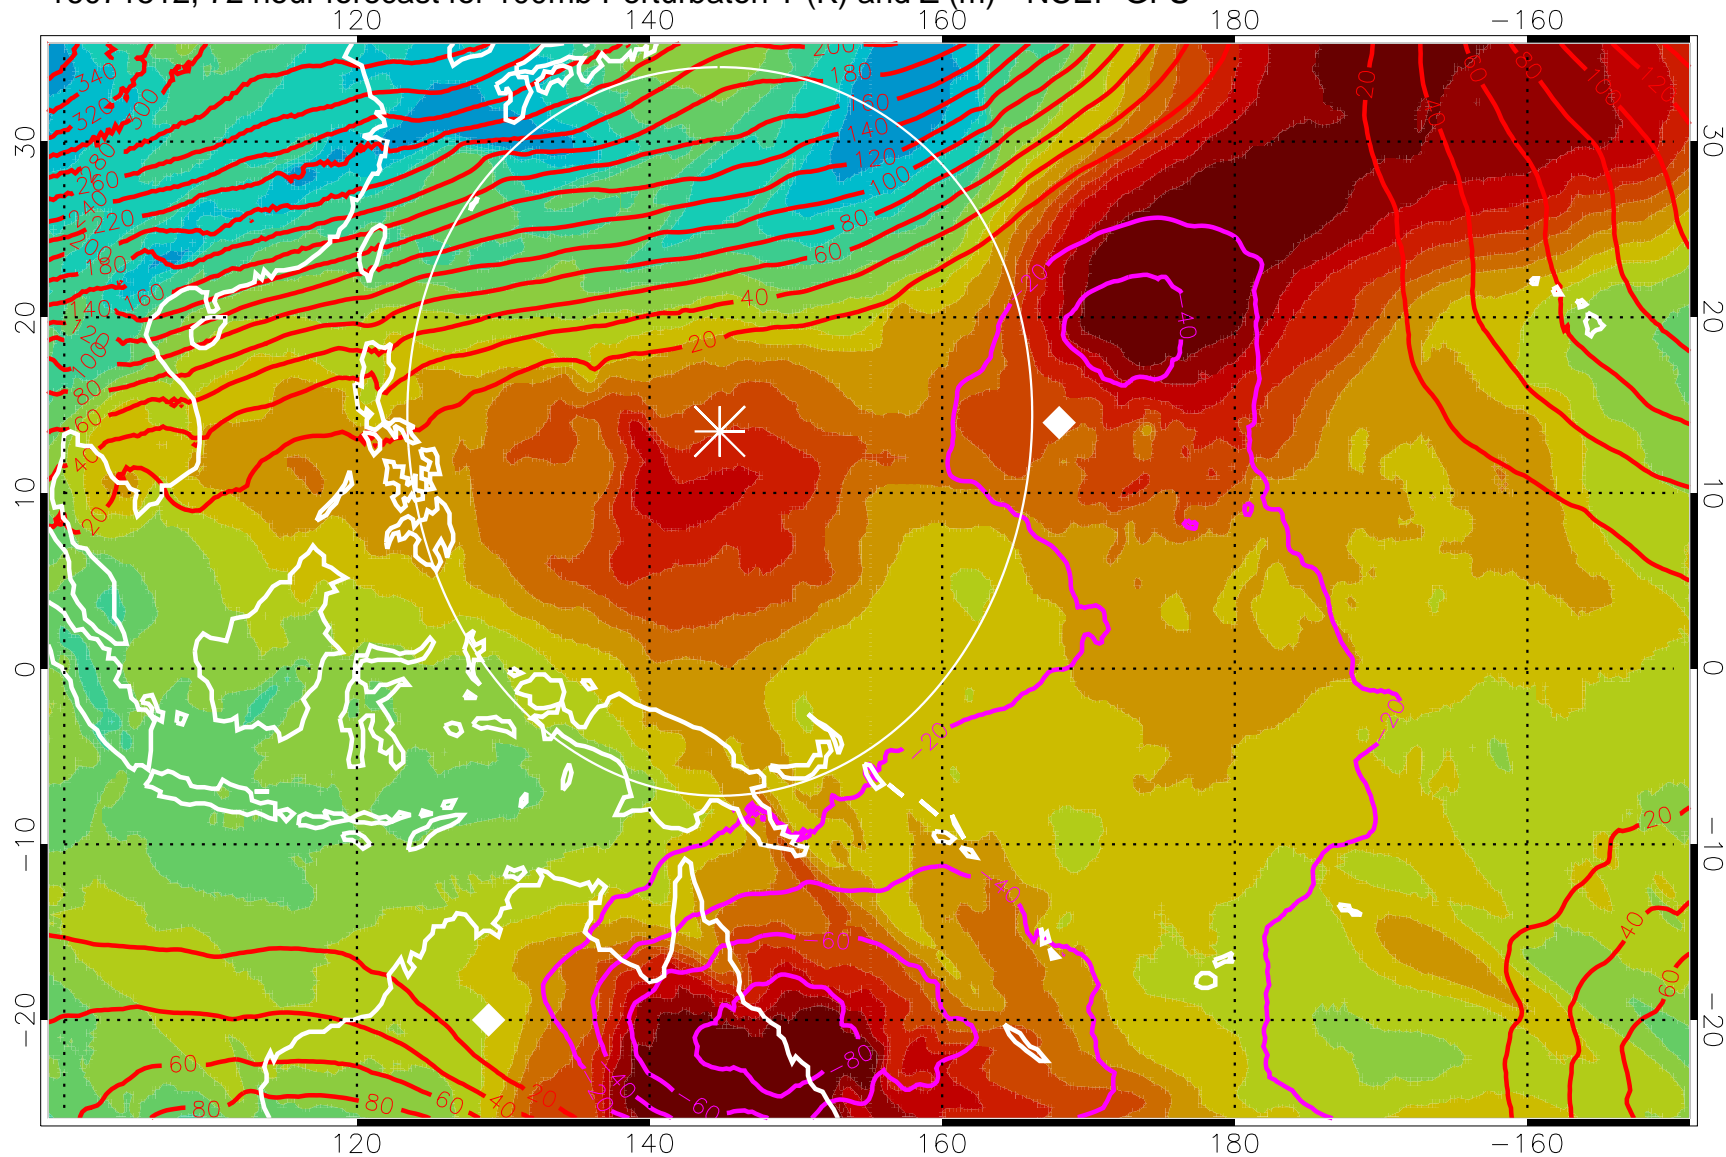

16071512, 72 hour forecast for 100mb Perturbaton T (K) and Z (m)-- NCEP GFS

Contours are 100 mbar Z perturbation (m)
Positive Z Contours
Negative Z Contours
Diamonds-mean pos. of anticyclones

Range ring of 2304 km