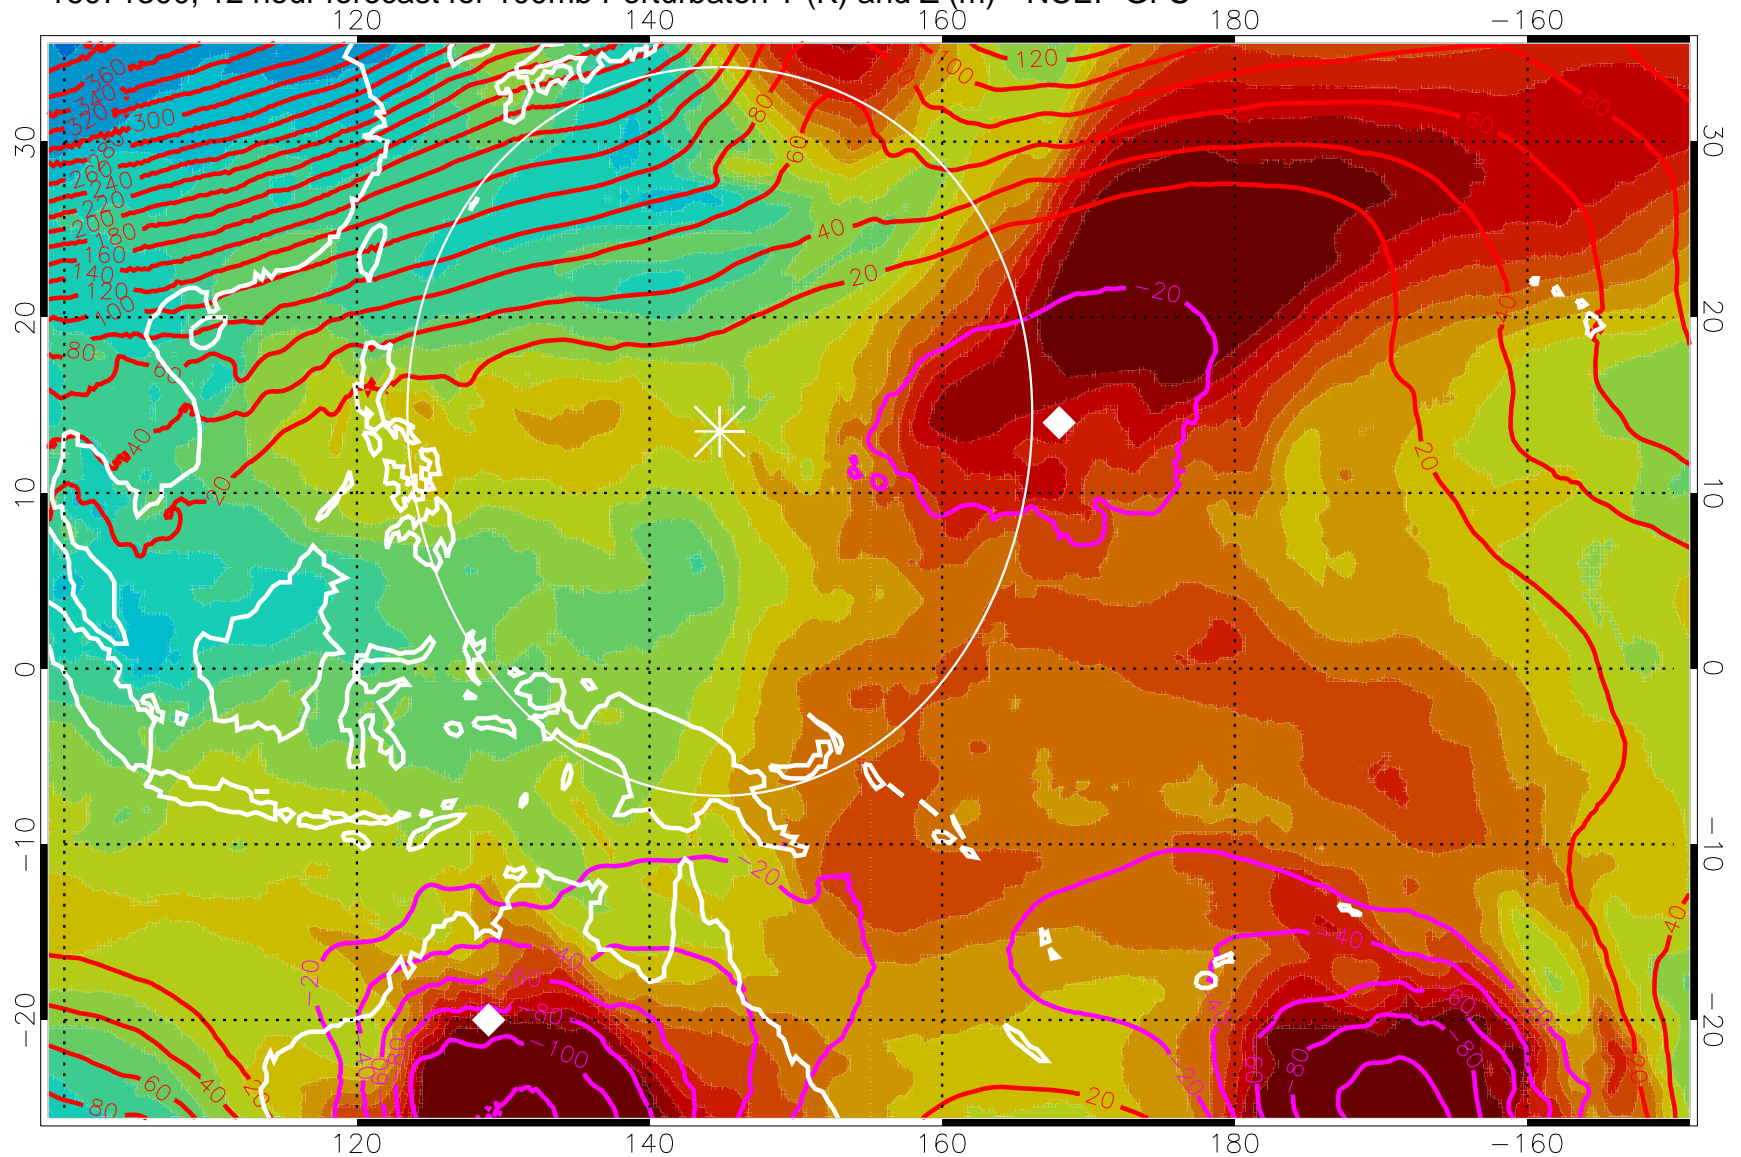

16071300, 12 hour forecast for 100mb Perturbaton T (K) and Z (m)-- NCEP GFS

Contours are 100 mbar Z perturbation (m)
Positive Z Contours
Negative Z Contours
Diamonds-mean pos. of anticyclones

Range ring of 2304 km