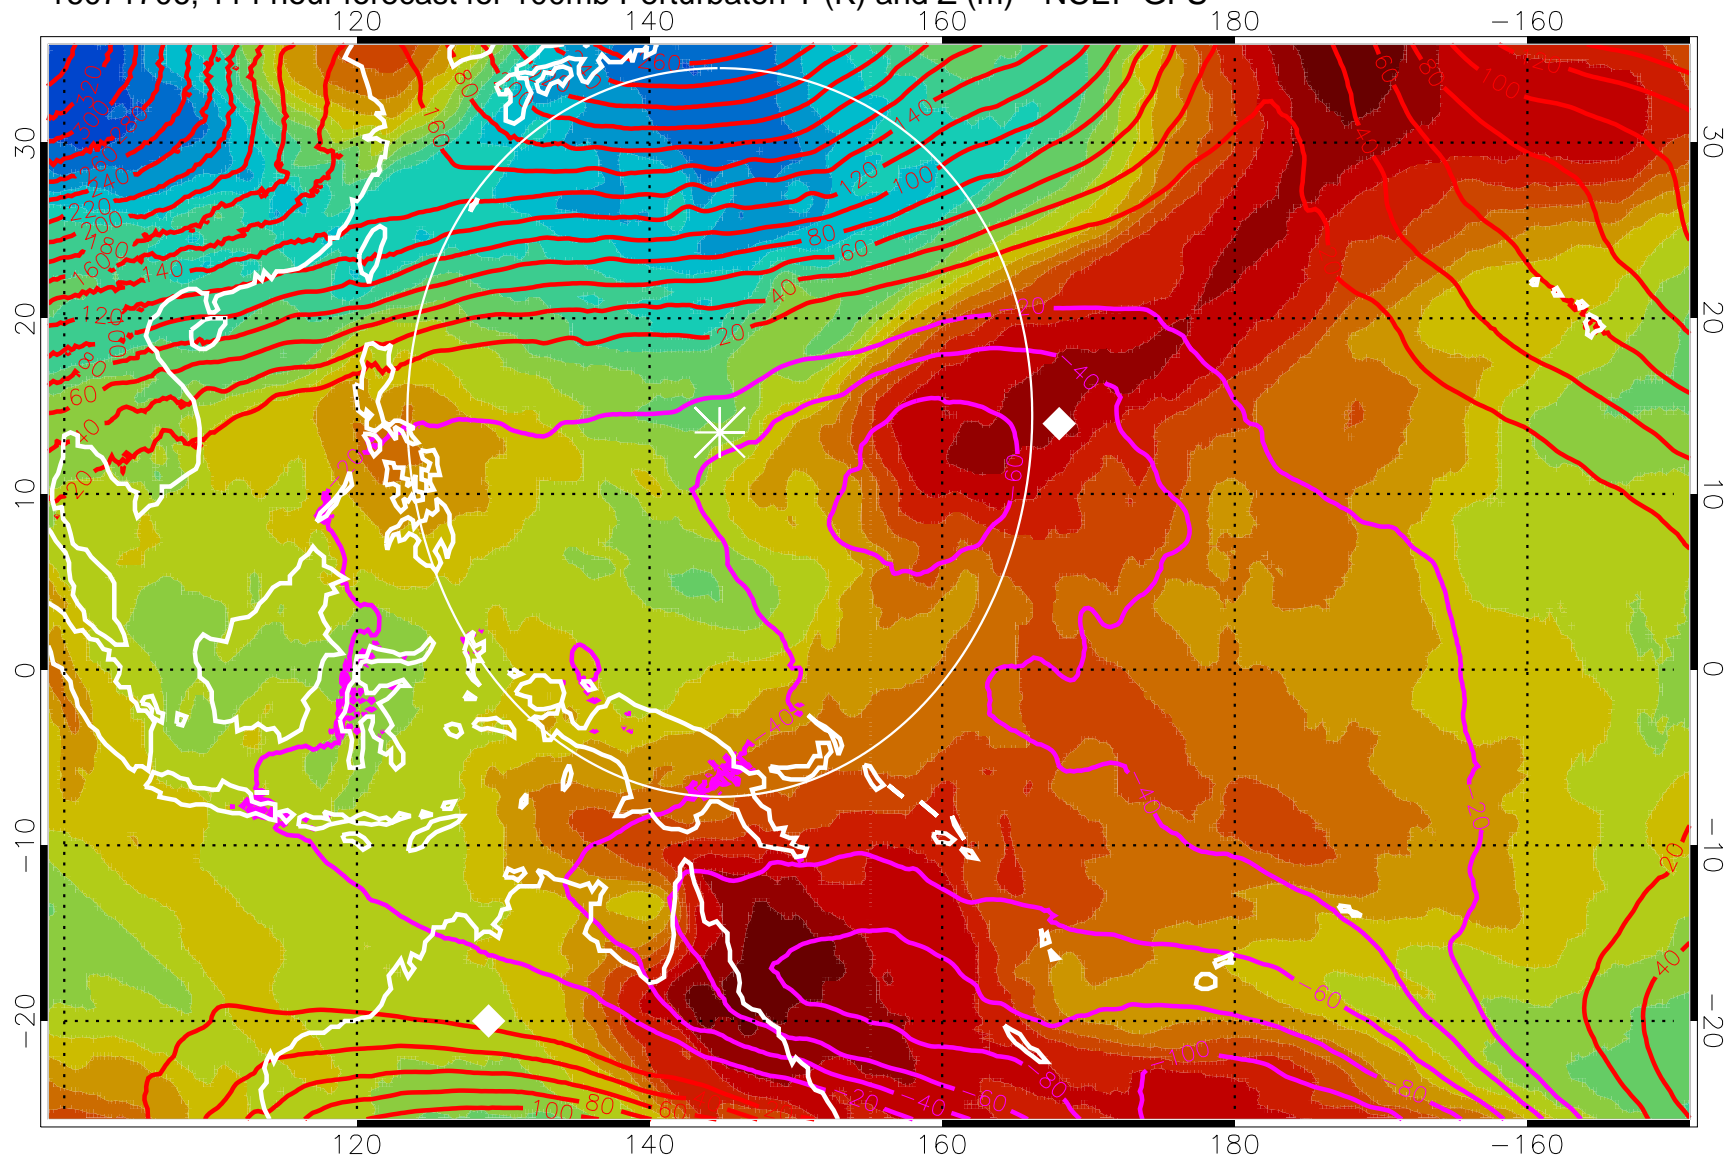

16071706, 114 hour forecast for 100mb Perturbaton T (K) and Z (m)-- NCEP GFS

Contours are 100 mbar Z perturbation (m)
Positive Z Contours
Negative Z Contours
Diamonds-mean pos. of anticyclones

Range ring of 2304 km