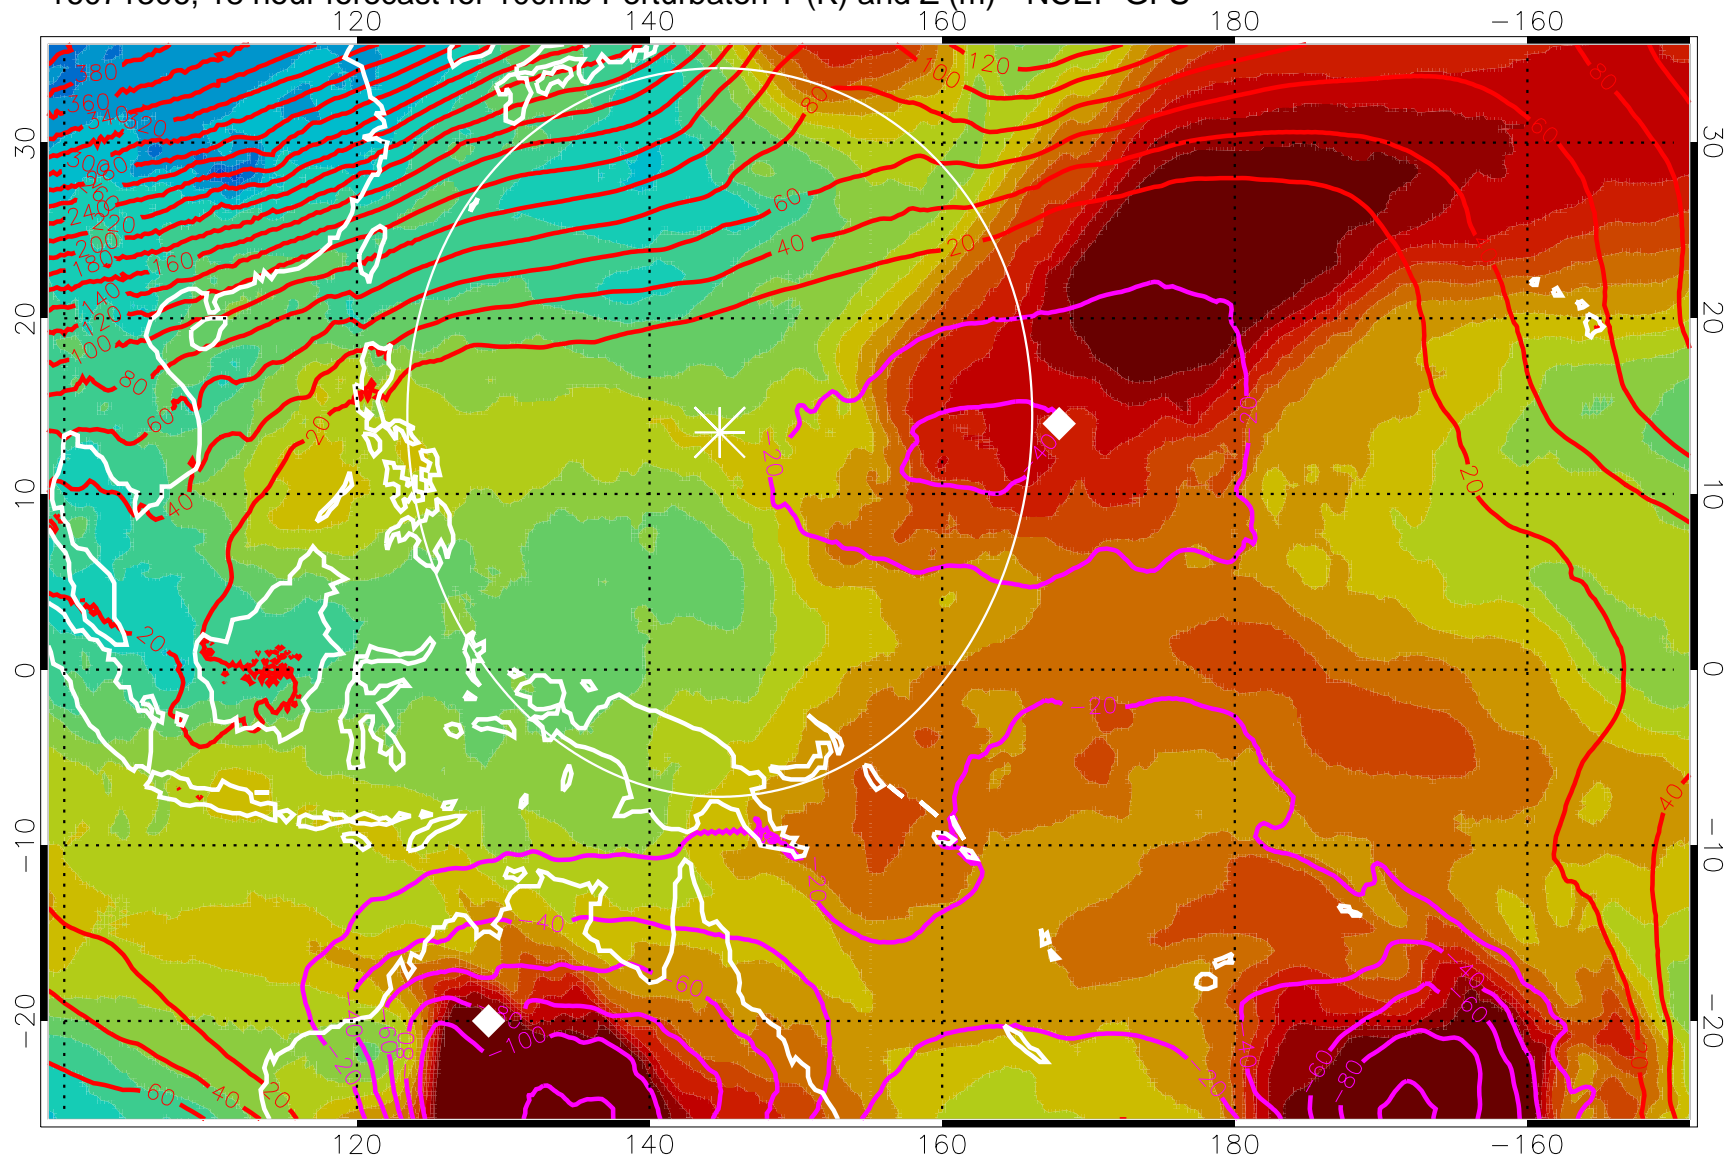

16071306, 18 hour forecast for 100mb Perturbaton T (K) and Z (m)-- NCEP GFS

Contours are 100 mbar Z perturbation (m)
Positive Z Contours
Negative Z Contours
Diamonds-mean pos. of anticyclones

Range ring of 2304 km