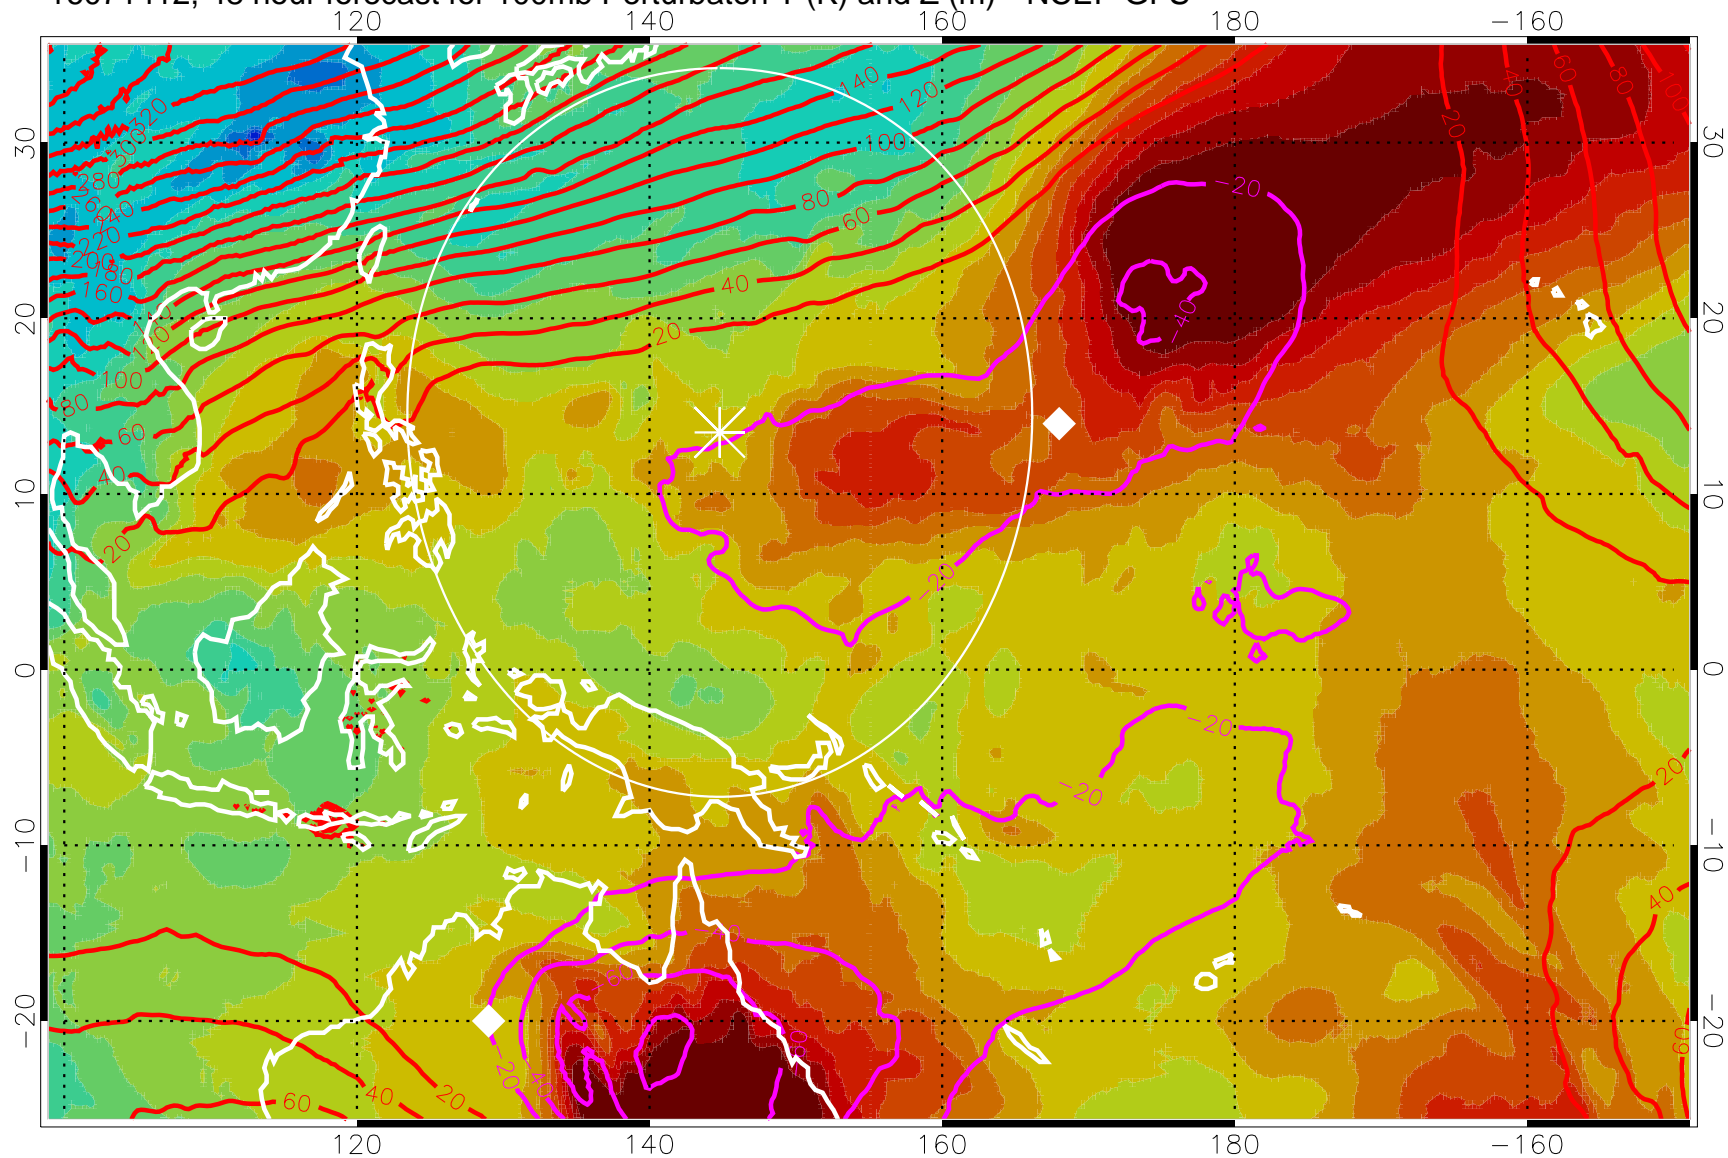

16071412, 48 hour forecast for 100mb Perturbaton T (K) and Z (m)-- NCEP GFS

Contours are 100 mbar Z perturbation (m)
Positive Z Contours
Negative Z Contours
Diamonds-mean pos. of anticyclones

Range ring of 2304 km