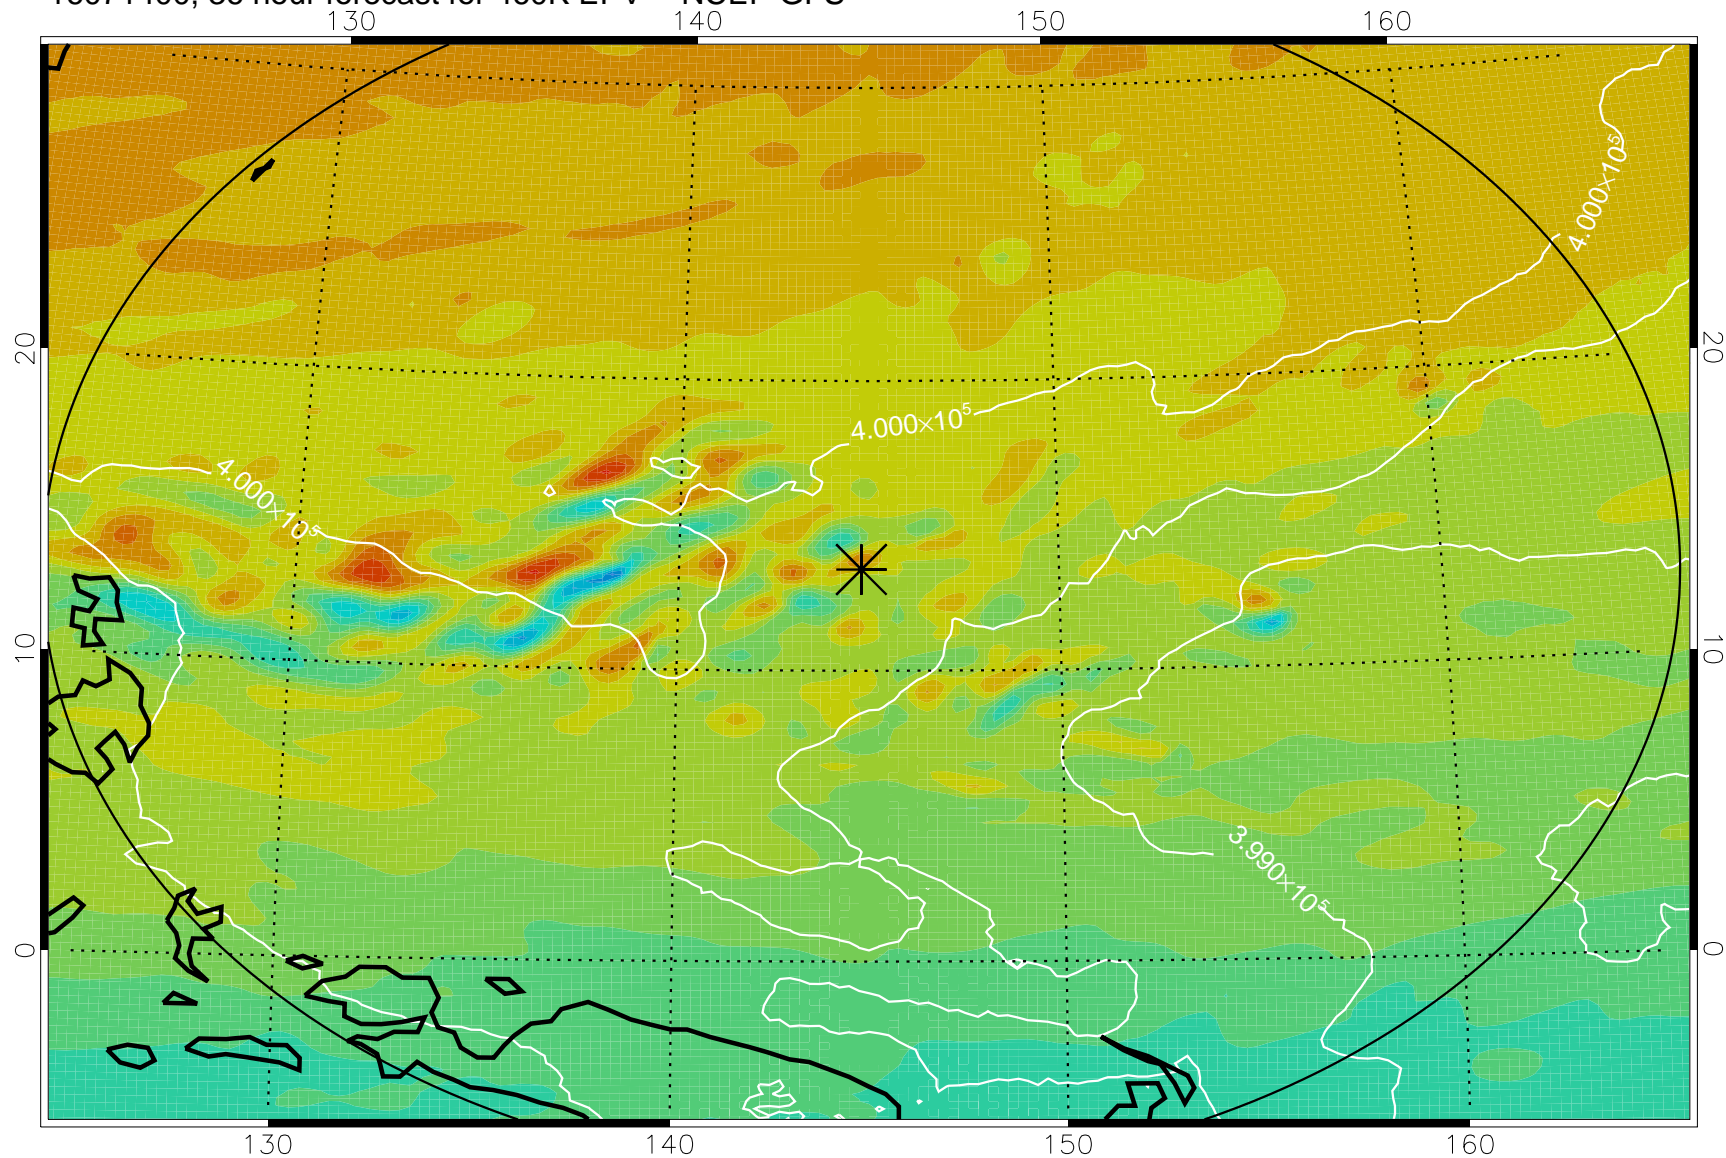

16071218, 6 hour forecast for 460K EPV -- NCEP GFS

460K Montgomery Streamfunction, white

Range ring of 2304 km

16071300, 12 hour forecast for 460K EPV -- NCEP GFS

460K Montgomery Streamfunction, white

Range ring of 2304 km

16071306, 18 hour forecast for 460K EPV -- NCEP GFS

460K Montgomery Streamfunction, white

Range ring of 2304 km

16071312, 24 hour forecast for 460K EPV -- NCEP GFS

460K Montgomery Streamfunction, white

Range ring of 2304 km

16071318, 30 hour forecast for 460K EPV -- NCEP GFS

460K Montgomery Streamfunction, white

Range ring of 2304 km

16071400, 36 hour forecast for 460K EPV -- NCEP GFS

460K Montgomery Streamfunction, white

Range ring of 2304 km

16071406, 42 hour forecast for 460K EPV -- NCEP GFS

460K Montgomery Streamfunction, white

Range ring of 2304 km

16071412, 48 hour forecast for 460K EPV -- NCEP GFS

460K Montgomery Streamfunction, white

Range ring of 2304 km