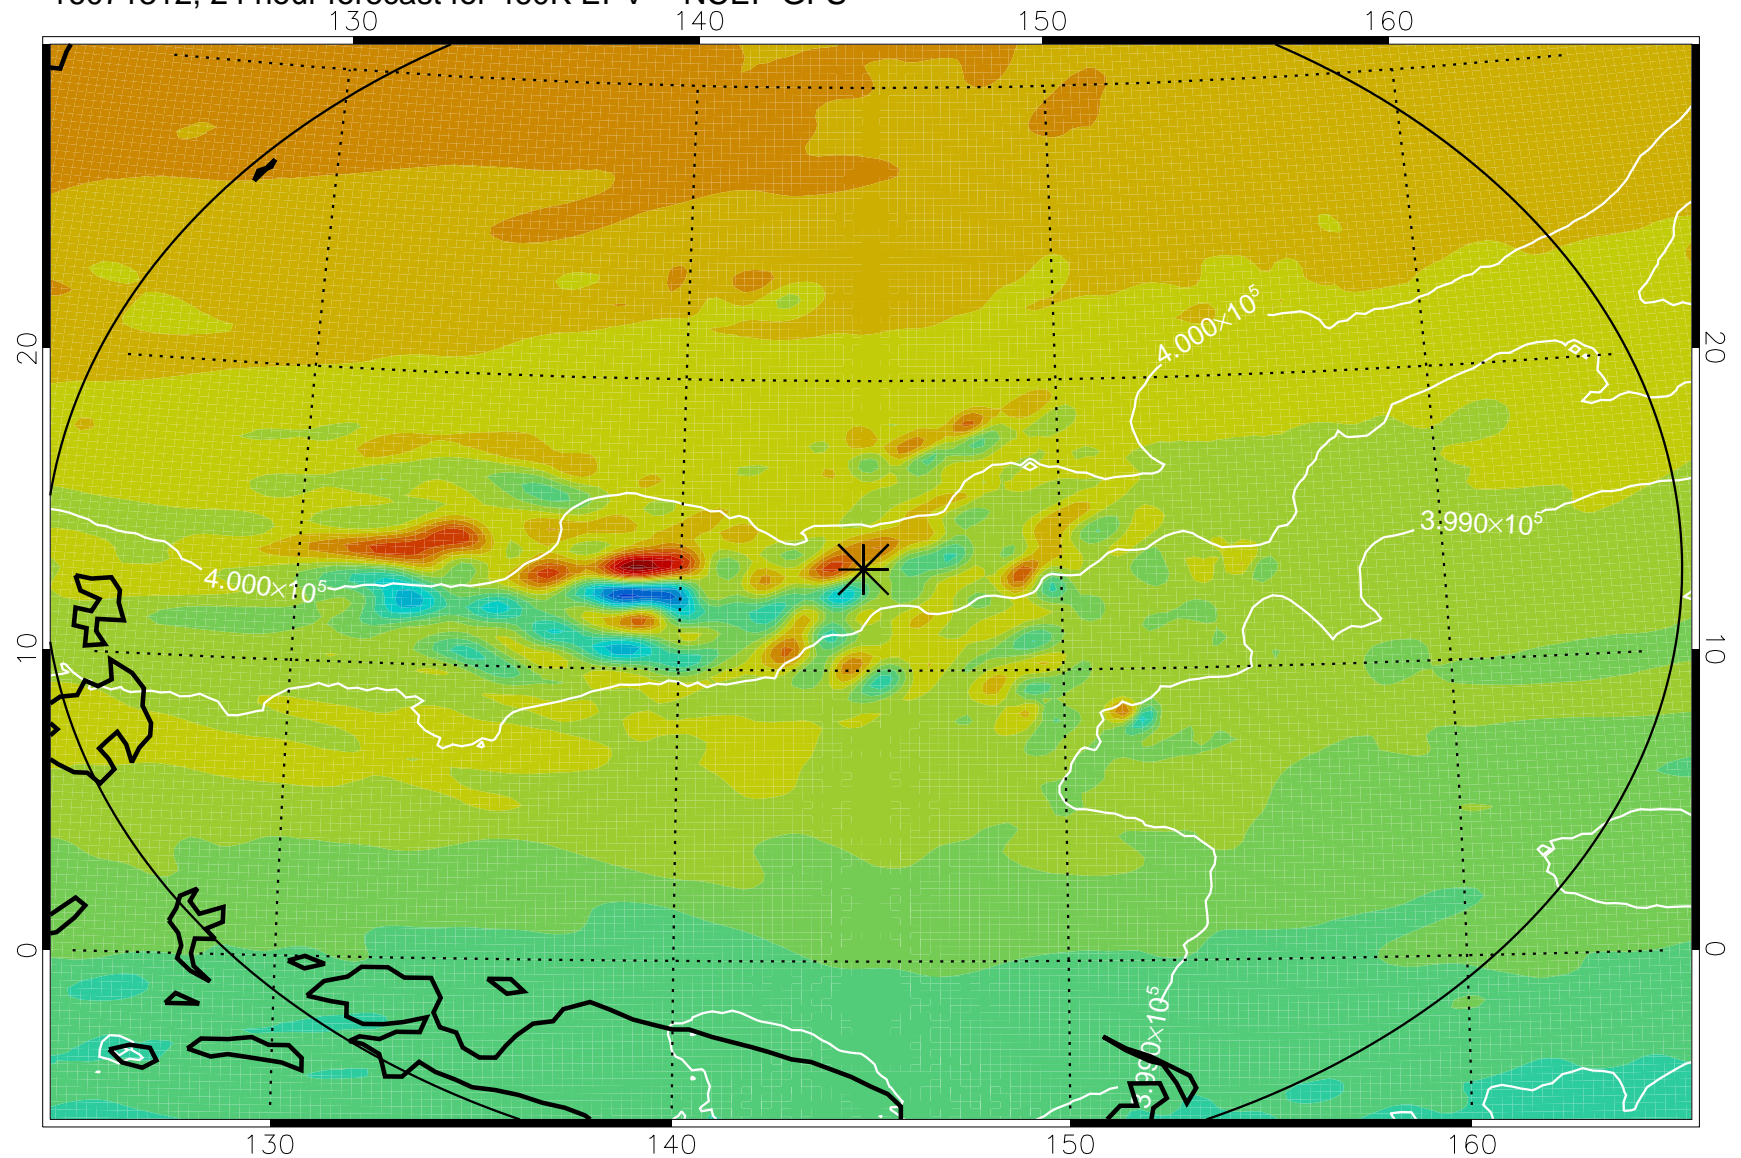

16071218, 6 hour forecast for 460K EPV -- NCEP GFS

460K Montgomery Streamfunction, white

Range ring of 2304 km

16071300, 12 hour forecast for 460K EPV -- NCEP GFS

460K Montgomery Streamfunction, white

Range ring of 2304 km

16071306, 18 hour forecast for 460K EPV -- NCEP GFS

460K Montgomery Streamfunction, white

Range ring of 2304 km

16071312, 24 hour forecast for 460K EPV -- NCEP GFS

460K Montgomery Streamfunction, white

Range ring of 2304 km

16071318, 30 hour forecast for 460K EPV -- NCEP GFS

460K Montgomery Streamfunction, white

Range ring of 2304 km

16071400, 36 hour forecast for 460K EPV -- NCEP GFS

460K Montgomery Streamfunction, white

Range ring of 2304 km

16071406, 42 hour forecast for 460K EPV -- NCEP GFS

460K Montgomery Streamfunction, white

Range ring of 2304 km

16071412, 48 hour forecast for 460K EPV -- NCEP GFS

460K Montgomery Streamfunction, white

Range ring of 2304 km