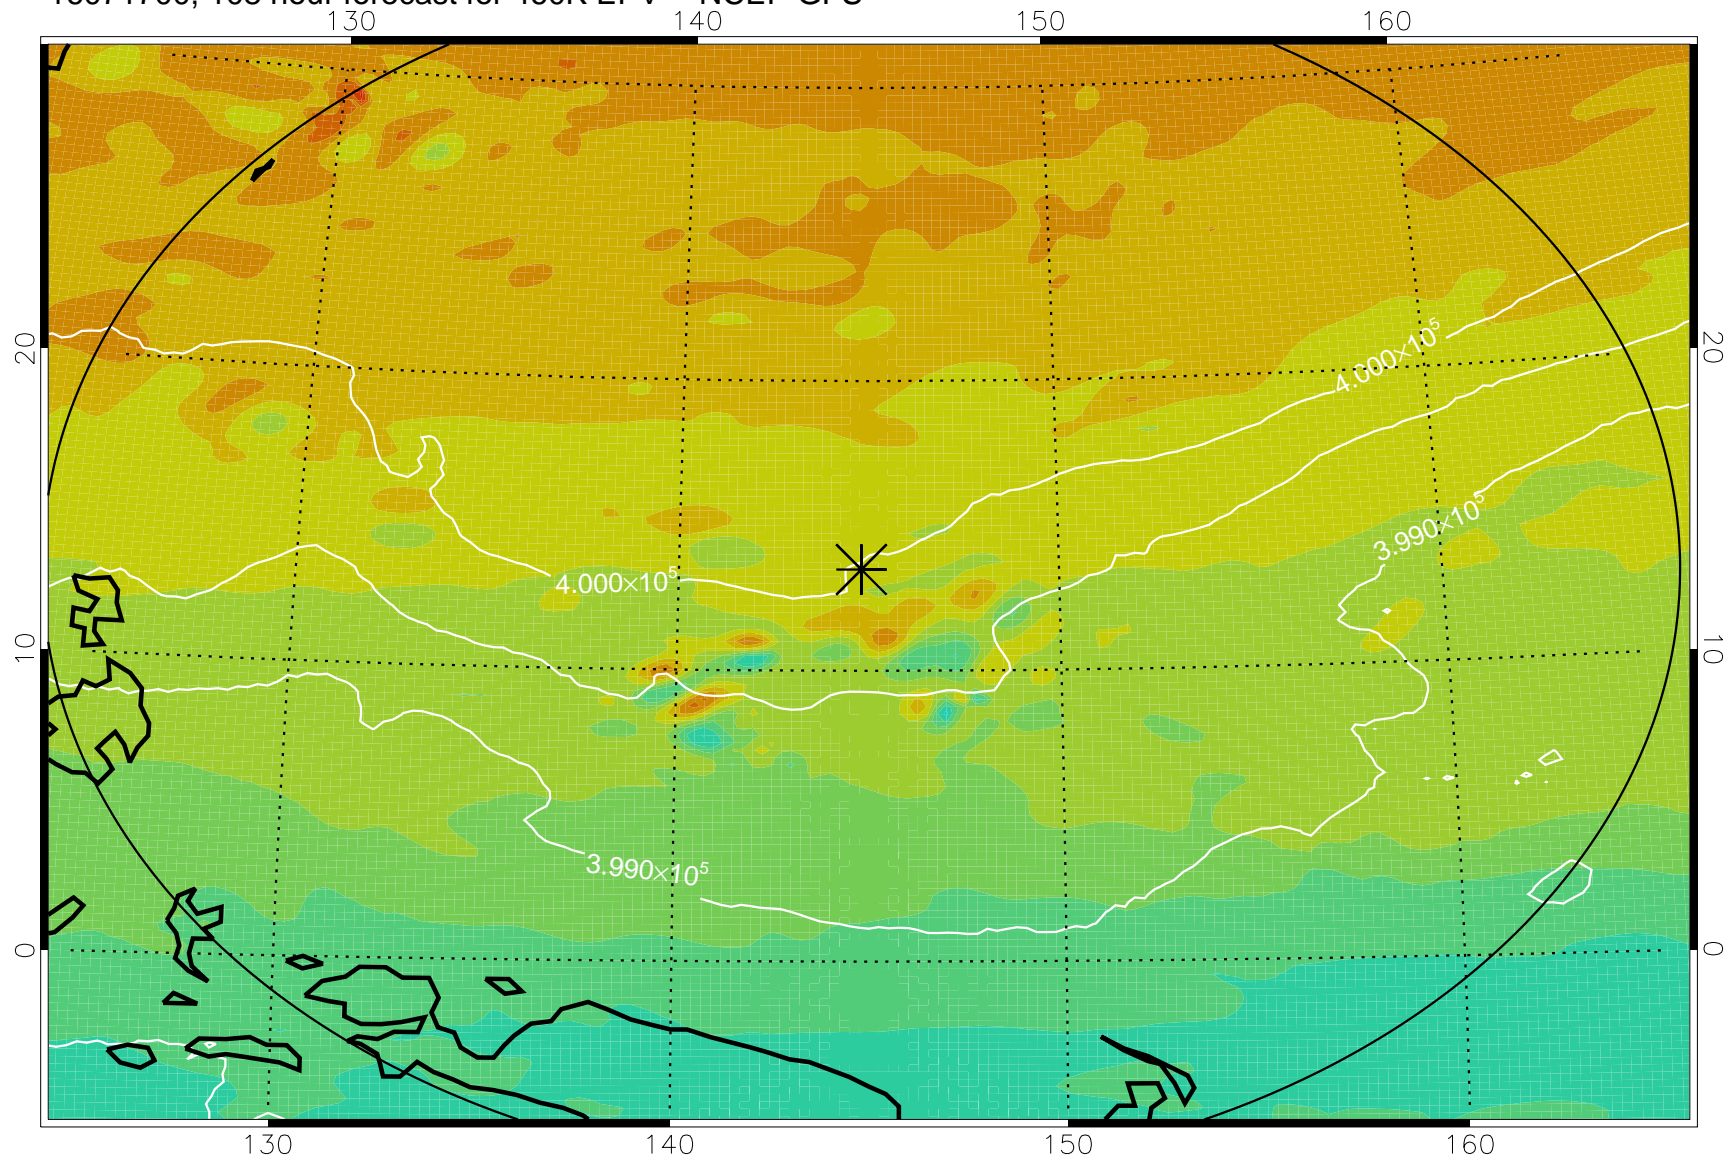

16071518, 78 hour forecast for 460K EPV -- NCEP GFS

460K Montgomery Streamfunction, white

Range ring of 2304 km

16071600, 84 hour forecast for 460K EPV -- NCEP GFS

460K Montgomery Streamfunction, white

Range ring of 2304 km

16071606, 90 hour forecast for 460K EPV -- NCEP GFS

460K Montgomery Streamfunction, white

Range ring of 2304 km

16071612, 96 hour forecast for 460K EPV -- NCEP GFS

460K Montgomery Streamfunction, white

Range ring of 2304 km

16071618, 102 hour forecast for 460K EPV -- NCEP GFS

460K Montgomery Streamfunction, white

Range ring of 2304 km

16071700, 108 hour forecast for 460K EPV -- NCEP GFS

460K Montgomery Streamfunction, white

Range ring of 2304 km

16071706, 114 hour forecast for 460K EPV -- NCEP GFS

460K Montgomery Streamfunction, white

Range ring of 2304 km

16071712, 120 hour forecast for 460K EPV -- NCEP GFS

460K Montgomery Streamfunction, white

Range ring of 2304 km