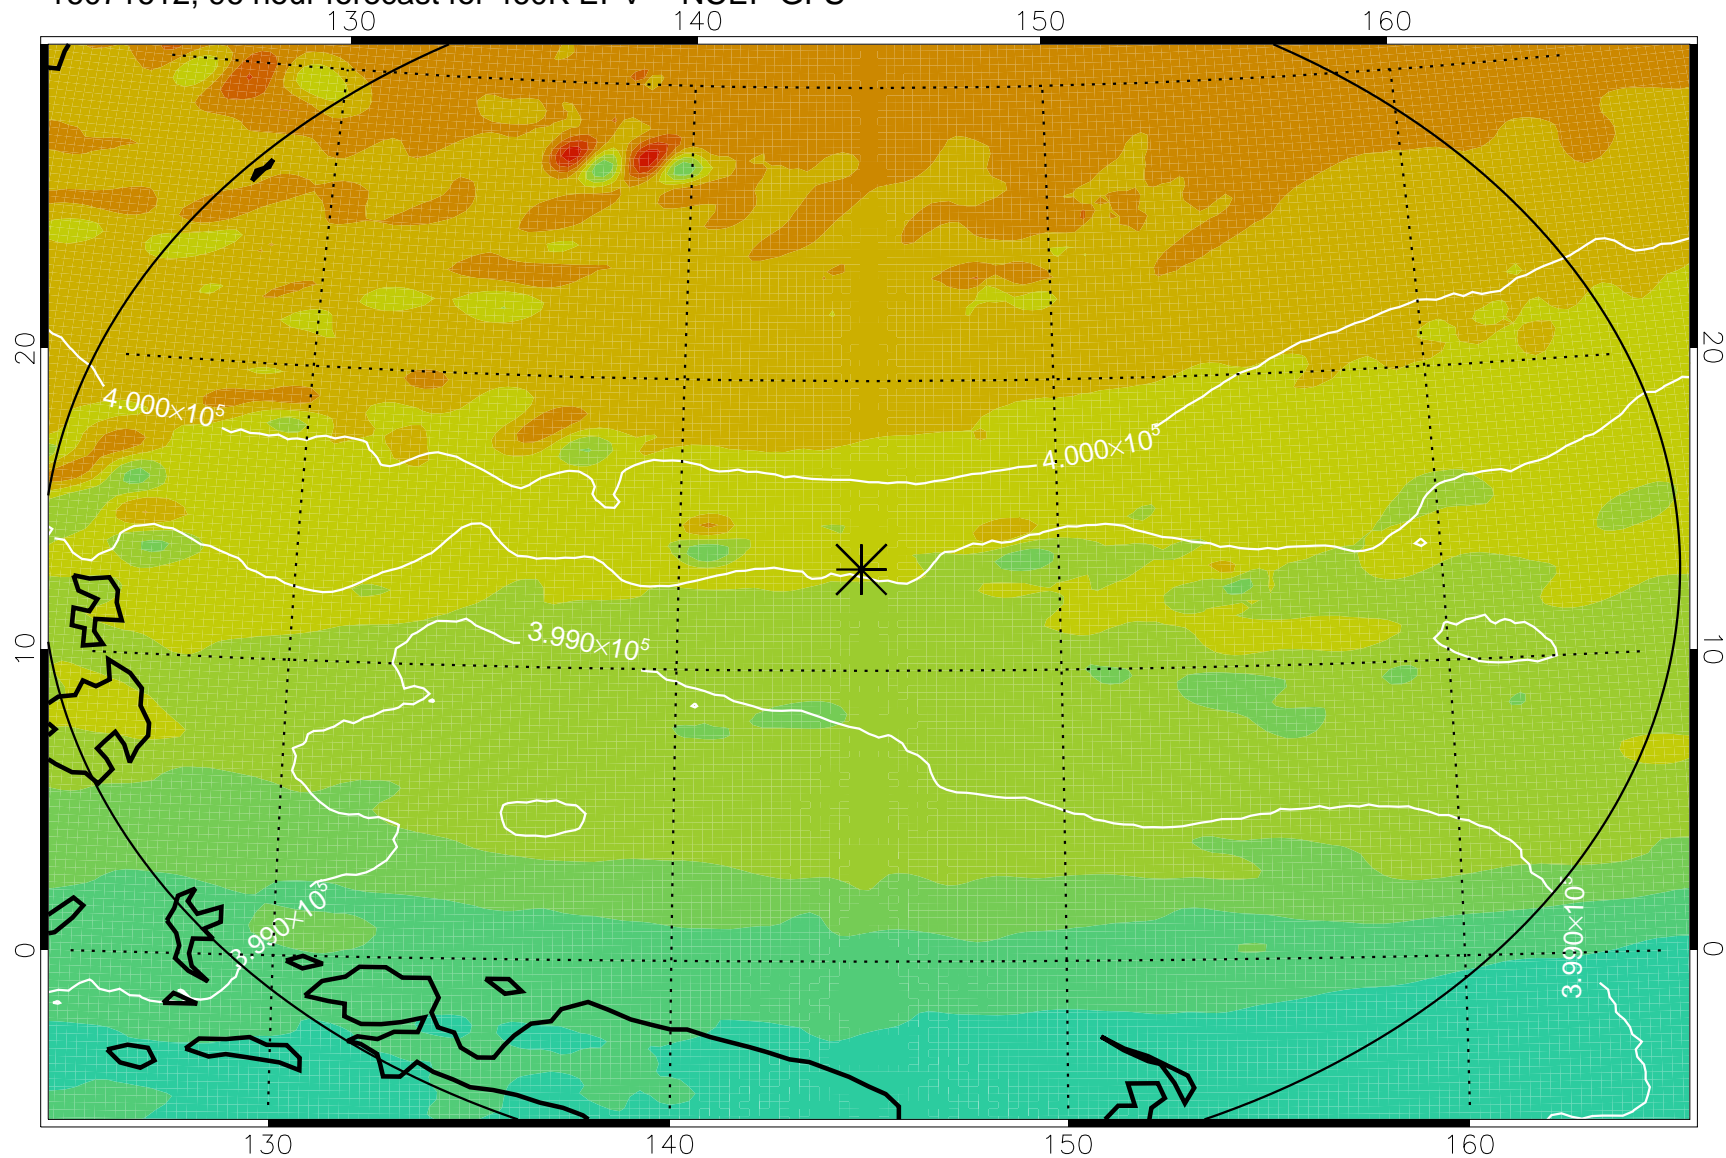

16071506, 66 hour forecast for 460K EPV -- NCEP GFS

460K Montgomery Streamfunction, white

Range ring of 2304 km

16071512, 72 hour forecast for 460K EPV -- NCEP GFS

460K Montgomery Streamfunction, white

Range ring of 2304 km

16071518, 78 hour forecast for 460K EPV -- NCEP GFS

460K Montgomery Streamfunction, white

Range ring of 2304 km

16071600, 84 hour forecast for 460K EPV -- NCEP GFS

460K Montgomery Streamfunction, white

Range ring of 2304 km

16071606, 90 hour forecast for 460K EPV -- NCEP GFS

460K Montgomery Streamfunction, white

Range ring of 2304 km

16071612, 96 hour forecast for 460K EPV -- NCEP GFS

460K Montgomery Streamfunction, white

Range ring of 2304 km

16071618, 102 hour forecast for 460K EPV -- NCEP GFS

460K Montgomery Streamfunction, white

Range ring of 2304 km

16071700, 108 hour forecast for 460K EPV -- NCEP GFS

460K Montgomery Streamfunction, white

Range ring of 2304 km