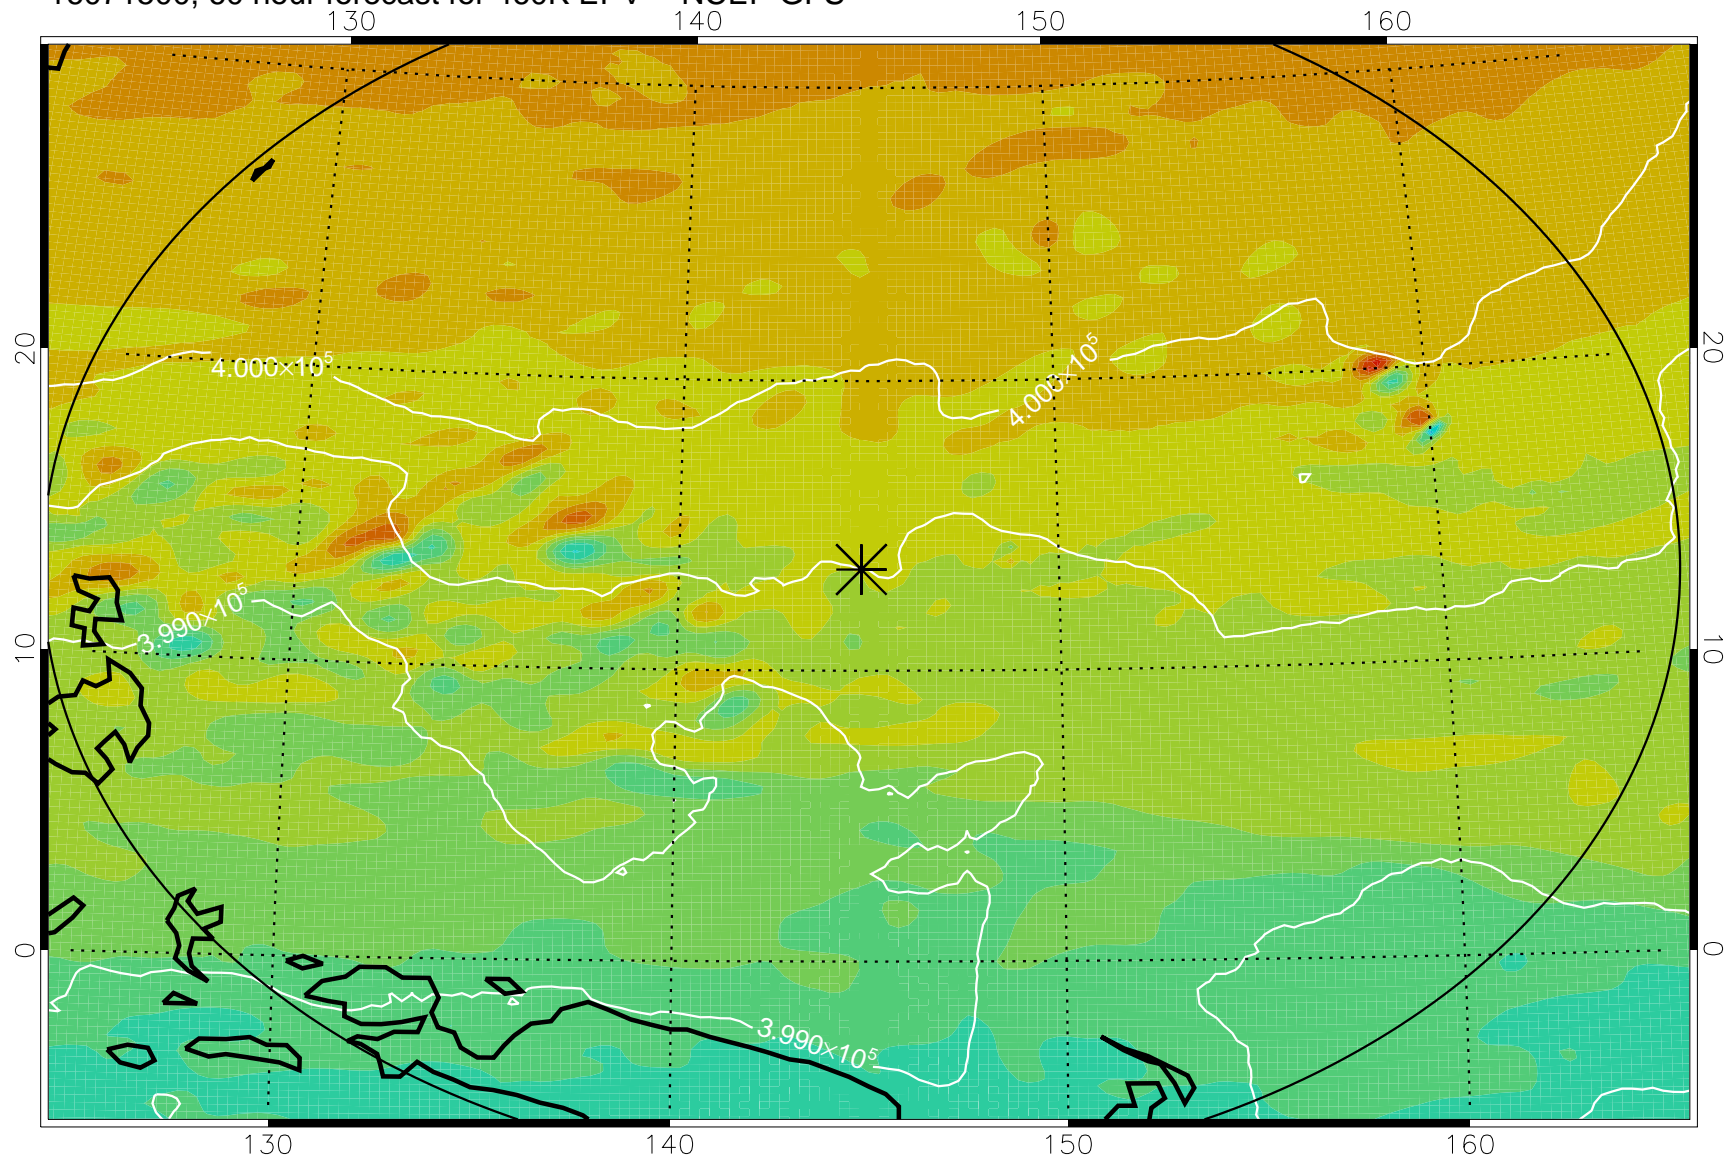

16071406, 42 hour forecast for 460K EPV -- NCEP GFS

460K Montgomery Streamfunction, white

Range ring of 2304 km

16071412, 48 hour forecast for 460K EPV -- NCEP GFS

460K Montgomery Streamfunction, white

Range ring of 2304 km

16071418, 54 hour forecast for 460K EPV -- NCEP GFS

460K Montgomery Streamfunction, white

Range ring of 2304 km

16071500, 60 hour forecast for 460K EPV -- NCEP GFS

460K Montgomery Streamfunction, white

Range ring of 2304 km

16071506, 66 hour forecast for 460K EPV -- NCEP GFS

460K Montgomery Streamfunction, white

Range ring of 2304 km

16071512, 72 hour forecast for 460K EPV -- NCEP GFS

460K Montgomery Streamfunction, white

Range ring of 2304 km

16071518, 78 hour forecast for 460K EPV -- NCEP GFS

460K Montgomery Streamfunction, white

Range ring of 2304 km

16071600, 84 hour forecast for 460K EPV -- NCEP GFS

460K Montgomery Streamfunction, white

Range ring of 2304 km