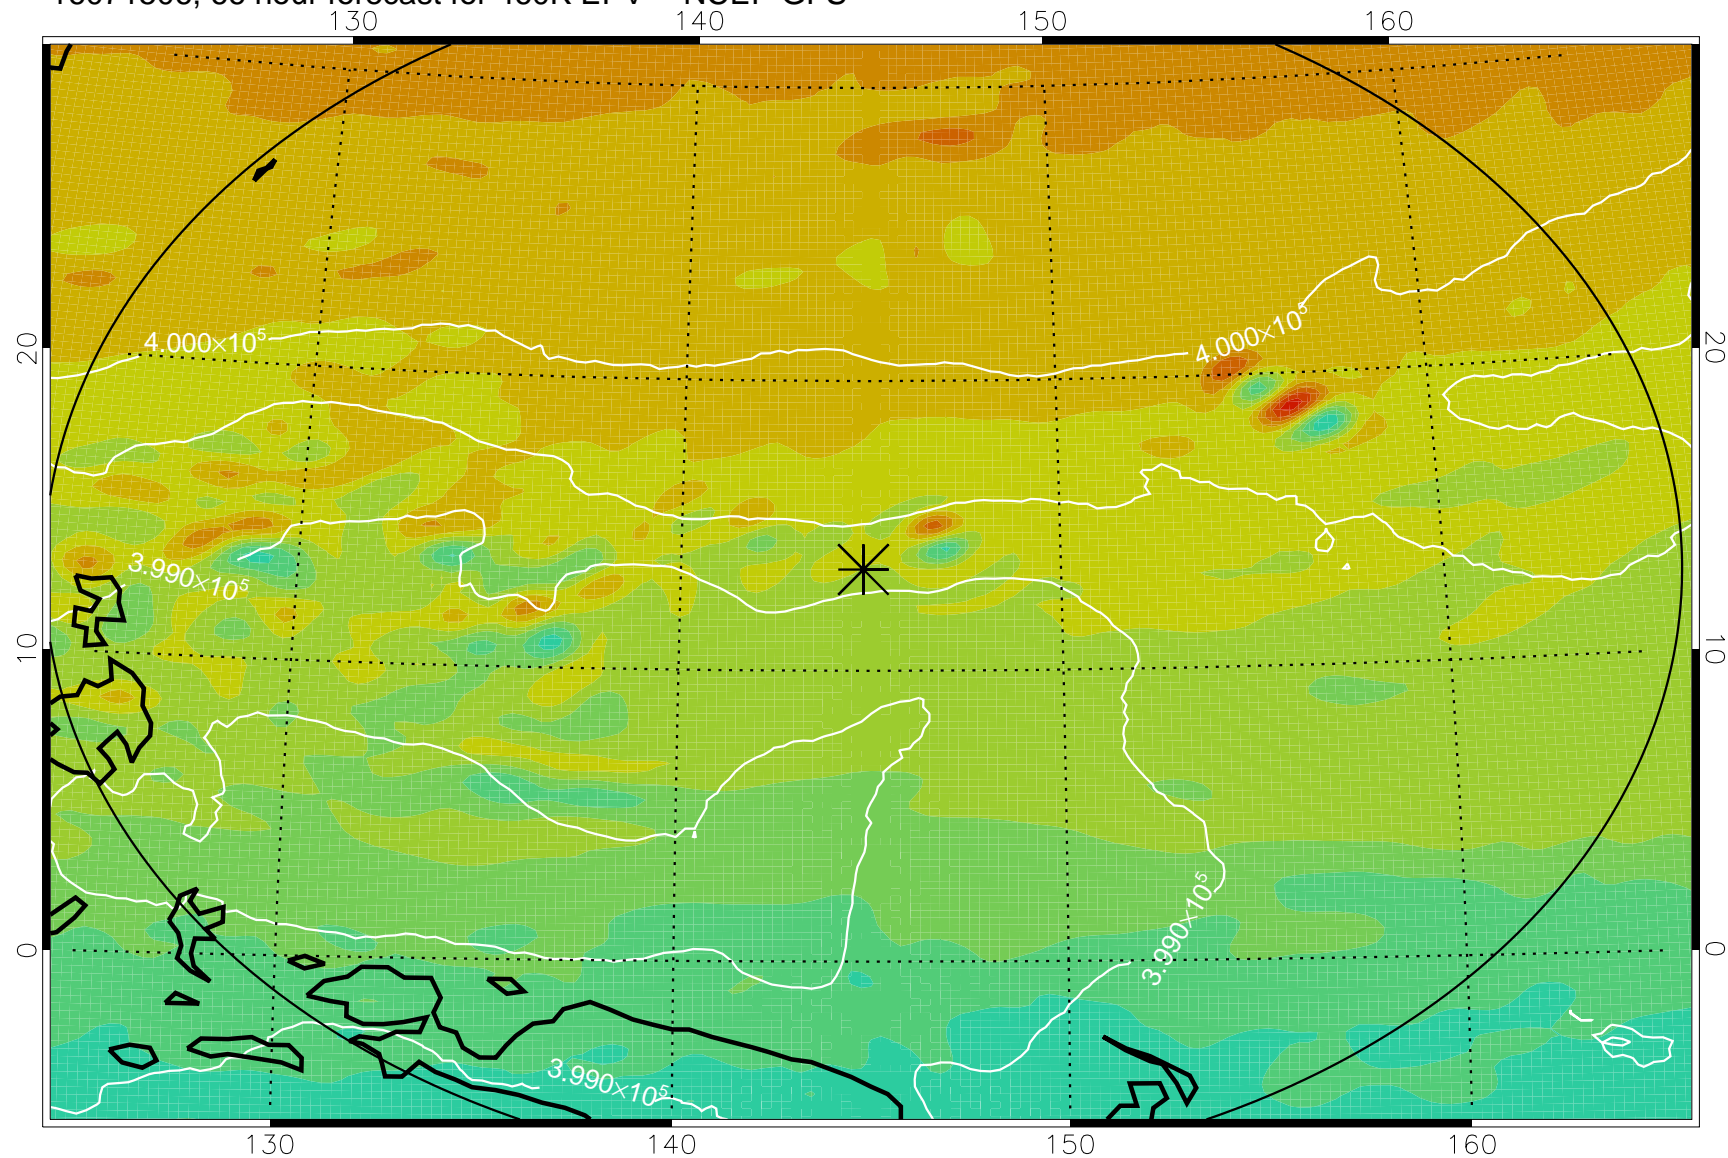

16071418, 54 hour forecast for 460K EPV -- NCEP GFS

460K Montgomery Streamfunction, white

Range ring of 2304 km

16071500, 60 hour forecast for 460K EPV -- NCEP GFS

460K Montgomery Streamfunction, white

Range ring of 2304 km

16071506, 66 hour forecast for 460K EPV -- NCEP GFS

460K Montgomery Streamfunction, white

Range ring of 2304 km

16071512, 72 hour forecast for 460K EPV -- NCEP GFS

460K Montgomery Streamfunction, white

Range ring of 2304 km

16071518, 78 hour forecast for 460K EPV -- NCEP GFS

460K Montgomery Streamfunction, white

Range ring of 2304 km

16071600, 84 hour forecast for 460K EPV -- NCEP GFS

460K Montgomery Streamfunction, white

Range ring of 2304 km

16071618, 102 hour forecast for 460K EPV -- NCEP GFS

460K Montgomery Streamfunction, white

Range ring of 2304 km

16071700, 108 hour forecast for 460K EPV -- NCEP GFS

460K Montgomery Streamfunction, white

Range ring of 2304 km