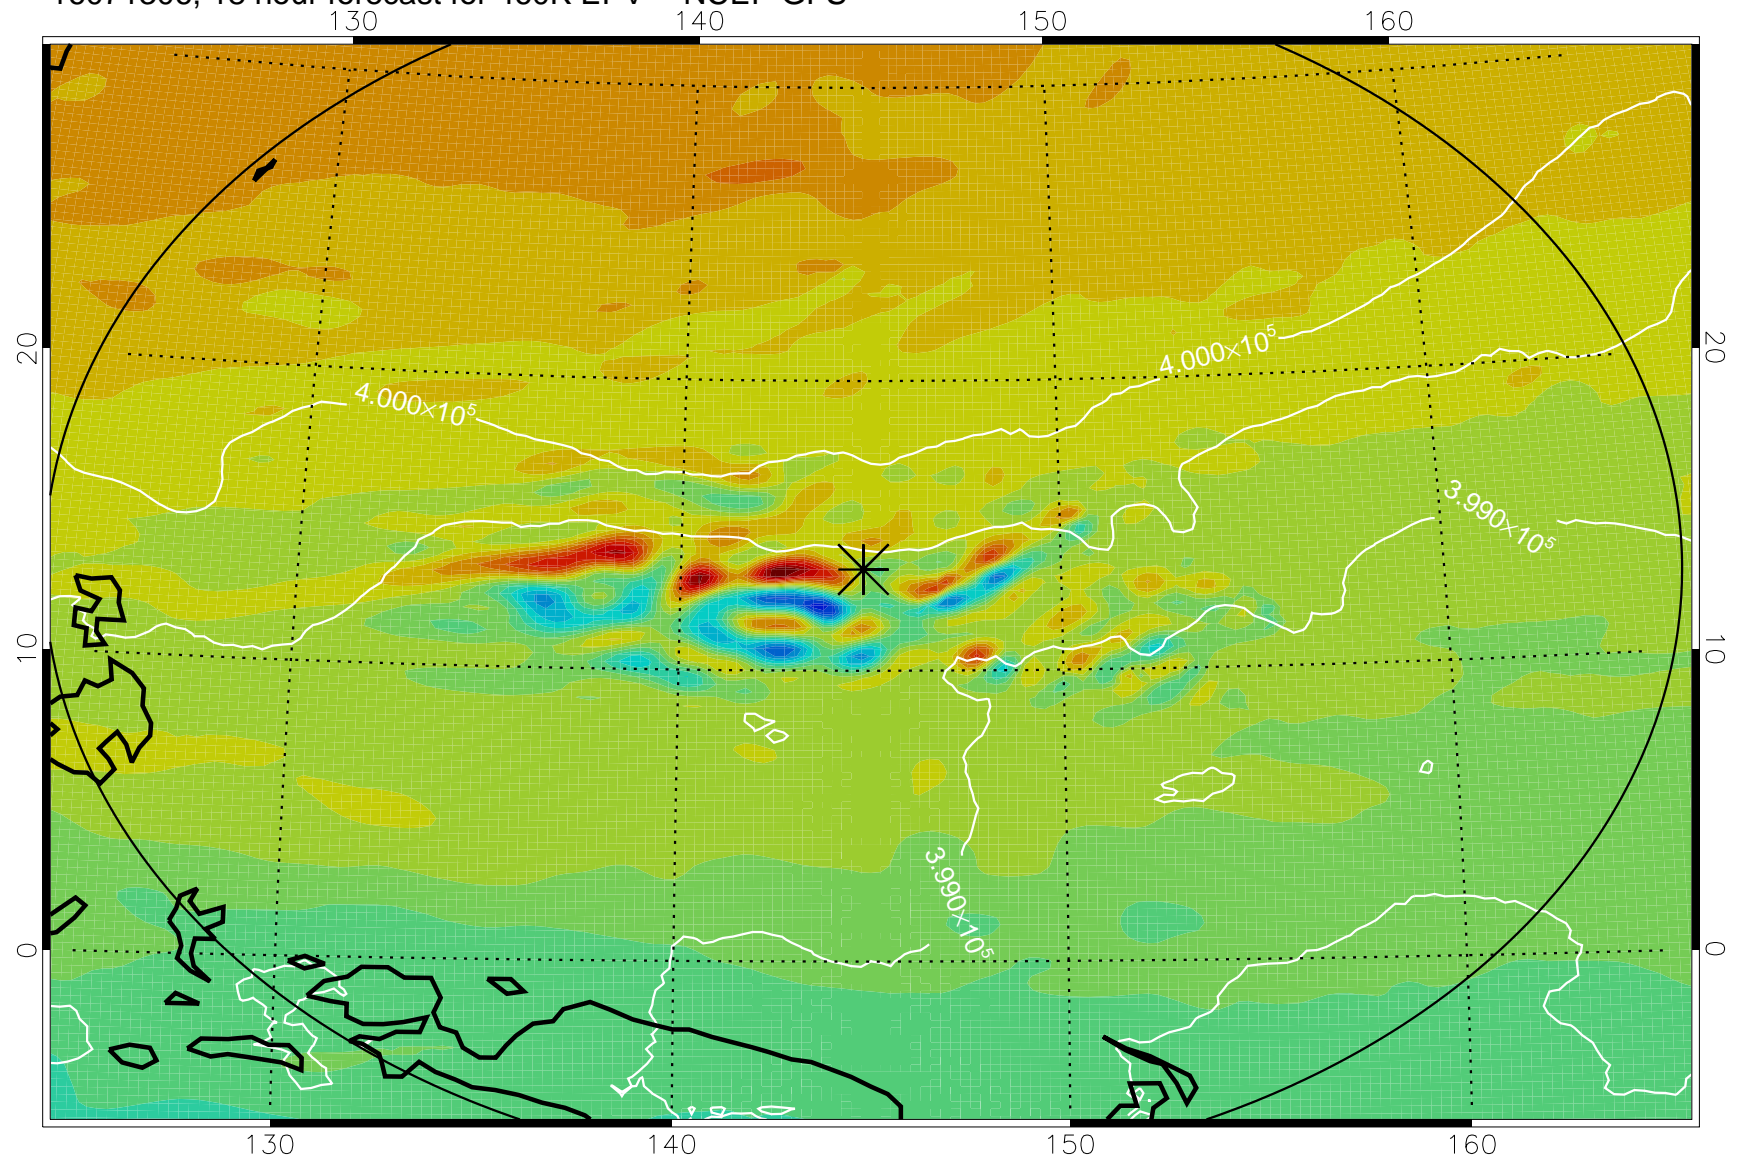

16071218, 6 hour forecast for 460K EPV -- NCEP GFS

460K Montgomery Streamfunction, white

Range ring of 2304 km

16071300, 12 hour forecast for 460K EPV -- NCEP GFS

460K Montgomery Streamfunction, white

Range ring of 2304 km

16071306, 18 hour forecast for 460K EPV -- NCEP GFS

460K Montgomery Streamfunction, white

Range ring of 2304 km

16071312, 24 hour forecast for 460K EPV -- NCEP GFS

460K Montgomery Streamfunction, white

Range ring of 2304 km

16071318, 30 hour forecast for 460K EPV -- NCEP GFS

460K Montgomery Streamfunction, white

Range ring of 2304 km

16071400, 36 hour forecast for 460K EPV -- NCEP GFS

460K Montgomery Streamfunction, white

Range ring of 2304 km

16071406, 42 hour forecast for 460K EPV -- NCEP GFS

460K Montgomery Streamfunction, white

Range ring of 2304 km

16071412, 48 hour forecast for 460K EPV -- NCEP GFS

460K Montgomery Streamfunction, white

Range ring of 2304 km