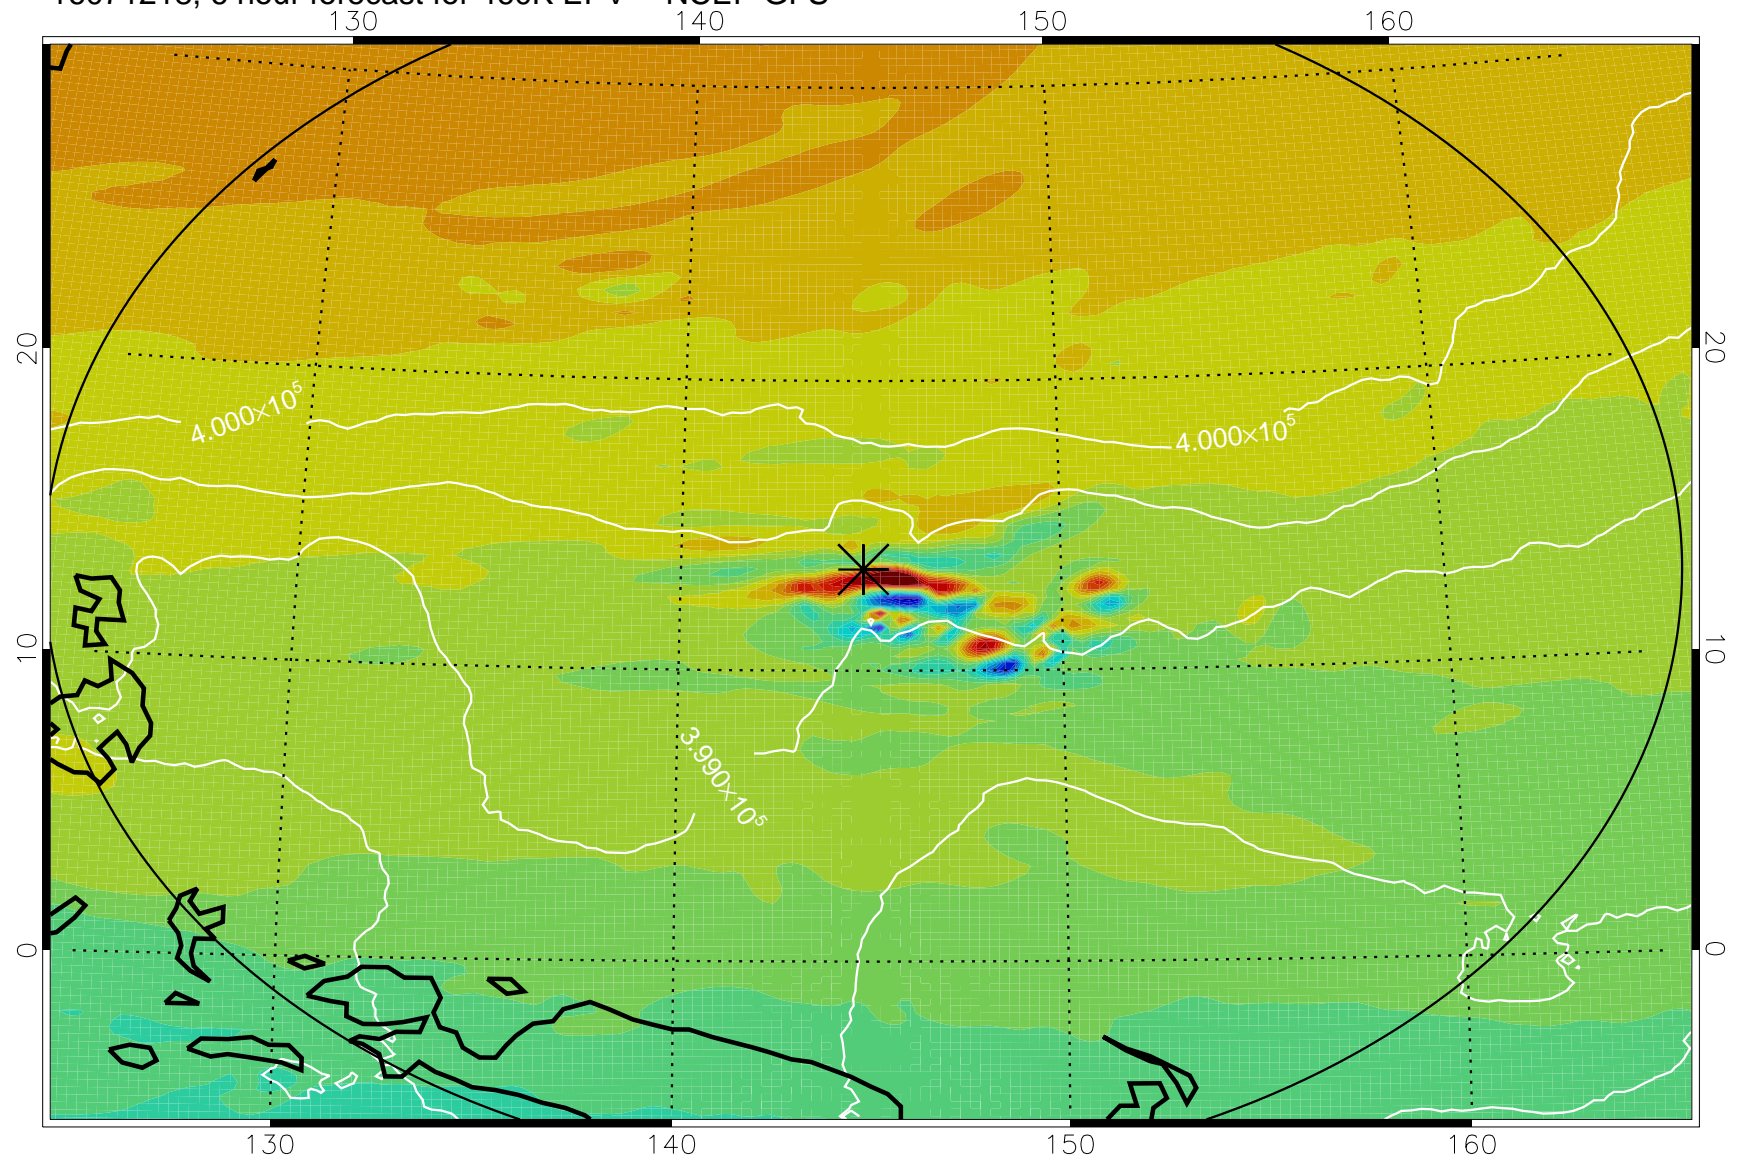

16071218, 6 hour forecast for 460K EPV -- NCEP GFS

460K Montgomery Streamfunction, white

Range ring of 2304 km

16071300, 12 hour forecast for 460K EPV -- NCEP GFS

460K Montgomery Streamfunction, white

Range ring of 2304 km

16071306, 18 hour forecast for 460K EPV -- NCEP GFS

460K Montgomery Streamfunction, white

Range ring of 2304 km

16071312, 24 hour forecast for 460K EPV -- NCEP GFS

460K Montgomery Streamfunction, white

Range ring of 2304 km

16071318, 30 hour forecast for 460K EPV -- NCEP GFS

460K Montgomery Streamfunction, white

Range ring of 2304 km

16071400, 36 hour forecast for 460K EPV -- NCEP GFS

460K Montgomery Streamfunction, white

Range ring of 2304 km

16071406, 42 hour forecast for 460K EPV -- NCEP GFS

460K Montgomery Streamfunction, white

Range ring of 2304 km

16071412, 48 hour forecast for 460K EPV -- NCEP GFS

460K Montgomery Streamfunction, white

Range ring of 2304 km