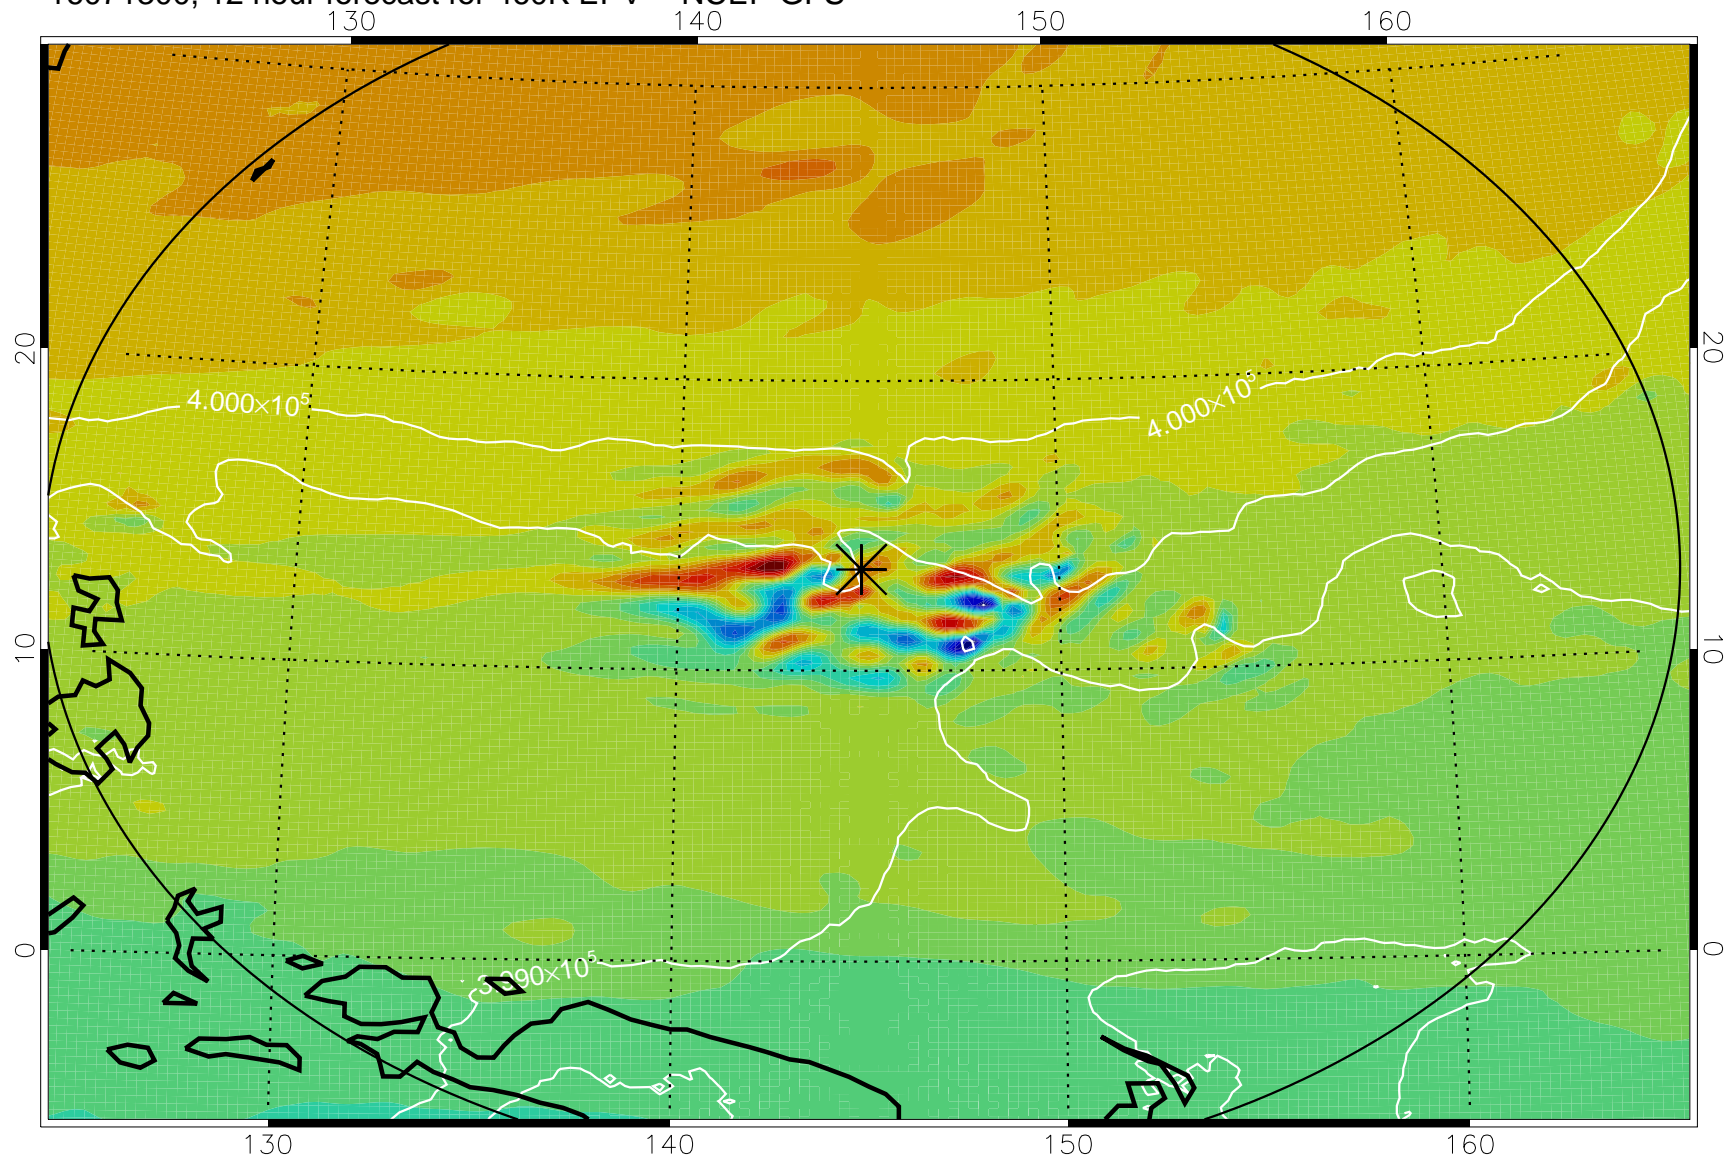

16071218, 6 hour forecast for 460K EPV -- NCEP GFS

460K Montgomery Streamfunction, white

Range ring of 2304 km

16071300, 12 hour forecast for 460K EPV -- NCEP GFS

460K Montgomery Streamfunction, white

Range ring of 2304 km

16071306, 18 hour forecast for 460K EPV -- NCEP GFS

460K Montgomery Streamfunction, white

Range ring of 2304 km

16071312, 24 hour forecast for 460K EPV -- NCEP GFS

460K Montgomery Streamfunction, white

Range ring of 2304 km

16071318, 30 hour forecast for 460K EPV -- NCEP GFS

460K Montgomery Streamfunction, white

Range ring of 2304 km

16071400, 36 hour forecast for 460K EPV -- NCEP GFS

460K Montgomery Streamfunction, white

Range ring of 2304 km

16071406, 42 hour forecast for 460K EPV -- NCEP GFS

460K Montgomery Streamfunction, white

Range ring of 2304 km

16071412, 48 hour forecast for 460K EPV -- NCEP GFS

460K Montgomery Streamfunction, white

Range ring of 2304 km