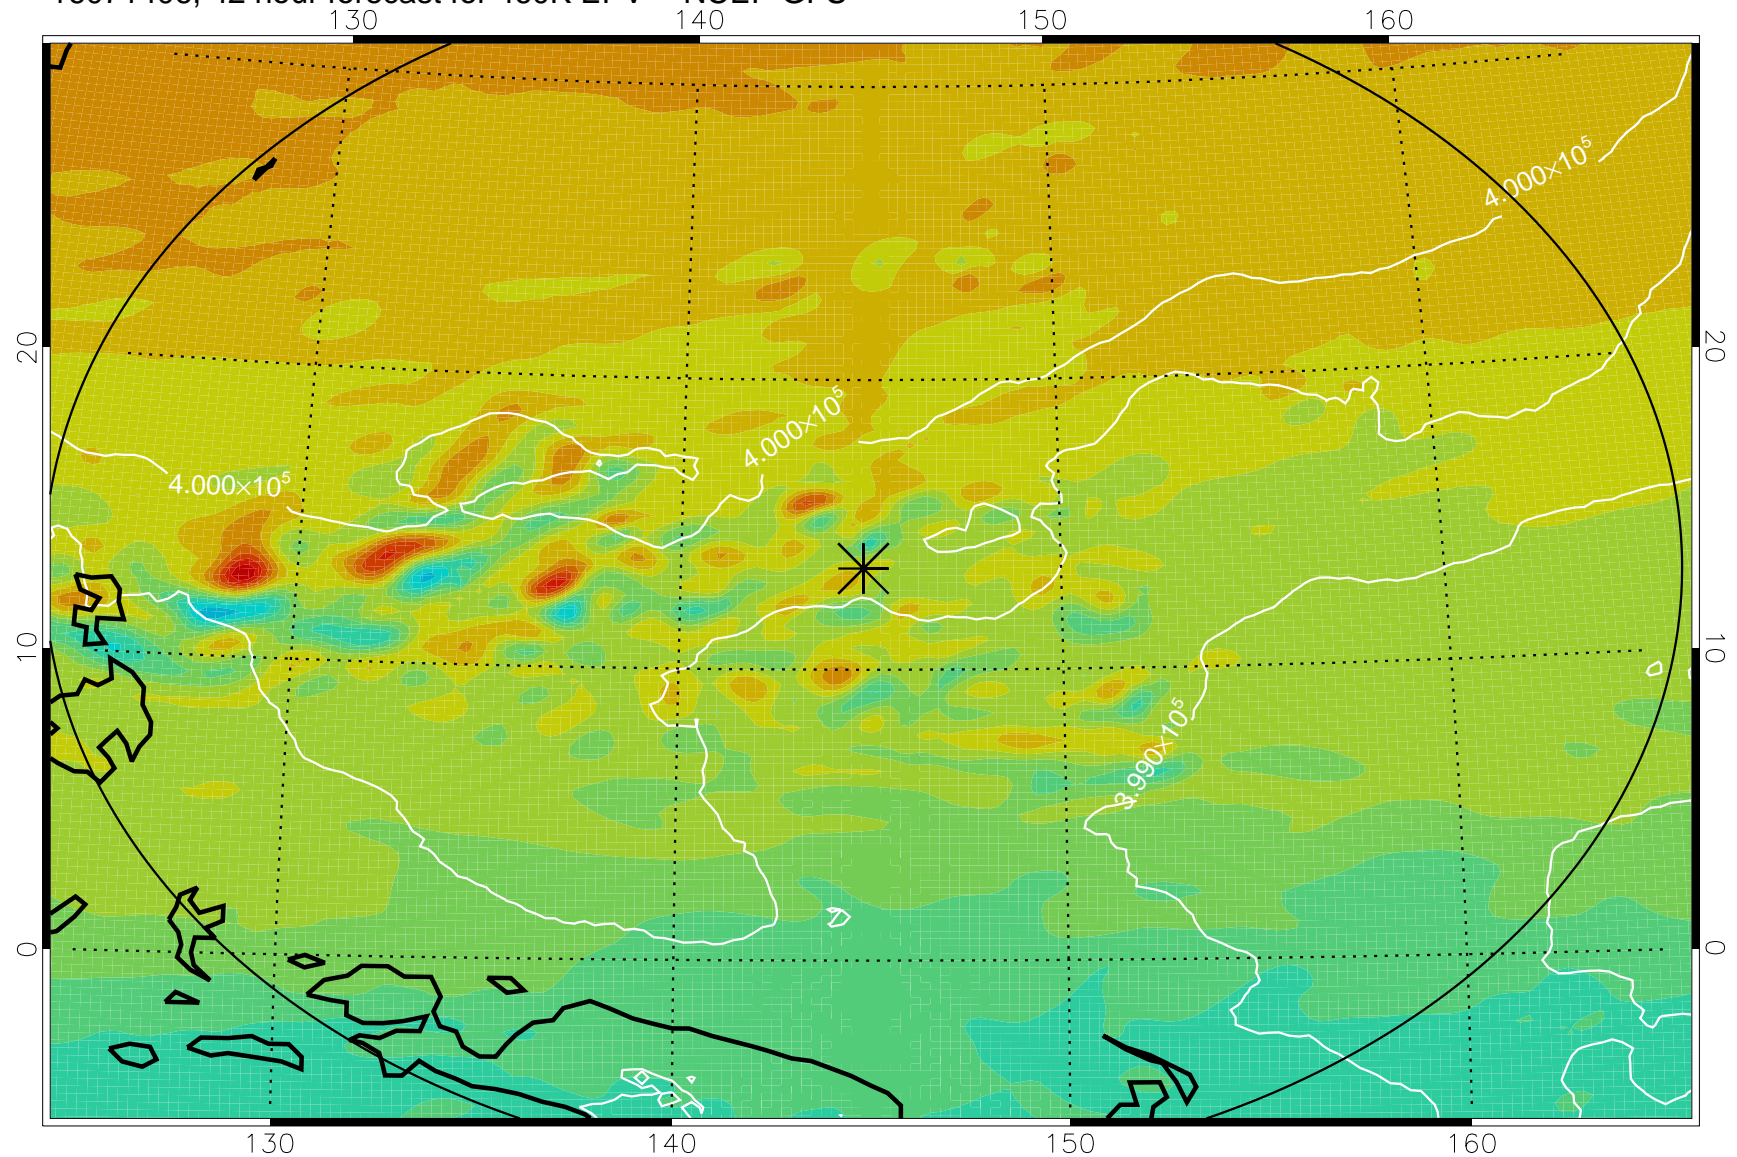

16071318, 30 hour forecast for 460K EPV -- NCEP GFS

460K Montgomery Streamfunction, white

Range ring of 2304 km

16071400, 36 hour forecast for 460K EPV -- NCEP GFS

460K Montgomery Streamfunction, white

Range ring of 2304 km

16071406, 42 hour forecast for 460K EPV -- NCEP GFS

460K Montgomery Streamfunction, white

Range ring of 2304 km

16071412, 48 hour forecast for 460K EPV -- NCEP GFS

460K Montgomery Streamfunction, white

Range ring of 2304 km

16071418, 54 hour forecast for 460K EPV -- NCEP GFS

460K Montgomery Streamfunction, white

Range ring of 2304 km

16071500, 60 hour forecast for 460K EPV -- NCEP GFS

460K Montgomery Streamfunction, white

Range ring of 2304 km

16071518, 78 hour forecast for 460K EPV -- NCEP GFS

460K Montgomery Streamfunction, white

Range ring of 2304 km

16071600, 84 hour forecast for 460K EPV -- NCEP GFS

460K Montgomery Streamfunction, white

Range ring of 2304 km