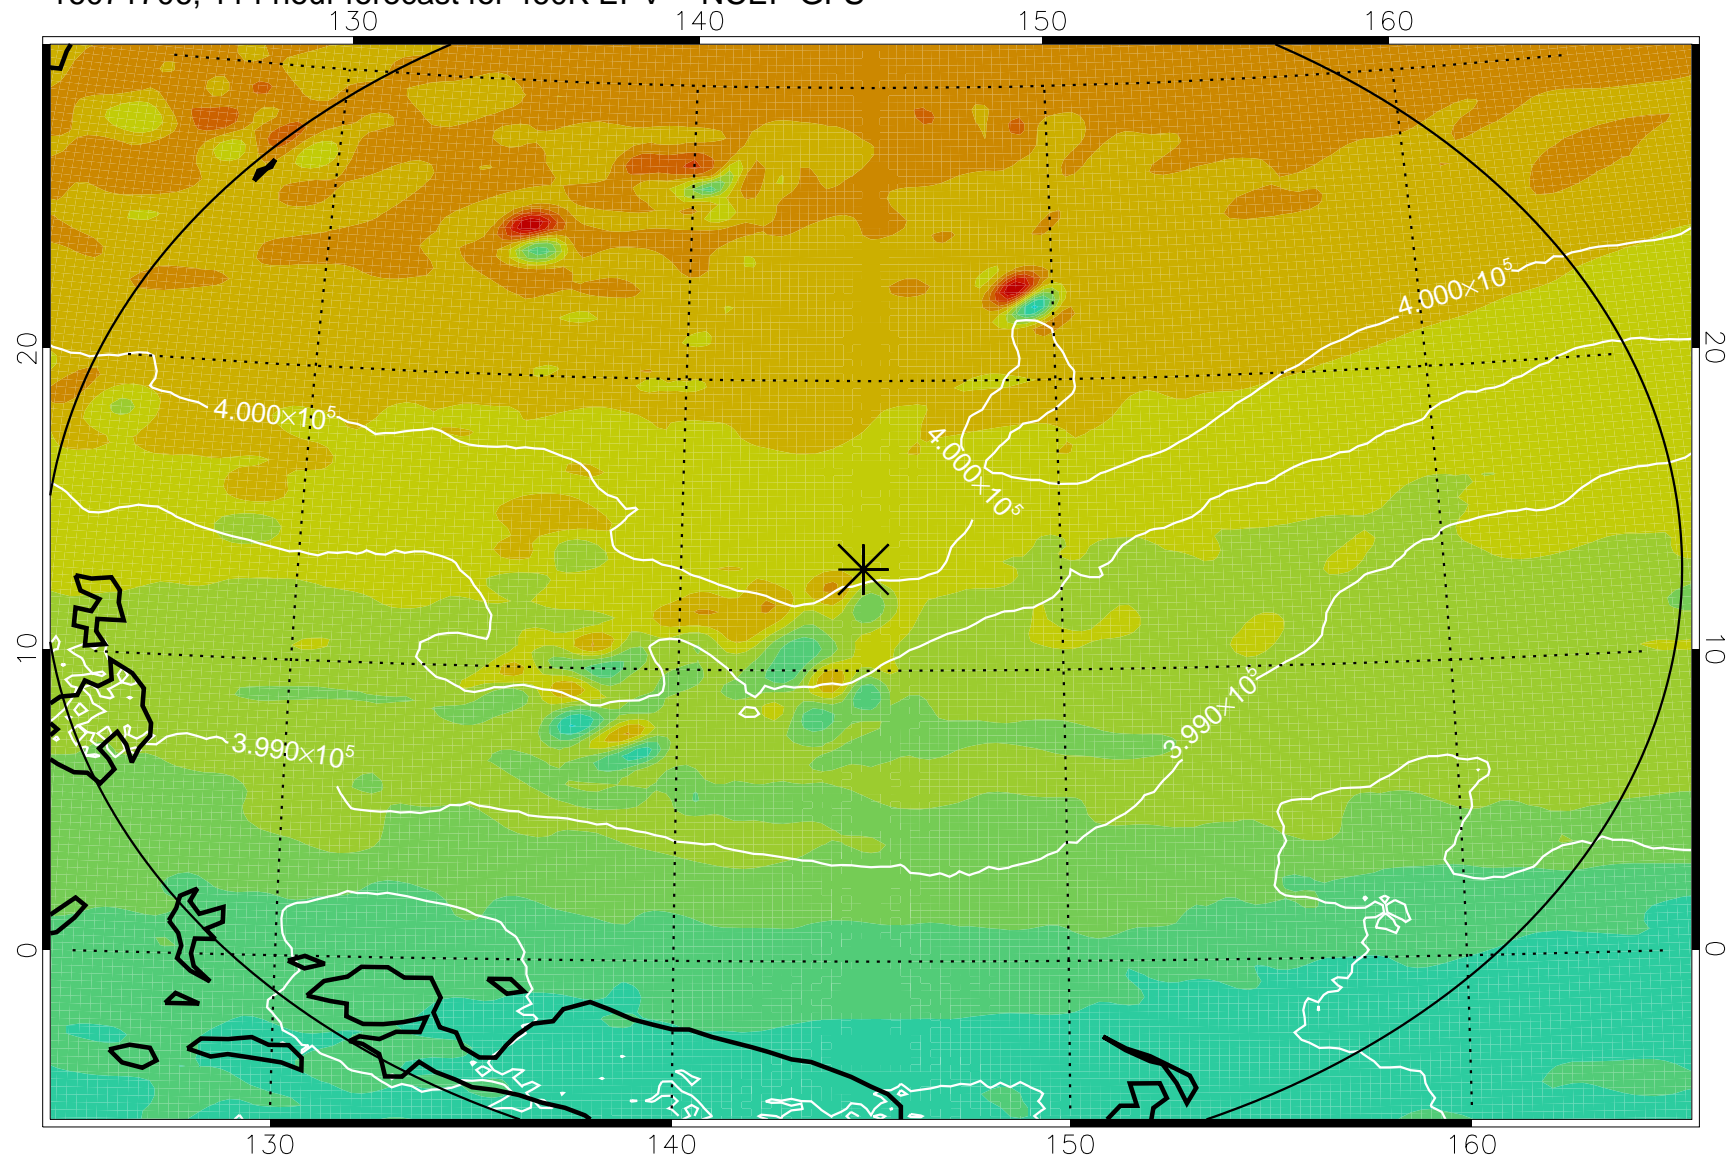

16071518, 78 hour forecast for 460K EPV -- NCEP GFS

460K Montgomery Streamfunction, white

Range ring of 2304 km

16071600, 84 hour forecast for 460K EPV -- NCEP GFS

460K Montgomery Streamfunction, white

Range ring of 2304 km

16071606, 90 hour forecast for 460K EPV -- NCEP GFS

460K Montgomery Streamfunction, white

Range ring of 2304 km

16071612, 96 hour forecast for 460K EPV -- NCEP GFS

460K Montgomery Streamfunction, white

Range ring of 2304 km

16071618, 102 hour forecast for 460K EPV -- NCEP GFS

460K Montgomery Streamfunction, white

Range ring of 2304 km

16071700, 108 hour forecast for 460K EPV -- NCEP GFS

460K Montgomery Streamfunction, white

Range ring of 2304 km

16071706, 114 hour forecast for 460K EPV -- NCEP GFS

460K Montgomery Streamfunction, white

Range ring of 2304 km

16071712, 120 hour forecast for 460K EPV -- NCEP GFS

460K Montgomery Streamfunction, white

Range ring of 2304 km