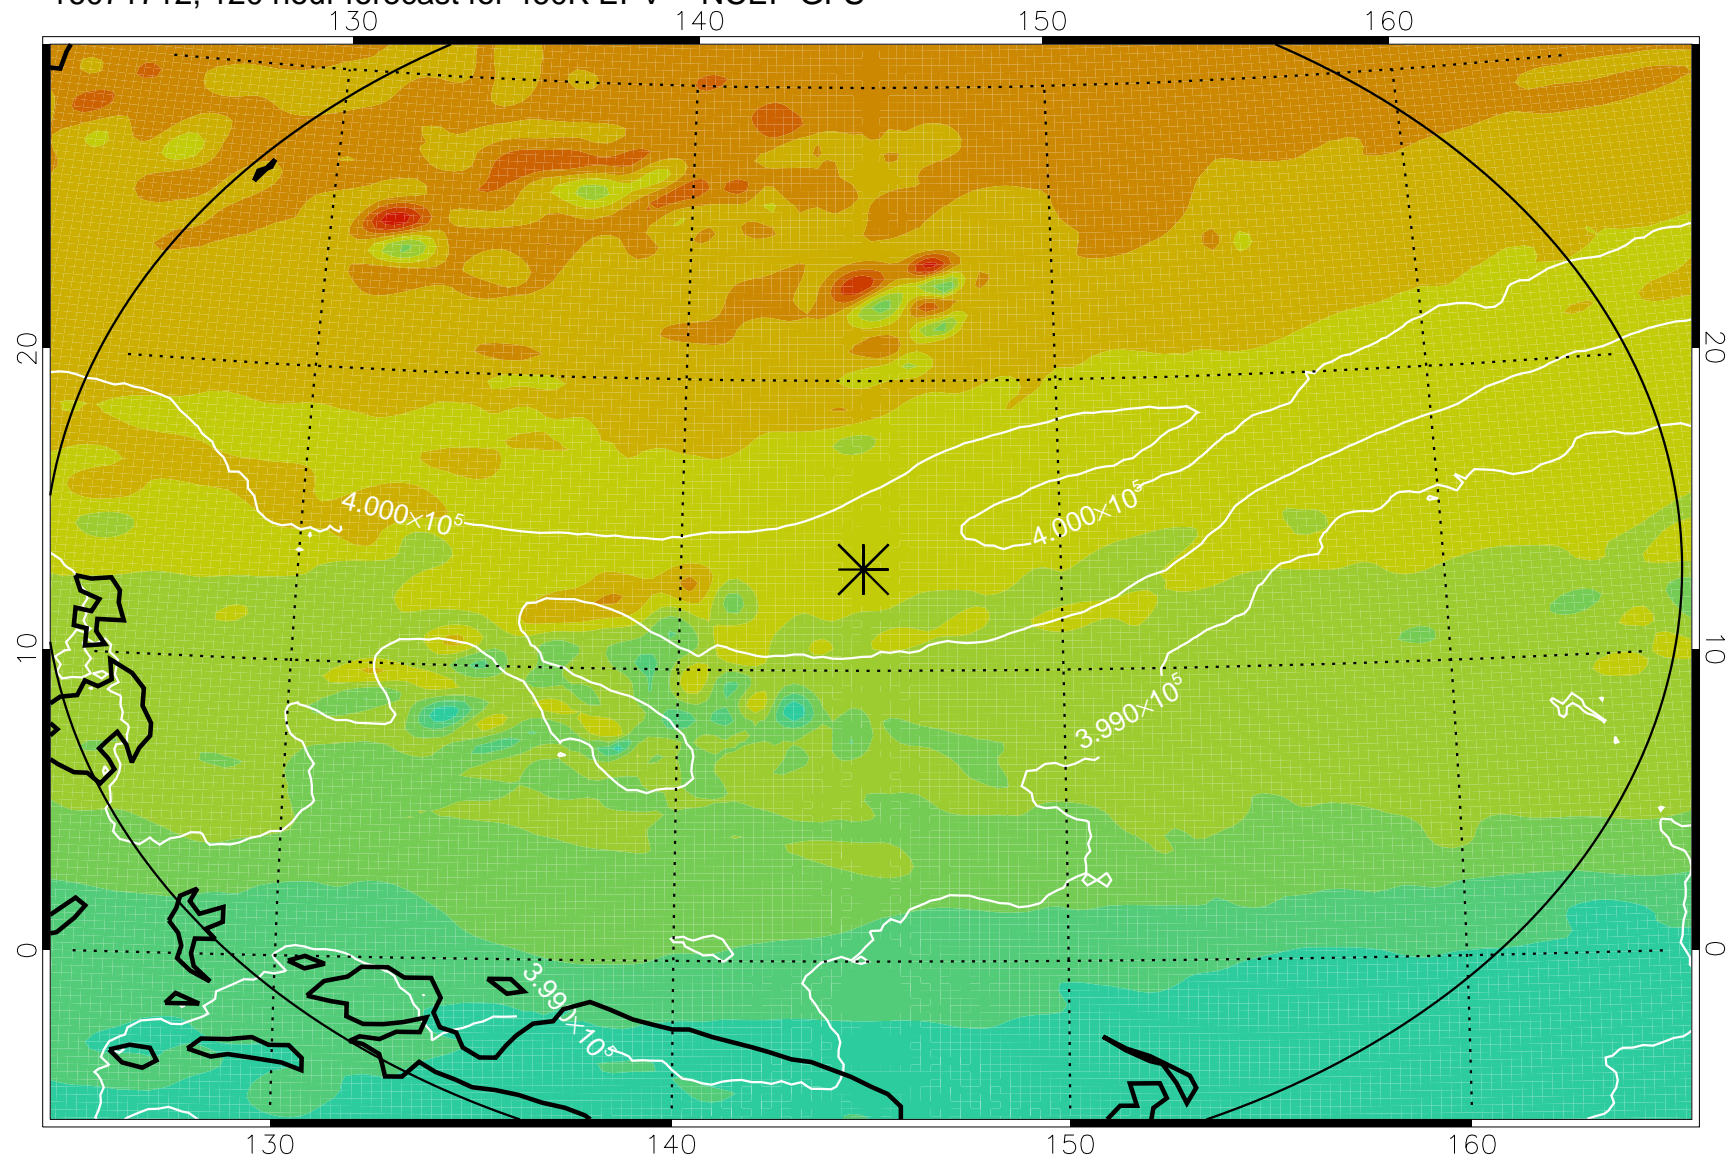

16071518, 78 hour forecast for 460K EPV -- NCEP GFS

460K Montgomery Streamfunction, white

Range ring of 2304 km

16071600, 84 hour forecast for 460K EPV -- NCEP GFS

460K Montgomery Streamfunction, white

Range ring of 2304 km

16071606, 90 hour forecast for 460K EPV -- NCEP GFS

460K Montgomery Streamfunction, white

Range ring of 2304 km

16071612, 96 hour forecast for 460K EPV -- NCEP GFS

460K Montgomery Streamfunction, white

Range ring of 2304 km

16071618, 102 hour forecast for 460K EPV -- NCEP GFS

460K Montgomery Streamfunction, white

Range ring of 2304 km

16071700, 108 hour forecast for 460K EPV -- NCEP GFS

460K Montgomery Streamfunction, white

Range ring of 2304 km

16071706, 114 hour forecast for 460K EPV -- NCEP GFS

460K Montgomery Streamfunction, white

Range ring of 2304 km

16071712, 120 hour forecast for 460K EPV -- NCEP GFS

460K Montgomery Streamfunction, white

Range ring of 2304 km