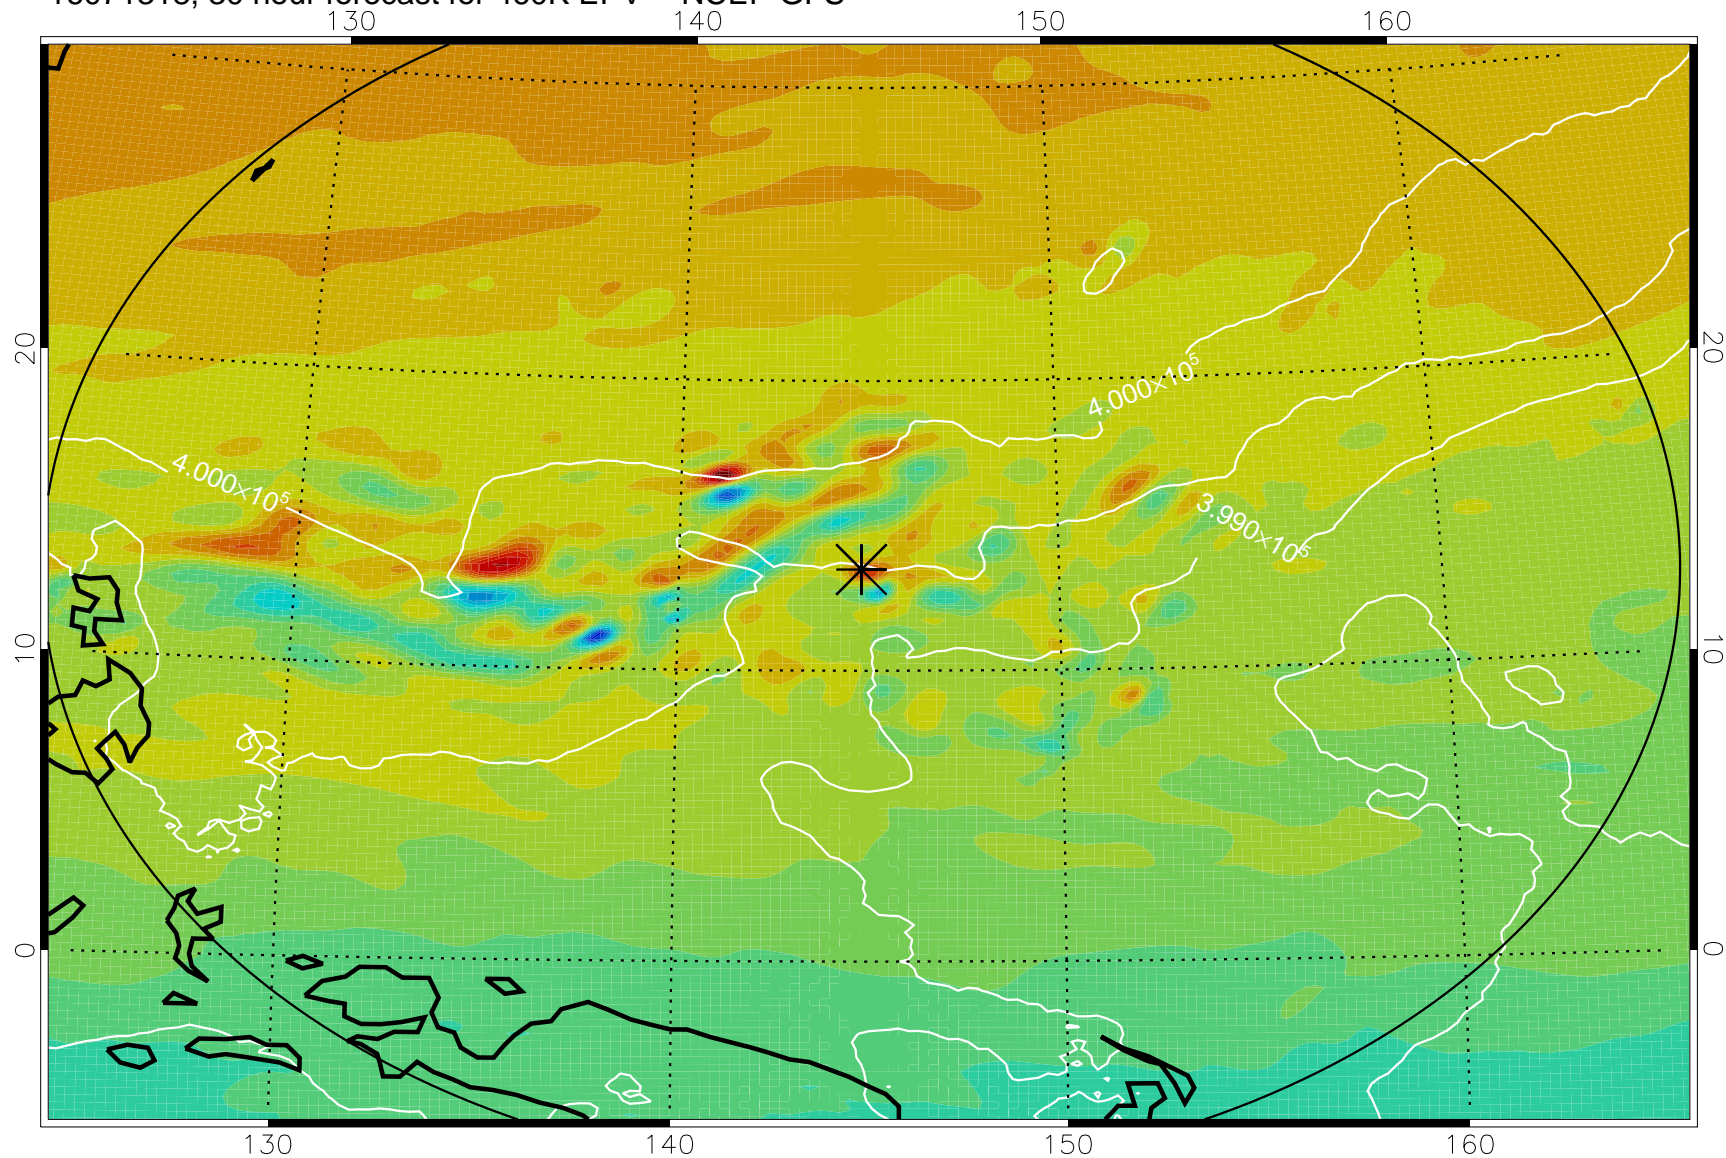

16071218, 6 hour forecast for 460K EPV -- NCEP GFS

460K Montgomery Streamfunction, white

Range ring of 2304 km

16071300, 12 hour forecast for 460K EPV -- NCEP GFS

460K Montgomery Streamfunction, white

Range ring of 2304 km

16071306, 18 hour forecast for 460K EPV -- NCEP GFS

460K Montgomery Streamfunction, white

Range ring of 2304 km

16071312, 24 hour forecast for 460K EPV -- NCEP GFS

460K Montgomery Streamfunction, white

Range ring of 2304 km

16071318, 30 hour forecast for 460K EPV -- NCEP GFS

460K Montgomery Streamfunction, white

Range ring of 2304 km

16071400, 36 hour forecast for 460K EPV -- NCEP GFS

460K Montgomery Streamfunction, white

Range ring of 2304 km

16071406, 42 hour forecast for 460K EPV -- NCEP GFS

460K Montgomery Streamfunction, white

Range ring of 2304 km

16071412, 48 hour forecast for 460K EPV -- NCEP GFS

460K Montgomery Streamfunction, white

Range ring of 2304 km