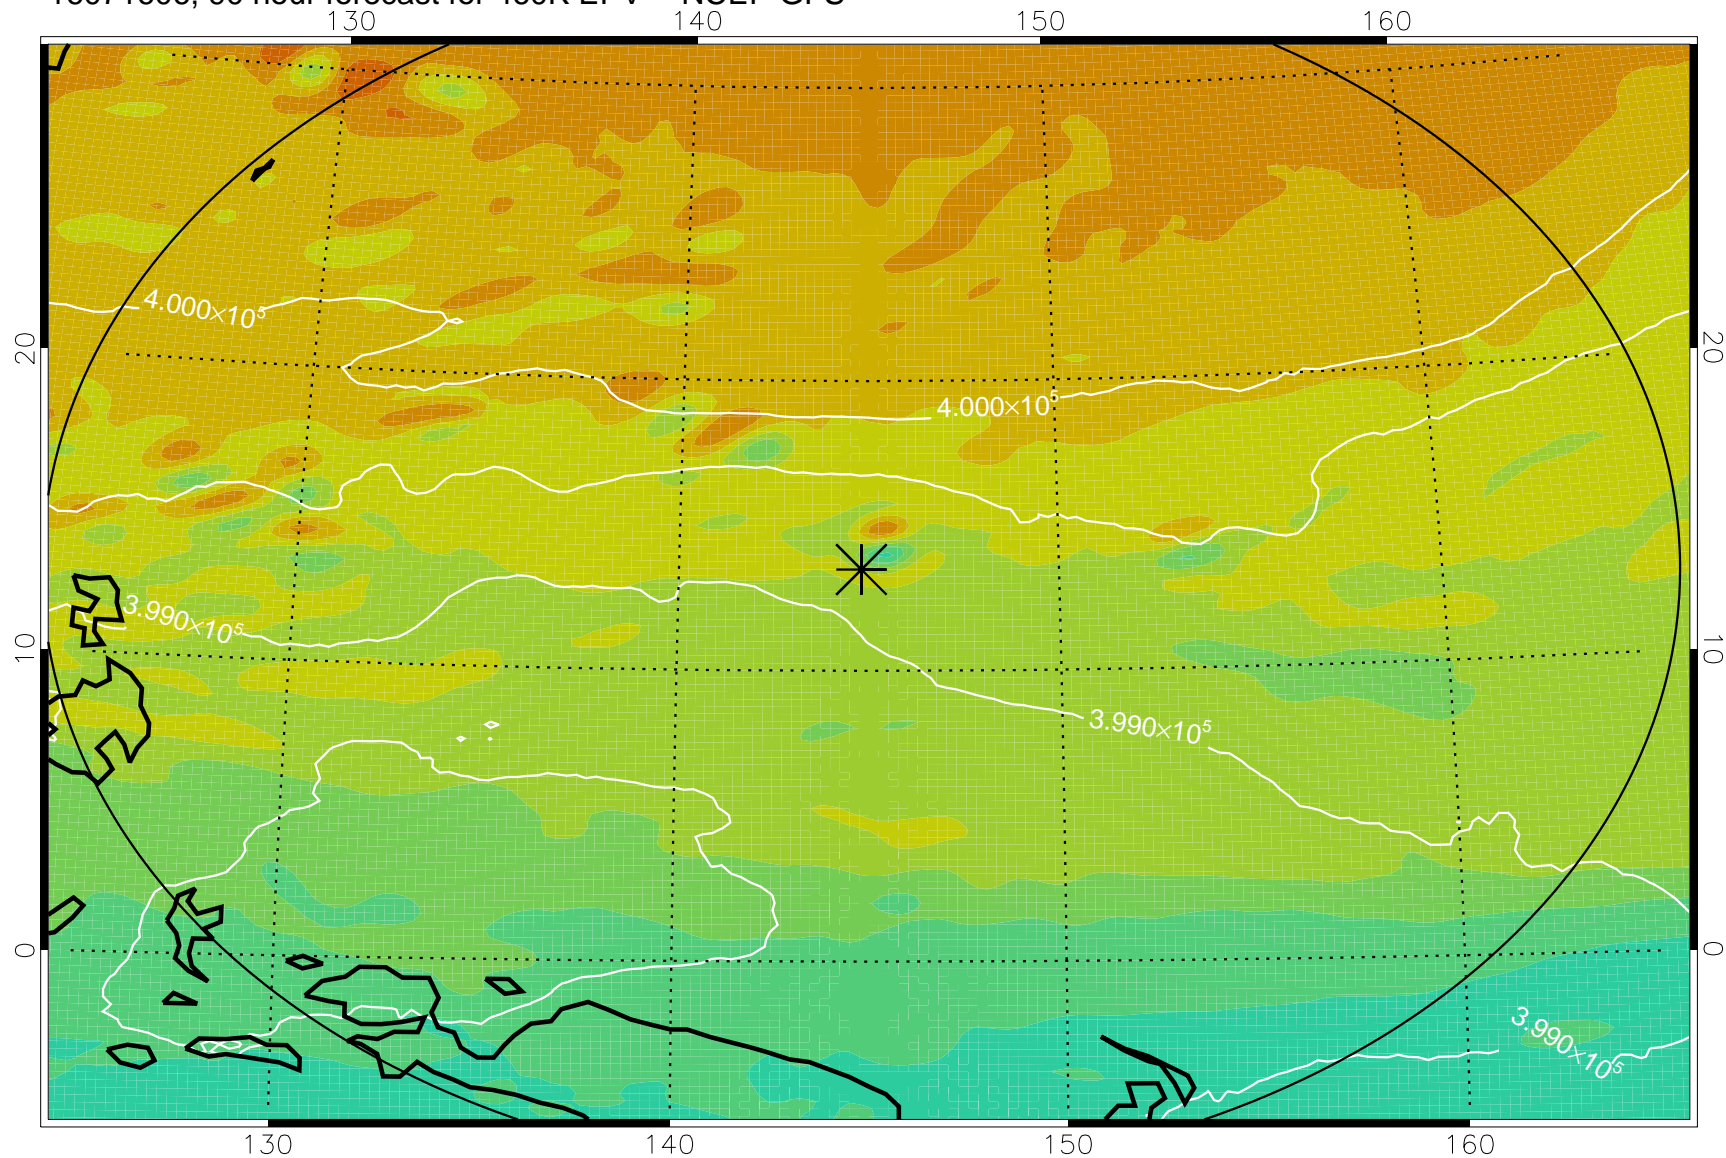

16071506, 66 hour forecast for 460K EPV -- NCEP GFS

460K Montgomery Streamfunction, white

Range ring of 2304 km

16071512, 72 hour forecast for 460K EPV -- NCEP GFS

460K Montgomery Streamfunction, white

Range ring of 2304 km

16071518, 78 hour forecast for 460K EPV -- NCEP GFS

460K Montgomery Streamfunction, white

Range ring of 2304 km

16071600, 84 hour forecast for 460K EPV -- NCEP GFS

460K Montgomery Streamfunction, white

Range ring of 2304 km

16071606, 90 hour forecast for 460K EPV -- NCEP GFS

460K Montgomery Streamfunction, white

Range ring of 2304 km

16071612, 96 hour forecast for 460K EPV -- NCEP GFS

460K Montgomery Streamfunction, white

Range ring of 2304 km

16071618, 102 hour forecast for 460K EPV -- NCEP GFS

460K Montgomery Streamfunction, white

Range ring of 2304 km

16071700, 108 hour forecast for 460K EPV -- NCEP GFS

460K Montgomery Streamfunction, white

Range ring of 2304 km