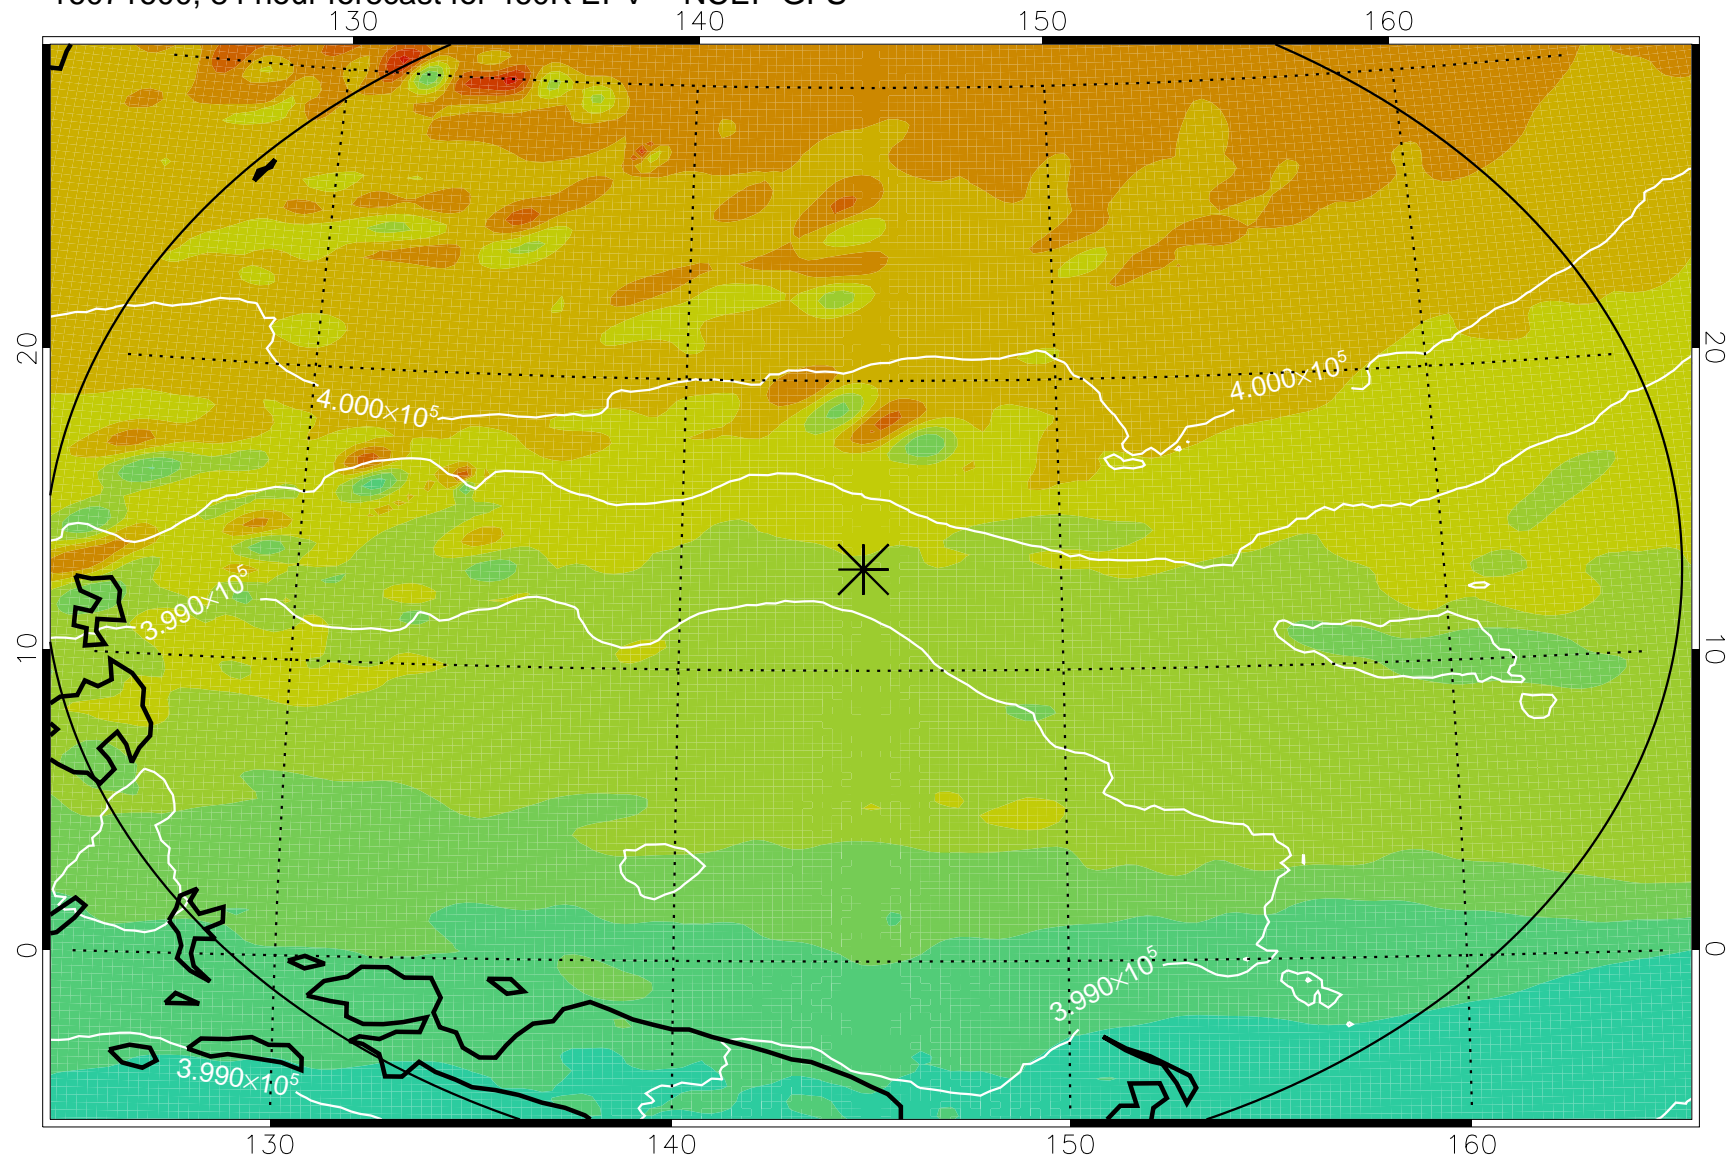

16071418, 54 hour forecast for 460K EPV -- NCEP GFS

460K Montgomery Streamfunction, white

Range ring of 2304 km

16071500, 60 hour forecast for 460K EPV -- NCEP GFS

460K Montgomery Streamfunction, white

Range ring of 2304 km

16071506, 66 hour forecast for 460K EPV -- NCEP GFS

460K Montgomery Streamfunction, white

Range ring of 2304 km

16071512, 72 hour forecast for 460K EPV -- NCEP GFS

460K Montgomery Streamfunction, white

Range ring of 2304 km

16071518, 78 hour forecast for 460K EPV -- NCEP GFS

460K Montgomery Streamfunction, white

Range ring of 2304 km

16071600, 84 hour forecast for 460K EPV -- NCEP GFS

460K Montgomery Streamfunction, white

Range ring of 2304 km

16071606, 90 hour forecast for 460K EPV -- NCEP GFS

460K Montgomery Streamfunction, white

Range ring of 2304 km

16071612, 96 hour forecast for 460K EPV -- NCEP GFS

460K Montgomery Streamfunction, white

Range ring of 2304 km