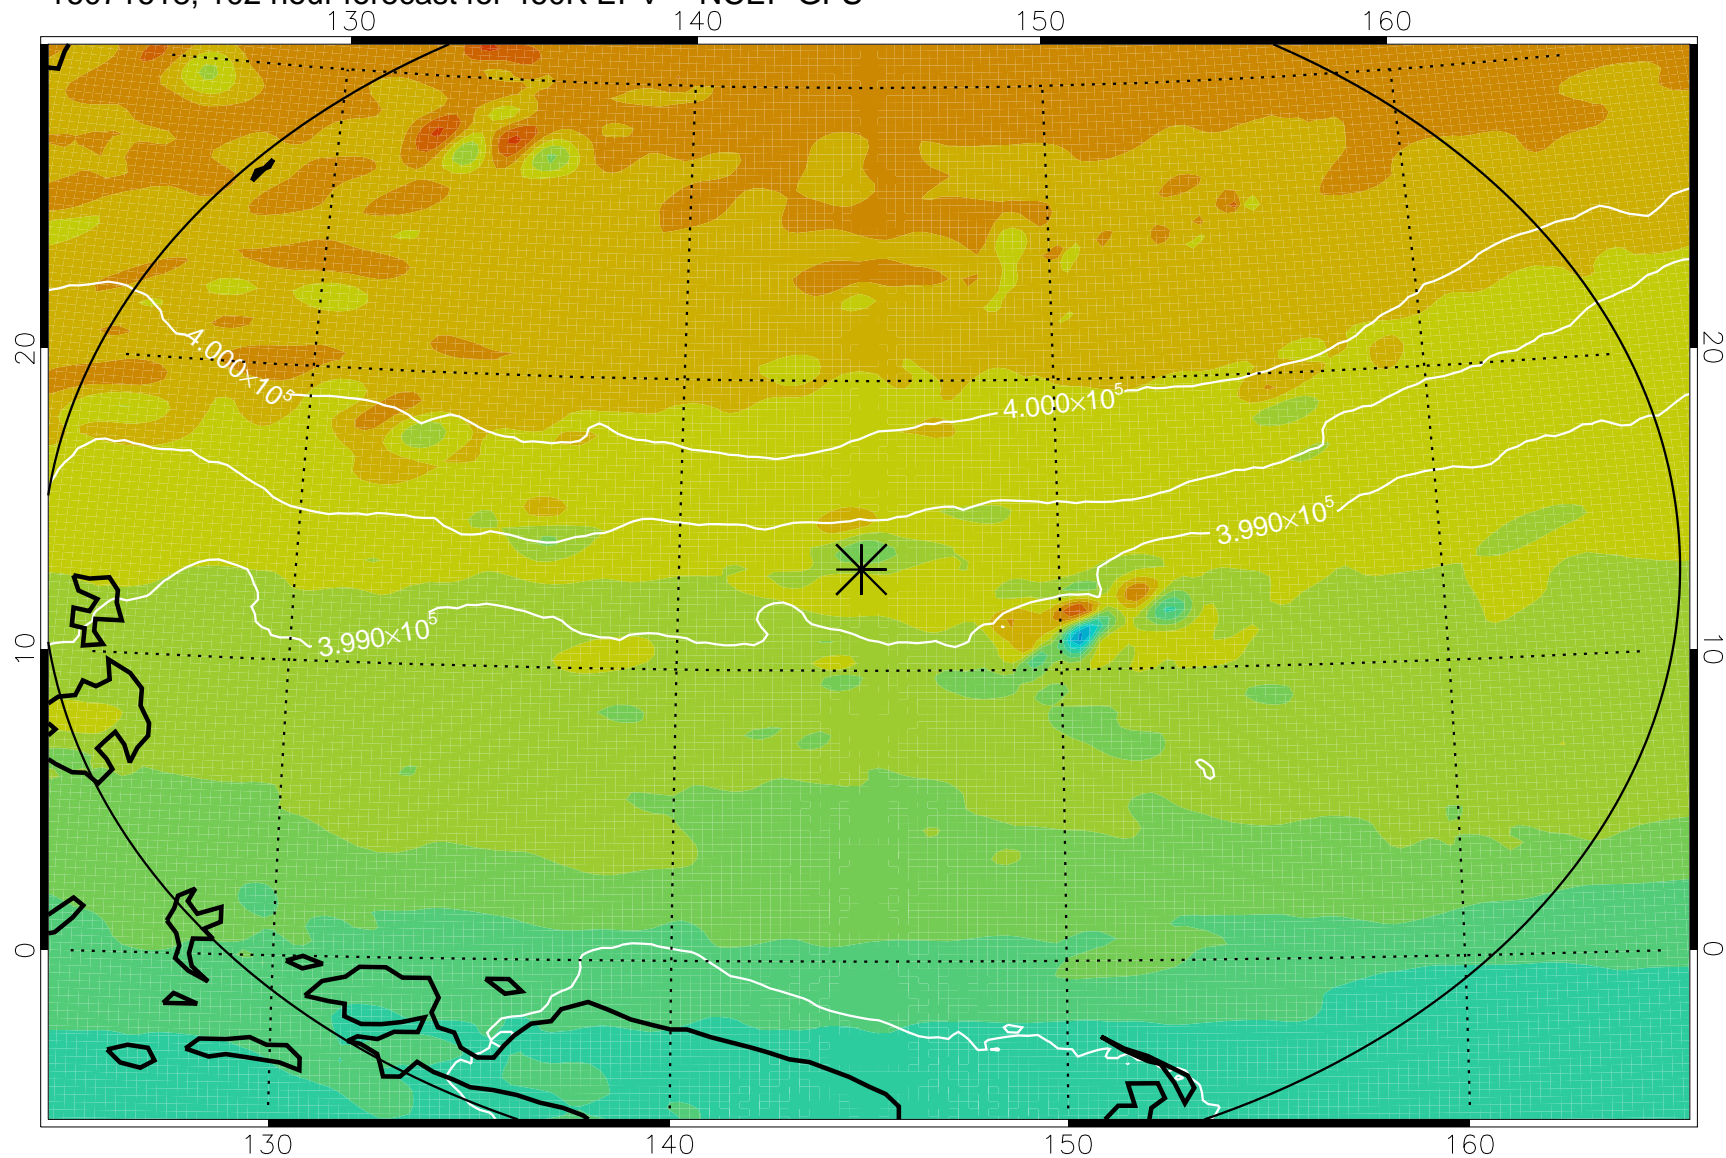

16071518, 78 hour forecast for 460K EPV -- NCEP GFS

460K Montgomery Streamfunction, white

Range ring of 2304 km

16071600, 84 hour forecast for 460K EPV -- NCEP GFS

460K Montgomery Streamfunction, white

Range ring of 2304 km

16071606, 90 hour forecast for 460K EPV -- NCEP GFS

460K Montgomery Streamfunction, white

Range ring of 2304 km

16071612, 96 hour forecast for 460K EPV -- NCEP GFS

460K Montgomery Streamfunction, white

Range ring of 2304 km

16071618, 102 hour forecast for 460K EPV -- NCEP GFS

460K Montgomery Streamfunction, white

Range ring of 2304 km

16071700, 108 hour forecast for 460K EPV -- NCEP GFS

460K Montgomery Streamfunction, white

Range ring of 2304 km

16071706, 114 hour forecast for 460K EPV -- NCEP GFS

460K Montgomery Streamfunction, white

Range ring of 2304 km

16071712, 120 hour forecast for 460K EPV -- NCEP GFS

460K Montgomery Streamfunction, white

Range ring of 2304 km