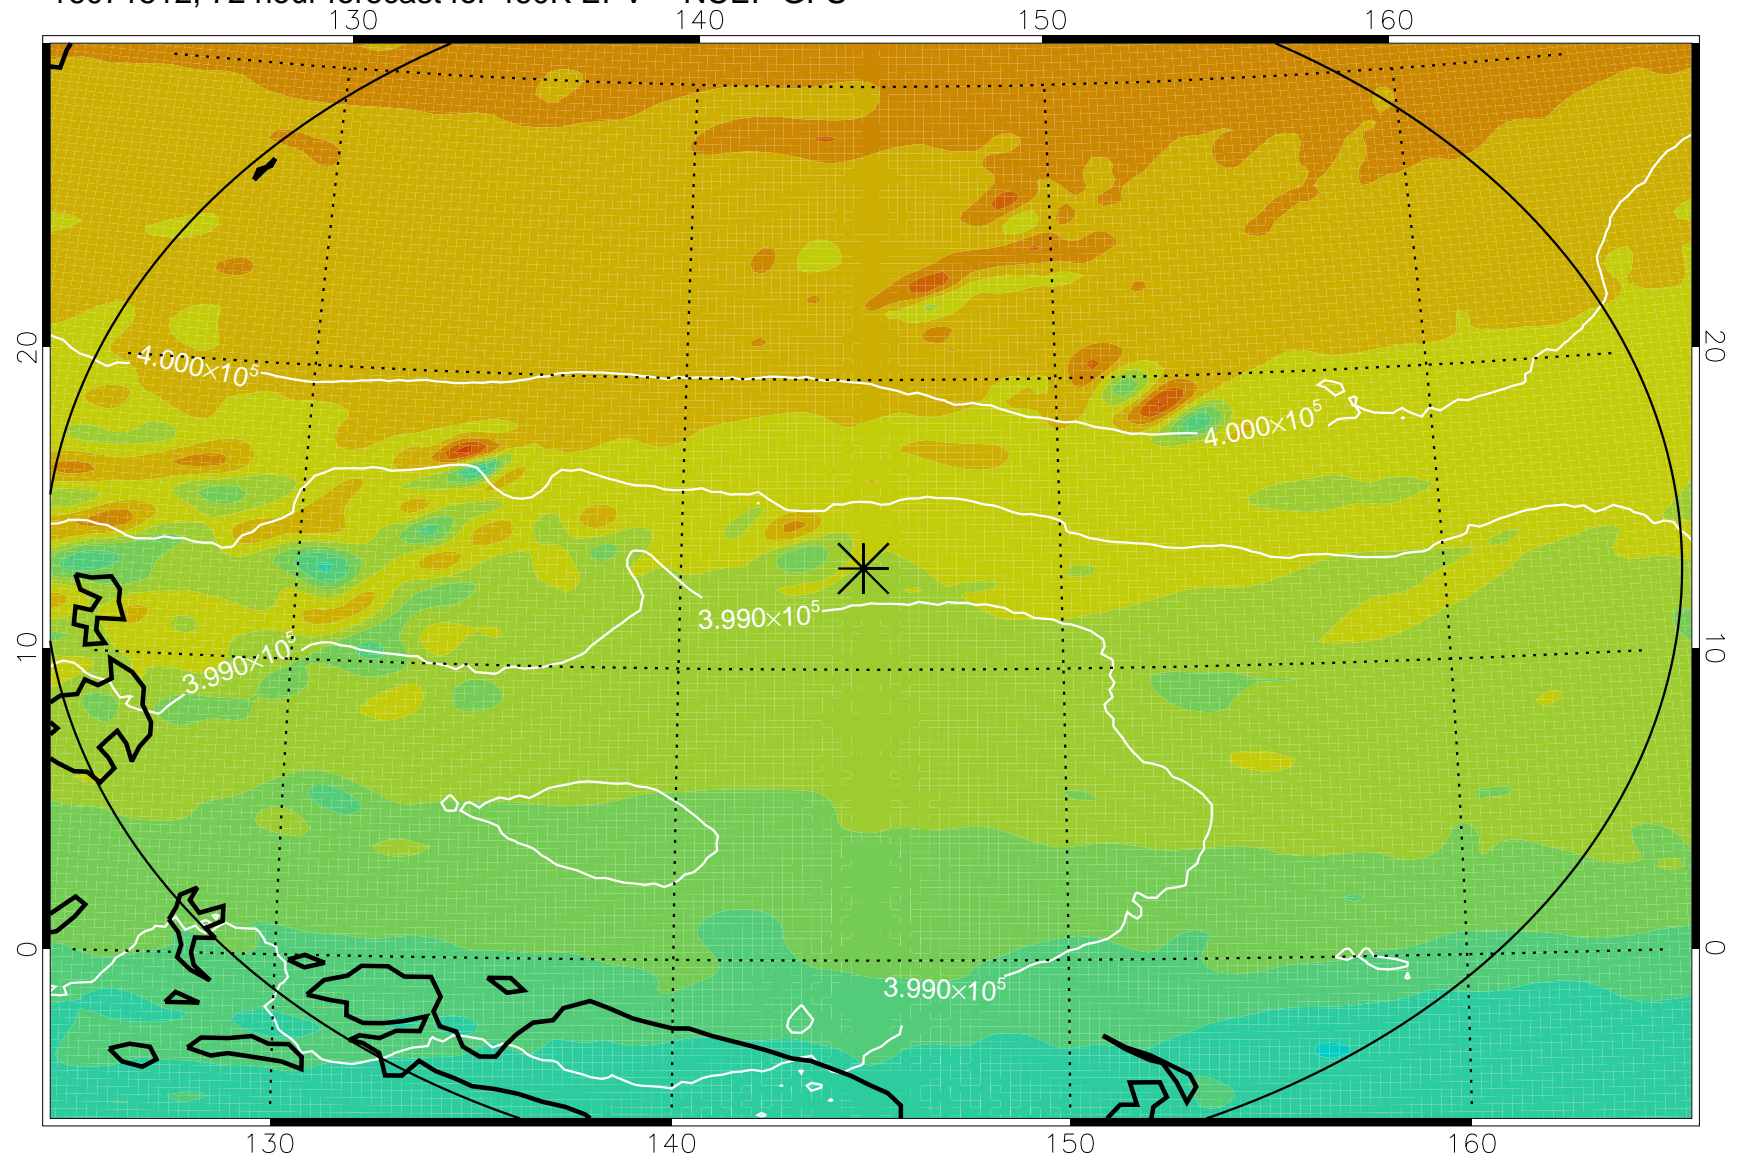

16071418, 54 hour forecast for 460K EPV -- NCEP GFS

460K Montgomery Streamfunction, white

Range ring of 2304 km

16071500, 60 hour forecast for 460K EPV -- NCEP GFS

460K Montgomery Streamfunction, white

Range ring of 2304 km

16071506, 66 hour forecast for 460K EPV -- NCEP GFS

460K Montgomery Streamfunction, white

Range ring of 2304 km

16071512, 72 hour forecast for 460K EPV -- NCEP GFS

460K Montgomery Streamfunction, white

Range ring of 2304 km

16071518, 78 hour forecast for 460K EPV -- NCEP GFS

460K Montgomery Streamfunction, white

Range ring of 2304 km

16071600, 84 hour forecast for 460K EPV -- NCEP GFS

460K Montgomery Streamfunction, white

Range ring of 2304 km

16071606, 90 hour forecast for 460K EPV -- NCEP GFS

460K Montgomery Streamfunction, white

Range ring of 2304 km

16071612, 96 hour forecast for 460K EPV -- NCEP GFS

460K Montgomery Streamfunction, white

Range ring of 2304 km