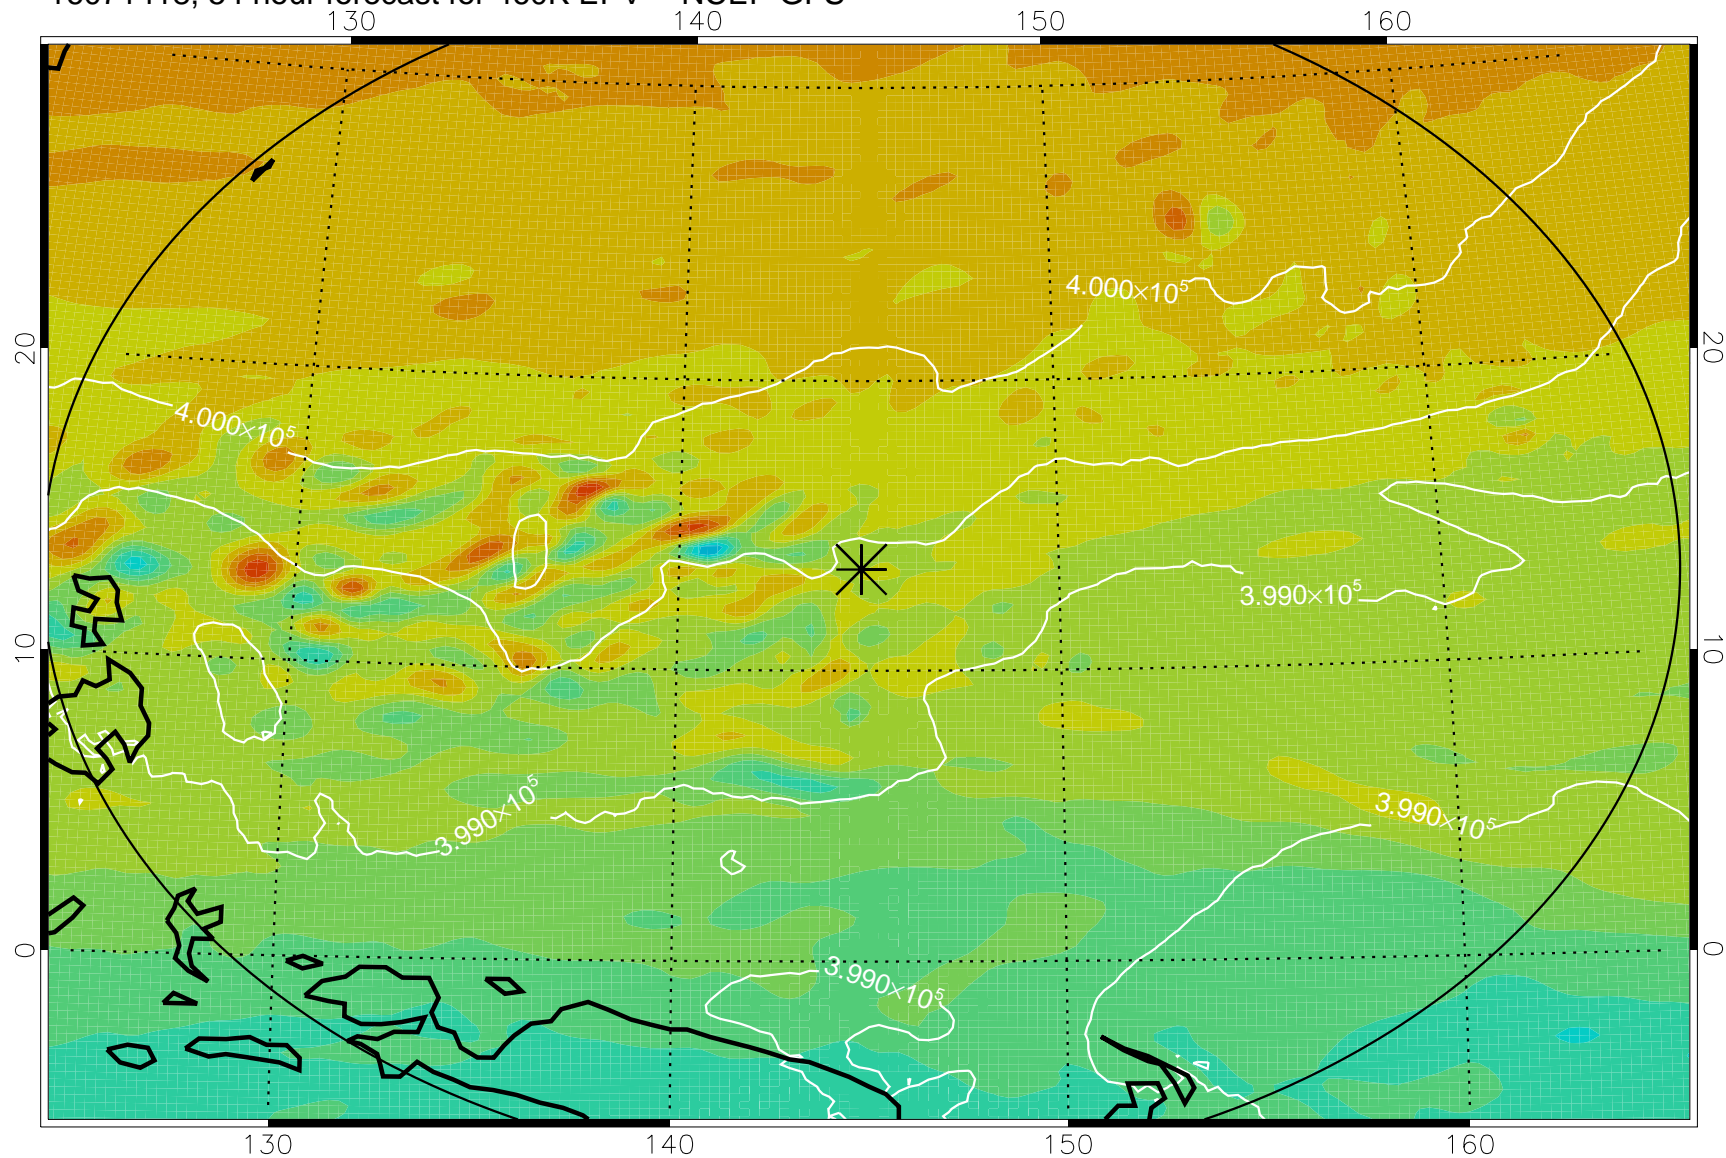

16071406, 42 hour forecast for 460K EPV -- NCEP GFS

460K Montgomery Streamfunction, white

Range ring of 2304 km

16071412, 48 hour forecast for 460K EPV -- NCEP GFS

460K Montgomery Streamfunction, white

Range ring of 2304 km

16071418, 54 hour forecast for 460K EPV -- NCEP GFS

460K Montgomery Streamfunction, white

Range ring of 2304 km

16071500, 60 hour forecast for 460K EPV -- NCEP GFS

460K Montgomery Streamfunction, white

Range ring of 2304 km

16071506, 66 hour forecast for 460K EPV -- NCEP GFS

460K Montgomery Streamfunction, white

Range ring of 2304 km

16071512, 72 hour forecast for 460K EPV -- NCEP GFS

460K Montgomery Streamfunction, white

Range ring of 2304 km

16071518, 78 hour forecast for 460K EPV -- NCEP GFS

460K Montgomery Streamfunction, white

Range ring of 2304 km

16071600, 84 hour forecast for 460K EPV -- NCEP GFS

460K Montgomery Streamfunction, white

Range ring of 2304 km