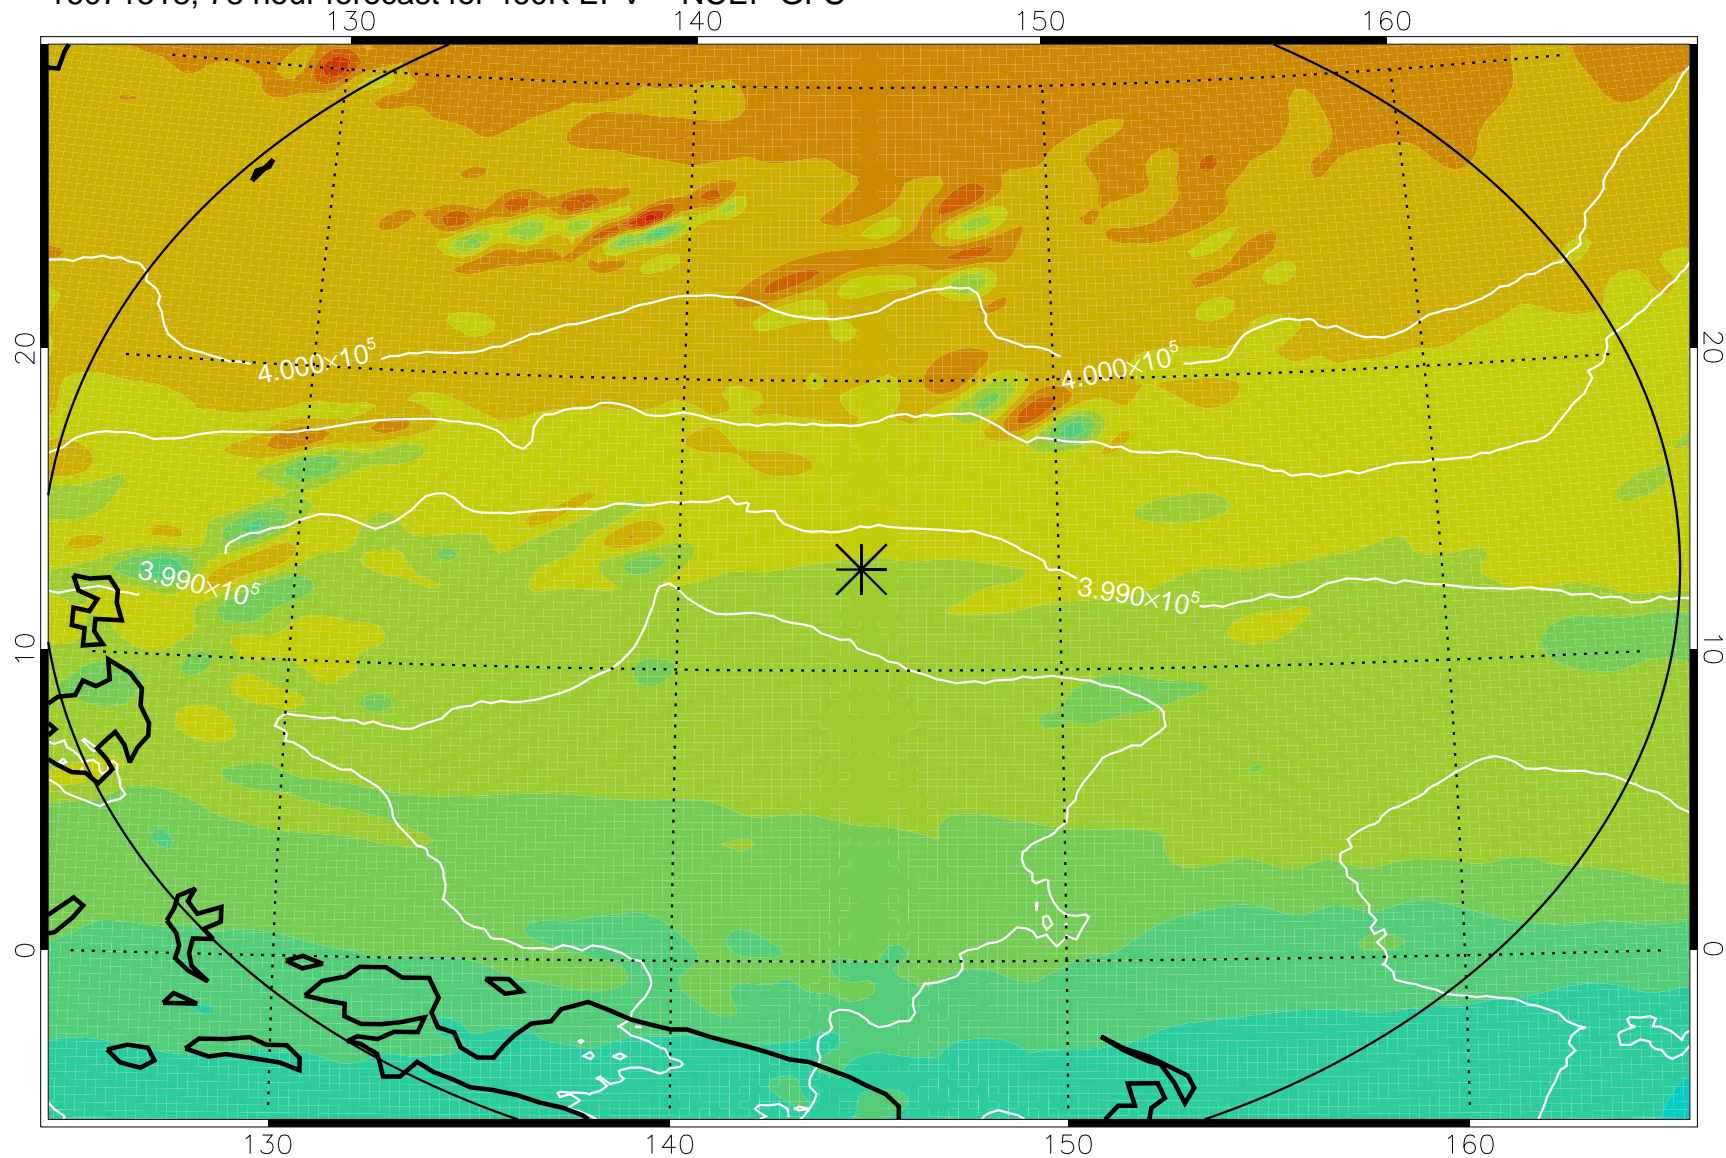

16071418, 54 hour forecast for 460K EPV -- NCEP GFS

460K Montgomery Streamfunction, white

Range ring of 2304 km

16071500, 60 hour forecast for 460K EPV -- NCEP GFS

460K Montgomery Streamfunction, white

Range ring of 2304 km

16071506, 66 hour forecast for 460K EPV -- NCEP GFS

460K Montgomery Streamfunction, white

Range ring of 2304 km

16071512, 72 hour forecast for 460K EPV -- NCEP GFS

460K Montgomery Streamfunction, white

Range ring of 2304 km

16071518, 78 hour forecast for 460K EPV -- NCEP GFS

460K Montgomery Streamfunction, white

Range ring of 2304 km

16071600, 84 hour forecast for 460K EPV -- NCEP GFS

460K Montgomery Streamfunction, white

Range ring of 2304 km

16071606, 90 hour forecast for 460K EPV -- NCEP GFS

460K Montgomery Streamfunction, white

Range ring of 2304 km

16071612, 96 hour forecast for 460K EPV -- NCEP GFS

460K Montgomery Streamfunction, white

Range ring of 2304 km