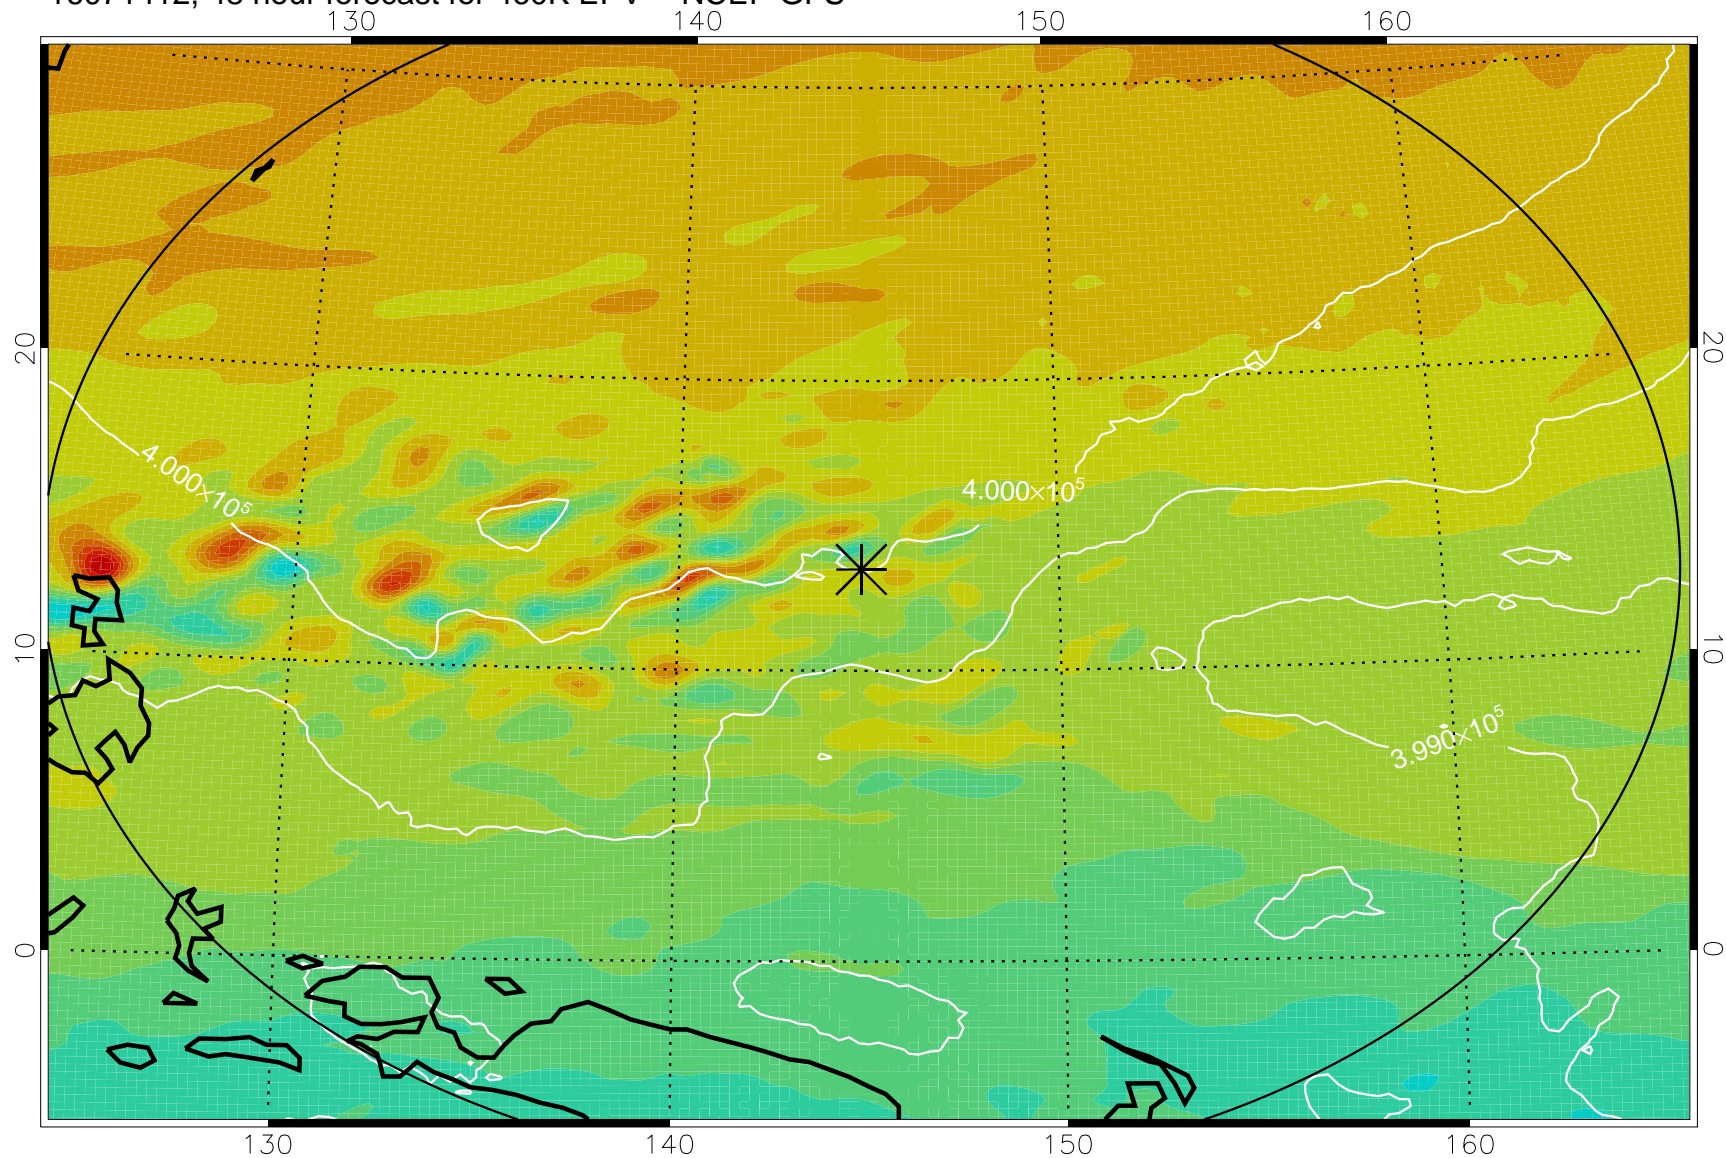

16071318, 30 hour forecast for 460K EPV -- NCEP GFS

460K Montgomery Streamfunction, white

Range ring of 2304 km

16071400, 36 hour forecast for 460K EPV -- NCEP GFS

460K Montgomery Streamfunction, white

Range ring of 2304 km

16071406, 42 hour forecast for 460K EPV -- NCEP GFS

460K Montgomery Streamfunction, white

Range ring of 2304 km

16071412, 48 hour forecast for 460K EPV -- NCEP GFS

460K Montgomery Streamfunction, white

Range ring of 2304 km

16071418, 54 hour forecast for 460K EPV -- NCEP GFS

460K Montgomery Streamfunction, white

Range ring of 2304 km

16071500, 60 hour forecast for 460K EPV -- NCEP GFS

460K Montgomery Streamfunction, white

Range ring of 2304 km

16071518, 78 hour forecast for 460K EPV -- NCEP GFS

460K Montgomery Streamfunction, white

Range ring of 2304 km

16071600, 84 hour forecast for 460K EPV -- NCEP GFS

460K Montgomery Streamfunction, white

Range ring of 2304 km