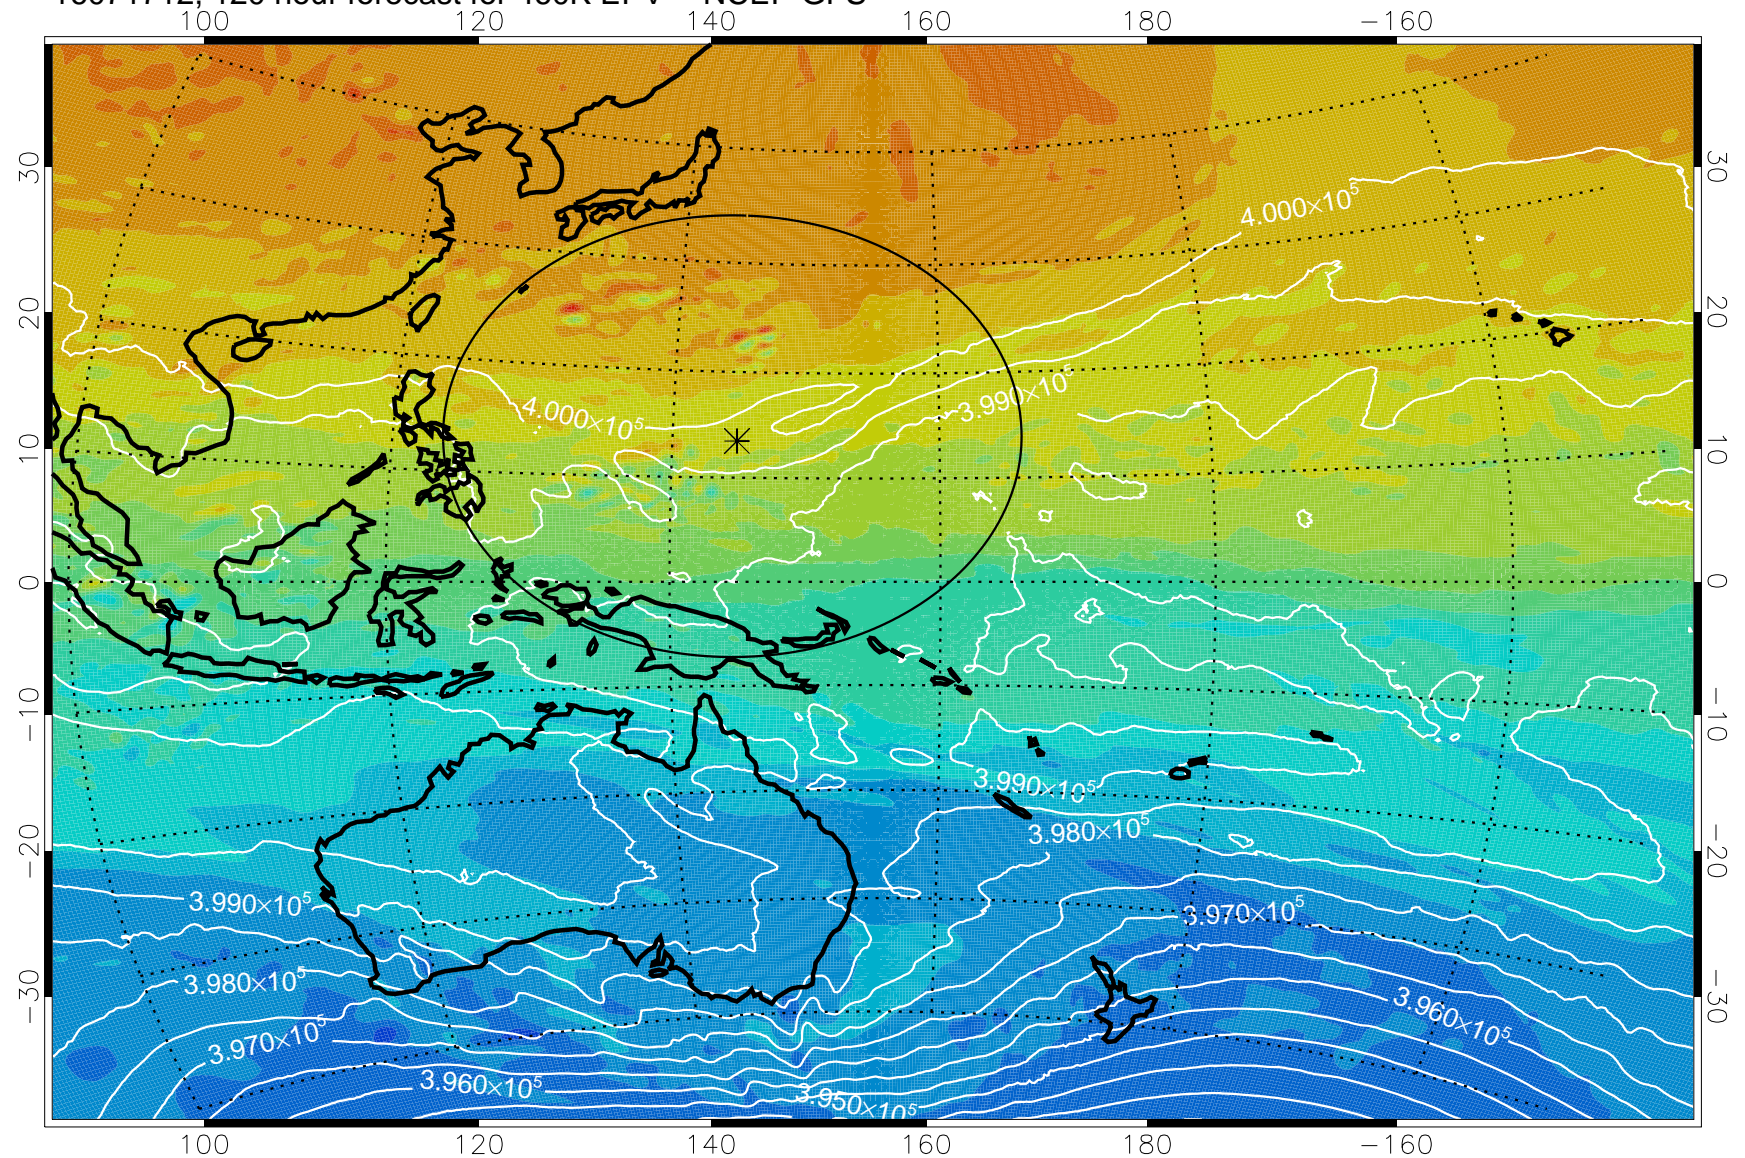

460K Montgomery Streamfunction, white

Range ring of 2304 km

16071612, 96 hour forecast for 460K EPV -- NCEP GFS

460K Montgomery Streamfunction, white

Range ring of 2304 km

16071618, 102 hour forecast for 460K EPV -- NCEP GFS

460K Montgomery Streamfunction, white

Range ring of 2304 km

16071700, 108 hour forecast for 460K EPV -- NCEP GFS

460K Montgomery Streamfunction, white

Range ring of 2304 km

16071706, 114 hour forecast for 460K EPV -- NCEP GFS

460K Montgomery Streamfunction, white

Range ring of 2304 km

-4x10⁻⁵ -2x10⁻⁵ 0 PVU 2x10⁻⁵ 4x10⁻⁵

16071712, 120 hour forecast for 460K EPV -- NCEP GFS

460K Montgomery Streamfunction, white

Range ring of 2304 km