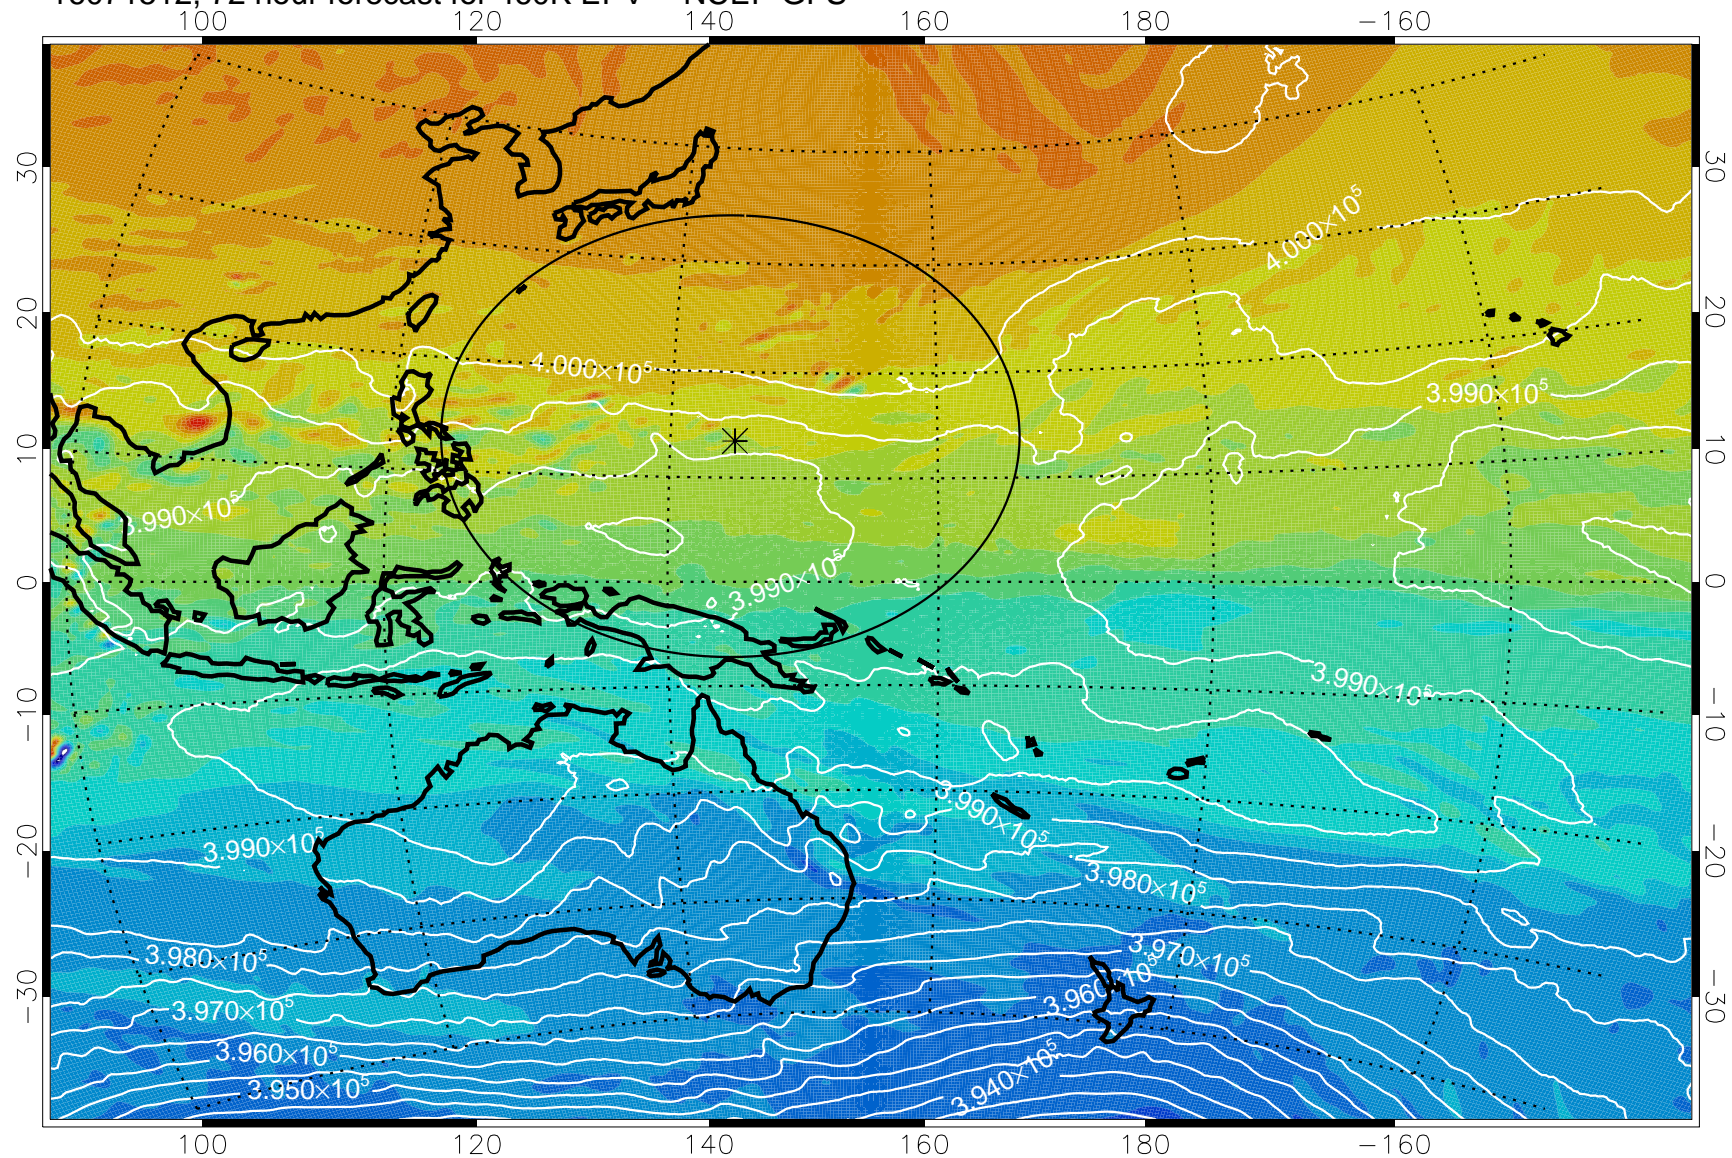

460K Montgomery Streamfunction, white

Range ring of 2304 km

16071412, 48 hour forecast for 460K EPV -- NCEP GFS

460K Montgomery Streamfunction, white

Range ring of 2304 km

16071418, 54 hour forecast for 460K EPV -- NCEP GFS

460K Montgomery Streamfunction, white

Range ring of 2304 km

16071500, 60 hour forecast for 460K EPV -- NCEP GFS

460K Montgomery Streamfunction, white

Range ring of 2304 km

16071506, 66 hour forecast for 460K EPV -- NCEP GFS

460K Montgomery Streamfunction, white

Range ring of 2304 km

16071512, 72 hour forecast for 460K EPV -- NCEP GFS

460K Montgomery Streamfunction, white

Range ring of 2304 km

16071518, 78 hour forecast for 460K EPV -- NCEP GFS

460K Montgomery Streamfunction, white

Range ring of 2304 km

16071600, 84 hour forecast for 460K EPV -- NCEP GFS

460K Montgomery Streamfunction, white

Range ring of 2304 km

16071606, 90 hour forecast for 460K EPV -- NCEP GFS