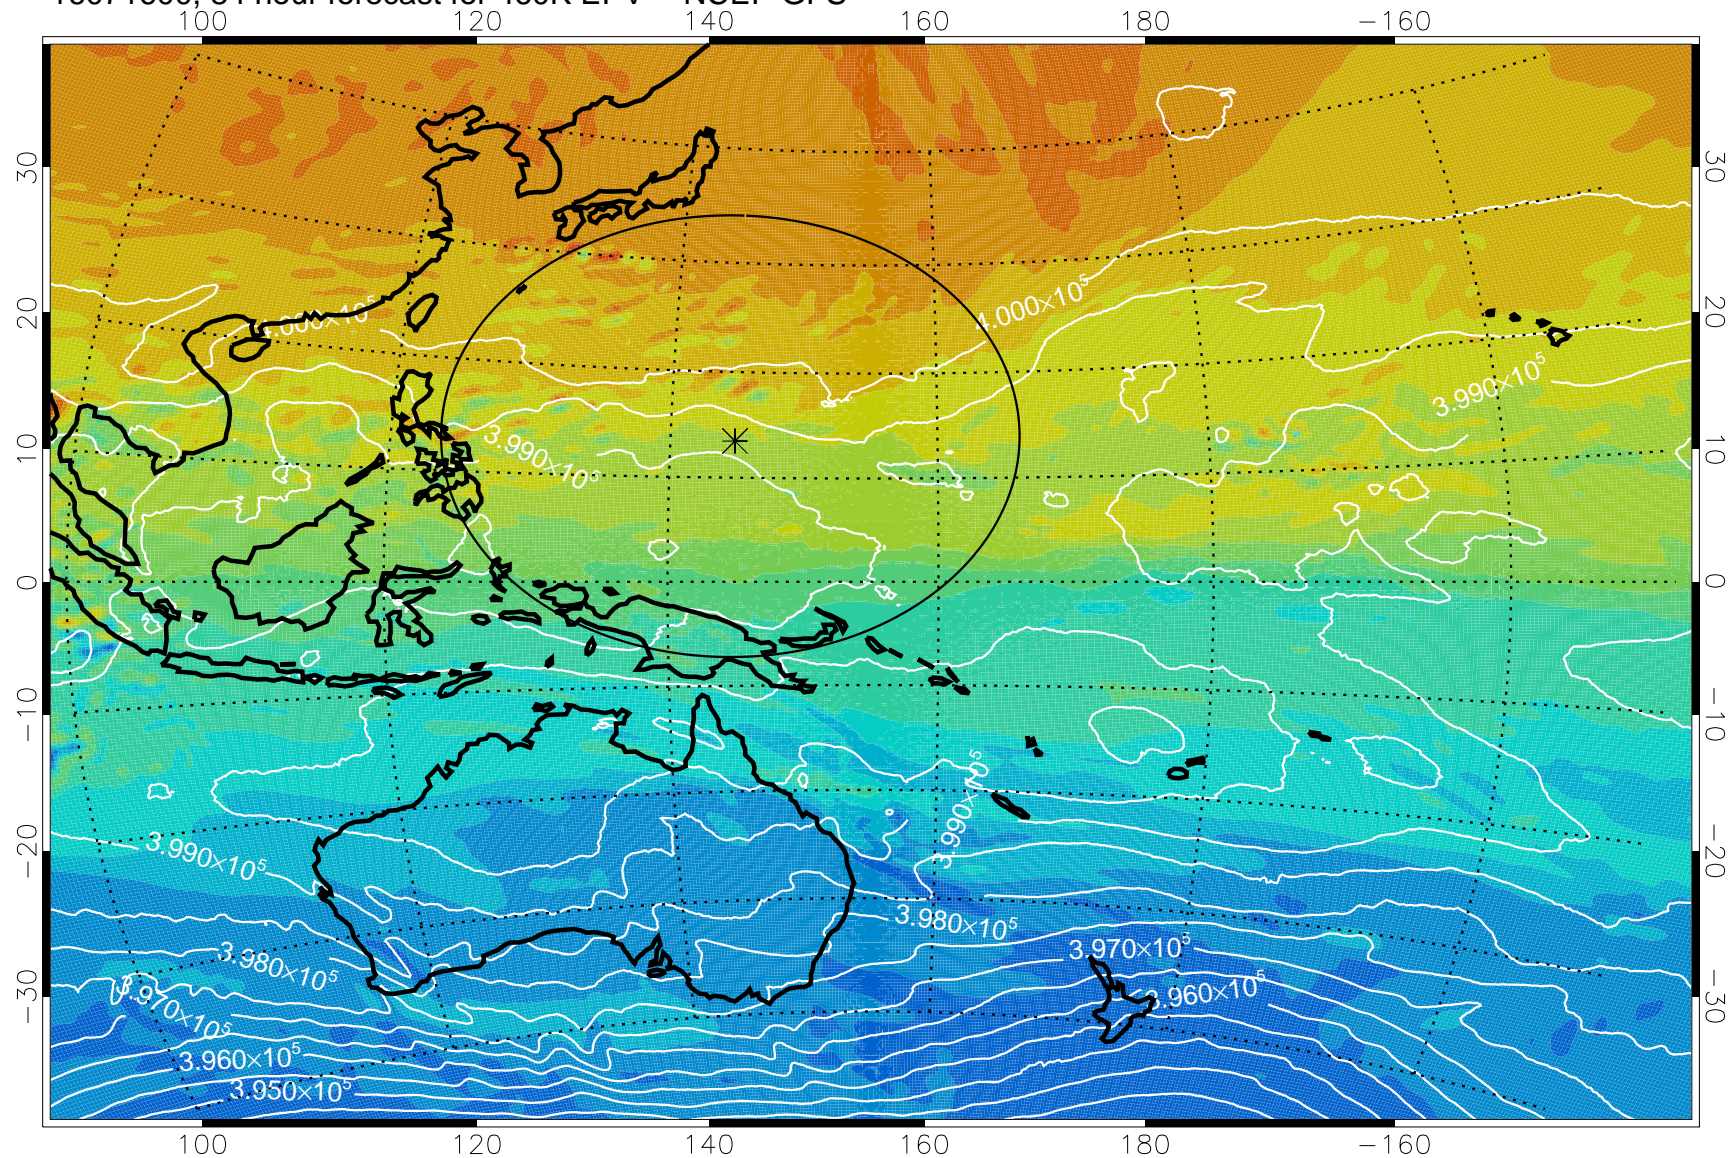

460K Montgomery Streamfunction, white

Range ring of 2304 km

16071500, 60 hour forecast for 460K EPV -- NCEP GFS

460K Montgomery Streamfunction, white

Range ring of 2304 km

16071506, 66 hour forecast for 460K EPV -- NCEP GFS

460K Montgomery Streamfunction, white

Range ring of 2304 km

16071512, 72 hour forecast for 460K EPV -- NCEP GFS

460K Montgomery Streamfunction, white

Range ring of 2304 km

16071518, 78 hour forecast for 460K EPV -- NCEP GFS

460K Montgomery Streamfunction, white

Range ring of 2304 km

16071600, 84 hour forecast for 460K EPV -- NCEP GFS

460K Montgomery Streamfunction, white

Range ring of 2304 km

16071606, 90 hour forecast for 460K EPV -- NCEP GFS

460K Montgomery Streamfunction, white

Range ring of 2304 km

16071612, 96 hour forecast for 460K EPV -- NCEP GFS

460K Montgomery Streamfunction, white

Range ring of 2304 km

16071618, 102 hour forecast for 460K EPV -- NCEP GFS