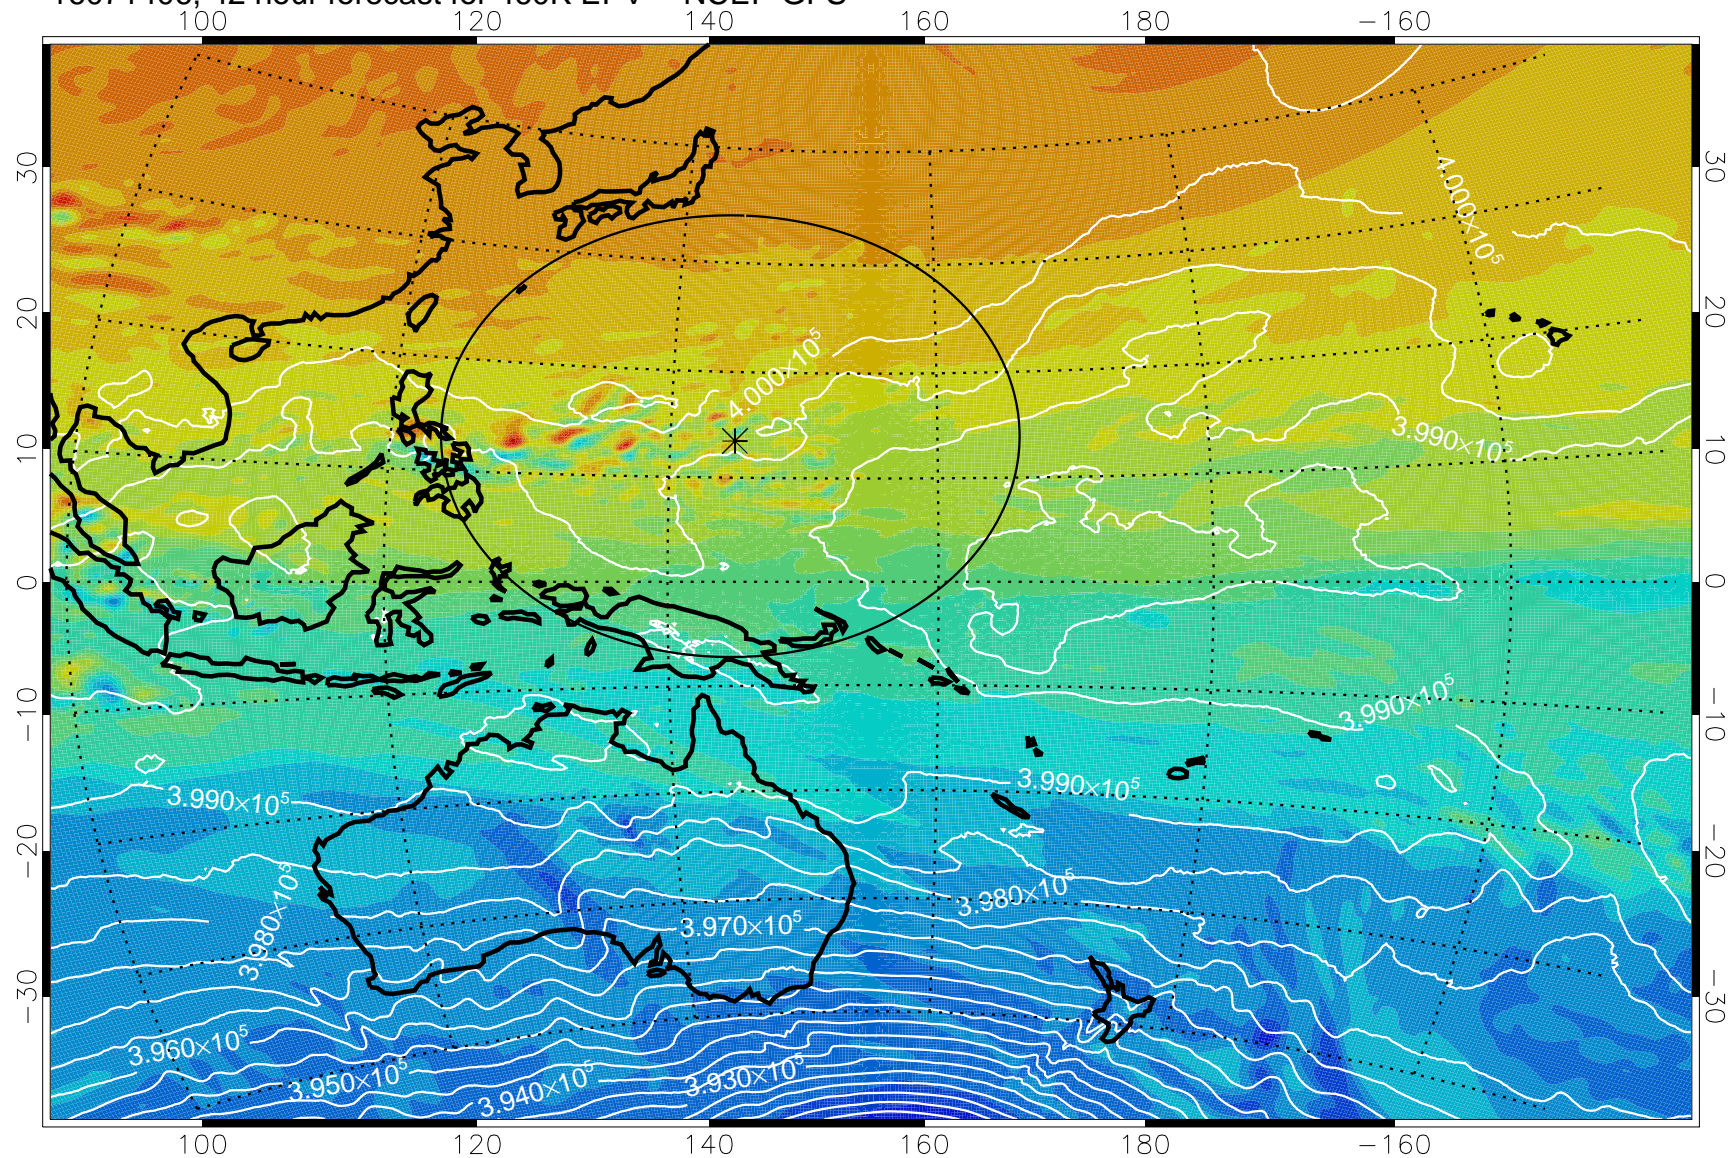

460K Montgomery Streamfunction, white

Range ring of 2304 km

16071400, 36 hour forecast for 460K EPV -- NCEP GFS

460K Montgomery Streamfunction, white

Range ring of 2304 km

16071406, 42 hour forecast for 460K EPV -- NCEP GFS

460K Montgomery Streamfunction, white

Range ring of 2304 km

16071412, 48 hour forecast for 460K EPV -- NCEP GFS

460K Montgomery Streamfunction, white

Range ring of 2304 km

16071418, 54 hour forecast for 460K EPV -- NCEP GFS

460K Montgomery Streamfunction, white

Range ring of 2304 km

16071500, 60 hour forecast for 460K EPV -- NCEP GFS

460K Montgomery Streamfunction, white

Range ring of 2304 km

16071506, 66 hour forecast for 460K EPV -- NCEP GFS

460K Montgomery Streamfunction, white

Range ring of 2304 km

16071512, 72 hour forecast for 460K EPV -- NCEP GFS

460K Montgomery Streamfunction, white

Range ring of 2304 km

16071518, 78 hour forecast for 460K EPV -- NCEP GFS