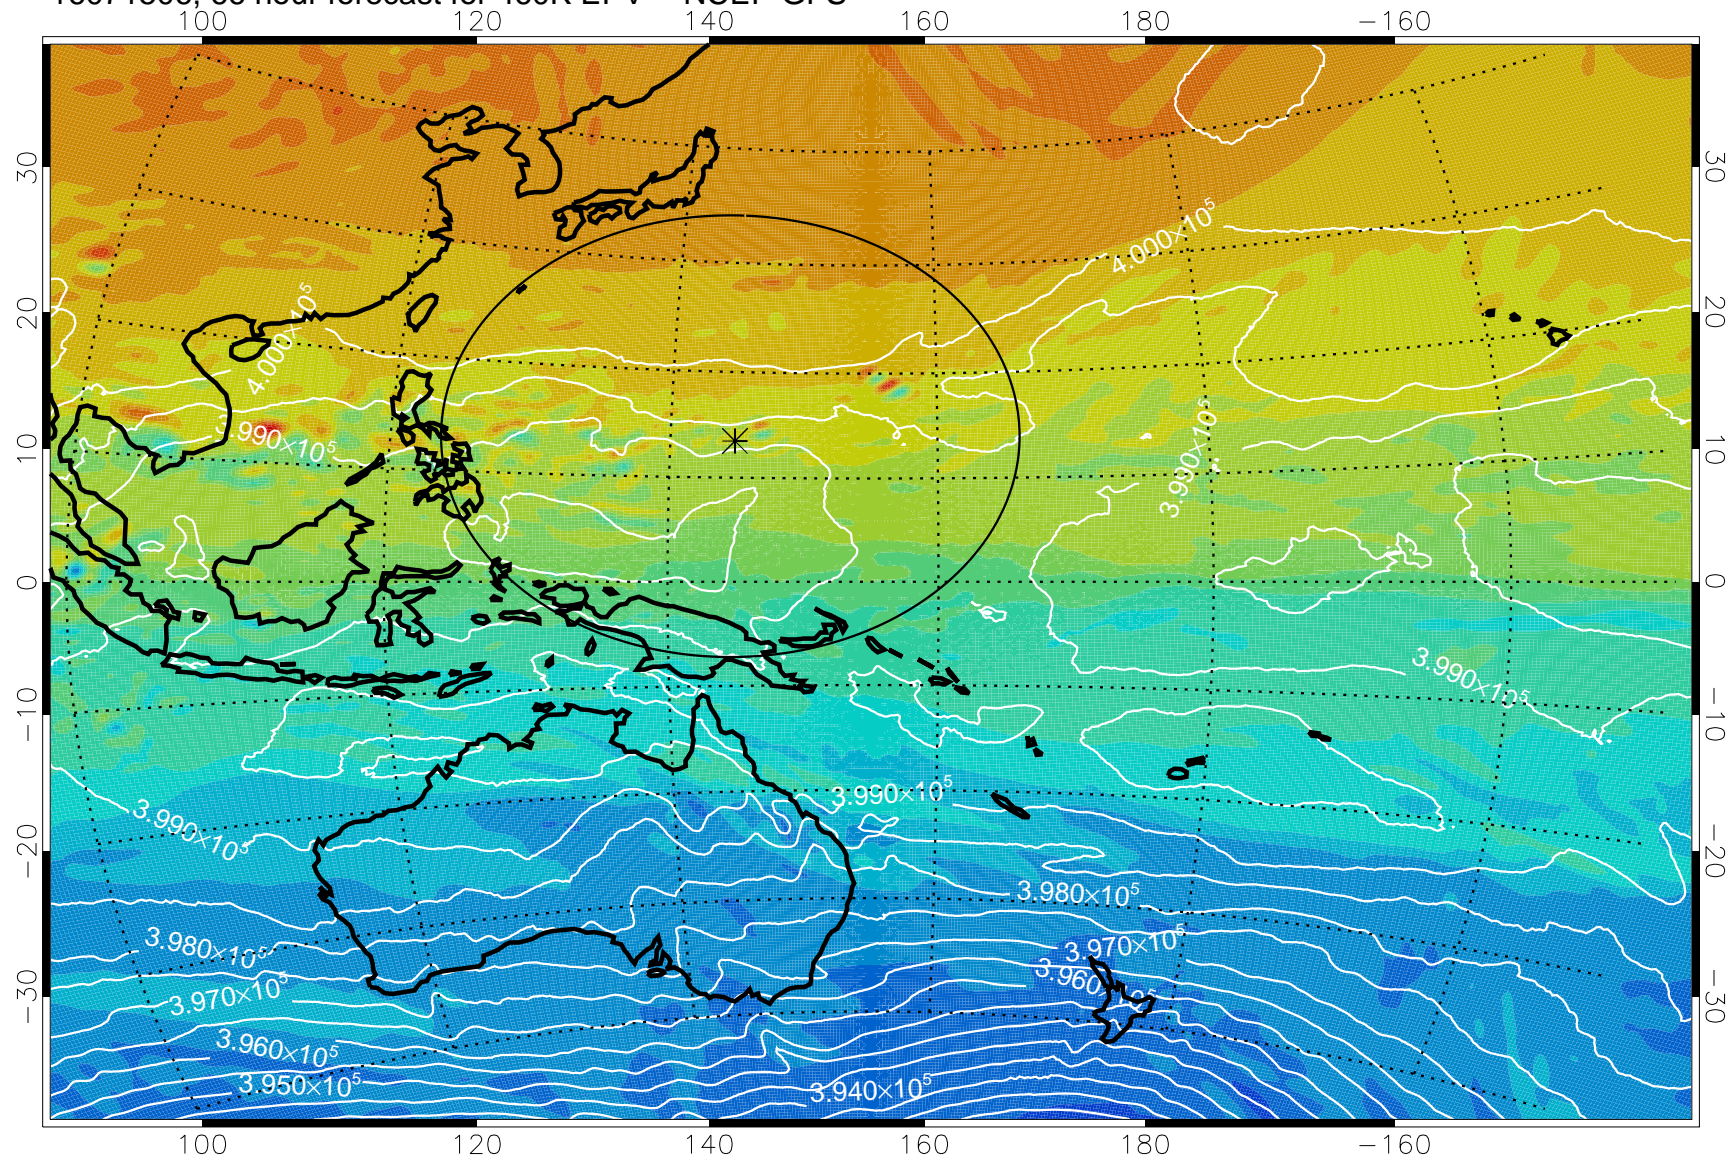

460K Montgomery Streamfunction, white

Range ring of 2304 km

16071412, 48 hour forecast for 460K EPV -- NCEP GFS

460K Montgomery Streamfunction, white

Range ring of 2304 km

16071418, 54 hour forecast for 460K EPV -- NCEP GFS

460K Montgomery Streamfunction, white

Range ring of 2304 km

16071500, 60 hour forecast for 460K EPV -- NCEP GFS

460K Montgomery Streamfunction, white

Range ring of 2304 km

16071506, 66 hour forecast for 460K EPV -- NCEP GFS

460K Montgomery Streamfunction, white

Range ring of 2304 km

16071512, 72 hour forecast for 460K EPV -- NCEP GFS

460K Montgomery Streamfunction, white

Range ring of 2304 km

16071518, 78 hour forecast for 460K EPV -- NCEP GFS

460K Montgomery Streamfunction, white

Range ring of 2304 km

16071600, 84 hour forecast for 460K EPV -- NCEP GFS

460K Montgomery Streamfunction, white

Range ring of 2304 km

16071606, 90 hour forecast for 460K EPV -- NCEP GFS