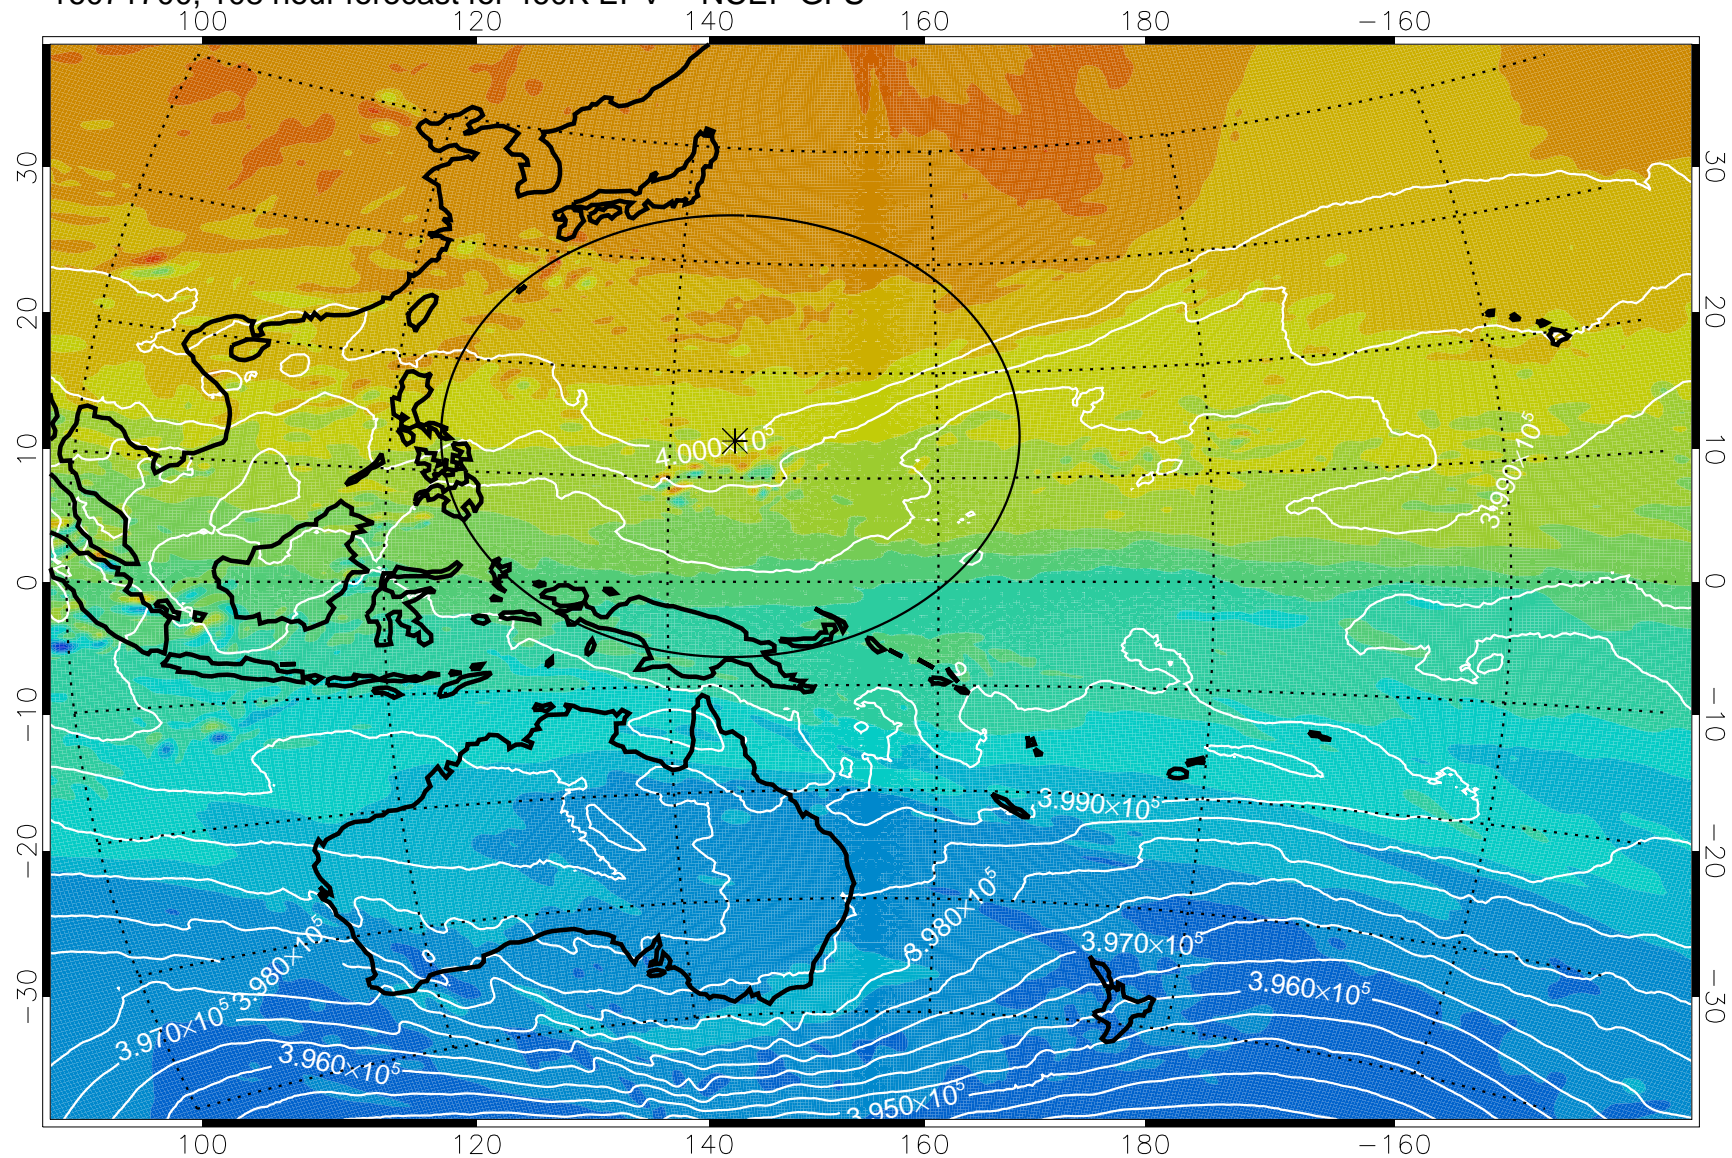

460K Montgomery Streamfunction, white

Range ring of 2304 km

16071600, 84 hour forecast for 460K EPV -- NCEP GFS

460K Montgomery Streamfunction, white

Range ring of 2304 km

16071606, 90 hour forecast for 460K EPV -- NCEP GFS

460K Montgomery Streamfunction, white

Range ring of 2304 km

16071612, 96 hour forecast for 460K EPV -- NCEP GFS

460K Montgomery Streamfunction, white

Range ring of 2304 km

16071618, 102 hour forecast for 460K EPV -- NCEP GFS

460K Montgomery Streamfunction, white

Range ring of 2304 km

16071700, 108 hour forecast for 460K EPV -- NCEP GFS

460K Montgomery Streamfunction, white

Range ring of 2304 km

16071706, 114 hour forecast for 460K EPV -- NCEP GFS

460K Montgomery Streamfunction, white

Range ring of 2304 km

-4x10⁻⁵ -2x10⁻⁵ 0 PVU 2x10⁻⁵ 4x10⁻⁵

16071712, 120 hour forecast for 460K EPV -- NCEP GFS

460K Montgomery Streamfunction, white

Range ring of 2304 km