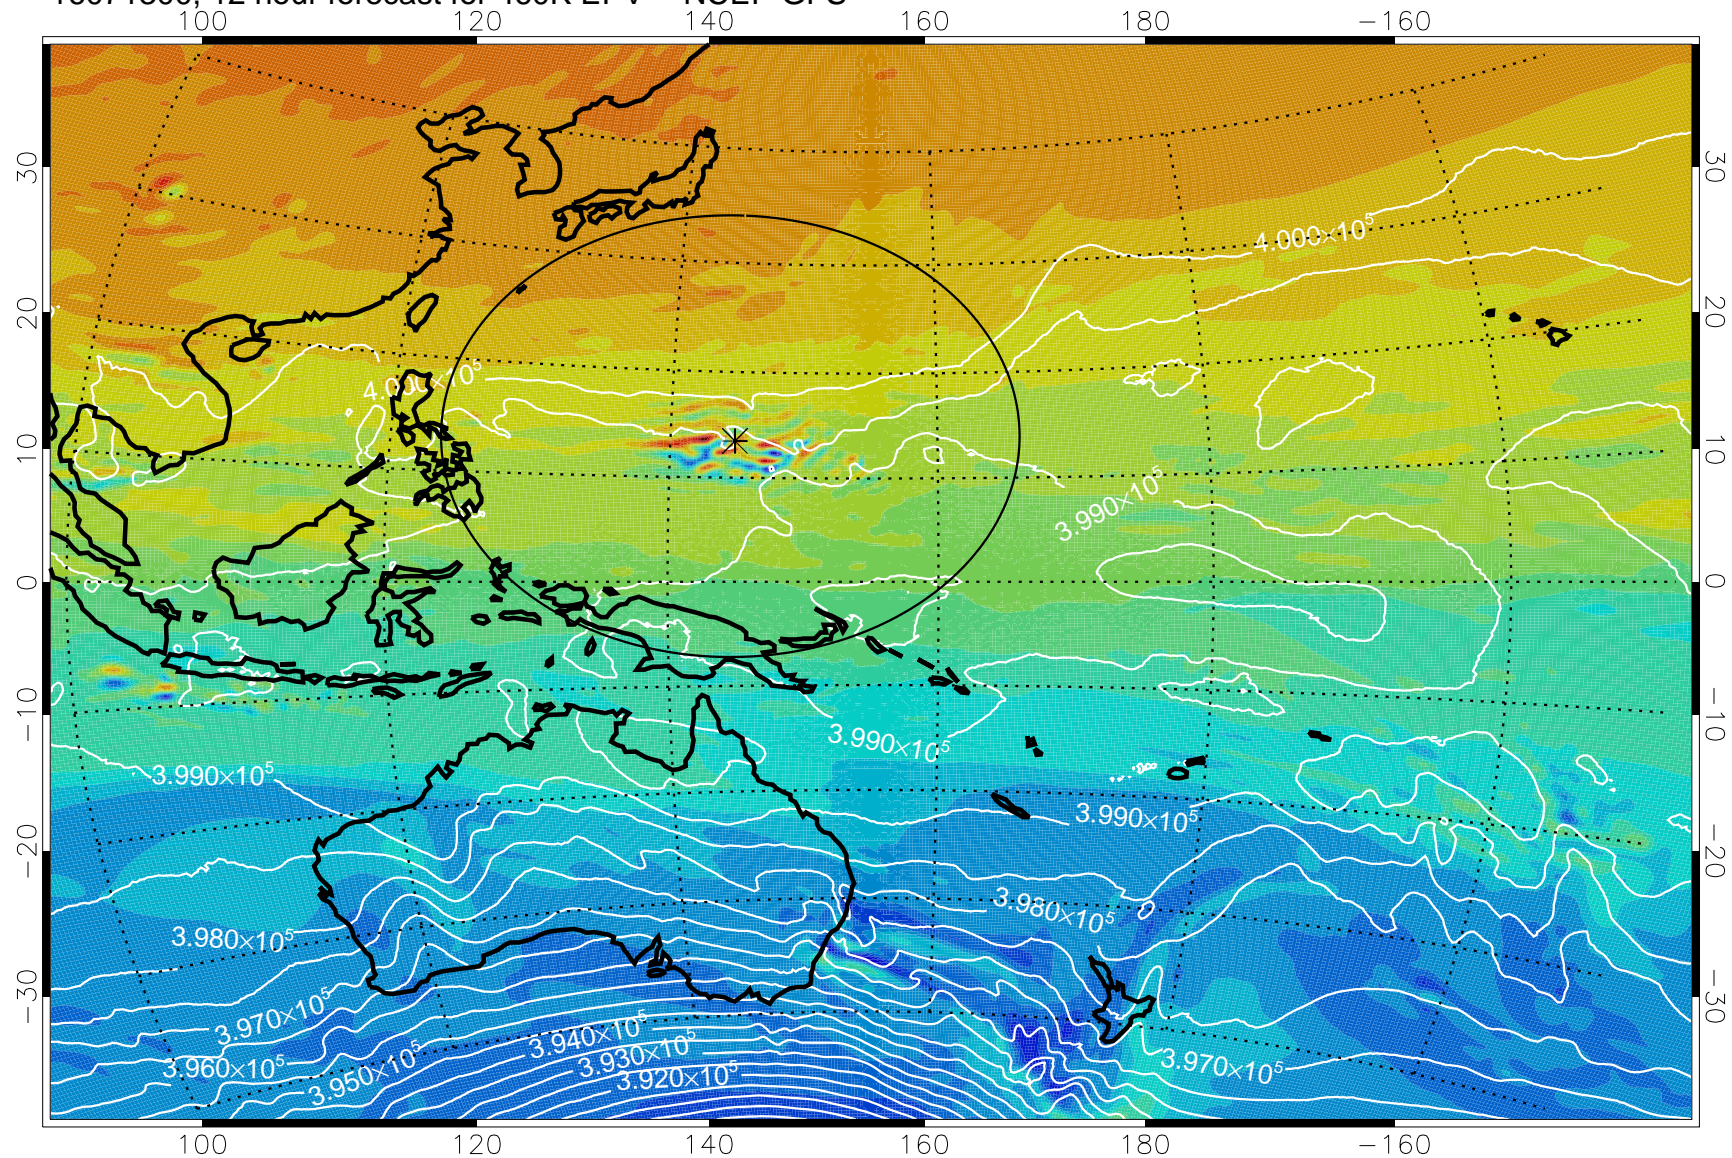

16071218, 6 hour forecast for 460K EPV -- NCEP GFS

16071300, 12 hour forecast for 460K EPV -- NCEP GFS

460K Montgomery Streamfunction, white

Range ring of 2304 km

16071306, 18 hour forecast for 460K EPV -- NCEP GFS

460K Montgomery Streamfunction, white

Range ring of 2304 km

16071312, 24 hour forecast for 460K EPV -- NCEP GFS

460K Montgomery Streamfunction, white

Range ring of 2304 km

16071318, 30 hour forecast for 460K EPV -- NCEP GFS

460K Montgomery Streamfunction, white

Range ring of 2304 km

16071400, 36 hour forecast for 460K EPV -- NCEP GFS

460K Montgomery Streamfunction, white

Range ring of 2304 km

16071406, 42 hour forecast for 460K EPV -- NCEP GFS

460K Montgomery Streamfunction, white

Range ring of 2304 km

16071412, 48 hour forecast for 460K EPV -- NCEP GFS

460K Montgomery Streamfunction, white

Range ring of 2304 km

16071418, 54 hour forecast for 460K EPV -- NCEP GFS