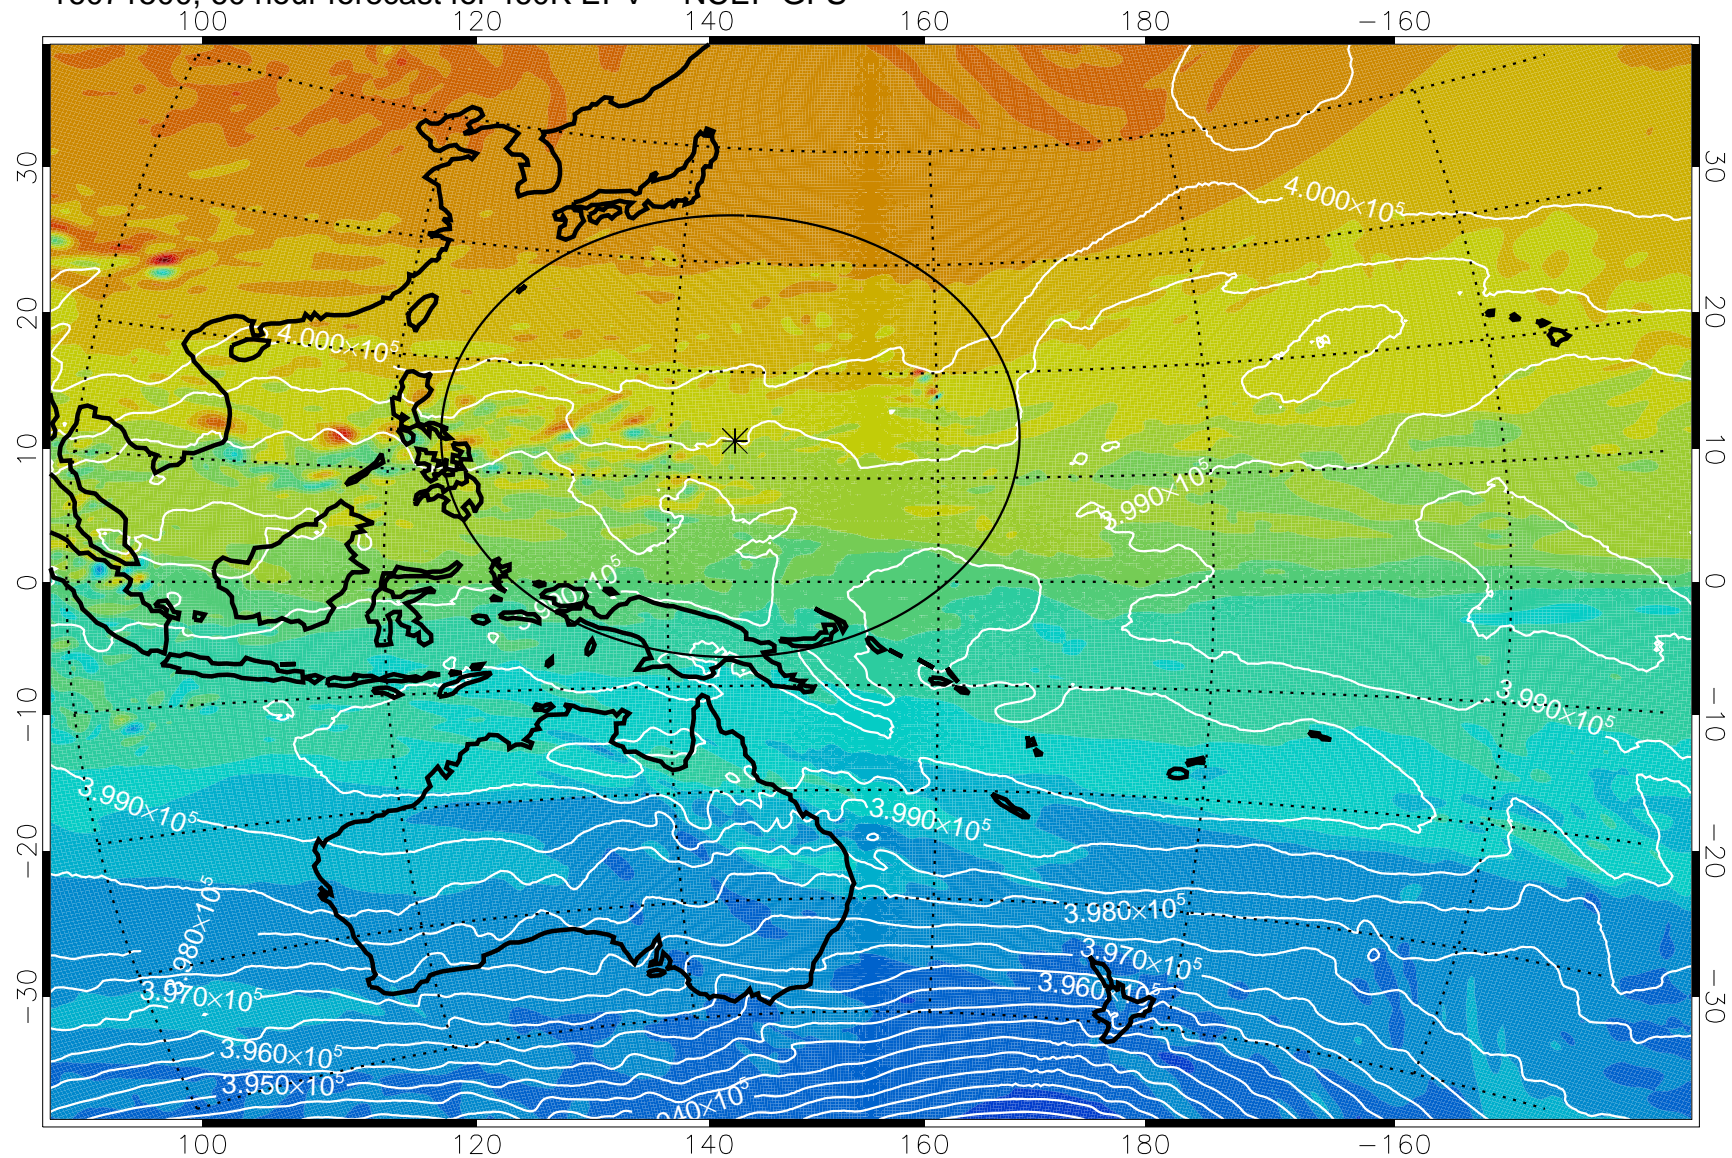

460K Montgomery Streamfunction, white

Range ring of 2304 km

16071400, 36 hour forecast for 460K EPV -- NCEP GFS

460K Montgomery Streamfunction, white

Range ring of 2304 km

16071406, 42 hour forecast for 460K EPV -- NCEP GFS

460K Montgomery Streamfunction, white

Range ring of 2304 km

16071412, 48 hour forecast for 460K EPV -- NCEP GFS

460K Montgomery Streamfunction, white

Range ring of 2304 km

16071418, 54 hour forecast for 460K EPV -- NCEP GFS

460K Montgomery Streamfunction, white

Range ring of 2304 km

16071500, 60 hour forecast for 460K EPV -- NCEP GFS

460K Montgomery Streamfunction, white

Range ring of 2304 km

16071506, 66 hour forecast for 460K EPV -- NCEP GFS

460K Montgomery Streamfunction, white

Range ring of 2304 km

16071512, 72 hour forecast for 460K EPV -- NCEP GFS

460K Montgomery Streamfunction, white

Range ring of 2304 km

16071518, 78 hour forecast for 460K EPV -- NCEP GFS