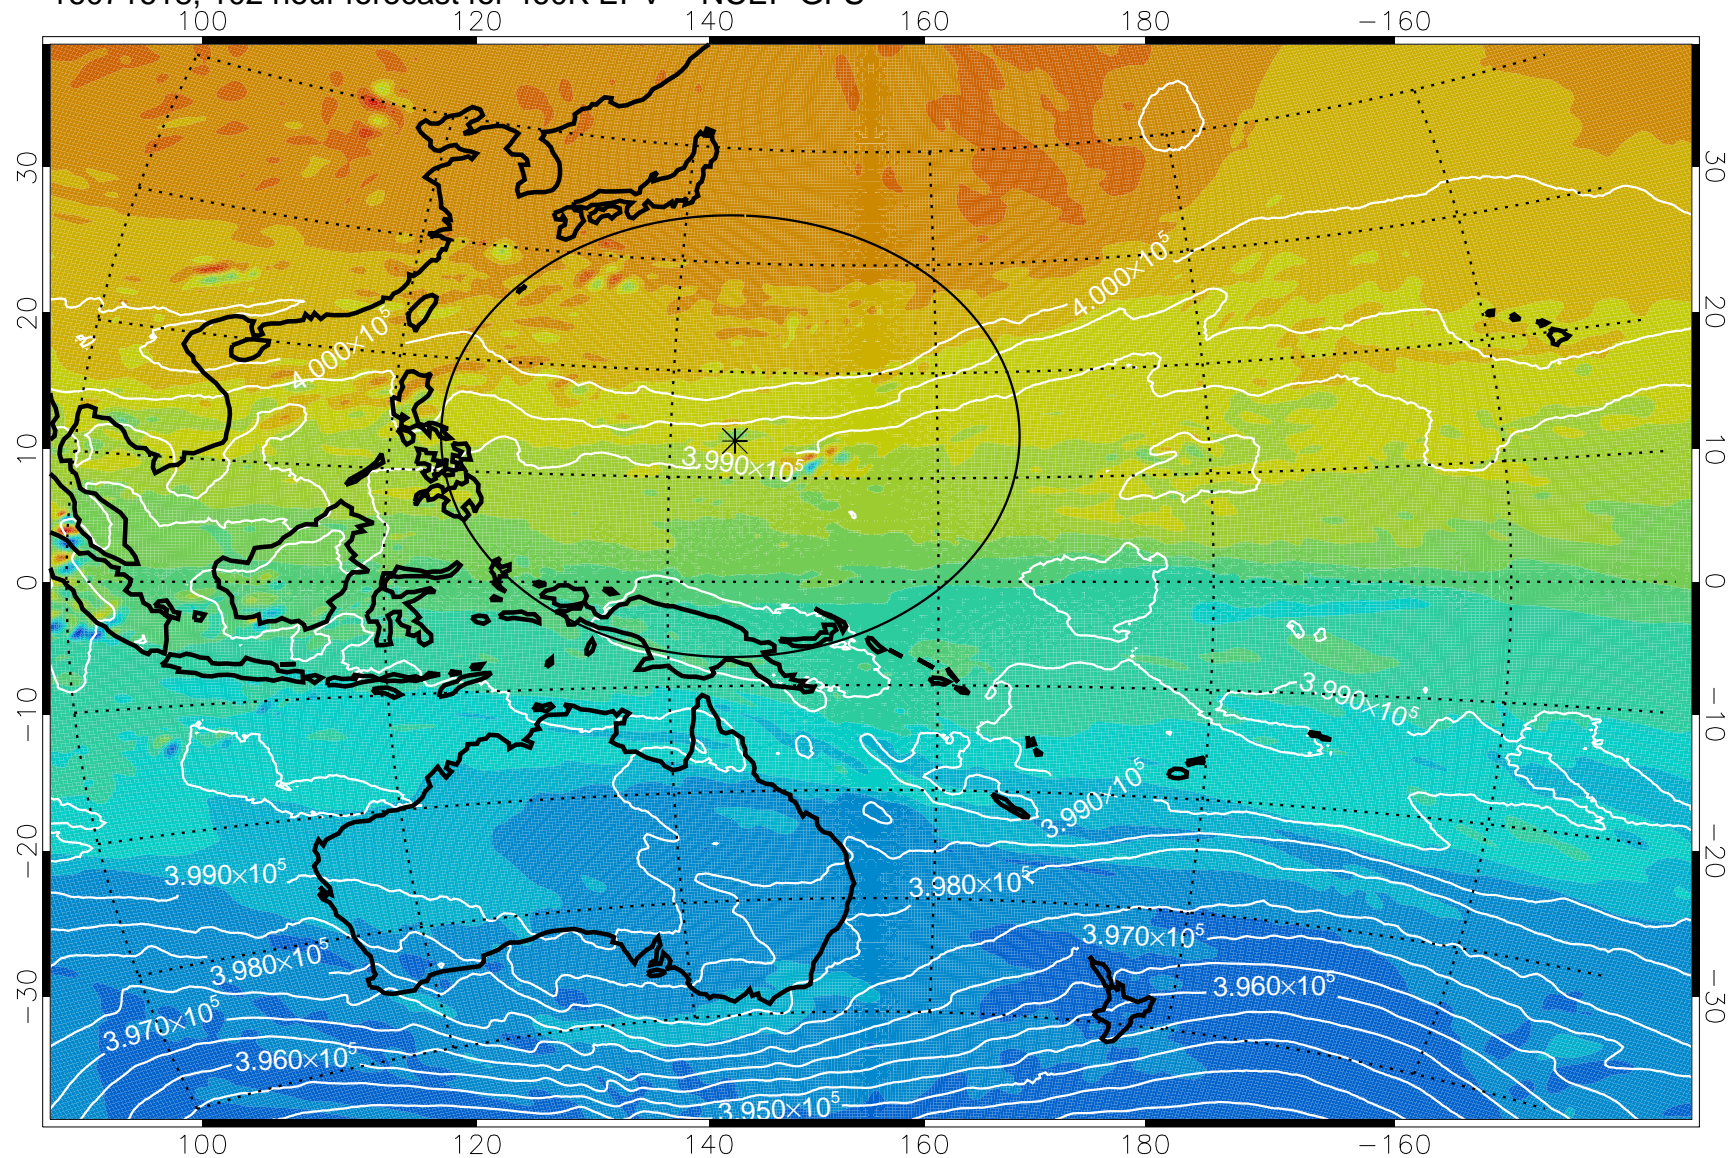

460K Montgomery Streamfunction, white

Range ring of 2304 km

16071600, 84 hour forecast for 460K EPV -- NCEP GFS

460K Montgomery Streamfunction, white

Range ring of 2304 km

16071606, 90 hour forecast for 460K EPV -- NCEP GFS

460K Montgomery Streamfunction, white

Range ring of 2304 km

16071612, 96 hour forecast for 460K EPV -- NCEP GFS

460K Montgomery Streamfunction, white

Range ring of 2304 km

16071618, 102 hour forecast for 460K EPV -- NCEP GFS

460K Montgomery Streamfunction, white

Range ring of 2304 km

16071700, 108 hour forecast for 460K EPV -- NCEP GFS

460K Montgomery Streamfunction, white

Range ring of 2304 km

16071706, 114 hour forecast for 460K EPV -- NCEP GFS

460K Montgomery Streamfunction, white

Range ring of 2304 km

-4x10⁻⁵ -2x10⁻⁵ 0 PVU 2x10⁻⁵ 4x10⁻⁵

16071712, 120 hour forecast for 460K EPV -- NCEP GFS

460K Montgomery Streamfunction, white

Range ring of 2304 km