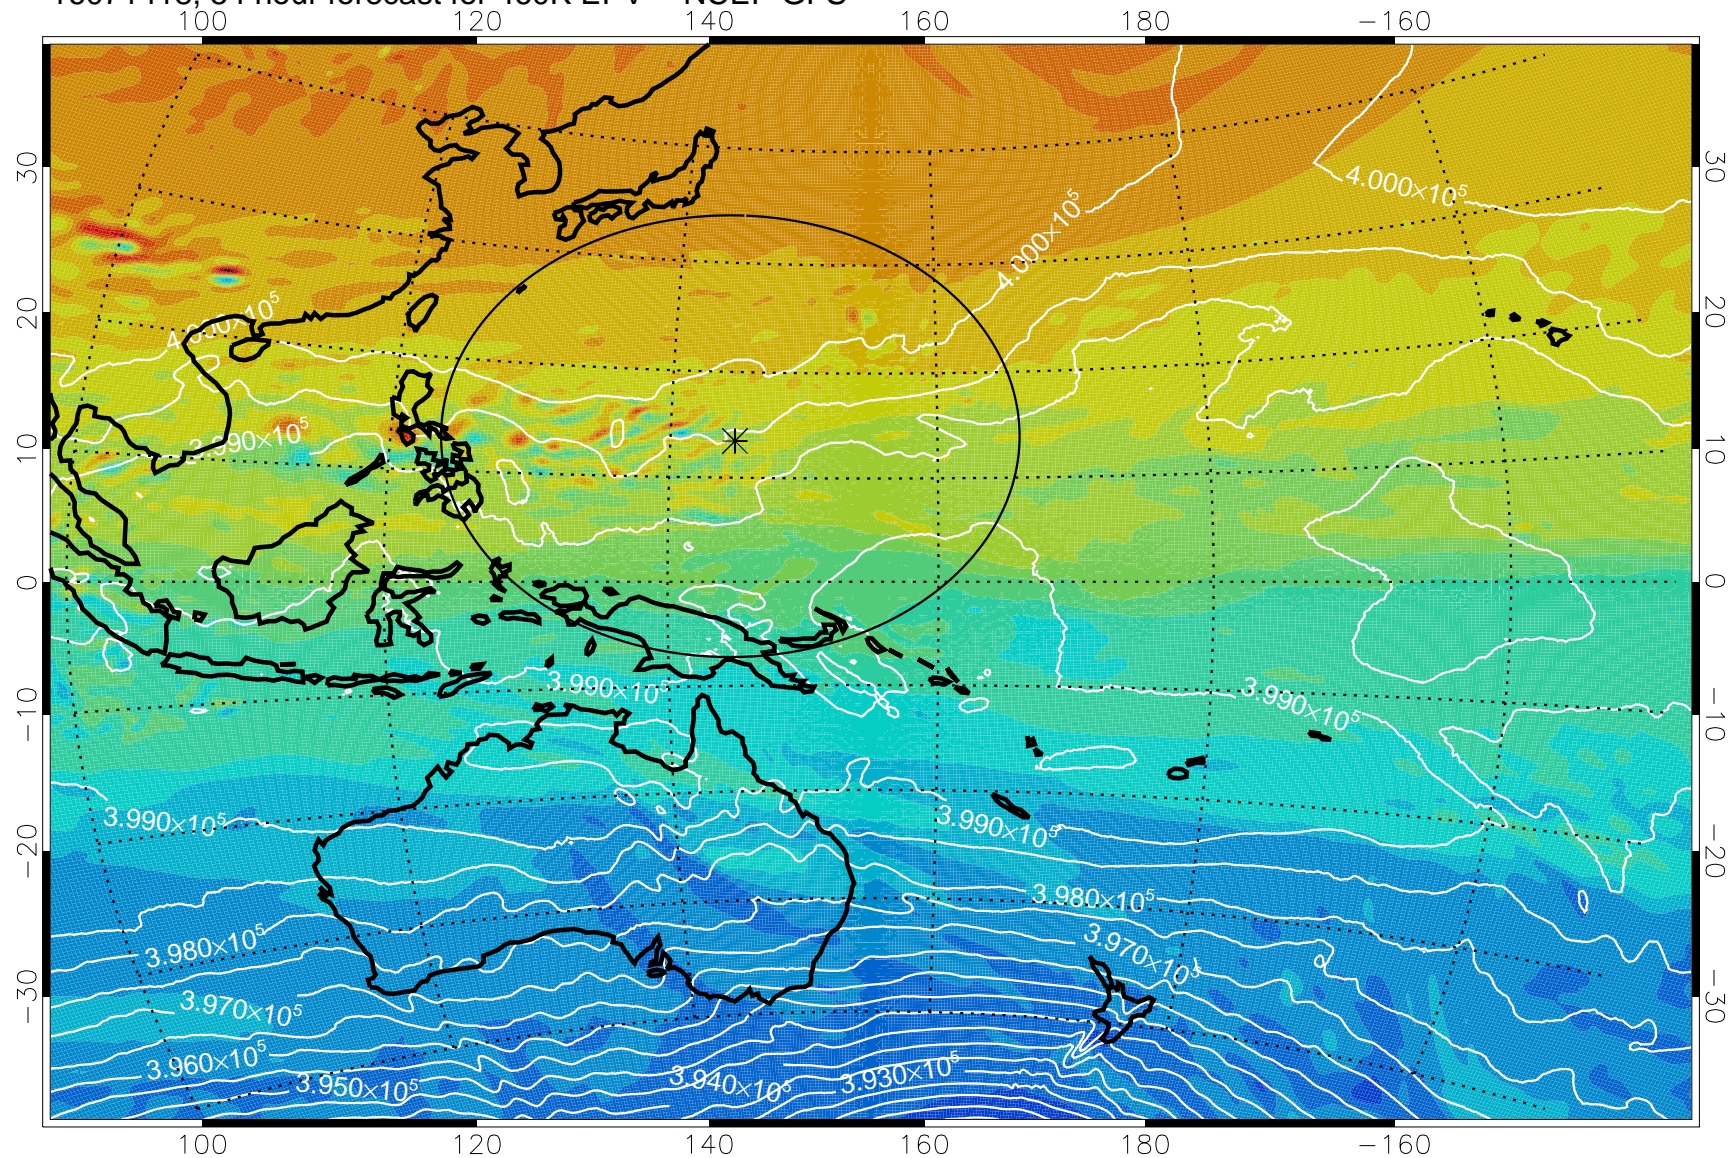

460K Montgomery Streamfunction, white

Range ring of 2304 km

16071400, 36 hour forecast for 460K EPV -- NCEP GFS

460K Montgomery Streamfunction, white

Range ring of 2304 km

16071406, 42 hour forecast for 460K EPV -- NCEP GFS

460K Montgomery Streamfunction, white

Range ring of 2304 km

16071412, 48 hour forecast for 460K EPV -- NCEP GFS

460K Montgomery Streamfunction, white

Range ring of 2304 km

16071418, 54 hour forecast for 460K EPV -- NCEP GFS

460K Montgomery Streamfunction, white

Range ring of 2304 km

16071500, 60 hour forecast for 460K EPV -- NCEP GFS

460K Montgomery Streamfunction, white

Range ring of 2304 km

16071506, 66 hour forecast for 460K EPV -- NCEP GFS

460K Montgomery Streamfunction, white

Range ring of 2304 km

16071512, 72 hour forecast for 460K EPV -- NCEP GFS

460K Montgomery Streamfunction, white

Range ring of 2304 km

16071518, 78 hour forecast for 460K EPV -- NCEP GFS