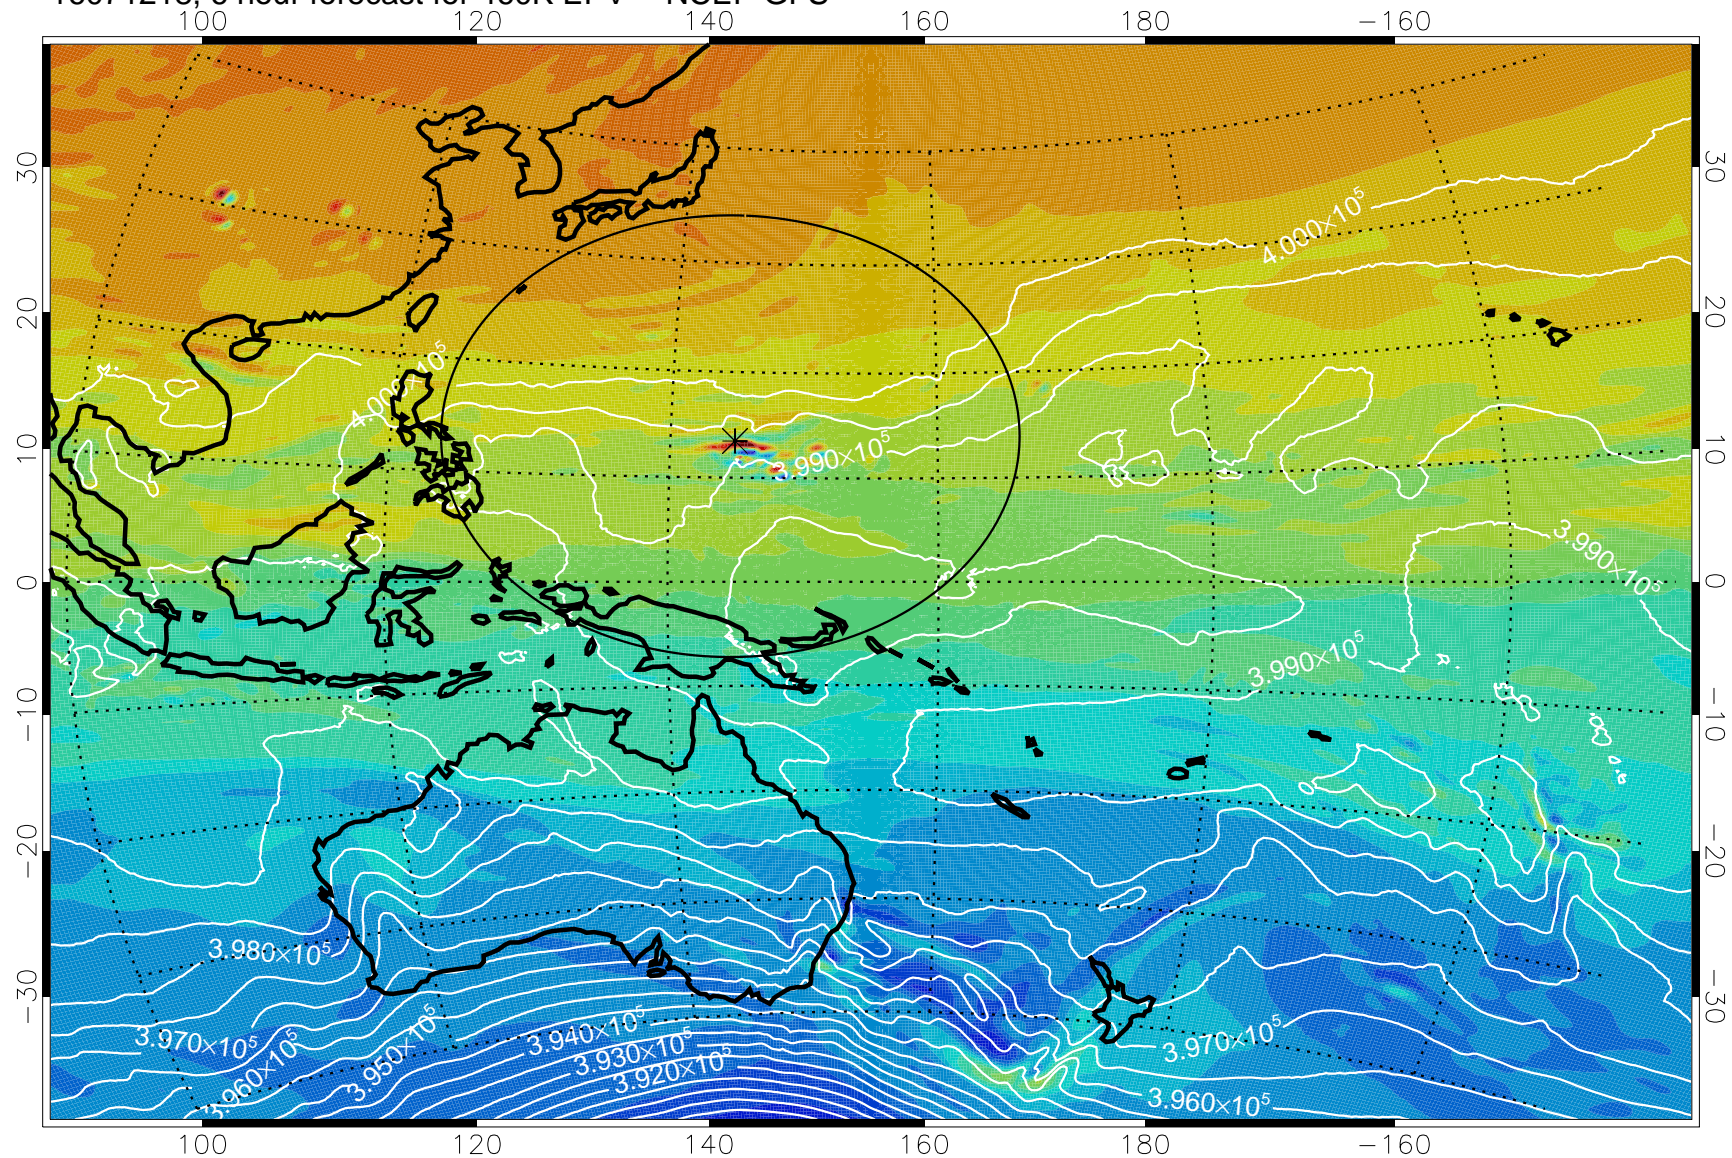

16071218, 6 hour forecast for 460K EPV -- NCEP GFS

16071300, 12 hour forecast for 460K EPV -- NCEP GFS

460K Montgomery Streamfunction, white

Range ring of 2304 km

16071306, 18 hour forecast for 460K EPV -- NCEP GFS

460K Montgomery Streamfunction, white

Range ring of 2304 km

16071312, 24 hour forecast for 460K EPV -- NCEP GFS

460K Montgomery Streamfunction, white

Range ring of 2304 km

16071318, 30 hour forecast for 460K EPV -- NCEP GFS

460K Montgomery Streamfunction, white

Range ring of 2304 km

16071400, 36 hour forecast for 460K EPV -- NCEP GFS

460K Montgomery Streamfunction, white

Range ring of 2304 km

16071406, 42 hour forecast for 460K EPV -- NCEP GFS

460K Montgomery Streamfunction, white

Range ring of 2304 km

16071412, 48 hour forecast for 460K EPV -- NCEP GFS

460K Montgomery Streamfunction, white

Range ring of 2304 km

16071418, 54 hour forecast for 460K EPV -- NCEP GFS