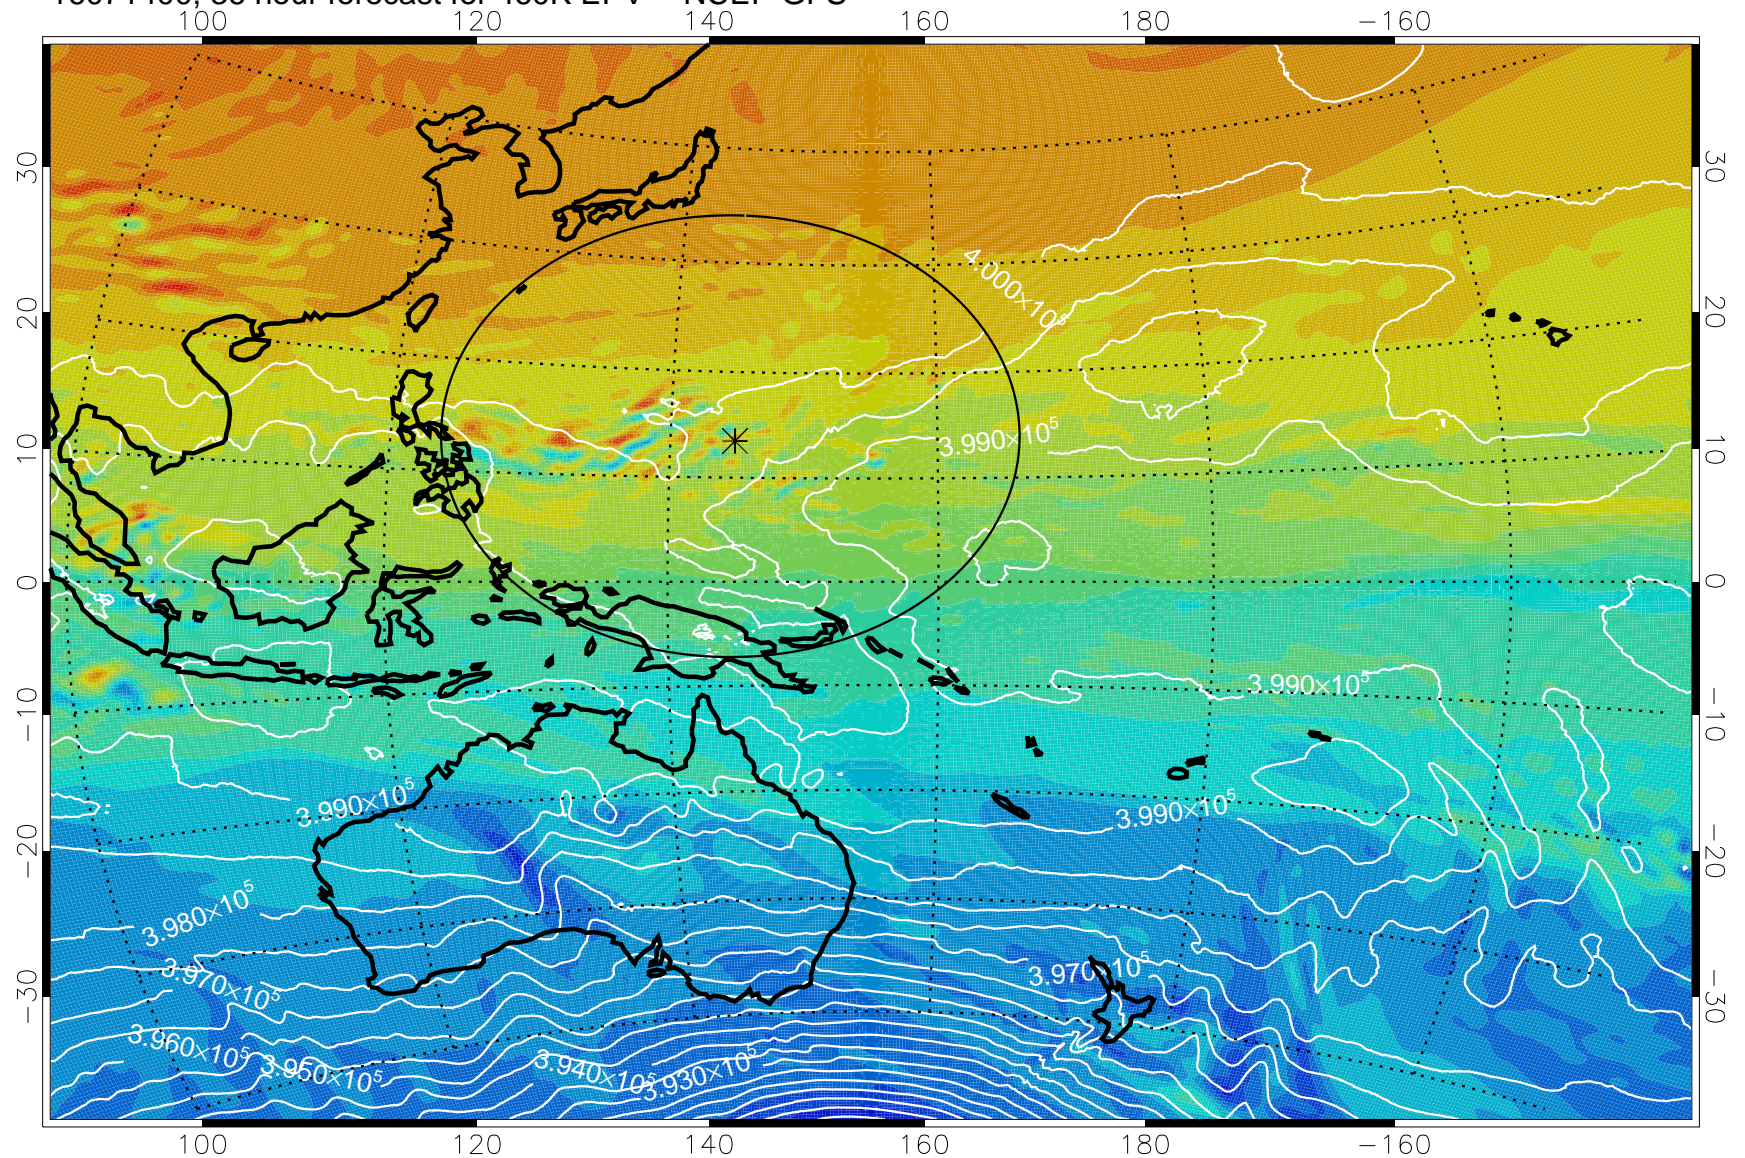

460K Montgomery Streamfunction, white

Range ring of 2304 km

16071312, 24 hour forecast for 460K EPV -- NCEP GFS

460K Montgomery Streamfunction, white

Range ring of 2304 km

16071318, 30 hour forecast for 460K EPV -- NCEP GFS

460K Montgomery Streamfunction, white

Range ring of 2304 km

16071400, 36 hour forecast for 460K EPV -- NCEP GFS

460K Montgomery Streamfunction, white

Range ring of 2304 km

16071406, 42 hour forecast for 460K EPV -- NCEP GFS

460K Montgomery Streamfunction, white

Range ring of 2304 km

16071412, 48 hour forecast for 460K EPV -- NCEP GFS

460K Montgomery Streamfunction, white

Range ring of 2304 km

16071418, 54 hour forecast for 460K EPV -- NCEP GFS

460K Montgomery Streamfunction, white

Range ring of 2304 km

16071500, 60 hour forecast for 460K EPV -- NCEP GFS

460K Montgomery Streamfunction, white

Range ring of 2304 km

16071506, 66 hour forecast for 460K EPV -- NCEP GFS