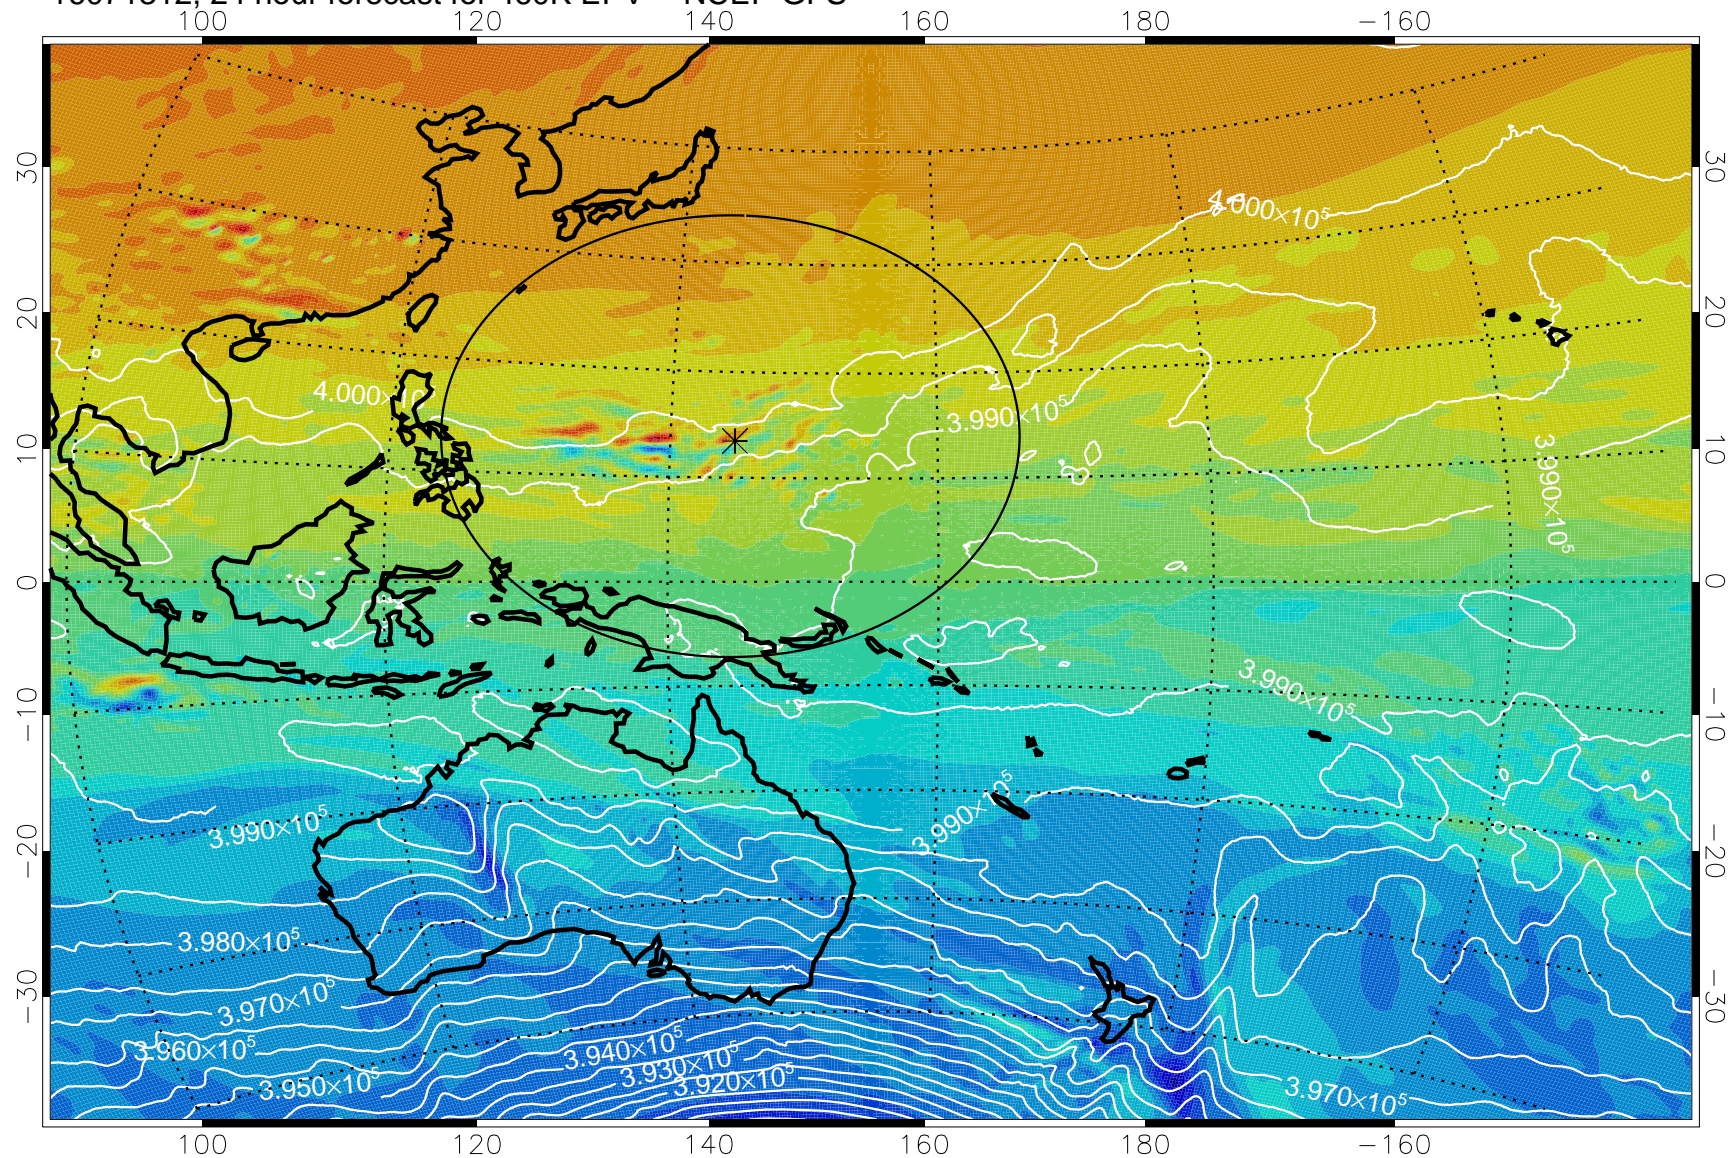

16071218, 6 hour forecast for 460K EPV -- NCEP GFS

16071300, 12 hour forecast for 460K EPV -- NCEP GFS

460K Montgomery Streamfunction, white

Range ring of 2304 km

16071306, 18 hour forecast for 460K EPV -- NCEP GFS

460K Montgomery Streamfunction, white

Range ring of 2304 km

16071312, 24 hour forecast for 460K EPV -- NCEP GFS

460K Montgomery Streamfunction, white

Range ring of 2304 km

16071318, 30 hour forecast for 460K EPV -- NCEP GFS

460K Montgomery Streamfunction, white

Range ring of 2304 km

16071400, 36 hour forecast for 460K EPV -- NCEP GFS

460K Montgomery Streamfunction, white

Range ring of 2304 km

16071406, 42 hour forecast for 460K EPV -- NCEP GFS

460K Montgomery Streamfunction, white

Range ring of 2304 km

16071412, 48 hour forecast for 460K EPV -- NCEP GFS

460K Montgomery Streamfunction, white

Range ring of 2304 km

16071418, 54 hour forecast for 460K EPV -- NCEP GFS