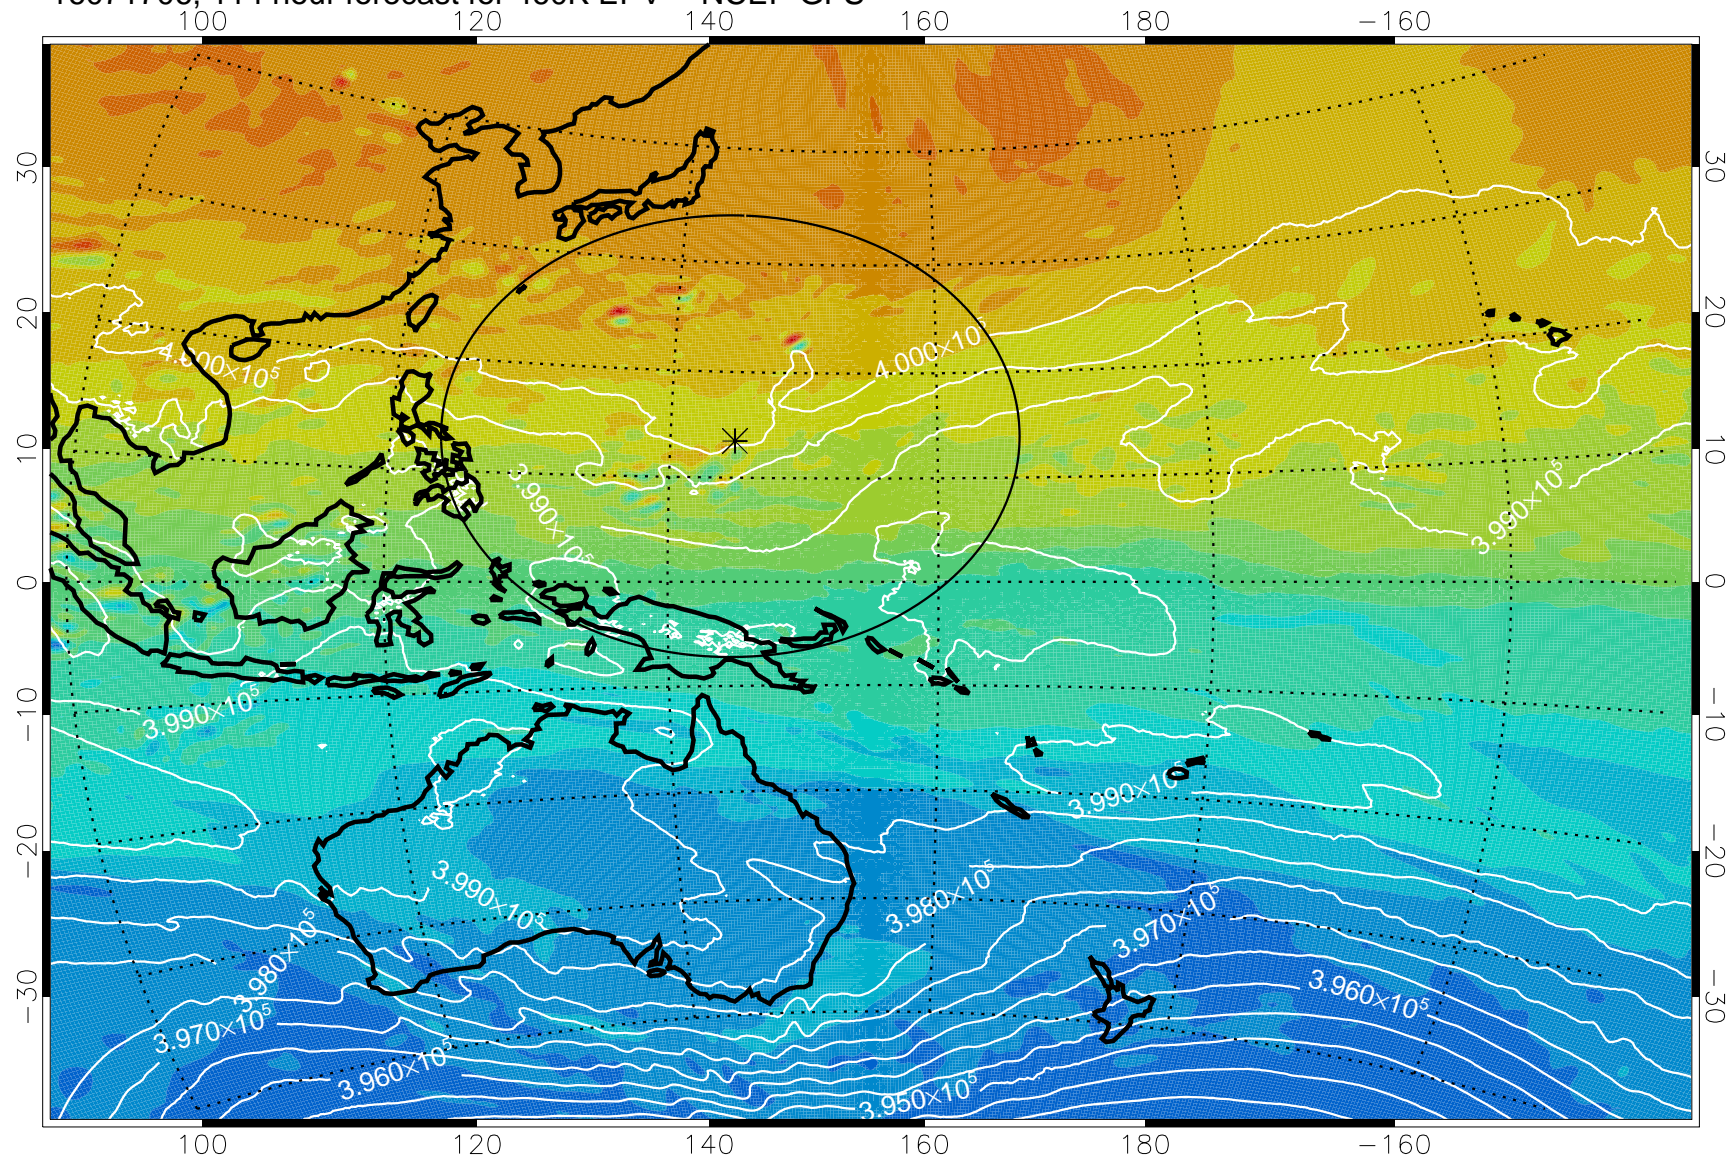

460K Montgomery Streamfunction, white

Range ring of 2304 km

16071612, 96 hour forecast for 460K EPV -- NCEP GFS

460K Montgomery Streamfunction, white

Range ring of 2304 km

16071618, 102 hour forecast for 460K EPV -- NCEP GFS

460K Montgomery Streamfunction, white

Range ring of 2304 km

16071700, 108 hour forecast for 460K EPV -- NCEP GFS

460K Montgomery Streamfunction, white

Range ring of 2304 km

16071706, 114 hour forecast for 460K EPV -- NCEP GFS

460K Montgomery Streamfunction, white

Range ring of 2304 km

-4x10⁻⁵ -2x10⁻⁵ 0 PVU 2x10⁻⁵ 4x10⁻⁵

16071712, 120 hour forecast for 460K EPV -- NCEP GFS

460K Montgomery Streamfunction, white

Range ring of 2304 km