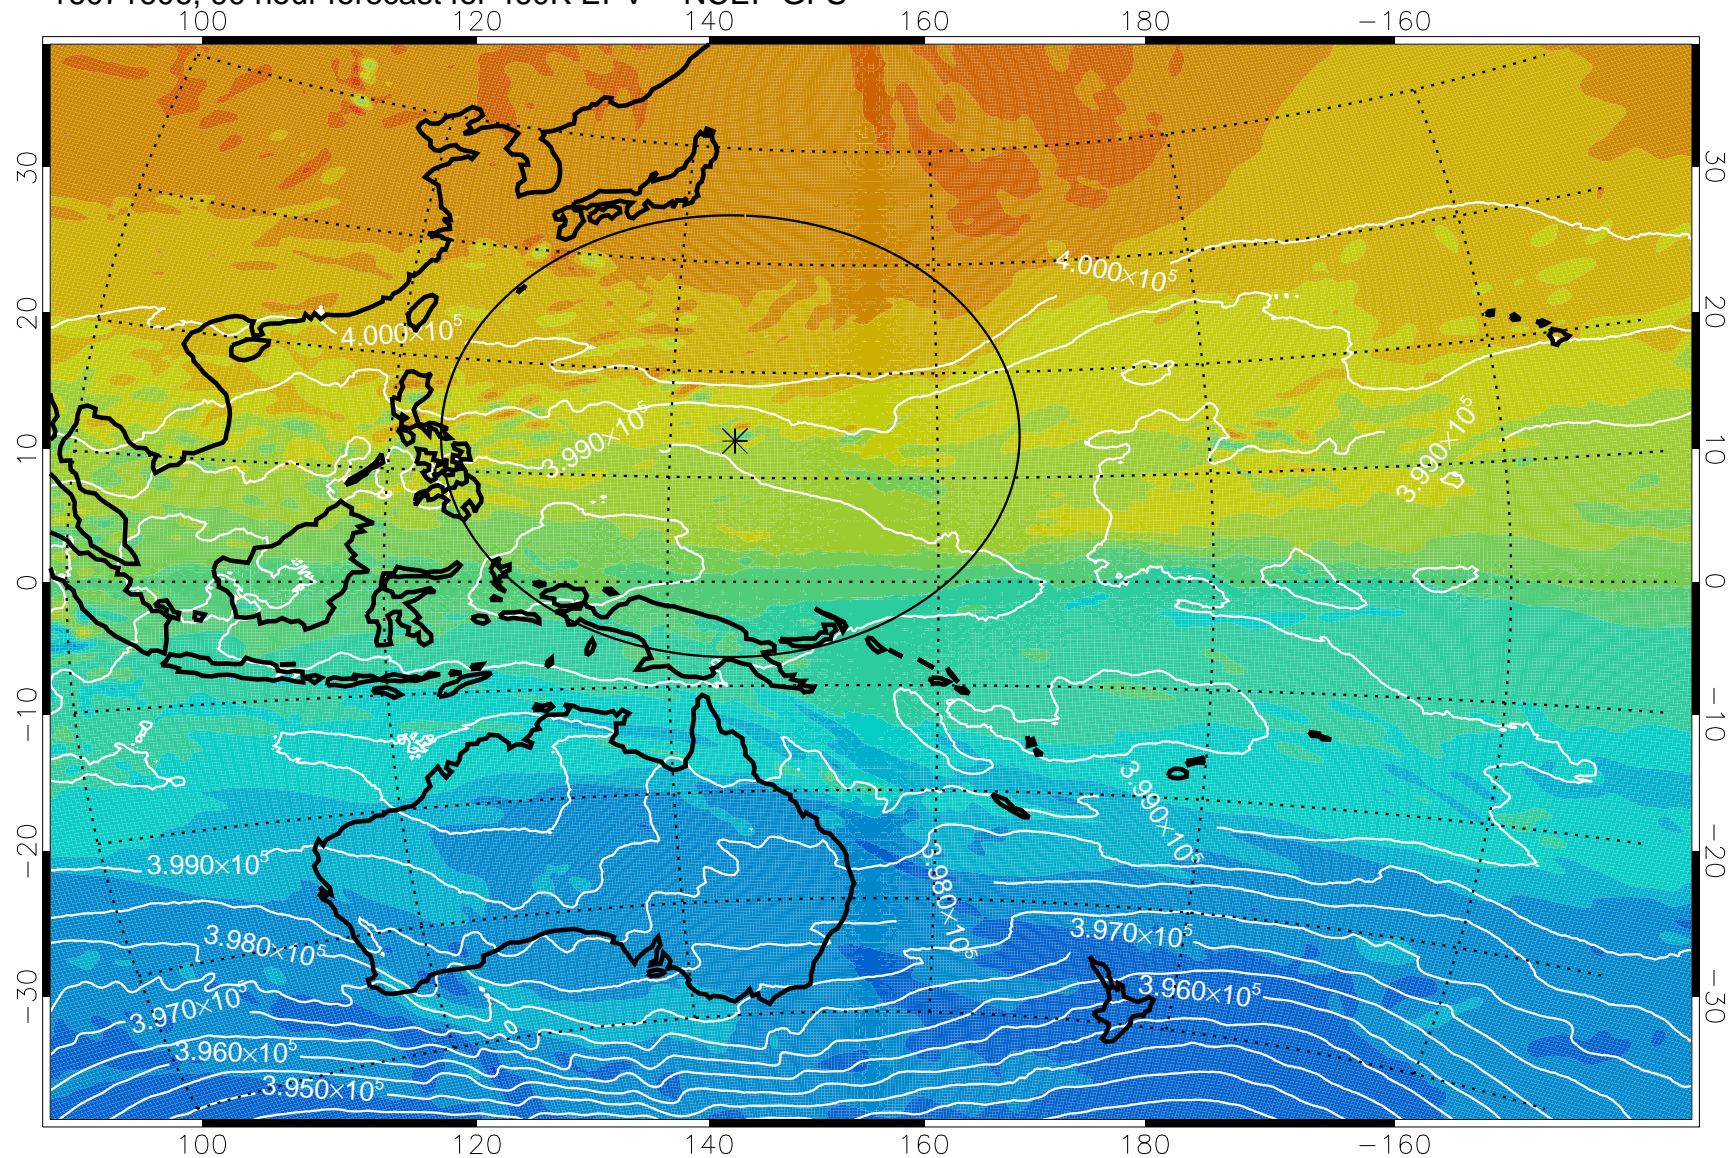

460K Montgomery Streamfunction, white

Range ring of 2304 km

16071512, 72 hour forecast for 460K EPV -- NCEP GFS

460K Montgomery Streamfunction, white

Range ring of 2304 km

16071518, 78 hour forecast for 460K EPV -- NCEP GFS

460K Montgomery Streamfunction, white

Range ring of 2304 km

16071600, 84 hour forecast for 460K EPV -- NCEP GFS

460K Montgomery Streamfunction, white

Range ring of 2304 km

16071606, 90 hour forecast for 460K EPV -- NCEP GFS

460K Montgomery Streamfunction, white

Range ring of 2304 km

16071612, 96 hour forecast for 460K EPV -- NCEP GFS

460K Montgomery Streamfunction, white

Range ring of 2304 km

16071618, 102 hour forecast for 460K EPV -- NCEP GFS

460K Montgomery Streamfunction, white

Range ring of 2304 km

16071700, 108 hour forecast for 460K EPV -- NCEP GFS

460K Montgomery Streamfunction, white

Range ring of 2304 km

16071706, 114 hour forecast for 460K EPV -- NCEP GFS