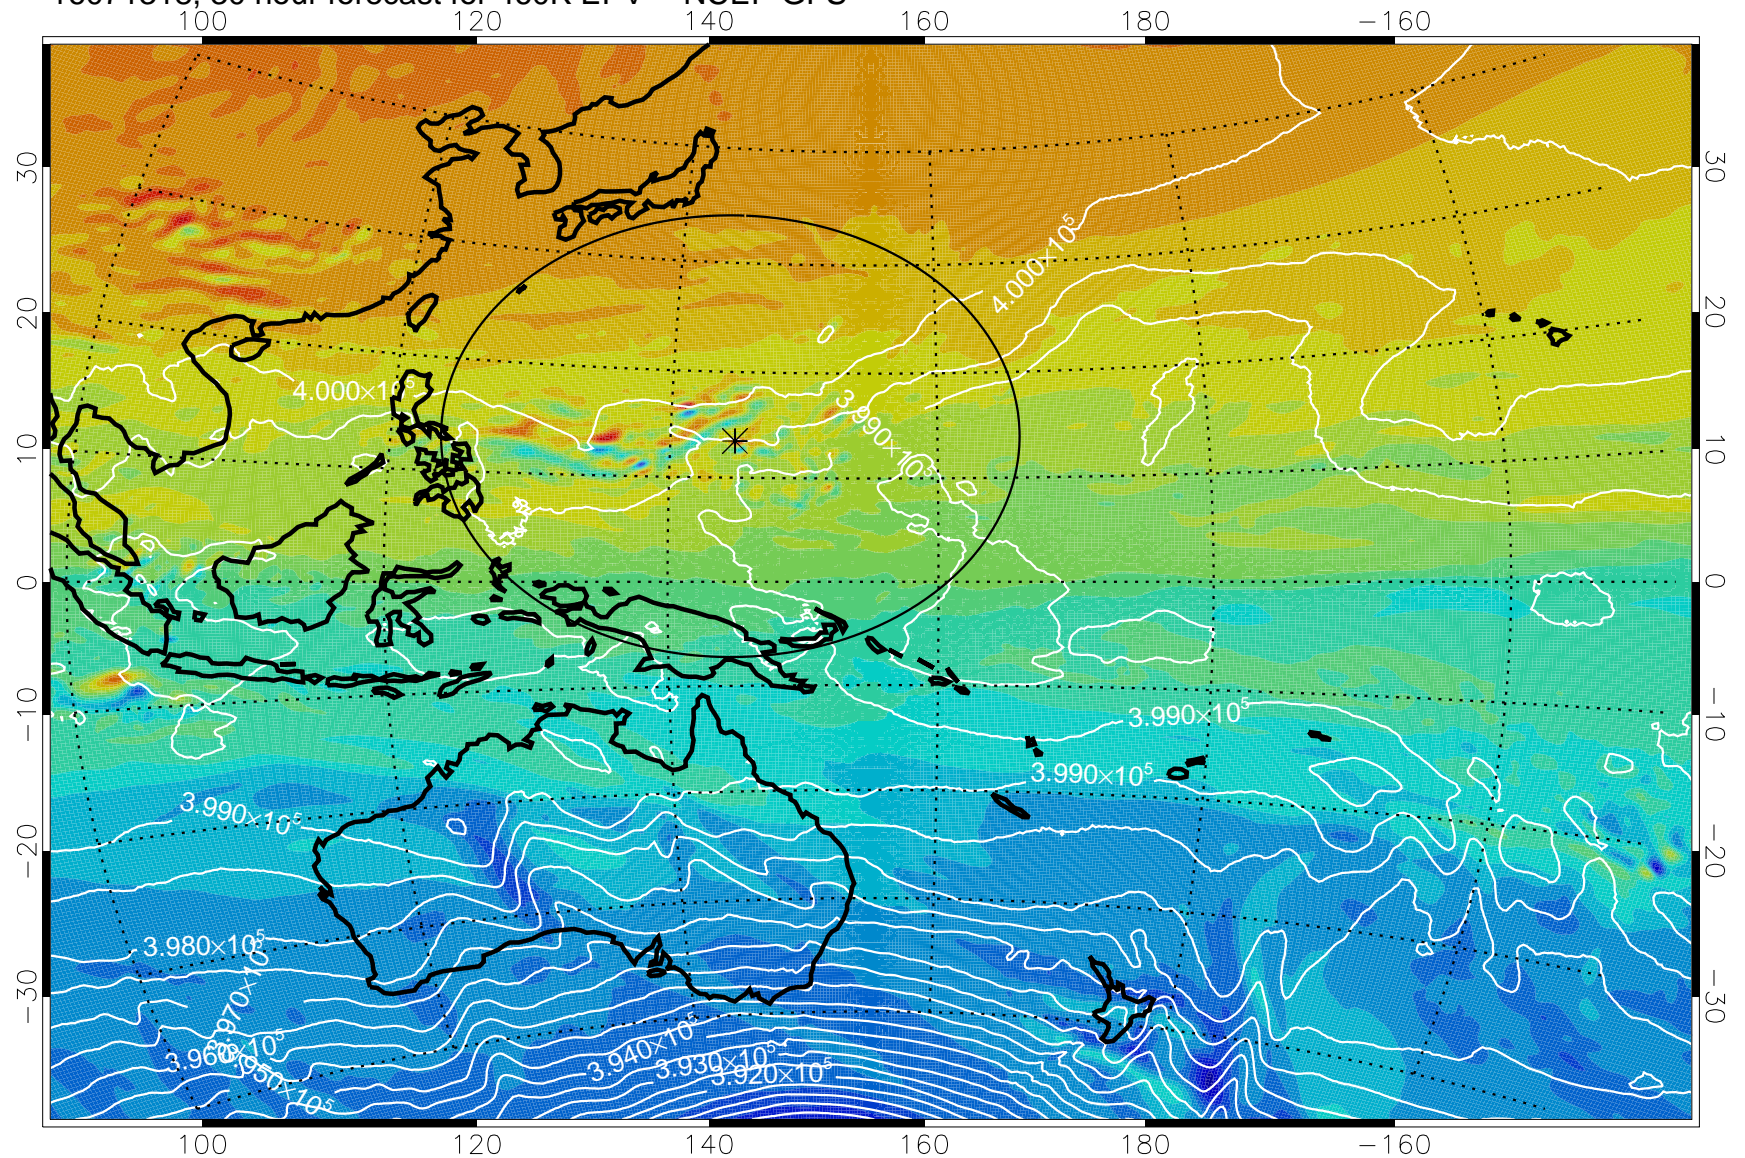

460K Montgomery Streamfunction, white

Range ring of 2304 km

16071312, 24 hour forecast for 460K EPV -- NCEP GFS

460K Montgomery Streamfunction, white

Range ring of 2304 km

16071318, 30 hour forecast for 460K EPV -- NCEP GFS

460K Montgomery Streamfunction, white

Range ring of 2304 km

16071400, 36 hour forecast for 460K EPV -- NCEP GFS

460K Montgomery Streamfunction, white

Range ring of 2304 km

16071406, 42 hour forecast for 460K EPV -- NCEP GFS

460K Montgomery Streamfunction, white

Range ring of 2304 km

16071412, 48 hour forecast for 460K EPV -- NCEP GFS

460K Montgomery Streamfunction, white

Range ring of 2304 km

16071418, 54 hour forecast for 460K EPV -- NCEP GFS

460K Montgomery Streamfunction, white

Range ring of 2304 km

16071500, 60 hour forecast for 460K EPV -- NCEP GFS

460K Montgomery Streamfunction, white

Range ring of 2304 km

16071506, 66 hour forecast for 460K EPV -- NCEP GFS