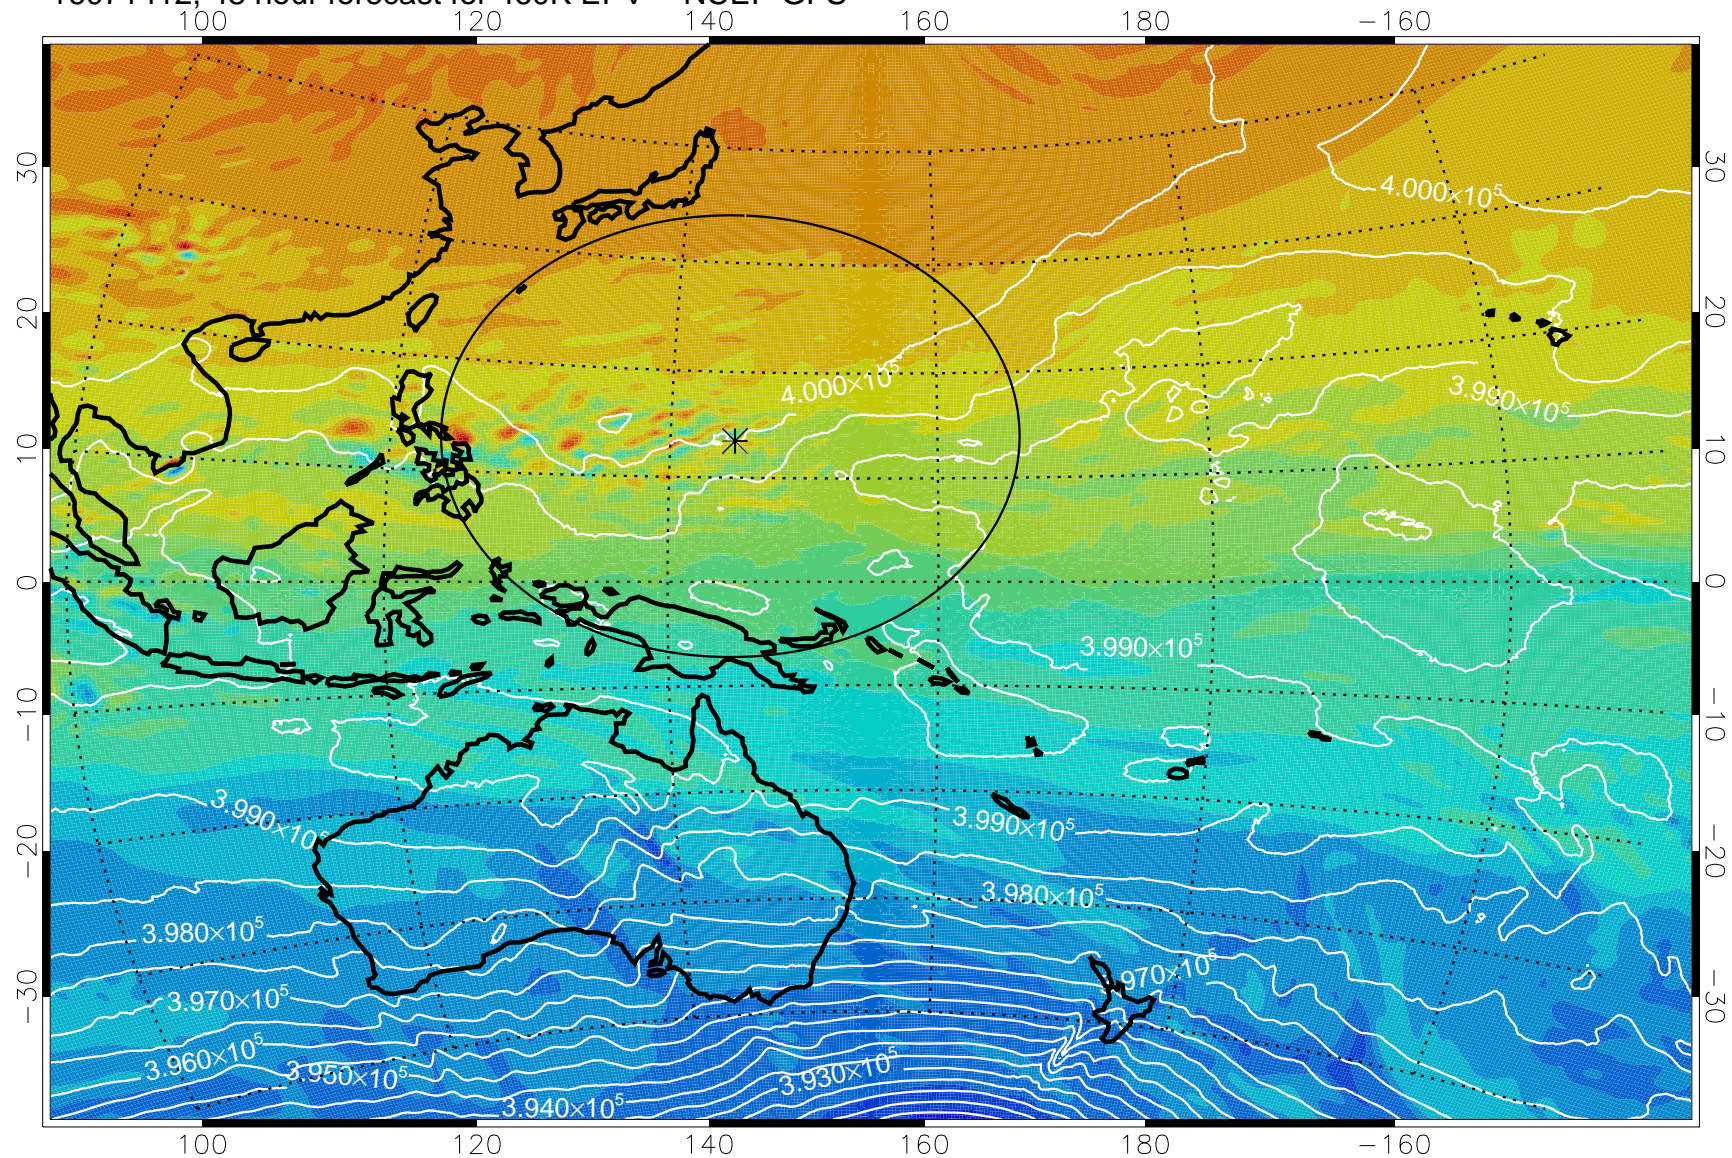

460K Montgomery Streamfunction, white

Range ring of 2304 km

16071400, 36 hour forecast for 460K EPV -- NCEP GFS

460K Montgomery Streamfunction, white

Range ring of 2304 km

16071406, 42 hour forecast for 460K EPV -- NCEP GFS

460K Montgomery Streamfunction, white

Range ring of 2304 km

16071412, 48 hour forecast for 460K EPV -- NCEP GFS

460K Montgomery Streamfunction, white

Range ring of 2304 km

16071418, 54 hour forecast for 460K EPV -- NCEP GFS

460K Montgomery Streamfunction, white

Range ring of 2304 km

16071500, 60 hour forecast for 460K EPV -- NCEP GFS

460K Montgomery Streamfunction, white

Range ring of 2304 km

16071506, 66 hour forecast for 460K EPV -- NCEP GFS

460K Montgomery Streamfunction, white

Range ring of 2304 km

16071512, 72 hour forecast for 460K EPV -- NCEP GFS

460K Montgomery Streamfunction, white

Range ring of 2304 km

16071518, 78 hour forecast for 460K EPV -- NCEP GFS