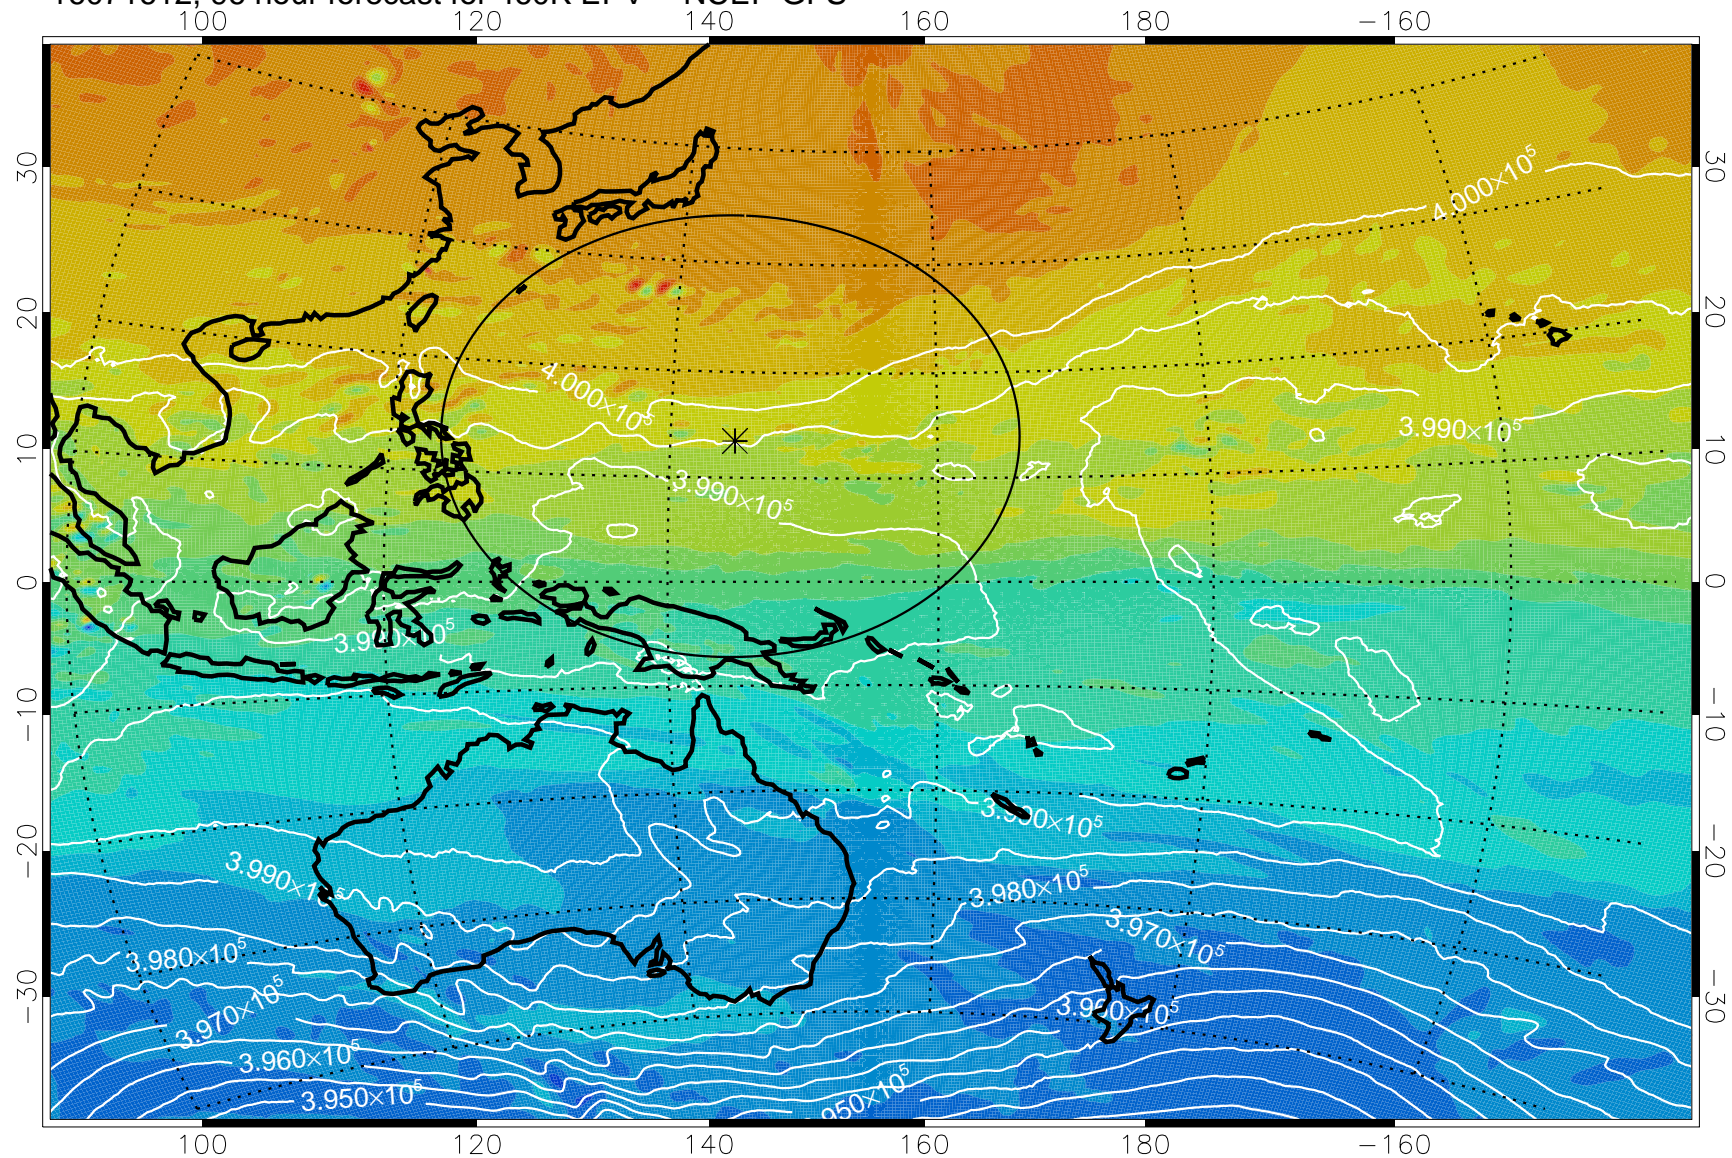

460K Montgomery Streamfunction, white

Range ring of 2304 km

16071512, 72 hour forecast for 460K EPV -- NCEP GFS

460K Montgomery Streamfunction, white

Range ring of 2304 km

16071518, 78 hour forecast for 460K EPV -- NCEP GFS

460K Montgomery Streamfunction, white

Range ring of 2304 km

16071600, 84 hour forecast for 460K EPV -- NCEP GFS

460K Montgomery Streamfunction, white

Range ring of 2304 km

16071606, 90 hour forecast for 460K EPV -- NCEP GFS

460K Montgomery Streamfunction, white

Range ring of 2304 km

16071612, 96 hour forecast for 460K EPV -- NCEP GFS

460K Montgomery Streamfunction, white

Range ring of 2304 km

16071618, 102 hour forecast for 460K EPV -- NCEP GFS

460K Montgomery Streamfunction, white

Range ring of 2304 km

16071700, 108 hour forecast for 460K EPV -- NCEP GFS

460K Montgomery Streamfunction, white

Range ring of 2304 km

16071706, 114 hour forecast for 460K EPV -- NCEP GFS