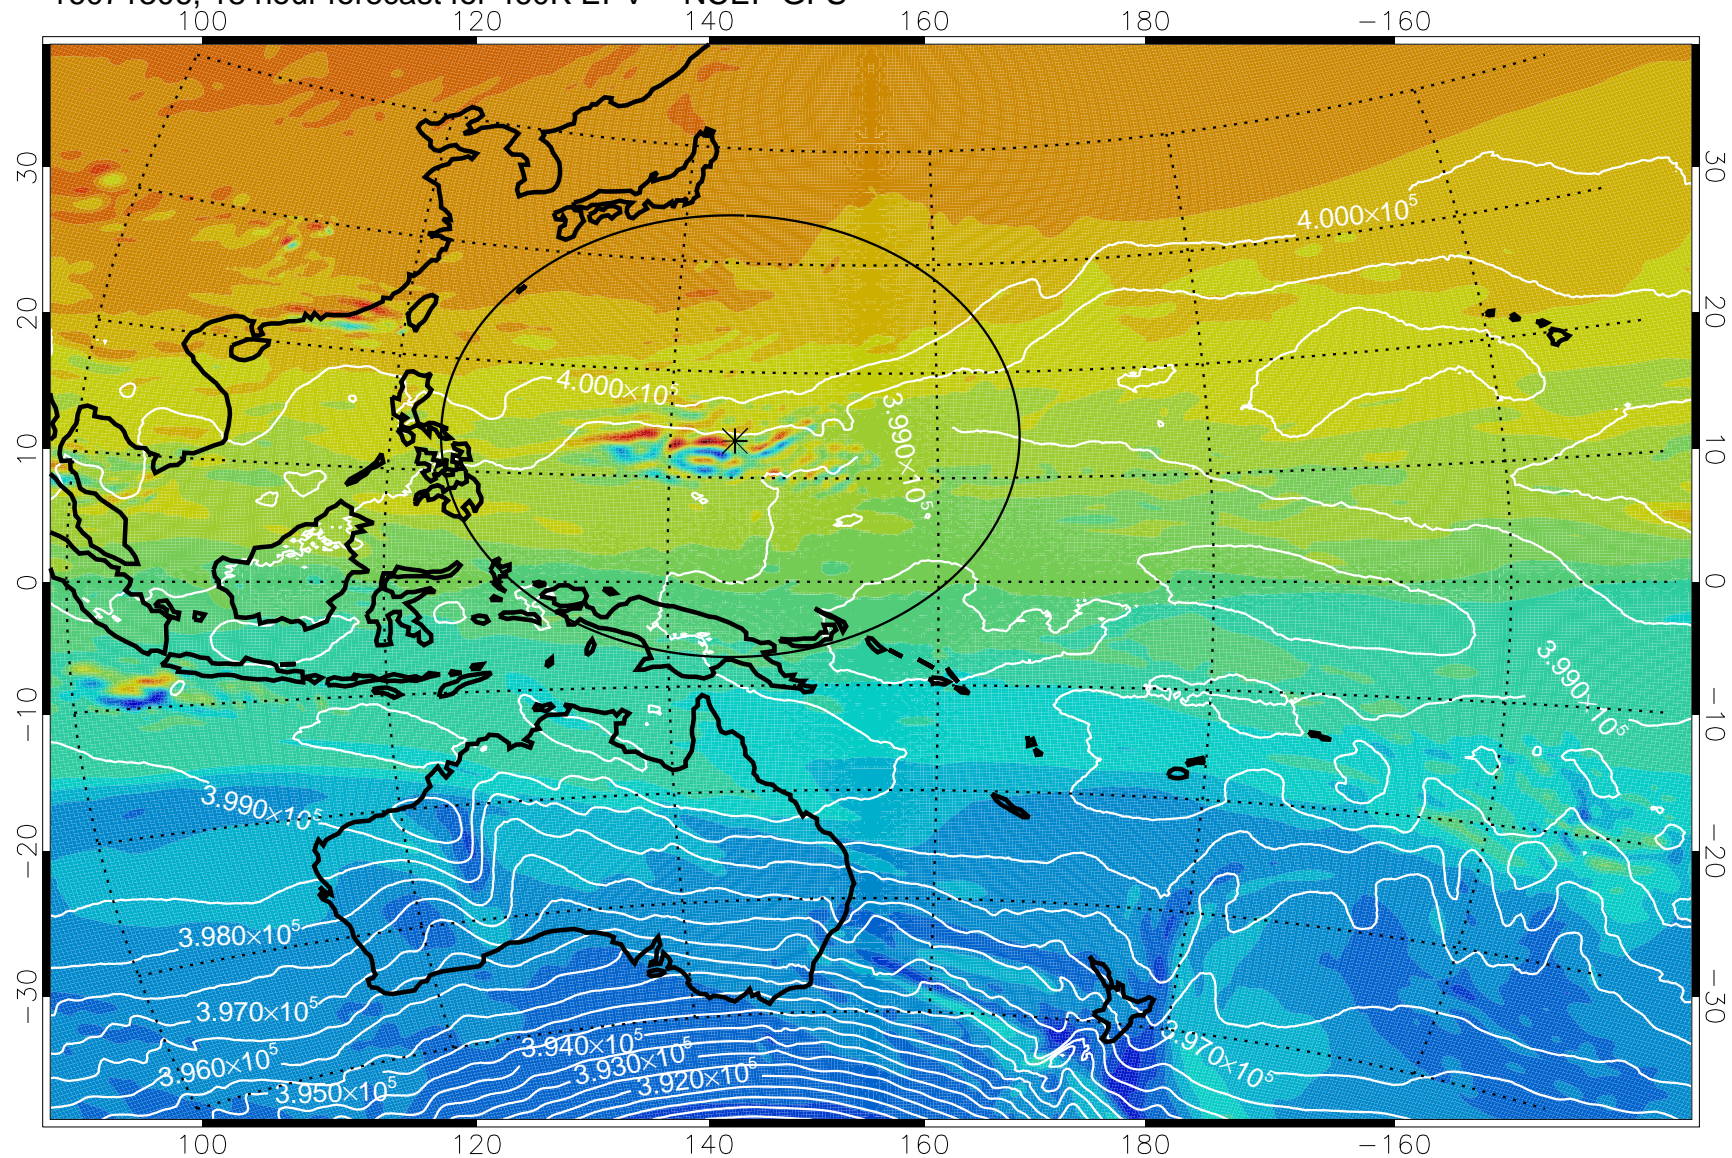

16071218, 6 hour forecast for 460K EPV -- NCEP GFS

16071300, 12 hour forecast for 460K EPV -- NCEP GFS

460K Montgomery Streamfunction, white

Range ring of 2304 km

16071306, 18 hour forecast for 460K EPV -- NCEP GFS

460K Montgomery Streamfunction, white

Range ring of 2304 km

16071312, 24 hour forecast for 460K EPV -- NCEP GFS

460K Montgomery Streamfunction, white

Range ring of 2304 km

16071318, 30 hour forecast for 460K EPV -- NCEP GFS

460K Montgomery Streamfunction, white

Range ring of 2304 km

16071400, 36 hour forecast for 460K EPV -- NCEP GFS

460K Montgomery Streamfunction, white

Range ring of 2304 km

16071406, 42 hour forecast for 460K EPV -- NCEP GFS

460K Montgomery Streamfunction, white

Range ring of 2304 km

16071412, 48 hour forecast for 460K EPV -- NCEP GFS

460K Montgomery Streamfunction, white

Range ring of 2304 km

16071418, 54 hour forecast for 460K EPV -- NCEP GFS