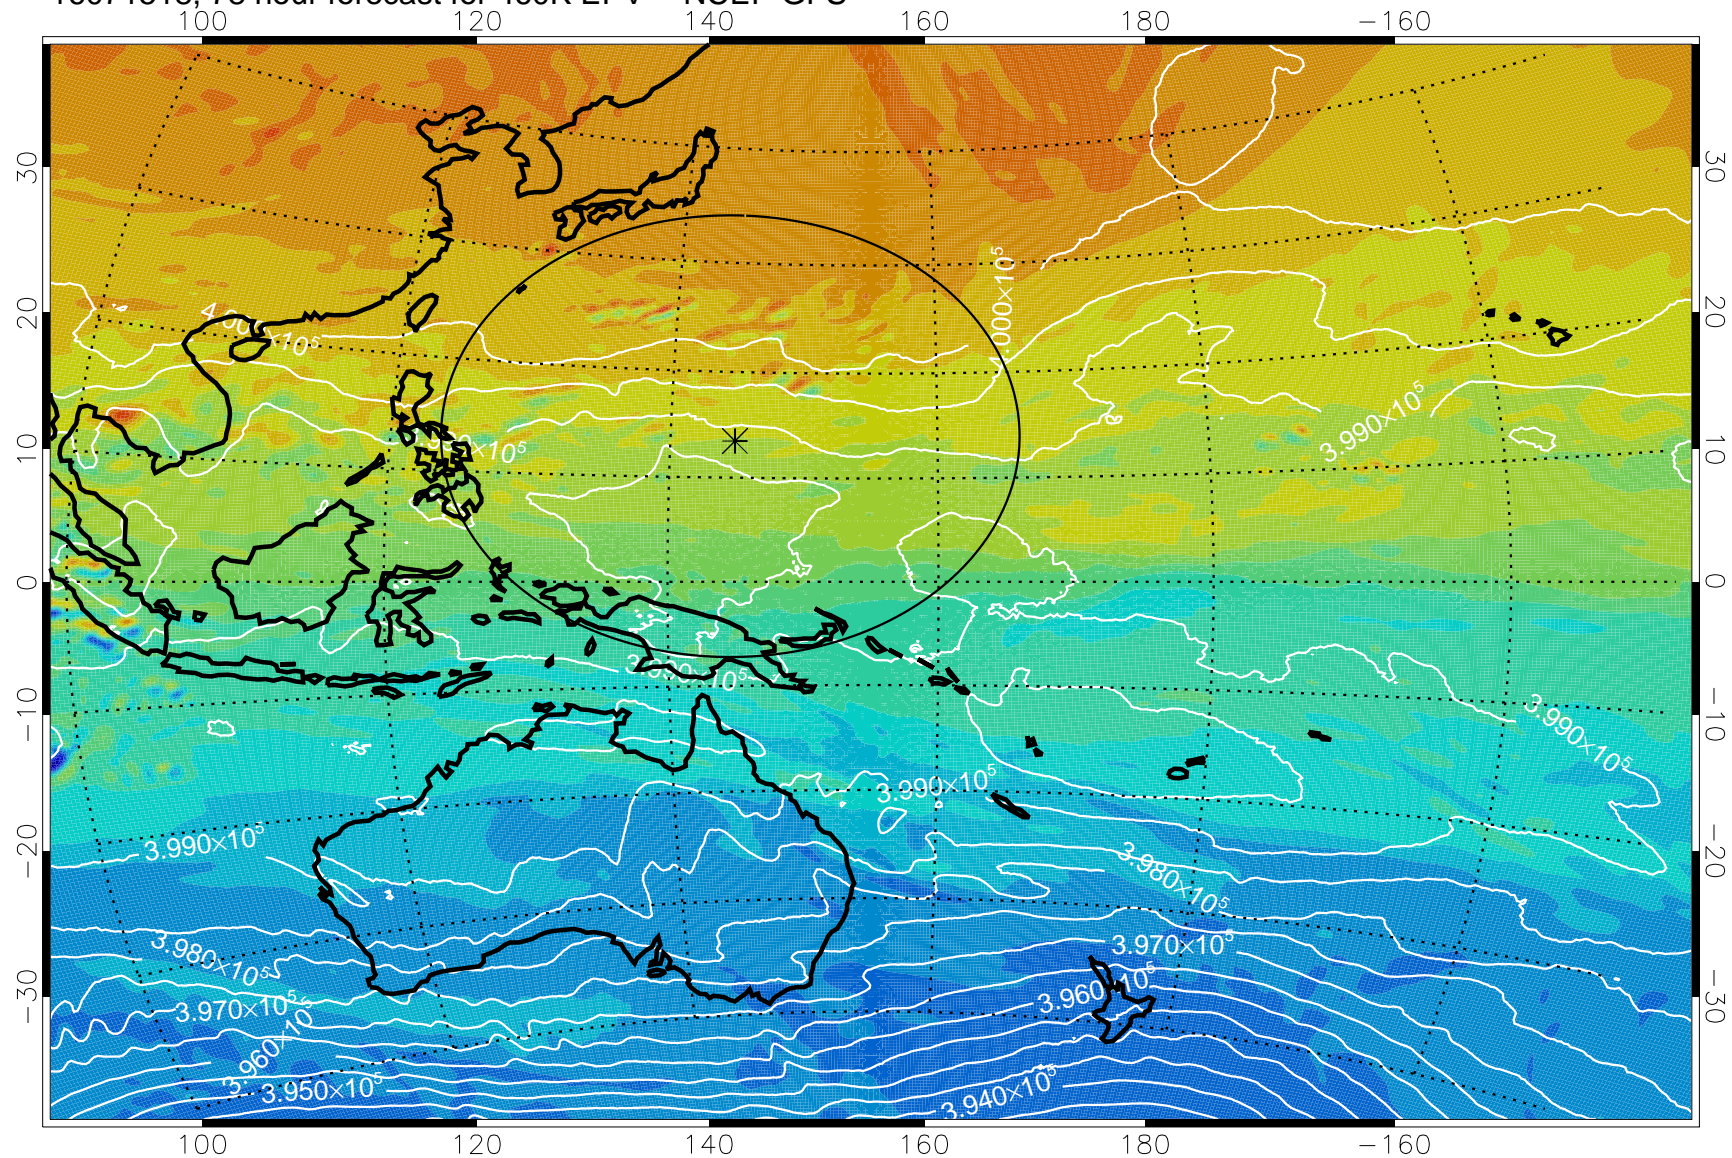

460K Montgomery Streamfunction, white

Range ring of 2304 km

16071500, 60 hour forecast for 460K EPV -- NCEP GFS

460K Montgomery Streamfunction, white

Range ring of 2304 km

16071506, 66 hour forecast for 460K EPV -- NCEP GFS

460K Montgomery Streamfunction, white

Range ring of 2304 km

16071512, 72 hour forecast for 460K EPV -- NCEP GFS

460K Montgomery Streamfunction, white

Range ring of 2304 km

16071518, 78 hour forecast for 460K EPV -- NCEP GFS

460K Montgomery Streamfunction, white

Range ring of 2304 km

16071600, 84 hour forecast for 460K EPV -- NCEP GFS

460K Montgomery Streamfunction, white

Range ring of 2304 km

16071606, 90 hour forecast for 460K EPV -- NCEP GFS

460K Montgomery Streamfunction, white

Range ring of 2304 km

16071612, 96 hour forecast for 460K EPV -- NCEP GFS

460K Montgomery Streamfunction, white

Range ring of 2304 km

16071618, 102 hour forecast for 460K EPV -- NCEP GFS