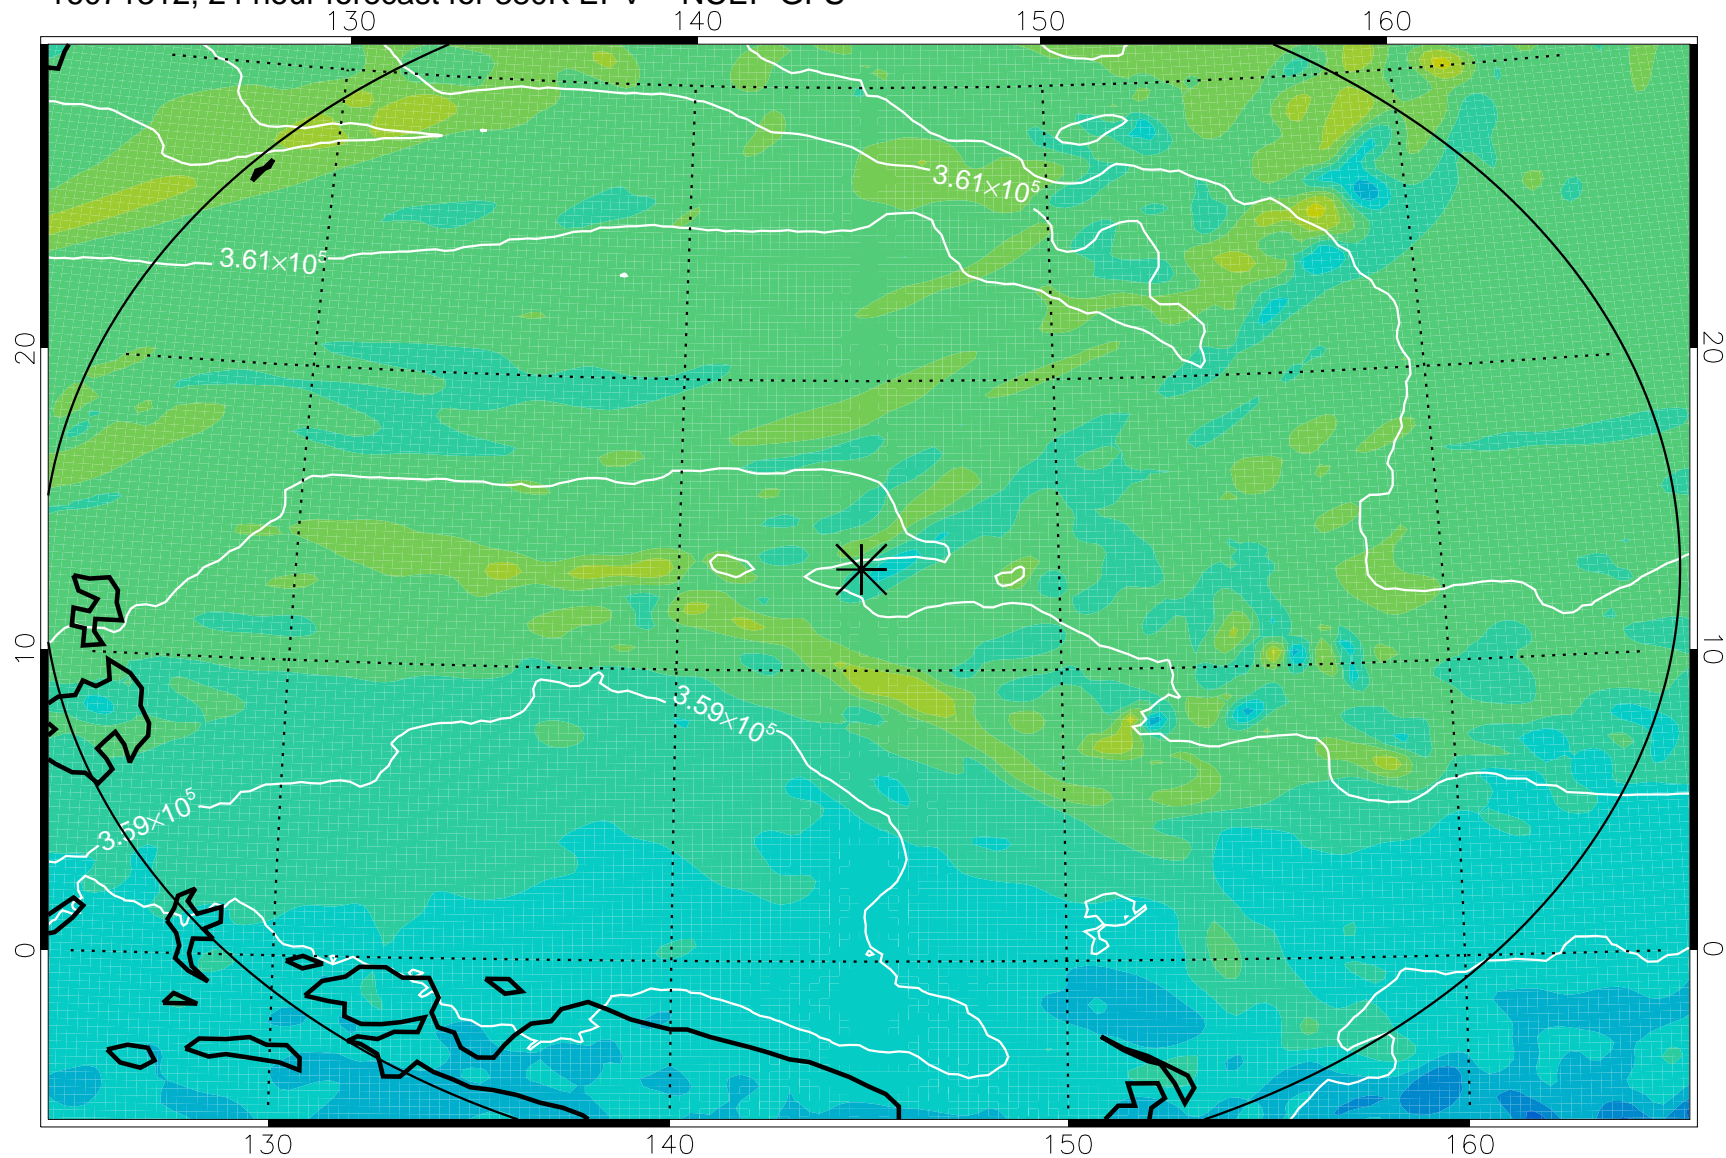

16071218, 6 hour forecast for 380K EPV -- NCEP GFS

380K Montgomery Streamfunction, white

Range ring of 2304 km

16071300, 12 hour forecast for 380K EPV -- NCEP GFS

380K Montgomery Streamfunction, white

Range ring of 2304 km

16071306, 18 hour forecast for 380K EPV -- NCEP GFS

380K Montgomery Streamfunction, white

Range ring of 2304 km

16071312, 24 hour forecast for 380K EPV -- NCEP GFS

380K Montgomery Streamfunction, white

Range ring of 2304 km

16071318, 30 hour forecast for 380K EPV -- NCEP GFS

380K Montgomery Streamfunction, white

Range ring of 2304 km

16071400, 36 hour forecast for 380K EPV -- NCEP GFS

380K Montgomery Streamfunction, white

Range ring of 2304 km

16071406, 42 hour forecast for 380K EPV -- NCEP GFS

380K Montgomery Streamfunction, white

Range ring of 2304 km

16071412, 48 hour forecast for 380K EPV -- NCEP GFS

380K Montgomery Streamfunction, white

Range ring of 2304 km