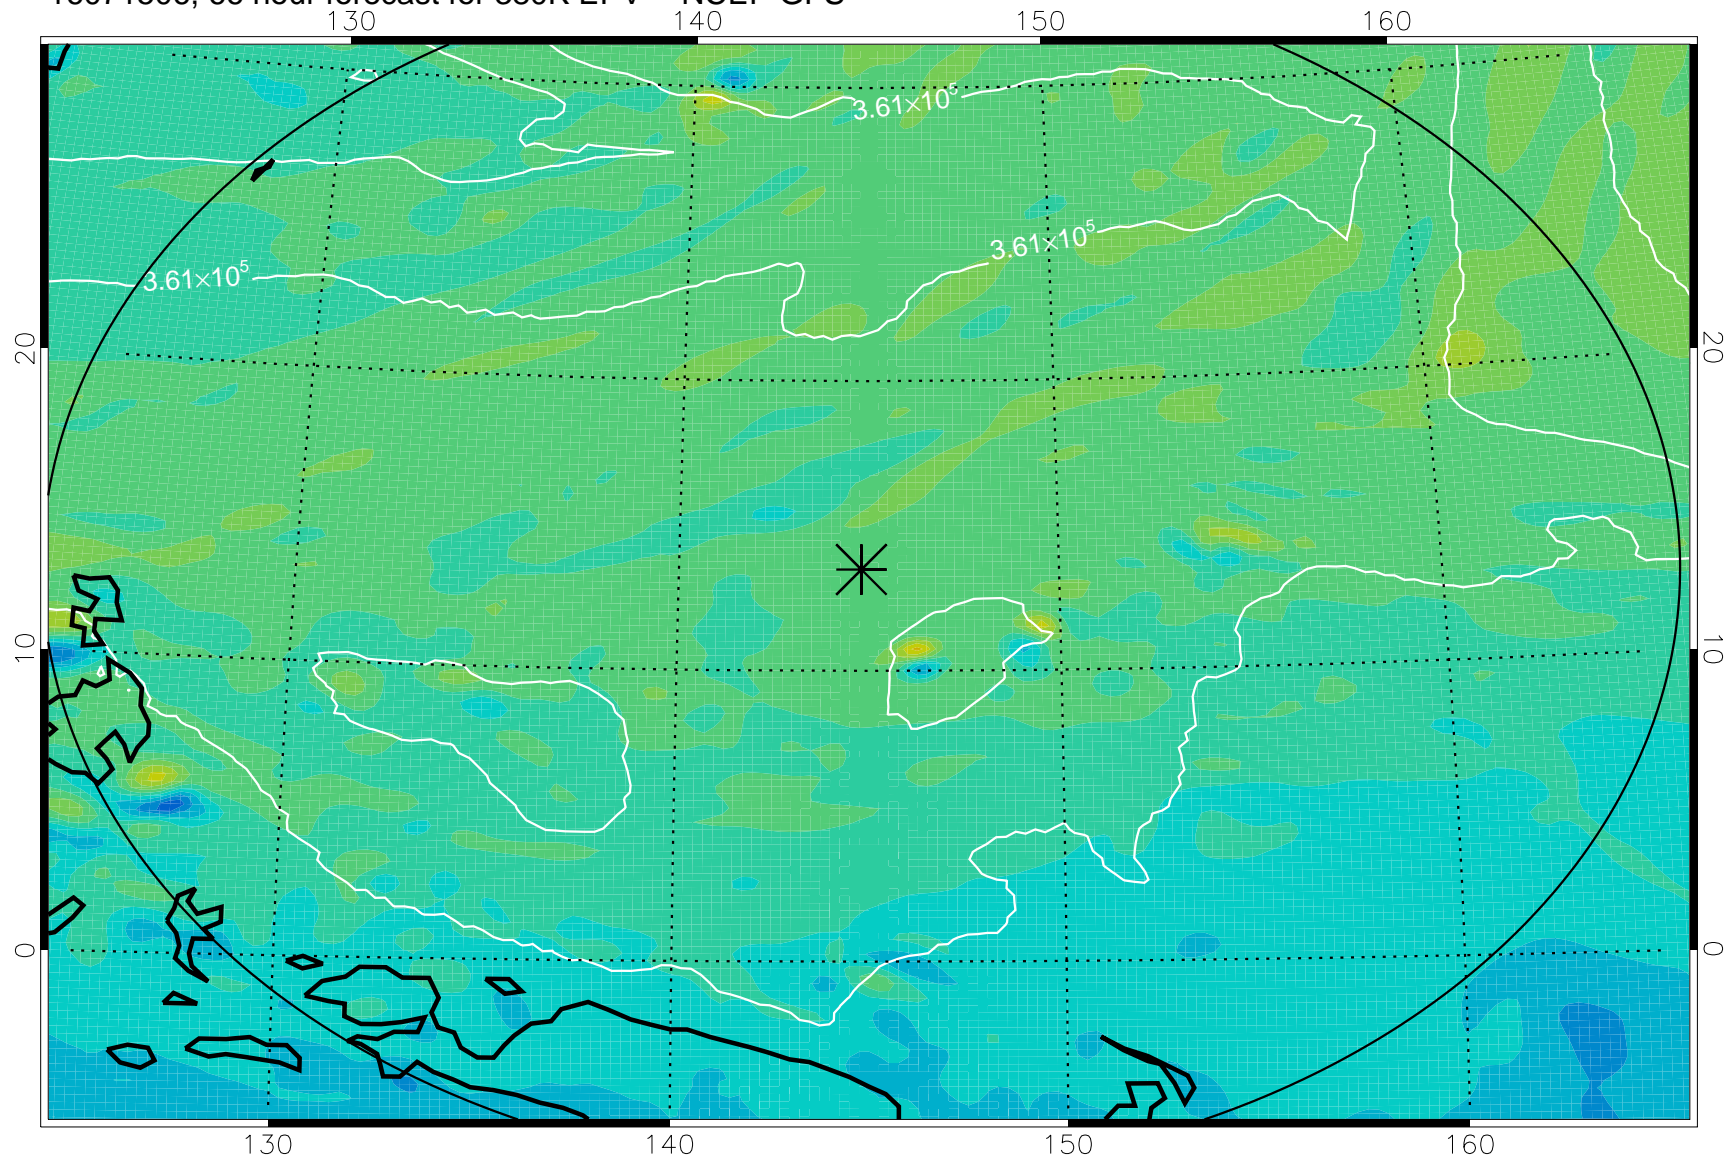

16071418, 54 hour forecast for 380K EPV -- NCEP GFS

380K Montgomery Streamfunction, white

Range ring of 2304 km

16071500, 60 hour forecast for 380K EPV -- NCEP GFS

380K Montgomery Streamfunction, white

Range ring of 2304 km

16071506, 66 hour forecast for 380K EPV -- NCEP GFS

380K Montgomery Streamfunction, white

Range ring of 2304 km

16071512, 72 hour forecast for 380K EPV -- NCEP GFS

380K Montgomery Streamfunction, white

Range ring of 2304 km

16071518, 78 hour forecast for 380K EPV -- NCEP GFS

380K Montgomery Streamfunction, white

Range ring of 2304 km

16071600, 84 hour forecast for 380K EPV -- NCEP GFS

380K Montgomery Streamfunction, white

Range ring of 2304 km

16071606, 90 hour forecast for 380K EPV -- NCEP GFS

380K Montgomery Streamfunction, white

Range ring of 2304 km

16071612, 96 hour forecast for 380K EPV -- NCEP GFS

380K Montgomery Streamfunction, white

Range ring of 2304 km