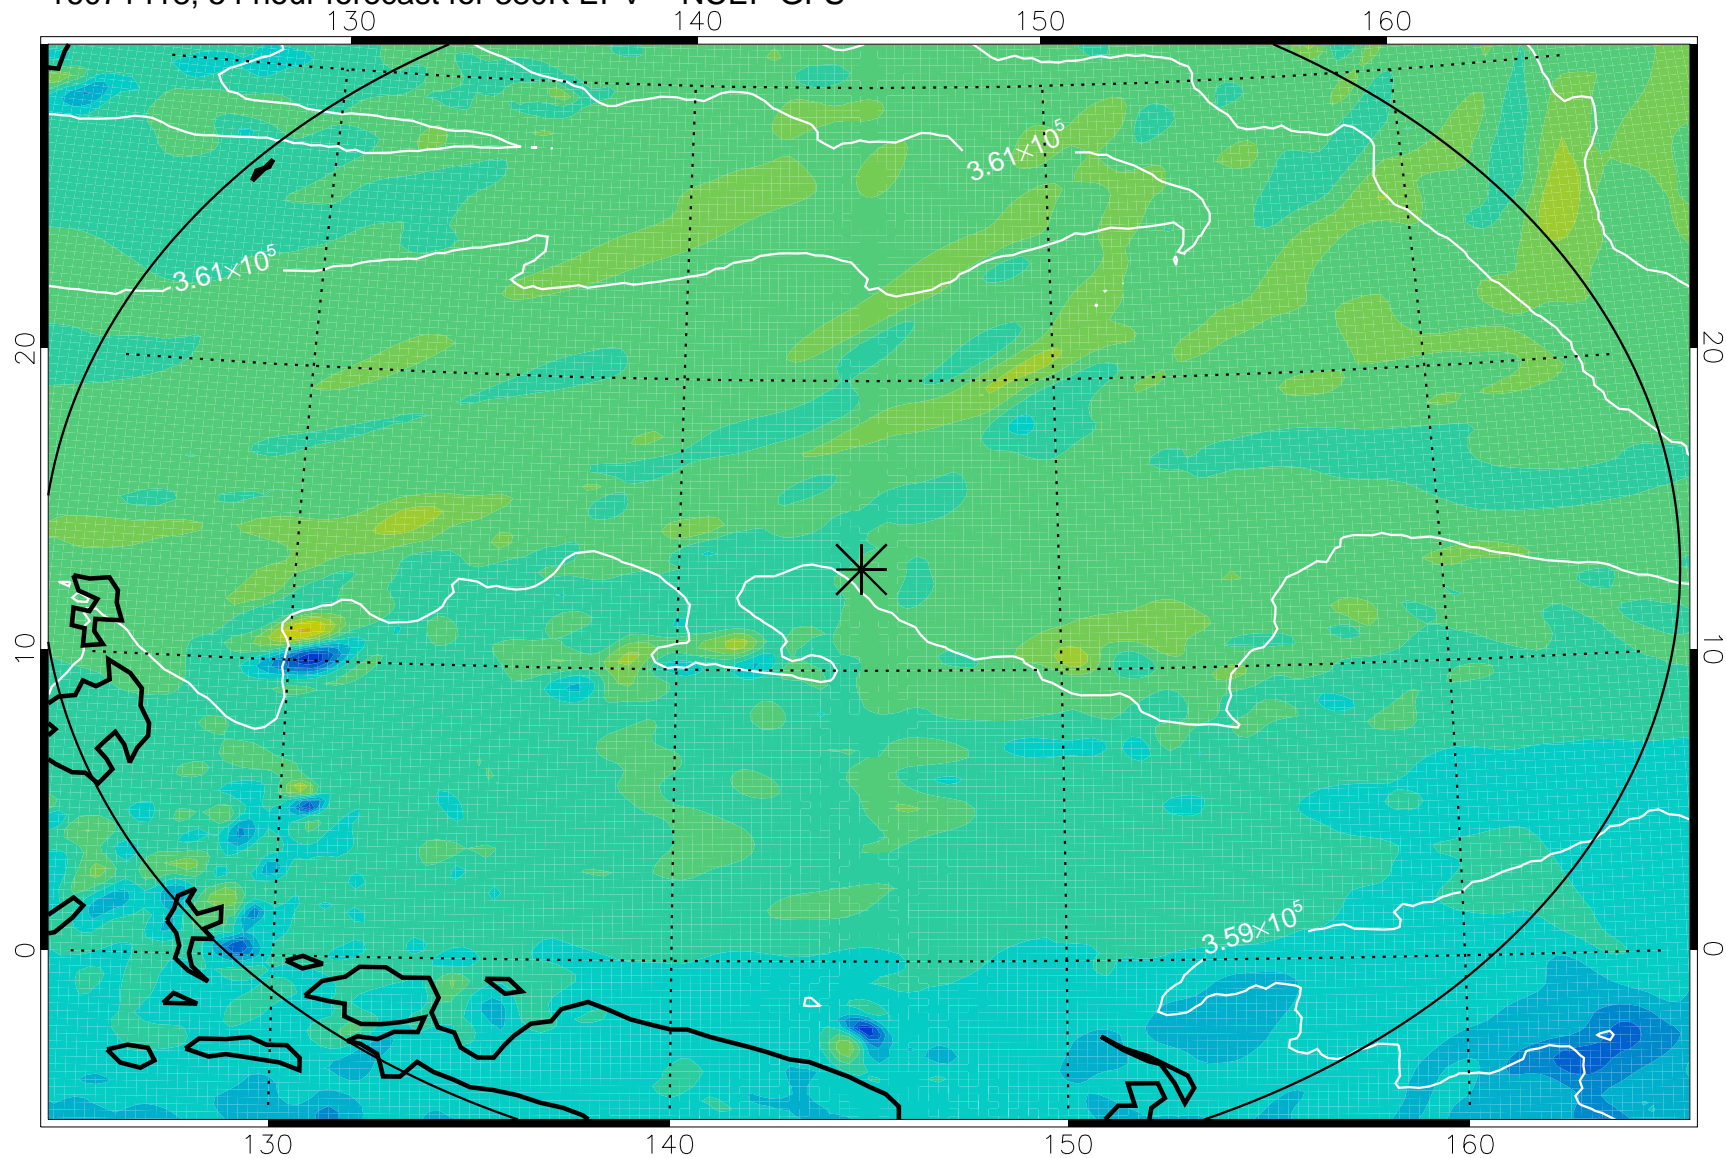

16071406, 42 hour forecast for 380K EPV -- NCEP GFS

380K Montgomery Streamfunction, white

Range ring of 2304 km

16071412, 48 hour forecast for 380K EPV -- NCEP GFS

380K Montgomery Streamfunction, white

Range ring of 2304 km

16071418, 54 hour forecast for 380K EPV -- NCEP GFS

380K Montgomery Streamfunction, white

Range ring of 2304 km

16071500, 60 hour forecast for 380K EPV -- NCEP GFS

380K Montgomery Streamfunction, white

Range ring of 2304 km

16071506, 66 hour forecast for 380K EPV -- NCEP GFS

380K Montgomery Streamfunction, white

Range ring of 2304 km

16071512, 72 hour forecast for 380K EPV -- NCEP GFS

380K Montgomery Streamfunction, white

Range ring of 2304 km

16071518, 78 hour forecast for 380K EPV -- NCEP GFS

380K Montgomery Streamfunction, white

Range ring of 2304 km

16071600, 84 hour forecast for 380K EPV -- NCEP GFS

380K Montgomery Streamfunction, white

Range ring of 2304 km