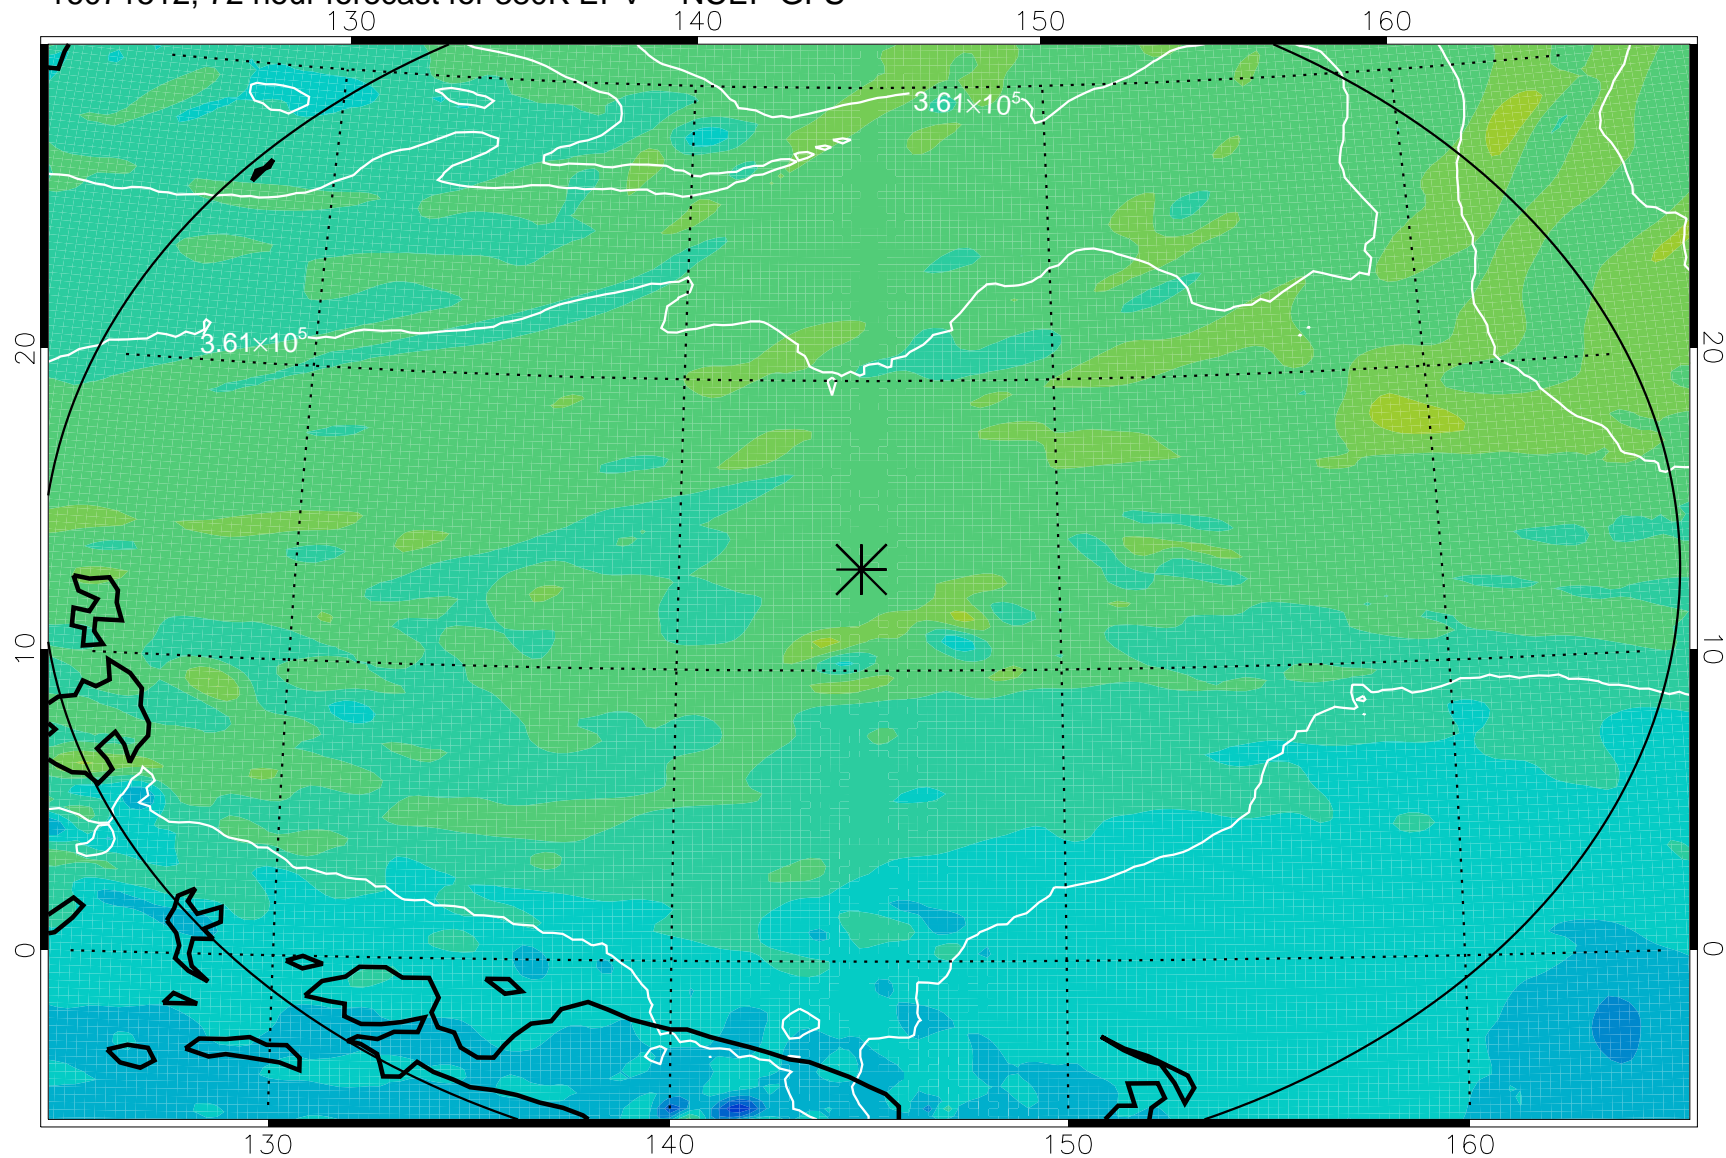

16071418, 54 hour forecast for 380K EPV -- NCEP GFS

380K Montgomery Streamfunction, white

Range ring of 2304 km

16071500, 60 hour forecast for 380K EPV -- NCEP GFS

380K Montgomery Streamfunction, white

Range ring of 2304 km

16071506, 66 hour forecast for 380K EPV -- NCEP GFS

380K Montgomery Streamfunction, white

Range ring of 2304 km

16071512, 72 hour forecast for 380K EPV -- NCEP GFS

380K Montgomery Streamfunction, white

Range ring of 2304 km

16071518, 78 hour forecast for 380K EPV -- NCEP GFS

380K Montgomery Streamfunction, white

Range ring of 2304 km

16071600, 84 hour forecast for 380K EPV -- NCEP GFS

380K Montgomery Streamfunction, white

Range ring of 2304 km

16071606, 90 hour forecast for 380K EPV -- NCEP GFS

380K Montgomery Streamfunction, white

Range ring of 2304 km

16071612, 96 hour forecast for 380K EPV -- NCEP GFS

380K Montgomery Streamfunction, white

Range ring of 2304 km