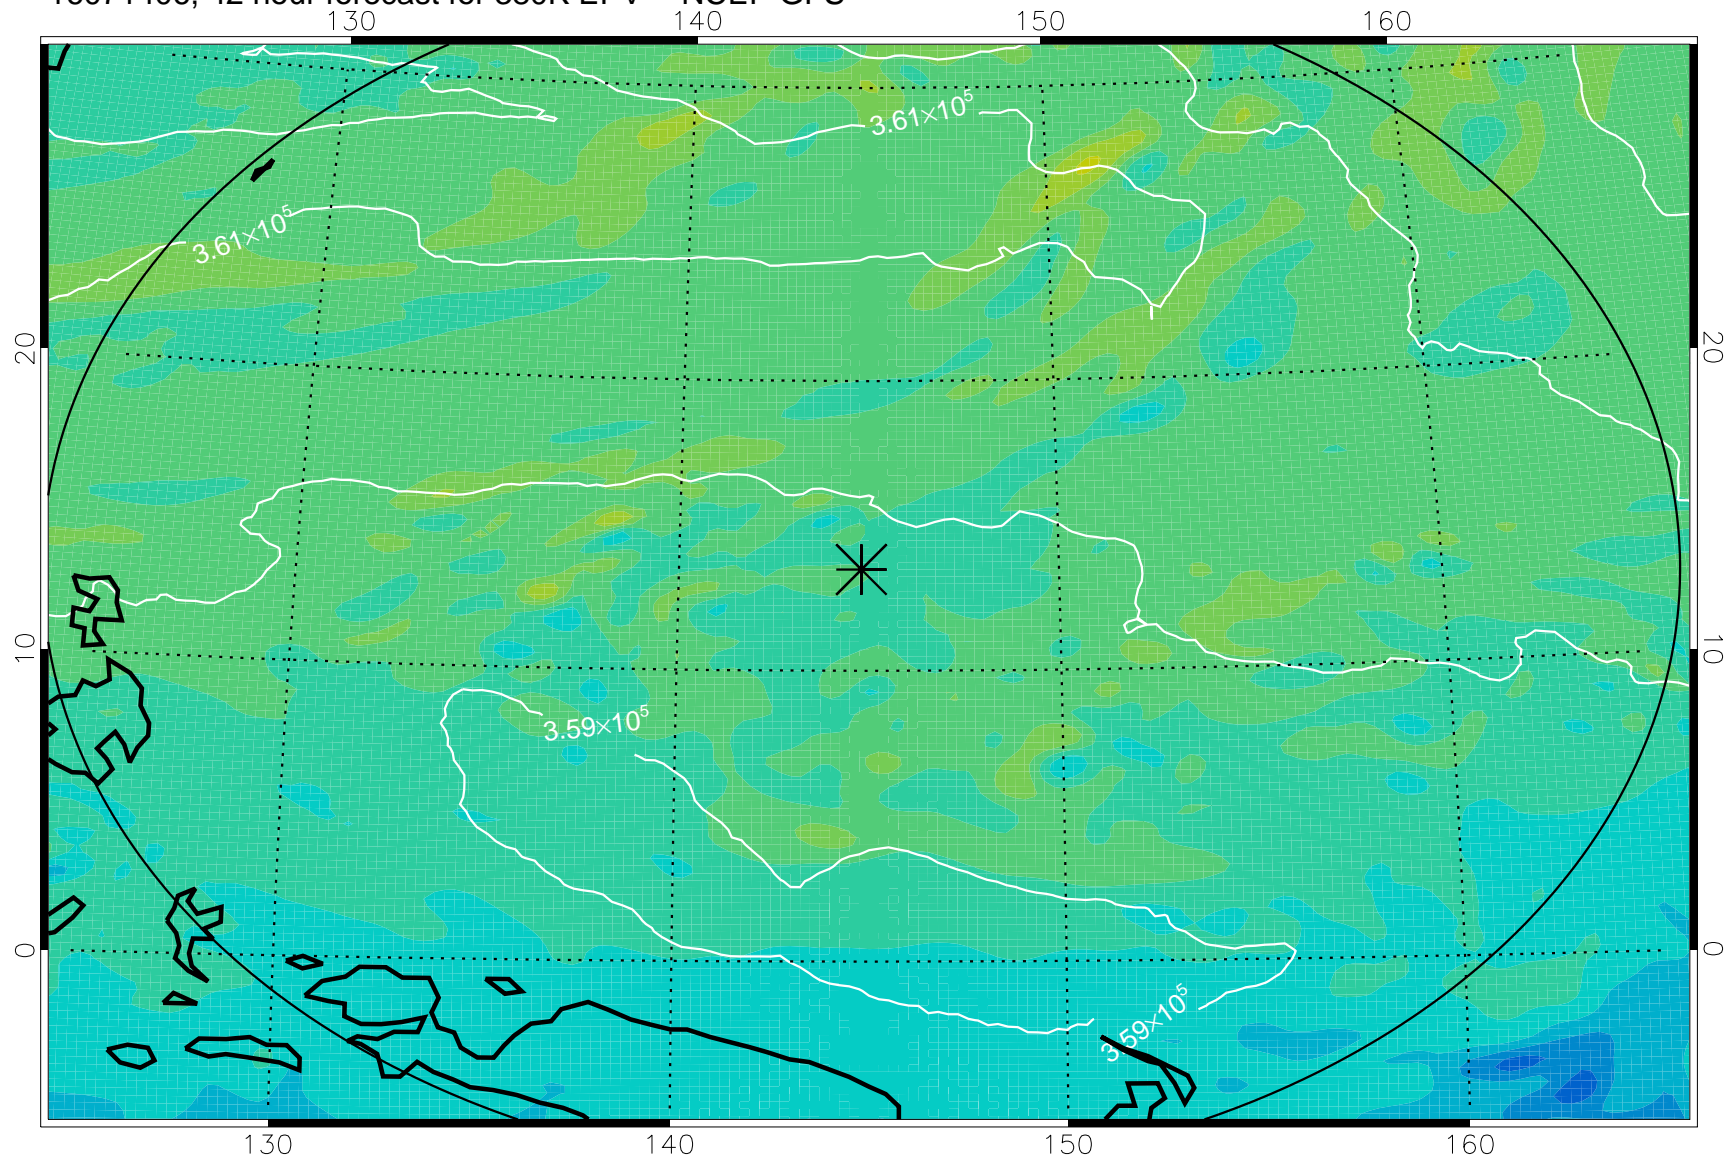

16071318, 30 hour forecast for 380K EPV -- NCEP GFS

380K Montgomery Streamfunction, white

Range ring of 2304 km

16071400, 36 hour forecast for 380K EPV -- NCEP GFS

380K Montgomery Streamfunction, white

Range ring of 2304 km

16071406, 42 hour forecast for 380K EPV -- NCEP GFS

380K Montgomery Streamfunction, white

Range ring of 2304 km

16071412, 48 hour forecast for 380K EPV -- NCEP GFS

380K Montgomery Streamfunction, white

Range ring of 2304 km

16071418, 54 hour forecast for 380K EPV -- NCEP GFS

380K Montgomery Streamfunction, white

Range ring of 2304 km

16071500, 60 hour forecast for 380K EPV -- NCEP GFS

380K Montgomery Streamfunction, white

Range ring of 2304 km

16071518, 78 hour forecast for 380K EPV -- NCEP GFS

380K Montgomery Streamfunction, white

Range ring of 2304 km

16071600, 84 hour forecast for 380K EPV -- NCEP GFS

380K Montgomery Streamfunction, white

Range ring of 2304 km