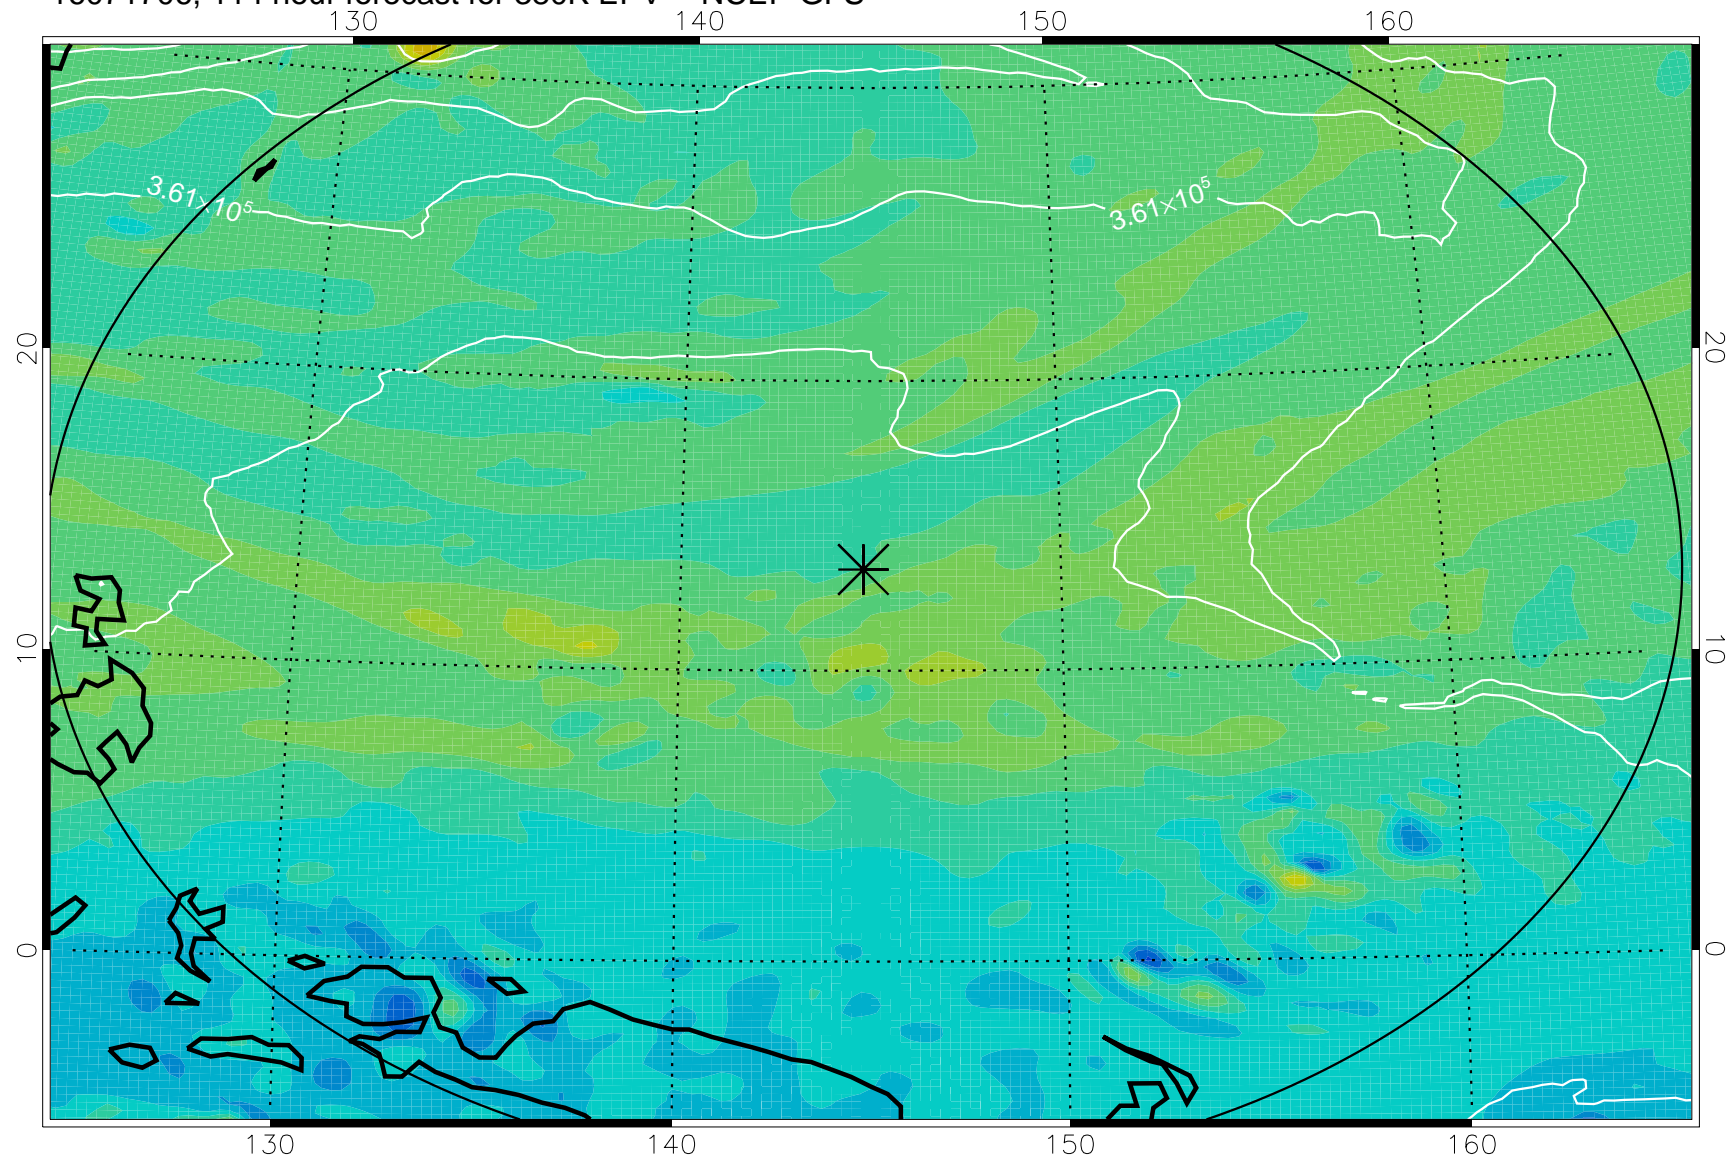

16071518, 78 hour forecast for 380K EPV -- NCEP GFS

380K Montgomery Streamfunction, white

Range ring of 2304 km

16071600, 84 hour forecast for 380K EPV -- NCEP GFS

380K Montgomery Streamfunction, white

Range ring of 2304 km

16071606, 90 hour forecast for 380K EPV -- NCEP GFS

380K Montgomery Streamfunction, white

Range ring of 2304 km

16071612, 96 hour forecast for 380K EPV -- NCEP GFS

380K Montgomery Streamfunction, white

Range ring of 2304 km

16071618, 102 hour forecast for 380K EPV -- NCEP GFS

380K Montgomery Streamfunction, white

Range ring of 2304 km

16071700, 108 hour forecast for 380K EPV -- NCEP GFS

380K Montgomery Streamfunction, white

Range ring of 2304 km

16071706, 114 hour forecast for 380K EPV -- NCEP GFS

380K Montgomery Streamfunction, white

Range ring of 2304 km

16071712, 120 hour forecast for 380K EPV -- NCEP GFS

380K Montgomery Streamfunction, white

Range ring of 2304 km