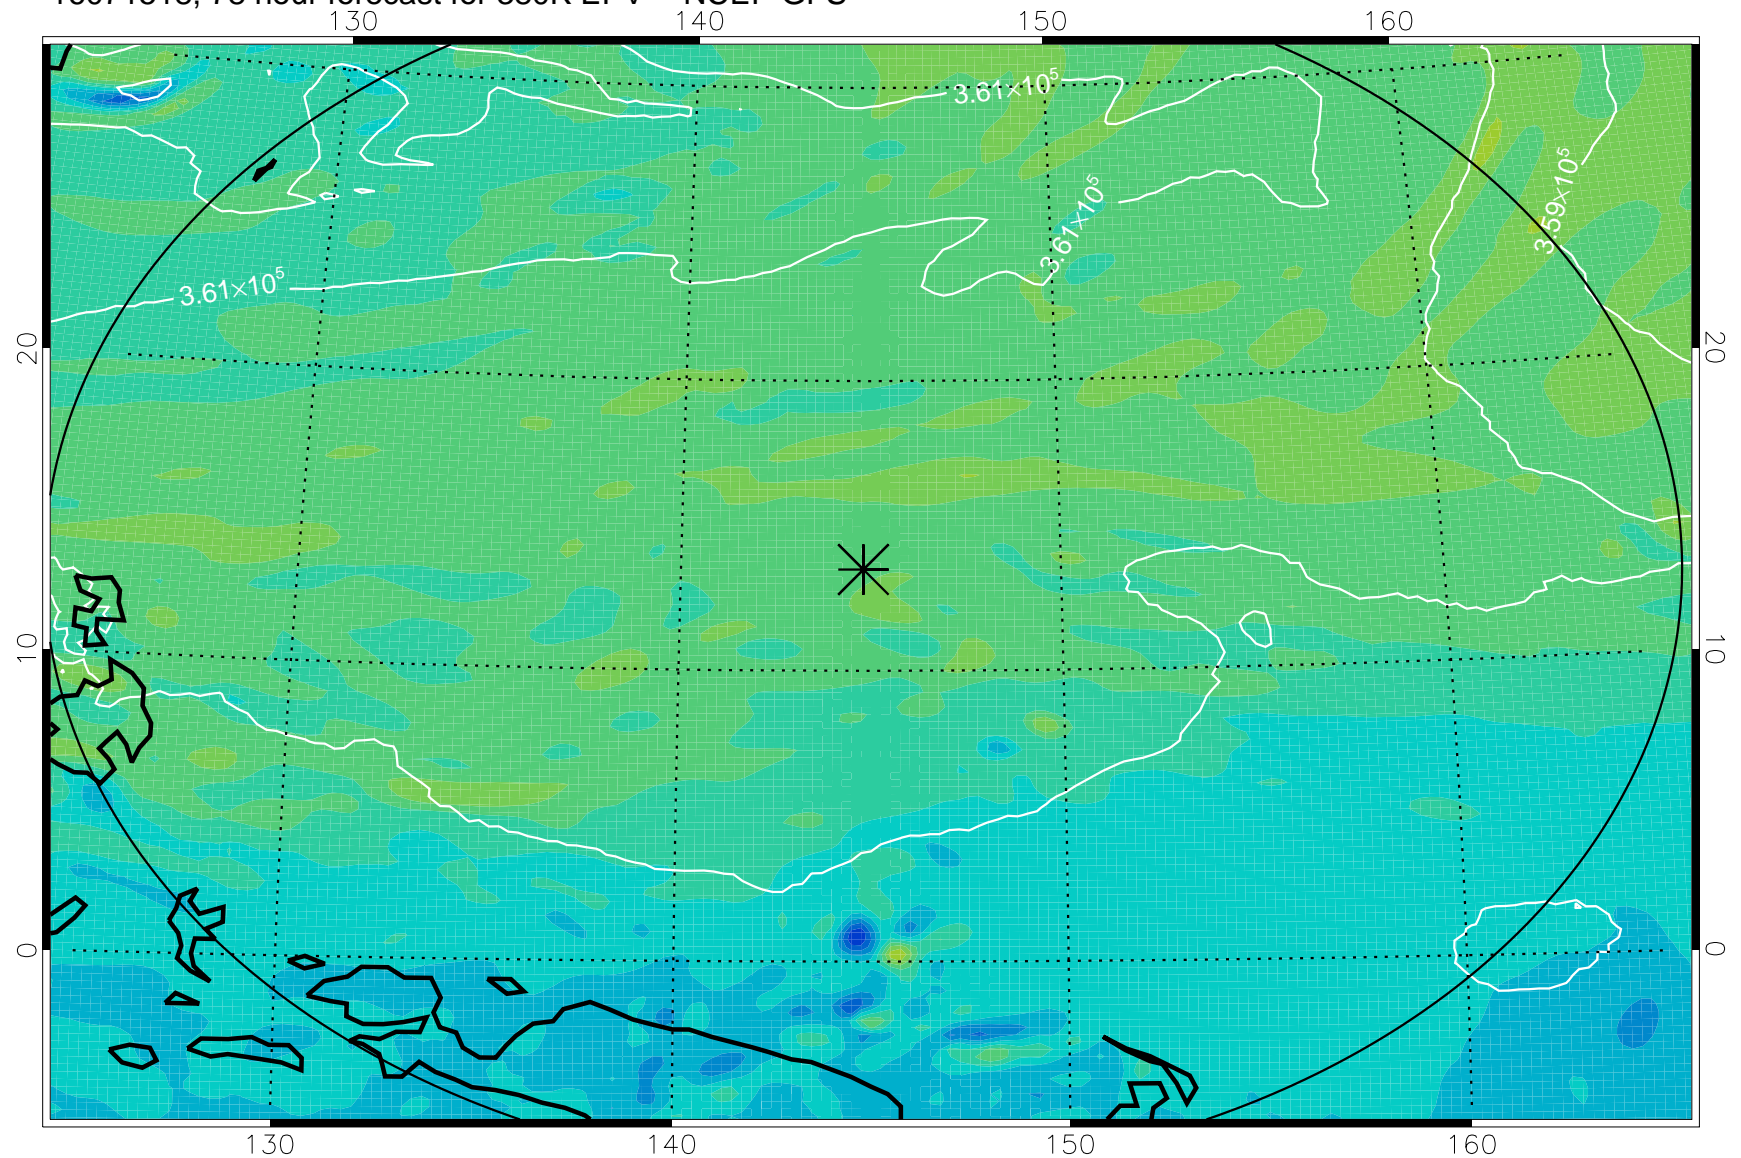

16071418, 54 hour forecast for 380K EPV -- NCEP GFS

380K Montgomery Streamfunction, white

Range ring of 2304 km

16071500, 60 hour forecast for 380K EPV -- NCEP GFS

380K Montgomery Streamfunction, white

Range ring of 2304 km

16071506, 66 hour forecast for 380K EPV -- NCEP GFS

380K Montgomery Streamfunction, white

Range ring of 2304 km

16071512, 72 hour forecast for 380K EPV -- NCEP GFS

380K Montgomery Streamfunction, white

Range ring of 2304 km

16071518, 78 hour forecast for 380K EPV -- NCEP GFS

380K Montgomery Streamfunction, white

Range ring of 2304 km

16071600, 84 hour forecast for 380K EPV -- NCEP GFS

380K Montgomery Streamfunction, white

Range ring of 2304 km

16071606, 90 hour forecast for 380K EPV -- NCEP GFS

380K Montgomery Streamfunction, white

Range ring of 2304 km

16071612, 96 hour forecast for 380K EPV -- NCEP GFS

380K Montgomery Streamfunction, white

Range ring of 2304 km