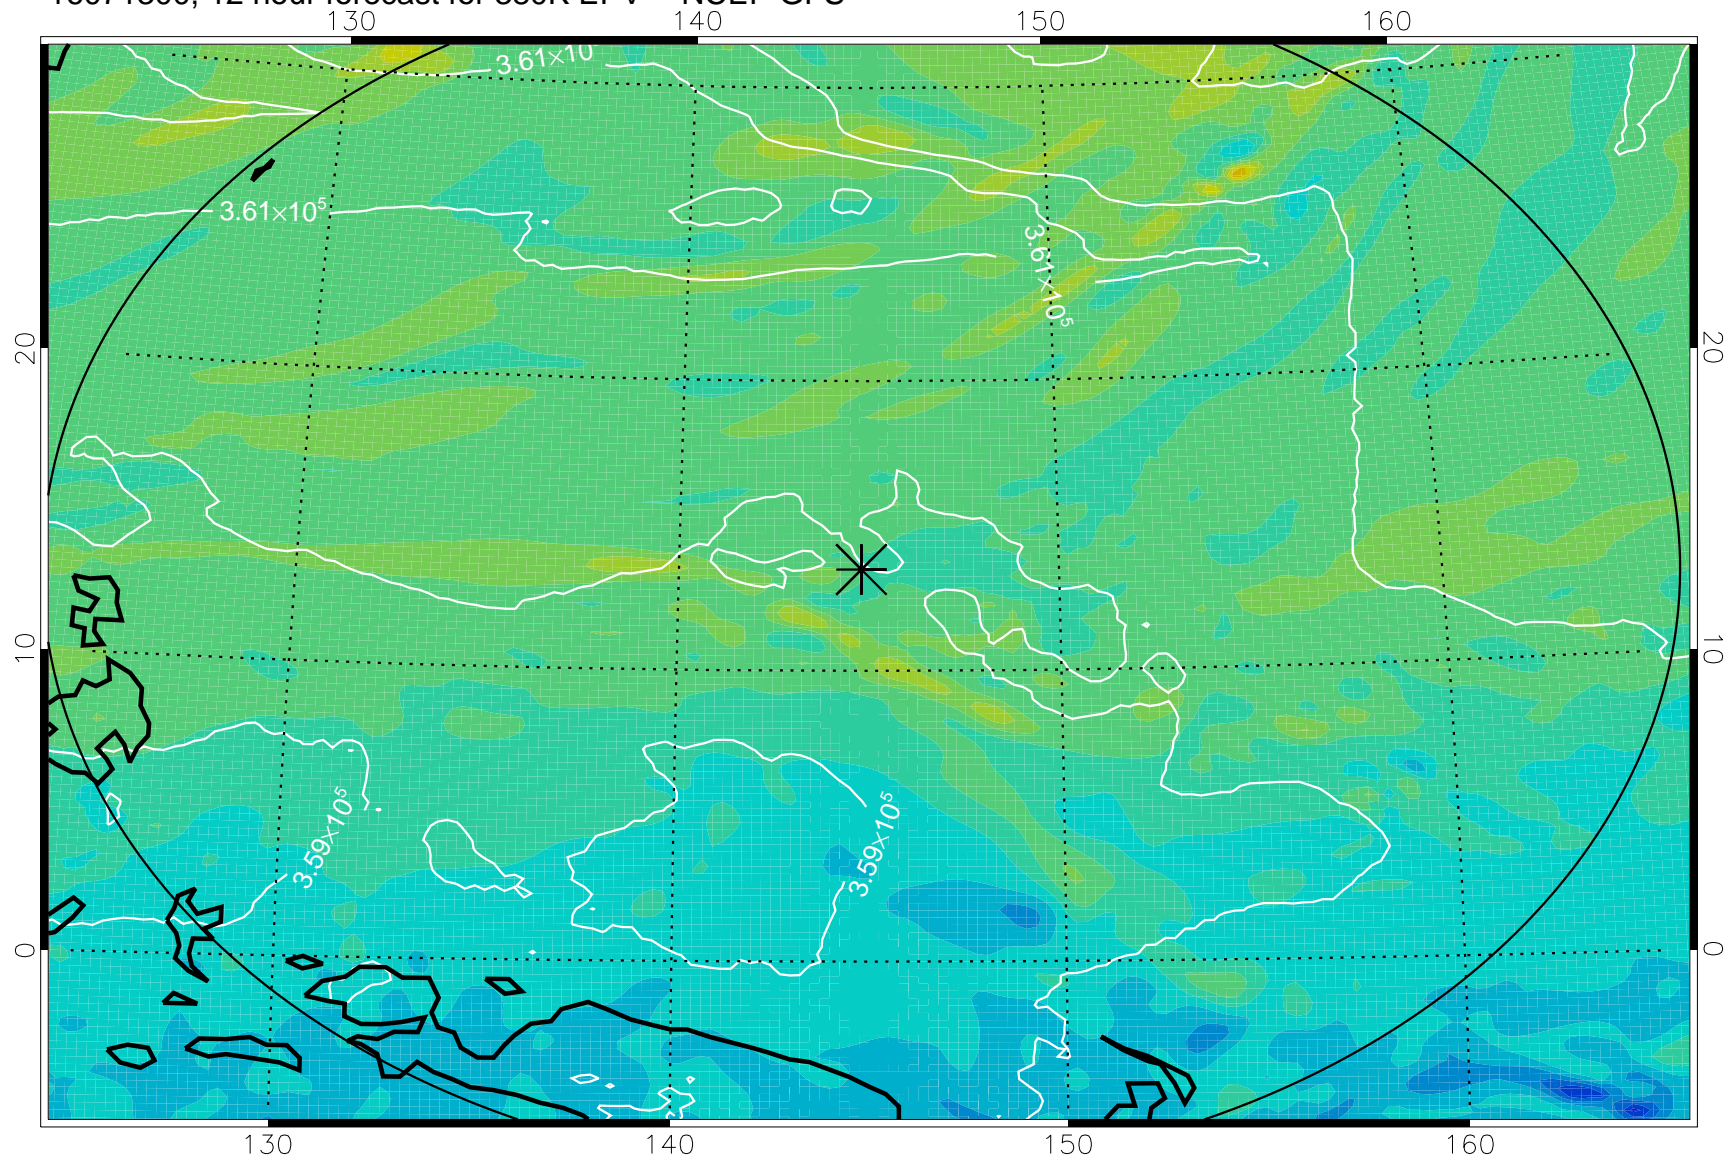

16071218, 6 hour forecast for 380K EPV -- NCEP GFS

380K Montgomery Streamfunction, white

Range ring of 2304 km

16071300, 12 hour forecast for 380K EPV -- NCEP GFS

380K Montgomery Streamfunction, white

Range ring of 2304 km

16071306, 18 hour forecast for 380K EPV -- NCEP GFS

380K Montgomery Streamfunction, white

Range ring of 2304 km

16071312, 24 hour forecast for 380K EPV -- NCEP GFS

380K Montgomery Streamfunction, white

Range ring of 2304 km

16071318, 30 hour forecast for 380K EPV -- NCEP GFS

380K Montgomery Streamfunction, white

Range ring of 2304 km

16071400, 36 hour forecast for 380K EPV -- NCEP GFS

380K Montgomery Streamfunction, white

Range ring of 2304 km

16071406, 42 hour forecast for 380K EPV -- NCEP GFS

380K Montgomery Streamfunction, white

Range ring of 2304 km

16071412, 48 hour forecast for 380K EPV -- NCEP GFS

380K Montgomery Streamfunction, white

Range ring of 2304 km