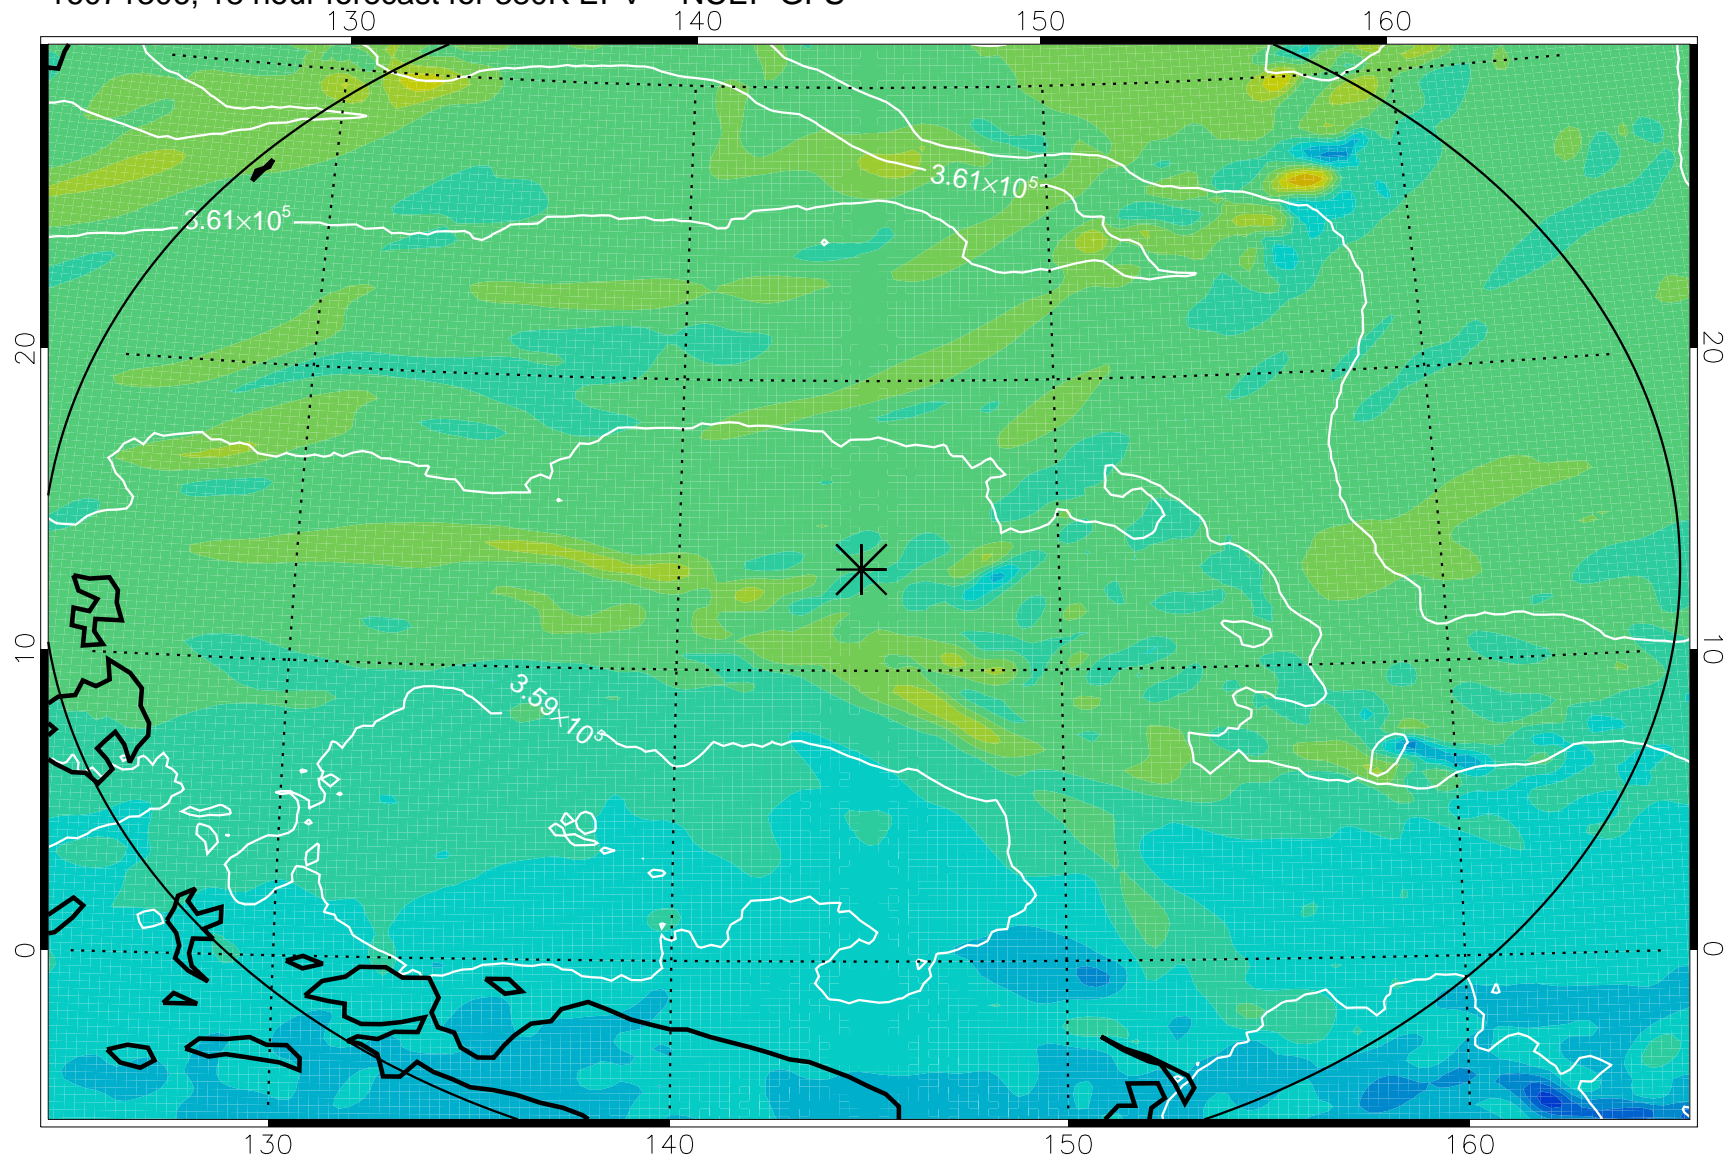

16071218, 6 hour forecast for 380K EPV -- NCEP GFS

380K Montgomery Streamfunction, white

Range ring of 2304 km

16071300, 12 hour forecast for 380K EPV -- NCEP GFS

380K Montgomery Streamfunction, white

Range ring of 2304 km

16071306, 18 hour forecast for 380K EPV -- NCEP GFS

380K Montgomery Streamfunction, white

Range ring of 2304 km

16071312, 24 hour forecast for 380K EPV -- NCEP GFS

380K Montgomery Streamfunction, white

Range ring of 2304 km

16071318, 30 hour forecast for 380K EPV -- NCEP GFS

380K Montgomery Streamfunction, white

Range ring of 2304 km

16071400, 36 hour forecast for 380K EPV -- NCEP GFS

380K Montgomery Streamfunction, white

Range ring of 2304 km

16071406, 42 hour forecast for 380K EPV -- NCEP GFS

380K Montgomery Streamfunction, white

Range ring of 2304 km

16071412, 48 hour forecast for 380K EPV -- NCEP GFS

380K Montgomery Streamfunction, white

Range ring of 2304 km