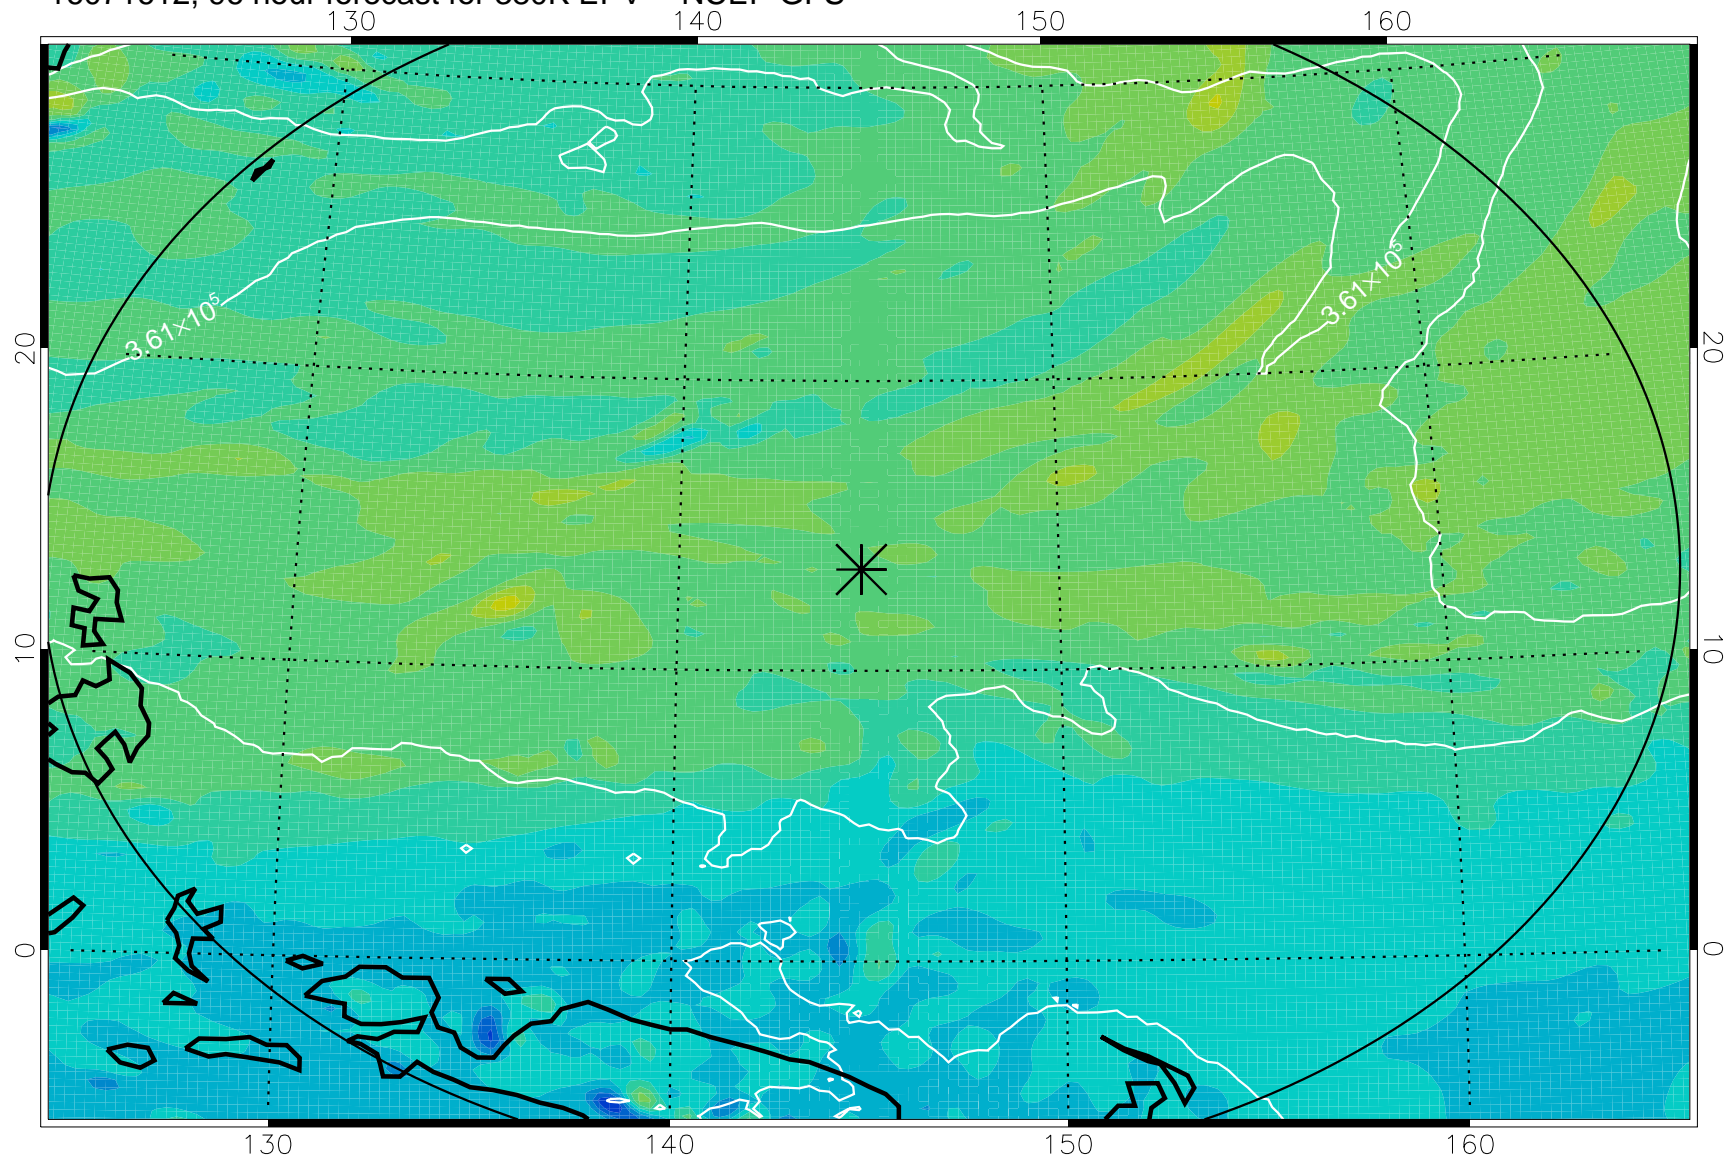

16071506, 66 hour forecast for 380K EPV -- NCEP GFS

380K Montgomery Streamfunction, white

Range ring of 2304 km

16071512, 72 hour forecast for 380K EPV -- NCEP GFS

380K Montgomery Streamfunction, white

Range ring of 2304 km

16071518, 78 hour forecast for 380K EPV -- NCEP GFS

380K Montgomery Streamfunction, white

Range ring of 2304 km

16071600, 84 hour forecast for 380K EPV -- NCEP GFS

380K Montgomery Streamfunction, white

Range ring of 2304 km

16071606, 90 hour forecast for 380K EPV -- NCEP GFS

380K Montgomery Streamfunction, white

Range ring of 2304 km

16071612, 96 hour forecast for 380K EPV -- NCEP GFS

380K Montgomery Streamfunction, white

Range ring of 2304 km

16071618, 102 hour forecast for 380K EPV -- NCEP GFS

380K Montgomery Streamfunction, white

Range ring of 2304 km

16071700, 108 hour forecast for 380K EPV -- NCEP GFS

380K Montgomery Streamfunction, white

Range ring of 2304 km