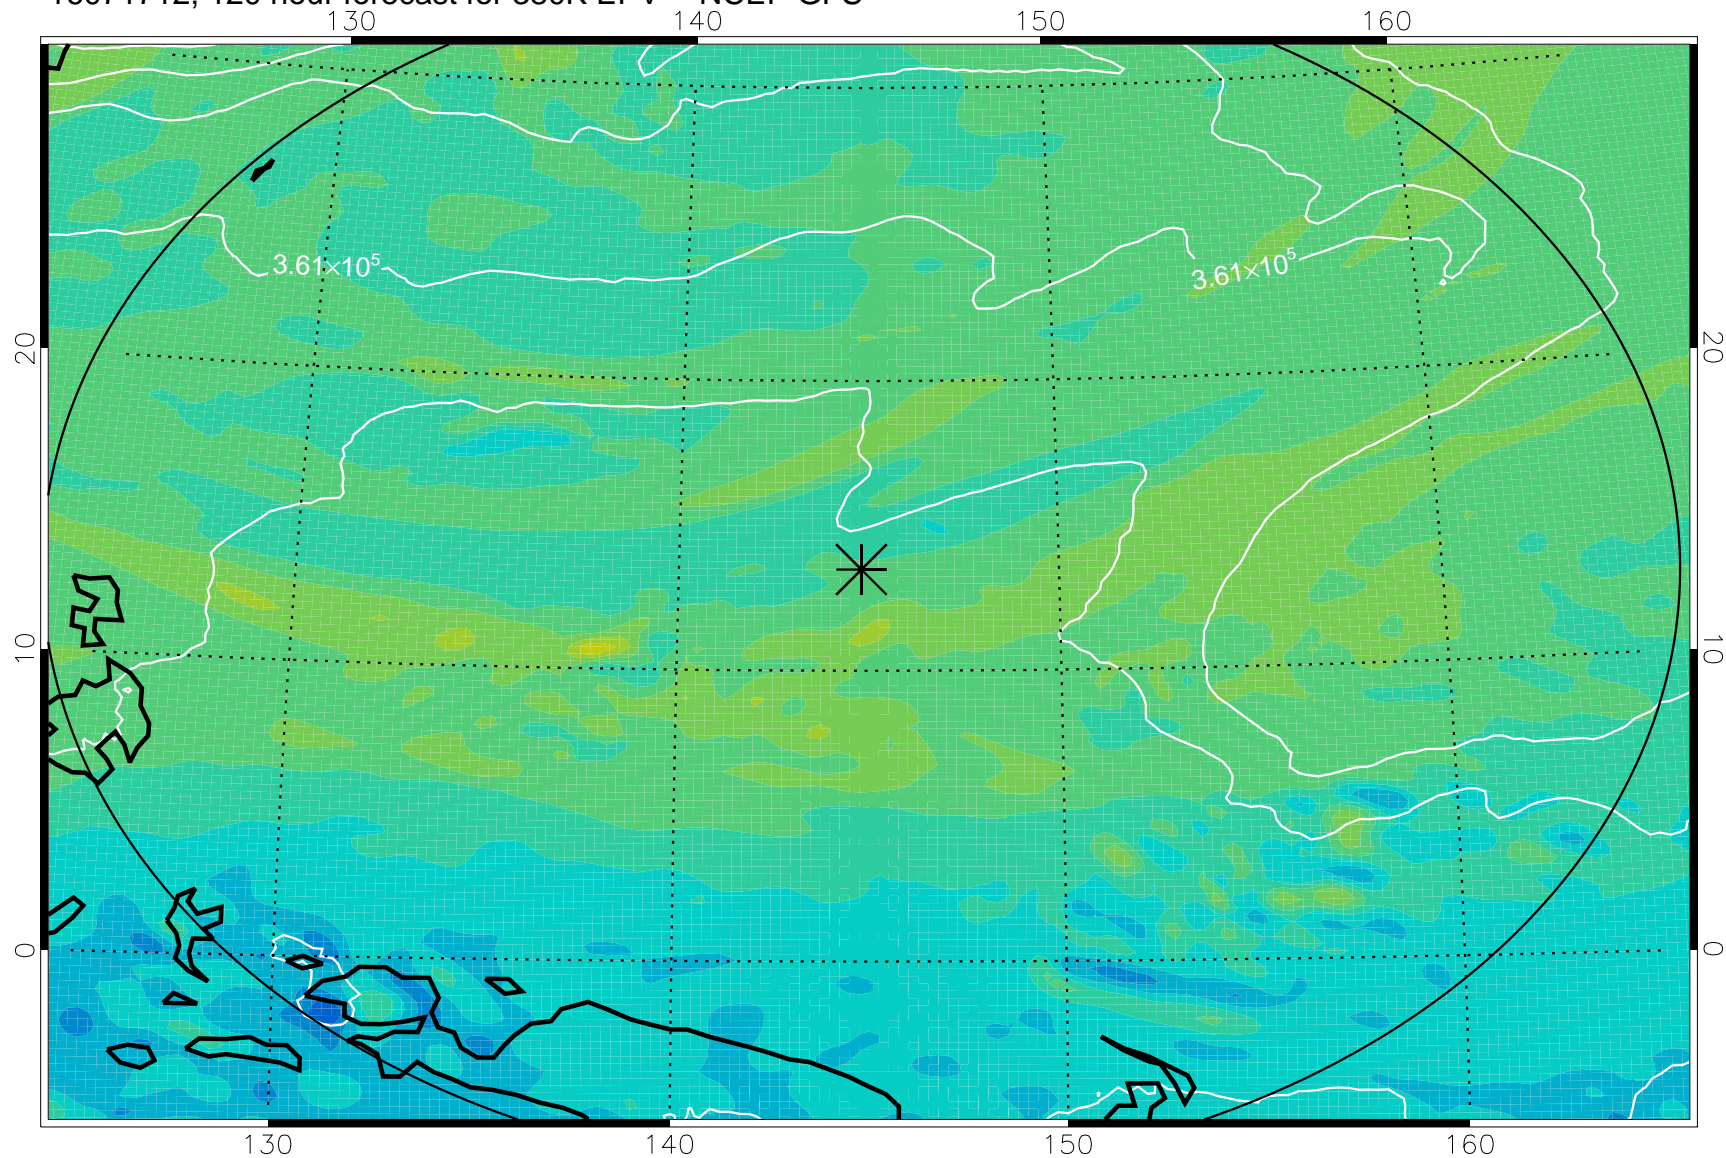

16071518, 78 hour forecast for 380K EPV -- NCEP GFS

380K Montgomery Streamfunction, white

Range ring of 2304 km

16071600, 84 hour forecast for 380K EPV -- NCEP GFS

380K Montgomery Streamfunction, white

Range ring of 2304 km

16071606, 90 hour forecast for 380K EPV -- NCEP GFS

380K Montgomery Streamfunction, white

Range ring of 2304 km

16071612, 96 hour forecast for 380K EPV -- NCEP GFS

380K Montgomery Streamfunction, white

Range ring of 2304 km

16071618, 102 hour forecast for 380K EPV -- NCEP GFS

380K Montgomery Streamfunction, white

Range ring of 2304 km

16071700, 108 hour forecast for 380K EPV -- NCEP GFS

380K Montgomery Streamfunction, white

Range ring of 2304 km

16071706, 114 hour forecast for 380K EPV -- NCEP GFS

380K Montgomery Streamfunction, white

Range ring of 2304 km

16071712, 120 hour forecast for 380K EPV -- NCEP GFS

380K Montgomery Streamfunction, white

Range ring of 2304 km