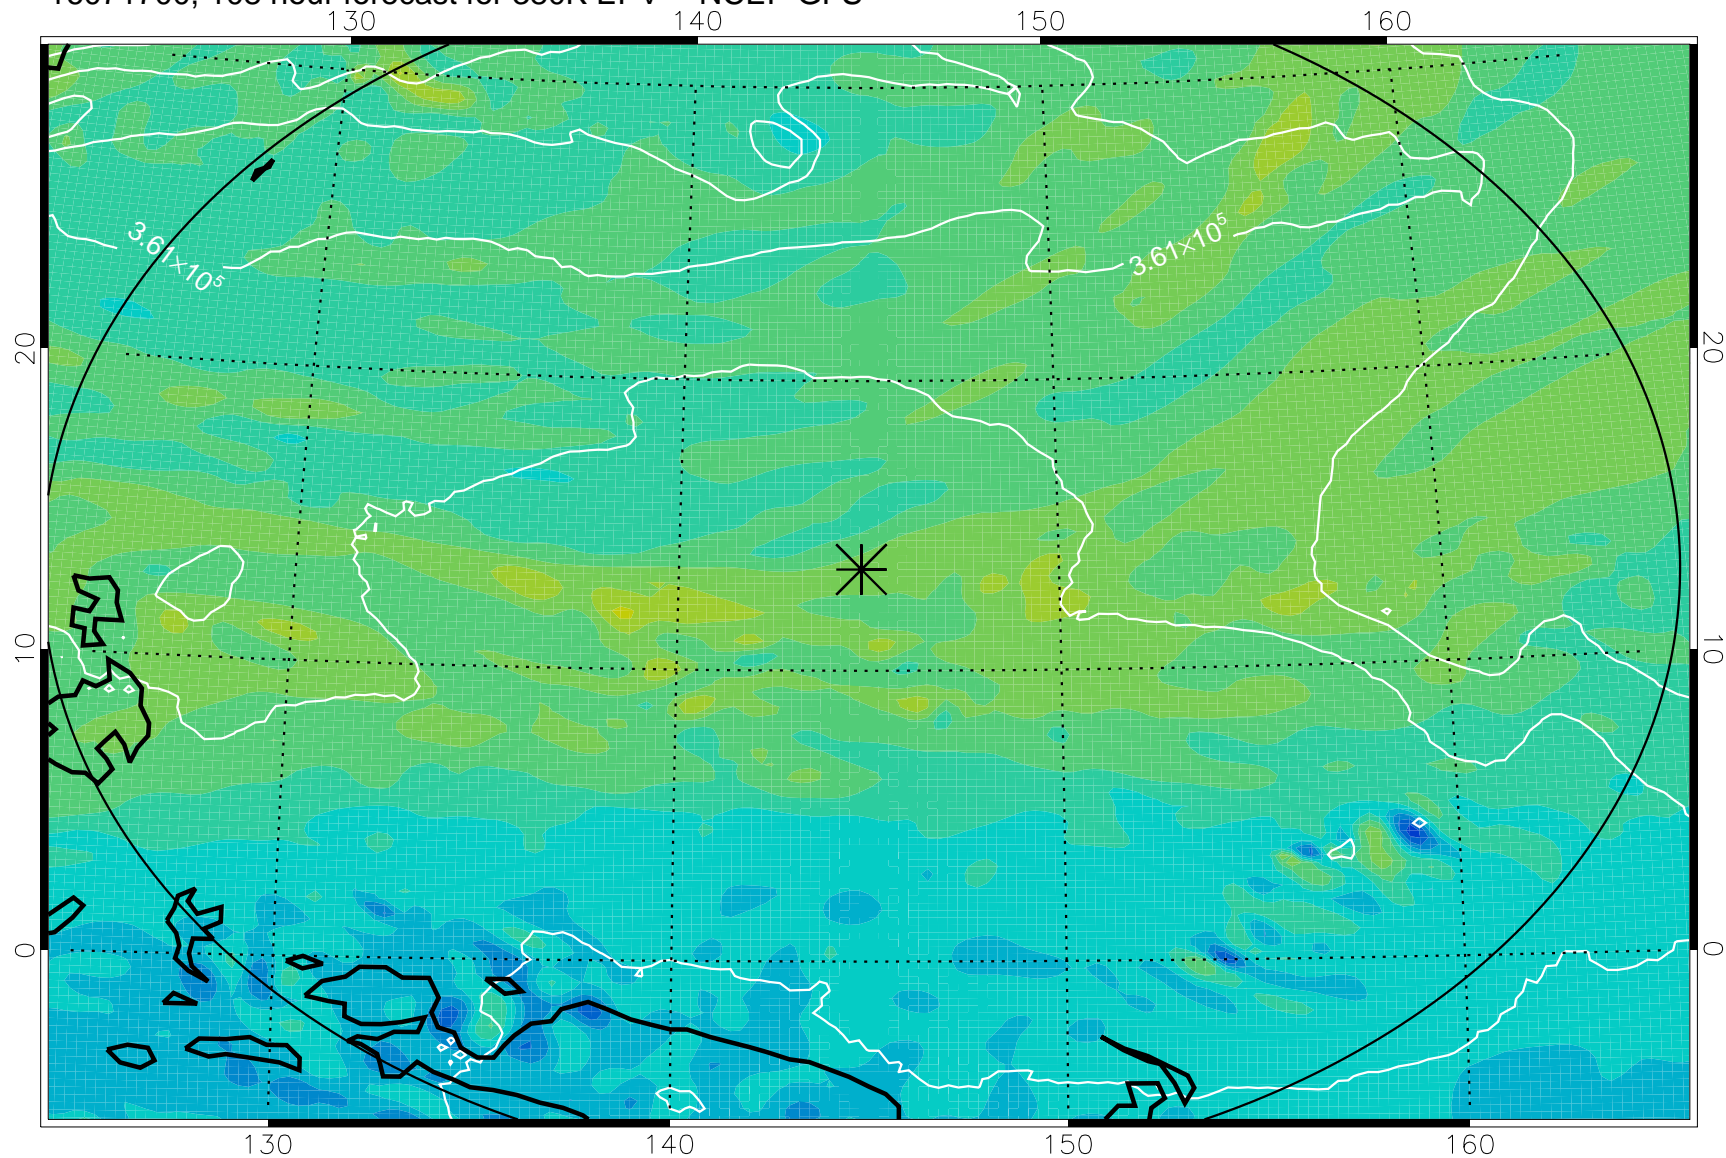

16071518, 78 hour forecast for 380K EPV -- NCEP GFS

380K Montgomery Streamfunction, white

Range ring of 2304 km

16071600, 84 hour forecast for 380K EPV -- NCEP GFS

380K Montgomery Streamfunction, white

Range ring of 2304 km

16071606, 90 hour forecast for 380K EPV -- NCEP GFS

380K Montgomery Streamfunction, white

Range ring of 2304 km

16071612, 96 hour forecast for 380K EPV -- NCEP GFS

380K Montgomery Streamfunction, white

Range ring of 2304 km

16071618, 102 hour forecast for 380K EPV -- NCEP GFS

380K Montgomery Streamfunction, white

Range ring of 2304 km

16071700, 108 hour forecast for 380K EPV -- NCEP GFS

380K Montgomery Streamfunction, white

Range ring of 2304 km

16071706, 114 hour forecast for 380K EPV -- NCEP GFS

380K Montgomery Streamfunction, white

Range ring of 2304 km

16071712, 120 hour forecast for 380K EPV -- NCEP GFS

380K Montgomery Streamfunction, white

Range ring of 2304 km