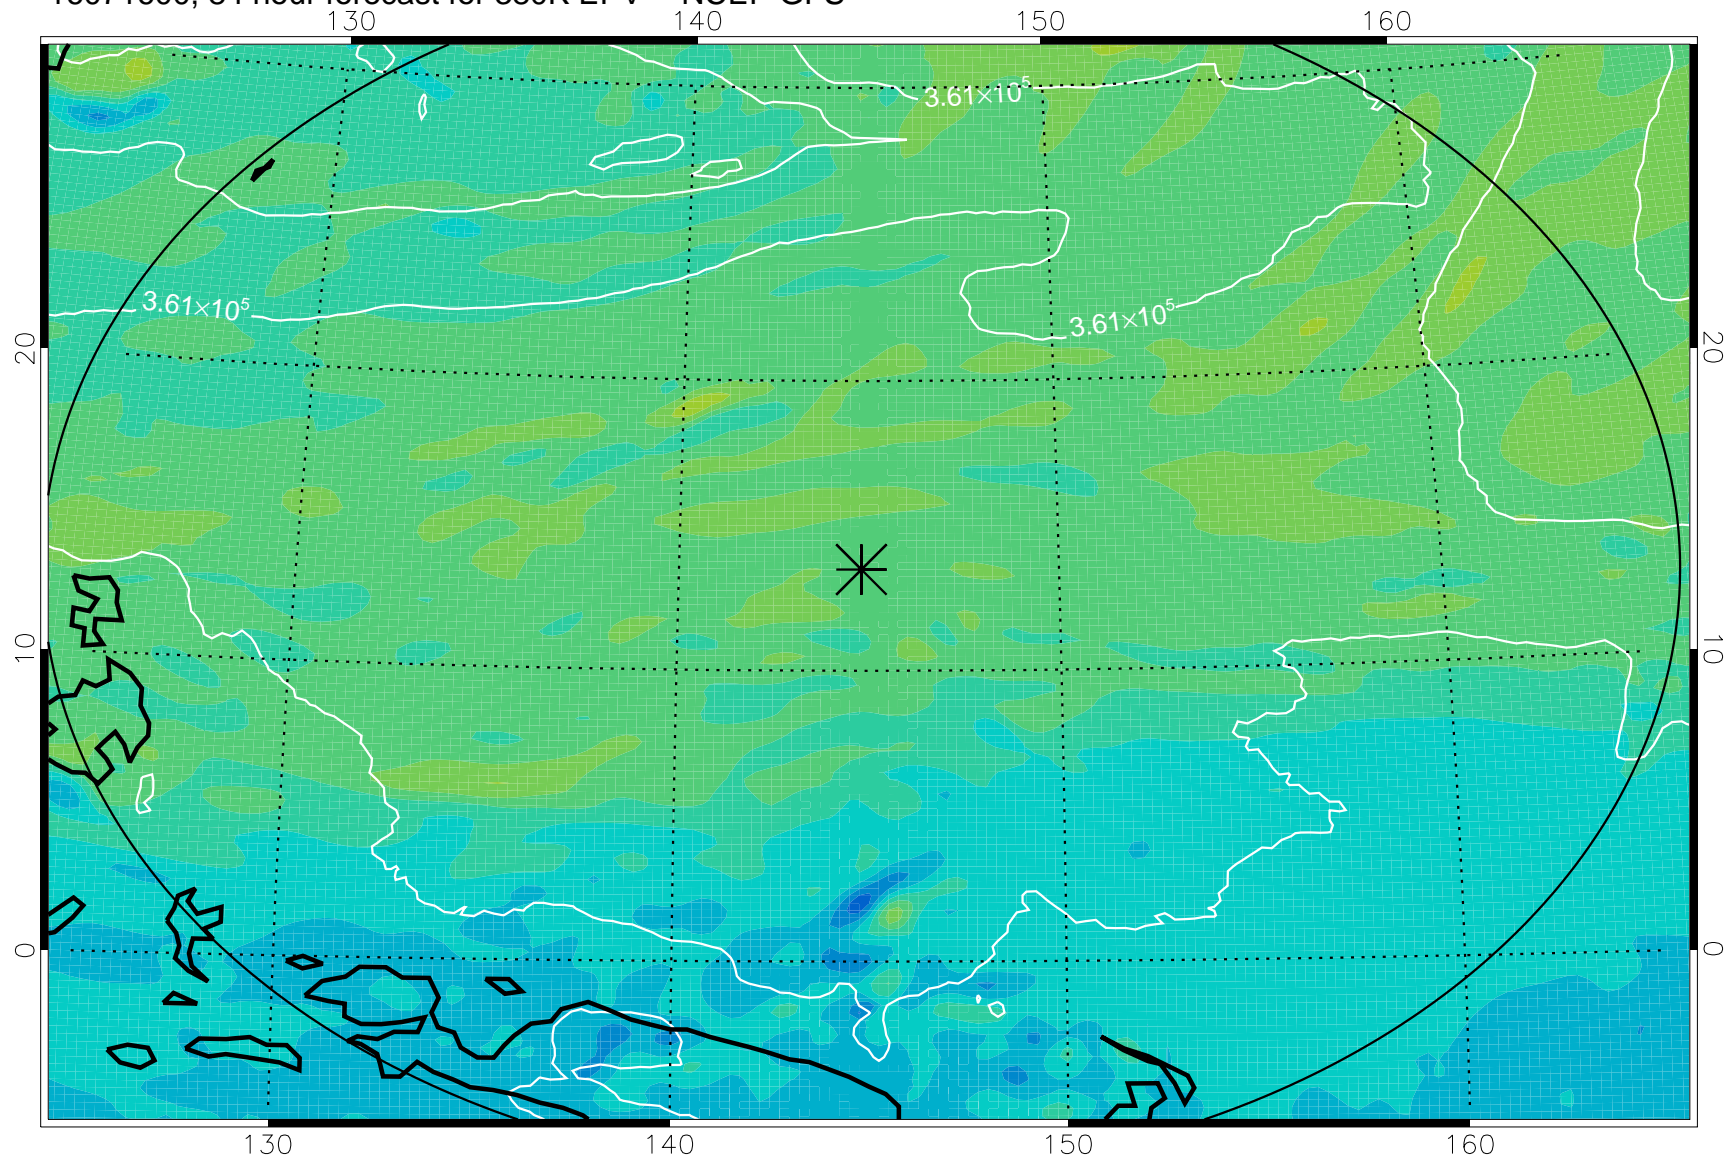

16071418, 54 hour forecast for 380K EPV -- NCEP GFS

380K Montgomery Streamfunction, white

Range ring of 2304 km

16071500, 60 hour forecast for 380K EPV -- NCEP GFS

380K Montgomery Streamfunction, white

Range ring of 2304 km

16071506, 66 hour forecast for 380K EPV -- NCEP GFS

380K Montgomery Streamfunction, white

Range ring of 2304 km

16071512, 72 hour forecast for 380K EPV -- NCEP GFS

380K Montgomery Streamfunction, white

Range ring of 2304 km

16071518, 78 hour forecast for 380K EPV -- NCEP GFS

380K Montgomery Streamfunction, white

Range ring of 2304 km

16071600, 84 hour forecast for 380K EPV -- NCEP GFS

380K Montgomery Streamfunction, white

Range ring of 2304 km

16071606, 90 hour forecast for 380K EPV -- NCEP GFS

380K Montgomery Streamfunction, white

Range ring of 2304 km

16071612, 96 hour forecast for 380K EPV -- NCEP GFS

380K Montgomery Streamfunction, white

Range ring of 2304 km