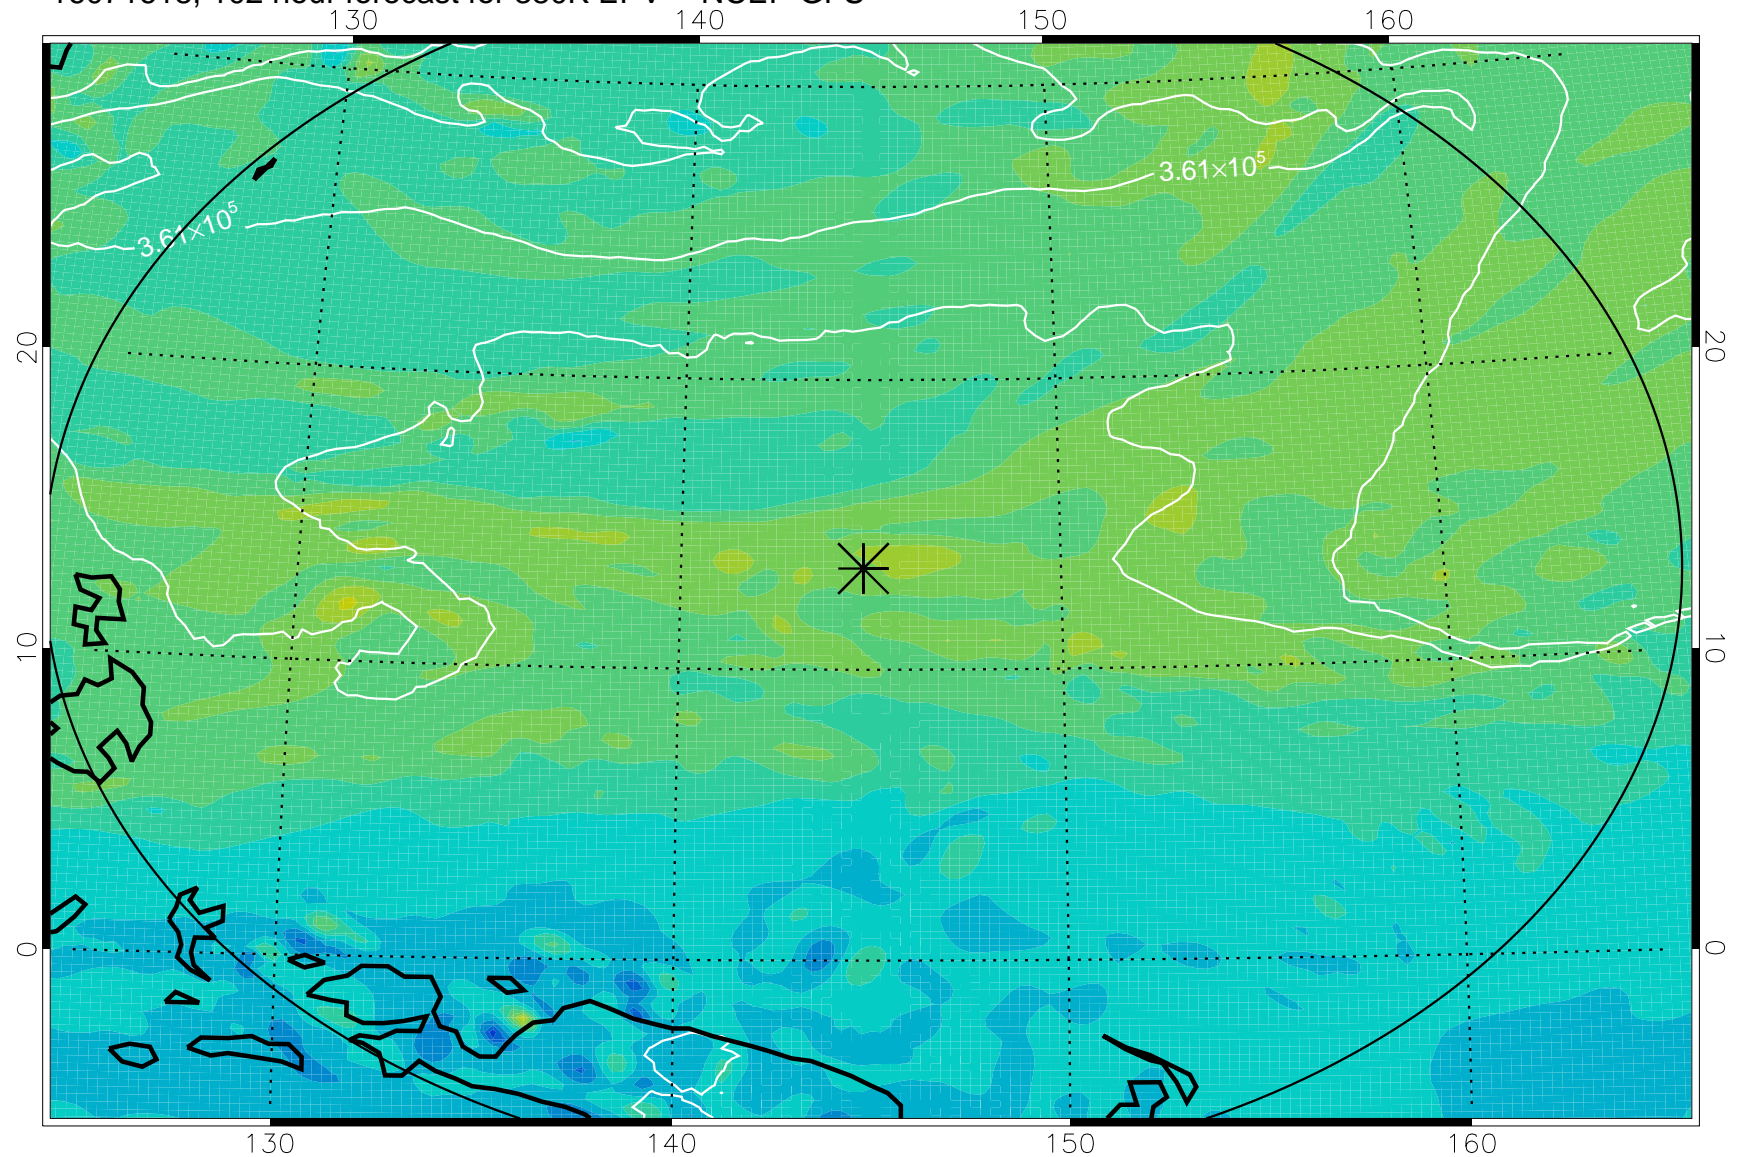

16071518, 78 hour forecast for 380K EPV -- NCEP GFS

380K Montgomery Streamfunction, white

Range ring of 2304 km

16071600, 84 hour forecast for 380K EPV -- NCEP GFS

380K Montgomery Streamfunction, white

Range ring of 2304 km

16071606, 90 hour forecast for 380K EPV -- NCEP GFS

380K Montgomery Streamfunction, white

Range ring of 2304 km

16071612, 96 hour forecast for 380K EPV -- NCEP GFS

380K Montgomery Streamfunction, white

Range ring of 2304 km

16071618, 102 hour forecast for 380K EPV -- NCEP GFS

380K Montgomery Streamfunction, white

Range ring of 2304 km

16071700, 108 hour forecast for 380K EPV -- NCEP GFS

380K Montgomery Streamfunction, white

Range ring of 2304 km

16071706, 114 hour forecast for 380K EPV -- NCEP GFS

380K Montgomery Streamfunction, white

Range ring of 2304 km

16071712, 120 hour forecast for 380K EPV -- NCEP GFS

380K Montgomery Streamfunction, white

Range ring of 2304 km