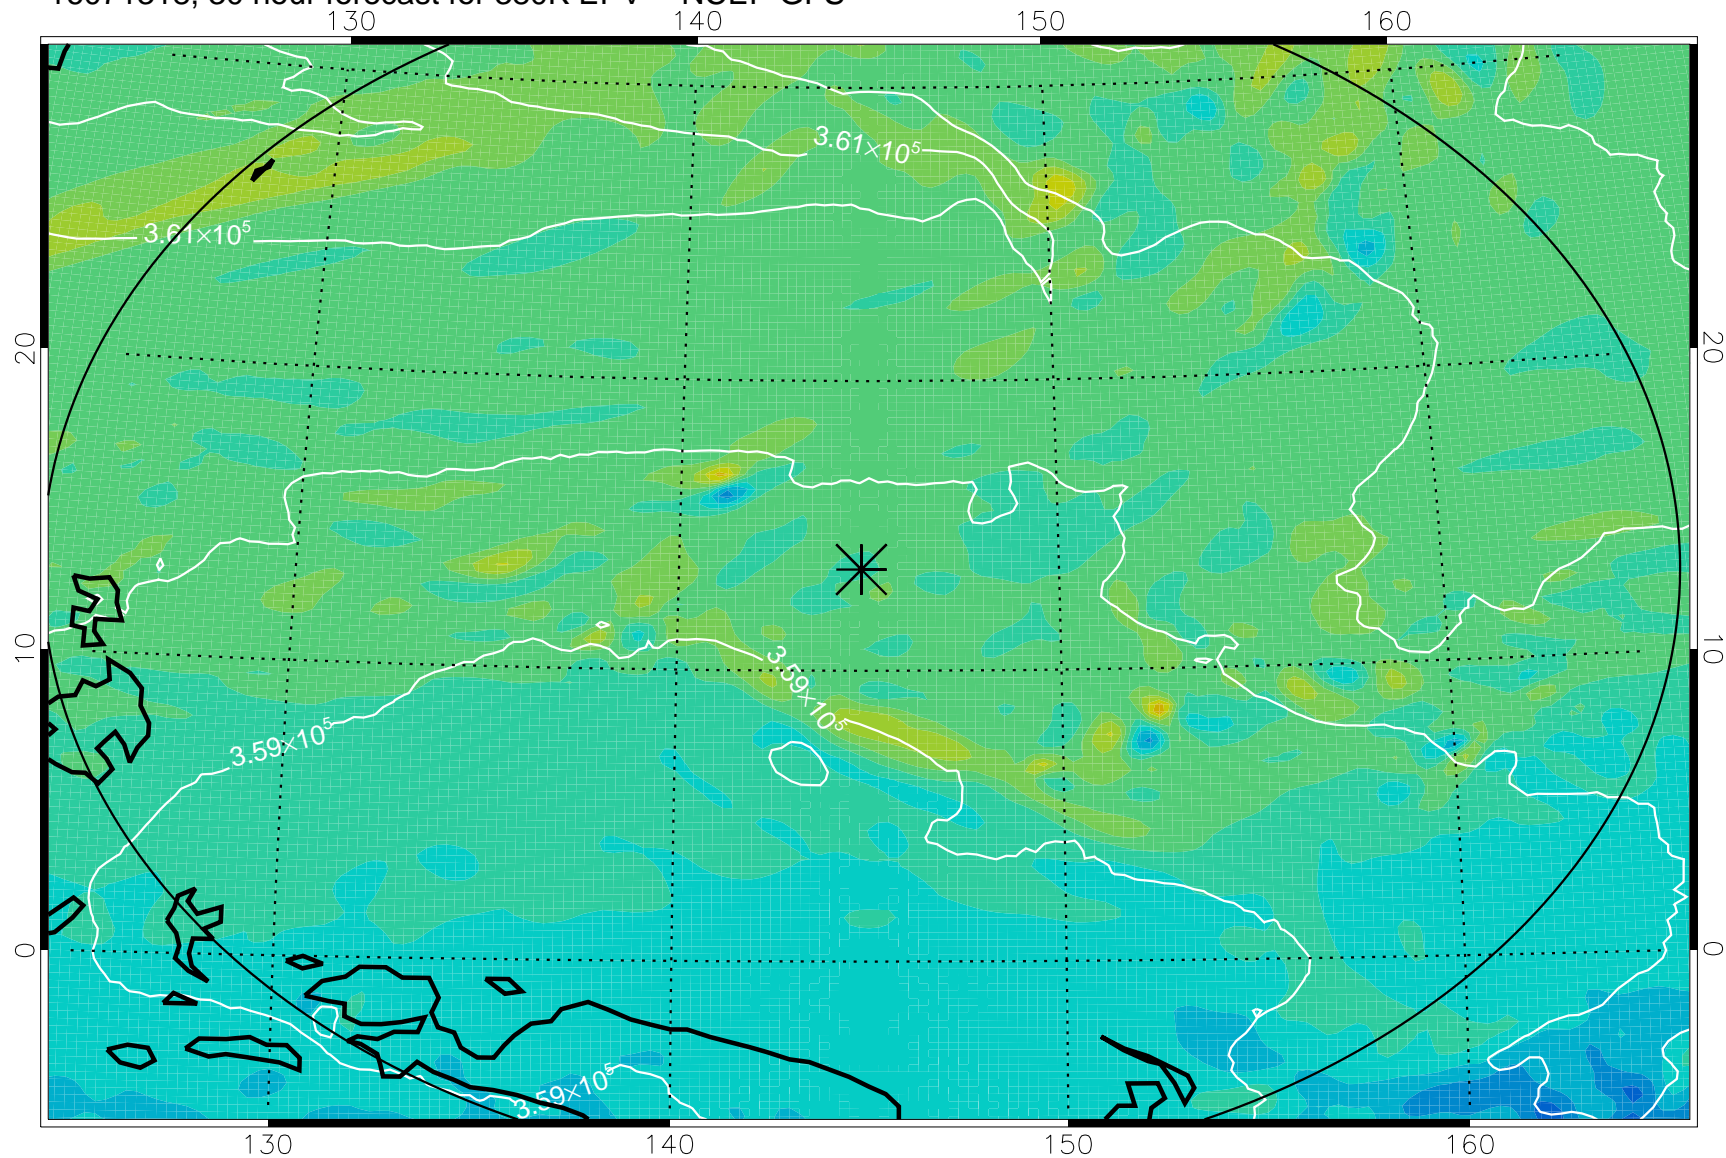

16071218, 6 hour forecast for 380K EPV -- NCEP GFS

380K Montgomery Streamfunction, white

Range ring of 2304 km

16071300, 12 hour forecast for 380K EPV -- NCEP GFS

380K Montgomery Streamfunction, white

Range ring of 2304 km

16071306, 18 hour forecast for 380K EPV -- NCEP GFS

380K Montgomery Streamfunction, white

Range ring of 2304 km

16071312, 24 hour forecast for 380K EPV -- NCEP GFS

380K Montgomery Streamfunction, white

Range ring of 2304 km

16071318, 30 hour forecast for 380K EPV -- NCEP GFS

380K Montgomery Streamfunction, white

Range ring of 2304 km

16071400, 36 hour forecast for 380K EPV -- NCEP GFS

380K Montgomery Streamfunction, white

Range ring of 2304 km

16071406, 42 hour forecast for 380K EPV -- NCEP GFS

380K Montgomery Streamfunction, white

Range ring of 2304 km

16071412, 48 hour forecast for 380K EPV -- NCEP GFS

380K Montgomery Streamfunction, white

Range ring of 2304 km