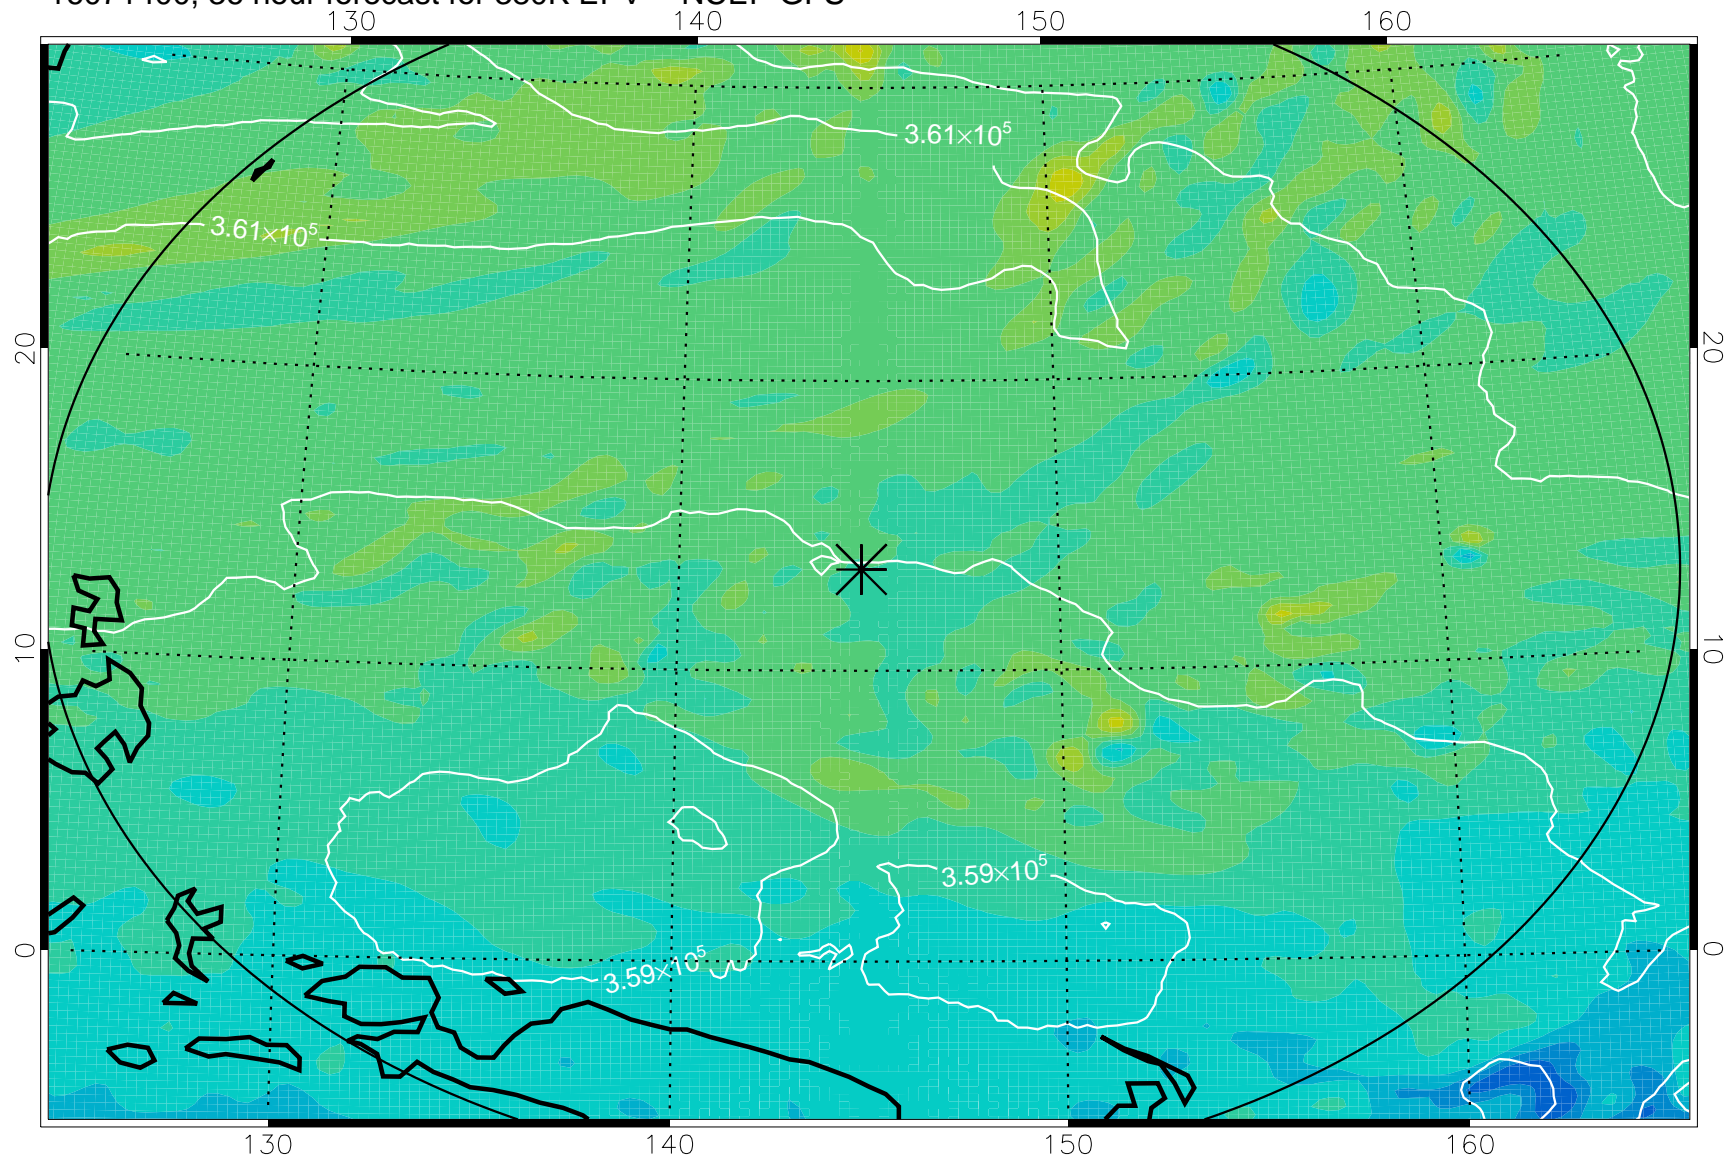

16071318, 30 hour forecast for 380K EPV -- NCEP GFS

380K Montgomery Streamfunction, white

Range ring of 2304 km

16071400, 36 hour forecast for 380K EPV -- NCEP GFS

380K Montgomery Streamfunction, white

Range ring of 2304 km

16071406, 42 hour forecast for 380K EPV -- NCEP GFS

380K Montgomery Streamfunction, white

Range ring of 2304 km

16071412, 48 hour forecast for 380K EPV -- NCEP GFS

380K Montgomery Streamfunction, white

Range ring of 2304 km

16071418, 54 hour forecast for 380K EPV -- NCEP GFS

380K Montgomery Streamfunction, white

Range ring of 2304 km

16071500, 60 hour forecast for 380K EPV -- NCEP GFS

380K Montgomery Streamfunction, white

Range ring of 2304 km

16071518, 78 hour forecast for 380K EPV -- NCEP GFS

380K Montgomery Streamfunction, white

Range ring of 2304 km

16071600, 84 hour forecast for 380K EPV -- NCEP GFS

380K Montgomery Streamfunction, white

Range ring of 2304 km