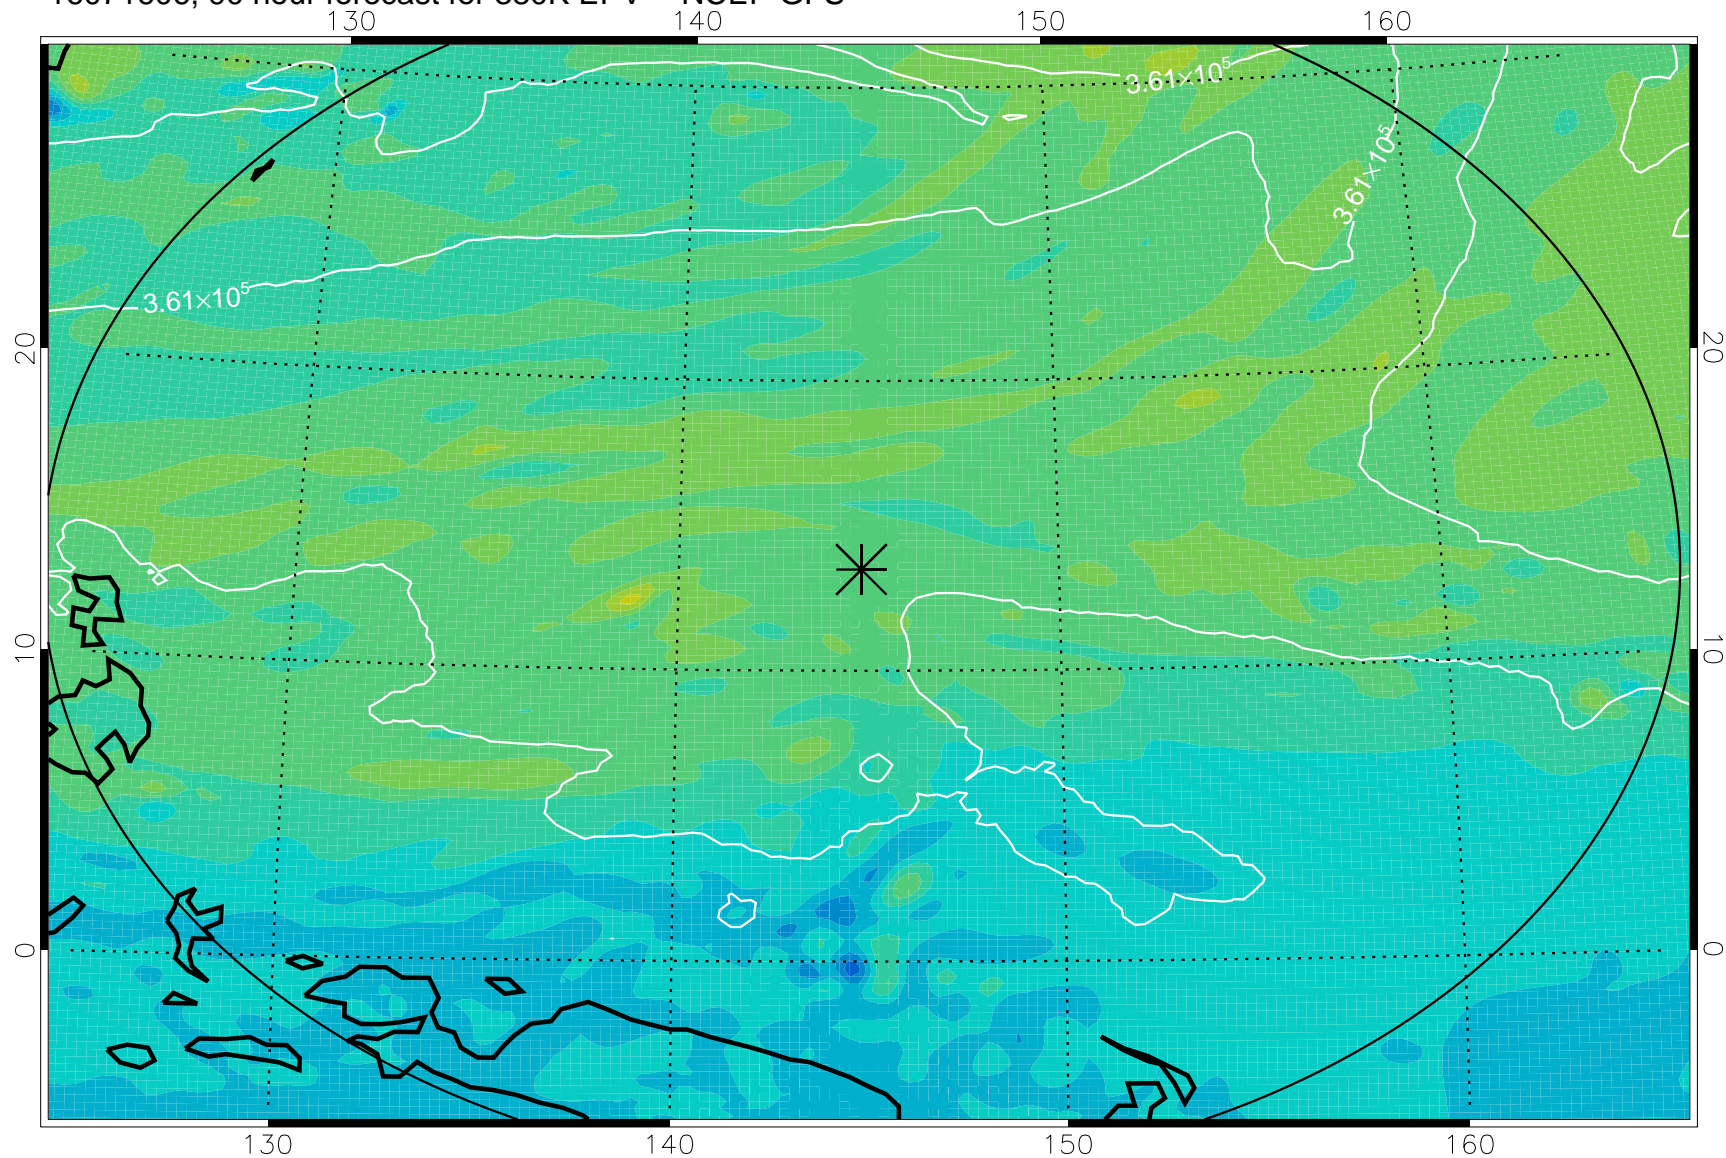

16071506, 66 hour forecast for 380K EPV -- NCEP GFS

380K Montgomery Streamfunction, white

Range ring of 2304 km

16071512, 72 hour forecast for 380K EPV -- NCEP GFS

380K Montgomery Streamfunction, white

Range ring of 2304 km

16071518, 78 hour forecast for 380K EPV -- NCEP GFS

380K Montgomery Streamfunction, white

Range ring of 2304 km

16071600, 84 hour forecast for 380K EPV -- NCEP GFS

380K Montgomery Streamfunction, white

Range ring of 2304 km

16071606, 90 hour forecast for 380K EPV -- NCEP GFS

380K Montgomery Streamfunction, white

Range ring of 2304 km

16071612, 96 hour forecast for 380K EPV -- NCEP GFS

380K Montgomery Streamfunction, white

Range ring of 2304 km

16071618, 102 hour forecast for 380K EPV -- NCEP GFS

380K Montgomery Streamfunction, white

Range ring of 2304 km

16071700, 108 hour forecast for 380K EPV -- NCEP GFS

380K Montgomery Streamfunction, white

Range ring of 2304 km