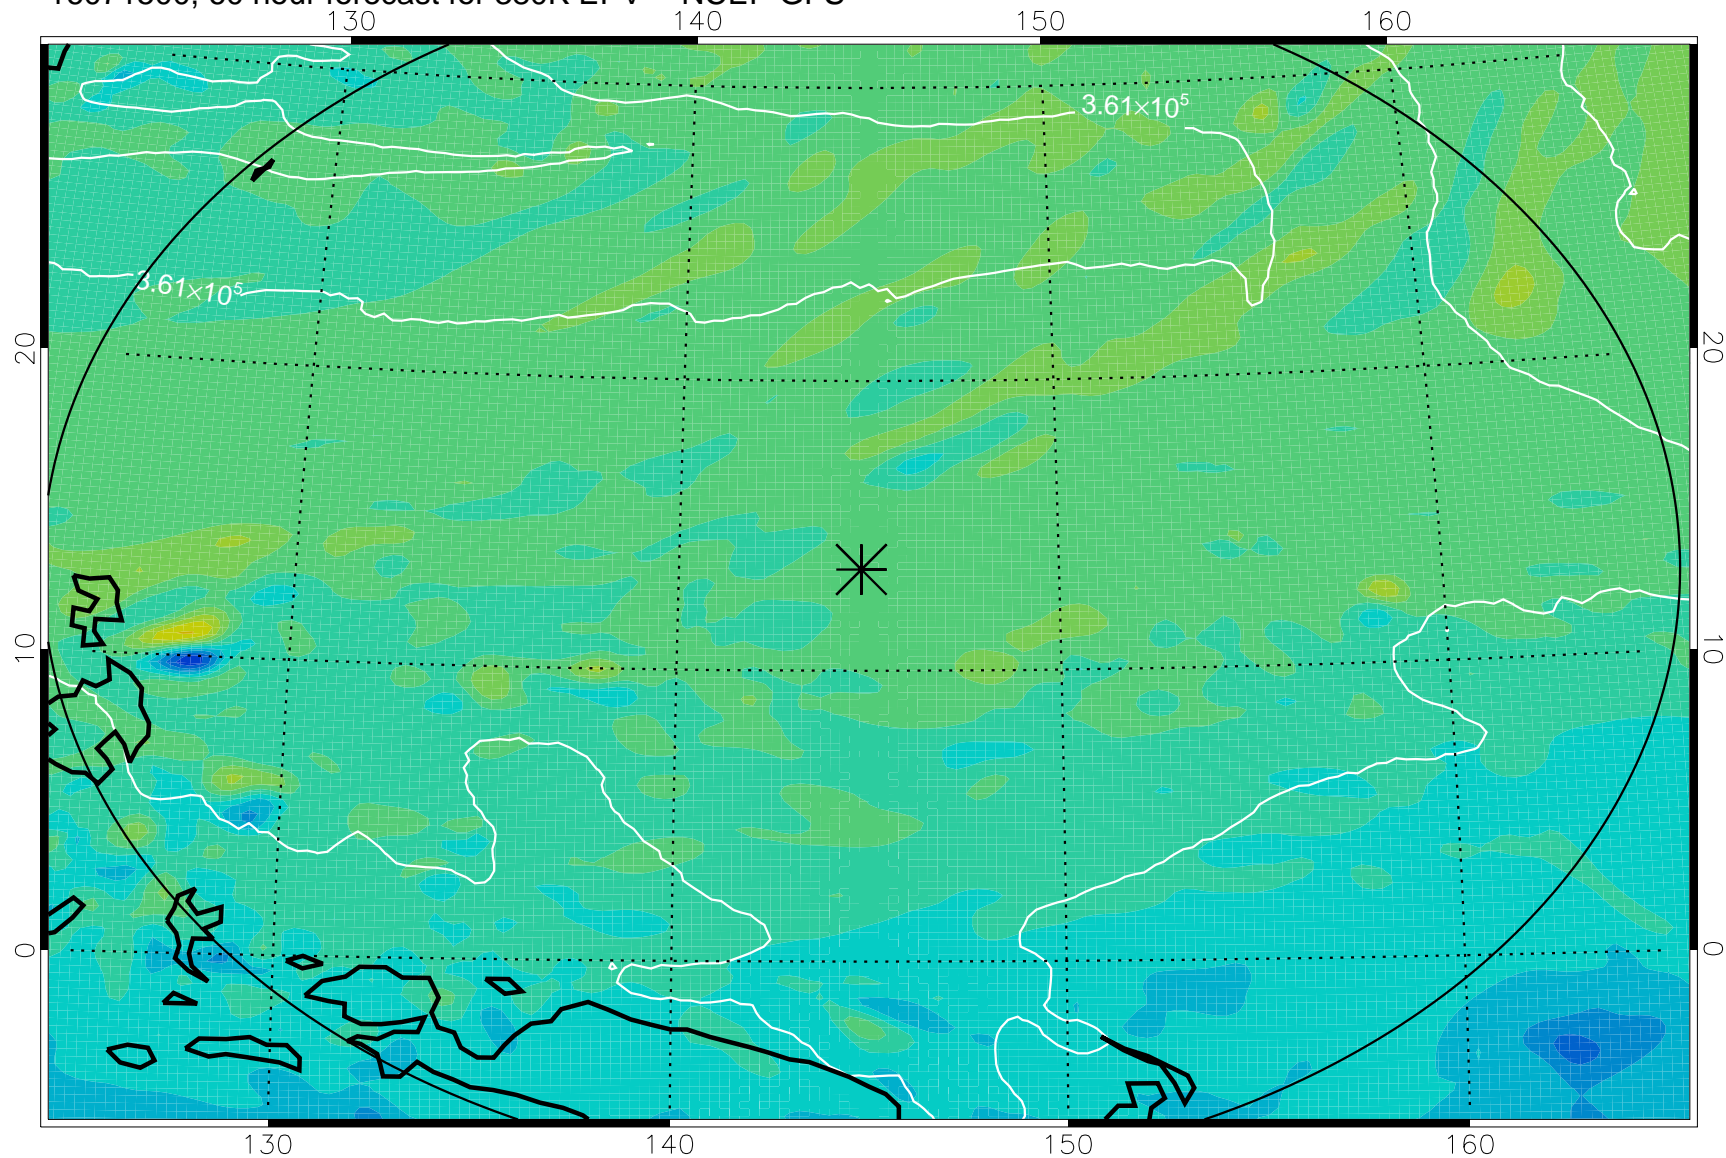

16071406, 42 hour forecast for 380K EPV -- NCEP GFS

380K Montgomery Streamfunction, white

Range ring of 2304 km

16071412, 48 hour forecast for 380K EPV -- NCEP GFS

380K Montgomery Streamfunction, white

Range ring of 2304 km

16071418, 54 hour forecast for 380K EPV -- NCEP GFS

380K Montgomery Streamfunction, white

Range ring of 2304 km

16071500, 60 hour forecast for 380K EPV -- NCEP GFS

380K Montgomery Streamfunction, white

Range ring of 2304 km

16071506, 66 hour forecast for 380K EPV -- NCEP GFS

380K Montgomery Streamfunction, white

Range ring of 2304 km

16071512, 72 hour forecast for 380K EPV -- NCEP GFS

380K Montgomery Streamfunction, white

Range ring of 2304 km

16071518, 78 hour forecast for 380K EPV -- NCEP GFS

380K Montgomery Streamfunction, white

Range ring of 2304 km

16071600, 84 hour forecast for 380K EPV -- NCEP GFS

380K Montgomery Streamfunction, white

Range ring of 2304 km