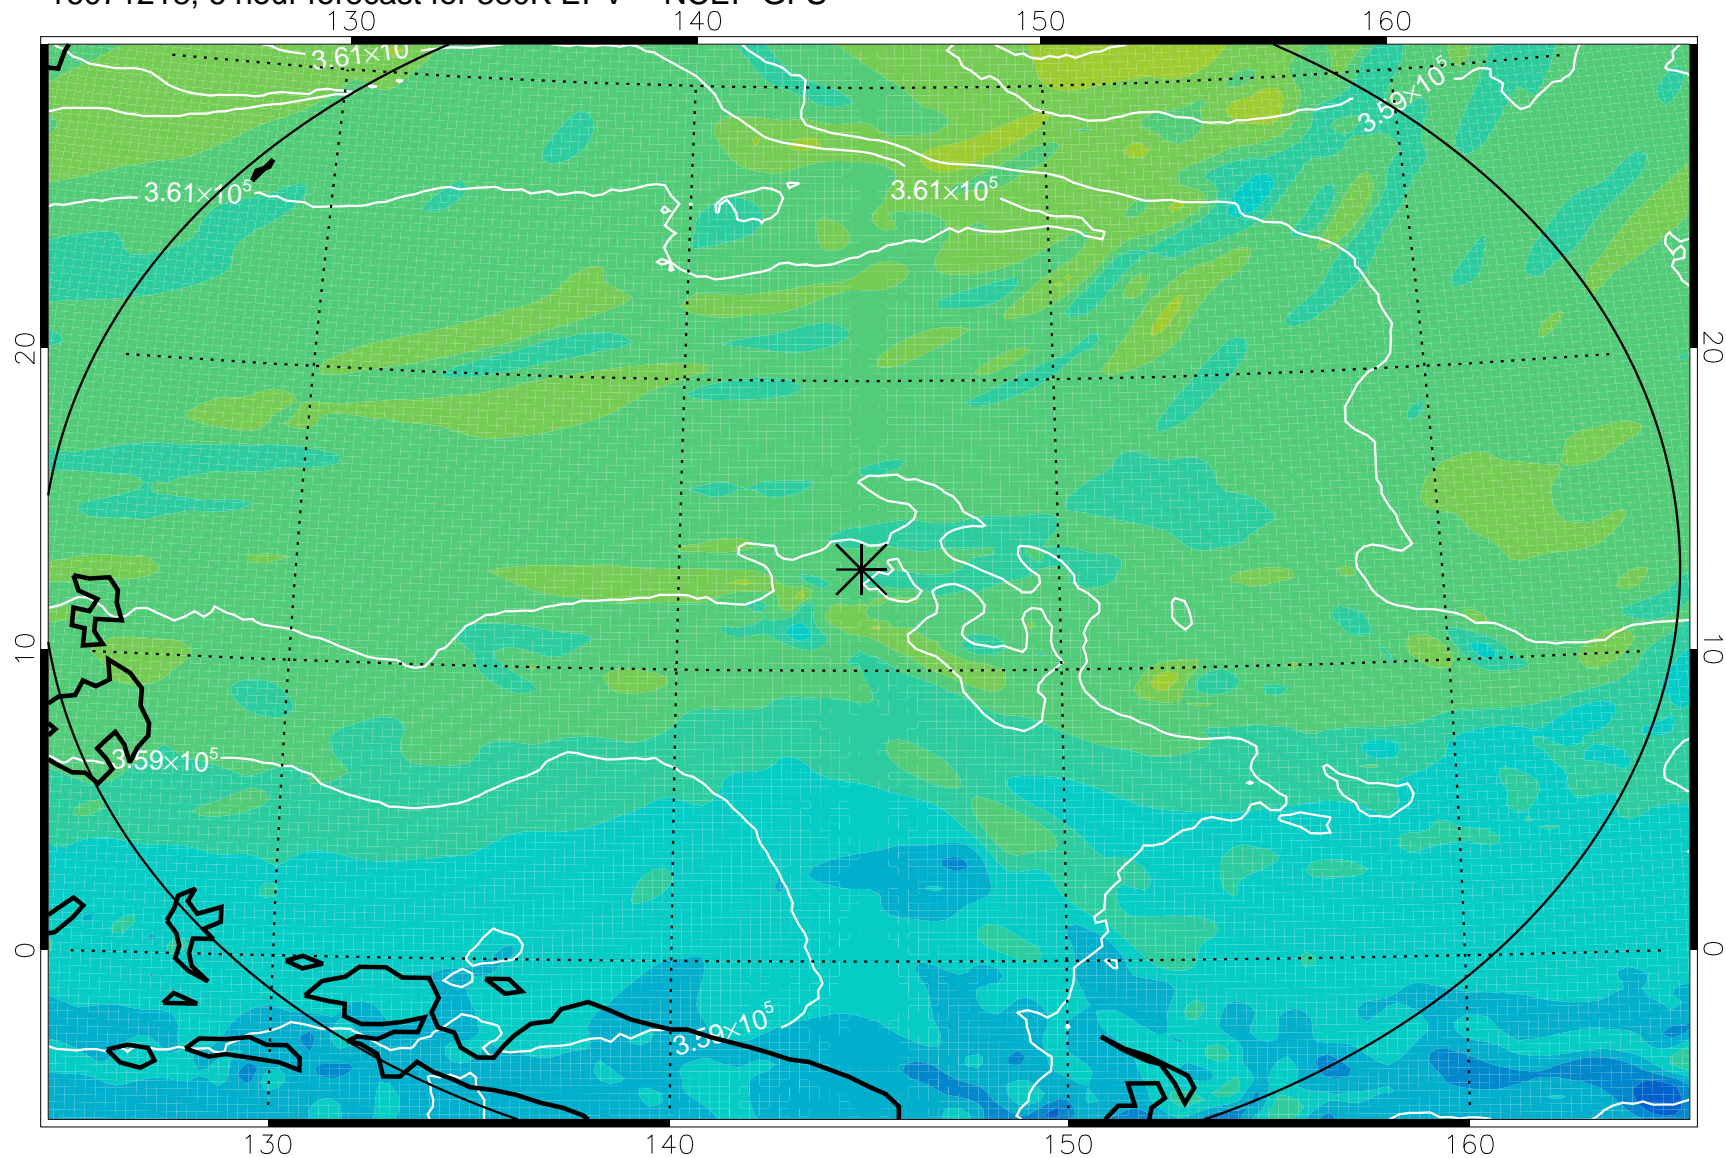

16071218, 6 hour forecast for 380K EPV -- NCEP GFS

380K Montgomery Streamfunction, white

Range ring of 2304 km

16071300, 12 hour forecast for 380K EPV -- NCEP GFS

380K Montgomery Streamfunction, white

Range ring of 2304 km

16071306, 18 hour forecast for 380K EPV -- NCEP GFS

380K Montgomery Streamfunction, white

Range ring of 2304 km

16071312, 24 hour forecast for 380K EPV -- NCEP GFS

380K Montgomery Streamfunction, white

Range ring of 2304 km

16071318, 30 hour forecast for 380K EPV -- NCEP GFS

380K Montgomery Streamfunction, white

Range ring of 2304 km

16071400, 36 hour forecast for 380K EPV -- NCEP GFS

380K Montgomery Streamfunction, white

Range ring of 2304 km

16071406, 42 hour forecast for 380K EPV -- NCEP GFS

380K Montgomery Streamfunction, white

Range ring of 2304 km

16071412, 48 hour forecast for 380K EPV -- NCEP GFS

380K Montgomery Streamfunction, white

Range ring of 2304 km