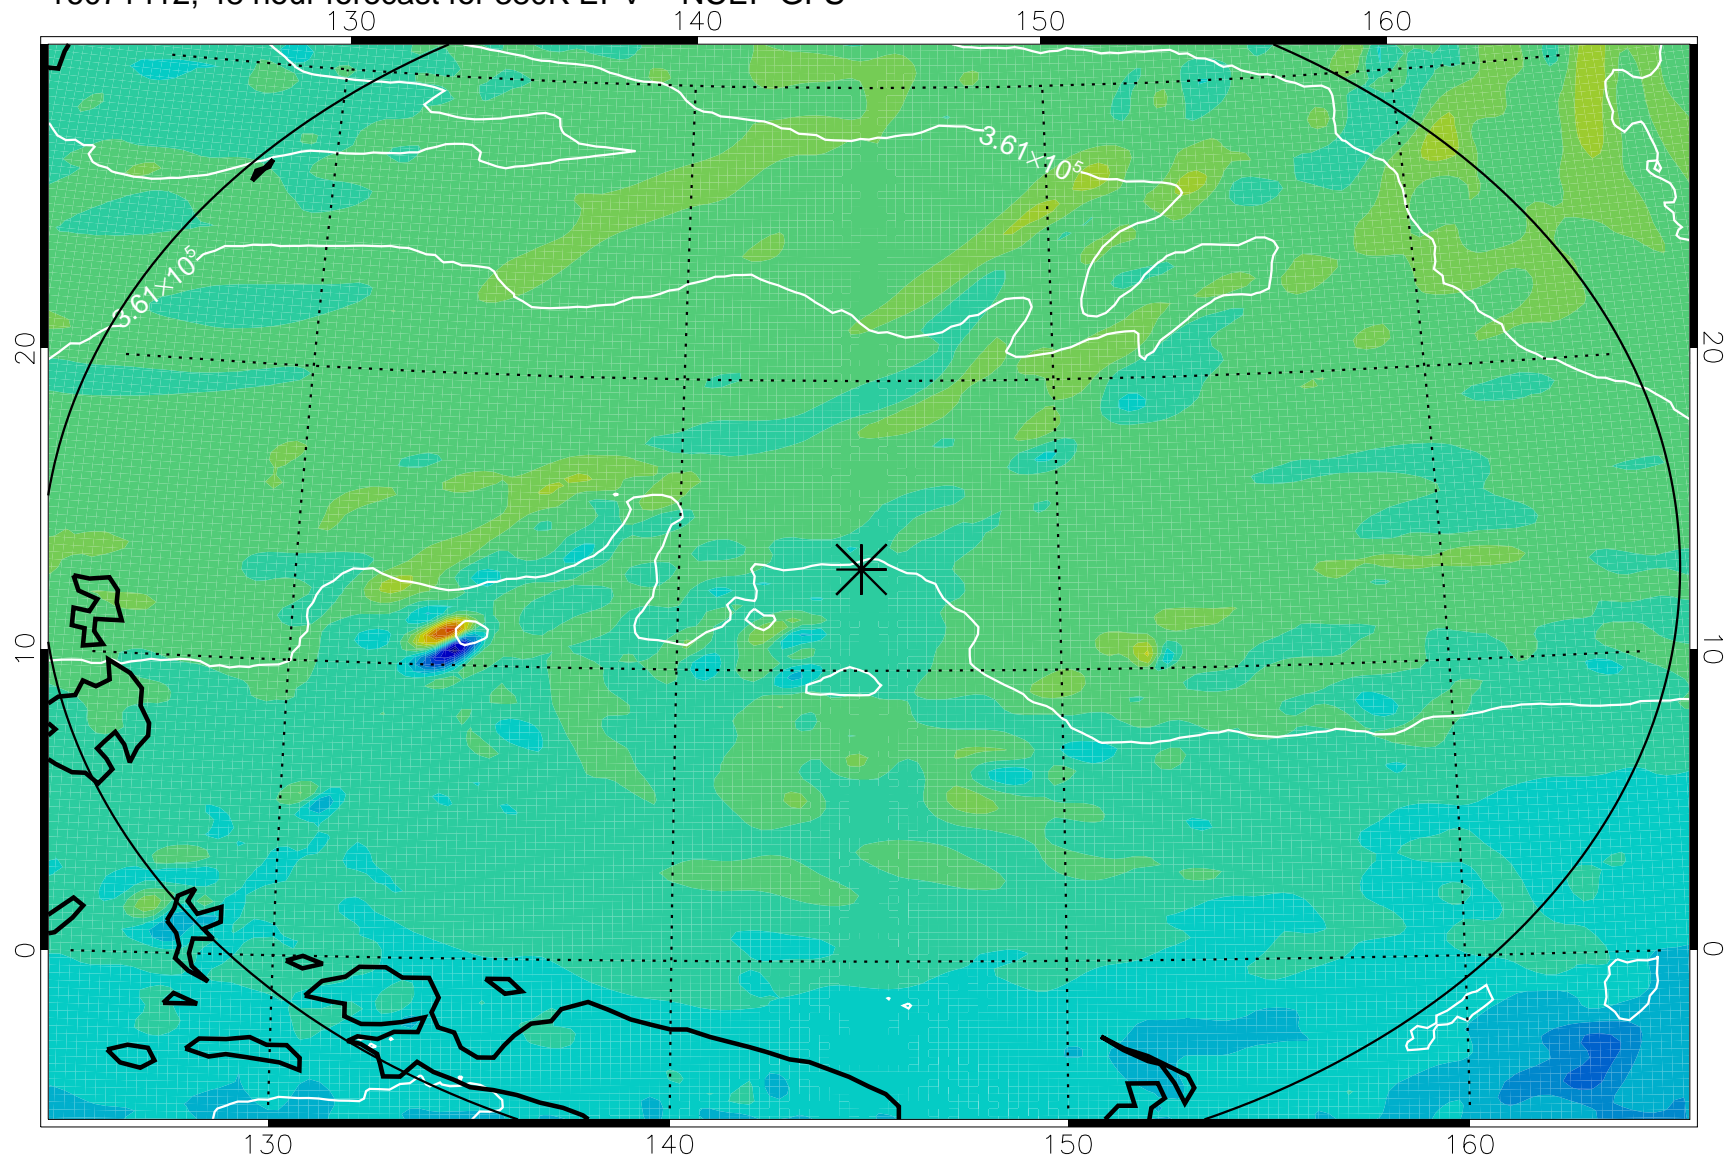

16071318, 30 hour forecast for 380K EPV -- NCEP GFS

380K Montgomery Streamfunction, white

Range ring of 2304 km

16071400, 36 hour forecast for 380K EPV -- NCEP GFS

380K Montgomery Streamfunction, white

Range ring of 2304 km

16071406, 42 hour forecast for 380K EPV -- NCEP GFS

380K Montgomery Streamfunction, white

Range ring of 2304 km

16071412, 48 hour forecast for 380K EPV -- NCEP GFS

380K Montgomery Streamfunction, white

Range ring of 2304 km

16071418, 54 hour forecast for 380K EPV -- NCEP GFS

380K Montgomery Streamfunction, white

Range ring of 2304 km

16071500, 60 hour forecast for 380K EPV -- NCEP GFS

380K Montgomery Streamfunction, white

Range ring of 2304 km

16071518, 78 hour forecast for 380K EPV -- NCEP GFS

380K Montgomery Streamfunction, white

Range ring of 2304 km

16071600, 84 hour forecast for 380K EPV -- NCEP GFS

380K Montgomery Streamfunction, white

Range ring of 2304 km