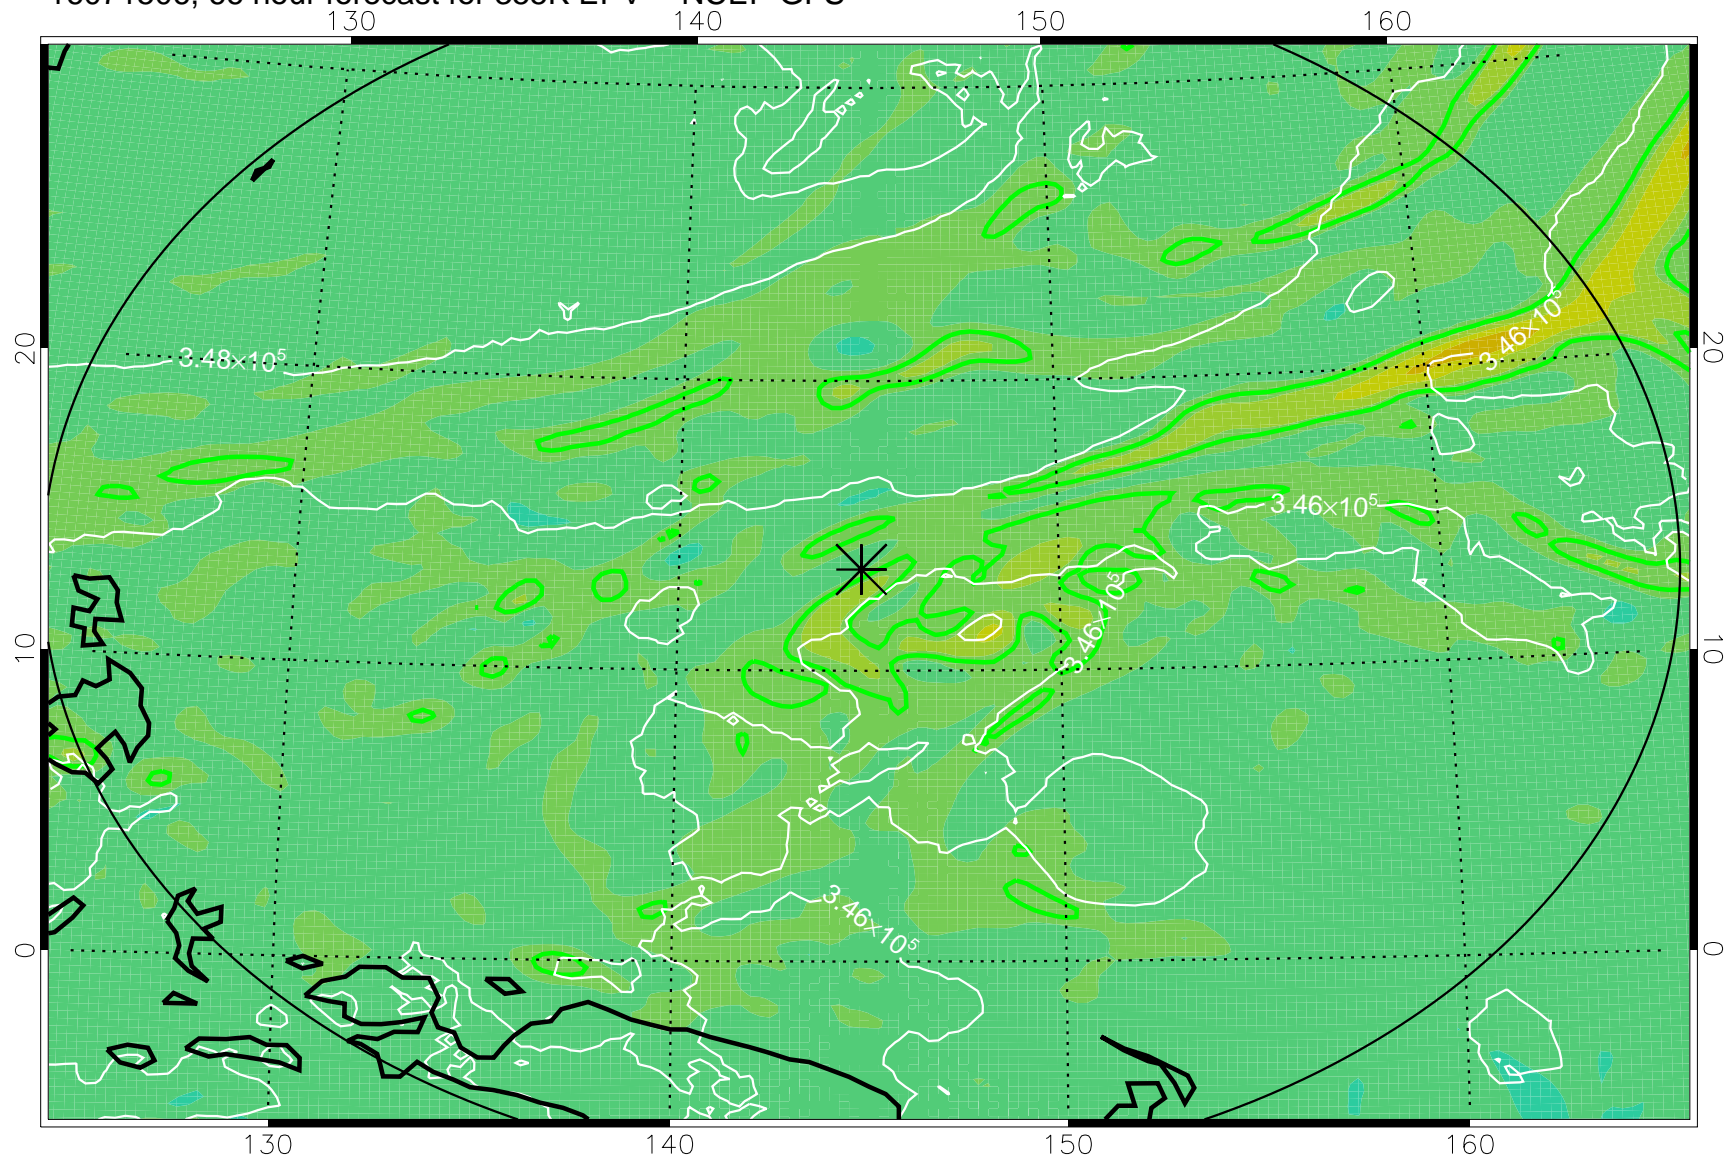

16071418, 54 hour forecast for 355K EPV -- NCEP GFS

355K Montgomery Streamfunction, white
EPV Tropopause (2 PVU) Position
Range ring of 2304 km

16071500, 60 hour forecast for 355K EPV -- NCEP GFS

355K Montgomery Streamfunction, white
EPV Tropopause (2 PVU) Position
Range ring of 2304 km

16071506, 66 hour forecast for 355K EPV -- NCEP GFS

355K Montgomery Streamfunction, white
EPV Tropopause (2 PVU) Position
Range ring of 2304 km

16071512, 72 hour forecast for 355K EPV -- NCEP GFS

355K Montgomery Streamfunction, white
EPV Tropopause (2 PVU) Position
Range ring of 2304 km

16071518, 78 hour forecast for 355K EPV -- NCEP GFS

355K Montgomery Streamfunction, white
EPV Tropopause (2 PVU) Position
Range ring of 2304 km

16071600, 84 hour forecast for 355K EPV -- NCEP GFS

355K Montgomery Streamfunction, white
EPV Tropopause (2 PVU) Position
Range ring of 2304 km

16071606, 90 hour forecast for 355K EPV -- NCEP GFS

355K Montgomery Streamfunction, white
EPV Tropopause (2 PVU) Position
Range ring of 2304 km

16071612, 96 hour forecast for 355K EPV -- NCEP GFS

355K Montgomery Streamfunction, white
EPV Tropopause (2 PVU) Position
Range ring of 2304 km