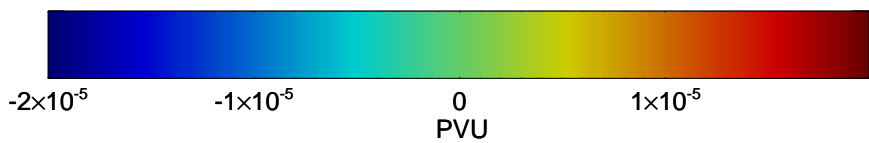

16071518, 78 hour forecast for 355K EPV -- NCEP GFS

355K Montgomery Streamfunction, white
EPV Tropopause (2 PVU) Position
Range ring of 2304 km