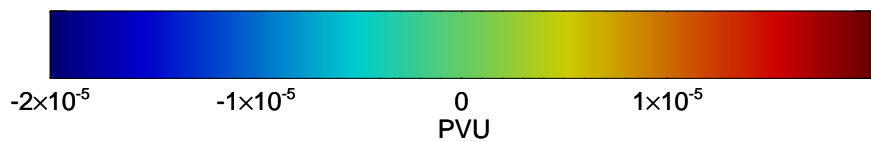

16071606, 90 hour forecast for 355K EPV -- NCEP GFS

355K Montgomery Streamfunction, white
EPV Tropopause (2 PVU) Position
Range ring of 2304 km