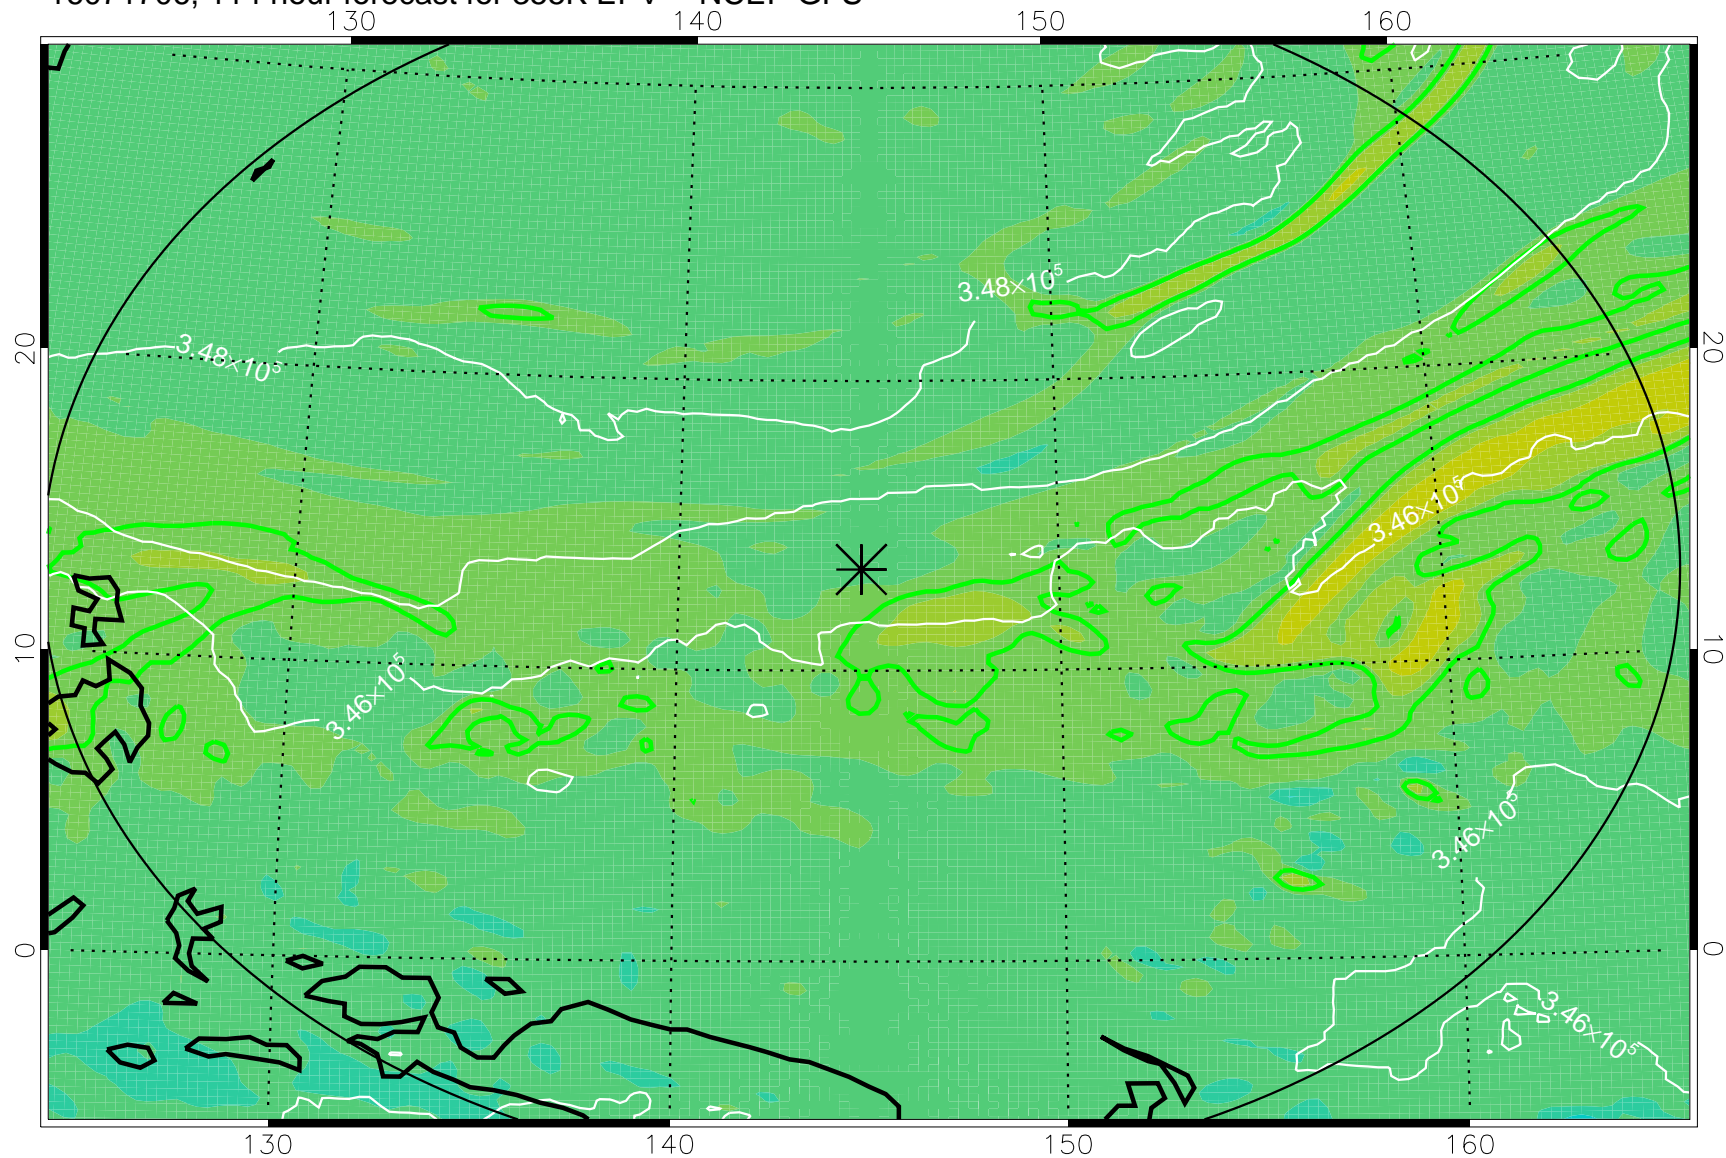

16071518, 78 hour forecast for 355K EPV -- NCEP GFS

355K Montgomery Streamfunction, white
EPV Tropopause (2 PVU) Position
Range ring of 2304 km

16071600, 84 hour forecast for 355K EPV -- NCEP GFS

355K Montgomery Streamfunction, white
EPV Tropopause (2 PVU) Position
Range ring of 2304 km

16071606, 90 hour forecast for 355K EPV -- NCEP GFS

355K Montgomery Streamfunction, white
EPV Tropopause (2 PVU) Position
Range ring of 2304 km

16071612, 96 hour forecast for 355K EPV -- NCEP GFS

355K Montgomery Streamfunction, white
EPV Tropopause (2 PVU) Position
Range ring of 2304 km

16071618, 102 hour forecast for 355K EPV -- NCEP GFS

355K Montgomery Streamfunction, white
EPV Tropopause (2 PVU) Position
Range ring of 2304 km

16071700, 108 hour forecast for 355K EPV -- NCEP GFS

355K Montgomery Streamfunction, white
EPV Tropopause (2 PVU) Position
Range ring of 2304 km

16071706, 114 hour forecast for 355K EPV -- NCEP GFS

355K Montgomery Streamfunction, white
EPV Tropopause (2 PVU) Position
Range ring of 2304 km

16071712, 120 hour forecast for 355K EPV -- NCEP GFS

355K Montgomery Streamfunction, white
EPV Tropopause (2 PVU) Position
Range ring of 2304 km