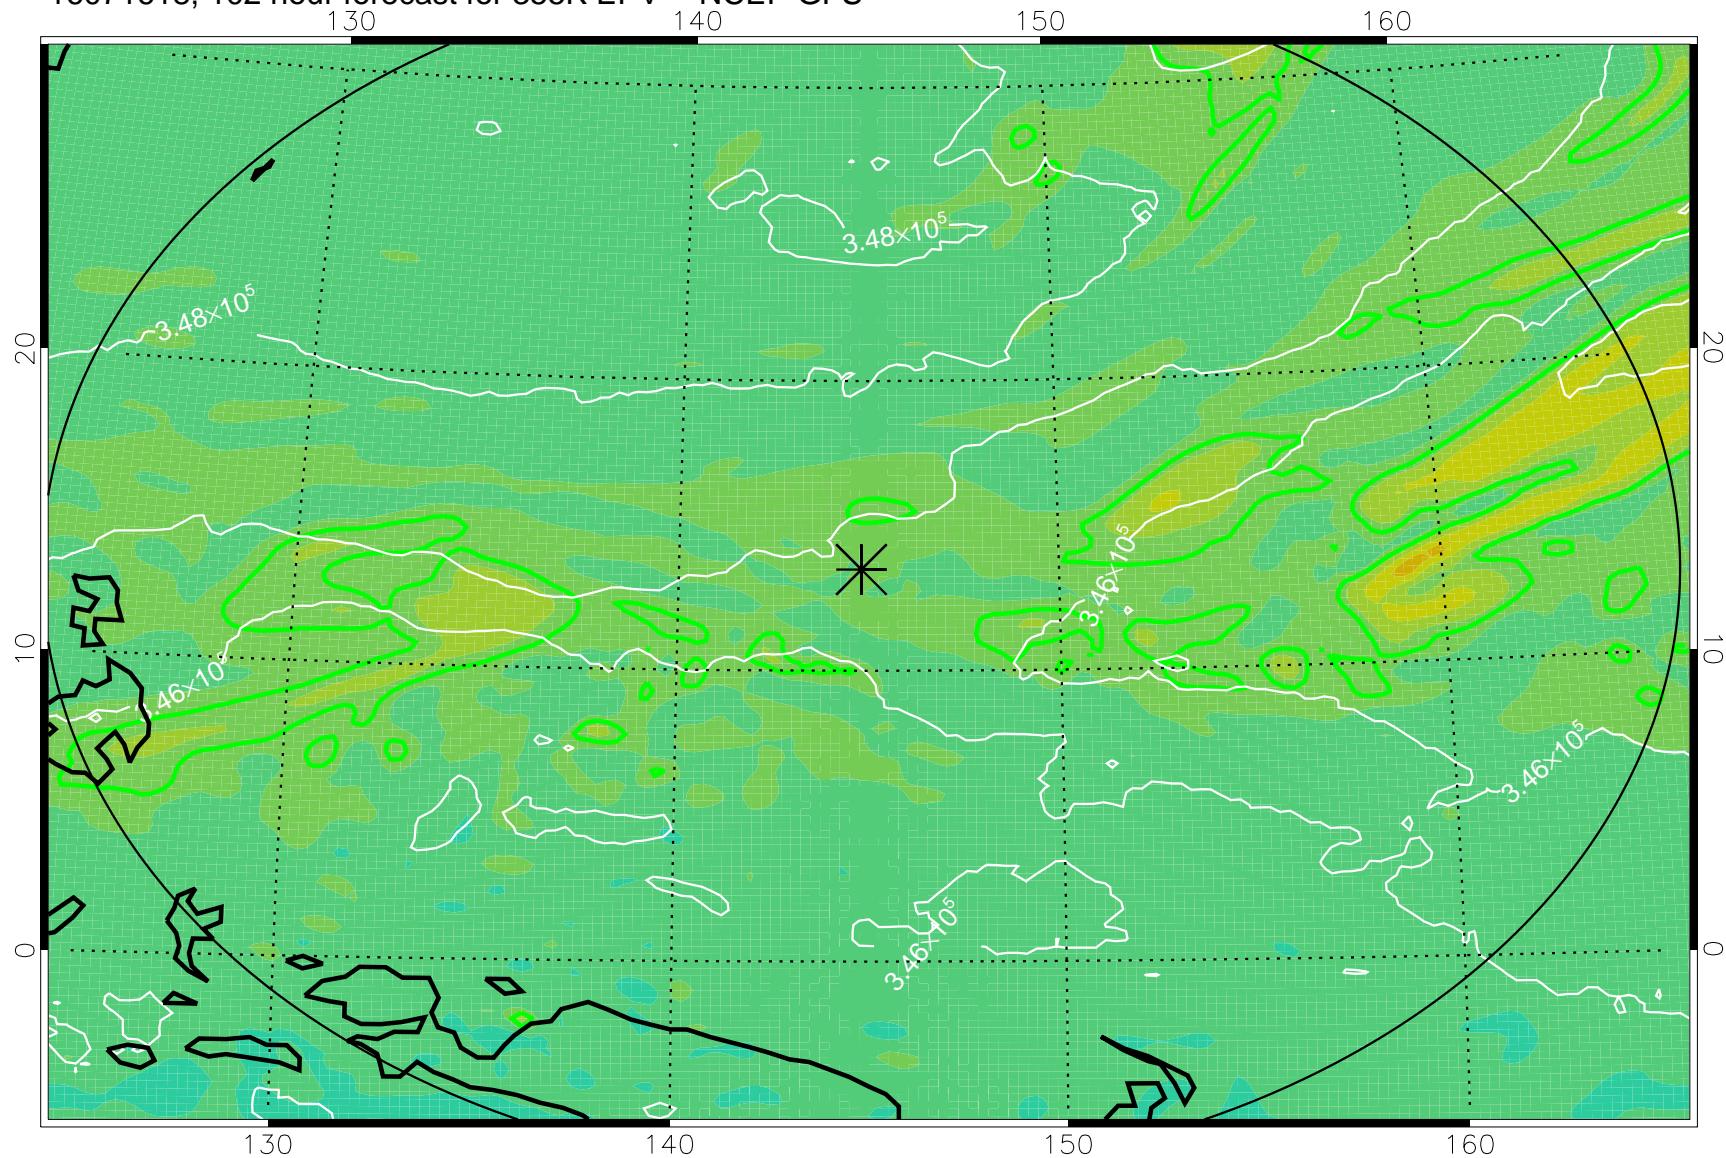

16071518, 78 hour forecast for 355K EPV -- NCEP GFS

355K Montgomery Streamfunction, white
EPV Tropopause (2 PVU) Position
Range ring of 2304 km

16071600, 84 hour forecast for 355K EPV -- NCEP GFS

355K Montgomery Streamfunction, white
EPV Tropopause (2 PVU) Position
Range ring of 2304 km

16071606, 90 hour forecast for 355K EPV -- NCEP GFS

355K Montgomery Streamfunction, white
EPV Tropopause (2 PVU) Position
Range ring of 2304 km

16071612, 96 hour forecast for 355K EPV -- NCEP GFS

355K Montgomery Streamfunction, white
EPV Tropopause (2 PVU) Position
Range ring of 2304 km

16071618, 102 hour forecast for 355K EPV -- NCEP GFS

355K Montgomery Streamfunction, white
EPV Tropopause (2 PVU) Position
Range ring of 2304 km

16071700, 108 hour forecast for 355K EPV -- NCEP GFS

355K Montgomery Streamfunction, white
EPV Tropopause (2 PVU) Position
Range ring of 2304 km

16071706, 114 hour forecast for 355K EPV -- NCEP GFS

355K Montgomery Streamfunction, white
EPV Tropopause (2 PVU) Position
Range ring of 2304 km

16071712, 120 hour forecast for 355K EPV -- NCEP GFS

355K Montgomery Streamfunction, white
EPV Tropopause (2 PVU) Position
Range ring of 2304 km