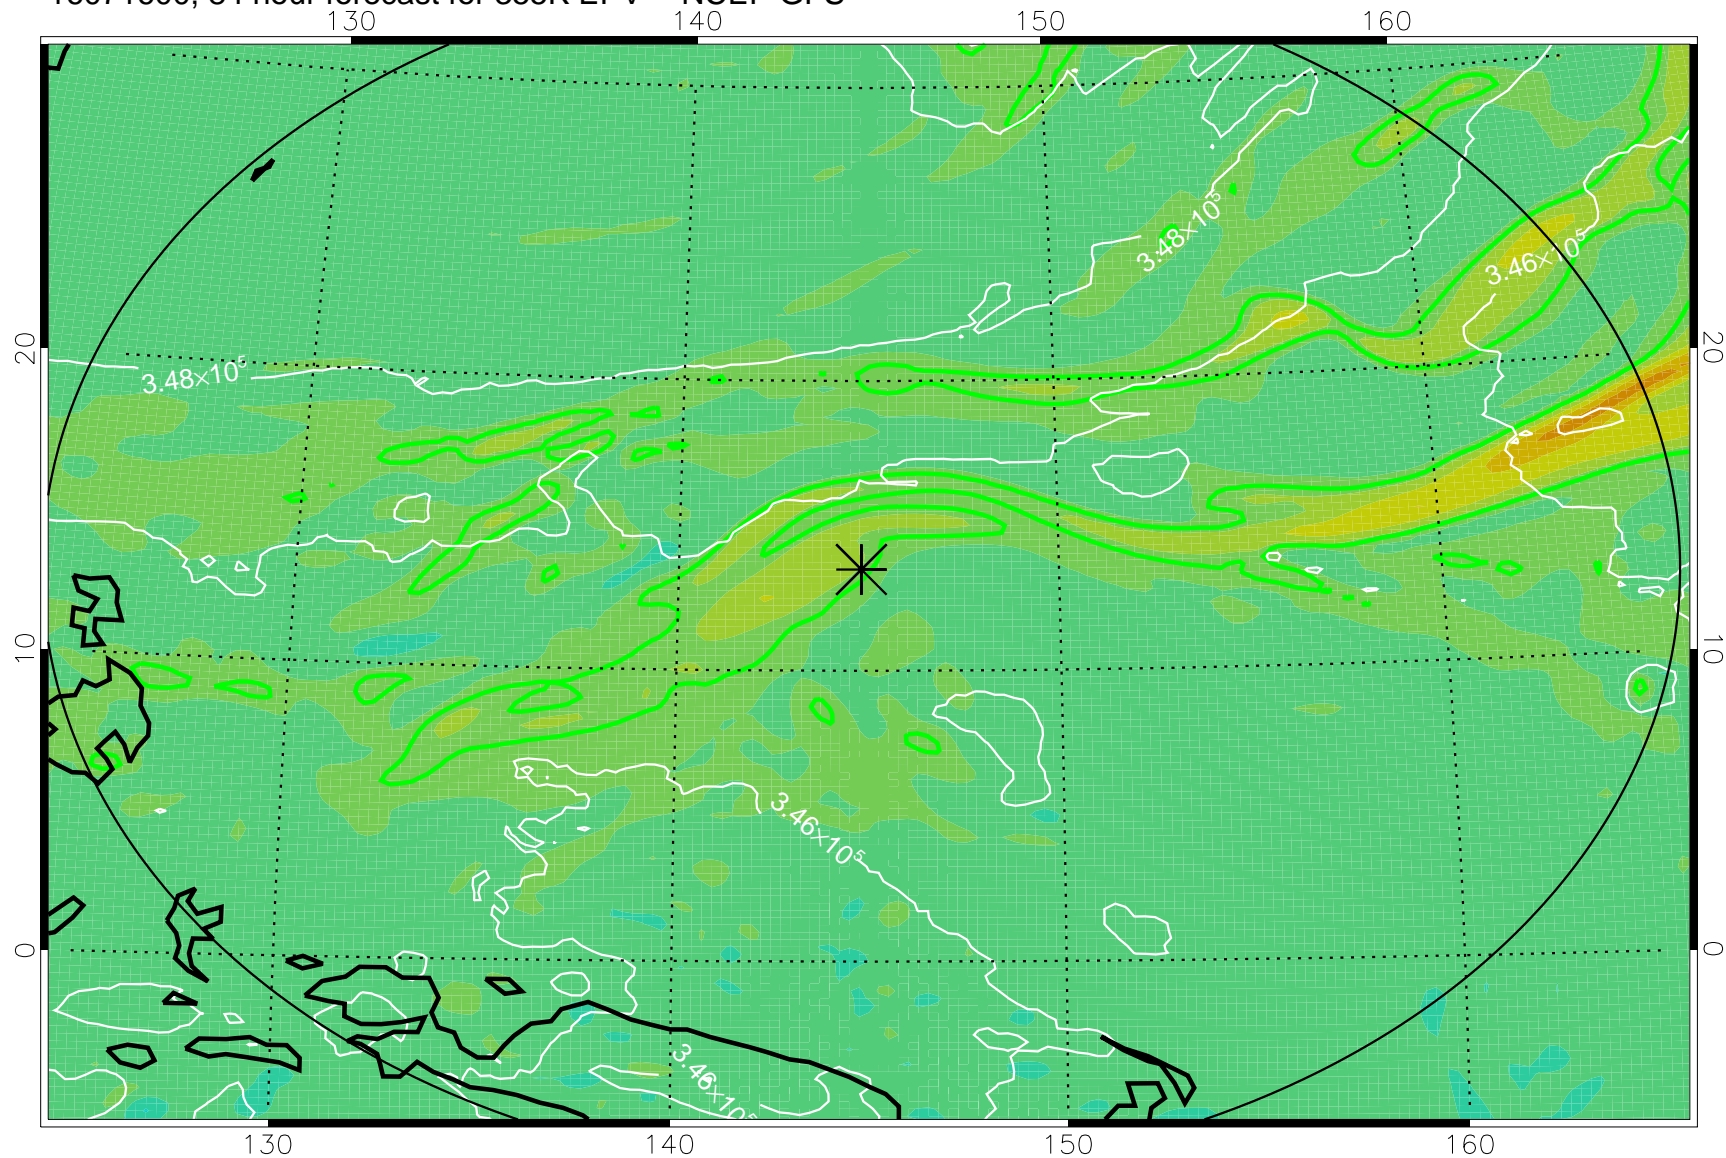

16071506, 66 hour forecast for 355K EPV -- NCEP GFS

355K Montgomery Streamfunction, white
EPV Tropopause (2 PVU) Position
Range ring of 2304 km

16071512, 72 hour forecast for 355K EPV -- NCEP GFS

355K Montgomery Streamfunction, white
EPV Tropopause (2 PVU) Position
Range ring of 2304 km

16071518, 78 hour forecast for 355K EPV -- NCEP GFS

355K Montgomery Streamfunction, white
EPV Tropopause (2 PVU) Position
Range ring of 2304 km

16071600, 84 hour forecast for 355K EPV -- NCEP GFS

355K Montgomery Streamfunction, white
EPV Tropopause (2 PVU) Position
Range ring of 2304 km

16071606, 90 hour forecast for 355K EPV -- NCEP GFS

355K Montgomery Streamfunction, white
EPV Tropopause (2 PVU) Position
Range ring of 2304 km

16071612, 96 hour forecast for 355K EPV -- NCEP GFS

355K Montgomery Streamfunction, white
EPV Tropopause (2 PVU) Position
Range ring of 2304 km

16071618, 102 hour forecast for 355K EPV -- NCEP GFS

355K Montgomery Streamfunction, white
EPV Tropopause (2 PVU) Position
Range ring of 2304 km

16071700, 108 hour forecast for 355K EPV -- NCEP GFS

355K Montgomery Streamfunction, white
EPV Tropopause (2 PVU) Position
Range ring of 2304 km