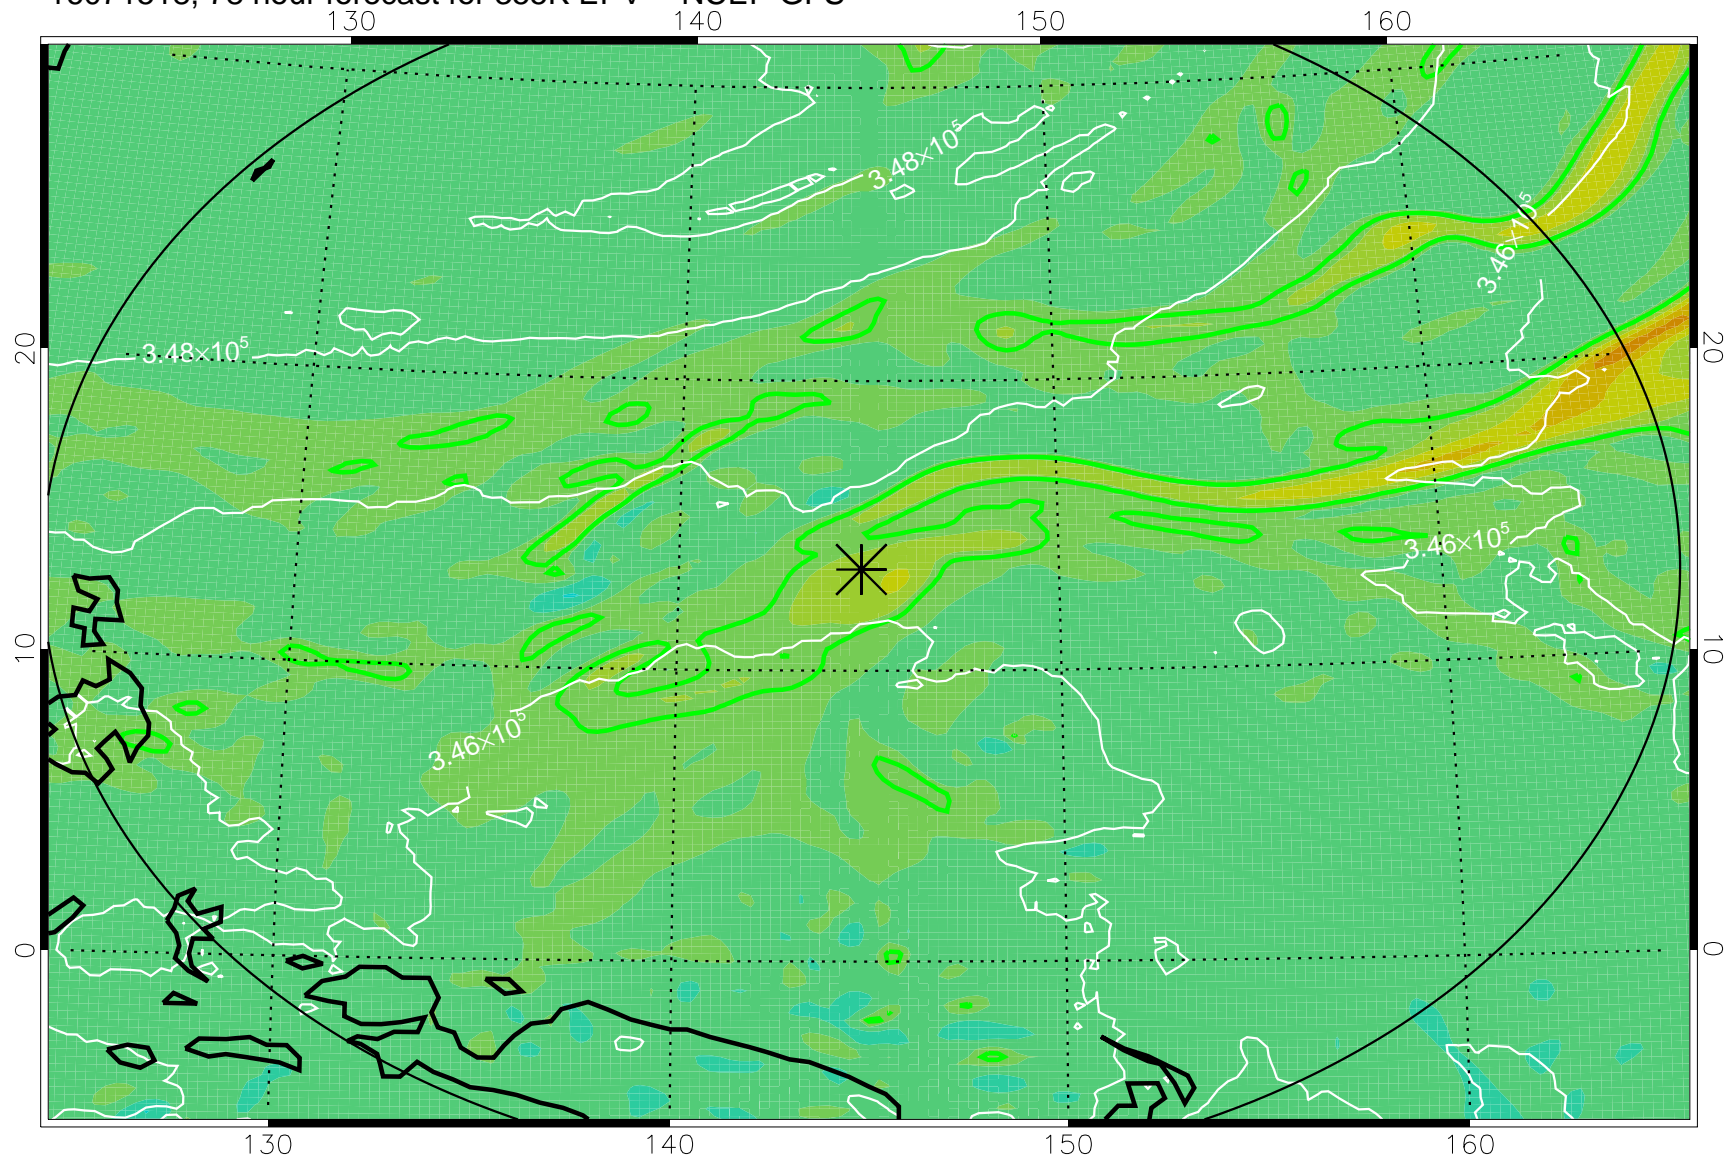

16071506, 66 hour forecast for 355K EPV -- NCEP GFS

355K Montgomery Streamfunction, white
EPV Tropopause (2 PVU) Position
Range ring of 2304 km

16071512, 72 hour forecast for 355K EPV -- NCEP GFS

355K Montgomery Streamfunction, white
EPV Tropopause (2 PVU) Position
Range ring of 2304 km

16071518, 78 hour forecast for 355K EPV -- NCEP GFS

355K Montgomery Streamfunction, white
EPV Tropopause (2 PVU) Position
Range ring of 2304 km

16071600, 84 hour forecast for 355K EPV -- NCEP GFS

355K Montgomery Streamfunction, white
EPV Tropopause (2 PVU) Position
Range ring of 2304 km

16071606, 90 hour forecast for 355K EPV -- NCEP GFS

355K Montgomery Streamfunction, white
EPV Tropopause (2 PVU) Position
Range ring of 2304 km

16071612, 96 hour forecast for 355K EPV -- NCEP GFS

355K Montgomery Streamfunction, white
EPV Tropopause (2 PVU) Position
Range ring of 2304 km

16071618, 102 hour forecast for 355K EPV -- NCEP GFS

355K Montgomery Streamfunction, white
EPV Tropopause (2 PVU) Position
Range ring of 2304 km

16071700, 108 hour forecast for 355K EPV -- NCEP GFS

355K Montgomery Streamfunction, white
EPV Tropopause (2 PVU) Position
Range ring of 2304 km