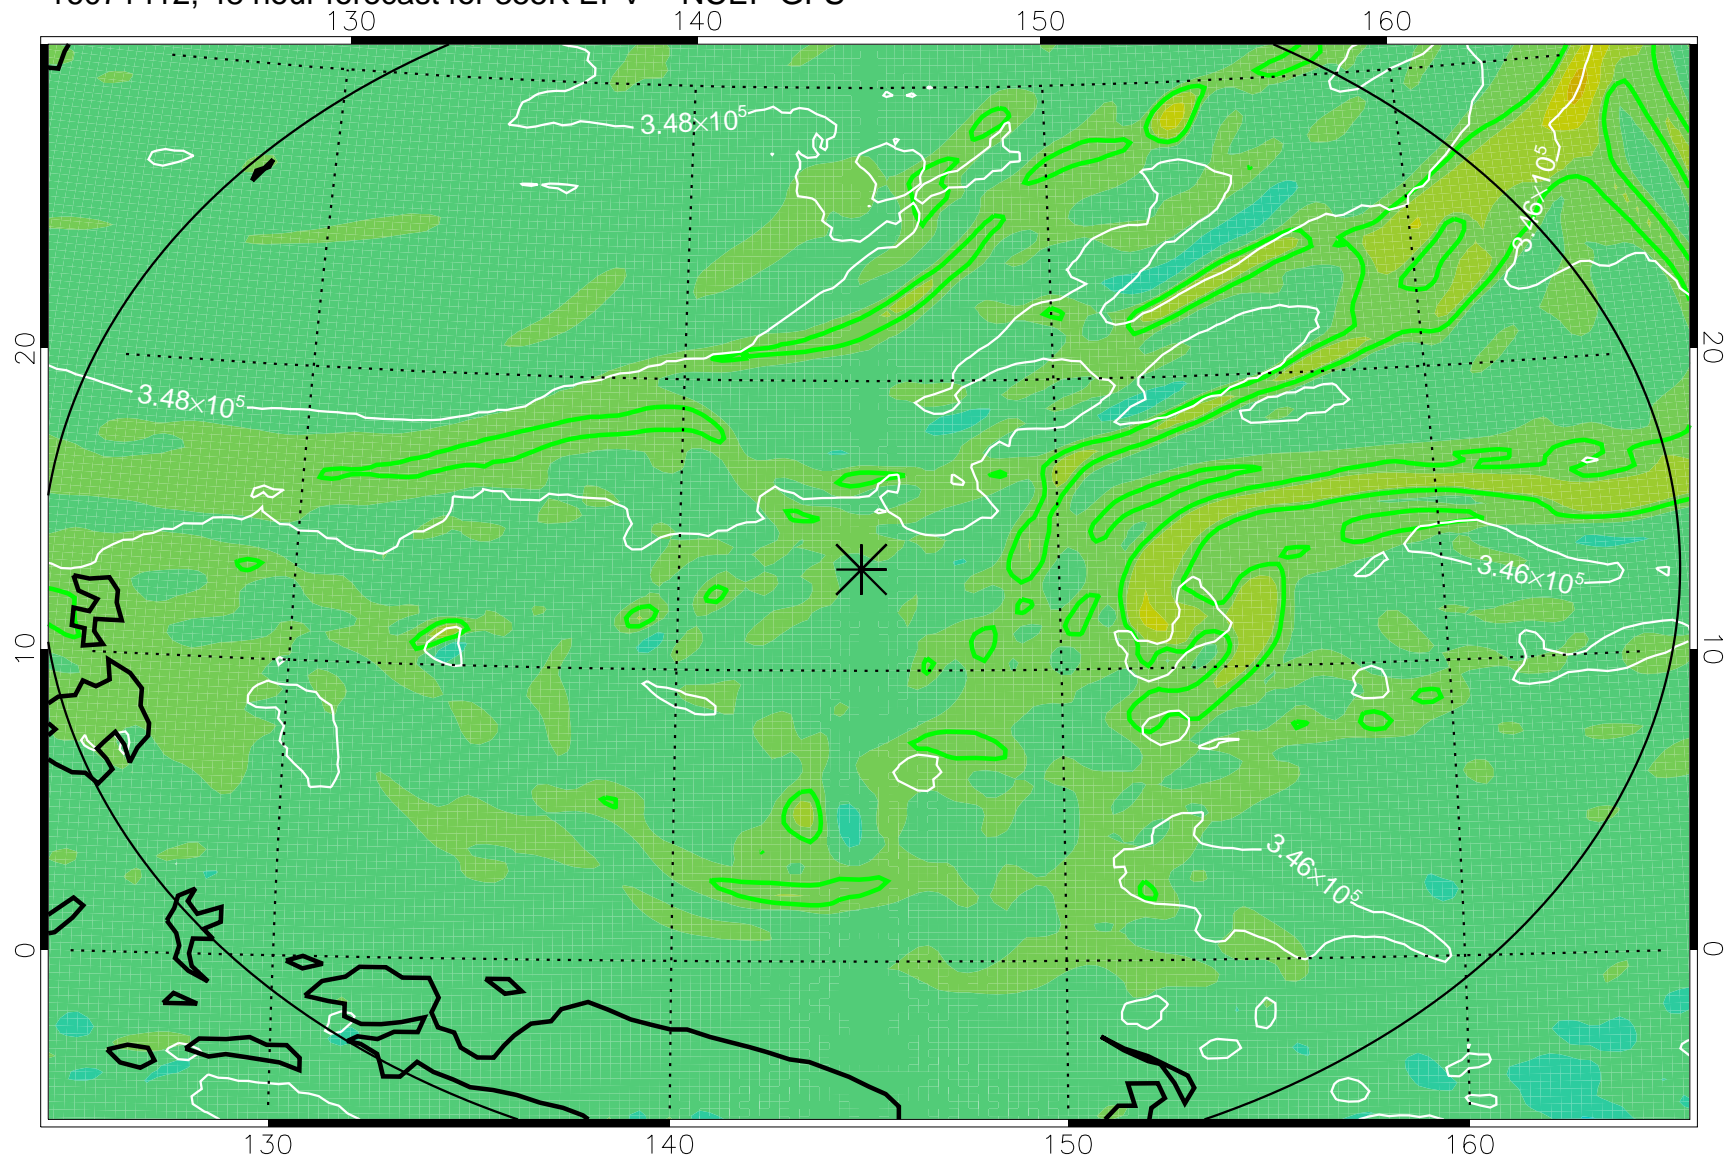

16071318, 30 hour forecast for 355K EPV -- NCEP GFS

355K Montgomery Streamfunction, white
EPV Tropopause (2 PVU) Position
Range ring of 2304 km

16071400, 36 hour forecast for 355K EPV -- NCEP GFS

355K Montgomery Streamfunction, white
EPV Tropopause (2 PVU) Position
Range ring of 2304 km

16071406, 42 hour forecast for 355K EPV -- NCEP GFS

355K Montgomery Streamfunction, white
EPV Tropopause (2 PVU) Position
Range ring of 2304 km

16071412, 48 hour forecast for 355K EPV -- NCEP GFS

355K Montgomery Streamfunction, white
EPV Tropopause (2 PVU) Position
Range ring of 2304 km

16071418, 54 hour forecast for 355K EPV -- NCEP GFS

355K Montgomery Streamfunction, white
EPV Tropopause (2 PVU) Position
Range ring of 2304 km

16071500, 60 hour forecast for 355K EPV -- NCEP GFS

355K Montgomery Streamfunction, white
EPV Tropopause (2 PVU) Position
Range ring of 2304 km

16071618, 102 hour forecast for 355K EPV -- NCEP GFS

355K Montgomery Streamfunction, white
EPV Tropopause (2 PVU) Position
Range ring of 2304 km

16071700, 108 hour forecast for 355K EPV -- NCEP GFS

355K Montgomery Streamfunction, white
EPV Tropopause (2 PVU) Position
Range ring of 2304 km