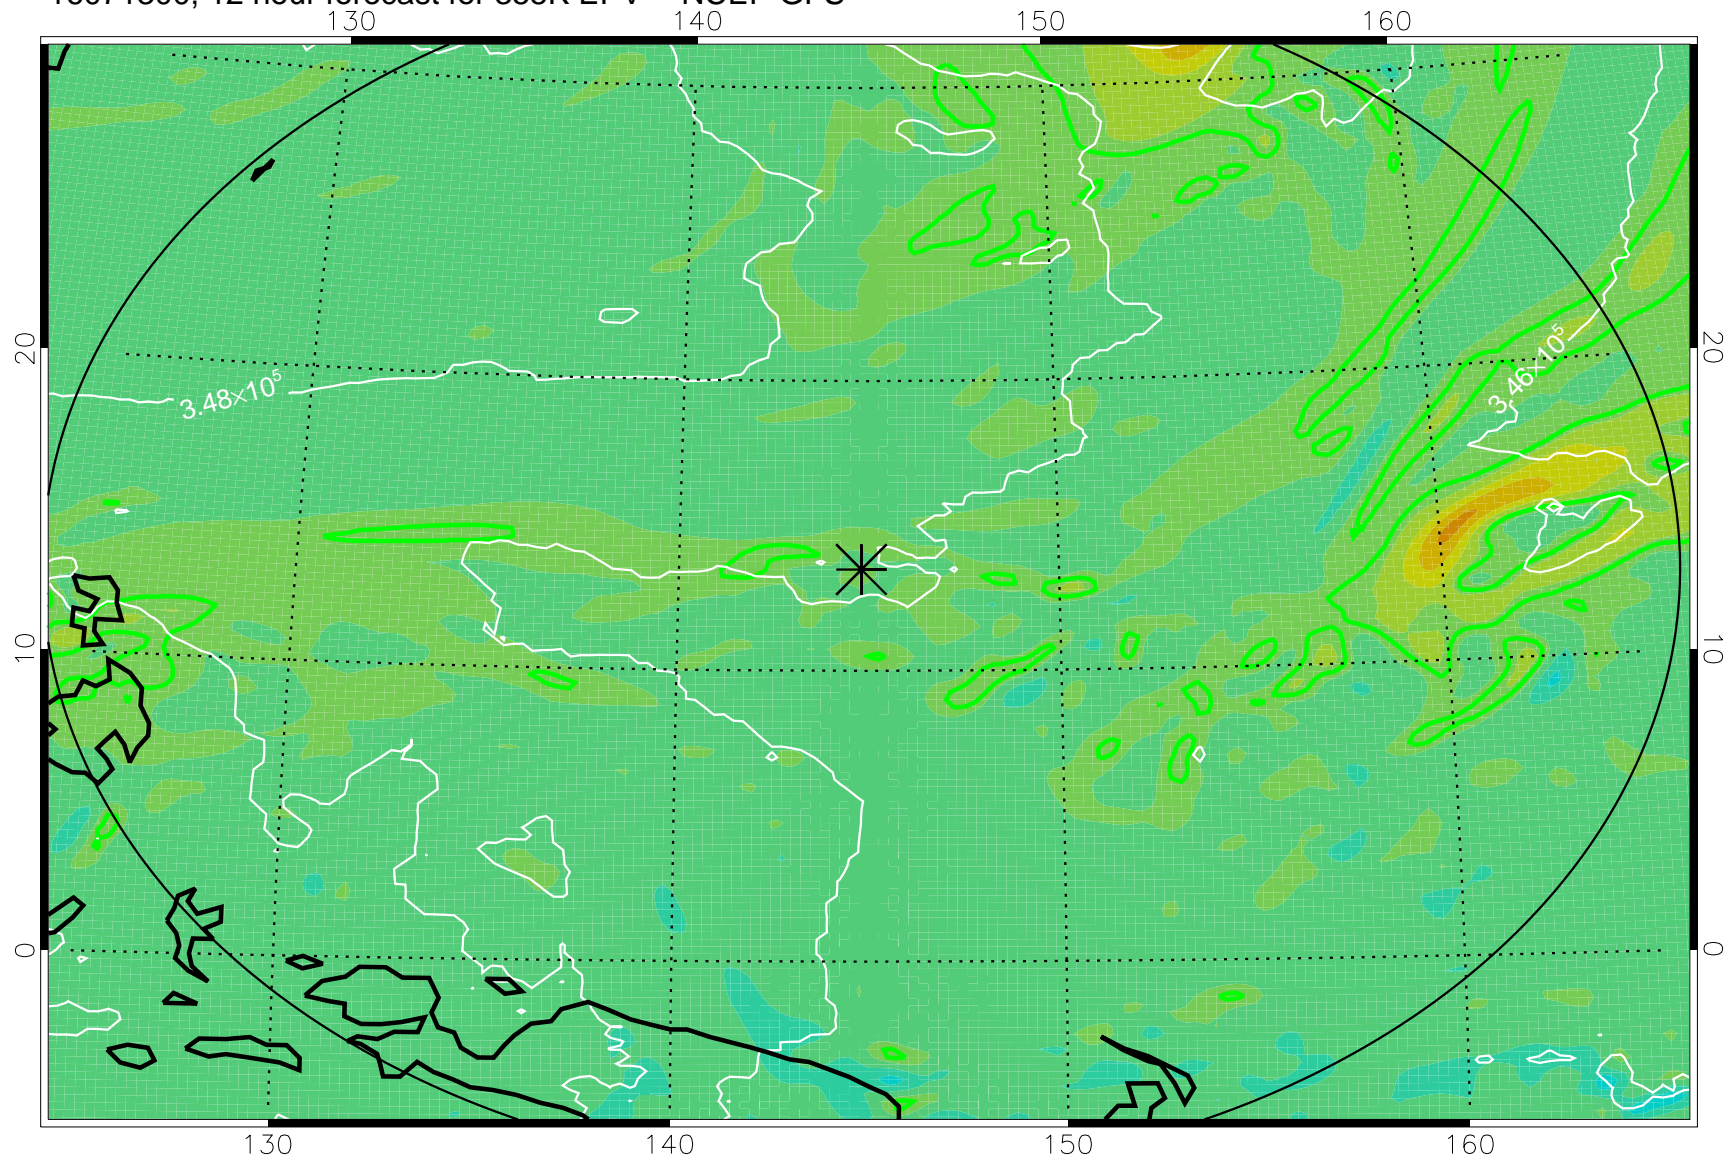

16071218, 6 hour forecast for 355K EPV -- NCEP GFS

355K Montgomery Streamfunction, white
EPV Tropopause (2 PVU) Position
Range ring of 2304 km

16071300, 12 hour forecast for 355K EPV -- NCEP GFS

355K Montgomery Streamfunction, white
EPV Tropopause (2 PVU) Position
Range ring of 2304 km

16071306, 18 hour forecast for 355K EPV -- NCEP GFS

355K Montgomery Streamfunction, white
EPV Tropopause (2 PVU) Position
Range ring of 2304 km

16071312, 24 hour forecast for 355K EPV -- NCEP GFS

355K Montgomery Streamfunction, white
EPV Tropopause (2 PVU) Position
Range ring of 2304 km

16071318, 30 hour forecast for 355K EPV -- NCEP GFS

355K Montgomery Streamfunction, white
EPV Tropopause (2 PVU) Position
Range ring of 2304 km

16071400, 36 hour forecast for 355K EPV -- NCEP GFS

355K Montgomery Streamfunction, white
EPV Tropopause (2 PVU) Position
Range ring of 2304 km

16071406, 42 hour forecast for 355K EPV -- NCEP GFS

355K Montgomery Streamfunction, white
EPV Tropopause (2 PVU) Position
Range ring of 2304 km

16071412, 48 hour forecast for 355K EPV -- NCEP GFS

355K Montgomery Streamfunction, white
EPV Tropopause (2 PVU) Position
Range ring of 2304 km