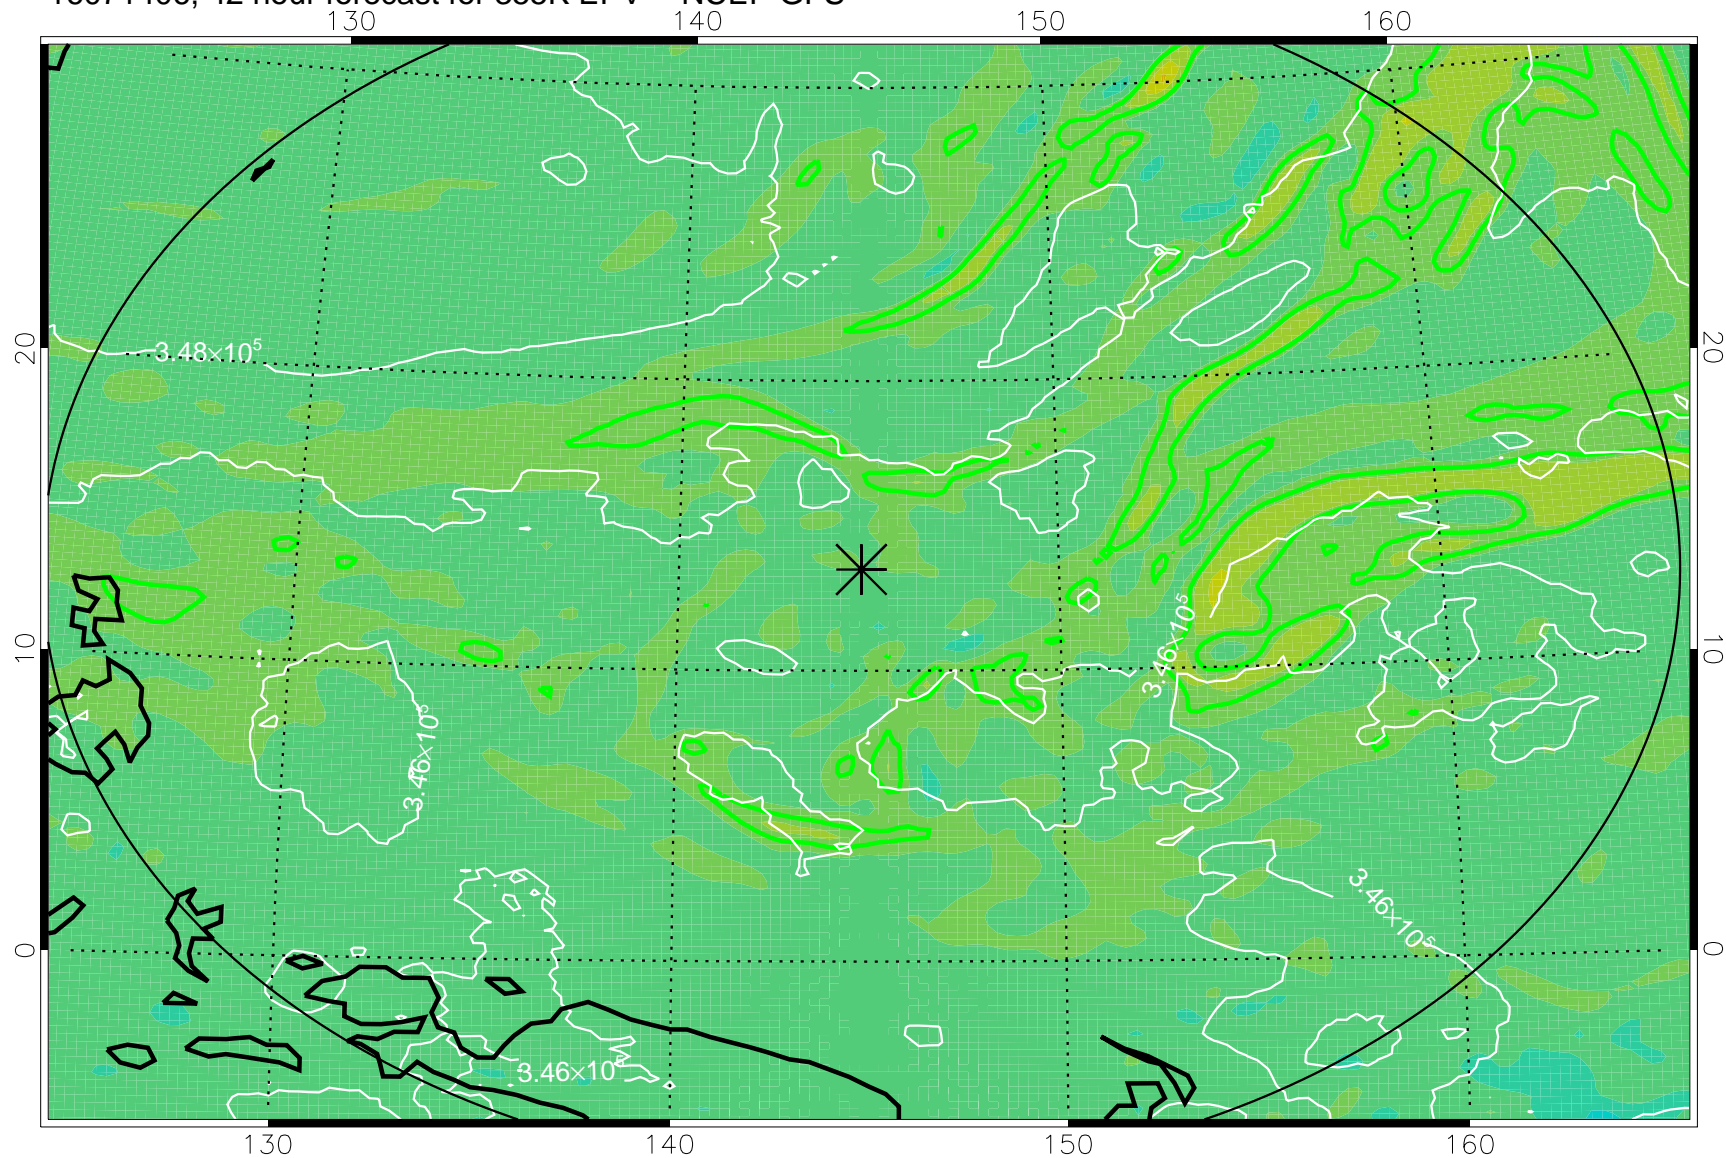

16071318, 30 hour forecast for 355K EPV -- NCEP GFS

355K Montgomery Streamfunction, white
EPV Tropopause (2 PVU) Position
Range ring of 2304 km

16071400, 36 hour forecast for 355K EPV -- NCEP GFS

355K Montgomery Streamfunction, white
EPV Tropopause (2 PVU) Position
Range ring of 2304 km

16071406, 42 hour forecast for 355K EPV -- NCEP GFS

355K Montgomery Streamfunction, white
EPV Tropopause (2 PVU) Position
Range ring of 2304 km

16071412, 48 hour forecast for 355K EPV -- NCEP GFS

355K Montgomery Streamfunction, white
EPV Tropopause (2 PVU) Position
Range ring of 2304 km

16071418, 54 hour forecast for 355K EPV -- NCEP GFS

355K Montgomery Streamfunction, white
EPV Tropopause (2 PVU) Position
Range ring of 2304 km

16071500, 60 hour forecast for 355K EPV -- NCEP GFS

355K Montgomery Streamfunction, white
EPV Tropopause (2 PVU) Position
Range ring of 2304 km

16071518, 78 hour forecast for 355K EPV -- NCEP GFS

355K Montgomery Streamfunction, white
EPV Tropopause (2 PVU) Position
Range ring of 2304 km

16071600, 84 hour forecast for 355K EPV -- NCEP GFS

355K Montgomery Streamfunction, white
EPV Tropopause (2 PVU) Position
Range ring of 2304 km