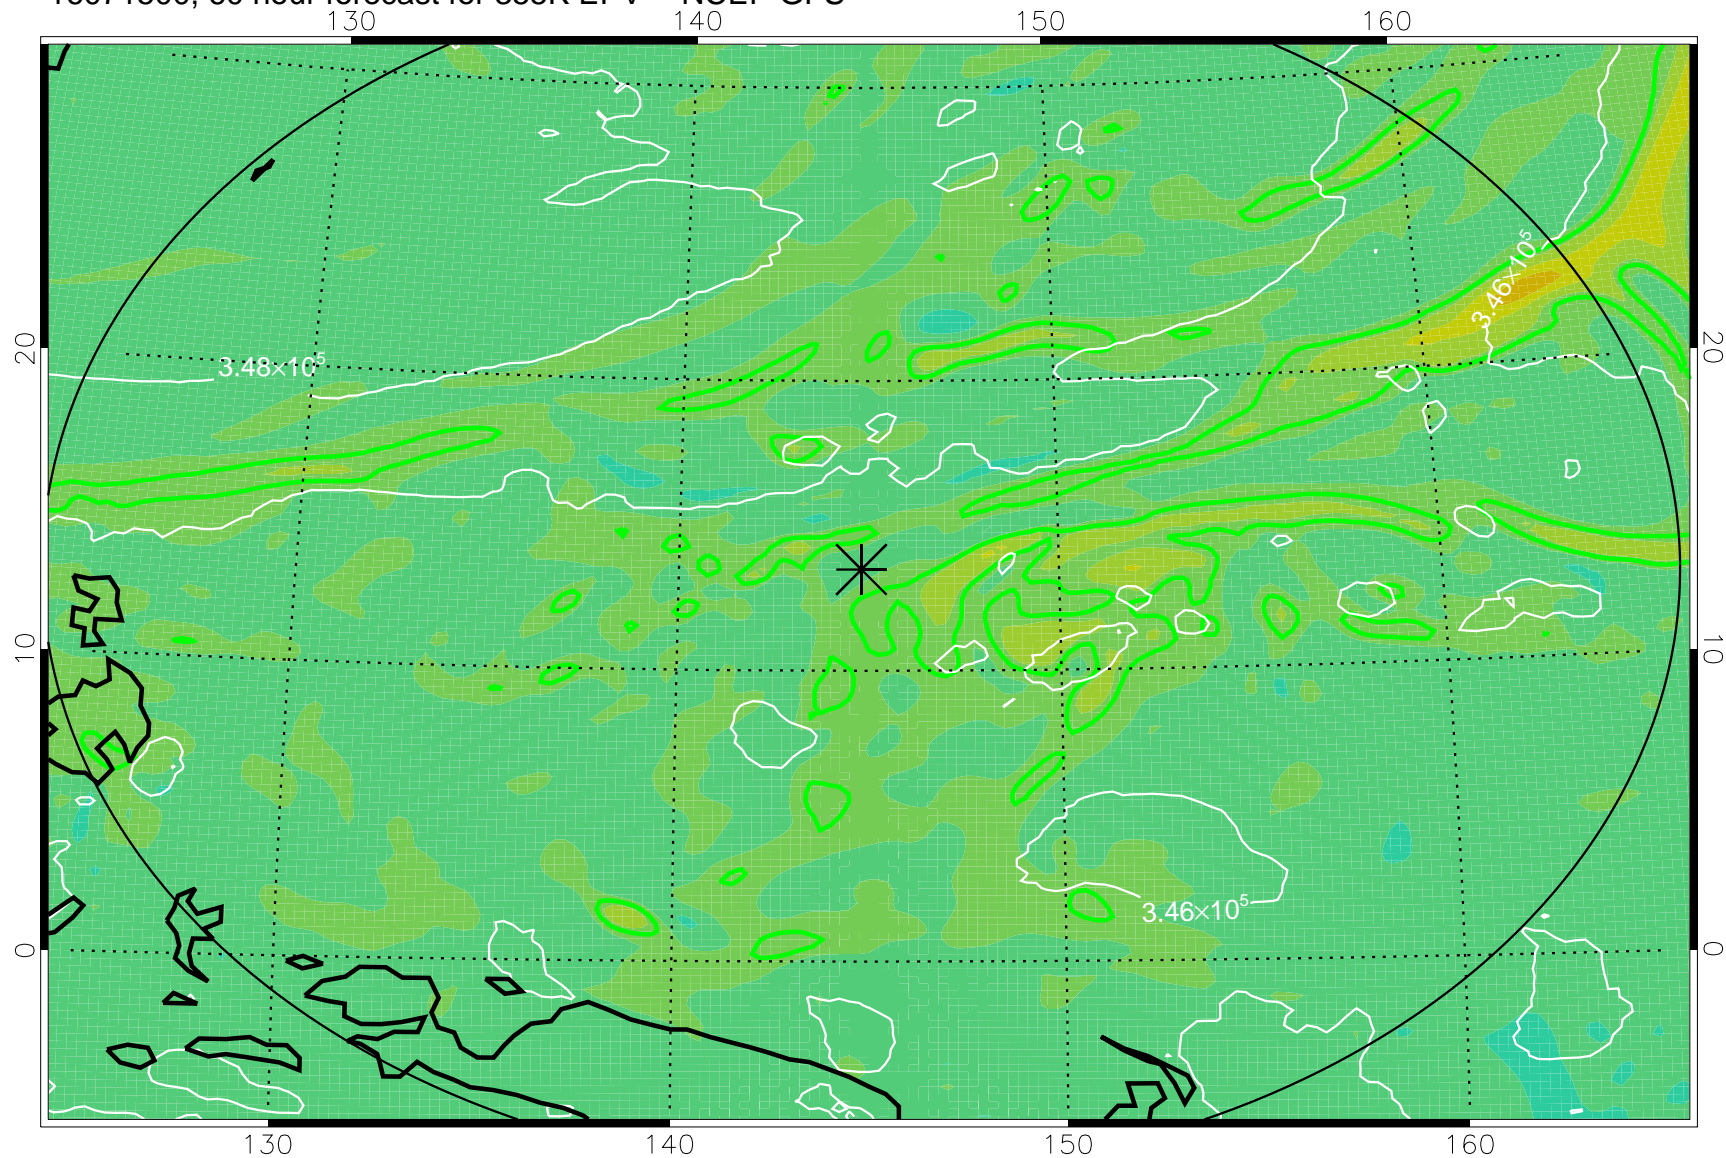

16071406, 42 hour forecast for 355K EPV -- NCEP GFS

355K Montgomery Streamfunction, white
EPV Tropopause (2 PVU) Position
Range ring of 2304 km

16071412, 48 hour forecast for 355K EPV -- NCEP GFS

355K Montgomery Streamfunction, white
EPV Tropopause (2 PVU) Position
Range ring of 2304 km

16071418, 54 hour forecast for 355K EPV -- NCEP GFS

355K Montgomery Streamfunction, white
EPV Tropopause (2 PVU) Position
Range ring of 2304 km

16071500, 60 hour forecast for 355K EPV -- NCEP GFS

355K Montgomery Streamfunction, white
EPV Tropopause (2 PVU) Position
Range ring of 2304 km

16071506, 66 hour forecast for 355K EPV -- NCEP GFS

355K Montgomery Streamfunction, white
EPV Tropopause (2 PVU) Position
Range ring of 2304 km

16071512, 72 hour forecast for 355K EPV -- NCEP GFS

355K Montgomery Streamfunction, white
EPV Tropopause (2 PVU) Position
Range ring of 2304 km

16071618, 102 hour forecast for 355K EPV -- NCEP GFS

355K Montgomery Streamfunction, white
EPV Tropopause (2 PVU) Position
Range ring of 2304 km

16071700, 108 hour forecast for 355K EPV -- NCEP GFS

355K Montgomery Streamfunction, white
EPV Tropopause (2 PVU) Position
Range ring of 2304 km