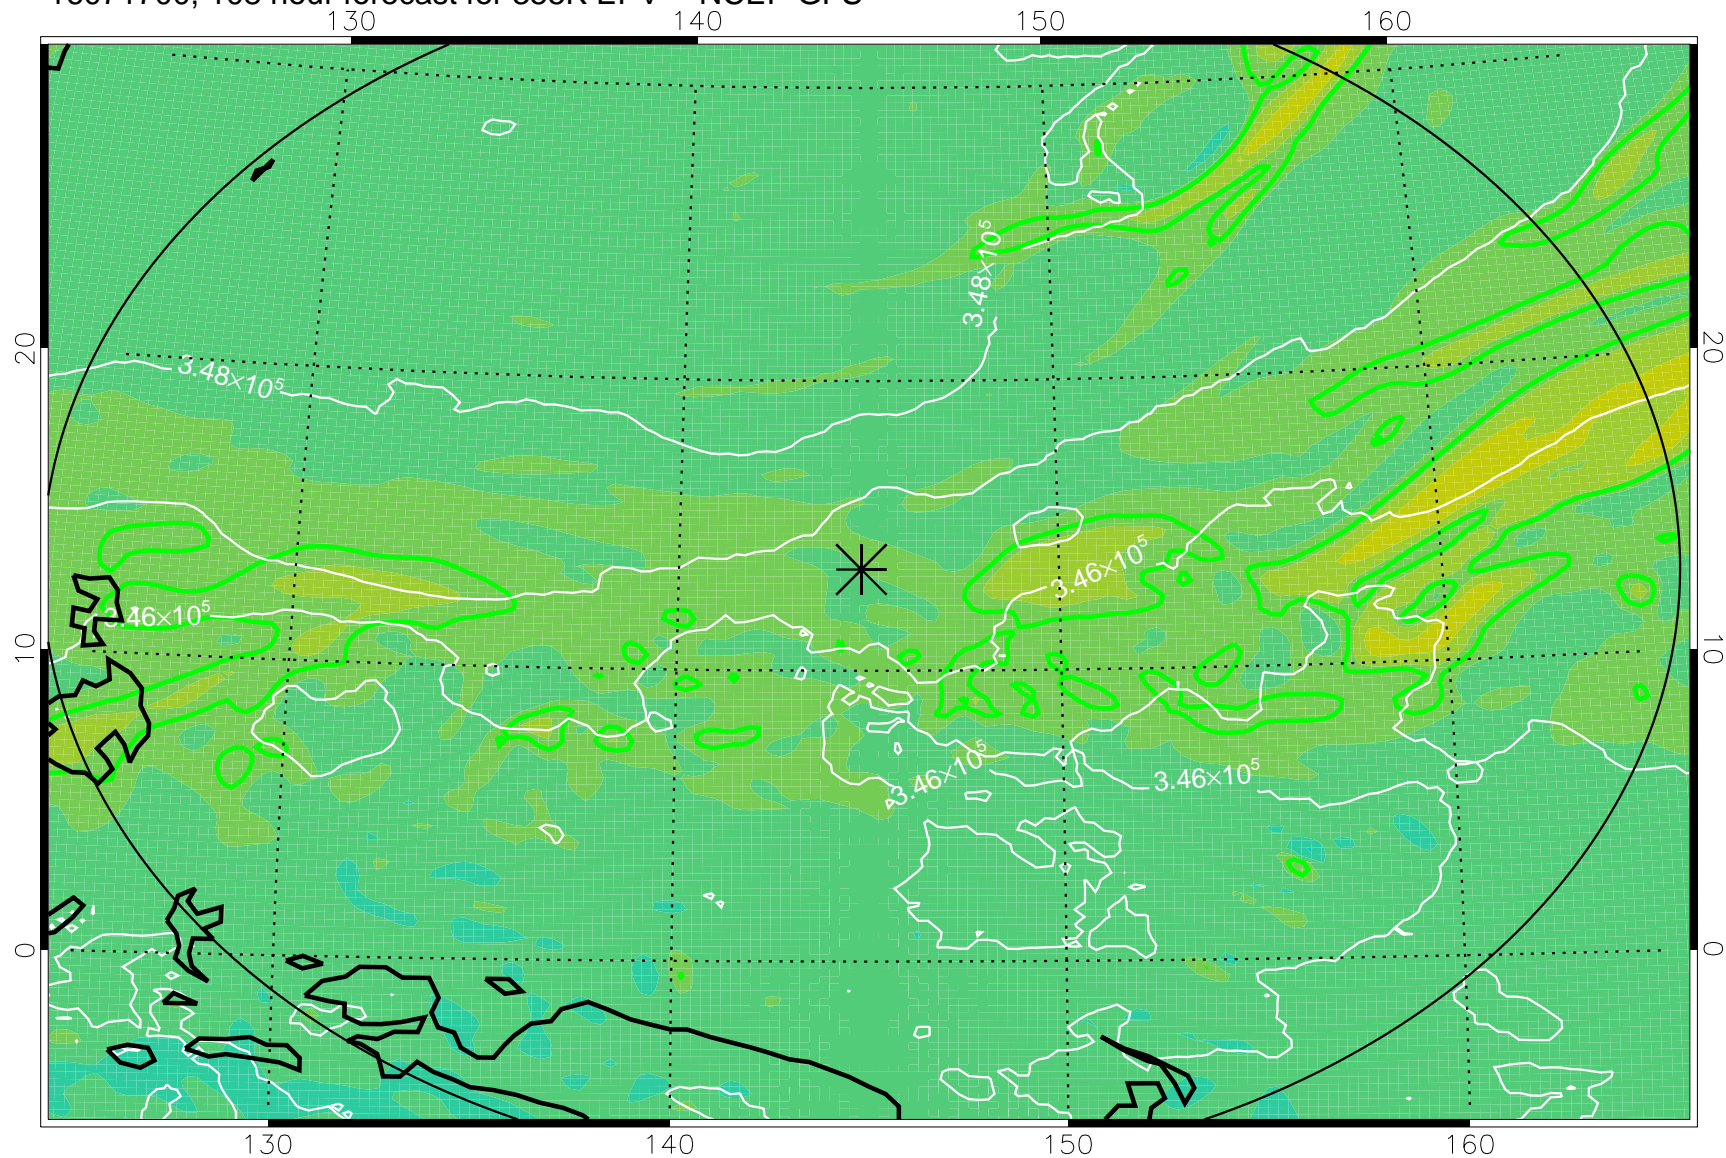

16071518, 78 hour forecast for 355K EPV -- NCEP GFS

355K Montgomery Streamfunction, white
EPV Tropopause (2 PVU) Position
Range ring of 2304 km

16071600, 84 hour forecast for 355K EPV -- NCEP GFS

355K Montgomery Streamfunction, white
EPV Tropopause (2 PVU) Position
Range ring of 2304 km

16071606, 90 hour forecast for 355K EPV -- NCEP GFS

355K Montgomery Streamfunction, white
EPV Tropopause (2 PVU) Position
Range ring of 2304 km

16071612, 96 hour forecast for 355K EPV -- NCEP GFS

355K Montgomery Streamfunction, white
EPV Tropopause (2 PVU) Position
Range ring of 2304 km

16071618, 102 hour forecast for 355K EPV -- NCEP GFS

355K Montgomery Streamfunction, white
EPV Tropopause (2 PVU) Position
Range ring of 2304 km

16071700, 108 hour forecast for 355K EPV -- NCEP GFS

355K Montgomery Streamfunction, white
EPV Tropopause (2 PVU) Position
Range ring of 2304 km

16071706, 114 hour forecast for 355K EPV -- NCEP GFS

355K Montgomery Streamfunction, white
EPV Tropopause (2 PVU) Position
Range ring of 2304 km

16071712, 120 hour forecast for 355K EPV -- NCEP GFS

355K Montgomery Streamfunction, white
EPV Tropopause (2 PVU) Position
Range ring of 2304 km