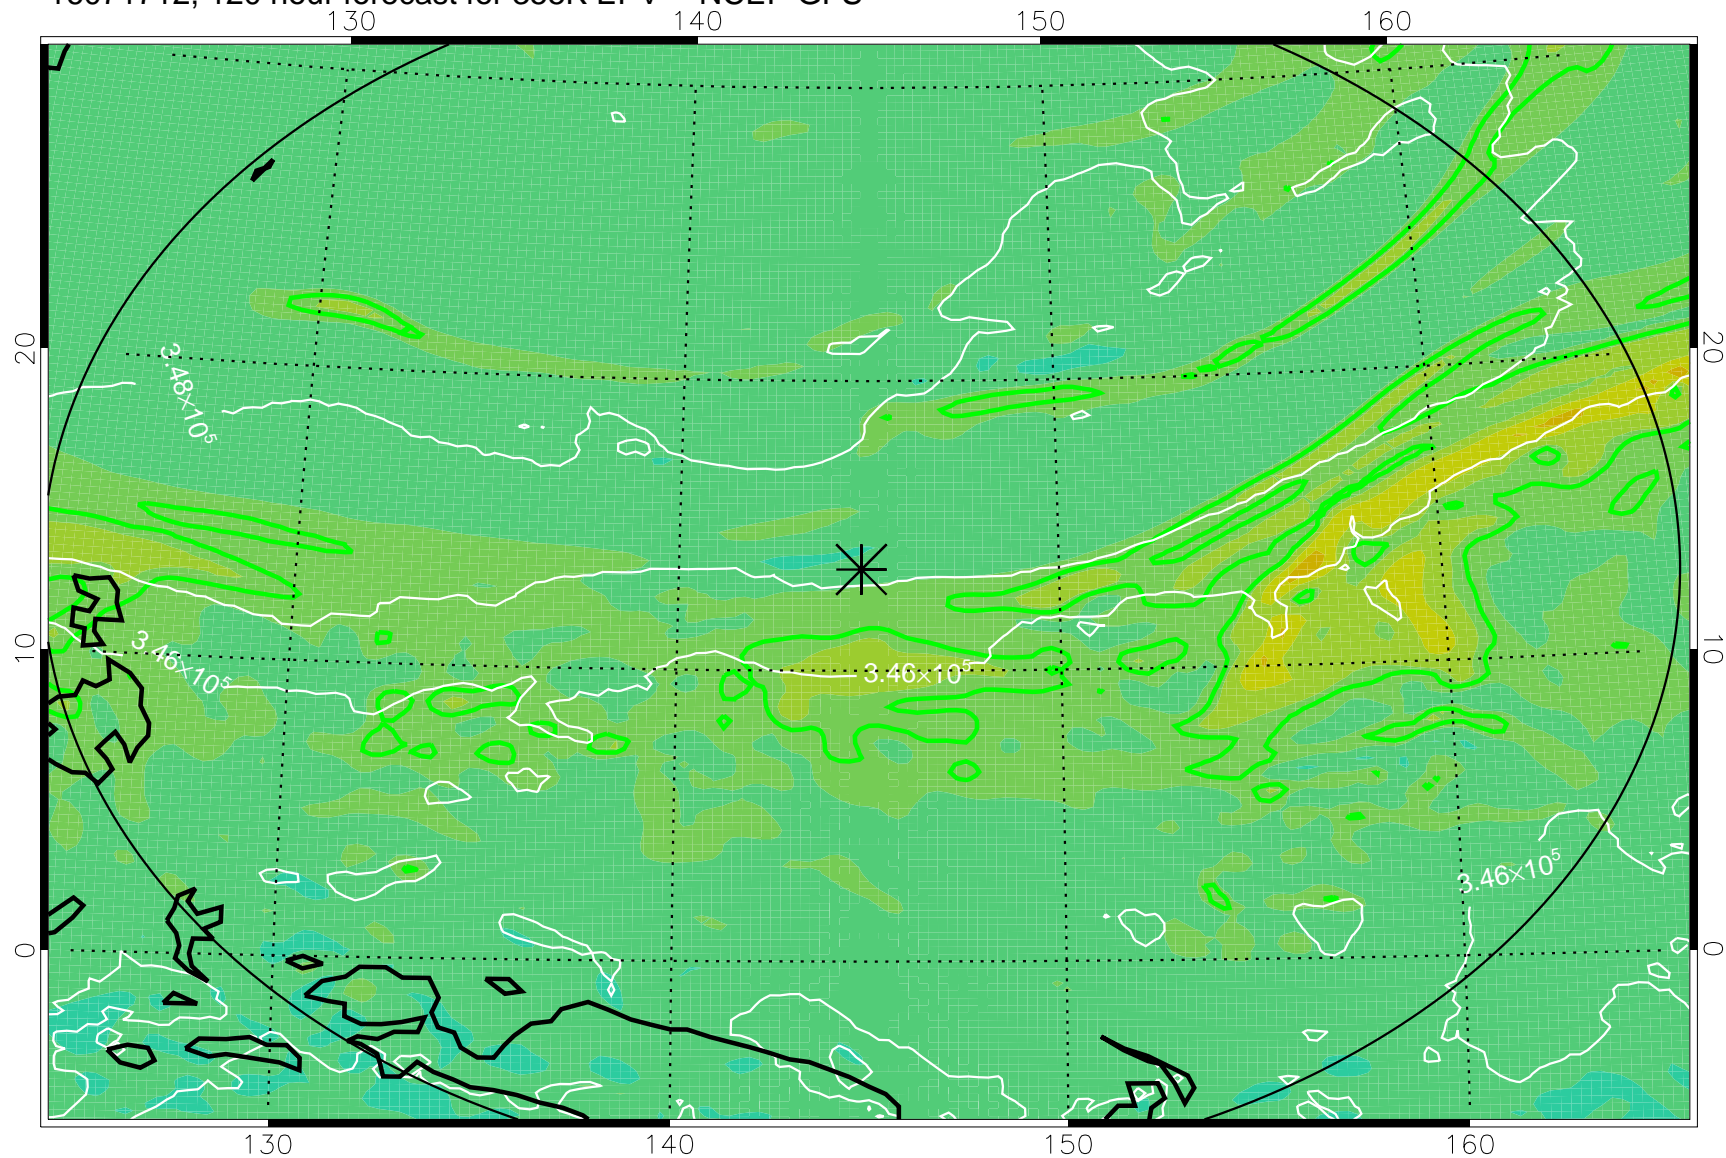

16071518, 78 hour forecast for 355K EPV -- NCEP GFS

355K Montgomery Streamfunction, white
EPV Tropopause (2 PVU) Position
Range ring of 2304 km

16071600, 84 hour forecast for 355K EPV -- NCEP GFS

355K Montgomery Streamfunction, white
EPV Tropopause (2 PVU) Position
Range ring of 2304 km

16071606, 90 hour forecast for 355K EPV -- NCEP GFS

355K Montgomery Streamfunction, white
EPV Tropopause (2 PVU) Position
Range ring of 2304 km

16071612, 96 hour forecast for 355K EPV -- NCEP GFS

355K Montgomery Streamfunction, white
EPV Tropopause (2 PVU) Position
Range ring of 2304 km

16071618, 102 hour forecast for 355K EPV -- NCEP GFS

355K Montgomery Streamfunction, white
EPV Tropopause (2 PVU) Position
Range ring of 2304 km

16071700, 108 hour forecast for 355K EPV -- NCEP GFS

355K Montgomery Streamfunction, white
EPV Tropopause (2 PVU) Position
Range ring of 2304 km

16071706, 114 hour forecast for 355K EPV -- NCEP GFS

355K Montgomery Streamfunction, white
EPV Tropopause (2 PVU) Position
Range ring of 2304 km

16071712, 120 hour forecast for 355K EPV -- NCEP GFS

355K Montgomery Streamfunction, white
EPV Tropopause (2 PVU) Position
Range ring of 2304 km