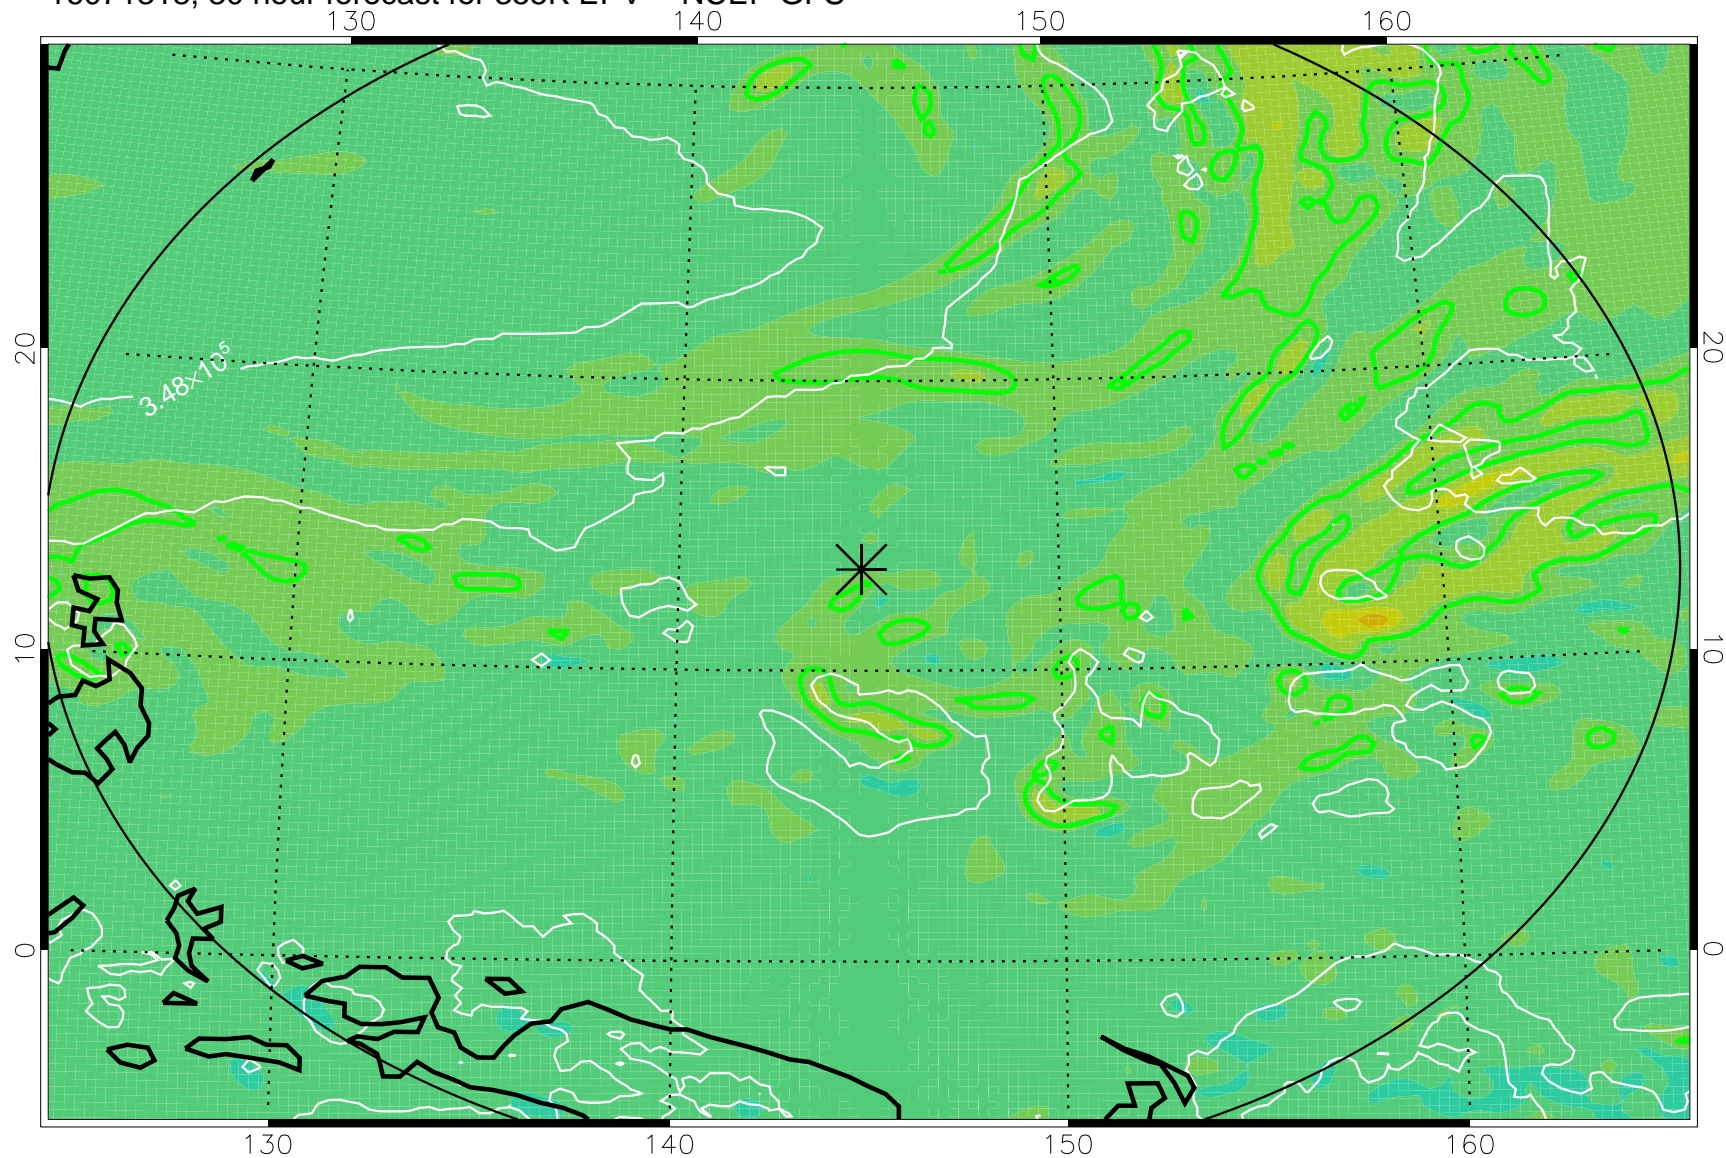

16071306, 18 hour forecast for 355K EPV -- NCEP GFS

355K Montgomery Streamfunction, white
EPV Tropopause (2 PVU) Position
Range ring of 2304 km

16071312, 24 hour forecast for 355K EPV -- NCEP GFS

355K Montgomery Streamfunction, white
EPV Tropopause (2 PVU) Position
Range ring of 2304 km

16071318, 30 hour forecast for 355K EPV -- NCEP GFS

355K Montgomery Streamfunction, white
EPV Tropopause (2 PVU) Position
Range ring of 2304 km

16071400, 36 hour forecast for 355K EPV -- NCEP GFS

355K Montgomery Streamfunction, white
EPV Tropopause (2 PVU) Position
Range ring of 2304 km

16071406, 42 hour forecast for 355K EPV -- NCEP GFS

355K Montgomery Streamfunction, white
EPV Tropopause (2 PVU) Position
Range ring of 2304 km

16071412, 48 hour forecast for 355K EPV -- NCEP GFS

355K Montgomery Streamfunction, white
EPV Tropopause (2 PVU) Position
Range ring of 2304 km

16071418, 54 hour forecast for 355K EPV -- NCEP GFS

355K Montgomery Streamfunction, white
EPV Tropopause (2 PVU) Position
Range ring of 2304 km

16071500, 60 hour forecast for 355K EPV -- NCEP GFS

355K Montgomery Streamfunction, white
EPV Tropopause (2 PVU) Position
Range ring of 2304 km