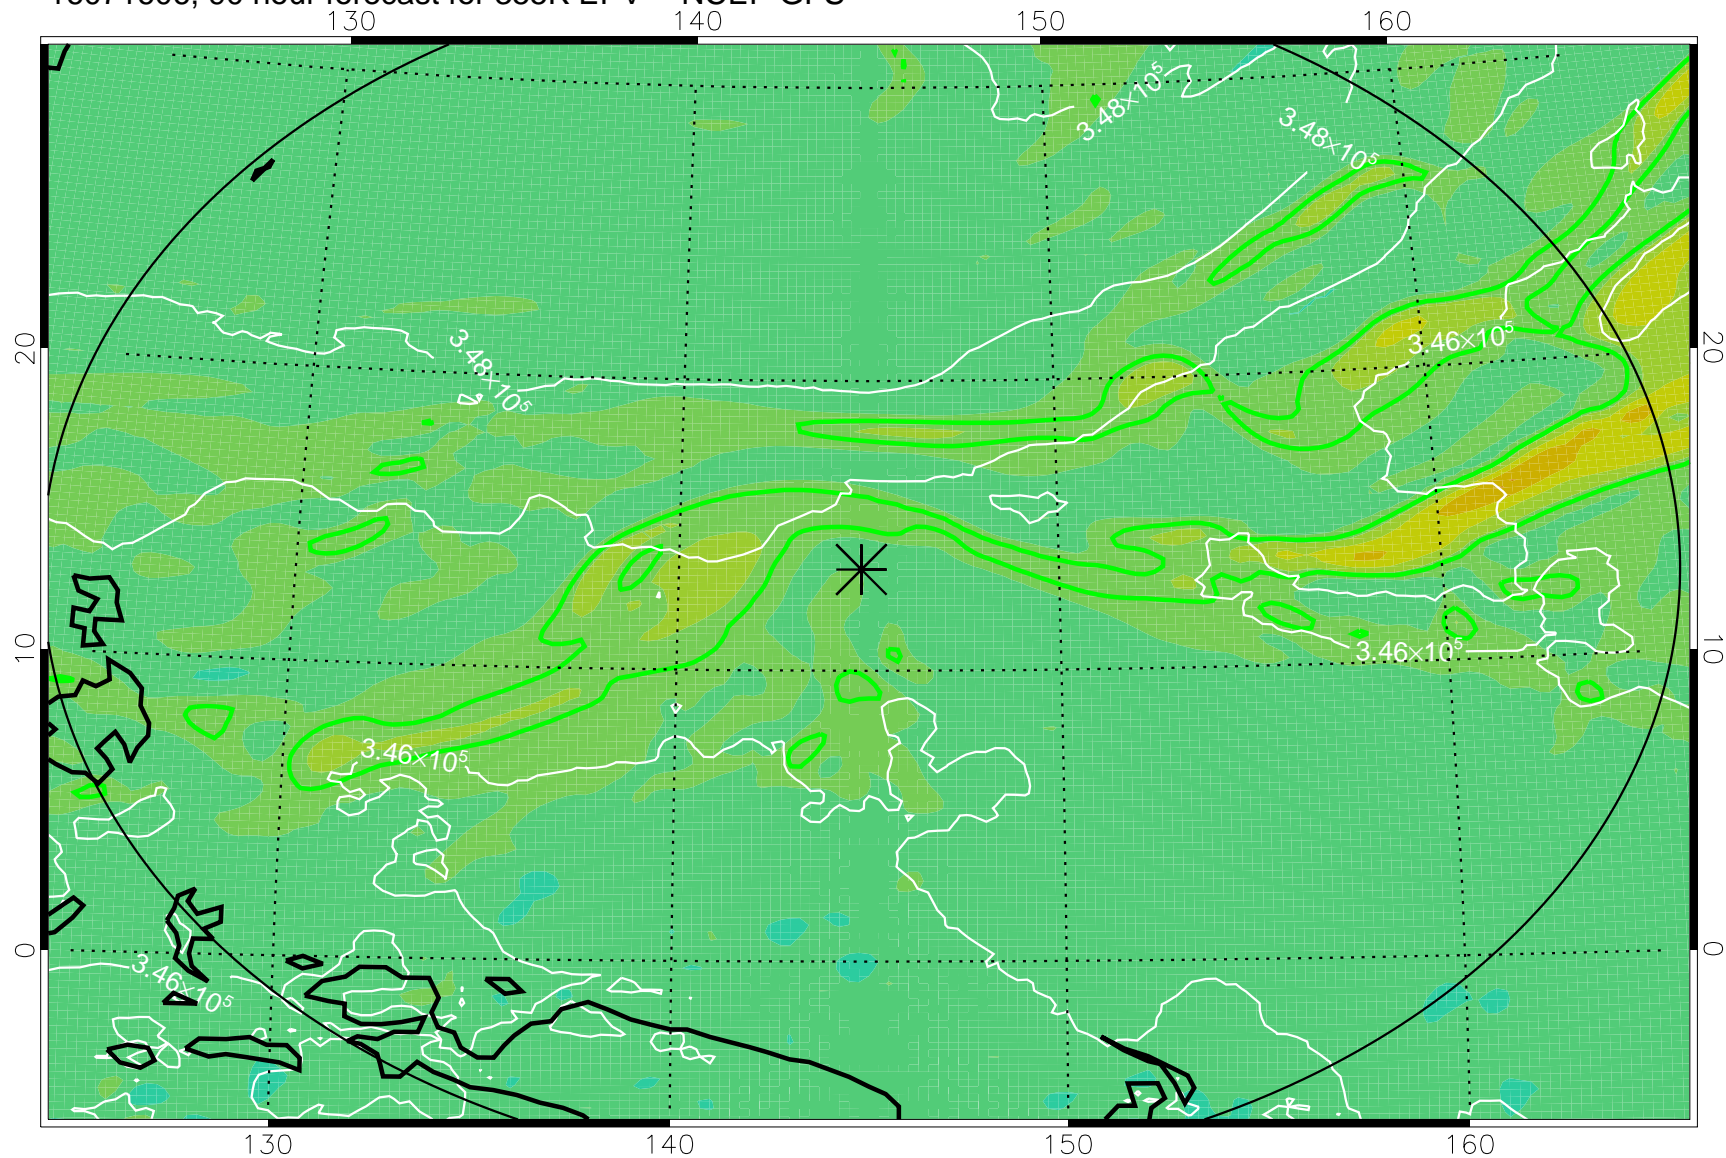

16071506, 66 hour forecast for 355K EPV -- NCEP GFS

355K Montgomery Streamfunction, white
EPV Tropopause (2 PVU) Position
Range ring of 2304 km

16071512, 72 hour forecast for 355K EPV -- NCEP GFS

355K Montgomery Streamfunction, white
EPV Tropopause (2 PVU) Position
Range ring of 2304 km

16071518, 78 hour forecast for 355K EPV -- NCEP GFS

355K Montgomery Streamfunction, white
EPV Tropopause (2 PVU) Position
Range ring of 2304 km

16071600, 84 hour forecast for 355K EPV -- NCEP GFS

355K Montgomery Streamfunction, white
EPV Tropopause (2 PVU) Position
Range ring of 2304 km

16071606, 90 hour forecast for 355K EPV -- NCEP GFS

355K Montgomery Streamfunction, white
EPV Tropopause (2 PVU) Position
Range ring of 2304 km

16071612, 96 hour forecast for 355K EPV -- NCEP GFS

355K Montgomery Streamfunction, white
EPV Tropopause (2 PVU) Position
Range ring of 2304 km

16071618, 102 hour forecast for 355K EPV -- NCEP GFS

355K Montgomery Streamfunction, white
EPV Tropopause (2 PVU) Position
Range ring of 2304 km

16071700, 108 hour forecast for 355K EPV -- NCEP GFS

355K Montgomery Streamfunction, white
EPV Tropopause (2 PVU) Position
Range ring of 2304 km