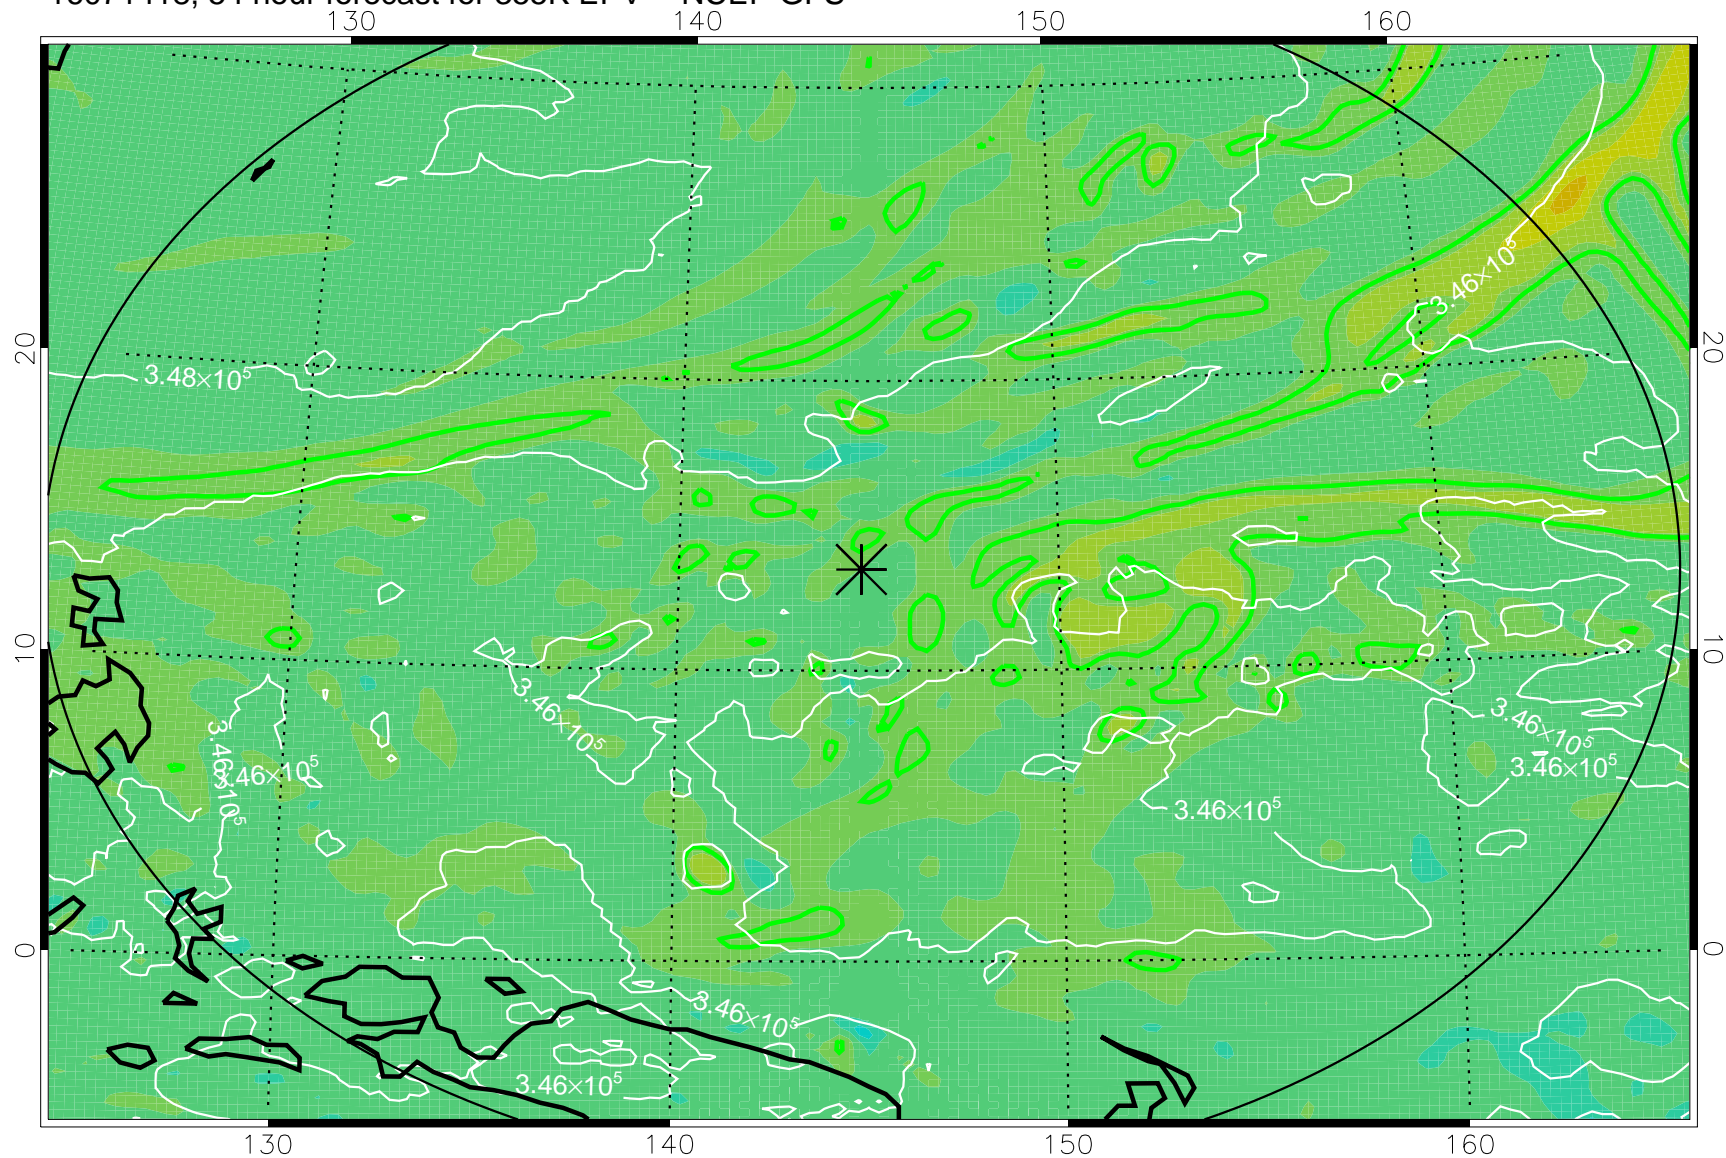

16071406, 42 hour forecast for 355K EPV -- NCEP GFS

355K Montgomery Streamfunction, white
EPV Tropopause (2 PVU) Position
Range ring of 2304 km

16071412, 48 hour forecast for 355K EPV -- NCEP GFS

355K Montgomery Streamfunction, white
EPV Tropopause (2 PVU) Position
Range ring of 2304 km

16071418, 54 hour forecast for 355K EPV -- NCEP GFS

355K Montgomery Streamfunction, white
EPV Tropopause (2 PVU) Position
Range ring of 2304 km

16071500, 60 hour forecast for 355K EPV -- NCEP GFS

355K Montgomery Streamfunction, white
EPV Tropopause (2 PVU) Position
Range ring of 2304 km

16071506, 66 hour forecast for 355K EPV -- NCEP GFS

355K Montgomery Streamfunction, white
EPV Tropopause (2 PVU) Position
Range ring of 2304 km

16071512, 72 hour forecast for 355K EPV -- NCEP GFS

355K Montgomery Streamfunction, white
EPV Tropopause (2 PVU) Position
Range ring of 2304 km

16071518, 78 hour forecast for 355K EPV -- NCEP GFS

355K Montgomery Streamfunction, white
EPV Tropopause (2 PVU) Position
Range ring of 2304 km

16071600, 84 hour forecast for 355K EPV -- NCEP GFS

355K Montgomery Streamfunction, white
EPV Tropopause (2 PVU) Position
Range ring of 2304 km