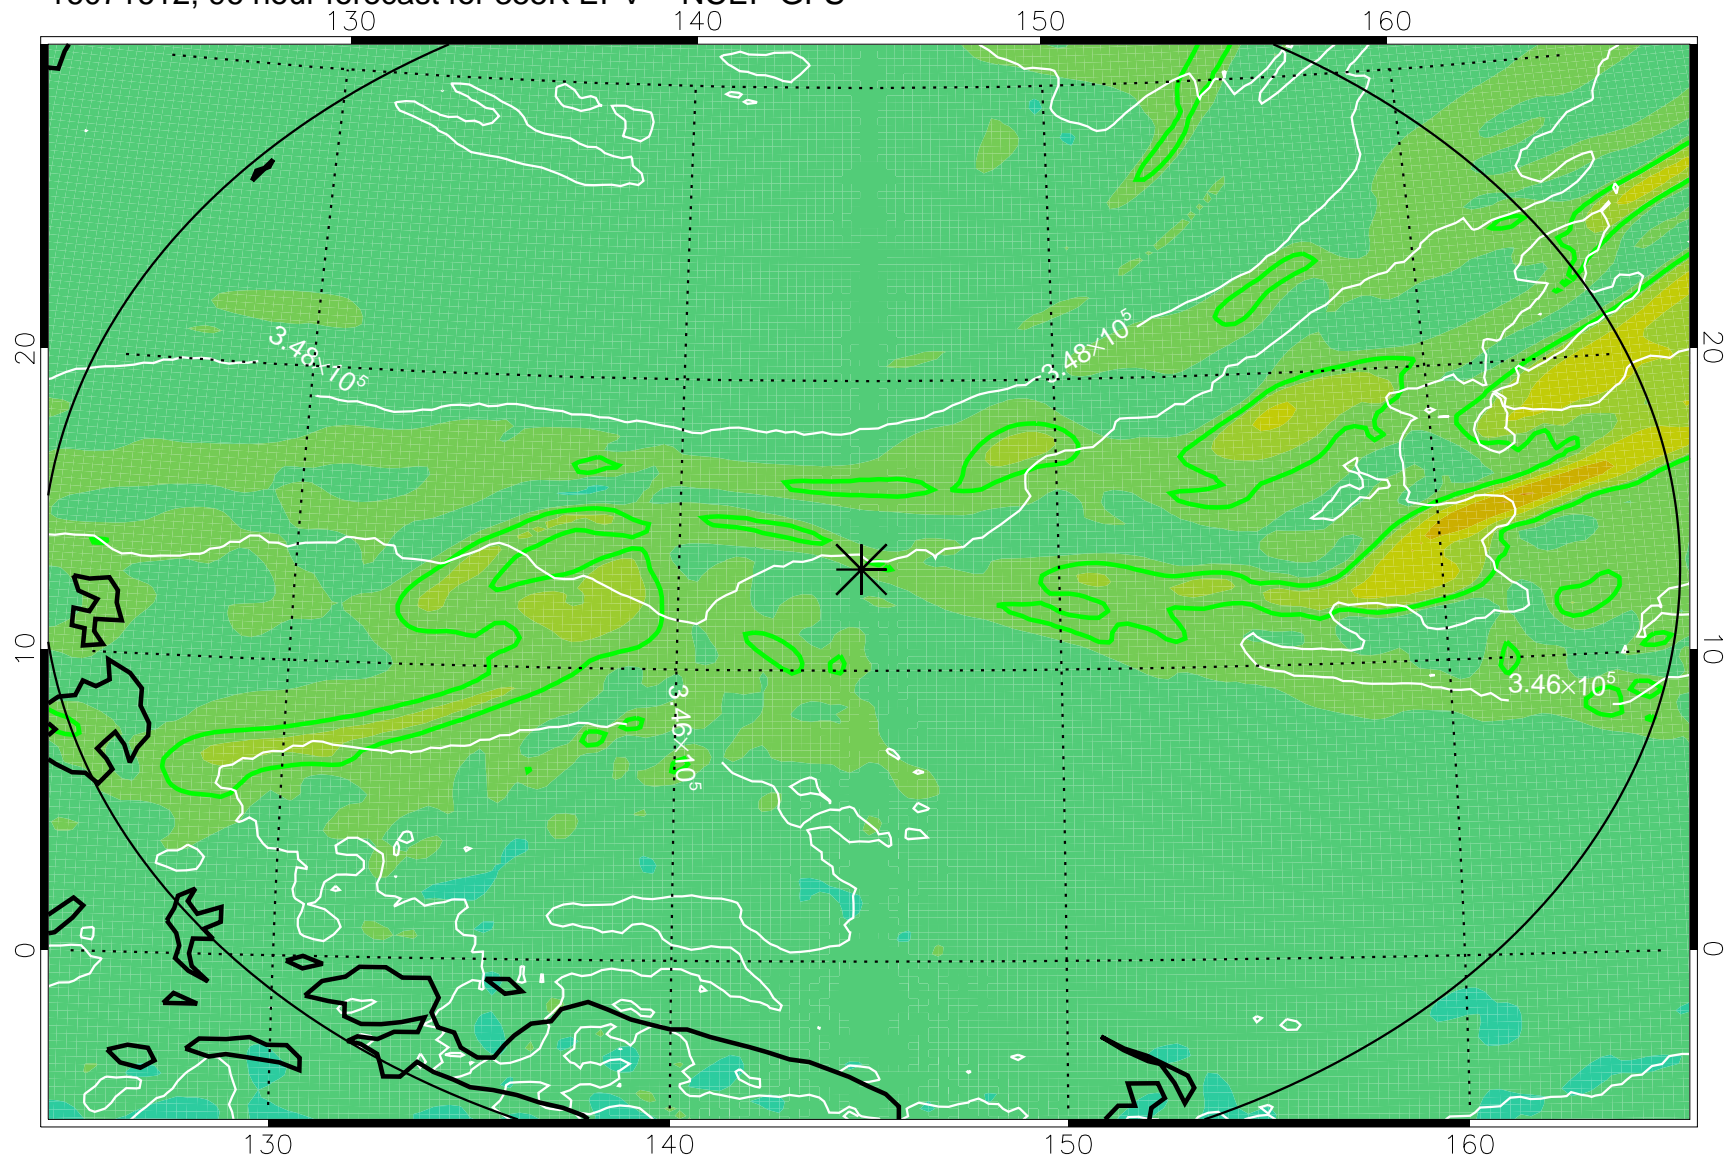

16071518, 78 hour forecast for 355K EPV -- NCEP GFS

355K Montgomery Streamfunction, white
EPV Tropopause (2 PVU) Position
Range ring of 2304 km

16071600, 84 hour forecast for 355K EPV -- NCEP GFS

355K Montgomery Streamfunction, white
EPV Tropopause (2 PVU) Position
Range ring of 2304 km

16071606, 90 hour forecast for 355K EPV -- NCEP GFS

355K Montgomery Streamfunction, white
EPV Tropopause (2 PVU) Position
Range ring of 2304 km

16071612, 96 hour forecast for 355K EPV -- NCEP GFS

355K Montgomery Streamfunction, white
EPV Tropopause (2 PVU) Position
Range ring of 2304 km

16071618, 102 hour forecast for 355K EPV -- NCEP GFS

355K Montgomery Streamfunction, white
EPV Tropopause (2 PVU) Position
Range ring of 2304 km

16071700, 108 hour forecast for 355K EPV -- NCEP GFS

355K Montgomery Streamfunction, white
EPV Tropopause (2 PVU) Position
Range ring of 2304 km

16071706, 114 hour forecast for 355K EPV -- NCEP GFS

355K Montgomery Streamfunction, white
EPV Tropopause (2 PVU) Position
Range ring of 2304 km

16071712, 120 hour forecast for 355K EPV -- NCEP GFS

355K Montgomery Streamfunction, white
EPV Tropopause (2 PVU) Position
Range ring of 2304 km