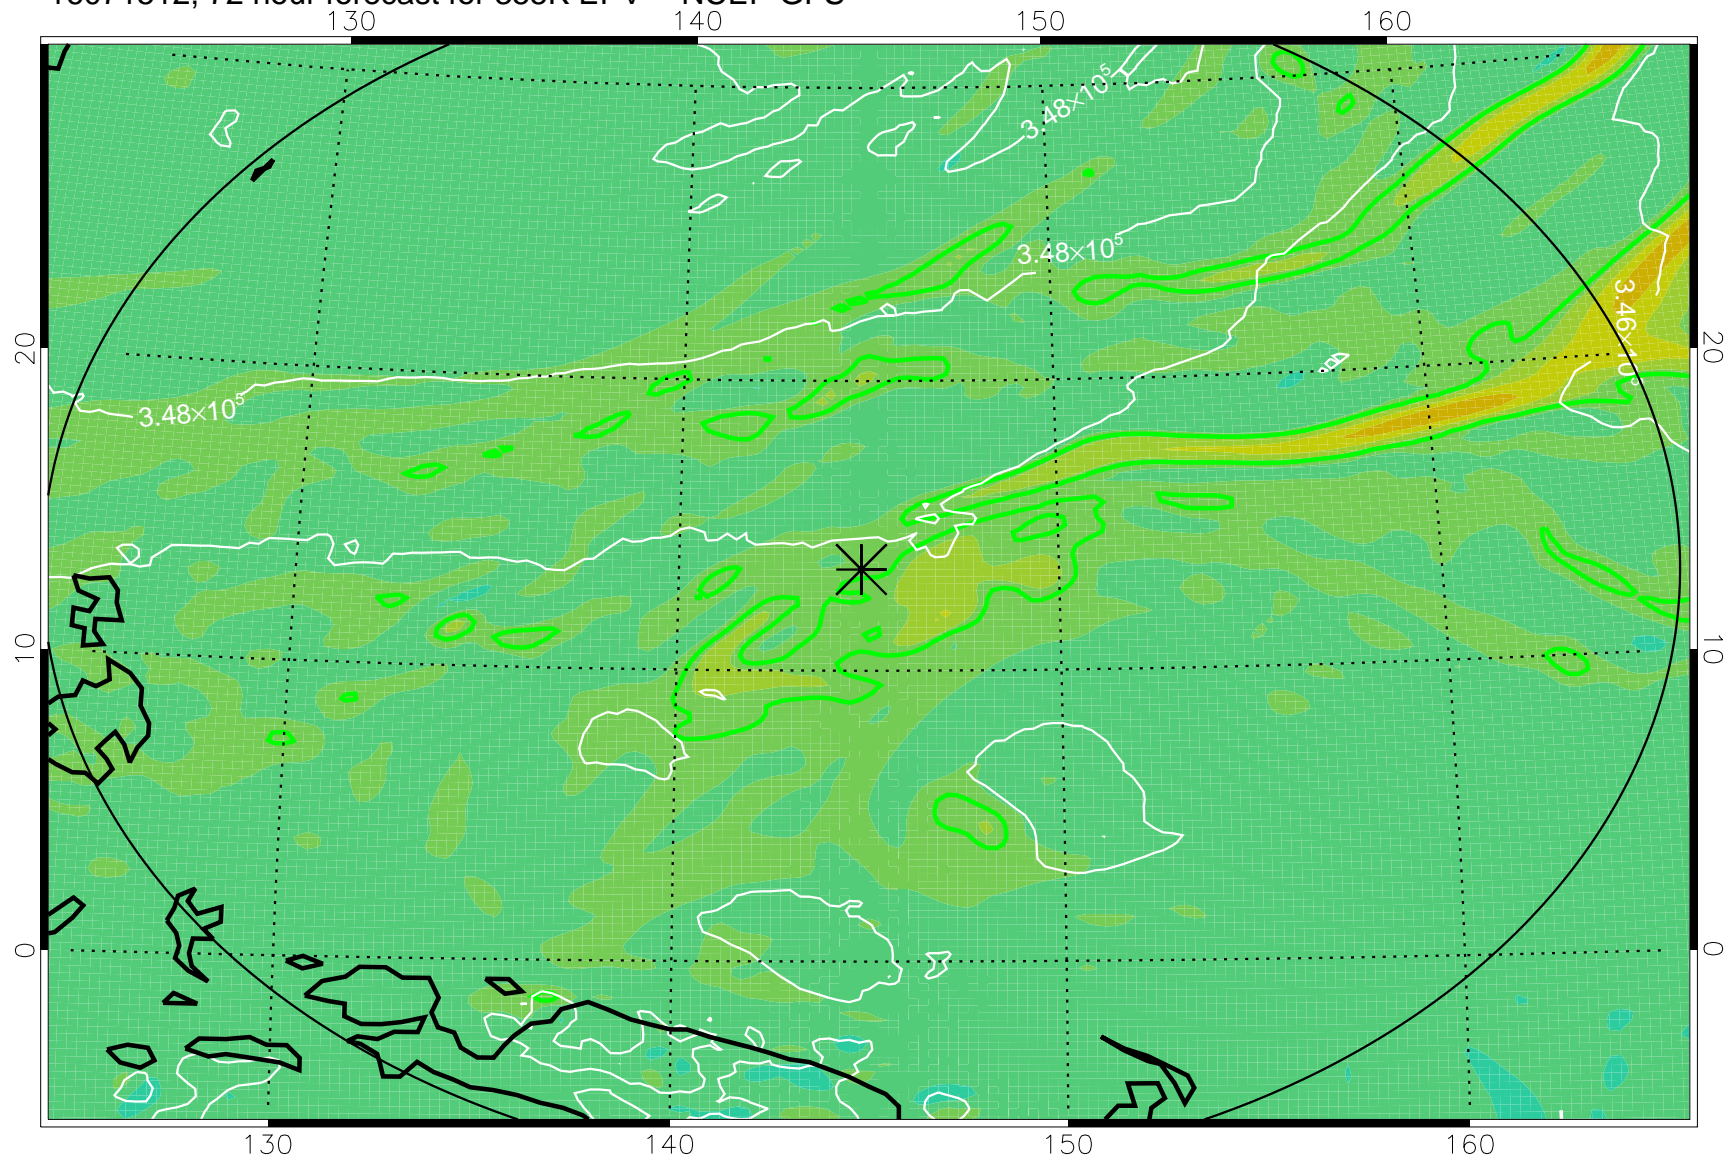

16071418, 54 hour forecast for 355K EPV -- NCEP GFS

355K Montgomery Streamfunction, white
EPV Tropopause (2 PVU) Position
Range ring of 2304 km

16071500, 60 hour forecast for 355K EPV -- NCEP GFS

355K Montgomery Streamfunction, white
EPV Tropopause (2 PVU) Position
Range ring of 2304 km

16071506, 66 hour forecast for 355K EPV -- NCEP GFS

355K Montgomery Streamfunction, white
EPV Tropopause (2 PVU) Position
Range ring of 2304 km

16071512, 72 hour forecast for 355K EPV -- NCEP GFS

355K Montgomery Streamfunction, white
EPV Tropopause (2 PVU) Position
Range ring of 2304 km

16071518, 78 hour forecast for 355K EPV -- NCEP GFS

355K Montgomery Streamfunction, white
EPV Tropopause (2 PVU) Position
Range ring of 2304 km

16071600, 84 hour forecast for 355K EPV -- NCEP GFS

355K Montgomery Streamfunction, white
EPV Tropopause (2 PVU) Position
Range ring of 2304 km

16071606, 90 hour forecast for 355K EPV -- NCEP GFS

355K Montgomery Streamfunction, white
EPV Tropopause (2 PVU) Position
Range ring of 2304 km

16071612, 96 hour forecast for 355K EPV -- NCEP GFS

355K Montgomery Streamfunction, white
EPV Tropopause (2 PVU) Position
Range ring of 2304 km