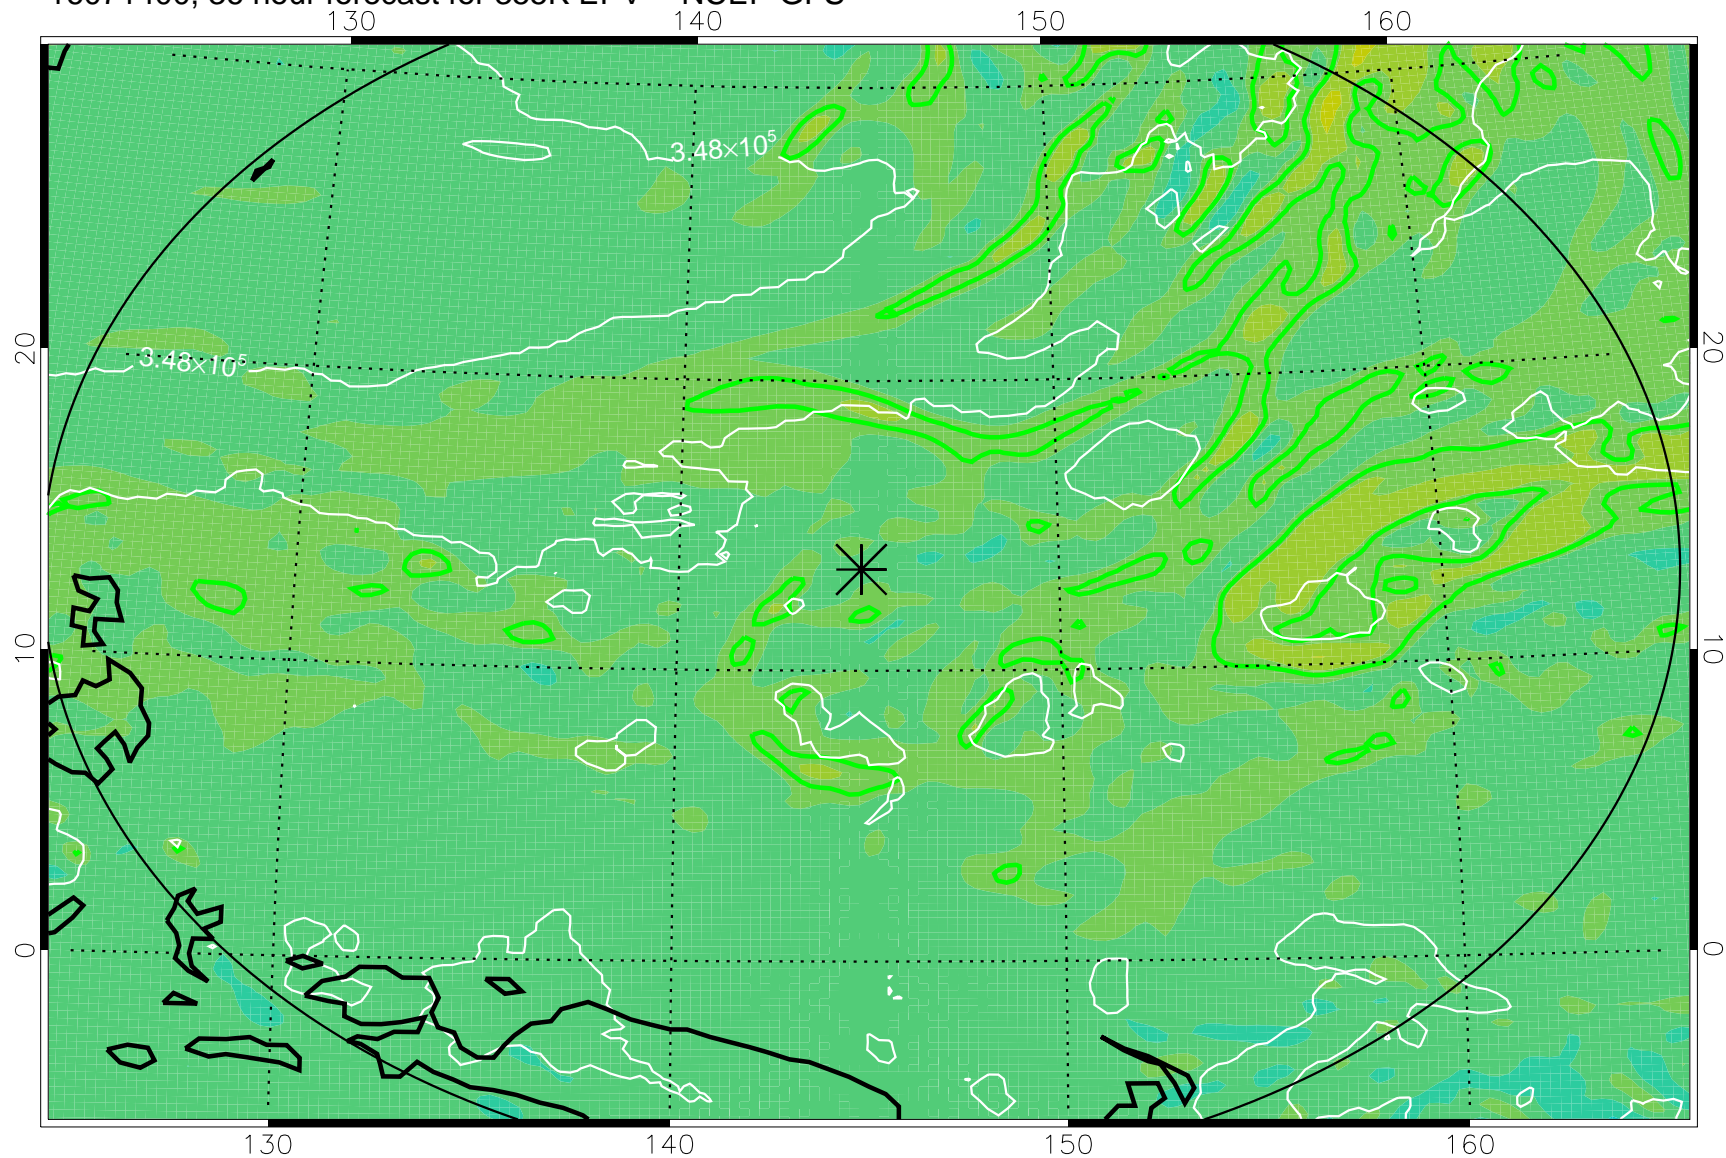

16071306, 18 hour forecast for 355K EPV -- NCEP GFS

355K Montgomery Streamfunction, white
EPV Tropopause (2 PVU) Position
Range ring of 2304 km

16071312, 24 hour forecast for 355K EPV -- NCEP GFS

355K Montgomery Streamfunction, white
EPV Tropopause (2 PVU) Position
Range ring of 2304 km

16071318, 30 hour forecast for 355K EPV -- NCEP GFS

355K Montgomery Streamfunction, white
EPV Tropopause (2 PVU) Position
Range ring of 2304 km

16071400, 36 hour forecast for 355K EPV -- NCEP GFS

355K Montgomery Streamfunction, white
EPV Tropopause (2 PVU) Position
Range ring of 2304 km

16071406, 42 hour forecast for 355K EPV -- NCEP GFS

355K Montgomery Streamfunction, white
EPV Tropopause (2 PVU) Position
Range ring of 2304 km

16071412, 48 hour forecast for 355K EPV -- NCEP GFS

355K Montgomery Streamfunction, white
EPV Tropopause (2 PVU) Position
Range ring of 2304 km

16071618, 102 hour forecast for 355K EPV -- NCEP GFS

355K Montgomery Streamfunction, white
EPV Tropopause (2 PVU) Position
Range ring of 2304 km

16071700, 108 hour forecast for 355K EPV -- NCEP GFS

355K Montgomery Streamfunction, white
EPV Tropopause (2 PVU) Position
Range ring of 2304 km