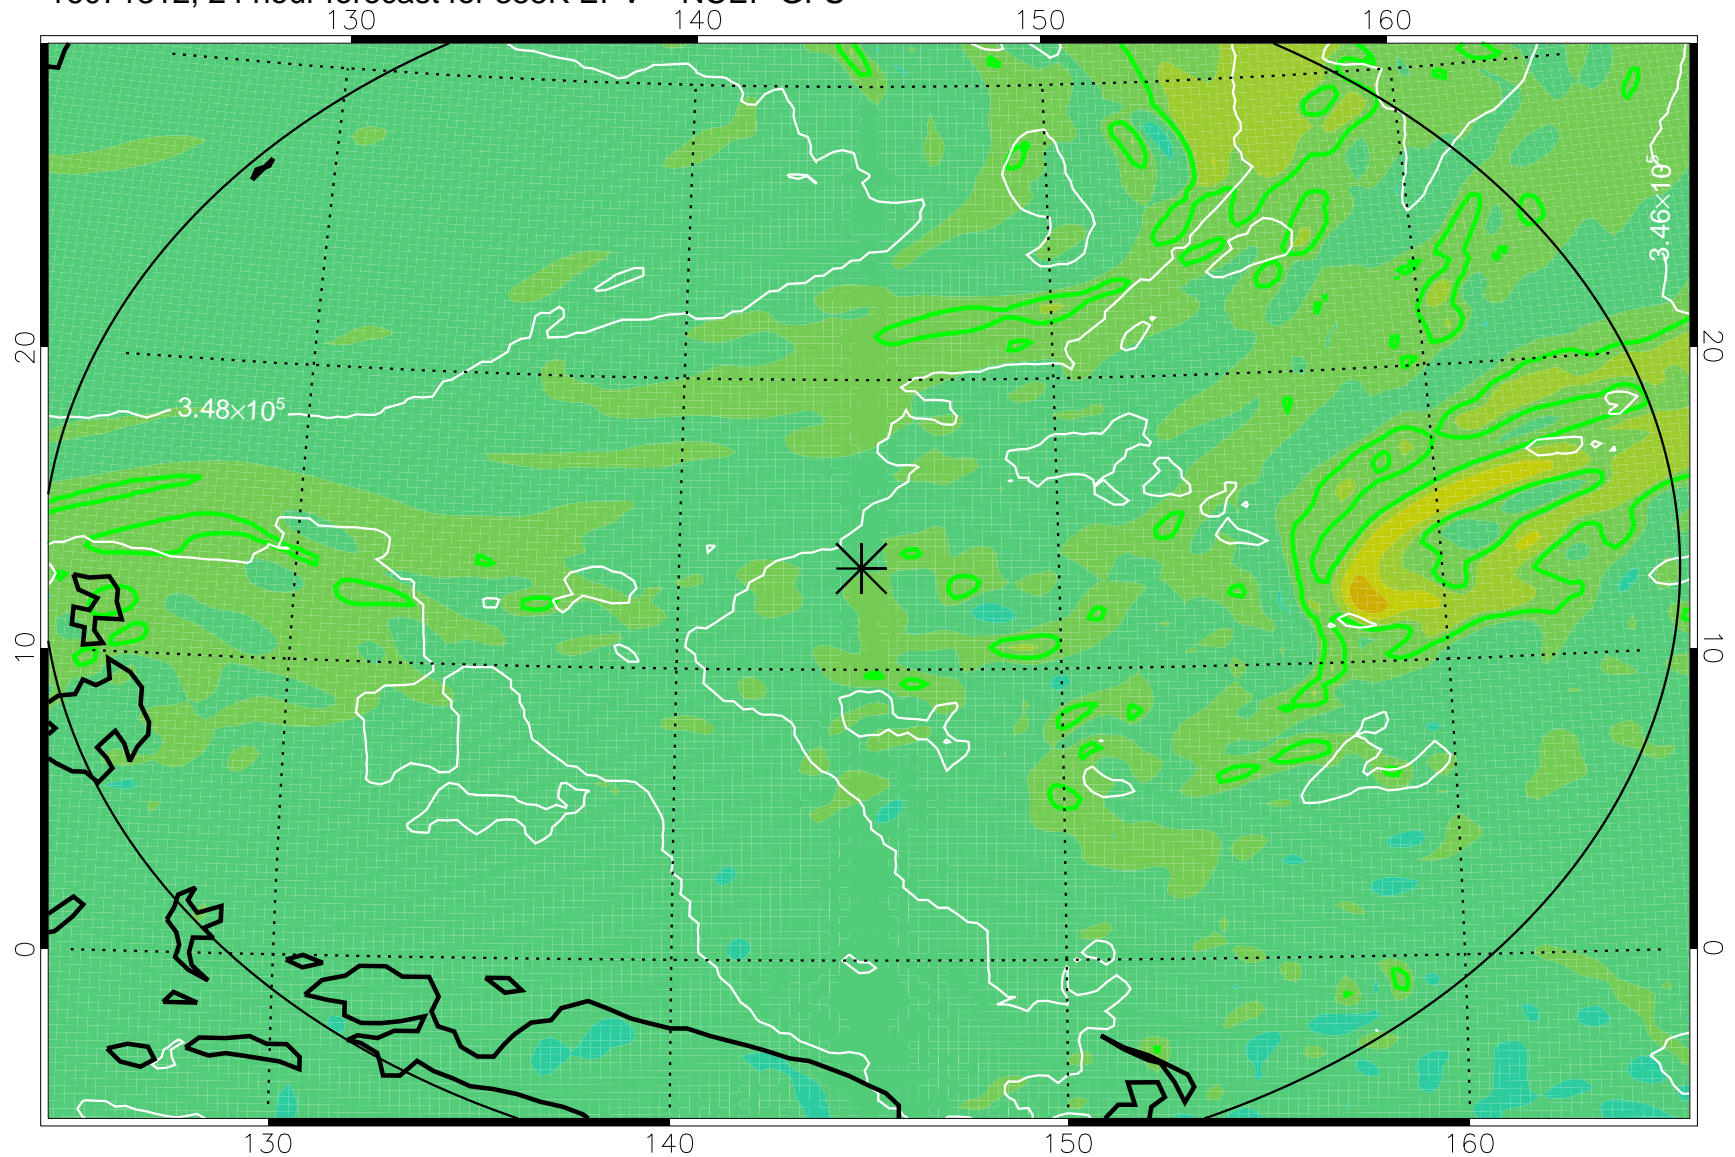

16071218, 6 hour forecast for 355K EPV -- NCEP GFS

355K Montgomery Streamfunction, white
EPV Tropopause (2 PVU) Position
Range ring of 2304 km

16071300, 12 hour forecast for 355K EPV -- NCEP GFS

355K Montgomery Streamfunction, white
EPV Tropopause (2 PVU) Position
Range ring of 2304 km

16071306, 18 hour forecast for 355K EPV -- NCEP GFS

355K Montgomery Streamfunction, white
EPV Tropopause (2 PVU) Position
Range ring of 2304 km

16071312, 24 hour forecast for 355K EPV -- NCEP GFS

355K Montgomery Streamfunction, white
EPV Tropopause (2 PVU) Position
Range ring of 2304 km

16071318, 30 hour forecast for 355K EPV -- NCEP GFS

355K Montgomery Streamfunction, white
EPV Tropopause (2 PVU) Position
Range ring of 2304 km

16071400, 36 hour forecast for 355K EPV -- NCEP GFS

355K Montgomery Streamfunction, white
EPV Tropopause (2 PVU) Position
Range ring of 2304 km

16071406, 42 hour forecast for 355K EPV -- NCEP GFS

355K Montgomery Streamfunction, white
EPV Tropopause (2 PVU) Position
Range ring of 2304 km

16071412, 48 hour forecast for 355K EPV -- NCEP GFS

355K Montgomery Streamfunction, white
EPV Tropopause (2 PVU) Position
Range ring of 2304 km