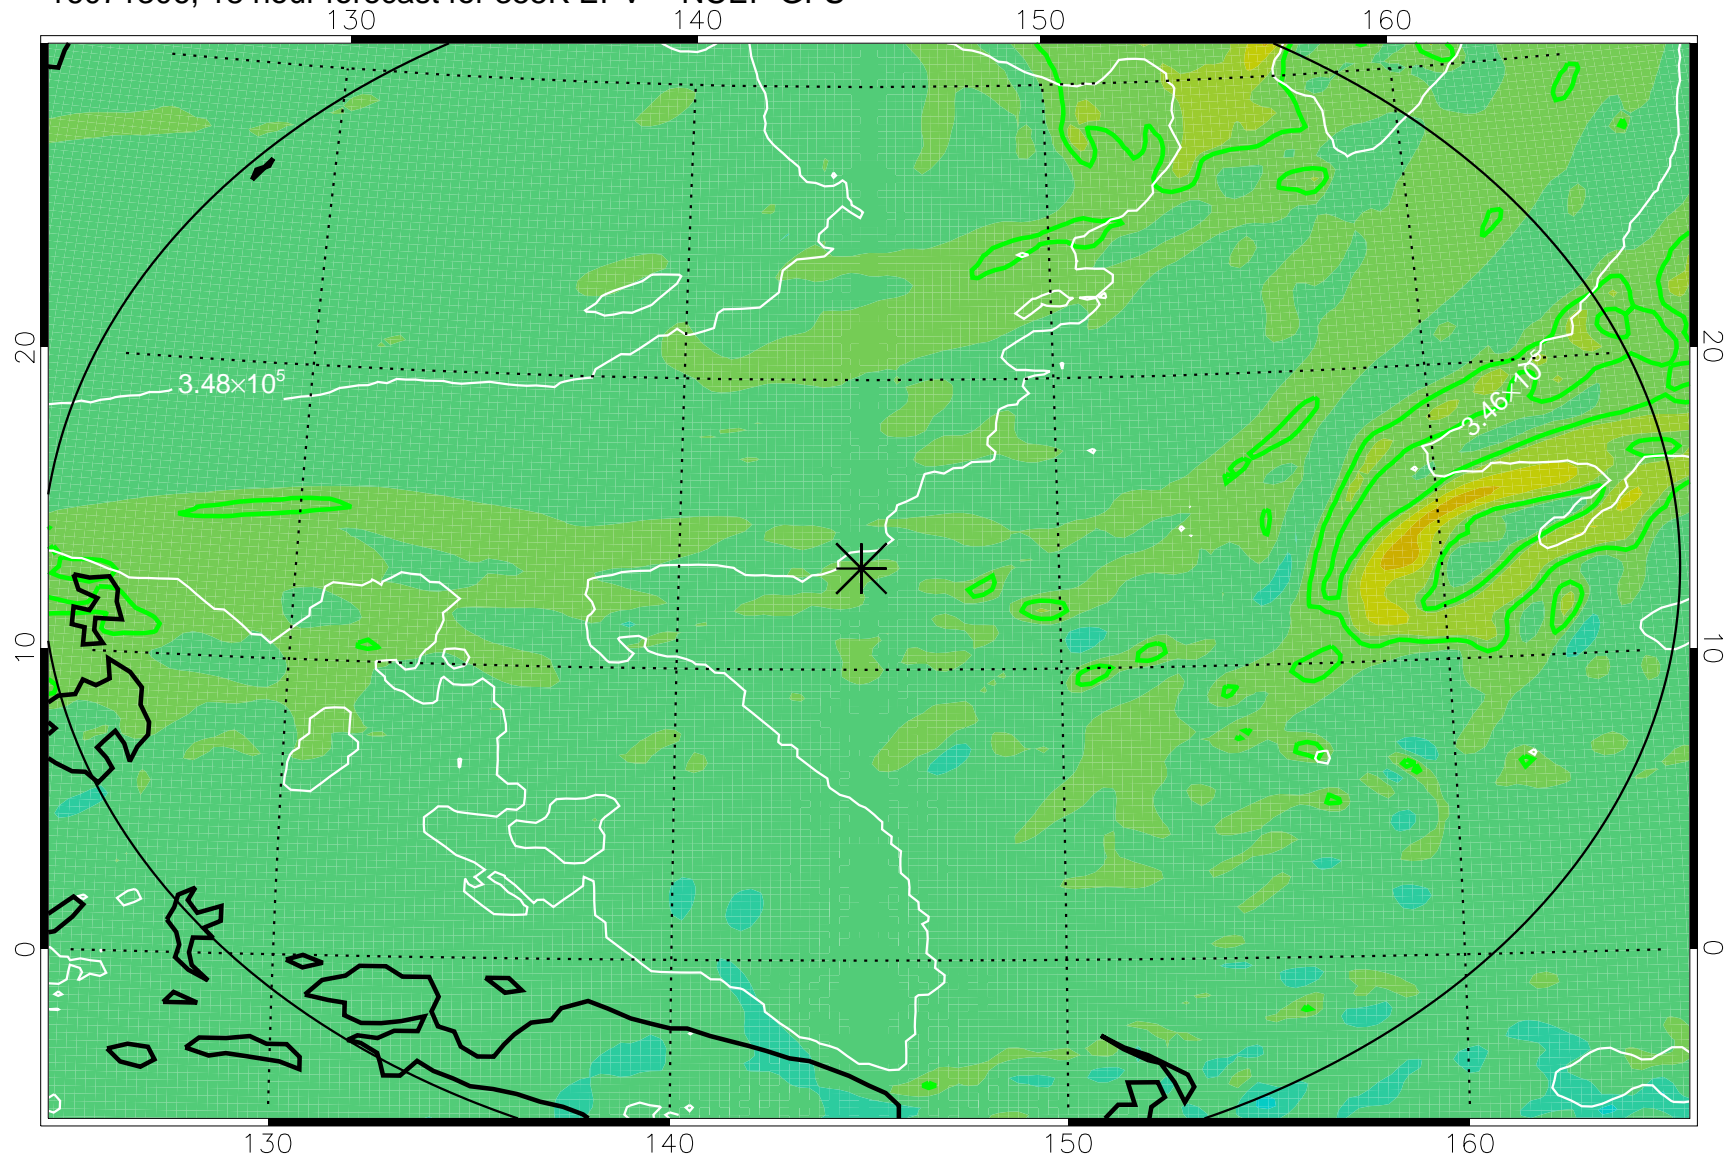

16071218, 6 hour forecast for 355K EPV -- NCEP GFS

355K Montgomery Streamfunction, white
EPV Tropopause (2 PVU) Position
Range ring of 2304 km

16071300, 12 hour forecast for 355K EPV -- NCEP GFS

355K Montgomery Streamfunction, white
EPV Tropopause (2 PVU) Position
Range ring of 2304 km

16071306, 18 hour forecast for 355K EPV -- NCEP GFS

355K Montgomery Streamfunction, white
EPV Tropopause (2 PVU) Position
Range ring of 2304 km

16071312, 24 hour forecast for 355K EPV -- NCEP GFS

355K Montgomery Streamfunction, white
EPV Tropopause (2 PVU) Position
Range ring of 2304 km

16071318, 30 hour forecast for 355K EPV -- NCEP GFS

355K Montgomery Streamfunction, white
EPV Tropopause (2 PVU) Position
Range ring of 2304 km

16071400, 36 hour forecast for 355K EPV -- NCEP GFS

355K Montgomery Streamfunction, white
EPV Tropopause (2 PVU) Position
Range ring of 2304 km

16071406, 42 hour forecast for 355K EPV -- NCEP GFS

355K Montgomery Streamfunction, white
EPV Tropopause (2 PVU) Position
Range ring of 2304 km

16071412, 48 hour forecast for 355K EPV -- NCEP GFS

355K Montgomery Streamfunction, white
EPV Tropopause (2 PVU) Position
Range ring of 2304 km