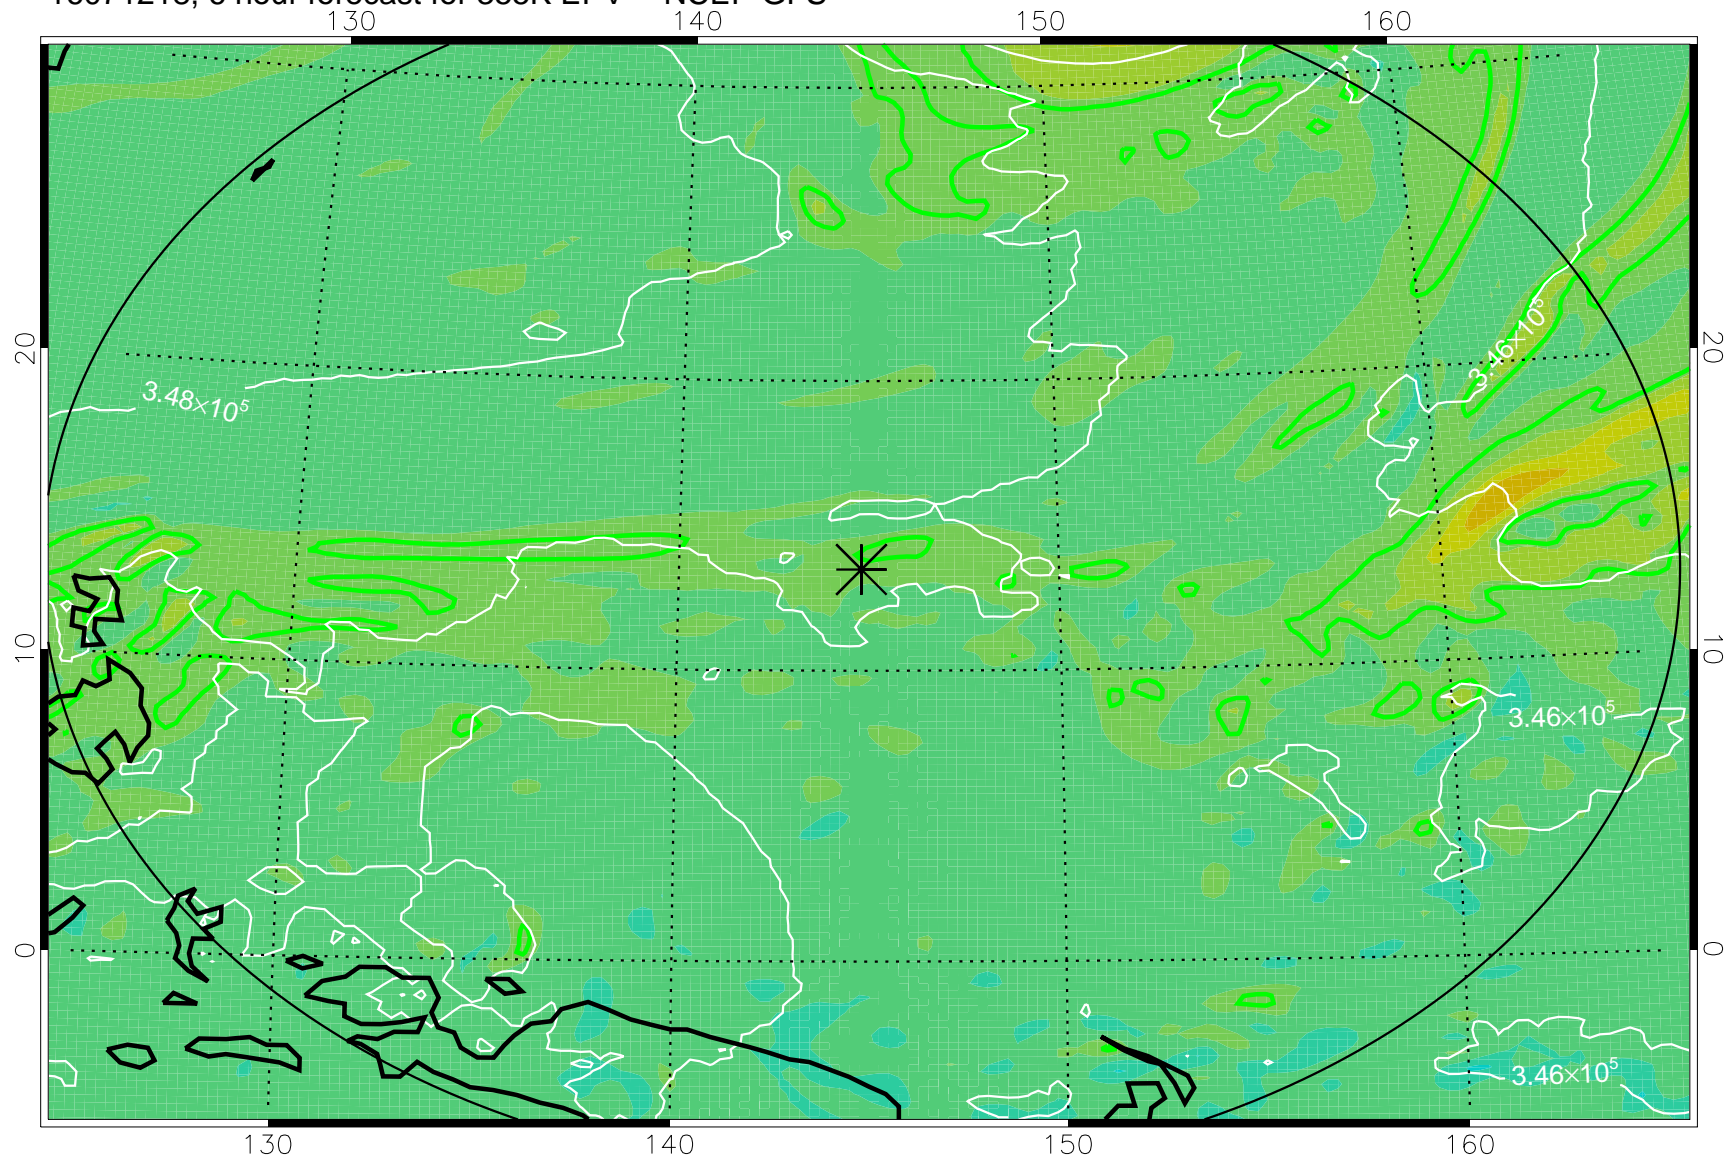

16071218, 6 hour forecast for 355K EPV -- NCEP GFS

355K Montgomery Streamfunction, white
EPV Tropopause (2 PVU) Position
Range ring of 2304 km

16071300, 12 hour forecast for 355K EPV -- NCEP GFS

355K Montgomery Streamfunction, white
EPV Tropopause (2 PVU) Position
Range ring of 2304 km

16071306, 18 hour forecast for 355K EPV -- NCEP GFS

355K Montgomery Streamfunction, white
EPV Tropopause (2 PVU) Position
Range ring of 2304 km

16071312, 24 hour forecast for 355K EPV -- NCEP GFS

355K Montgomery Streamfunction, white
EPV Tropopause (2 PVU) Position
Range ring of 2304 km

16071318, 30 hour forecast for 355K EPV -- NCEP GFS

355K Montgomery Streamfunction, white
EPV Tropopause (2 PVU) Position
Range ring of 2304 km

16071400, 36 hour forecast for 355K EPV -- NCEP GFS

355K Montgomery Streamfunction, white
EPV Tropopause (2 PVU) Position
Range ring of 2304 km

16071406, 42 hour forecast for 355K EPV -- NCEP GFS

355K Montgomery Streamfunction, white
EPV Tropopause (2 PVU) Position
Range ring of 2304 km

16071412, 48 hour forecast for 355K EPV -- NCEP GFS

355K Montgomery Streamfunction, white
EPV Tropopause (2 PVU) Position
Range ring of 2304 km