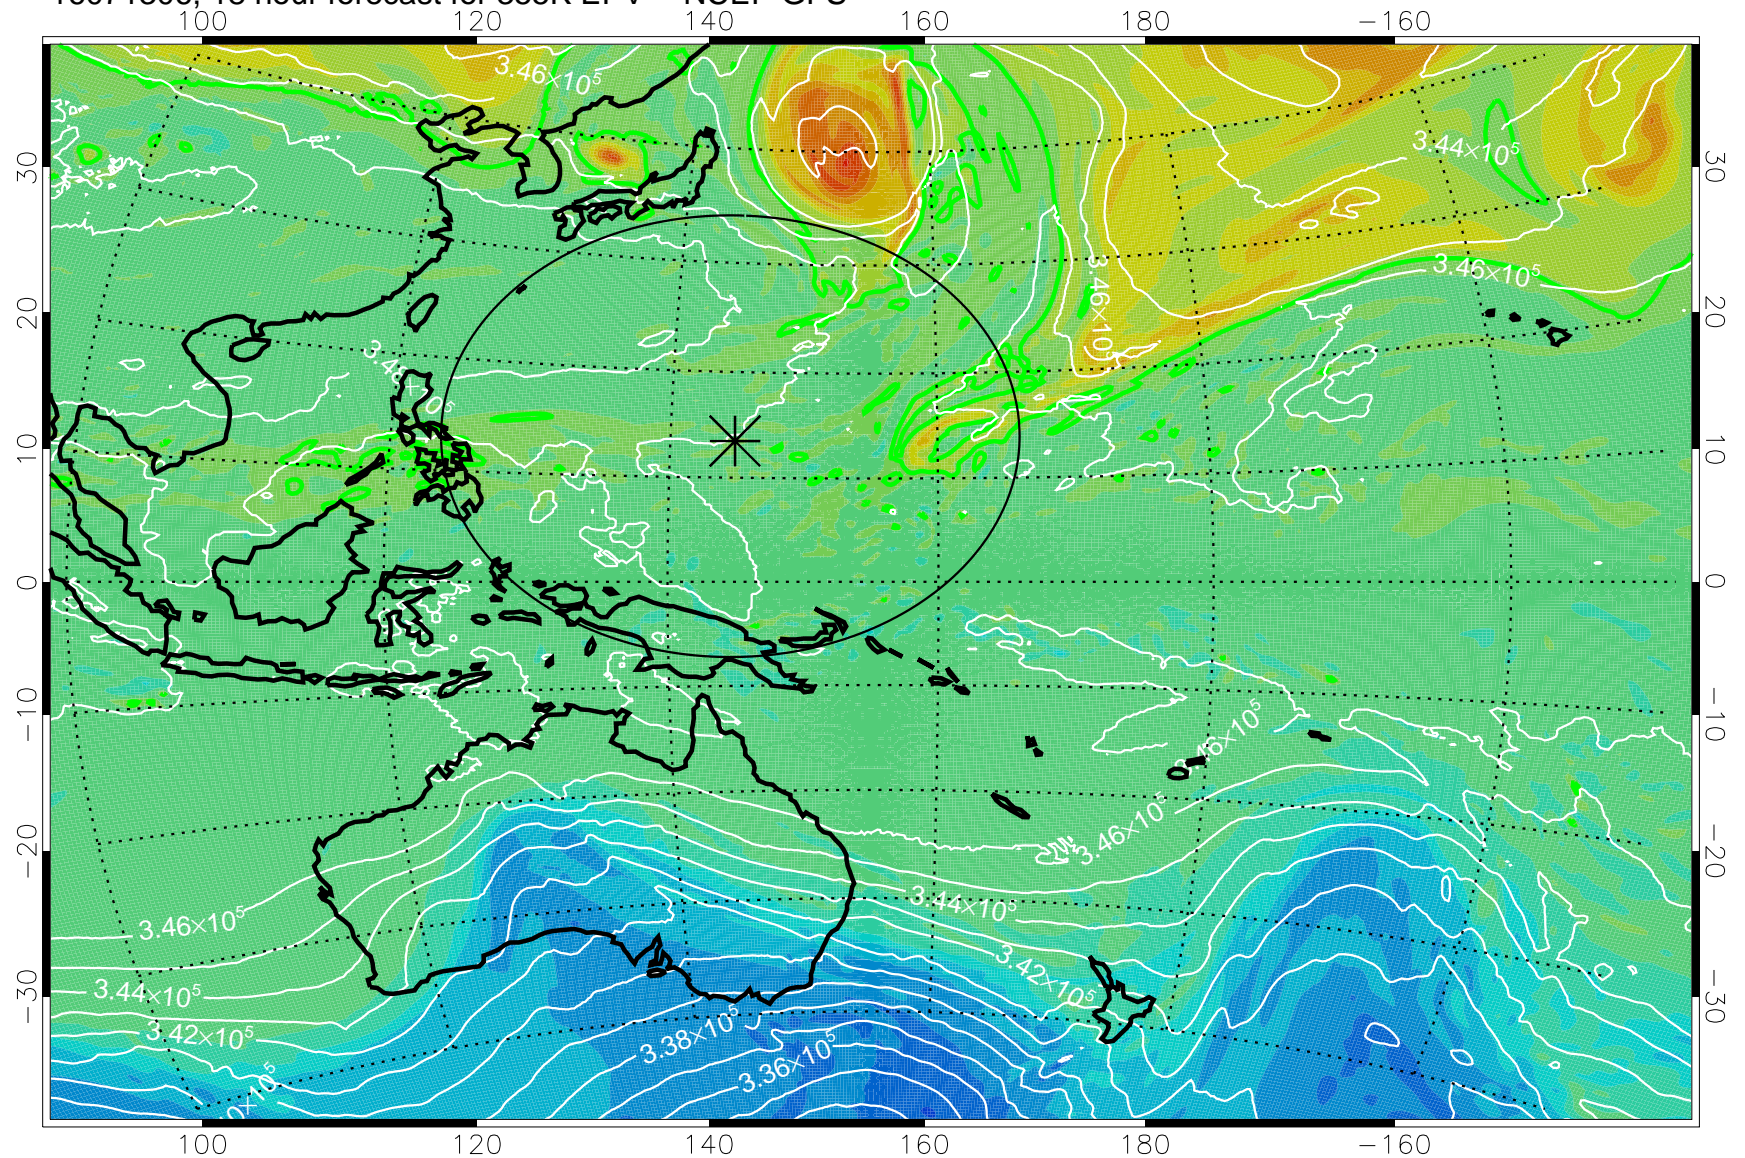

16071218, 6 hour forecast for 355K EPV -- NCEP GFS

355K Montgomery Streamfunction, white
EPV Tropopause (2 PVU) Position
Range ring of 2304 km

16071300, 12 hour forecast for 355K EPV -- NCEP GFS

355K Montgomery Streamfunction, white
EPV Tropopause (2 PVU) Position
Range ring of 2304 km

16071306, 18 hour forecast for 355K EPV -- NCEP GFS

355K Montgomery Streamfunction, white
EPV Tropopause (2 PVU) Position
Range ring of 2304 km

16071312, 24 hour forecast for 355K EPV -- NCEP GFS

355K Montgomery Streamfunction, white
EPV Tropopause (2 PVU) Position
Range ring of 2304 km

16071318, 30 hour forecast for 355K EPV -- NCEP GFS

355K Montgomery Streamfunction, white
EPV Tropopause (2 PVU) Position
Range ring of 2304 km

16071400, 36 hour forecast for 355K EPV -- NCEP GFS

355K Montgomery Streamfunction, white
EPV Tropopause (2 PVU) Position
Range ring of 2304 km

16071406, 42 hour forecast for 355K EPV -- NCEP GFS

355K Montgomery Streamfunction, white
EPV Tropopause (2 PVU) Position
Range ring of 2304 km

16071412, 48 hour forecast for 355K EPV -- NCEP GFS

355K Montgomery Streamfunction, white
EPV Tropopause (2 PVU) Position
Range ring of 2304 km