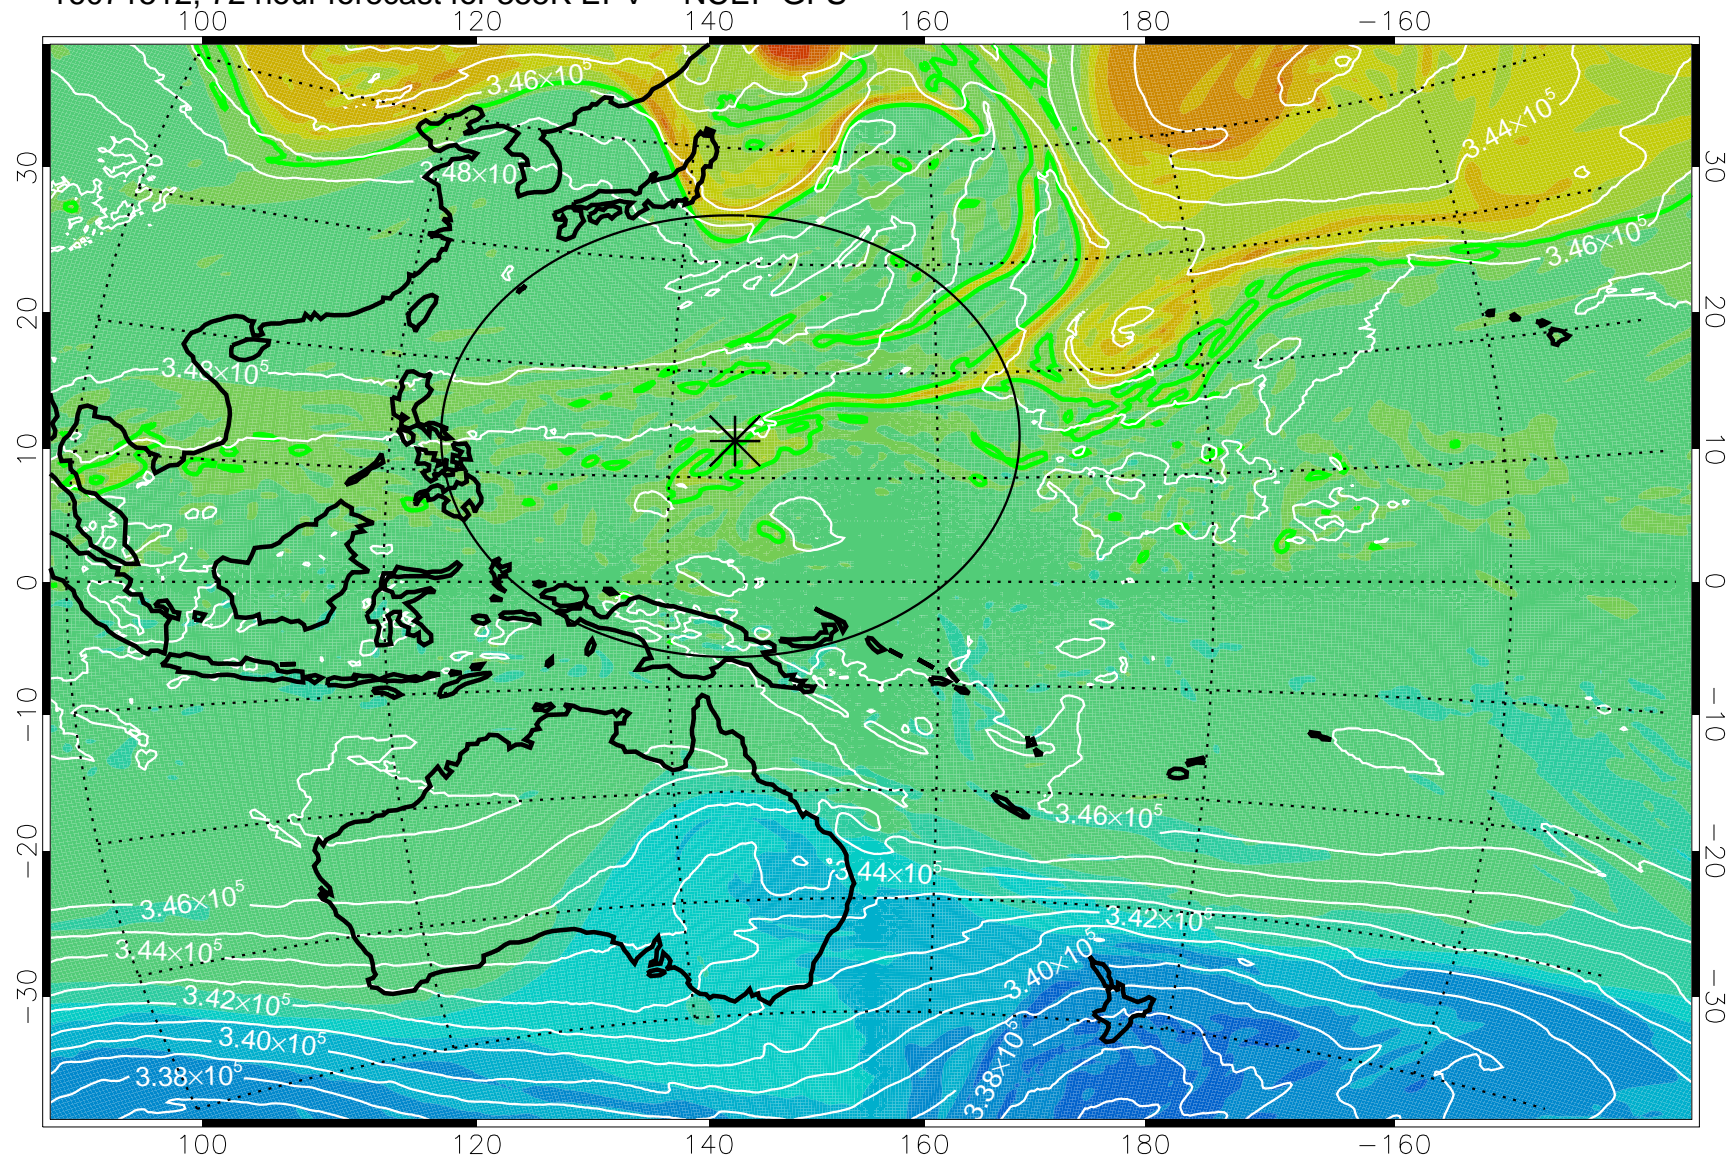

16071418, 54 hour forecast for 355K EPV -- NCEP GFS

355K Montgomery Streamfunction, white
EPV Tropopause (2 PVU) Position
Range ring of 2304 km

16071500, 60 hour forecast for 355K EPV -- NCEP GFS

355K Montgomery Streamfunction, white
EPV Tropopause (2 PVU) Position
Range ring of 2304 km

16071506, 66 hour forecast for 355K EPV -- NCEP GFS

355K Montgomery Streamfunction, white
EPV Tropopause (2 PVU) Position
Range ring of 2304 km

16071512, 72 hour forecast for 355K EPV -- NCEP GFS

355K Montgomery Streamfunction, white
EPV Tropopause (2 PVU) Position
Range ring of 2304 km

16071518, 78 hour forecast for 355K EPV -- NCEP GFS

355K Montgomery Streamfunction, white
EPV Tropopause (2 PVU) Position
Range ring of 2304 km

16071600, 84 hour forecast for 355K EPV -- NCEP GFS

355K Montgomery Streamfunction, white
EPV Tropopause (2 PVU) Position
Range ring of 2304 km

16071606, 90 hour forecast for 355K EPV -- NCEP GFS

355K Montgomery Streamfunction, white
EPV Tropopause (2 PVU) Position
Range ring of 2304 km

16071612, 96 hour forecast for 355K EPV -- NCEP GFS

355K Montgomery Streamfunction, white
EPV Tropopause (2 PVU) Position
Range ring of 2304 km