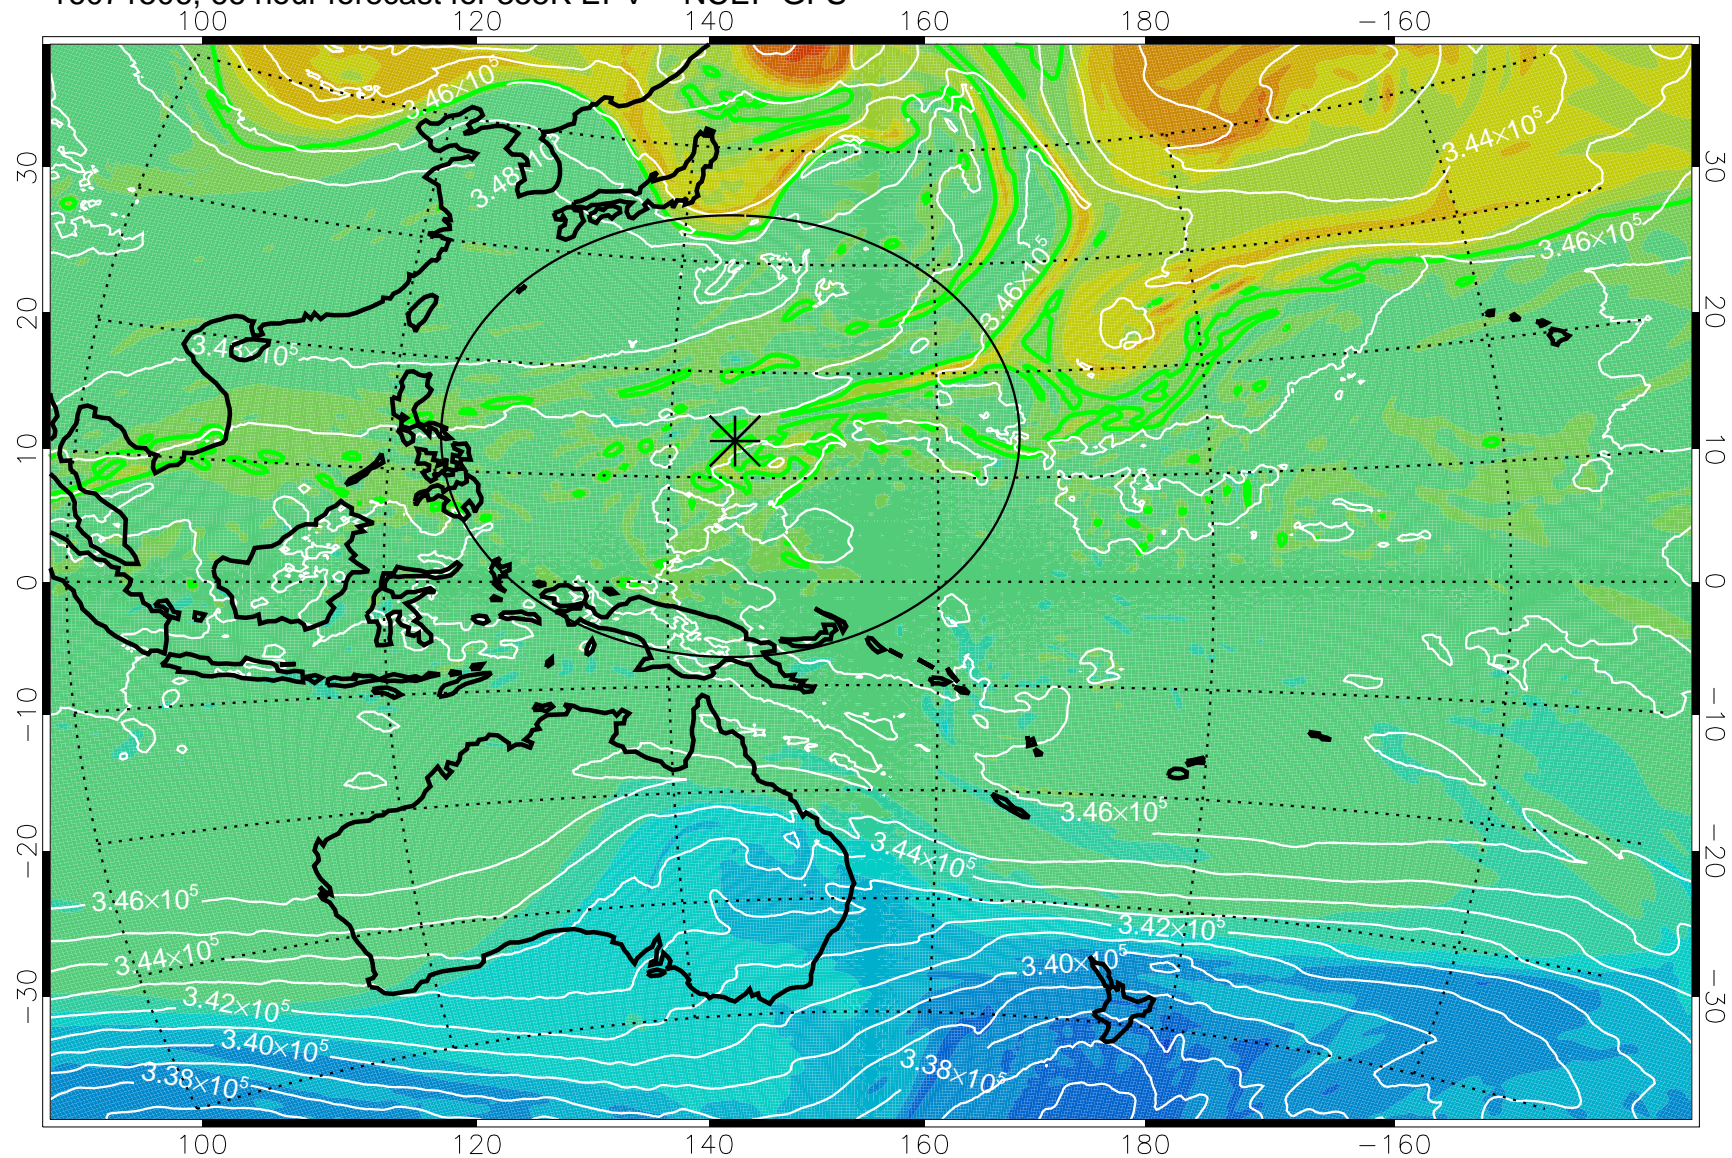

16071406, 42 hour forecast for 355K EPV -- NCEP GFS

355K Montgomery Streamfunction, white
EPV Tropopause (2 PVU) Position
Range ring of 2304 km

16071412, 48 hour forecast for 355K EPV -- NCEP GFS

355K Montgomery Streamfunction, white
EPV Tropopause (2 PVU) Position
Range ring of 2304 km

16071418, 54 hour forecast for 355K EPV -- NCEP GFS

355K Montgomery Streamfunction, white
EPV Tropopause (2 PVU) Position
Range ring of 2304 km

16071500, 60 hour forecast for 355K EPV -- NCEP GFS

355K Montgomery Streamfunction, white
EPV Tropopause (2 PVU) Position
Range ring of 2304 km

16071506, 66 hour forecast for 355K EPV -- NCEP GFS

355K Montgomery Streamfunction, white
EPV Tropopause (2 PVU) Position
Range ring of 2304 km

16071512, 72 hour forecast for 355K EPV -- NCEP GFS

355K Montgomery Streamfunction, white
EPV Tropopause (2 PVU) Position
Range ring of 2304 km

16071518, 78 hour forecast for 355K EPV -- NCEP GFS

355K Montgomery Streamfunction, white
EPV Tropopause (2 PVU) Position
Range ring of 2304 km

16071600, 84 hour forecast for 355K EPV -- NCEP GFS

355K Montgomery Streamfunction, white
EPV Tropopause (2 PVU) Position
Range ring of 2304 km