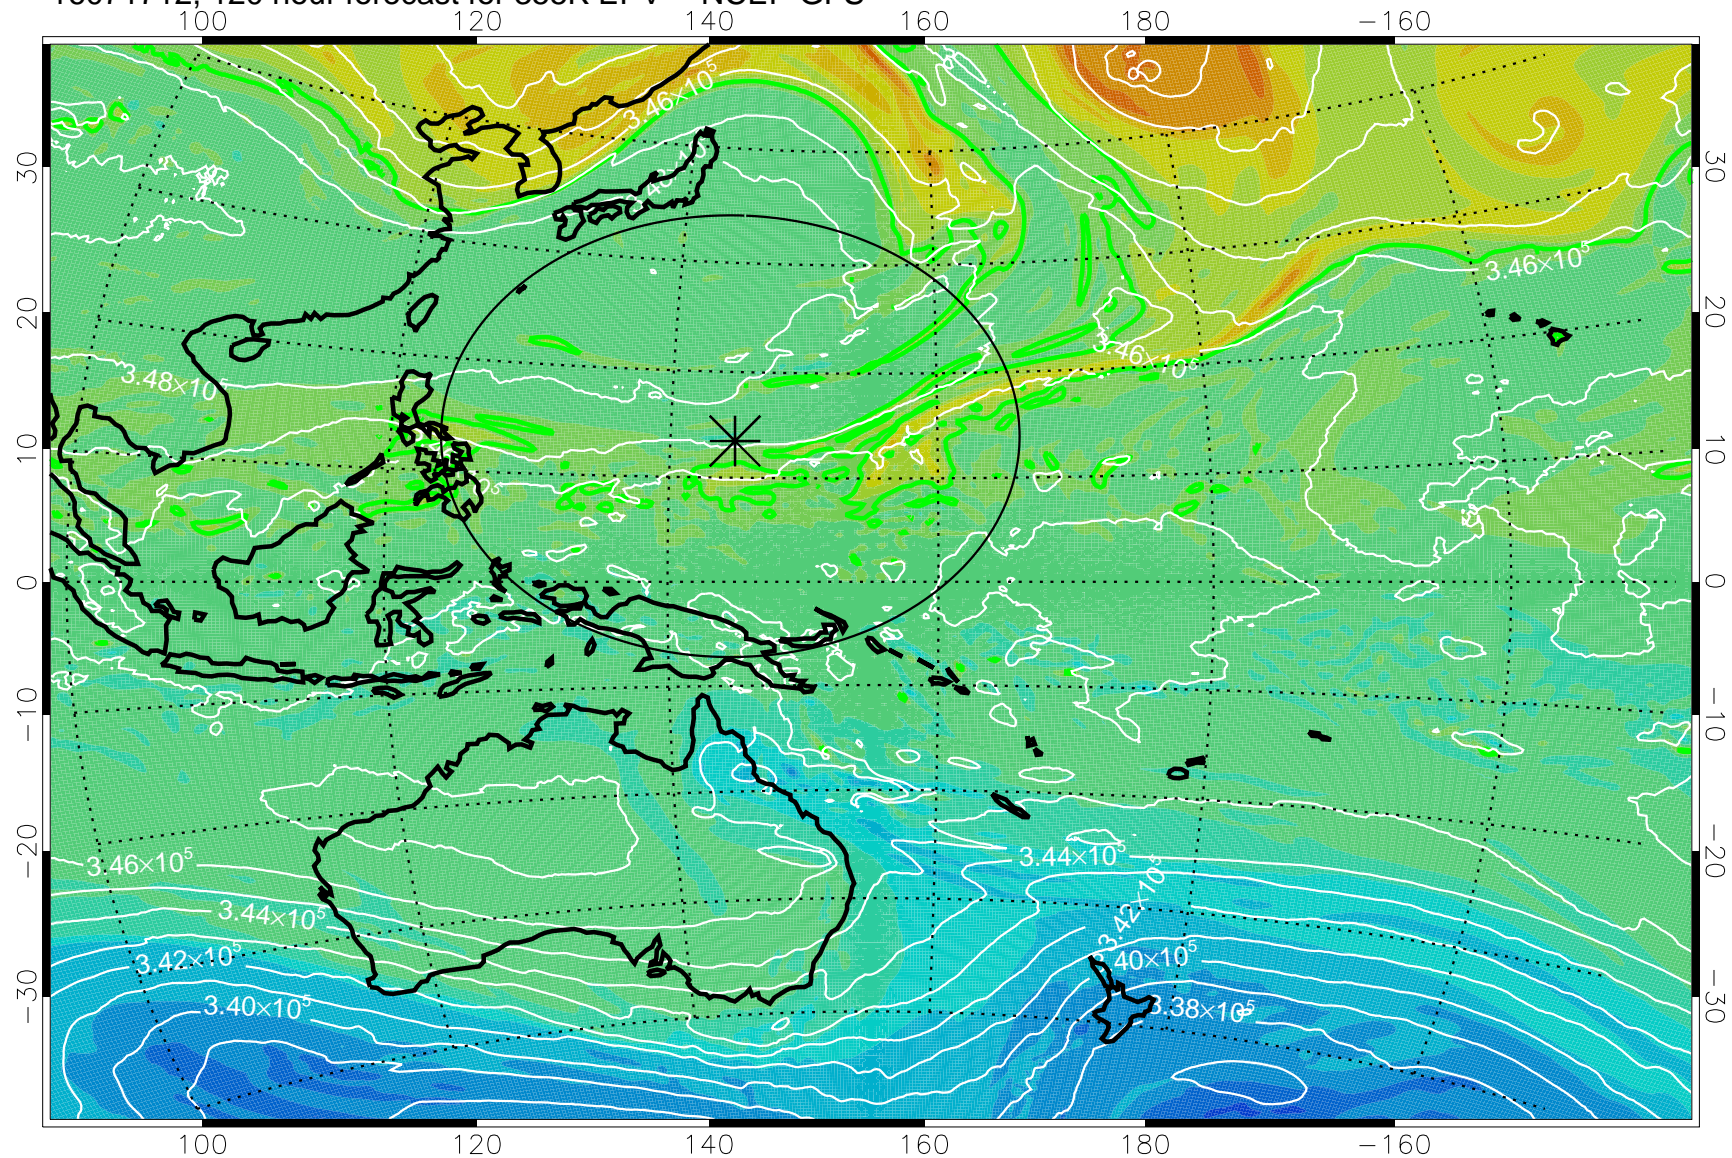

16071518, 78 hour forecast for 355K EPV -- NCEP GFS

355K Montgomery Streamfunction, white
EPV Tropopause (2 PVU) Position
Range ring of 2304 km

16071600, 84 hour forecast for 355K EPV -- NCEP GFS

355K Montgomery Streamfunction, white
EPV Tropopause (2 PVU) Position
Range ring of 2304 km

16071606, 90 hour forecast for 355K EPV -- NCEP GFS

355K Montgomery Streamfunction, white
EPV Tropopause (2 PVU) Position
Range ring of 2304 km

16071612, 96 hour forecast for 355K EPV -- NCEP GFS

355K Montgomery Streamfunction, white
EPV Tropopause (2 PVU) Position
Range ring of 2304 km

16071618, 102 hour forecast for 355K EPV -- NCEP GFS

355K Montgomery Streamfunction, white
EPV Tropopause (2 PVU) Position
Range ring of 2304 km

16071700, 108 hour forecast for 355K EPV -- NCEP GFS

355K Montgomery Streamfunction, white
EPV Tropopause (2 PVU) Position
Range ring of 2304 km

16071706, 114 hour forecast for 355K EPV -- NCEP GFS

355K Montgomery Streamfunction, white
EPV Tropopause (2 PVU) Position
Range ring of 2304 km

16071712, 120 hour forecast for 355K EPV -- NCEP GFS

355K Montgomery Streamfunction, white
EPV Tropopause (2 PVU) Position
Range ring of 2304 km