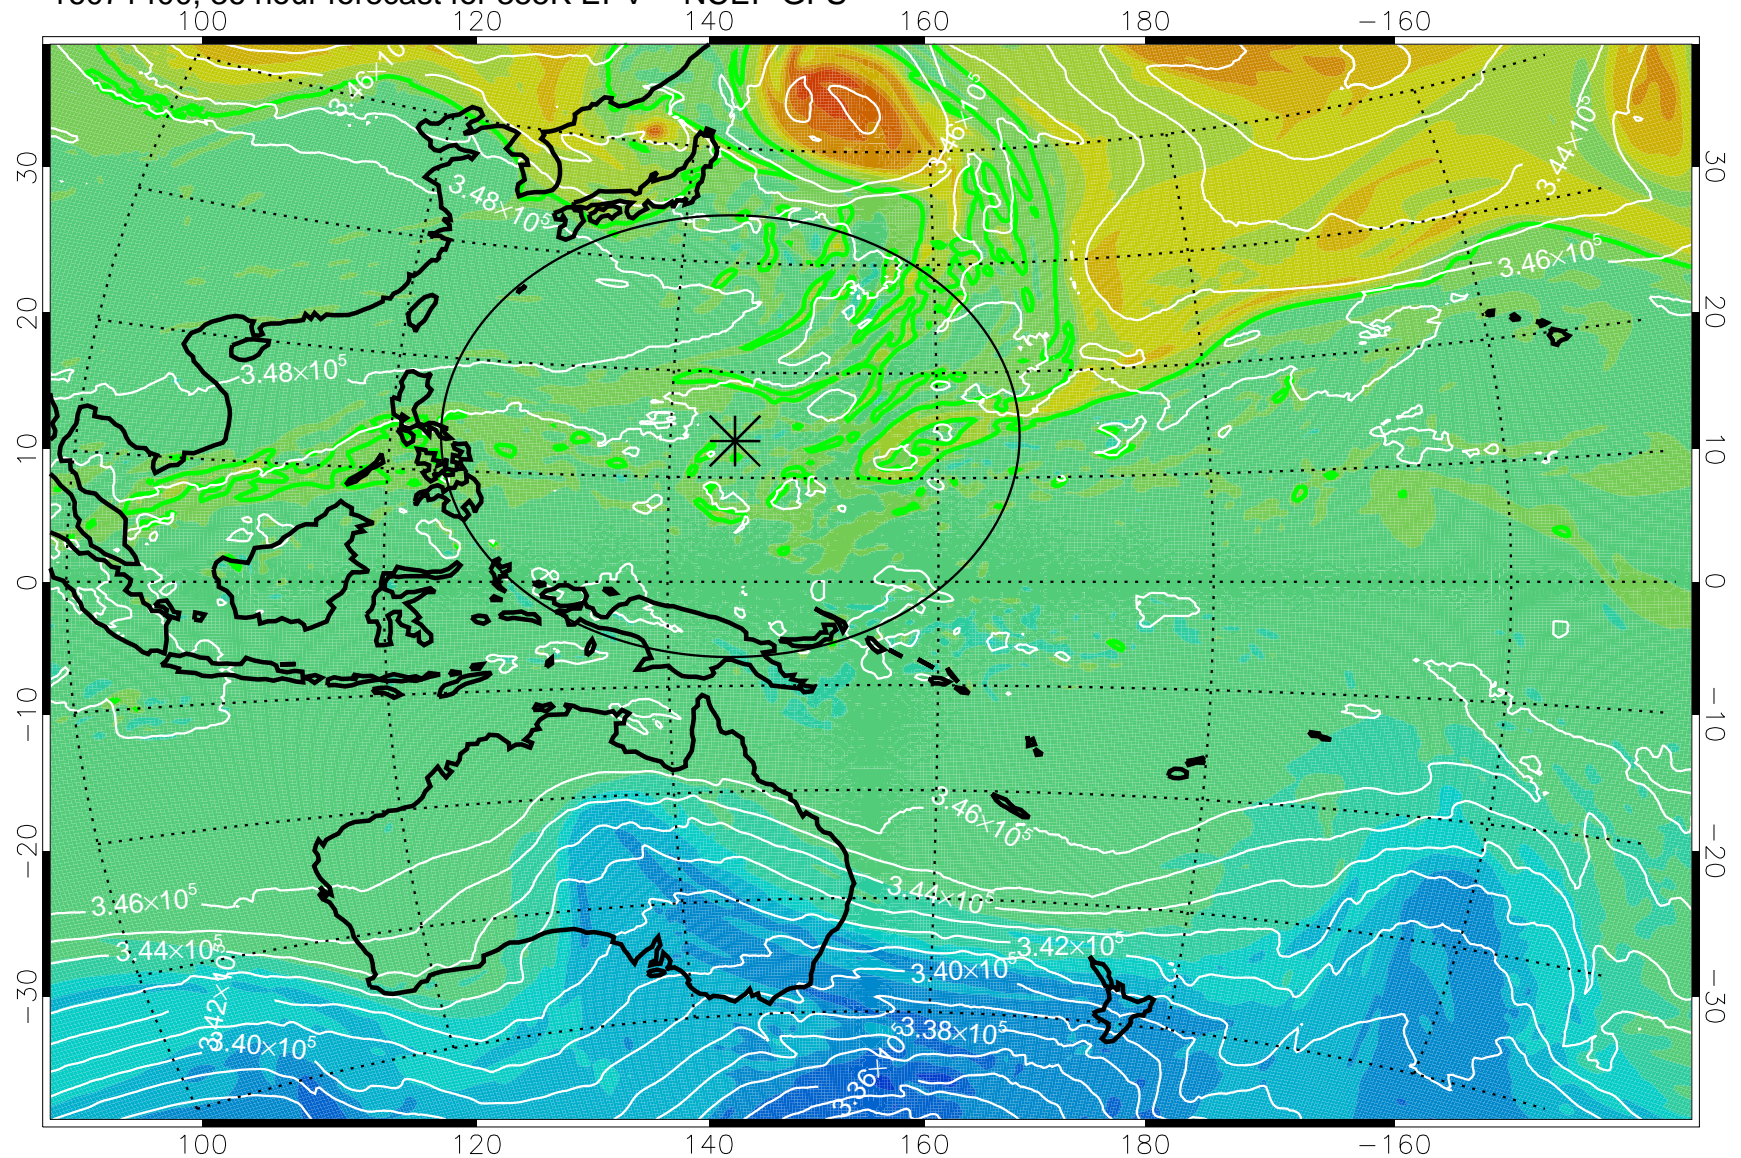

16071306, 18 hour forecast for 355K EPV -- NCEP GFS

355K Montgomery Streamfunction, white
EPV Tropopause (2 PVU) Position
Range ring of 2304 km

16071312, 24 hour forecast for 355K EPV -- NCEP GFS

355K Montgomery Streamfunction, white
EPV Tropopause (2 PVU) Position
Range ring of 2304 km

16071318, 30 hour forecast for 355K EPV -- NCEP GFS

355K Montgomery Streamfunction, white
EPV Tropopause (2 PVU) Position
Range ring of 2304 km

16071400, 36 hour forecast for 355K EPV -- NCEP GFS

355K Montgomery Streamfunction, white
EPV Tropopause (2 PVU) Position
Range ring of 2304 km

16071406, 42 hour forecast for 355K EPV -- NCEP GFS

355K Montgomery Streamfunction, white
EPV Tropopause (2 PVU) Position
Range ring of 2304 km

16071412, 48 hour forecast for 355K EPV -- NCEP GFS

355K Montgomery Streamfunction, white
EPV Tropopause (2 PVU) Position
Range ring of 2304 km

16071418, 54 hour forecast for 355K EPV -- NCEP GFS

355K Montgomery Streamfunction, white
EPV Tropopause (2 PVU) Position
Range ring of 2304 km

16071500, 60 hour forecast for 355K EPV -- NCEP GFS

355K Montgomery Streamfunction, white
EPV Tropopause (2 PVU) Position
Range ring of 2304 km