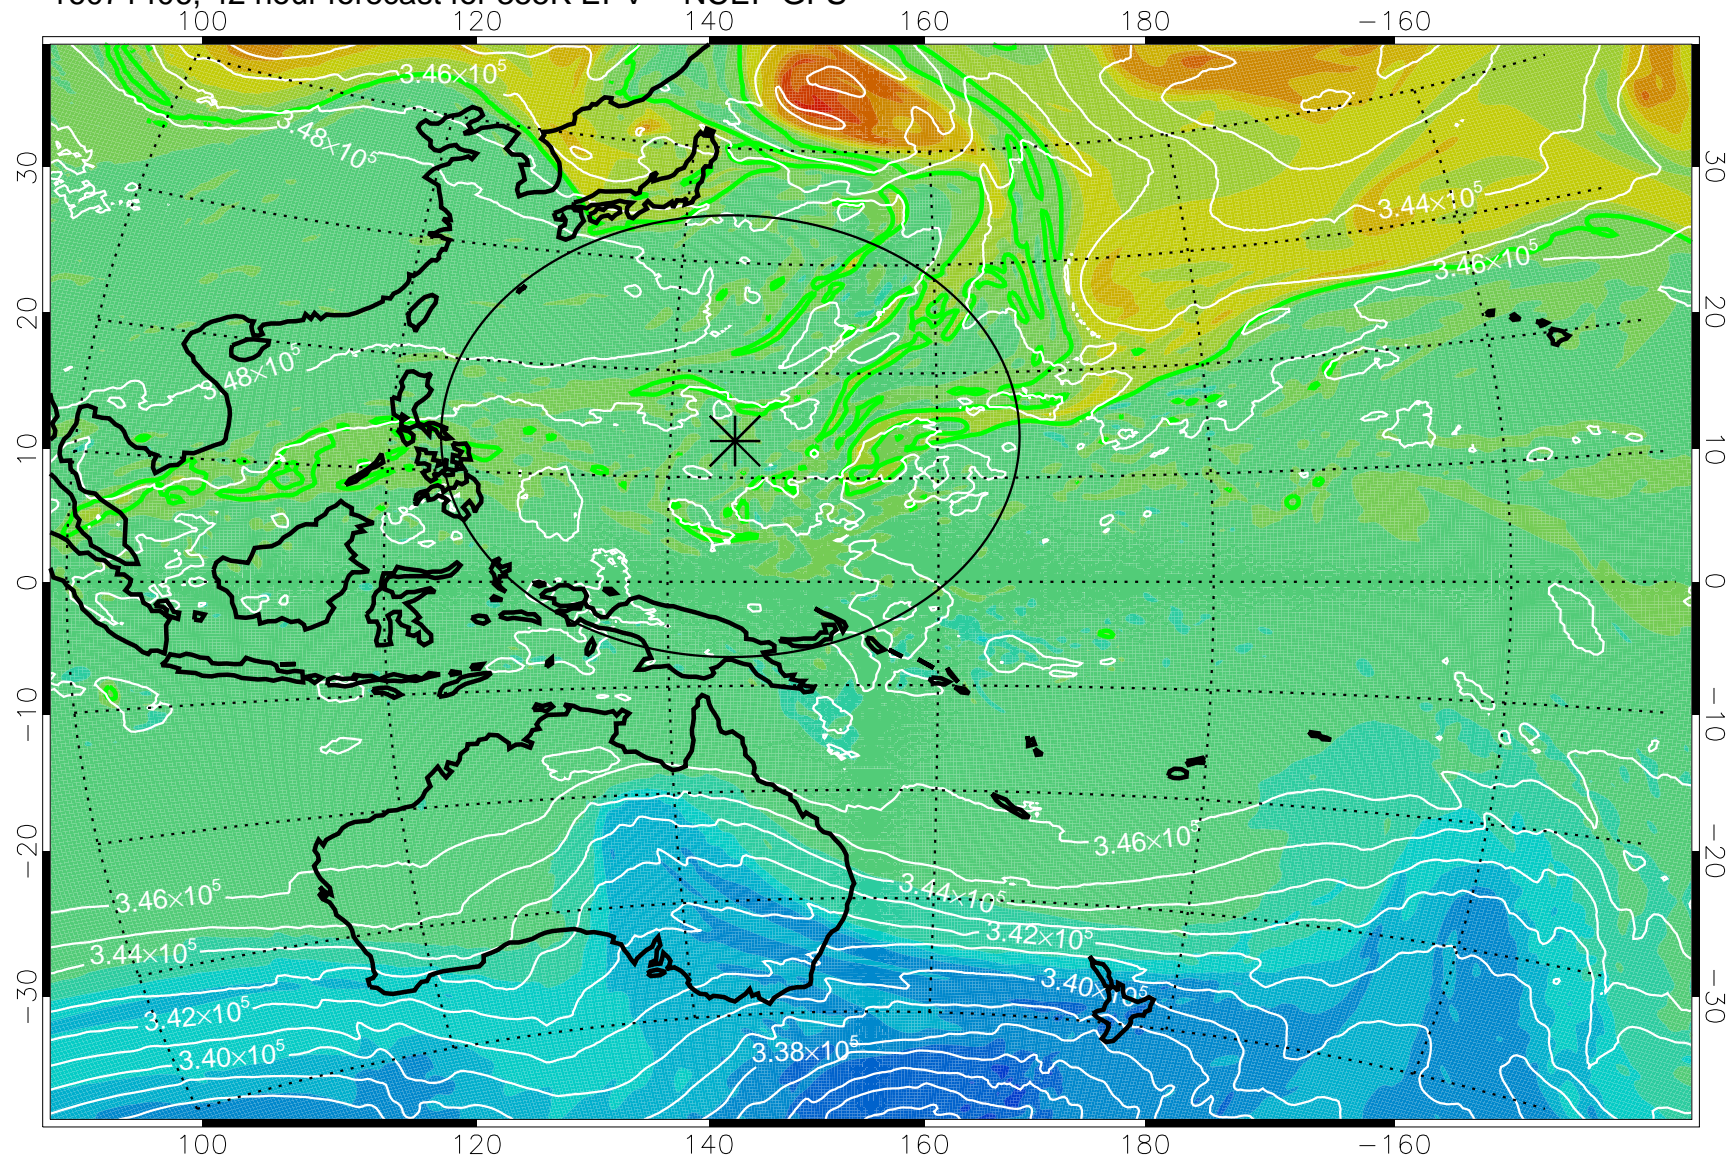

16071318, 30 hour forecast for 355K EPV -- NCEP GFS

355K Montgomery Streamfunction, white
EPV Tropopause (2 PVU) Position
Range ring of 2304 km

16071400, 36 hour forecast for 355K EPV -- NCEP GFS

355K Montgomery Streamfunction, white
EPV Tropopause (2 PVU) Position
Range ring of 2304 km

16071406, 42 hour forecast for 355K EPV -- NCEP GFS

355K Montgomery Streamfunction, white
EPV Tropopause (2 PVU) Position
Range ring of 2304 km

16071412, 48 hour forecast for 355K EPV -- NCEP GFS

355K Montgomery Streamfunction, white
EPV Tropopause (2 PVU) Position
Range ring of 2304 km

16071418, 54 hour forecast for 355K EPV -- NCEP GFS

355K Montgomery Streamfunction, white
EPV Tropopause (2 PVU) Position
Range ring of 2304 km

16071500, 60 hour forecast for 355K EPV -- NCEP GFS

355K Montgomery Streamfunction, white
EPV Tropopause (2 PVU) Position
Range ring of 2304 km

16071506, 66 hour forecast for 355K EPV -- NCEP GFS

355K Montgomery Streamfunction, white
EPV Tropopause (2 PVU) Position
Range ring of 2304 km

16071512, 72 hour forecast for 355K EPV -- NCEP GFS

355K Montgomery Streamfunction, white
EPV Tropopause (2 PVU) Position
Range ring of 2304 km