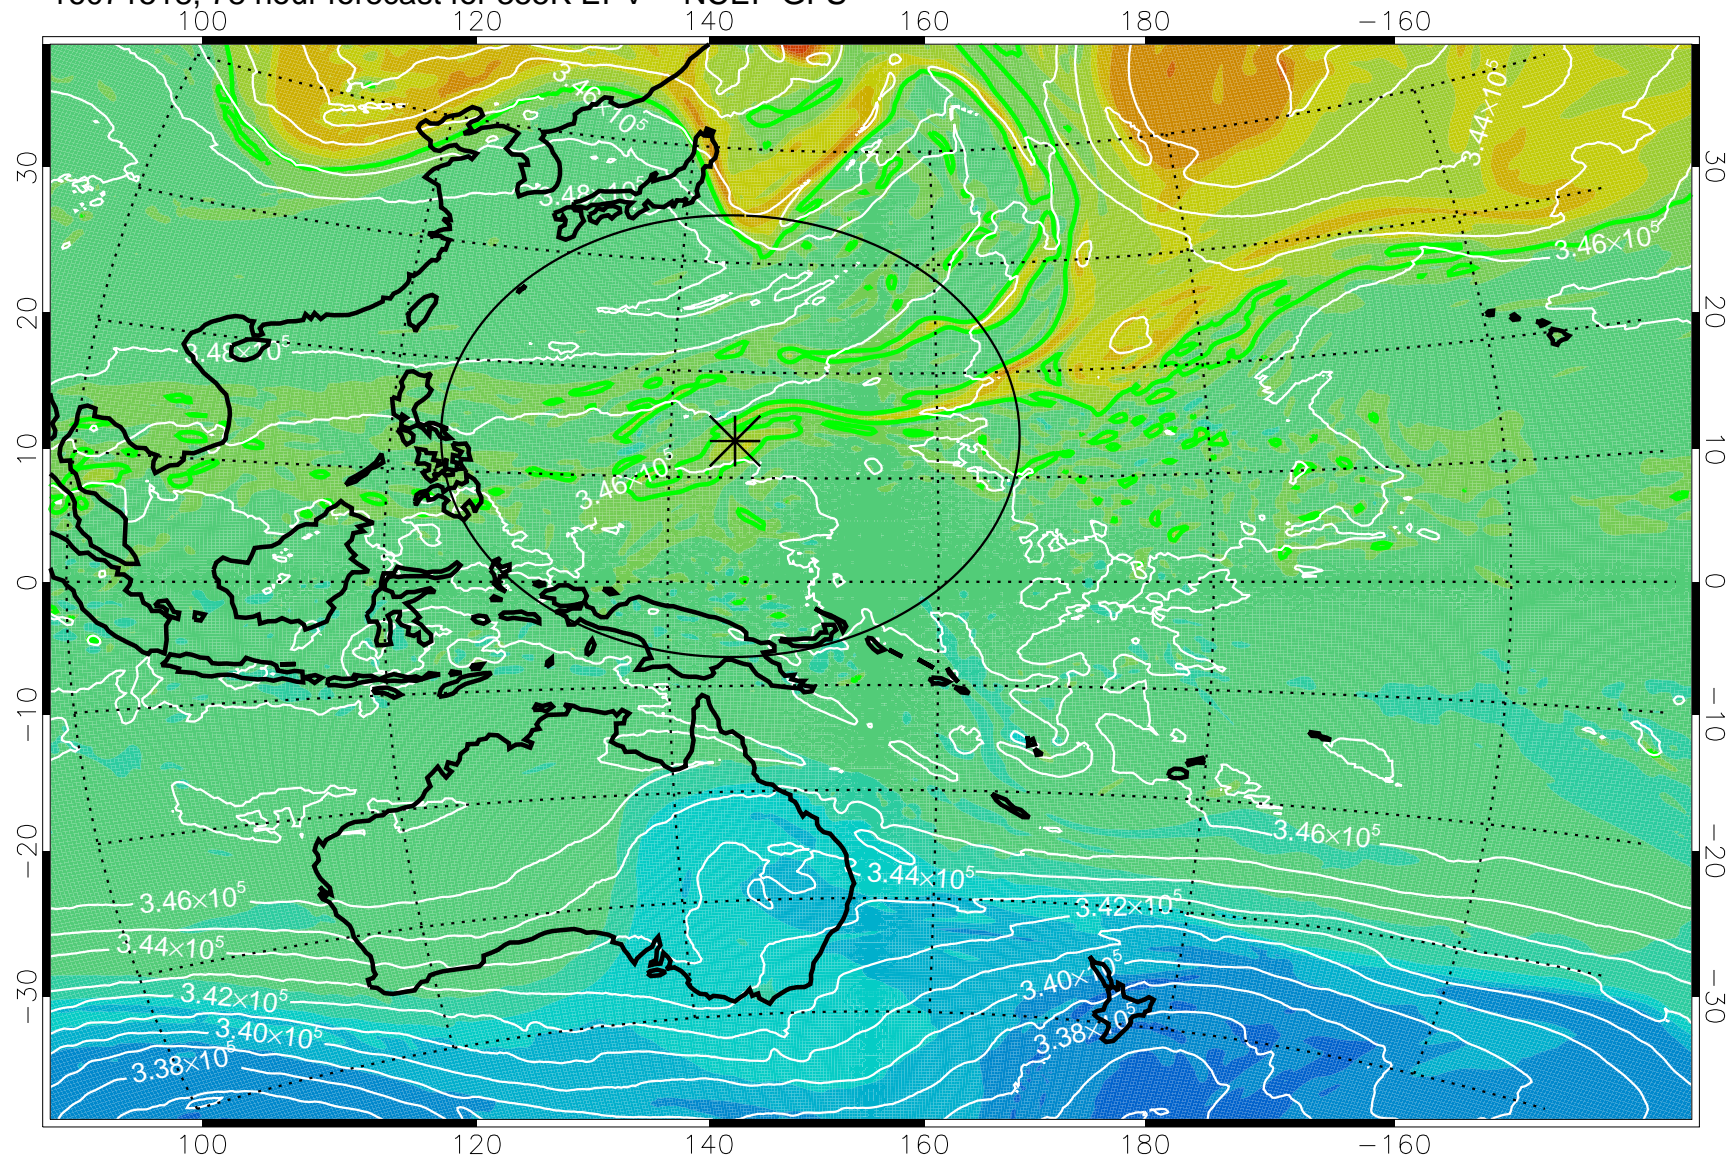

16071418, 54 hour forecast for 355K EPV -- NCEP GFS

355K Montgomery Streamfunction, white
EPV Tropopause (2 PVU) Position
Range ring of 2304 km

16071500, 60 hour forecast for 355K EPV -- NCEP GFS

355K Montgomery Streamfunction, white
EPV Tropopause (2 PVU) Position
Range ring of 2304 km

16071506, 66 hour forecast for 355K EPV -- NCEP GFS

355K Montgomery Streamfunction, white
EPV Tropopause (2 PVU) Position
Range ring of 2304 km

16071512, 72 hour forecast for 355K EPV -- NCEP GFS

355K Montgomery Streamfunction, white
EPV Tropopause (2 PVU) Position
Range ring of 2304 km

16071518, 78 hour forecast for 355K EPV -- NCEP GFS

355K Montgomery Streamfunction, white
EPV Tropopause (2 PVU) Position
Range ring of 2304 km

16071600, 84 hour forecast for 355K EPV -- NCEP GFS

355K Montgomery Streamfunction, white
EPV Tropopause (2 PVU) Position
Range ring of 2304 km

16071606, 90 hour forecast for 355K EPV -- NCEP GFS

355K Montgomery Streamfunction, white
EPV Tropopause (2 PVU) Position
Range ring of 2304 km

16071612, 96 hour forecast for 355K EPV -- NCEP GFS

355K Montgomery Streamfunction, white
EPV Tropopause (2 PVU) Position
Range ring of 2304 km