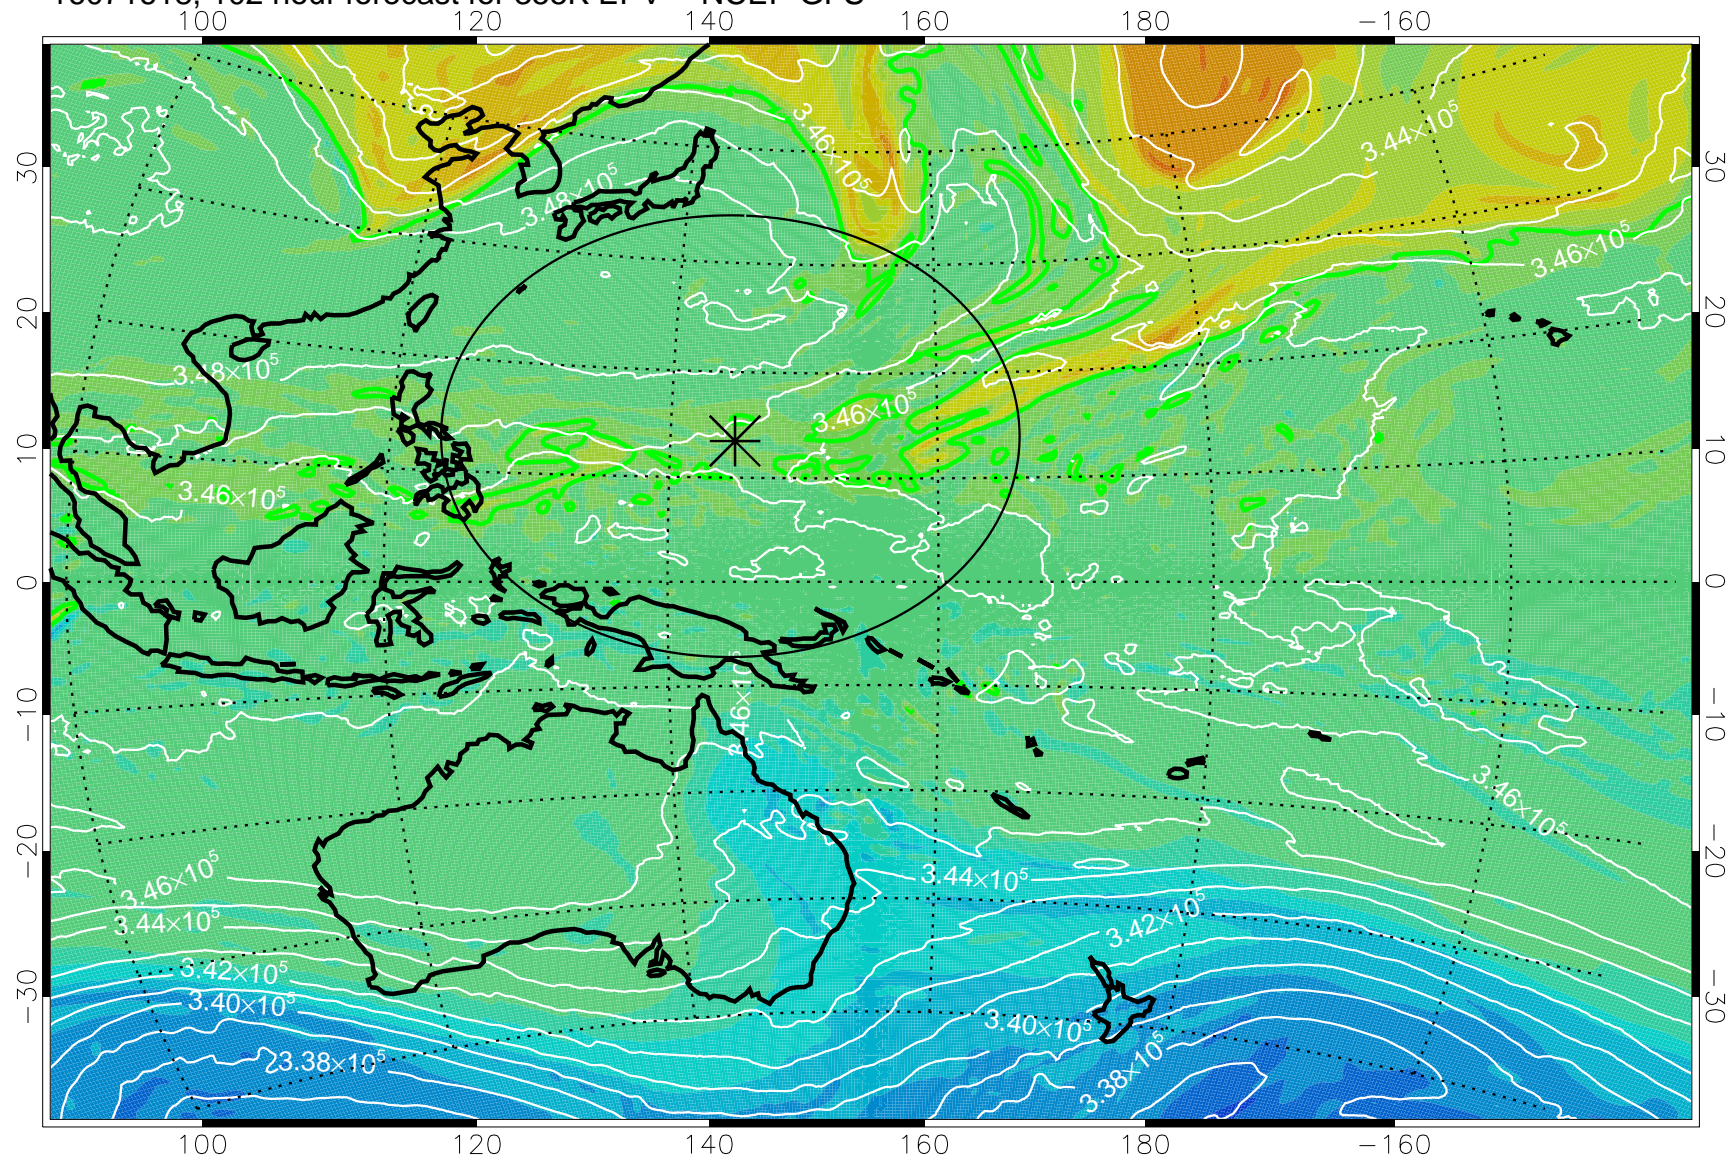

16071518, 78 hour forecast for 355K EPV -- NCEP GFS

355K Montgomery Streamfunction, white
EPV Tropopause (2 PVU) Position
Range ring of 2304 km

16071600, 84 hour forecast for 355K EPV -- NCEP GFS

355K Montgomery Streamfunction, white
EPV Tropopause (2 PVU) Position
Range ring of 2304 km

16071606, 90 hour forecast for 355K EPV -- NCEP GFS

355K Montgomery Streamfunction, white
EPV Tropopause (2 PVU) Position
Range ring of 2304 km

16071612, 96 hour forecast for 355K EPV -- NCEP GFS

355K Montgomery Streamfunction, white
EPV Tropopause (2 PVU) Position
Range ring of 2304 km

16071618, 102 hour forecast for 355K EPV -- NCEP GFS

355K Montgomery Streamfunction, white
EPV Tropopause (2 PVU) Position
Range ring of 2304 km

16071700, 108 hour forecast for 355K EPV -- NCEP GFS

355K Montgomery Streamfunction, white
EPV Tropopause (2 PVU) Position
Range ring of 2304 km

16071706, 114 hour forecast for 355K EPV -- NCEP GFS

355K Montgomery Streamfunction, white
EPV Tropopause (2 PVU) Position
Range ring of 2304 km

16071712, 120 hour forecast for 355K EPV -- NCEP GFS

355K Montgomery Streamfunction, white
EPV Tropopause (2 PVU) Position
Range ring of 2304 km