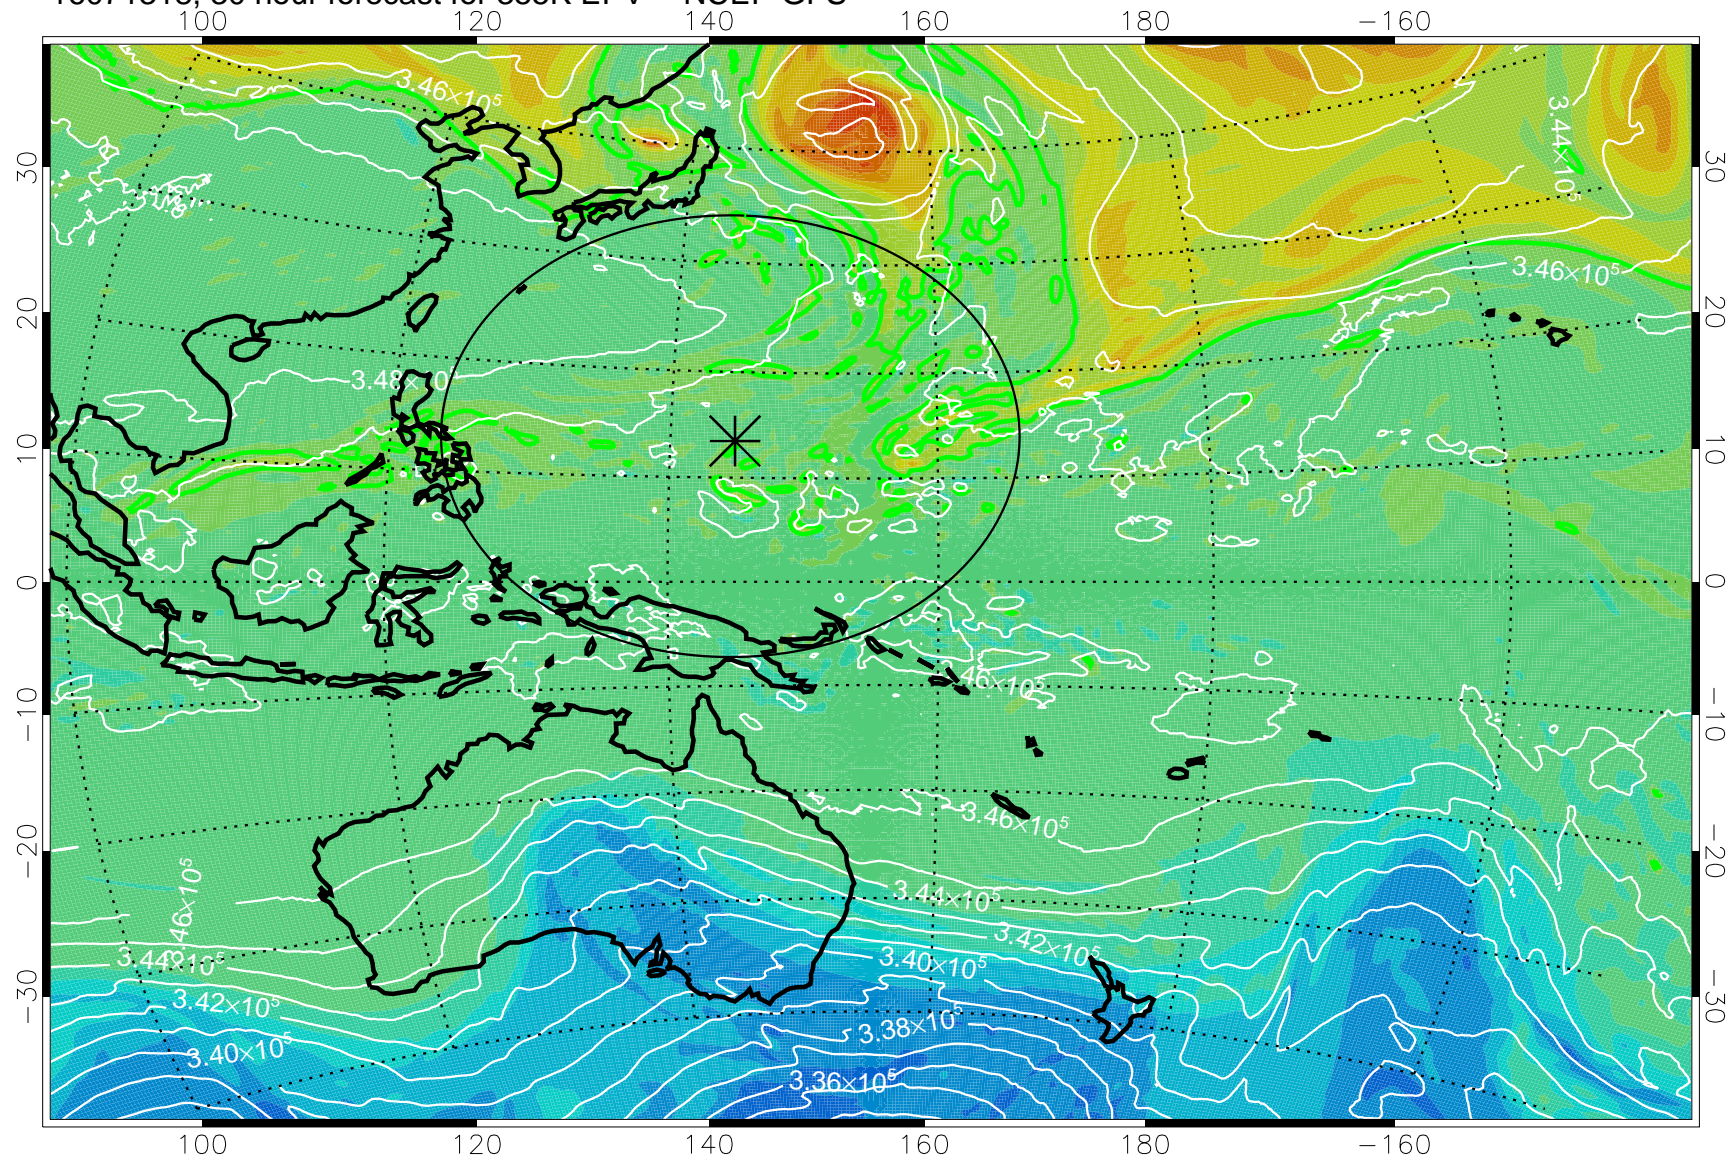

16071306, 18 hour forecast for 355K EPV -- NCEP GFS

355K Montgomery Streamfunction, white
EPV Tropopause (2 PVU) Position
Range ring of 2304 km

16071312, 24 hour forecast for 355K EPV -- NCEP GFS

355K Montgomery Streamfunction, white
EPV Tropopause (2 PVU) Position
Range ring of 2304 km

16071318, 30 hour forecast for 355K EPV -- NCEP GFS

355K Montgomery Streamfunction, white
EPV Tropopause (2 PVU) Position
Range ring of 2304 km

16071400, 36 hour forecast for 355K EPV -- NCEP GFS

355K Montgomery Streamfunction, white
EPV Tropopause (2 PVU) Position
Range ring of 2304 km

16071406, 42 hour forecast for 355K EPV -- NCEP GFS

355K Montgomery Streamfunction, white
EPV Tropopause (2 PVU) Position
Range ring of 2304 km

16071412, 48 hour forecast for 355K EPV -- NCEP GFS

355K Montgomery Streamfunction, white
EPV Tropopause (2 PVU) Position
Range ring of 2304 km

16071418, 54 hour forecast for 355K EPV -- NCEP GFS

355K Montgomery Streamfunction, white
EPV Tropopause (2 PVU) Position
Range ring of 2304 km

16071500, 60 hour forecast for 355K EPV -- NCEP GFS

355K Montgomery Streamfunction, white
EPV Tropopause (2 PVU) Position
Range ring of 2304 km