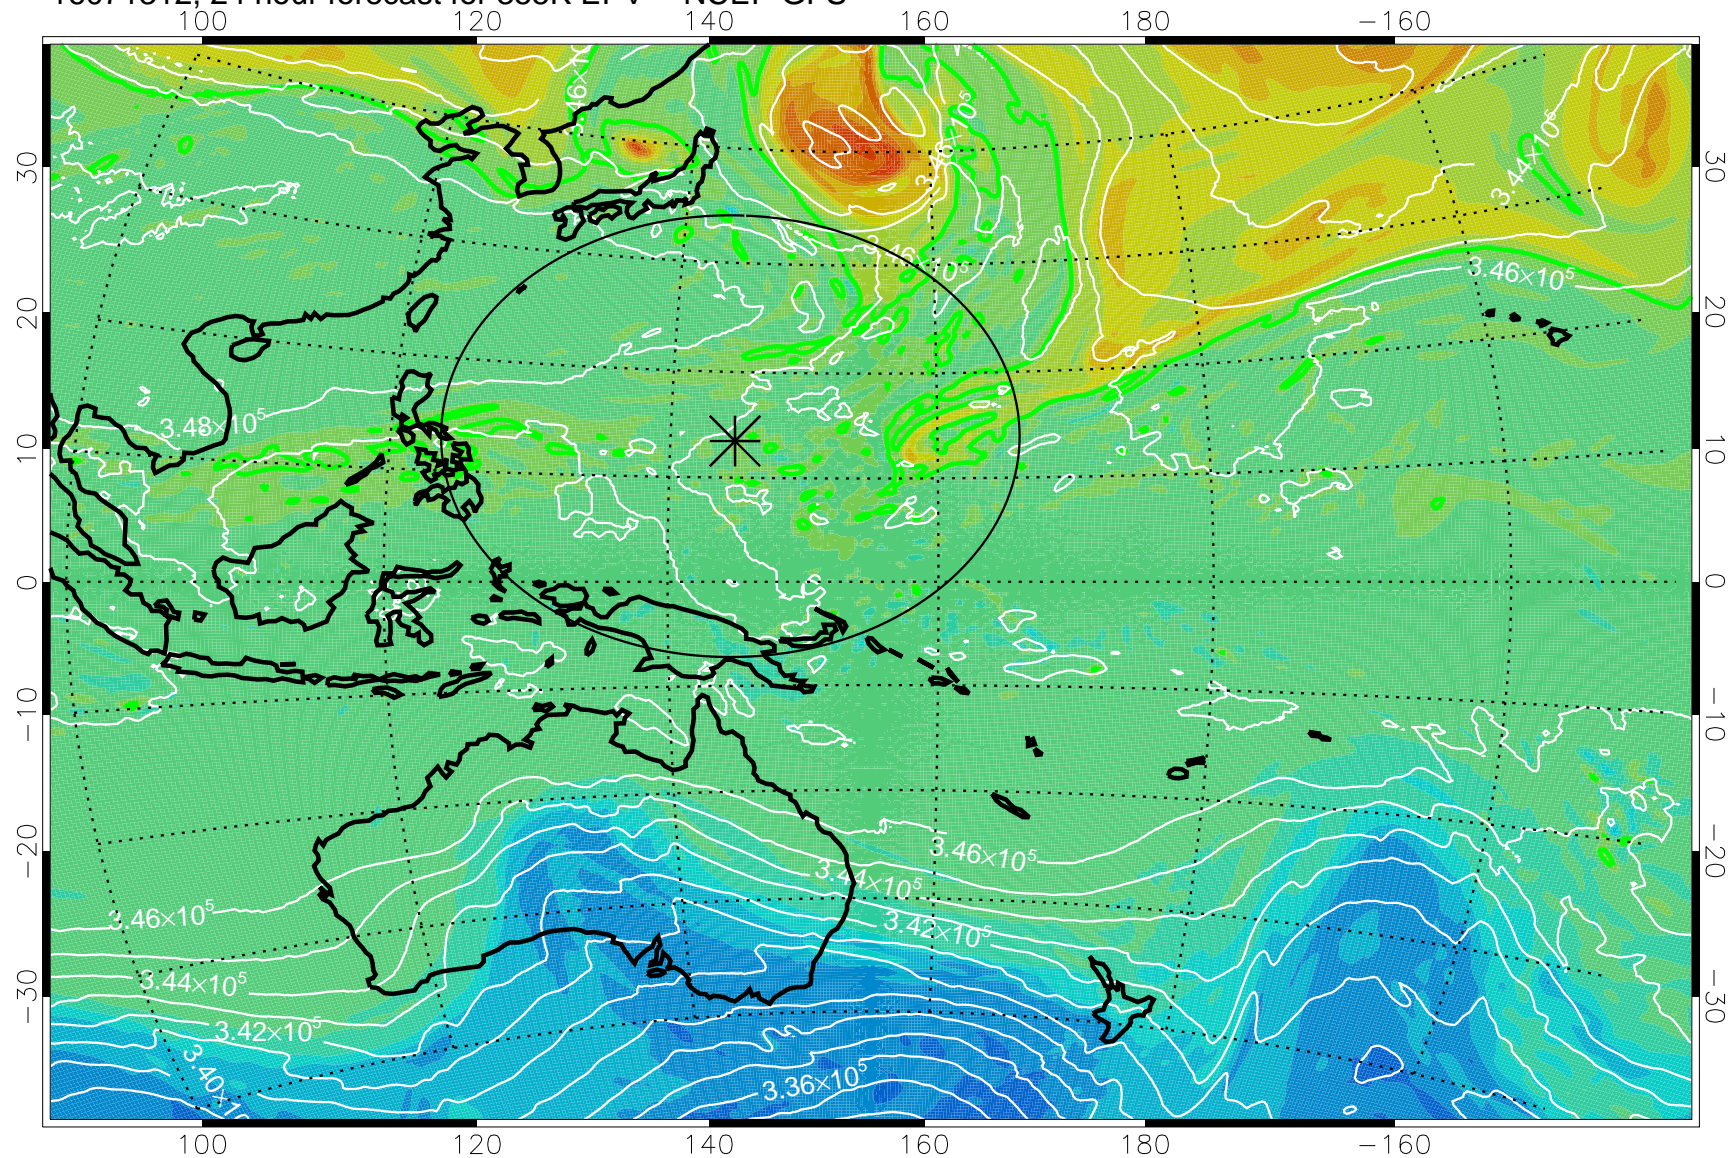

16071218, 6 hour forecast for 355K EPV -- NCEP GFS

355K Montgomery Streamfunction, white
EPV Tropopause (2 PVU) Position
Range ring of 2304 km

16071300, 12 hour forecast for 355K EPV -- NCEP GFS

355K Montgomery Streamfunction, white
EPV Tropopause (2 PVU) Position
Range ring of 2304 km

16071306, 18 hour forecast for 355K EPV -- NCEP GFS

355K Montgomery Streamfunction, white
EPV Tropopause (2 PVU) Position
Range ring of 2304 km

16071312, 24 hour forecast for 355K EPV -- NCEP GFS

355K Montgomery Streamfunction, white
EPV Tropopause (2 PVU) Position
Range ring of 2304 km

16071318, 30 hour forecast for 355K EPV -- NCEP GFS

355K Montgomery Streamfunction, white
EPV Tropopause (2 PVU) Position
Range ring of 2304 km

16071400, 36 hour forecast for 355K EPV -- NCEP GFS

355K Montgomery Streamfunction, white
EPV Tropopause (2 PVU) Position
Range ring of 2304 km

16071406, 42 hour forecast for 355K EPV -- NCEP GFS

355K Montgomery Streamfunction, white
EPV Tropopause (2 PVU) Position
Range ring of 2304 km

16071412, 48 hour forecast for 355K EPV -- NCEP GFS

355K Montgomery Streamfunction, white
EPV Tropopause (2 PVU) Position
Range ring of 2304 km