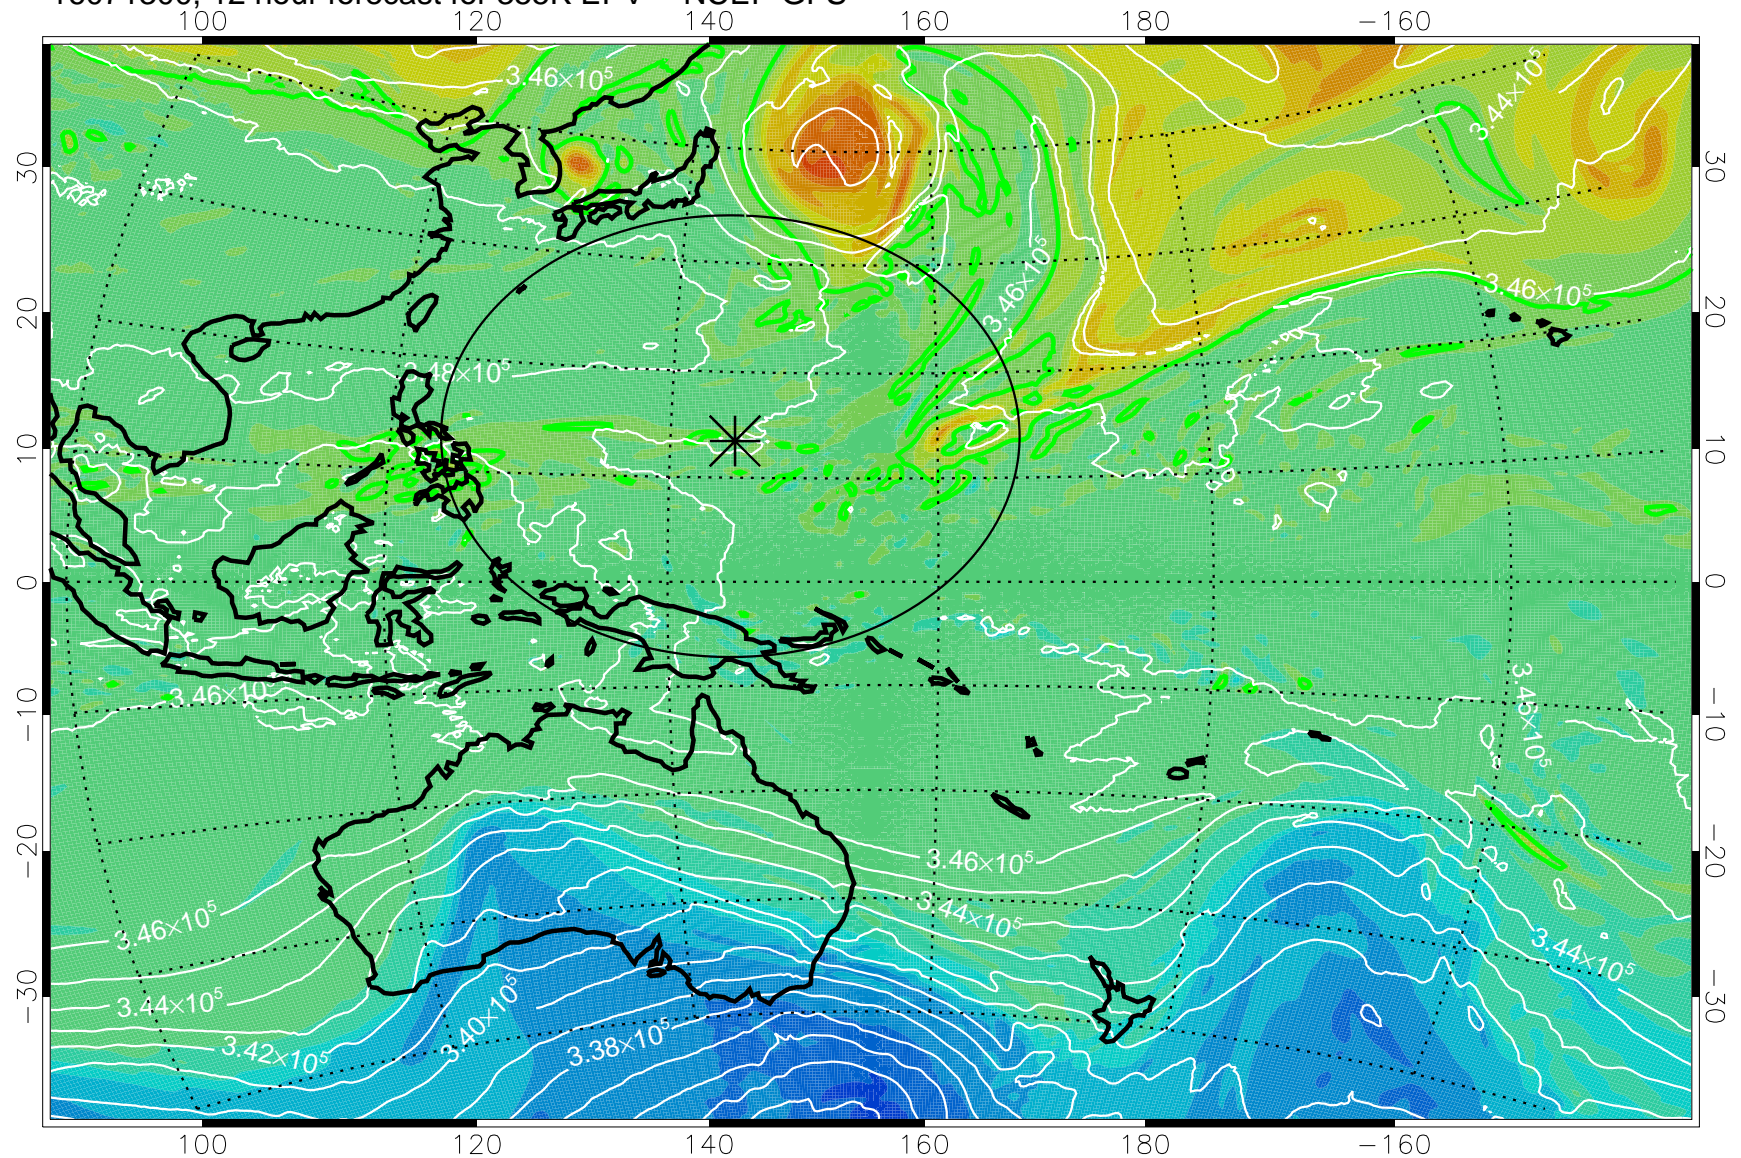

16071218, 6 hour forecast for 355K EPV -- NCEP GFS

355K Montgomery Streamfunction, white
EPV Tropopause (2 PVU) Position
Range ring of 2304 km

16071300, 12 hour forecast for 355K EPV -- NCEP GFS

355K Montgomery Streamfunction, white
EPV Tropopause (2 PVU) Position
Range ring of 2304 km

16071306, 18 hour forecast for 355K EPV -- NCEP GFS

355K Montgomery Streamfunction, white
EPV Tropopause (2 PVU) Position
Range ring of 2304 km

16071312, 24 hour forecast for 355K EPV -- NCEP GFS

355K Montgomery Streamfunction, white
EPV Tropopause (2 PVU) Position
Range ring of 2304 km

16071318, 30 hour forecast for 355K EPV -- NCEP GFS

355K Montgomery Streamfunction, white
EPV Tropopause (2 PVU) Position
Range ring of 2304 km

16071400, 36 hour forecast for 355K EPV -- NCEP GFS

355K Montgomery Streamfunction, white
EPV Tropopause (2 PVU) Position
Range ring of 2304 km

16071406, 42 hour forecast for 355K EPV -- NCEP GFS

355K Montgomery Streamfunction, white
EPV Tropopause (2 PVU) Position
Range ring of 2304 km

16071412, 48 hour forecast for 355K EPV -- NCEP GFS

355K Montgomery Streamfunction, white
EPV Tropopause (2 PVU) Position
Range ring of 2304 km