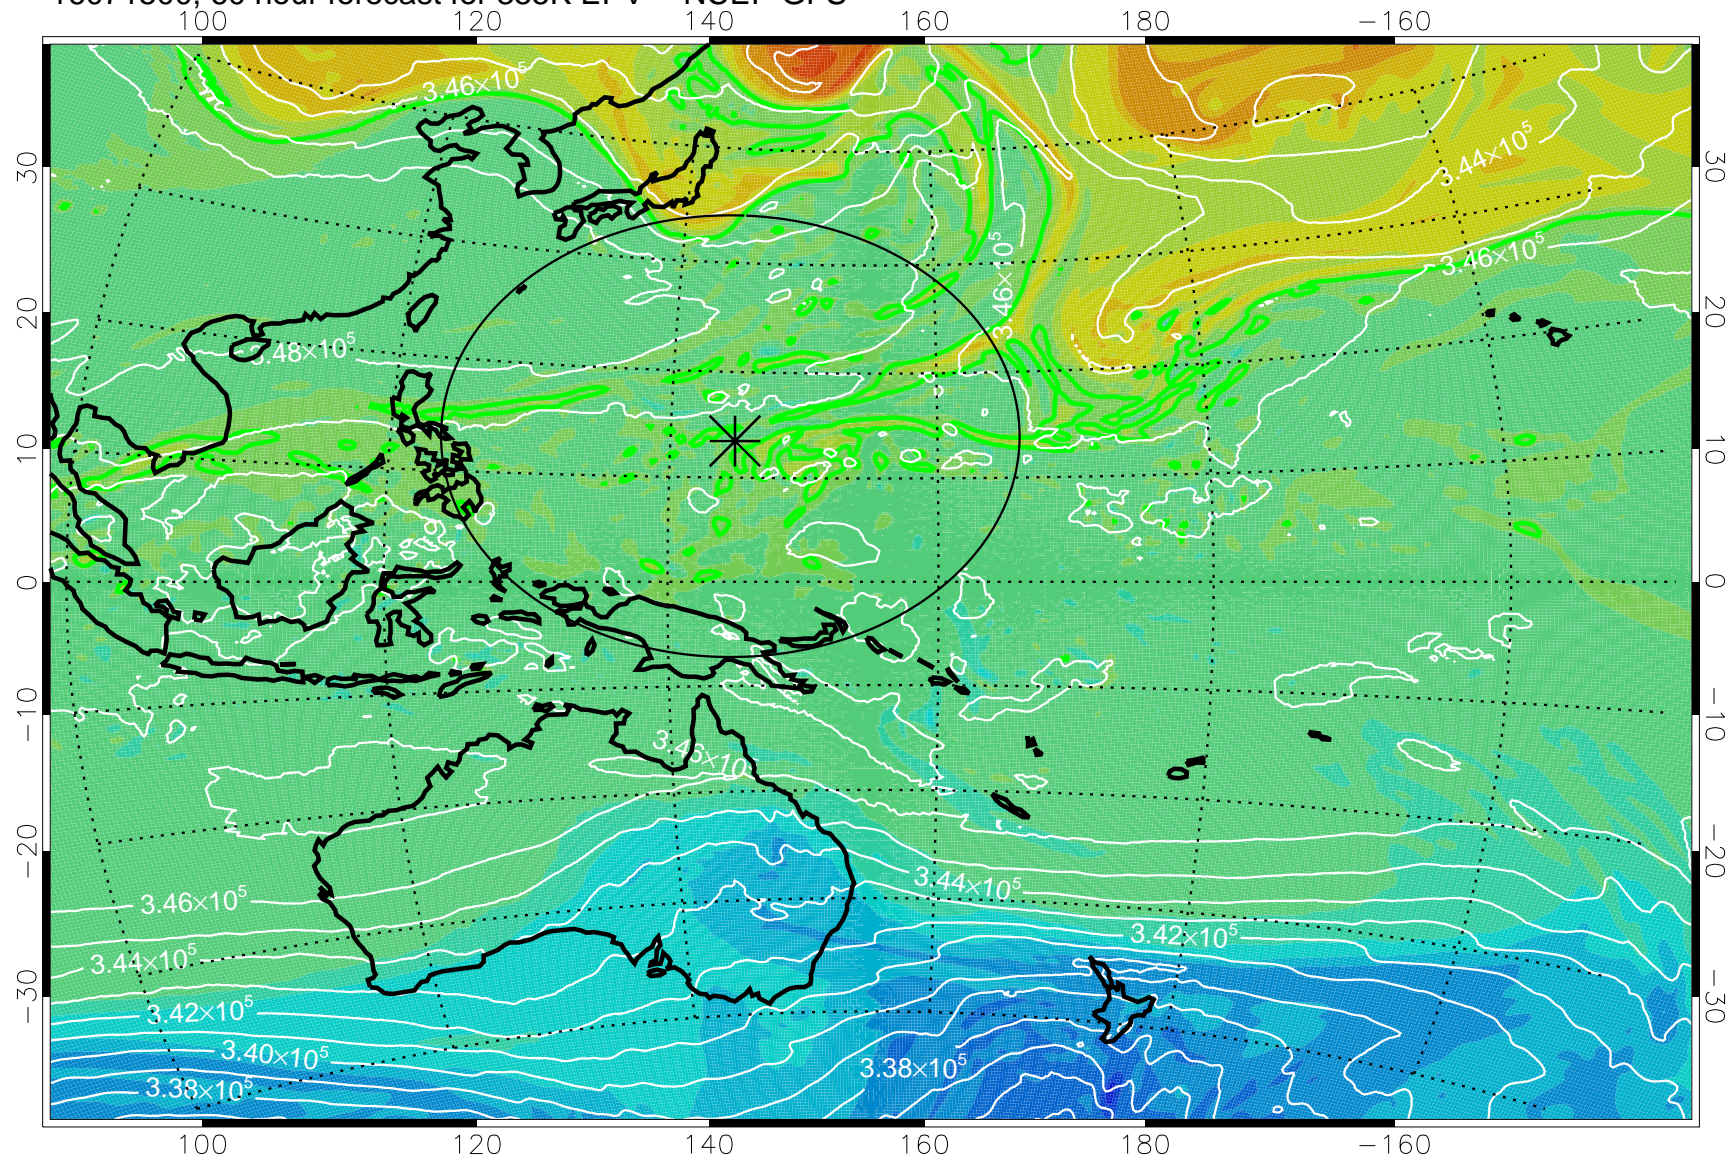

16071318, 30 hour forecast for 355K EPV -- NCEP GFS

355K Montgomery Streamfunction, white
EPV Tropopause (2 PVU) Position
Range ring of 2304 km

16071400, 36 hour forecast for 355K EPV -- NCEP GFS

355K Montgomery Streamfunction, white
EPV Tropopause (2 PVU) Position
Range ring of 2304 km

16071406, 42 hour forecast for 355K EPV -- NCEP GFS

355K Montgomery Streamfunction, white
EPV Tropopause (2 PVU) Position
Range ring of 2304 km

16071412, 48 hour forecast for 355K EPV -- NCEP GFS

355K Montgomery Streamfunction, white
EPV Tropopause (2 PVU) Position
Range ring of 2304 km

16071418, 54 hour forecast for 355K EPV -- NCEP GFS

355K Montgomery Streamfunction, white
EPV Tropopause (2 PVU) Position
Range ring of 2304 km

16071500, 60 hour forecast for 355K EPV -- NCEP GFS

355K Montgomery Streamfunction, white
EPV Tropopause (2 PVU) Position
Range ring of 2304 km

16071506, 66 hour forecast for 355K EPV -- NCEP GFS

355K Montgomery Streamfunction, white
EPV Tropopause (2 PVU) Position
Range ring of 2304 km

16071512, 72 hour forecast for 355K EPV -- NCEP GFS

355K Montgomery Streamfunction, white
EPV Tropopause (2 PVU) Position
Range ring of 2304 km