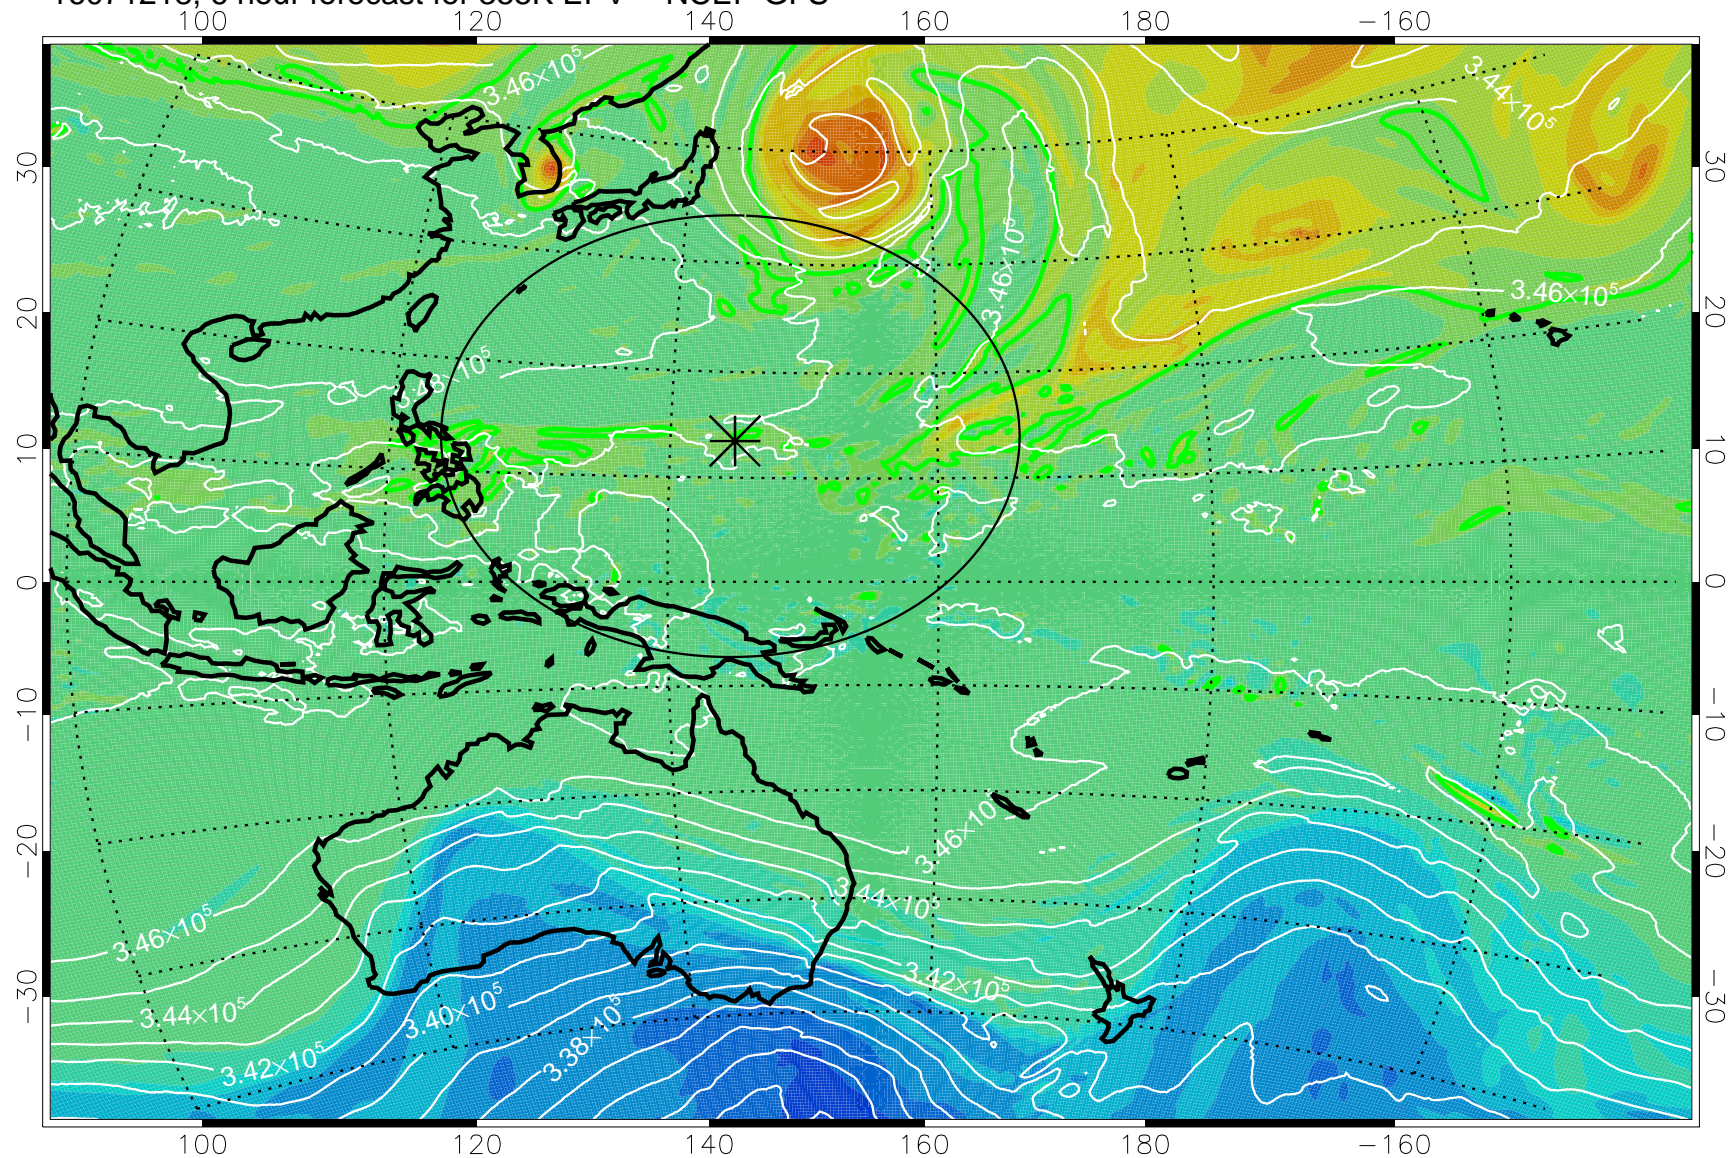

16071218, 6 hour forecast for 355K EPV -- NCEP GFS

355K Montgomery Streamfunction, white
EPV Tropopause (2 PVU) Position
Range ring of 2304 km

16071300, 12 hour forecast for 355K EPV -- NCEP GFS

355K Montgomery Streamfunction, white
EPV Tropopause (2 PVU) Position
Range ring of 2304 km

16071306, 18 hour forecast for 355K EPV -- NCEP GFS

355K Montgomery Streamfunction, white
EPV Tropopause (2 PVU) Position
Range ring of 2304 km

16071312, 24 hour forecast for 355K EPV -- NCEP GFS

355K Montgomery Streamfunction, white
EPV Tropopause (2 PVU) Position
Range ring of 2304 km

16071318, 30 hour forecast for 355K EPV -- NCEP GFS

355K Montgomery Streamfunction, white
EPV Tropopause (2 PVU) Position
Range ring of 2304 km

16071400, 36 hour forecast for 355K EPV -- NCEP GFS

355K Montgomery Streamfunction, white
EPV Tropopause (2 PVU) Position
Range ring of 2304 km

16071406, 42 hour forecast for 355K EPV -- NCEP GFS

355K Montgomery Streamfunction, white
EPV Tropopause (2 PVU) Position
Range ring of 2304 km

16071412, 48 hour forecast for 355K EPV -- NCEP GFS

355K Montgomery Streamfunction, white
EPV Tropopause (2 PVU) Position
Range ring of 2304 km