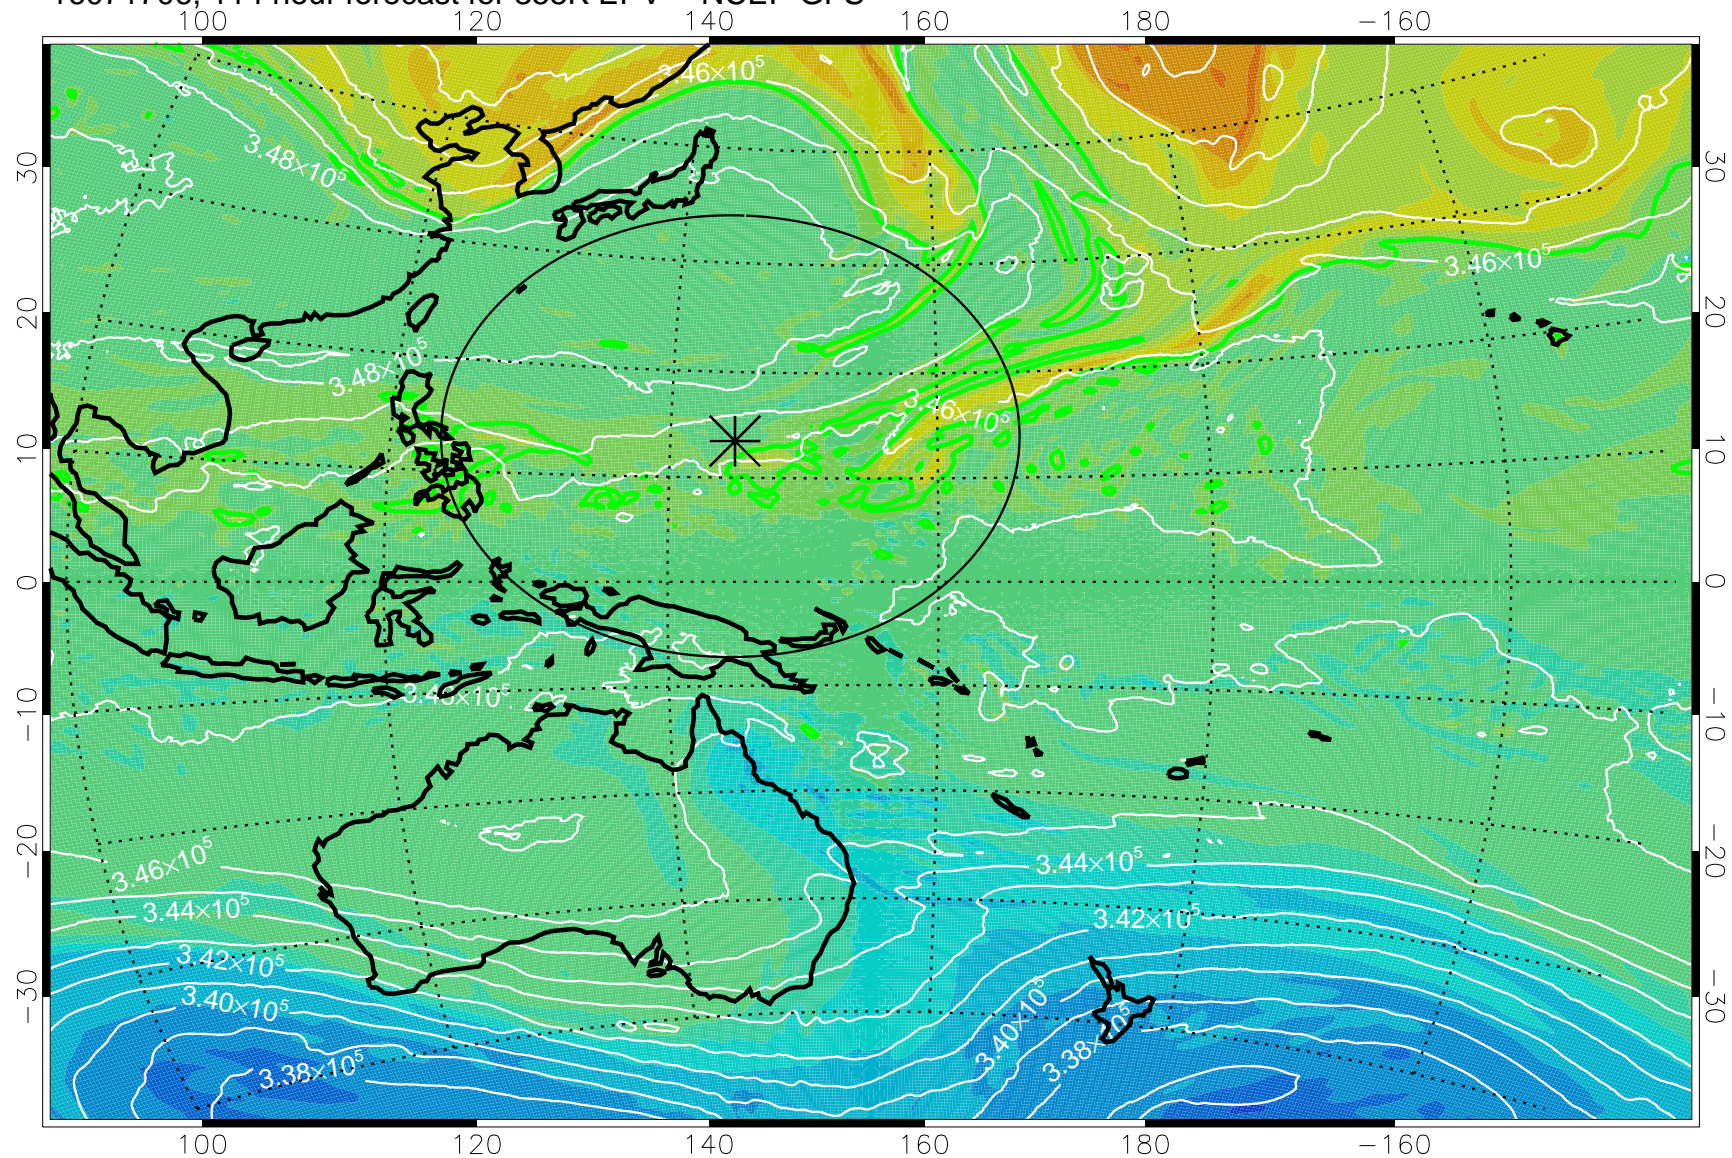

16071518, 78 hour forecast for 355K EPV -- NCEP GFS

355K Montgomery Streamfunction, white
EPV Tropopause (2 PVU) Position
Range ring of 2304 km

16071600, 84 hour forecast for 355K EPV -- NCEP GFS

355K Montgomery Streamfunction, white
EPV Tropopause (2 PVU) Position
Range ring of 2304 km

16071606, 90 hour forecast for 355K EPV -- NCEP GFS

355K Montgomery Streamfunction, white
EPV Tropopause (2 PVU) Position
Range ring of 2304 km

16071612, 96 hour forecast for 355K EPV -- NCEP GFS

355K Montgomery Streamfunction, white
EPV Tropopause (2 PVU) Position
Range ring of 2304 km

16071618, 102 hour forecast for 355K EPV -- NCEP GFS

355K Montgomery Streamfunction, white
EPV Tropopause (2 PVU) Position
Range ring of 2304 km

16071700, 108 hour forecast for 355K EPV -- NCEP GFS

355K Montgomery Streamfunction, white
EPV Tropopause (2 PVU) Position
Range ring of 2304 km

16071706, 114 hour forecast for 355K EPV -- NCEP GFS

355K Montgomery Streamfunction, white
EPV Tropopause (2 PVU) Position
Range ring of 2304 km

16071712, 120 hour forecast for 355K EPV -- NCEP GFS

355K Montgomery Streamfunction, white
EPV Tropopause (2 PVU) Position
Range ring of 2304 km