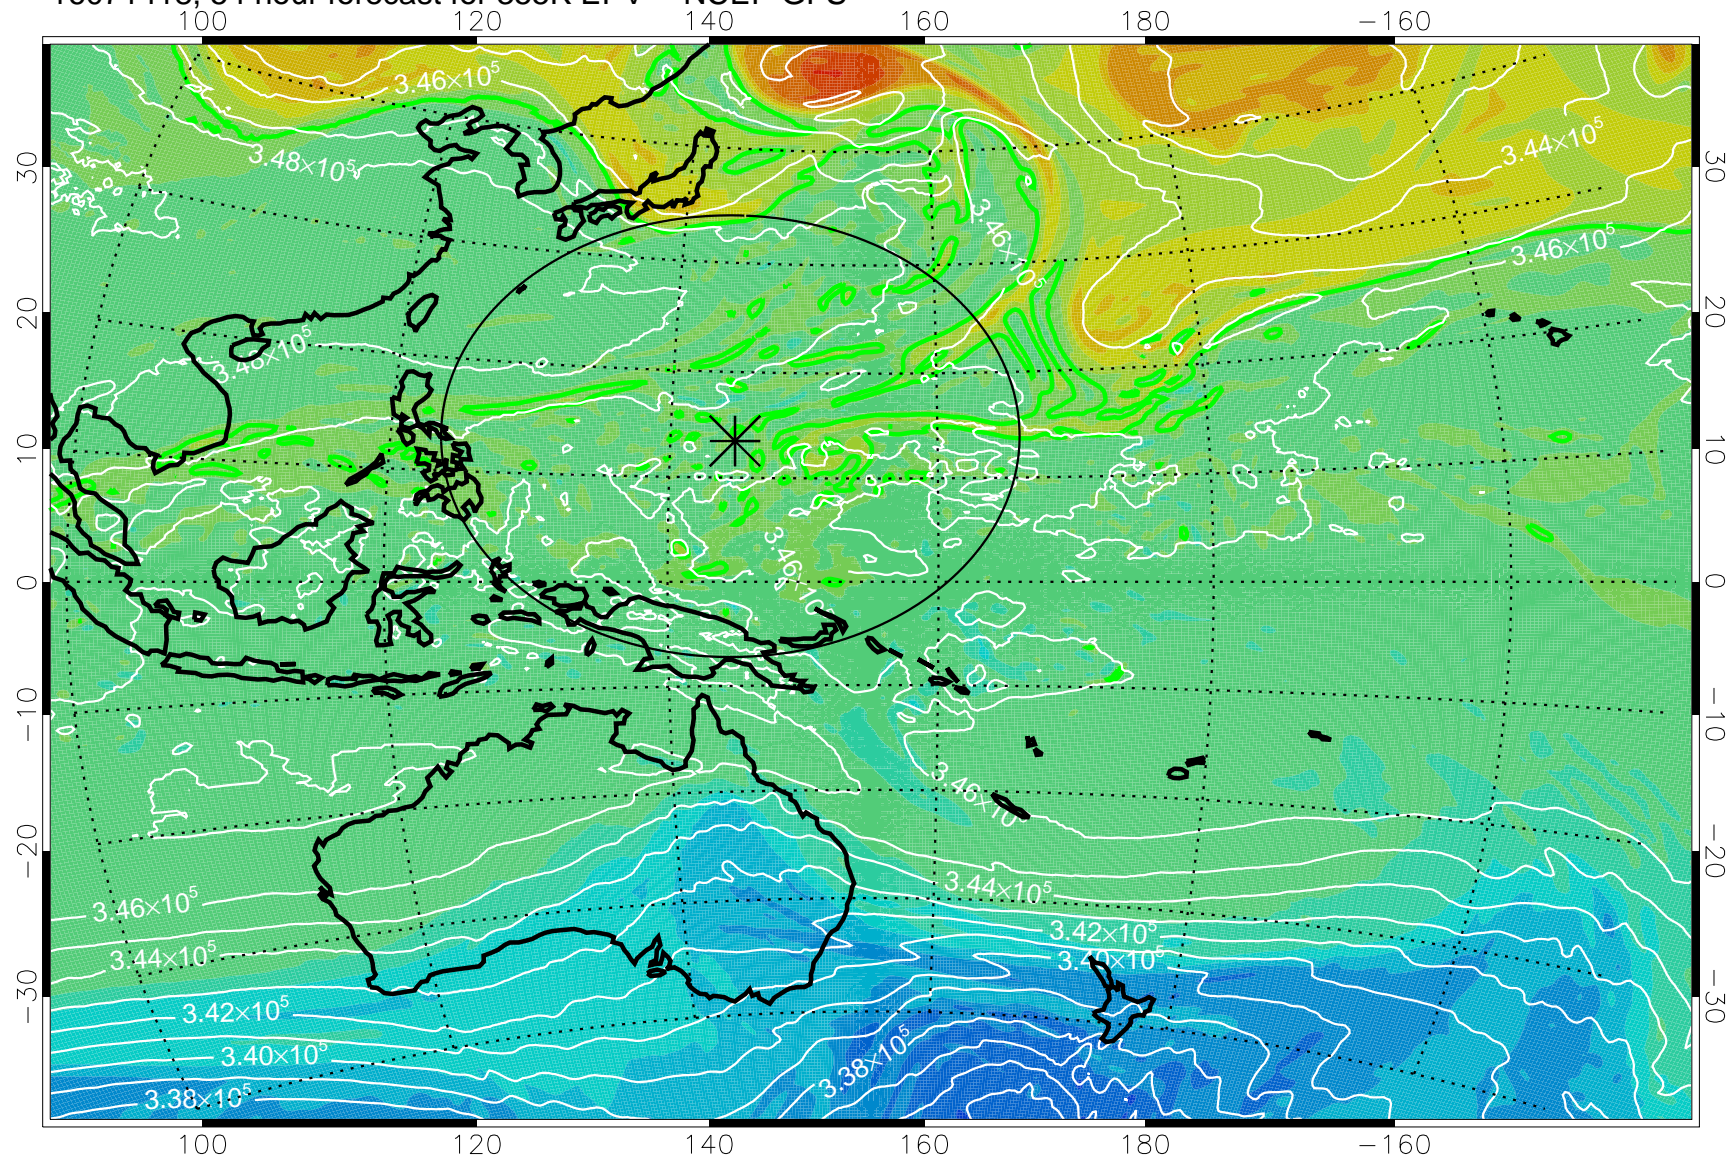

16071318, 30 hour forecast for 355K EPV -- NCEP GFS

355K Montgomery Streamfunction, white
EPV Tropopause (2 PVU) Position
Range ring of 2304 km

16071400, 36 hour forecast for 355K EPV -- NCEP GFS

355K Montgomery Streamfunction, white
EPV Tropopause (2 PVU) Position
Range ring of 2304 km

16071406, 42 hour forecast for 355K EPV -- NCEP GFS

355K Montgomery Streamfunction, white
EPV Tropopause (2 PVU) Position
Range ring of 2304 km

16071412, 48 hour forecast for 355K EPV -- NCEP GFS

355K Montgomery Streamfunction, white
EPV Tropopause (2 PVU) Position
Range ring of 2304 km

16071418, 54 hour forecast for 355K EPV -- NCEP GFS

355K Montgomery Streamfunction, white
EPV Tropopause (2 PVU) Position
Range ring of 2304 km

16071500, 60 hour forecast for 355K EPV -- NCEP GFS

355K Montgomery Streamfunction, white
EPV Tropopause (2 PVU) Position
Range ring of 2304 km

16071506, 66 hour forecast for 355K EPV -- NCEP GFS

355K Montgomery Streamfunction, white
EPV Tropopause (2 PVU) Position
Range ring of 2304 km

16071512, 72 hour forecast for 355K EPV -- NCEP GFS

355K Montgomery Streamfunction, white
EPV Tropopause (2 PVU) Position
Range ring of 2304 km