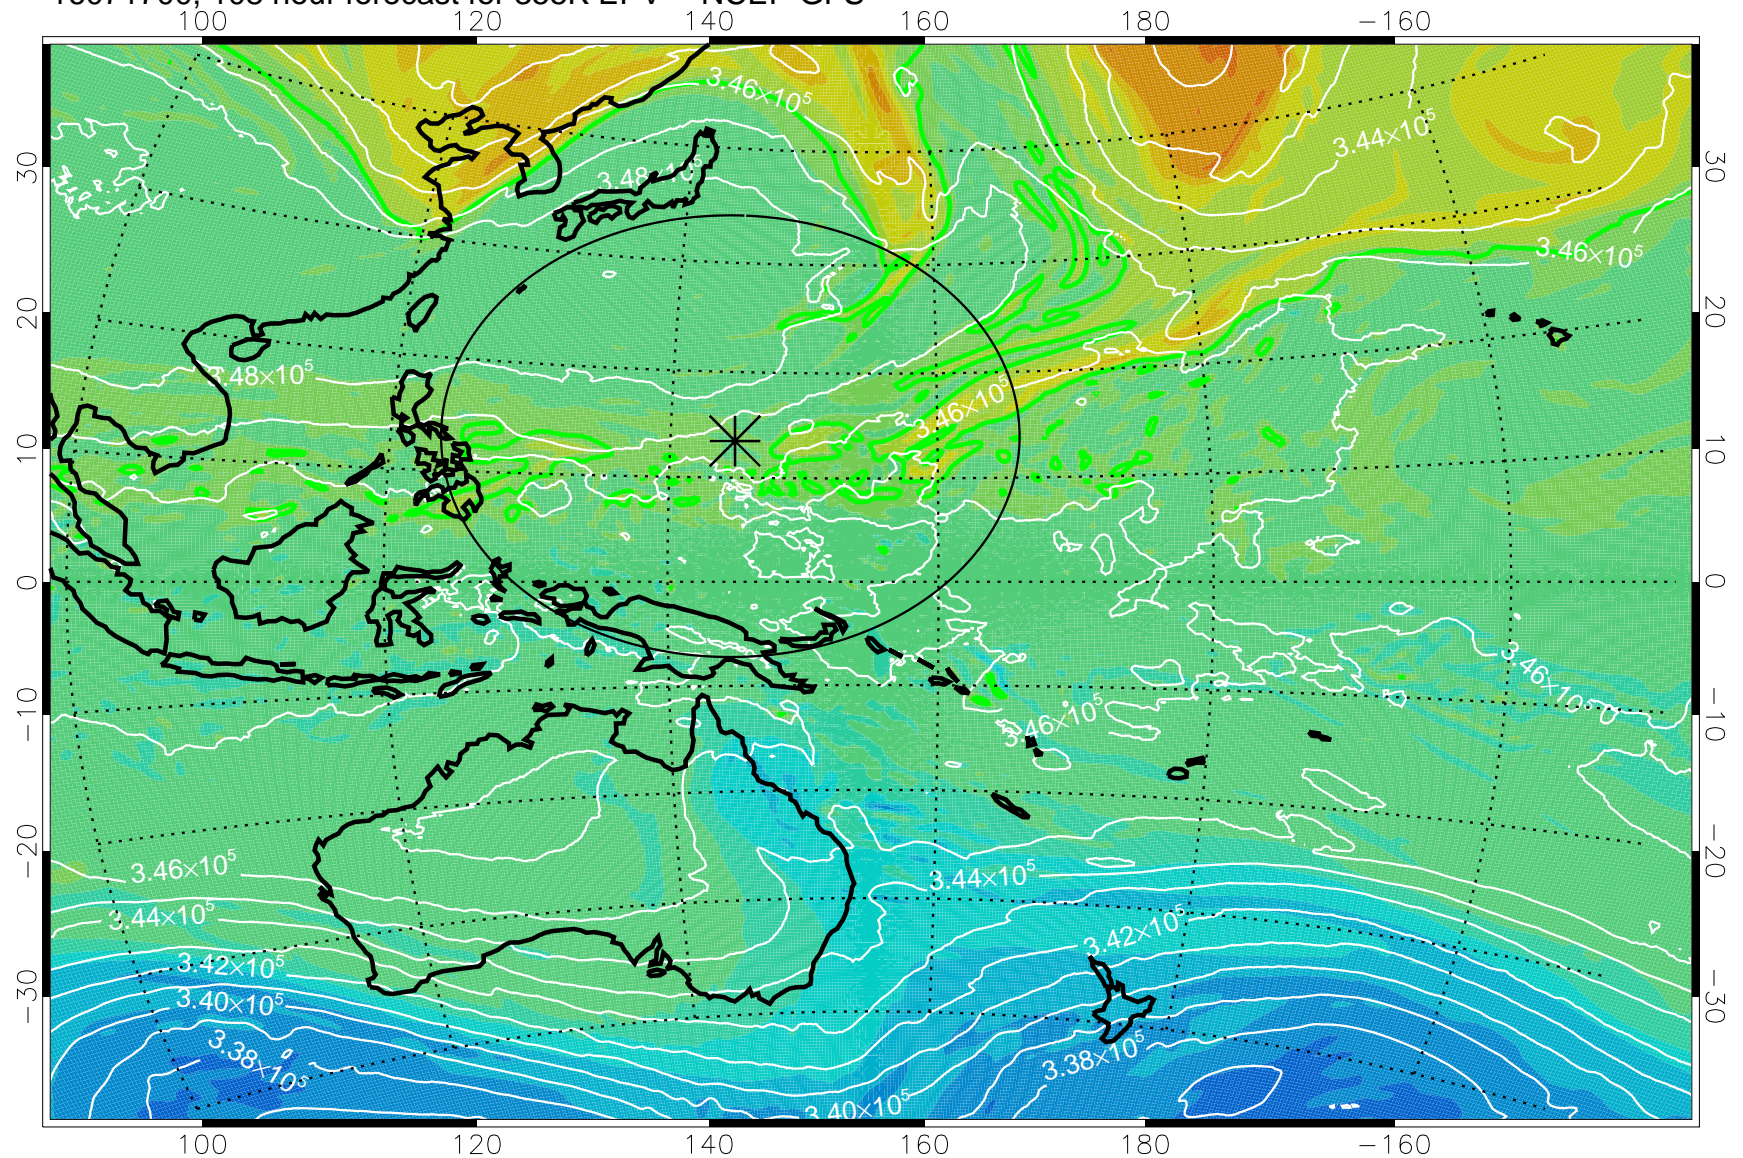

16071518, 78 hour forecast for 355K EPV -- NCEP GFS

355K Montgomery Streamfunction, white
EPV Tropopause (2 PVU) Position
Range ring of 2304 km

16071600, 84 hour forecast for 355K EPV -- NCEP GFS

355K Montgomery Streamfunction, white
EPV Tropopause (2 PVU) Position
Range ring of 2304 km

16071606, 90 hour forecast for 355K EPV -- NCEP GFS

355K Montgomery Streamfunction, white
EPV Tropopause (2 PVU) Position
Range ring of 2304 km

16071612, 96 hour forecast for 355K EPV -- NCEP GFS

355K Montgomery Streamfunction, white
EPV Tropopause (2 PVU) Position
Range ring of 2304 km

16071618, 102 hour forecast for 355K EPV -- NCEP GFS

355K Montgomery Streamfunction, white
EPV Tropopause (2 PVU) Position
Range ring of 2304 km

16071700, 108 hour forecast for 355K EPV -- NCEP GFS

355K Montgomery Streamfunction, white
EPV Tropopause (2 PVU) Position
Range ring of 2304 km

16071706, 114 hour forecast for 355K EPV -- NCEP GFS

355K Montgomery Streamfunction, white
EPV Tropopause (2 PVU) Position
Range ring of 2304 km

16071712, 120 hour forecast for 355K EPV -- NCEP GFS

355K Montgomery Streamfunction, white
EPV Tropopause (2 PVU) Position
Range ring of 2304 km