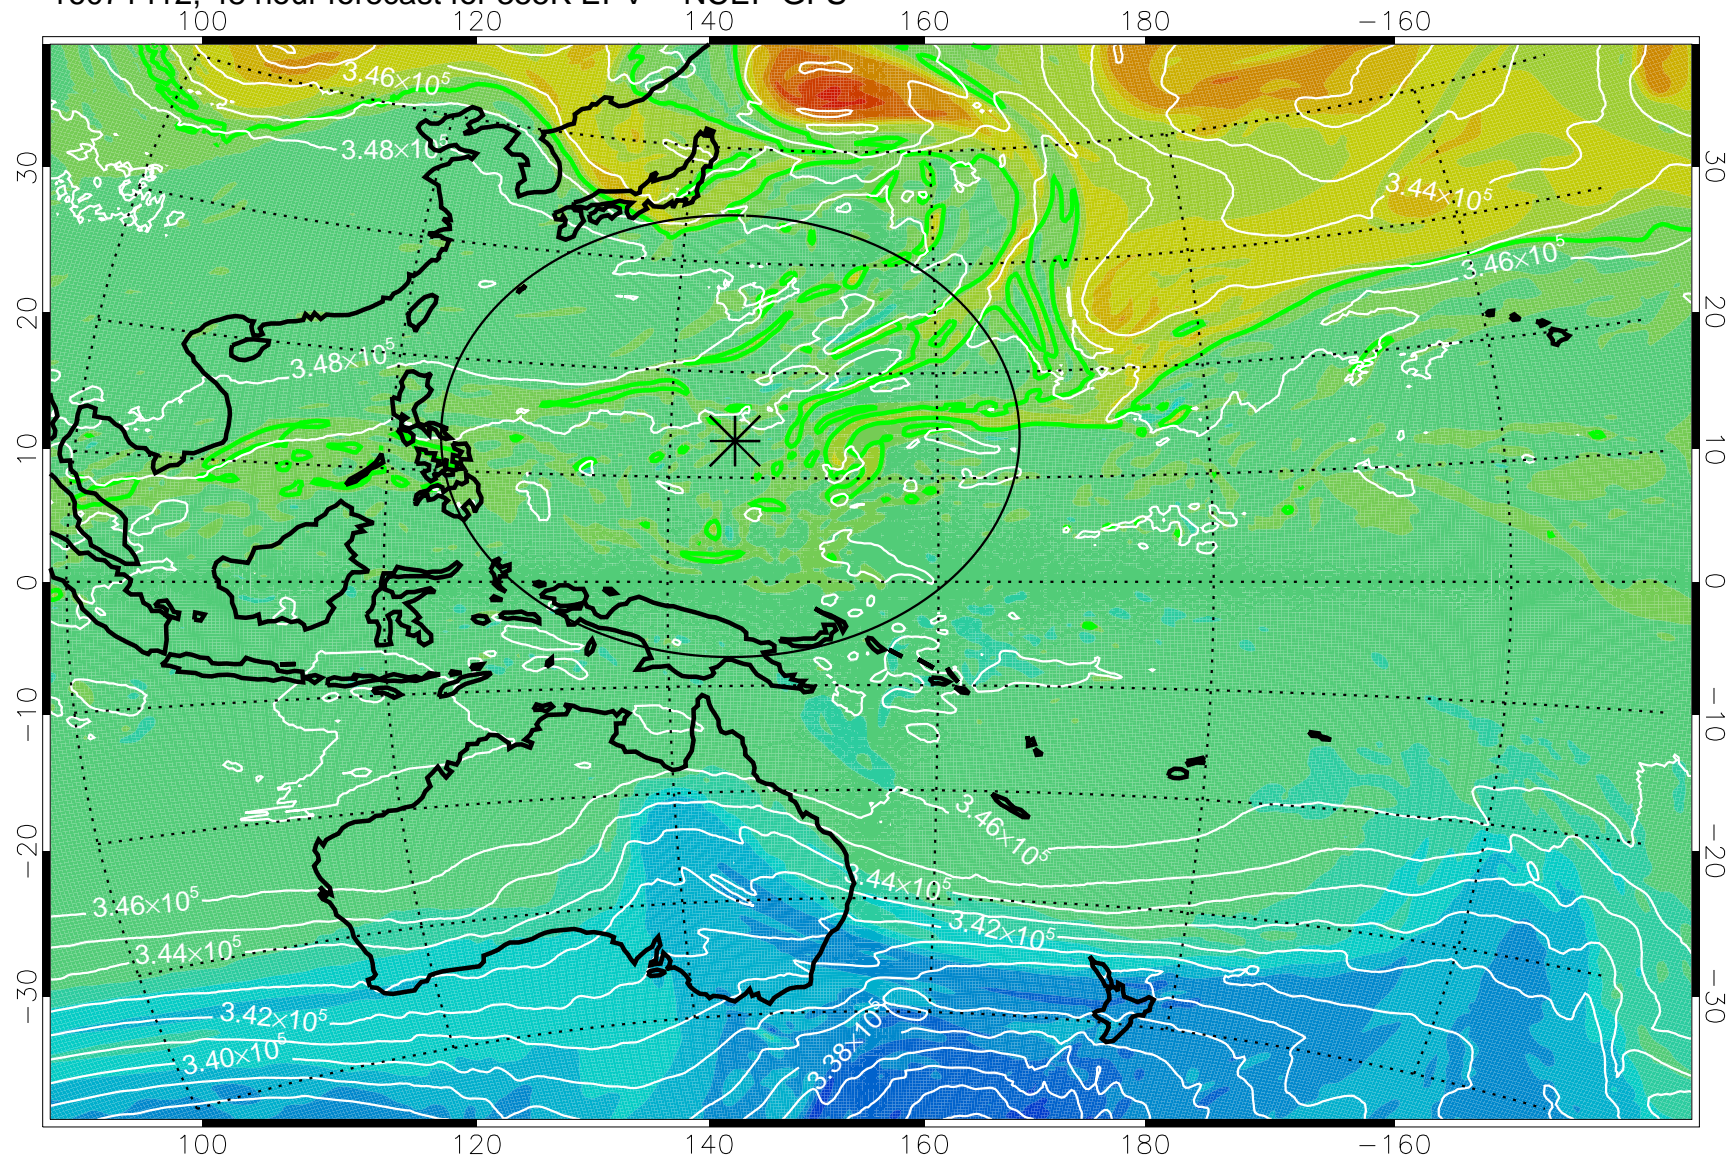

16071318, 30 hour forecast for 355K EPV -- NCEP GFS

355K Montgomery Streamfunction, white
EPV Tropopause (2 PVU) Position
Range ring of 2304 km

16071400, 36 hour forecast for 355K EPV -- NCEP GFS

355K Montgomery Streamfunction, white
EPV Tropopause (2 PVU) Position
Range ring of 2304 km

16071406, 42 hour forecast for 355K EPV -- NCEP GFS

355K Montgomery Streamfunction, white
EPV Tropopause (2 PVU) Position
Range ring of 2304 km

16071412, 48 hour forecast for 355K EPV -- NCEP GFS

355K Montgomery Streamfunction, white
EPV Tropopause (2 PVU) Position
Range ring of 2304 km

16071418, 54 hour forecast for 355K EPV -- NCEP GFS

355K Montgomery Streamfunction, white
EPV Tropopause (2 PVU) Position
Range ring of 2304 km

16071500, 60 hour forecast for 355K EPV -- NCEP GFS

355K Montgomery Streamfunction, white
EPV Tropopause (2 PVU) Position
Range ring of 2304 km

16071506, 66 hour forecast for 355K EPV -- NCEP GFS

355K Montgomery Streamfunction, white
EPV Tropopause (2 PVU) Position
Range ring of 2304 km

16071512, 72 hour forecast for 355K EPV -- NCEP GFS

355K Montgomery Streamfunction, white
EPV Tropopause (2 PVU) Position
Range ring of 2304 km