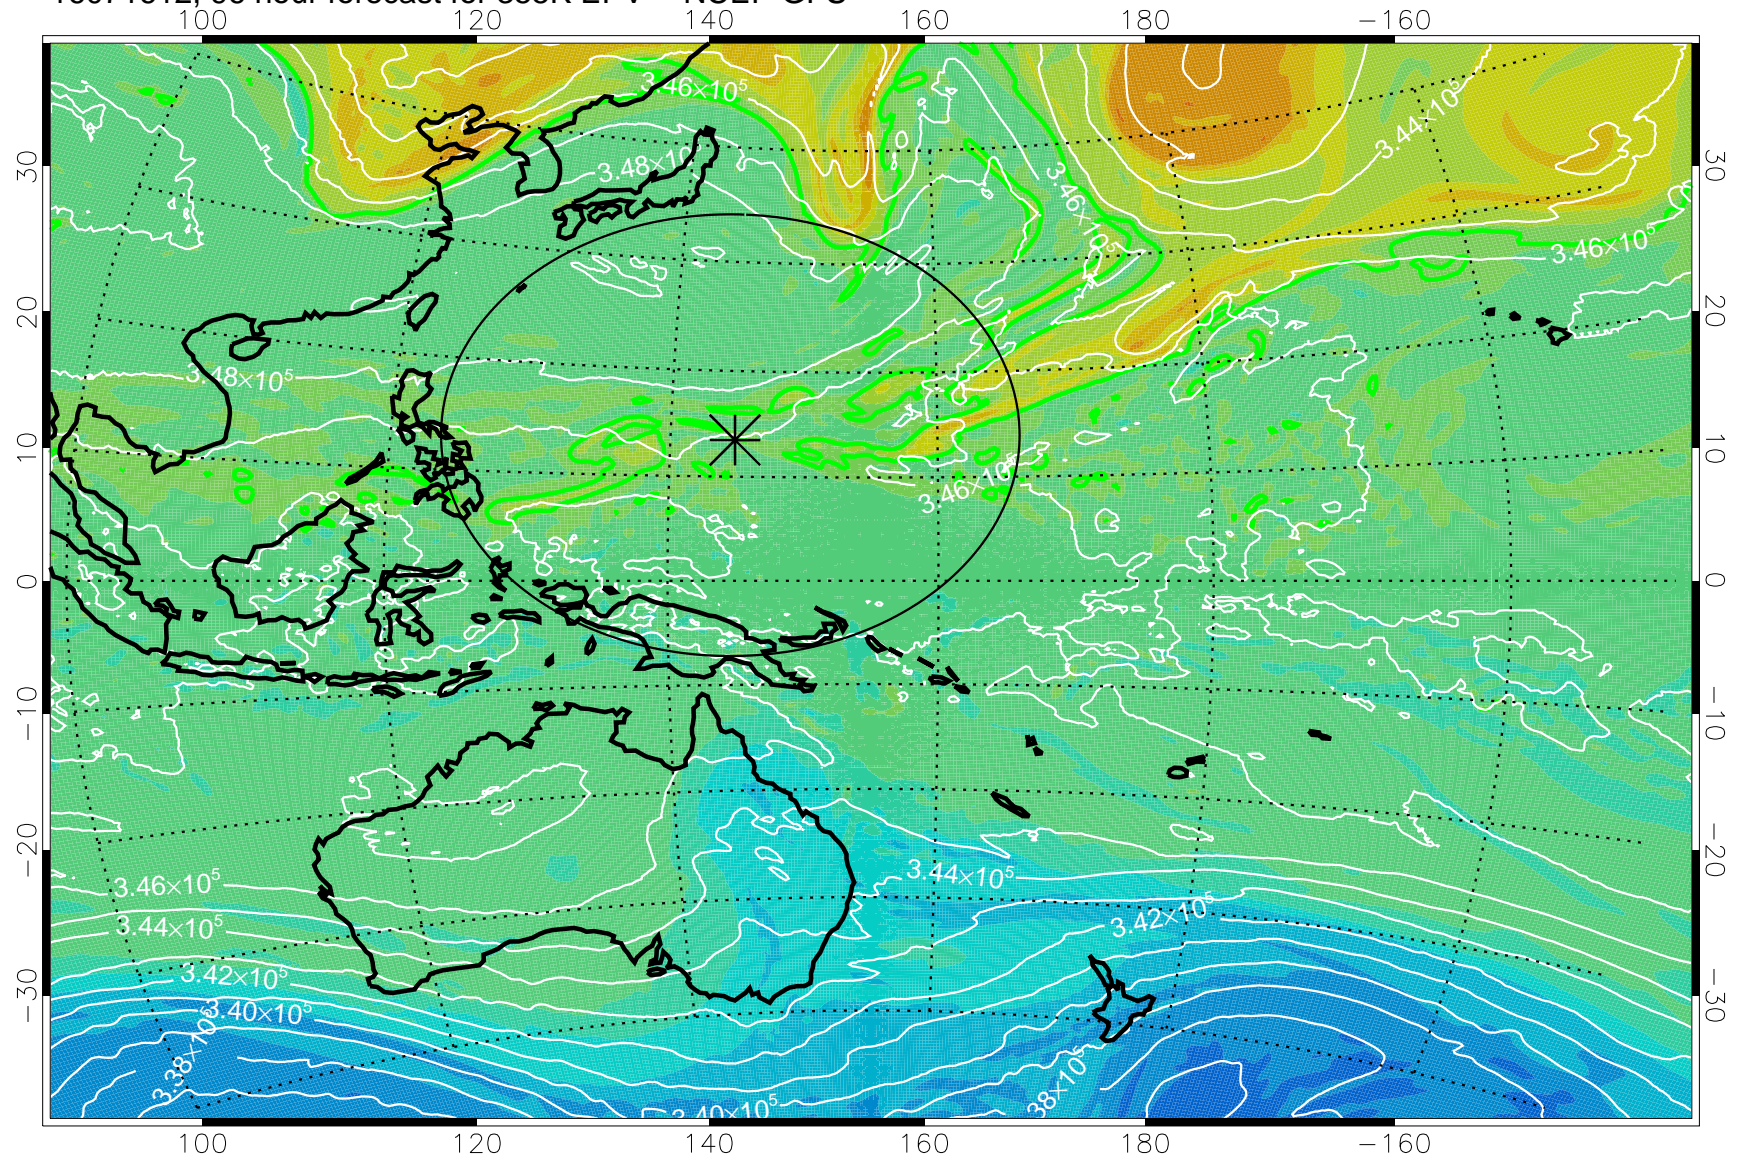

16071506, 66 hour forecast for 355K EPV -- NCEP GFS

355K Montgomery Streamfunction, white
EPV Tropopause (2 PVU) Position
Range ring of 2304 km

16071512, 72 hour forecast for 355K EPV -- NCEP GFS

355K Montgomery Streamfunction, white
EPV Tropopause (2 PVU) Position
Range ring of 2304 km

16071518, 78 hour forecast for 355K EPV -- NCEP GFS

355K Montgomery Streamfunction, white
EPV Tropopause (2 PVU) Position
Range ring of 2304 km

16071600, 84 hour forecast for 355K EPV -- NCEP GFS

355K Montgomery Streamfunction, white
EPV Tropopause (2 PVU) Position
Range ring of 2304 km

16071606, 90 hour forecast for 355K EPV -- NCEP GFS

355K Montgomery Streamfunction, white
EPV Tropopause (2 PVU) Position
Range ring of 2304 km

16071612, 96 hour forecast for 355K EPV -- NCEP GFS

355K Montgomery Streamfunction, white
EPV Tropopause (2 PVU) Position
Range ring of 2304 km

16071618, 102 hour forecast for 355K EPV -- NCEP GFS

355K Montgomery Streamfunction, white
EPV Tropopause (2 PVU) Position
Range ring of 2304 km

16071700, 108 hour forecast for 355K EPV -- NCEP GFS

355K Montgomery Streamfunction, white
EPV Tropopause (2 PVU) Position
Range ring of 2304 km