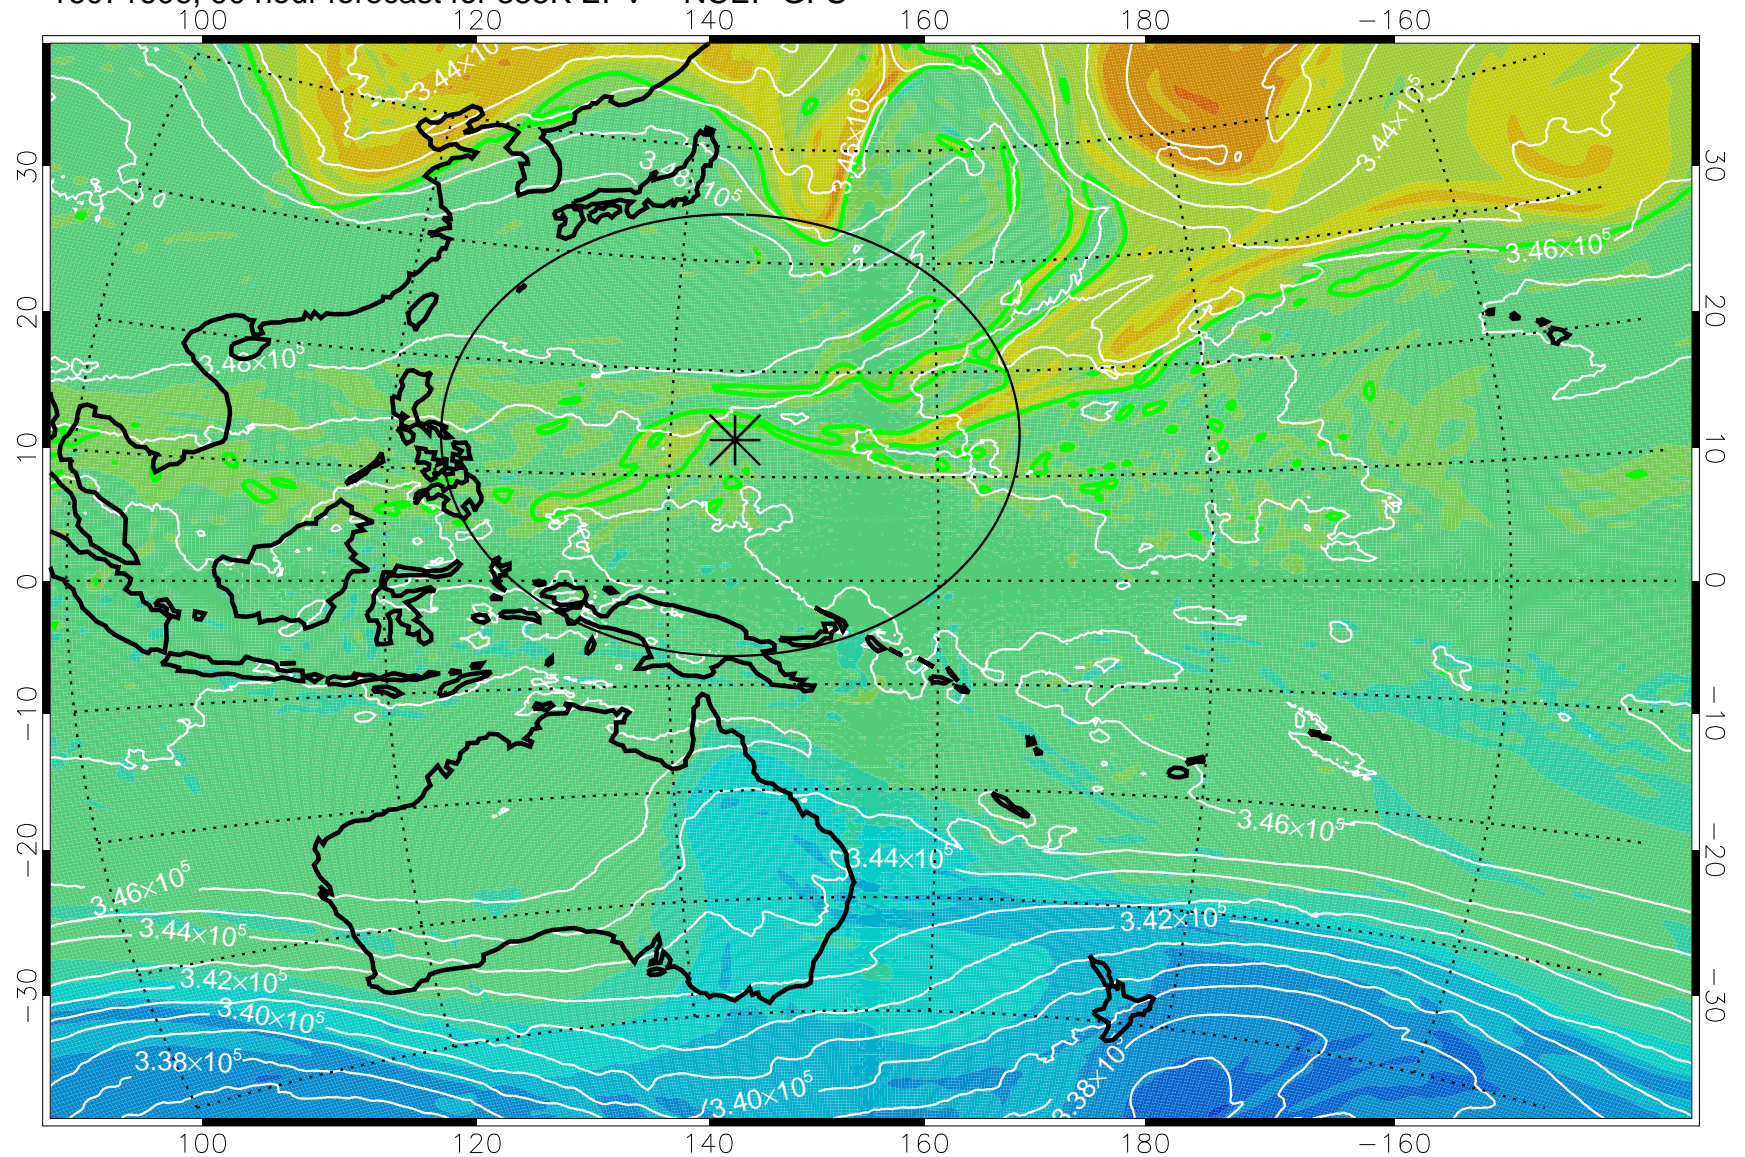

16071506, 66 hour forecast for 355K EPV -- NCEP GFS

355K Montgomery Streamfunction, white
EPV Tropopause (2 PVU) Position
Range ring of 2304 km

16071512, 72 hour forecast for 355K EPV -- NCEP GFS

355K Montgomery Streamfunction, white
EPV Tropopause (2 PVU) Position
Range ring of 2304 km

16071518, 78 hour forecast for 355K EPV -- NCEP GFS

355K Montgomery Streamfunction, white
EPV Tropopause (2 PVU) Position
Range ring of 2304 km

16071600, 84 hour forecast for 355K EPV -- NCEP GFS

355K Montgomery Streamfunction, white
EPV Tropopause (2 PVU) Position
Range ring of 2304 km

16071606, 90 hour forecast for 355K EPV -- NCEP GFS

355K Montgomery Streamfunction, white
EPV Tropopause (2 PVU) Position
Range ring of 2304 km

16071612, 96 hour forecast for 355K EPV -- NCEP GFS

355K Montgomery Streamfunction, white
EPV Tropopause (2 PVU) Position
Range ring of 2304 km

16071618, 102 hour forecast for 355K EPV -- NCEP GFS

355K Montgomery Streamfunction, white
EPV Tropopause (2 PVU) Position
Range ring of 2304 km

16071700, 108 hour forecast for 355K EPV -- NCEP GFS

355K Montgomery Streamfunction, white
EPV Tropopause (2 PVU) Position
Range ring of 2304 km