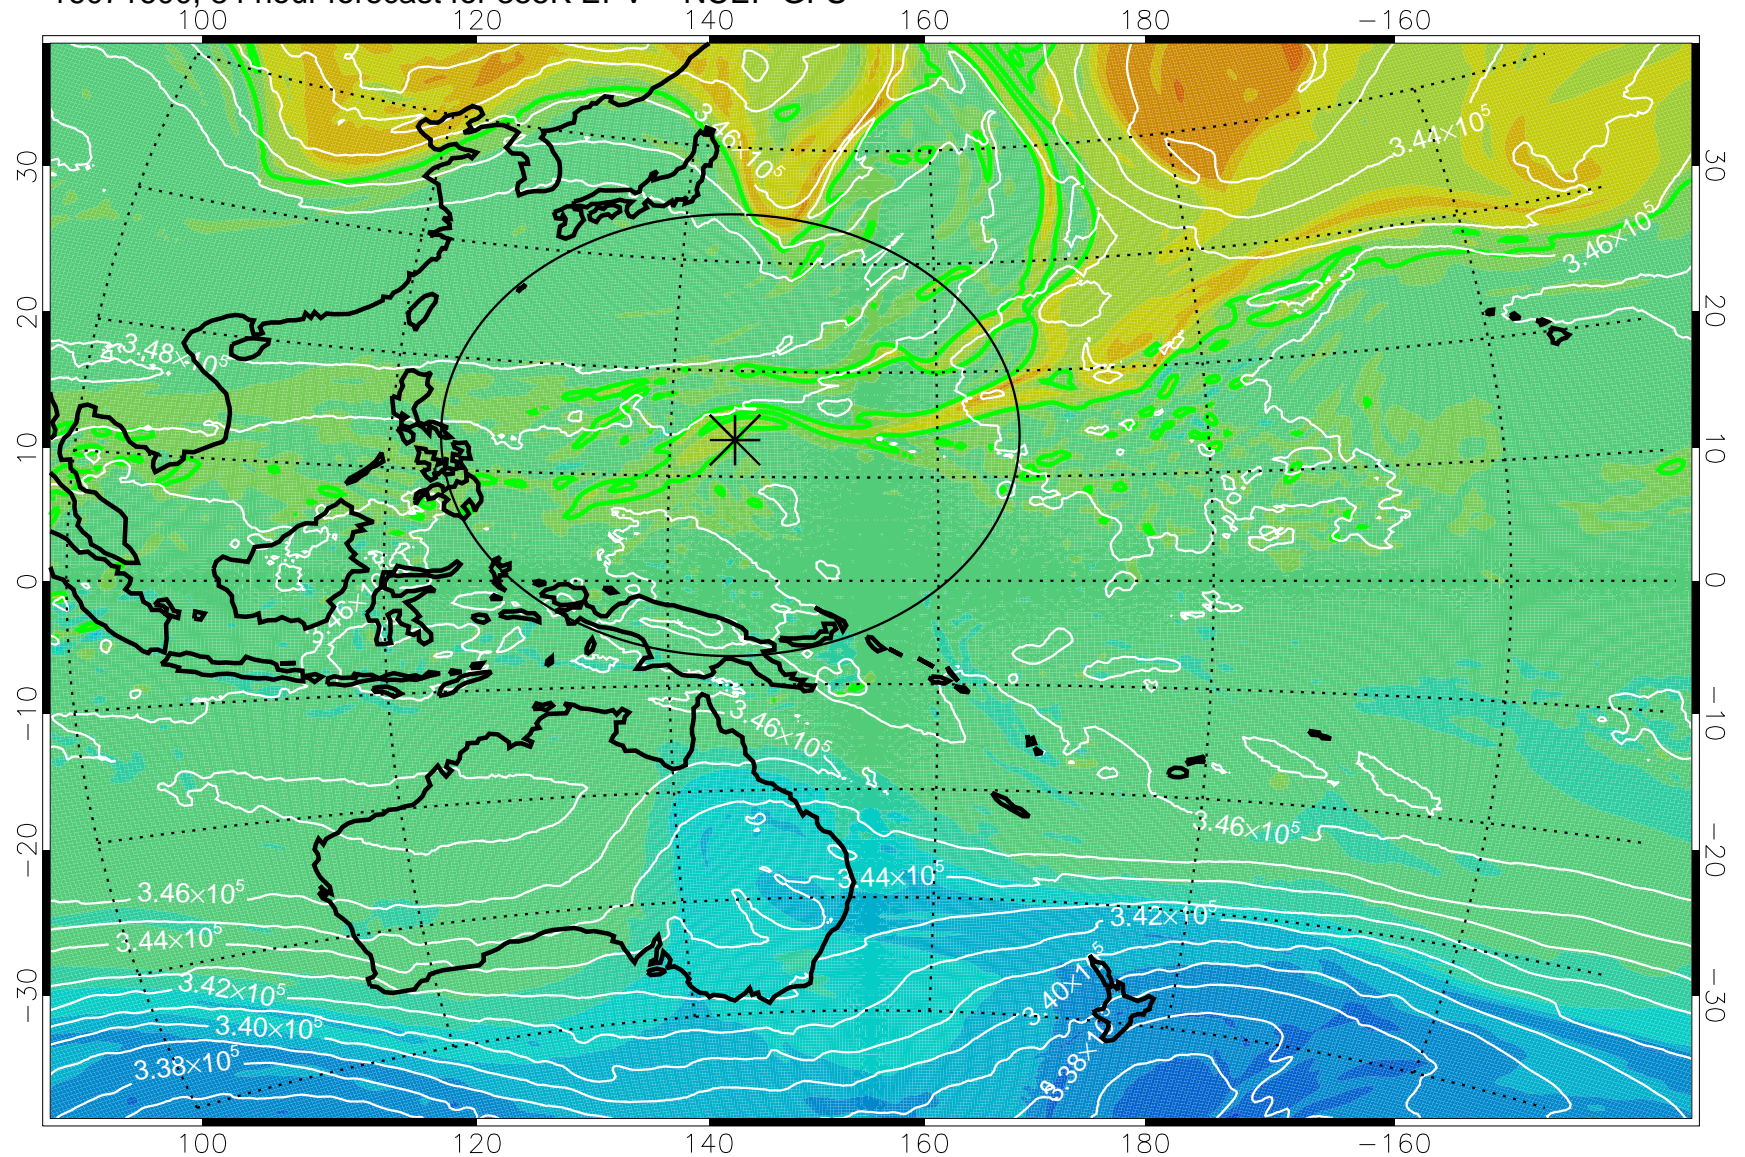

16071418, 54 hour forecast for 355K EPV -- NCEP GFS

355K Montgomery Streamfunction, white
EPV Tropopause (2 PVU) Position
Range ring of 2304 km

16071500, 60 hour forecast for 355K EPV -- NCEP GFS

355K Montgomery Streamfunction, white
EPV Tropopause (2 PVU) Position
Range ring of 2304 km

16071506, 66 hour forecast for 355K EPV -- NCEP GFS

355K Montgomery Streamfunction, white
EPV Tropopause (2 PVU) Position
Range ring of 2304 km

16071512, 72 hour forecast for 355K EPV -- NCEP GFS

355K Montgomery Streamfunction, white
EPV Tropopause (2 PVU) Position
Range ring of 2304 km

16071518, 78 hour forecast for 355K EPV -- NCEP GFS

355K Montgomery Streamfunction, white
EPV Tropopause (2 PVU) Position
Range ring of 2304 km

16071600, 84 hour forecast for 355K EPV -- NCEP GFS

355K Montgomery Streamfunction, white
EPV Tropopause (2 PVU) Position
Range ring of 2304 km

16071606, 90 hour forecast for 355K EPV -- NCEP GFS

355K Montgomery Streamfunction, white
EPV Tropopause (2 PVU) Position
Range ring of 2304 km

16071612, 96 hour forecast for 355K EPV -- NCEP GFS

355K Montgomery Streamfunction, white
EPV Tropopause (2 PVU) Position
Range ring of 2304 km