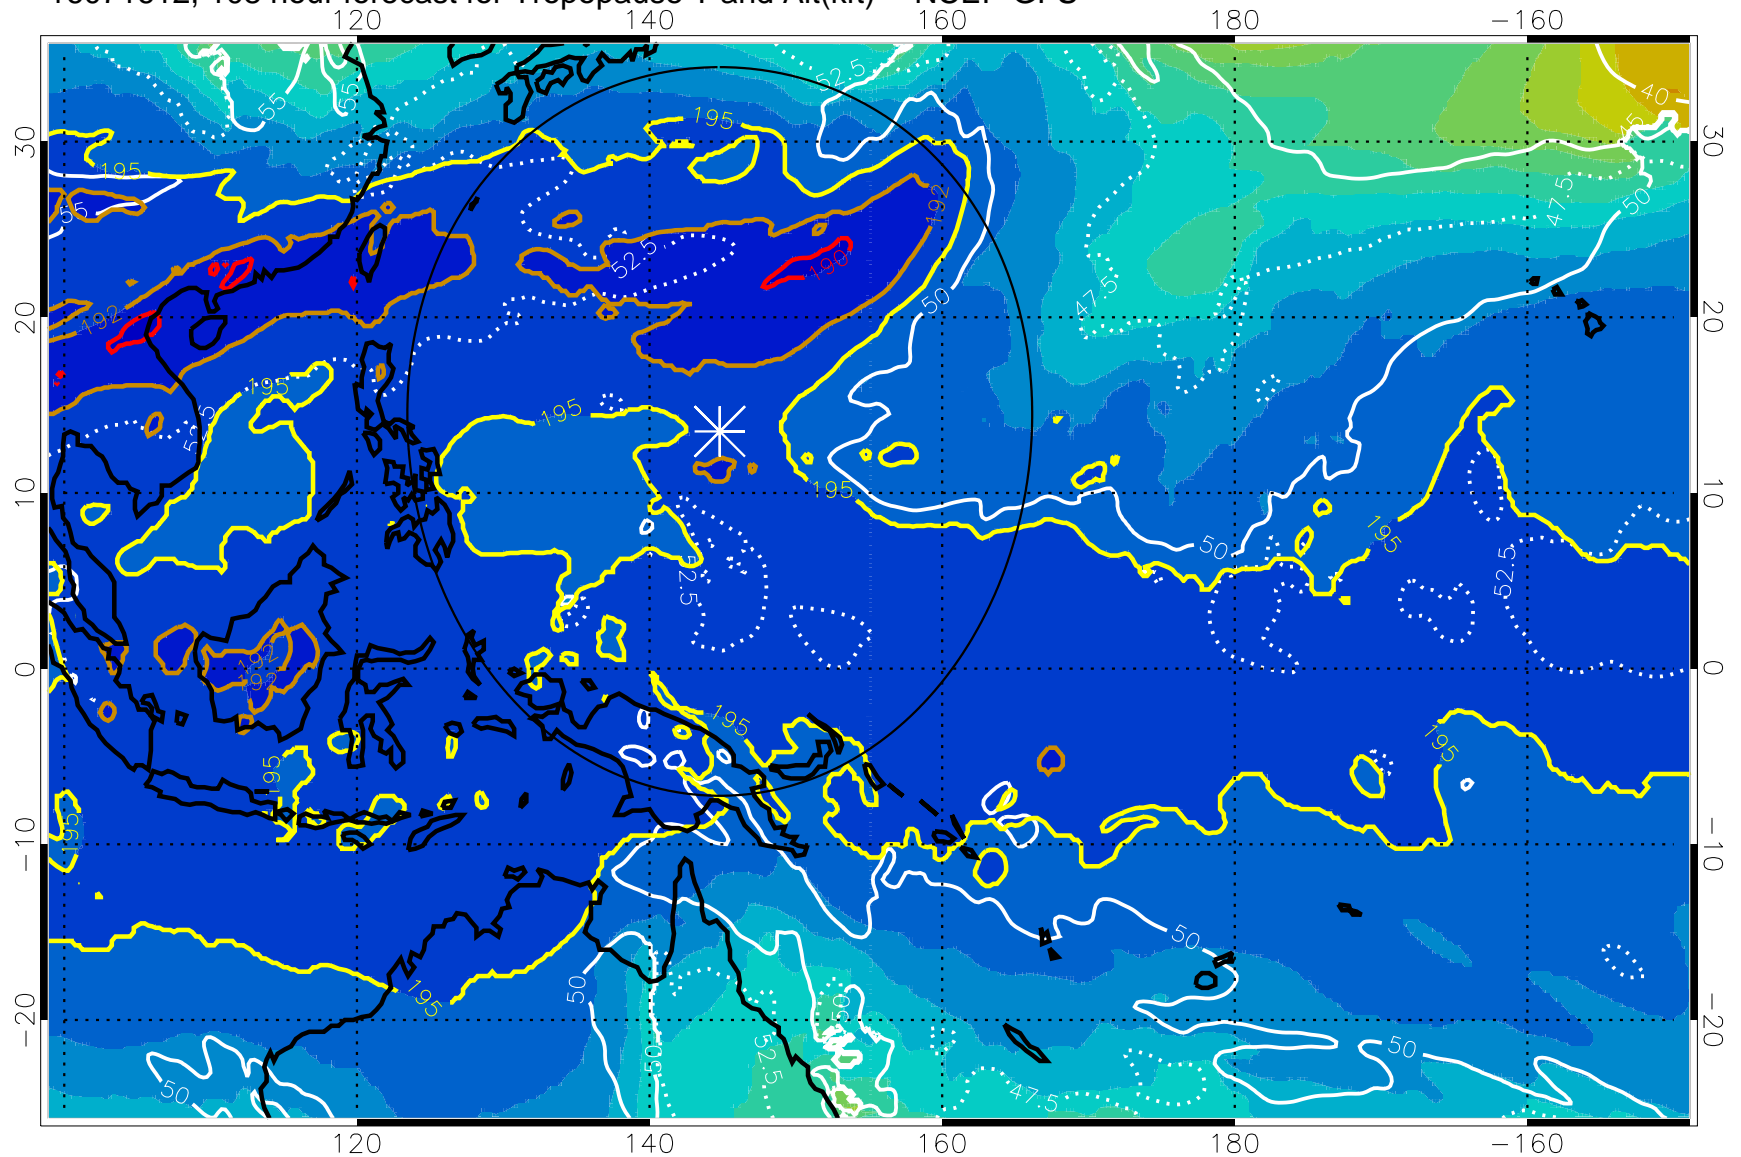

16071612, 108 hour forecast for Tropopause T and Alt(kft) -- NCEP GFS

190 200 210 220 230

Tropopause T, K

Tropopause Altitude in kft (white)

192.5K Isotherm 195K Isotherm

187.5K Isotherm 190K Isotherm

Range ring of 2304 km