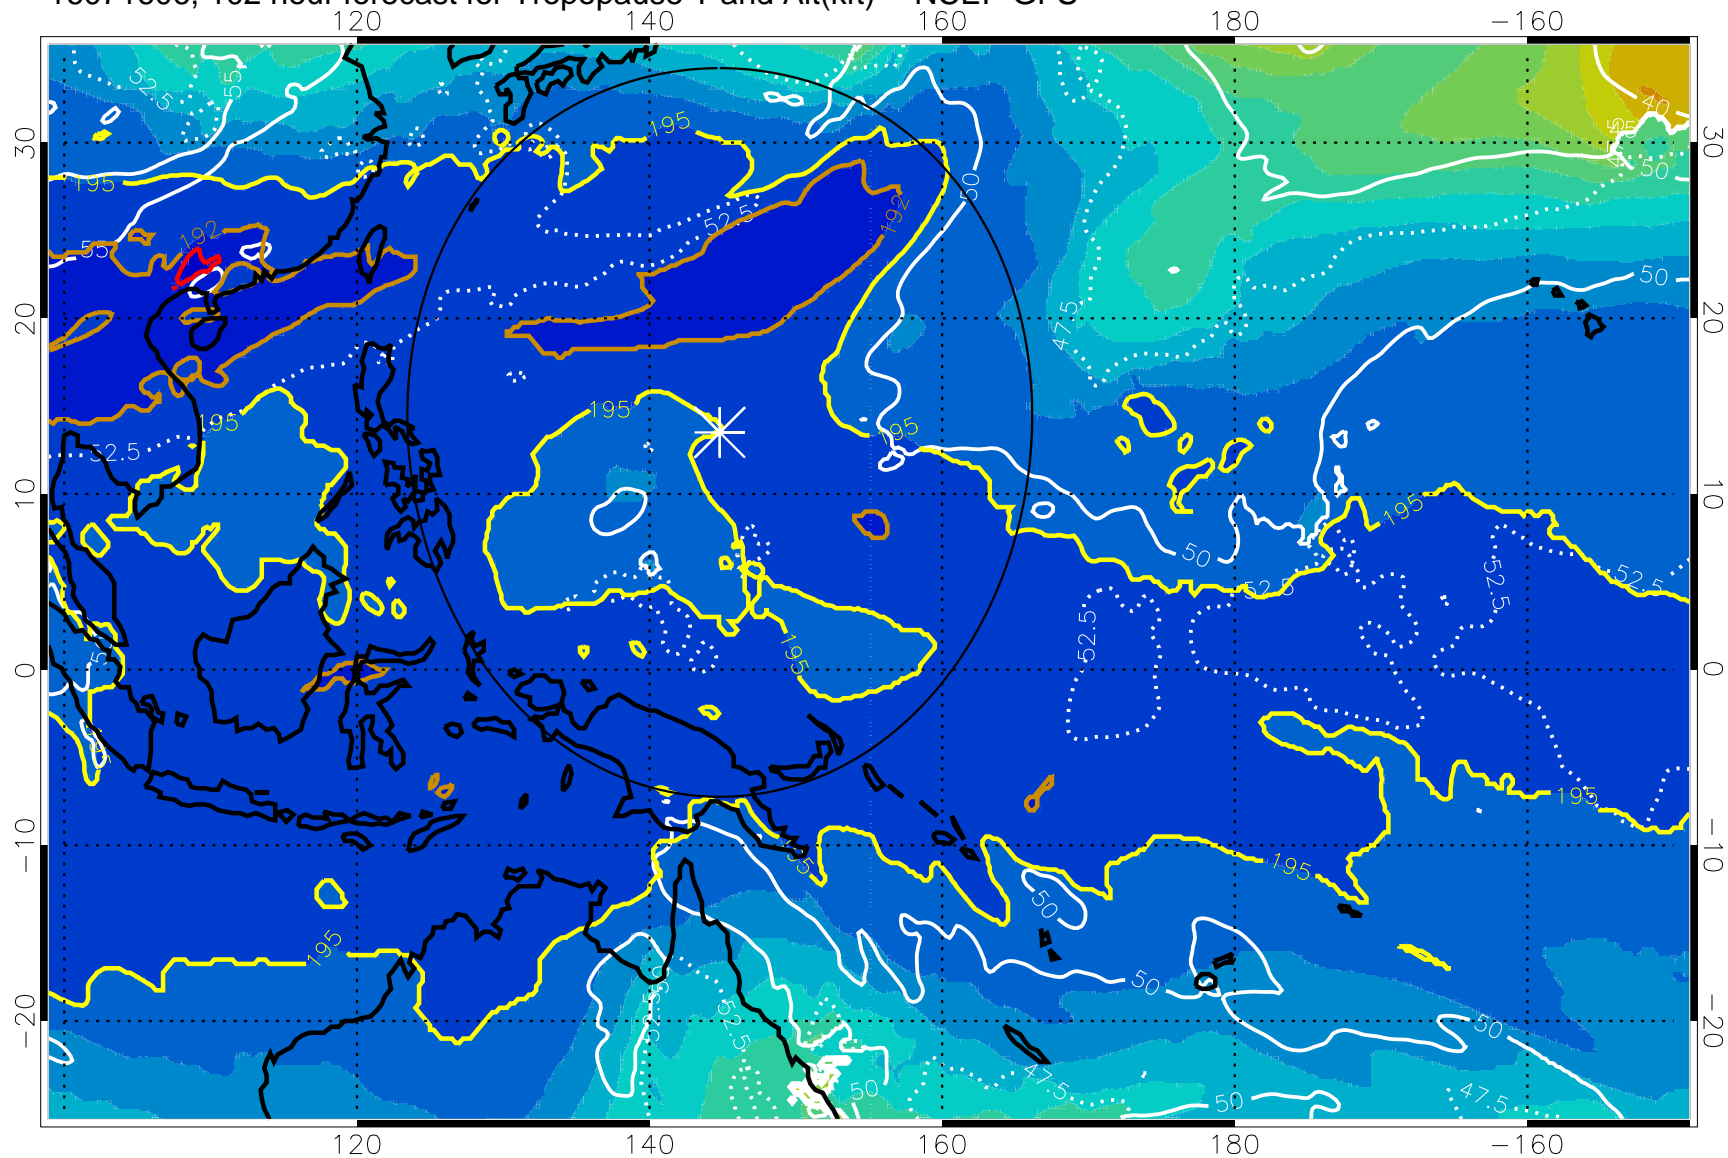

16071606, 102 hour forecast for Tropopause T and Alt(kft) -- NCEP GFS

190 200 210 220 230

Tropopause T, K

Tropopause Altitude in kft (white)

192.5K Isotherm 195K Isotherm
187.5K Isotherm 190K Isotherm

Range ring of 2304 km