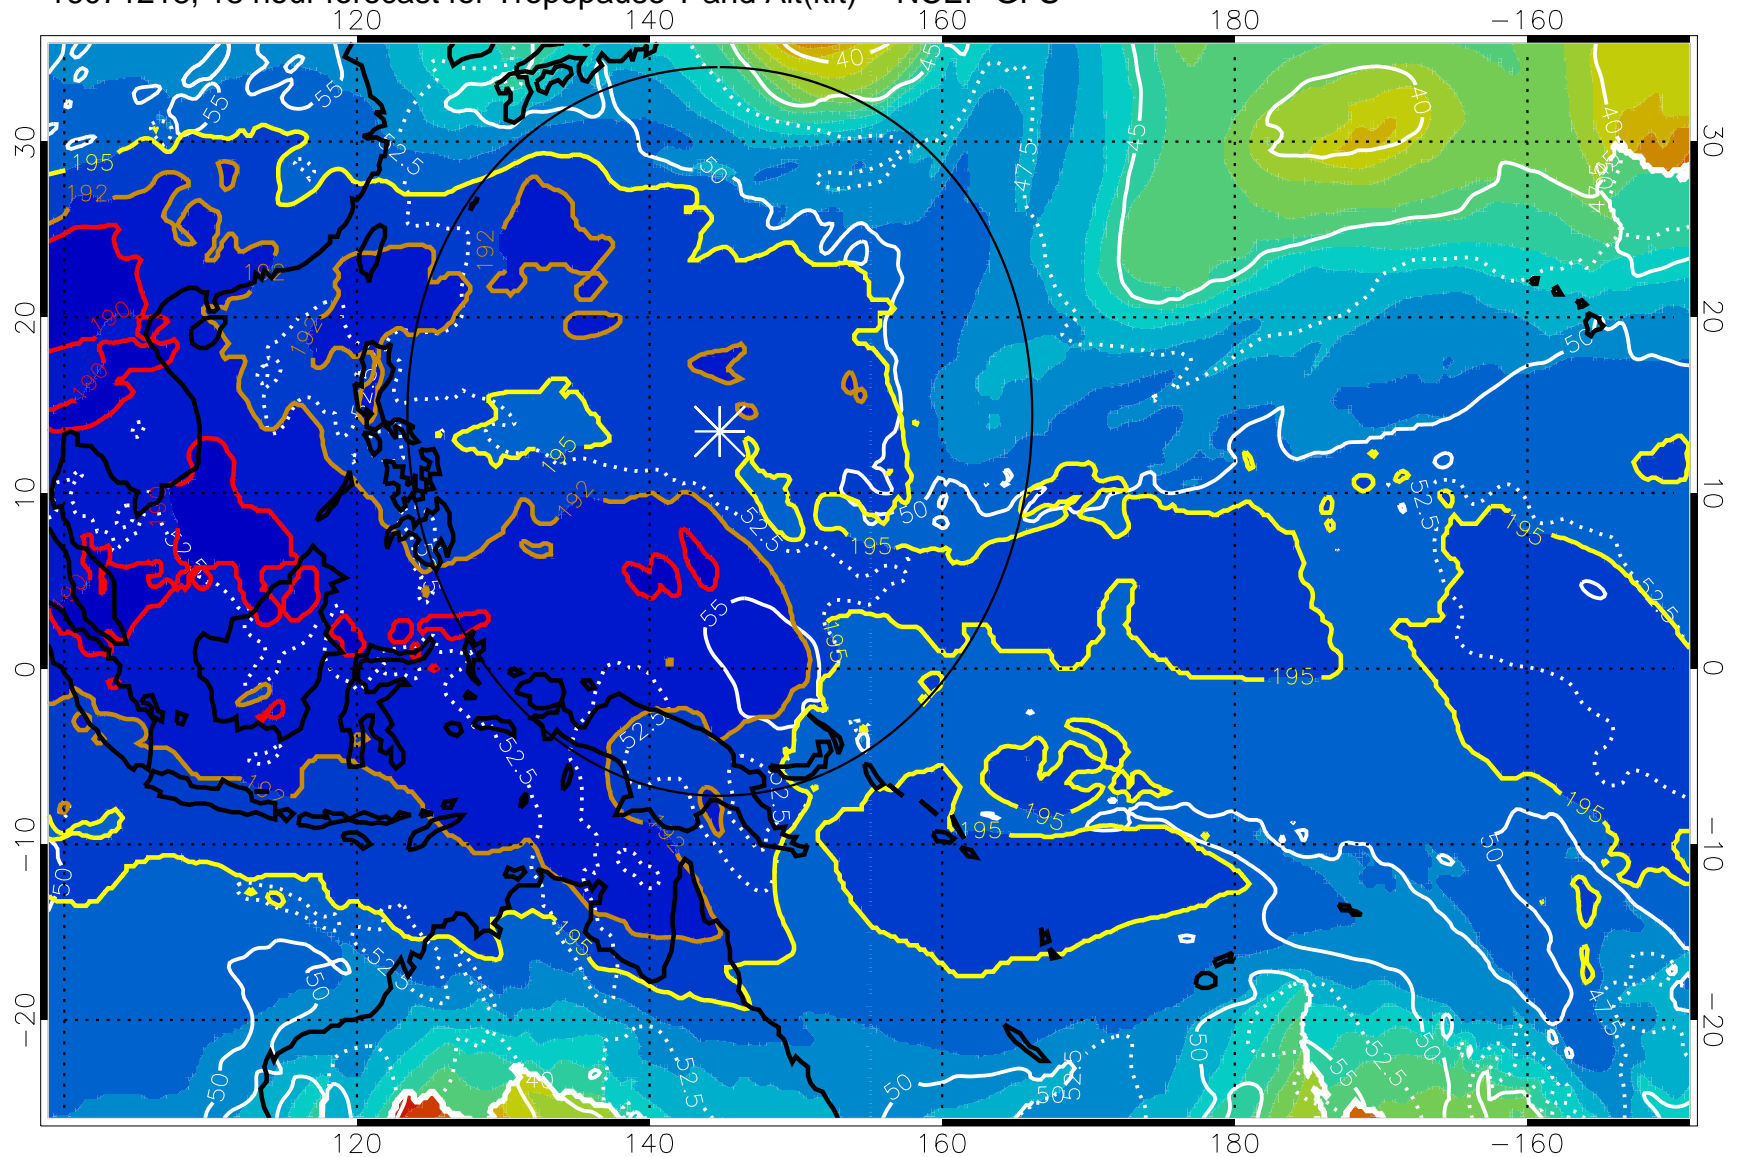

16071218, 18 hour forecast for Tropopause T and Alt(kft) -- NCEP GFS

190 200 210 220 230
Tropopause T, K

Tropopause Altitude in kft (white)

192.5K Isotherm 195K Isotherm
187.5K Isotherm 190K Isotherm

Range ring of 2304 km