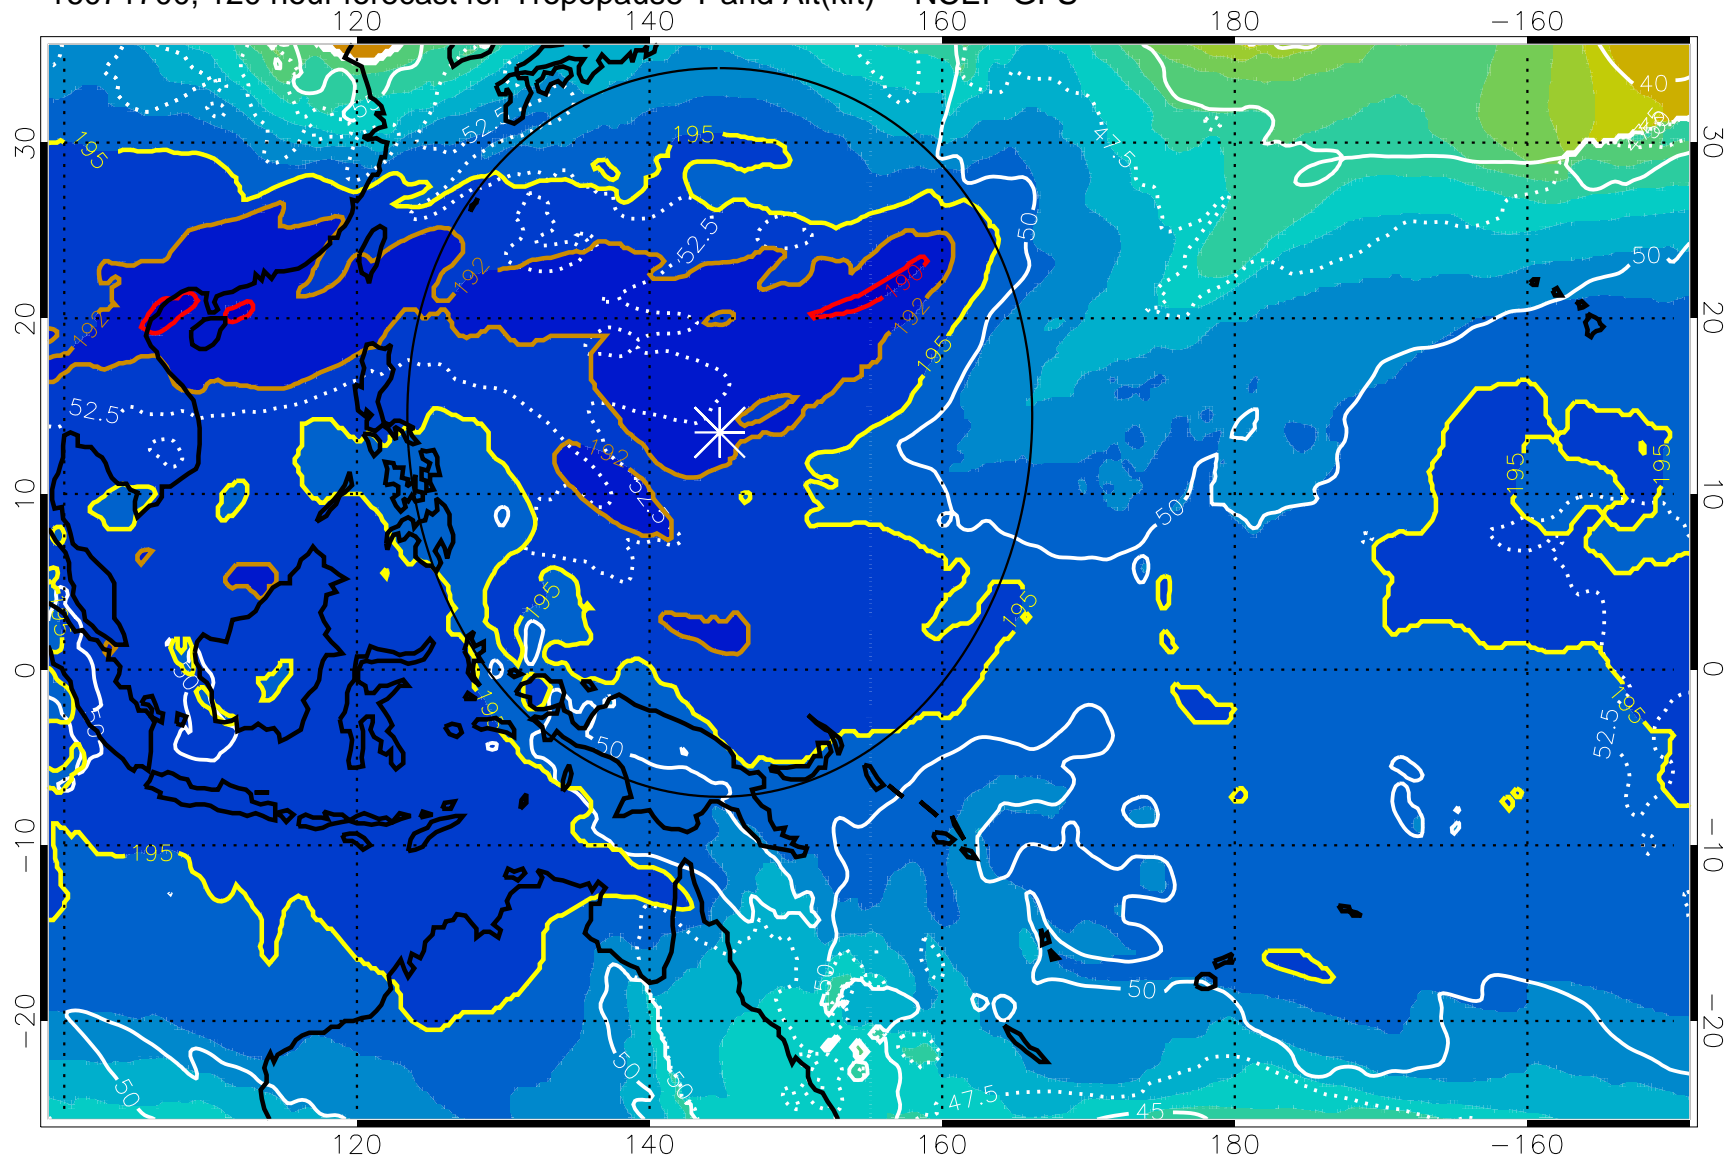

16071700, 120 hour forecast for Tropopause T and Alt(kft) -- NCEP GFS

190 200 210 220 230

Tropopause T, K

Tropopause Altitude in kft (white)

192.5K Isotherm 195K Isotherm
187.5K Isotherm 190K Isotherm

Range ring of 2304 km