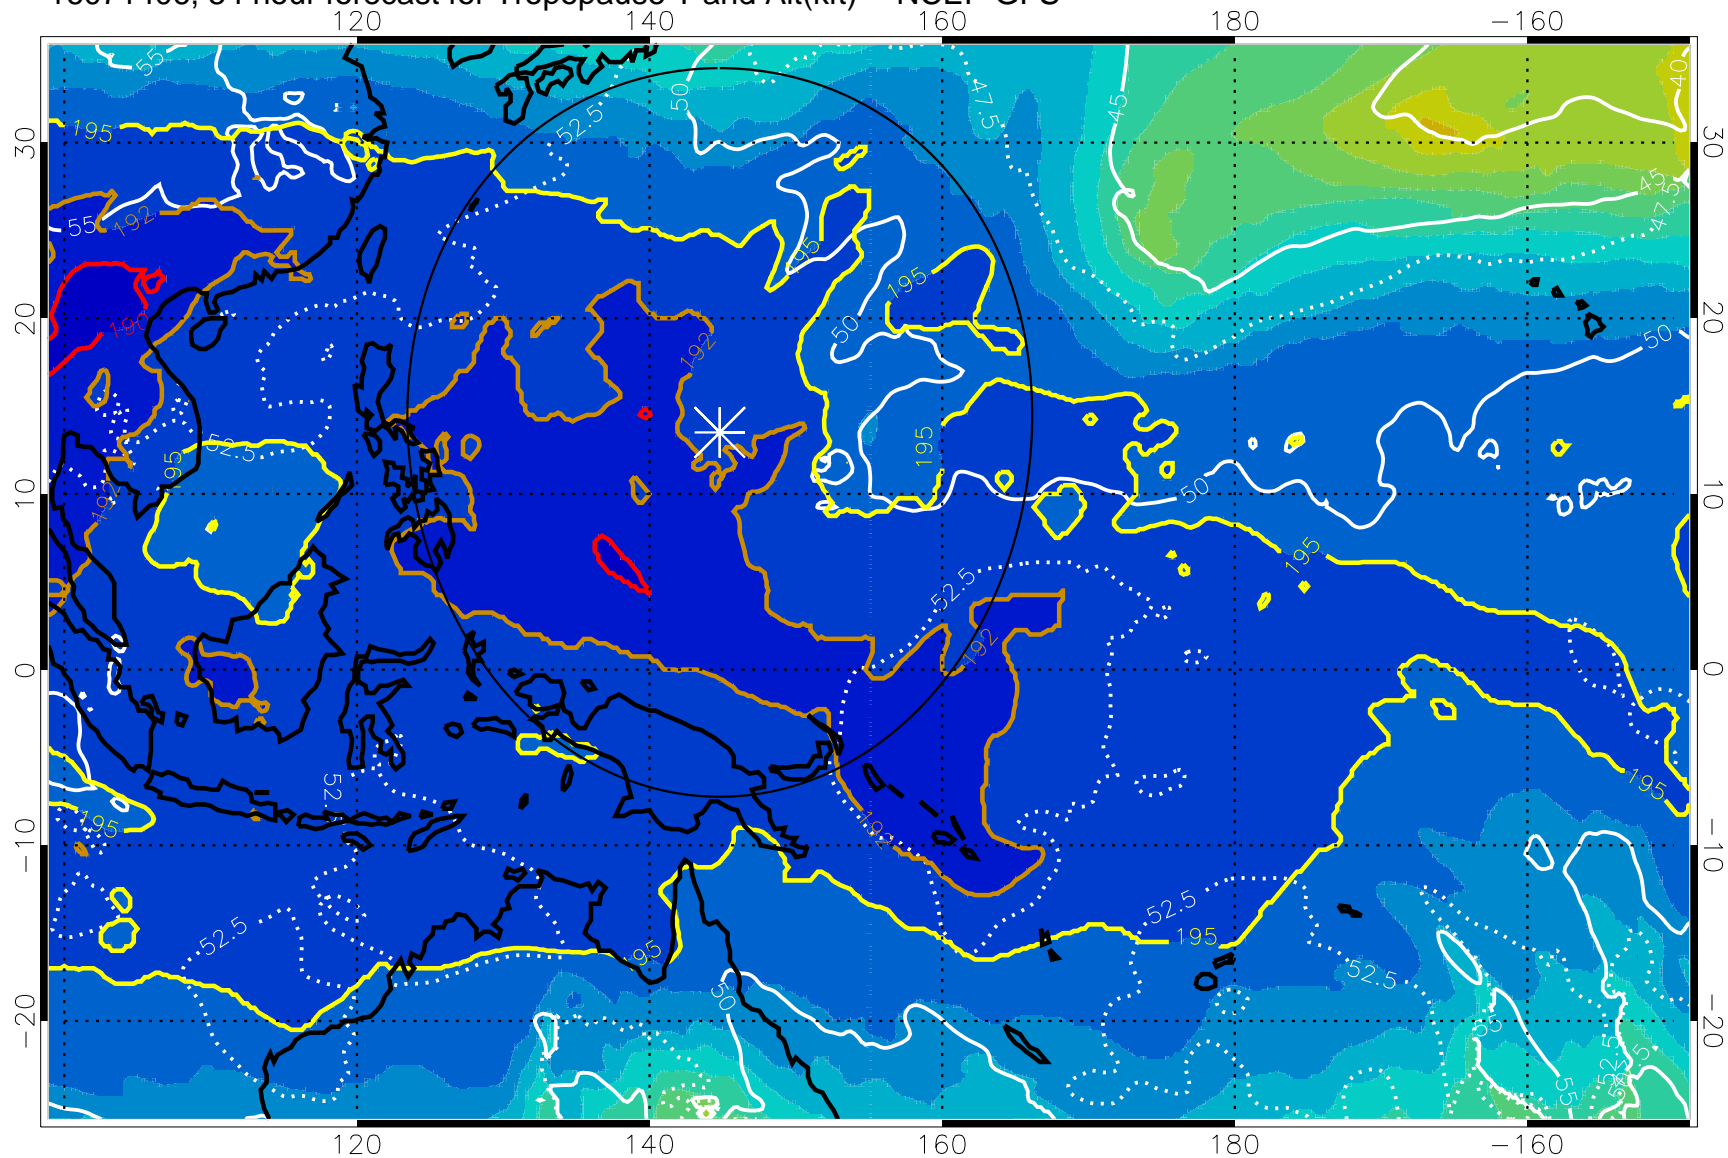

16071406, 54 hour forecast for Tropopause T and Alt(kft) -- NCEP GFS

190 200 210 220 230

Tropopause T, K

Tropopause Altitude in kft (white)

192.5K Isotherm 195K Isotherm
187.5K Isotherm 190K Isotherm

Range ring of 2304 km