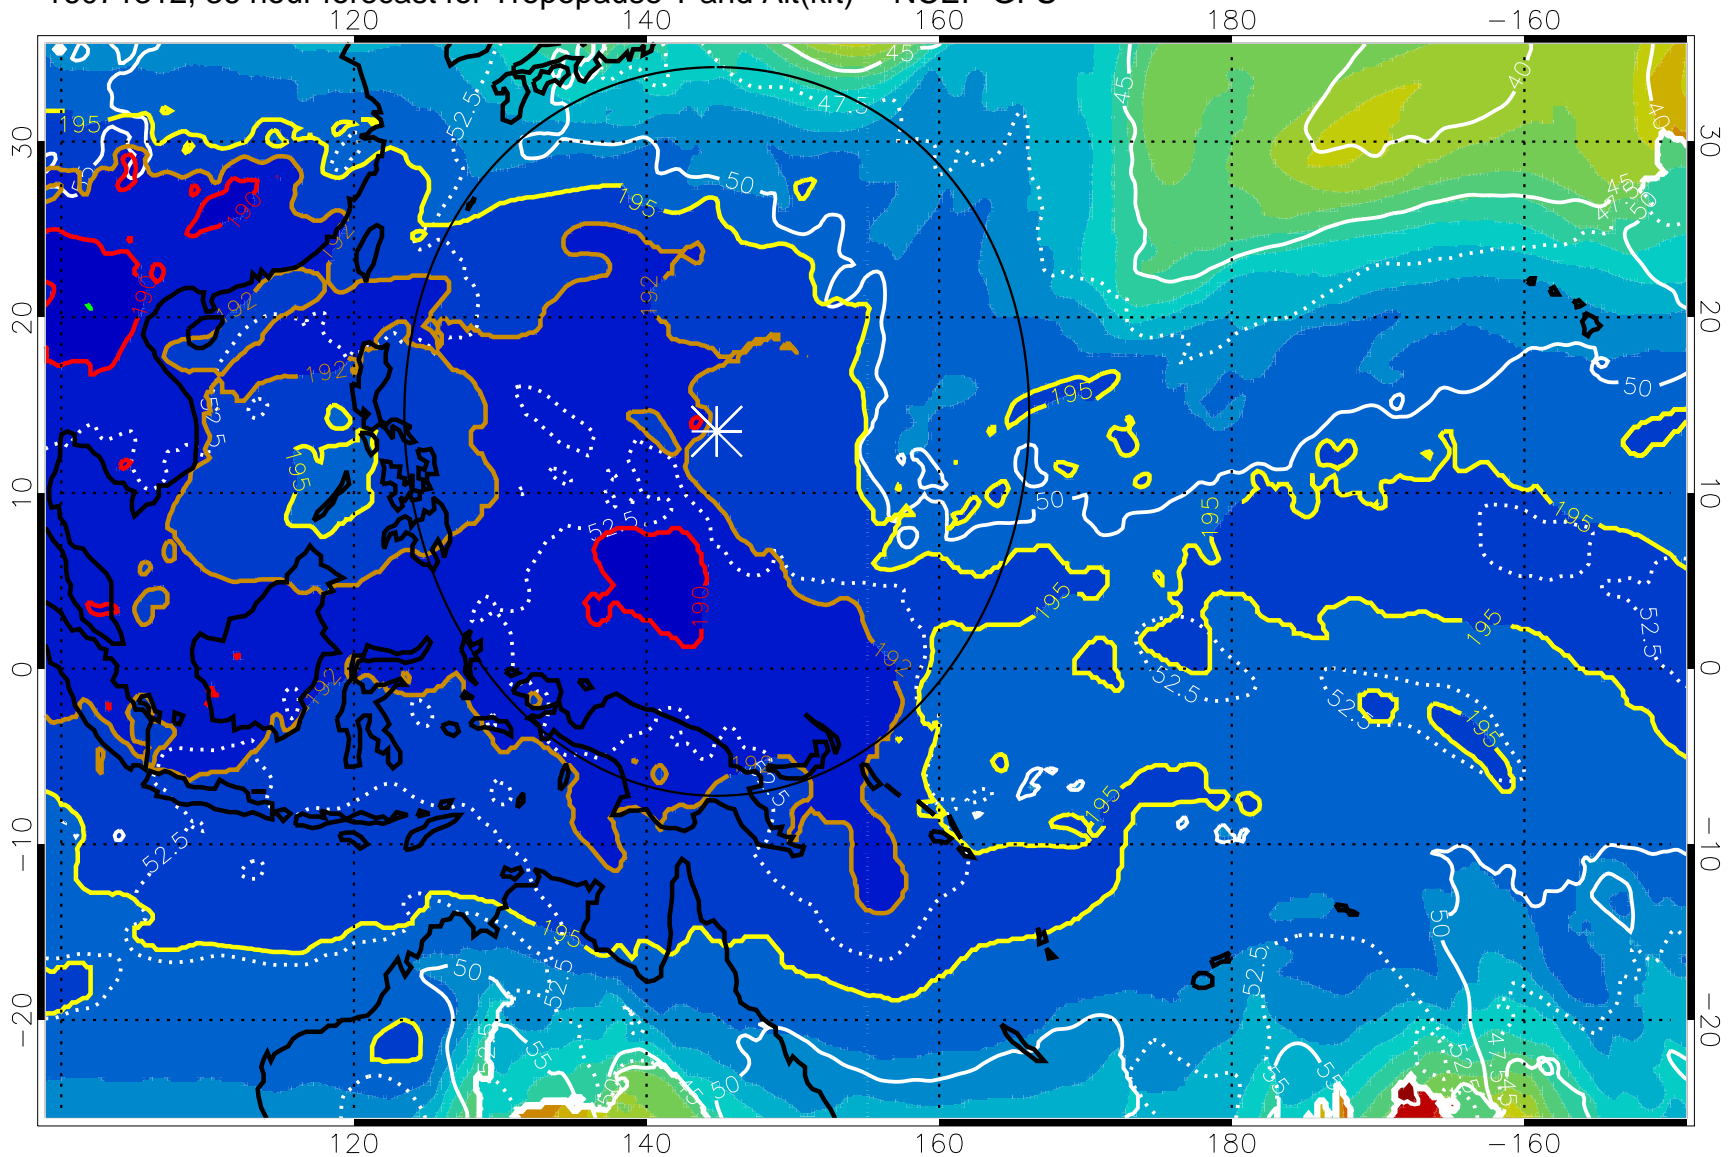

16071312, 36 hour forecast for Tropopause T and Alt(kft) -- NCEP GFS

190 200 210 220 230

Tropopause T, K

Tropopause Altitude in kft (white)

192.5K Isotherm 195K Isotherm

187.5K Isotherm 190K Isotherm

Range ring of 2304 km