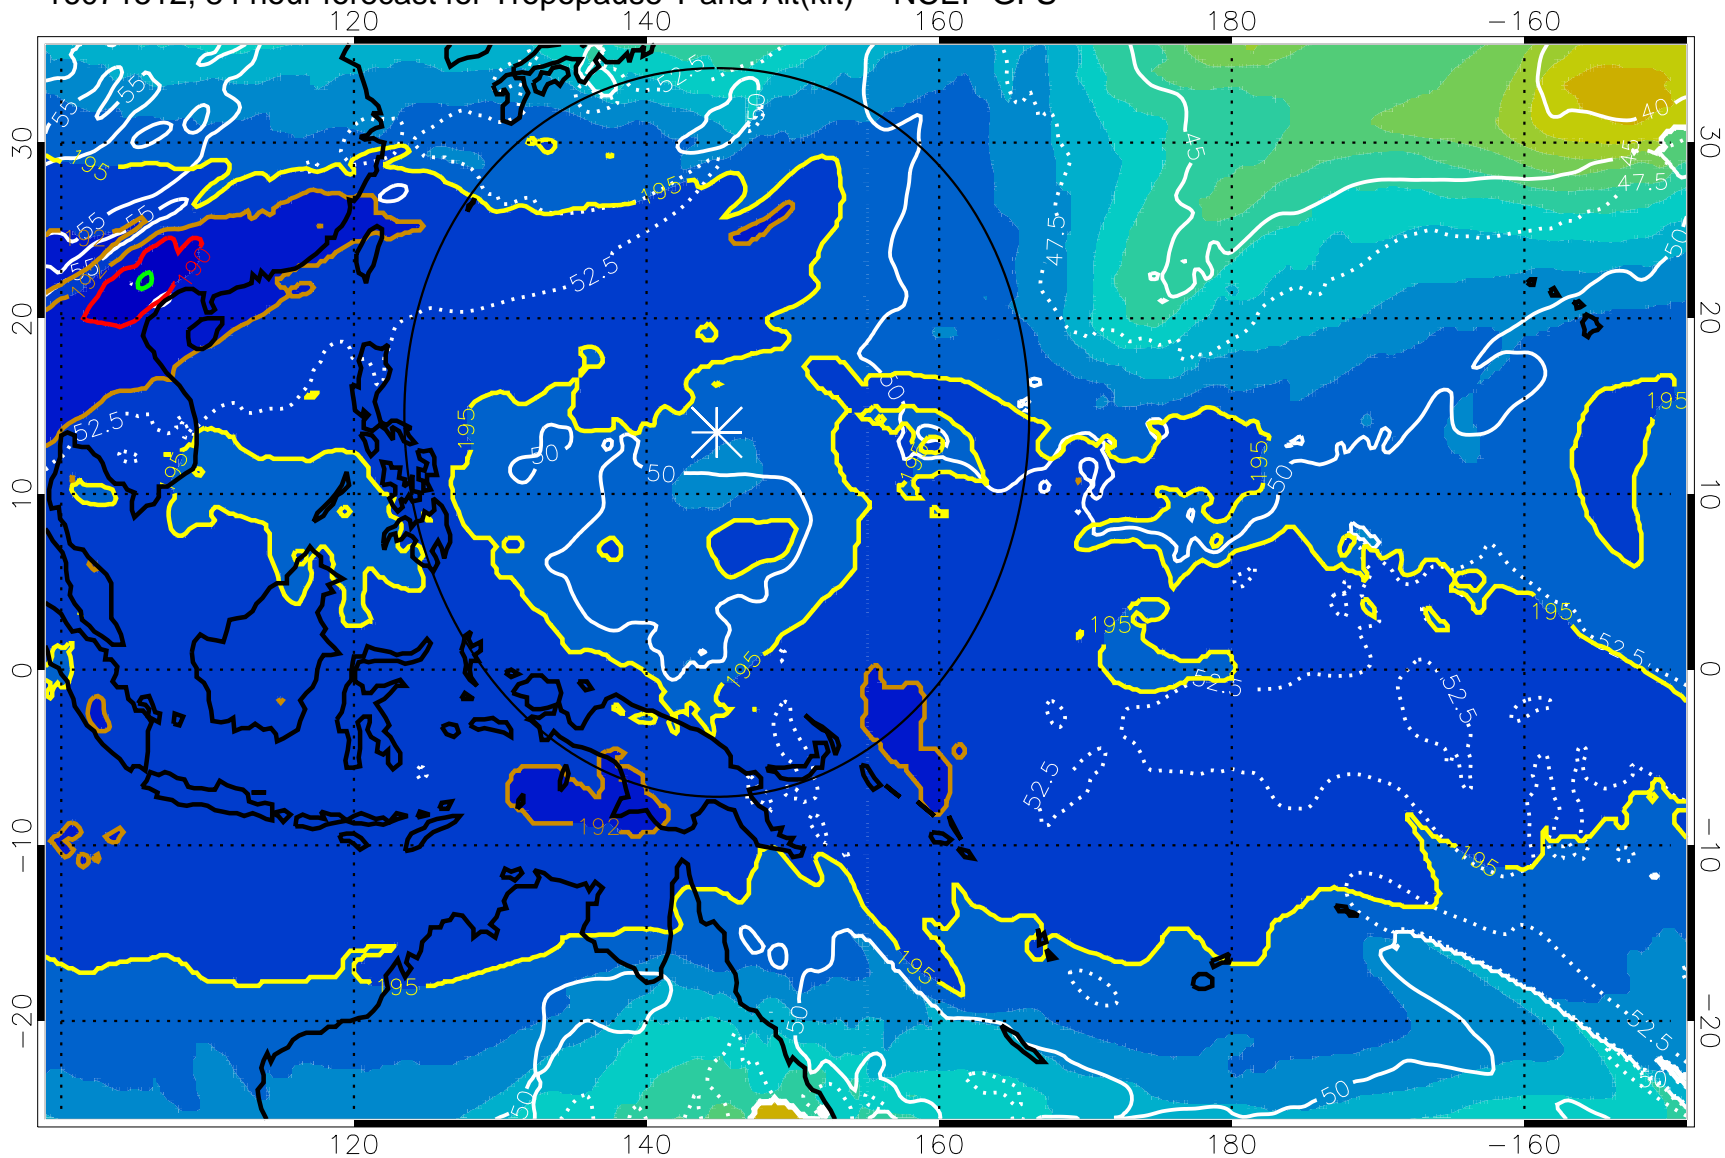

16071512, 84 hour forecast for Tropopause T and Alt(kft) -- NCEP GFS

190 200 210 220 230

Tropopause T, K

Tropopause Altitude in kft (white)

192.5K Isotherm 195K Isotherm

187.5K Isotherm 190K Isotherm

Range ring of 2304 km