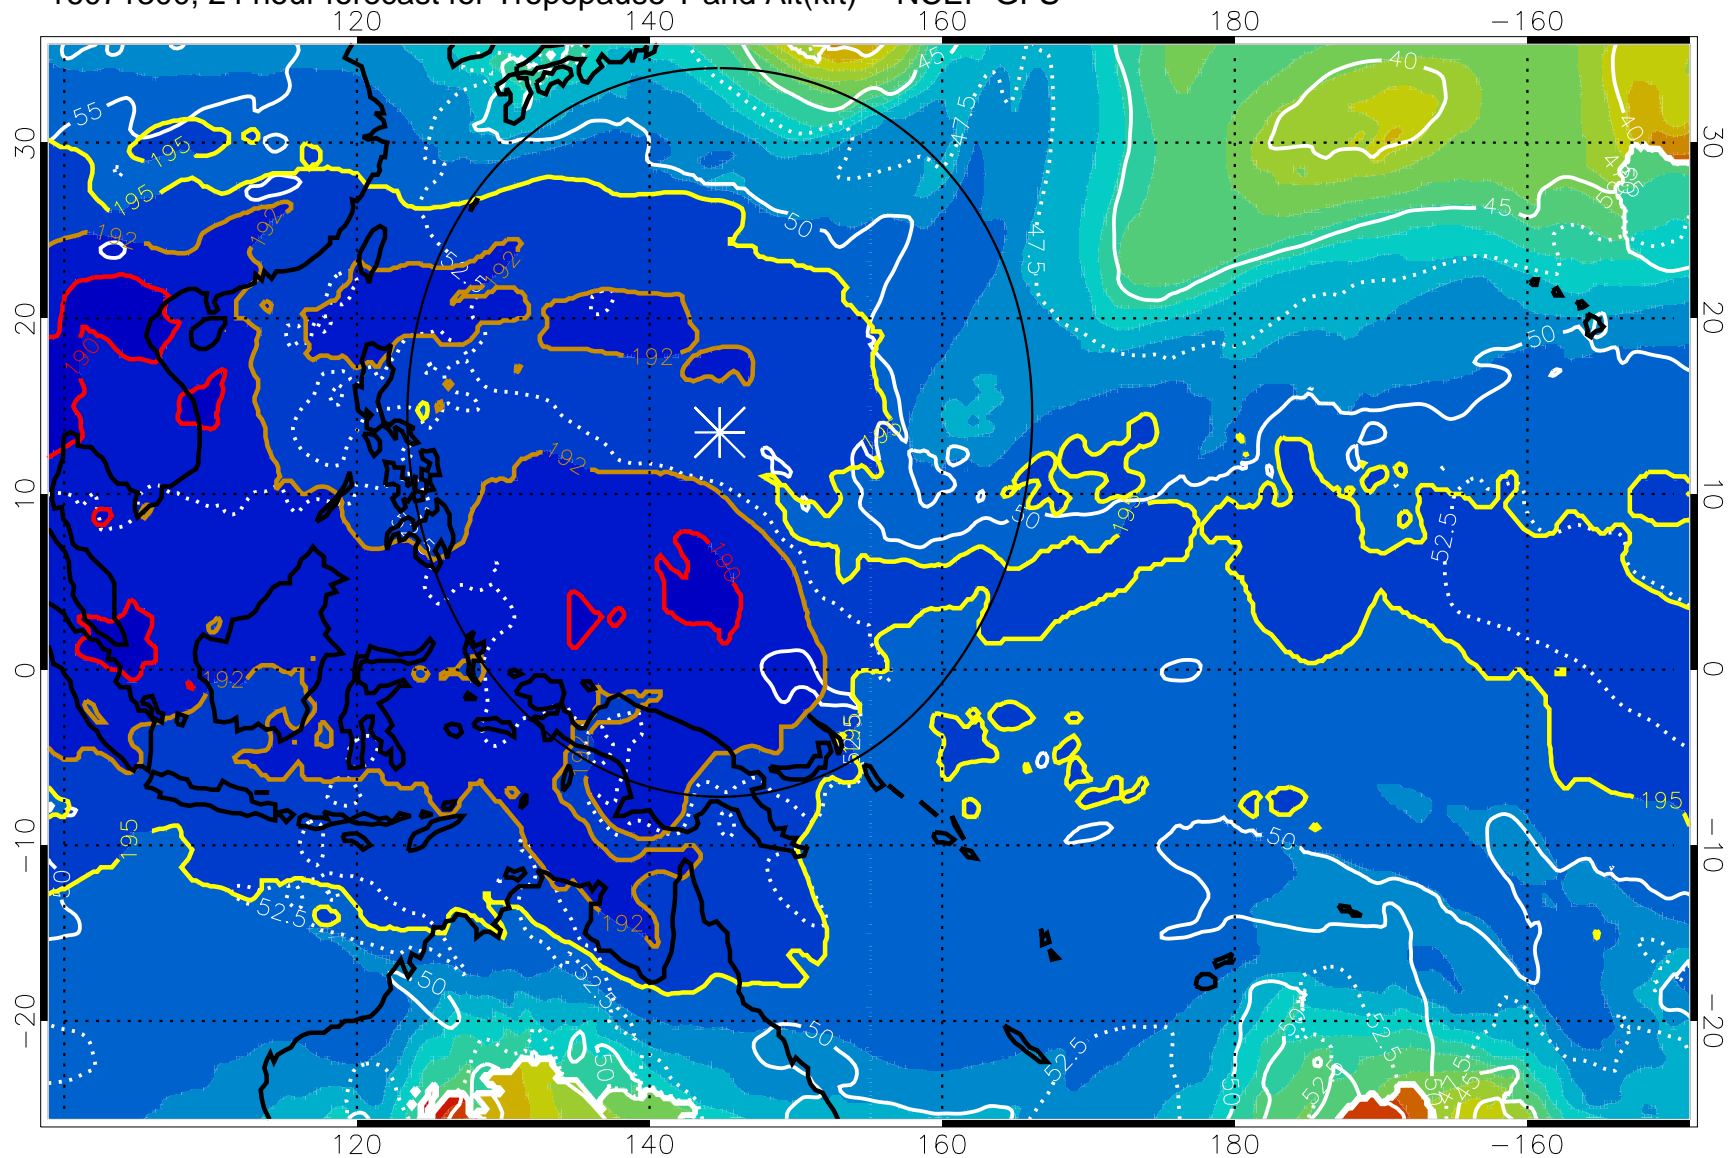

16071300, 24 hour forecast for Tropopause T and Alt(kft) -- NCEP GFS

190 200 210 220 230

Tropopause T, K

Tropopause Altitude in kft (white)

192.5K Isotherm 195K Isotherm

187.5K Isotherm 190K Isotherm

Range ring of 2304 km