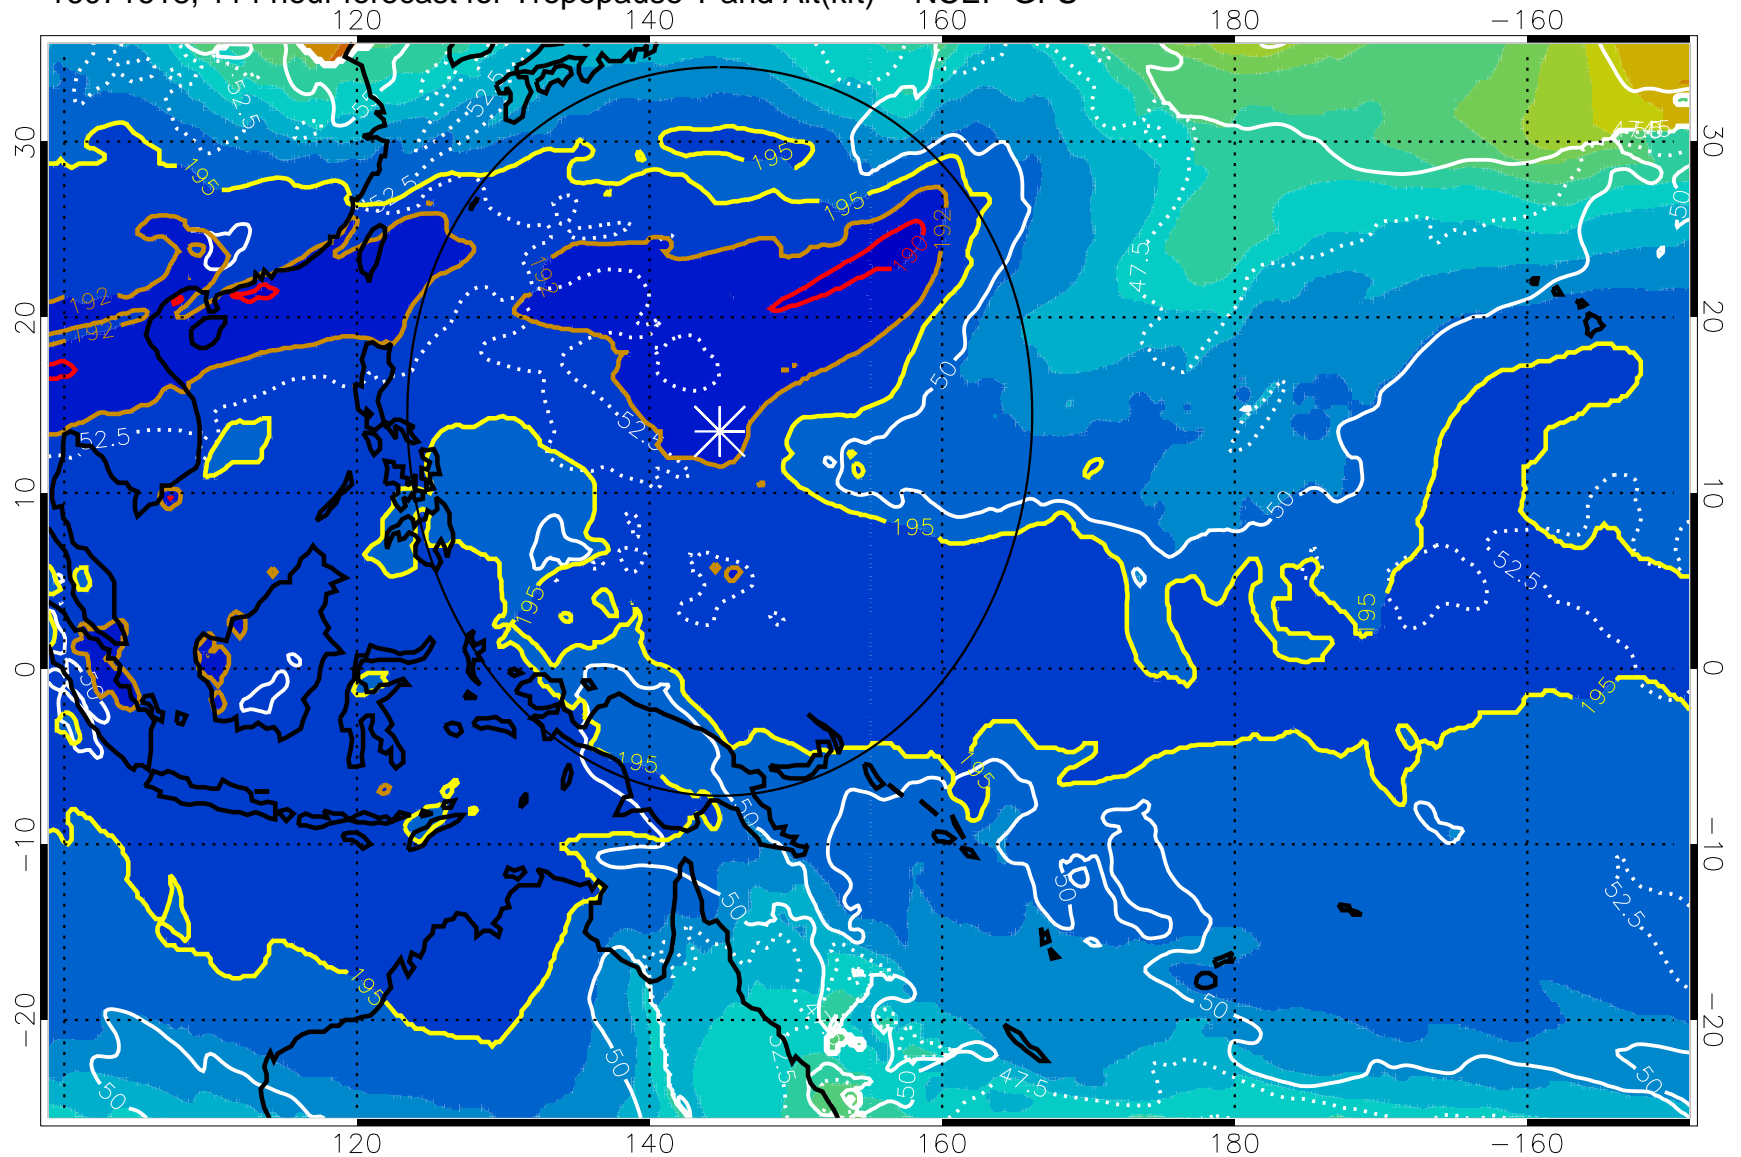

16071618, 114 hour forecast for Tropopause T and Alt(kft) -- NCEP GFS

190   200   210   220   230
Tropopause T, K

Tropopause Altitude in kft (white)

192.5K Isotherm   195K Isotherm
187.5K Isotherm   190K Isotherm

Range ring of 2304 km