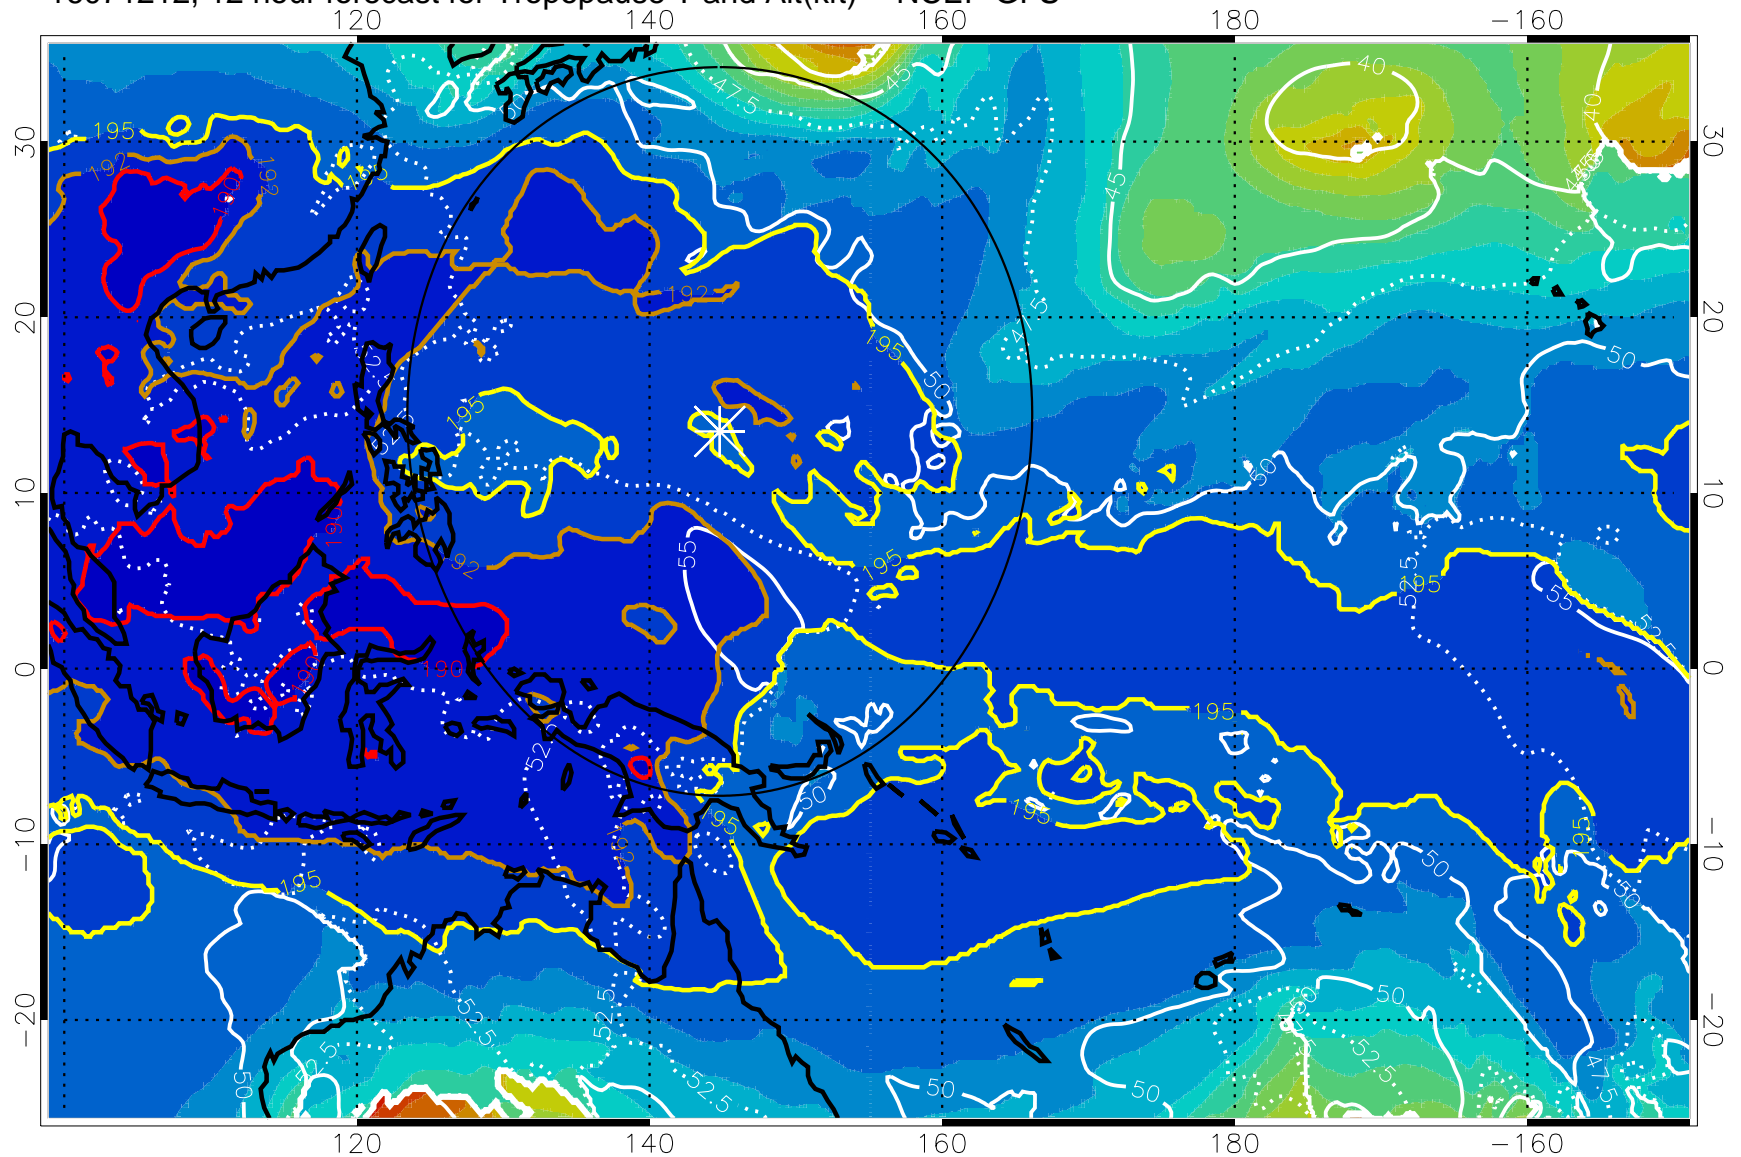

16071212, 12 hour forecast for Tropopause T and Alt(kft) -- NCEP GFS

190 200 210 220 230
Tropopause T, K

Tropopause Altitude in kft (white)

192.5K Isotherm 195K Isotherm
187.5K Isotherm 190K Isotherm

Range ring of 2304 km