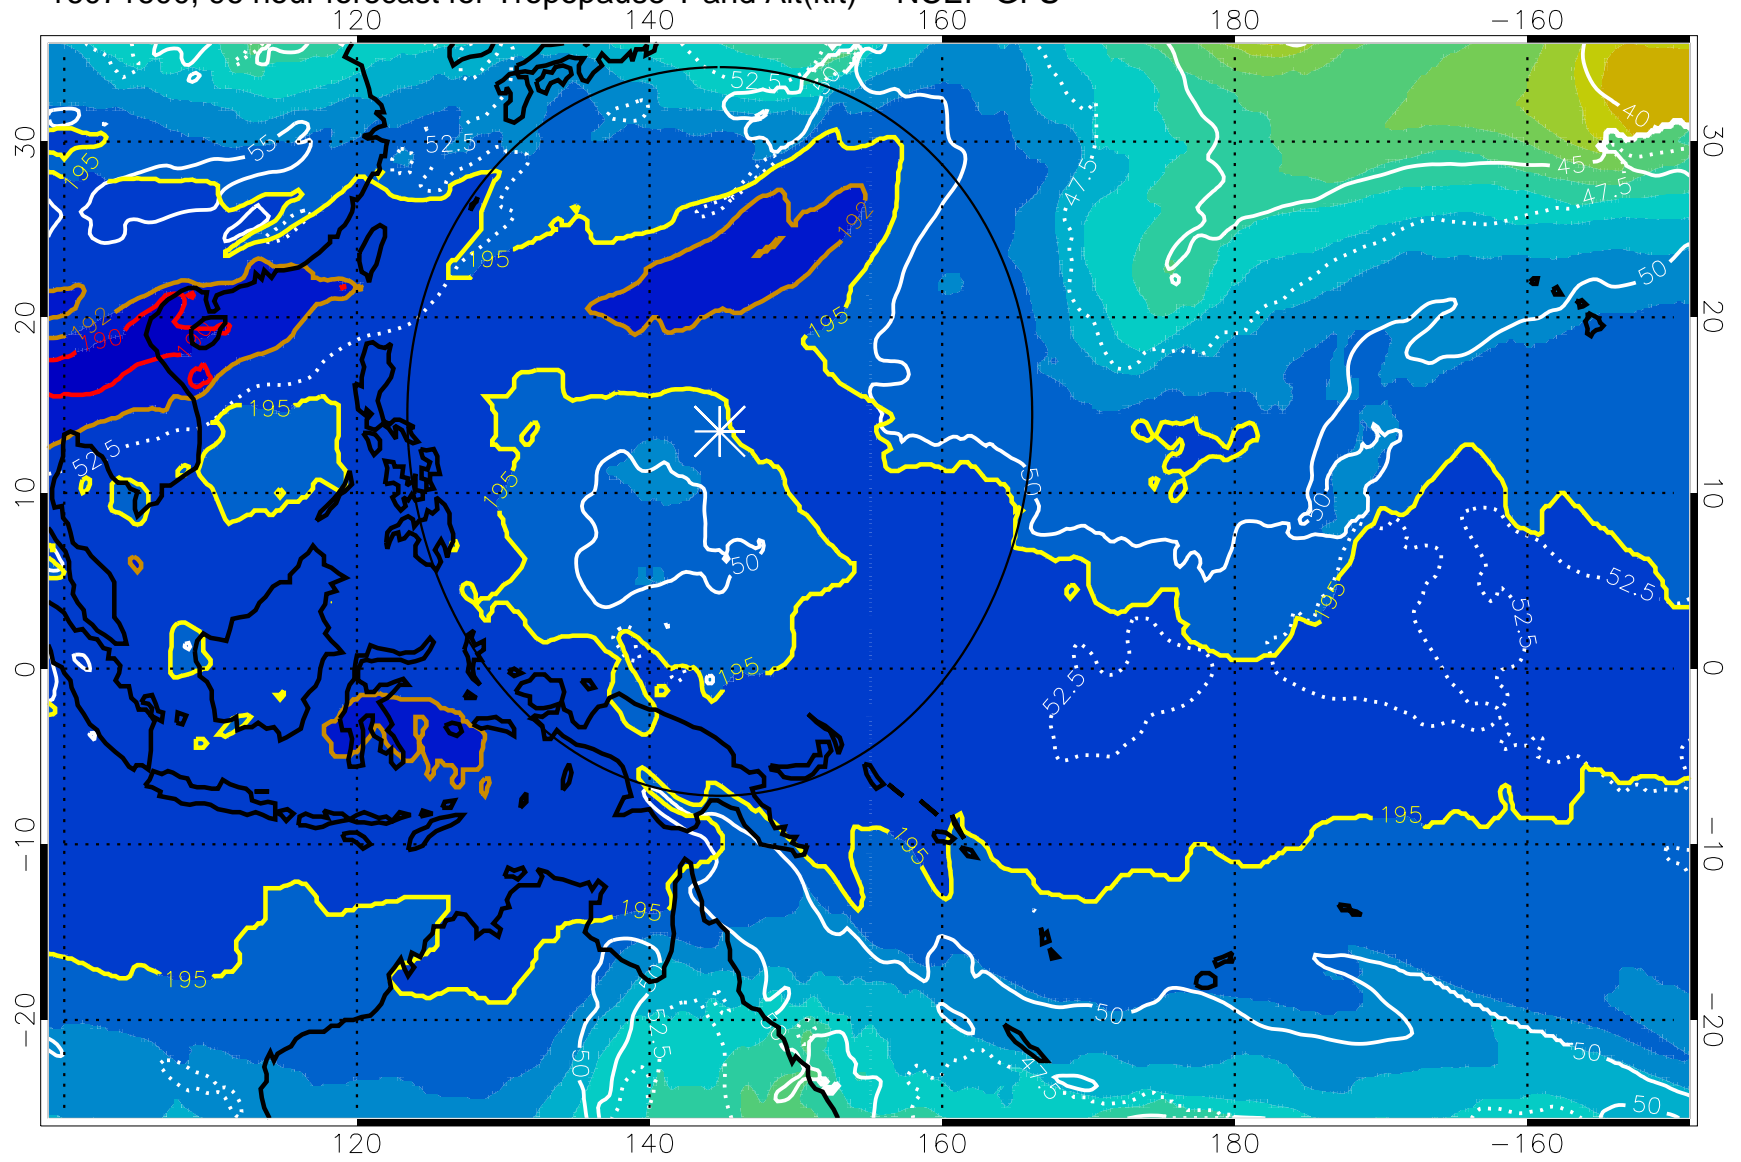

16071600, 96 hour forecast for Tropopause T and Alt(kft) -- NCEP GFS

190   200   210   220   230
Tropopause T, K

Tropopause Altitude in kft (white)

192.5K Isotherm   195K Isotherm
187.5K Isotherm   190K Isotherm

Range ring of 2304 km