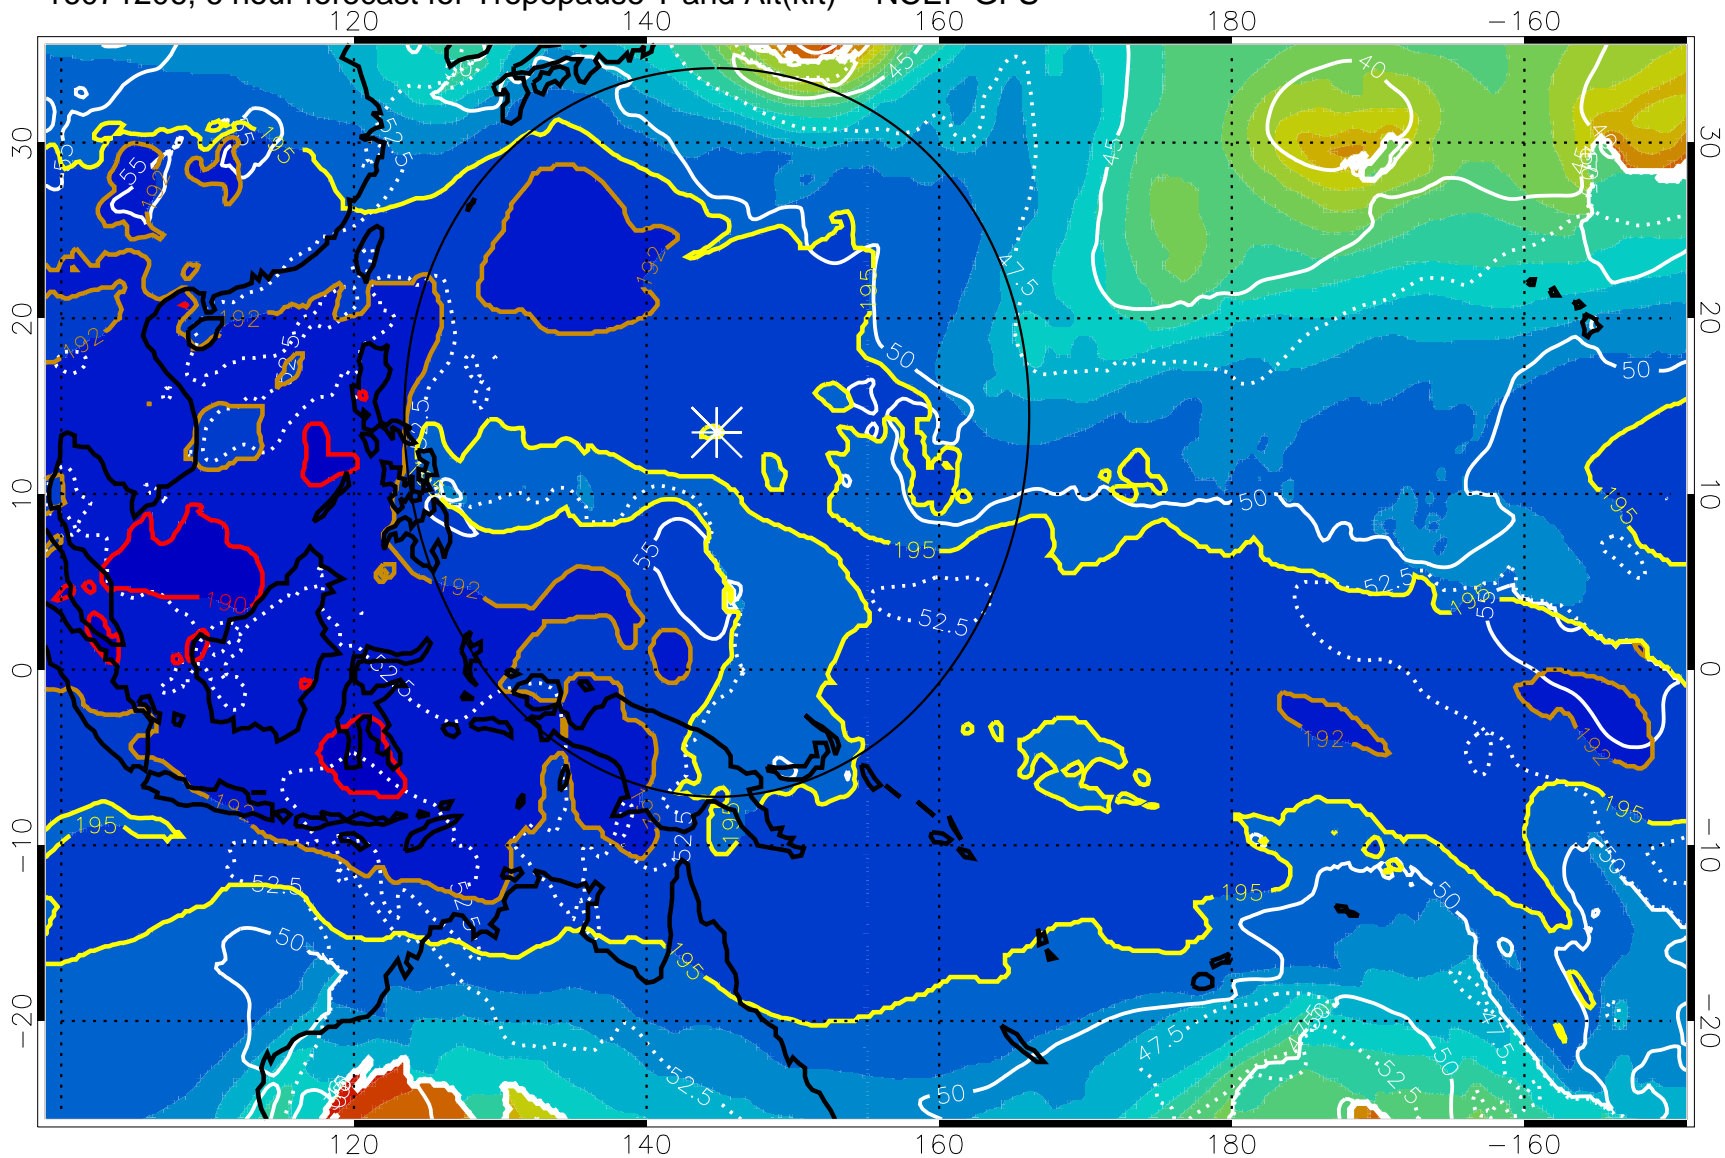

16071206, 6 hour forecast for Tropopause T and Alt(kft) -- NCEP GFS

190 200 210 220 230  
Tropopause T, K

Tropopause Altitude in kft (white)

192.5K Isotherm 195K Isotherm  
187.5K Isotherm 190K Isotherm

Range ring of 2304 km