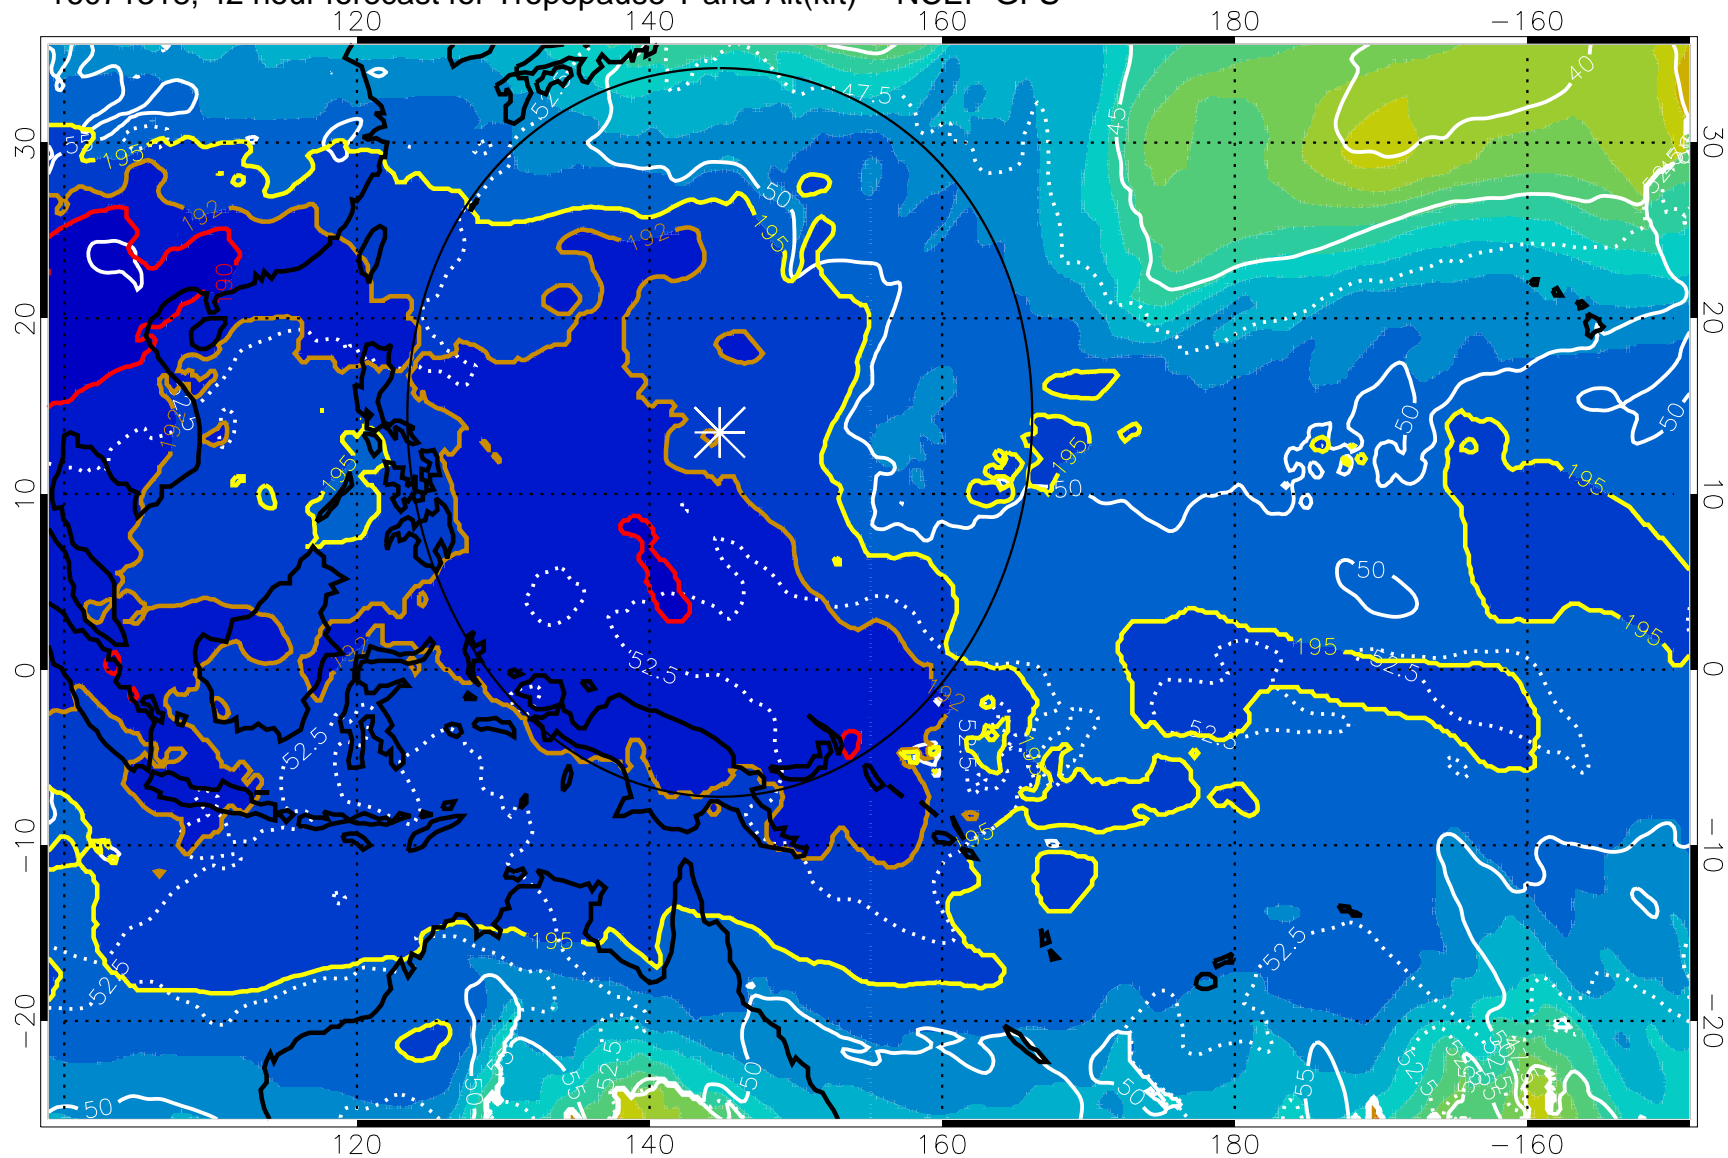

16071318, 42 hour forecast for Tropopause T and Alt(kft) -- NCEP GFS

190 200 210 220 230

Tropopause T, K

Tropopause Altitude in kft (white)

192.5K Isotherm 195K Isotherm

187.5K Isotherm 190K Isotherm

Range ring of 2304 km