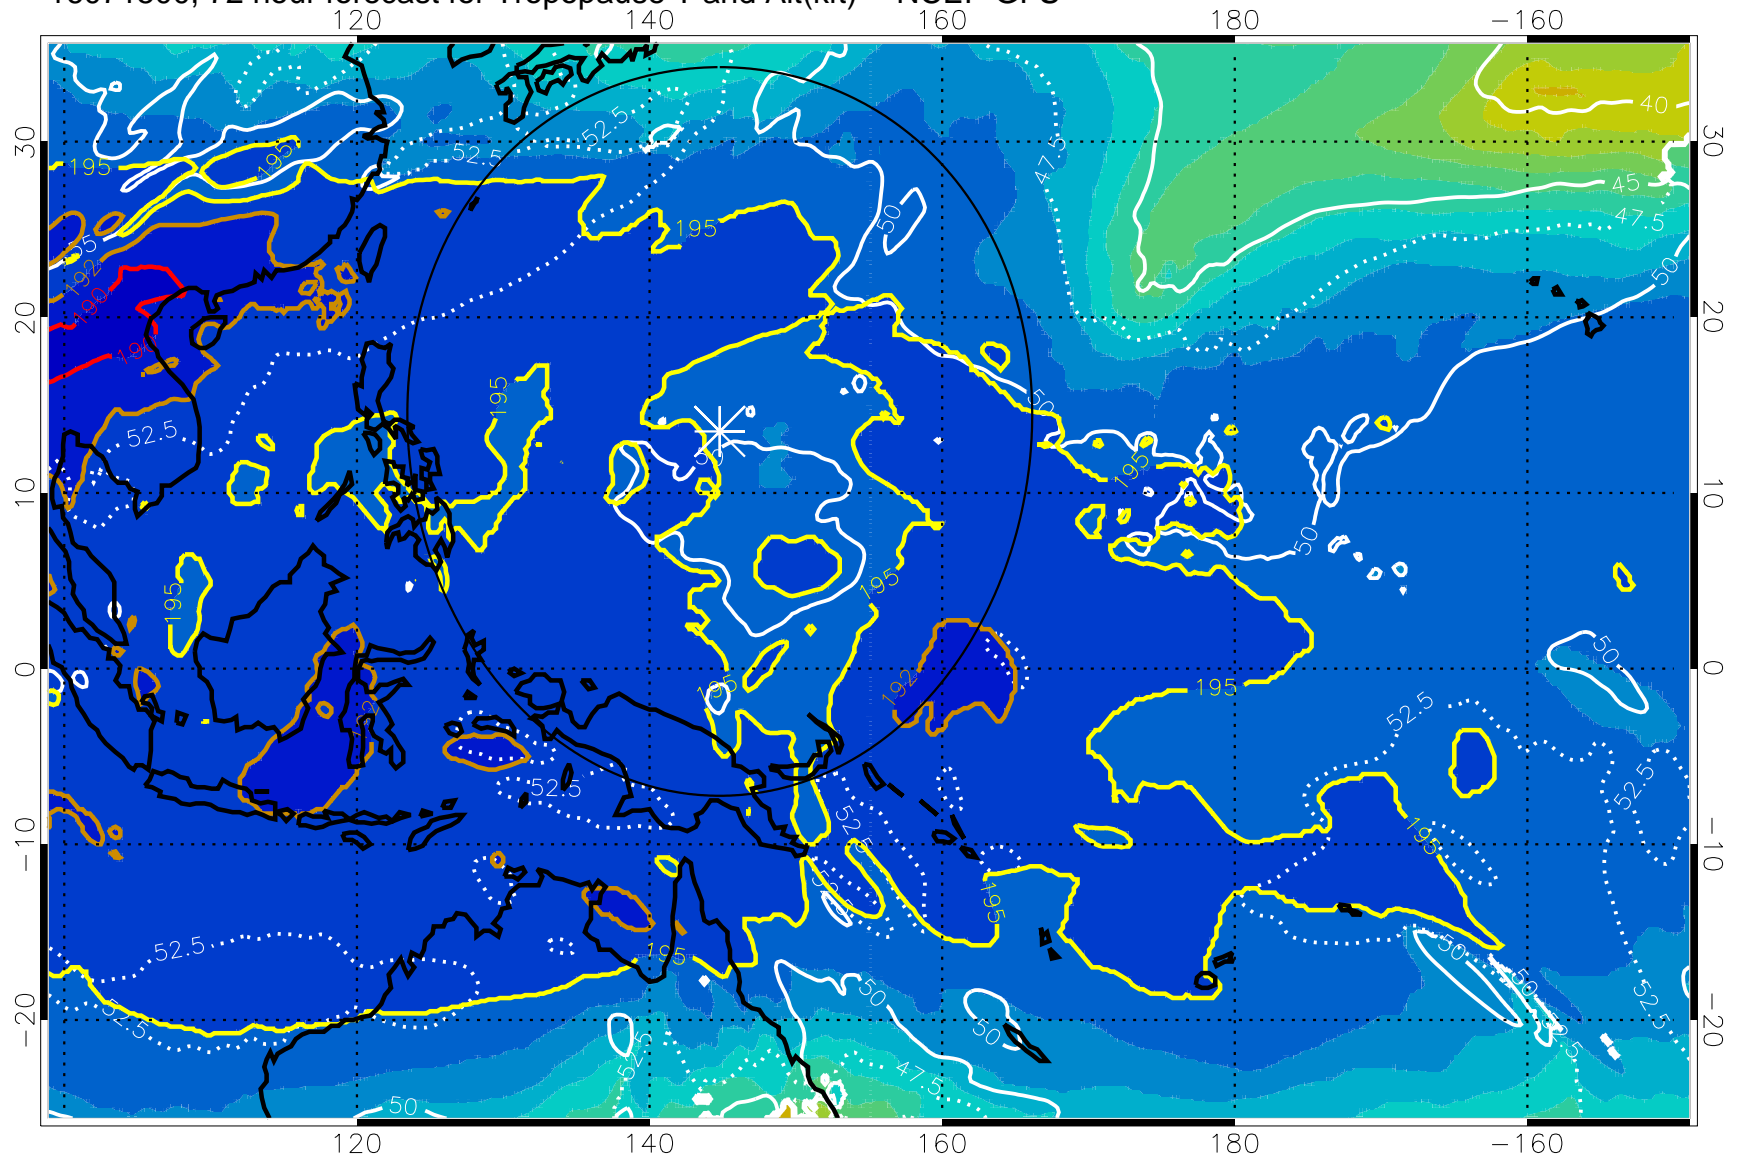

16071500, 72 hour forecast for Tropopause T and Alt(kft) -- NCEP GFS

190 200 210 220 230

Tropopause T, K

Tropopause Altitude in kft (white)

192.5K Isotherm 195K Isotherm
187.5K Isotherm 190K Isotherm

Range ring of 2304 km