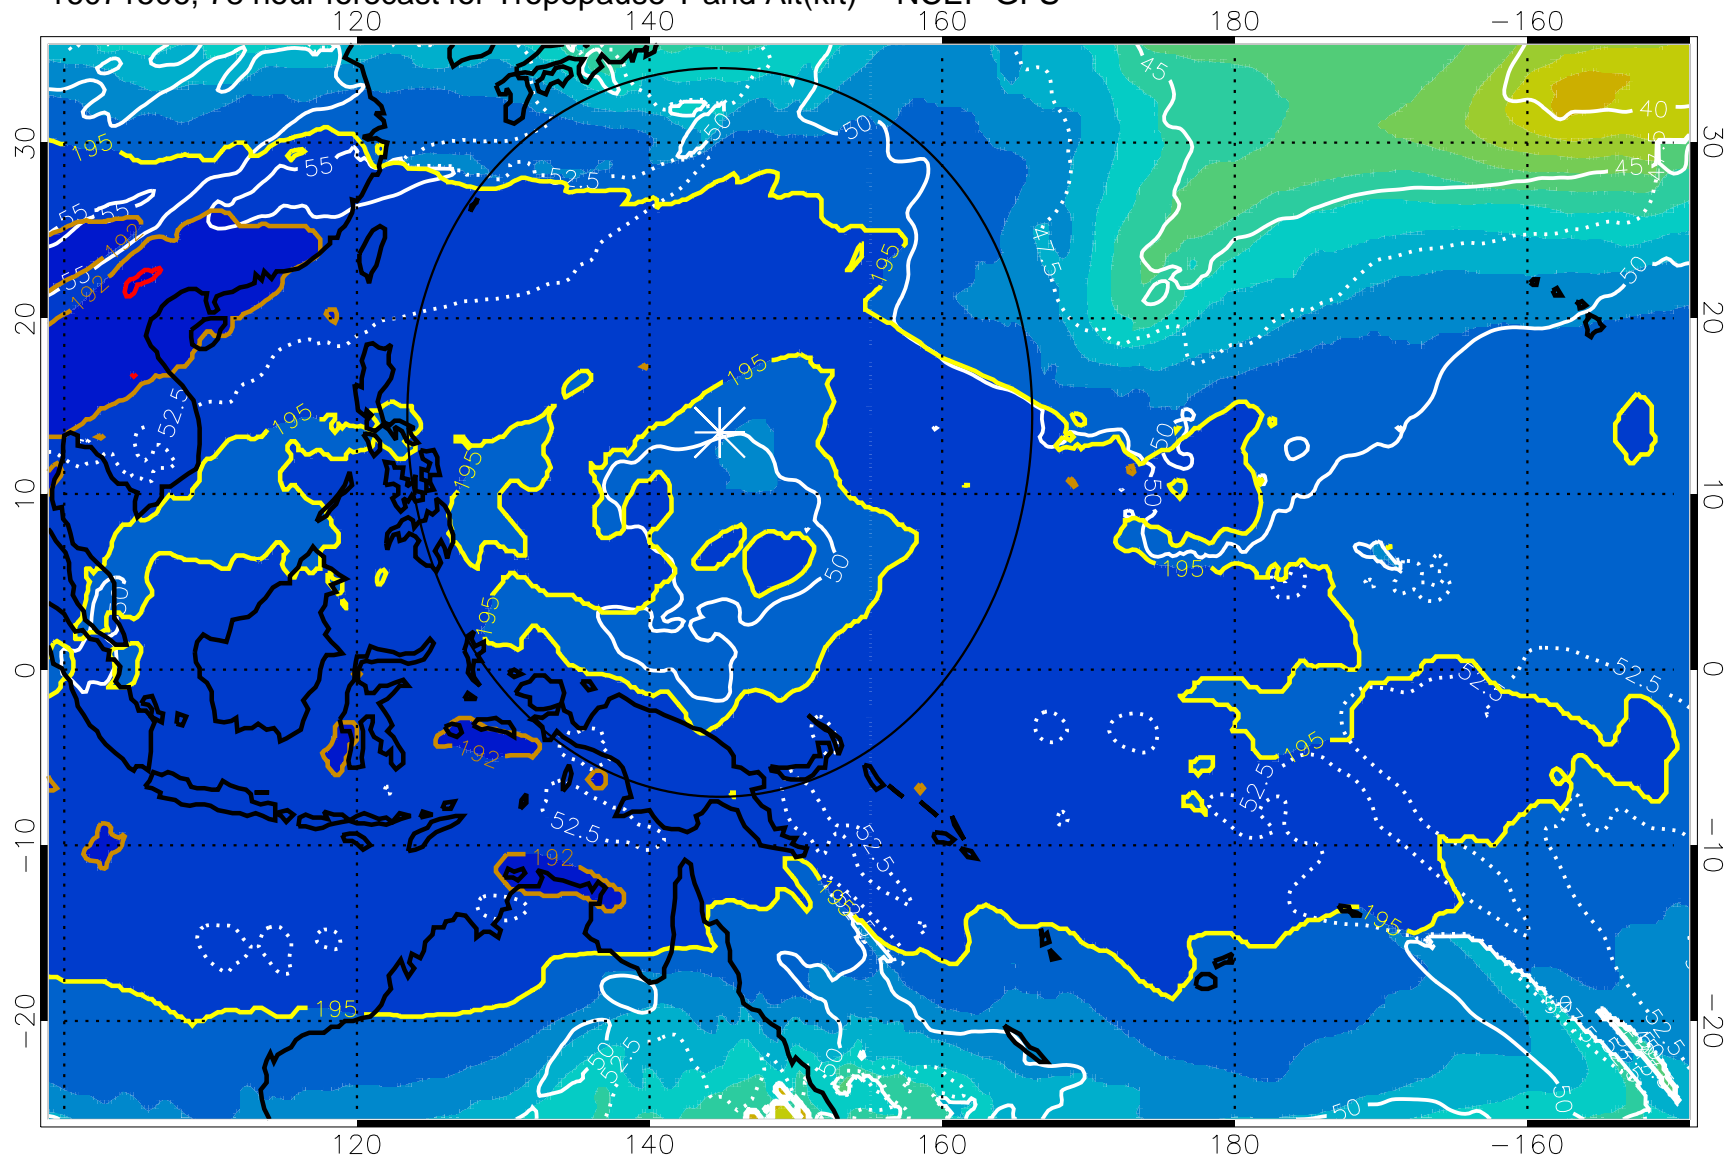

16071506, 78 hour forecast for Tropopause T and Alt(kft) -- NCEP GFS

190 200 210 220 230

Tropopause T, K

Tropopause Altitude in kft (white)

192.5K Isotherm 195K Isotherm
187.5K Isotherm 190K Isotherm

Range ring of 2304 km