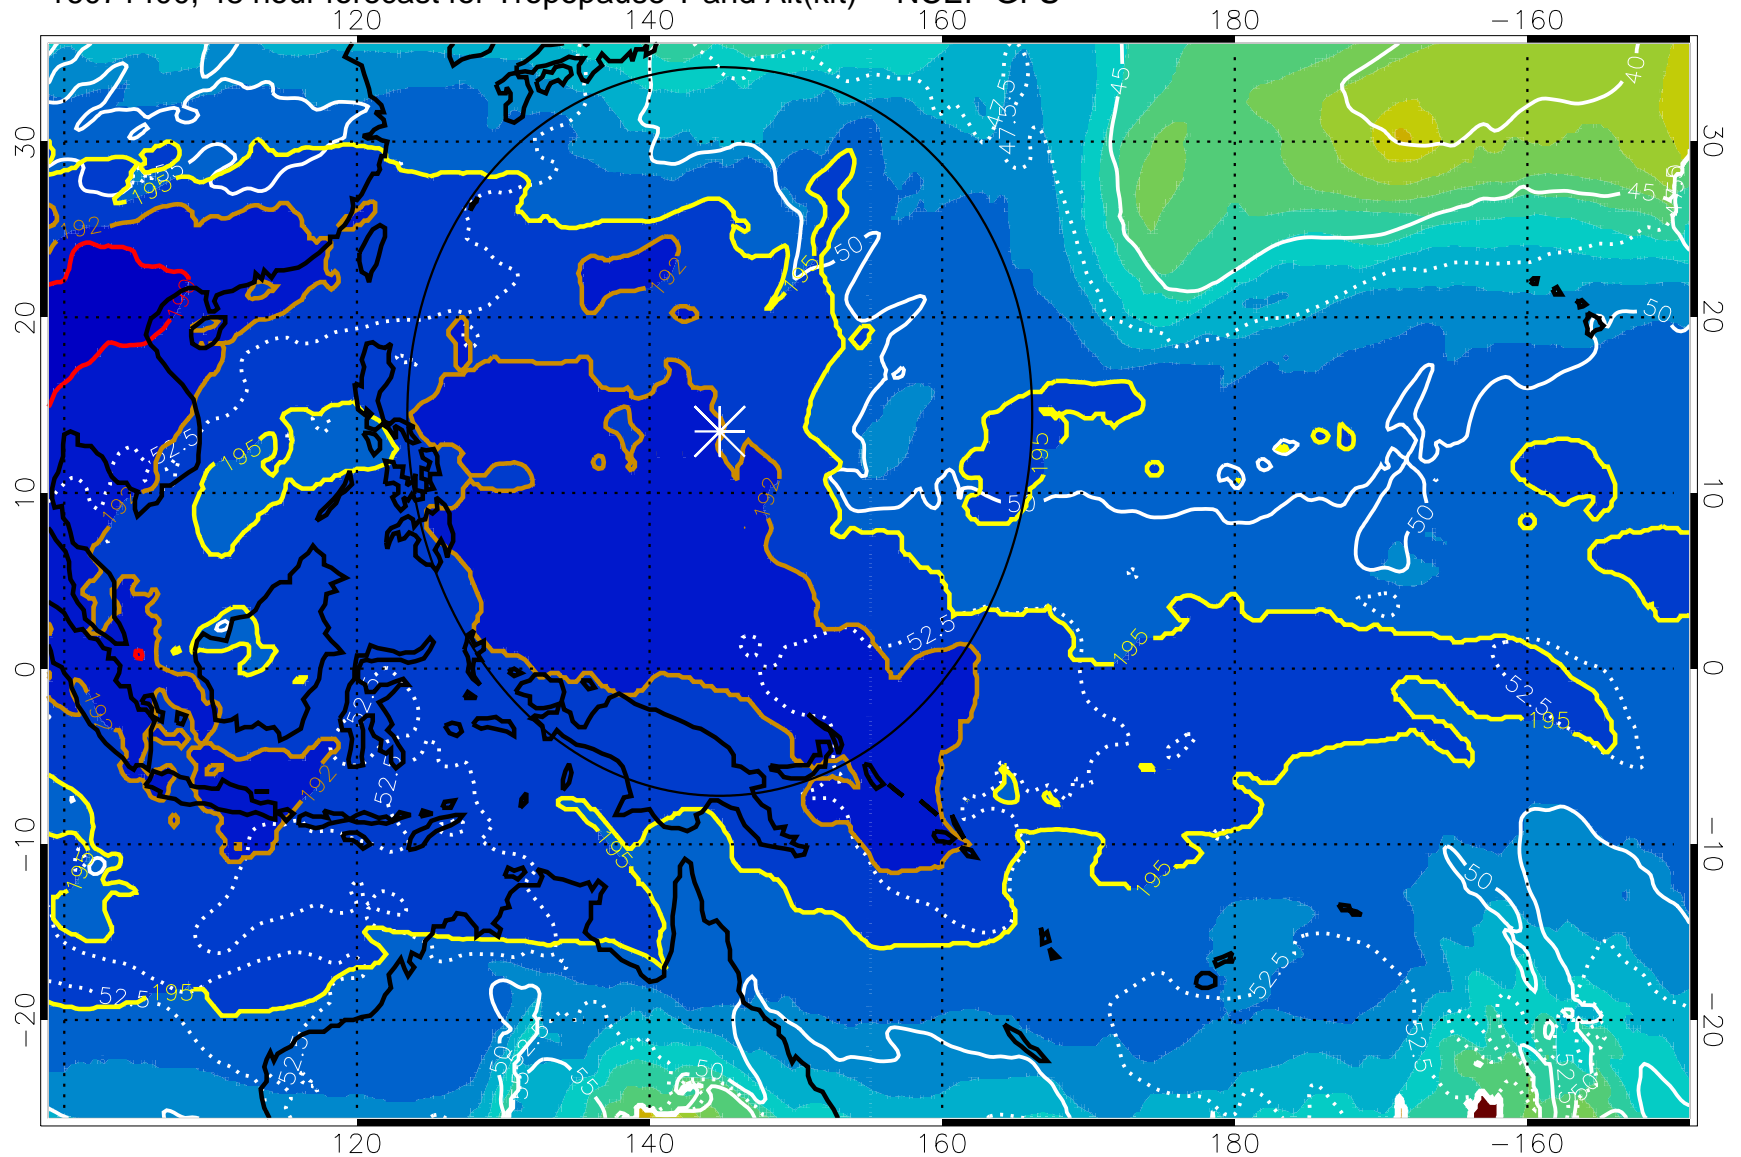

16071400, 48 hour forecast for Tropopause T and Alt(kft) -- NCEP GFS

190 200 210 220 230

Tropopause T, K

Tropopause Altitude in kft (white)

192.5K Isotherm 195K Isotherm
187.5K Isotherm 190K Isotherm

Range ring of 2304 km