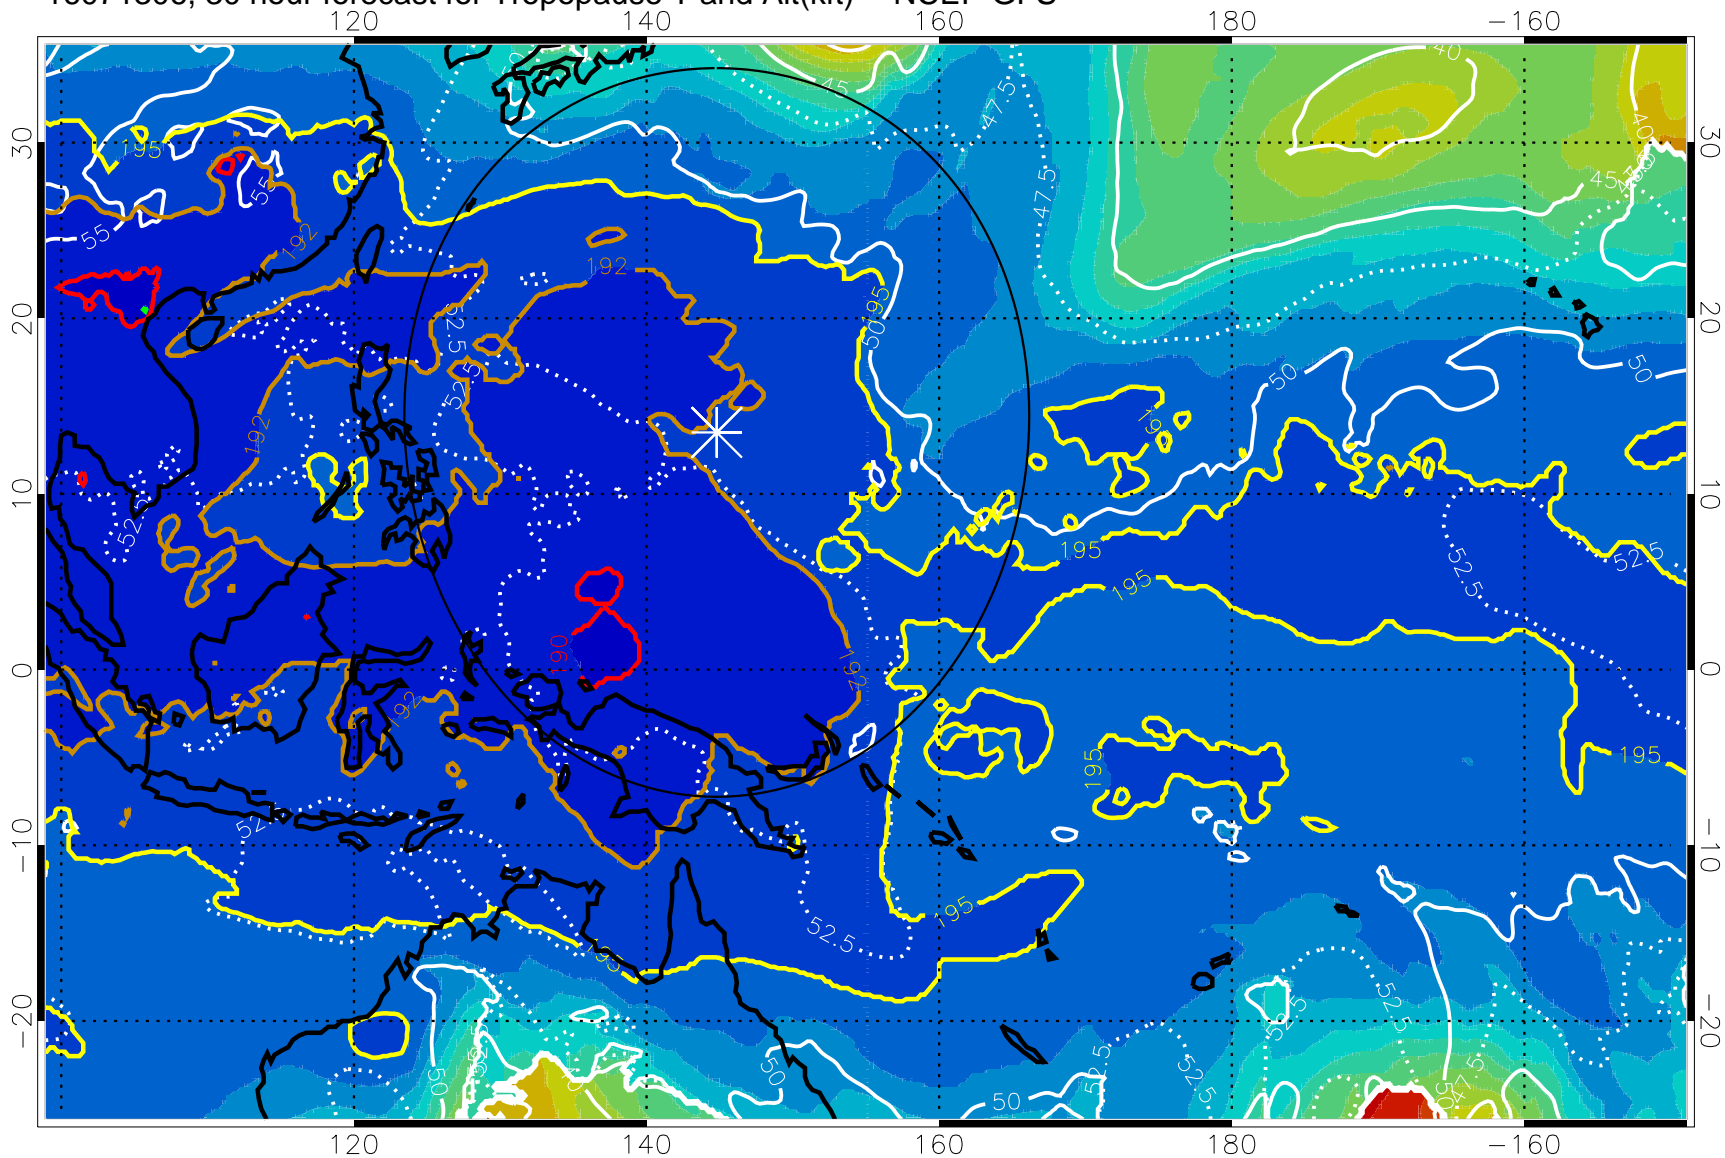

16071306, 30 hour forecast for Tropopause T and Alt(kft) -- NCEP GFS

190 200 210 220 230

Tropopause T, K

Tropopause Altitude in kft (white)

192.5K Isotherm 195K Isotherm
187.5K Isotherm 190K Isotherm

Range ring of 2304 km