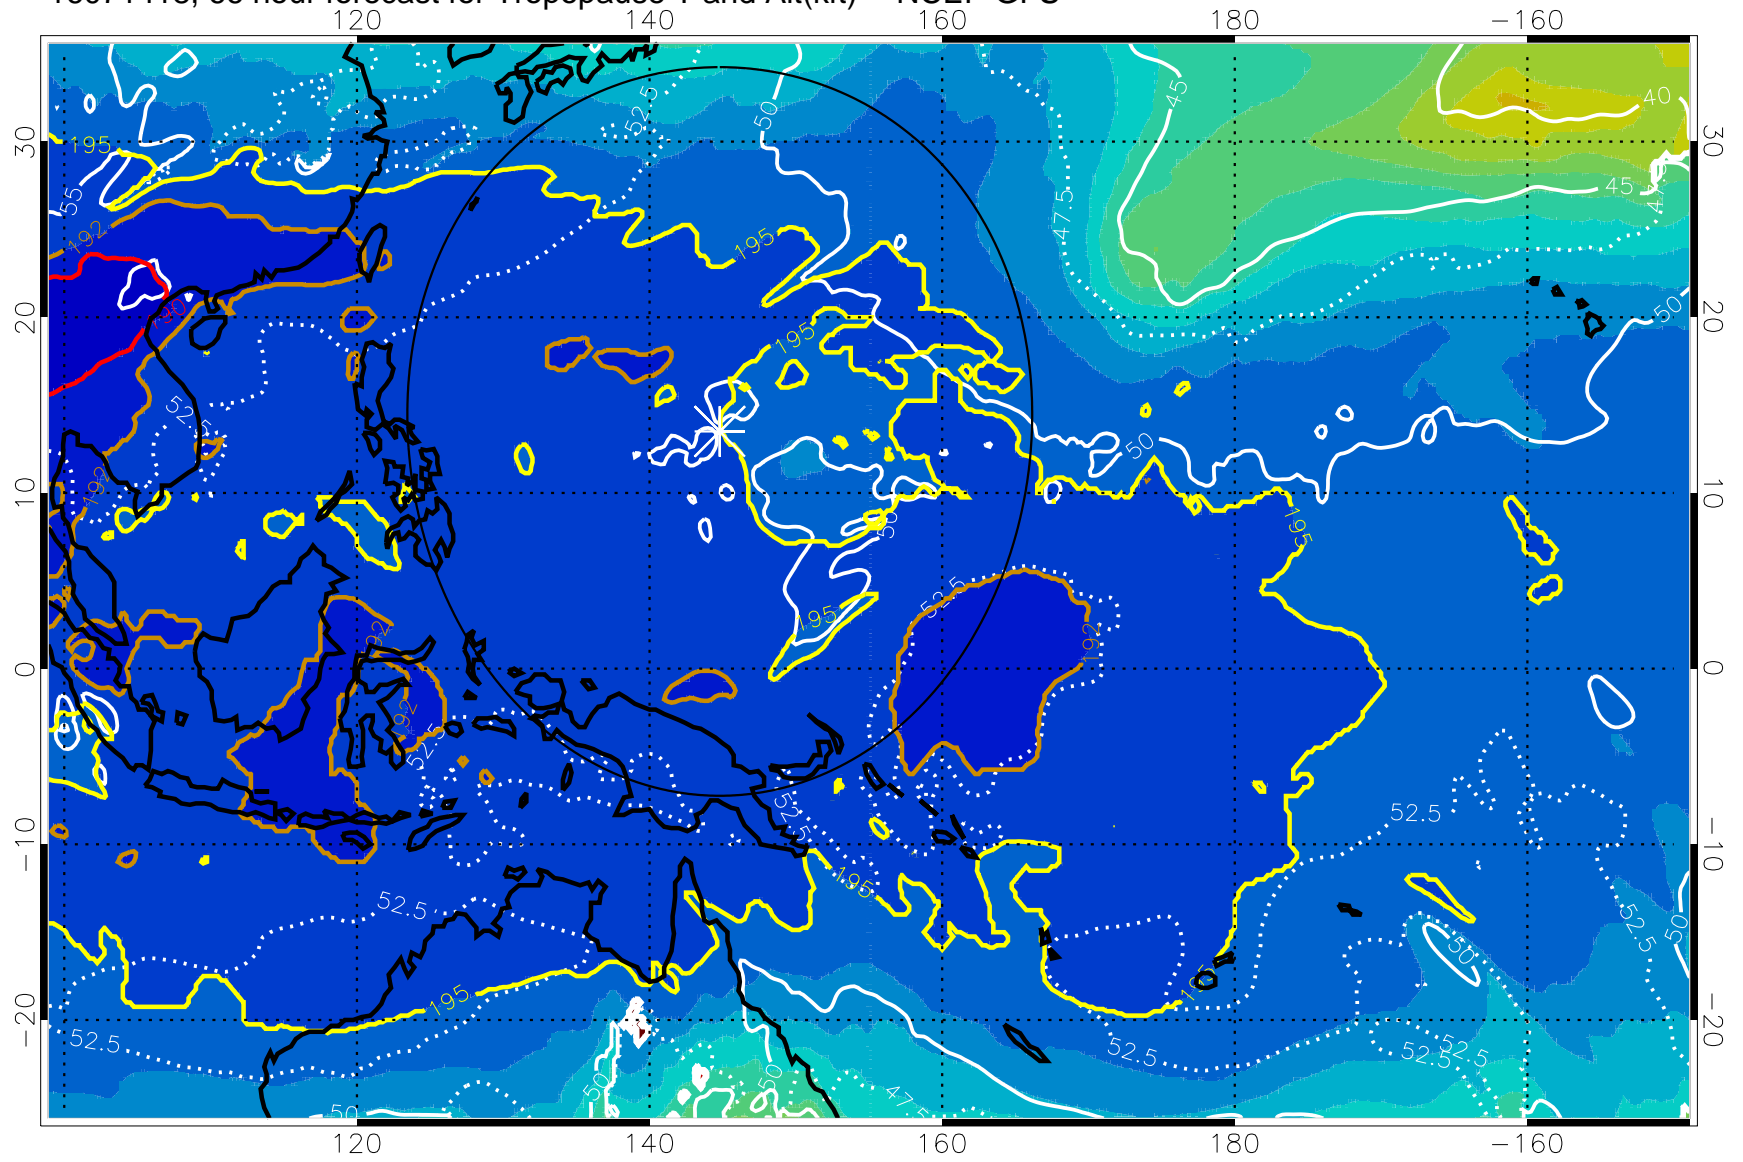

16071418, 66 hour forecast for Tropopause T and Alt(kft) -- NCEP GFS

190 200 210 220 230
Tropopause T, K

Tropopause Altitude in kft (white)

192.5K Isotherm 195K Isotherm
187.5K Isotherm 190K Isotherm

Range ring of 2304 km