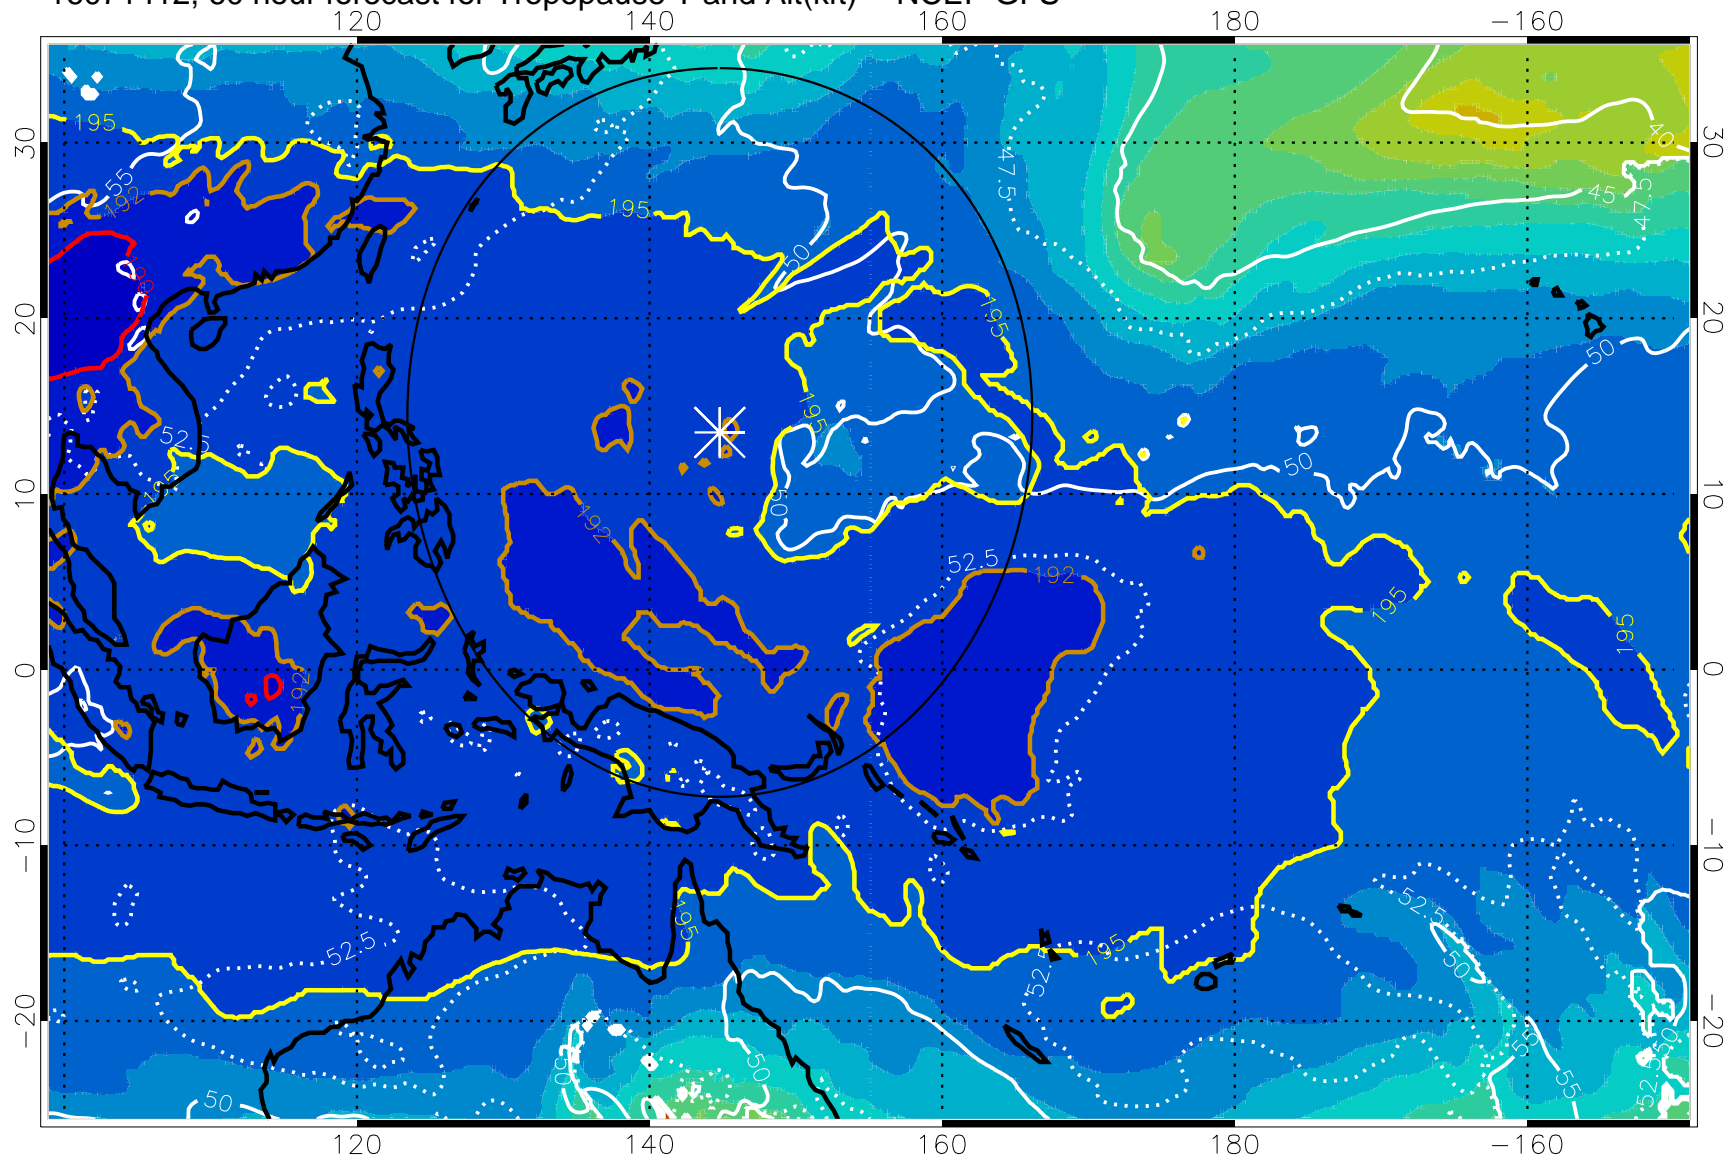

16071412, 60 hour forecast for Tropopause T and Alt(kft) -- NCEP GFS

190 200 210 220 230

Tropopause T, K

Tropopause Altitude in kft (white)

192.5K Isotherm 195K Isotherm
187.5K Isotherm 190K Isotherm

Range ring of 2304 km