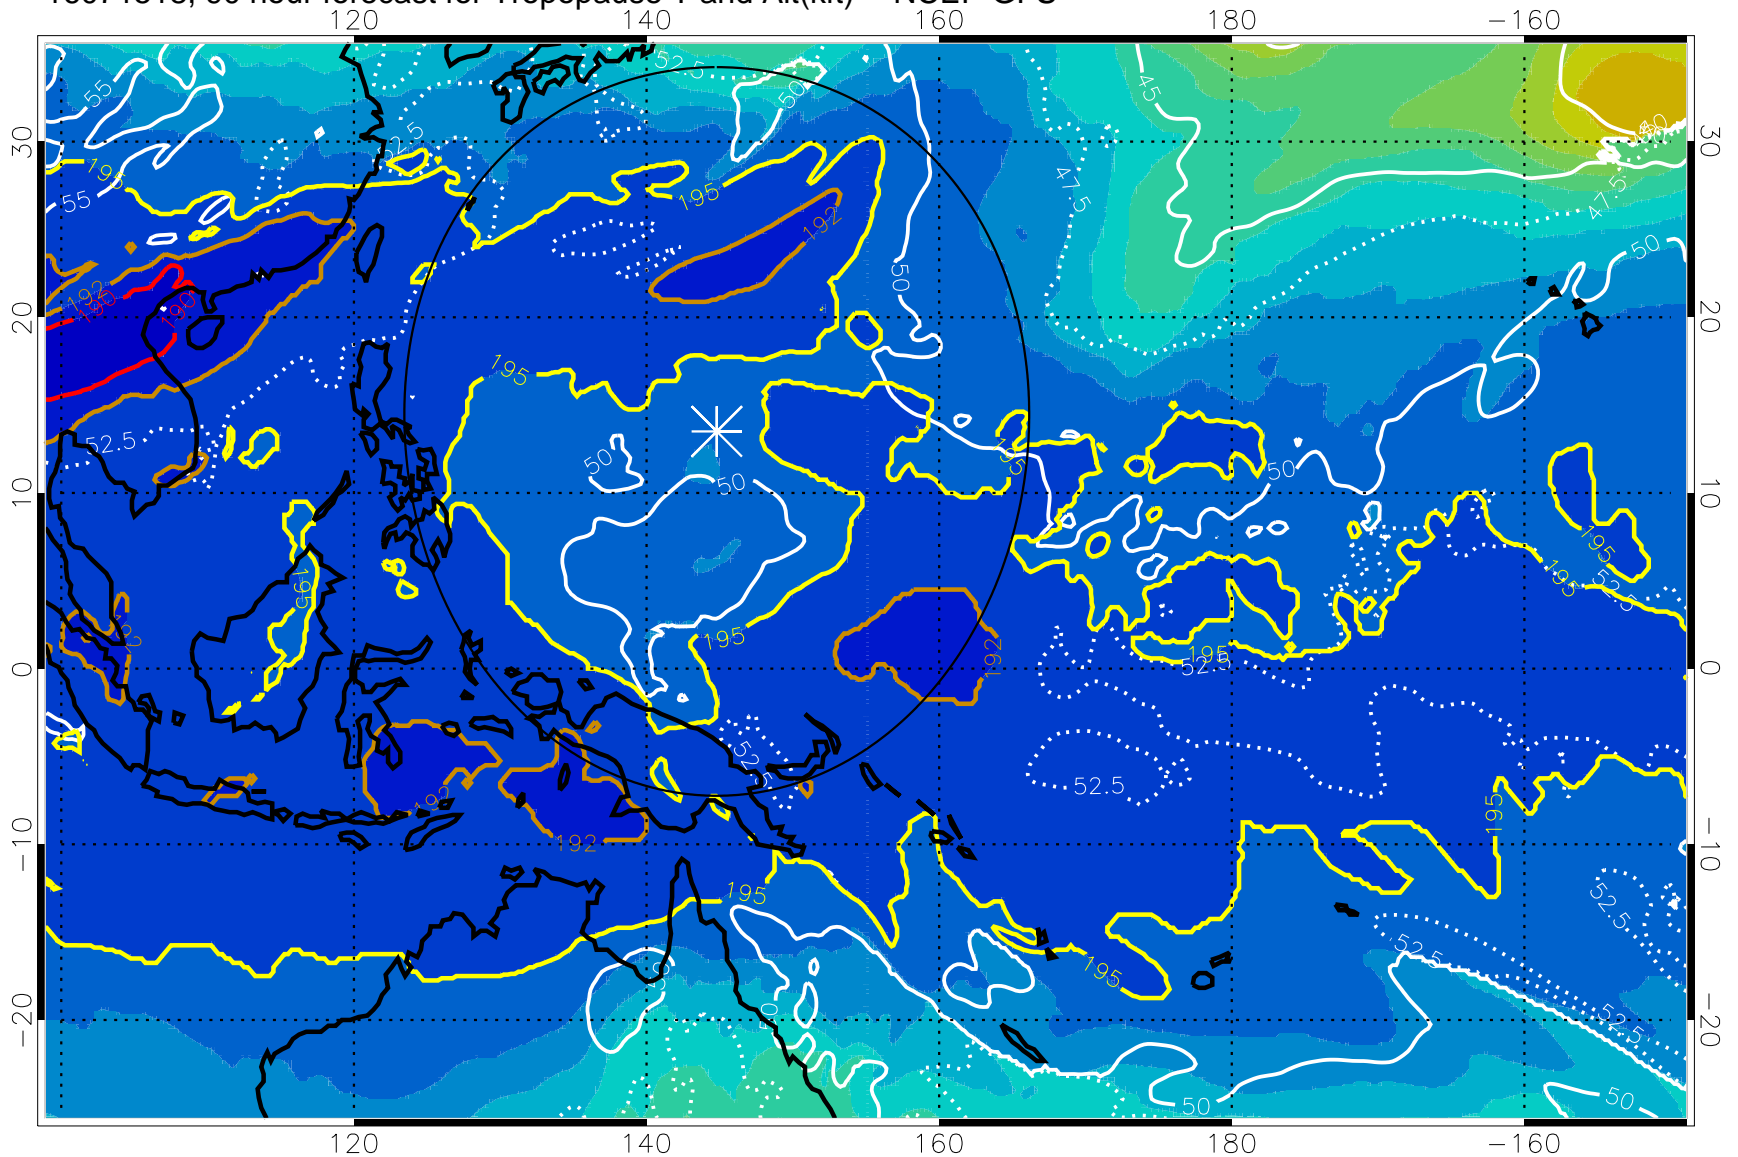

16071518, 90 hour forecast for Tropopause T and Alt(kft) -- NCEP GFS

190 200 210 220 230

Tropopause T, K

Tropopause Altitude in kft (white)

192.5K Isotherm 195K Isotherm

187.5K Isotherm 190K Isotherm

Range ring of 2304 km