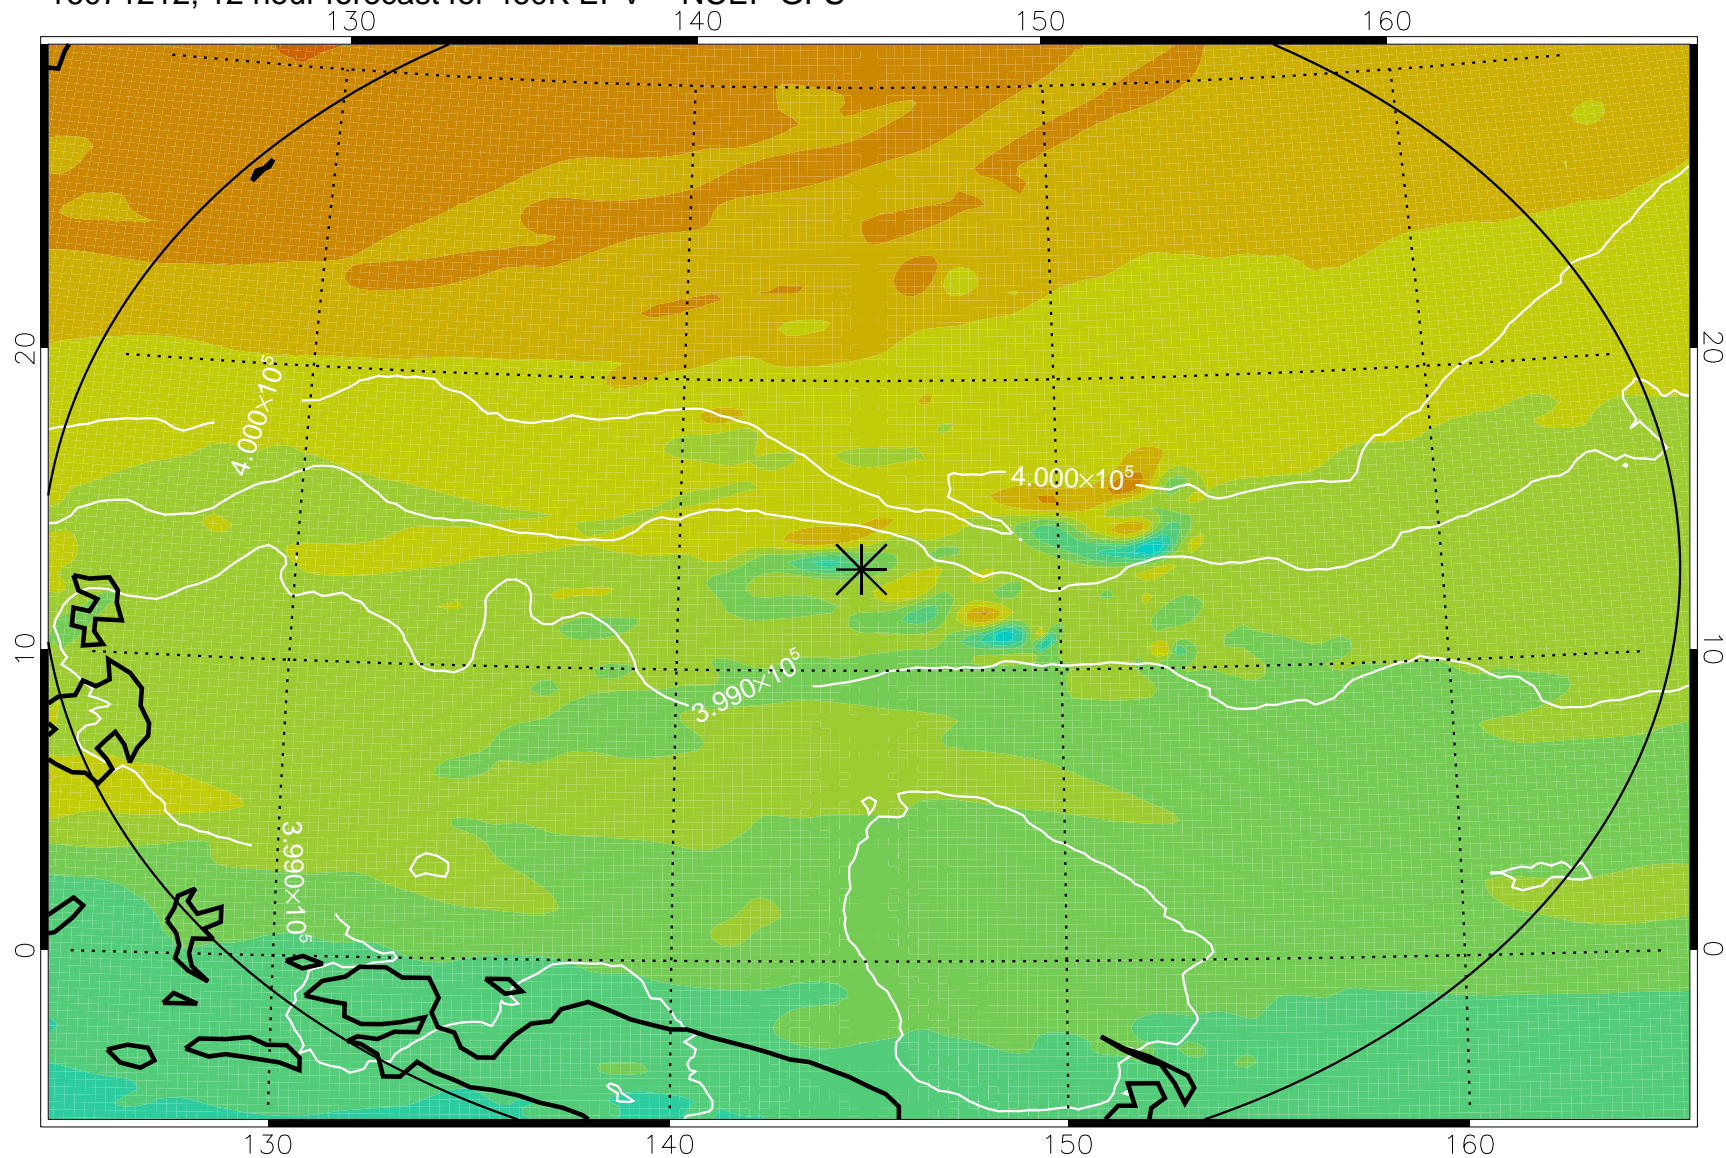

16071206, 6 hour forecast for 460K EPV -- NCEP GFS

460K Montgomery Streamfunction, white

Range ring of 2304 km

16071212, 12 hour forecast for 460K EPV -- NCEP GFS

460K Montgomery Streamfunction, white

Range ring of 2304 km

16071218, 18 hour forecast for 460K EPV -- NCEP GFS

460K Montgomery Streamfunction, white

Range ring of 2304 km

16071300, 24 hour forecast for 460K EPV -- NCEP GFS

460K Montgomery Streamfunction, white

Range ring of 2304 km

16071318, 42 hour forecast for 460K EPV -- NCEP GFS

460K Montgomery Streamfunction, white

Range ring of 2304 km

16071400, 48 hour forecast for 460K EPV -- NCEP GFS

460K Montgomery Streamfunction, white

Range ring of 2304 km

16071418, 66 hour forecast for 460K EPV -- NCEP GFS

460K Montgomery Streamfunction, white

Range ring of 2304 km

16071500, 72 hour forecast for 460K EPV -- NCEP GFS

460K Montgomery Streamfunction, white

Range ring of 2304 km