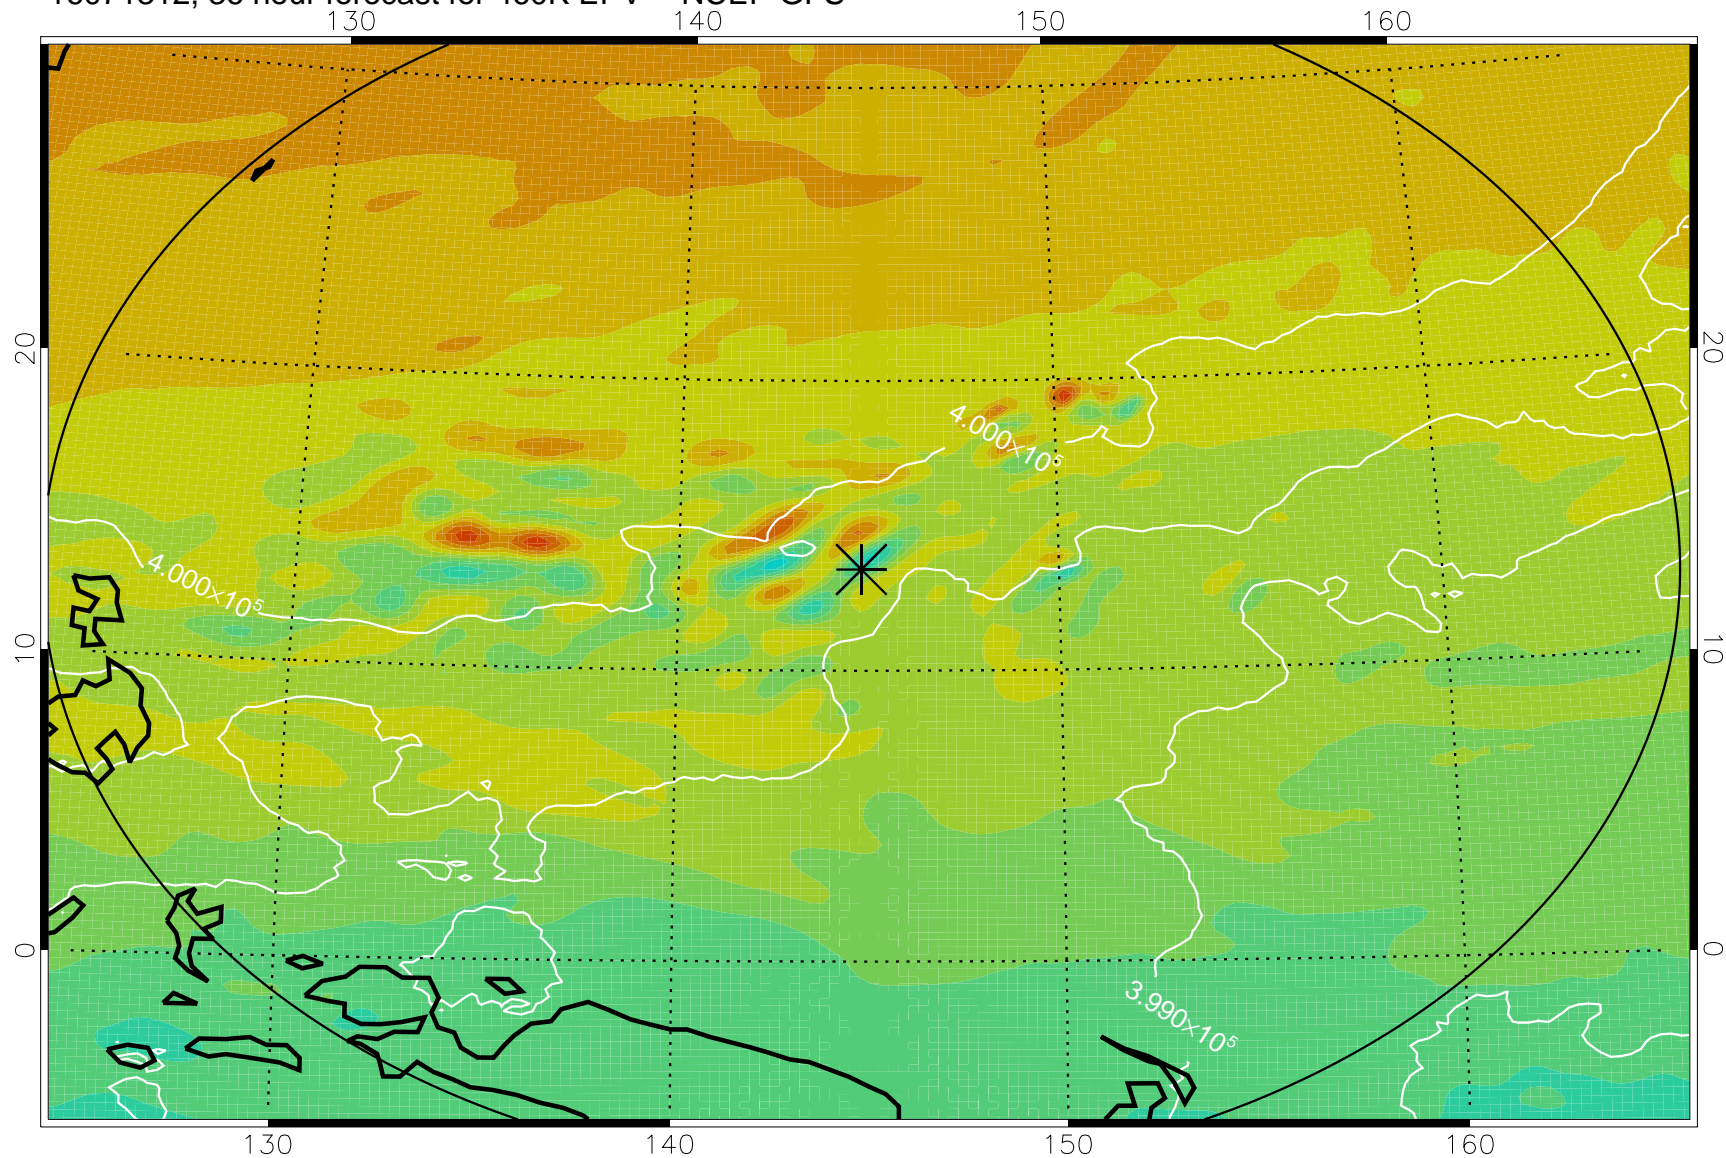

16071206, 6 hour forecast for 460K EPV -- NCEP GFS

460K Montgomery Streamfunction, white

Range ring of 2304 km

16071212, 12 hour forecast for 460K EPV -- NCEP GFS

460K Montgomery Streamfunction, white

Range ring of 2304 km

16071218, 18 hour forecast for 460K EPV -- NCEP GFS

460K Montgomery Streamfunction, white

Range ring of 2304 km

16071300, 24 hour forecast for 460K EPV -- NCEP GFS

460K Montgomery Streamfunction, white

Range ring of 2304 km

16071306, 30 hour forecast for 460K EPV -- NCEP GFS

460K Montgomery Streamfunction, white

Range ring of 2304 km

16071312, 36 hour forecast for 460K EPV -- NCEP GFS

460K Montgomery Streamfunction, white

Range ring of 2304 km

16071318, 42 hour forecast for 460K EPV -- NCEP GFS

460K Montgomery Streamfunction, white

Range ring of 2304 km

16071400, 48 hour forecast for 460K EPV -- NCEP GFS

460K Montgomery Streamfunction, white

Range ring of 2304 km