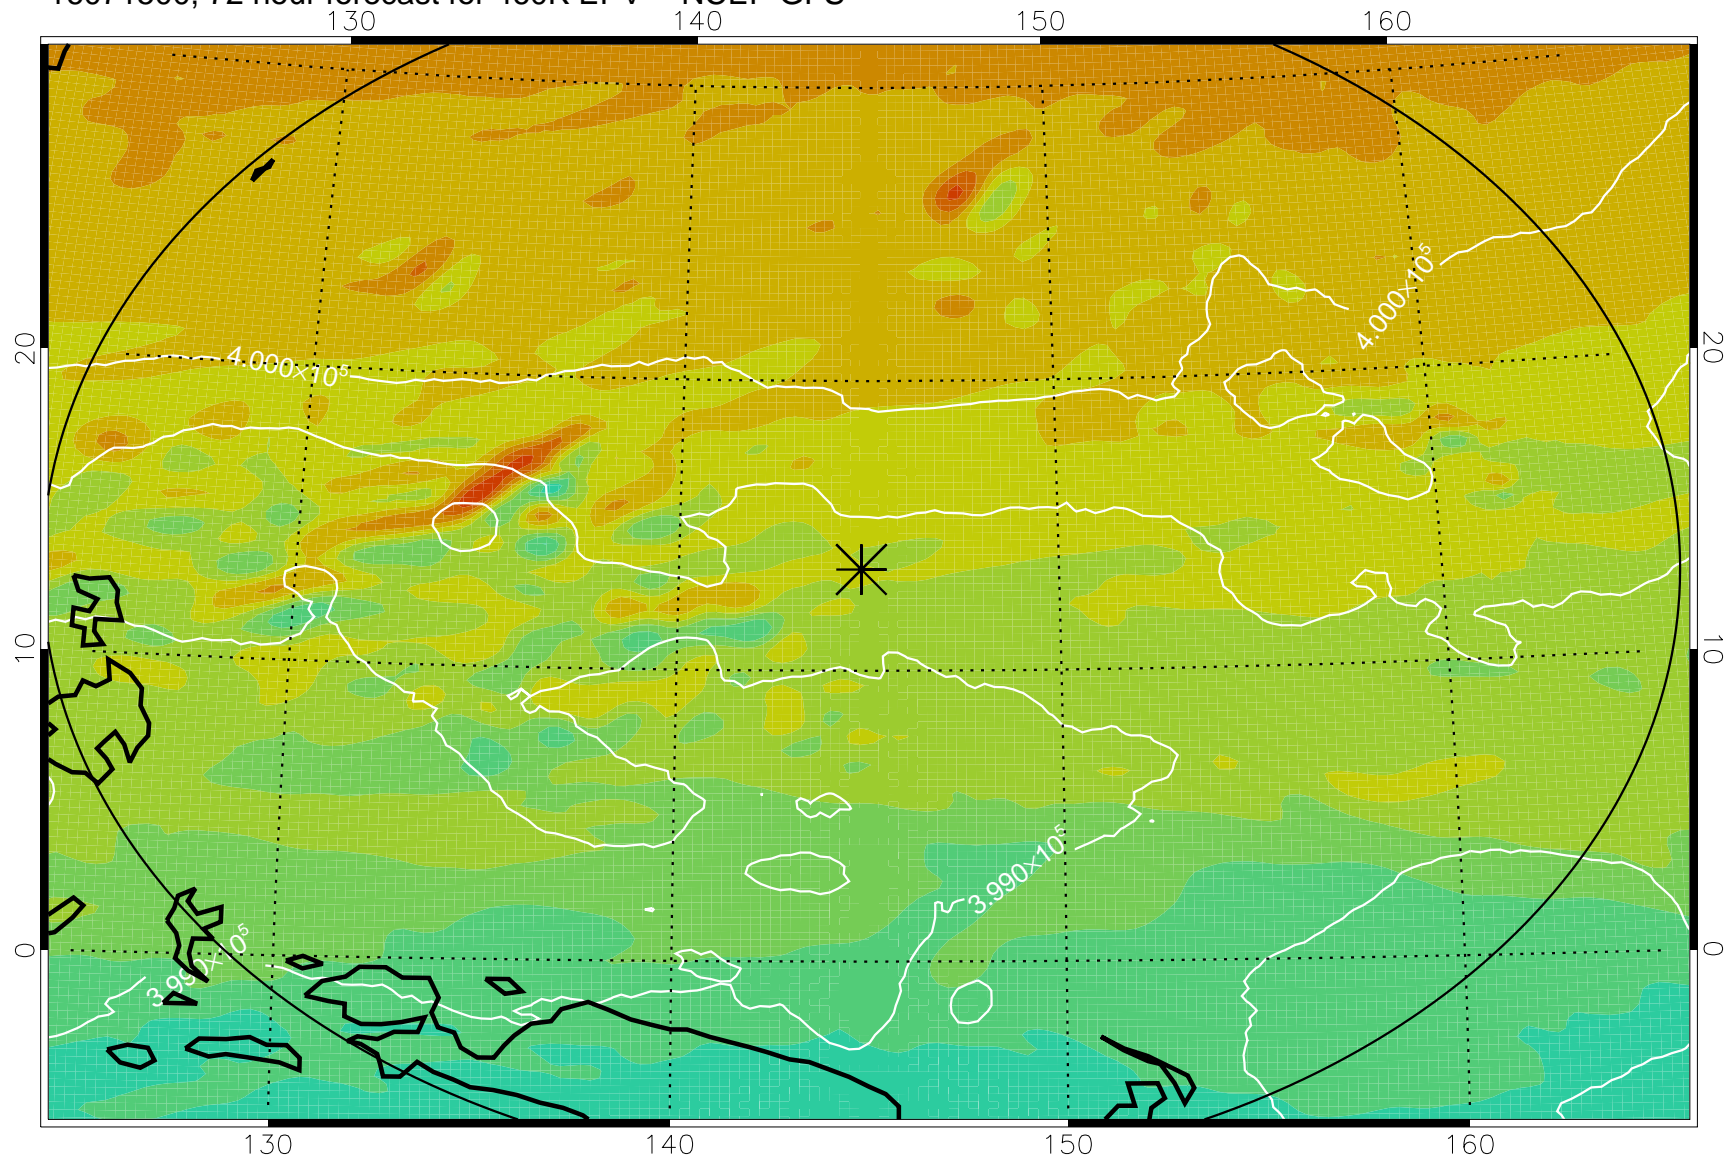

16071406, 54 hour forecast for 460K EPV -- NCEP GFS

460K Montgomery Streamfunction, white

Range ring of 2304 km

16071412, 60 hour forecast for 460K EPV -- NCEP GFS

460K Montgomery Streamfunction, white

Range ring of 2304 km

16071418, 66 hour forecast for 460K EPV -- NCEP GFS

460K Montgomery Streamfunction, white

Range ring of 2304 km

16071500, 72 hour forecast for 460K EPV -- NCEP GFS

460K Montgomery Streamfunction, white

Range ring of 2304 km

16071506, 78 hour forecast for 460K EPV -- NCEP GFS

460K Montgomery Streamfunction, white

Range ring of 2304 km

16071512, 84 hour forecast for 460K EPV -- NCEP GFS

460K Montgomery Streamfunction, white

Range ring of 2304 km

16071518, 90 hour forecast for 460K EPV -- NCEP GFS

460K Montgomery Streamfunction, white

Range ring of 2304 km

16071600, 96 hour forecast for 460K EPV -- NCEP GFS

460K Montgomery Streamfunction, white

Range ring of 2304 km