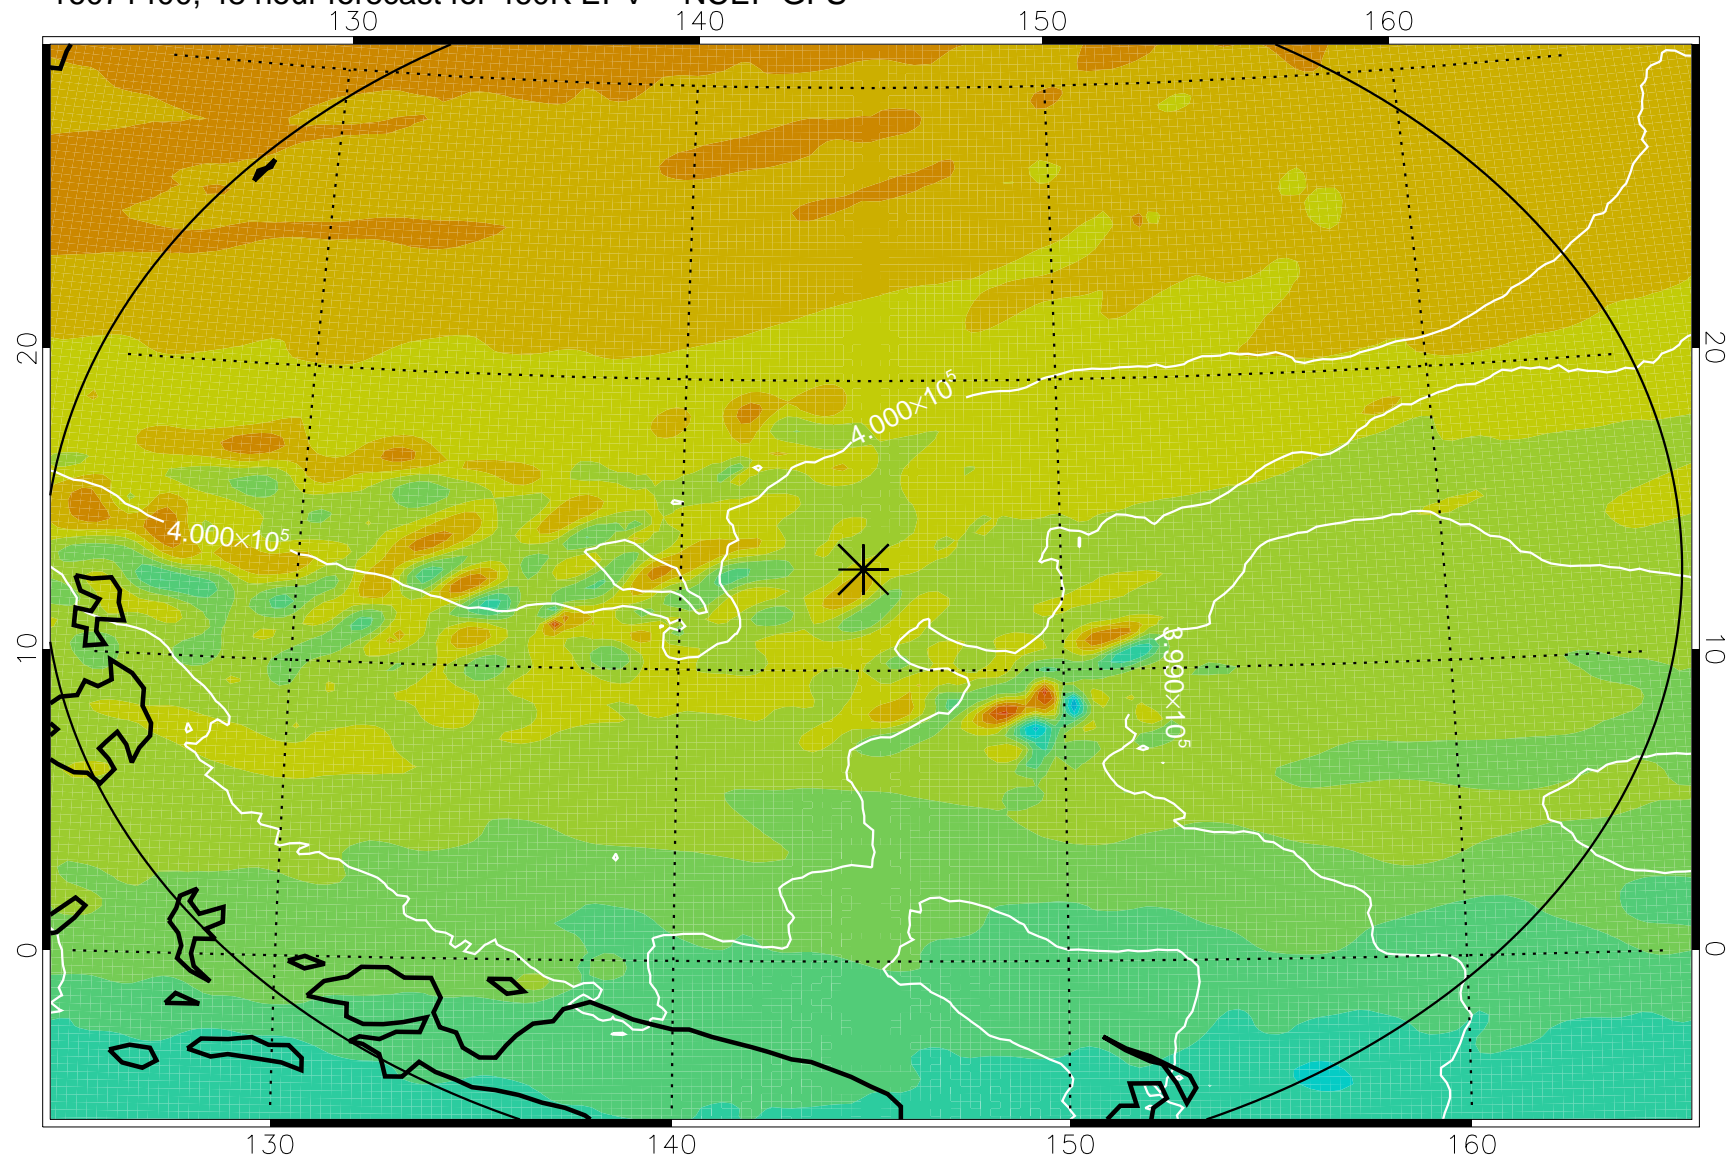

16071318, 42 hour forecast for 460K EPV -- NCEP GFS

460K Montgomery Streamfunction, white

Range ring of 2304 km

16071400, 48 hour forecast for 460K EPV -- NCEP GFS

460K Montgomery Streamfunction, white

Range ring of 2304 km

16071406, 54 hour forecast for 460K EPV -- NCEP GFS

460K Montgomery Streamfunction, white

Range ring of 2304 km

16071412, 60 hour forecast for 460K EPV -- NCEP GFS

460K Montgomery Streamfunction, white

Range ring of 2304 km

16071418, 66 hour forecast for 460K EPV -- NCEP GFS

460K Montgomery Streamfunction, white

Range ring of 2304 km

16071500, 72 hour forecast for 460K EPV -- NCEP GFS

460K Montgomery Streamfunction, white

Range ring of 2304 km

16071518, 90 hour forecast for 460K EPV -- NCEP GFS

460K Montgomery Streamfunction, white

Range ring of 2304 km

16071600, 96 hour forecast for 460K EPV -- NCEP GFS

460K Montgomery Streamfunction, white

Range ring of 2304 km