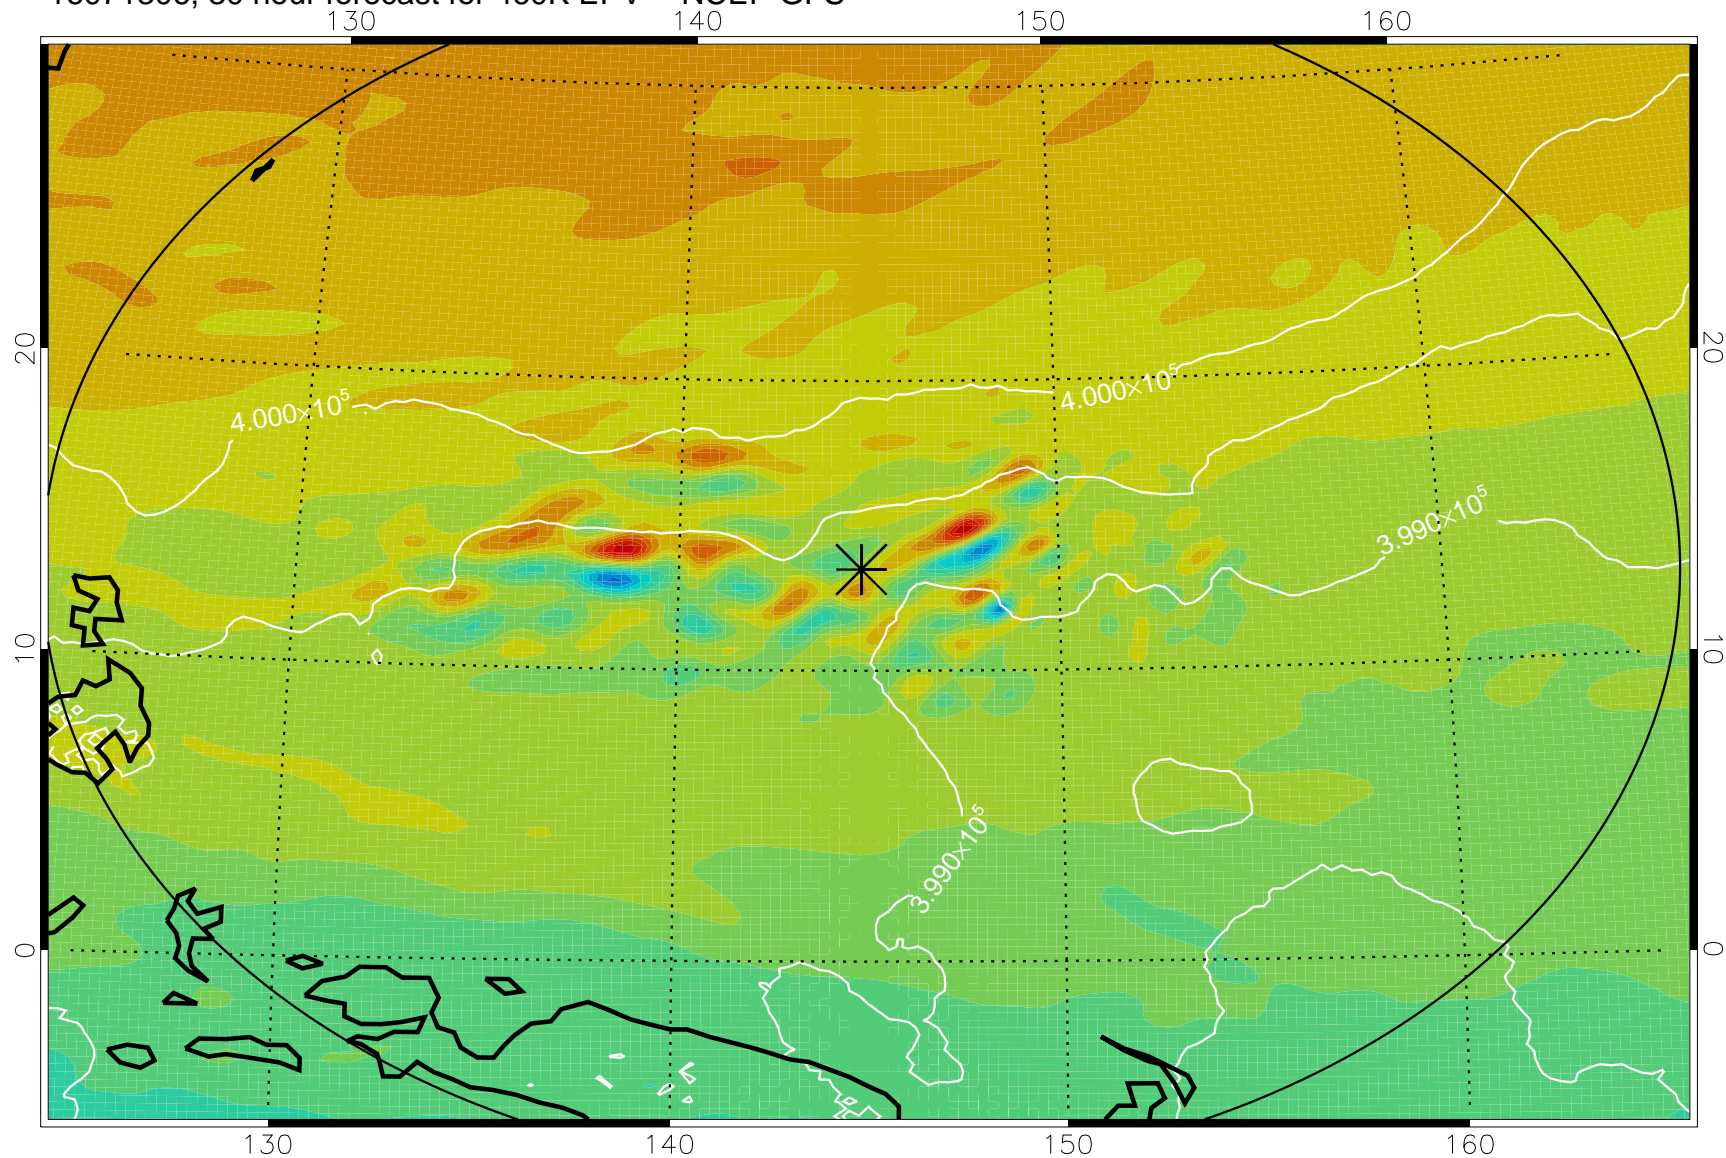

16071218, 18 hour forecast for 460K EPV -- NCEP GFS

460K Montgomery Streamfunction, white

Range ring of 2304 km

16071300, 24 hour forecast for 460K EPV -- NCEP GFS

460K Montgomery Streamfunction, white

Range ring of 2304 km

16071306, 30 hour forecast for 460K EPV -- NCEP GFS

460K Montgomery Streamfunction, white

Range ring of 2304 km

16071312, 36 hour forecast for 460K EPV -- NCEP GFS

460K Montgomery Streamfunction, white

Range ring of 2304 km

16071318, 42 hour forecast for 460K EPV -- NCEP GFS

460K Montgomery Streamfunction, white

Range ring of 2304 km

16071400, 48 hour forecast for 460K EPV -- NCEP GFS

460K Montgomery Streamfunction, white

Range ring of 2304 km

16071418, 66 hour forecast for 460K EPV -- NCEP GFS

460K Montgomery Streamfunction, white

Range ring of 2304 km

16071500, 72 hour forecast for 460K EPV -- NCEP GFS

460K Montgomery Streamfunction, white

Range ring of 2304 km