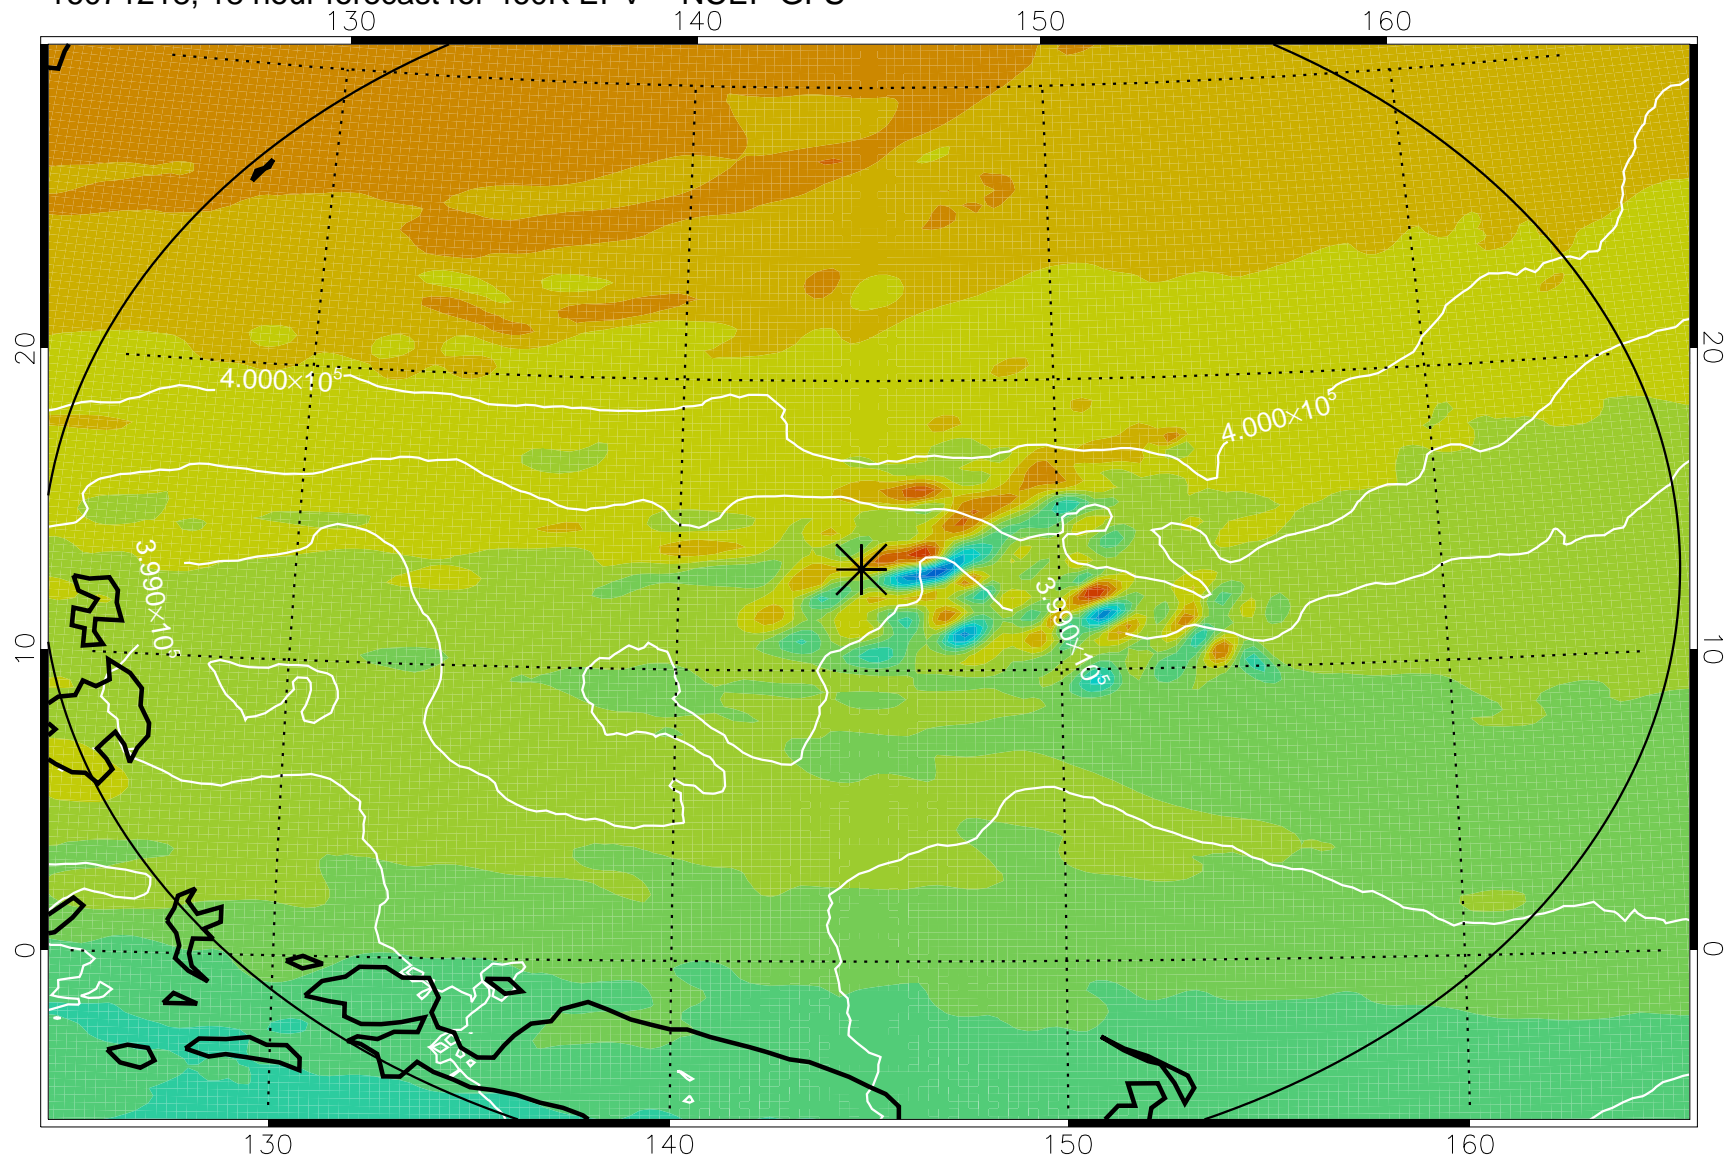

16071206, 6 hour forecast for 460K EPV -- NCEP GFS

460K Montgomery Streamfunction, white

Range ring of 2304 km

16071212, 12 hour forecast for 460K EPV -- NCEP GFS

460K Montgomery Streamfunction, white

Range ring of 2304 km

16071218, 18 hour forecast for 460K EPV -- NCEP GFS

460K Montgomery Streamfunction, white

Range ring of 2304 km

16071300, 24 hour forecast for 460K EPV -- NCEP GFS

460K Montgomery Streamfunction, white

Range ring of 2304 km

16071306, 30 hour forecast for 460K EPV -- NCEP GFS

460K Montgomery Streamfunction, white

Range ring of 2304 km

16071312, 36 hour forecast for 460K EPV -- NCEP GFS

460K Montgomery Streamfunction, white

Range ring of 2304 km

16071318, 42 hour forecast for 460K EPV -- NCEP GFS

460K Montgomery Streamfunction, white

Range ring of 2304 km

16071400, 48 hour forecast for 460K EPV -- NCEP GFS

460K Montgomery Streamfunction, white

Range ring of 2304 km