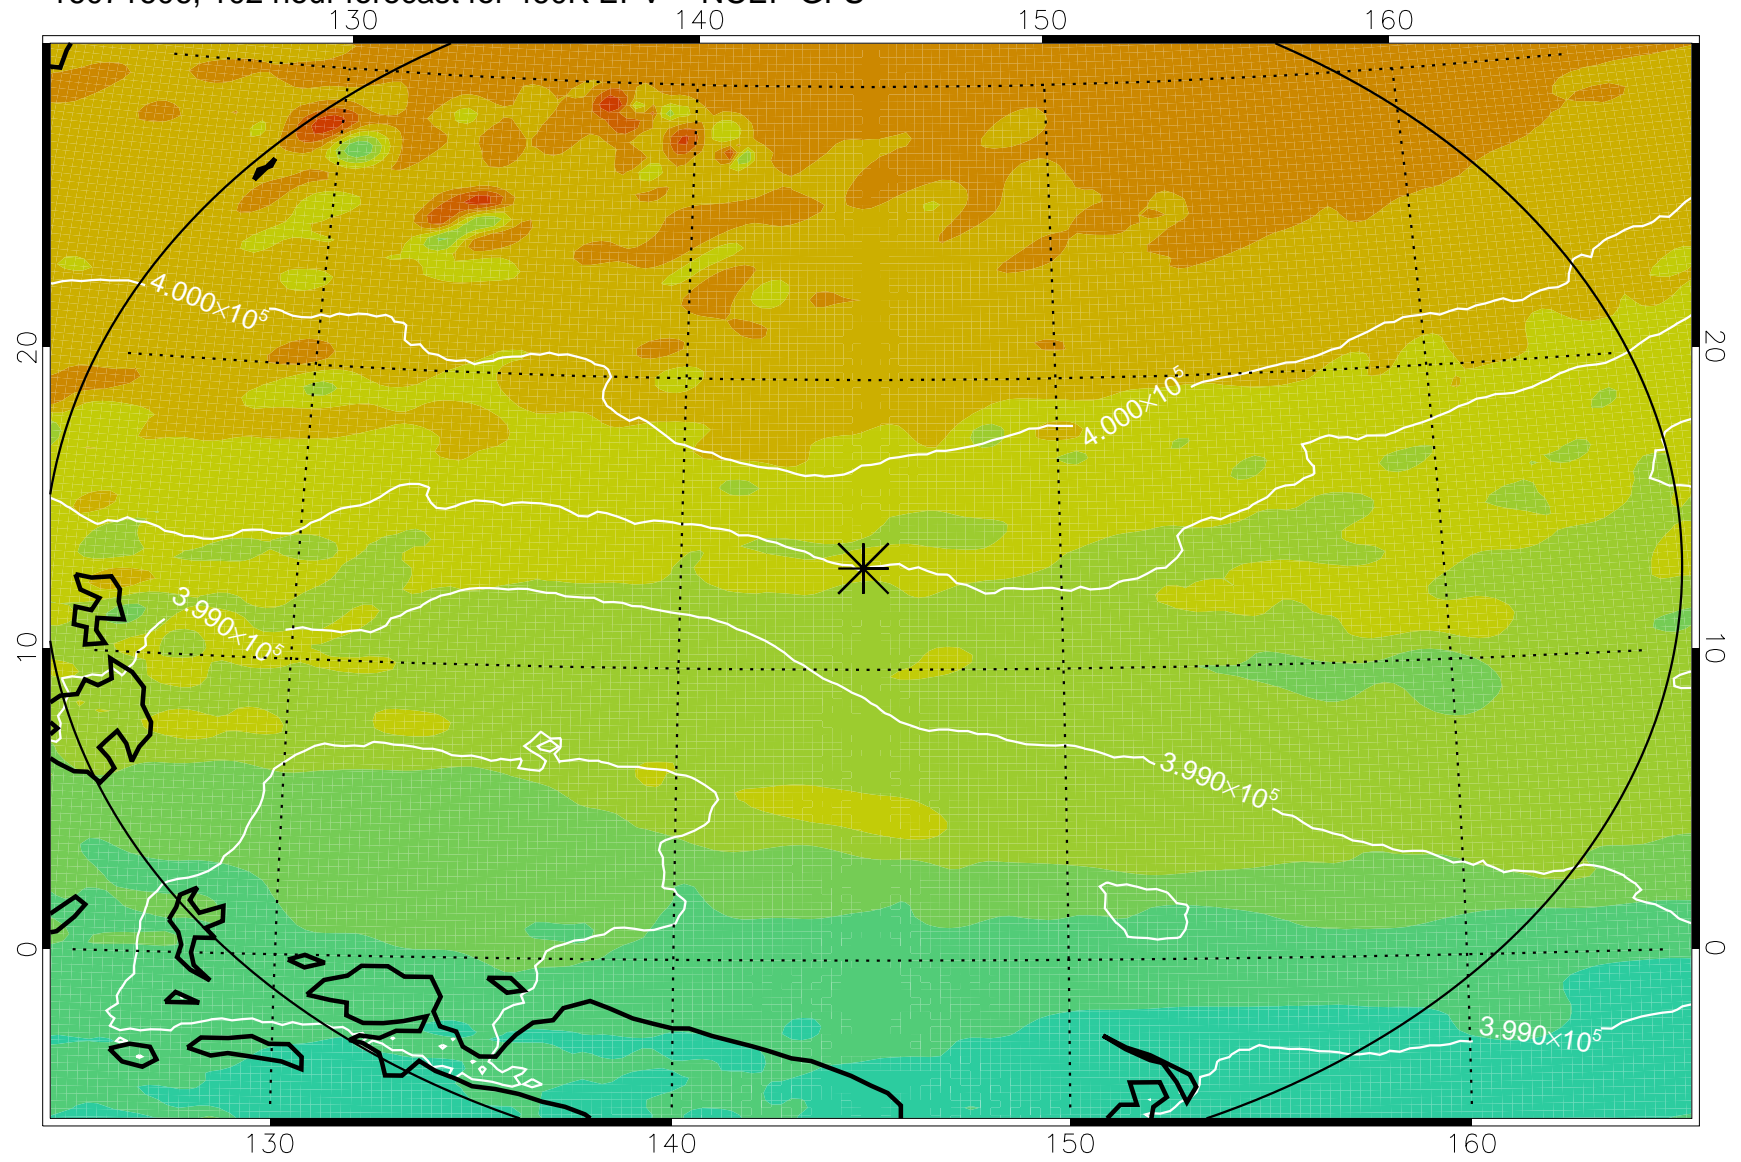

16071506, 78 hour forecast for 460K EPV -- NCEP GFS

460K Montgomery Streamfunction, white

Range ring of 2304 km

16071512, 84 hour forecast for 460K EPV -- NCEP GFS

460K Montgomery Streamfunction, white

Range ring of 2304 km

16071518, 90 hour forecast for 460K EPV -- NCEP GFS

460K Montgomery Streamfunction, white

Range ring of 2304 km

16071600, 96 hour forecast for 460K EPV -- NCEP GFS

460K Montgomery Streamfunction, white

Range ring of 2304 km

16071606, 102 hour forecast for 460K EPV -- NCEP GFS

460K Montgomery Streamfunction, white

Range ring of 2304 km

16071612, 108 hour forecast for 460K EPV -- NCEP GFS

460K Montgomery Streamfunction, white

Range ring of 2304 km

16071618, 114 hour forecast for 460K EPV -- NCEP GFS

460K Montgomery Streamfunction, white

Range ring of 2304 km

16071700, 120 hour forecast for 460K EPV -- NCEP GFS

460K Montgomery Streamfunction, white

Range ring of 2304 km