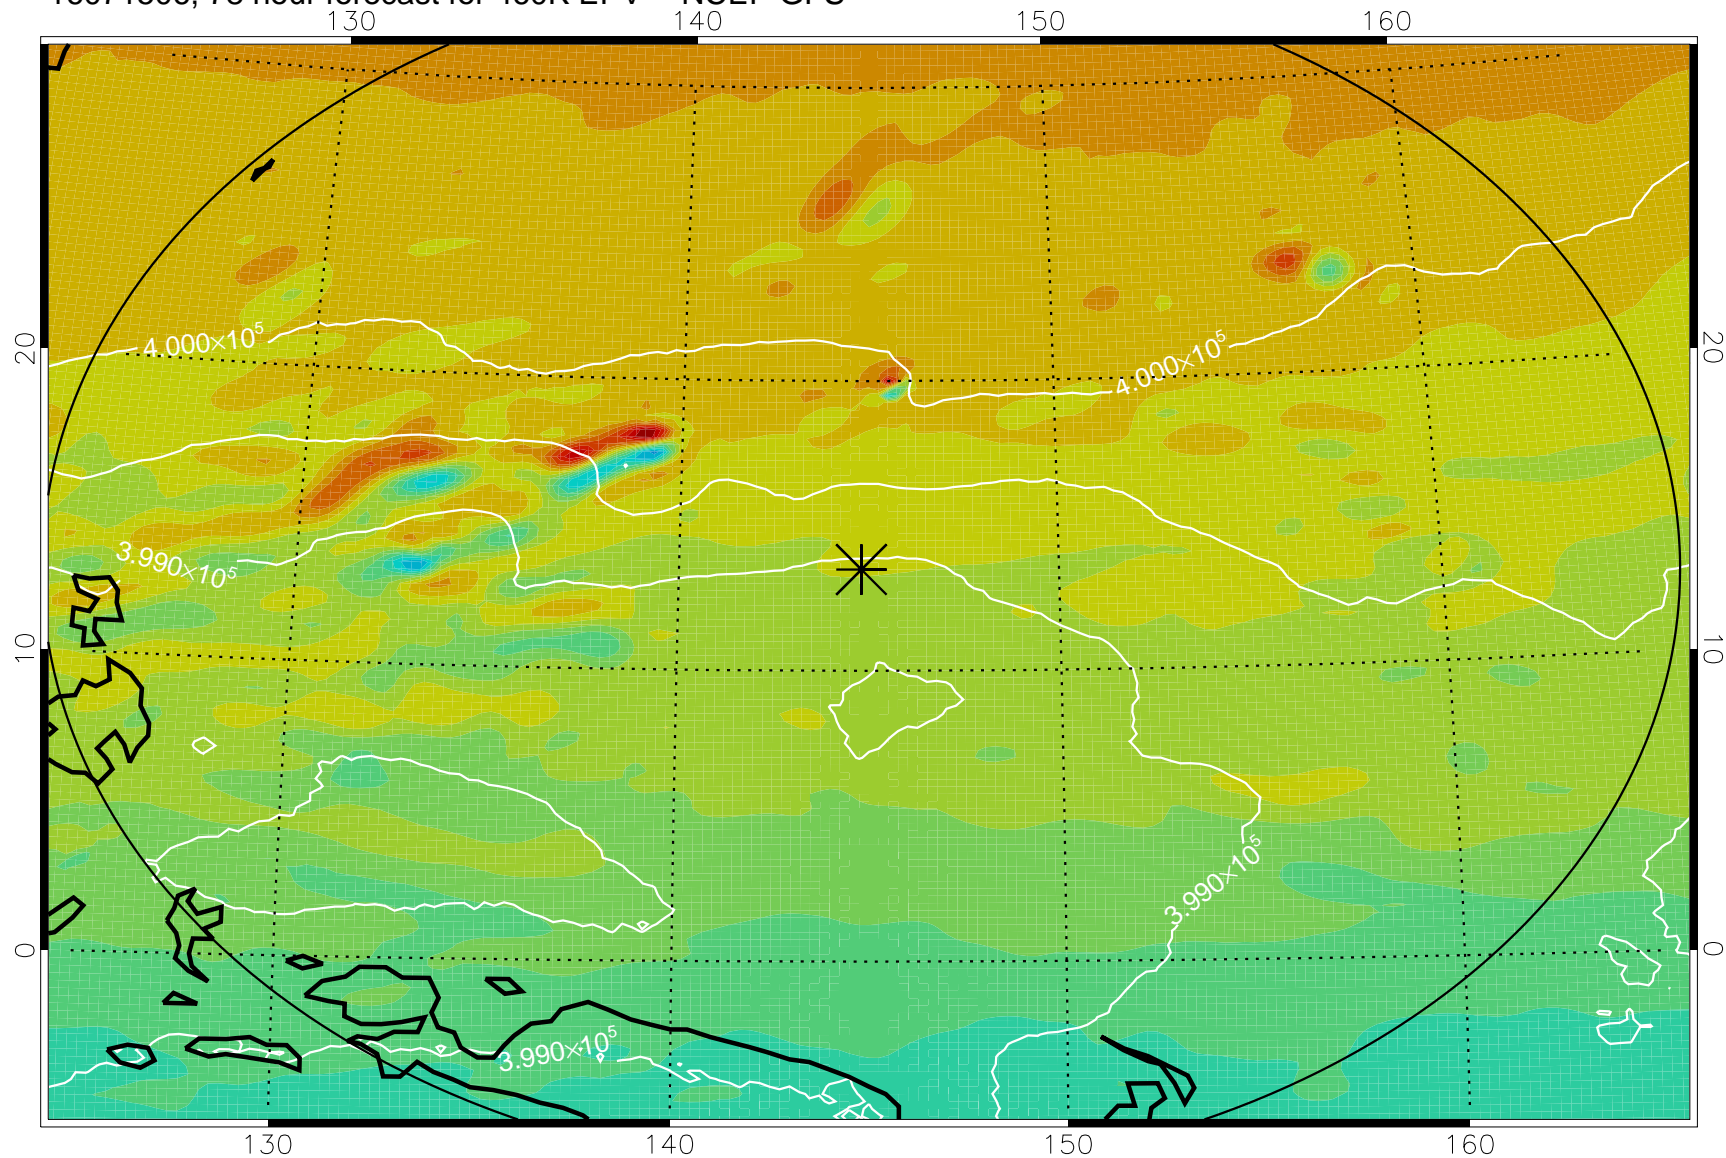

16071406, 54 hour forecast for 460K EPV -- NCEP GFS

460K Montgomery Streamfunction, white

Range ring of 2304 km

16071412, 60 hour forecast for 460K EPV -- NCEP GFS

460K Montgomery Streamfunction, white

Range ring of 2304 km

16071418, 66 hour forecast for 460K EPV -- NCEP GFS

460K Montgomery Streamfunction, white

Range ring of 2304 km

16071500, 72 hour forecast for 460K EPV -- NCEP GFS

460K Montgomery Streamfunction, white

Range ring of 2304 km

16071506, 78 hour forecast for 460K EPV -- NCEP GFS

460K Montgomery Streamfunction, white

Range ring of 2304 km

16071512, 84 hour forecast for 460K EPV -- NCEP GFS

460K Montgomery Streamfunction, white

Range ring of 2304 km

16071518, 90 hour forecast for 460K EPV -- NCEP GFS

460K Montgomery Streamfunction, white

Range ring of 2304 km

16071600, 96 hour forecast for 460K EPV -- NCEP GFS

460K Montgomery Streamfunction, white

Range ring of 2304 km