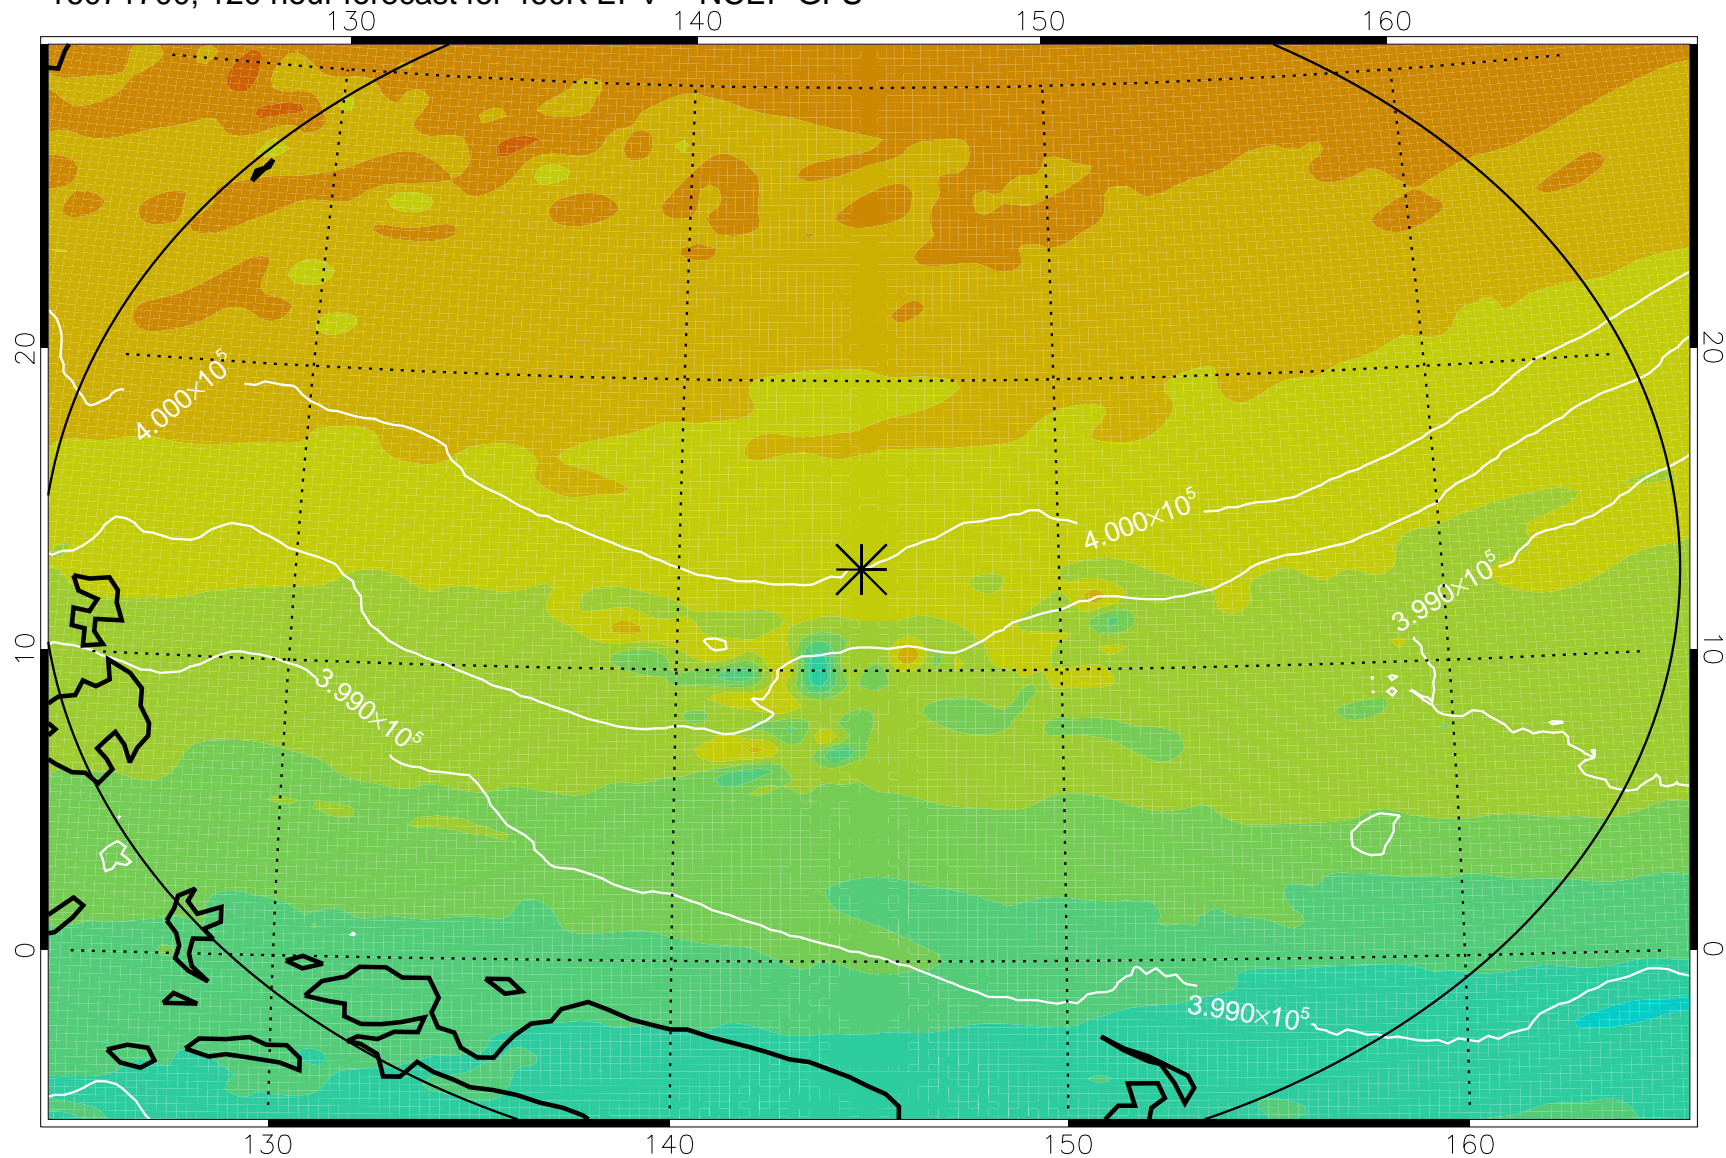

16071506, 78 hour forecast for 460K EPV -- NCEP GFS

460K Montgomery Streamfunction, white

Range ring of 2304 km

16071512, 84 hour forecast for 460K EPV -- NCEP GFS

460K Montgomery Streamfunction, white

Range ring of 2304 km

16071518, 90 hour forecast for 460K EPV -- NCEP GFS

460K Montgomery Streamfunction, white

Range ring of 2304 km

16071600, 96 hour forecast for 460K EPV -- NCEP GFS

460K Montgomery Streamfunction, white

Range ring of 2304 km

16071606, 102 hour forecast for 460K EPV -- NCEP GFS

460K Montgomery Streamfunction, white

Range ring of 2304 km

16071612, 108 hour forecast for 460K EPV -- NCEP GFS

460K Montgomery Streamfunction, white

Range ring of 2304 km

16071618, 114 hour forecast for 460K EPV -- NCEP GFS

460K Montgomery Streamfunction, white

Range ring of 2304 km

16071700, 120 hour forecast for 460K EPV -- NCEP GFS

460K Montgomery Streamfunction, white

Range ring of 2304 km