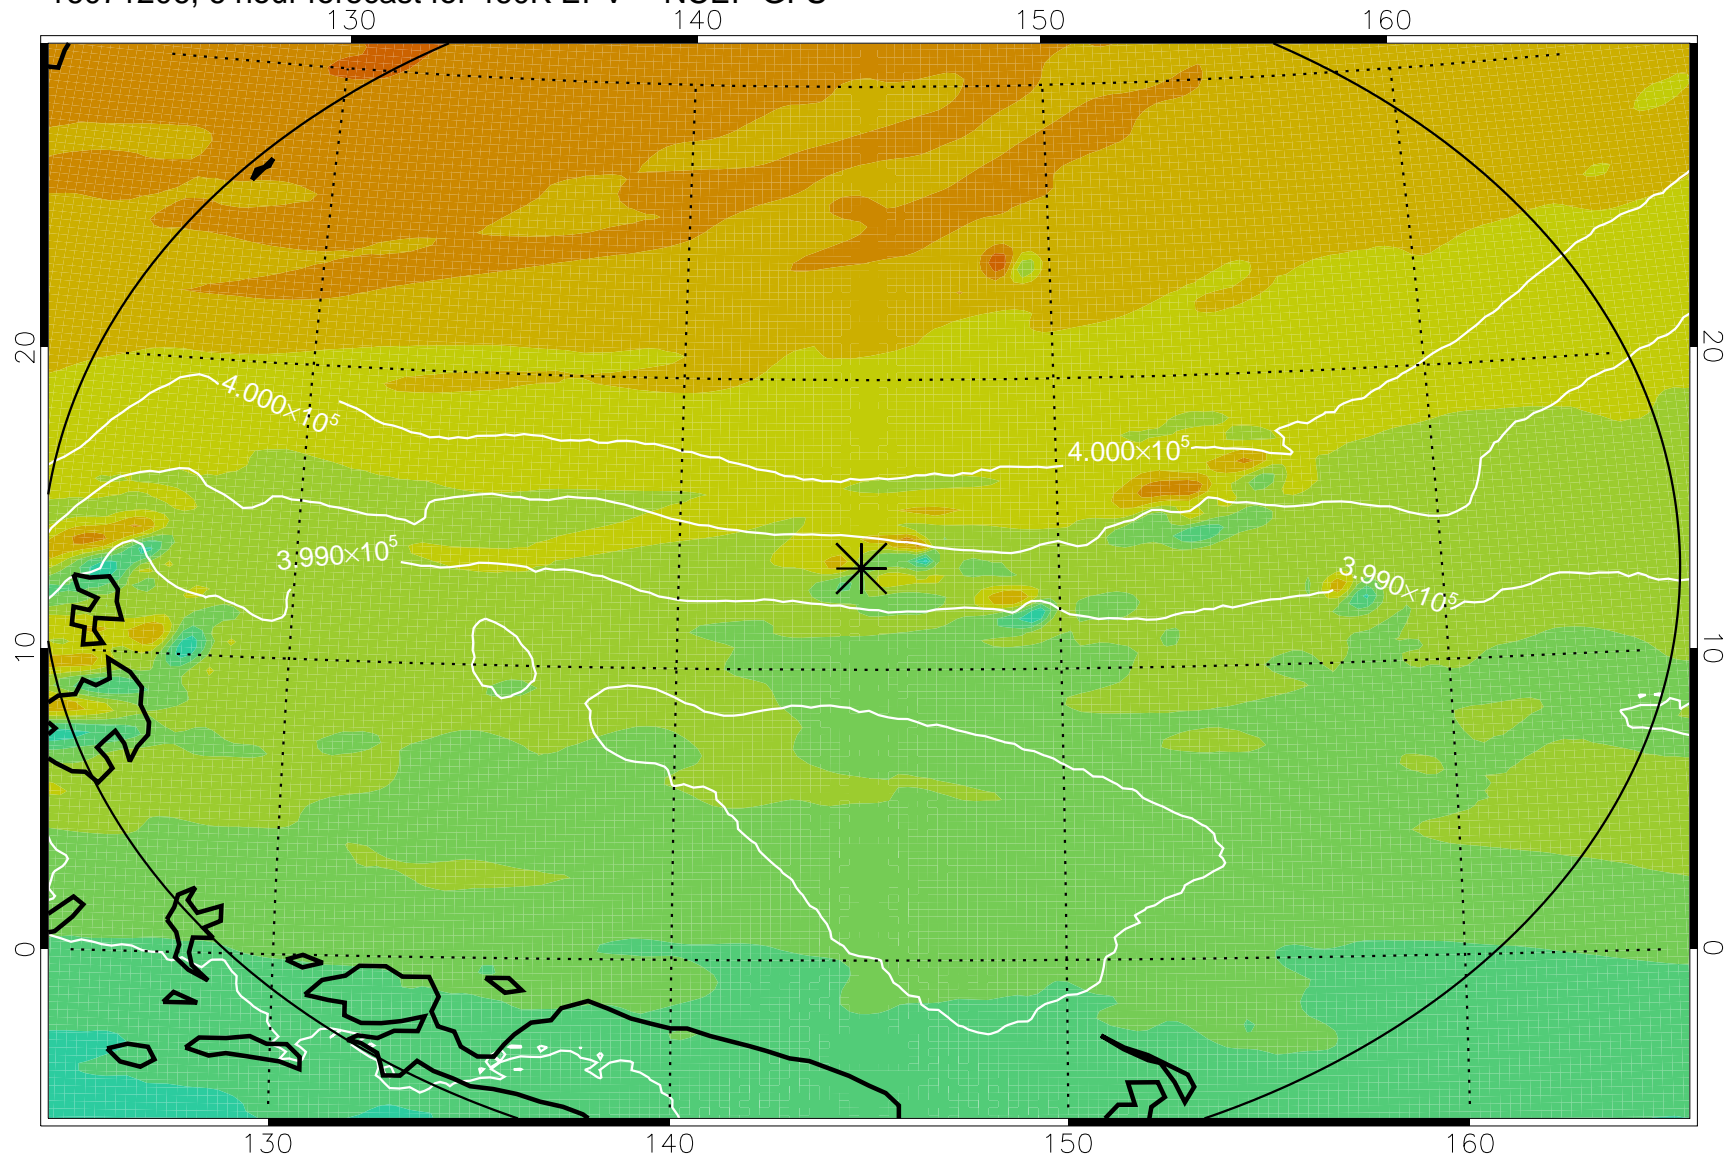

16071206, 6 hour forecast for 460K EPV -- NCEP GFS

460K Montgomery Streamfunction, white

Range ring of 2304 km

16071212, 12 hour forecast for 460K EPV -- NCEP GFS

460K Montgomery Streamfunction, white

Range ring of 2304 km

16071218, 18 hour forecast for 460K EPV -- NCEP GFS

460K Montgomery Streamfunction, white

Range ring of 2304 km

16071300, 24 hour forecast for 460K EPV -- NCEP GFS

460K Montgomery Streamfunction, white

Range ring of 2304 km

16071318, 42 hour forecast for 460K EPV -- NCEP GFS

460K Montgomery Streamfunction, white

Range ring of 2304 km

16071400, 48 hour forecast for 460K EPV -- NCEP GFS

460K Montgomery Streamfunction, white

Range ring of 2304 km

16071418, 66 hour forecast for 460K EPV -- NCEP GFS

460K Montgomery Streamfunction, white

Range ring of 2304 km

16071500, 72 hour forecast for 460K EPV -- NCEP GFS

460K Montgomery Streamfunction, white

Range ring of 2304 km