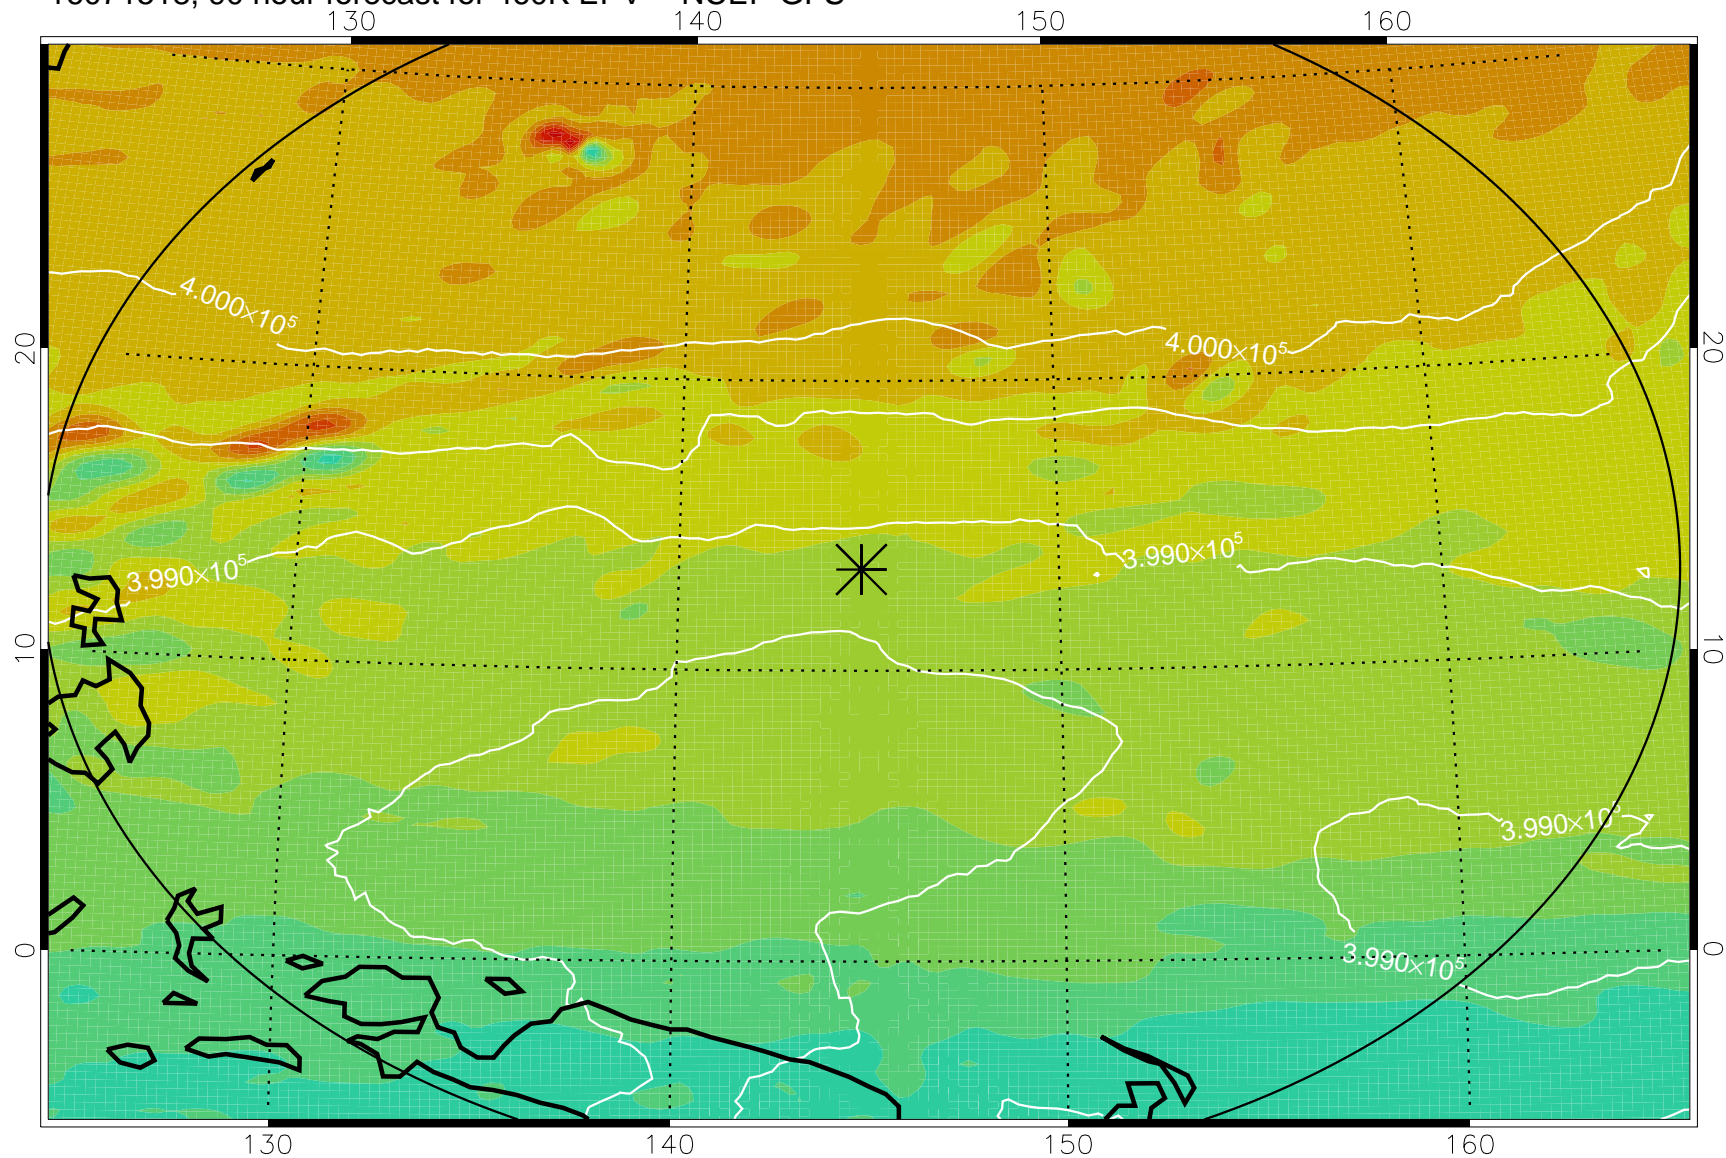

16071418, 66 hour forecast for 460K EPV -- NCEP GFS

460K Montgomery Streamfunction, white

Range ring of 2304 km

16071500, 72 hour forecast for 460K EPV -- NCEP GFS

460K Montgomery Streamfunction, white

Range ring of 2304 km

16071506, 78 hour forecast for 460K EPV -- NCEP GFS

460K Montgomery Streamfunction, white

Range ring of 2304 km

16071512, 84 hour forecast for 460K EPV -- NCEP GFS

460K Montgomery Streamfunction, white

Range ring of 2304 km

16071518, 90 hour forecast for 460K EPV -- NCEP GFS

460K Montgomery Streamfunction, white

Range ring of 2304 km

16071600, 96 hour forecast for 460K EPV -- NCEP GFS

460K Montgomery Streamfunction, white

Range ring of 2304 km

16071606, 102 hour forecast for 460K EPV -- NCEP GFS

460K Montgomery Streamfunction, white

Range ring of 2304 km

16071612, 108 hour forecast for 460K EPV -- NCEP GFS

460K Montgomery Streamfunction, white

Range ring of 2304 km