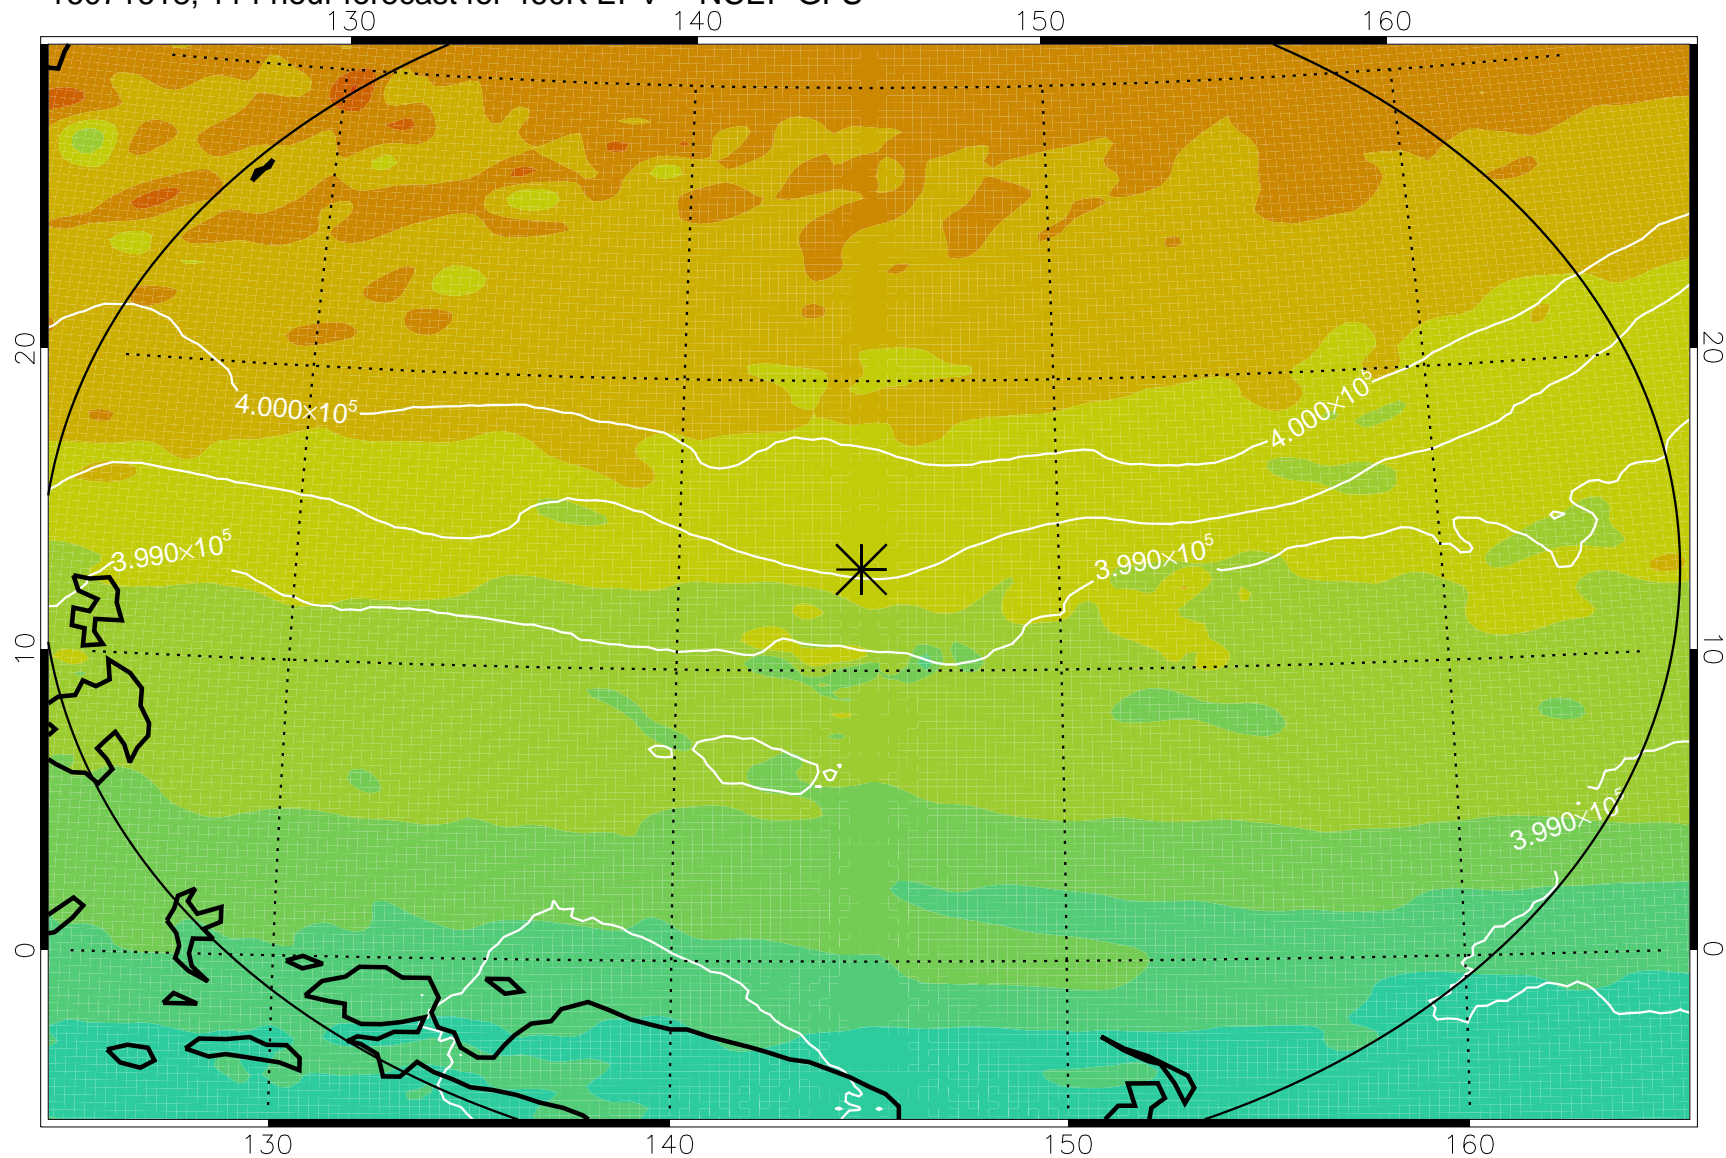

16071506, 78 hour forecast for 460K EPV -- NCEP GFS

460K Montgomery Streamfunction, white

Range ring of 2304 km

16071512, 84 hour forecast for 460K EPV -- NCEP GFS

460K Montgomery Streamfunction, white

Range ring of 2304 km

16071518, 90 hour forecast for 460K EPV -- NCEP GFS

460K Montgomery Streamfunction, white

Range ring of 2304 km

16071600, 96 hour forecast for 460K EPV -- NCEP GFS

460K Montgomery Streamfunction, white

Range ring of 2304 km

16071606, 102 hour forecast for 460K EPV -- NCEP GFS

460K Montgomery Streamfunction, white

Range ring of 2304 km

16071612, 108 hour forecast for 460K EPV -- NCEP GFS

460K Montgomery Streamfunction, white

Range ring of 2304 km

16071618, 114 hour forecast for 460K EPV -- NCEP GFS

460K Montgomery Streamfunction, white

Range ring of 2304 km

16071700, 120 hour forecast for 460K EPV -- NCEP GFS

460K Montgomery Streamfunction, white

Range ring of 2304 km