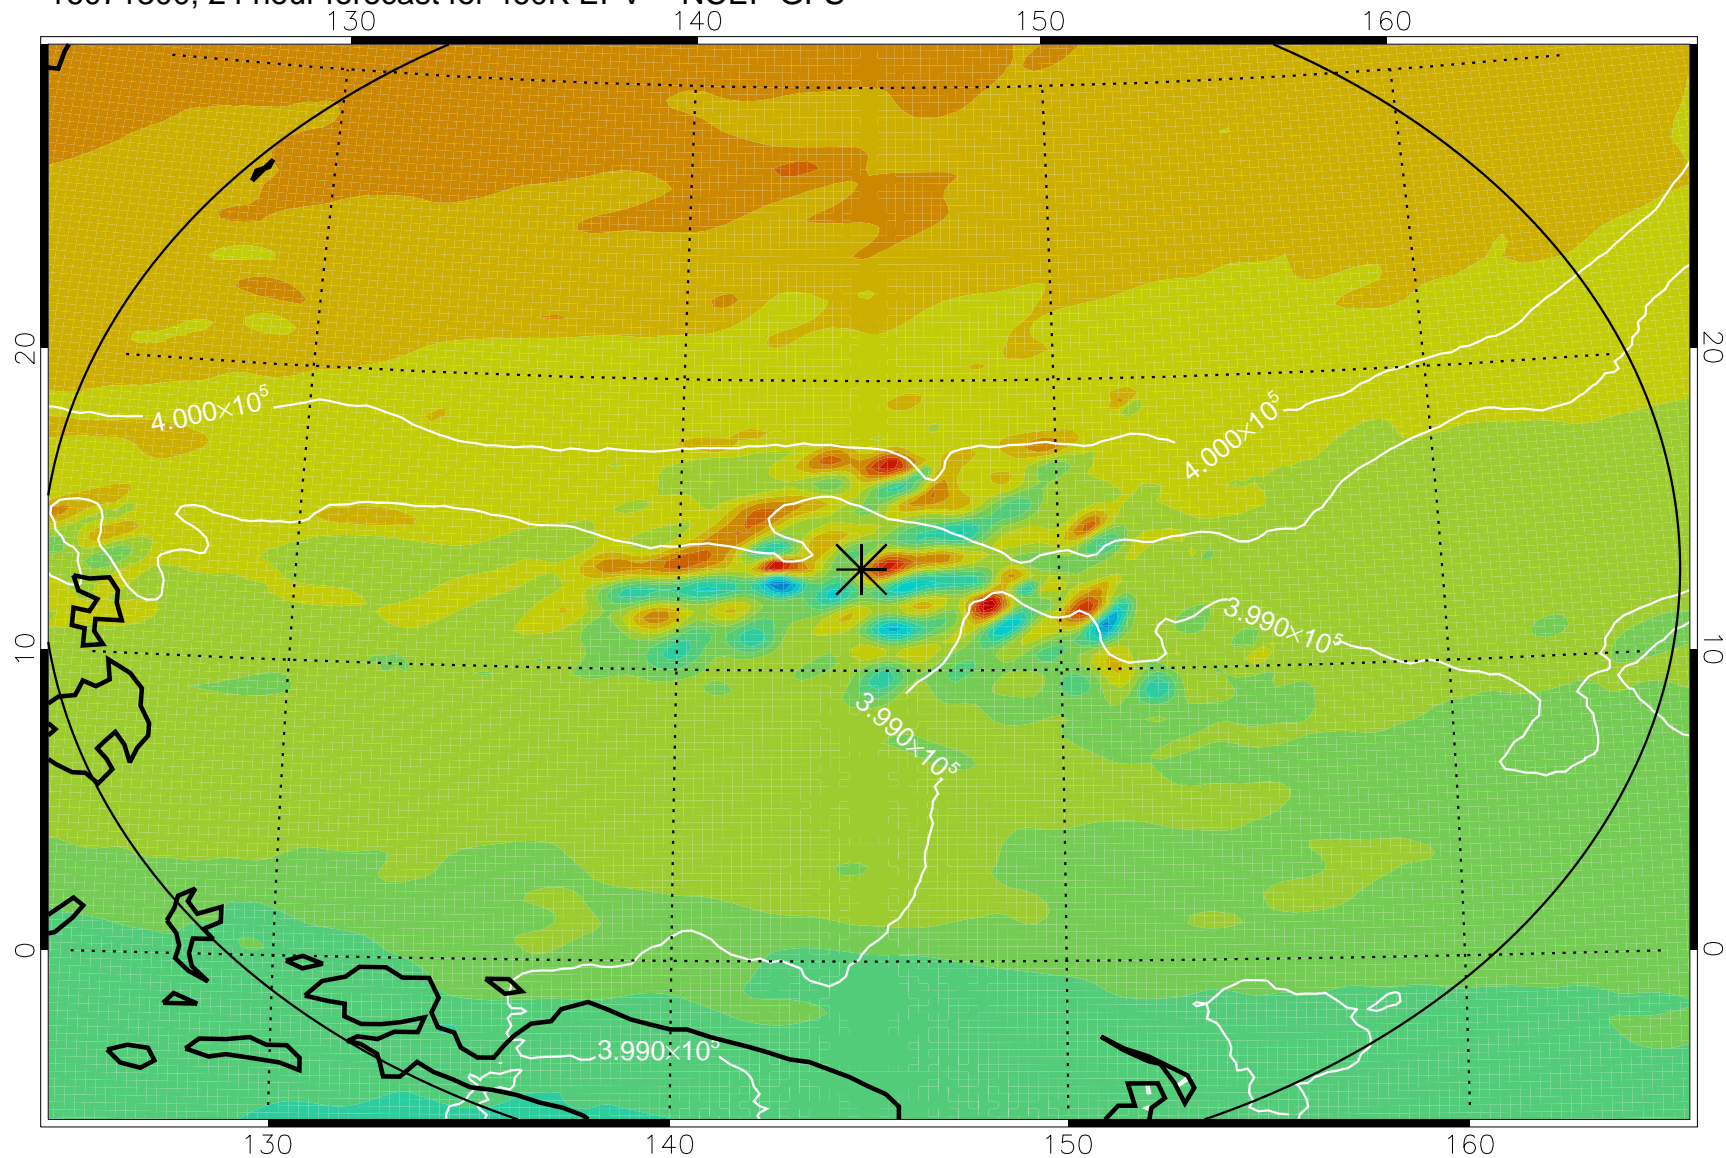

16071218, 18 hour forecast for 460K EPV -- NCEP GFS

460K Montgomery Streamfunction, white

Range ring of 2304 km

16071300, 24 hour forecast for 460K EPV -- NCEP GFS

460K Montgomery Streamfunction, white

Range ring of 2304 km

16071306, 30 hour forecast for 460K EPV -- NCEP GFS

460K Montgomery Streamfunction, white

Range ring of 2304 km

16071312, 36 hour forecast for 460K EPV -- NCEP GFS

460K Montgomery Streamfunction, white

Range ring of 2304 km

16071318, 42 hour forecast for 460K EPV -- NCEP GFS

460K Montgomery Streamfunction, white

Range ring of 2304 km

16071400, 48 hour forecast for 460K EPV -- NCEP GFS

460K Montgomery Streamfunction, white

Range ring of 2304 km

16071406, 54 hour forecast for 460K EPV -- NCEP GFS

460K Montgomery Streamfunction, white

Range ring of 2304 km

16071412, 60 hour forecast for 460K EPV -- NCEP GFS

460K Montgomery Streamfunction, white

Range ring of 2304 km