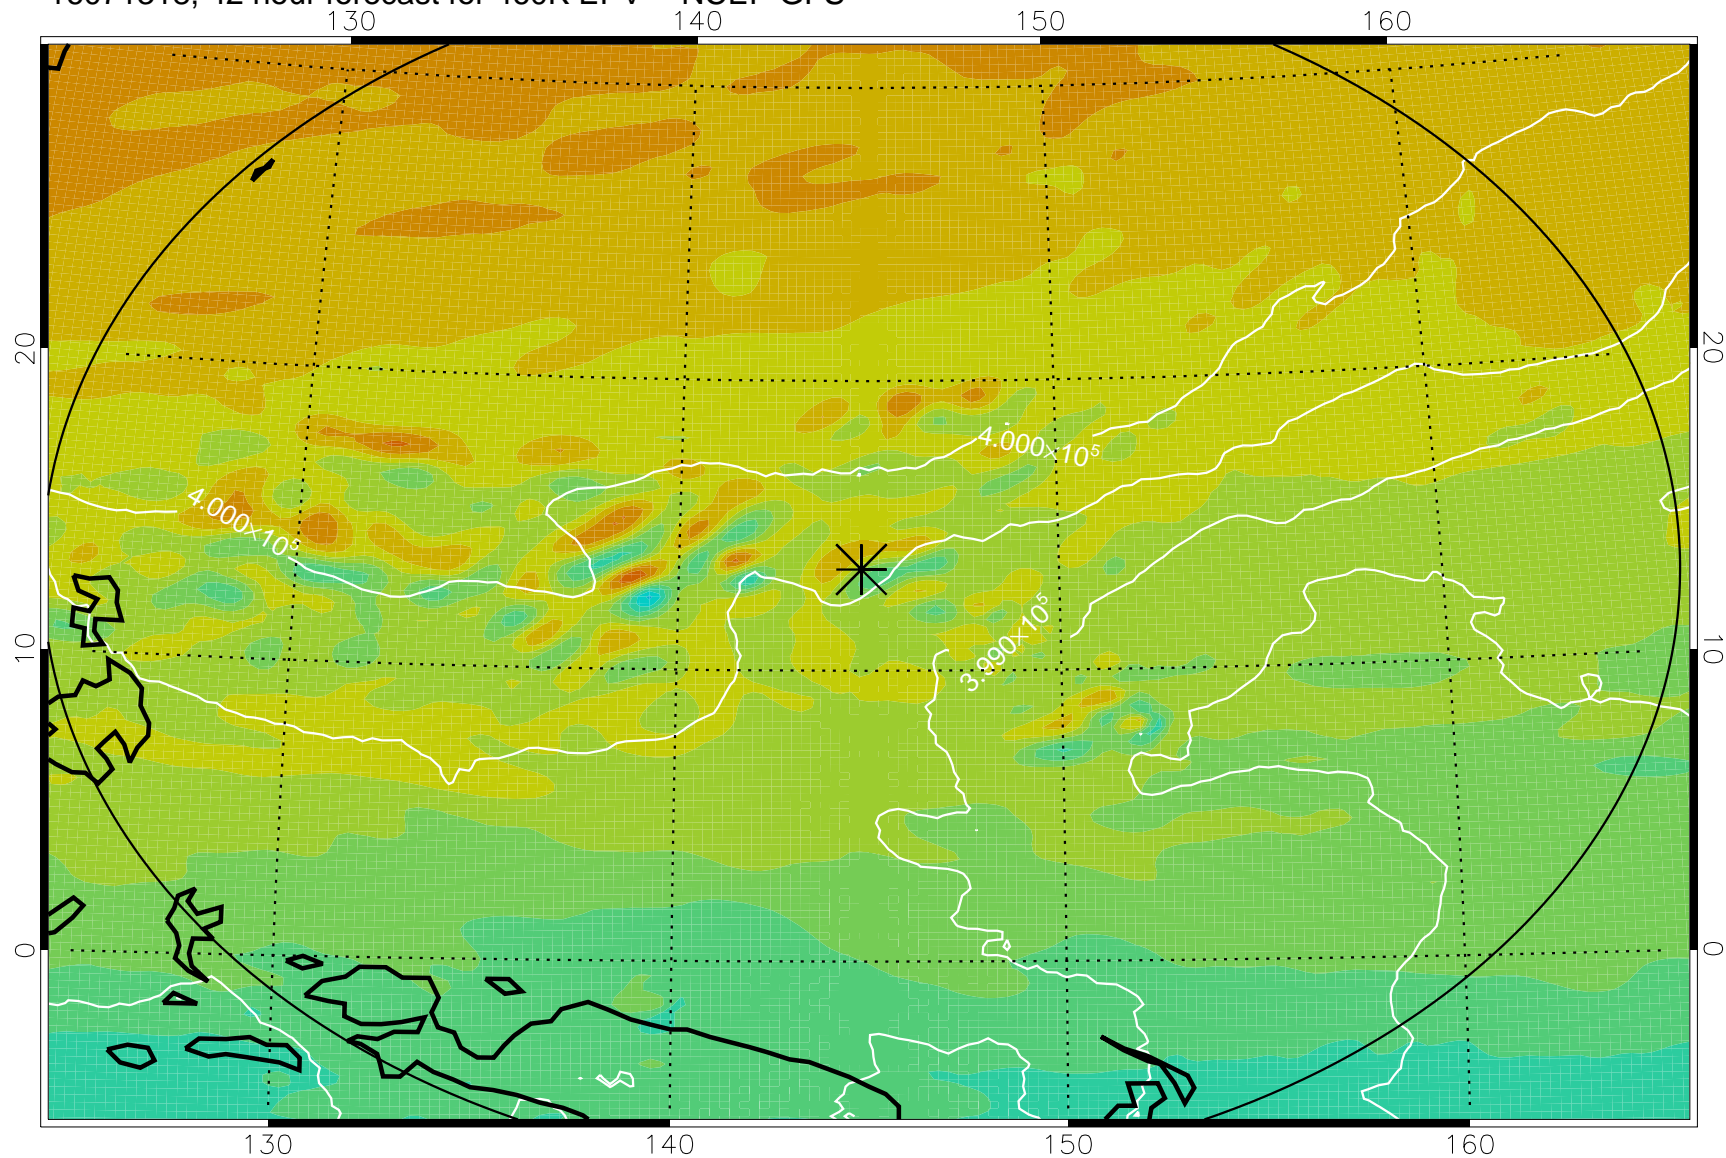

16071306, 30 hour forecast for 460K EPV -- NCEP GFS

460K Montgomery Streamfunction, white

Range ring of 2304 km

16071312, 36 hour forecast for 460K EPV -- NCEP GFS

460K Montgomery Streamfunction, white

Range ring of 2304 km

16071318, 42 hour forecast for 460K EPV -- NCEP GFS

460K Montgomery Streamfunction, white

Range ring of 2304 km

16071400, 48 hour forecast for 460K EPV -- NCEP GFS

460K Montgomery Streamfunction, white

Range ring of 2304 km

16071406, 54 hour forecast for 460K EPV -- NCEP GFS

460K Montgomery Streamfunction, white

Range ring of 2304 km

16071412, 60 hour forecast for 460K EPV -- NCEP GFS

460K Montgomery Streamfunction, white

Range ring of 2304 km

16071418, 66 hour forecast for 460K EPV -- NCEP GFS

460K Montgomery Streamfunction, white

Range ring of 2304 km

16071500, 72 hour forecast for 460K EPV -- NCEP GFS

460K Montgomery Streamfunction, white

Range ring of 2304 km