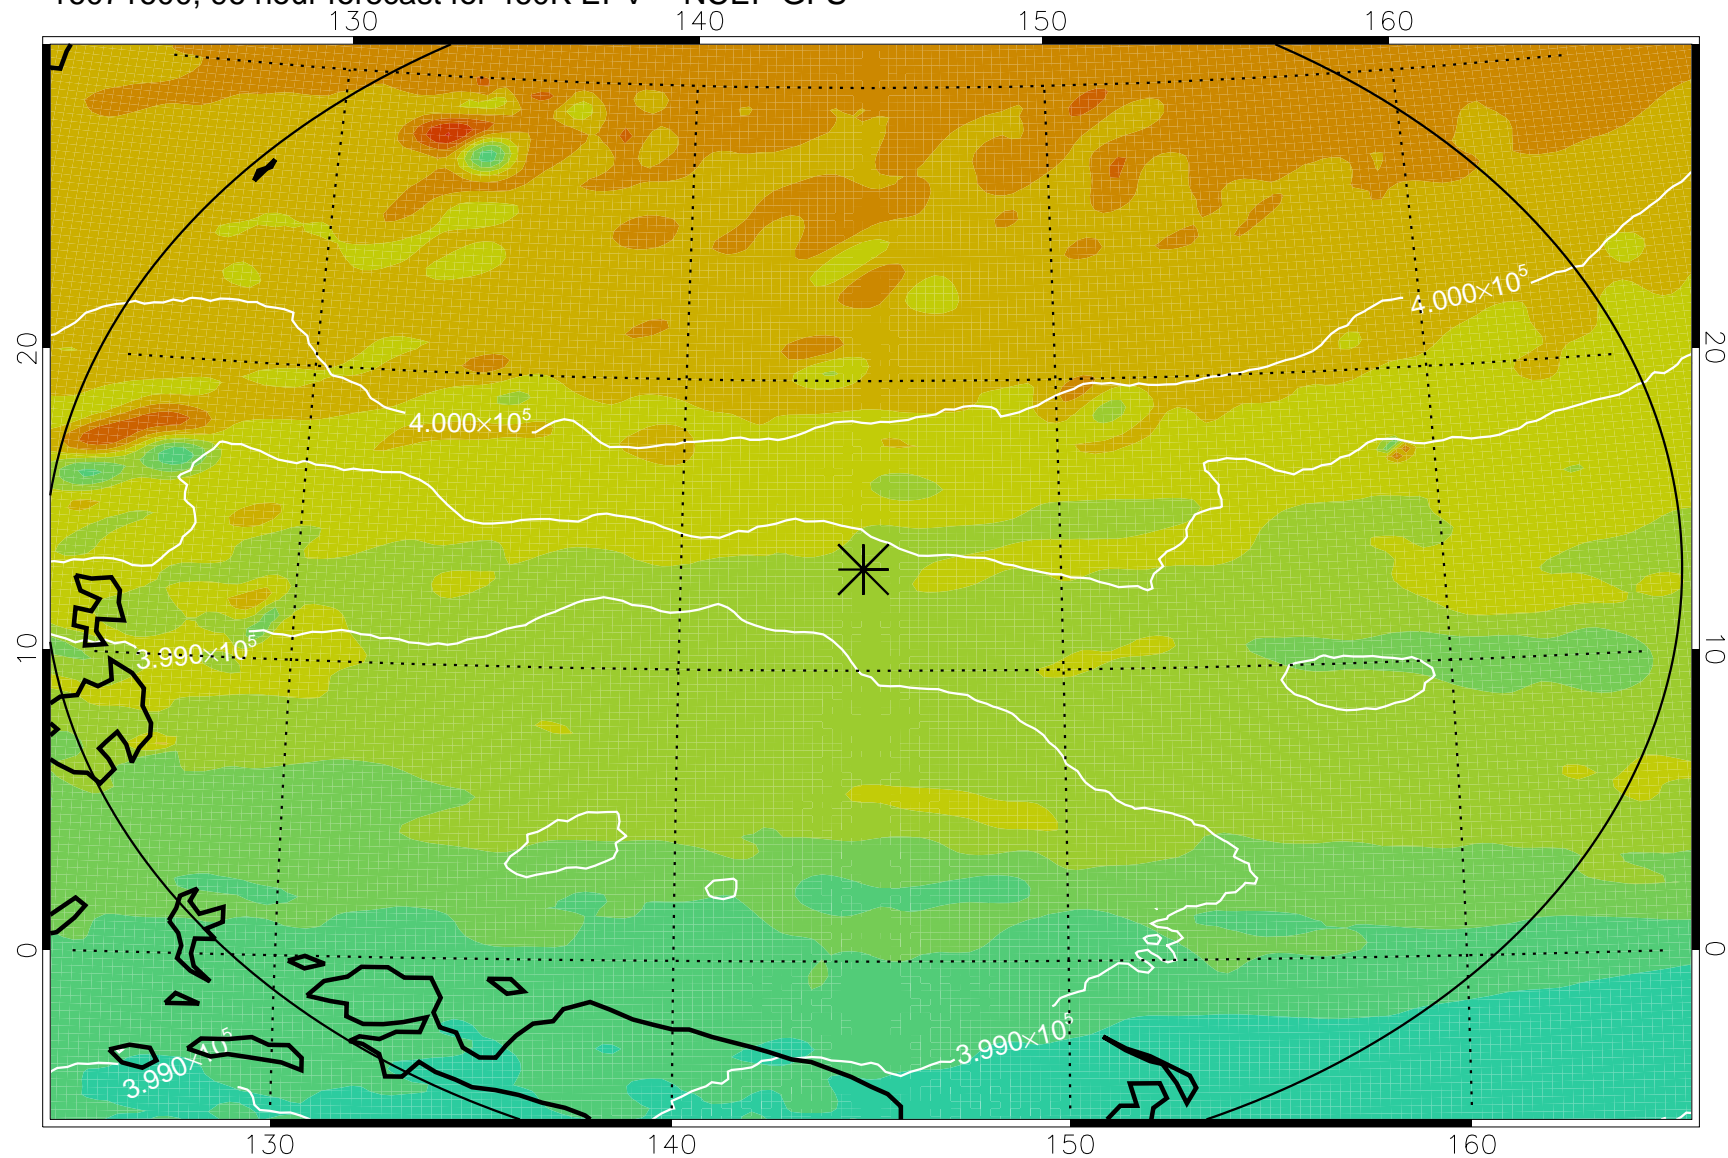

16071418, 66 hour forecast for 460K EPV -- NCEP GFS

460K Montgomery Streamfunction, white

Range ring of 2304 km

16071500, 72 hour forecast for 460K EPV -- NCEP GFS

460K Montgomery Streamfunction, white

Range ring of 2304 km

16071506, 78 hour forecast for 460K EPV -- NCEP GFS

460K Montgomery Streamfunction, white

Range ring of 2304 km

16071512, 84 hour forecast for 460K EPV -- NCEP GFS

460K Montgomery Streamfunction, white

Range ring of 2304 km

16071518, 90 hour forecast for 460K EPV -- NCEP GFS

460K Montgomery Streamfunction, white

Range ring of 2304 km

16071600, 96 hour forecast for 460K EPV -- NCEP GFS

460K Montgomery Streamfunction, white

Range ring of 2304 km

16071606, 102 hour forecast for 460K EPV -- NCEP GFS

460K Montgomery Streamfunction, white

Range ring of 2304 km

16071612, 108 hour forecast for 460K EPV -- NCEP GFS

460K Montgomery Streamfunction, white

Range ring of 2304 km