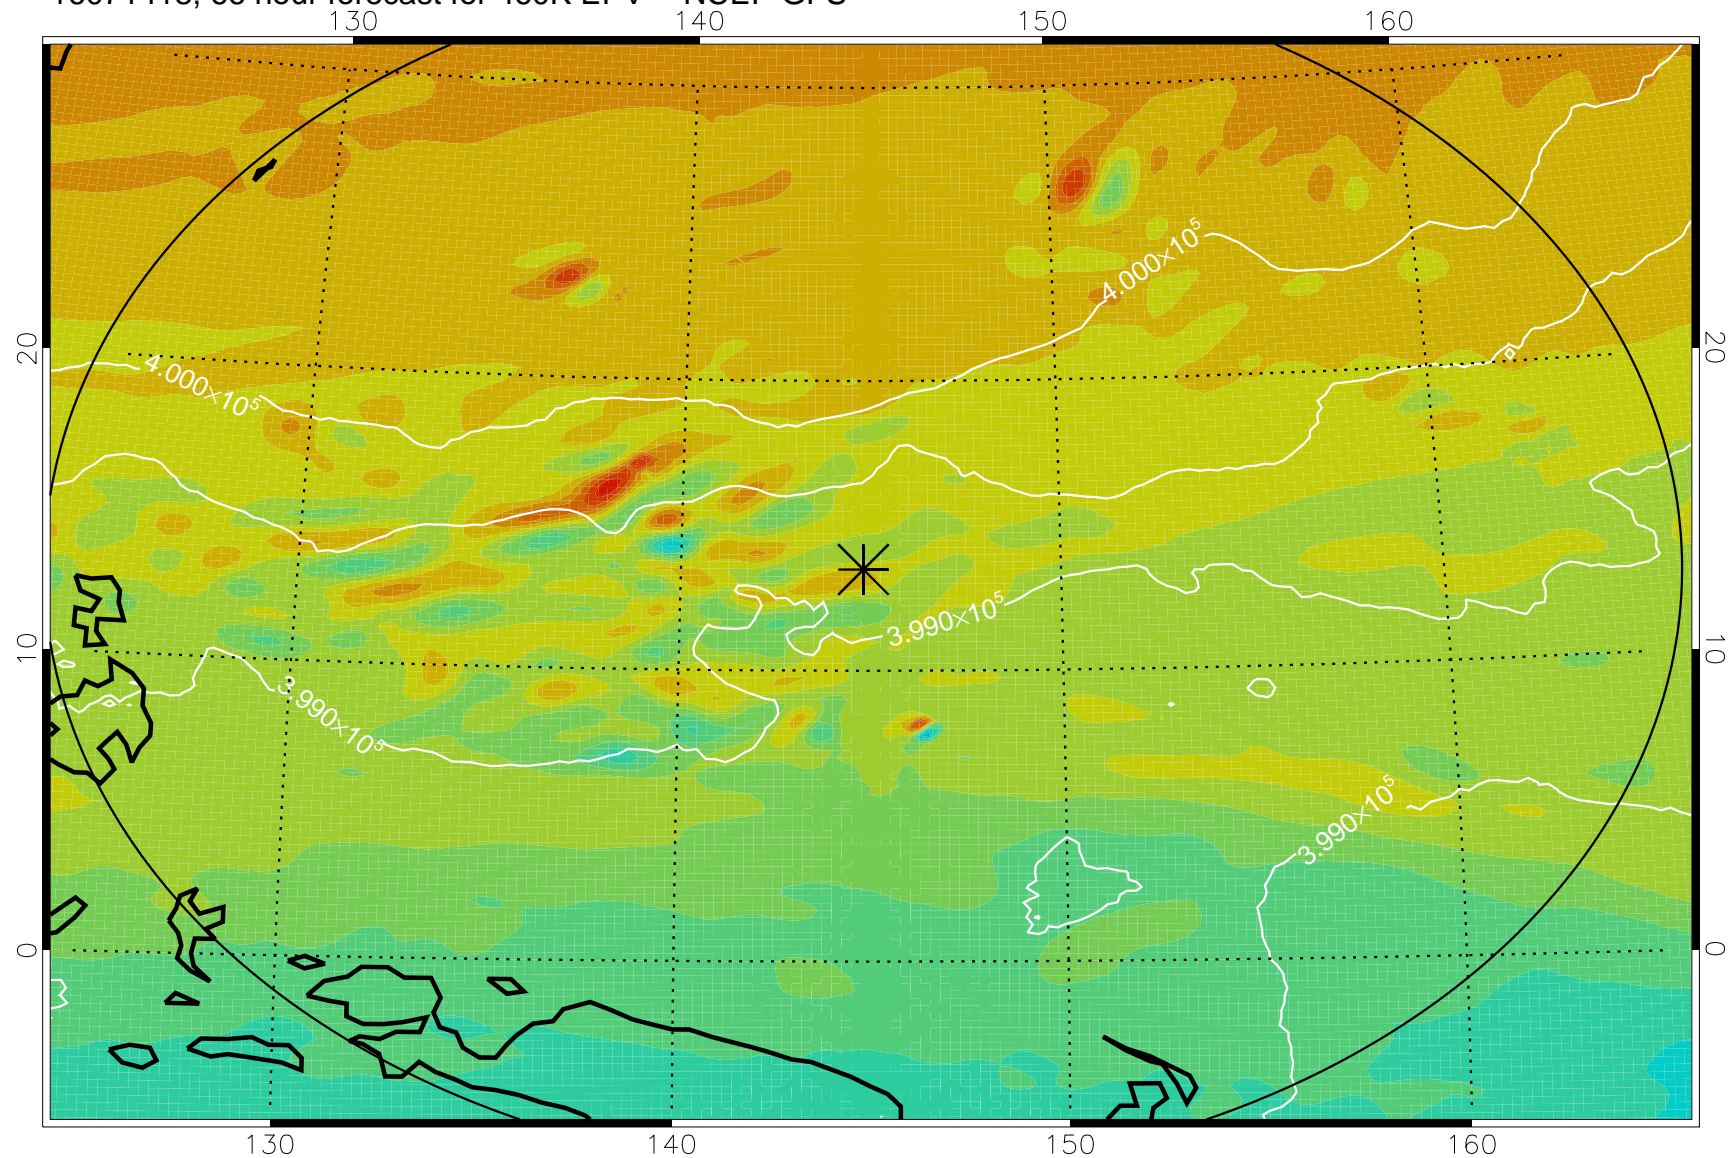

16071406, 54 hour forecast for 460K EPV -- NCEP GFS

460K Montgomery Streamfunction, white

Range ring of 2304 km

16071412, 60 hour forecast for 460K EPV -- NCEP GFS

460K Montgomery Streamfunction, white

Range ring of 2304 km

16071418, 66 hour forecast for 460K EPV -- NCEP GFS

460K Montgomery Streamfunction, white

Range ring of 2304 km

16071500, 72 hour forecast for 460K EPV -- NCEP GFS

460K Montgomery Streamfunction, white

Range ring of 2304 km

16071506, 78 hour forecast for 460K EPV -- NCEP GFS

460K Montgomery Streamfunction, white

Range ring of 2304 km

16071512, 84 hour forecast for 460K EPV -- NCEP GFS

460K Montgomery Streamfunction, white

Range ring of 2304 km

16071518, 90 hour forecast for 460K EPV -- NCEP GFS

460K Montgomery Streamfunction, white

Range ring of 2304 km

16071600, 96 hour forecast for 460K EPV -- NCEP GFS

460K Montgomery Streamfunction, white

Range ring of 2304 km