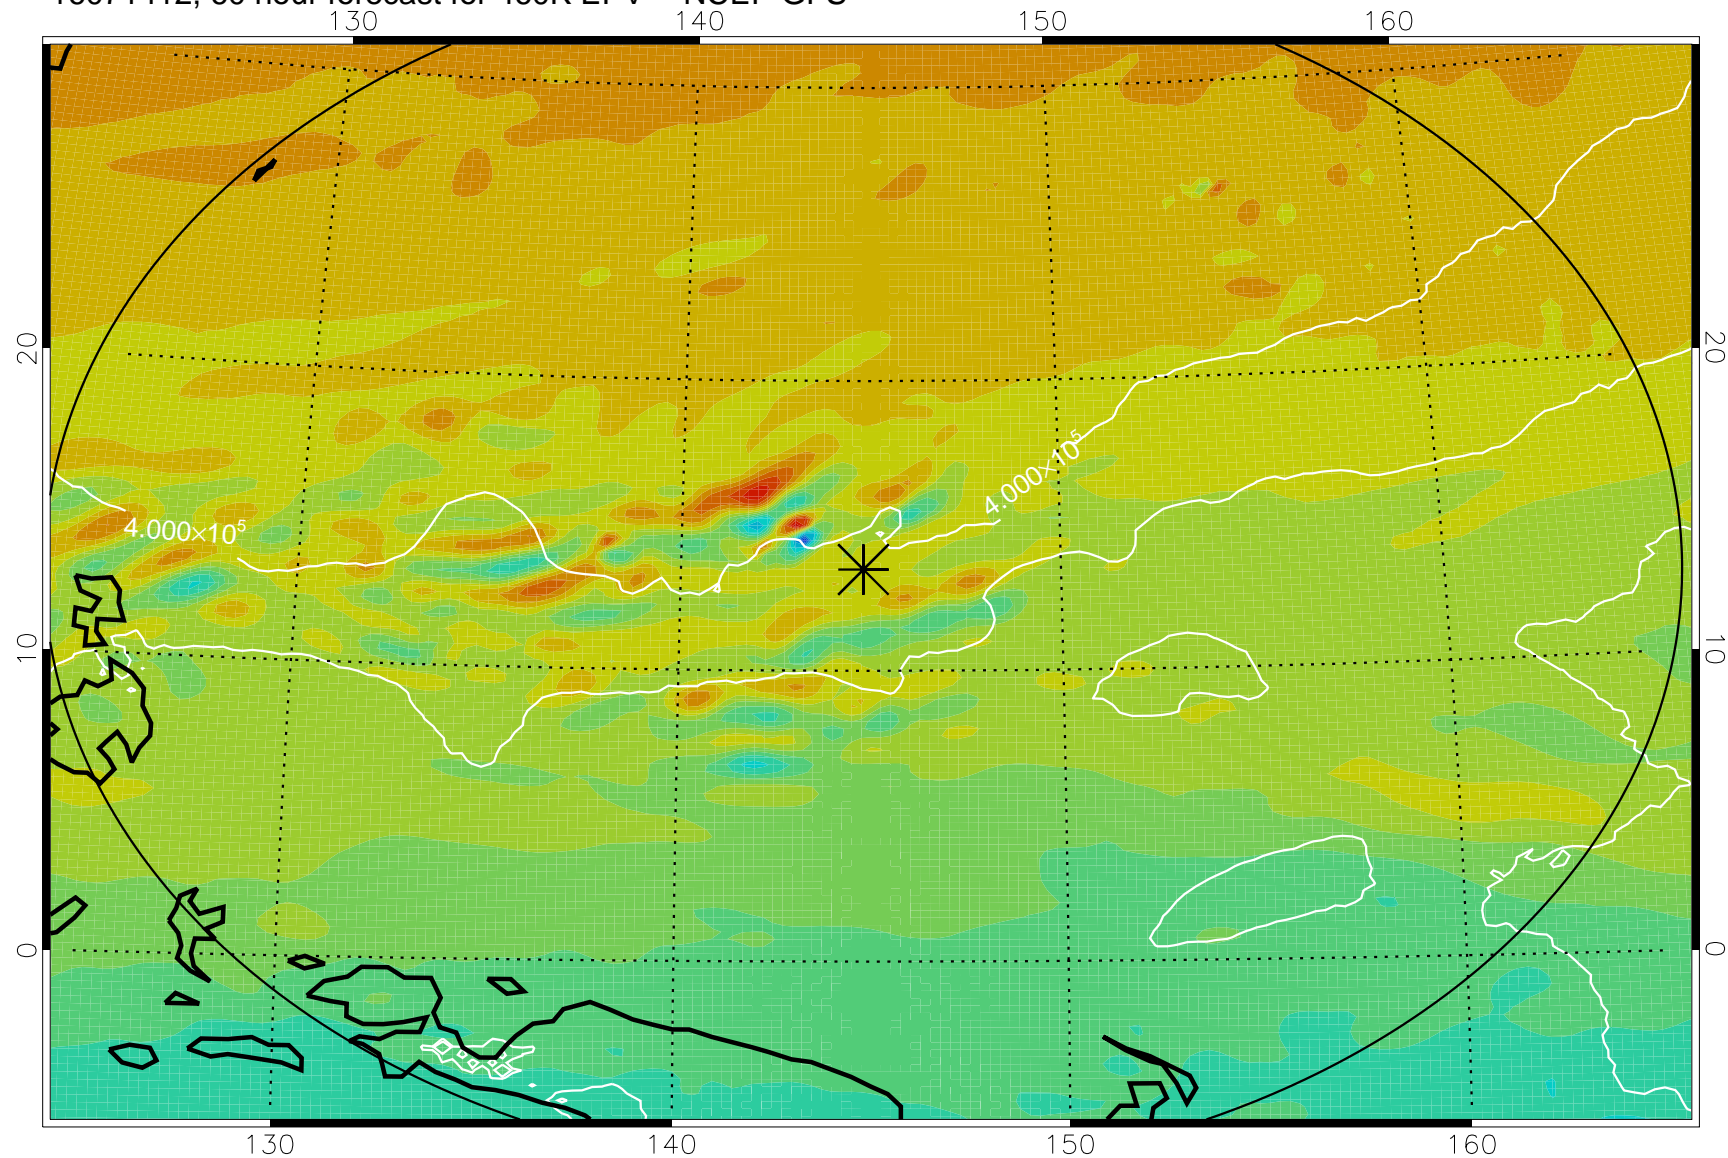

16071318, 42 hour forecast for 460K EPV -- NCEP GFS

460K Montgomery Streamfunction, white

Range ring of 2304 km

16071400, 48 hour forecast for 460K EPV -- NCEP GFS

460K Montgomery Streamfunction, white

Range ring of 2304 km

16071406, 54 hour forecast for 460K EPV -- NCEP GFS

460K Montgomery Streamfunction, white

Range ring of 2304 km

16071412, 60 hour forecast for 460K EPV -- NCEP GFS

460K Montgomery Streamfunction, white

Range ring of 2304 km

16071418, 66 hour forecast for 460K EPV -- NCEP GFS

460K Montgomery Streamfunction, white

Range ring of 2304 km

16071500, 72 hour forecast for 460K EPV -- NCEP GFS

460K Montgomery Streamfunction, white

Range ring of 2304 km

16071518, 90 hour forecast for 460K EPV -- NCEP GFS

460K Montgomery Streamfunction, white

Range ring of 2304 km

16071600, 96 hour forecast for 460K EPV -- NCEP GFS

460K Montgomery Streamfunction, white

Range ring of 2304 km