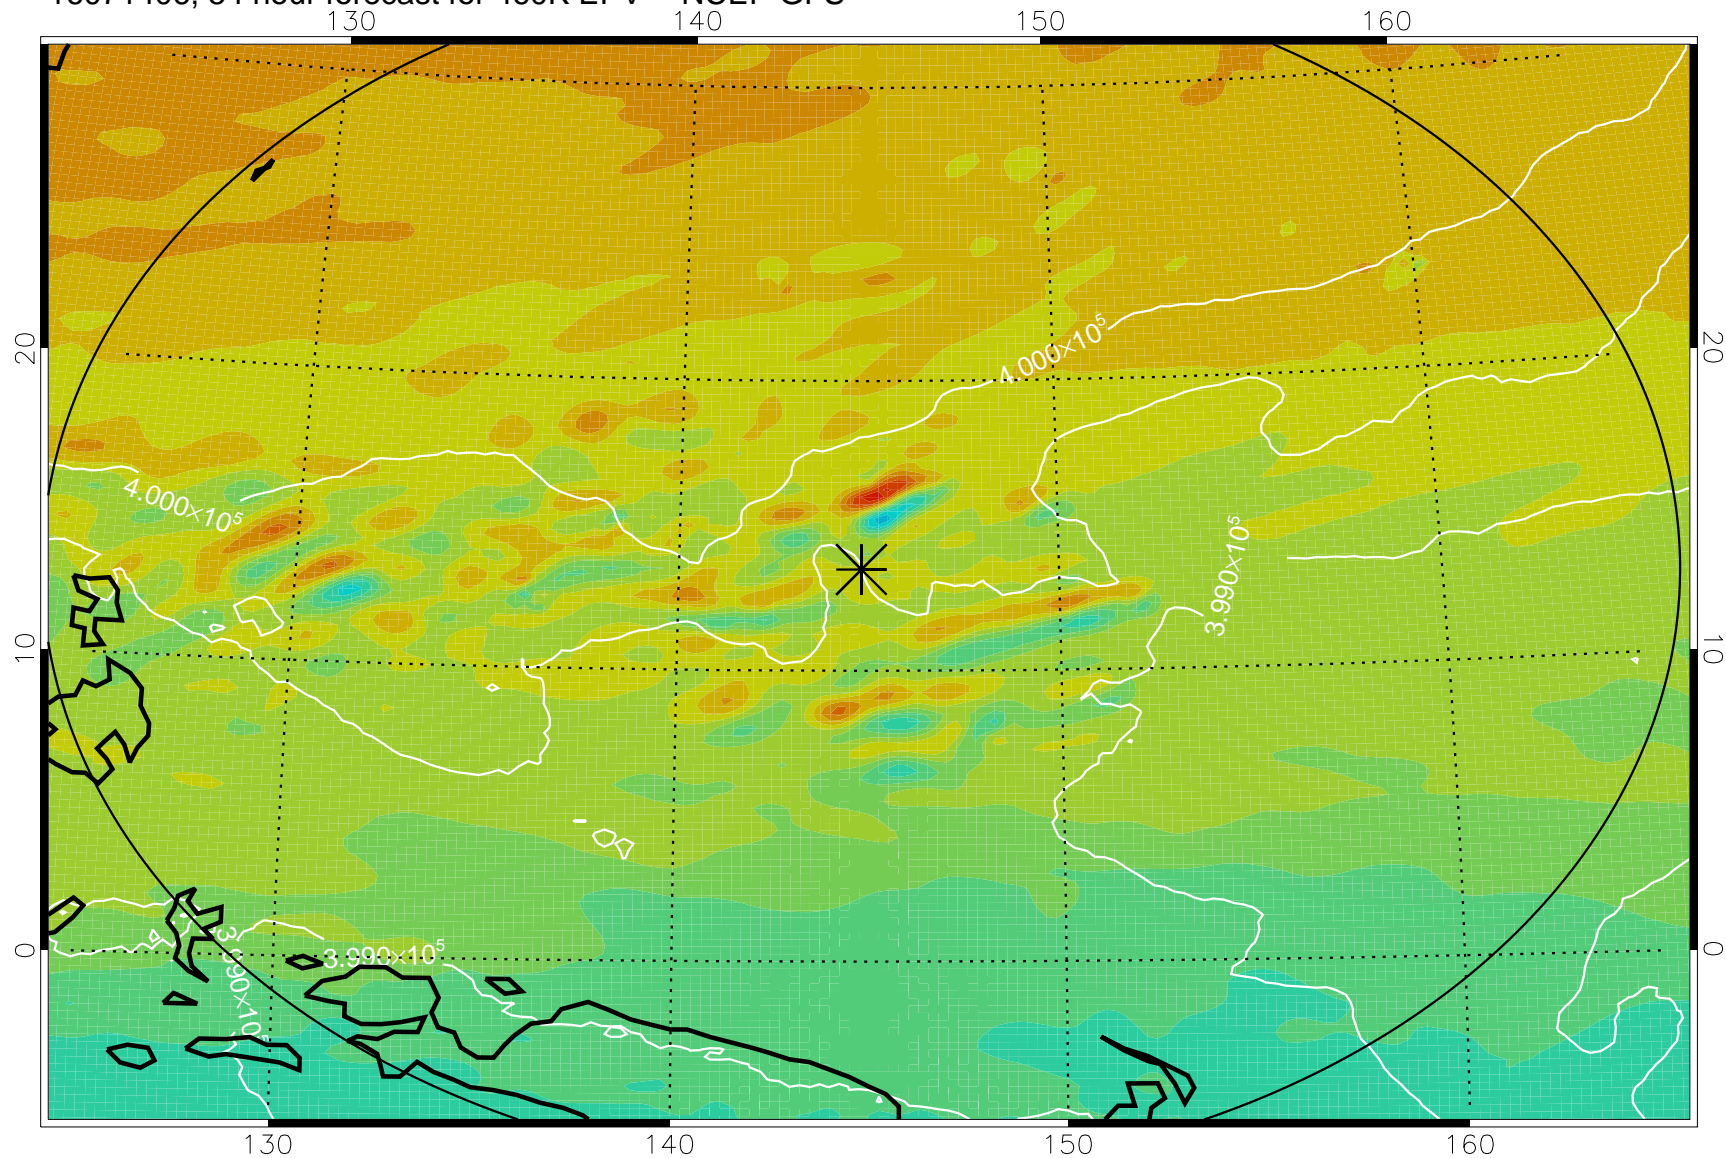

16071306, 30 hour forecast for 460K EPV -- NCEP GFS

460K Montgomery Streamfunction, white

Range ring of 2304 km

16071312, 36 hour forecast for 460K EPV -- NCEP GFS

460K Montgomery Streamfunction, white

Range ring of 2304 km

16071318, 42 hour forecast for 460K EPV -- NCEP GFS

460K Montgomery Streamfunction, white

Range ring of 2304 km

16071400, 48 hour forecast for 460K EPV -- NCEP GFS

460K Montgomery Streamfunction, white

Range ring of 2304 km

16071406, 54 hour forecast for 460K EPV -- NCEP GFS

460K Montgomery Streamfunction, white

Range ring of 2304 km

16071412, 60 hour forecast for 460K EPV -- NCEP GFS

460K Montgomery Streamfunction, white

Range ring of 2304 km

16071418, 66 hour forecast for 460K EPV -- NCEP GFS

460K Montgomery Streamfunction, white

Range ring of 2304 km

16071500, 72 hour forecast for 460K EPV -- NCEP GFS

460K Montgomery Streamfunction, white

Range ring of 2304 km