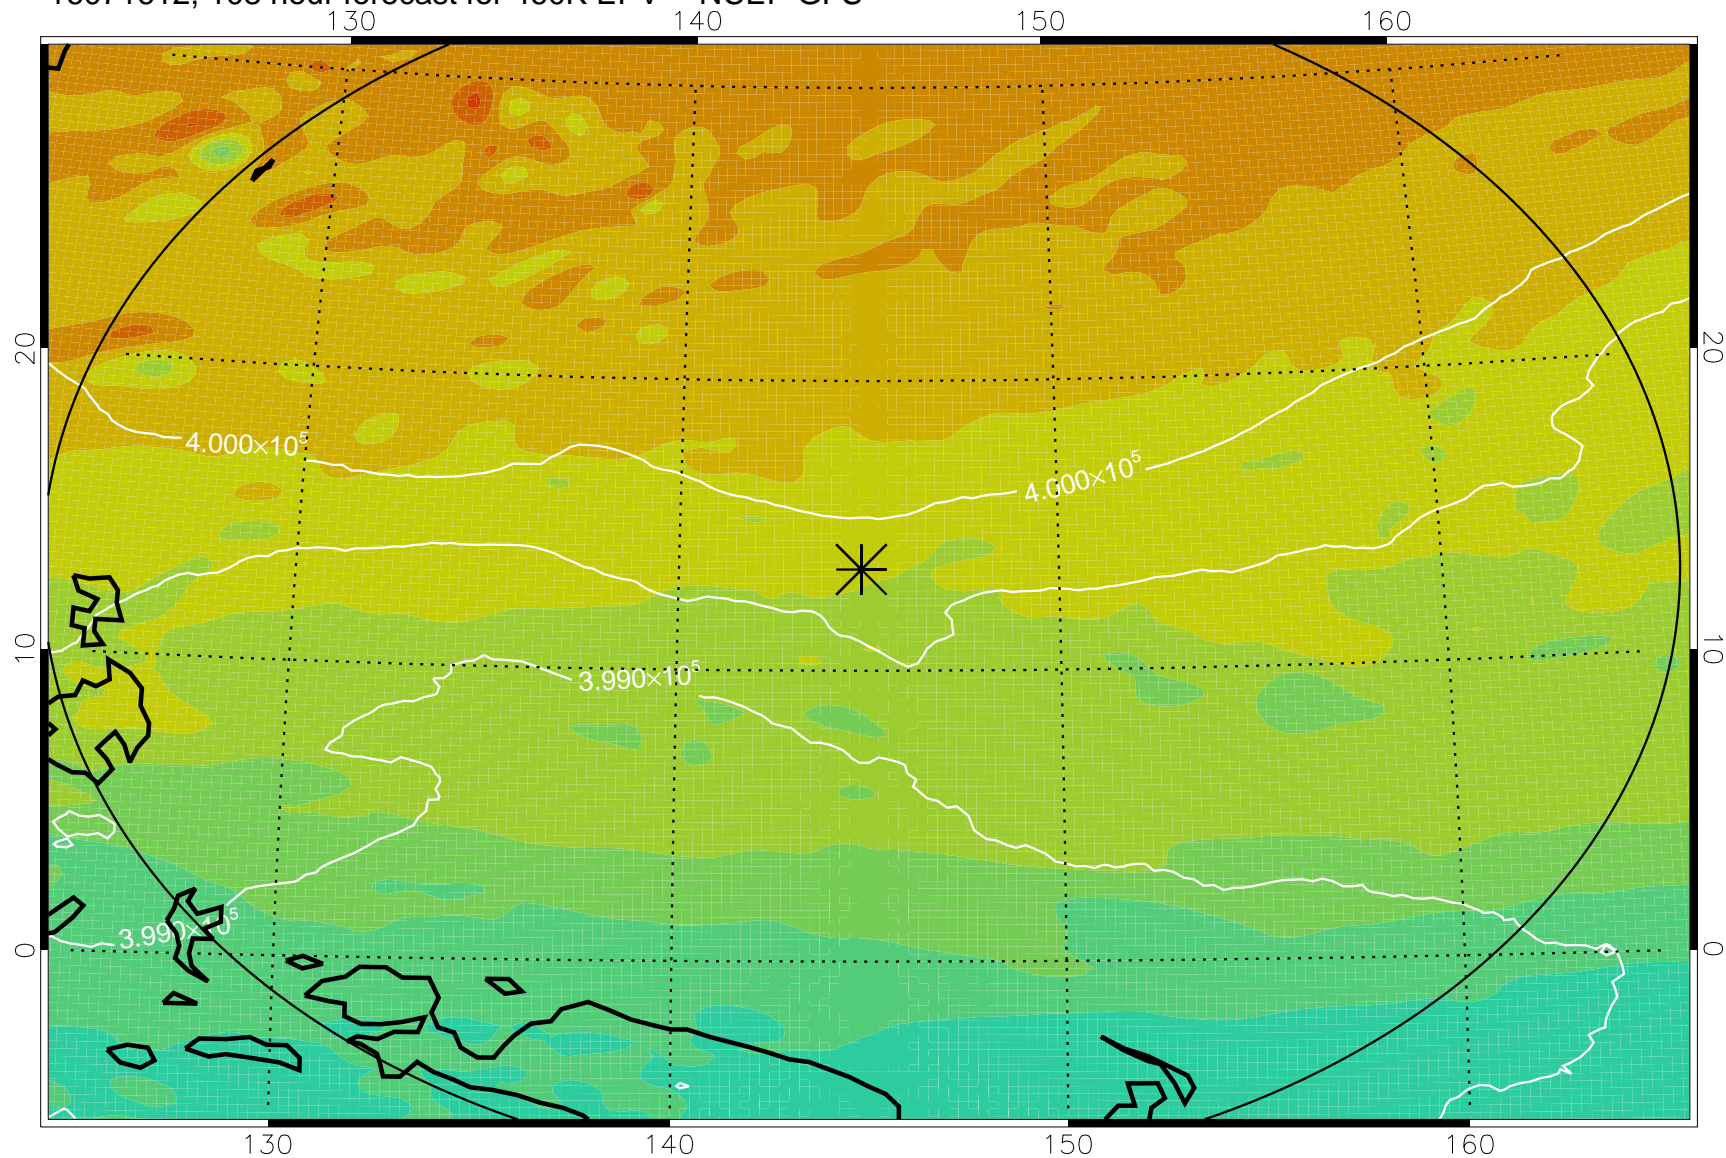

16071506, 78 hour forecast for 460K EPV -- NCEP GFS

460K Montgomery Streamfunction, white

Range ring of 2304 km

16071512, 84 hour forecast for 460K EPV -- NCEP GFS

460K Montgomery Streamfunction, white

Range ring of 2304 km

16071518, 90 hour forecast for 460K EPV -- NCEP GFS

460K Montgomery Streamfunction, white

Range ring of 2304 km

16071600, 96 hour forecast for 460K EPV -- NCEP GFS

460K Montgomery Streamfunction, white

Range ring of 2304 km

16071606, 102 hour forecast for 460K EPV -- NCEP GFS

460K Montgomery Streamfunction, white

Range ring of 2304 km

16071612, 108 hour forecast for 460K EPV -- NCEP GFS

460K Montgomery Streamfunction, white

Range ring of 2304 km

16071618, 114 hour forecast for 460K EPV -- NCEP GFS

460K Montgomery Streamfunction, white

Range ring of 2304 km

16071700, 120 hour forecast for 460K EPV -- NCEP GFS

460K Montgomery Streamfunction, white

Range ring of 2304 km