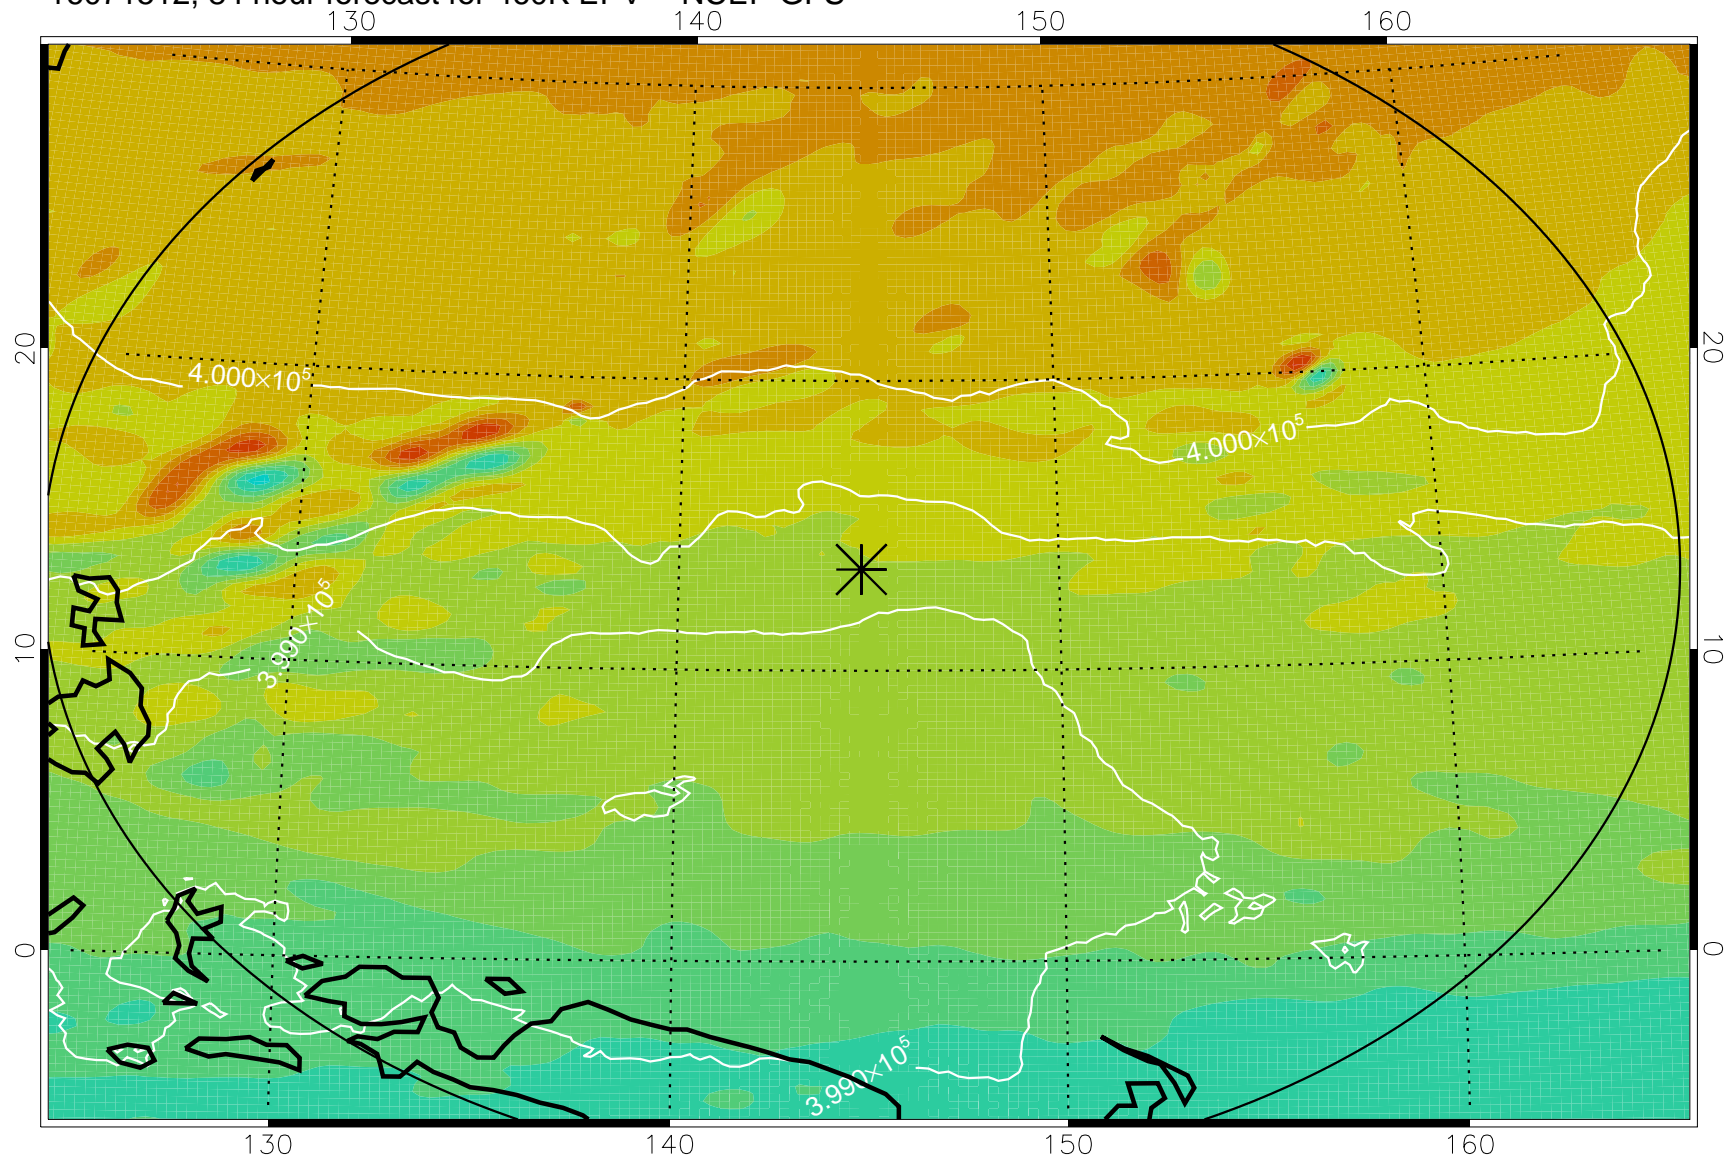

16071418, 66 hour forecast for 460K EPV -- NCEP GFS

460K Montgomery Streamfunction, white

Range ring of 2304 km

16071500, 72 hour forecast for 460K EPV -- NCEP GFS

460K Montgomery Streamfunction, white

Range ring of 2304 km

16071506, 78 hour forecast for 460K EPV -- NCEP GFS

460K Montgomery Streamfunction, white

Range ring of 2304 km

16071512, 84 hour forecast for 460K EPV -- NCEP GFS

460K Montgomery Streamfunction, white

Range ring of 2304 km

16071518, 90 hour forecast for 460K EPV -- NCEP GFS

460K Montgomery Streamfunction, white

Range ring of 2304 km

16071600, 96 hour forecast for 460K EPV -- NCEP GFS

460K Montgomery Streamfunction, white

Range ring of 2304 km

16071606, 102 hour forecast for 460K EPV -- NCEP GFS

460K Montgomery Streamfunction, white

Range ring of 2304 km

16071612, 108 hour forecast for 460K EPV -- NCEP GFS

460K Montgomery Streamfunction, white

Range ring of 2304 km