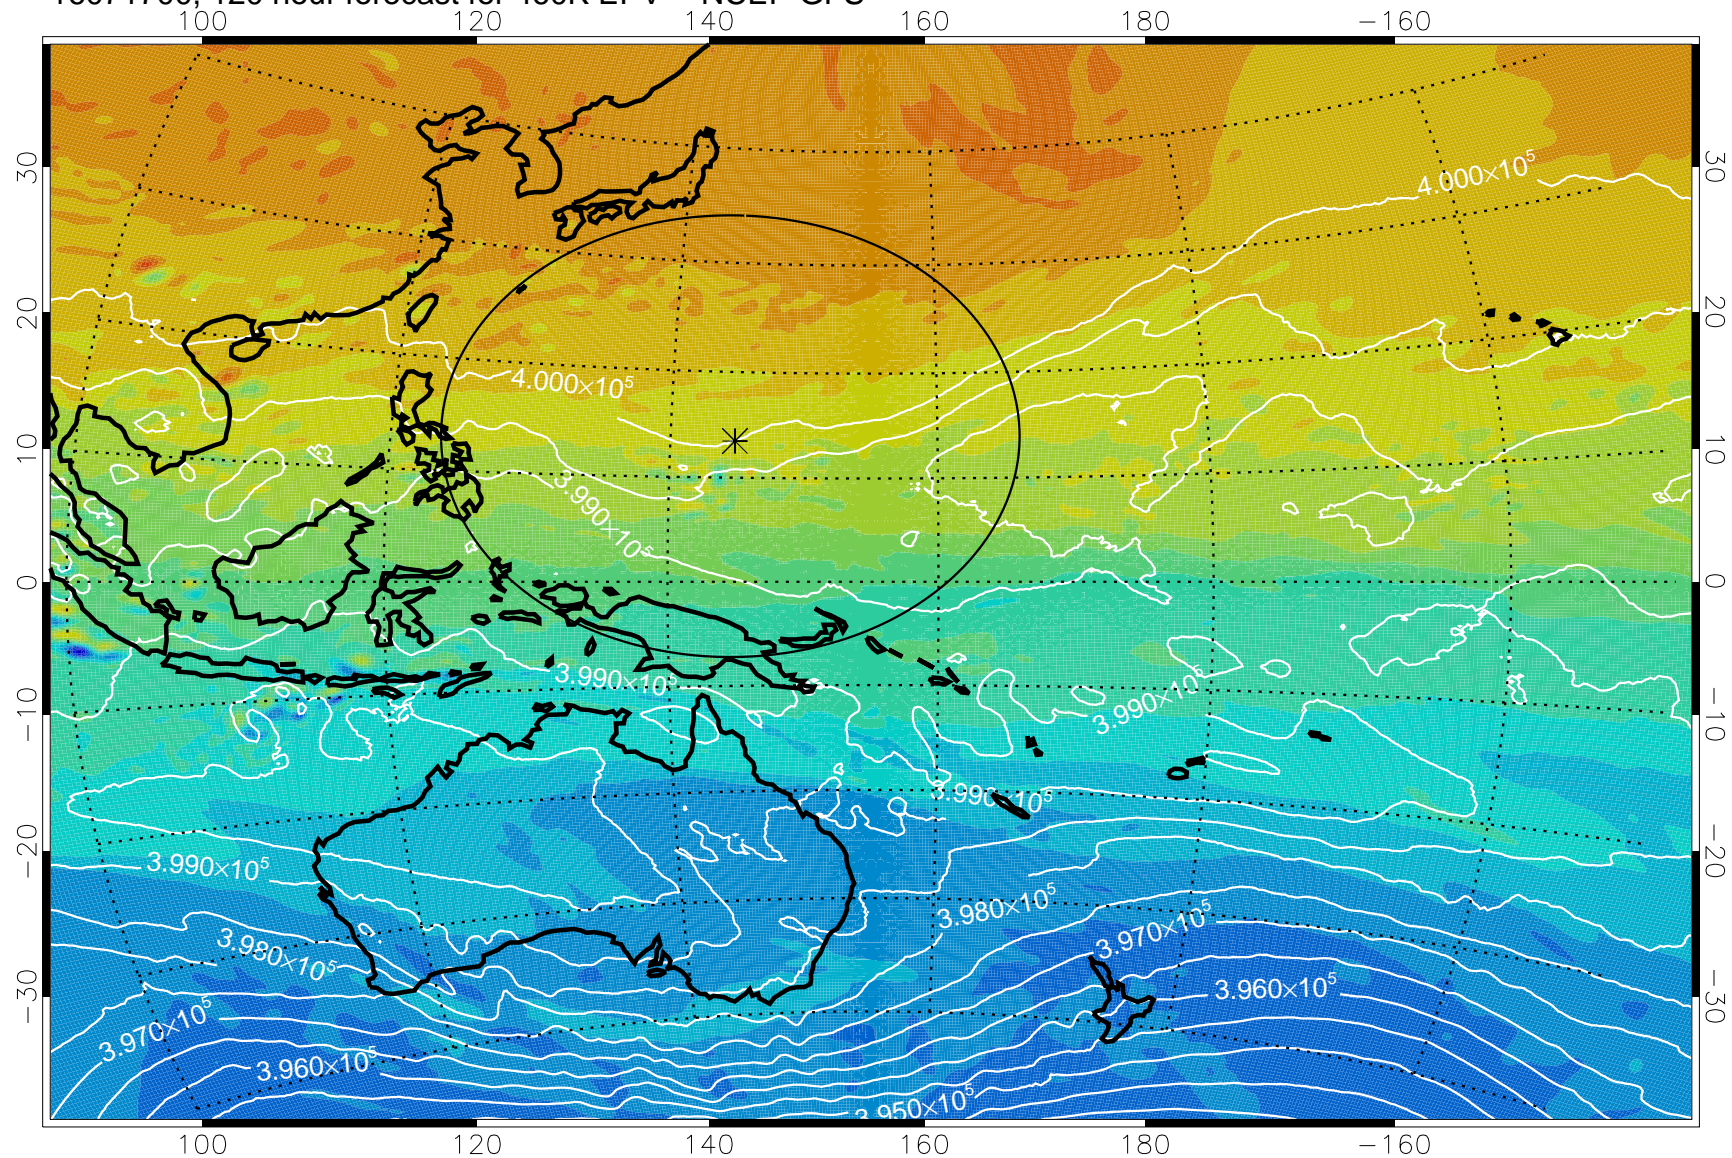

460K Montgomery Streamfunction, white

Range ring of 2304 km

16071606, 102 hour forecast for 460K EPV -- NCEP GFS

460K Montgomery Streamfunction, white

Range ring of 2304 km

16071612, 108 hour forecast for 460K EPV -- NCEP GFS

460K Montgomery Streamfunction, white

Range ring of 2304 km

16071618, 114 hour forecast for 460K EPV -- NCEP GFS

460K Montgomery Streamfunction, white

Range ring of 2304 km

16071700, 120 hour forecast for 460K EPV -- NCEP GFS

460K Montgomery Streamfunction, white

Range ring of 2304 km