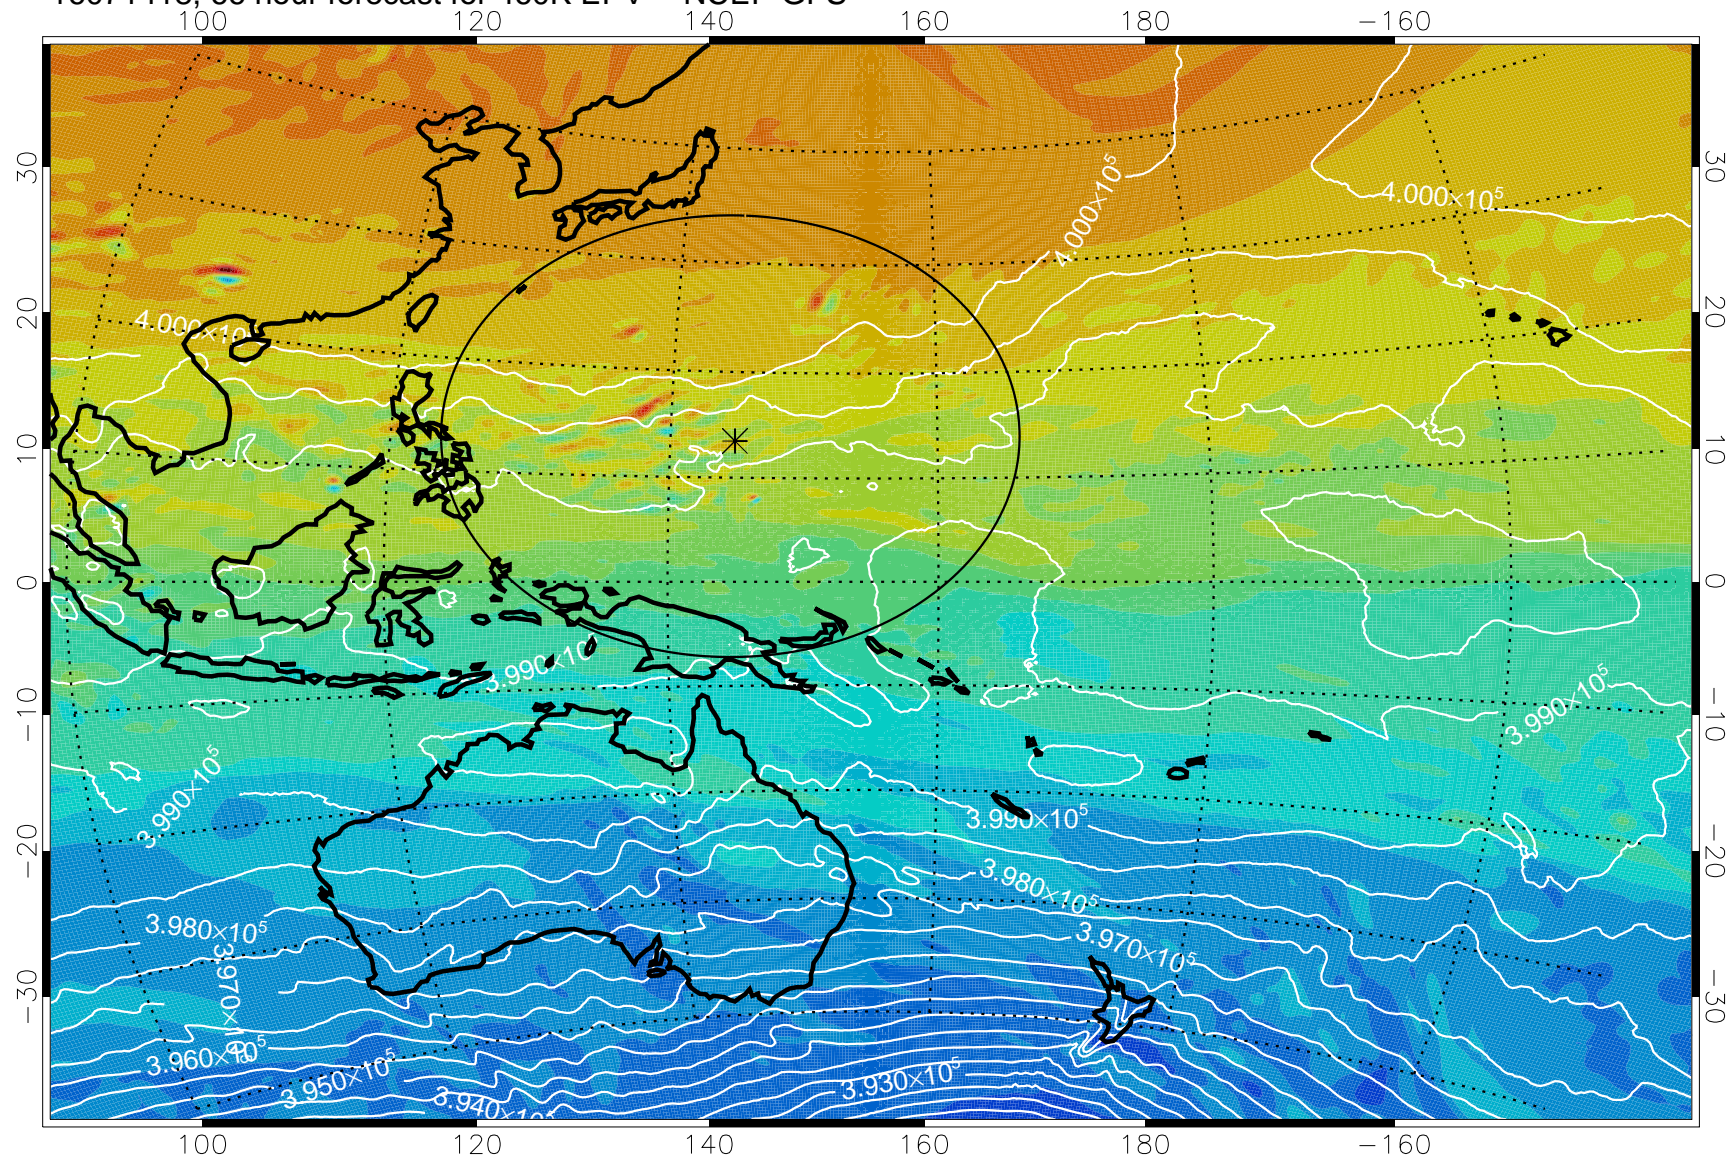

460K Montgomery Streamfunction, white

Range ring of 2304 km

16071400, 48 hour forecast for 460K EPV -- NCEP GFS

460K Montgomery Streamfunction, white

Range ring of 2304 km

16071406, 54 hour forecast for 460K EPV -- NCEP GFS

460K Montgomery Streamfunction, white

Range ring of 2304 km

16071412, 60 hour forecast for 460K EPV -- NCEP GFS

460K Montgomery Streamfunction, white

Range ring of 2304 km

16071418, 66 hour forecast for 460K EPV -- NCEP GFS

460K Montgomery Streamfunction, white

Range ring of 2304 km

16071500, 72 hour forecast for 460K EPV -- NCEP GFS

460K Montgomery Streamfunction, white

Range ring of 2304 km

16071506, 78 hour forecast for 460K EPV -- NCEP GFS

460K Montgomery Streamfunction, white

Range ring of 2304 km

16071512, 84 hour forecast for 460K EPV -- NCEP GFS

460K Montgomery Streamfunction, white

Range ring of 2304 km

16071518, 90 hour forecast for 460K EPV -- NCEP GFS