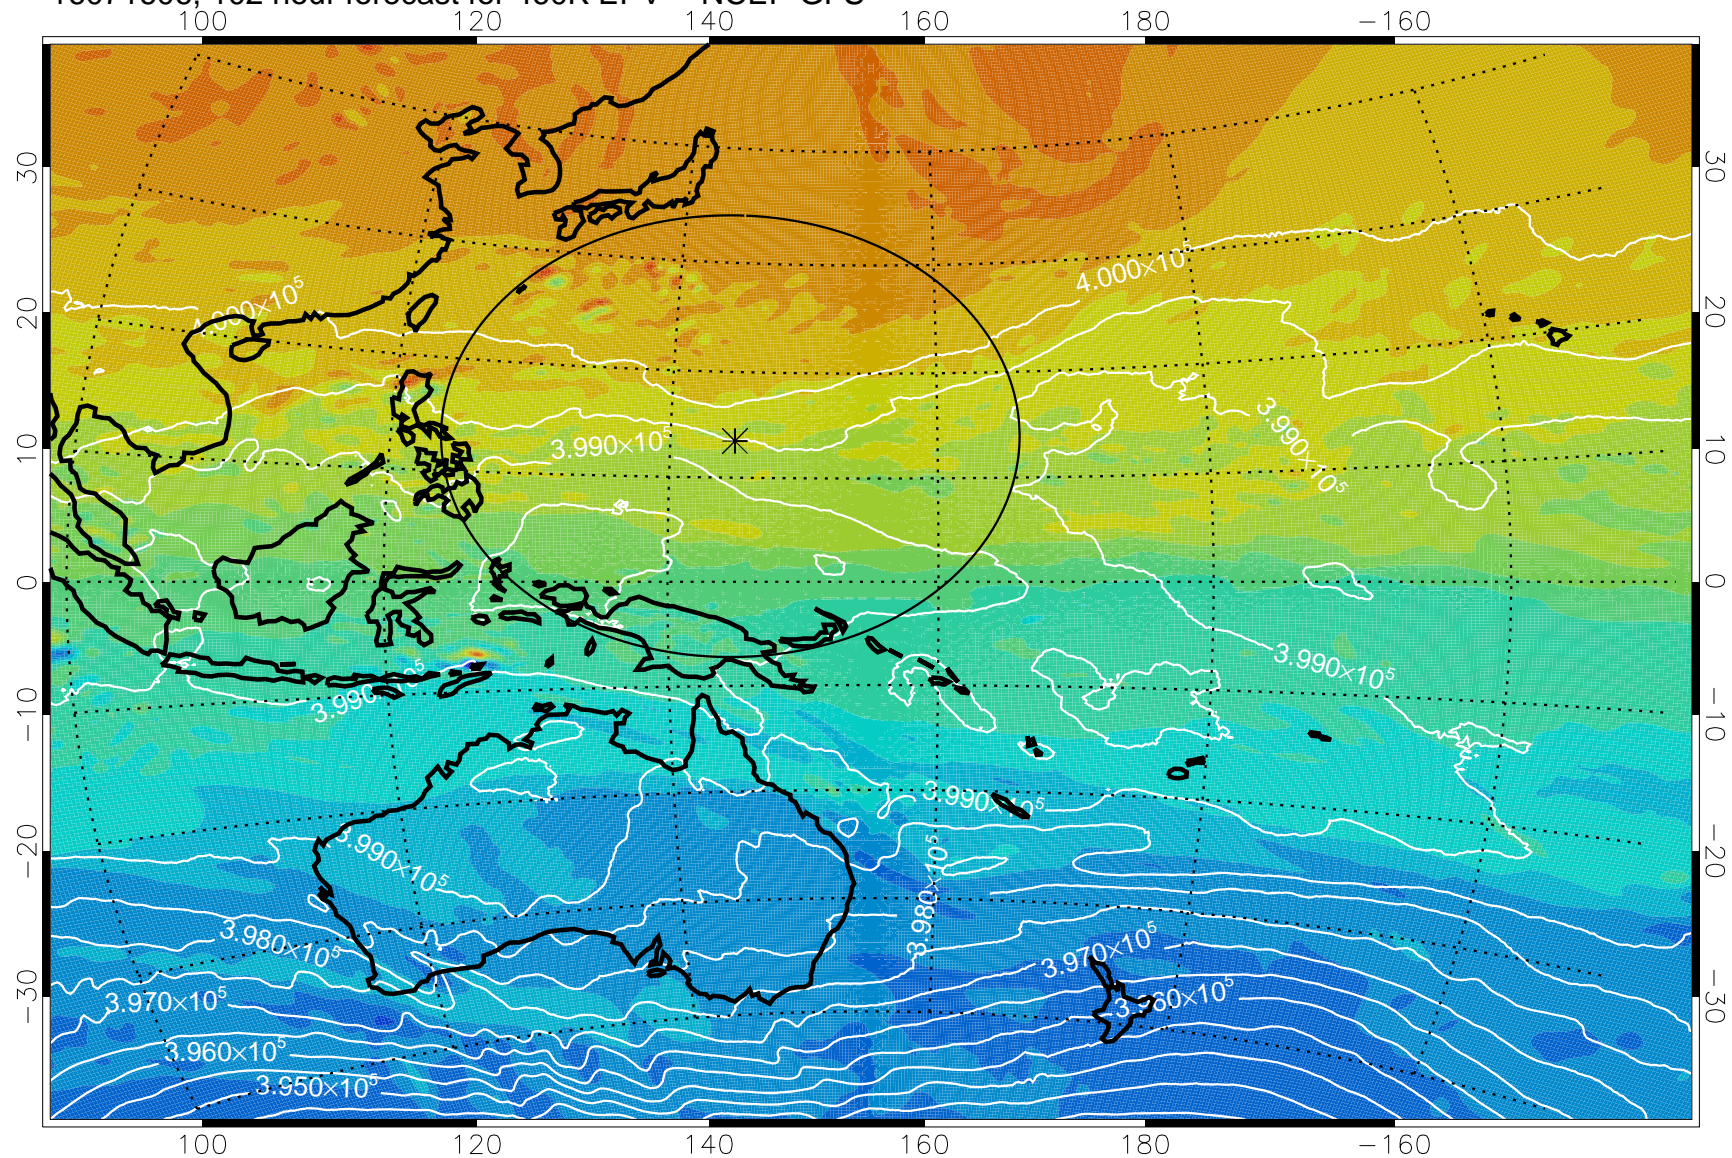

460K Montgomery Streamfunction, white

Range ring of 2304 km

16071512, 84 hour forecast for 460K EPV -- NCEP GFS

460K Montgomery Streamfunction, white

Range ring of 2304 km

16071518, 90 hour forecast for 460K EPV -- NCEP GFS

460K Montgomery Streamfunction, white

Range ring of 2304 km

16071606, 102 hour forecast for 460K EPV -- NCEP GFS

460K Montgomery Streamfunction, white

Range ring of 2304 km

16071612, 108 hour forecast for 460K EPV -- NCEP GFS

460K Montgomery Streamfunction, white

Range ring of 2304 km

16071618, 114 hour forecast for 460K EPV -- NCEP GFS

460K Montgomery Streamfunction, white

Range ring of 2304 km

16071700, 120 hour forecast for 460K EPV -- NCEP GFS

460K Montgomery Streamfunction, white

Range ring of 2304 km