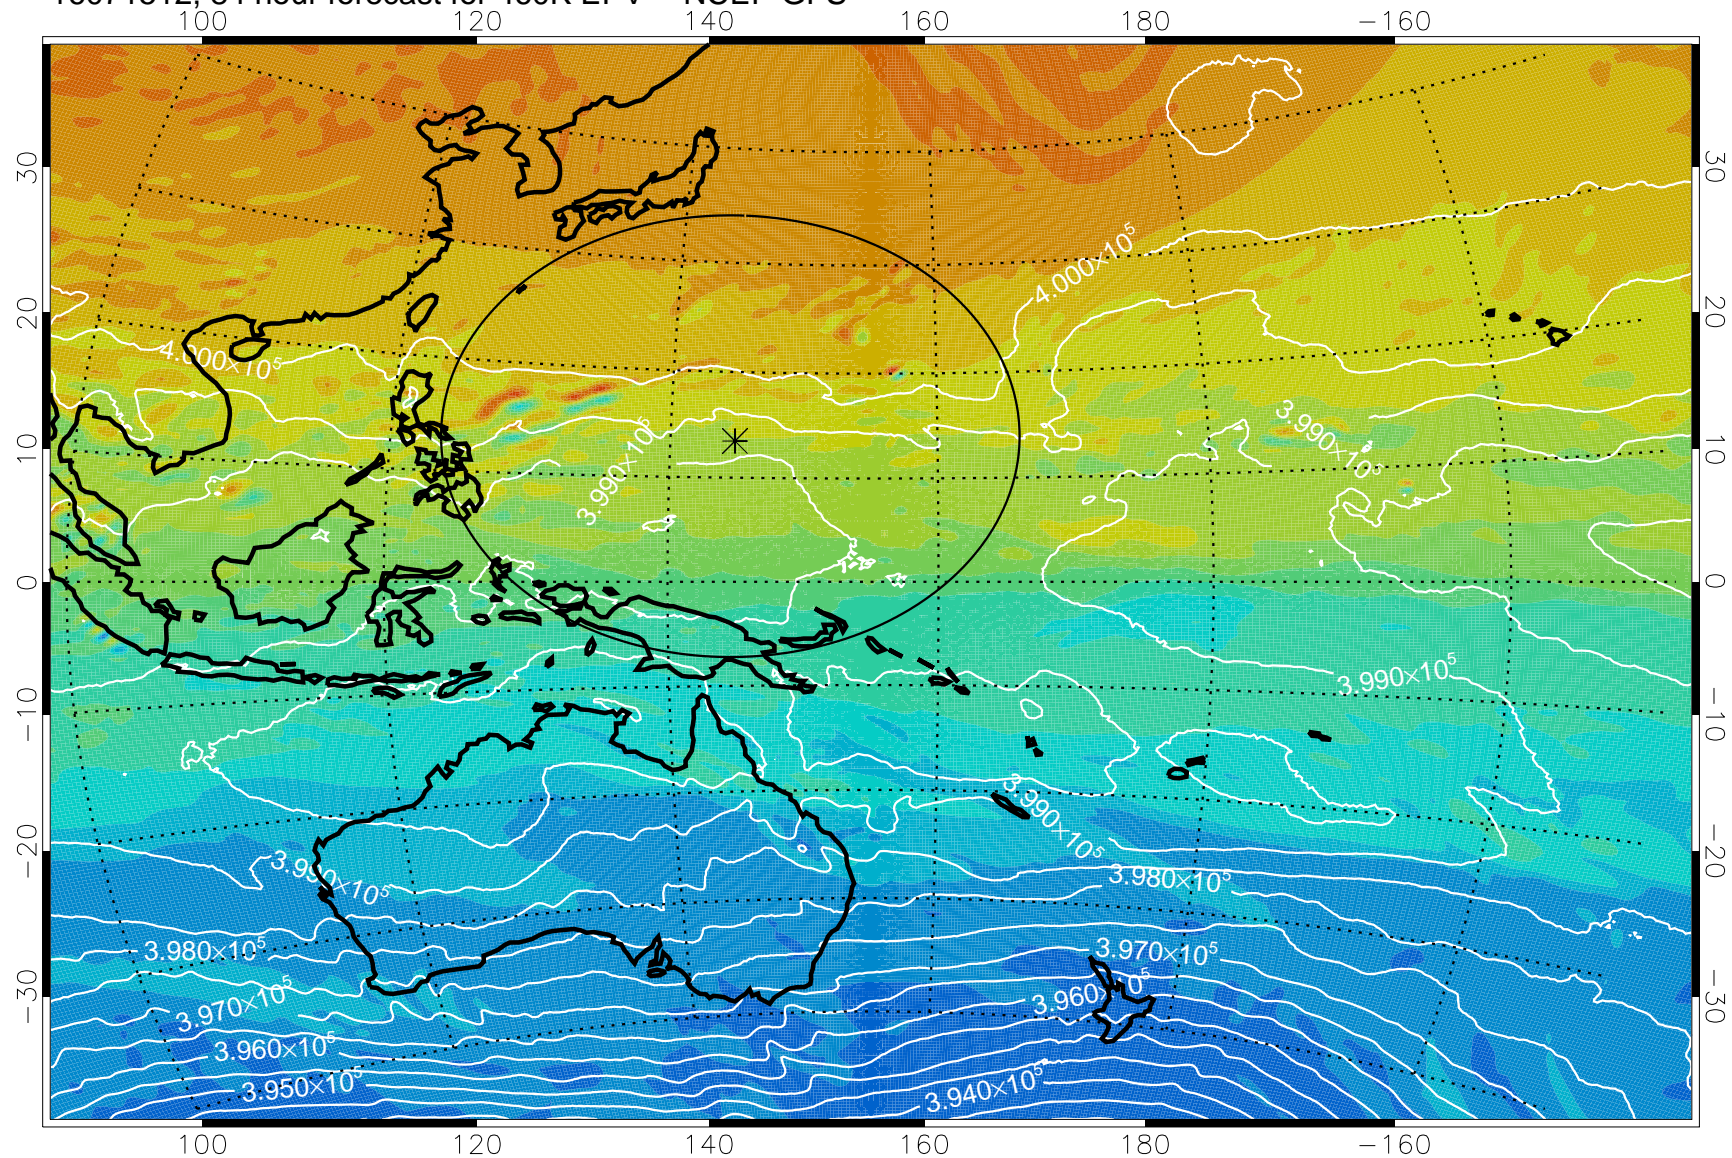

460K Montgomery Streamfunction, white

Range ring of 2304 km

16071412, 60 hour forecast for 460K EPV -- NCEP GFS

460K Montgomery Streamfunction, white

Range ring of 2304 km

16071418, 66 hour forecast for 460K EPV -- NCEP GFS

460K Montgomery Streamfunction, white

Range ring of 2304 km

16071500, 72 hour forecast for 460K EPV -- NCEP GFS

460K Montgomery Streamfunction, white

Range ring of 2304 km

16071506, 78 hour forecast for 460K EPV -- NCEP GFS

460K Montgomery Streamfunction, white

Range ring of 2304 km

16071512, 84 hour forecast for 460K EPV -- NCEP GFS

460K Montgomery Streamfunction, white

Range ring of 2304 km

16071518, 90 hour forecast for 460K EPV -- NCEP GFS

460K Montgomery Streamfunction, white

Range ring of 2304 km

16071606, 102 hour forecast for 460K EPV -- NCEP GFS

460K Montgomery Streamfunction, white

Range ring of 2304 km

16071612, 108 hour forecast for 460K EPV -- NCEP GFS