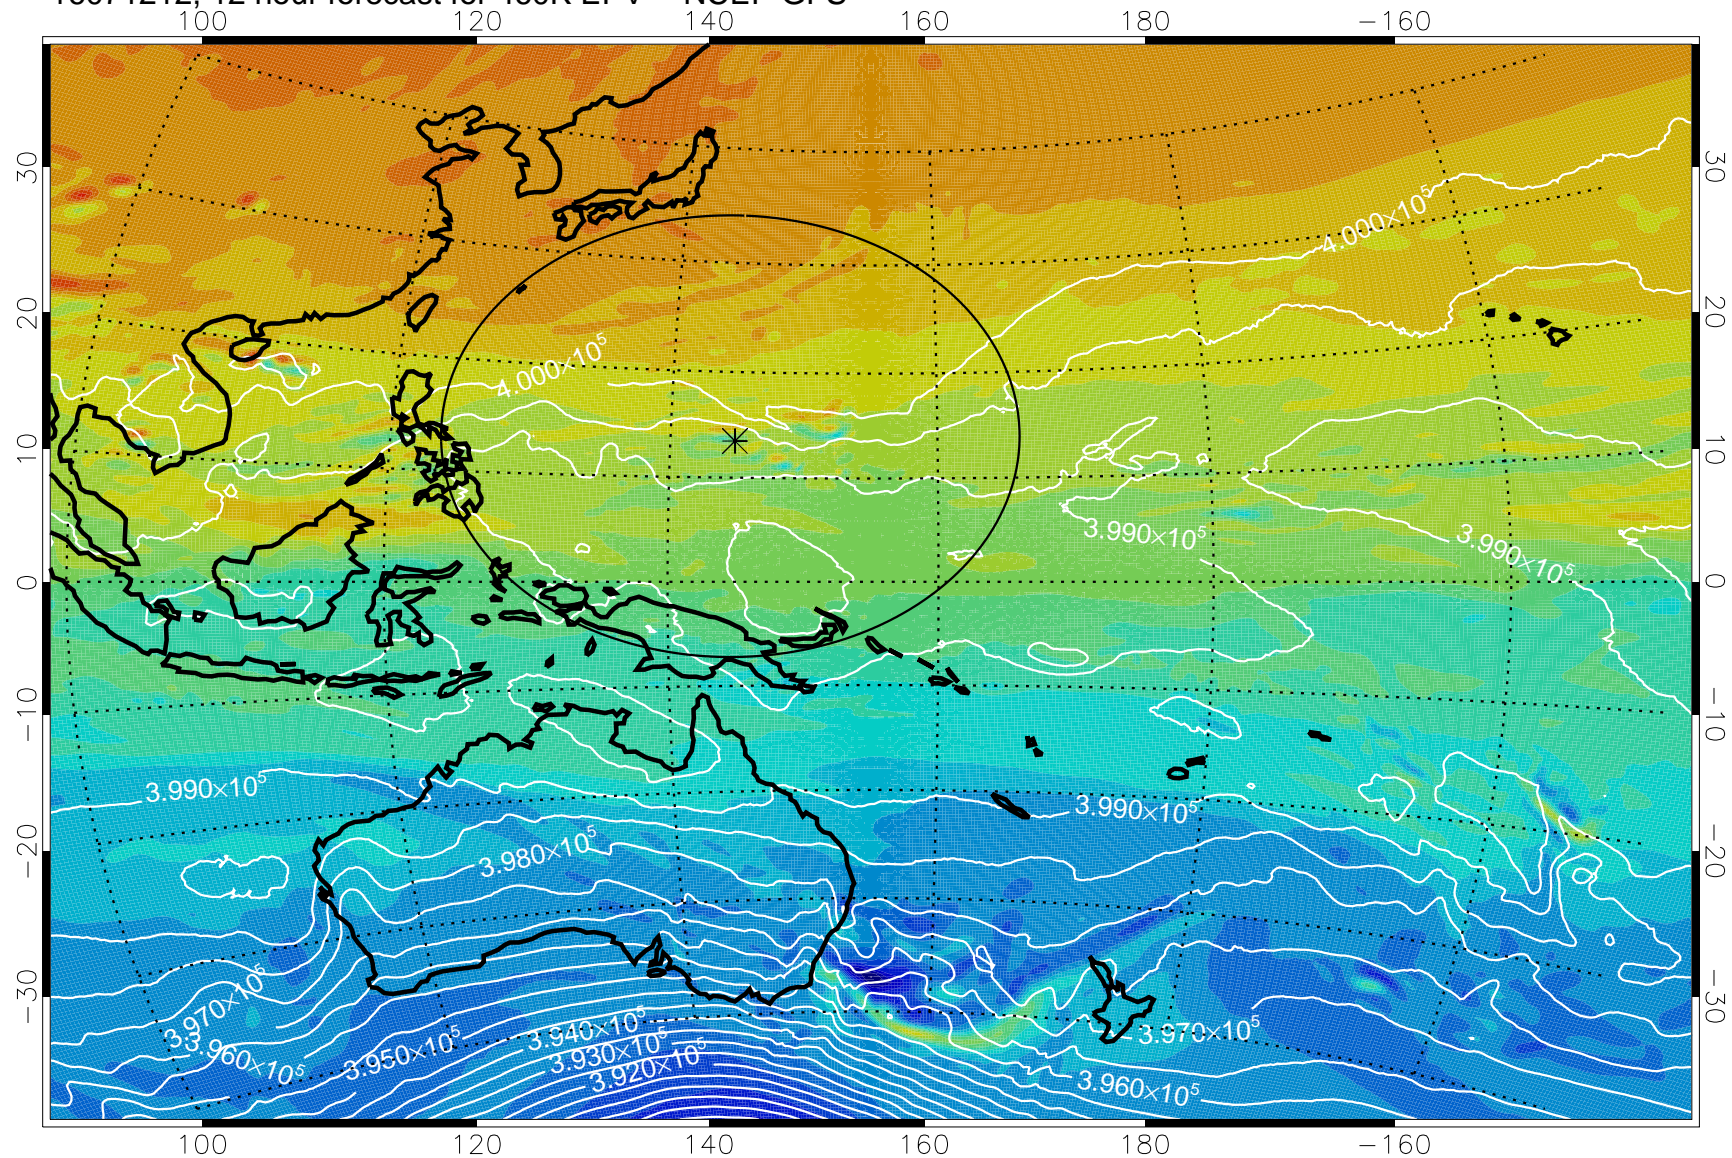

16071206, 6 hour forecast for 460K EPV -- NCEP GFS

460K Montgomery Streamfunction, white

Range ring of 2304 km

16071212, 12 hour forecast for 460K EPV -- NCEP GFS

460K Montgomery Streamfunction, white

Range ring of 2304 km

16071218, 18 hour forecast for 460K EPV -- NCEP GFS

460K Montgomery Streamfunction, white

Range ring of 2304 km

16071300, 24 hour forecast for 460K EPV -- NCEP GFS

16071306, 30 hour forecast for 460K EPV -- NCEP GFS

460K Montgomery Streamfunction, white

Range ring of 2304 km

16071312, 36 hour forecast for 460K EPV -- NCEP GFS

460K Montgomery Streamfunction, white

Range ring of 2304 km

16071318, 42 hour forecast for 460K EPV -- NCEP GFS

460K Montgomery Streamfunction, white

Range ring of 2304 km

16071400, 48 hour forecast for 460K EPV -- NCEP GFS

460K Montgomery Streamfunction, white

Range ring of 2304 km

16071406, 54 hour forecast for 460K EPV -- NCEP GFS