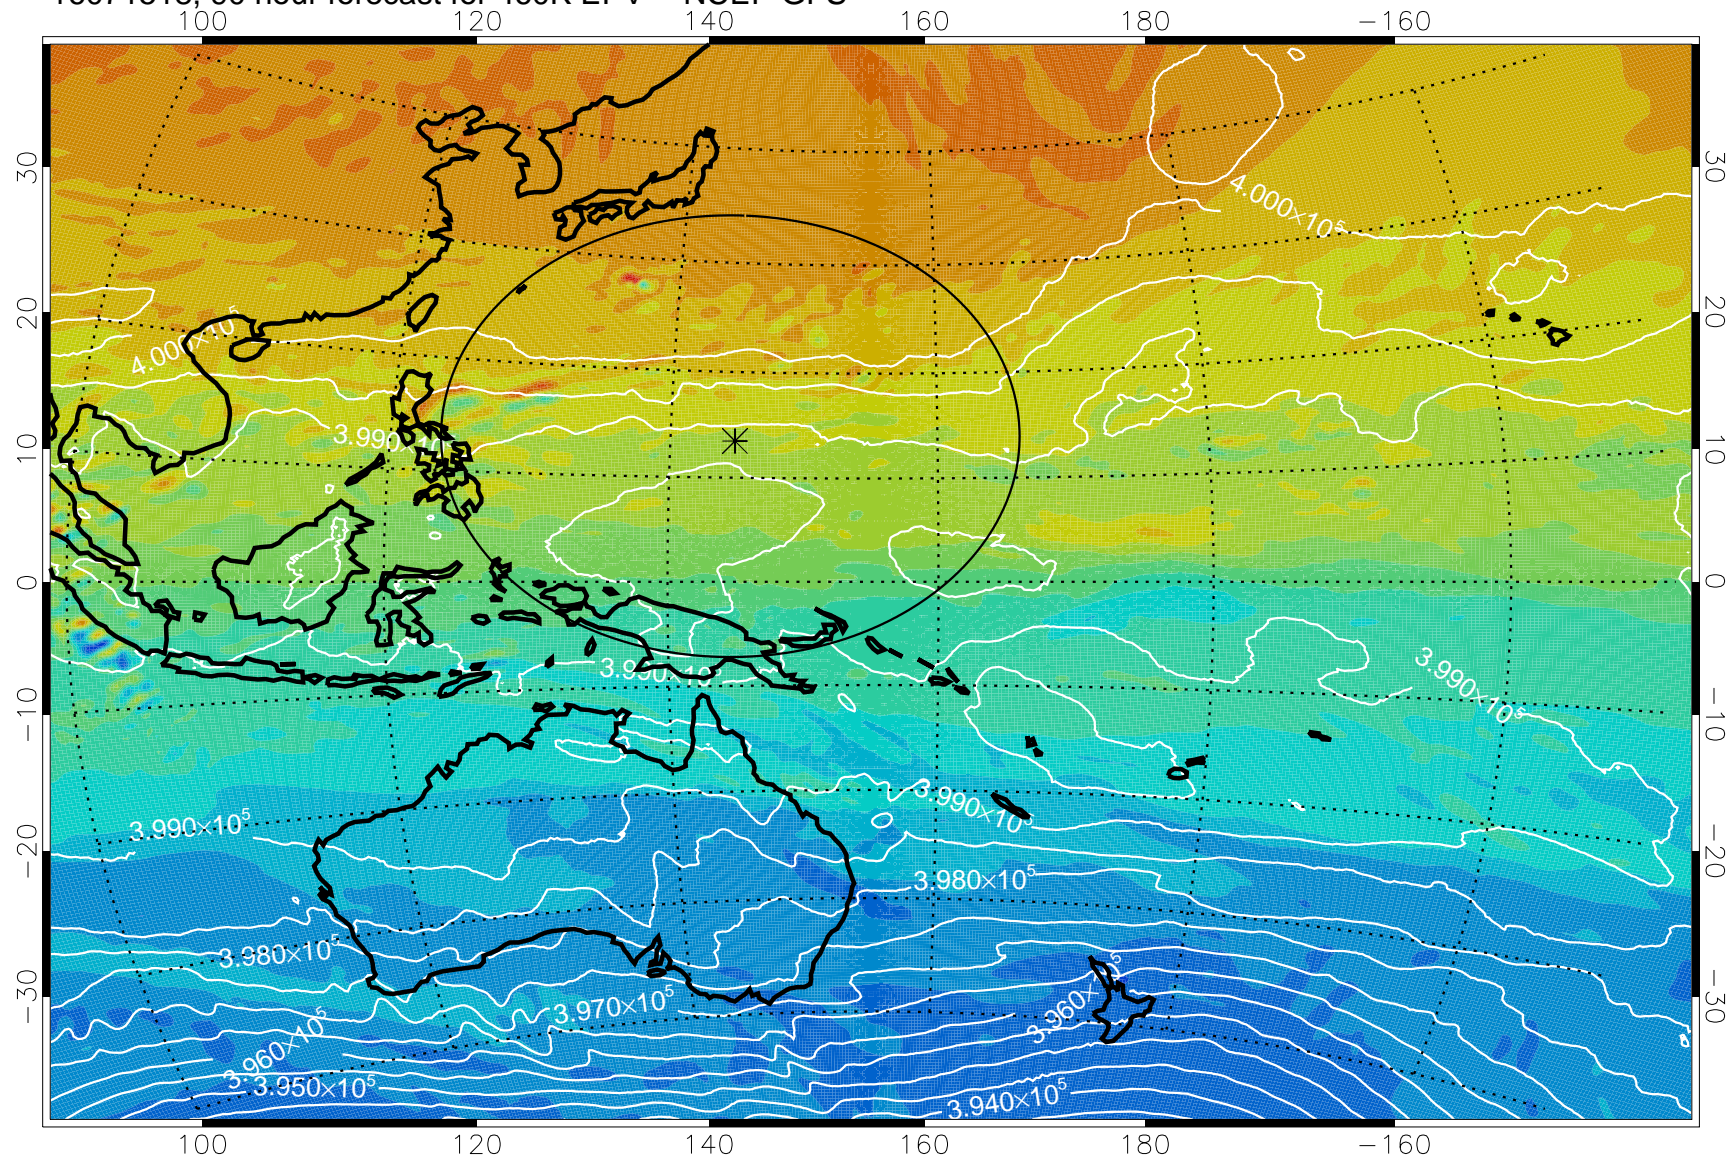

460K Montgomery Streamfunction, white

Range ring of 2304 km

16071500, 72 hour forecast for 460K EPV -- NCEP GFS

460K Montgomery Streamfunction, white

Range ring of 2304 km

16071506, 78 hour forecast for 460K EPV -- NCEP GFS

460K Montgomery Streamfunction, white

Range ring of 2304 km

16071512, 84 hour forecast for 460K EPV -- NCEP GFS

460K Montgomery Streamfunction, white

Range ring of 2304 km

16071518, 90 hour forecast for 460K EPV -- NCEP GFS

460K Montgomery Streamfunction, white

Range ring of 2304 km

16071606, 102 hour forecast for 460K EPV -- NCEP GFS

460K Montgomery Streamfunction, white

Range ring of 2304 km

16071612, 108 hour forecast for 460K EPV -- NCEP GFS

460K Montgomery Streamfunction, white

Range ring of 2304 km

16071618, 114 hour forecast for 460K EPV -- NCEP GFS

460K Montgomery Streamfunction, white

Range ring of 2304 km

16071700, 120 hour forecast for 460K EPV -- NCEP GFS