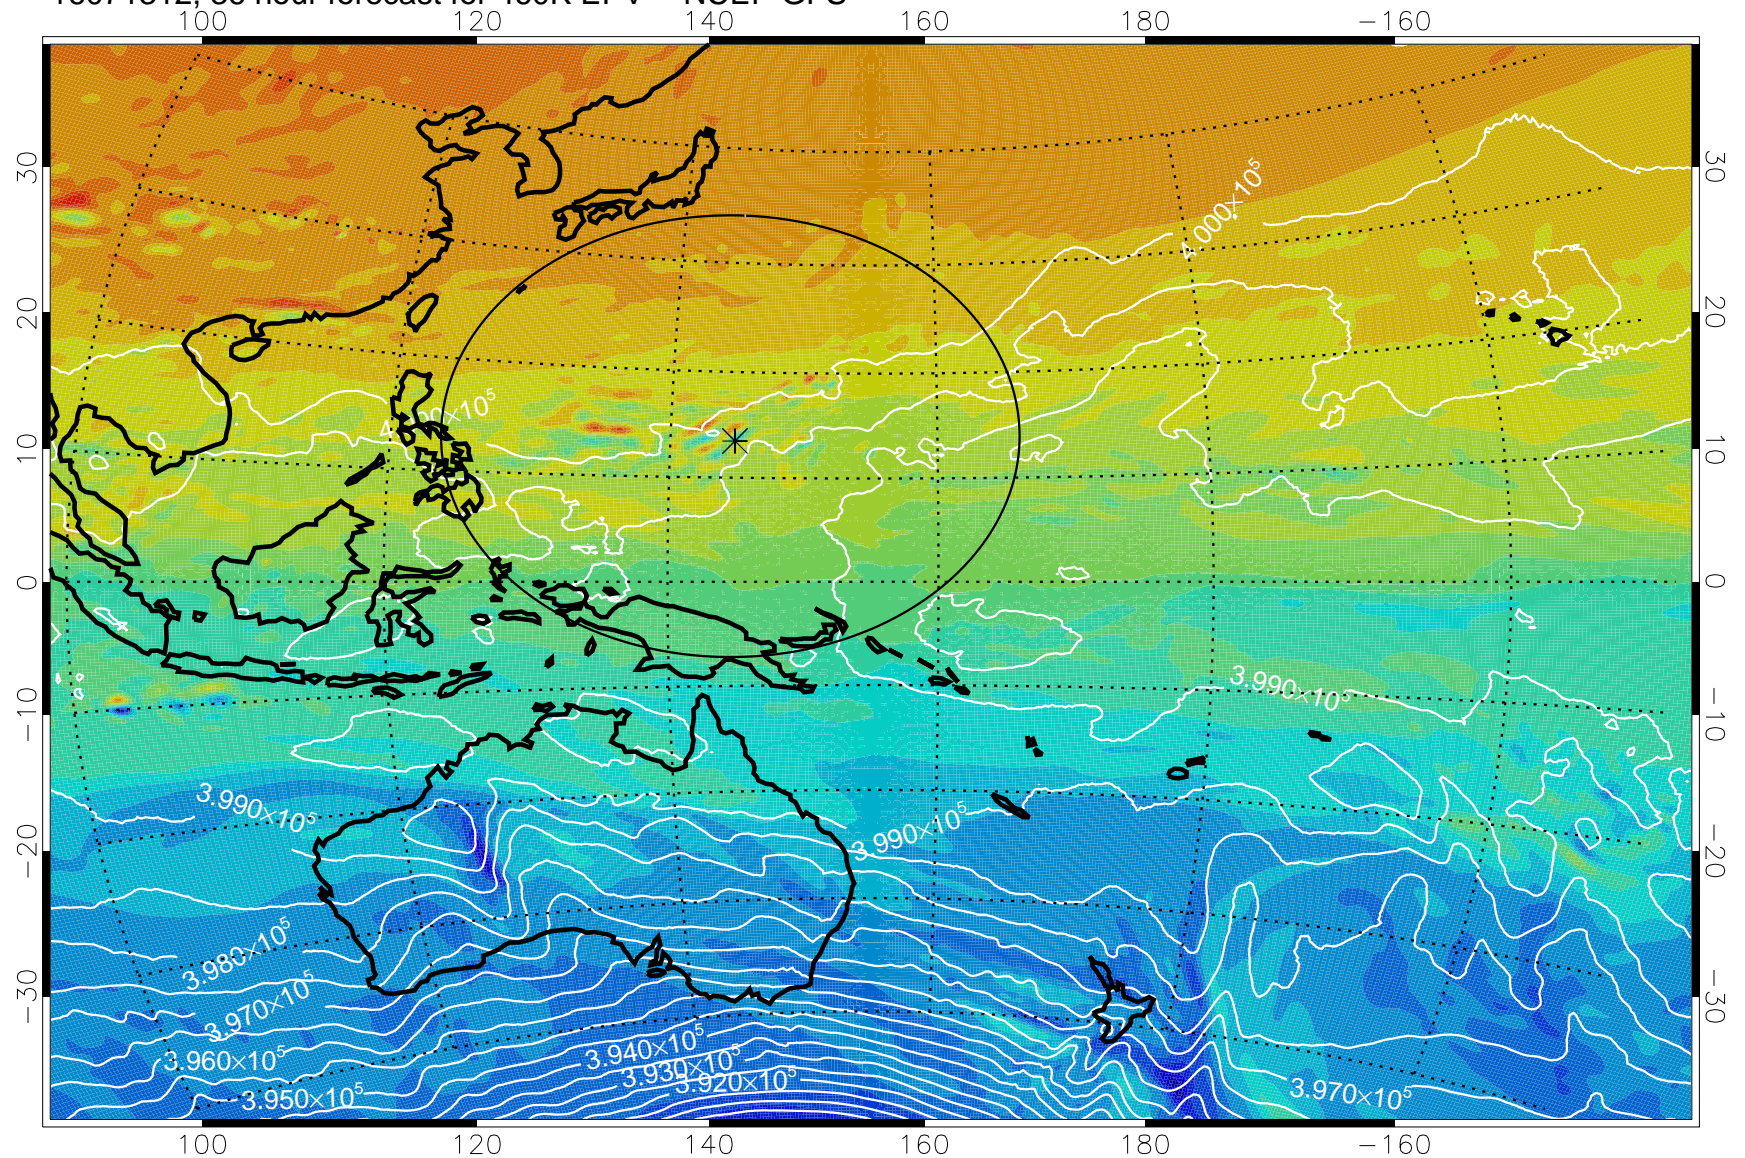

16071218, 18 hour forecast for 460K EPV -- NCEP GFS

460K Montgomery Streamfunction, white

Range ring of 2304 km

16071300, 24 hour forecast for 460K EPV -- NCEP GFS

16071306, 30 hour forecast for 460K EPV -- NCEP GFS

460K Montgomery Streamfunction, white

Range ring of 2304 km

16071312, 36 hour forecast for 460K EPV -- NCEP GFS

460K Montgomery Streamfunction, white

Range ring of 2304 km

16071318, 42 hour forecast for 460K EPV -- NCEP GFS

460K Montgomery Streamfunction, white

Range ring of 2304 km

16071400, 48 hour forecast for 460K EPV -- NCEP GFS

460K Montgomery Streamfunction, white

Range ring of 2304 km

16071406, 54 hour forecast for 460K EPV -- NCEP GFS

460K Montgomery Streamfunction, white

Range ring of 2304 km

16071412, 60 hour forecast for 460K EPV -- NCEP GFS

460K Montgomery Streamfunction, white

Range ring of 2304 km

16071418, 66 hour forecast for 460K EPV -- NCEP GFS