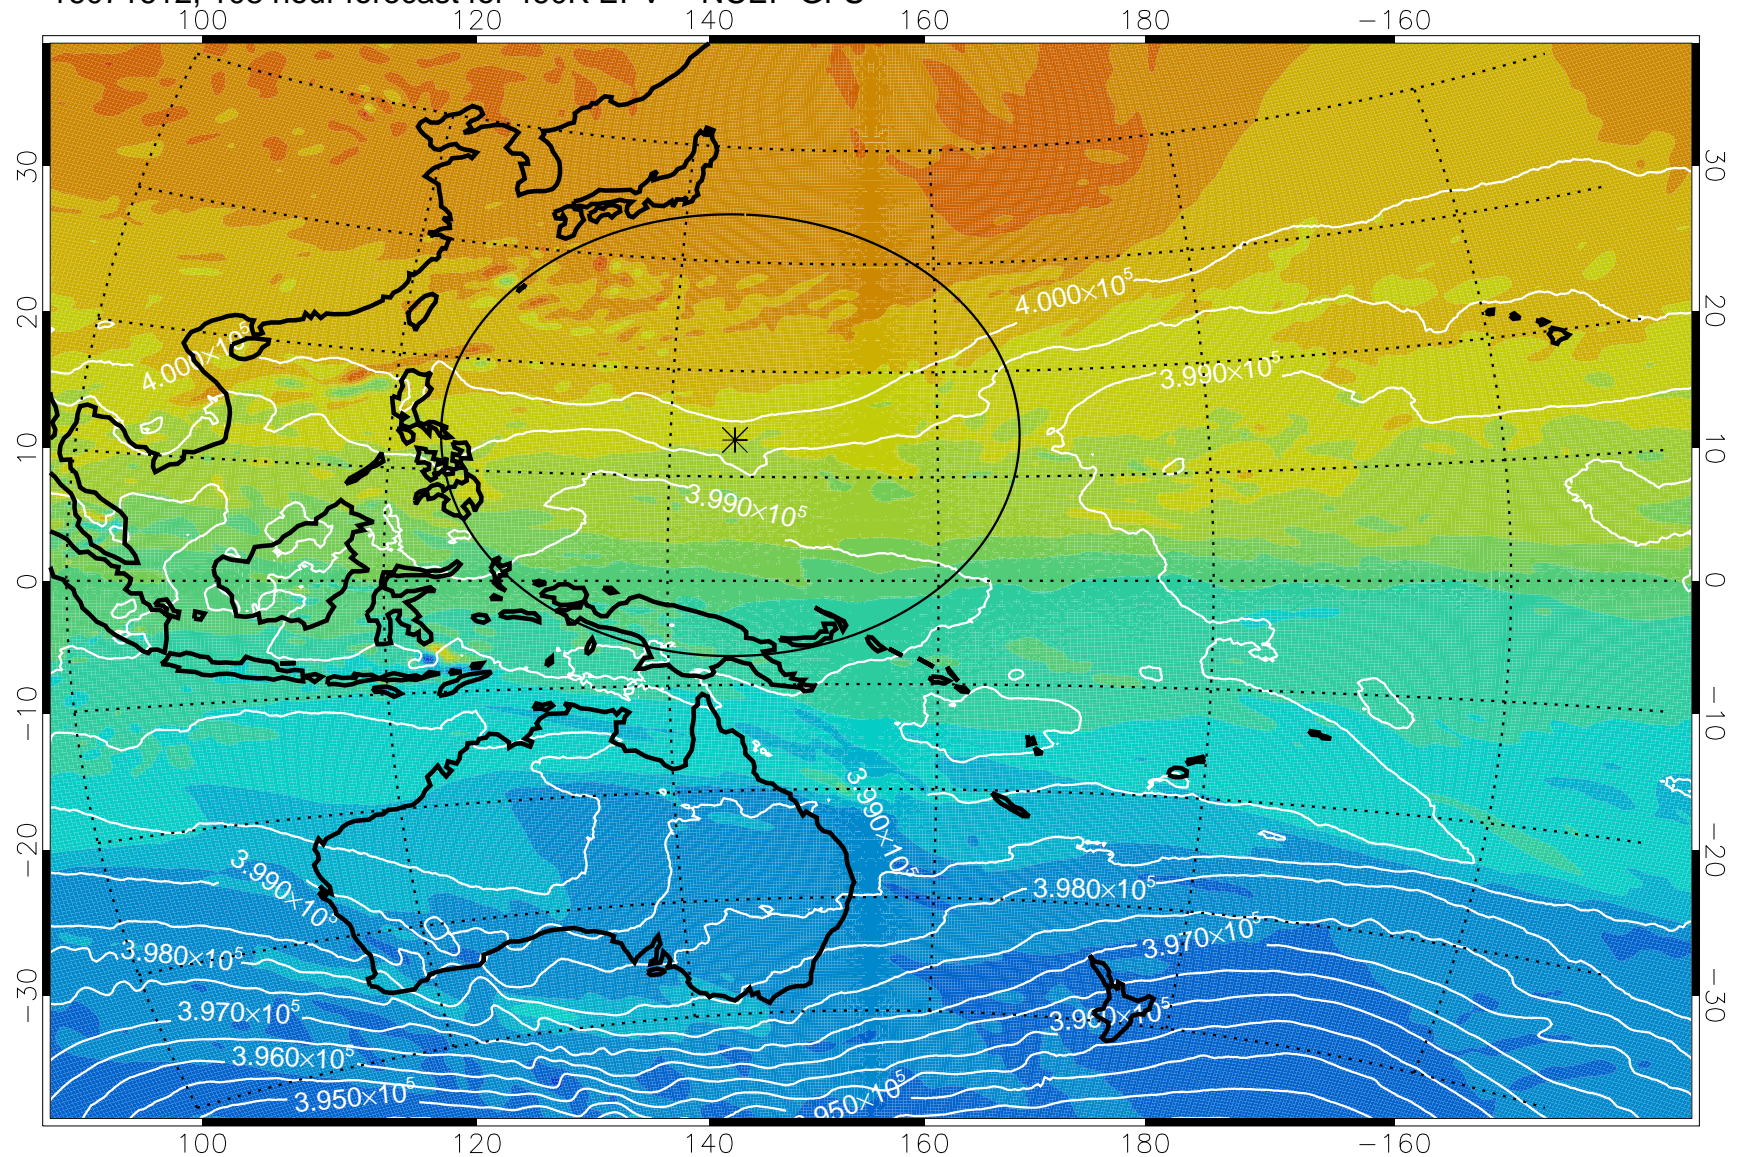

460K Montgomery Streamfunction, white

Range ring of 2304 km

16071512, 84 hour forecast for 460K EPV -- NCEP GFS

460K Montgomery Streamfunction, white

Range ring of 2304 km

16071518, 90 hour forecast for 460K EPV -- NCEP GFS

460K Montgomery Streamfunction, white

Range ring of 2304 km

16071606, 102 hour forecast for 460K EPV -- NCEP GFS

460K Montgomery Streamfunction, white

Range ring of 2304 km

16071612, 108 hour forecast for 460K EPV -- NCEP GFS

460K Montgomery Streamfunction, white

Range ring of 2304 km

16071618, 114 hour forecast for 460K EPV -- NCEP GFS

460K Montgomery Streamfunction, white

Range ring of 2304 km

16071700, 120 hour forecast for 460K EPV -- NCEP GFS

460K Montgomery Streamfunction, white

Range ring of 2304 km