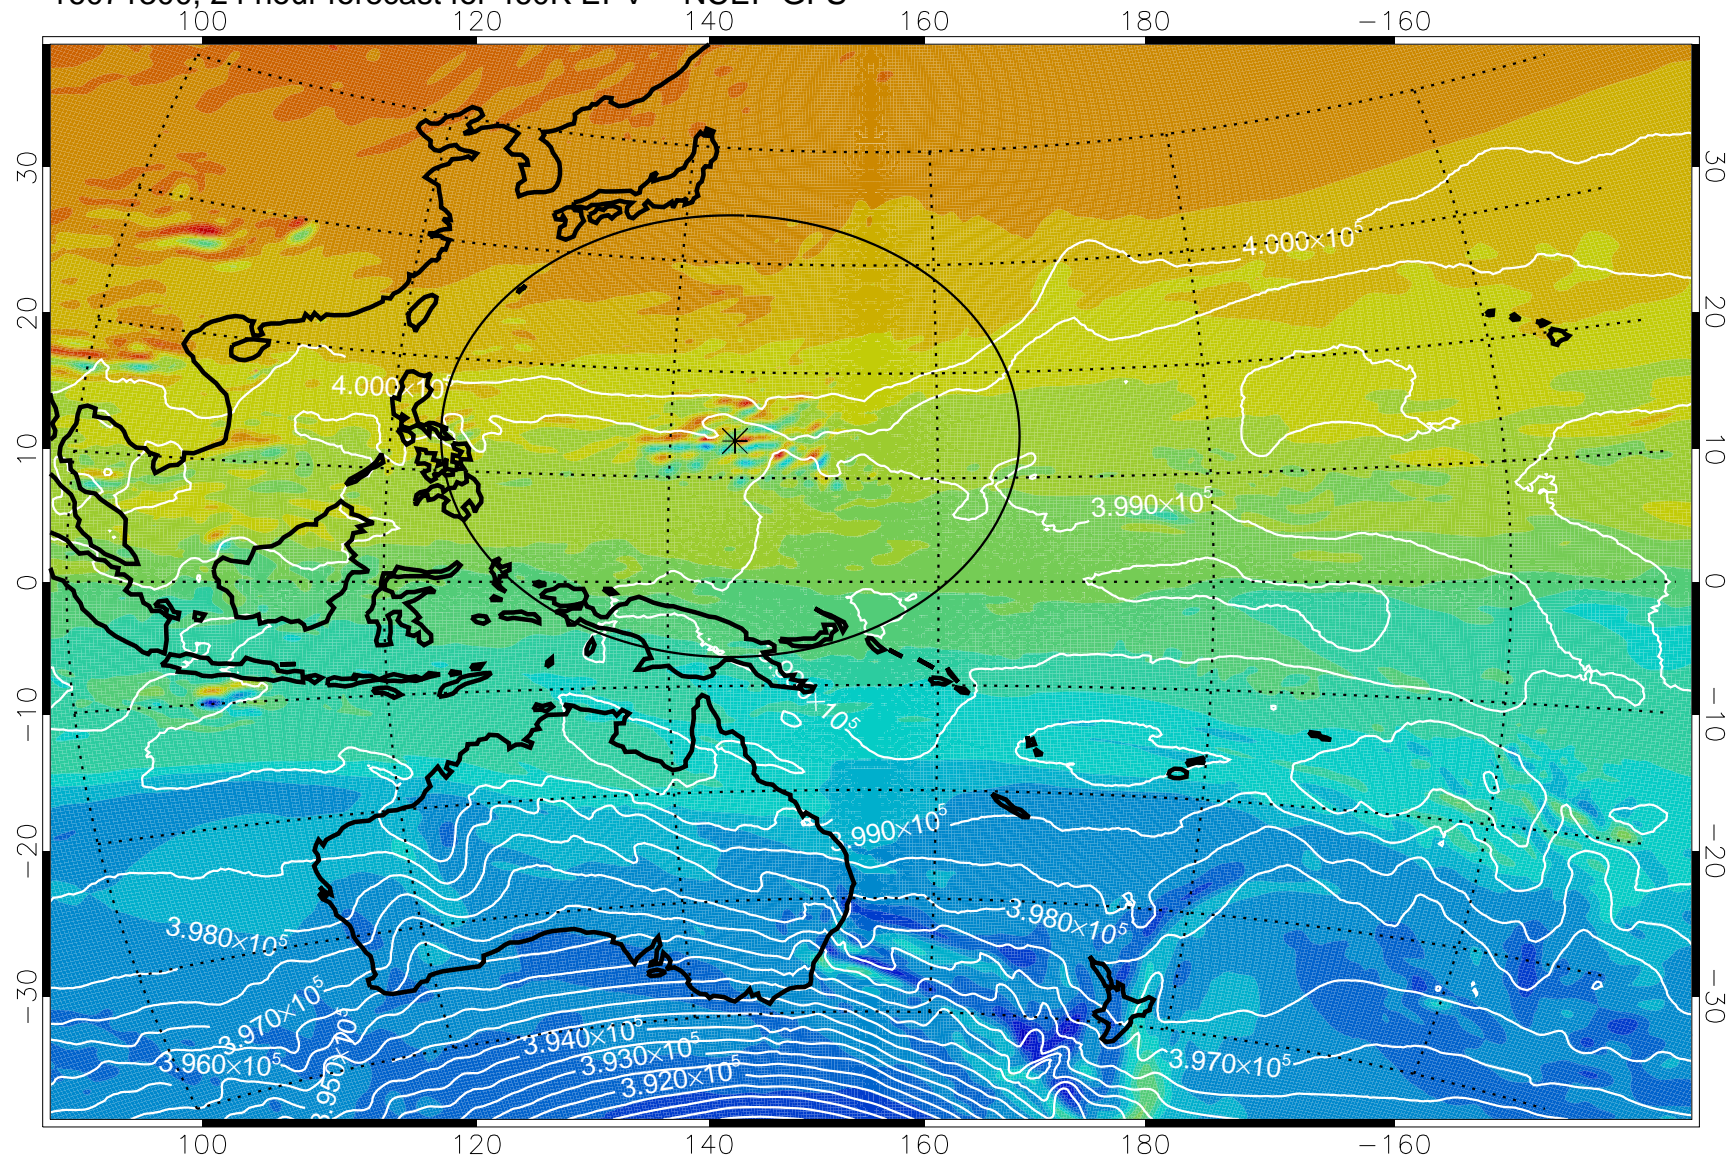

16071218, 18 hour forecast for 460K EPV -- NCEP GFS

460K Montgomery Streamfunction, white

Range ring of 2304 km

16071300, 24 hour forecast for 460K EPV -- NCEP GFS

16071306, 30 hour forecast for 460K EPV -- NCEP GFS

460K Montgomery Streamfunction, white

Range ring of 2304 km

16071312, 36 hour forecast for 460K EPV -- NCEP GFS

460K Montgomery Streamfunction, white

Range ring of 2304 km

16071318, 42 hour forecast for 460K EPV -- NCEP GFS

460K Montgomery Streamfunction, white

Range ring of 2304 km

16071400, 48 hour forecast for 460K EPV -- NCEP GFS

460K Montgomery Streamfunction, white

Range ring of 2304 km

16071406, 54 hour forecast for 460K EPV -- NCEP GFS

460K Montgomery Streamfunction, white

Range ring of 2304 km

16071412, 60 hour forecast for 460K EPV -- NCEP GFS

460K Montgomery Streamfunction, white

Range ring of 2304 km

16071418, 66 hour forecast for 460K EPV -- NCEP GFS