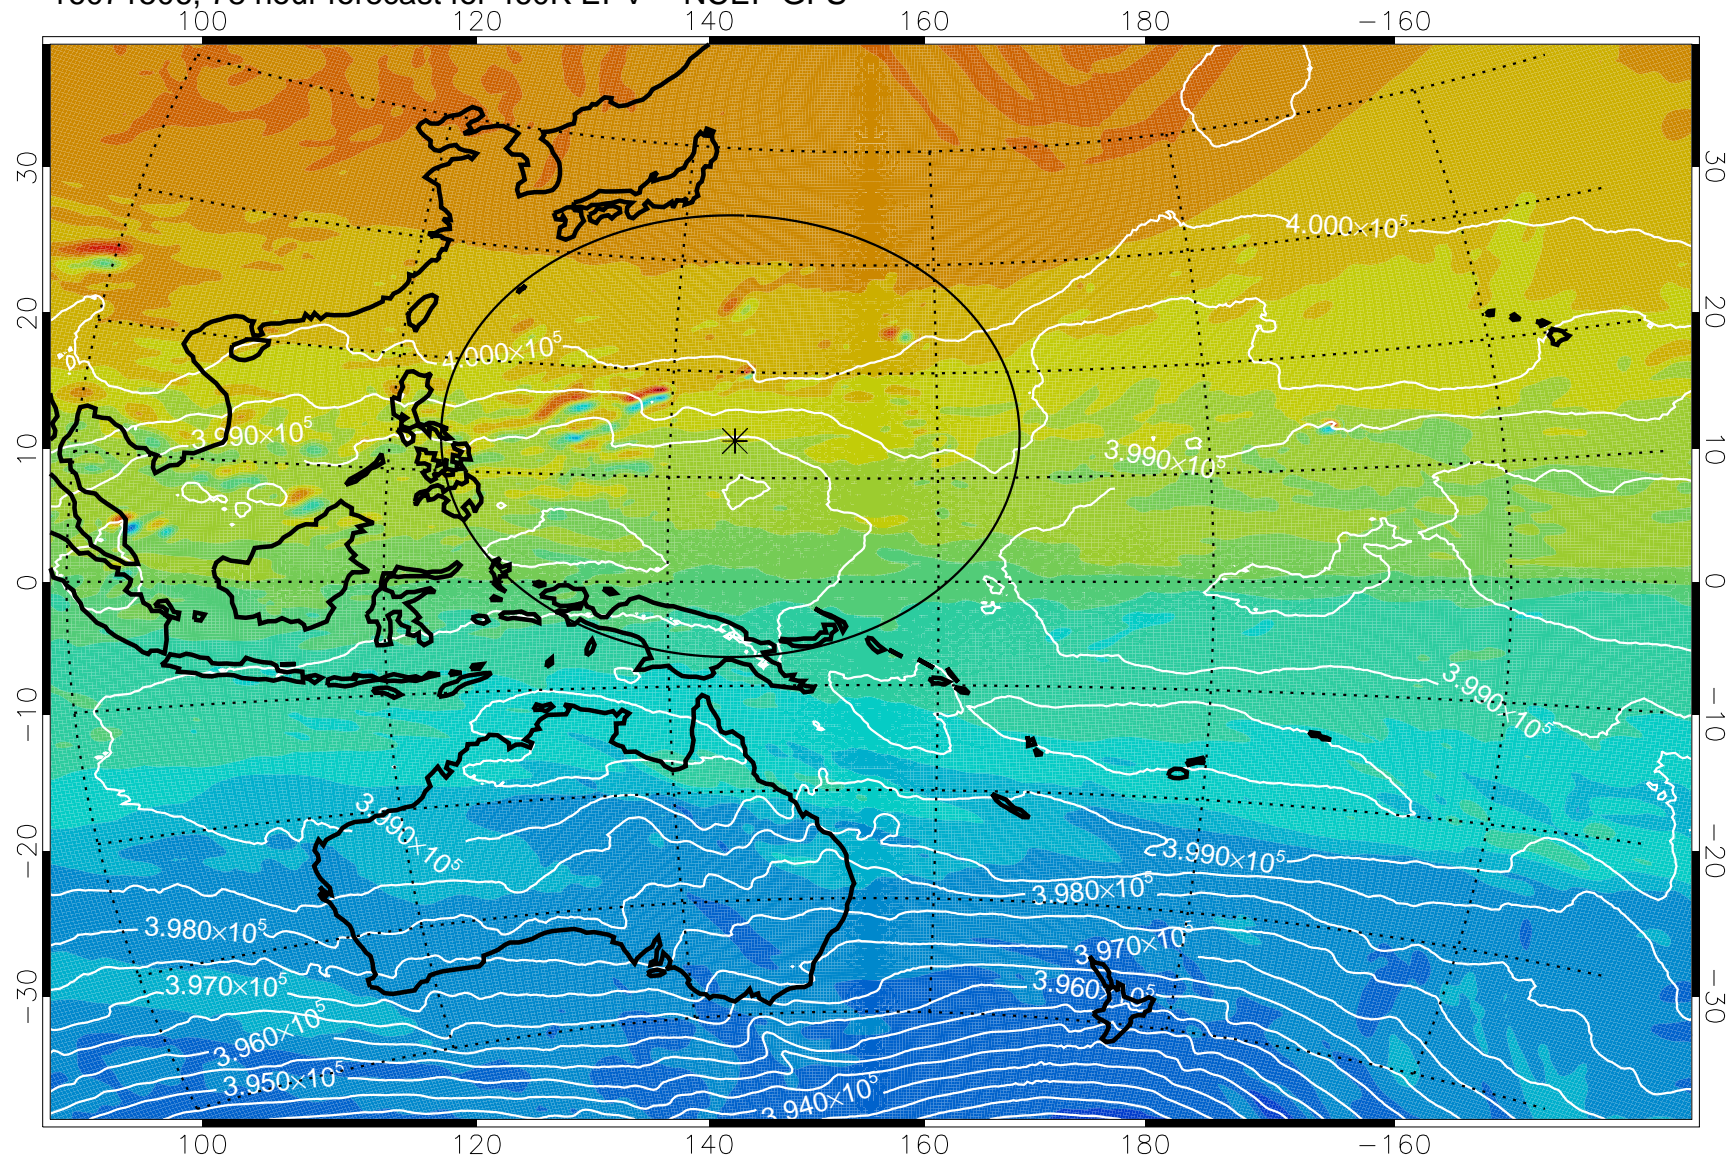

460K Montgomery Streamfunction, white

Range ring of 2304 km

16071412, 60 hour forecast for 460K EPV -- NCEP GFS

460K Montgomery Streamfunction, white

Range ring of 2304 km

16071418, 66 hour forecast for 460K EPV -- NCEP GFS

460K Montgomery Streamfunction, white

Range ring of 2304 km

16071500, 72 hour forecast for 460K EPV -- NCEP GFS

460K Montgomery Streamfunction, white

Range ring of 2304 km

16071506, 78 hour forecast for 460K EPV -- NCEP GFS

460K Montgomery Streamfunction, white

Range ring of 2304 km

16071512, 84 hour forecast for 460K EPV -- NCEP GFS

460K Montgomery Streamfunction, white

Range ring of 2304 km

16071518, 90 hour forecast for 460K EPV -- NCEP GFS

460K Montgomery Streamfunction, white

Range ring of 2304 km

16071606, 102 hour forecast for 460K EPV -- NCEP GFS

460K Montgomery Streamfunction, white

Range ring of 2304 km

16071612, 108 hour forecast for 460K EPV -- NCEP GFS