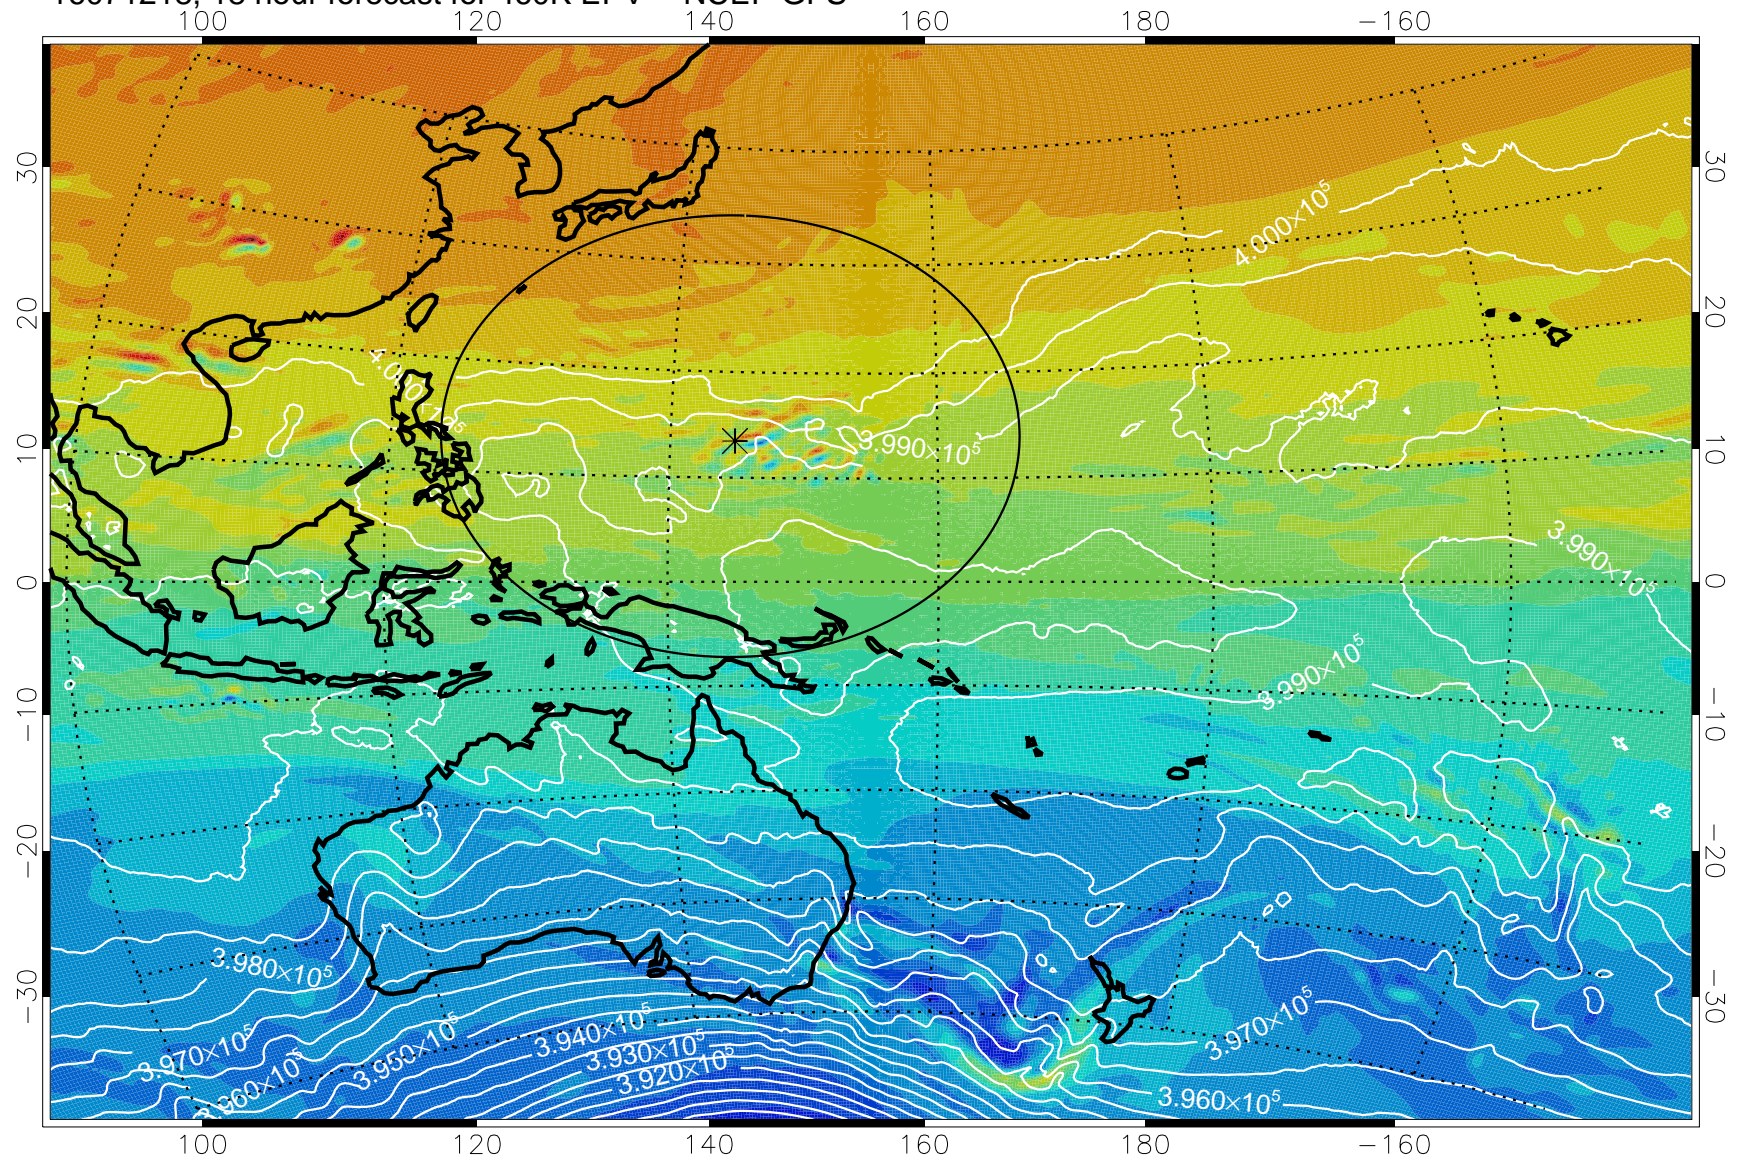

16071206, 6 hour forecast for 460K EPV -- NCEP GFS

460K Montgomery Streamfunction, white

Range ring of 2304 km

16071212, 12 hour forecast for 460K EPV -- NCEP GFS

460K Montgomery Streamfunction, white

Range ring of 2304 km

16071218, 18 hour forecast for 460K EPV -- NCEP GFS

460K Montgomery Streamfunction, white

Range ring of 2304 km

16071300, 24 hour forecast for 460K EPV -- NCEP GFS

16071306, 30 hour forecast for 460K EPV -- NCEP GFS

460K Montgomery Streamfunction, white

Range ring of 2304 km

16071312, 36 hour forecast for 460K EPV -- NCEP GFS

460K Montgomery Streamfunction, white

Range ring of 2304 km

16071318, 42 hour forecast for 460K EPV -- NCEP GFS

460K Montgomery Streamfunction, white

Range ring of 2304 km

16071400, 48 hour forecast for 460K EPV -- NCEP GFS

460K Montgomery Streamfunction, white

Range ring of 2304 km

16071406, 54 hour forecast for 460K EPV -- NCEP GFS