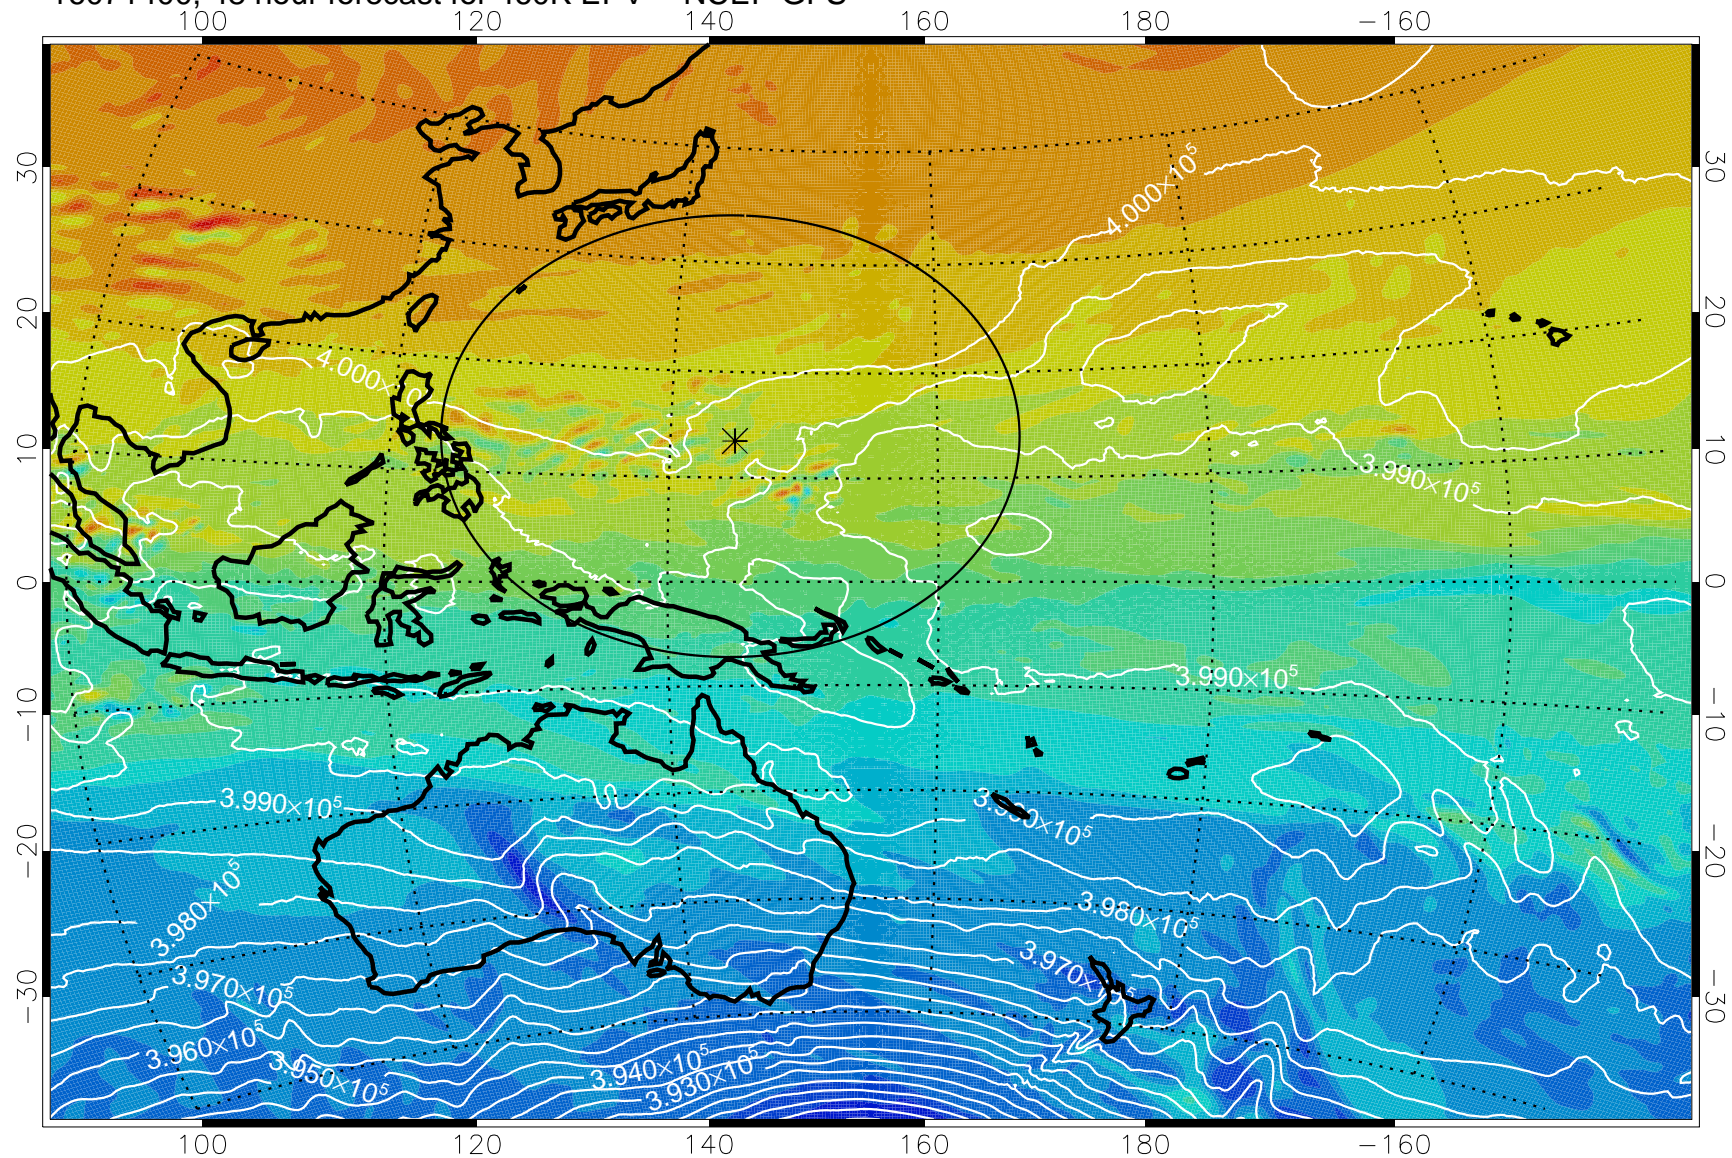

460K Montgomery Streamfunction, white

Range ring of 2304 km

16071312, 36 hour forecast for 460K EPV -- NCEP GFS

460K Montgomery Streamfunction, white

Range ring of 2304 km

16071318, 42 hour forecast for 460K EPV -- NCEP GFS

460K Montgomery Streamfunction, white

Range ring of 2304 km

16071400, 48 hour forecast for 460K EPV -- NCEP GFS

460K Montgomery Streamfunction, white

Range ring of 2304 km

16071406, 54 hour forecast for 460K EPV -- NCEP GFS

460K Montgomery Streamfunction, white

Range ring of 2304 km

16071412, 60 hour forecast for 460K EPV -- NCEP GFS

460K Montgomery Streamfunction, white

Range ring of 2304 km

16071418, 66 hour forecast for 460K EPV -- NCEP GFS

460K Montgomery Streamfunction, white

Range ring of 2304 km

16071500, 72 hour forecast for 460K EPV -- NCEP GFS

460K Montgomery Streamfunction, white

Range ring of 2304 km

16071506, 78 hour forecast for 460K EPV -- NCEP GFS