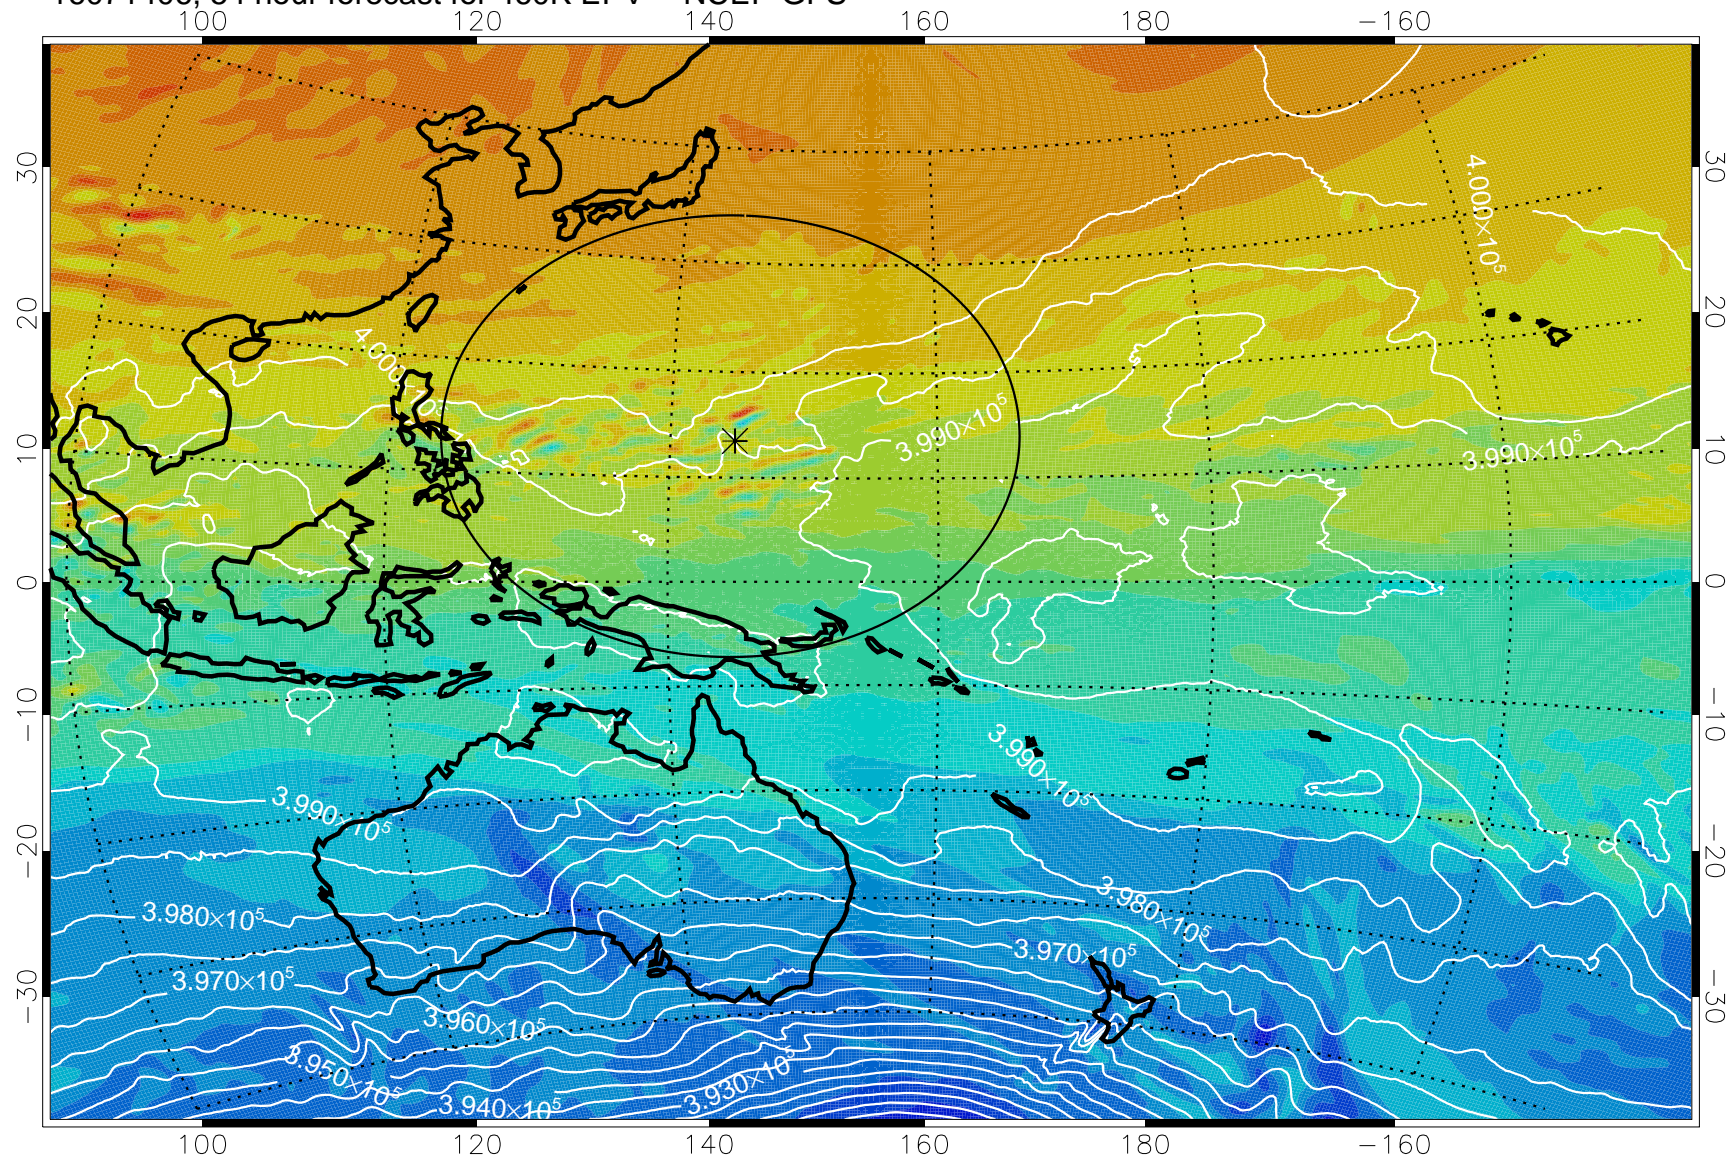

460K Montgomery Streamfunction, white

Range ring of 2304 km

16071312, 36 hour forecast for 460K EPV -- NCEP GFS

460K Montgomery Streamfunction, white

Range ring of 2304 km

16071318, 42 hour forecast for 460K EPV -- NCEP GFS

460K Montgomery Streamfunction, white

Range ring of 2304 km

16071400, 48 hour forecast for 460K EPV -- NCEP GFS

460K Montgomery Streamfunction, white

Range ring of 2304 km

16071406, 54 hour forecast for 460K EPV -- NCEP GFS

460K Montgomery Streamfunction, white

Range ring of 2304 km

16071412, 60 hour forecast for 460K EPV -- NCEP GFS

460K Montgomery Streamfunction, white

Range ring of 2304 km

16071418, 66 hour forecast for 460K EPV -- NCEP GFS

460K Montgomery Streamfunction, white

Range ring of 2304 km

16071500, 72 hour forecast for 460K EPV -- NCEP GFS

460K Montgomery Streamfunction, white

Range ring of 2304 km

16071506, 78 hour forecast for 460K EPV -- NCEP GFS