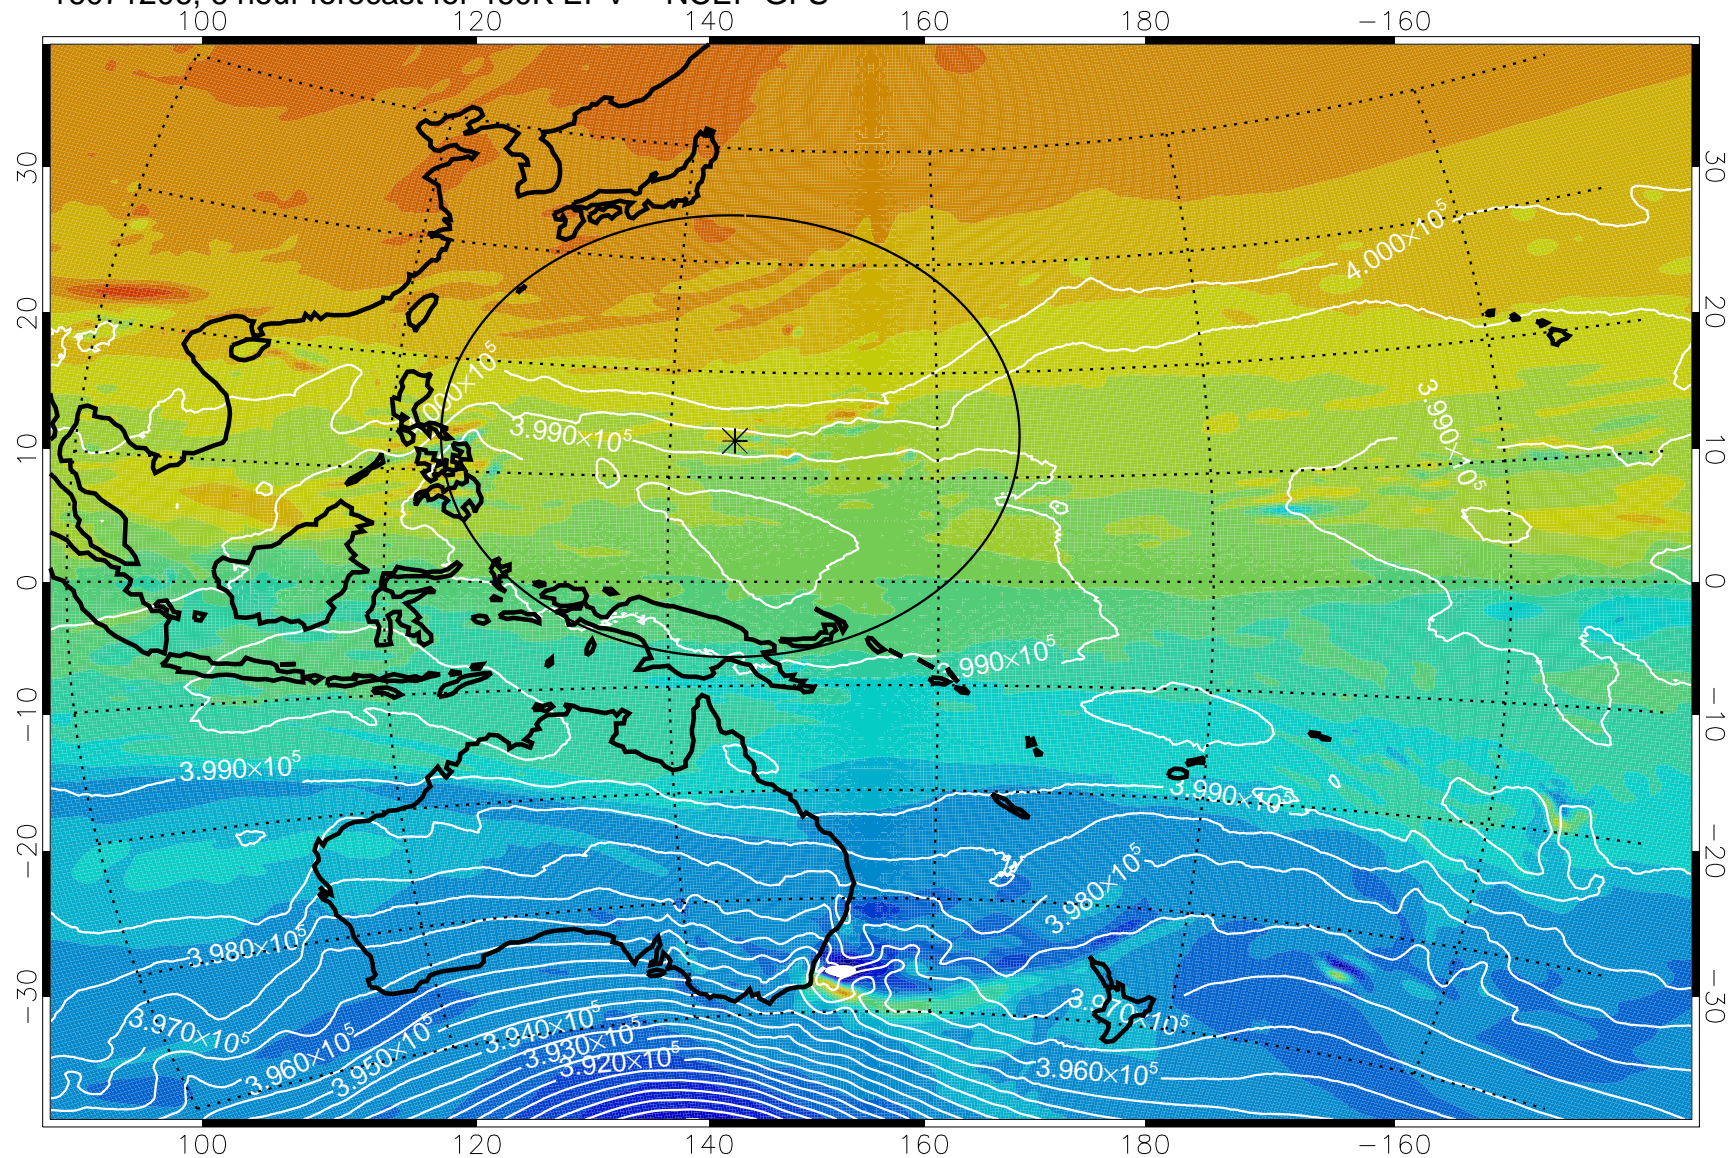

16071206, 6 hour forecast for 460K EPV -- NCEP GFS

460K Montgomery Streamfunction, white

Range ring of 2304 km

16071212, 12 hour forecast for 460K EPV -- NCEP GFS

460K Montgomery Streamfunction, white

Range ring of 2304 km

16071218, 18 hour forecast for 460K EPV -- NCEP GFS

460K Montgomery Streamfunction, white

Range ring of 2304 km

16071300, 24 hour forecast for 460K EPV -- NCEP GFS

16071306, 30 hour forecast for 460K EPV -- NCEP GFS

460K Montgomery Streamfunction, white

Range ring of 2304 km

16071312, 36 hour forecast for 460K EPV -- NCEP GFS

460K Montgomery Streamfunction, white

Range ring of 2304 km

16071318, 42 hour forecast for 460K EPV -- NCEP GFS

460K Montgomery Streamfunction, white

Range ring of 2304 km

16071400, 48 hour forecast for 460K EPV -- NCEP GFS

460K Montgomery Streamfunction, white

Range ring of 2304 km

16071406, 54 hour forecast for 460K EPV -- NCEP GFS