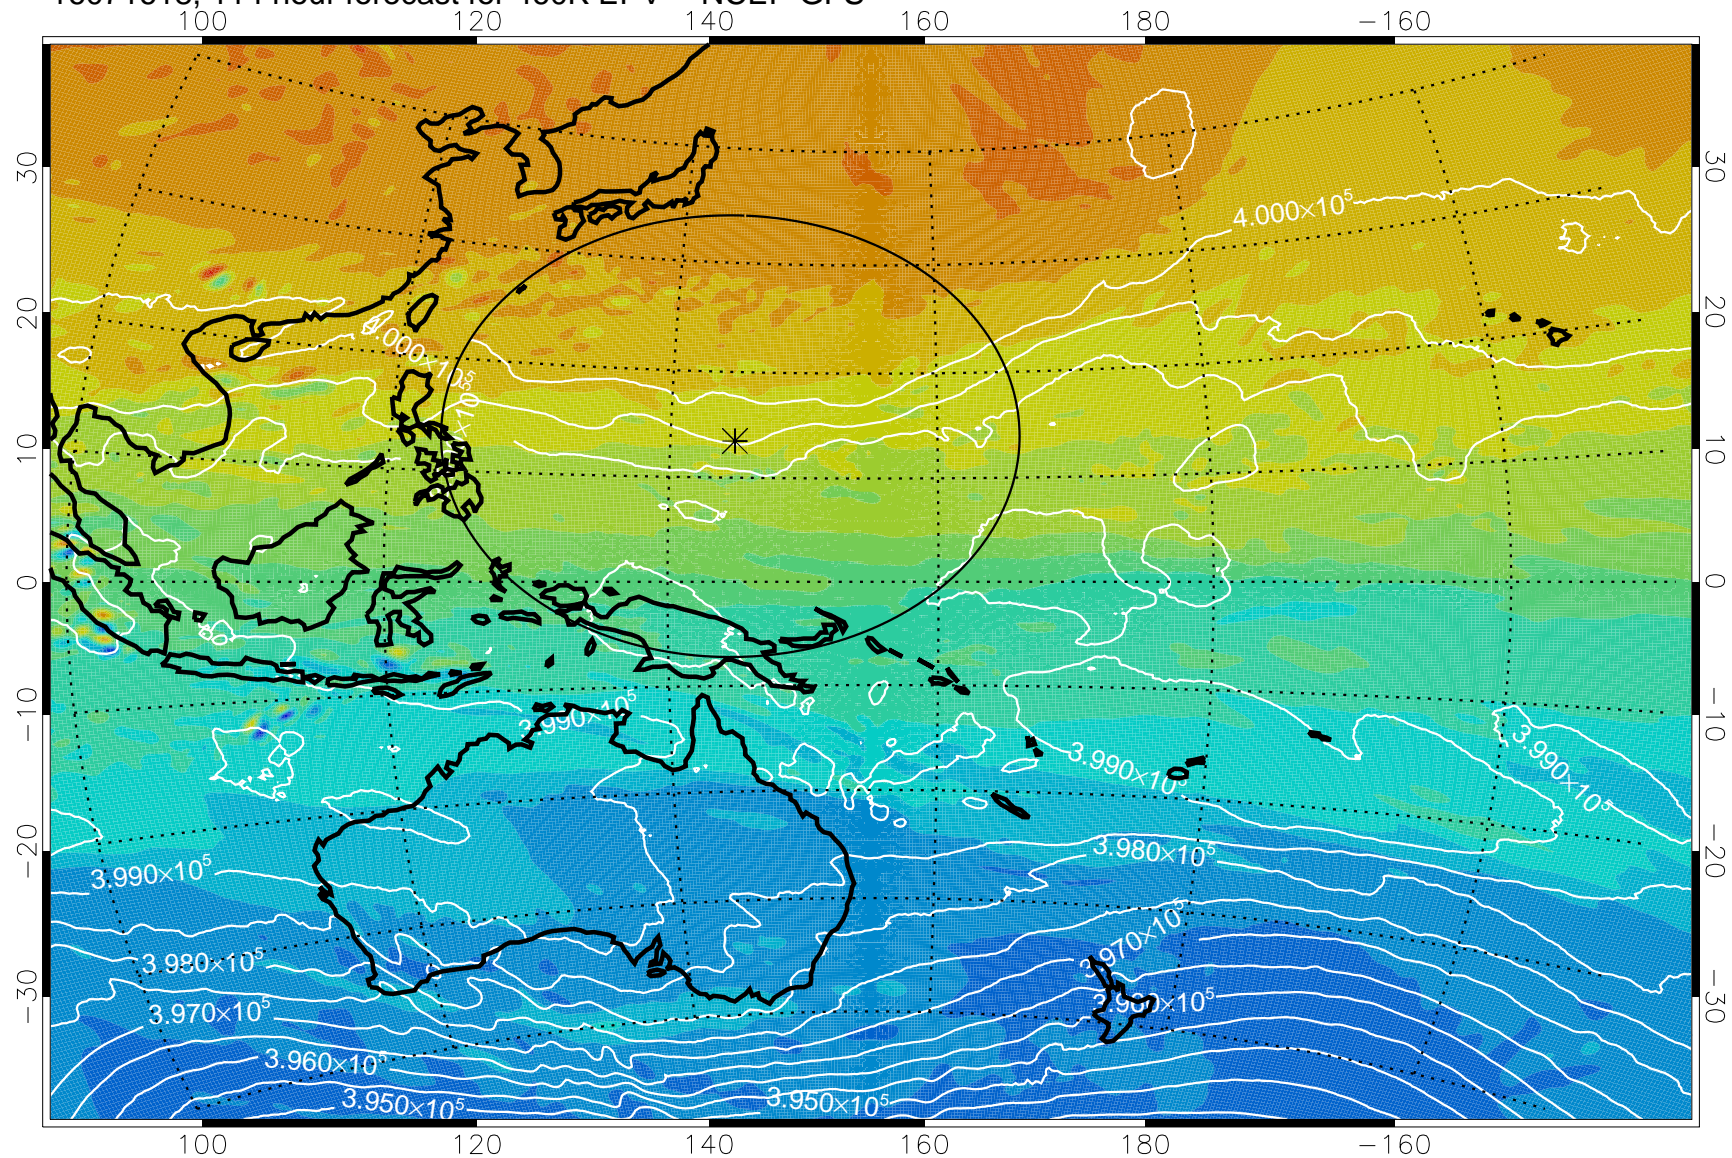

460K Montgomery Streamfunction, white

Range ring of 2304 km

16071512, 84 hour forecast for 460K EPV -- NCEP GFS

460K Montgomery Streamfunction, white

Range ring of 2304 km

16071518, 90 hour forecast for 460K EPV -- NCEP GFS

460K Montgomery Streamfunction, white

Range ring of 2304 km

16071606, 102 hour forecast for 460K EPV -- NCEP GFS

460K Montgomery Streamfunction, white

Range ring of 2304 km

16071612, 108 hour forecast for 460K EPV -- NCEP GFS

460K Montgomery Streamfunction, white

Range ring of 2304 km

16071618, 114 hour forecast for 460K EPV -- NCEP GFS

460K Montgomery Streamfunction, white

Range ring of 2304 km

16071700, 120 hour forecast for 460K EPV -- NCEP GFS

460K Montgomery Streamfunction, white

Range ring of 2304 km