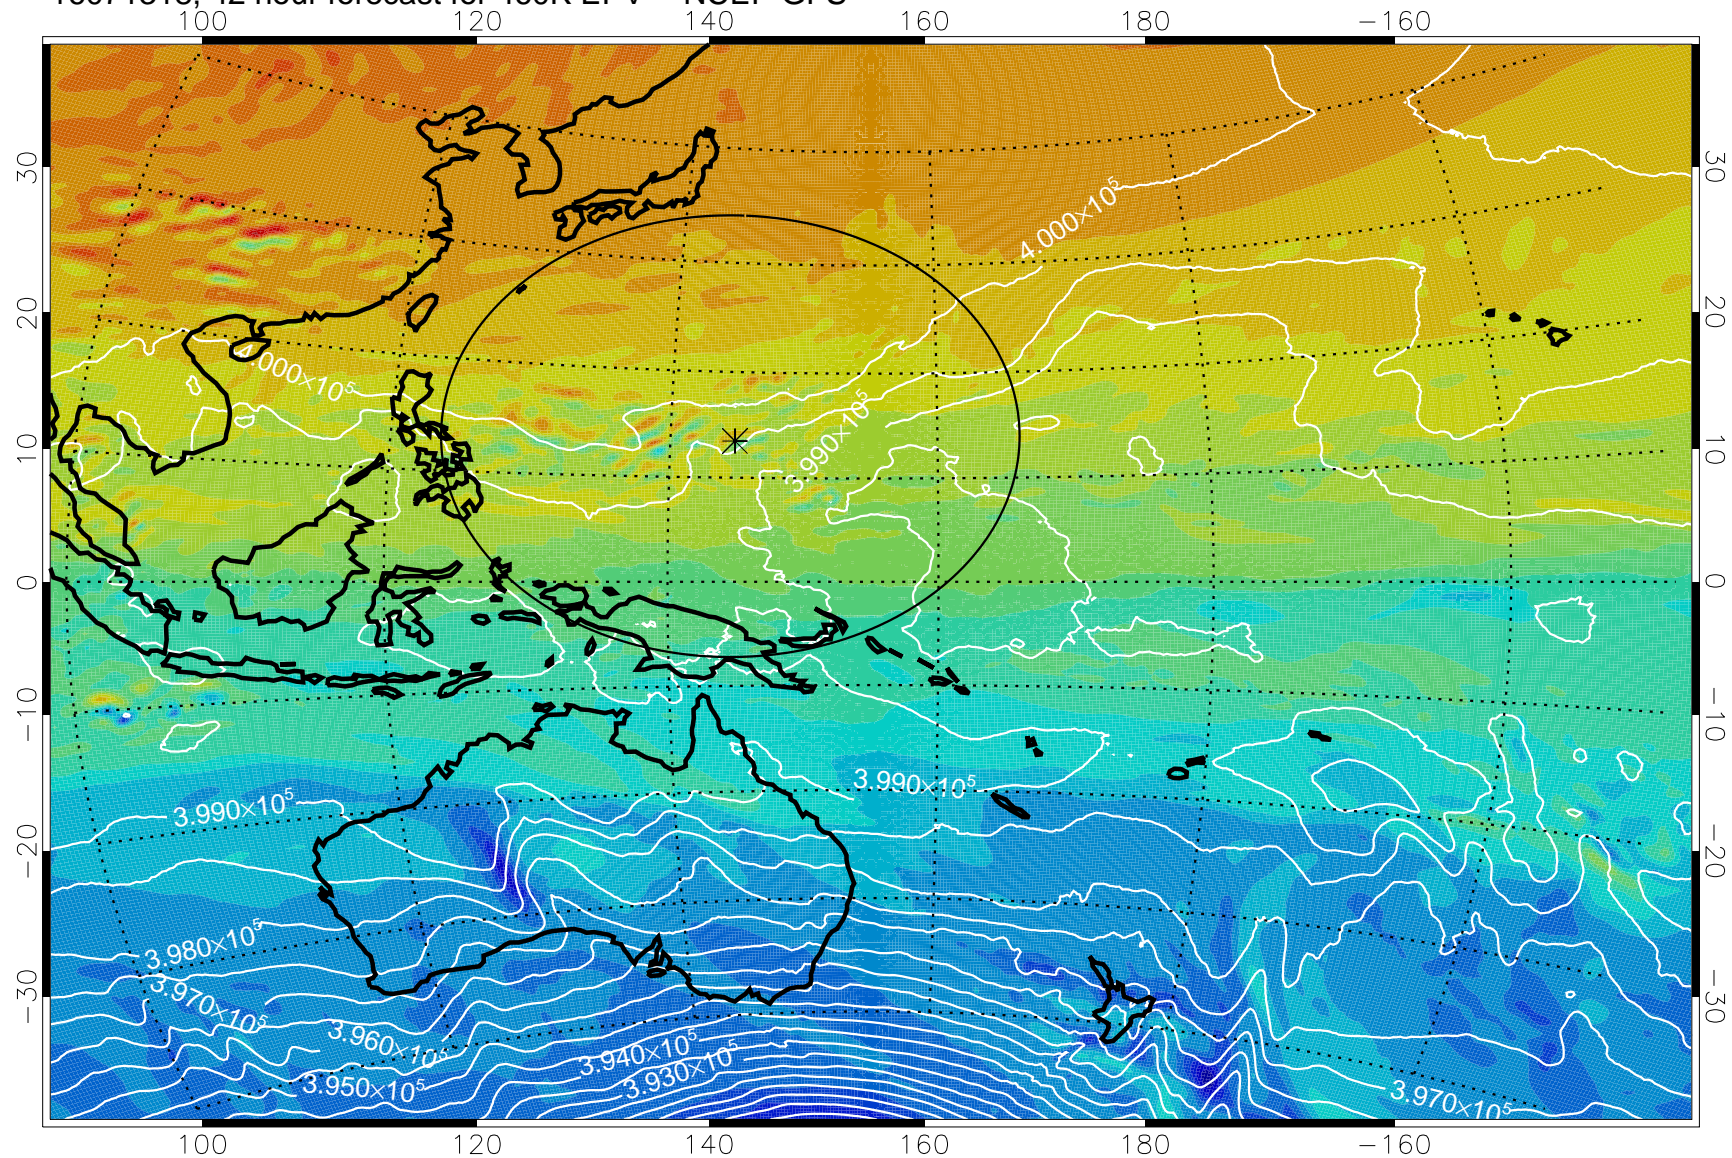

460K Montgomery Streamfunction, white

Range ring of 2304 km

16071312, 36 hour forecast for 460K EPV -- NCEP GFS

460K Montgomery Streamfunction, white

Range ring of 2304 km

16071318, 42 hour forecast for 460K EPV -- NCEP GFS

460K Montgomery Streamfunction, white

Range ring of 2304 km

16071400, 48 hour forecast for 460K EPV -- NCEP GFS

460K Montgomery Streamfunction, white

Range ring of 2304 km

16071406, 54 hour forecast for 460K EPV -- NCEP GFS

460K Montgomery Streamfunction, white

Range ring of 2304 km

16071412, 60 hour forecast for 460K EPV -- NCEP GFS

460K Montgomery Streamfunction, white

Range ring of 2304 km

16071418, 66 hour forecast for 460K EPV -- NCEP GFS

460K Montgomery Streamfunction, white

Range ring of 2304 km

16071500, 72 hour forecast for 460K EPV -- NCEP GFS

460K Montgomery Streamfunction, white

Range ring of 2304 km

16071506, 78 hour forecast for 460K EPV -- NCEP GFS