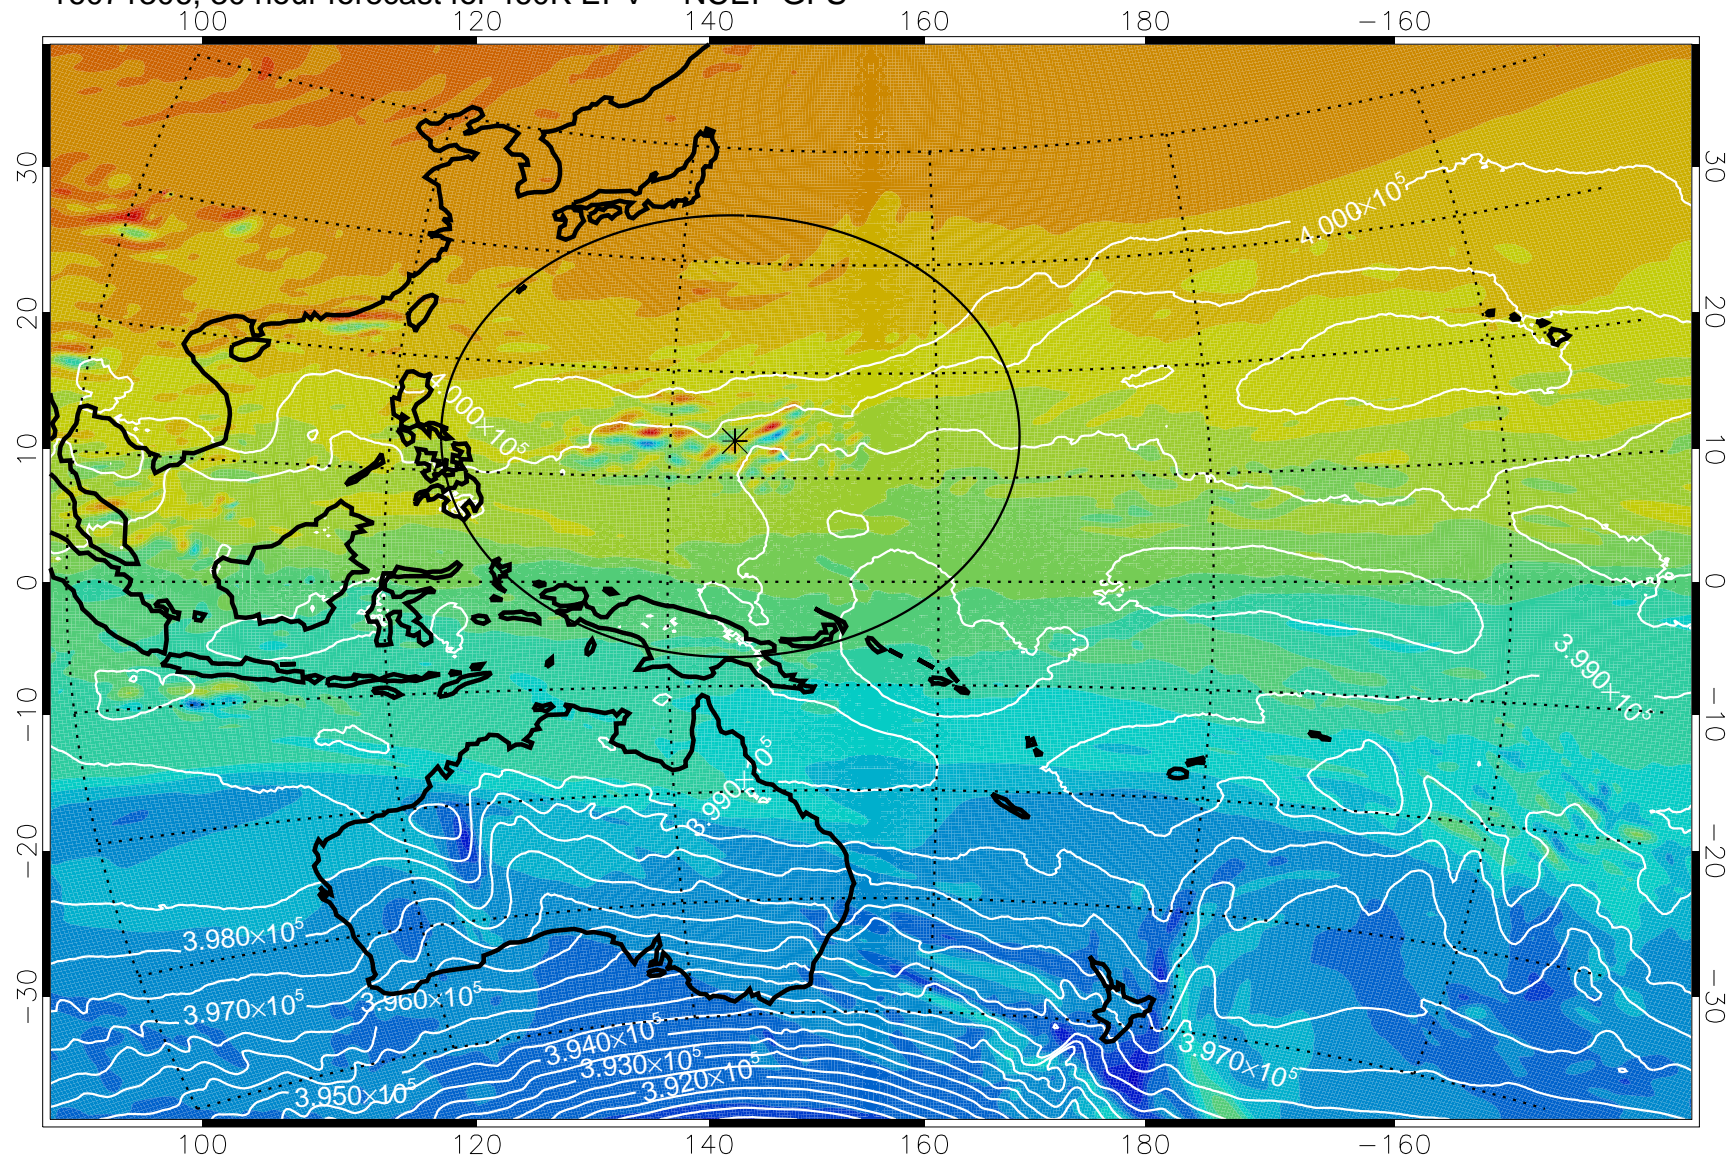

16071218, 18 hour forecast for 460K EPV -- NCEP GFS

460K Montgomery Streamfunction, white

Range ring of 2304 km

16071300, 24 hour forecast for 460K EPV -- NCEP GFS

16071306, 30 hour forecast for 460K EPV -- NCEP GFS

460K Montgomery Streamfunction, white

Range ring of 2304 km

16071312, 36 hour forecast for 460K EPV -- NCEP GFS

460K Montgomery Streamfunction, white

Range ring of 2304 km

16071318, 42 hour forecast for 460K EPV -- NCEP GFS

460K Montgomery Streamfunction, white

Range ring of 2304 km

16071400, 48 hour forecast for 460K EPV -- NCEP GFS

460K Montgomery Streamfunction, white

Range ring of 2304 km

16071406, 54 hour forecast for 460K EPV -- NCEP GFS

460K Montgomery Streamfunction, white

Range ring of 2304 km

16071412, 60 hour forecast for 460K EPV -- NCEP GFS

460K Montgomery Streamfunction, white

Range ring of 2304 km

16071418, 66 hour forecast for 460K EPV -- NCEP GFS