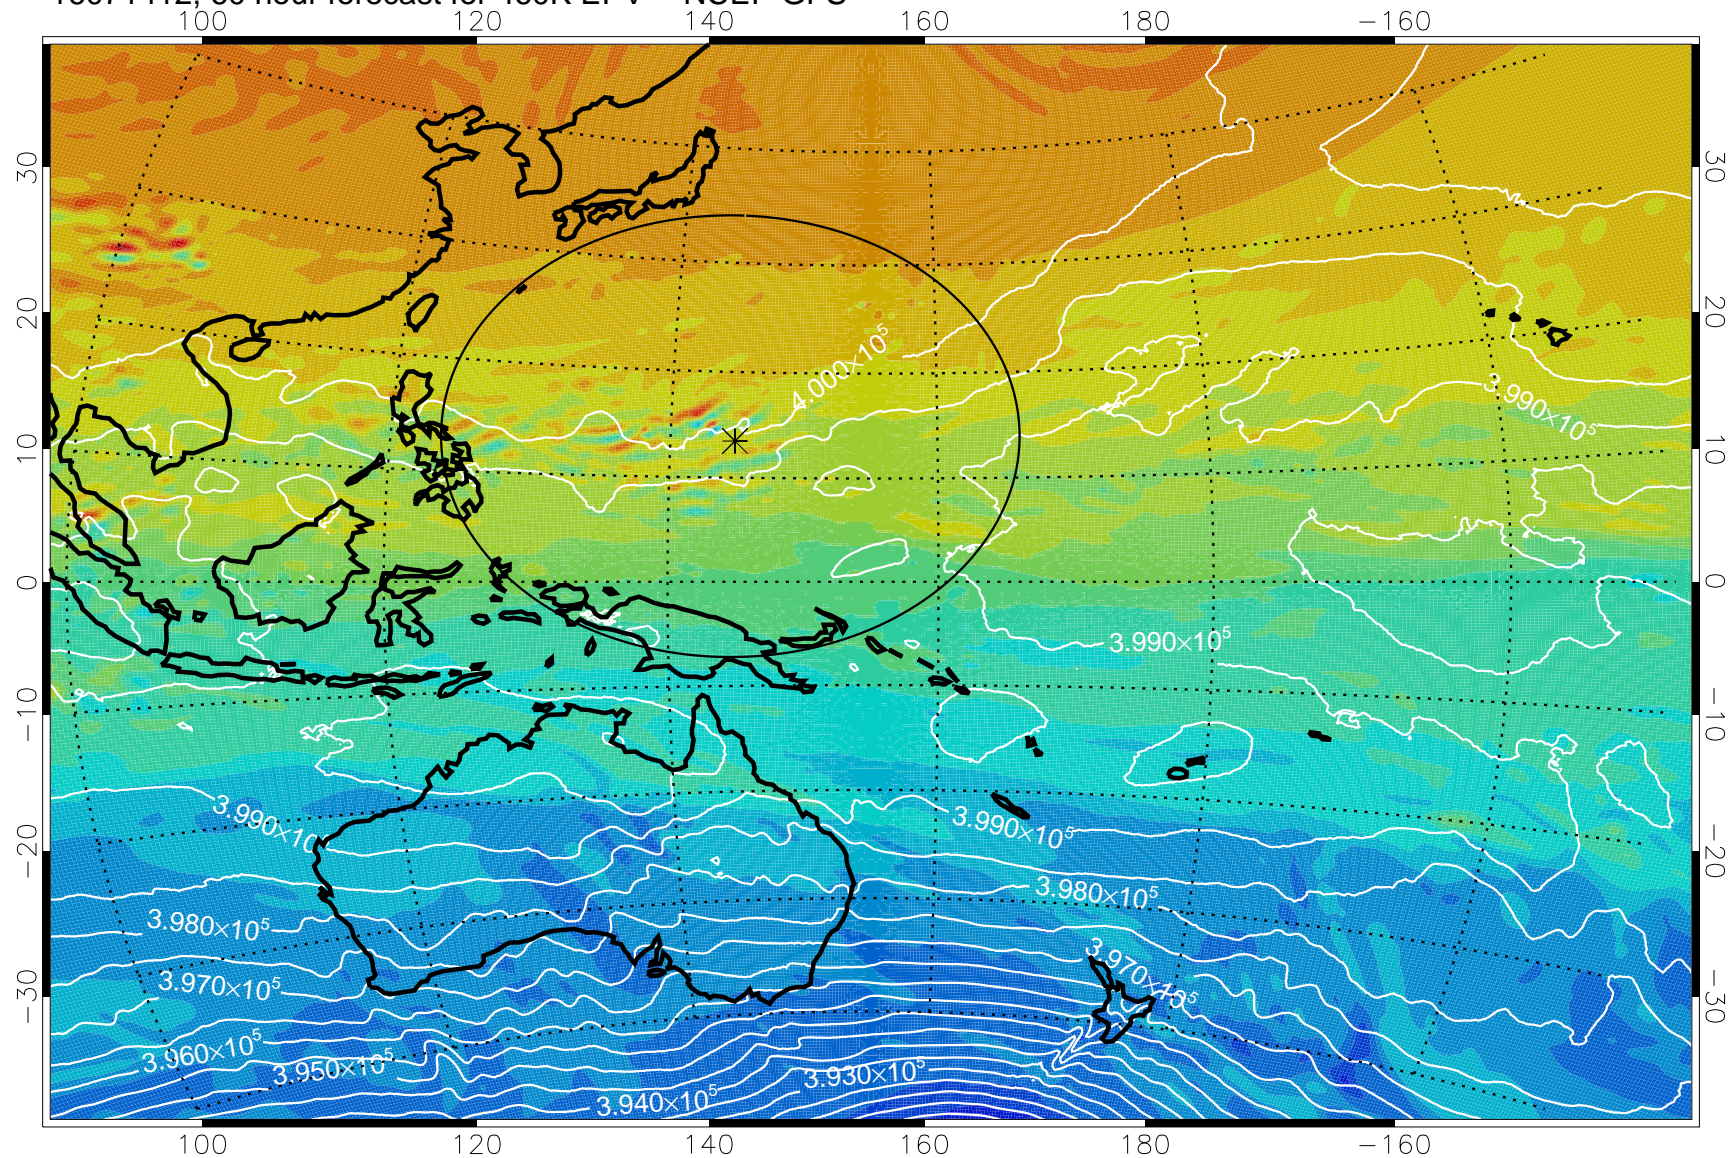

460K Montgomery Streamfunction, white

Range ring of 2304 km

16071312, 36 hour forecast for 460K EPV -- NCEP GFS

460K Montgomery Streamfunction, white

Range ring of 2304 km

16071318, 42 hour forecast for 460K EPV -- NCEP GFS

460K Montgomery Streamfunction, white

Range ring of 2304 km

16071400, 48 hour forecast for 460K EPV -- NCEP GFS

460K Montgomery Streamfunction, white

Range ring of 2304 km

16071406, 54 hour forecast for 460K EPV -- NCEP GFS

460K Montgomery Streamfunction, white

Range ring of 2304 km

16071412, 60 hour forecast for 460K EPV -- NCEP GFS

460K Montgomery Streamfunction, white

Range ring of 2304 km

16071418, 66 hour forecast for 460K EPV -- NCEP GFS

460K Montgomery Streamfunction, white

Range ring of 2304 km

16071500, 72 hour forecast for 460K EPV -- NCEP GFS

460K Montgomery Streamfunction, white

Range ring of 2304 km

16071506, 78 hour forecast for 460K EPV -- NCEP GFS