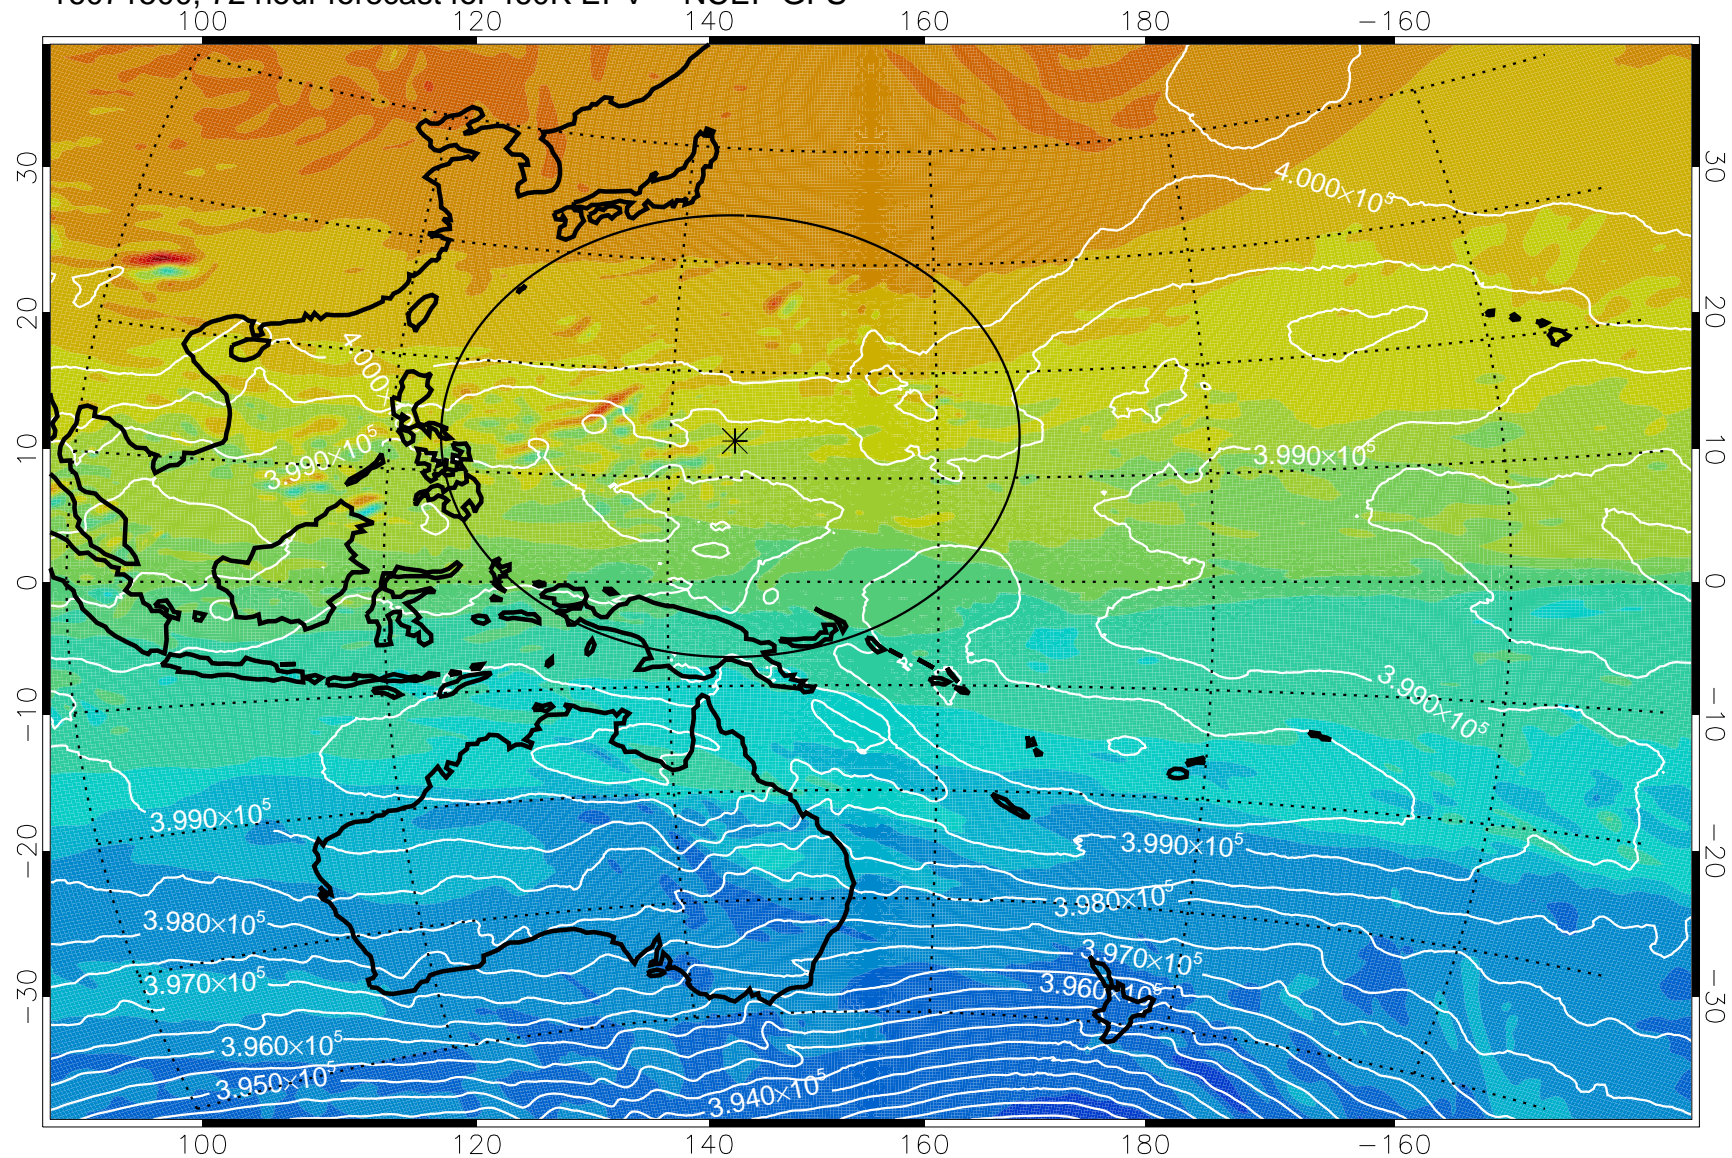

460K Montgomery Streamfunction, white

Range ring of 2304 km

16071400, 48 hour forecast for 460K EPV -- NCEP GFS

460K Montgomery Streamfunction, white

Range ring of 2304 km

16071406, 54 hour forecast for 460K EPV -- NCEP GFS

460K Montgomery Streamfunction, white

Range ring of 2304 km

16071412, 60 hour forecast for 460K EPV -- NCEP GFS

460K Montgomery Streamfunction, white

Range ring of 2304 km

16071418, 66 hour forecast for 460K EPV -- NCEP GFS

460K Montgomery Streamfunction, white

Range ring of 2304 km

16071500, 72 hour forecast for 460K EPV -- NCEP GFS

460K Montgomery Streamfunction, white

Range ring of 2304 km

16071506, 78 hour forecast for 460K EPV -- NCEP GFS

460K Montgomery Streamfunction, white

Range ring of 2304 km

16071512, 84 hour forecast for 460K EPV -- NCEP GFS

460K Montgomery Streamfunction, white

Range ring of 2304 km

16071518, 90 hour forecast for 460K EPV -- NCEP GFS