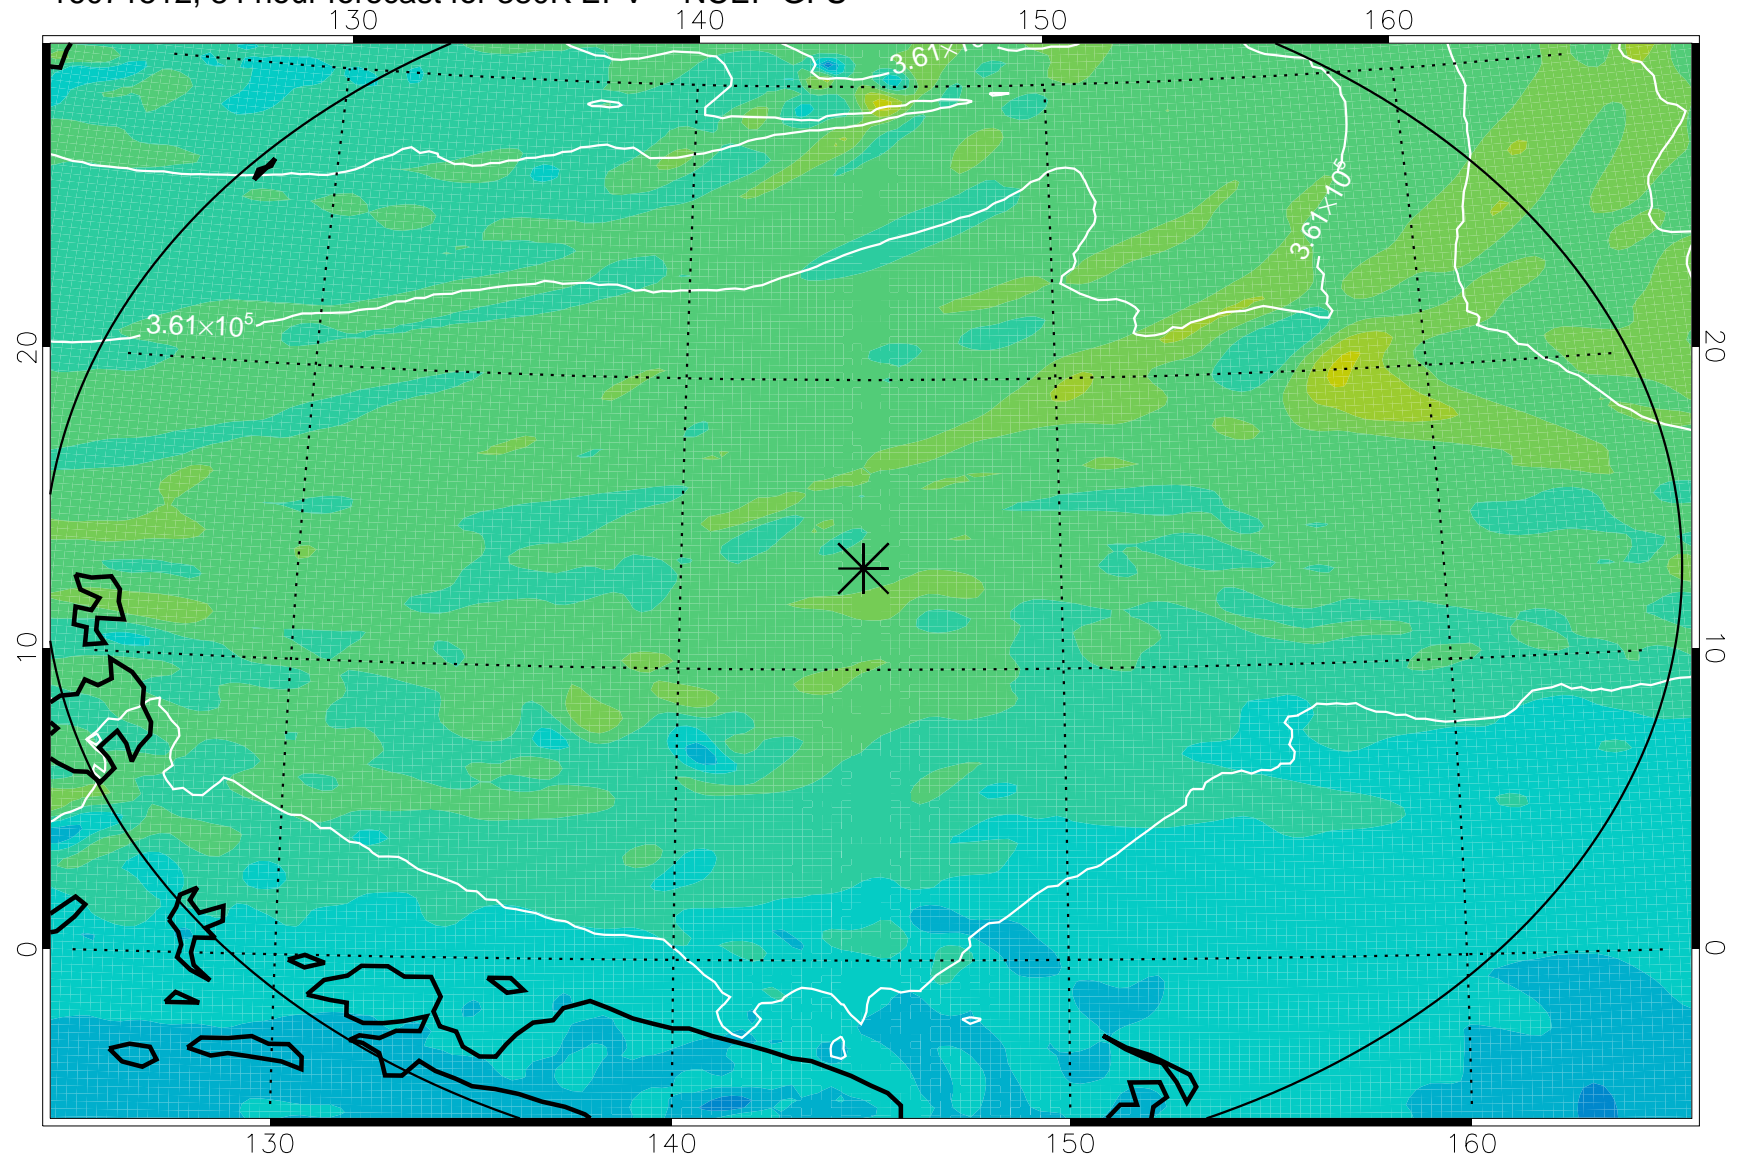

16071418, 66 hour forecast for 380K EPV -- NCEP GFS

380K Montgomery Streamfunction, white

Range ring of 2304 km

16071500, 72 hour forecast for 380K EPV -- NCEP GFS

380K Montgomery Streamfunction, white

Range ring of 2304 km

16071506, 78 hour forecast for 380K EPV -- NCEP GFS

380K Montgomery Streamfunction, white

Range ring of 2304 km

16071512, 84 hour forecast for 380K EPV -- NCEP GFS

380K Montgomery Streamfunction, white

Range ring of 2304 km

16071518, 90 hour forecast for 380K EPV -- NCEP GFS

380K Montgomery Streamfunction, white

Range ring of 2304 km

16071600, 96 hour forecast for 380K EPV -- NCEP GFS

380K Montgomery Streamfunction, white

Range ring of 2304 km

16071606, 102 hour forecast for 380K EPV -- NCEP GFS

380K Montgomery Streamfunction, white

Range ring of 2304 km

16071612, 108 hour forecast for 380K EPV -- NCEP GFS

380K Montgomery Streamfunction, white

Range ring of 2304 km