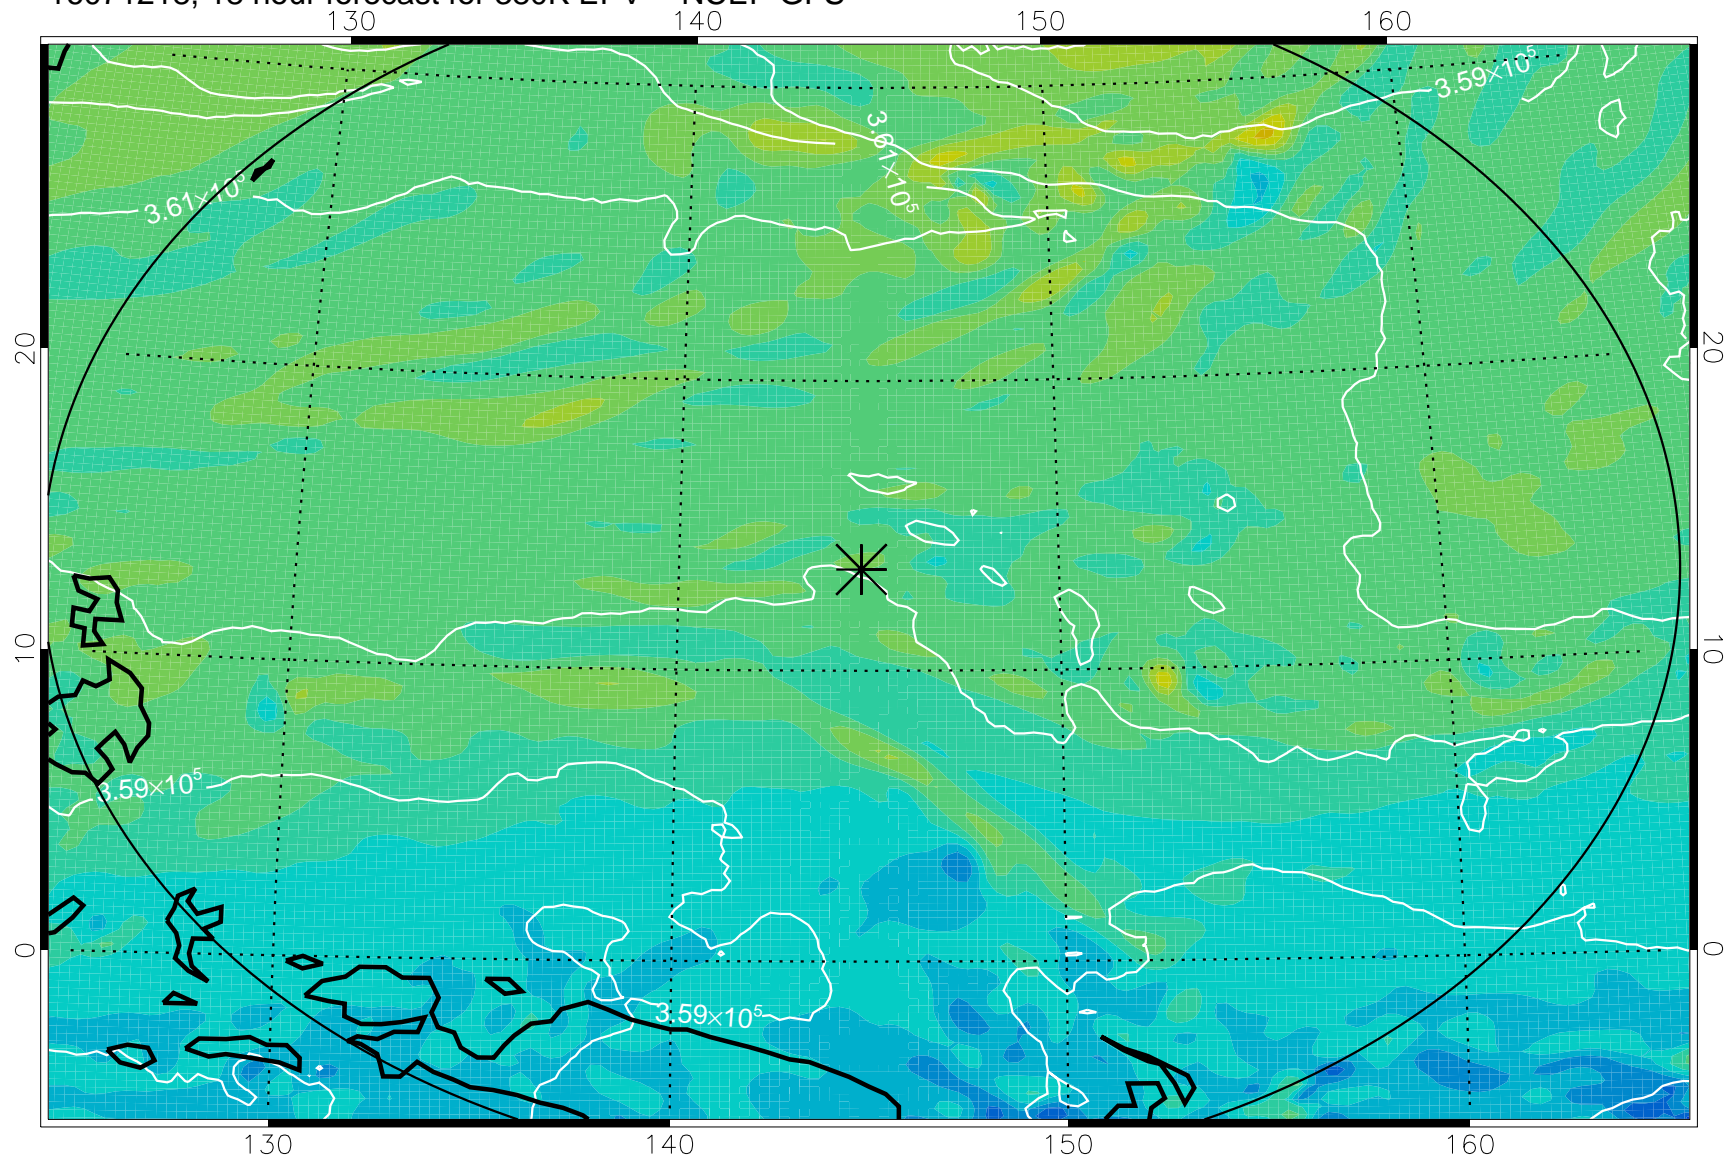

16071206, 6 hour forecast for 380K EPV -- NCEP GFS

380K Montgomery Streamfunction, white

Range ring of 2304 km

16071212, 12 hour forecast for 380K EPV -- NCEP GFS

380K Montgomery Streamfunction, white

Range ring of 2304 km

16071218, 18 hour forecast for 380K EPV -- NCEP GFS

380K Montgomery Streamfunction, white

Range ring of 2304 km

16071300, 24 hour forecast for 380K EPV -- NCEP GFS

380K Montgomery Streamfunction, white

Range ring of 2304 km

16071306, 30 hour forecast for 380K EPV -- NCEP GFS

380K Montgomery Streamfunction, white

Range ring of 2304 km

16071312, 36 hour forecast for 380K EPV -- NCEP GFS

380K Montgomery Streamfunction, white

Range ring of 2304 km

16071318, 42 hour forecast for 380K EPV -- NCEP GFS

380K Montgomery Streamfunction, white

Range ring of 2304 km

16071400, 48 hour forecast for 380K EPV -- NCEP GFS

380K Montgomery Streamfunction, white

Range ring of 2304 km