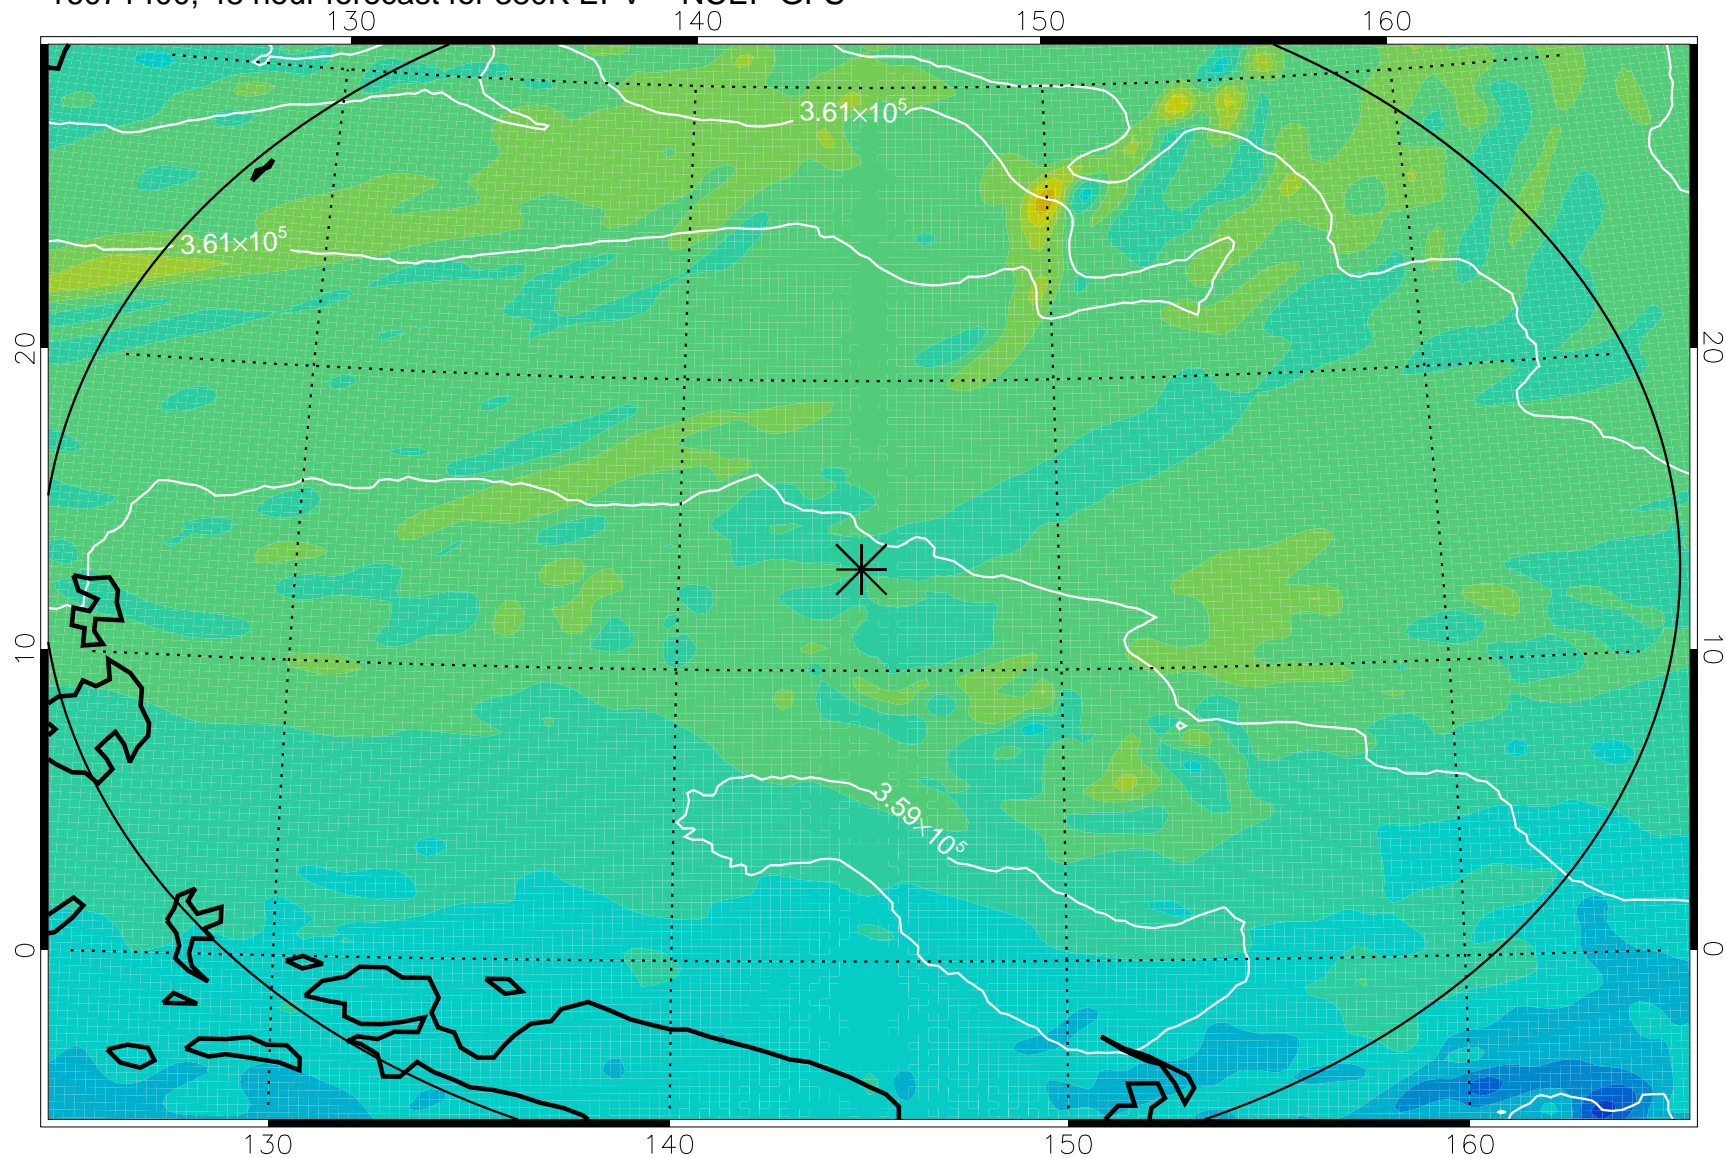

16071318, 42 hour forecast for 380K EPV -- NCEP GFS

380K Montgomery Streamfunction, white

Range ring of 2304 km

16071400, 48 hour forecast for 380K EPV -- NCEP GFS

380K Montgomery Streamfunction, white

Range ring of 2304 km

16071406, 54 hour forecast for 380K EPV -- NCEP GFS

380K Montgomery Streamfunction, white

Range ring of 2304 km

16071412, 60 hour forecast for 380K EPV -- NCEP GFS

380K Montgomery Streamfunction, white

Range ring of 2304 km

16071418, 66 hour forecast for 380K EPV -- NCEP GFS

380K Montgomery Streamfunction, white

Range ring of 2304 km

16071500, 72 hour forecast for 380K EPV -- NCEP GFS

380K Montgomery Streamfunction, white

Range ring of 2304 km

16071518, 90 hour forecast for 380K EPV -- NCEP GFS

380K Montgomery Streamfunction, white

Range ring of 2304 km

16071600, 96 hour forecast for 380K EPV -- NCEP GFS

380K Montgomery Streamfunction, white

Range ring of 2304 km