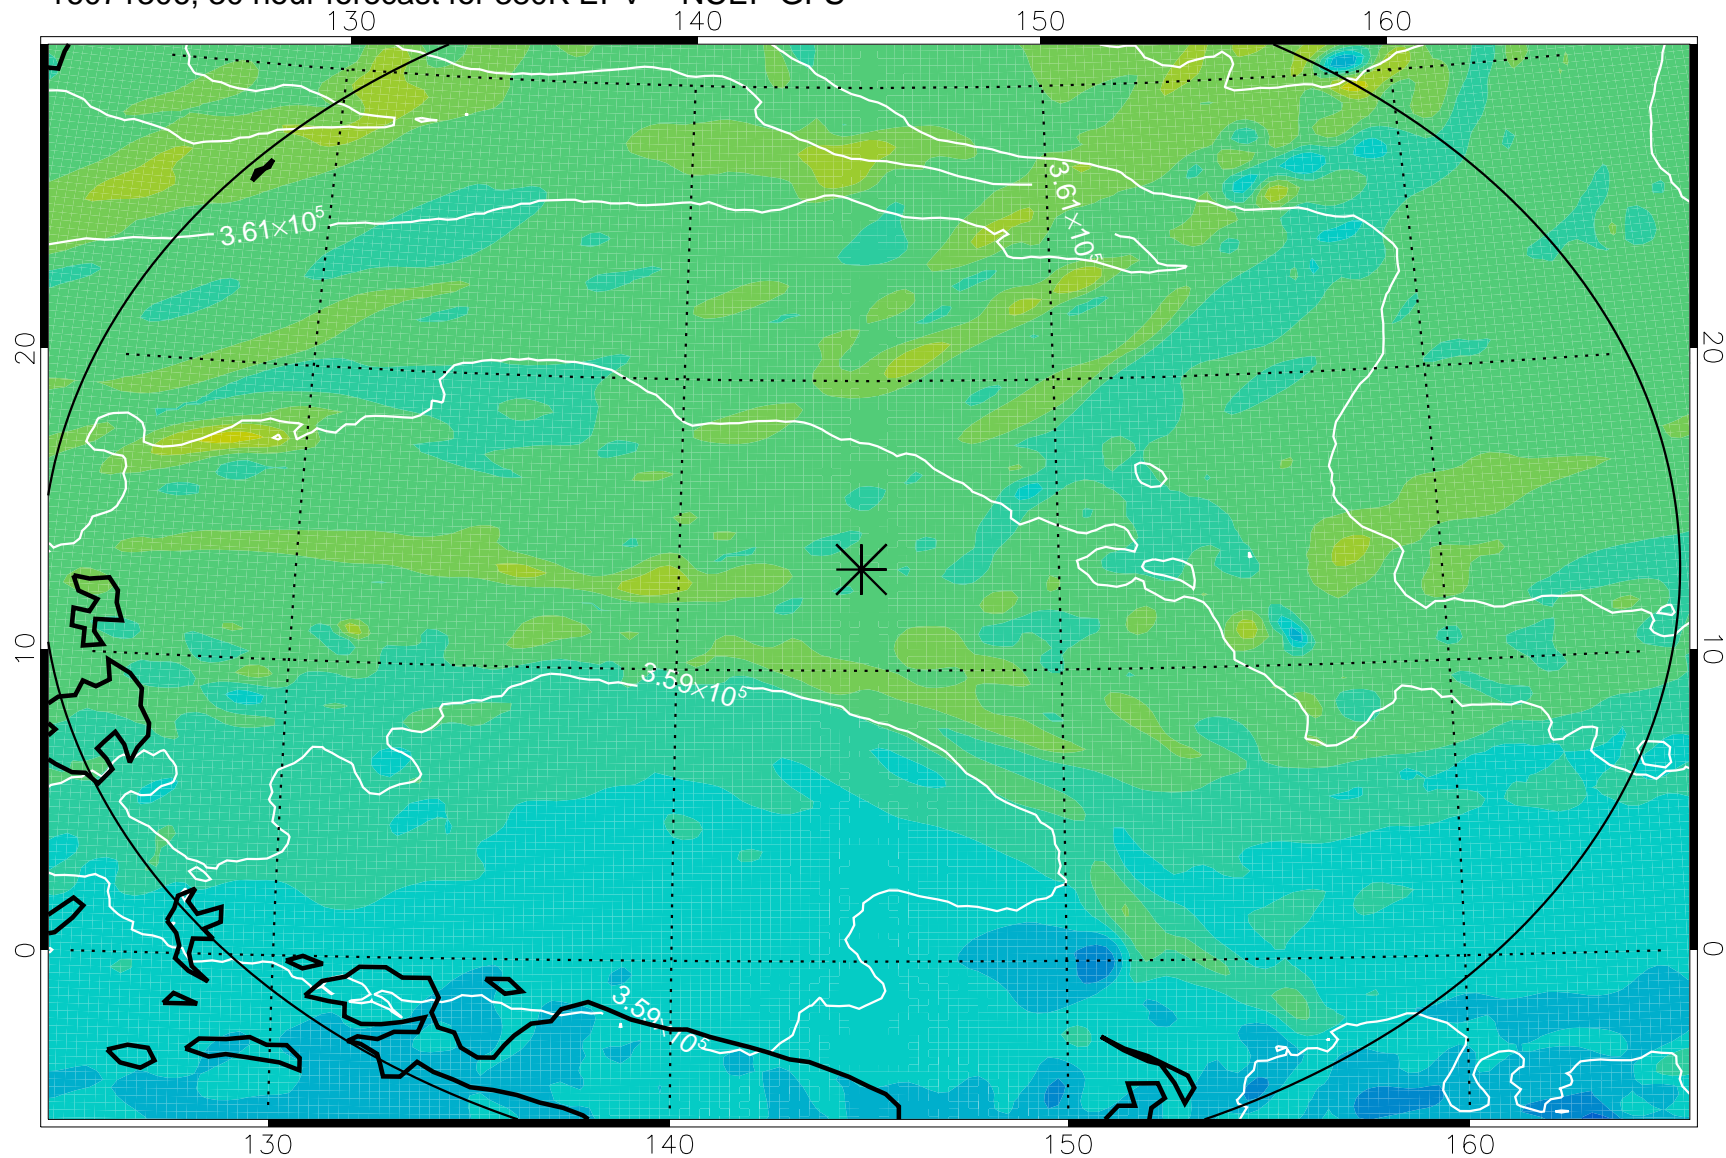

16071218, 18 hour forecast for 380K EPV -- NCEP GFS

380K Montgomery Streamfunction, white

Range ring of 2304 km

16071300, 24 hour forecast for 380K EPV -- NCEP GFS

380K Montgomery Streamfunction, white

Range ring of 2304 km

16071306, 30 hour forecast for 380K EPV -- NCEP GFS

380K Montgomery Streamfunction, white

Range ring of 2304 km

16071312, 36 hour forecast for 380K EPV -- NCEP GFS

380K Montgomery Streamfunction, white

Range ring of 2304 km

16071318, 42 hour forecast for 380K EPV -- NCEP GFS

380K Montgomery Streamfunction, white

Range ring of 2304 km

16071400, 48 hour forecast for 380K EPV -- NCEP GFS

380K Montgomery Streamfunction, white

Range ring of 2304 km

16071418, 66 hour forecast for 380K EPV -- NCEP GFS

380K Montgomery Streamfunction, white

Range ring of 2304 km

16071500, 72 hour forecast for 380K EPV -- NCEP GFS

380K Montgomery Streamfunction, white

Range ring of 2304 km