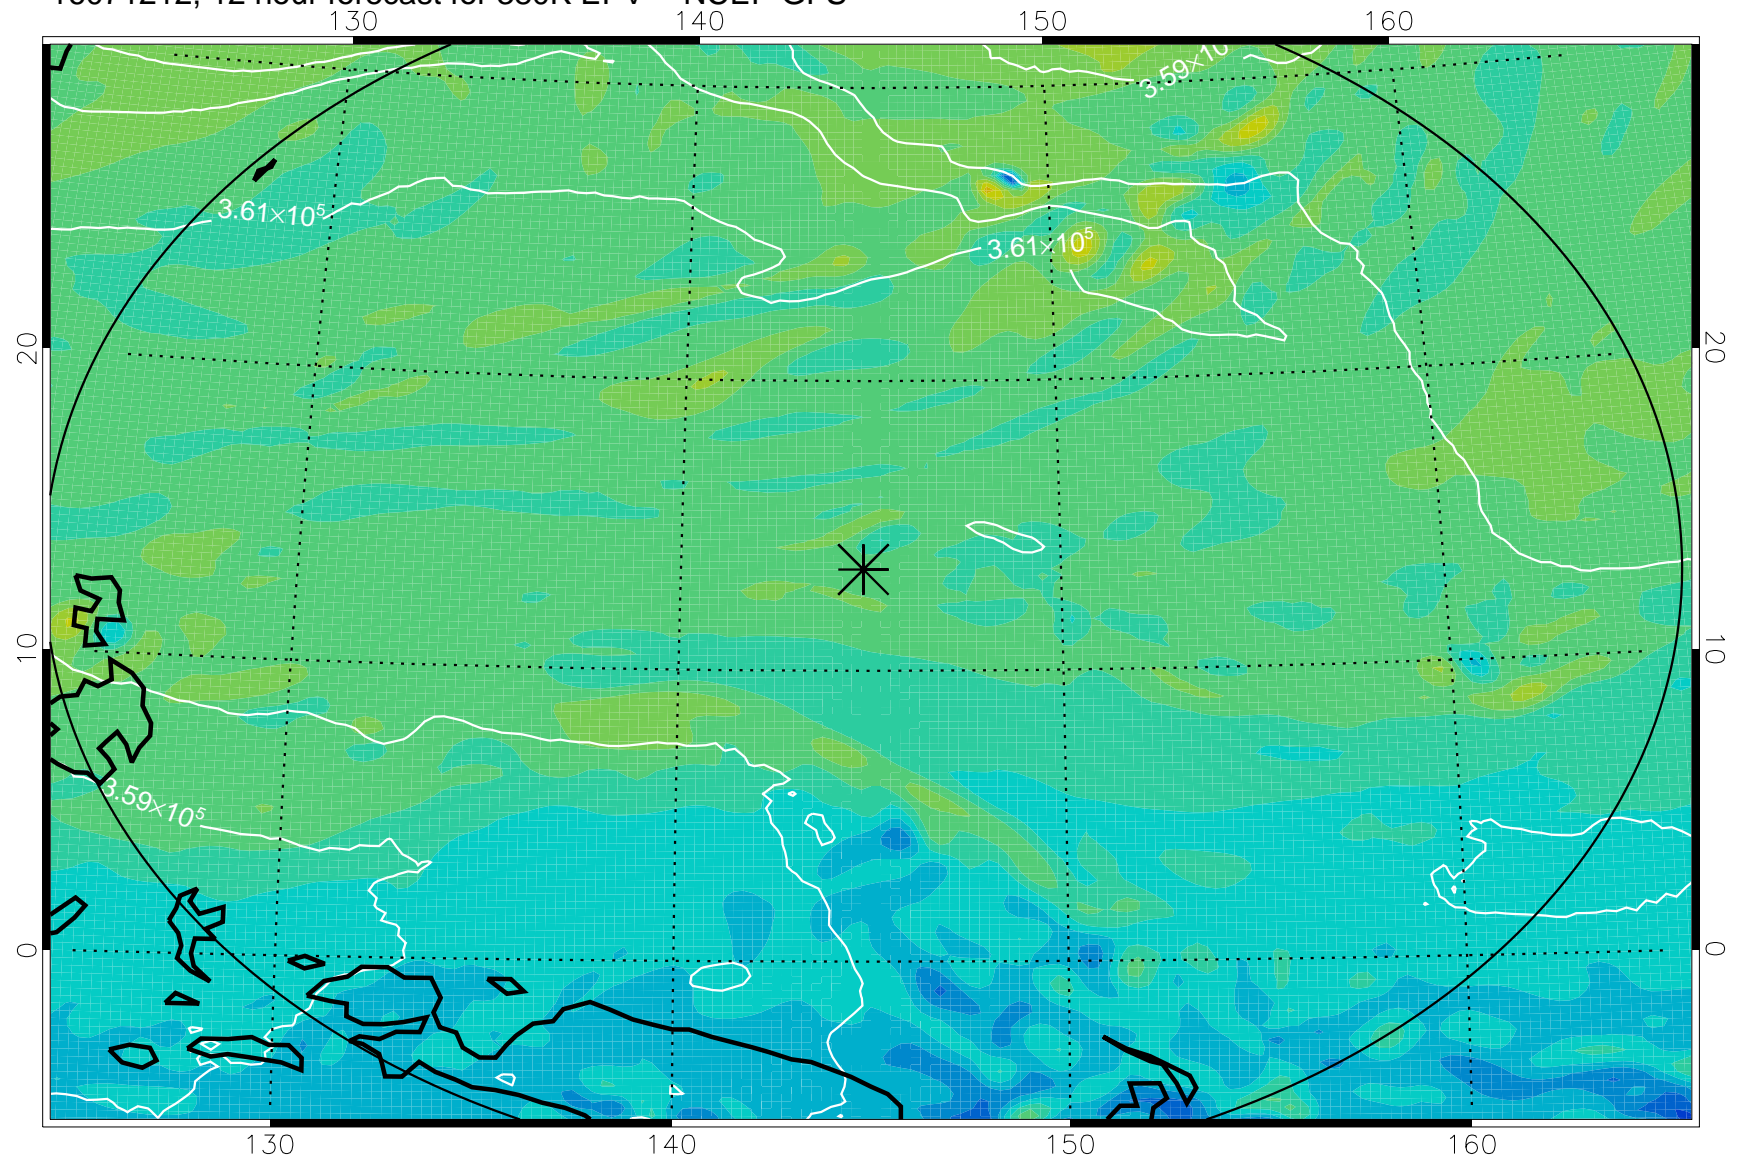

16071206, 6 hour forecast for 380K EPV -- NCEP GFS

380K Montgomery Streamfunction, white

Range ring of 2304 km

16071212, 12 hour forecast for 380K EPV -- NCEP GFS

380K Montgomery Streamfunction, white

Range ring of 2304 km

16071218, 18 hour forecast for 380K EPV -- NCEP GFS

380K Montgomery Streamfunction, white

Range ring of 2304 km

16071300, 24 hour forecast for 380K EPV -- NCEP GFS

380K Montgomery Streamfunction, white

Range ring of 2304 km

16071306, 30 hour forecast for 380K EPV -- NCEP GFS

380K Montgomery Streamfunction, white

Range ring of 2304 km

16071312, 36 hour forecast for 380K EPV -- NCEP GFS

380K Montgomery Streamfunction, white

Range ring of 2304 km

16071418, 66 hour forecast for 380K EPV -- NCEP GFS

380K Montgomery Streamfunction, white

Range ring of 2304 km

16071500, 72 hour forecast for 380K EPV -- NCEP GFS

380K Montgomery Streamfunction, white

Range ring of 2304 km