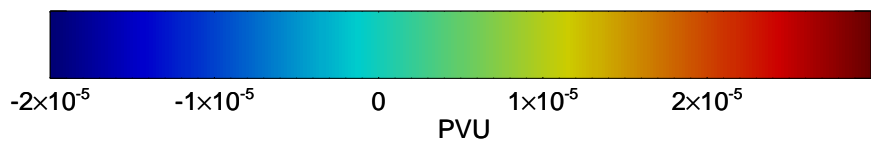

16071306, 30 hour forecast for 380K EPV -- NCEP GFS

380K Montgomery Streamfunction, white

Range ring of 2304 km

16071312, 36 hour forecast for 380K EPV -- NCEP GFS

380K Montgomery Streamfunction, white

Range ring of 2304 km