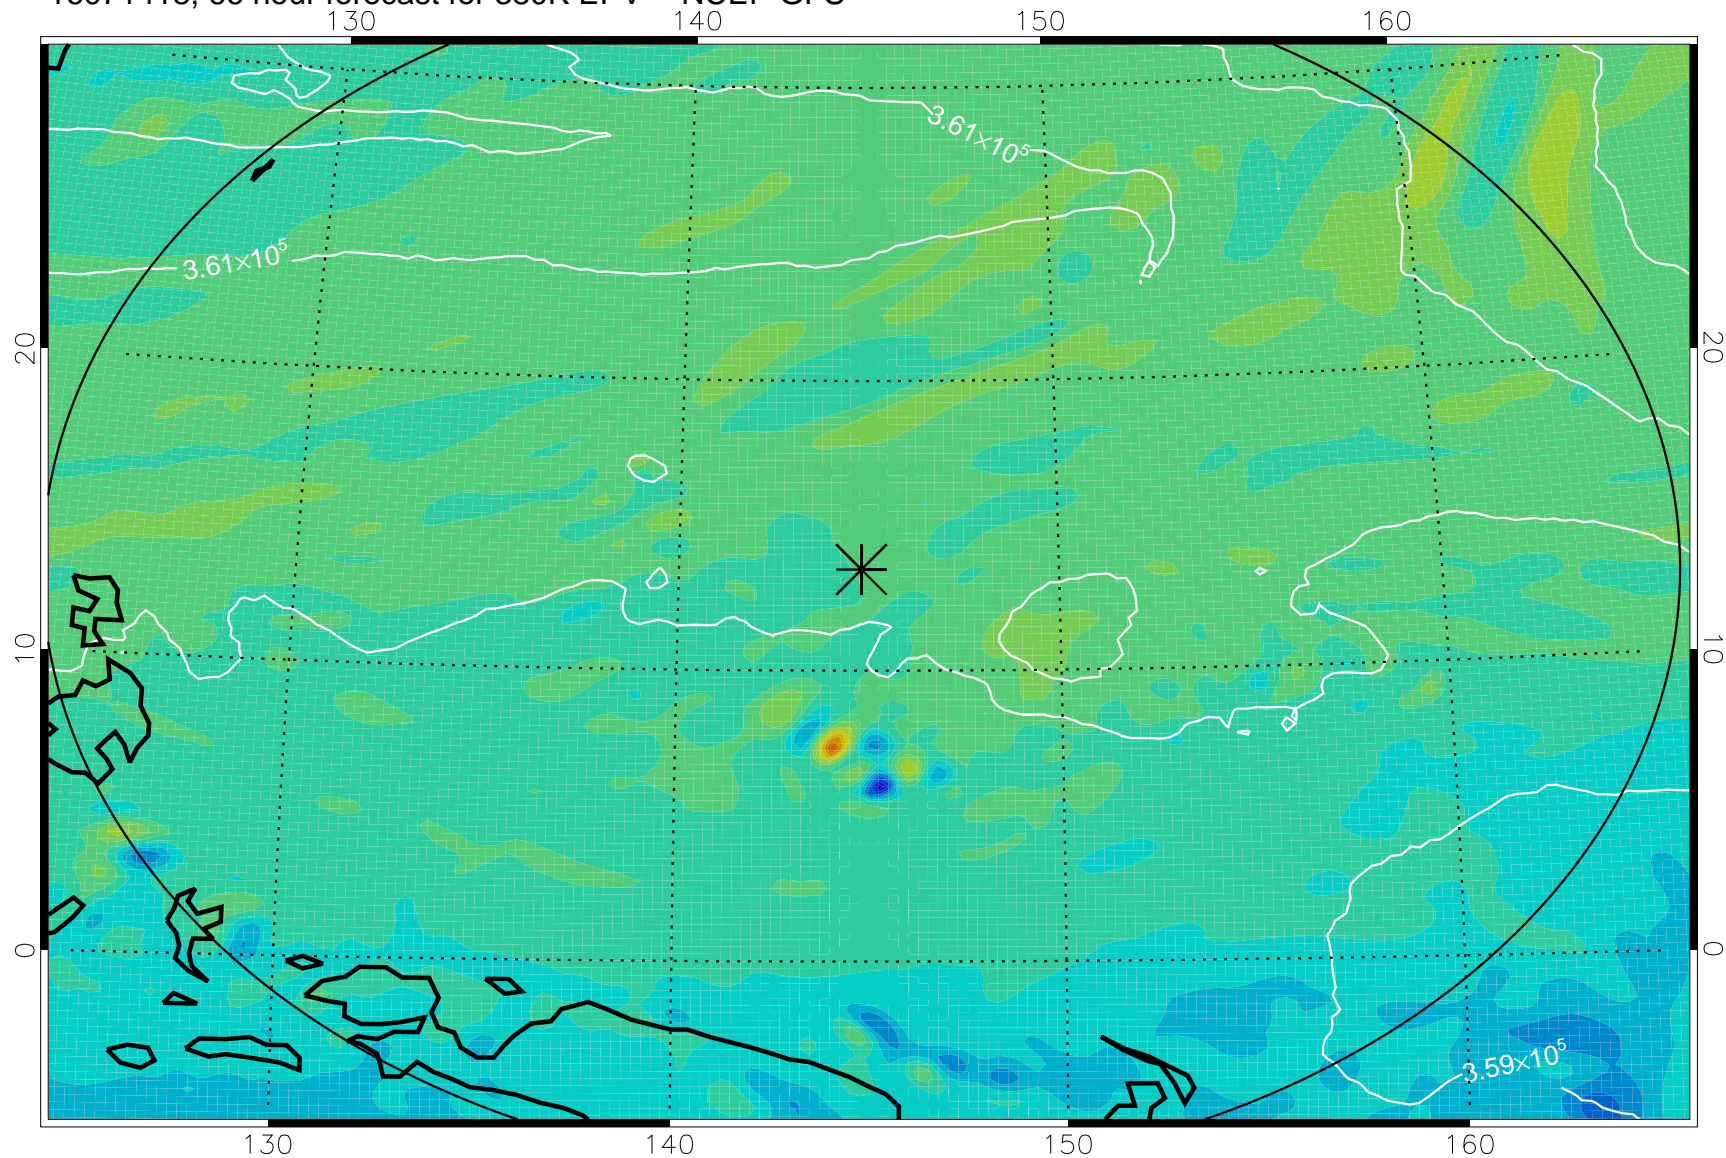

16071406, 54 hour forecast for 380K EPV -- NCEP GFS

380K Montgomery Streamfunction, white

Range ring of 2304 km

16071412, 60 hour forecast for 380K EPV -- NCEP GFS

380K Montgomery Streamfunction, white

Range ring of 2304 km

16071418, 66 hour forecast for 380K EPV -- NCEP GFS

380K Montgomery Streamfunction, white

Range ring of 2304 km

16071500, 72 hour forecast for 380K EPV -- NCEP GFS

380K Montgomery Streamfunction, white

Range ring of 2304 km

16071506, 78 hour forecast for 380K EPV -- NCEP GFS

380K Montgomery Streamfunction, white

Range ring of 2304 km

16071512, 84 hour forecast for 380K EPV -- NCEP GFS

380K Montgomery Streamfunction, white

Range ring of 2304 km

16071518, 90 hour forecast for 380K EPV -- NCEP GFS

380K Montgomery Streamfunction, white

Range ring of 2304 km

16071600, 96 hour forecast for 380K EPV -- NCEP GFS

380K Montgomery Streamfunction, white

Range ring of 2304 km