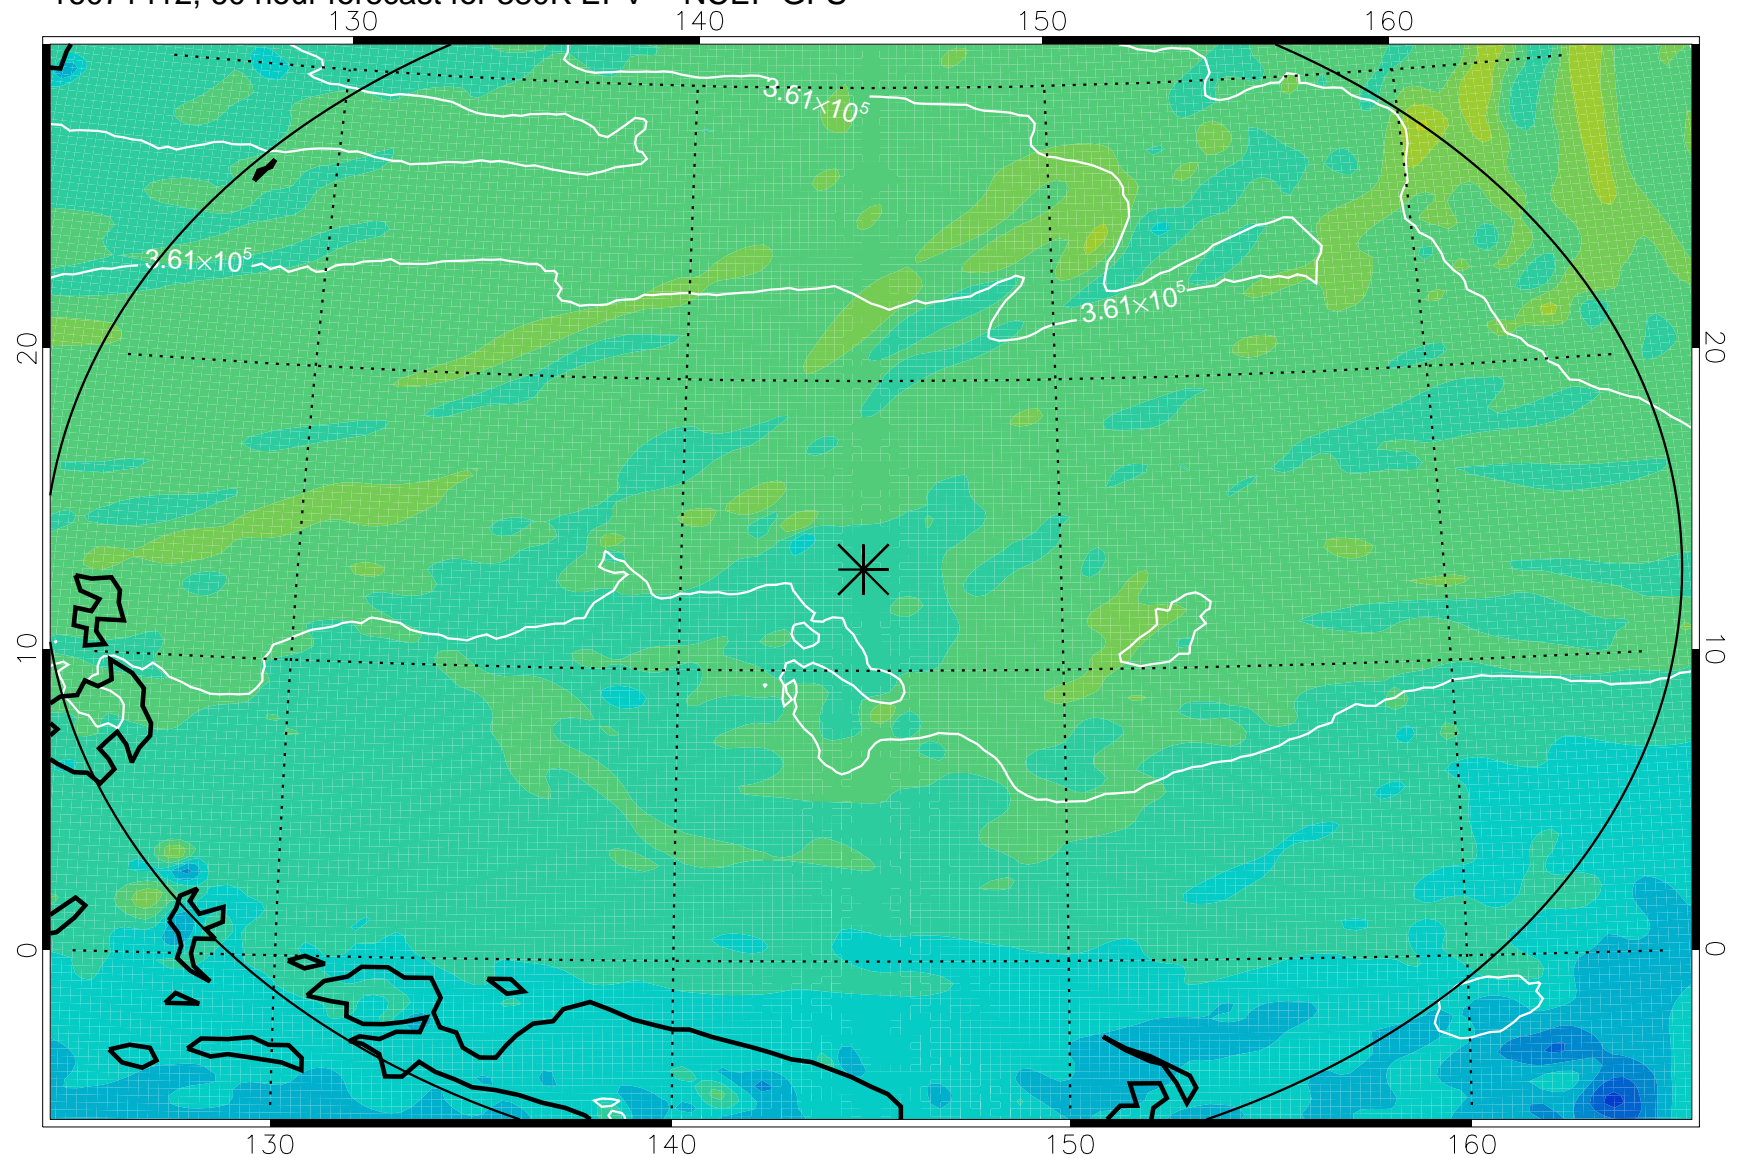

16071318, 42 hour forecast for 380K EPV -- NCEP GFS

380K Montgomery Streamfunction, white

Range ring of 2304 km

16071400, 48 hour forecast for 380K EPV -- NCEP GFS

380K Montgomery Streamfunction, white

Range ring of 2304 km

16071406, 54 hour forecast for 380K EPV -- NCEP GFS

380K Montgomery Streamfunction, white

Range ring of 2304 km

16071412, 60 hour forecast for 380K EPV -- NCEP GFS

380K Montgomery Streamfunction, white

Range ring of 2304 km

16071418, 66 hour forecast for 380K EPV -- NCEP GFS

380K Montgomery Streamfunction, white

Range ring of 2304 km

16071500, 72 hour forecast for 380K EPV -- NCEP GFS

380K Montgomery Streamfunction, white

Range ring of 2304 km

16071518, 90 hour forecast for 380K EPV -- NCEP GFS

380K Montgomery Streamfunction, white

Range ring of 2304 km

16071600, 96 hour forecast for 380K EPV -- NCEP GFS

380K Montgomery Streamfunction, white

Range ring of 2304 km