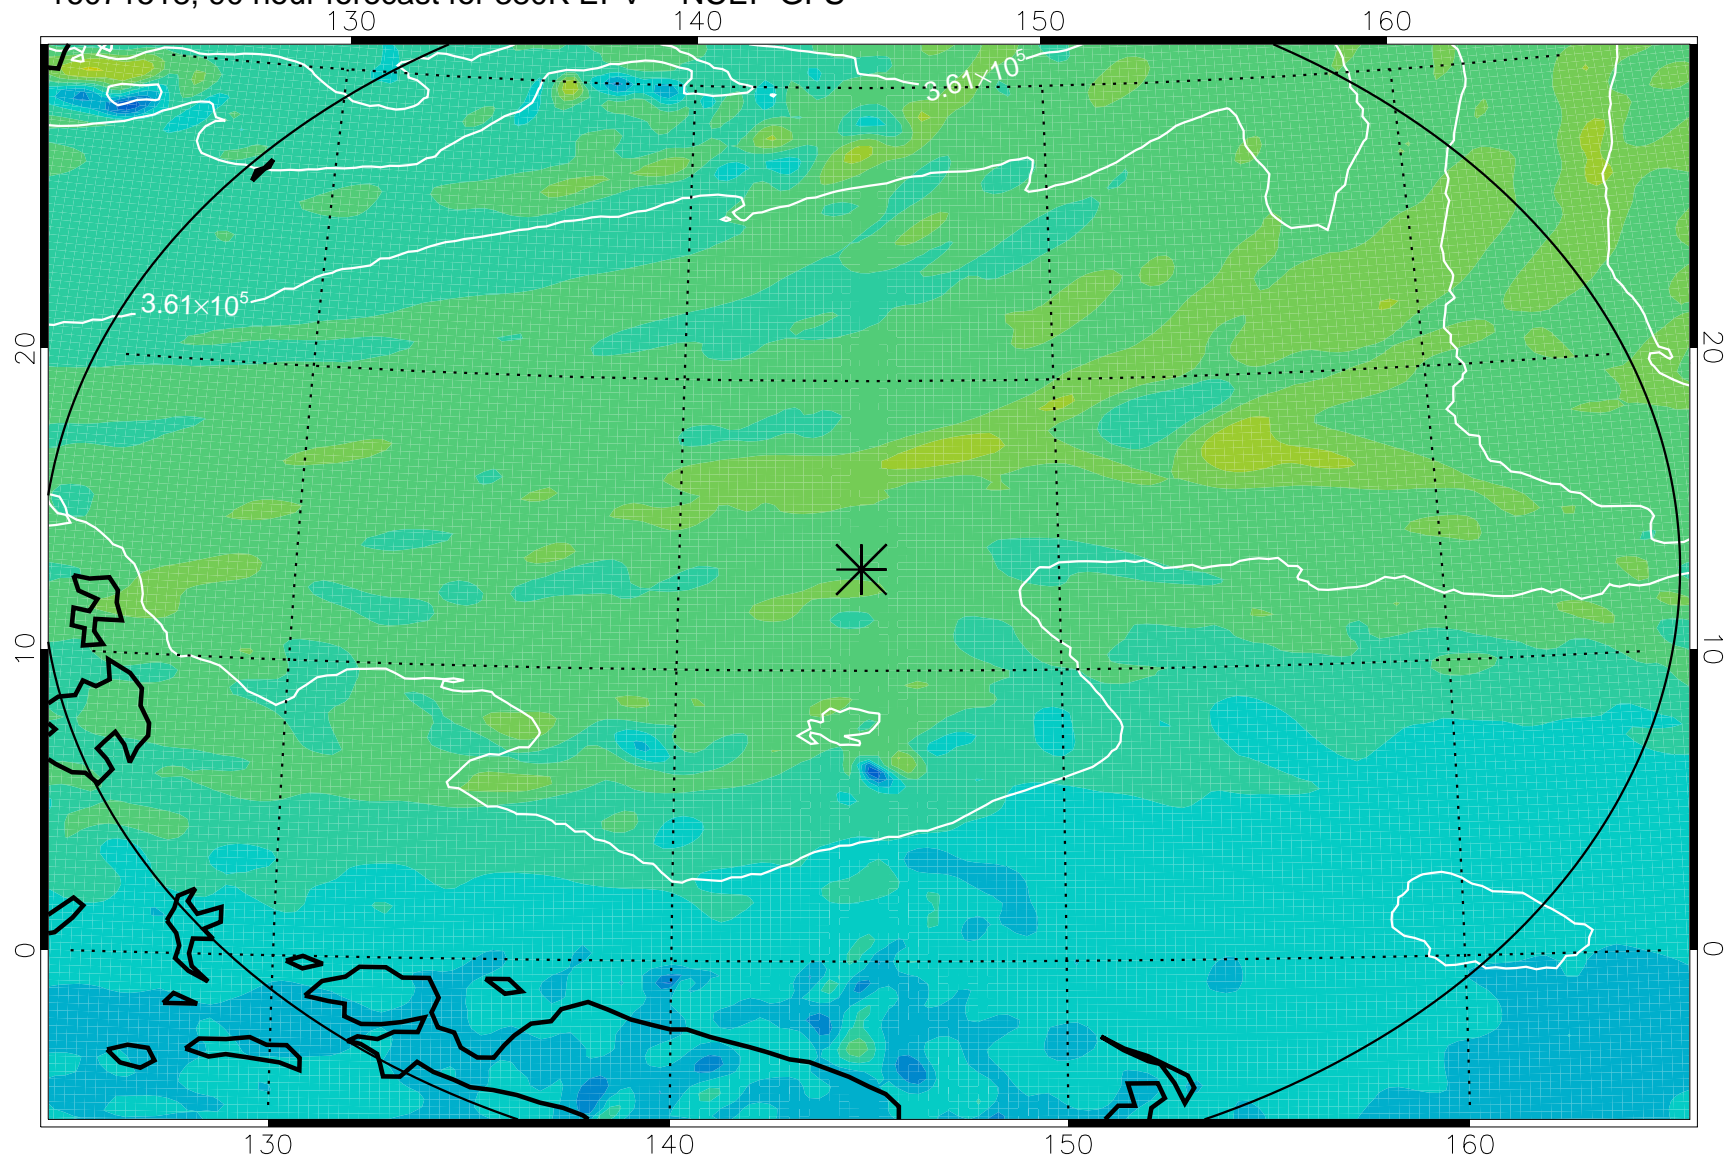

16071418, 66 hour forecast for 380K EPV -- NCEP GFS

380K Montgomery Streamfunction, white

Range ring of 2304 km

16071500, 72 hour forecast for 380K EPV -- NCEP GFS

380K Montgomery Streamfunction, white

Range ring of 2304 km

16071506, 78 hour forecast for 380K EPV -- NCEP GFS

380K Montgomery Streamfunction, white

Range ring of 2304 km

16071512, 84 hour forecast for 380K EPV -- NCEP GFS

380K Montgomery Streamfunction, white

Range ring of 2304 km

16071518, 90 hour forecast for 380K EPV -- NCEP GFS

380K Montgomery Streamfunction, white

Range ring of 2304 km

16071600, 96 hour forecast for 380K EPV -- NCEP GFS

380K Montgomery Streamfunction, white

Range ring of 2304 km

16071606, 102 hour forecast for 380K EPV -- NCEP GFS

380K Montgomery Streamfunction, white

Range ring of 2304 km

16071612, 108 hour forecast for 380K EPV -- NCEP GFS

380K Montgomery Streamfunction, white

Range ring of 2304 km