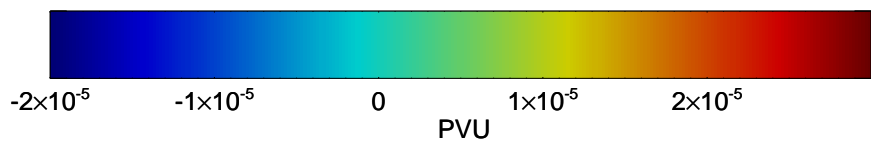

16071412, 60 hour forecast for 380K EPV -- NCEP GFS

380K Montgomery Streamfunction, white

Range ring of 2304 km