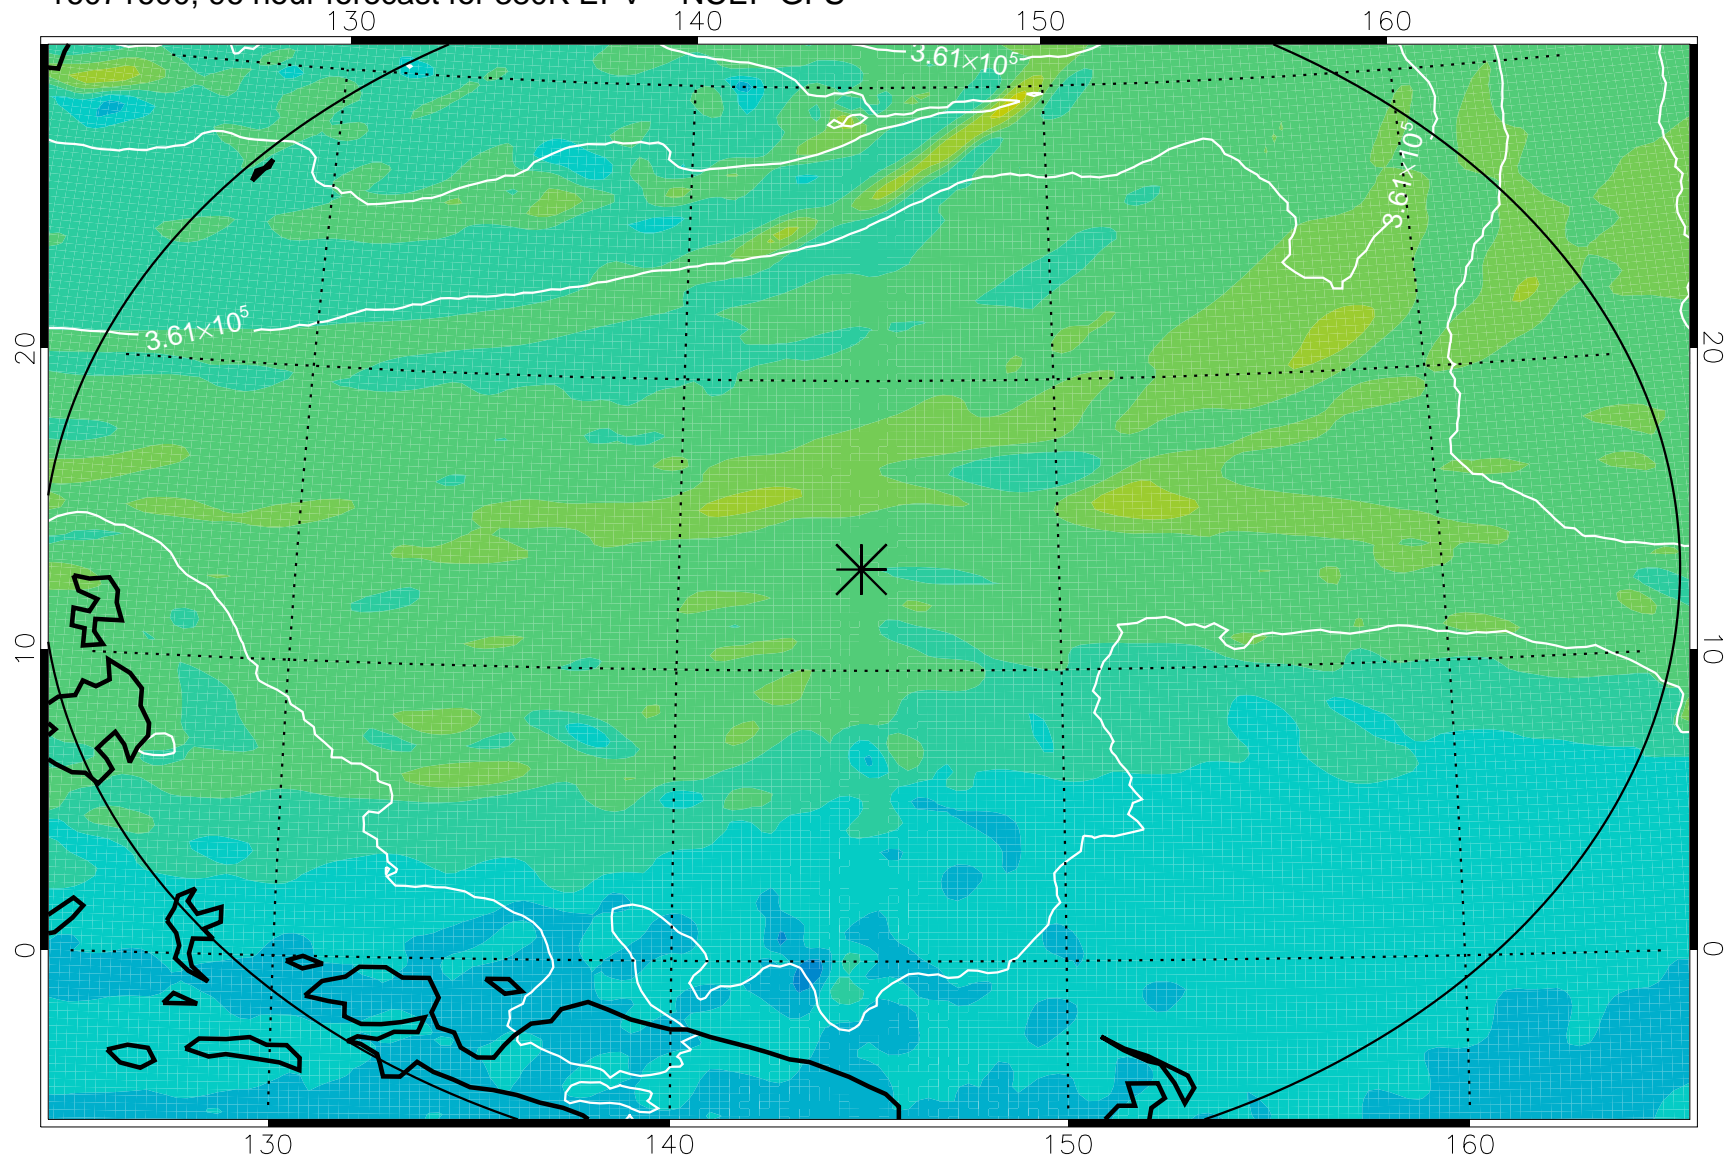

16071418, 66 hour forecast for 380K EPV -- NCEP GFS

380K Montgomery Streamfunction, white

Range ring of 2304 km

16071500, 72 hour forecast for 380K EPV -- NCEP GFS

380K Montgomery Streamfunction, white

Range ring of 2304 km

16071506, 78 hour forecast for 380K EPV -- NCEP GFS

380K Montgomery Streamfunction, white

Range ring of 2304 km

16071512, 84 hour forecast for 380K EPV -- NCEP GFS

380K Montgomery Streamfunction, white

Range ring of 2304 km

16071518, 90 hour forecast for 380K EPV -- NCEP GFS

380K Montgomery Streamfunction, white

Range ring of 2304 km

16071600, 96 hour forecast for 380K EPV -- NCEP GFS

380K Montgomery Streamfunction, white

Range ring of 2304 km

16071606, 102 hour forecast for 380K EPV -- NCEP GFS

380K Montgomery Streamfunction, white

Range ring of 2304 km

16071612, 108 hour forecast for 380K EPV -- NCEP GFS

380K Montgomery Streamfunction, white

Range ring of 2304 km