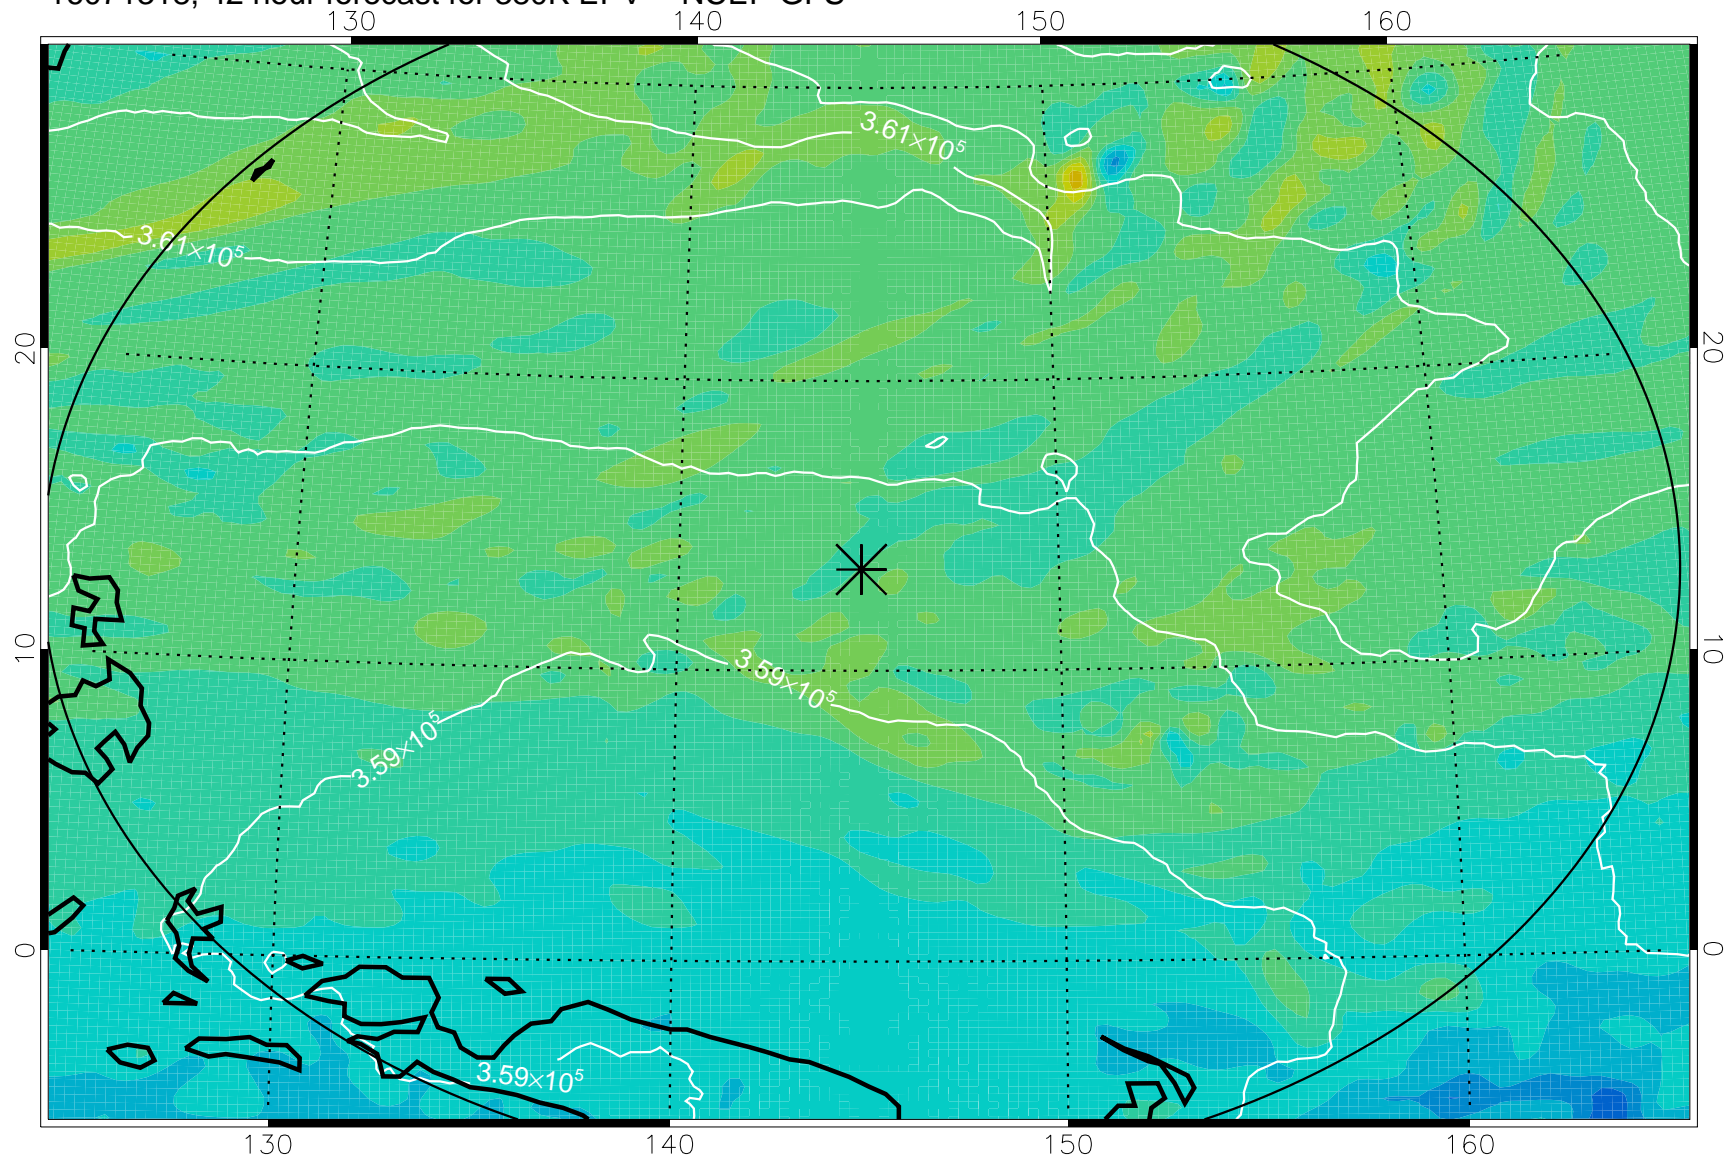

16071218, 18 hour forecast for 380K EPV -- NCEP GFS

380K Montgomery Streamfunction, white

Range ring of 2304 km

16071300, 24 hour forecast for 380K EPV -- NCEP GFS

380K Montgomery Streamfunction, white

Range ring of 2304 km

16071306, 30 hour forecast for 380K EPV -- NCEP GFS

380K Montgomery Streamfunction, white

Range ring of 2304 km

16071312, 36 hour forecast for 380K EPV -- NCEP GFS

380K Montgomery Streamfunction, white

Range ring of 2304 km

16071318, 42 hour forecast for 380K EPV -- NCEP GFS

380K Montgomery Streamfunction, white

Range ring of 2304 km

16071400, 48 hour forecast for 380K EPV -- NCEP GFS

380K Montgomery Streamfunction, white

Range ring of 2304 km

16071406, 54 hour forecast for 380K EPV -- NCEP GFS

380K Montgomery Streamfunction, white

Range ring of 2304 km

16071412, 60 hour forecast for 380K EPV -- NCEP GFS

380K Montgomery Streamfunction, white

Range ring of 2304 km