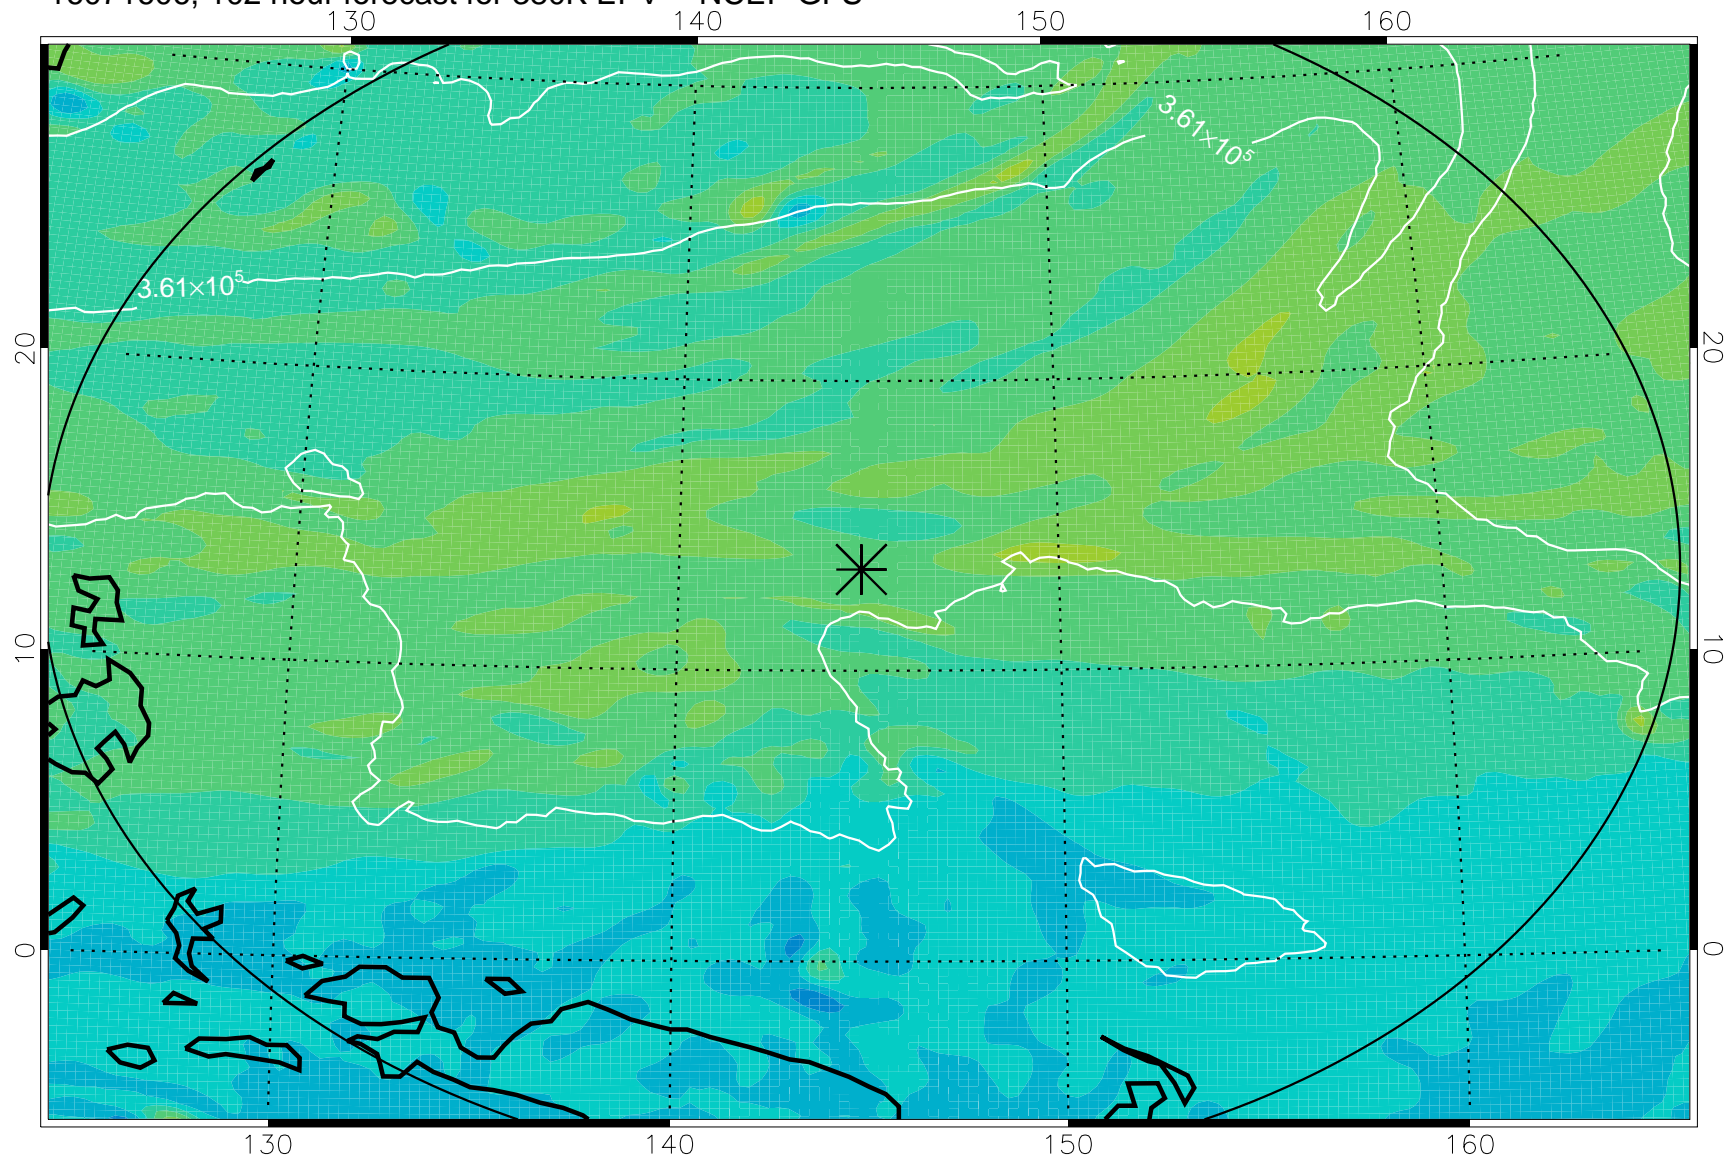

16071506, 78 hour forecast for 380K EPV -- NCEP GFS

380K Montgomery Streamfunction, white

Range ring of 2304 km

16071512, 84 hour forecast for 380K EPV -- NCEP GFS

380K Montgomery Streamfunction, white

Range ring of 2304 km

16071518, 90 hour forecast for 380K EPV -- NCEP GFS

380K Montgomery Streamfunction, white

Range ring of 2304 km

16071600, 96 hour forecast for 380K EPV -- NCEP GFS

380K Montgomery Streamfunction, white

Range ring of 2304 km

16071606, 102 hour forecast for 380K EPV -- NCEP GFS

380K Montgomery Streamfunction, white

Range ring of 2304 km

16071612, 108 hour forecast for 380K EPV -- NCEP GFS

380K Montgomery Streamfunction, white

Range ring of 2304 km

16071618, 114 hour forecast for 380K EPV -- NCEP GFS

380K Montgomery Streamfunction, white

Range ring of 2304 km

16071700, 120 hour forecast for 380K EPV -- NCEP GFS

380K Montgomery Streamfunction, white

Range ring of 2304 km