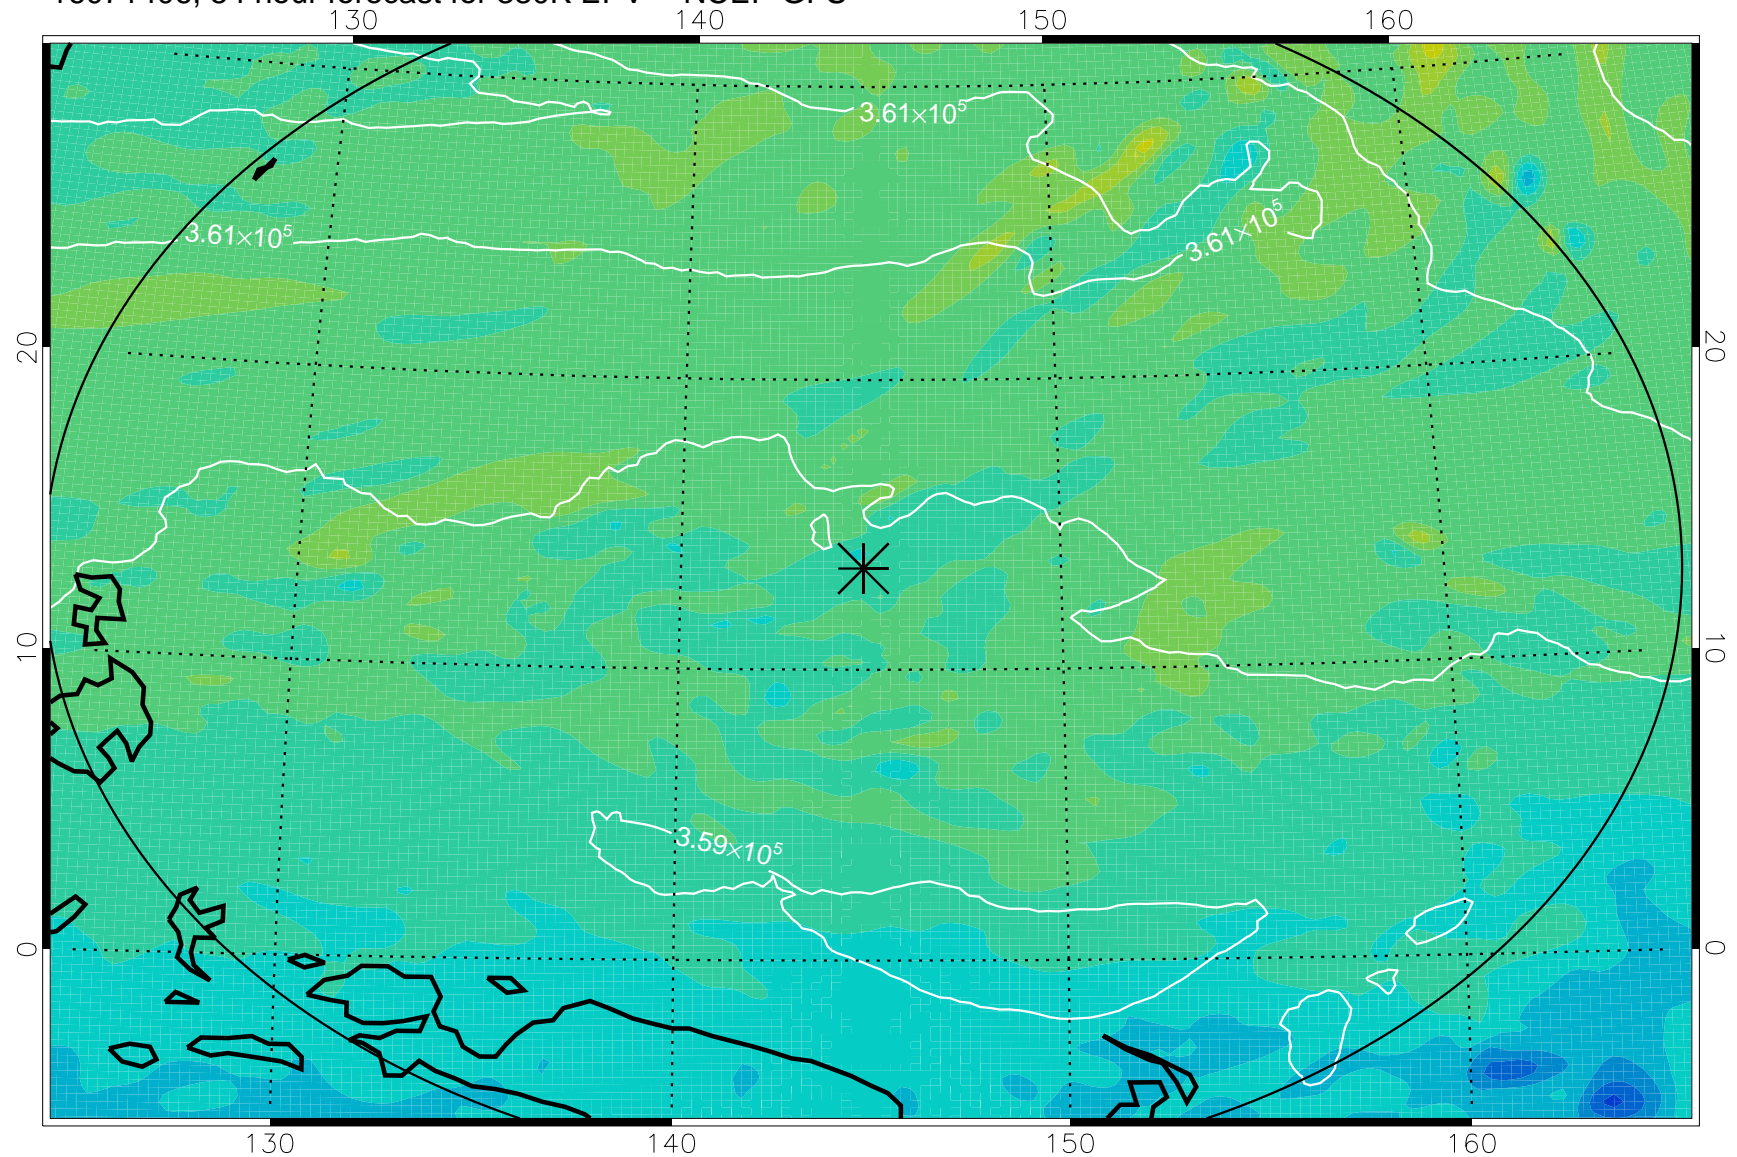

16071318, 42 hour forecast for 380K EPV -- NCEP GFS

380K Montgomery Streamfunction, white

Range ring of 2304 km

16071400, 48 hour forecast for 380K EPV -- NCEP GFS

380K Montgomery Streamfunction, white

Range ring of 2304 km

16071406, 54 hour forecast for 380K EPV -- NCEP GFS

380K Montgomery Streamfunction, white

Range ring of 2304 km

16071412, 60 hour forecast for 380K EPV -- NCEP GFS

380K Montgomery Streamfunction, white

Range ring of 2304 km

16071418, 66 hour forecast for 380K EPV -- NCEP GFS

380K Montgomery Streamfunction, white

Range ring of 2304 km

16071500, 72 hour forecast for 380K EPV -- NCEP GFS

380K Montgomery Streamfunction, white

Range ring of 2304 km

16071518, 90 hour forecast for 380K EPV -- NCEP GFS

380K Montgomery Streamfunction, white

Range ring of 2304 km

16071600, 96 hour forecast for 380K EPV -- NCEP GFS

380K Montgomery Streamfunction, white

Range ring of 2304 km