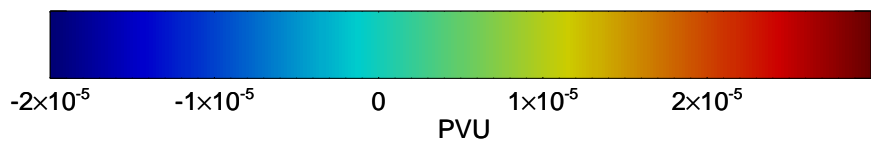

16071600, 96 hour forecast for 380K EPV -- NCEP GFS

380K Montgomery Streamfunction, white

Range ring of 2304 km