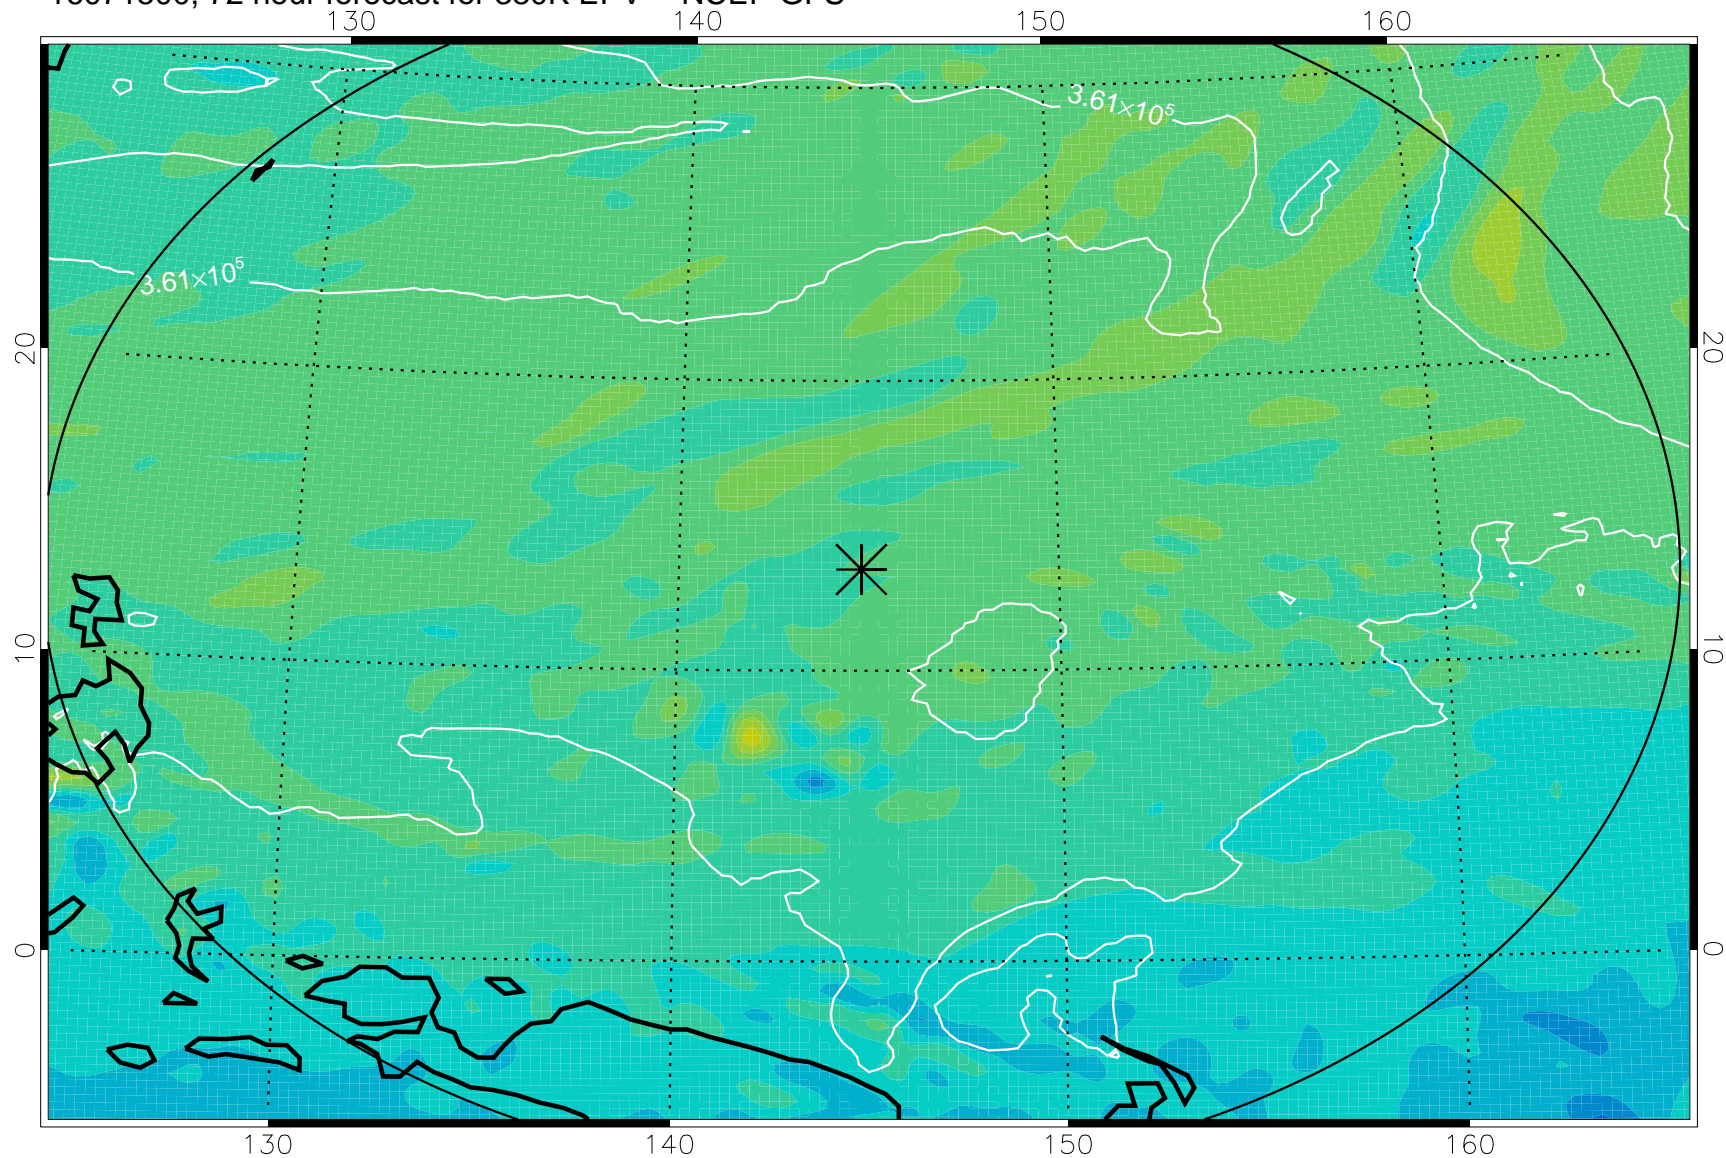

16071406, 54 hour forecast for 380K EPV -- NCEP GFS

380K Montgomery Streamfunction, white

Range ring of 2304 km

16071412, 60 hour forecast for 380K EPV -- NCEP GFS

380K Montgomery Streamfunction, white

Range ring of 2304 km

16071418, 66 hour forecast for 380K EPV -- NCEP GFS

380K Montgomery Streamfunction, white

Range ring of 2304 km

16071500, 72 hour forecast for 380K EPV -- NCEP GFS

380K Montgomery Streamfunction, white

Range ring of 2304 km

16071506, 78 hour forecast for 380K EPV -- NCEP GFS

380K Montgomery Streamfunction, white

Range ring of 2304 km

16071512, 84 hour forecast for 380K EPV -- NCEP GFS

380K Montgomery Streamfunction, white

Range ring of 2304 km

16071518, 90 hour forecast for 380K EPV -- NCEP GFS

380K Montgomery Streamfunction, white

Range ring of 2304 km

16071600, 96 hour forecast for 380K EPV -- NCEP GFS

380K Montgomery Streamfunction, white

Range ring of 2304 km