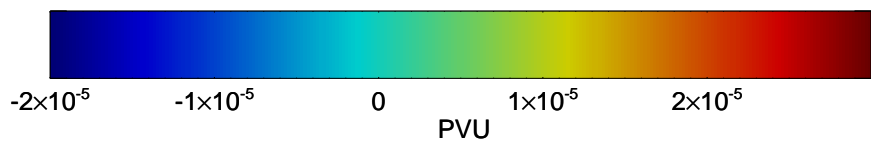

16071618, 114 hour forecast for 380K EPV -- NCEP GFS

380K Montgomery Streamfunction, white

Range ring of 2304 km