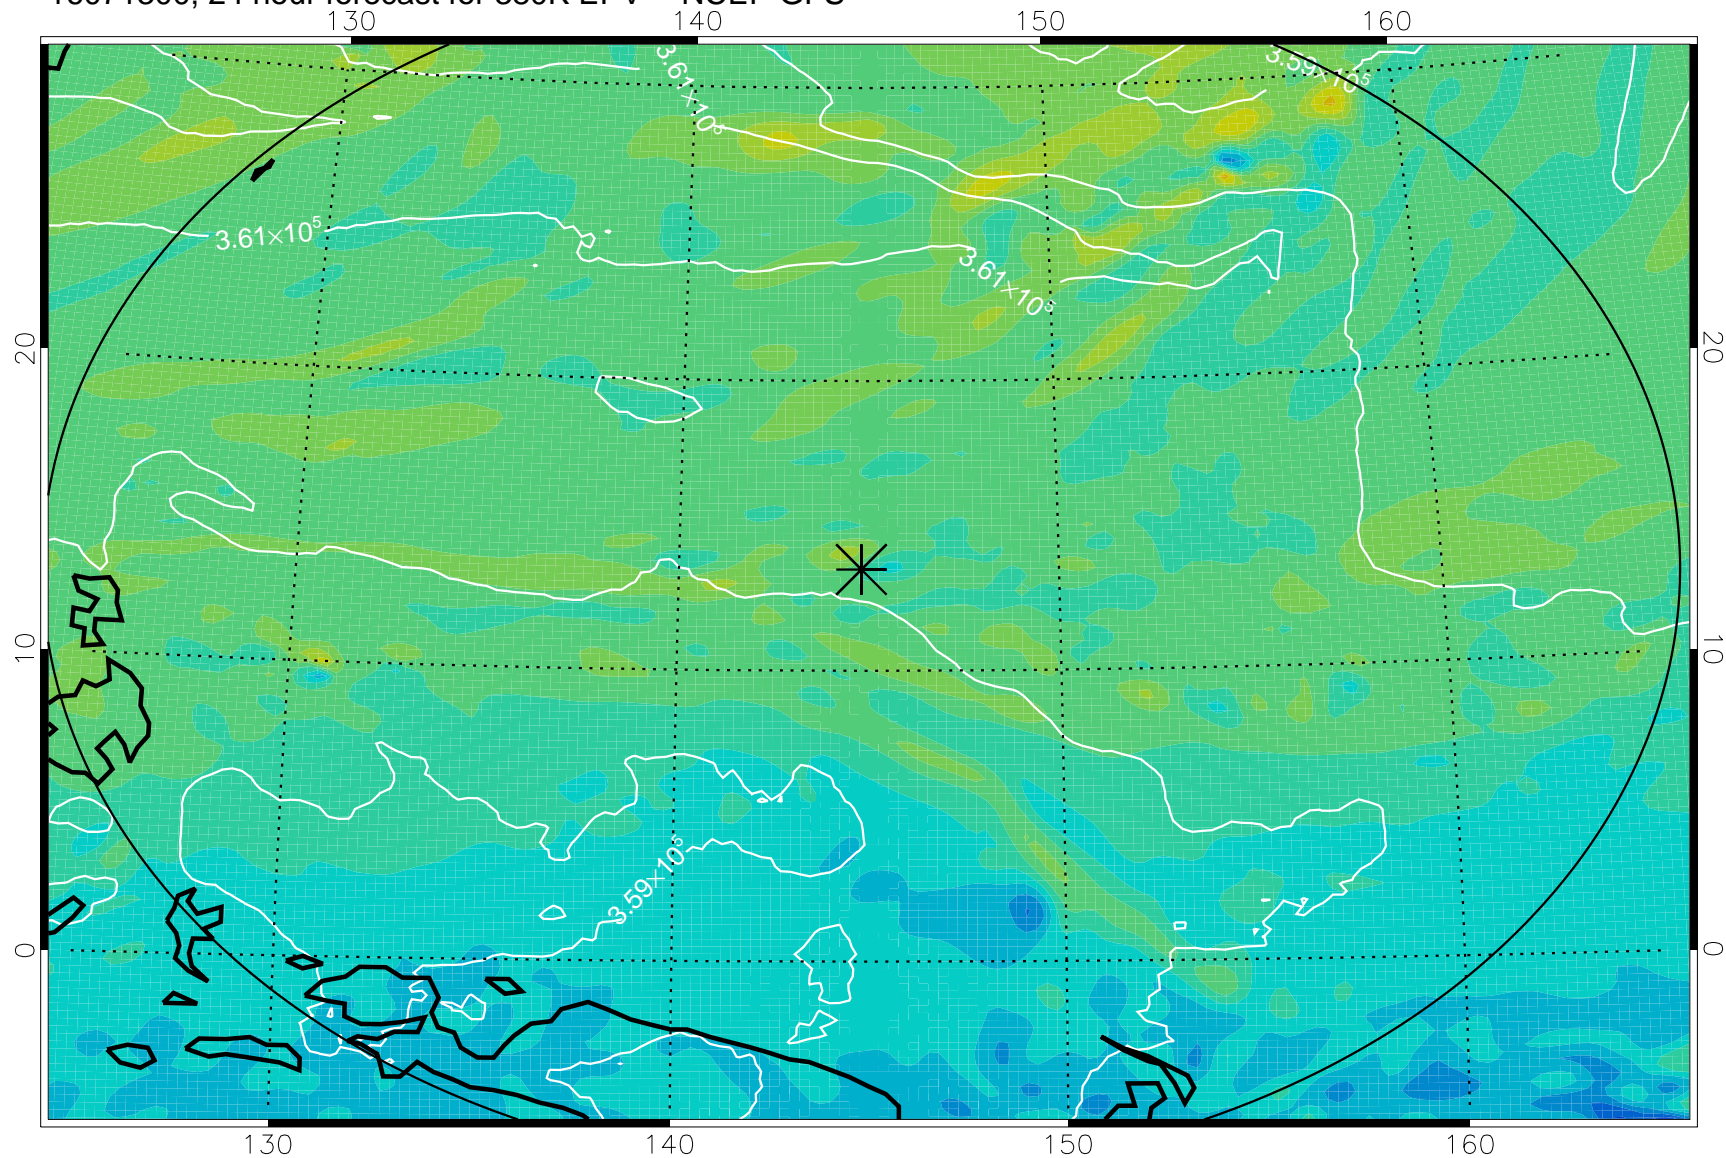

16071218, 18 hour forecast for 380K EPV -- NCEP GFS

380K Montgomery Streamfunction, white

Range ring of 2304 km

16071300, 24 hour forecast for 380K EPV -- NCEP GFS

380K Montgomery Streamfunction, white

Range ring of 2304 km

16071306, 30 hour forecast for 380K EPV -- NCEP GFS

380K Montgomery Streamfunction, white

Range ring of 2304 km

16071312, 36 hour forecast for 380K EPV -- NCEP GFS

380K Montgomery Streamfunction, white

Range ring of 2304 km

16071318, 42 hour forecast for 380K EPV -- NCEP GFS

380K Montgomery Streamfunction, white

Range ring of 2304 km

16071400, 48 hour forecast for 380K EPV -- NCEP GFS

380K Montgomery Streamfunction, white

Range ring of 2304 km

16071406, 54 hour forecast for 380K EPV -- NCEP GFS

380K Montgomery Streamfunction, white

Range ring of 2304 km

16071412, 60 hour forecast for 380K EPV -- NCEP GFS

380K Montgomery Streamfunction, white

Range ring of 2304 km