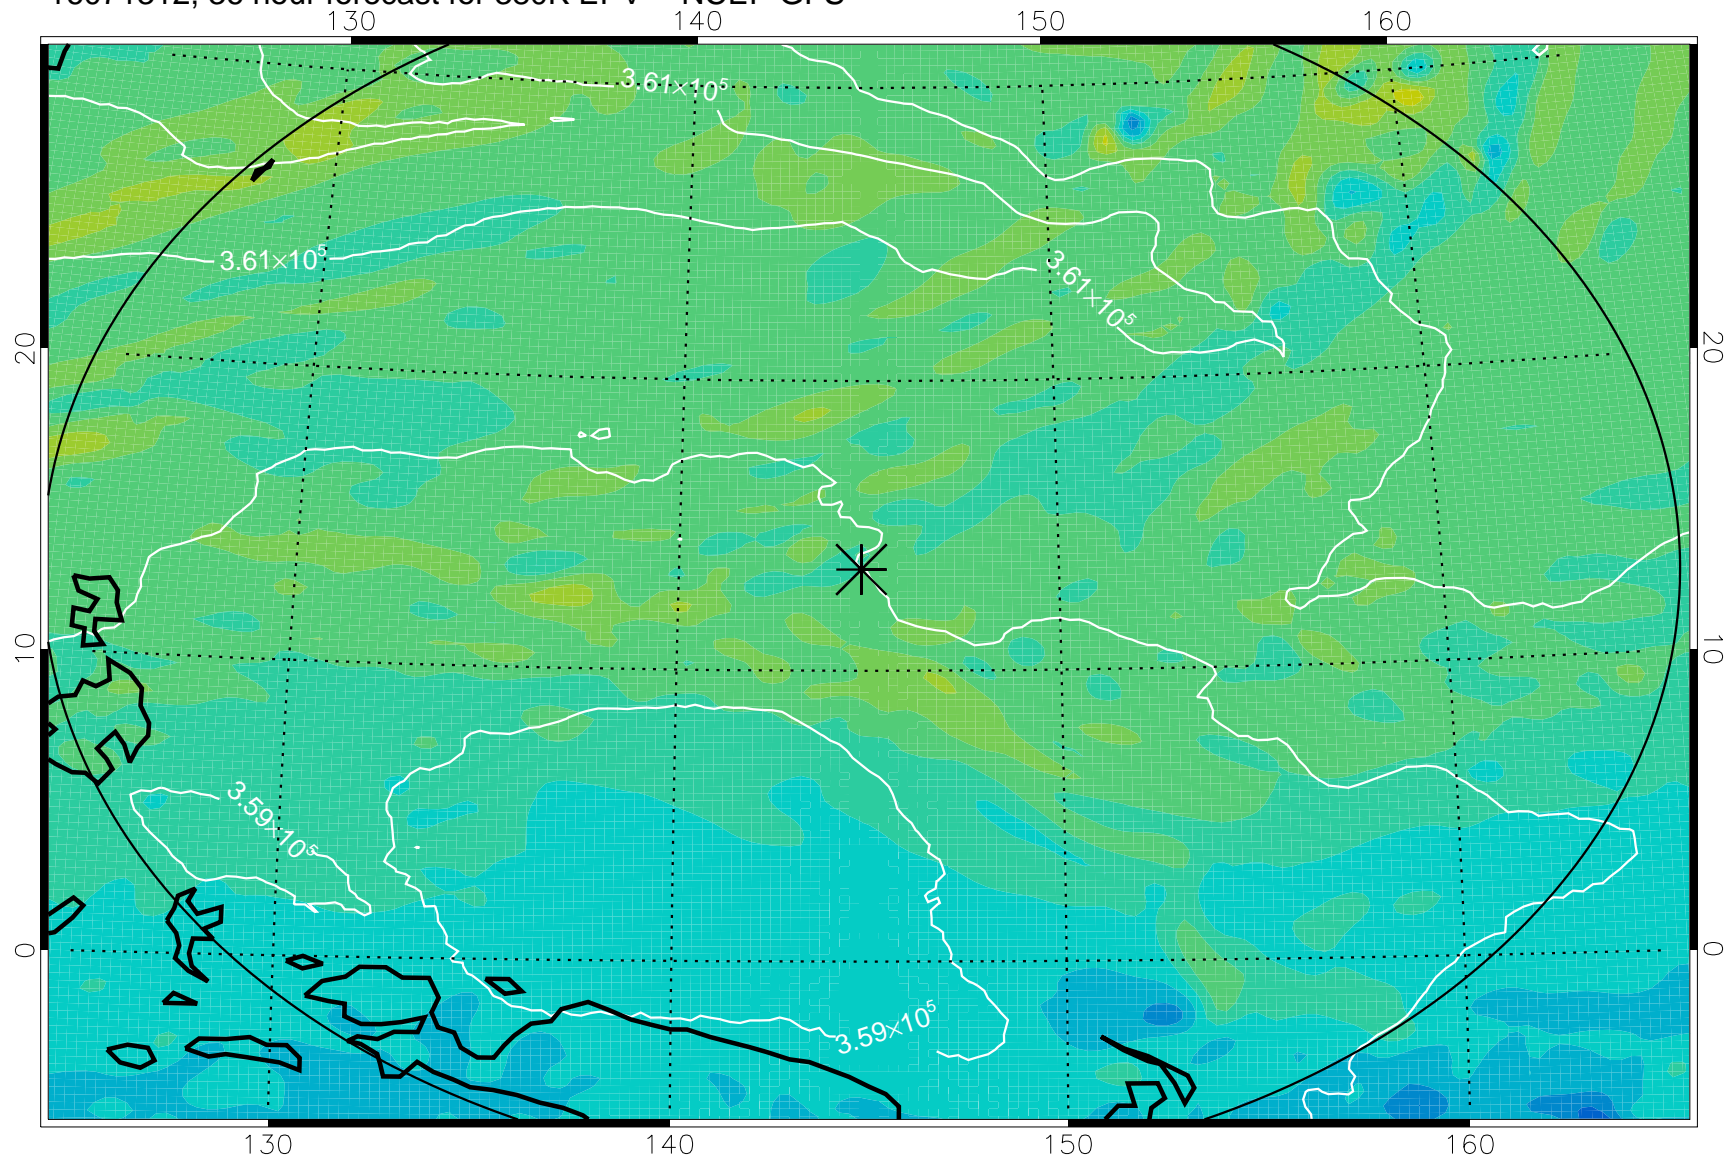

16071306, 30 hour forecast for 380K EPV -- NCEP GFS

380K Montgomery Streamfunction, white

Range ring of 2304 km

16071312, 36 hour forecast for 380K EPV -- NCEP GFS

380K Montgomery Streamfunction, white

Range ring of 2304 km

16071318, 42 hour forecast for 380K EPV -- NCEP GFS

380K Montgomery Streamfunction, white

Range ring of 2304 km

16071400, 48 hour forecast for 380K EPV -- NCEP GFS

380K Montgomery Streamfunction, white

Range ring of 2304 km

16071406, 54 hour forecast for 380K EPV -- NCEP GFS

380K Montgomery Streamfunction, white

Range ring of 2304 km

16071412, 60 hour forecast for 380K EPV -- NCEP GFS

380K Montgomery Streamfunction, white

Range ring of 2304 km

16071418, 66 hour forecast for 380K EPV -- NCEP GFS

380K Montgomery Streamfunction, white

Range ring of 2304 km

16071500, 72 hour forecast for 380K EPV -- NCEP GFS

380K Montgomery Streamfunction, white

Range ring of 2304 km