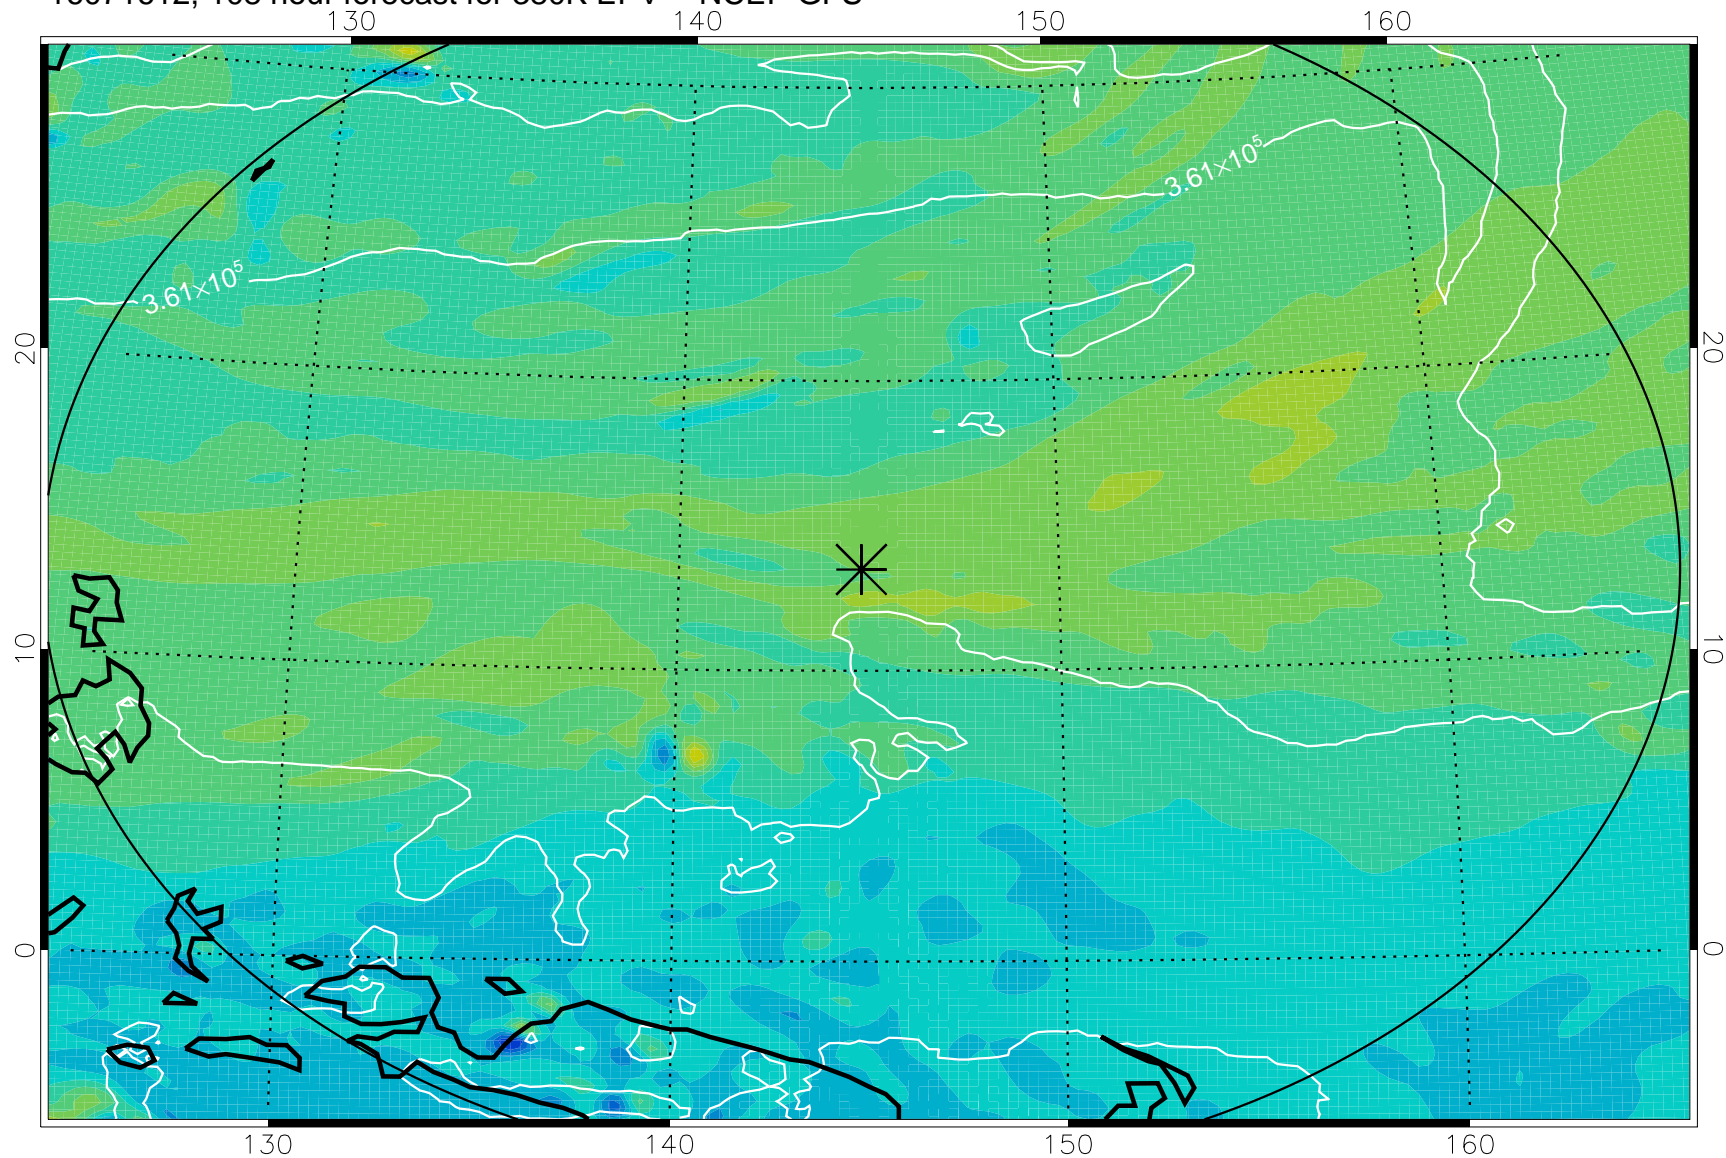

16071506, 78 hour forecast for 380K EPV -- NCEP GFS

380K Montgomery Streamfunction, white

Range ring of 2304 km

16071512, 84 hour forecast for 380K EPV -- NCEP GFS

380K Montgomery Streamfunction, white

Range ring of 2304 km

16071518, 90 hour forecast for 380K EPV -- NCEP GFS

380K Montgomery Streamfunction, white

Range ring of 2304 km

16071600, 96 hour forecast for 380K EPV -- NCEP GFS

380K Montgomery Streamfunction, white

Range ring of 2304 km

16071606, 102 hour forecast for 380K EPV -- NCEP GFS

380K Montgomery Streamfunction, white

Range ring of 2304 km

16071612, 108 hour forecast for 380K EPV -- NCEP GFS

380K Montgomery Streamfunction, white

Range ring of 2304 km

16071618, 114 hour forecast for 380K EPV -- NCEP GFS

380K Montgomery Streamfunction, white

Range ring of 2304 km

16071700, 120 hour forecast for 380K EPV -- NCEP GFS

380K Montgomery Streamfunction, white

Range ring of 2304 km