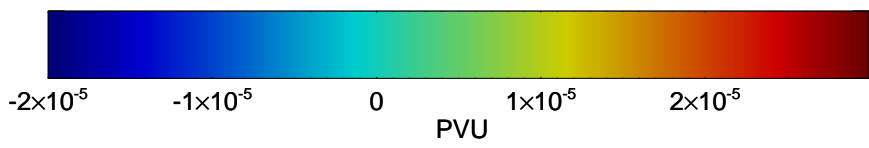

16071318, 42 hour forecast for 380K EPV -- NCEP GFS

380K Montgomery Streamfunction, white

Range ring of 2304 km