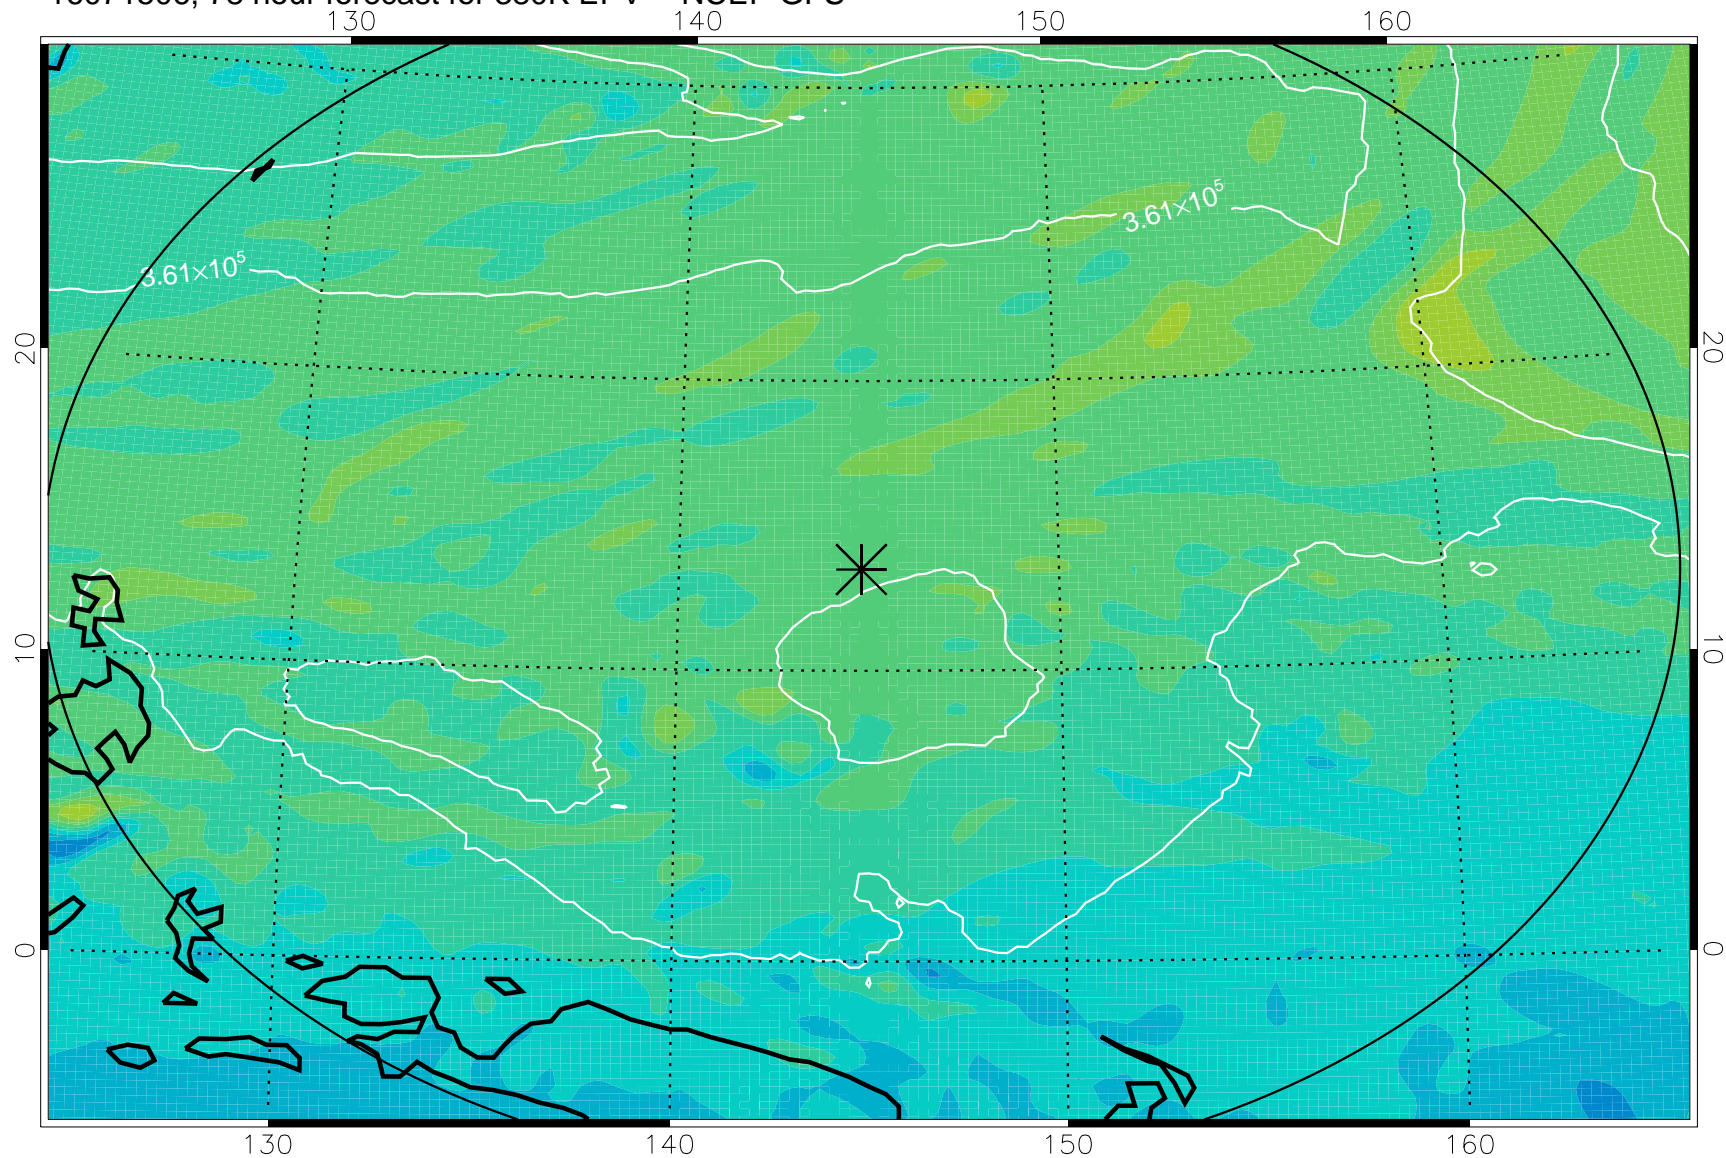

16071418, 66 hour forecast for 380K EPV -- NCEP GFS

380K Montgomery Streamfunction, white

Range ring of 2304 km

16071500, 72 hour forecast for 380K EPV -- NCEP GFS

380K Montgomery Streamfunction, white

Range ring of 2304 km

16071506, 78 hour forecast for 380K EPV -- NCEP GFS

380K Montgomery Streamfunction, white

Range ring of 2304 km

16071512, 84 hour forecast for 380K EPV -- NCEP GFS

380K Montgomery Streamfunction, white

Range ring of 2304 km

16071518, 90 hour forecast for 380K EPV -- NCEP GFS

380K Montgomery Streamfunction, white

Range ring of 2304 km

16071600, 96 hour forecast for 380K EPV -- NCEP GFS

380K Montgomery Streamfunction, white

Range ring of 2304 km

16071606, 102 hour forecast for 380K EPV -- NCEP GFS

380K Montgomery Streamfunction, white

Range ring of 2304 km

16071612, 108 hour forecast for 380K EPV -- NCEP GFS

380K Montgomery Streamfunction, white

Range ring of 2304 km