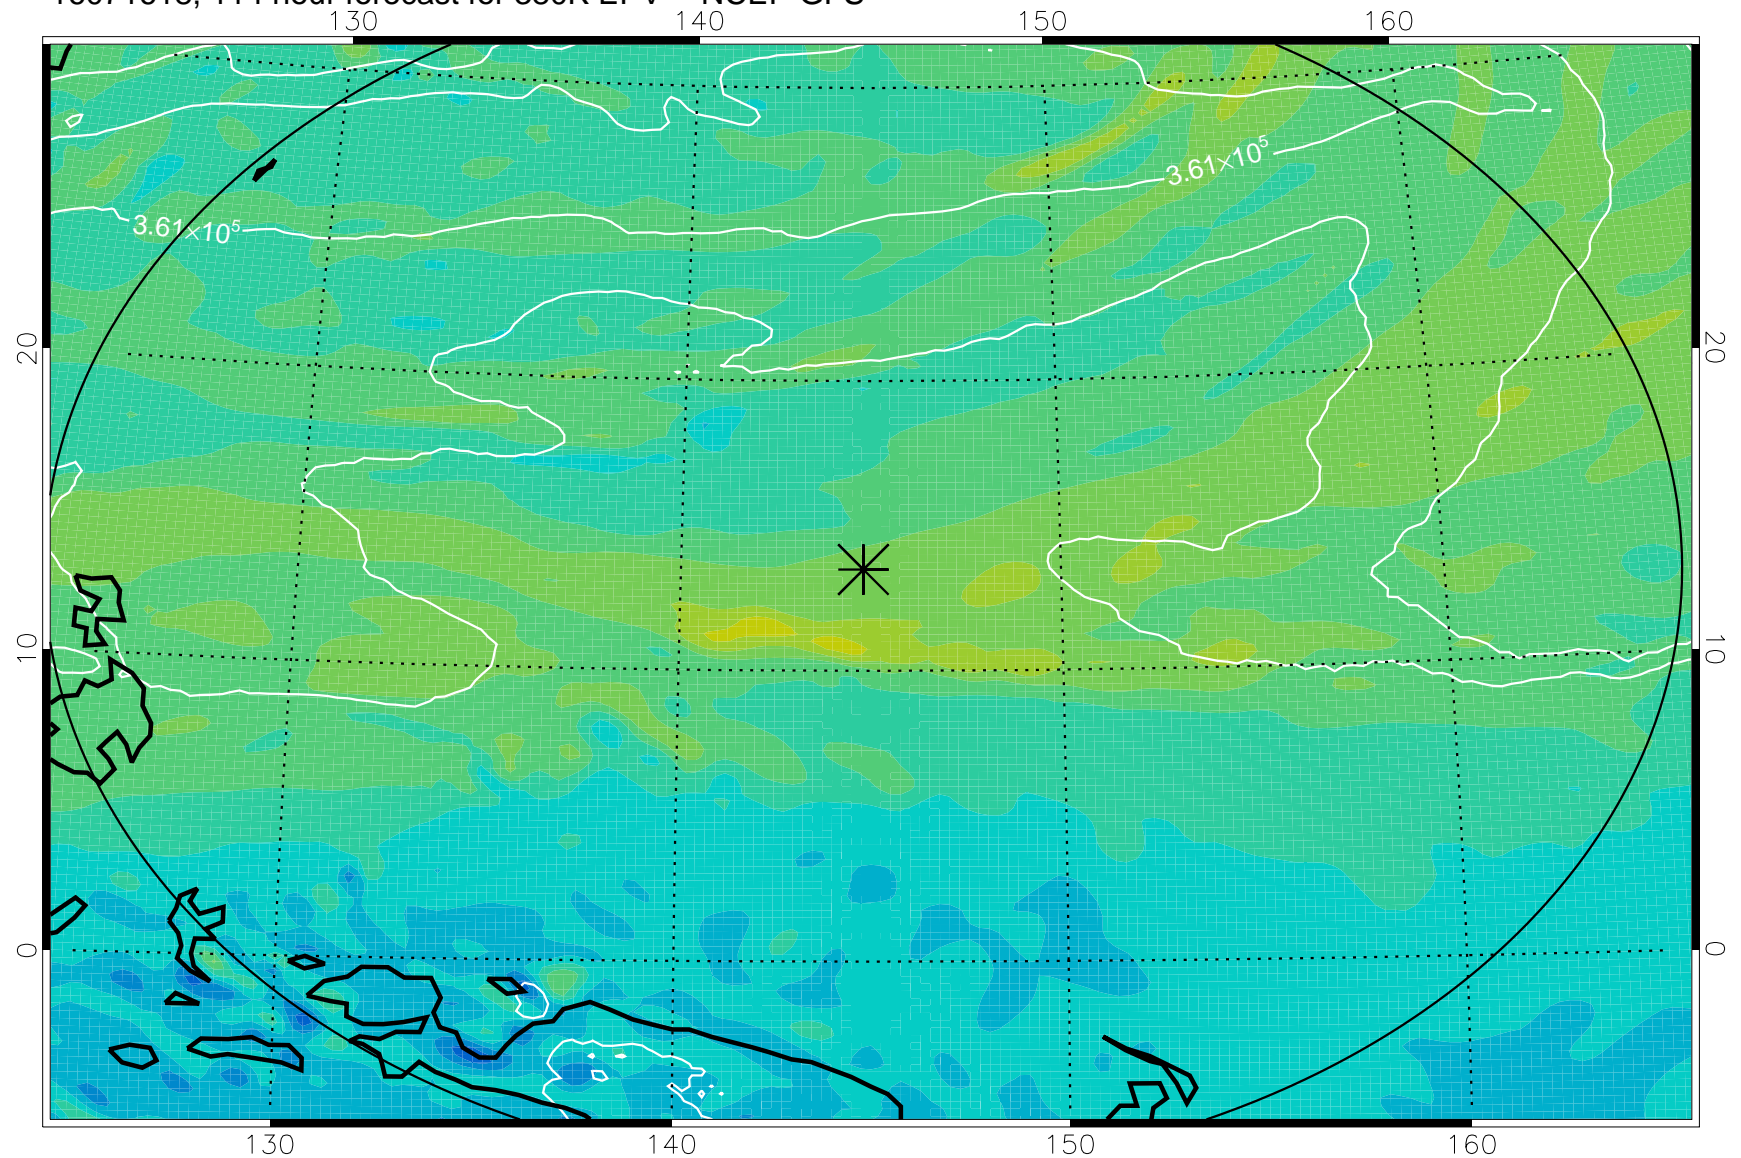

16071506, 78 hour forecast for 380K EPV -- NCEP GFS

380K Montgomery Streamfunction, white

Range ring of 2304 km

16071512, 84 hour forecast for 380K EPV -- NCEP GFS

380K Montgomery Streamfunction, white

Range ring of 2304 km

16071518, 90 hour forecast for 380K EPV -- NCEP GFS

380K Montgomery Streamfunction, white

Range ring of 2304 km

16071600, 96 hour forecast for 380K EPV -- NCEP GFS

380K Montgomery Streamfunction, white

Range ring of 2304 km

16071606, 102 hour forecast for 380K EPV -- NCEP GFS

380K Montgomery Streamfunction, white

Range ring of 2304 km

16071612, 108 hour forecast for 380K EPV -- NCEP GFS

380K Montgomery Streamfunction, white

Range ring of 2304 km

16071618, 114 hour forecast for 380K EPV -- NCEP GFS

380K Montgomery Streamfunction, white

Range ring of 2304 km

16071700, 120 hour forecast for 380K EPV -- NCEP GFS

380K Montgomery Streamfunction, white

Range ring of 2304 km