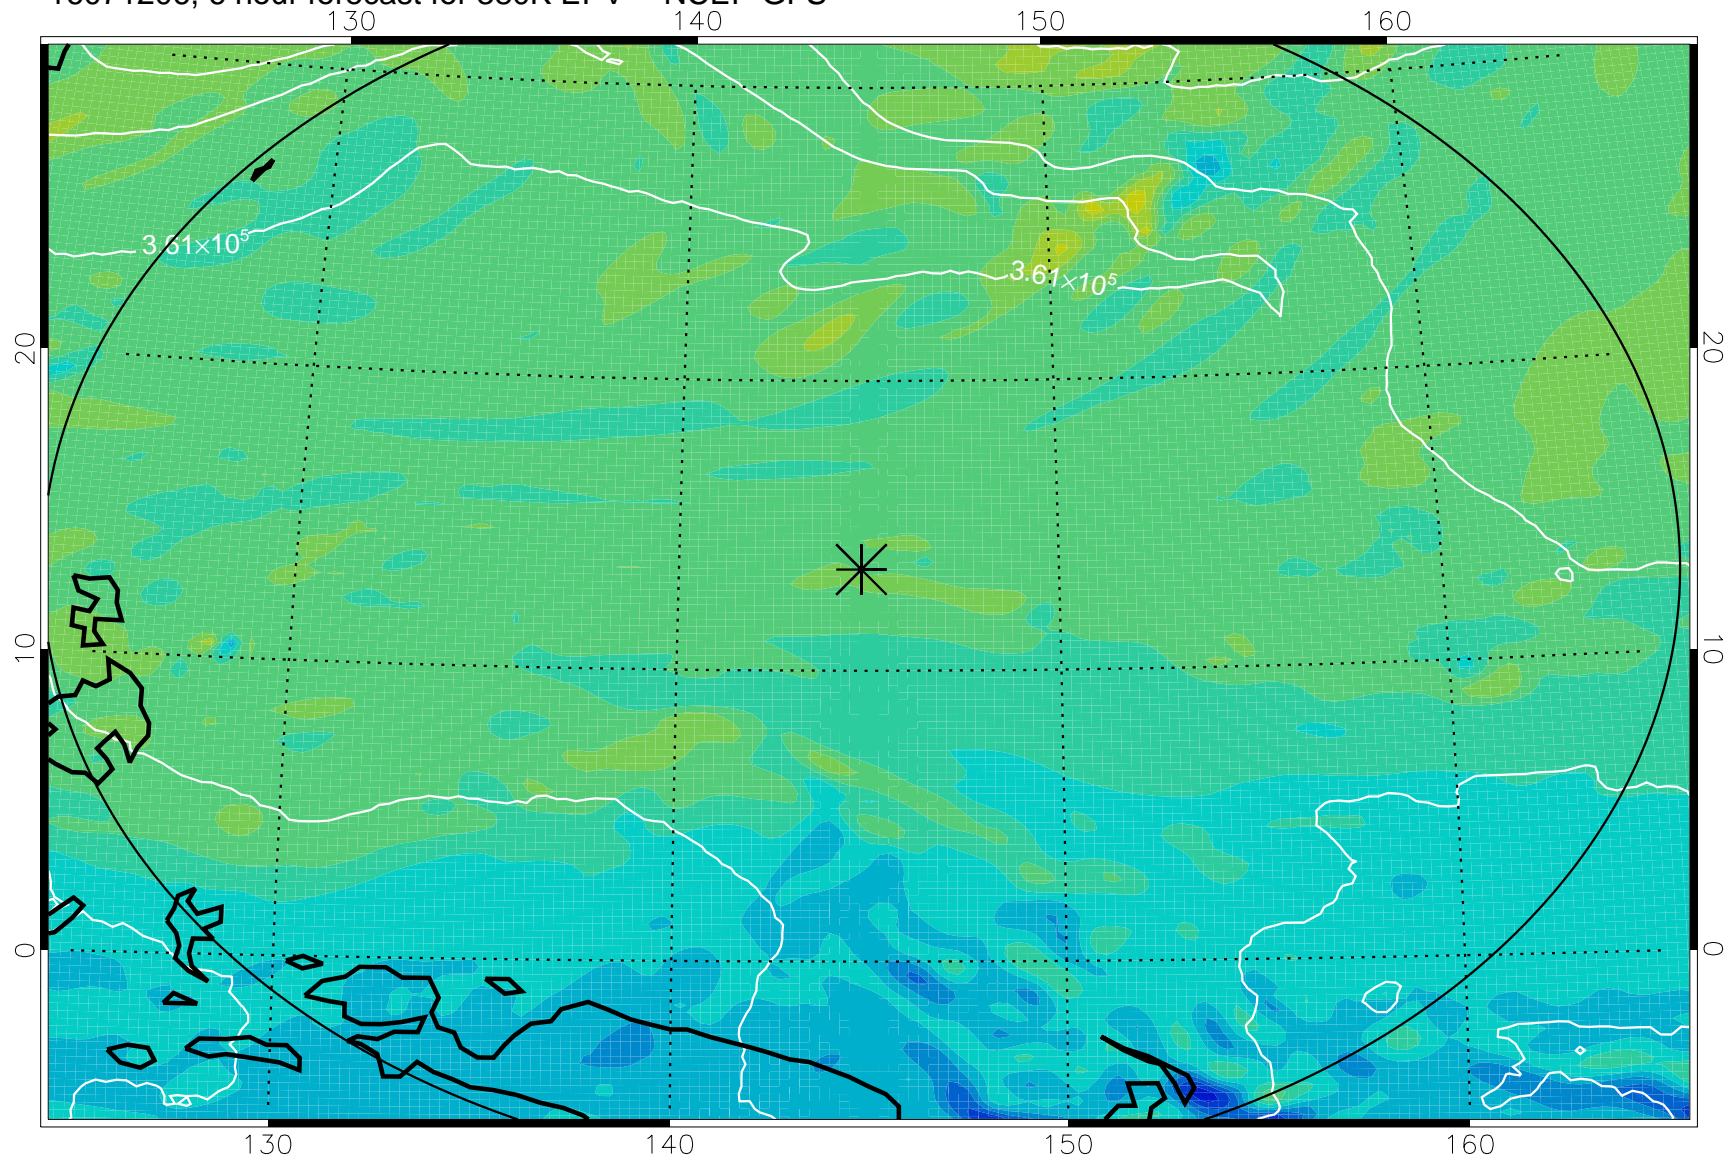

16071206, 6 hour forecast for 380K EPV -- NCEP GFS

380K Montgomery Streamfunction, white

Range ring of 2304 km

16071212, 12 hour forecast for 380K EPV -- NCEP GFS

380K Montgomery Streamfunction, white

Range ring of 2304 km

16071218, 18 hour forecast for 380K EPV -- NCEP GFS

380K Montgomery Streamfunction, white

Range ring of 2304 km

16071300, 24 hour forecast for 380K EPV -- NCEP GFS

380K Montgomery Streamfunction, white

Range ring of 2304 km

16071306, 30 hour forecast for 380K EPV -- NCEP GFS

380K Montgomery Streamfunction, white

Range ring of 2304 km

16071312, 36 hour forecast for 380K EPV -- NCEP GFS

380K Montgomery Streamfunction, white

Range ring of 2304 km

16071318, 42 hour forecast for 380K EPV -- NCEP GFS

380K Montgomery Streamfunction, white

Range ring of 2304 km

16071400, 48 hour forecast for 380K EPV -- NCEP GFS

380K Montgomery Streamfunction, white

Range ring of 2304 km