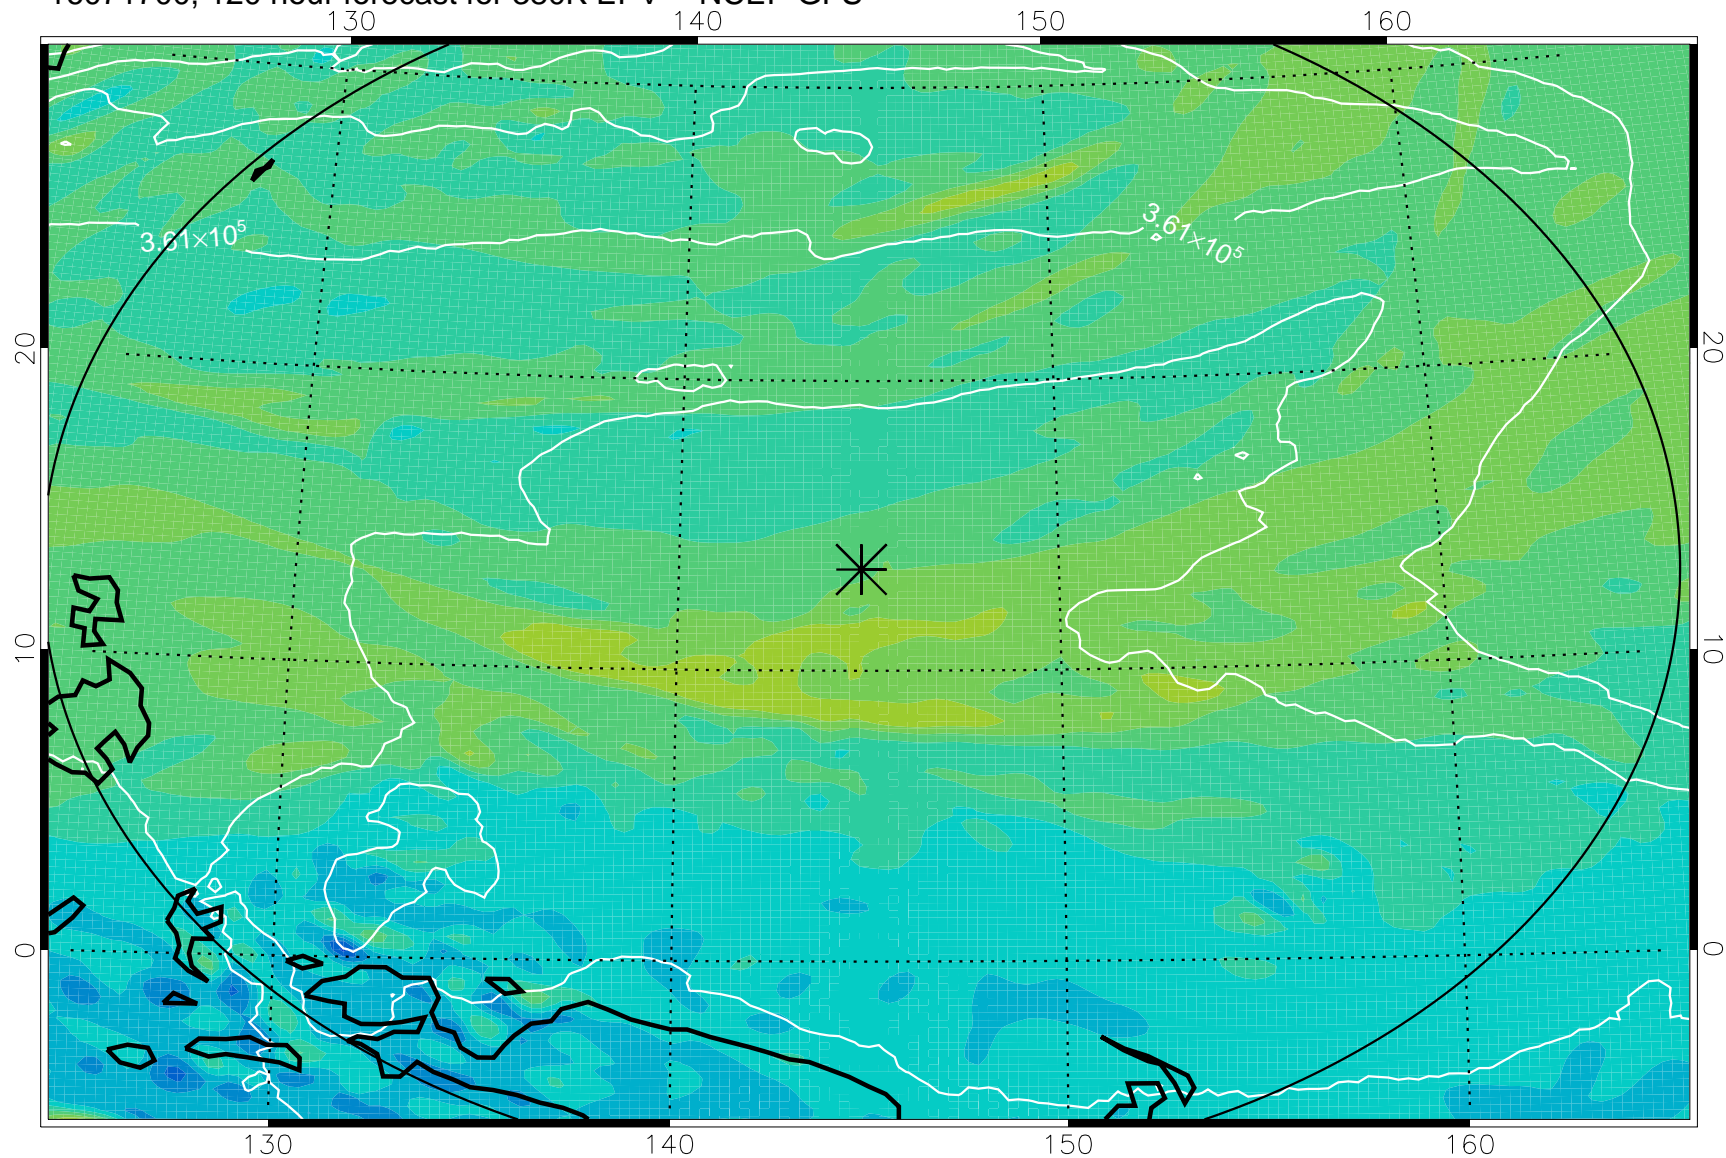

16071506, 78 hour forecast for 380K EPV -- NCEP GFS

380K Montgomery Streamfunction, white

Range ring of 2304 km

16071512, 84 hour forecast for 380K EPV -- NCEP GFS

380K Montgomery Streamfunction, white

Range ring of 2304 km

16071518, 90 hour forecast for 380K EPV -- NCEP GFS

380K Montgomery Streamfunction, white

Range ring of 2304 km

16071600, 96 hour forecast for 380K EPV -- NCEP GFS

380K Montgomery Streamfunction, white

Range ring of 2304 km

16071606, 102 hour forecast for 380K EPV -- NCEP GFS

380K Montgomery Streamfunction, white

Range ring of 2304 km

16071612, 108 hour forecast for 380K EPV -- NCEP GFS

380K Montgomery Streamfunction, white

Range ring of 2304 km

16071618, 114 hour forecast for 380K EPV -- NCEP GFS

380K Montgomery Streamfunction, white

Range ring of 2304 km

16071700, 120 hour forecast for 380K EPV -- NCEP GFS

380K Montgomery Streamfunction, white

Range ring of 2304 km