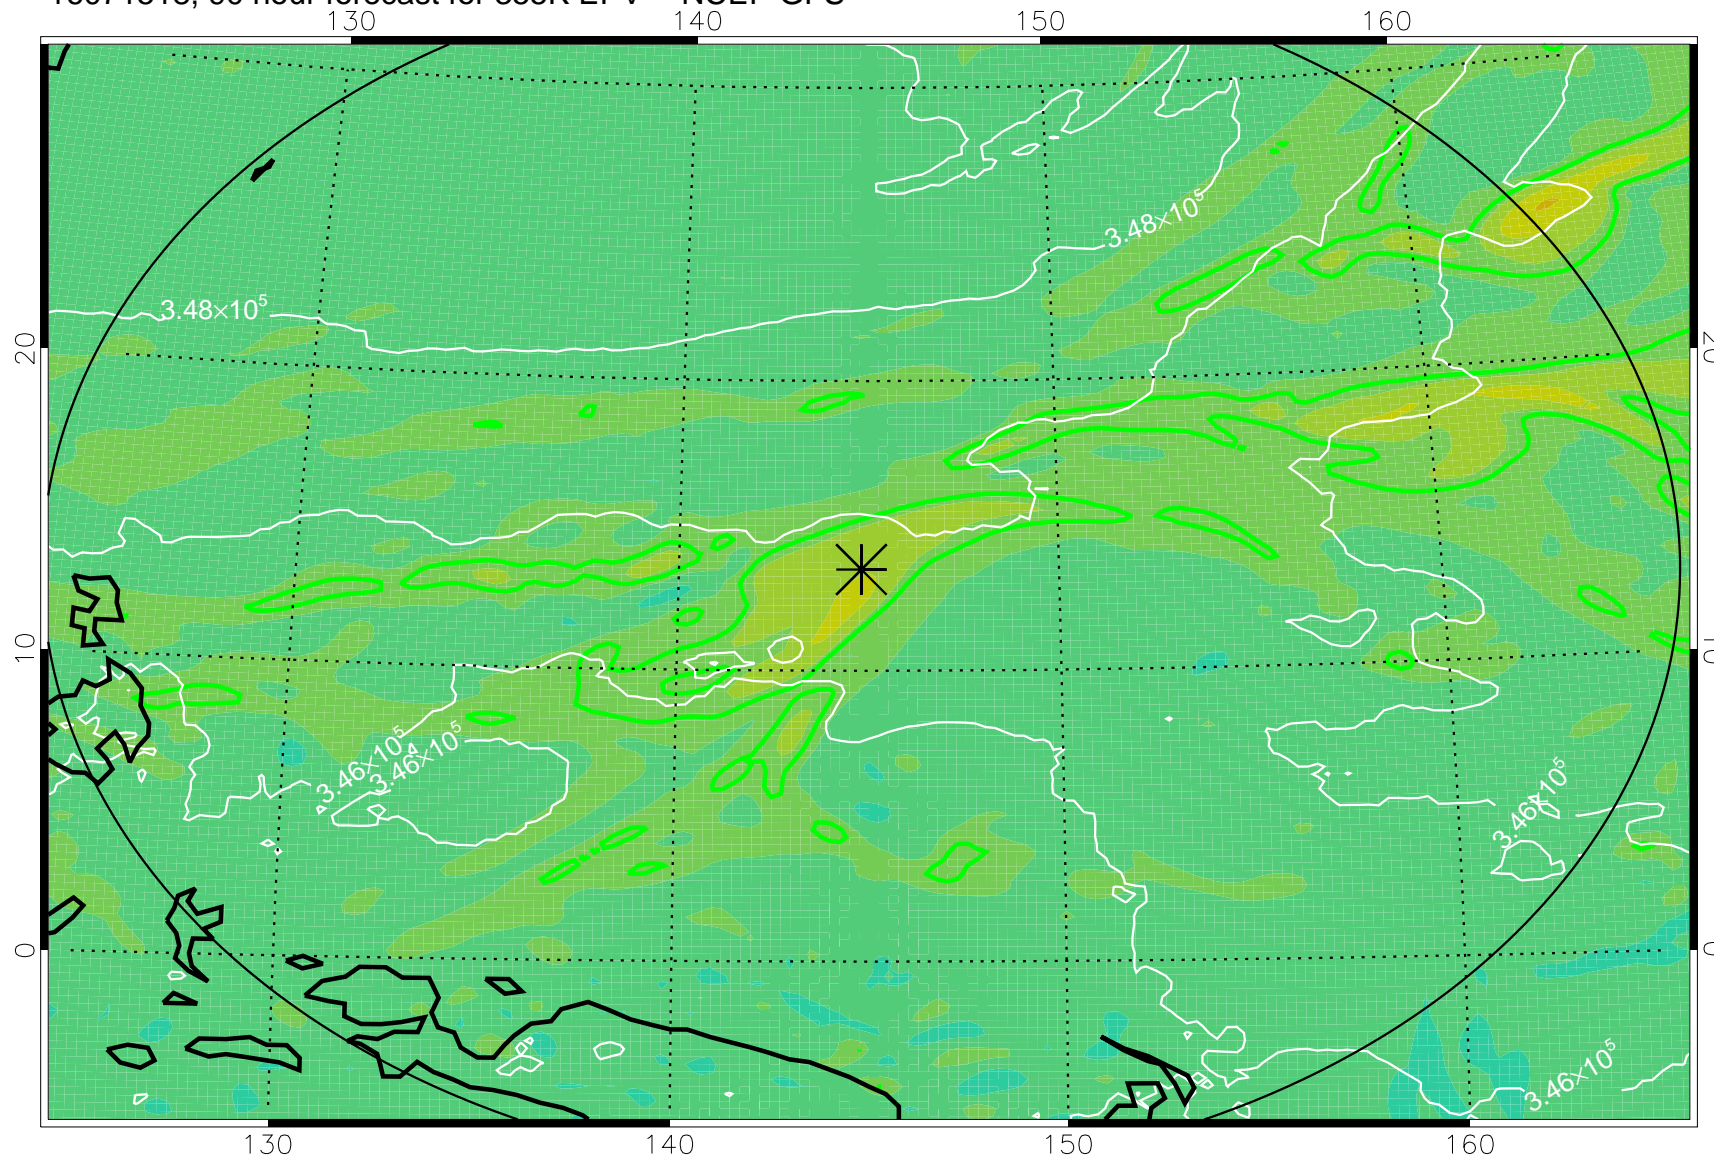

16071418, 66 hour forecast for 355K EPV -- NCEP GFS

355K Montgomery Streamfunction, white  
EPV Tropopause (2 PVU) Position  
Range ring of 2304 km

16071500, 72 hour forecast for 355K EPV -- NCEP GFS

355K Montgomery Streamfunction, white  
EPV Tropopause (2 PVU) Position  
Range ring of 2304 km

16071506, 78 hour forecast for 355K EPV -- NCEP GFS

355K Montgomery Streamfunction, white  
EPV Tropopause (2 PVU) Position  
Range ring of 2304 km

16071518, 90 hour forecast for 355K EPV -- NCEP GFS

355K Montgomery Streamfunction, white  
EPV Tropopause (2 PVU) Position  
Range ring of 2304 km

16071600, 96 hour forecast for 355K EPV -- NCEP GFS

355K Montgomery Streamfunction, white  
EPV Tropopause (2 PVU) Position  
Range ring of 2304 km

16071606, 102 hour forecast for 355K EPV -- NCEP GFS

355K Montgomery Streamfunction, white  
EPV Tropopause (2 PVU) Position  
Range ring of 2304 km

16071700, 120 hour forecast for 355K EPV -- NCEP GFS

355K Montgomery Streamfunction, white  
EPV Tropopause (2 PVU) Position  
Range ring of 2304 km