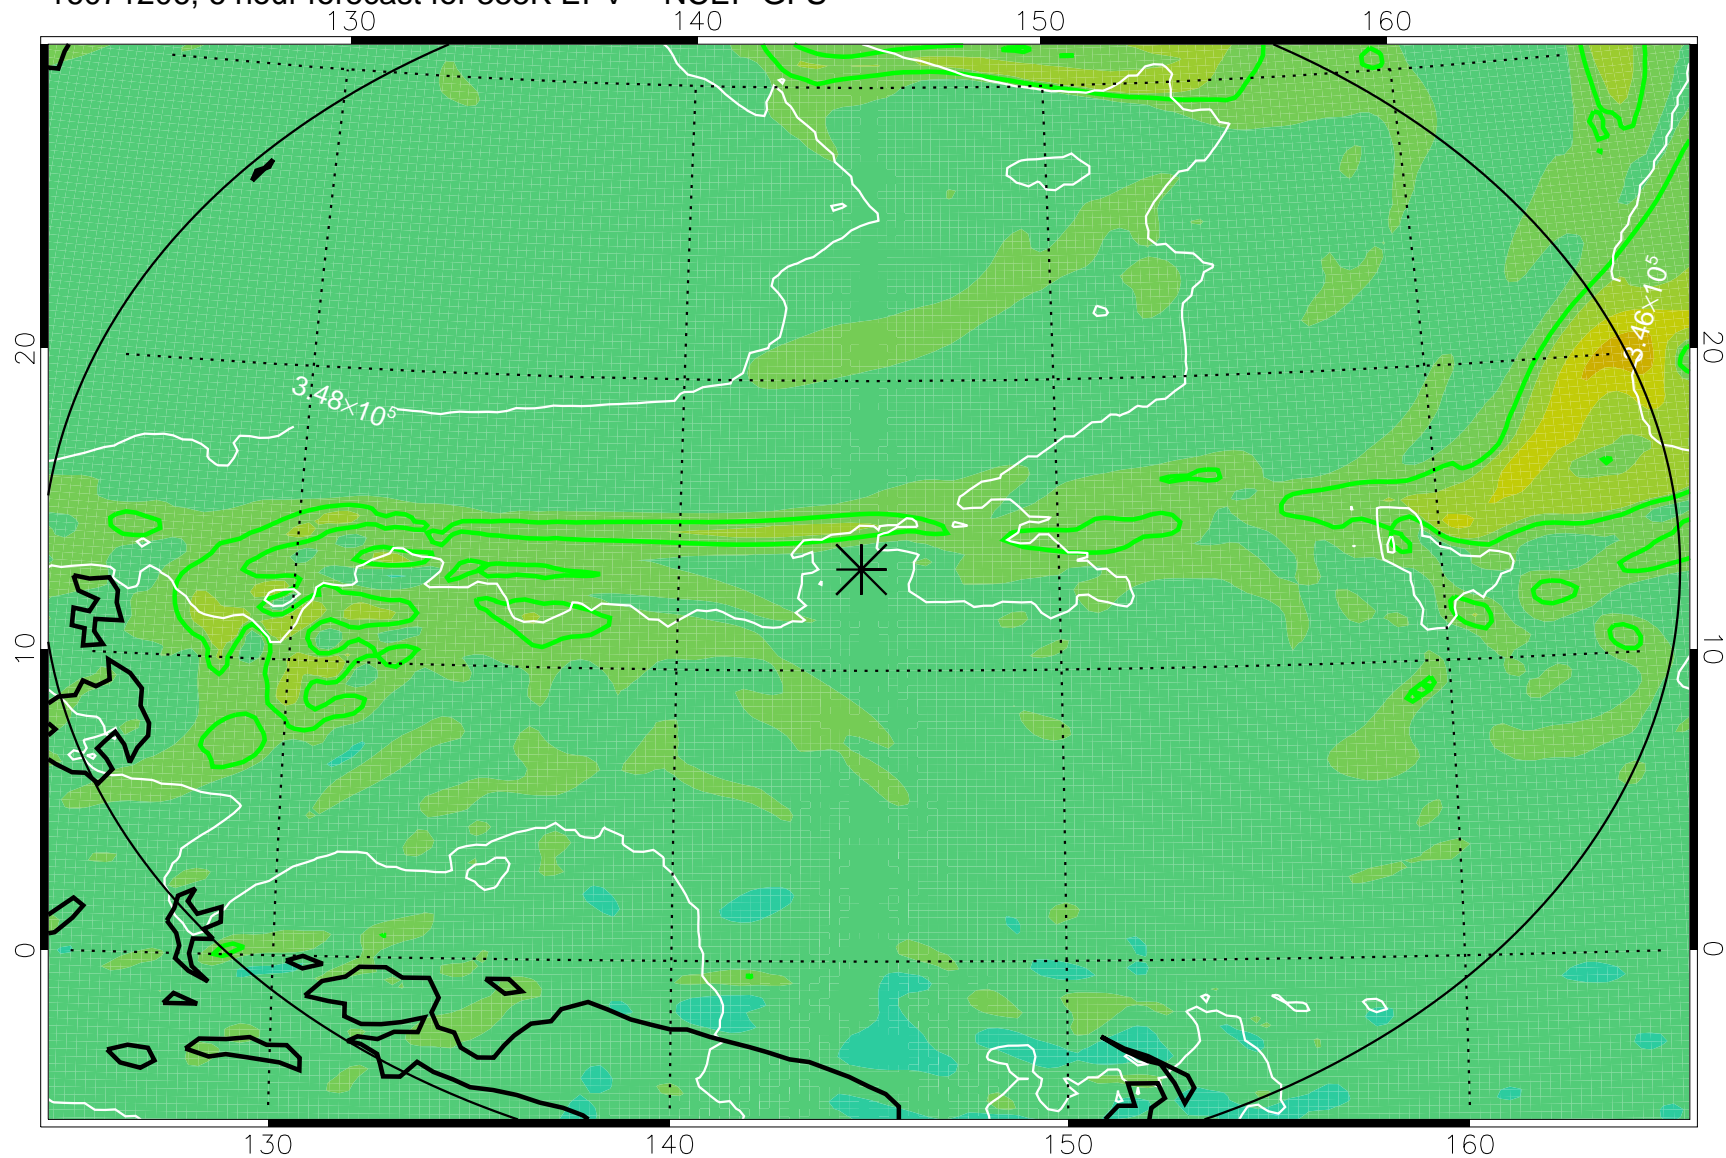

16071206, 6 hour forecast for 355K EPV -- NCEP GFS

355K Montgomery Streamfunction, white  
EPV Tropopause (2 PVU) Position  
Range ring of 2304 km

16071212, 12 hour forecast for 355K EPV -- NCEP GFS

355K Montgomery Streamfunction, white  
EPV Tropopause (2 PVU) Position  
Range ring of 2304 km

16071218, 18 hour forecast for 355K EPV -- NCEP GFS

355K Montgomery Streamfunction, white  
EPV Tropopause (2 PVU) Position  
Range ring of 2304 km

16071300, 24 hour forecast for 355K EPV -- NCEP GFS

355K Montgomery Streamfunction, white  
EPV Tropopause (2 PVU) Position  
Range ring of 2304 km

16071306, 30 hour forecast for 355K EPV -- NCEP GFS

355K Montgomery Streamfunction, white  
EPV Tropopause (2 PVU) Position  
Range ring of 2304 km

16071312, 36 hour forecast for 355K EPV -- NCEP GFS

355K Montgomery Streamfunction, white  
EPV Tropopause (2 PVU) Position  
Range ring of 2304 km

16071700, 120 hour forecast for 355K EPV -- NCEP GFS

355K Montgomery Streamfunction, white  
EPV Tropopause (2 PVU) Position  
Range ring of 2304 km