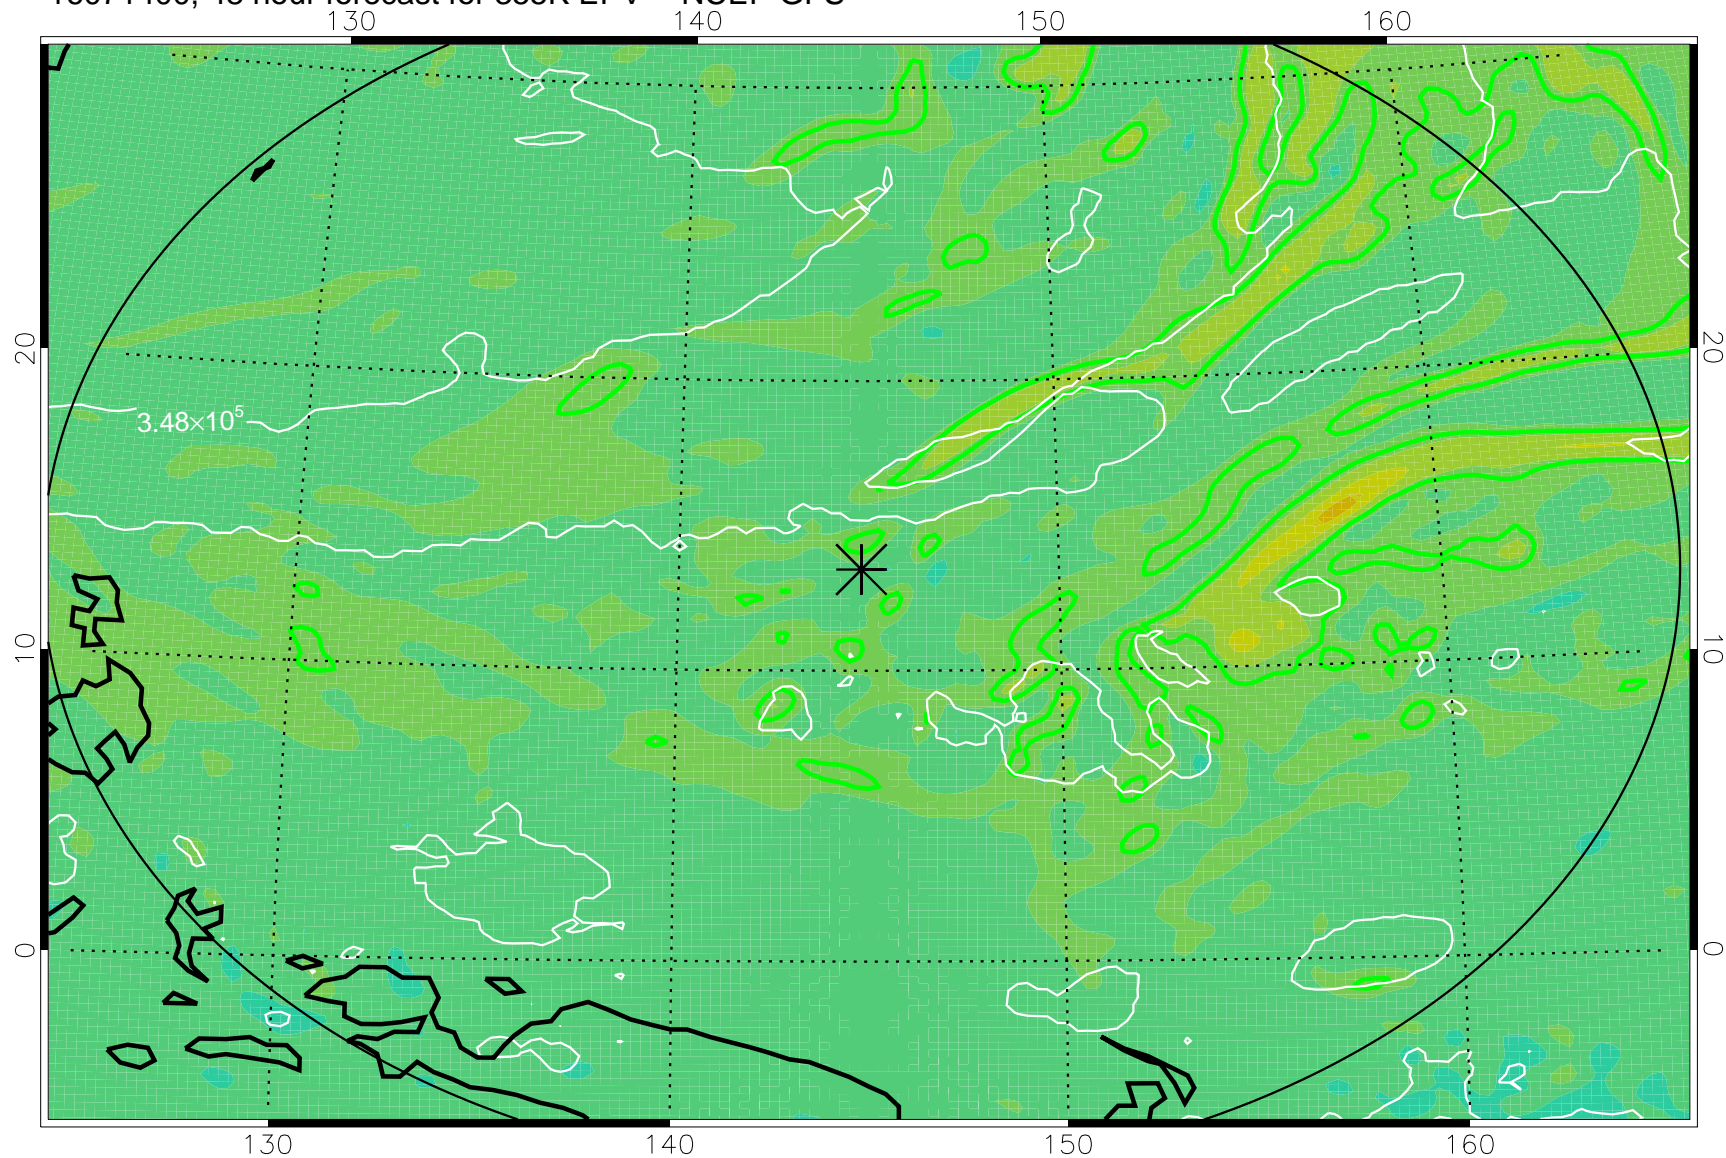

16071306, 30 hour forecast for 355K EPV -- NCEP GFS

355K Montgomery Streamfunction, white  
EPV Tropopause (2 PVU) Position  
Range ring of 2304 km

16071312, 36 hour forecast for 355K EPV -- NCEP GFS

355K Montgomery Streamfunction, white  
EPV Tropopause (2 PVU) Position  
Range ring of 2304 km

16071318, 42 hour forecast for 355K EPV -- NCEP GFS

355K Montgomery Streamfunction, white  
EPV Tropopause (2 PVU) Position  
Range ring of 2304 km

16071400, 48 hour forecast for 355K EPV -- NCEP GFS

355K Montgomery Streamfunction, white  
EPV Tropopause (2 PVU) Position  
Range ring of 2304 km

16071406, 54 hour forecast for 355K EPV -- NCEP GFS

355K Montgomery Streamfunction, white  
EPV Tropopause (2 PVU) Position  
Range ring of 2304 km

16071412, 60 hour forecast for 355K EPV -- NCEP GFS

355K Montgomery Streamfunction, white  
EPV Tropopause (2 PVU) Position  
Range ring of 2304 km

16071700, 120 hour forecast for 355K EPV -- NCEP GFS

355K Montgomery Streamfunction, white  
EPV Tropopause (2 PVU) Position  
Range ring of 2304 km