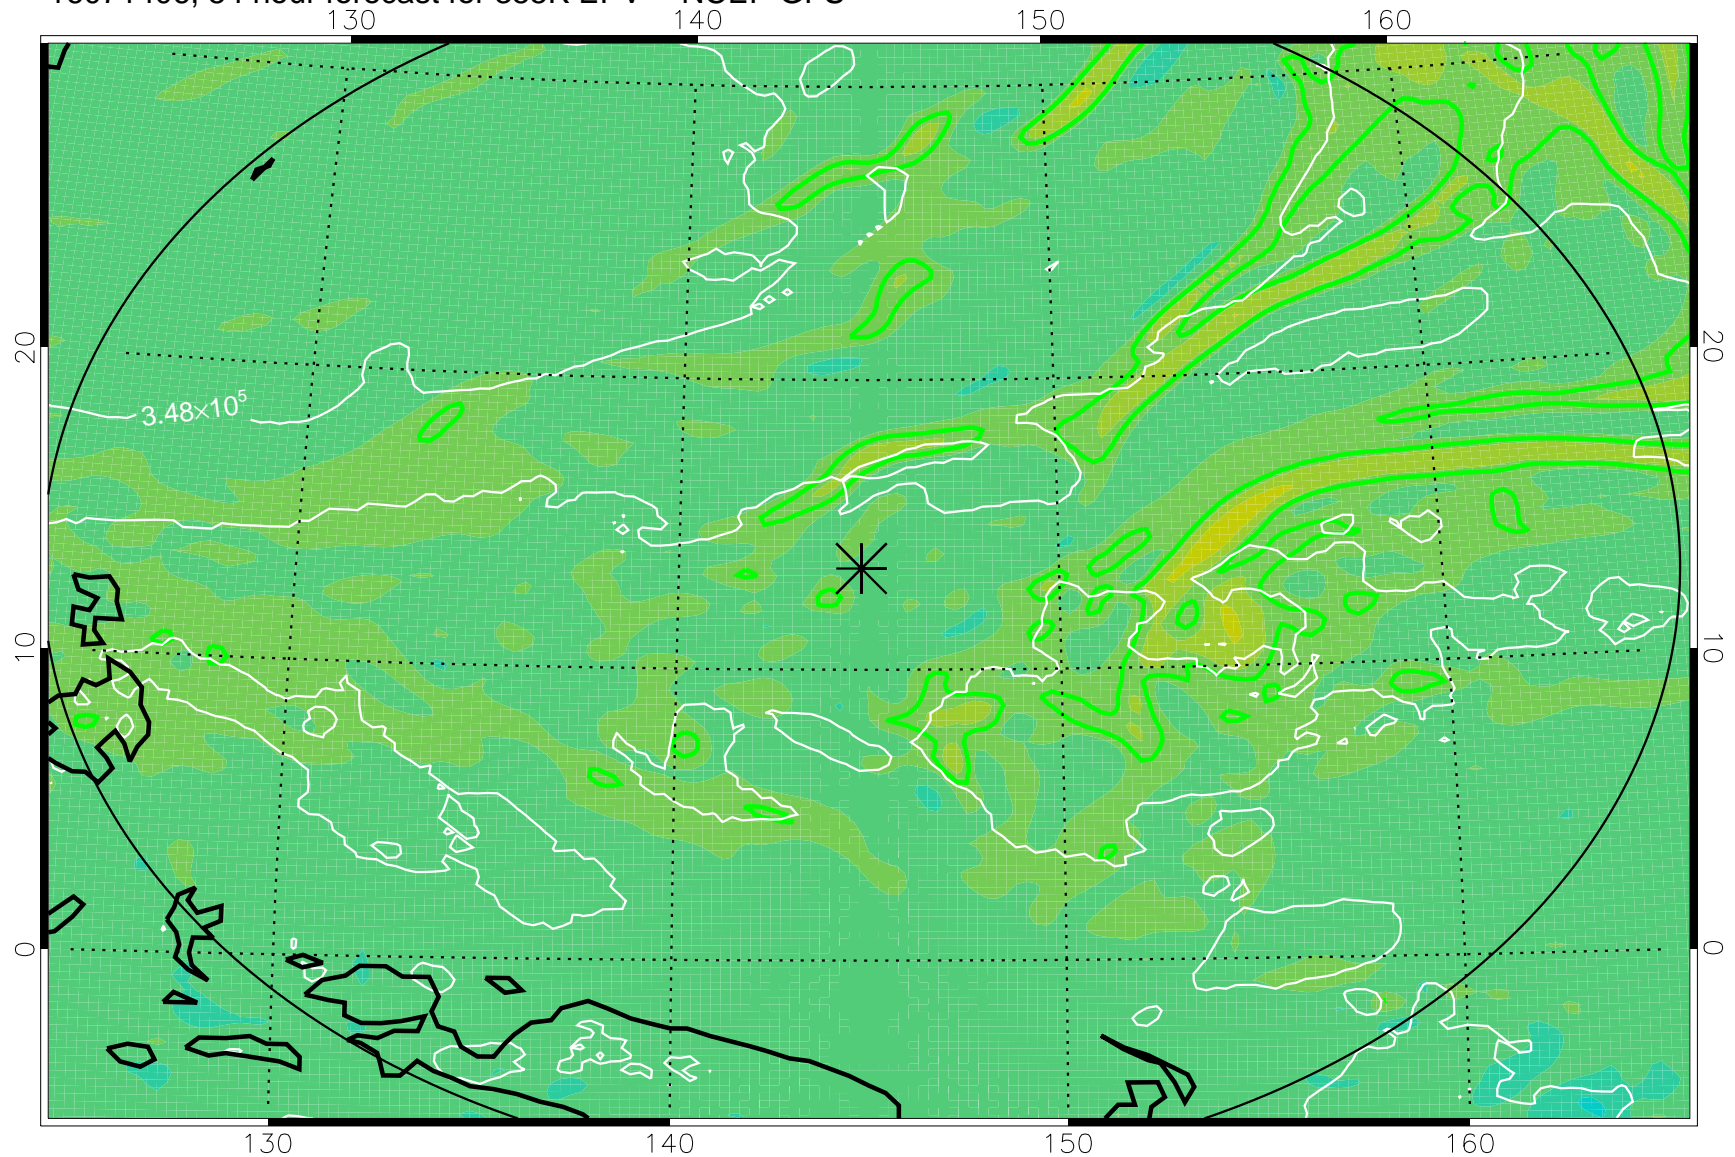

16071318, 42 hour forecast for 355K EPV -- NCEP GFS

355K Montgomery Streamfunction, white  
EPV Tropopause (2 PVU) Position  
Range ring of 2304 km

16071400, 48 hour forecast for 355K EPV -- NCEP GFS

355K Montgomery Streamfunction, white  
EPV Tropopause (2 PVU) Position  
Range ring of 2304 km

16071406, 54 hour forecast for 355K EPV -- NCEP GFS

355K Montgomery Streamfunction, white  
EPV Tropopause (2 PVU) Position  
Range ring of 2304 km

16071412, 60 hour forecast for 355K EPV -- NCEP GFS

355K Montgomery Streamfunction, white  
EPV Tropopause (2 PVU) Position  
Range ring of 2304 km

16071418, 66 hour forecast for 355K EPV -- NCEP GFS

355K Montgomery Streamfunction, white  
EPV Tropopause (2 PVU) Position  
Range ring of 2304 km

16071500, 72 hour forecast for 355K EPV -- NCEP GFS

355K Montgomery Streamfunction, white  
EPV Tropopause (2 PVU) Position  
Range ring of 2304 km

16071700, 120 hour forecast for 355K EPV -- NCEP GFS

355K Montgomery Streamfunction, white  
EPV Tropopause (2 PVU) Position  
Range ring of 2304 km