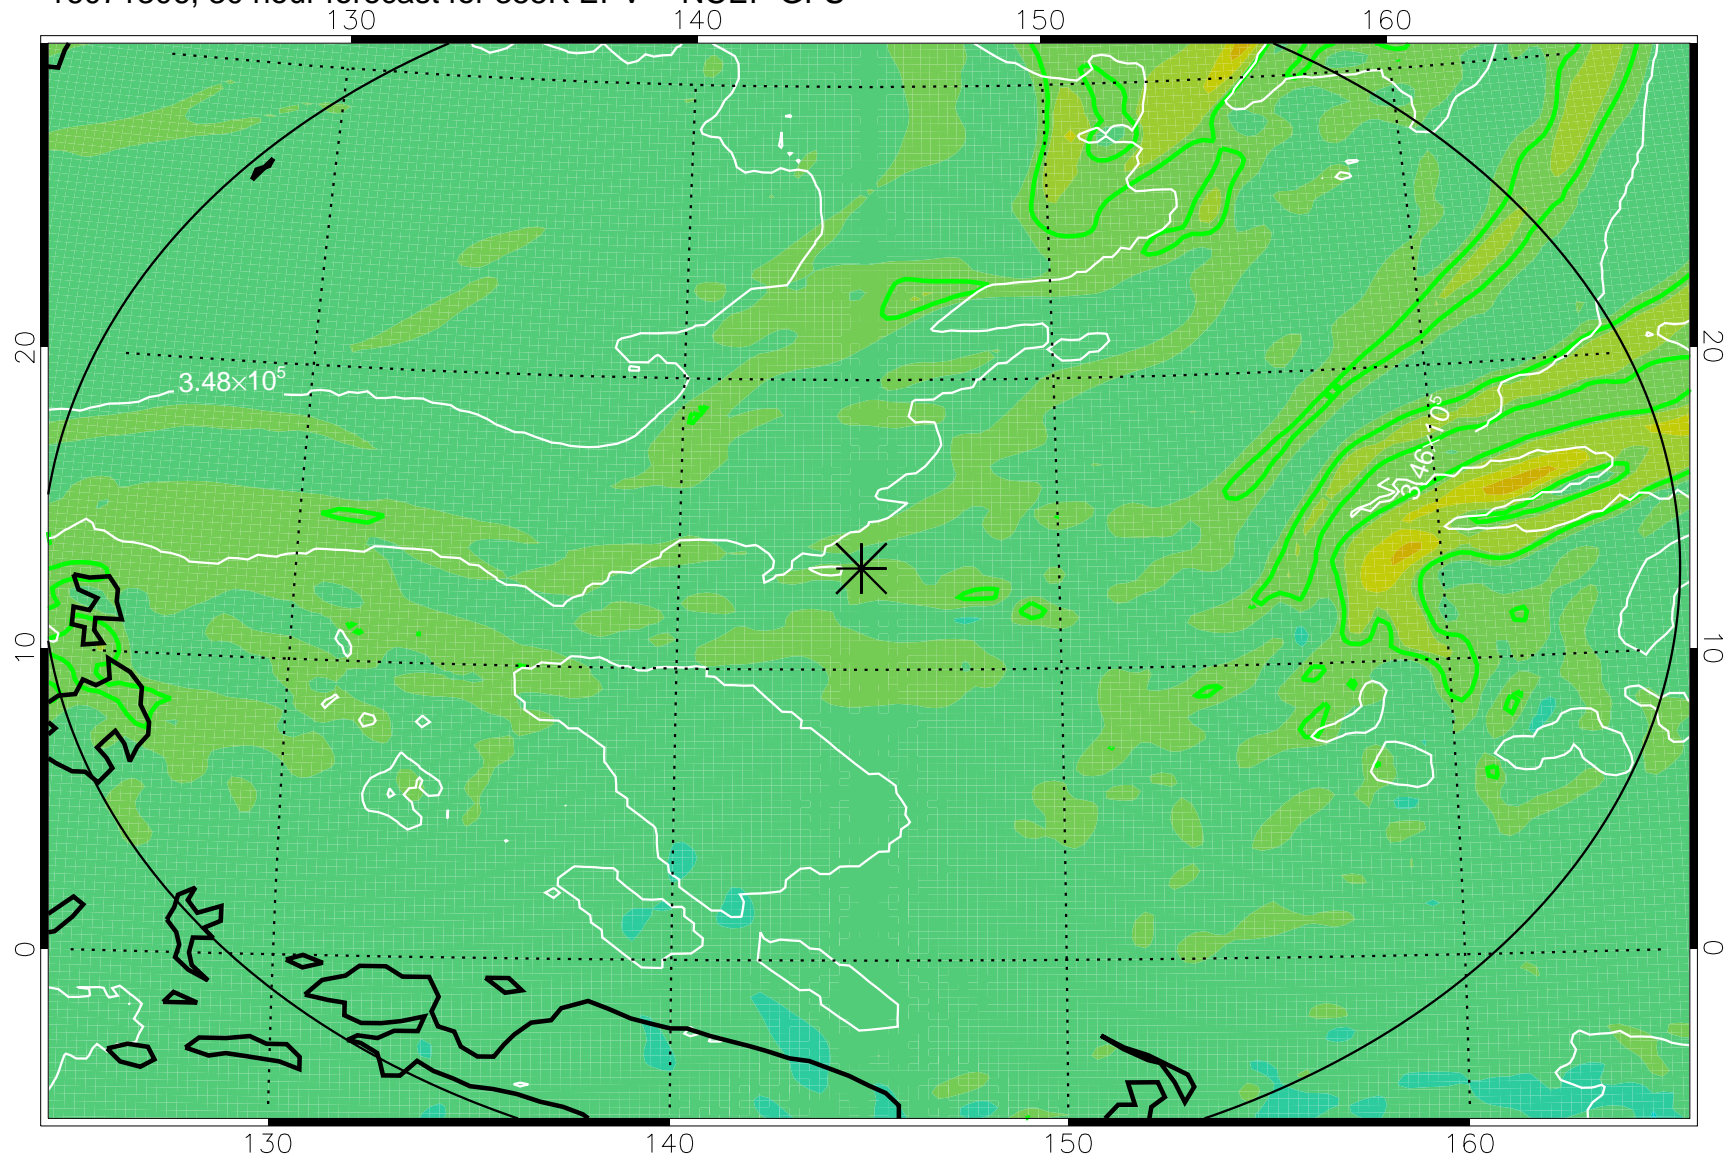

16071218, 18 hour forecast for 355K EPV -- NCEP GFS

355K Montgomery Streamfunction, white  
EPV Tropopause (2 PVU) Position  
Range ring of 2304 km

16071300, 24 hour forecast for 355K EPV -- NCEP GFS

355K Montgomery Streamfunction, white  
EPV Tropopause (2 PVU) Position  
Range ring of 2304 km

16071306, 30 hour forecast for 355K EPV -- NCEP GFS

355K Montgomery Streamfunction, white  
EPV Tropopause (2 PVU) Position  
Range ring of 2304 km

16071312, 36 hour forecast for 355K EPV -- NCEP GFS

355K Montgomery Streamfunction, white  
EPV Tropopause (2 PVU) Position  
Range ring of 2304 km

16071318, 42 hour forecast for 355K EPV -- NCEP GFS

355K Montgomery Streamfunction, white  
EPV Tropopause (2 PVU) Position  
Range ring of 2304 km

16071400, 48 hour forecast for 355K EPV -- NCEP GFS

355K Montgomery Streamfunction, white  
EPV Tropopause (2 PVU) Position  
Range ring of 2304 km

16071700, 120 hour forecast for 355K EPV -- NCEP GFS

355K Montgomery Streamfunction, white  
EPV Tropopause (2 PVU) Position  
Range ring of 2304 km