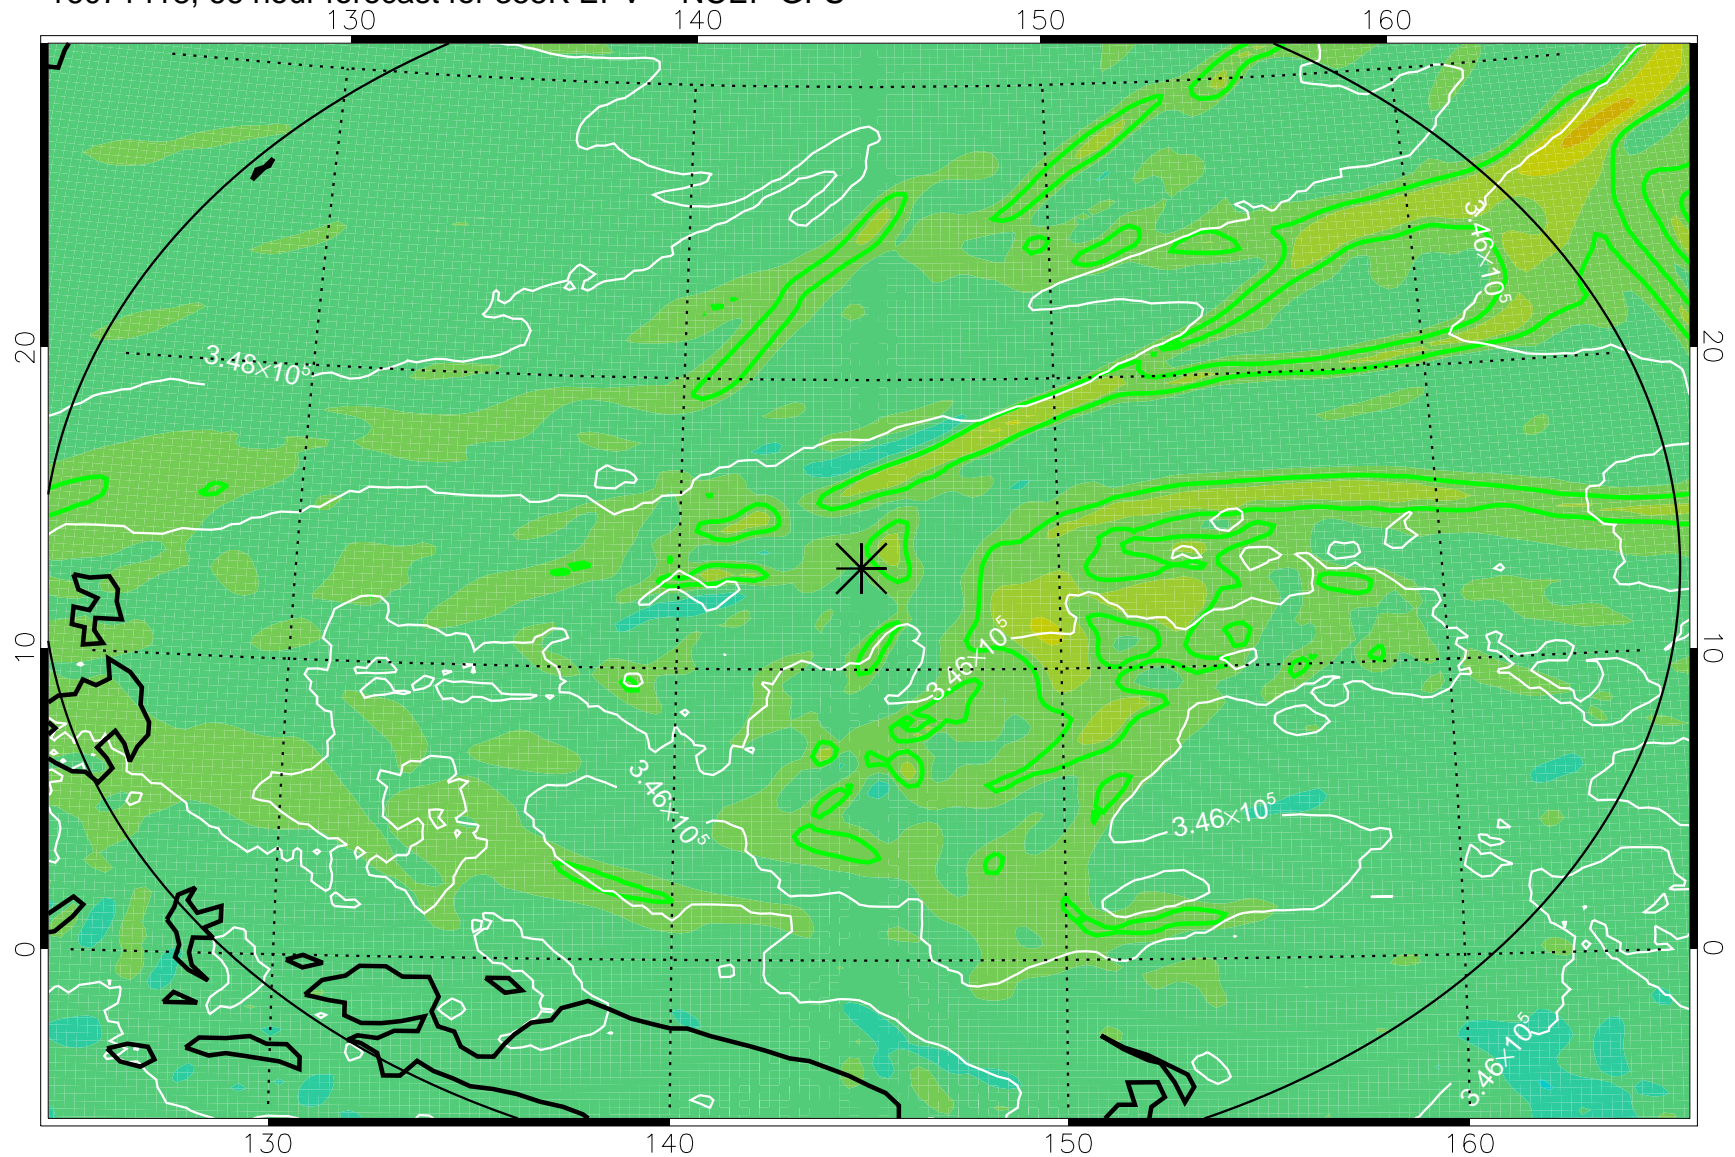

16071406, 54 hour forecast for 355K EPV -- NCEP GFS

355K Montgomery Streamfunction, white  
EPV Tropopause (2 PVU) Position  
Range ring of 2304 km

16071412, 60 hour forecast for 355K EPV -- NCEP GFS

355K Montgomery Streamfunction, white  
EPV Tropopause (2 PVU) Position  
Range ring of 2304 km

16071418, 66 hour forecast for 355K EPV -- NCEP GFS

355K Montgomery Streamfunction, white  
EPV Tropopause (2 PVU) Position  
Range ring of 2304 km

16071500, 72 hour forecast for 355K EPV -- NCEP GFS

355K Montgomery Streamfunction, white  
EPV Tropopause (2 PVU) Position  
Range ring of 2304 km

16071506, 78 hour forecast for 355K EPV -- NCEP GFS

355K Montgomery Streamfunction, white  
EPV Tropopause (2 PVU) Position  
Range ring of 2304 km

16071518, 90 hour forecast for 355K EPV -- NCEP GFS

355K Montgomery Streamfunction, white  
EPV Tropopause (2 PVU) Position  
Range ring of 2304 km

16071700, 120 hour forecast for 355K EPV -- NCEP GFS

355K Montgomery Streamfunction, white  
EPV Tropopause (2 PVU) Position  
Range ring of 2304 km