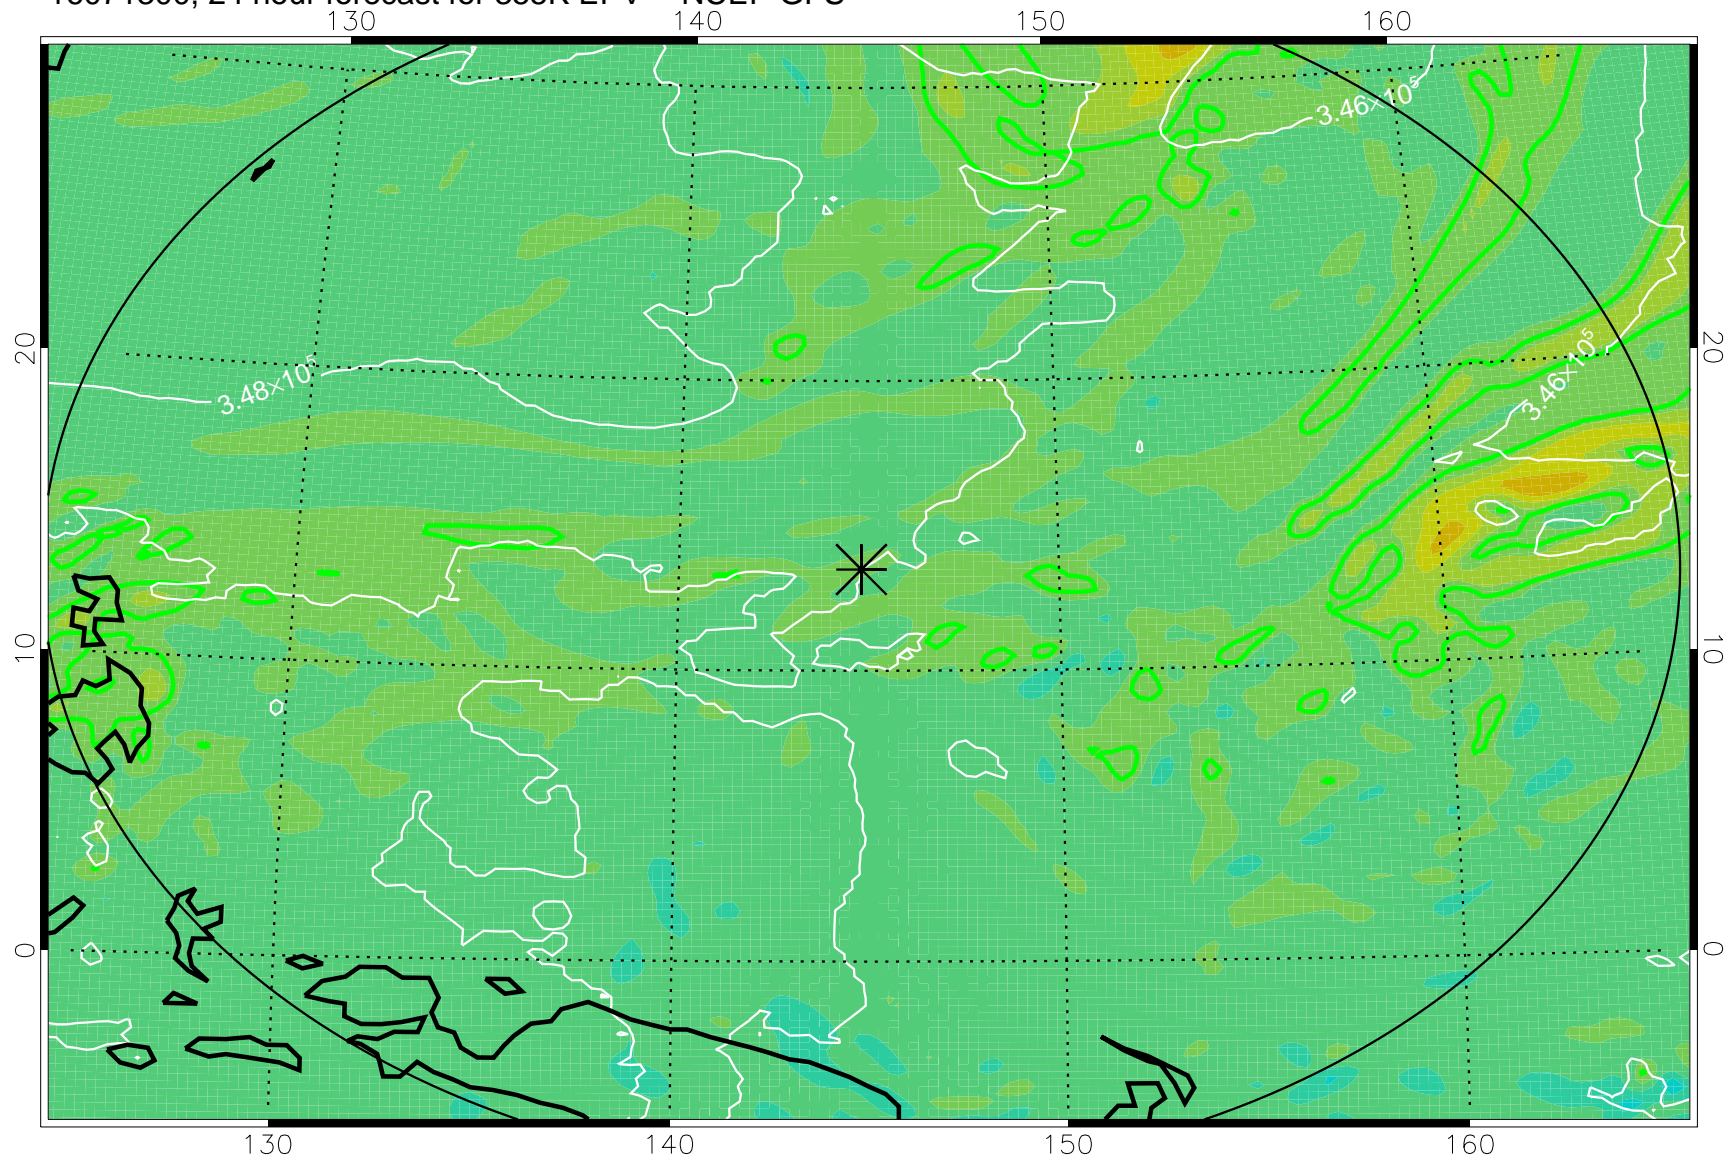

16071206, 6 hour forecast for 355K EPV -- NCEP GFS

355K Montgomery Streamfunction, white  
EPV Tropopause (2 PVU) Position  
Range ring of 2304 km

16071212, 12 hour forecast for 355K EPV -- NCEP GFS

355K Montgomery Streamfunction, white  
EPV Tropopause (2 PVU) Position  
Range ring of 2304 km

16071218, 18 hour forecast for 355K EPV -- NCEP GFS

355K Montgomery Streamfunction, white  
EPV Tropopause (2 PVU) Position  
Range ring of 2304 km

16071300, 24 hour forecast for 355K EPV -- NCEP GFS

355K Montgomery Streamfunction, white  
EPV Tropopause (2 PVU) Position  
Range ring of 2304 km

16071306, 30 hour forecast for 355K EPV -- NCEP GFS

355K Montgomery Streamfunction, white  
EPV Tropopause (2 PVU) Position  
Range ring of 2304 km

16071312, 36 hour forecast for 355K EPV -- NCEP GFS

355K Montgomery Streamfunction, white  
EPV Tropopause (2 PVU) Position  
Range ring of 2304 km

16071700, 120 hour forecast for 355K EPV -- NCEP GFS

355K Montgomery Streamfunction, white  
EPV Tropopause (2 PVU) Position  
Range ring of 2304 km