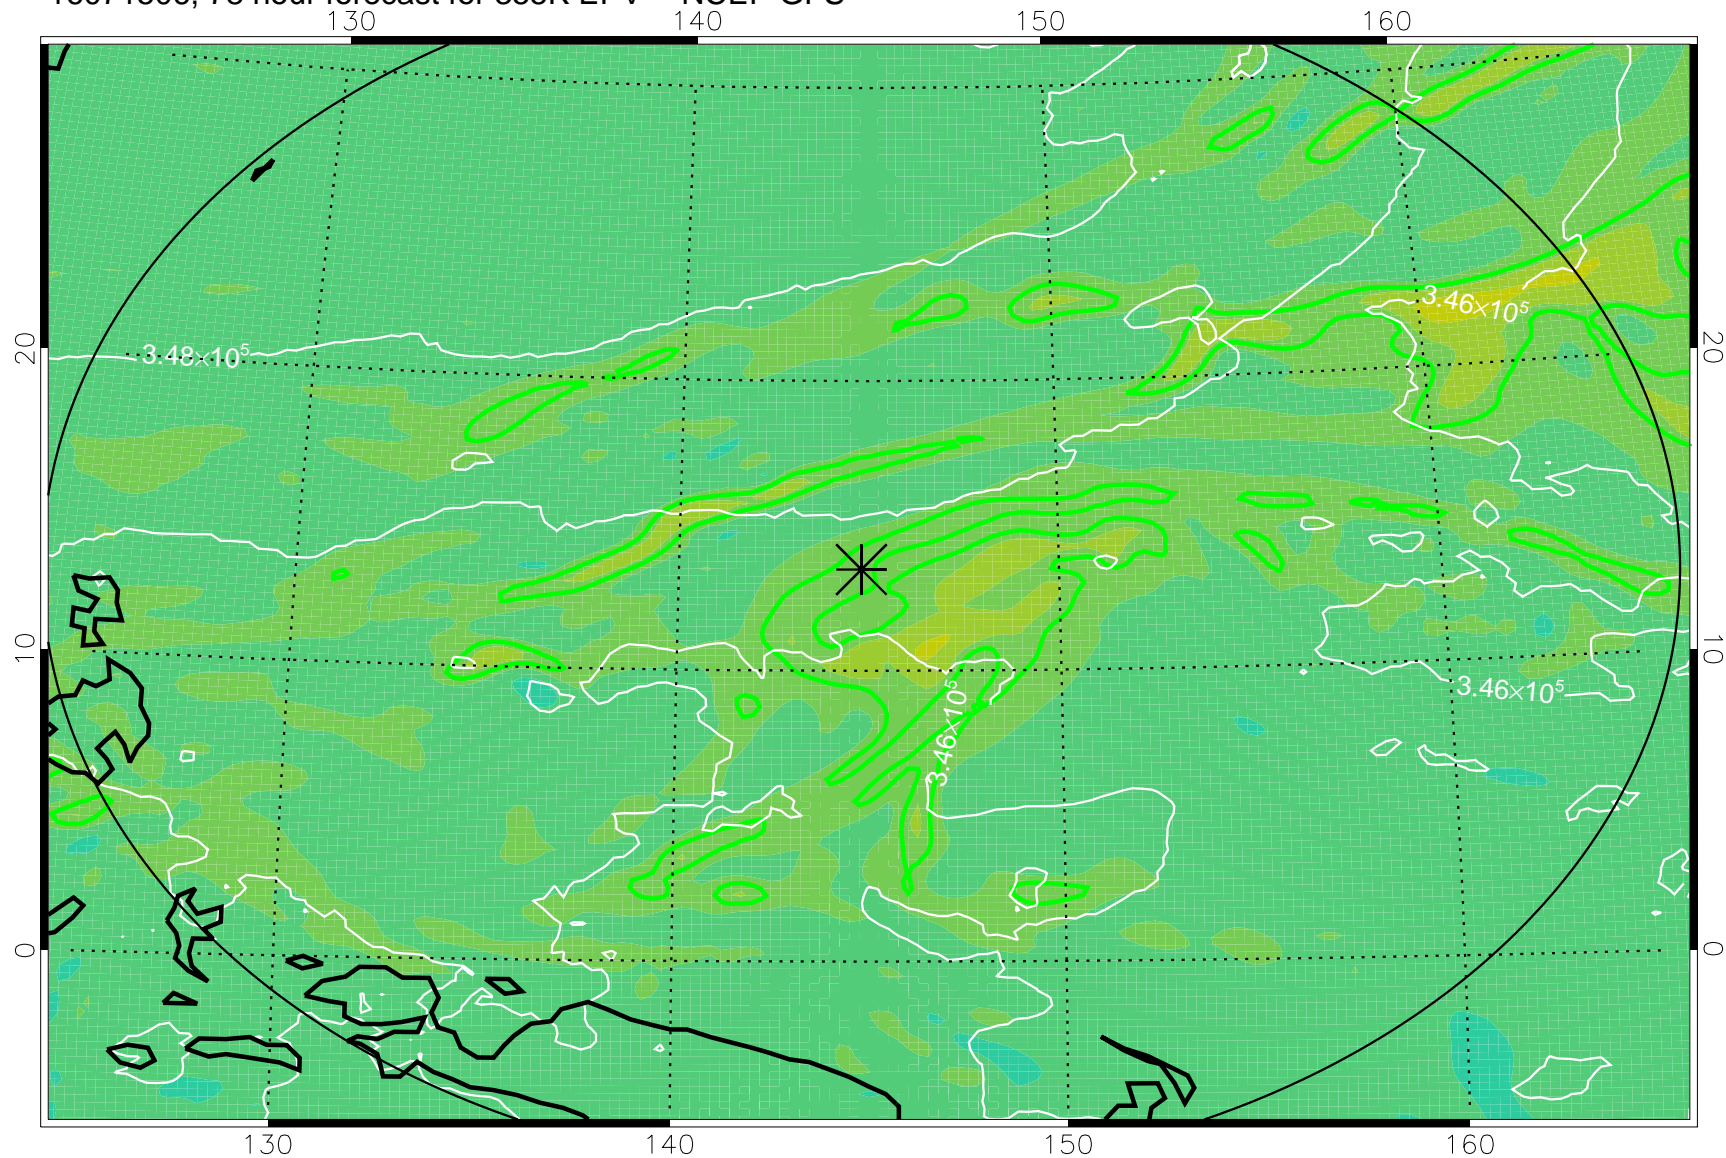

16071418, 66 hour forecast for 355K EPV -- NCEP GFS

355K Montgomery Streamfunction, white  
EPV Tropopause (2 PVU) Position  
Range ring of 2304 km

16071500, 72 hour forecast for 355K EPV -- NCEP GFS

355K Montgomery Streamfunction, white  
EPV Tropopause (2 PVU) Position  
Range ring of 2304 km

16071506, 78 hour forecast for 355K EPV -- NCEP GFS

355K Montgomery Streamfunction, white  
EPV Tropopause (2 PVU) Position  
Range ring of 2304 km

16071518, 90 hour forecast for 355K EPV -- NCEP GFS

355K Montgomery Streamfunction, white  
EPV Tropopause (2 PVU) Position  
Range ring of 2304 km

16071600, 96 hour forecast for 355K EPV -- NCEP GFS

355K Montgomery Streamfunction, white  
EPV Tropopause (2 PVU) Position  
Range ring of 2304 km

16071606, 102 hour forecast for 355K EPV -- NCEP GFS

355K Montgomery Streamfunction, white  
EPV Tropopause (2 PVU) Position  
Range ring of 2304 km

16071700, 120 hour forecast for 355K EPV -- NCEP GFS

355K Montgomery Streamfunction, white  
EPV Tropopause (2 PVU) Position  
Range ring of 2304 km