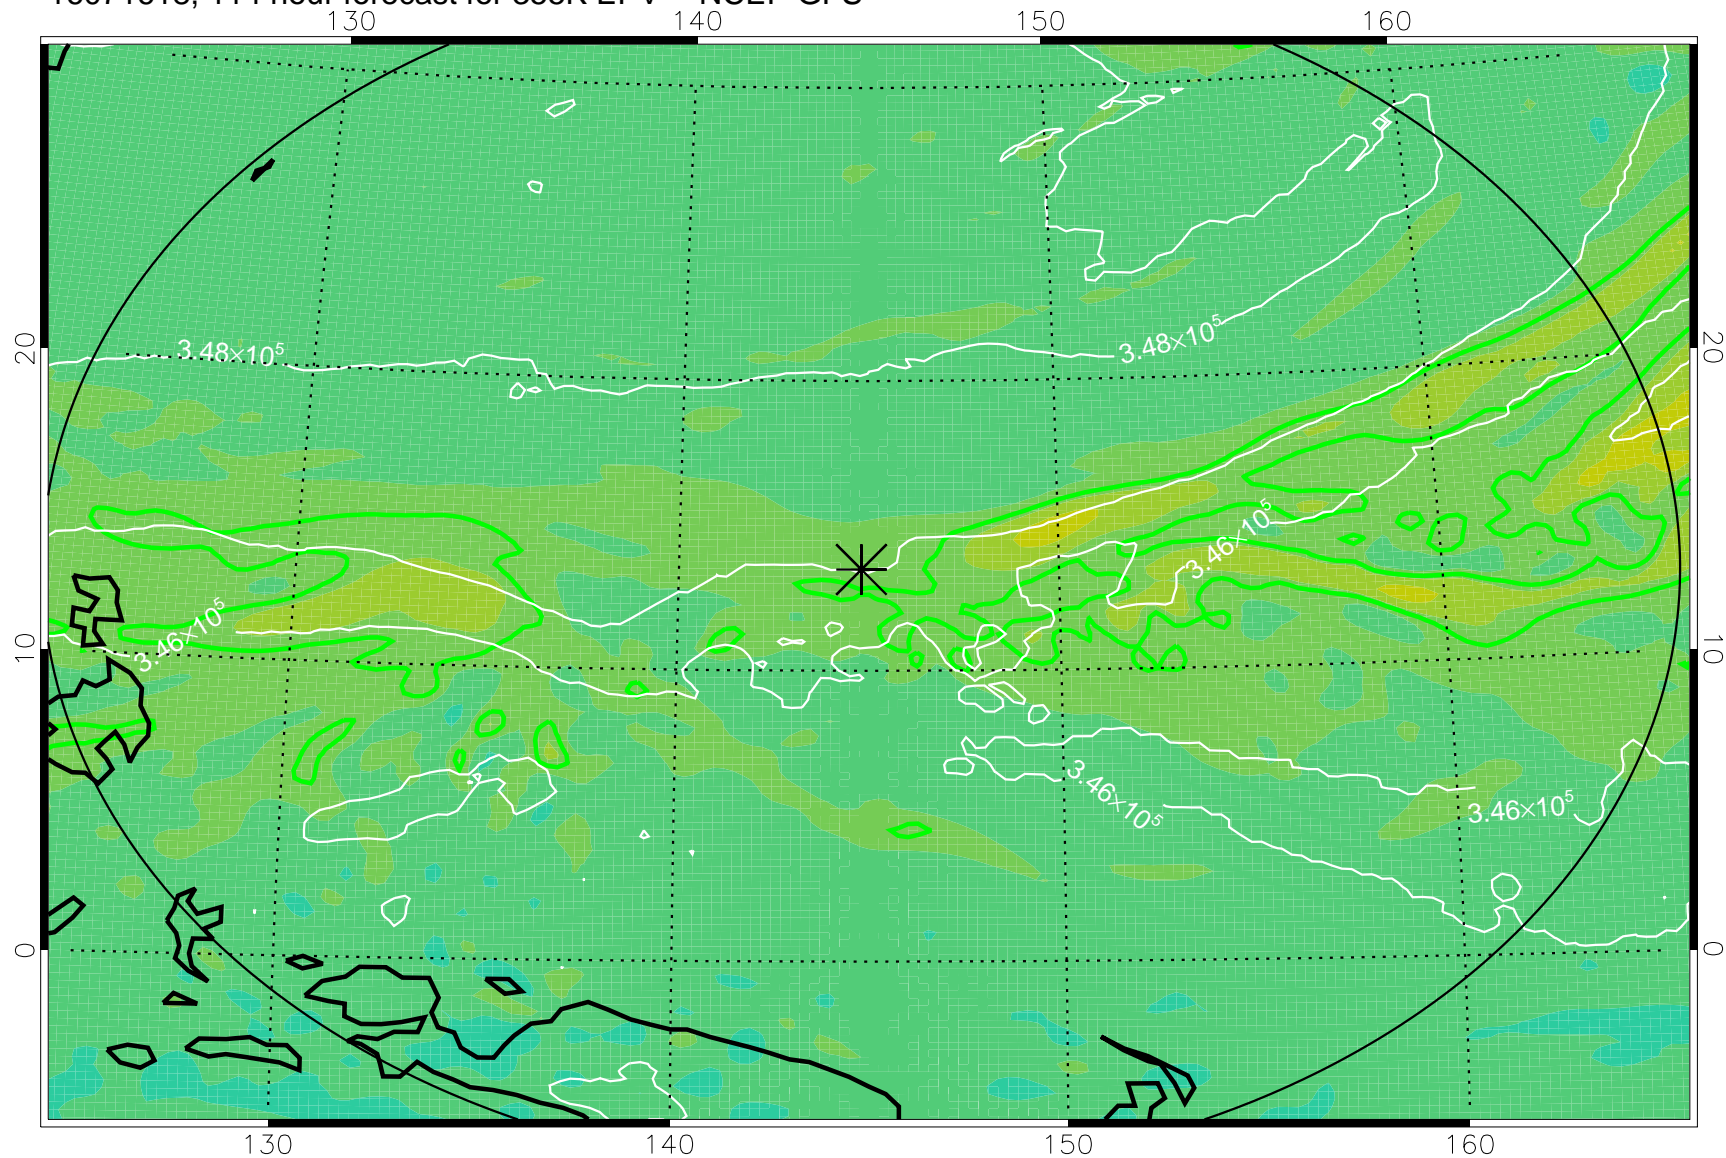

16071506, 78 hour forecast for 355K EPV -- NCEP GFS

355K Montgomery Streamfunction, white  
EPV Tropopause (2 PVU) Position  
Range ring of 2304 km

16071518, 90 hour forecast for 355K EPV -- NCEP GFS

355K Montgomery Streamfunction, white  
EPV Tropopause (2 PVU) Position  
Range ring of 2304 km

16071600, 96 hour forecast for 355K EPV -- NCEP GFS

355K Montgomery Streamfunction, white  
EPV Tropopause (2 PVU) Position  
Range ring of 2304 km

16071606, 102 hour forecast for 355K EPV -- NCEP GFS

355K Montgomery Streamfunction, white  
EPV Tropopause (2 PVU) Position  
Range ring of 2304 km

16071612, 108 hour forecast for 355K EPV -- NCEP GFS

355K Montgomery Streamfunction, white  
EPV Tropopause (2 PVU) Position  
Range ring of 2304 km

16071618, 114 hour forecast for 355K EPV -- NCEP GFS

355K Montgomery Streamfunction, white  
EPV Tropopause (2 PVU) Position  
Range ring of 2304 km

16071700, 120 hour forecast for 355K EPV -- NCEP GFS

355K Montgomery Streamfunction, white  
EPV Tropopause (2 PVU) Position  
Range ring of 2304 km