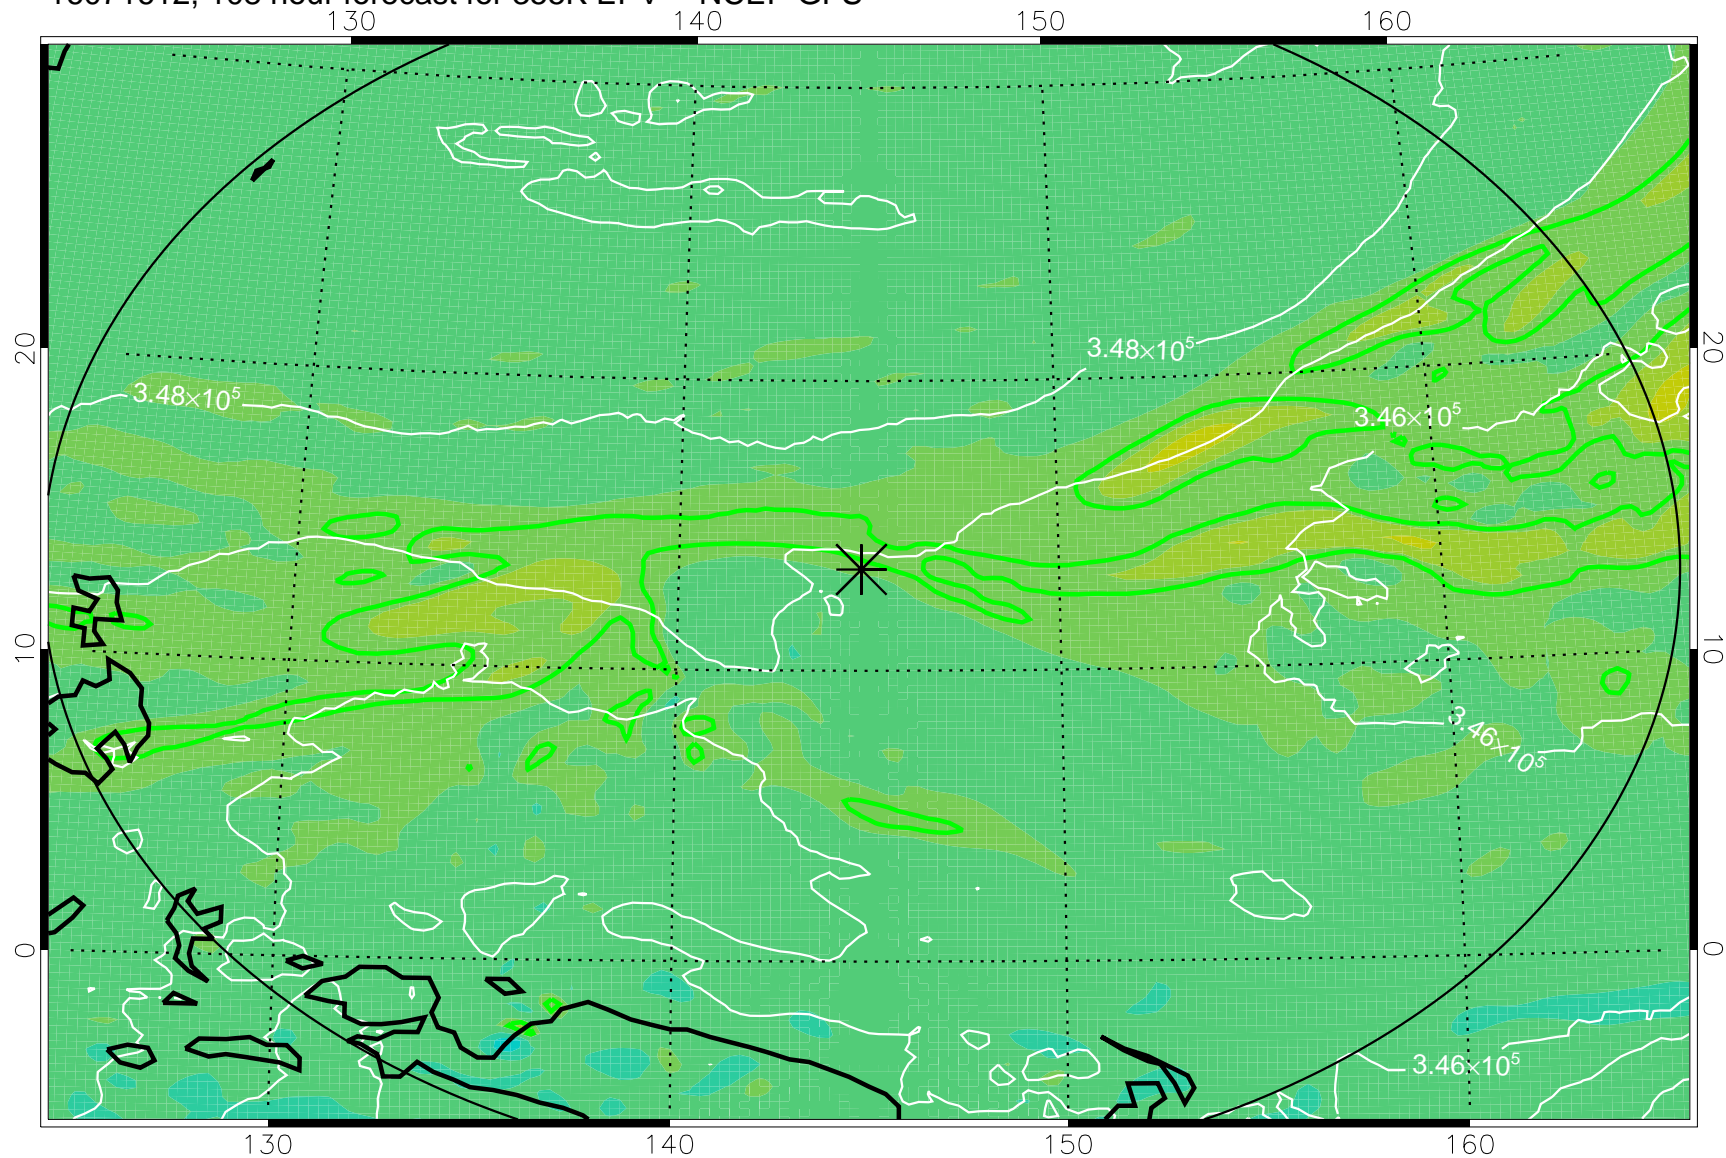

16071506, 78 hour forecast for 355K EPV -- NCEP GFS

355K Montgomery Streamfunction, white  
EPV Tropopause (2 PVU) Position  
Range ring of 2304 km

16071518, 90 hour forecast for 355K EPV -- NCEP GFS

355K Montgomery Streamfunction, white  
EPV Tropopause (2 PVU) Position  
Range ring of 2304 km

16071600, 96 hour forecast for 355K EPV -- NCEP GFS

355K Montgomery Streamfunction, white  
EPV Tropopause (2 PVU) Position  
Range ring of 2304 km

16071606, 102 hour forecast for 355K EPV -- NCEP GFS

355K Montgomery Streamfunction, white  
EPV Tropopause (2 PVU) Position  
Range ring of 2304 km

16071612, 108 hour forecast for 355K EPV -- NCEP GFS

355K Montgomery Streamfunction, white  
EPV Tropopause (2 PVU) Position  
Range ring of 2304 km

16071618, 114 hour forecast for 355K EPV -- NCEP GFS

355K Montgomery Streamfunction, white  
EPV Tropopause (2 PVU) Position  
Range ring of 2304 km

16071700, 120 hour forecast for 355K EPV -- NCEP GFS

355K Montgomery Streamfunction, white  
EPV Tropopause (2 PVU) Position  
Range ring of 2304 km