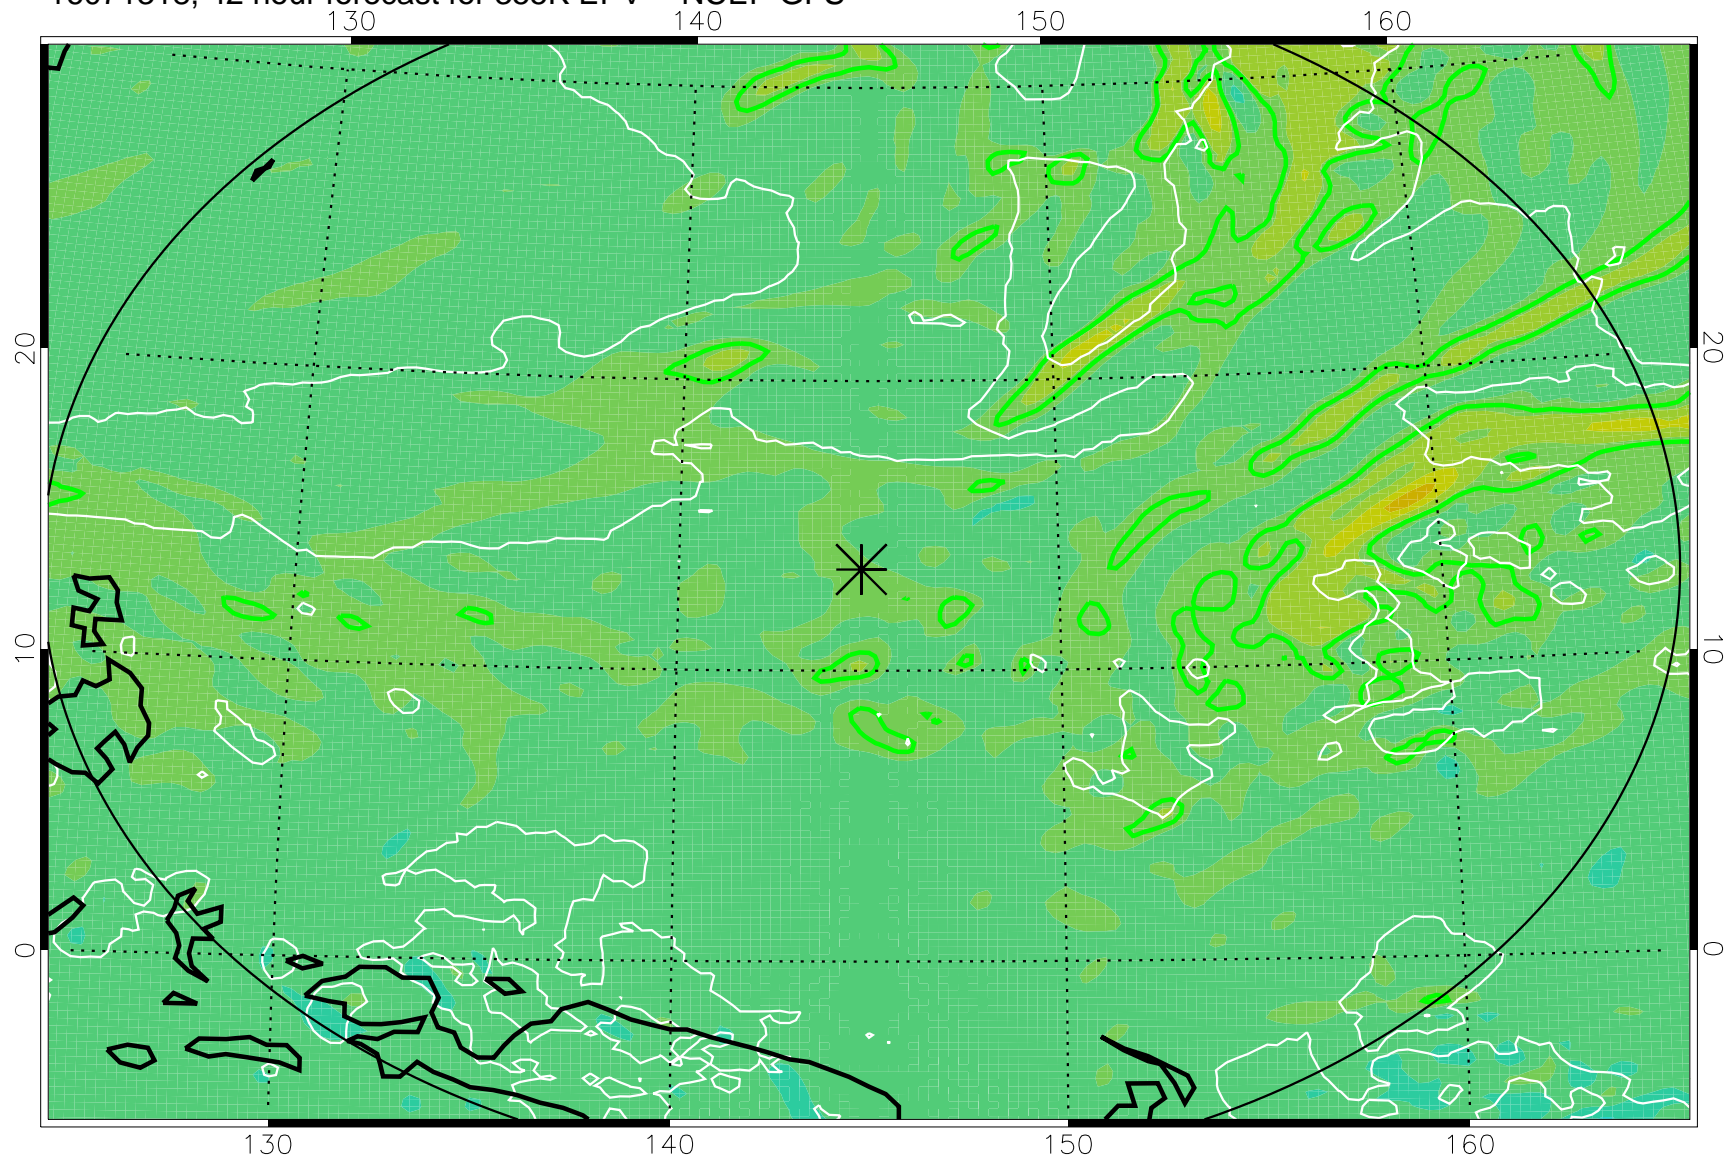

16071306, 30 hour forecast for 355K EPV -- NCEP GFS

355K Montgomery Streamfunction, white  
EPV Tropopause (2 PVU) Position  
Range ring of 2304 km

16071312, 36 hour forecast for 355K EPV -- NCEP GFS

355K Montgomery Streamfunction, white  
EPV Tropopause (2 PVU) Position  
Range ring of 2304 km

16071318, 42 hour forecast for 355K EPV -- NCEP GFS

355K Montgomery Streamfunction, white  
EPV Tropopause (2 PVU) Position  
Range ring of 2304 km

16071400, 48 hour forecast for 355K EPV -- NCEP GFS

355K Montgomery Streamfunction, white  
EPV Tropopause (2 PVU) Position  
Range ring of 2304 km

16071406, 54 hour forecast for 355K EPV -- NCEP GFS

355K Montgomery Streamfunction, white  
EPV Tropopause (2 PVU) Position  
Range ring of 2304 km

16071412, 60 hour forecast for 355K EPV -- NCEP GFS

355K Montgomery Streamfunction, white  
EPV Tropopause (2 PVU) Position  
Range ring of 2304 km

16071700, 120 hour forecast for 355K EPV -- NCEP GFS

355K Montgomery Streamfunction, white  
EPV Tropopause (2 PVU) Position  
Range ring of 2304 km