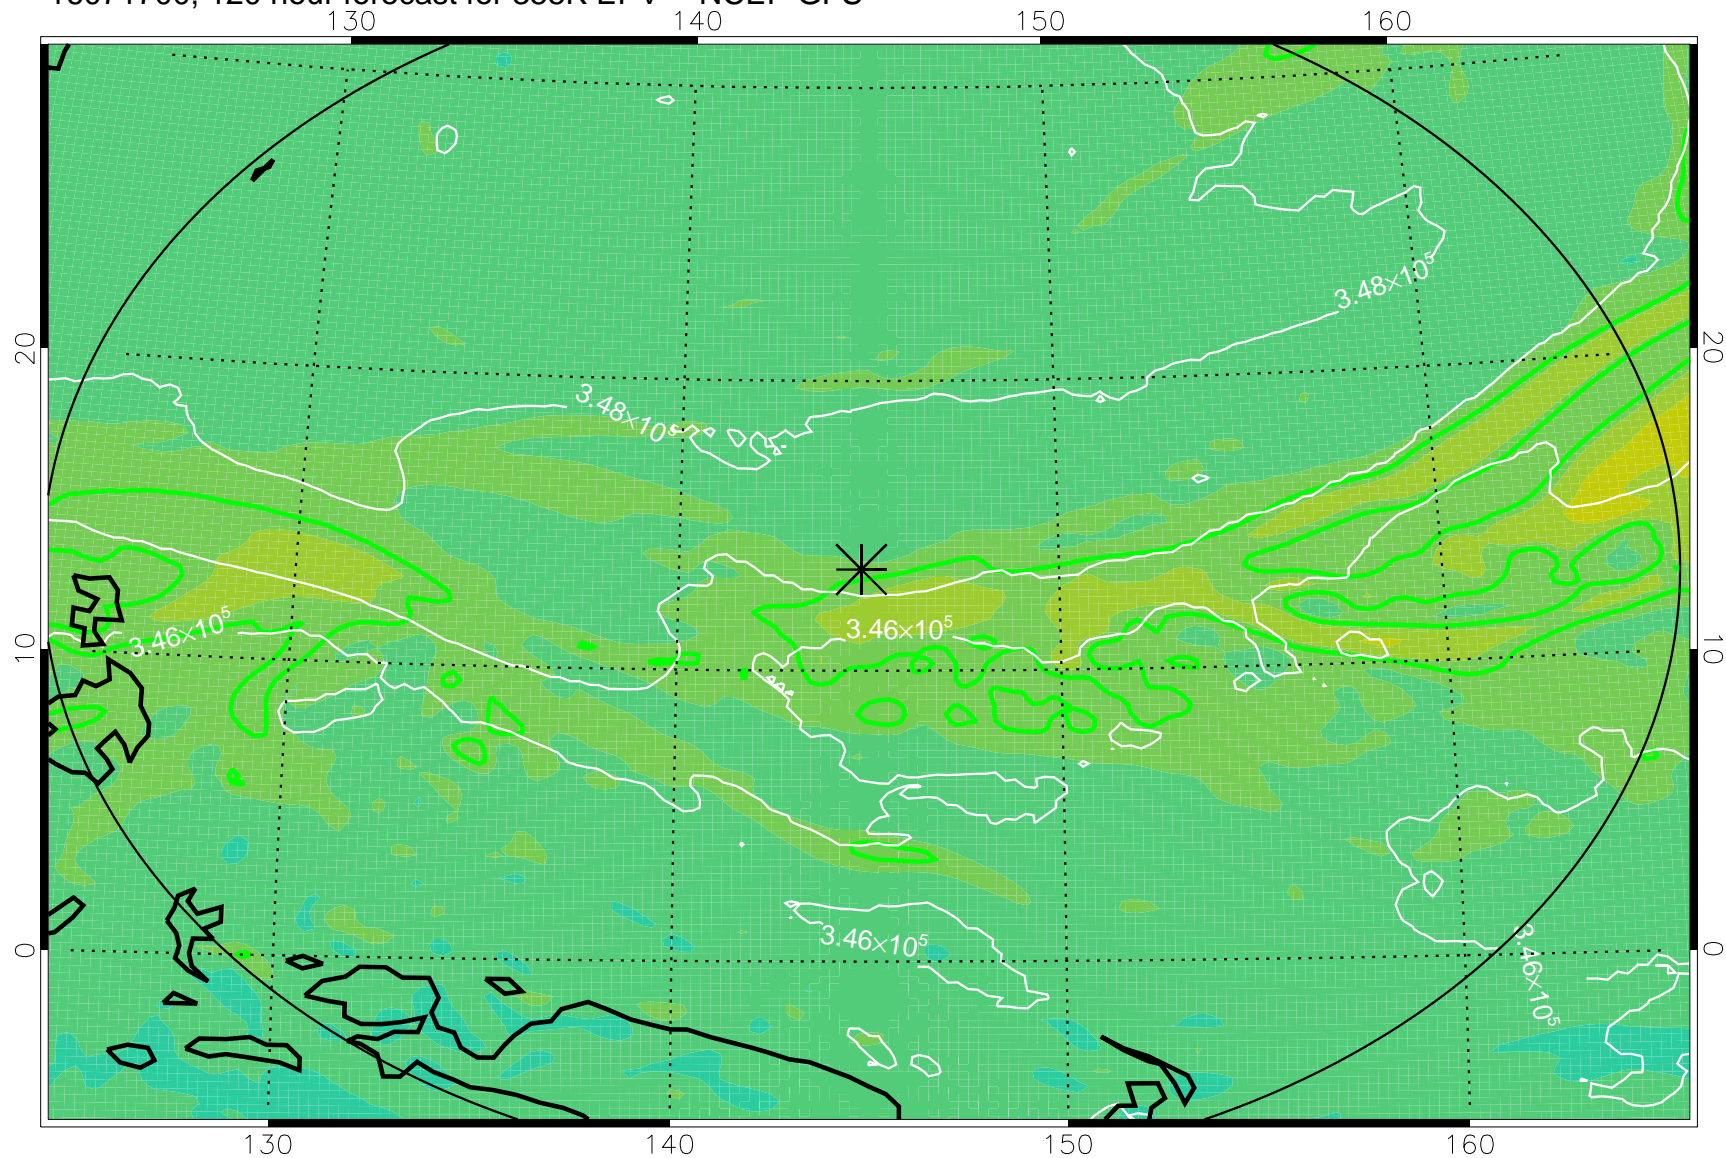

16071506, 78 hour forecast for 355K EPV -- NCEP GFS

355K Montgomery Streamfunction, white  
EPV Tropopause (2 PVU) Position  
Range ring of 2304 km

16071518, 90 hour forecast for 355K EPV -- NCEP GFS

355K Montgomery Streamfunction, white  
EPV Tropopause (2 PVU) Position  
Range ring of 2304 km

16071600, 96 hour forecast for 355K EPV -- NCEP GFS

355K Montgomery Streamfunction, white  
EPV Tropopause (2 PVU) Position  
Range ring of 2304 km

16071606, 102 hour forecast for 355K EPV -- NCEP GFS

355K Montgomery Streamfunction, white  
EPV Tropopause (2 PVU) Position  
Range ring of 2304 km

16071612, 108 hour forecast for 355K EPV -- NCEP GFS

355K Montgomery Streamfunction, white  
EPV Tropopause (2 PVU) Position  
Range ring of 2304 km

16071618, 114 hour forecast for 355K EPV -- NCEP GFS

355K Montgomery Streamfunction, white  
EPV Tropopause (2 PVU) Position  
Range ring of 2304 km

16071700, 120 hour forecast for 355K EPV -- NCEP GFS

355K Montgomery Streamfunction, white  
EPV Tropopause (2 PVU) Position  
Range ring of 2304 km