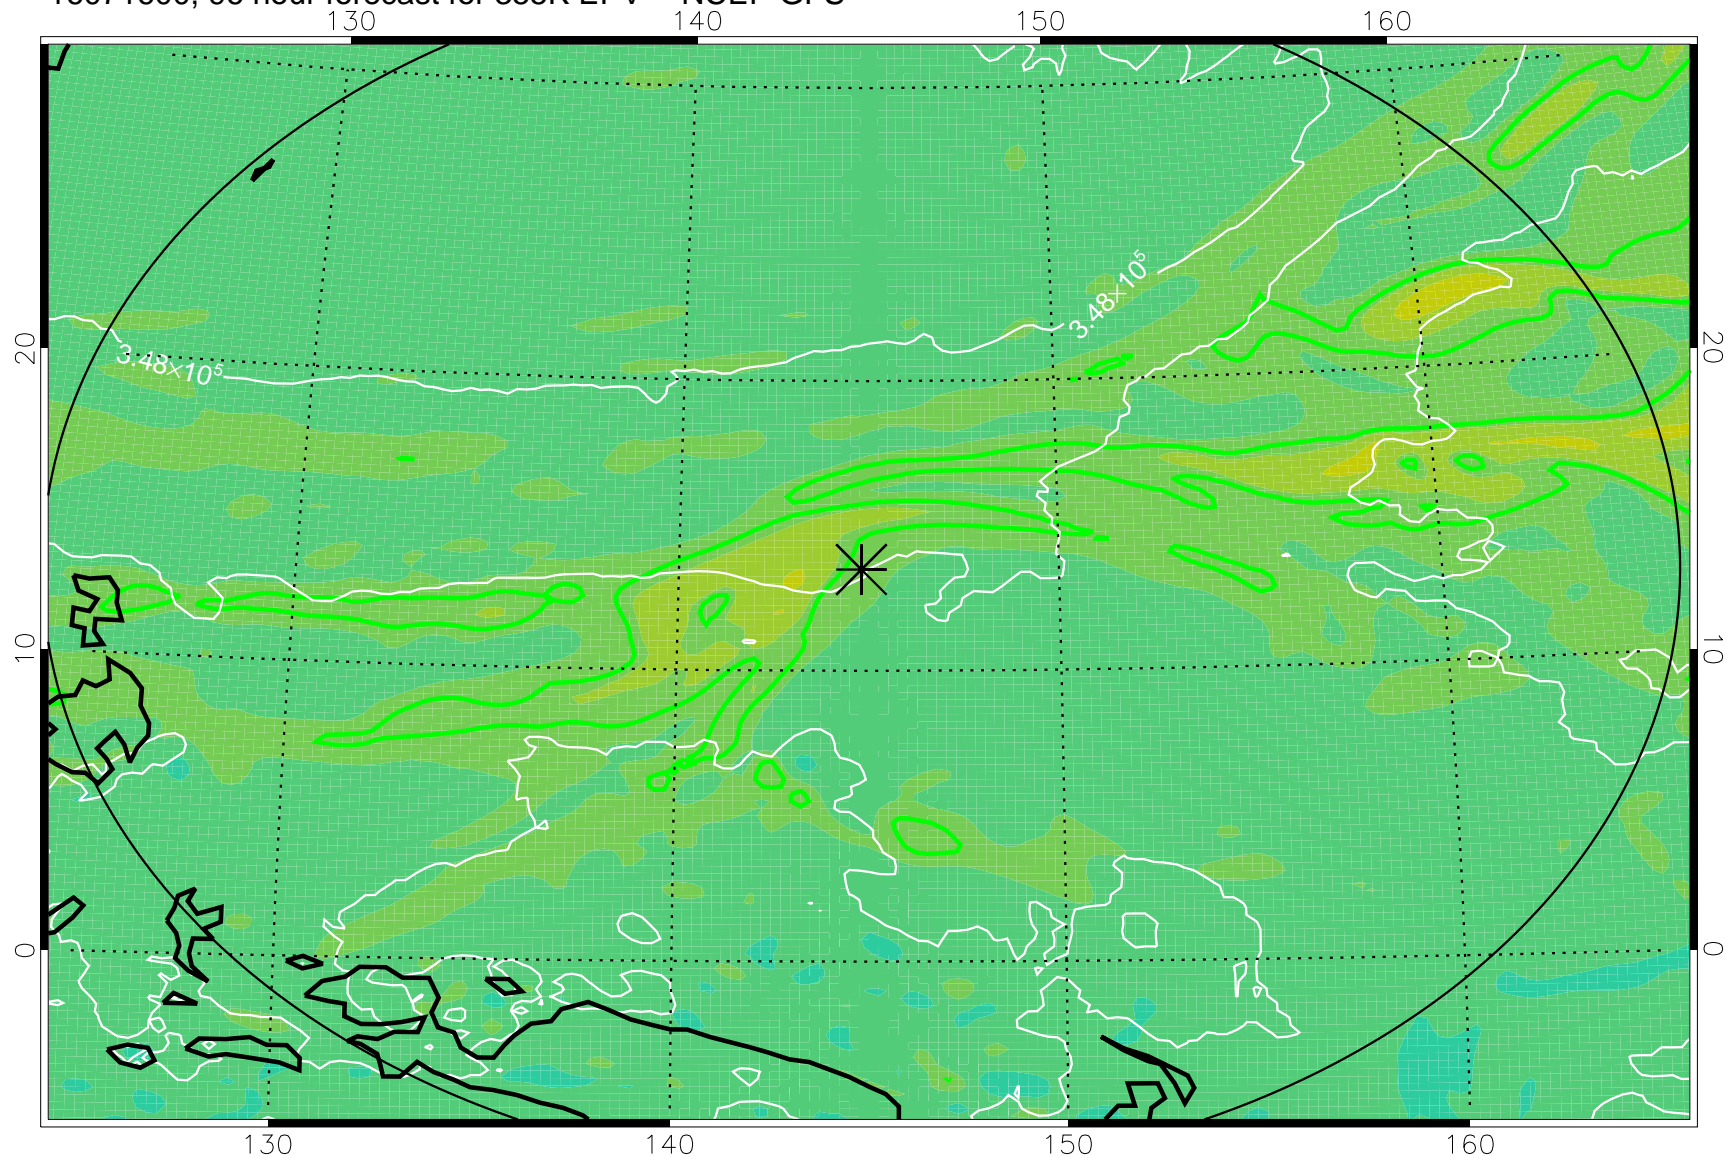

16071506, 78 hour forecast for 355K EPV -- NCEP GFS

355K Montgomery Streamfunction, white  
EPV Tropopause (2 PVU) Position  
Range ring of 2304 km

16071518, 90 hour forecast for 355K EPV -- NCEP GFS

355K Montgomery Streamfunction, white  
EPV Tropopause (2 PVU) Position  
Range ring of 2304 km

16071600, 96 hour forecast for 355K EPV -- NCEP GFS

355K Montgomery Streamfunction, white  
EPV Tropopause (2 PVU) Position  
Range ring of 2304 km

16071606, 102 hour forecast for 355K EPV -- NCEP GFS

355K Montgomery Streamfunction, white  
EPV Tropopause (2 PVU) Position  
Range ring of 2304 km

16071612, 108 hour forecast for 355K EPV -- NCEP GFS

355K Montgomery Streamfunction, white  
EPV Tropopause (2 PVU) Position  
Range ring of 2304 km

16071618, 114 hour forecast for 355K EPV -- NCEP GFS

355K Montgomery Streamfunction, white  
EPV Tropopause (2 PVU) Position  
Range ring of 2304 km

16071700, 120 hour forecast for 355K EPV -- NCEP GFS

355K Montgomery Streamfunction, white  
EPV Tropopause (2 PVU) Position  
Range ring of 2304 km