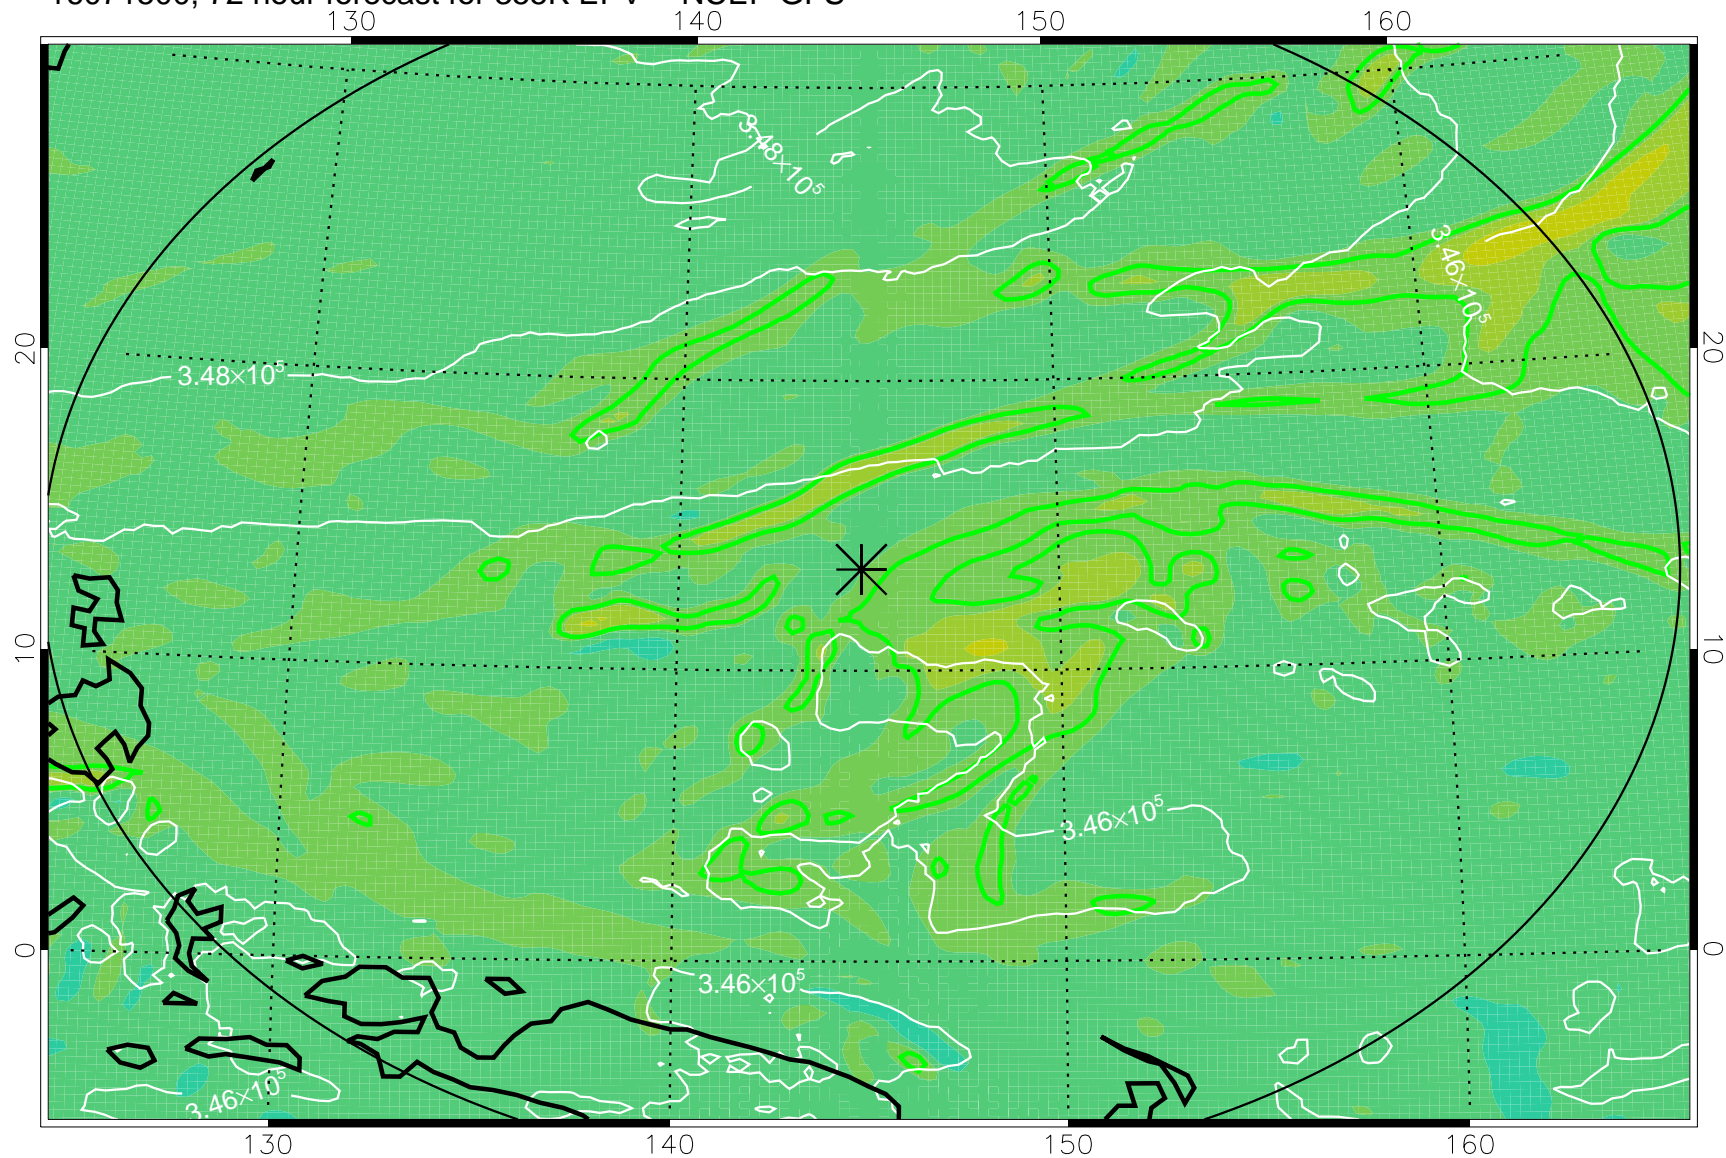

16071406, 54 hour forecast for 355K EPV -- NCEP GFS

355K Montgomery Streamfunction, white  
EPV Tropopause (2 PVU) Position  
Range ring of 2304 km

16071412, 60 hour forecast for 355K EPV -- NCEP GFS

355K Montgomery Streamfunction, white  
EPV Tropopause (2 PVU) Position  
Range ring of 2304 km

16071418, 66 hour forecast for 355K EPV -- NCEP GFS

355K Montgomery Streamfunction, white  
EPV Tropopause (2 PVU) Position  
Range ring of 2304 km

16071500, 72 hour forecast for 355K EPV -- NCEP GFS

355K Montgomery Streamfunction, white  
EPV Tropopause (2 PVU) Position  
Range ring of 2304 km

16071506, 78 hour forecast for 355K EPV -- NCEP GFS

355K Montgomery Streamfunction, white  
EPV Tropopause (2 PVU) Position  
Range ring of 2304 km

16071518, 90 hour forecast for 355K EPV -- NCEP GFS

355K Montgomery Streamfunction, white  
EPV Tropopause (2 PVU) Position  
Range ring of 2304 km

16071700, 120 hour forecast for 355K EPV -- NCEP GFS

355K Montgomery Streamfunction, white  
EPV Tropopause (2 PVU) Position  
Range ring of 2304 km