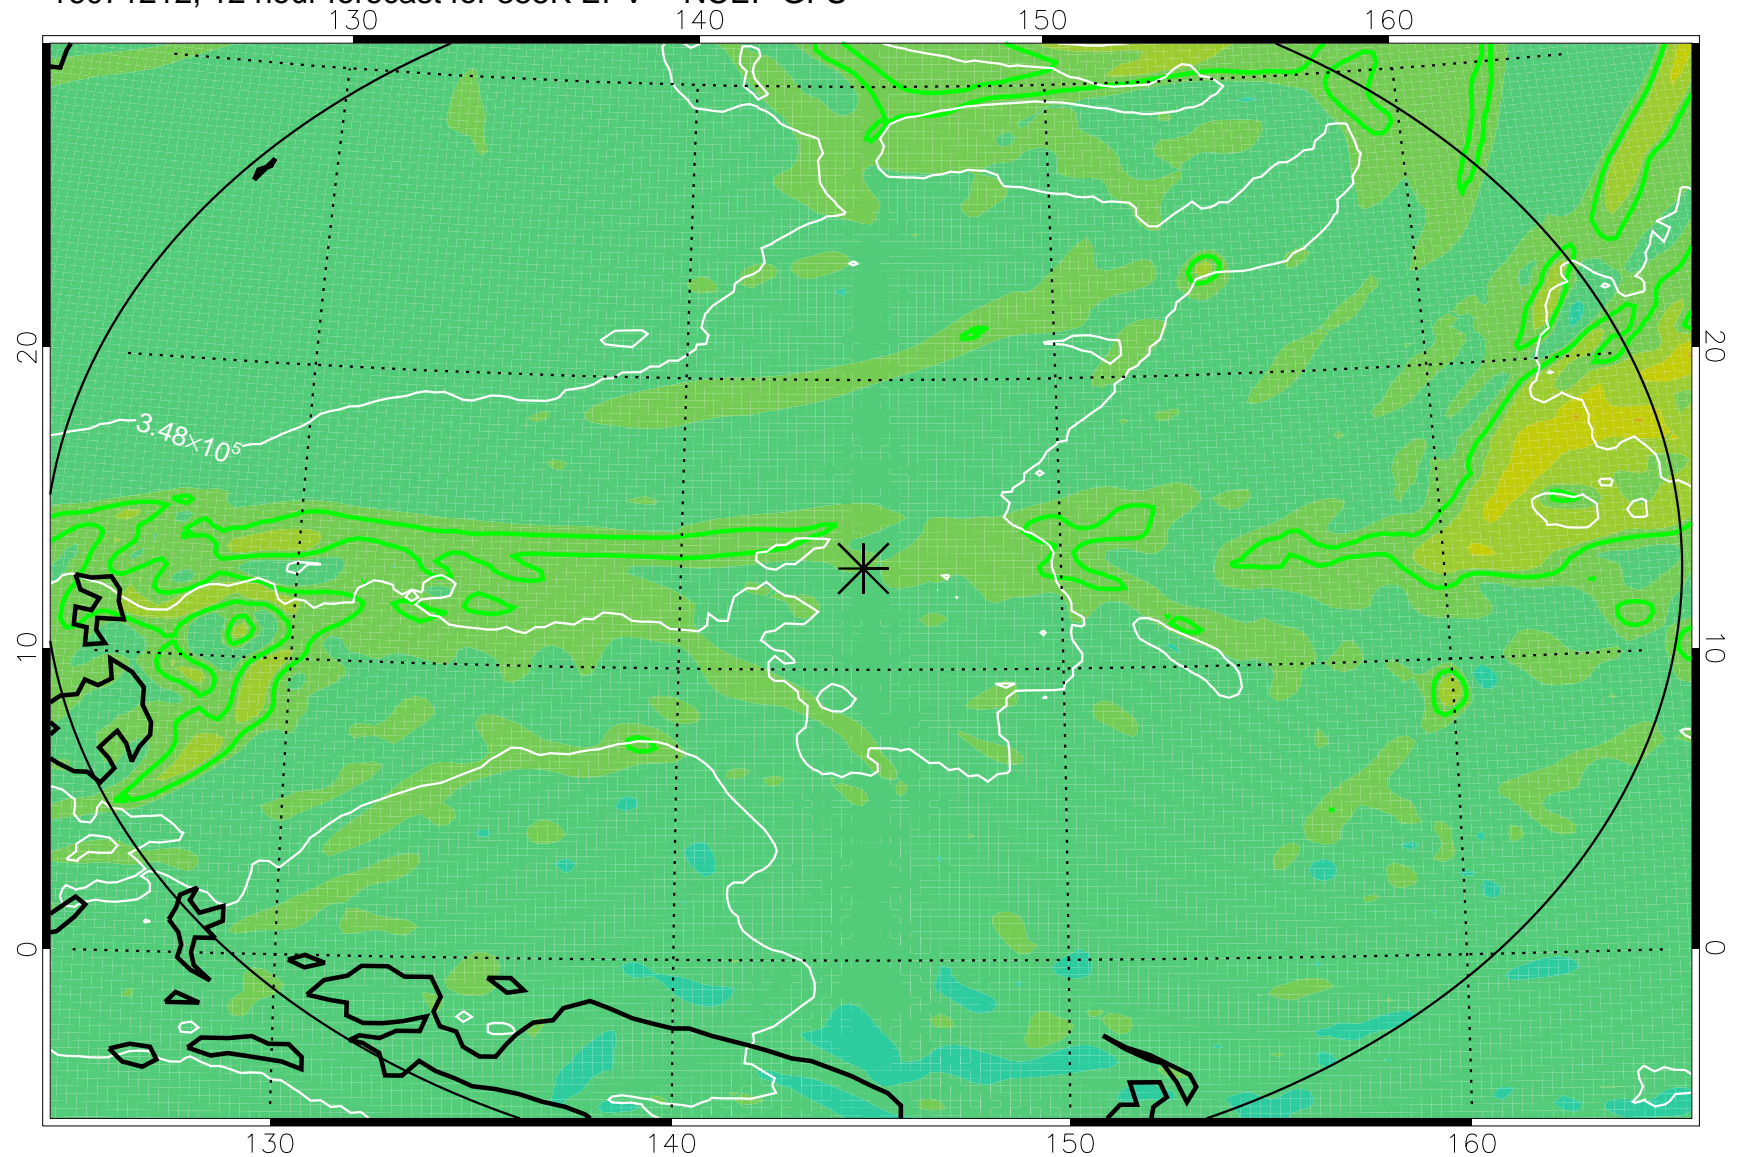

16071206, 6 hour forecast for 355K EPV -- NCEP GFS

355K Montgomery Streamfunction, white  
EPV Tropopause (2 PVU) Position  
Range ring of 2304 km

16071212, 12 hour forecast for 355K EPV -- NCEP GFS

355K Montgomery Streamfunction, white  
EPV Tropopause (2 PVU) Position  
Range ring of 2304 km

16071218, 18 hour forecast for 355K EPV -- NCEP GFS

355K Montgomery Streamfunction, white  
EPV Tropopause (2 PVU) Position  
Range ring of 2304 km

16071300, 24 hour forecast for 355K EPV -- NCEP GFS

355K Montgomery Streamfunction, white  
EPV Tropopause (2 PVU) Position  
Range ring of 2304 km

16071418, 66 hour forecast for 355K EPV -- NCEP GFS

355K Montgomery Streamfunction, white  
EPV Tropopause (2 PVU) Position  
Range ring of 2304 km

16071500, 72 hour forecast for 355K EPV -- NCEP GFS

355K Montgomery Streamfunction, white  
EPV Tropopause (2 PVU) Position  
Range ring of 2304 km

16071700, 120 hour forecast for 355K EPV -- NCEP GFS

355K Montgomery Streamfunction, white  
EPV Tropopause (2 PVU) Position  
Range ring of 2304 km