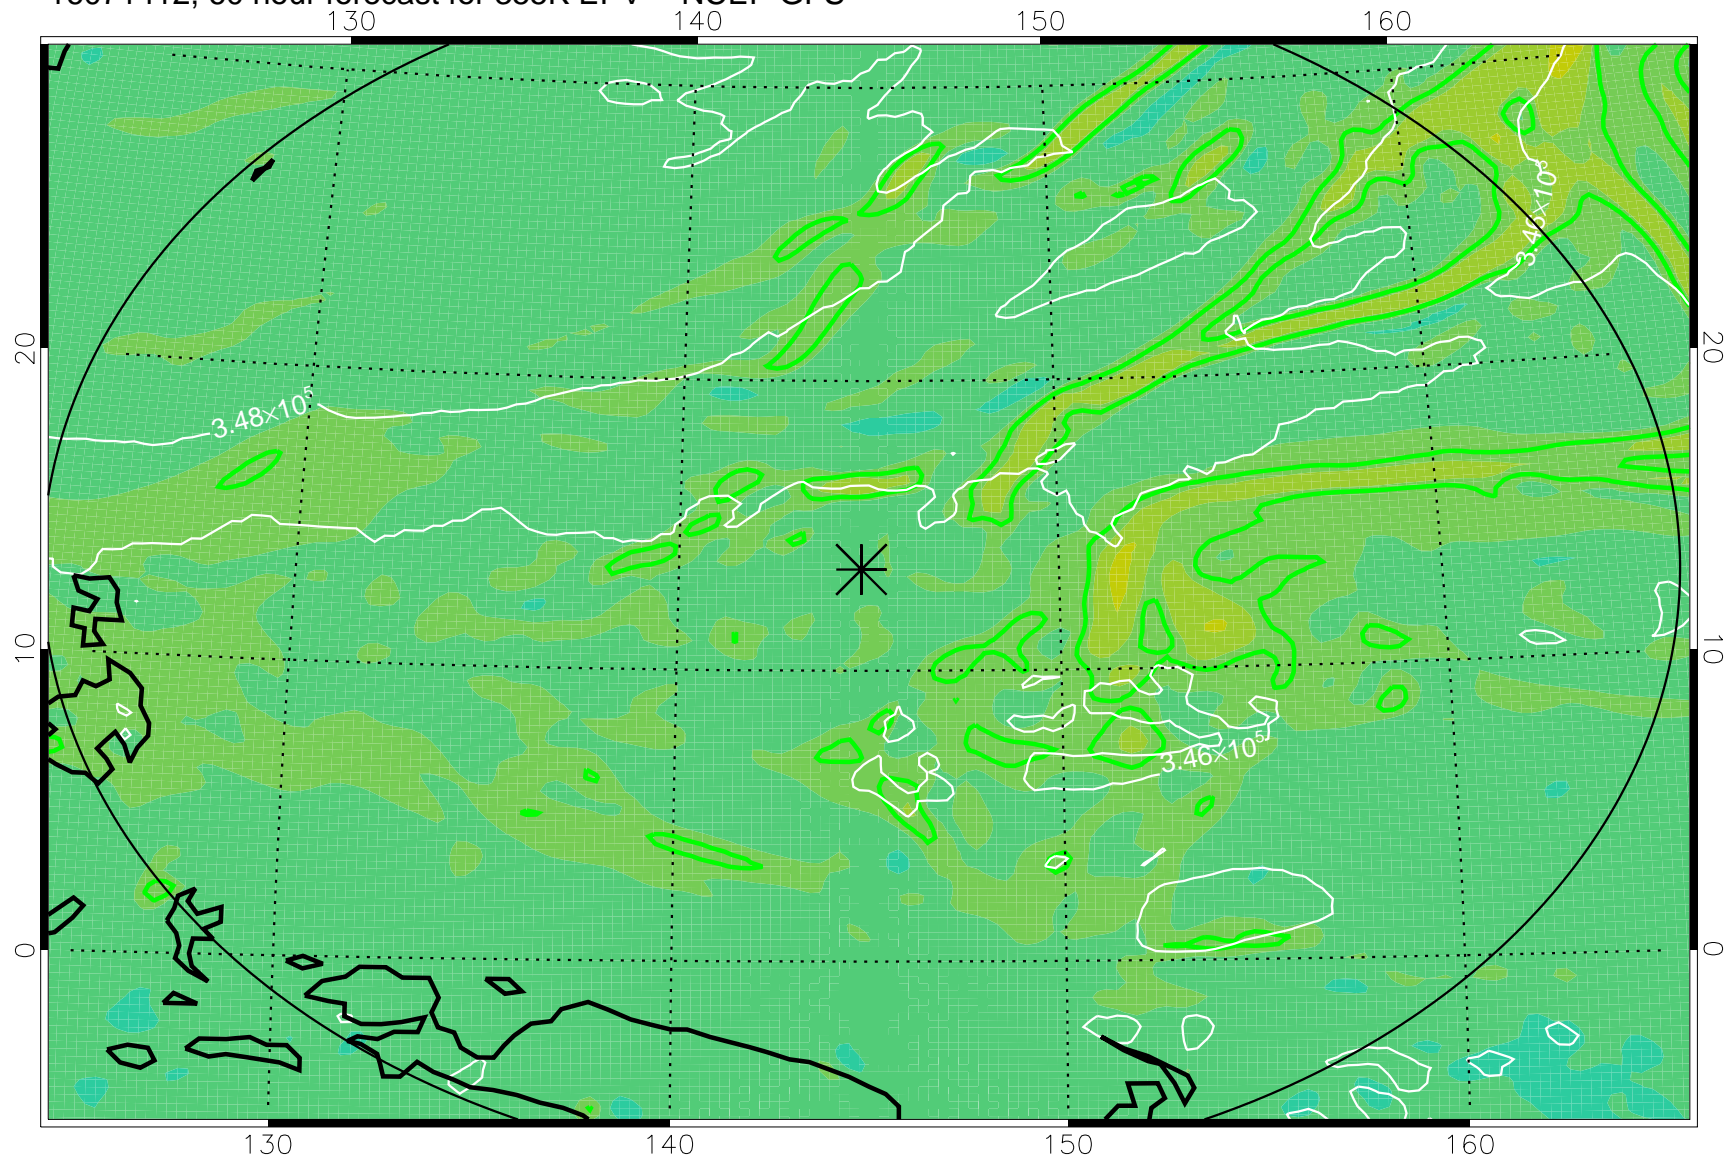

16071318, 42 hour forecast for 355K EPV -- NCEP GFS

355K Montgomery Streamfunction, white  
EPV Tropopause (2 PVU) Position  
Range ring of 2304 km

16071400, 48 hour forecast for 355K EPV -- NCEP GFS

355K Montgomery Streamfunction, white  
EPV Tropopause (2 PVU) Position  
Range ring of 2304 km

16071406, 54 hour forecast for 355K EPV -- NCEP GFS

355K Montgomery Streamfunction, white  
EPV Tropopause (2 PVU) Position  
Range ring of 2304 km

16071412, 60 hour forecast for 355K EPV -- NCEP GFS

355K Montgomery Streamfunction, white  
EPV Tropopause (2 PVU) Position  
Range ring of 2304 km

16071418, 66 hour forecast for 355K EPV -- NCEP GFS

355K Montgomery Streamfunction, white  
EPV Tropopause (2 PVU) Position  
Range ring of 2304 km

16071500, 72 hour forecast for 355K EPV -- NCEP GFS

355K Montgomery Streamfunction, white  
EPV Tropopause (2 PVU) Position  
Range ring of 2304 km

16071700, 120 hour forecast for 355K EPV -- NCEP GFS

355K Montgomery Streamfunction, white  
EPV Tropopause (2 PVU) Position  
Range ring of 2304 km