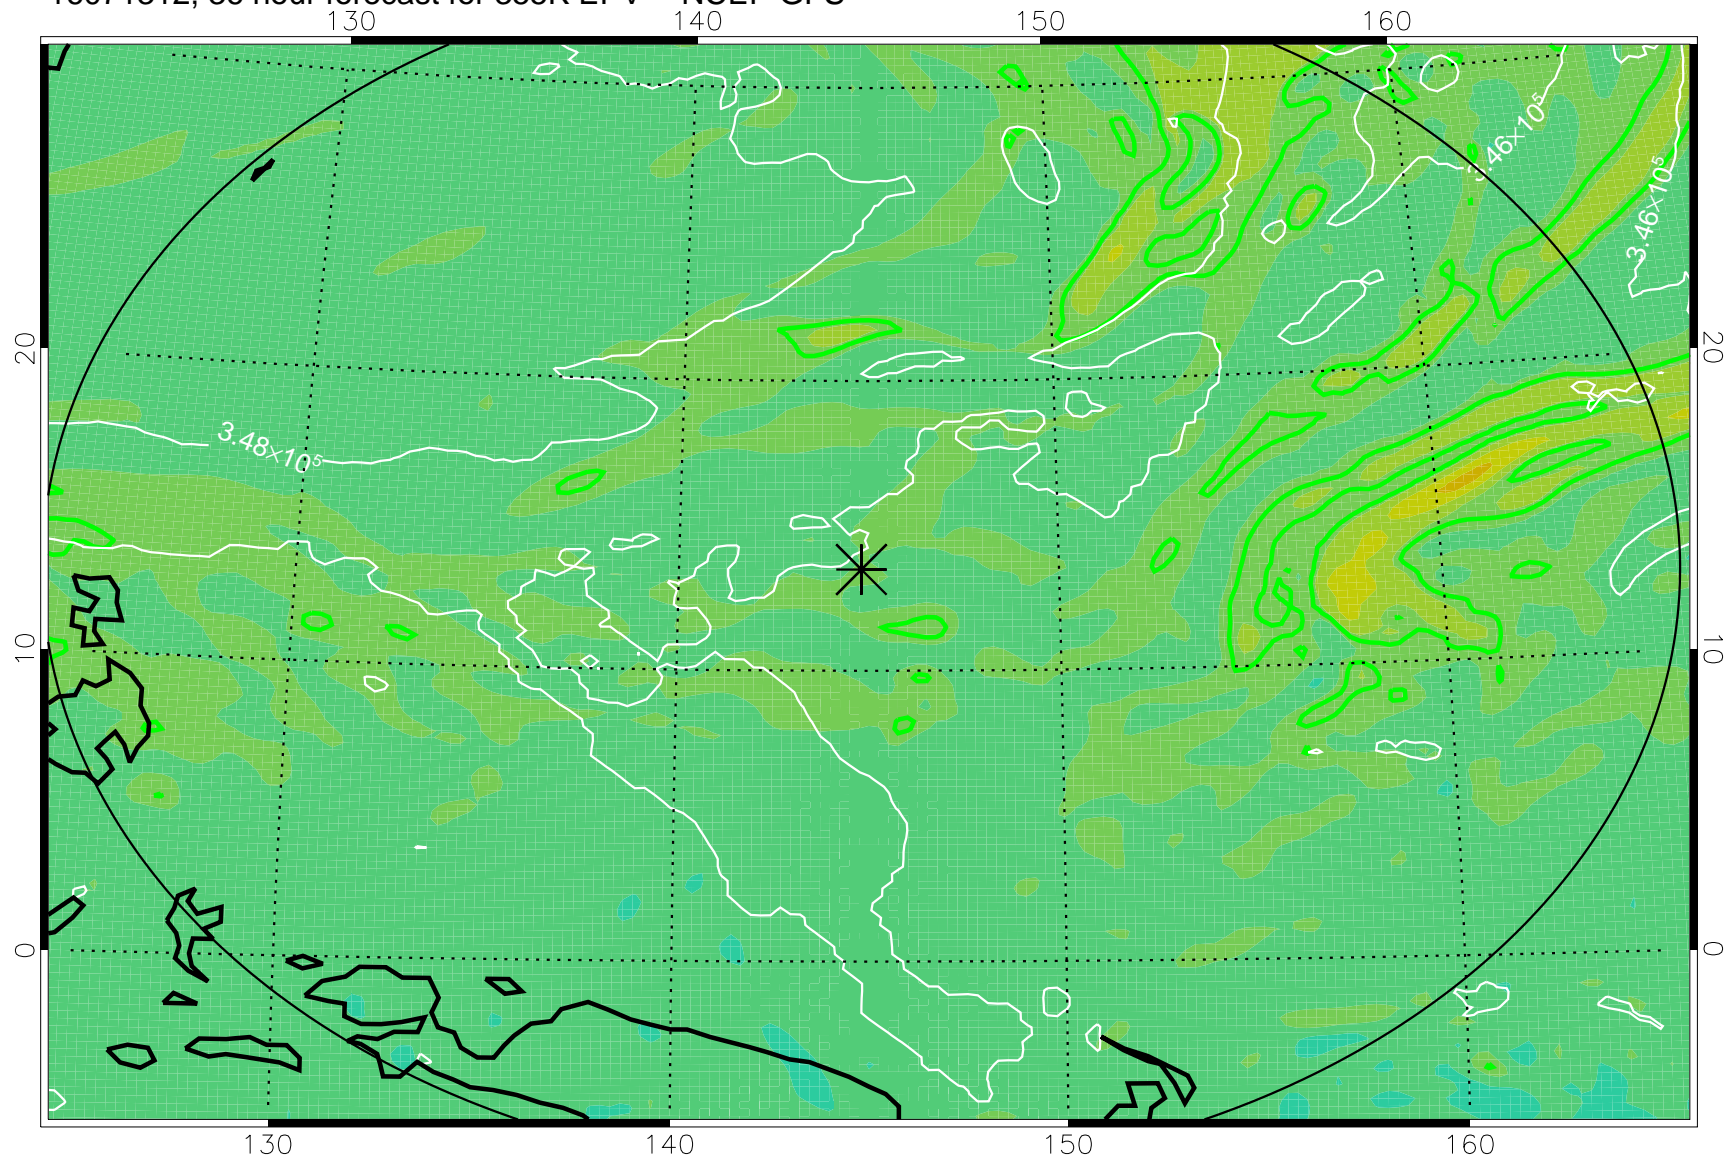

16071218, 18 hour forecast for 355K EPV -- NCEP GFS

355K Montgomery Streamfunction, white  
EPV Tropopause (2 PVU) Position  
Range ring of 2304 km

16071300, 24 hour forecast for 355K EPV -- NCEP GFS

355K Montgomery Streamfunction, white  
EPV Tropopause (2 PVU) Position  
Range ring of 2304 km

16071306, 30 hour forecast for 355K EPV -- NCEP GFS

355K Montgomery Streamfunction, white  
EPV Tropopause (2 PVU) Position  
Range ring of 2304 km

16071312, 36 hour forecast for 355K EPV -- NCEP GFS

355K Montgomery Streamfunction, white  
EPV Tropopause (2 PVU) Position  
Range ring of 2304 km

16071318, 42 hour forecast for 355K EPV -- NCEP GFS

355K Montgomery Streamfunction, white  
EPV Tropopause (2 PVU) Position  
Range ring of 2304 km

16071400, 48 hour forecast for 355K EPV -- NCEP GFS

355K Montgomery Streamfunction, white  
EPV Tropopause (2 PVU) Position  
Range ring of 2304 km

16071700, 120 hour forecast for 355K EPV -- NCEP GFS

355K Montgomery Streamfunction, white  
EPV Tropopause (2 PVU) Position  
Range ring of 2304 km