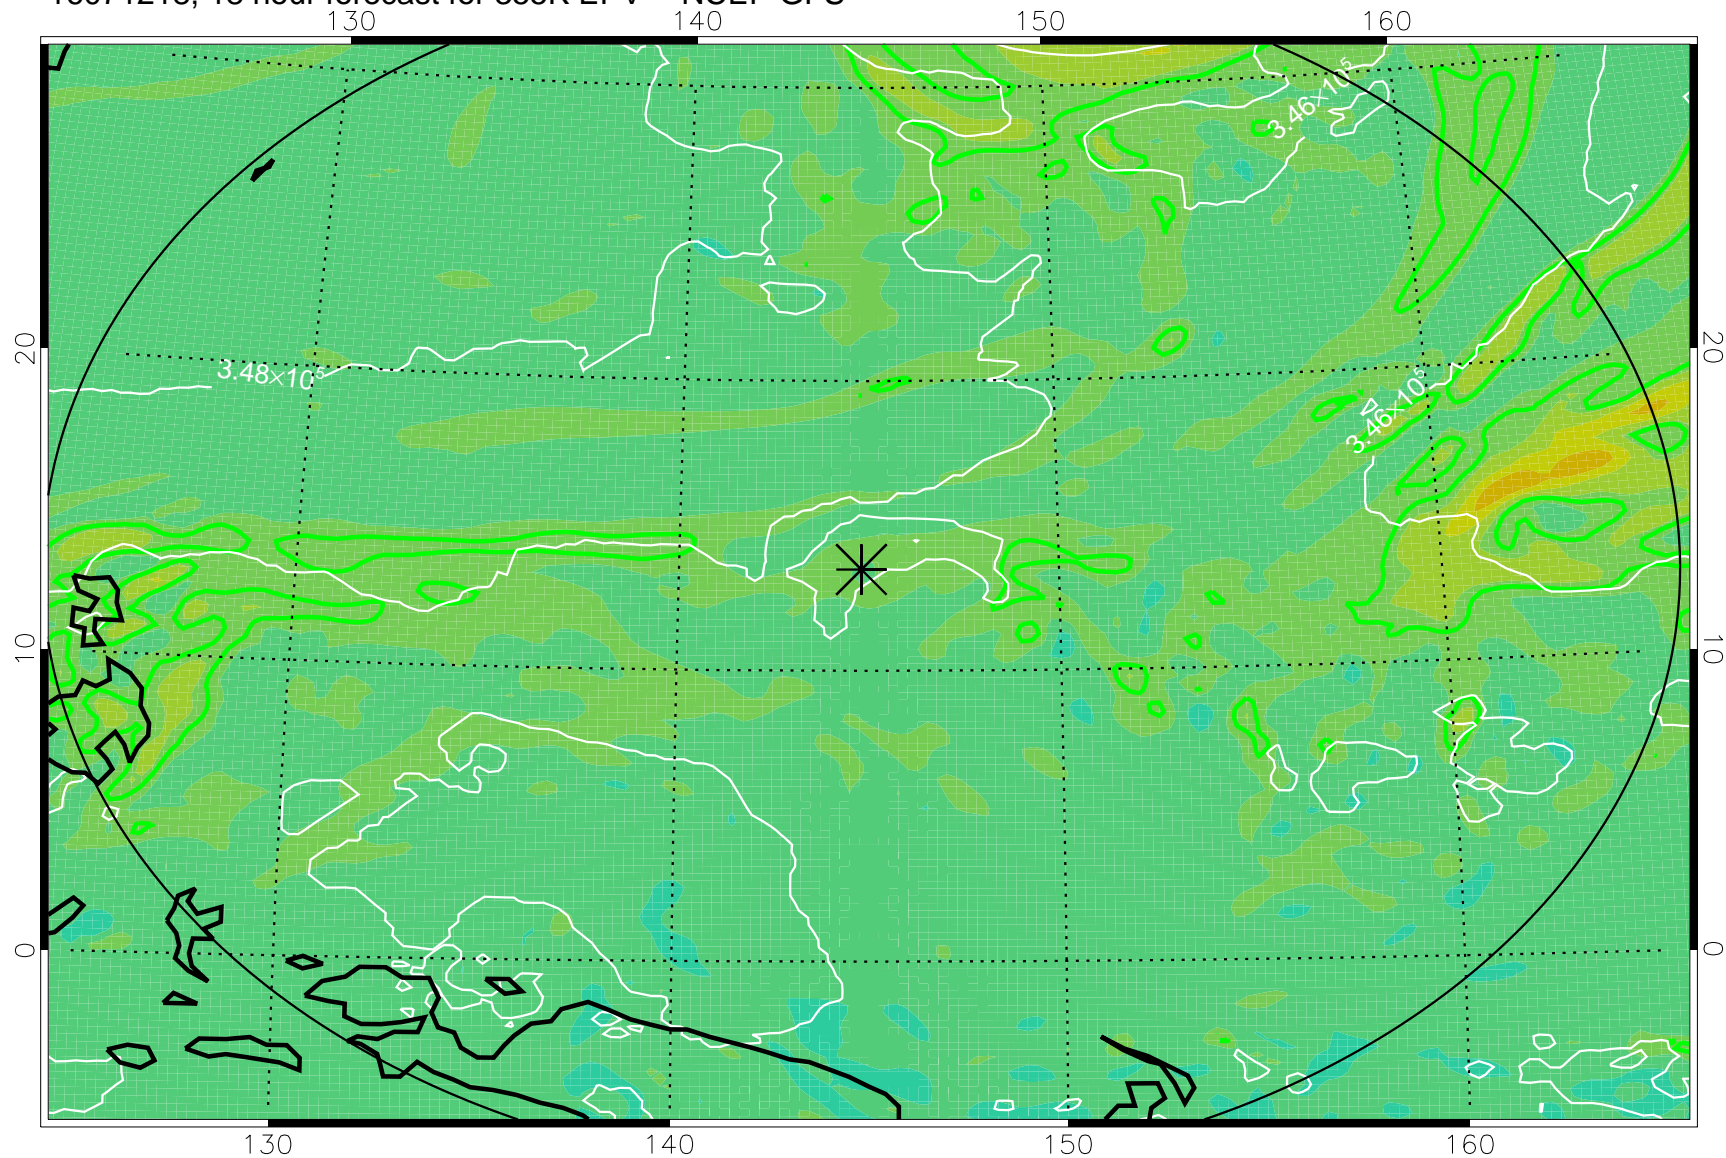

16071206, 6 hour forecast for 355K EPV -- NCEP GFS

355K Montgomery Streamfunction, white  
EPV Tropopause (2 PVU) Position  
Range ring of 2304 km

16071212, 12 hour forecast for 355K EPV -- NCEP GFS

355K Montgomery Streamfunction, white  
EPV Tropopause (2 PVU) Position  
Range ring of 2304 km

16071218, 18 hour forecast for 355K EPV -- NCEP GFS

355K Montgomery Streamfunction, white  
EPV Tropopause (2 PVU) Position  
Range ring of 2304 km

16071300, 24 hour forecast for 355K EPV -- NCEP GFS

355K Montgomery Streamfunction, white  
EPV Tropopause (2 PVU) Position  
Range ring of 2304 km

16071306, 30 hour forecast for 355K EPV -- NCEP GFS

355K Montgomery Streamfunction, white  
EPV Tropopause (2 PVU) Position  
Range ring of 2304 km

16071312, 36 hour forecast for 355K EPV -- NCEP GFS

355K Montgomery Streamfunction, white  
EPV Tropopause (2 PVU) Position  
Range ring of 2304 km

16071700, 120 hour forecast for 355K EPV -- NCEP GFS

355K Montgomery Streamfunction, white  
EPV Tropopause (2 PVU) Position  
Range ring of 2304 km