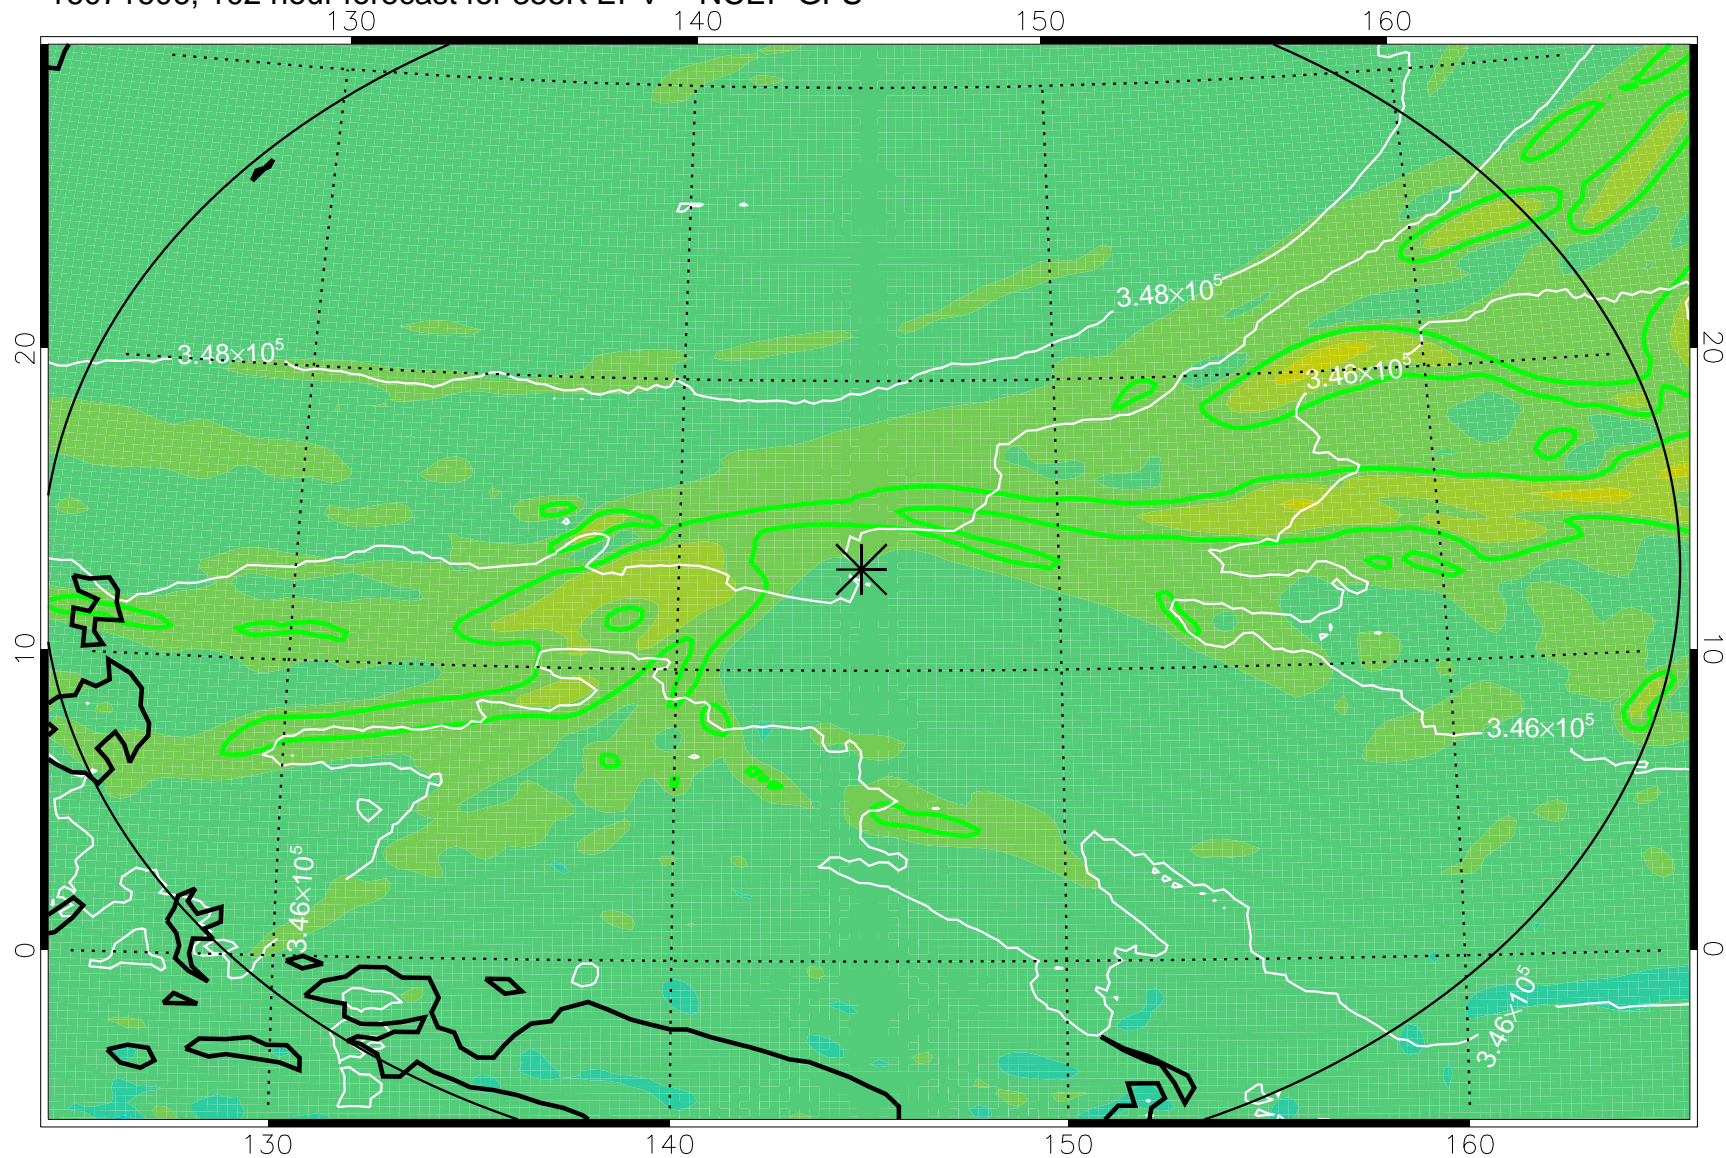

16071506, 78 hour forecast for 355K EPV -- NCEP GFS

355K Montgomery Streamfunction, white  
EPV Tropopause (2 PVU) Position  
Range ring of 2304 km

16071518, 90 hour forecast for 355K EPV -- NCEP GFS

355K Montgomery Streamfunction, white  
EPV Tropopause (2 PVU) Position  
Range ring of 2304 km

16071600, 96 hour forecast for 355K EPV -- NCEP GFS

355K Montgomery Streamfunction, white  
EPV Tropopause (2 PVU) Position  
Range ring of 2304 km

16071606, 102 hour forecast for 355K EPV -- NCEP GFS

355K Montgomery Streamfunction, white  
EPV Tropopause (2 PVU) Position  
Range ring of 2304 km

16071612, 108 hour forecast for 355K EPV -- NCEP GFS

355K Montgomery Streamfunction, white  
EPV Tropopause (2 PVU) Position  
Range ring of 2304 km

16071618, 114 hour forecast for 355K EPV -- NCEP GFS

355K Montgomery Streamfunction, white  
EPV Tropopause (2 PVU) Position  
Range ring of 2304 km

16071700, 120 hour forecast for 355K EPV -- NCEP GFS

355K Montgomery Streamfunction, white  
EPV Tropopause (2 PVU) Position  
Range ring of 2304 km