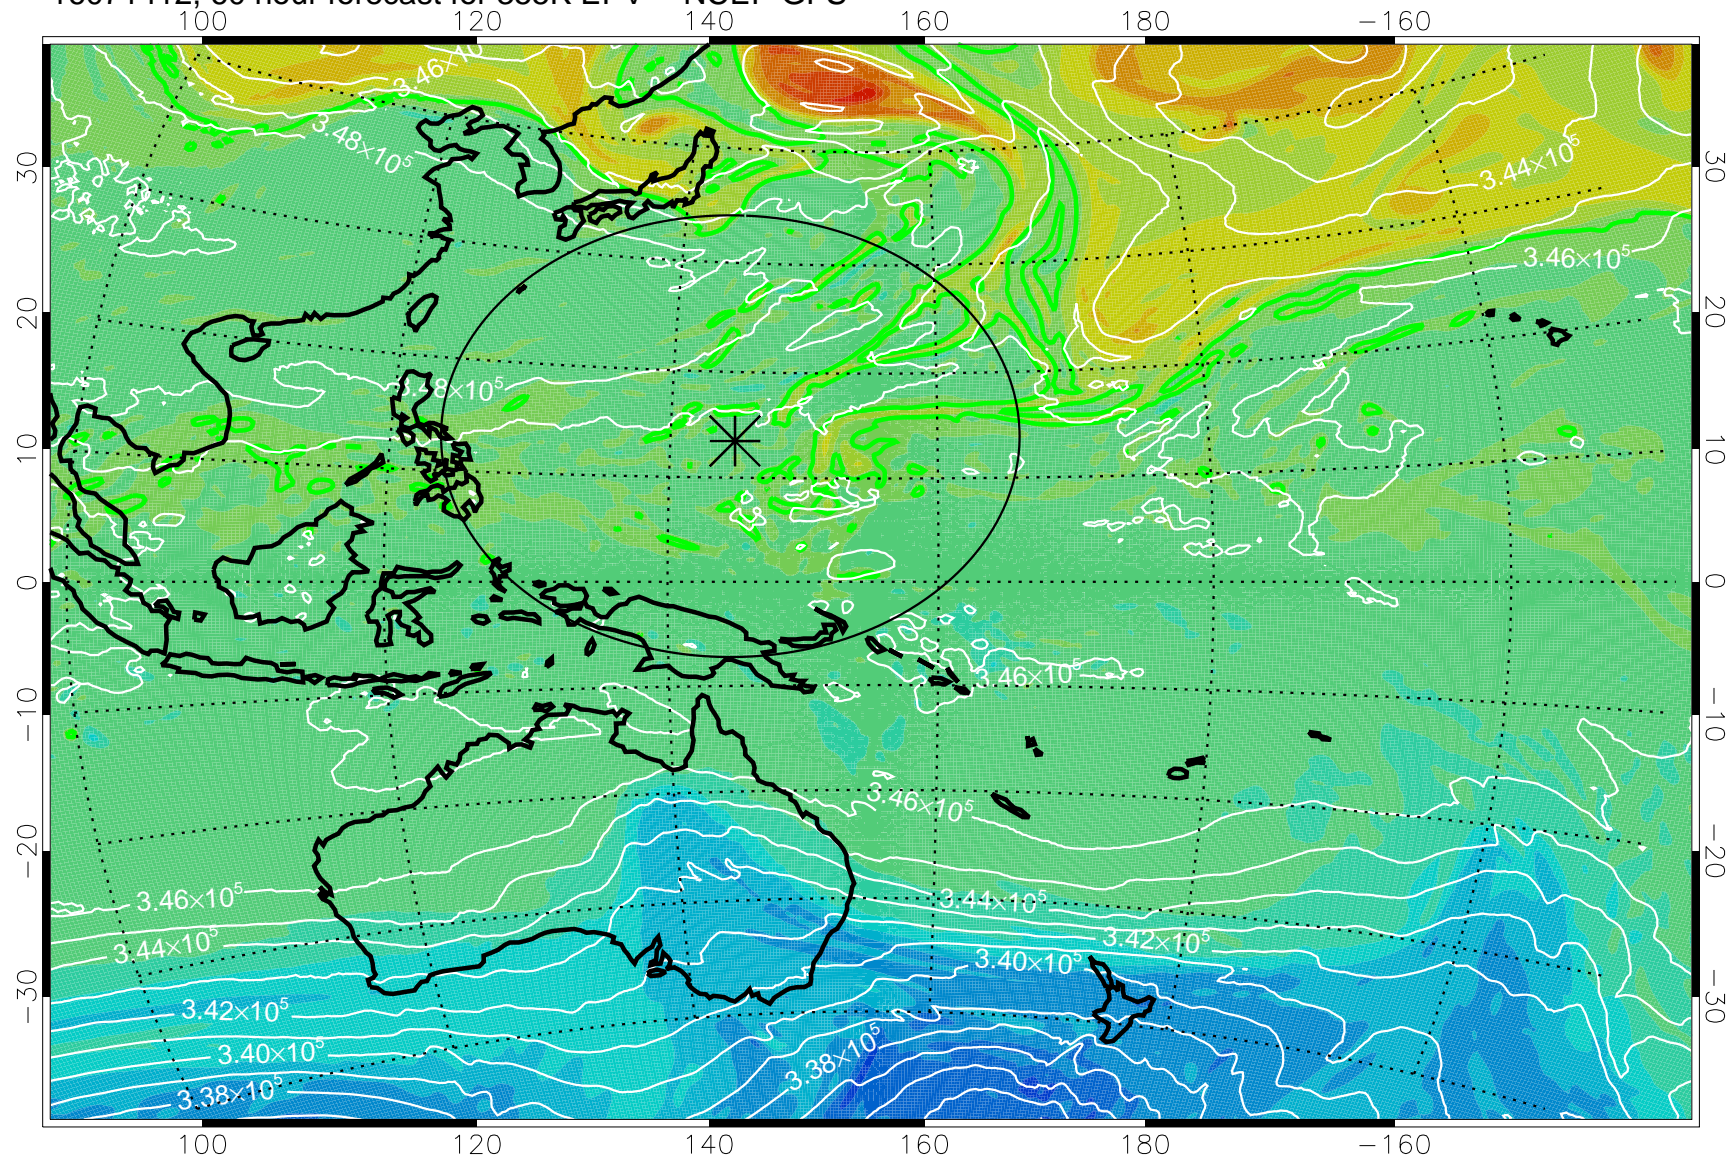

16071306, 30 hour forecast for 355K EPV -- NCEP GFS

355K Montgomery Streamfunction, white  
EPV Tropopause (2 PVU) Position  
Range ring of 2304 km

16071312, 36 hour forecast for 355K EPV -- NCEP GFS

355K Montgomery Streamfunction, white  
EPV Tropopause (2 PVU) Position  
Range ring of 2304 km

16071318, 42 hour forecast for 355K EPV -- NCEP GFS

355K Montgomery Streamfunction, white  
EPV Tropopause (2 PVU) Position  
Range ring of 2304 km

16071400, 48 hour forecast for 355K EPV -- NCEP GFS

355K Montgomery Streamfunction, white  
EPV Tropopause (2 PVU) Position  
Range ring of 2304 km

16071406, 54 hour forecast for 355K EPV -- NCEP GFS

355K Montgomery Streamfunction, white  
EPV Tropopause (2 PVU) Position  
Range ring of 2304 km

16071412, 60 hour forecast for 355K EPV -- NCEP GFS

355K Montgomery Streamfunction, white  
EPV Tropopause (2 PVU) Position  
Range ring of 2304 km

16071418, 66 hour forecast for 355K EPV -- NCEP GFS

355K Montgomery Streamfunction, white  
EPV Tropopause (2 PVU) Position  
Range ring of 2304 km

16071500, 72 hour forecast for 355K EPV -- NCEP GFS

355K Montgomery Streamfunction, white  
EPV Tropopause (2 PVU) Position  
Range ring of 2304 km