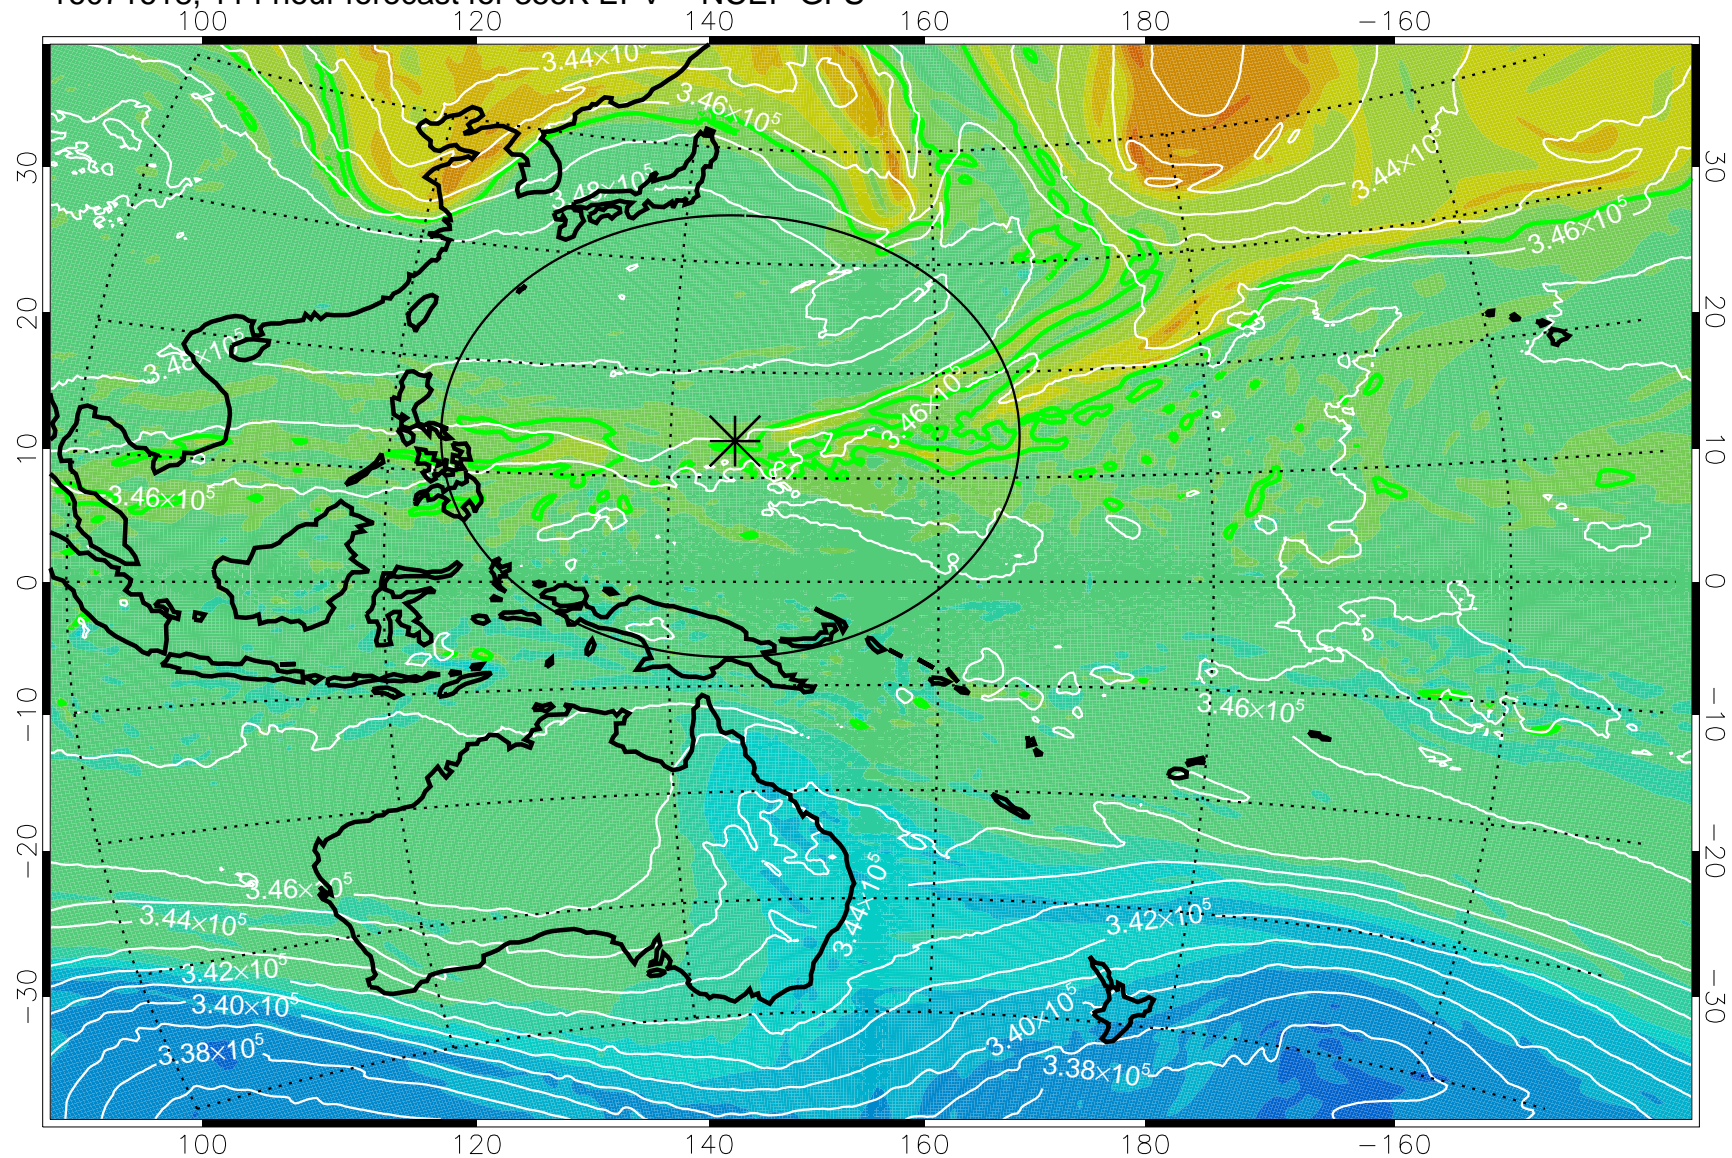

16071518, 90 hour forecast for 355K EPV -- NCEP GFS

355K Montgomery Streamfunction, white  
EPV Tropopause (2 PVU) Position  
Range ring of 2304 km

16071600, 96 hour forecast for 355K EPV -- NCEP GFS

355K Montgomery Streamfunction, white  
EPV Tropopause (2 PVU) Position  
Range ring of 2304 km

16071606, 102 hour forecast for 355K EPV -- NCEP GFS

355K Montgomery Streamfunction, white  
EPV Tropopause (2 PVU) Position  
Range ring of 2304 km

16071612, 108 hour forecast for 355K EPV -- NCEP GFS

355K Montgomery Streamfunction, white  
EPV Tropopause (2 PVU) Position  
Range ring of 2304 km

16071618, 114 hour forecast for 355K EPV -- NCEP GFS

355K Montgomery Streamfunction, white  
EPV Tropopause (2 PVU) Position  
Range ring of 2304 km

16071700, 120 hour forecast for 355K EPV -- NCEP GFS

355K Montgomery Streamfunction, white  
EPV Tropopause (2 PVU) Position  
Range ring of 2304 km