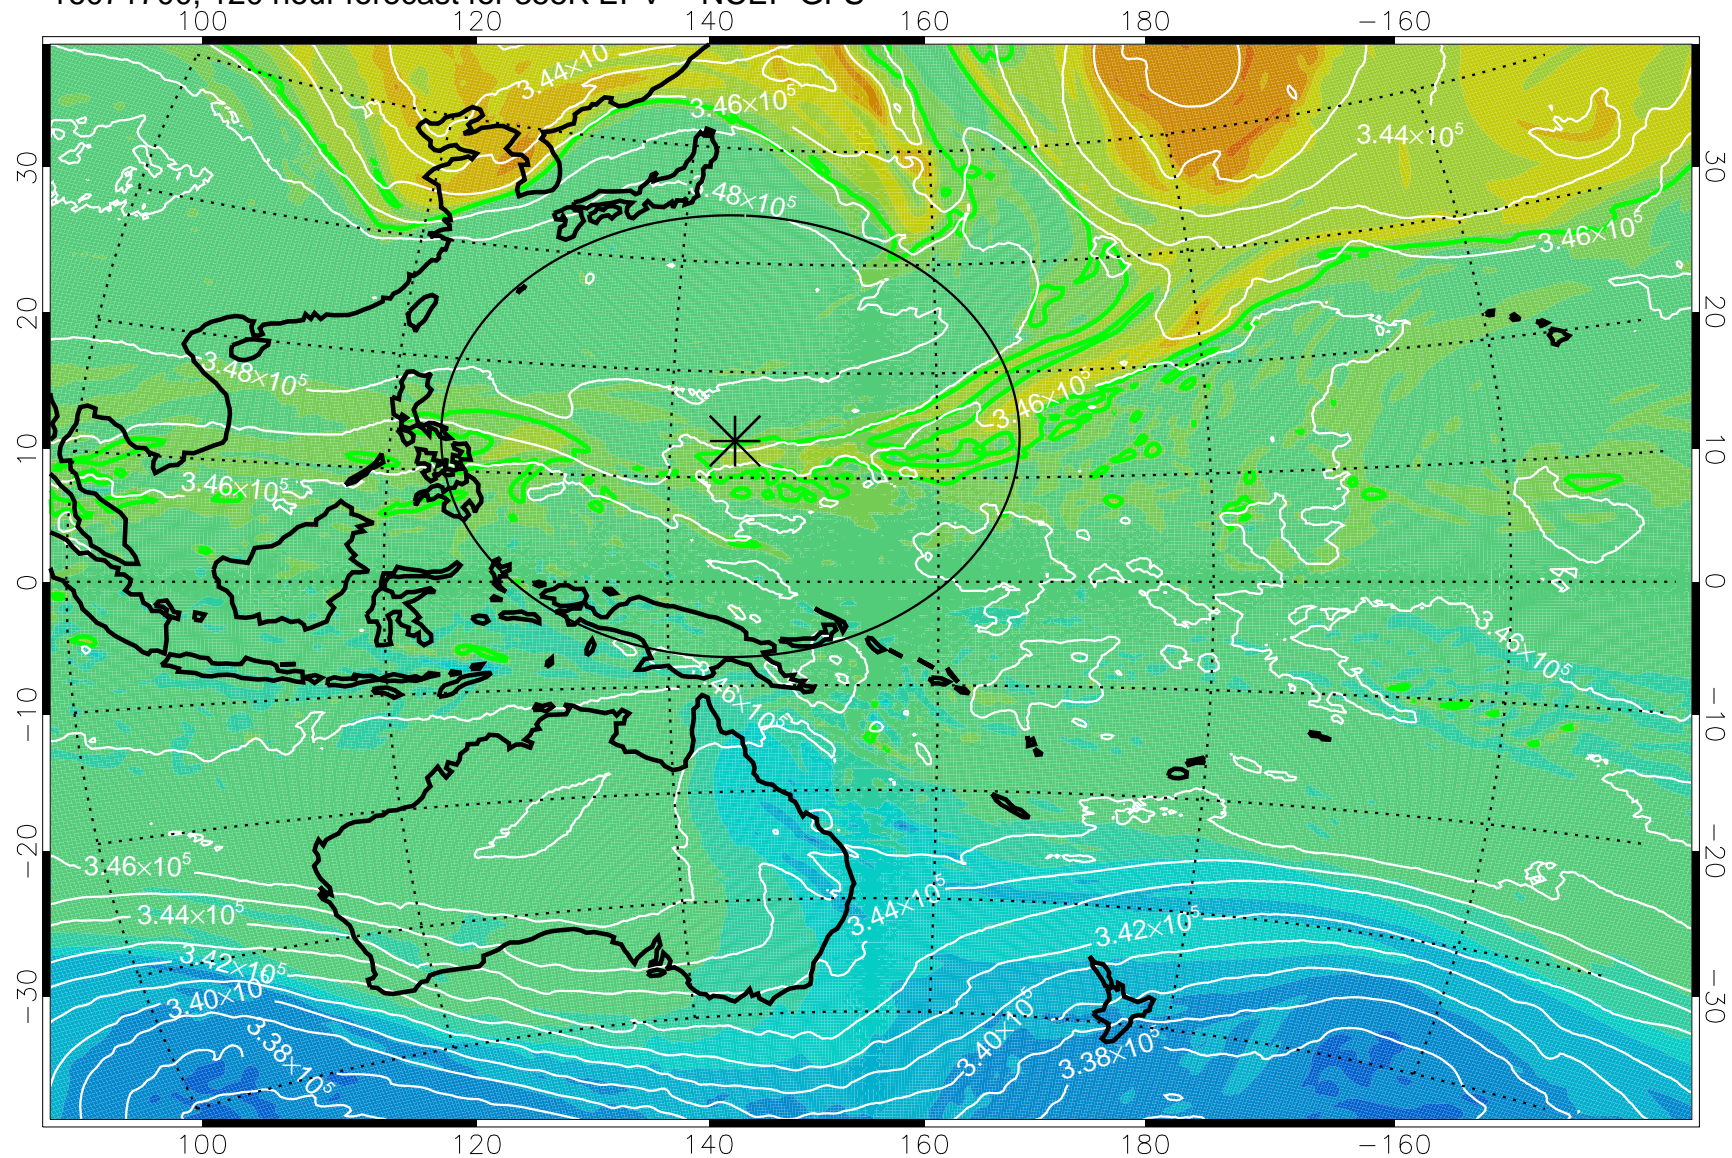

16071506, 78 hour forecast for 355K EPV -- NCEP GFS

355K Montgomery Streamfunction, white  
EPV Tropopause (2 PVU) Position  
Range ring of 2304 km

16071512, 84 hour forecast for 355K EPV -- NCEP GFS

355K Montgomery Streamfunction, white  
EPV Tropopause (2 PVU) Position  
Range ring of 2304 km

16071518, 90 hour forecast for 355K EPV -- NCEP GFS

355K Montgomery Streamfunction, white  
EPV Tropopause (2 PVU) Position  
Range ring of 2304 km

16071600, 96 hour forecast for 355K EPV -- NCEP GFS

355K Montgomery Streamfunction, white  
EPV Tropopause (2 PVU) Position  
Range ring of 2304 km

16071606, 102 hour forecast for 355K EPV -- NCEP GFS

355K Montgomery Streamfunction, white  
EPV Tropopause (2 PVU) Position  
Range ring of 2304 km

16071612, 108 hour forecast for 355K EPV -- NCEP GFS

355K Montgomery Streamfunction, white  
EPV Tropopause (2 PVU) Position  
Range ring of 2304 km

16071618, 114 hour forecast for 355K EPV -- NCEP GFS

355K Montgomery Streamfunction, white  
EPV Tropopause (2 PVU) Position  
Range ring of 2304 km

16071700, 120 hour forecast for 355K EPV -- NCEP GFS

355K Montgomery Streamfunction, white  
EPV Tropopause (2 PVU) Position  
Range ring of 2304 km