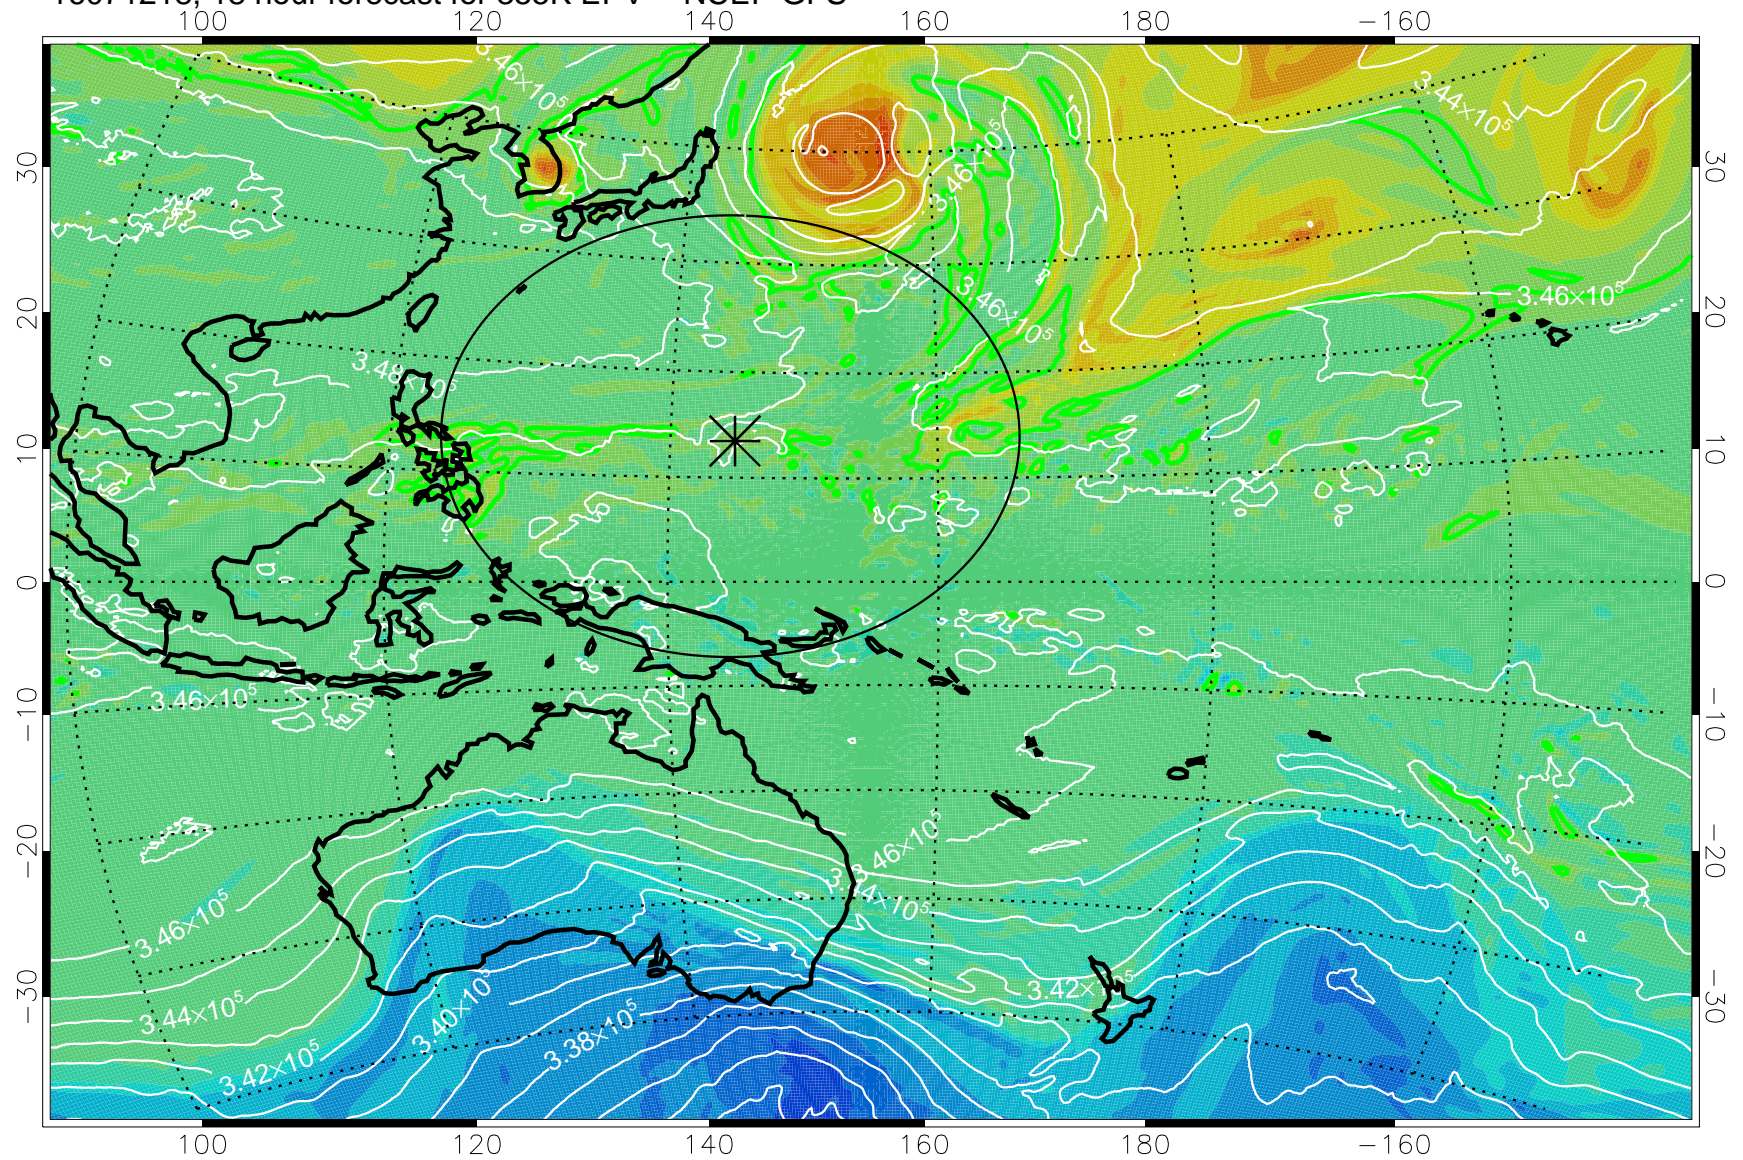

16071206, 6 hour forecast for 355K EPV -- NCEP GFS

355K Montgomery Streamfunction, white  
EPV Tropopause (2 PVU) Position  
Range ring of 2304 km

16071212, 12 hour forecast for 355K EPV -- NCEP GFS

355K Montgomery Streamfunction, white  
EPV Tropopause (2 PVU) Position  
Range ring of 2304 km

16071218, 18 hour forecast for 355K EPV -- NCEP GFS

355K Montgomery Streamfunction, white  
EPV Tropopause (2 PVU) Position  
Range ring of 2304 km

16071300, 24 hour forecast for 355K EPV -- NCEP GFS

355K Montgomery Streamfunction, white  
EPV Tropopause (2 PVU) Position  
Range ring of 2304 km

16071306, 30 hour forecast for 355K EPV -- NCEP GFS

355K Montgomery Streamfunction, white  
EPV Tropopause (2 PVU) Position  
Range ring of 2304 km

16071312, 36 hour forecast for 355K EPV -- NCEP GFS

355K Montgomery Streamfunction, white  
EPV Tropopause (2 PVU) Position  
Range ring of 2304 km

16071318, 42 hour forecast for 355K EPV -- NCEP GFS

355K Montgomery Streamfunction, white  
EPV Tropopause (2 PVU) Position  
Range ring of 2304 km

16071400, 48 hour forecast for 355K EPV -- NCEP GFS

355K Montgomery Streamfunction, white  
EPV Tropopause (2 PVU) Position  
Range ring of 2304 km