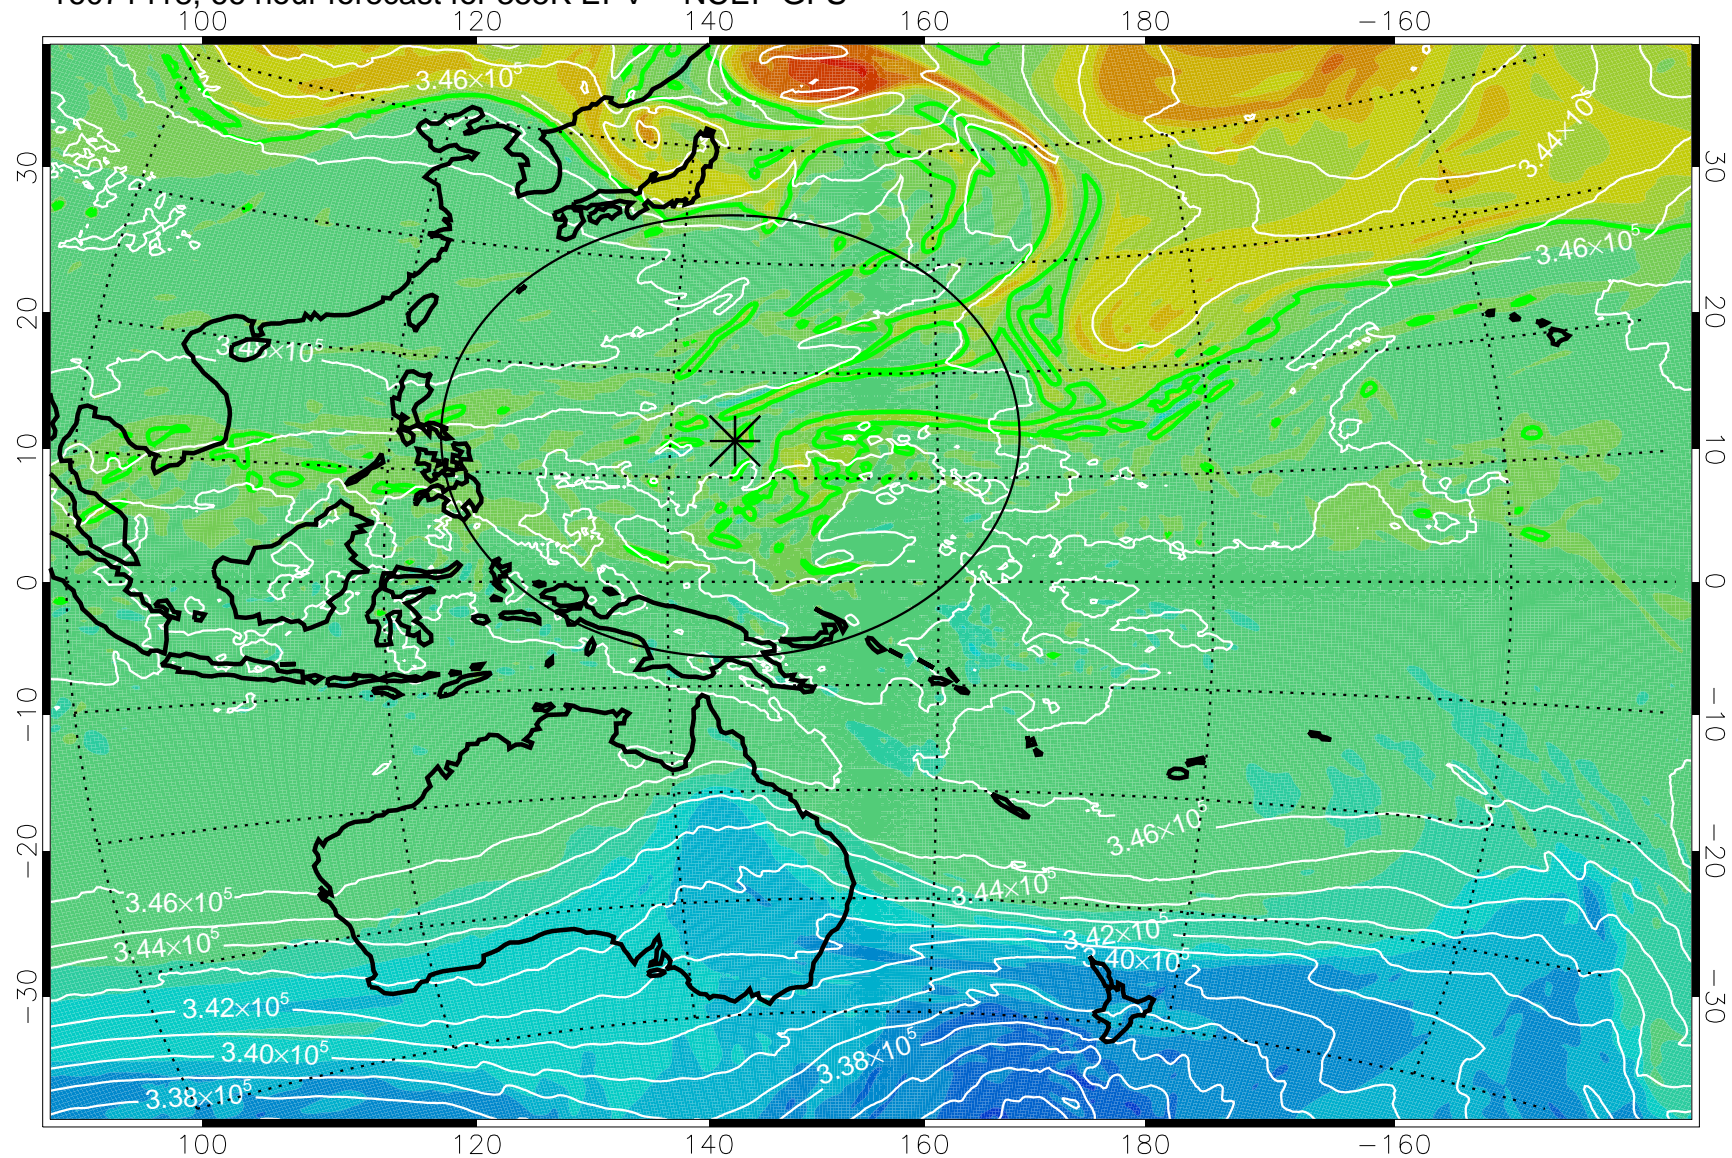

16071406, 54 hour forecast for 355K EPV -- NCEP GFS

355K Montgomery Streamfunction, white  
EPV Tropopause (2 PVU) Position  
Range ring of 2304 km

16071412, 60 hour forecast for 355K EPV -- NCEP GFS

355K Montgomery Streamfunction, white  
EPV Tropopause (2 PVU) Position  
Range ring of 2304 km

16071418, 66 hour forecast for 355K EPV -- NCEP GFS

355K Montgomery Streamfunction, white  
EPV Tropopause (2 PVU) Position  
Range ring of 2304 km

16071500, 72 hour forecast for 355K EPV -- NCEP GFS

355K Montgomery Streamfunction, white  
EPV Tropopause (2 PVU) Position  
Range ring of 2304 km

16071506, 78 hour forecast for 355K EPV -- NCEP GFS

355K Montgomery Streamfunction, white  
EPV Tropopause (2 PVU) Position  
Range ring of 2304 km

16071512, 84 hour forecast for 355K EPV -- NCEP GFS

355K Montgomery Streamfunction, white  
EPV Tropopause (2 PVU) Position  
Range ring of 2304 km

16071518, 90 hour forecast for 355K EPV -- NCEP GFS

355K Montgomery Streamfunction, white  
EPV Tropopause (2 PVU) Position  
Range ring of 2304 km

16071600, 96 hour forecast for 355K EPV -- NCEP GFS

355K Montgomery Streamfunction, white  
EPV Tropopause (2 PVU) Position  
Range ring of 2304 km