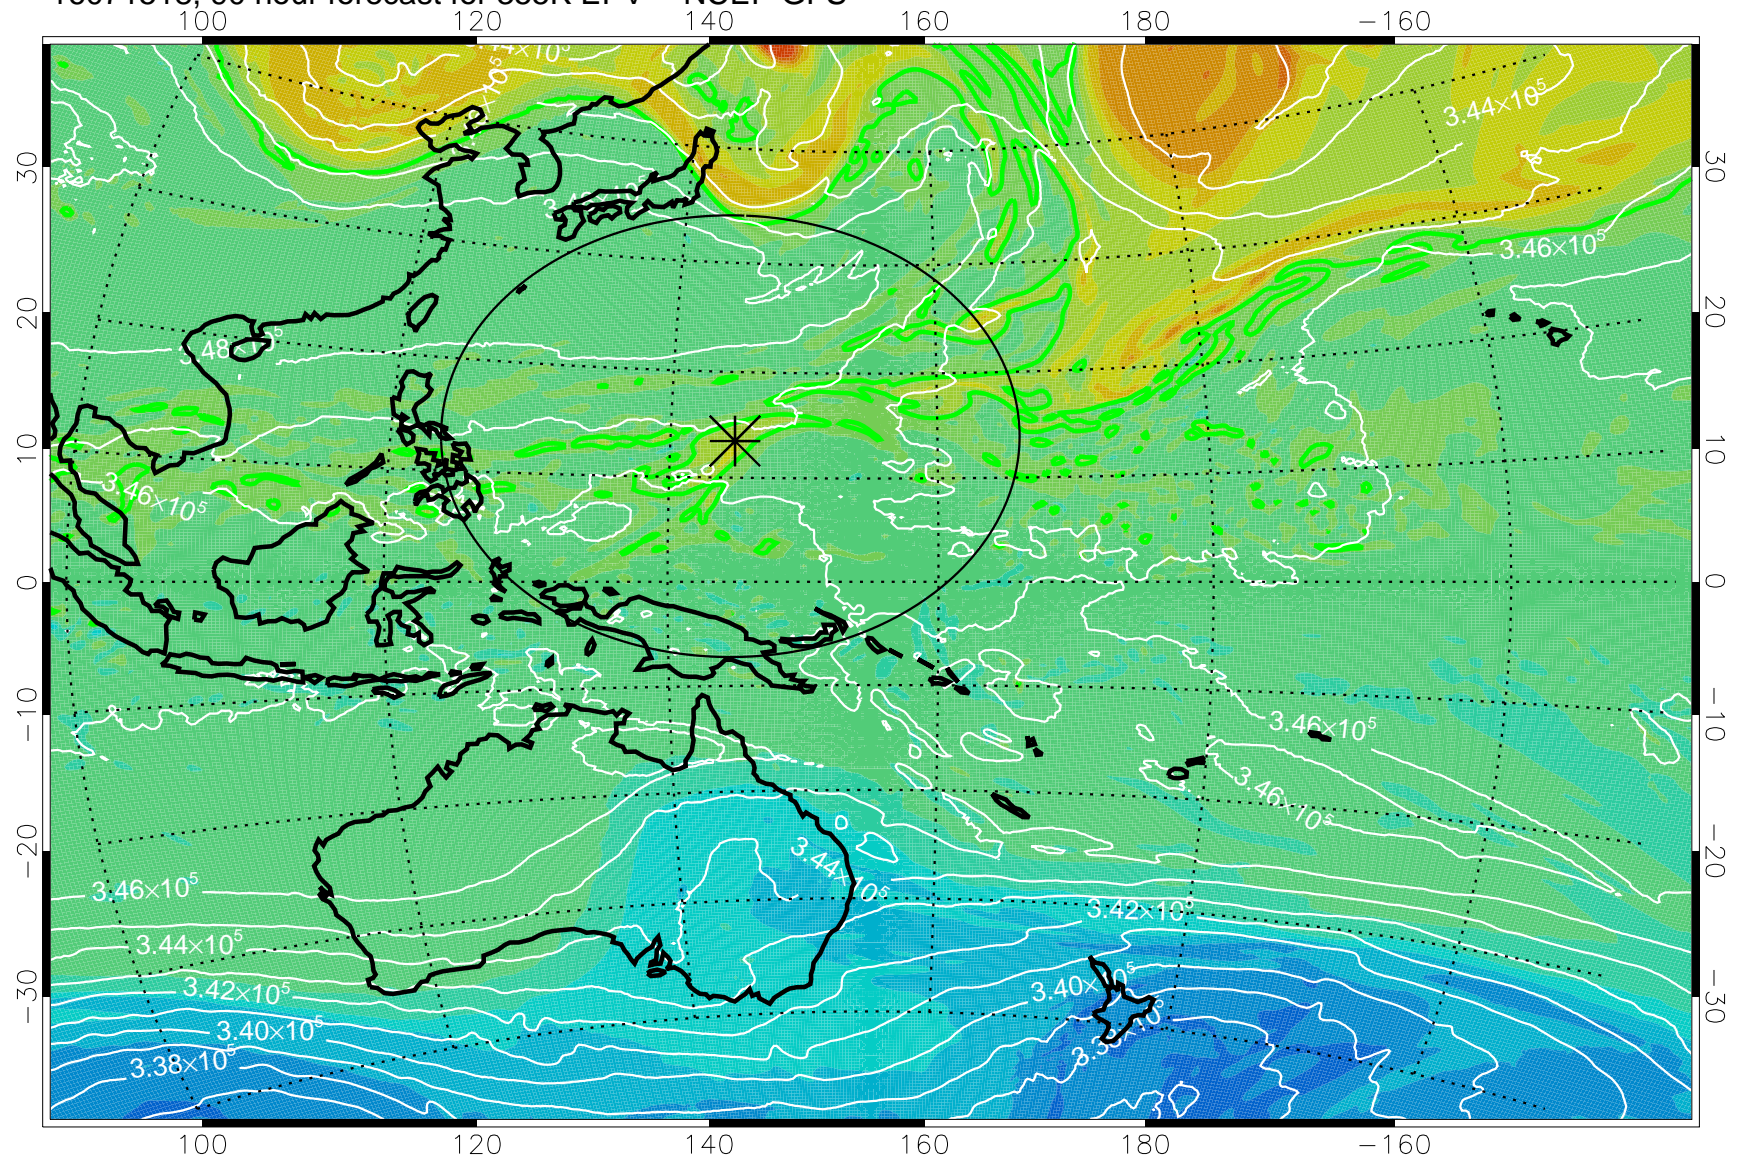

16071418, 66 hour forecast for 355K EPV -- NCEP GFS

355K Montgomery Streamfunction, white  
EPV Tropopause (2 PVU) Position  
Range ring of 2304 km

16071500, 72 hour forecast for 355K EPV -- NCEP GFS

355K Montgomery Streamfunction, white  
EPV Tropopause (2 PVU) Position  
Range ring of 2304 km

16071506, 78 hour forecast for 355K EPV -- NCEP GFS

355K Montgomery Streamfunction, white  
EPV Tropopause (2 PVU) Position  
Range ring of 2304 km

16071512, 84 hour forecast for 355K EPV -- NCEP GFS

355K Montgomery Streamfunction, white  
EPV Tropopause (2 PVU) Position  
Range ring of 2304 km

16071518, 90 hour forecast for 355K EPV -- NCEP GFS

355K Montgomery Streamfunction, white  
EPV Tropopause (2 PVU) Position  
Range ring of 2304 km

16071600, 96 hour forecast for 355K EPV -- NCEP GFS

355K Montgomery Streamfunction, white  
EPV Tropopause (2 PVU) Position  
Range ring of 2304 km

16071606, 102 hour forecast for 355K EPV -- NCEP GFS

355K Montgomery Streamfunction, white  
EPV Tropopause (2 PVU) Position  
Range ring of 2304 km

16071612, 108 hour forecast for 355K EPV -- NCEP GFS

355K Montgomery Streamfunction, white  
EPV Tropopause (2 PVU) Position  
Range ring of 2304 km