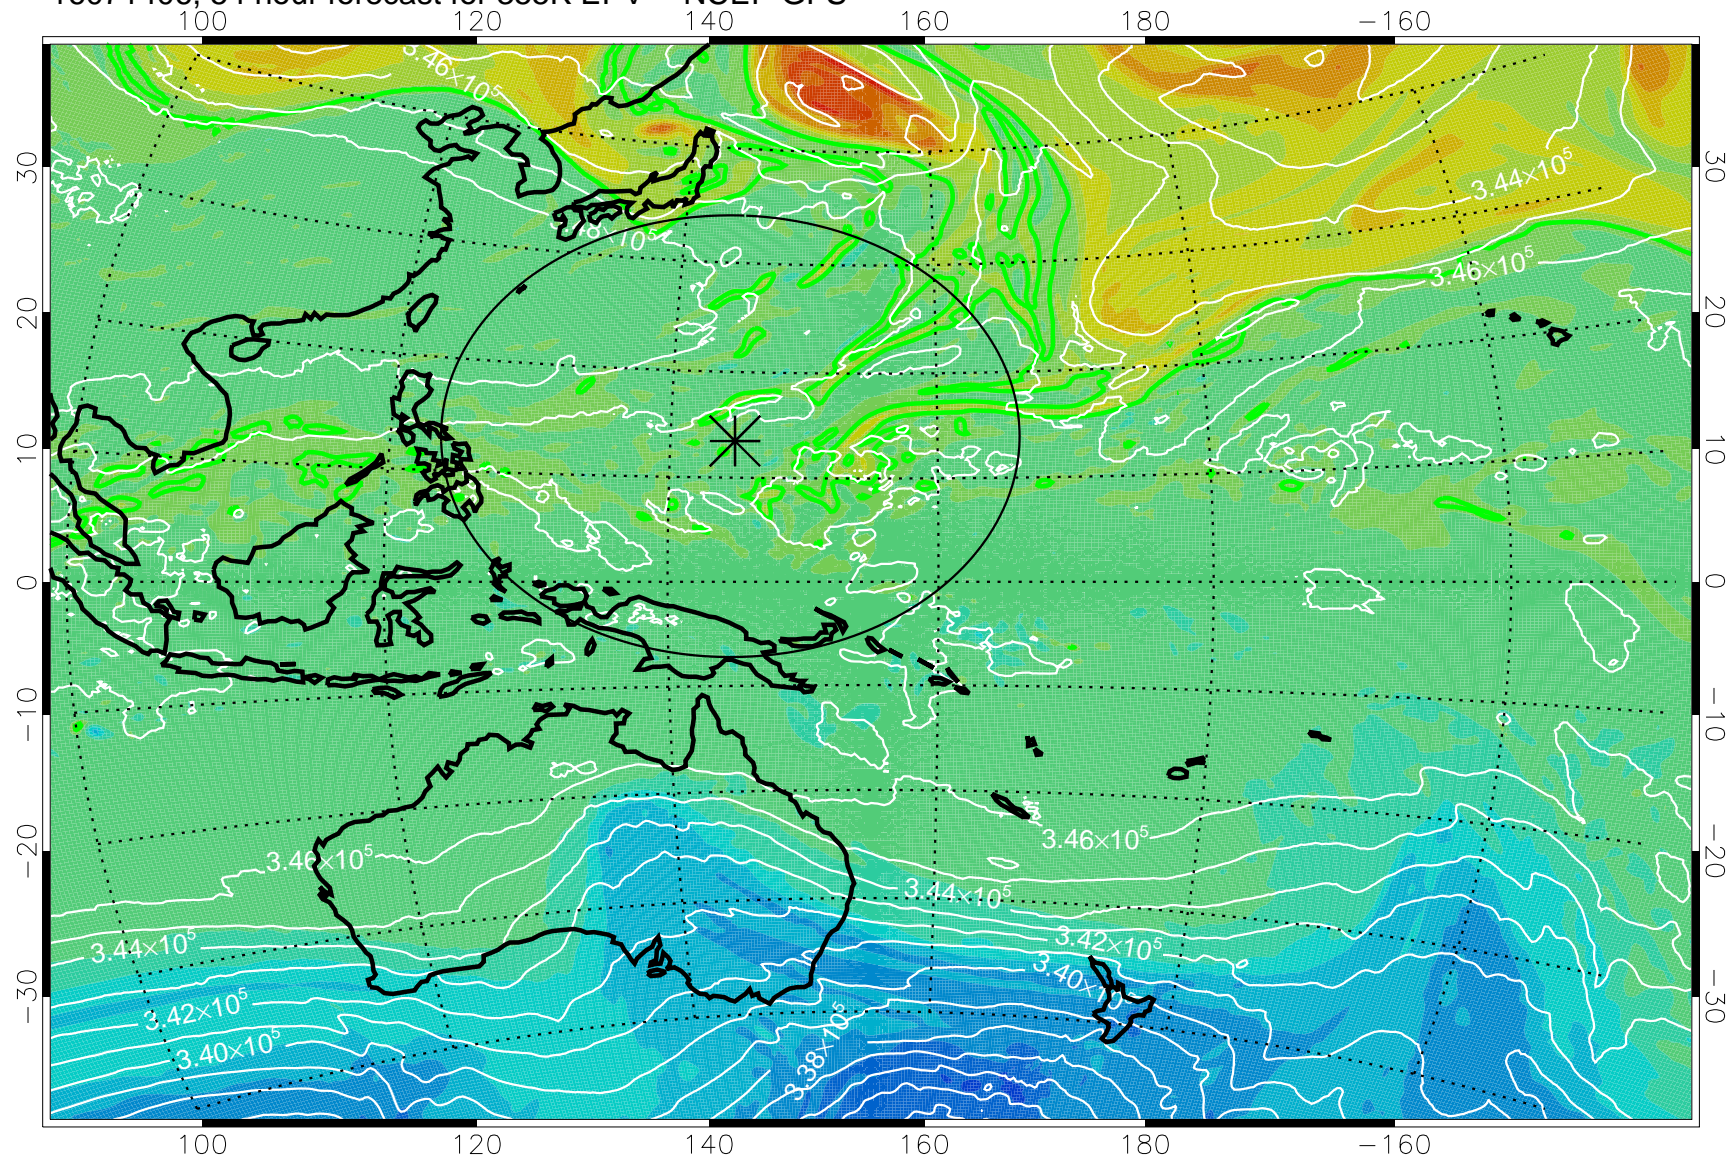

16071318, 42 hour forecast for 355K EPV -- NCEP GFS

355K Montgomery Streamfunction, white  
EPV Tropopause (2 PVU) Position  
Range ring of 2304 km

16071400, 48 hour forecast for 355K EPV -- NCEP GFS

355K Montgomery Streamfunction, white  
EPV Tropopause (2 PVU) Position  
Range ring of 2304 km

16071406, 54 hour forecast for 355K EPV -- NCEP GFS

355K Montgomery Streamfunction, white  
EPV Tropopause (2 PVU) Position  
Range ring of 2304 km

16071412, 60 hour forecast for 355K EPV -- NCEP GFS

355K Montgomery Streamfunction, white  
EPV Tropopause (2 PVU) Position  
Range ring of 2304 km

16071418, 66 hour forecast for 355K EPV -- NCEP GFS

355K Montgomery Streamfunction, white  
EPV Tropopause (2 PVU) Position  
Range ring of 2304 km

16071500, 72 hour forecast for 355K EPV -- NCEP GFS

355K Montgomery Streamfunction, white  
EPV Tropopause (2 PVU) Position  
Range ring of 2304 km

16071506, 78 hour forecast for 355K EPV -- NCEP GFS

355K Montgomery Streamfunction, white  
EPV Tropopause (2 PVU) Position  
Range ring of 2304 km

16071512, 84 hour forecast for 355K EPV -- NCEP GFS

355K Montgomery Streamfunction, white  
EPV Tropopause (2 PVU) Position  
Range ring of 2304 km