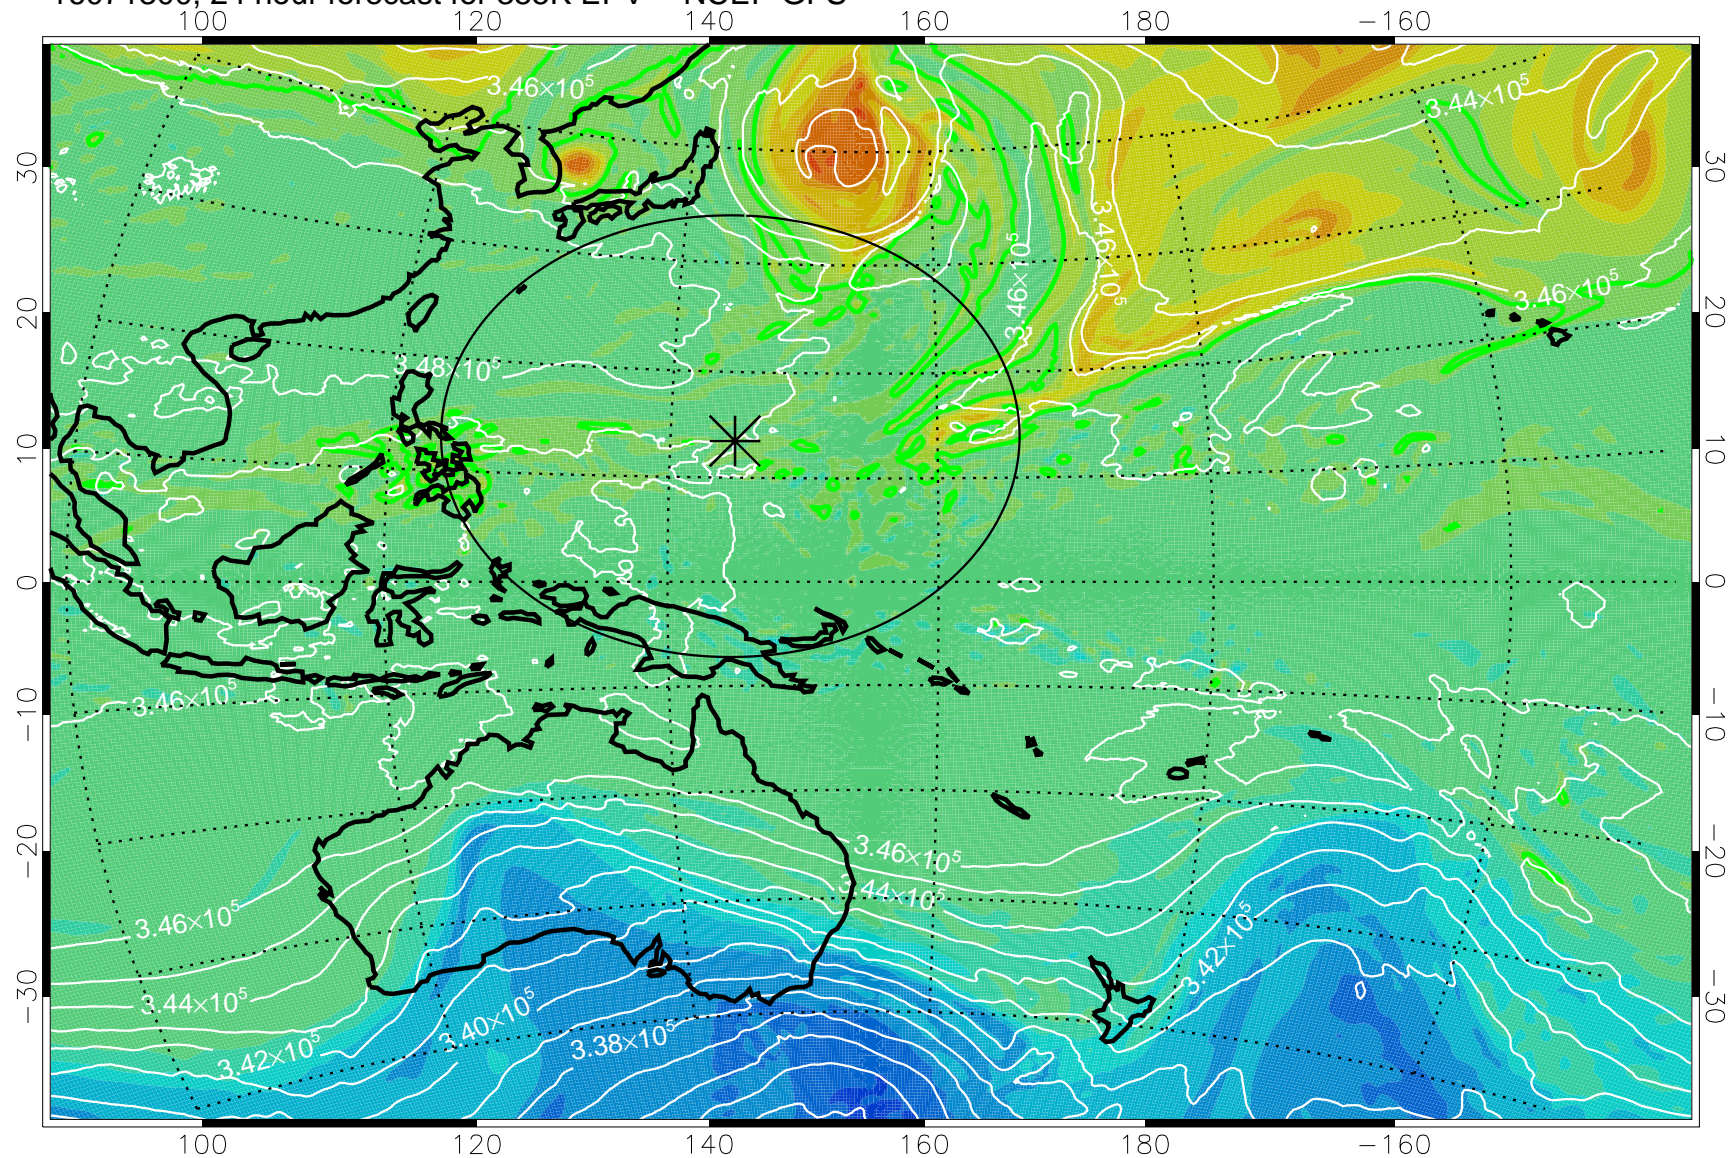

16071206, 6 hour forecast for 355K EPV -- NCEP GFS

355K Montgomery Streamfunction, white  
EPV Tropopause (2 PVU) Position  
Range ring of 2304 km

16071212, 12 hour forecast for 355K EPV -- NCEP GFS

355K Montgomery Streamfunction, white  
EPV Tropopause (2 PVU) Position  
Range ring of 2304 km

16071218, 18 hour forecast for 355K EPV -- NCEP GFS

355K Montgomery Streamfunction, white  
EPV Tropopause (2 PVU) Position  
Range ring of 2304 km

16071300, 24 hour forecast for 355K EPV -- NCEP GFS

355K Montgomery Streamfunction, white  
EPV Tropopause (2 PVU) Position  
Range ring of 2304 km

16071306, 30 hour forecast for 355K EPV -- NCEP GFS

355K Montgomery Streamfunction, white  
EPV Tropopause (2 PVU) Position  
Range ring of 2304 km

16071312, 36 hour forecast for 355K EPV -- NCEP GFS

355K Montgomery Streamfunction, white  
EPV Tropopause (2 PVU) Position  
Range ring of 2304 km

16071318, 42 hour forecast for 355K EPV -- NCEP GFS

355K Montgomery Streamfunction, white  
EPV Tropopause (2 PVU) Position  
Range ring of 2304 km

16071400, 48 hour forecast for 355K EPV -- NCEP GFS

355K Montgomery Streamfunction, white  
EPV Tropopause (2 PVU) Position  
Range ring of 2304 km