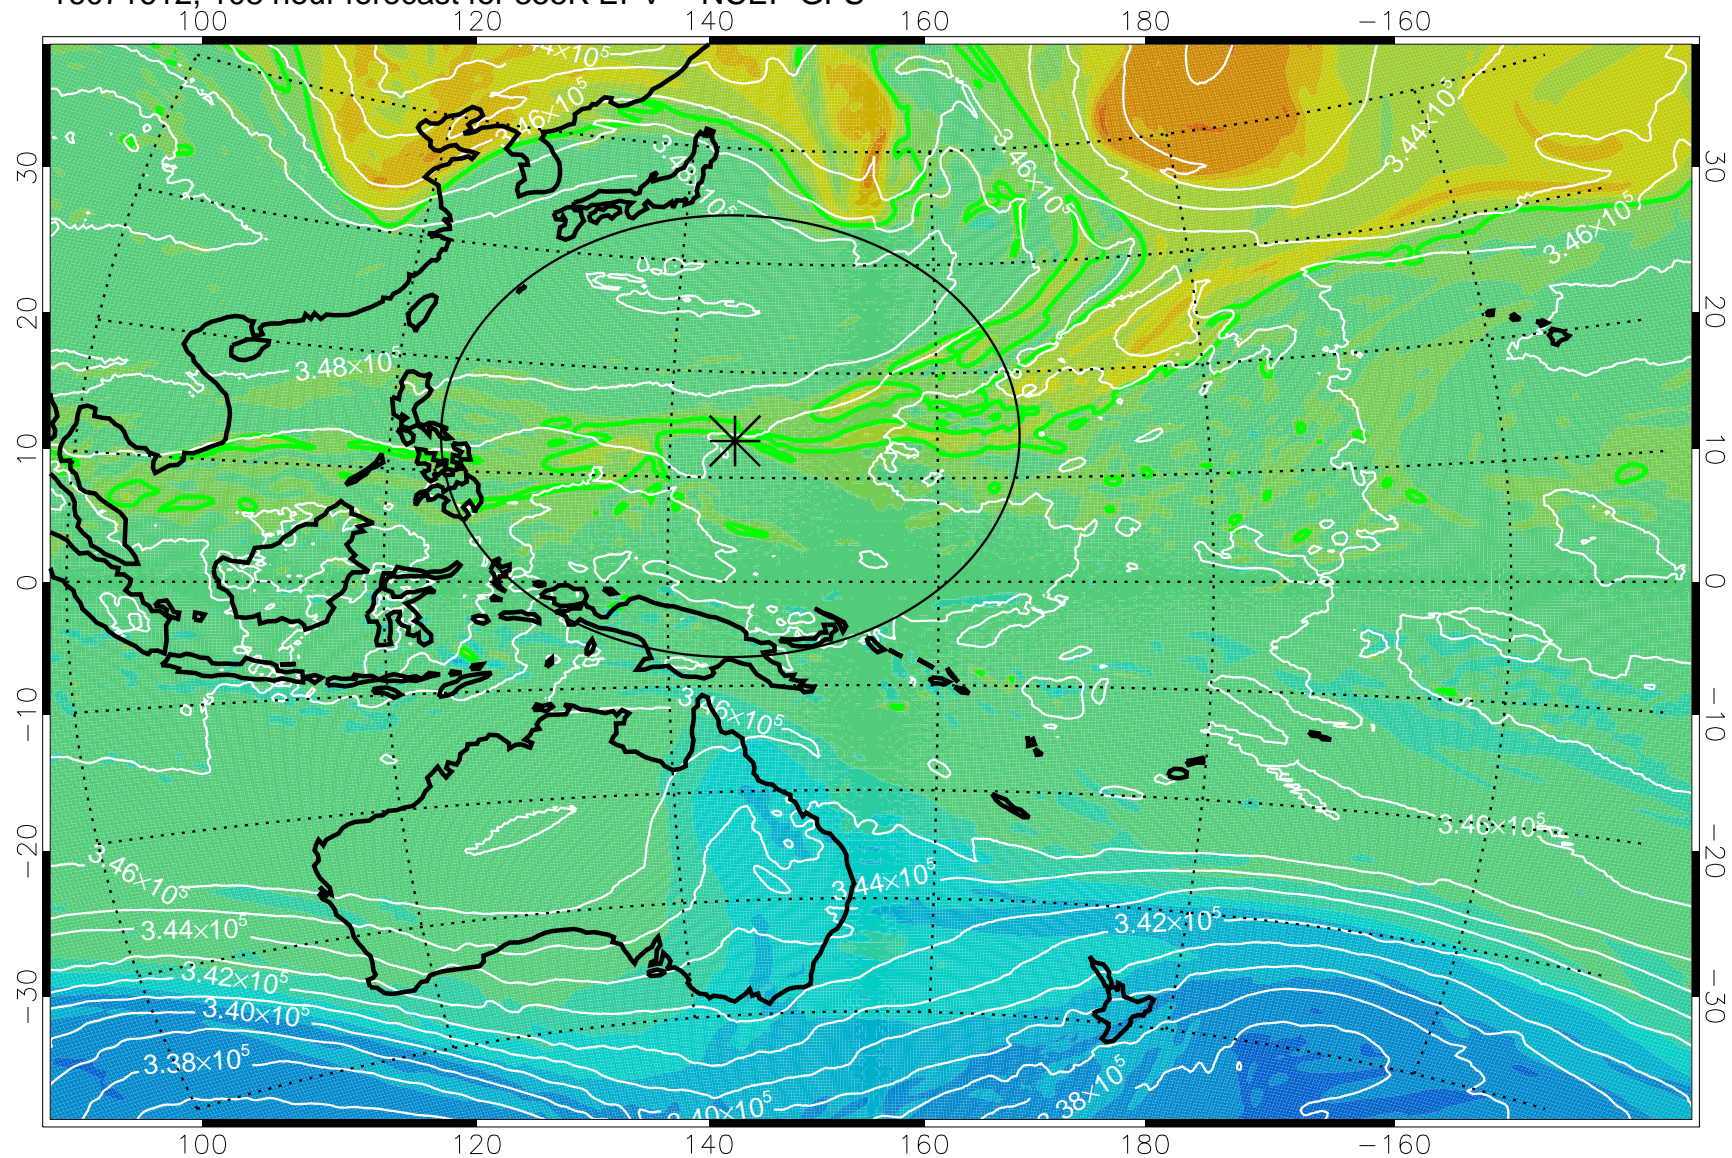

16071506, 78 hour forecast for 355K EPV -- NCEP GFS

355K Montgomery Streamfunction, white  
EPV Tropopause (2 PVU) Position  
Range ring of 2304 km

16071512, 84 hour forecast for 355K EPV -- NCEP GFS

355K Montgomery Streamfunction, white  
EPV Tropopause (2 PVU) Position  
Range ring of 2304 km

16071518, 90 hour forecast for 355K EPV -- NCEP GFS

355K Montgomery Streamfunction, white  
EPV Tropopause (2 PVU) Position  
Range ring of 2304 km

16071600, 96 hour forecast for 355K EPV -- NCEP GFS

355K Montgomery Streamfunction, white  
EPV Tropopause (2 PVU) Position  
Range ring of 2304 km

16071606, 102 hour forecast for 355K EPV -- NCEP GFS

355K Montgomery Streamfunction, white  
EPV Tropopause (2 PVU) Position  
Range ring of 2304 km

16071612, 108 hour forecast for 355K EPV -- NCEP GFS

355K Montgomery Streamfunction, white  
EPV Tropopause (2 PVU) Position  
Range ring of 2304 km

16071618, 114 hour forecast for 355K EPV -- NCEP GFS

355K Montgomery Streamfunction, white  
EPV Tropopause (2 PVU) Position  
Range ring of 2304 km

16071700, 120 hour forecast for 355K EPV -- NCEP GFS

355K Montgomery Streamfunction, white  
EPV Tropopause (2 PVU) Position  
Range ring of 2304 km