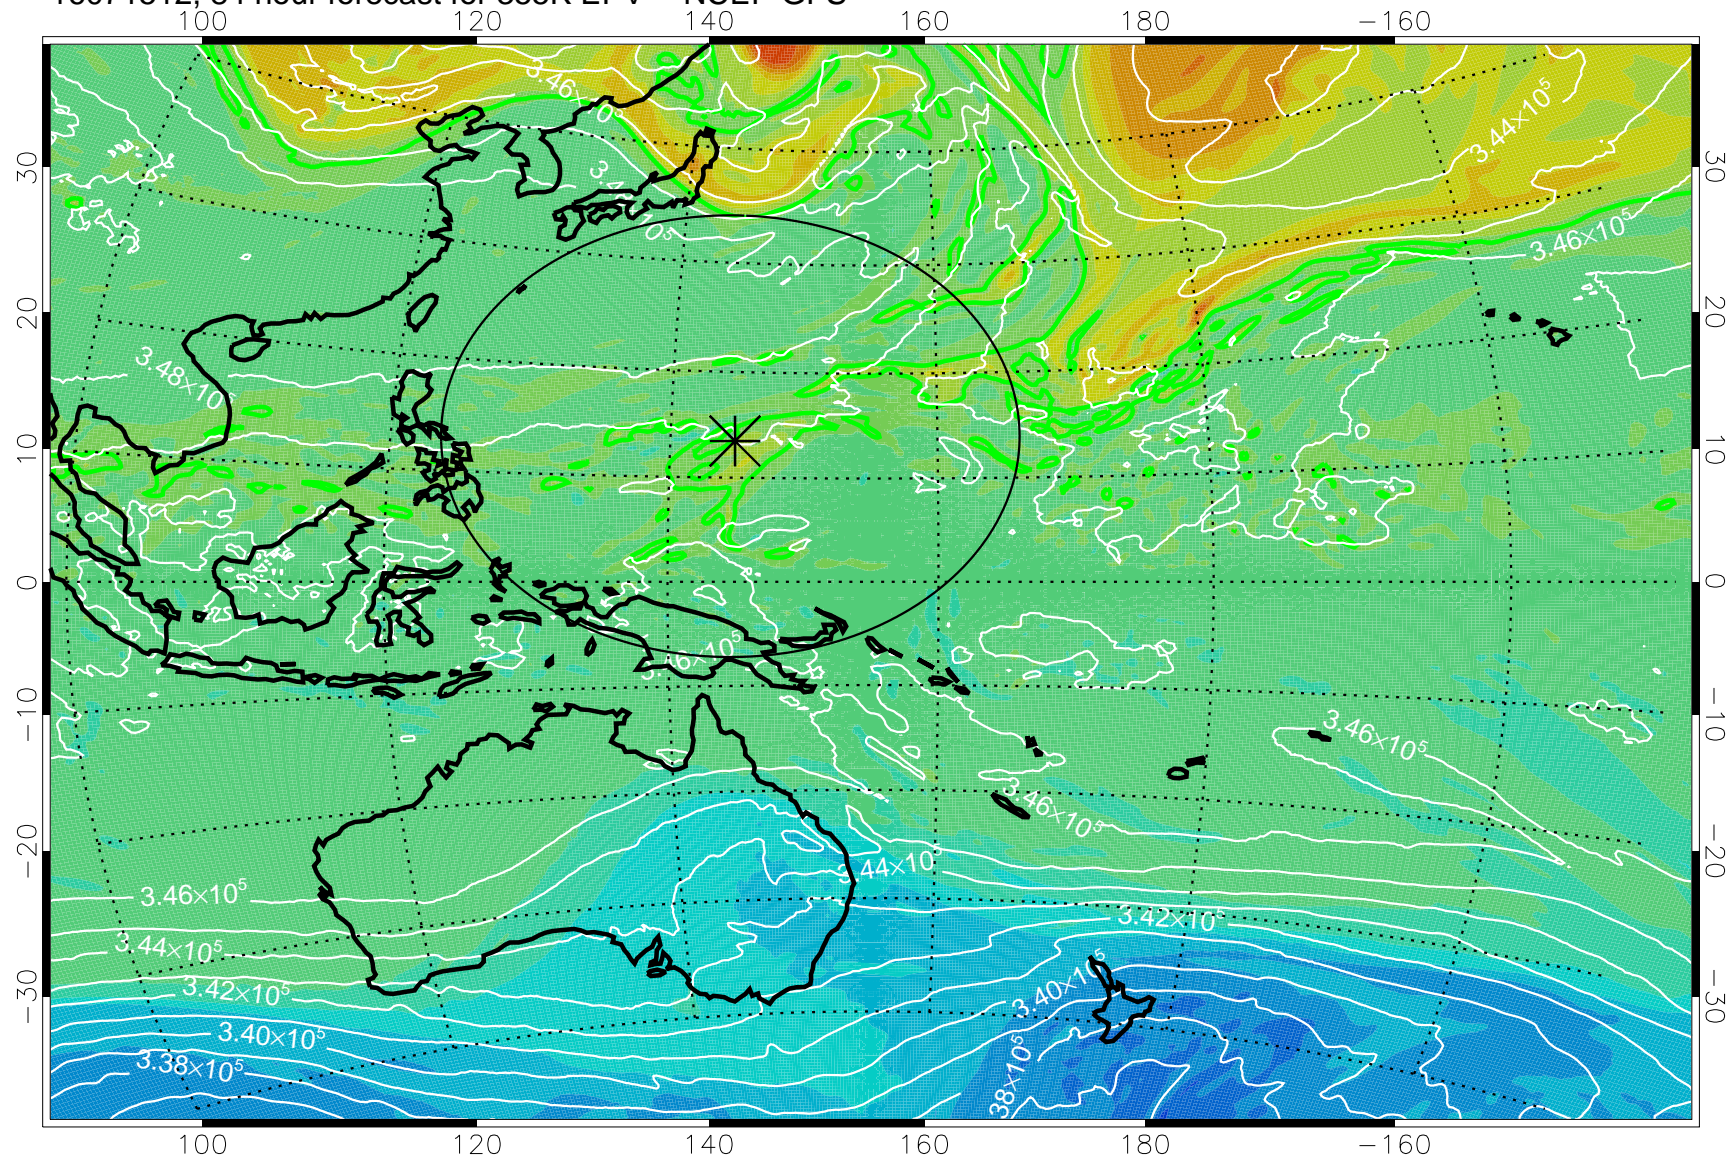

16071406, 54 hour forecast for 355K EPV -- NCEP GFS

355K Montgomery Streamfunction, white  
EPV Tropopause (2 PVU) Position  
Range ring of 2304 km

16071412, 60 hour forecast for 355K EPV -- NCEP GFS

355K Montgomery Streamfunction, white  
EPV Tropopause (2 PVU) Position  
Range ring of 2304 km

16071418, 66 hour forecast for 355K EPV -- NCEP GFS

355K Montgomery Streamfunction, white  
EPV Tropopause (2 PVU) Position  
Range ring of 2304 km

16071500, 72 hour forecast for 355K EPV -- NCEP GFS

355K Montgomery Streamfunction, white  
EPV Tropopause (2 PVU) Position  
Range ring of 2304 km

16071506, 78 hour forecast for 355K EPV -- NCEP GFS

355K Montgomery Streamfunction, white  
EPV Tropopause (2 PVU) Position  
Range ring of 2304 km

16071512, 84 hour forecast for 355K EPV -- NCEP GFS

355K Montgomery Streamfunction, white  
EPV Tropopause (2 PVU) Position  
Range ring of 2304 km

16071518, 90 hour forecast for 355K EPV -- NCEP GFS

355K Montgomery Streamfunction, white  
EPV Tropopause (2 PVU) Position  
Range ring of 2304 km

16071600, 96 hour forecast for 355K EPV -- NCEP GFS

355K Montgomery Streamfunction, white  
EPV Tropopause (2 PVU) Position  
Range ring of 2304 km