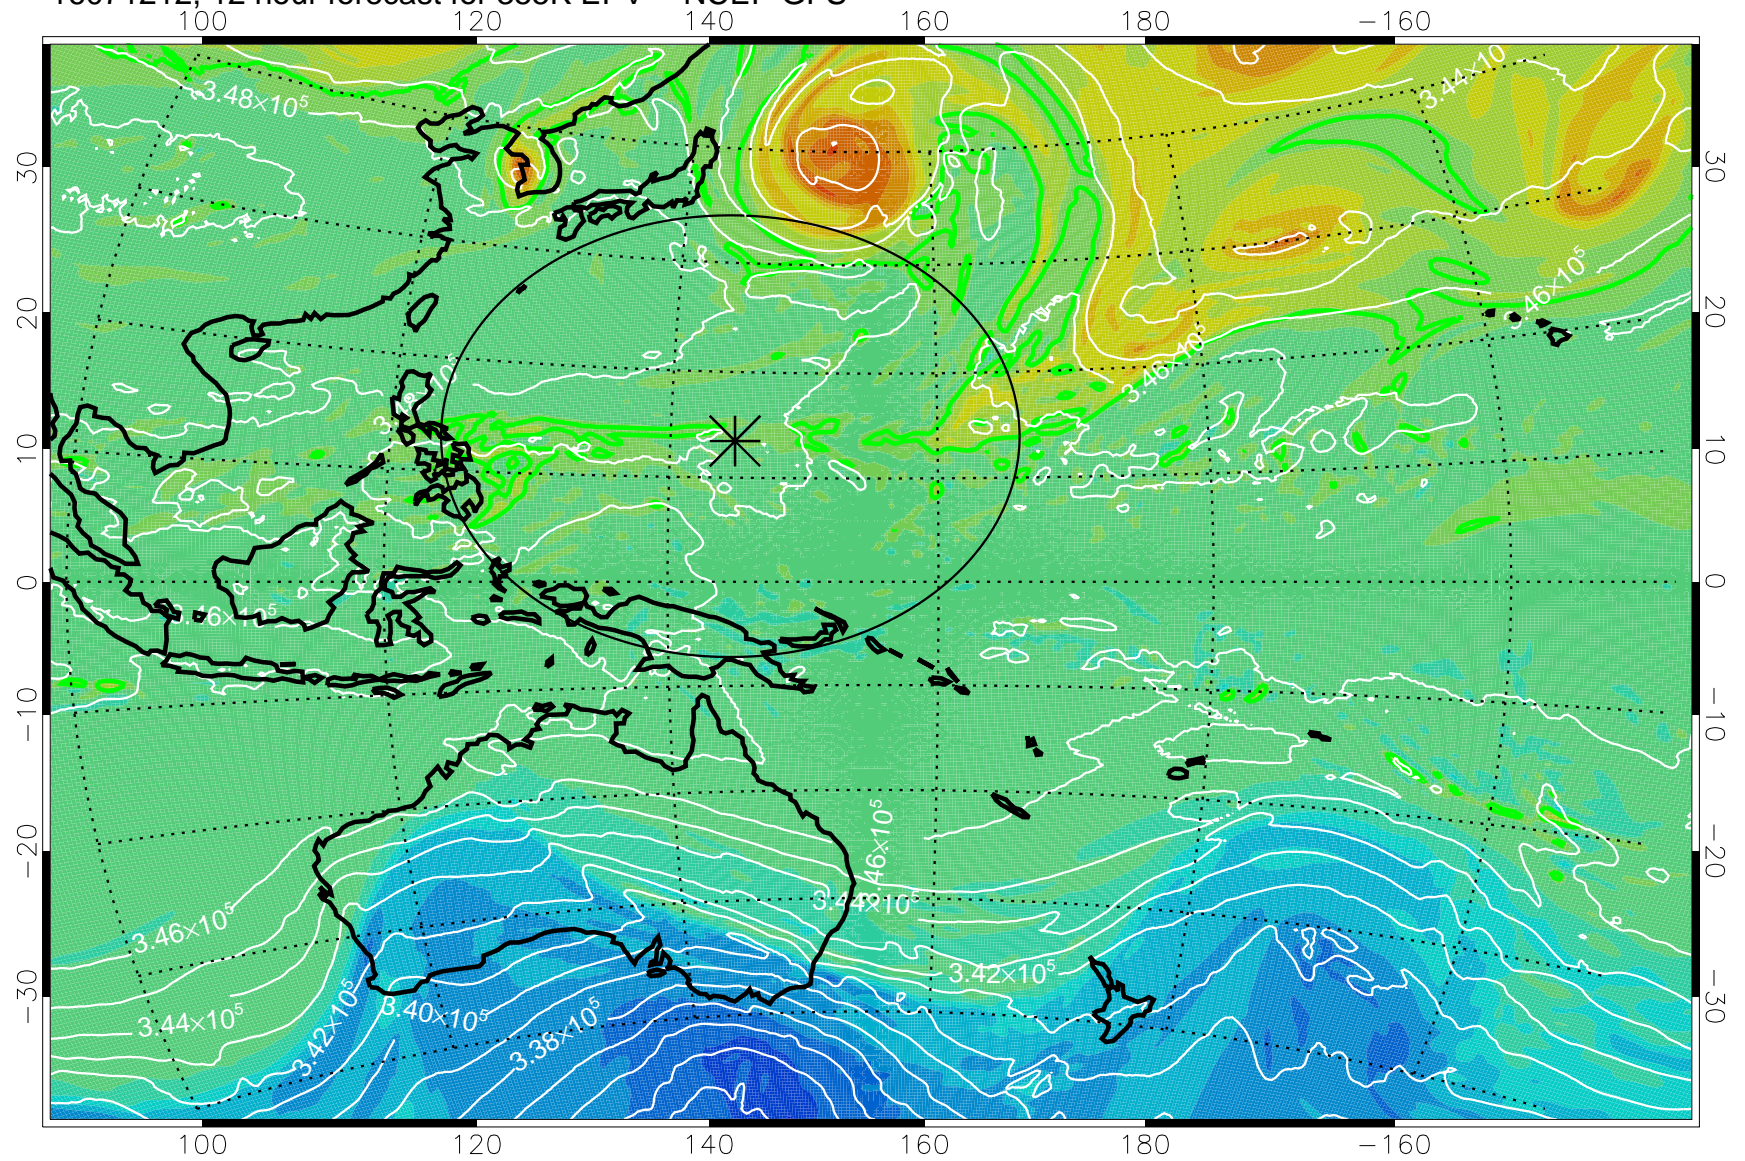

16071206, 6 hour forecast for 355K EPV -- NCEP GFS

355K Montgomery Streamfunction, white  
EPV Tropopause (2 PVU) Position  
Range ring of 2304 km

16071212, 12 hour forecast for 355K EPV -- NCEP GFS

355K Montgomery Streamfunction, white  
EPV Tropopause (2 PVU) Position  
Range ring of 2304 km

16071218, 18 hour forecast for 355K EPV -- NCEP GFS

355K Montgomery Streamfunction, white  
EPV Tropopause (2 PVU) Position  
Range ring of 2304 km

16071300, 24 hour forecast for 355K EPV -- NCEP GFS

355K Montgomery Streamfunction, white  
EPV Tropopause (2 PVU) Position  
Range ring of 2304 km

16071306, 30 hour forecast for 355K EPV -- NCEP GFS

355K Montgomery Streamfunction, white  
EPV Tropopause (2 PVU) Position  
Range ring of 2304 km

16071312, 36 hour forecast for 355K EPV -- NCEP GFS

355K Montgomery Streamfunction, white  
EPV Tropopause (2 PVU) Position  
Range ring of 2304 km

16071318, 42 hour forecast for 355K EPV -- NCEP GFS

355K Montgomery Streamfunction, white  
EPV Tropopause (2 PVU) Position  
Range ring of 2304 km

16071400, 48 hour forecast for 355K EPV -- NCEP GFS

355K Montgomery Streamfunction, white  
EPV Tropopause (2 PVU) Position  
Range ring of 2304 km