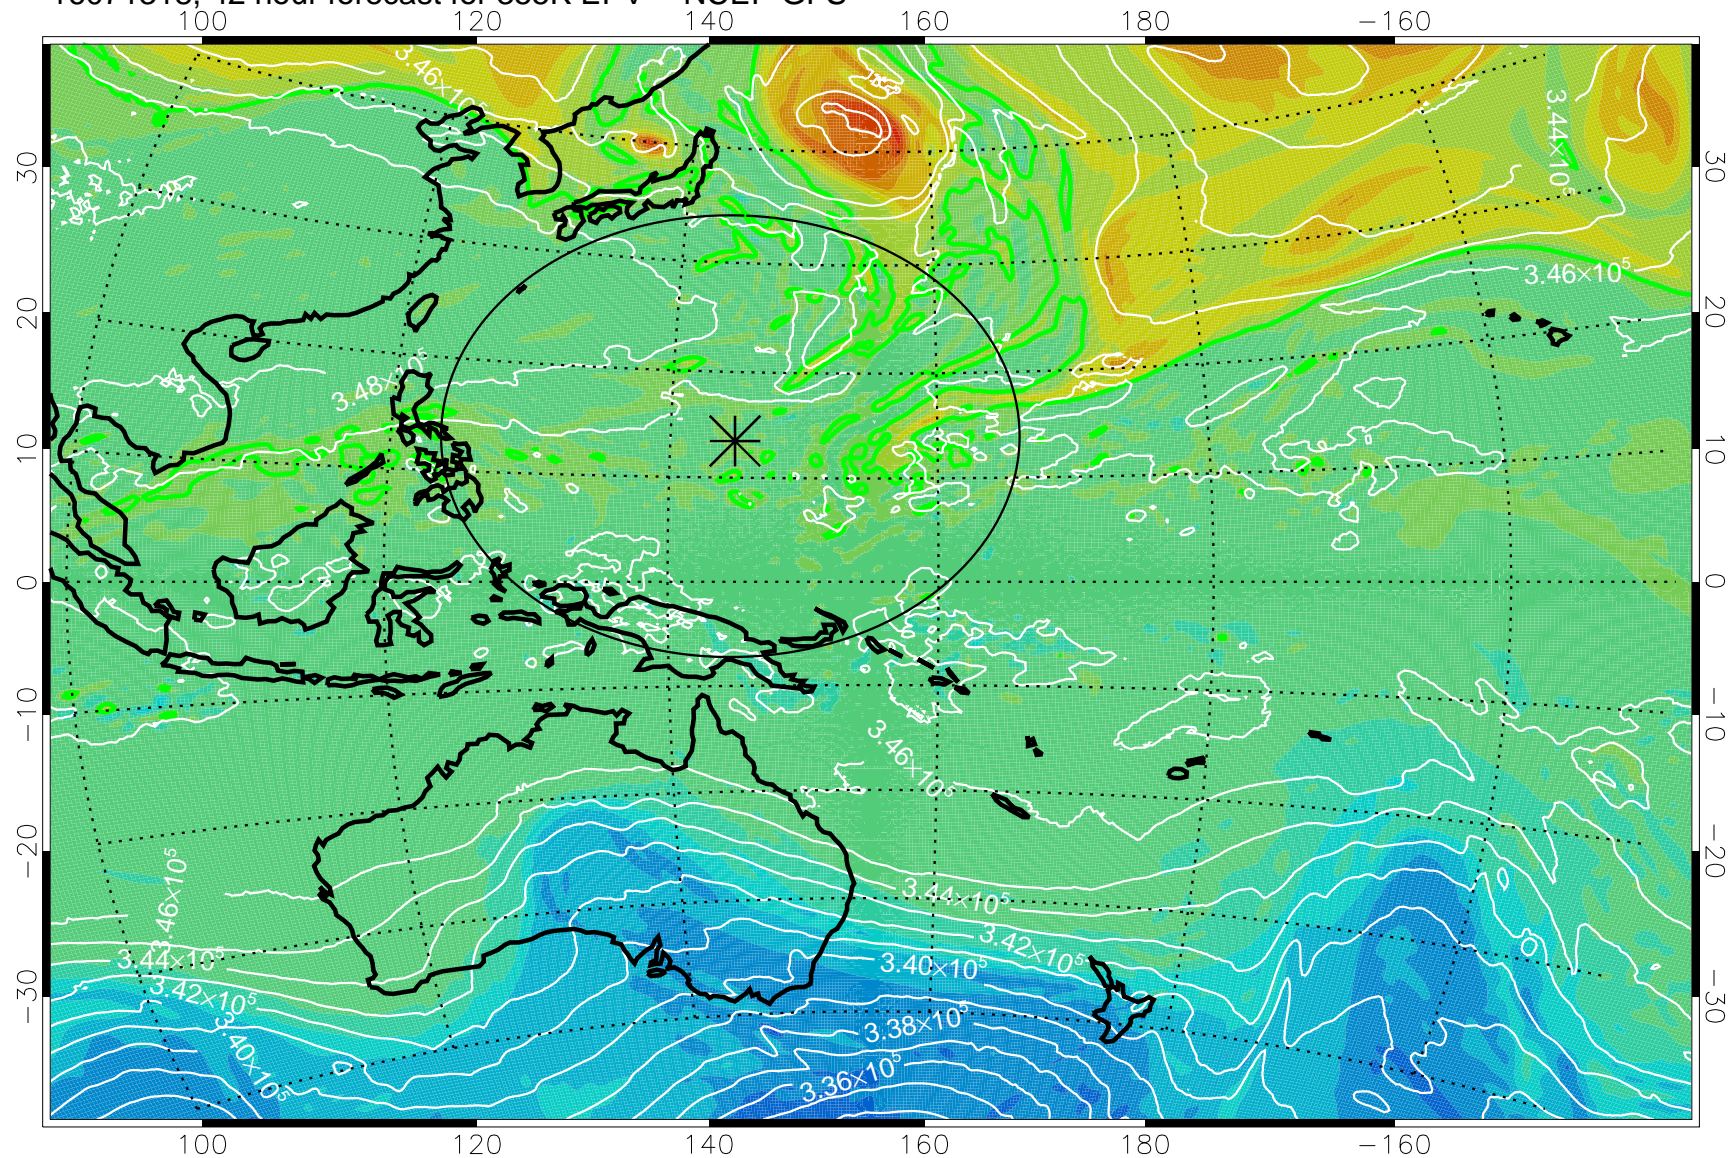

16071306, 30 hour forecast for 355K EPV -- NCEP GFS

355K Montgomery Streamfunction, white  
EPV Tropopause (2 PVU) Position  
Range ring of 2304 km

16071312, 36 hour forecast for 355K EPV -- NCEP GFS

355K Montgomery Streamfunction, white  
EPV Tropopause (2 PVU) Position  
Range ring of 2304 km

16071318, 42 hour forecast for 355K EPV -- NCEP GFS

355K Montgomery Streamfunction, white  
EPV Tropopause (2 PVU) Position  
Range ring of 2304 km

16071400, 48 hour forecast for 355K EPV -- NCEP GFS

355K Montgomery Streamfunction, white  
EPV Tropopause (2 PVU) Position  
Range ring of 2304 km

16071406, 54 hour forecast for 355K EPV -- NCEP GFS

355K Montgomery Streamfunction, white  
EPV Tropopause (2 PVU) Position  
Range ring of 2304 km

16071412, 60 hour forecast for 355K EPV -- NCEP GFS

355K Montgomery Streamfunction, white  
EPV Tropopause (2 PVU) Position  
Range ring of 2304 km

16071418, 66 hour forecast for 355K EPV -- NCEP GFS

355K Montgomery Streamfunction, white  
EPV Tropopause (2 PVU) Position  
Range ring of 2304 km

16071500, 72 hour forecast for 355K EPV -- NCEP GFS

355K Montgomery Streamfunction, white  
EPV Tropopause (2 PVU) Position  
Range ring of 2304 km