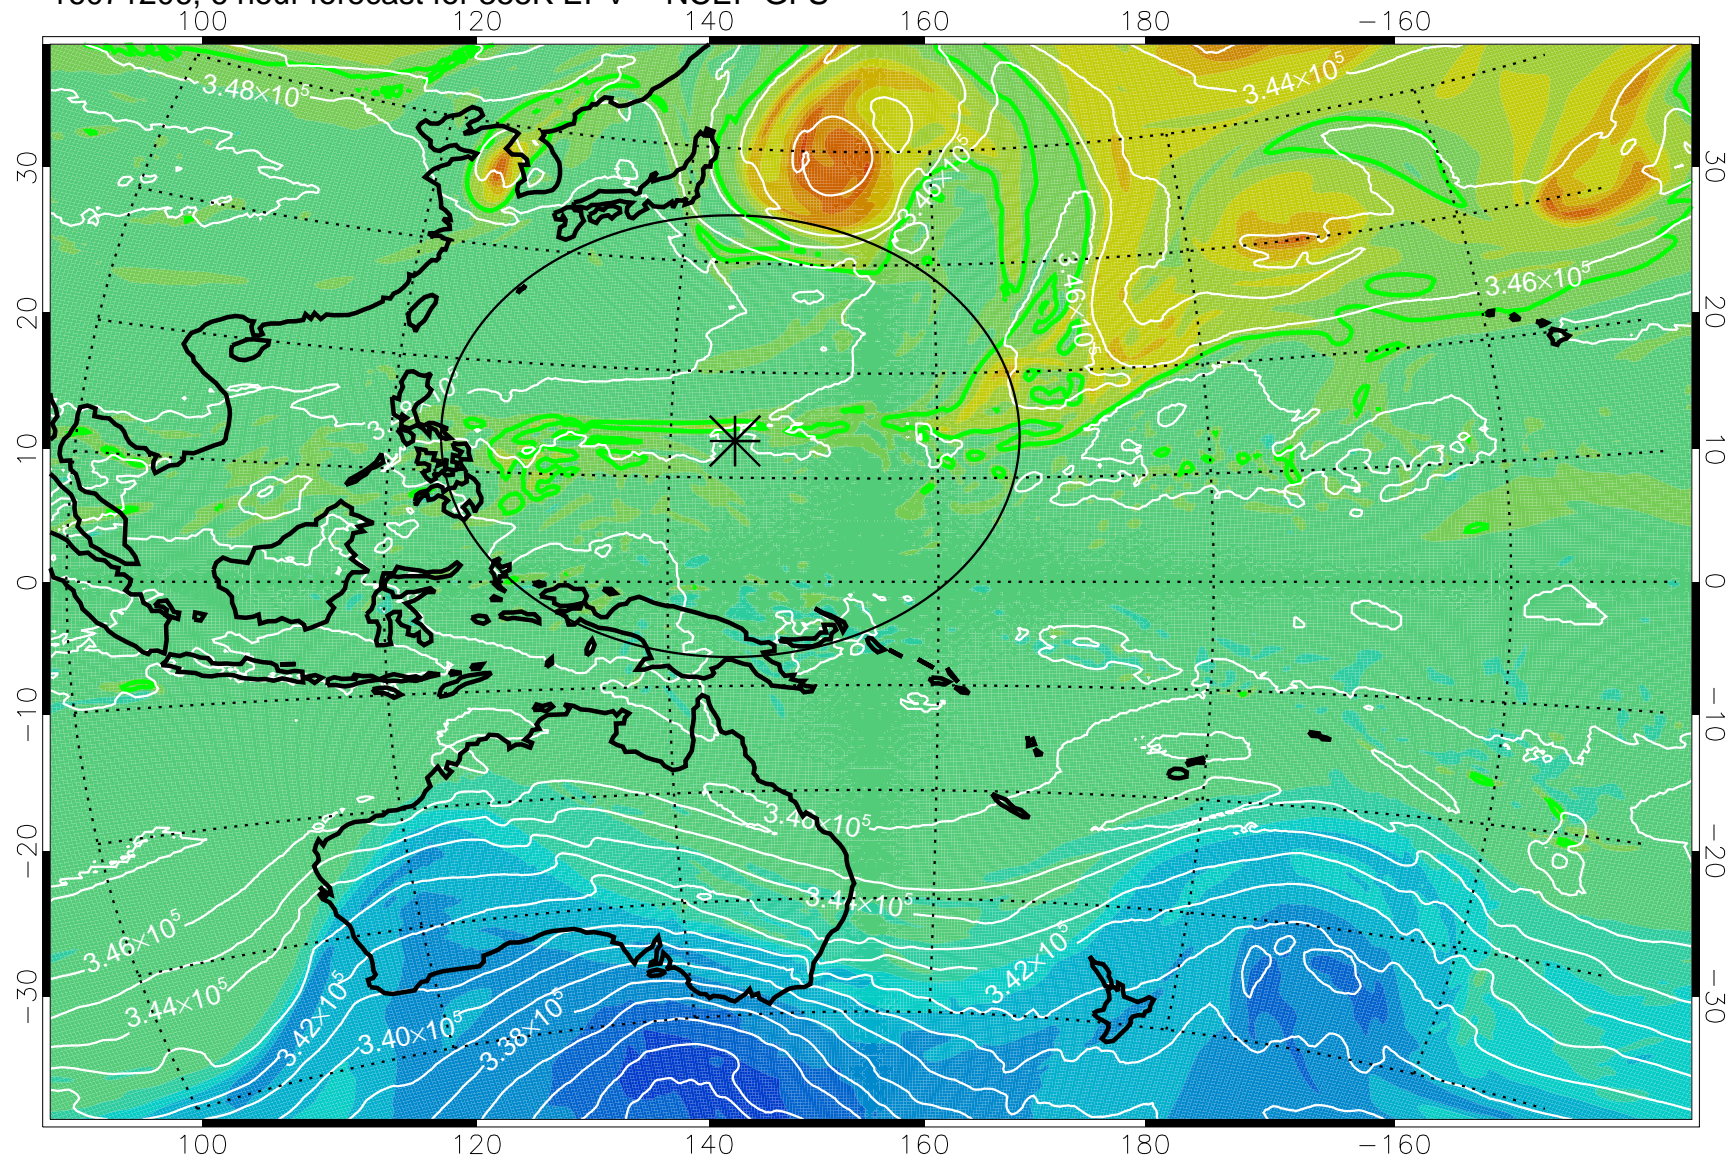

16071206, 6 hour forecast for 355K EPV -- NCEP GFS

355K Montgomery Streamfunction, white  
EPV Tropopause (2 PVU) Position  
Range ring of 2304 km

16071212, 12 hour forecast for 355K EPV -- NCEP GFS

355K Montgomery Streamfunction, white  
EPV Tropopause (2 PVU) Position  
Range ring of 2304 km

16071218, 18 hour forecast for 355K EPV -- NCEP GFS

355K Montgomery Streamfunction, white  
EPV Tropopause (2 PVU) Position  
Range ring of 2304 km

16071300, 24 hour forecast for 355K EPV -- NCEP GFS

355K Montgomery Streamfunction, white  
EPV Tropopause (2 PVU) Position  
Range ring of 2304 km

16071306, 30 hour forecast for 355K EPV -- NCEP GFS

355K Montgomery Streamfunction, white  
EPV Tropopause (2 PVU) Position  
Range ring of 2304 km

16071312, 36 hour forecast for 355K EPV -- NCEP GFS

355K Montgomery Streamfunction, white  
EPV Tropopause (2 PVU) Position  
Range ring of 2304 km

16071318, 42 hour forecast for 355K EPV -- NCEP GFS

355K Montgomery Streamfunction, white  
EPV Tropopause (2 PVU) Position  
Range ring of 2304 km

16071400, 48 hour forecast for 355K EPV -- NCEP GFS

355K Montgomery Streamfunction, white  
EPV Tropopause (2 PVU) Position  
Range ring of 2304 km