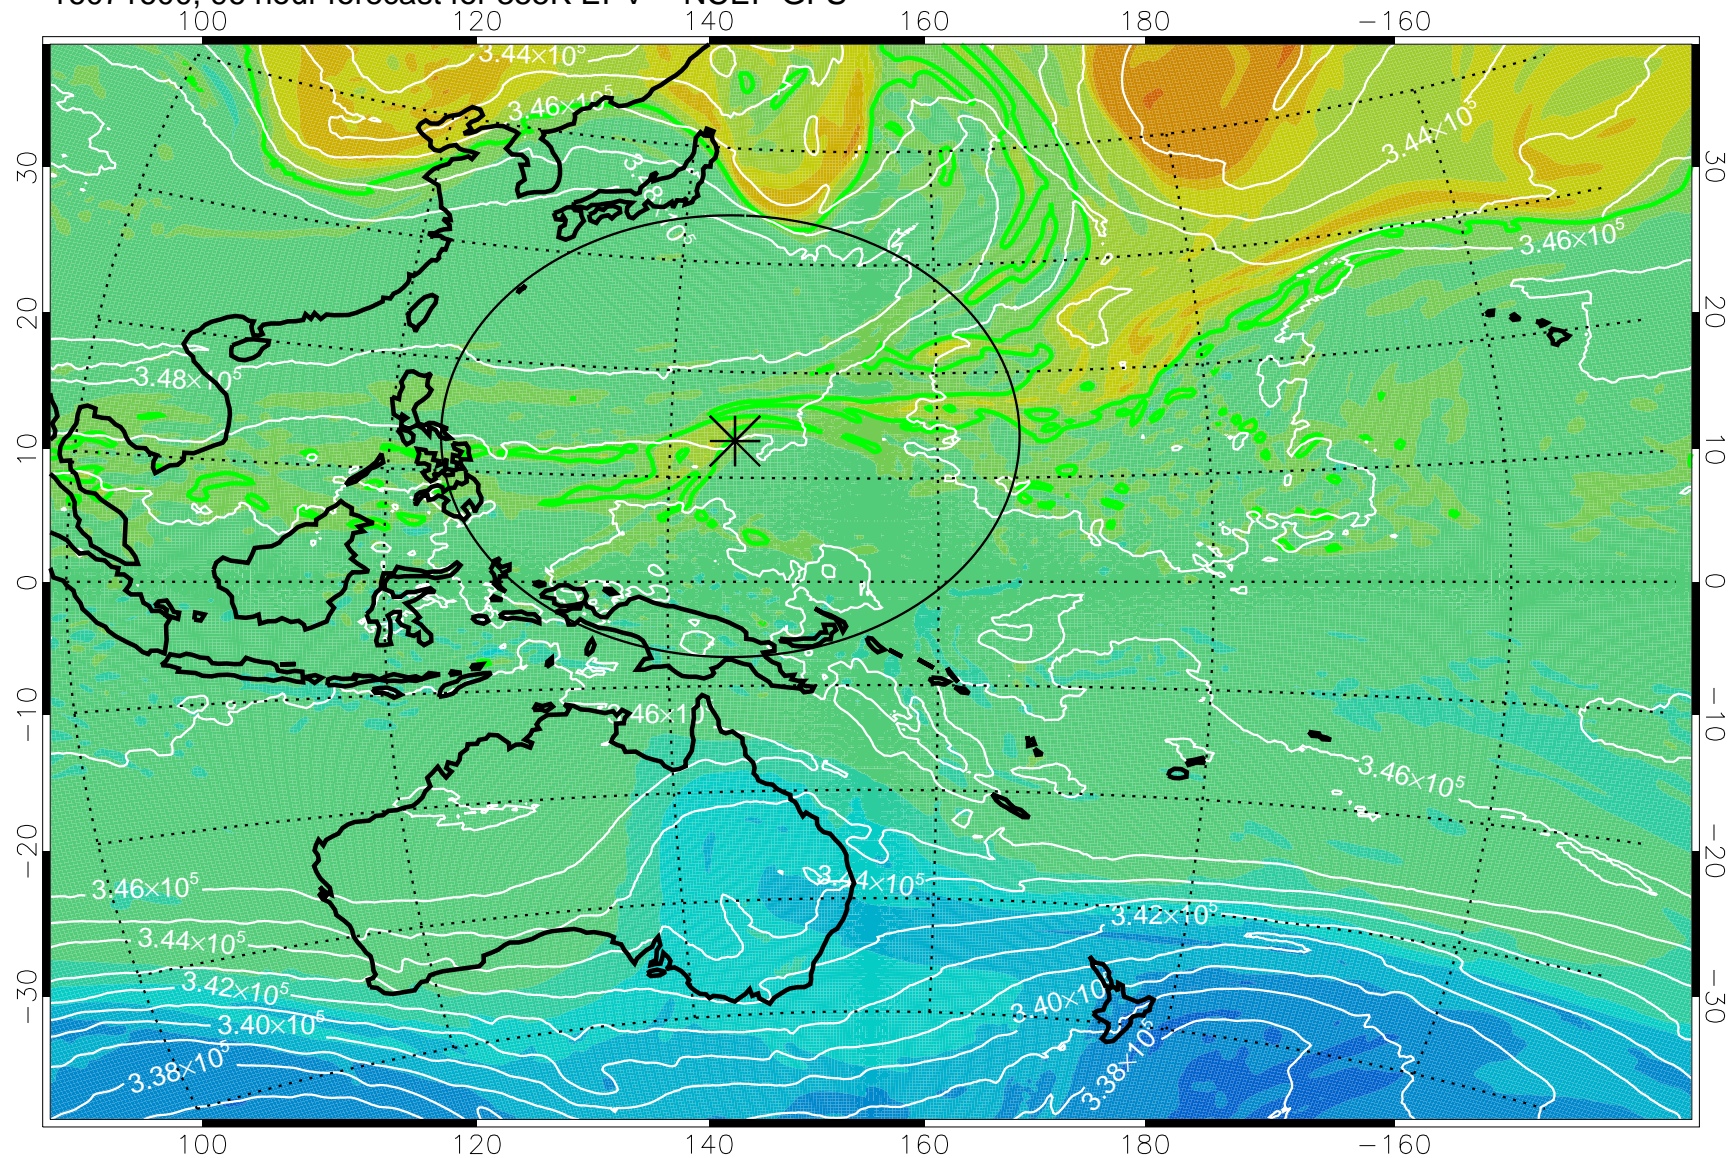

16071418, 66 hour forecast for 355K EPV -- NCEP GFS

355K Montgomery Streamfunction, white  
EPV Tropopause (2 PVU) Position  
Range ring of 2304 km

16071500, 72 hour forecast for 355K EPV -- NCEP GFS

355K Montgomery Streamfunction, white  
EPV Tropopause (2 PVU) Position  
Range ring of 2304 km

16071506, 78 hour forecast for 355K EPV -- NCEP GFS

355K Montgomery Streamfunction, white  
EPV Tropopause (2 PVU) Position  
Range ring of 2304 km

16071512, 84 hour forecast for 355K EPV -- NCEP GFS

355K Montgomery Streamfunction, white  
EPV Tropopause (2 PVU) Position  
Range ring of 2304 km

16071518, 90 hour forecast for 355K EPV -- NCEP GFS

355K Montgomery Streamfunction, white  
EPV Tropopause (2 PVU) Position  
Range ring of 2304 km

16071600, 96 hour forecast for 355K EPV -- NCEP GFS

355K Montgomery Streamfunction, white  
EPV Tropopause (2 PVU) Position  
Range ring of 2304 km

16071606, 102 hour forecast for 355K EPV -- NCEP GFS

355K Montgomery Streamfunction, white  
EPV Tropopause (2 PVU) Position  
Range ring of 2304 km

16071612, 108 hour forecast for 355K EPV -- NCEP GFS

355K Montgomery Streamfunction, white  
EPV Tropopause (2 PVU) Position  
Range ring of 2304 km