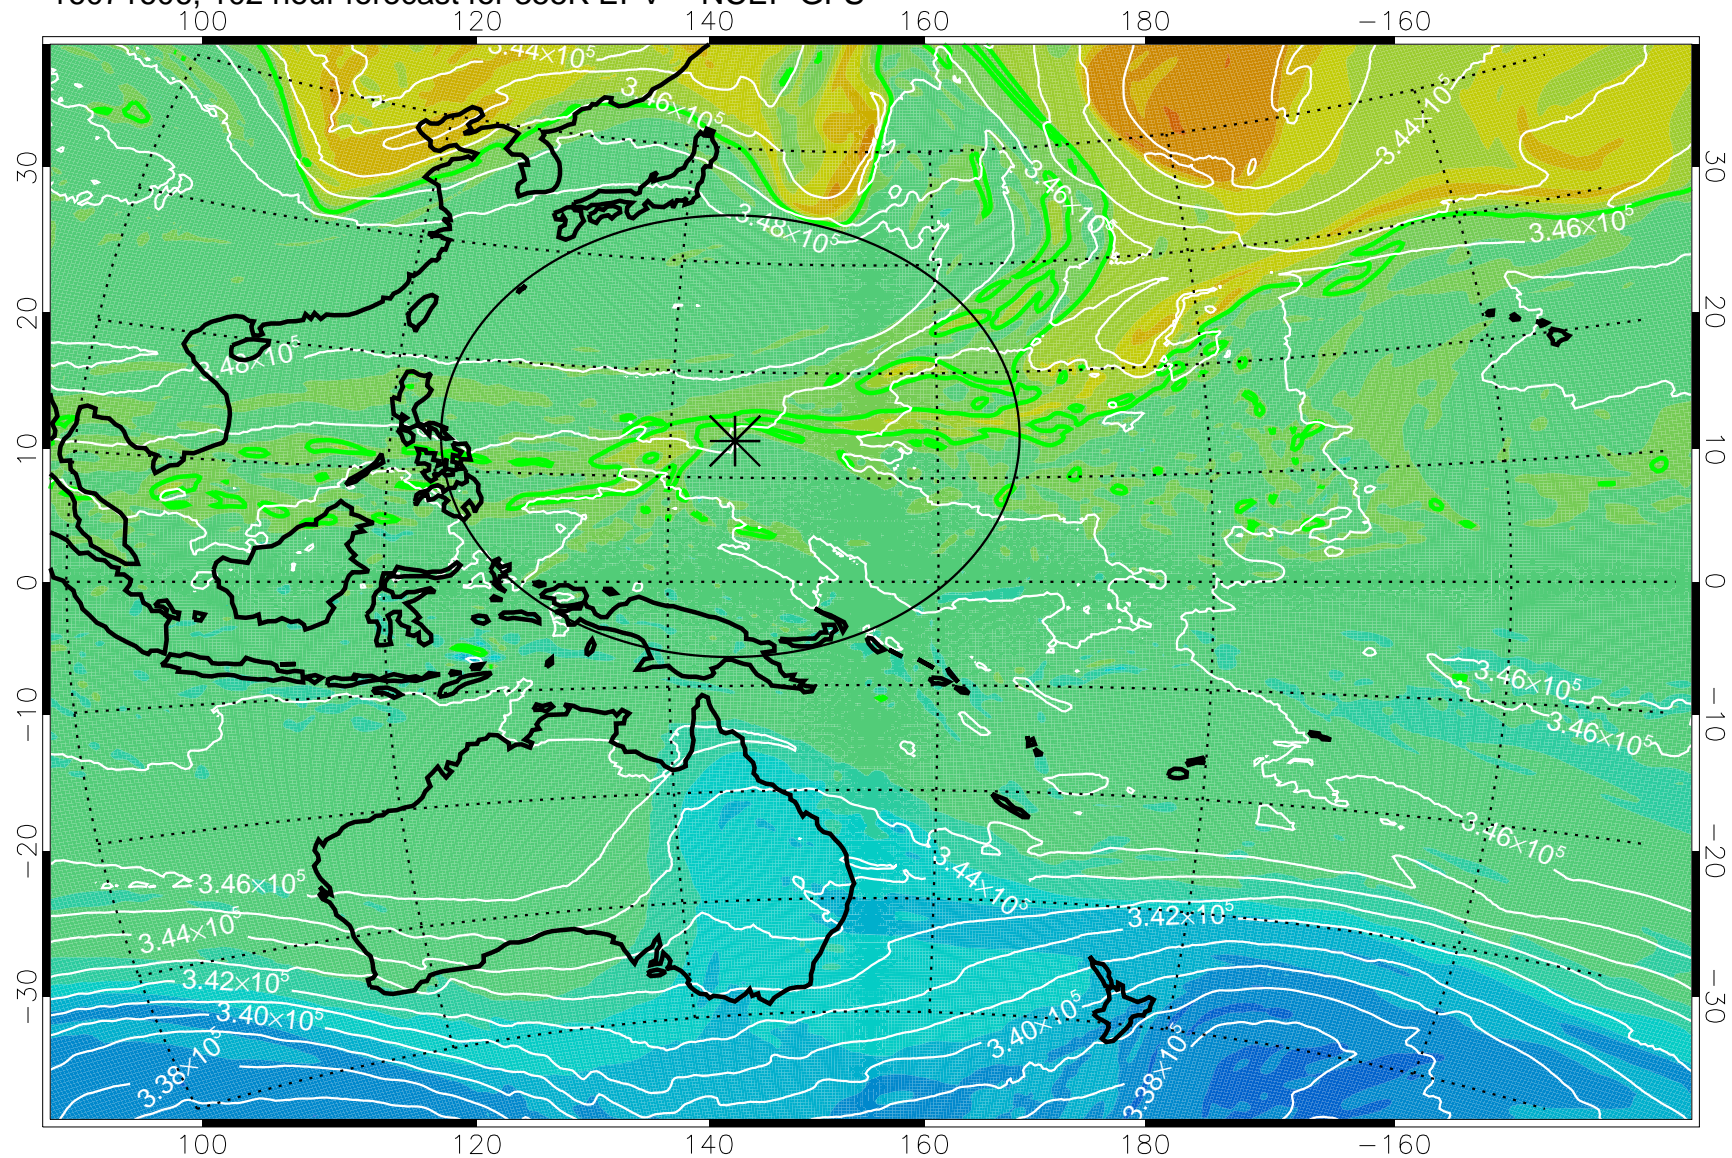

16071506, 78 hour forecast for 355K EPV -- NCEP GFS

355K Montgomery Streamfunction, white  
EPV Tropopause (2 PVU) Position  
Range ring of 2304 km

16071512, 84 hour forecast for 355K EPV -- NCEP GFS

355K Montgomery Streamfunction, white  
EPV Tropopause (2 PVU) Position  
Range ring of 2304 km

16071518, 90 hour forecast for 355K EPV -- NCEP GFS

355K Montgomery Streamfunction, white  
EPV Tropopause (2 PVU) Position  
Range ring of 2304 km

16071600, 96 hour forecast for 355K EPV -- NCEP GFS

355K Montgomery Streamfunction, white  
EPV Tropopause (2 PVU) Position  
Range ring of 2304 km

16071606, 102 hour forecast for 355K EPV -- NCEP GFS

355K Montgomery Streamfunction, white  
EPV Tropopause (2 PVU) Position  
Range ring of 2304 km

16071612, 108 hour forecast for 355K EPV -- NCEP GFS

355K Montgomery Streamfunction, white  
EPV Tropopause (2 PVU) Position  
Range ring of 2304 km

16071618, 114 hour forecast for 355K EPV -- NCEP GFS

355K Montgomery Streamfunction, white  
EPV Tropopause (2 PVU) Position  
Range ring of 2304 km

16071700, 120 hour forecast for 355K EPV -- NCEP GFS

355K Montgomery Streamfunction, white  
EPV Tropopause (2 PVU) Position  
Range ring of 2304 km