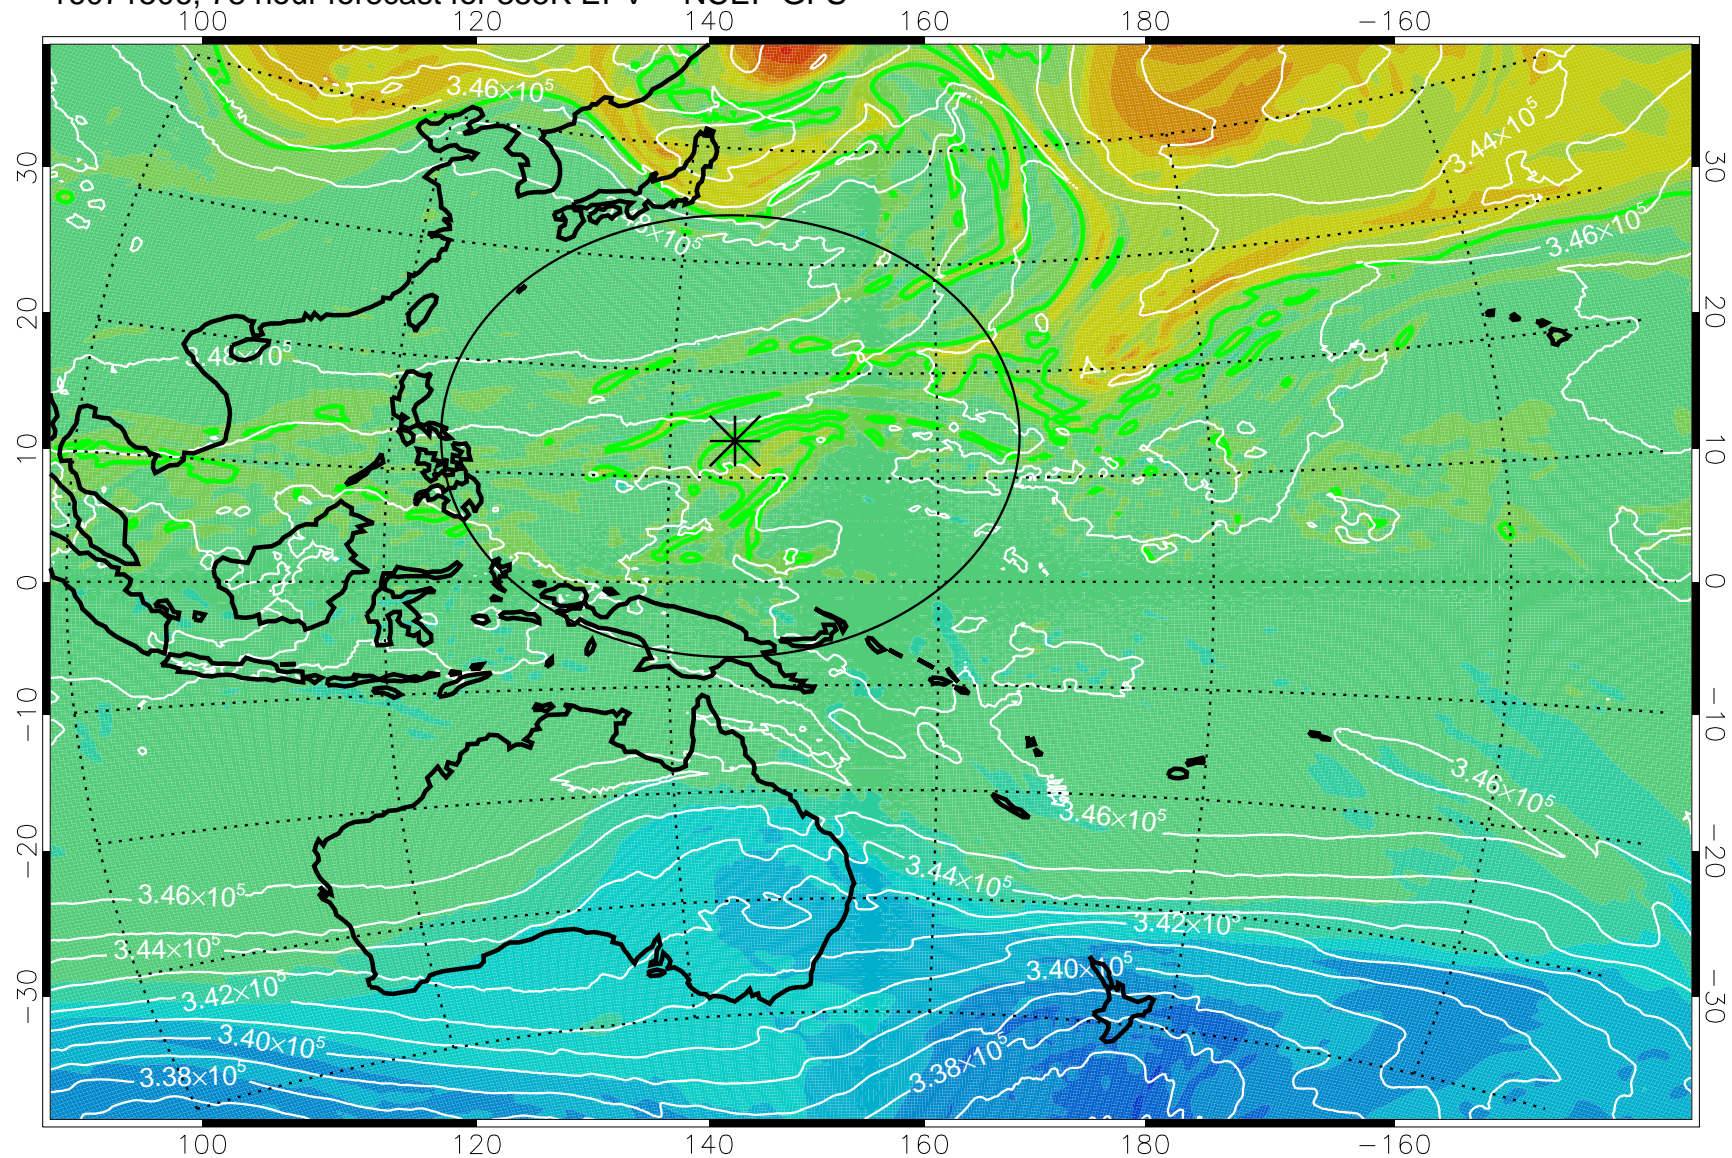

16071406, 54 hour forecast for 355K EPV -- NCEP GFS

355K Montgomery Streamfunction, white  
EPV Tropopause (2 PVU) Position  
Range ring of 2304 km

16071412, 60 hour forecast for 355K EPV -- NCEP GFS

355K Montgomery Streamfunction, white  
EPV Tropopause (2 PVU) Position  
Range ring of 2304 km

16071418, 66 hour forecast for 355K EPV -- NCEP GFS

355K Montgomery Streamfunction, white  
EPV Tropopause (2 PVU) Position  
Range ring of 2304 km

16071500, 72 hour forecast for 355K EPV -- NCEP GFS

355K Montgomery Streamfunction, white  
EPV Tropopause (2 PVU) Position  
Range ring of 2304 km

16071506, 78 hour forecast for 355K EPV -- NCEP GFS

355K Montgomery Streamfunction, white  
EPV Tropopause (2 PVU) Position  
Range ring of 2304 km

16071512, 84 hour forecast for 355K EPV -- NCEP GFS

355K Montgomery Streamfunction, white  
EPV Tropopause (2 PVU) Position  
Range ring of 2304 km

16071518, 90 hour forecast for 355K EPV -- NCEP GFS

355K Montgomery Streamfunction, white  
EPV Tropopause (2 PVU) Position  
Range ring of 2304 km

16071600, 96 hour forecast for 355K EPV -- NCEP GFS

355K Montgomery Streamfunction, white  
EPV Tropopause (2 PVU) Position  
Range ring of 2304 km