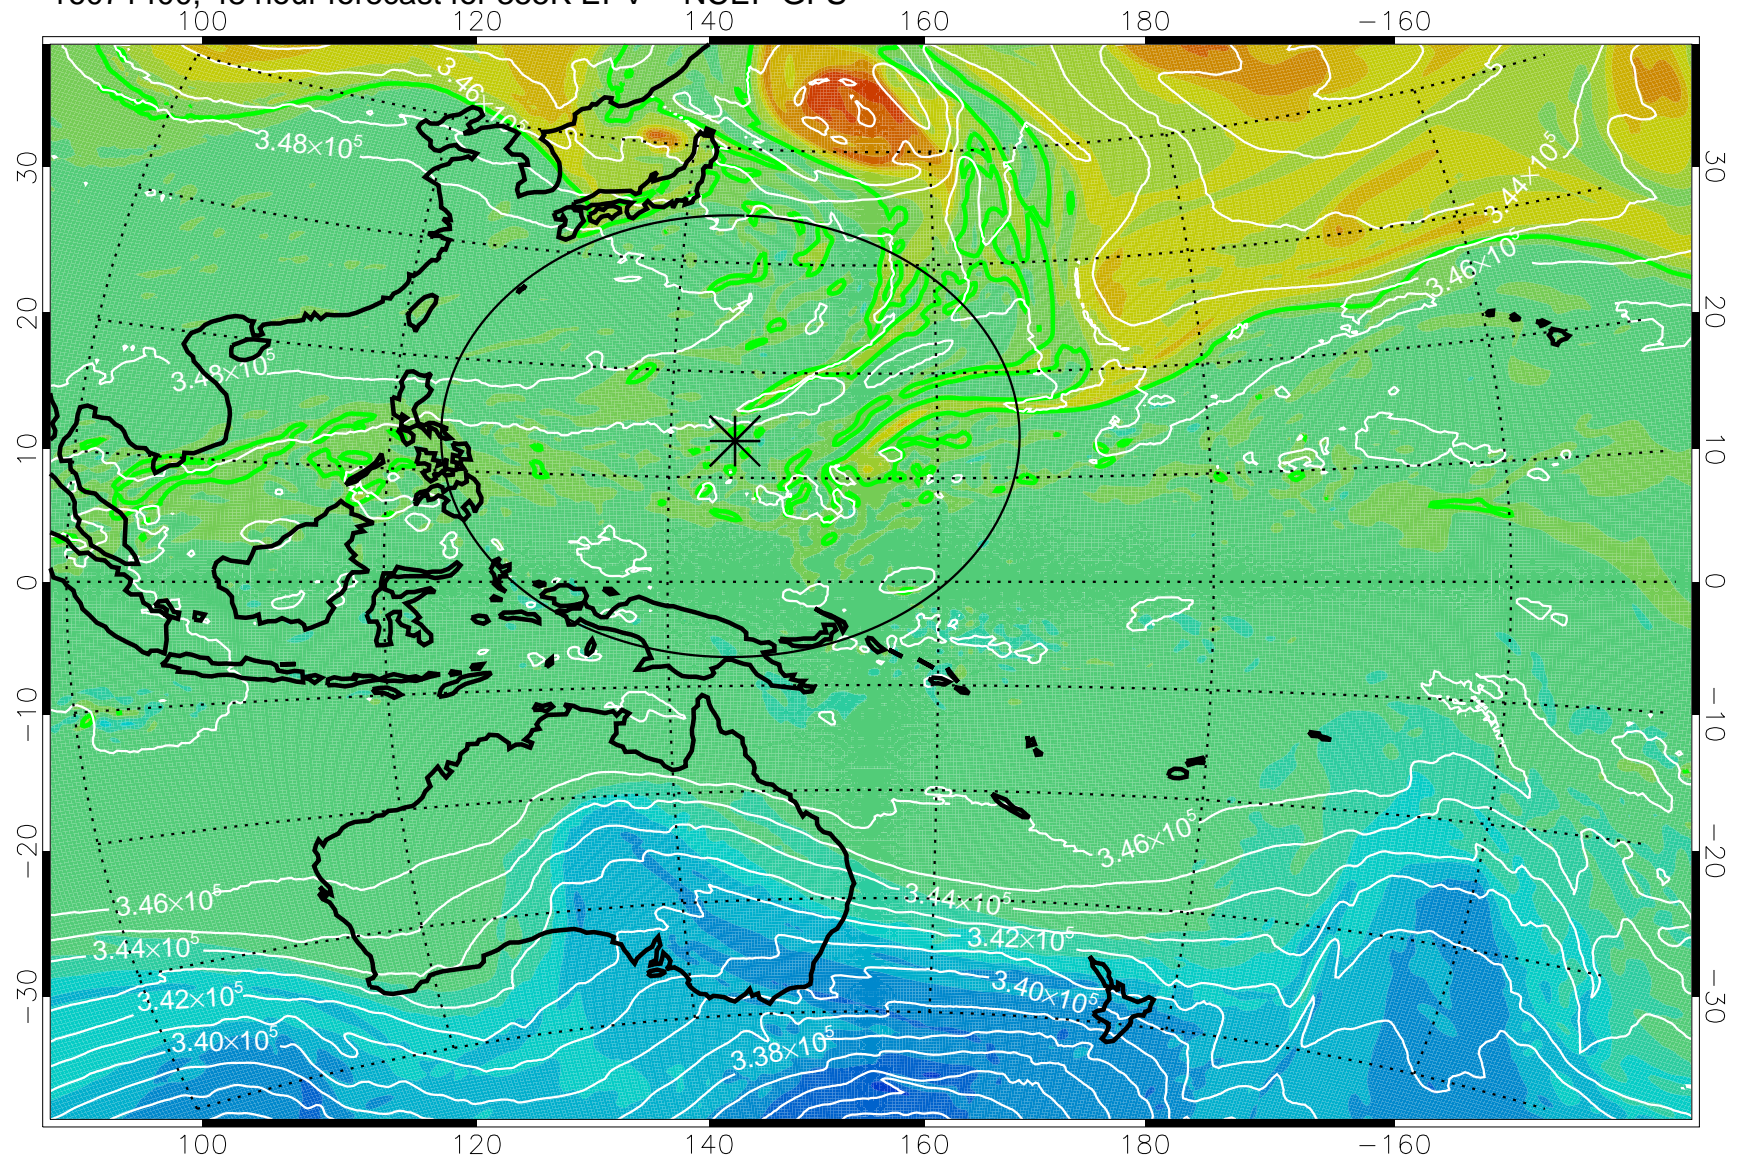

16071306, 30 hour forecast for 355K EPV -- NCEP GFS

355K Montgomery Streamfunction, white  
EPV Tropopause (2 PVU) Position  
Range ring of 2304 km

16071312, 36 hour forecast for 355K EPV -- NCEP GFS

355K Montgomery Streamfunction, white  
EPV Tropopause (2 PVU) Position  
Range ring of 2304 km

16071318, 42 hour forecast for 355K EPV -- NCEP GFS

355K Montgomery Streamfunction, white  
EPV Tropopause (2 PVU) Position  
Range ring of 2304 km

16071400, 48 hour forecast for 355K EPV -- NCEP GFS

355K Montgomery Streamfunction, white  
EPV Tropopause (2 PVU) Position  
Range ring of 2304 km

16071406, 54 hour forecast for 355K EPV -- NCEP GFS

355K Montgomery Streamfunction, white  
EPV Tropopause (2 PVU) Position  
Range ring of 2304 km

16071412, 60 hour forecast for 355K EPV -- NCEP GFS

355K Montgomery Streamfunction, white  
EPV Tropopause (2 PVU) Position  
Range ring of 2304 km

16071418, 66 hour forecast for 355K EPV -- NCEP GFS

355K Montgomery Streamfunction, white  
EPV Tropopause (2 PVU) Position  
Range ring of 2304 km

16071500, 72 hour forecast for 355K EPV -- NCEP GFS

355K Montgomery Streamfunction, white  
EPV Tropopause (2 PVU) Position  
Range ring of 2304 km