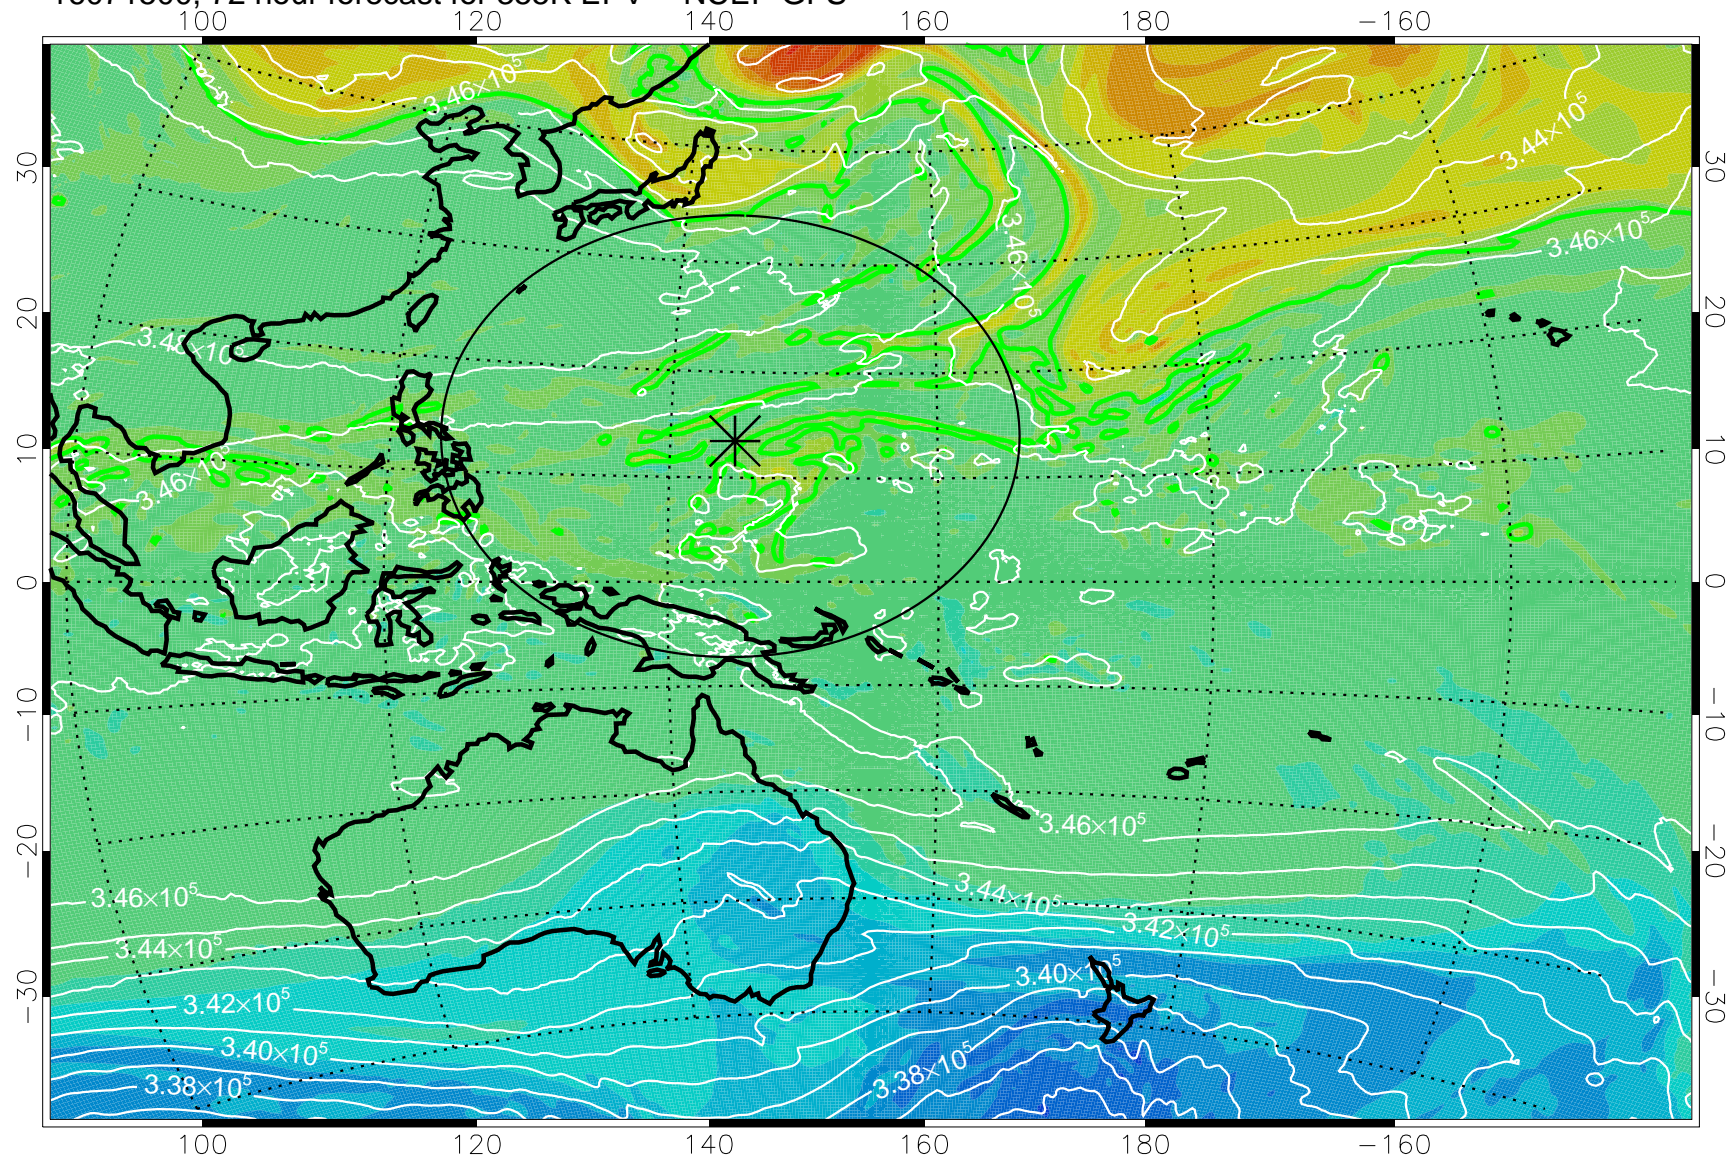

16071318, 42 hour forecast for 355K EPV -- NCEP GFS

355K Montgomery Streamfunction, white  
EPV Tropopause (2 PVU) Position  
Range ring of 2304 km

16071400, 48 hour forecast for 355K EPV -- NCEP GFS

355K Montgomery Streamfunction, white  
EPV Tropopause (2 PVU) Position  
Range ring of 2304 km

16071406, 54 hour forecast for 355K EPV -- NCEP GFS

355K Montgomery Streamfunction, white  
EPV Tropopause (2 PVU) Position  
Range ring of 2304 km

16071412, 60 hour forecast for 355K EPV -- NCEP GFS

355K Montgomery Streamfunction, white  
EPV Tropopause (2 PVU) Position  
Range ring of 2304 km

16071418, 66 hour forecast for 355K EPV -- NCEP GFS

355K Montgomery Streamfunction, white  
EPV Tropopause (2 PVU) Position  
Range ring of 2304 km

16071500, 72 hour forecast for 355K EPV -- NCEP GFS

355K Montgomery Streamfunction, white  
EPV Tropopause (2 PVU) Position  
Range ring of 2304 km

16071506, 78 hour forecast for 355K EPV -- NCEP GFS

355K Montgomery Streamfunction, white  
EPV Tropopause (2 PVU) Position  
Range ring of 2304 km

16071512, 84 hour forecast for 355K EPV -- NCEP GFS

355K Montgomery Streamfunction, white  
EPV Tropopause (2 PVU) Position  
Range ring of 2304 km