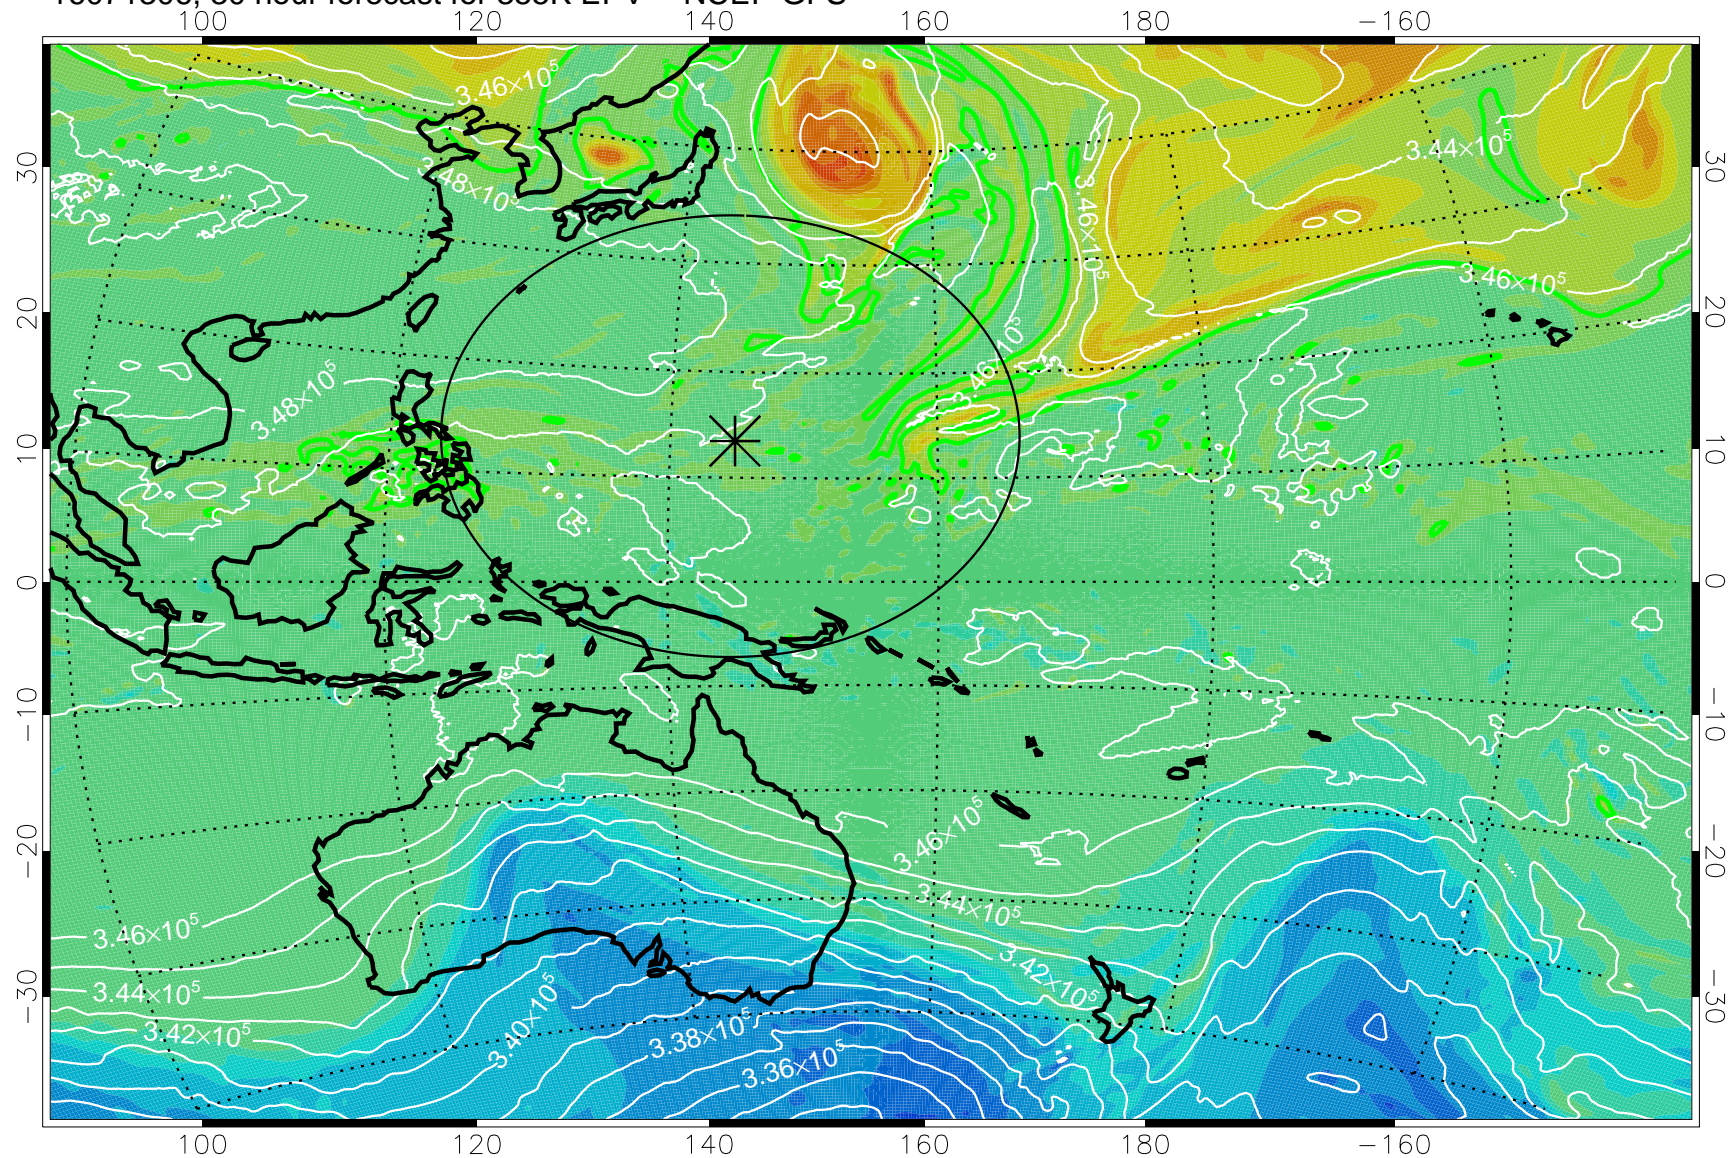

16071218, 18 hour forecast for 355K EPV -- NCEP GFS

355K Montgomery Streamfunction, white  
EPV Tropopause (2 PVU) Position  
Range ring of 2304 km

16071300, 24 hour forecast for 355K EPV -- NCEP GFS

355K Montgomery Streamfunction, white  
EPV Tropopause (2 PVU) Position  
Range ring of 2304 km

16071306, 30 hour forecast for 355K EPV -- NCEP GFS

355K Montgomery Streamfunction, white  
EPV Tropopause (2 PVU) Position  
Range ring of 2304 km

16071312, 36 hour forecast for 355K EPV -- NCEP GFS

355K Montgomery Streamfunction, white  
EPV Tropopause (2 PVU) Position  
Range ring of 2304 km

16071318, 42 hour forecast for 355K EPV -- NCEP GFS

355K Montgomery Streamfunction, white  
EPV Tropopause (2 PVU) Position  
Range ring of 2304 km

16071400, 48 hour forecast for 355K EPV -- NCEP GFS

355K Montgomery Streamfunction, white  
EPV Tropopause (2 PVU) Position  
Range ring of 2304 km

16071406, 54 hour forecast for 355K EPV -- NCEP GFS

355K Montgomery Streamfunction, white  
EPV Tropopause (2 PVU) Position  
Range ring of 2304 km

16071412, 60 hour forecast for 355K EPV -- NCEP GFS

355K Montgomery Streamfunction, white  
EPV Tropopause (2 PVU) Position  
Range ring of 2304 km