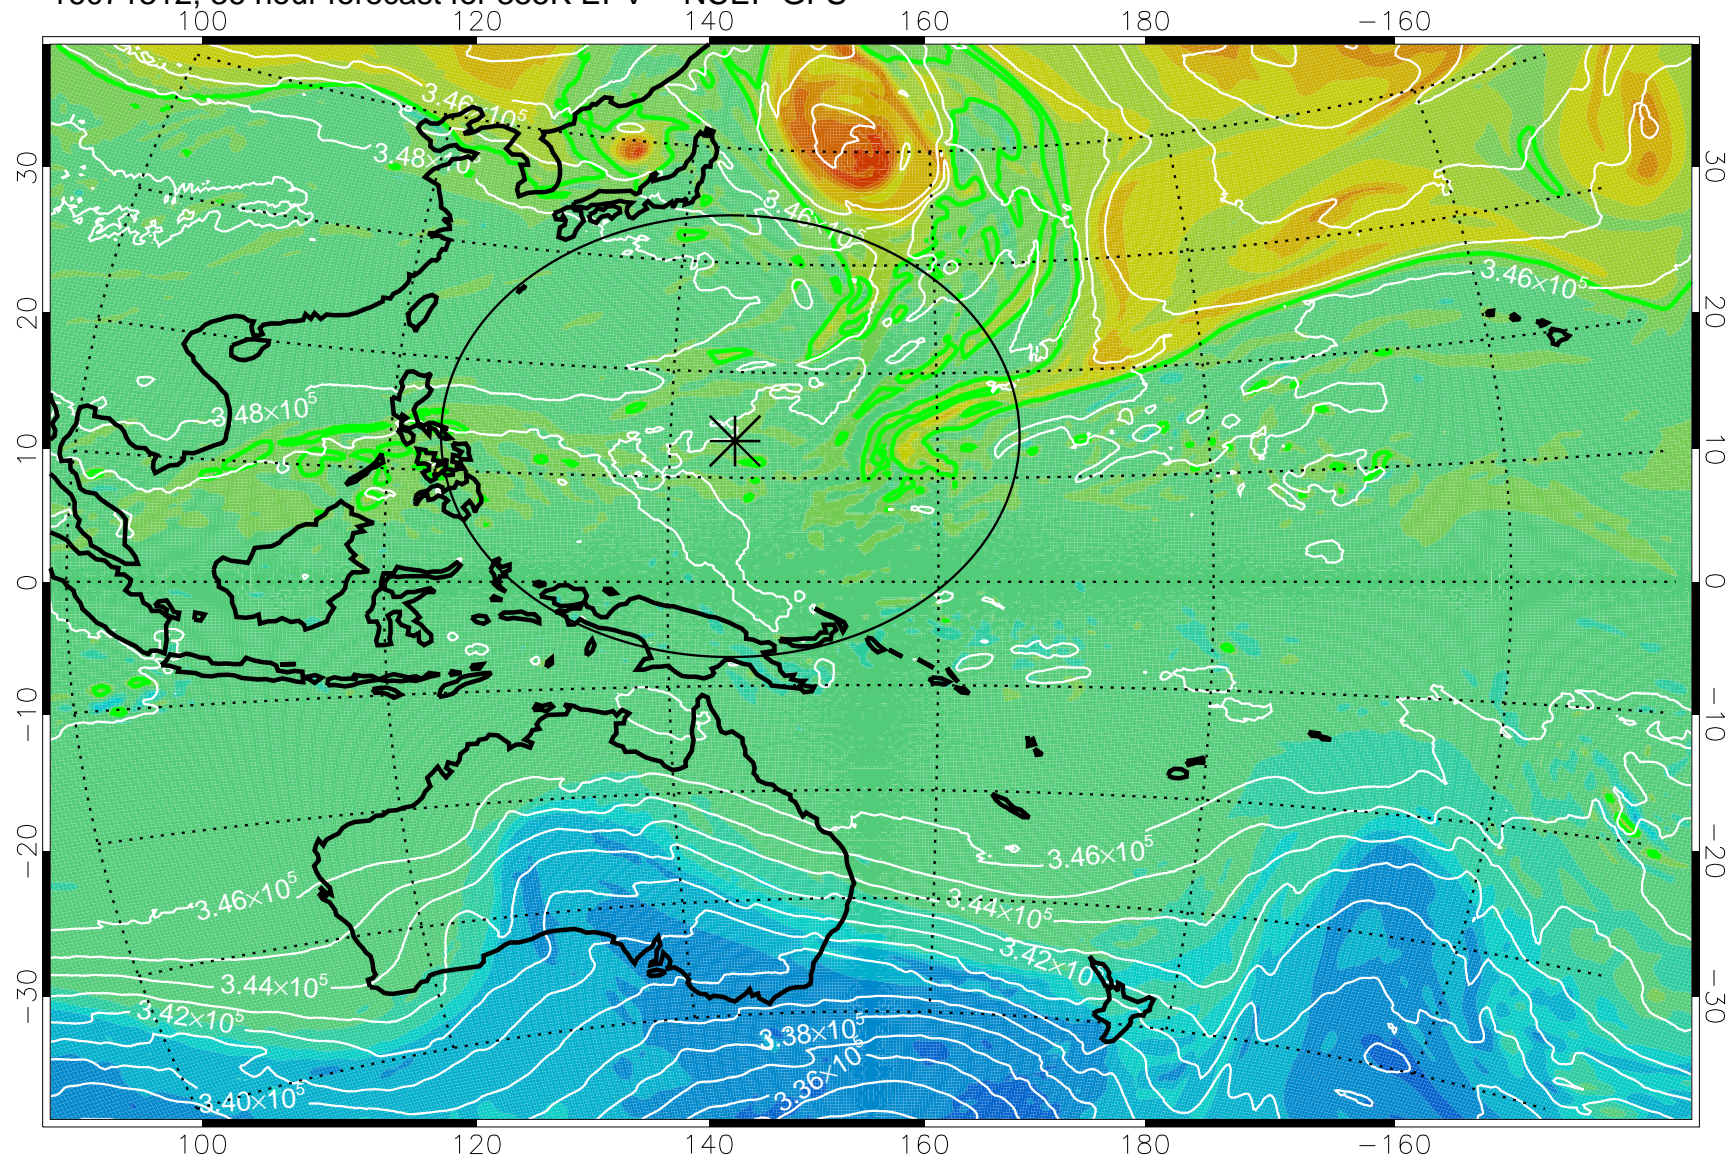

16071218, 18 hour forecast for 355K EPV -- NCEP GFS

355K Montgomery Streamfunction, white  
EPV Tropopause (2 PVU) Position  
Range ring of 2304 km

16071300, 24 hour forecast for 355K EPV -- NCEP GFS

355K Montgomery Streamfunction, white  
EPV Tropopause (2 PVU) Position  
Range ring of 2304 km

16071306, 30 hour forecast for 355K EPV -- NCEP GFS

355K Montgomery Streamfunction, white  
EPV Tropopause (2 PVU) Position  
Range ring of 2304 km

16071312, 36 hour forecast for 355K EPV -- NCEP GFS

355K Montgomery Streamfunction, white  
EPV Tropopause (2 PVU) Position  
Range ring of 2304 km

16071318, 42 hour forecast for 355K EPV -- NCEP GFS

355K Montgomery Streamfunction, white  
EPV Tropopause (2 PVU) Position  
Range ring of 2304 km

16071400, 48 hour forecast for 355K EPV -- NCEP GFS

355K Montgomery Streamfunction, white  
EPV Tropopause (2 PVU) Position  
Range ring of 2304 km

16071406, 54 hour forecast for 355K EPV -- NCEP GFS

355K Montgomery Streamfunction, white  
EPV Tropopause (2 PVU) Position  
Range ring of 2304 km

16071412, 60 hour forecast for 355K EPV -- NCEP GFS

355K Montgomery Streamfunction, white  
EPV Tropopause (2 PVU) Position  
Range ring of 2304 km