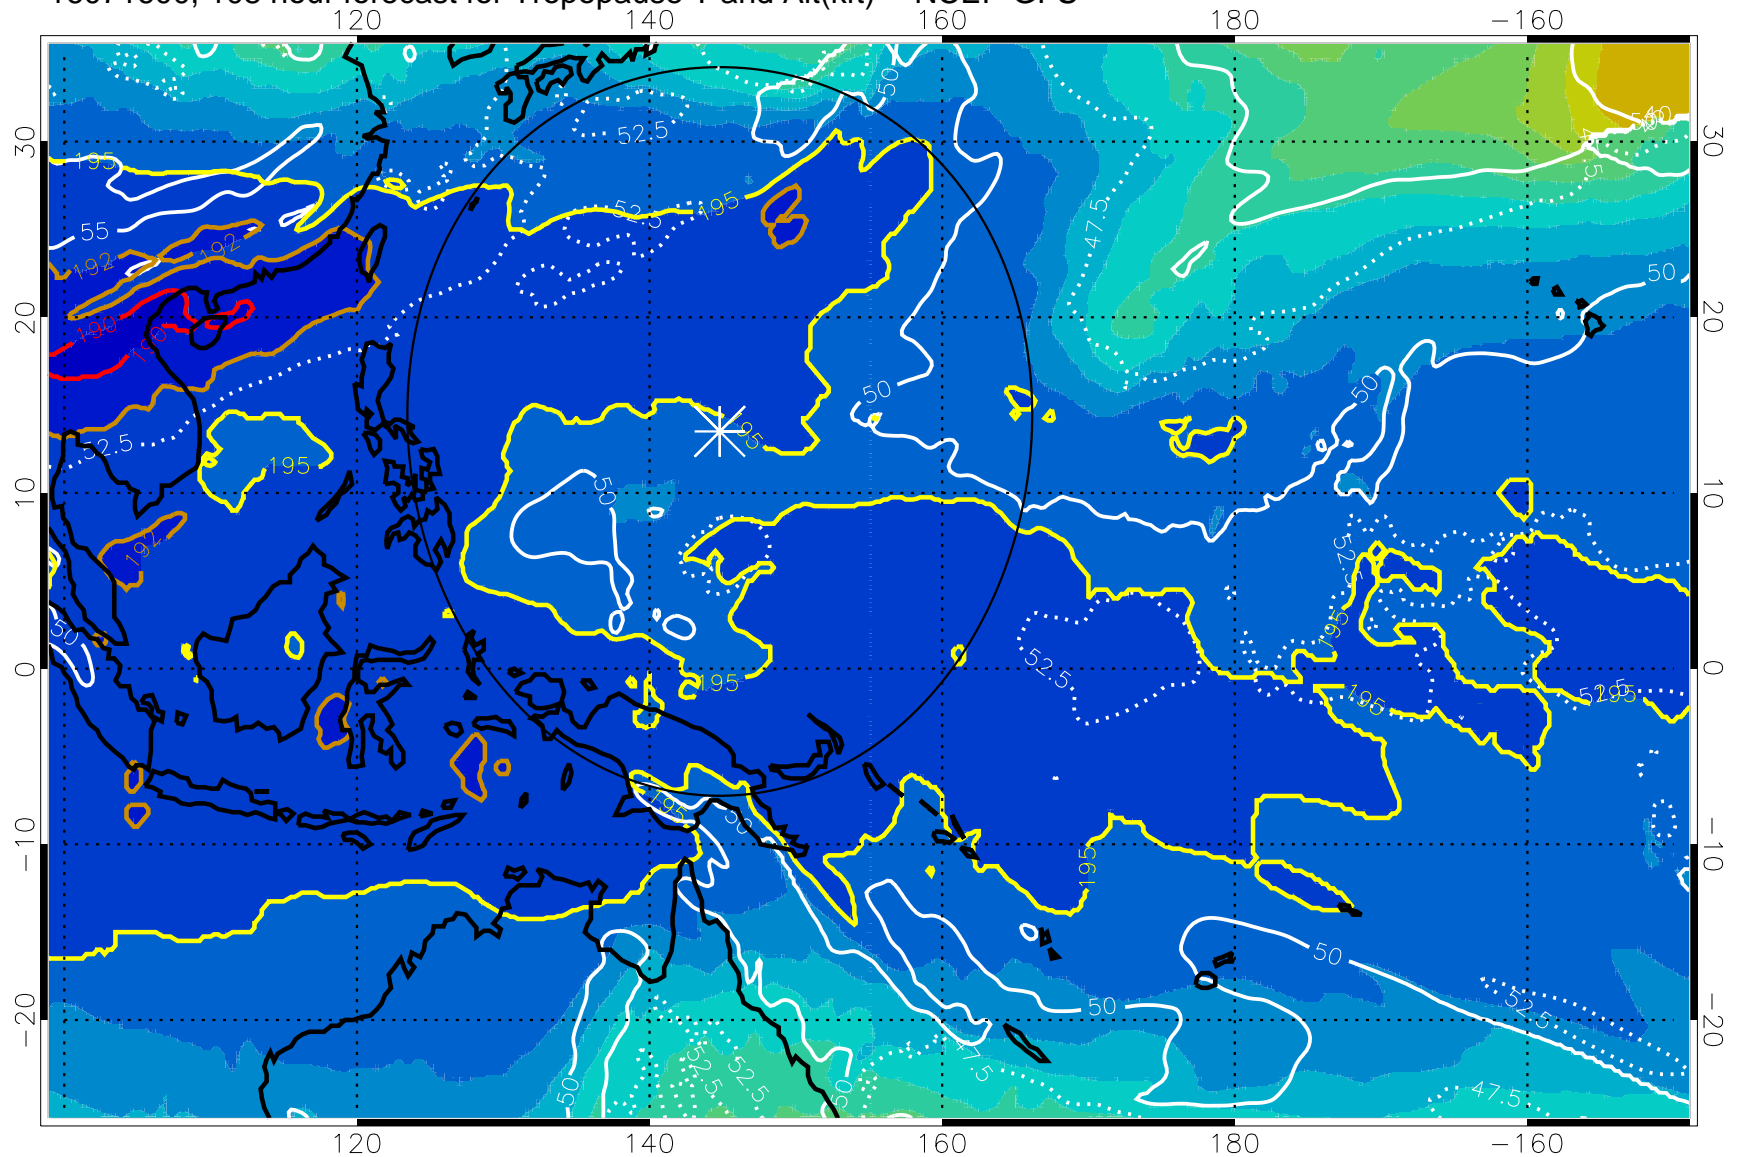

16071600, 108 hour forecast for Tropopause T and Alt(kft) -- NCEP GFS

190 200 210 220 230

Tropopause T, K

Tropopause Altitude in kft (white)

192.5K Isotherm 195K Isotherm
187.5K Isotherm 190K Isotherm

Range ring of 2304 km