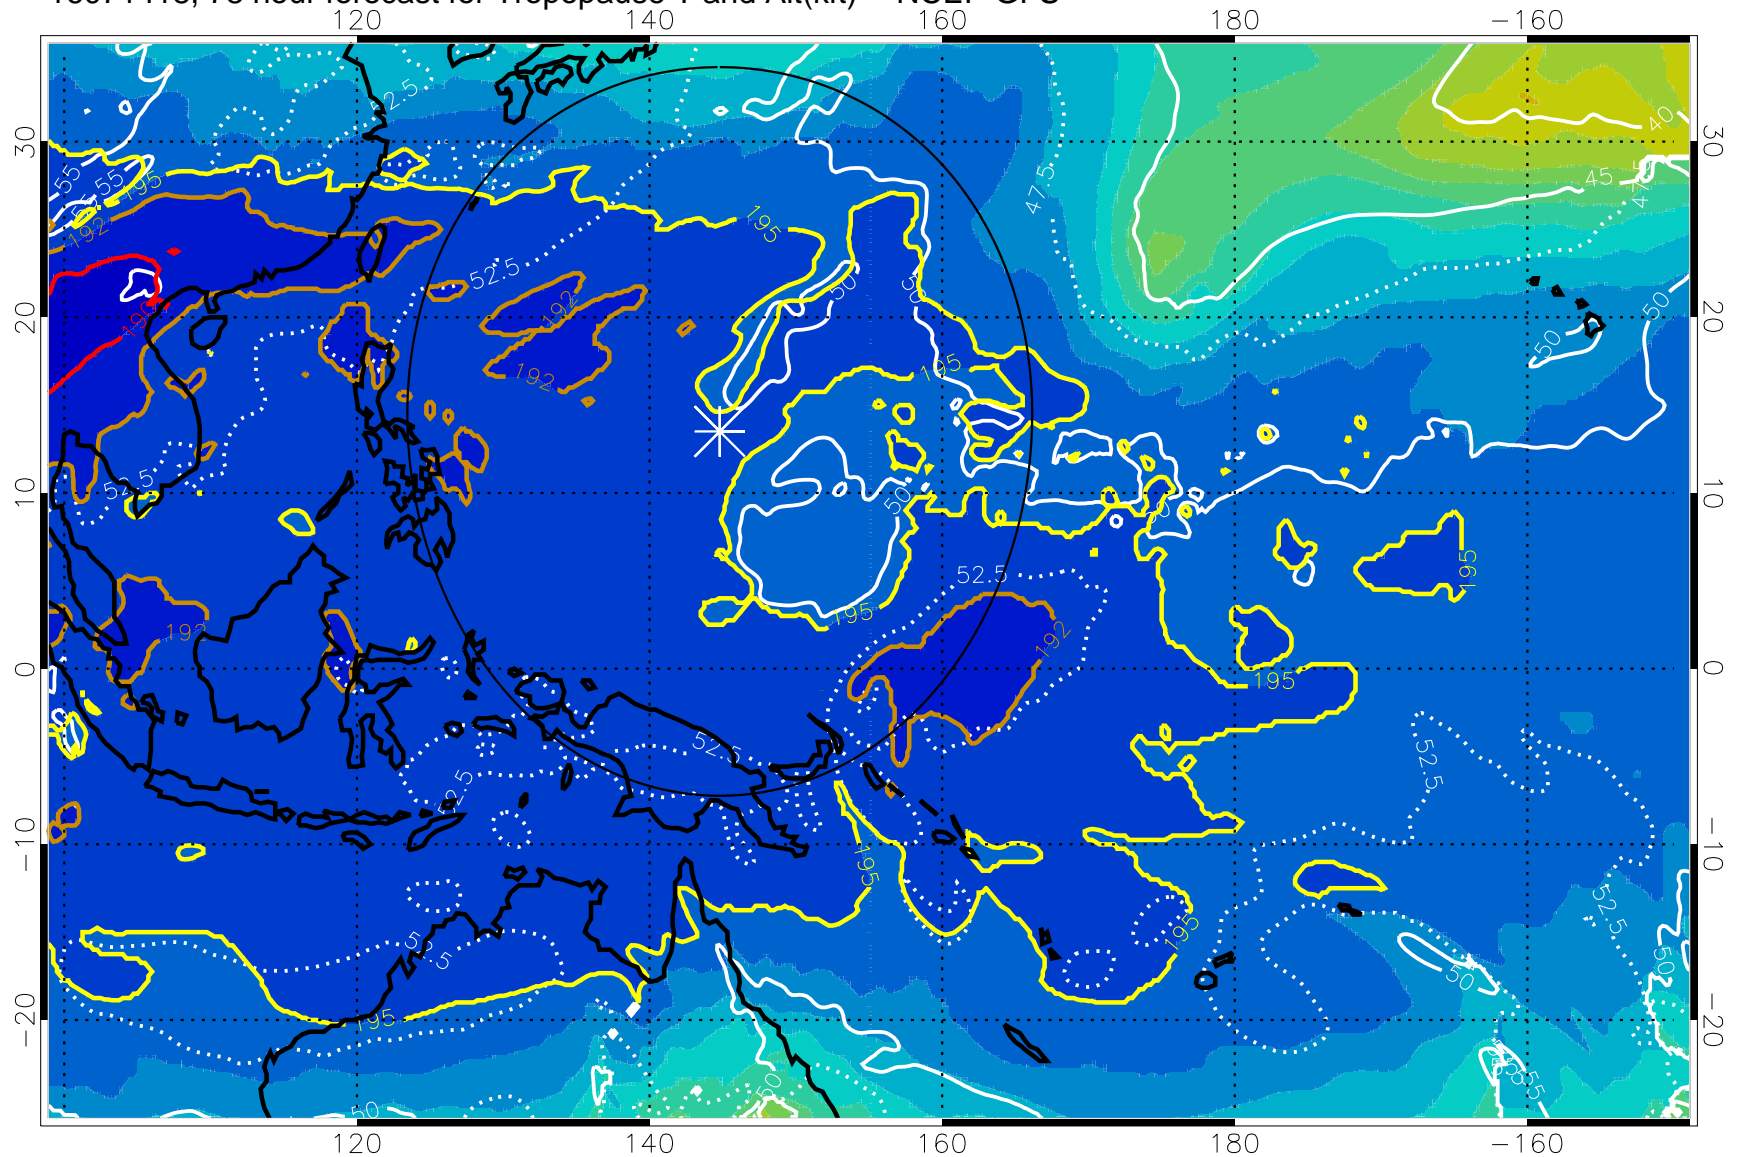

16071418, 78 hour forecast for Tropopause T and Alt(kft) -- NCEP GFS

190 200 210 220 230
Tropopause T, K

Tropopause Altitude in kft (white)

192.5K Isotherm 195K Isotherm
187.5K Isotherm 190K Isotherm

Range ring of 2304 km