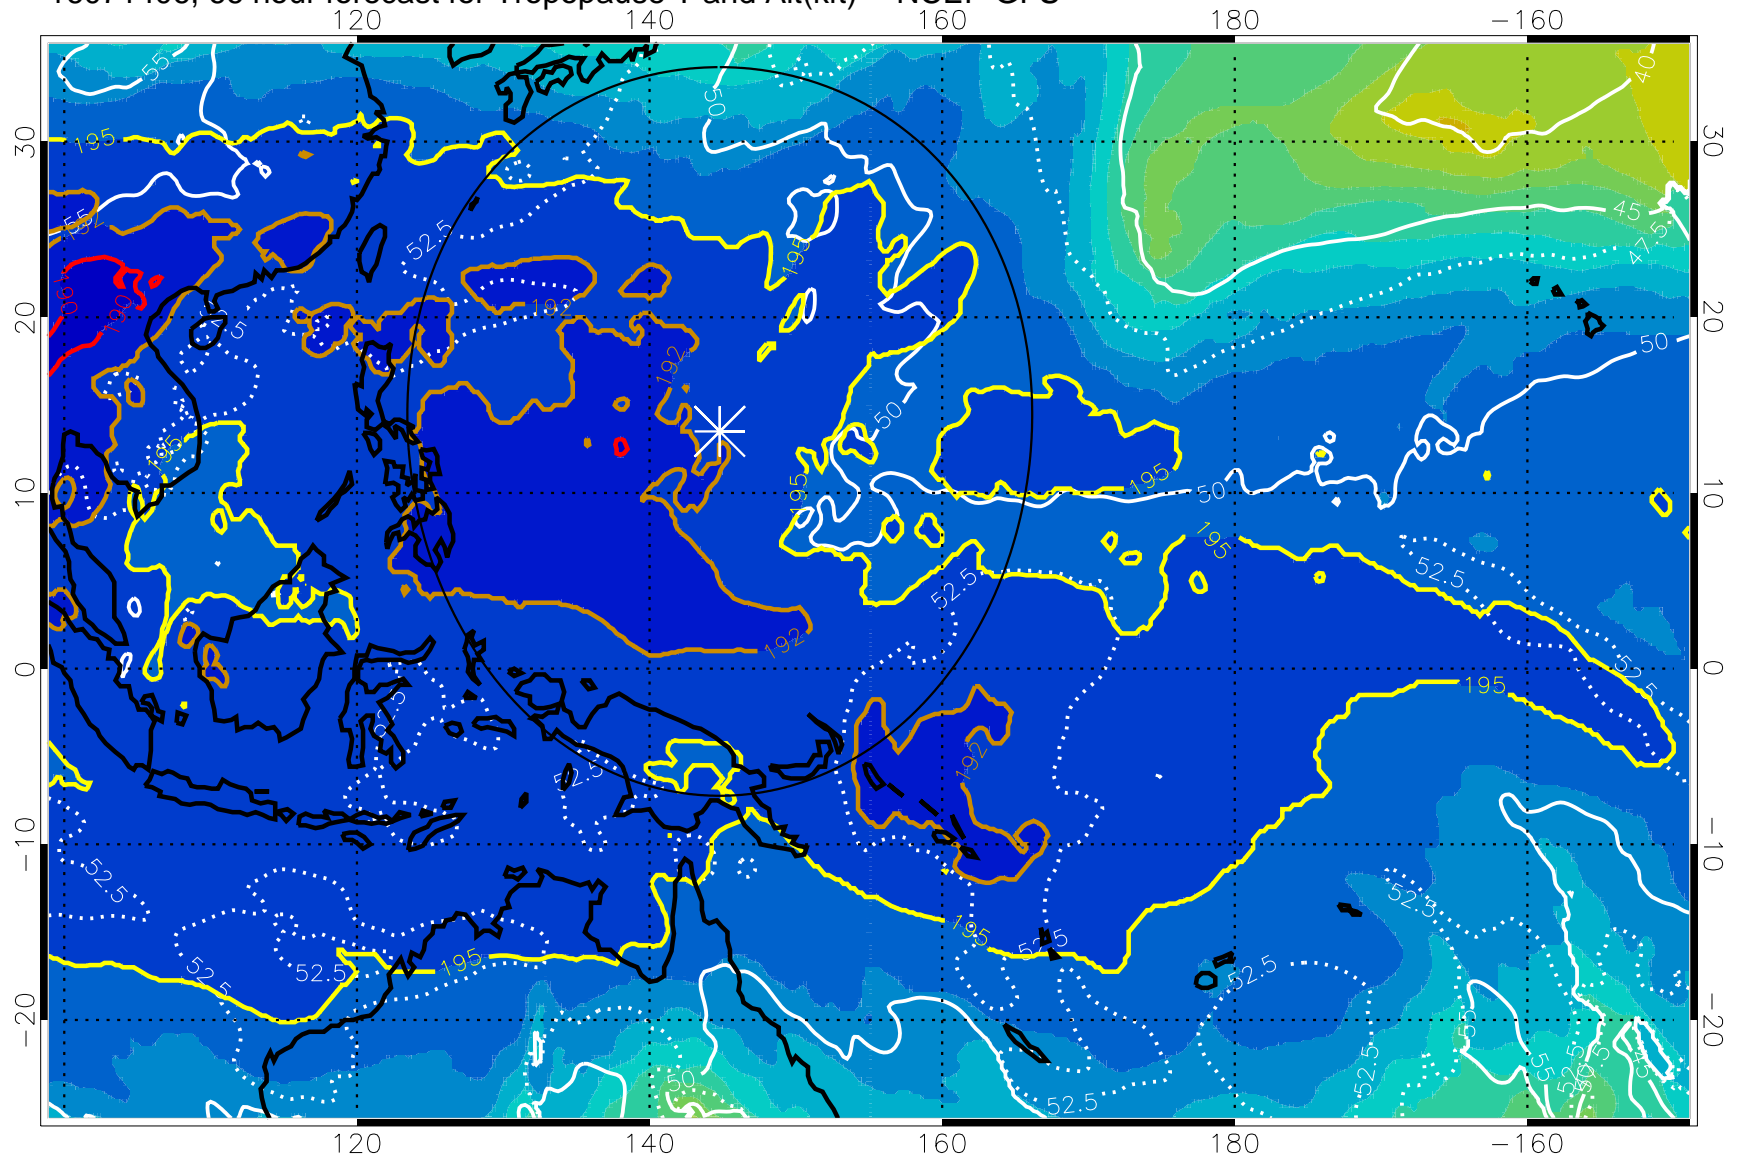

16071406, 66 hour forecast for Tropopause T and Alt(kft) -- NCEP GFS

190   200   210   220   230
Tropopause T, K

Tropopause Altitude in kft (white)

192.5K Isotherm   195K Isotherm
187.5K Isotherm   190K Isotherm

Range ring of 2304 km