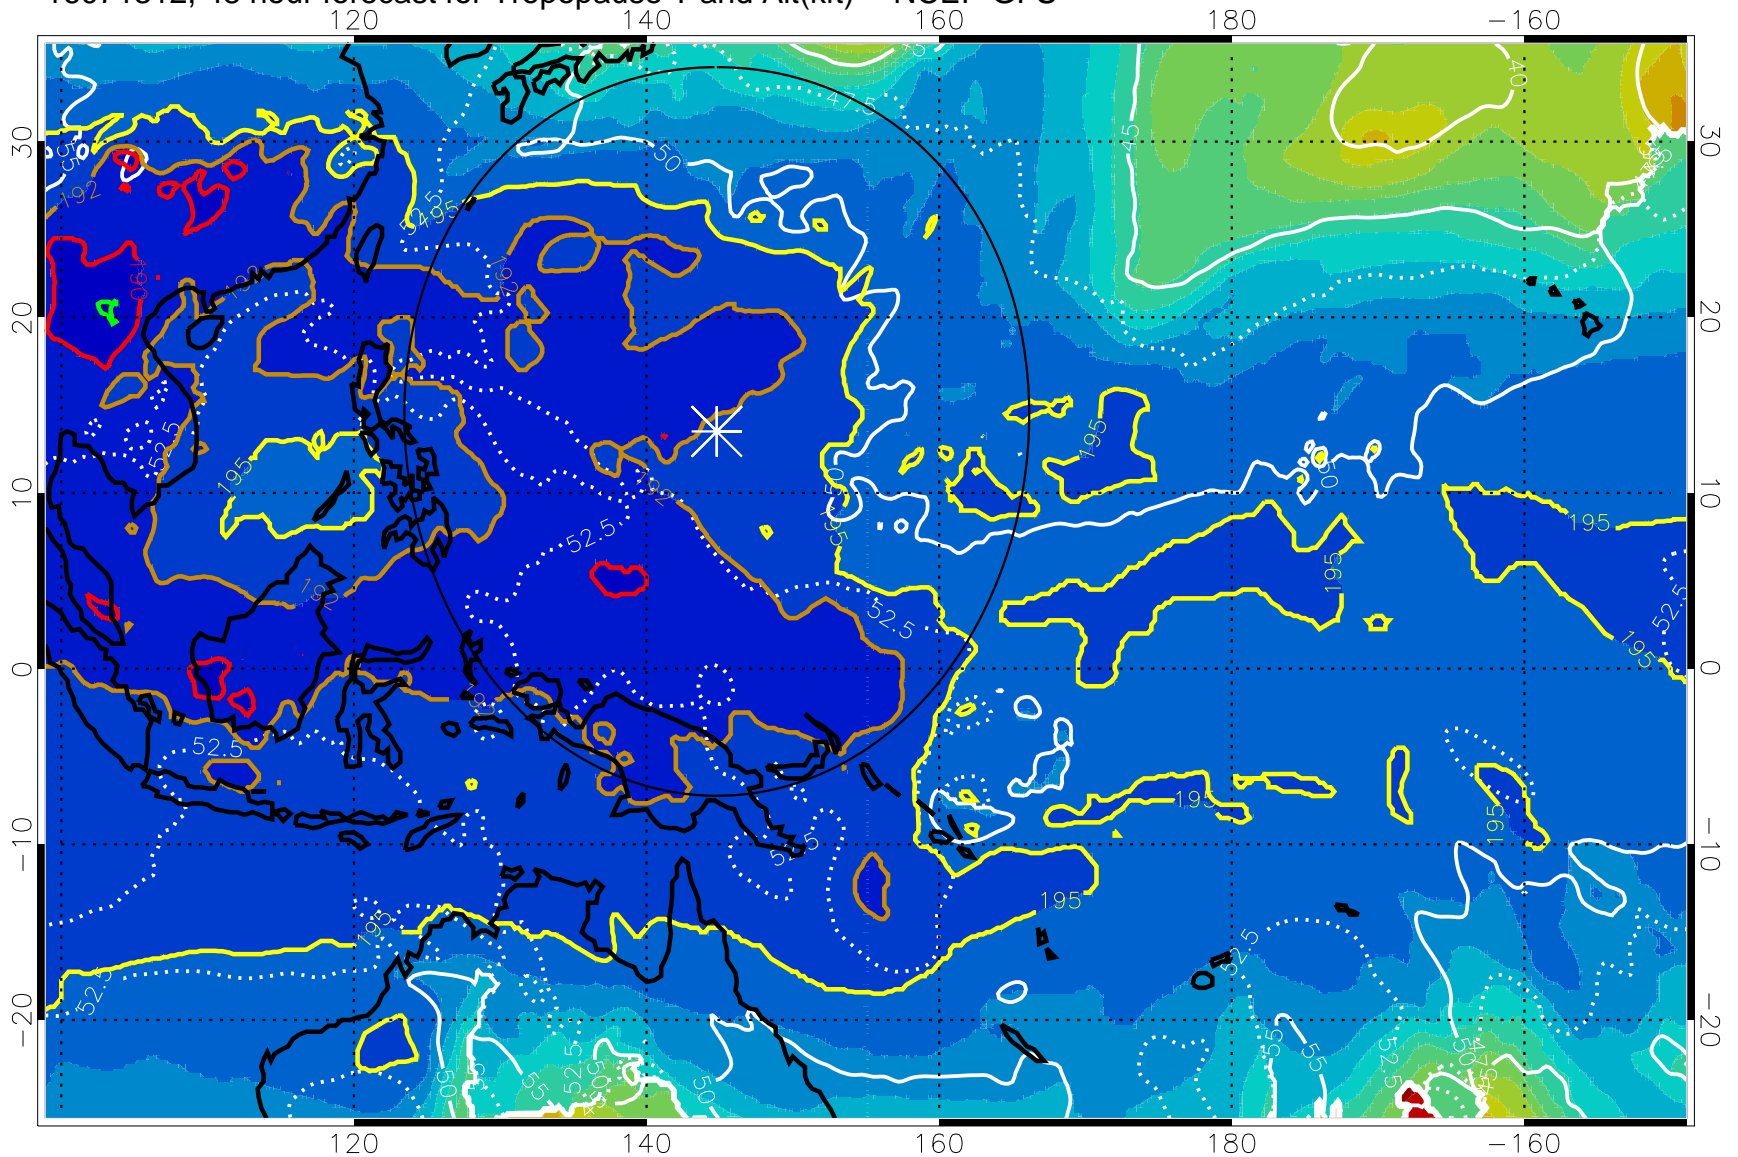

16071312, 48 hour forecast for Tropopause T and Alt(kft) -- NCEP GFS

190 200 210 220 230
Tropopause T, K

Tropopause Altitude in kft (white)

192.5K Isotherm 195K Isotherm
187.5K Isotherm 190K Isotherm

Range ring of 2304 km