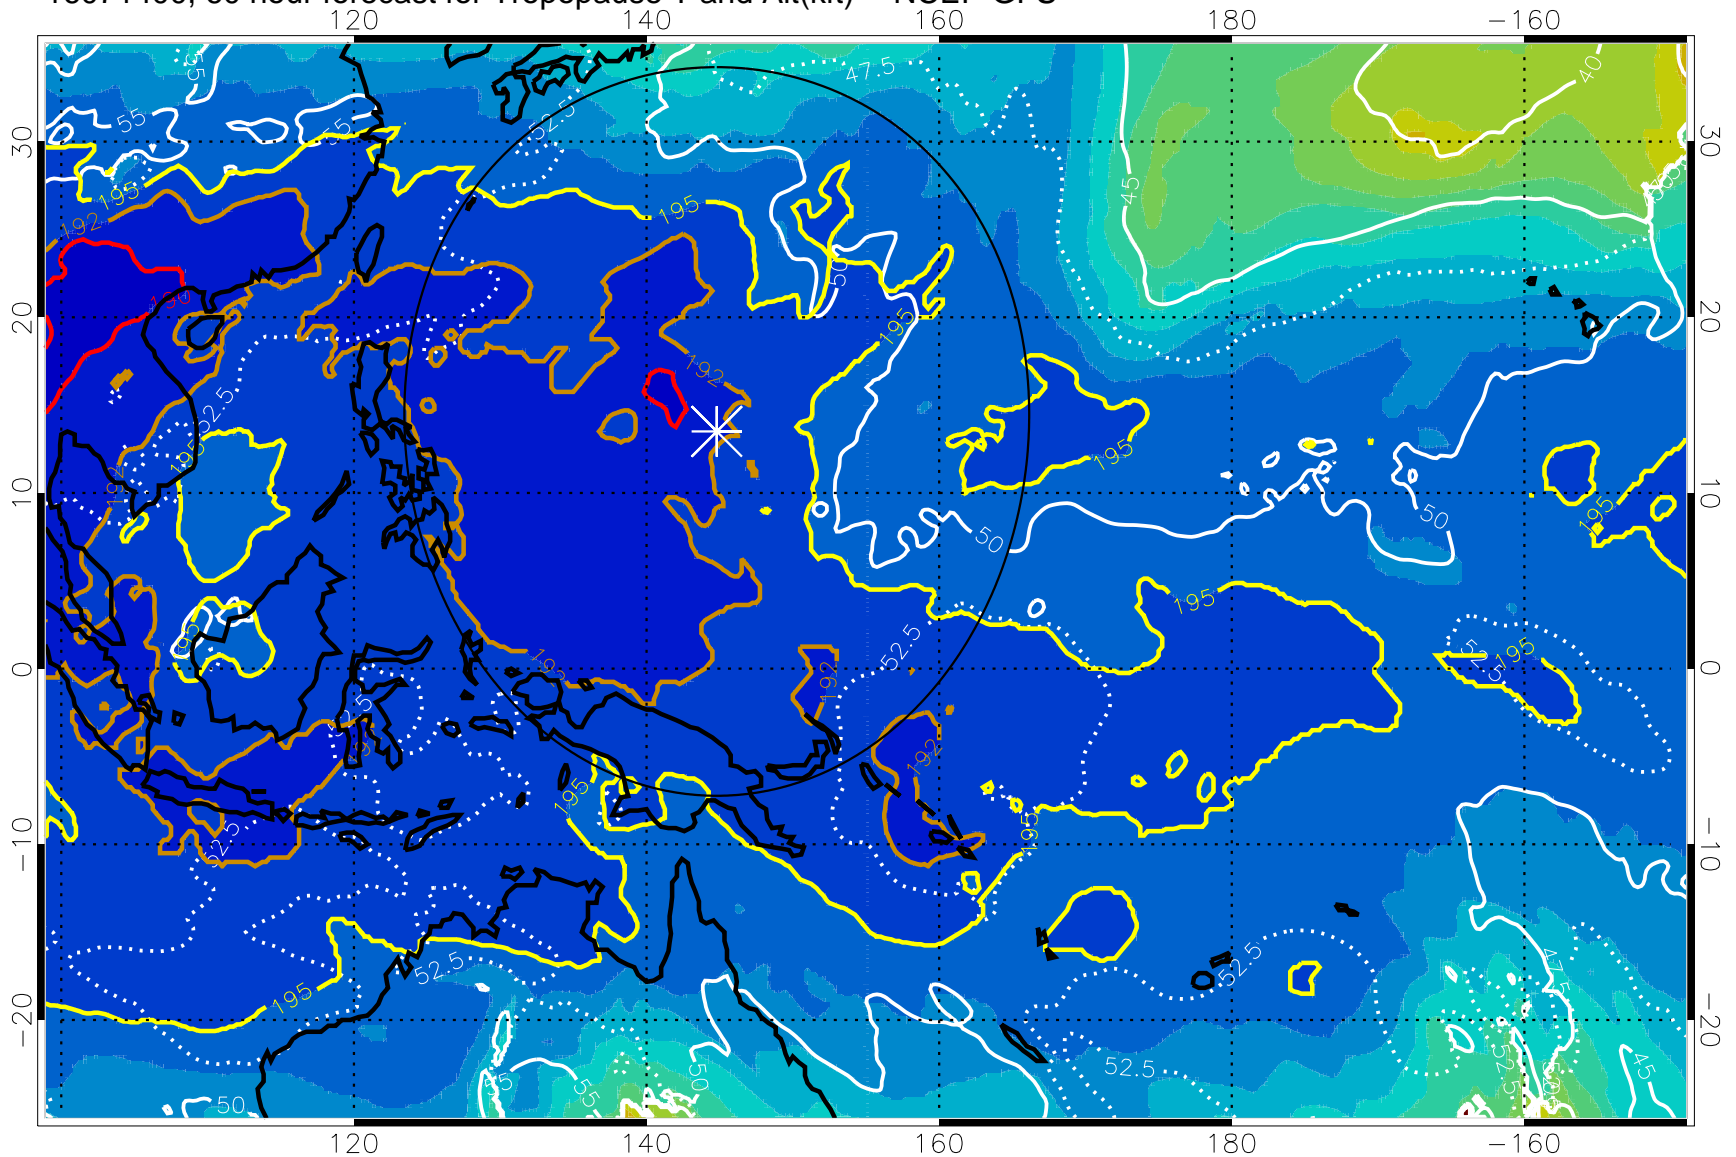

16071400, 60 hour forecast for Tropopause T and Alt(kft) -- NCEP GFS

190 200 210 220 230
Tropopause T, K

Tropopause Altitude in kft (white)

192.5K Isotherm 195K Isotherm
187.5K Isotherm 190K Isotherm

Range ring of 2304 km