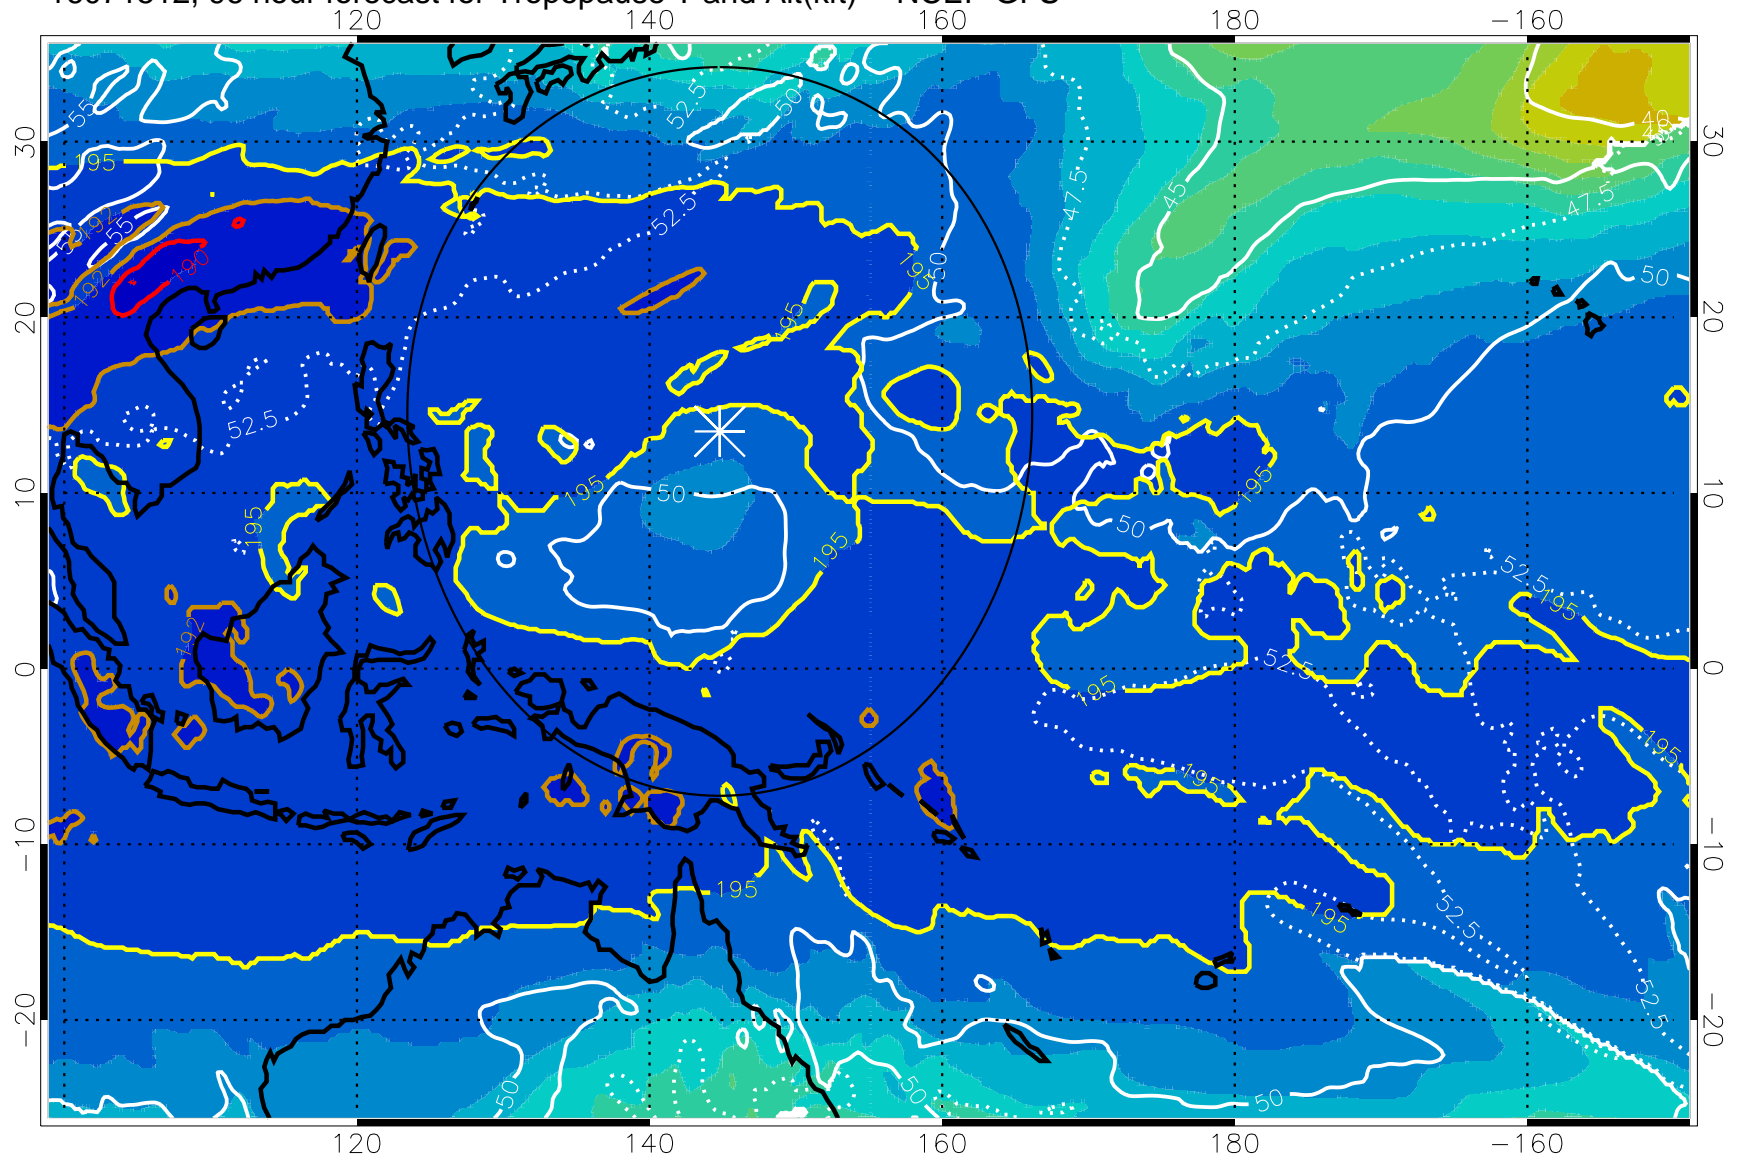

16071512, 96 hour forecast for Tropopause T and Alt(kft) -- NCEP GFS

190   200   210   220   230
Tropopause T, K

Tropopause Altitude in kft (white)

192.5K Isotherm   195K Isotherm
187.5K Isotherm   190K Isotherm

Range ring of 2304 km