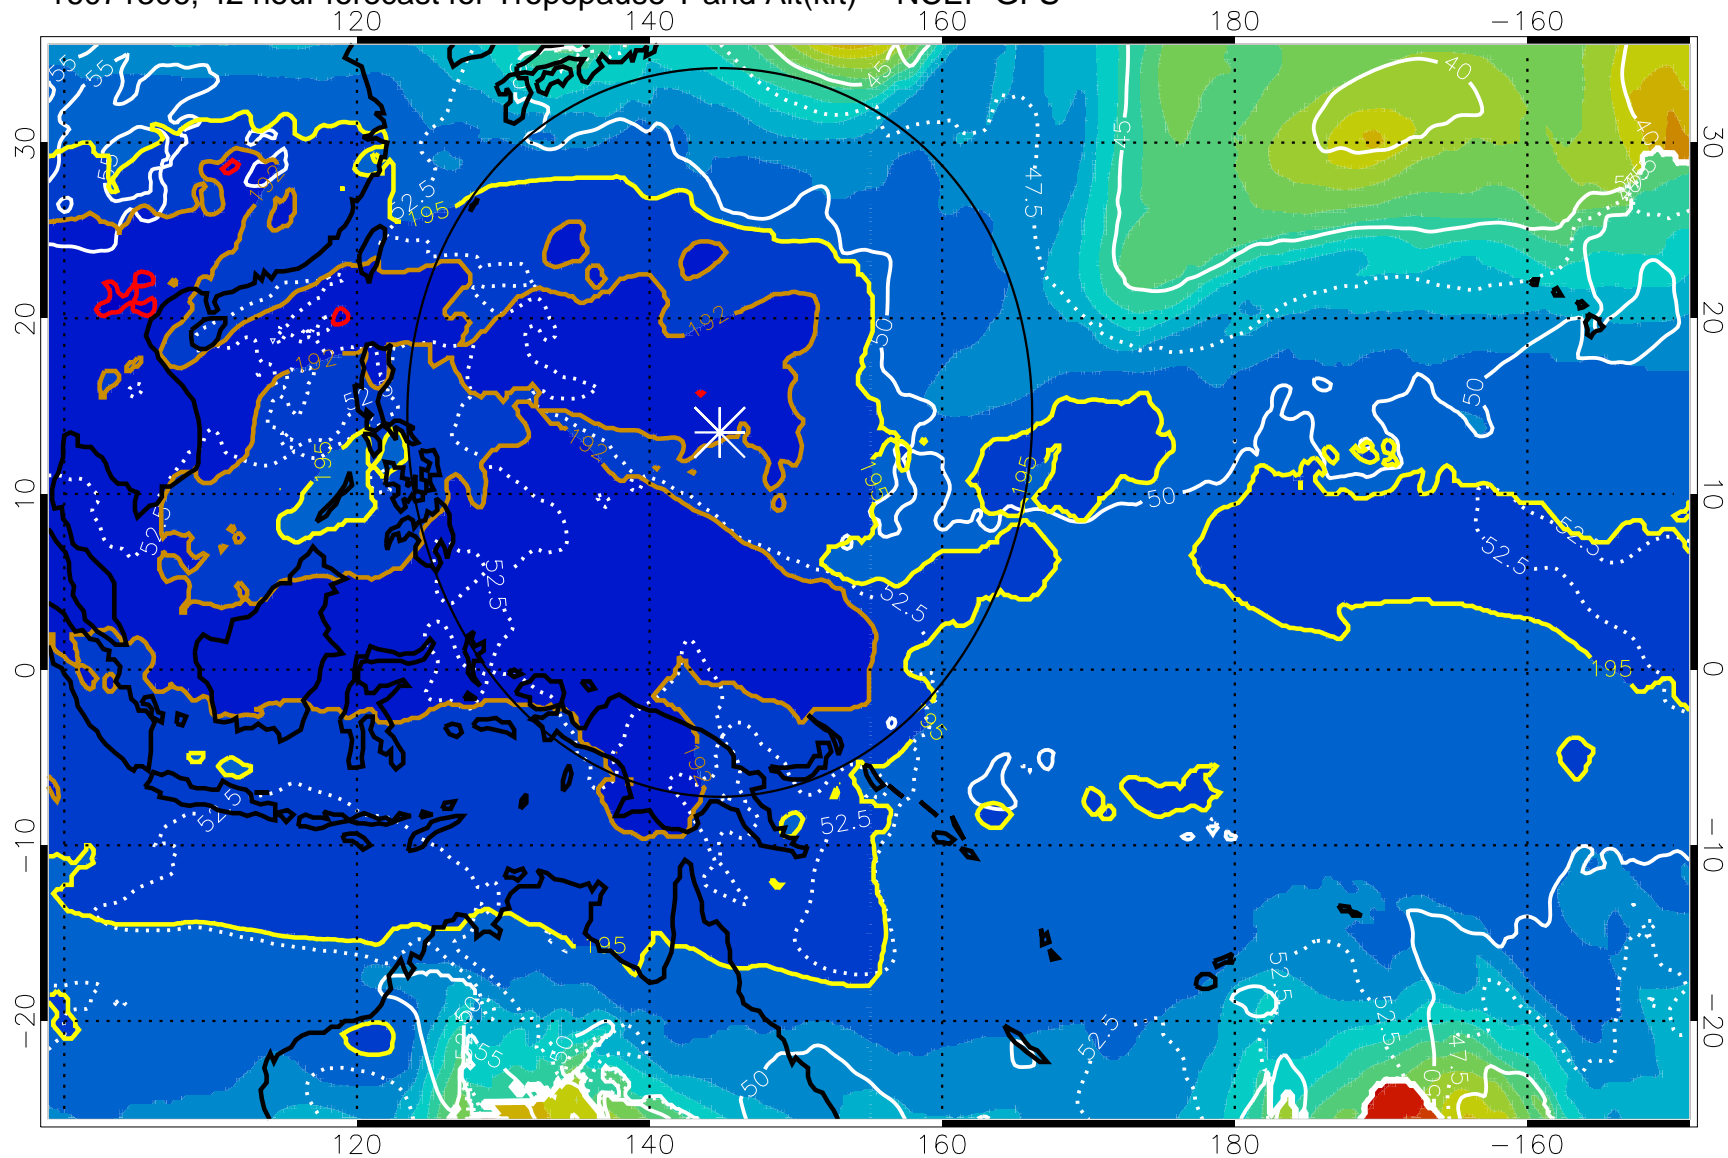

16071306, 42 hour forecast for Tropopause T and Alt(kft) -- NCEP GFS

190 200 210 220 230
Tropopause T, K

Tropopause Altitude in kft (white)

192.5K Isotherm 195K Isotherm
187.5K Isotherm 190K Isotherm

Range ring of 2304 km