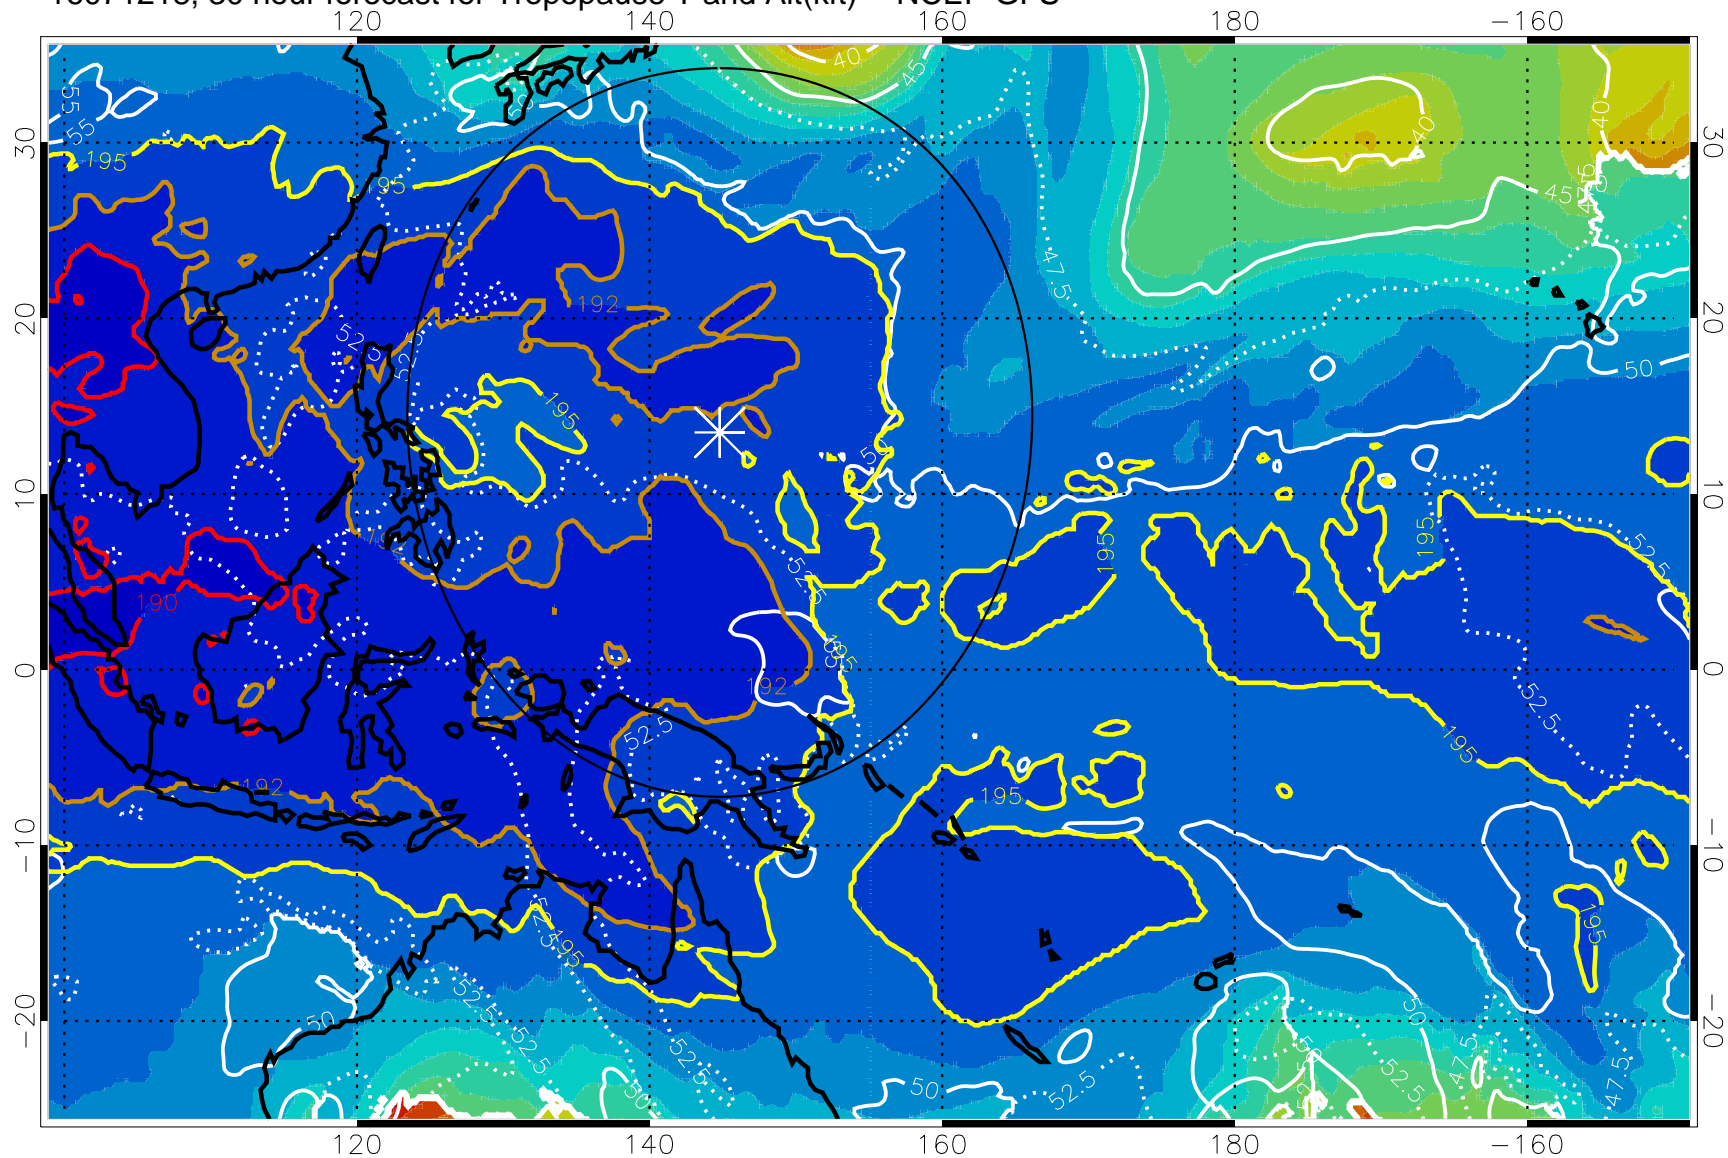

16071218, 30 hour forecast for Tropopause T and Alt(kft) -- NCEP GFS

190 200 210 220 230

Tropopause T, K

Tropopause Altitude in kft (white)

192.5K Isotherm 195K Isotherm
187.5K Isotherm 190K Isotherm

Range ring of 2304 km