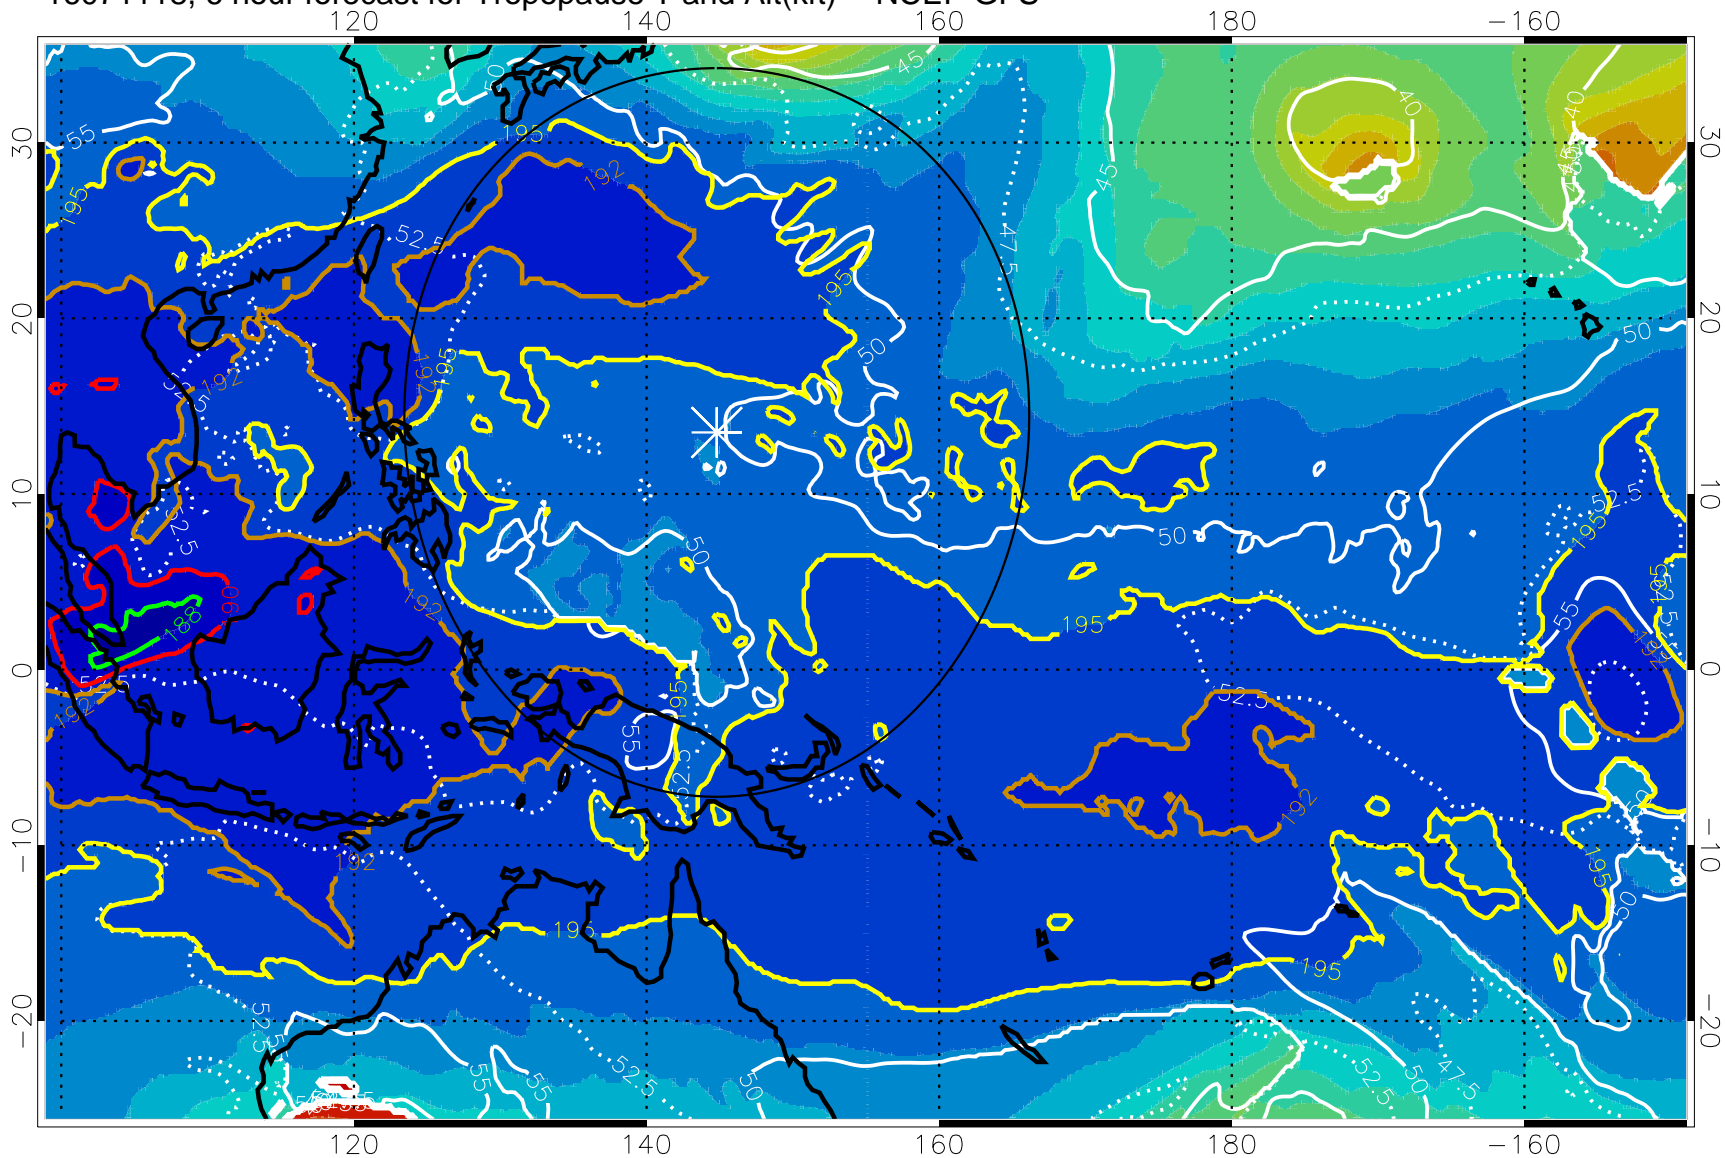

16071118, 6 hour forecast for Tropopause T and Alt(kft) -- NCEP GFS

190 200 210 220 230
Tropopause T, K

Tropopause Altitude in kft (white)

192.5K Isotherm 195K Isotherm
187.5K Isotherm 190K Isotherm

Range ring of 2304 km