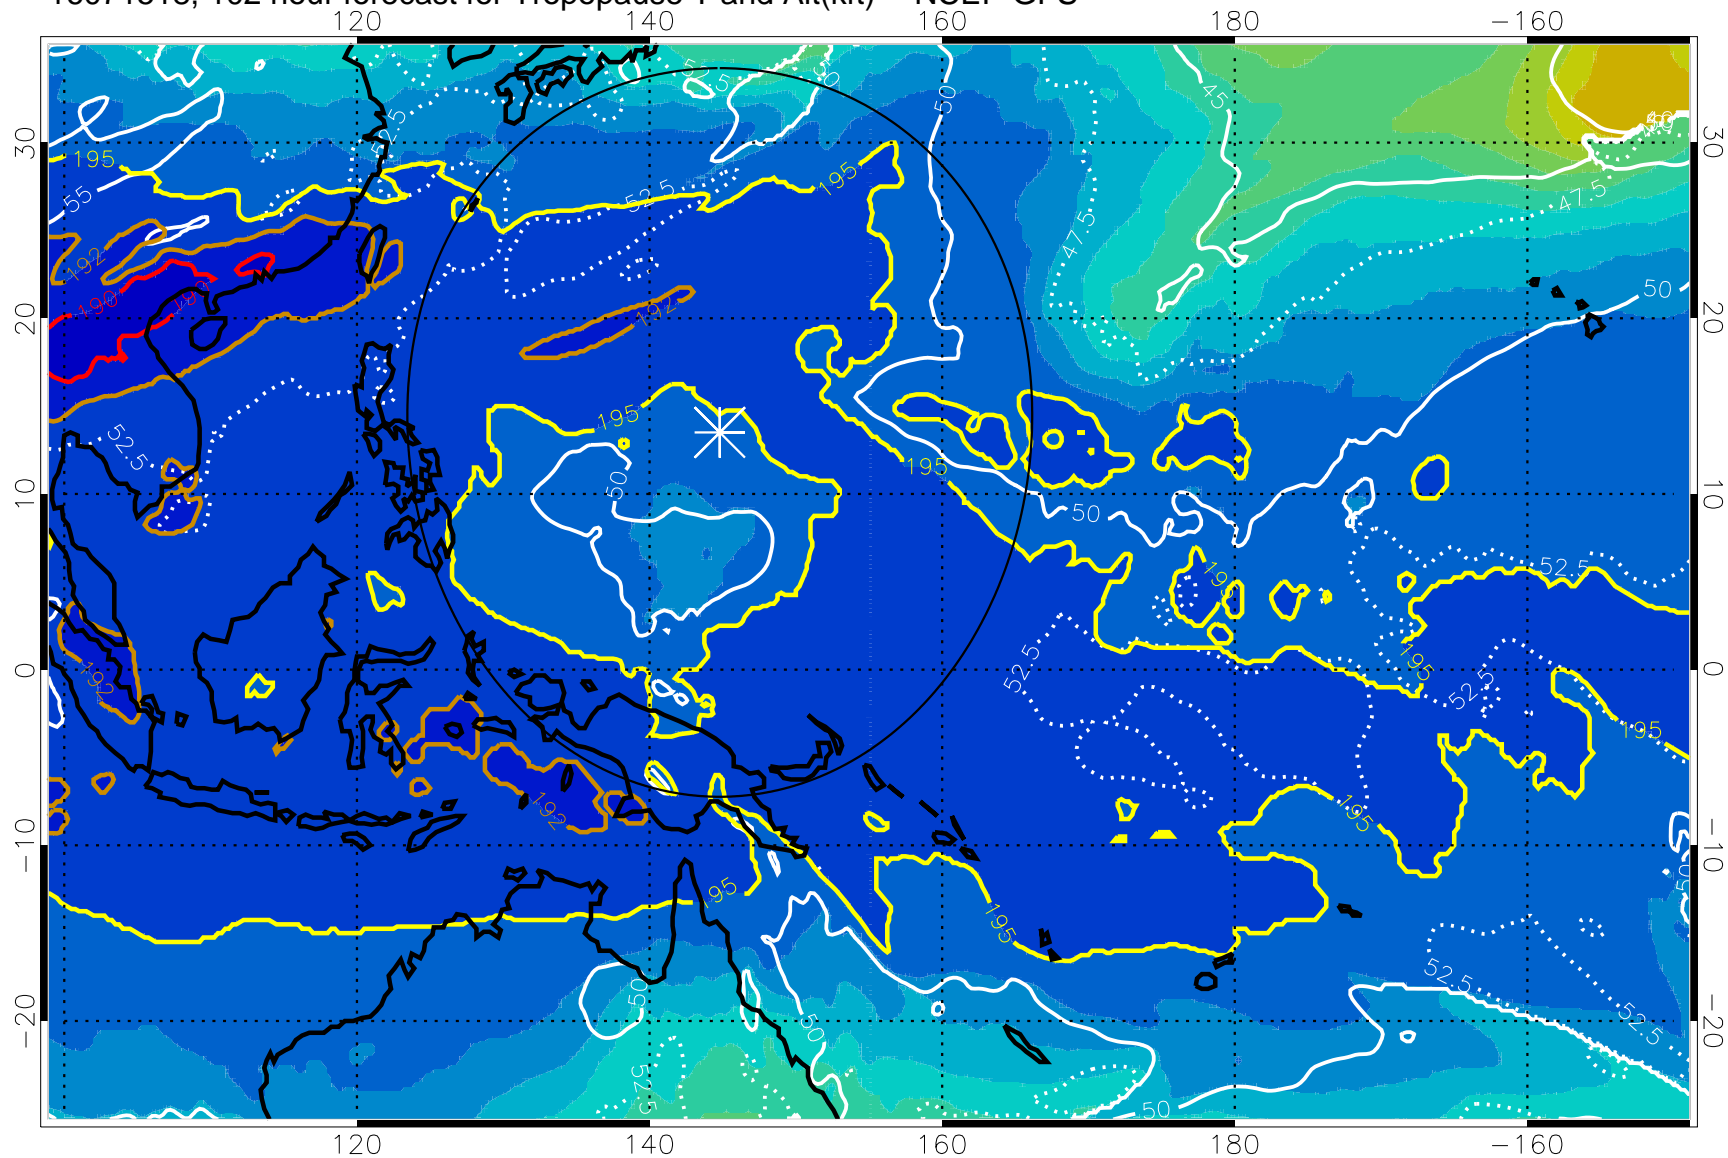

16071518, 102 hour forecast for Tropopause T and Alt(kft) -- NCEP GFS

190 200 210 220 230

Tropopause T, K

Tropopause Altitude in kft (white)

192.5K Isotherm 195K Isotherm
187.5K Isotherm 190K Isotherm

Range ring of 2304 km