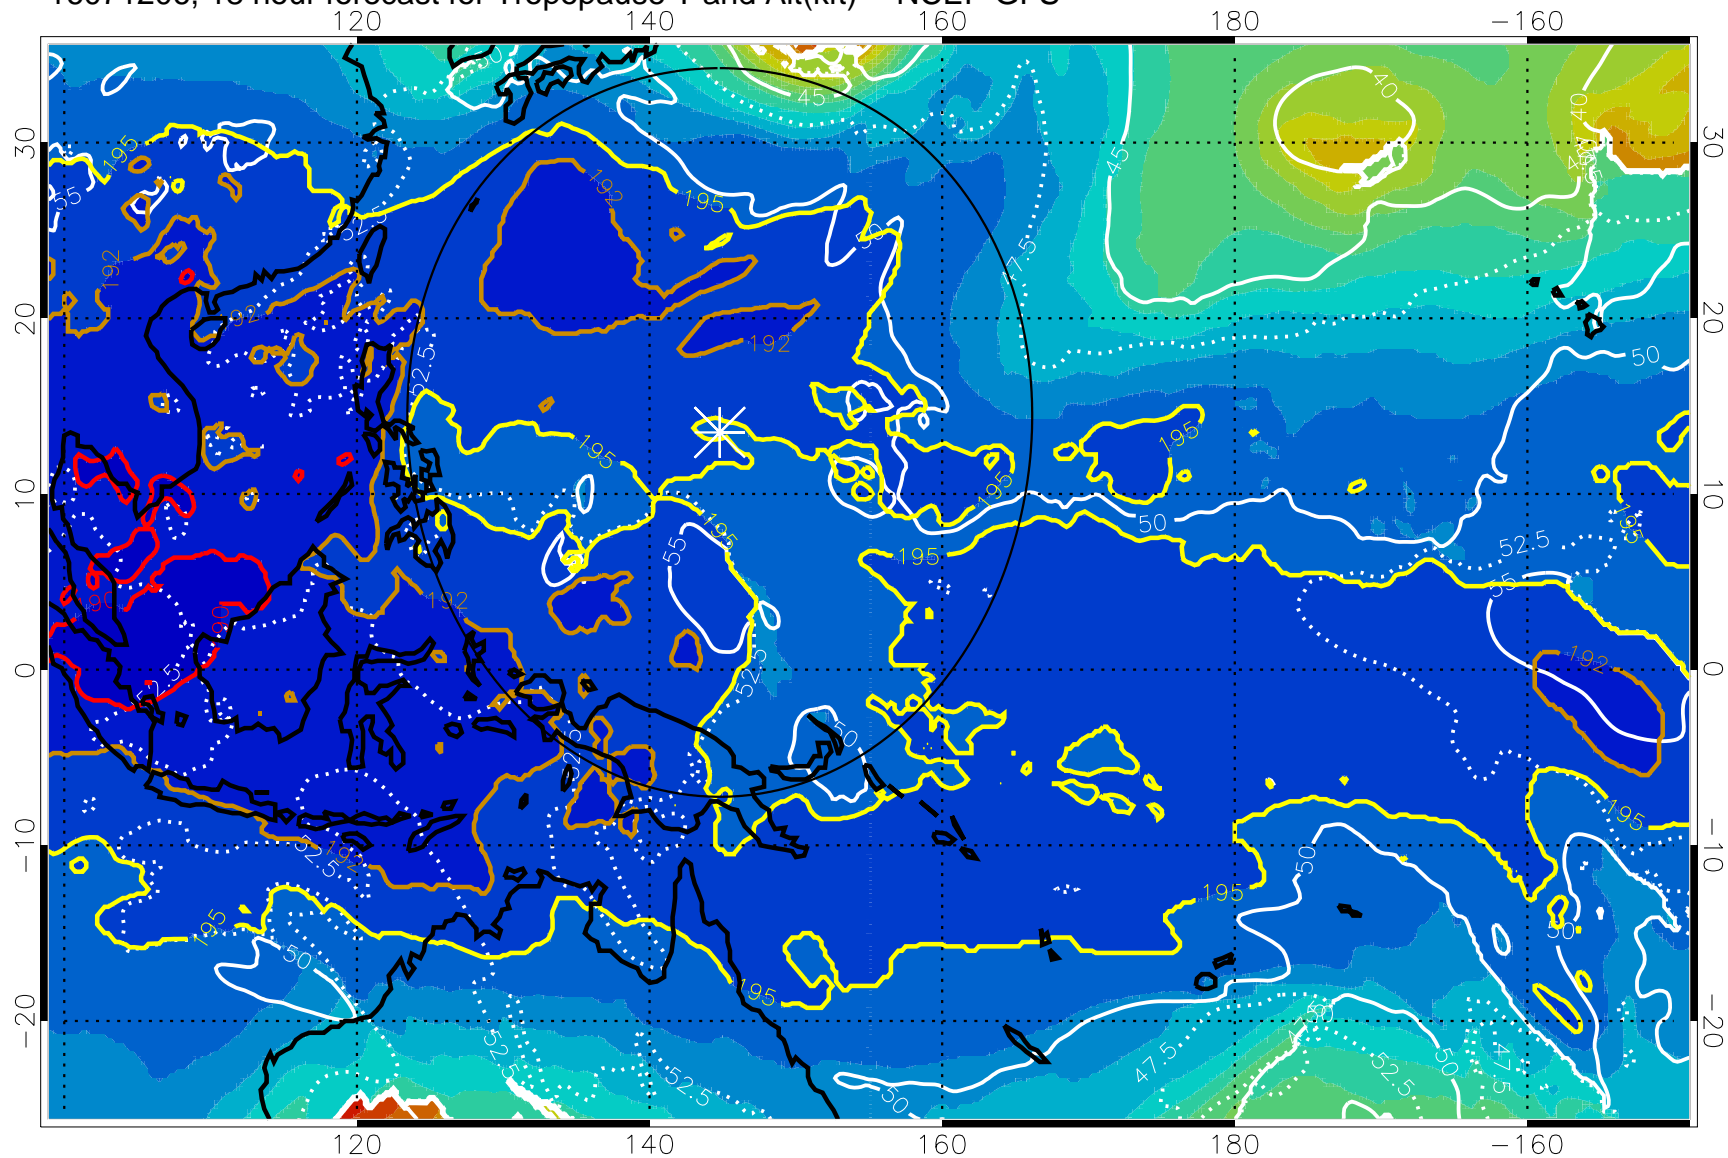

16071206, 18 hour forecast for Tropopause T and Alt(kft) -- NCEP GFS

190 200 210 220 230
Tropopause T, K

Tropopause Altitude in kft (white)

192.5K Isotherm 195K Isotherm
187.5K Isotherm 190K Isotherm

Range ring of 2304 km