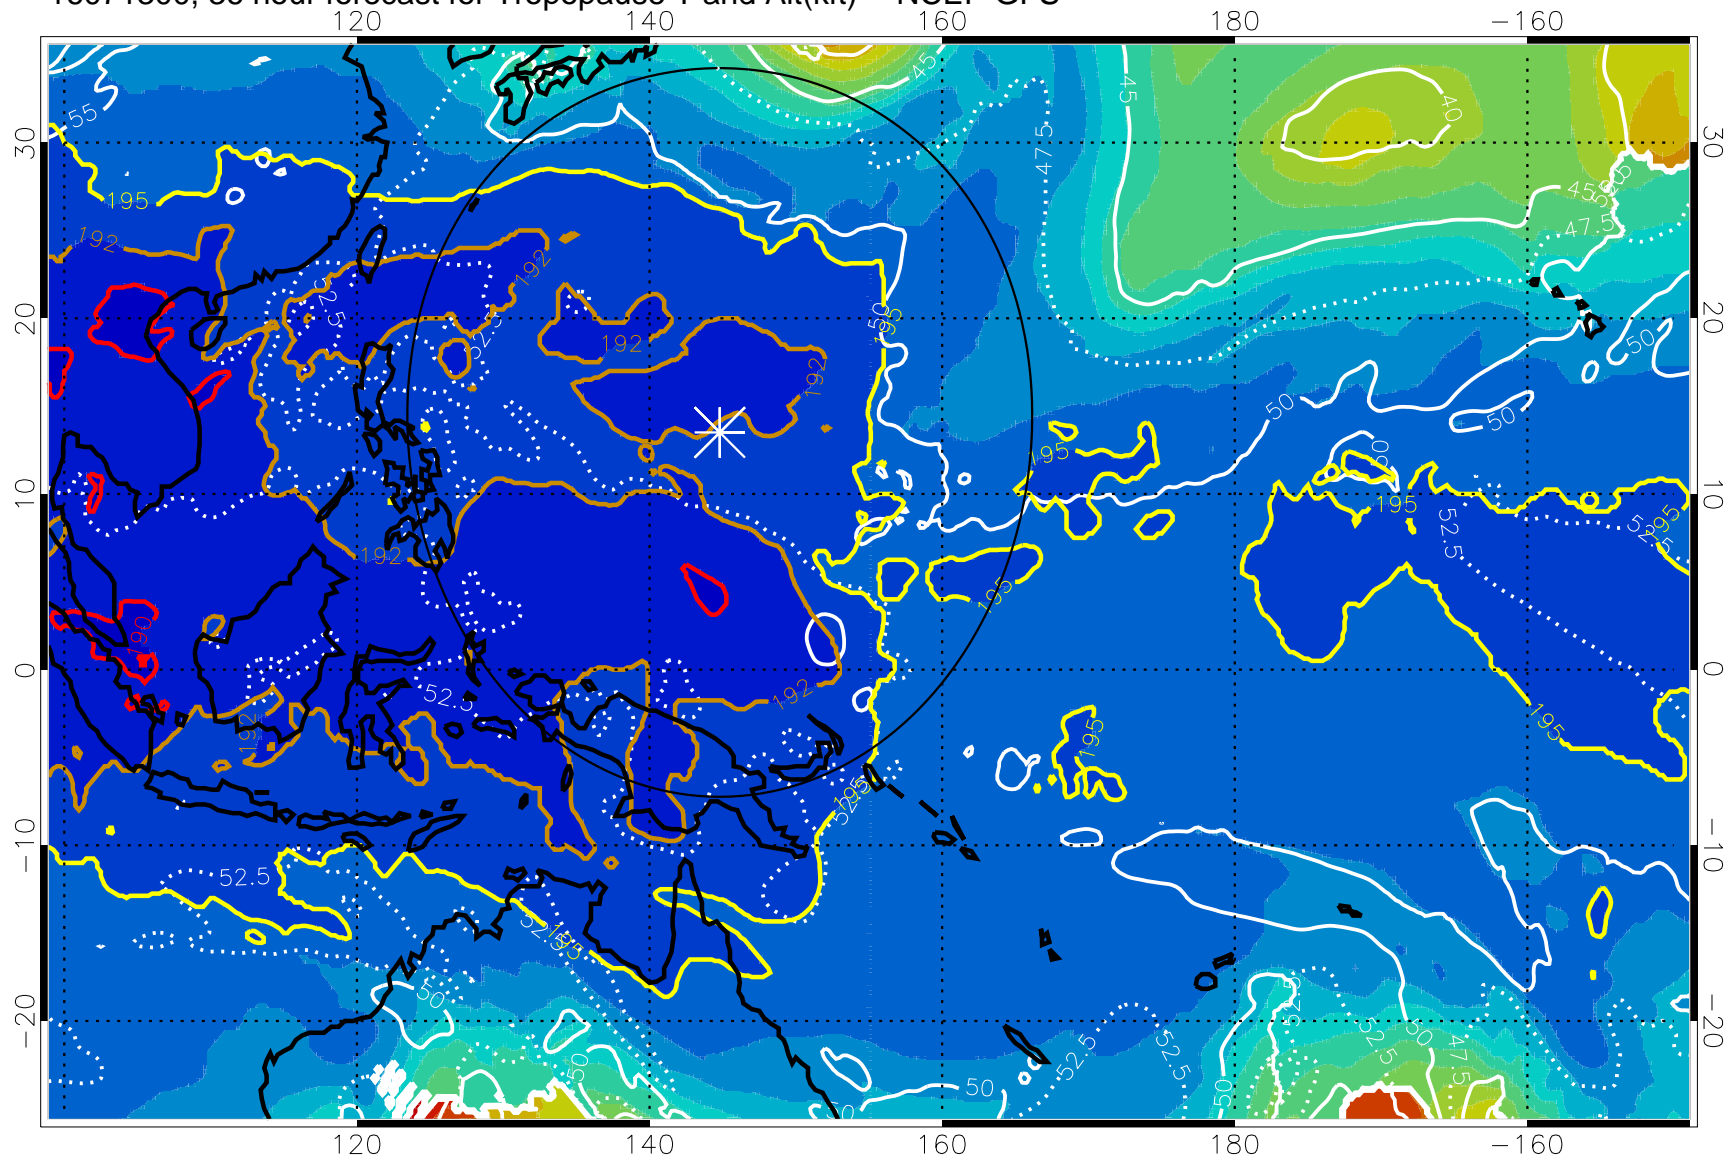

16071300, 36 hour forecast for Tropopause T and Alt(kft) -- NCEP GFS

190 200 210 220 230
Tropopause T, K

Tropopause Altitude in kft (white)

192.5K Isotherm 195K Isotherm
187.5K Isotherm 190K Isotherm

Range ring of 2304 km