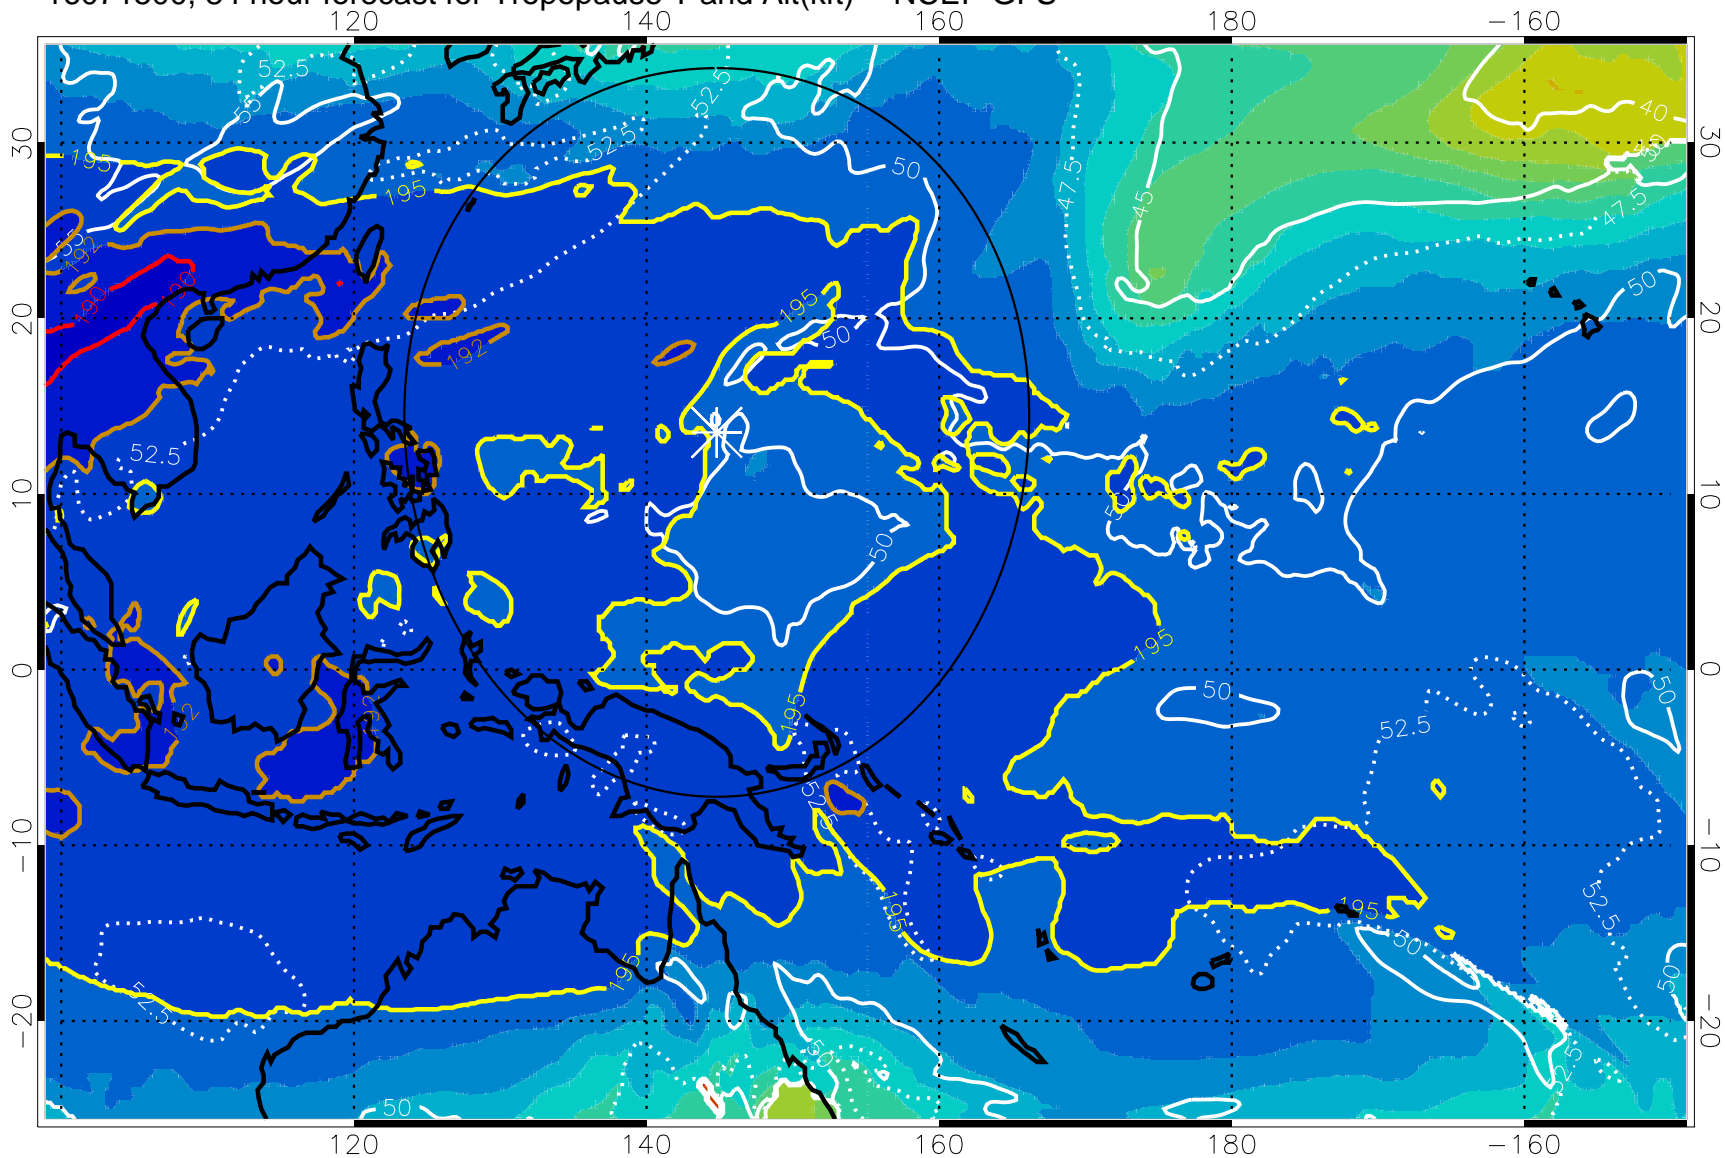

16071500, 84 hour forecast for Tropopause T and Alt(kft) -- NCEP GFS

190 200 210 220 230

Tropopause T, K

Tropopause Altitude in kft (white)

192.5K Isotherm 195K Isotherm
187.5K Isotherm 190K Isotherm

Range ring of 2304 km