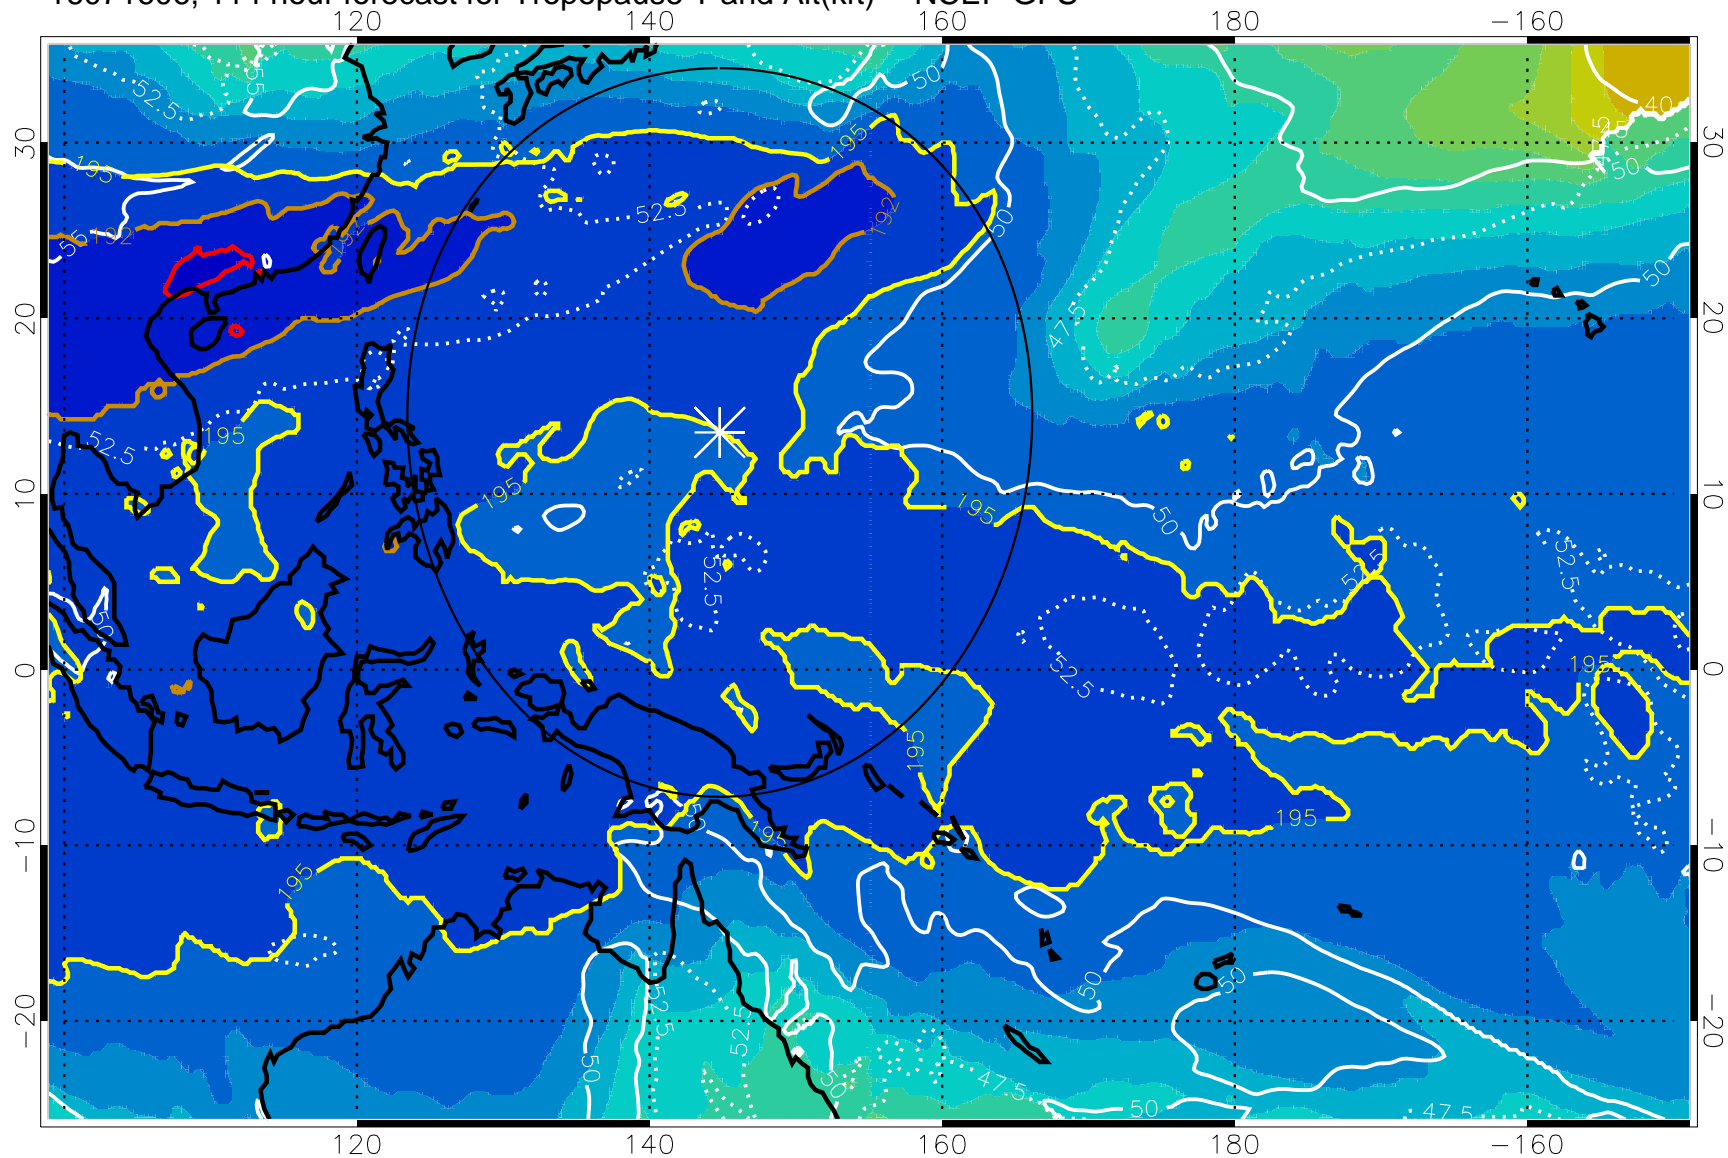

16071600, 108 hour forecast for Tropopause T and Alt(kft) -- NCEP GFS

190 200 210 220 230

Tropopause T, K

Tropopause Altitude in kft (white)

192.5K Isotherm 195K Isotherm
187.5K Isotherm 190K Isotherm

Range ring of 2304 km

16071606, 114 hour forecast for Tropopause T and Alt(kft) -- NCEP GFS

190 200 210 220 230

Tropopause T, K

Tropopause Altitude in kft (white)

192.5K Isotherm 195K Isotherm
187.5K Isotherm 190K Isotherm

Range ring of 2304 km