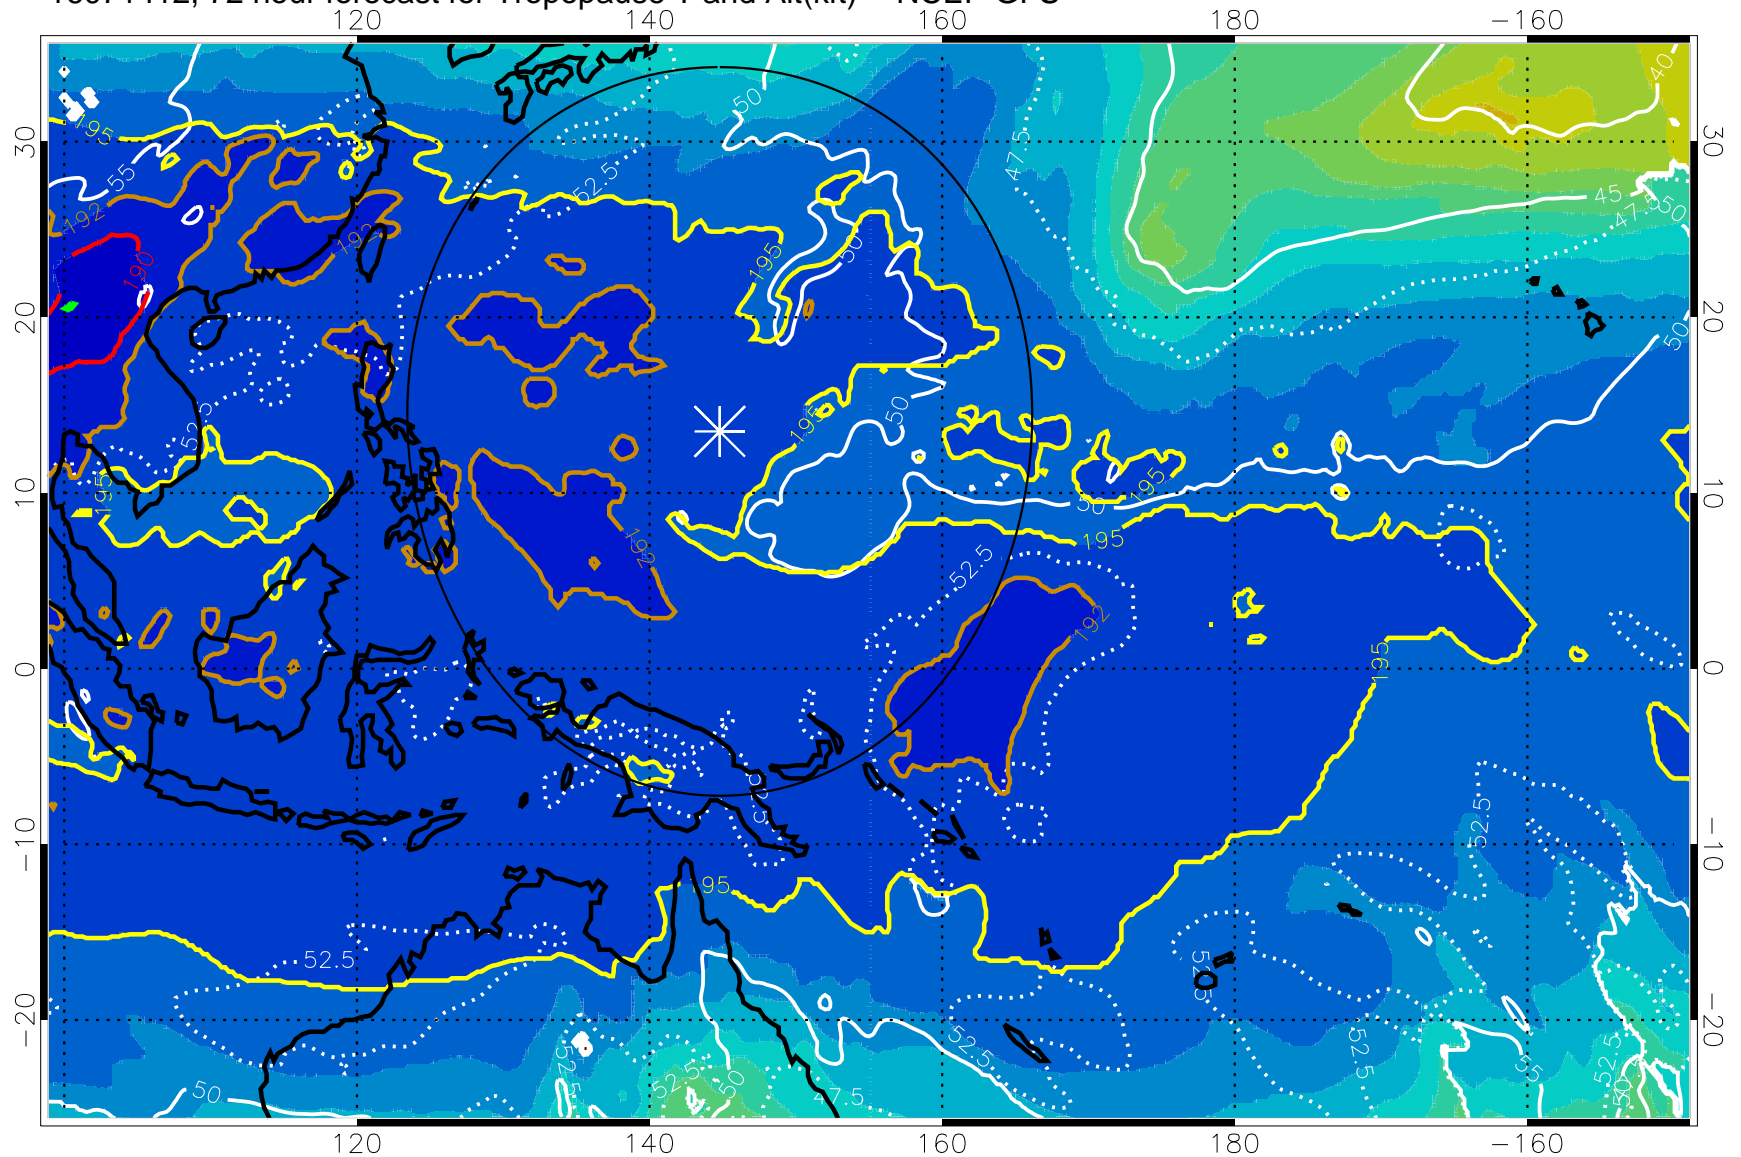

16071412, 72 hour forecast for Tropopause T and Alt(kft) -- NCEP GFS

190 200 210 220 230

Tropopause T, K

Tropopause Altitude in kft (white)

192.5K Isotherm 195K Isotherm

187.5K Isotherm 190K Isotherm

Range ring of 2304 km