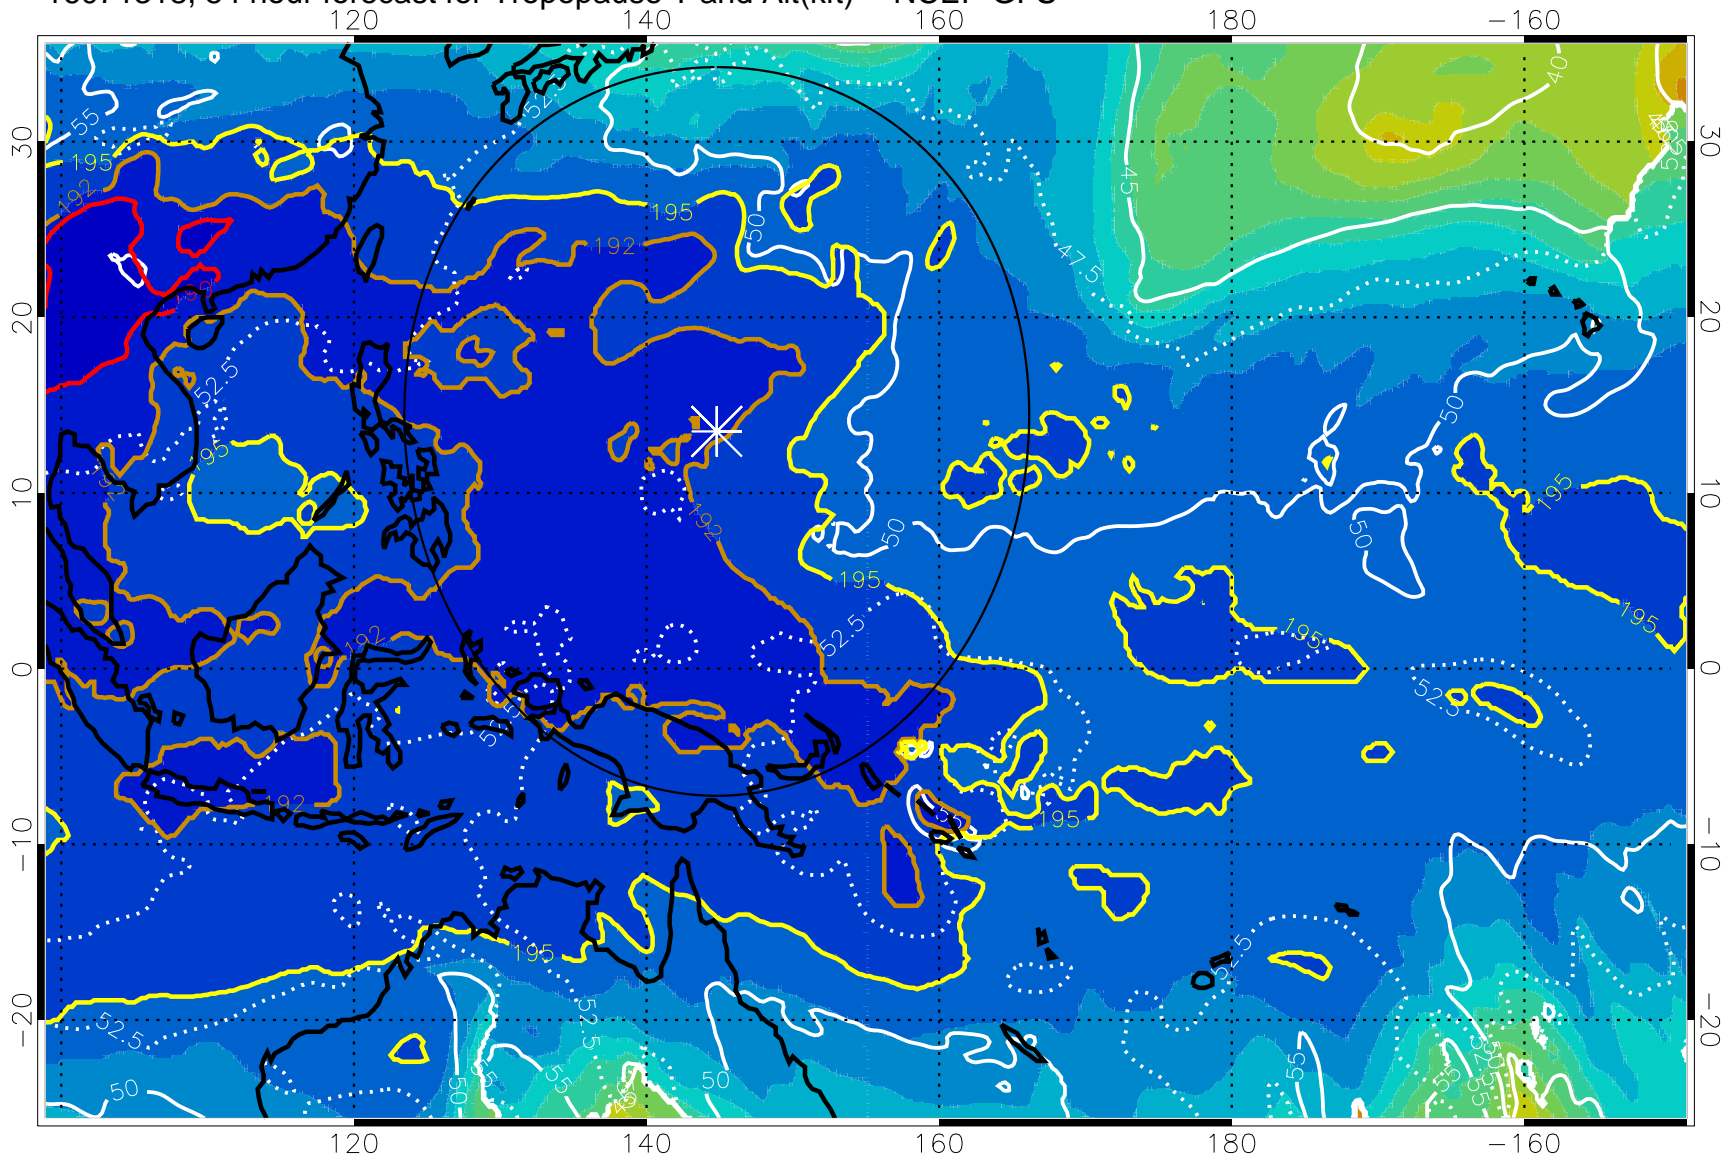

16071318, 54 hour forecast for Tropopause T and Alt(kft) -- NCEP GFS

190 200 210 220 230

Tropopause T, K

Tropopause Altitude in kft (white)

192.5K Isotherm 195K Isotherm

187.5K Isotherm 190K Isotherm

Range ring of 2304 km