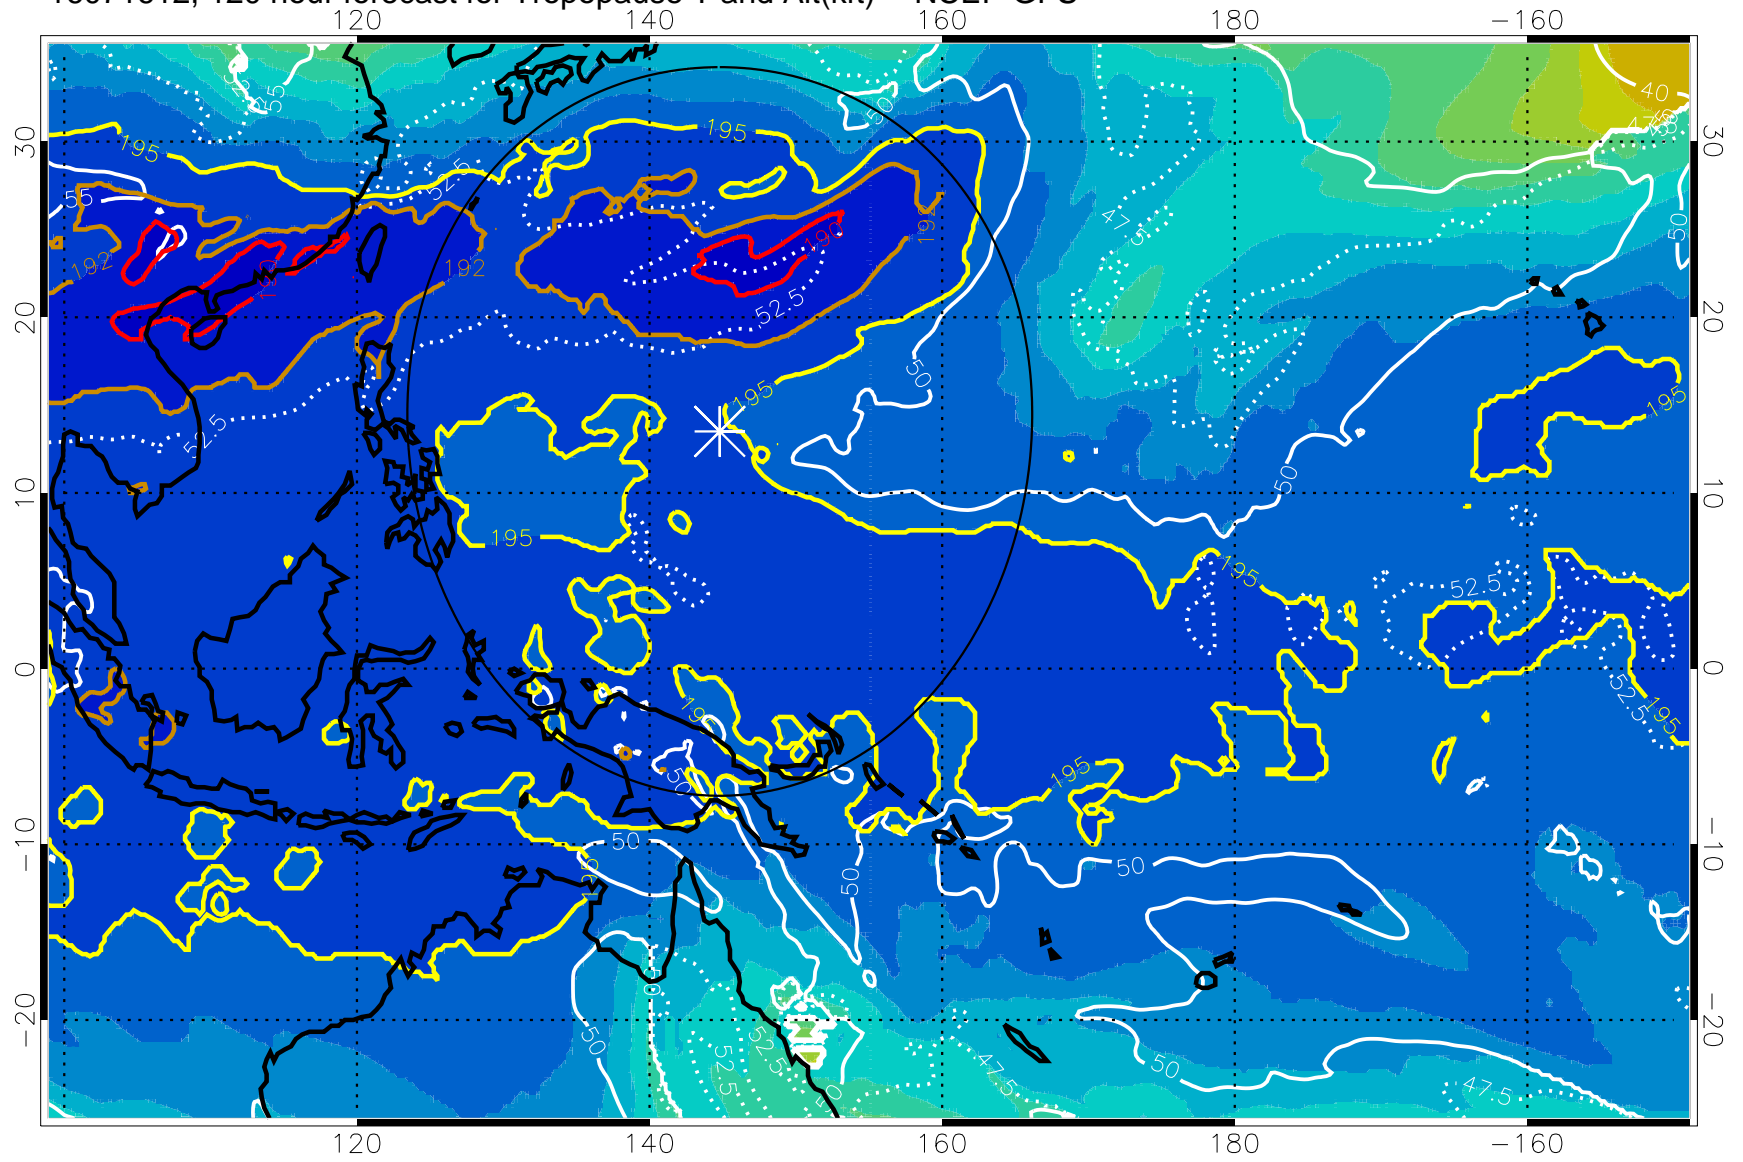

16071612, 120 hour forecast for Tropopause T and Alt(kft) -- NCEP GFS

190 200 210 220 230
Tropopause T, K

Tropopause Altitude in kft (white)

192.5K Isotherm 195K Isotherm
187.5K Isotherm 190K Isotherm

Range ring of 2304 km