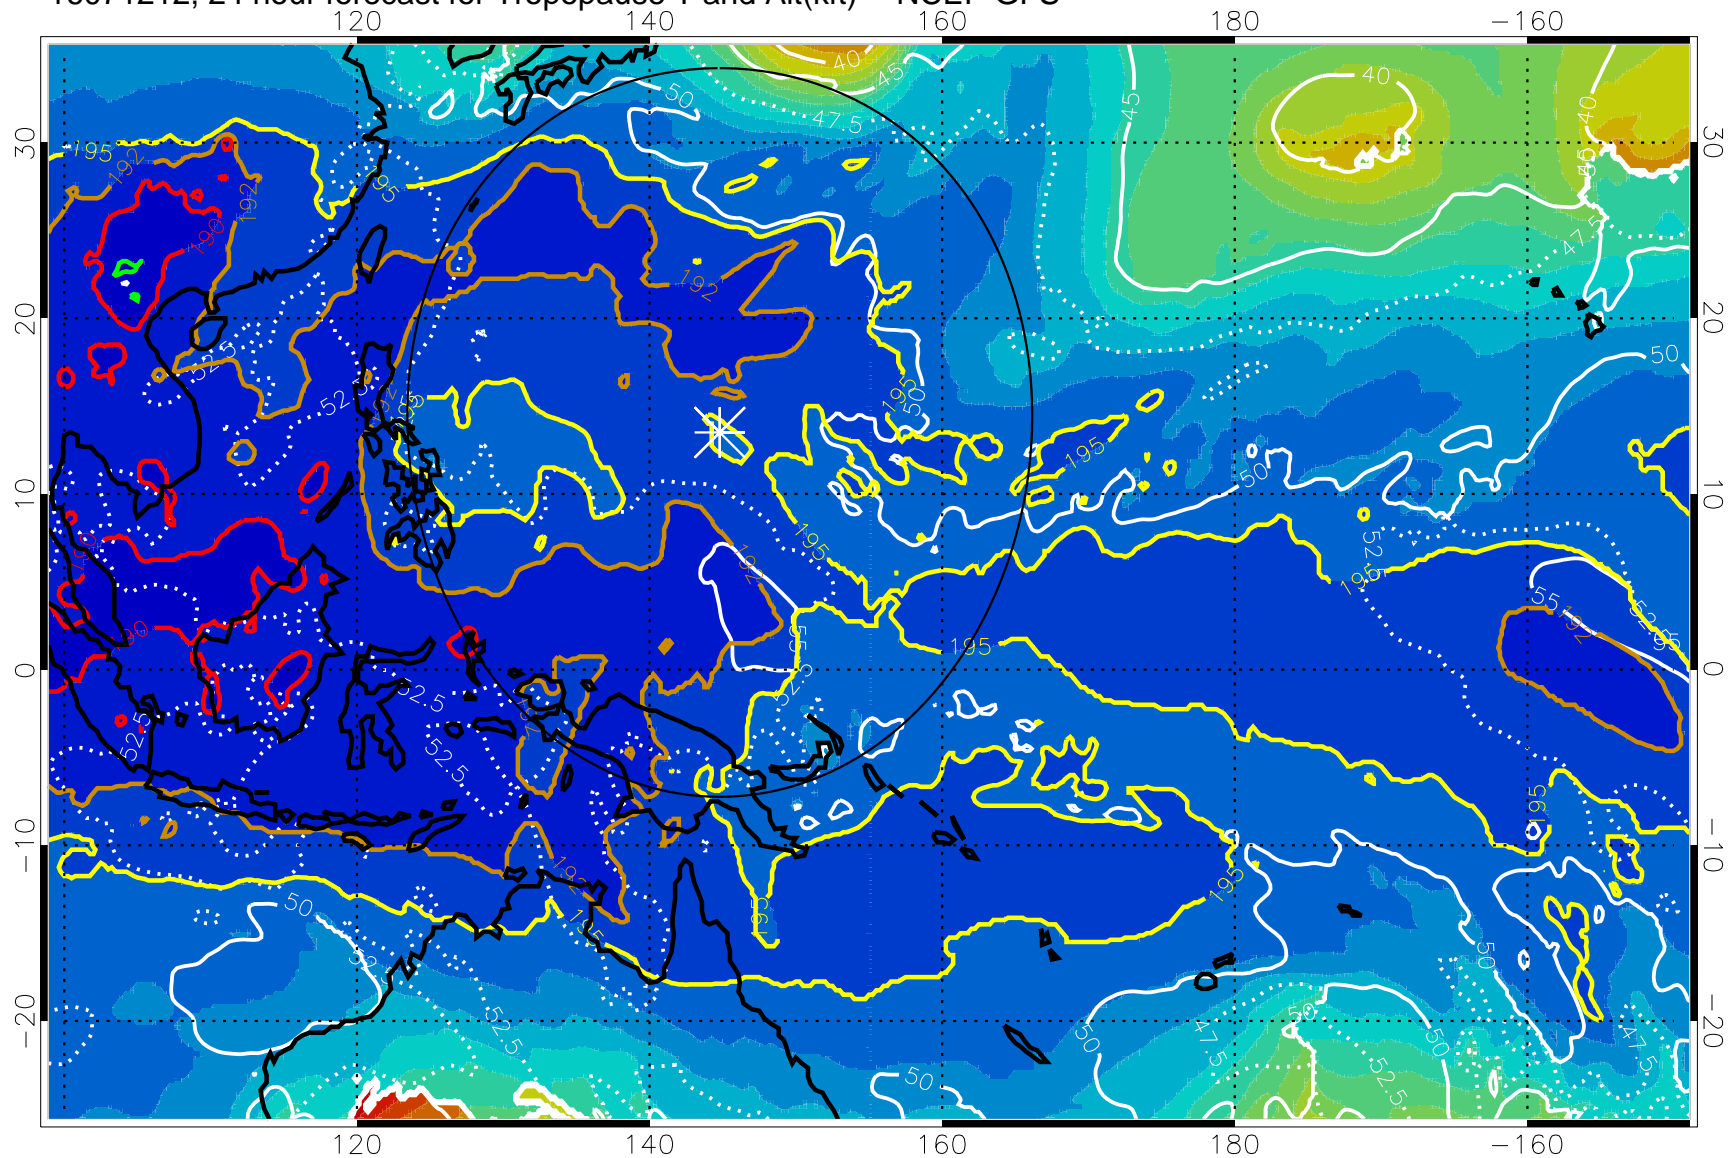

16071212, 24 hour forecast for Tropopause T and Alt(kft) -- NCEP GFS

190 200 210 220 230
Tropopause T, K

Tropopause Altitude in kft (white)

192.5K Isotherm 195K Isotherm
187.5K Isotherm 190K Isotherm

Range ring of 2304 km