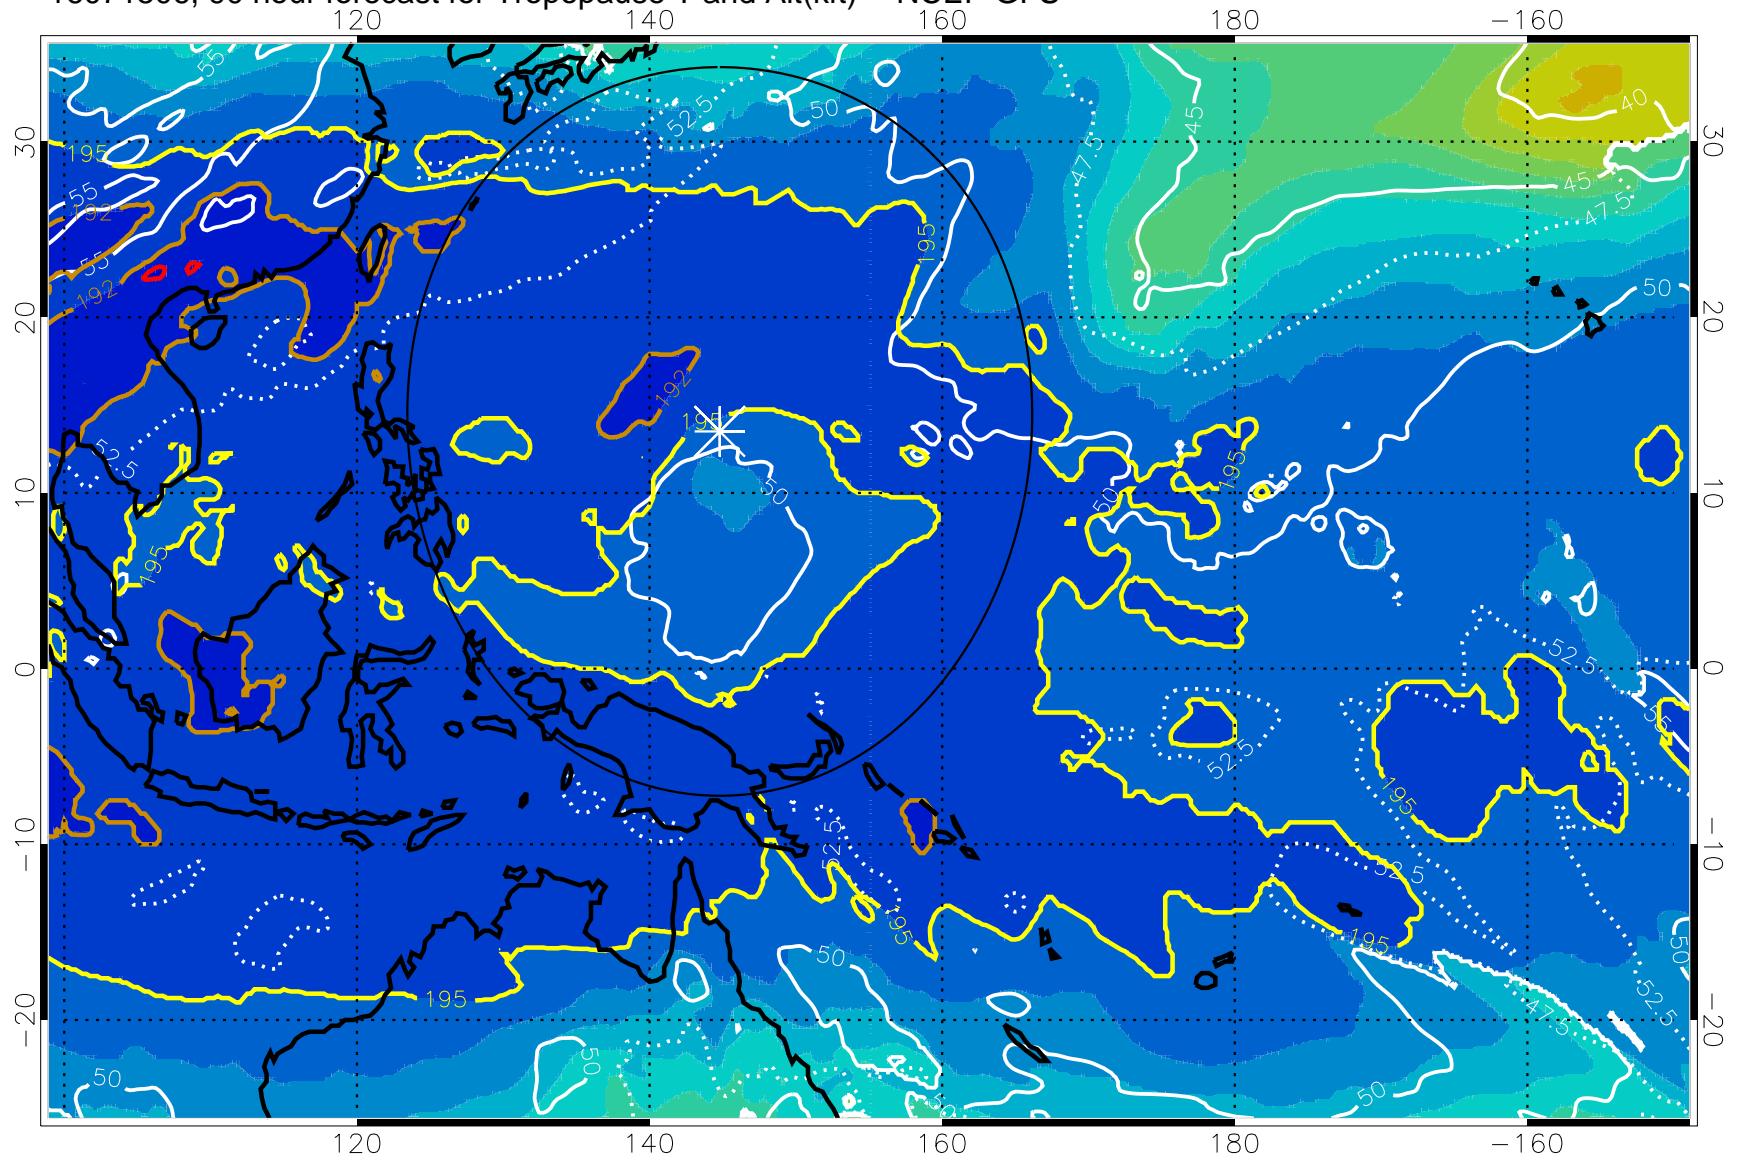

16071506, 90 hour forecast for Tropopause T and Alt(kft) -- NCEP GFS

190 200 210 220 230

Tropopause T, K

Tropopause Altitude in kft (white)

192.5K Isotherm 195K Isotherm

187.5K Isotherm 190K Isotherm

Range ring of 2304 km