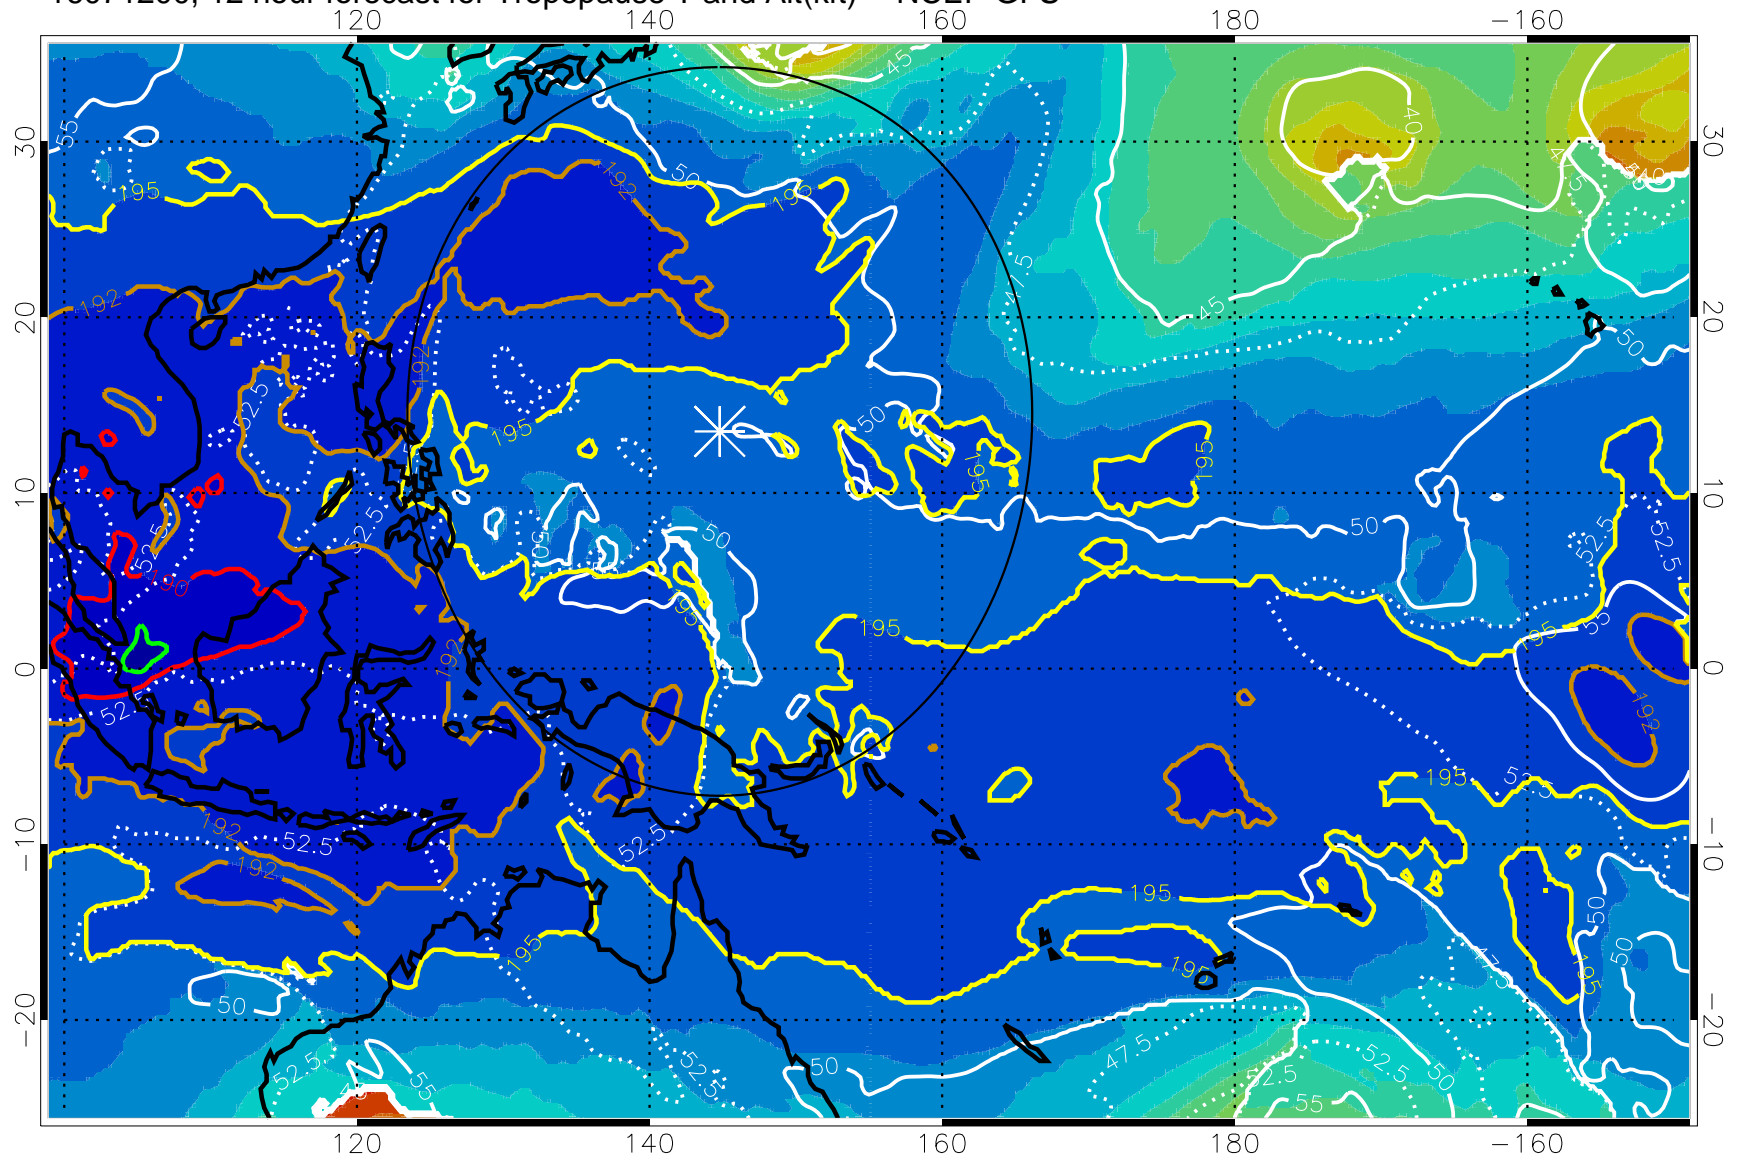

16071200, 12 hour forecast for Tropopause T and Alt(kft) -- NCEP GFS

190 200 210 220 230
Tropopause T, K

Tropopause Altitude in kft (white)

192.5K Isotherm 195K Isotherm
187.5K Isotherm 190K Isotherm

Range ring of 2304 km