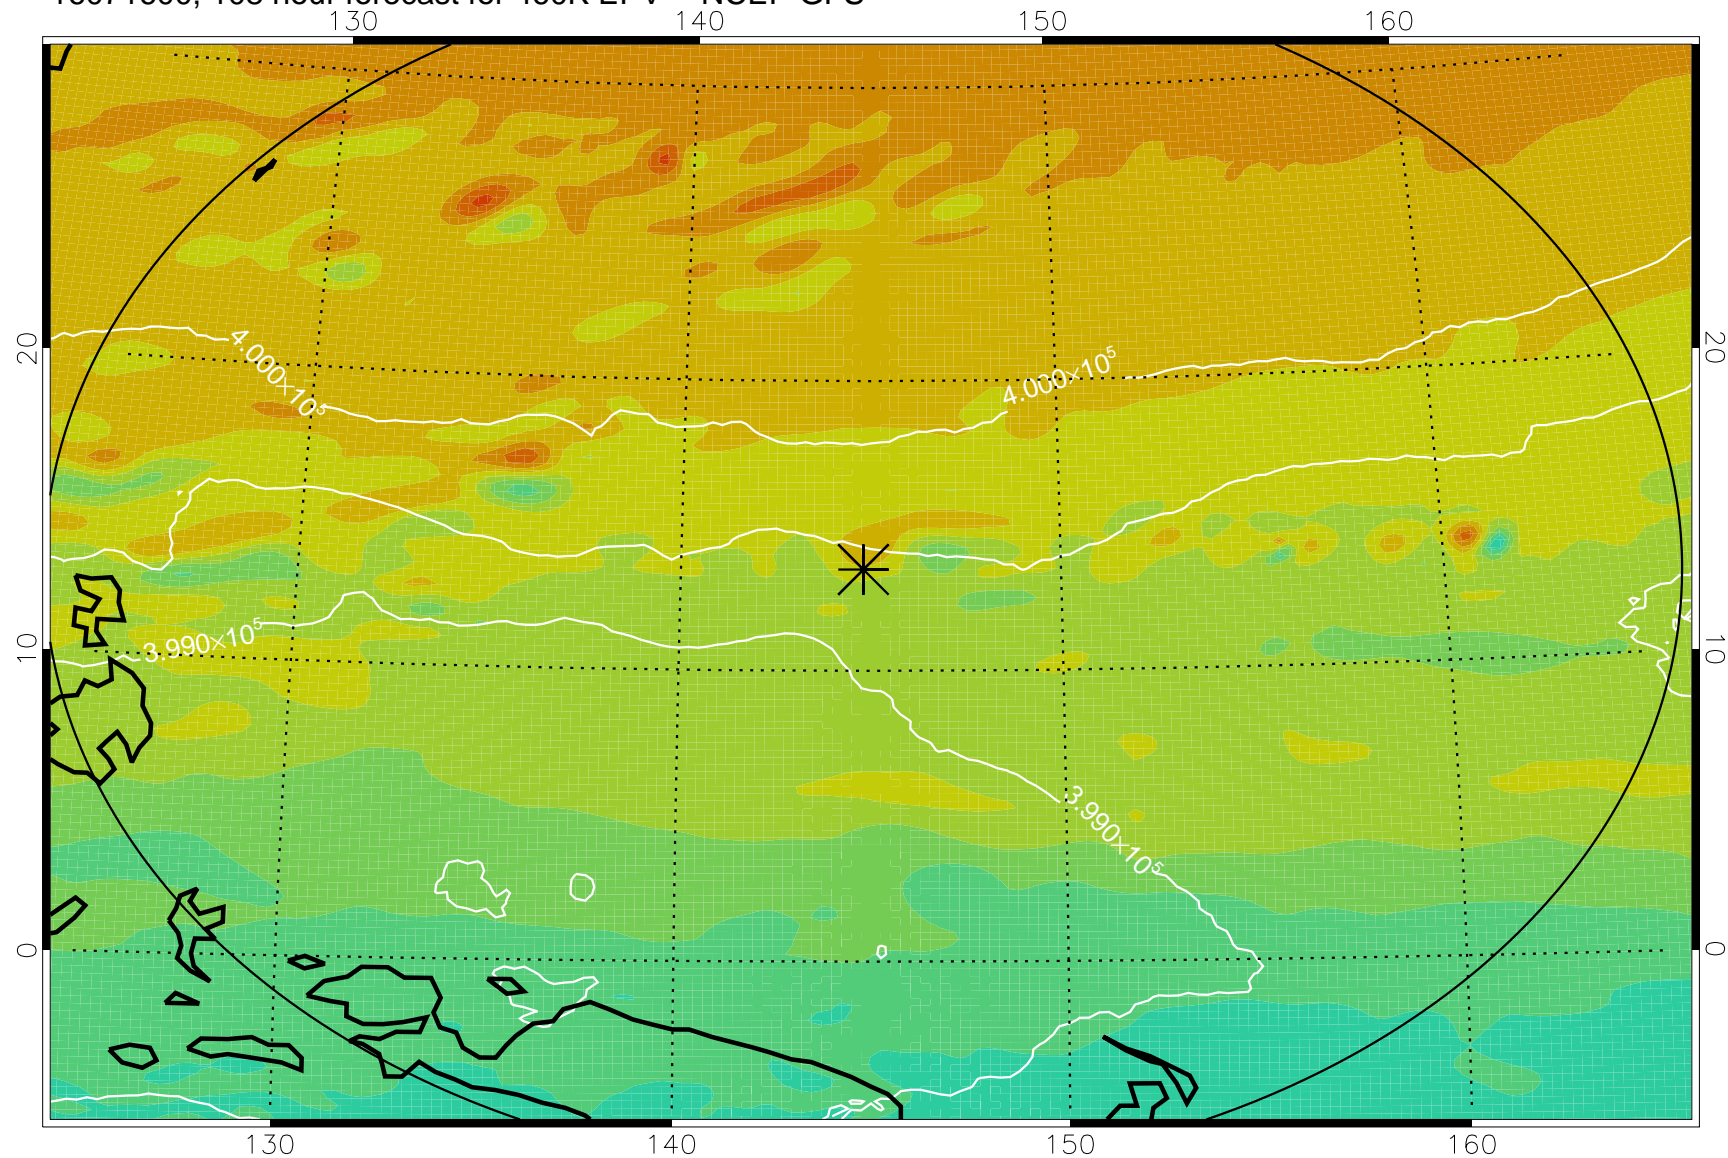

Range ring of 2304 km

16071500, 84 hour forecast for 460K EPV -- NCEP GFS

460K Montgomery Streamfunction, white

Range ring of 2304 km

16071506, 90 hour forecast for 460K EPV -- NCEP GFS

460K Montgomery Streamfunction, white

Range ring of 2304 km

16071512, 96 hour forecast for 460K EPV -- NCEP GFS

460K Montgomery Streamfunction, white

Range ring of 2304 km

16071518, 102 hour forecast for 460K EPV -- NCEP GFS

460K Montgomery Streamfunction, white

Range ring of 2304 km

16071600, 108 hour forecast for 460K EPV -- NCEP GFS

460K Montgomery Streamfunction, white

Range ring of 2304 km

16071606, 114 hour forecast for 460K EPV -- NCEP GFS

460K Montgomery Streamfunction, white

Range ring of 2304 km

16071612, 120 hour forecast for 460K EPV -- NCEP GFS

460K Montgomery Streamfunction, white

Range ring of 2304 km