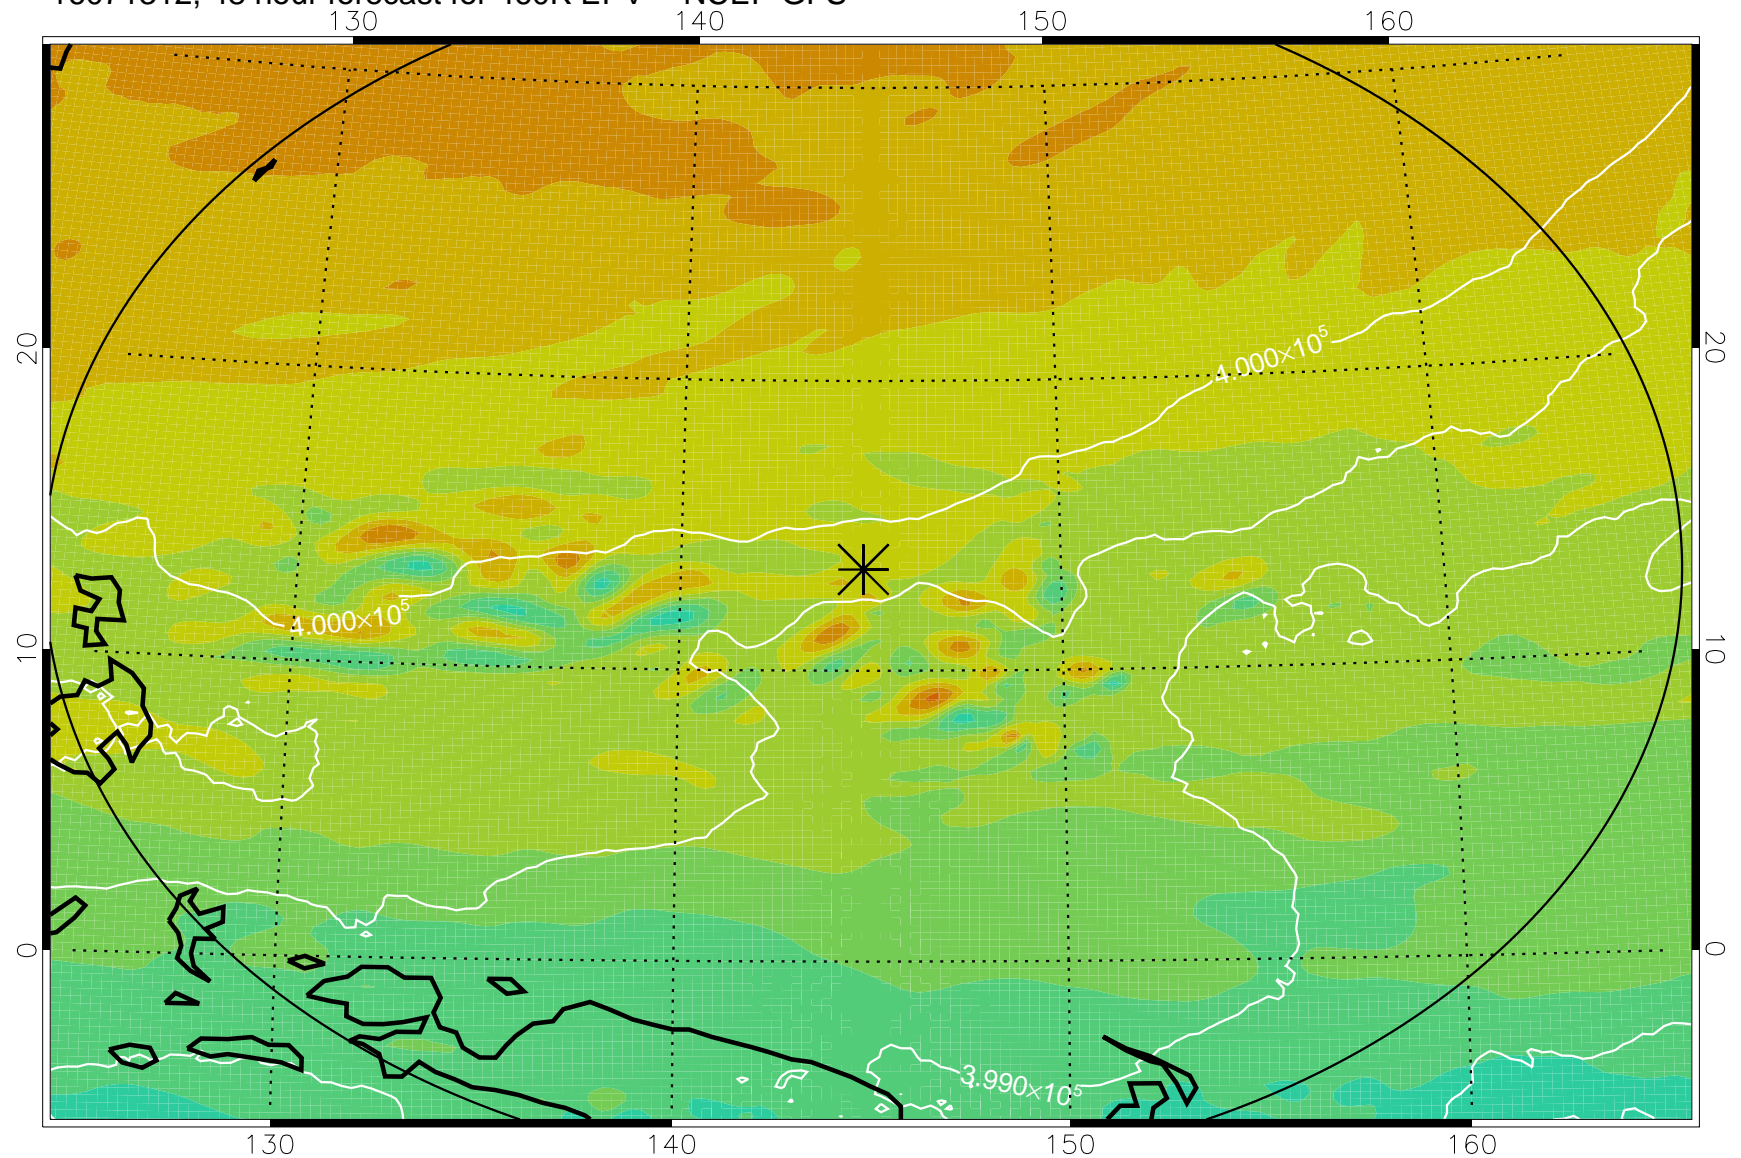

16071306, 42 hour forecast for 460K EPV -- NCEP GFS

460K Montgomery Streamfunction, white

Range ring of 2304 km

16071312, 48 hour forecast for 460K EPV -- NCEP GFS

460K Montgomery Streamfunction, white

Range ring of 2304 km

16071318, 54 hour forecast for 460K EPV -- NCEP GFS

460K Montgomery Streamfunction, white

Range ring of 2304 km

16071400, 60 hour forecast for 460K EPV -- NCEP GFS

16071406, 66 hour forecast for 460K EPV -- NCEP GFS

Range ring of 2304 km

16071412, 72 hour forecast for 460K EPV -- NCEP GFS

460K Montgomery Streamfunction, white

Range ring of 2304 km

16071418, 78 hour forecast for 460K EPV -- NCEP GFS

460K Montgomery Streamfunction, white

Range ring of 2304 km

16071612, 120 hour forecast for 460K EPV -- NCEP GFS

460K Montgomery Streamfunction, white

Range ring of 2304 km