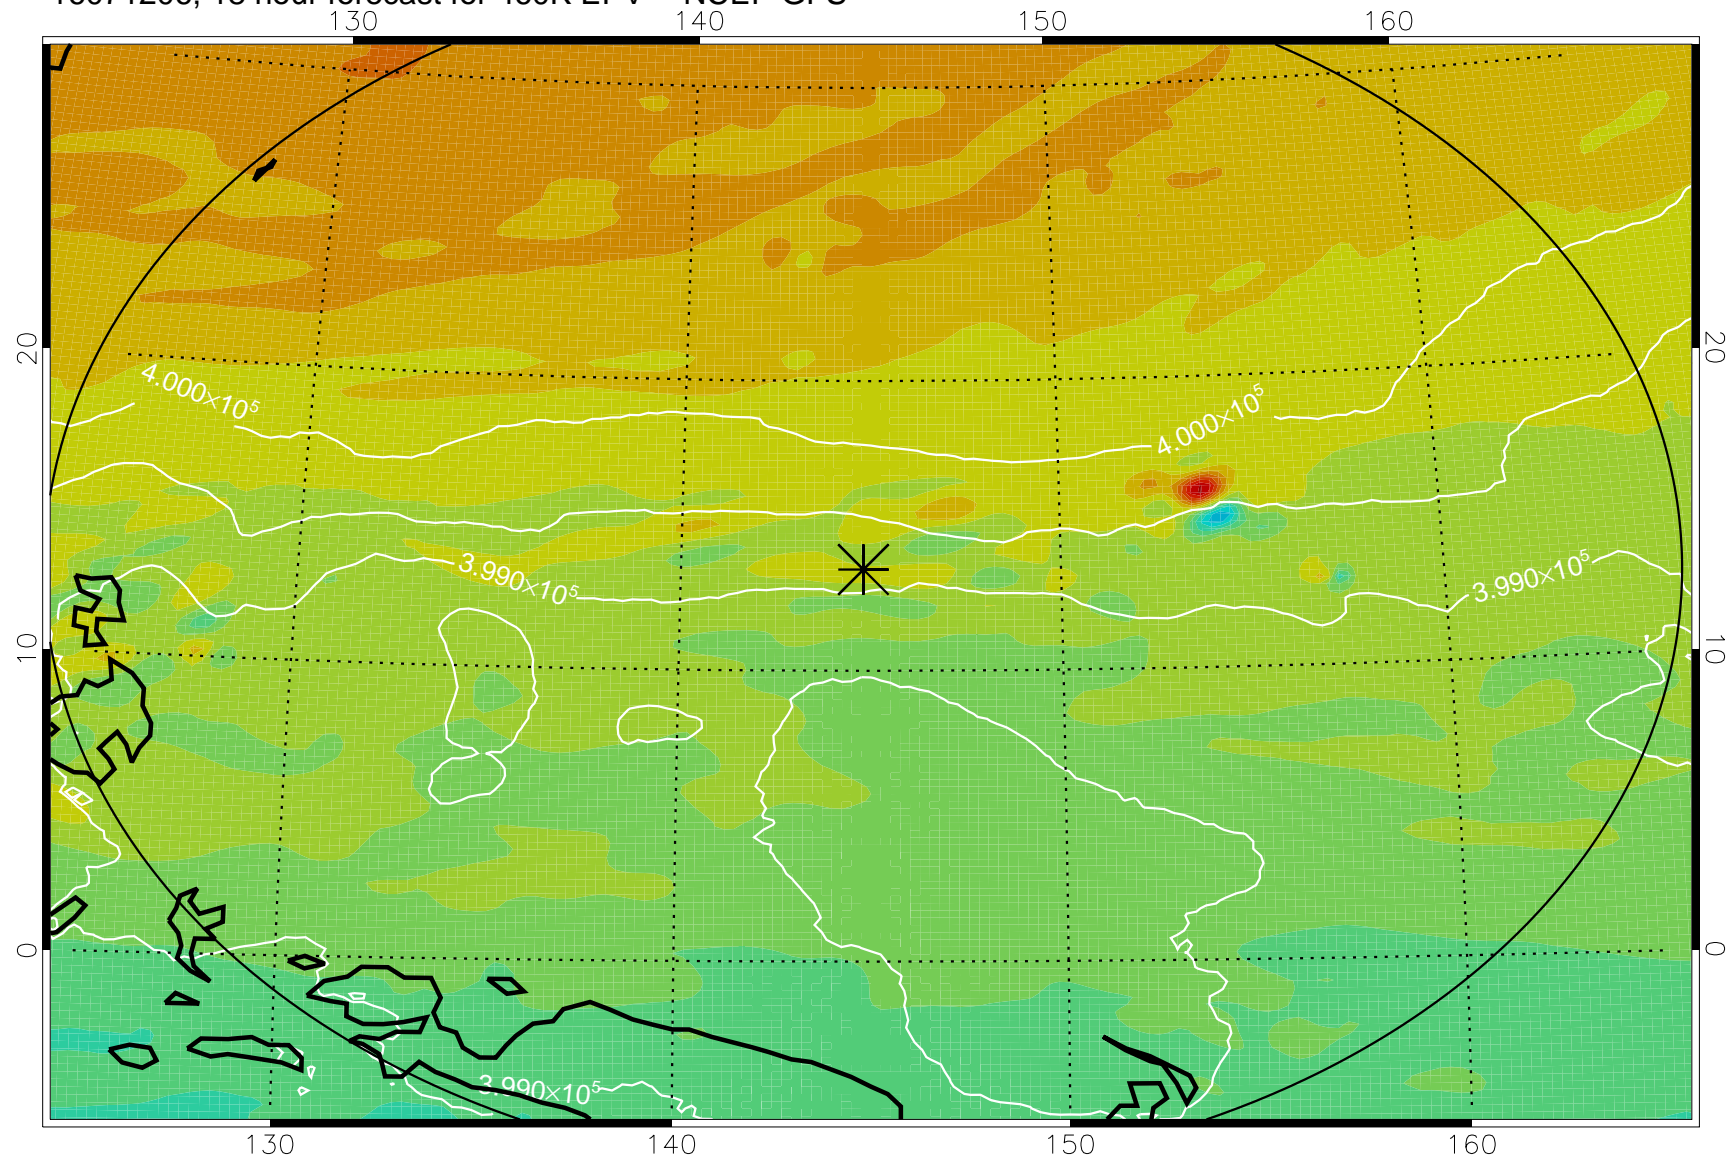

16071118, 6 hour forecast for 460K EPV -- NCEP GFS

460K Montgomery Streamfunction, white

Range ring of 2304 km

16071200, 12 hour forecast for 460K EPV -- NCEP GFS

460K Montgomery Streamfunction, white

Range ring of 2304 km

16071206, 18 hour forecast for 460K EPV -- NCEP GFS

460K Montgomery Streamfunction, white

Range ring of 2304 km

16071212, 24 hour forecast for 460K EPV -- NCEP GFS

460K Montgomery Streamfunction, white

Range ring of 2304 km

16071218, 30 hour forecast for 460K EPV -- NCEP GFS

460K Montgomery Streamfunction, white

Range ring of 2304 km

16071300, 36 hour forecast for 460K EPV -- NCEP GFS

460K Montgomery Streamfunction, white

Range ring of 2304 km

Range ring of 2304 km

16071612, 120 hour forecast for 460K EPV -- NCEP GFS

460K Montgomery Streamfunction, white

Range ring of 2304 km