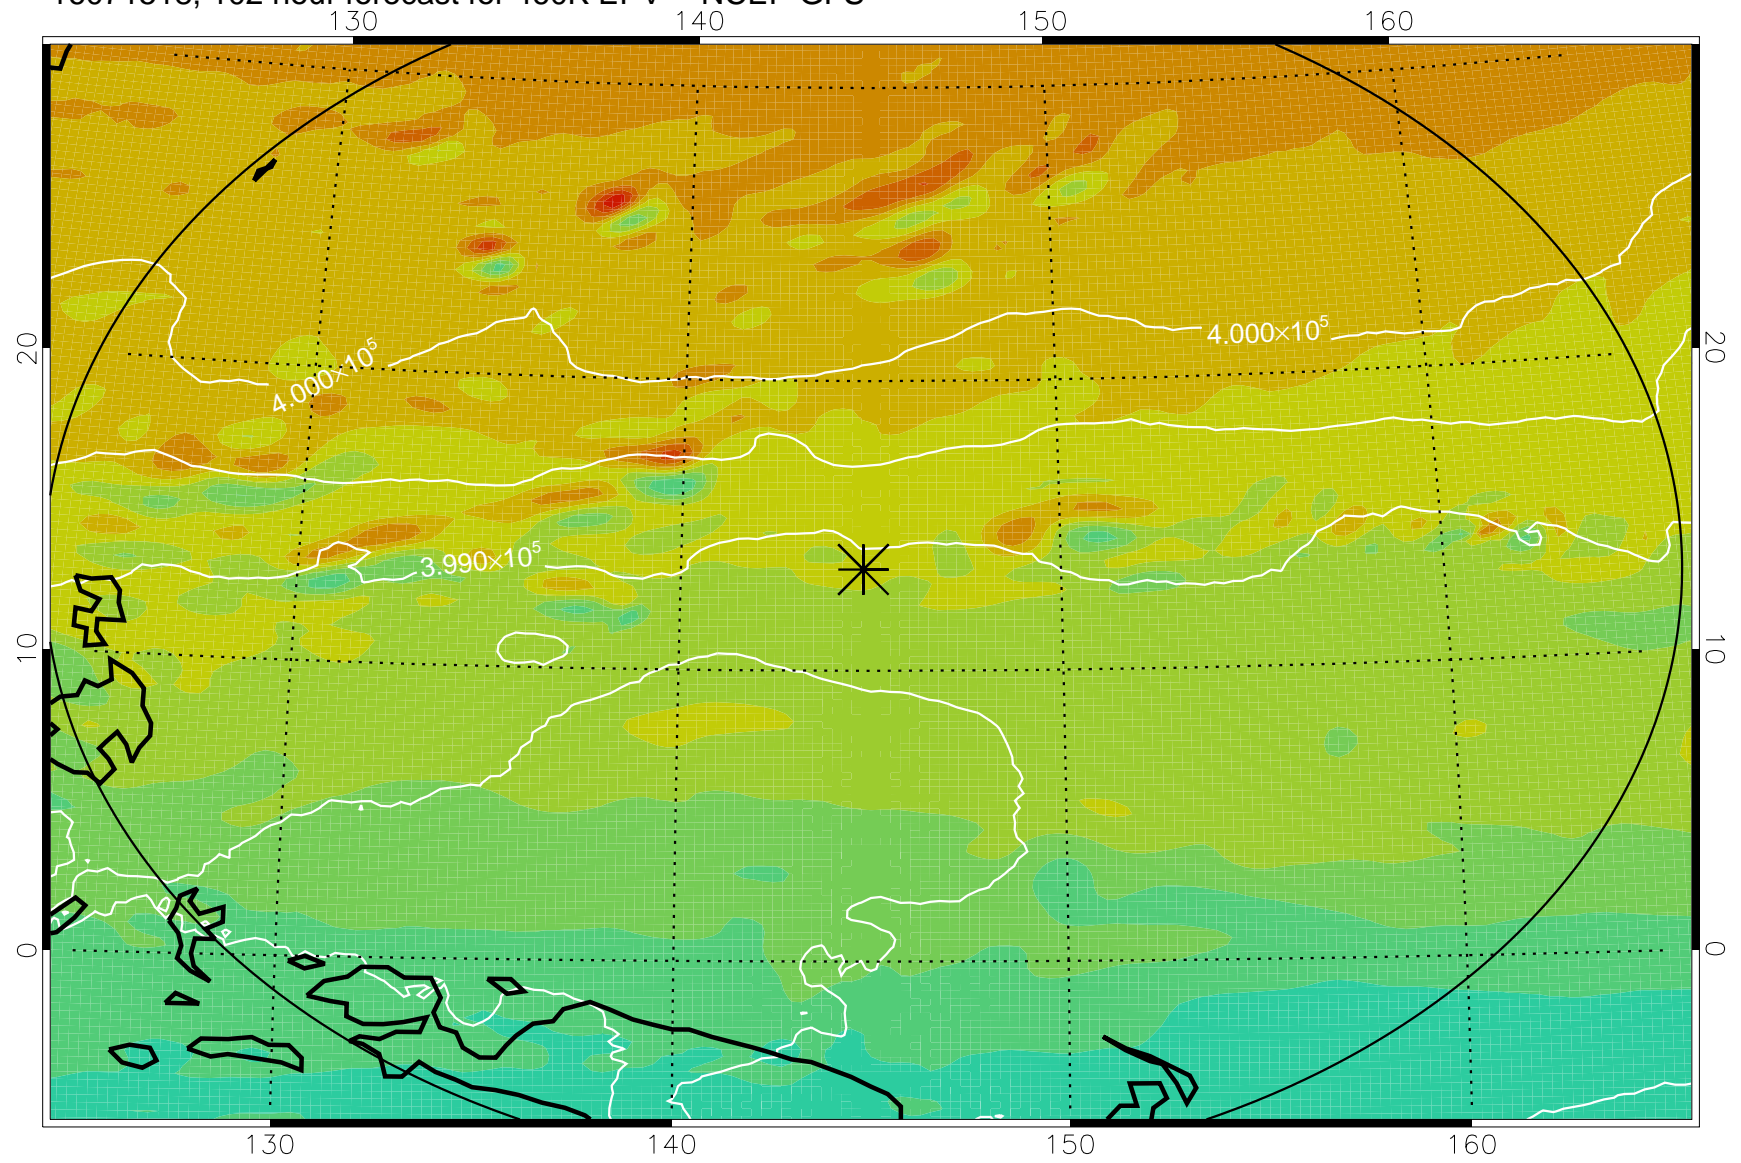

Range ring of 2304 km

16071500, 84 hour forecast for 460K EPV -- NCEP GFS

460K Montgomery Streamfunction, white

Range ring of 2304 km

16071506, 90 hour forecast for 460K EPV -- NCEP GFS

460K Montgomery Streamfunction, white

Range ring of 2304 km

16071512, 96 hour forecast for 460K EPV -- NCEP GFS

460K Montgomery Streamfunction, white

Range ring of 2304 km

16071518, 102 hour forecast for 460K EPV -- NCEP GFS

460K Montgomery Streamfunction, white

Range ring of 2304 km

16071600, 108 hour forecast for 460K EPV -- NCEP GFS

460K Montgomery Streamfunction, white

Range ring of 2304 km

16071606, 114 hour forecast for 460K EPV -- NCEP GFS

460K Montgomery Streamfunction, white

Range ring of 2304 km

16071612, 120 hour forecast for 460K EPV -- NCEP GFS

460K Montgomery Streamfunction, white

Range ring of 2304 km