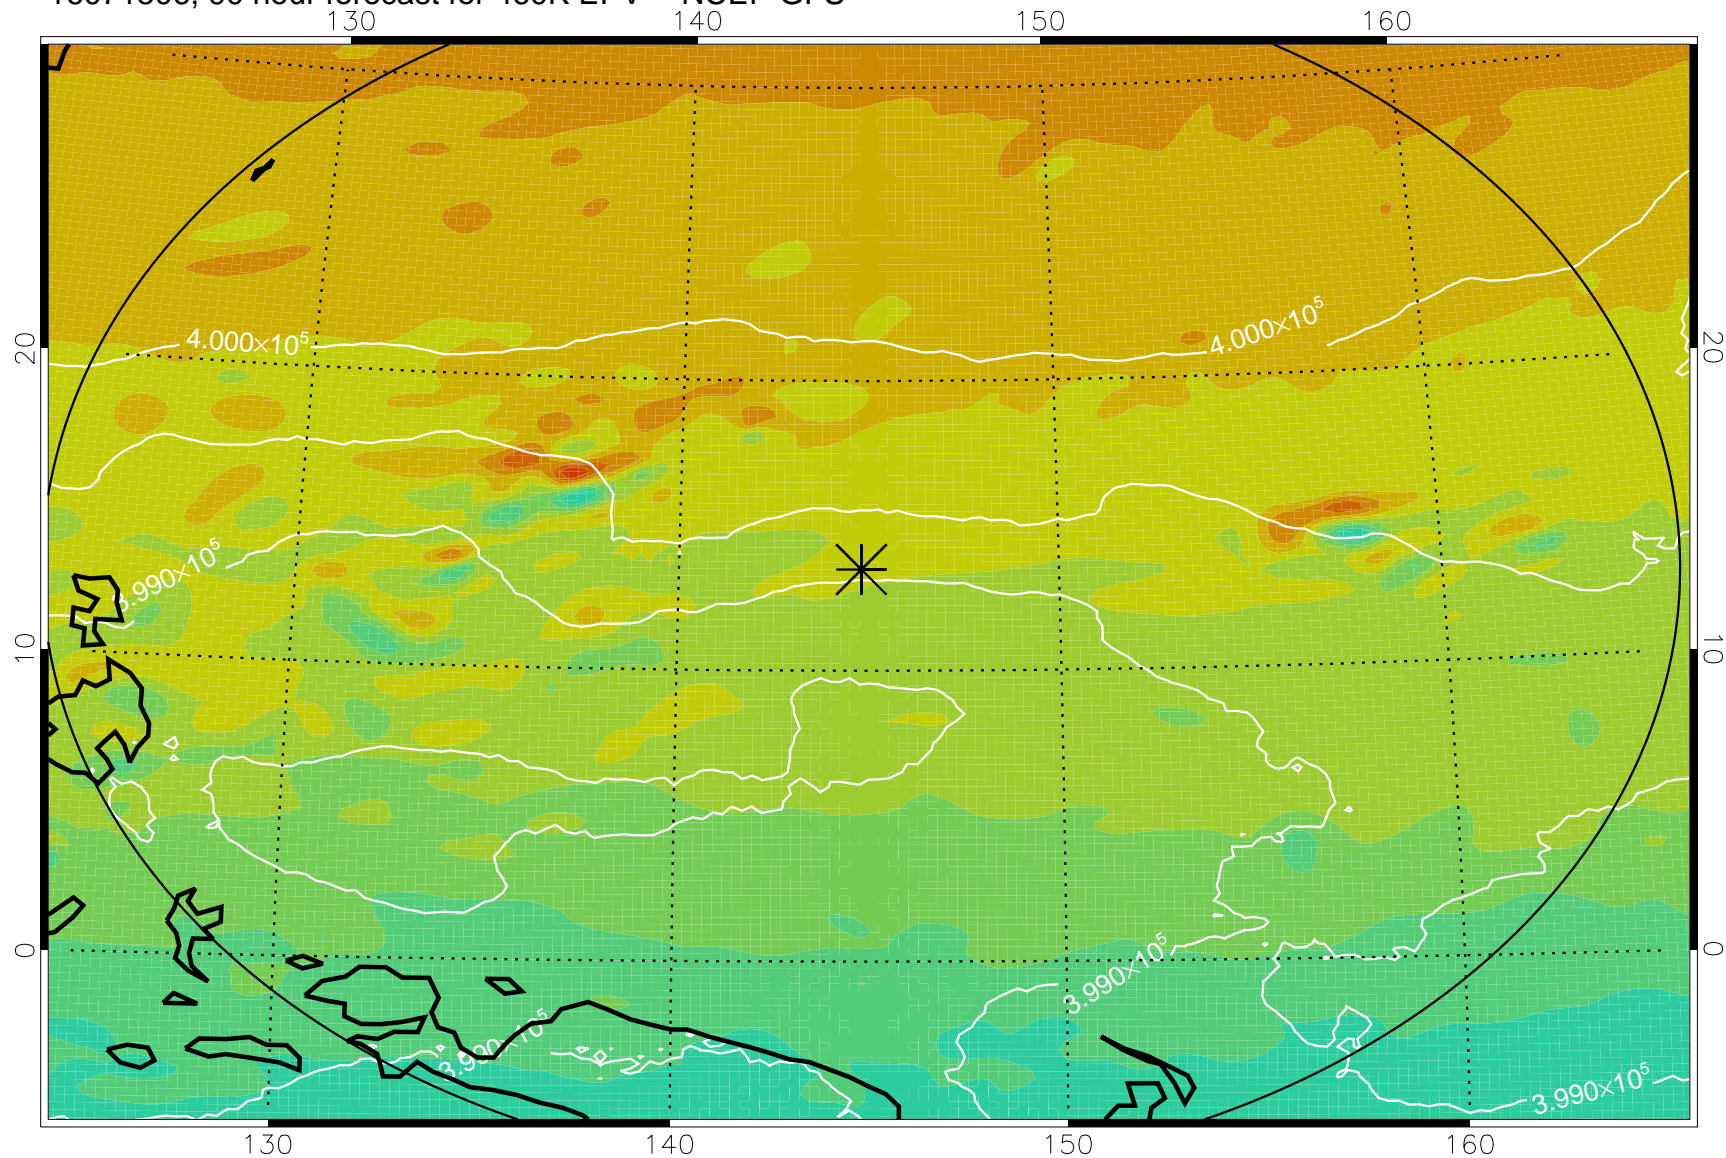

Range ring of 2304 km

16071412, 72 hour forecast for 460K EPV -- NCEP GFS

460K Montgomery Streamfunction, white

Range ring of 2304 km

16071418, 78 hour forecast for 460K EPV -- NCEP GFS

460K Montgomery Streamfunction, white

Range ring of 2304 km

16071500, 84 hour forecast for 460K EPV -- NCEP GFS

460K Montgomery Streamfunction, white

Range ring of 2304 km

16071506, 90 hour forecast for 460K EPV -- NCEP GFS

460K Montgomery Streamfunction, white

Range ring of 2304 km

16071512, 96 hour forecast for 460K EPV -- NCEP GFS

460K Montgomery Streamfunction, white

Range ring of 2304 km

16071518, 102 hour forecast for 460K EPV -- NCEP GFS

460K Montgomery Streamfunction, white

Range ring of 2304 km

16071600, 108 hour forecast for 460K EPV -- NCEP GFS

460K Montgomery Streamfunction, white

Range ring of 2304 km

16071606, 114 hour forecast for 460K EPV -- NCEP GFS

460K Montgomery Streamfunction, white