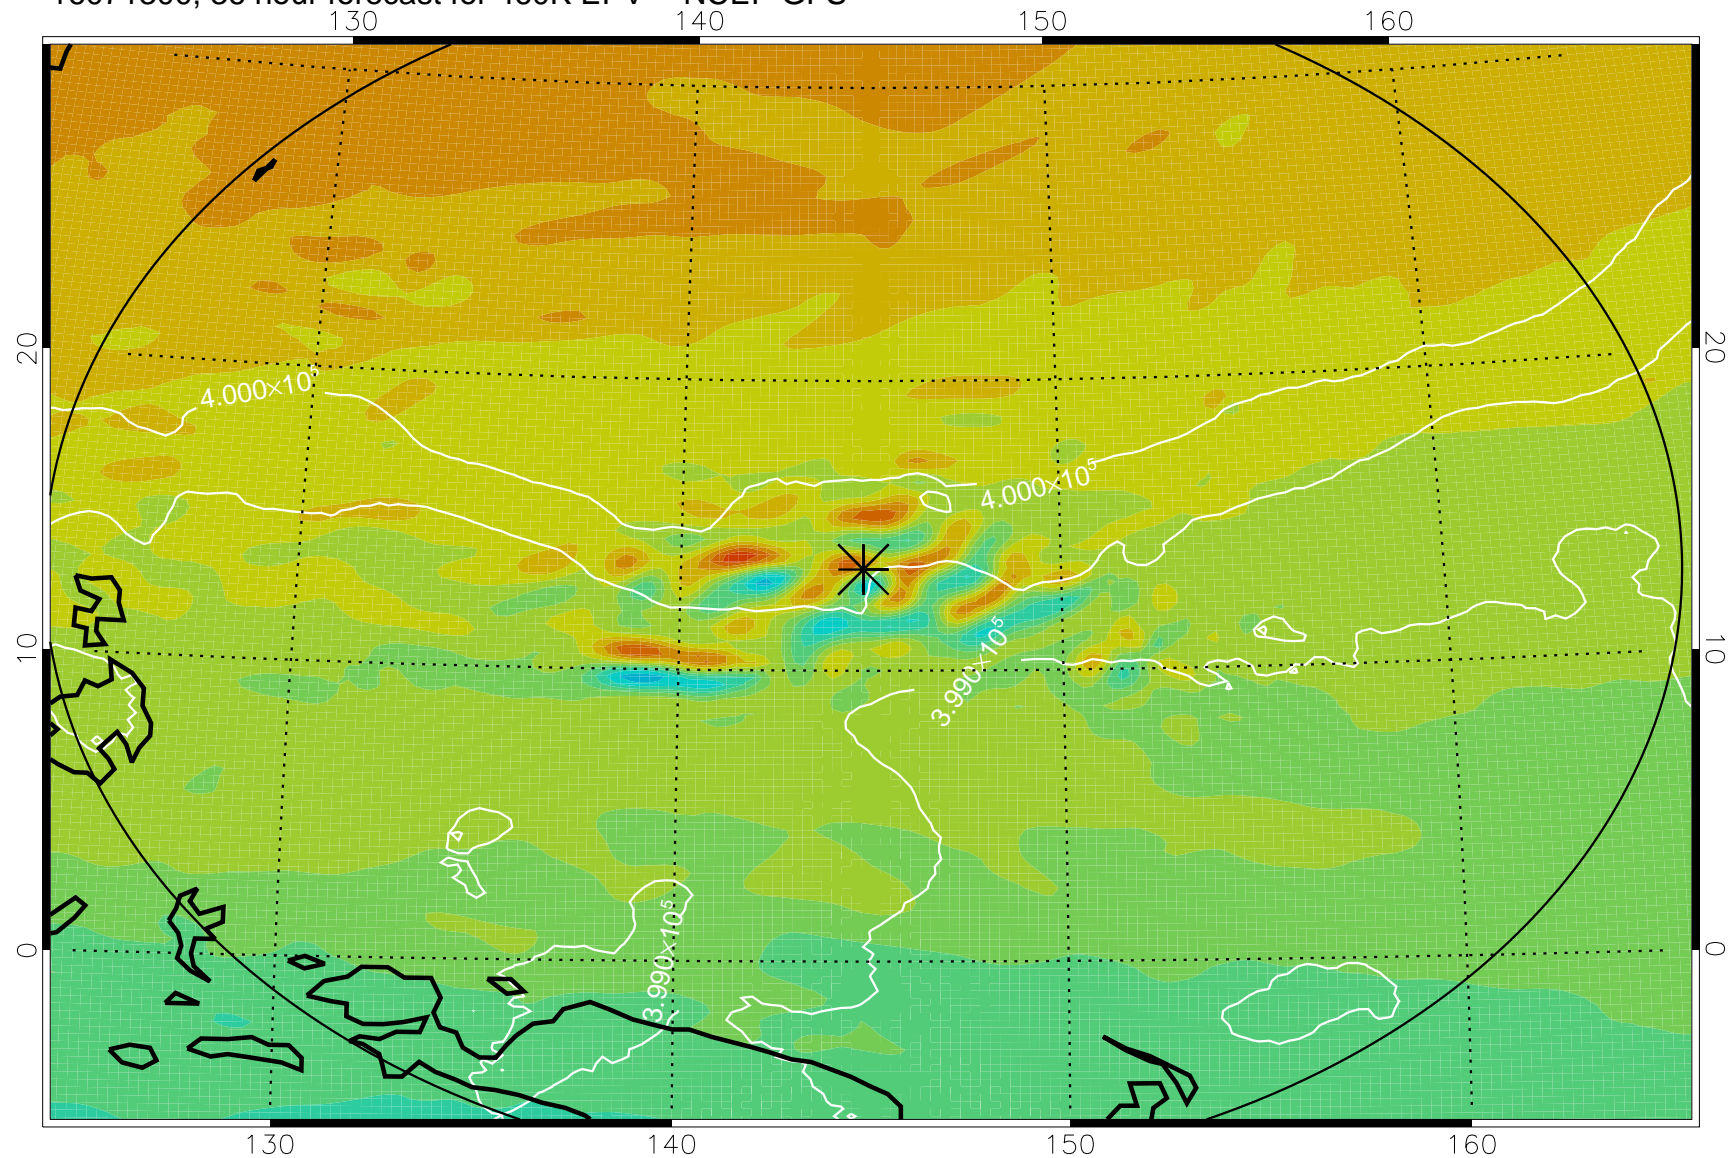

16071218, 30 hour forecast for 460K EPV -- NCEP GFS

460K Montgomery Streamfunction, white

Range ring of 2304 km

16071300, 36 hour forecast for 460K EPV -- NCEP GFS

460K Montgomery Streamfunction, white

Range ring of 2304 km

16071306, 42 hour forecast for 460K EPV -- NCEP GFS

460K Montgomery Streamfunction, white

Range ring of 2304 km

16071312, 48 hour forecast for 460K EPV -- NCEP GFS

460K Montgomery Streamfunction, white

Range ring of 2304 km

16071318, 54 hour forecast for 460K EPV -- NCEP GFS

460K Montgomery Streamfunction, white

Range ring of 2304 km

16071400, 60 hour forecast for 460K EPV -- NCEP GFS

16071406, 66 hour forecast for 460K EPV -- NCEP GFS

Range ring of 2304 km

16071612, 120 hour forecast for 460K EPV -- NCEP GFS

460K Montgomery Streamfunction, white

Range ring of 2304 km