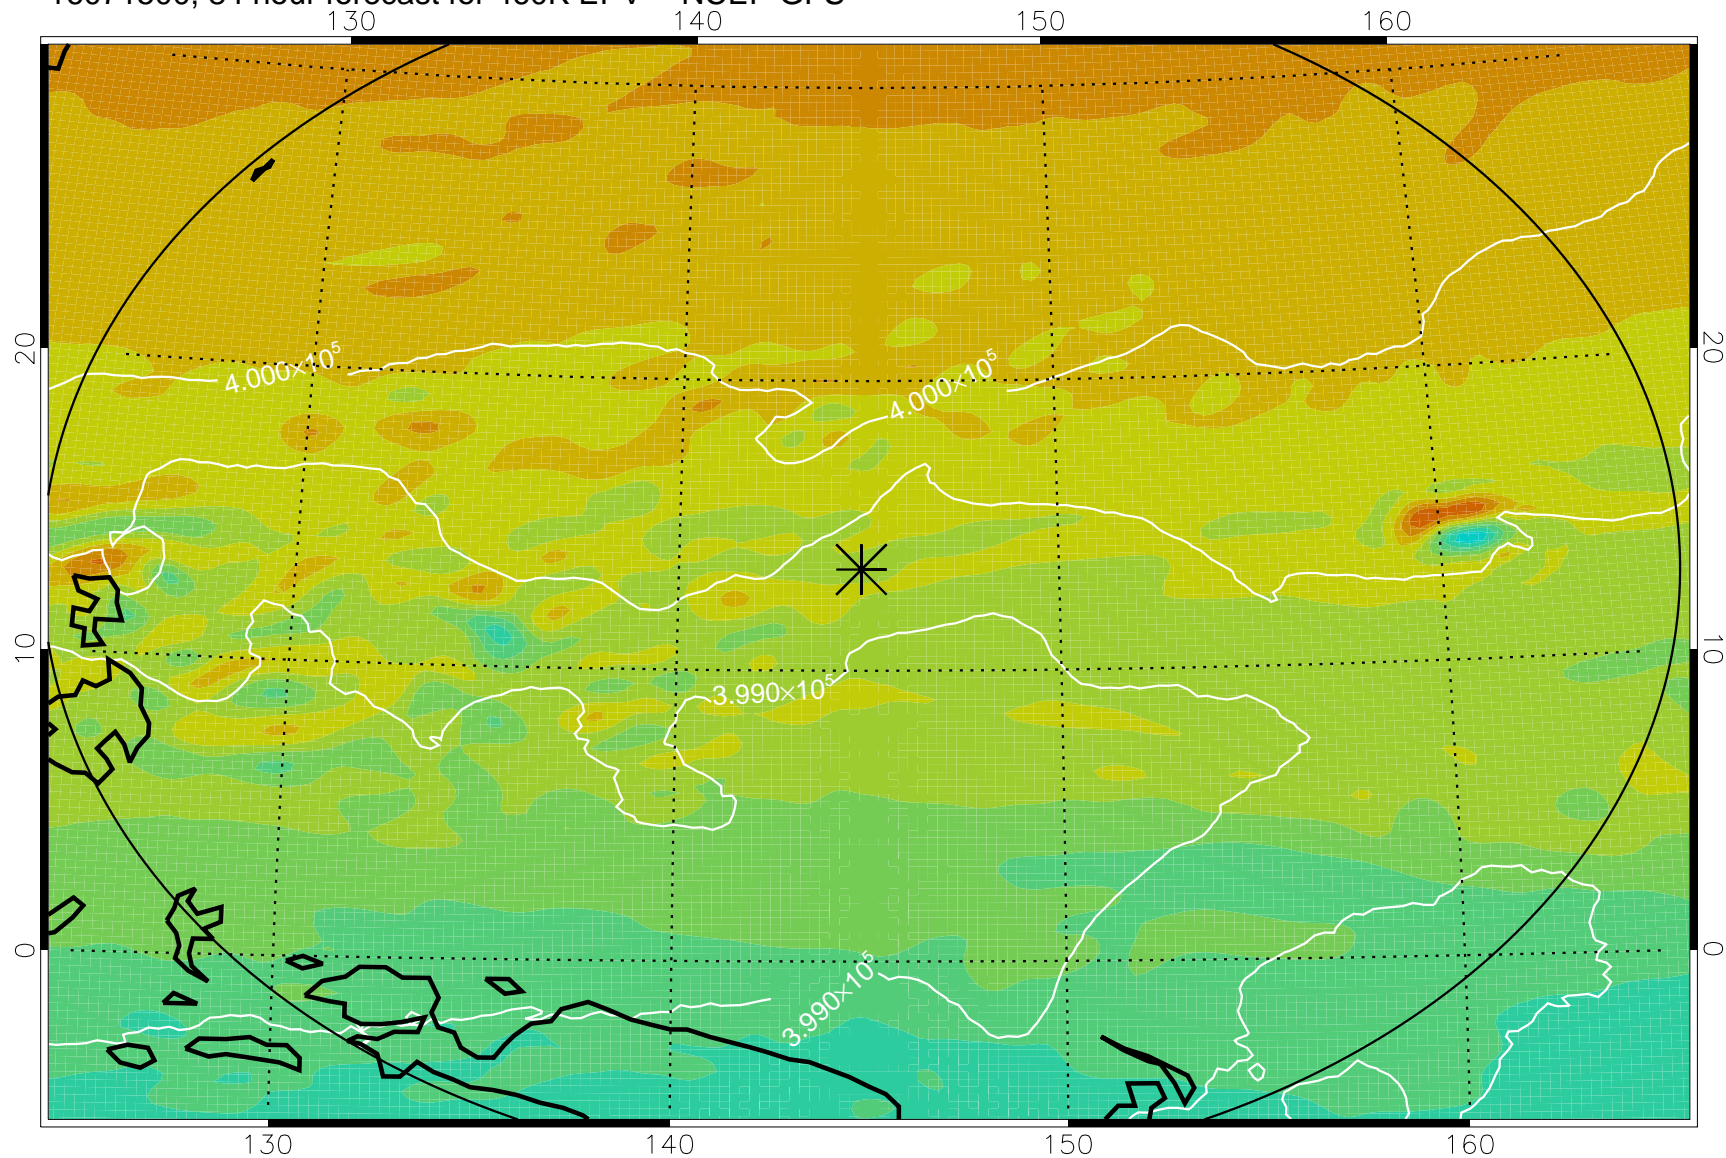

Range ring of 2304 km

16071412, 72 hour forecast for 460K EPV -- NCEP GFS

460K Montgomery Streamfunction, white

Range ring of 2304 km

16071418, 78 hour forecast for 460K EPV -- NCEP GFS

460K Montgomery Streamfunction, white

Range ring of 2304 km

16071500, 84 hour forecast for 460K EPV -- NCEP GFS

460K Montgomery Streamfunction, white

Range ring of 2304 km

16071506, 90 hour forecast for 460K EPV -- NCEP GFS

460K Montgomery Streamfunction, white

Range ring of 2304 km

16071512, 96 hour forecast for 460K EPV -- NCEP GFS

460K Montgomery Streamfunction, white

Range ring of 2304 km

16071518, 102 hour forecast for 460K EPV -- NCEP GFS

460K Montgomery Streamfunction, white

Range ring of 2304 km

16071600, 108 hour forecast for 460K EPV -- NCEP GFS

460K Montgomery Streamfunction, white

Range ring of 2304 km

16071606, 114 hour forecast for 460K EPV -- NCEP GFS

460K Montgomery Streamfunction, white