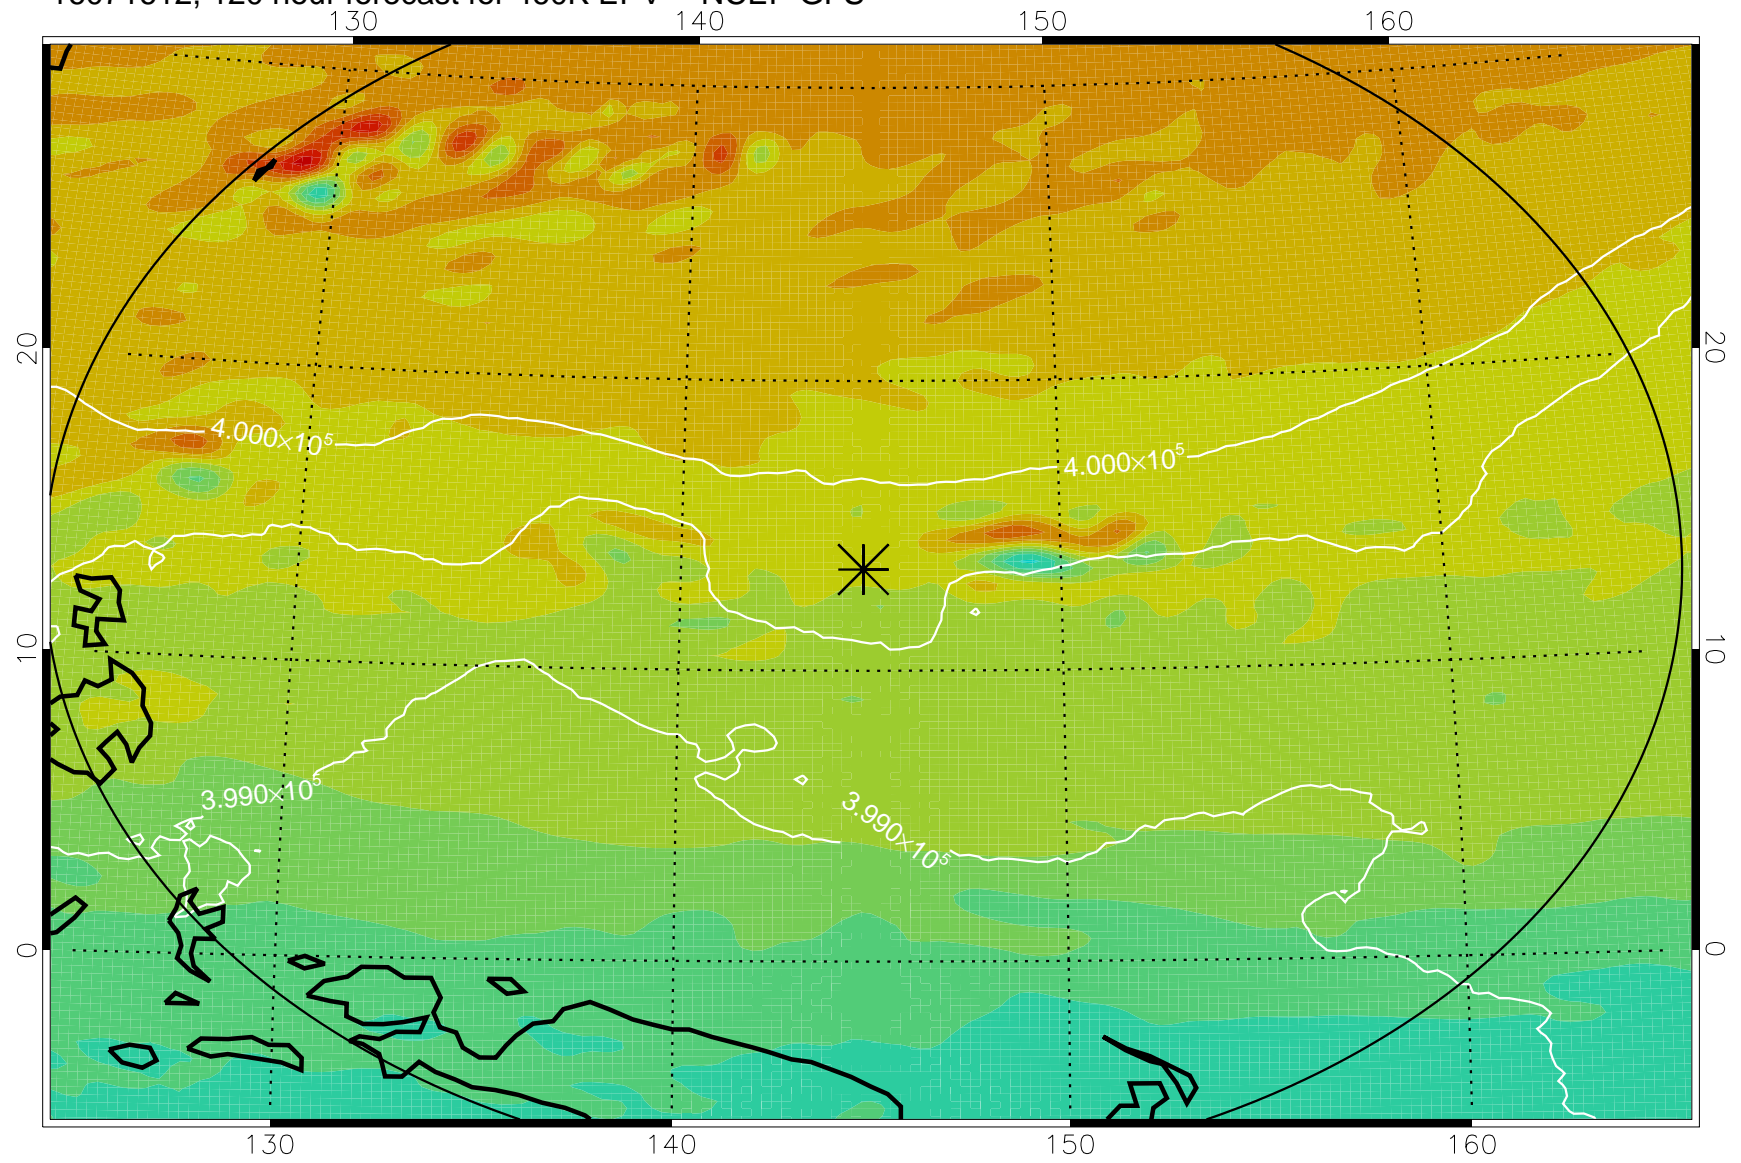

Range ring of 2304 km

16071500, 84 hour forecast for 460K EPV -- NCEP GFS

460K Montgomery Streamfunction, white

Range ring of 2304 km

16071506, 90 hour forecast for 460K EPV -- NCEP GFS

460K Montgomery Streamfunction, white

Range ring of 2304 km

16071512, 96 hour forecast for 460K EPV -- NCEP GFS

460K Montgomery Streamfunction, white

Range ring of 2304 km

16071518, 102 hour forecast for 460K EPV -- NCEP GFS

460K Montgomery Streamfunction, white

Range ring of 2304 km

16071600, 108 hour forecast for 460K EPV -- NCEP GFS

460K Montgomery Streamfunction, white

Range ring of 2304 km

16071606, 114 hour forecast for 460K EPV -- NCEP GFS

460K Montgomery Streamfunction, white

Range ring of 2304 km

16071612, 120 hour forecast for 460K EPV -- NCEP GFS

460K Montgomery Streamfunction, white

Range ring of 2304 km