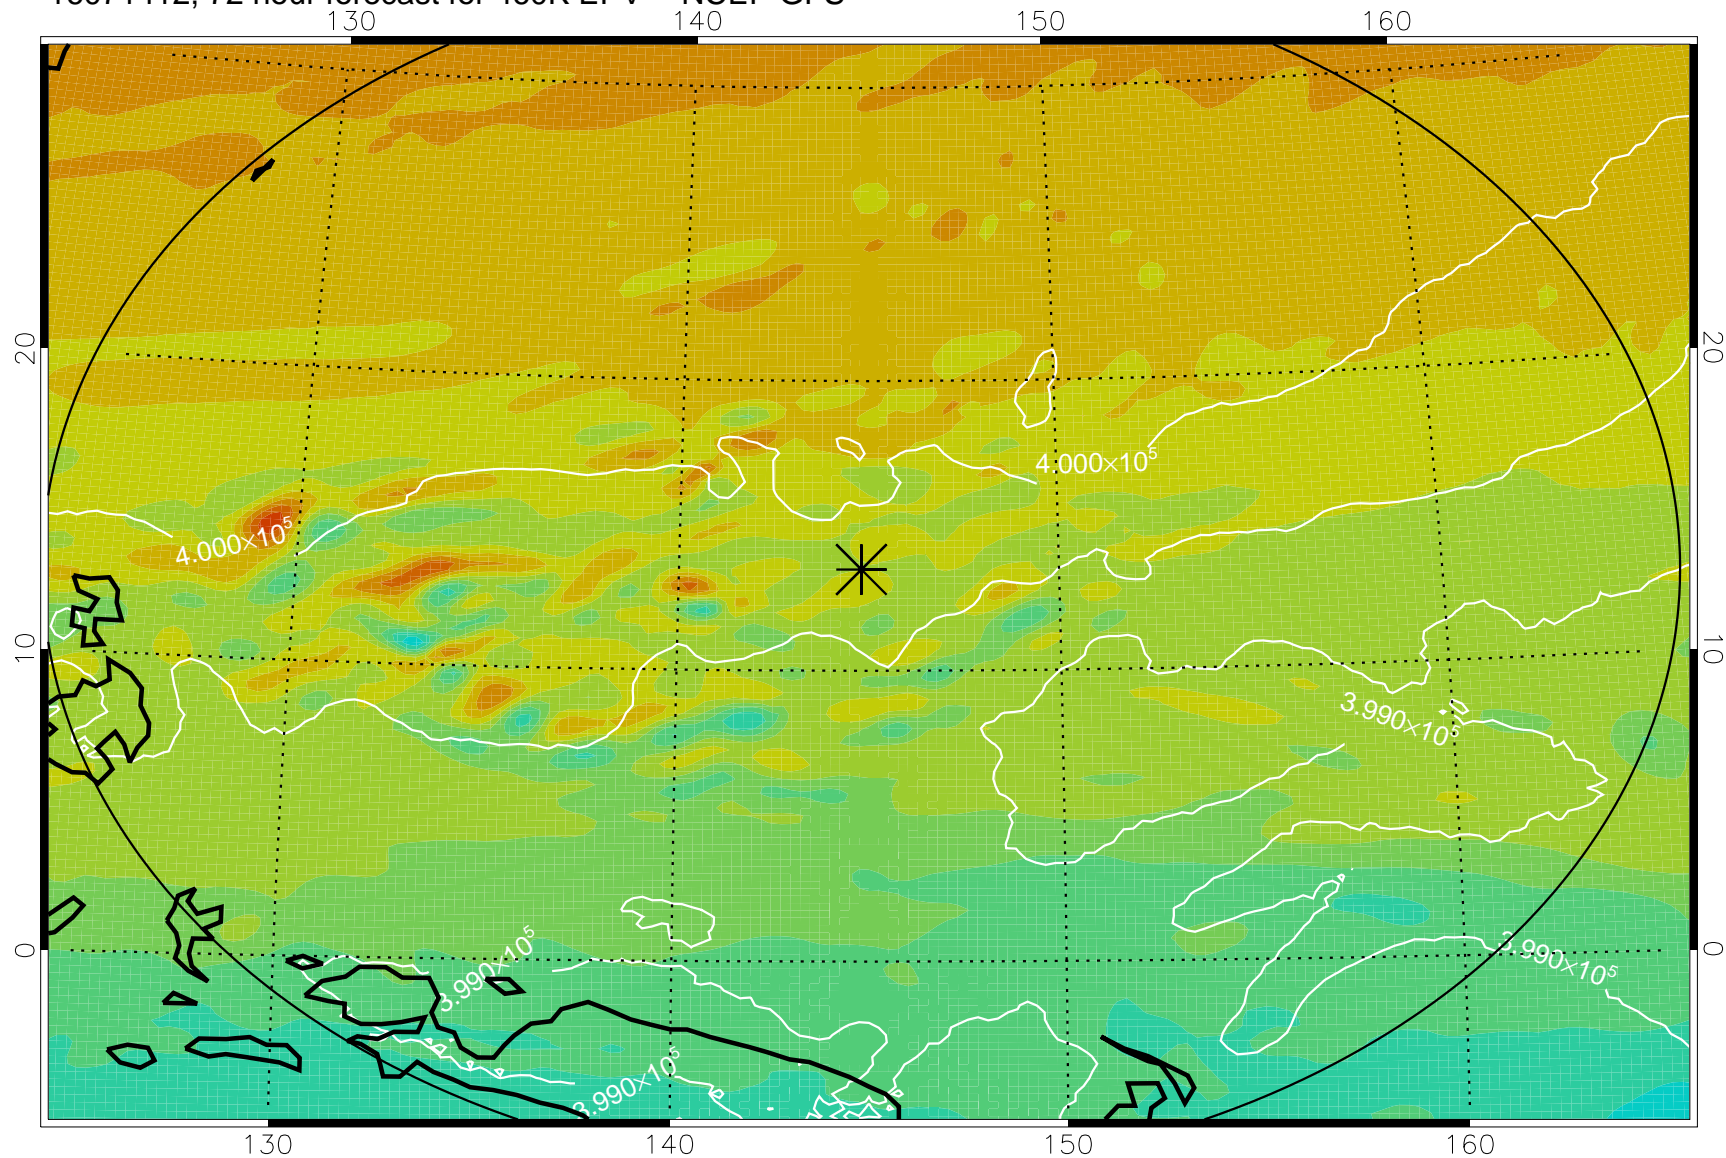

16071318, 54 hour forecast for 460K EPV -- NCEP GFS

460K Montgomery Streamfunction, white

Range ring of 2304 km

16071400, 60 hour forecast for 460K EPV -- NCEP GFS

16071406, 66 hour forecast for 460K EPV -- NCEP GFS

Range ring of 2304 km

16071412, 72 hour forecast for 460K EPV -- NCEP GFS

460K Montgomery Streamfunction, white

Range ring of 2304 km

16071418, 78 hour forecast for 460K EPV -- NCEP GFS

460K Montgomery Streamfunction, white

Range ring of 2304 km

16071500, 84 hour forecast for 460K EPV -- NCEP GFS

460K Montgomery Streamfunction, white

Range ring of 2304 km

16071506, 90 hour forecast for 460K EPV -- NCEP GFS

460K Montgomery Streamfunction, white

Range ring of 2304 km

16071512, 96 hour forecast for 460K EPV -- NCEP GFS

460K Montgomery Streamfunction, white

Range ring of 2304 km

16071518, 102 hour forecast for 460K EPV -- NCEP GFS

460K Montgomery Streamfunction, white