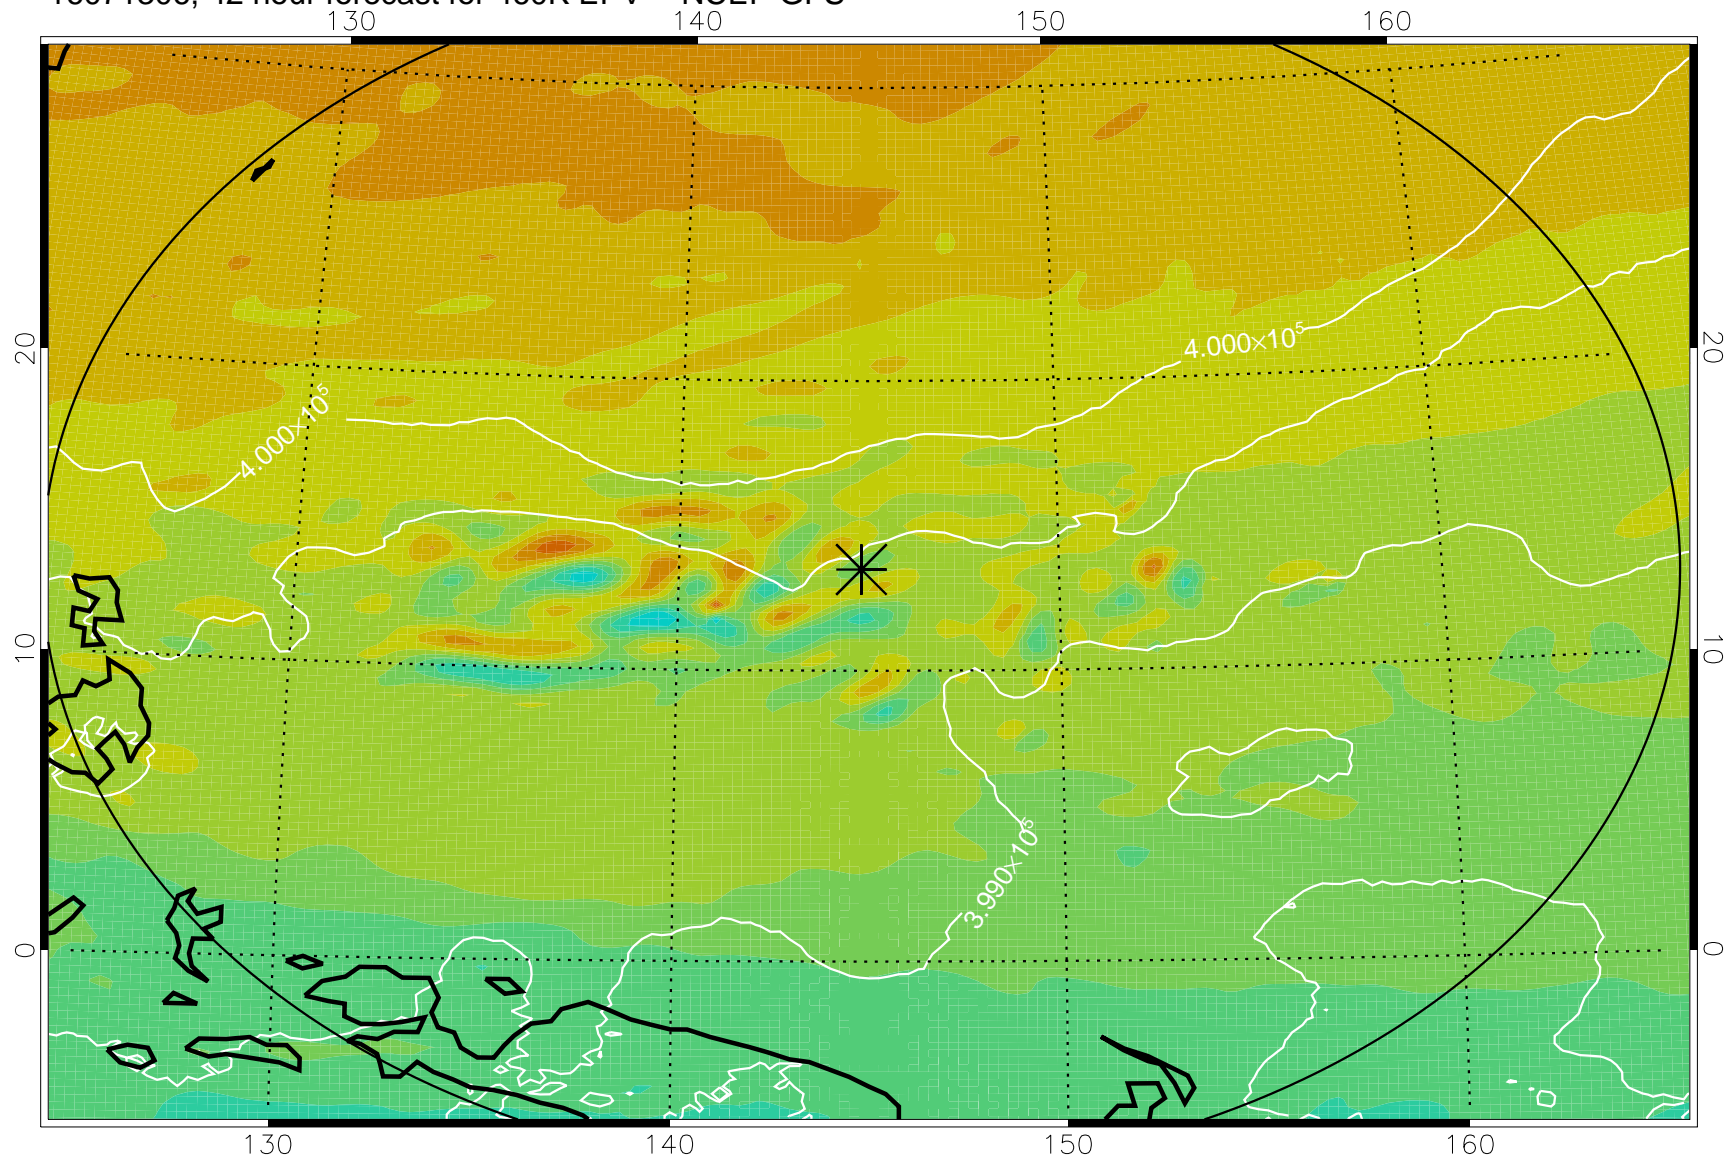

16071218, 30 hour forecast for 460K EPV -- NCEP GFS

460K Montgomery Streamfunction, white

Range ring of 2304 km

16071300, 36 hour forecast for 460K EPV -- NCEP GFS

460K Montgomery Streamfunction, white

Range ring of 2304 km

16071306, 42 hour forecast for 460K EPV -- NCEP GFS

460K Montgomery Streamfunction, white

Range ring of 2304 km

16071312, 48 hour forecast for 460K EPV -- NCEP GFS

460K Montgomery Streamfunction, white

Range ring of 2304 km

Range ring of 2304 km

16071412, 72 hour forecast for 460K EPV -- NCEP GFS

460K Montgomery Streamfunction, white

Range ring of 2304 km

16071418, 78 hour forecast for 460K EPV -- NCEP GFS

460K Montgomery Streamfunction, white

Range ring of 2304 km

16071612, 120 hour forecast for 460K EPV -- NCEP GFS

460K Montgomery Streamfunction, white

Range ring of 2304 km