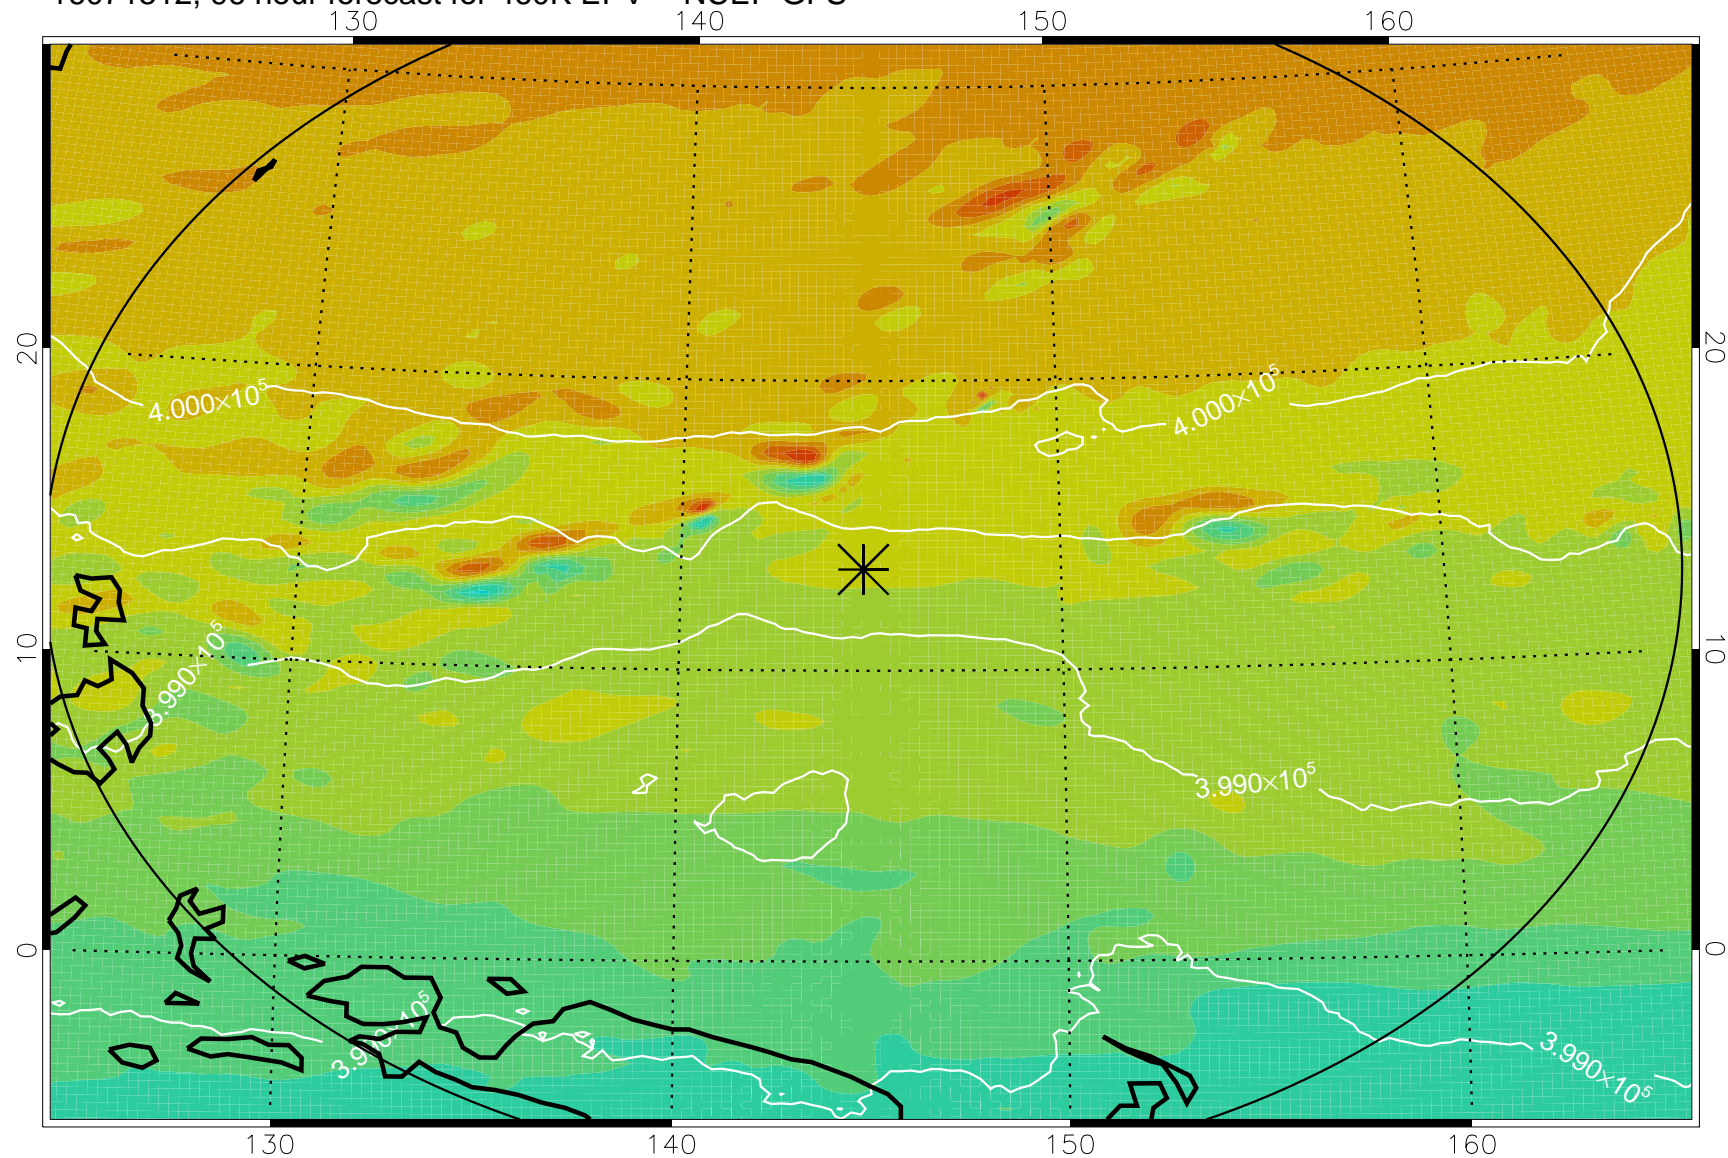

Range ring of 2304 km

16071412, 72 hour forecast for 460K EPV -- NCEP GFS

460K Montgomery Streamfunction, white

Range ring of 2304 km

16071418, 78 hour forecast for 460K EPV -- NCEP GFS

460K Montgomery Streamfunction, white

Range ring of 2304 km

16071500, 84 hour forecast for 460K EPV -- NCEP GFS

460K Montgomery Streamfunction, white

Range ring of 2304 km

16071506, 90 hour forecast for 460K EPV -- NCEP GFS

460K Montgomery Streamfunction, white

Range ring of 2304 km

16071512, 96 hour forecast for 460K EPV -- NCEP GFS

460K Montgomery Streamfunction, white

Range ring of 2304 km

16071518, 102 hour forecast for 460K EPV -- NCEP GFS

460K Montgomery Streamfunction, white

Range ring of 2304 km

16071600, 108 hour forecast for 460K EPV -- NCEP GFS

460K Montgomery Streamfunction, white

Range ring of 2304 km

16071606, 114 hour forecast for 460K EPV -- NCEP GFS

460K Montgomery Streamfunction, white