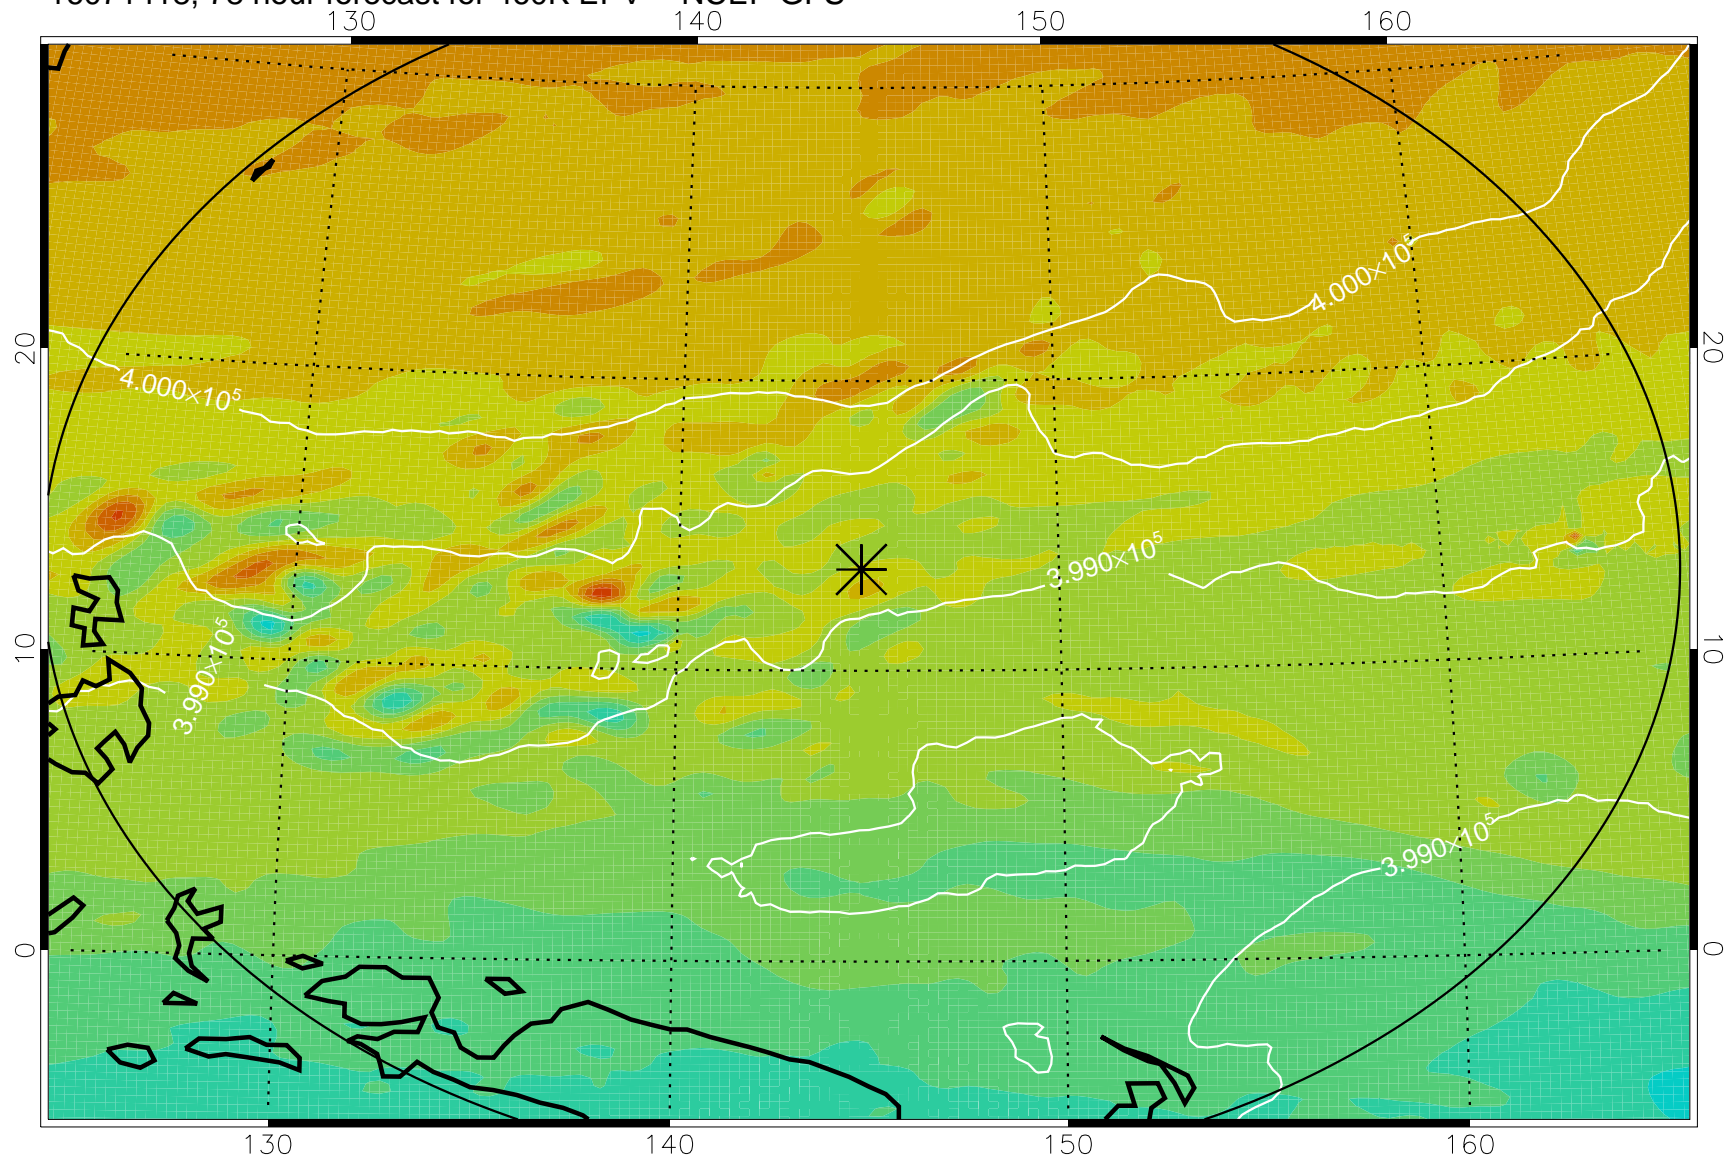

Range ring of 2304 km

16071412, 72 hour forecast for 460K EPV -- NCEP GFS

460K Montgomery Streamfunction, white

Range ring of 2304 km

16071418, 78 hour forecast for 460K EPV -- NCEP GFS

460K Montgomery Streamfunction, white

Range ring of 2304 km

16071500, 84 hour forecast for 460K EPV -- NCEP GFS

460K Montgomery Streamfunction, white

Range ring of 2304 km

16071506, 90 hour forecast for 460K EPV -- NCEP GFS

460K Montgomery Streamfunction, white

Range ring of 2304 km

16071512, 96 hour forecast for 460K EPV -- NCEP GFS

460K Montgomery Streamfunction, white

Range ring of 2304 km

16071518, 102 hour forecast for 460K EPV -- NCEP GFS

460K Montgomery Streamfunction, white

Range ring of 2304 km

16071600, 108 hour forecast for 460K EPV -- NCEP GFS

460K Montgomery Streamfunction, white

Range ring of 2304 km

16071606, 114 hour forecast for 460K EPV -- NCEP GFS

460K Montgomery Streamfunction, white