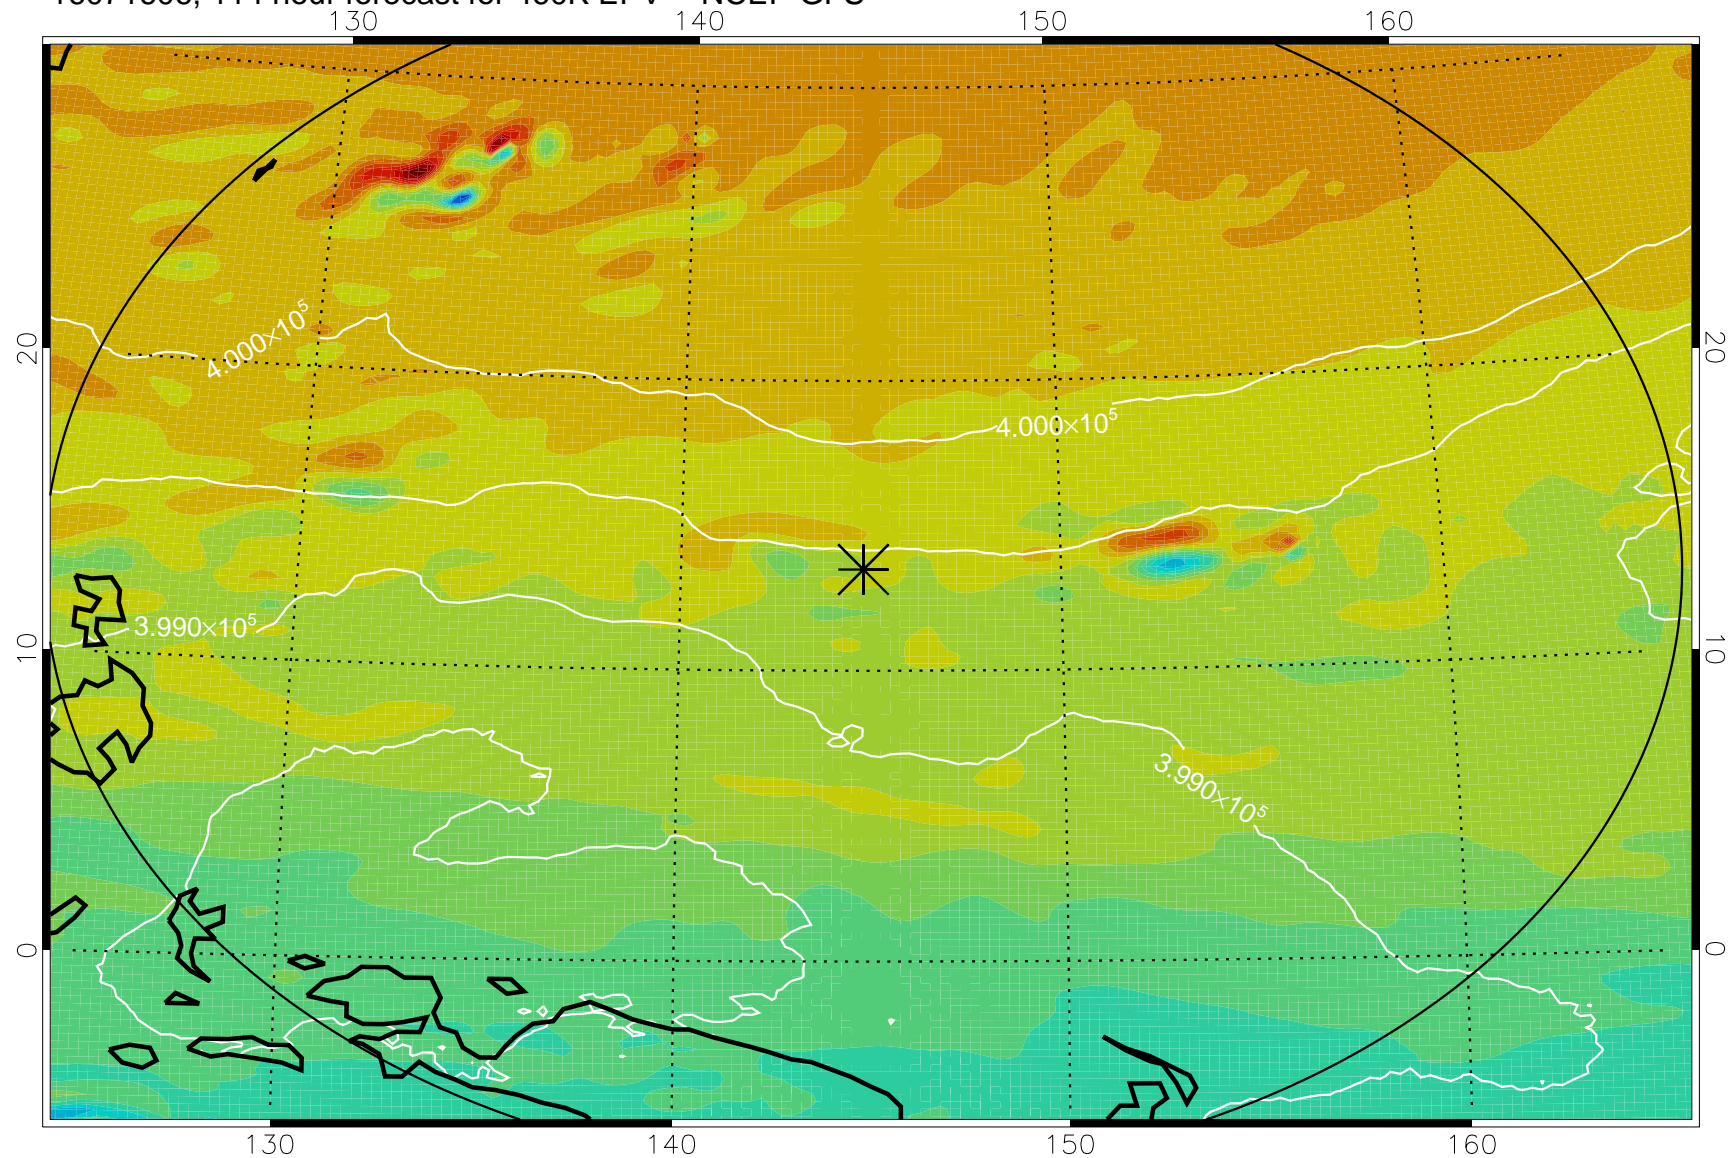

Range ring of 2304 km

16071500, 84 hour forecast for 460K EPV -- NCEP GFS

460K Montgomery Streamfunction, white

Range ring of 2304 km

16071506, 90 hour forecast for 460K EPV -- NCEP GFS

460K Montgomery Streamfunction, white

Range ring of 2304 km

16071512, 96 hour forecast for 460K EPV -- NCEP GFS

460K Montgomery Streamfunction, white

Range ring of 2304 km

16071518, 102 hour forecast for 460K EPV -- NCEP GFS

460K Montgomery Streamfunction, white

Range ring of 2304 km

16071600, 108 hour forecast for 460K EPV -- NCEP GFS

460K Montgomery Streamfunction, white

Range ring of 2304 km

16071606, 114 hour forecast for 460K EPV -- NCEP GFS

460K Montgomery Streamfunction, white

Range ring of 2304 km

16071612, 120 hour forecast for 460K EPV -- NCEP GFS

460K Montgomery Streamfunction, white

Range ring of 2304 km