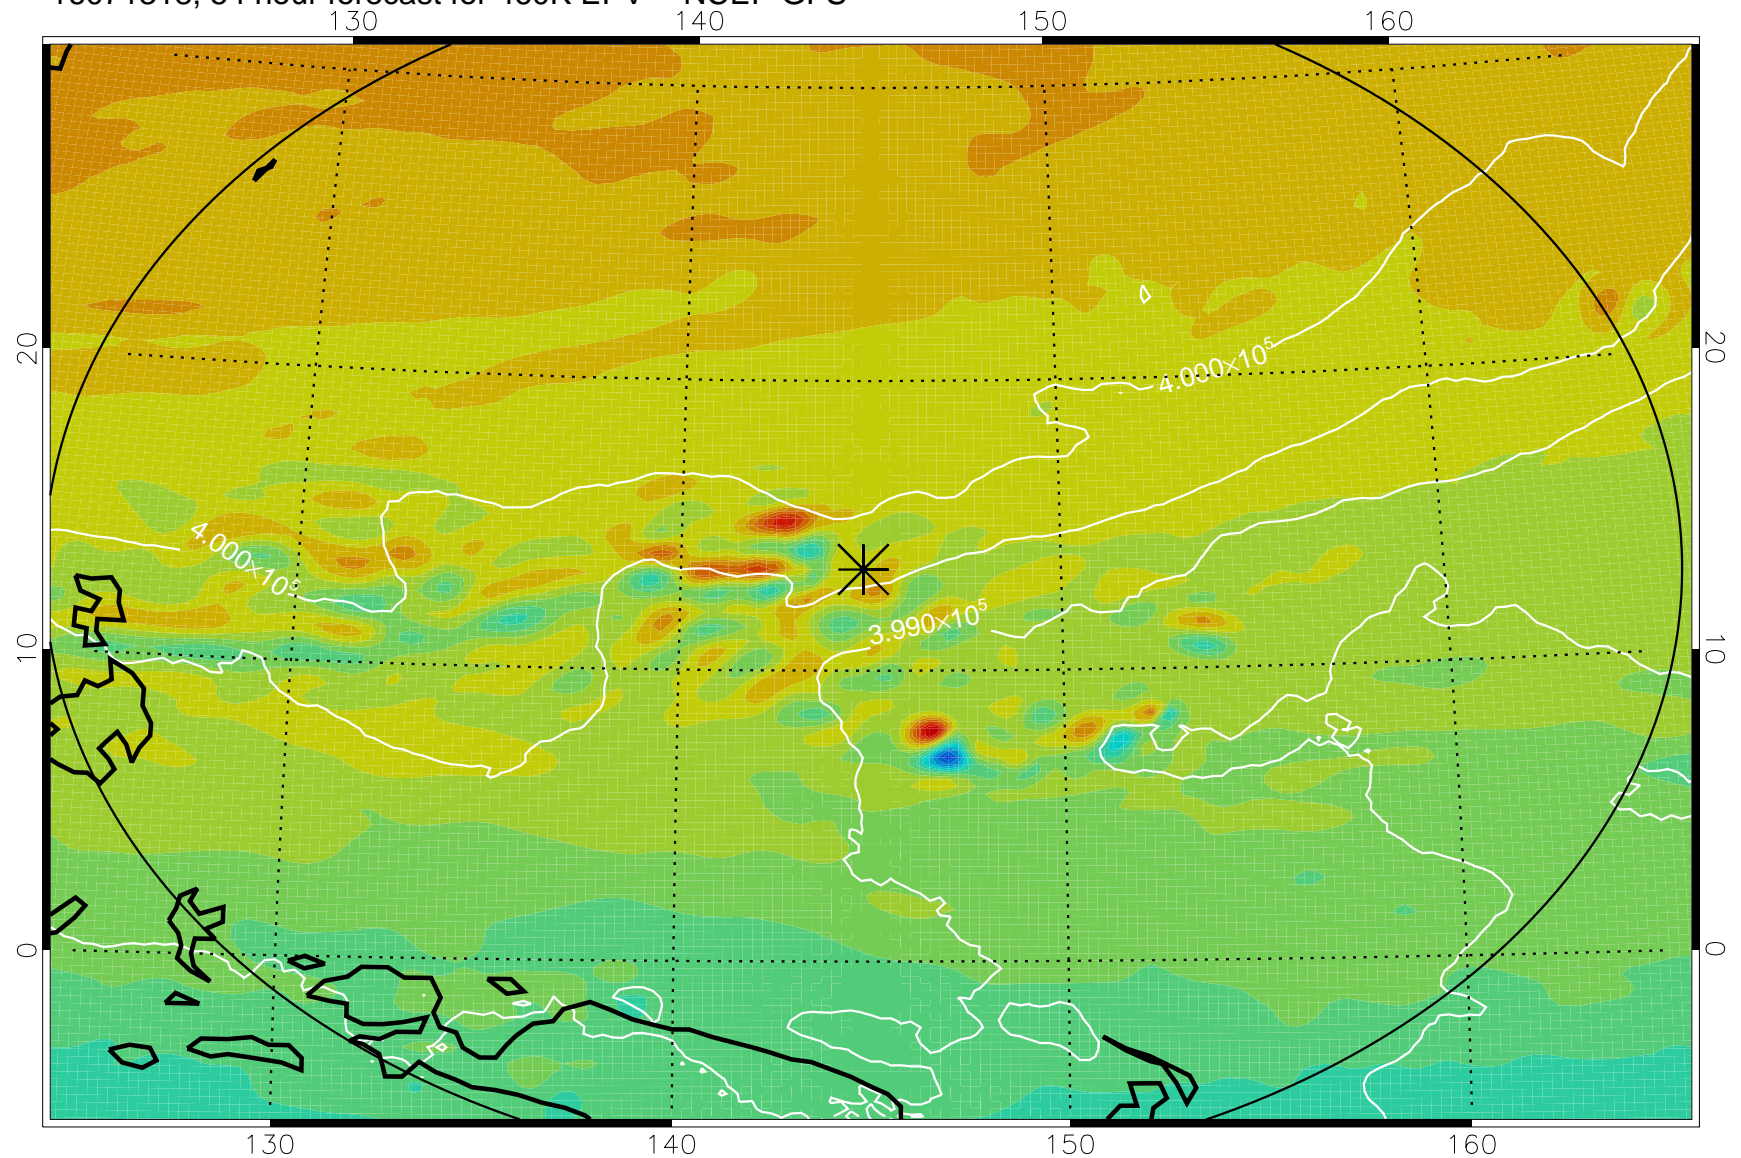

16071306, 42 hour forecast for 460K EPV -- NCEP GFS

460K Montgomery Streamfunction, white

Range ring of 2304 km

16071312, 48 hour forecast for 460K EPV -- NCEP GFS

460K Montgomery Streamfunction, white

Range ring of 2304 km

16071318, 54 hour forecast for 460K EPV -- NCEP GFS

460K Montgomery Streamfunction, white

Range ring of 2304 km

16071400, 60 hour forecast for 460K EPV -- NCEP GFS

16071406, 66 hour forecast for 460K EPV -- NCEP GFS

Range ring of 2304 km

16071412, 72 hour forecast for 460K EPV -- NCEP GFS

460K Montgomery Streamfunction, white

Range ring of 2304 km

16071418, 78 hour forecast for 460K EPV -- NCEP GFS

460K Montgomery Streamfunction, white

Range ring of 2304 km

16071512, 96 hour forecast for 460K EPV -- NCEP GFS

460K Montgomery Streamfunction, white

Range ring of 2304 km

16071518, 102 hour forecast for 460K EPV -- NCEP GFS

460K Montgomery Streamfunction, white