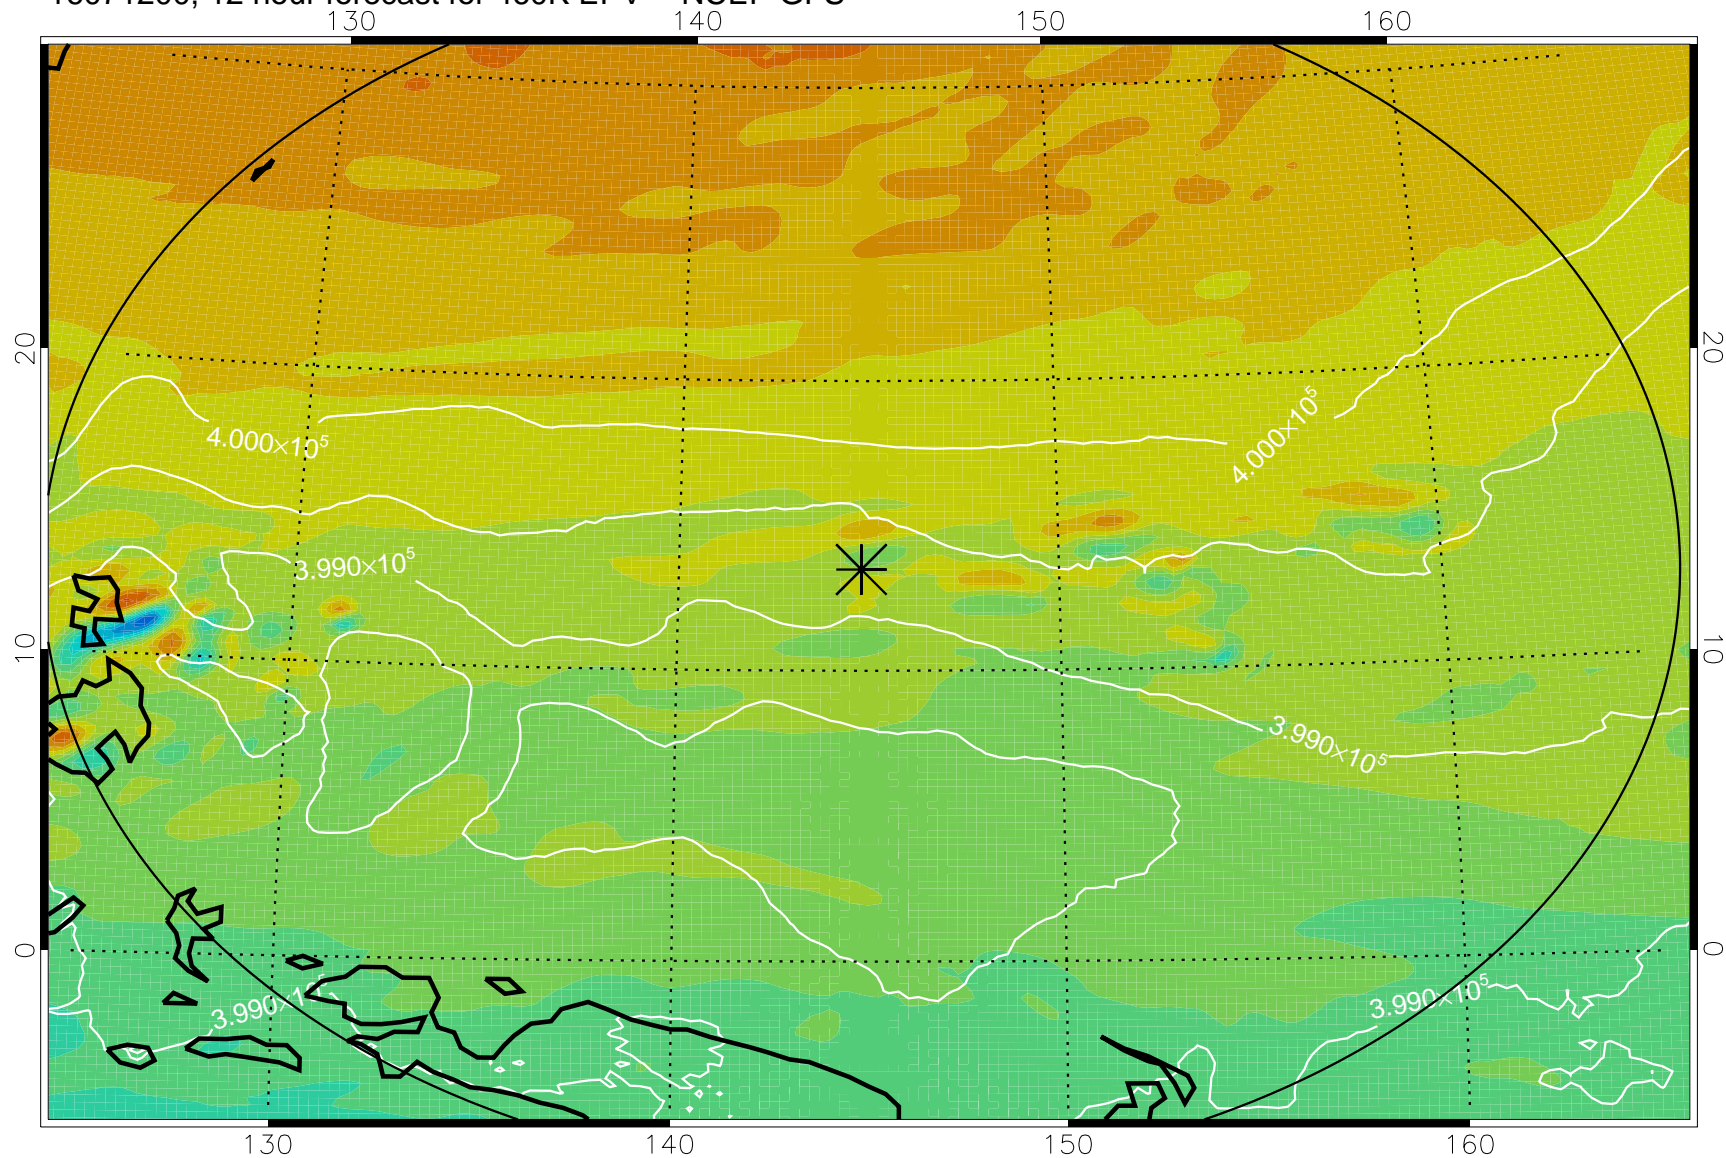

16071118, 6 hour forecast for 460K EPV -- NCEP GFS

460K Montgomery Streamfunction, white

Range ring of 2304 km

16071200, 12 hour forecast for 460K EPV -- NCEP GFS

460K Montgomery Streamfunction, white

Range ring of 2304 km

16071206, 18 hour forecast for 460K EPV -- NCEP GFS

460K Montgomery Streamfunction, white

Range ring of 2304 km

16071212, 24 hour forecast for 460K EPV -- NCEP GFS

460K Montgomery Streamfunction, white

Range ring of 2304 km

16071218, 30 hour forecast for 460K EPV -- NCEP GFS

460K Montgomery Streamfunction, white

Range ring of 2304 km

16071300, 36 hour forecast for 460K EPV -- NCEP GFS

460K Montgomery Streamfunction, white

Range ring of 2304 km

Range ring of 2304 km

16071612, 120 hour forecast for 460K EPV -- NCEP GFS

460K Montgomery Streamfunction, white

Range ring of 2304 km