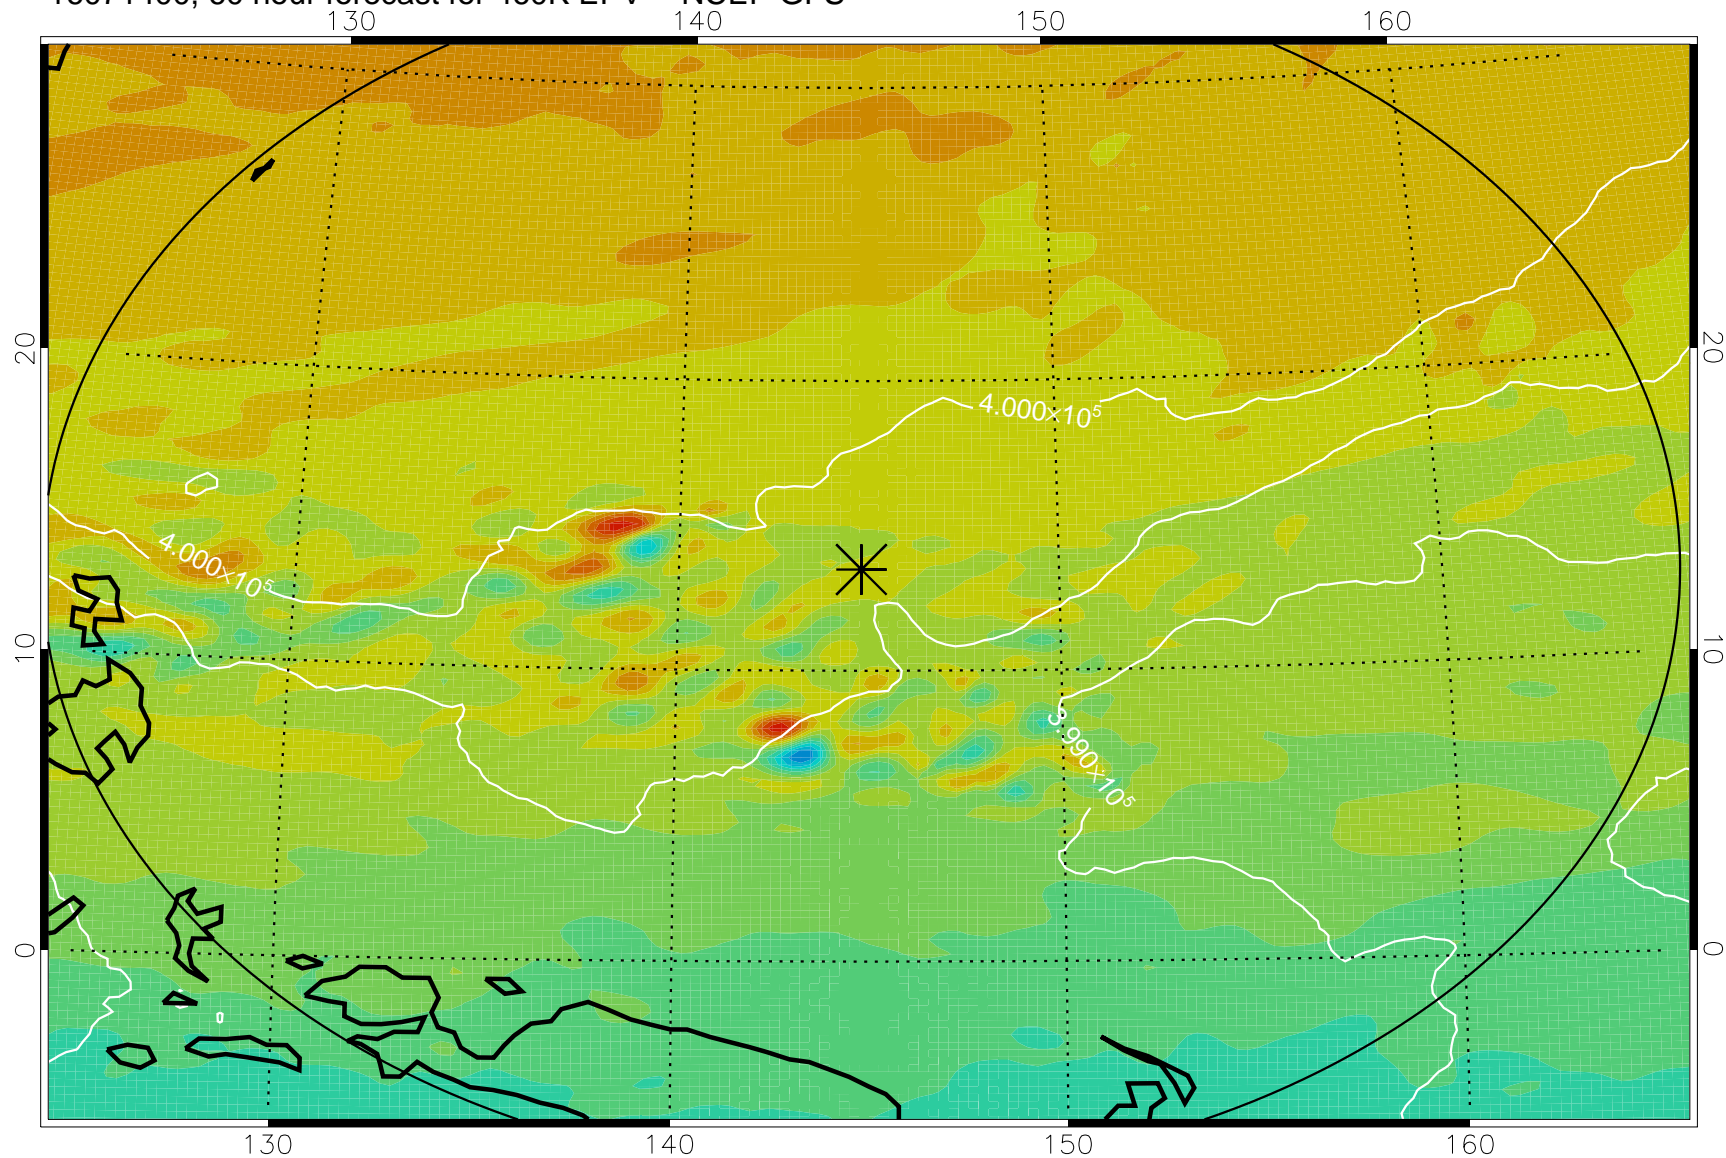

16071306, 42 hour forecast for 460K EPV -- NCEP GFS

460K Montgomery Streamfunction, white

Range ring of 2304 km

16071312, 48 hour forecast for 460K EPV -- NCEP GFS

460K Montgomery Streamfunction, white

Range ring of 2304 km

16071318, 54 hour forecast for 460K EPV -- NCEP GFS

460K Montgomery Streamfunction, white

Range ring of 2304 km

16071400, 60 hour forecast for 460K EPV -- NCEP GFS

16071406, 66 hour forecast for 460K EPV -- NCEP GFS

Range ring of 2304 km

16071412, 72 hour forecast for 460K EPV -- NCEP GFS

460K Montgomery Streamfunction, white

Range ring of 2304 km

16071418, 78 hour forecast for 460K EPV -- NCEP GFS

460K Montgomery Streamfunction, white

Range ring of 2304 km

16071612, 120 hour forecast for 460K EPV -- NCEP GFS

460K Montgomery Streamfunction, white

Range ring of 2304 km