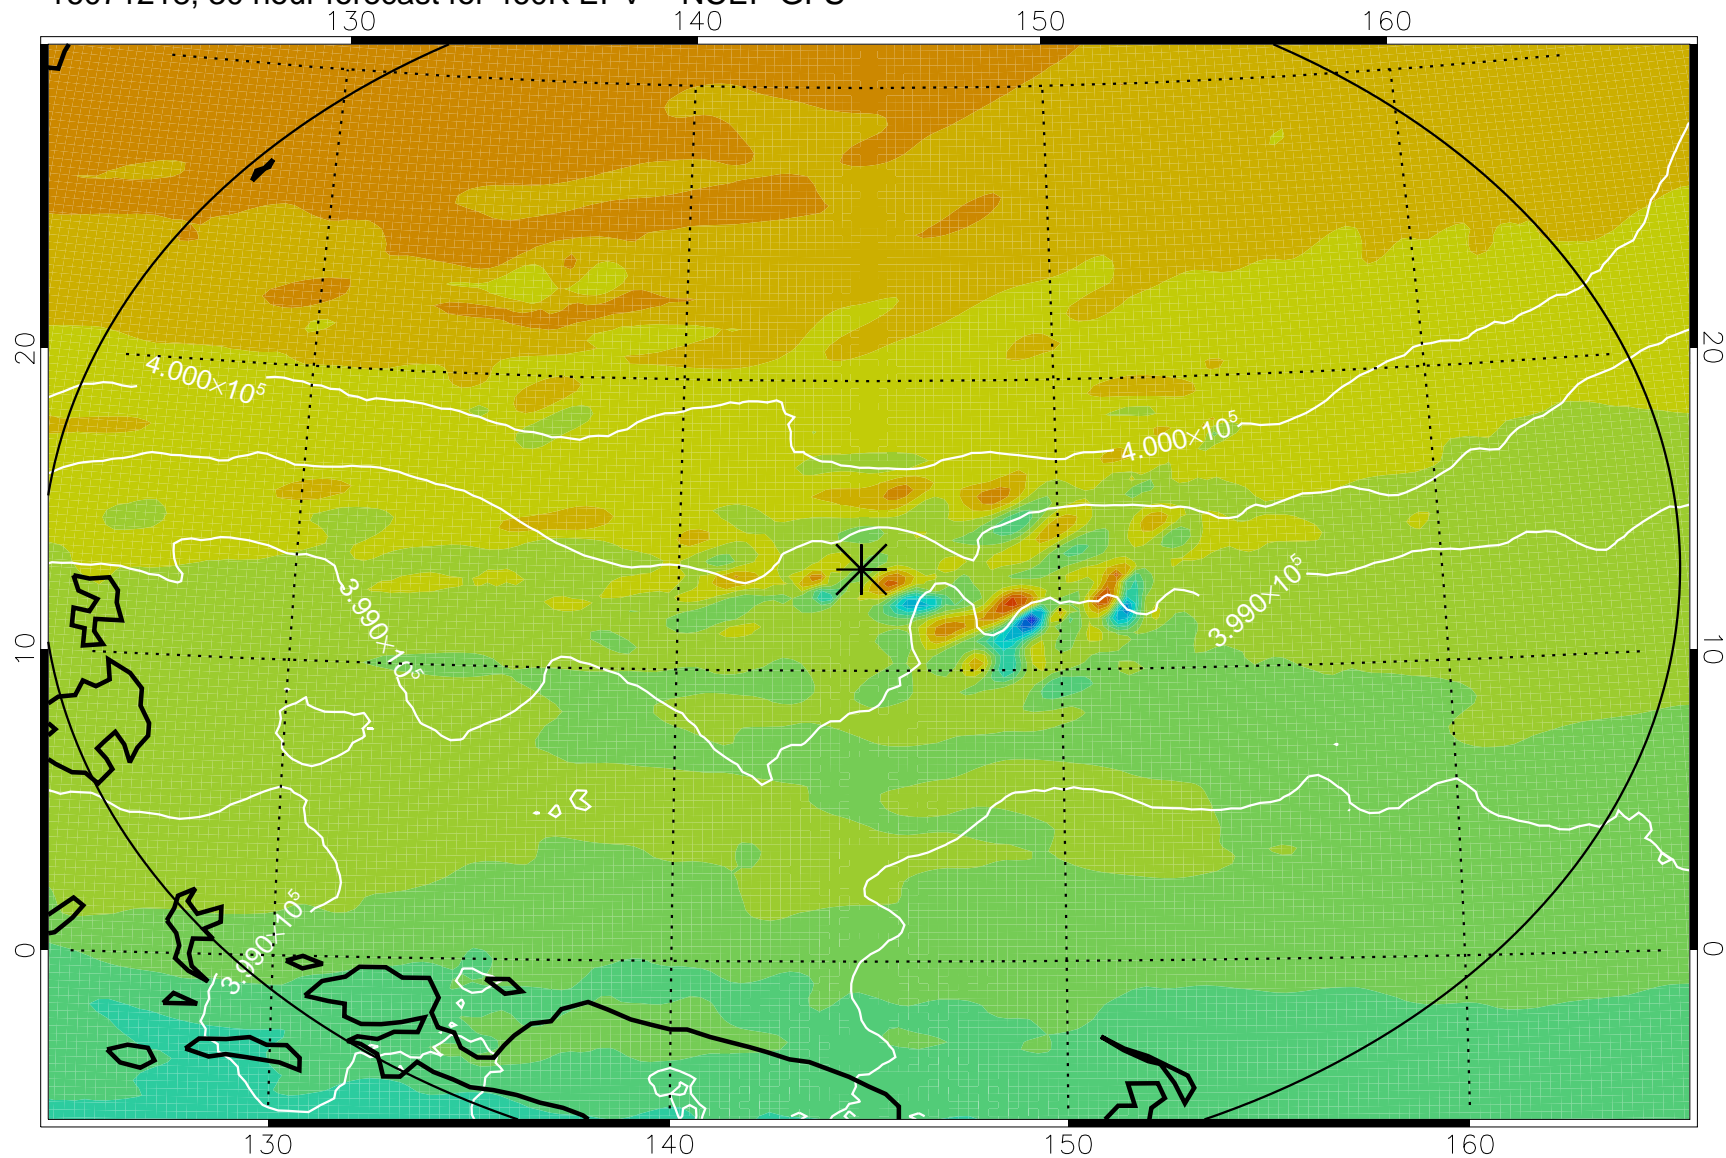

16071206, 18 hour forecast for 460K EPV -- NCEP GFS

460K Montgomery Streamfunction, white

Range ring of 2304 km

16071212, 24 hour forecast for 460K EPV -- NCEP GFS

460K Montgomery Streamfunction, white

Range ring of 2304 km

16071218, 30 hour forecast for 460K EPV -- NCEP GFS

460K Montgomery Streamfunction, white

Range ring of 2304 km

16071300, 36 hour forecast for 460K EPV -- NCEP GFS

460K Montgomery Streamfunction, white

Range ring of 2304 km

Range ring of 2304 km

16071512, 96 hour forecast for 460K EPV -- NCEP GFS

460K Montgomery Streamfunction, white

Range ring of 2304 km

16071518, 102 hour forecast for 460K EPV -- NCEP GFS

460K Montgomery Streamfunction, white

Range ring of 2304 km

16071612, 120 hour forecast for 460K EPV -- NCEP GFS

460K Montgomery Streamfunction, white

Range ring of 2304 km