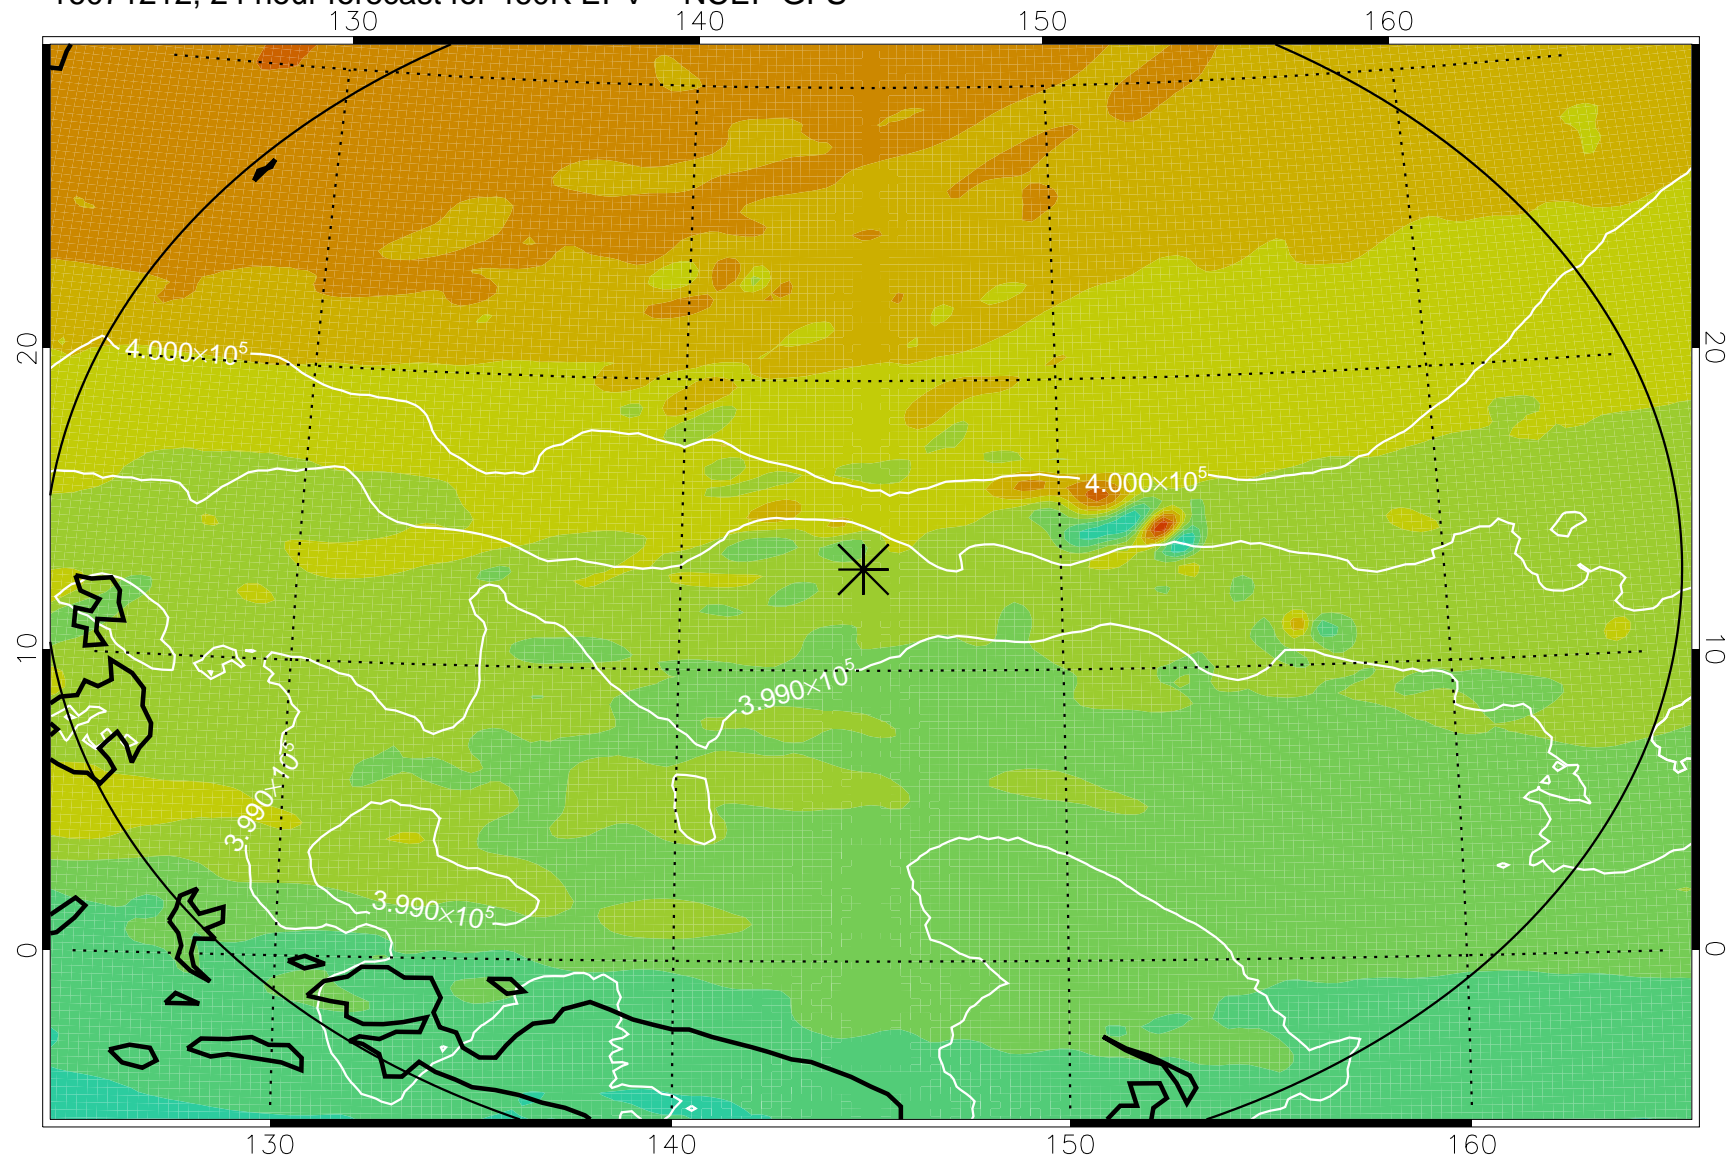

16071118, 6 hour forecast for 460K EPV -- NCEP GFS

460K Montgomery Streamfunction, white

Range ring of 2304 km

16071200, 12 hour forecast for 460K EPV -- NCEP GFS

460K Montgomery Streamfunction, white

Range ring of 2304 km

16071206, 18 hour forecast for 460K EPV -- NCEP GFS

460K Montgomery Streamfunction, white

Range ring of 2304 km

16071212, 24 hour forecast for 460K EPV -- NCEP GFS

460K Montgomery Streamfunction, white

Range ring of 2304 km

16071218, 30 hour forecast for 460K EPV -- NCEP GFS

460K Montgomery Streamfunction, white

Range ring of 2304 km

16071300, 36 hour forecast for 460K EPV -- NCEP GFS

460K Montgomery Streamfunction, white

Range ring of 2304 km

Range ring of 2304 km

16071612, 120 hour forecast for 460K EPV -- NCEP GFS

460K Montgomery Streamfunction, white

Range ring of 2304 km