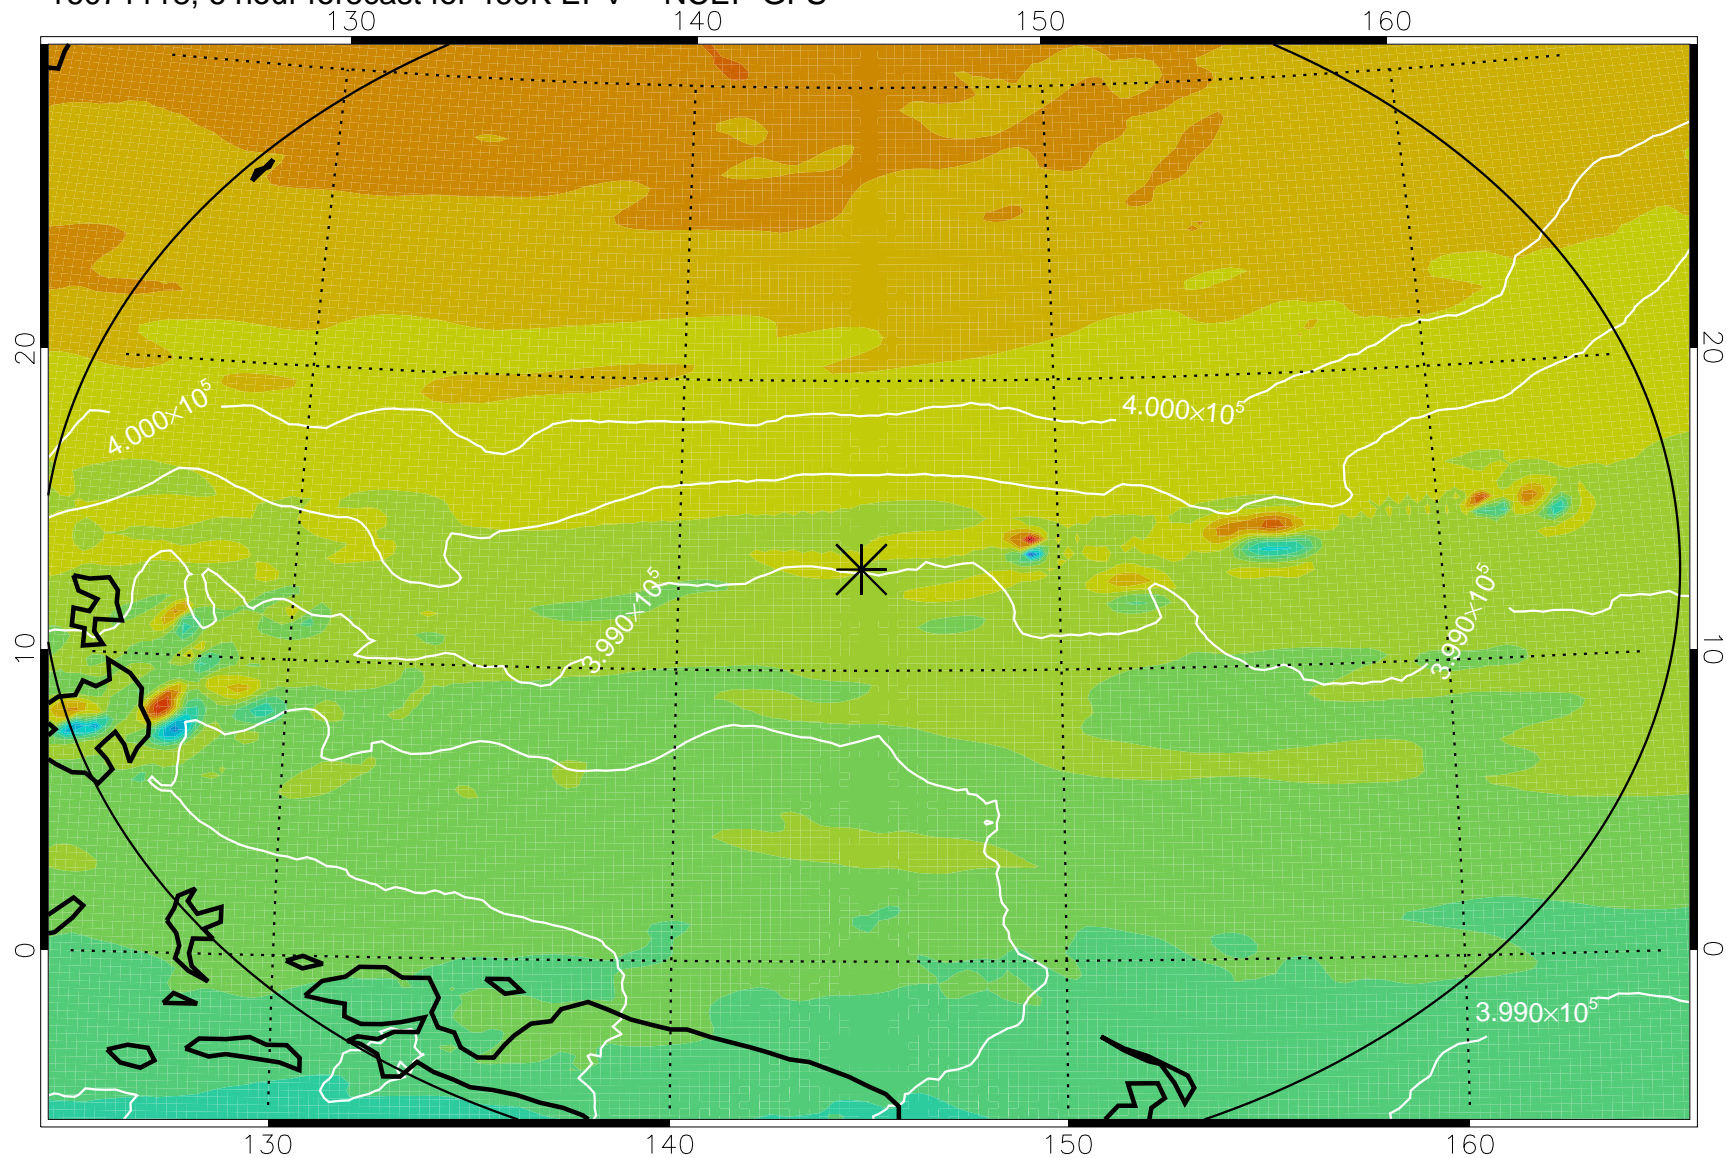

16071118, 6 hour forecast for 460K EPV -- NCEP GFS

460K Montgomery Streamfunction, white

Range ring of 2304 km

16071200, 12 hour forecast for 460K EPV -- NCEP GFS

460K Montgomery Streamfunction, white

Range ring of 2304 km

16071206, 18 hour forecast for 460K EPV -- NCEP GFS

460K Montgomery Streamfunction, white

Range ring of 2304 km

16071212, 24 hour forecast for 460K EPV -- NCEP GFS

460K Montgomery Streamfunction, white

Range ring of 2304 km

16071218, 30 hour forecast for 460K EPV -- NCEP GFS

460K Montgomery Streamfunction, white

Range ring of 2304 km

16071300, 36 hour forecast for 460K EPV -- NCEP GFS

460K Montgomery Streamfunction, white

Range ring of 2304 km

Range ring of 2304 km

16071612, 120 hour forecast for 460K EPV -- NCEP GFS

460K Montgomery Streamfunction, white

Range ring of 2304 km