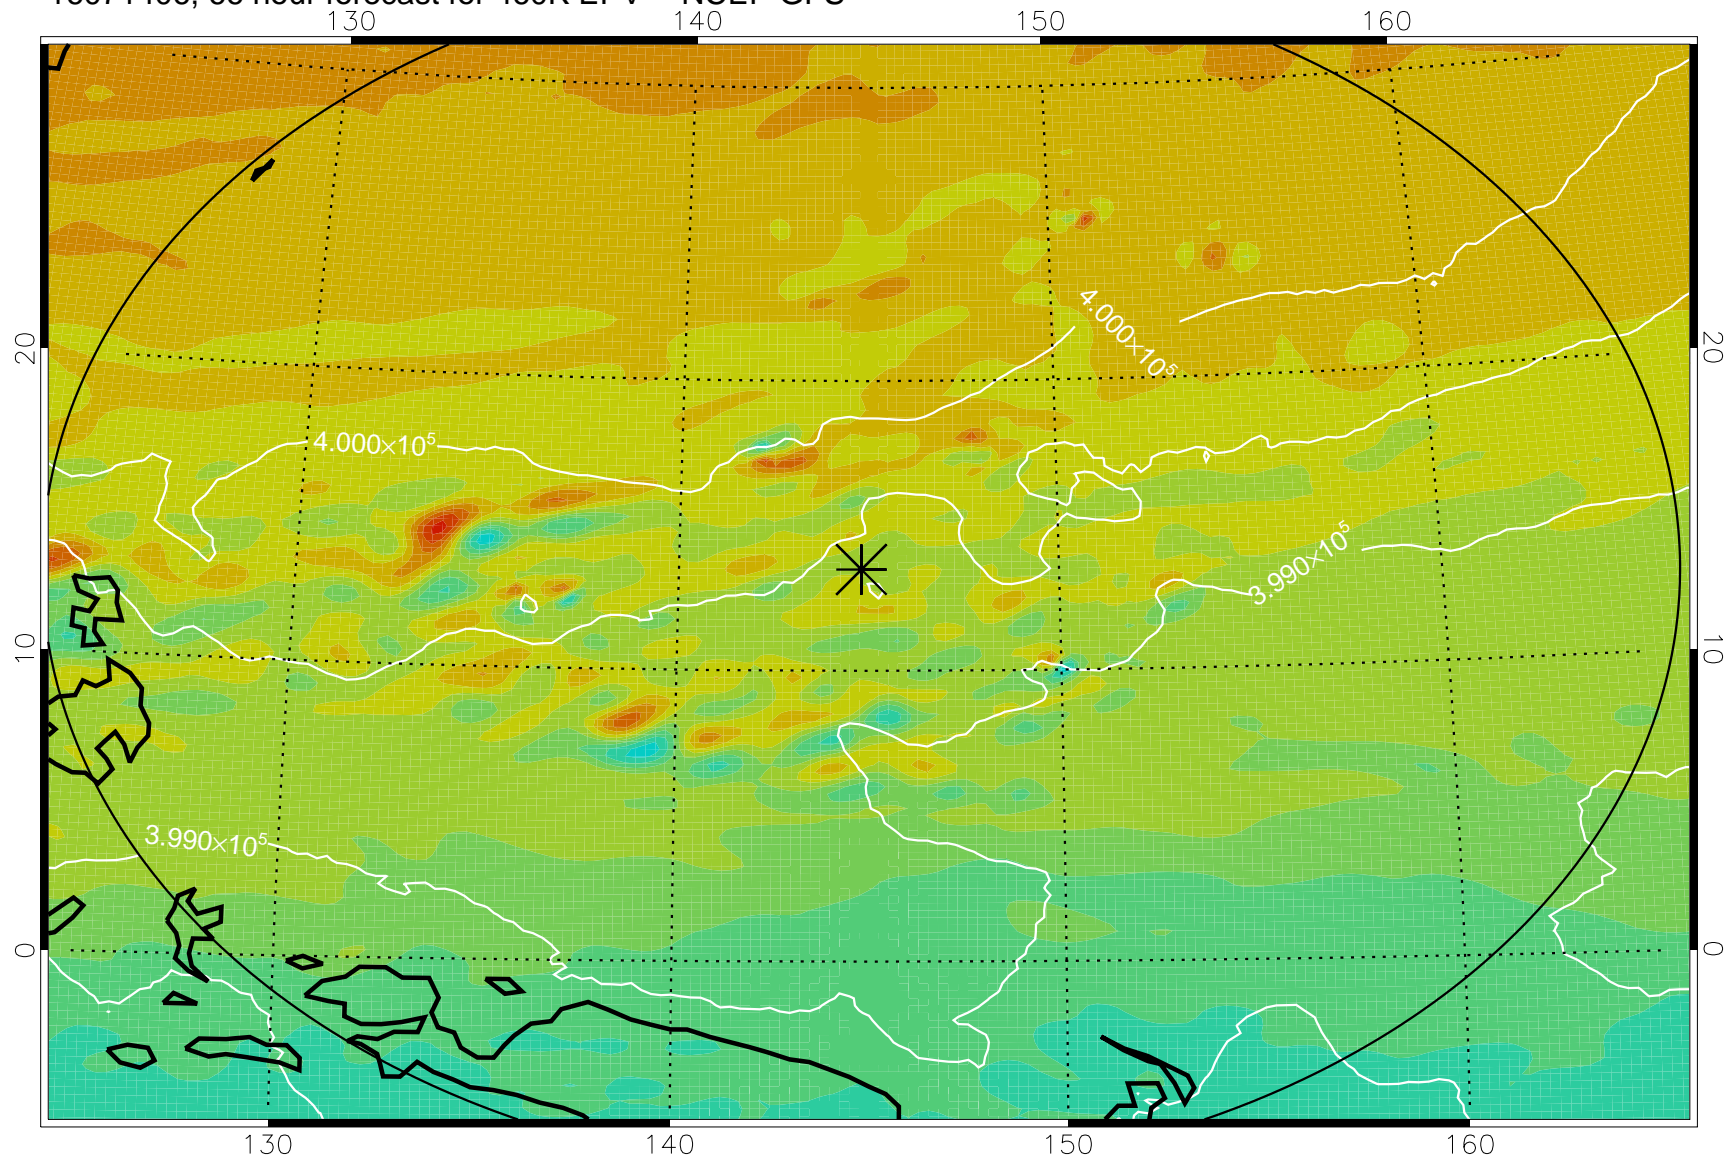

16071318, 54 hour forecast for 460K EPV -- NCEP GFS

460K Montgomery Streamfunction, white

Range ring of 2304 km

16071400, 60 hour forecast for 460K EPV -- NCEP GFS

16071406, 66 hour forecast for 460K EPV -- NCEP GFS

Range ring of 2304 km

16071412, 72 hour forecast for 460K EPV -- NCEP GFS

460K Montgomery Streamfunction, white

Range ring of 2304 km

16071418, 78 hour forecast for 460K EPV -- NCEP GFS

460K Montgomery Streamfunction, white

Range ring of 2304 km

16071500, 84 hour forecast for 460K EPV -- NCEP GFS

460K Montgomery Streamfunction, white

Range ring of 2304 km

16071506, 90 hour forecast for 460K EPV -- NCEP GFS

460K Montgomery Streamfunction, white

Range ring of 2304 km

16071512, 96 hour forecast for 460K EPV -- NCEP GFS

460K Montgomery Streamfunction, white

Range ring of 2304 km

16071518, 102 hour forecast for 460K EPV -- NCEP GFS

460K Montgomery Streamfunction, white