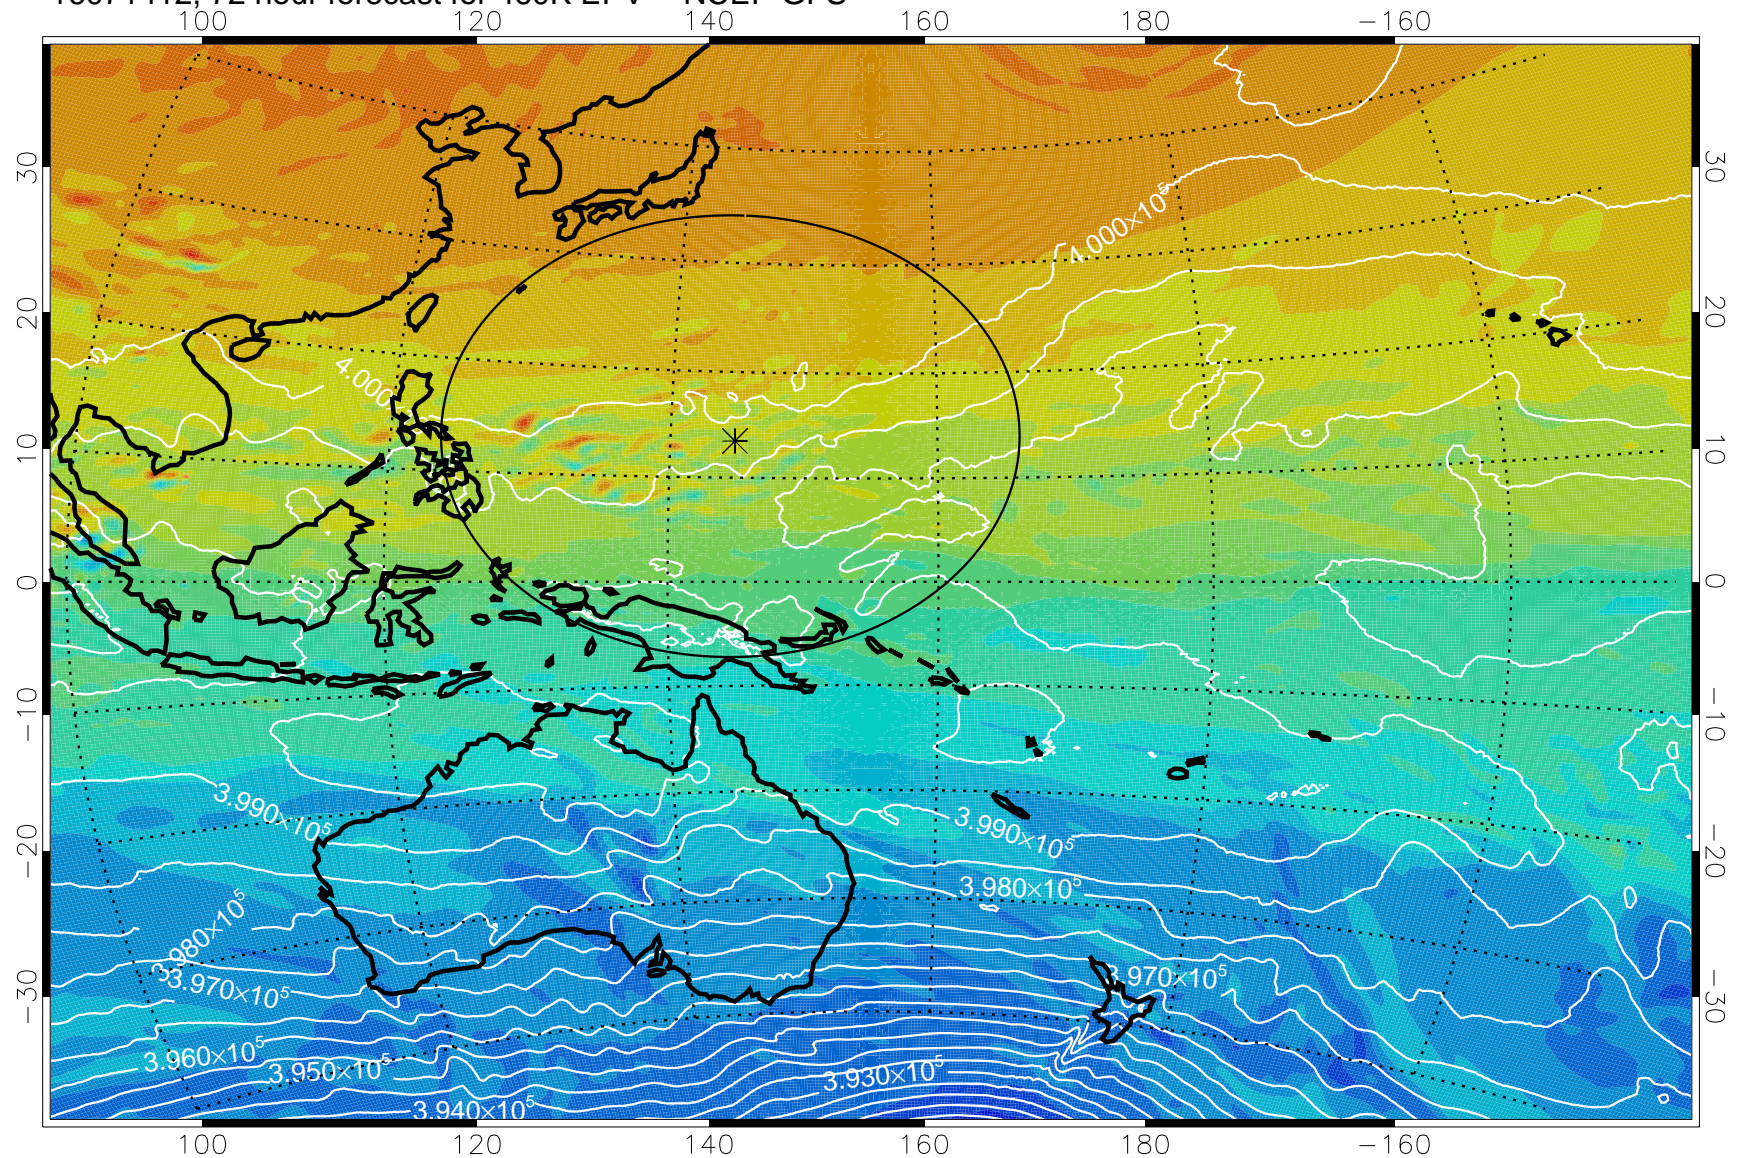

16071306, 42 hour forecast for 460K EPV -- NCEP GFS

16071312, 48 hour forecast for 460K EPV -- NCEP GFS

460K Montgomery Streamfunction, white

Range ring of 2304 km

16071318, 54 hour forecast for 460K EPV -- NCEP GFS

460K Montgomery Streamfunction, white

Range ring of 2304 km

16071400, 60 hour forecast for 460K EPV -- NCEP GFS

460K Montgomery Streamfunction, white

Range ring of 2304 km

16071406, 66 hour forecast for 460K EPV -- NCEP GFS

460K Montgomery Streamfunction, white

Range ring of 2304 km

16071412, 72 hour forecast for 460K EPV -- NCEP GFS

460K Montgomery Streamfunction, white

Range ring of 2304 km

16071418, 78 hour forecast for 460K EPV -- NCEP GFS

460K Montgomery Streamfunction, white

Range ring of 2304 km

16071500, 84 hour forecast for 460K EPV -- NCEP GFS

460K Montgomery Streamfunction, white

Range ring of 2304 km

16071506, 90 hour forecast for 460K EPV -- NCEP GFS