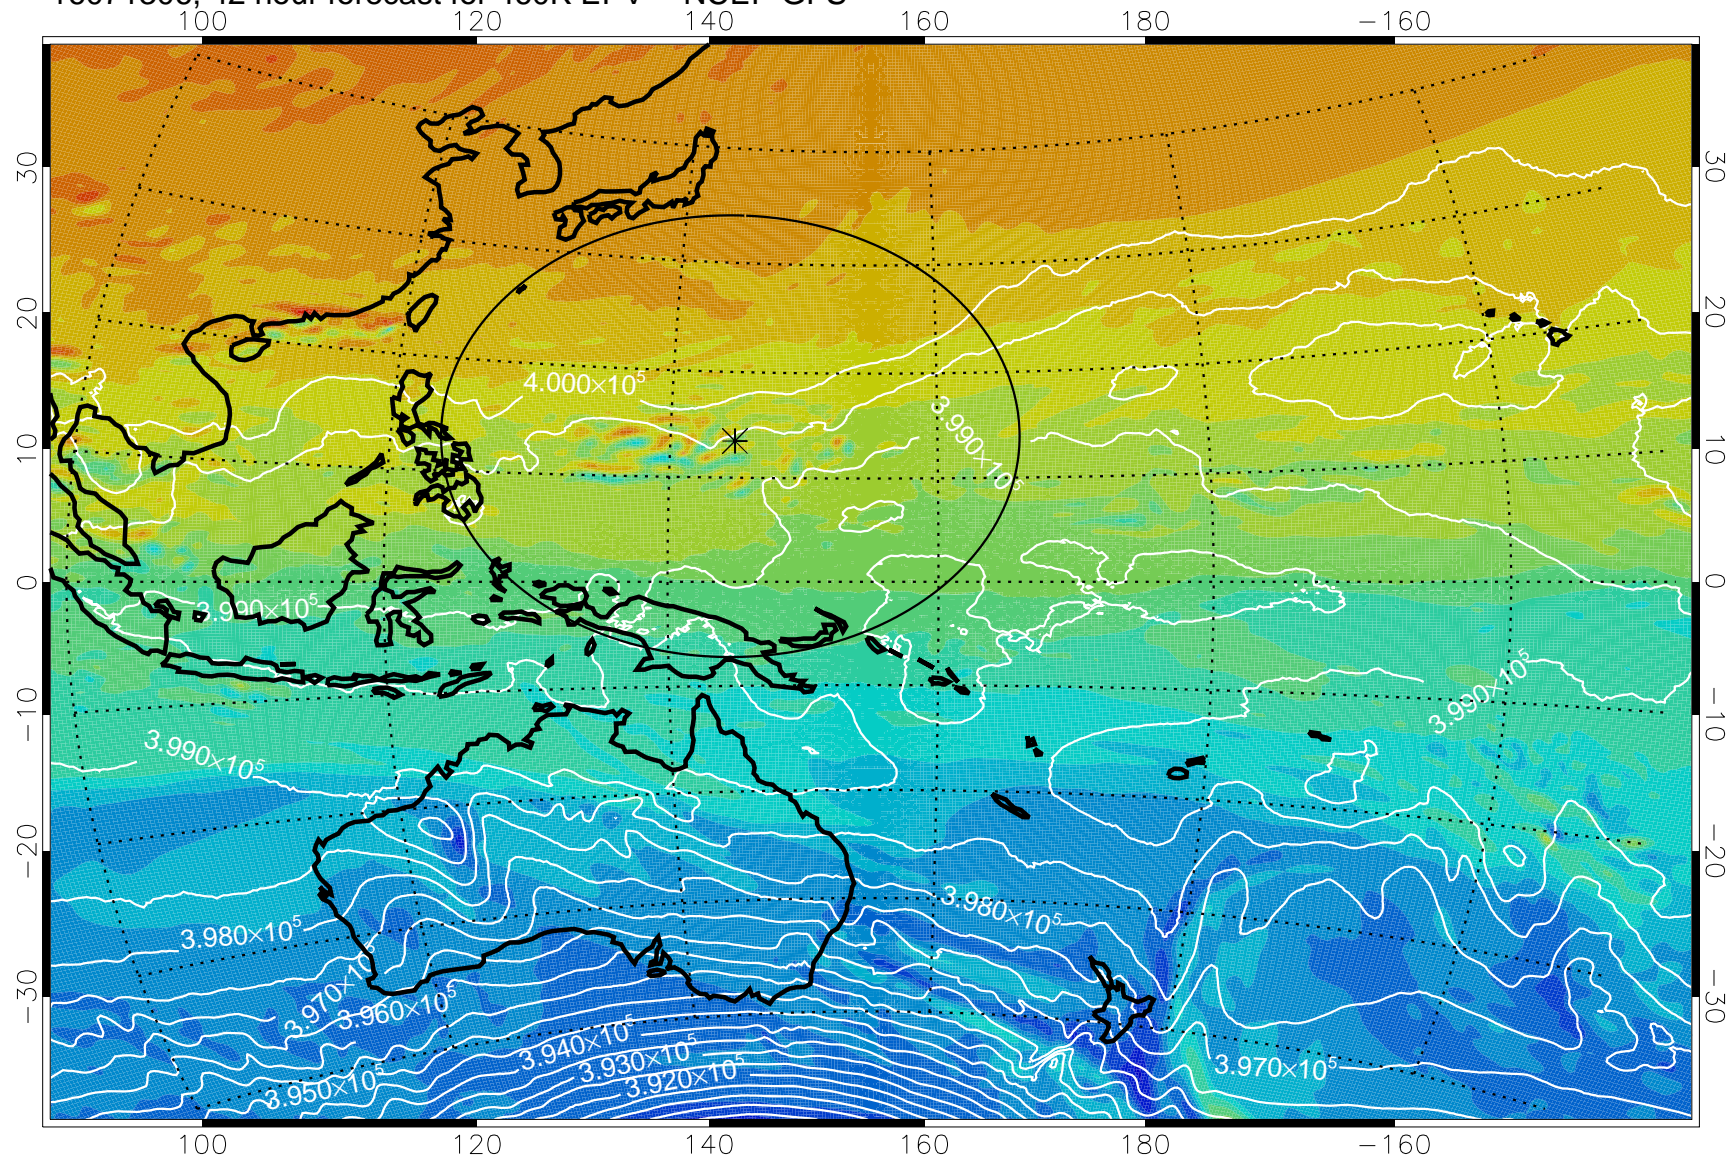

16071218, 30 hour forecast for 460K EPV -- NCEP GFS

460K Montgomery Streamfunction, white

Range ring of 2304 km

16071300, 36 hour forecast for 460K EPV -- NCEP GFS

460K Montgomery Streamfunction, white

Range ring of 2304 km

16071306, 42 hour forecast for 460K EPV -- NCEP GFS

16071312, 48 hour forecast for 460K EPV -- NCEP GFS

460K Montgomery Streamfunction, white

Range ring of 2304 km

16071318, 54 hour forecast for 460K EPV -- NCEP GFS

460K Montgomery Streamfunction, white

Range ring of 2304 km

16071400, 60 hour forecast for 460K EPV -- NCEP GFS

460K Montgomery Streamfunction, white

Range ring of 2304 km

16071406, 66 hour forecast for 460K EPV -- NCEP GFS

460K Montgomery Streamfunction, white

Range ring of 2304 km

16071412, 72 hour forecast for 460K EPV -- NCEP GFS

460K Montgomery Streamfunction, white

Range ring of 2304 km

16071418, 78 hour forecast for 460K EPV -- NCEP GFS