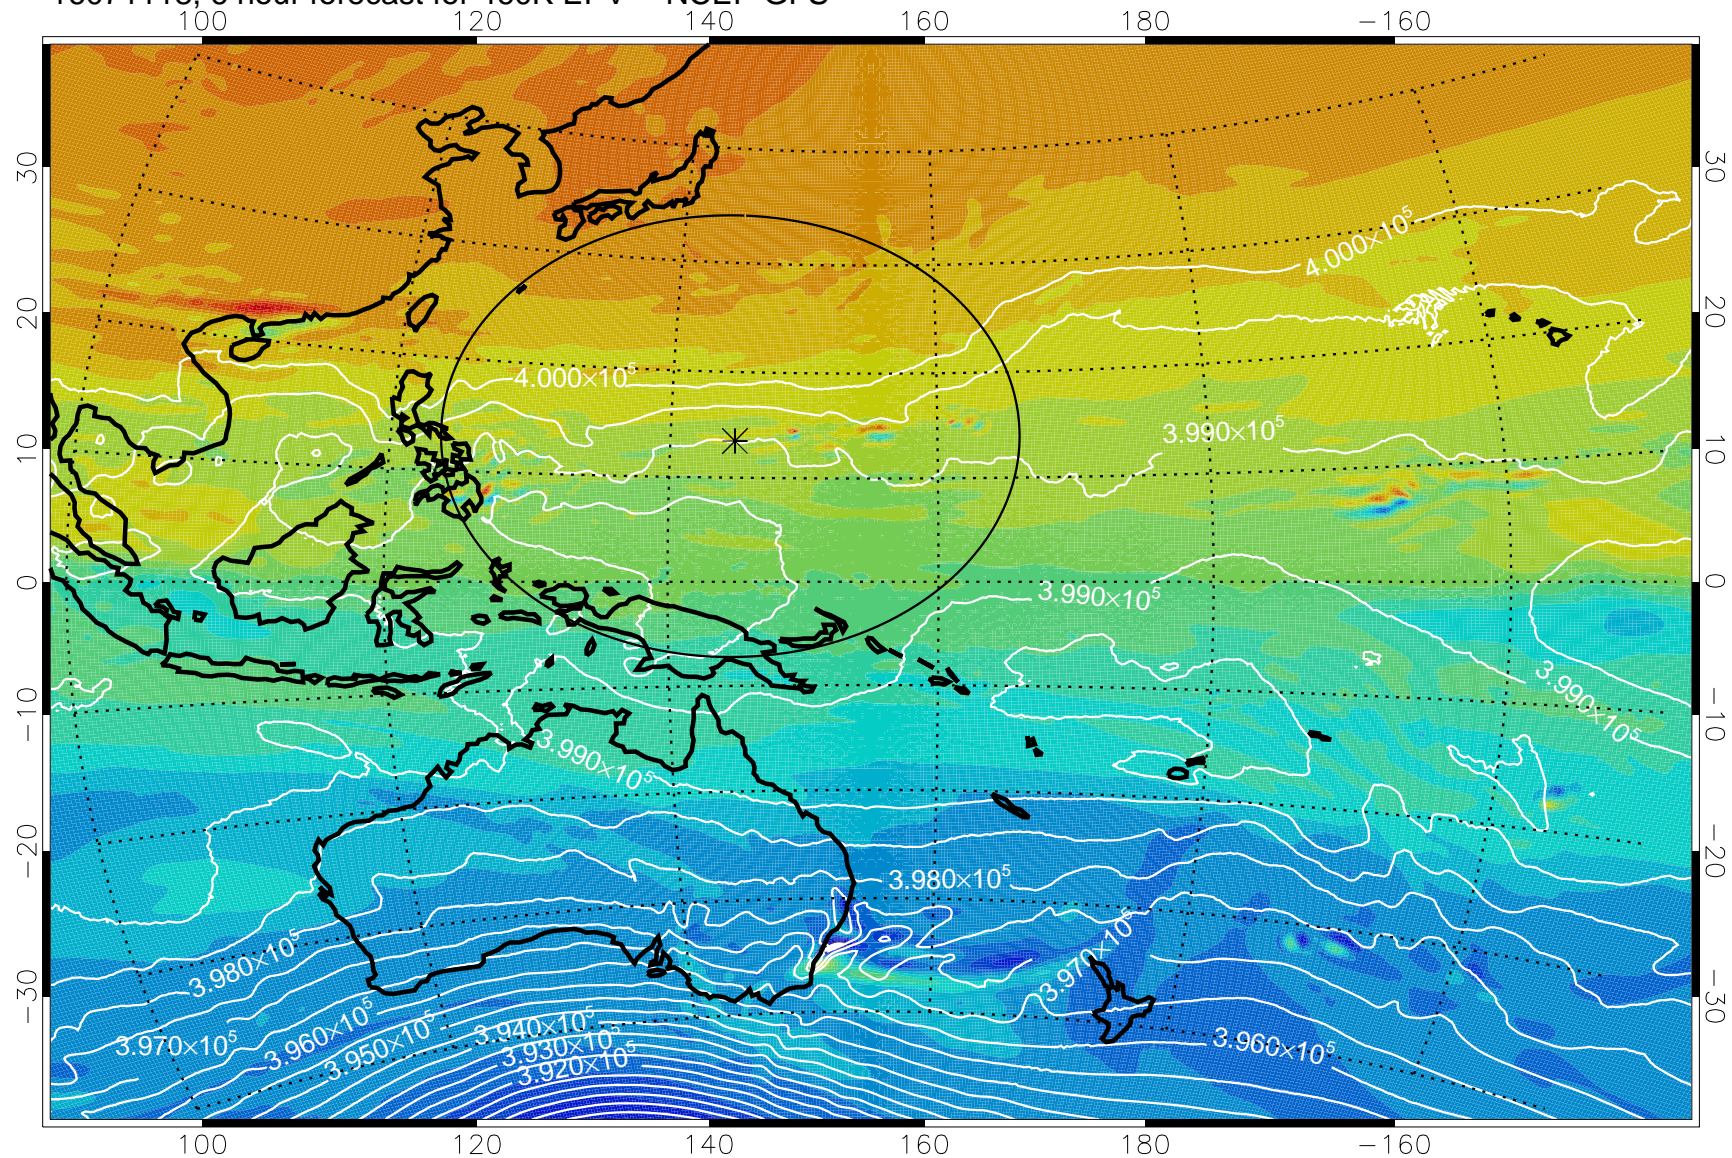

16071118, 6 hour forecast for 460K EPV -- NCEP GFS

460K Montgomery Streamfunction, white

Range ring of 2304 km

16071200, 12 hour forecast for 460K EPV -- NCEP GFS

460K Montgomery Streamfunction, white

Range ring of 2304 km

16071206, 18 hour forecast for 460K EPV -- NCEP GFS

460K Montgomery Streamfunction, white

Range ring of 2304 km

16071212, 24 hour forecast for 460K EPV -- NCEP GFS

460K Montgomery Streamfunction, white

Range ring of 2304 km

16071218, 30 hour forecast for 460K EPV -- NCEP GFS

460K Montgomery Streamfunction, white

Range ring of 2304 km

16071300, 36 hour forecast for 460K EPV -- NCEP GFS

460K Montgomery Streamfunction, white

Range ring of 2304 km

16071306, 42 hour forecast for 460K EPV -- NCEP GFS

16071312, 48 hour forecast for 460K EPV -- NCEP GFS

460K Montgomery Streamfunction, white

Range ring of 2304 km

16071318, 54 hour forecast for 460K EPV -- NCEP GFS