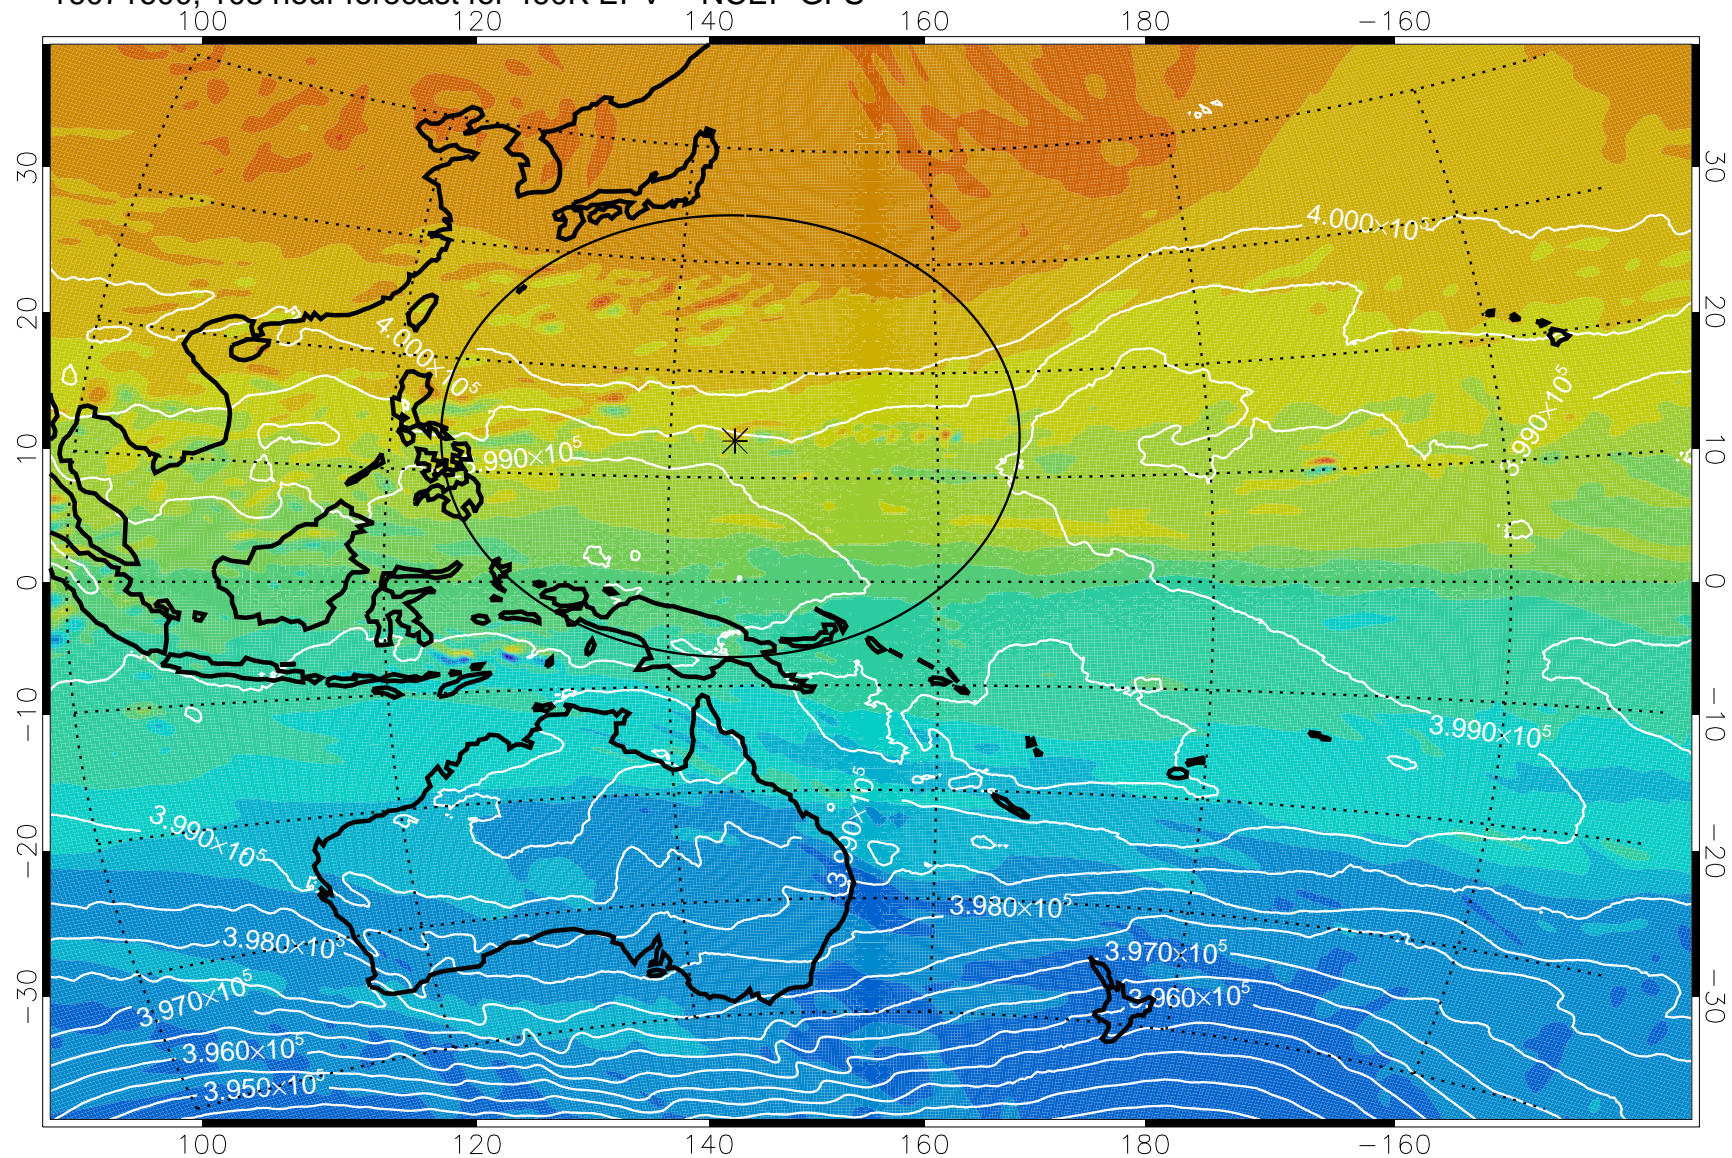

460K Montgomery Streamfunction, white

Range ring of 2304 km

16071500, 84 hour forecast for 460K EPV -- NCEP GFS

460K Montgomery Streamfunction, white

Range ring of 2304 km

16071506, 90 hour forecast for 460K EPV -- NCEP GFS

460K Montgomery Streamfunction, white

Range ring of 2304 km

16071512, 96 hour forecast for 460K EPV -- NCEP GFS

460K Montgomery Streamfunction, white

Range ring of 2304 km

16071518, 102 hour forecast for 460K EPV -- NCEP GFS

460K Montgomery Streamfunction, white

Range ring of 2304 km

16071600, 108 hour forecast for 460K EPV -- NCEP GFS

460K Montgomery Streamfunction, white

Range ring of 2304 km

16071606, 114 hour forecast for 460K EPV -- NCEP GFS

460K Montgomery Streamfunction, white

Range ring of 2304 km

16071612, 120 hour forecast for 460K EPV -- NCEP GFS