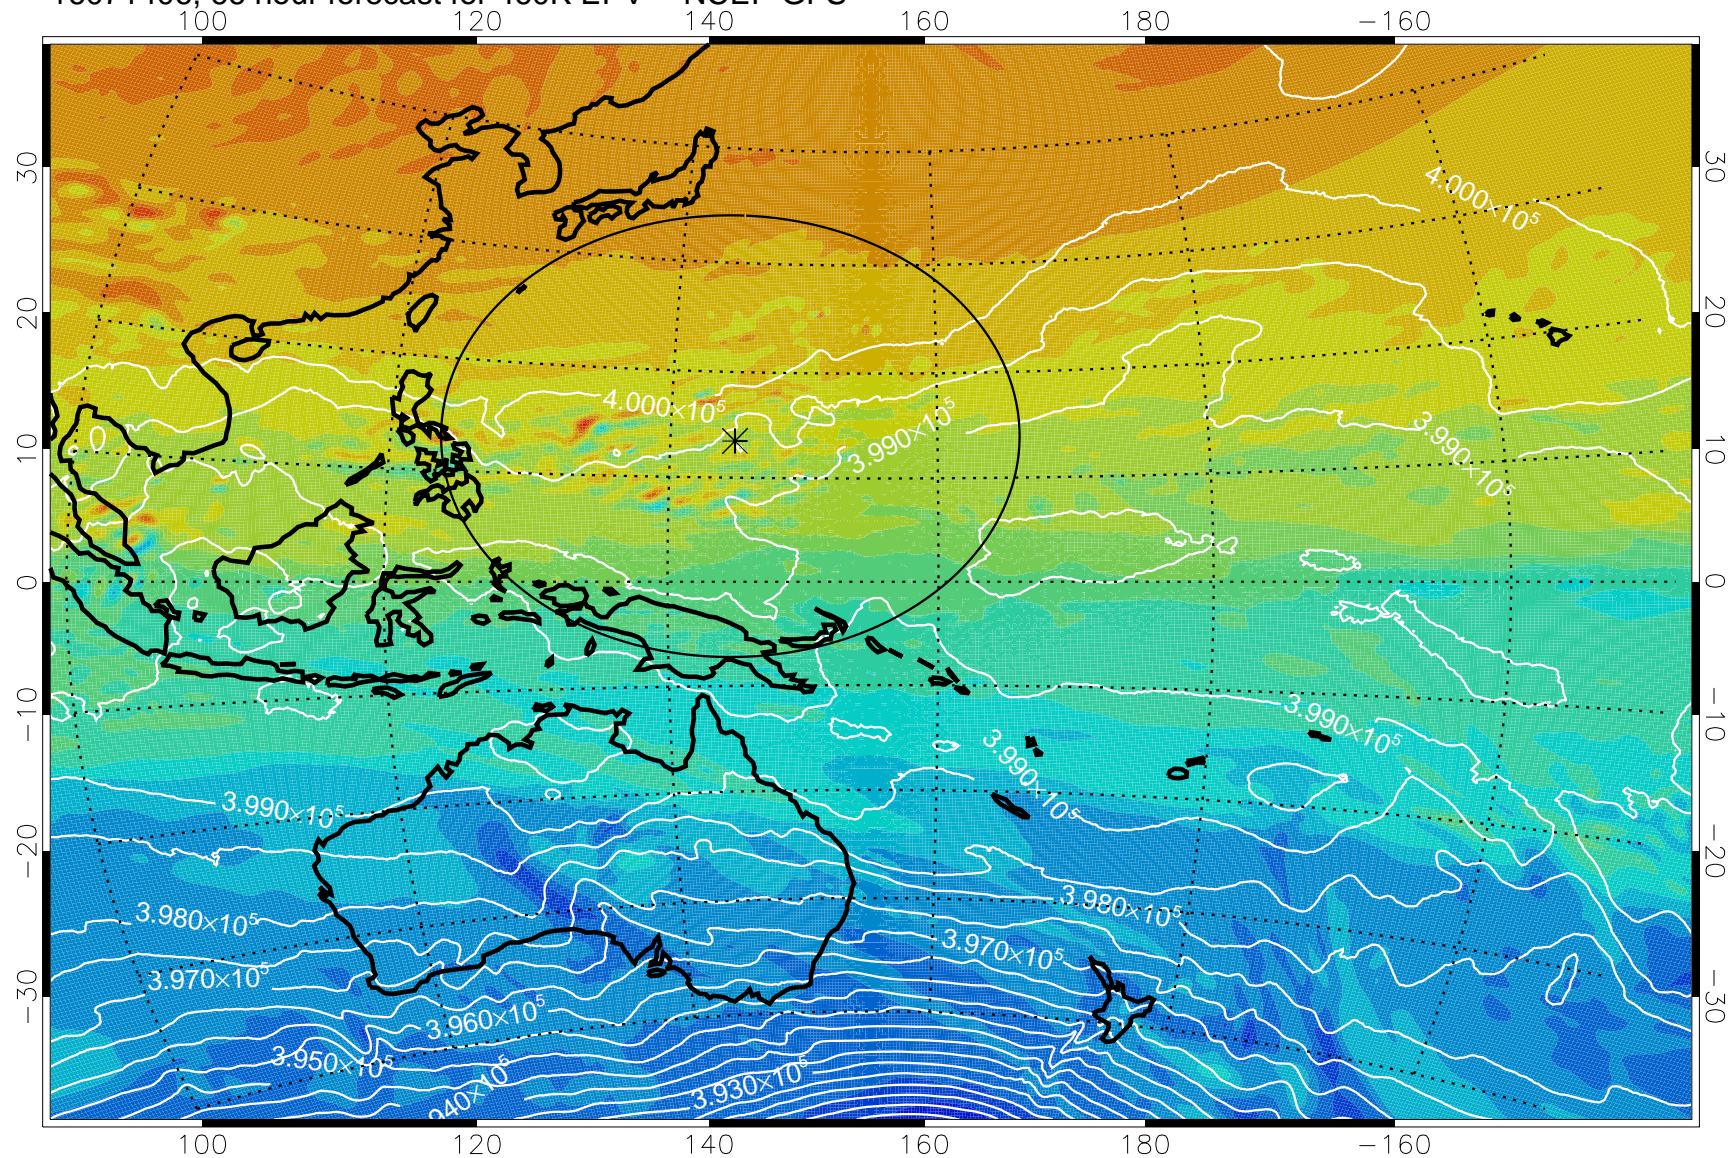

16071306, 42 hour forecast for 460K EPV -- NCEP GFS

16071312, 48 hour forecast for 460K EPV -- NCEP GFS

460K Montgomery Streamfunction, white

Range ring of 2304 km

16071318, 54 hour forecast for 460K EPV -- NCEP GFS

460K Montgomery Streamfunction, white

Range ring of 2304 km

16071400, 60 hour forecast for 460K EPV -- NCEP GFS

460K Montgomery Streamfunction, white

Range ring of 2304 km

16071406, 66 hour forecast for 460K EPV -- NCEP GFS

460K Montgomery Streamfunction, white

Range ring of 2304 km

16071412, 72 hour forecast for 460K EPV -- NCEP GFS

460K Montgomery Streamfunction, white

Range ring of 2304 km

16071418, 78 hour forecast for 460K EPV -- NCEP GFS

460K Montgomery Streamfunction, white

Range ring of 2304 km

16071500, 84 hour forecast for 460K EPV -- NCEP GFS

460K Montgomery Streamfunction, white

Range ring of 2304 km

16071506, 90 hour forecast for 460K EPV -- NCEP GFS