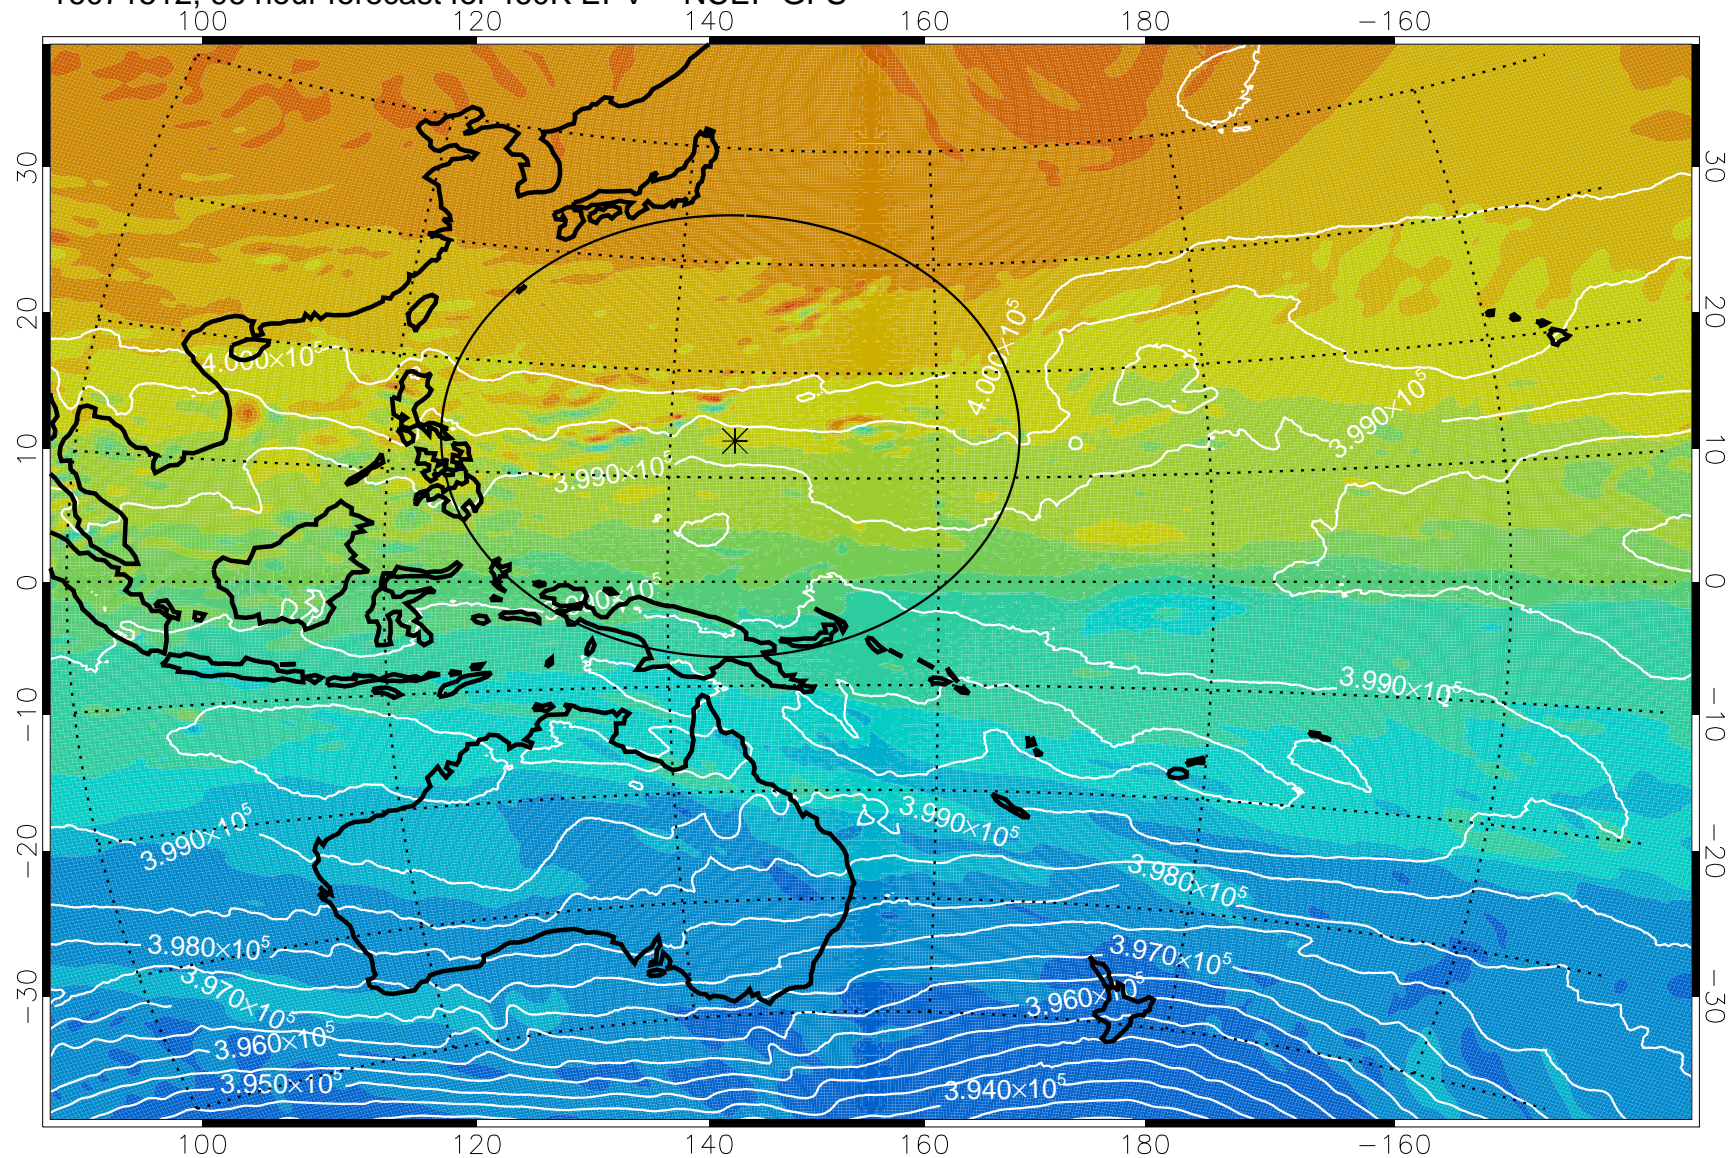

460K Montgomery Streamfunction, white

Range ring of 2304 km

16071412, 72 hour forecast for 460K EPV -- NCEP GFS

460K Montgomery Streamfunction, white

Range ring of 2304 km

16071418, 78 hour forecast for 460K EPV -- NCEP GFS

460K Montgomery Streamfunction, white

Range ring of 2304 km

16071500, 84 hour forecast for 460K EPV -- NCEP GFS

460K Montgomery Streamfunction, white

Range ring of 2304 km

16071506, 90 hour forecast for 460K EPV -- NCEP GFS

460K Montgomery Streamfunction, white

Range ring of 2304 km

16071512, 96 hour forecast for 460K EPV -- NCEP GFS

460K Montgomery Streamfunction, white

Range ring of 2304 km

16071518, 102 hour forecast for 460K EPV -- NCEP GFS

460K Montgomery Streamfunction, white

Range ring of 2304 km

16071600, 108 hour forecast for 460K EPV -- NCEP GFS

460K Montgomery Streamfunction, white

Range ring of 2304 km

16071606, 114 hour forecast for 460K EPV -- NCEP GFS