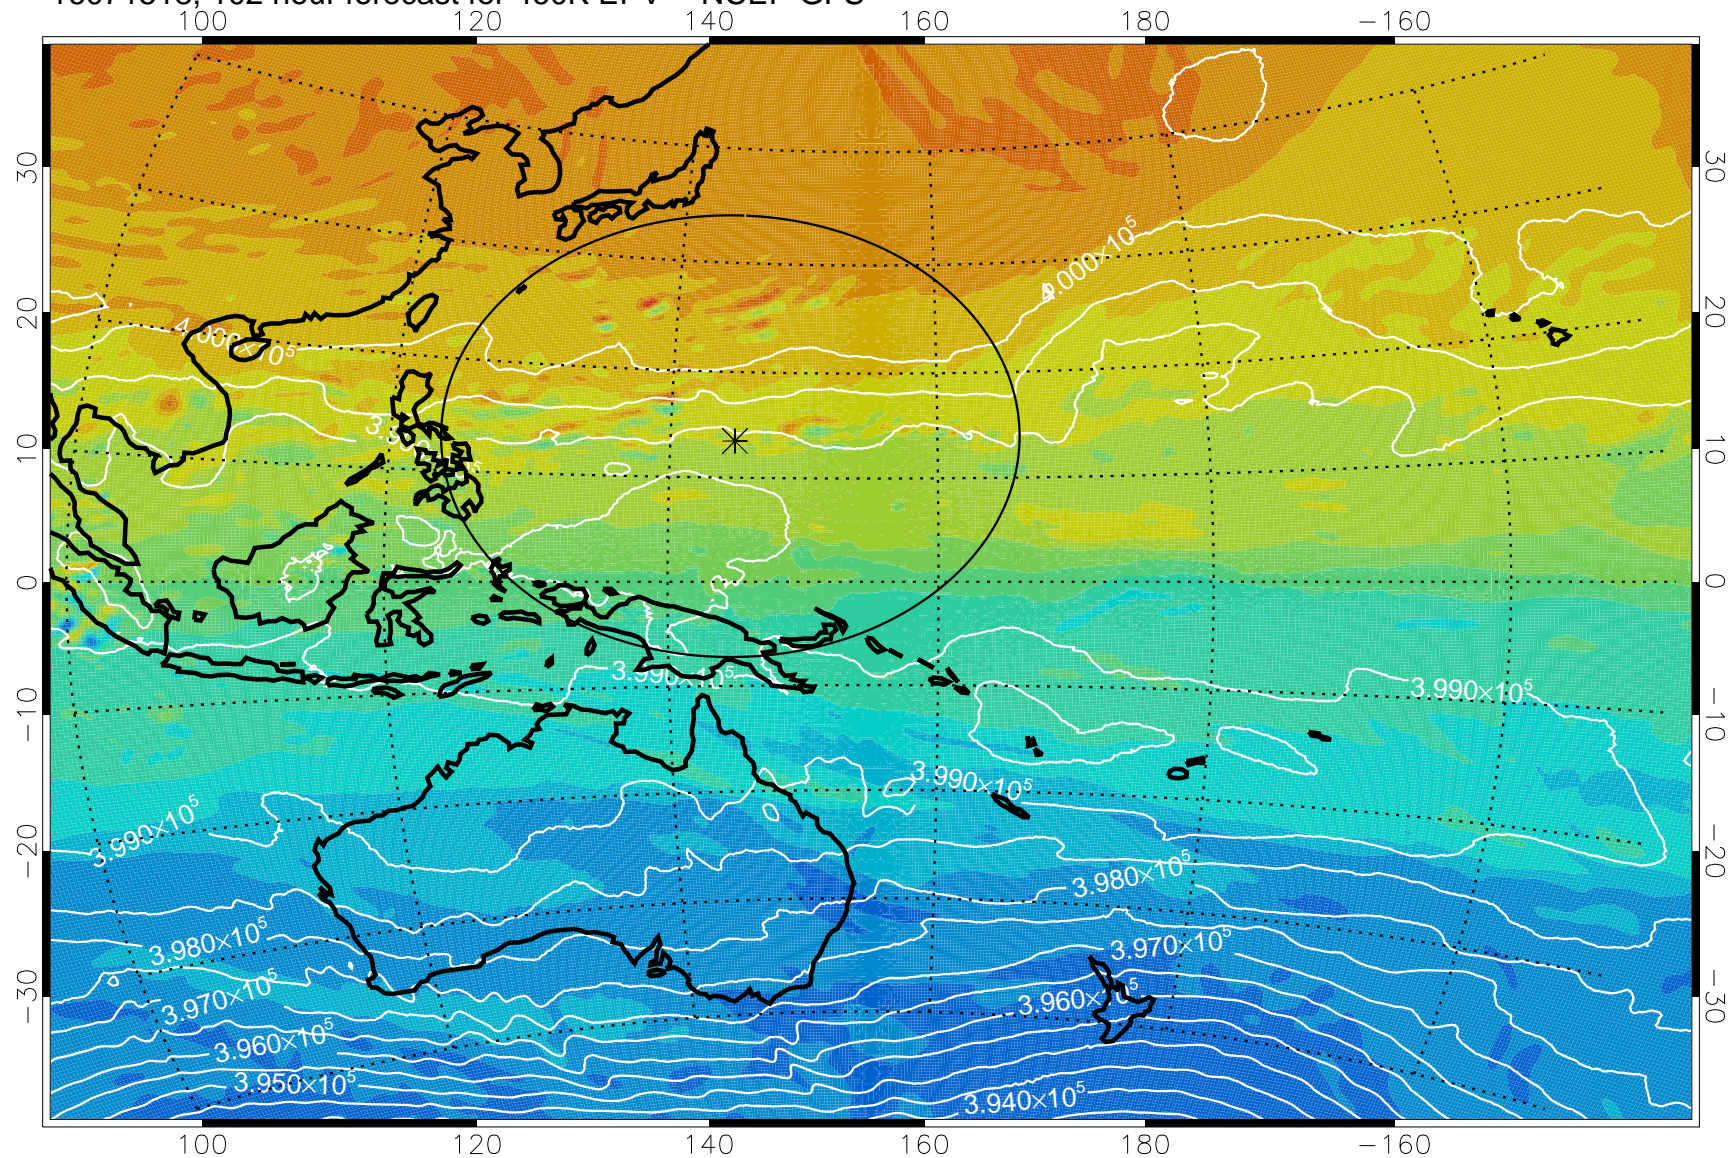

460K Montgomery Streamfunction, white

Range ring of 2304 km

16071500, 84 hour forecast for 460K EPV -- NCEP GFS

460K Montgomery Streamfunction, white

Range ring of 2304 km

16071506, 90 hour forecast for 460K EPV -- NCEP GFS

460K Montgomery Streamfunction, white

Range ring of 2304 km

16071512, 96 hour forecast for 460K EPV -- NCEP GFS

460K Montgomery Streamfunction, white

Range ring of 2304 km

16071518, 102 hour forecast for 460K EPV -- NCEP GFS

460K Montgomery Streamfunction, white

Range ring of 2304 km

16071600, 108 hour forecast for 460K EPV -- NCEP GFS

460K Montgomery Streamfunction, white

Range ring of 2304 km

16071606, 114 hour forecast for 460K EPV -- NCEP GFS

460K Montgomery Streamfunction, white

Range ring of 2304 km

16071612, 120 hour forecast for 460K EPV -- NCEP GFS