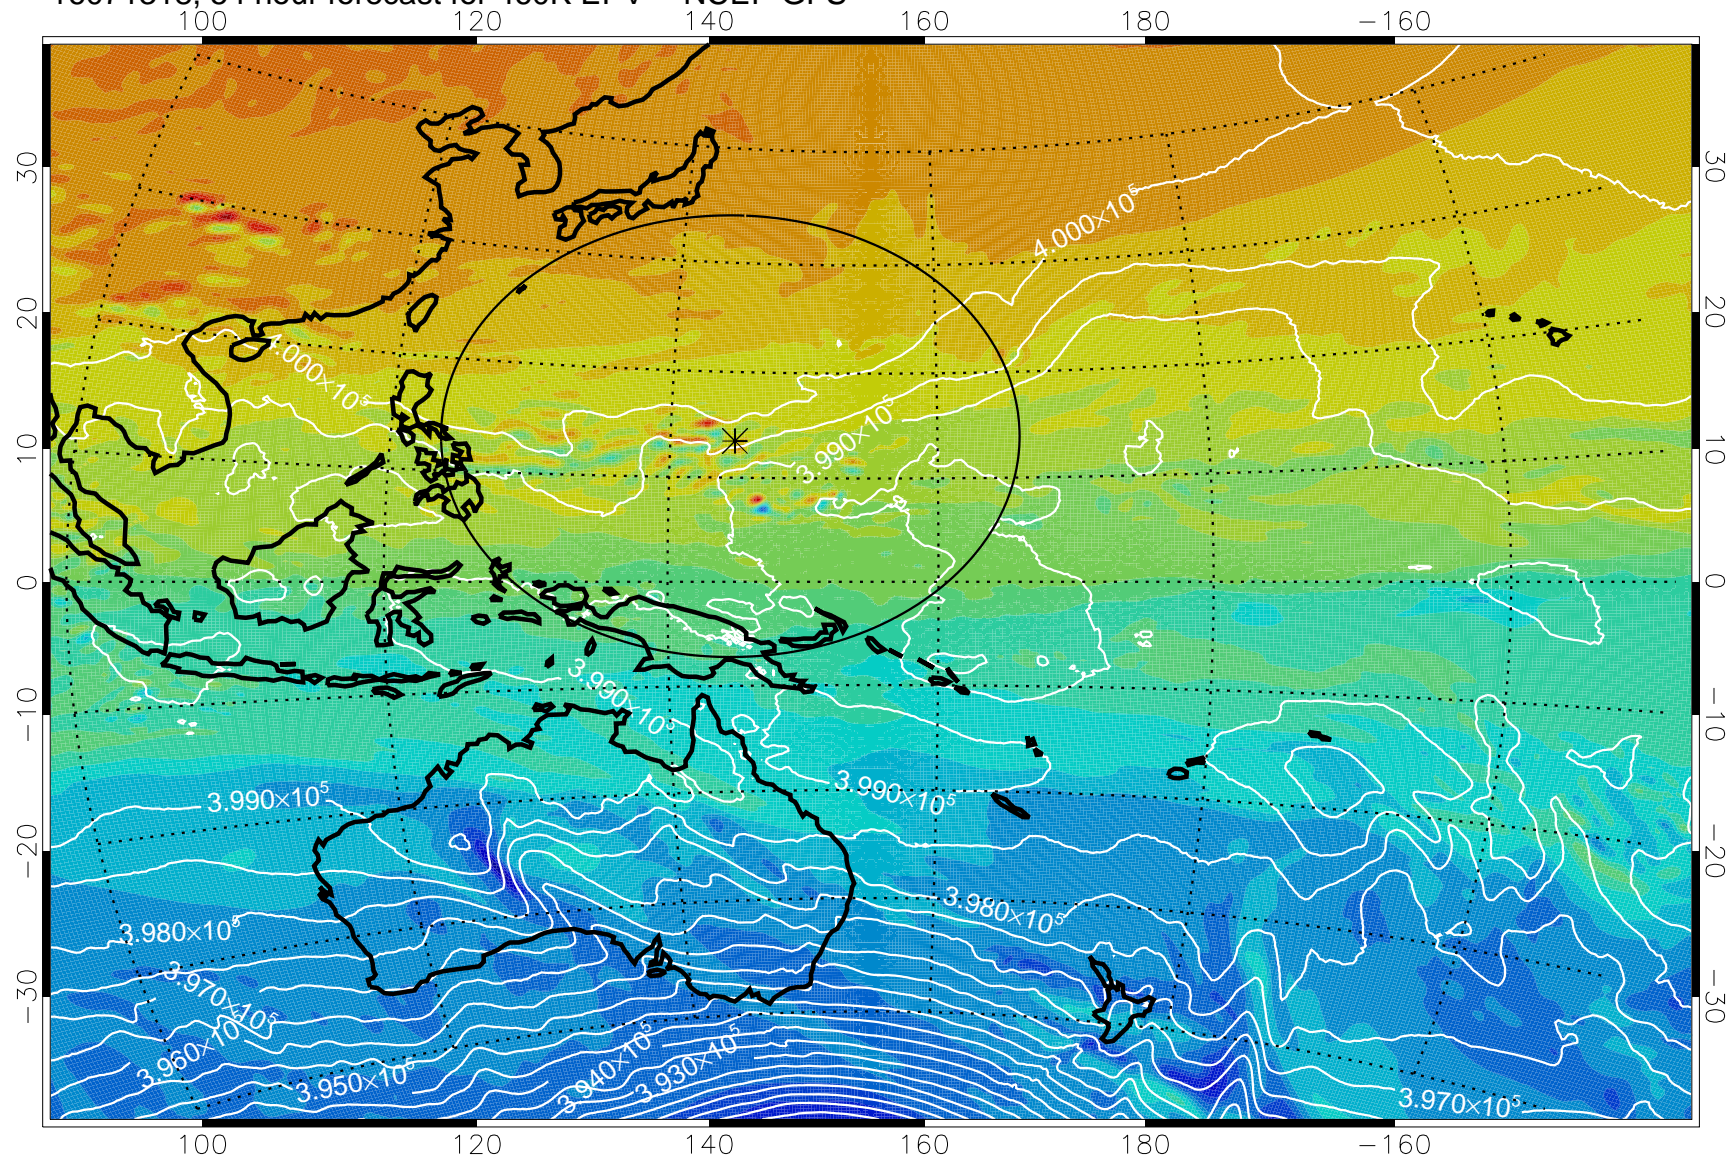

16071218, 30 hour forecast for 460K EPV -- NCEP GFS

460K Montgomery Streamfunction, white

Range ring of 2304 km

16071300, 36 hour forecast for 460K EPV -- NCEP GFS

460K Montgomery Streamfunction, white

Range ring of 2304 km

16071306, 42 hour forecast for 460K EPV -- NCEP GFS

16071312, 48 hour forecast for 460K EPV -- NCEP GFS

460K Montgomery Streamfunction, white

Range ring of 2304 km

16071318, 54 hour forecast for 460K EPV -- NCEP GFS

460K Montgomery Streamfunction, white

Range ring of 2304 km

16071400, 60 hour forecast for 460K EPV -- NCEP GFS

460K Montgomery Streamfunction, white

Range ring of 2304 km

16071406, 66 hour forecast for 460K EPV -- NCEP GFS

460K Montgomery Streamfunction, white

Range ring of 2304 km

16071412, 72 hour forecast for 460K EPV -- NCEP GFS

460K Montgomery Streamfunction, white

Range ring of 2304 km

16071418, 78 hour forecast for 460K EPV -- NCEP GFS