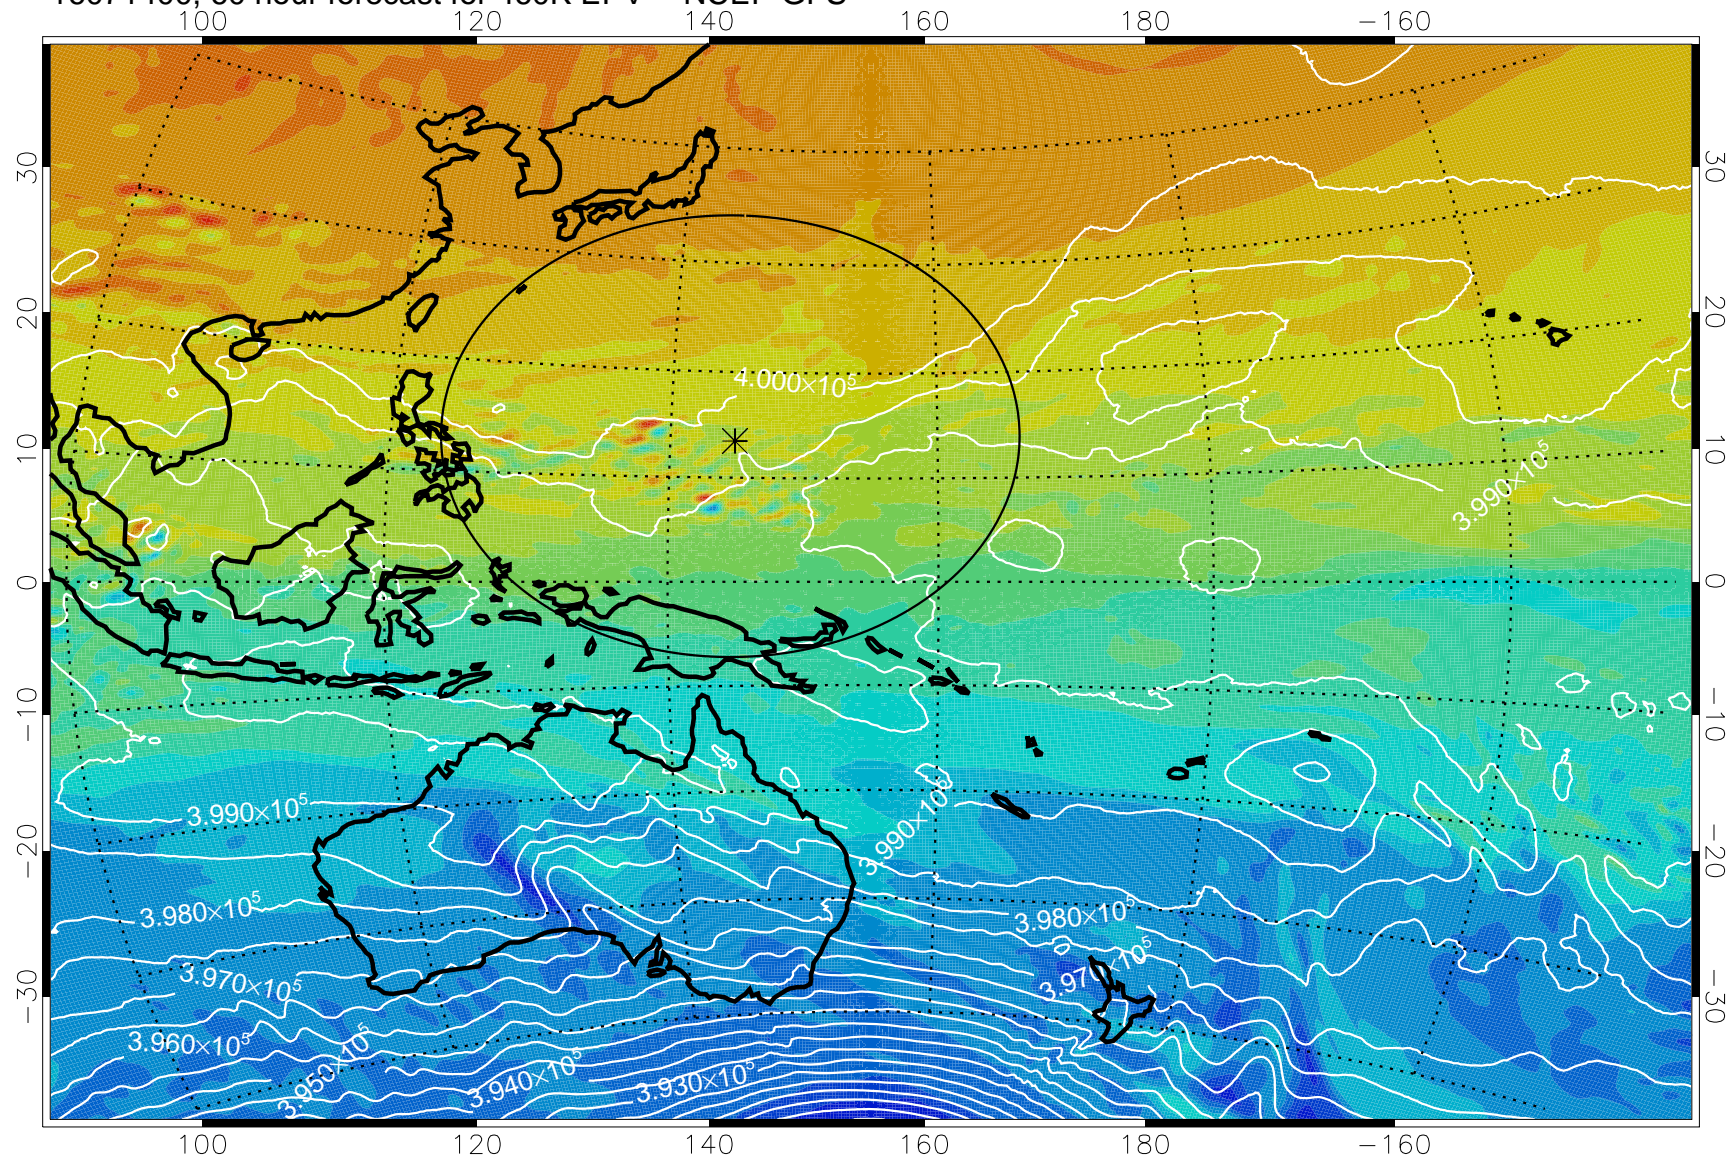

16071218, 30 hour forecast for 460K EPV -- NCEP GFS

460K Montgomery Streamfunction, white

Range ring of 2304 km

16071300, 36 hour forecast for 460K EPV -- NCEP GFS

460K Montgomery Streamfunction, white

Range ring of 2304 km

16071306, 42 hour forecast for 460K EPV -- NCEP GFS

16071312, 48 hour forecast for 460K EPV -- NCEP GFS

460K Montgomery Streamfunction, white

Range ring of 2304 km

16071318, 54 hour forecast for 460K EPV -- NCEP GFS

460K Montgomery Streamfunction, white

Range ring of 2304 km

16071400, 60 hour forecast for 460K EPV -- NCEP GFS

460K Montgomery Streamfunction, white

Range ring of 2304 km

16071406, 66 hour forecast for 460K EPV -- NCEP GFS

460K Montgomery Streamfunction, white

Range ring of 2304 km

16071412, 72 hour forecast for 460K EPV -- NCEP GFS

460K Montgomery Streamfunction, white

Range ring of 2304 km

16071418, 78 hour forecast for 460K EPV -- NCEP GFS