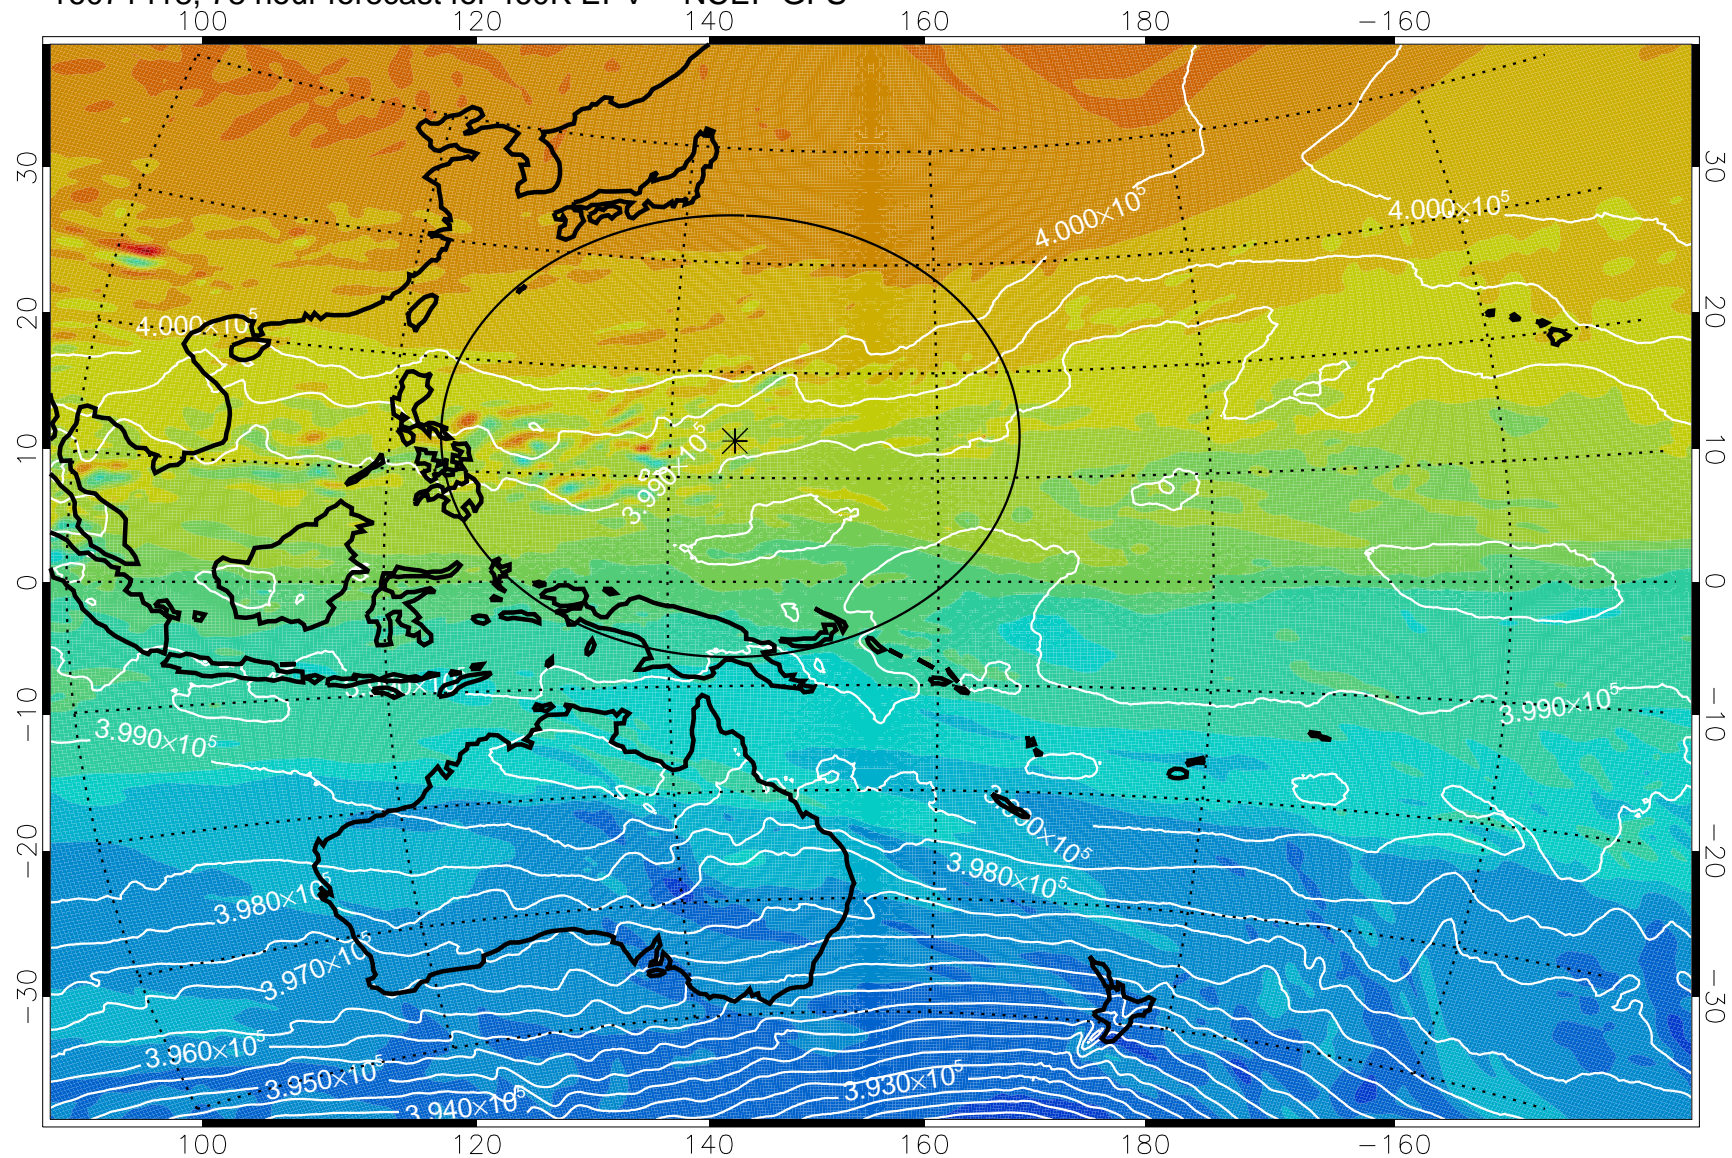

460K Montgomery Streamfunction, white

Range ring of 2304 km

16071400, 60 hour forecast for 460K EPV -- NCEP GFS

460K Montgomery Streamfunction, white

Range ring of 2304 km

16071406, 66 hour forecast for 460K EPV -- NCEP GFS

460K Montgomery Streamfunction, white

Range ring of 2304 km

16071412, 72 hour forecast for 460K EPV -- NCEP GFS

460K Montgomery Streamfunction, white

Range ring of 2304 km

16071418, 78 hour forecast for 460K EPV -- NCEP GFS

460K Montgomery Streamfunction, white

Range ring of 2304 km

16071500, 84 hour forecast for 460K EPV -- NCEP GFS

460K Montgomery Streamfunction, white

Range ring of 2304 km

16071506, 90 hour forecast for 460K EPV -- NCEP GFS

460K Montgomery Streamfunction, white

Range ring of 2304 km

16071512, 96 hour forecast for 460K EPV -- NCEP GFS

460K Montgomery Streamfunction, white

Range ring of 2304 km

16071518, 102 hour forecast for 460K EPV -- NCEP GFS