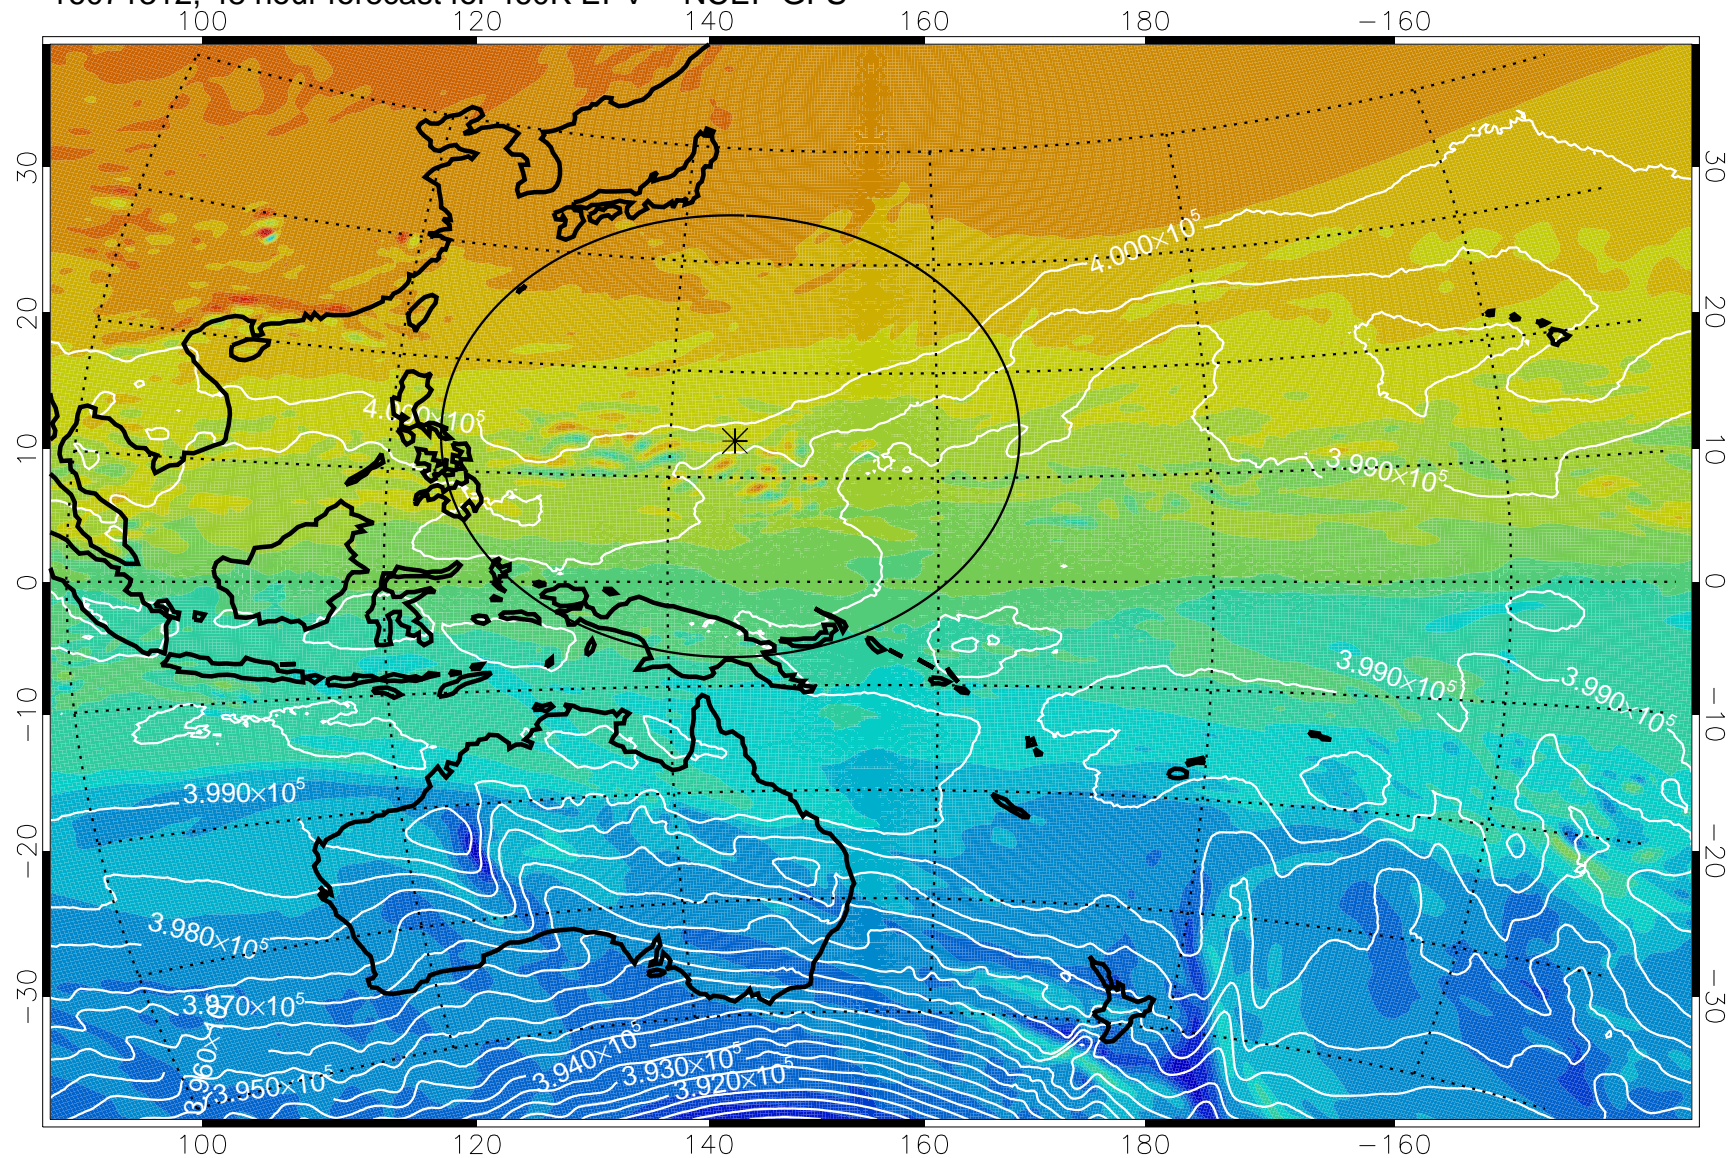

16071218, 30 hour forecast for 460K EPV -- NCEP GFS

460K Montgomery Streamfunction, white

Range ring of 2304 km

16071300, 36 hour forecast for 460K EPV -- NCEP GFS

460K Montgomery Streamfunction, white

Range ring of 2304 km

16071306, 42 hour forecast for 460K EPV -- NCEP GFS

16071312, 48 hour forecast for 460K EPV -- NCEP GFS

460K Montgomery Streamfunction, white

Range ring of 2304 km

16071318, 54 hour forecast for 460K EPV -- NCEP GFS

460K Montgomery Streamfunction, white

Range ring of 2304 km

16071400, 60 hour forecast for 460K EPV -- NCEP GFS

460K Montgomery Streamfunction, white

Range ring of 2304 km

16071406, 66 hour forecast for 460K EPV -- NCEP GFS

460K Montgomery Streamfunction, white

Range ring of 2304 km

16071412, 72 hour forecast for 460K EPV -- NCEP GFS

460K Montgomery Streamfunction, white

Range ring of 2304 km

16071418, 78 hour forecast for 460K EPV -- NCEP GFS