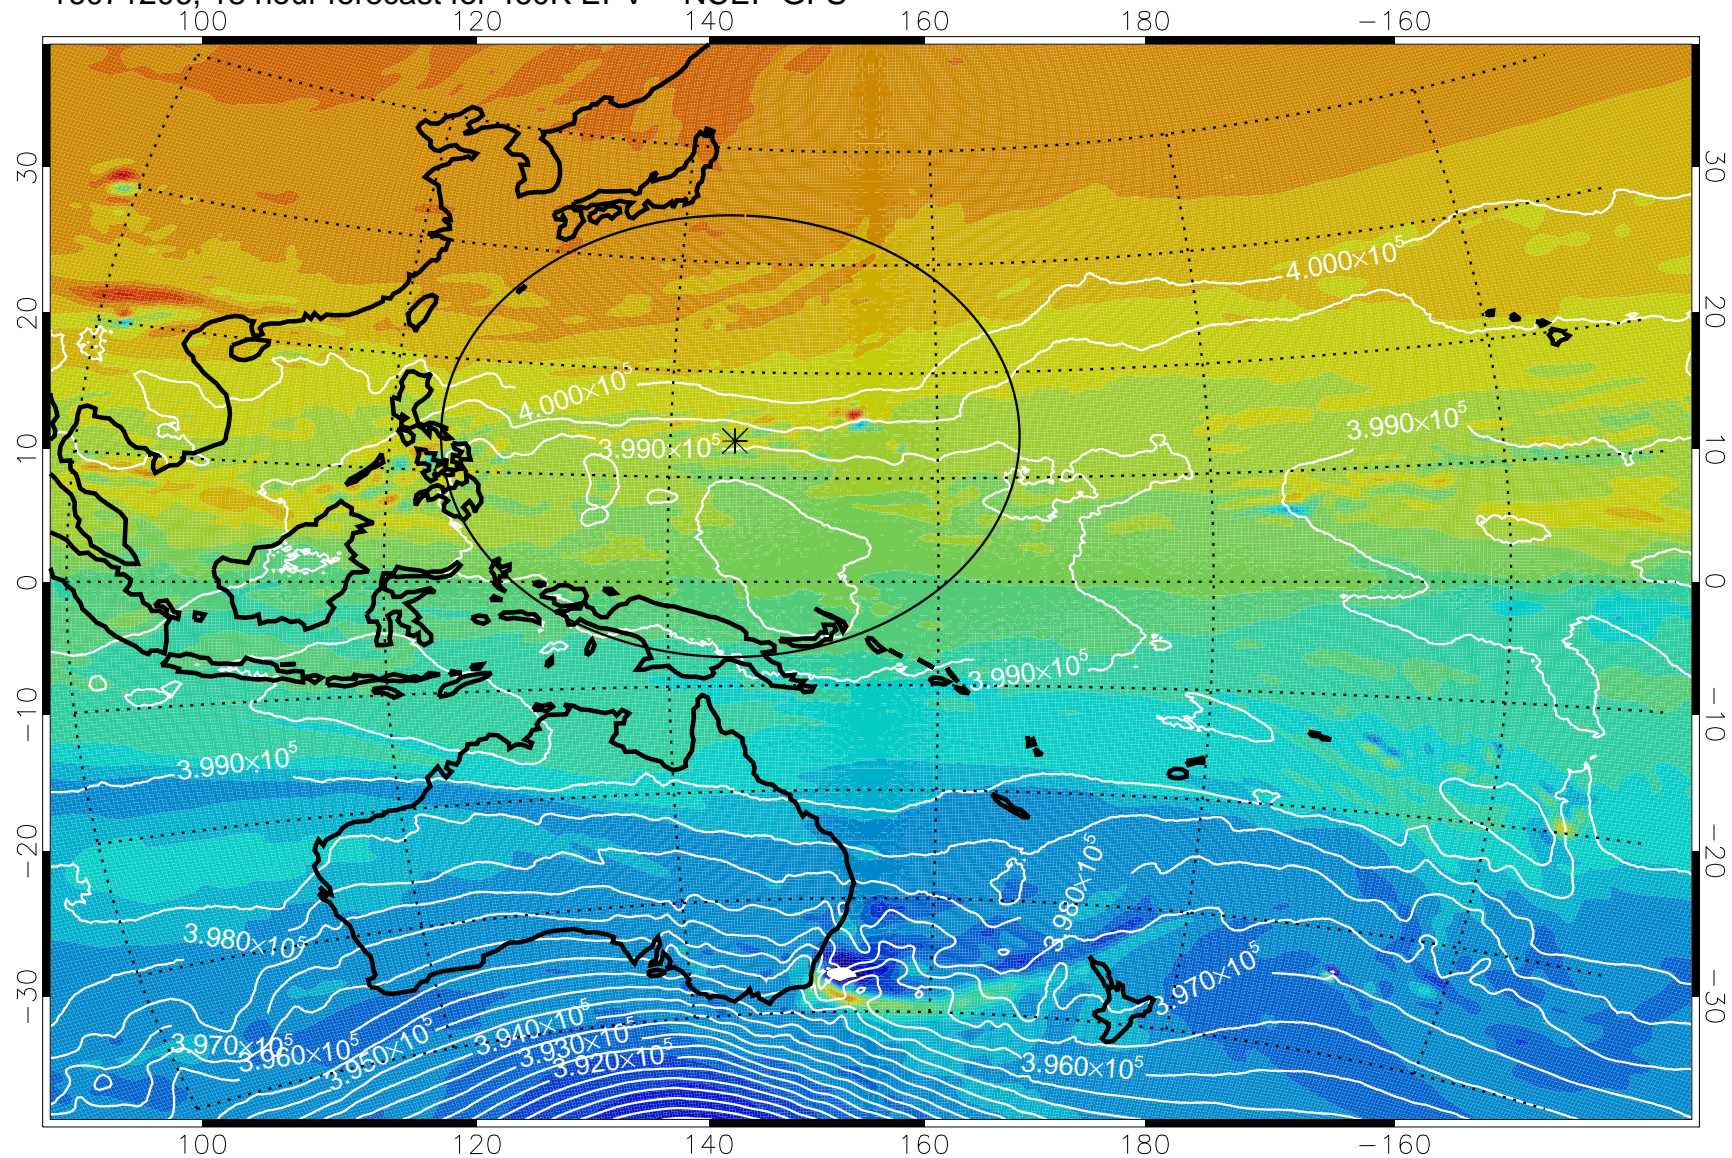

16071118, 6 hour forecast for 460K EPV -- NCEP GFS

460K Montgomery Streamfunction, white

Range ring of 2304 km

16071200, 12 hour forecast for 460K EPV -- NCEP GFS

460K Montgomery Streamfunction, white

Range ring of 2304 km

16071206, 18 hour forecast for 460K EPV -- NCEP GFS

460K Montgomery Streamfunction, white

Range ring of 2304 km

16071212, 24 hour forecast for 460K EPV -- NCEP GFS

460K Montgomery Streamfunction, white

Range ring of 2304 km

16071218, 30 hour forecast for 460K EPV -- NCEP GFS

460K Montgomery Streamfunction, white

Range ring of 2304 km

16071300, 36 hour forecast for 460K EPV -- NCEP GFS

460K Montgomery Streamfunction, white

Range ring of 2304 km

16071306, 42 hour forecast for 460K EPV -- NCEP GFS

16071312, 48 hour forecast for 460K EPV -- NCEP GFS

460K Montgomery Streamfunction, white

Range ring of 2304 km

16071318, 54 hour forecast for 460K EPV -- NCEP GFS