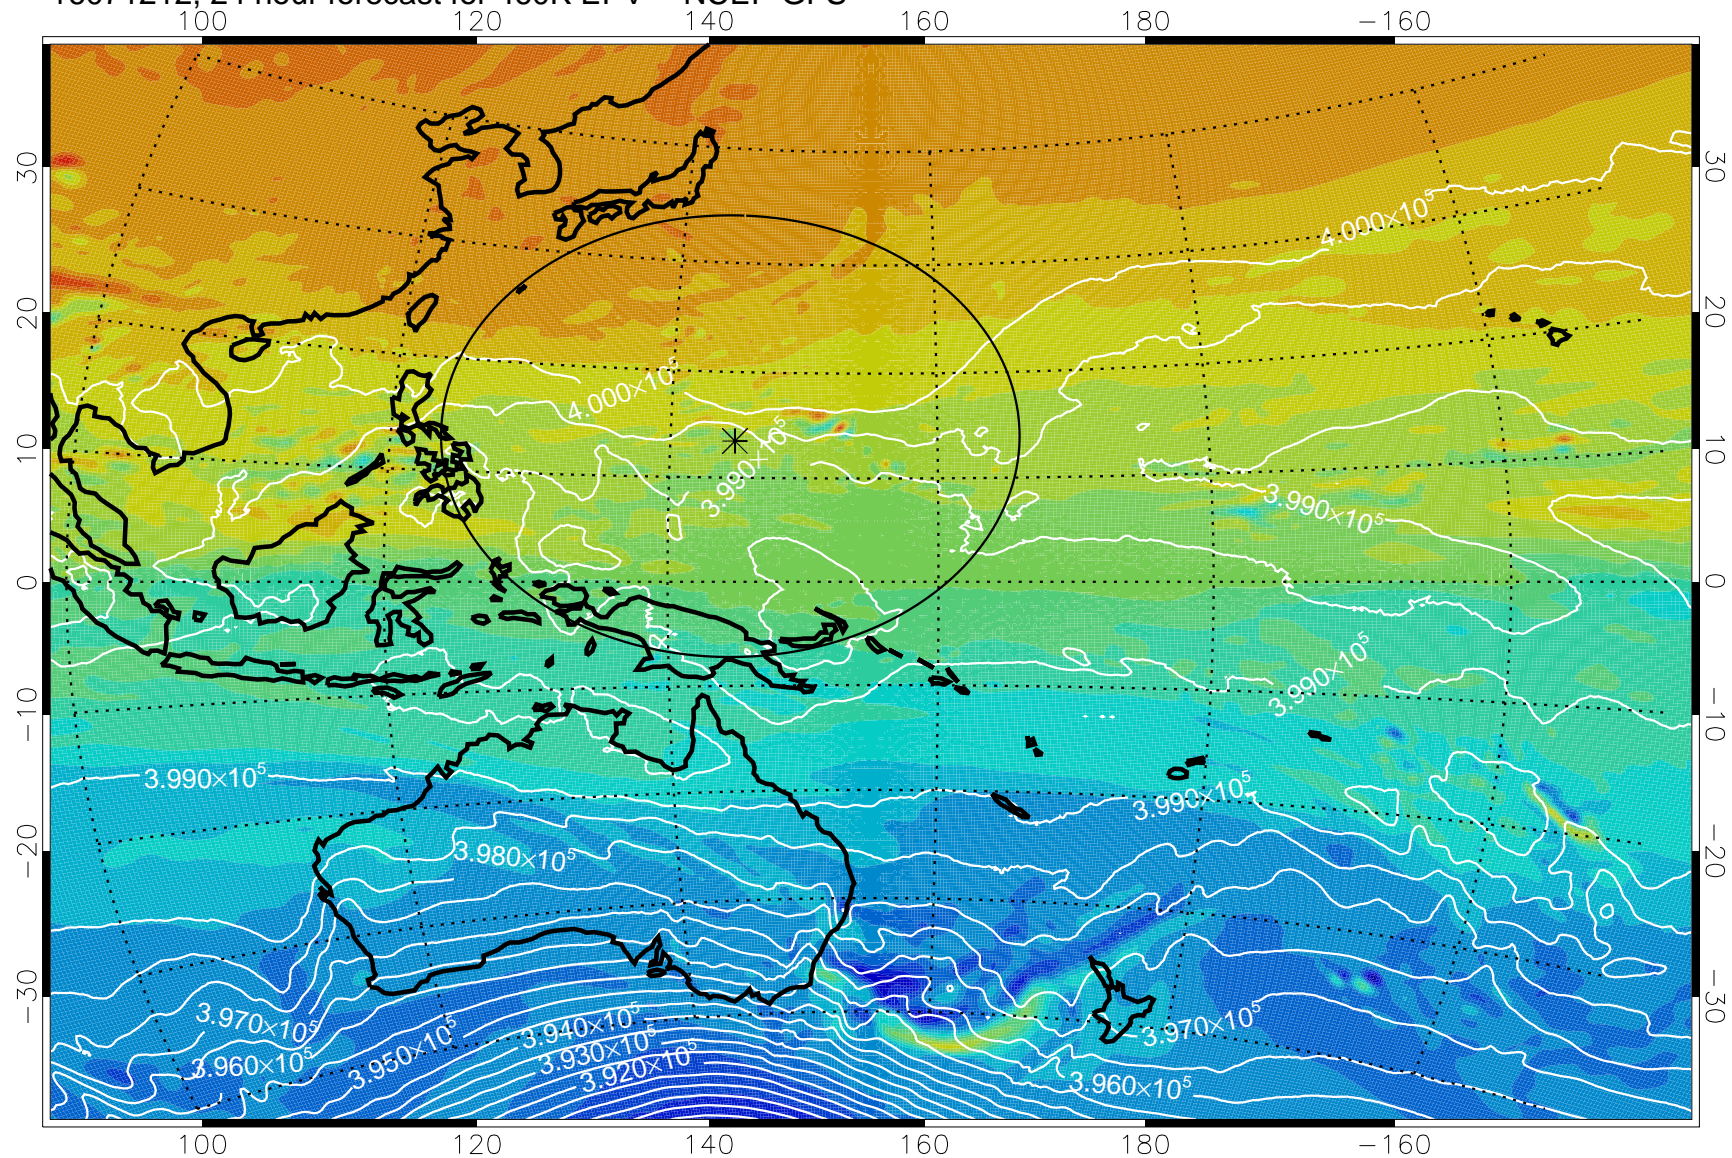

16071206, 18 hour forecast for 460K EPV -- NCEP GFS

460K Montgomery Streamfunction, white

Range ring of 2304 km

16071212, 24 hour forecast for 460K EPV -- NCEP GFS

460K Montgomery Streamfunction, white

Range ring of 2304 km

16071218, 30 hour forecast for 460K EPV -- NCEP GFS

460K Montgomery Streamfunction, white

Range ring of 2304 km

16071300, 36 hour forecast for 460K EPV -- NCEP GFS

460K Montgomery Streamfunction, white

Range ring of 2304 km

16071306, 42 hour forecast for 460K EPV -- NCEP GFS

16071312, 48 hour forecast for 460K EPV -- NCEP GFS

460K Montgomery Streamfunction, white

Range ring of 2304 km

16071318, 54 hour forecast for 460K EPV -- NCEP GFS

460K Montgomery Streamfunction, white

Range ring of 2304 km

16071400, 60 hour forecast for 460K EPV -- NCEP GFS

460K Montgomery Streamfunction, white

Range ring of 2304 km

16071406, 66 hour forecast for 460K EPV -- NCEP GFS