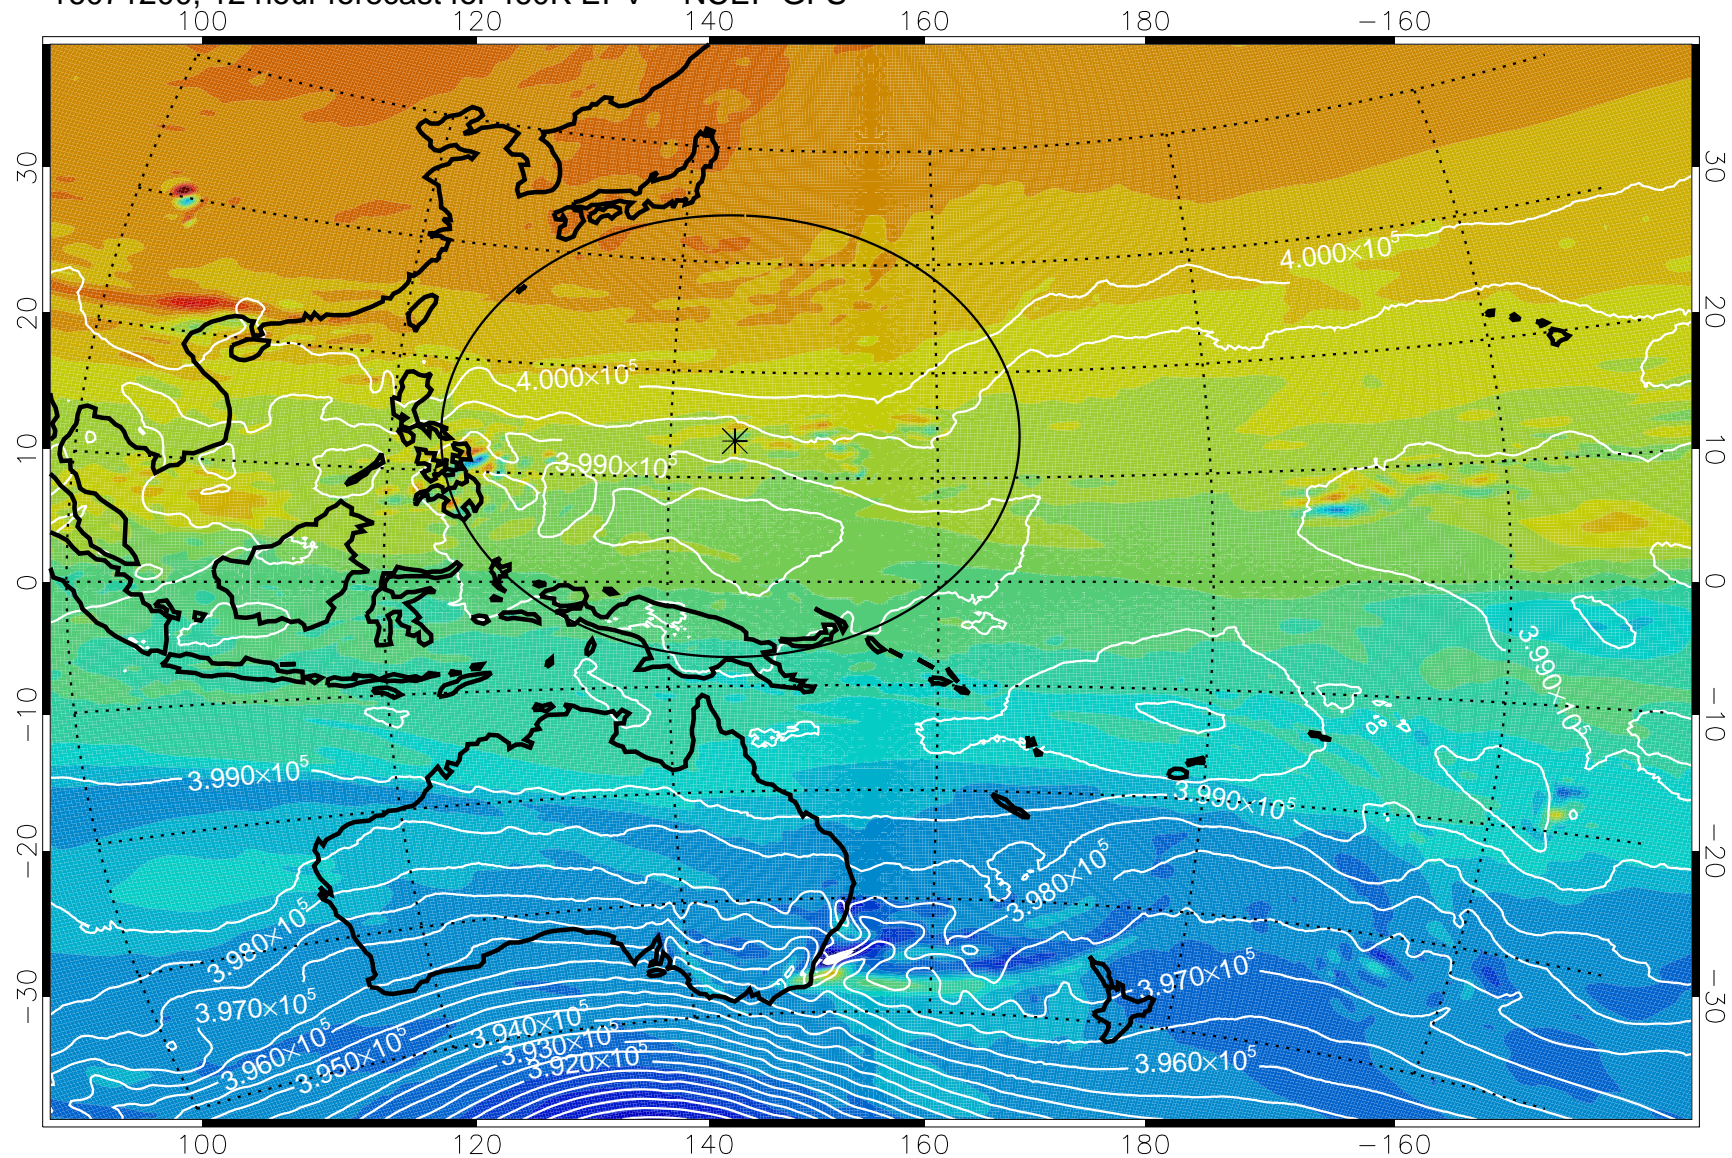

16071118, 6 hour forecast for 460K EPV -- NCEP GFS

460K Montgomery Streamfunction, white

Range ring of 2304 km

16071200, 12 hour forecast for 460K EPV -- NCEP GFS

460K Montgomery Streamfunction, white

Range ring of 2304 km

16071206, 18 hour forecast for 460K EPV -- NCEP GFS

460K Montgomery Streamfunction, white

Range ring of 2304 km

16071212, 24 hour forecast for 460K EPV -- NCEP GFS

460K Montgomery Streamfunction, white

Range ring of 2304 km

16071218, 30 hour forecast for 460K EPV -- NCEP GFS

460K Montgomery Streamfunction, white

Range ring of 2304 km

16071300, 36 hour forecast for 460K EPV -- NCEP GFS

460K Montgomery Streamfunction, white

Range ring of 2304 km

16071306, 42 hour forecast for 460K EPV -- NCEP GFS

16071312, 48 hour forecast for 460K EPV -- NCEP GFS

460K Montgomery Streamfunction, white

Range ring of 2304 km

16071318, 54 hour forecast for 460K EPV -- NCEP GFS