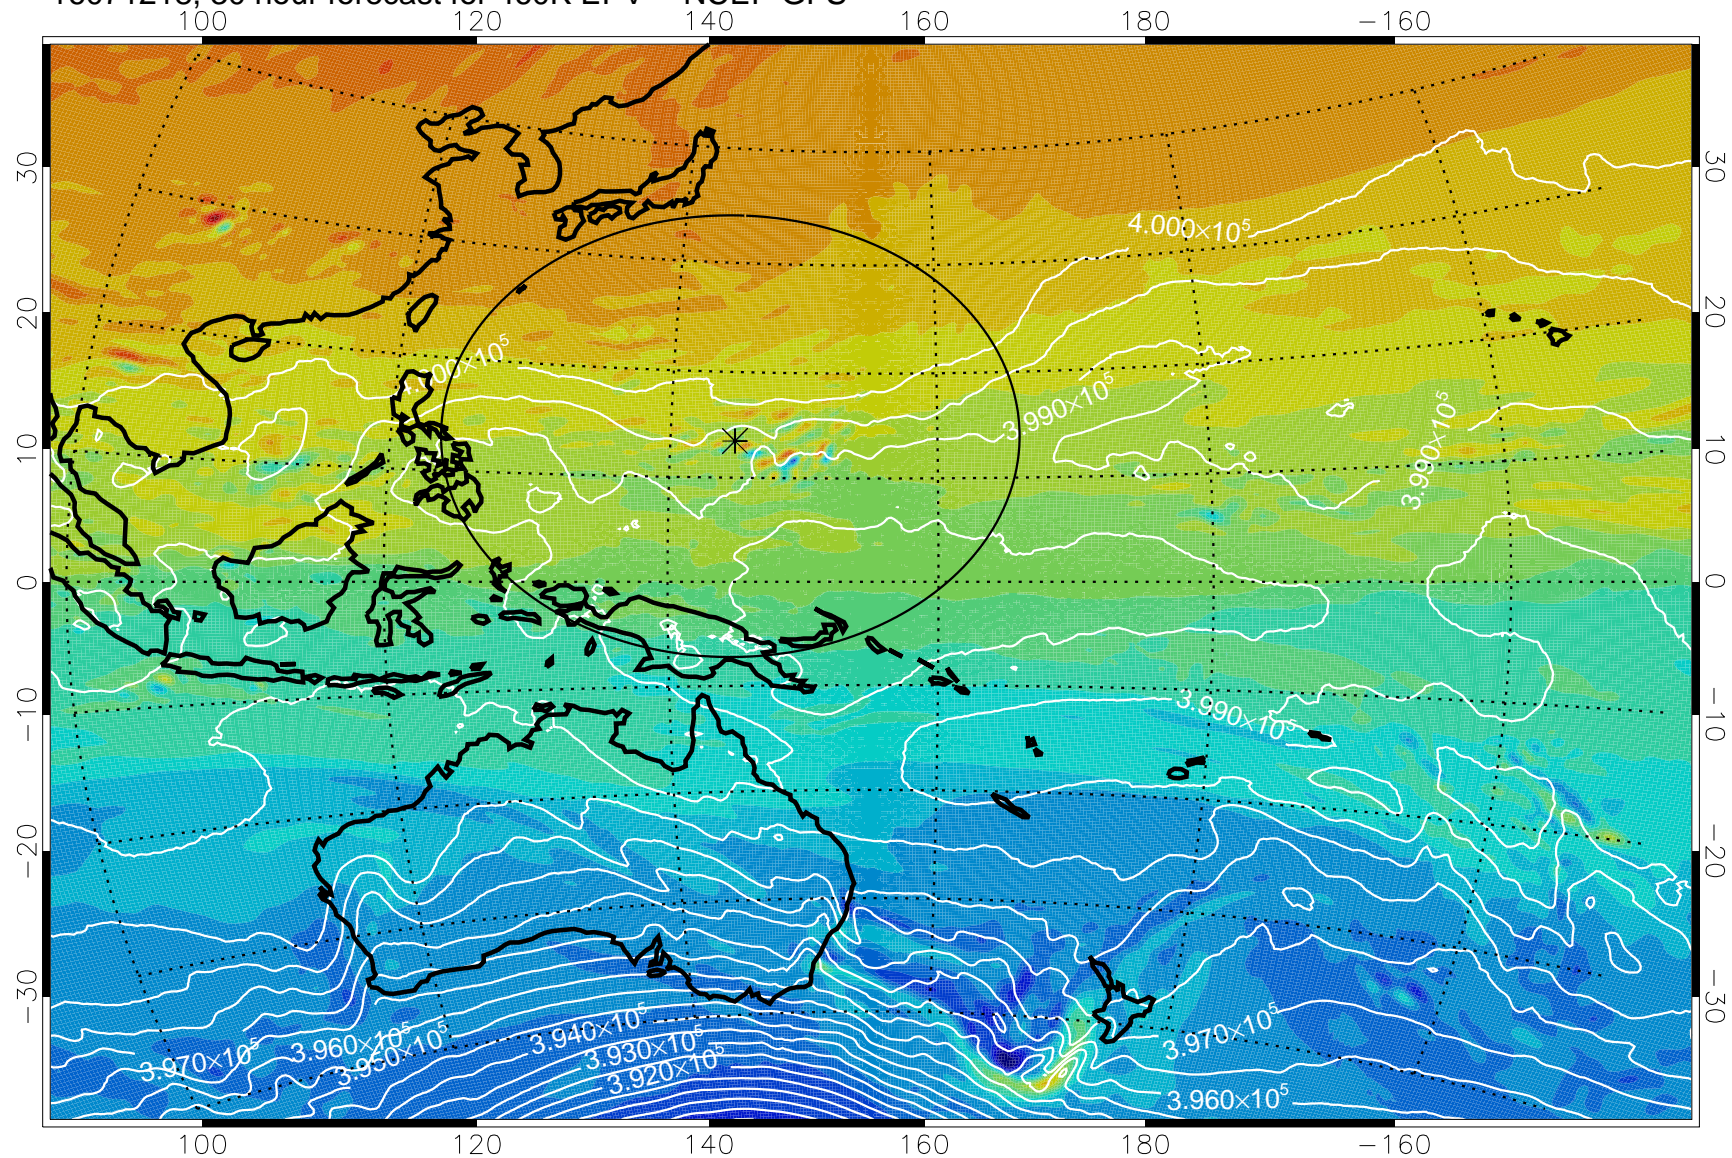

16071206, 18 hour forecast for 460K EPV -- NCEP GFS

460K Montgomery Streamfunction, white

Range ring of 2304 km

16071212, 24 hour forecast for 460K EPV -- NCEP GFS

460K Montgomery Streamfunction, white

Range ring of 2304 km

16071218, 30 hour forecast for 460K EPV -- NCEP GFS

460K Montgomery Streamfunction, white

Range ring of 2304 km

16071300, 36 hour forecast for 460K EPV -- NCEP GFS

460K Montgomery Streamfunction, white

Range ring of 2304 km

16071306, 42 hour forecast for 460K EPV -- NCEP GFS

16071312, 48 hour forecast for 460K EPV -- NCEP GFS

460K Montgomery Streamfunction, white

Range ring of 2304 km

16071318, 54 hour forecast for 460K EPV -- NCEP GFS

460K Montgomery Streamfunction, white

Range ring of 2304 km

16071400, 60 hour forecast for 460K EPV -- NCEP GFS

460K Montgomery Streamfunction, white

Range ring of 2304 km

16071406, 66 hour forecast for 460K EPV -- NCEP GFS