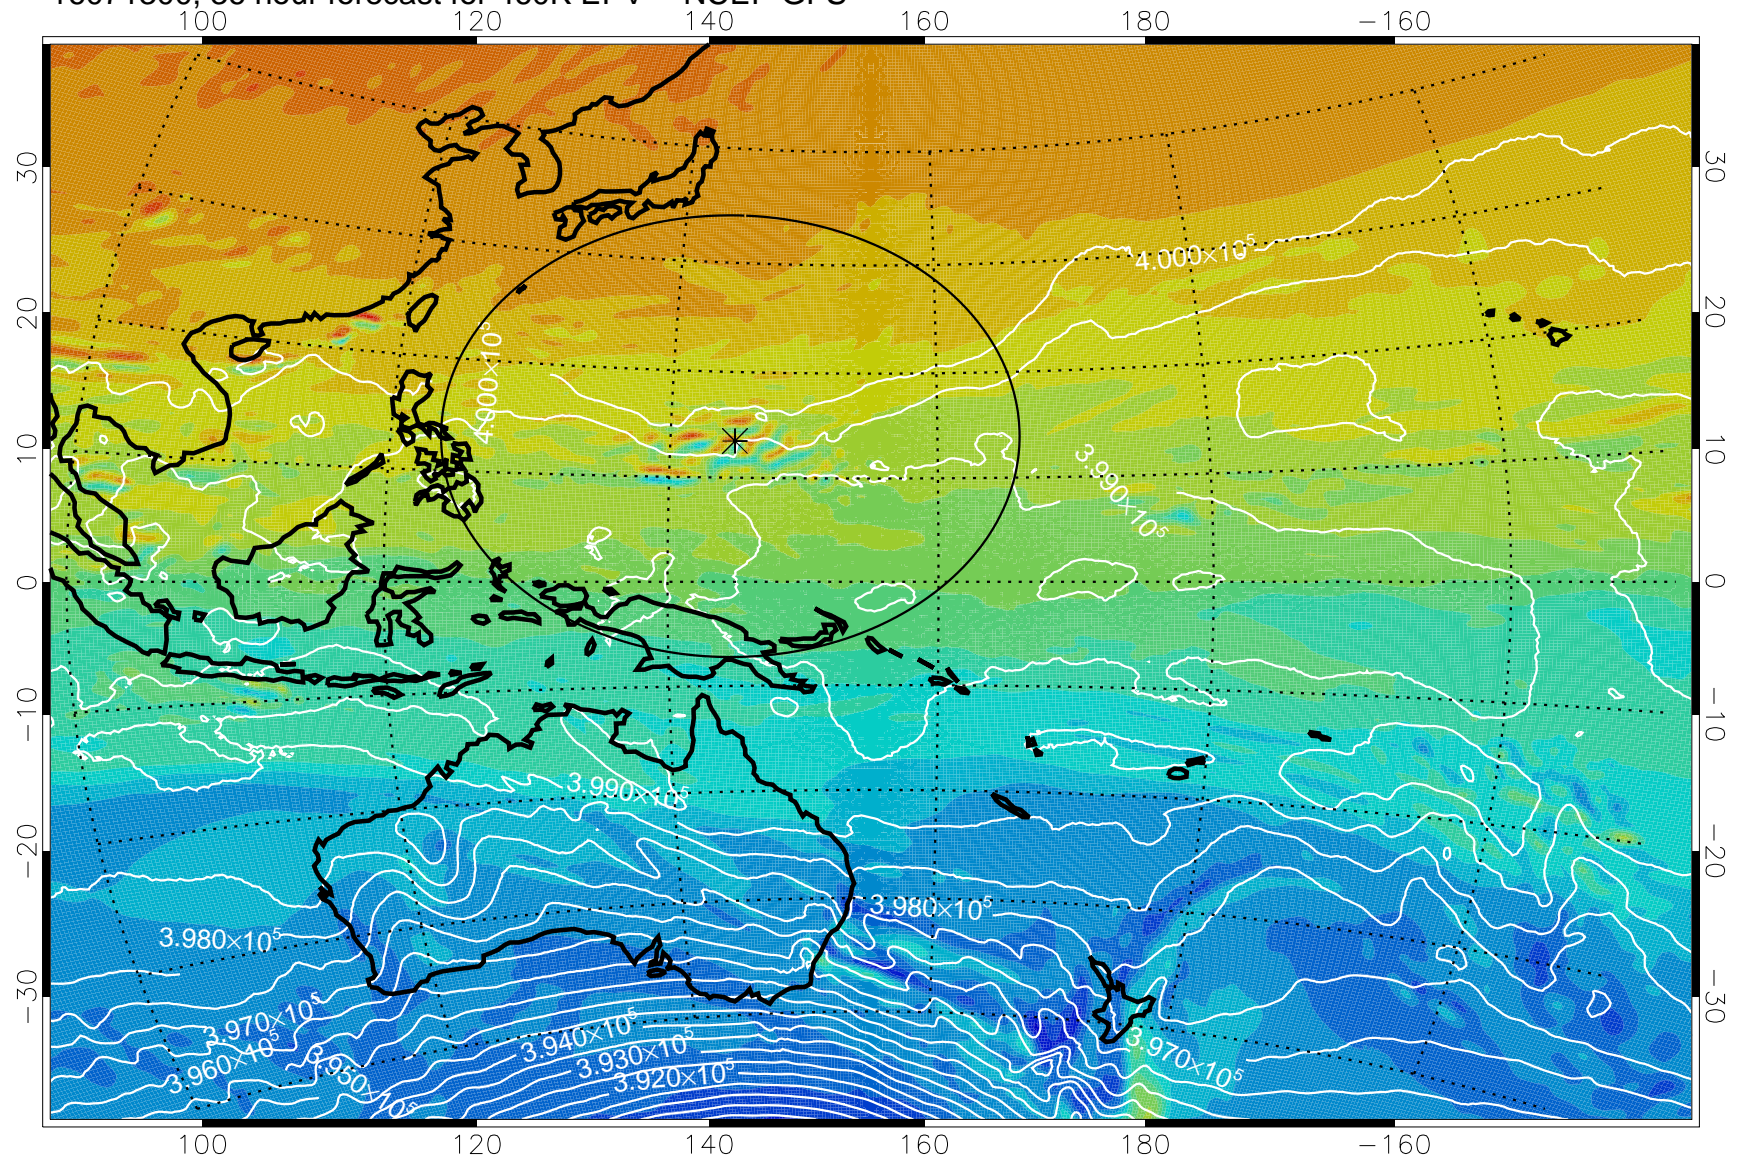

16071206, 18 hour forecast for 460K EPV -- NCEP GFS

460K Montgomery Streamfunction, white

Range ring of 2304 km

16071212, 24 hour forecast for 460K EPV -- NCEP GFS

460K Montgomery Streamfunction, white

Range ring of 2304 km

16071218, 30 hour forecast for 460K EPV -- NCEP GFS

460K Montgomery Streamfunction, white

Range ring of 2304 km

16071300, 36 hour forecast for 460K EPV -- NCEP GFS

460K Montgomery Streamfunction, white

Range ring of 2304 km

16071306, 42 hour forecast for 460K EPV -- NCEP GFS

16071312, 48 hour forecast for 460K EPV -- NCEP GFS

460K Montgomery Streamfunction, white

Range ring of 2304 km

16071318, 54 hour forecast for 460K EPV -- NCEP GFS

460K Montgomery Streamfunction, white

Range ring of 2304 km

16071400, 60 hour forecast for 460K EPV -- NCEP GFS

460K Montgomery Streamfunction, white

Range ring of 2304 km

16071406, 66 hour forecast for 460K EPV -- NCEP GFS