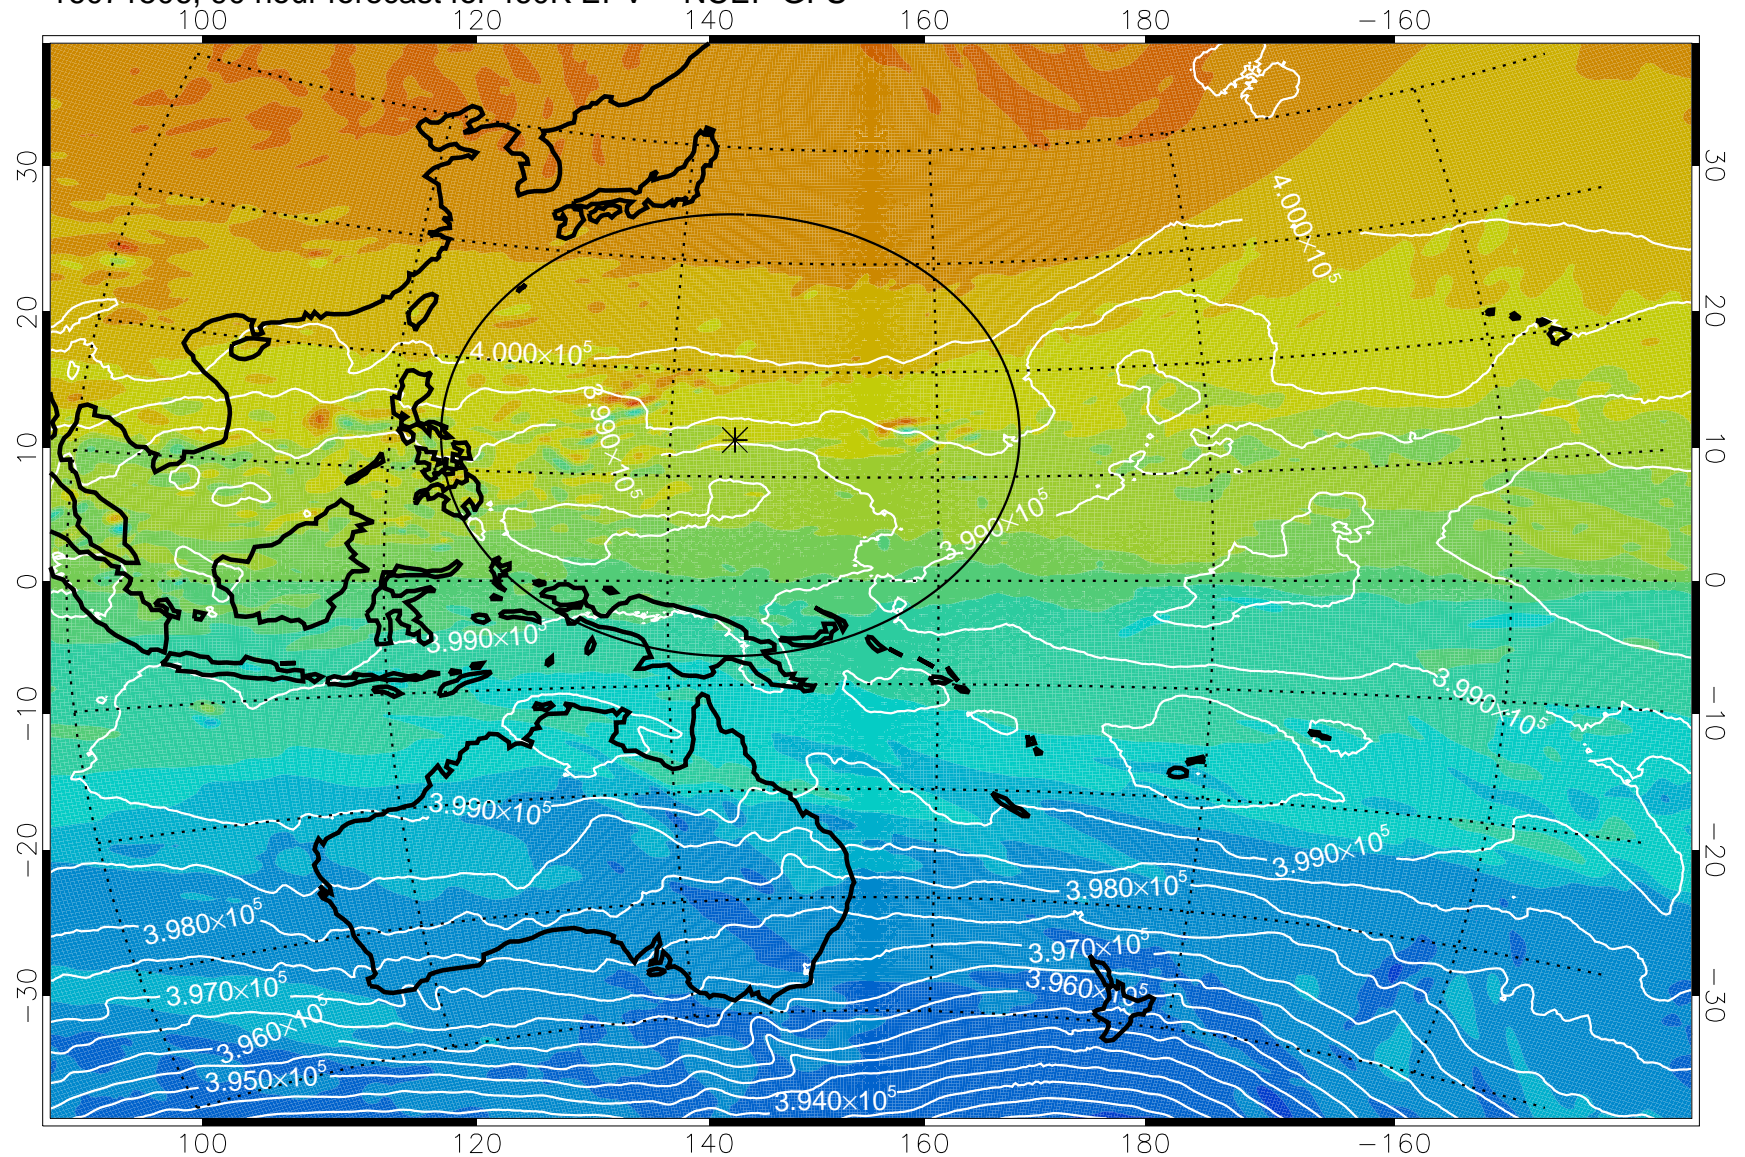

460K Montgomery Streamfunction, white

Range ring of 2304 km

16071412, 72 hour forecast for 460K EPV -- NCEP GFS

460K Montgomery Streamfunction, white

Range ring of 2304 km

16071418, 78 hour forecast for 460K EPV -- NCEP GFS

460K Montgomery Streamfunction, white

Range ring of 2304 km

16071500, 84 hour forecast for 460K EPV -- NCEP GFS

460K Montgomery Streamfunction, white

Range ring of 2304 km

16071506, 90 hour forecast for 460K EPV -- NCEP GFS

460K Montgomery Streamfunction, white

Range ring of 2304 km

16071512, 96 hour forecast for 460K EPV -- NCEP GFS

460K Montgomery Streamfunction, white

Range ring of 2304 km

16071518, 102 hour forecast for 460K EPV -- NCEP GFS

460K Montgomery Streamfunction, white

Range ring of 2304 km

16071600, 108 hour forecast for 460K EPV -- NCEP GFS

460K Montgomery Streamfunction, white

Range ring of 2304 km

16071606, 114 hour forecast for 460K EPV -- NCEP GFS