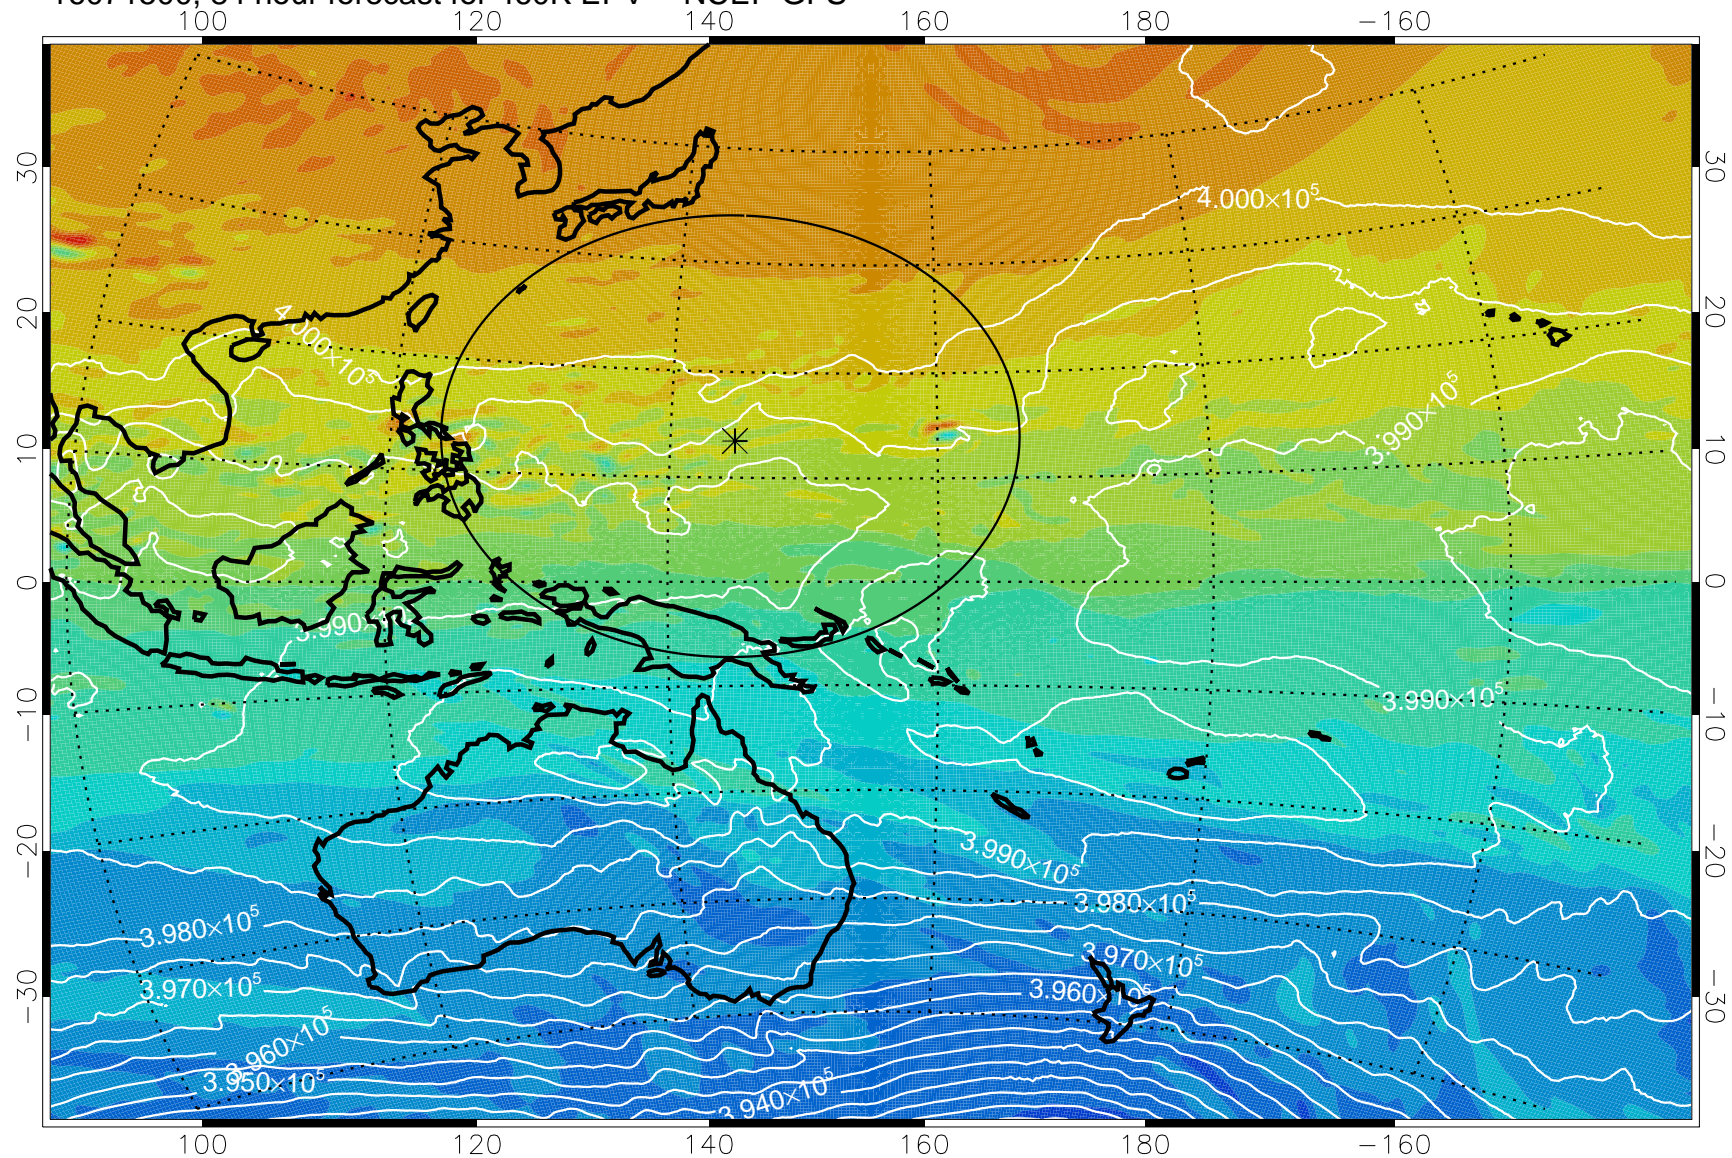

460K Montgomery Streamfunction, white

Range ring of 2304 km

16071400, 60 hour forecast for 460K EPV -- NCEP GFS

460K Montgomery Streamfunction, white

Range ring of 2304 km

16071406, 66 hour forecast for 460K EPV -- NCEP GFS

460K Montgomery Streamfunction, white

Range ring of 2304 km

16071412, 72 hour forecast for 460K EPV -- NCEP GFS

460K Montgomery Streamfunction, white

Range ring of 2304 km

16071418, 78 hour forecast for 460K EPV -- NCEP GFS

460K Montgomery Streamfunction, white

Range ring of 2304 km

16071500, 84 hour forecast for 460K EPV -- NCEP GFS

460K Montgomery Streamfunction, white

Range ring of 2304 km

16071506, 90 hour forecast for 460K EPV -- NCEP GFS

460K Montgomery Streamfunction, white

Range ring of 2304 km

16071512, 96 hour forecast for 460K EPV -- NCEP GFS

460K Montgomery Streamfunction, white

Range ring of 2304 km

16071518, 102 hour forecast for 460K EPV -- NCEP GFS