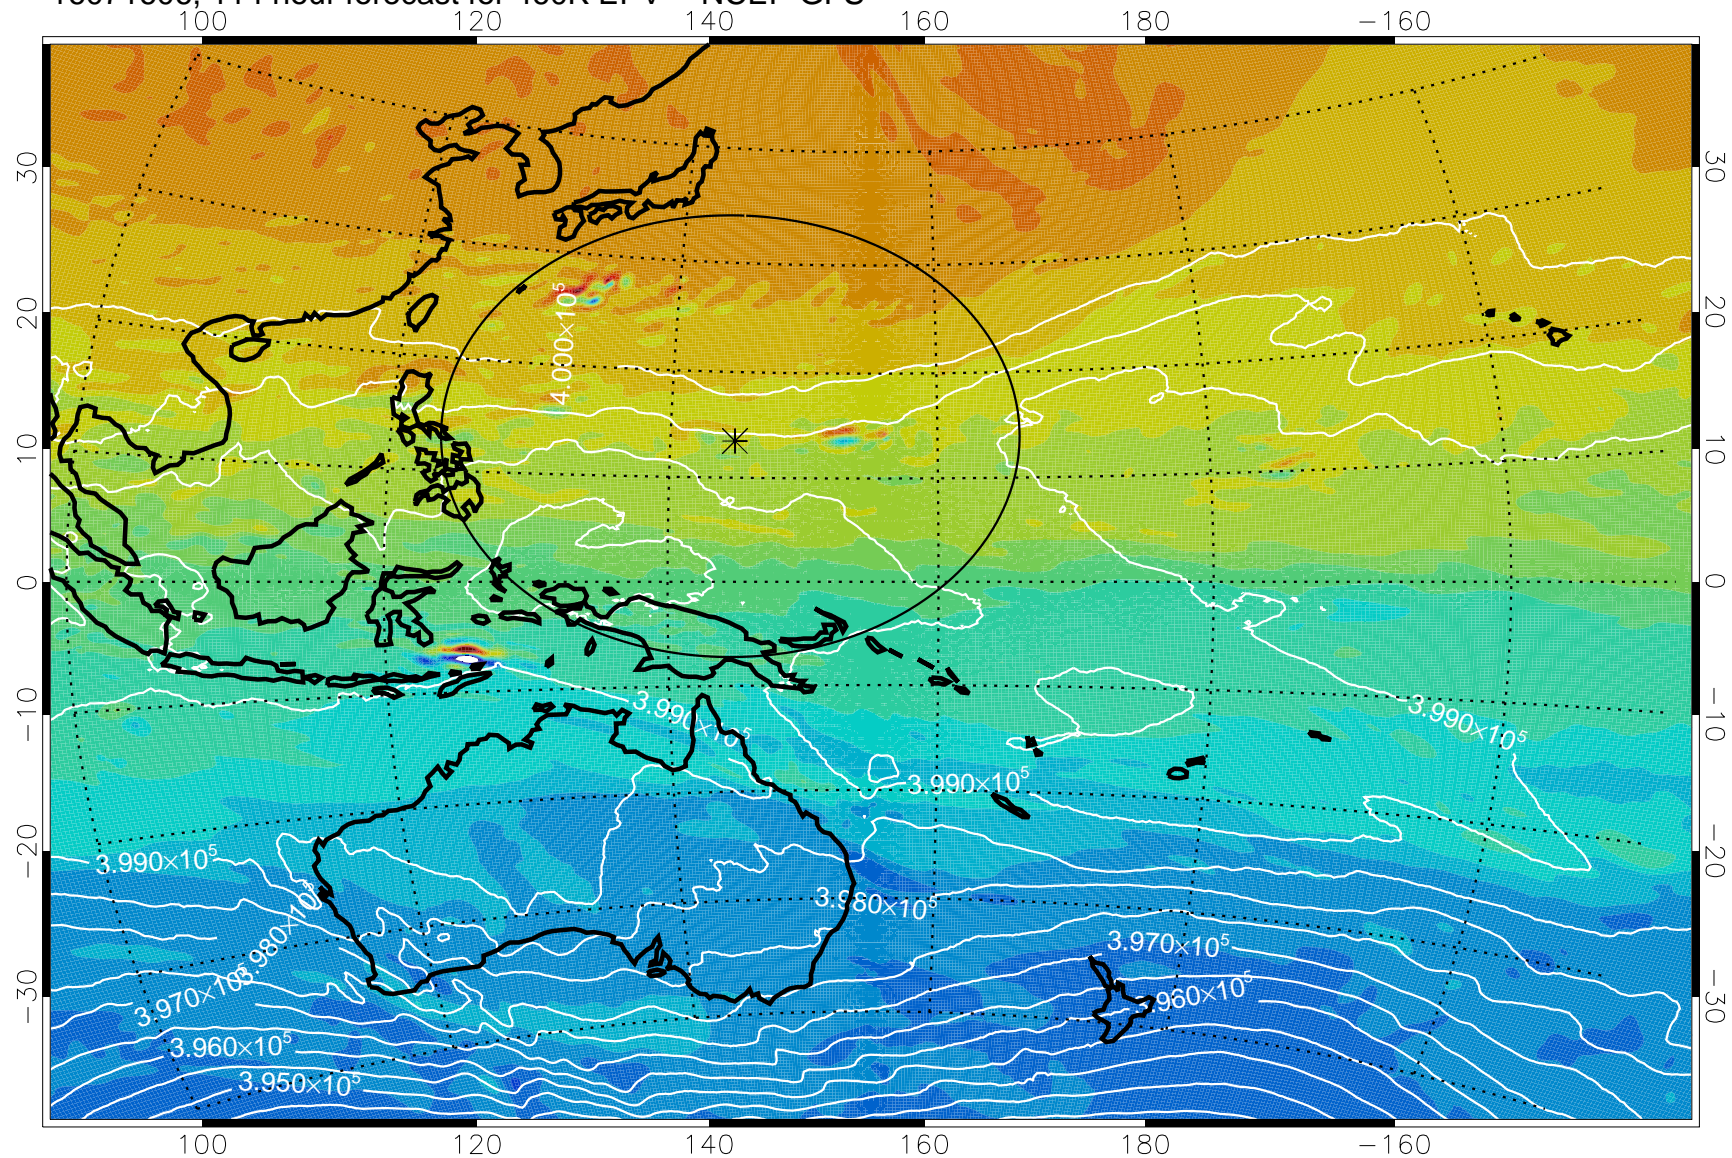

460K Montgomery Streamfunction, white

Range ring of 2304 km

16071512, 96 hour forecast for 460K EPV -- NCEP GFS

460K Montgomery Streamfunction, white

Range ring of 2304 km

16071518, 102 hour forecast for 460K EPV -- NCEP GFS

460K Montgomery Streamfunction, white

Range ring of 2304 km

16071600, 108 hour forecast for 460K EPV -- NCEP GFS

460K Montgomery Streamfunction, white

Range ring of 2304 km

16071606, 114 hour forecast for 460K EPV -- NCEP GFS

460K Montgomery Streamfunction, white

Range ring of 2304 km

16071612, 120 hour forecast for 460K EPV -- NCEP GFS