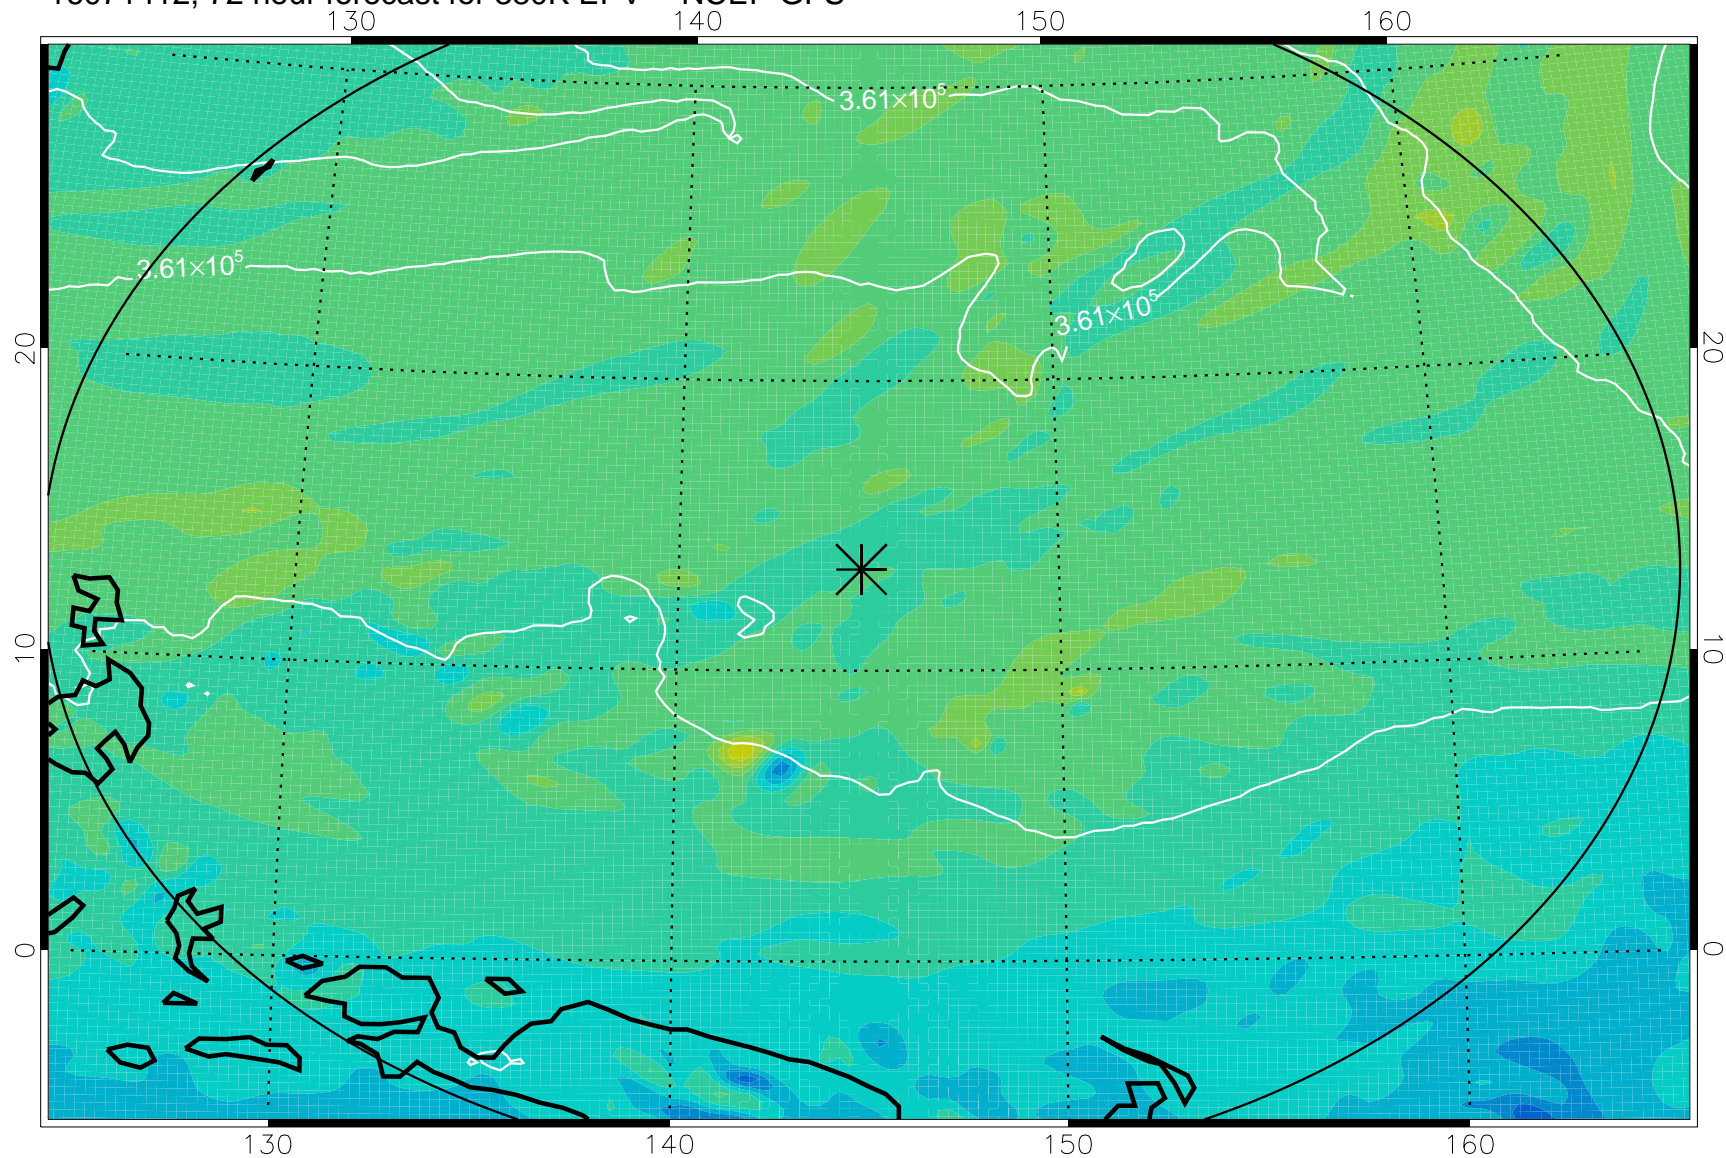

16071318, 54 hour forecast for 380K EPV -- NCEP GFS

380K Montgomery Streamfunction, white

Range ring of 2304 km

16071400, 60 hour forecast for 380K EPV -- NCEP GFS

380K Montgomery Streamfunction, white

Range ring of 2304 km

16071406, 66 hour forecast for 380K EPV -- NCEP GFS

380K Montgomery Streamfunction, white

Range ring of 2304 km

16071412, 72 hour forecast for 380K EPV -- NCEP GFS

380K Montgomery Streamfunction, white

Range ring of 2304 km

16071418, 78 hour forecast for 380K EPV -- NCEP GFS

380K Montgomery Streamfunction, white

Range ring of 2304 km

16071500, 84 hour forecast for 380K EPV -- NCEP GFS

380K Montgomery Streamfunction, white

Range ring of 2304 km

16071506, 90 hour forecast for 380K EPV -- NCEP GFS

380K Montgomery Streamfunction, white

Range ring of 2304 km

16071512, 96 hour forecast for 380K EPV -- NCEP GFS

380K Montgomery Streamfunction, white

Range ring of 2304 km