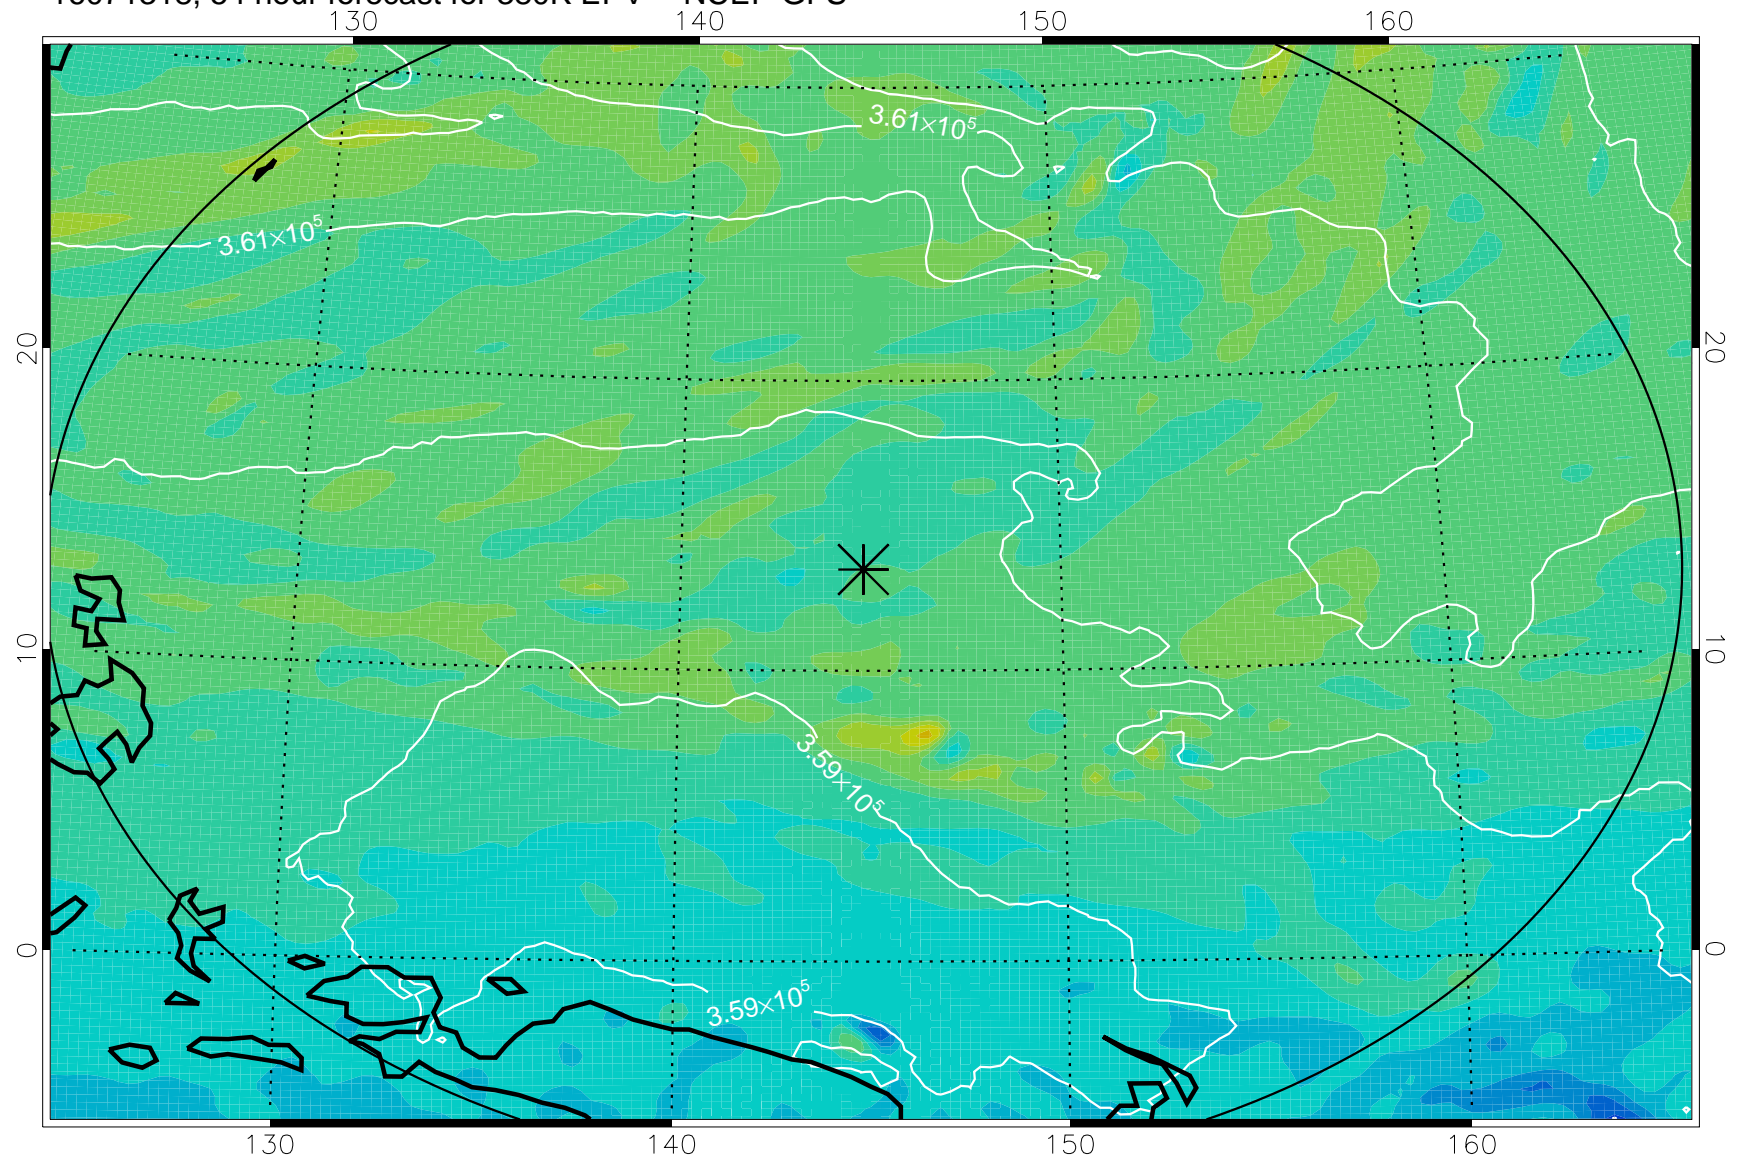

16071306, 42 hour forecast for 380K EPV -- NCEP GFS

380K Montgomery Streamfunction, white

Range ring of 2304 km

16071312, 48 hour forecast for 380K EPV -- NCEP GFS

380K Montgomery Streamfunction, white

Range ring of 2304 km

16071318, 54 hour forecast for 380K EPV -- NCEP GFS

380K Montgomery Streamfunction, white

Range ring of 2304 km

16071400, 60 hour forecast for 380K EPV -- NCEP GFS

380K Montgomery Streamfunction, white

Range ring of 2304 km

16071406, 66 hour forecast for 380K EPV -- NCEP GFS

380K Montgomery Streamfunction, white

Range ring of 2304 km

16071412, 72 hour forecast for 380K EPV -- NCEP GFS

380K Montgomery Streamfunction, white

Range ring of 2304 km

16071418, 78 hour forecast for 380K EPV -- NCEP GFS

380K Montgomery Streamfunction, white

Range ring of 2304 km

16071500, 84 hour forecast for 380K EPV -- NCEP GFS

380K Montgomery Streamfunction, white

Range ring of 2304 km