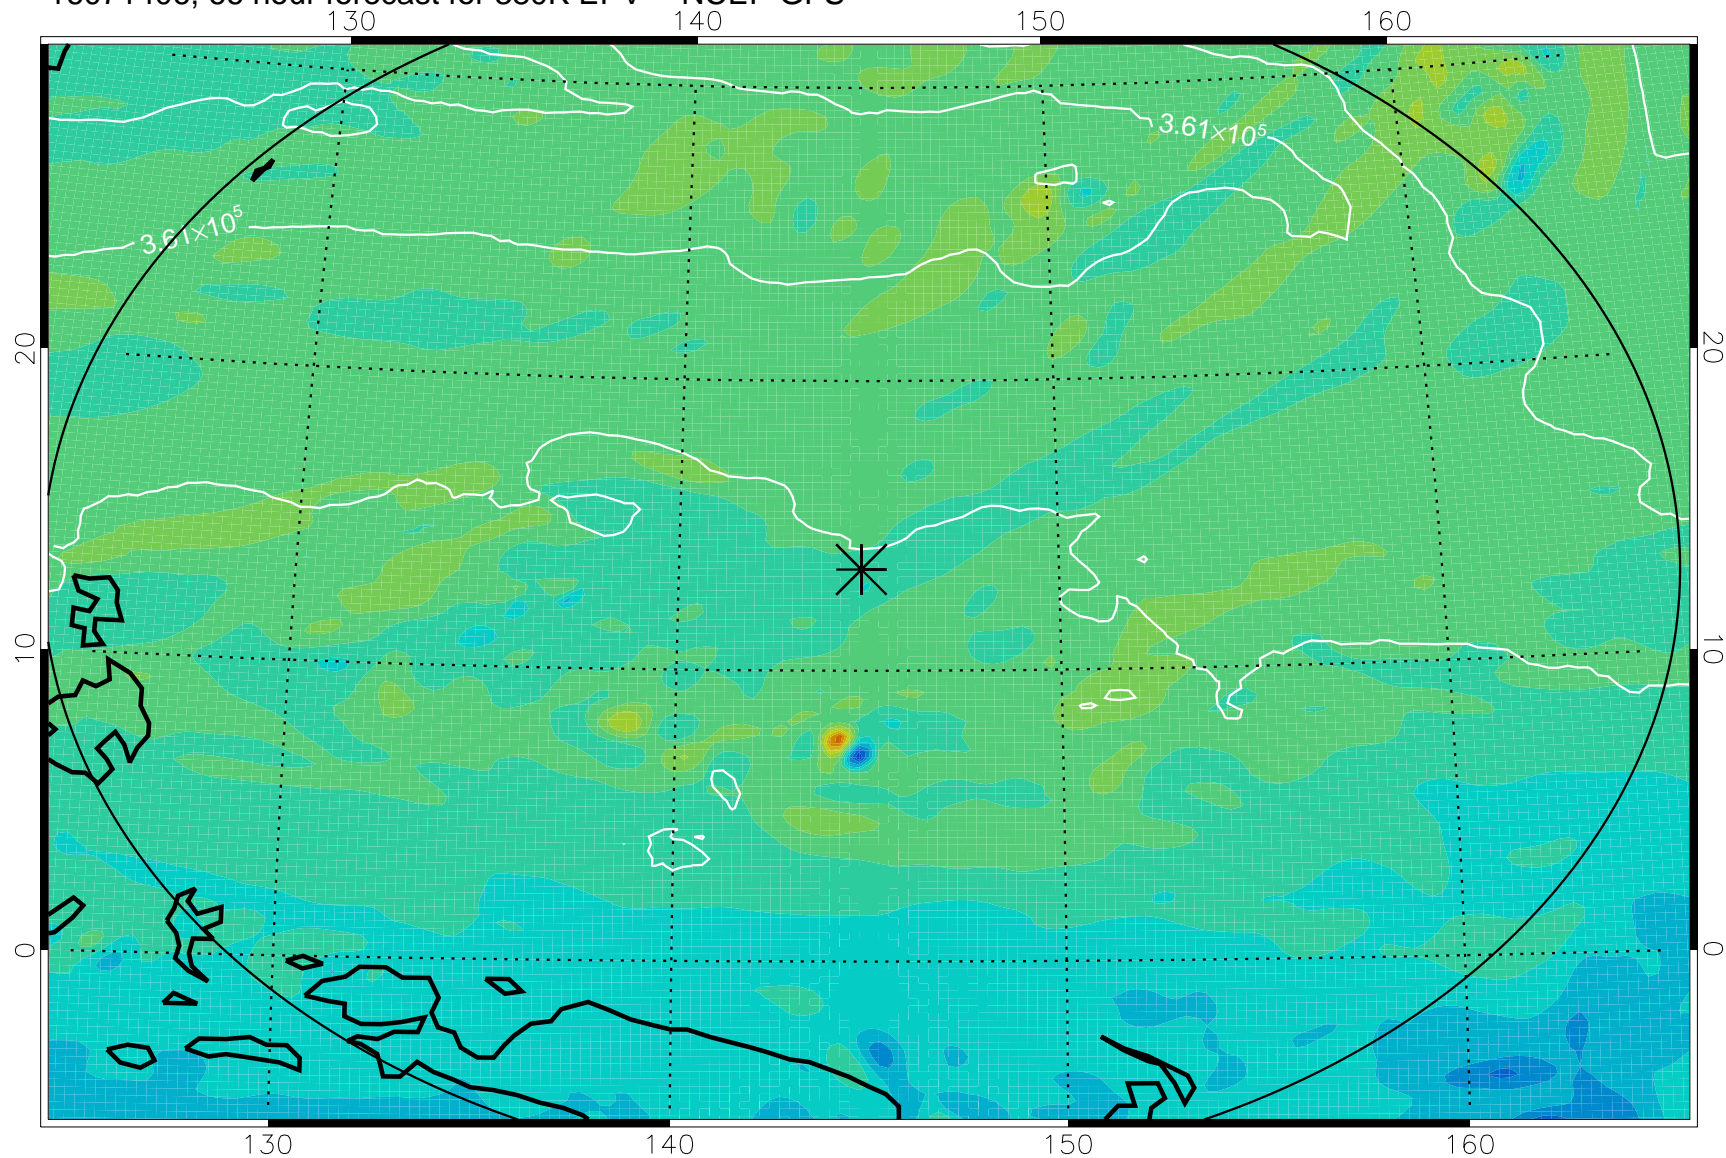

16071318, 54 hour forecast for 380K EPV -- NCEP GFS

380K Montgomery Streamfunction, white

Range ring of 2304 km

16071400, 60 hour forecast for 380K EPV -- NCEP GFS

380K Montgomery Streamfunction, white

Range ring of 2304 km

16071406, 66 hour forecast for 380K EPV -- NCEP GFS

380K Montgomery Streamfunction, white

Range ring of 2304 km

16071412, 72 hour forecast for 380K EPV -- NCEP GFS

380K Montgomery Streamfunction, white

Range ring of 2304 km

16071418, 78 hour forecast for 380K EPV -- NCEP GFS

380K Montgomery Streamfunction, white

Range ring of 2304 km

16071500, 84 hour forecast for 380K EPV -- NCEP GFS

380K Montgomery Streamfunction, white

Range ring of 2304 km

16071506, 90 hour forecast for 380K EPV -- NCEP GFS

380K Montgomery Streamfunction, white

Range ring of 2304 km

16071512, 96 hour forecast for 380K EPV -- NCEP GFS

380K Montgomery Streamfunction, white

Range ring of 2304 km