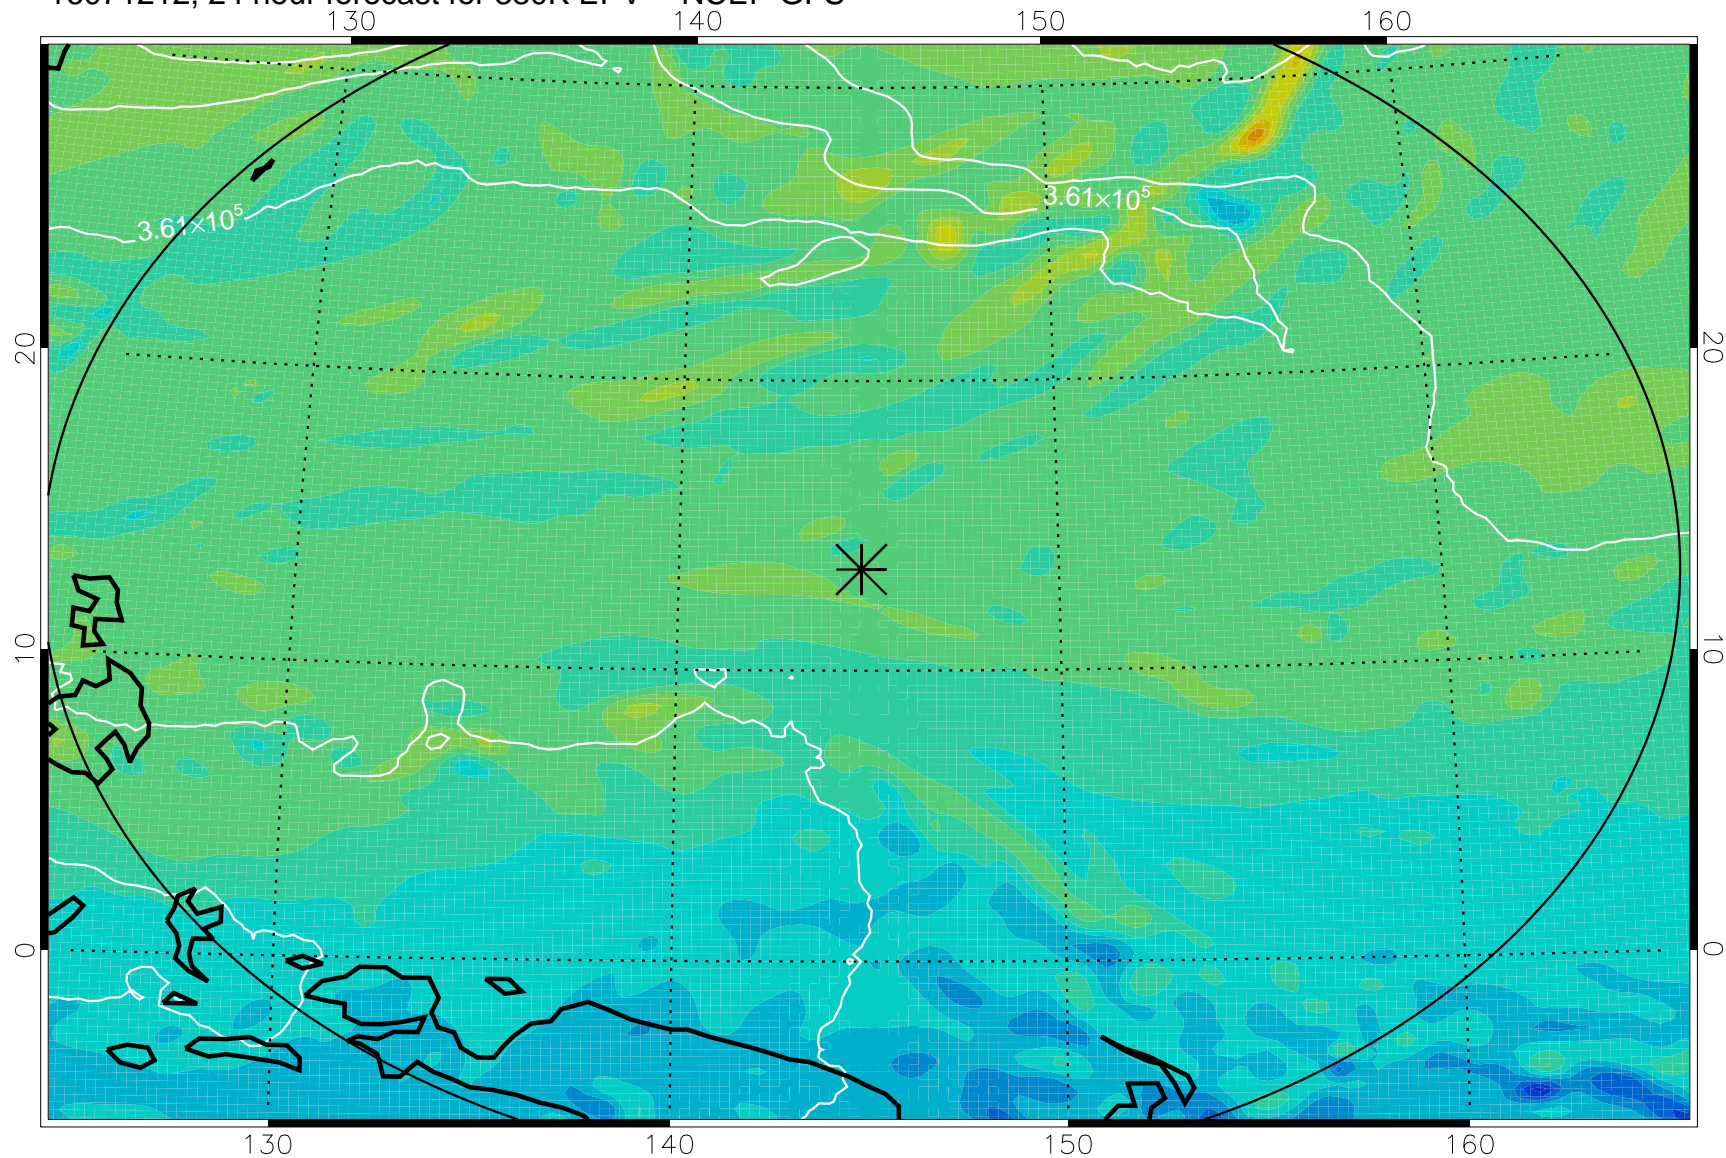

16071118, 6 hour forecast for 380K EPV -- NCEP GFS

380K Montgomery Streamfunction, white

Range ring of 2304 km

16071200, 12 hour forecast for 380K EPV -- NCEP GFS

380K Montgomery Streamfunction, white

Range ring of 2304 km

16071206, 18 hour forecast for 380K EPV -- NCEP GFS

380K Montgomery Streamfunction, white

Range ring of 2304 km

16071212, 24 hour forecast for 380K EPV -- NCEP GFS

380K Montgomery Streamfunction, white

Range ring of 2304 km

16071218, 30 hour forecast for 380K EPV -- NCEP GFS

380K Montgomery Streamfunction, white

Range ring of 2304 km

16071300, 36 hour forecast for 380K EPV -- NCEP GFS

380K Montgomery Streamfunction, white

Range ring of 2304 km

16071406, 66 hour forecast for 380K EPV -- NCEP GFS

380K Montgomery Streamfunction, white

Range ring of 2304 km

16071412, 72 hour forecast for 380K EPV -- NCEP GFS

380K Montgomery Streamfunction, white

Range ring of 2304 km