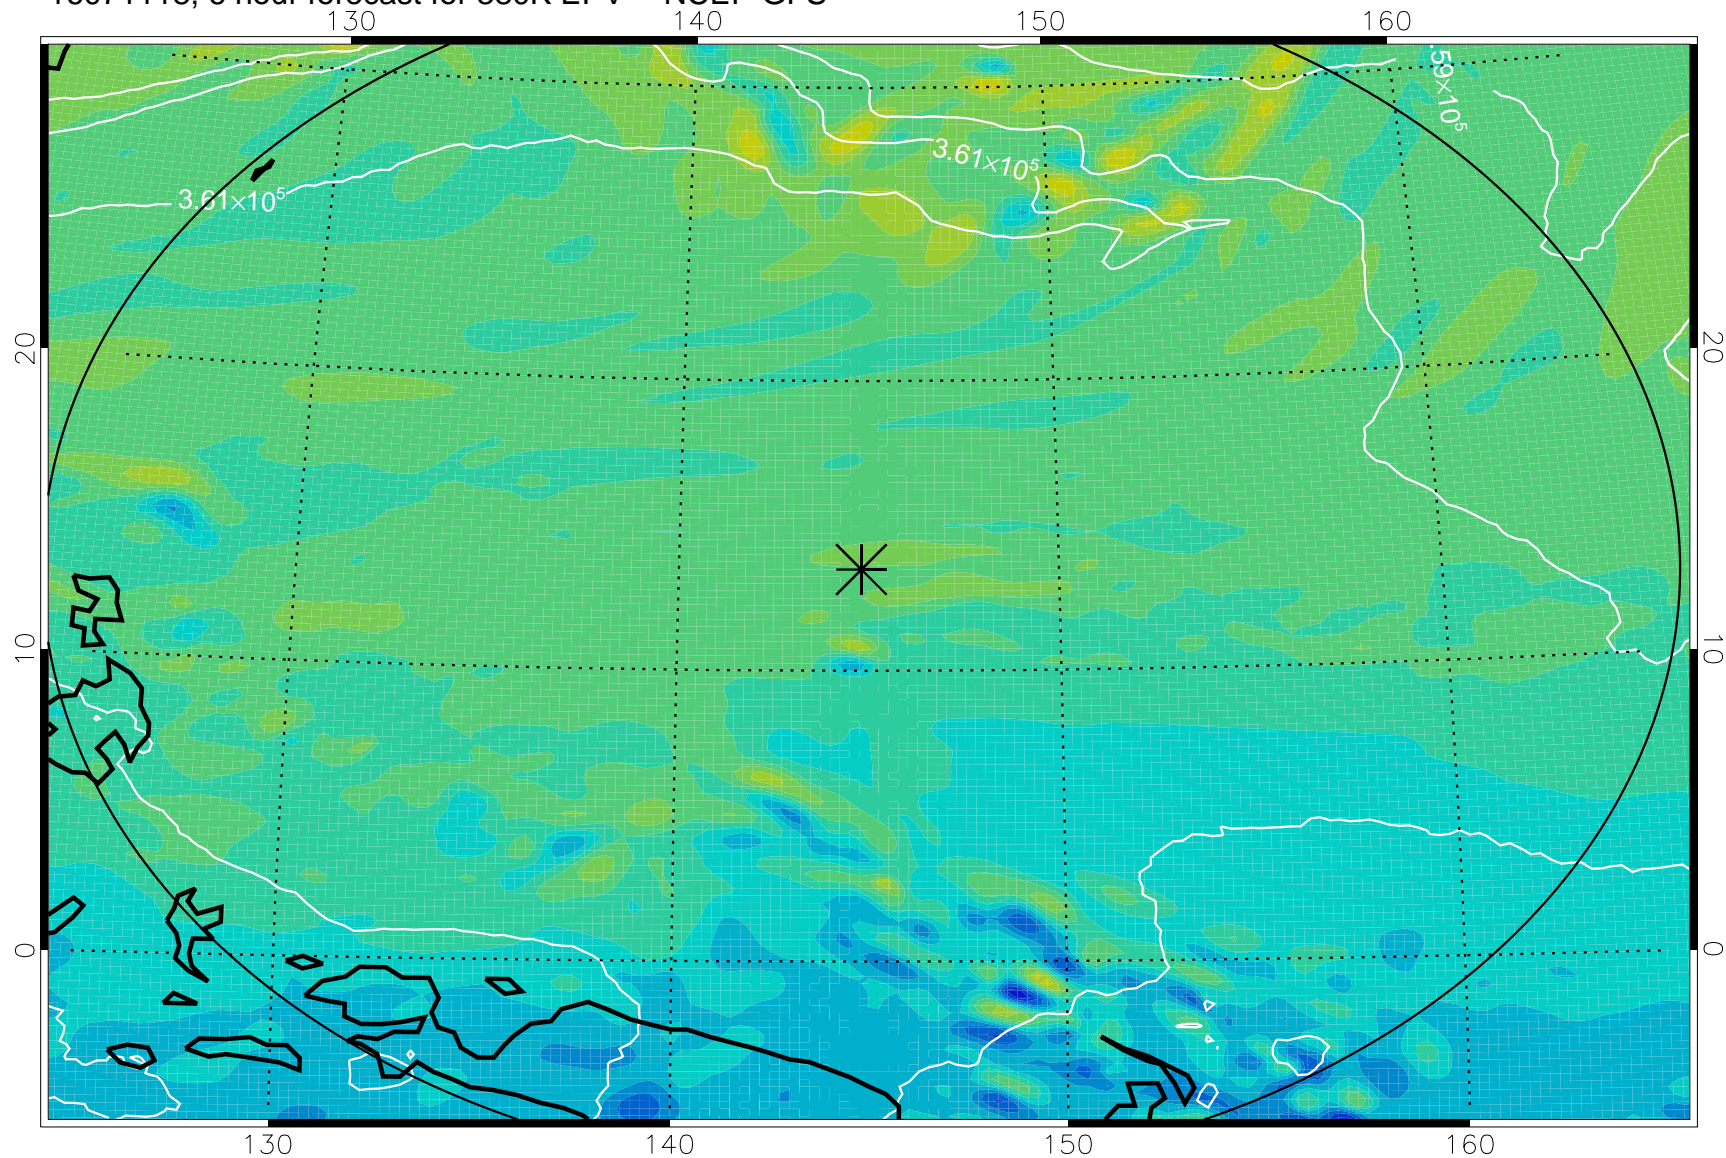

16071118, 6 hour forecast for 380K EPV -- NCEP GFS

380K Montgomery Streamfunction, white

Range ring of 2304 km

16071200, 12 hour forecast for 380K EPV -- NCEP GFS

380K Montgomery Streamfunction, white

Range ring of 2304 km

16071206, 18 hour forecast for 380K EPV -- NCEP GFS

380K Montgomery Streamfunction, white

Range ring of 2304 km

16071212, 24 hour forecast for 380K EPV -- NCEP GFS

380K Montgomery Streamfunction, white

Range ring of 2304 km

16071218, 30 hour forecast for 380K EPV -- NCEP GFS

380K Montgomery Streamfunction, white

Range ring of 2304 km

16071300, 36 hour forecast for 380K EPV -- NCEP GFS

380K Montgomery Streamfunction, white

Range ring of 2304 km

16071418, 78 hour forecast for 380K EPV -- NCEP GFS

380K Montgomery Streamfunction, white

Range ring of 2304 km

16071500, 84 hour forecast for 380K EPV -- NCEP GFS

380K Montgomery Streamfunction, white

Range ring of 2304 km