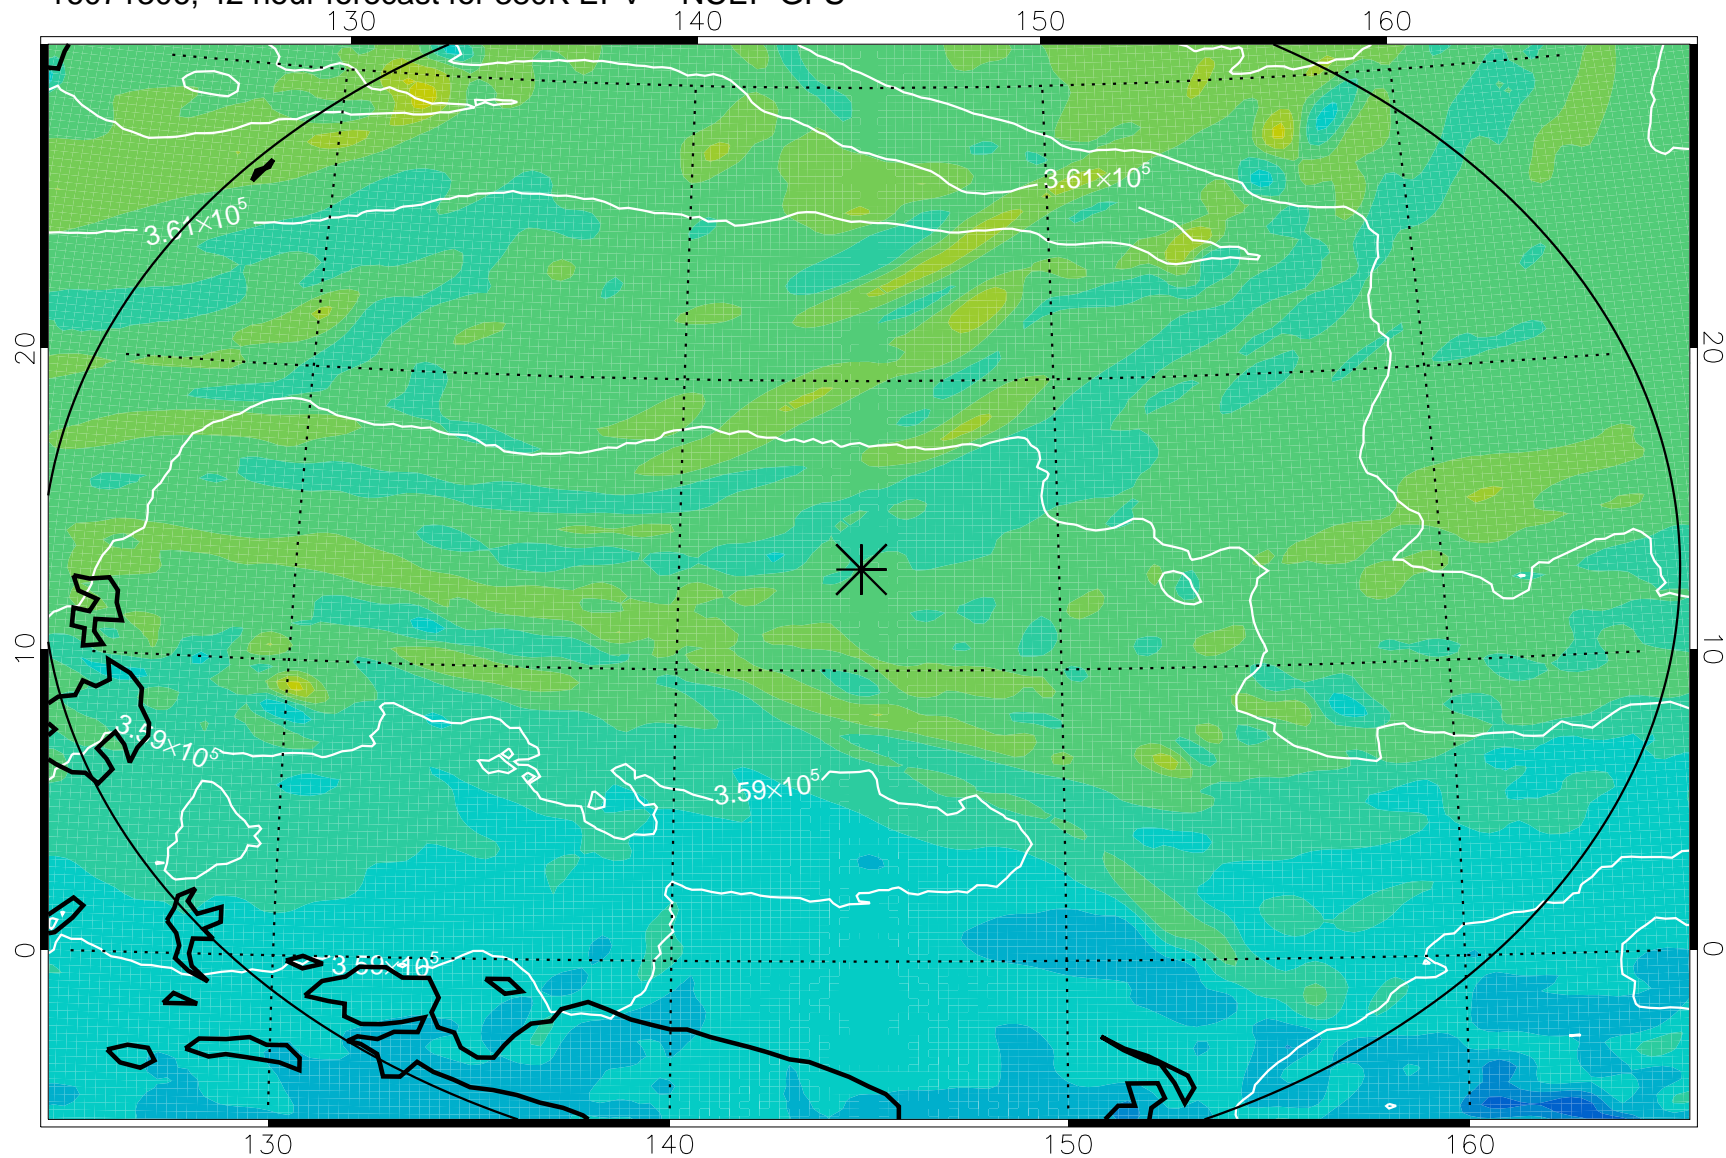

16071218, 30 hour forecast for 380K EPV -- NCEP GFS

380K Montgomery Streamfunction, white

Range ring of 2304 km

16071300, 36 hour forecast for 380K EPV -- NCEP GFS

380K Montgomery Streamfunction, white

Range ring of 2304 km

16071306, 42 hour forecast for 380K EPV -- NCEP GFS

380K Montgomery Streamfunction, white

Range ring of 2304 km

16071312, 48 hour forecast for 380K EPV -- NCEP GFS

380K Montgomery Streamfunction, white

Range ring of 2304 km

16071406, 66 hour forecast for 380K EPV -- NCEP GFS

380K Montgomery Streamfunction, white

Range ring of 2304 km

16071412, 72 hour forecast for 380K EPV -- NCEP GFS

380K Montgomery Streamfunction, white

Range ring of 2304 km

16071418, 78 hour forecast for 380K EPV -- NCEP GFS

380K Montgomery Streamfunction, white

Range ring of 2304 km

16071500, 84 hour forecast for 380K EPV -- NCEP GFS

380K Montgomery Streamfunction, white

Range ring of 2304 km