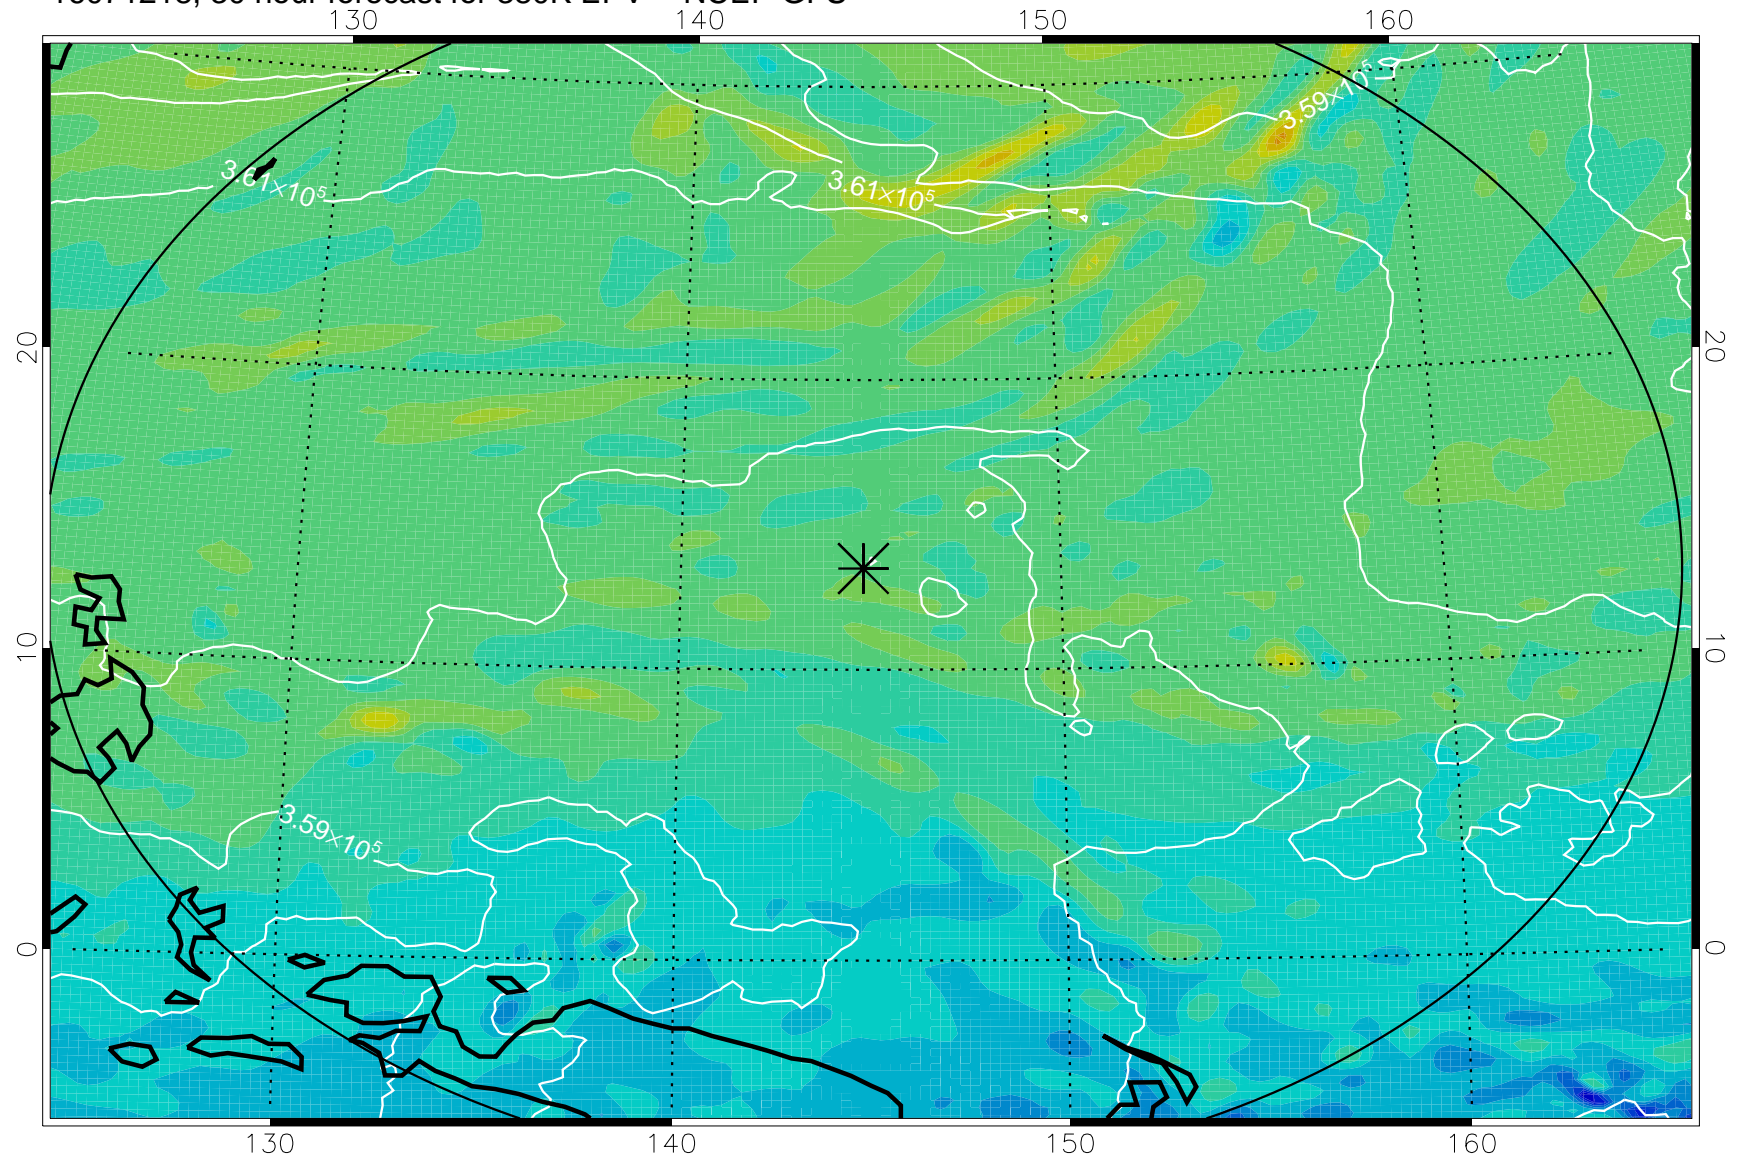

16071118, 6 hour forecast for 380K EPV -- NCEP GFS

380K Montgomery Streamfunction, white

Range ring of 2304 km

16071200, 12 hour forecast for 380K EPV -- NCEP GFS

380K Montgomery Streamfunction, white

Range ring of 2304 km

16071206, 18 hour forecast for 380K EPV -- NCEP GFS

380K Montgomery Streamfunction, white

Range ring of 2304 km

16071212, 24 hour forecast for 380K EPV -- NCEP GFS

380K Montgomery Streamfunction, white

Range ring of 2304 km

16071218, 30 hour forecast for 380K EPV -- NCEP GFS

380K Montgomery Streamfunction, white

Range ring of 2304 km

16071300, 36 hour forecast for 380K EPV -- NCEP GFS

380K Montgomery Streamfunction, white

Range ring of 2304 km

16071306, 42 hour forecast for 380K EPV -- NCEP GFS

380K Montgomery Streamfunction, white

Range ring of 2304 km

16071312, 48 hour forecast for 380K EPV -- NCEP GFS

380K Montgomery Streamfunction, white

Range ring of 2304 km