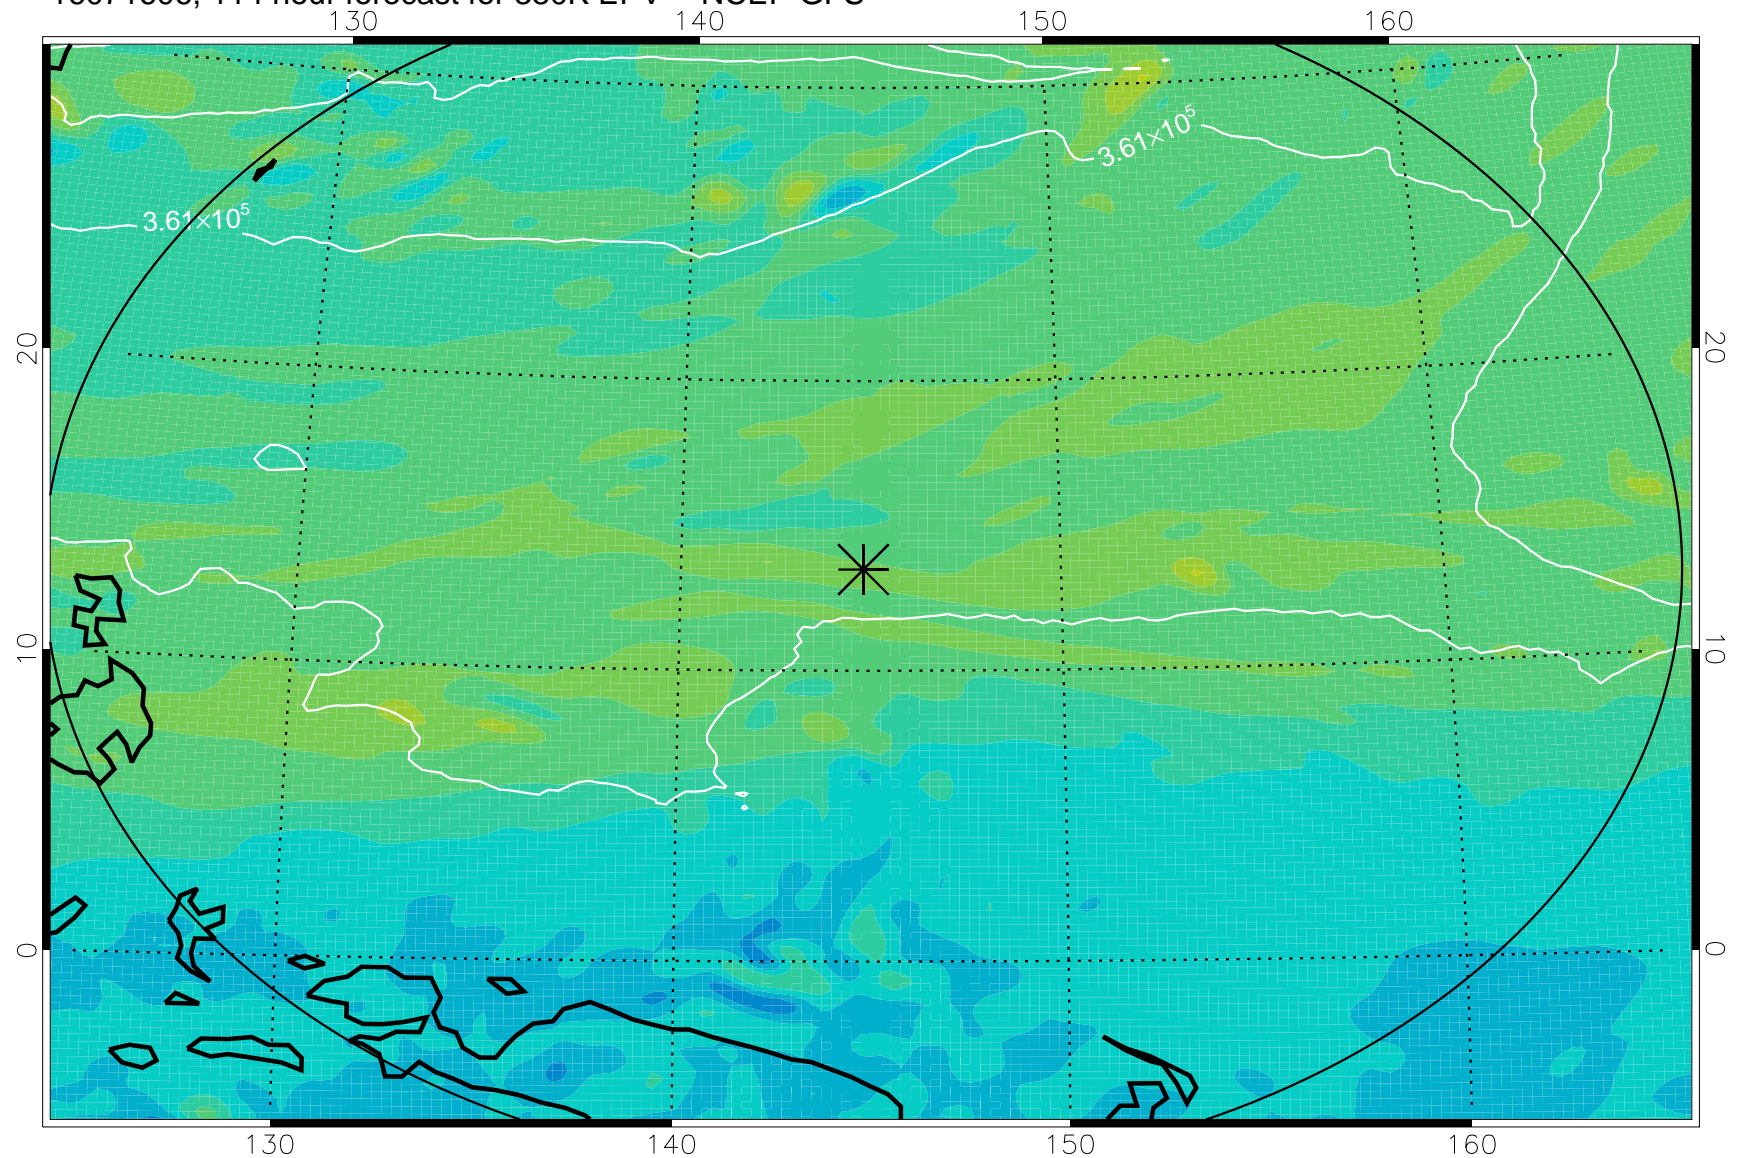

16071418, 78 hour forecast for 380K EPV -- NCEP GFS

380K Montgomery Streamfunction, white

Range ring of 2304 km

16071500, 84 hour forecast for 380K EPV -- NCEP GFS

380K Montgomery Streamfunction, white

Range ring of 2304 km

16071506, 90 hour forecast for 380K EPV -- NCEP GFS

380K Montgomery Streamfunction, white

Range ring of 2304 km

16071512, 96 hour forecast for 380K EPV -- NCEP GFS

380K Montgomery Streamfunction, white

Range ring of 2304 km

16071518, 102 hour forecast for 380K EPV -- NCEP GFS

380K Montgomery Streamfunction, white

Range ring of 2304 km

16071600, 108 hour forecast for 380K EPV -- NCEP GFS

16071606, 114 hour forecast for 380K EPV -- NCEP GFS

380K Montgomery Streamfunction, white

Range ring of 2304 km

16071612, 120 hour forecast for 380K EPV -- NCEP GFS

380K Montgomery Streamfunction, white

Range ring of 2304 km