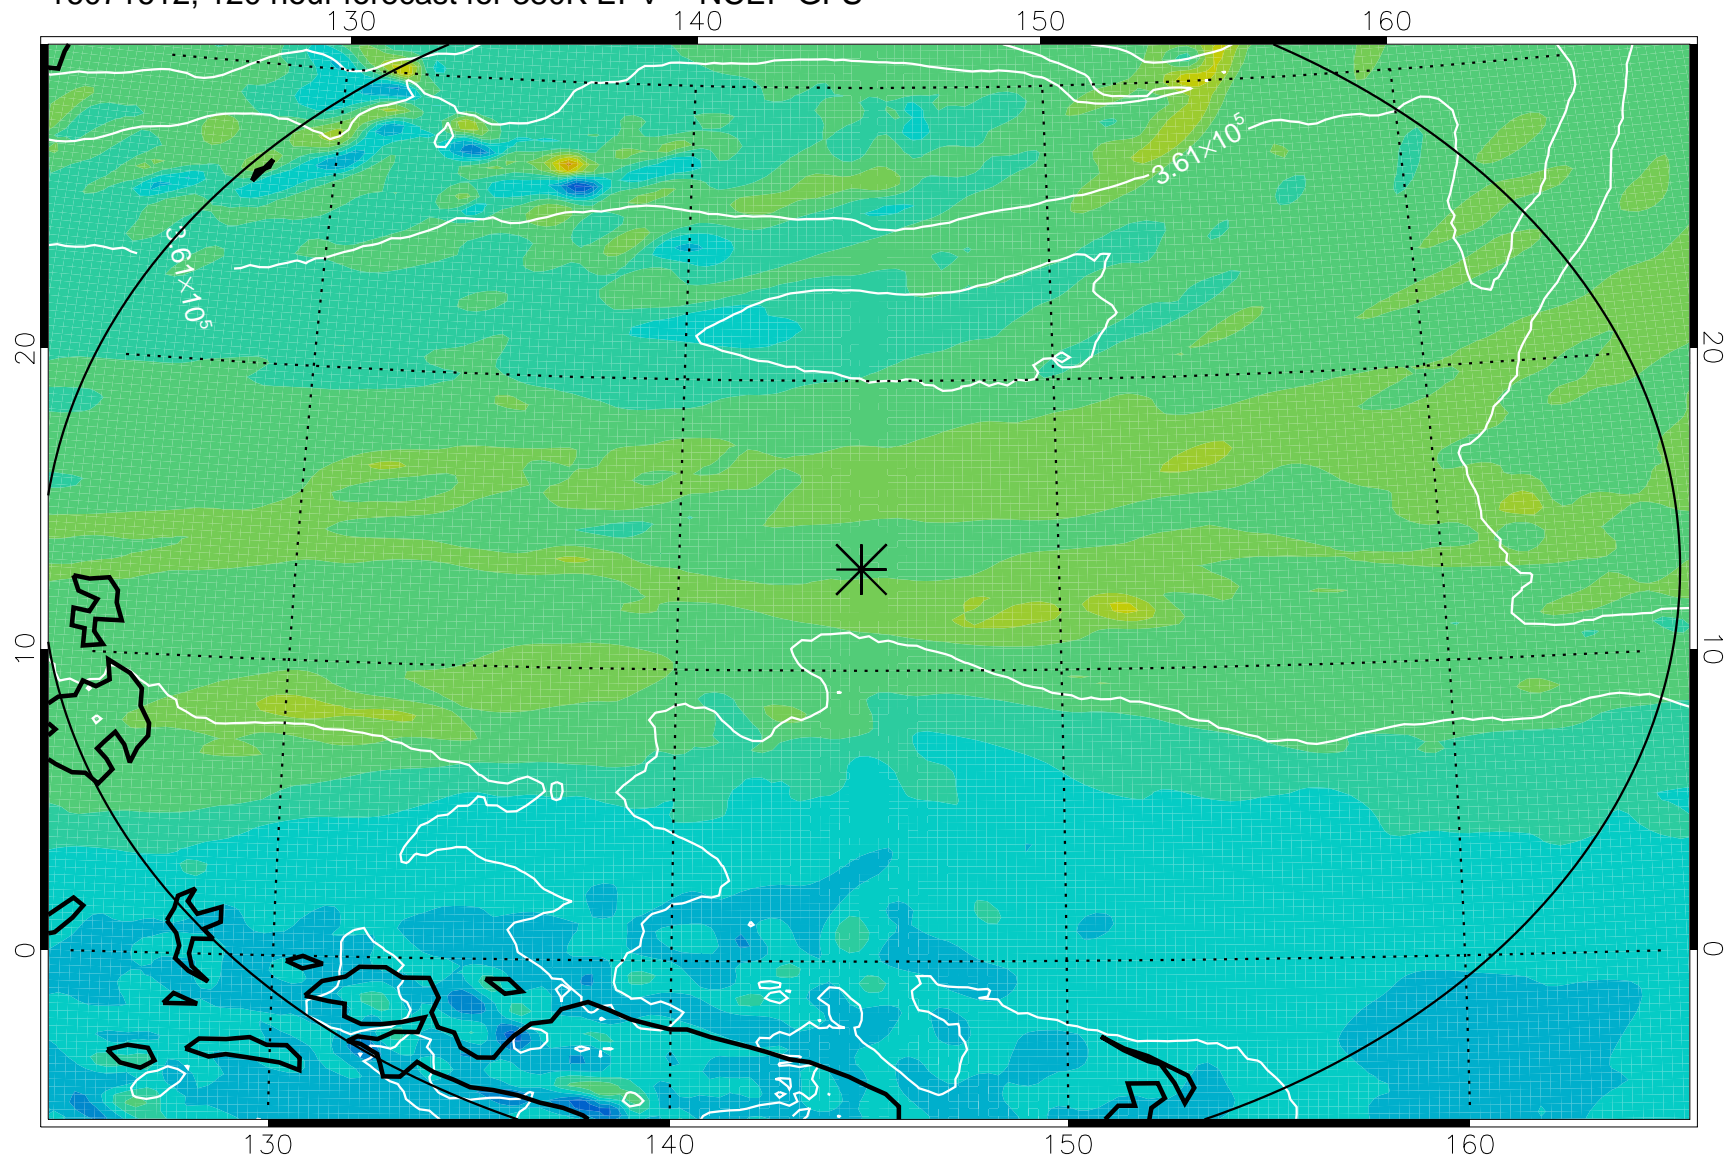

16071418, 78 hour forecast for 380K EPV -- NCEP GFS

380K Montgomery Streamfunction, white

Range ring of 2304 km

16071500, 84 hour forecast for 380K EPV -- NCEP GFS

380K Montgomery Streamfunction, white

Range ring of 2304 km

16071506, 90 hour forecast for 380K EPV -- NCEP GFS

380K Montgomery Streamfunction, white

Range ring of 2304 km

16071512, 96 hour forecast for 380K EPV -- NCEP GFS

380K Montgomery Streamfunction, white

Range ring of 2304 km

16071518, 102 hour forecast for 380K EPV -- NCEP GFS

380K Montgomery Streamfunction, white

Range ring of 2304 km

16071600, 108 hour forecast for 380K EPV -- NCEP GFS

16071606, 114 hour forecast for 380K EPV -- NCEP GFS

380K Montgomery Streamfunction, white

Range ring of 2304 km

16071612, 120 hour forecast for 380K EPV -- NCEP GFS

380K Montgomery Streamfunction, white

Range ring of 2304 km