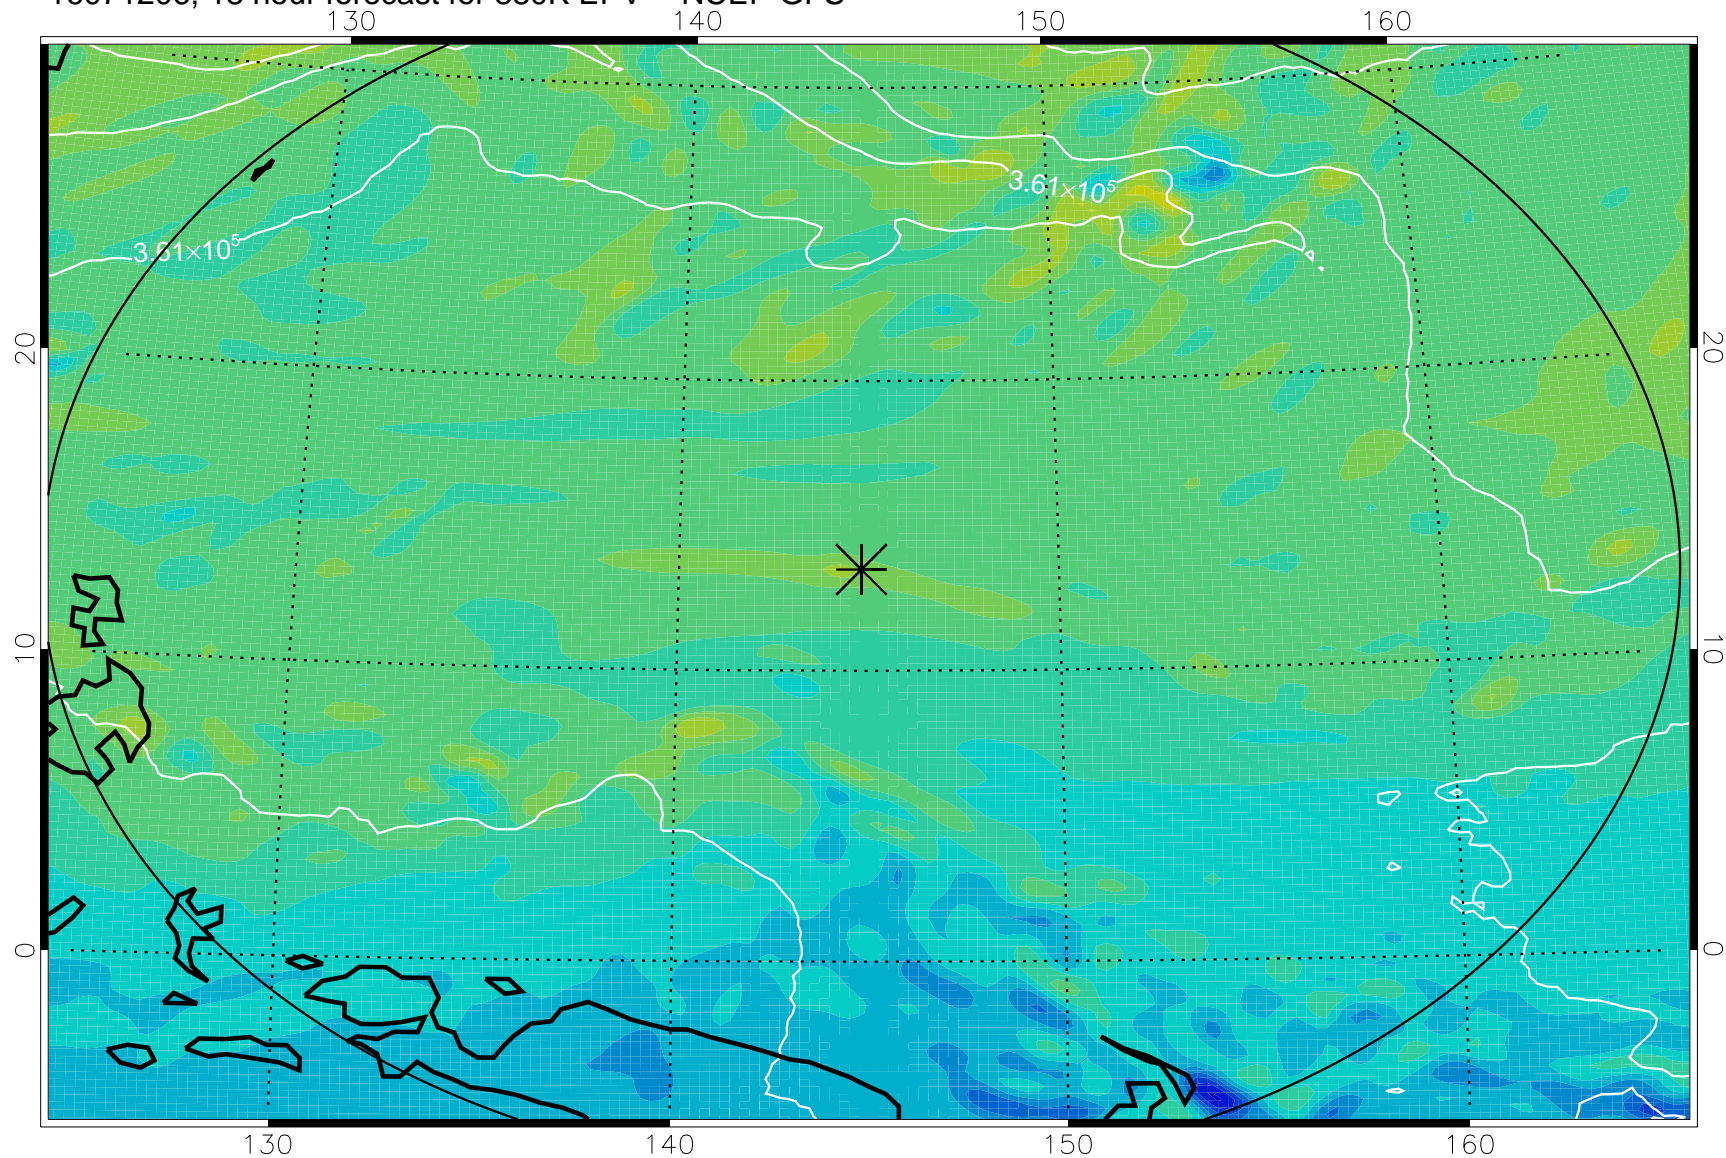

16071118, 6 hour forecast for 380K EPV -- NCEP GFS

380K Montgomery Streamfunction, white

Range ring of 2304 km

16071200, 12 hour forecast for 380K EPV -- NCEP GFS

380K Montgomery Streamfunction, white

Range ring of 2304 km

16071206, 18 hour forecast for 380K EPV -- NCEP GFS

380K Montgomery Streamfunction, white

Range ring of 2304 km

16071212, 24 hour forecast for 380K EPV -- NCEP GFS

380K Montgomery Streamfunction, white

Range ring of 2304 km

16071218, 30 hour forecast for 380K EPV -- NCEP GFS

380K Montgomery Streamfunction, white

Range ring of 2304 km

16071300, 36 hour forecast for 380K EPV -- NCEP GFS

380K Montgomery Streamfunction, white

Range ring of 2304 km

16071418, 78 hour forecast for 380K EPV -- NCEP GFS

380K Montgomery Streamfunction, white

Range ring of 2304 km

16071500, 84 hour forecast for 380K EPV -- NCEP GFS

380K Montgomery Streamfunction, white

Range ring of 2304 km