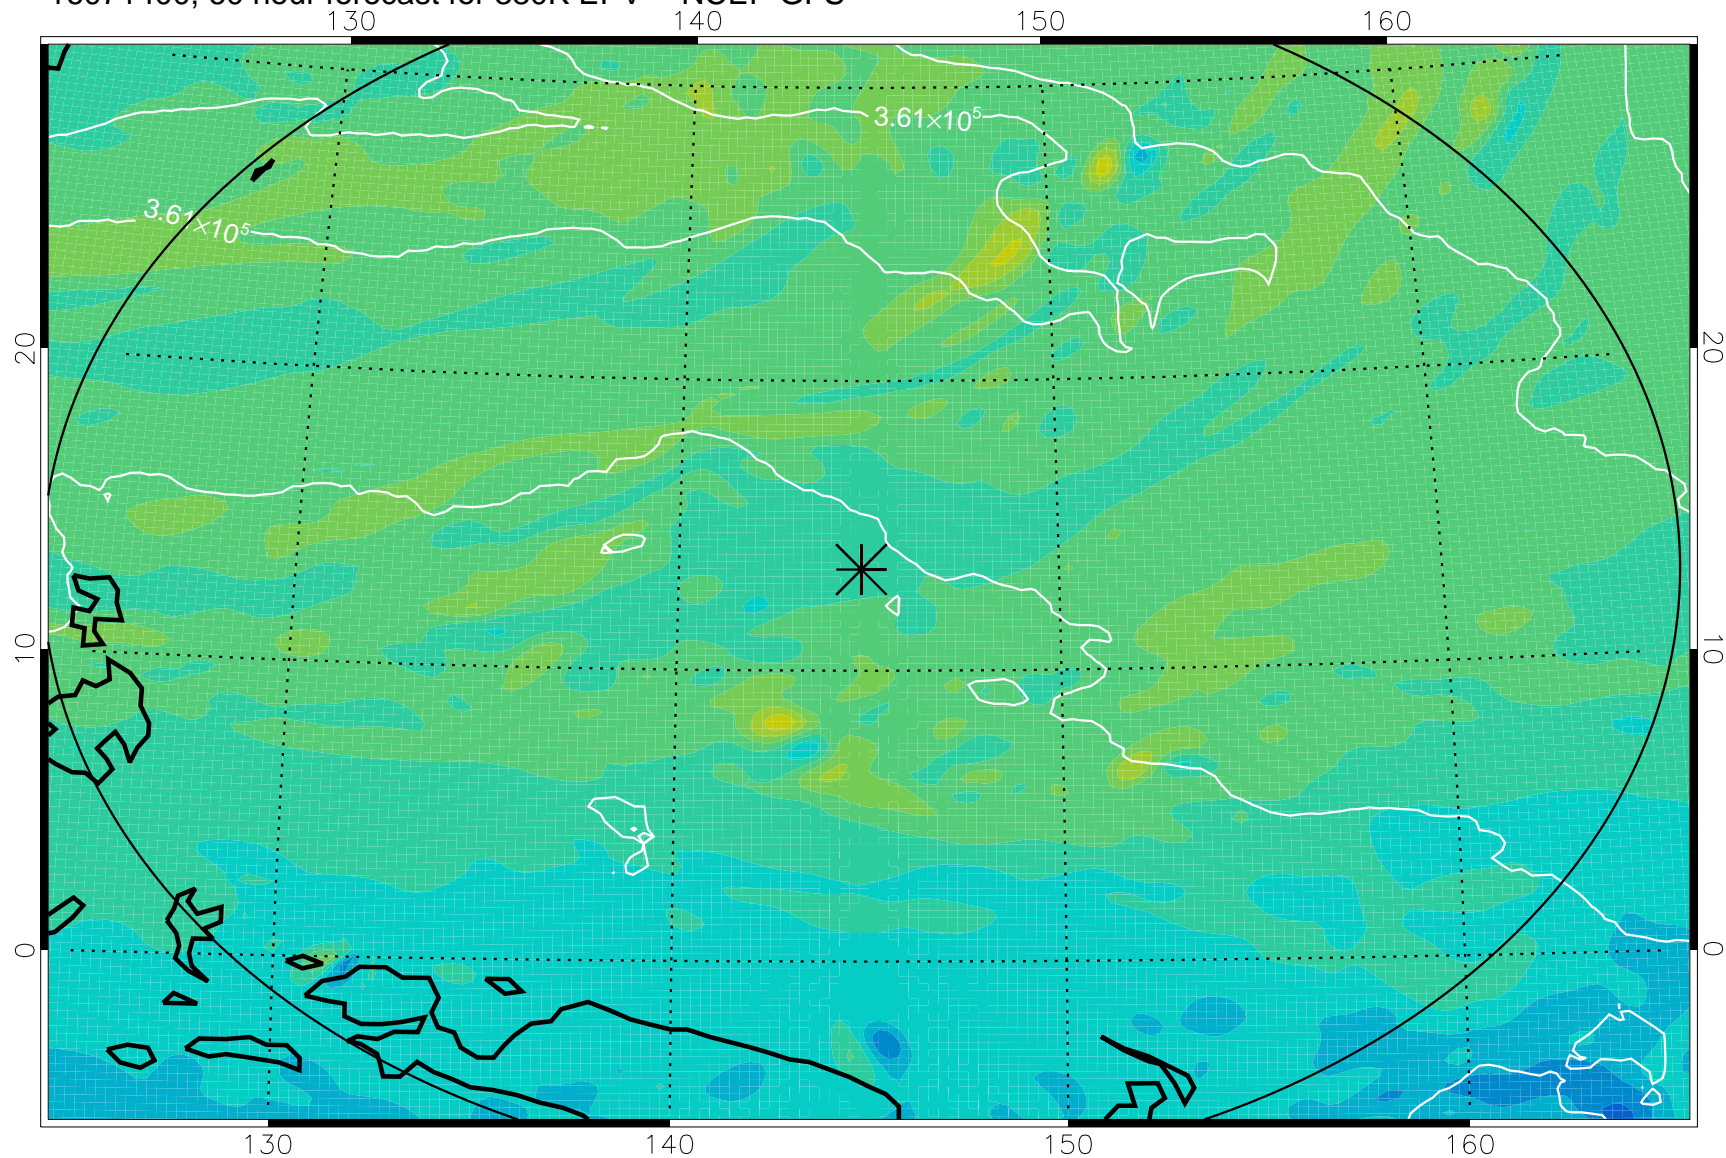

16071306, 42 hour forecast for 380K EPV -- NCEP GFS

380K Montgomery Streamfunction, white

Range ring of 2304 km

16071312, 48 hour forecast for 380K EPV -- NCEP GFS

380K Montgomery Streamfunction, white

Range ring of 2304 km

16071318, 54 hour forecast for 380K EPV -- NCEP GFS

380K Montgomery Streamfunction, white

Range ring of 2304 km

16071400, 60 hour forecast for 380K EPV -- NCEP GFS

380K Montgomery Streamfunction, white

Range ring of 2304 km

16071406, 66 hour forecast for 380K EPV -- NCEP GFS

380K Montgomery Streamfunction, white

Range ring of 2304 km

16071412, 72 hour forecast for 380K EPV -- NCEP GFS

380K Montgomery Streamfunction, white

Range ring of 2304 km

16071418, 78 hour forecast for 380K EPV -- NCEP GFS

380K Montgomery Streamfunction, white

Range ring of 2304 km

16071500, 84 hour forecast for 380K EPV -- NCEP GFS

380K Montgomery Streamfunction, white

Range ring of 2304 km