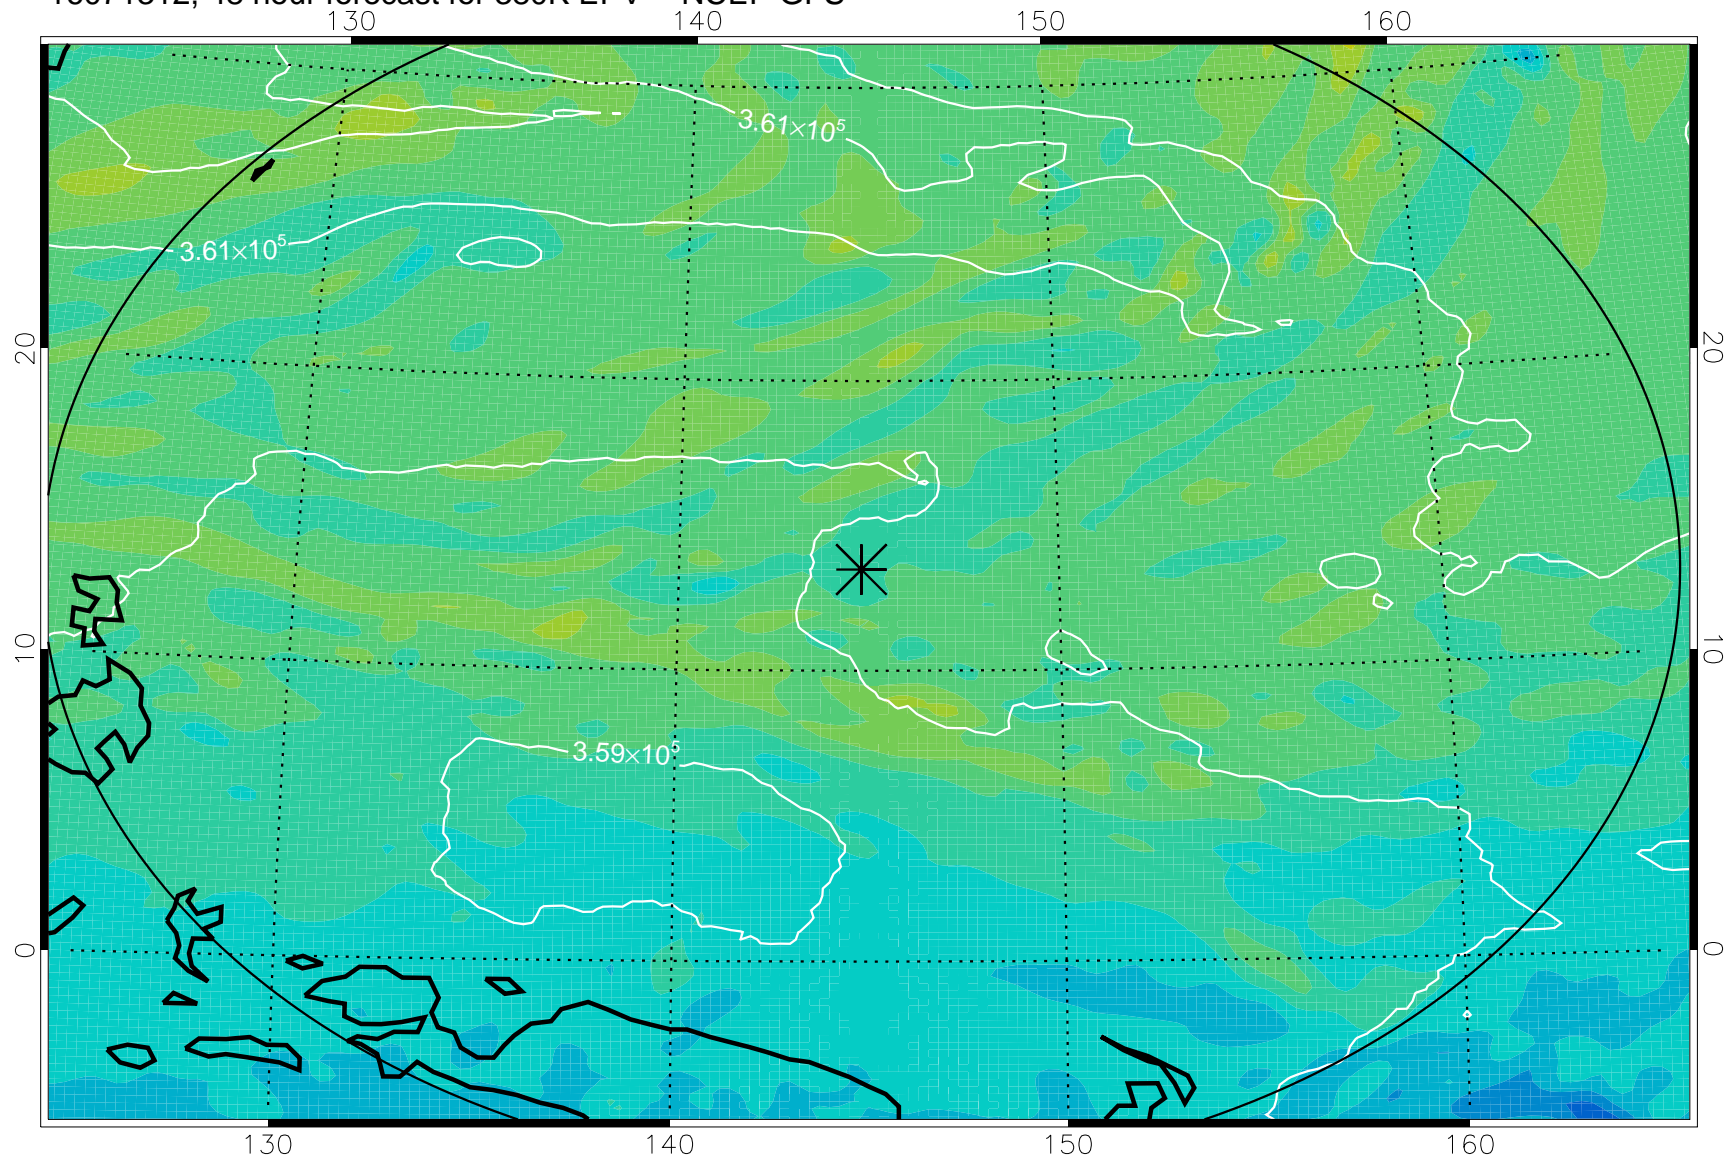

16071218, 30 hour forecast for 380K EPV -- NCEP GFS

380K Montgomery Streamfunction, white

Range ring of 2304 km

16071300, 36 hour forecast for 380K EPV -- NCEP GFS

380K Montgomery Streamfunction, white

Range ring of 2304 km

16071306, 42 hour forecast for 380K EPV -- NCEP GFS

380K Montgomery Streamfunction, white

Range ring of 2304 km

16071312, 48 hour forecast for 380K EPV -- NCEP GFS

380K Montgomery Streamfunction, white

Range ring of 2304 km

16071318, 54 hour forecast for 380K EPV -- NCEP GFS

380K Montgomery Streamfunction, white

Range ring of 2304 km

16071400, 60 hour forecast for 380K EPV -- NCEP GFS

380K Montgomery Streamfunction, white

Range ring of 2304 km

16071418, 78 hour forecast for 380K EPV -- NCEP GFS

380K Montgomery Streamfunction, white

Range ring of 2304 km

16071500, 84 hour forecast for 380K EPV -- NCEP GFS

380K Montgomery Streamfunction, white

Range ring of 2304 km