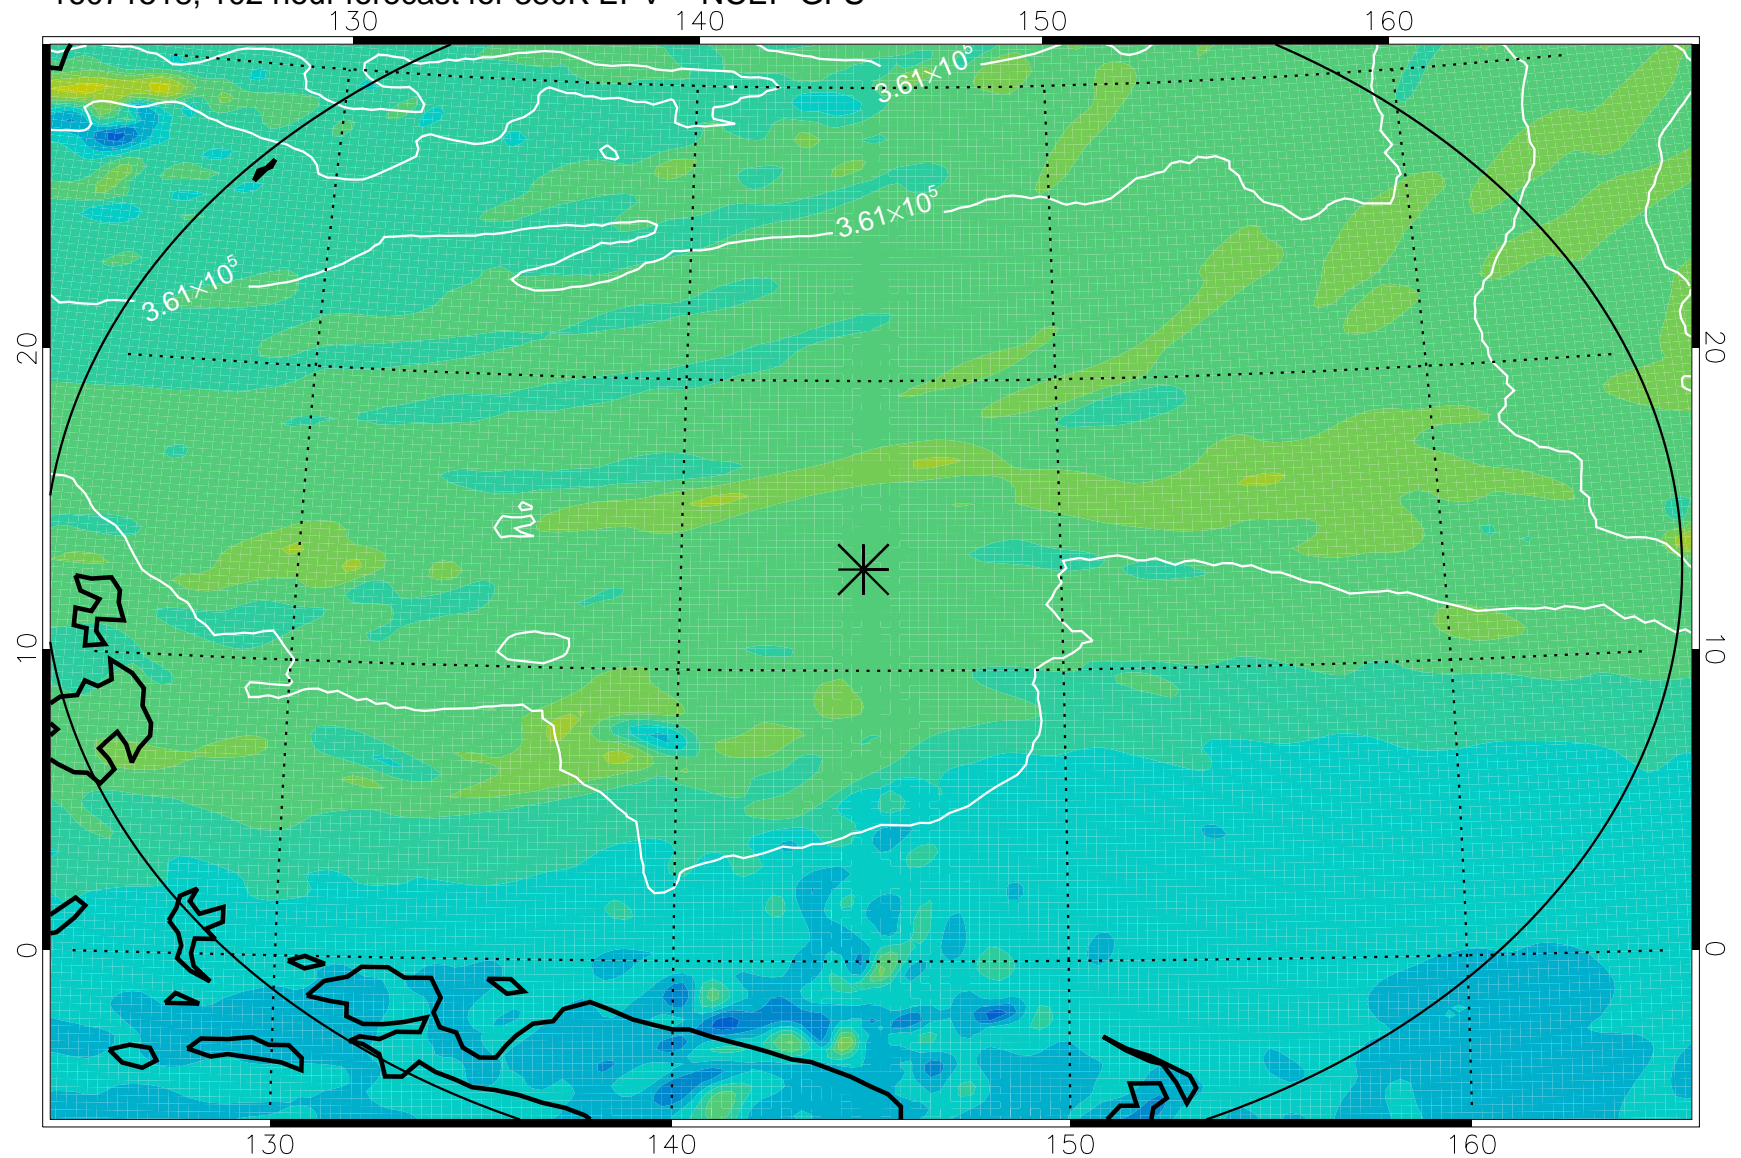

16071418, 78 hour forecast for 380K EPV -- NCEP GFS

380K Montgomery Streamfunction, white

Range ring of 2304 km

16071500, 84 hour forecast for 380K EPV -- NCEP GFS

380K Montgomery Streamfunction, white

Range ring of 2304 km

16071506, 90 hour forecast for 380K EPV -- NCEP GFS

380K Montgomery Streamfunction, white

Range ring of 2304 km

16071512, 96 hour forecast for 380K EPV -- NCEP GFS

380K Montgomery Streamfunction, white

Range ring of 2304 km

16071518, 102 hour forecast for 380K EPV -- NCEP GFS

380K Montgomery Streamfunction, white

Range ring of 2304 km

16071600, 108 hour forecast for 380K EPV -- NCEP GFS

16071606, 114 hour forecast for 380K EPV -- NCEP GFS

380K Montgomery Streamfunction, white

Range ring of 2304 km

16071612, 120 hour forecast for 380K EPV -- NCEP GFS

380K Montgomery Streamfunction, white

Range ring of 2304 km