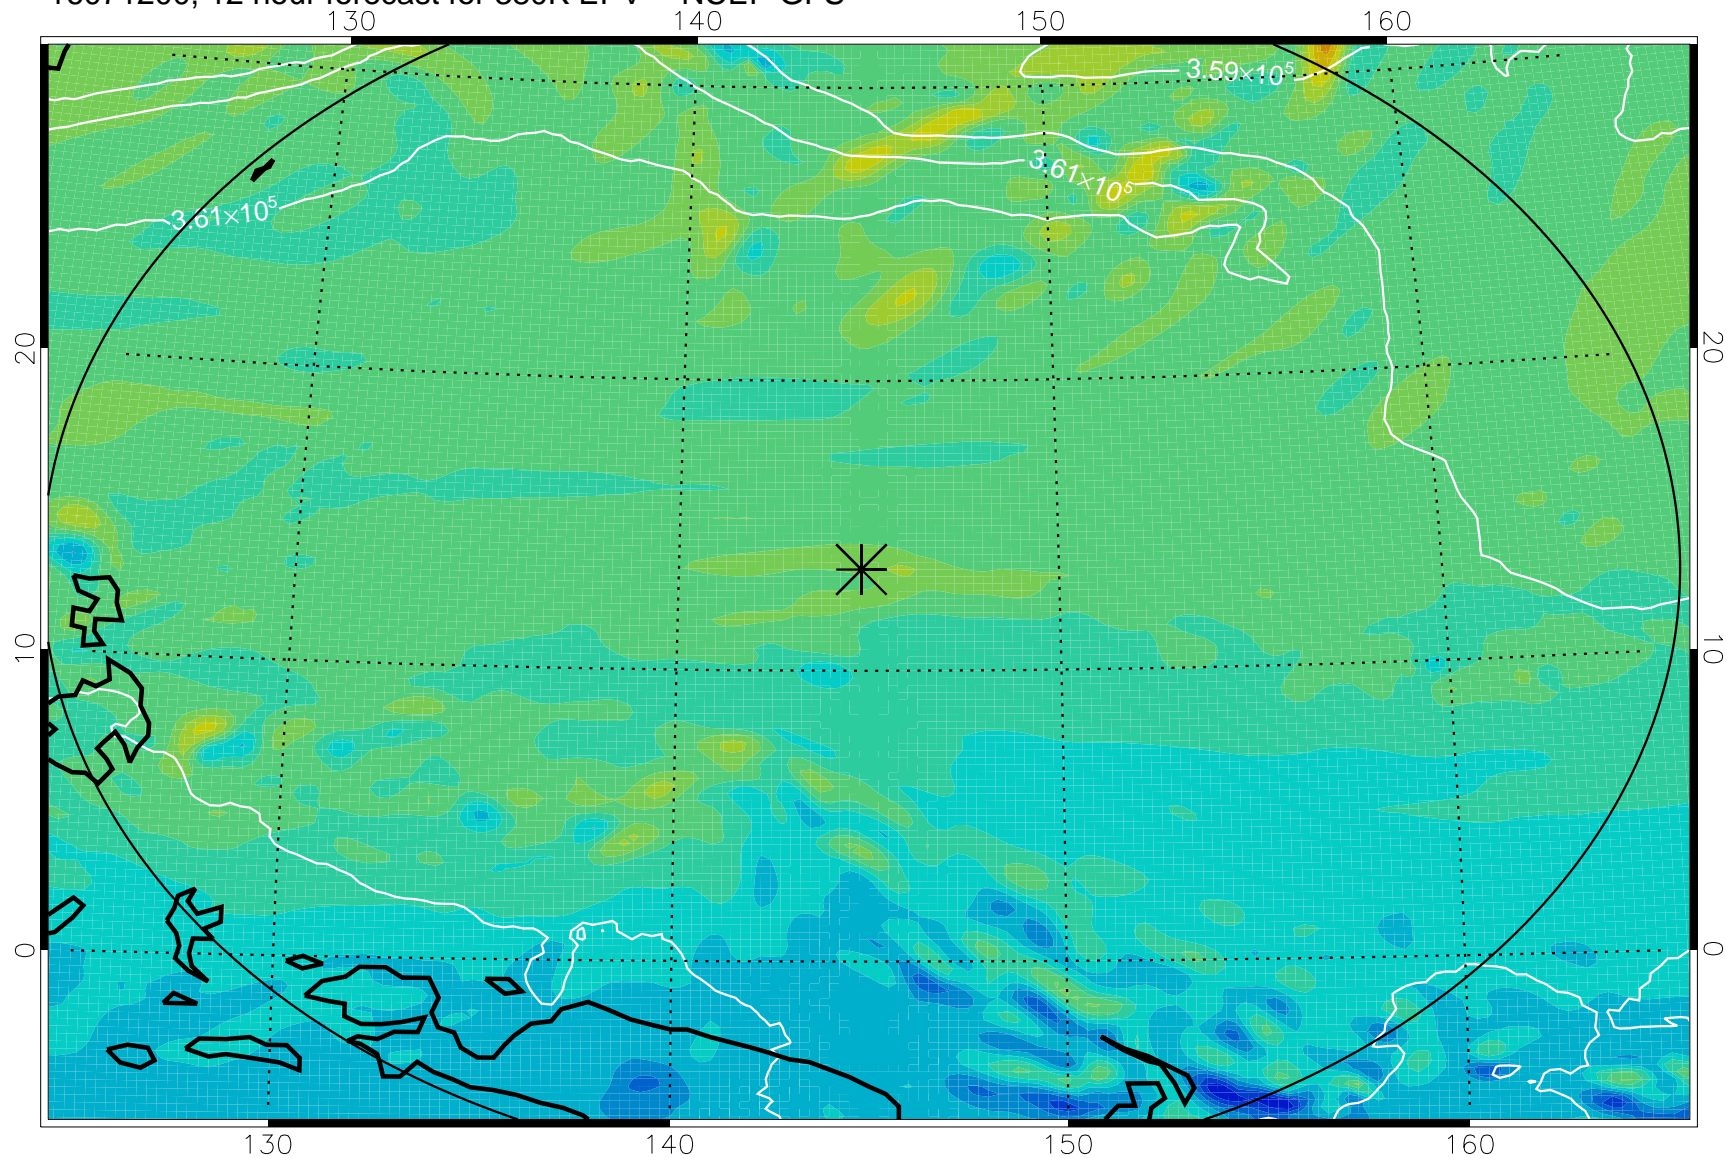

16071118, 6 hour forecast for 380K EPV -- NCEP GFS

380K Montgomery Streamfunction, white

Range ring of 2304 km

16071200, 12 hour forecast for 380K EPV -- NCEP GFS

380K Montgomery Streamfunction, white

Range ring of 2304 km

16071206, 18 hour forecast for 380K EPV -- NCEP GFS

380K Montgomery Streamfunction, white

Range ring of 2304 km

16071212, 24 hour forecast for 380K EPV -- NCEP GFS

380K Montgomery Streamfunction, white

Range ring of 2304 km

16071218, 30 hour forecast for 380K EPV -- NCEP GFS

380K Montgomery Streamfunction, white

Range ring of 2304 km

16071300, 36 hour forecast for 380K EPV -- NCEP GFS

380K Montgomery Streamfunction, white

Range ring of 2304 km

16071406, 66 hour forecast for 380K EPV -- NCEP GFS

380K Montgomery Streamfunction, white

Range ring of 2304 km

16071412, 72 hour forecast for 380K EPV -- NCEP GFS

380K Montgomery Streamfunction, white

Range ring of 2304 km