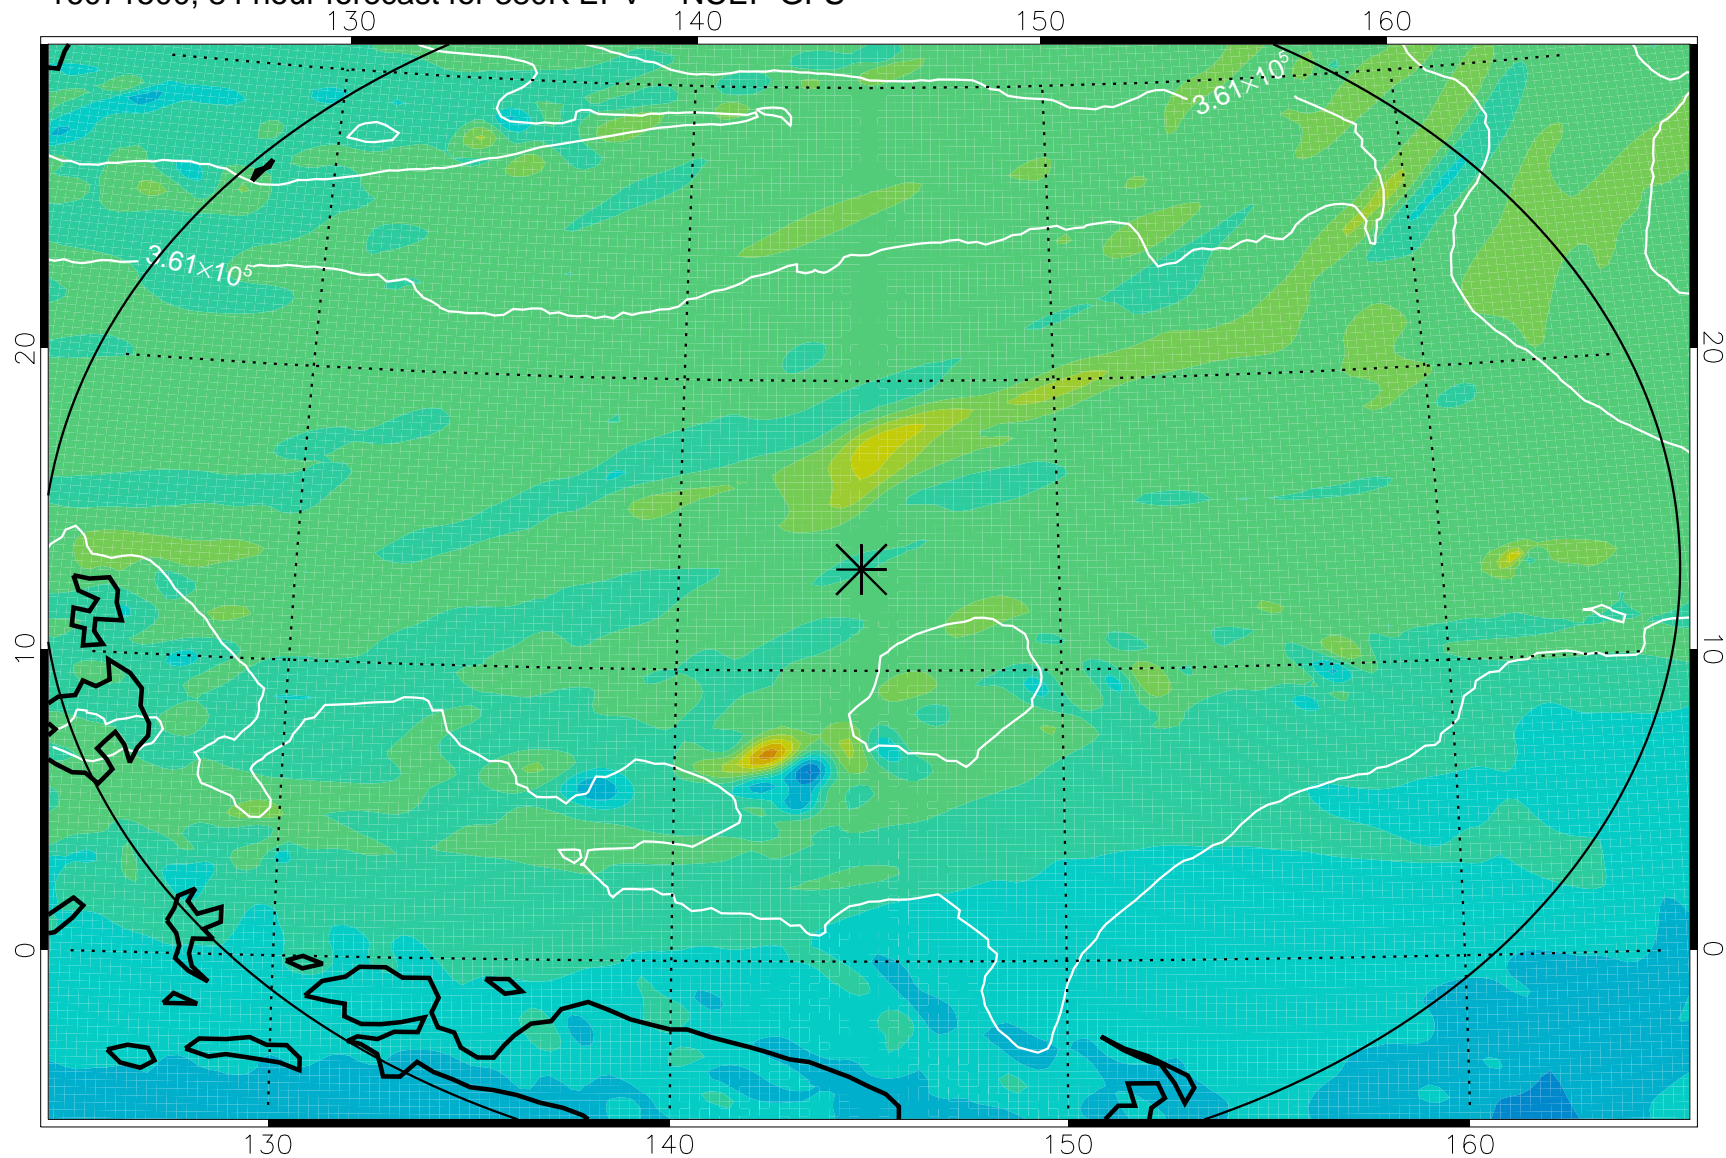

16071406, 66 hour forecast for 380K EPV -- NCEP GFS

380K Montgomery Streamfunction, white

Range ring of 2304 km

16071412, 72 hour forecast for 380K EPV -- NCEP GFS

380K Montgomery Streamfunction, white

Range ring of 2304 km

16071418, 78 hour forecast for 380K EPV -- NCEP GFS

380K Montgomery Streamfunction, white

Range ring of 2304 km

16071500, 84 hour forecast for 380K EPV -- NCEP GFS

380K Montgomery Streamfunction, white

Range ring of 2304 km

16071506, 90 hour forecast for 380K EPV -- NCEP GFS

380K Montgomery Streamfunction, white

Range ring of 2304 km

16071512, 96 hour forecast for 380K EPV -- NCEP GFS

380K Montgomery Streamfunction, white

Range ring of 2304 km

16071518, 102 hour forecast for 380K EPV -- NCEP GFS

380K Montgomery Streamfunction, white

Range ring of 2304 km

16071600, 108 hour forecast for 380K EPV -- NCEP GFS

16071606, 114 hour forecast for 380K EPV -- NCEP GFS