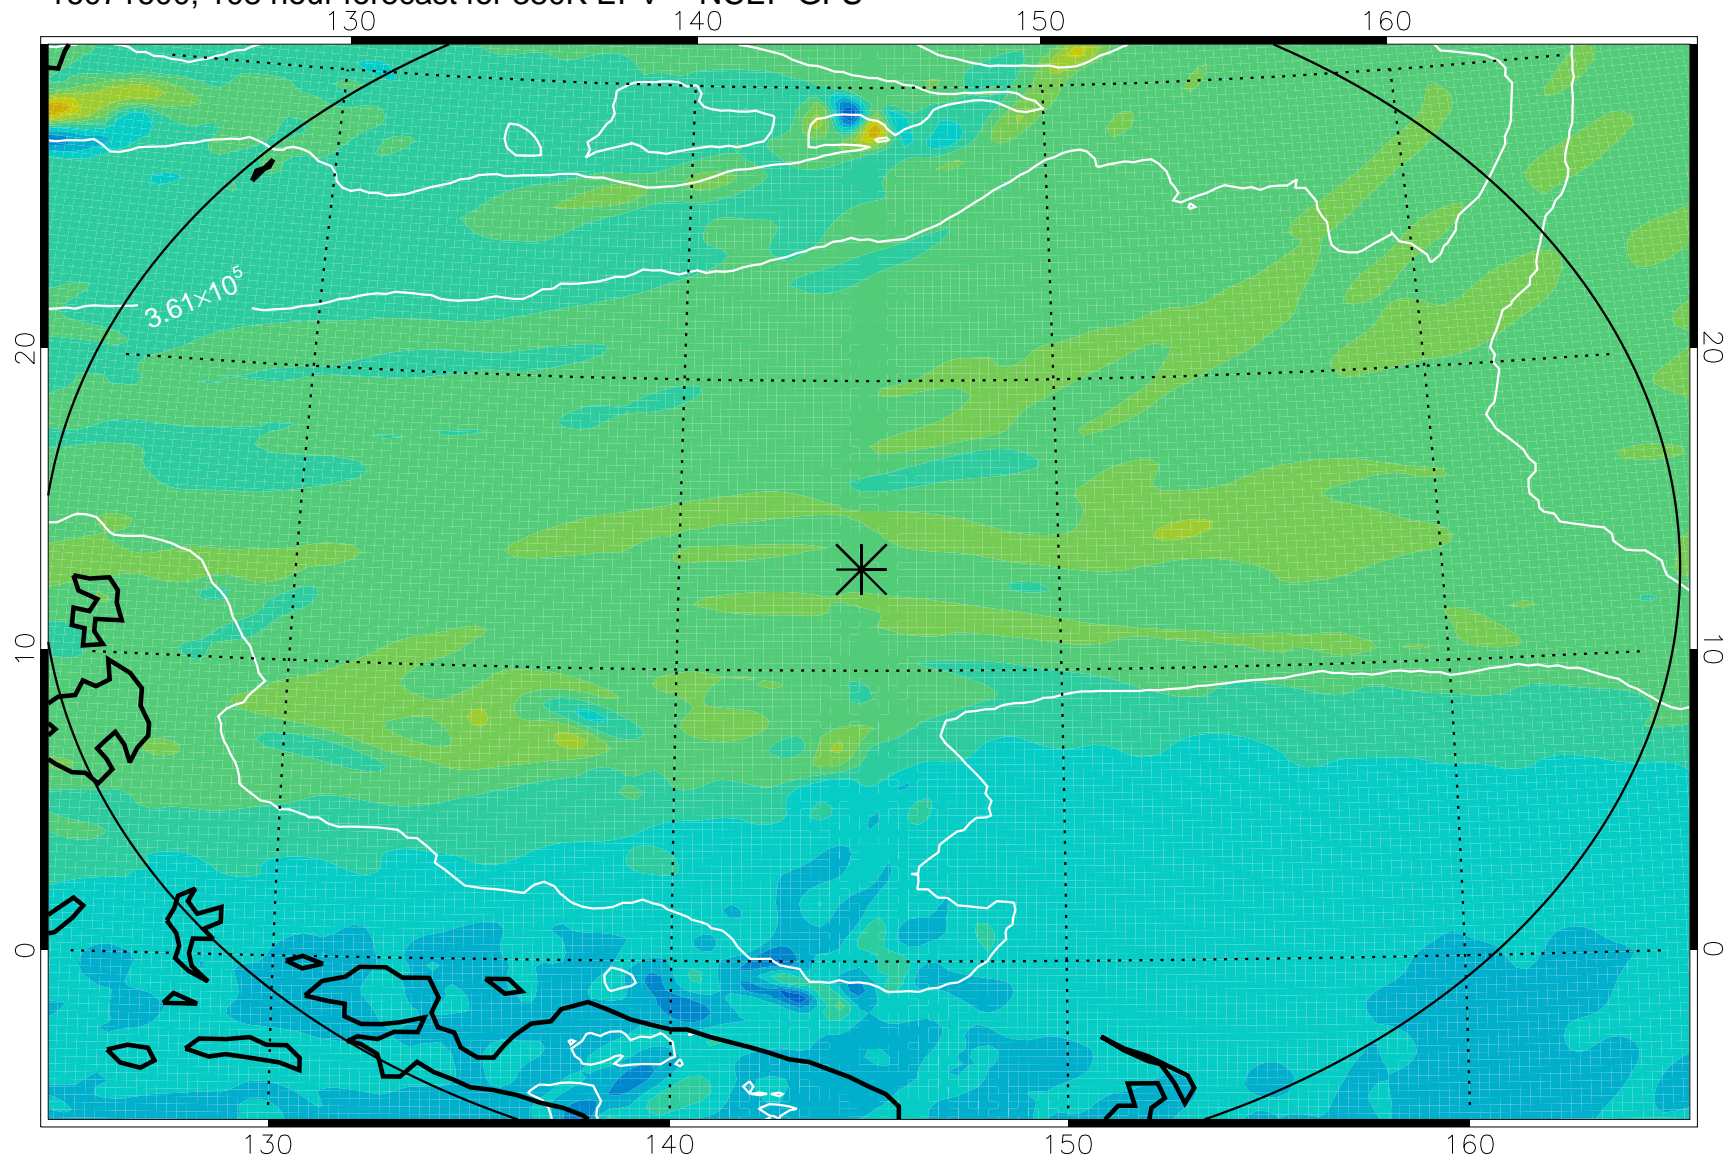

16071418, 78 hour forecast for 380K EPV -- NCEP GFS

380K Montgomery Streamfunction, white

Range ring of 2304 km

16071500, 84 hour forecast for 380K EPV -- NCEP GFS

380K Montgomery Streamfunction, white

Range ring of 2304 km

16071506, 90 hour forecast for 380K EPV -- NCEP GFS

380K Montgomery Streamfunction, white

Range ring of 2304 km

16071512, 96 hour forecast for 380K EPV -- NCEP GFS

380K Montgomery Streamfunction, white

Range ring of 2304 km

16071518, 102 hour forecast for 380K EPV -- NCEP GFS

380K Montgomery Streamfunction, white

Range ring of 2304 km

16071600, 108 hour forecast for 380K EPV -- NCEP GFS

16071606, 114 hour forecast for 380K EPV -- NCEP GFS

380K Montgomery Streamfunction, white

Range ring of 2304 km

16071612, 120 hour forecast for 380K EPV -- NCEP GFS

380K Montgomery Streamfunction, white

Range ring of 2304 km