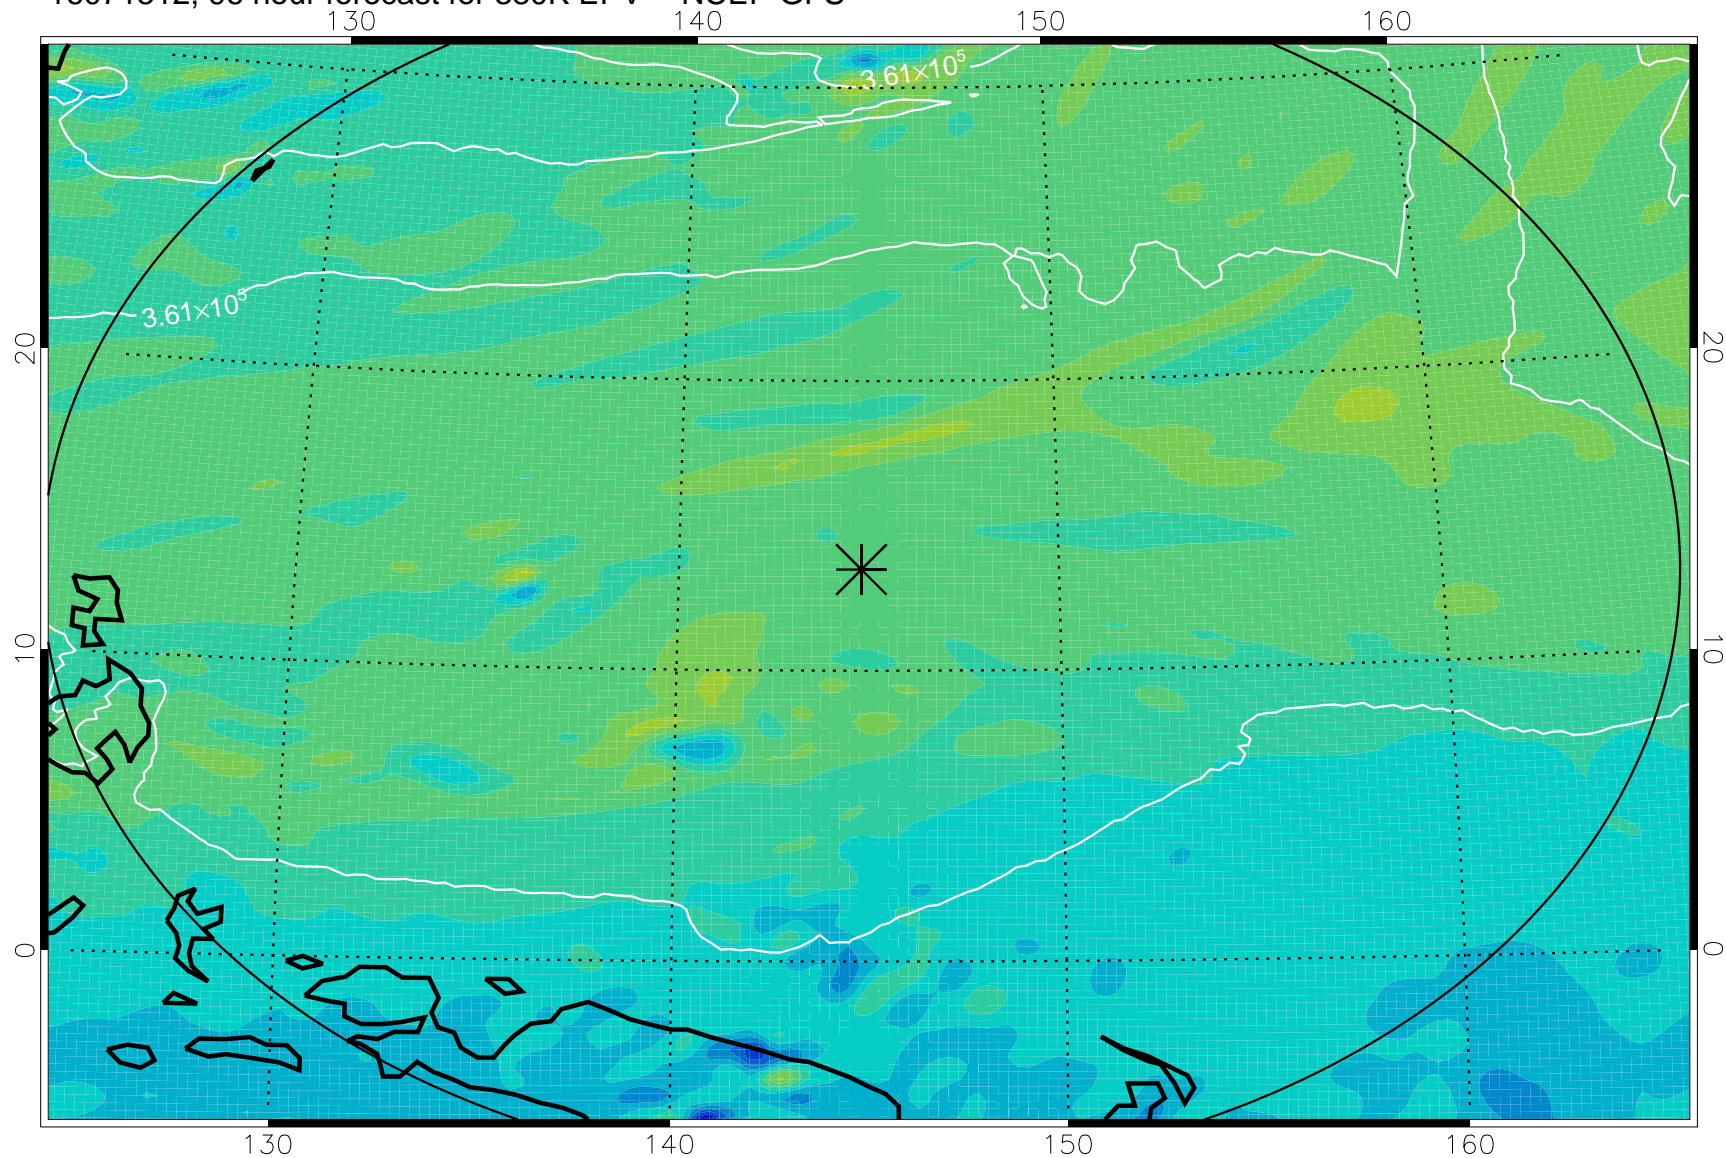

16071406, 66 hour forecast for 380K EPV -- NCEP GFS

380K Montgomery Streamfunction, white

Range ring of 2304 km

16071412, 72 hour forecast for 380K EPV -- NCEP GFS

380K Montgomery Streamfunction, white

Range ring of 2304 km

16071418, 78 hour forecast for 380K EPV -- NCEP GFS

380K Montgomery Streamfunction, white

Range ring of 2304 km

16071500, 84 hour forecast for 380K EPV -- NCEP GFS

380K Montgomery Streamfunction, white

Range ring of 2304 km

16071506, 90 hour forecast for 380K EPV -- NCEP GFS

380K Montgomery Streamfunction, white

Range ring of 2304 km

16071512, 96 hour forecast for 380K EPV -- NCEP GFS

380K Montgomery Streamfunction, white

Range ring of 2304 km

16071518, 102 hour forecast for 380K EPV -- NCEP GFS

380K Montgomery Streamfunction, white

Range ring of 2304 km

16071600, 108 hour forecast for 380K EPV -- NCEP GFS

16071606, 114 hour forecast for 380K EPV -- NCEP GFS