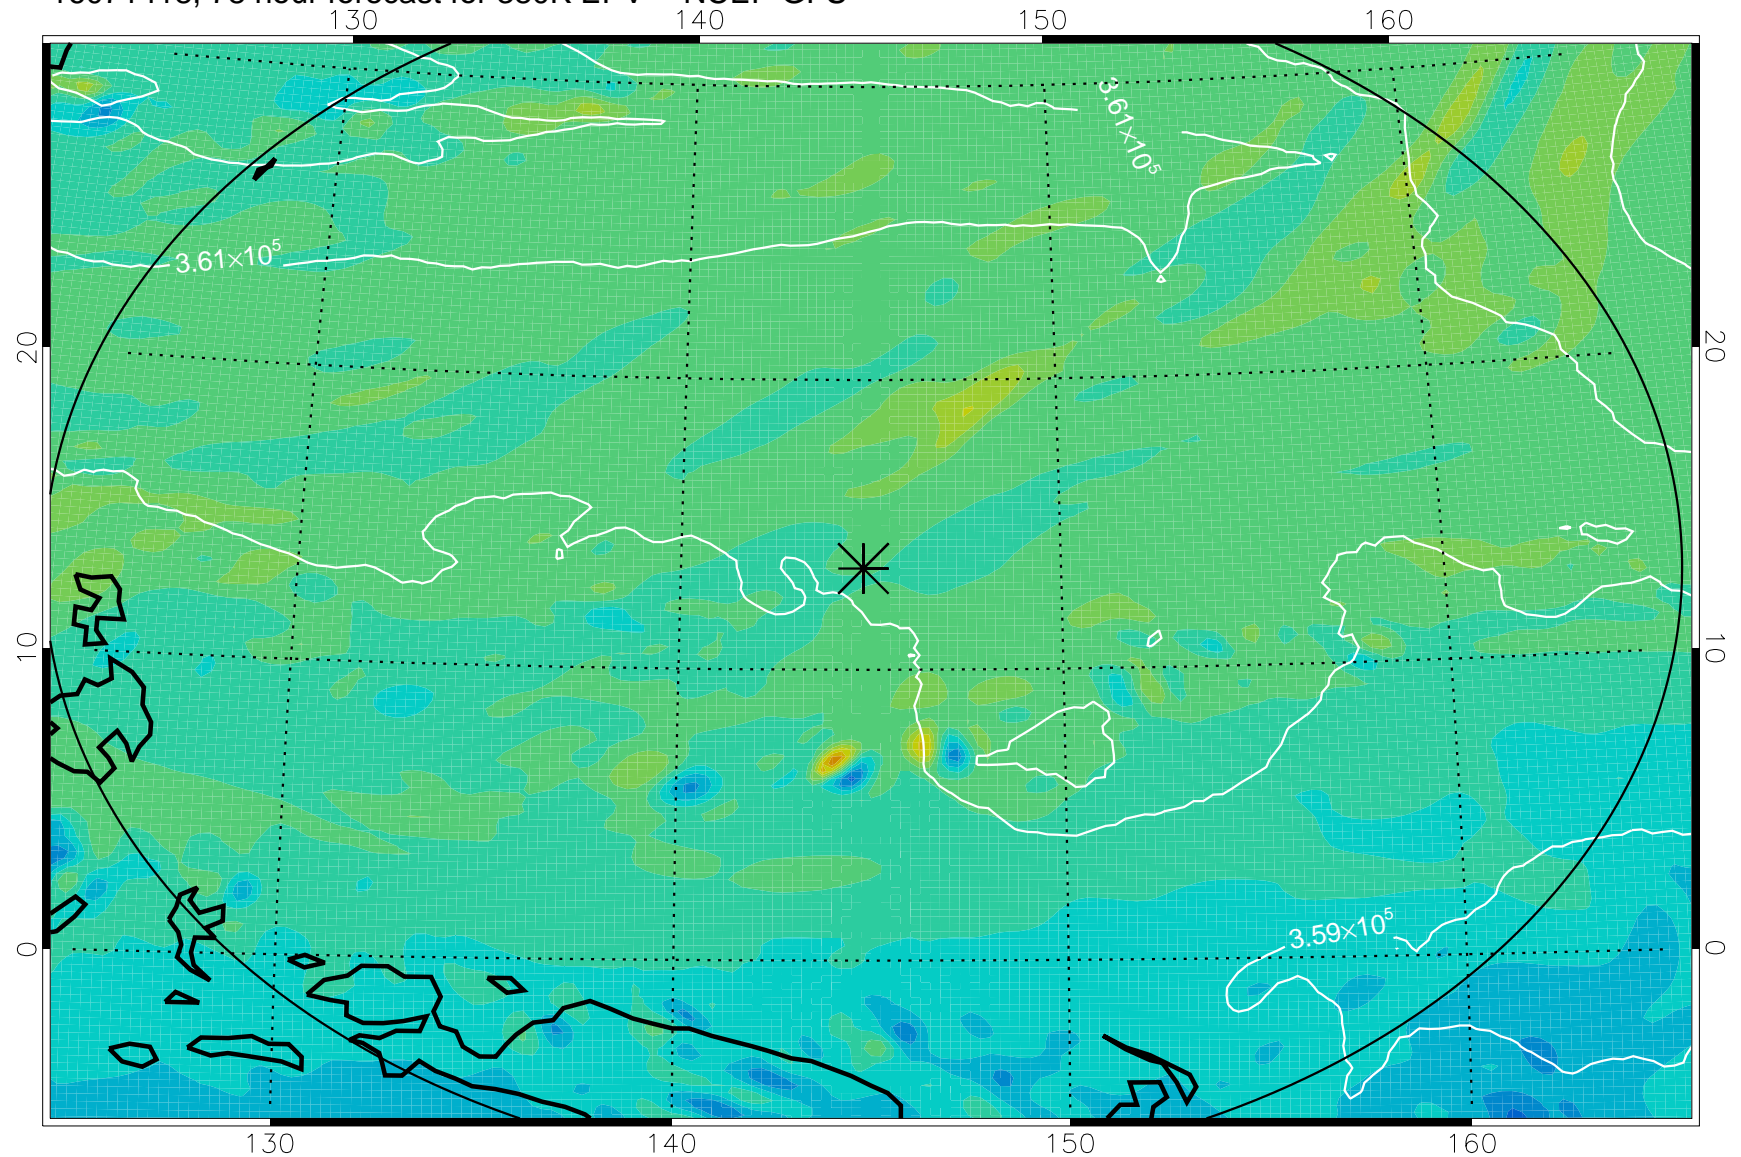

16071406, 66 hour forecast for 380K EPV -- NCEP GFS

380K Montgomery Streamfunction, white

Range ring of 2304 km

16071412, 72 hour forecast for 380K EPV -- NCEP GFS

380K Montgomery Streamfunction, white

Range ring of 2304 km

16071418, 78 hour forecast for 380K EPV -- NCEP GFS

380K Montgomery Streamfunction, white

Range ring of 2304 km

16071500, 84 hour forecast for 380K EPV -- NCEP GFS

380K Montgomery Streamfunction, white

Range ring of 2304 km

16071506, 90 hour forecast for 380K EPV -- NCEP GFS

380K Montgomery Streamfunction, white

Range ring of 2304 km

16071512, 96 hour forecast for 380K EPV -- NCEP GFS

380K Montgomery Streamfunction, white

Range ring of 2304 km

16071518, 102 hour forecast for 380K EPV -- NCEP GFS

380K Montgomery Streamfunction, white

Range ring of 2304 km

16071600, 108 hour forecast for 380K EPV -- NCEP GFS

16071606, 114 hour forecast for 380K EPV -- NCEP GFS