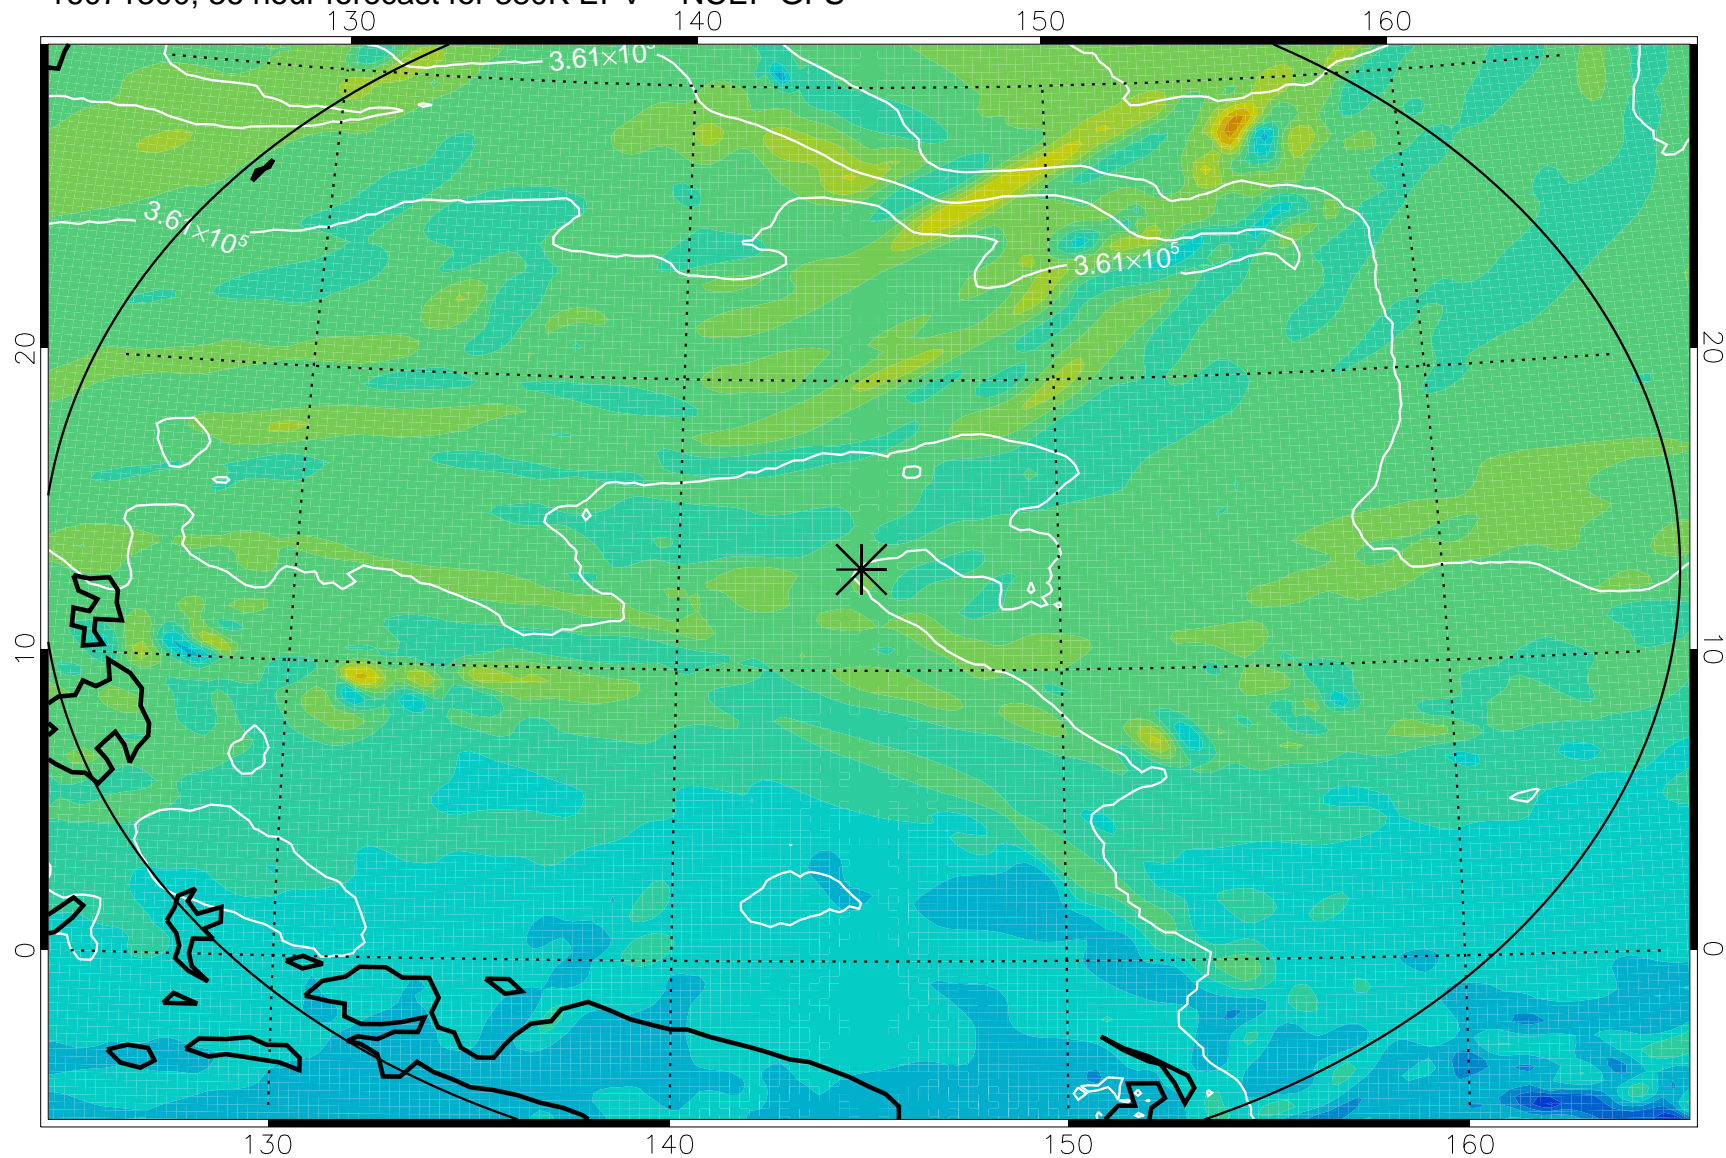

16071118, 6 hour forecast for 380K EPV -- NCEP GFS

380K Montgomery Streamfunction, white

Range ring of 2304 km

16071200, 12 hour forecast for 380K EPV -- NCEP GFS

380K Montgomery Streamfunction, white

Range ring of 2304 km

16071206, 18 hour forecast for 380K EPV -- NCEP GFS

380K Montgomery Streamfunction, white

Range ring of 2304 km

16071212, 24 hour forecast for 380K EPV -- NCEP GFS

380K Montgomery Streamfunction, white

Range ring of 2304 km

16071218, 30 hour forecast for 380K EPV -- NCEP GFS

380K Montgomery Streamfunction, white

Range ring of 2304 km

16071300, 36 hour forecast for 380K EPV -- NCEP GFS

380K Montgomery Streamfunction, white

Range ring of 2304 km

16071306, 42 hour forecast for 380K EPV -- NCEP GFS

380K Montgomery Streamfunction, white

Range ring of 2304 km

16071312, 48 hour forecast for 380K EPV -- NCEP GFS

380K Montgomery Streamfunction, white

Range ring of 2304 km