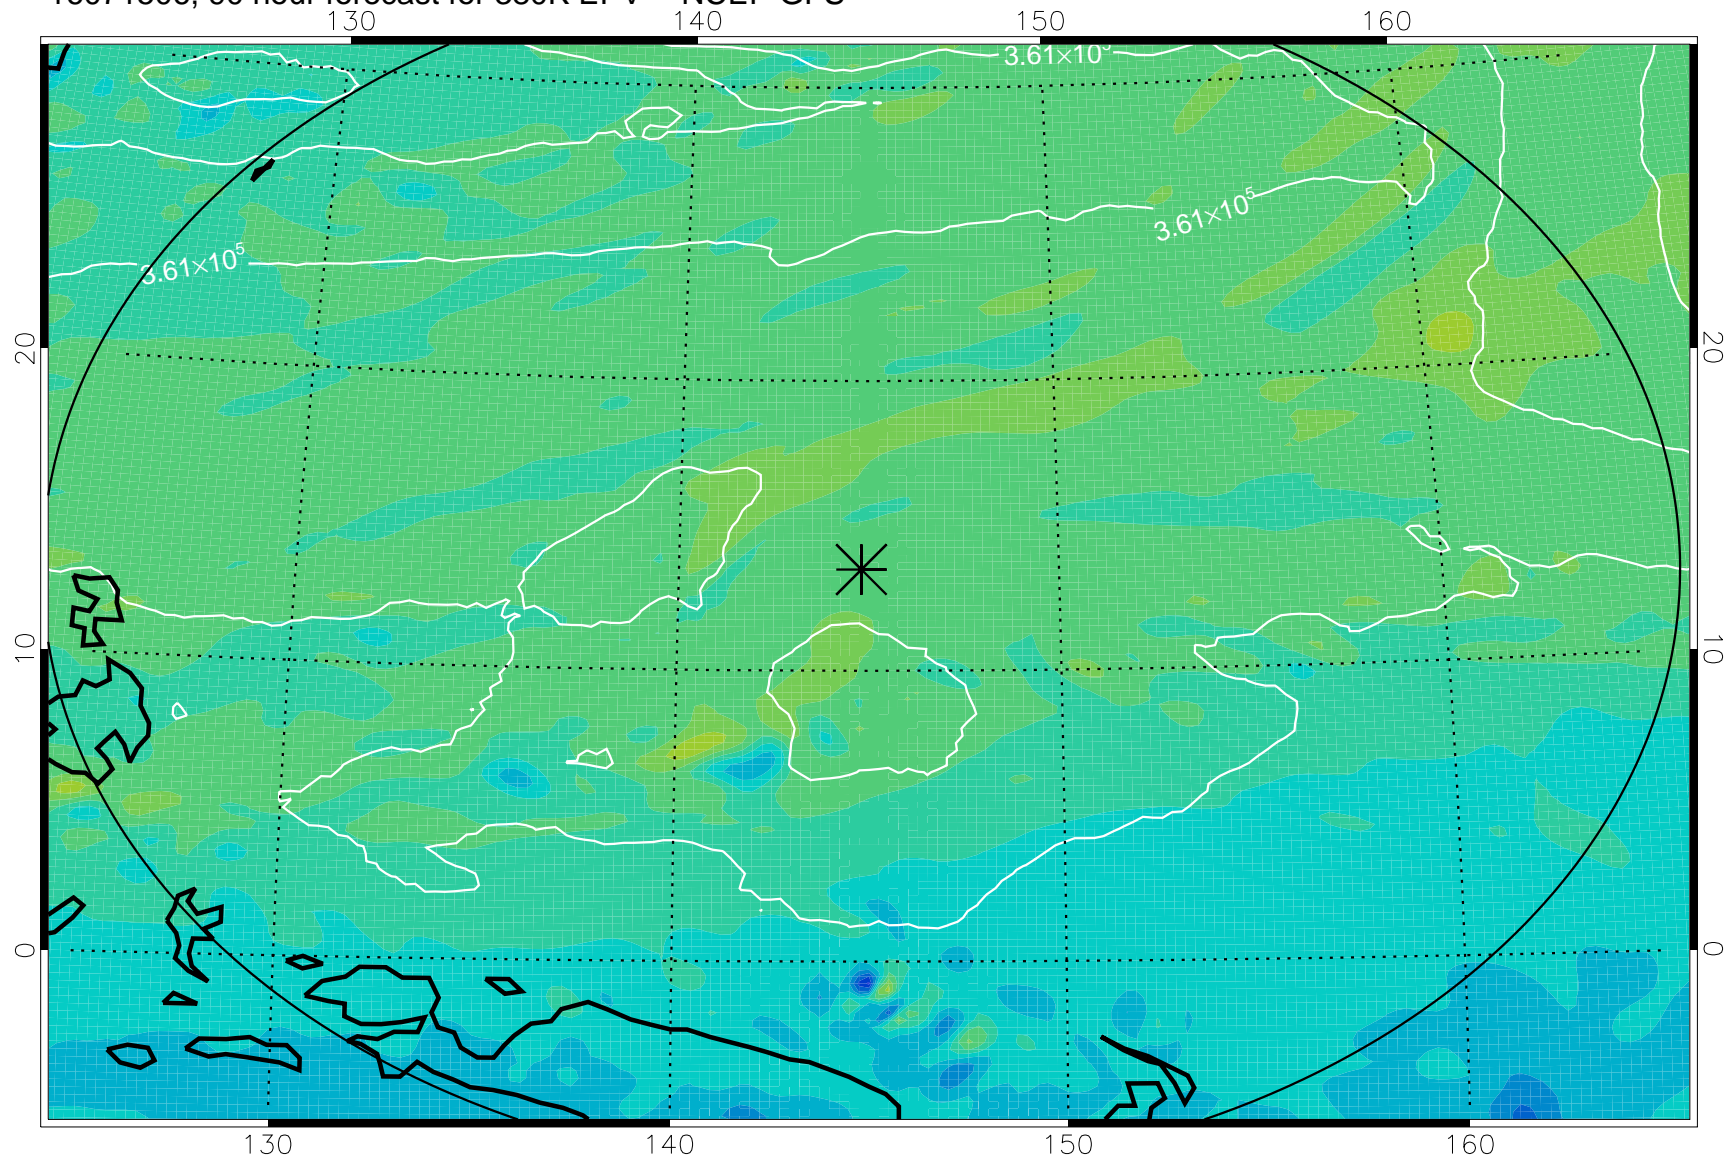

16071406, 66 hour forecast for 380K EPV -- NCEP GFS

380K Montgomery Streamfunction, white

Range ring of 2304 km

16071412, 72 hour forecast for 380K EPV -- NCEP GFS

380K Montgomery Streamfunction, white

Range ring of 2304 km

16071418, 78 hour forecast for 380K EPV -- NCEP GFS

380K Montgomery Streamfunction, white

Range ring of 2304 km

16071500, 84 hour forecast for 380K EPV -- NCEP GFS

380K Montgomery Streamfunction, white

Range ring of 2304 km

16071506, 90 hour forecast for 380K EPV -- NCEP GFS

380K Montgomery Streamfunction, white

Range ring of 2304 km

16071512, 96 hour forecast for 380K EPV -- NCEP GFS

380K Montgomery Streamfunction, white

Range ring of 2304 km

16071518, 102 hour forecast for 380K EPV -- NCEP GFS

380K Montgomery Streamfunction, white

Range ring of 2304 km

16071600, 108 hour forecast for 380K EPV -- NCEP GFS

16071606, 114 hour forecast for 380K EPV -- NCEP GFS