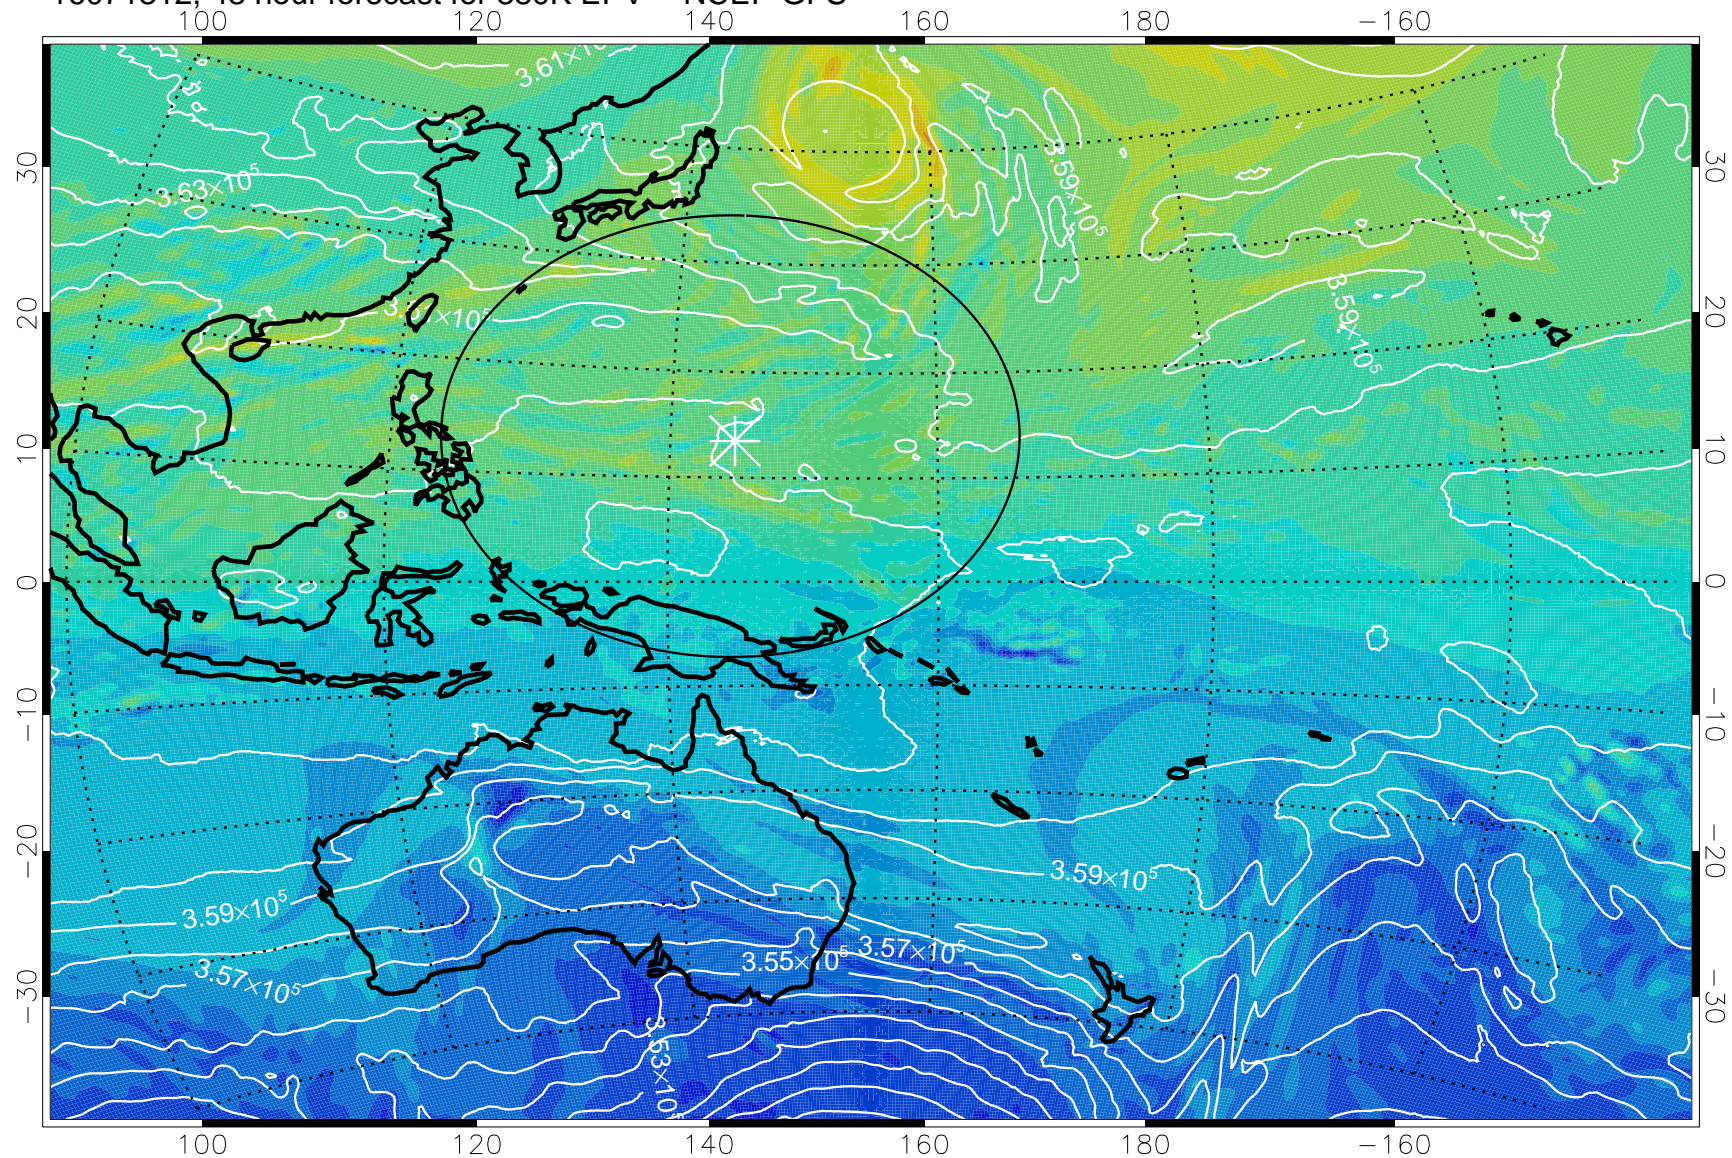

16071218, 30 hour forecast for 380K EPV -- NCEP GFS

380K Montgomery Streamfunction, white

Range ring of 2304 km

16071300, 36 hour forecast for 380K EPV -- NCEP GFS

380K Montgomery Streamfunction, white

Range ring of 2304 km

16071306, 42 hour forecast for 380K EPV -- NCEP GFS

380K Montgomery Streamfunction, white

Range ring of 2304 km

16071312, 48 hour forecast for 380K EPV -- NCEP GFS

380K Montgomery Streamfunction, white

Range ring of 2304 km

16071318, 54 hour forecast for 380K EPV -- NCEP GFS

380K Montgomery Streamfunction, white

Range ring of 2304 km

16071400, 60 hour forecast for 380K EPV -- NCEP GFS

380K Montgomery Streamfunction, white

Range ring of 2304 km

16071406, 66 hour forecast for 380K EPV -- NCEP GFS

380K Montgomery Streamfunction, white

Range ring of 2304 km

16071412, 72 hour forecast for 380K EPV -- NCEP GFS

380K Montgomery Streamfunction, white

Range ring of 2304 km