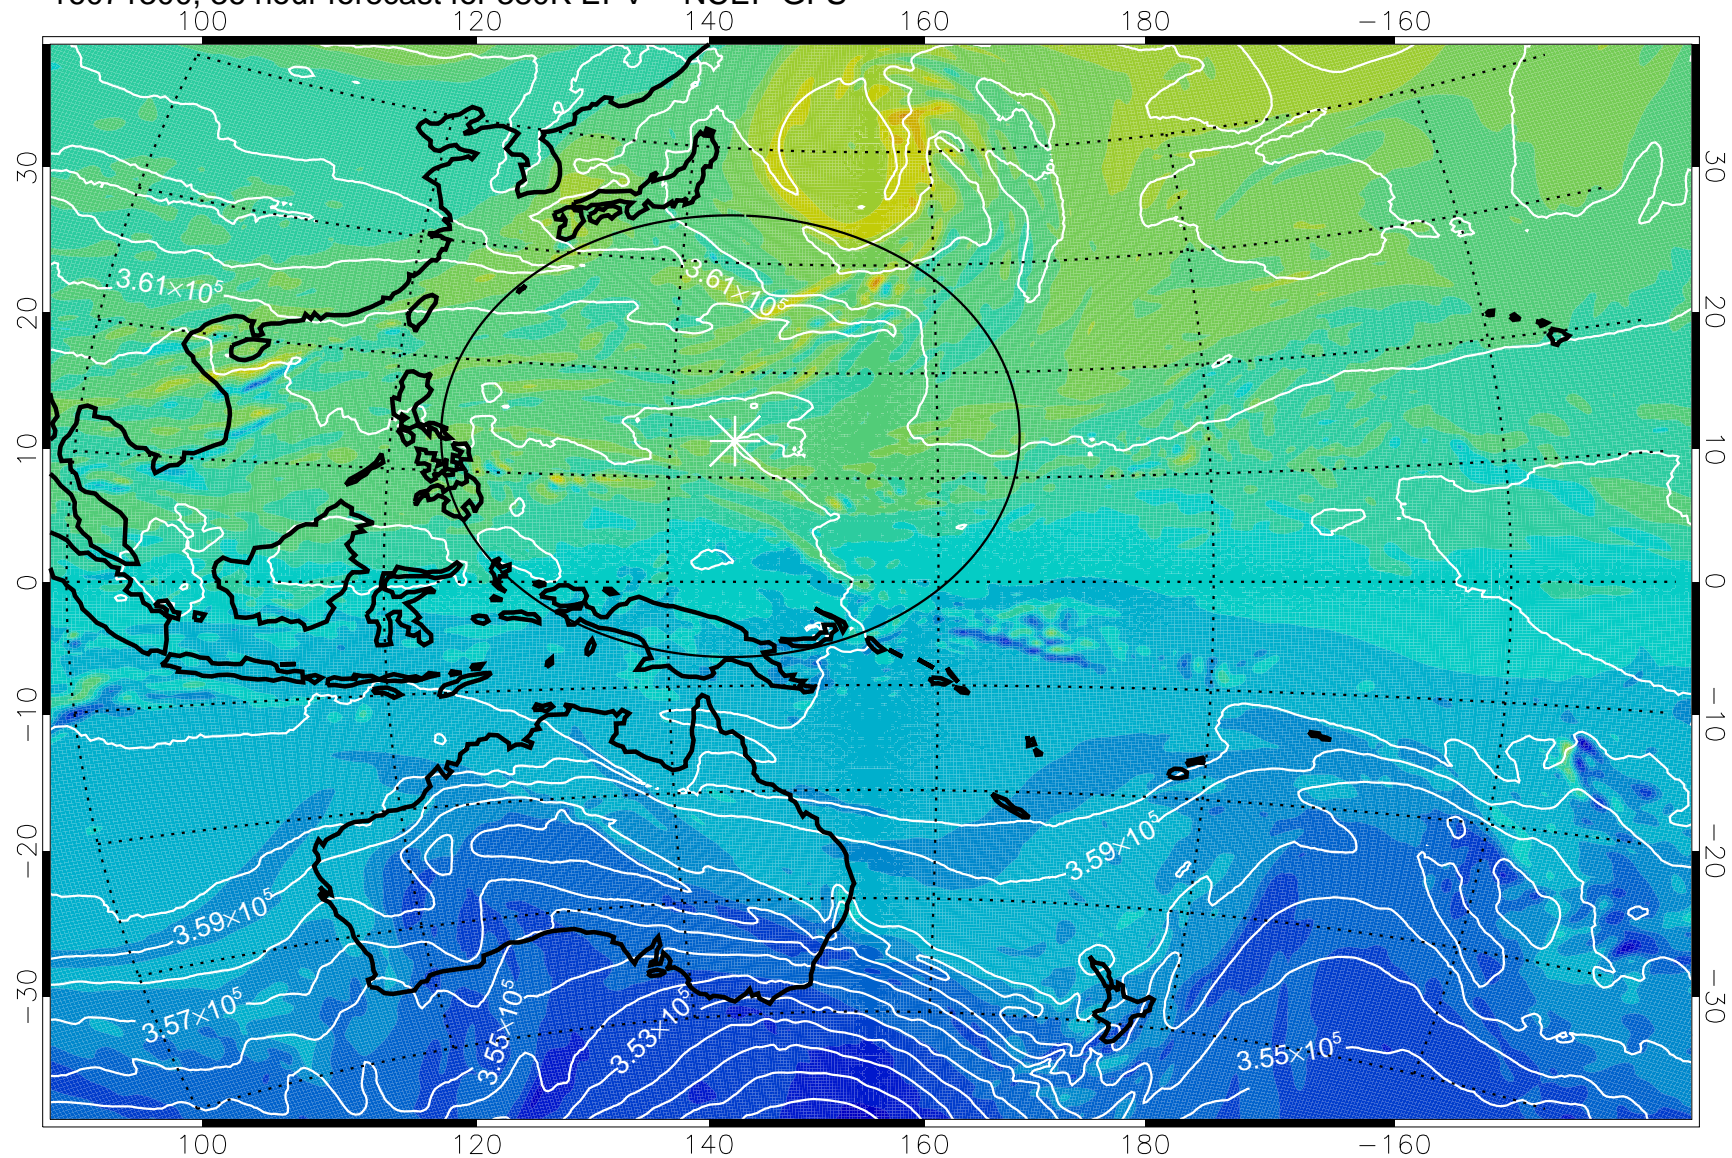

16071218, 30 hour forecast for 380K EPV -- NCEP GFS

380K Montgomery Streamfunction, white

Range ring of 2304 km

16071300, 36 hour forecast for 380K EPV -- NCEP GFS

380K Montgomery Streamfunction, white

Range ring of 2304 km

16071306, 42 hour forecast for 380K EPV -- NCEP GFS

380K Montgomery Streamfunction, white

Range ring of 2304 km

16071312, 48 hour forecast for 380K EPV -- NCEP GFS

380K Montgomery Streamfunction, white

Range ring of 2304 km

16071318, 54 hour forecast for 380K EPV -- NCEP GFS

380K Montgomery Streamfunction, white

Range ring of 2304 km

16071400, 60 hour forecast for 380K EPV -- NCEP GFS

380K Montgomery Streamfunction, white

Range ring of 2304 km

16071406, 66 hour forecast for 380K EPV -- NCEP GFS

380K Montgomery Streamfunction, white

Range ring of 2304 km

16071412, 72 hour forecast for 380K EPV -- NCEP GFS

380K Montgomery Streamfunction, white

Range ring of 2304 km