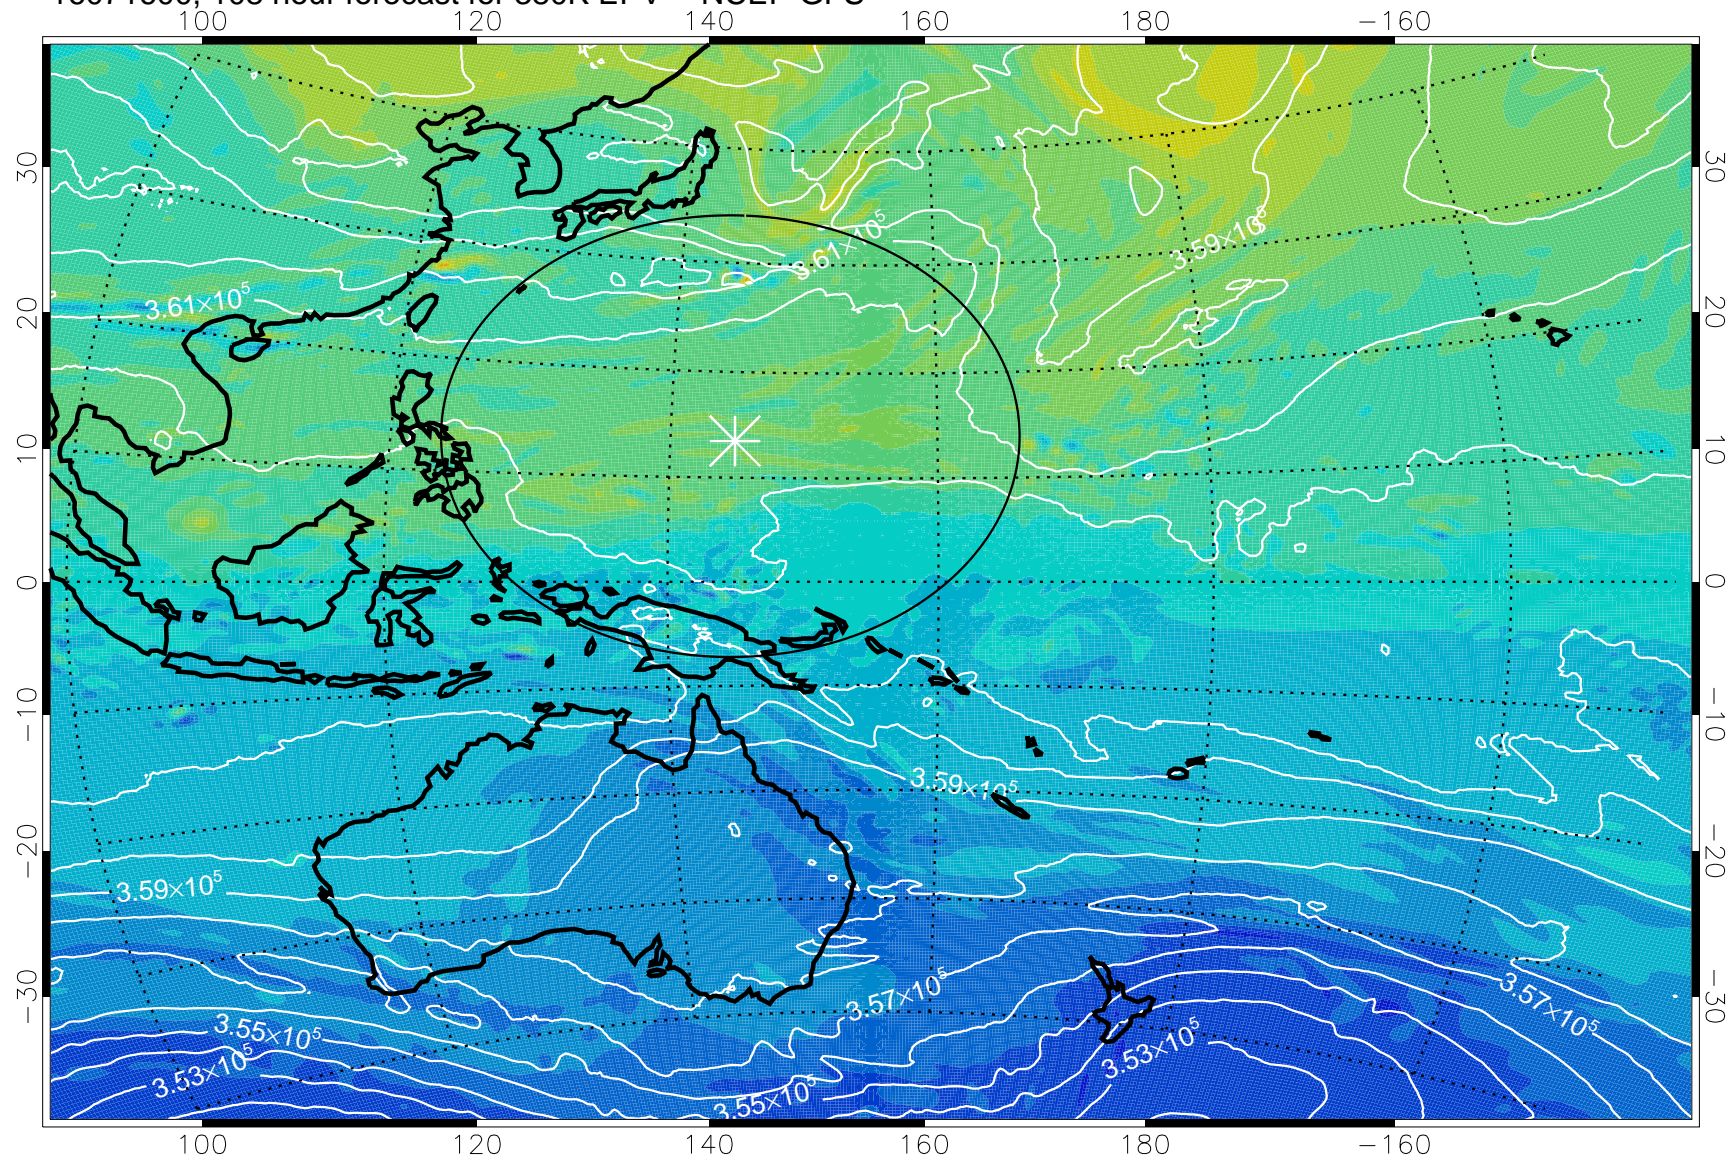

16071418, 78 hour forecast for 380K EPV -- NCEP GFS

380K Montgomery Streamfunction, white

Range ring of 2304 km

16071500, 84 hour forecast for 380K EPV -- NCEP GFS

380K Montgomery Streamfunction, white

Range ring of 2304 km

16071506, 90 hour forecast for 380K EPV -- NCEP GFS

380K Montgomery Streamfunction, white

Range ring of 2304 km

16071512, 96 hour forecast for 380K EPV -- NCEP GFS

380K Montgomery Streamfunction, white

Range ring of 2304 km

16071518, 102 hour forecast for 380K EPV -- NCEP GFS

380K Montgomery Streamfunction, white

Range ring of 2304 km

16071600, 108 hour forecast for 380K EPV -- NCEP GFS

380K Montgomery Streamfunction, white

Range ring of 2304 km

16071606, 114 hour forecast for 380K EPV -- NCEP GFS

380K Montgomery Streamfunction, white

Range ring of 2304 km

16071612, 120 hour forecast for 380K EPV -- NCEP GFS

380K Montgomery Streamfunction, white

Range ring of 2304 km