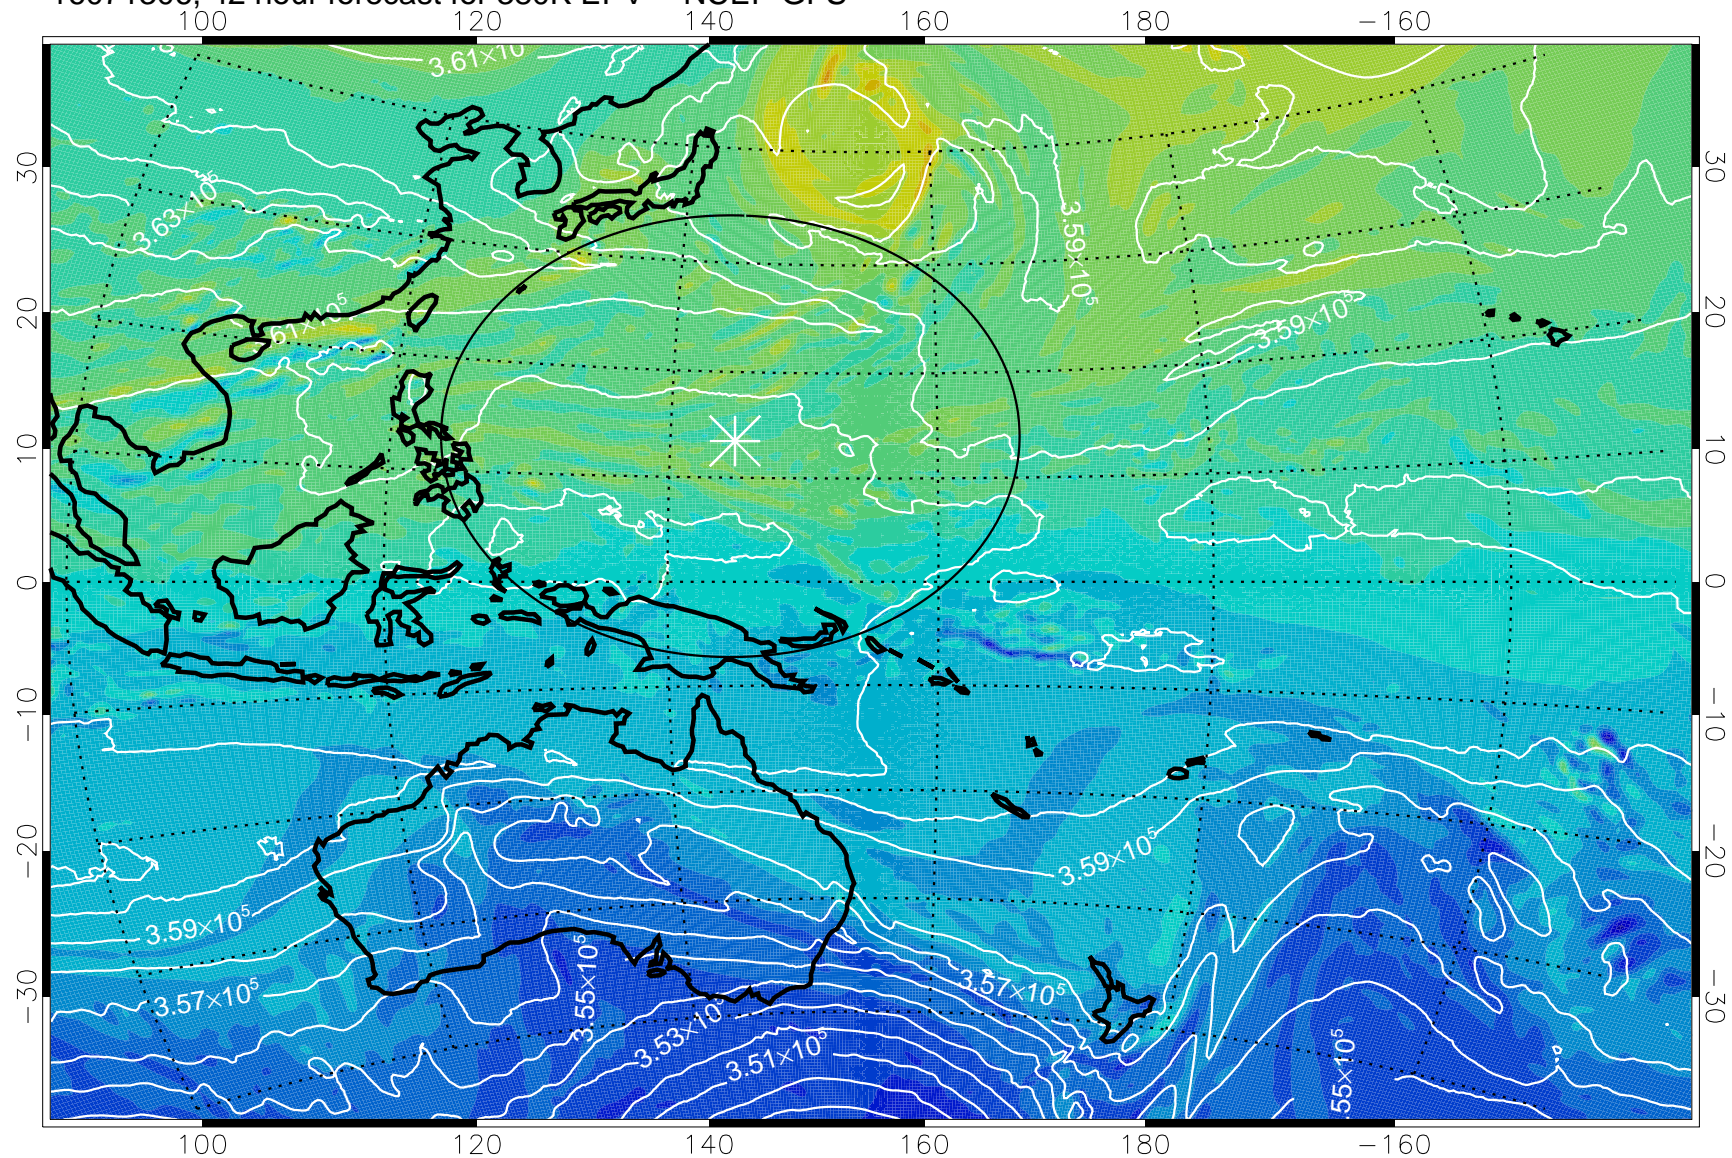

16071218, 30 hour forecast for 380K EPV -- NCEP GFS

380K Montgomery Streamfunction, white

Range ring of 2304 km

16071300, 36 hour forecast for 380K EPV -- NCEP GFS

380K Montgomery Streamfunction, white

Range ring of 2304 km

16071306, 42 hour forecast for 380K EPV -- NCEP GFS

380K Montgomery Streamfunction, white

Range ring of 2304 km

16071312, 48 hour forecast for 380K EPV -- NCEP GFS

380K Montgomery Streamfunction, white

Range ring of 2304 km

16071318, 54 hour forecast for 380K EPV -- NCEP GFS

380K Montgomery Streamfunction, white

Range ring of 2304 km

16071400, 60 hour forecast for 380K EPV -- NCEP GFS

380K Montgomery Streamfunction, white

Range ring of 2304 km

16071406, 66 hour forecast for 380K EPV -- NCEP GFS

380K Montgomery Streamfunction, white

Range ring of 2304 km

16071412, 72 hour forecast for 380K EPV -- NCEP GFS

380K Montgomery Streamfunction, white

Range ring of 2304 km