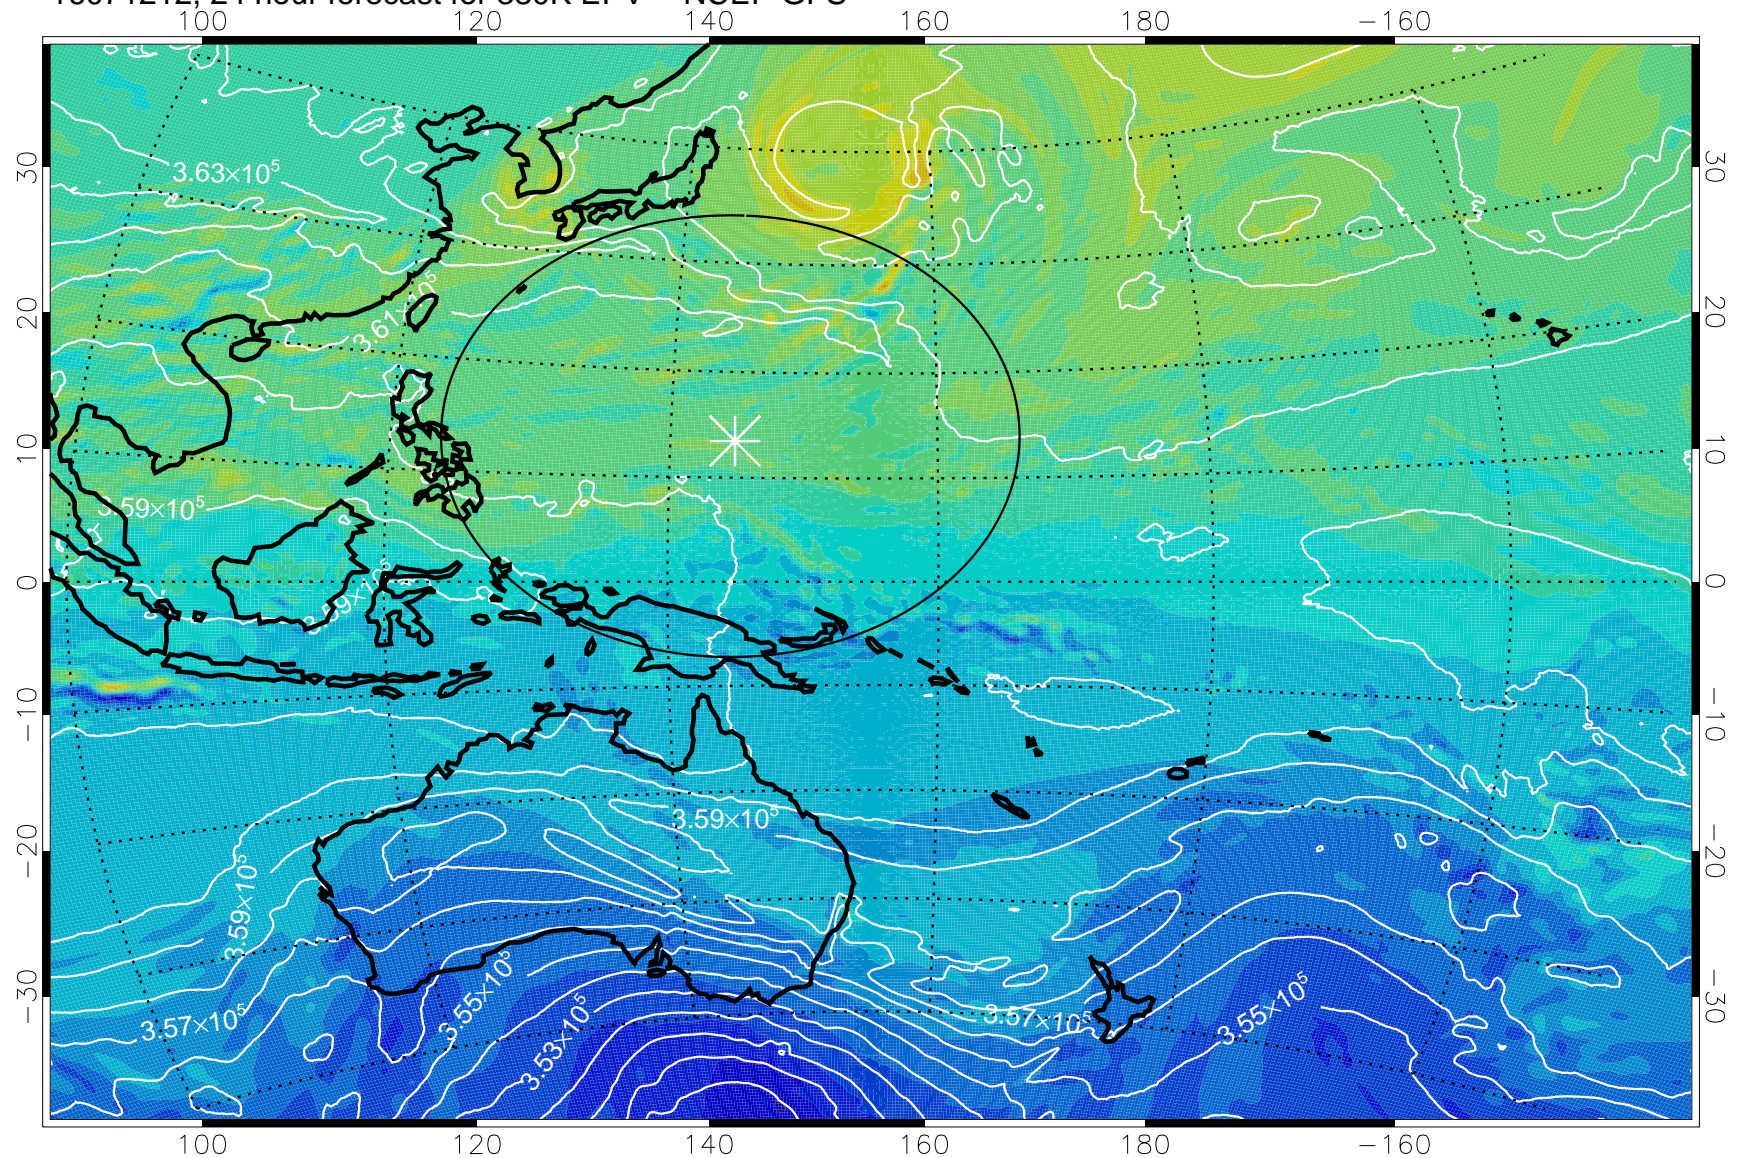

16071118, 6 hour forecast for 380K EPV -- NCEP GFS

380K Montgomery Streamfunction, white

Range ring of 2304 km

16071200, 12 hour forecast for 380K EPV -- NCEP GFS

380K Montgomery Streamfunction, white

Range ring of 2304 km

16071206, 18 hour forecast for 380K EPV -- NCEP GFS

380K Montgomery Streamfunction, white

Range ring of 2304 km

16071212, 24 hour forecast for 380K EPV -- NCEP GFS

380K Montgomery Streamfunction, white

Range ring of 2304 km

16071218, 30 hour forecast for 380K EPV -- NCEP GFS

380K Montgomery Streamfunction, white

Range ring of 2304 km

16071300, 36 hour forecast for 380K EPV -- NCEP GFS

380K Montgomery Streamfunction, white

Range ring of 2304 km