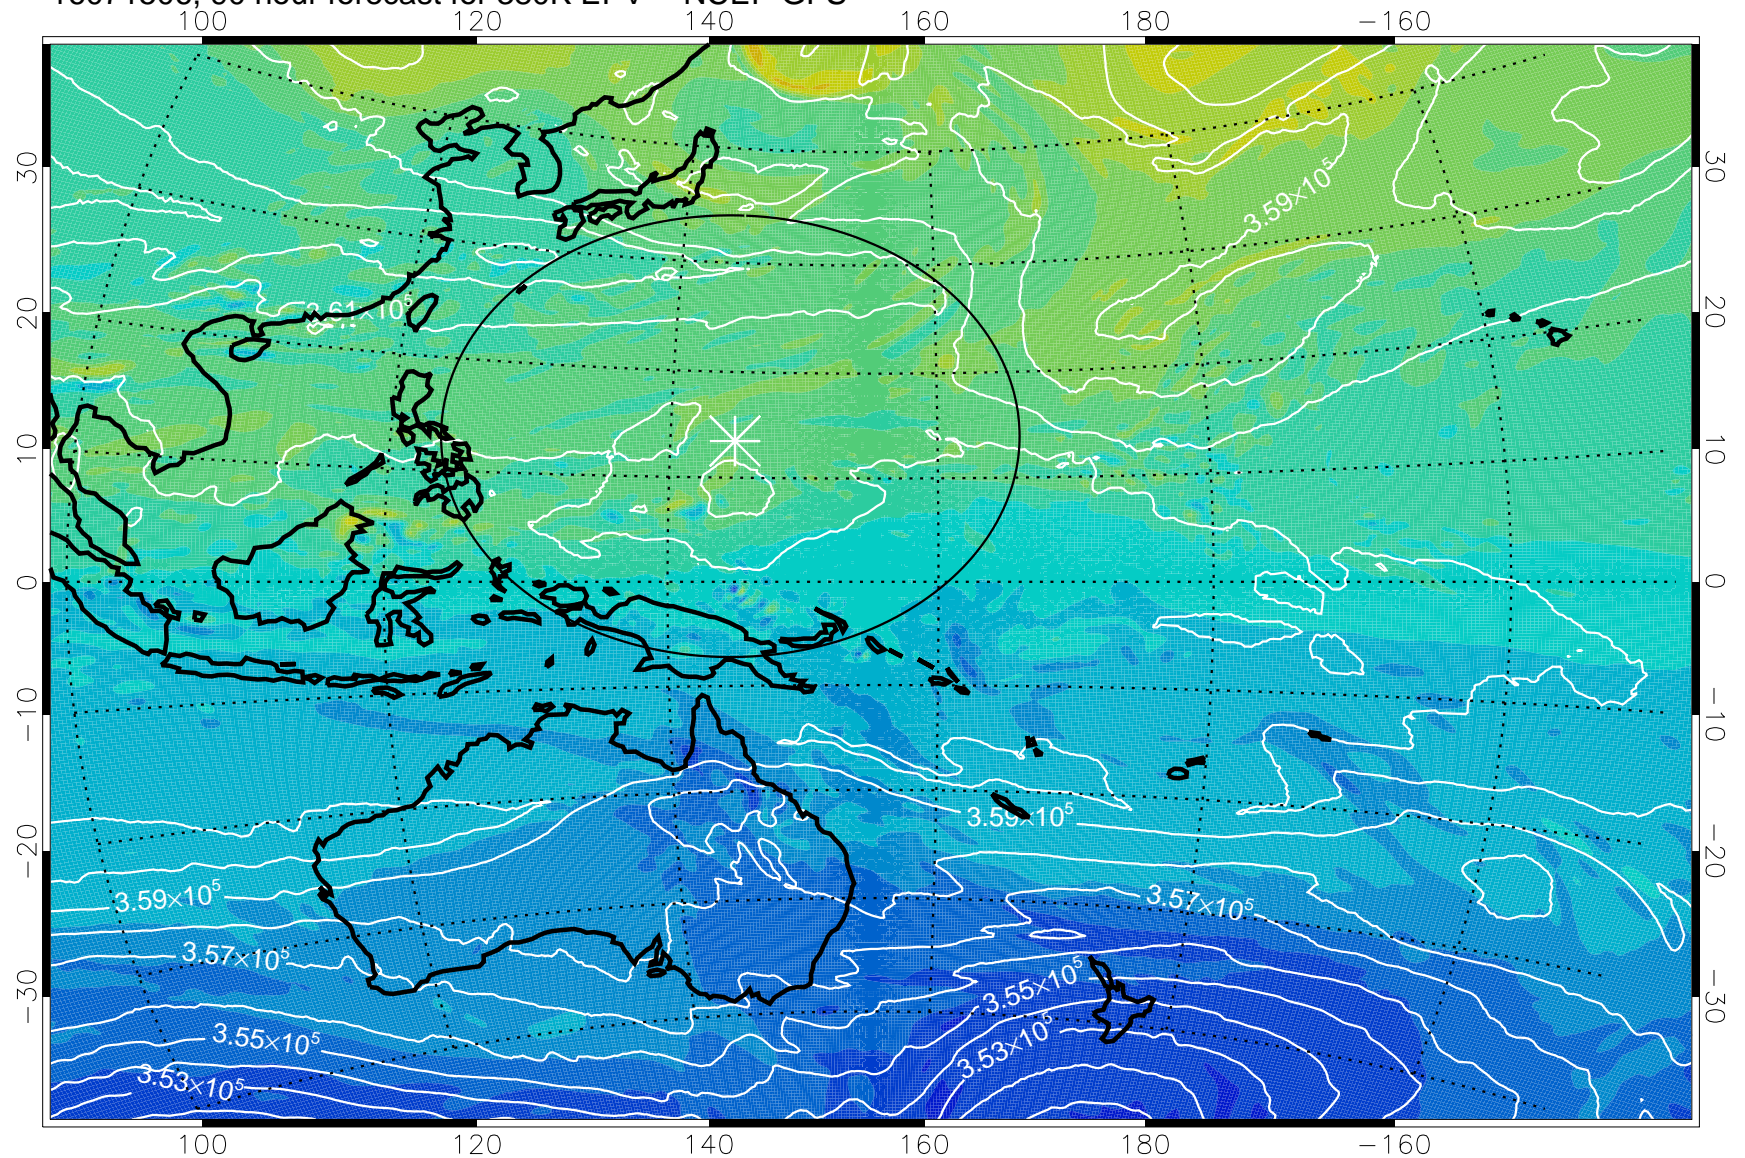

16071406, 66 hour forecast for 380K EPV -- NCEP GFS

380K Montgomery Streamfunction, white

Range ring of 2304 km

16071412, 72 hour forecast for 380K EPV -- NCEP GFS

380K Montgomery Streamfunction, white

Range ring of 2304 km

16071418, 78 hour forecast for 380K EPV -- NCEP GFS

380K Montgomery Streamfunction, white

Range ring of 2304 km

16071500, 84 hour forecast for 380K EPV -- NCEP GFS

380K Montgomery Streamfunction, white

Range ring of 2304 km

16071506, 90 hour forecast for 380K EPV -- NCEP GFS

380K Montgomery Streamfunction, white

Range ring of 2304 km

16071512, 96 hour forecast for 380K EPV -- NCEP GFS

380K Montgomery Streamfunction, white

Range ring of 2304 km

16071518, 102 hour forecast for 380K EPV -- NCEP GFS

380K Montgomery Streamfunction, white

Range ring of 2304 km

16071600, 108 hour forecast for 380K EPV -- NCEP GFS

380K Montgomery Streamfunction, white

Range ring of 2304 km