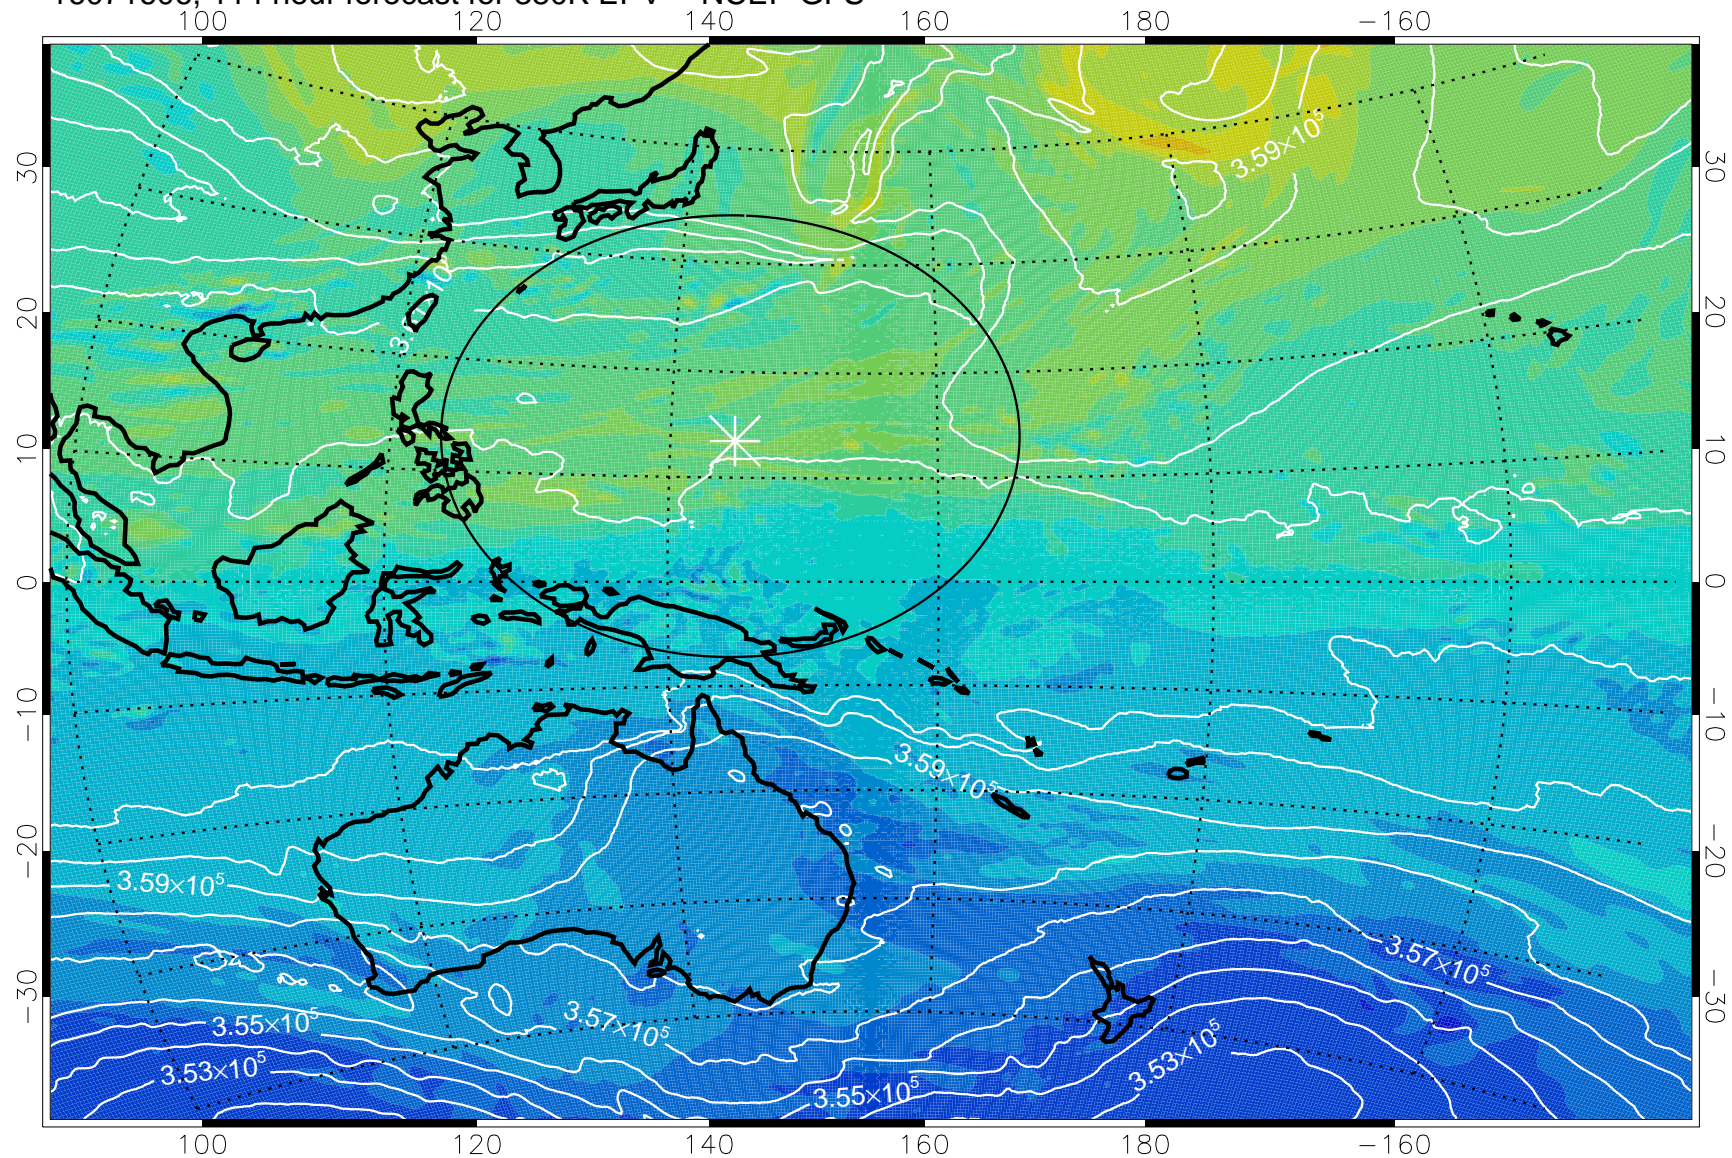

16071506, 90 hour forecast for 380K EPV -- NCEP GFS

380K Montgomery Streamfunction, white

Range ring of 2304 km

16071512, 96 hour forecast for 380K EPV -- NCEP GFS

380K Montgomery Streamfunction, white

Range ring of 2304 km

16071518, 102 hour forecast for 380K EPV -- NCEP GFS

380K Montgomery Streamfunction, white

Range ring of 2304 km

16071600, 108 hour forecast for 380K EPV -- NCEP GFS

380K Montgomery Streamfunction, white

Range ring of 2304 km

16071606, 114 hour forecast for 380K EPV -- NCEP GFS

380K Montgomery Streamfunction, white

Range ring of 2304 km

16071612, 120 hour forecast for 380K EPV -- NCEP GFS

380K Montgomery Streamfunction, white

Range ring of 2304 km