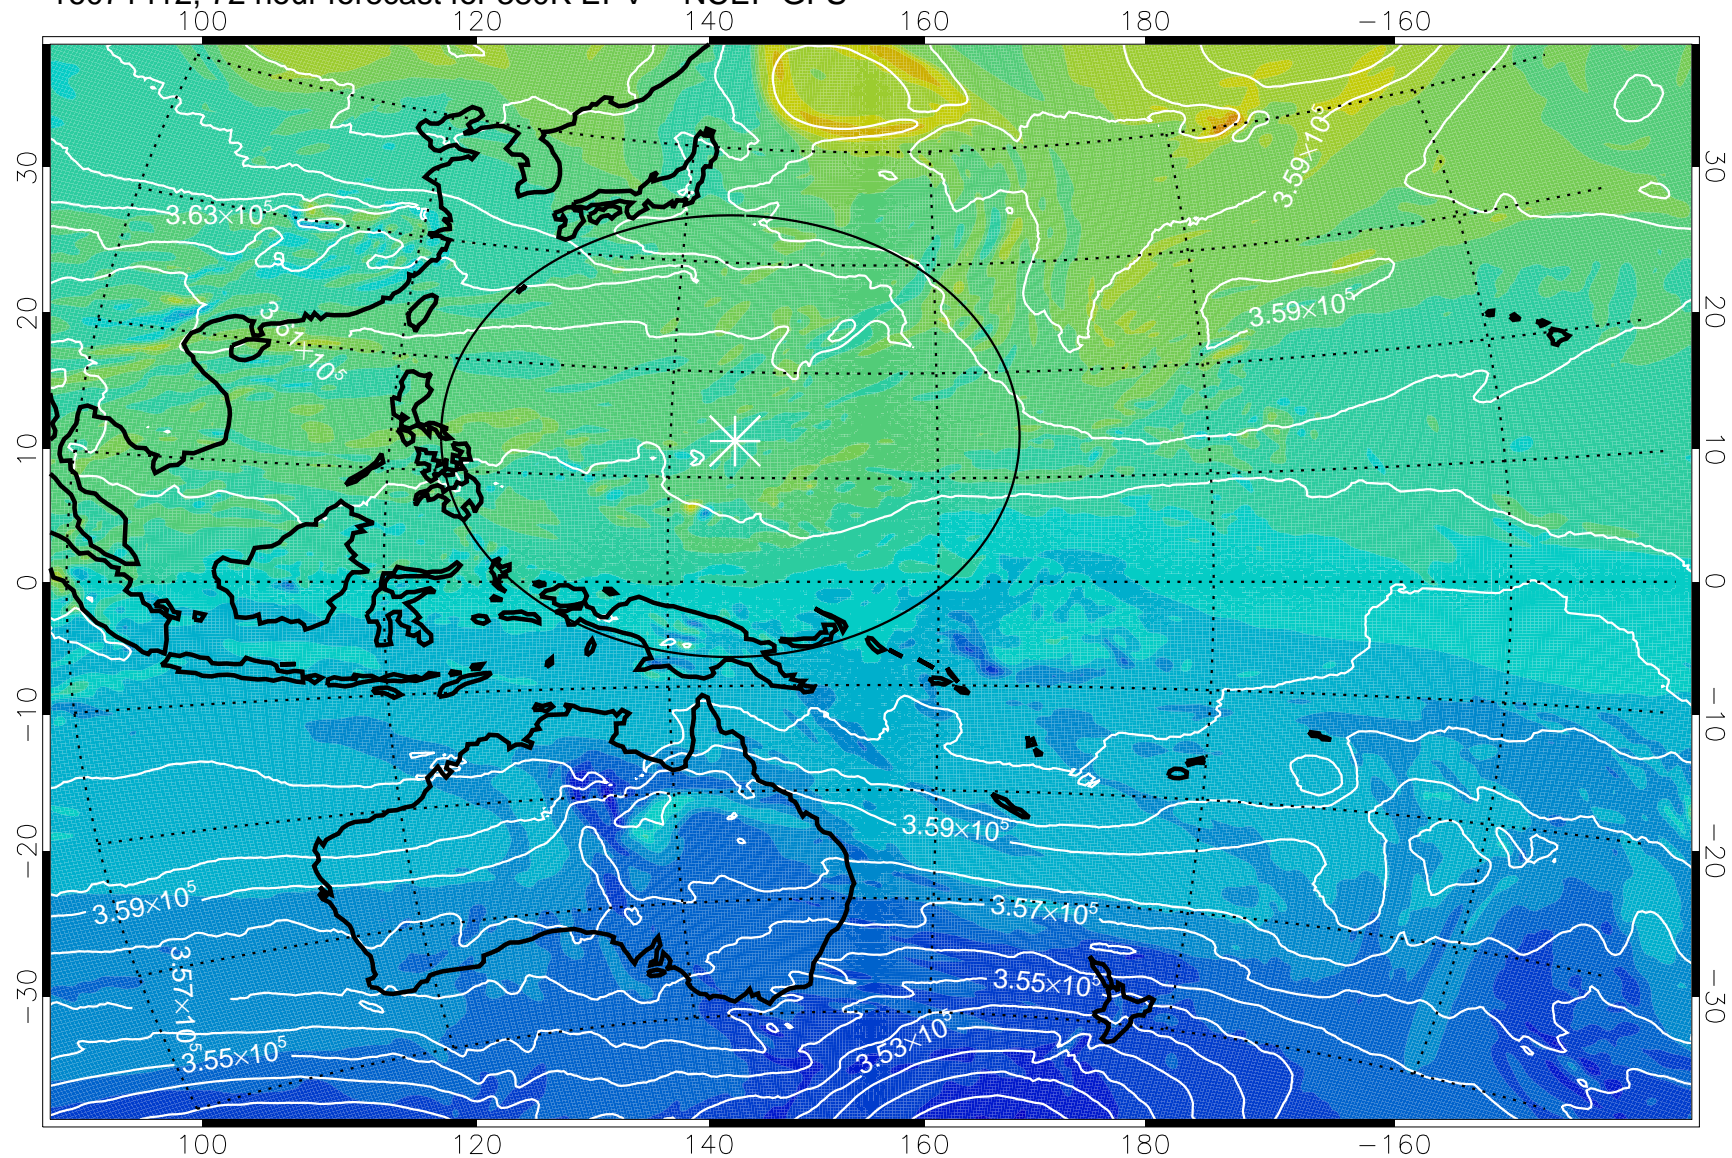

16071306, 42 hour forecast for 380K EPV -- NCEP GFS

380K Montgomery Streamfunction, white

Range ring of 2304 km

16071312, 48 hour forecast for 380K EPV -- NCEP GFS

380K Montgomery Streamfunction, white

Range ring of 2304 km

16071318, 54 hour forecast for 380K EPV -- NCEP GFS

380K Montgomery Streamfunction, white

Range ring of 2304 km

16071400, 60 hour forecast for 380K EPV -- NCEP GFS

380K Montgomery Streamfunction, white

Range ring of 2304 km

16071406, 66 hour forecast for 380K EPV -- NCEP GFS

380K Montgomery Streamfunction, white

Range ring of 2304 km

16071412, 72 hour forecast for 380K EPV -- NCEP GFS

380K Montgomery Streamfunction, white

Range ring of 2304 km

16071418, 78 hour forecast for 380K EPV -- NCEP GFS

380K Montgomery Streamfunction, white

Range ring of 2304 km

16071500, 84 hour forecast for 380K EPV -- NCEP GFS

380K Montgomery Streamfunction, white

Range ring of 2304 km