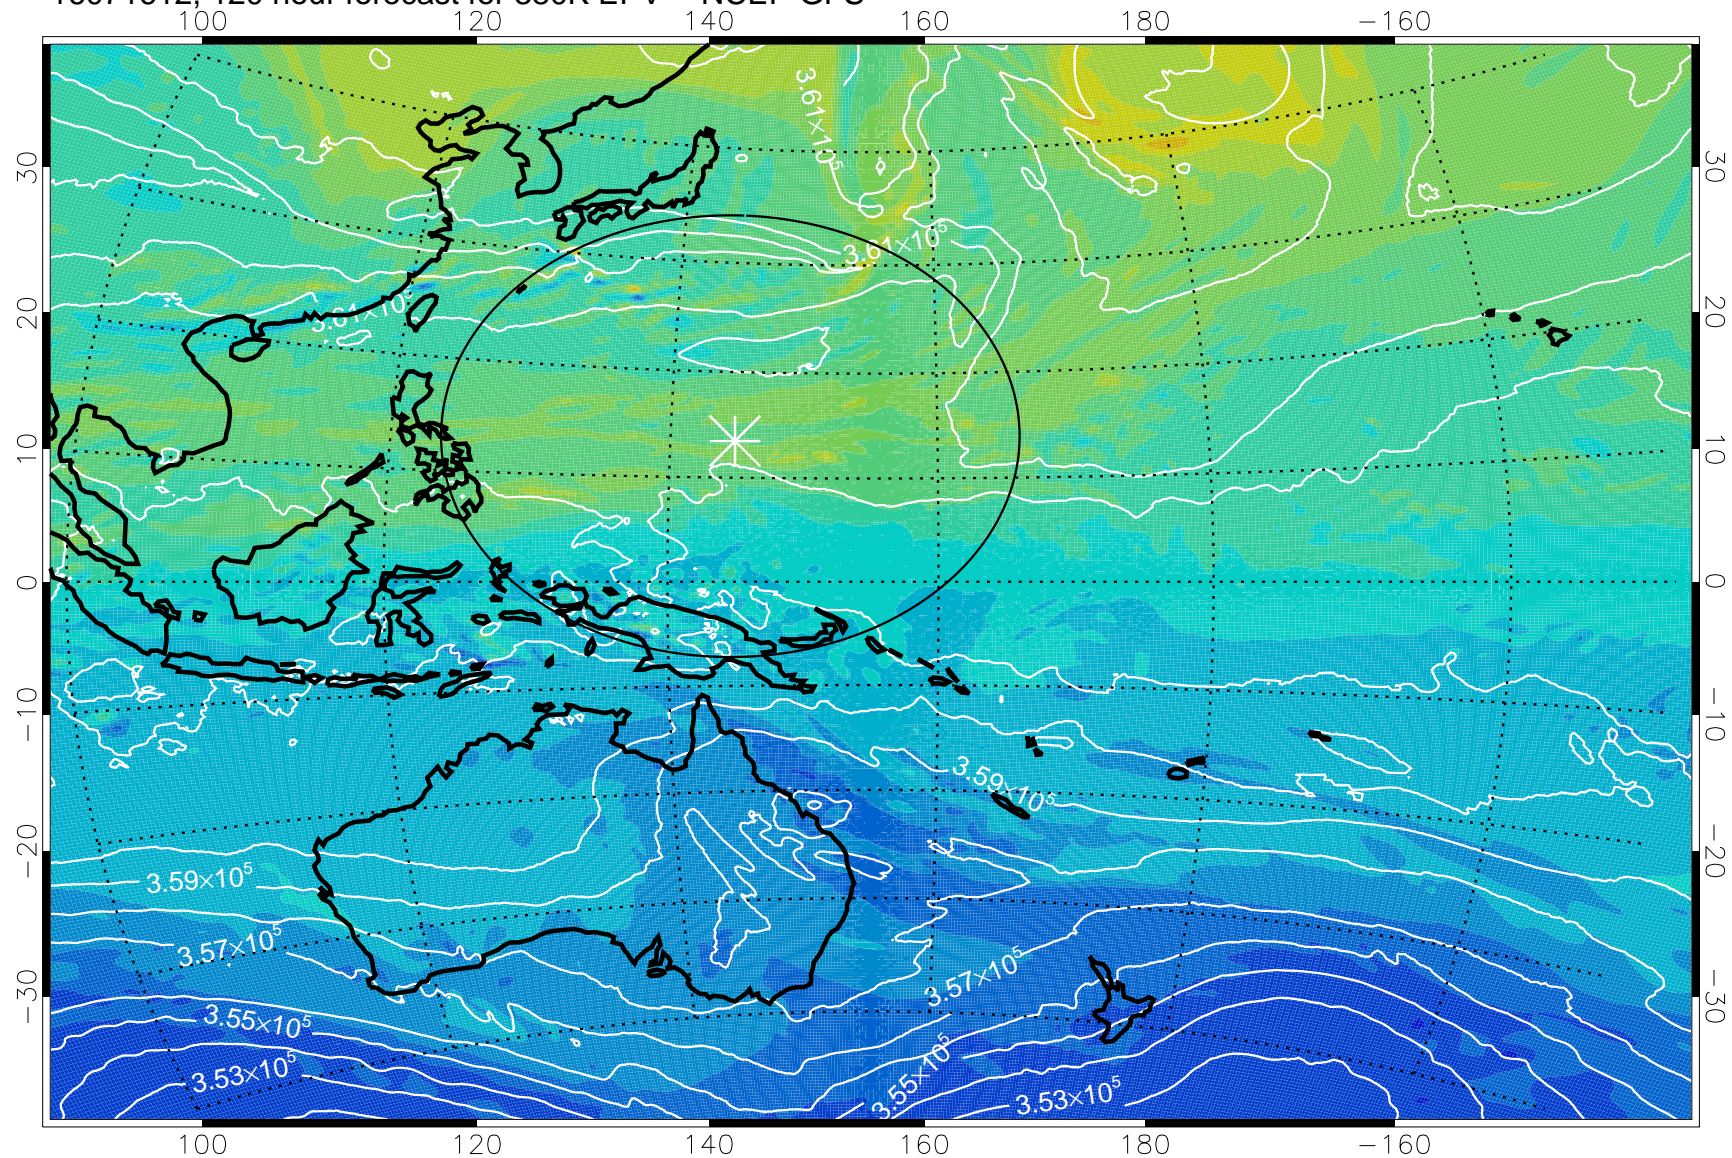

16071518, 102 hour forecast for 380K EPV -- NCEP GFS

380K Montgomery Streamfunction, white

Range ring of 2304 km

16071600, 108 hour forecast for 380K EPV -- NCEP GFS

380K Montgomery Streamfunction, white

Range ring of 2304 km

16071606, 114 hour forecast for 380K EPV -- NCEP GFS

380K Montgomery Streamfunction, white

Range ring of 2304 km

16071612, 120 hour forecast for 380K EPV -- NCEP GFS

380K Montgomery Streamfunction, white

Range ring of 2304 km