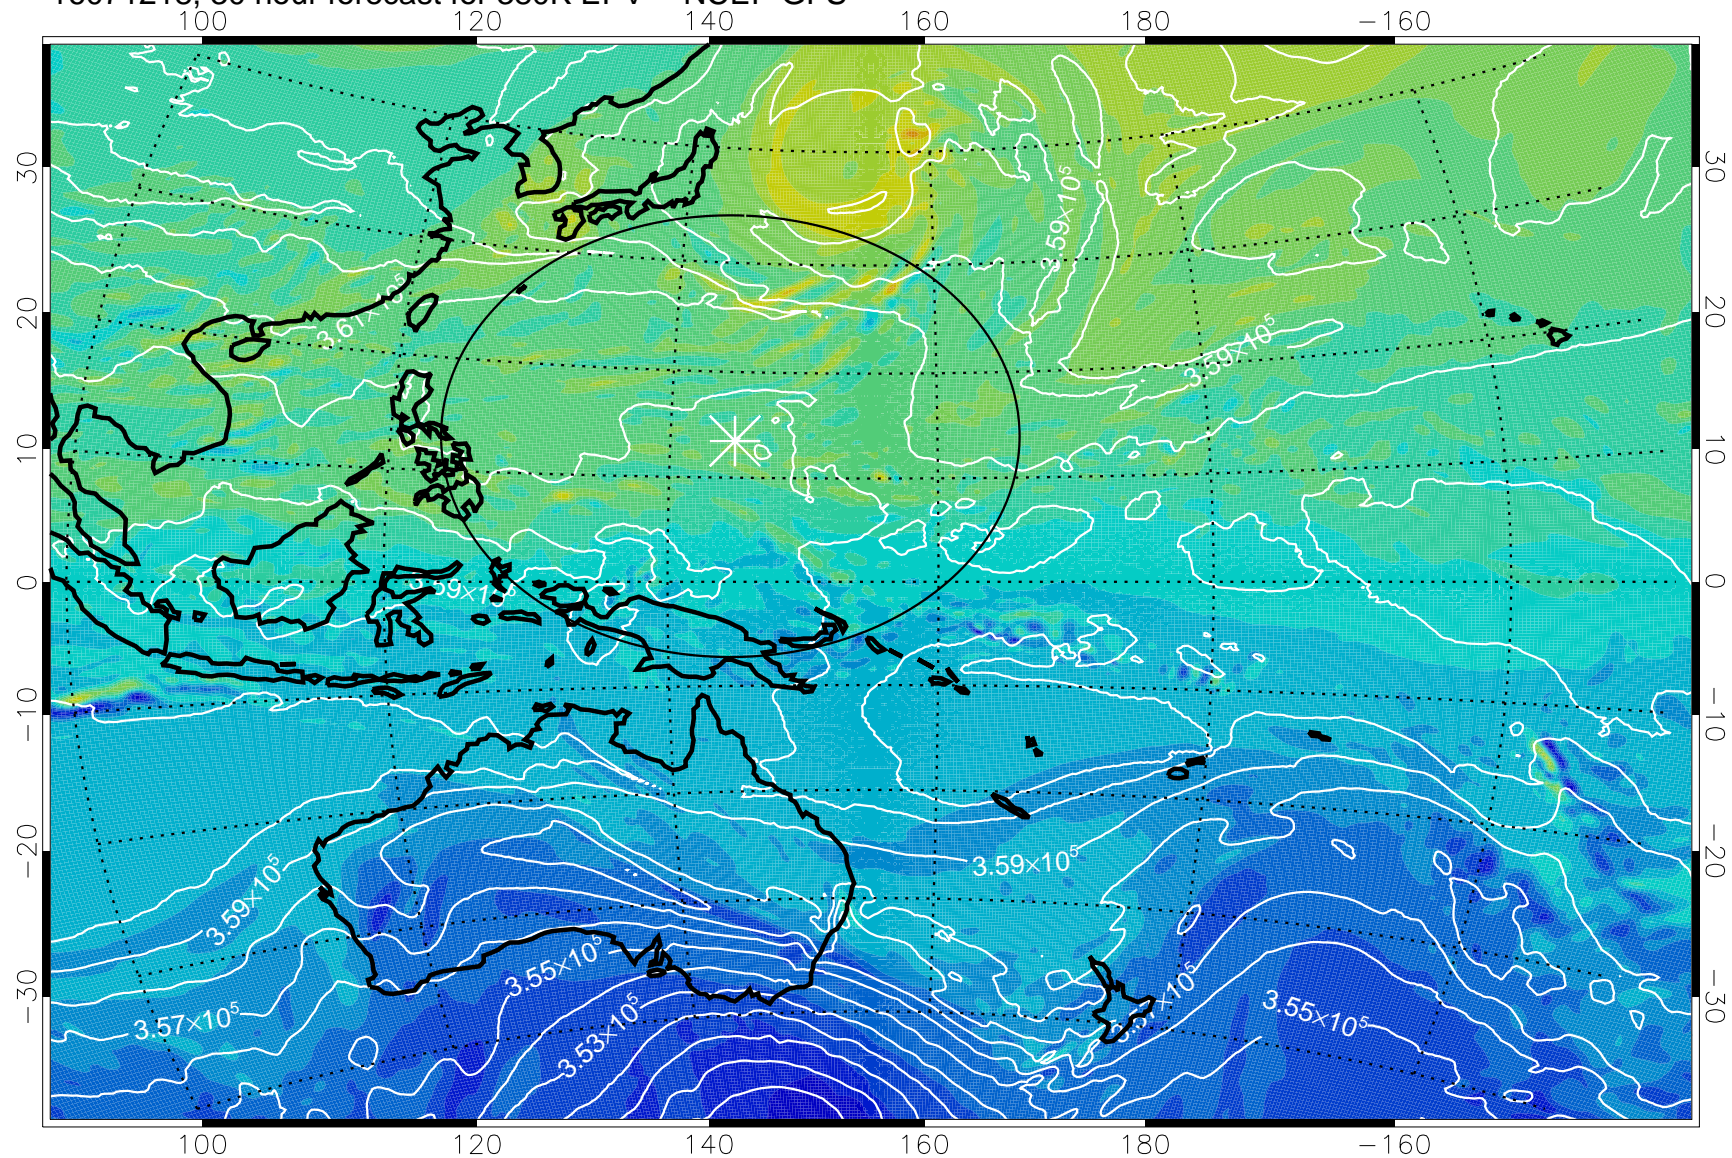

16071206, 18 hour forecast for 380K EPV -- NCEP GFS

380K Montgomery Streamfunction, white

Range ring of 2304 km

16071212, 24 hour forecast for 380K EPV -- NCEP GFS

380K Montgomery Streamfunction, white

Range ring of 2304 km

16071218, 30 hour forecast for 380K EPV -- NCEP GFS

380K Montgomery Streamfunction, white

Range ring of 2304 km

16071300, 36 hour forecast for 380K EPV -- NCEP GFS

380K Montgomery Streamfunction, white

Range ring of 2304 km

16071306, 42 hour forecast for 380K EPV -- NCEP GFS

380K Montgomery Streamfunction, white

Range ring of 2304 km

16071312, 48 hour forecast for 380K EPV -- NCEP GFS

380K Montgomery Streamfunction, white

Range ring of 2304 km

16071318, 54 hour forecast for 380K EPV -- NCEP GFS

380K Montgomery Streamfunction, white

Range ring of 2304 km

16071400, 60 hour forecast for 380K EPV -- NCEP GFS

380K Montgomery Streamfunction, white

Range ring of 2304 km