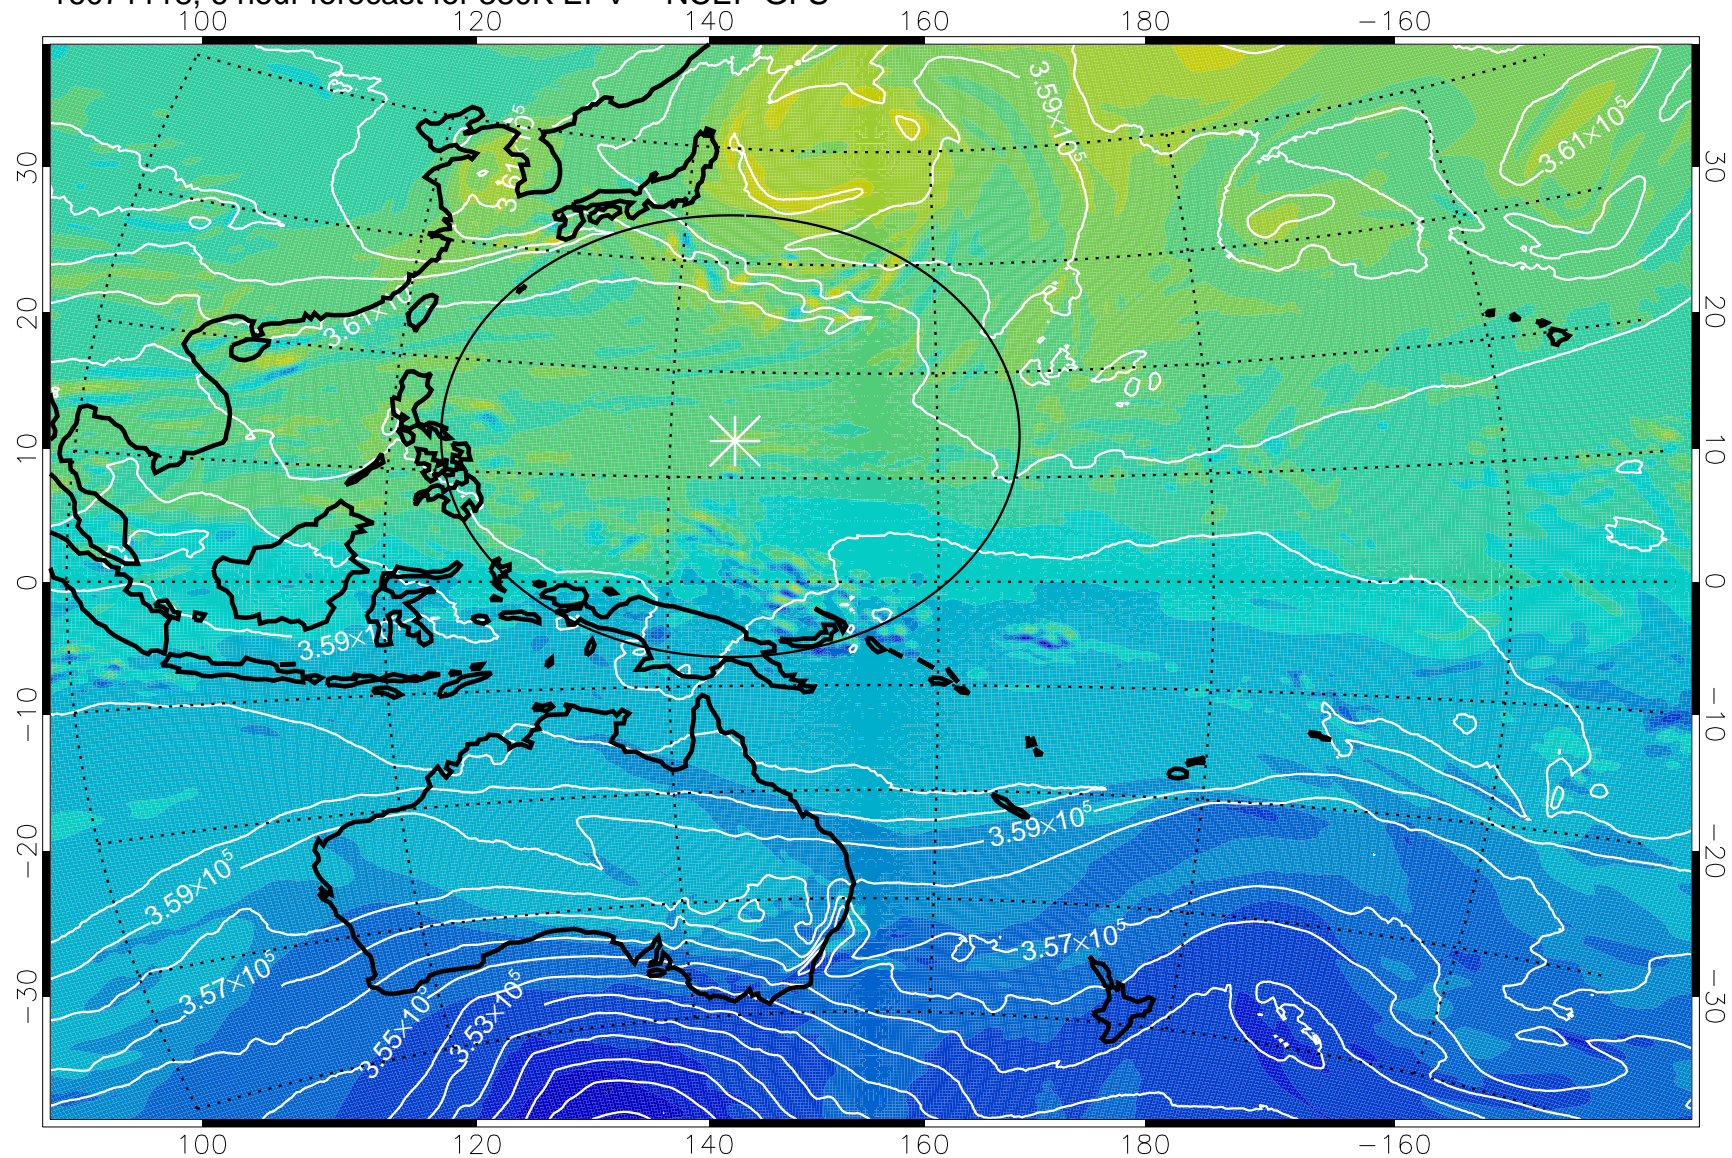

16071118, 6 hour forecast for 380K EPV -- NCEP GFS

380K Montgomery Streamfunction, white

Range ring of 2304 km

16071200, 12 hour forecast for 380K EPV -- NCEP GFS

380K Montgomery Streamfunction, white

Range ring of 2304 km

16071206, 18 hour forecast for 380K EPV -- NCEP GFS

380K Montgomery Streamfunction, white

Range ring of 2304 km

16071212, 24 hour forecast for 380K EPV -- NCEP GFS

380K Montgomery Streamfunction, white

Range ring of 2304 km

16071218, 30 hour forecast for 380K EPV -- NCEP GFS

380K Montgomery Streamfunction, white

Range ring of 2304 km

16071300, 36 hour forecast for 380K EPV -- NCEP GFS

380K Montgomery Streamfunction, white

Range ring of 2304 km

16071306, 42 hour forecast for 380K EPV -- NCEP GFS

380K Montgomery Streamfunction, white

Range ring of 2304 km

16071312, 48 hour forecast for 380K EPV -- NCEP GFS

380K Montgomery Streamfunction, white

Range ring of 2304 km