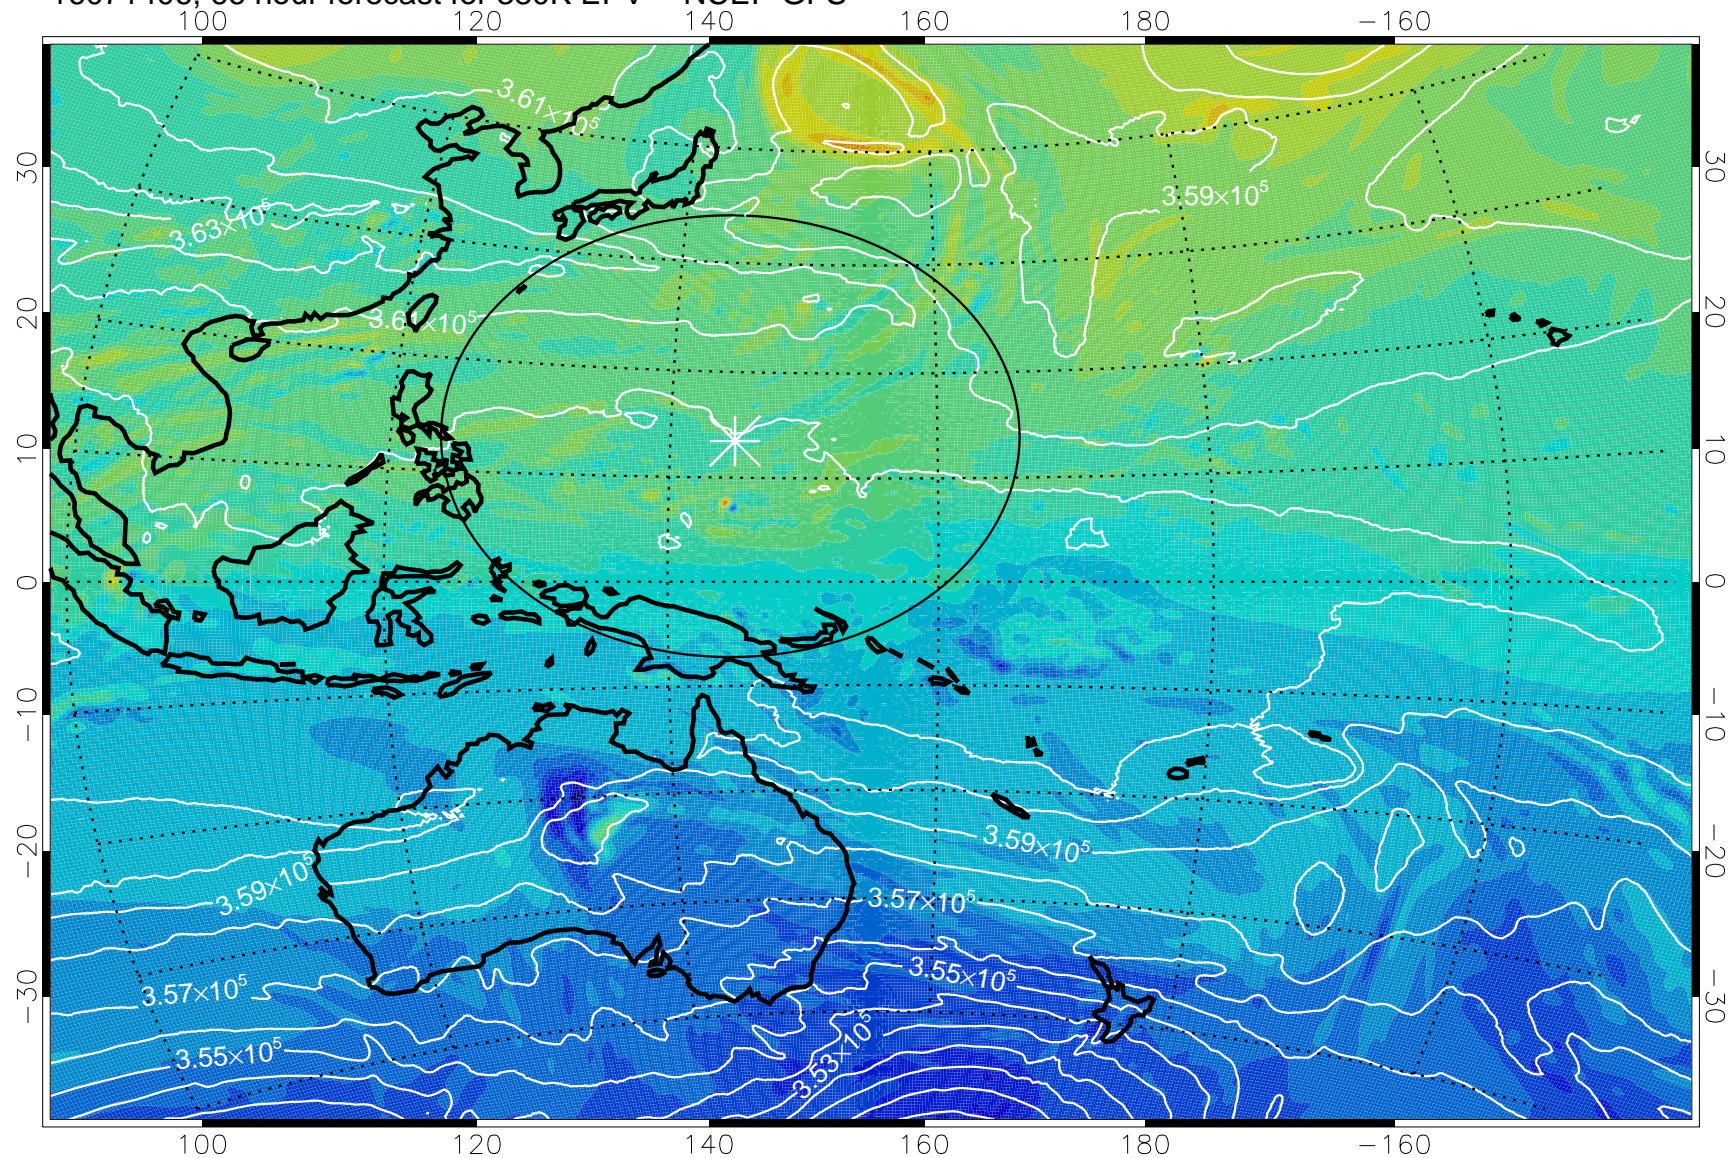

16071306, 42 hour forecast for 380K EPV -- NCEP GFS

380K Montgomery Streamfunction, white

Range ring of 2304 km

16071312, 48 hour forecast for 380K EPV -- NCEP GFS

380K Montgomery Streamfunction, white

Range ring of 2304 km

16071318, 54 hour forecast for 380K EPV -- NCEP GFS

380K Montgomery Streamfunction, white

Range ring of 2304 km

16071400, 60 hour forecast for 380K EPV -- NCEP GFS

380K Montgomery Streamfunction, white

Range ring of 2304 km

16071406, 66 hour forecast for 380K EPV -- NCEP GFS

380K Montgomery Streamfunction, white

Range ring of 2304 km

16071412, 72 hour forecast for 380K EPV -- NCEP GFS

380K Montgomery Streamfunction, white

Range ring of 2304 km

16071418, 78 hour forecast for 380K EPV -- NCEP GFS

380K Montgomery Streamfunction, white

Range ring of 2304 km

16071500, 84 hour forecast for 380K EPV -- NCEP GFS

380K Montgomery Streamfunction, white

Range ring of 2304 km