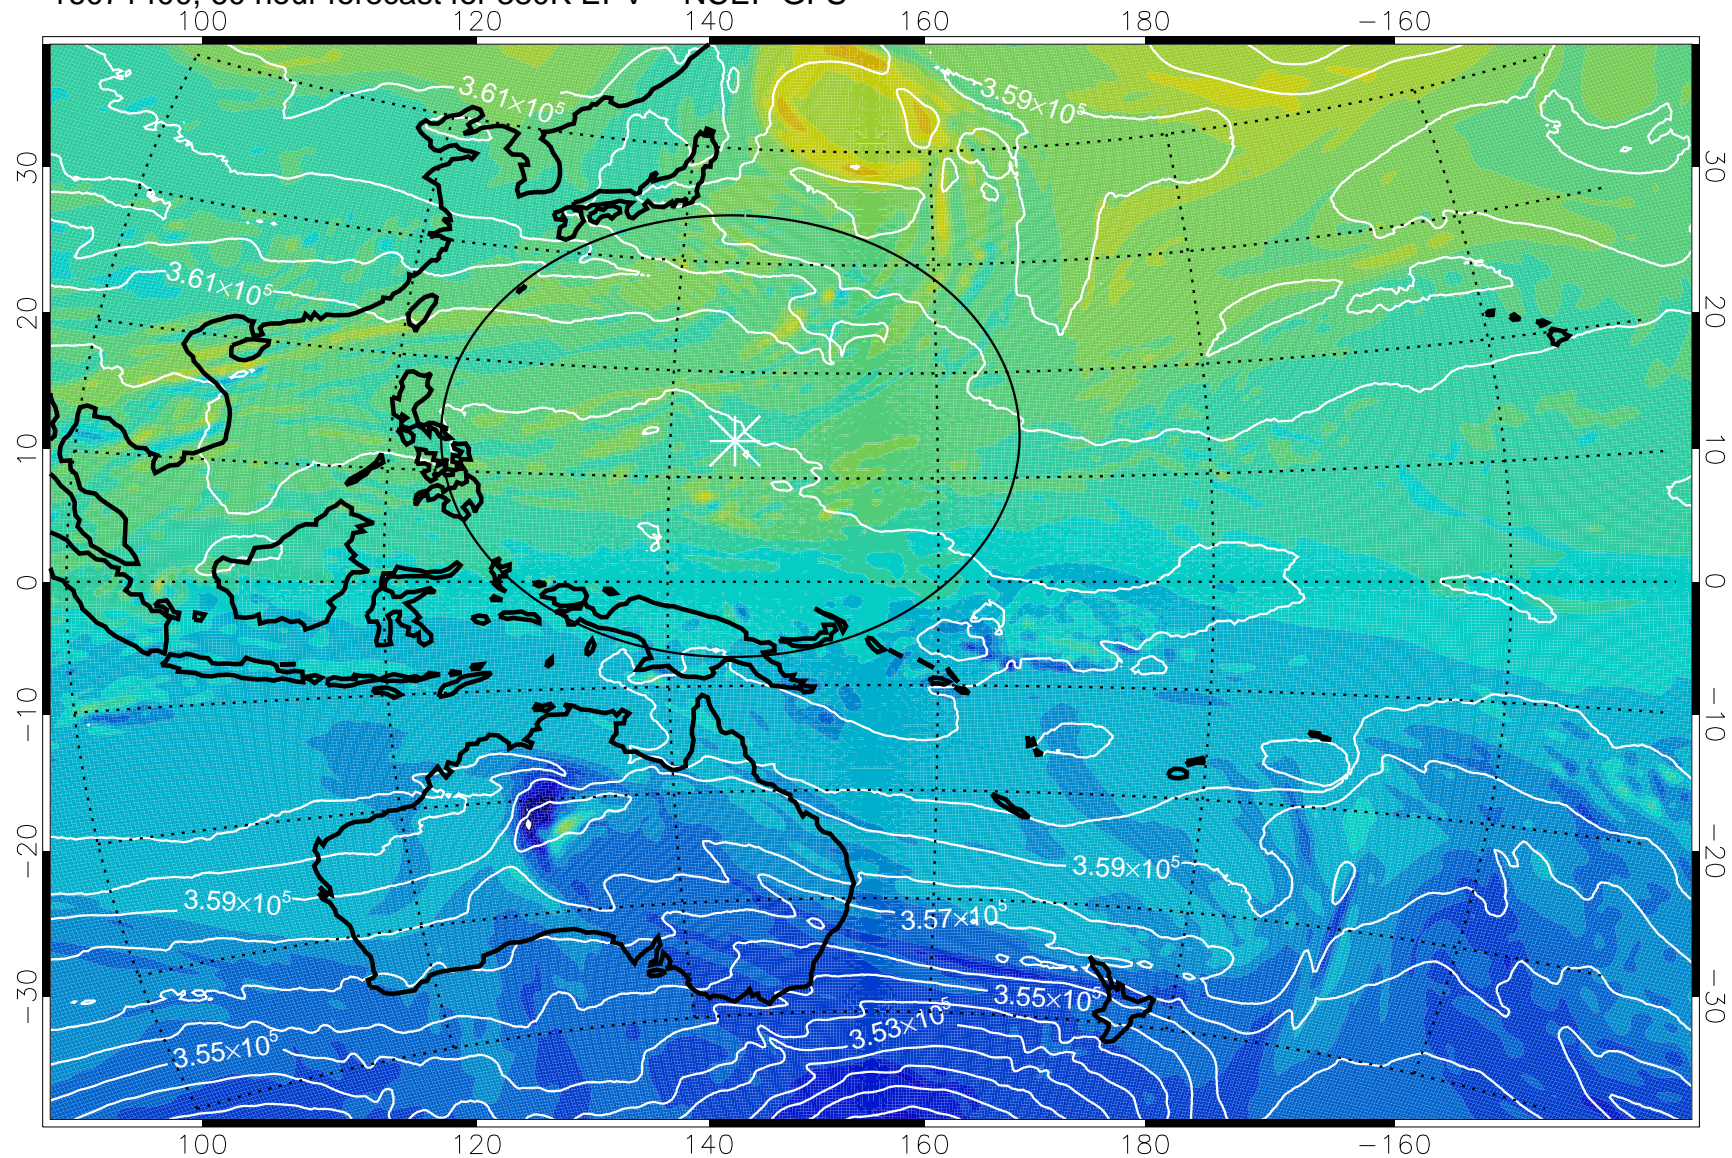

16071218, 30 hour forecast for 380K EPV -- NCEP GFS

380K Montgomery Streamfunction, white

Range ring of 2304 km

16071300, 36 hour forecast for 380K EPV -- NCEP GFS

380K Montgomery Streamfunction, white

Range ring of 2304 km

16071306, 42 hour forecast for 380K EPV -- NCEP GFS

380K Montgomery Streamfunction, white

Range ring of 2304 km

16071312, 48 hour forecast for 380K EPV -- NCEP GFS

380K Montgomery Streamfunction, white

Range ring of 2304 km

16071318, 54 hour forecast for 380K EPV -- NCEP GFS

380K Montgomery Streamfunction, white

Range ring of 2304 km

16071400, 60 hour forecast for 380K EPV -- NCEP GFS

380K Montgomery Streamfunction, white

Range ring of 2304 km

16071406, 66 hour forecast for 380K EPV -- NCEP GFS

380K Montgomery Streamfunction, white

Range ring of 2304 km

16071412, 72 hour forecast for 380K EPV -- NCEP GFS

380K Montgomery Streamfunction, white

Range ring of 2304 km