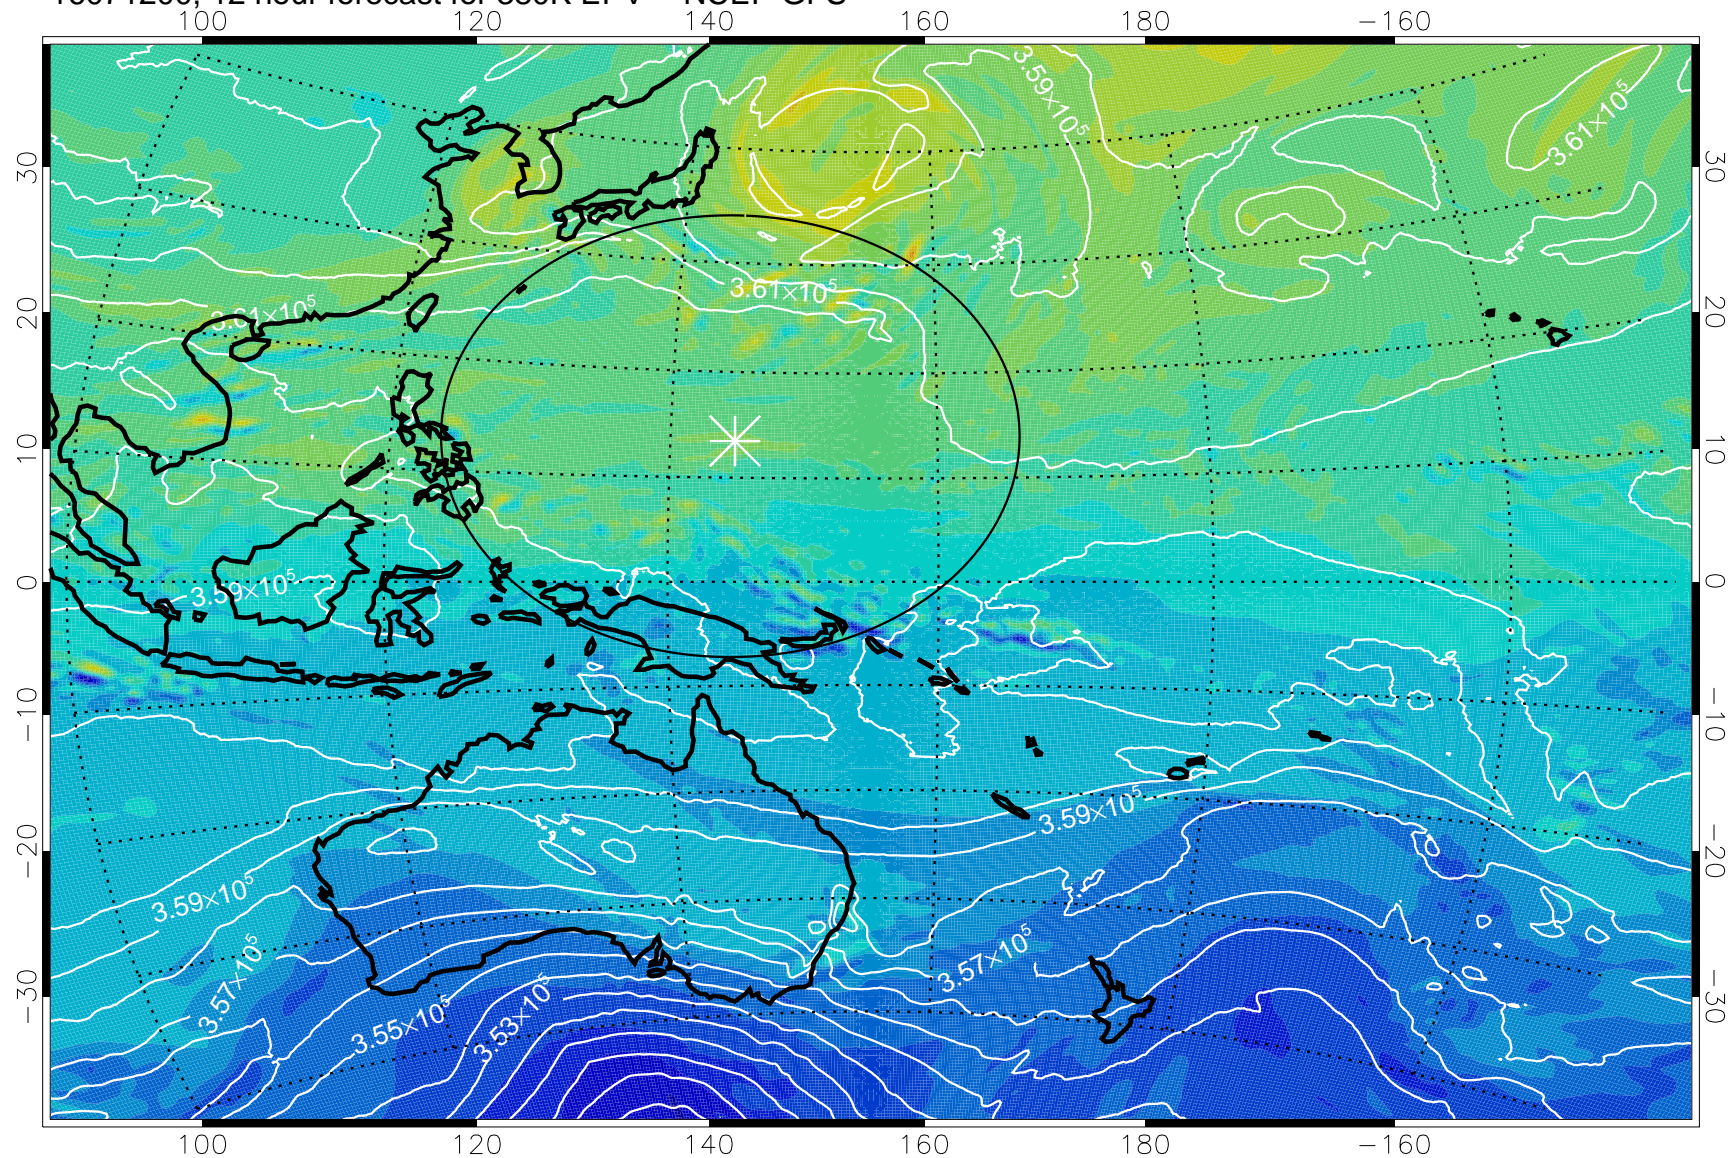

16071118, 6 hour forecast for 380K EPV -- NCEP GFS

380K Montgomery Streamfunction, white

Range ring of 2304 km

16071200, 12 hour forecast for 380K EPV -- NCEP GFS

380K Montgomery Streamfunction, white

Range ring of 2304 km

16071206, 18 hour forecast for 380K EPV -- NCEP GFS

380K Montgomery Streamfunction, white

Range ring of 2304 km

16071212, 24 hour forecast for 380K EPV -- NCEP GFS

380K Montgomery Streamfunction, white

Range ring of 2304 km

16071218, 30 hour forecast for 380K EPV -- NCEP GFS

380K Montgomery Streamfunction, white

Range ring of 2304 km

16071300, 36 hour forecast for 380K EPV -- NCEP GFS

380K Montgomery Streamfunction, white

Range ring of 2304 km