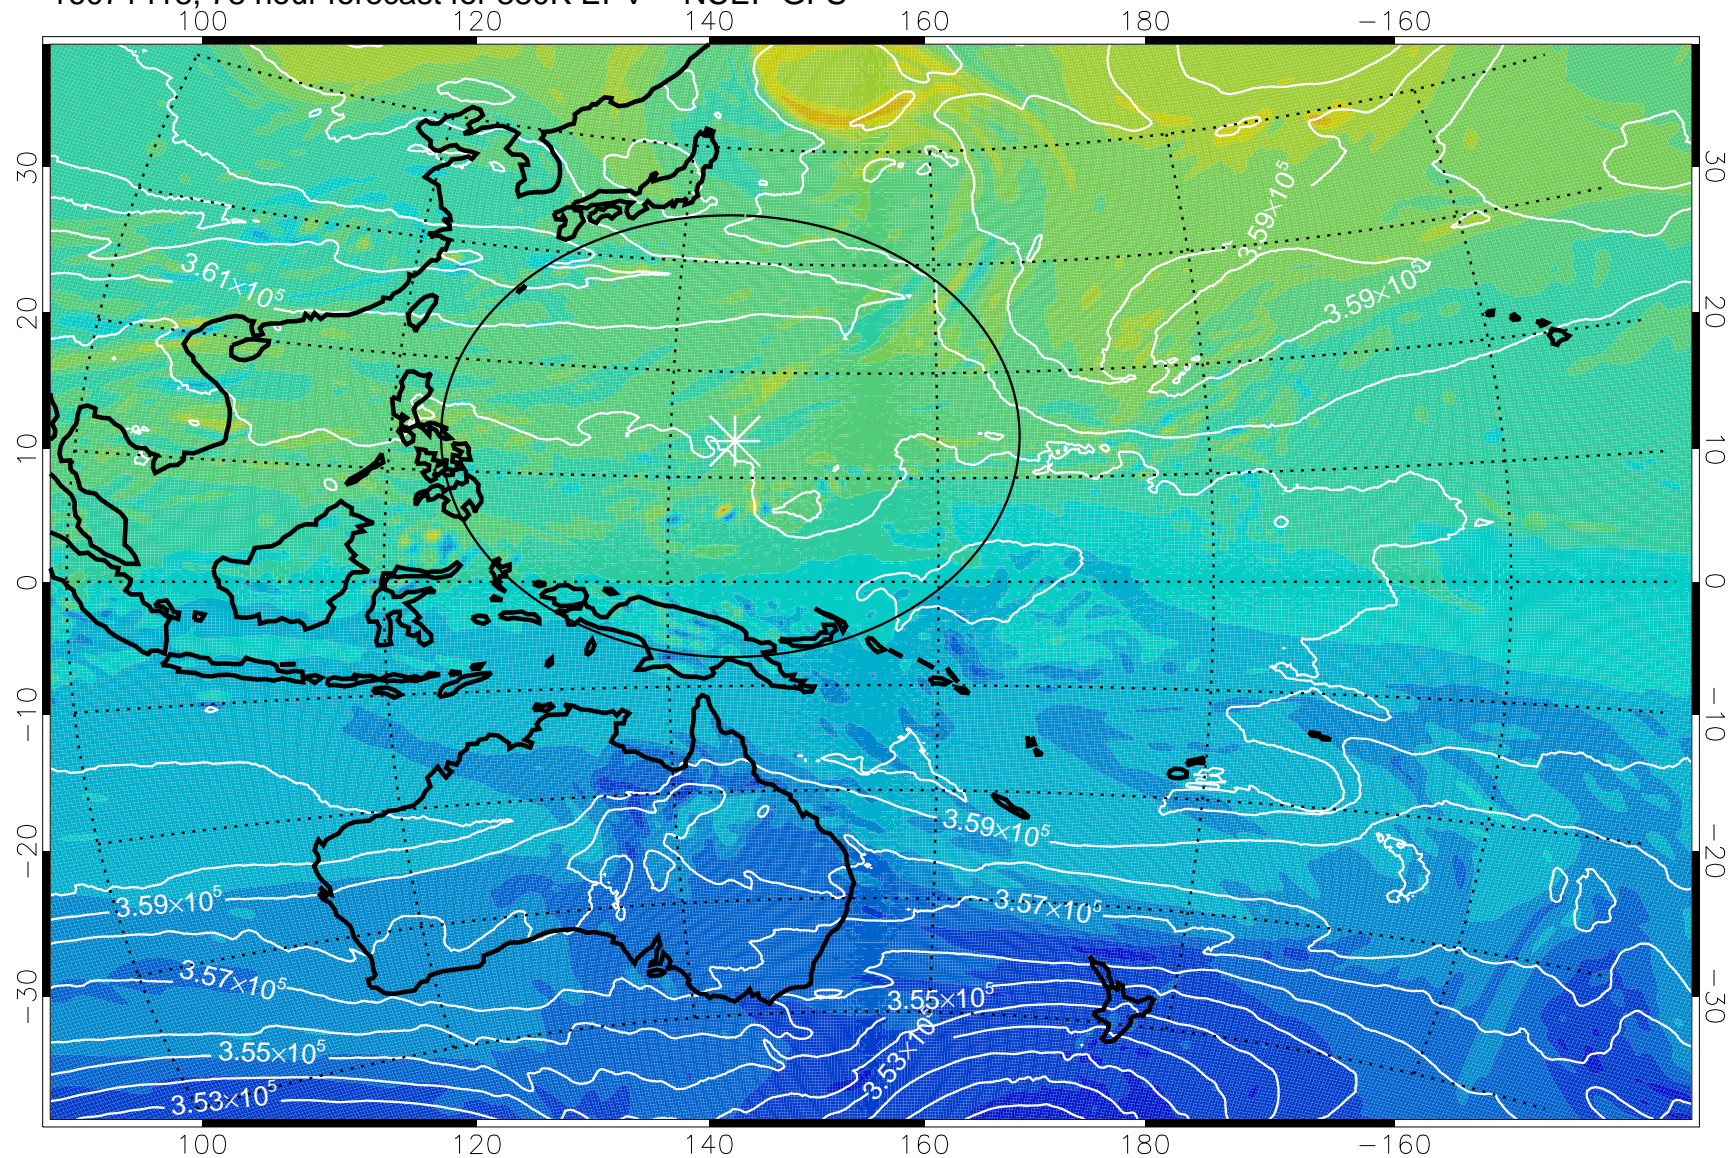

16071318, 54 hour forecast for 380K EPV -- NCEP GFS

380K Montgomery Streamfunction, white

Range ring of 2304 km

16071400, 60 hour forecast for 380K EPV -- NCEP GFS

380K Montgomery Streamfunction, white

Range ring of 2304 km

16071406, 66 hour forecast for 380K EPV -- NCEP GFS

380K Montgomery Streamfunction, white

Range ring of 2304 km

16071412, 72 hour forecast for 380K EPV -- NCEP GFS

380K Montgomery Streamfunction, white

Range ring of 2304 km

16071418, 78 hour forecast for 380K EPV -- NCEP GFS

380K Montgomery Streamfunction, white

Range ring of 2304 km

16071500, 84 hour forecast for 380K EPV -- NCEP GFS

380K Montgomery Streamfunction, white

Range ring of 2304 km

16071506, 90 hour forecast for 380K EPV -- NCEP GFS

380K Montgomery Streamfunction, white

Range ring of 2304 km

16071512, 96 hour forecast for 380K EPV -- NCEP GFS

380K Montgomery Streamfunction, white

Range ring of 2304 km