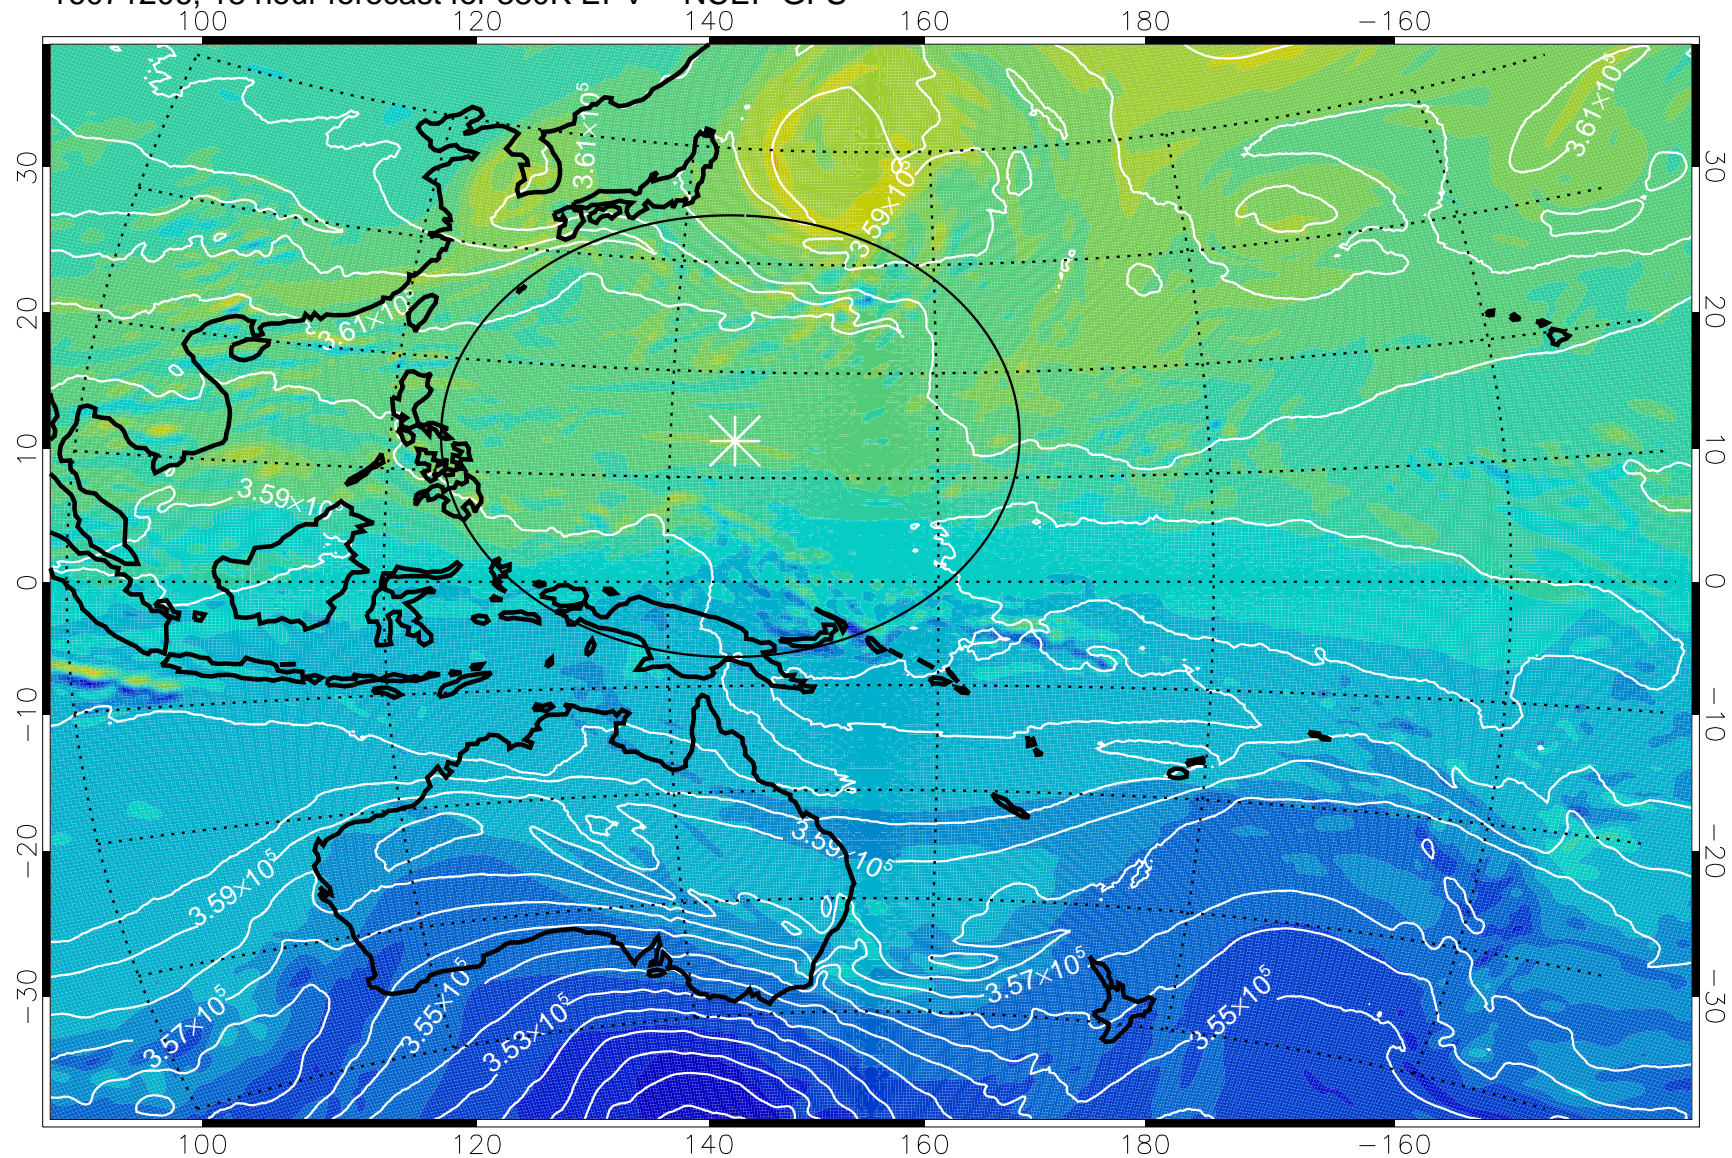

16071118, 6 hour forecast for 380K EPV -- NCEP GFS

380K Montgomery Streamfunction, white

Range ring of 2304 km

16071200, 12 hour forecast for 380K EPV -- NCEP GFS

380K Montgomery Streamfunction, white

Range ring of 2304 km

16071206, 18 hour forecast for 380K EPV -- NCEP GFS

380K Montgomery Streamfunction, white

Range ring of 2304 km

16071212, 24 hour forecast for 380K EPV -- NCEP GFS

380K Montgomery Streamfunction, white

Range ring of 2304 km

16071218, 30 hour forecast for 380K EPV -- NCEP GFS

380K Montgomery Streamfunction, white

Range ring of 2304 km

16071300, 36 hour forecast for 380K EPV -- NCEP GFS

380K Montgomery Streamfunction, white

Range ring of 2304 km