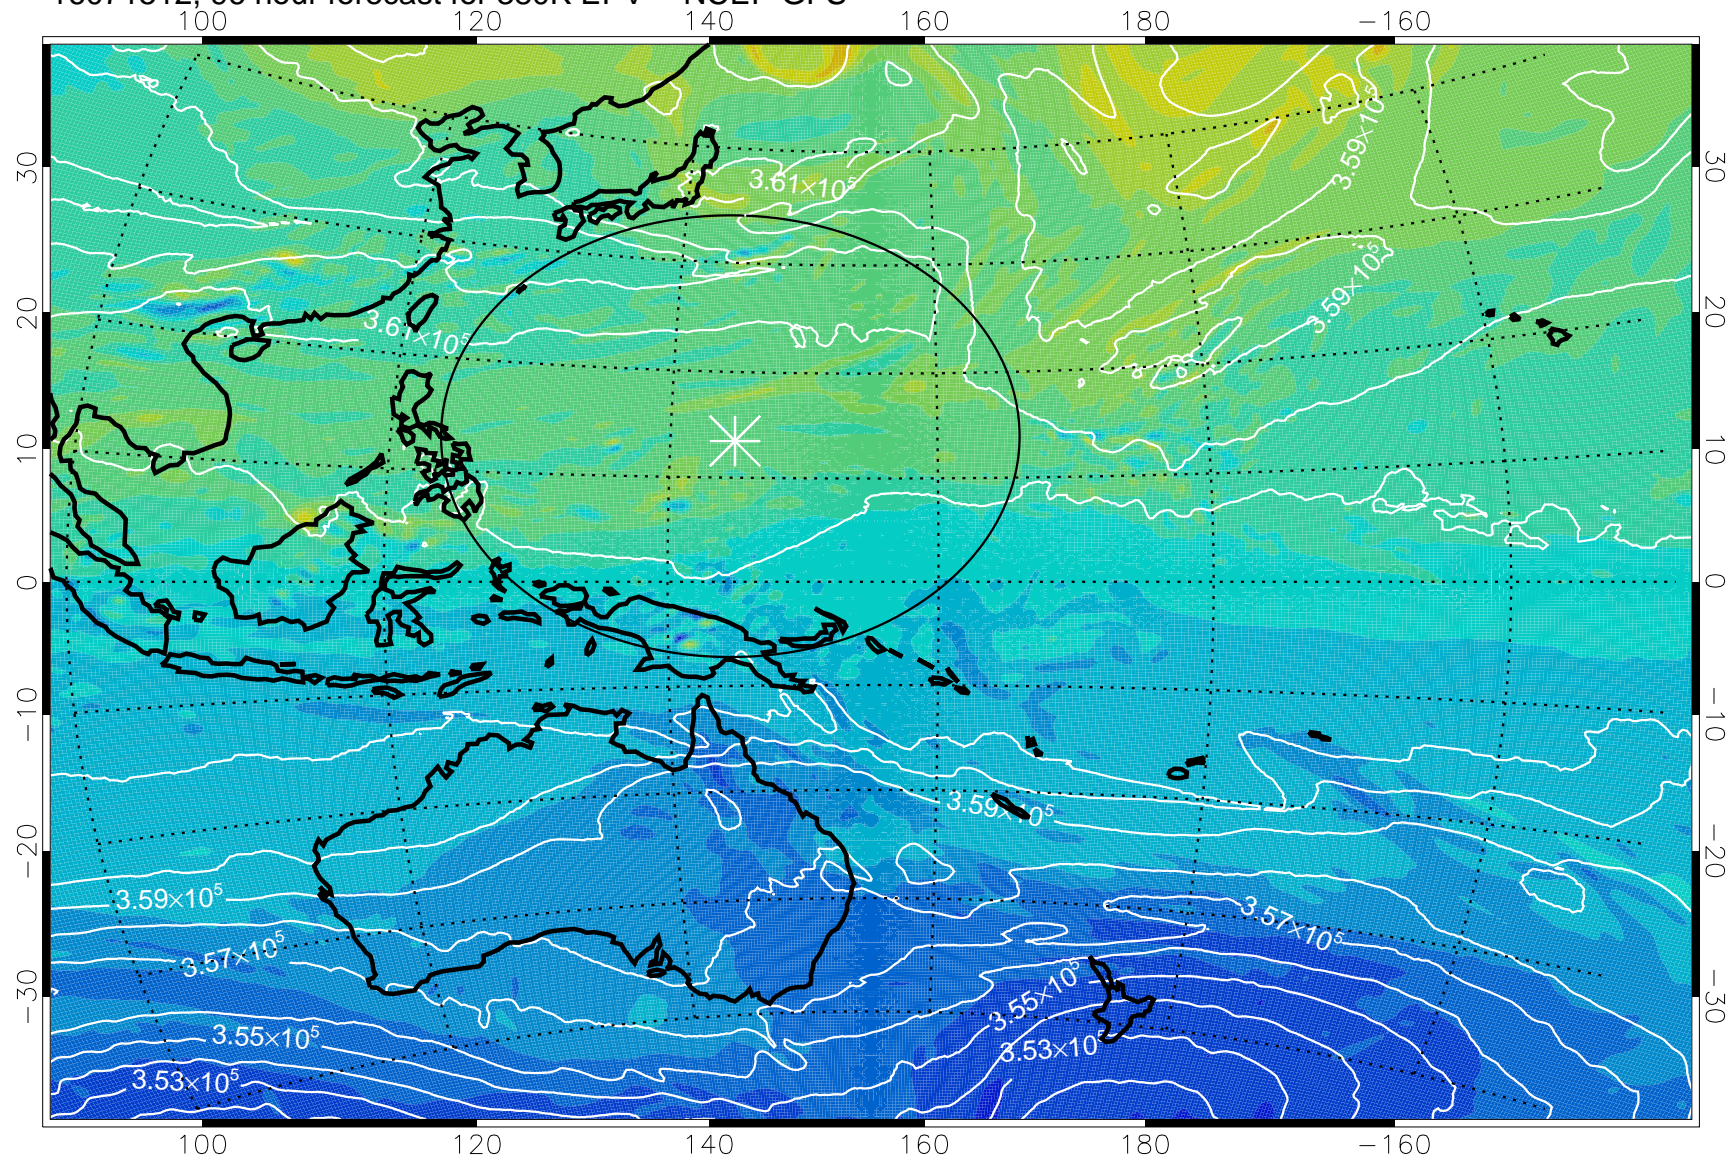

16071418, 78 hour forecast for 380K EPV -- NCEP GFS

380K Montgomery Streamfunction, white

Range ring of 2304 km

16071500, 84 hour forecast for 380K EPV -- NCEP GFS

380K Montgomery Streamfunction, white

Range ring of 2304 km

16071506, 90 hour forecast for 380K EPV -- NCEP GFS

380K Montgomery Streamfunction, white

Range ring of 2304 km

16071512, 96 hour forecast for 380K EPV -- NCEP GFS

380K Montgomery Streamfunction, white

Range ring of 2304 km

16071518, 102 hour forecast for 380K EPV -- NCEP GFS

380K Montgomery Streamfunction, white

Range ring of 2304 km

16071600, 108 hour forecast for 380K EPV -- NCEP GFS

380K Montgomery Streamfunction, white

Range ring of 2304 km

16071606, 114 hour forecast for 380K EPV -- NCEP GFS

380K Montgomery Streamfunction, white

Range ring of 2304 km

16071612, 120 hour forecast for 380K EPV -- NCEP GFS

380K Montgomery Streamfunction, white

Range ring of 2304 km