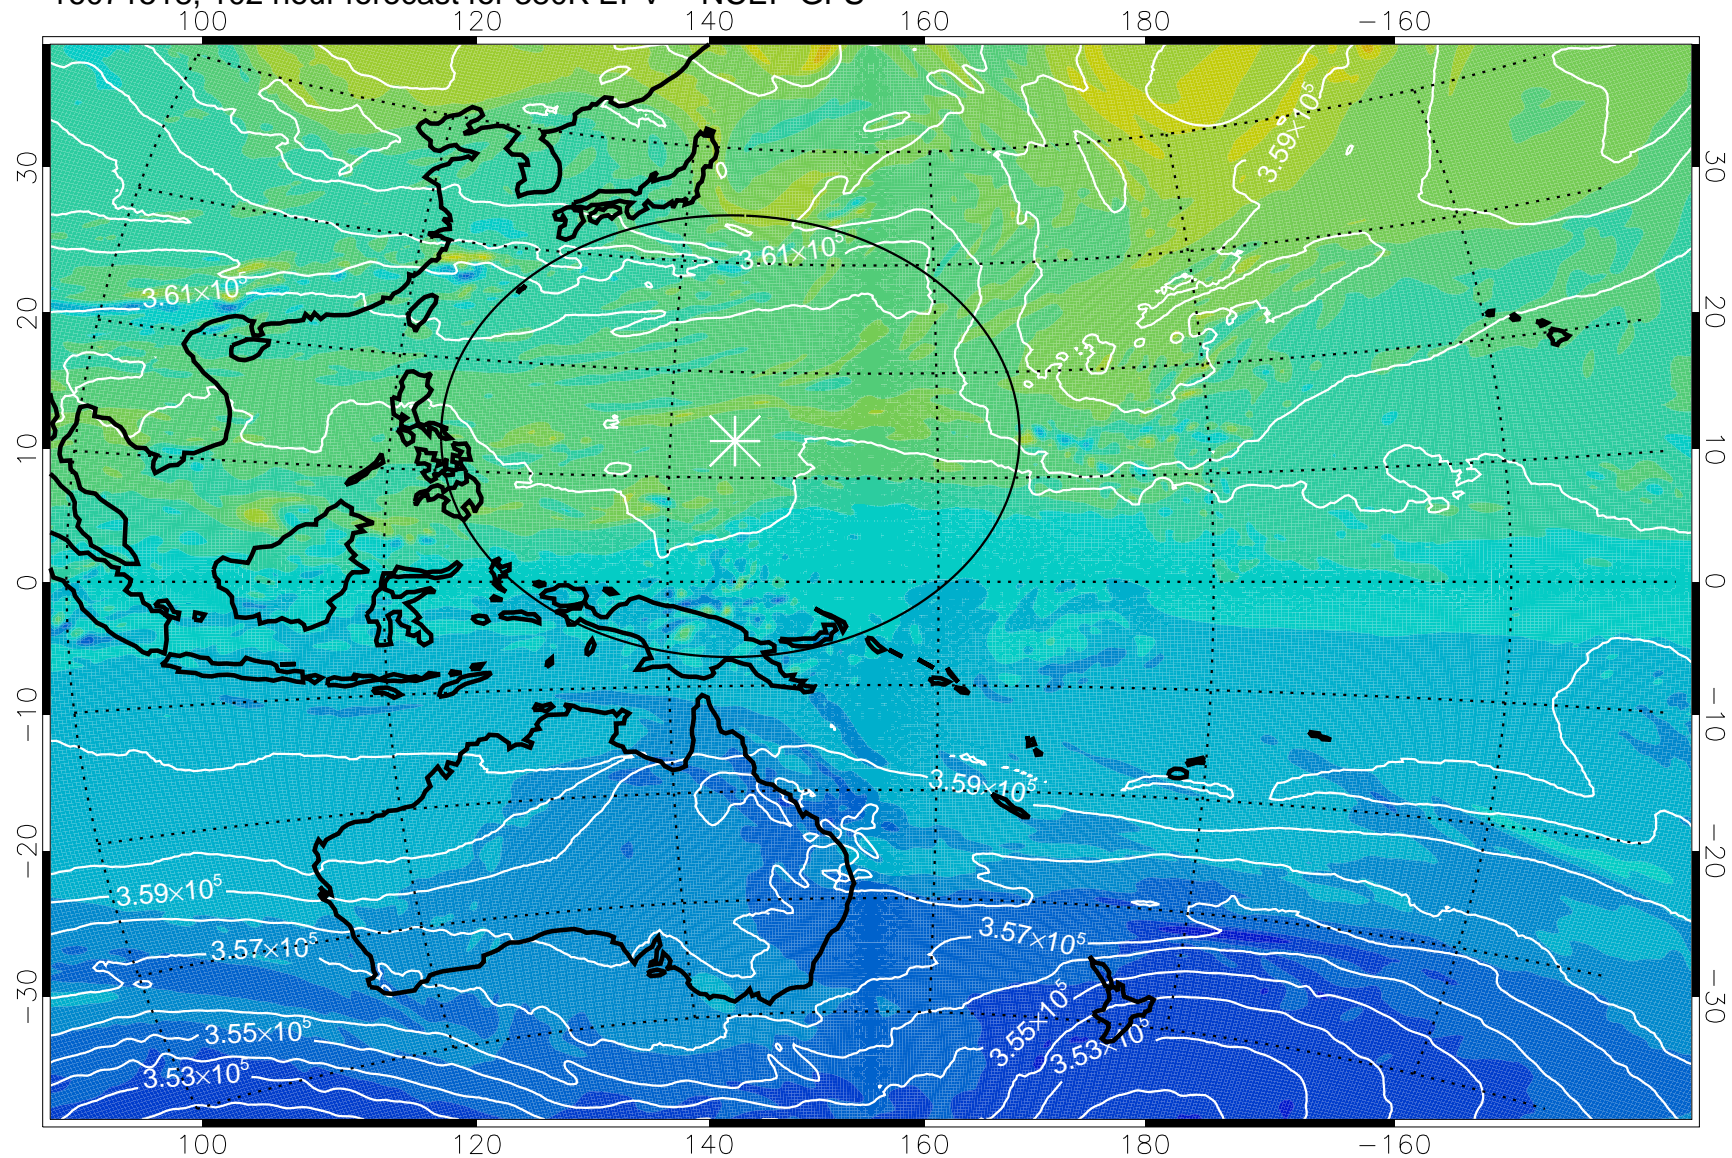

16071418, 78 hour forecast for 380K EPV -- NCEP GFS

380K Montgomery Streamfunction, white

Range ring of 2304 km

16071500, 84 hour forecast for 380K EPV -- NCEP GFS

380K Montgomery Streamfunction, white

Range ring of 2304 km

16071506, 90 hour forecast for 380K EPV -- NCEP GFS

380K Montgomery Streamfunction, white

Range ring of 2304 km

16071512, 96 hour forecast for 380K EPV -- NCEP GFS

380K Montgomery Streamfunction, white

Range ring of 2304 km

16071518, 102 hour forecast for 380K EPV -- NCEP GFS

380K Montgomery Streamfunction, white

Range ring of 2304 km

16071600, 108 hour forecast for 380K EPV -- NCEP GFS

380K Montgomery Streamfunction, white

Range ring of 2304 km

16071606, 114 hour forecast for 380K EPV -- NCEP GFS

380K Montgomery Streamfunction, white

Range ring of 2304 km

16071612, 120 hour forecast for 380K EPV -- NCEP GFS

380K Montgomery Streamfunction, white

Range ring of 2304 km