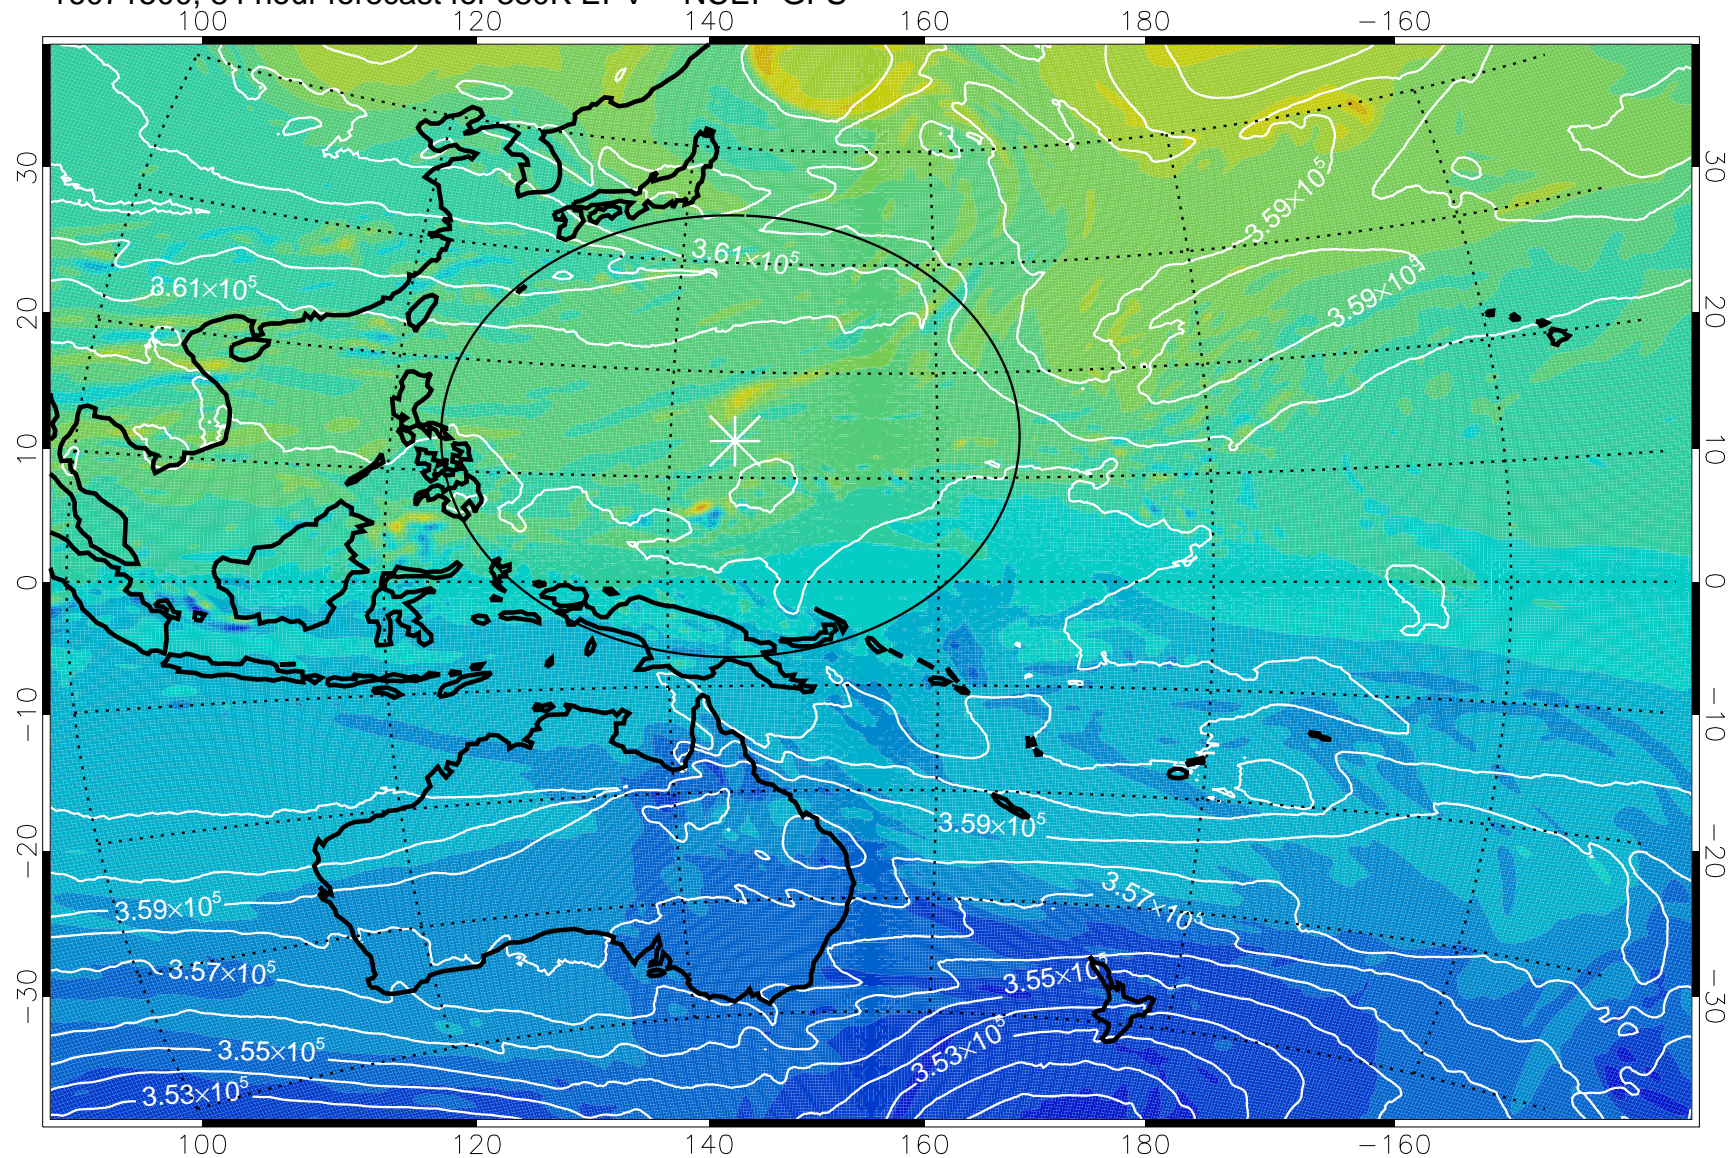

16071318, 54 hour forecast for 380K EPV -- NCEP GFS

380K Montgomery Streamfunction, white

Range ring of 2304 km

16071400, 60 hour forecast for 380K EPV -- NCEP GFS

380K Montgomery Streamfunction, white

Range ring of 2304 km

16071406, 66 hour forecast for 380K EPV -- NCEP GFS

380K Montgomery Streamfunction, white

Range ring of 2304 km

16071412, 72 hour forecast for 380K EPV -- NCEP GFS

380K Montgomery Streamfunction, white

Range ring of 2304 km

16071418, 78 hour forecast for 380K EPV -- NCEP GFS

380K Montgomery Streamfunction, white

Range ring of 2304 km

16071500, 84 hour forecast for 380K EPV -- NCEP GFS

380K Montgomery Streamfunction, white

Range ring of 2304 km

16071506, 90 hour forecast for 380K EPV -- NCEP GFS

380K Montgomery Streamfunction, white

Range ring of 2304 km

16071512, 96 hour forecast for 380K EPV -- NCEP GFS

380K Montgomery Streamfunction, white

Range ring of 2304 km