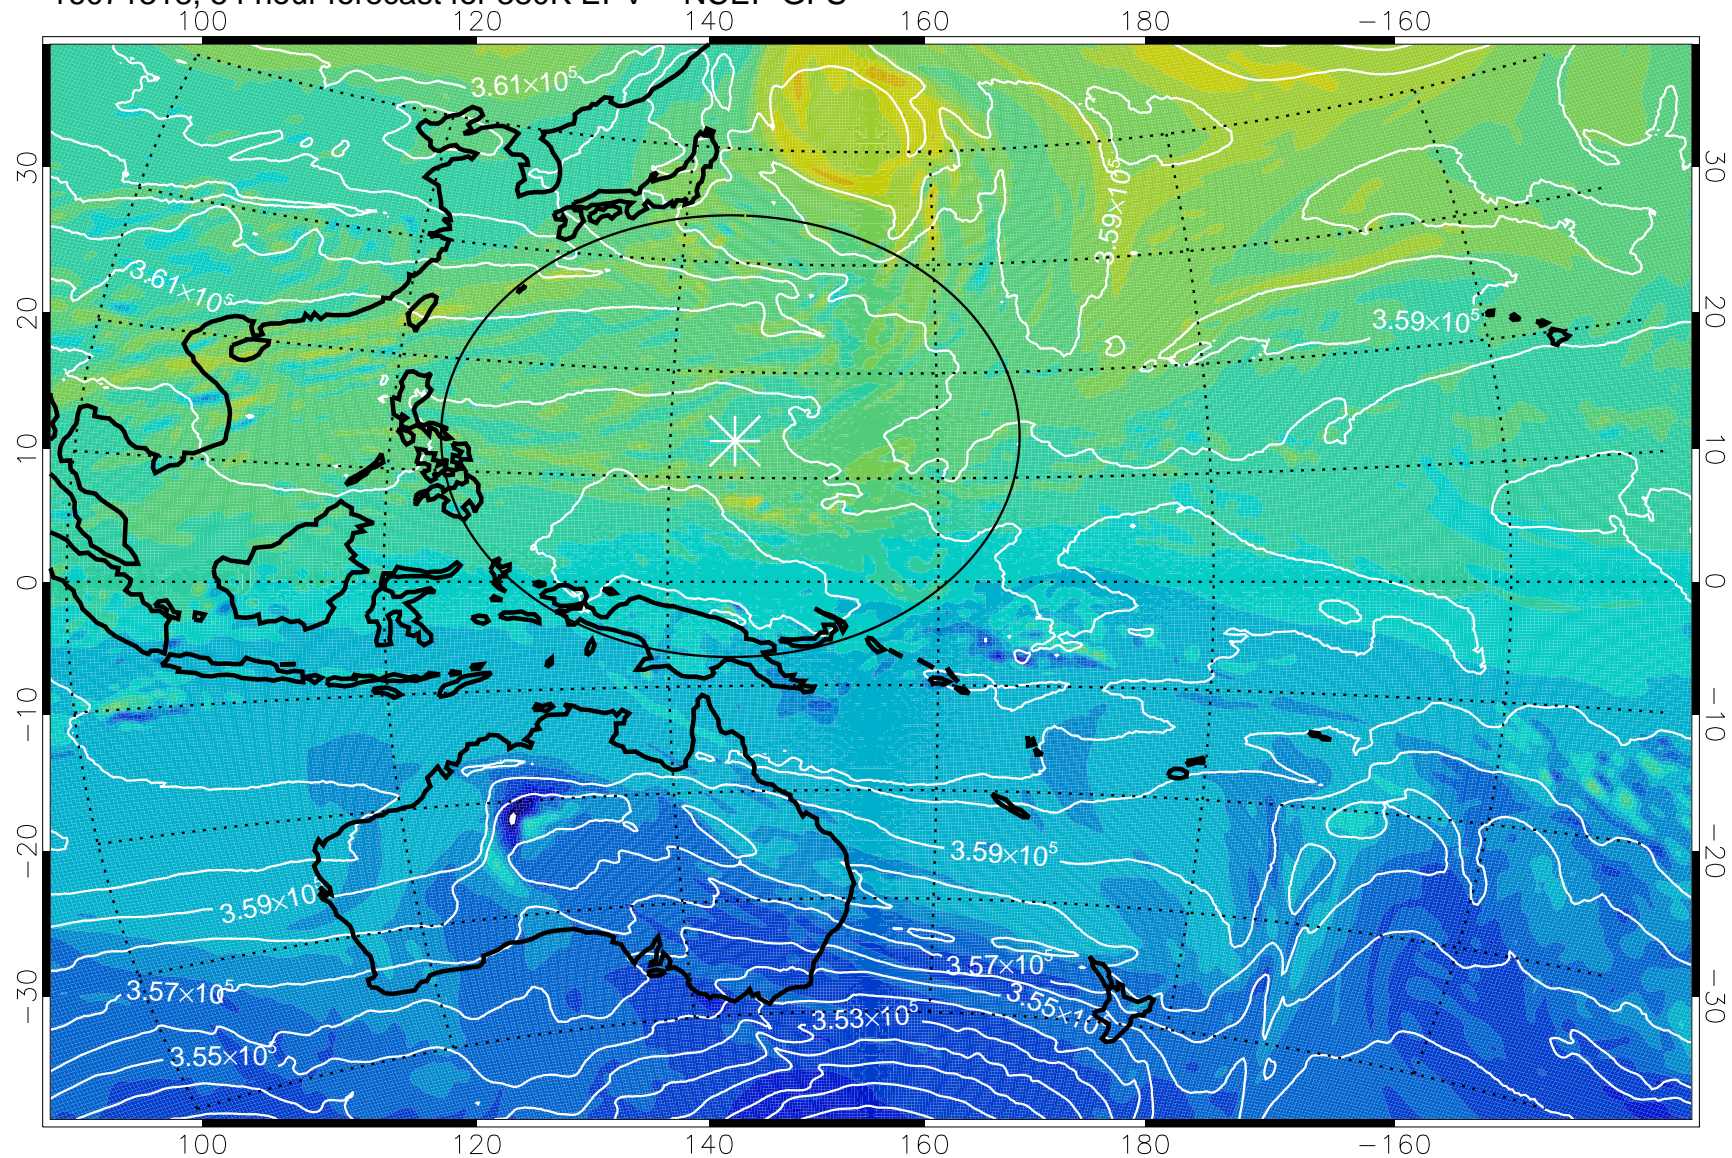

16071306, 42 hour forecast for 380K EPV -- NCEP GFS

380K Montgomery Streamfunction, white

Range ring of 2304 km

16071312, 48 hour forecast for 380K EPV -- NCEP GFS

380K Montgomery Streamfunction, white

Range ring of 2304 km

16071318, 54 hour forecast for 380K EPV -- NCEP GFS

380K Montgomery Streamfunction, white

Range ring of 2304 km

16071400, 60 hour forecast for 380K EPV -- NCEP GFS

380K Montgomery Streamfunction, white

Range ring of 2304 km

16071406, 66 hour forecast for 380K EPV -- NCEP GFS

380K Montgomery Streamfunction, white

Range ring of 2304 km

16071412, 72 hour forecast for 380K EPV -- NCEP GFS

380K Montgomery Streamfunction, white

Range ring of 2304 km

16071418, 78 hour forecast for 380K EPV -- NCEP GFS

380K Montgomery Streamfunction, white

Range ring of 2304 km

16071500, 84 hour forecast for 380K EPV -- NCEP GFS

380K Montgomery Streamfunction, white

Range ring of 2304 km