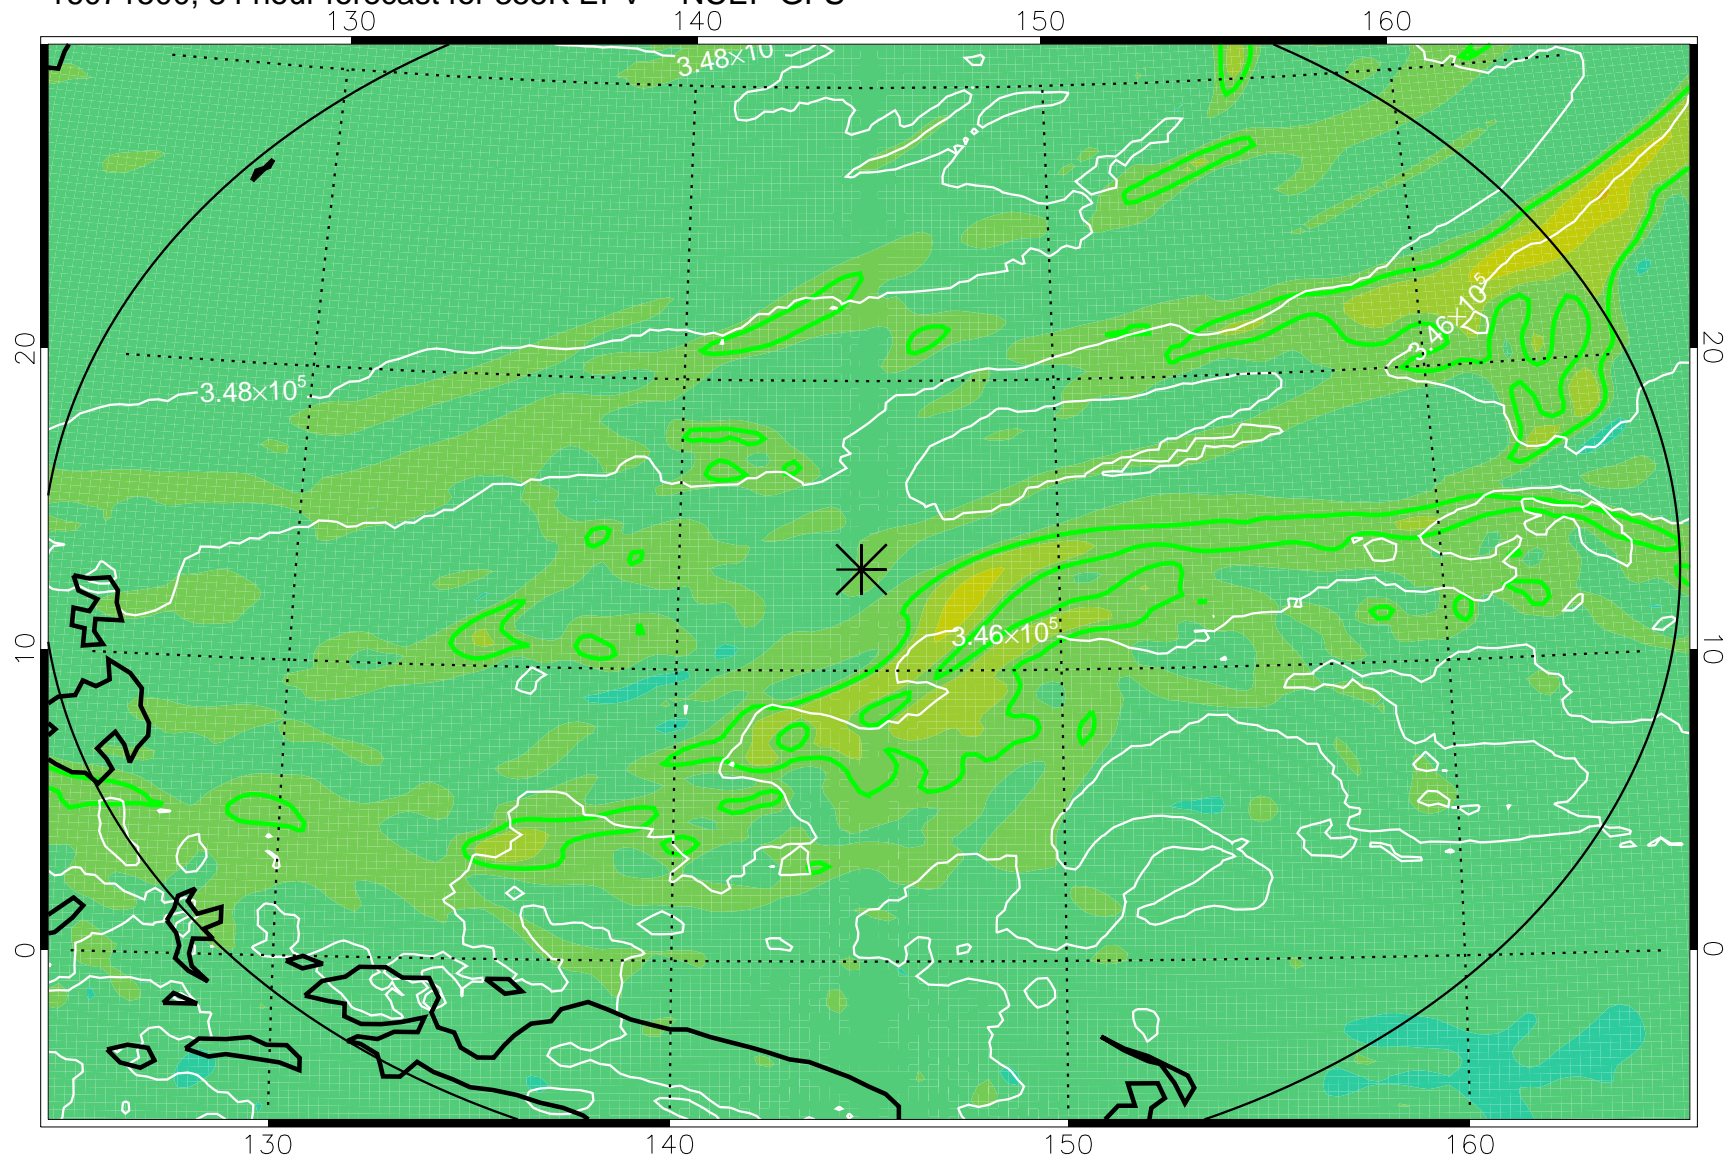

16071406, 66 hour forecast for 355K EPV -- NCEP GFS

355K Montgomery Streamfunction, white
EPV Tropopause (2 PVU) Position
Range ring of 2304 km

16071412, 72 hour forecast for 355K EPV -- NCEP GFS

355K Montgomery Streamfunction, white
EPV Tropopause (2 PVU) Position
Range ring of 2304 km

16071418, 78 hour forecast for 355K EPV -- NCEP GFS

355K Montgomery Streamfunction, white
EPV Tropopause (2 PVU) Position
Range ring of 2304 km

16071500, 84 hour forecast for 355K EPV -- NCEP GFS

355K Montgomery Streamfunction, white
EPV Tropopause (2 PVU) Position
Range ring of 2304 km

16071506, 90 hour forecast for 355K EPV -- NCEP GFS

355K Montgomery Streamfunction, white
EPV Tropopause (2 PVU) Position
Range ring of 2304 km

16071512, 96 hour forecast for 355K EPV -- NCEP GFS

355K Montgomery Streamfunction, white
EPV Tropopause (2 PVU) Position
Range ring of 2304 km

16071518, 102 hour forecast for 355K EPV -- NCEP GFS

355K Montgomery Streamfunction, white
EPV Tropopause (2 PVU) Position
Range ring of 2304 km

16071600, 108 hour forecast for 355K EPV -- NCEP GFS

355K Montgomery Streamfunction, white
EPV Tropopause (2 PVU) Position
Range ring of 2304 km