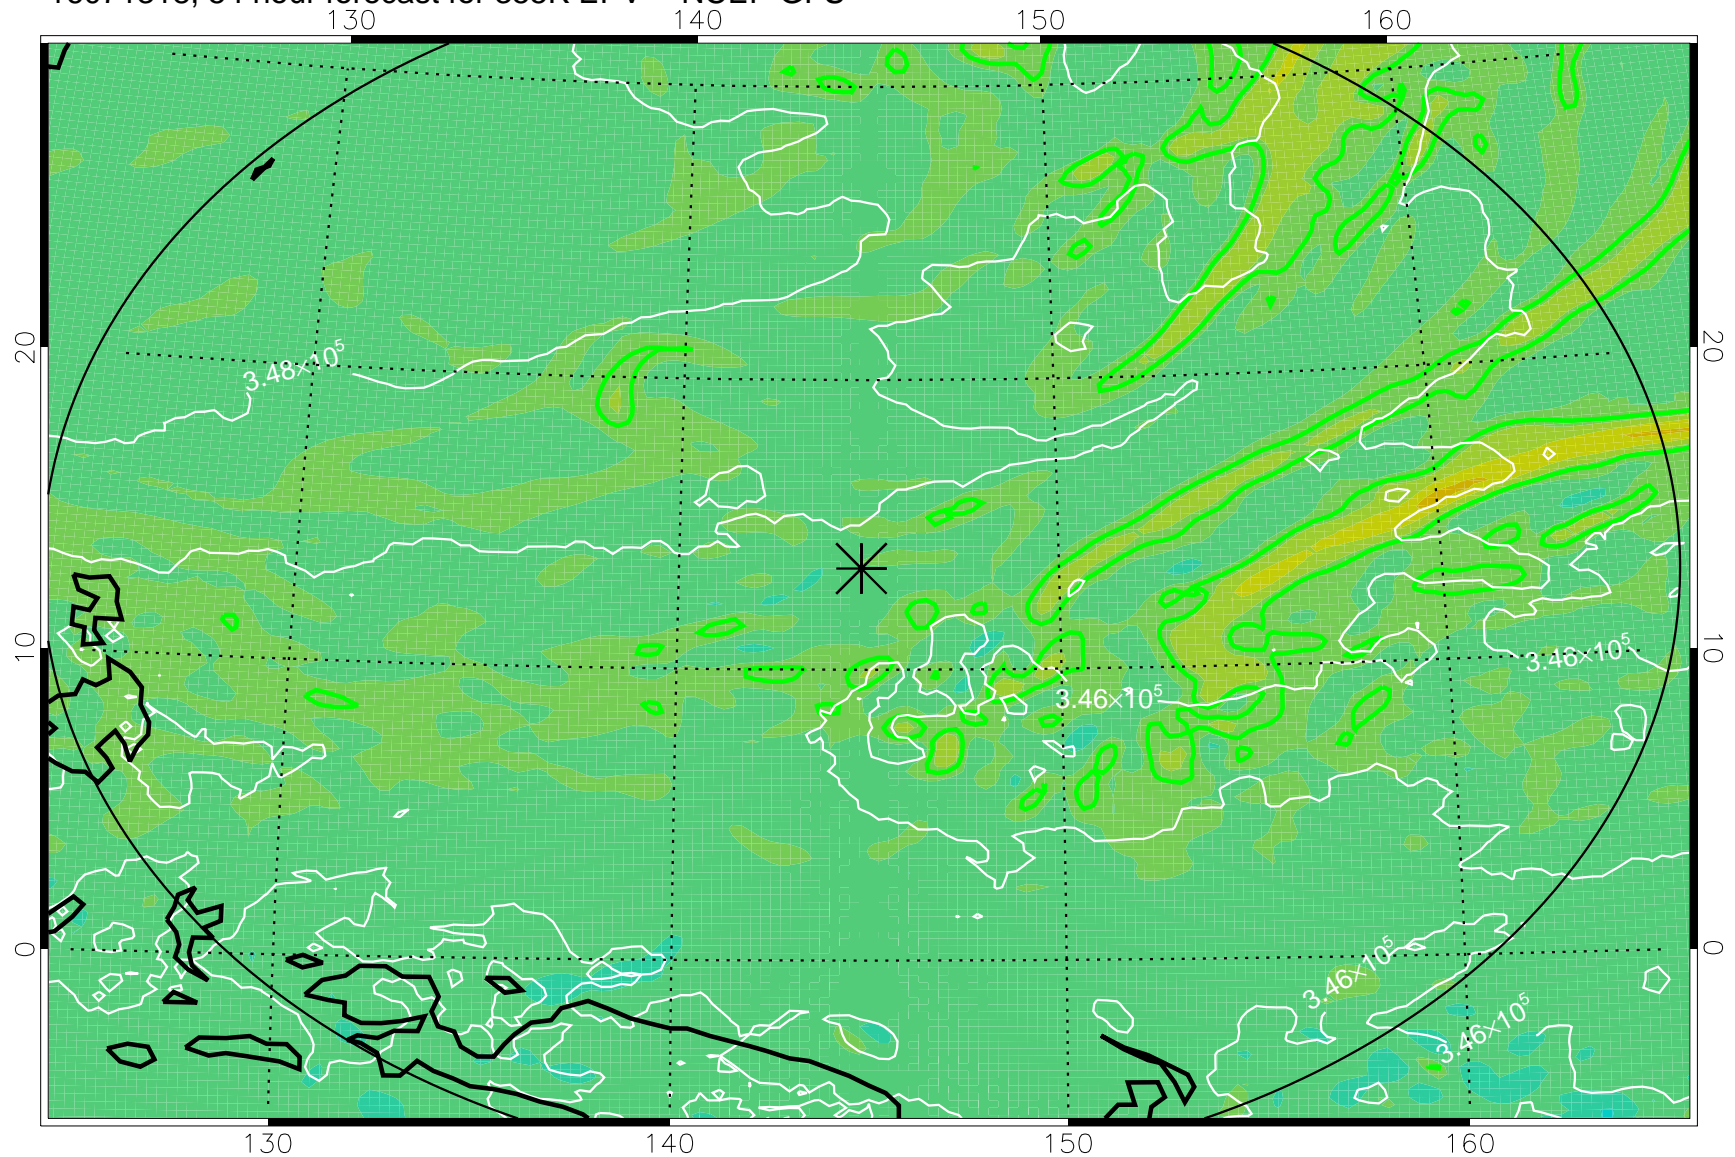

16071306, 42 hour forecast for 355K EPV -- NCEP GFS

355K Montgomery Streamfunction, white
EPV Tropopause (2 PVU) Position
Range ring of 2304 km

16071312, 48 hour forecast for 355K EPV -- NCEP GFS

355K Montgomery Streamfunction, white
EPV Tropopause (2 PVU) Position
Range ring of 2304 km

16071318, 54 hour forecast for 355K EPV -- NCEP GFS

355K Montgomery Streamfunction, white
EPV Tropopause (2 PVU) Position
Range ring of 2304 km

16071400, 60 hour forecast for 355K EPV -- NCEP GFS

355K Montgomery Streamfunction, white
EPV Tropopause (2 PVU) Position
Range ring of 2304 km

16071406, 66 hour forecast for 355K EPV -- NCEP GFS

355K Montgomery Streamfunction, white
EPV Tropopause (2 PVU) Position
Range ring of 2304 km

16071412, 72 hour forecast for 355K EPV -- NCEP GFS

355K Montgomery Streamfunction, white
EPV Tropopause (2 PVU) Position
Range ring of 2304 km

16071418, 78 hour forecast for 355K EPV -- NCEP GFS

355K Montgomery Streamfunction, white
EPV Tropopause (2 PVU) Position
Range ring of 2304 km

16071500, 84 hour forecast for 355K EPV -- NCEP GFS

355K Montgomery Streamfunction, white
EPV Tropopause (2 PVU) Position
Range ring of 2304 km