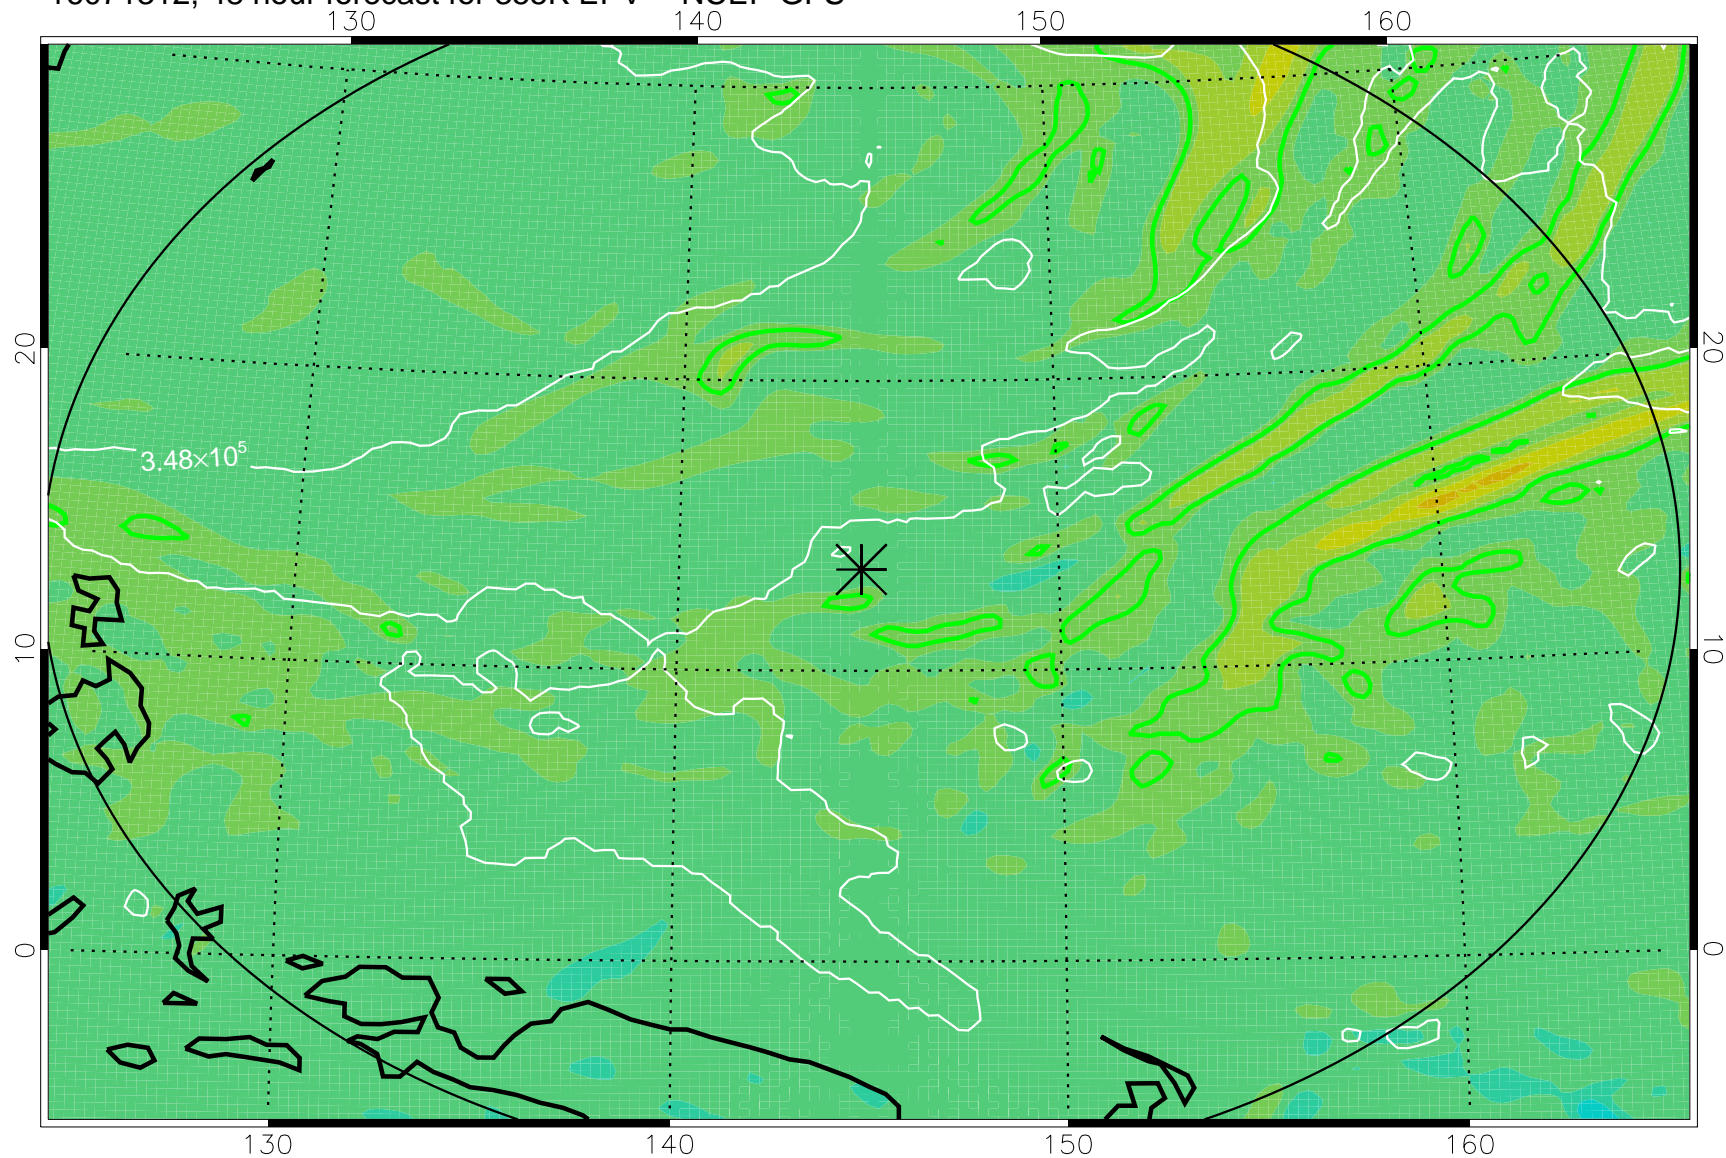

16071218, 30 hour forecast for 355K EPV -- NCEP GFS

355K Montgomery Streamfunction, white
EPV Tropopause (2 PVU) Position
Range ring of 2304 km

16071300, 36 hour forecast for 355K EPV -- NCEP GFS

355K Montgomery Streamfunction, white
EPV Tropopause (2 PVU) Position
Range ring of 2304 km

16071306, 42 hour forecast for 355K EPV -- NCEP GFS

355K Montgomery Streamfunction, white
EPV Tropopause (2 PVU) Position
Range ring of 2304 km

16071312, 48 hour forecast for 355K EPV -- NCEP GFS

355K Montgomery Streamfunction, white
EPV Tropopause (2 PVU) Position
Range ring of 2304 km

16071318, 54 hour forecast for 355K EPV -- NCEP GFS

355K Montgomery Streamfunction, white
EPV Tropopause (2 PVU) Position
Range ring of 2304 km

16071400, 60 hour forecast for 355K EPV -- NCEP GFS

355K Montgomery Streamfunction, white
EPV Tropopause (2 PVU) Position
Range ring of 2304 km

16071418, 78 hour forecast for 355K EPV -- NCEP GFS

355K Montgomery Streamfunction, white
EPV Tropopause (2 PVU) Position
Range ring of 2304 km

16071500, 84 hour forecast for 355K EPV -- NCEP GFS

355K Montgomery Streamfunction, white
EPV Tropopause (2 PVU) Position
Range ring of 2304 km