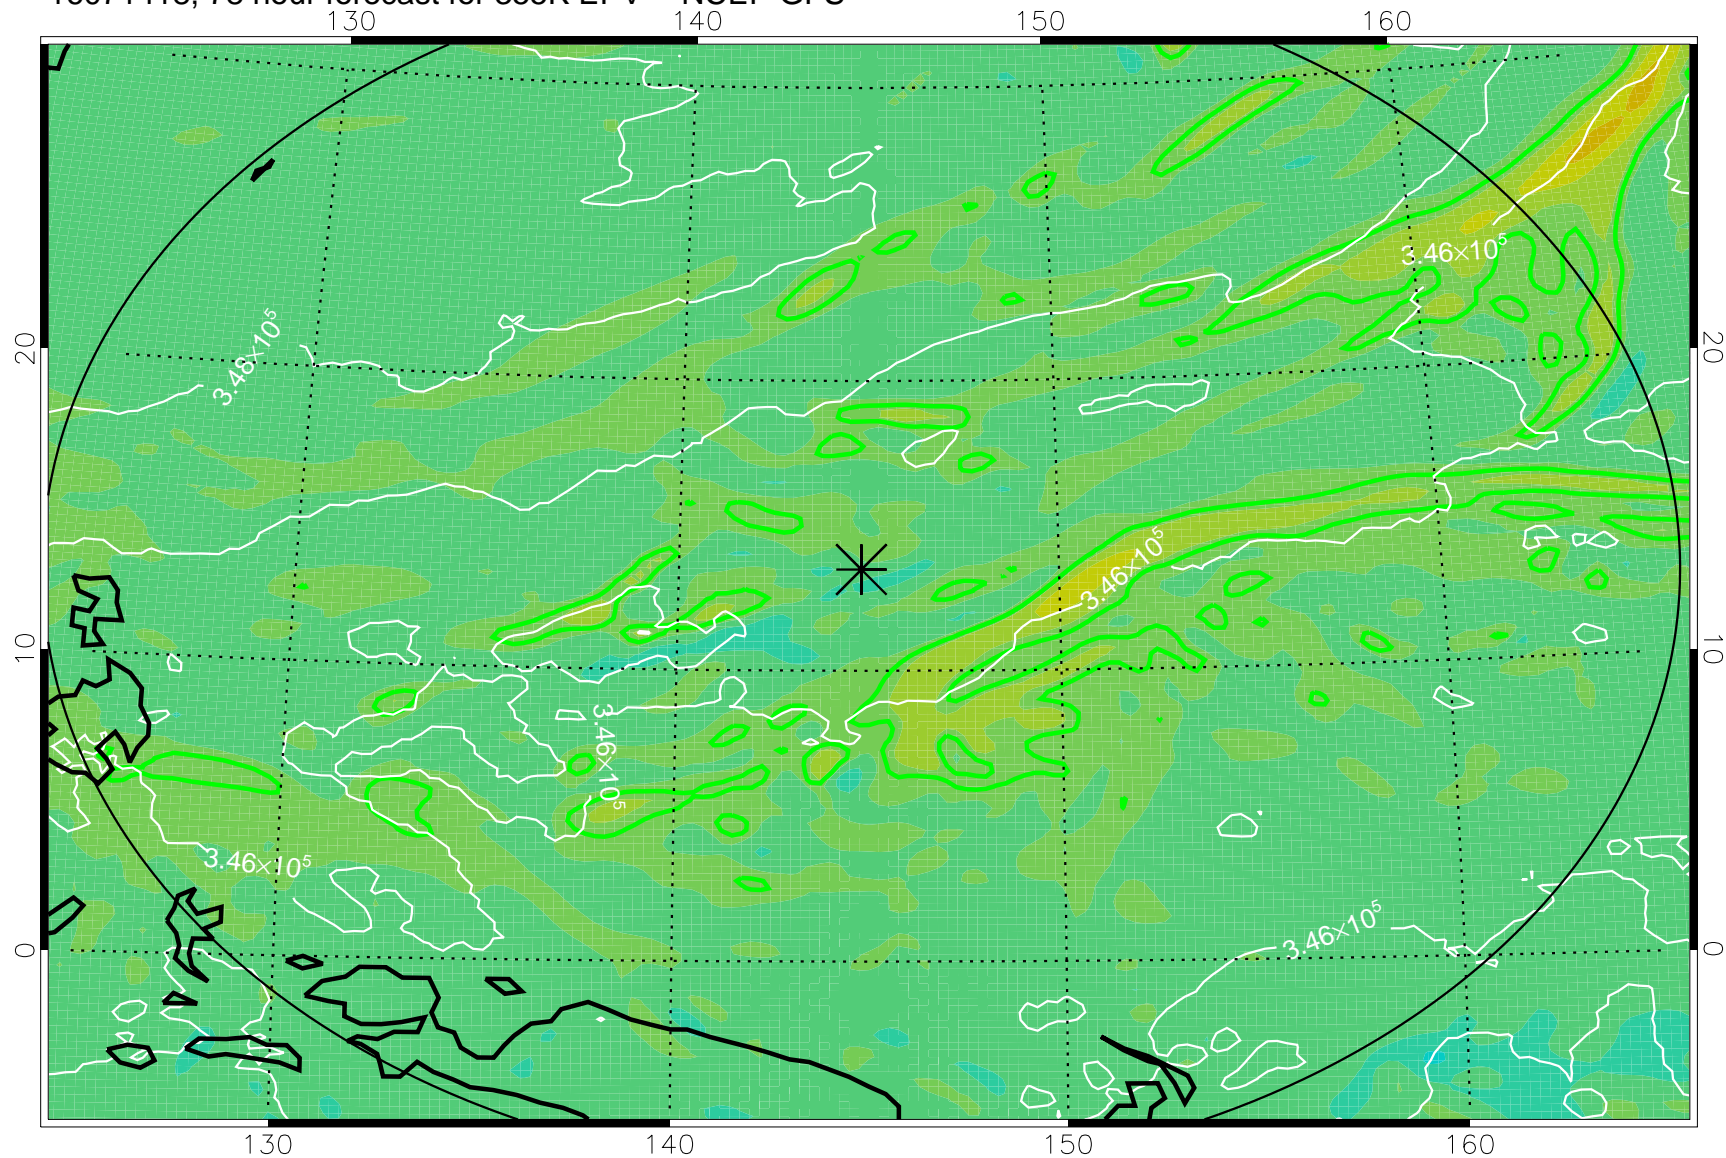

16071406, 66 hour forecast for 355K EPV -- NCEP GFS

355K Montgomery Streamfunction, white
EPV Tropopause (2 PVU) Position
Range ring of 2304 km

16071412, 72 hour forecast for 355K EPV -- NCEP GFS

355K Montgomery Streamfunction, white
EPV Tropopause (2 PVU) Position
Range ring of 2304 km

16071418, 78 hour forecast for 355K EPV -- NCEP GFS

355K Montgomery Streamfunction, white
EPV Tropopause (2 PVU) Position
Range ring of 2304 km

16071500, 84 hour forecast for 355K EPV -- NCEP GFS

355K Montgomery Streamfunction, white
EPV Tropopause (2 PVU) Position
Range ring of 2304 km

16071506, 90 hour forecast for 355K EPV -- NCEP GFS

355K Montgomery Streamfunction, white
EPV Tropopause (2 PVU) Position
Range ring of 2304 km

16071512, 96 hour forecast for 355K EPV -- NCEP GFS

355K Montgomery Streamfunction, white
EPV Tropopause (2 PVU) Position
Range ring of 2304 km

16071518, 102 hour forecast for 355K EPV -- NCEP GFS

355K Montgomery Streamfunction, white
EPV Tropopause (2 PVU) Position
Range ring of 2304 km

16071600, 108 hour forecast for 355K EPV -- NCEP GFS

355K Montgomery Streamfunction, white
EPV Tropopause (2 PVU) Position
Range ring of 2304 km