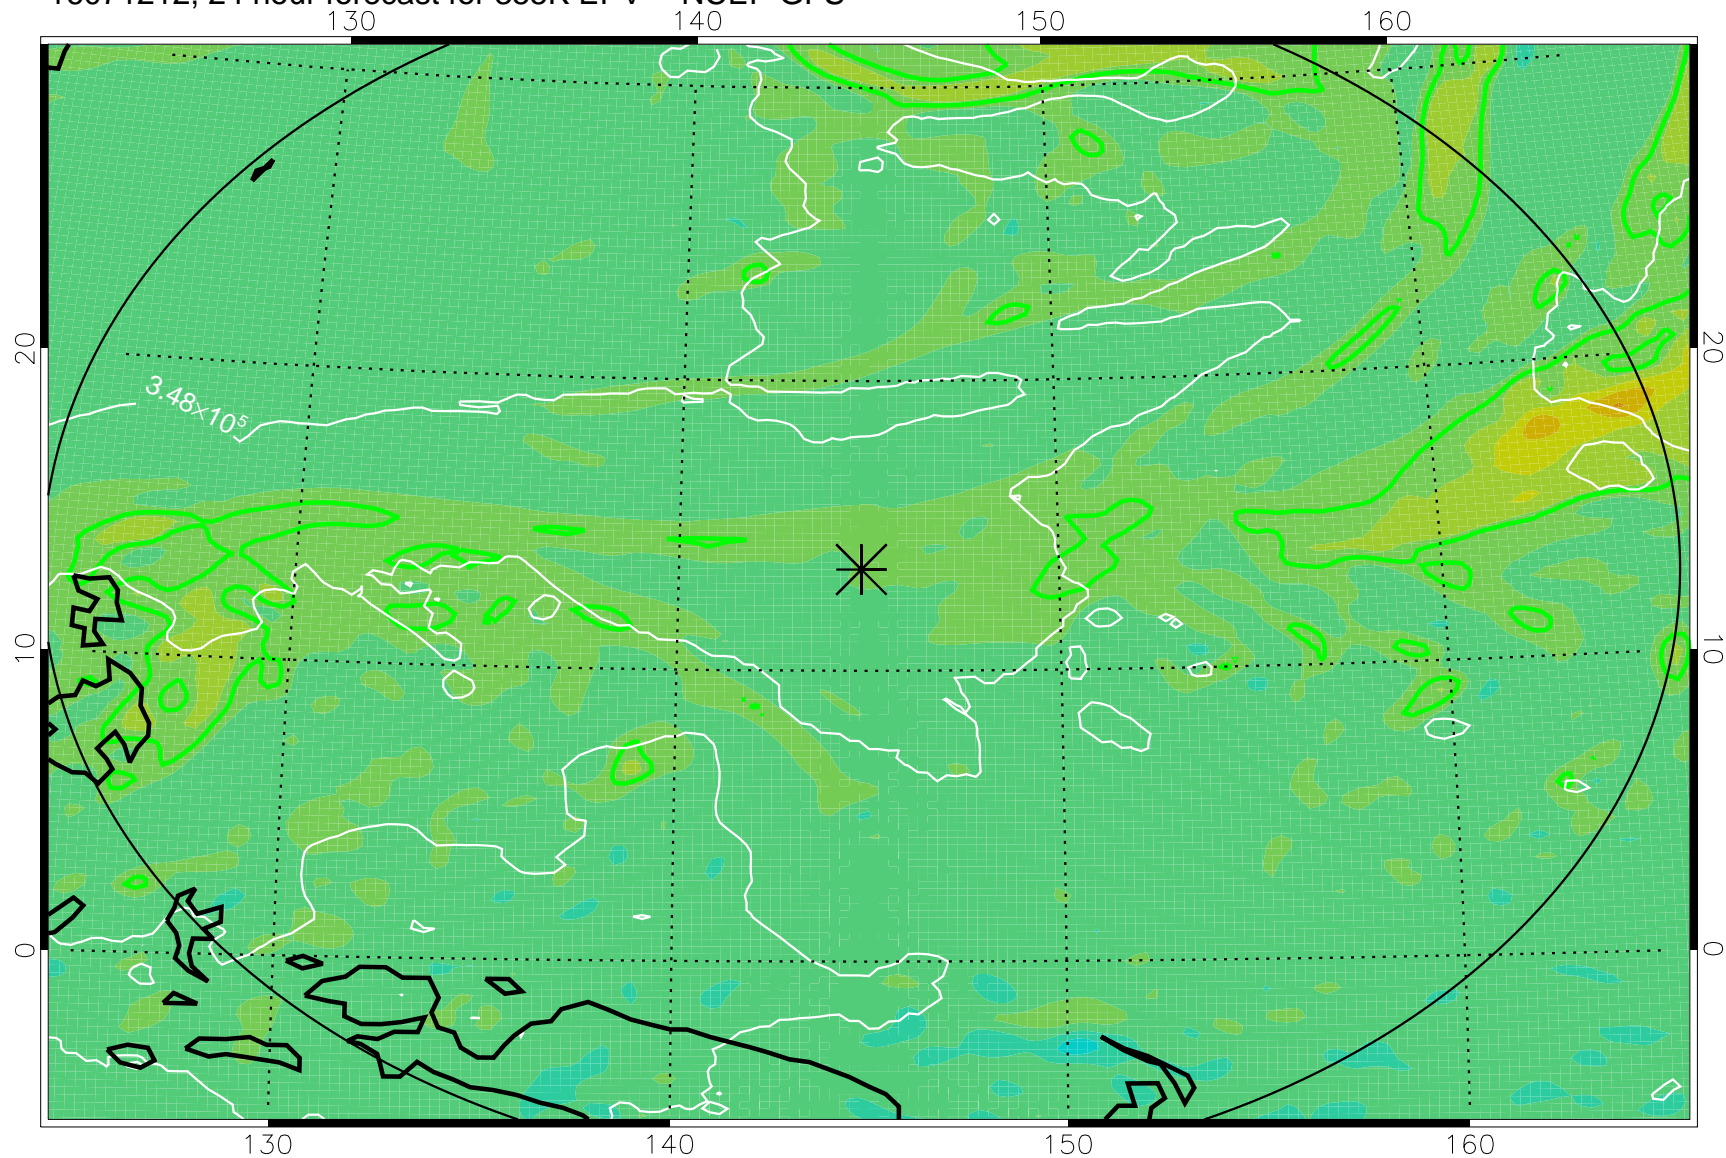

16071118, 6 hour forecast for 355K EPV -- NCEP GFS

355K Montgomery Streamfunction, white
EPV Tropopause (2 PVU) Position
Range ring of 2304 km

16071200, 12 hour forecast for 355K EPV -- NCEP GFS

355K Montgomery Streamfunction, white
EPV Tropopause (2 PVU) Position
Range ring of 2304 km

16071206, 18 hour forecast for 355K EPV -- NCEP GFS

355K Montgomery Streamfunction, white
EPV Tropopause (2 PVU) Position
Range ring of 2304 km

16071212, 24 hour forecast for 355K EPV -- NCEP GFS

355K Montgomery Streamfunction, white
EPV Tropopause (2 PVU) Position
Range ring of 2304 km

16071218, 30 hour forecast for 355K EPV -- NCEP GFS

355K Montgomery Streamfunction, white
EPV Tropopause (2 PVU) Position
Range ring of 2304 km

16071300, 36 hour forecast for 355K EPV -- NCEP GFS

355K Montgomery Streamfunction, white
EPV Tropopause (2 PVU) Position
Range ring of 2304 km

16071418, 78 hour forecast for 355K EPV -- NCEP GFS

355K Montgomery Streamfunction, white
EPV Tropopause (2 PVU) Position
Range ring of 2304 km

16071500, 84 hour forecast for 355K EPV -- NCEP GFS

355K Montgomery Streamfunction, white
EPV Tropopause (2 PVU) Position
Range ring of 2304 km