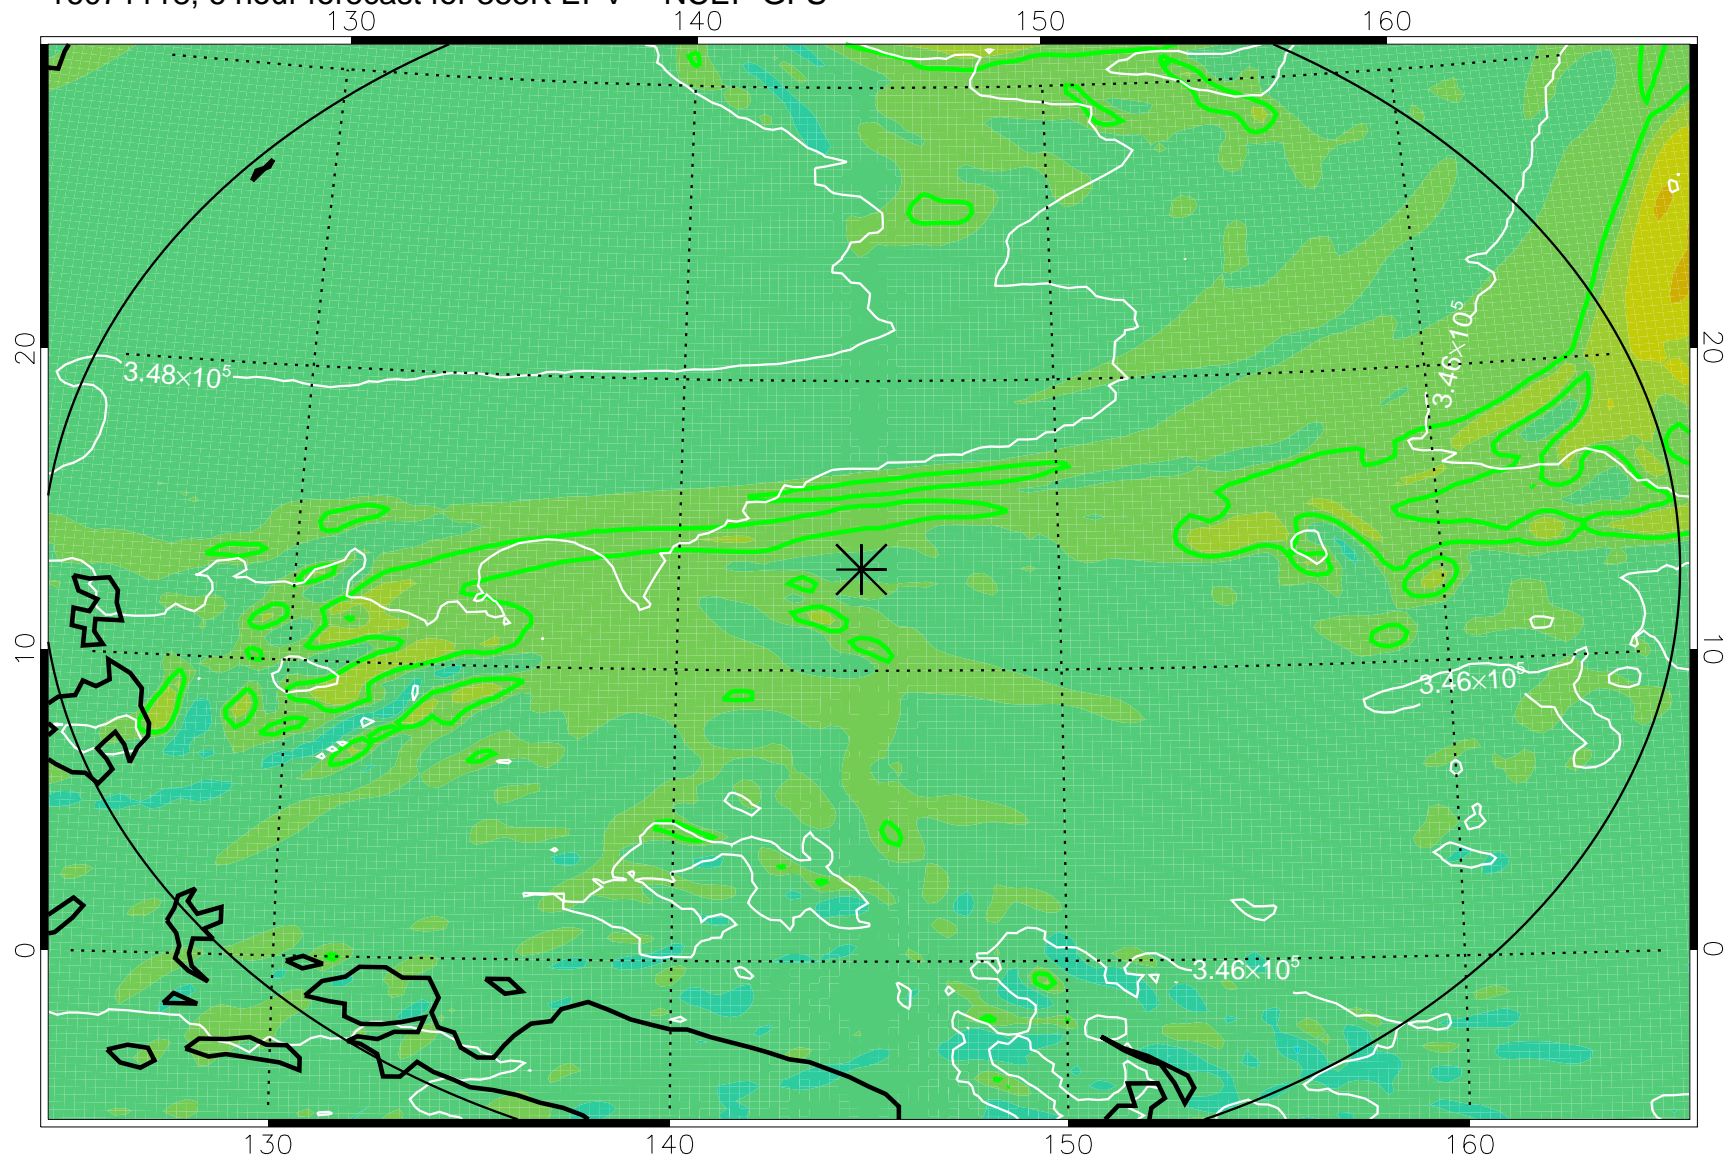

16071118, 6 hour forecast for 355K EPV -- NCEP GFS

355K Montgomery Streamfunction, white
EPV Tropopause (2 PVU) Position
Range ring of 2304 km

16071200, 12 hour forecast for 355K EPV -- NCEP GFS

355K Montgomery Streamfunction, white
EPV Tropopause (2 PVU) Position
Range ring of 2304 km

16071206, 18 hour forecast for 355K EPV -- NCEP GFS

355K Montgomery Streamfunction, white
EPV Tropopause (2 PVU) Position
Range ring of 2304 km

16071212, 24 hour forecast for 355K EPV -- NCEP GFS

355K Montgomery Streamfunction, white
EPV Tropopause (2 PVU) Position
Range ring of 2304 km

16071218, 30 hour forecast for 355K EPV -- NCEP GFS

355K Montgomery Streamfunction, white
EPV Tropopause (2 PVU) Position
Range ring of 2304 km

16071300, 36 hour forecast for 355K EPV -- NCEP GFS

355K Montgomery Streamfunction, white
EPV Tropopause (2 PVU) Position
Range ring of 2304 km

16071406, 66 hour forecast for 355K EPV -- NCEP GFS

355K Montgomery Streamfunction, white
EPV Tropopause (2 PVU) Position
Range ring of 2304 km

16071412, 72 hour forecast for 355K EPV -- NCEP GFS

355K Montgomery Streamfunction, white
EPV Tropopause (2 PVU) Position
Range ring of 2304 km