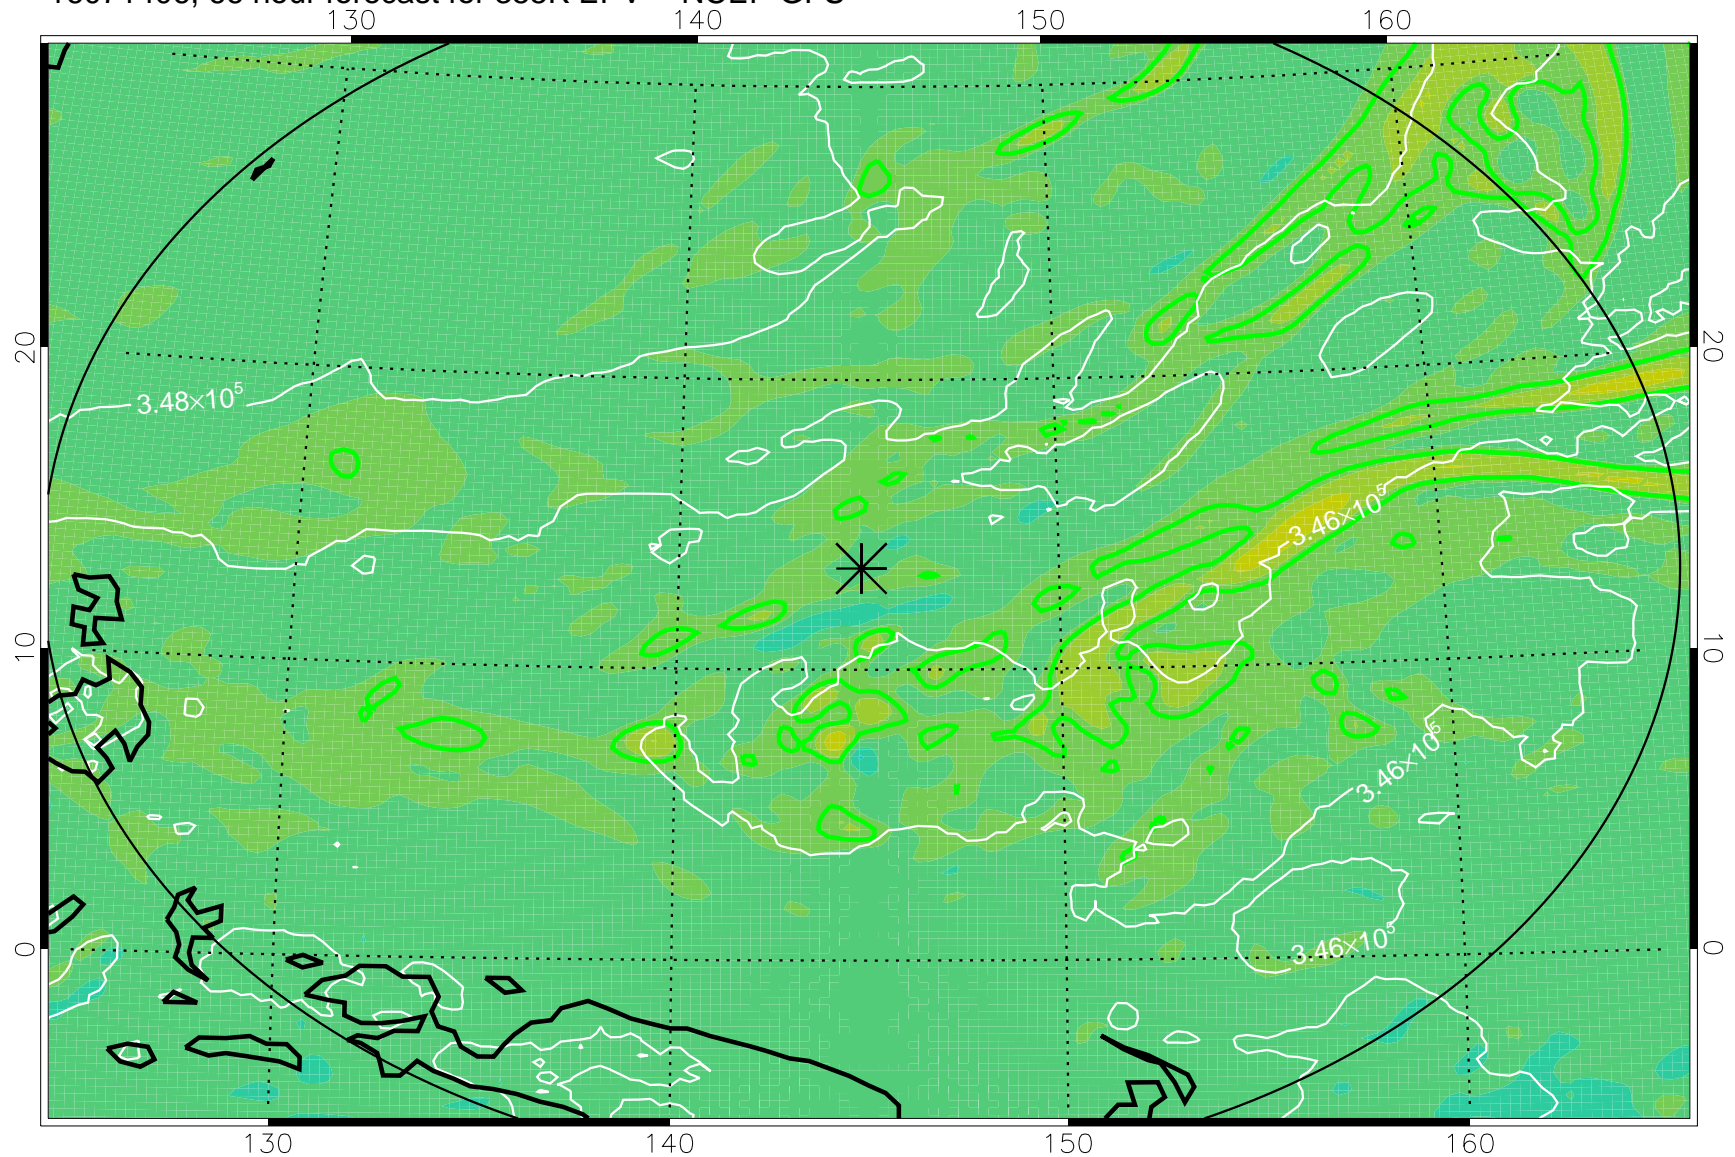

16071318, 54 hour forecast for 355K EPV -- NCEP GFS

355K Montgomery Streamfunction, white
EPV Tropopause (2 PVU) Position
Range ring of 2304 km

16071400, 60 hour forecast for 355K EPV -- NCEP GFS

355K Montgomery Streamfunction, white
EPV Tropopause (2 PVU) Position
Range ring of 2304 km

16071406, 66 hour forecast for 355K EPV -- NCEP GFS

355K Montgomery Streamfunction, white
EPV Tropopause (2 PVU) Position
Range ring of 2304 km

16071412, 72 hour forecast for 355K EPV -- NCEP GFS

355K Montgomery Streamfunction, white
EPV Tropopause (2 PVU) Position
Range ring of 2304 km

16071418, 78 hour forecast for 355K EPV -- NCEP GFS

355K Montgomery Streamfunction, white
EPV Tropopause (2 PVU) Position
Range ring of 2304 km

16071500, 84 hour forecast for 355K EPV -- NCEP GFS

355K Montgomery Streamfunction, white
EPV Tropopause (2 PVU) Position
Range ring of 2304 km

16071506, 90 hour forecast for 355K EPV -- NCEP GFS

355K Montgomery Streamfunction, white
EPV Tropopause (2 PVU) Position
Range ring of 2304 km

16071512, 96 hour forecast for 355K EPV -- NCEP GFS

355K Montgomery Streamfunction, white
EPV Tropopause (2 PVU) Position
Range ring of 2304 km