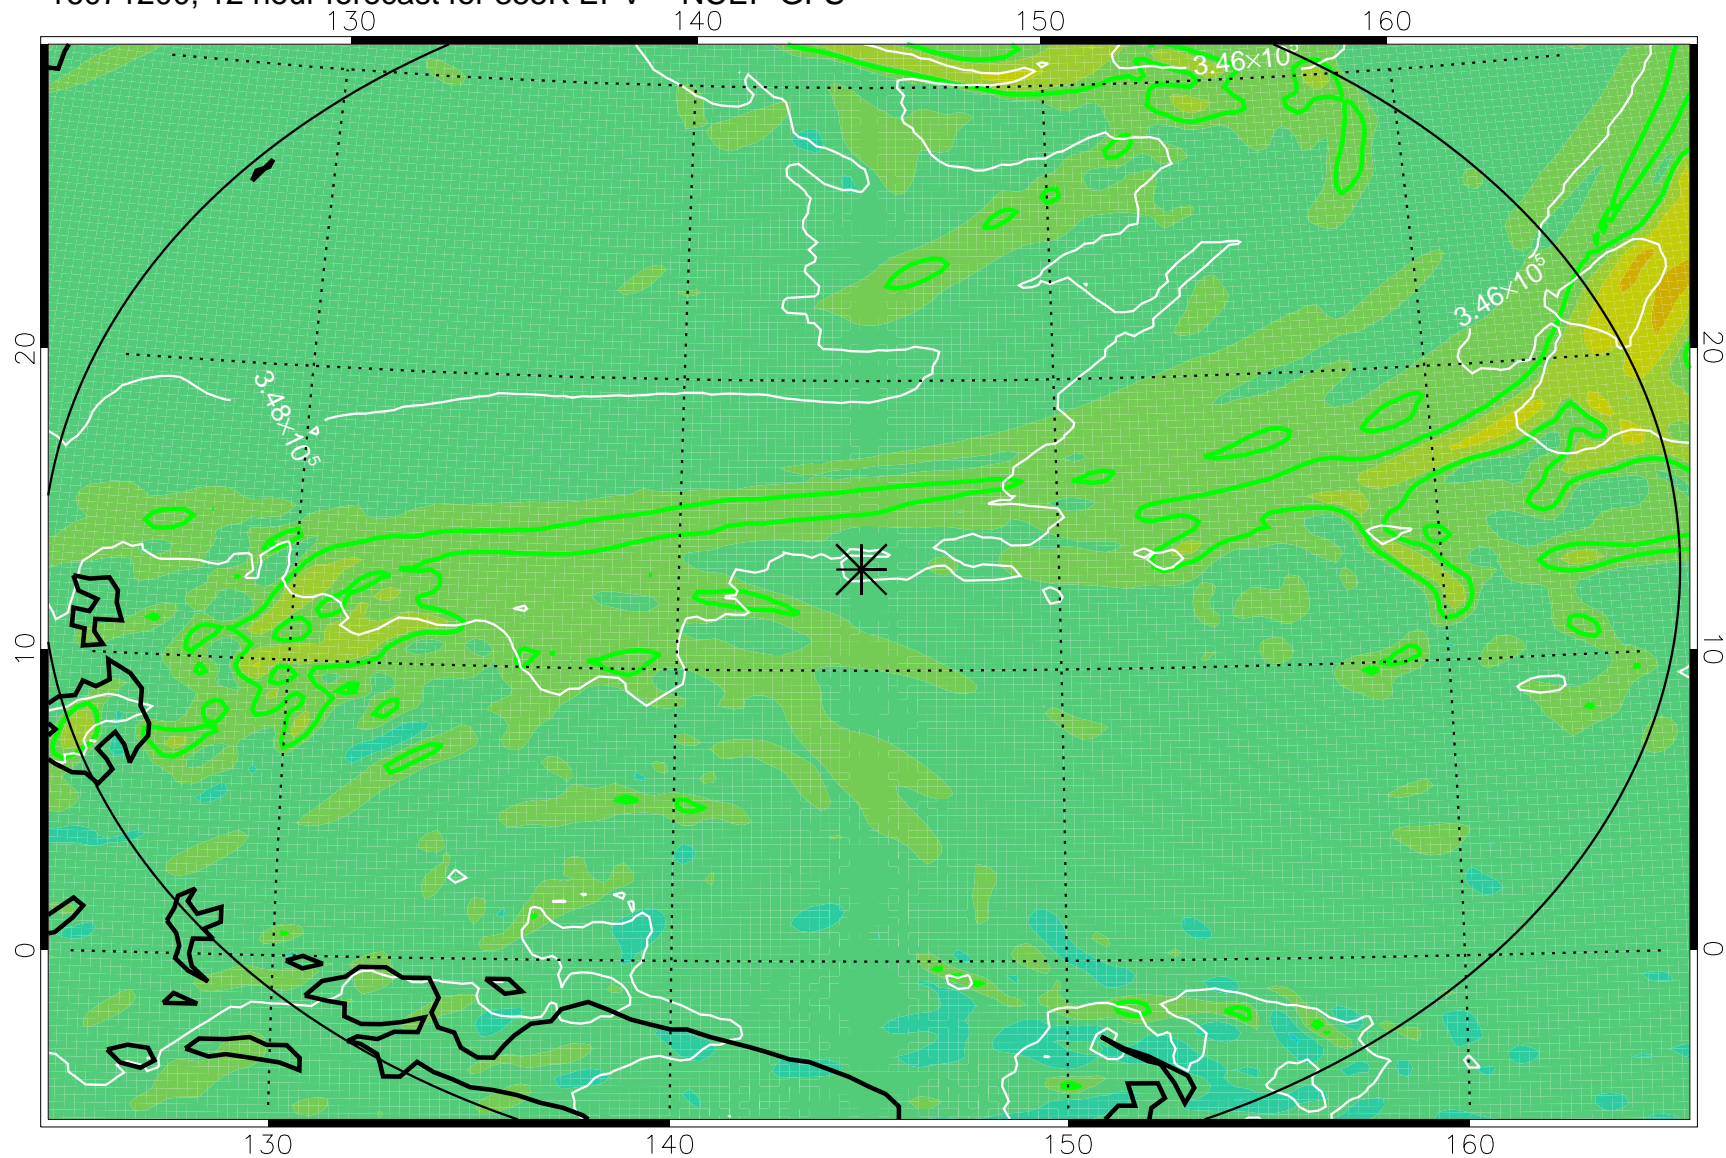

16071118, 6 hour forecast for 355K EPV -- NCEP GFS

355K Montgomery Streamfunction, white
EPV Tropopause (2 PVU) Position
Range ring of 2304 km

16071200, 12 hour forecast for 355K EPV -- NCEP GFS

355K Montgomery Streamfunction, white
EPV Tropopause (2 PVU) Position
Range ring of 2304 km

16071206, 18 hour forecast for 355K EPV -- NCEP GFS

355K Montgomery Streamfunction, white
EPV Tropopause (2 PVU) Position
Range ring of 2304 km

16071212, 24 hour forecast for 355K EPV -- NCEP GFS

355K Montgomery Streamfunction, white
EPV Tropopause (2 PVU) Position
Range ring of 2304 km

16071218, 30 hour forecast for 355K EPV -- NCEP GFS

355K Montgomery Streamfunction, white
EPV Tropopause (2 PVU) Position
Range ring of 2304 km

16071300, 36 hour forecast for 355K EPV -- NCEP GFS

355K Montgomery Streamfunction, white
EPV Tropopause (2 PVU) Position
Range ring of 2304 km

16071406, 66 hour forecast for 355K EPV -- NCEP GFS

355K Montgomery Streamfunction, white
EPV Tropopause (2 PVU) Position
Range ring of 2304 km

16071412, 72 hour forecast for 355K EPV -- NCEP GFS

355K Montgomery Streamfunction, white
EPV Tropopause (2 PVU) Position
Range ring of 2304 km