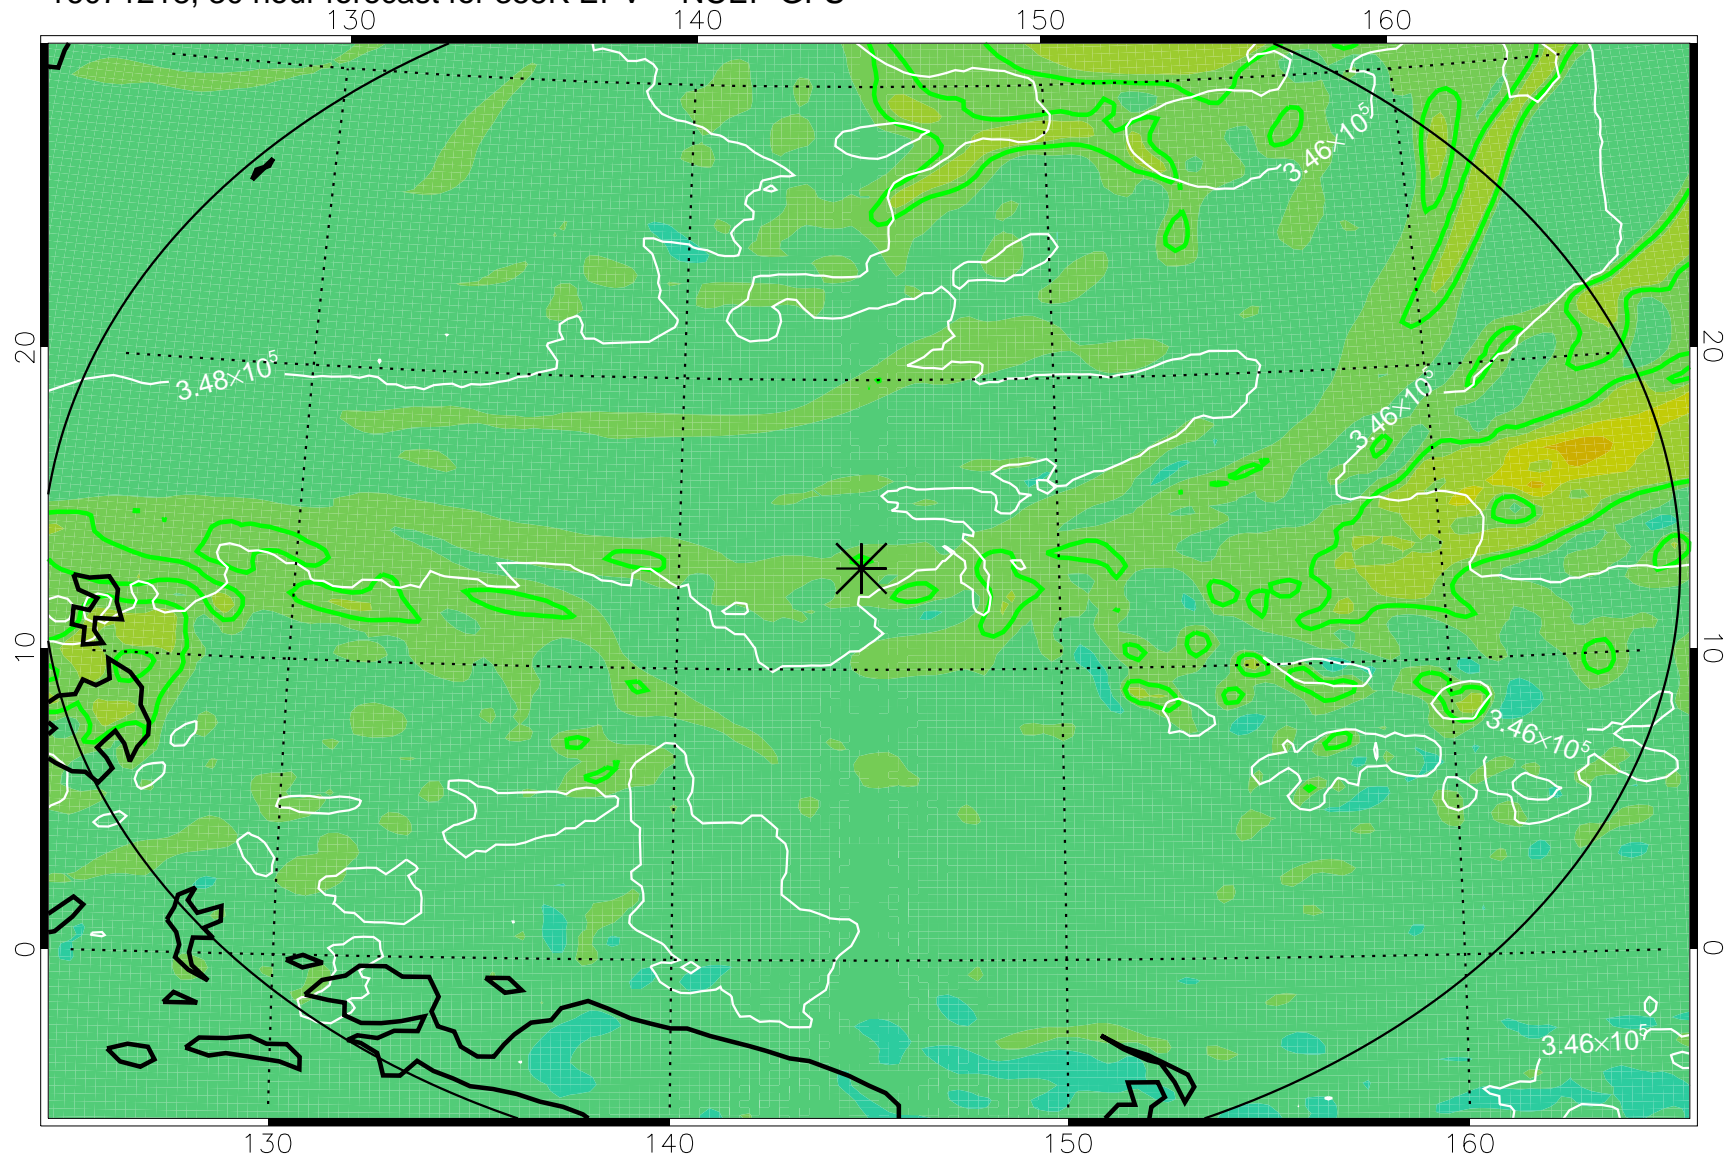

16071206, 18 hour forecast for 355K EPV -- NCEP GFS

355K Montgomery Streamfunction, white
EPV Tropopause (2 PVU) Position
Range ring of 2304 km

16071212, 24 hour forecast for 355K EPV -- NCEP GFS

355K Montgomery Streamfunction, white
EPV Tropopause (2 PVU) Position
Range ring of 2304 km

16071218, 30 hour forecast for 355K EPV -- NCEP GFS

355K Montgomery Streamfunction, white
EPV Tropopause (2 PVU) Position
Range ring of 2304 km

16071300, 36 hour forecast for 355K EPV -- NCEP GFS

355K Montgomery Streamfunction, white
EPV Tropopause (2 PVU) Position
Range ring of 2304 km

16071306, 42 hour forecast for 355K EPV -- NCEP GFS

355K Montgomery Streamfunction, white
EPV Tropopause (2 PVU) Position
Range ring of 2304 km

16071312, 48 hour forecast for 355K EPV -- NCEP GFS

355K Montgomery Streamfunction, white
EPV Tropopause (2 PVU) Position
Range ring of 2304 km

16071406, 66 hour forecast for 355K EPV -- NCEP GFS

355K Montgomery Streamfunction, white
EPV Tropopause (2 PVU) Position
Range ring of 2304 km

16071412, 72 hour forecast for 355K EPV -- NCEP GFS

355K Montgomery Streamfunction, white
EPV Tropopause (2 PVU) Position
Range ring of 2304 km