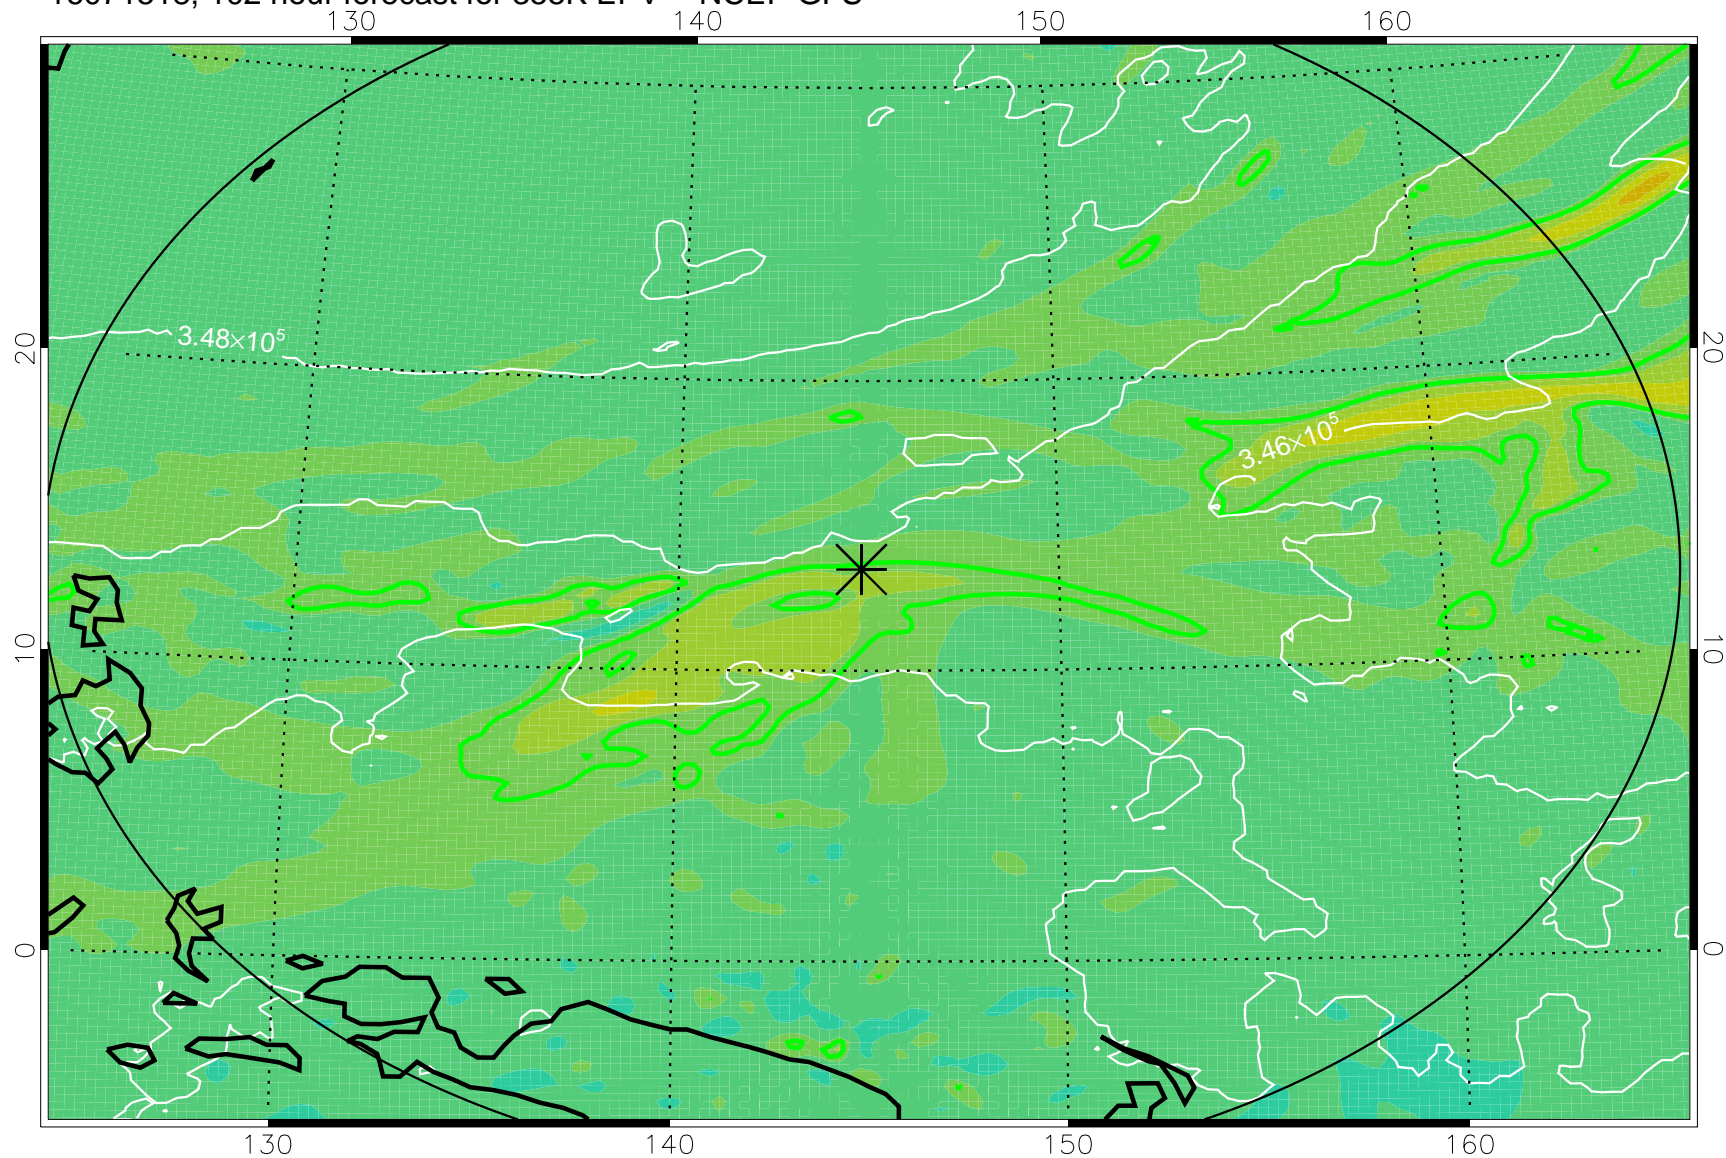

16071418, 78 hour forecast for 355K EPV -- NCEP GFS

355K Montgomery Streamfunction, white
EPV Tropopause (2 PVU) Position
Range ring of 2304 km

16071500, 84 hour forecast for 355K EPV -- NCEP GFS

355K Montgomery Streamfunction, white
EPV Tropopause (2 PVU) Position
Range ring of 2304 km

16071506, 90 hour forecast for 355K EPV -- NCEP GFS

355K Montgomery Streamfunction, white
EPV Tropopause (2 PVU) Position
Range ring of 2304 km

16071512, 96 hour forecast for 355K EPV -- NCEP GFS

355K Montgomery Streamfunction, white
EPV Tropopause (2 PVU) Position
Range ring of 2304 km

16071518, 102 hour forecast for 355K EPV -- NCEP GFS

355K Montgomery Streamfunction, white
EPV Tropopause (2 PVU) Position
Range ring of 2304 km

16071600, 108 hour forecast for 355K EPV -- NCEP GFS

355K Montgomery Streamfunction, white
EPV Tropopause (2 PVU) Position
Range ring of 2304 km

16071606, 114 hour forecast for 355K EPV -- NCEP GFS

355K Montgomery Streamfunction, white
EPV Tropopause (2 PVU) Position
Range ring of 2304 km

16071612, 120 hour forecast for 355K EPV -- NCEP GFS

355K Montgomery Streamfunction, white
EPV Tropopause (2 PVU) Position
Range ring of 2304 km