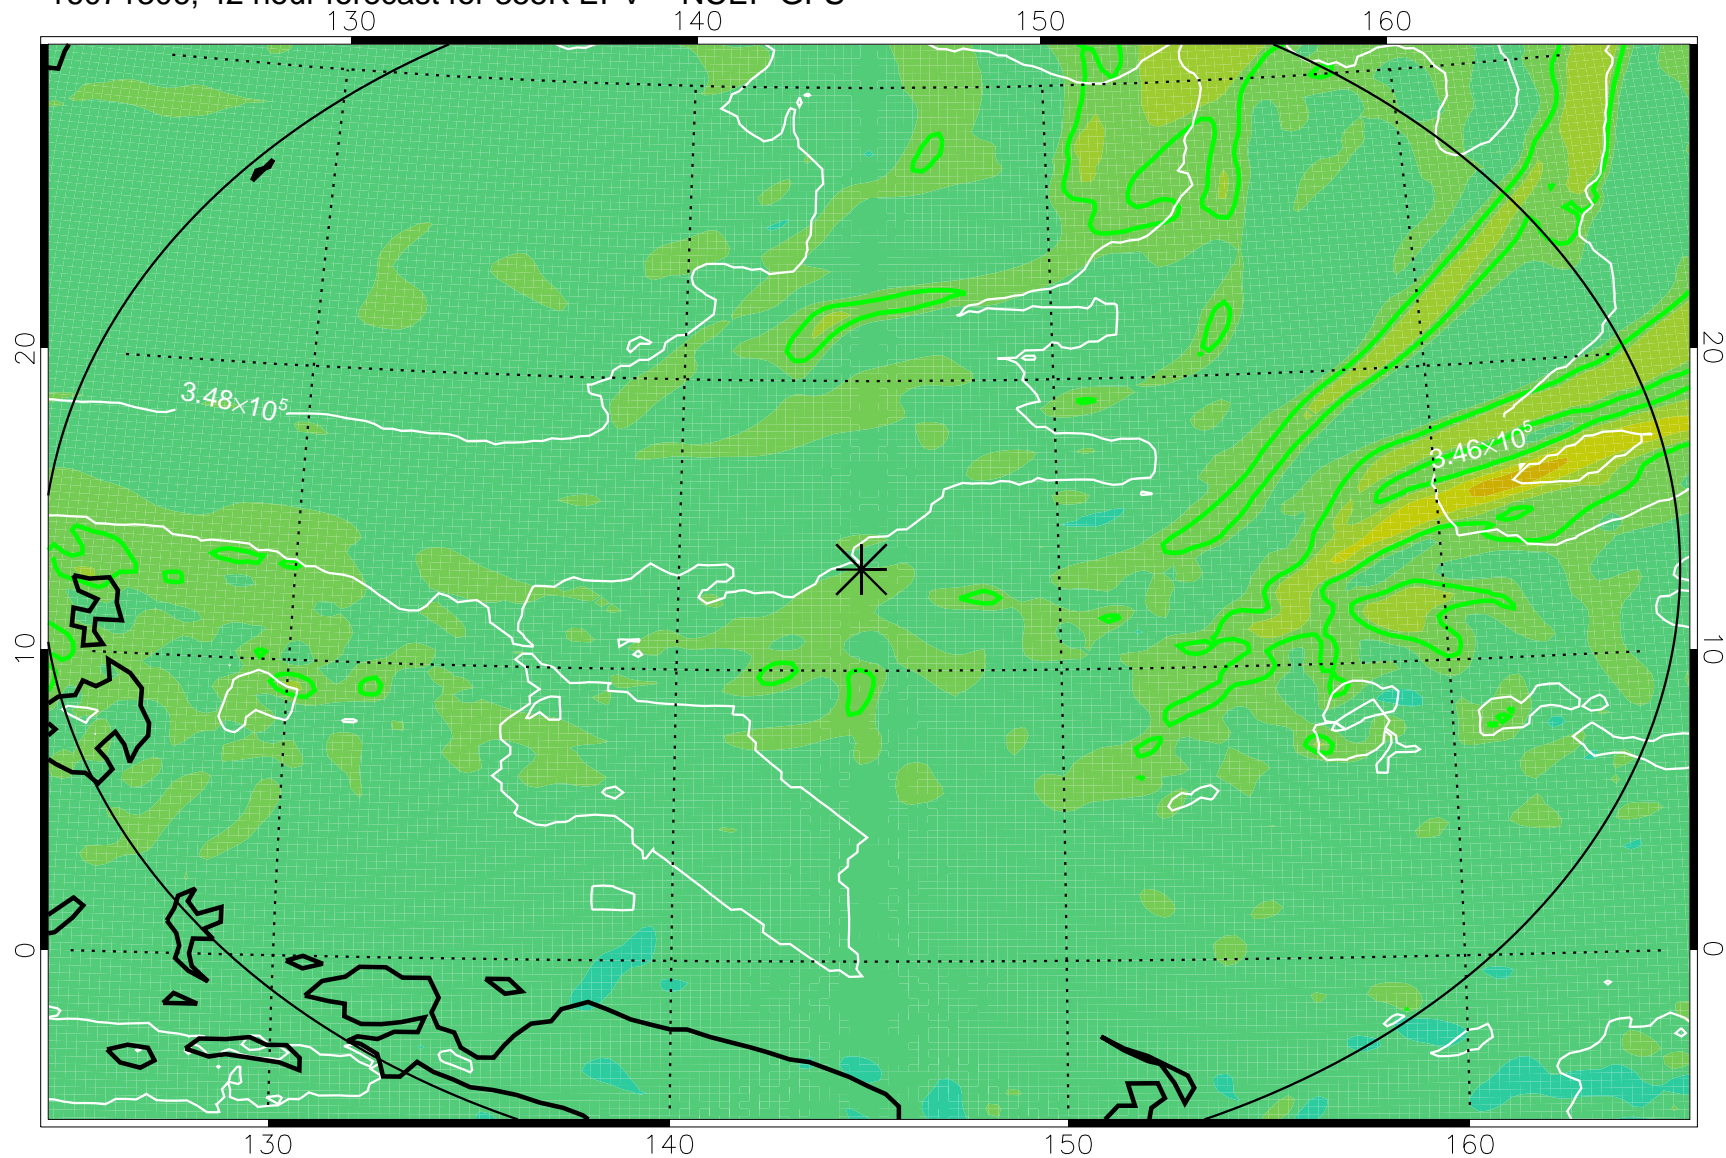

16071218, 30 hour forecast for 355K EPV -- NCEP GFS

355K Montgomery Streamfunction, white
EPV Tropopause (2 PVU) Position
Range ring of 2304 km

16071300, 36 hour forecast for 355K EPV -- NCEP GFS

355K Montgomery Streamfunction, white
EPV Tropopause (2 PVU) Position
Range ring of 2304 km

16071306, 42 hour forecast for 355K EPV -- NCEP GFS

355K Montgomery Streamfunction, white
EPV Tropopause (2 PVU) Position
Range ring of 2304 km

16071312, 48 hour forecast for 355K EPV -- NCEP GFS

355K Montgomery Streamfunction, white
EPV Tropopause (2 PVU) Position
Range ring of 2304 km

16071318, 54 hour forecast for 355K EPV -- NCEP GFS

355K Montgomery Streamfunction, white
EPV Tropopause (2 PVU) Position
Range ring of 2304 km

16071400, 60 hour forecast for 355K EPV -- NCEP GFS

355K Montgomery Streamfunction, white
EPV Tropopause (2 PVU) Position
Range ring of 2304 km

16071406, 66 hour forecast for 355K EPV -- NCEP GFS

355K Montgomery Streamfunction, white
EPV Tropopause (2 PVU) Position
Range ring of 2304 km

16071412, 72 hour forecast for 355K EPV -- NCEP GFS

355K Montgomery Streamfunction, white
EPV Tropopause (2 PVU) Position
Range ring of 2304 km