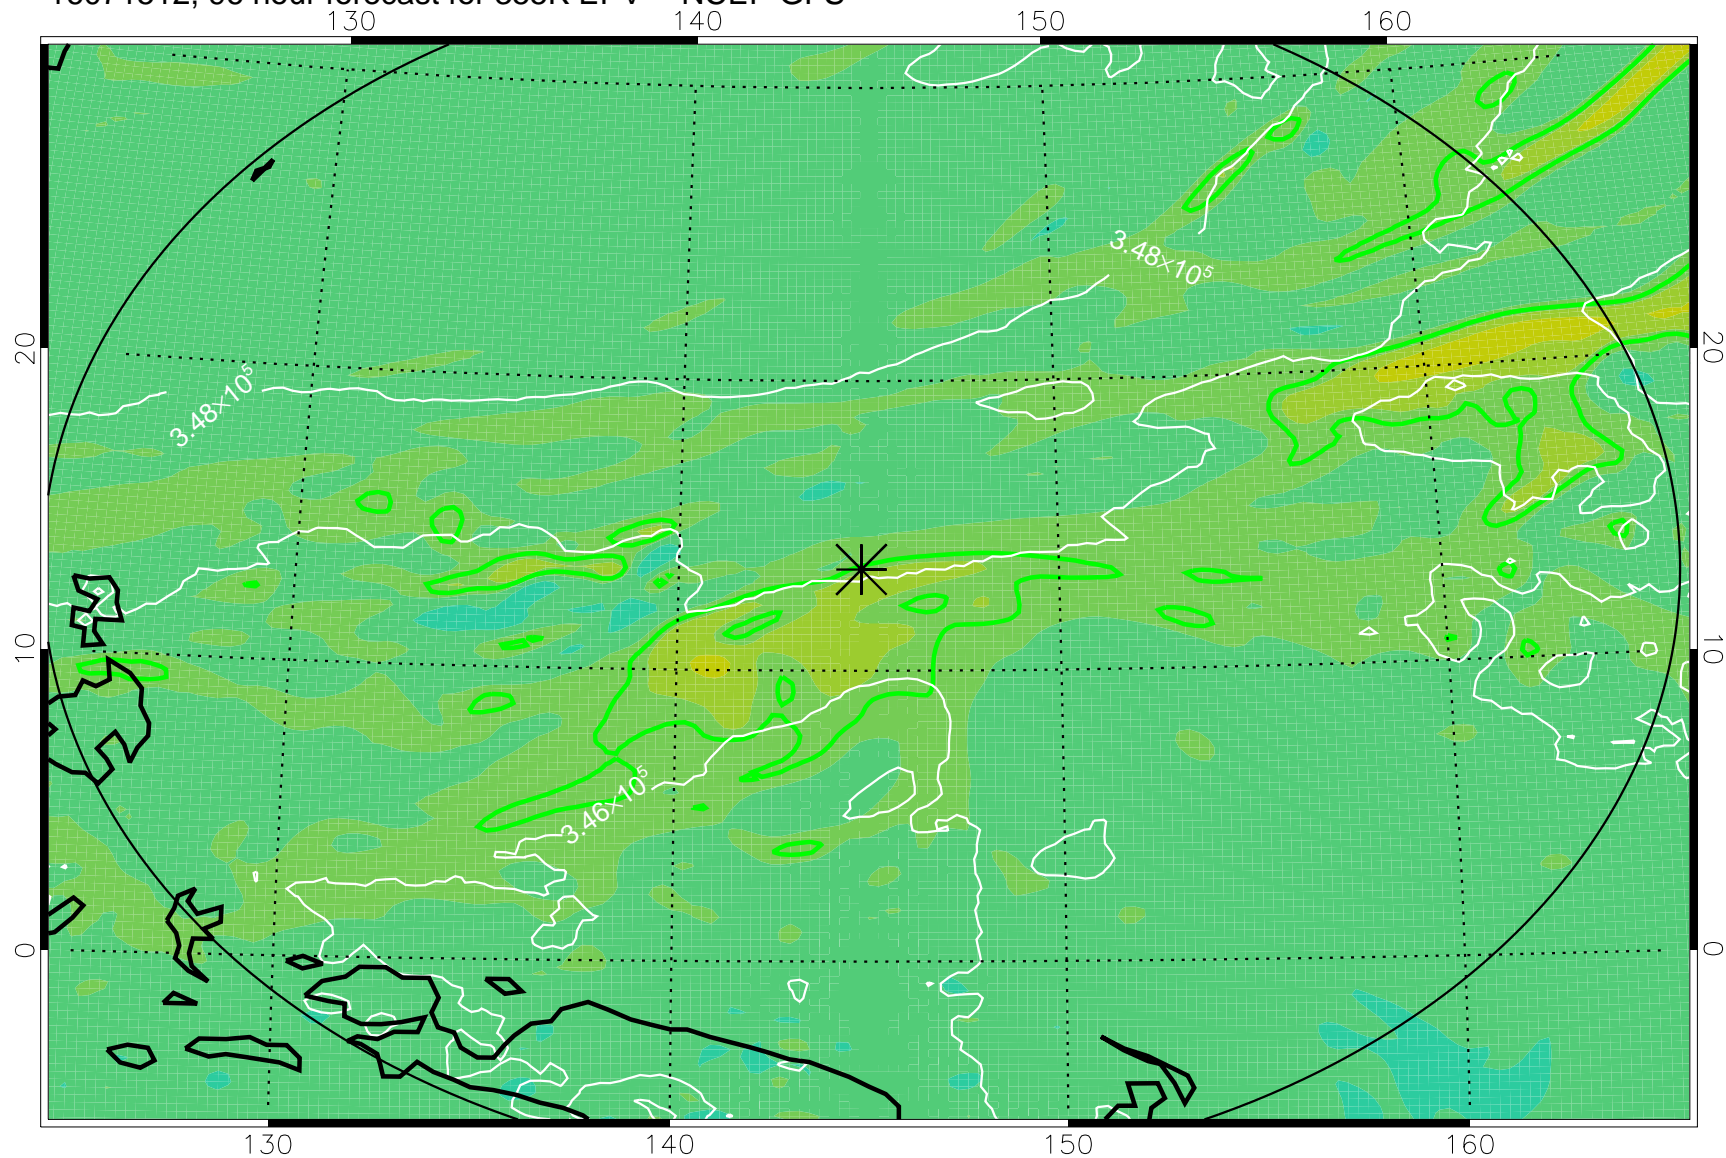

16071406, 66 hour forecast for 355K EPV -- NCEP GFS

355K Montgomery Streamfunction, white
EPV Tropopause (2 PVU) Position
Range ring of 2304 km

16071412, 72 hour forecast for 355K EPV -- NCEP GFS

355K Montgomery Streamfunction, white
EPV Tropopause (2 PVU) Position
Range ring of 2304 km

16071418, 78 hour forecast for 355K EPV -- NCEP GFS

355K Montgomery Streamfunction, white
EPV Tropopause (2 PVU) Position
Range ring of 2304 km

16071500, 84 hour forecast for 355K EPV -- NCEP GFS

355K Montgomery Streamfunction, white
EPV Tropopause (2 PVU) Position
Range ring of 2304 km

16071506, 90 hour forecast for 355K EPV -- NCEP GFS

355K Montgomery Streamfunction, white
EPV Tropopause (2 PVU) Position
Range ring of 2304 km

16071512, 96 hour forecast for 355K EPV -- NCEP GFS

355K Montgomery Streamfunction, white
EPV Tropopause (2 PVU) Position
Range ring of 2304 km

16071518, 102 hour forecast for 355K EPV -- NCEP GFS

355K Montgomery Streamfunction, white
EPV Tropopause (2 PVU) Position
Range ring of 2304 km

16071600, 108 hour forecast for 355K EPV -- NCEP GFS

355K Montgomery Streamfunction, white
EPV Tropopause (2 PVU) Position
Range ring of 2304 km