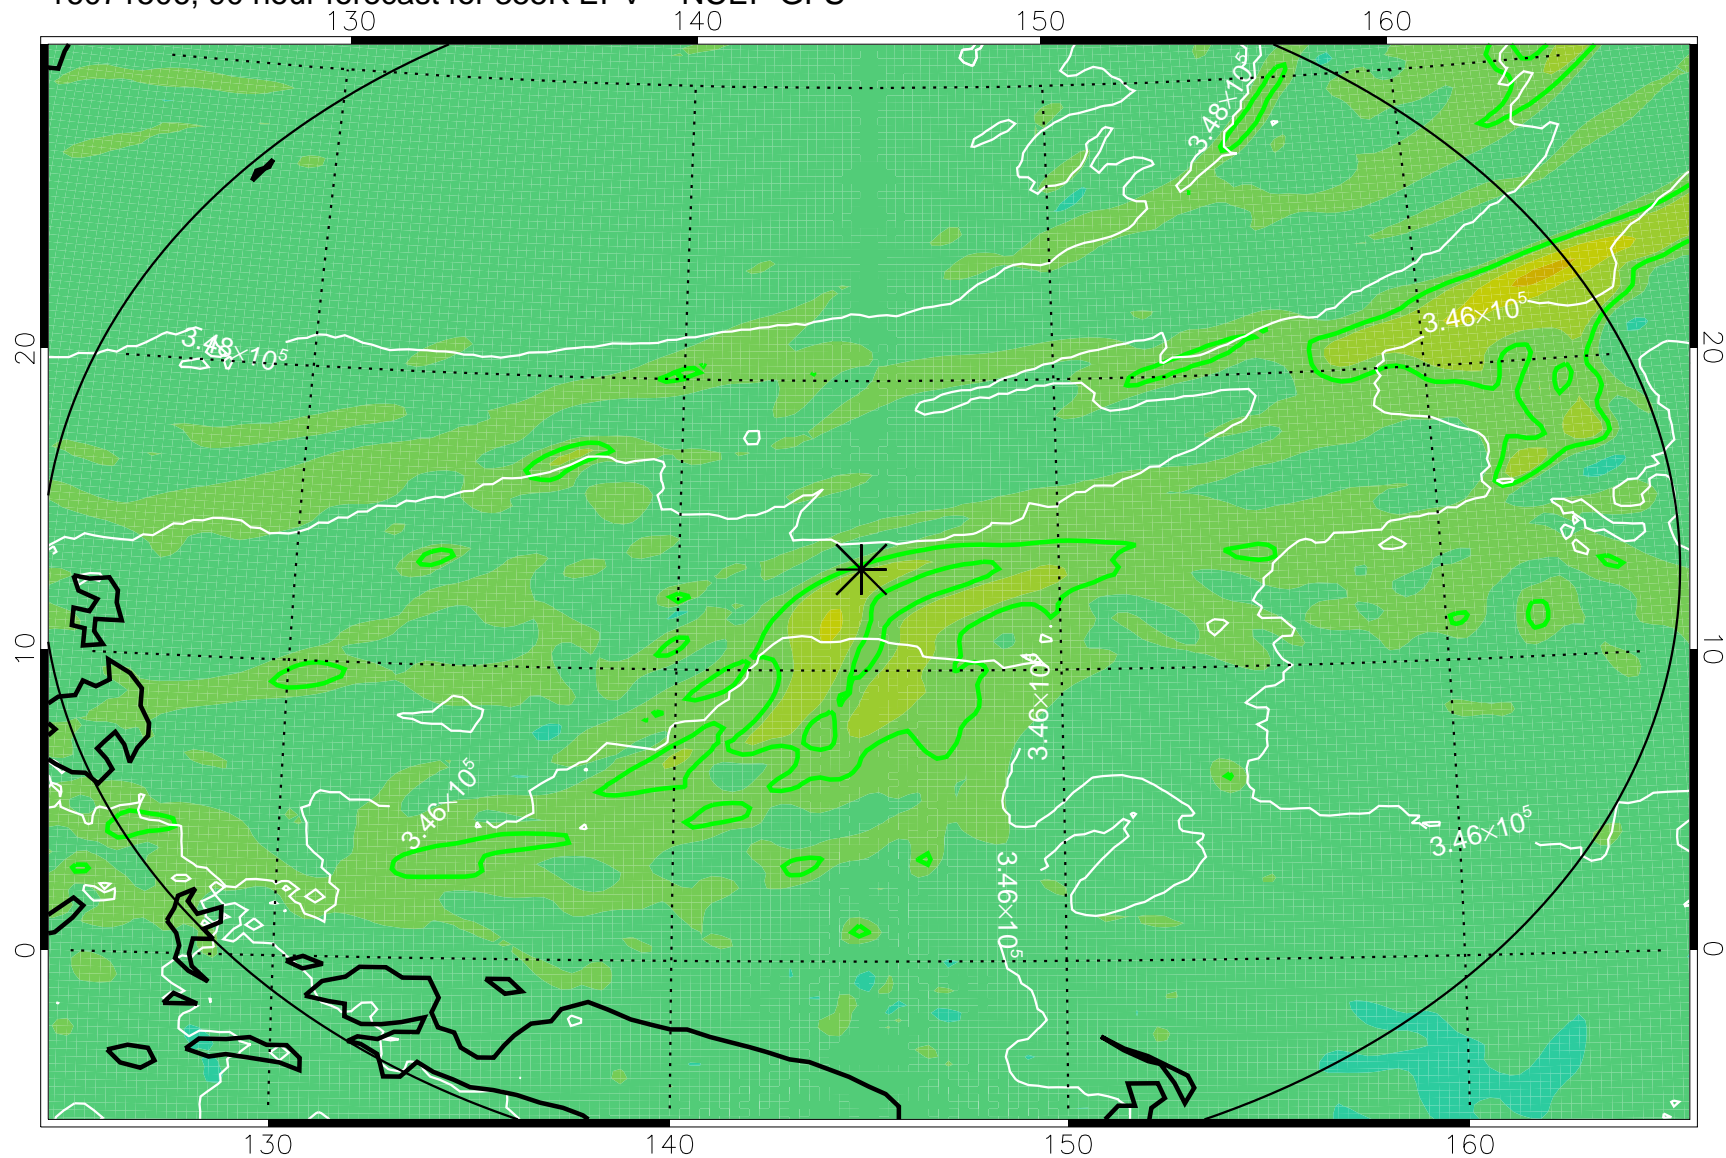

16071406, 66 hour forecast for 355K EPV -- NCEP GFS

355K Montgomery Streamfunction, white
EPV Tropopause (2 PVU) Position
Range ring of 2304 km

16071412, 72 hour forecast for 355K EPV -- NCEP GFS

355K Montgomery Streamfunction, white
EPV Tropopause (2 PVU) Position
Range ring of 2304 km

16071418, 78 hour forecast for 355K EPV -- NCEP GFS

355K Montgomery Streamfunction, white
EPV Tropopause (2 PVU) Position
Range ring of 2304 km

16071500, 84 hour forecast for 355K EPV -- NCEP GFS

355K Montgomery Streamfunction, white
EPV Tropopause (2 PVU) Position
Range ring of 2304 km

16071506, 90 hour forecast for 355K EPV -- NCEP GFS

355K Montgomery Streamfunction, white
EPV Tropopause (2 PVU) Position
Range ring of 2304 km

16071512, 96 hour forecast for 355K EPV -- NCEP GFS

355K Montgomery Streamfunction, white
EPV Tropopause (2 PVU) Position
Range ring of 2304 km

16071518, 102 hour forecast for 355K EPV -- NCEP GFS

355K Montgomery Streamfunction, white
EPV Tropopause (2 PVU) Position
Range ring of 2304 km

16071600, 108 hour forecast for 355K EPV -- NCEP GFS

355K Montgomery Streamfunction, white
EPV Tropopause (2 PVU) Position
Range ring of 2304 km