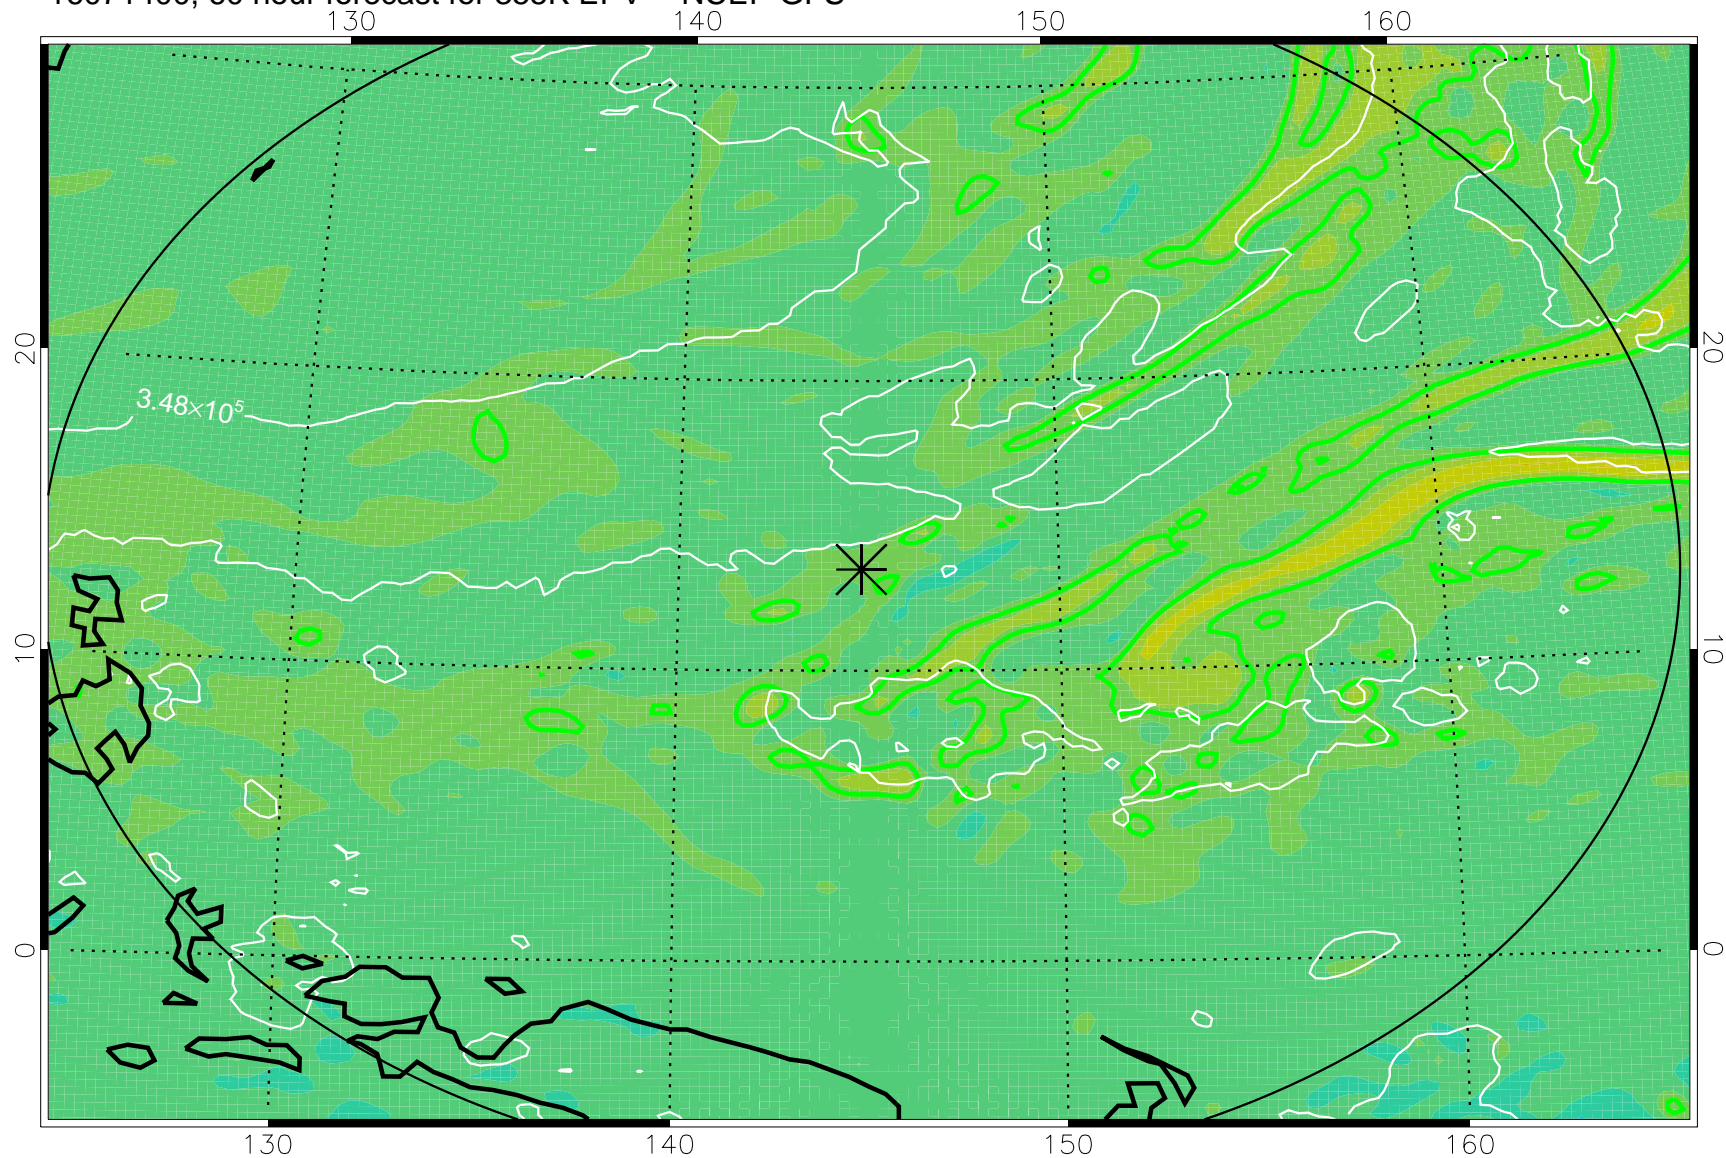

16071306, 42 hour forecast for 355K EPV -- NCEP GFS

355K Montgomery Streamfunction, white
EPV Tropopause (2 PVU) Position
Range ring of 2304 km

16071312, 48 hour forecast for 355K EPV -- NCEP GFS

355K Montgomery Streamfunction, white
EPV Tropopause (2 PVU) Position
Range ring of 2304 km

16071318, 54 hour forecast for 355K EPV -- NCEP GFS

355K Montgomery Streamfunction, white
EPV Tropopause (2 PVU) Position
Range ring of 2304 km

16071400, 60 hour forecast for 355K EPV -- NCEP GFS

355K Montgomery Streamfunction, white
EPV Tropopause (2 PVU) Position
Range ring of 2304 km

16071406, 66 hour forecast for 355K EPV -- NCEP GFS

355K Montgomery Streamfunction, white
EPV Tropopause (2 PVU) Position
Range ring of 2304 km

16071412, 72 hour forecast for 355K EPV -- NCEP GFS

355K Montgomery Streamfunction, white
EPV Tropopause (2 PVU) Position
Range ring of 2304 km

16071418, 78 hour forecast for 355K EPV -- NCEP GFS

355K Montgomery Streamfunction, white
EPV Tropopause (2 PVU) Position
Range ring of 2304 km

16071500, 84 hour forecast for 355K EPV -- NCEP GFS

355K Montgomery Streamfunction, white
EPV Tropopause (2 PVU) Position
Range ring of 2304 km