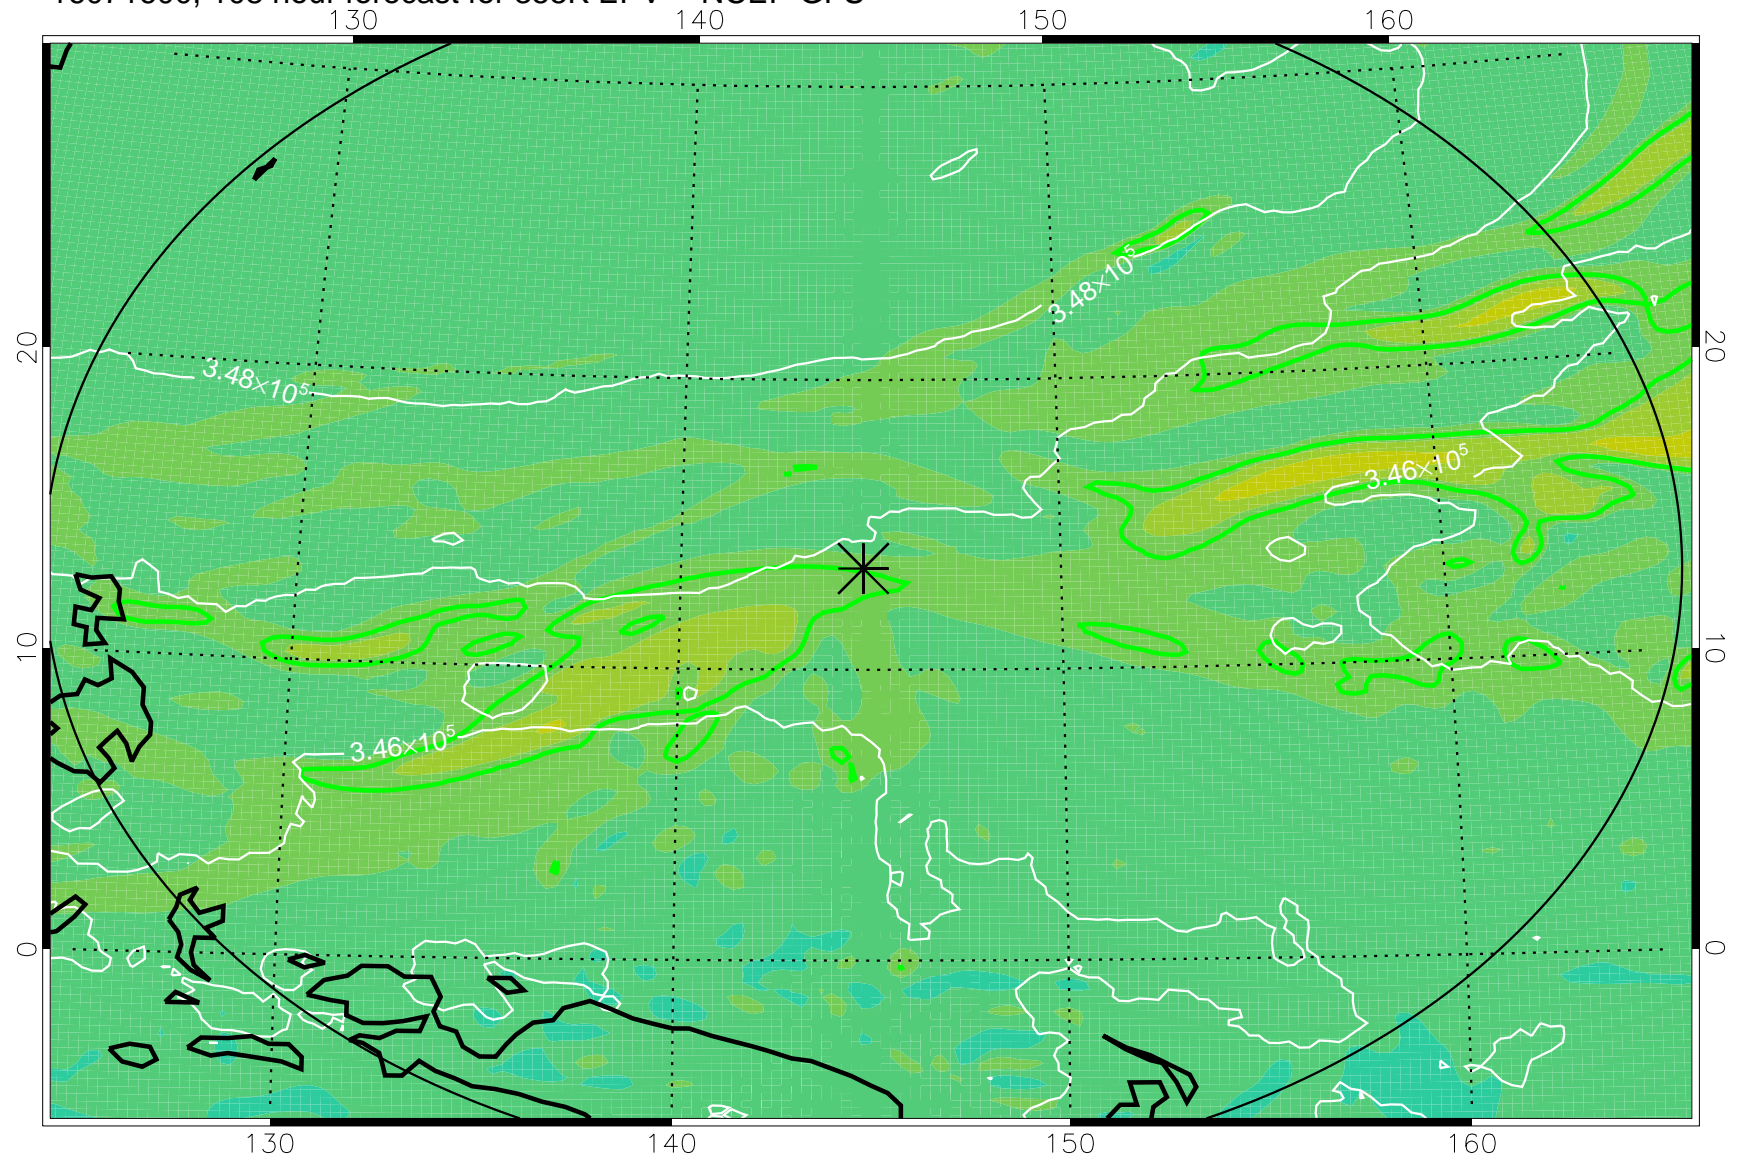

16071418, 78 hour forecast for 355K EPV -- NCEP GFS

355K Montgomery Streamfunction, white
EPV Tropopause (2 PVU) Position
Range ring of 2304 km

16071500, 84 hour forecast for 355K EPV -- NCEP GFS

355K Montgomery Streamfunction, white
EPV Tropopause (2 PVU) Position
Range ring of 2304 km

16071506, 90 hour forecast for 355K EPV -- NCEP GFS

355K Montgomery Streamfunction, white
EPV Tropopause (2 PVU) Position
Range ring of 2304 km

16071512, 96 hour forecast for 355K EPV -- NCEP GFS

355K Montgomery Streamfunction, white
EPV Tropopause (2 PVU) Position
Range ring of 2304 km

16071518, 102 hour forecast for 355K EPV -- NCEP GFS

355K Montgomery Streamfunction, white
EPV Tropopause (2 PVU) Position
Range ring of 2304 km

16071600, 108 hour forecast for 355K EPV -- NCEP GFS

355K Montgomery Streamfunction, white
EPV Tropopause (2 PVU) Position
Range ring of 2304 km

16071606, 114 hour forecast for 355K EPV -- NCEP GFS

355K Montgomery Streamfunction, white
EPV Tropopause (2 PVU) Position
Range ring of 2304 km

16071612, 120 hour forecast for 355K EPV -- NCEP GFS

355K Montgomery Streamfunction, white
EPV Tropopause (2 PVU) Position
Range ring of 2304 km