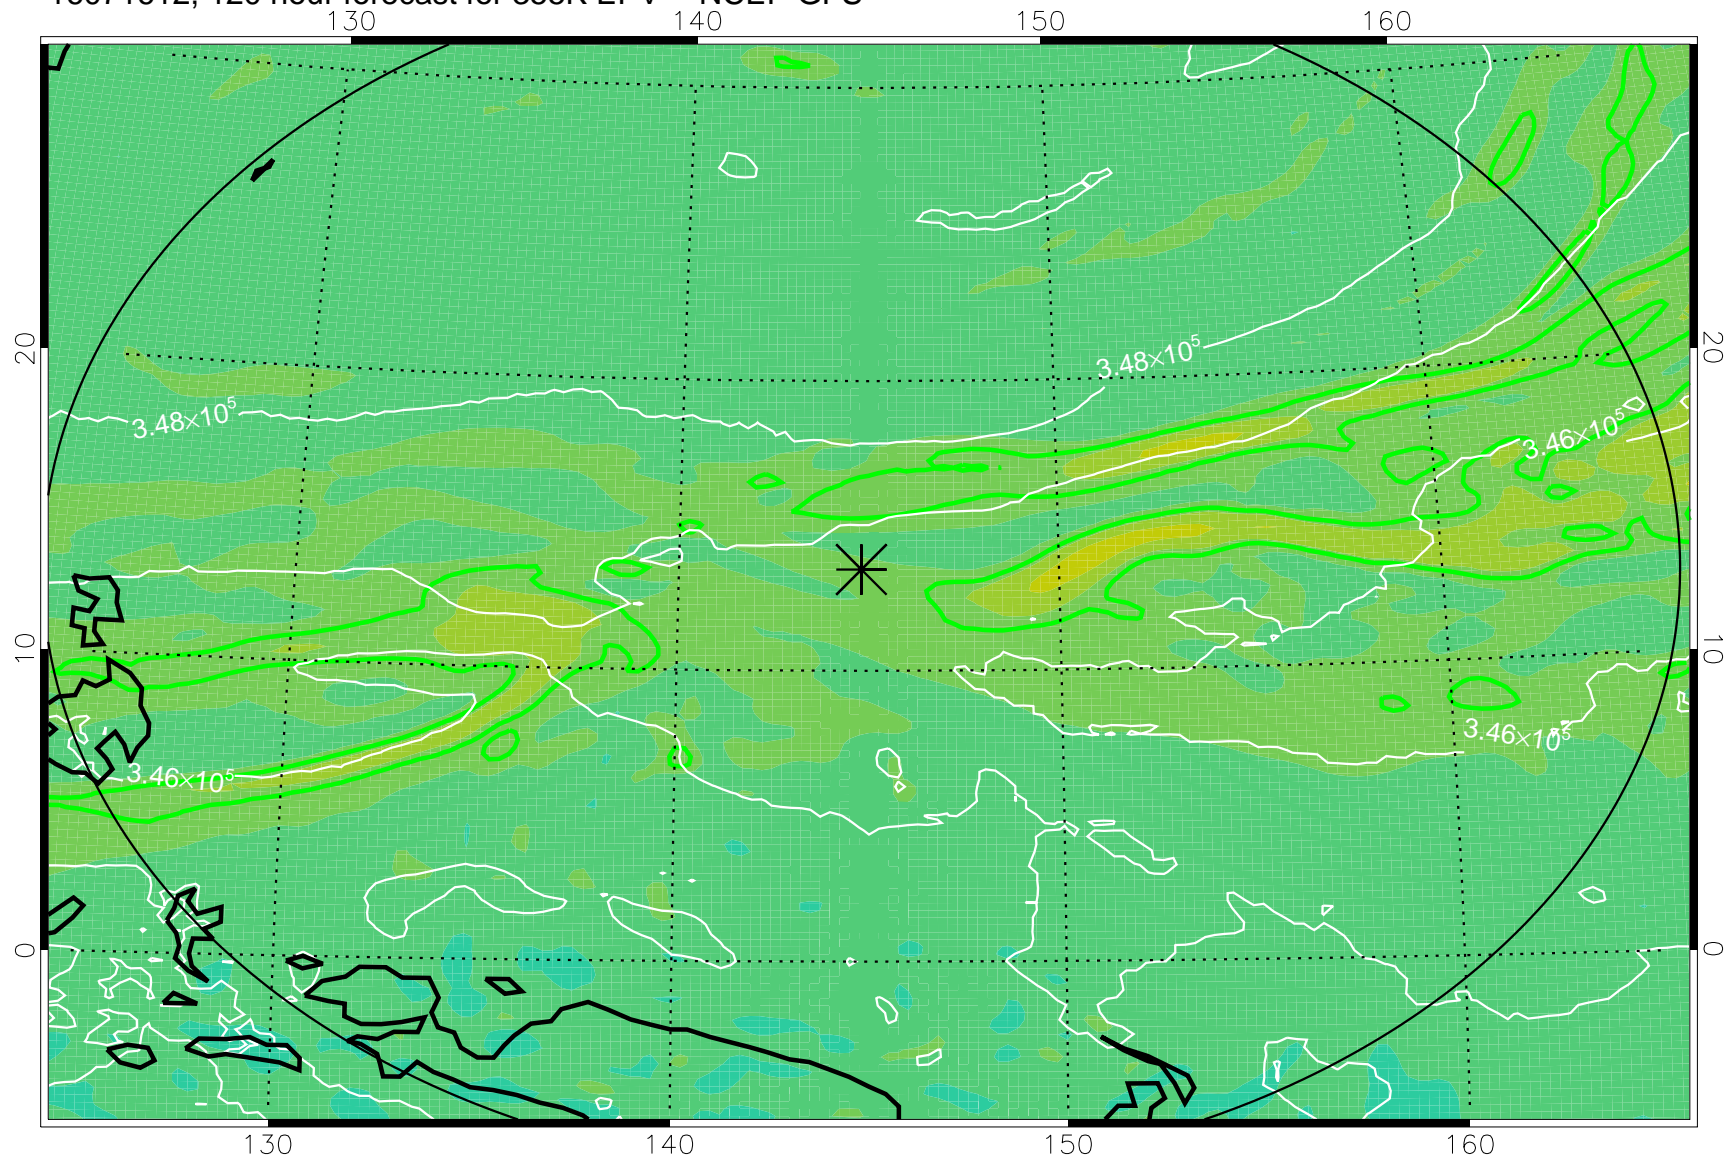

16071418, 78 hour forecast for 355K EPV -- NCEP GFS

355K Montgomery Streamfunction, white
EPV Tropopause (2 PVU) Position
Range ring of 2304 km

16071500, 84 hour forecast for 355K EPV -- NCEP GFS

355K Montgomery Streamfunction, white
EPV Tropopause (2 PVU) Position
Range ring of 2304 km

16071506, 90 hour forecast for 355K EPV -- NCEP GFS

355K Montgomery Streamfunction, white
EPV Tropopause (2 PVU) Position
Range ring of 2304 km

16071512, 96 hour forecast for 355K EPV -- NCEP GFS

355K Montgomery Streamfunction, white
EPV Tropopause (2 PVU) Position
Range ring of 2304 km

16071518, 102 hour forecast for 355K EPV -- NCEP GFS

355K Montgomery Streamfunction, white
EPV Tropopause (2 PVU) Position
Range ring of 2304 km

16071600, 108 hour forecast for 355K EPV -- NCEP GFS

355K Montgomery Streamfunction, white
EPV Tropopause (2 PVU) Position
Range ring of 2304 km

16071606, 114 hour forecast for 355K EPV -- NCEP GFS

355K Montgomery Streamfunction, white
EPV Tropopause (2 PVU) Position
Range ring of 2304 km

16071612, 120 hour forecast for 355K EPV -- NCEP GFS

355K Montgomery Streamfunction, white
EPV Tropopause (2 PVU) Position
Range ring of 2304 km