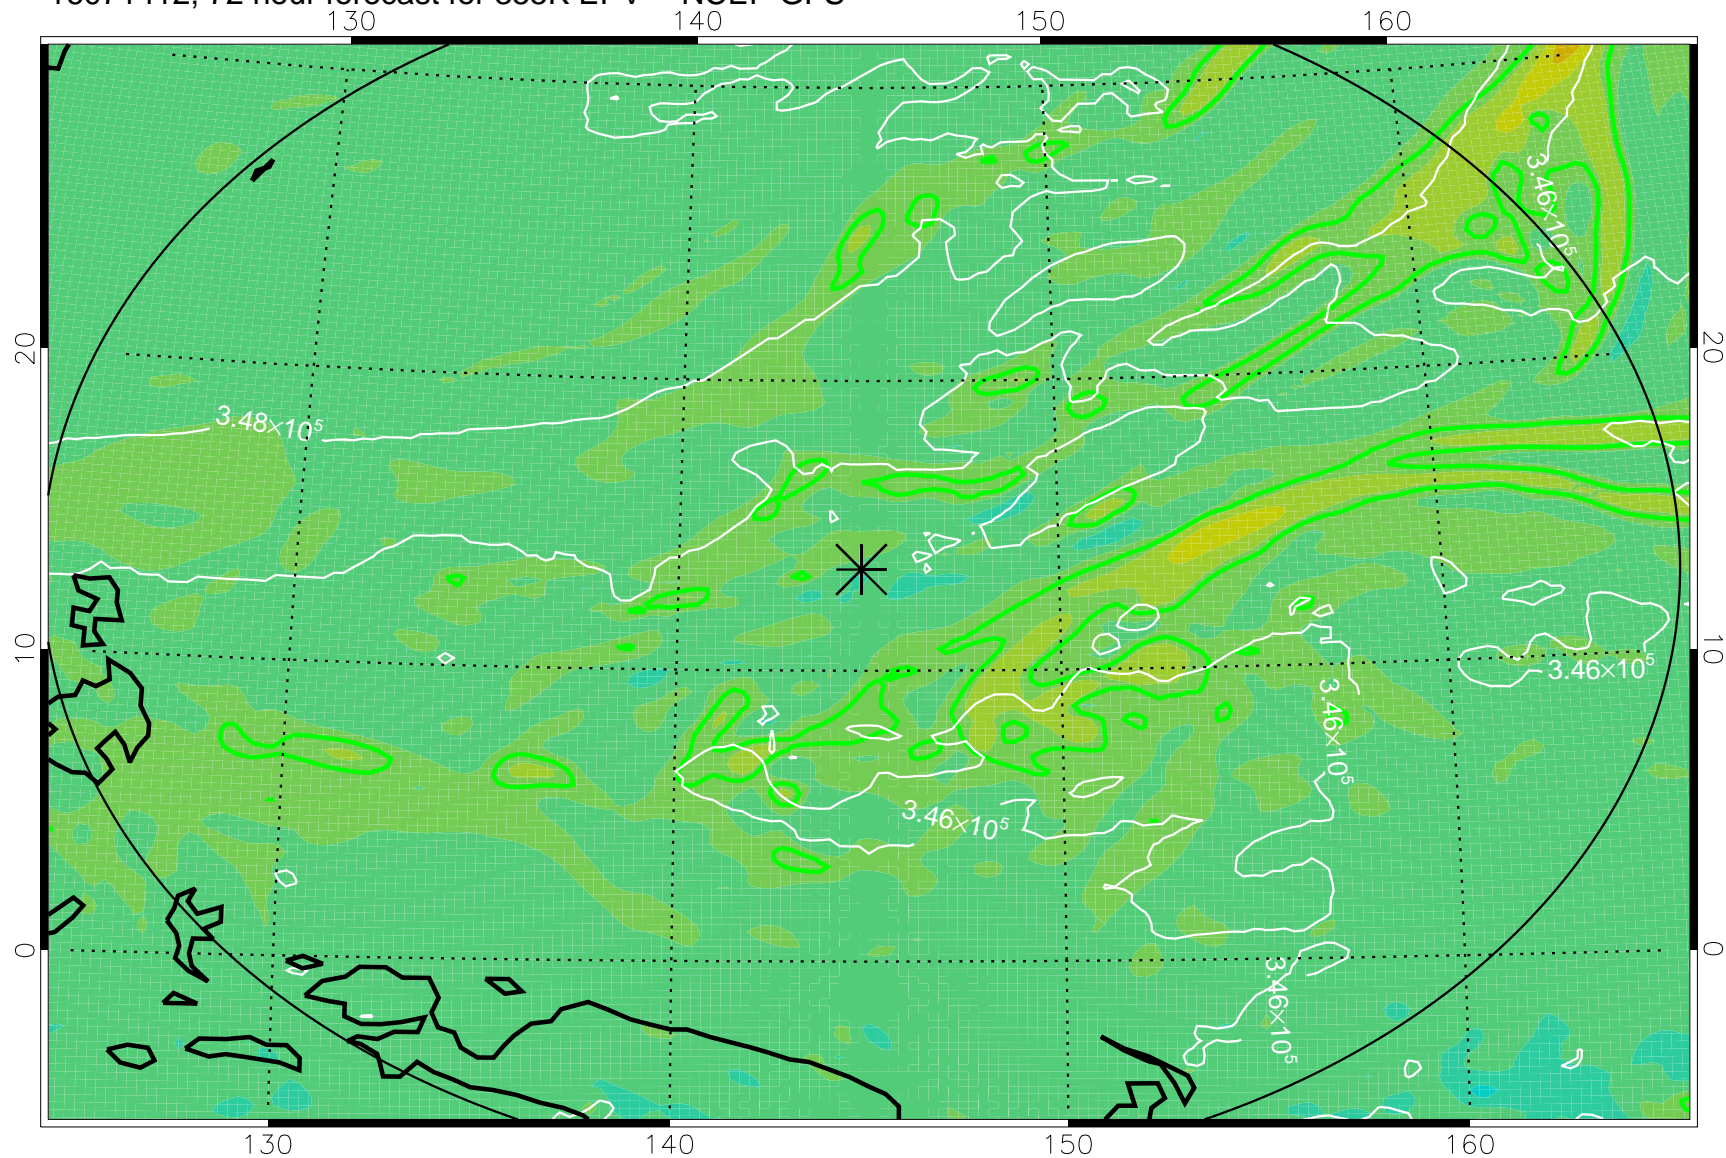

16071318, 54 hour forecast for 355K EPV -- NCEP GFS

355K Montgomery Streamfunction, white
EPV Tropopause (2 PVU) Position
Range ring of 2304 km

16071400, 60 hour forecast for 355K EPV -- NCEP GFS

355K Montgomery Streamfunction, white
EPV Tropopause (2 PVU) Position
Range ring of 2304 km

16071406, 66 hour forecast for 355K EPV -- NCEP GFS

355K Montgomery Streamfunction, white
EPV Tropopause (2 PVU) Position
Range ring of 2304 km

16071412, 72 hour forecast for 355K EPV -- NCEP GFS

355K Montgomery Streamfunction, white
EPV Tropopause (2 PVU) Position
Range ring of 2304 km

16071418, 78 hour forecast for 355K EPV -- NCEP GFS

355K Montgomery Streamfunction, white
EPV Tropopause (2 PVU) Position
Range ring of 2304 km

16071500, 84 hour forecast for 355K EPV -- NCEP GFS

355K Montgomery Streamfunction, white
EPV Tropopause (2 PVU) Position
Range ring of 2304 km

16071506, 90 hour forecast for 355K EPV -- NCEP GFS

355K Montgomery Streamfunction, white
EPV Tropopause (2 PVU) Position
Range ring of 2304 km

16071512, 96 hour forecast for 355K EPV -- NCEP GFS

355K Montgomery Streamfunction, white
EPV Tropopause (2 PVU) Position
Range ring of 2304 km