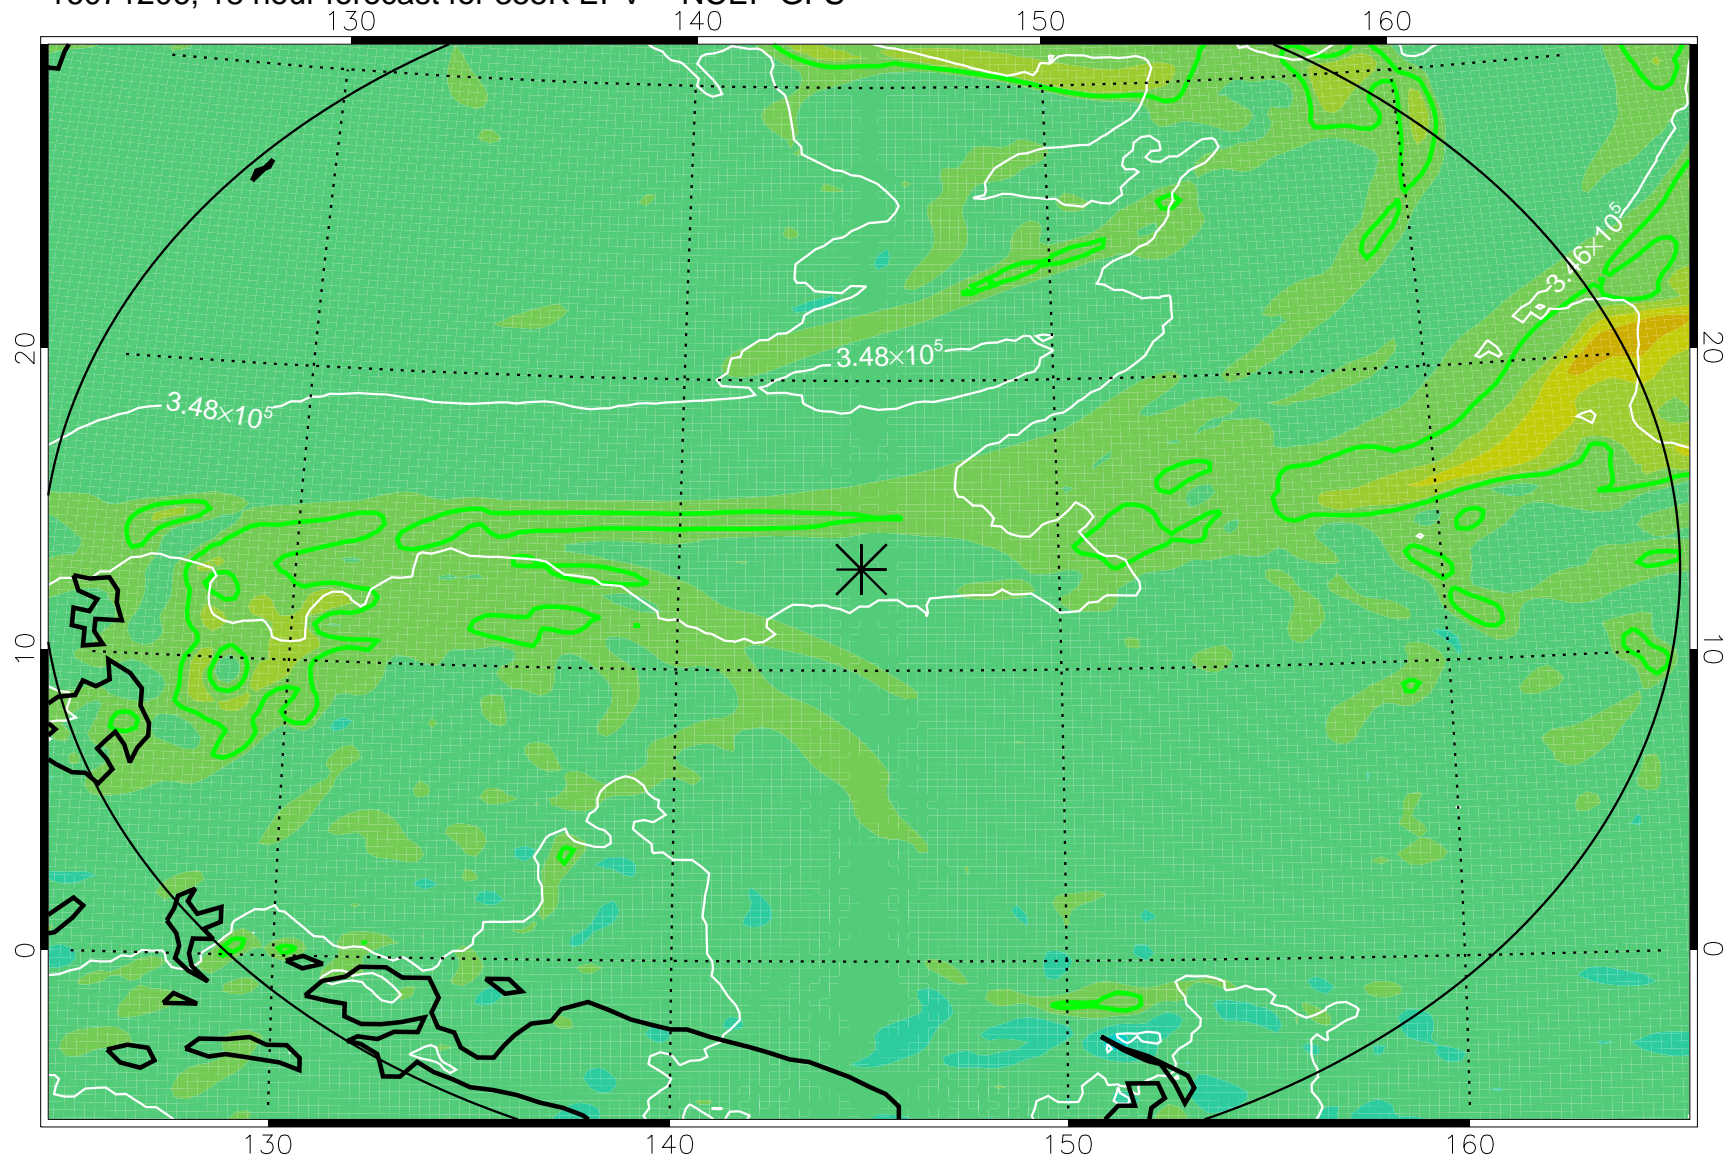

16071118, 6 hour forecast for 355K EPV -- NCEP GFS

355K Montgomery Streamfunction, white
EPV Tropopause (2 PVU) Position
Range ring of 2304 km

16071200, 12 hour forecast for 355K EPV -- NCEP GFS

355K Montgomery Streamfunction, white
EPV Tropopause (2 PVU) Position
Range ring of 2304 km

16071206, 18 hour forecast for 355K EPV -- NCEP GFS

355K Montgomery Streamfunction, white
EPV Tropopause (2 PVU) Position
Range ring of 2304 km

16071212, 24 hour forecast for 355K EPV -- NCEP GFS

355K Montgomery Streamfunction, white
EPV Tropopause (2 PVU) Position
Range ring of 2304 km

16071218, 30 hour forecast for 355K EPV -- NCEP GFS

355K Montgomery Streamfunction, white
EPV Tropopause (2 PVU) Position
Range ring of 2304 km

16071300, 36 hour forecast for 355K EPV -- NCEP GFS

355K Montgomery Streamfunction, white
EPV Tropopause (2 PVU) Position
Range ring of 2304 km

16071406, 66 hour forecast for 355K EPV -- NCEP GFS

355K Montgomery Streamfunction, white
EPV Tropopause (2 PVU) Position
Range ring of 2304 km

16071412, 72 hour forecast for 355K EPV -- NCEP GFS

355K Montgomery Streamfunction, white
EPV Tropopause (2 PVU) Position
Range ring of 2304 km