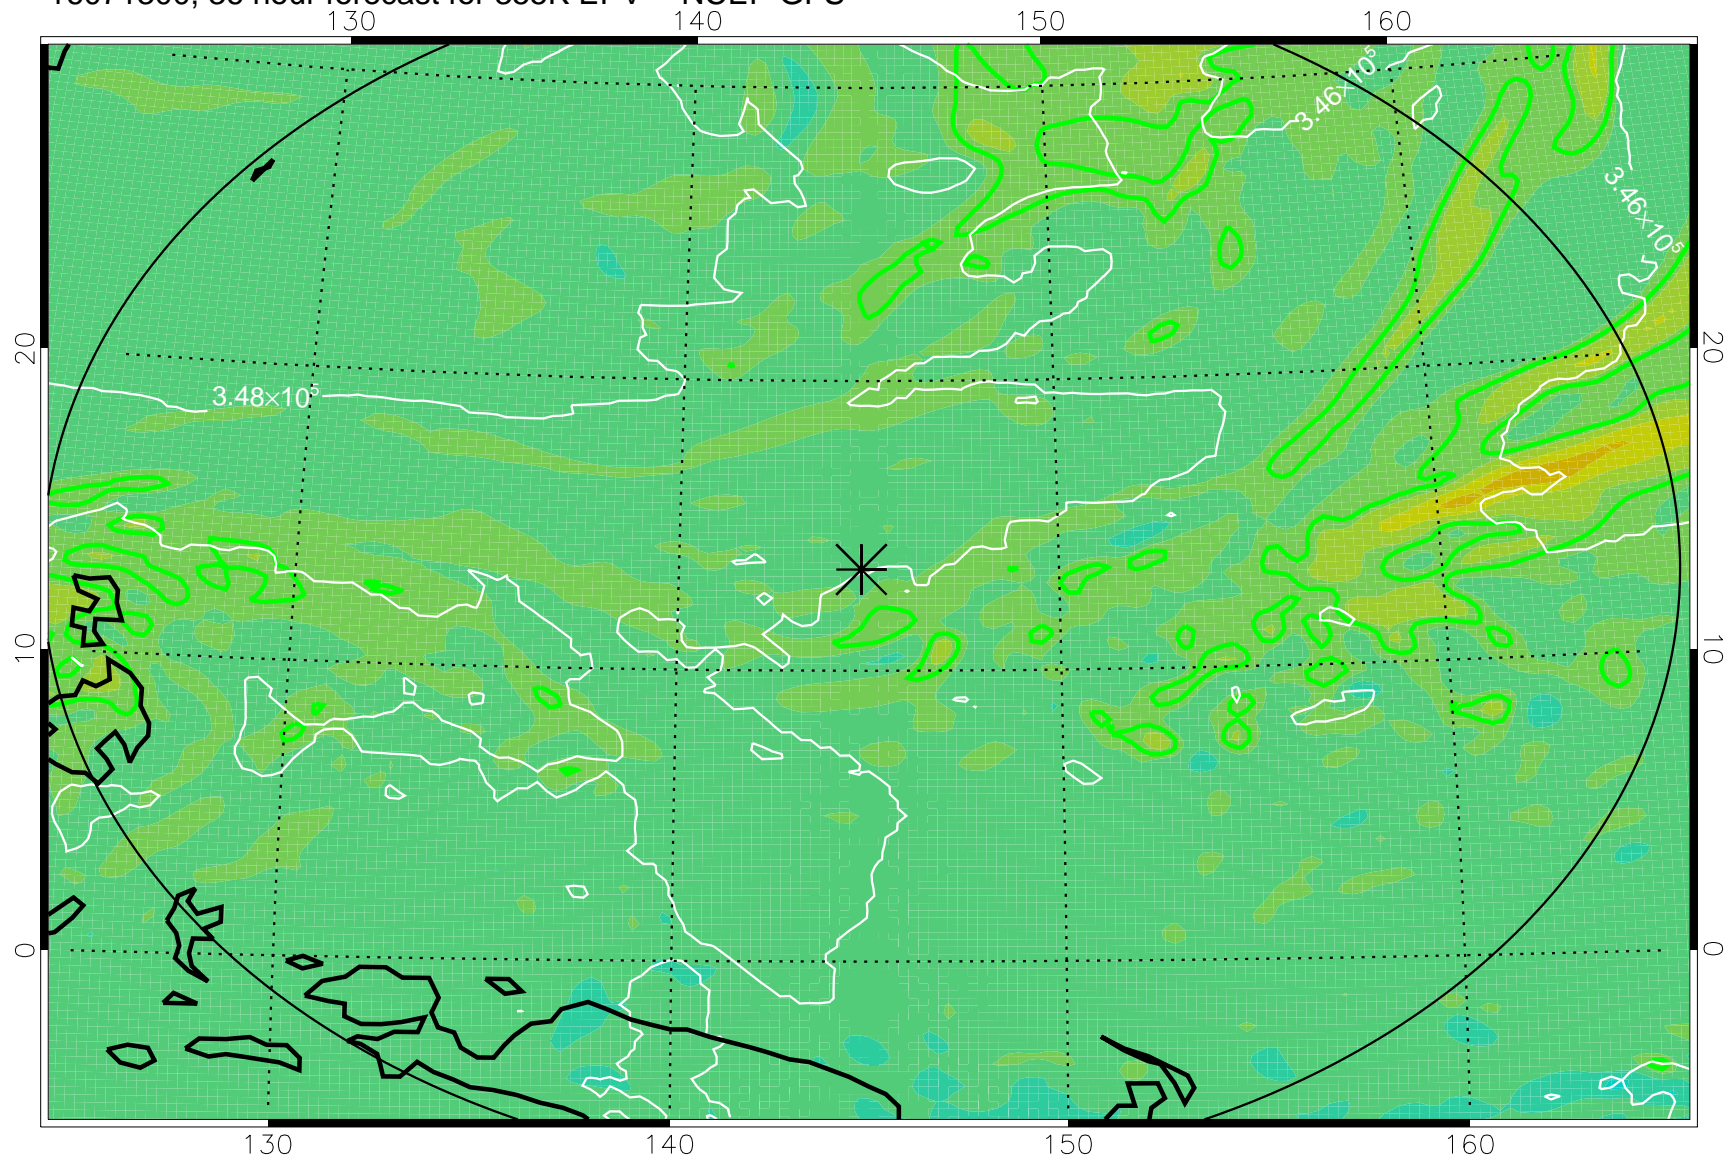

16071206, 18 hour forecast for 355K EPV -- NCEP GFS

355K Montgomery Streamfunction, white
EPV Tropopause (2 PVU) Position
Range ring of 2304 km

16071212, 24 hour forecast for 355K EPV -- NCEP GFS

355K Montgomery Streamfunction, white
EPV Tropopause (2 PVU) Position
Range ring of 2304 km

16071218, 30 hour forecast for 355K EPV -- NCEP GFS

355K Montgomery Streamfunction, white
EPV Tropopause (2 PVU) Position
Range ring of 2304 km

16071300, 36 hour forecast for 355K EPV -- NCEP GFS

355K Montgomery Streamfunction, white
EPV Tropopause (2 PVU) Position
Range ring of 2304 km

16071406, 66 hour forecast for 355K EPV -- NCEP GFS

355K Montgomery Streamfunction, white
EPV Tropopause (2 PVU) Position
Range ring of 2304 km

16071412, 72 hour forecast for 355K EPV -- NCEP GFS

355K Montgomery Streamfunction, white
EPV Tropopause (2 PVU) Position
Range ring of 2304 km

16071518, 102 hour forecast for 355K EPV -- NCEP GFS

355K Montgomery Streamfunction, white
EPV Tropopause (2 PVU) Position
Range ring of 2304 km

16071600, 108 hour forecast for 355K EPV -- NCEP GFS

355K Montgomery Streamfunction, white
EPV Tropopause (2 PVU) Position
Range ring of 2304 km