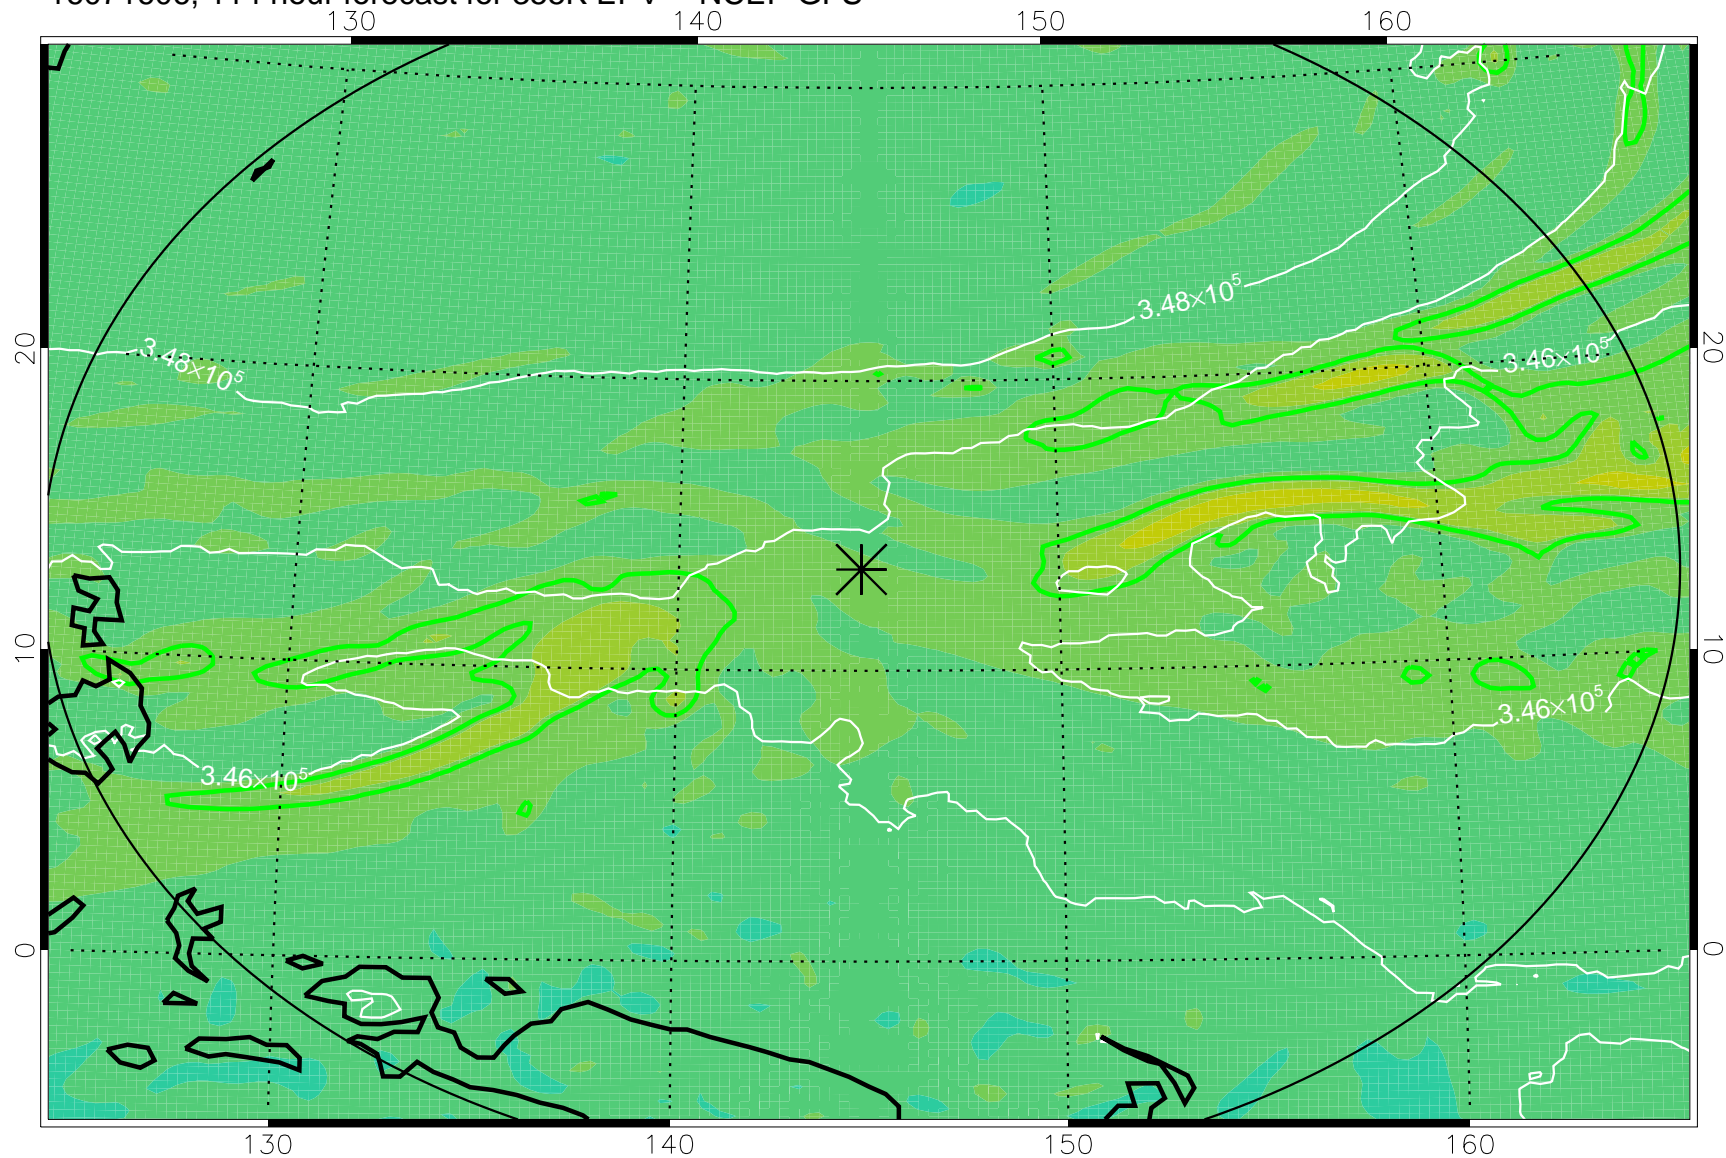

16071418, 78 hour forecast for 355K EPV -- NCEP GFS

355K Montgomery Streamfunction, white
EPV Tropopause (2 PVU) Position
Range ring of 2304 km

16071500, 84 hour forecast for 355K EPV -- NCEP GFS

355K Montgomery Streamfunction, white
EPV Tropopause (2 PVU) Position
Range ring of 2304 km

16071506, 90 hour forecast for 355K EPV -- NCEP GFS

355K Montgomery Streamfunction, white
EPV Tropopause (2 PVU) Position
Range ring of 2304 km

16071512, 96 hour forecast for 355K EPV -- NCEP GFS

355K Montgomery Streamfunction, white
EPV Tropopause (2 PVU) Position
Range ring of 2304 km

16071518, 102 hour forecast for 355K EPV -- NCEP GFS

355K Montgomery Streamfunction, white
EPV Tropopause (2 PVU) Position
Range ring of 2304 km

16071600, 108 hour forecast for 355K EPV -- NCEP GFS

355K Montgomery Streamfunction, white
EPV Tropopause (2 PVU) Position
Range ring of 2304 km

16071606, 114 hour forecast for 355K EPV -- NCEP GFS

355K Montgomery Streamfunction, white
EPV Tropopause (2 PVU) Position
Range ring of 2304 km

16071612, 120 hour forecast for 355K EPV -- NCEP GFS

355K Montgomery Streamfunction, white
EPV Tropopause (2 PVU) Position
Range ring of 2304 km