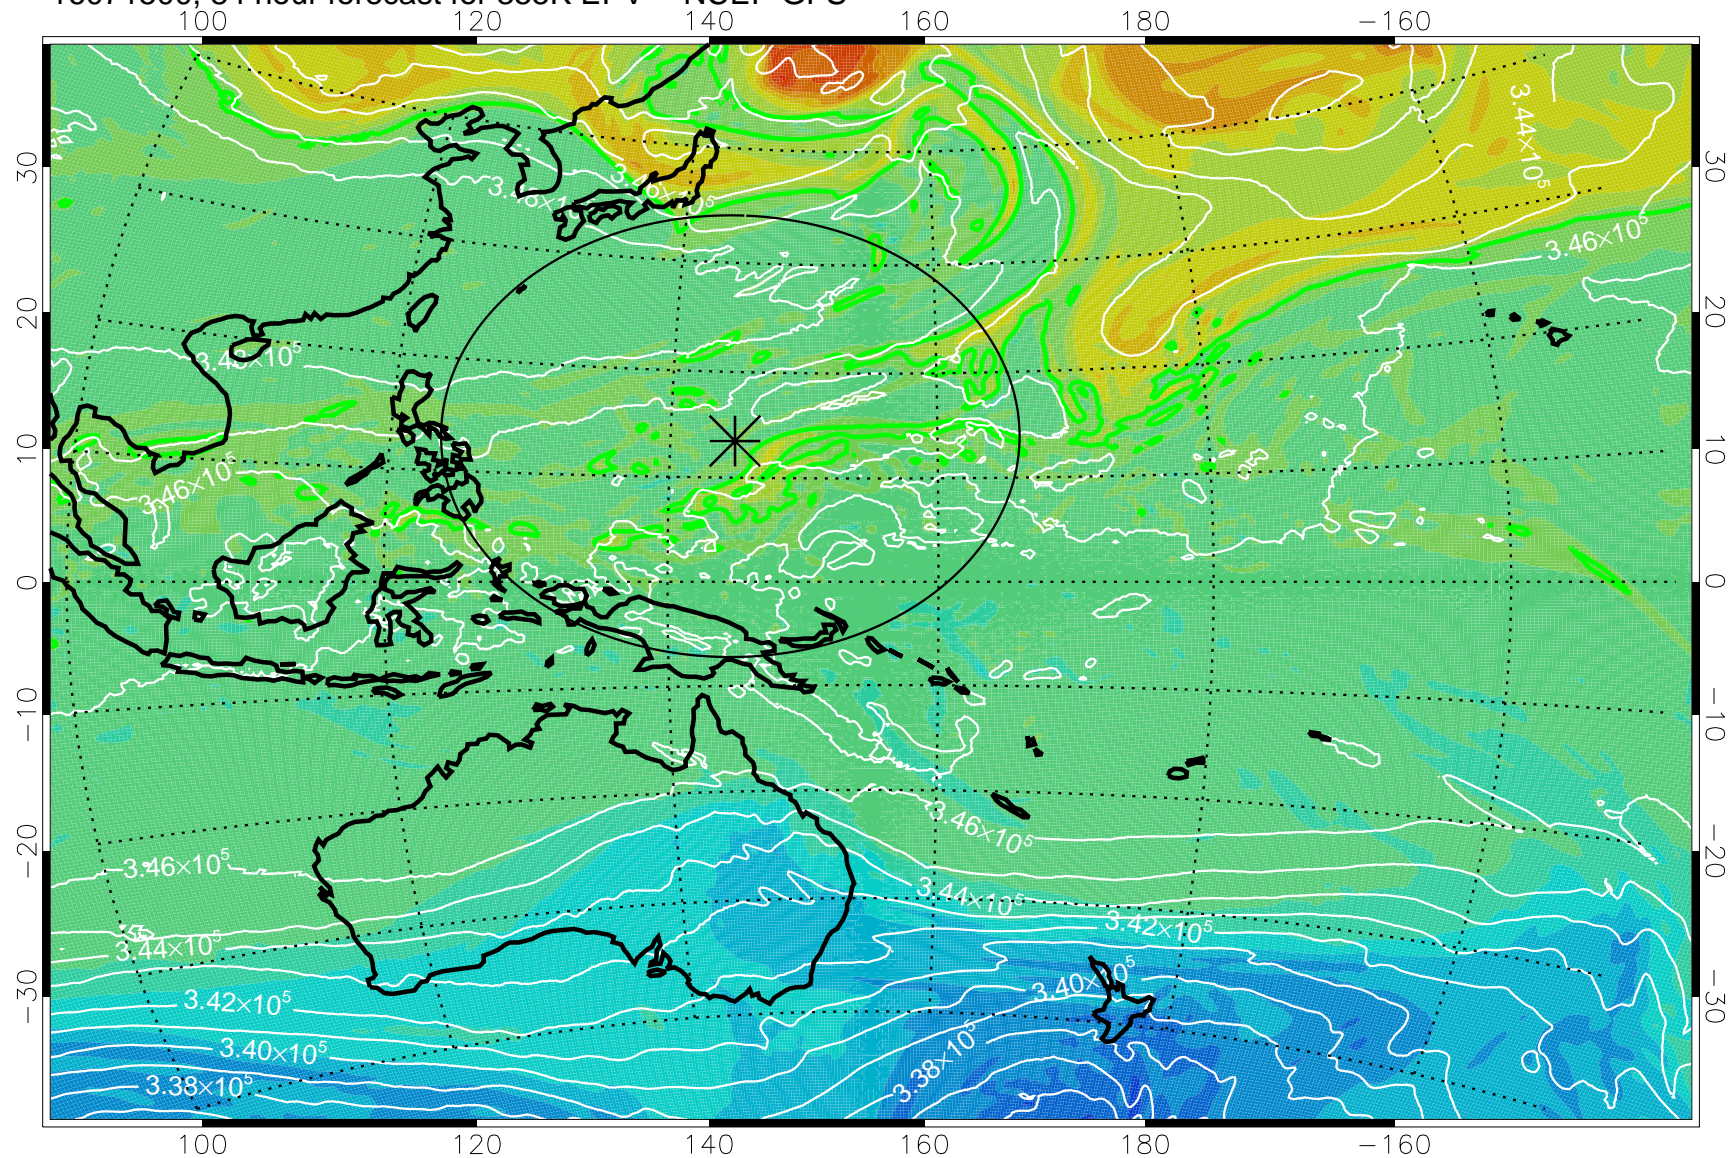

16071318, 54 hour forecast for 355K EPV -- NCEP GFS

355K Montgomery Streamfunction, white  
EPV Tropopause (2 PVU) Position  
Range ring of 2304 km

16071400, 60 hour forecast for 355K EPV -- NCEP GFS

355K Montgomery Streamfunction, white  
EPV Tropopause (2 PVU) Position  
Range ring of 2304 km

16071406, 66 hour forecast for 355K EPV -- NCEP GFS

355K Montgomery Streamfunction, white  
EPV Tropopause (2 PVU) Position  
Range ring of 2304 km

16071412, 72 hour forecast for 355K EPV -- NCEP GFS

355K Montgomery Streamfunction, white  
EPV Tropopause (2 PVU) Position  
Range ring of 2304 km

16071418, 78 hour forecast for 355K EPV -- NCEP GFS

355K Montgomery Streamfunction, white  
EPV Tropopause (2 PVU) Position  
Range ring of 2304 km

16071500, 84 hour forecast for 355K EPV -- NCEP GFS

355K Montgomery Streamfunction, white  
EPV Tropopause (2 PVU) Position  
Range ring of 2304 km

16071506, 90 hour forecast for 355K EPV -- NCEP GFS

355K Montgomery Streamfunction, white  
EPV Tropopause (2 PVU) Position  
Range ring of 2304 km

16071512, 96 hour forecast for 355K EPV -- NCEP GFS

355K Montgomery Streamfunction, white  
EPV Tropopause (2 PVU) Position  
Range ring of 2304 km