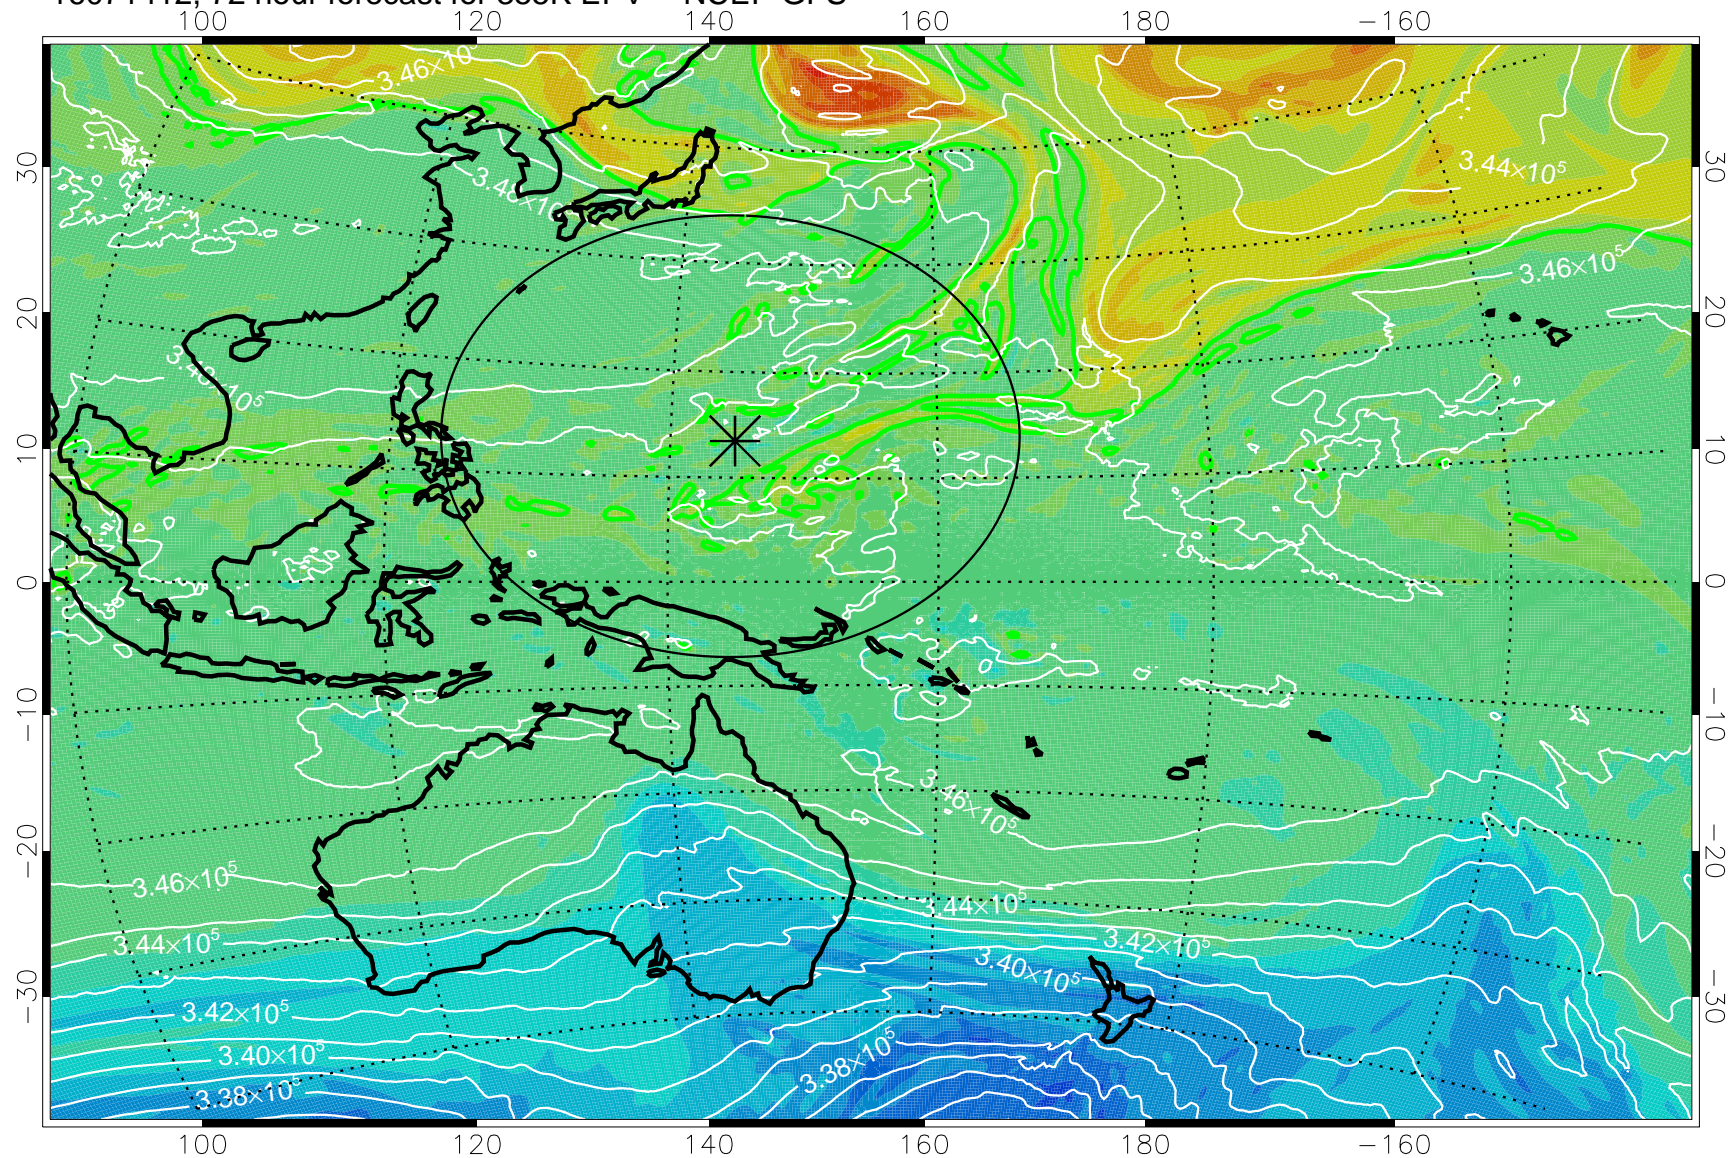

16071306, 42 hour forecast for 355K EPV -- NCEP GFS

355K Montgomery Streamfunction, white  
EPV Tropopause (2 PVU) Position  
Range ring of 2304 km

16071312, 48 hour forecast for 355K EPV -- NCEP GFS

355K Montgomery Streamfunction, white  
EPV Tropopause (2 PVU) Position  
Range ring of 2304 km

16071318, 54 hour forecast for 355K EPV -- NCEP GFS

355K Montgomery Streamfunction, white  
EPV Tropopause (2 PVU) Position  
Range ring of 2304 km

16071400, 60 hour forecast for 355K EPV -- NCEP GFS

355K Montgomery Streamfunction, white  
EPV Tropopause (2 PVU) Position  
Range ring of 2304 km

16071406, 66 hour forecast for 355K EPV -- NCEP GFS

355K Montgomery Streamfunction, white  
EPV Tropopause (2 PVU) Position  
Range ring of 2304 km

16071412, 72 hour forecast for 355K EPV -- NCEP GFS

355K Montgomery Streamfunction, white  
EPV Tropopause (2 PVU) Position  
Range ring of 2304 km

16071418, 78 hour forecast for 355K EPV -- NCEP GFS

355K Montgomery Streamfunction, white  
EPV Tropopause (2 PVU) Position  
Range ring of 2304 km

16071500, 84 hour forecast for 355K EPV -- NCEP GFS

355K Montgomery Streamfunction, white  
EPV Tropopause (2 PVU) Position  
Range ring of 2304 km