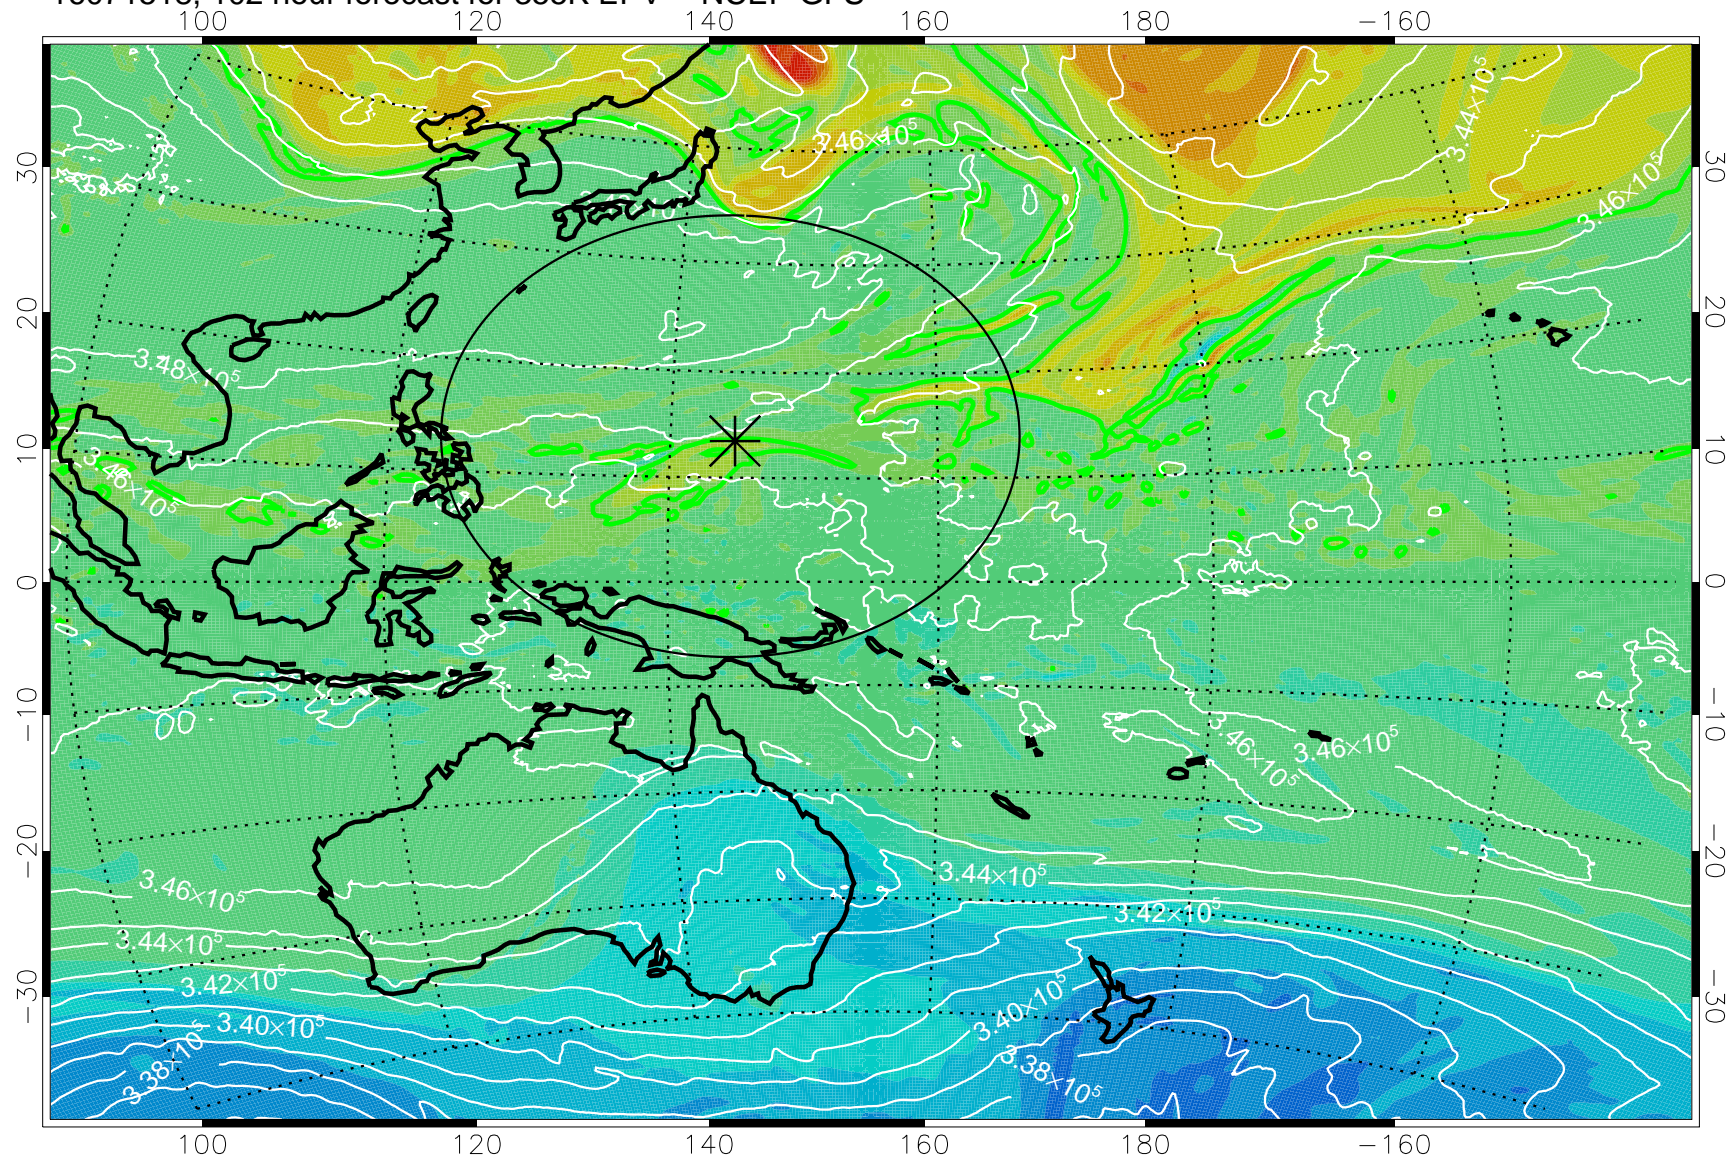

16071418, 78 hour forecast for 355K EPV -- NCEP GFS

355K Montgomery Streamfunction, white  
EPV Tropopause (2 PVU) Position  
Range ring of 2304 km

16071500, 84 hour forecast for 355K EPV -- NCEP GFS

355K Montgomery Streamfunction, white  
EPV Tropopause (2 PVU) Position  
Range ring of 2304 km

16071506, 90 hour forecast for 355K EPV -- NCEP GFS

355K Montgomery Streamfunction, white  
EPV Tropopause (2 PVU) Position  
Range ring of 2304 km

16071512, 96 hour forecast for 355K EPV -- NCEP GFS

355K Montgomery Streamfunction, white  
EPV Tropopause (2 PVU) Position  
Range ring of 2304 km

16071518, 102 hour forecast for 355K EPV -- NCEP GFS

355K Montgomery Streamfunction, white  
EPV Tropopause (2 PVU) Position  
Range ring of 2304 km

16071600, 108 hour forecast for 355K EPV -- NCEP GFS

355K Montgomery Streamfunction, white  
EPV Tropopause (2 PVU) Position  
Range ring of 2304 km

16071606, 114 hour forecast for 355K EPV -- NCEP GFS

355K Montgomery Streamfunction, white  
EPV Tropopause (2 PVU) Position  
Range ring of 2304 km

16071612, 120 hour forecast for 355K EPV -- NCEP GFS

355K Montgomery Streamfunction, white  
EPV Tropopause (2 PVU) Position  
Range ring of 2304 km