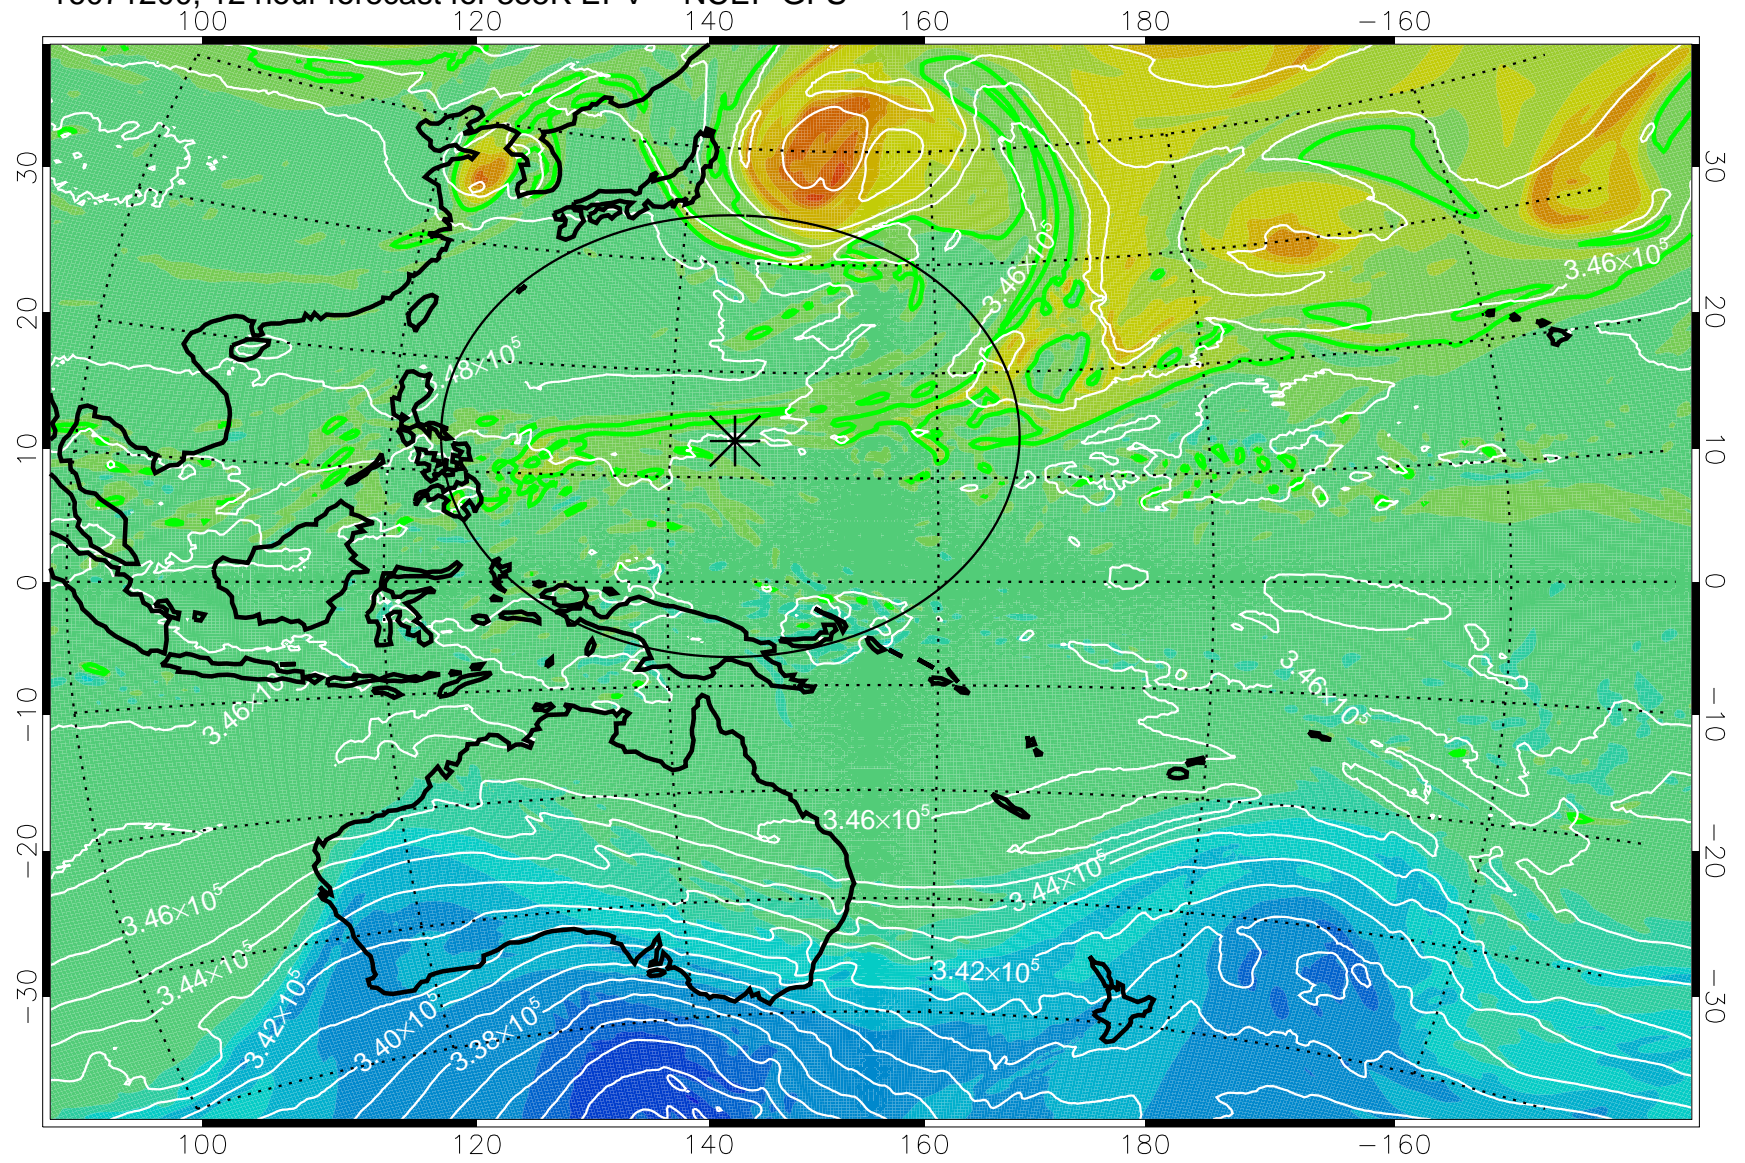

16071118, 6 hour forecast for 355K EPV -- NCEP GFS

355K Montgomery Streamfunction, white  
EPV Tropopause (2 PVU) Position  
Range ring of 2304 km

16071200, 12 hour forecast for 355K EPV -- NCEP GFS

355K Montgomery Streamfunction, white  
EPV Tropopause (2 PVU) Position  
Range ring of 2304 km

16071206, 18 hour forecast for 355K EPV -- NCEP GFS

355K Montgomery Streamfunction, white  
EPV Tropopause (2 PVU) Position  
Range ring of 2304 km

16071212, 24 hour forecast for 355K EPV -- NCEP GFS

355K Montgomery Streamfunction, white  
EPV Tropopause (2 PVU) Position  
Range ring of 2304 km

16071218, 30 hour forecast for 355K EPV -- NCEP GFS

355K Montgomery Streamfunction, white  
EPV Tropopause (2 PVU) Position  
Range ring of 2304 km

16071300, 36 hour forecast for 355K EPV -- NCEP GFS

355K Montgomery Streamfunction, white  
EPV Tropopause (2 PVU) Position  
Range ring of 2304 km

16071306, 42 hour forecast for 355K EPV -- NCEP GFS

355K Montgomery Streamfunction, white  
EPV Tropopause (2 PVU) Position  
Range ring of 2304 km

16071312, 48 hour forecast for 355K EPV -- NCEP GFS

355K Montgomery Streamfunction, white  
EPV Tropopause (2 PVU) Position  
Range ring of 2304 km