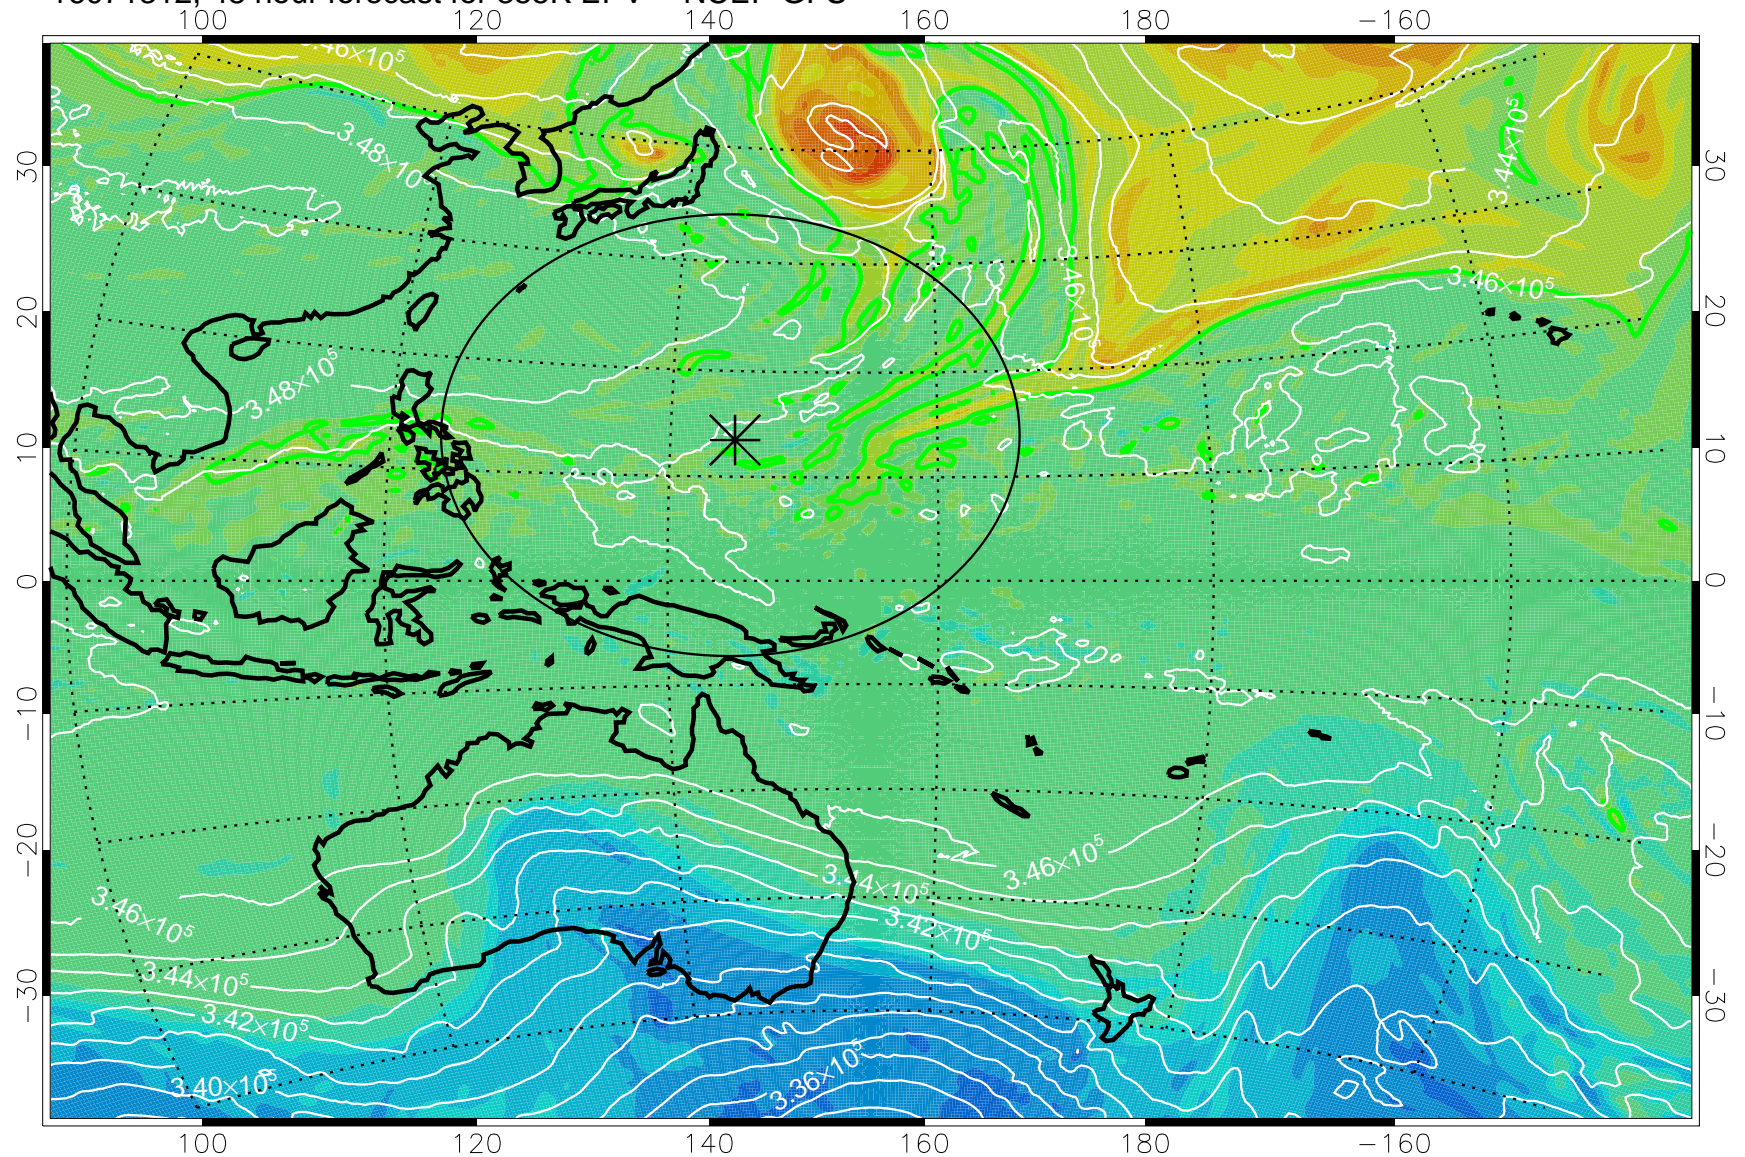

16071218, 30 hour forecast for 355K EPV -- NCEP GFS

355K Montgomery Streamfunction, white  
EPV Tropopause (2 PVU) Position  
Range ring of 2304 km

16071300, 36 hour forecast for 355K EPV -- NCEP GFS

355K Montgomery Streamfunction, white  
EPV Tropopause (2 PVU) Position  
Range ring of 2304 km

16071306, 42 hour forecast for 355K EPV -- NCEP GFS

355K Montgomery Streamfunction, white  
EPV Tropopause (2 PVU) Position  
Range ring of 2304 km

16071312, 48 hour forecast for 355K EPV -- NCEP GFS

355K Montgomery Streamfunction, white  
EPV Tropopause (2 PVU) Position  
Range ring of 2304 km

16071318, 54 hour forecast for 355K EPV -- NCEP GFS

355K Montgomery Streamfunction, white  
EPV Tropopause (2 PVU) Position  
Range ring of 2304 km

16071400, 60 hour forecast for 355K EPV -- NCEP GFS

355K Montgomery Streamfunction, white  
EPV Tropopause (2 PVU) Position  
Range ring of 2304 km

16071406, 66 hour forecast for 355K EPV -- NCEP GFS

355K Montgomery Streamfunction, white  
EPV Tropopause (2 PVU) Position  
Range ring of 2304 km

16071412, 72 hour forecast for 355K EPV -- NCEP GFS

355K Montgomery Streamfunction, white  
EPV Tropopause (2 PVU) Position  
Range ring of 2304 km