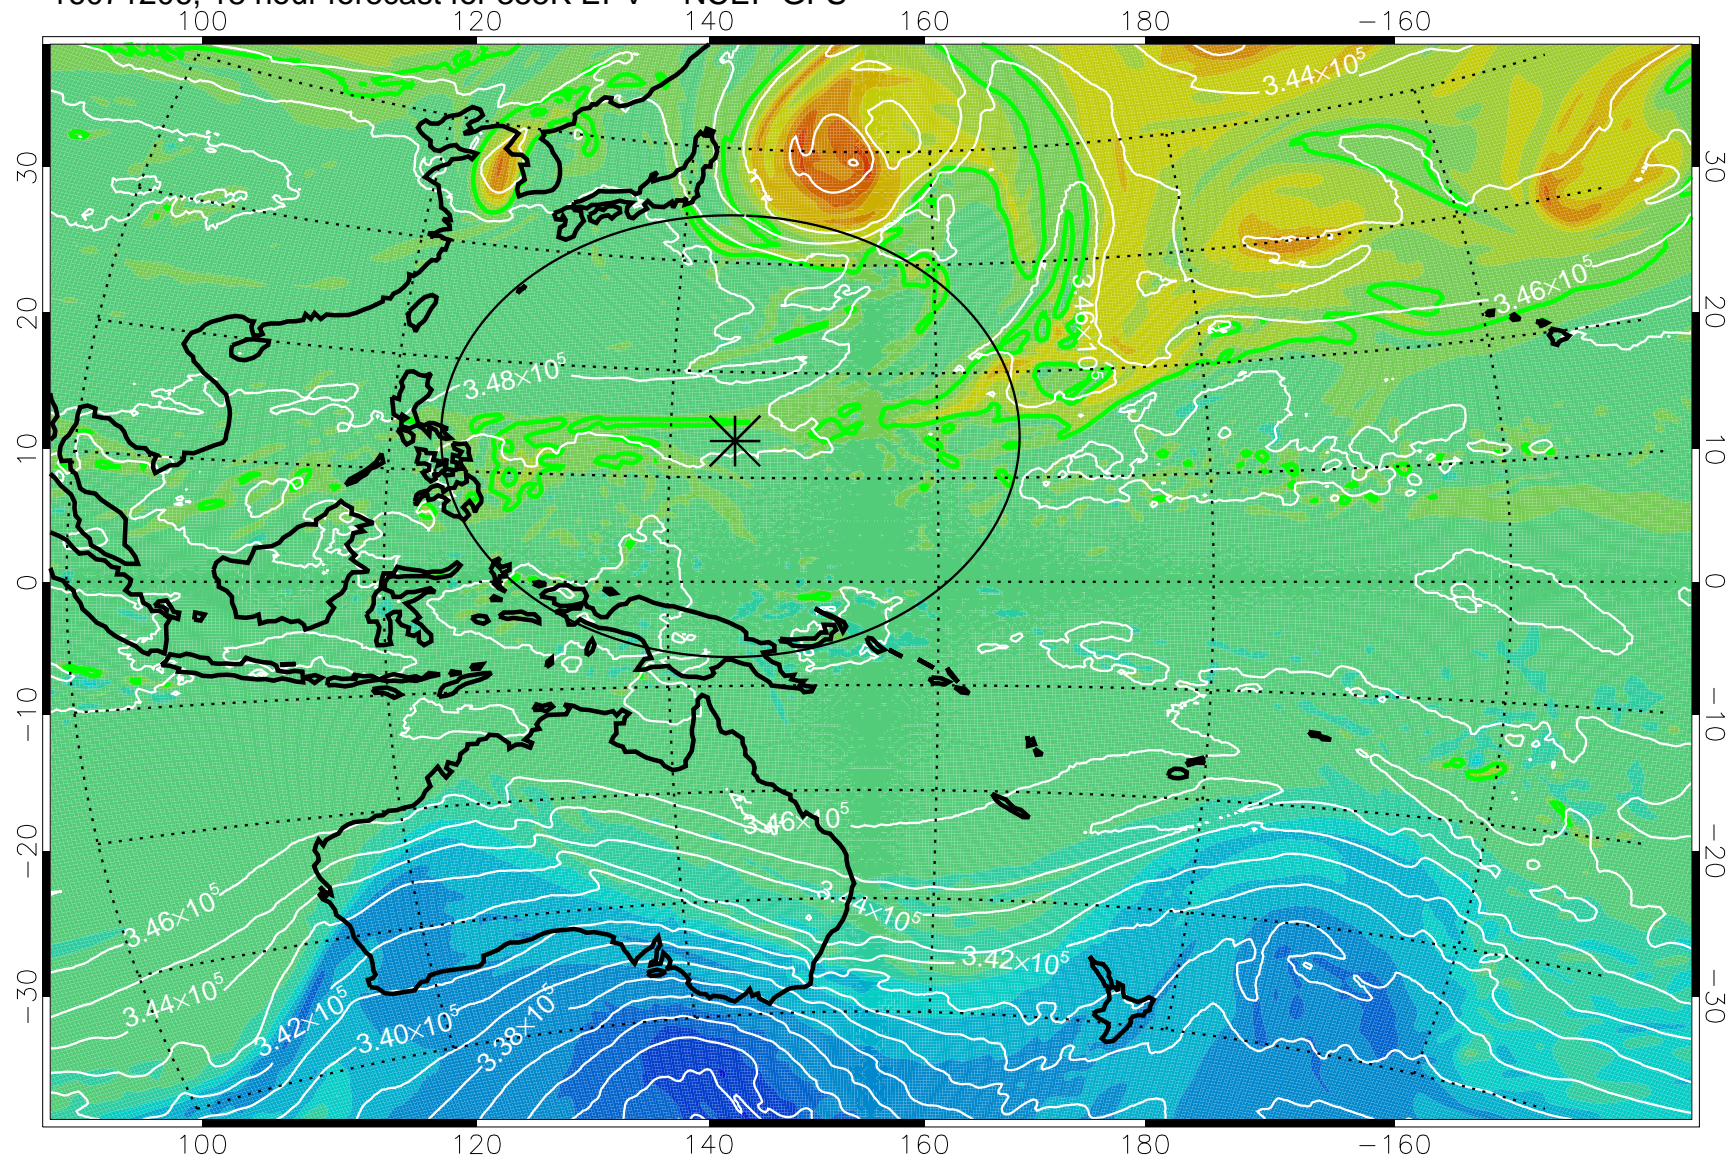

16071118, 6 hour forecast for 355K EPV -- NCEP GFS

355K Montgomery Streamfunction, white  
EPV Tropopause (2 PVU) Position  
Range ring of 2304 km

16071200, 12 hour forecast for 355K EPV -- NCEP GFS

355K Montgomery Streamfunction, white  
EPV Tropopause (2 PVU) Position  
Range ring of 2304 km

16071206, 18 hour forecast for 355K EPV -- NCEP GFS

355K Montgomery Streamfunction, white  
EPV Tropopause (2 PVU) Position  
Range ring of 2304 km

16071212, 24 hour forecast for 355K EPV -- NCEP GFS

355K Montgomery Streamfunction, white  
EPV Tropopause (2 PVU) Position  
Range ring of 2304 km

16071218, 30 hour forecast for 355K EPV -- NCEP GFS

355K Montgomery Streamfunction, white  
EPV Tropopause (2 PVU) Position  
Range ring of 2304 km

16071300, 36 hour forecast for 355K EPV -- NCEP GFS

355K Montgomery Streamfunction, white  
EPV Tropopause (2 PVU) Position  
Range ring of 2304 km

16071306, 42 hour forecast for 355K EPV -- NCEP GFS

355K Montgomery Streamfunction, white  
EPV Tropopause (2 PVU) Position  
Range ring of 2304 km

16071312, 48 hour forecast for 355K EPV -- NCEP GFS

355K Montgomery Streamfunction, white  
EPV Tropopause (2 PVU) Position  
Range ring of 2304 km