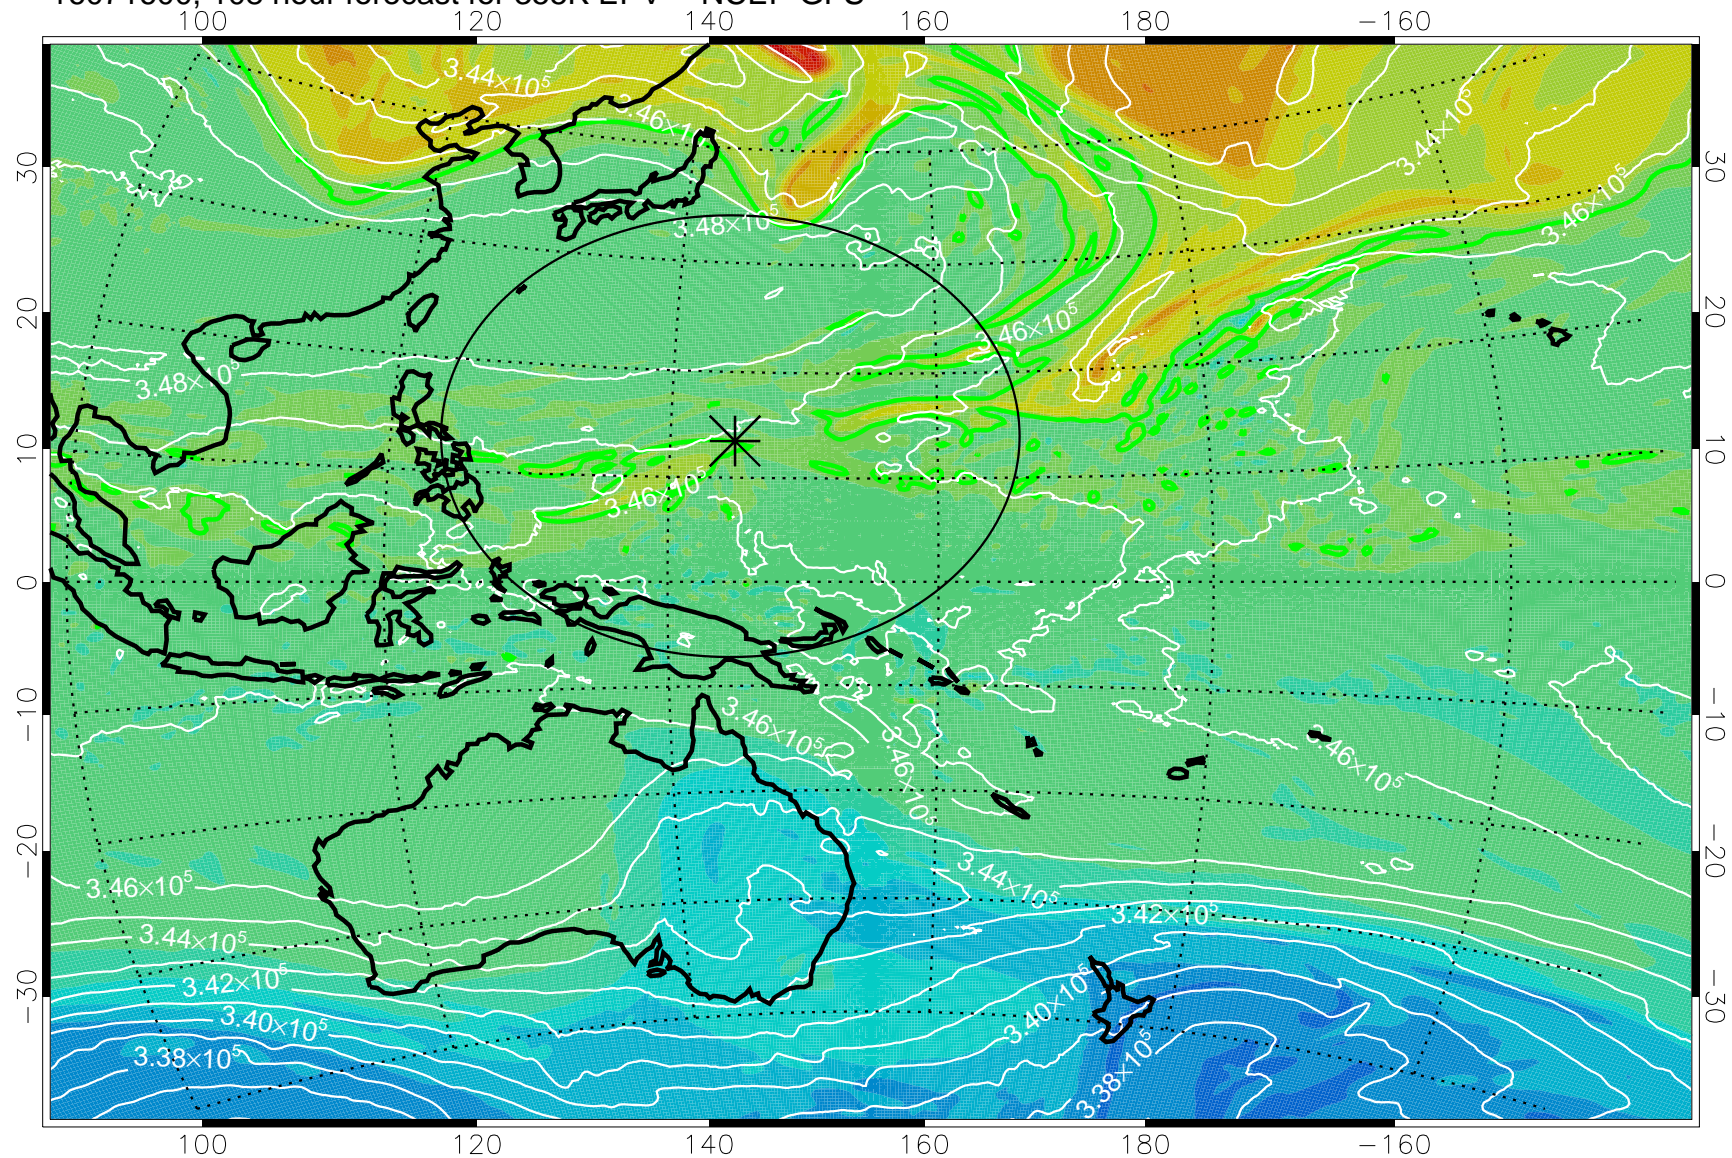

16071418, 78 hour forecast for 355K EPV -- NCEP GFS

355K Montgomery Streamfunction, white  
EPV Tropopause (2 PVU) Position  
Range ring of 2304 km

16071500, 84 hour forecast for 355K EPV -- NCEP GFS

355K Montgomery Streamfunction, white  
EPV Tropopause (2 PVU) Position  
Range ring of 2304 km

16071506, 90 hour forecast for 355K EPV -- NCEP GFS

355K Montgomery Streamfunction, white  
EPV Tropopause (2 PVU) Position  
Range ring of 2304 km

16071512, 96 hour forecast for 355K EPV -- NCEP GFS

355K Montgomery Streamfunction, white  
EPV Tropopause (2 PVU) Position  
Range ring of 2304 km

16071518, 102 hour forecast for 355K EPV -- NCEP GFS

355K Montgomery Streamfunction, white  
EPV Tropopause (2 PVU) Position  
Range ring of 2304 km

16071600, 108 hour forecast for 355K EPV -- NCEP GFS

355K Montgomery Streamfunction, white  
EPV Tropopause (2 PVU) Position  
Range ring of 2304 km

16071606, 114 hour forecast for 355K EPV -- NCEP GFS

355K Montgomery Streamfunction, white  
EPV Tropopause (2 PVU) Position  
Range ring of 2304 km

16071612, 120 hour forecast for 355K EPV -- NCEP GFS

355K Montgomery Streamfunction, white  
EPV Tropopause (2 PVU) Position  
Range ring of 2304 km