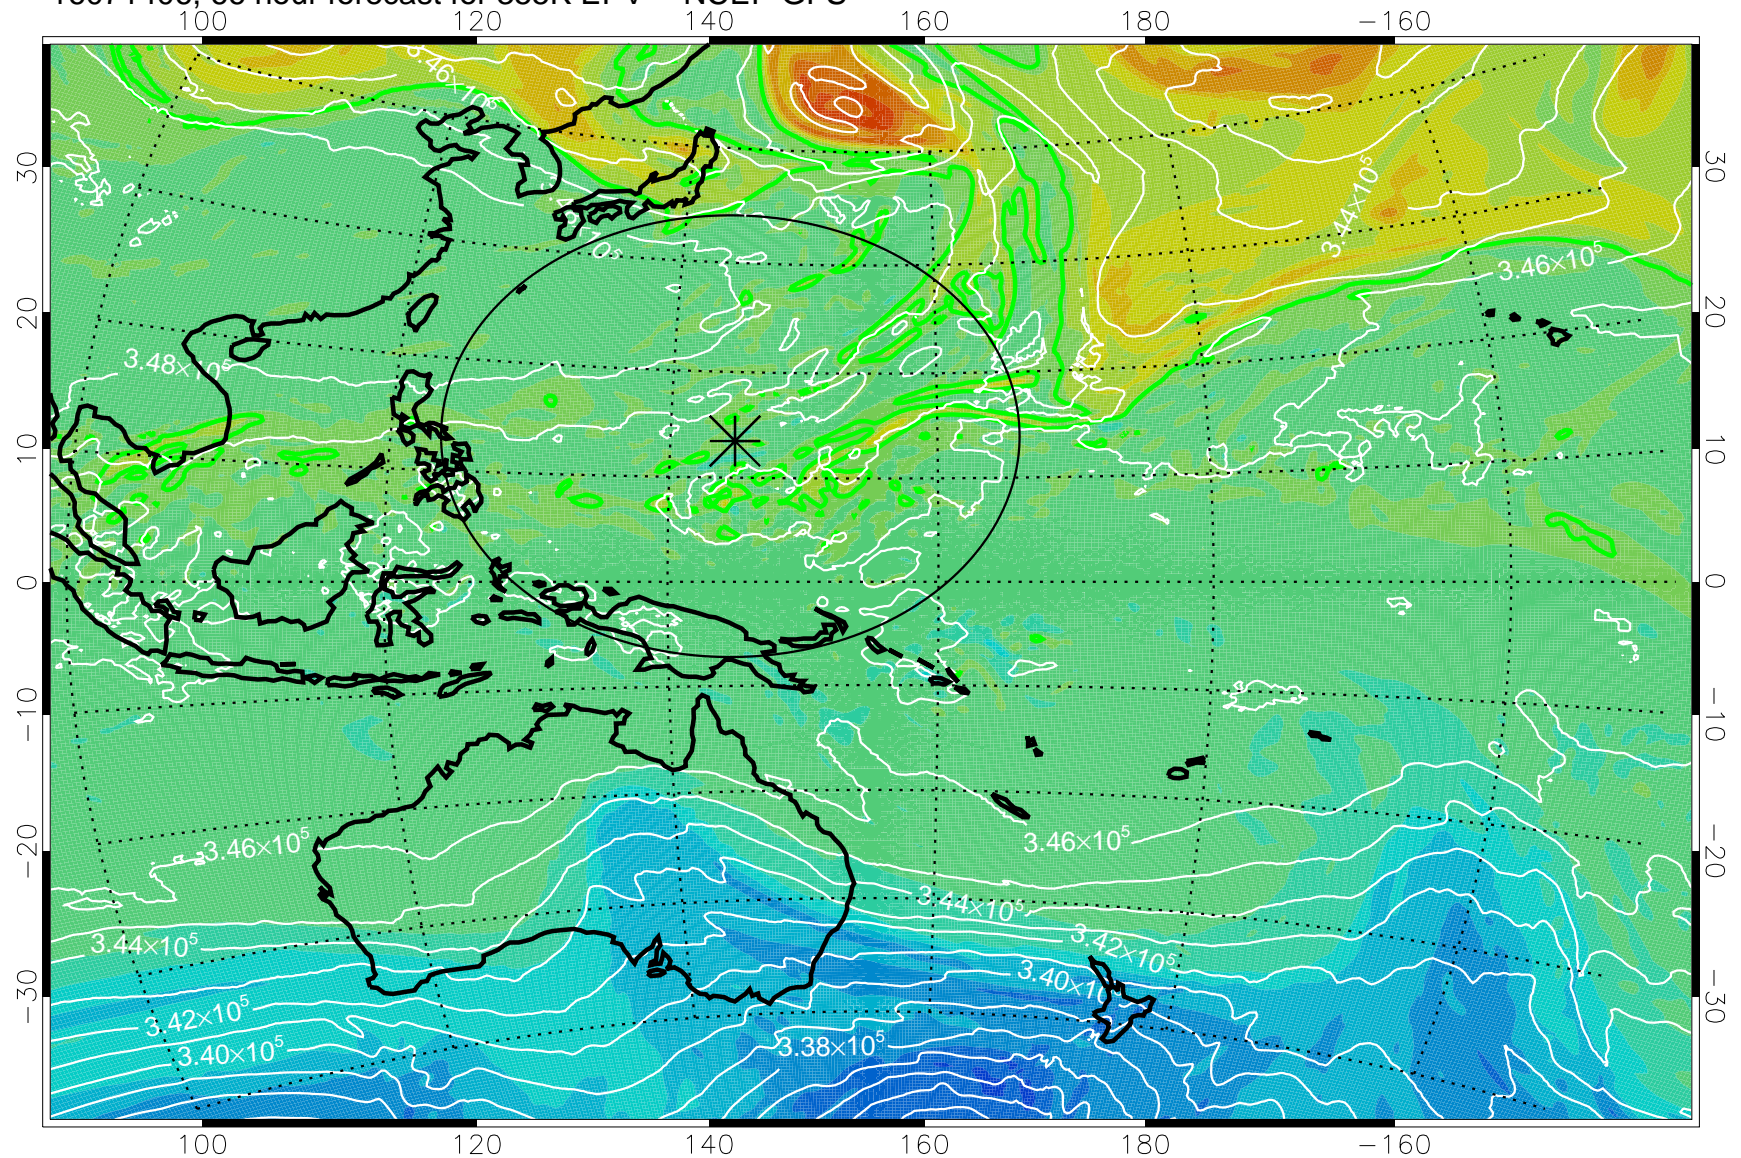

16071318, 54 hour forecast for 355K EPV -- NCEP GFS

355K Montgomery Streamfunction, white  
EPV Tropopause (2 PVU) Position  
Range ring of 2304 km

16071400, 60 hour forecast for 355K EPV -- NCEP GFS

355K Montgomery Streamfunction, white  
EPV Tropopause (2 PVU) Position  
Range ring of 2304 km

16071406, 66 hour forecast for 355K EPV -- NCEP GFS

355K Montgomery Streamfunction, white  
EPV Tropopause (2 PVU) Position  
Range ring of 2304 km

16071412, 72 hour forecast for 355K EPV -- NCEP GFS

355K Montgomery Streamfunction, white  
EPV Tropopause (2 PVU) Position  
Range ring of 2304 km

16071418, 78 hour forecast for 355K EPV -- NCEP GFS

355K Montgomery Streamfunction, white  
EPV Tropopause (2 PVU) Position  
Range ring of 2304 km

16071500, 84 hour forecast for 355K EPV -- NCEP GFS

355K Montgomery Streamfunction, white  
EPV Tropopause (2 PVU) Position  
Range ring of 2304 km

16071506, 90 hour forecast for 355K EPV -- NCEP GFS

355K Montgomery Streamfunction, white  
EPV Tropopause (2 PVU) Position  
Range ring of 2304 km

16071512, 96 hour forecast for 355K EPV -- NCEP GFS

355K Montgomery Streamfunction, white  
EPV Tropopause (2 PVU) Position  
Range ring of 2304 km