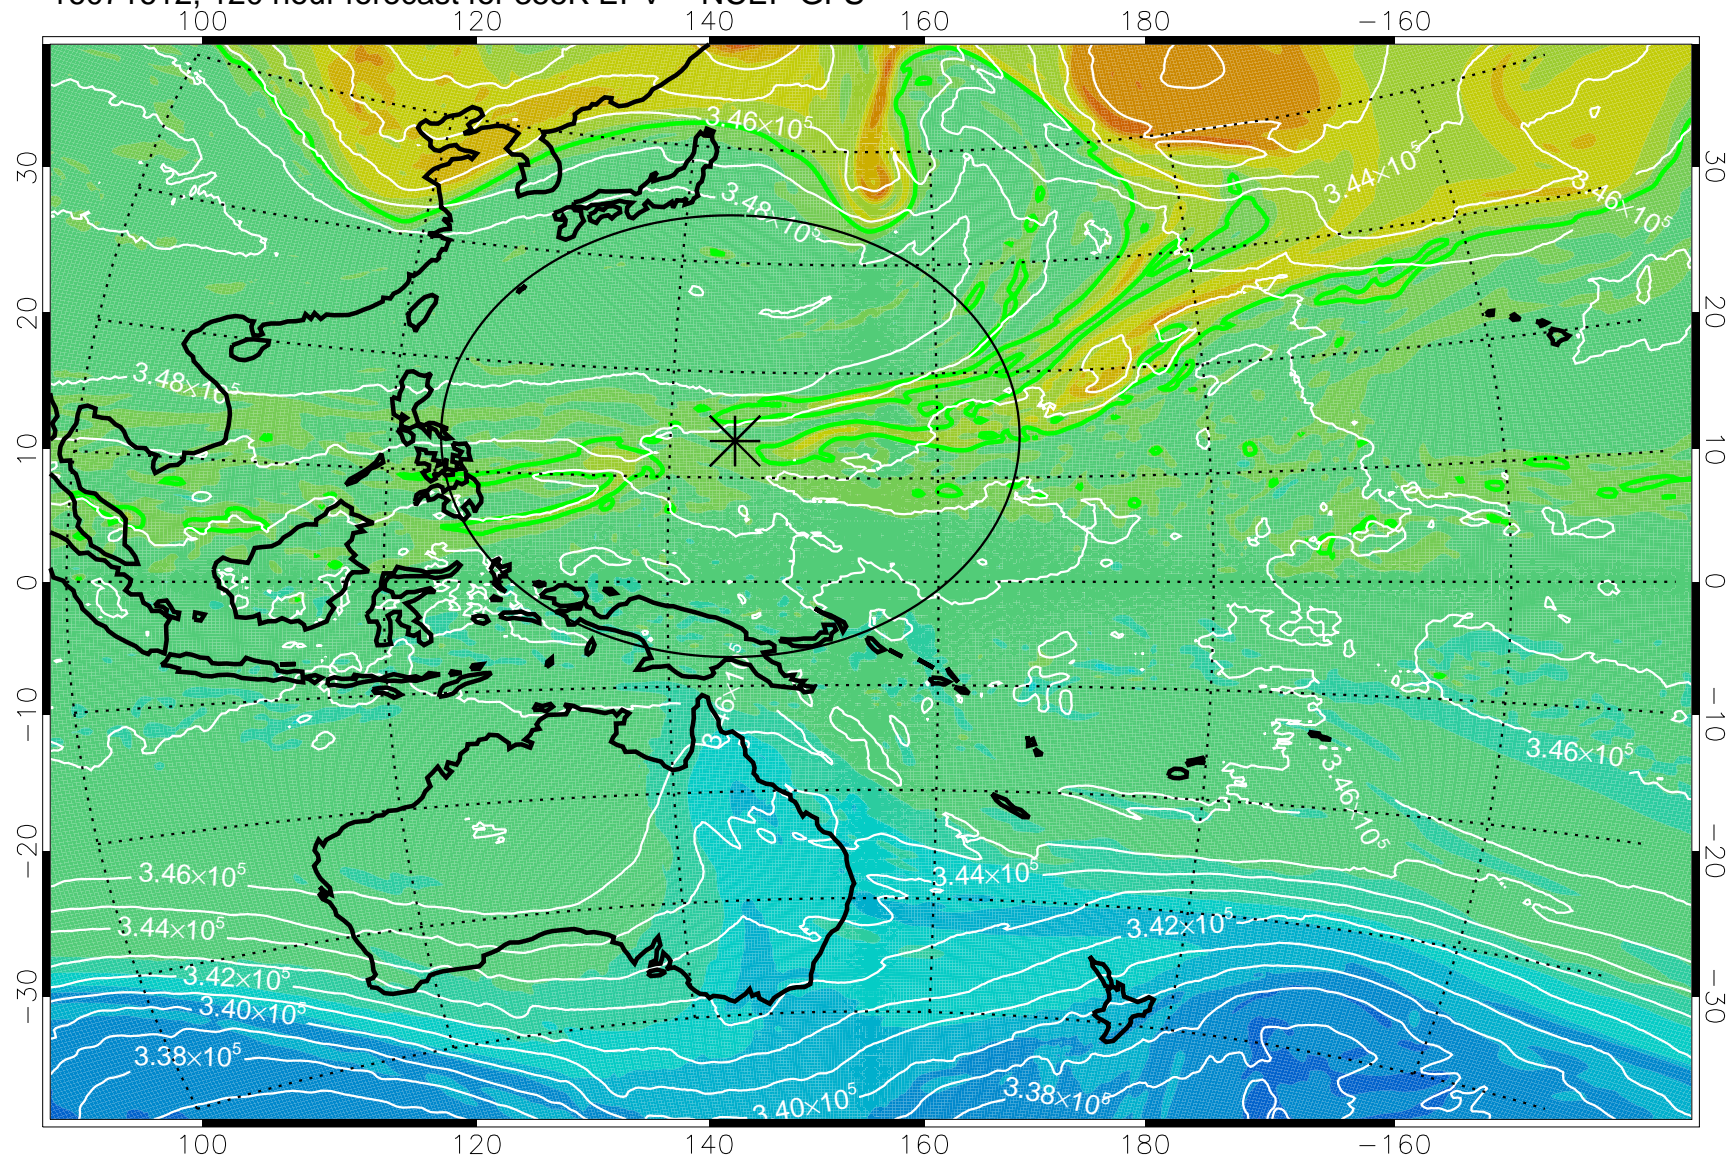

16071506, 90 hour forecast for 355K EPV -- NCEP GFS

355K Montgomery Streamfunction, white  
EPV Tropopause (2 PVU) Position  
Range ring of 2304 km

16071512, 96 hour forecast for 355K EPV -- NCEP GFS

355K Montgomery Streamfunction, white  
EPV Tropopause (2 PVU) Position  
Range ring of 2304 km

16071518, 102 hour forecast for 355K EPV -- NCEP GFS

355K Montgomery Streamfunction, white  
EPV Tropopause (2 PVU) Position  
Range ring of 2304 km

16071600, 108 hour forecast for 355K EPV -- NCEP GFS

355K Montgomery Streamfunction, white  
EPV Tropopause (2 PVU) Position  
Range ring of 2304 km

16071606, 114 hour forecast for 355K EPV -- NCEP GFS

355K Montgomery Streamfunction, white  
EPV Tropopause (2 PVU) Position  
Range ring of 2304 km

16071612, 120 hour forecast for 355K EPV -- NCEP GFS

355K Montgomery Streamfunction, white  
EPV Tropopause (2 PVU) Position  
Range ring of 2304 km