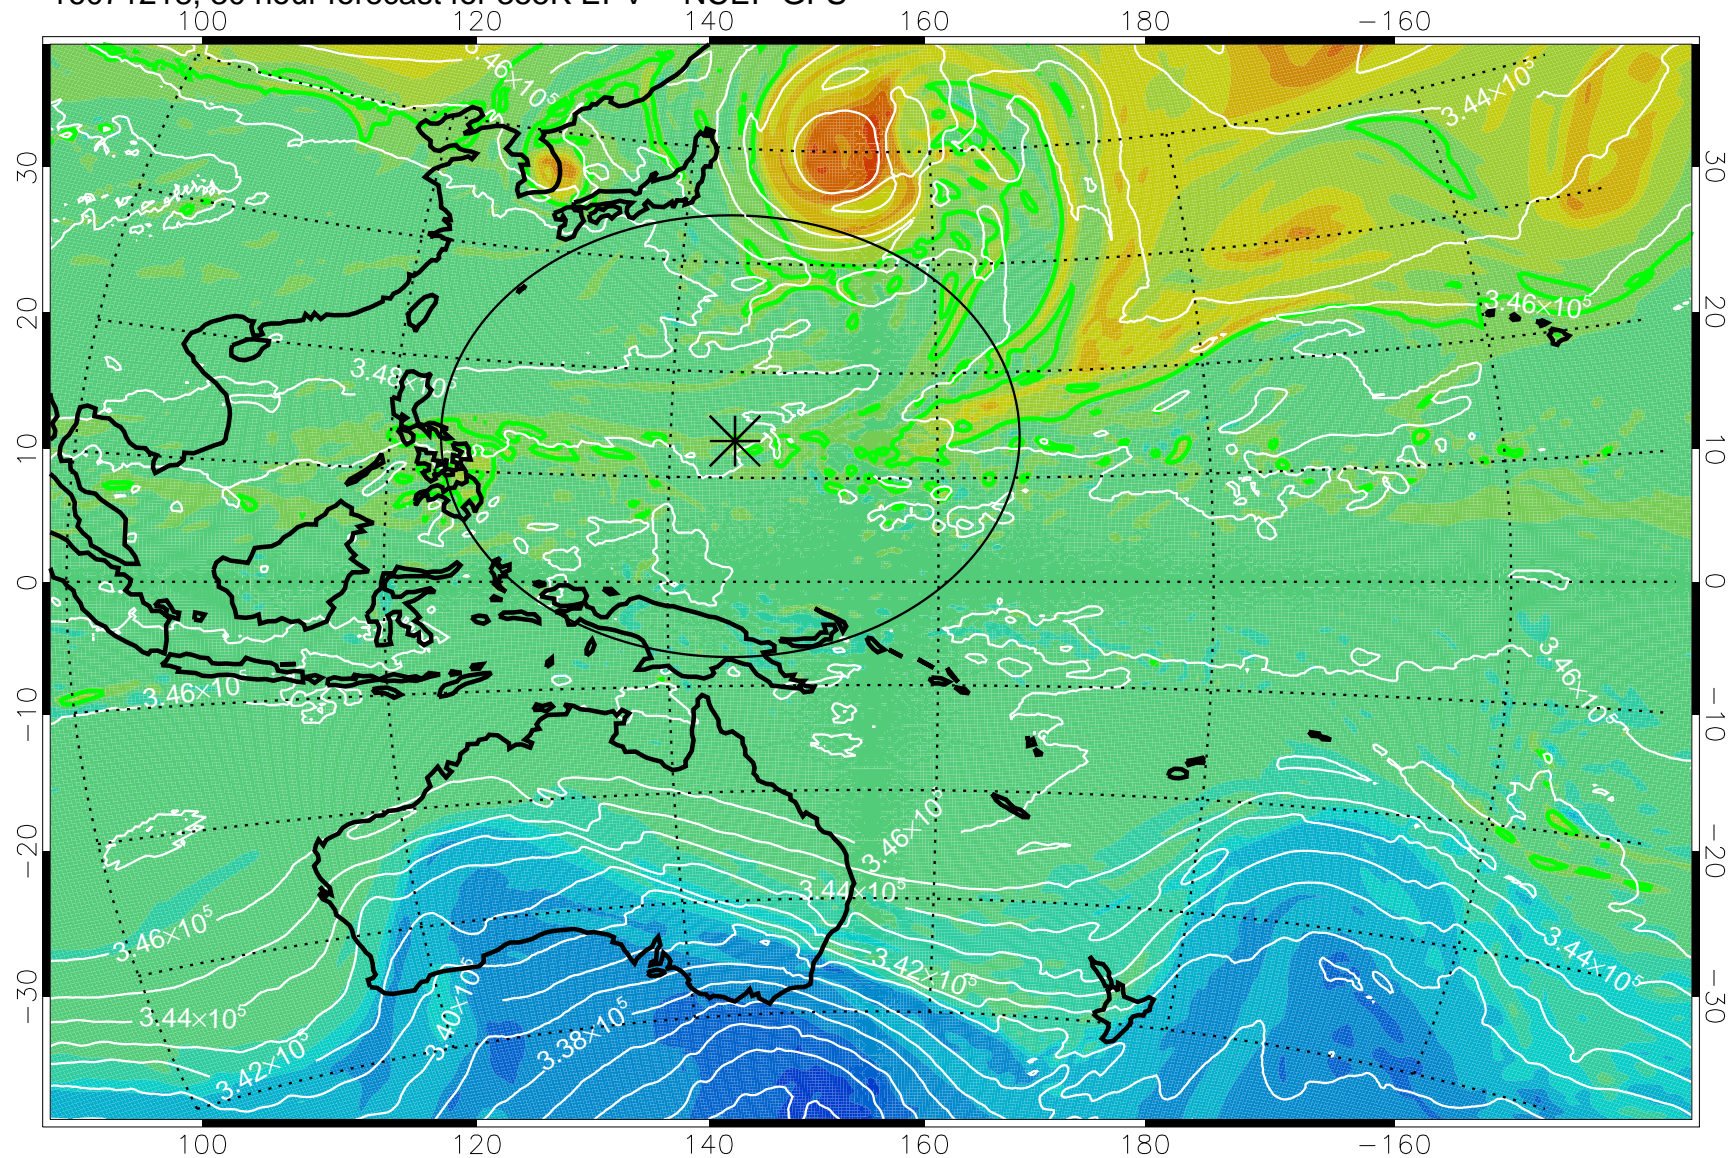

16071206, 18 hour forecast for 355K EPV -- NCEP GFS

355K Montgomery Streamfunction, white  
EPV Tropopause (2 PVU) Position  
Range ring of 2304 km

16071212, 24 hour forecast for 355K EPV -- NCEP GFS

355K Montgomery Streamfunction, white  
EPV Tropopause (2 PVU) Position  
Range ring of 2304 km

16071218, 30 hour forecast for 355K EPV -- NCEP GFS

355K Montgomery Streamfunction, white  
EPV Tropopause (2 PVU) Position  
Range ring of 2304 km

16071300, 36 hour forecast for 355K EPV -- NCEP GFS

355K Montgomery Streamfunction, white  
EPV Tropopause (2 PVU) Position  
Range ring of 2304 km

16071306, 42 hour forecast for 355K EPV -- NCEP GFS

355K Montgomery Streamfunction, white  
EPV Tropopause (2 PVU) Position  
Range ring of 2304 km

16071312, 48 hour forecast for 355K EPV -- NCEP GFS

355K Montgomery Streamfunction, white  
EPV Tropopause (2 PVU) Position  
Range ring of 2304 km

16071318, 54 hour forecast for 355K EPV -- NCEP GFS

355K Montgomery Streamfunction, white  
EPV Tropopause (2 PVU) Position  
Range ring of 2304 km

16071400, 60 hour forecast for 355K EPV -- NCEP GFS

355K Montgomery Streamfunction, white  
EPV Tropopause (2 PVU) Position  
Range ring of 2304 km