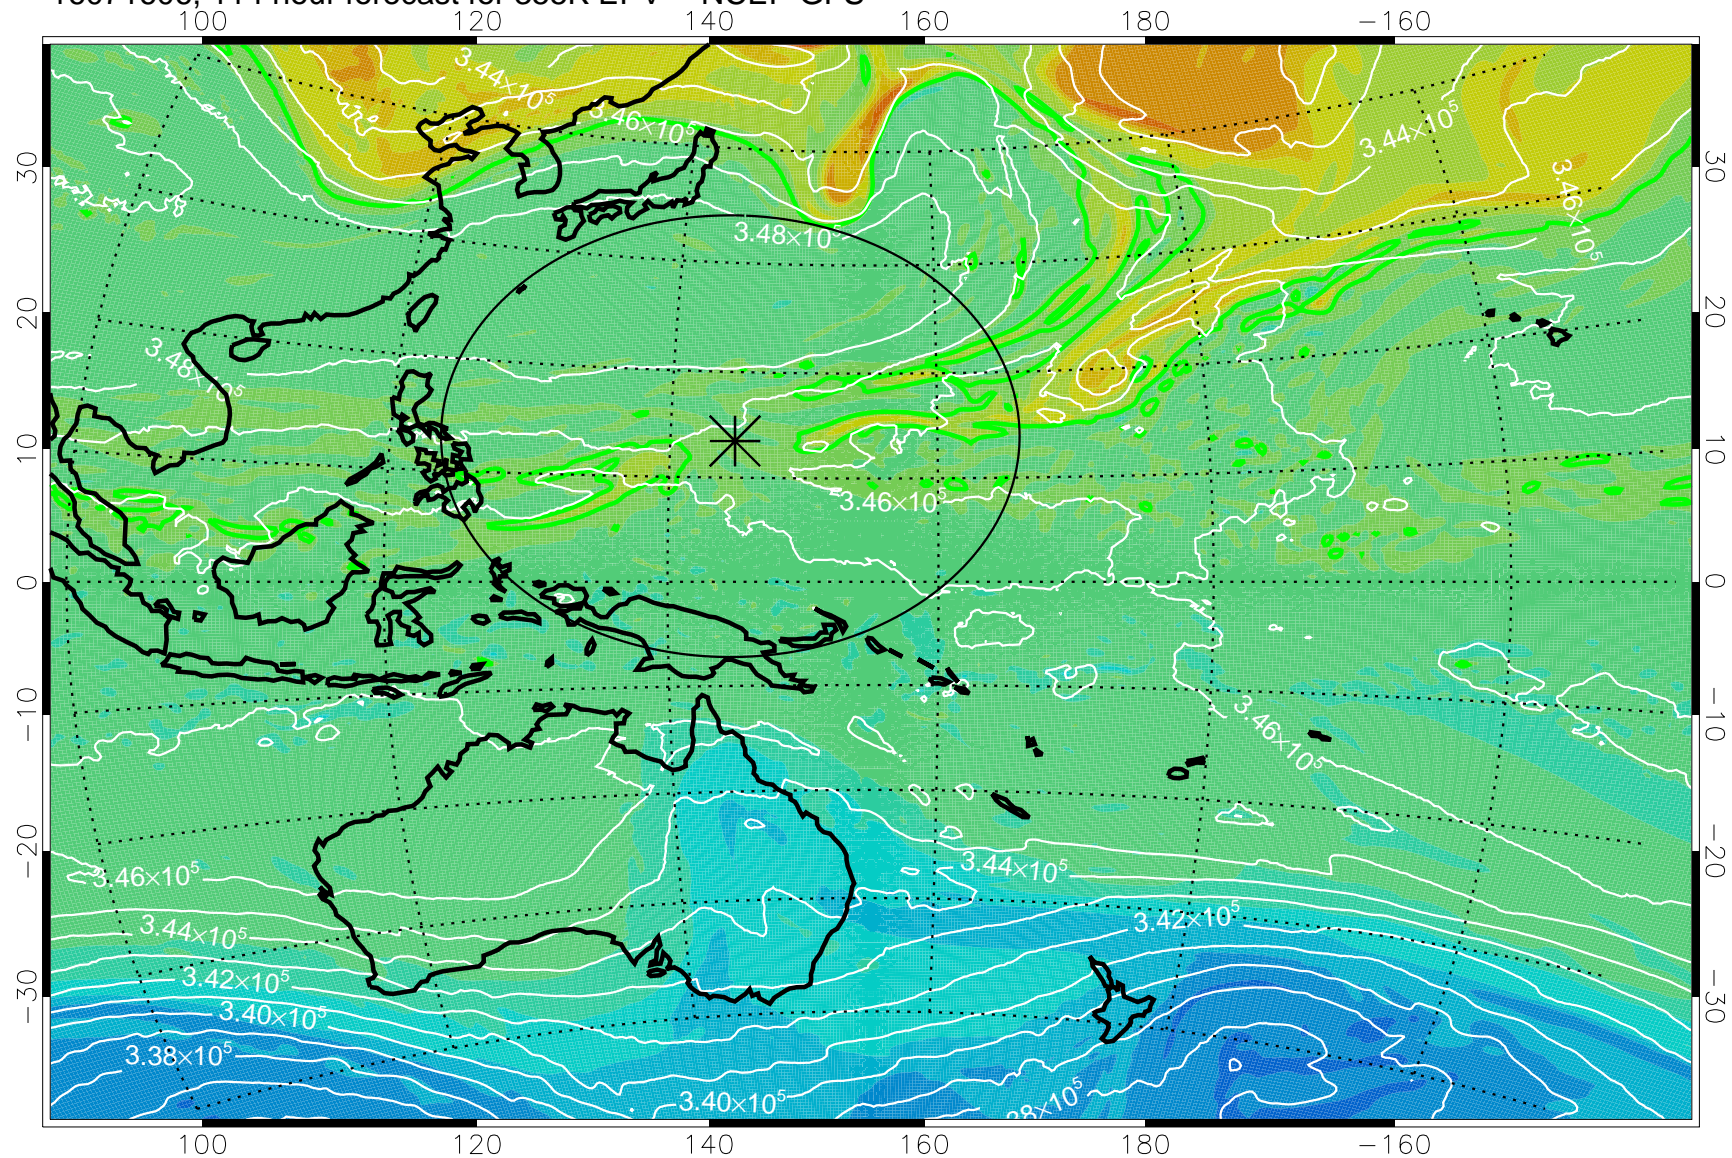

16071418, 78 hour forecast for 355K EPV -- NCEP GFS

355K Montgomery Streamfunction, white  
EPV Tropopause (2 PVU) Position  
Range ring of 2304 km

16071500, 84 hour forecast for 355K EPV -- NCEP GFS

355K Montgomery Streamfunction, white  
EPV Tropopause (2 PVU) Position  
Range ring of 2304 km

16071506, 90 hour forecast for 355K EPV -- NCEP GFS

355K Montgomery Streamfunction, white  
EPV Tropopause (2 PVU) Position  
Range ring of 2304 km

16071512, 96 hour forecast for 355K EPV -- NCEP GFS

355K Montgomery Streamfunction, white  
EPV Tropopause (2 PVU) Position  
Range ring of 2304 km

16071518, 102 hour forecast for 355K EPV -- NCEP GFS

355K Montgomery Streamfunction, white  
EPV Tropopause (2 PVU) Position  
Range ring of 2304 km

16071600, 108 hour forecast for 355K EPV -- NCEP GFS

355K Montgomery Streamfunction, white  
EPV Tropopause (2 PVU) Position  
Range ring of 2304 km

16071606, 114 hour forecast for 355K EPV -- NCEP GFS

355K Montgomery Streamfunction, white  
EPV Tropopause (2 PVU) Position  
Range ring of 2304 km

16071612, 120 hour forecast for 355K EPV -- NCEP GFS

355K Montgomery Streamfunction, white  
EPV Tropopause (2 PVU) Position  
Range ring of 2304 km