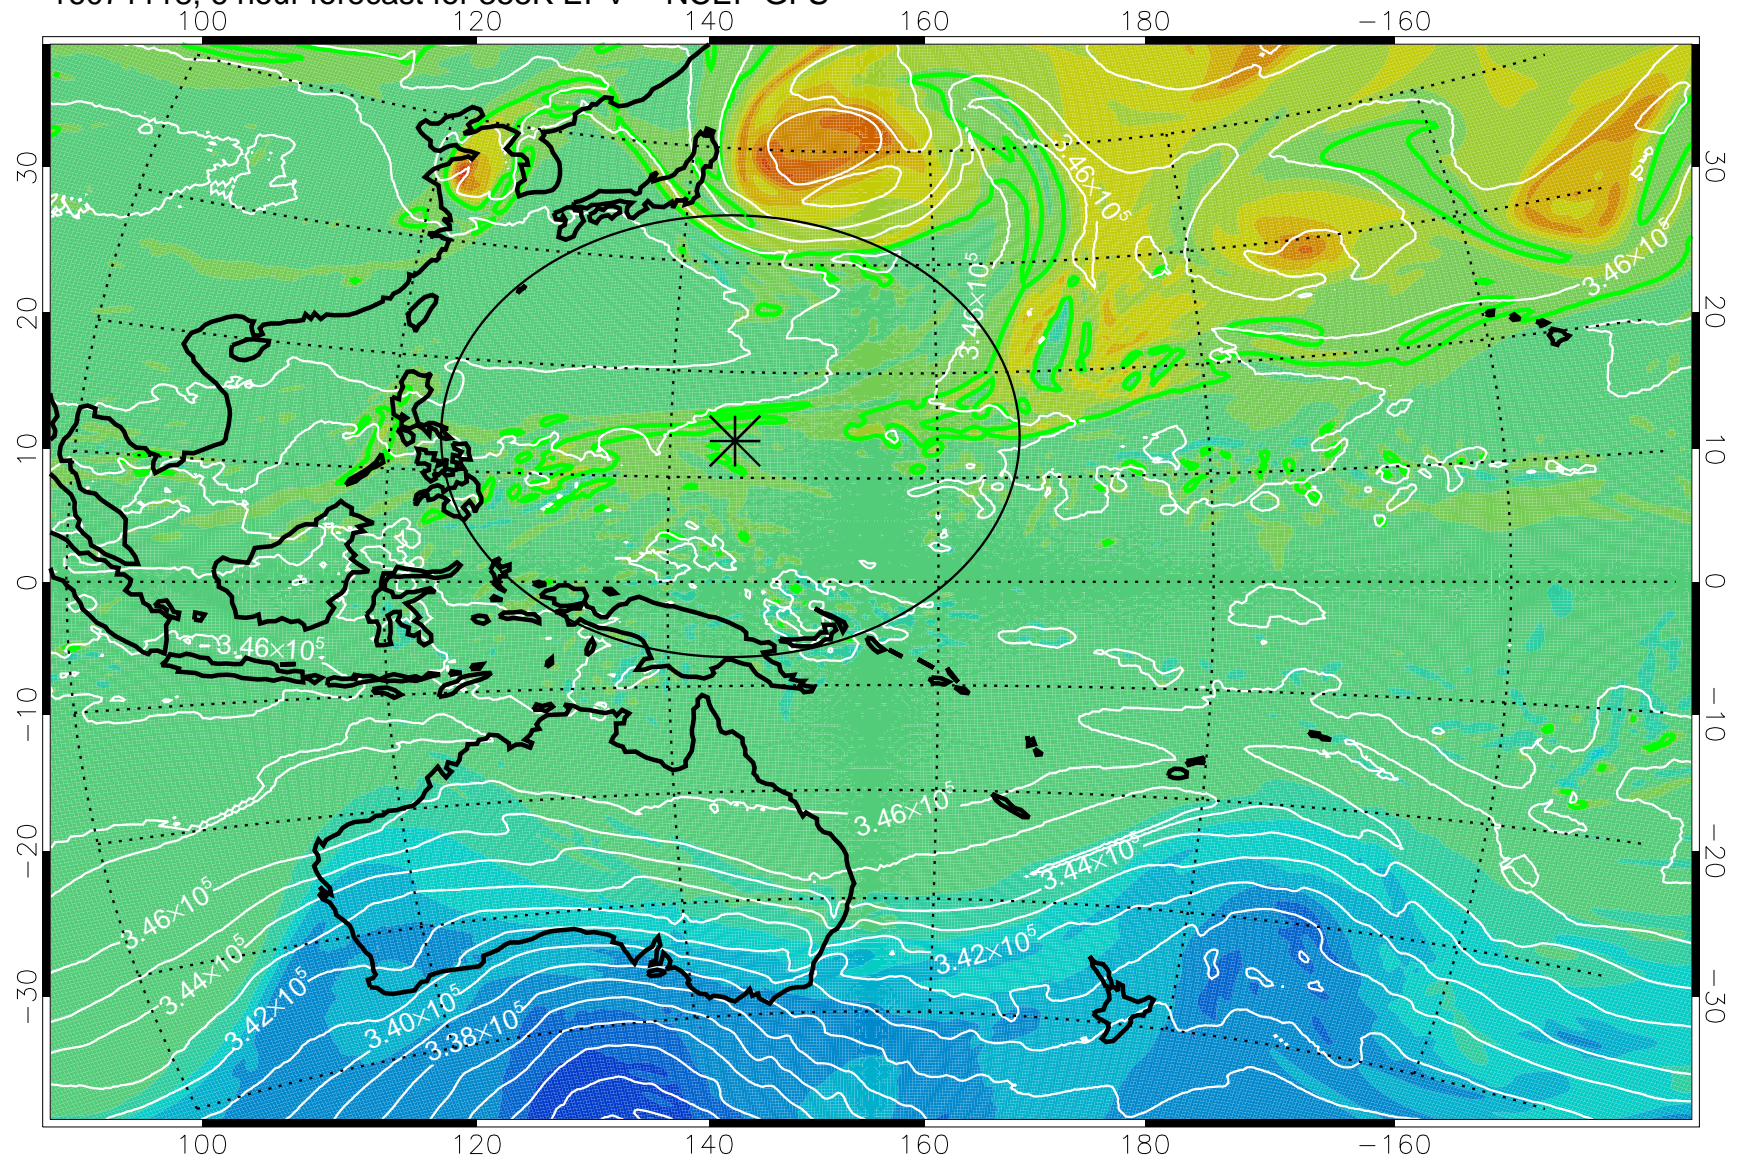

16071118, 6 hour forecast for 355K EPV -- NCEP GFS

355K Montgomery Streamfunction, white  
EPV Tropopause (2 PVU) Position  
Range ring of 2304 km

16071200, 12 hour forecast for 355K EPV -- NCEP GFS

355K Montgomery Streamfunction, white  
EPV Tropopause (2 PVU) Position  
Range ring of 2304 km

16071206, 18 hour forecast for 355K EPV -- NCEP GFS

355K Montgomery Streamfunction, white  
EPV Tropopause (2 PVU) Position  
Range ring of 2304 km

16071212, 24 hour forecast for 355K EPV -- NCEP GFS

355K Montgomery Streamfunction, white  
EPV Tropopause (2 PVU) Position  
Range ring of 2304 km

16071218, 30 hour forecast for 355K EPV -- NCEP GFS

355K Montgomery Streamfunction, white  
EPV Tropopause (2 PVU) Position  
Range ring of 2304 km

16071300, 36 hour forecast for 355K EPV -- NCEP GFS

355K Montgomery Streamfunction, white  
EPV Tropopause (2 PVU) Position  
Range ring of 2304 km

16071318, 54 hour forecast for 355K EPV -- NCEP GFS

355K Montgomery Streamfunction, white  
EPV Tropopause (2 PVU) Position  
Range ring of 2304 km

16071400, 60 hour forecast for 355K EPV -- NCEP GFS

355K Montgomery Streamfunction, white  
EPV Tropopause (2 PVU) Position  
Range ring of 2304 km