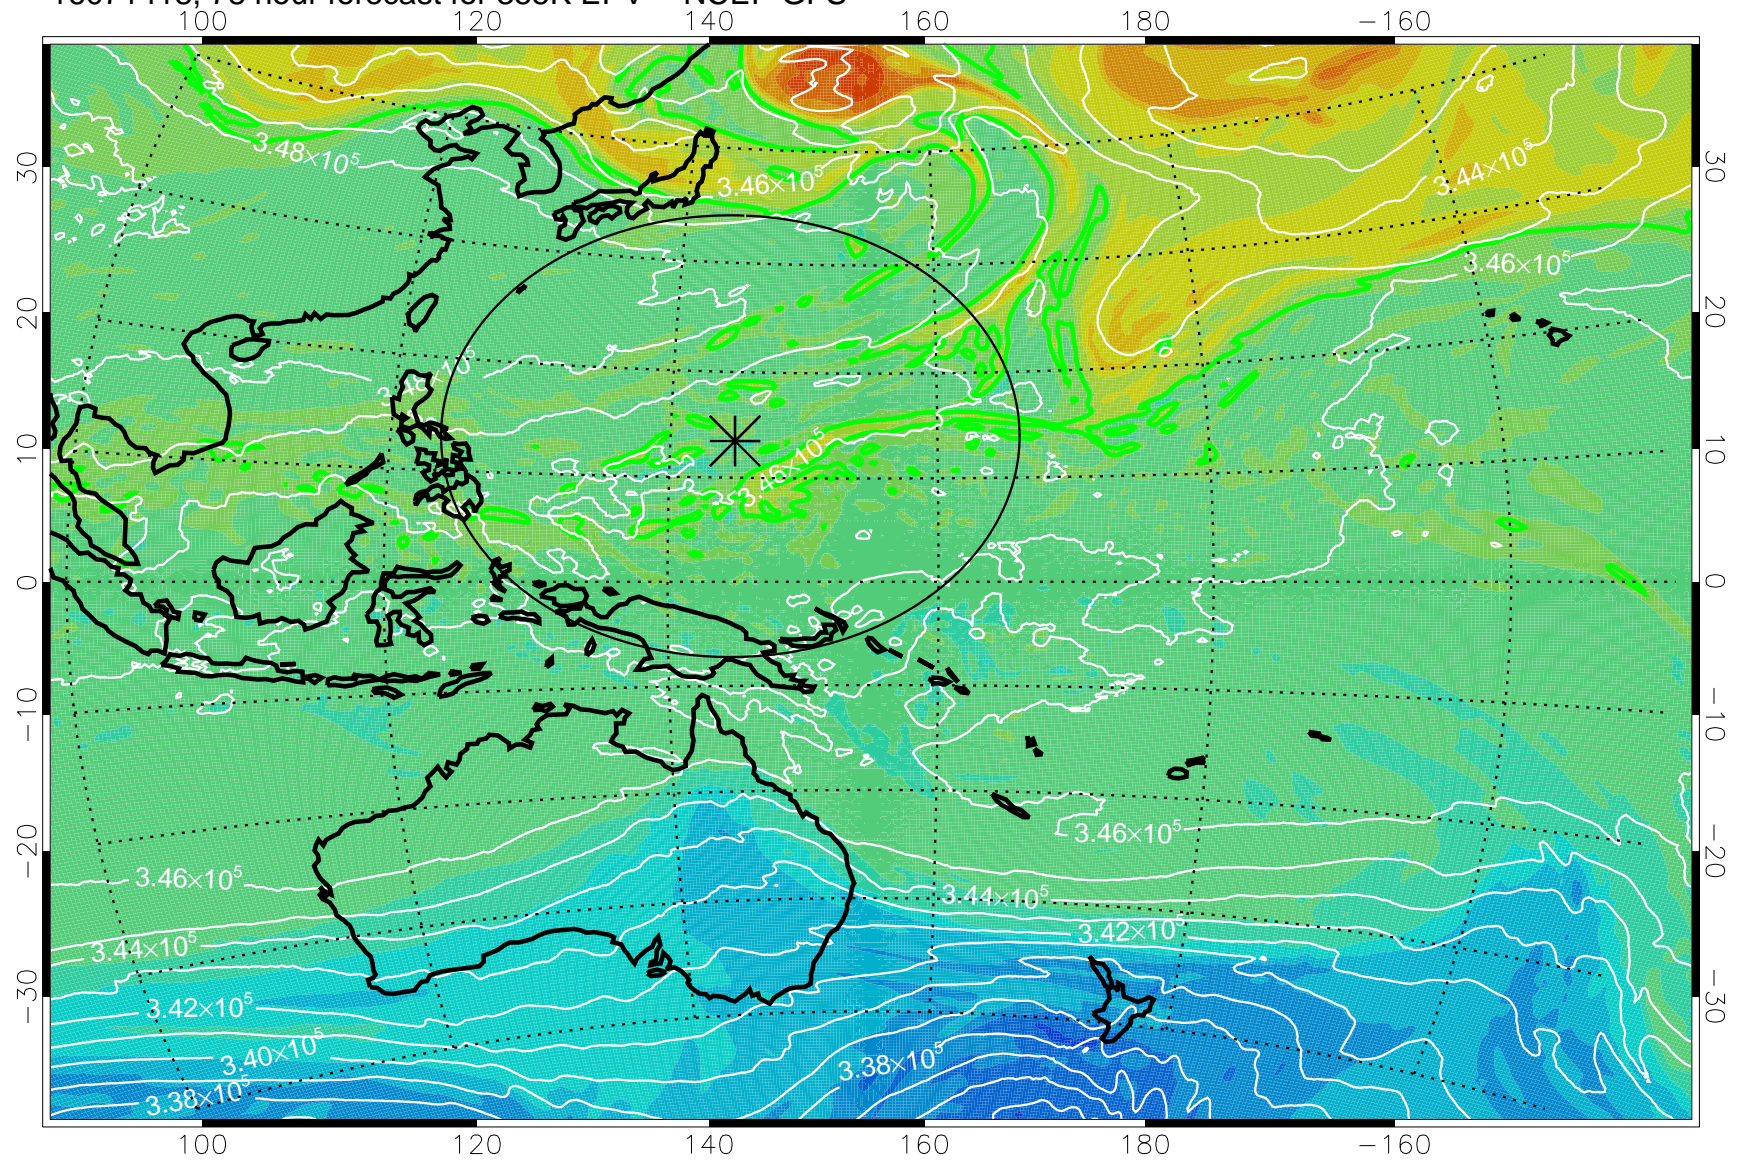

16071318, 54 hour forecast for 355K EPV -- NCEP GFS

355K Montgomery Streamfunction, white  
EPV Tropopause (2 PVU) Position  
Range ring of 2304 km

16071400, 60 hour forecast for 355K EPV -- NCEP GFS

355K Montgomery Streamfunction, white  
EPV Tropopause (2 PVU) Position  
Range ring of 2304 km

16071406, 66 hour forecast for 355K EPV -- NCEP GFS

355K Montgomery Streamfunction, white  
EPV Tropopause (2 PVU) Position  
Range ring of 2304 km

16071412, 72 hour forecast for 355K EPV -- NCEP GFS

355K Montgomery Streamfunction, white  
EPV Tropopause (2 PVU) Position  
Range ring of 2304 km

16071418, 78 hour forecast for 355K EPV -- NCEP GFS

355K Montgomery Streamfunction, white  
EPV Tropopause (2 PVU) Position  
Range ring of 2304 km

16071500, 84 hour forecast for 355K EPV -- NCEP GFS

355K Montgomery Streamfunction, white  
EPV Tropopause (2 PVU) Position  
Range ring of 2304 km

16071506, 90 hour forecast for 355K EPV -- NCEP GFS

355K Montgomery Streamfunction, white  
EPV Tropopause (2 PVU) Position  
Range ring of 2304 km

16071512, 96 hour forecast for 355K EPV -- NCEP GFS

355K Montgomery Streamfunction, white  
EPV Tropopause (2 PVU) Position  
Range ring of 2304 km