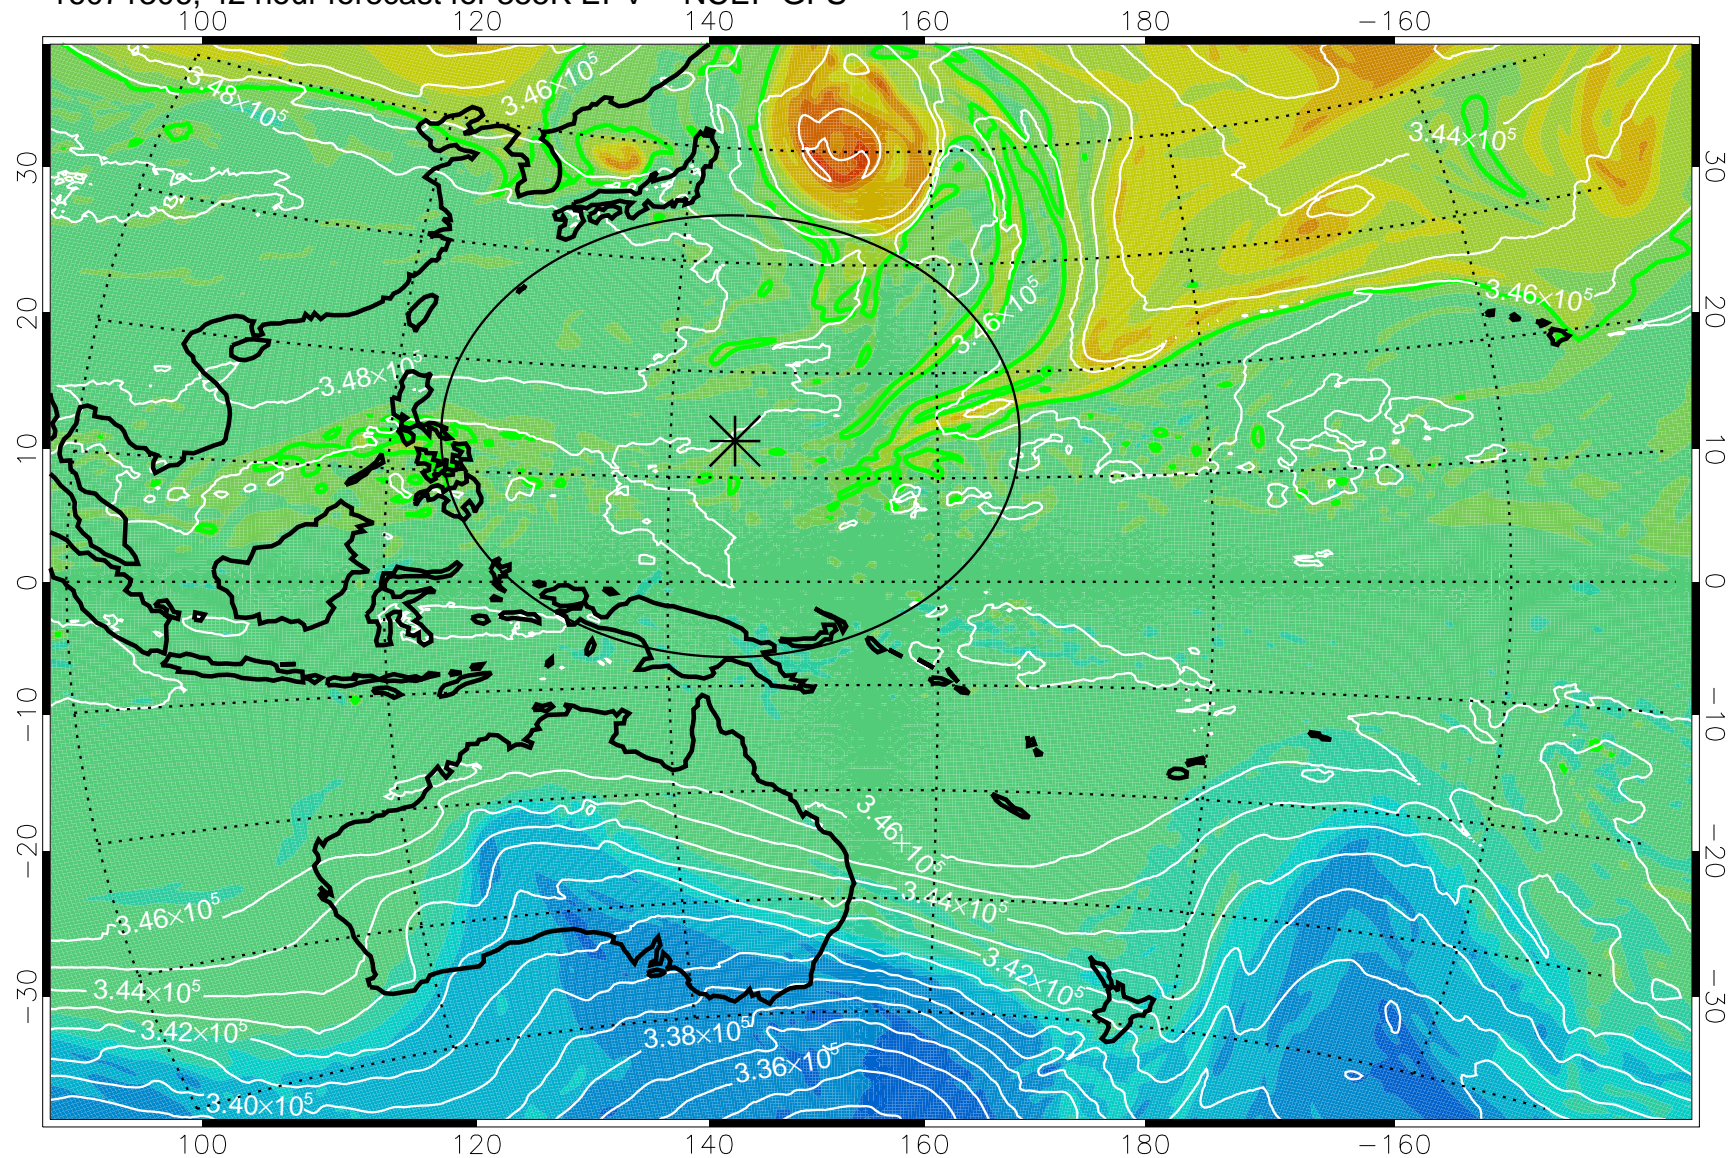

16071218, 30 hour forecast for 355K EPV -- NCEP GFS

355K Montgomery Streamfunction, white  
EPV Tropopause (2 PVU) Position  
Range ring of 2304 km

16071300, 36 hour forecast for 355K EPV -- NCEP GFS

355K Montgomery Streamfunction, white  
EPV Tropopause (2 PVU) Position  
Range ring of 2304 km

16071306, 42 hour forecast for 355K EPV -- NCEP GFS

355K Montgomery Streamfunction, white  
EPV Tropopause (2 PVU) Position  
Range ring of 2304 km

16071312, 48 hour forecast for 355K EPV -- NCEP GFS

355K Montgomery Streamfunction, white  
EPV Tropopause (2 PVU) Position  
Range ring of 2304 km

16071318, 54 hour forecast for 355K EPV -- NCEP GFS

355K Montgomery Streamfunction, white  
EPV Tropopause (2 PVU) Position  
Range ring of 2304 km

16071400, 60 hour forecast for 355K EPV -- NCEP GFS

355K Montgomery Streamfunction, white  
EPV Tropopause (2 PVU) Position  
Range ring of 2304 km

16071406, 66 hour forecast for 355K EPV -- NCEP GFS

355K Montgomery Streamfunction, white  
EPV Tropopause (2 PVU) Position  
Range ring of 2304 km

16071412, 72 hour forecast for 355K EPV -- NCEP GFS

355K Montgomery Streamfunction, white  
EPV Tropopause (2 PVU) Position  
Range ring of 2304 km