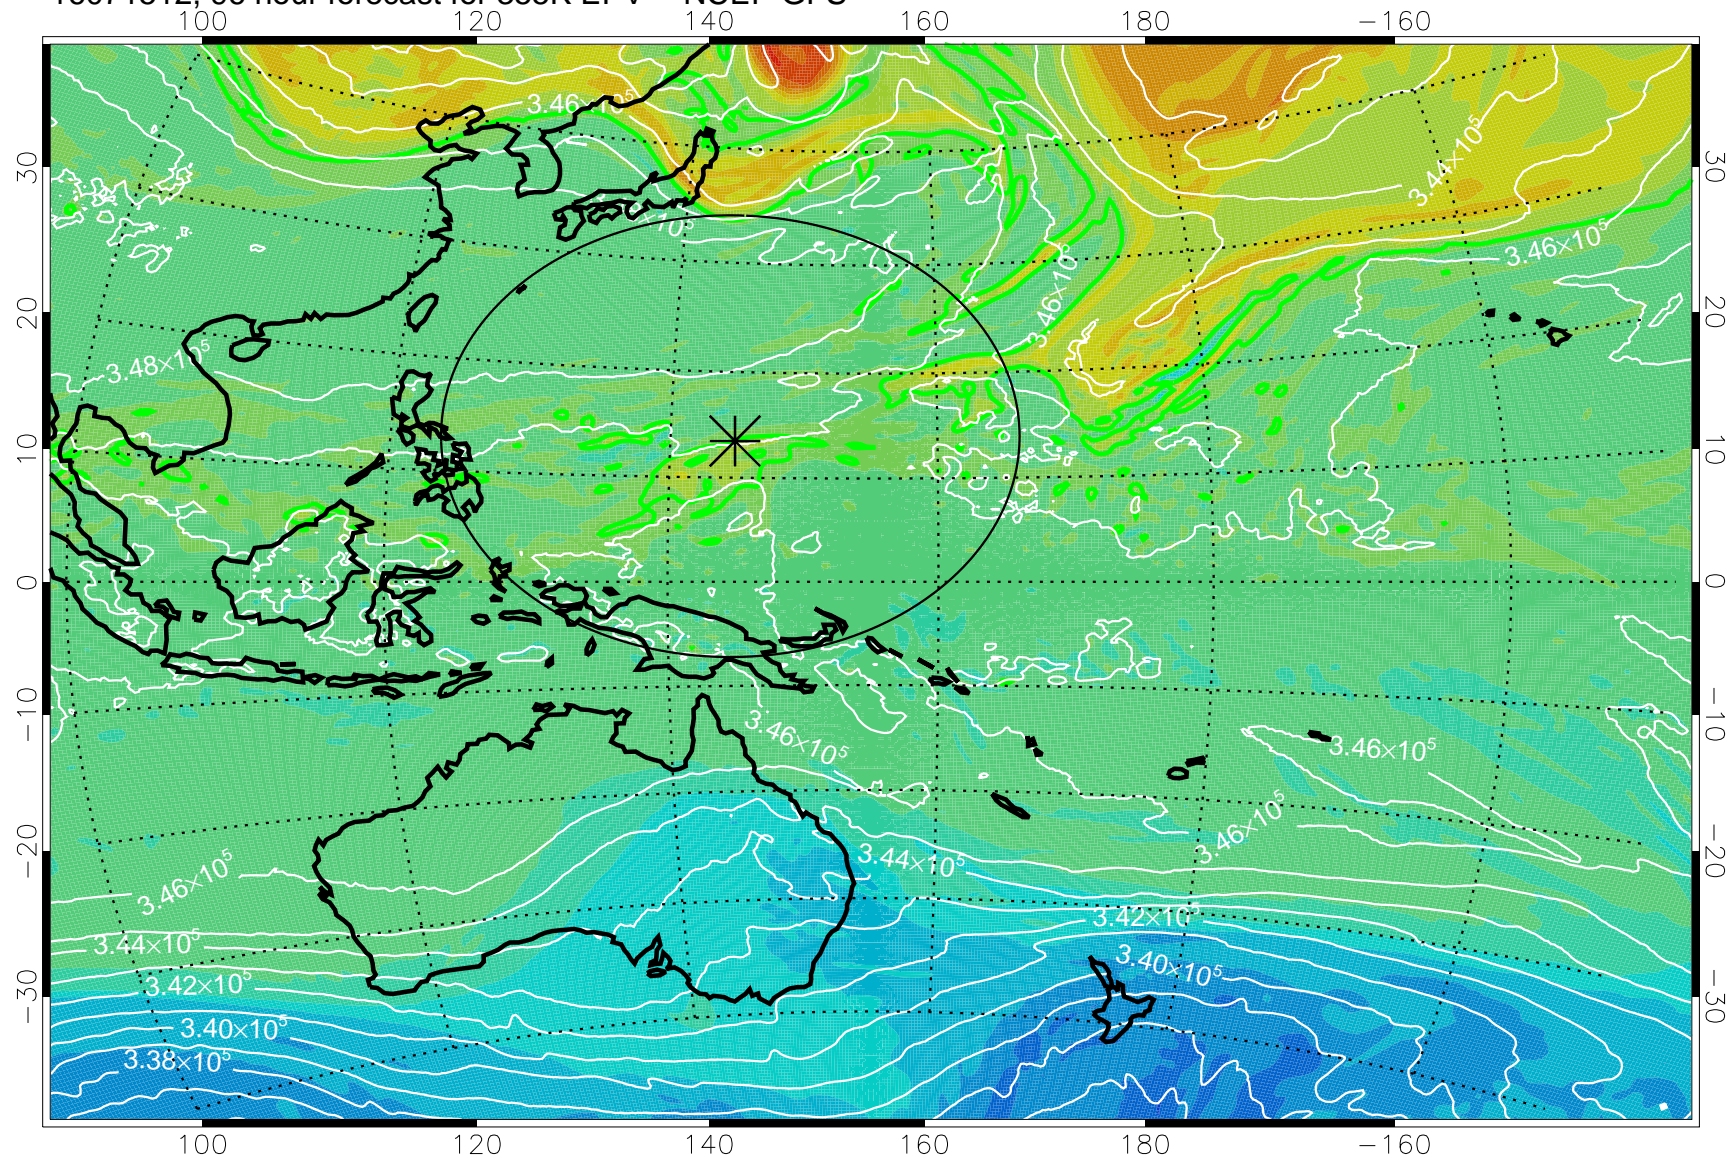

16071406, 66 hour forecast for 355K EPV -- NCEP GFS

355K Montgomery Streamfunction, white  
EPV Tropopause (2 PVU) Position  
Range ring of 2304 km

16071412, 72 hour forecast for 355K EPV -- NCEP GFS

355K Montgomery Streamfunction, white  
EPV Tropopause (2 PVU) Position  
Range ring of 2304 km

16071418, 78 hour forecast for 355K EPV -- NCEP GFS

355K Montgomery Streamfunction, white  
EPV Tropopause (2 PVU) Position  
Range ring of 2304 km

16071500, 84 hour forecast for 355K EPV -- NCEP GFS

355K Montgomery Streamfunction, white  
EPV Tropopause (2 PVU) Position  
Range ring of 2304 km

16071506, 90 hour forecast for 355K EPV -- NCEP GFS

355K Montgomery Streamfunction, white  
EPV Tropopause (2 PVU) Position  
Range ring of 2304 km

16071512, 96 hour forecast for 355K EPV -- NCEP GFS

355K Montgomery Streamfunction, white  
EPV Tropopause (2 PVU) Position  
Range ring of 2304 km

16071518, 102 hour forecast for 355K EPV -- NCEP GFS

355K Montgomery Streamfunction, white  
EPV Tropopause (2 PVU) Position  
Range ring of 2304 km

16071600, 108 hour forecast for 355K EPV -- NCEP GFS

355K Montgomery Streamfunction, white  
EPV Tropopause (2 PVU) Position  
Range ring of 2304 km