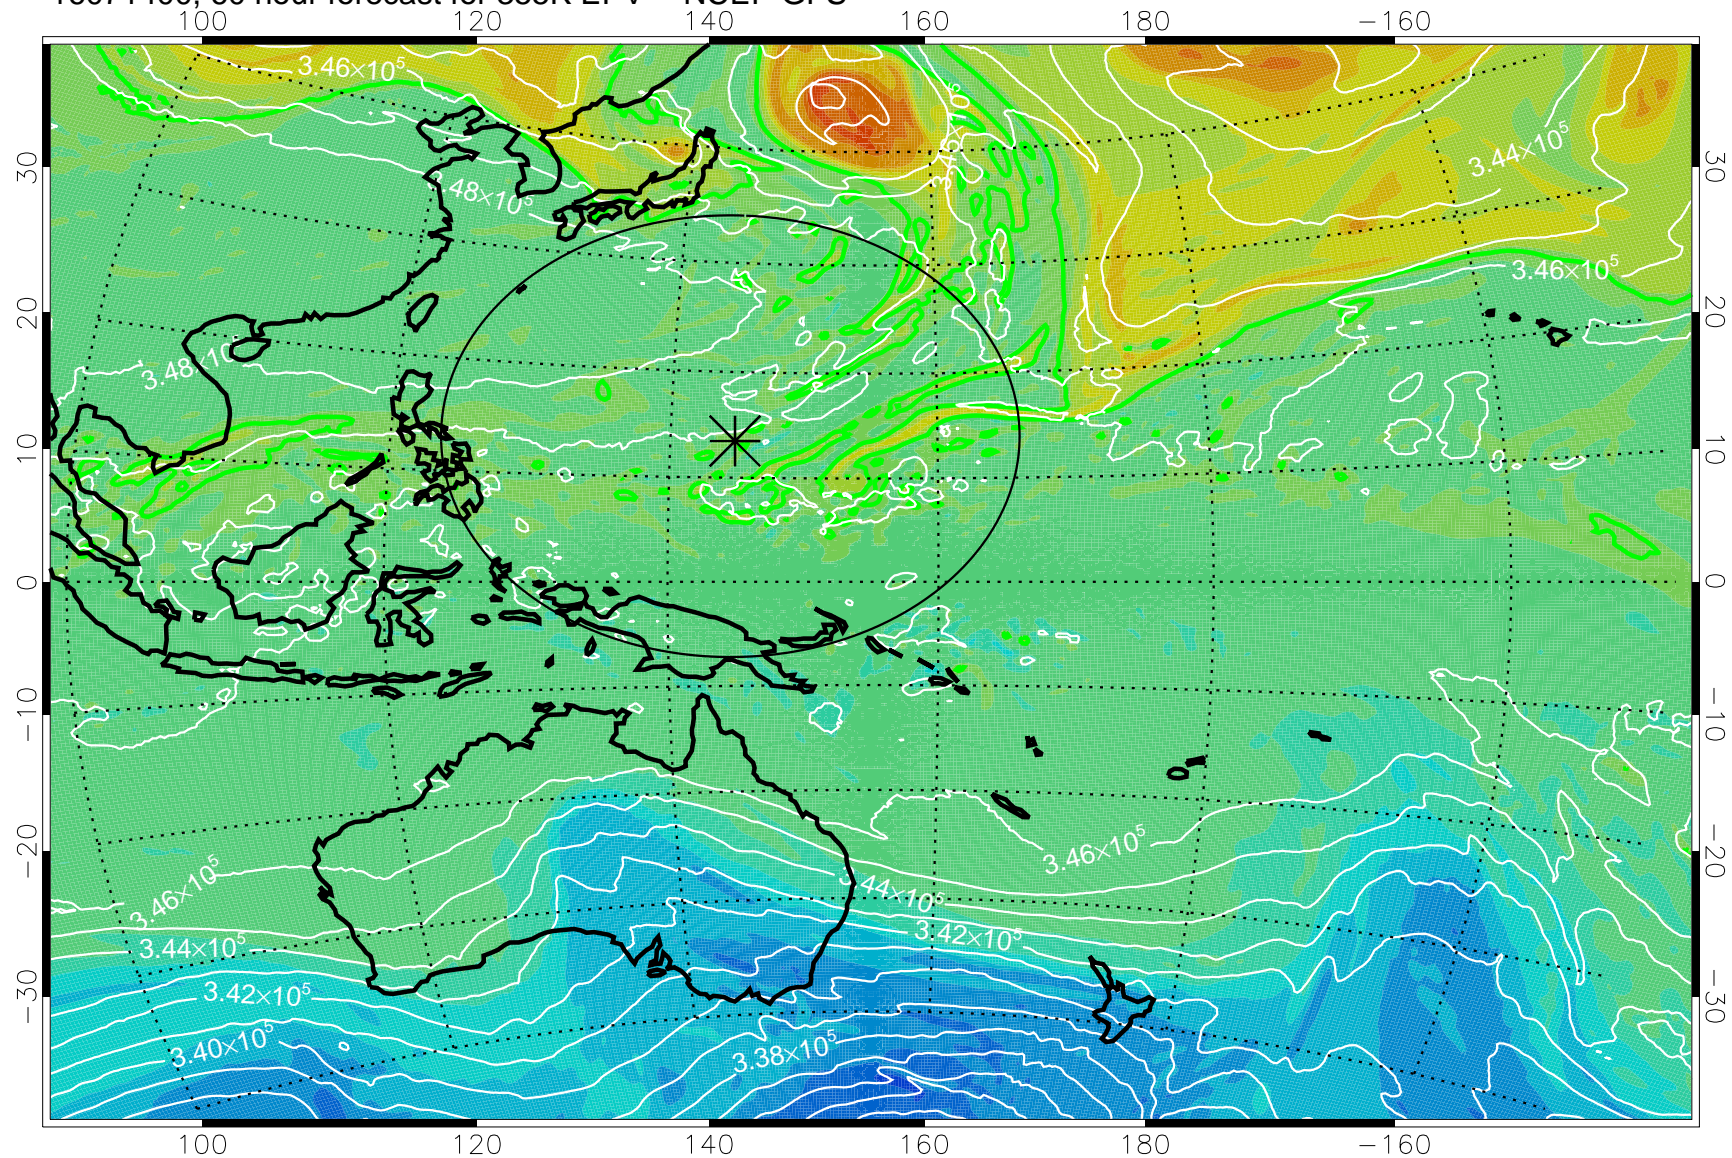

16071306, 42 hour forecast for 355K EPV -- NCEP GFS

355K Montgomery Streamfunction, white  
EPV Tropopause (2 PVU) Position  
Range ring of 2304 km

16071312, 48 hour forecast for 355K EPV -- NCEP GFS

355K Montgomery Streamfunction, white  
EPV Tropopause (2 PVU) Position  
Range ring of 2304 km

16071318, 54 hour forecast for 355K EPV -- NCEP GFS

355K Montgomery Streamfunction, white  
EPV Tropopause (2 PVU) Position  
Range ring of 2304 km

16071400, 60 hour forecast for 355K EPV -- NCEP GFS

355K Montgomery Streamfunction, white  
EPV Tropopause (2 PVU) Position  
Range ring of 2304 km

16071406, 66 hour forecast for 355K EPV -- NCEP GFS

355K Montgomery Streamfunction, white  
EPV Tropopause (2 PVU) Position  
Range ring of 2304 km

16071412, 72 hour forecast for 355K EPV -- NCEP GFS

355K Montgomery Streamfunction, white  
EPV Tropopause (2 PVU) Position  
Range ring of 2304 km

16071418, 78 hour forecast for 355K EPV -- NCEP GFS

355K Montgomery Streamfunction, white  
EPV Tropopause (2 PVU) Position  
Range ring of 2304 km

16071500, 84 hour forecast for 355K EPV -- NCEP GFS

355K Montgomery Streamfunction, white  
EPV Tropopause (2 PVU) Position  
Range ring of 2304 km