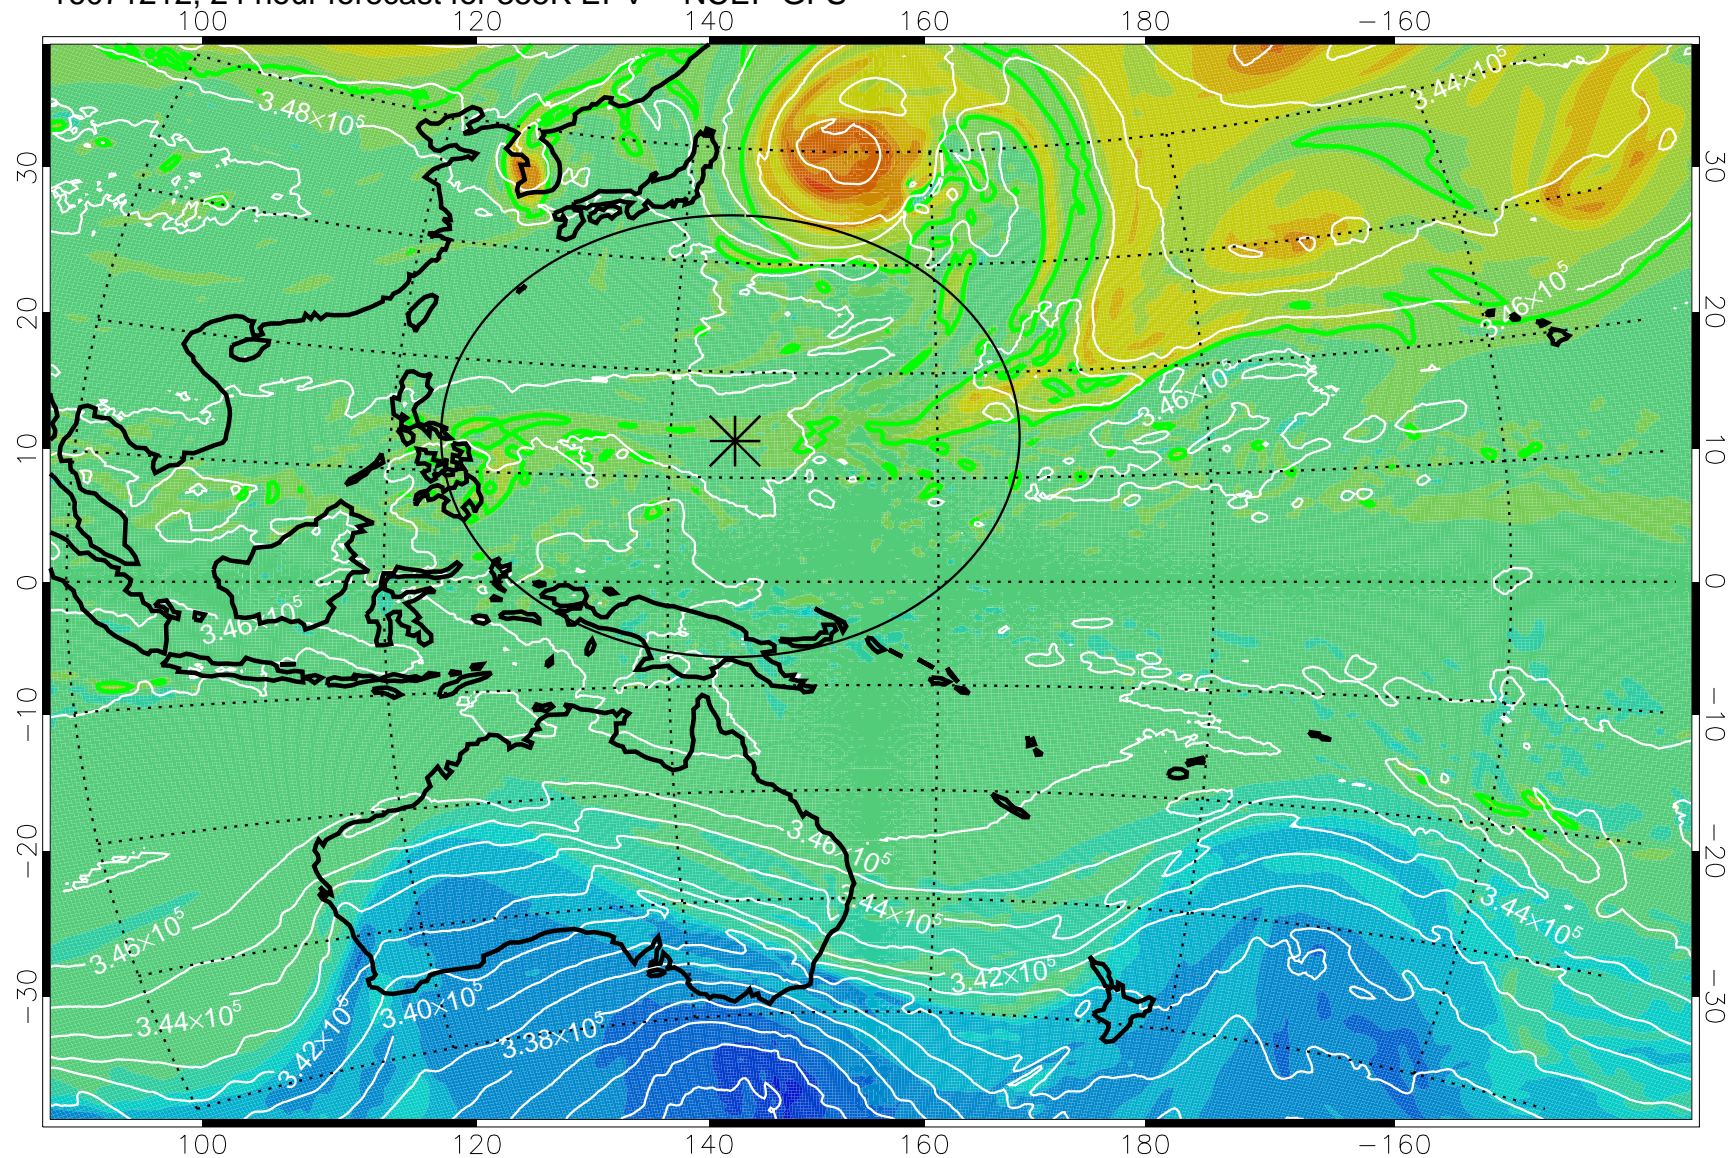

16071118, 6 hour forecast for 355K EPV -- NCEP GFS

355K Montgomery Streamfunction, white  
EPV Tropopause (2 PVU) Position  
Range ring of 2304 km

16071200, 12 hour forecast for 355K EPV -- NCEP GFS

355K Montgomery Streamfunction, white  
EPV Tropopause (2 PVU) Position  
Range ring of 2304 km

16071206, 18 hour forecast for 355K EPV -- NCEP GFS

355K Montgomery Streamfunction, white  
EPV Tropopause (2 PVU) Position  
Range ring of 2304 km

16071212, 24 hour forecast for 355K EPV -- NCEP GFS

355K Montgomery Streamfunction, white  
EPV Tropopause (2 PVU) Position  
Range ring of 2304 km

16071218, 30 hour forecast for 355K EPV -- NCEP GFS

355K Montgomery Streamfunction, white  
EPV Tropopause (2 PVU) Position  
Range ring of 2304 km

16071300, 36 hour forecast for 355K EPV -- NCEP GFS

355K Montgomery Streamfunction, white  
EPV Tropopause (2 PVU) Position  
Range ring of 2304 km

16071306, 42 hour forecast for 355K EPV -- NCEP GFS

355K Montgomery Streamfunction, white  
EPV Tropopause (2 PVU) Position  
Range ring of 2304 km

16071312, 48 hour forecast for 355K EPV -- NCEP GFS

355K Montgomery Streamfunction, white  
EPV Tropopause (2 PVU) Position  
Range ring of 2304 km