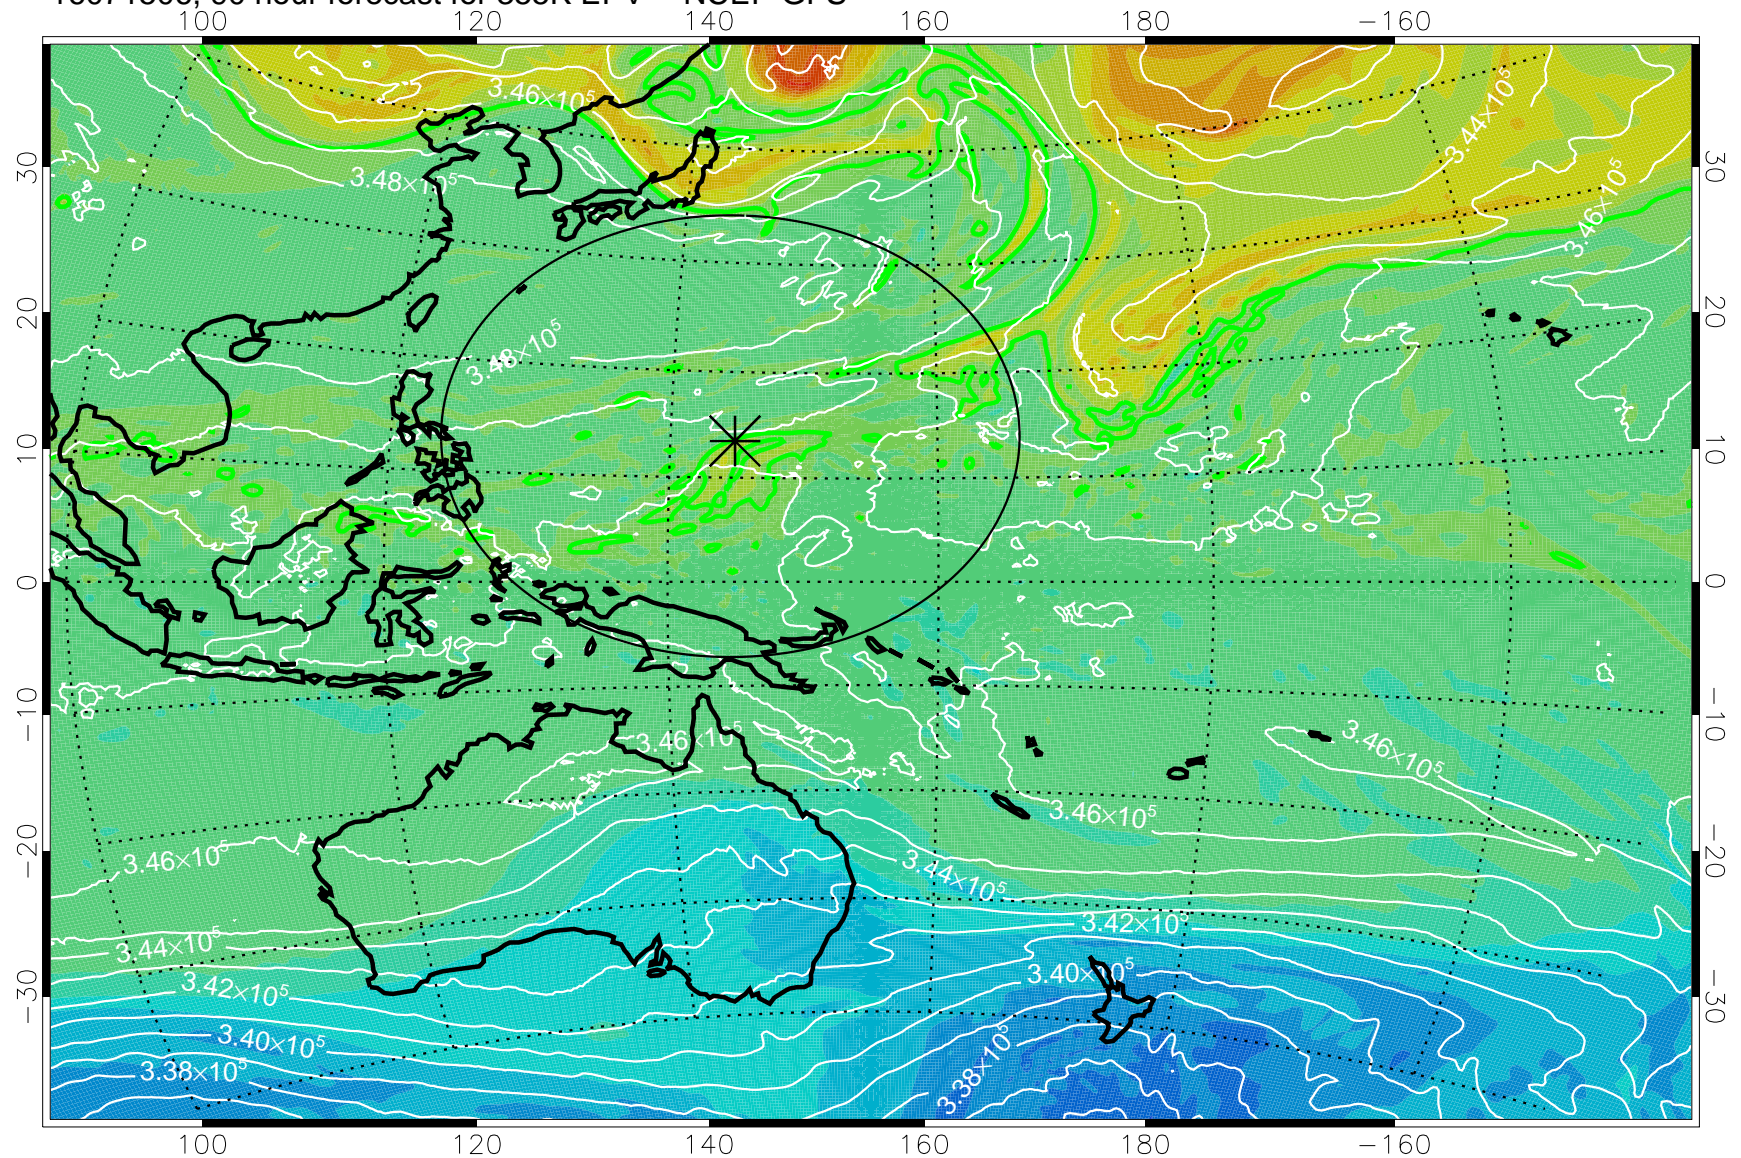

16071406, 66 hour forecast for 355K EPV -- NCEP GFS

355K Montgomery Streamfunction, white  
EPV Tropopause (2 PVU) Position  
Range ring of 2304 km

16071412, 72 hour forecast for 355K EPV -- NCEP GFS

355K Montgomery Streamfunction, white  
EPV Tropopause (2 PVU) Position  
Range ring of 2304 km

16071418, 78 hour forecast for 355K EPV -- NCEP GFS

355K Montgomery Streamfunction, white  
EPV Tropopause (2 PVU) Position  
Range ring of 2304 km

16071500, 84 hour forecast for 355K EPV -- NCEP GFS

355K Montgomery Streamfunction, white  
EPV Tropopause (2 PVU) Position  
Range ring of 2304 km

16071506, 90 hour forecast for 355K EPV -- NCEP GFS

355K Montgomery Streamfunction, white  
EPV Tropopause (2 PVU) Position  
Range ring of 2304 km

16071512, 96 hour forecast for 355K EPV -- NCEP GFS

355K Montgomery Streamfunction, white  
EPV Tropopause (2 PVU) Position  
Range ring of 2304 km

16071518, 102 hour forecast for 355K EPV -- NCEP GFS

355K Montgomery Streamfunction, white  
EPV Tropopause (2 PVU) Position  
Range ring of 2304 km

16071600, 108 hour forecast for 355K EPV -- NCEP GFS

355K Montgomery Streamfunction, white  
EPV Tropopause (2 PVU) Position  
Range ring of 2304 km