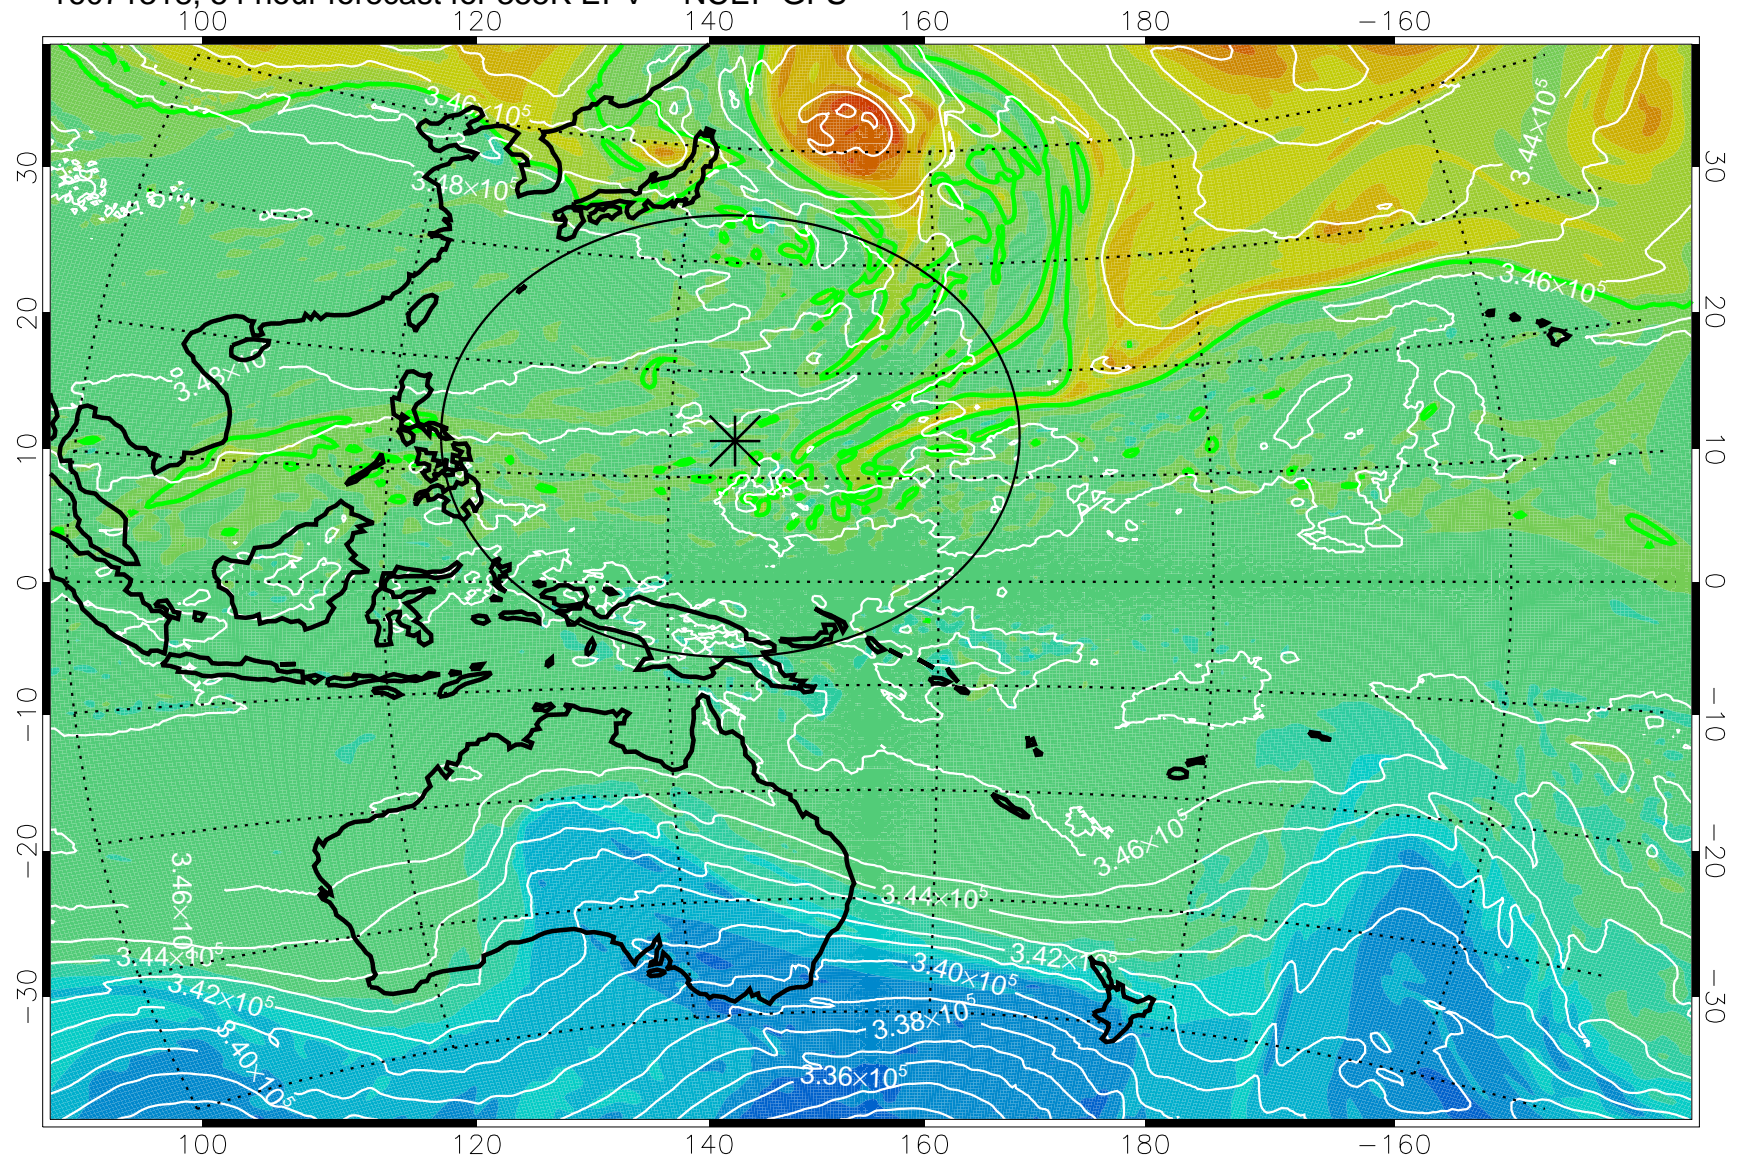

16071218, 30 hour forecast for 355K EPV -- NCEP GFS

355K Montgomery Streamfunction, white  
EPV Tropopause (2 PVU) Position  
Range ring of 2304 km

16071300, 36 hour forecast for 355K EPV -- NCEP GFS

355K Montgomery Streamfunction, white  
EPV Tropopause (2 PVU) Position  
Range ring of 2304 km

16071306, 42 hour forecast for 355K EPV -- NCEP GFS

355K Montgomery Streamfunction, white  
EPV Tropopause (2 PVU) Position  
Range ring of 2304 km

16071312, 48 hour forecast for 355K EPV -- NCEP GFS

355K Montgomery Streamfunction, white  
EPV Tropopause (2 PVU) Position  
Range ring of 2304 km

16071318, 54 hour forecast for 355K EPV -- NCEP GFS

355K Montgomery Streamfunction, white  
EPV Tropopause (2 PVU) Position  
Range ring of 2304 km

16071400, 60 hour forecast for 355K EPV -- NCEP GFS

355K Montgomery Streamfunction, white  
EPV Tropopause (2 PVU) Position  
Range ring of 2304 km

16071406, 66 hour forecast for 355K EPV -- NCEP GFS

355K Montgomery Streamfunction, white  
EPV Tropopause (2 PVU) Position  
Range ring of 2304 km

16071412, 72 hour forecast for 355K EPV -- NCEP GFS

355K Montgomery Streamfunction, white  
EPV Tropopause (2 PVU) Position  
Range ring of 2304 km