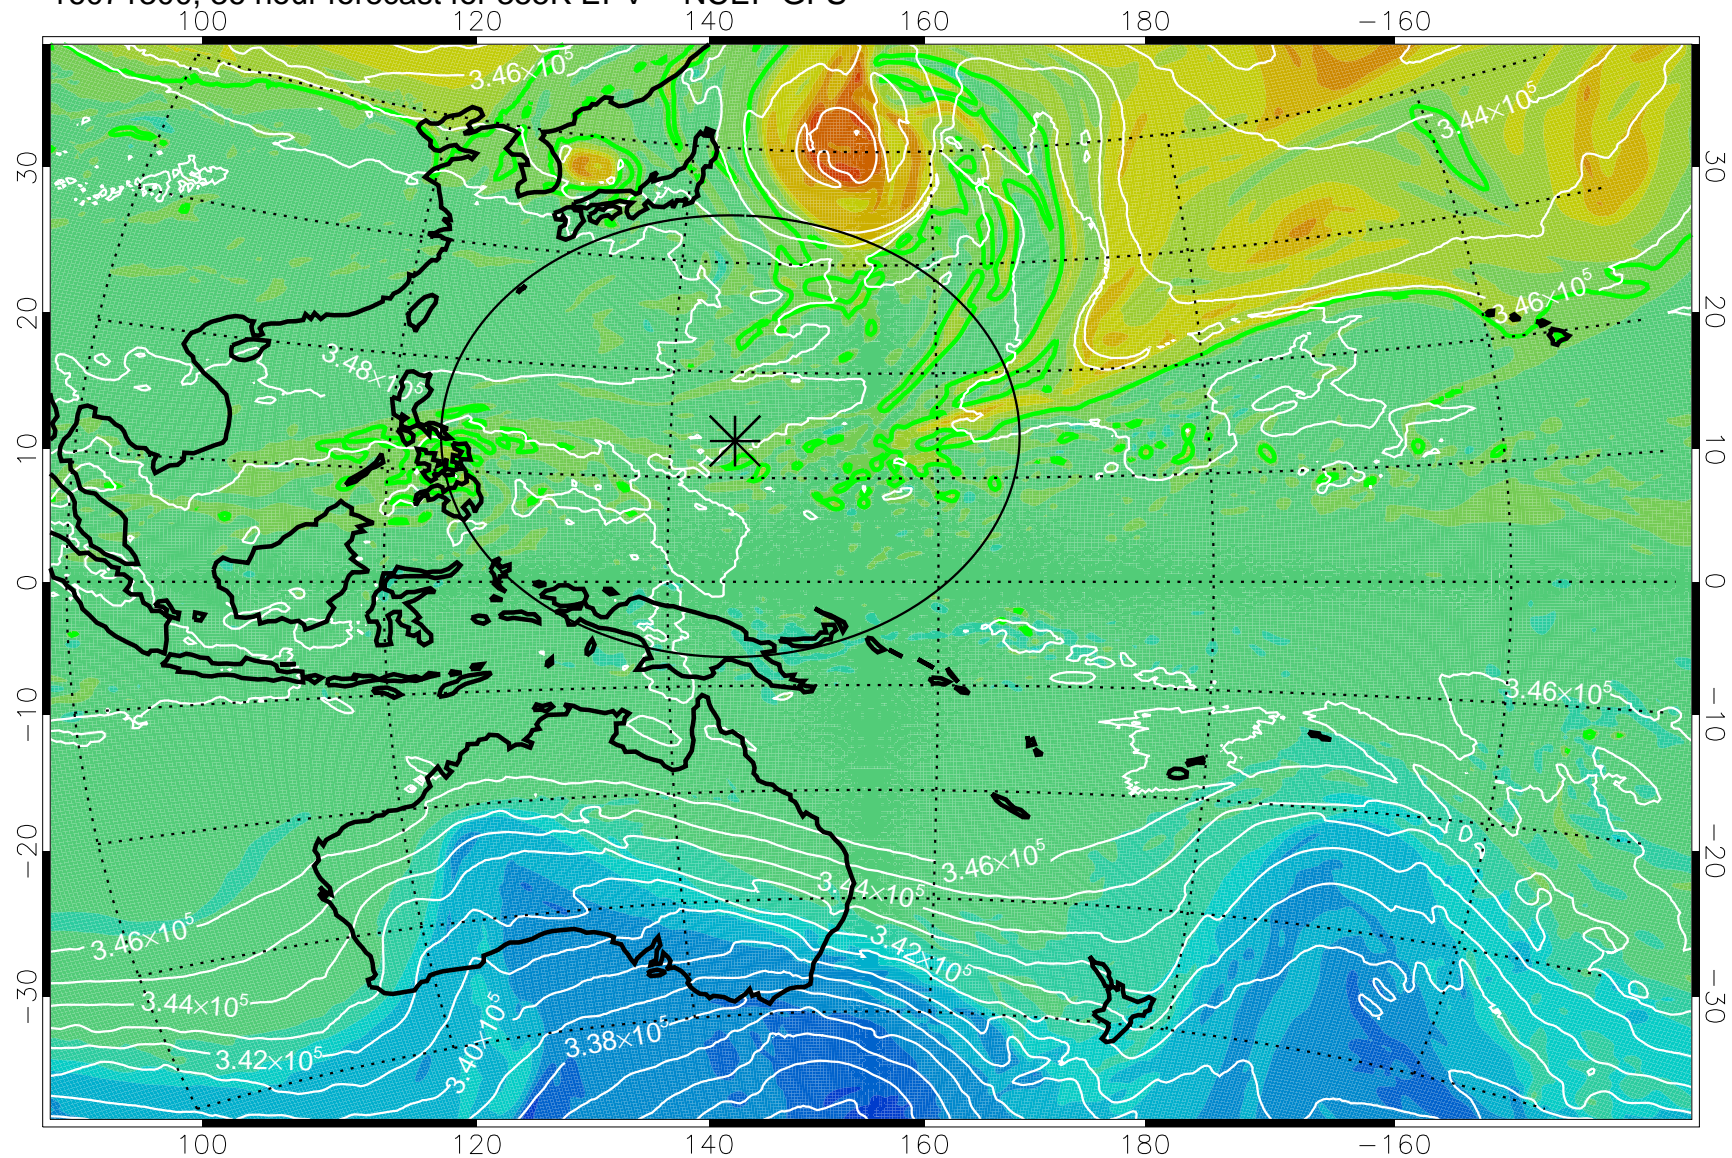

16071206, 18 hour forecast for 355K EPV -- NCEP GFS

355K Montgomery Streamfunction, white  
EPV Tropopause (2 PVU) Position  
Range ring of 2304 km

16071212, 24 hour forecast for 355K EPV -- NCEP GFS

355K Montgomery Streamfunction, white  
EPV Tropopause (2 PVU) Position  
Range ring of 2304 km

16071218, 30 hour forecast for 355K EPV -- NCEP GFS

355K Montgomery Streamfunction, white  
EPV Tropopause (2 PVU) Position  
Range ring of 2304 km

16071300, 36 hour forecast for 355K EPV -- NCEP GFS

355K Montgomery Streamfunction, white  
EPV Tropopause (2 PVU) Position  
Range ring of 2304 km

16071306, 42 hour forecast for 355K EPV -- NCEP GFS

355K Montgomery Streamfunction, white  
EPV Tropopause (2 PVU) Position  
Range ring of 2304 km

16071312, 48 hour forecast for 355K EPV -- NCEP GFS

355K Montgomery Streamfunction, white  
EPV Tropopause (2 PVU) Position  
Range ring of 2304 km

16071318, 54 hour forecast for 355K EPV -- NCEP GFS

355K Montgomery Streamfunction, white  
EPV Tropopause (2 PVU) Position  
Range ring of 2304 km

16071400, 60 hour forecast for 355K EPV -- NCEP GFS

355K Montgomery Streamfunction, white  
EPV Tropopause (2 PVU) Position  
Range ring of 2304 km