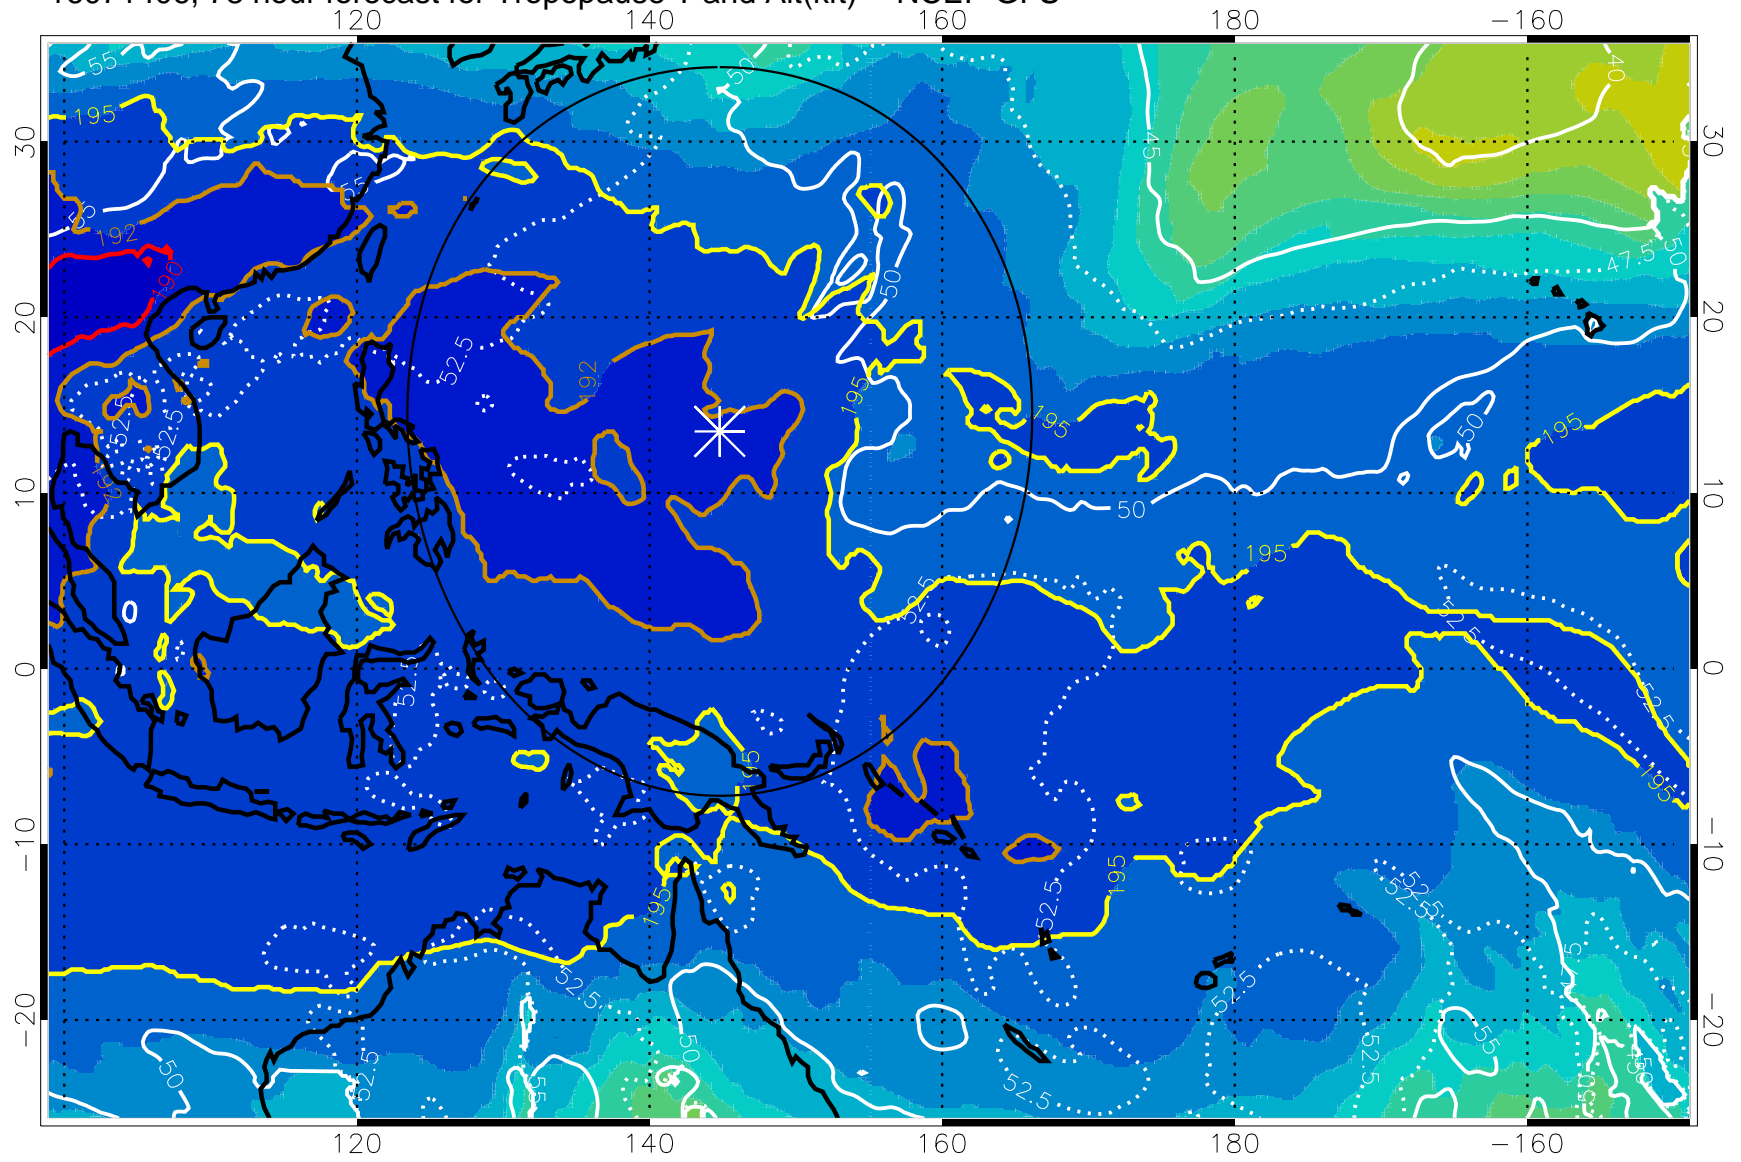

16071406, 78 hour forecast for Tropopause T and Alt(kft) -- NCEP GFS

190 200 210 220 230
Tropopause T, K

Tropopause Altitude in kft (white)

192.5K Isotherm 195K Isotherm
187.5K Isotherm 190K Isotherm

Range ring of 2304 km