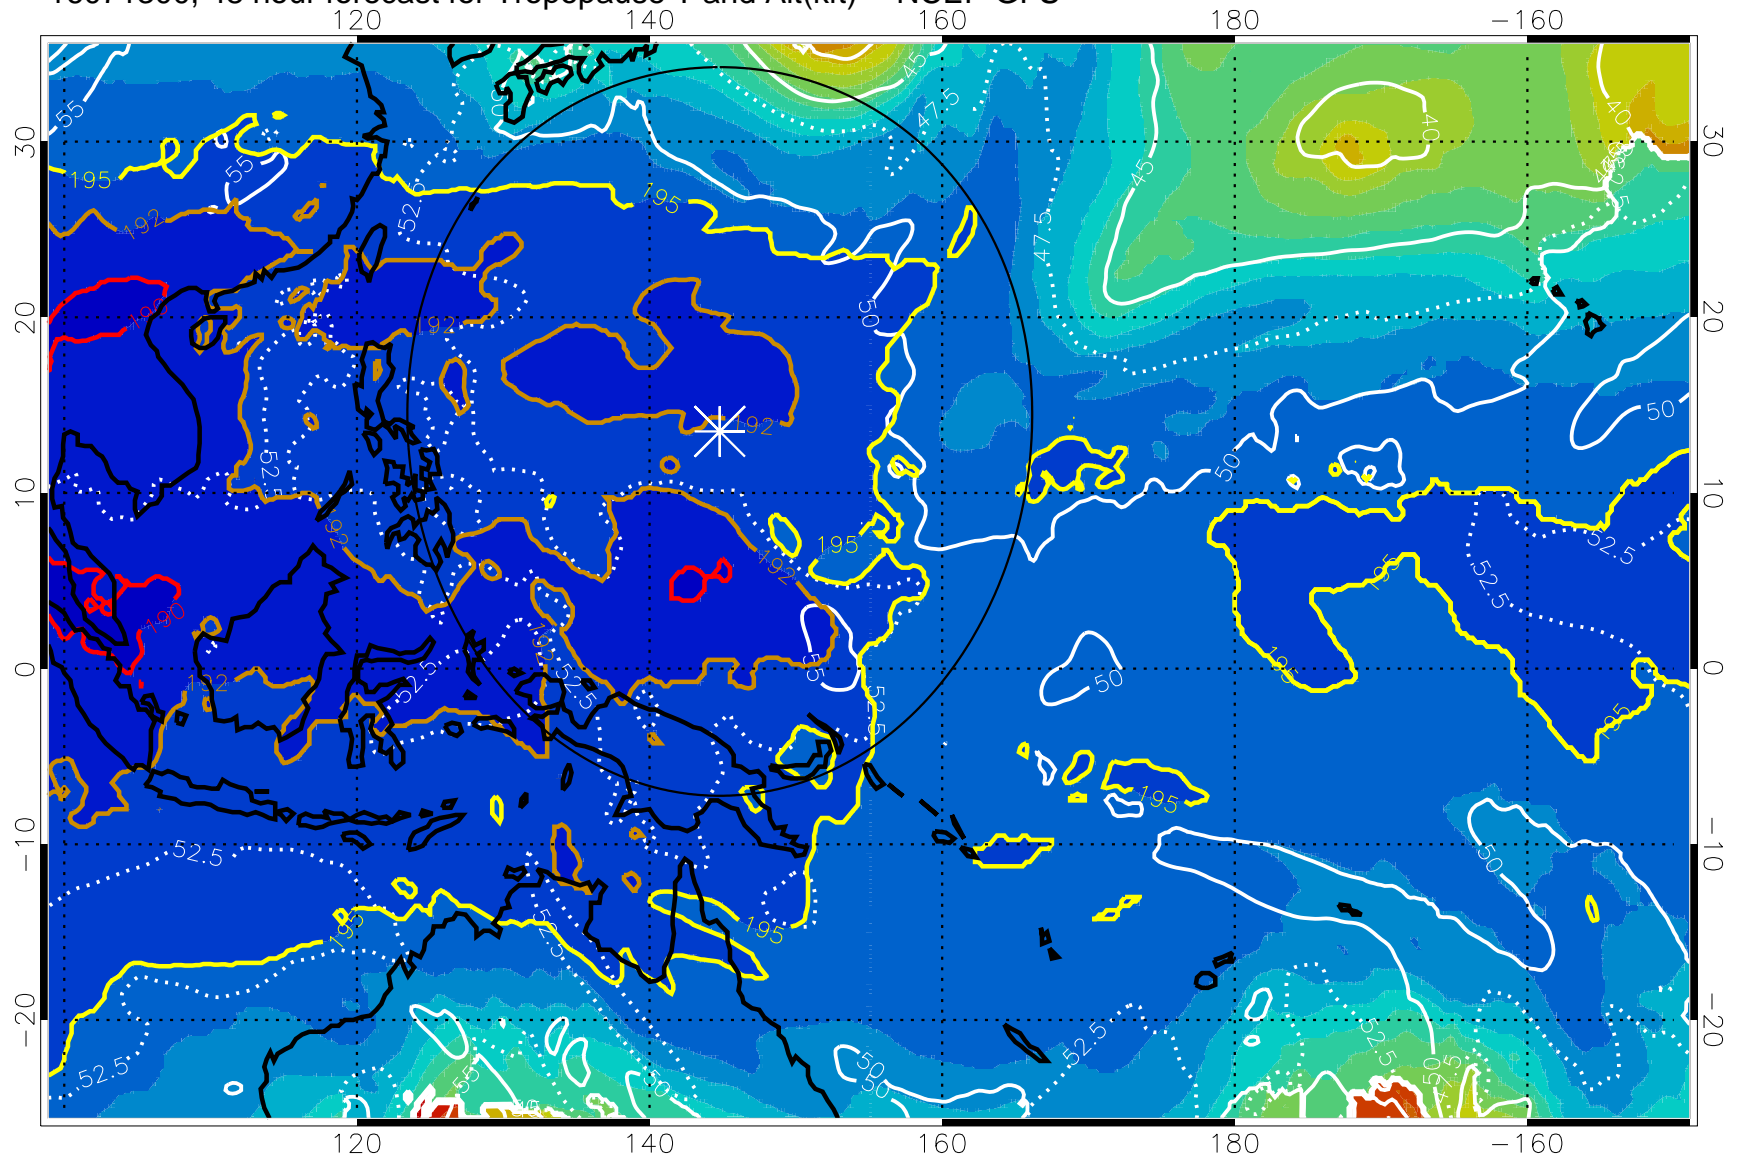

16071300, 48 hour forecast for Tropopause T and Alt(kft) -- NCEP GFS

190   200   210   220   230
Tropopause T, K

Tropopause Altitude in kft (white)

192.5K Isotherm   195K Isotherm
187.5K Isotherm   190K Isotherm

Range ring of 2304 km