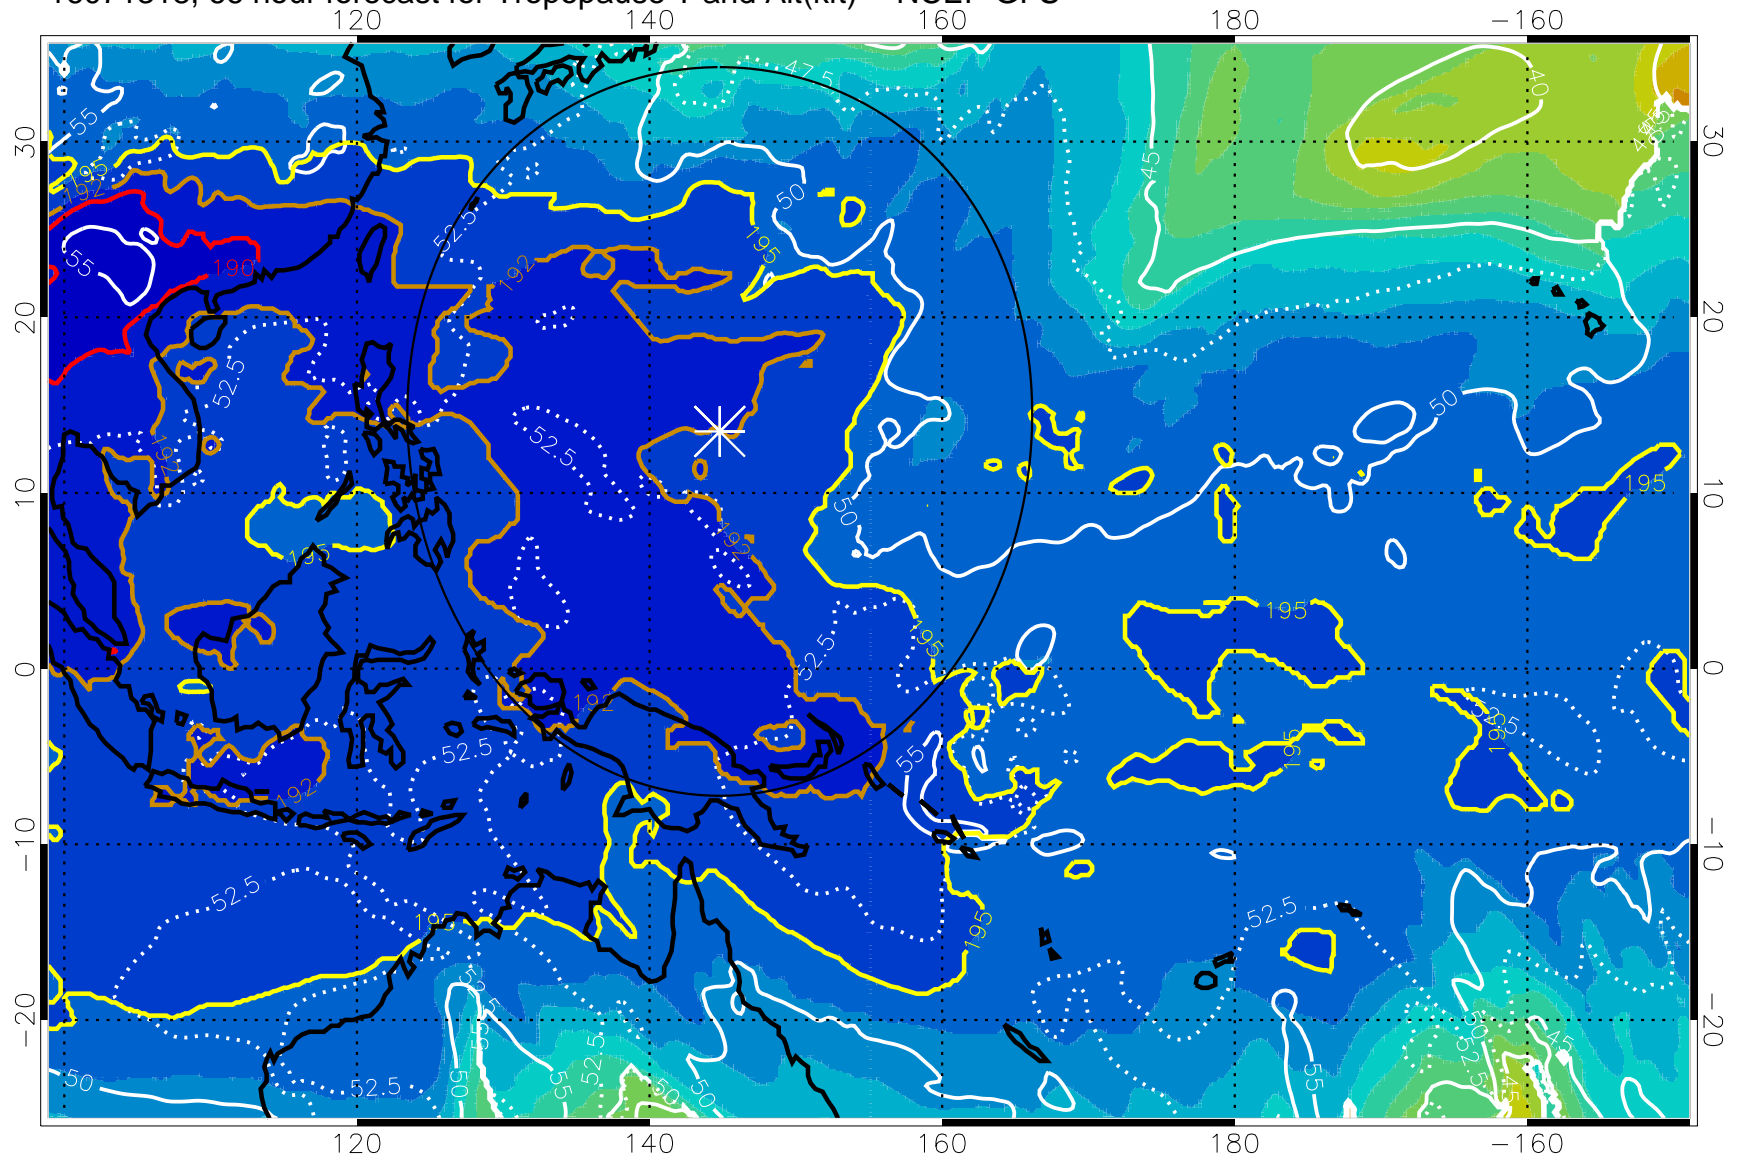

16071318, 66 hour forecast for Tropopause T and Alt(kft) -- NCEP GFS

190   200   210   220   230
Tropopause T, K

Tropopause Altitude in kft (white)

192.5K Isotherm   195K Isotherm
187.5K Isotherm   190K Isotherm

Range ring of 2304 km