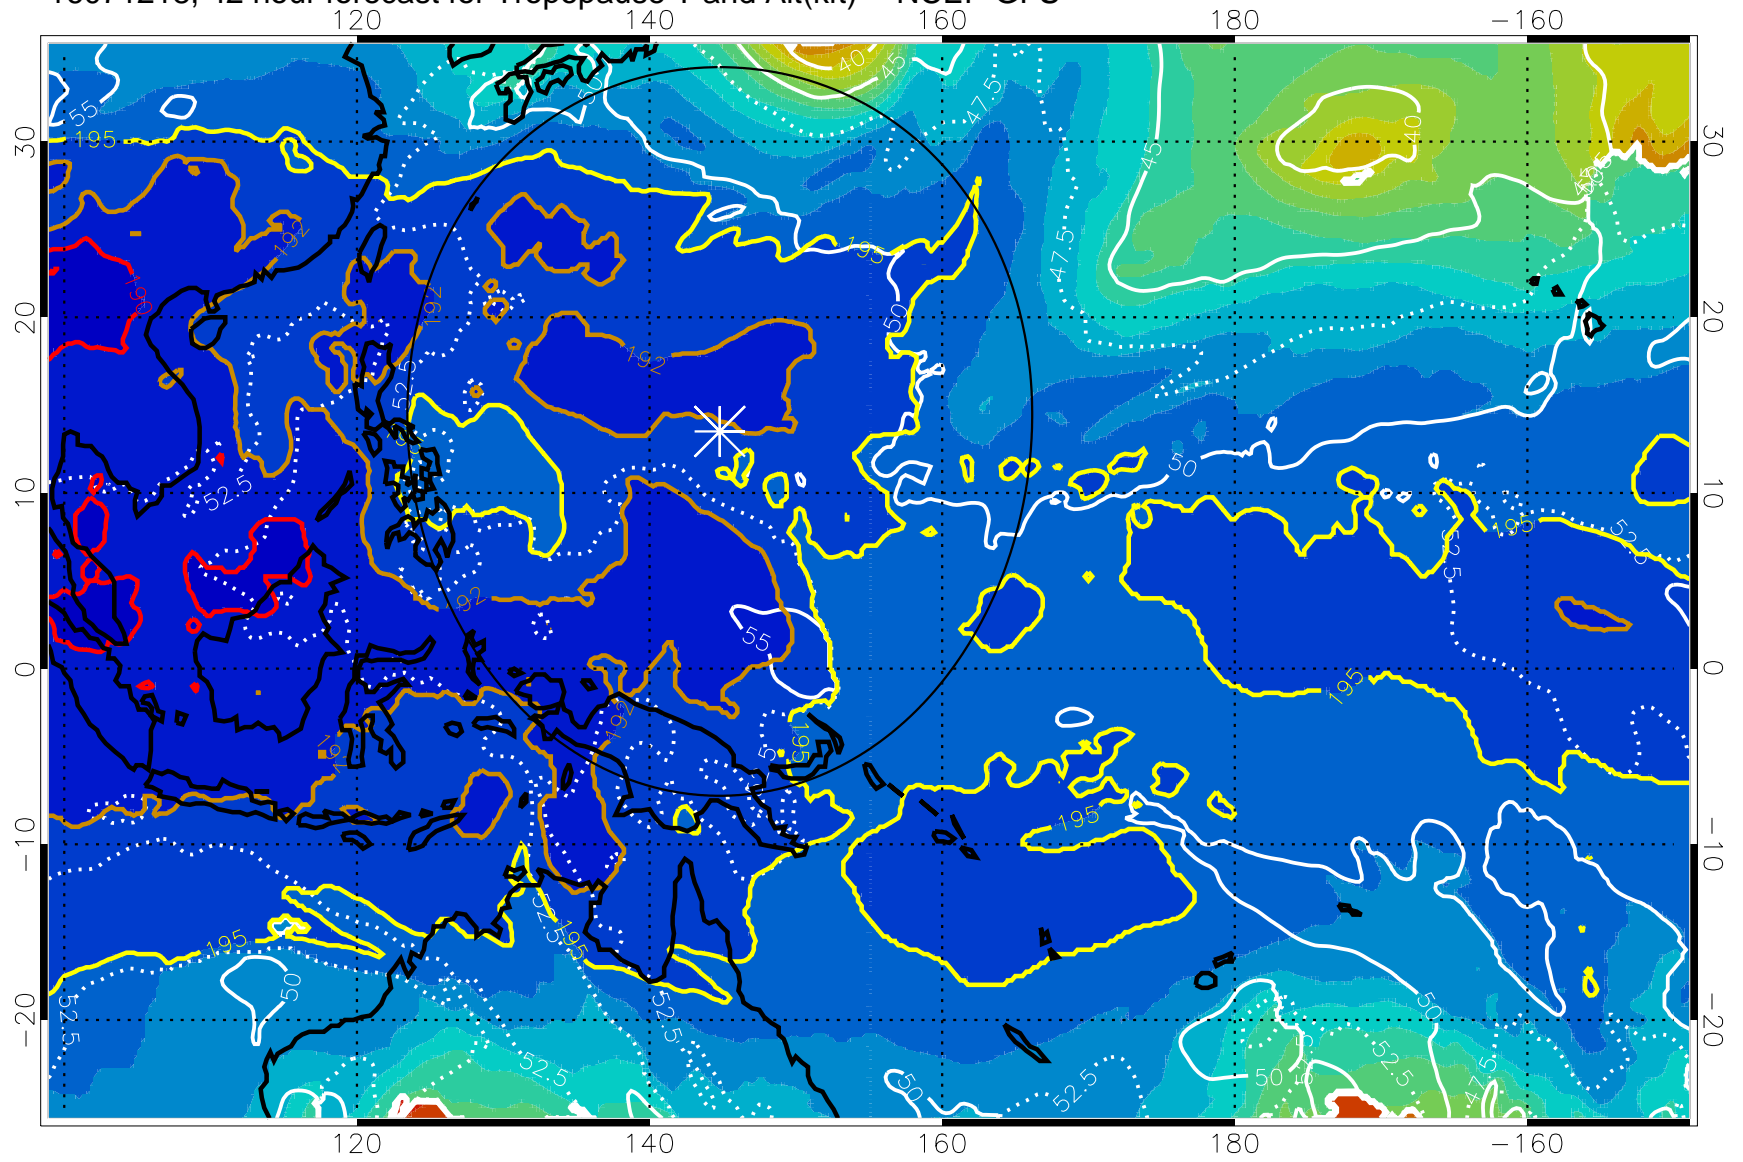

16071218, 42 hour forecast for Tropopause T and Alt(kft) -- NCEP GFS

Tropopause Altitude in kft (white)

192.5K Isotherm 195K Isotherm
187.5K Isotherm 190K Isotherm

Range ring of 2304 km