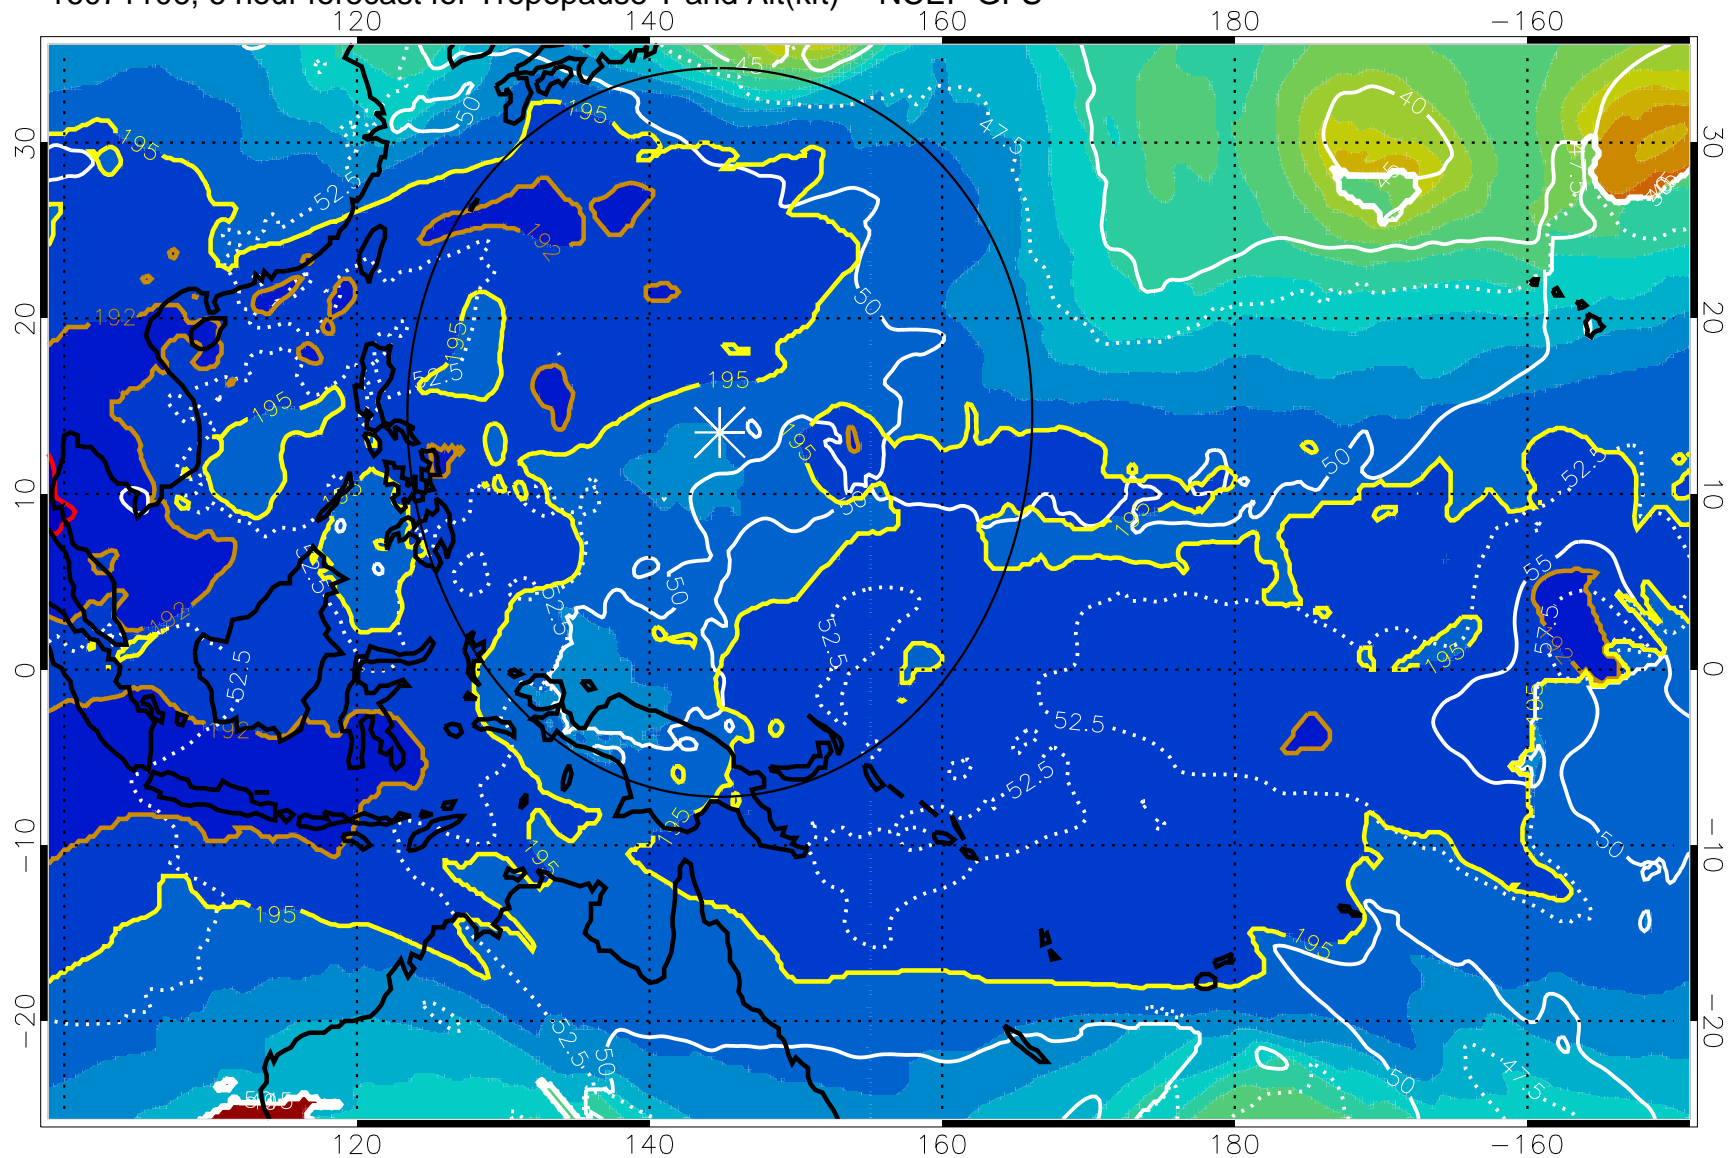

16071106, 6 hour forecast for Tropopause T and Alt(kft) -- NCEP GFS

190 200 210 220 230

Tropopause T, K

Tropopause Altitude in kft (white)

192.5K Isotherm 195K Isotherm
187.5K Isotherm 190K Isotherm

Range ring of 2304 km