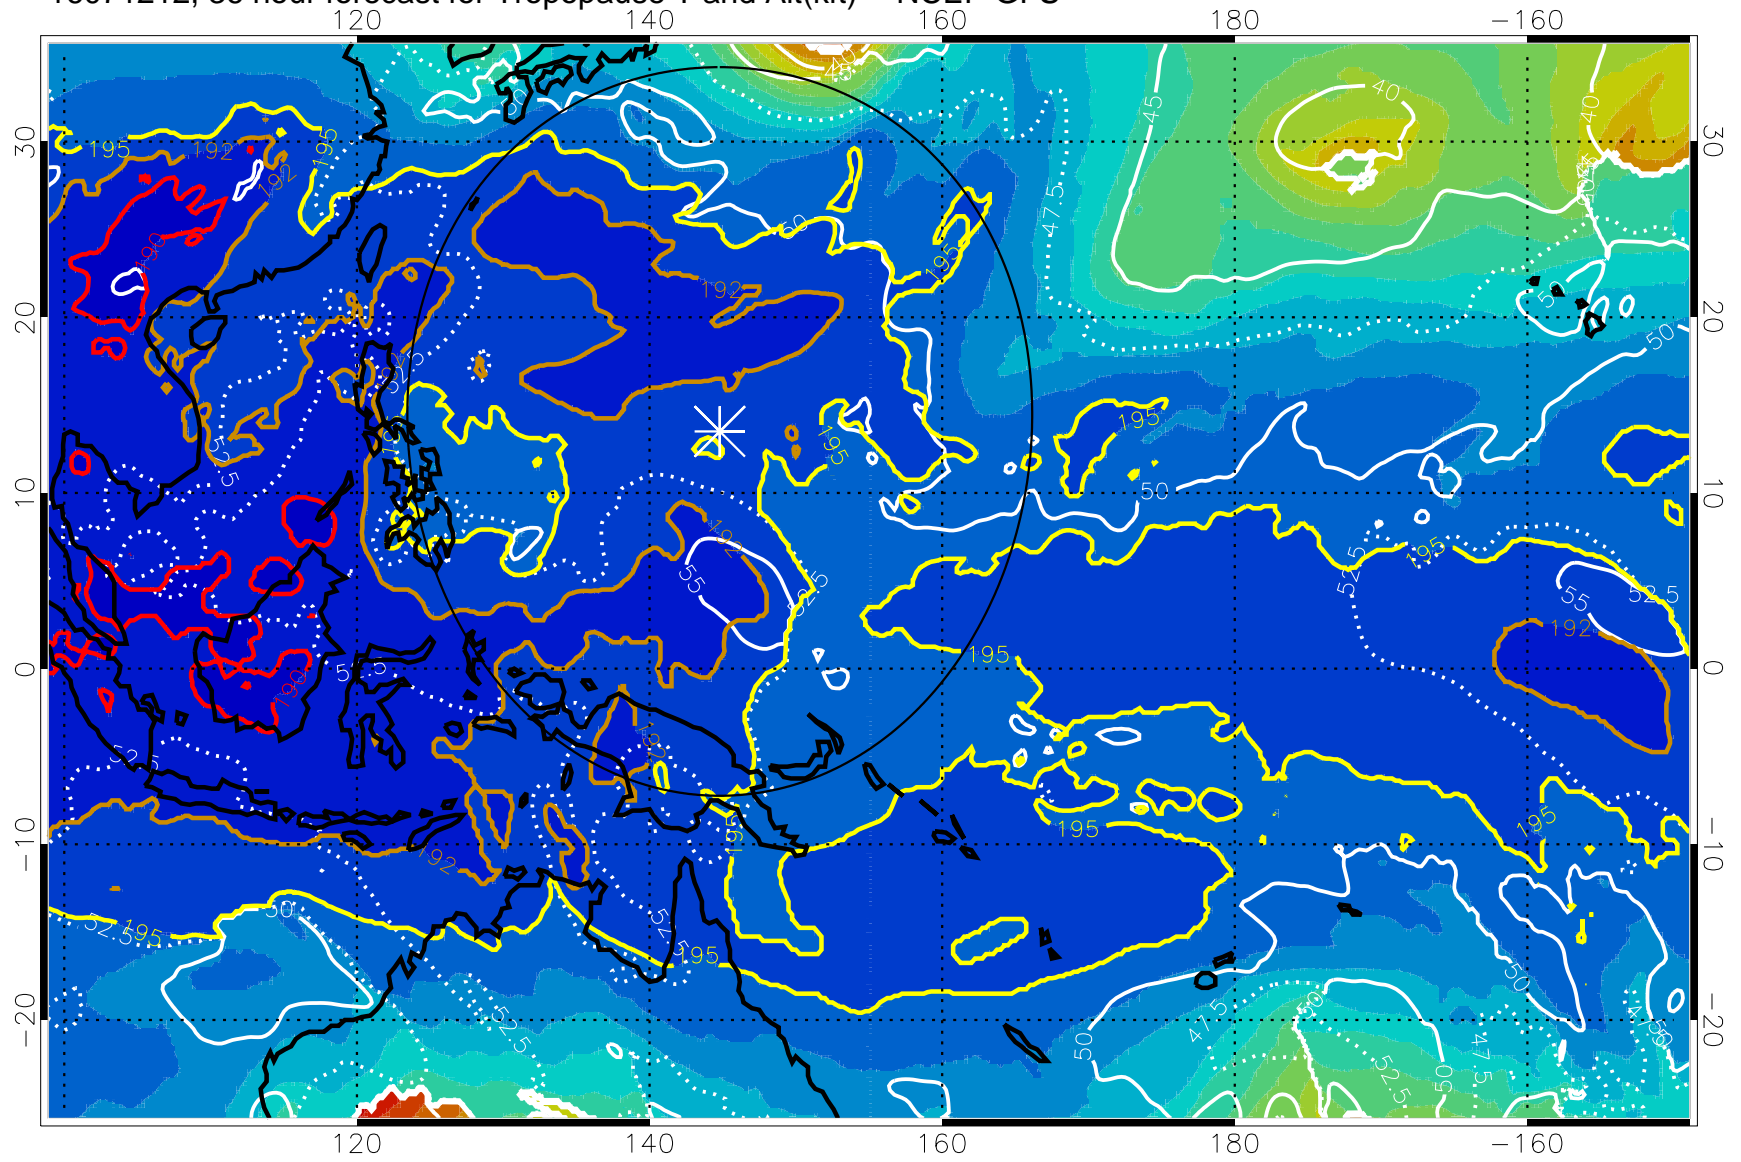

16071212, 36 hour forecast for Tropopause T and Alt(kft) -- NCEP GFS

190 200 210 220 230
Tropopause T, K

Tropopause Altitude in kft (white)

192.5K Isotherm 195K Isotherm
187.5K Isotherm 190K Isotherm

Range ring of 2304 km