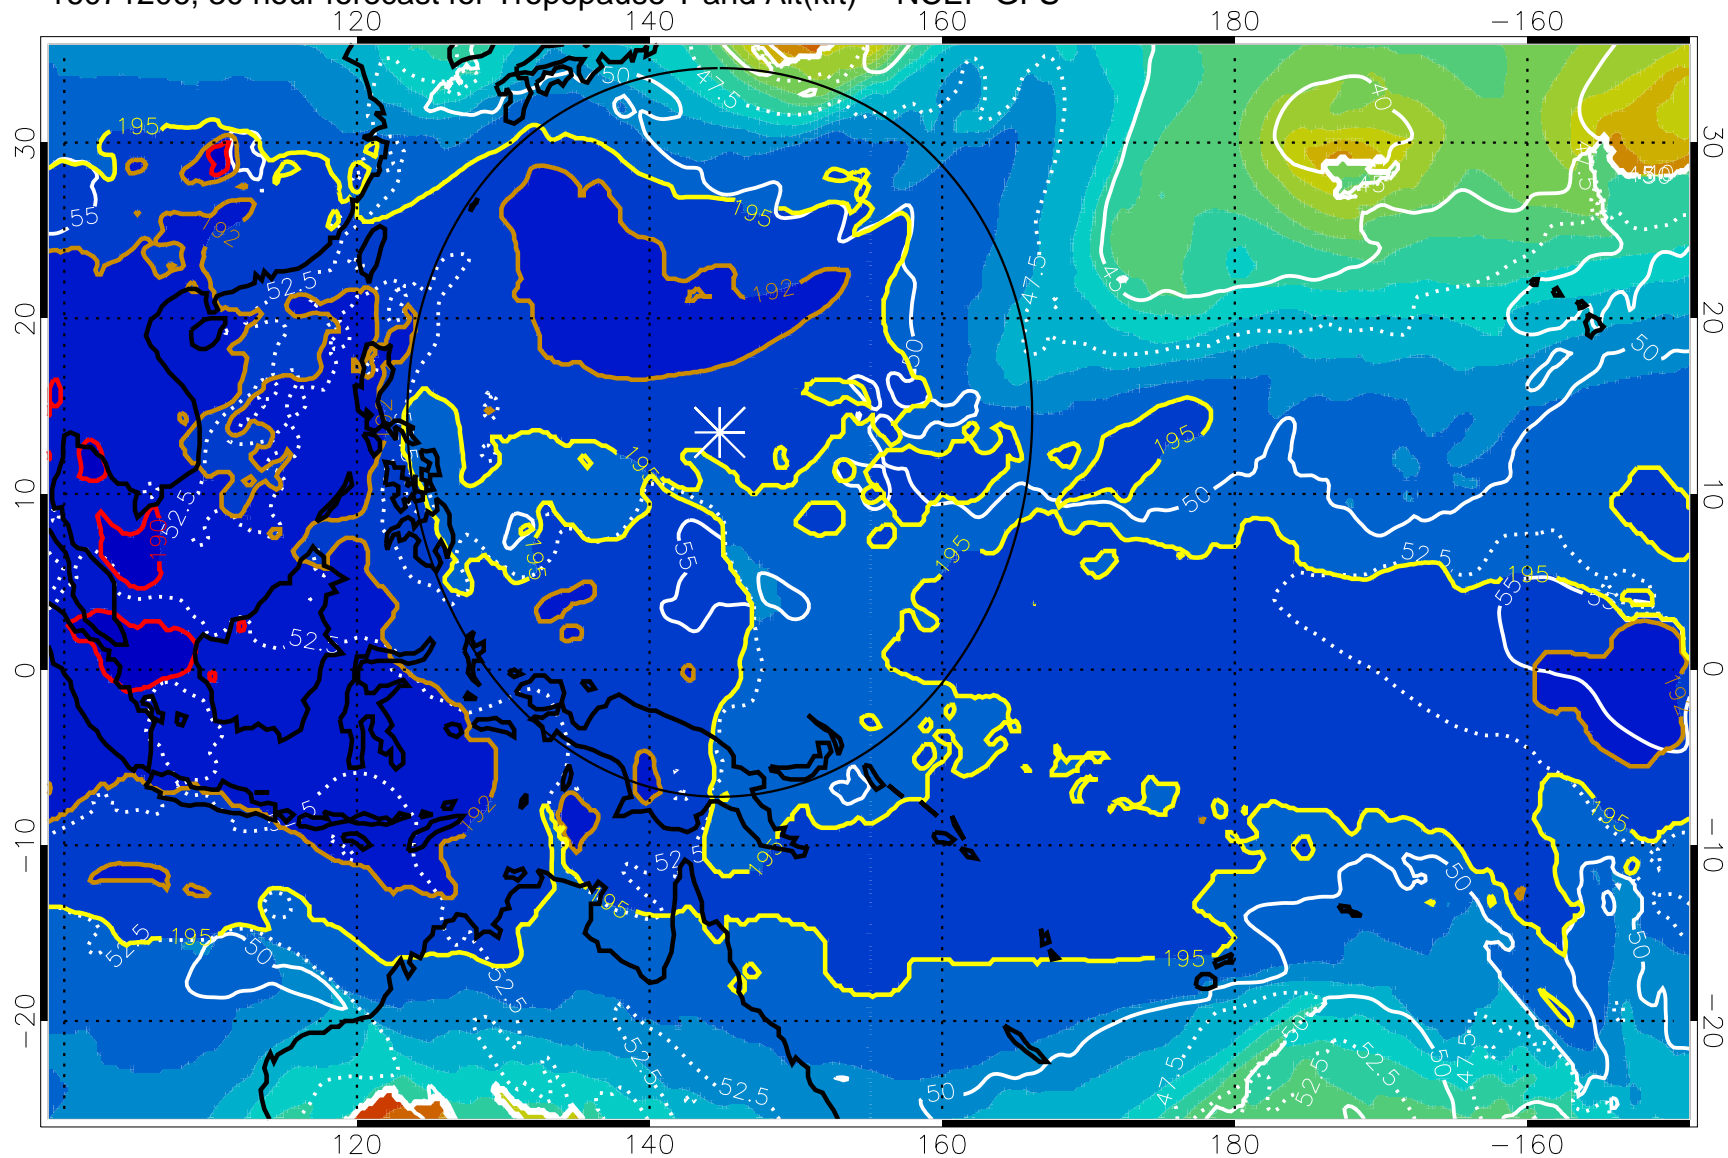

16071206, 30 hour forecast for Tropopause T and Alt(kft) -- NCEP GFS

190 200 210 220 230
Tropopause T, K

Tropopause Altitude in kft (white)

192.5K Isotherm 195K Isotherm
187.5K Isotherm 190K Isotherm

Range ring of 2304 km