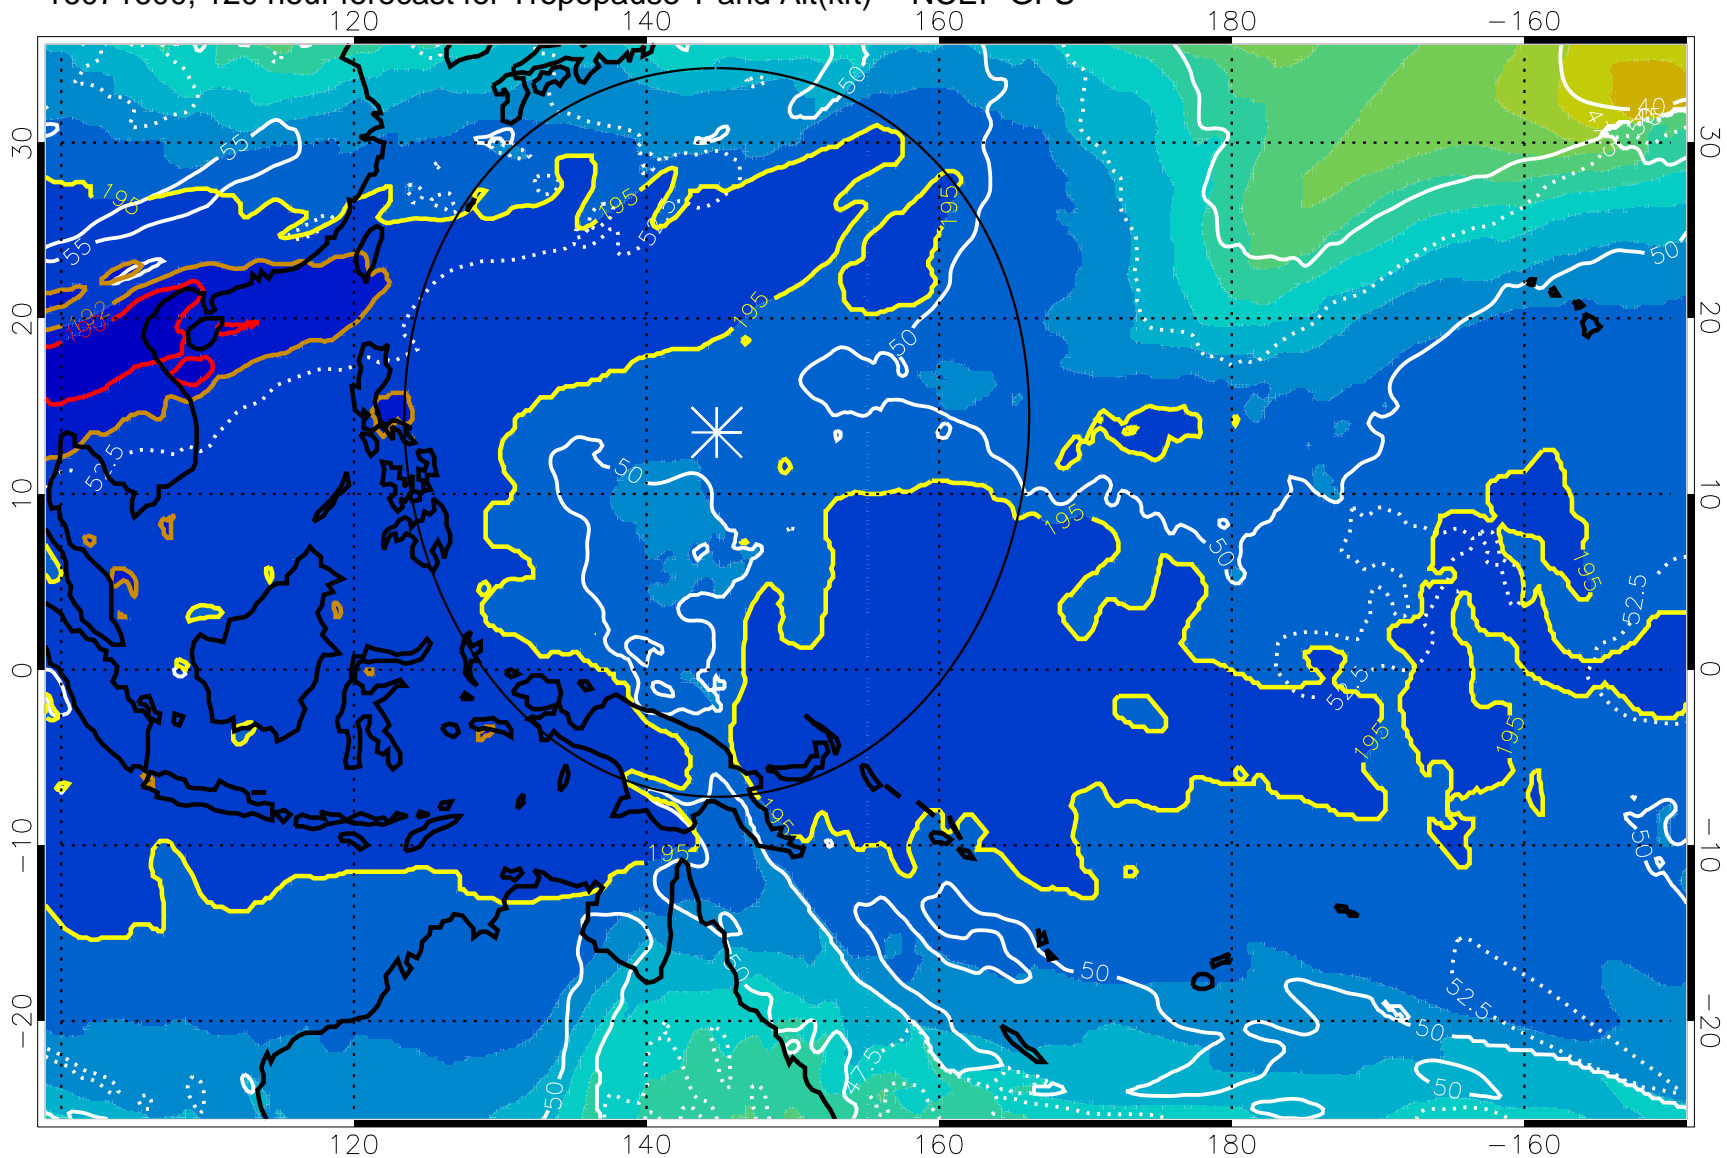

16071518, 114 hour forecast for Tropopause T and Alt(kft) -- NCEP GFS

Tropopause T, K

Tropopause Altitude in kft (white)

192.5K Isotherm 195K Isotherm
187.5K Isotherm 190K Isotherm

Range ring of 2304 km

16071600, 120 hour forecast for Tropopause T and Alt(kft) -- NCEP GFS

190 200 210 220 230
Tropopause T, K

Tropopause Altitude in kft (white)

192.5K Isotherm 195K Isotherm
187.5K Isotherm 190K Isotherm

Range ring of 2304 km