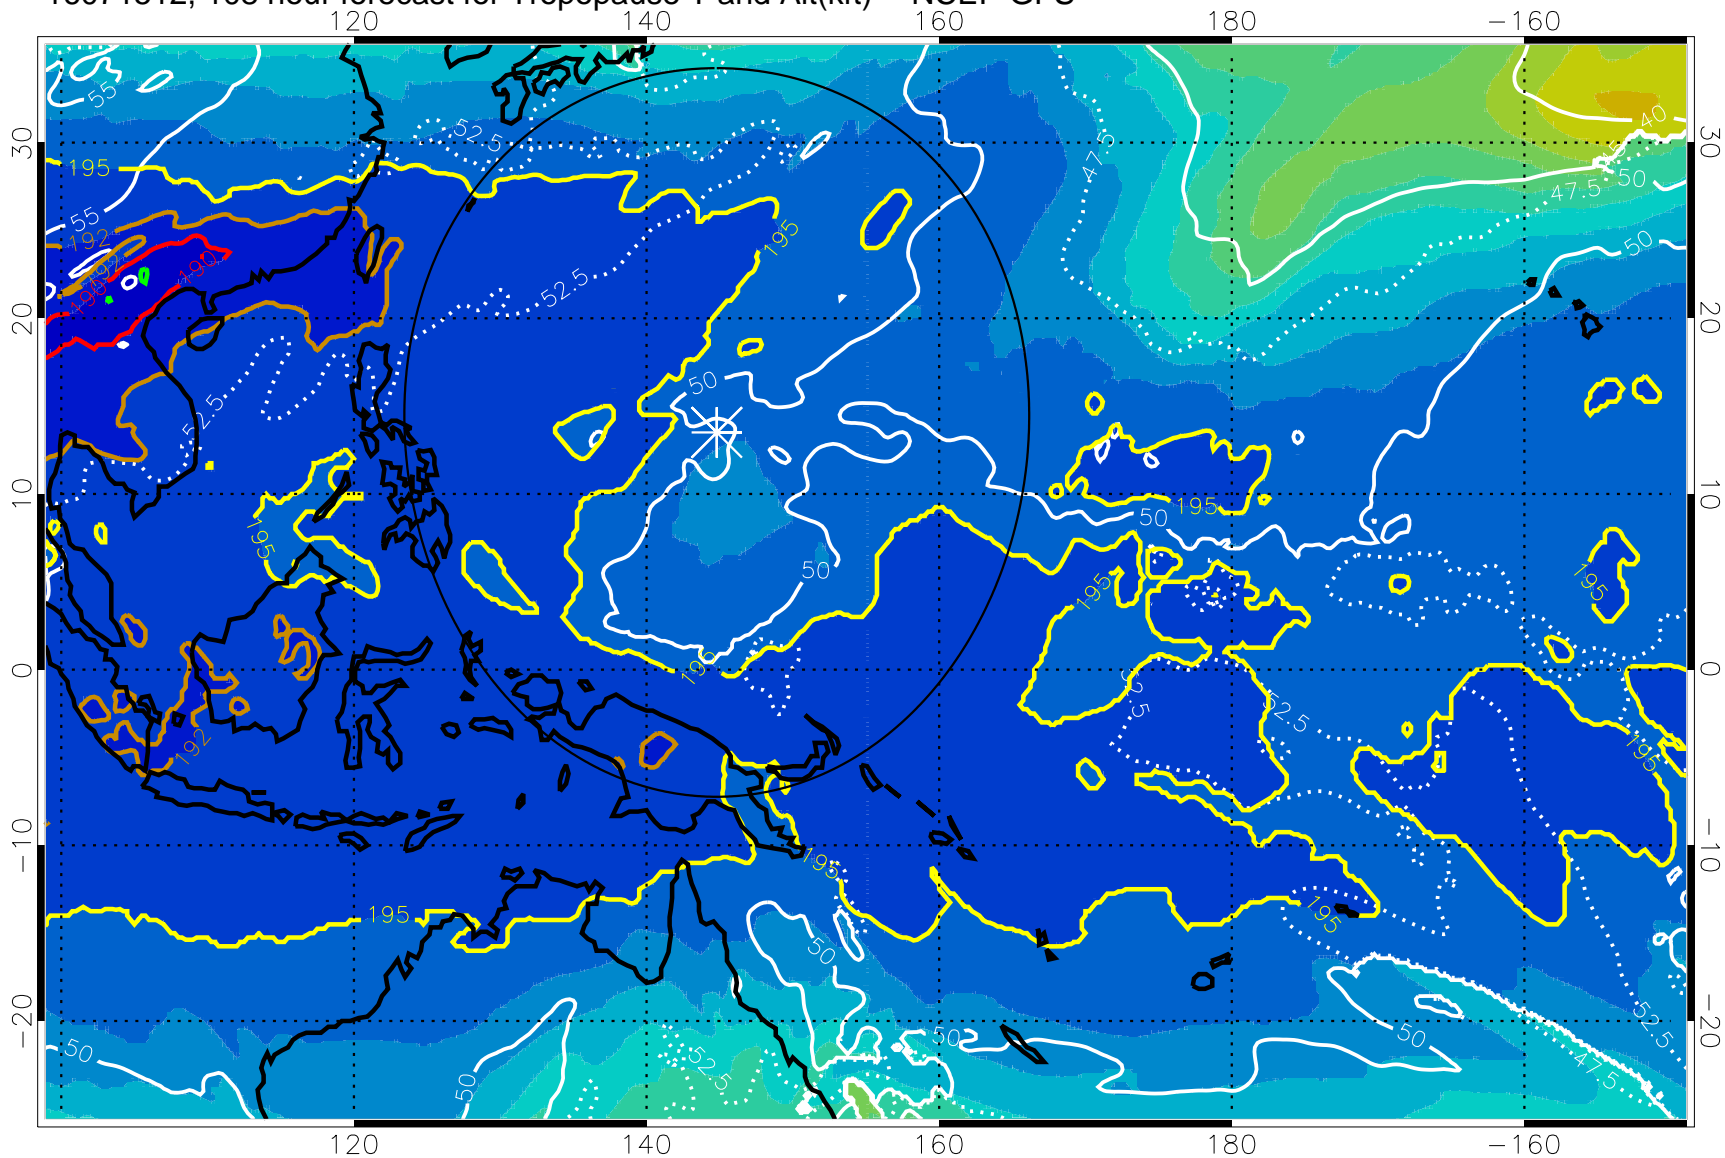

16071512, 108 hour forecast for Tropopause T and Alt(kft) -- NCEP GFS

190 200 210 220 230

Tropopause T, K

Tropopause Altitude in kft (white)

192.5K Isotherm 195K Isotherm
187.5K Isotherm 190K Isotherm

Range ring of 2304 km