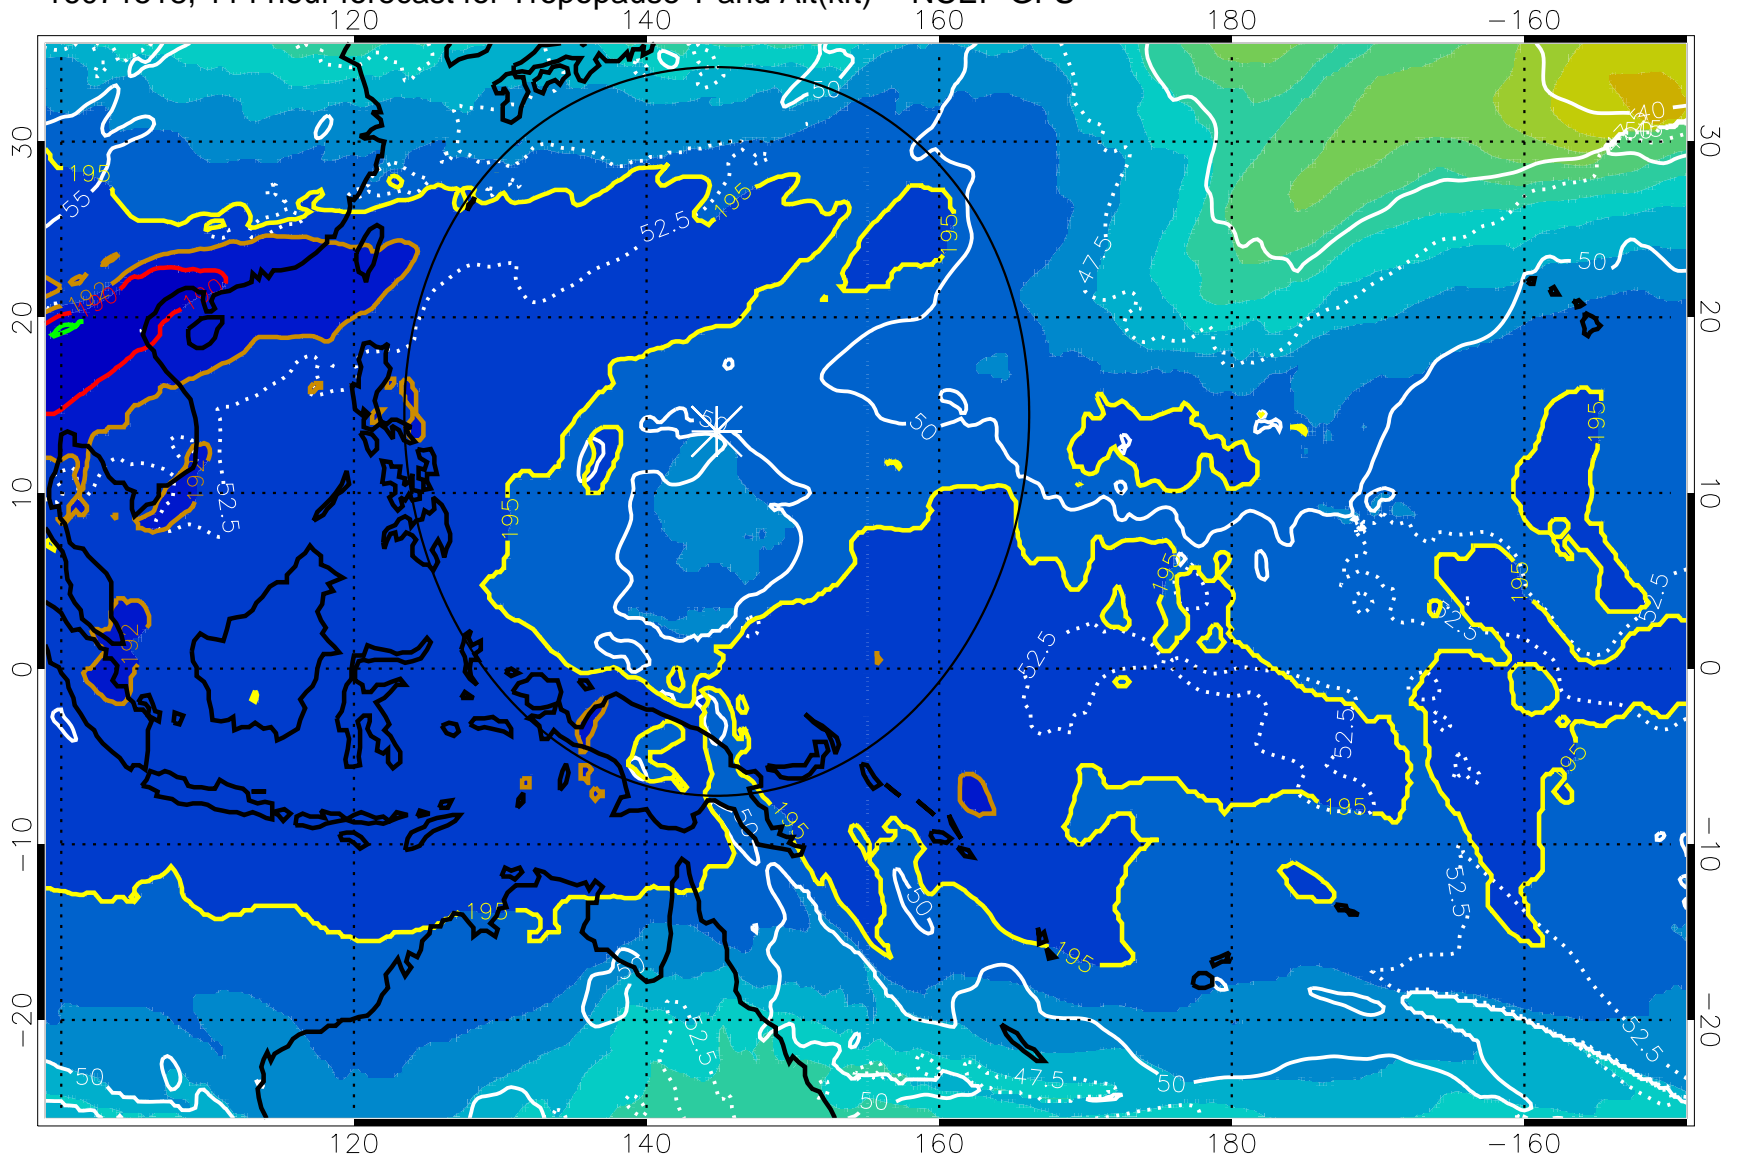

16071512, 108 hour forecast for Tropopause T and Alt(kft) -- NCEP GFS

190 200 210 220 230

Tropopause T, K

Tropopause Altitude in kft (white)

192.5K Isotherm 195K Isotherm
187.5K Isotherm 190K Isotherm

Range ring of 2304 km

16071518, 114 hour forecast for Tropopause T and Alt(kft) -- NCEP GFS

Tropopause T, K

Tropopause Altitude in kft (white)

192.5K Isotherm 195K Isotherm
187.5K Isotherm 190K Isotherm

Range ring of 2304 km

16071600, 120 hour forecast for Tropopause T and Alt(kft) -- NCEP GFS