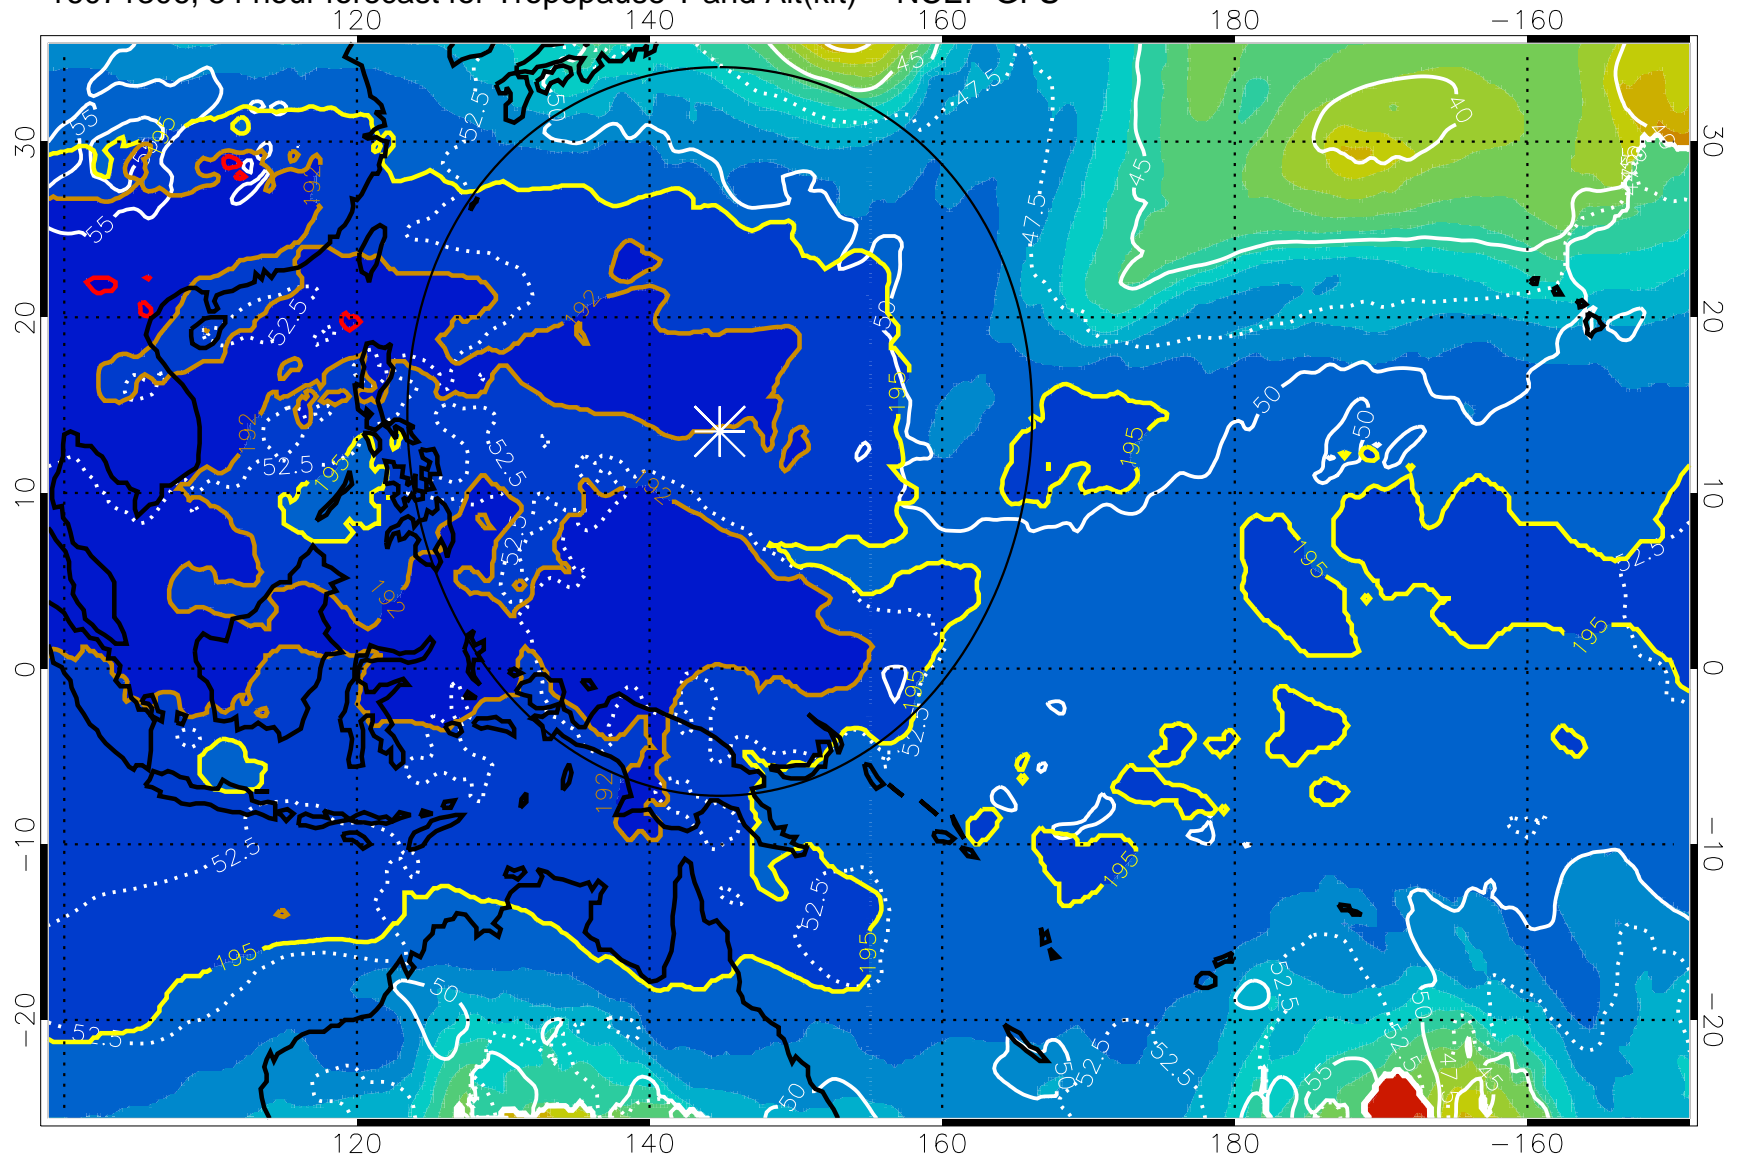

16071306, 54 hour forecast for Tropopause T and Alt(kft) -- NCEP GFS

190 200 210 220 230
Tropopause T, K

Tropopause Altitude in kft (white)

192.5K Isotherm 195K Isotherm
187.5K Isotherm 190K Isotherm

Range ring of 2304 km