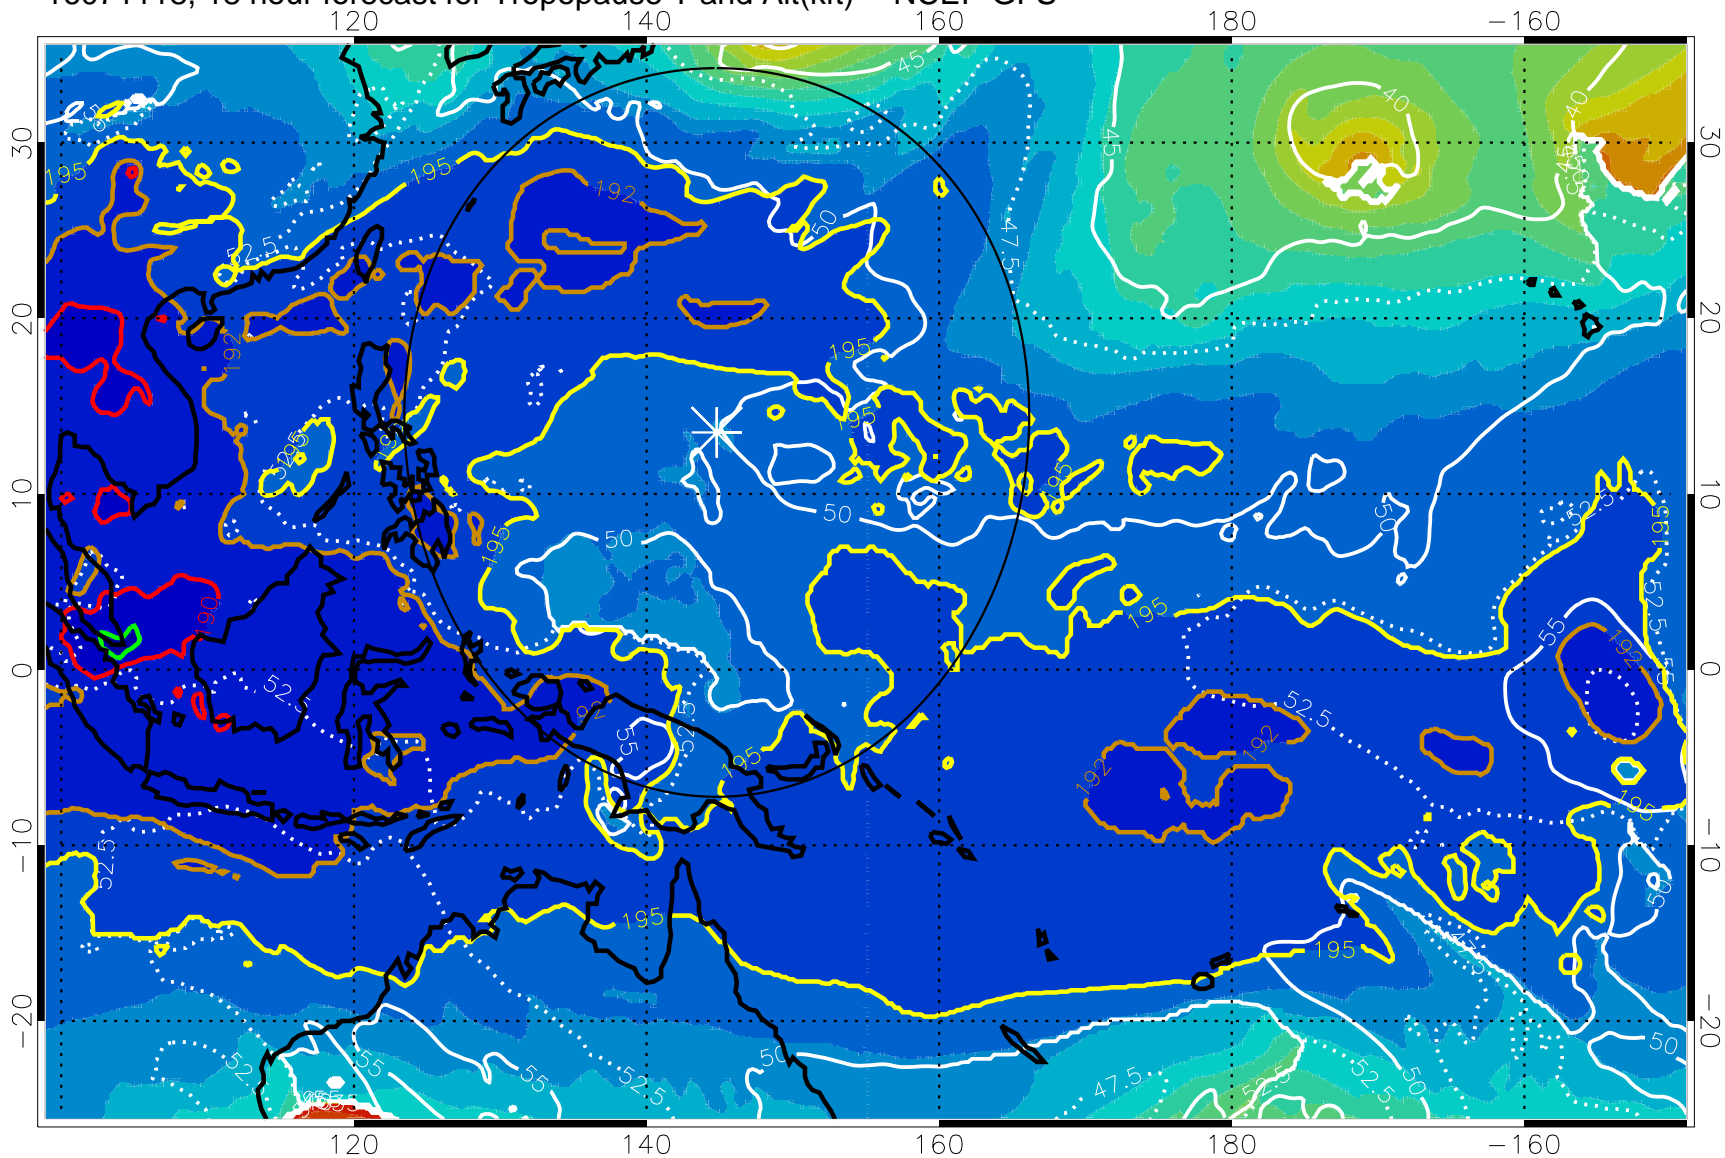

16071118, 18 hour forecast for Tropopause T and Alt(kft) -- NCEP GFS

190 200 210 220 230
Tropopause T, K

Tropopause Altitude in kft (white)

192.5K Isotherm 195K Isotherm
187.5K Isotherm 190K Isotherm

Range ring of 2304 km