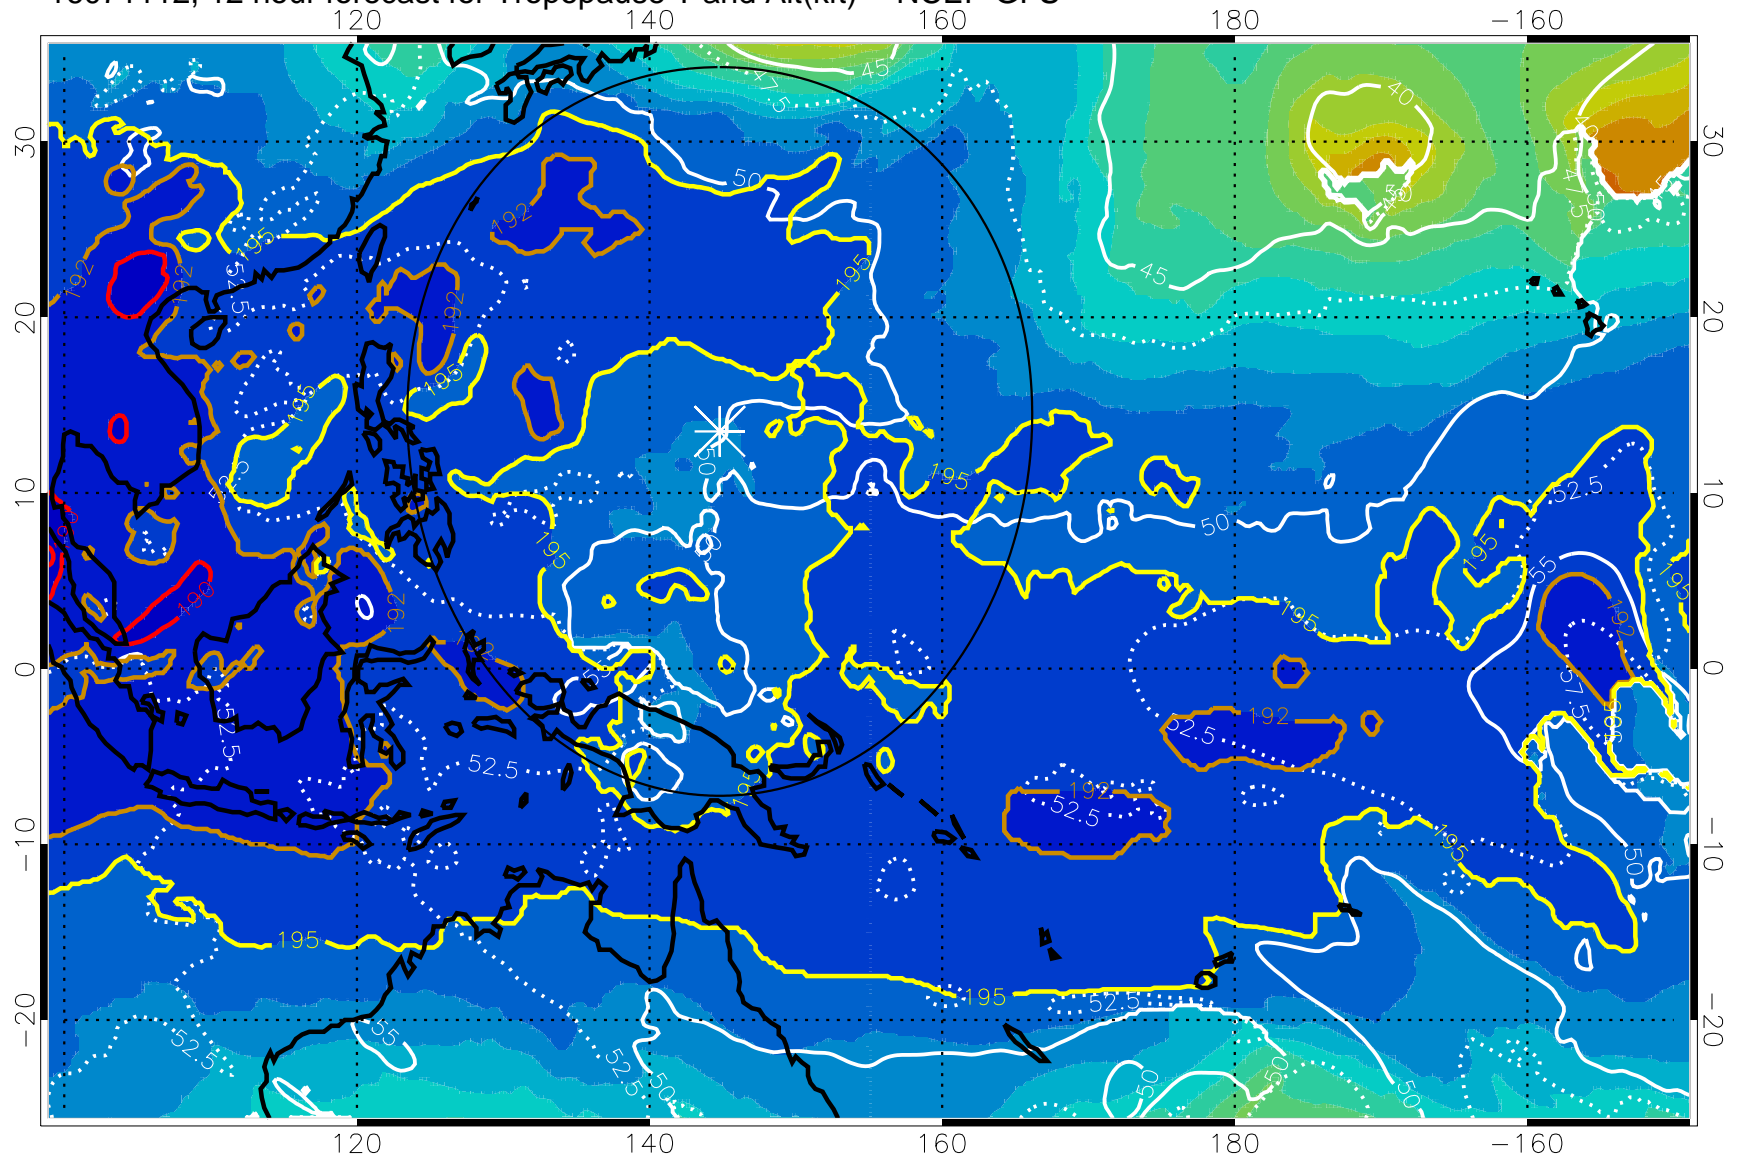

16071112, 12 hour forecast for Tropopause T and Alt(kft) -- NCEP GFS

190 200 210 220 230
Tropopause T, K

Tropopause Altitude in kft (white)

192.5K Isotherm 195K Isotherm
187.5K Isotherm 190K Isotherm

Range ring of 2304 km