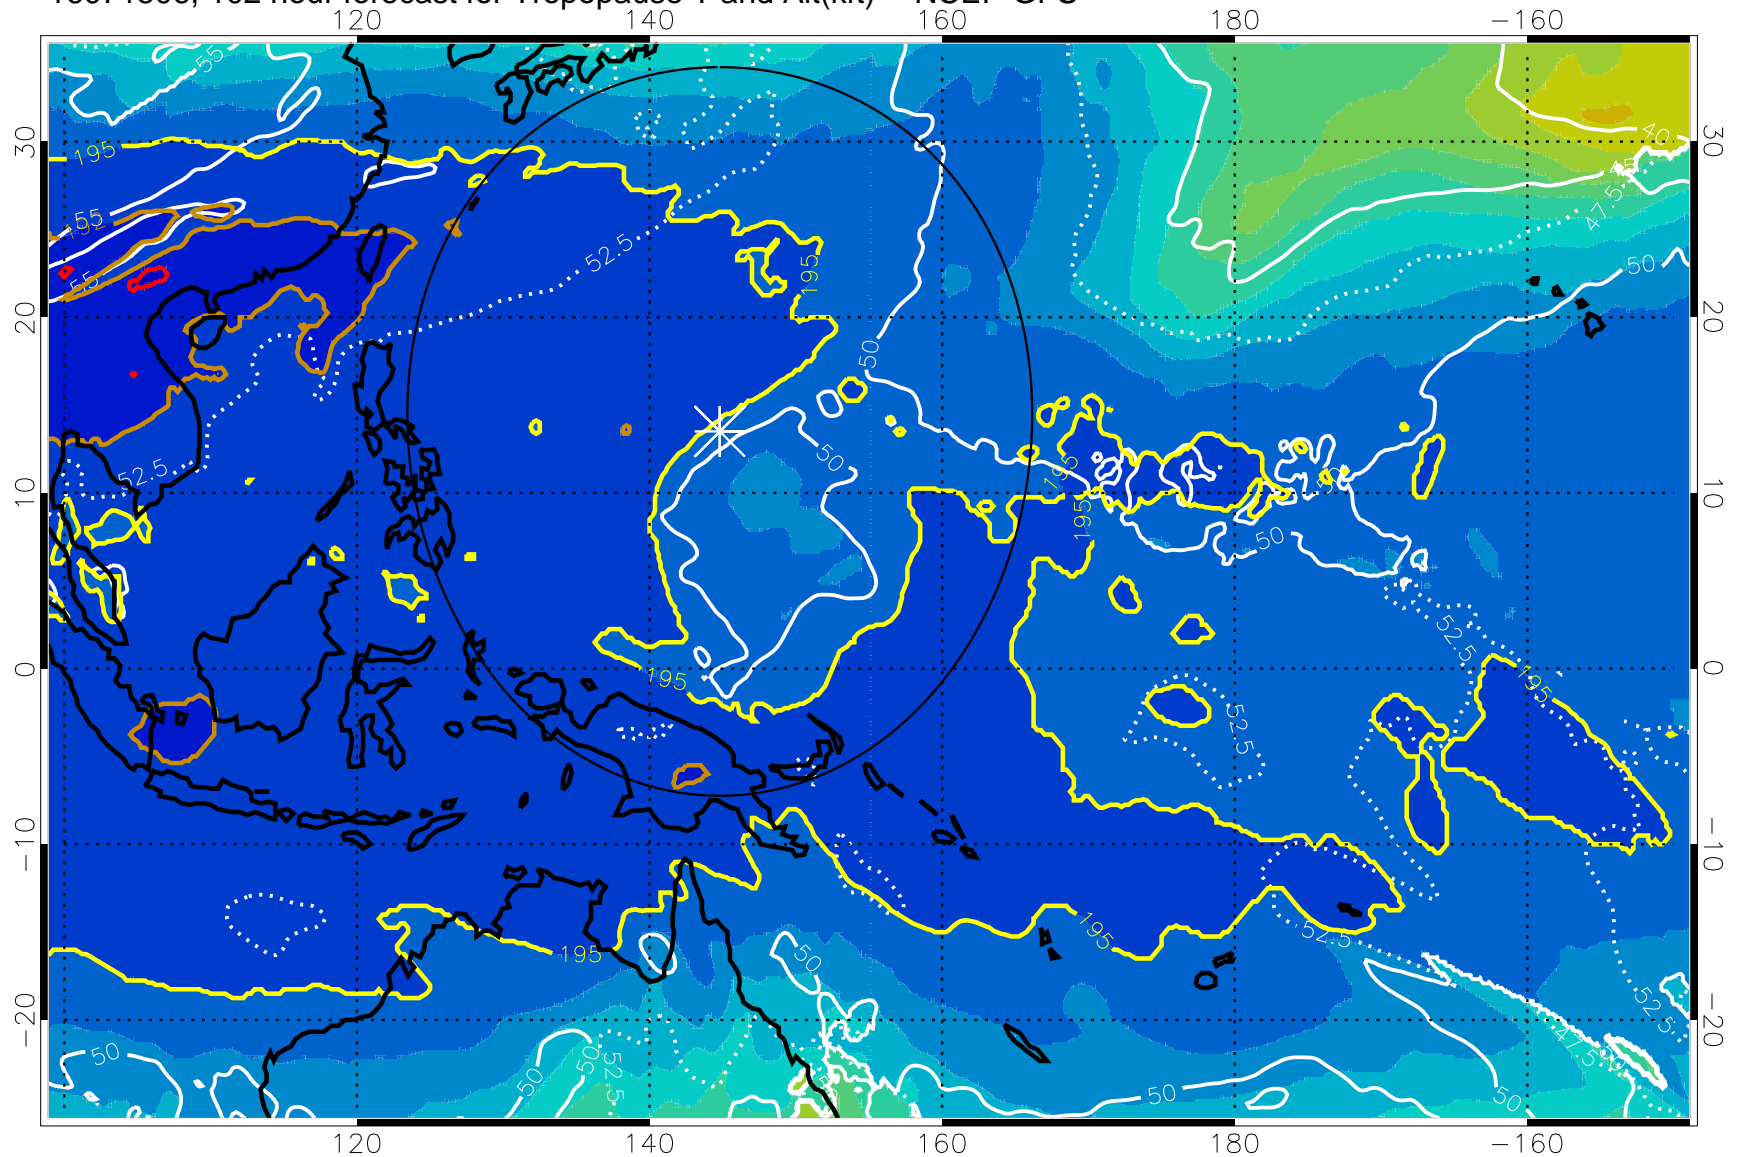

16071500, 96 hour forecast for Tropopause T and Alt(kft) -- NCEP GFS

190 200 210 220 230

Tropopause T, K

Tropopause Altitude in kft (white)

192.5K Isotherm 195K Isotherm

187.5K Isotherm 190K Isotherm

Range ring of 2304 km

16071506, 102 hour forecast for Tropopause T and Alt(kft) -- NCEP GFS

190 200 210 220 230

Tropopause T, K

Tropopause Altitude in kft (white)

192.5K Isotherm 195K Isotherm

187.5K Isotherm 190K Isotherm

Range ring of 2304 km