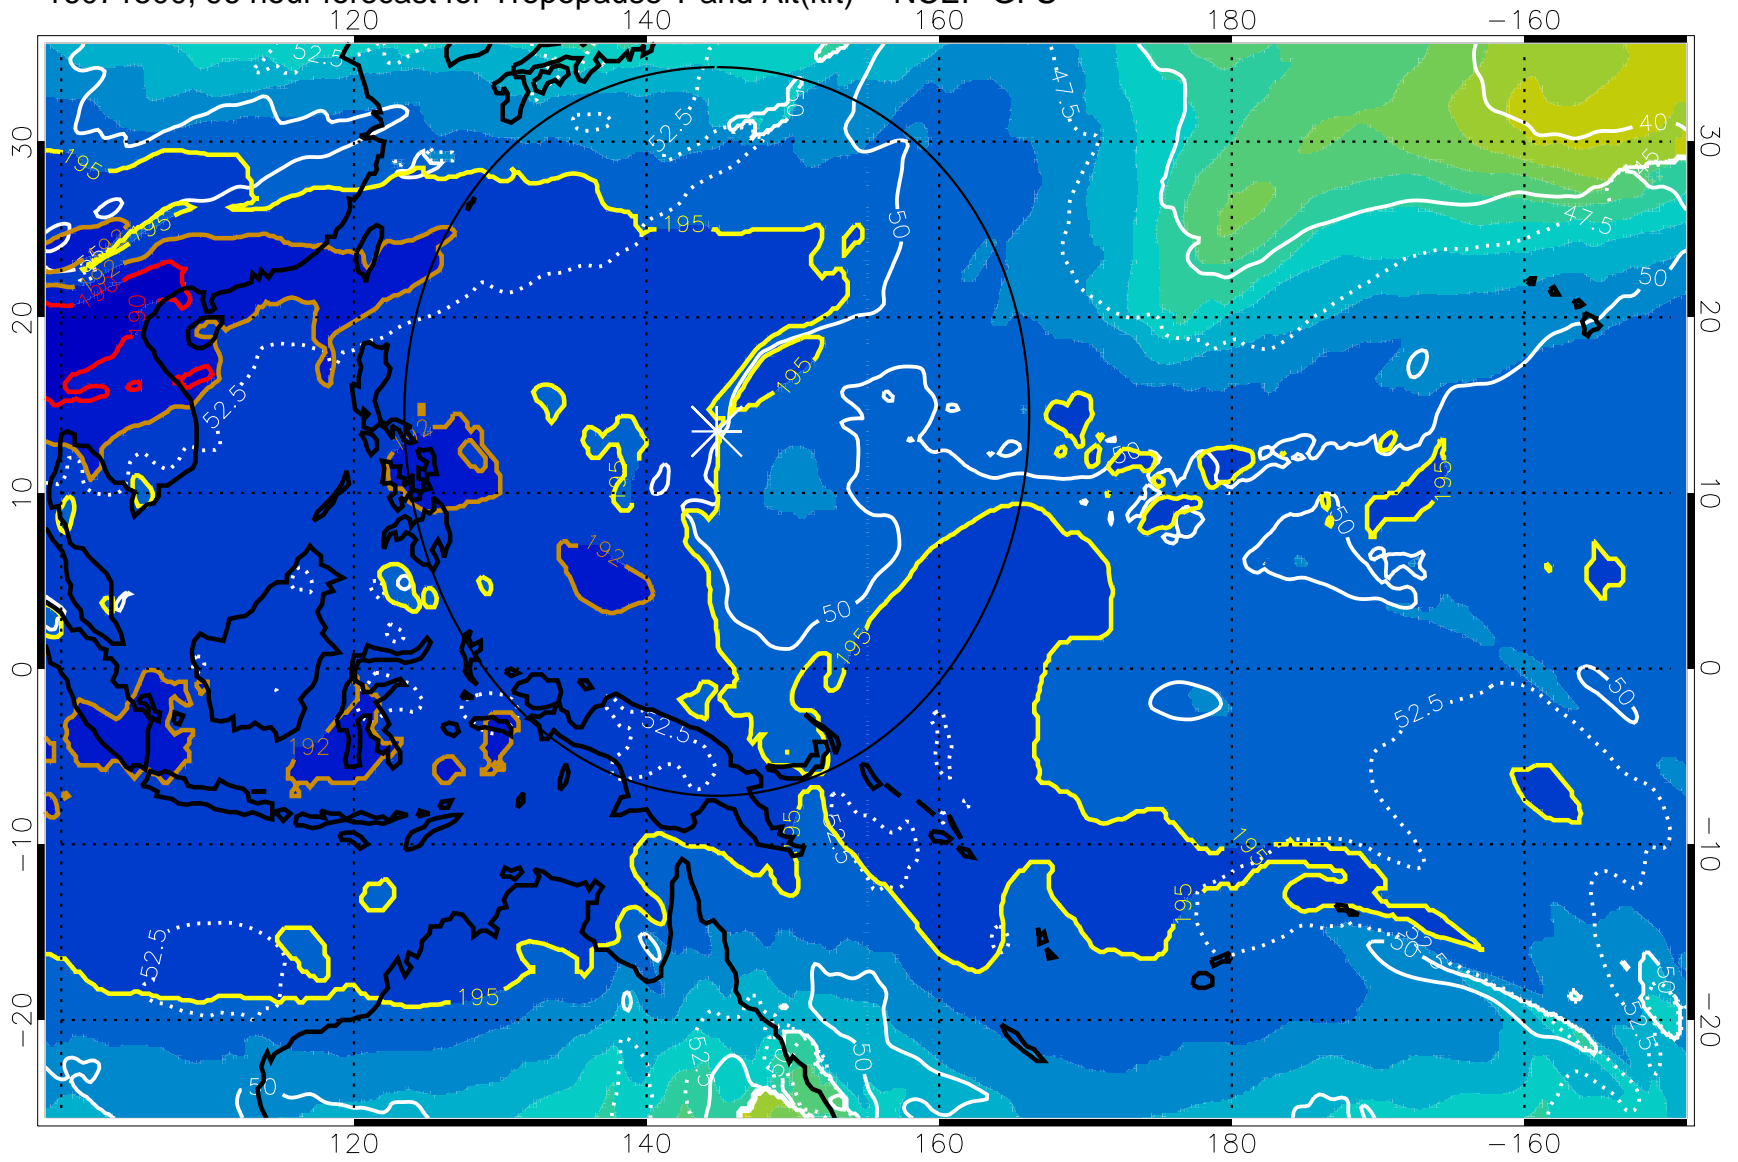

16071500, 96 hour forecast for Tropopause T and Alt(kft) -- NCEP GFS

190 200 210 220 230

Tropopause T, K

Tropopause Altitude in kft (white)

192.5K Isotherm 195K Isotherm

187.5K Isotherm 190K Isotherm

Range ring of 2304 km