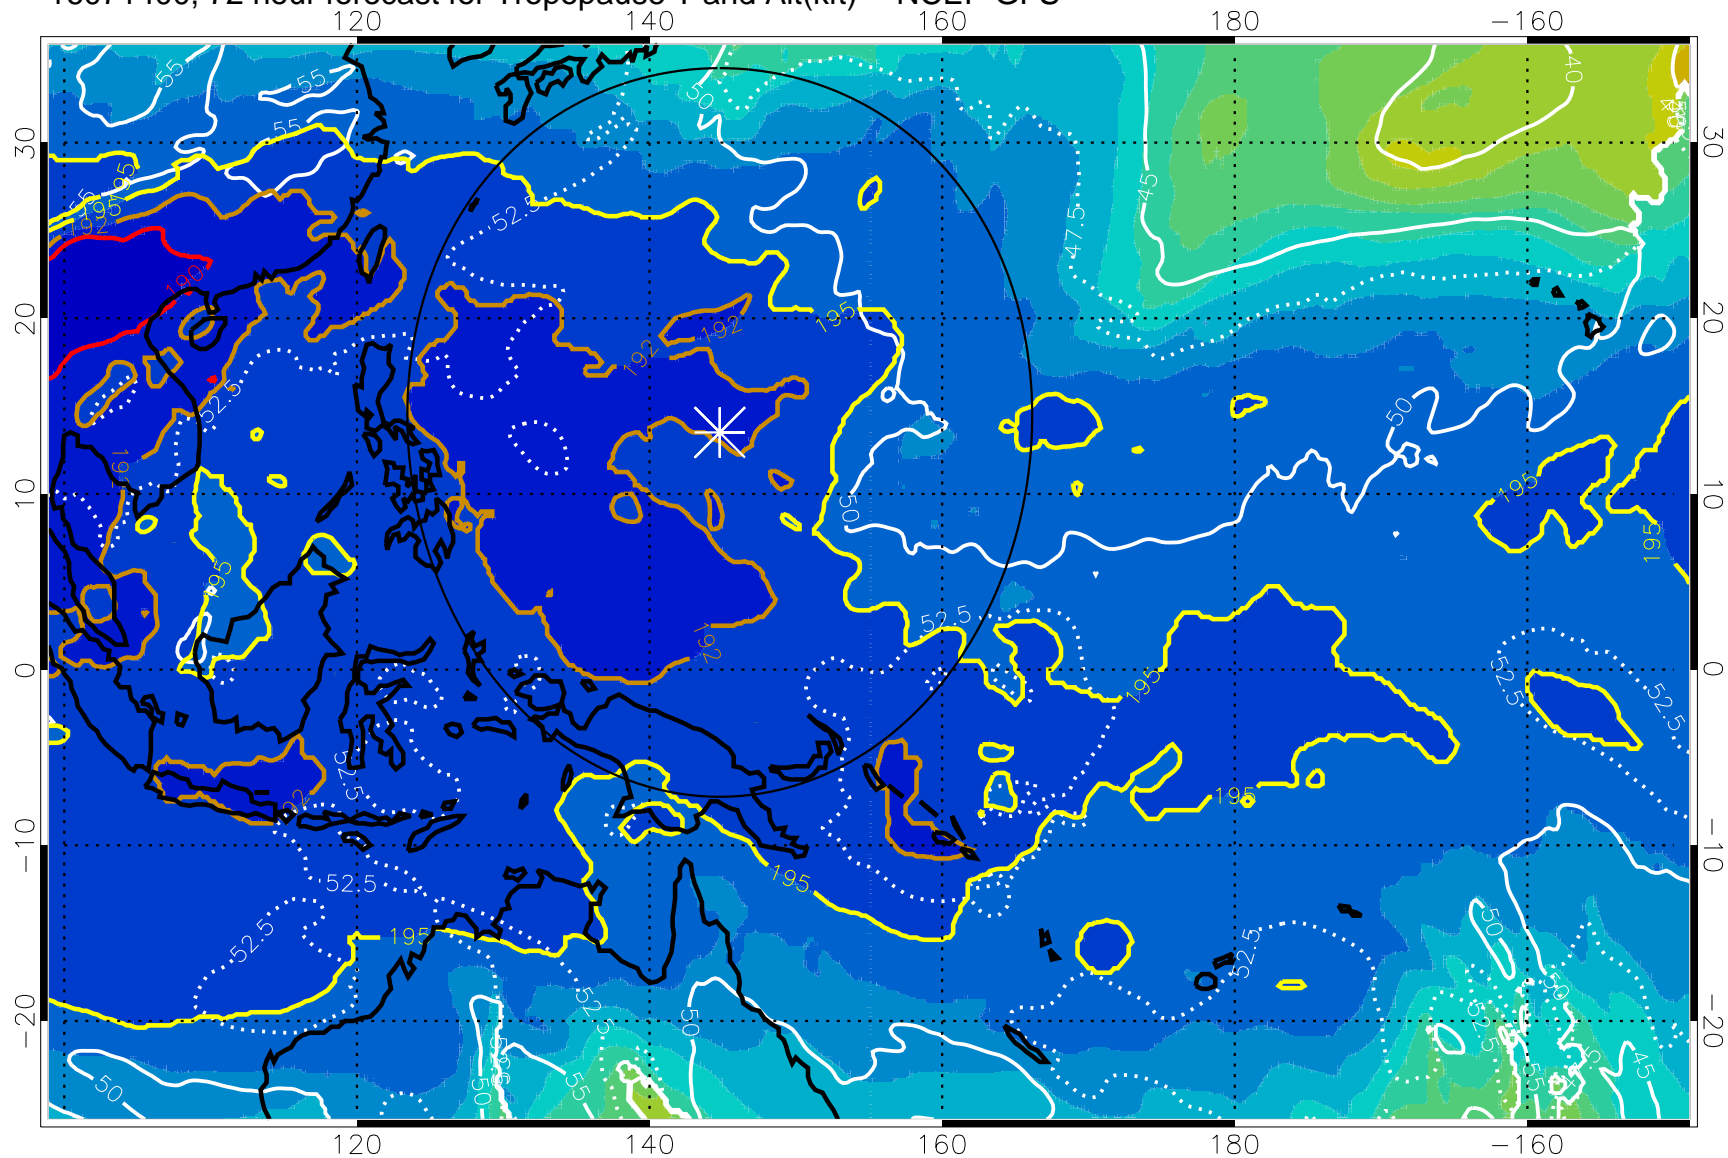

16071400, 72 hour forecast for Tropopause T and Alt(kft) -- NCEP GFS

190 200 210 220 230

Tropopause T, K

Tropopause Altitude in kft (white)

192.5K Isotherm 195K Isotherm

187.5K Isotherm 190K Isotherm

Range ring of 2304 km