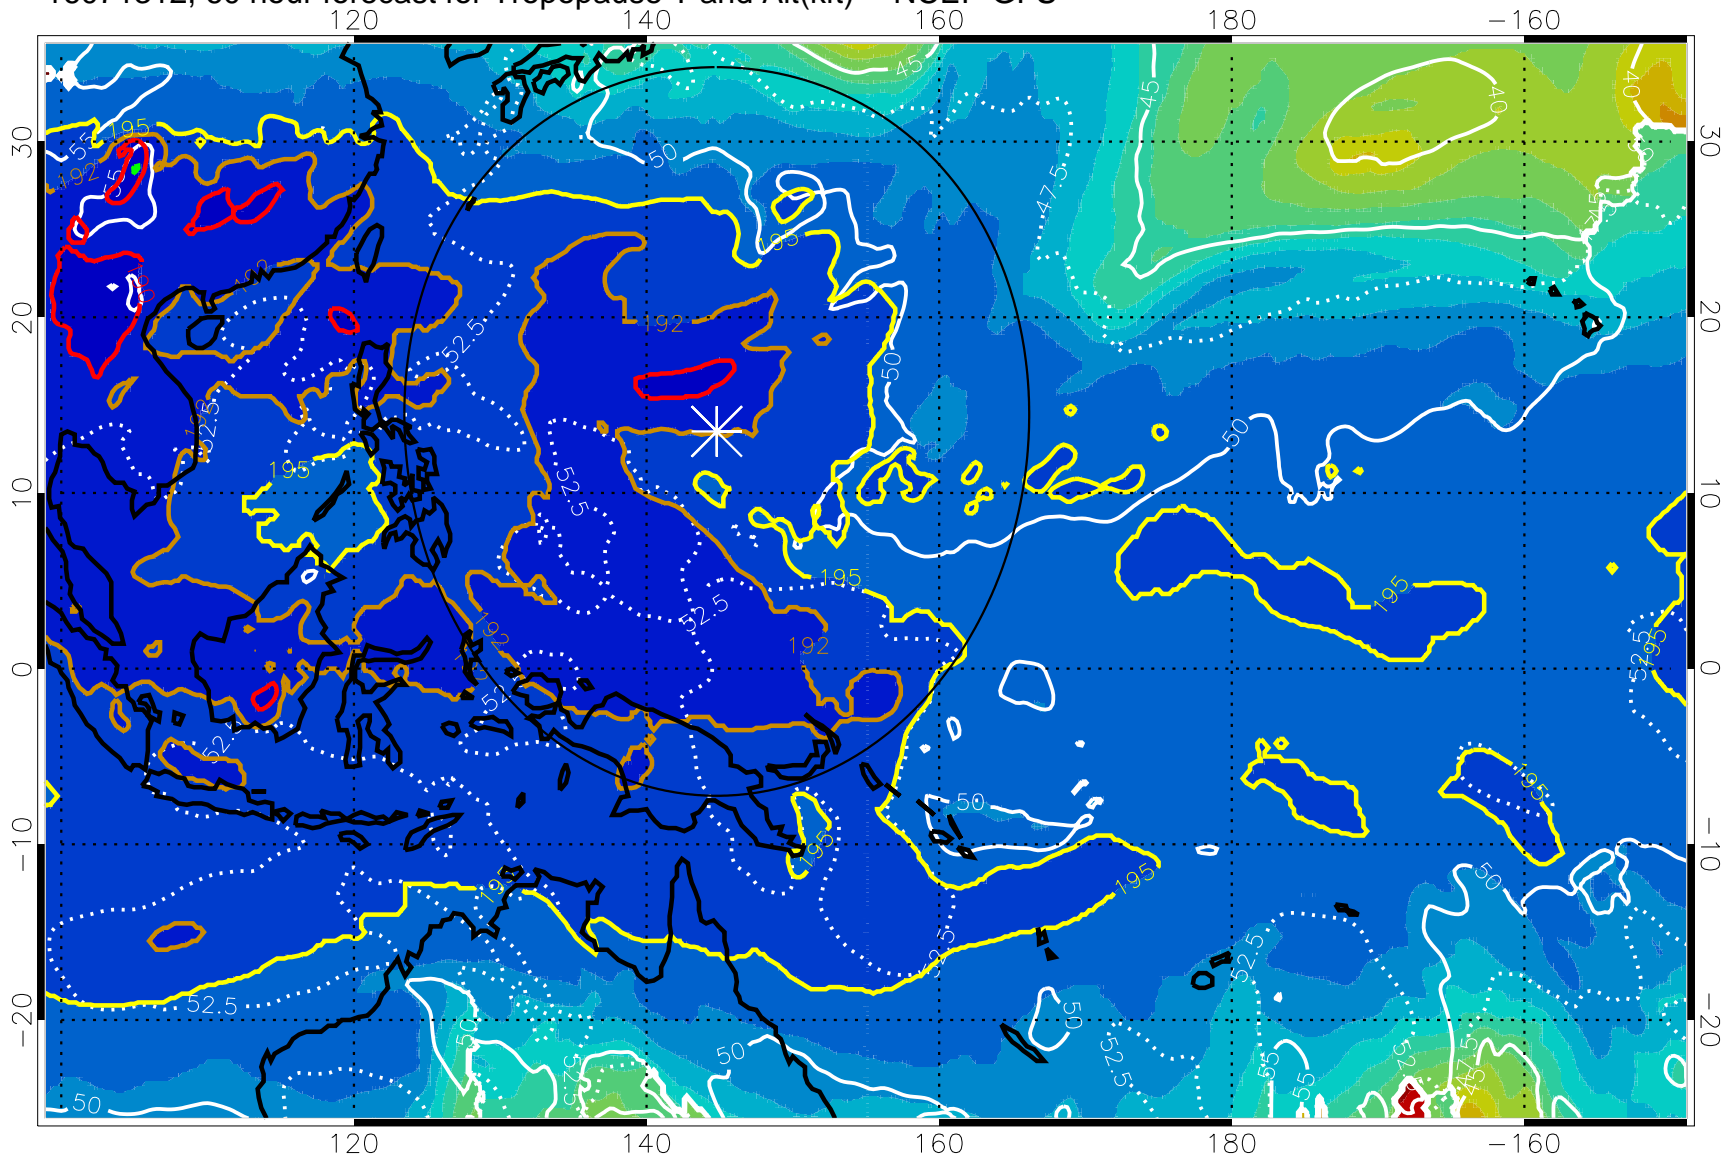

16071312, 60 hour forecast for Tropopause T and Alt(kft) -- NCEP GFS

190 200 210 220 230

Tropopause T, K

Tropopause Altitude in kft (white)

192.5K Isotherm 195K Isotherm

187.5K Isotherm 190K Isotherm

Range ring of 2304 km