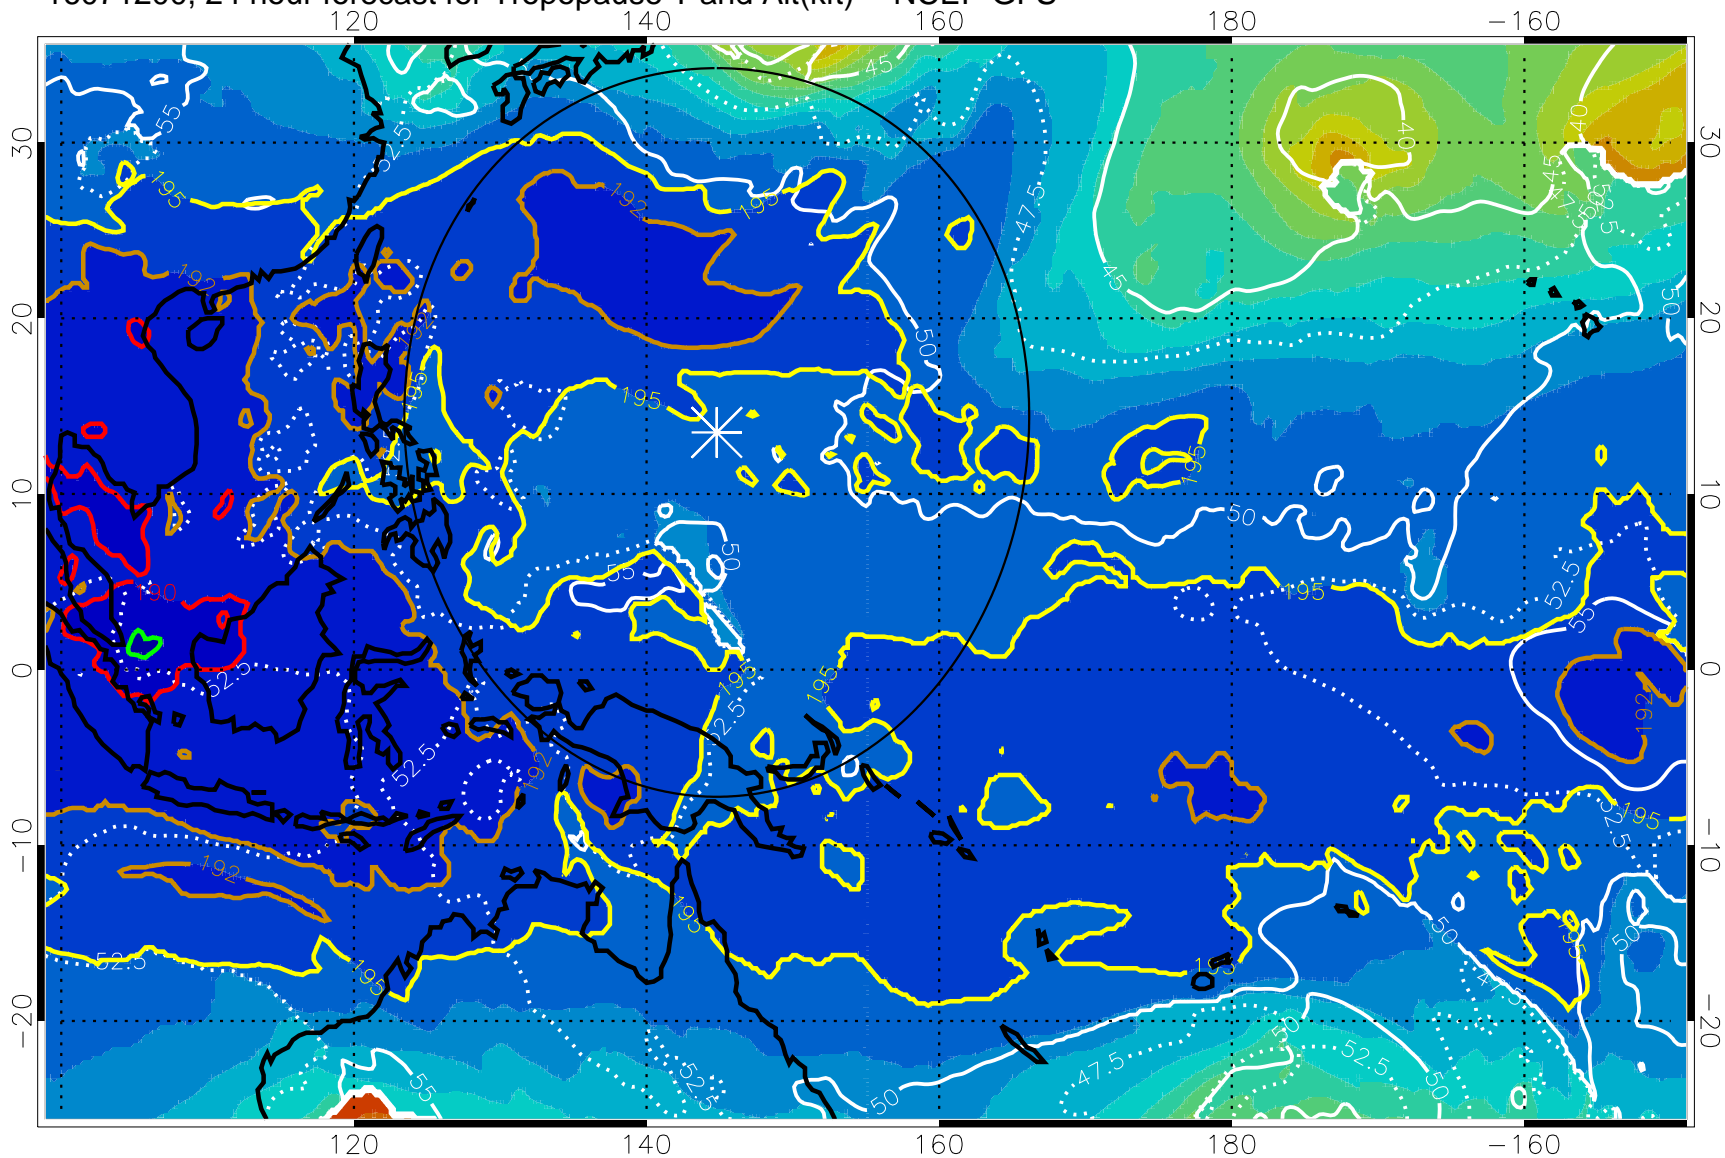

16071200, 24 hour forecast for Tropopause T and Alt(kft) -- NCEP GFS

190   200   210   220   230
Tropopause T, K

Tropopause Altitude in kft (white)

192.5K Isotherm   195K Isotherm
187.5K Isotherm   190K Isotherm

Range ring of 2304 km