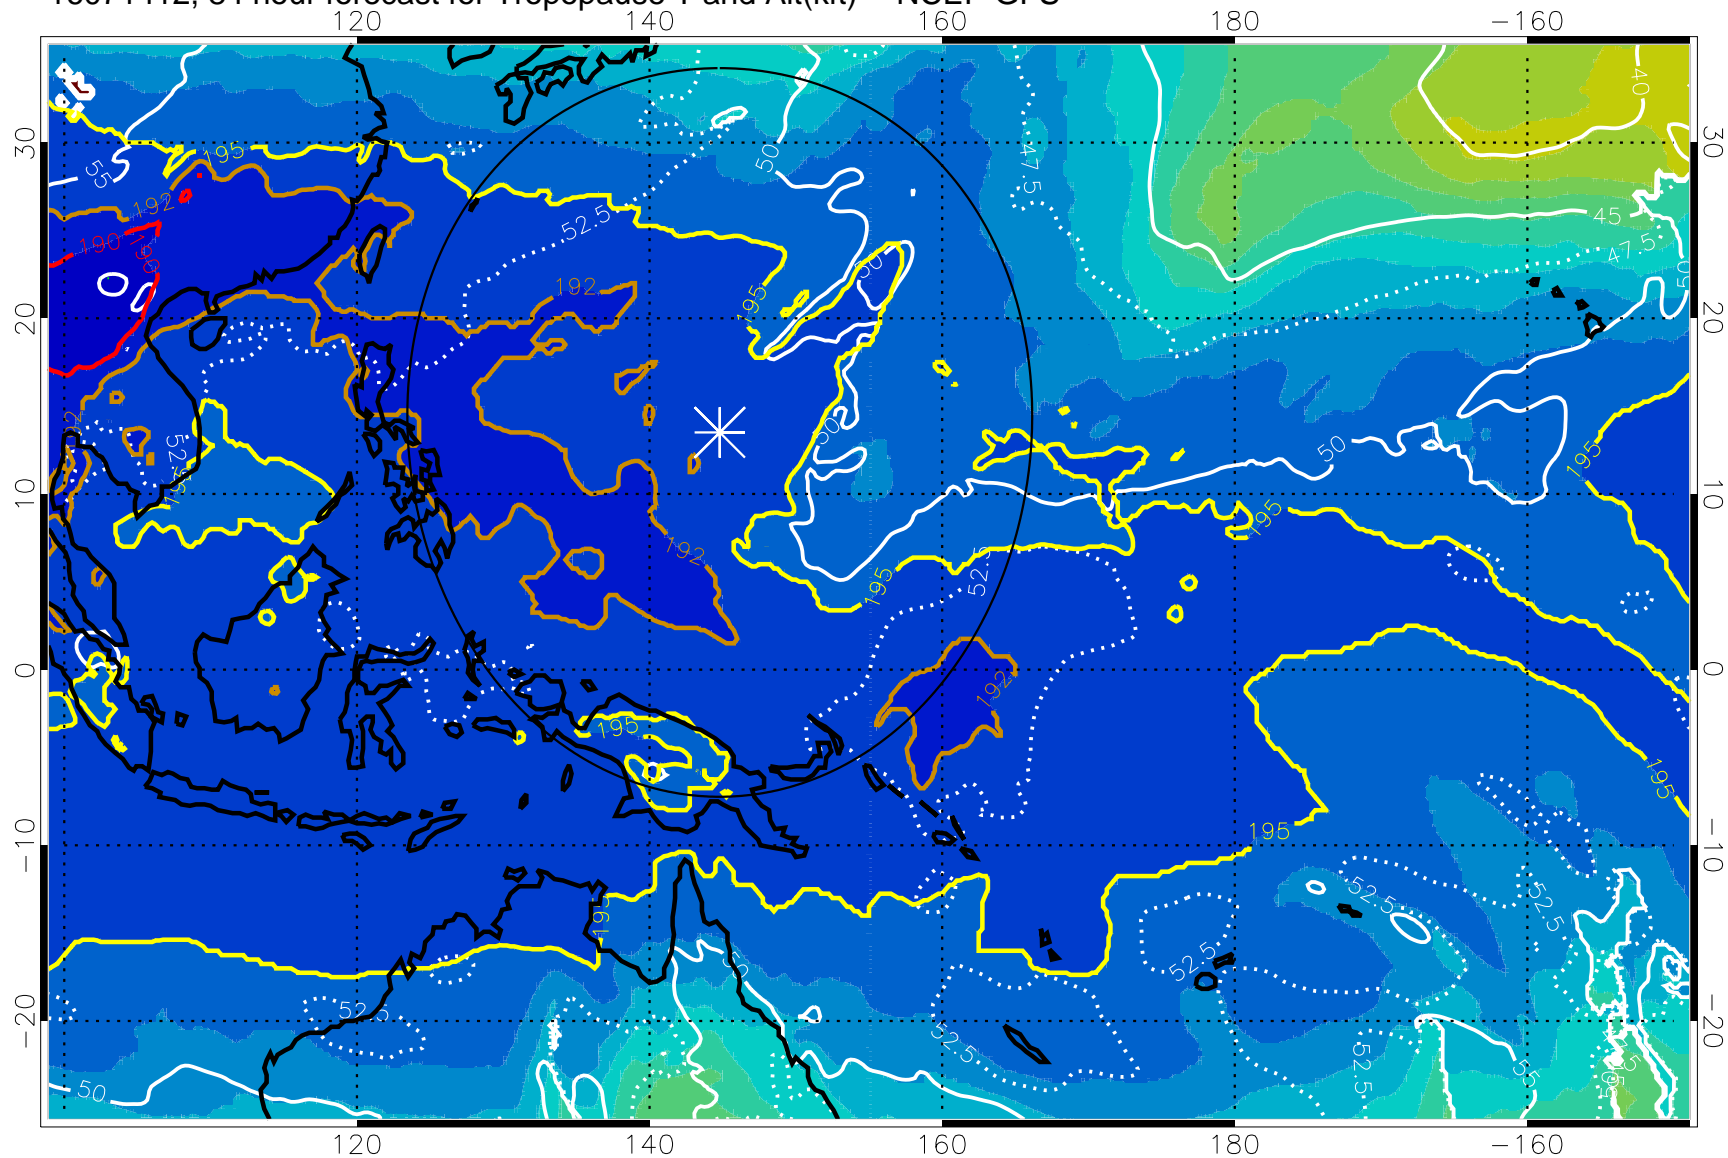

16071412, 84 hour forecast for Tropopause T and Alt(kft) -- NCEP GFS

190 200 210 220 230

Tropopause T, K

Tropopause Altitude in kft (white)

192.5K Isotherm 195K Isotherm
187.5K Isotherm 190K Isotherm

Range ring of 2304 km