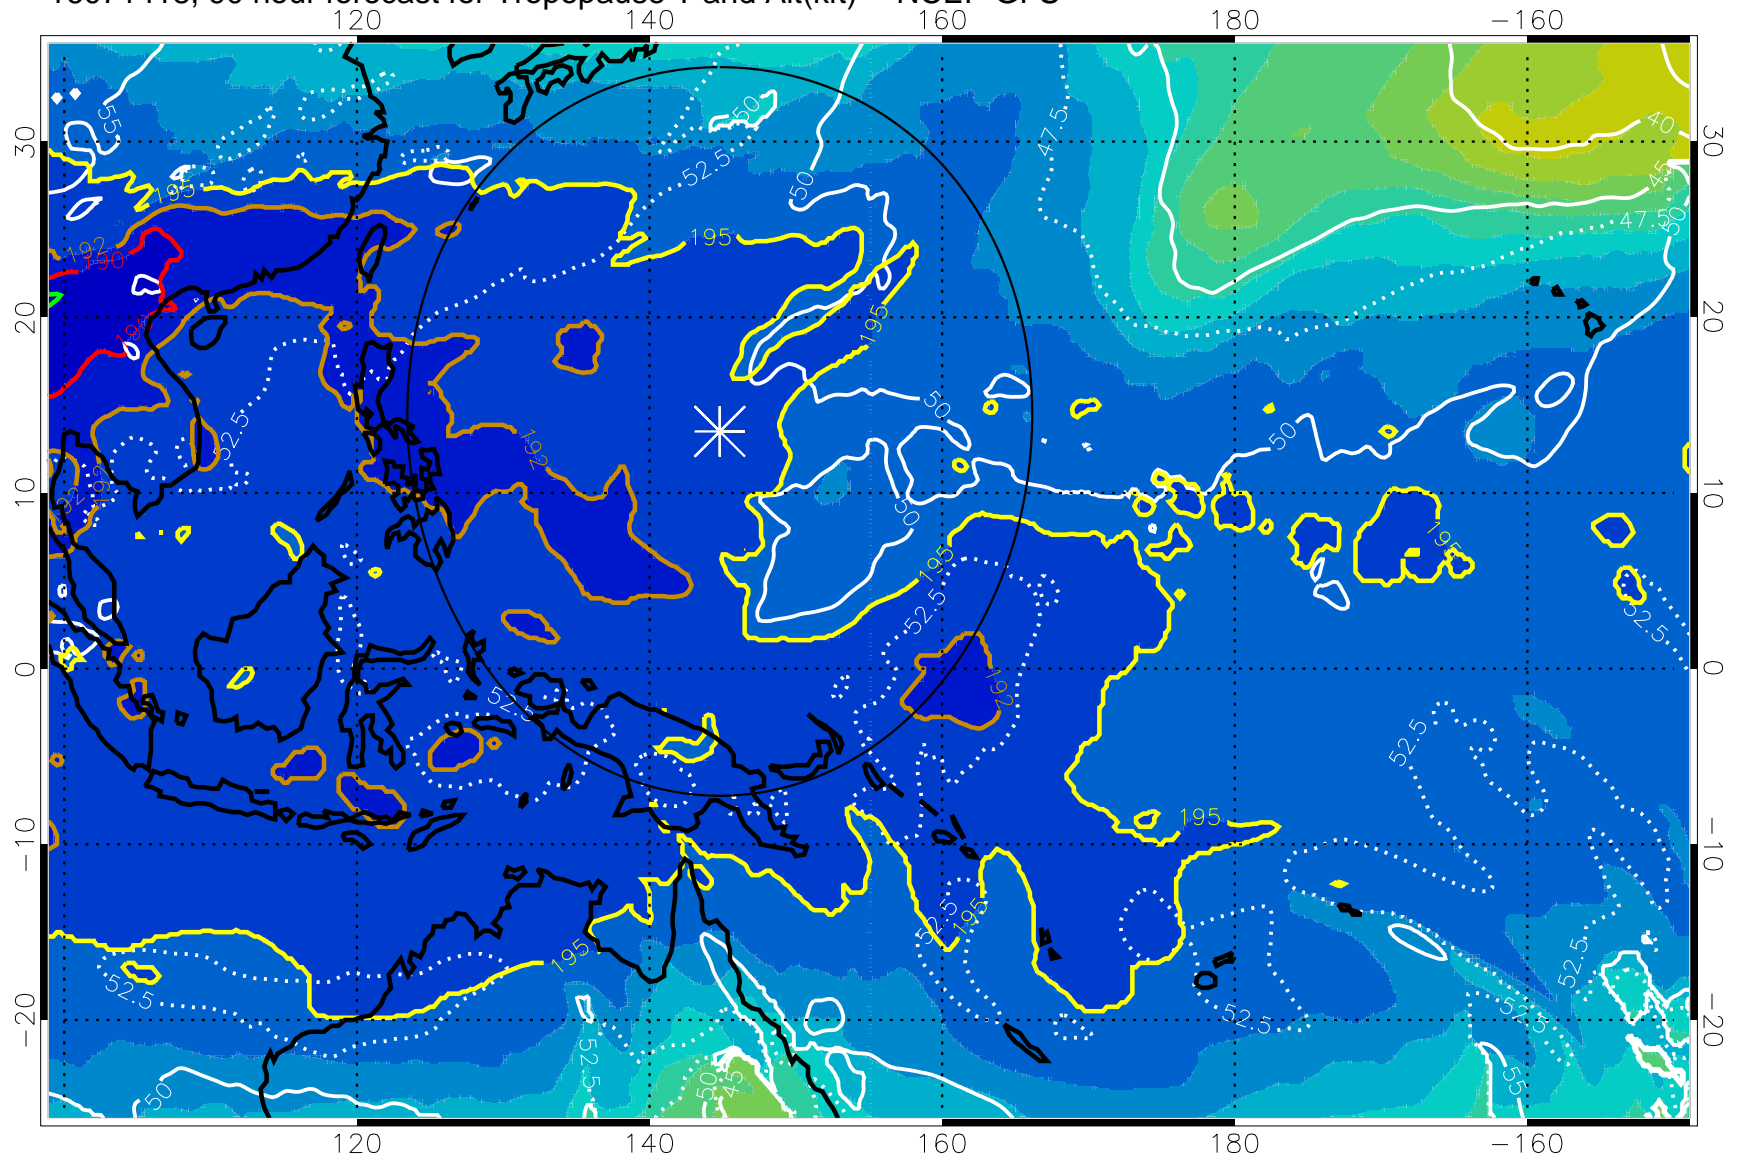

16071418, 90 hour forecast for Tropopause T and Alt(kft) -- NCEP GFS

190 200 210 220 230
Tropopause T, K

Tropopause Altitude in kft (white)

192.5K Isotherm 195K Isotherm
187.5K Isotherm 190K Isotherm

Range ring of 2304 km