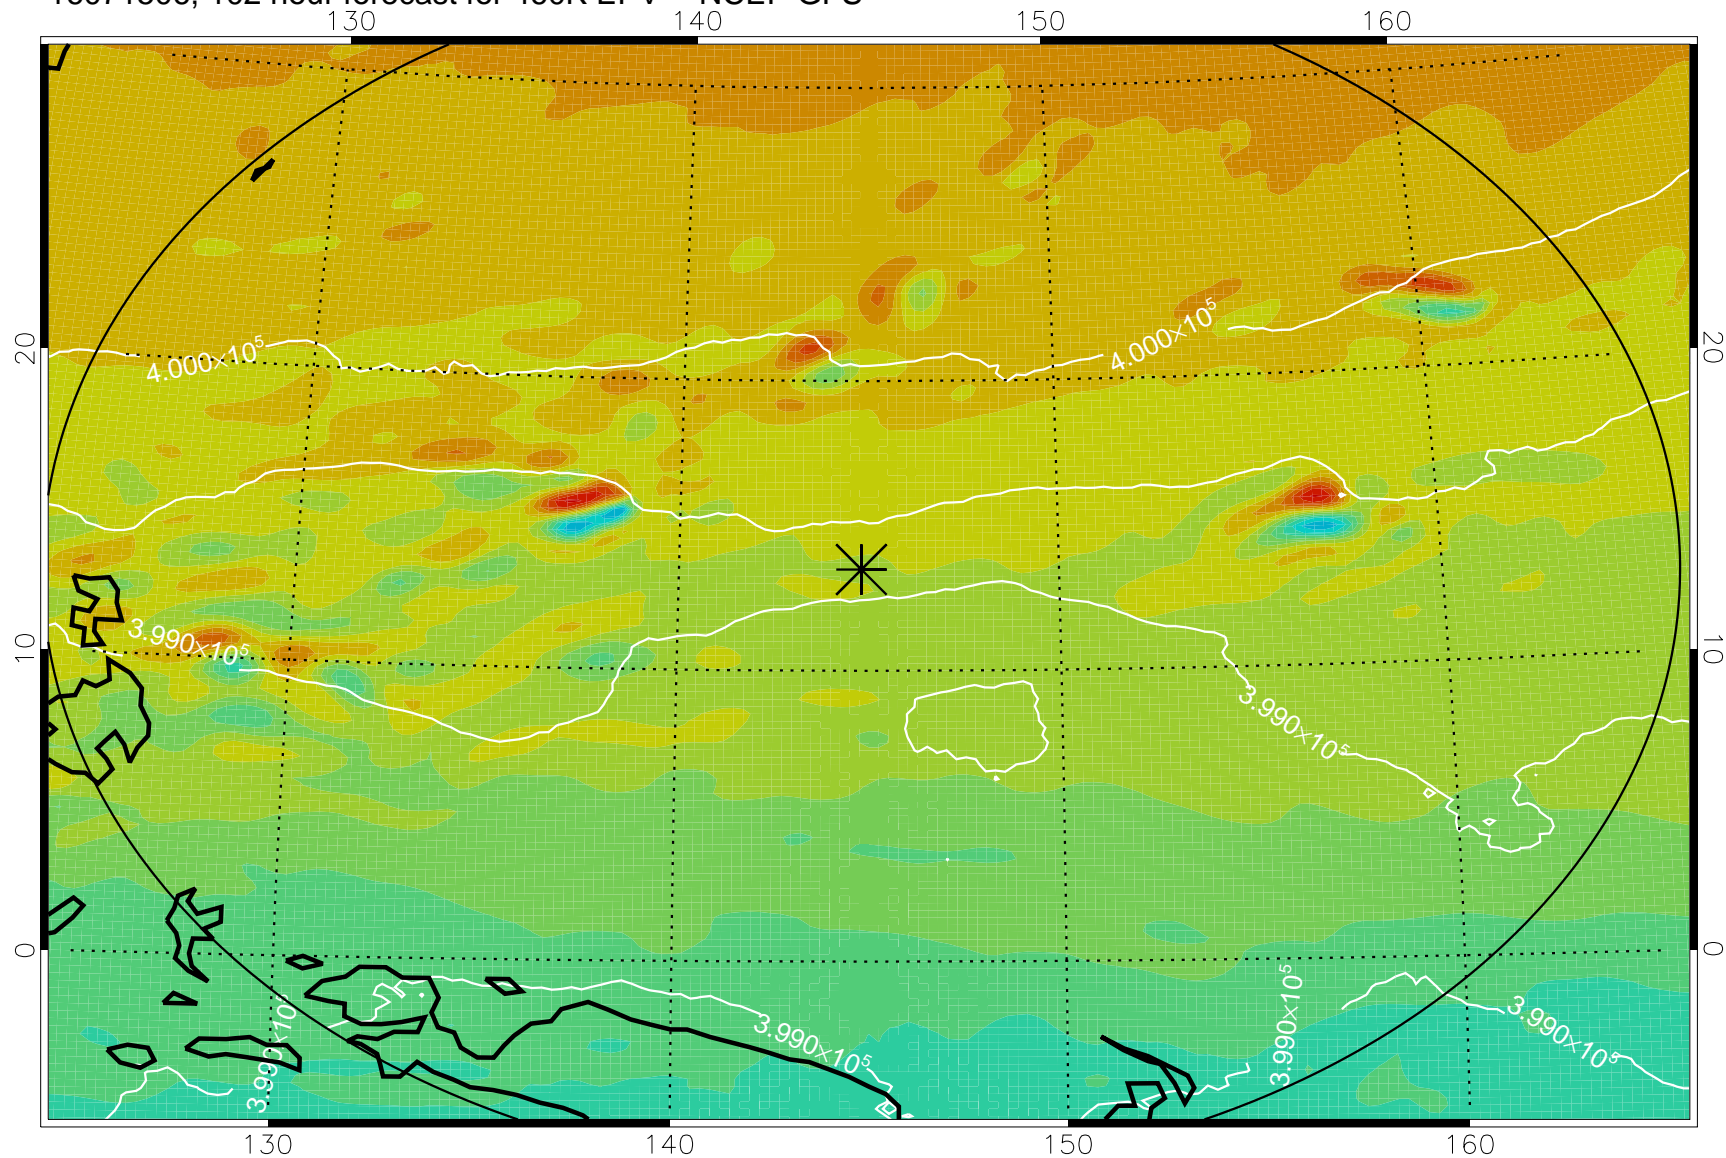

16071406, 78 hour forecast for 460K EPV -- NCEP GFS

460K Montgomery Streamfunction, white

Range ring of 2304 km

16071412, 84 hour forecast for 460K EPV -- NCEP GFS

460K Montgomery Streamfunction, white

Range ring of 2304 km

16071418, 90 hour forecast for 460K EPV -- NCEP GFS

460K Montgomery Streamfunction, white

Range ring of 2304 km

16071500, 96 hour forecast for 460K EPV -- NCEP GFS

460K Montgomery Streamfunction, white

Range ring of 2304 km

16071506, 102 hour forecast for 460K EPV -- NCEP GFS

460K Montgomery Streamfunction, white

Range ring of 2304 km

16071512, 108 hour forecast for 460K EPV -- NCEP GFS

460K Montgomery Streamfunction, white

Range ring of 2304 km

16071518, 114 hour forecast for 460K EPV -- NCEP GFS

460K Montgomery Streamfunction, white

Range ring of 2304 km

16071600, 120 hour forecast for 460K EPV -- NCEP GFS

460K Montgomery Streamfunction, white

Range ring of 2304 km