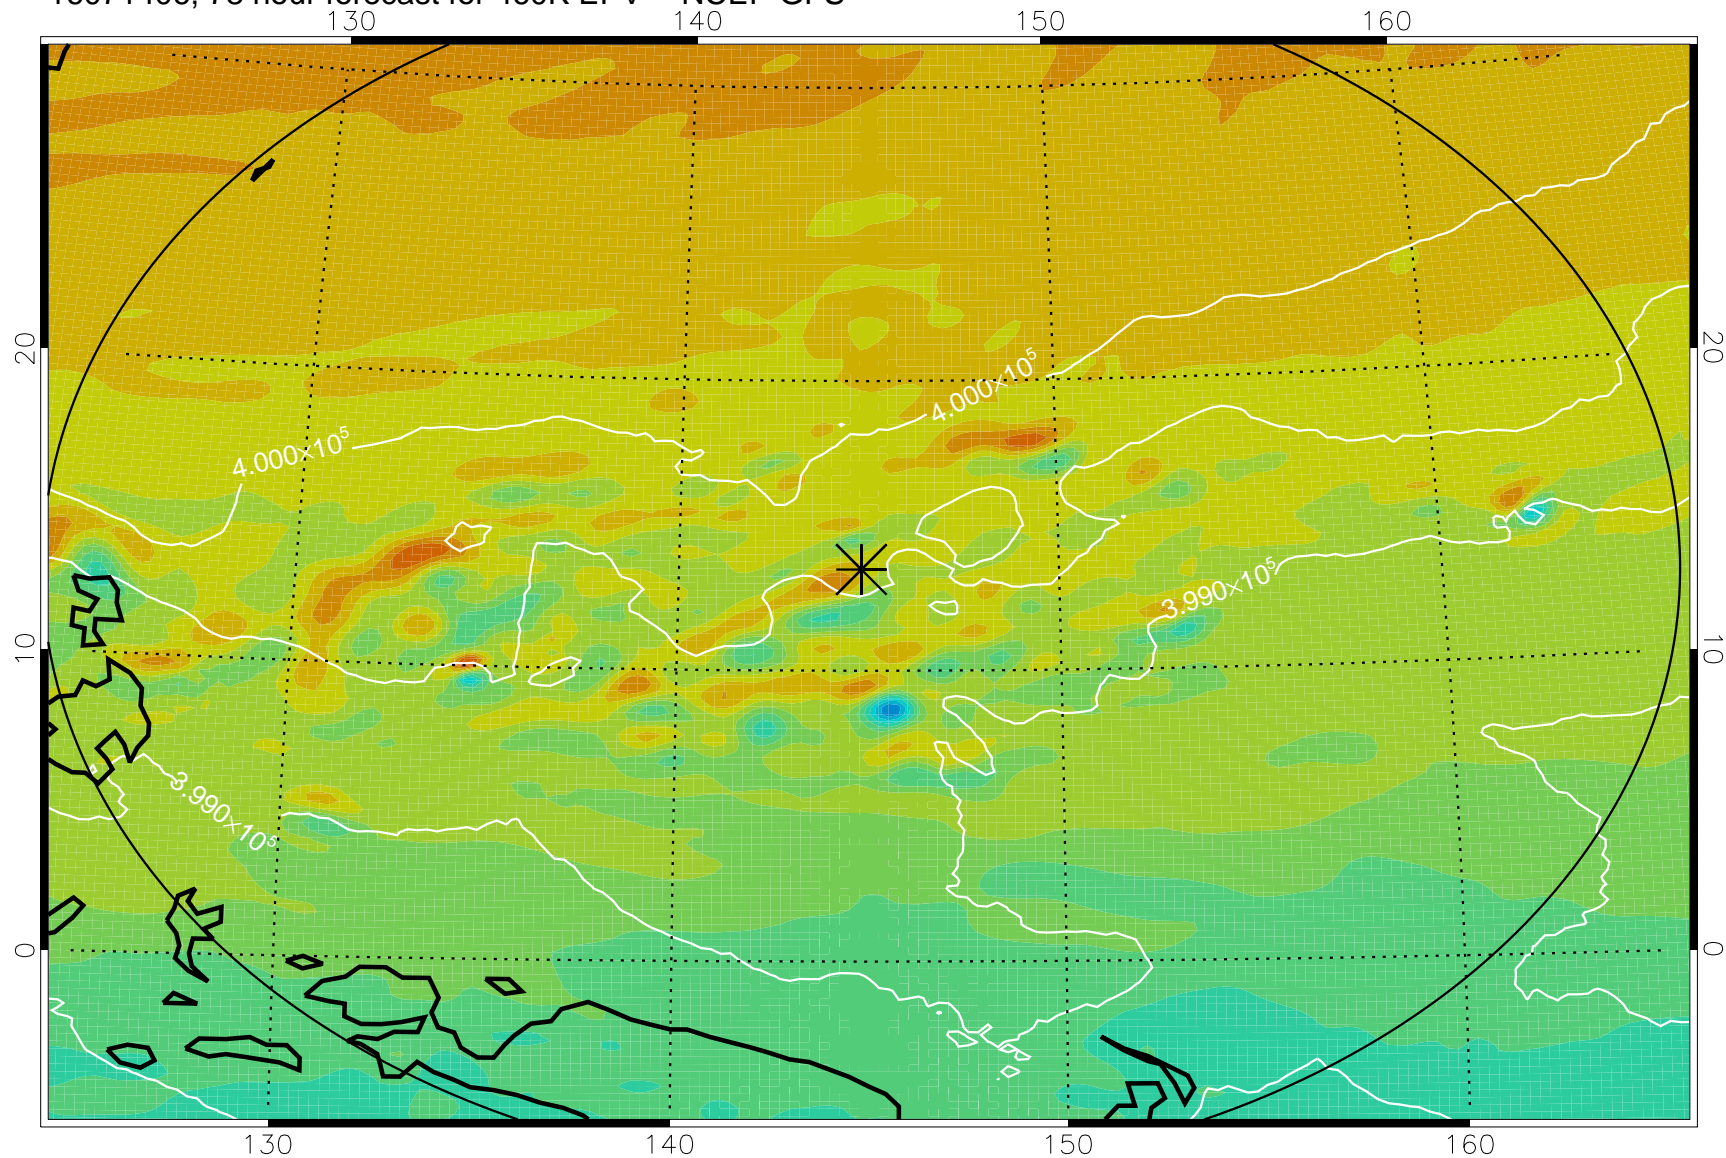

16071318, 66 hour forecast for 460K EPV -- NCEP GFS

460K Montgomery Streamfunction, white

Range ring of 2304 km

16071400, 72 hour forecast for 460K EPV -- NCEP GFS

460K Montgomery Streamfunction, white

Range ring of 2304 km

16071406, 78 hour forecast for 460K EPV -- NCEP GFS

460K Montgomery Streamfunction, white

Range ring of 2304 km

16071412, 84 hour forecast for 460K EPV -- NCEP GFS

460K Montgomery Streamfunction, white

Range ring of 2304 km

16071418, 90 hour forecast for 460K EPV -- NCEP GFS

460K Montgomery Streamfunction, white

Range ring of 2304 km

16071500, 96 hour forecast for 460K EPV -- NCEP GFS

460K Montgomery Streamfunction, white

Range ring of 2304 km

16071506, 102 hour forecast for 460K EPV -- NCEP GFS

460K Montgomery Streamfunction, white

Range ring of 2304 km

16071512, 108 hour forecast for 460K EPV -- NCEP GFS

460K Montgomery Streamfunction, white

Range ring of 2304 km