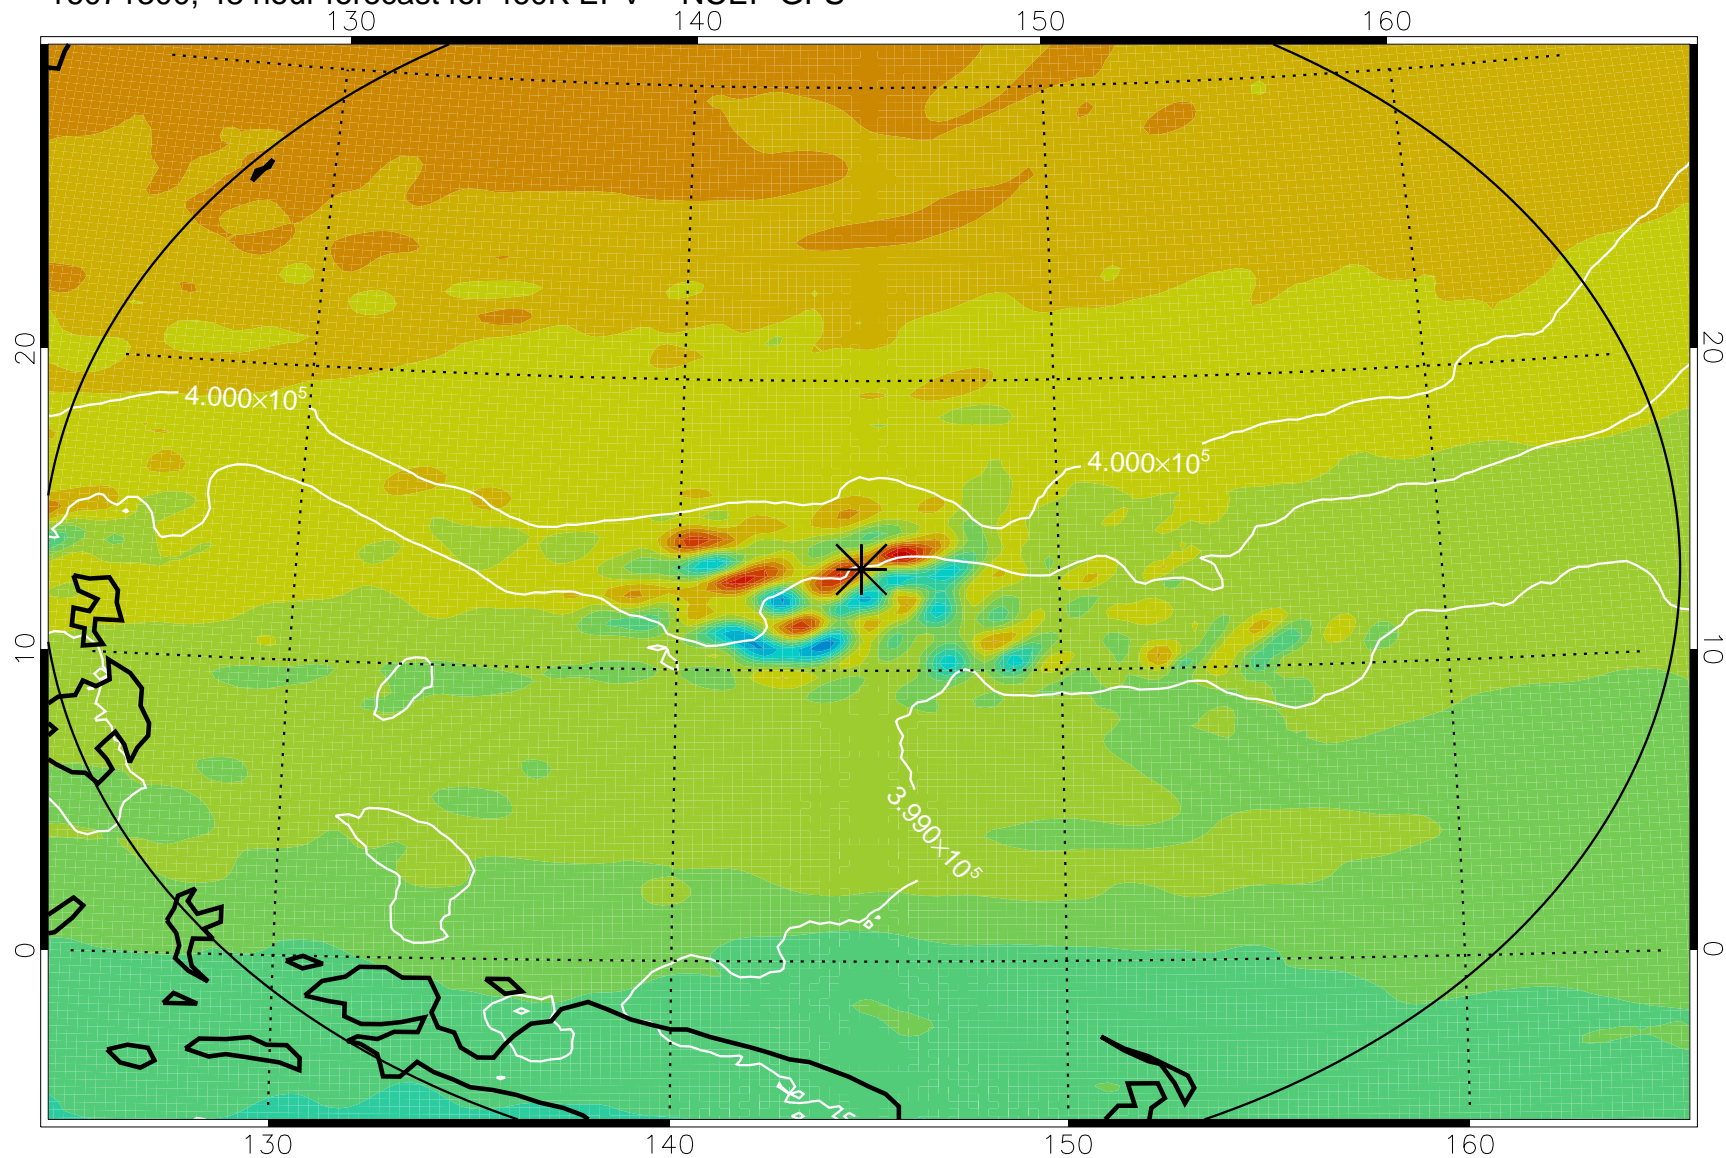

16071118, 18 hour forecast for 460K EPV -- NCEP GFS

460K Montgomery Streamfunction, white

Range ring of 2304 km

16071200, 24 hour forecast for 460K EPV -- NCEP GFS

460K Montgomery Streamfunction, white

Range ring of 2304 km

16071206, 30 hour forecast for 460K EPV -- NCEP GFS

460K Montgomery Streamfunction, white

Range ring of 2304 km

16071212, 36 hour forecast for 460K EPV -- NCEP GFS

460K Montgomery Streamfunction, white

Range ring of 2304 km

16071218, 42 hour forecast for 460K EPV -- NCEP GFS

460K Montgomery Streamfunction, white

Range ring of 2304 km

16071300, 48 hour forecast for 460K EPV -- NCEP GFS

460K Montgomery Streamfunction, white

Range ring of 2304 km

16071318, 66 hour forecast for 460K EPV -- NCEP GFS

460K Montgomery Streamfunction, white

Range ring of 2304 km

16071400, 72 hour forecast for 460K EPV -- NCEP GFS

460K Montgomery Streamfunction, white

Range ring of 2304 km