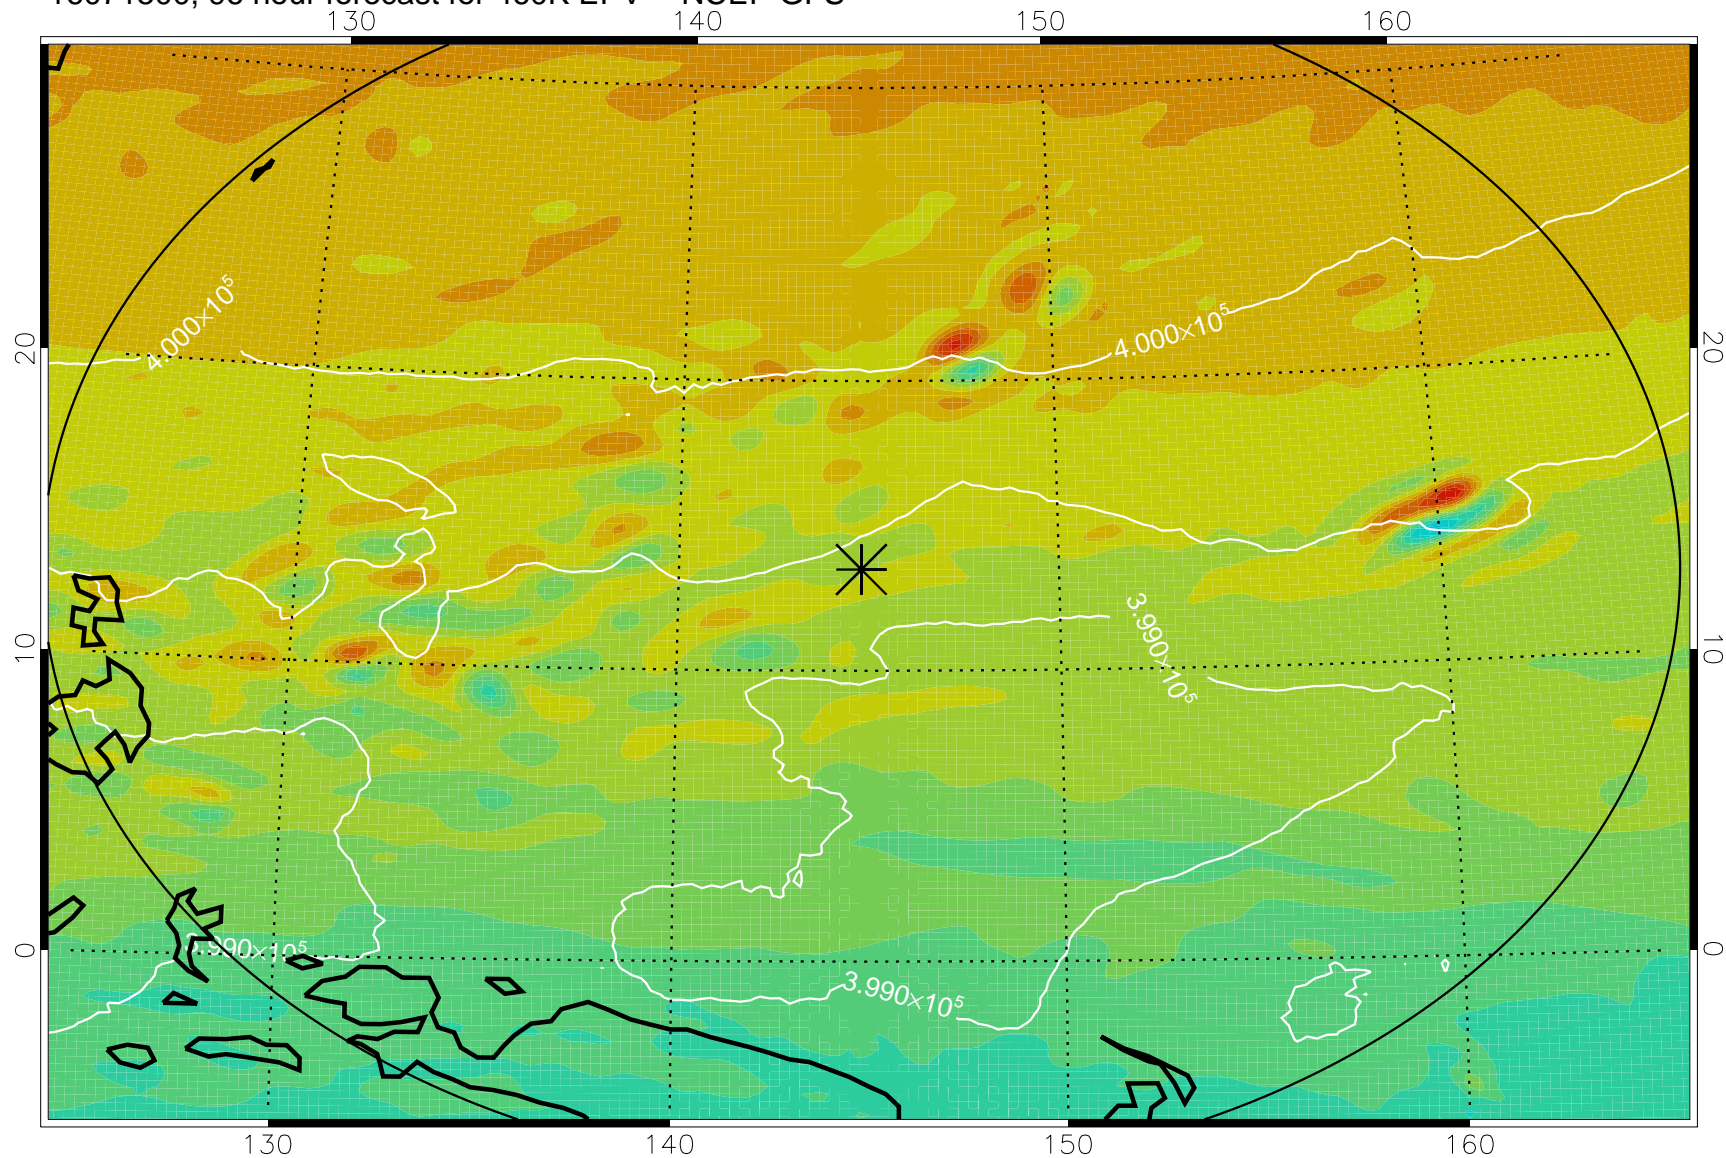

16071318, 66 hour forecast for 460K EPV -- NCEP GFS

460K Montgomery Streamfunction, white

Range ring of 2304 km

16071400, 72 hour forecast for 460K EPV -- NCEP GFS

460K Montgomery Streamfunction, white

Range ring of 2304 km

16071406, 78 hour forecast for 460K EPV -- NCEP GFS

460K Montgomery Streamfunction, white

Range ring of 2304 km

16071412, 84 hour forecast for 460K EPV -- NCEP GFS

460K Montgomery Streamfunction, white

Range ring of 2304 km

16071418, 90 hour forecast for 460K EPV -- NCEP GFS

460K Montgomery Streamfunction, white

Range ring of 2304 km

16071500, 96 hour forecast for 460K EPV -- NCEP GFS

460K Montgomery Streamfunction, white

Range ring of 2304 km

16071506, 102 hour forecast for 460K EPV -- NCEP GFS

460K Montgomery Streamfunction, white

Range ring of 2304 km

16071512, 108 hour forecast for 460K EPV -- NCEP GFS

460K Montgomery Streamfunction, white

Range ring of 2304 km