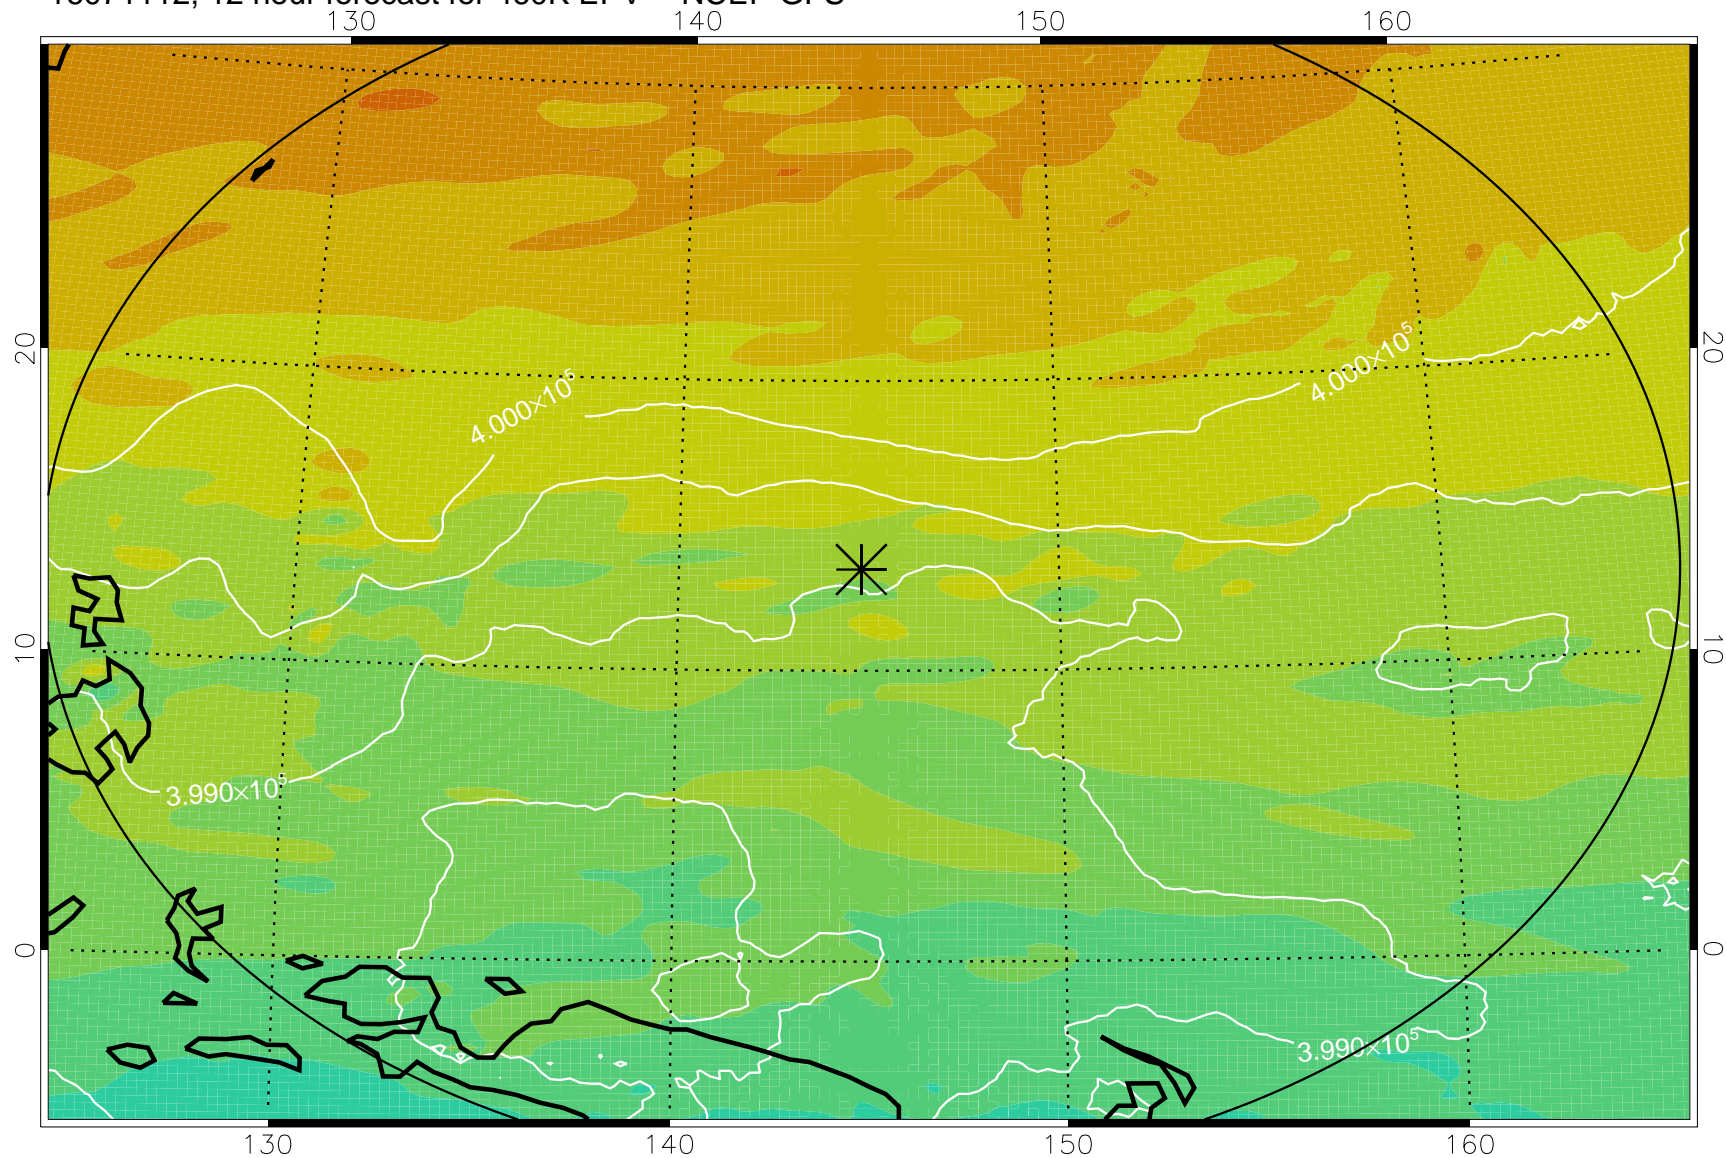

16071106, 6 hour forecast for 460K EPV -- NCEP GFS

460K Montgomery Streamfunction, white

Range ring of 2304 km

16071112, 12 hour forecast for 460K EPV -- NCEP GFS

460K Montgomery Streamfunction, white

Range ring of 2304 km

16071118, 18 hour forecast for 460K EPV -- NCEP GFS

460K Montgomery Streamfunction, white

Range ring of 2304 km

16071200, 24 hour forecast for 460K EPV -- NCEP GFS

460K Montgomery Streamfunction, white

Range ring of 2304 km

16071206, 30 hour forecast for 460K EPV -- NCEP GFS

460K Montgomery Streamfunction, white

Range ring of 2304 km

16071212, 36 hour forecast for 460K EPV -- NCEP GFS

460K Montgomery Streamfunction, white

Range ring of 2304 km

16071218, 42 hour forecast for 460K EPV -- NCEP GFS

460K Montgomery Streamfunction, white

Range ring of 2304 km

16071300, 48 hour forecast for 460K EPV -- NCEP GFS

460K Montgomery Streamfunction, white

Range ring of 2304 km