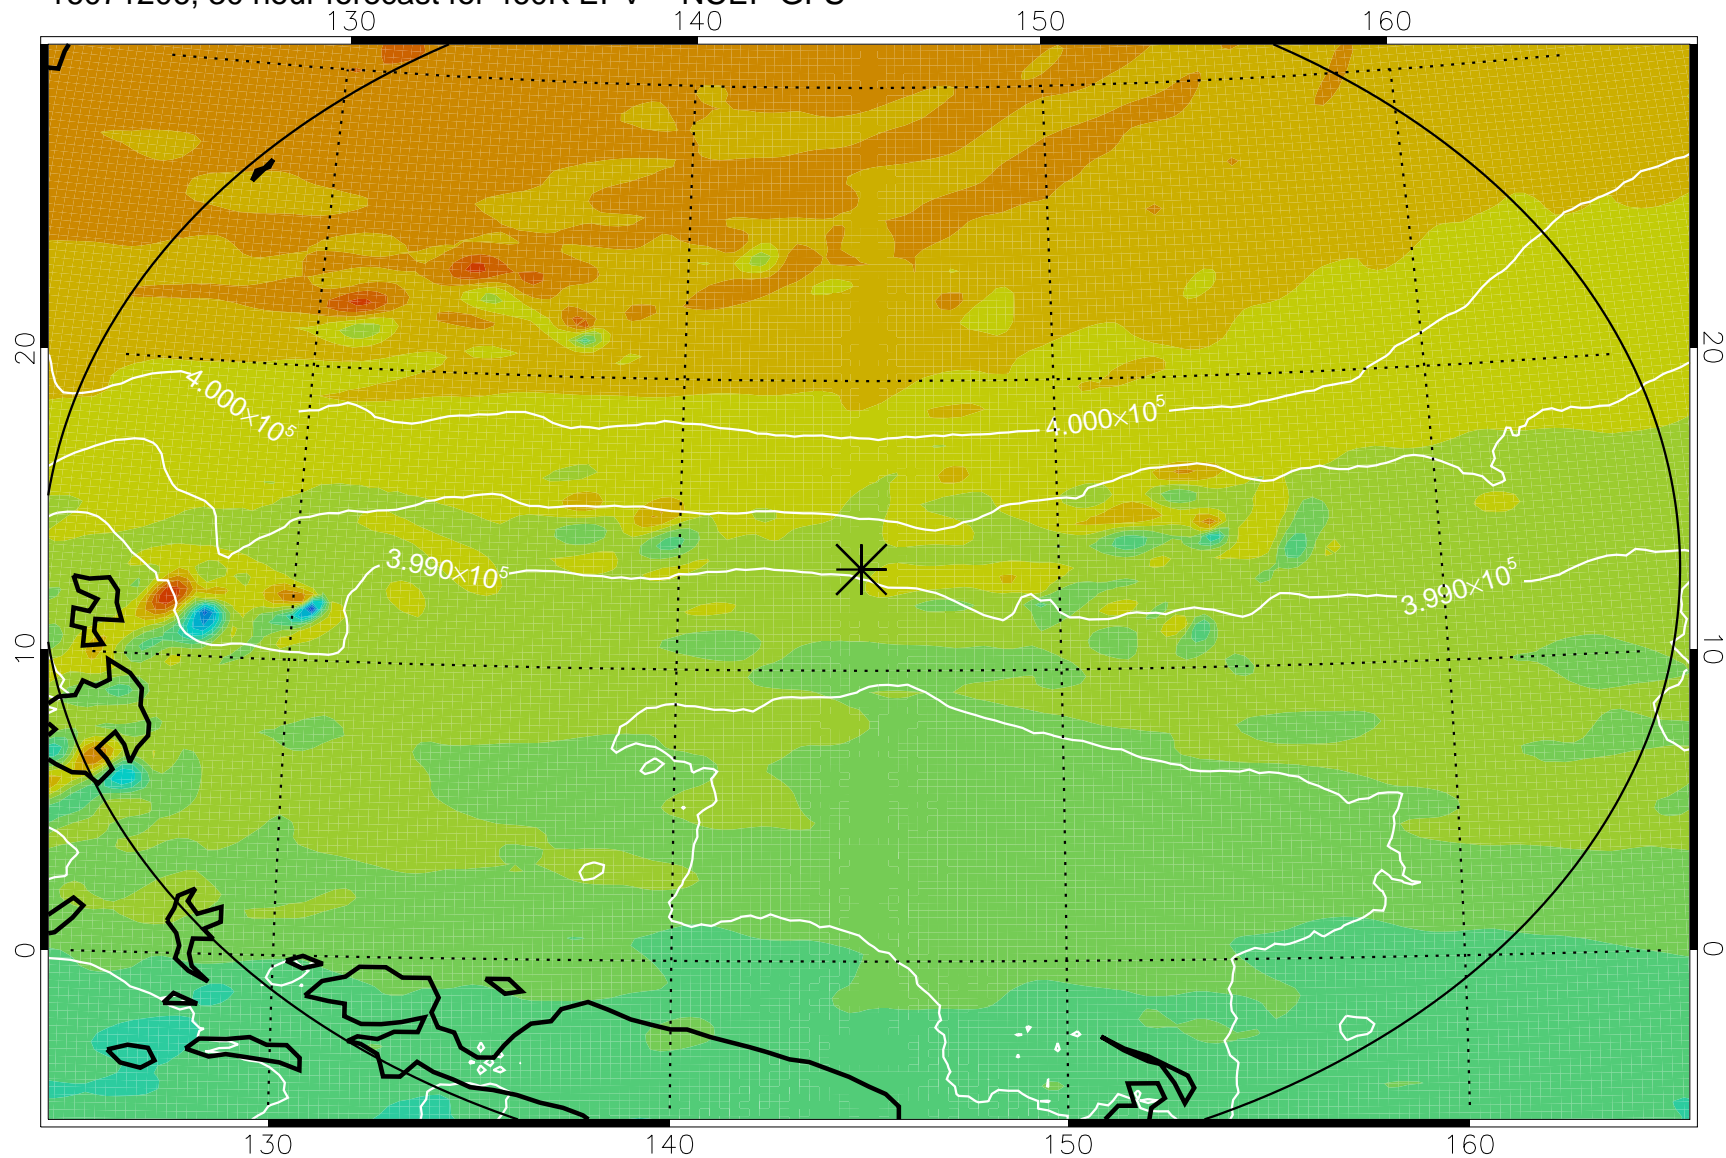

16071106, 6 hour forecast for 460K EPV -- NCEP GFS

460K Montgomery Streamfunction, white

Range ring of 2304 km

16071112, 12 hour forecast for 460K EPV -- NCEP GFS

460K Montgomery Streamfunction, white

Range ring of 2304 km

16071118, 18 hour forecast for 460K EPV -- NCEP GFS

460K Montgomery Streamfunction, white

Range ring of 2304 km

16071200, 24 hour forecast for 460K EPV -- NCEP GFS

460K Montgomery Streamfunction, white

Range ring of 2304 km

16071206, 30 hour forecast for 460K EPV -- NCEP GFS

460K Montgomery Streamfunction, white

Range ring of 2304 km

16071212, 36 hour forecast for 460K EPV -- NCEP GFS

460K Montgomery Streamfunction, white

Range ring of 2304 km

16071218, 42 hour forecast for 460K EPV -- NCEP GFS

460K Montgomery Streamfunction, white

Range ring of 2304 km

16071300, 48 hour forecast for 460K EPV -- NCEP GFS

460K Montgomery Streamfunction, white

Range ring of 2304 km