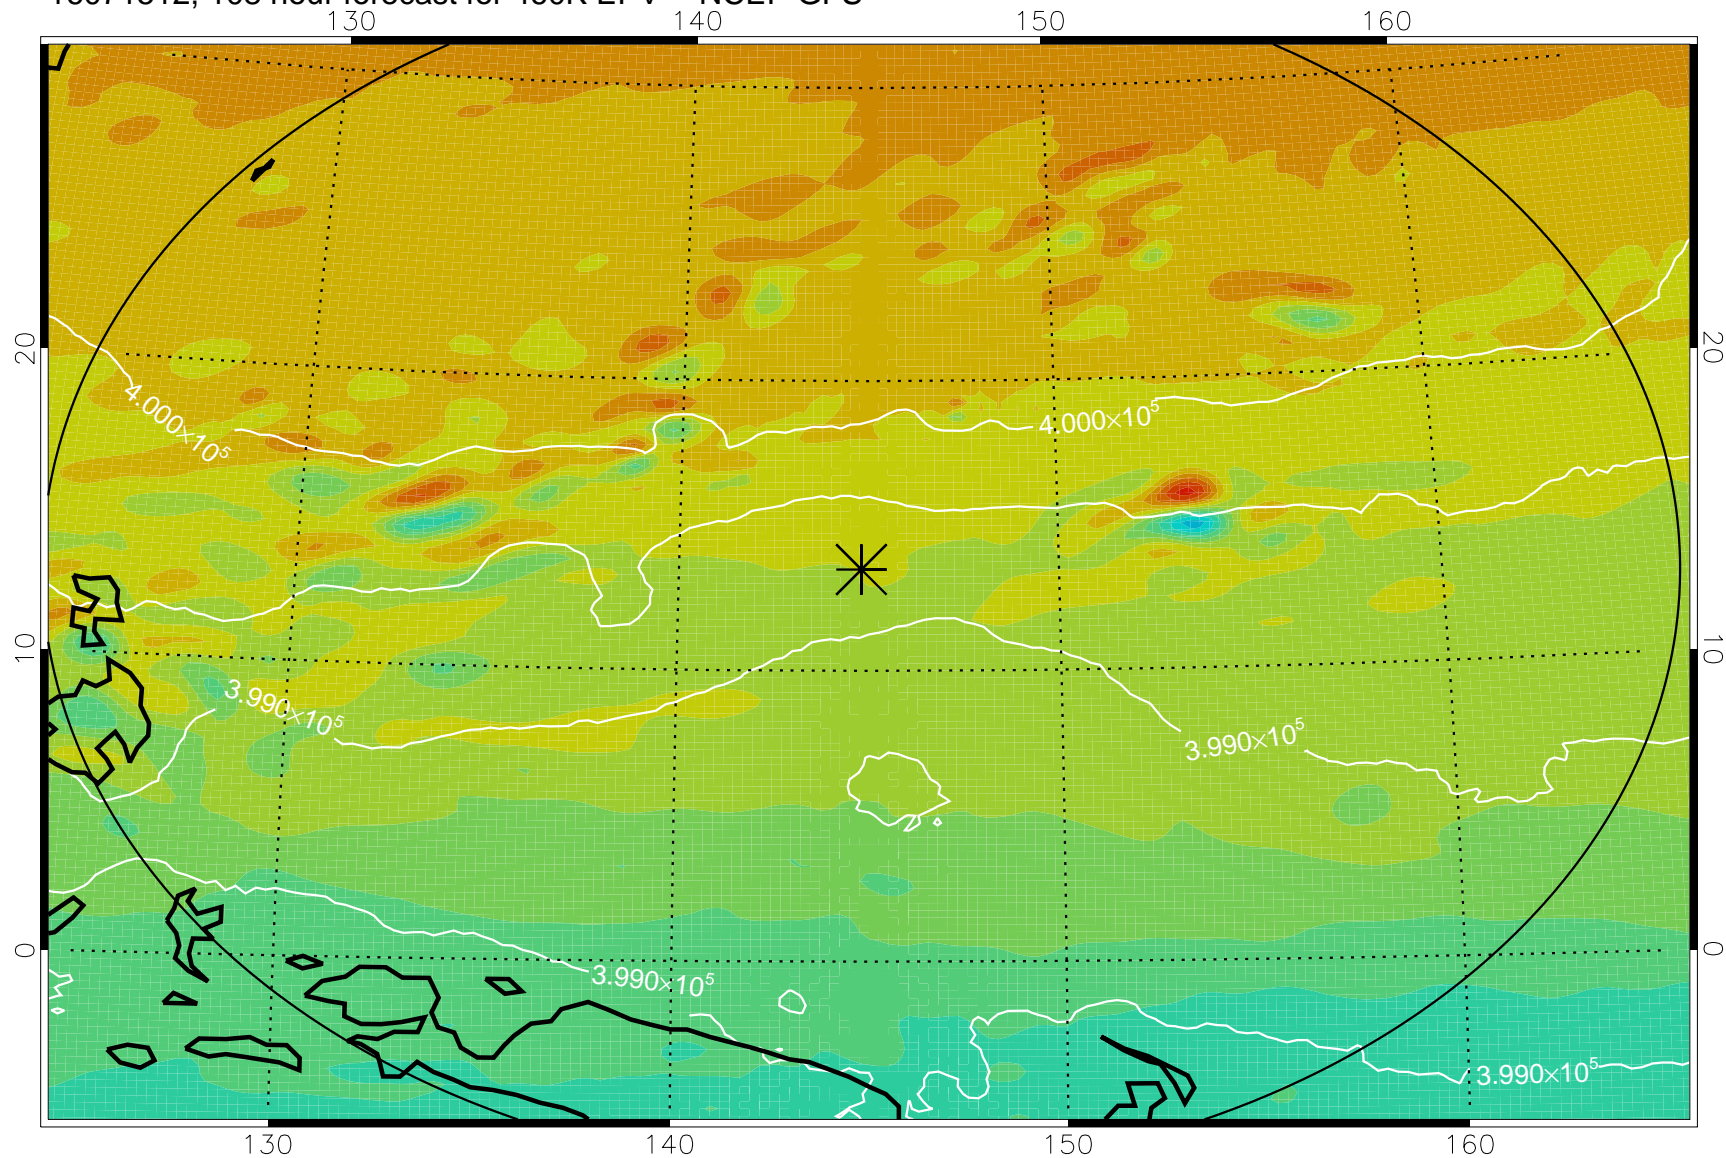

16071406, 78 hour forecast for 460K EPV -- NCEP GFS

460K Montgomery Streamfunction, white

Range ring of 2304 km

16071412, 84 hour forecast for 460K EPV -- NCEP GFS

460K Montgomery Streamfunction, white

Range ring of 2304 km

16071418, 90 hour forecast for 460K EPV -- NCEP GFS

460K Montgomery Streamfunction, white

Range ring of 2304 km

16071500, 96 hour forecast for 460K EPV -- NCEP GFS

460K Montgomery Streamfunction, white

Range ring of 2304 km

16071506, 102 hour forecast for 460K EPV -- NCEP GFS

460K Montgomery Streamfunction, white

Range ring of 2304 km

16071512, 108 hour forecast for 460K EPV -- NCEP GFS

460K Montgomery Streamfunction, white

Range ring of 2304 km

16071518, 114 hour forecast for 460K EPV -- NCEP GFS

460K Montgomery Streamfunction, white

Range ring of 2304 km

16071600, 120 hour forecast for 460K EPV -- NCEP GFS

460K Montgomery Streamfunction, white

Range ring of 2304 km