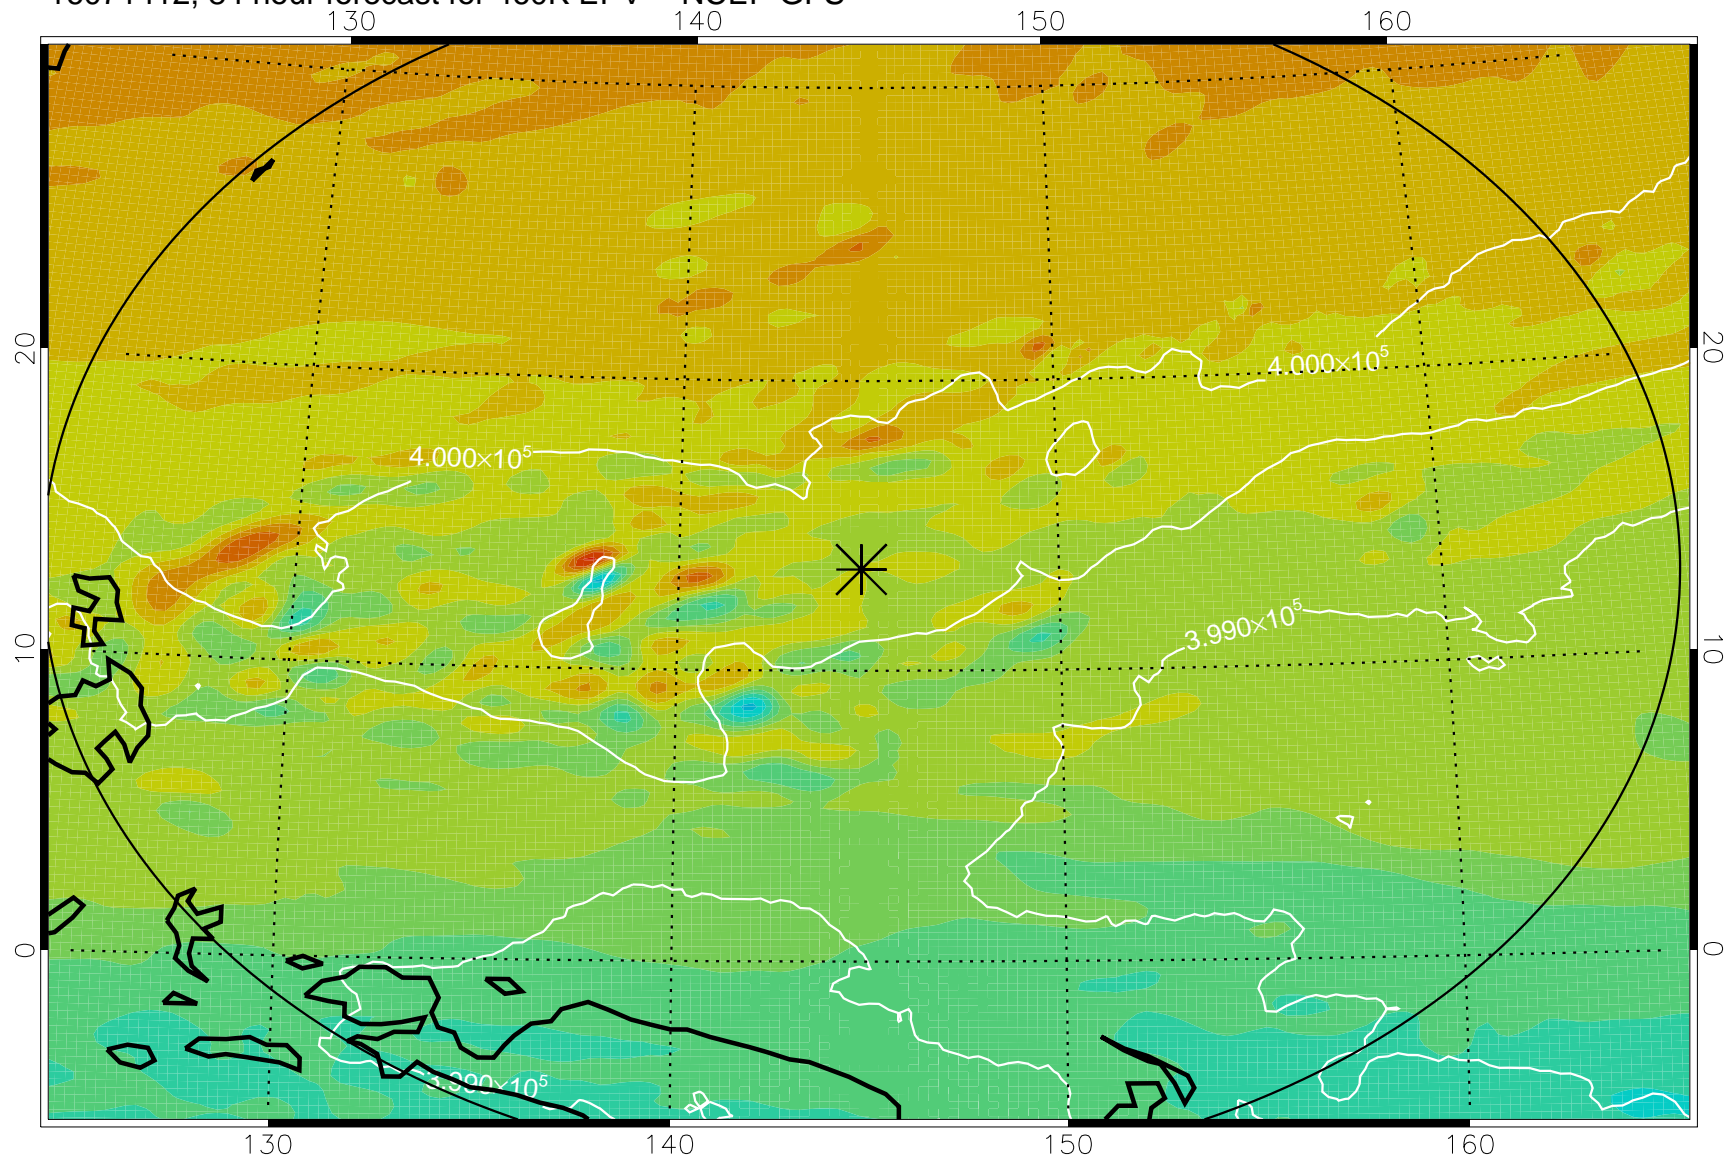

16071318, 66 hour forecast for 460K EPV -- NCEP GFS

460K Montgomery Streamfunction, white

Range ring of 2304 km

16071400, 72 hour forecast for 460K EPV -- NCEP GFS

460K Montgomery Streamfunction, white

Range ring of 2304 km

16071406, 78 hour forecast for 460K EPV -- NCEP GFS

460K Montgomery Streamfunction, white

Range ring of 2304 km

16071412, 84 hour forecast for 460K EPV -- NCEP GFS

460K Montgomery Streamfunction, white

Range ring of 2304 km

16071418, 90 hour forecast for 460K EPV -- NCEP GFS

460K Montgomery Streamfunction, white

Range ring of 2304 km

16071500, 96 hour forecast for 460K EPV -- NCEP GFS

460K Montgomery Streamfunction, white

Range ring of 2304 km

16071506, 102 hour forecast for 460K EPV -- NCEP GFS

460K Montgomery Streamfunction, white

Range ring of 2304 km

16071512, 108 hour forecast for 460K EPV -- NCEP GFS

460K Montgomery Streamfunction, white

Range ring of 2304 km