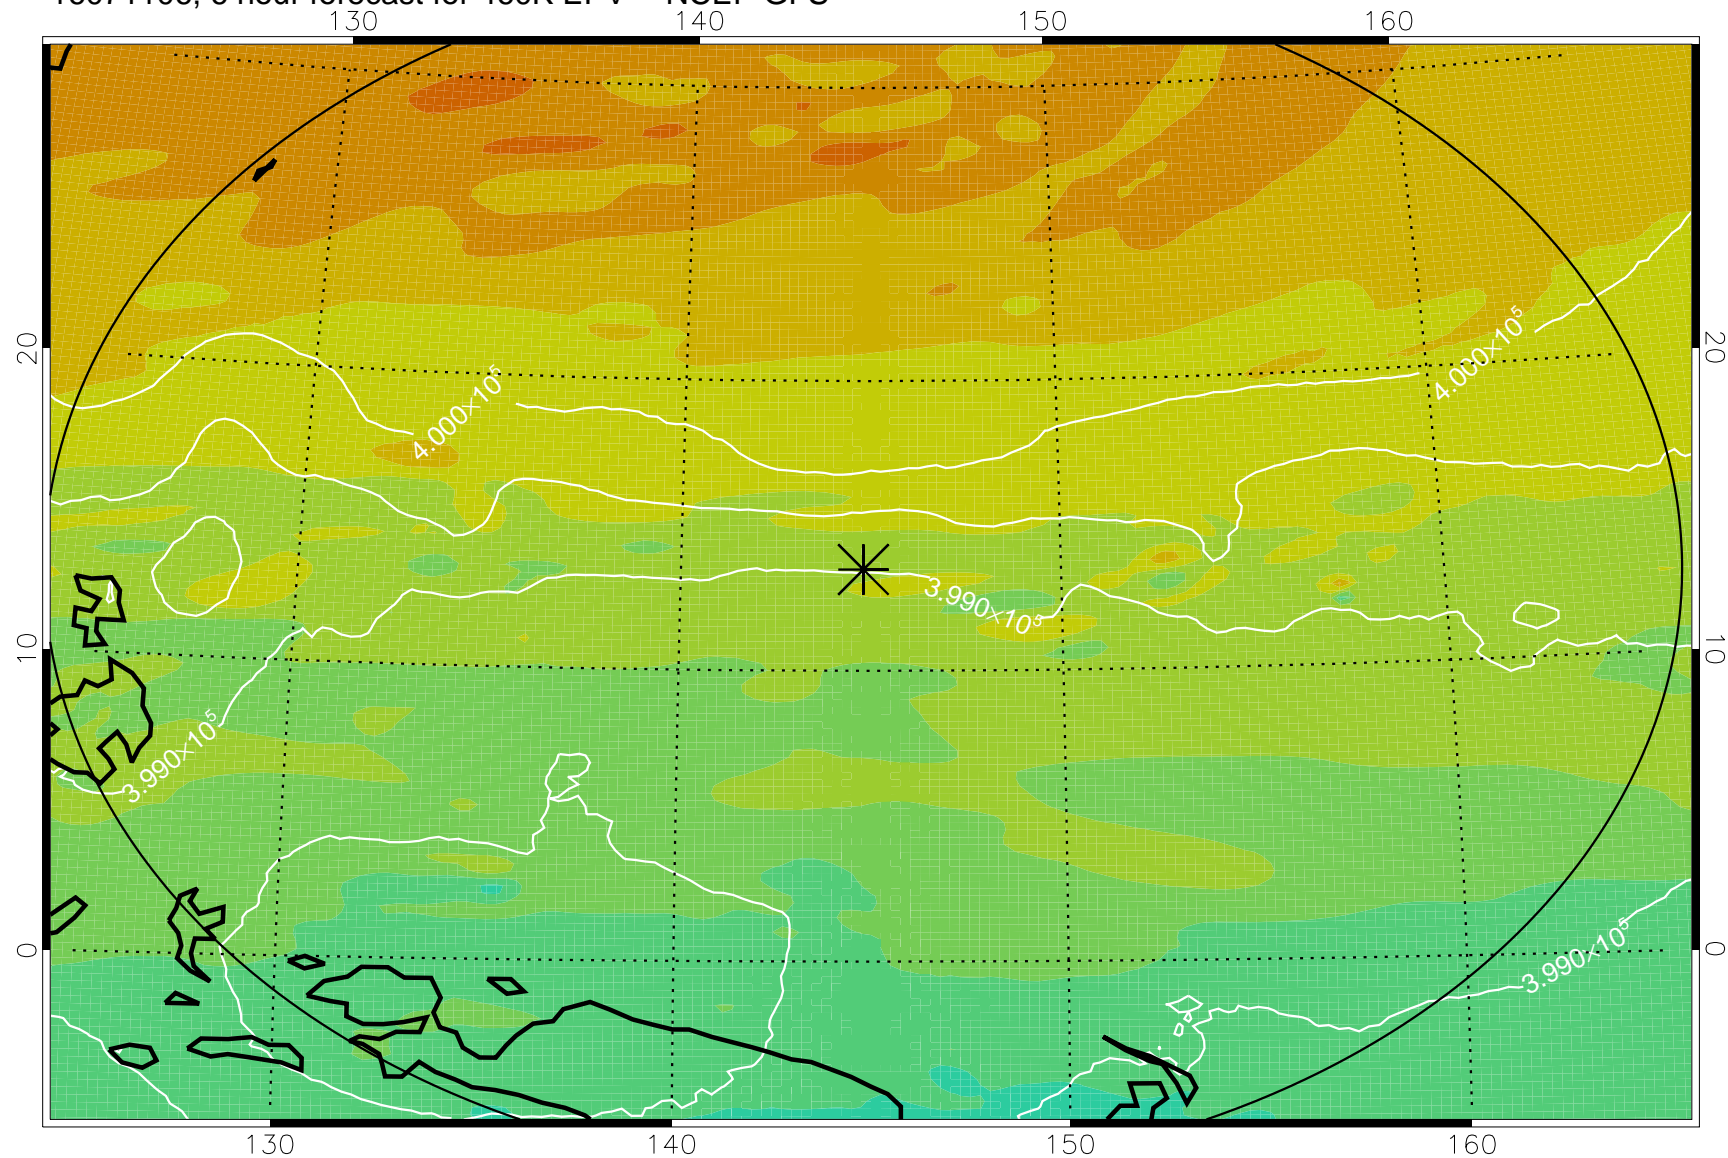

16071106, 6 hour forecast for 460K EPV -- NCEP GFS

460K Montgomery Streamfunction, white

Range ring of 2304 km

16071112, 12 hour forecast for 460K EPV -- NCEP GFS

460K Montgomery Streamfunction, white

Range ring of 2304 km

16071118, 18 hour forecast for 460K EPV -- NCEP GFS

460K Montgomery Streamfunction, white

Range ring of 2304 km

16071200, 24 hour forecast for 460K EPV -- NCEP GFS

460K Montgomery Streamfunction, white

Range ring of 2304 km

16071206, 30 hour forecast for 460K EPV -- NCEP GFS

460K Montgomery Streamfunction, white

Range ring of 2304 km

16071212, 36 hour forecast for 460K EPV -- NCEP GFS

460K Montgomery Streamfunction, white

Range ring of 2304 km

16071218, 42 hour forecast for 460K EPV -- NCEP GFS

460K Montgomery Streamfunction, white

Range ring of 2304 km

16071300, 48 hour forecast for 460K EPV -- NCEP GFS

460K Montgomery Streamfunction, white

Range ring of 2304 km