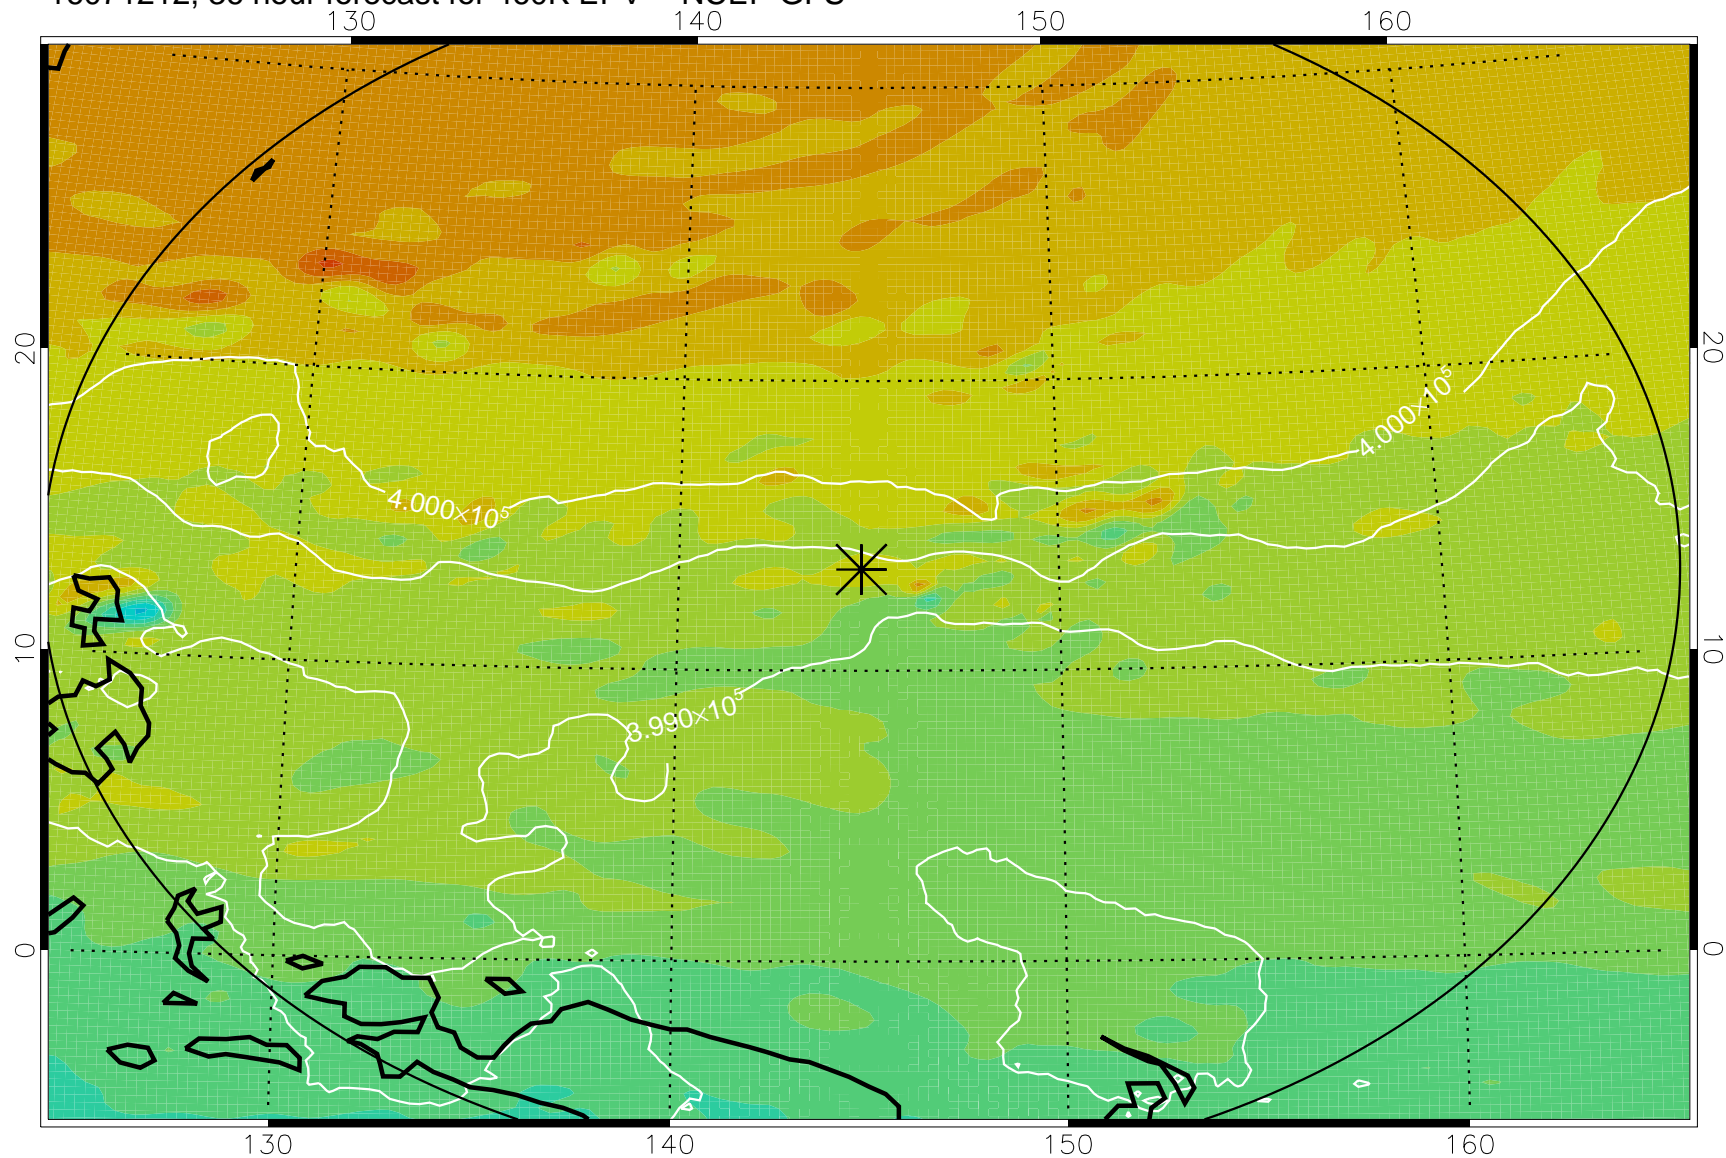

16071106, 6 hour forecast for 460K EPV -- NCEP GFS

460K Montgomery Streamfunction, white

Range ring of 2304 km

16071112, 12 hour forecast for 460K EPV -- NCEP GFS

460K Montgomery Streamfunction, white

Range ring of 2304 km

16071118, 18 hour forecast for 460K EPV -- NCEP GFS

460K Montgomery Streamfunction, white

Range ring of 2304 km

16071200, 24 hour forecast for 460K EPV -- NCEP GFS

460K Montgomery Streamfunction, white

Range ring of 2304 km

16071206, 30 hour forecast for 460K EPV -- NCEP GFS

460K Montgomery Streamfunction, white

Range ring of 2304 km

16071212, 36 hour forecast for 460K EPV -- NCEP GFS

460K Montgomery Streamfunction, white

Range ring of 2304 km

16071218, 42 hour forecast for 460K EPV -- NCEP GFS

460K Montgomery Streamfunction, white

Range ring of 2304 km

16071300, 48 hour forecast for 460K EPV -- NCEP GFS

460K Montgomery Streamfunction, white

Range ring of 2304 km