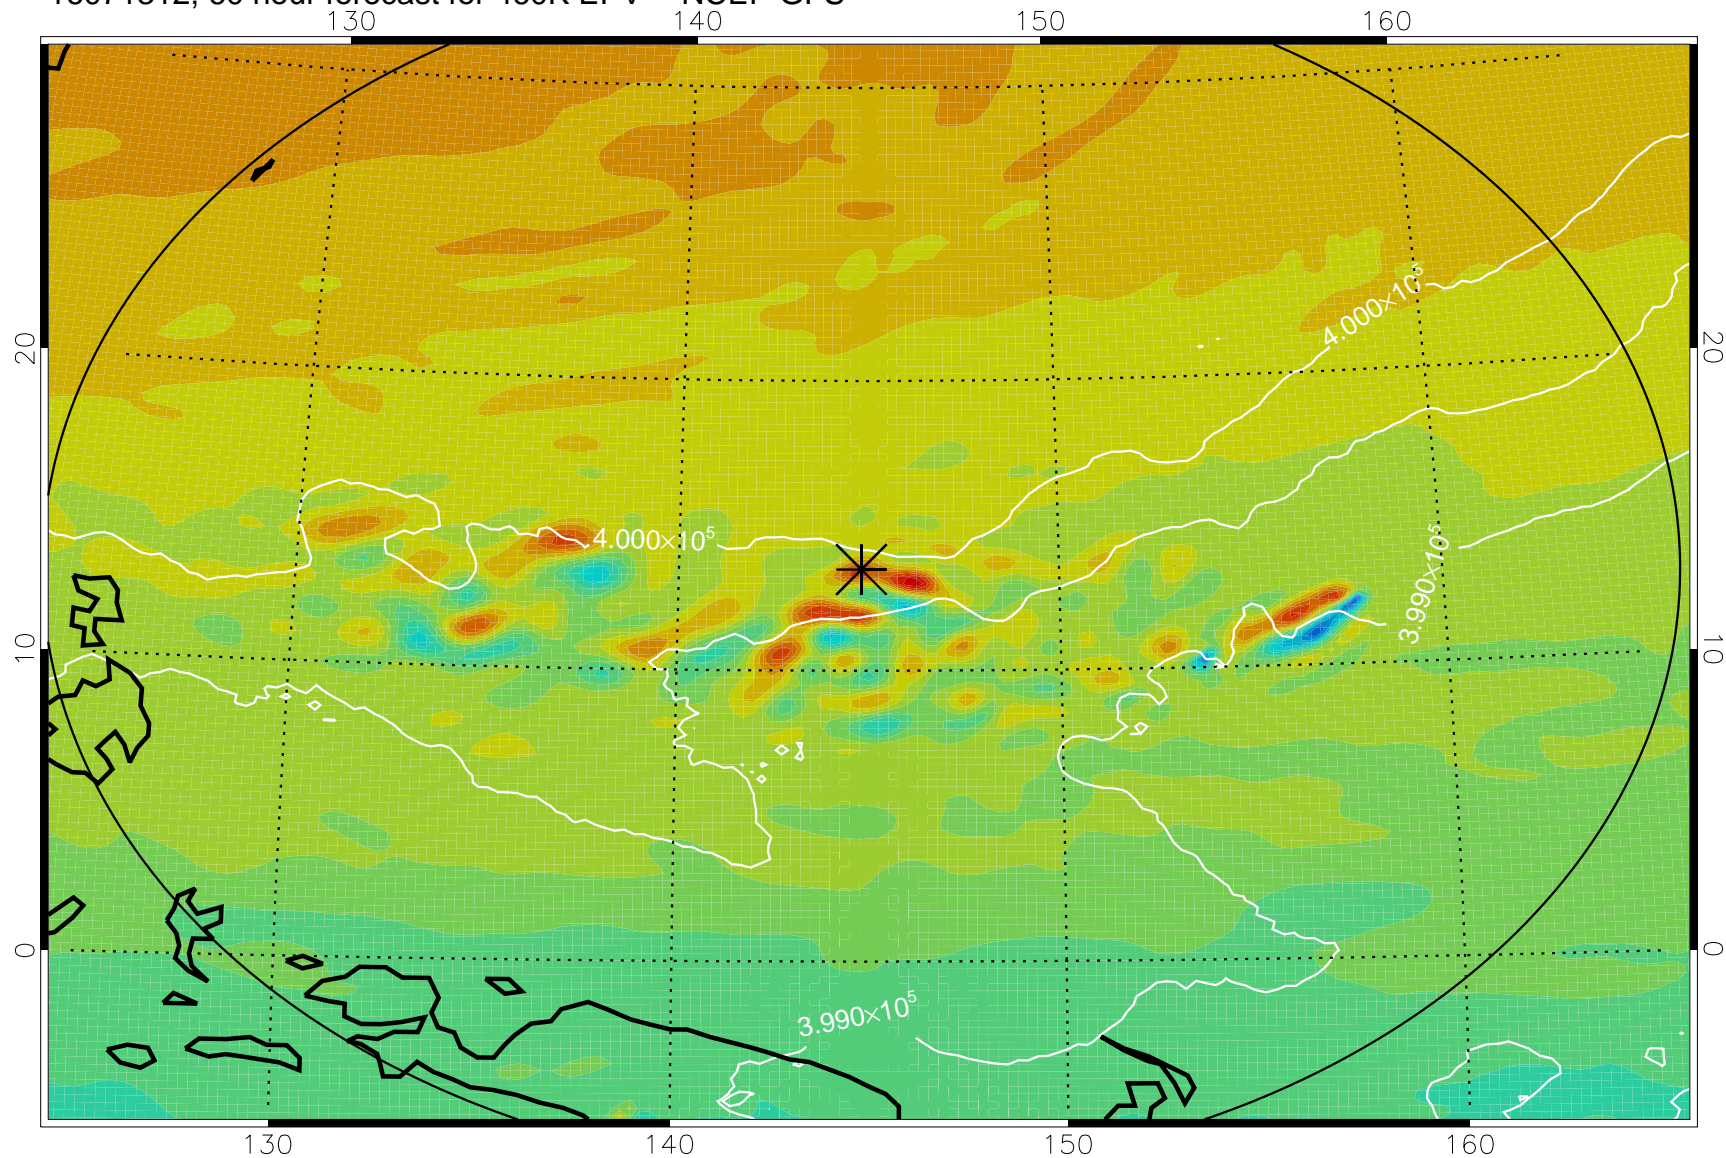

16071218, 42 hour forecast for 460K EPV -- NCEP GFS

460K Montgomery Streamfunction, white

Range ring of 2304 km

16071300, 48 hour forecast for 460K EPV -- NCEP GFS

460K Montgomery Streamfunction, white

Range ring of 2304 km

16071306, 54 hour forecast for 460K EPV -- NCEP GFS

460K Montgomery Streamfunction, white

Range ring of 2304 km

16071312, 60 hour forecast for 460K EPV -- NCEP GFS

460K Montgomery Streamfunction, white

Range ring of 2304 km

16071318, 66 hour forecast for 460K EPV -- NCEP GFS

460K Montgomery Streamfunction, white

Range ring of 2304 km

16071400, 72 hour forecast for 460K EPV -- NCEP GFS

460K Montgomery Streamfunction, white

Range ring of 2304 km

16071406, 78 hour forecast for 460K EPV -- NCEP GFS

460K Montgomery Streamfunction, white

Range ring of 2304 km

16071412, 84 hour forecast for 460K EPV -- NCEP GFS

460K Montgomery Streamfunction, white

Range ring of 2304 km