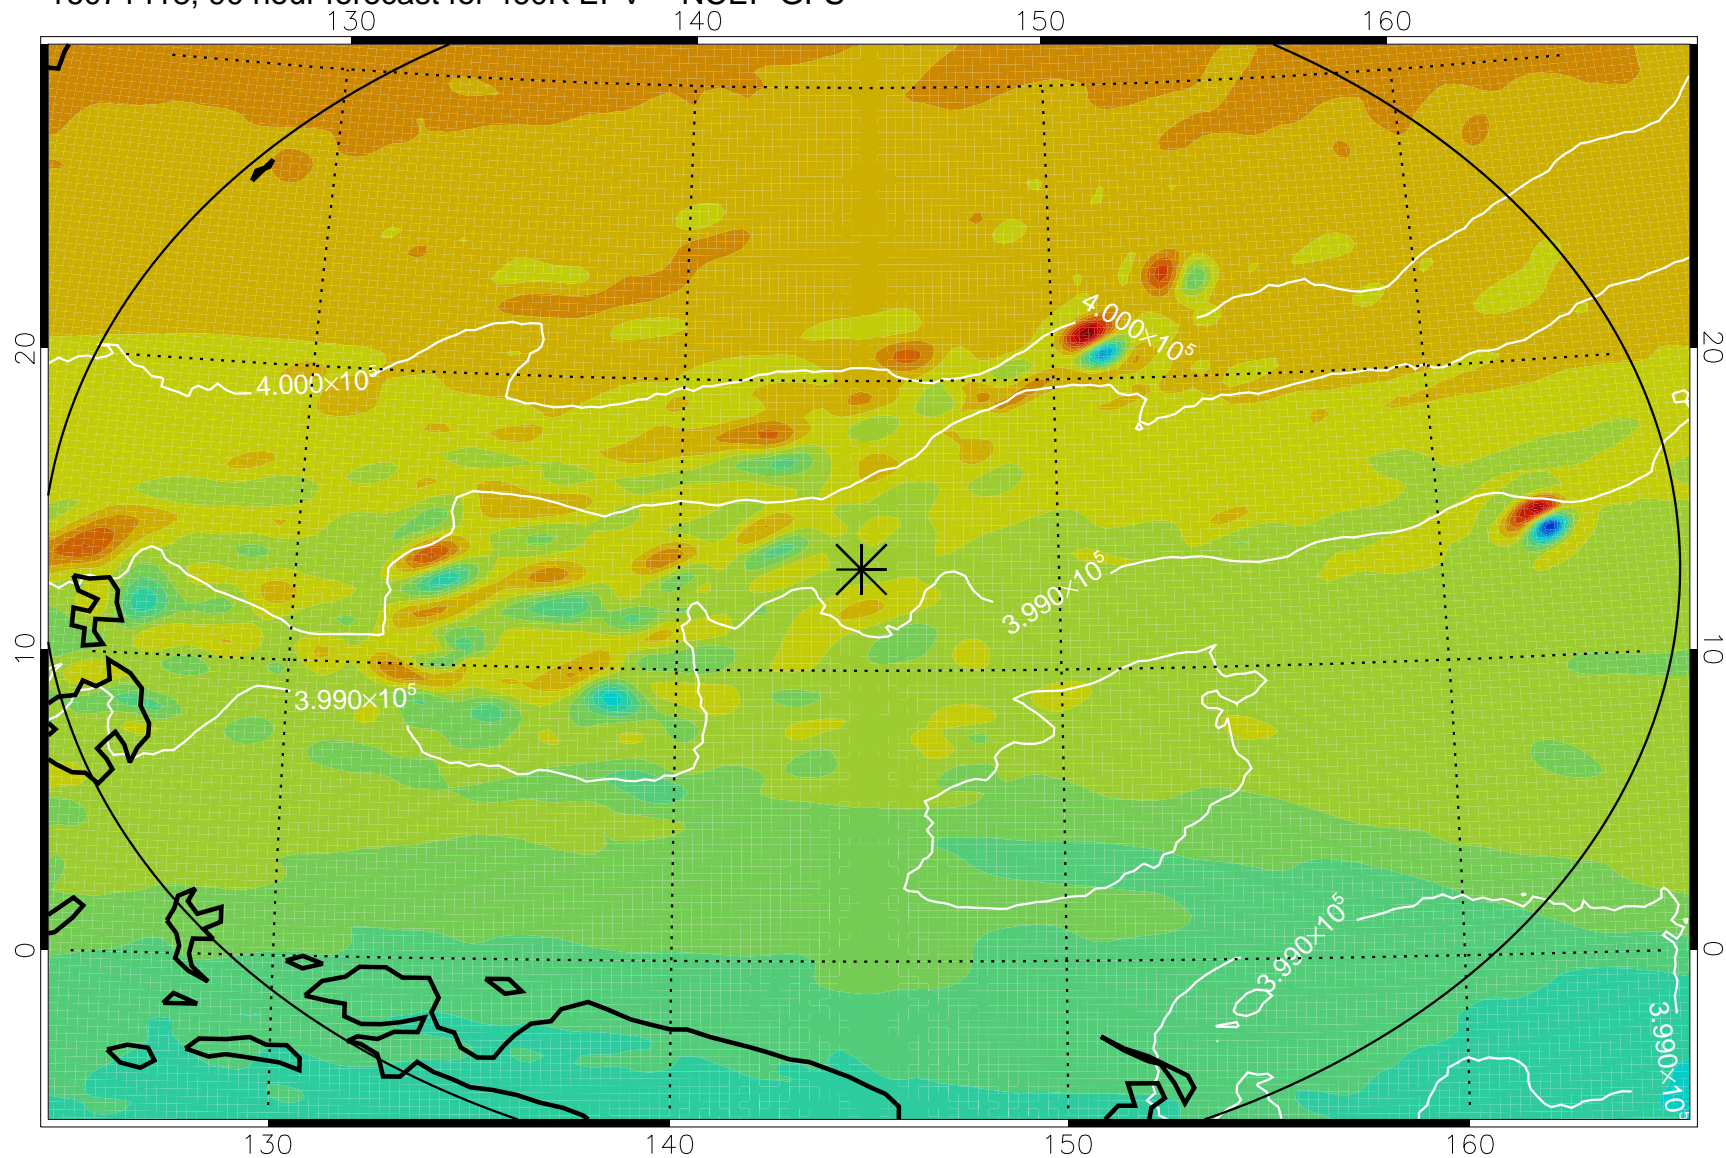

16071406, 78 hour forecast for 460K EPV -- NCEP GFS

460K Montgomery Streamfunction, white

Range ring of 2304 km

16071412, 84 hour forecast for 460K EPV -- NCEP GFS

460K Montgomery Streamfunction, white

Range ring of 2304 km

16071418, 90 hour forecast for 460K EPV -- NCEP GFS

460K Montgomery Streamfunction, white

Range ring of 2304 km

16071500, 96 hour forecast for 460K EPV -- NCEP GFS

460K Montgomery Streamfunction, white

Range ring of 2304 km

16071506, 102 hour forecast for 460K EPV -- NCEP GFS

460K Montgomery Streamfunction, white

Range ring of 2304 km

16071512, 108 hour forecast for 460K EPV -- NCEP GFS

460K Montgomery Streamfunction, white

Range ring of 2304 km

16071518, 114 hour forecast for 460K EPV -- NCEP GFS

460K Montgomery Streamfunction, white

Range ring of 2304 km

16071600, 120 hour forecast for 460K EPV -- NCEP GFS

460K Montgomery Streamfunction, white

Range ring of 2304 km