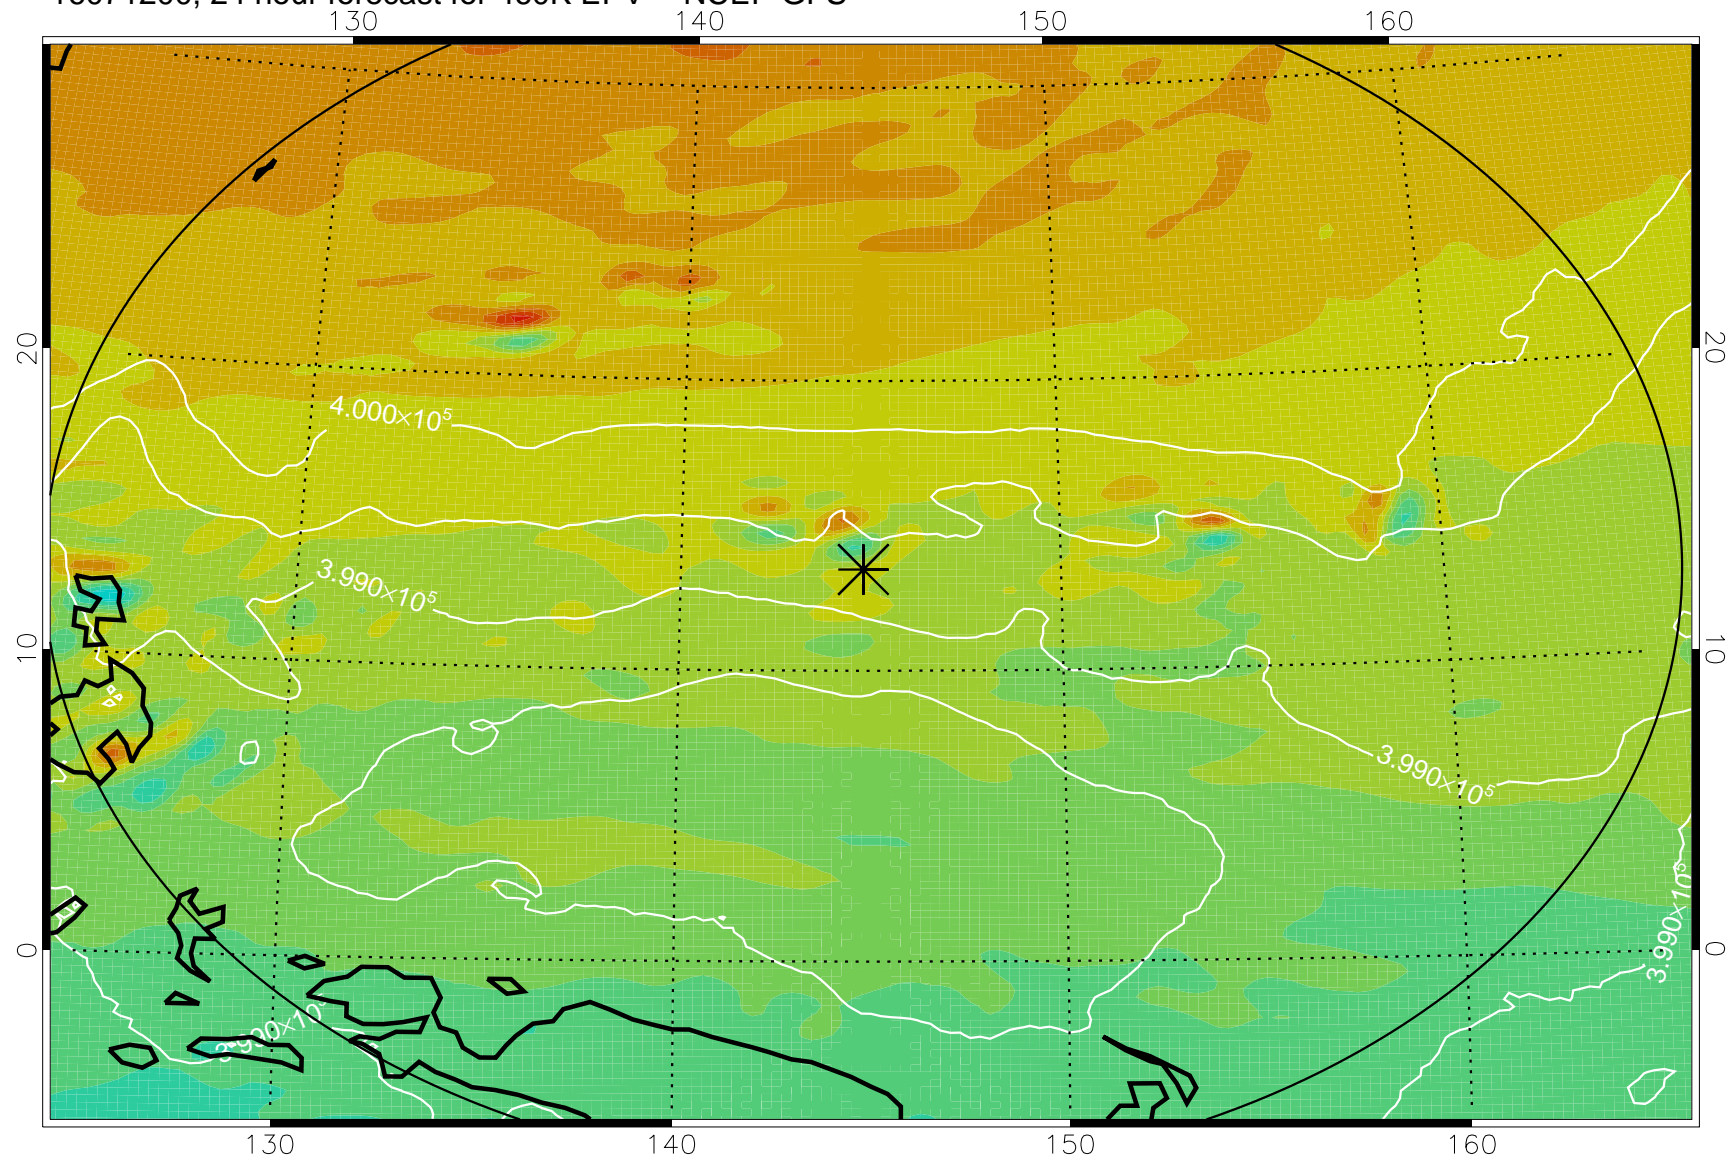

16071106, 6 hour forecast for 460K EPV -- NCEP GFS

460K Montgomery Streamfunction, white

Range ring of 2304 km

16071112, 12 hour forecast for 460K EPV -- NCEP GFS

460K Montgomery Streamfunction, white

Range ring of 2304 km

16071118, 18 hour forecast for 460K EPV -- NCEP GFS

460K Montgomery Streamfunction, white

Range ring of 2304 km

16071200, 24 hour forecast for 460K EPV -- NCEP GFS

460K Montgomery Streamfunction, white

Range ring of 2304 km

16071206, 30 hour forecast for 460K EPV -- NCEP GFS

460K Montgomery Streamfunction, white

Range ring of 2304 km

16071212, 36 hour forecast for 460K EPV -- NCEP GFS

460K Montgomery Streamfunction, white

Range ring of 2304 km

16071218, 42 hour forecast for 460K EPV -- NCEP GFS

460K Montgomery Streamfunction, white

Range ring of 2304 km

16071300, 48 hour forecast for 460K EPV -- NCEP GFS

460K Montgomery Streamfunction, white

Range ring of 2304 km