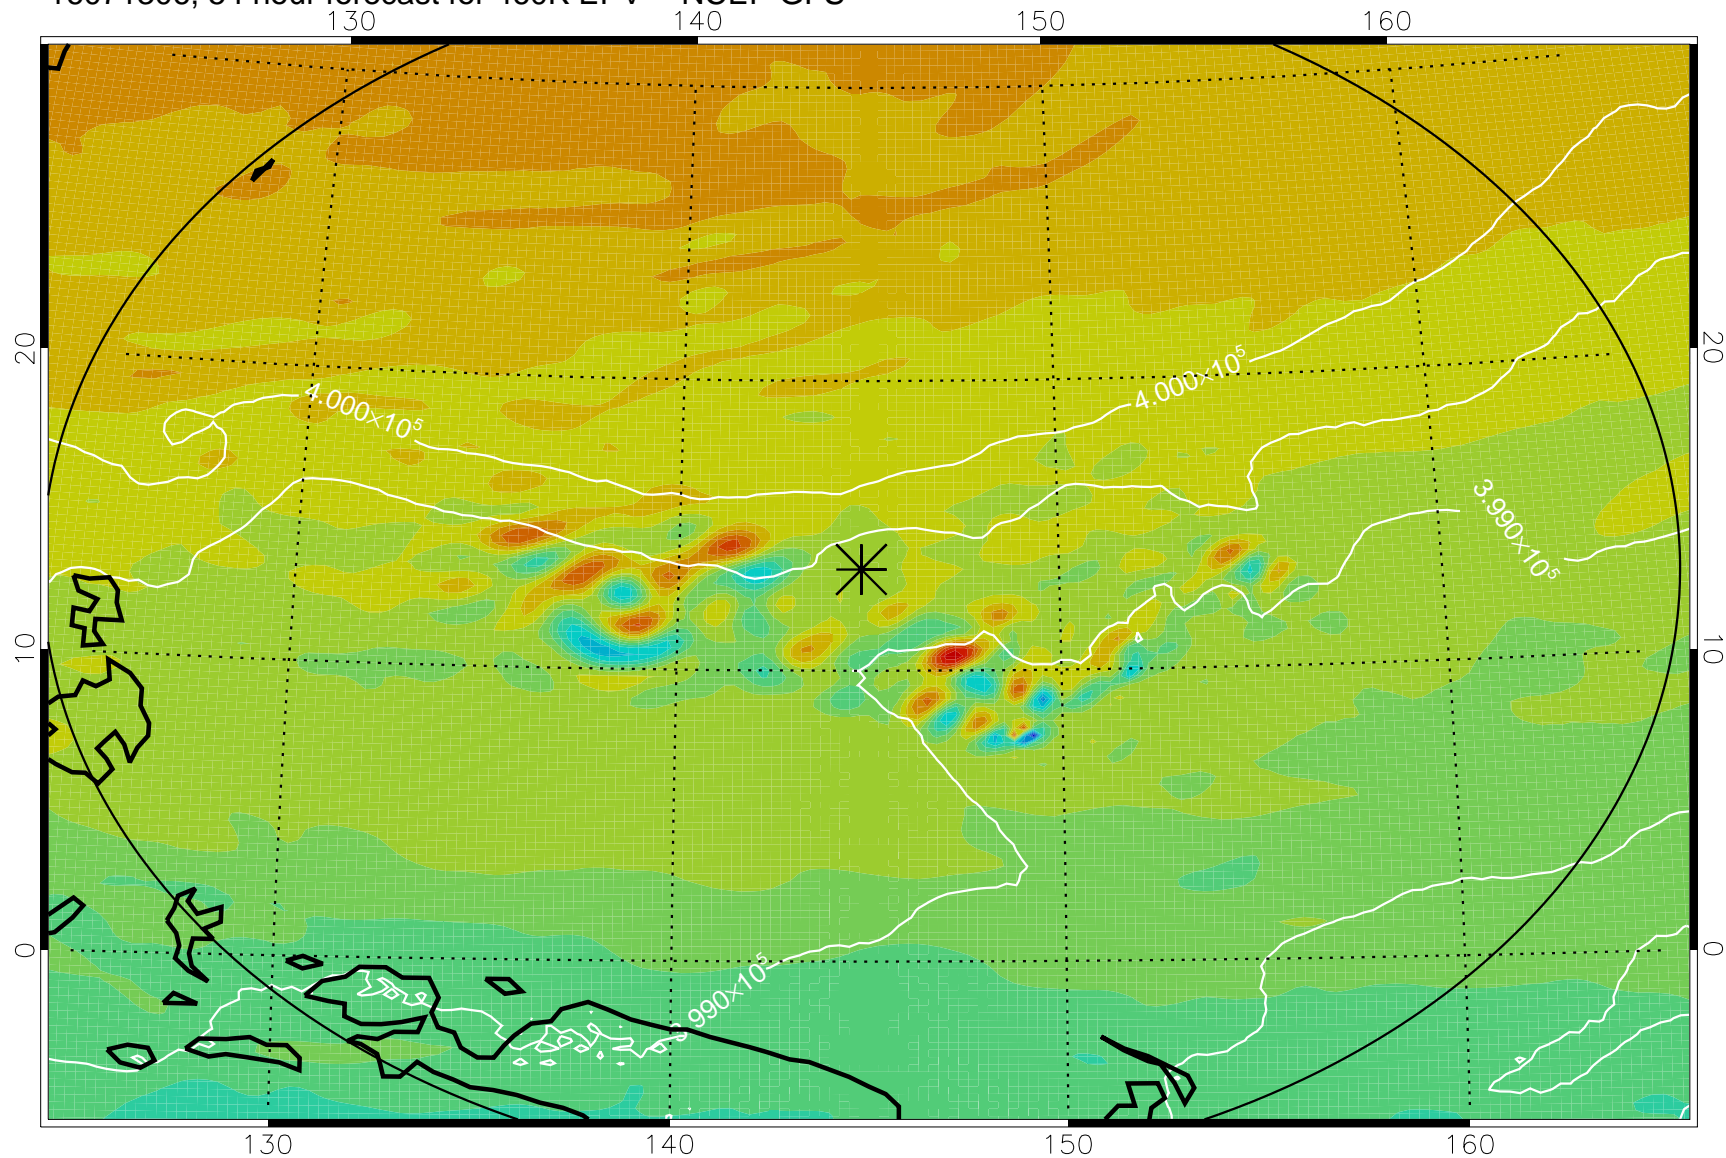

16071206, 30 hour forecast for 460K EPV -- NCEP GFS

460K Montgomery Streamfunction, white

Range ring of 2304 km

16071212, 36 hour forecast for 460K EPV -- NCEP GFS

460K Montgomery Streamfunction, white

Range ring of 2304 km

16071218, 42 hour forecast for 460K EPV -- NCEP GFS

460K Montgomery Streamfunction, white

Range ring of 2304 km

16071300, 48 hour forecast for 460K EPV -- NCEP GFS

460K Montgomery Streamfunction, white

Range ring of 2304 km

16071306, 54 hour forecast for 460K EPV -- NCEP GFS

460K Montgomery Streamfunction, white

Range ring of 2304 km

16071312, 60 hour forecast for 460K EPV -- NCEP GFS

460K Montgomery Streamfunction, white

Range ring of 2304 km

16071318, 66 hour forecast for 460K EPV -- NCEP GFS

460K Montgomery Streamfunction, white

Range ring of 2304 km

16071400, 72 hour forecast for 460K EPV -- NCEP GFS

460K Montgomery Streamfunction, white

Range ring of 2304 km