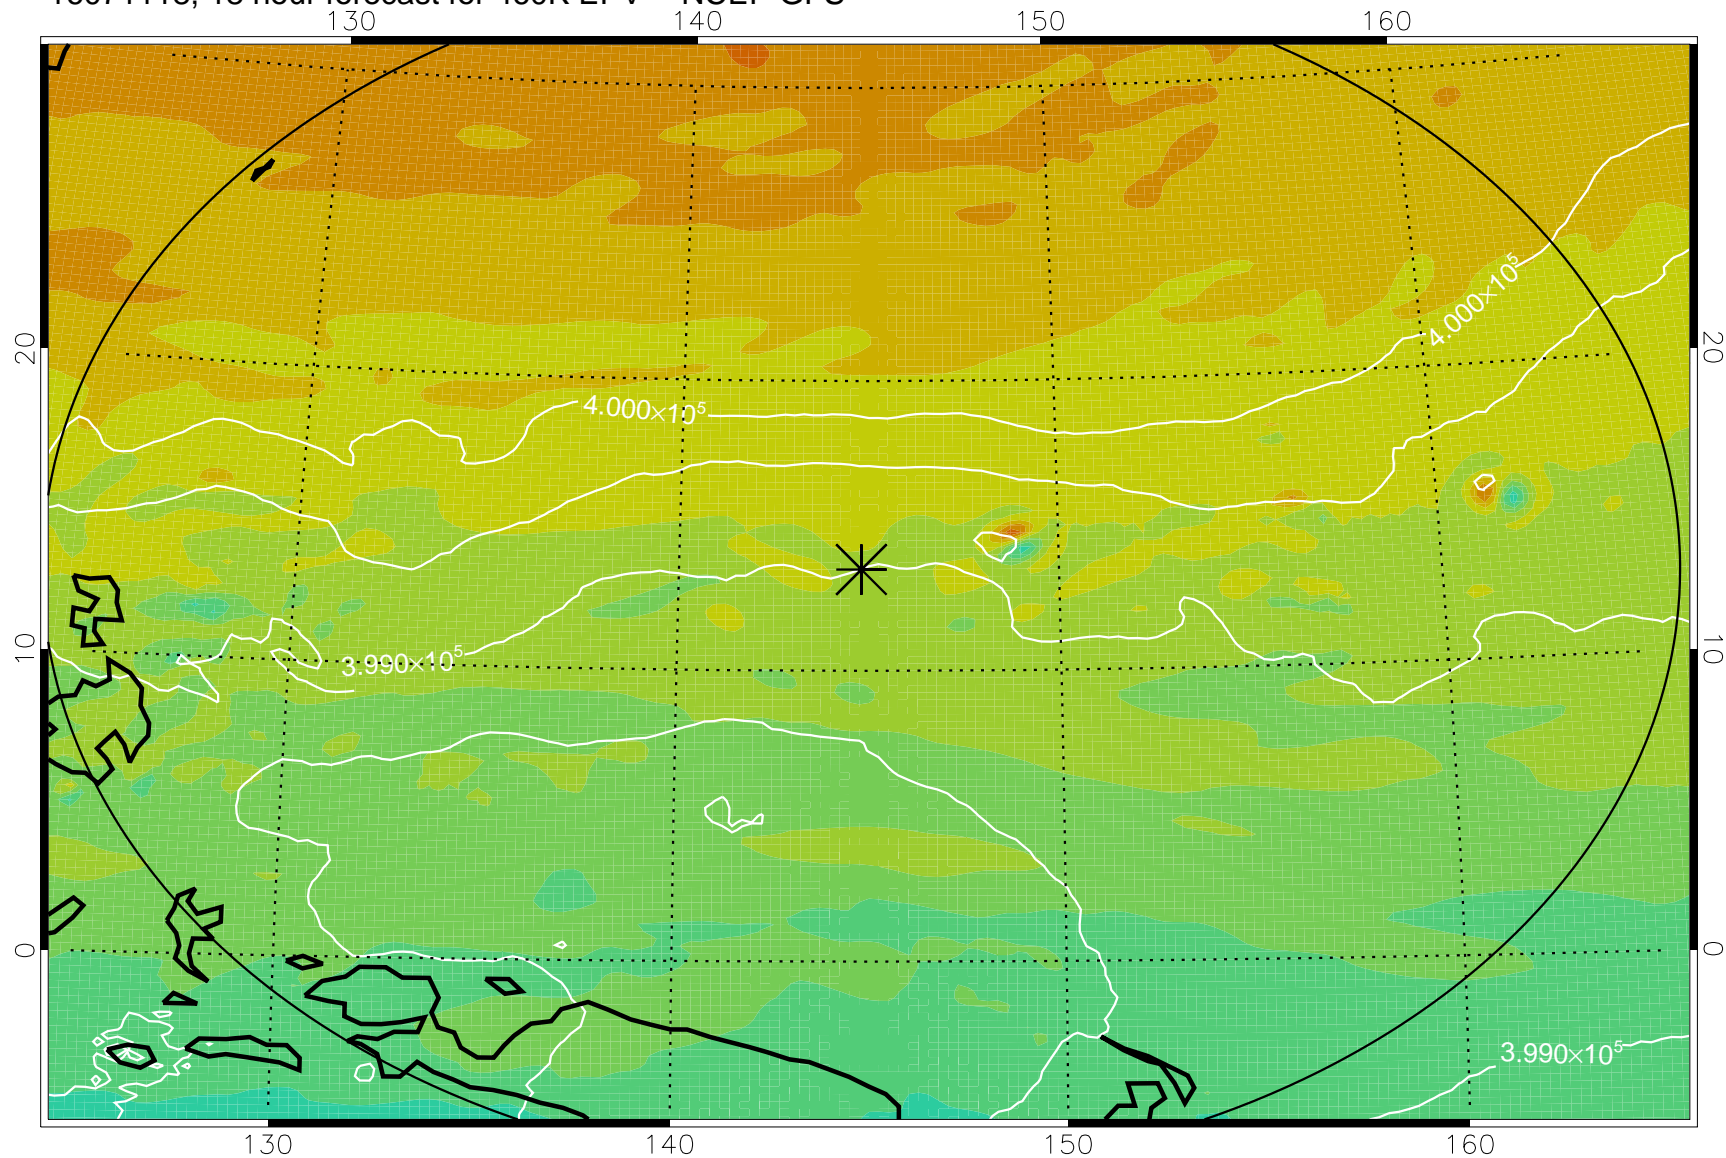

16071106, 6 hour forecast for 460K EPV -- NCEP GFS

460K Montgomery Streamfunction, white

Range ring of 2304 km

16071112, 12 hour forecast for 460K EPV -- NCEP GFS

460K Montgomery Streamfunction, white

Range ring of 2304 km

16071118, 18 hour forecast for 460K EPV -- NCEP GFS

460K Montgomery Streamfunction, white

Range ring of 2304 km

16071200, 24 hour forecast for 460K EPV -- NCEP GFS

460K Montgomery Streamfunction, white

Range ring of 2304 km

16071206, 30 hour forecast for 460K EPV -- NCEP GFS

460K Montgomery Streamfunction, white

Range ring of 2304 km

16071212, 36 hour forecast for 460K EPV -- NCEP GFS

460K Montgomery Streamfunction, white

Range ring of 2304 km

16071218, 42 hour forecast for 460K EPV -- NCEP GFS

460K Montgomery Streamfunction, white

Range ring of 2304 km

16071300, 48 hour forecast for 460K EPV -- NCEP GFS

460K Montgomery Streamfunction, white

Range ring of 2304 km