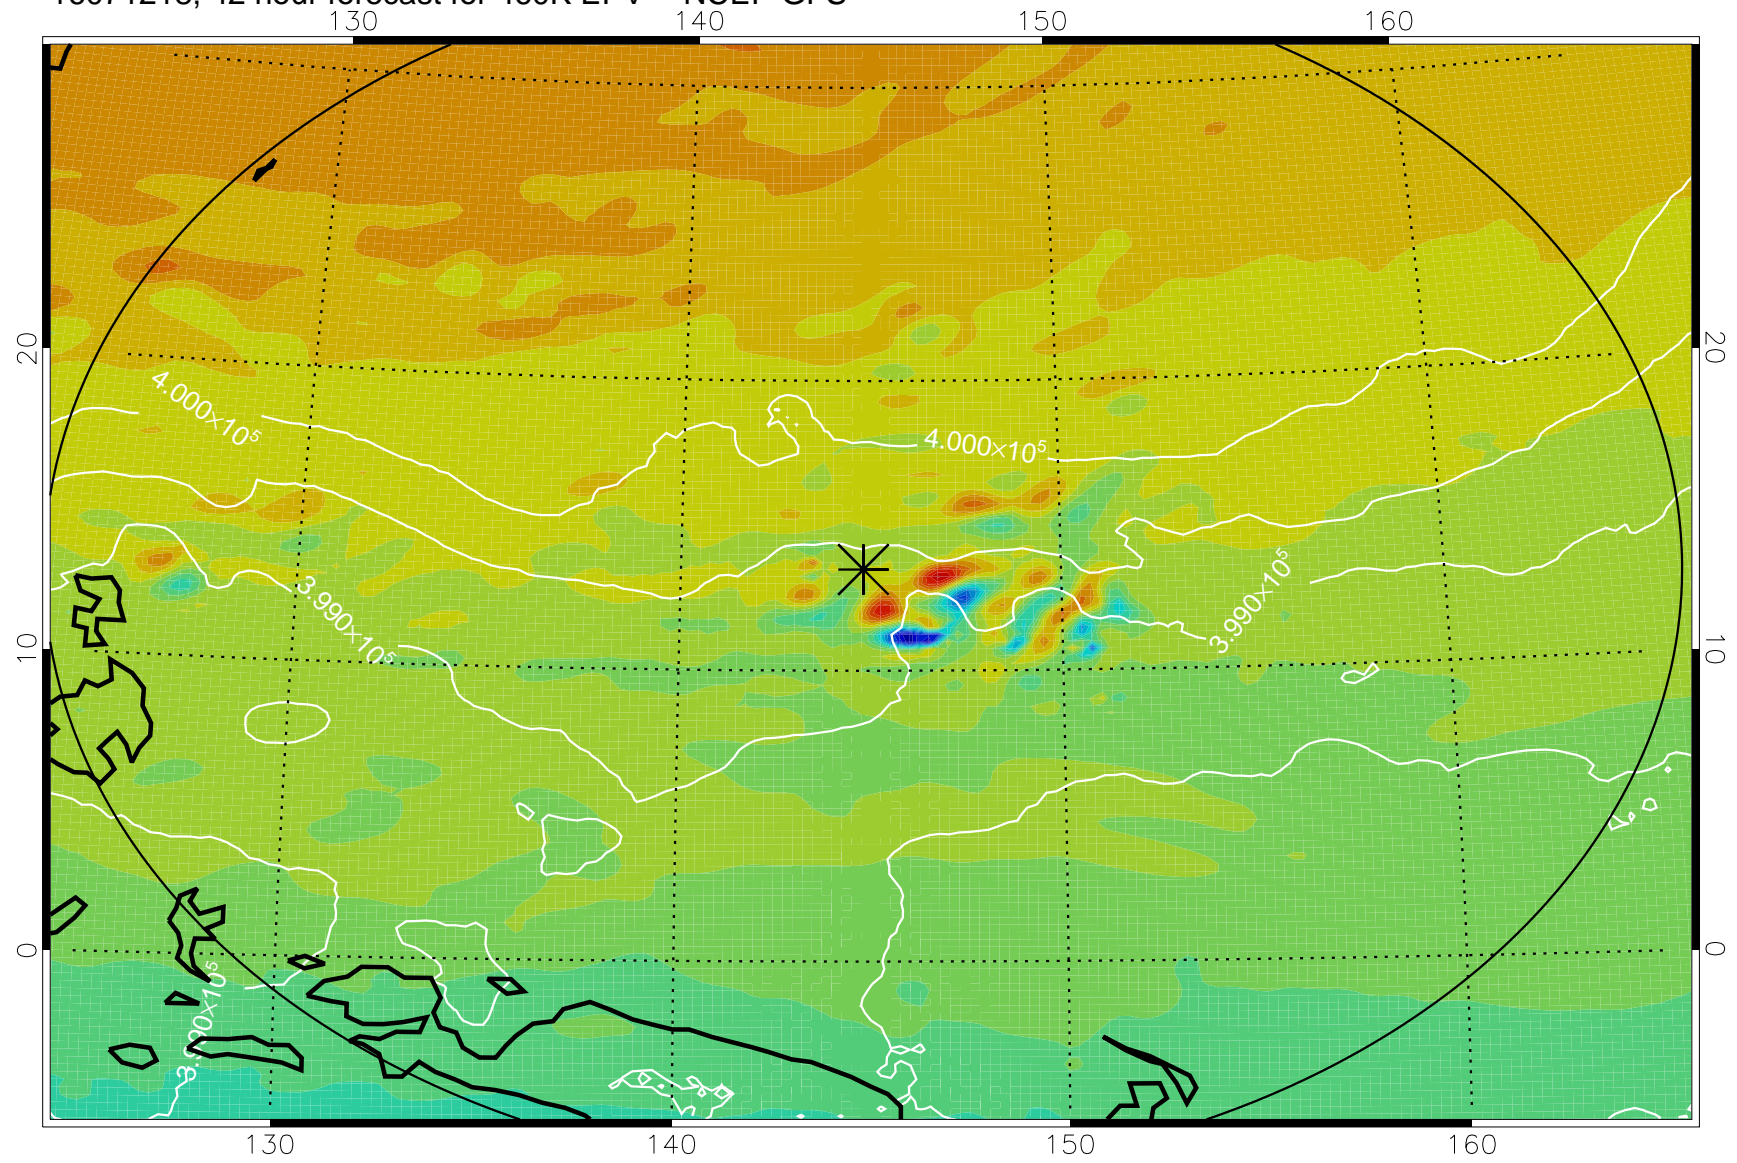

16071118, 18 hour forecast for 460K EPV -- NCEP GFS

460K Montgomery Streamfunction, white

Range ring of 2304 km

16071200, 24 hour forecast for 460K EPV -- NCEP GFS

460K Montgomery Streamfunction, white

Range ring of 2304 km

16071206, 30 hour forecast for 460K EPV -- NCEP GFS

460K Montgomery Streamfunction, white

Range ring of 2304 km

16071212, 36 hour forecast for 460K EPV -- NCEP GFS

460K Montgomery Streamfunction, white

Range ring of 2304 km

16071218, 42 hour forecast for 460K EPV -- NCEP GFS

460K Montgomery Streamfunction, white

Range ring of 2304 km

16071300, 48 hour forecast for 460K EPV -- NCEP GFS

460K Montgomery Streamfunction, white

Range ring of 2304 km

16071318, 66 hour forecast for 460K EPV -- NCEP GFS

460K Montgomery Streamfunction, white

Range ring of 2304 km

16071400, 72 hour forecast for 460K EPV -- NCEP GFS

460K Montgomery Streamfunction, white

Range ring of 2304 km