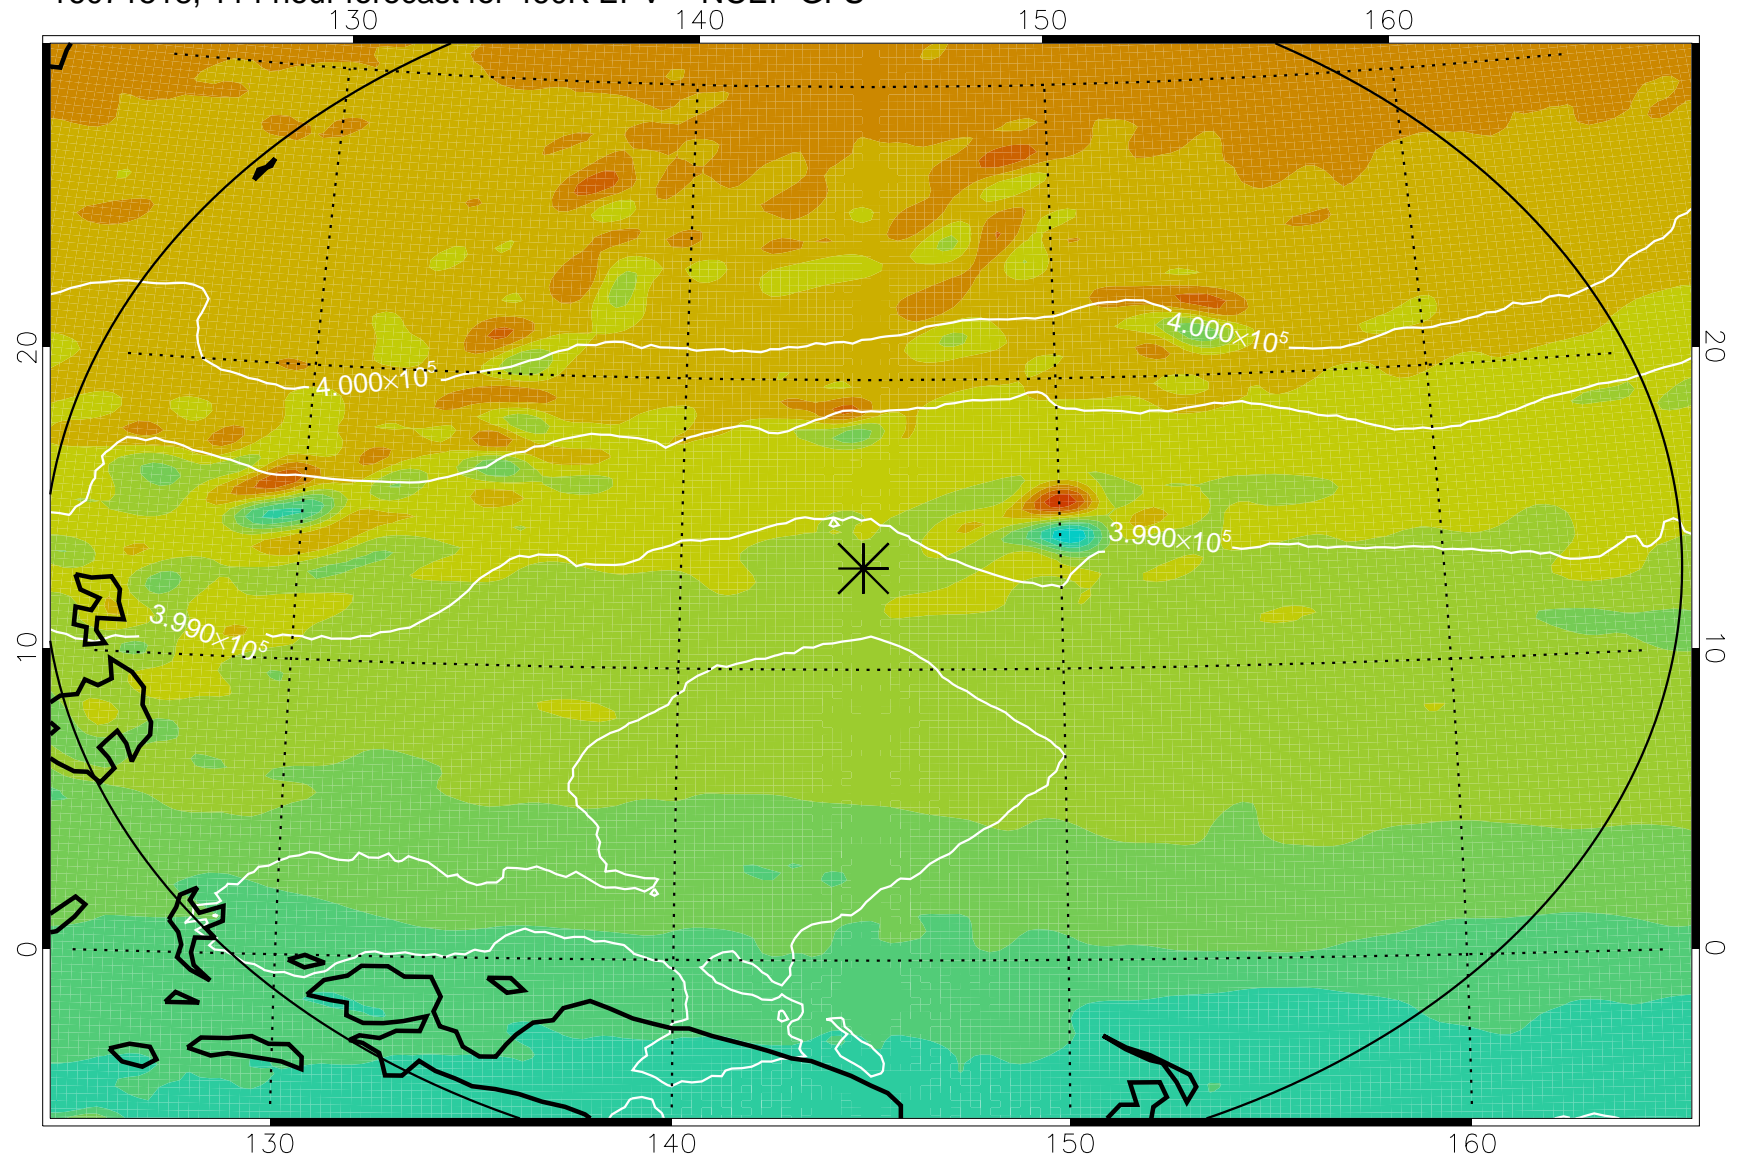

16071406, 78 hour forecast for 460K EPV -- NCEP GFS

460K Montgomery Streamfunction, white

Range ring of 2304 km

16071412, 84 hour forecast for 460K EPV -- NCEP GFS

460K Montgomery Streamfunction, white

Range ring of 2304 km

16071418, 90 hour forecast for 460K EPV -- NCEP GFS

460K Montgomery Streamfunction, white

Range ring of 2304 km

16071500, 96 hour forecast for 460K EPV -- NCEP GFS

460K Montgomery Streamfunction, white

Range ring of 2304 km

16071506, 102 hour forecast for 460K EPV -- NCEP GFS

460K Montgomery Streamfunction, white

Range ring of 2304 km

16071512, 108 hour forecast for 460K EPV -- NCEP GFS

460K Montgomery Streamfunction, white

Range ring of 2304 km

16071518, 114 hour forecast for 460K EPV -- NCEP GFS

460K Montgomery Streamfunction, white

Range ring of 2304 km

16071600, 120 hour forecast for 460K EPV -- NCEP GFS

460K Montgomery Streamfunction, white

Range ring of 2304 km