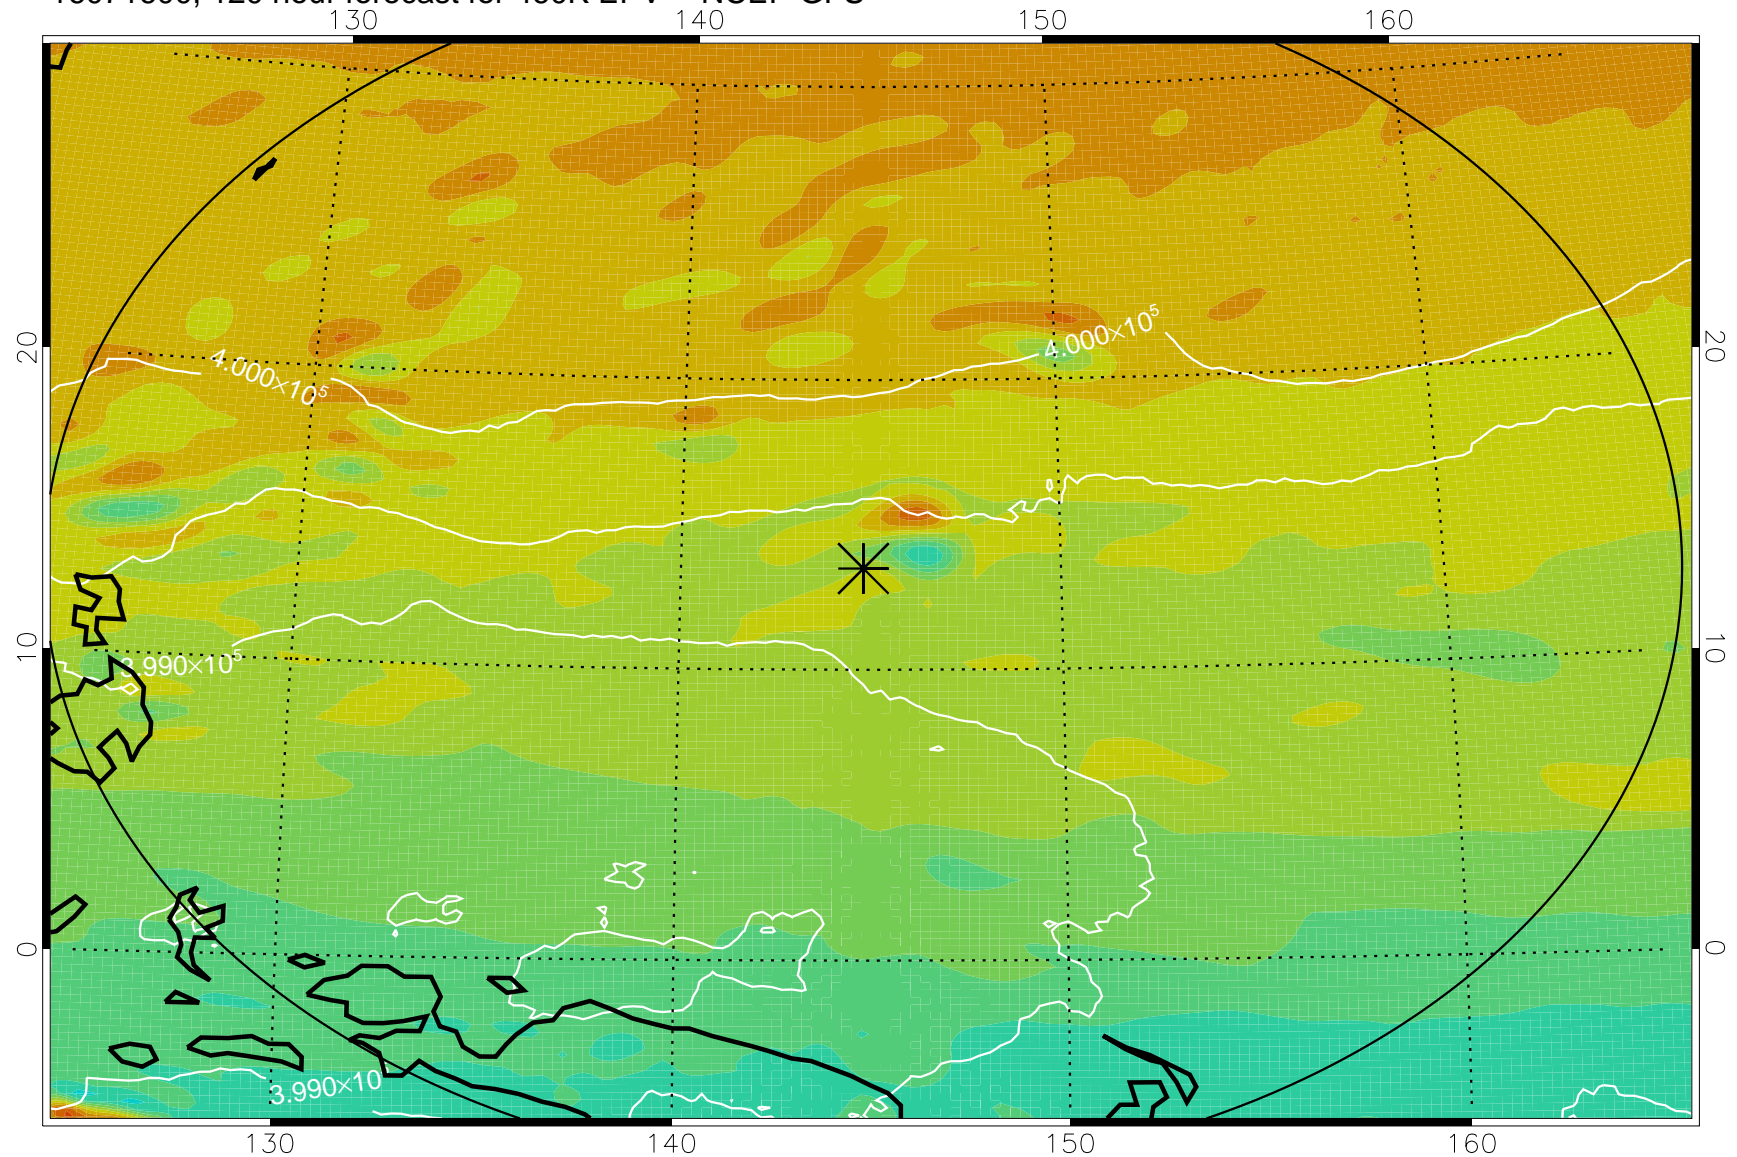

16071406, 78 hour forecast for 460K EPV -- NCEP GFS

460K Montgomery Streamfunction, white

Range ring of 2304 km

16071412, 84 hour forecast for 460K EPV -- NCEP GFS

460K Montgomery Streamfunction, white

Range ring of 2304 km

16071418, 90 hour forecast for 460K EPV -- NCEP GFS

460K Montgomery Streamfunction, white

Range ring of 2304 km

16071500, 96 hour forecast for 460K EPV -- NCEP GFS

460K Montgomery Streamfunction, white

Range ring of 2304 km

16071506, 102 hour forecast for 460K EPV -- NCEP GFS

460K Montgomery Streamfunction, white

Range ring of 2304 km

16071512, 108 hour forecast for 460K EPV -- NCEP GFS

460K Montgomery Streamfunction, white

Range ring of 2304 km

16071518, 114 hour forecast for 460K EPV -- NCEP GFS

460K Montgomery Streamfunction, white

Range ring of 2304 km

16071600, 120 hour forecast for 460K EPV -- NCEP GFS

460K Montgomery Streamfunction, white

Range ring of 2304 km