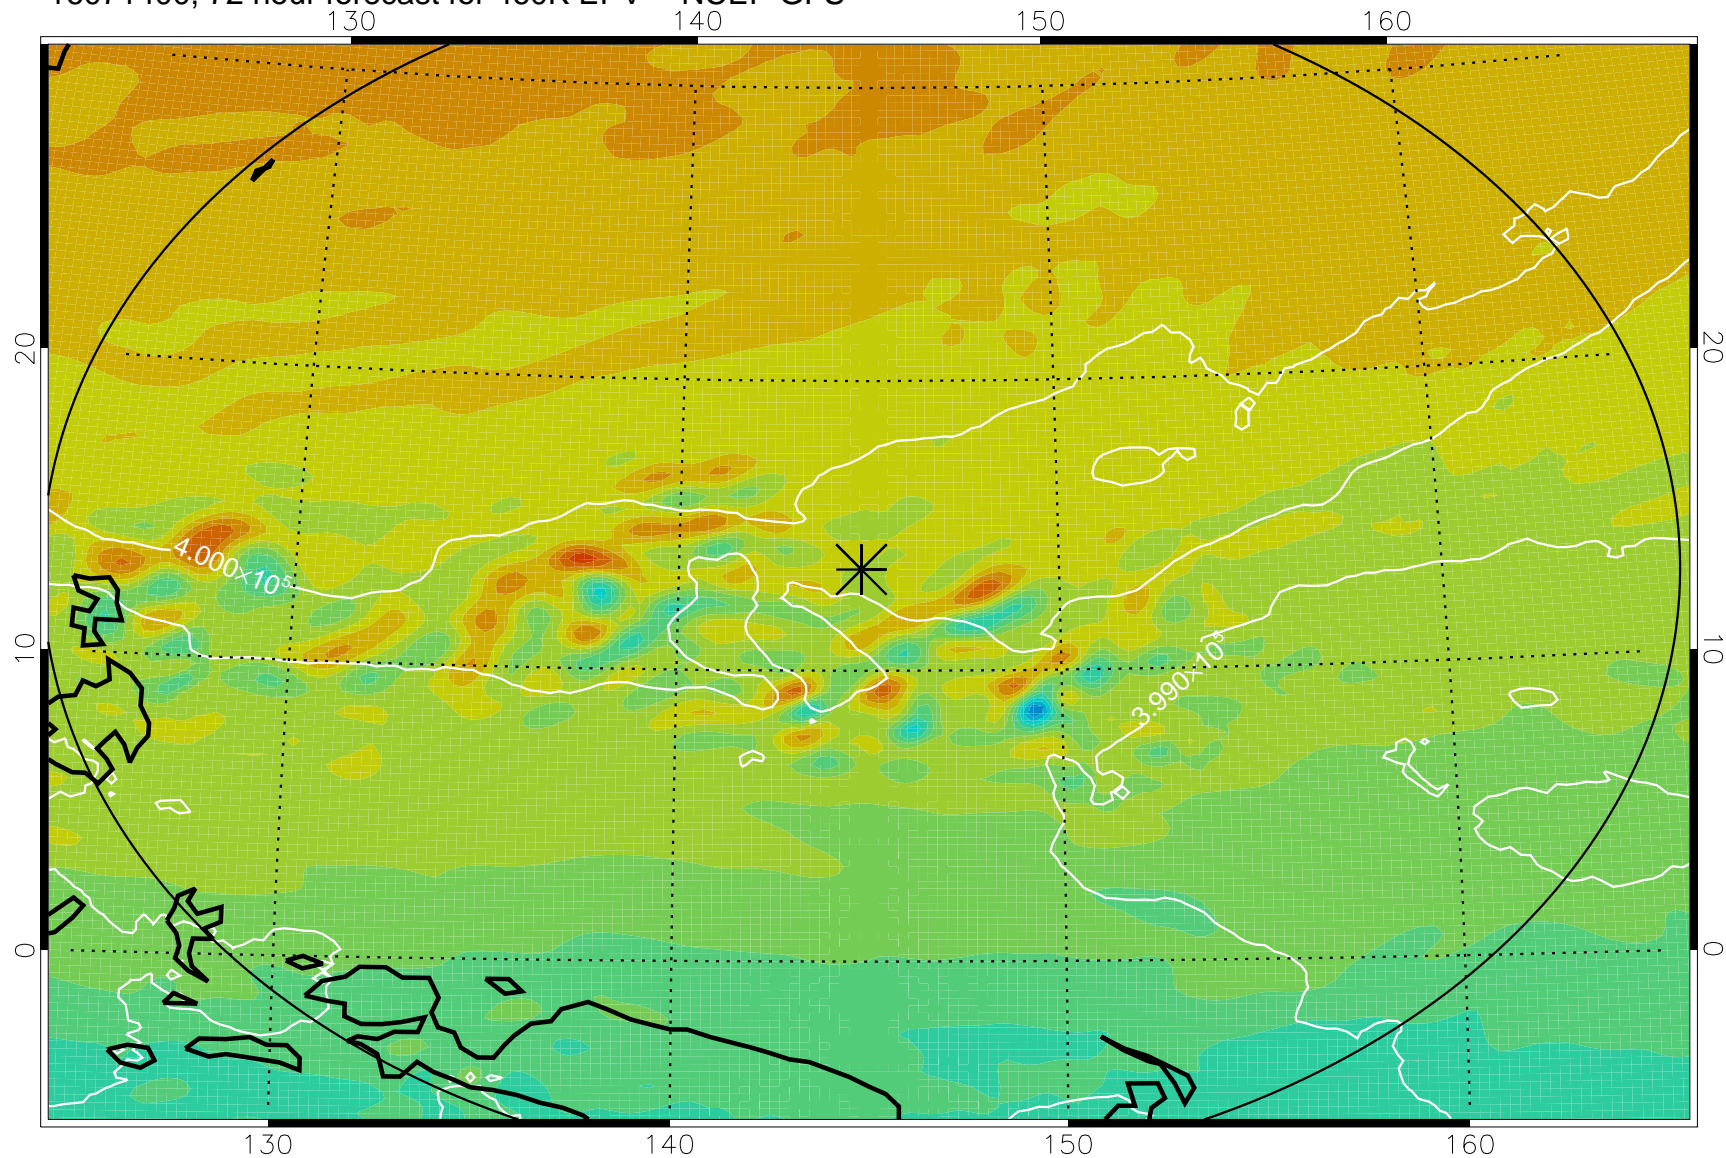

16071218, 42 hour forecast for 460K EPV -- NCEP GFS

460K Montgomery Streamfunction, white

Range ring of 2304 km

16071300, 48 hour forecast for 460K EPV -- NCEP GFS

460K Montgomery Streamfunction, white

Range ring of 2304 km

16071306, 54 hour forecast for 460K EPV -- NCEP GFS

460K Montgomery Streamfunction, white

Range ring of 2304 km

16071312, 60 hour forecast for 460K EPV -- NCEP GFS

460K Montgomery Streamfunction, white

Range ring of 2304 km

16071318, 66 hour forecast for 460K EPV -- NCEP GFS

460K Montgomery Streamfunction, white

Range ring of 2304 km

16071400, 72 hour forecast for 460K EPV -- NCEP GFS

460K Montgomery Streamfunction, white

Range ring of 2304 km

16071406, 78 hour forecast for 460K EPV -- NCEP GFS

460K Montgomery Streamfunction, white

Range ring of 2304 km

16071412, 84 hour forecast for 460K EPV -- NCEP GFS

460K Montgomery Streamfunction, white

Range ring of 2304 km