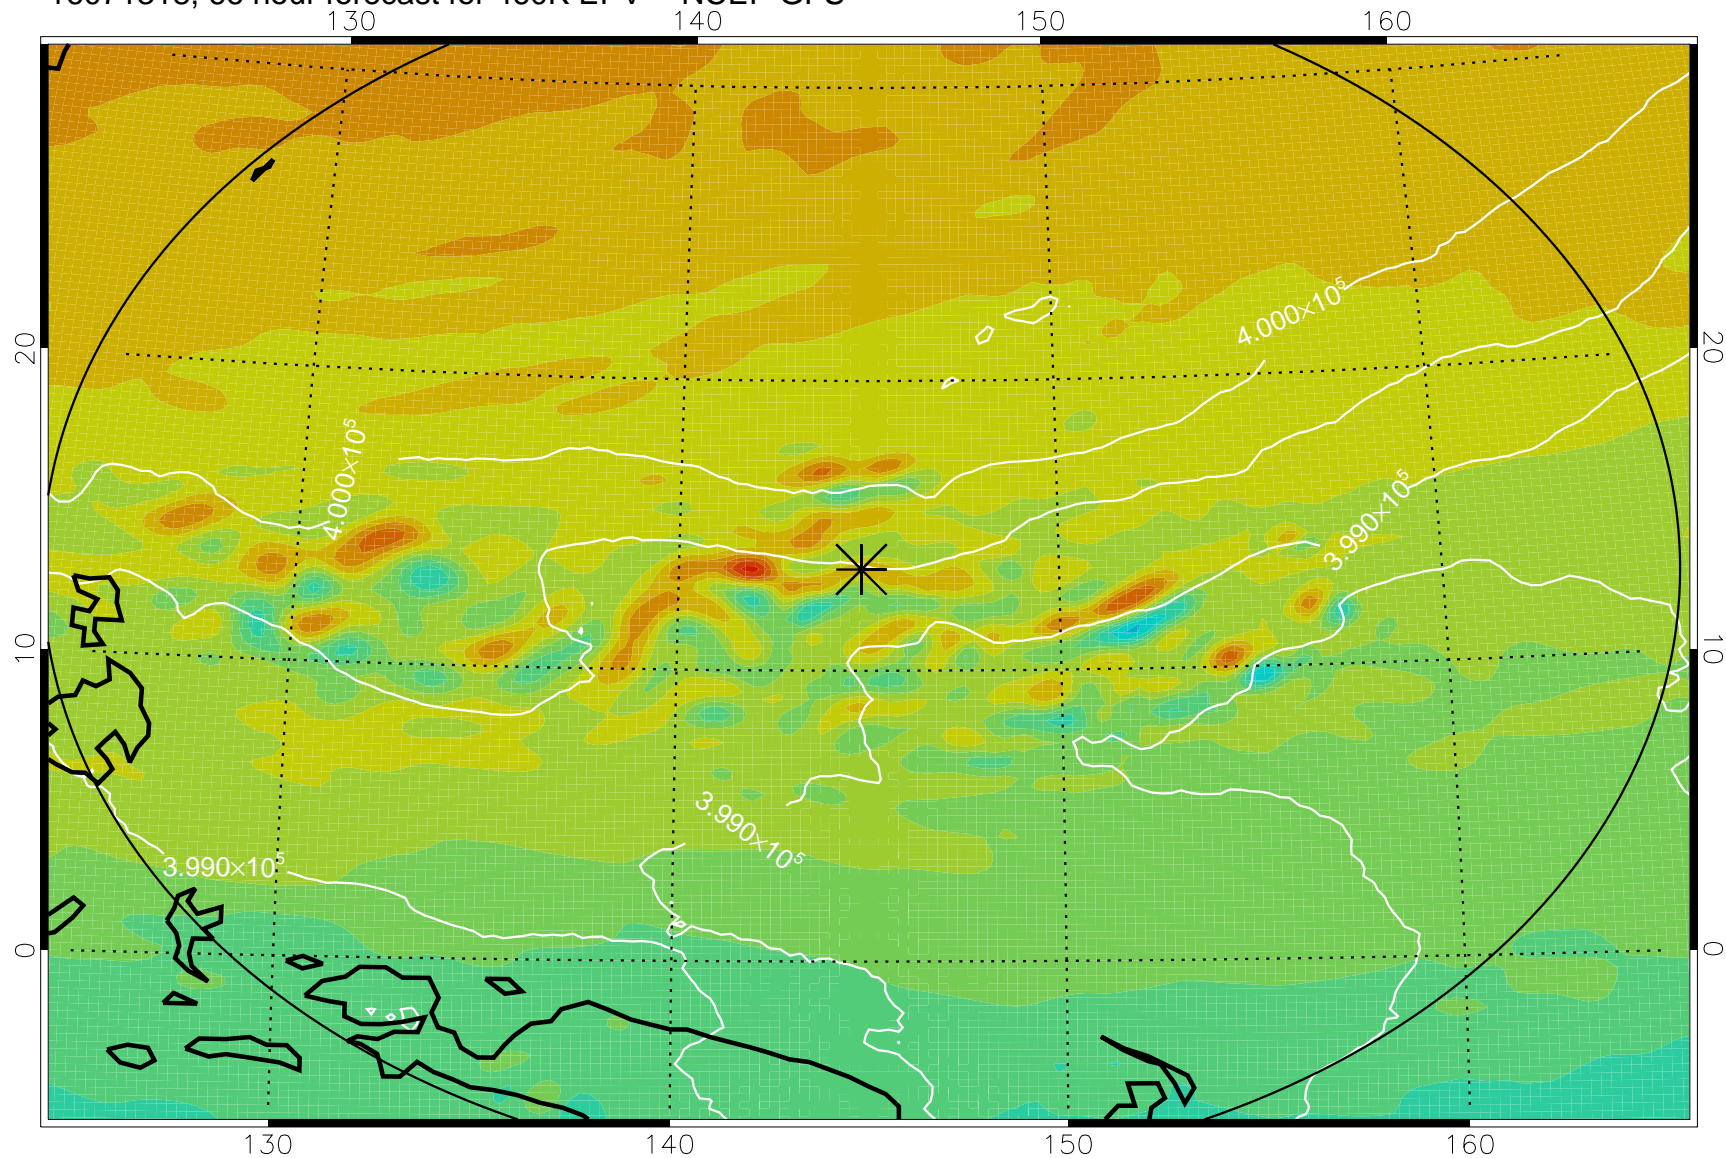

16071218, 42 hour forecast for 460K EPV -- NCEP GFS

460K Montgomery Streamfunction, white

Range ring of 2304 km

16071300, 48 hour forecast for 460K EPV -- NCEP GFS

460K Montgomery Streamfunction, white

Range ring of 2304 km

16071306, 54 hour forecast for 460K EPV -- NCEP GFS

460K Montgomery Streamfunction, white

Range ring of 2304 km

16071312, 60 hour forecast for 460K EPV -- NCEP GFS

460K Montgomery Streamfunction, white

Range ring of 2304 km

16071318, 66 hour forecast for 460K EPV -- NCEP GFS

460K Montgomery Streamfunction, white

Range ring of 2304 km

16071400, 72 hour forecast for 460K EPV -- NCEP GFS

460K Montgomery Streamfunction, white

Range ring of 2304 km

16071406, 78 hour forecast for 460K EPV -- NCEP GFS

460K Montgomery Streamfunction, white

Range ring of 2304 km

16071412, 84 hour forecast for 460K EPV -- NCEP GFS

460K Montgomery Streamfunction, white

Range ring of 2304 km