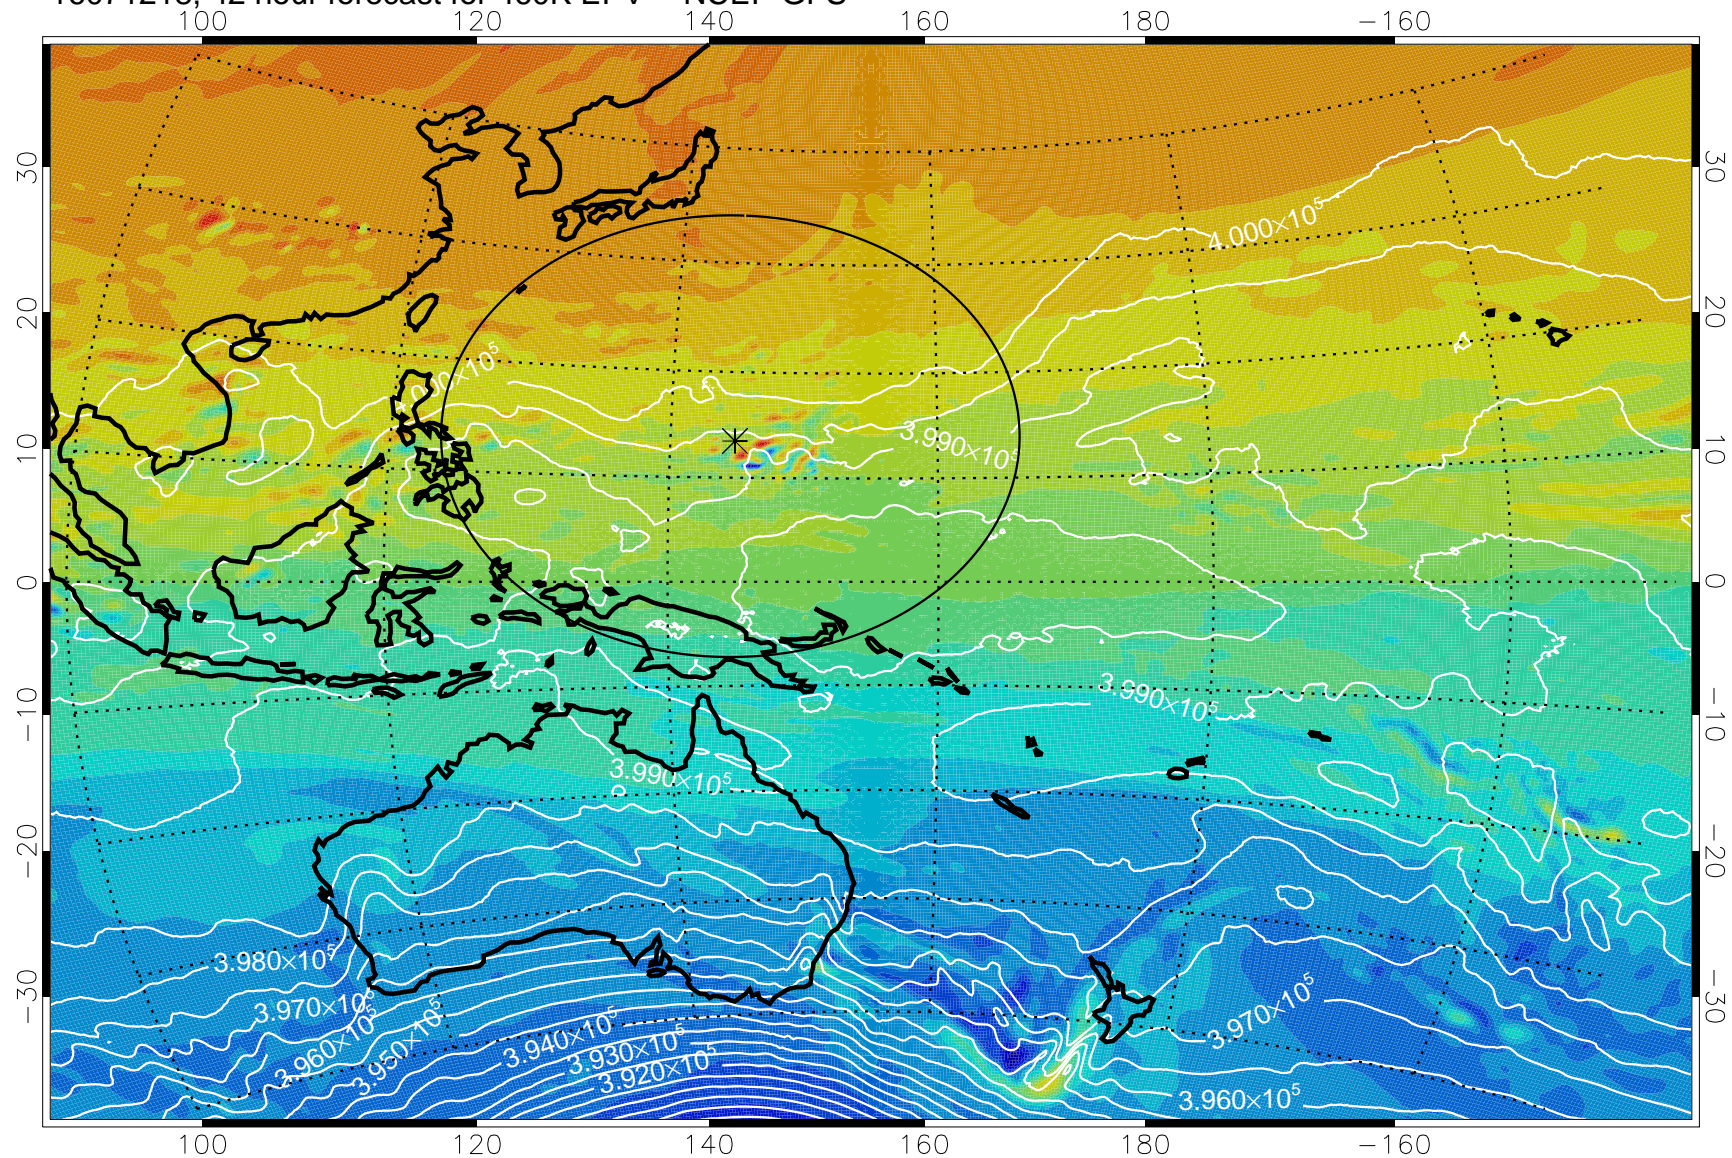

16071206, 30 hour forecast for 460K EPV -- NCEP GFS

460K Montgomery Streamfunction, white

Range ring of 2304 km

16071212, 36 hour forecast for 460K EPV -- NCEP GFS

460K Montgomery Streamfunction, white

Range ring of 2304 km

16071218, 42 hour forecast for 460K EPV -- NCEP GFS

460K Montgomery Streamfunction, white

Range ring of 2304 km

16071300, 48 hour forecast for 460K EPV -- NCEP GFS

460K Montgomery Streamfunction, white

Range ring of 2304 km

16071306, 54 hour forecast for 460K EPV -- NCEP GFS

16071312, 60 hour forecast for 460K EPV -- NCEP GFS

460K Montgomery Streamfunction, white

Range ring of 2304 km

16071318, 66 hour forecast for 460K EPV -- NCEP GFS

460K Montgomery Streamfunction, white

Range ring of 2304 km

16071400, 72 hour forecast for 460K EPV -- NCEP GFS

460K Montgomery Streamfunction, white

Range ring of 2304 km

16071406, 78 hour forecast for 460K EPV -- NCEP GFS