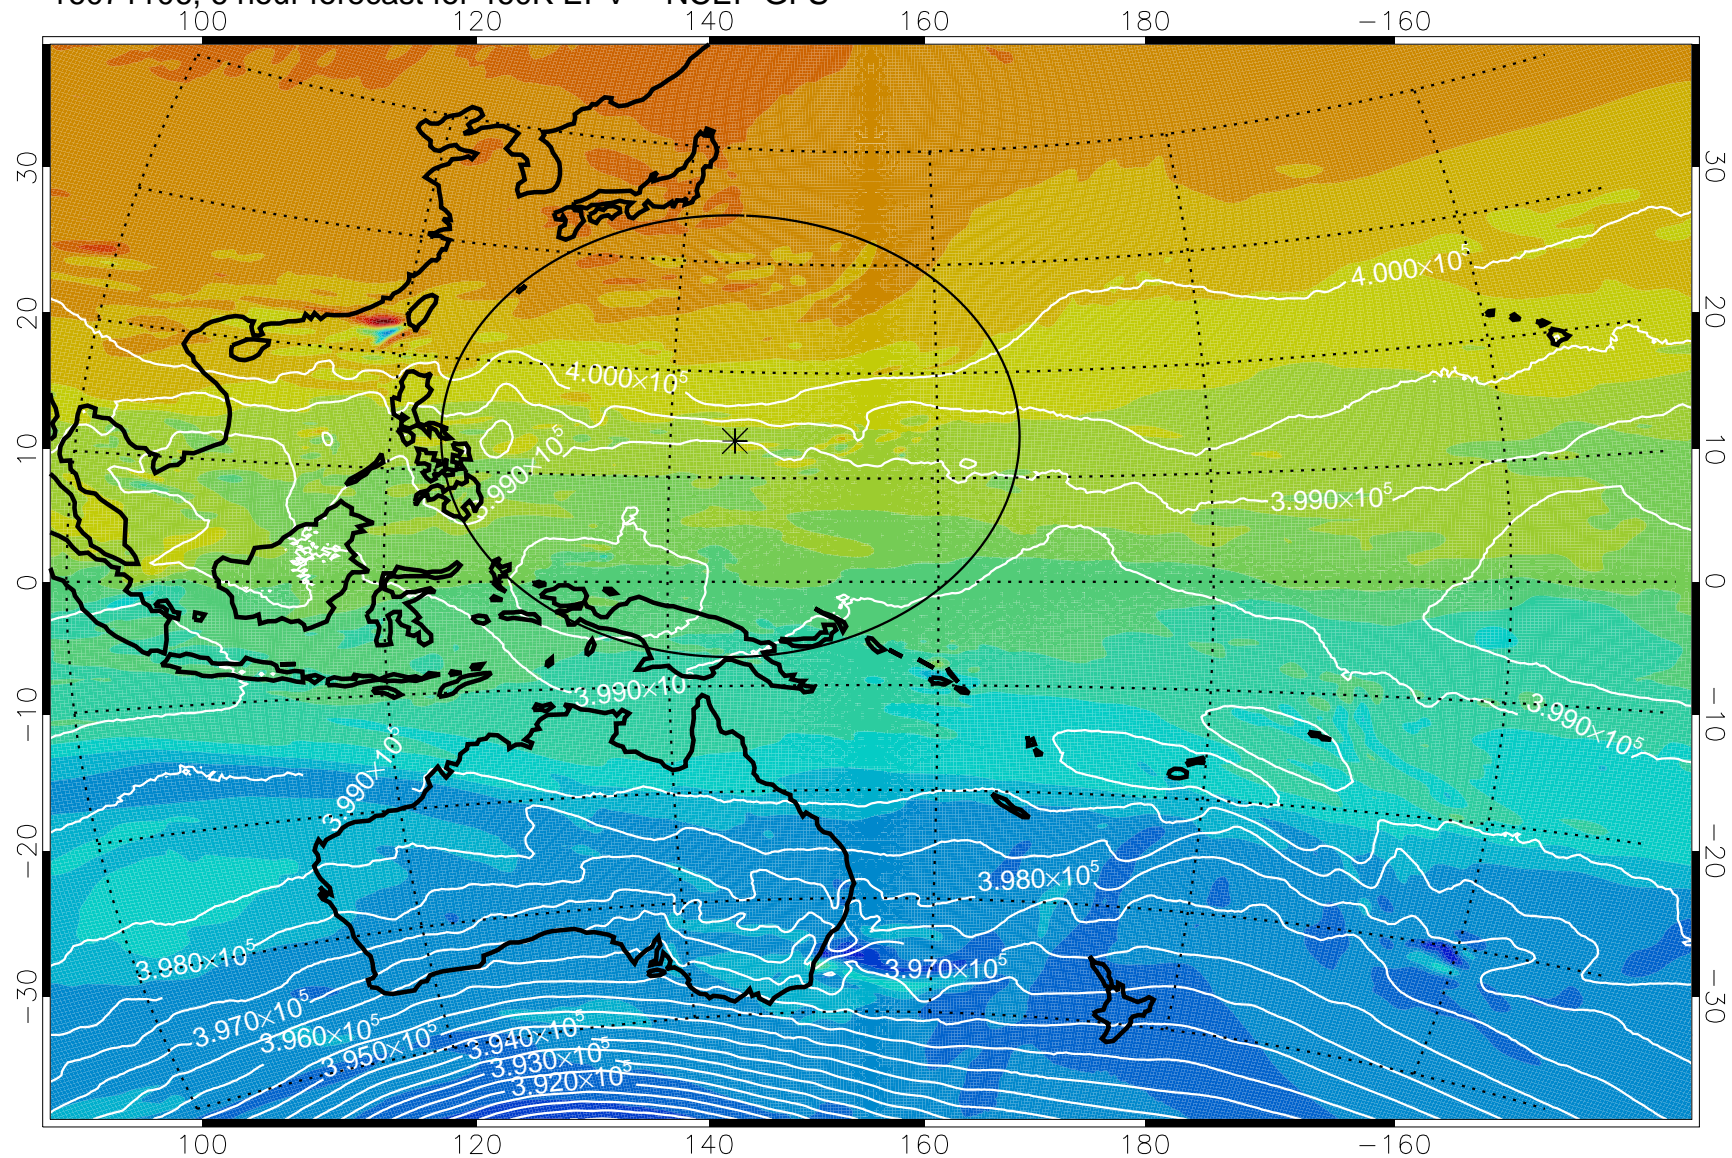

16071106, 6 hour forecast for 460K EPV -- NCEP GFS

460K Montgomery Streamfunction, white

Range ring of 2304 km

16071112, 12 hour forecast for 460K EPV -- NCEP GFS

460K Montgomery Streamfunction, white

Range ring of 2304 km

16071118, 18 hour forecast for 460K EPV -- NCEP GFS

460K Montgomery Streamfunction, white

Range ring of 2304 km

16071200, 24 hour forecast for 460K EPV -- NCEP GFS

460K Montgomery Streamfunction, white

Range ring of 2304 km

16071206, 30 hour forecast for 460K EPV -- NCEP GFS

460K Montgomery Streamfunction, white

Range ring of 2304 km

16071212, 36 hour forecast for 460K EPV -- NCEP GFS

460K Montgomery Streamfunction, white

Range ring of 2304 km

16071218, 42 hour forecast for 460K EPV -- NCEP GFS

460K Montgomery Streamfunction, white

Range ring of 2304 km

16071300, 48 hour forecast for 460K EPV -- NCEP GFS

460K Montgomery Streamfunction, white

Range ring of 2304 km