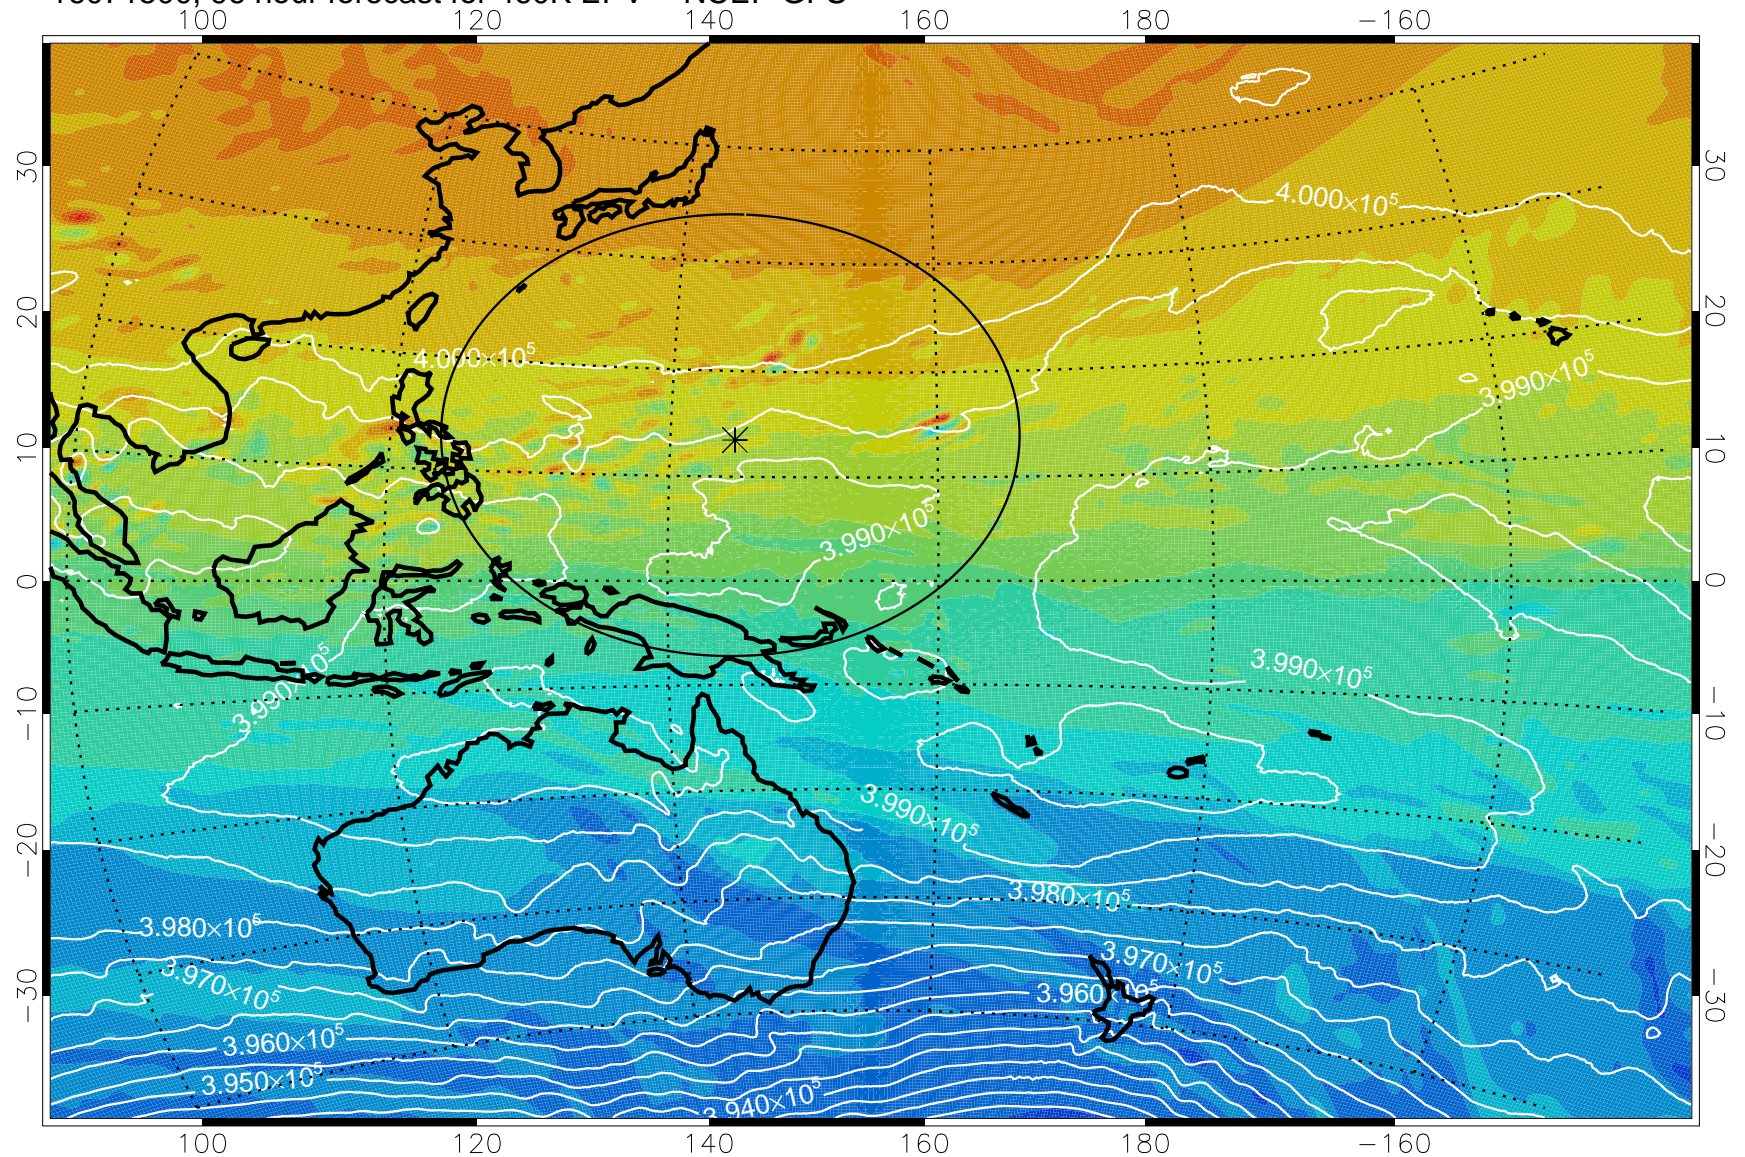

460K Montgomery Streamfunction, white

Range ring of 2304 km

16071400, 72 hour forecast for 460K EPV -- NCEP GFS

460K Montgomery Streamfunction, white

Range ring of 2304 km

16071406, 78 hour forecast for 460K EPV -- NCEP GFS

460K Montgomery Streamfunction, white

Range ring of 2304 km

16071412, 84 hour forecast for 460K EPV -- NCEP GFS

460K Montgomery Streamfunction, white

Range ring of 2304 km

16071418, 90 hour forecast for 460K EPV -- NCEP GFS

460K Montgomery Streamfunction, white

Range ring of 2304 km

16071500, 96 hour forecast for 460K EPV -- NCEP GFS

460K Montgomery Streamfunction, white

Range ring of 2304 km

16071506, 102 hour forecast for 460K EPV -- NCEP GFS

460K Montgomery Streamfunction, white

Range ring of 2304 km

16071512, 108 hour forecast for 460K EPV -- NCEP GFS

460K Montgomery Streamfunction, white

Range ring of 2304 km

16071518, 114 hour forecast for 460K EPV -- NCEP GFS