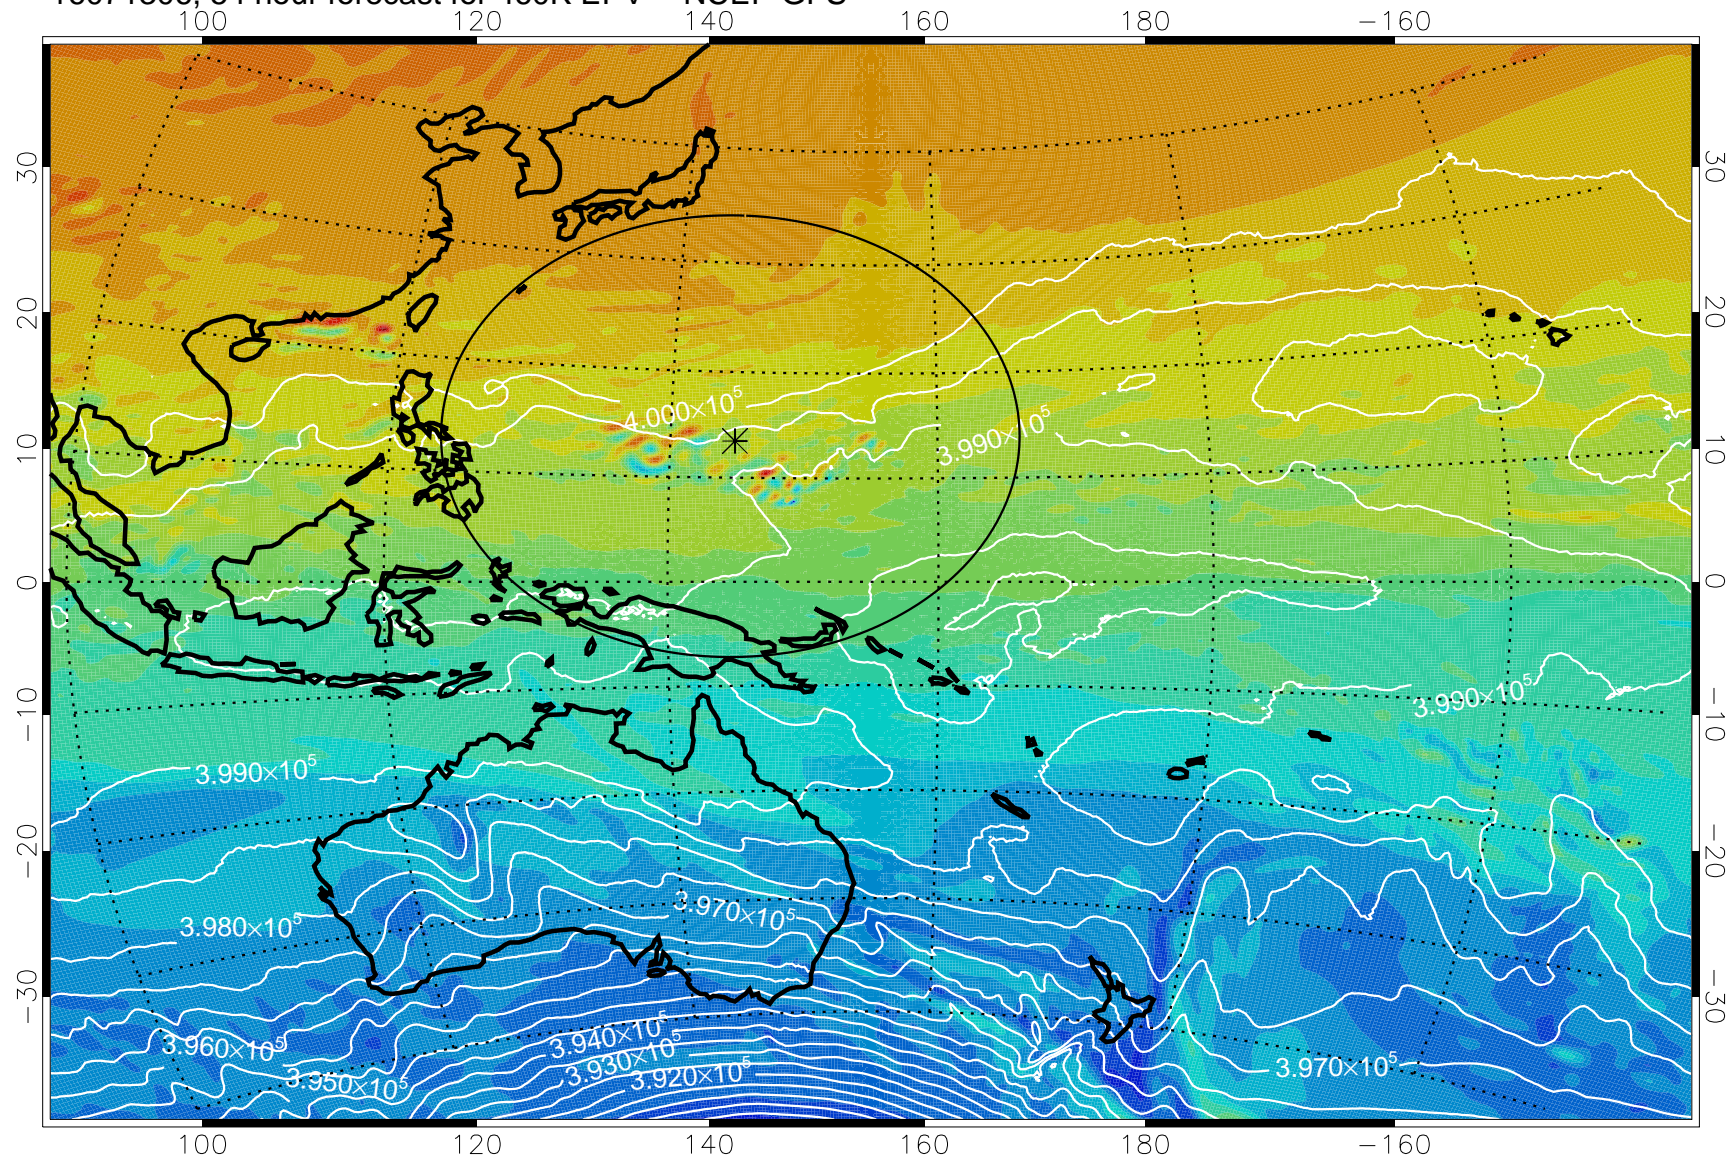

16071206, 30 hour forecast for 460K EPV -- NCEP GFS

460K Montgomery Streamfunction, white

Range ring of 2304 km

16071212, 36 hour forecast for 460K EPV -- NCEP GFS

460K Montgomery Streamfunction, white

Range ring of 2304 km

16071218, 42 hour forecast for 460K EPV -- NCEP GFS

460K Montgomery Streamfunction, white

Range ring of 2304 km

16071300, 48 hour forecast for 460K EPV -- NCEP GFS

460K Montgomery Streamfunction, white

Range ring of 2304 km

16071306, 54 hour forecast for 460K EPV -- NCEP GFS

16071312, 60 hour forecast for 460K EPV -- NCEP GFS

460K Montgomery Streamfunction, white

Range ring of 2304 km

16071318, 66 hour forecast for 460K EPV -- NCEP GFS

460K Montgomery Streamfunction, white

Range ring of 2304 km

16071400, 72 hour forecast for 460K EPV -- NCEP GFS

460K Montgomery Streamfunction, white

Range ring of 2304 km

16071406, 78 hour forecast for 460K EPV -- NCEP GFS