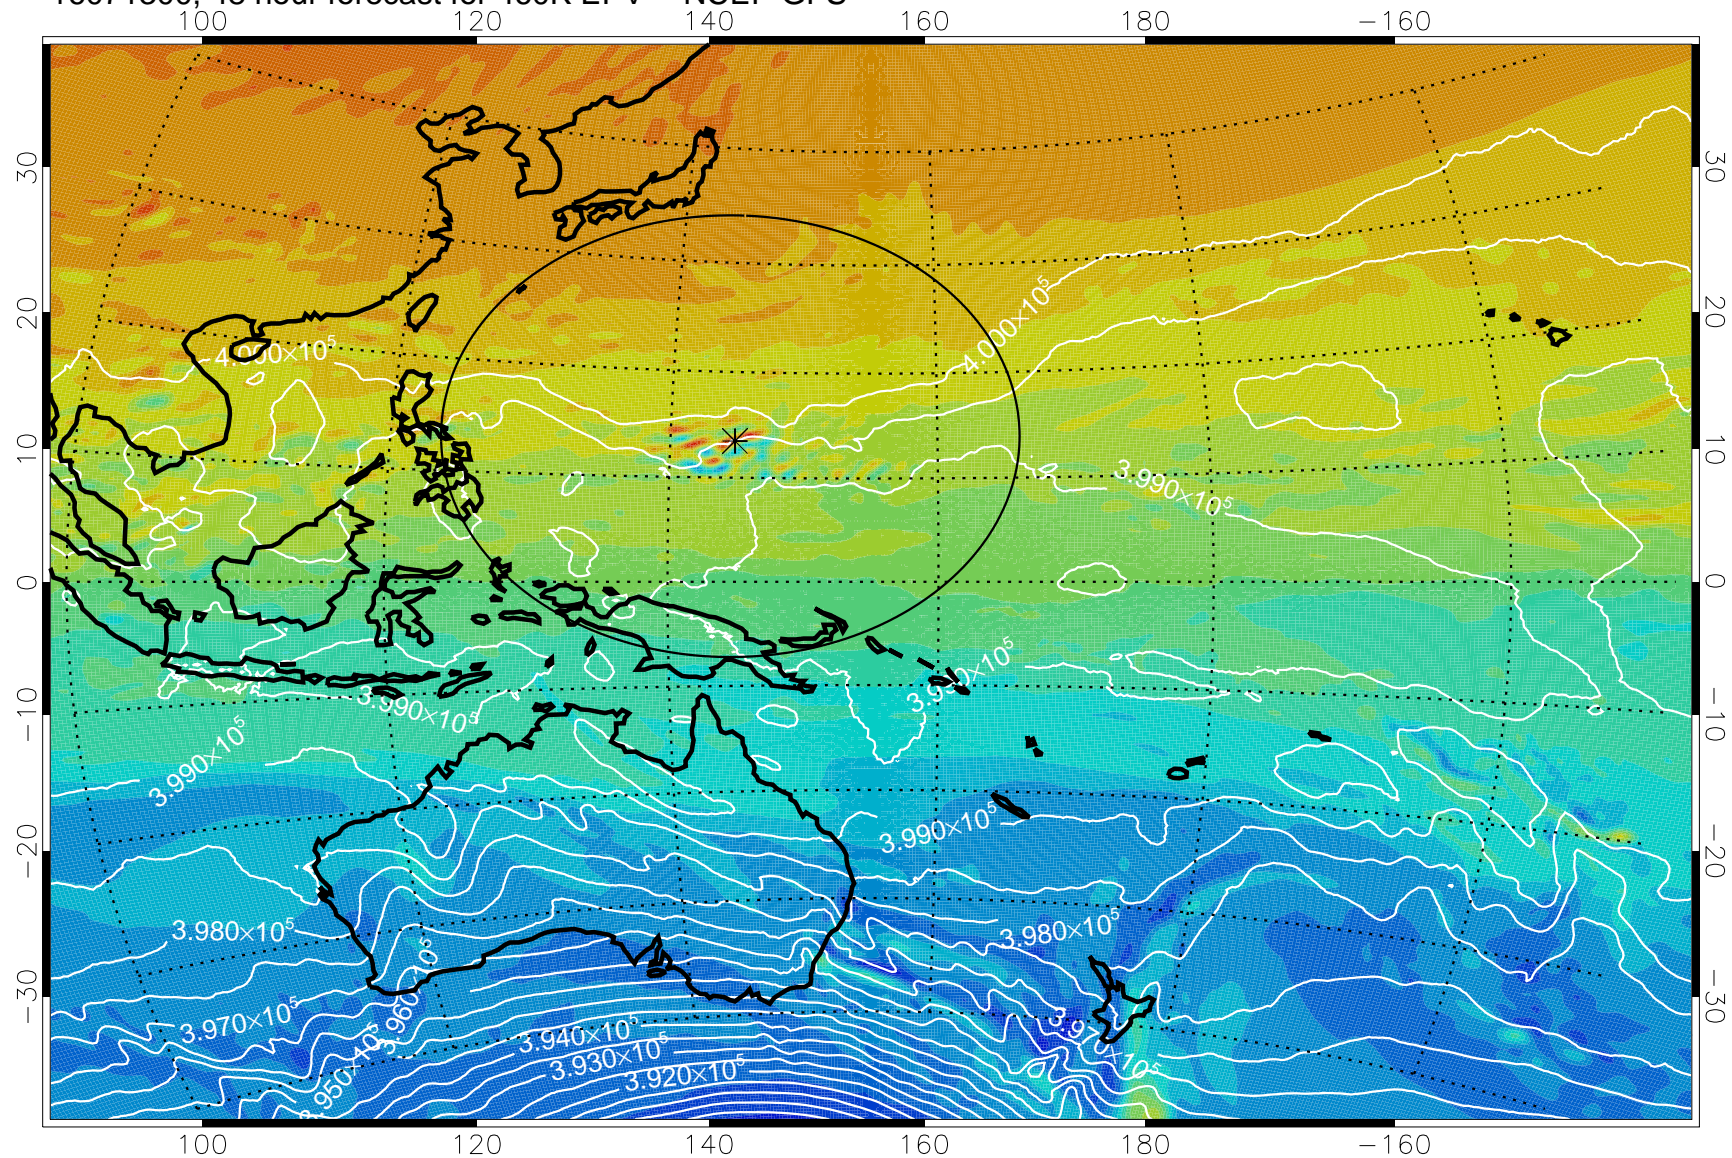

16071206, 30 hour forecast for 460K EPV -- NCEP GFS

460K Montgomery Streamfunction, white

Range ring of 2304 km

16071212, 36 hour forecast for 460K EPV -- NCEP GFS

460K Montgomery Streamfunction, white

Range ring of 2304 km

16071218, 42 hour forecast for 460K EPV -- NCEP GFS

460K Montgomery Streamfunction, white

Range ring of 2304 km

16071300, 48 hour forecast for 460K EPV -- NCEP GFS

460K Montgomery Streamfunction, white

Range ring of 2304 km

16071306, 54 hour forecast for 460K EPV -- NCEP GFS

16071312, 60 hour forecast for 460K EPV -- NCEP GFS

460K Montgomery Streamfunction, white

Range ring of 2304 km

16071318, 66 hour forecast for 460K EPV -- NCEP GFS

460K Montgomery Streamfunction, white

Range ring of 2304 km

16071400, 72 hour forecast for 460K EPV -- NCEP GFS

460K Montgomery Streamfunction, white

Range ring of 2304 km

16071406, 78 hour forecast for 460K EPV -- NCEP GFS