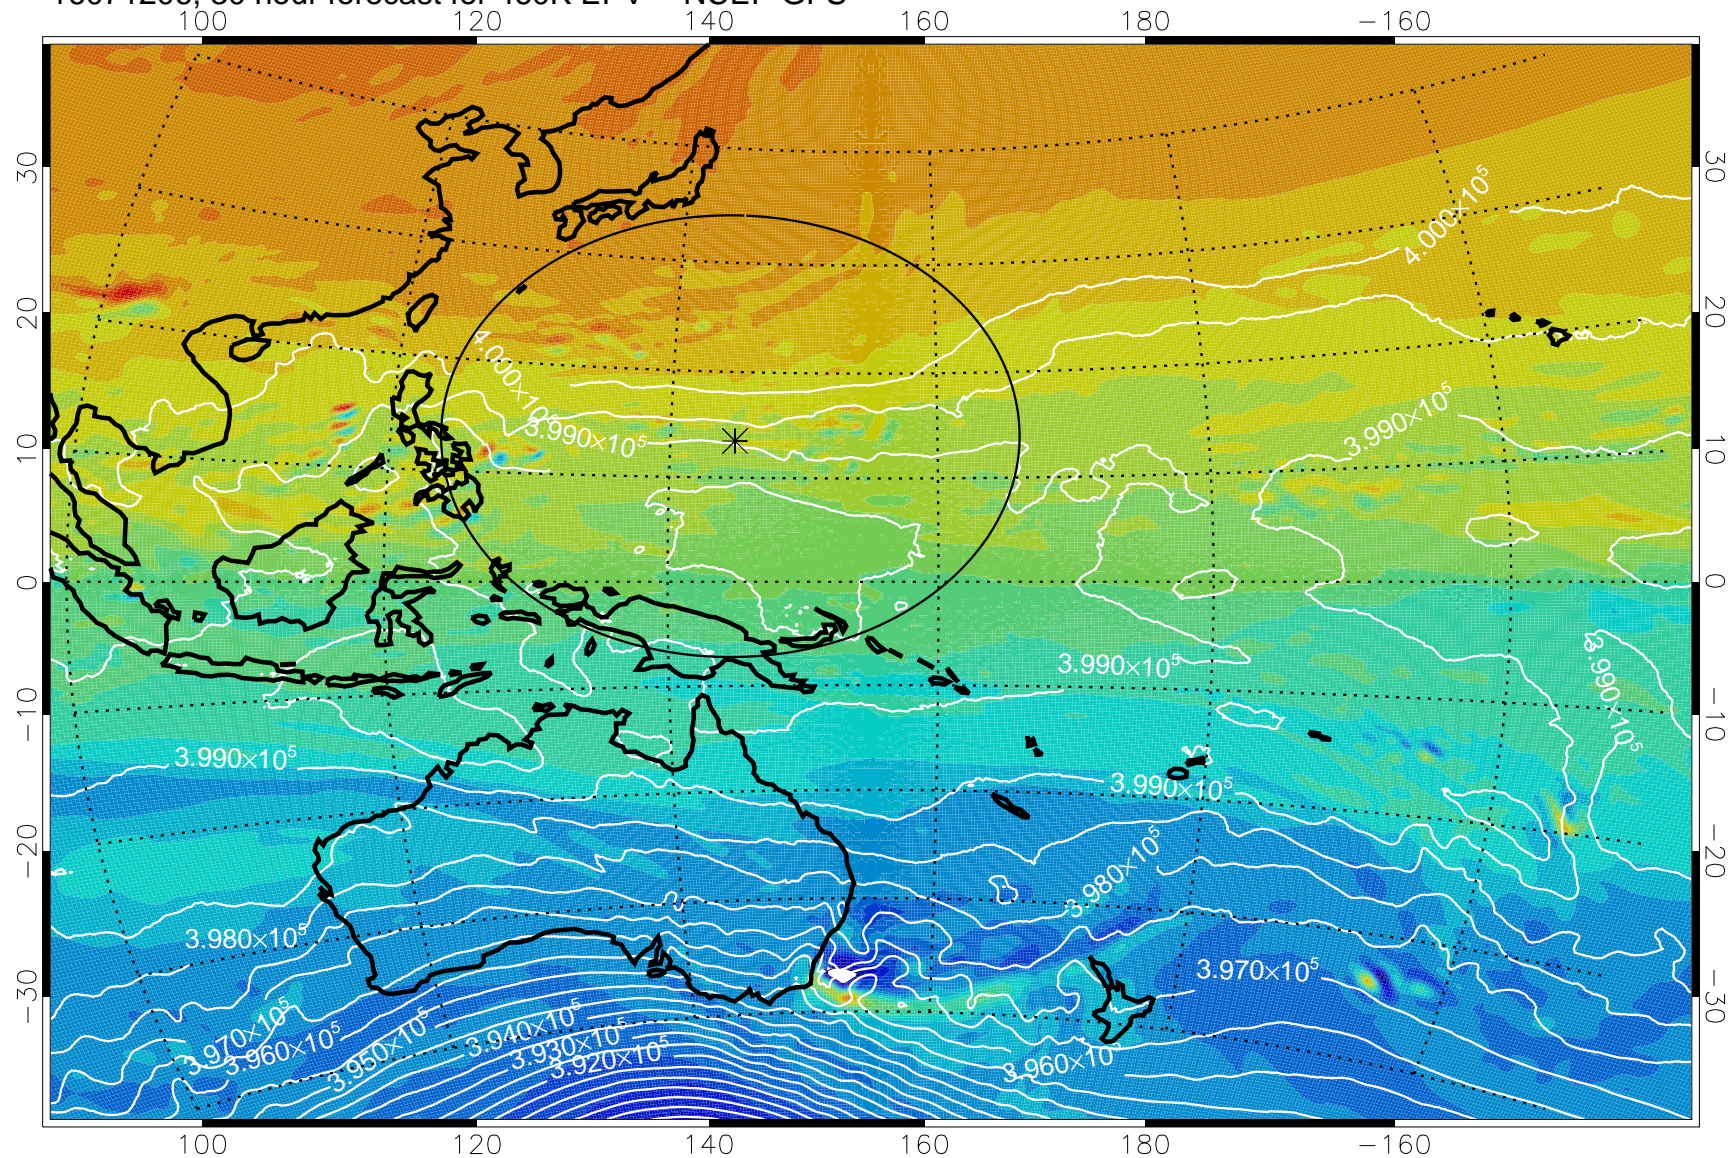

16071118, 18 hour forecast for 460K EPV -- NCEP GFS

460K Montgomery Streamfunction, white

Range ring of 2304 km

16071200, 24 hour forecast for 460K EPV -- NCEP GFS

460K Montgomery Streamfunction, white

Range ring of 2304 km

16071206, 30 hour forecast for 460K EPV -- NCEP GFS

460K Montgomery Streamfunction, white

Range ring of 2304 km

16071212, 36 hour forecast for 460K EPV -- NCEP GFS

460K Montgomery Streamfunction, white

Range ring of 2304 km

16071218, 42 hour forecast for 460K EPV -- NCEP GFS

460K Montgomery Streamfunction, white

Range ring of 2304 km

16071300, 48 hour forecast for 460K EPV -- NCEP GFS

460K Montgomery Streamfunction, white

Range ring of 2304 km

16071306, 54 hour forecast for 460K EPV -- NCEP GFS

16071312, 60 hour forecast for 460K EPV -- NCEP GFS

460K Montgomery Streamfunction, white

Range ring of 2304 km

16071318, 66 hour forecast for 460K EPV -- NCEP GFS