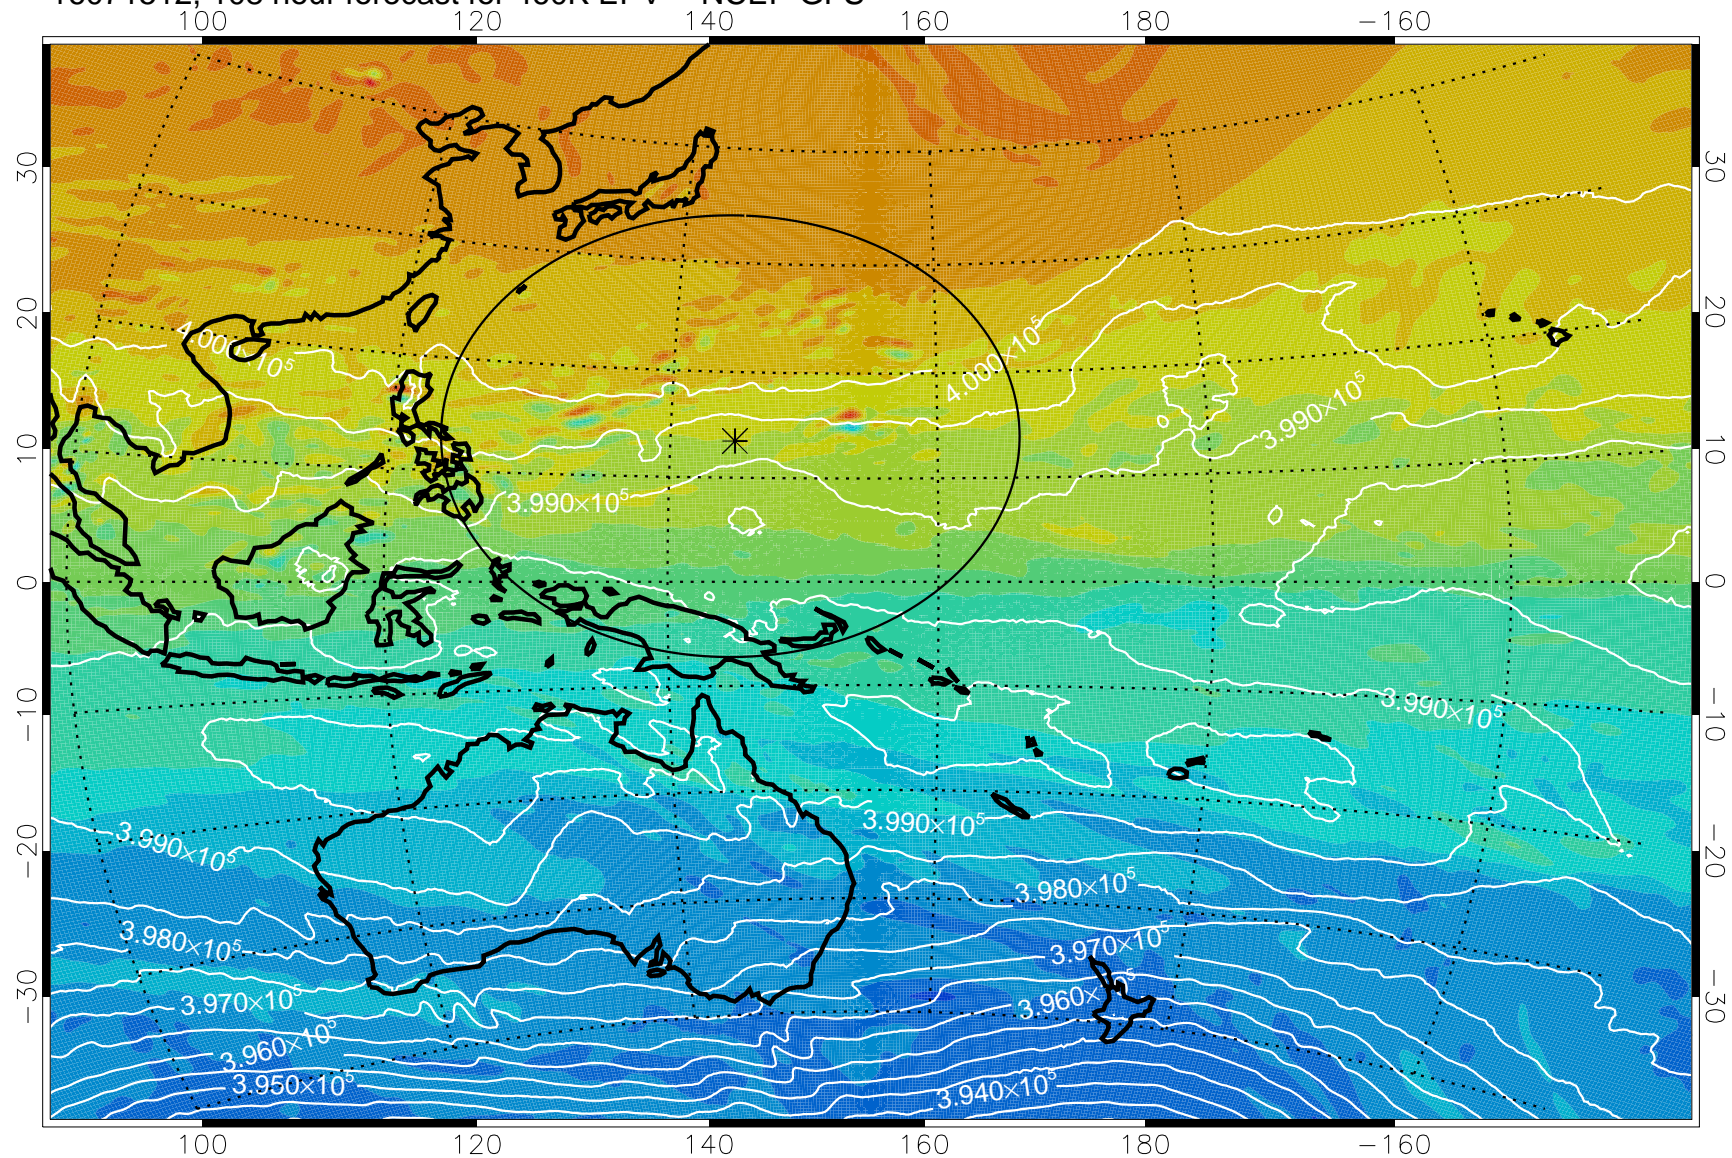

460K Montgomery Streamfunction, white

Range ring of 2304 km

16071412, 84 hour forecast for 460K EPV -- NCEP GFS

460K Montgomery Streamfunction, white

Range ring of 2304 km

16071418, 90 hour forecast for 460K EPV -- NCEP GFS

460K Montgomery Streamfunction, white

Range ring of 2304 km

16071500, 96 hour forecast for 460K EPV -- NCEP GFS

460K Montgomery Streamfunction, white

Range ring of 2304 km

16071506, 102 hour forecast for 460K EPV -- NCEP GFS

460K Montgomery Streamfunction, white

Range ring of 2304 km

16071512, 108 hour forecast for 460K EPV -- NCEP GFS

460K Montgomery Streamfunction, white

Range ring of 2304 km

16071518, 114 hour forecast for 460K EPV -- NCEP GFS

460K Montgomery Streamfunction, white

Range ring of 2304 km

16071600, 120 hour forecast for 460K EPV -- NCEP GFS

460K Montgomery Streamfunction, white

Range ring of 2304 km