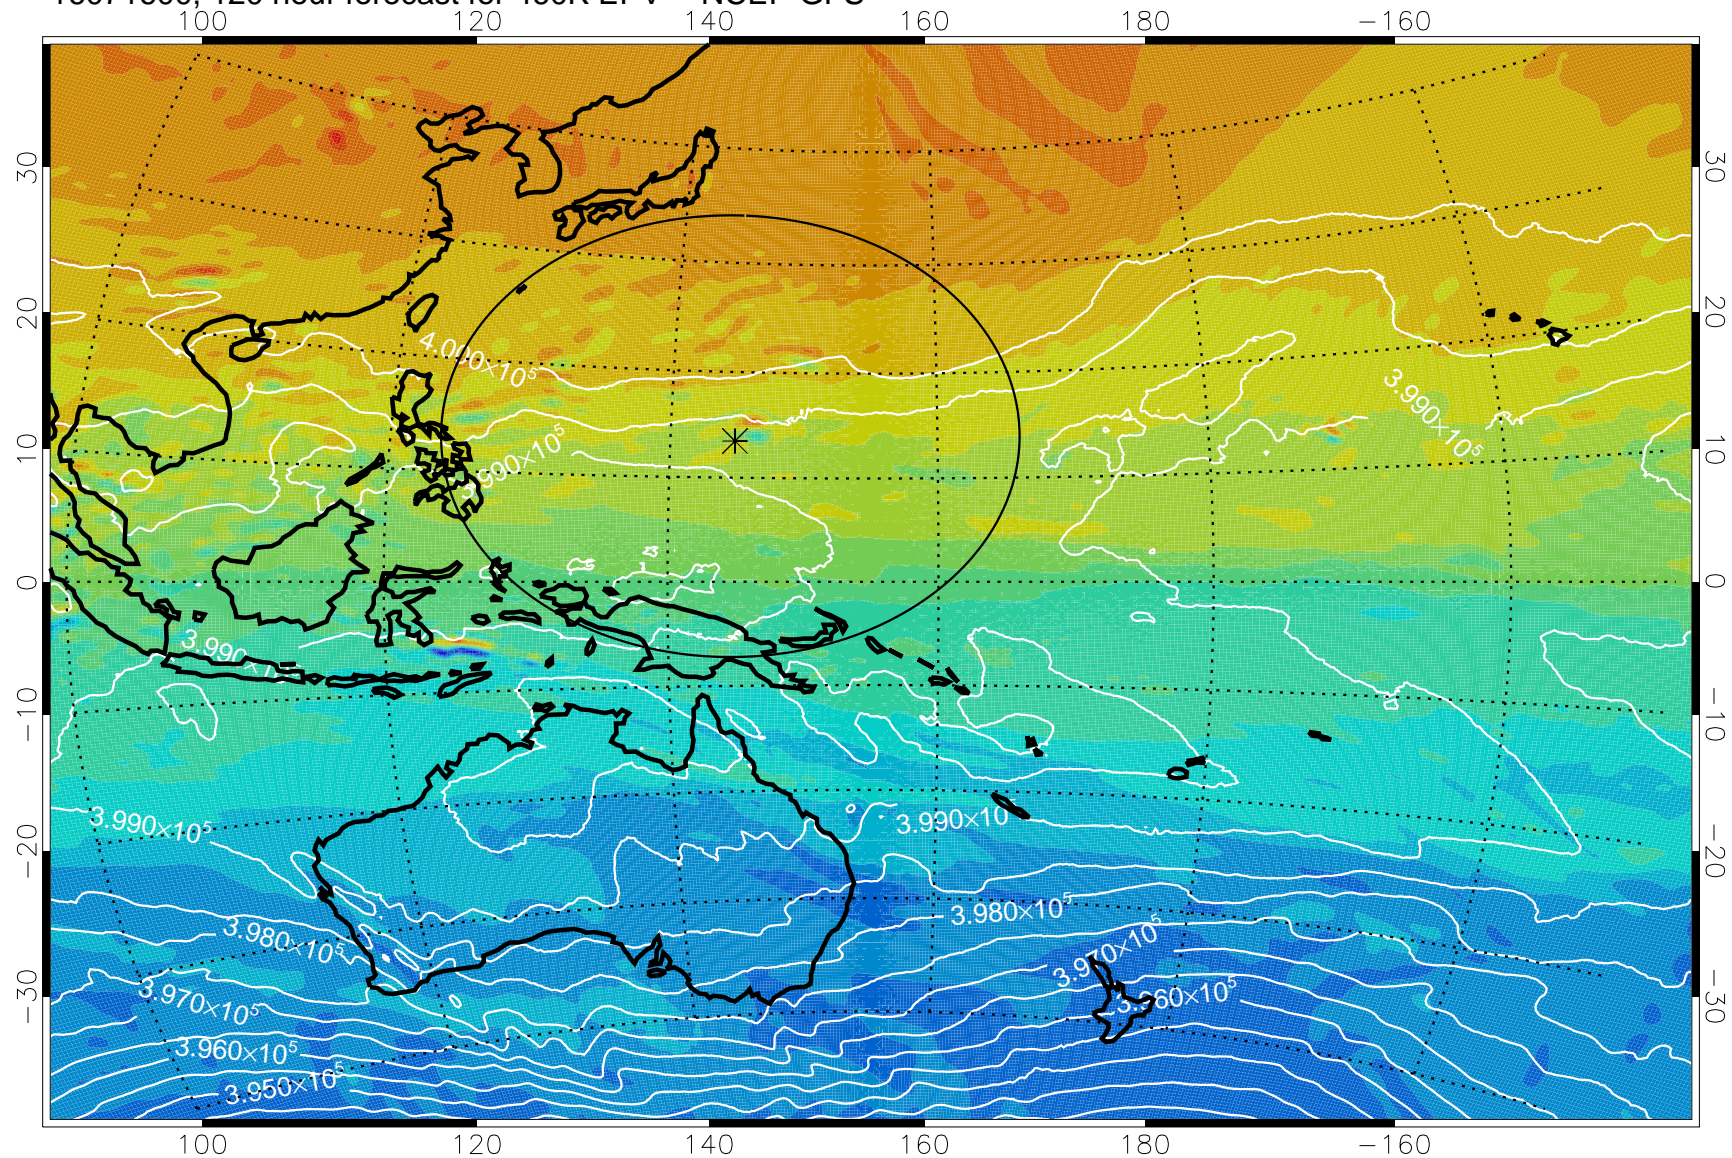

460K Montgomery Streamfunction, white

Range ring of 2304 km

16071500, 96 hour forecast for 460K EPV -- NCEP GFS

460K Montgomery Streamfunction, white

Range ring of 2304 km

16071506, 102 hour forecast for 460K EPV -- NCEP GFS

460K Montgomery Streamfunction, white

Range ring of 2304 km

16071512, 108 hour forecast for 460K EPV -- NCEP GFS

460K Montgomery Streamfunction, white

Range ring of 2304 km

16071518, 114 hour forecast for 460K EPV -- NCEP GFS

460K Montgomery Streamfunction, white

Range ring of 2304 km

16071600, 120 hour forecast for 460K EPV -- NCEP GFS

460K Montgomery Streamfunction, white

Range ring of 2304 km