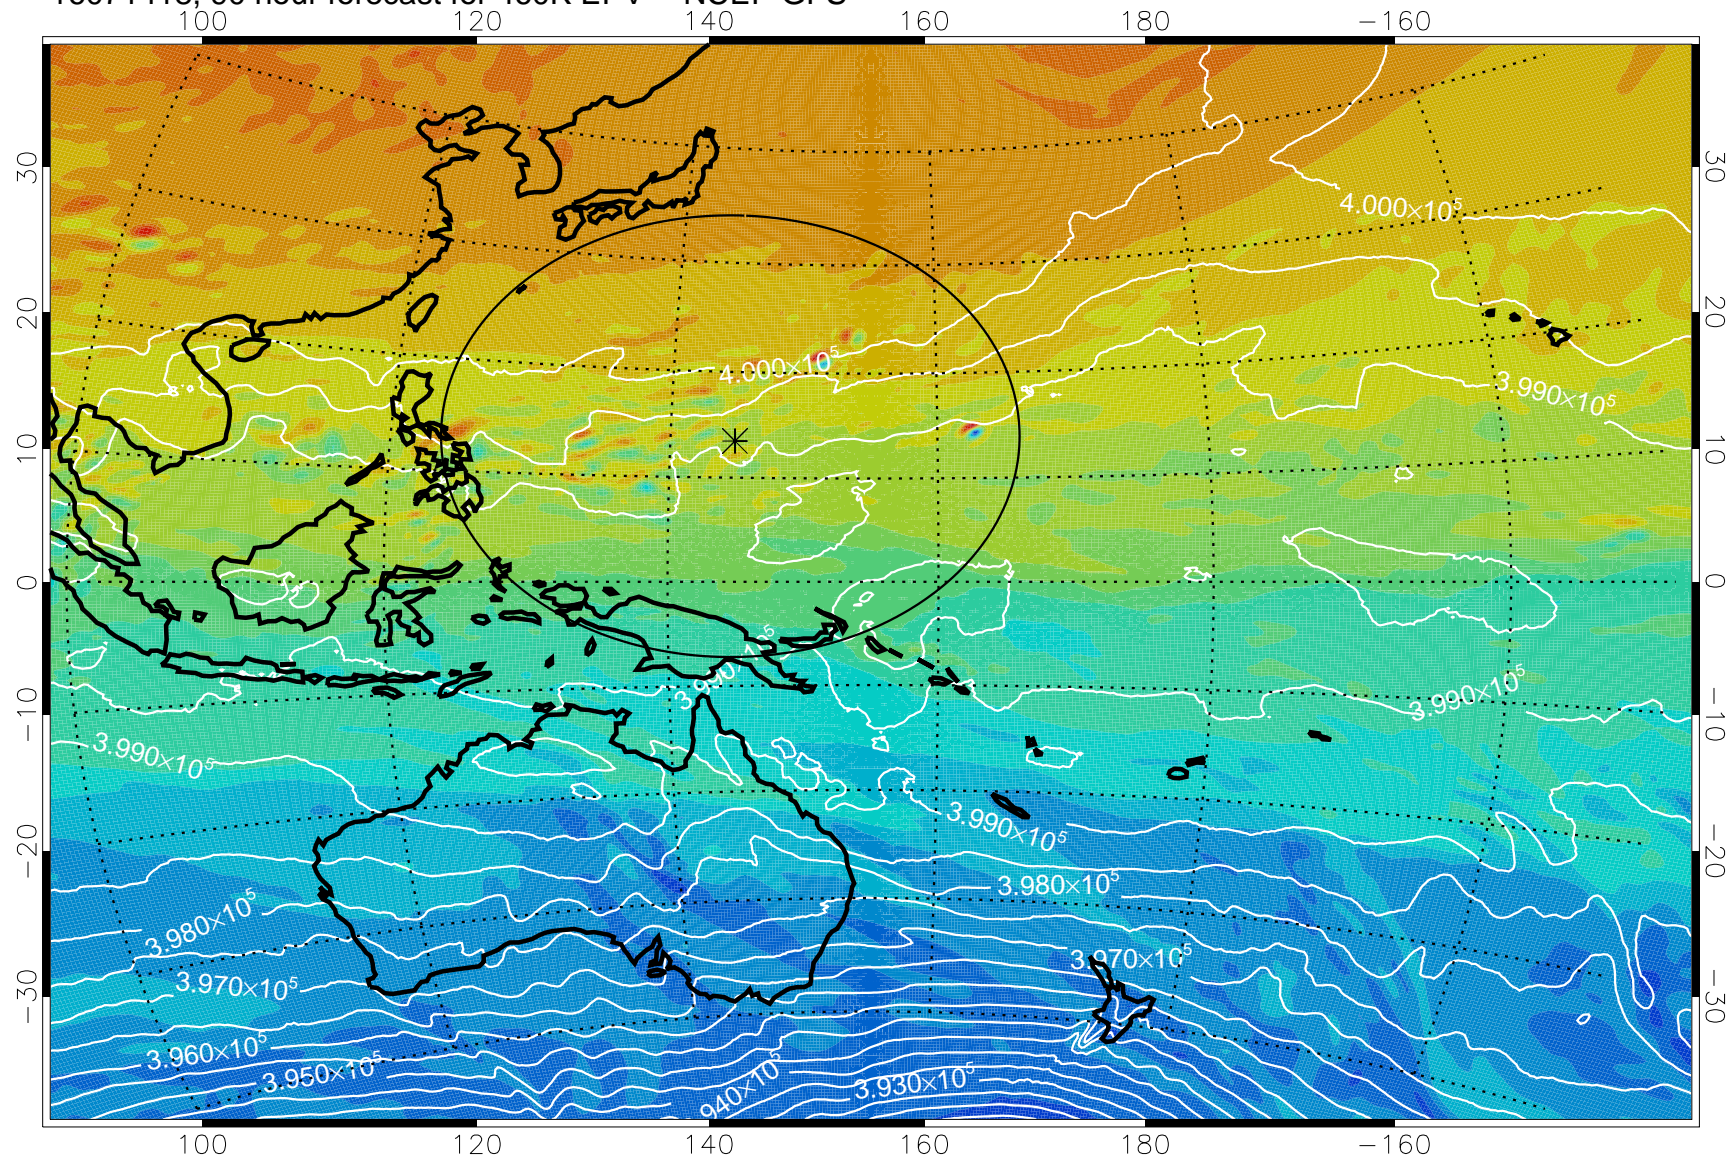

460K Montgomery Streamfunction, white

Range ring of 2304 km

16071400, 72 hour forecast for 460K EPV -- NCEP GFS

460K Montgomery Streamfunction, white

Range ring of 2304 km

16071406, 78 hour forecast for 460K EPV -- NCEP GFS

460K Montgomery Streamfunction, white

Range ring of 2304 km

16071412, 84 hour forecast for 460K EPV -- NCEP GFS

460K Montgomery Streamfunction, white

Range ring of 2304 km

16071418, 90 hour forecast for 460K EPV -- NCEP GFS

460K Montgomery Streamfunction, white

Range ring of 2304 km

16071500, 96 hour forecast for 460K EPV -- NCEP GFS

460K Montgomery Streamfunction, white

Range ring of 2304 km

16071506, 102 hour forecast for 460K EPV -- NCEP GFS

460K Montgomery Streamfunction, white

Range ring of 2304 km

16071512, 108 hour forecast for 460K EPV -- NCEP GFS

460K Montgomery Streamfunction, white

Range ring of 2304 km

16071518, 114 hour forecast for 460K EPV -- NCEP GFS