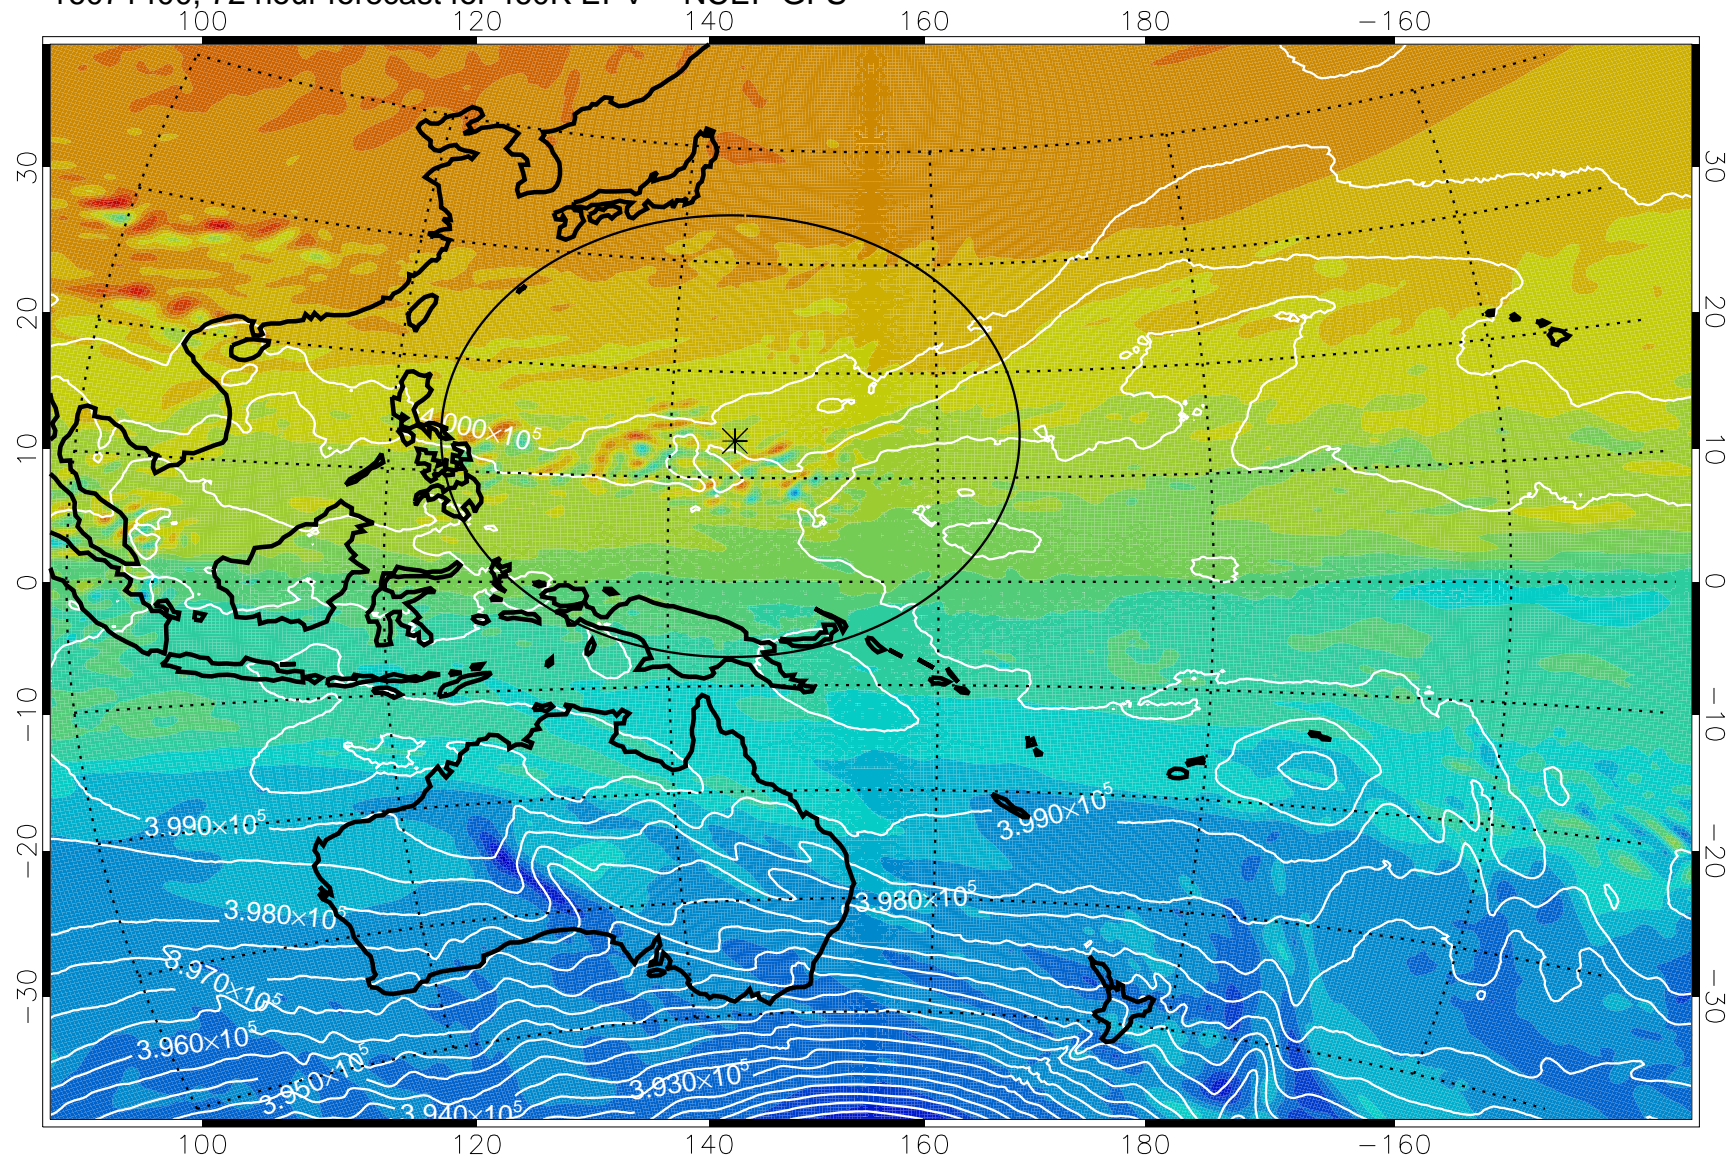

16071218, 42 hour forecast for 460K EPV -- NCEP GFS

460K Montgomery Streamfunction, white

Range ring of 2304 km

16071300, 48 hour forecast for 460K EPV -- NCEP GFS

460K Montgomery Streamfunction, white

Range ring of 2304 km

16071306, 54 hour forecast for 460K EPV -- NCEP GFS

16071312, 60 hour forecast for 460K EPV -- NCEP GFS

460K Montgomery Streamfunction, white

Range ring of 2304 km

16071318, 66 hour forecast for 460K EPV -- NCEP GFS

460K Montgomery Streamfunction, white

Range ring of 2304 km

16071400, 72 hour forecast for 460K EPV -- NCEP GFS

460K Montgomery Streamfunction, white

Range ring of 2304 km

16071406, 78 hour forecast for 460K EPV -- NCEP GFS

460K Montgomery Streamfunction, white

Range ring of 2304 km

16071412, 84 hour forecast for 460K EPV -- NCEP GFS

460K Montgomery Streamfunction, white

Range ring of 2304 km

16071418, 90 hour forecast for 460K EPV -- NCEP GFS