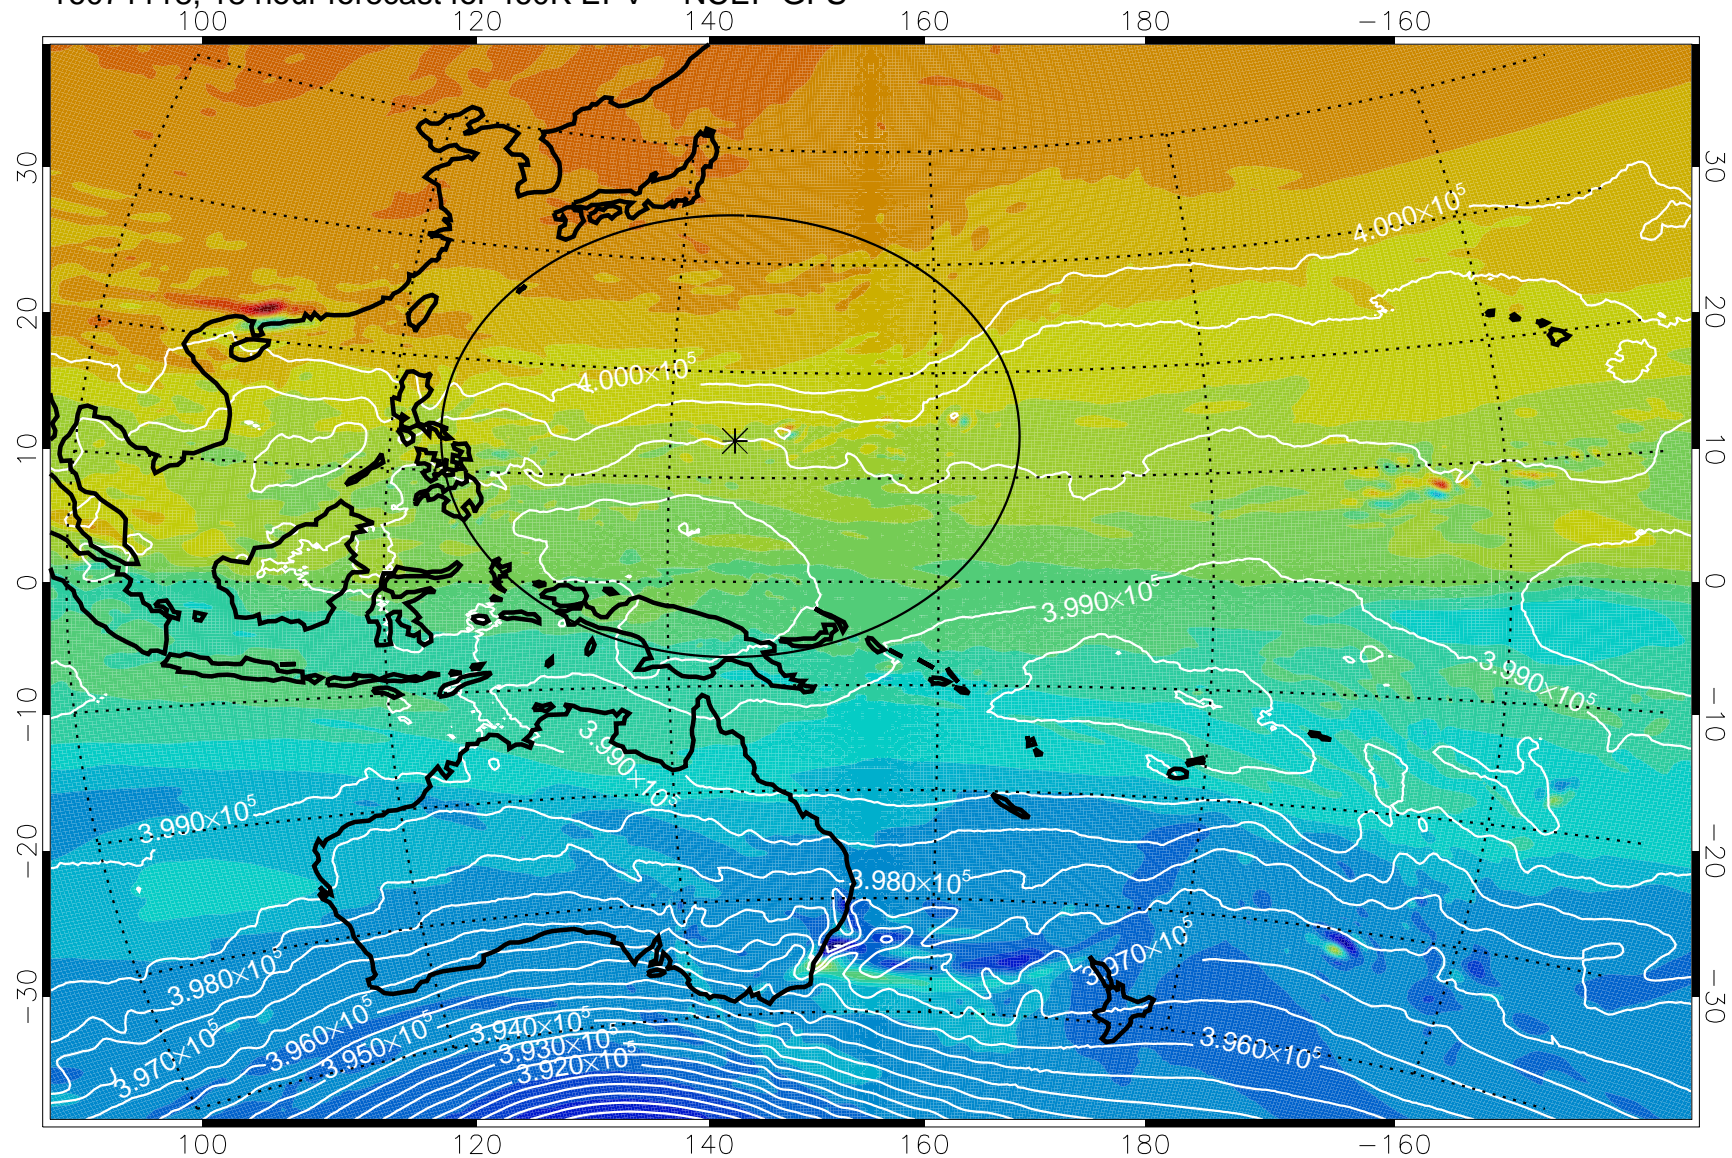

16071106, 6 hour forecast for 460K EPV -- NCEP GFS

460K Montgomery Streamfunction, white

Range ring of 2304 km

16071112, 12 hour forecast for 460K EPV -- NCEP GFS

460K Montgomery Streamfunction, white

Range ring of 2304 km

16071118, 18 hour forecast for 460K EPV -- NCEP GFS

460K Montgomery Streamfunction, white

Range ring of 2304 km

16071200, 24 hour forecast for 460K EPV -- NCEP GFS

460K Montgomery Streamfunction, white

Range ring of 2304 km

16071206, 30 hour forecast for 460K EPV -- NCEP GFS

460K Montgomery Streamfunction, white

Range ring of 2304 km

16071212, 36 hour forecast for 460K EPV -- NCEP GFS

460K Montgomery Streamfunction, white

Range ring of 2304 km

16071218, 42 hour forecast for 460K EPV -- NCEP GFS

460K Montgomery Streamfunction, white

Range ring of 2304 km

16071300, 48 hour forecast for 460K EPV -- NCEP GFS

460K Montgomery Streamfunction, white

Range ring of 2304 km