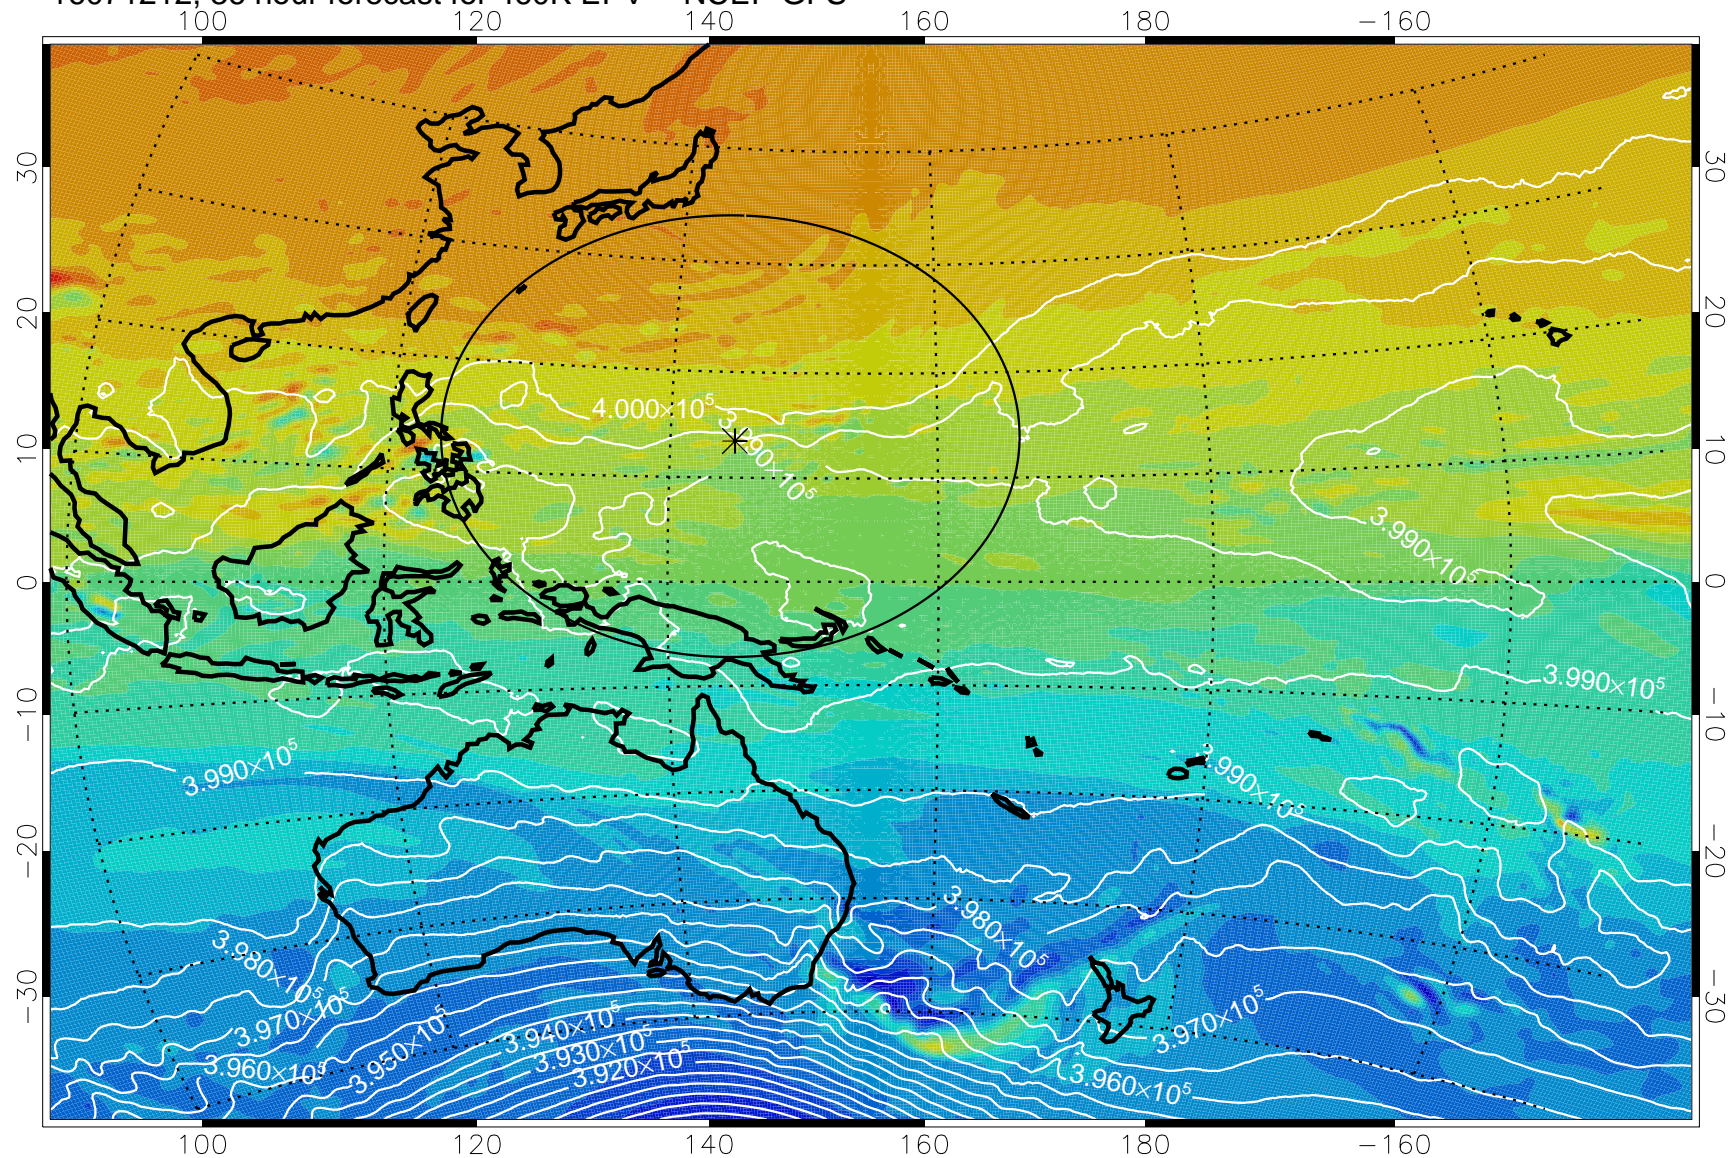

16071118, 18 hour forecast for 460K EPV -- NCEP GFS

460K Montgomery Streamfunction, white

Range ring of 2304 km

16071200, 24 hour forecast for 460K EPV -- NCEP GFS

460K Montgomery Streamfunction, white

Range ring of 2304 km

16071206, 30 hour forecast for 460K EPV -- NCEP GFS

460K Montgomery Streamfunction, white

Range ring of 2304 km

16071212, 36 hour forecast for 460K EPV -- NCEP GFS

460K Montgomery Streamfunction, white

Range ring of 2304 km

16071218, 42 hour forecast for 460K EPV -- NCEP GFS

460K Montgomery Streamfunction, white

Range ring of 2304 km

16071300, 48 hour forecast for 460K EPV -- NCEP GFS

460K Montgomery Streamfunction, white

Range ring of 2304 km

16071306, 54 hour forecast for 460K EPV -- NCEP GFS

16071312, 60 hour forecast for 460K EPV -- NCEP GFS

460K Montgomery Streamfunction, white

Range ring of 2304 km

16071318, 66 hour forecast for 460K EPV -- NCEP GFS