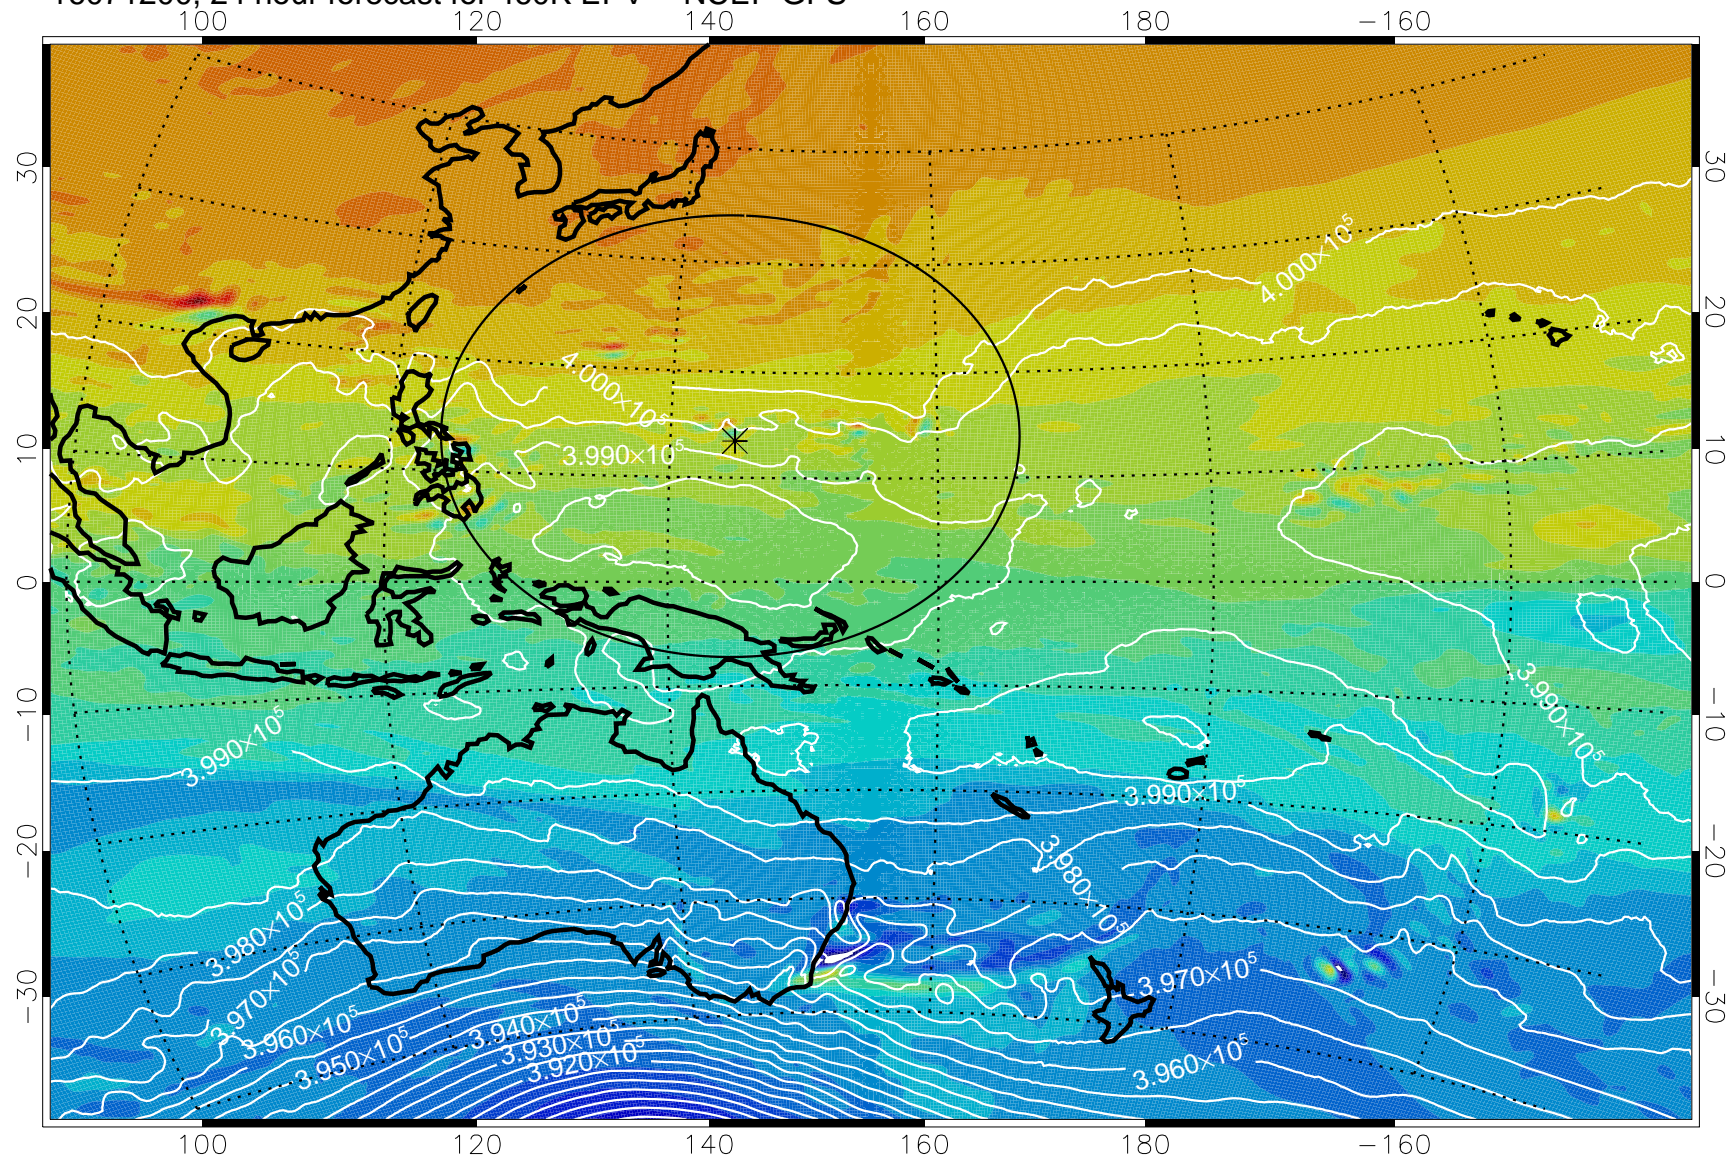

16071106, 6 hour forecast for 460K EPV -- NCEP GFS

460K Montgomery Streamfunction, white

Range ring of 2304 km

16071112, 12 hour forecast for 460K EPV -- NCEP GFS

460K Montgomery Streamfunction, white

Range ring of 2304 km

16071118, 18 hour forecast for 460K EPV -- NCEP GFS

460K Montgomery Streamfunction, white

Range ring of 2304 km

16071200, 24 hour forecast for 460K EPV -- NCEP GFS

460K Montgomery Streamfunction, white

Range ring of 2304 km

16071206, 30 hour forecast for 460K EPV -- NCEP GFS

460K Montgomery Streamfunction, white

Range ring of 2304 km

16071212, 36 hour forecast for 460K EPV -- NCEP GFS

460K Montgomery Streamfunction, white

Range ring of 2304 km

16071218, 42 hour forecast for 460K EPV -- NCEP GFS

460K Montgomery Streamfunction, white

Range ring of 2304 km

16071300, 48 hour forecast for 460K EPV -- NCEP GFS

460K Montgomery Streamfunction, white

Range ring of 2304 km