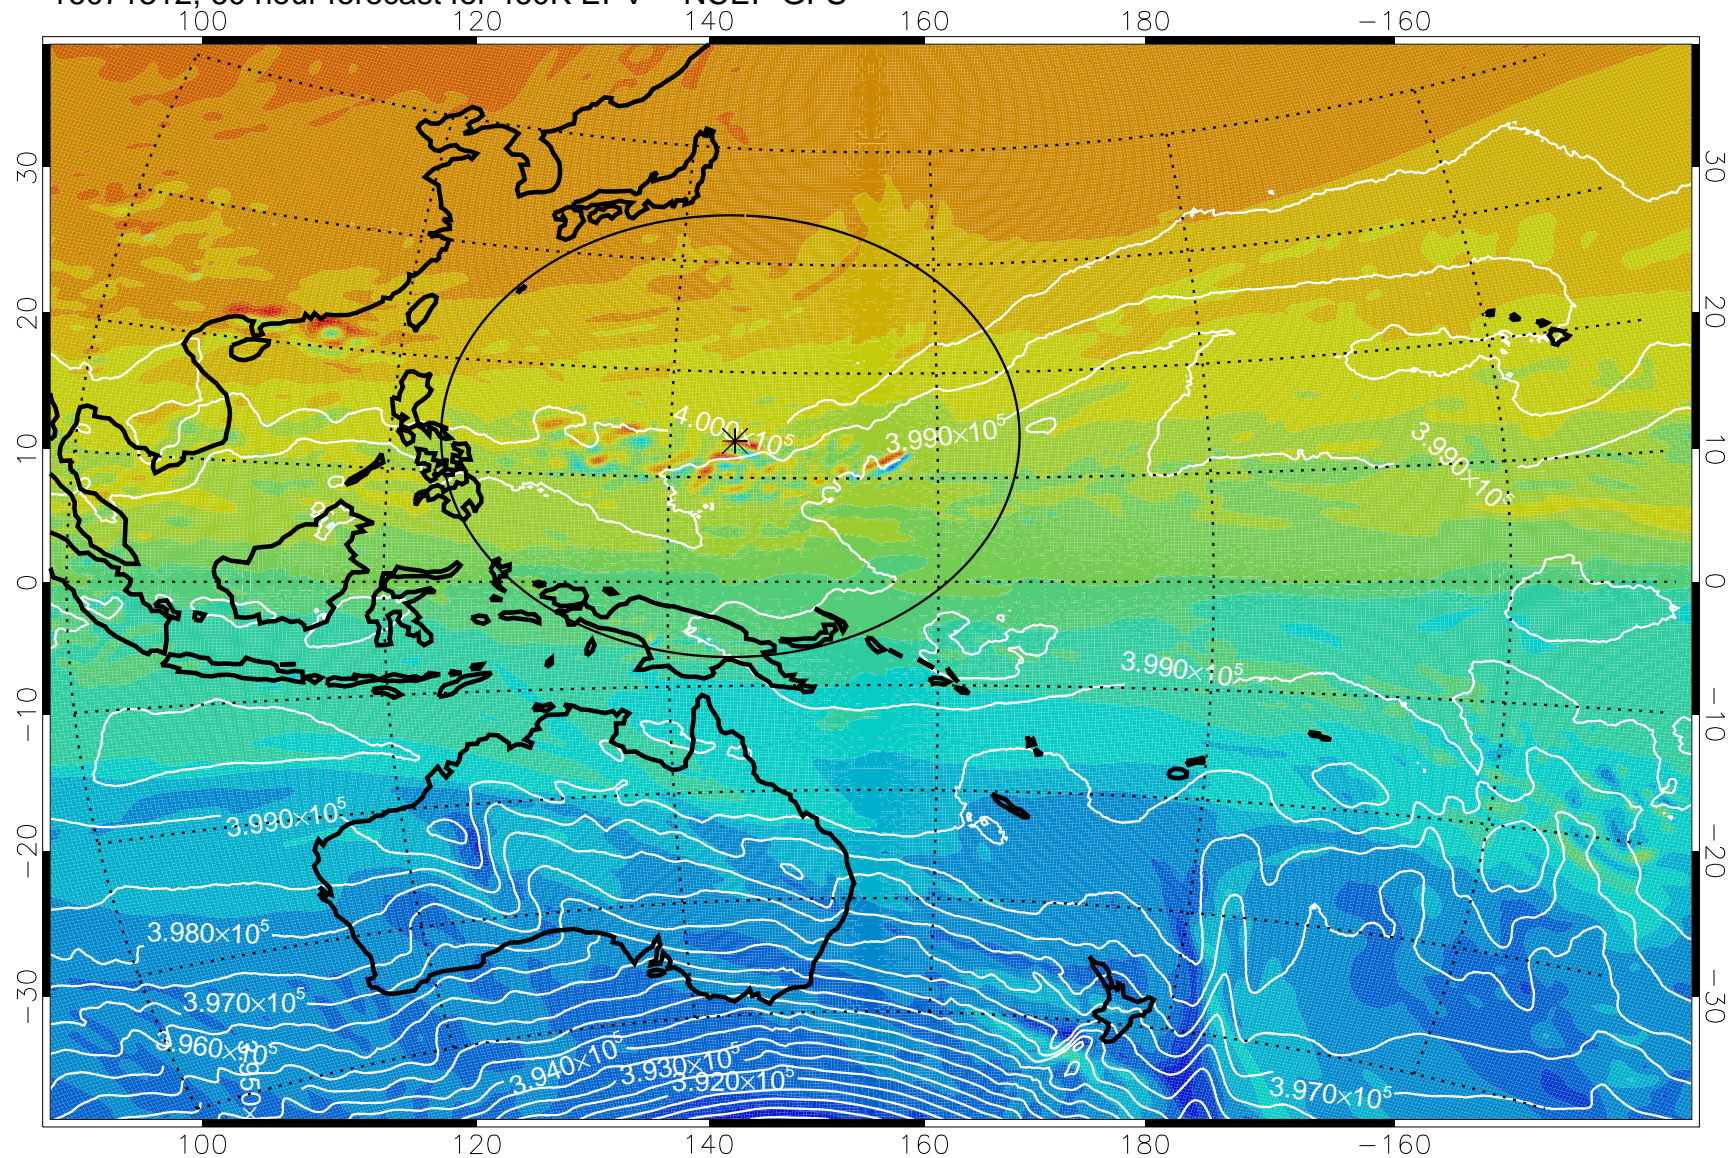

16071206, 30 hour forecast for 460K EPV -- NCEP GFS

460K Montgomery Streamfunction, white

Range ring of 2304 km

16071212, 36 hour forecast for 460K EPV -- NCEP GFS

460K Montgomery Streamfunction, white

Range ring of 2304 km

16071218, 42 hour forecast for 460K EPV -- NCEP GFS

460K Montgomery Streamfunction, white

Range ring of 2304 km

16071300, 48 hour forecast for 460K EPV -- NCEP GFS

460K Montgomery Streamfunction, white

Range ring of 2304 km

16071306, 54 hour forecast for 460K EPV -- NCEP GFS

16071312, 60 hour forecast for 460K EPV -- NCEP GFS

460K Montgomery Streamfunction, white

Range ring of 2304 km

16071318, 66 hour forecast for 460K EPV -- NCEP GFS

460K Montgomery Streamfunction, white

Range ring of 2304 km

16071400, 72 hour forecast for 460K EPV -- NCEP GFS

460K Montgomery Streamfunction, white

Range ring of 2304 km

16071406, 78 hour forecast for 460K EPV -- NCEP GFS