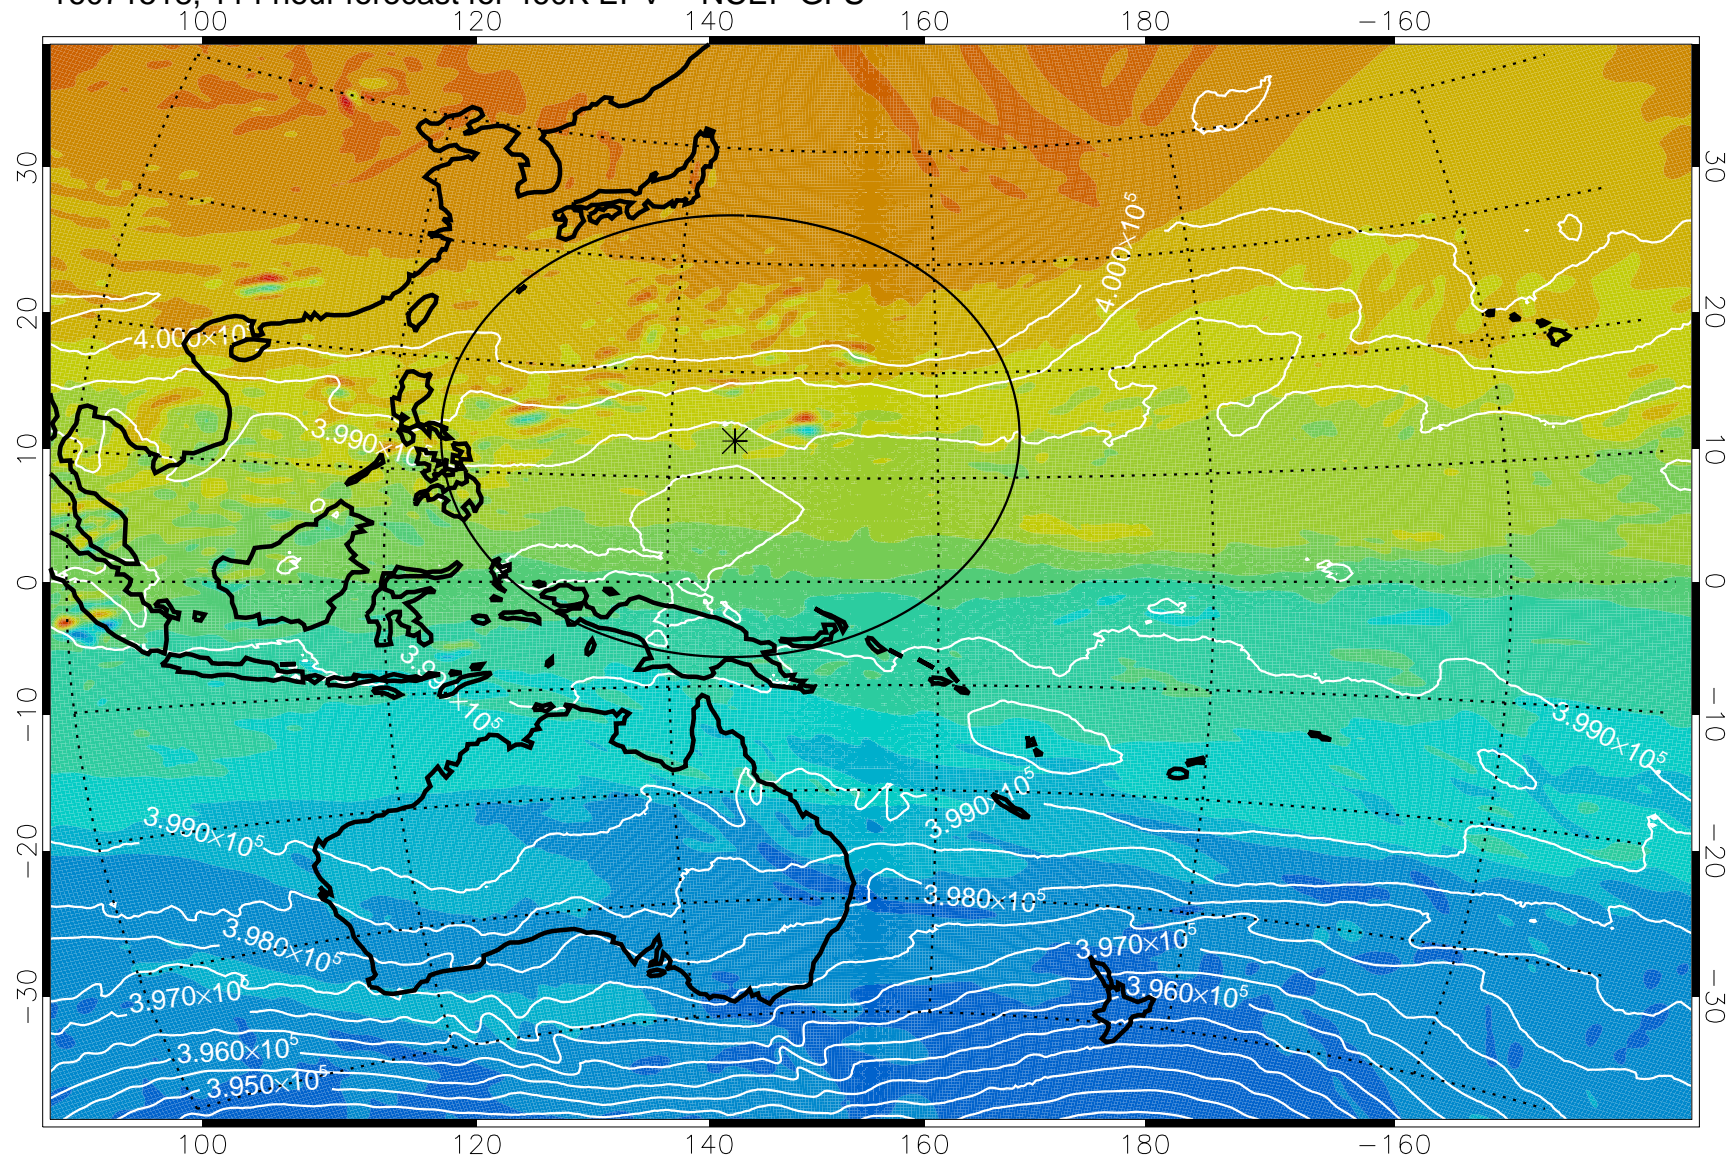

460K Montgomery Streamfunction, white

Range ring of 2304 km

16071500, 96 hour forecast for 460K EPV -- NCEP GFS

460K Montgomery Streamfunction, white

Range ring of 2304 km

16071506, 102 hour forecast for 460K EPV -- NCEP GFS

460K Montgomery Streamfunction, white

Range ring of 2304 km

16071512, 108 hour forecast for 460K EPV -- NCEP GFS

460K Montgomery Streamfunction, white

Range ring of 2304 km

16071518, 114 hour forecast for 460K EPV -- NCEP GFS

460K Montgomery Streamfunction, white

Range ring of 2304 km

16071600, 120 hour forecast for 460K EPV -- NCEP GFS

460K Montgomery Streamfunction, white

Range ring of 2304 km