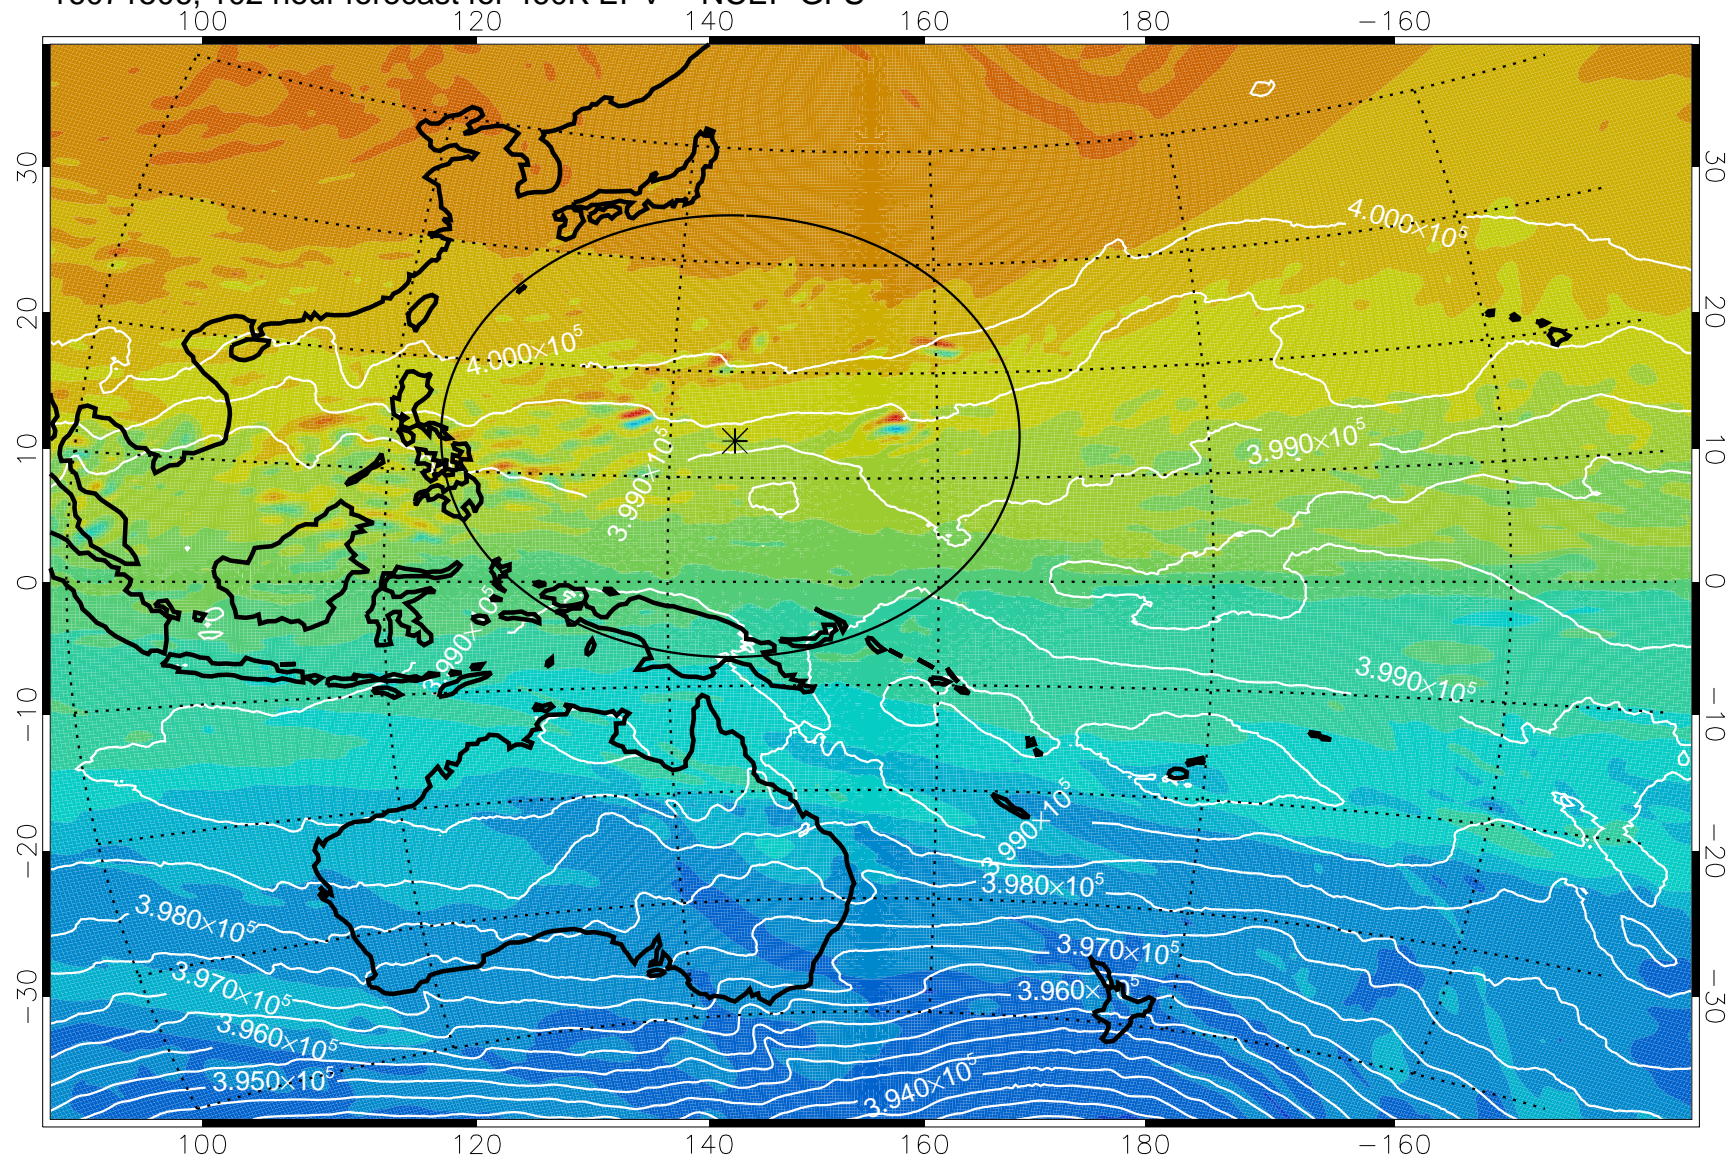

460K Montgomery Streamfunction, white

Range ring of 2304 km

16071412, 84 hour forecast for 460K EPV -- NCEP GFS

460K Montgomery Streamfunction, white

Range ring of 2304 km

16071418, 90 hour forecast for 460K EPV -- NCEP GFS

460K Montgomery Streamfunction, white

Range ring of 2304 km

16071500, 96 hour forecast for 460K EPV -- NCEP GFS

460K Montgomery Streamfunction, white

Range ring of 2304 km

16071506, 102 hour forecast for 460K EPV -- NCEP GFS

460K Montgomery Streamfunction, white

Range ring of 2304 km

16071512, 108 hour forecast for 460K EPV -- NCEP GFS

460K Montgomery Streamfunction, white

Range ring of 2304 km

16071518, 114 hour forecast for 460K EPV -- NCEP GFS

460K Montgomery Streamfunction, white

Range ring of 2304 km

16071600, 120 hour forecast for 460K EPV -- NCEP GFS

460K Montgomery Streamfunction, white

Range ring of 2304 km