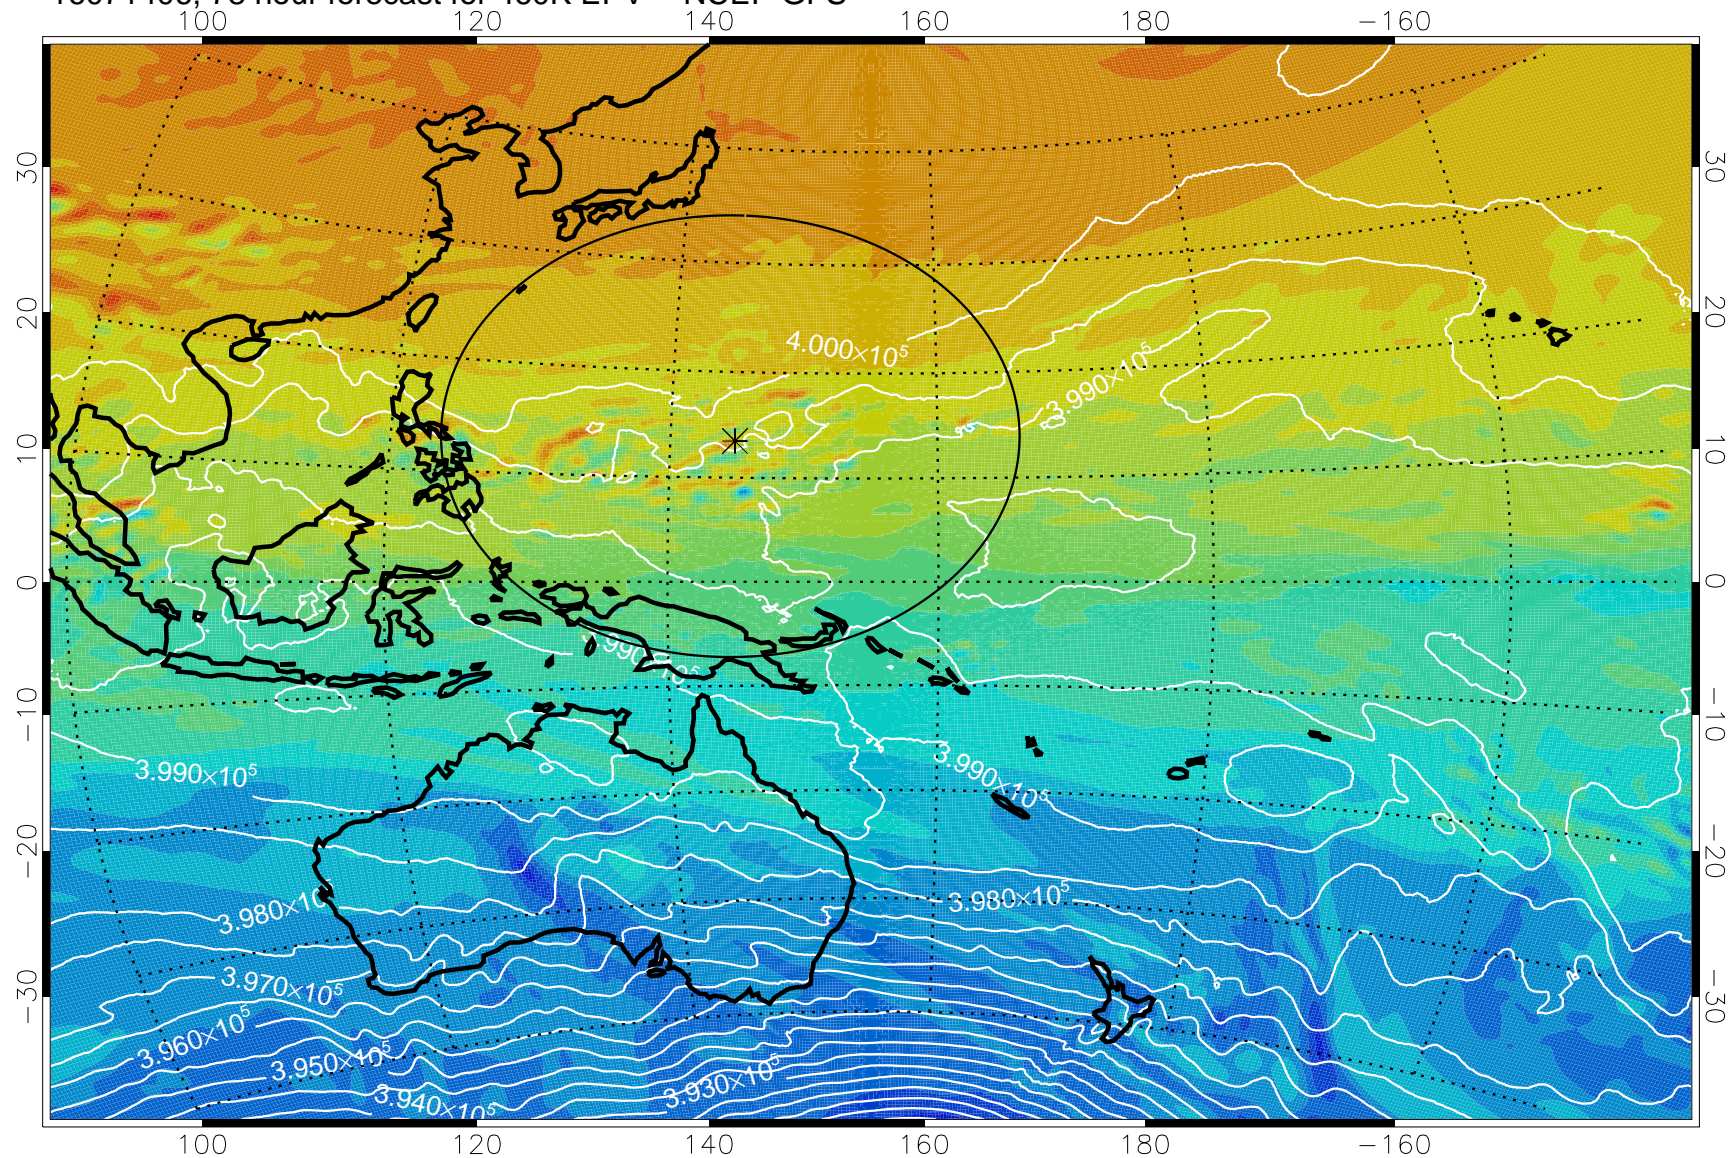

16071306, 54 hour forecast for 460K EPV -- NCEP GFS

16071312, 60 hour forecast for 460K EPV -- NCEP GFS

460K Montgomery Streamfunction, white

Range ring of 2304 km

16071318, 66 hour forecast for 460K EPV -- NCEP GFS

460K Montgomery Streamfunction, white

Range ring of 2304 km

16071400, 72 hour forecast for 460K EPV -- NCEP GFS

460K Montgomery Streamfunction, white

Range ring of 2304 km

16071406, 78 hour forecast for 460K EPV -- NCEP GFS

460K Montgomery Streamfunction, white

Range ring of 2304 km

16071412, 84 hour forecast for 460K EPV -- NCEP GFS

460K Montgomery Streamfunction, white

Range ring of 2304 km

16071418, 90 hour forecast for 460K EPV -- NCEP GFS

460K Montgomery Streamfunction, white

Range ring of 2304 km

16071500, 96 hour forecast for 460K EPV -- NCEP GFS

460K Montgomery Streamfunction, white

Range ring of 2304 km

16071506, 102 hour forecast for 460K EPV -- NCEP GFS