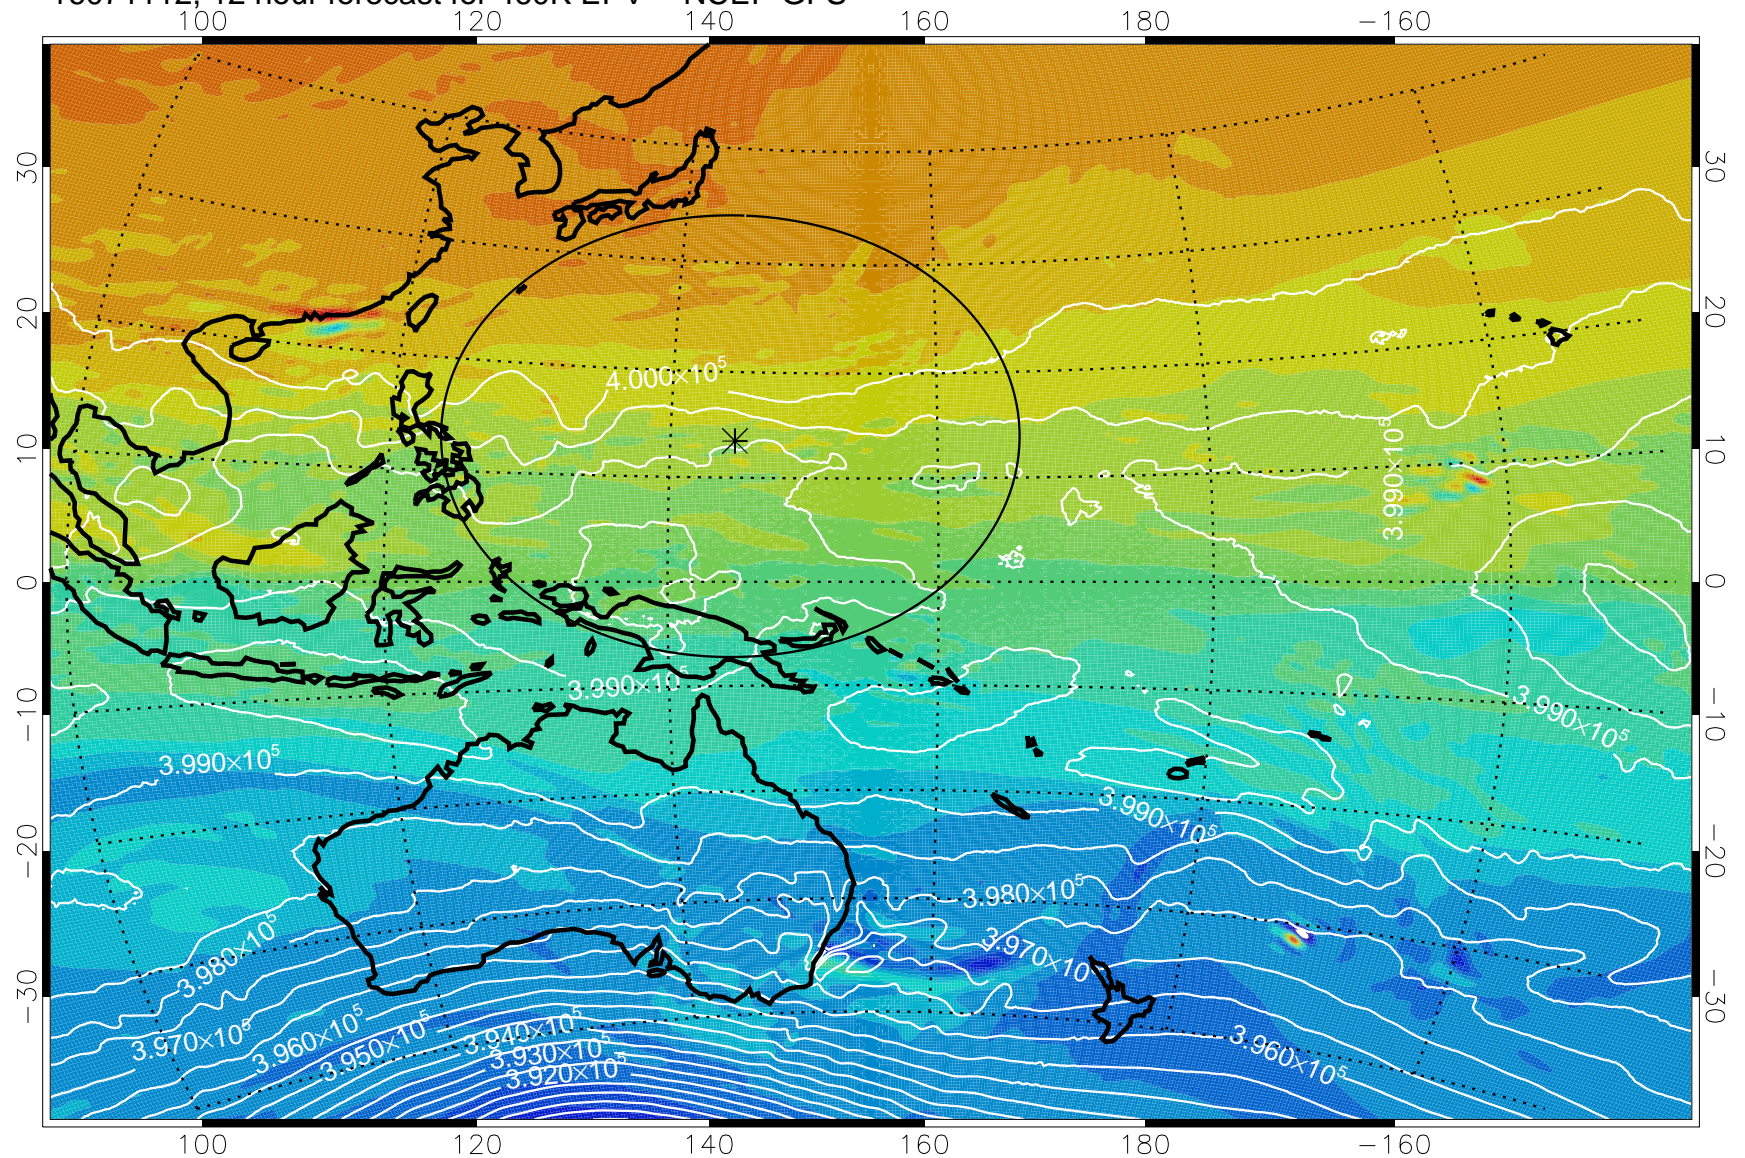

16071106, 6 hour forecast for 460K EPV -- NCEP GFS

460K Montgomery Streamfunction, white

Range ring of 2304 km

16071112, 12 hour forecast for 460K EPV -- NCEP GFS

460K Montgomery Streamfunction, white

Range ring of 2304 km

16071118, 18 hour forecast for 460K EPV -- NCEP GFS

460K Montgomery Streamfunction, white

Range ring of 2304 km

16071200, 24 hour forecast for 460K EPV -- NCEP GFS

460K Montgomery Streamfunction, white

Range ring of 2304 km

16071206, 30 hour forecast for 460K EPV -- NCEP GFS

460K Montgomery Streamfunction, white

Range ring of 2304 km

16071212, 36 hour forecast for 460K EPV -- NCEP GFS

460K Montgomery Streamfunction, white

Range ring of 2304 km

16071218, 42 hour forecast for 460K EPV -- NCEP GFS

460K Montgomery Streamfunction, white

Range ring of 2304 km

16071300, 48 hour forecast for 460K EPV -- NCEP GFS

460K Montgomery Streamfunction, white

Range ring of 2304 km