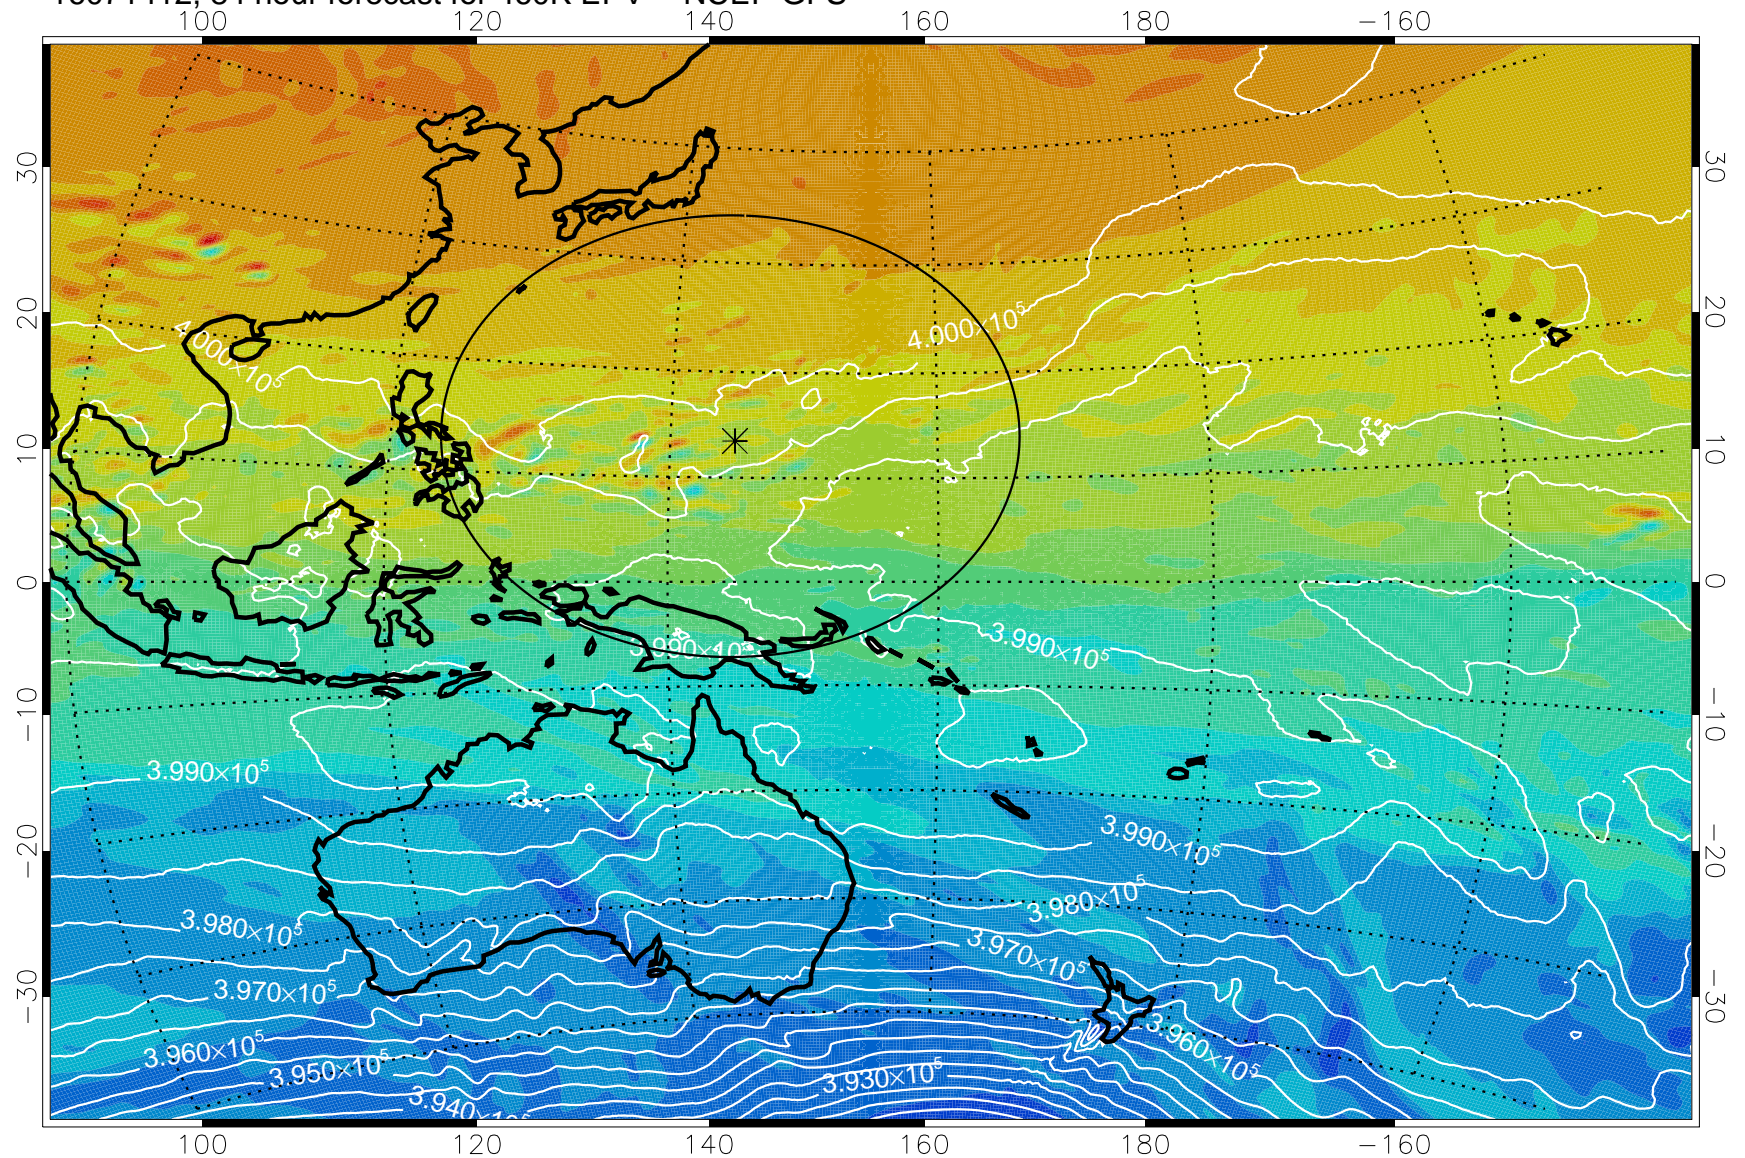

16071306, 54 hour forecast for 460K EPV -- NCEP GFS

16071312, 60 hour forecast for 460K EPV -- NCEP GFS

460K Montgomery Streamfunction, white

Range ring of 2304 km

16071318, 66 hour forecast for 460K EPV -- NCEP GFS

460K Montgomery Streamfunction, white

Range ring of 2304 km

16071400, 72 hour forecast for 460K EPV -- NCEP GFS

460K Montgomery Streamfunction, white

Range ring of 2304 km

16071406, 78 hour forecast for 460K EPV -- NCEP GFS

460K Montgomery Streamfunction, white

Range ring of 2304 km

16071412, 84 hour forecast for 460K EPV -- NCEP GFS

460K Montgomery Streamfunction, white

Range ring of 2304 km

16071418, 90 hour forecast for 460K EPV -- NCEP GFS

460K Montgomery Streamfunction, white

Range ring of 2304 km

16071500, 96 hour forecast for 460K EPV -- NCEP GFS

460K Montgomery Streamfunction, white

Range ring of 2304 km

16071506, 102 hour forecast for 460K EPV -- NCEP GFS