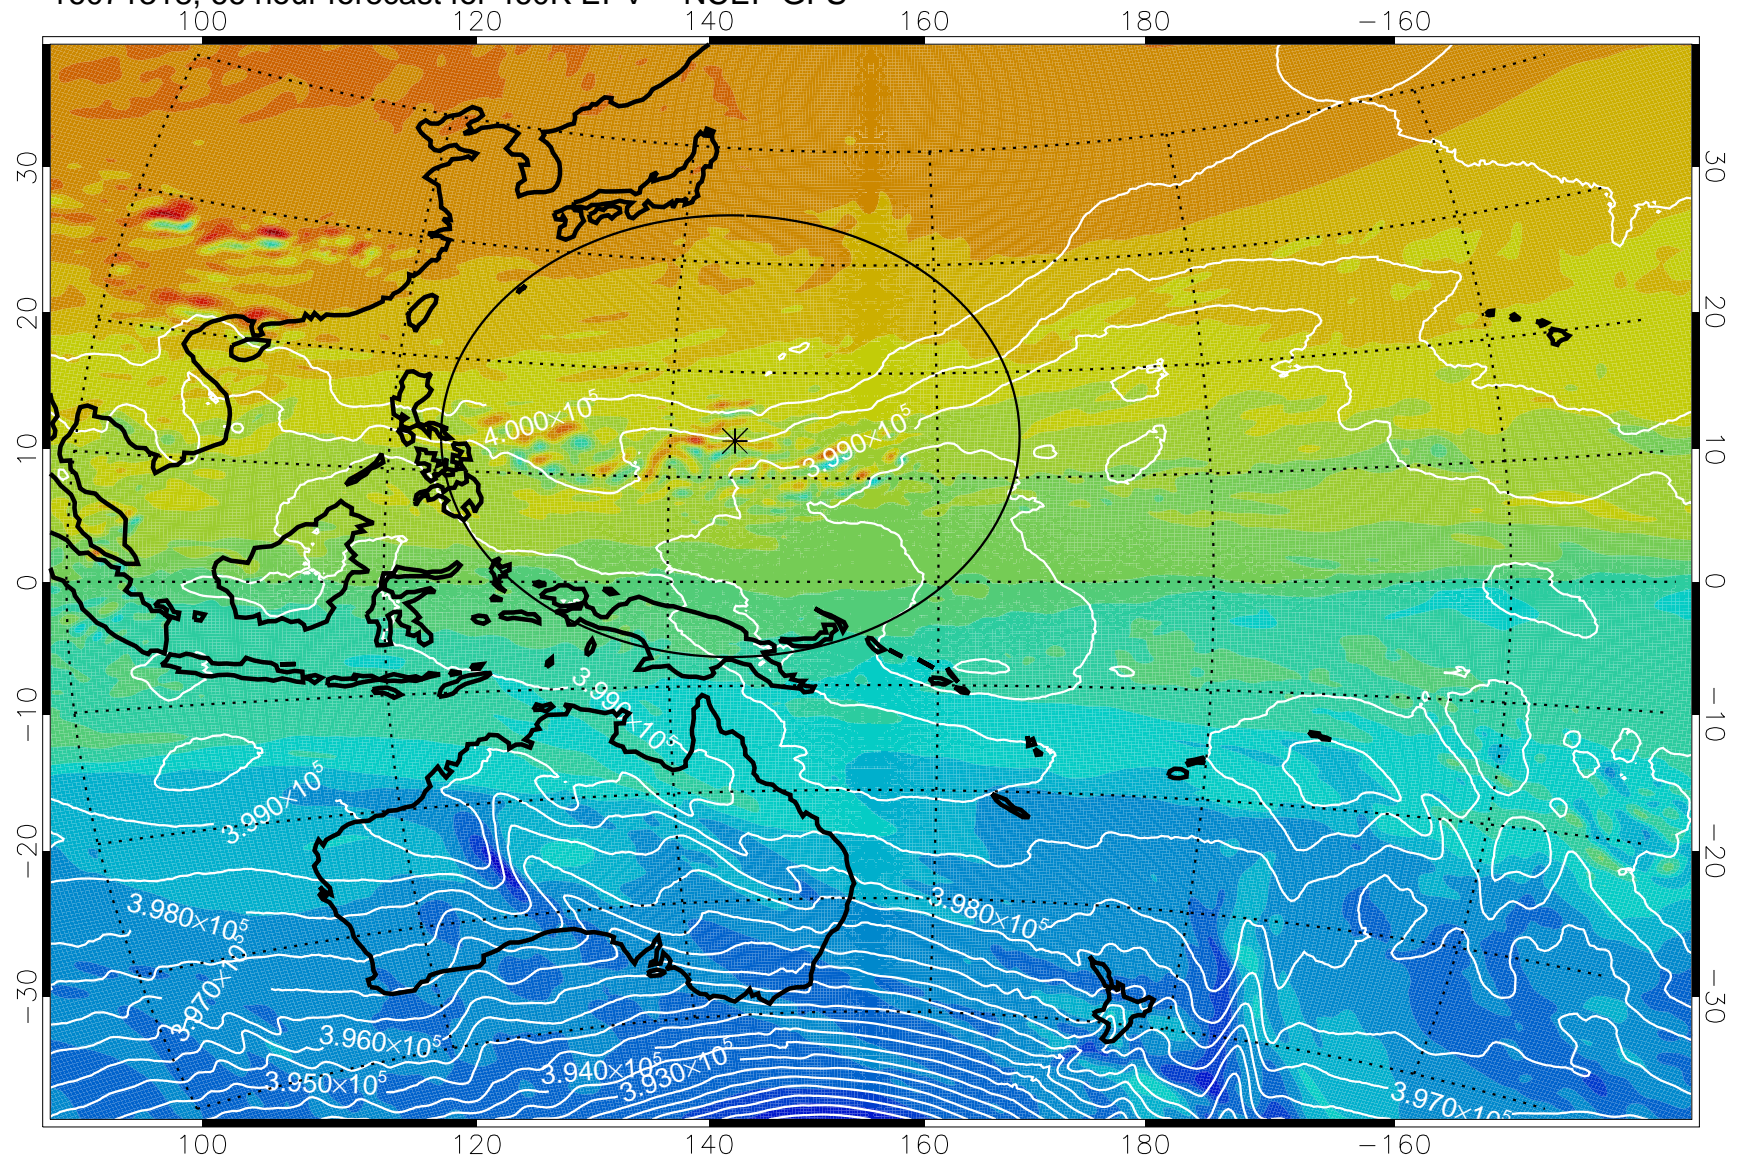

16071218, 42 hour forecast for 460K EPV -- NCEP GFS

460K Montgomery Streamfunction, white

Range ring of 2304 km

16071300, 48 hour forecast for 460K EPV -- NCEP GFS

460K Montgomery Streamfunction, white

Range ring of 2304 km

16071306, 54 hour forecast for 460K EPV -- NCEP GFS

16071312, 60 hour forecast for 460K EPV -- NCEP GFS

460K Montgomery Streamfunction, white

Range ring of 2304 km

16071318, 66 hour forecast for 460K EPV -- NCEP GFS

460K Montgomery Streamfunction, white

Range ring of 2304 km

16071400, 72 hour forecast for 460K EPV -- NCEP GFS

460K Montgomery Streamfunction, white

Range ring of 2304 km

16071406, 78 hour forecast for 460K EPV -- NCEP GFS

460K Montgomery Streamfunction, white

Range ring of 2304 km

16071412, 84 hour forecast for 460K EPV -- NCEP GFS

460K Montgomery Streamfunction, white

Range ring of 2304 km

16071418, 90 hour forecast for 460K EPV -- NCEP GFS