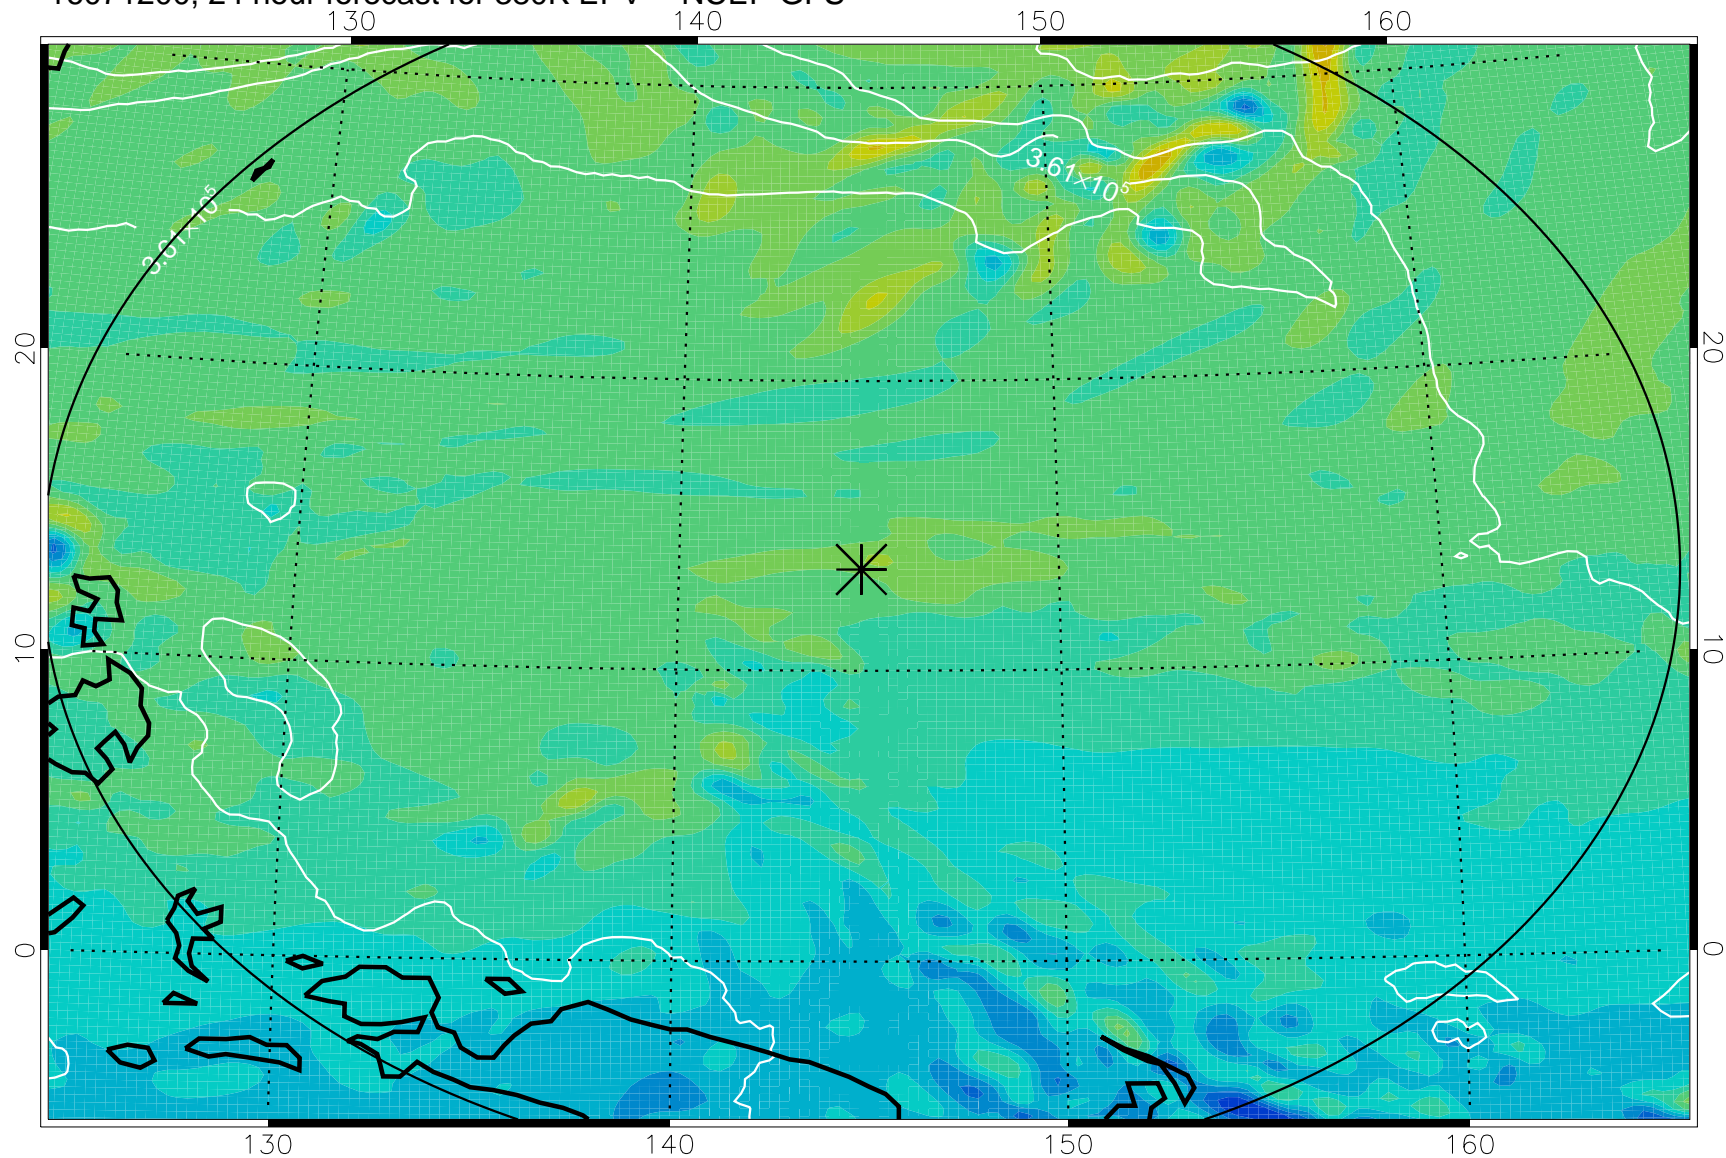

16071106, 6 hour forecast for 380K EPV -- NCEP GFS

380K Montgomery Streamfunction, white

Range ring of 2304 km

16071112, 12 hour forecast for 380K EPV -- NCEP GFS

380K Montgomery Streamfunction, white

Range ring of 2304 km

16071118, 18 hour forecast for 380K EPV -- NCEP GFS

380K Montgomery Streamfunction, white

Range ring of 2304 km

16071200, 24 hour forecast for 380K EPV -- NCEP GFS

380K Montgomery Streamfunction, white

Range ring of 2304 km

16071206, 30 hour forecast for 380K EPV -- NCEP GFS

380K Montgomery Streamfunction, white

Range ring of 2304 km

16071212, 36 hour forecast for 380K EPV -- NCEP GFS

380K Montgomery Streamfunction, white

Range ring of 2304 km

16071218, 42 hour forecast for 380K EPV -- NCEP GFS

380K Montgomery Streamfunction, white

Range ring of 2304 km

16071300, 48 hour forecast for 380K EPV -- NCEP GFS

380K Montgomery Streamfunction, white

Range ring of 2304 km