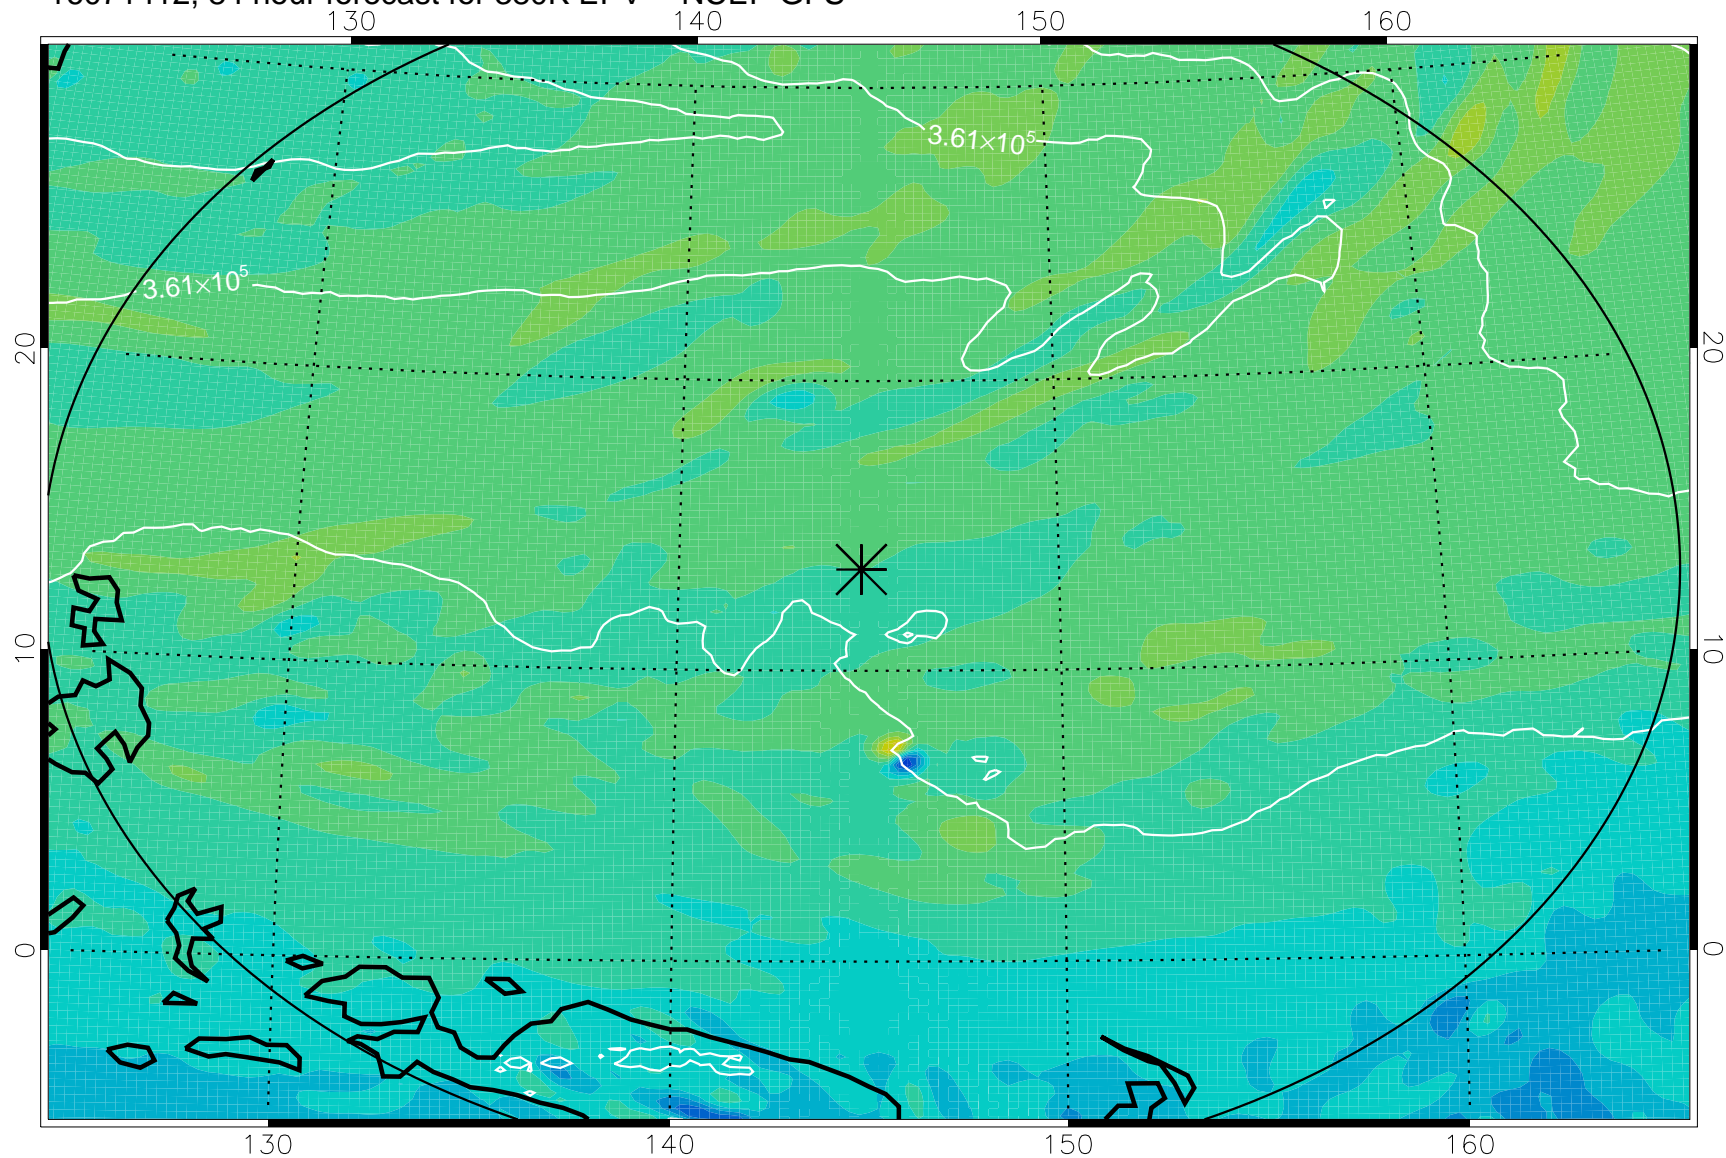

16071318, 66 hour forecast for 380K EPV -- NCEP GFS

380K Montgomery Streamfunction, white

Range ring of 2304 km

16071400, 72 hour forecast for 380K EPV -- NCEP GFS

380K Montgomery Streamfunction, white

Range ring of 2304 km

16071406, 78 hour forecast for 380K EPV -- NCEP GFS

380K Montgomery Streamfunction, white

Range ring of 2304 km

16071412, 84 hour forecast for 380K EPV -- NCEP GFS

380K Montgomery Streamfunction, white

Range ring of 2304 km

16071418, 90 hour forecast for 380K EPV -- NCEP GFS

380K Montgomery Streamfunction, white

Range ring of 2304 km

16071500, 96 hour forecast for 380K EPV -- NCEP GFS

380K Montgomery Streamfunction, white

Range ring of 2304 km

16071506, 102 hour forecast for 380K EPV -- NCEP GFS

380K Montgomery Streamfunction, white

Range ring of 2304 km

16071512, 108 hour forecast for 380K EPV -- NCEP GFS

380K Montgomery Streamfunction, white

Range ring of 2304 km