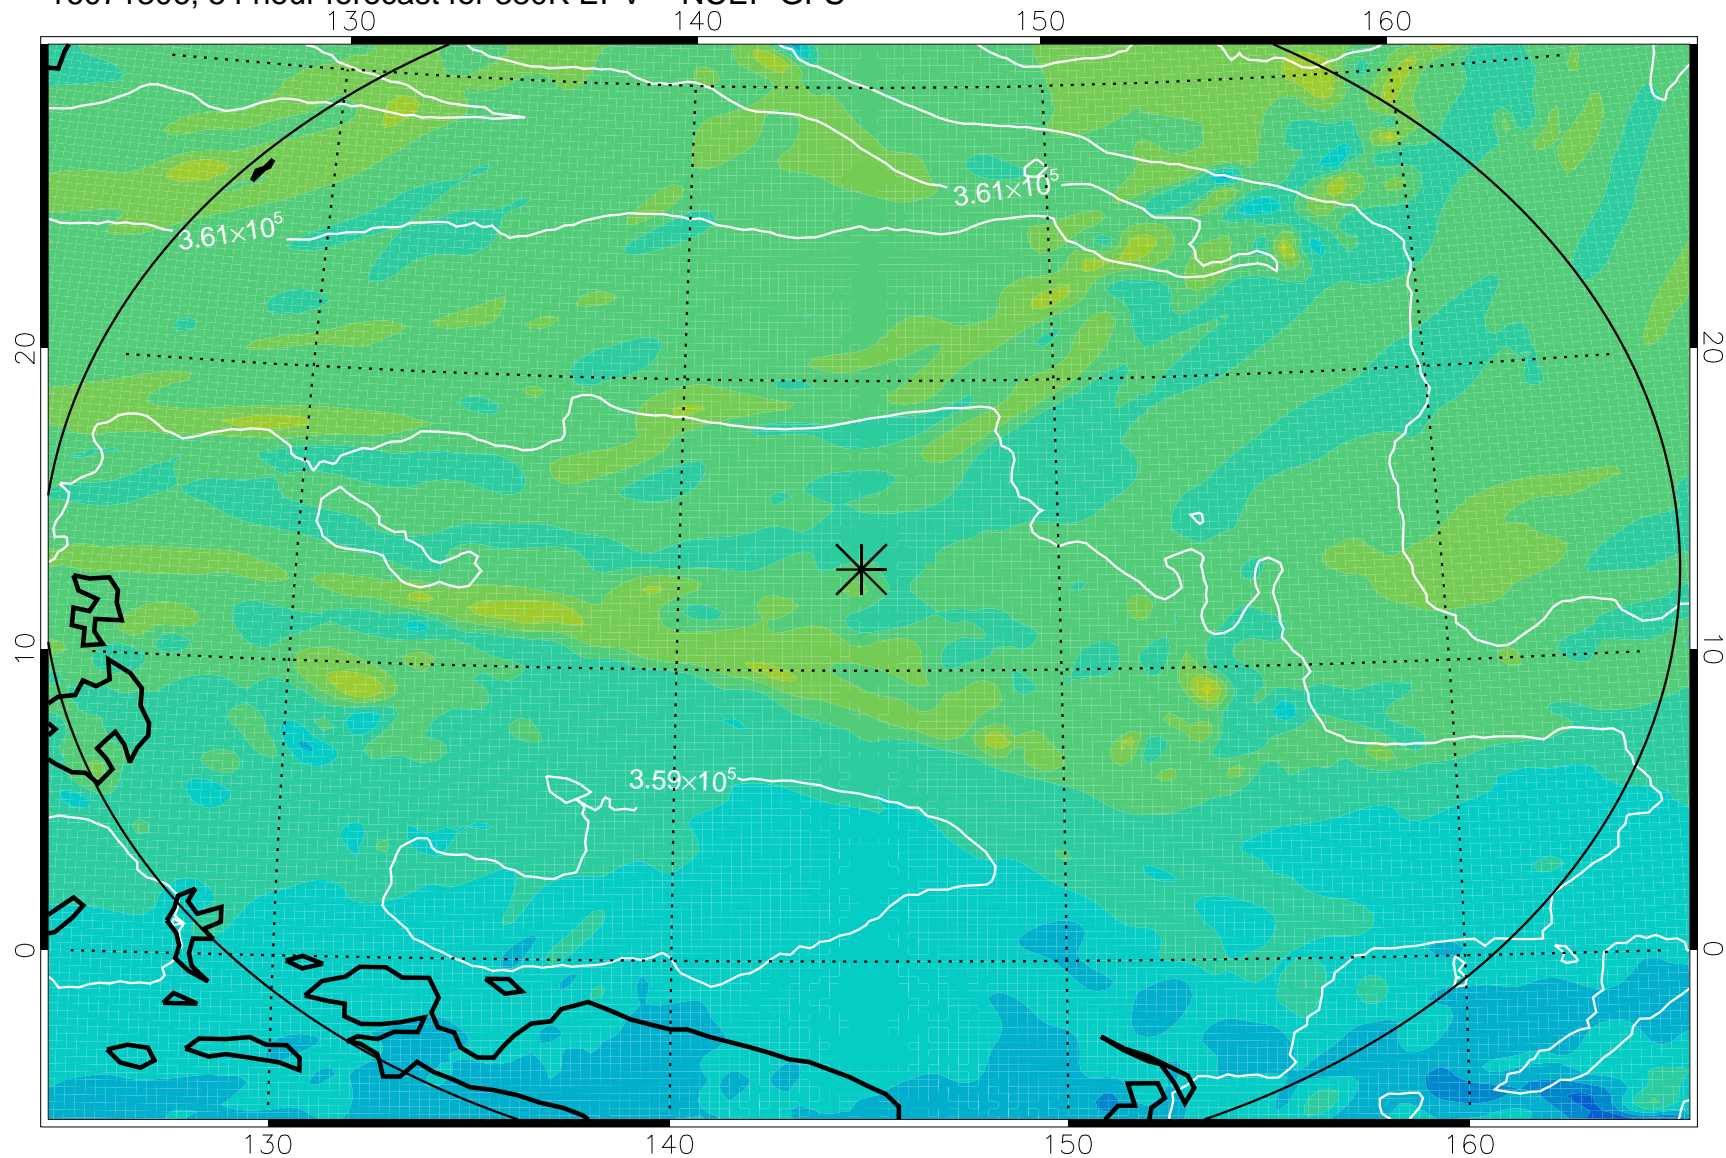

16071218, 42 hour forecast for 380K EPV -- NCEP GFS

380K Montgomery Streamfunction, white

Range ring of 2304 km

16071300, 48 hour forecast for 380K EPV -- NCEP GFS

380K Montgomery Streamfunction, white

Range ring of 2304 km

16071306, 54 hour forecast for 380K EPV -- NCEP GFS

380K Montgomery Streamfunction, white

Range ring of 2304 km

16071312, 60 hour forecast for 380K EPV -- NCEP GFS

380K Montgomery Streamfunction, white

Range ring of 2304 km

16071318, 66 hour forecast for 380K EPV -- NCEP GFS

380K Montgomery Streamfunction, white

Range ring of 2304 km

16071400, 72 hour forecast for 380K EPV -- NCEP GFS

380K Montgomery Streamfunction, white

Range ring of 2304 km

16071406, 78 hour forecast for 380K EPV -- NCEP GFS

380K Montgomery Streamfunction, white

Range ring of 2304 km

16071412, 84 hour forecast for 380K EPV -- NCEP GFS

380K Montgomery Streamfunction, white

Range ring of 2304 km