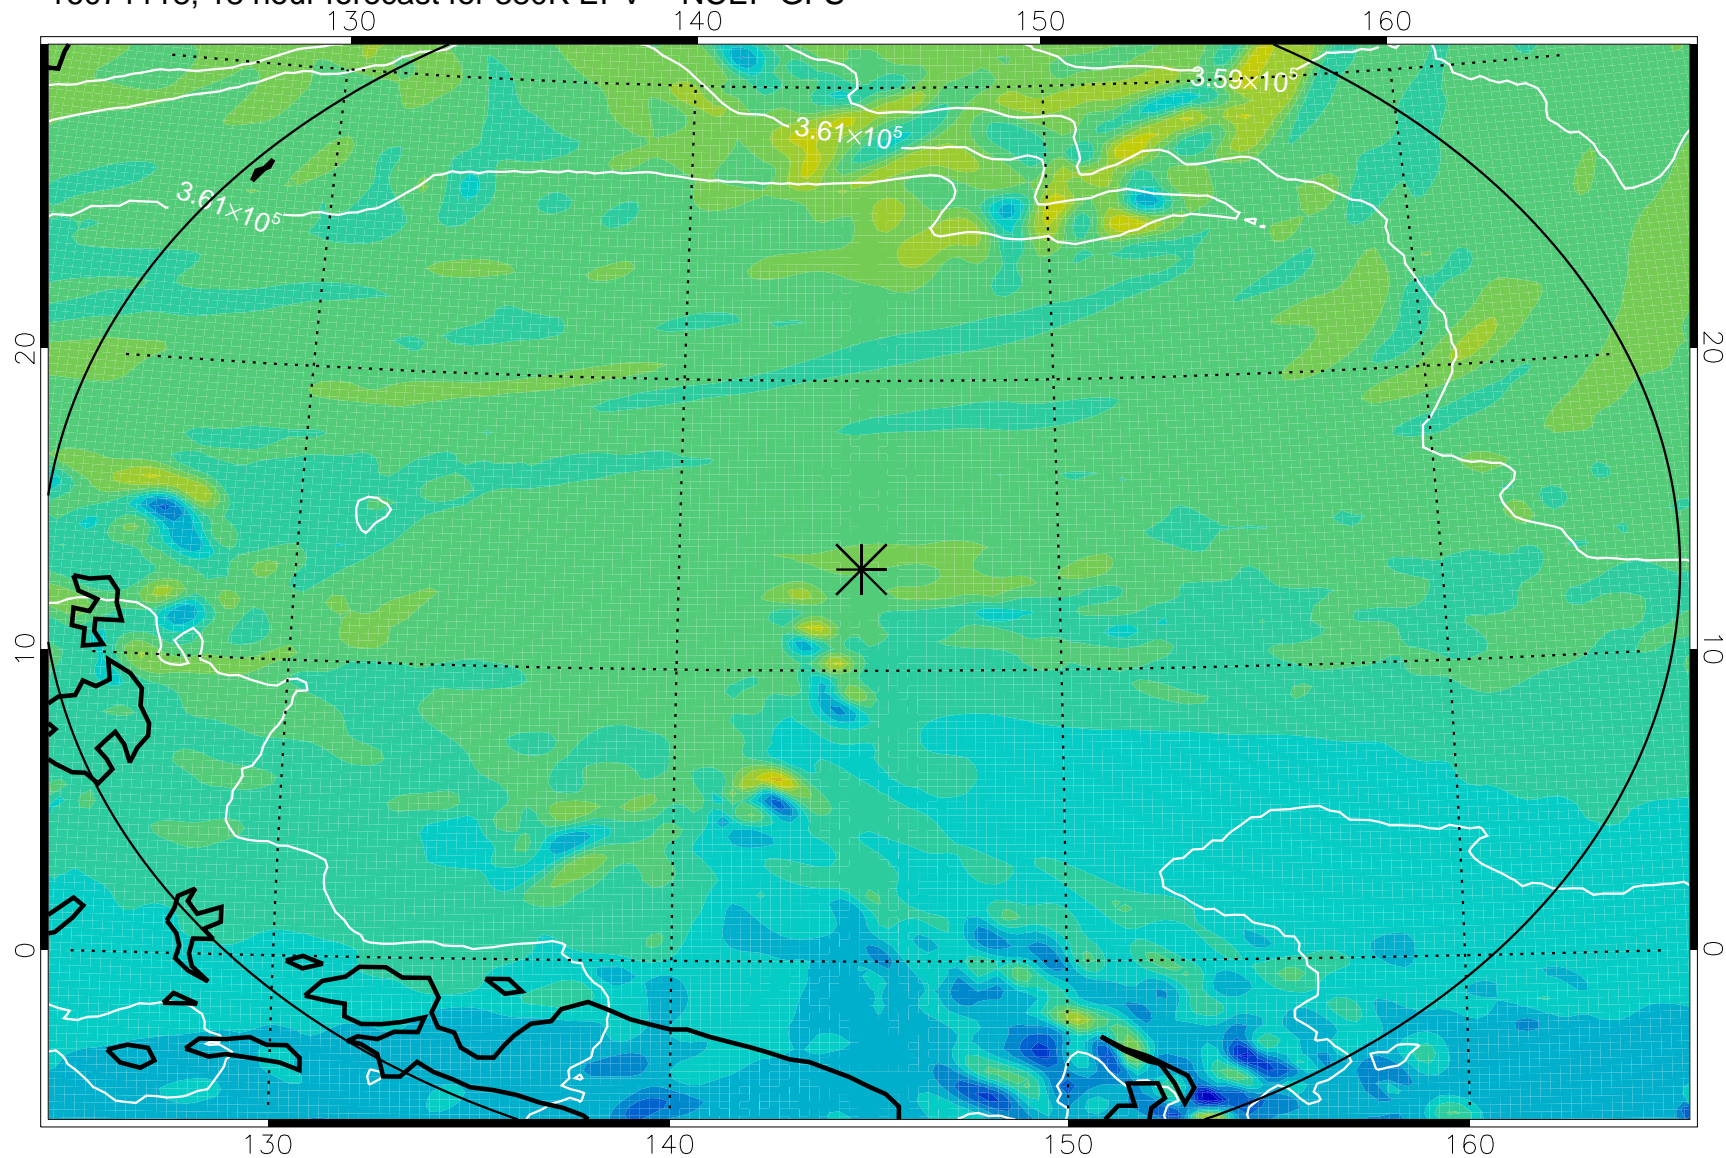

16071106, 6 hour forecast for 380K EPV -- NCEP GFS

380K Montgomery Streamfunction, white

Range ring of 2304 km

16071112, 12 hour forecast for 380K EPV -- NCEP GFS

380K Montgomery Streamfunction, white

Range ring of 2304 km

16071118, 18 hour forecast for 380K EPV -- NCEP GFS

380K Montgomery Streamfunction, white

Range ring of 2304 km

16071200, 24 hour forecast for 380K EPV -- NCEP GFS

380K Montgomery Streamfunction, white

Range ring of 2304 km

16071206, 30 hour forecast for 380K EPV -- NCEP GFS

380K Montgomery Streamfunction, white

Range ring of 2304 km

16071212, 36 hour forecast for 380K EPV -- NCEP GFS

380K Montgomery Streamfunction, white

Range ring of 2304 km

16071218, 42 hour forecast for 380K EPV -- NCEP GFS

380K Montgomery Streamfunction, white

Range ring of 2304 km

16071300, 48 hour forecast for 380K EPV -- NCEP GFS

380K Montgomery Streamfunction, white

Range ring of 2304 km