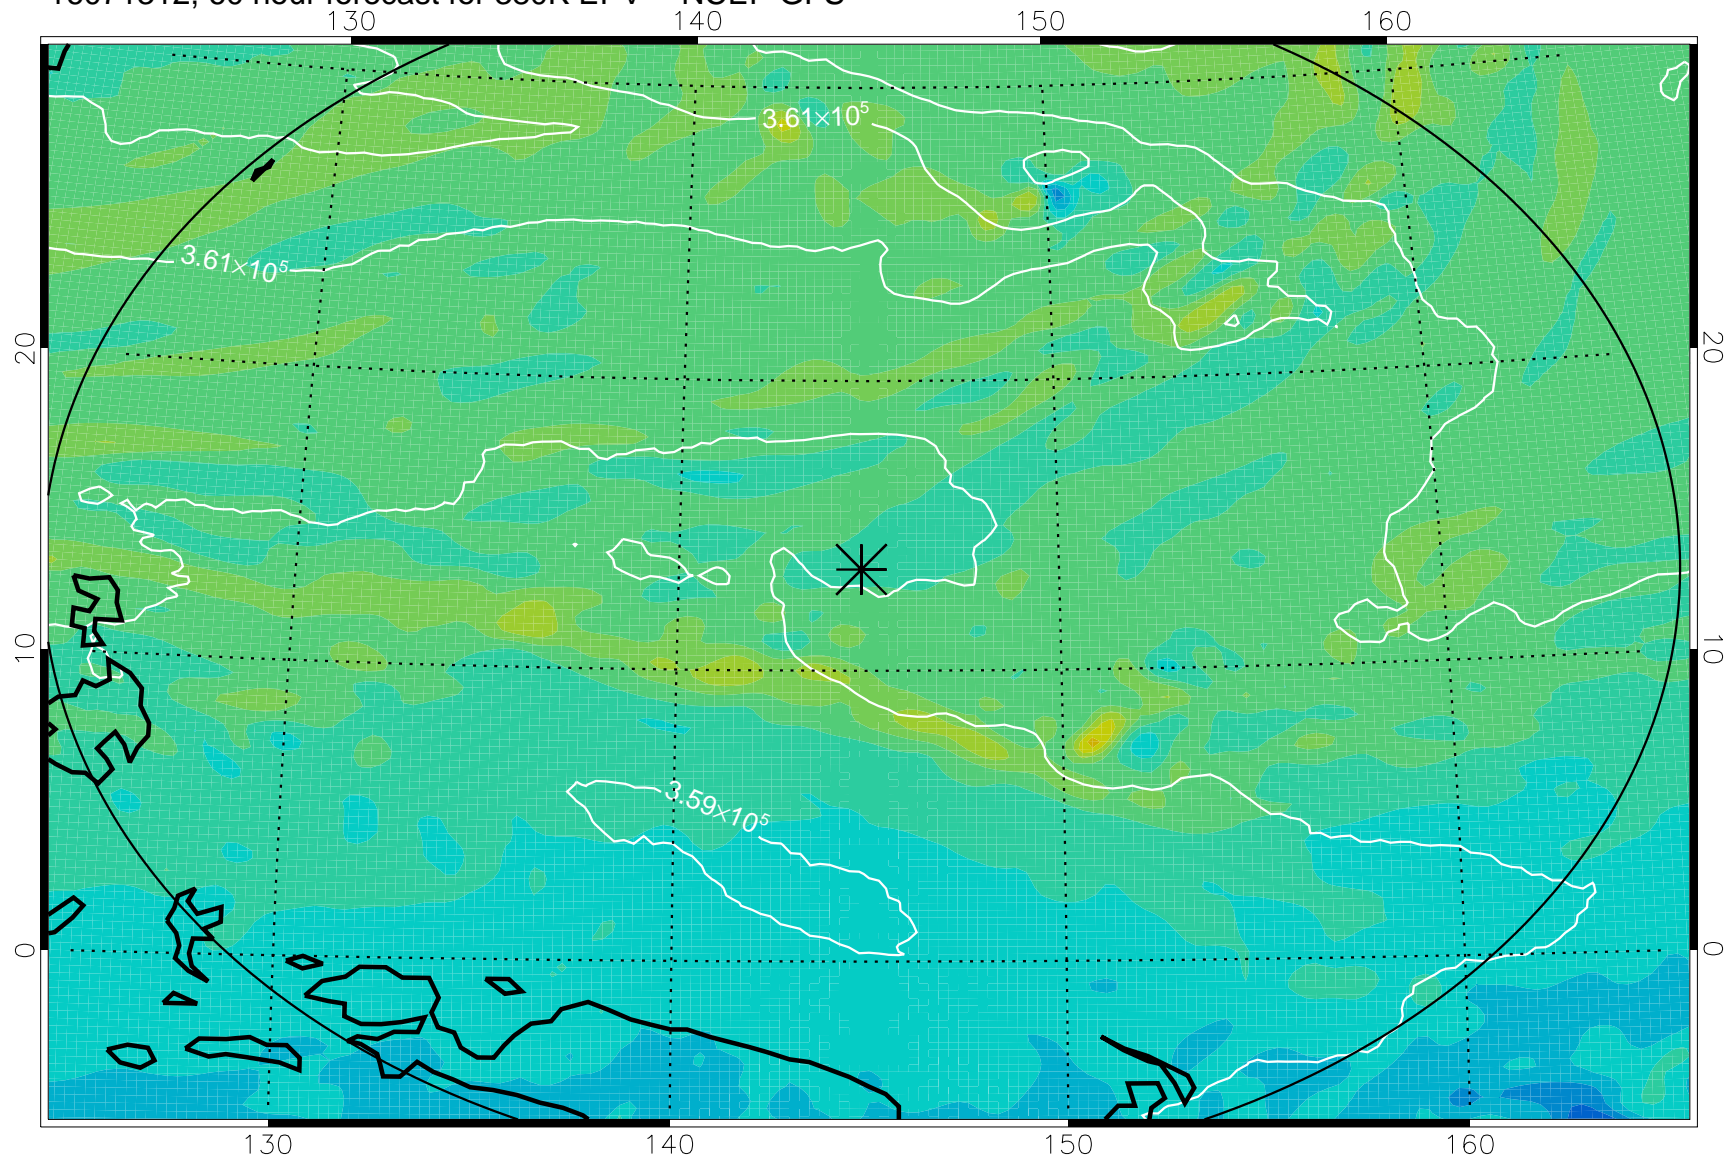

16071218, 42 hour forecast for 380K EPV -- NCEP GFS

380K Montgomery Streamfunction, white

Range ring of 2304 km

16071300, 48 hour forecast for 380K EPV -- NCEP GFS

380K Montgomery Streamfunction, white

Range ring of 2304 km

16071306, 54 hour forecast for 380K EPV -- NCEP GFS

380K Montgomery Streamfunction, white

Range ring of 2304 km

16071312, 60 hour forecast for 380K EPV -- NCEP GFS

380K Montgomery Streamfunction, white

Range ring of 2304 km

16071318, 66 hour forecast for 380K EPV -- NCEP GFS

380K Montgomery Streamfunction, white

Range ring of 2304 km

16071400, 72 hour forecast for 380K EPV -- NCEP GFS

380K Montgomery Streamfunction, white

Range ring of 2304 km

16071406, 78 hour forecast for 380K EPV -- NCEP GFS

380K Montgomery Streamfunction, white

Range ring of 2304 km

16071412, 84 hour forecast for 380K EPV -- NCEP GFS

380K Montgomery Streamfunction, white

Range ring of 2304 km