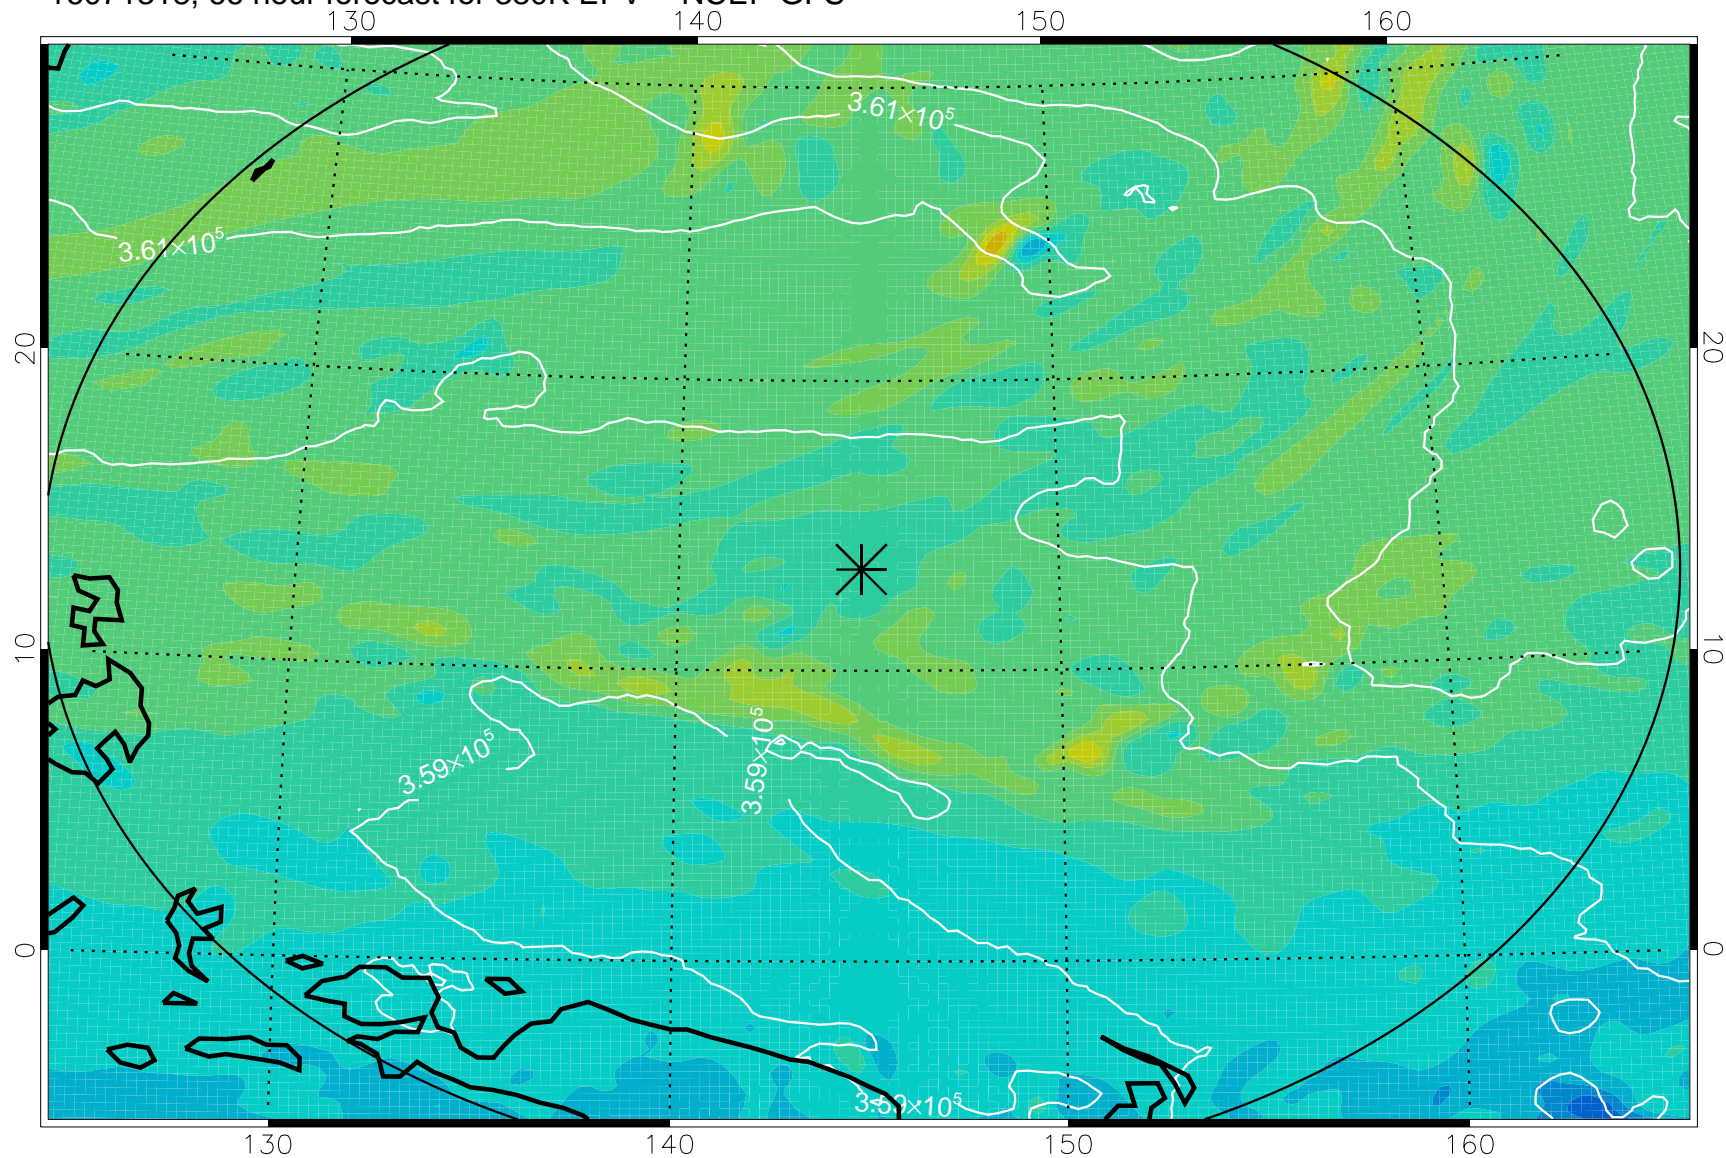

16071306, 54 hour forecast for 380K EPV -- NCEP GFS

380K Montgomery Streamfunction, white

Range ring of 2304 km

16071312, 60 hour forecast for 380K EPV -- NCEP GFS

380K Montgomery Streamfunction, white

Range ring of 2304 km

16071318, 66 hour forecast for 380K EPV -- NCEP GFS

380K Montgomery Streamfunction, white

Range ring of 2304 km

16071400, 72 hour forecast for 380K EPV -- NCEP GFS

380K Montgomery Streamfunction, white

Range ring of 2304 km

16071406, 78 hour forecast for 380K EPV -- NCEP GFS

380K Montgomery Streamfunction, white

Range ring of 2304 km

16071412, 84 hour forecast for 380K EPV -- NCEP GFS

380K Montgomery Streamfunction, white

Range ring of 2304 km

16071418, 90 hour forecast for 380K EPV -- NCEP GFS

380K Montgomery Streamfunction, white

Range ring of 2304 km

16071500, 96 hour forecast for 380K EPV -- NCEP GFS

380K Montgomery Streamfunction, white

Range ring of 2304 km