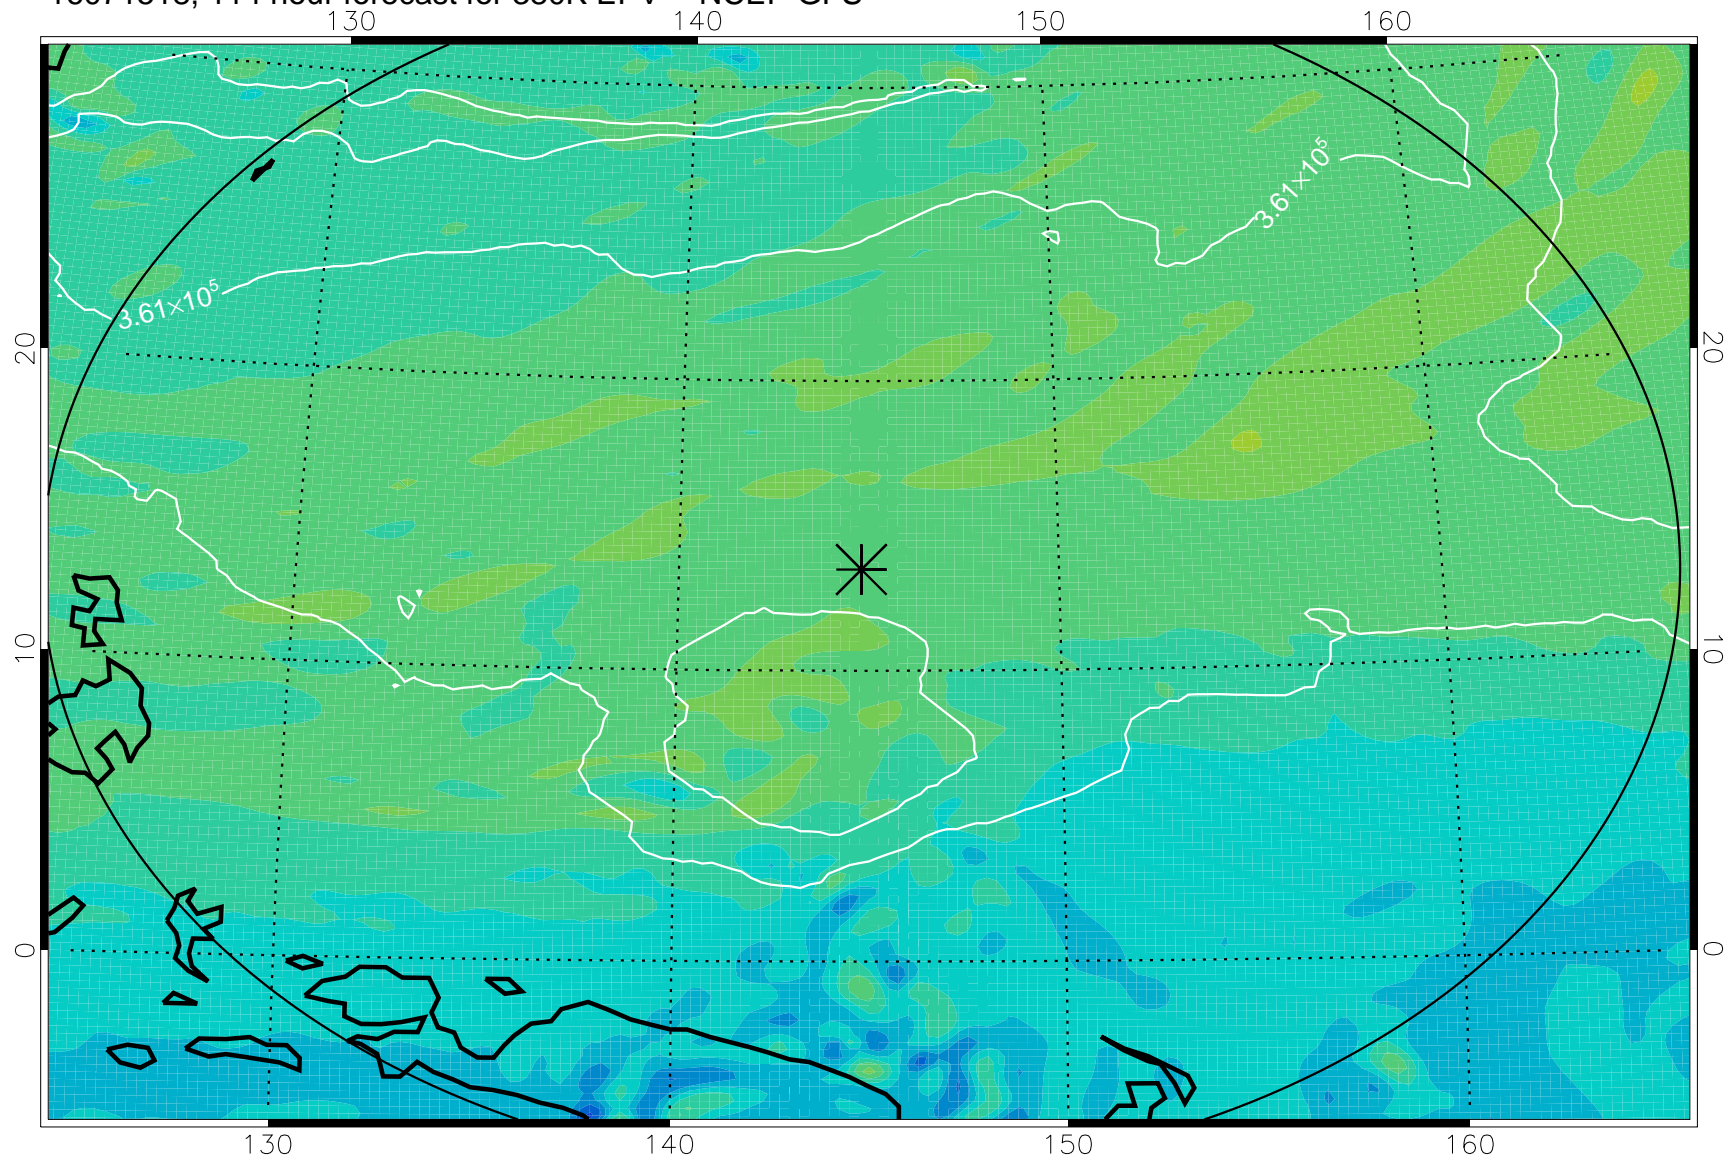

16071406, 78 hour forecast for 380K EPV -- NCEP GFS

380K Montgomery Streamfunction, white

Range ring of 2304 km

16071412, 84 hour forecast for 380K EPV -- NCEP GFS

380K Montgomery Streamfunction, white

Range ring of 2304 km

16071418, 90 hour forecast for 380K EPV -- NCEP GFS

380K Montgomery Streamfunction, white

Range ring of 2304 km

16071500, 96 hour forecast for 380K EPV -- NCEP GFS

380K Montgomery Streamfunction, white

Range ring of 2304 km

16071506, 102 hour forecast for 380K EPV -- NCEP GFS

380K Montgomery Streamfunction, white

Range ring of 2304 km

16071512, 108 hour forecast for 380K EPV -- NCEP GFS

380K Montgomery Streamfunction, white

Range ring of 2304 km

16071518, 114 hour forecast for 380K EPV -- NCEP GFS

380K Montgomery Streamfunction, white

Range ring of 2304 km

16071600, 120 hour forecast for 380K EPV -- NCEP GFS

380K Montgomery Streamfunction, white

Range ring of 2304 km