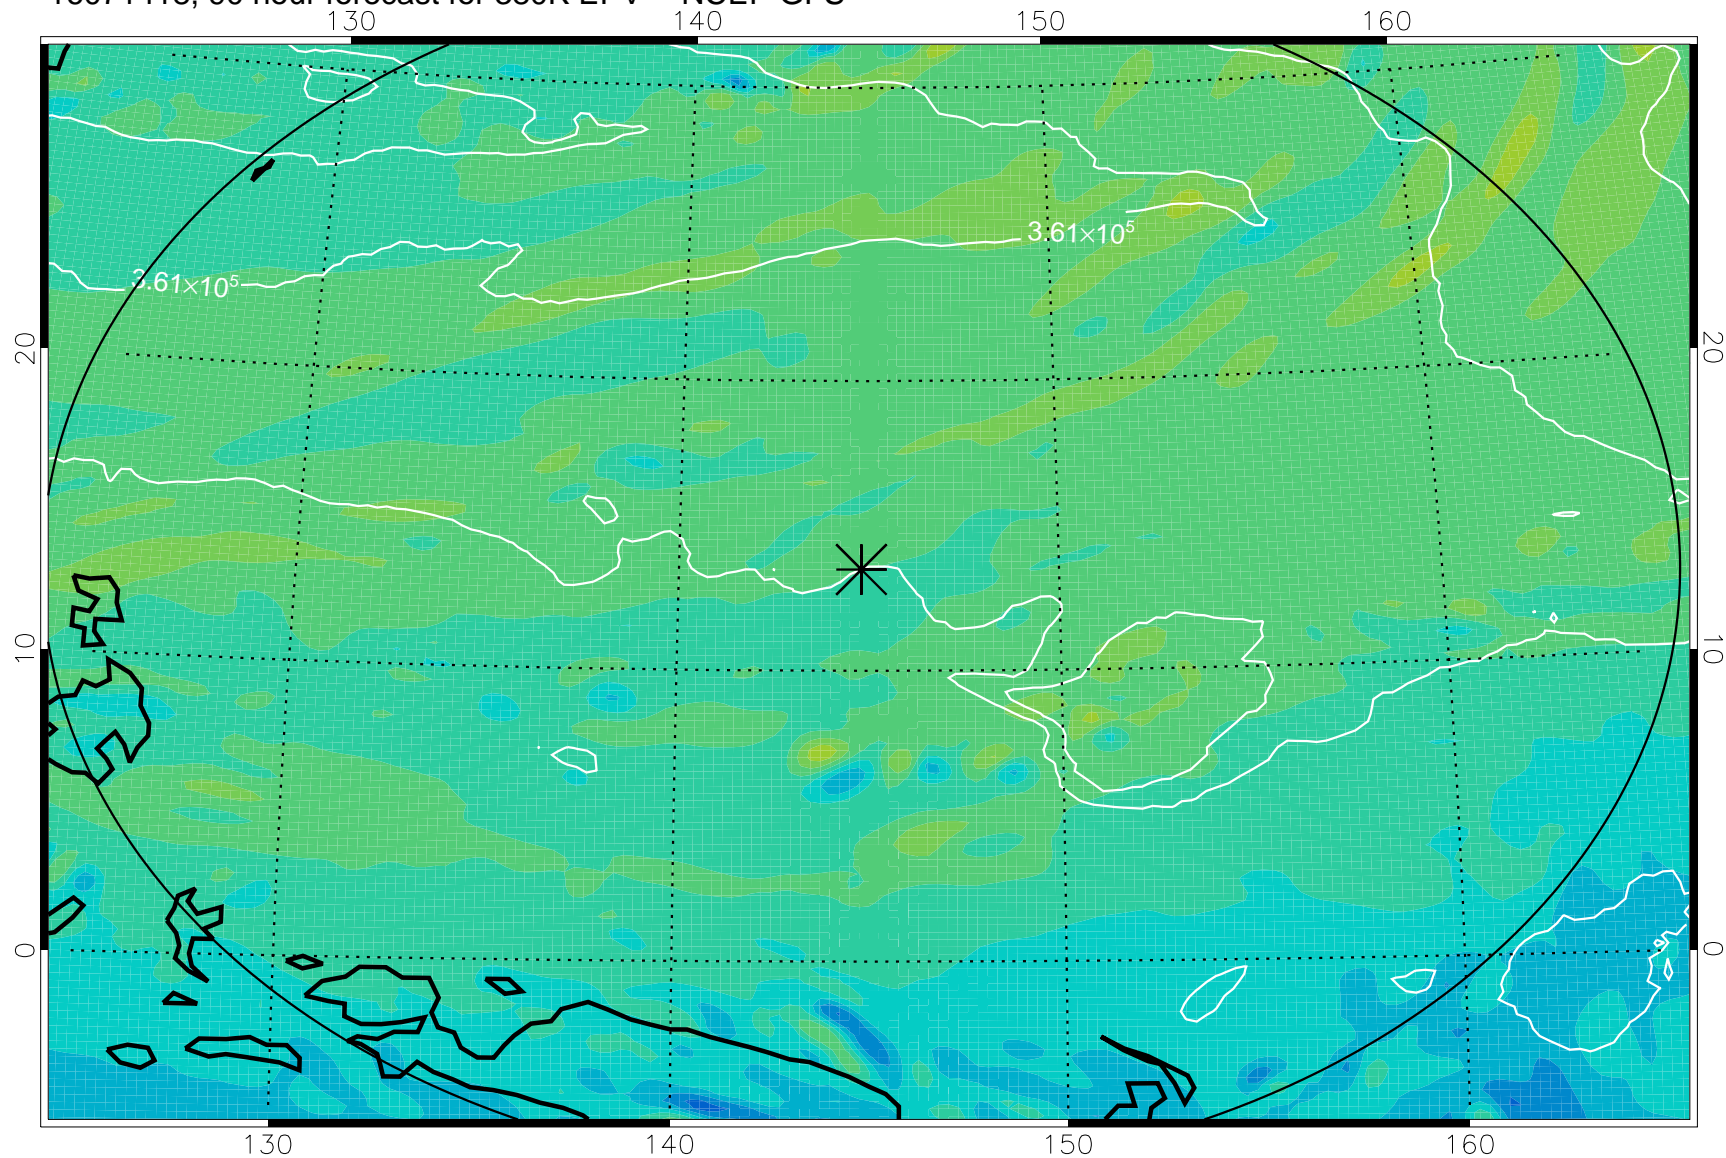

16071318, 66 hour forecast for 380K EPV -- NCEP GFS

380K Montgomery Streamfunction, white

Range ring of 2304 km

16071400, 72 hour forecast for 380K EPV -- NCEP GFS

380K Montgomery Streamfunction, white

Range ring of 2304 km

16071406, 78 hour forecast for 380K EPV -- NCEP GFS

380K Montgomery Streamfunction, white

Range ring of 2304 km

16071412, 84 hour forecast for 380K EPV -- NCEP GFS

380K Montgomery Streamfunction, white

Range ring of 2304 km

16071418, 90 hour forecast for 380K EPV -- NCEP GFS

380K Montgomery Streamfunction, white

Range ring of 2304 km

16071500, 96 hour forecast for 380K EPV -- NCEP GFS

380K Montgomery Streamfunction, white

Range ring of 2304 km

16071506, 102 hour forecast for 380K EPV -- NCEP GFS

380K Montgomery Streamfunction, white

Range ring of 2304 km

16071512, 108 hour forecast for 380K EPV -- NCEP GFS

380K Montgomery Streamfunction, white

Range ring of 2304 km