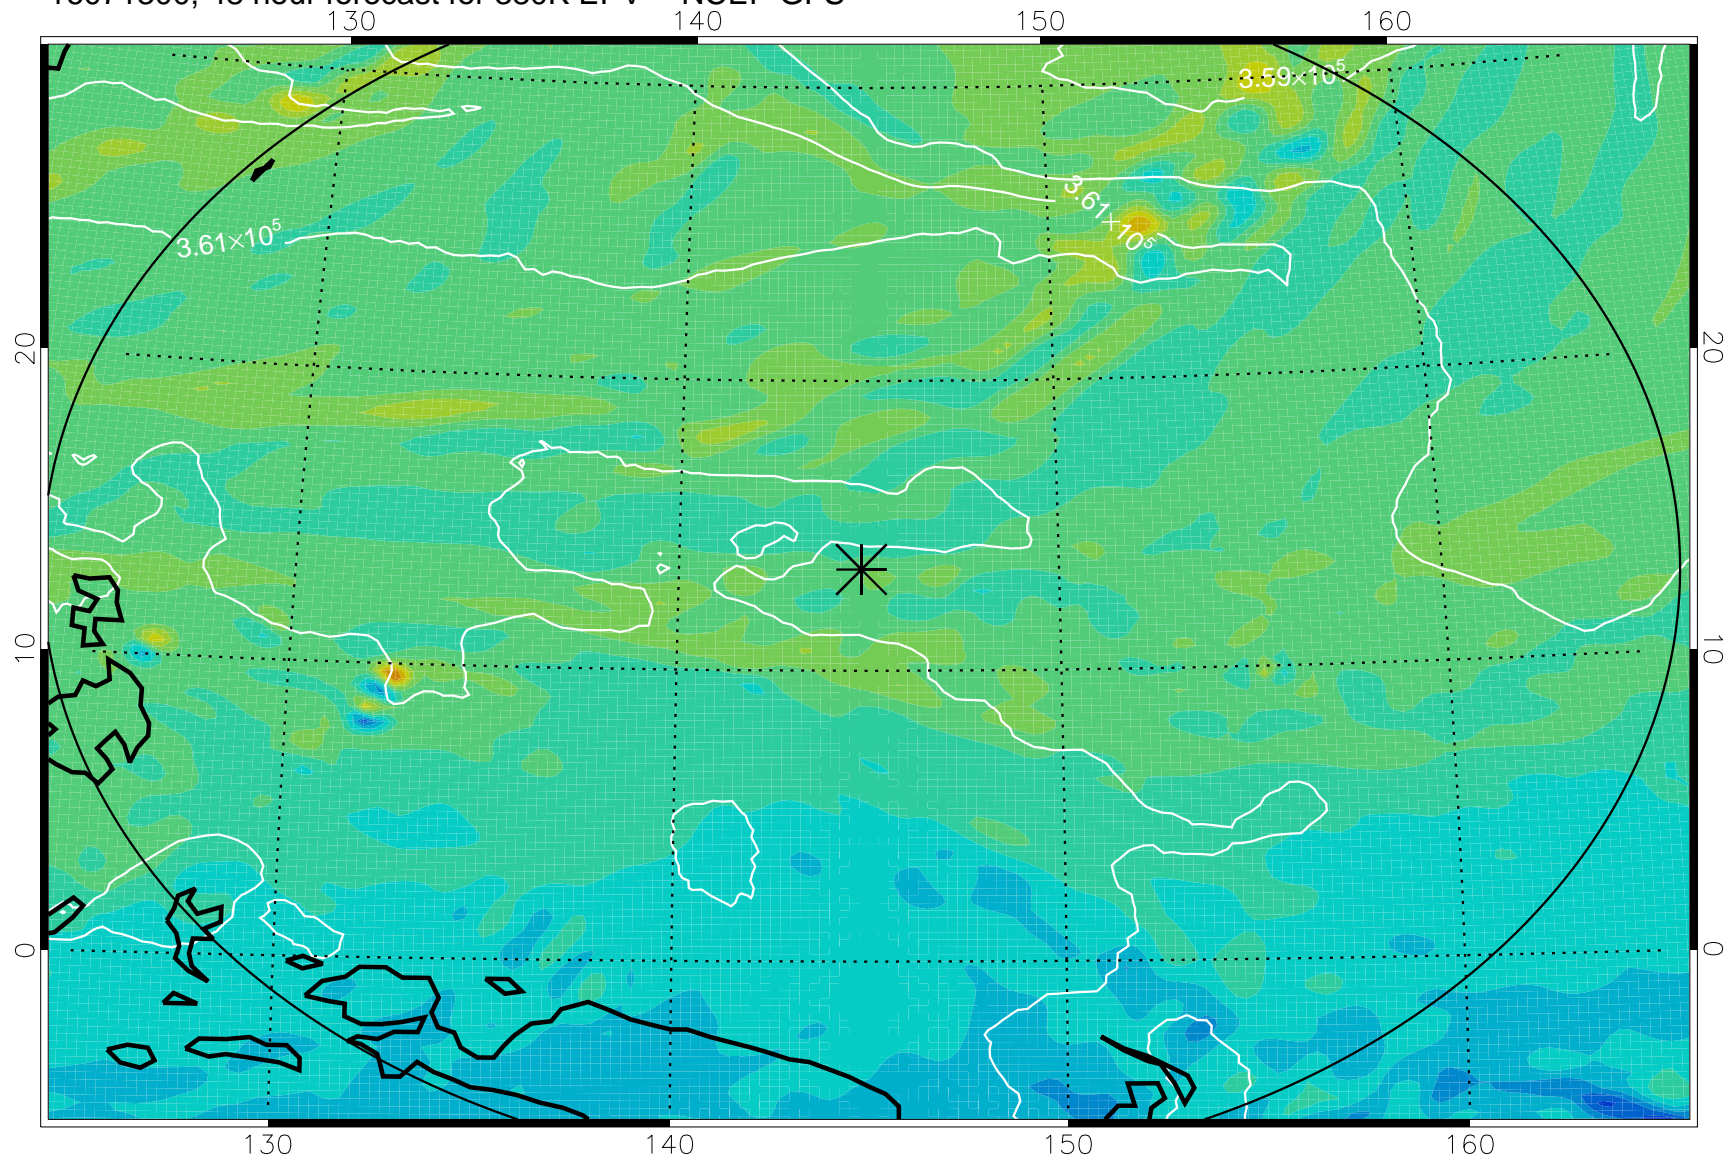

16071218, 42 hour forecast for 380K EPV -- NCEP GFS

380K Montgomery Streamfunction, white

Range ring of 2304 km

16071300, 48 hour forecast for 380K EPV -- NCEP GFS

380K Montgomery Streamfunction, white

Range ring of 2304 km

16071306, 54 hour forecast for 380K EPV -- NCEP GFS

380K Montgomery Streamfunction, white

Range ring of 2304 km

16071312, 60 hour forecast for 380K EPV -- NCEP GFS

380K Montgomery Streamfunction, white

Range ring of 2304 km

16071318, 66 hour forecast for 380K EPV -- NCEP GFS

380K Montgomery Streamfunction, white

Range ring of 2304 km

16071400, 72 hour forecast for 380K EPV -- NCEP GFS

380K Montgomery Streamfunction, white

Range ring of 2304 km

16071406, 78 hour forecast for 380K EPV -- NCEP GFS

380K Montgomery Streamfunction, white

Range ring of 2304 km

16071412, 84 hour forecast for 380K EPV -- NCEP GFS

380K Montgomery Streamfunction, white

Range ring of 2304 km