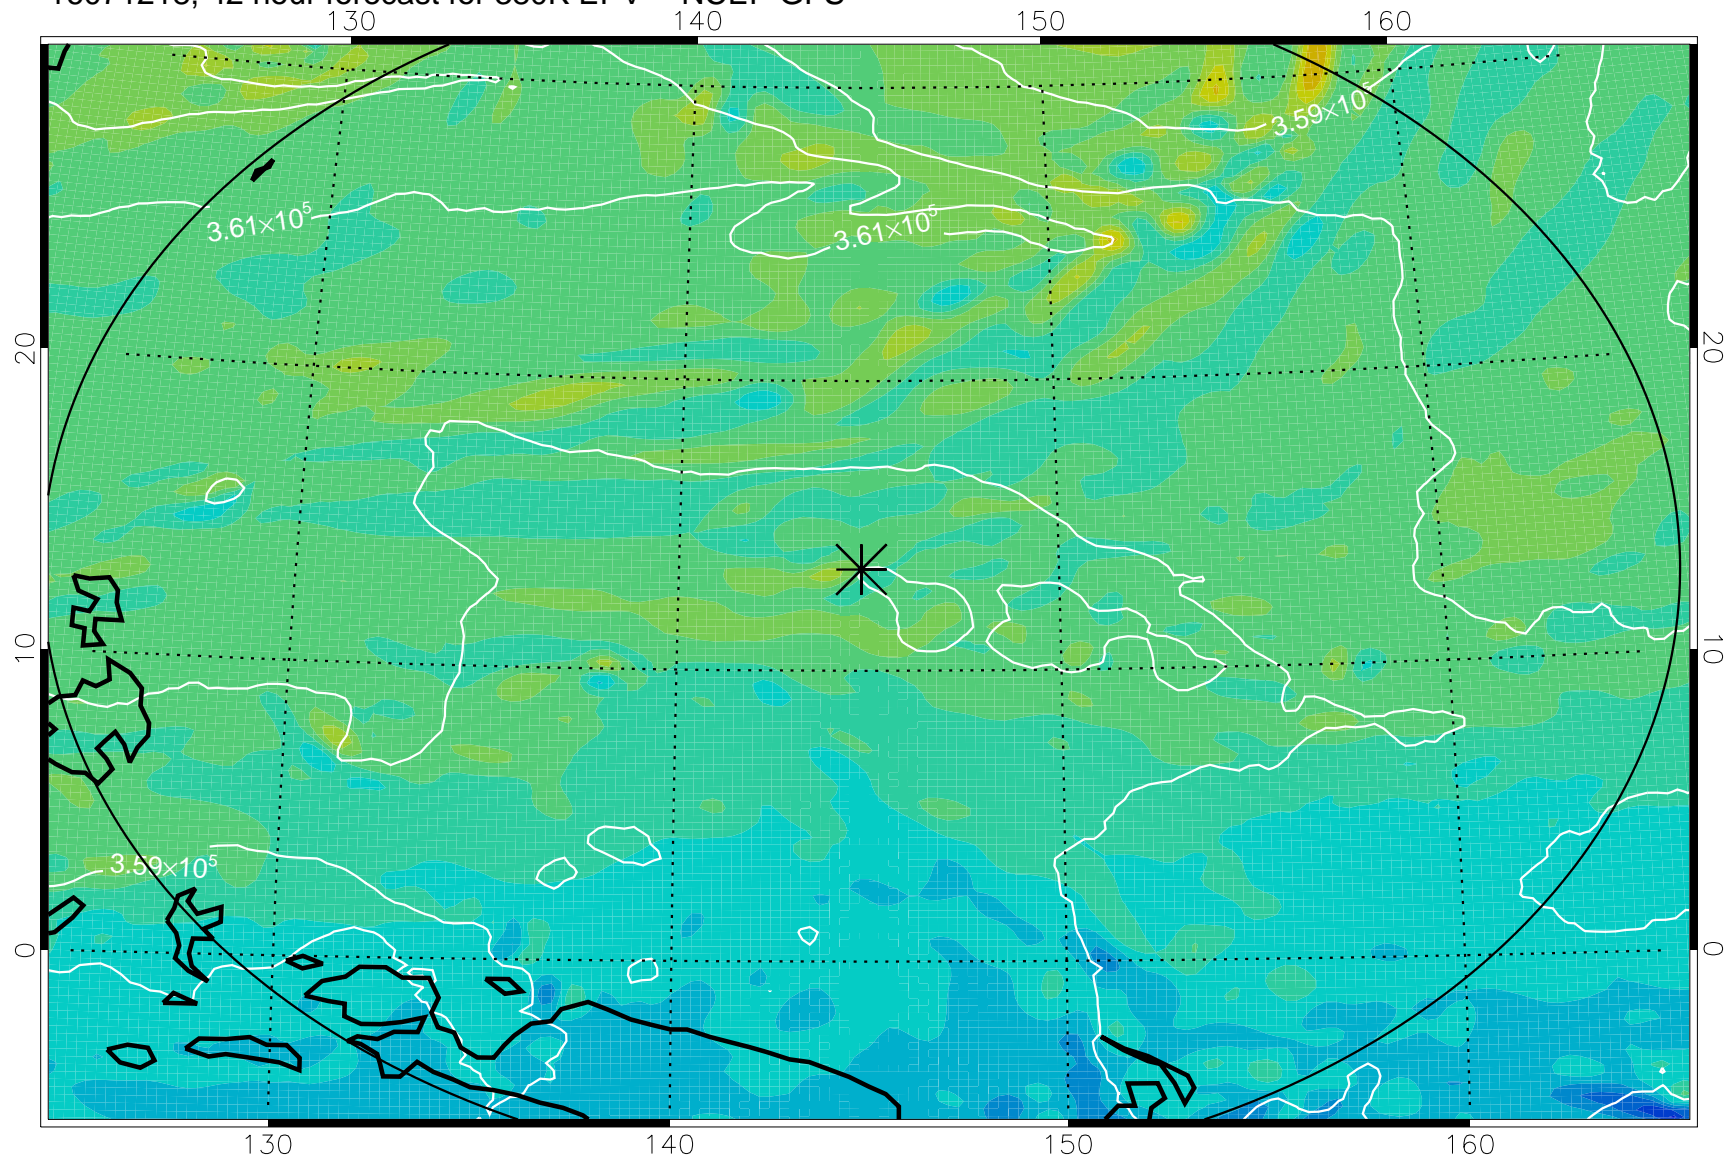

16071206, 30 hour forecast for 380K EPV -- NCEP GFS

380K Montgomery Streamfunction, white

Range ring of 2304 km

16071212, 36 hour forecast for 380K EPV -- NCEP GFS

380K Montgomery Streamfunction, white

Range ring of 2304 km

16071218, 42 hour forecast for 380K EPV -- NCEP GFS

380K Montgomery Streamfunction, white

Range ring of 2304 km

16071300, 48 hour forecast for 380K EPV -- NCEP GFS

380K Montgomery Streamfunction, white

Range ring of 2304 km

16071406, 78 hour forecast for 380K EPV -- NCEP GFS

380K Montgomery Streamfunction, white

Range ring of 2304 km

16071412, 84 hour forecast for 380K EPV -- NCEP GFS

380K Montgomery Streamfunction, white

Range ring of 2304 km

16071418, 90 hour forecast for 380K EPV -- NCEP GFS

380K Montgomery Streamfunction, white

Range ring of 2304 km

16071500, 96 hour forecast for 380K EPV -- NCEP GFS

380K Montgomery Streamfunction, white

Range ring of 2304 km