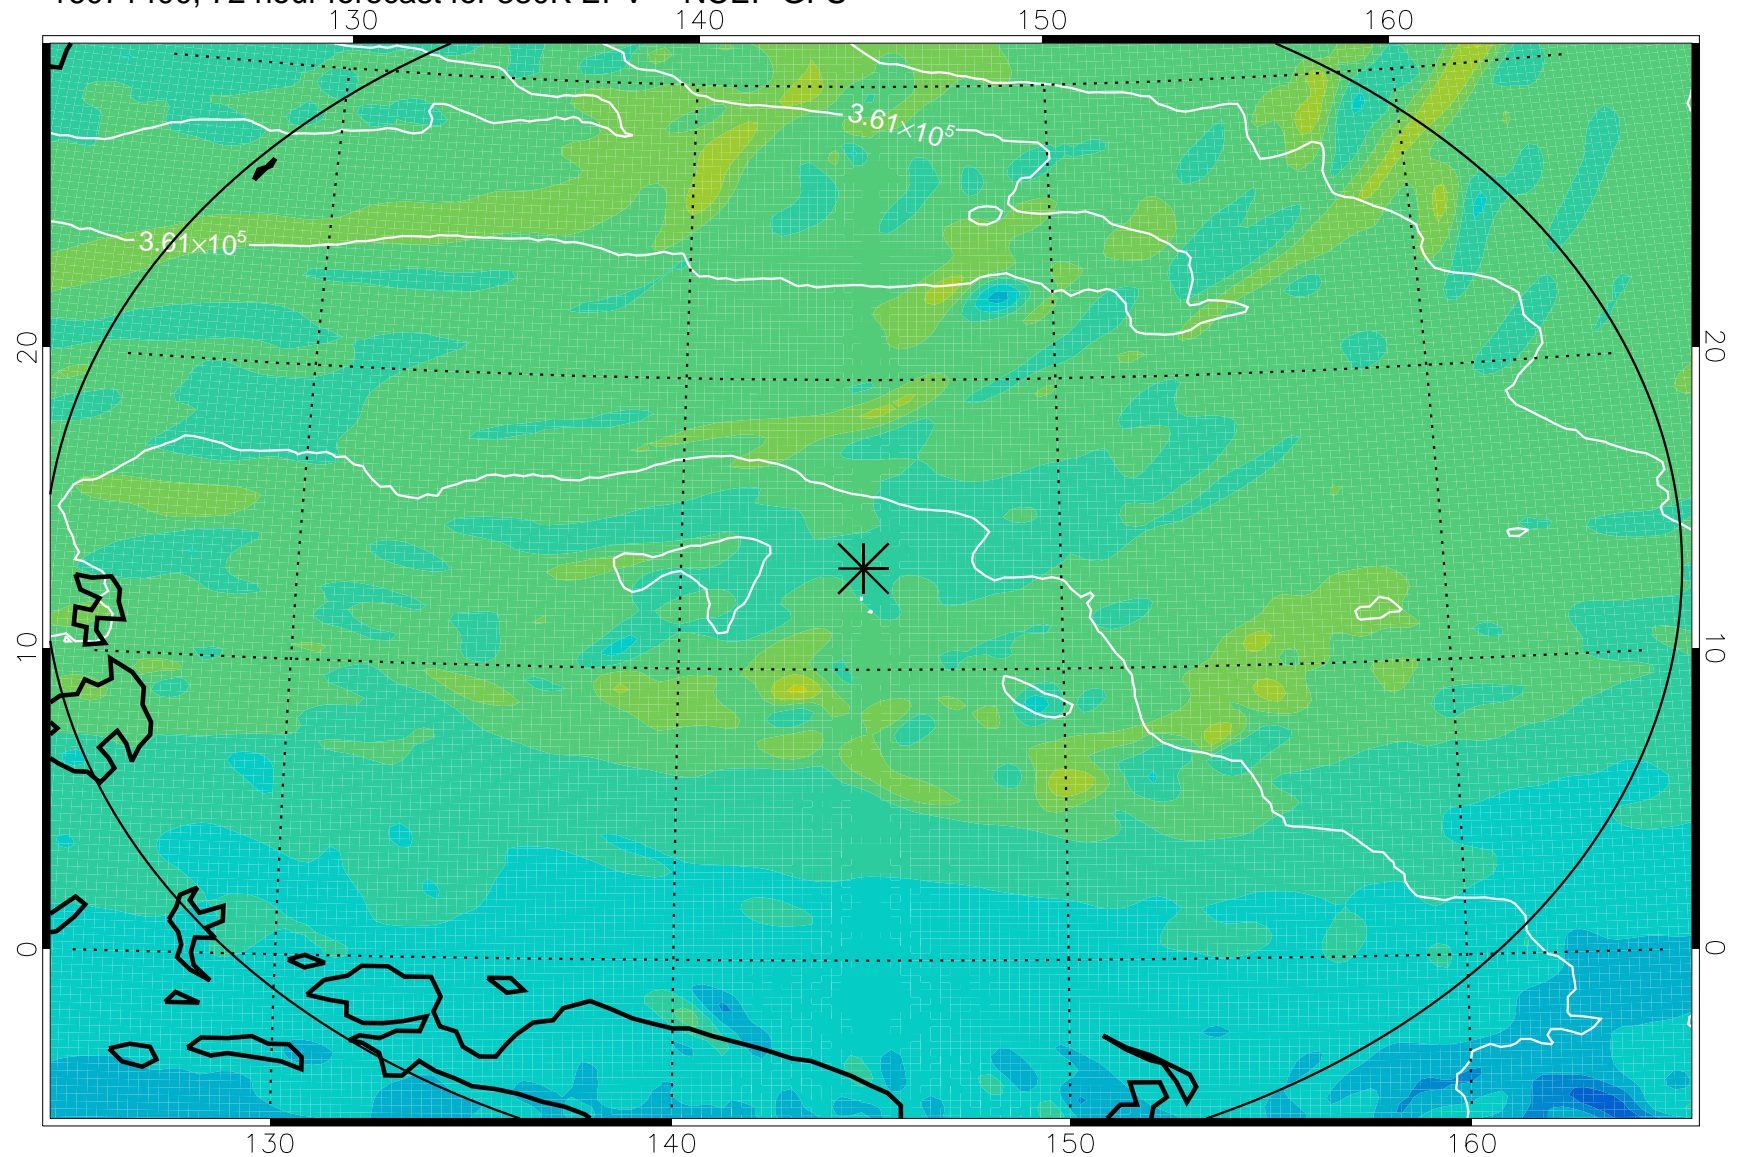

16071306, 54 hour forecast for 380K EPV -- NCEP GFS

380K Montgomery Streamfunction, white

Range ring of 2304 km

16071312, 60 hour forecast for 380K EPV -- NCEP GFS

380K Montgomery Streamfunction, white

Range ring of 2304 km

16071318, 66 hour forecast for 380K EPV -- NCEP GFS

380K Montgomery Streamfunction, white

Range ring of 2304 km

16071400, 72 hour forecast for 380K EPV -- NCEP GFS

380K Montgomery Streamfunction, white

Range ring of 2304 km

16071406, 78 hour forecast for 380K EPV -- NCEP GFS

380K Montgomery Streamfunction, white

Range ring of 2304 km

16071412, 84 hour forecast for 380K EPV -- NCEP GFS

380K Montgomery Streamfunction, white

Range ring of 2304 km

16071418, 90 hour forecast for 380K EPV -- NCEP GFS

380K Montgomery Streamfunction, white

Range ring of 2304 km

16071500, 96 hour forecast for 380K EPV -- NCEP GFS

380K Montgomery Streamfunction, white

Range ring of 2304 km