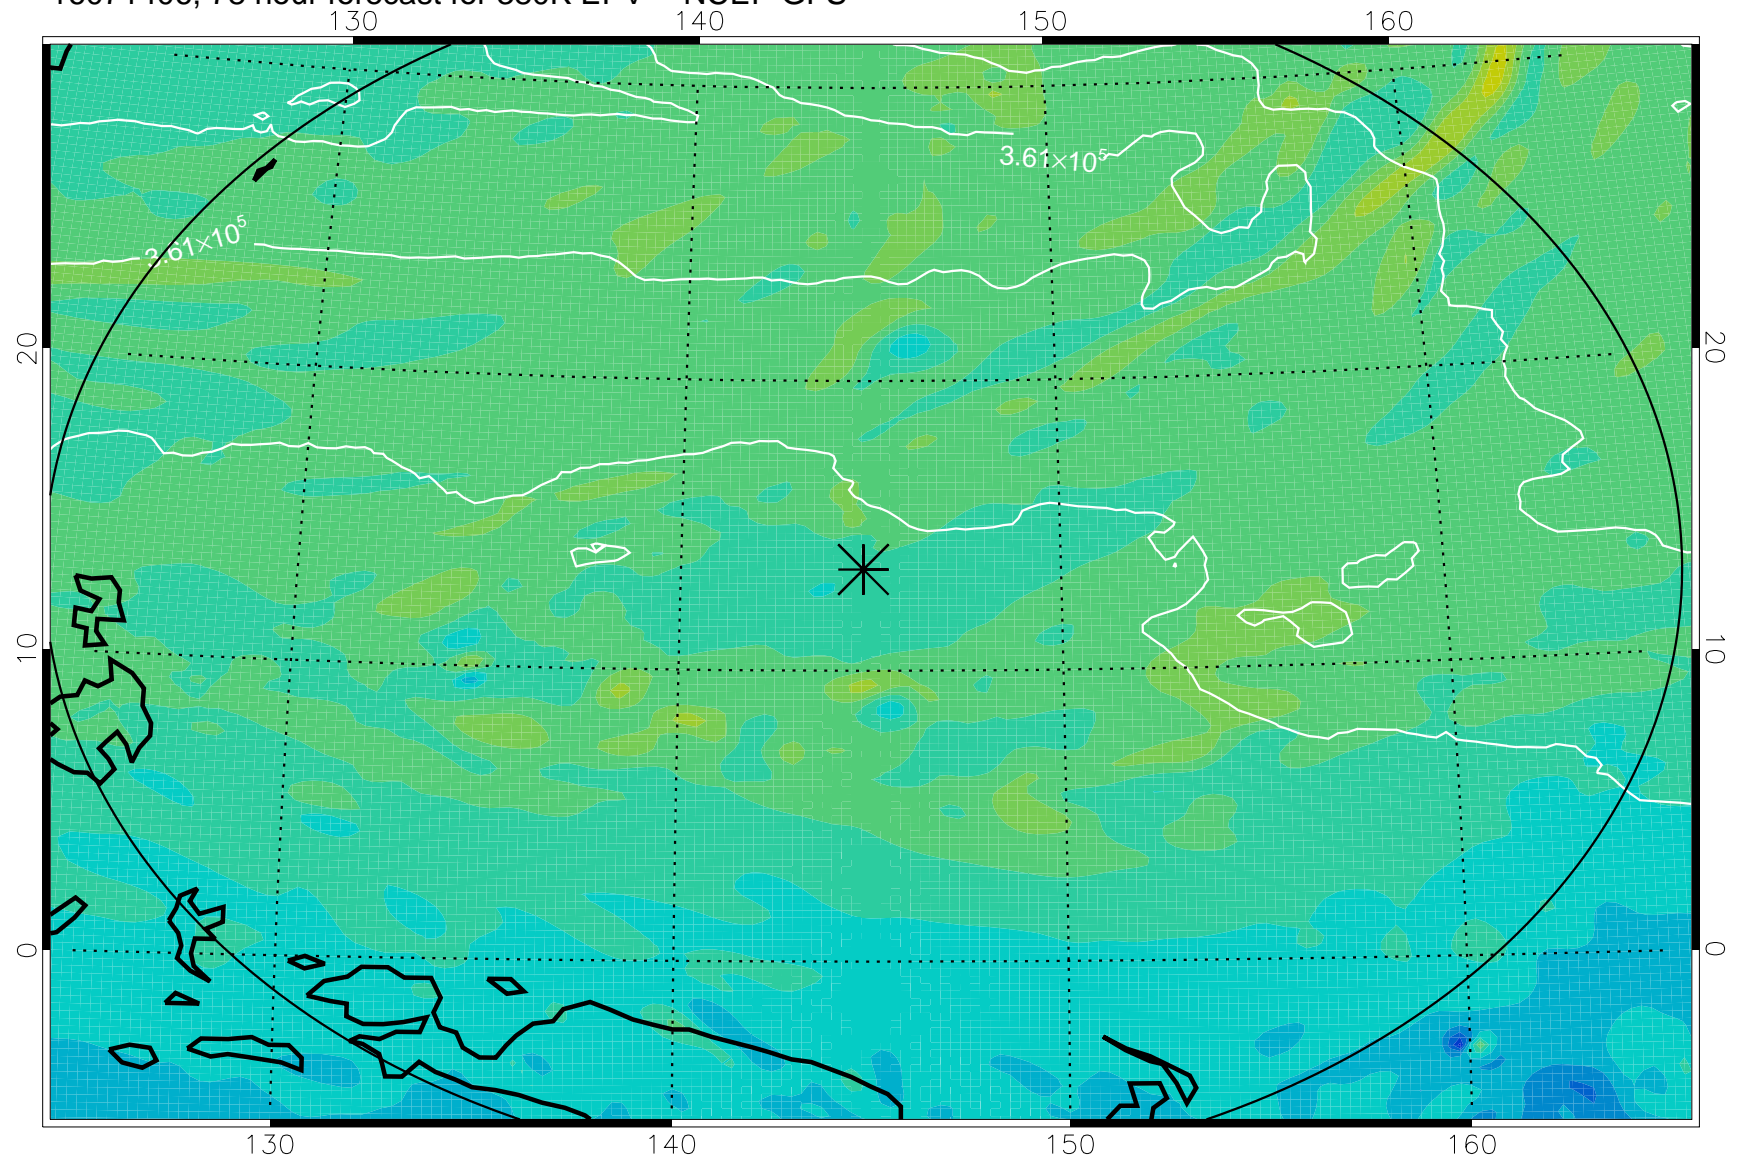

16071318, 66 hour forecast for 380K EPV -- NCEP GFS

380K Montgomery Streamfunction, white

Range ring of 2304 km

16071400, 72 hour forecast for 380K EPV -- NCEP GFS

380K Montgomery Streamfunction, white

Range ring of 2304 km

16071406, 78 hour forecast for 380K EPV -- NCEP GFS

380K Montgomery Streamfunction, white

Range ring of 2304 km

16071412, 84 hour forecast for 380K EPV -- NCEP GFS

380K Montgomery Streamfunction, white

Range ring of 2304 km

16071418, 90 hour forecast for 380K EPV -- NCEP GFS

380K Montgomery Streamfunction, white

Range ring of 2304 km

16071500, 96 hour forecast for 380K EPV -- NCEP GFS

380K Montgomery Streamfunction, white

Range ring of 2304 km

16071506, 102 hour forecast for 380K EPV -- NCEP GFS

380K Montgomery Streamfunction, white

Range ring of 2304 km

16071512, 108 hour forecast for 380K EPV -- NCEP GFS

380K Montgomery Streamfunction, white

Range ring of 2304 km