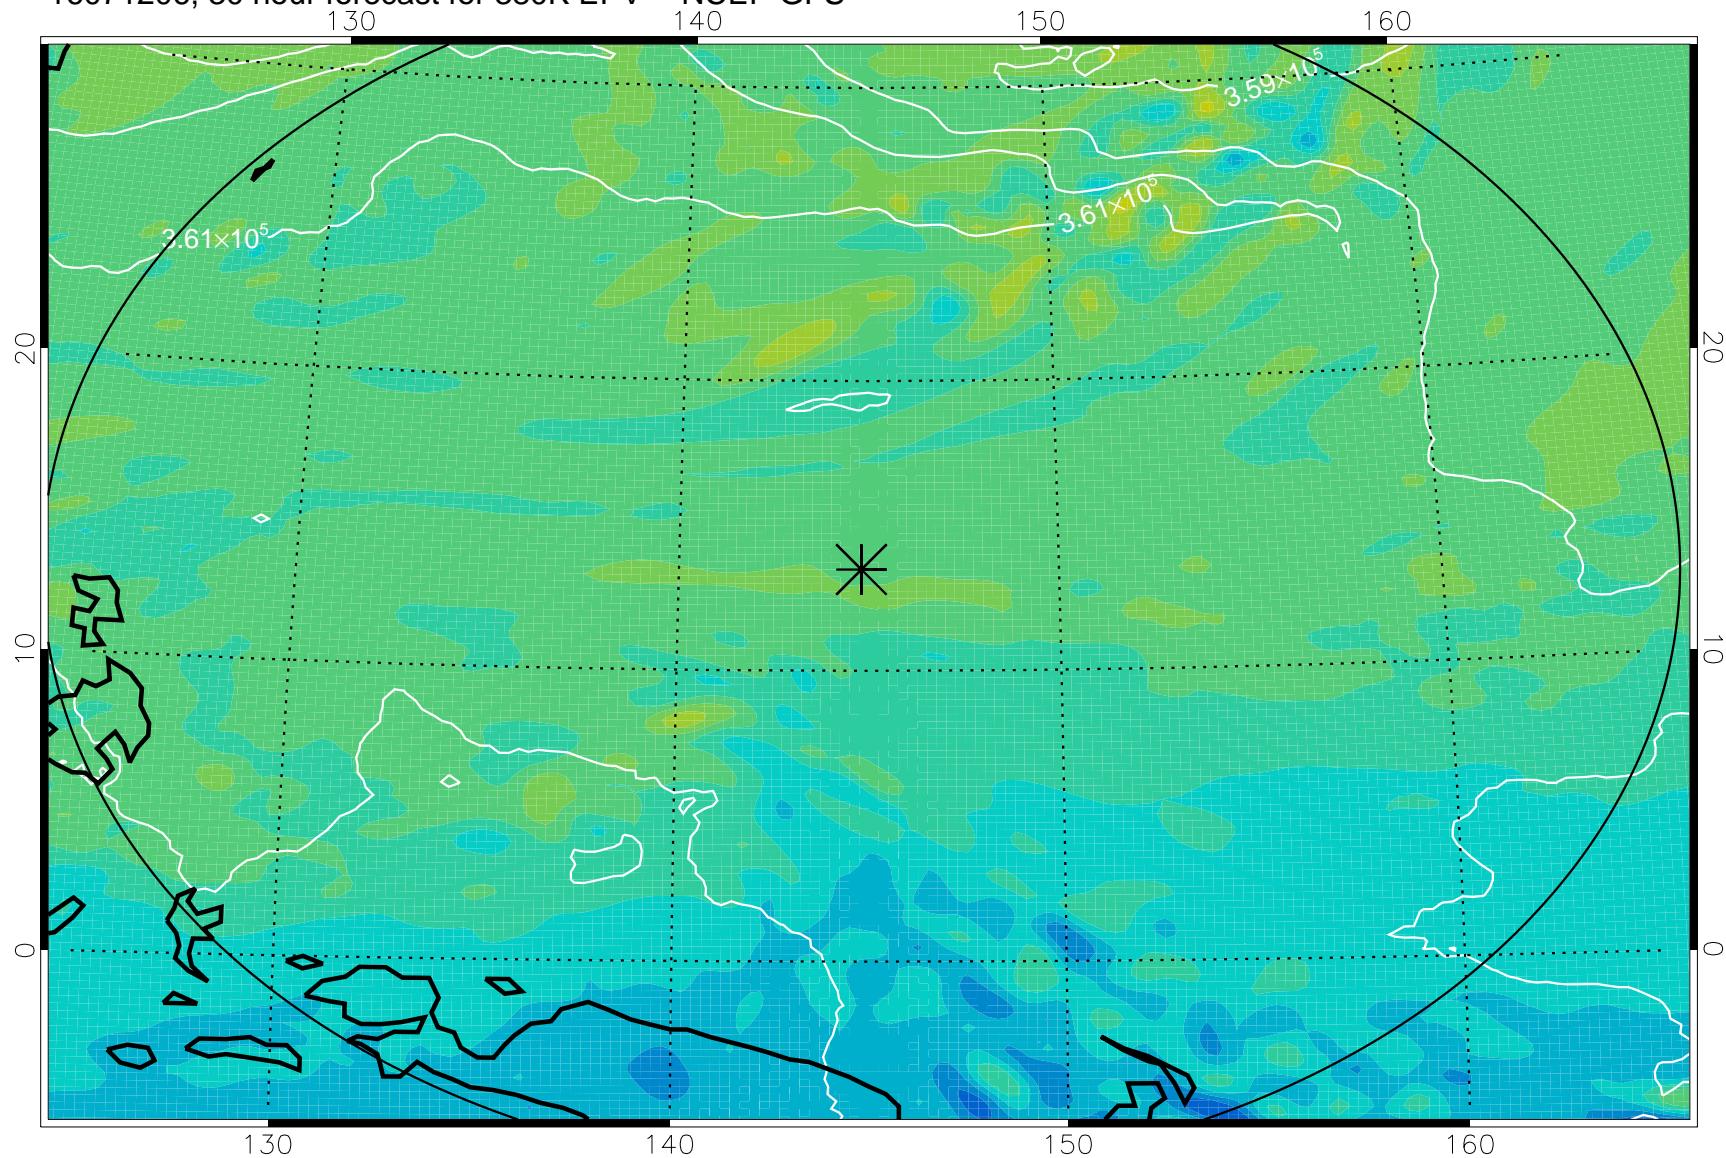

16071106, 6 hour forecast for 380K EPV -- NCEP GFS

380K Montgomery Streamfunction, white

Range ring of 2304 km

16071112, 12 hour forecast for 380K EPV -- NCEP GFS

380K Montgomery Streamfunction, white

Range ring of 2304 km

16071118, 18 hour forecast for 380K EPV -- NCEP GFS

380K Montgomery Streamfunction, white

Range ring of 2304 km

16071200, 24 hour forecast for 380K EPV -- NCEP GFS

380K Montgomery Streamfunction, white

Range ring of 2304 km

16071206, 30 hour forecast for 380K EPV -- NCEP GFS

380K Montgomery Streamfunction, white

Range ring of 2304 km

16071212, 36 hour forecast for 380K EPV -- NCEP GFS

380K Montgomery Streamfunction, white

Range ring of 2304 km

16071218, 42 hour forecast for 380K EPV -- NCEP GFS

380K Montgomery Streamfunction, white

Range ring of 2304 km

16071300, 48 hour forecast for 380K EPV -- NCEP GFS

380K Montgomery Streamfunction, white

Range ring of 2304 km