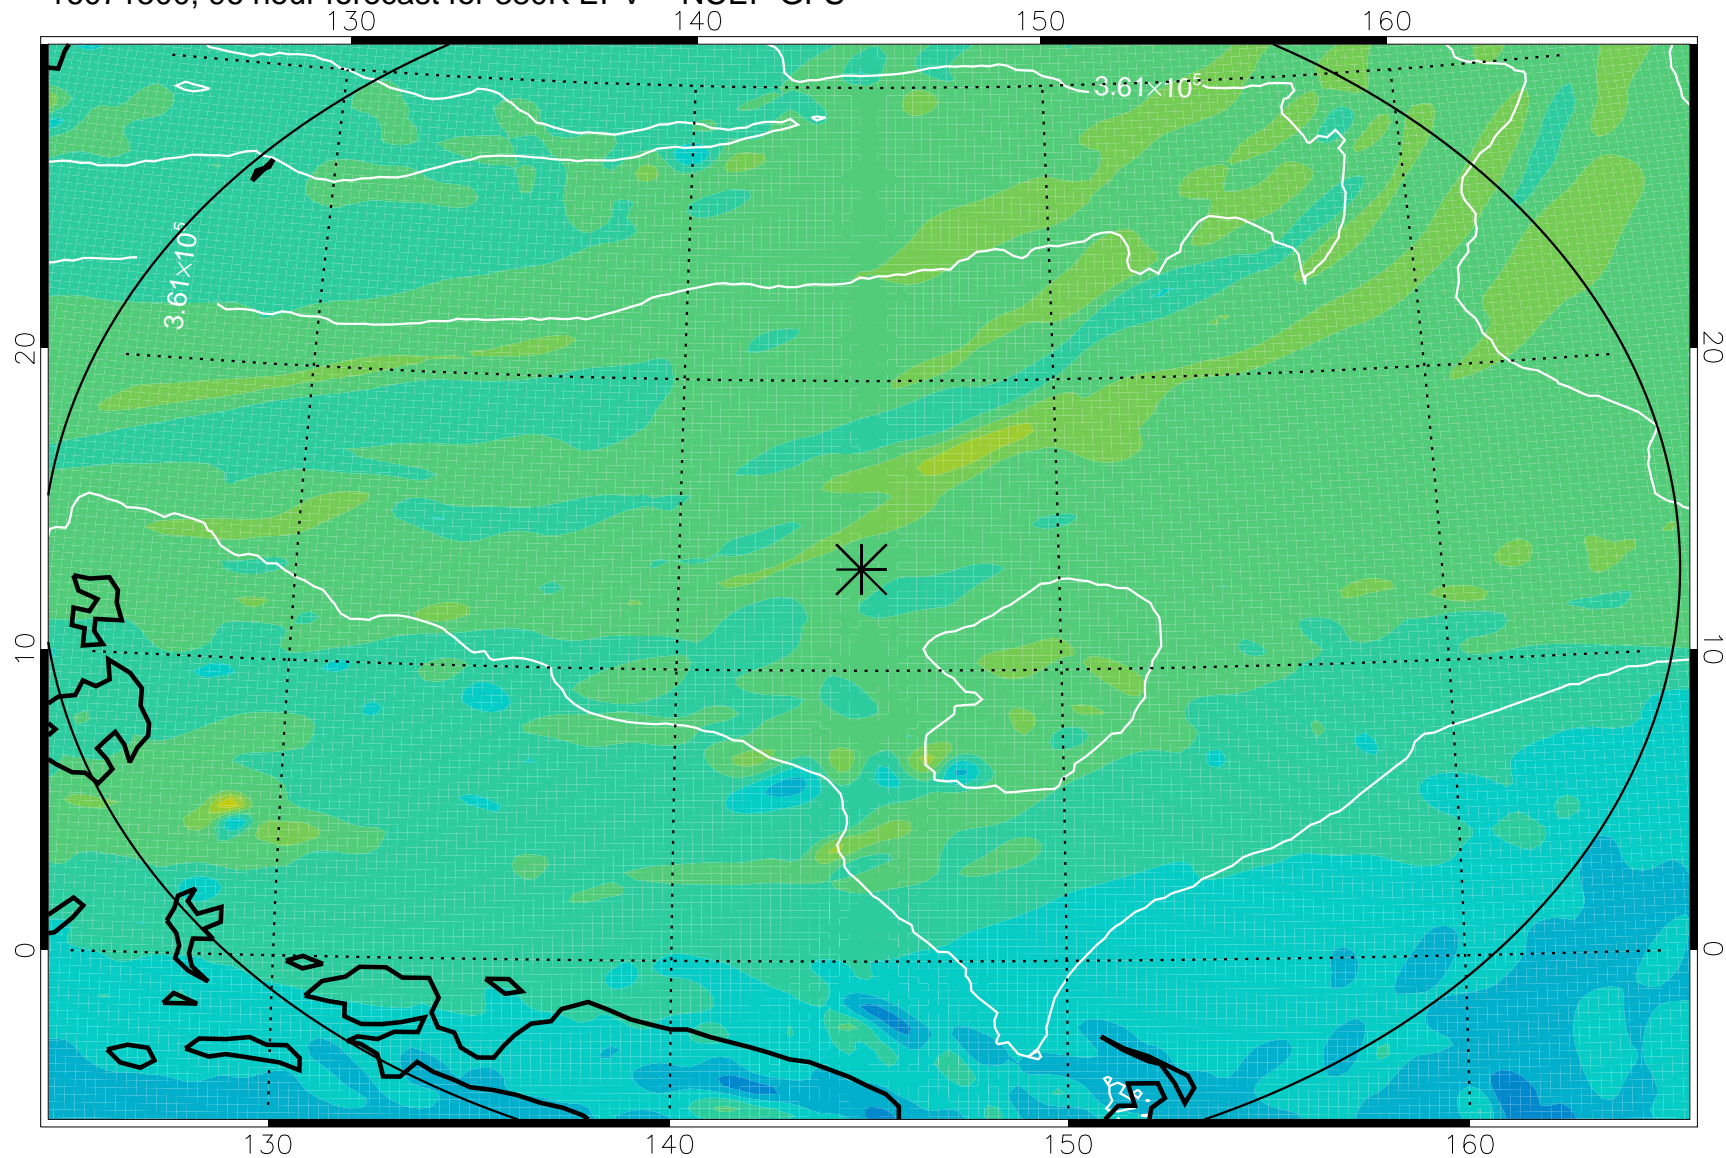

16071318, 66 hour forecast for 380K EPV -- NCEP GFS

380K Montgomery Streamfunction, white

Range ring of 2304 km

16071400, 72 hour forecast for 380K EPV -- NCEP GFS

380K Montgomery Streamfunction, white

Range ring of 2304 km

16071406, 78 hour forecast for 380K EPV -- NCEP GFS

380K Montgomery Streamfunction, white

Range ring of 2304 km

16071412, 84 hour forecast for 380K EPV -- NCEP GFS

380K Montgomery Streamfunction, white

Range ring of 2304 km

16071418, 90 hour forecast for 380K EPV -- NCEP GFS

380K Montgomery Streamfunction, white

Range ring of 2304 km

16071500, 96 hour forecast for 380K EPV -- NCEP GFS

380K Montgomery Streamfunction, white

Range ring of 2304 km

16071506, 102 hour forecast for 380K EPV -- NCEP GFS

380K Montgomery Streamfunction, white

Range ring of 2304 km

16071512, 108 hour forecast for 380K EPV -- NCEP GFS

380K Montgomery Streamfunction, white

Range ring of 2304 km