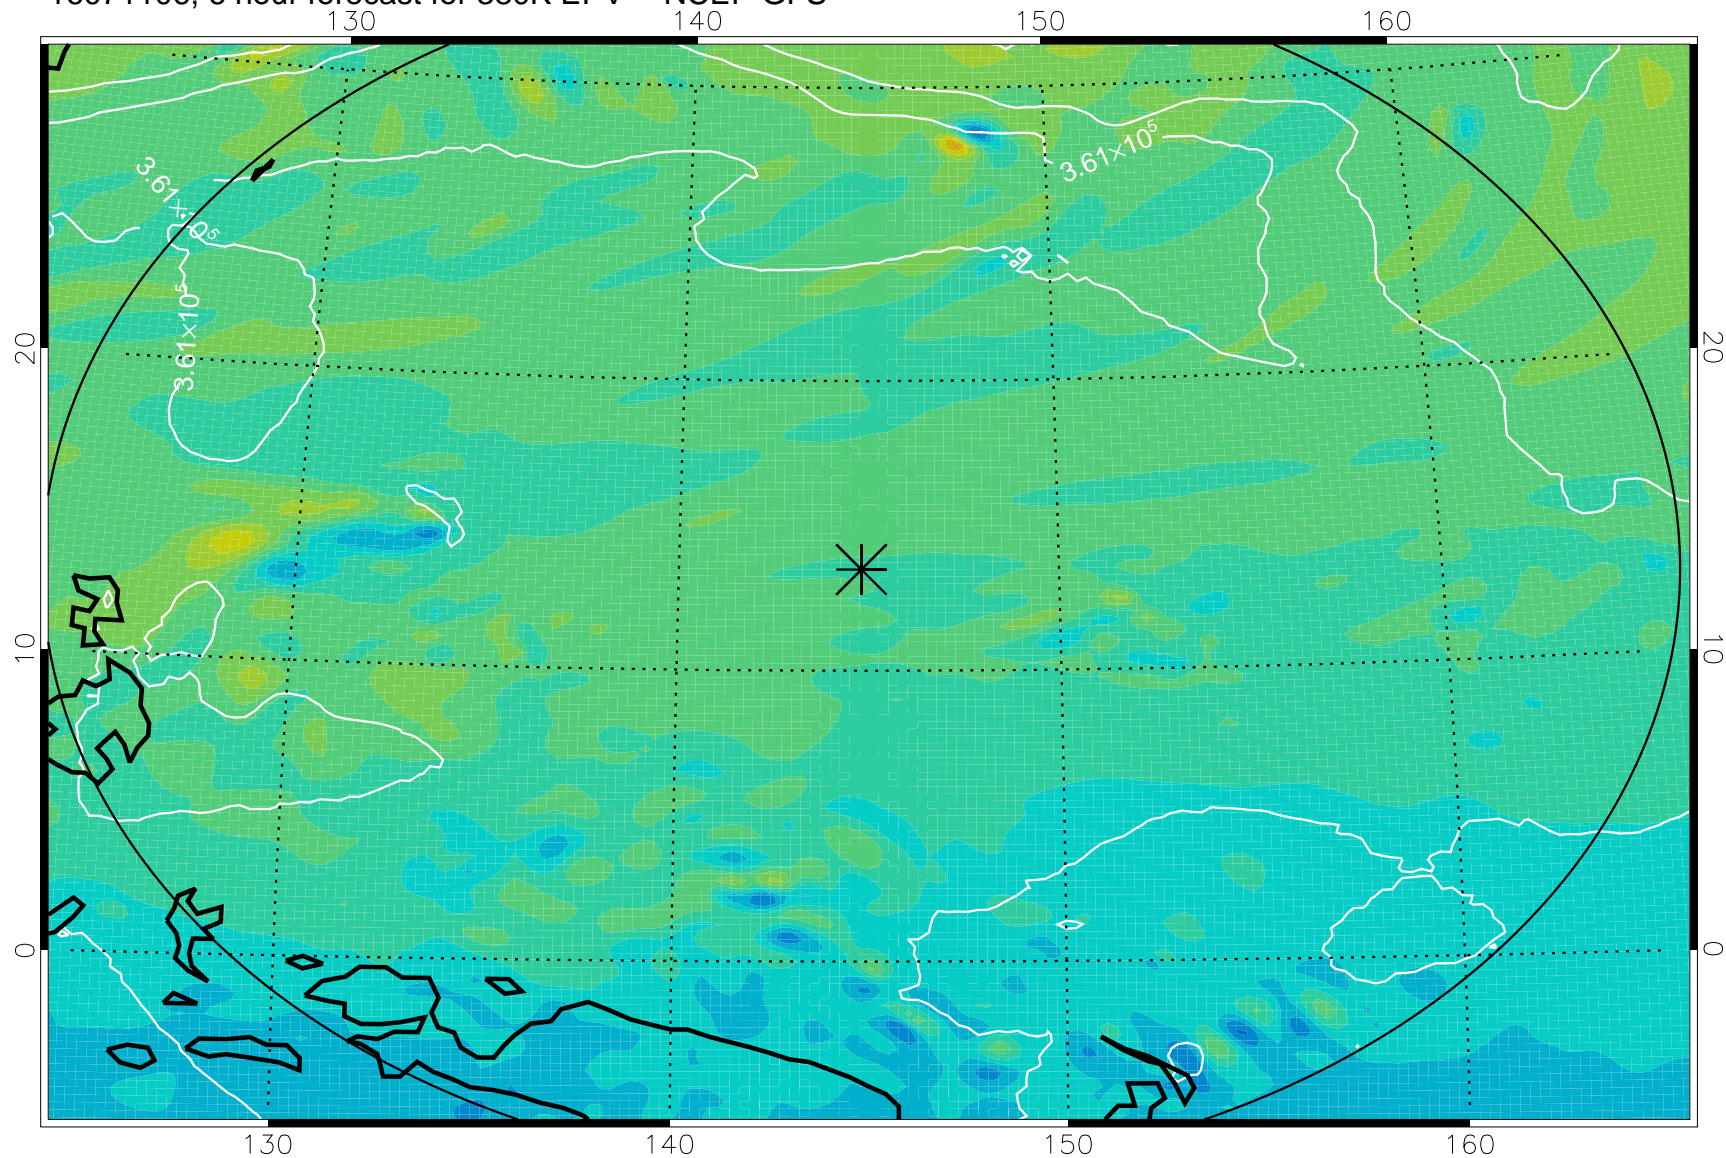

16071106, 6 hour forecast for 380K EPV -- NCEP GFS

380K Montgomery Streamfunction, white

Range ring of 2304 km

16071112, 12 hour forecast for 380K EPV -- NCEP GFS

380K Montgomery Streamfunction, white

Range ring of 2304 km

16071118, 18 hour forecast for 380K EPV -- NCEP GFS

380K Montgomery Streamfunction, white

Range ring of 2304 km

16071200, 24 hour forecast for 380K EPV -- NCEP GFS

380K Montgomery Streamfunction, white

Range ring of 2304 km

16071206, 30 hour forecast for 380K EPV -- NCEP GFS

380K Montgomery Streamfunction, white

Range ring of 2304 km

16071212, 36 hour forecast for 380K EPV -- NCEP GFS

380K Montgomery Streamfunction, white

Range ring of 2304 km

16071218, 42 hour forecast for 380K EPV -- NCEP GFS

380K Montgomery Streamfunction, white

Range ring of 2304 km

16071300, 48 hour forecast for 380K EPV -- NCEP GFS

380K Montgomery Streamfunction, white

Range ring of 2304 km