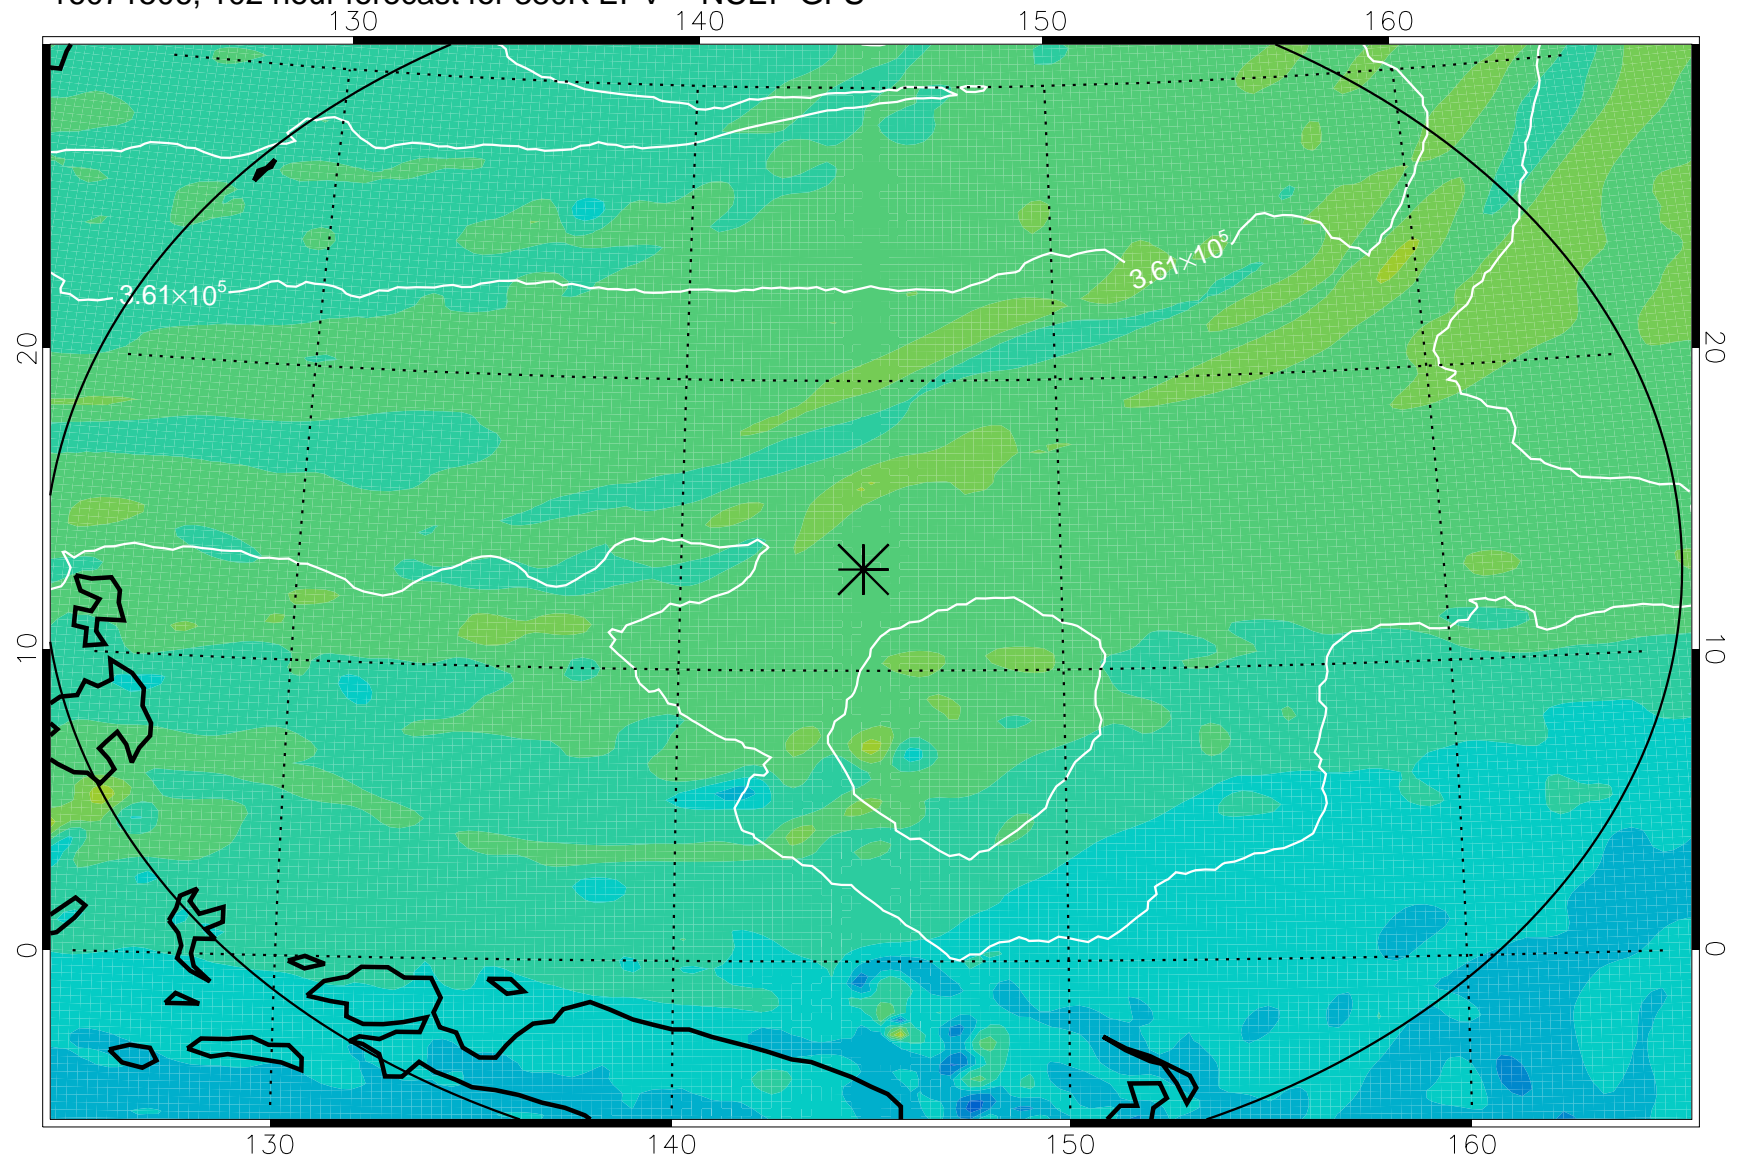

16071406, 78 hour forecast for 380K EPV -- NCEP GFS

380K Montgomery Streamfunction, white

Range ring of 2304 km

16071412, 84 hour forecast for 380K EPV -- NCEP GFS

380K Montgomery Streamfunction, white

Range ring of 2304 km

16071418, 90 hour forecast for 380K EPV -- NCEP GFS

380K Montgomery Streamfunction, white

Range ring of 2304 km

16071500, 96 hour forecast for 380K EPV -- NCEP GFS

380K Montgomery Streamfunction, white

Range ring of 2304 km

16071506, 102 hour forecast for 380K EPV -- NCEP GFS

380K Montgomery Streamfunction, white

Range ring of 2304 km

16071512, 108 hour forecast for 380K EPV -- NCEP GFS

380K Montgomery Streamfunction, white

Range ring of 2304 km

16071518, 114 hour forecast for 380K EPV -- NCEP GFS

380K Montgomery Streamfunction, white

Range ring of 2304 km

16071600, 120 hour forecast for 380K EPV -- NCEP GFS

380K Montgomery Streamfunction, white

Range ring of 2304 km