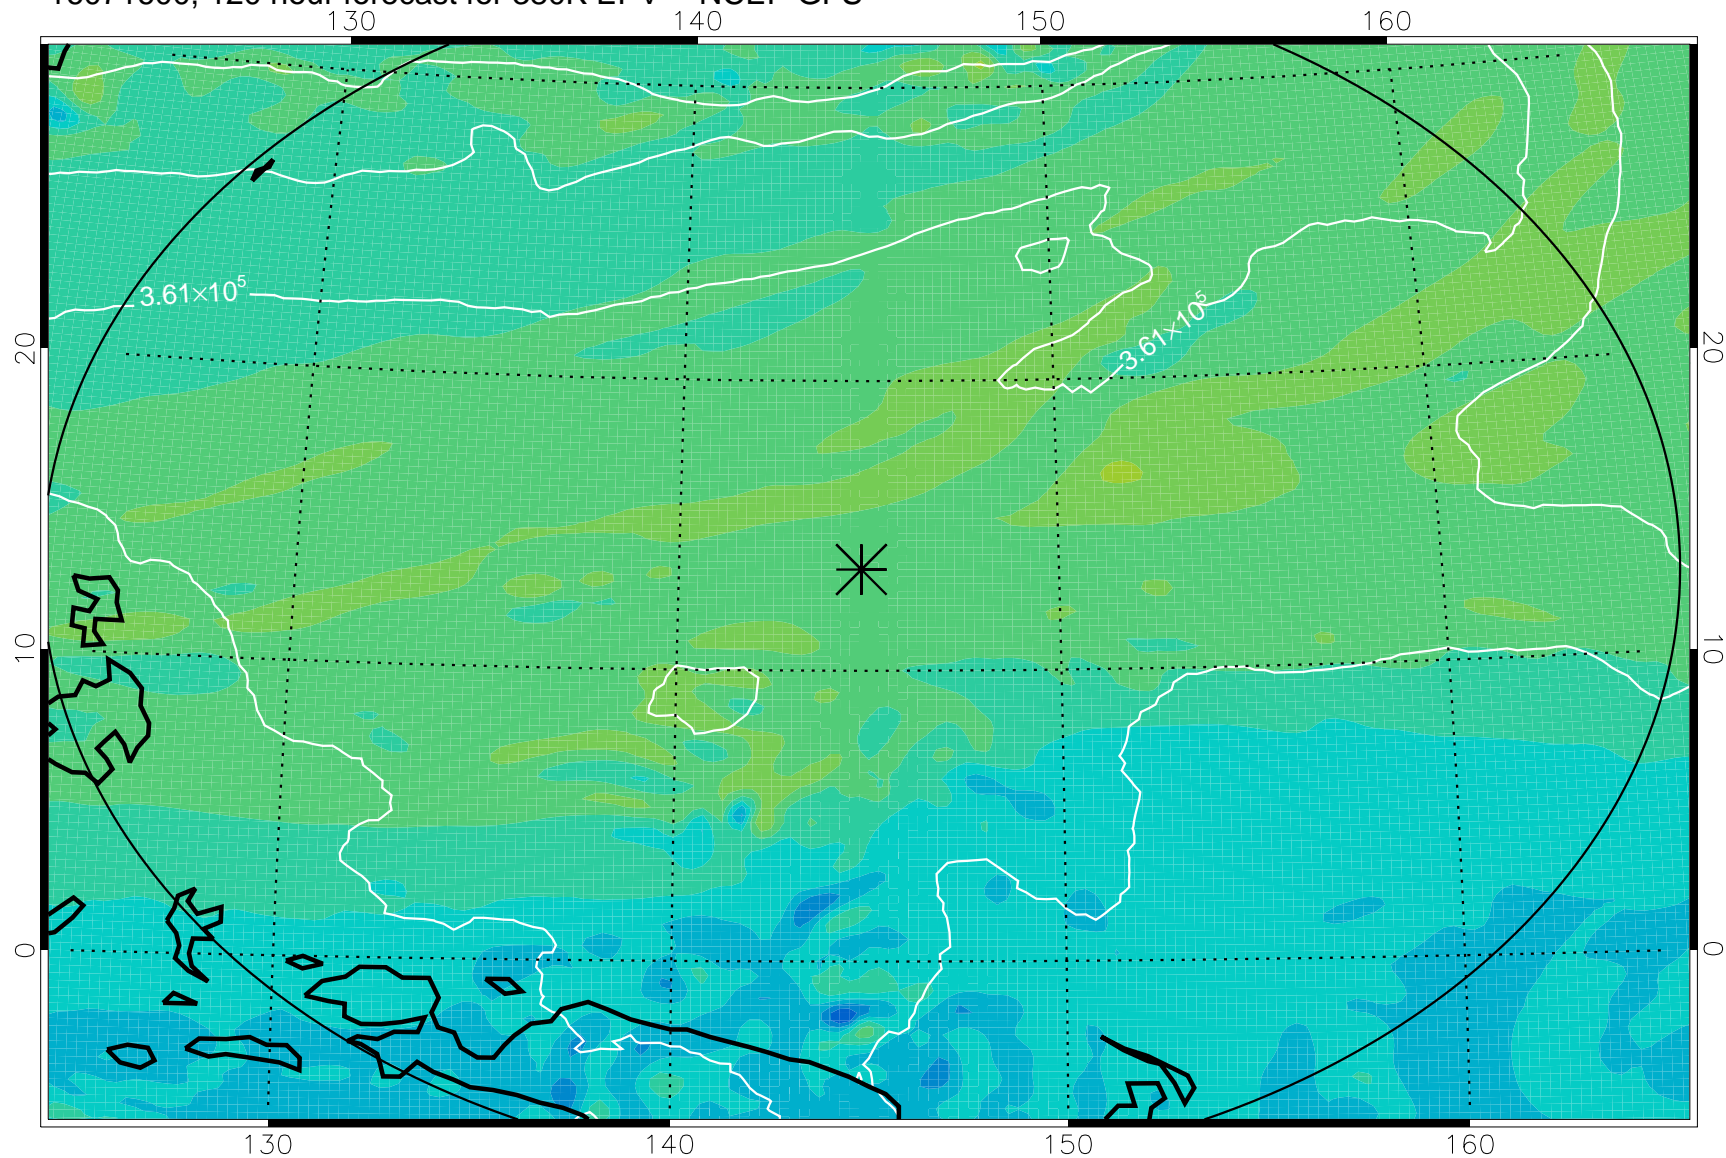

16071406, 78 hour forecast for 380K EPV -- NCEP GFS

380K Montgomery Streamfunction, white

Range ring of 2304 km

16071412, 84 hour forecast for 380K EPV -- NCEP GFS

380K Montgomery Streamfunction, white

Range ring of 2304 km

16071418, 90 hour forecast for 380K EPV -- NCEP GFS

380K Montgomery Streamfunction, white

Range ring of 2304 km

16071500, 96 hour forecast for 380K EPV -- NCEP GFS

380K Montgomery Streamfunction, white

Range ring of 2304 km

16071506, 102 hour forecast for 380K EPV -- NCEP GFS

380K Montgomery Streamfunction, white

Range ring of 2304 km

16071512, 108 hour forecast for 380K EPV -- NCEP GFS

380K Montgomery Streamfunction, white

Range ring of 2304 km

16071518, 114 hour forecast for 380K EPV -- NCEP GFS

380K Montgomery Streamfunction, white

Range ring of 2304 km

16071600, 120 hour forecast for 380K EPV -- NCEP GFS

380K Montgomery Streamfunction, white

Range ring of 2304 km