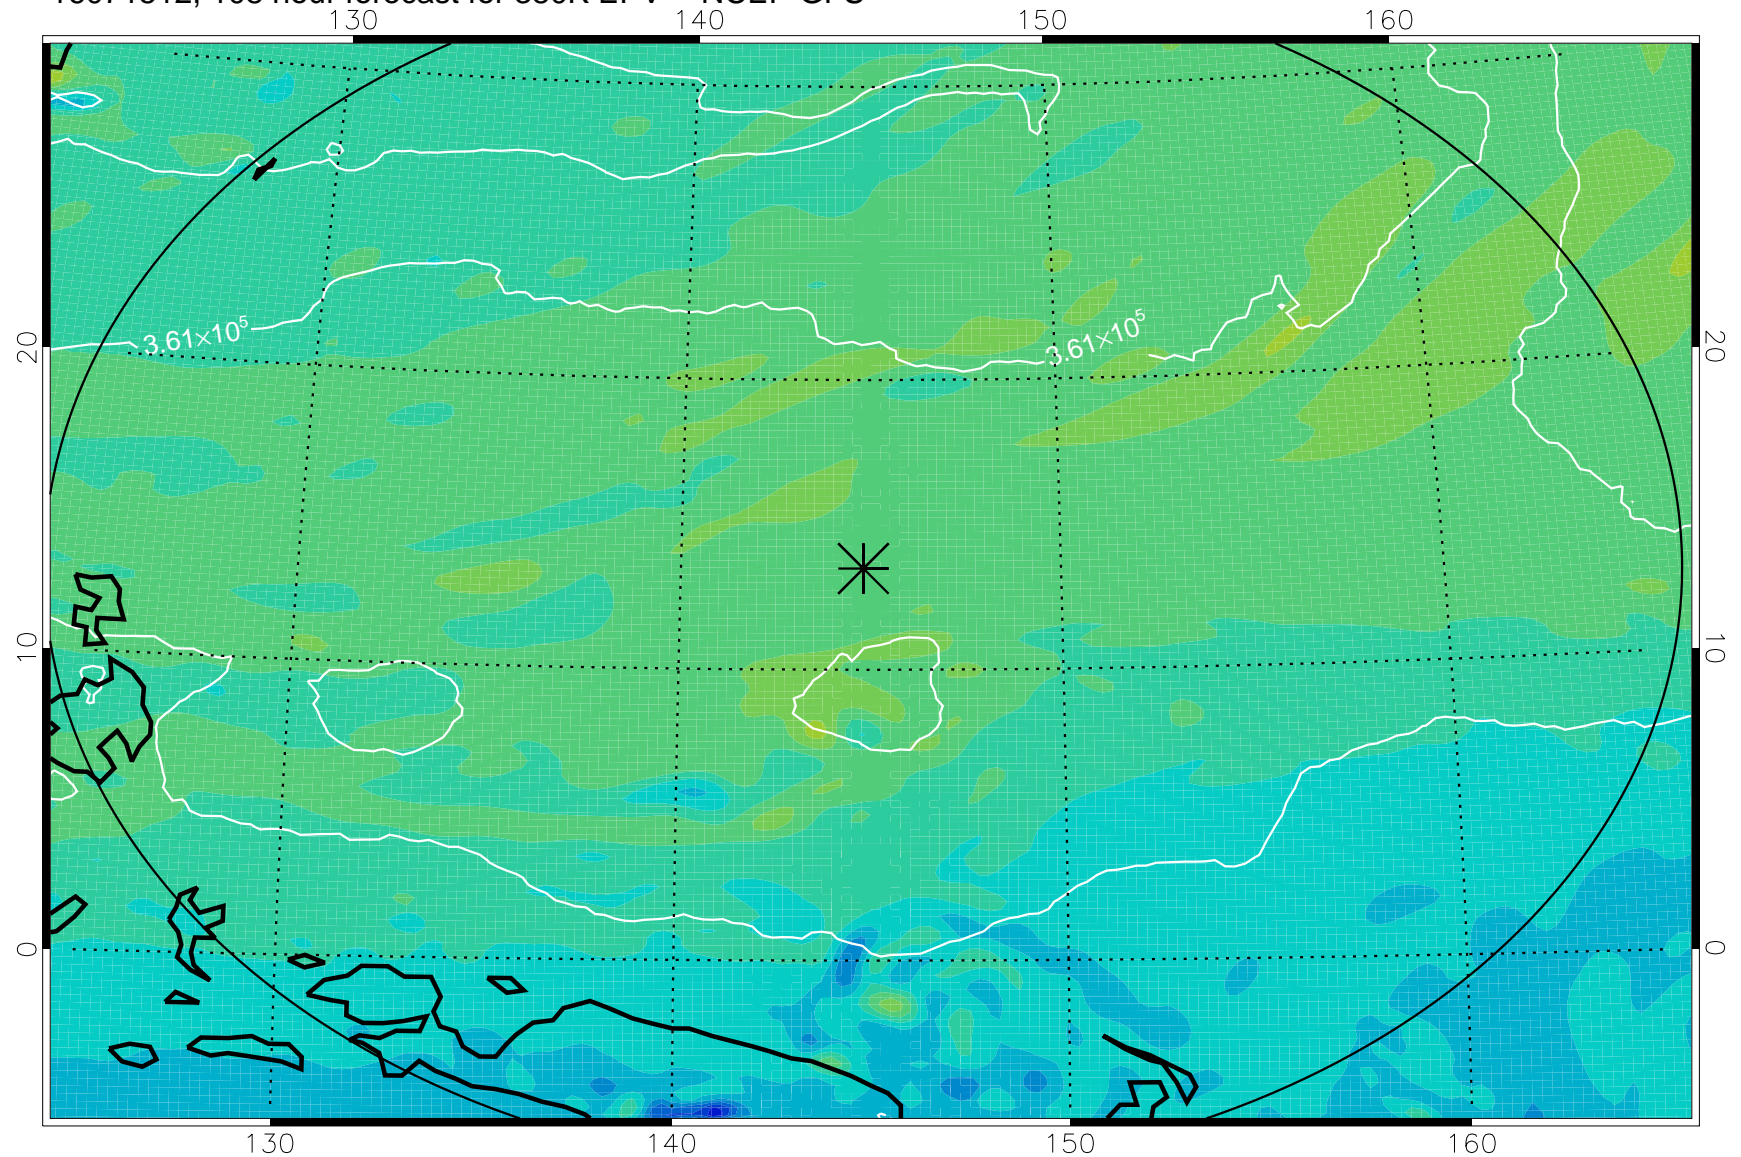

16071406, 78 hour forecast for 380K EPV -- NCEP GFS

380K Montgomery Streamfunction, white

Range ring of 2304 km

16071412, 84 hour forecast for 380K EPV -- NCEP GFS

380K Montgomery Streamfunction, white

Range ring of 2304 km

16071418, 90 hour forecast for 380K EPV -- NCEP GFS

380K Montgomery Streamfunction, white

Range ring of 2304 km

16071500, 96 hour forecast for 380K EPV -- NCEP GFS

380K Montgomery Streamfunction, white

Range ring of 2304 km

16071506, 102 hour forecast for 380K EPV -- NCEP GFS

380K Montgomery Streamfunction, white

Range ring of 2304 km

16071512, 108 hour forecast for 380K EPV -- NCEP GFS

380K Montgomery Streamfunction, white

Range ring of 2304 km

16071518, 114 hour forecast for 380K EPV -- NCEP GFS

380K Montgomery Streamfunction, white

Range ring of 2304 km

16071600, 120 hour forecast for 380K EPV -- NCEP GFS

380K Montgomery Streamfunction, white

Range ring of 2304 km