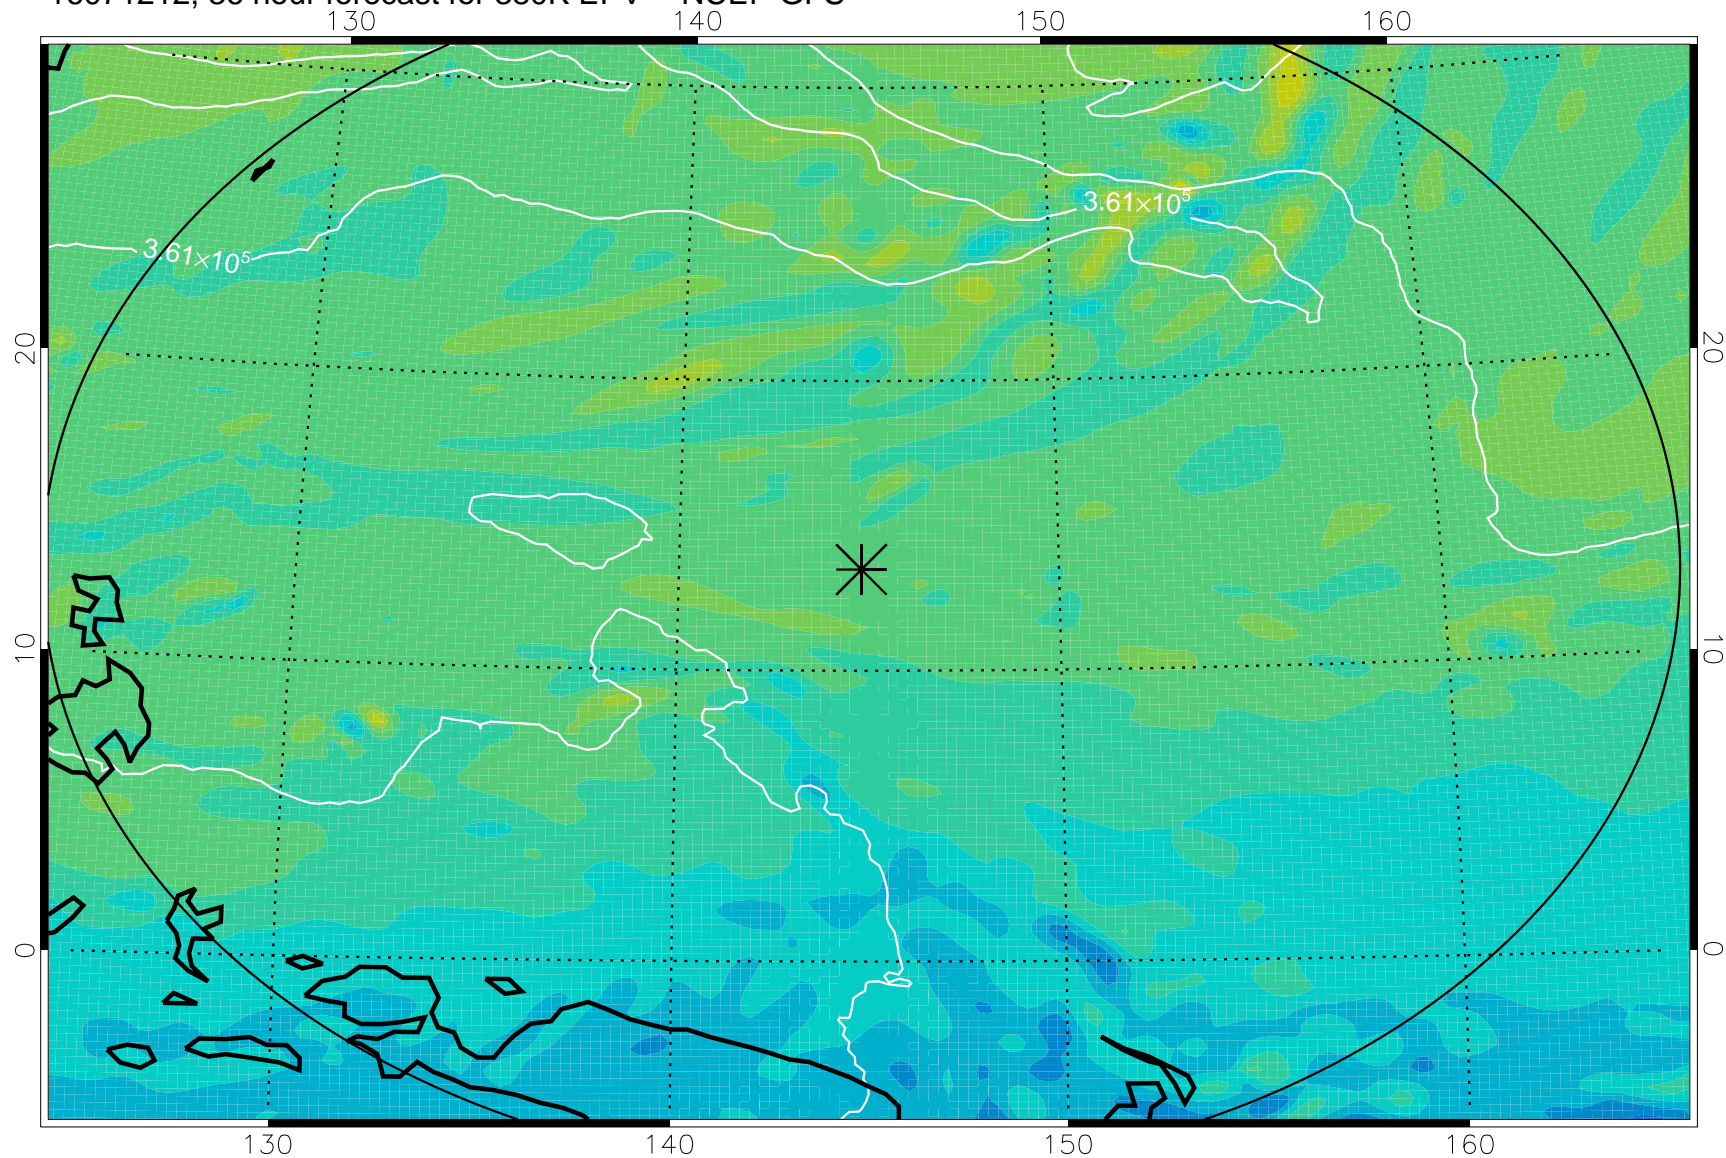

16071106, 6 hour forecast for 380K EPV -- NCEP GFS

380K Montgomery Streamfunction, white

Range ring of 2304 km

16071112, 12 hour forecast for 380K EPV -- NCEP GFS

380K Montgomery Streamfunction, white

Range ring of 2304 km

16071118, 18 hour forecast for 380K EPV -- NCEP GFS

380K Montgomery Streamfunction, white

Range ring of 2304 km

16071200, 24 hour forecast for 380K EPV -- NCEP GFS

380K Montgomery Streamfunction, white

Range ring of 2304 km

16071206, 30 hour forecast for 380K EPV -- NCEP GFS

380K Montgomery Streamfunction, white

Range ring of 2304 km

16071212, 36 hour forecast for 380K EPV -- NCEP GFS

380K Montgomery Streamfunction, white

Range ring of 2304 km

16071218, 42 hour forecast for 380K EPV -- NCEP GFS

380K Montgomery Streamfunction, white

Range ring of 2304 km

16071300, 48 hour forecast for 380K EPV -- NCEP GFS

380K Montgomery Streamfunction, white

Range ring of 2304 km