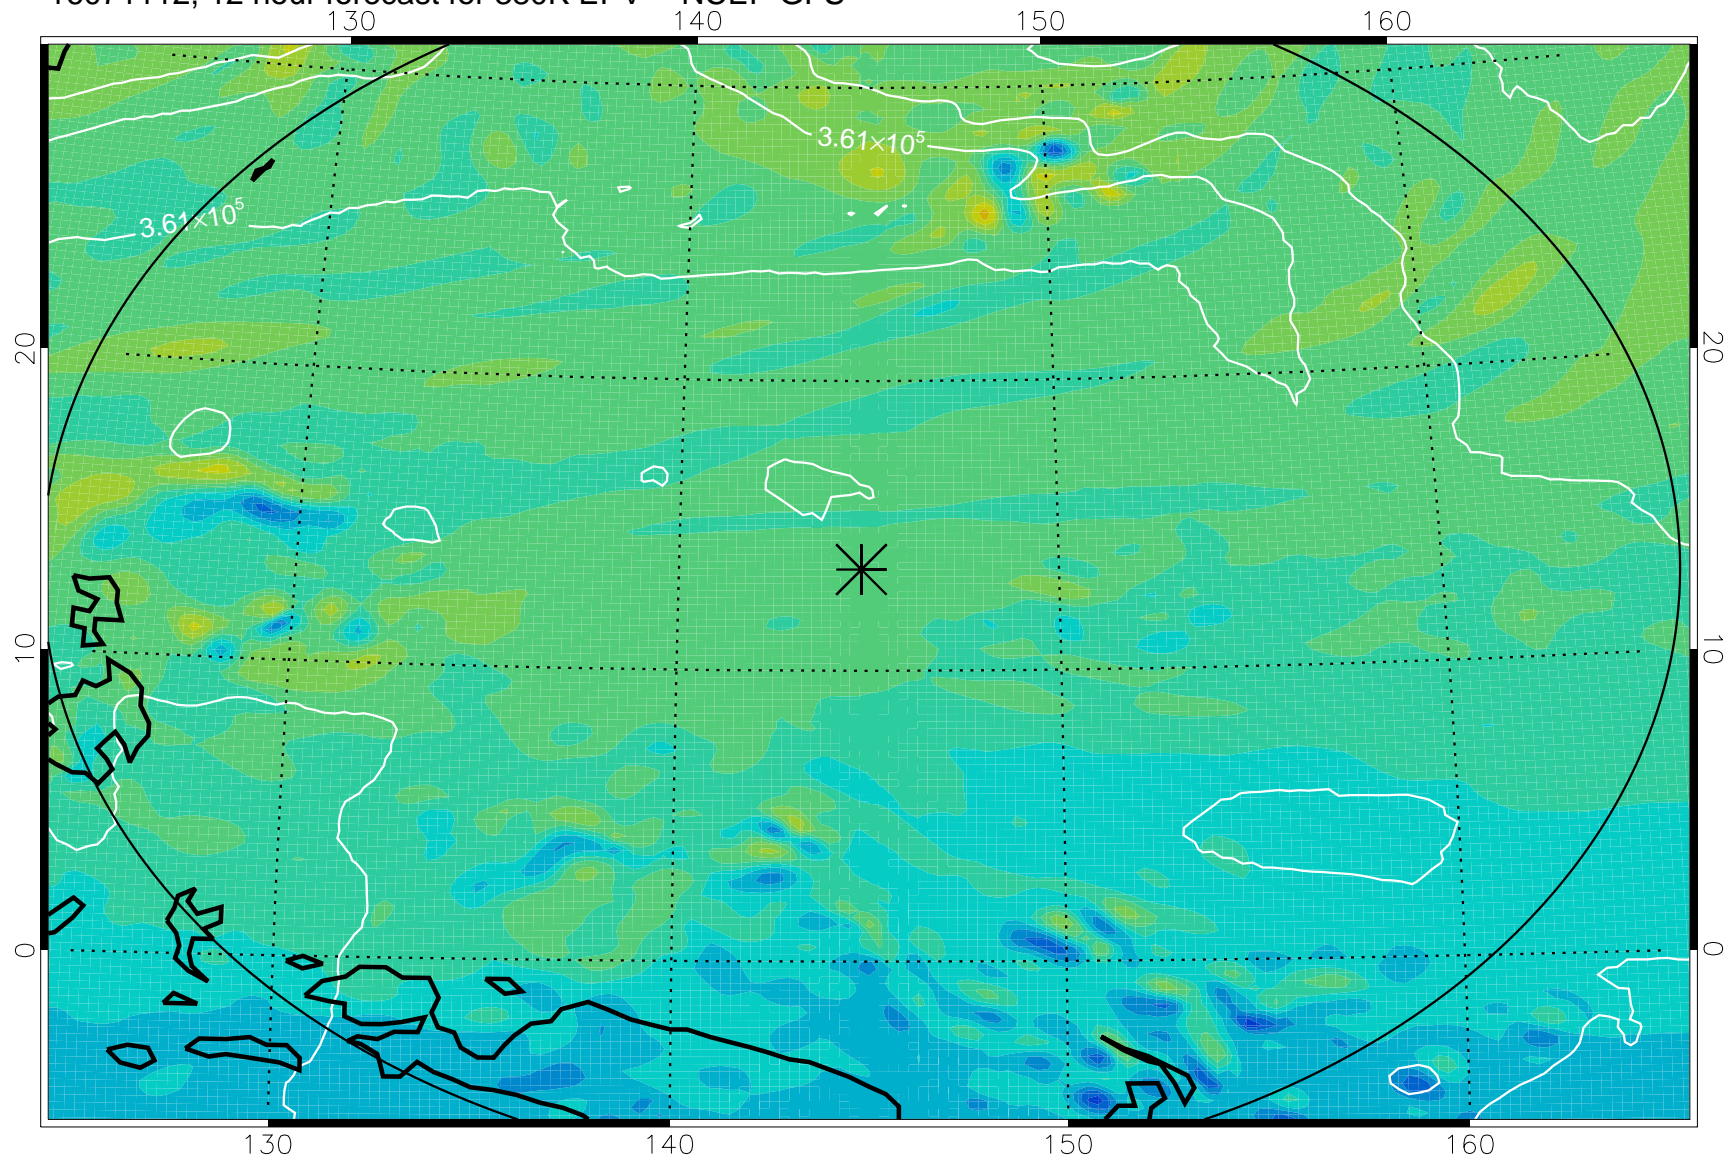

16071106, 6 hour forecast for 380K EPV -- NCEP GFS

380K Montgomery Streamfunction, white

Range ring of 2304 km

16071112, 12 hour forecast for 380K EPV -- NCEP GFS

380K Montgomery Streamfunction, white

Range ring of 2304 km

16071118, 18 hour forecast for 380K EPV -- NCEP GFS

380K Montgomery Streamfunction, white

Range ring of 2304 km

16071200, 24 hour forecast for 380K EPV -- NCEP GFS

380K Montgomery Streamfunction, white

Range ring of 2304 km

16071206, 30 hour forecast for 380K EPV -- NCEP GFS

380K Montgomery Streamfunction, white

Range ring of 2304 km

16071212, 36 hour forecast for 380K EPV -- NCEP GFS

380K Montgomery Streamfunction, white

Range ring of 2304 km

16071218, 42 hour forecast for 380K EPV -- NCEP GFS

380K Montgomery Streamfunction, white

Range ring of 2304 km

16071300, 48 hour forecast for 380K EPV -- NCEP GFS

380K Montgomery Streamfunction, white

Range ring of 2304 km