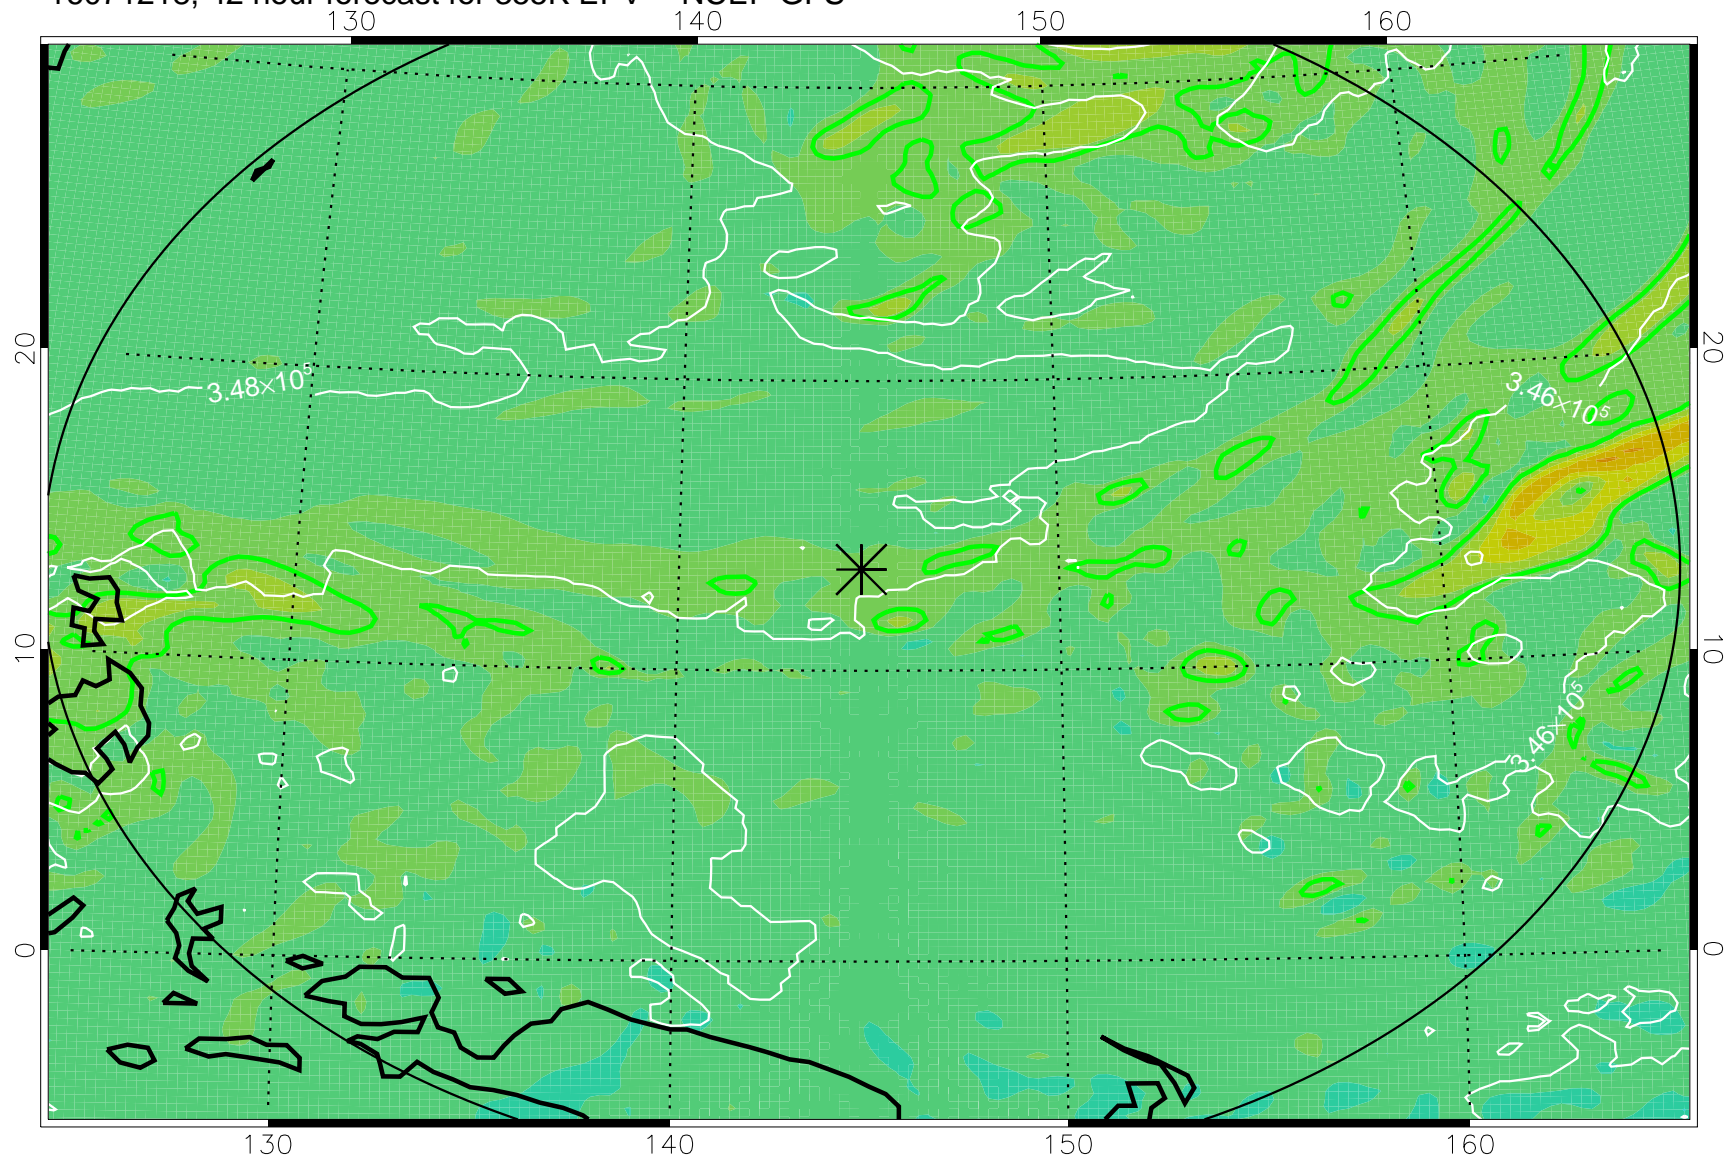

16071206, 30 hour forecast for 355K EPV -- NCEP GFS

355K Montgomery Streamfunction, white
EPV Tropopause (2 PVU) Position
Range ring of 2304 km

16071212, 36 hour forecast for 355K EPV -- NCEP GFS

355K Montgomery Streamfunction, white
EPV Tropopause (2 PVU) Position
Range ring of 2304 km

16071218, 42 hour forecast for 355K EPV -- NCEP GFS

355K Montgomery Streamfunction, white
EPV Tropopause (2 PVU) Position
Range ring of 2304 km

16071300, 48 hour forecast for 355K EPV -- NCEP GFS

355K Montgomery Streamfunction, white
EPV Tropopause (2 PVU) Position
Range ring of 2304 km

16071406, 78 hour forecast for 355K EPV -- NCEP GFS

355K Montgomery Streamfunction, white
EPV Tropopause (2 PVU) Position
Range ring of 2304 km

16071412, 84 hour forecast for 355K EPV -- NCEP GFS

355K Montgomery Streamfunction, white
EPV Tropopause (2 PVU) Position
Range ring of 2304 km

16071418, 90 hour forecast for 355K EPV -- NCEP GFS

355K Montgomery Streamfunction, white
EPV Tropopause (2 PVU) Position
Range ring of 2304 km

16071500, 96 hour forecast for 355K EPV -- NCEP GFS

355K Montgomery Streamfunction, white
EPV Tropopause (2 PVU) Position
Range ring of 2304 km