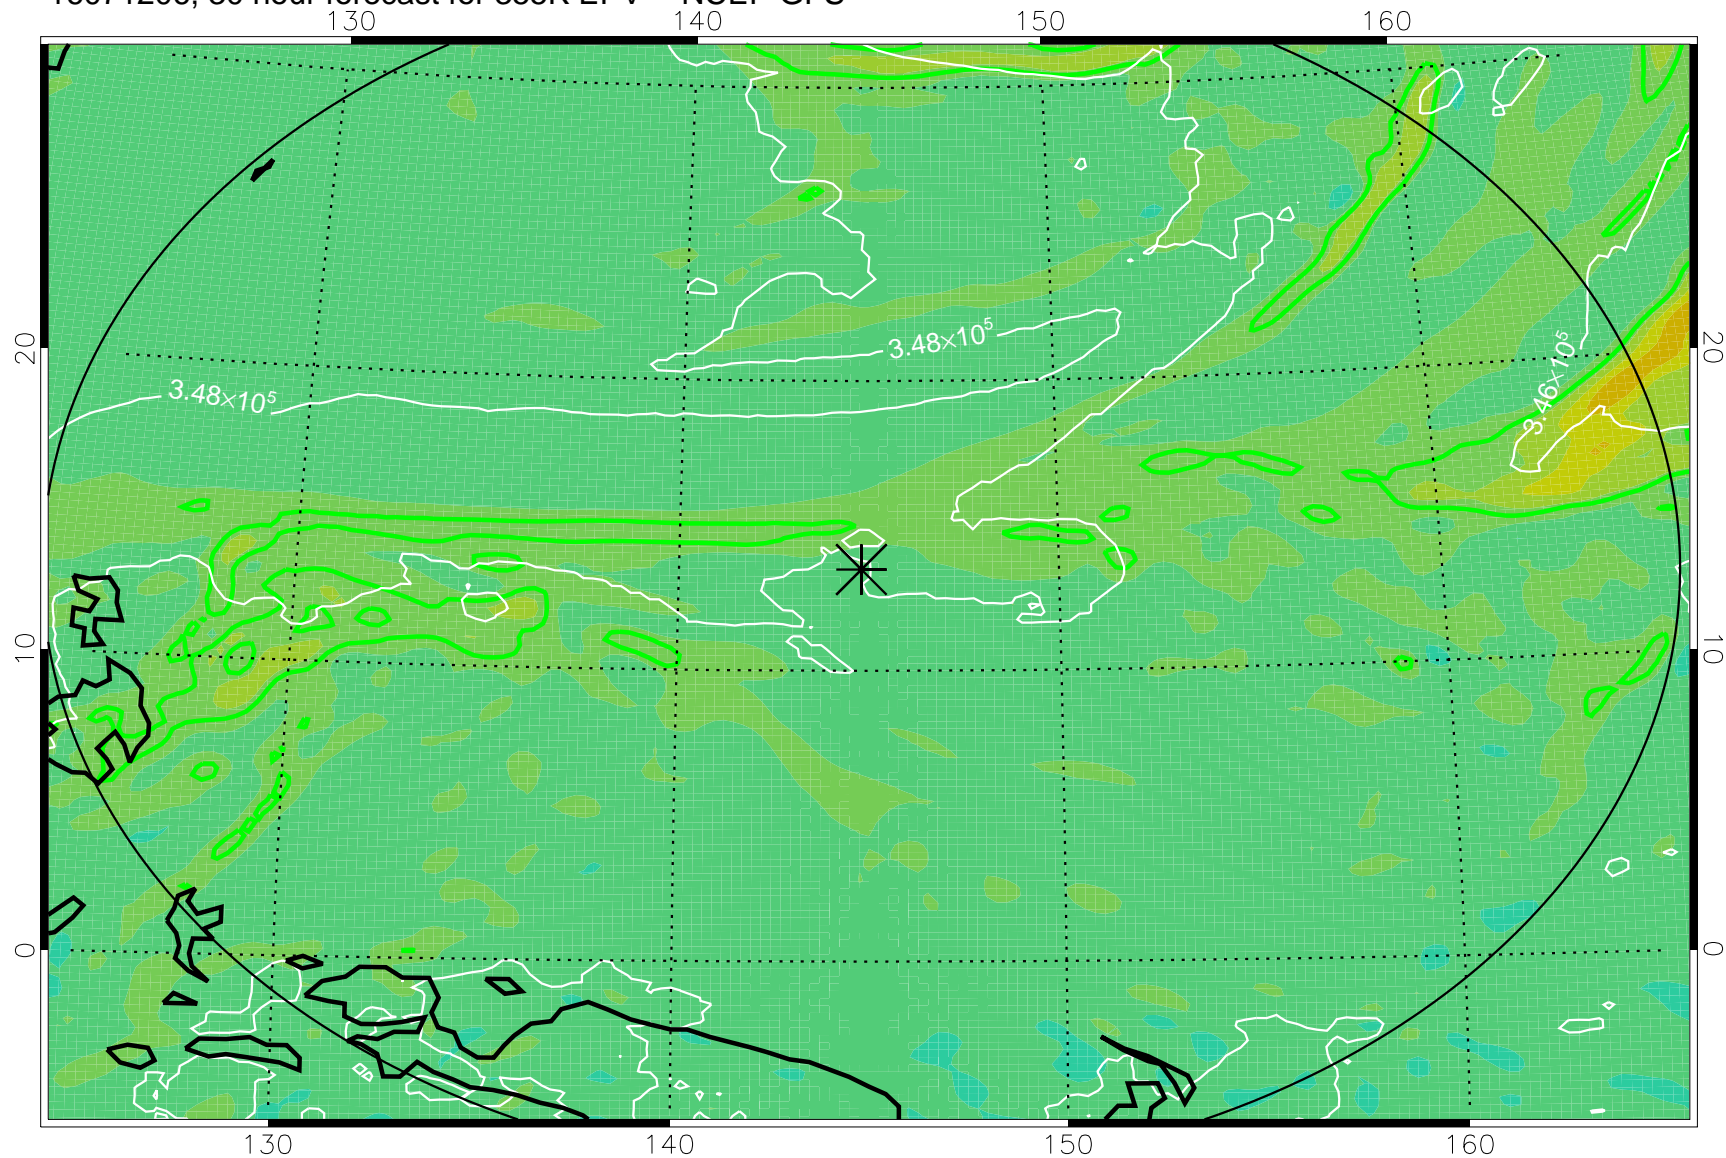

16071106, 6 hour forecast for 355K EPV -- NCEP GFS

355K Montgomery Streamfunction, white
EPV Tropopause (2 PVU) Position
Range ring of 2304 km

16071112, 12 hour forecast for 355K EPV -- NCEP GFS

355K Montgomery Streamfunction, white
EPV Tropopause (2 PVU) Position
Range ring of 2304 km

16071118, 18 hour forecast for 355K EPV -- NCEP GFS

355K Montgomery Streamfunction, white
EPV Tropopause (2 PVU) Position
Range ring of 2304 km

16071200, 24 hour forecast for 355K EPV -- NCEP GFS

355K Montgomery Streamfunction, white
EPV Tropopause (2 PVU) Position
Range ring of 2304 km

16071206, 30 hour forecast for 355K EPV -- NCEP GFS

355K Montgomery Streamfunction, white
EPV Tropopause (2 PVU) Position
Range ring of 2304 km

16071212, 36 hour forecast for 355K EPV -- NCEP GFS

355K Montgomery Streamfunction, white
EPV Tropopause (2 PVU) Position
Range ring of 2304 km

16071218, 42 hour forecast for 355K EPV -- NCEP GFS

355K Montgomery Streamfunction, white
EPV Tropopause (2 PVU) Position
Range ring of 2304 km

16071300, 48 hour forecast for 355K EPV -- NCEP GFS

355K Montgomery Streamfunction, white
EPV Tropopause (2 PVU) Position
Range ring of 2304 km