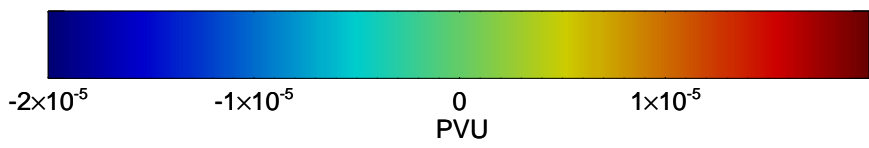

16071412, 84 hour forecast for 355K EPV -- NCEP GFS

355K Montgomery Streamfunction, white
EPV Tropopause (2 PVU) Position
Range ring of 2304 km