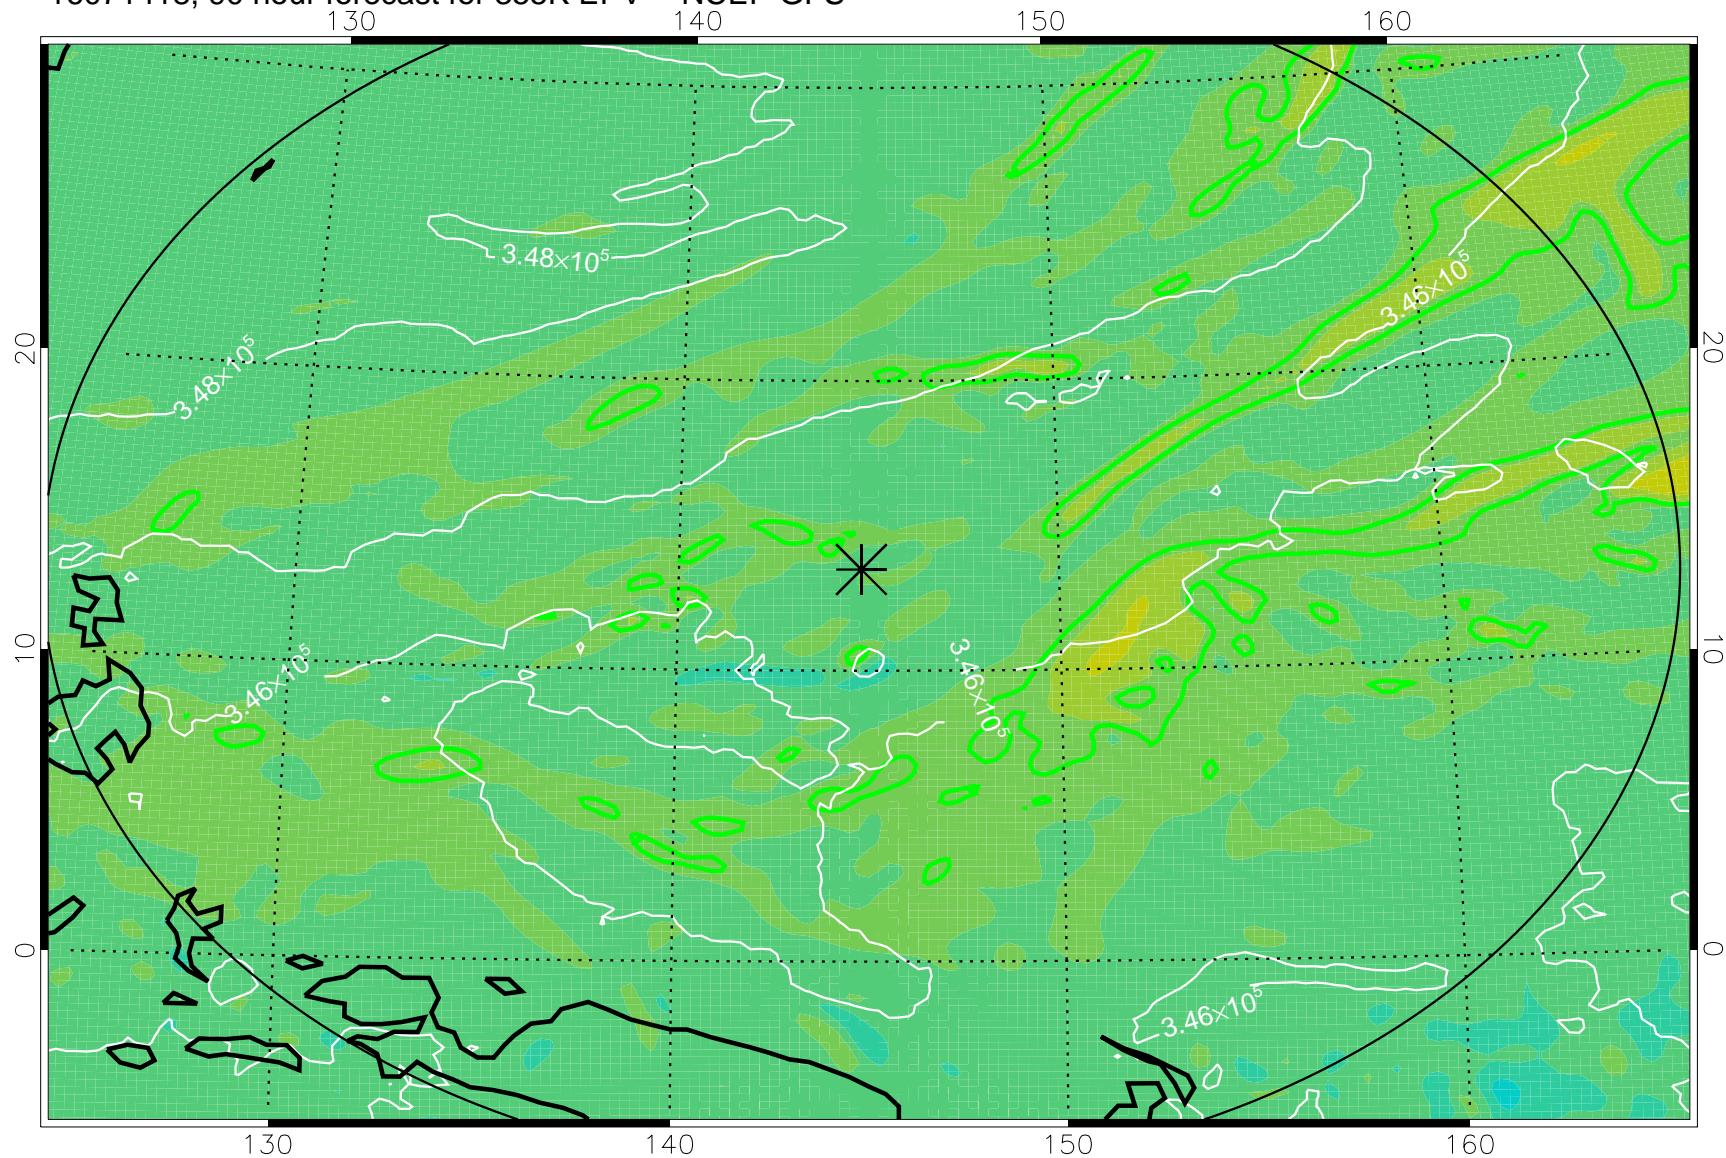

16071406, 78 hour forecast for 355K EPV -- NCEP GFS

355K Montgomery Streamfunction, white
EPV Tropopause (2 PVU) Position
Range ring of 2304 km

16071412, 84 hour forecast for 355K EPV -- NCEP GFS

355K Montgomery Streamfunction, white
EPV Tropopause (2 PVU) Position
Range ring of 2304 km

16071418, 90 hour forecast for 355K EPV -- NCEP GFS

355K Montgomery Streamfunction, white
EPV Tropopause (2 PVU) Position
Range ring of 2304 km

16071500, 96 hour forecast for 355K EPV -- NCEP GFS

355K Montgomery Streamfunction, white
EPV Tropopause (2 PVU) Position
Range ring of 2304 km

16071506, 102 hour forecast for 355K EPV -- NCEP GFS

355K Montgomery Streamfunction, white
EPV Tropopause (2 PVU) Position
Range ring of 2304 km

16071512, 108 hour forecast for 355K EPV -- NCEP GFS

355K Montgomery Streamfunction, white
EPV Tropopause (2 PVU) Position
Range ring of 2304 km

16071518, 114 hour forecast for 355K EPV -- NCEP GFS

355K Montgomery Streamfunction, white
EPV Tropopause (2 PVU) Position
Range ring of 2304 km

16071600, 120 hour forecast for 355K EPV -- NCEP GFS

355K Montgomery Streamfunction, white
EPV Tropopause (2 PVU) Position
Range ring of 2304 km