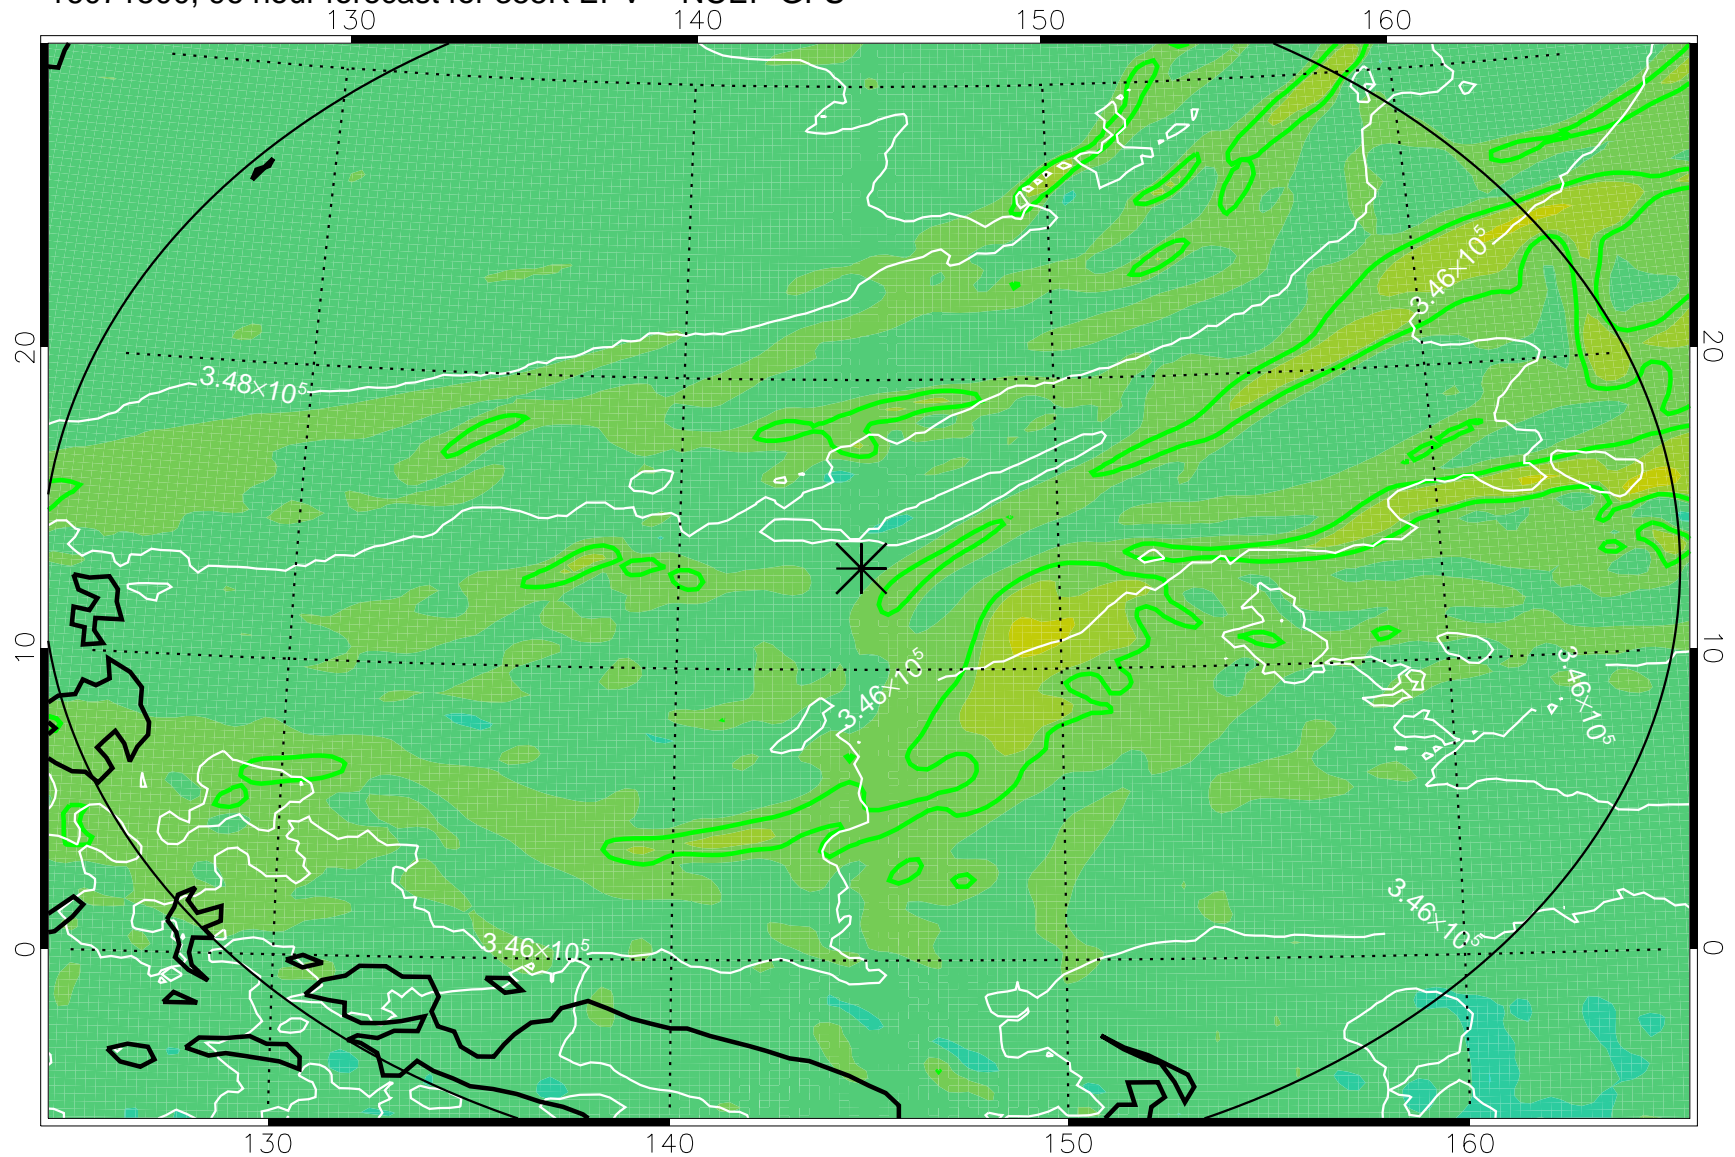

16071318, 66 hour forecast for 355K EPV -- NCEP GFS

355K Montgomery Streamfunction, white
EPV Tropopause (2 PVU) Position
Range ring of 2304 km

16071400, 72 hour forecast for 355K EPV -- NCEP GFS

355K Montgomery Streamfunction, white
EPV Tropopause (2 PVU) Position
Range ring of 2304 km

16071406, 78 hour forecast for 355K EPV -- NCEP GFS

355K Montgomery Streamfunction, white
EPV Tropopause (2 PVU) Position
Range ring of 2304 km

16071412, 84 hour forecast for 355K EPV -- NCEP GFS

355K Montgomery Streamfunction, white
EPV Tropopause (2 PVU) Position
Range ring of 2304 km

16071418, 90 hour forecast for 355K EPV -- NCEP GFS

355K Montgomery Streamfunction, white
EPV Tropopause (2 PVU) Position
Range ring of 2304 km

16071500, 96 hour forecast for 355K EPV -- NCEP GFS

355K Montgomery Streamfunction, white
EPV Tropopause (2 PVU) Position
Range ring of 2304 km

16071506, 102 hour forecast for 355K EPV -- NCEP GFS

355K Montgomery Streamfunction, white
EPV Tropopause (2 PVU) Position
Range ring of 2304 km

16071512, 108 hour forecast for 355K EPV -- NCEP GFS

355K Montgomery Streamfunction, white
EPV Tropopause (2 PVU) Position
Range ring of 2304 km