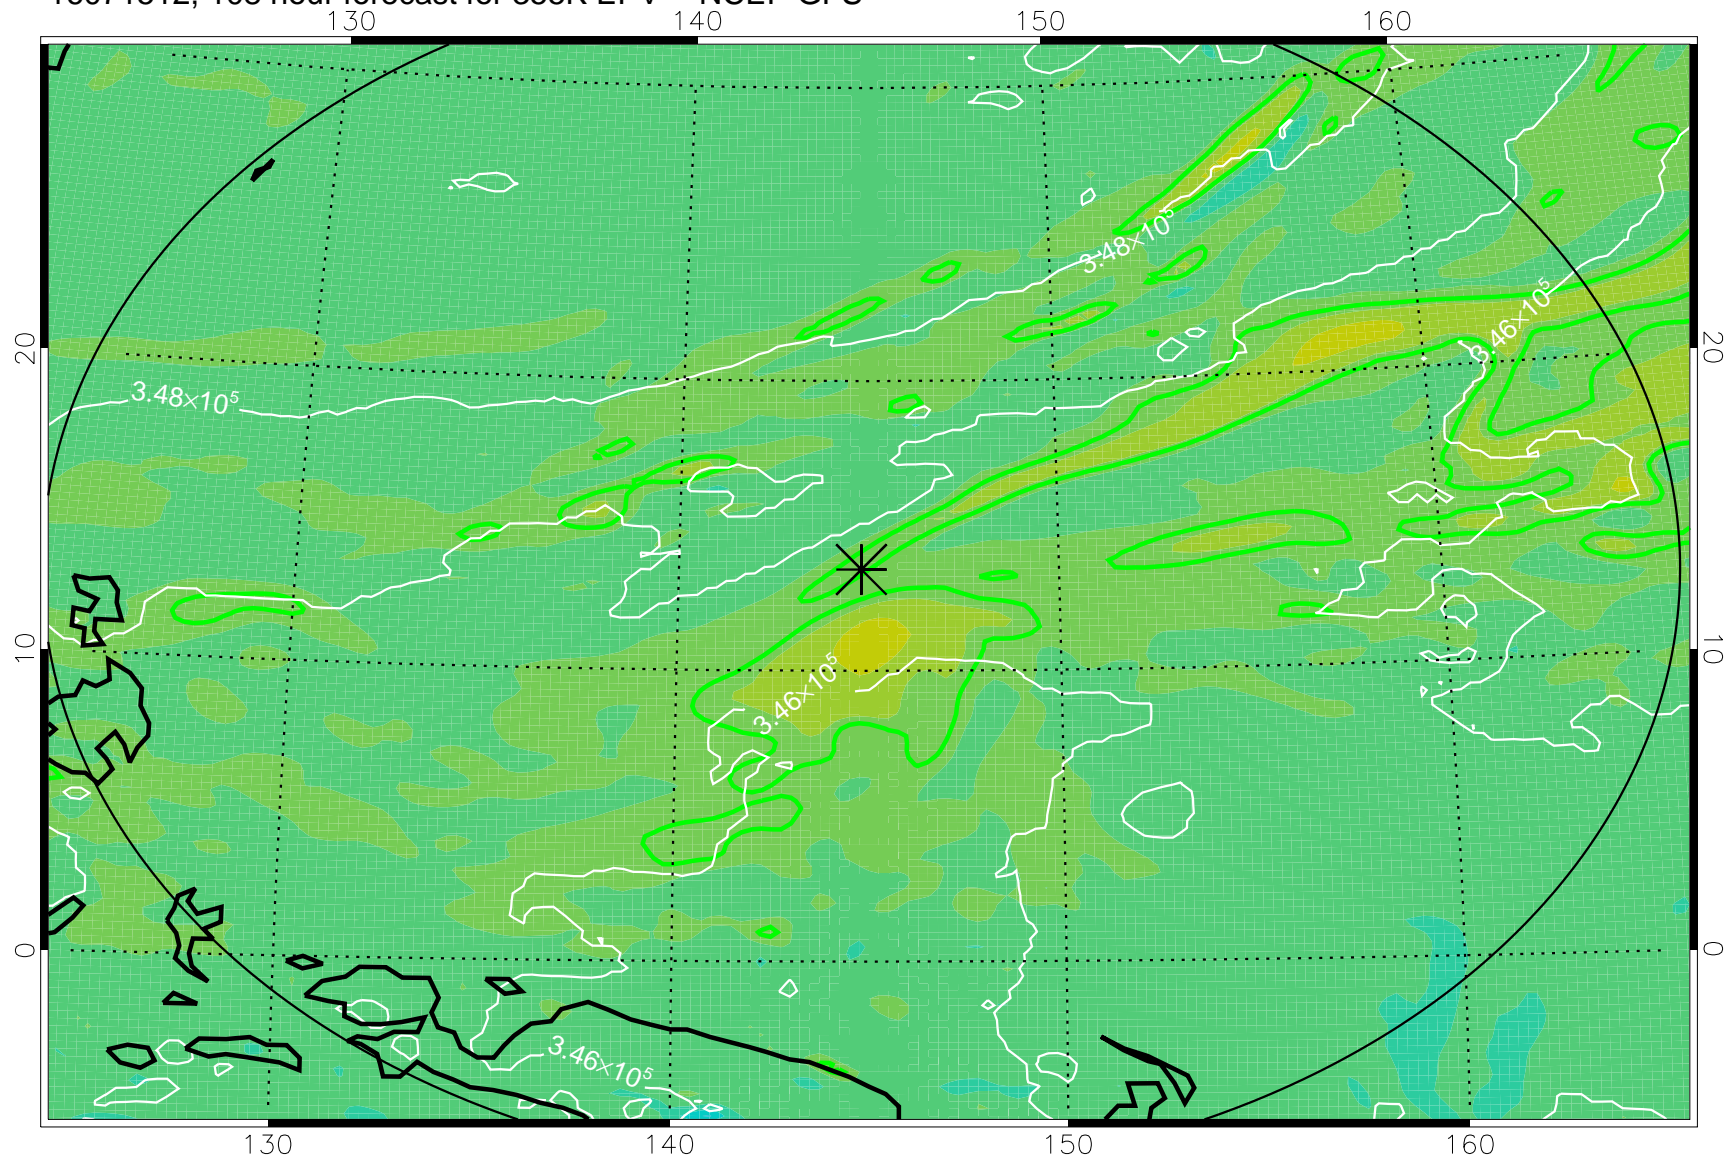

16071406, 78 hour forecast for 355K EPV -- NCEP GFS

355K Montgomery Streamfunction, white
EPV Tropopause (2 PVU) Position
Range ring of 2304 km

16071412, 84 hour forecast for 355K EPV -- NCEP GFS

355K Montgomery Streamfunction, white
EPV Tropopause (2 PVU) Position
Range ring of 2304 km

16071418, 90 hour forecast for 355K EPV -- NCEP GFS

355K Montgomery Streamfunction, white
EPV Tropopause (2 PVU) Position
Range ring of 2304 km

16071500, 96 hour forecast for 355K EPV -- NCEP GFS

355K Montgomery Streamfunction, white
EPV Tropopause (2 PVU) Position
Range ring of 2304 km

16071506, 102 hour forecast for 355K EPV -- NCEP GFS

355K Montgomery Streamfunction, white
EPV Tropopause (2 PVU) Position
Range ring of 2304 km

16071512, 108 hour forecast for 355K EPV -- NCEP GFS

355K Montgomery Streamfunction, white
EPV Tropopause (2 PVU) Position
Range ring of 2304 km

16071518, 114 hour forecast for 355K EPV -- NCEP GFS

355K Montgomery Streamfunction, white
EPV Tropopause (2 PVU) Position
Range ring of 2304 km

16071600, 120 hour forecast for 355K EPV -- NCEP GFS

355K Montgomery Streamfunction, white
EPV Tropopause (2 PVU) Position
Range ring of 2304 km