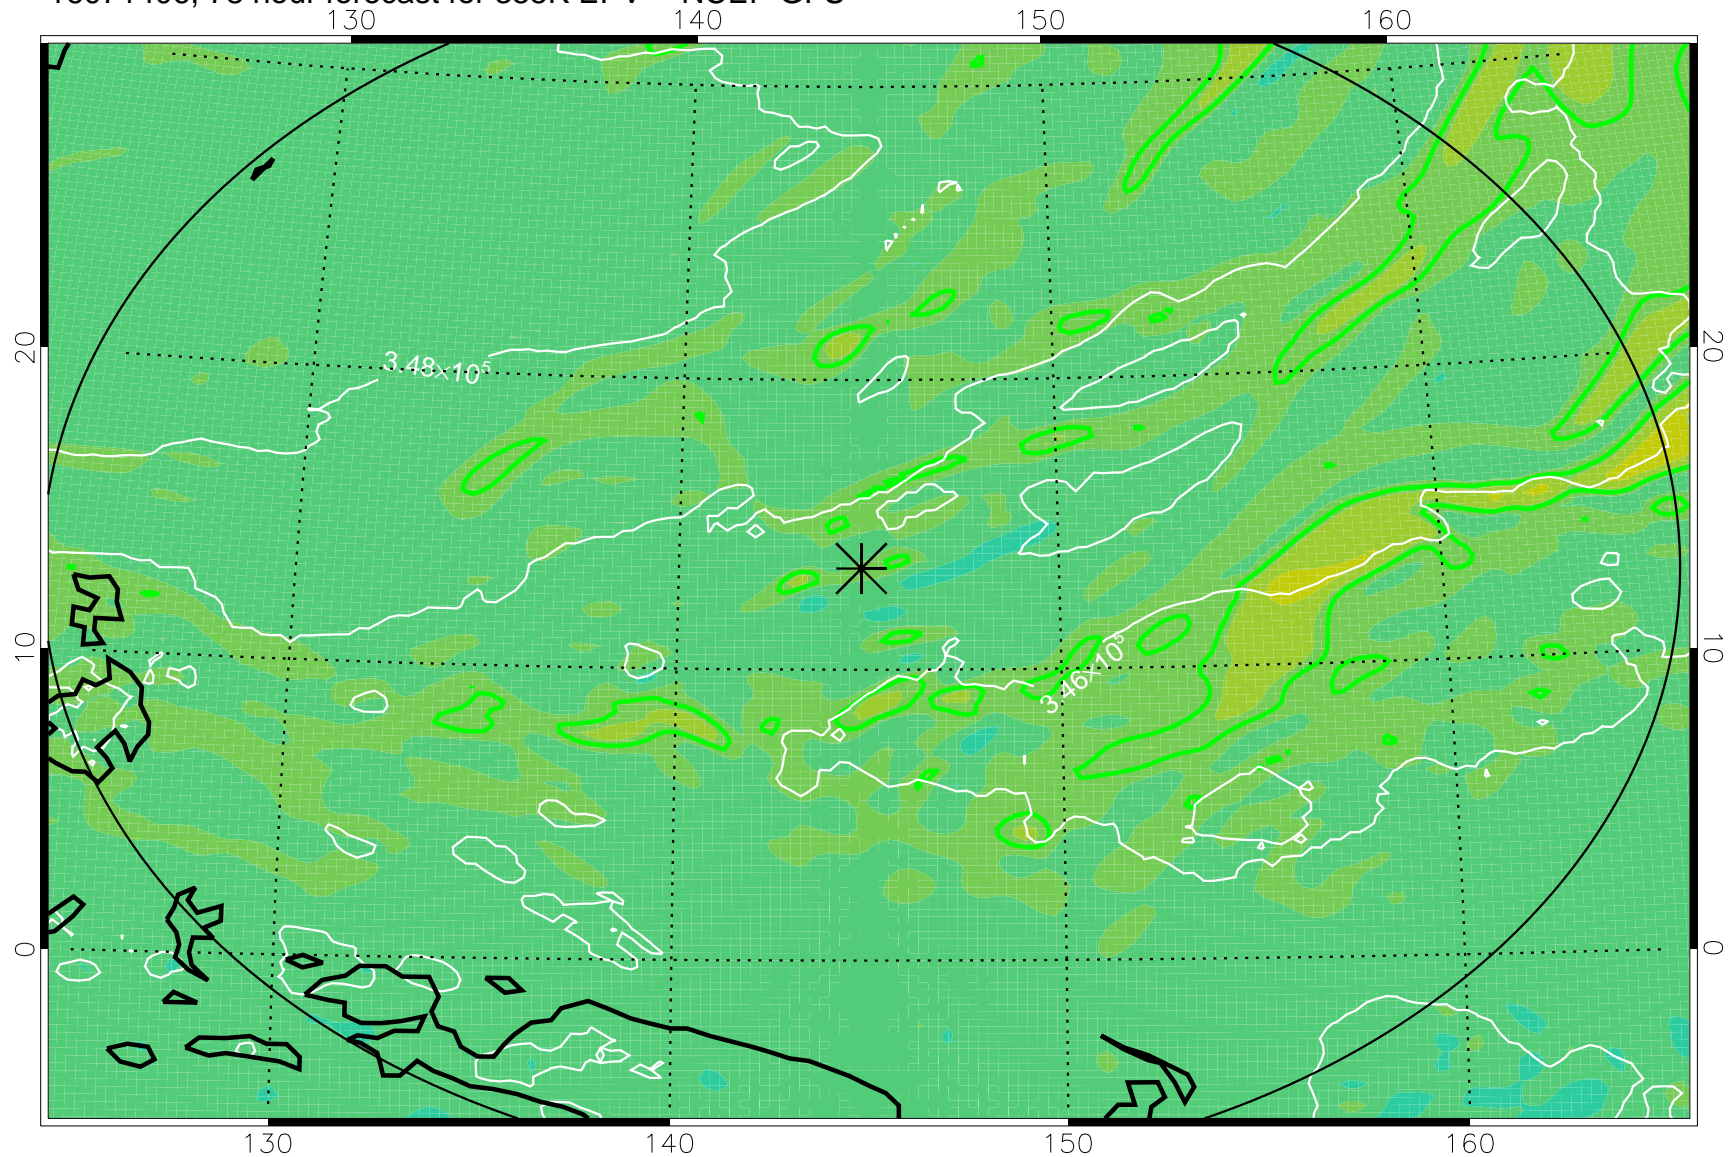

16071318, 66 hour forecast for 355K EPV -- NCEP GFS

355K Montgomery Streamfunction, white
EPV Tropopause (2 PVU) Position
Range ring of 2304 km

16071400, 72 hour forecast for 355K EPV -- NCEP GFS

355K Montgomery Streamfunction, white
EPV Tropopause (2 PVU) Position
Range ring of 2304 km

16071406, 78 hour forecast for 355K EPV -- NCEP GFS

355K Montgomery Streamfunction, white
EPV Tropopause (2 PVU) Position
Range ring of 2304 km

16071412, 84 hour forecast for 355K EPV -- NCEP GFS

355K Montgomery Streamfunction, white
EPV Tropopause (2 PVU) Position
Range ring of 2304 km

16071418, 90 hour forecast for 355K EPV -- NCEP GFS

355K Montgomery Streamfunction, white
EPV Tropopause (2 PVU) Position
Range ring of 2304 km

16071500, 96 hour forecast for 355K EPV -- NCEP GFS

355K Montgomery Streamfunction, white
EPV Tropopause (2 PVU) Position
Range ring of 2304 km

16071506, 102 hour forecast for 355K EPV -- NCEP GFS

355K Montgomery Streamfunction, white
EPV Tropopause (2 PVU) Position
Range ring of 2304 km

16071512, 108 hour forecast for 355K EPV -- NCEP GFS

355K Montgomery Streamfunction, white
EPV Tropopause (2 PVU) Position
Range ring of 2304 km