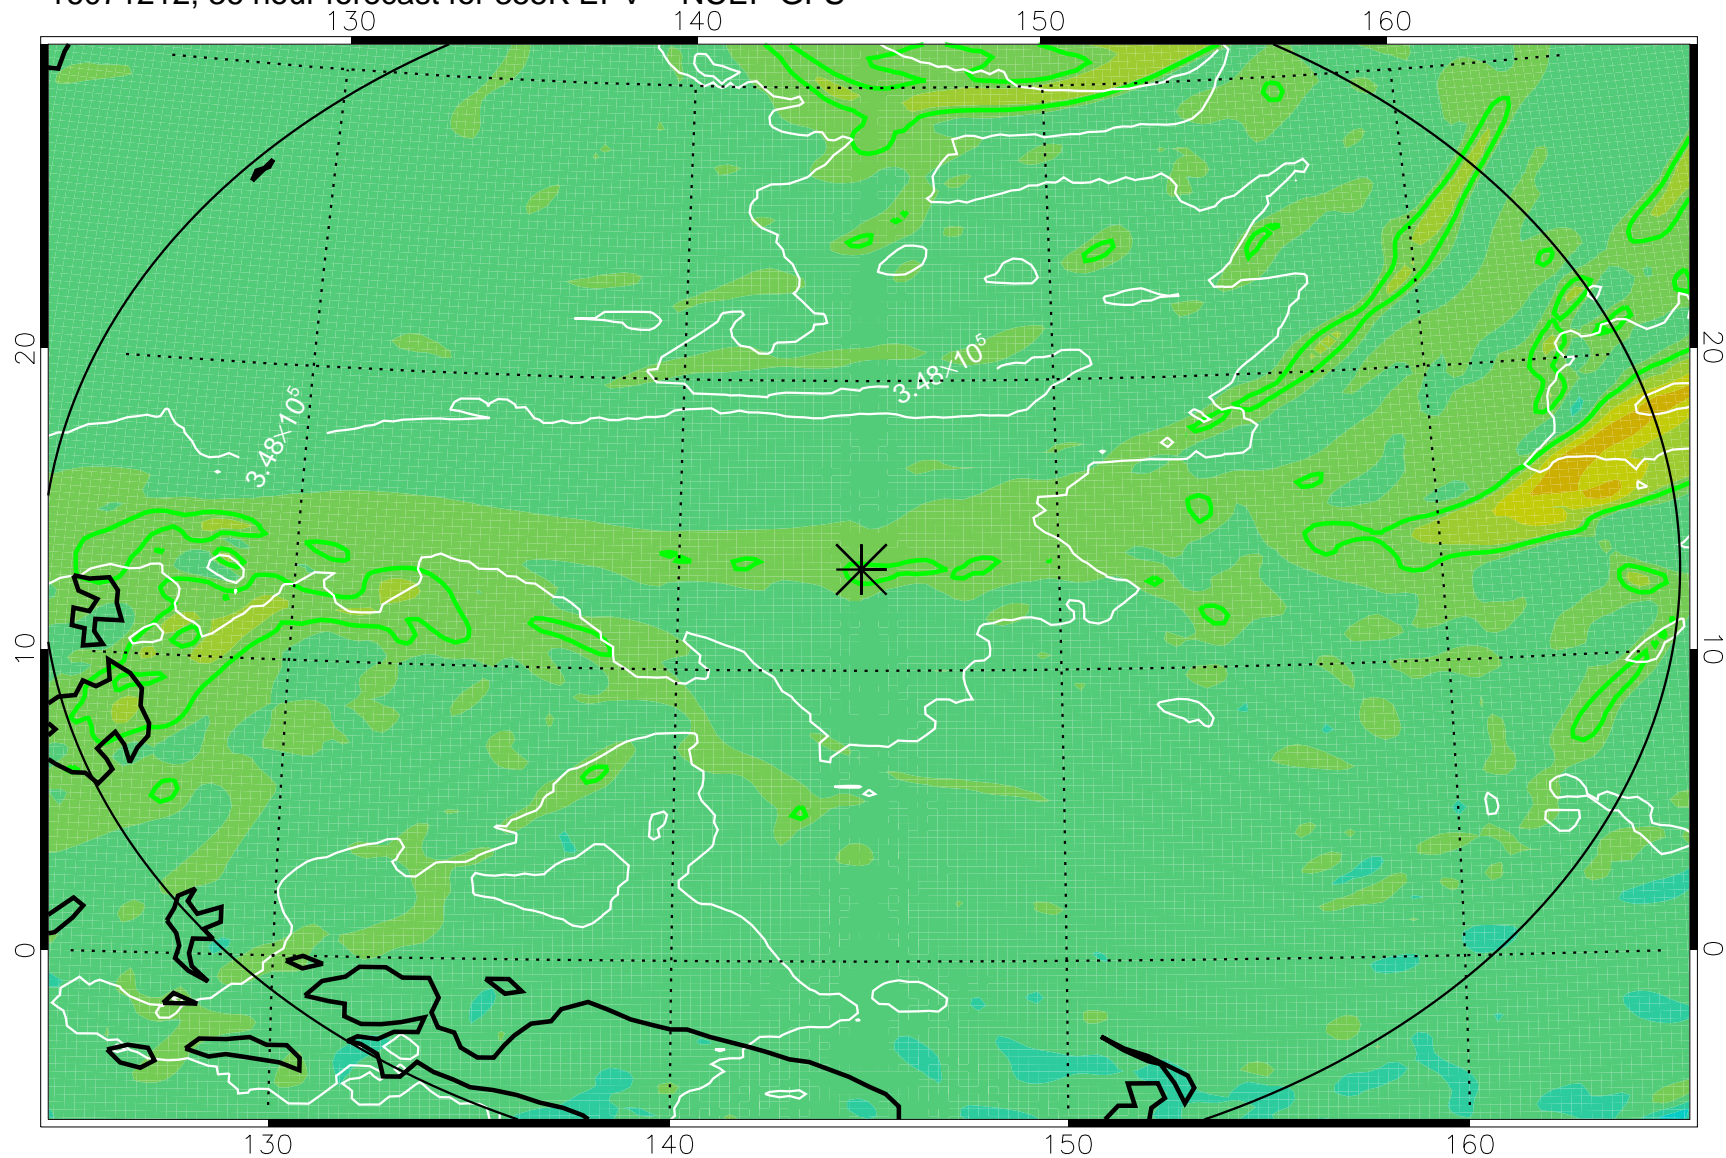

16071106, 6 hour forecast for 355K EPV -- NCEP GFS

355K Montgomery Streamfunction, white
EPV Tropopause (2 PVU) Position
Range ring of 2304 km

16071112, 12 hour forecast for 355K EPV -- NCEP GFS

355K Montgomery Streamfunction, white
EPV Tropopause (2 PVU) Position
Range ring of 2304 km

16071118, 18 hour forecast for 355K EPV -- NCEP GFS

355K Montgomery Streamfunction, white
EPV Tropopause (2 PVU) Position
Range ring of 2304 km

16071200, 24 hour forecast for 355K EPV -- NCEP GFS

355K Montgomery Streamfunction, white
EPV Tropopause (2 PVU) Position
Range ring of 2304 km

16071206, 30 hour forecast for 355K EPV -- NCEP GFS

355K Montgomery Streamfunction, white
EPV Tropopause (2 PVU) Position
Range ring of 2304 km

16071212, 36 hour forecast for 355K EPV -- NCEP GFS

355K Montgomery Streamfunction, white
EPV Tropopause (2 PVU) Position
Range ring of 2304 km

16071218, 42 hour forecast for 355K EPV -- NCEP GFS

355K Montgomery Streamfunction, white
EPV Tropopause (2 PVU) Position
Range ring of 2304 km

16071300, 48 hour forecast for 355K EPV -- NCEP GFS

355K Montgomery Streamfunction, white
EPV Tropopause (2 PVU) Position
Range ring of 2304 km