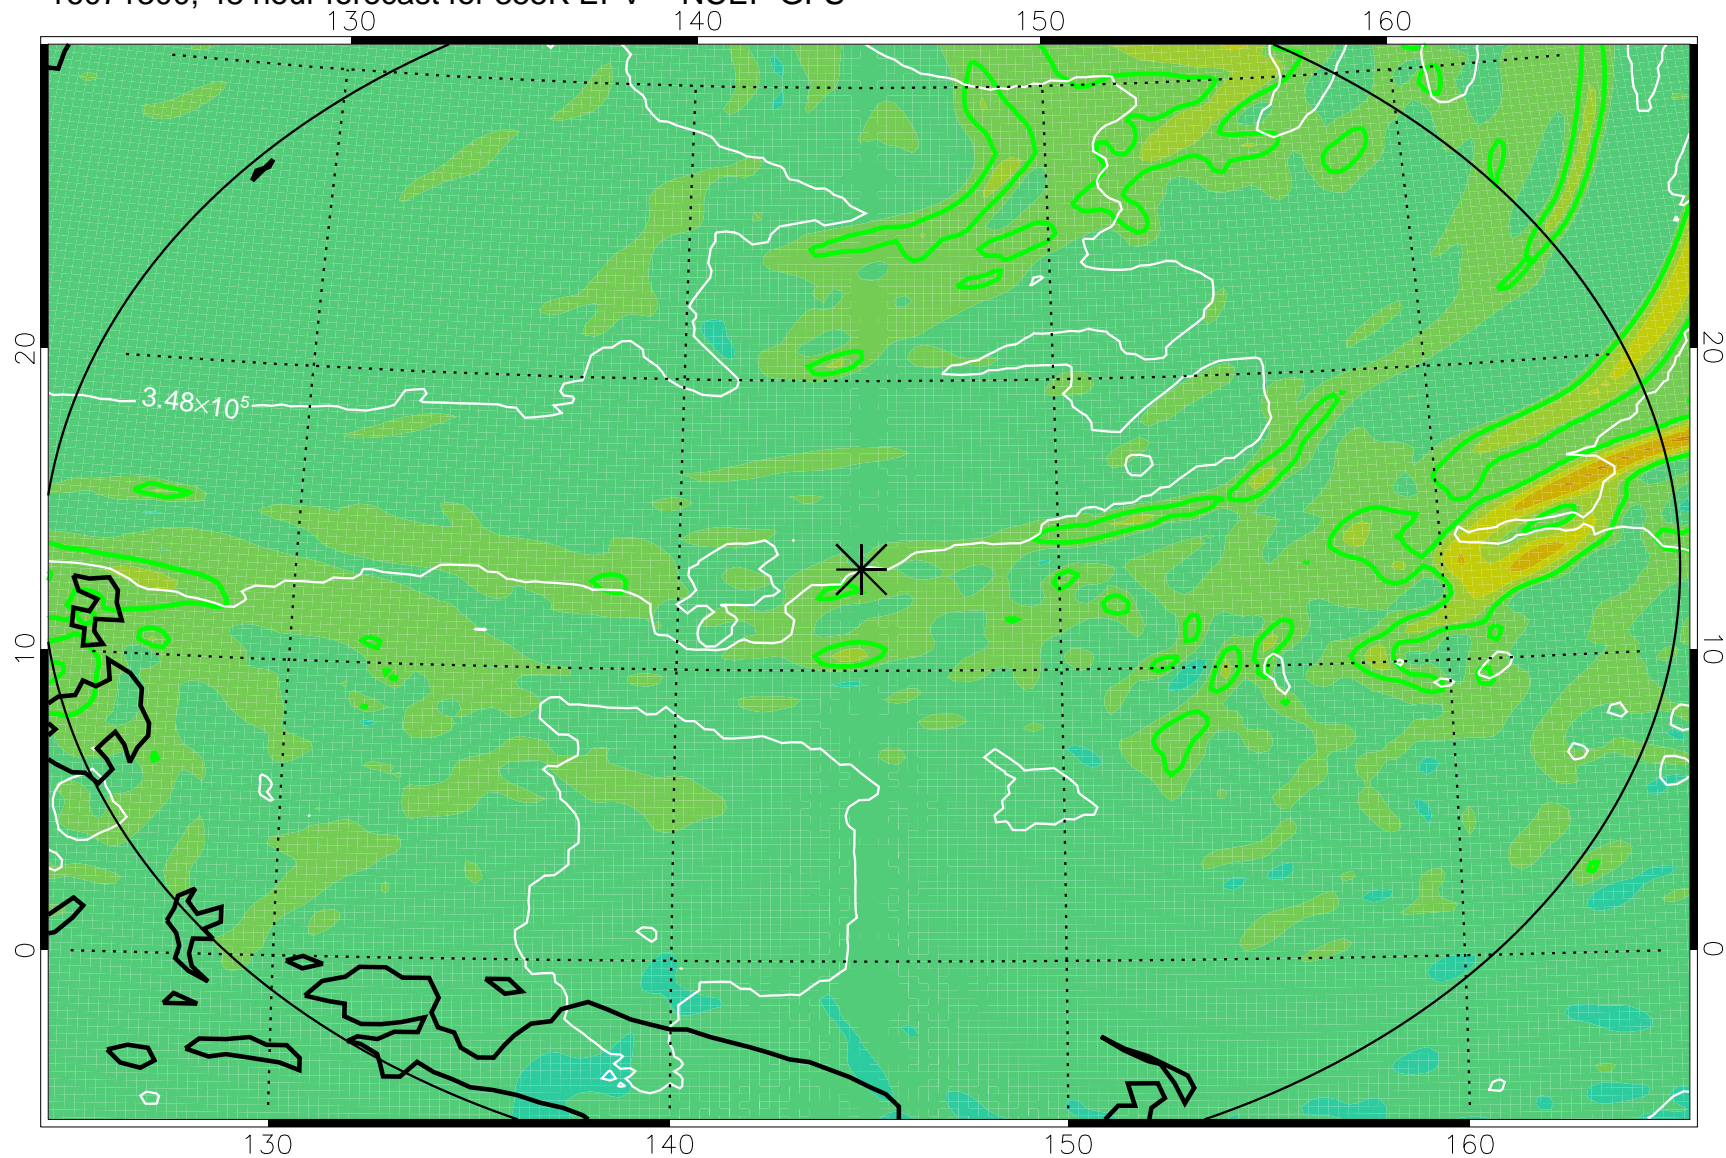

16071206, 30 hour forecast for 355K EPV -- NCEP GFS

355K Montgomery Streamfunction, white
EPV Tropopause (2 PVU) Position
Range ring of 2304 km

16071212, 36 hour forecast for 355K EPV -- NCEP GFS

355K Montgomery Streamfunction, white
EPV Tropopause (2 PVU) Position
Range ring of 2304 km

16071218, 42 hour forecast for 355K EPV -- NCEP GFS

355K Montgomery Streamfunction, white
EPV Tropopause (2 PVU) Position
Range ring of 2304 km

16071300, 48 hour forecast for 355K EPV -- NCEP GFS

355K Montgomery Streamfunction, white
EPV Tropopause (2 PVU) Position
Range ring of 2304 km

16071318, 66 hour forecast for 355K EPV -- NCEP GFS

355K Montgomery Streamfunction, white
EPV Tropopause (2 PVU) Position
Range ring of 2304 km

16071400, 72 hour forecast for 355K EPV -- NCEP GFS

355K Montgomery Streamfunction, white
EPV Tropopause (2 PVU) Position
Range ring of 2304 km

16071418, 90 hour forecast for 355K EPV -- NCEP GFS

355K Montgomery Streamfunction, white
EPV Tropopause (2 PVU) Position
Range ring of 2304 km

16071500, 96 hour forecast for 355K EPV -- NCEP GFS

355K Montgomery Streamfunction, white
EPV Tropopause (2 PVU) Position
Range ring of 2304 km