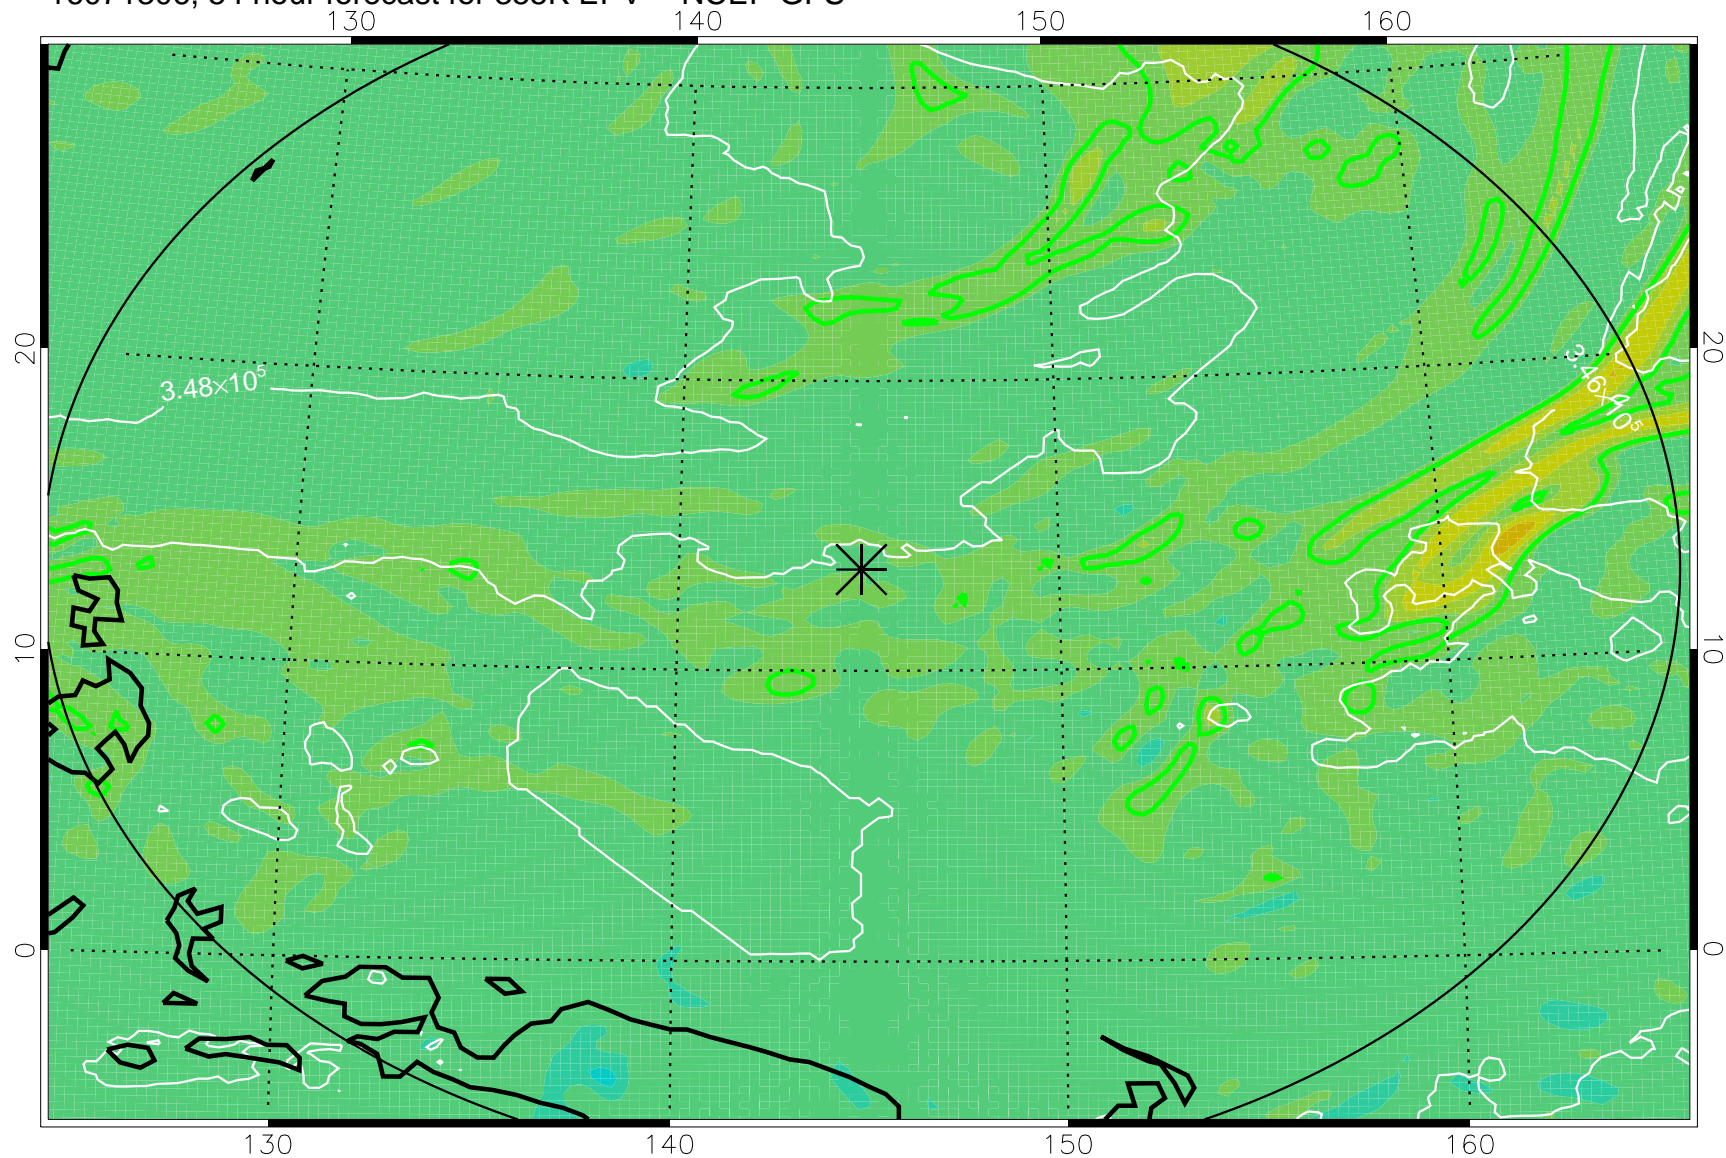

16071218, 42 hour forecast for 355K EPV -- NCEP GFS

355K Montgomery Streamfunction, white
EPV Tropopause (2 PVU) Position
Range ring of 2304 km

16071300, 48 hour forecast for 355K EPV -- NCEP GFS

355K Montgomery Streamfunction, white
EPV Tropopause (2 PVU) Position
Range ring of 2304 km

16071306, 54 hour forecast for 355K EPV -- NCEP GFS

355K Montgomery Streamfunction, white
EPV Tropopause (2 PVU) Position
Range ring of 2304 km

16071312, 60 hour forecast for 355K EPV -- NCEP GFS

355K Montgomery Streamfunction, white
EPV Tropopause (2 PVU) Position
Range ring of 2304 km

16071318, 66 hour forecast for 355K EPV -- NCEP GFS

355K Montgomery Streamfunction, white
EPV Tropopause (2 PVU) Position
Range ring of 2304 km

16071400, 72 hour forecast for 355K EPV -- NCEP GFS

355K Montgomery Streamfunction, white
EPV Tropopause (2 PVU) Position
Range ring of 2304 km

16071418, 90 hour forecast for 355K EPV -- NCEP GFS

355K Montgomery Streamfunction, white
EPV Tropopause (2 PVU) Position
Range ring of 2304 km

16071500, 96 hour forecast for 355K EPV -- NCEP GFS

355K Montgomery Streamfunction, white
EPV Tropopause (2 PVU) Position
Range ring of 2304 km