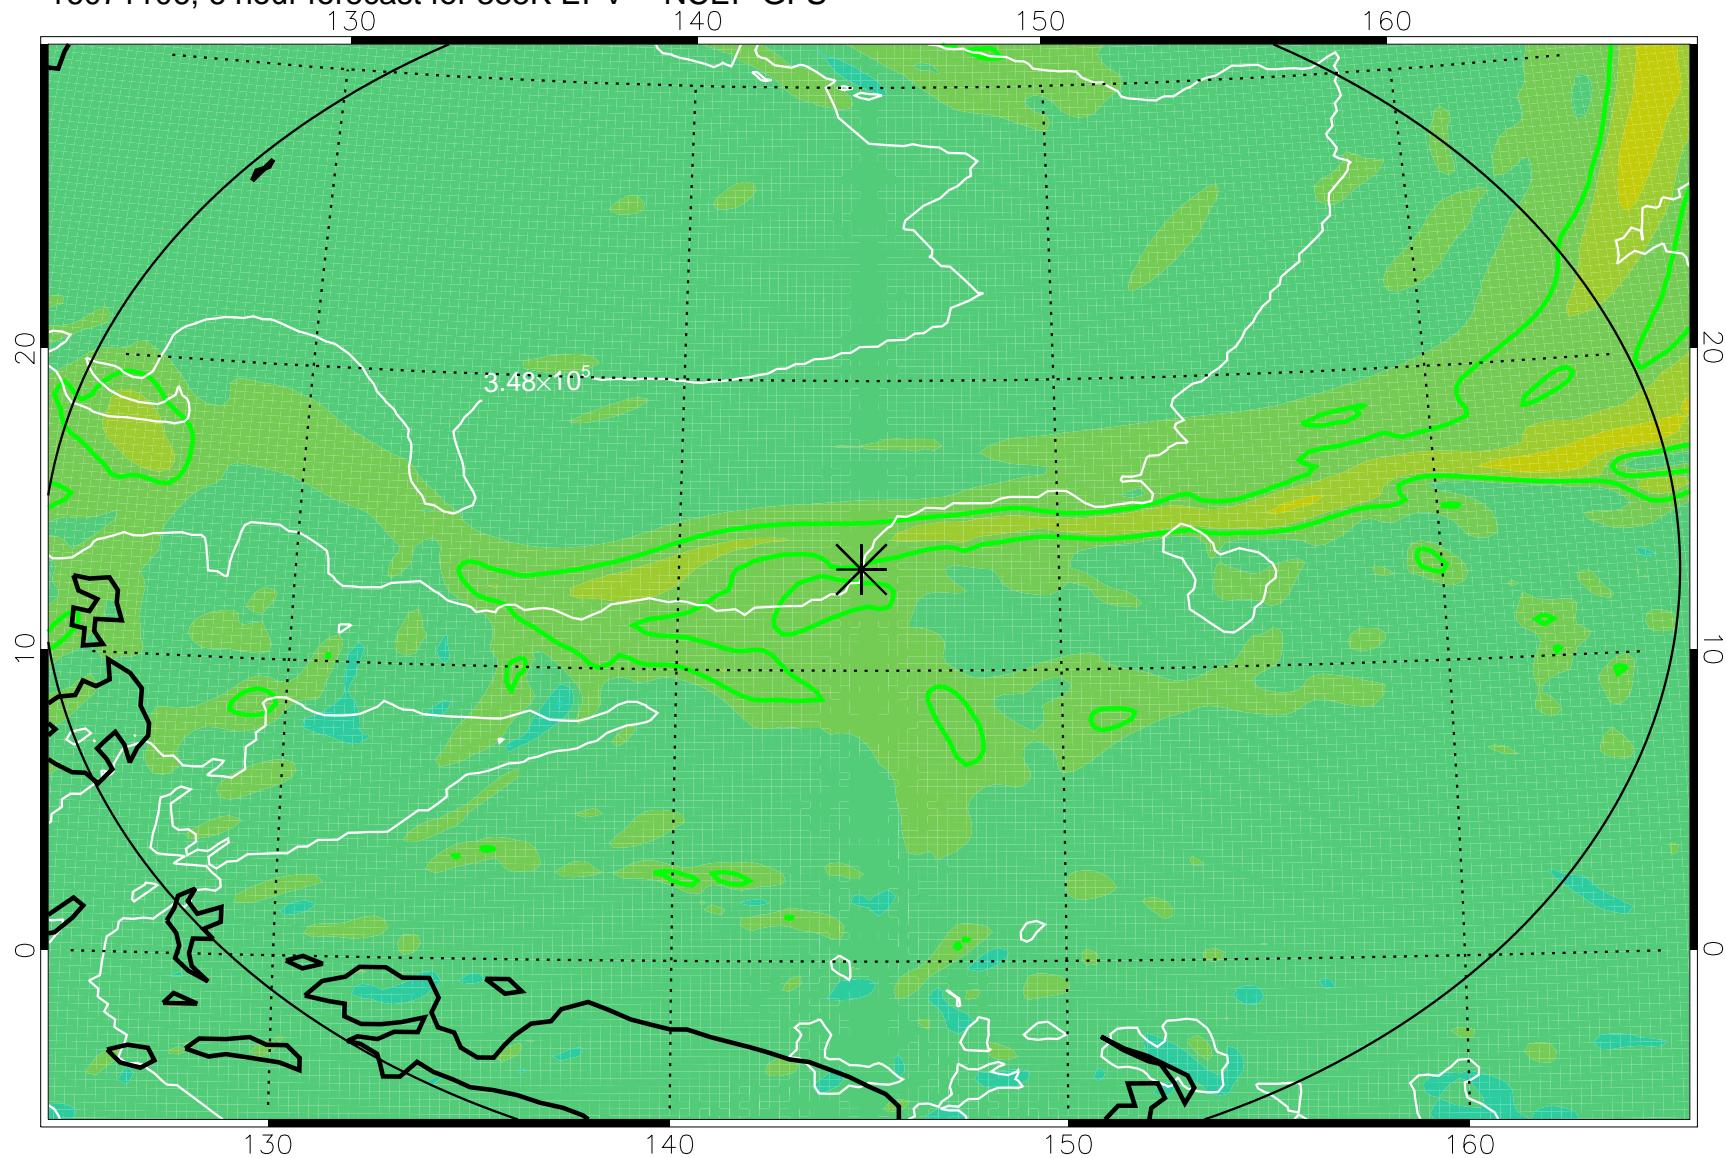

16071106, 6 hour forecast for 355K EPV -- NCEP GFS

355K Montgomery Streamfunction, white
EPV Tropopause (2 PVU) Position
Range ring of 2304 km

16071112, 12 hour forecast for 355K EPV -- NCEP GFS

355K Montgomery Streamfunction, white
EPV Tropopause (2 PVU) Position
Range ring of 2304 km

16071118, 18 hour forecast for 355K EPV -- NCEP GFS

355K Montgomery Streamfunction, white
EPV Tropopause (2 PVU) Position
Range ring of 2304 km

16071200, 24 hour forecast for 355K EPV -- NCEP GFS

355K Montgomery Streamfunction, white
EPV Tropopause (2 PVU) Position
Range ring of 2304 km

16071206, 30 hour forecast for 355K EPV -- NCEP GFS

355K Montgomery Streamfunction, white
EPV Tropopause (2 PVU) Position
Range ring of 2304 km

16071212, 36 hour forecast for 355K EPV -- NCEP GFS

355K Montgomery Streamfunction, white
EPV Tropopause (2 PVU) Position
Range ring of 2304 km

16071218, 42 hour forecast for 355K EPV -- NCEP GFS

355K Montgomery Streamfunction, white
EPV Tropopause (2 PVU) Position
Range ring of 2304 km

16071300, 48 hour forecast for 355K EPV -- NCEP GFS

355K Montgomery Streamfunction, white
EPV Tropopause (2 PVU) Position
Range ring of 2304 km