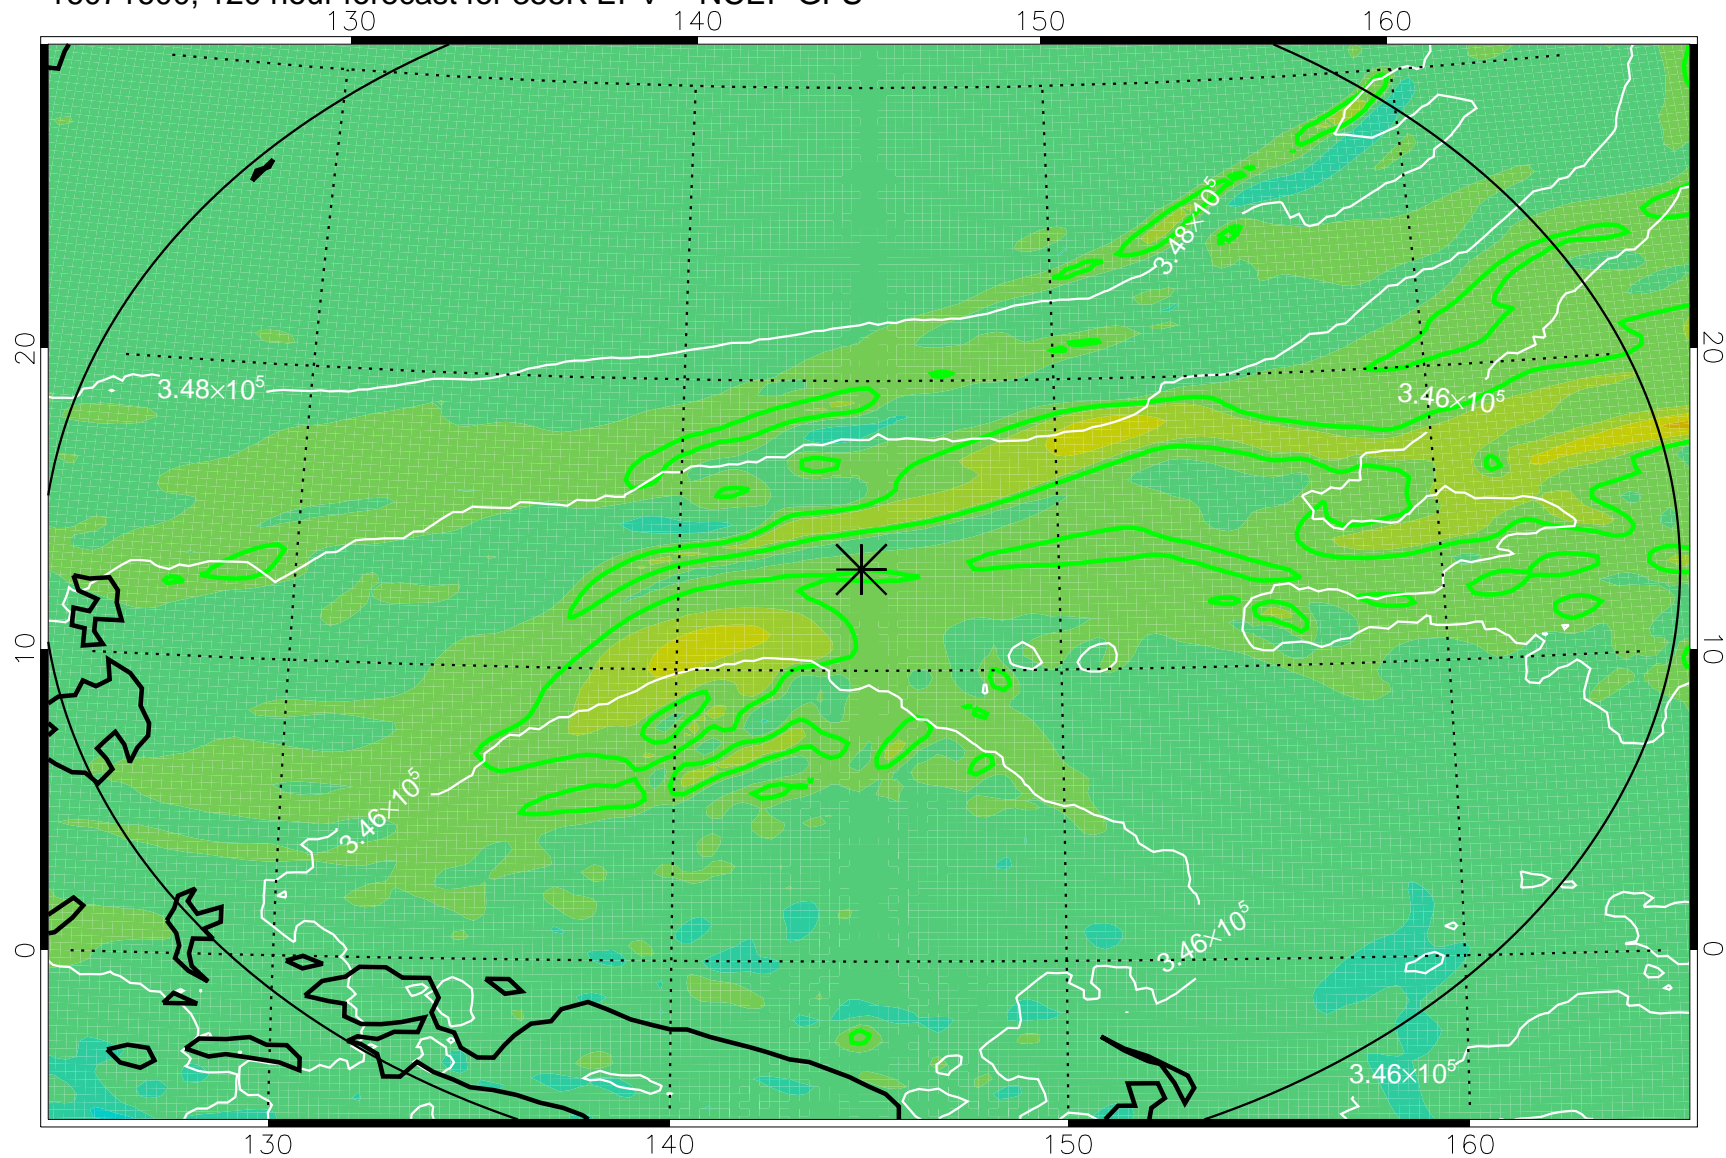

16071406, 78 hour forecast for 355K EPV -- NCEP GFS

355K Montgomery Streamfunction, white
EPV Tropopause (2 PVU) Position
Range ring of 2304 km

16071412, 84 hour forecast for 355K EPV -- NCEP GFS

355K Montgomery Streamfunction, white
EPV Tropopause (2 PVU) Position
Range ring of 2304 km

16071418, 90 hour forecast for 355K EPV -- NCEP GFS

355K Montgomery Streamfunction, white
EPV Tropopause (2 PVU) Position
Range ring of 2304 km

16071500, 96 hour forecast for 355K EPV -- NCEP GFS

355K Montgomery Streamfunction, white
EPV Tropopause (2 PVU) Position
Range ring of 2304 km

16071506, 102 hour forecast for 355K EPV -- NCEP GFS

355K Montgomery Streamfunction, white
EPV Tropopause (2 PVU) Position
Range ring of 2304 km

16071512, 108 hour forecast for 355K EPV -- NCEP GFS

355K Montgomery Streamfunction, white
EPV Tropopause (2 PVU) Position
Range ring of 2304 km

16071518, 114 hour forecast for 355K EPV -- NCEP GFS

355K Montgomery Streamfunction, white
EPV Tropopause (2 PVU) Position
Range ring of 2304 km

16071600, 120 hour forecast for 355K EPV -- NCEP GFS

355K Montgomery Streamfunction, white
EPV Tropopause (2 PVU) Position
Range ring of 2304 km