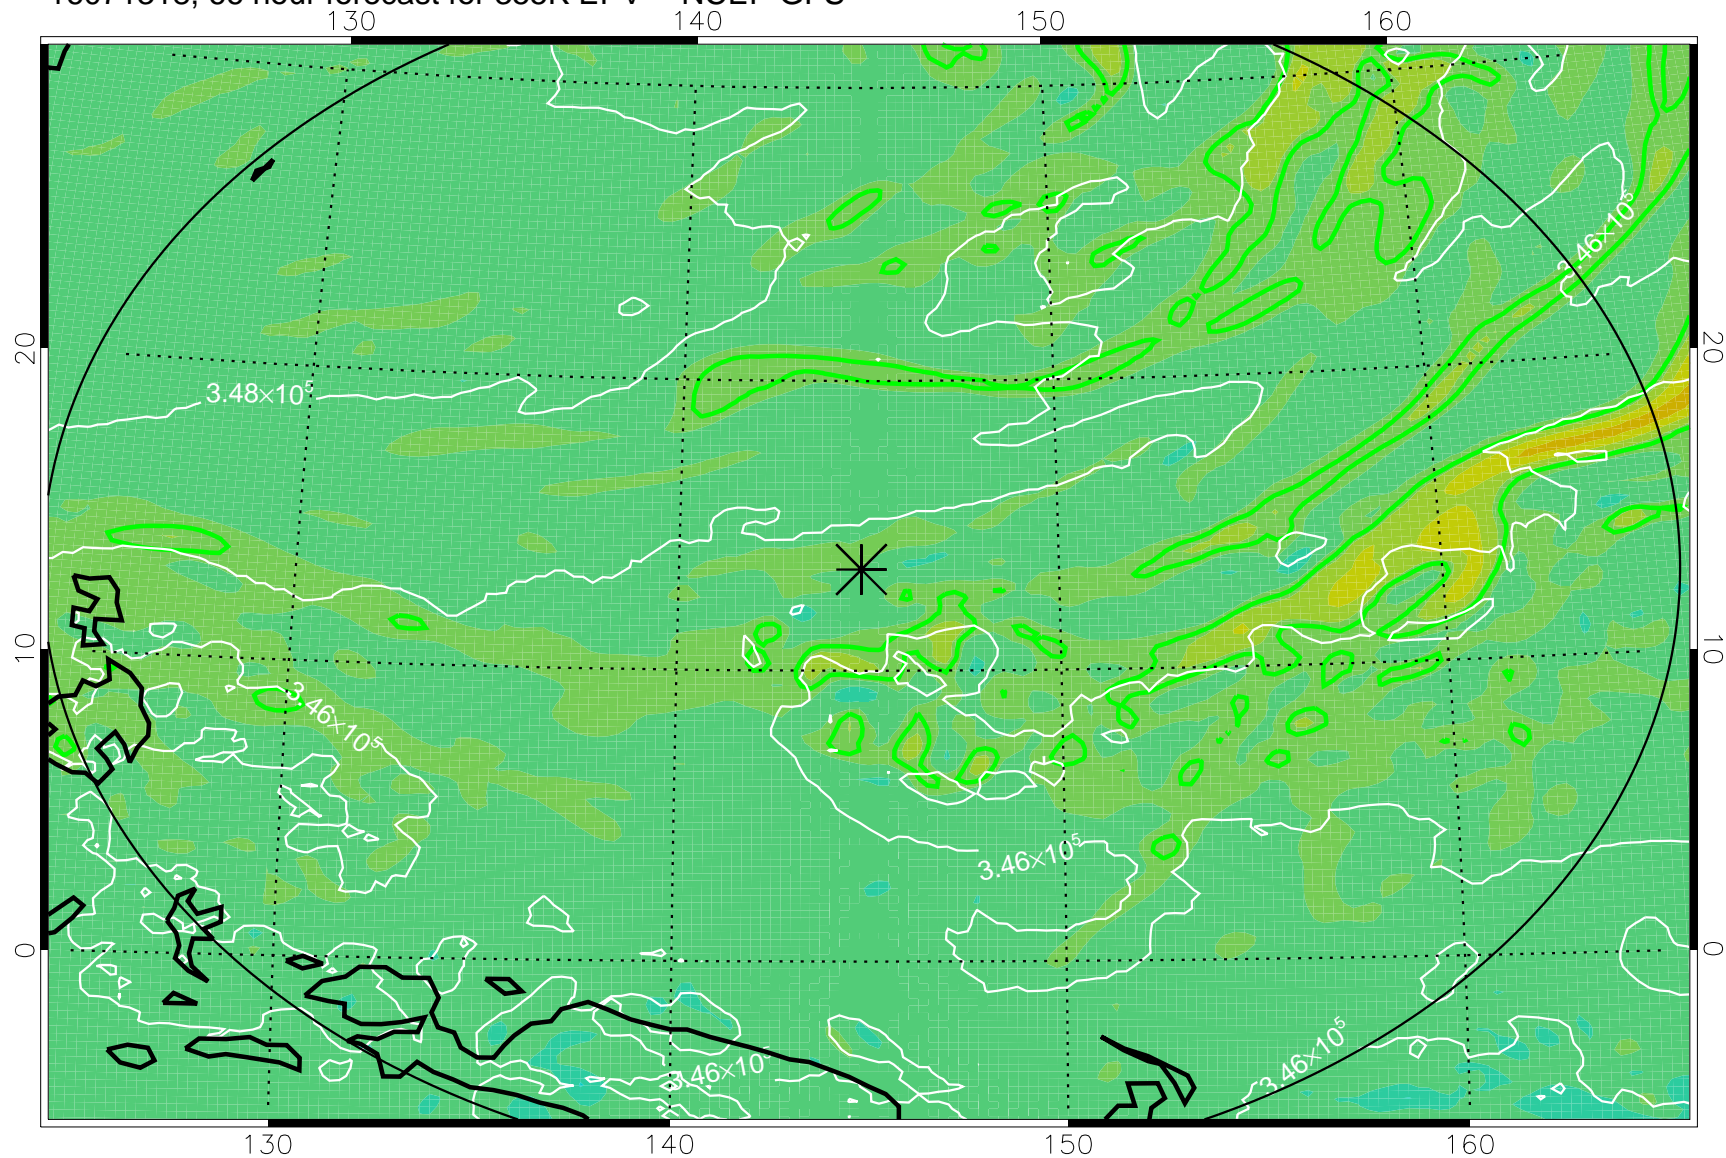

16071306, 54 hour forecast for 355K EPV -- NCEP GFS

355K Montgomery Streamfunction, white
EPV Tropopause (2 PVU) Position
Range ring of 2304 km

16071312, 60 hour forecast for 355K EPV -- NCEP GFS

355K Montgomery Streamfunction, white
EPV Tropopause (2 PVU) Position
Range ring of 2304 km

16071318, 66 hour forecast for 355K EPV -- NCEP GFS

355K Montgomery Streamfunction, white
EPV Tropopause (2 PVU) Position
Range ring of 2304 km

16071400, 72 hour forecast for 355K EPV -- NCEP GFS

355K Montgomery Streamfunction, white
EPV Tropopause (2 PVU) Position
Range ring of 2304 km

16071406, 78 hour forecast for 355K EPV -- NCEP GFS

355K Montgomery Streamfunction, white
EPV Tropopause (2 PVU) Position
Range ring of 2304 km

16071412, 84 hour forecast for 355K EPV -- NCEP GFS

355K Montgomery Streamfunction, white
EPV Tropopause (2 PVU) Position
Range ring of 2304 km

16071418, 90 hour forecast for 355K EPV -- NCEP GFS

355K Montgomery Streamfunction, white
EPV Tropopause (2 PVU) Position
Range ring of 2304 km

16071500, 96 hour forecast for 355K EPV -- NCEP GFS

355K Montgomery Streamfunction, white
EPV Tropopause (2 PVU) Position
Range ring of 2304 km