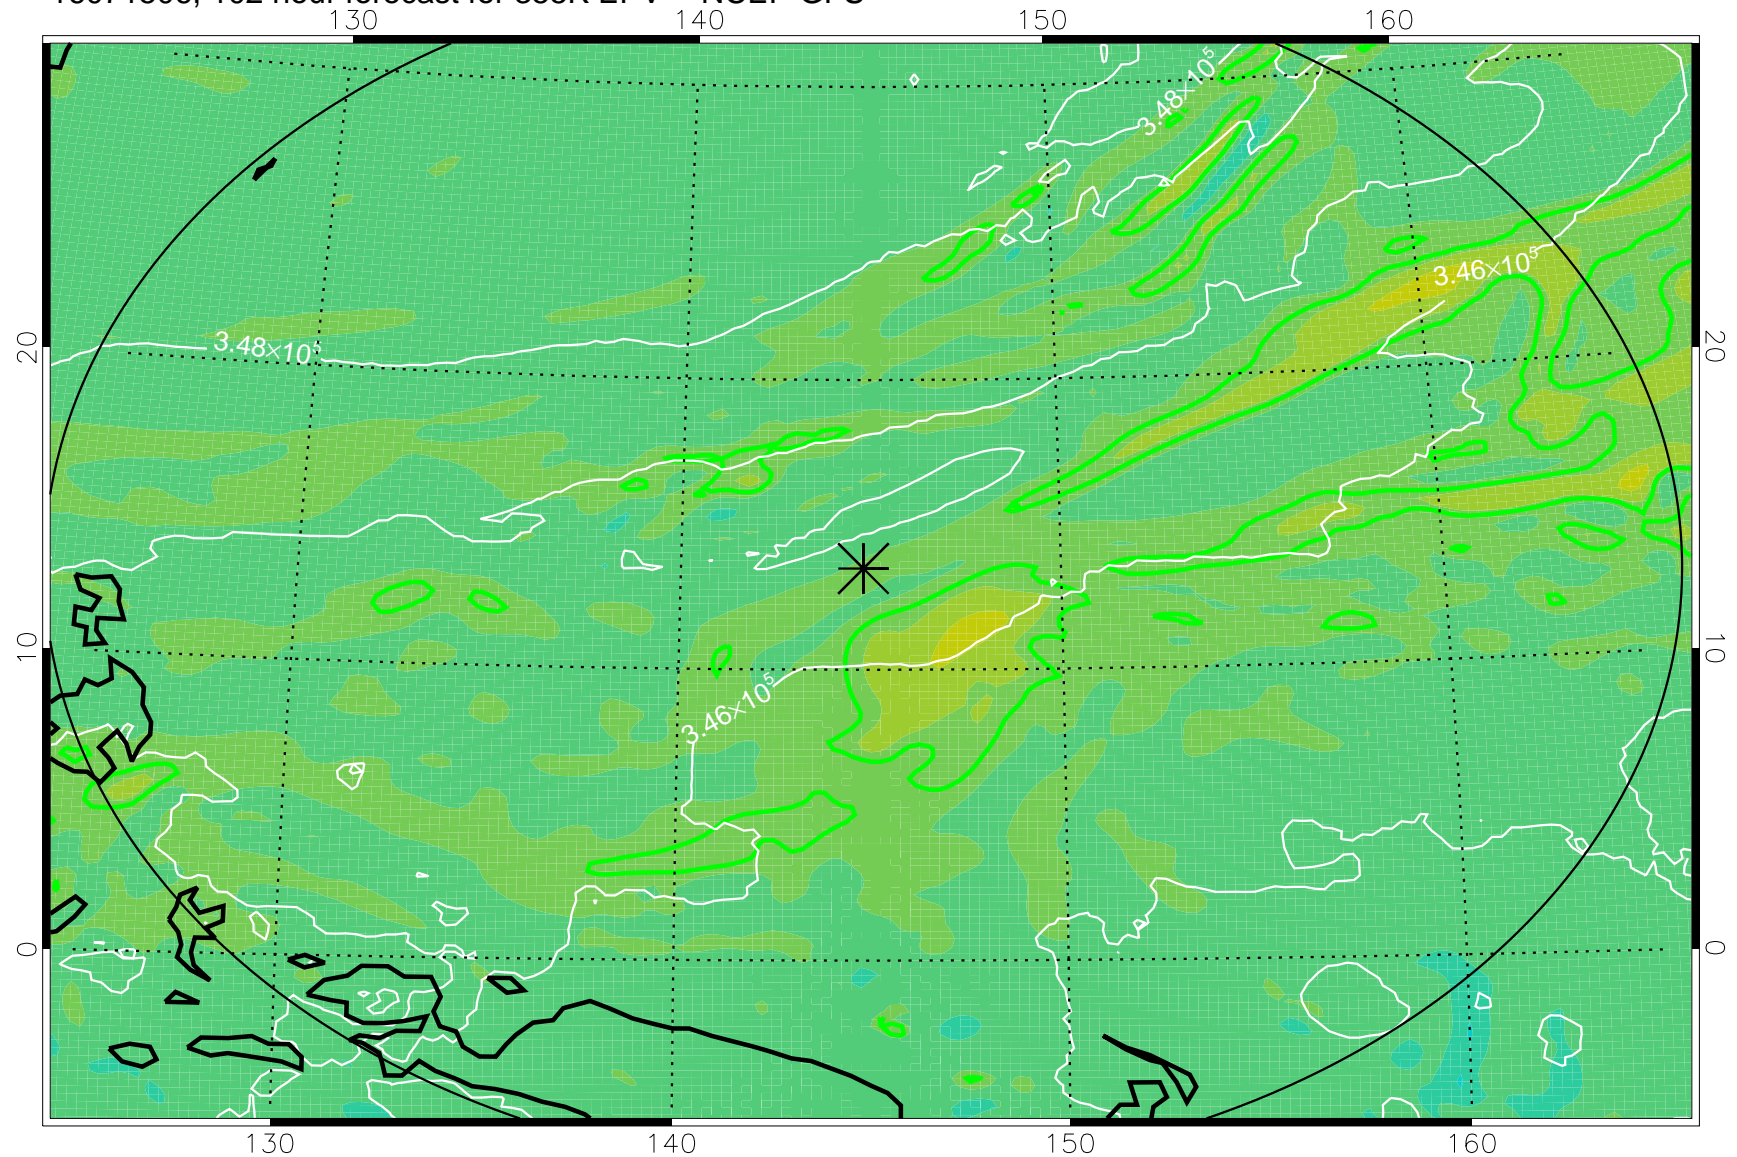

16071406, 78 hour forecast for 355K EPV -- NCEP GFS

355K Montgomery Streamfunction, white
EPV Tropopause (2 PVU) Position
Range ring of 2304 km

16071412, 84 hour forecast for 355K EPV -- NCEP GFS

355K Montgomery Streamfunction, white
EPV Tropopause (2 PVU) Position
Range ring of 2304 km

16071418, 90 hour forecast for 355K EPV -- NCEP GFS

355K Montgomery Streamfunction, white
EPV Tropopause (2 PVU) Position
Range ring of 2304 km

16071500, 96 hour forecast for 355K EPV -- NCEP GFS

355K Montgomery Streamfunction, white
EPV Tropopause (2 PVU) Position
Range ring of 2304 km

16071506, 102 hour forecast for 355K EPV -- NCEP GFS

355K Montgomery Streamfunction, white
EPV Tropopause (2 PVU) Position
Range ring of 2304 km

16071512, 108 hour forecast for 355K EPV -- NCEP GFS

355K Montgomery Streamfunction, white
EPV Tropopause (2 PVU) Position
Range ring of 2304 km

16071518, 114 hour forecast for 355K EPV -- NCEP GFS

355K Montgomery Streamfunction, white
EPV Tropopause (2 PVU) Position
Range ring of 2304 km

16071600, 120 hour forecast for 355K EPV -- NCEP GFS

355K Montgomery Streamfunction, white
EPV Tropopause (2 PVU) Position
Range ring of 2304 km