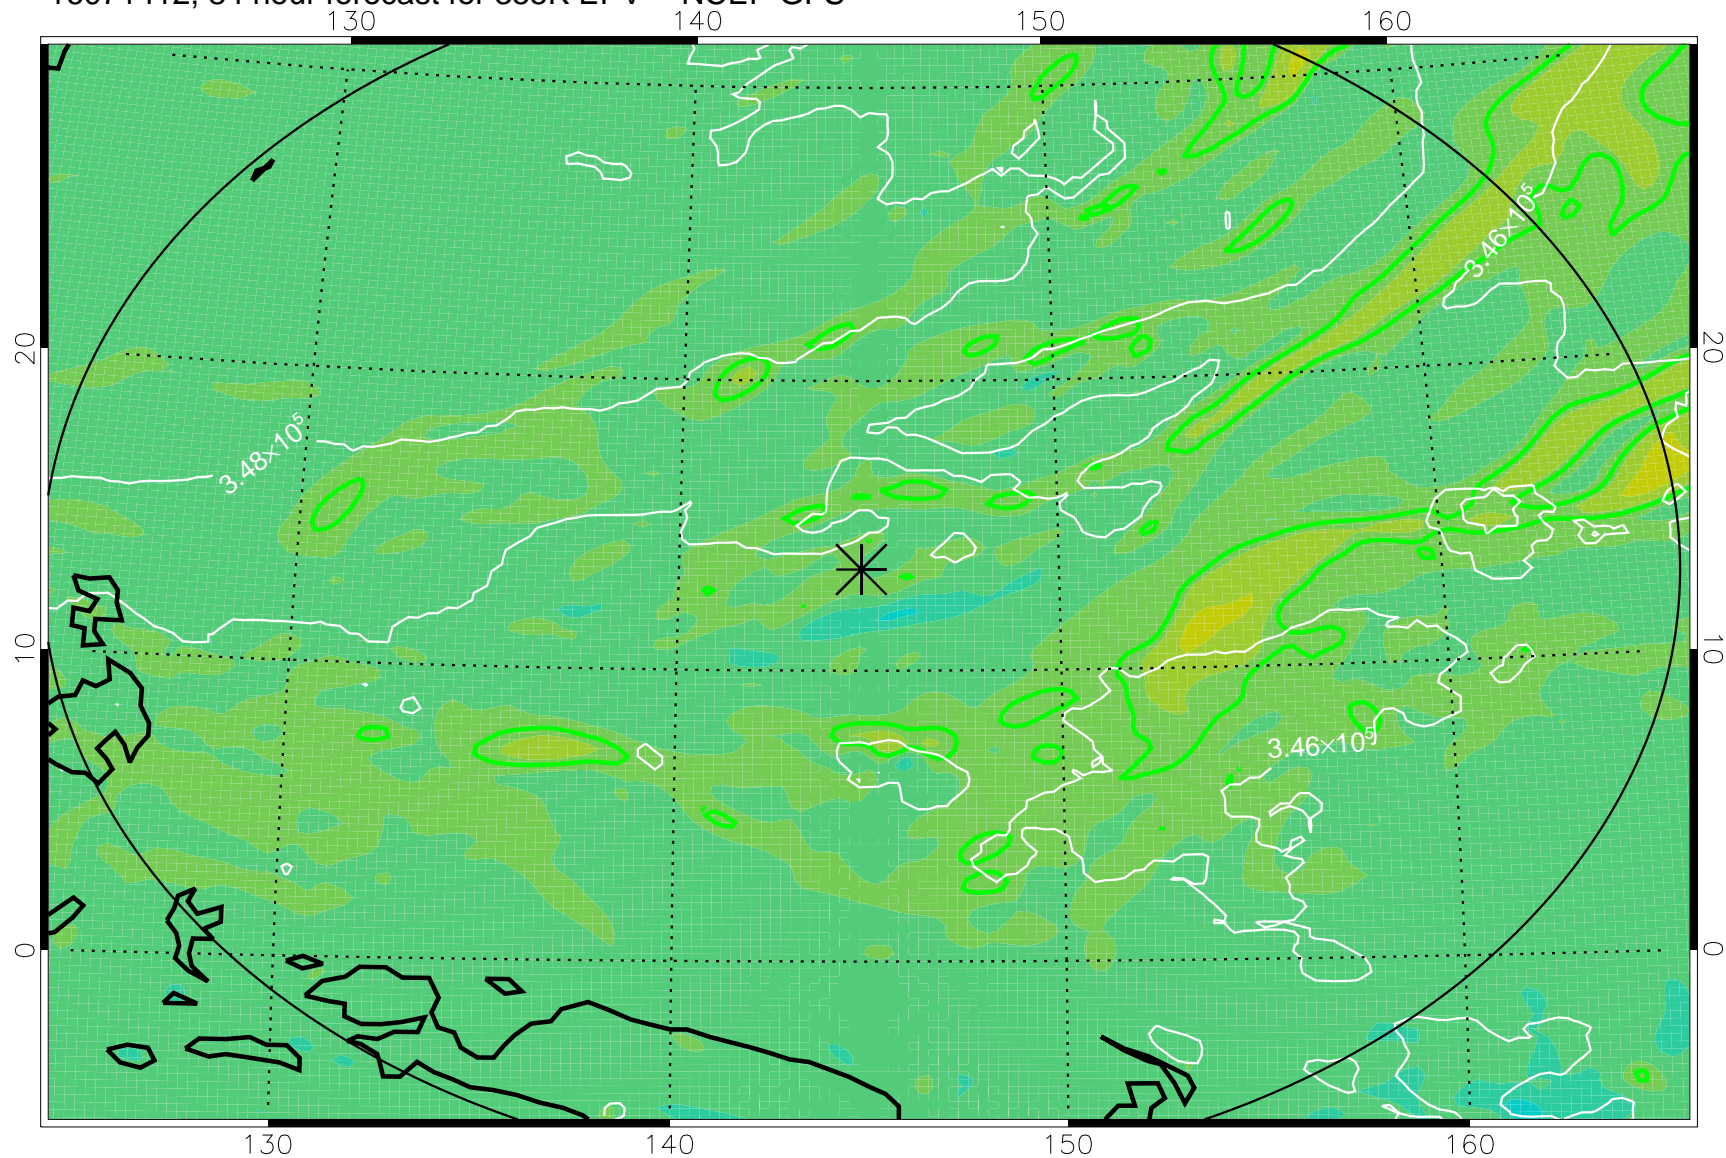

16071318, 66 hour forecast for 355K EPV -- NCEP GFS

355K Montgomery Streamfunction, white
EPV Tropopause (2 PVU) Position
Range ring of 2304 km

16071400, 72 hour forecast for 355K EPV -- NCEP GFS

355K Montgomery Streamfunction, white
EPV Tropopause (2 PVU) Position
Range ring of 2304 km

16071406, 78 hour forecast for 355K EPV -- NCEP GFS

355K Montgomery Streamfunction, white
EPV Tropopause (2 PVU) Position
Range ring of 2304 km

16071412, 84 hour forecast for 355K EPV -- NCEP GFS

355K Montgomery Streamfunction, white
EPV Tropopause (2 PVU) Position
Range ring of 2304 km

16071418, 90 hour forecast for 355K EPV -- NCEP GFS

355K Montgomery Streamfunction, white
EPV Tropopause (2 PVU) Position
Range ring of 2304 km

16071500, 96 hour forecast for 355K EPV -- NCEP GFS

355K Montgomery Streamfunction, white
EPV Tropopause (2 PVU) Position
Range ring of 2304 km

16071506, 102 hour forecast for 355K EPV -- NCEP GFS

355K Montgomery Streamfunction, white
EPV Tropopause (2 PVU) Position
Range ring of 2304 km

16071512, 108 hour forecast for 355K EPV -- NCEP GFS

355K Montgomery Streamfunction, white
EPV Tropopause (2 PVU) Position
Range ring of 2304 km