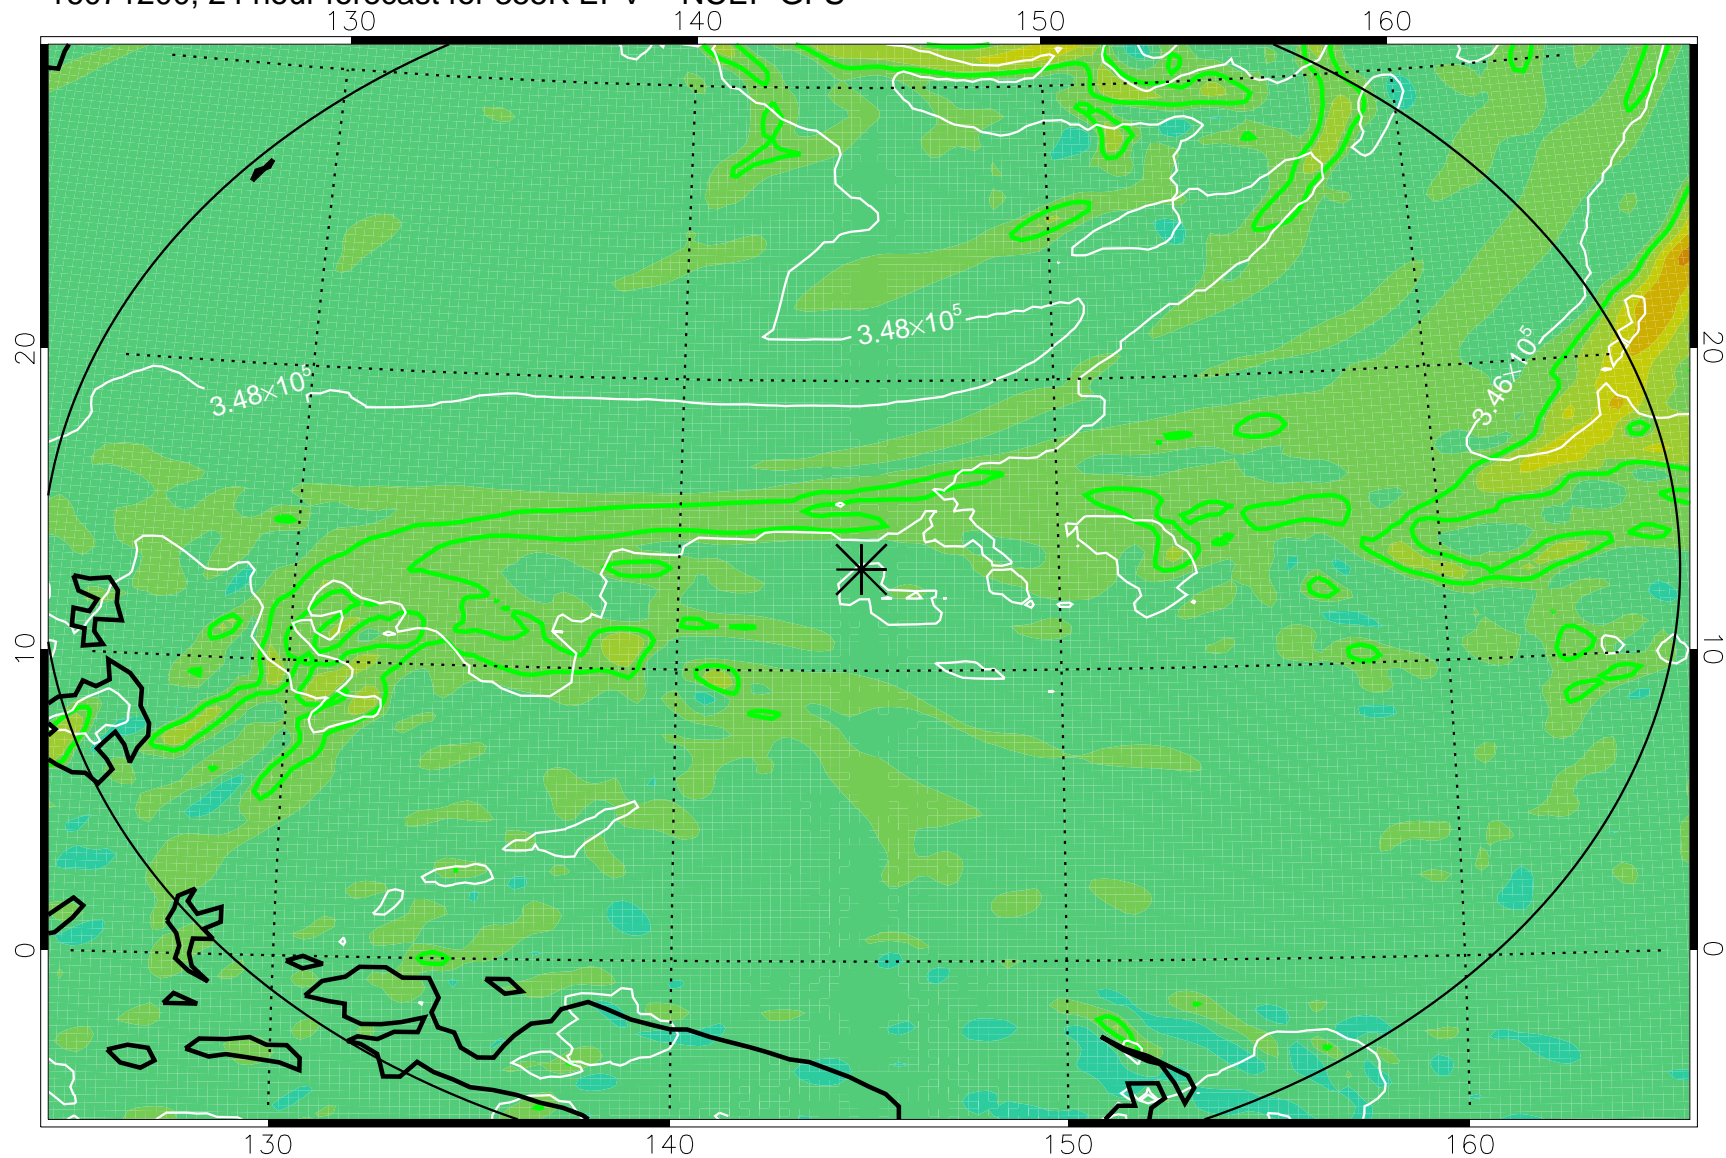

16071106, 6 hour forecast for 355K EPV -- NCEP GFS

355K Montgomery Streamfunction, white
EPV Tropopause (2 PVU) Position
Range ring of 2304 km

16071112, 12 hour forecast for 355K EPV -- NCEP GFS

355K Montgomery Streamfunction, white
EPV Tropopause (2 PVU) Position
Range ring of 2304 km

16071118, 18 hour forecast for 355K EPV -- NCEP GFS

355K Montgomery Streamfunction, white
EPV Tropopause (2 PVU) Position
Range ring of 2304 km

16071200, 24 hour forecast for 355K EPV -- NCEP GFS

355K Montgomery Streamfunction, white
EPV Tropopause (2 PVU) Position
Range ring of 2304 km

16071206, 30 hour forecast for 355K EPV -- NCEP GFS

355K Montgomery Streamfunction, white
EPV Tropopause (2 PVU) Position
Range ring of 2304 km

16071212, 36 hour forecast for 355K EPV -- NCEP GFS

355K Montgomery Streamfunction, white
EPV Tropopause (2 PVU) Position
Range ring of 2304 km

16071218, 42 hour forecast for 355K EPV -- NCEP GFS

355K Montgomery Streamfunction, white
EPV Tropopause (2 PVU) Position
Range ring of 2304 km

16071300, 48 hour forecast for 355K EPV -- NCEP GFS

355K Montgomery Streamfunction, white
EPV Tropopause (2 PVU) Position
Range ring of 2304 km