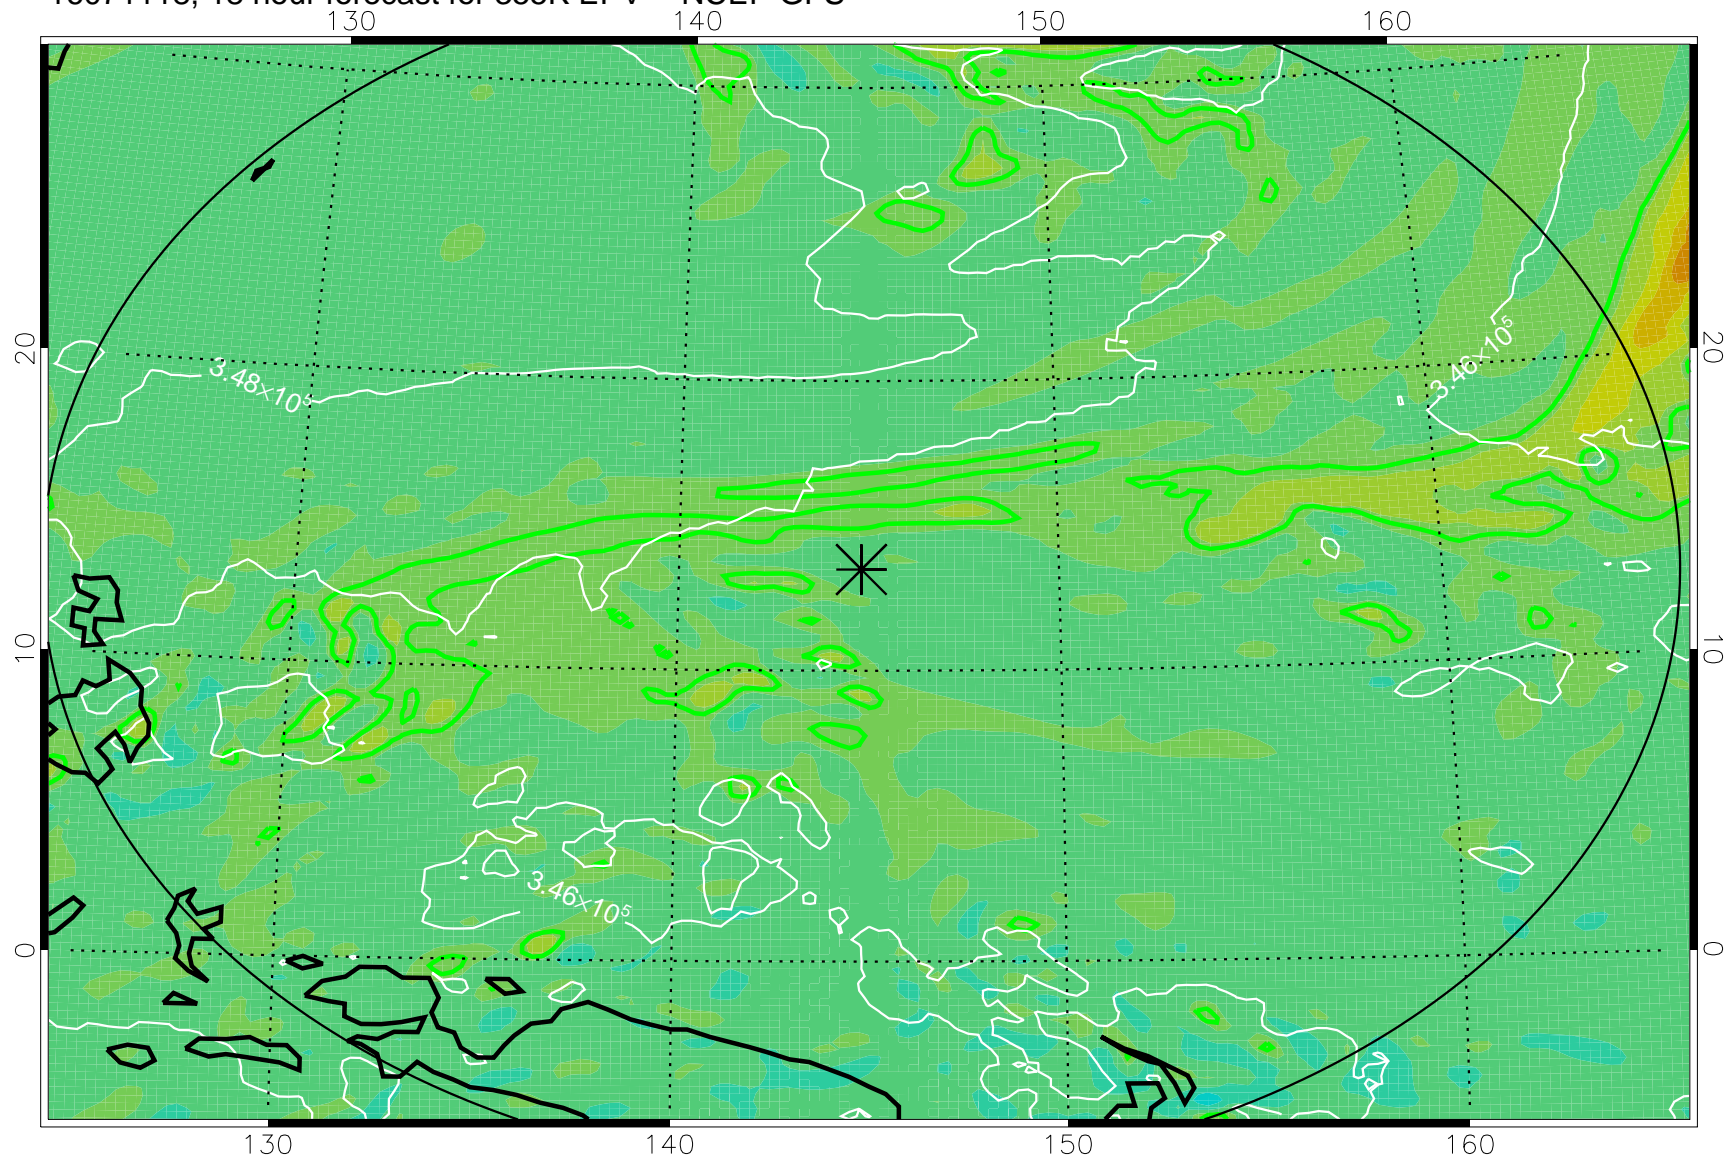

16071106, 6 hour forecast for 355K EPV -- NCEP GFS

355K Montgomery Streamfunction, white
EPV Tropopause (2 PVU) Position
Range ring of 2304 km

16071112, 12 hour forecast for 355K EPV -- NCEP GFS

355K Montgomery Streamfunction, white
EPV Tropopause (2 PVU) Position
Range ring of 2304 km

16071118, 18 hour forecast for 355K EPV -- NCEP GFS

355K Montgomery Streamfunction, white
EPV Tropopause (2 PVU) Position
Range ring of 2304 km

16071200, 24 hour forecast for 355K EPV -- NCEP GFS

355K Montgomery Streamfunction, white
EPV Tropopause (2 PVU) Position
Range ring of 2304 km

16071206, 30 hour forecast for 355K EPV -- NCEP GFS

355K Montgomery Streamfunction, white
EPV Tropopause (2 PVU) Position
Range ring of 2304 km

16071212, 36 hour forecast for 355K EPV -- NCEP GFS

355K Montgomery Streamfunction, white
EPV Tropopause (2 PVU) Position
Range ring of 2304 km

16071218, 42 hour forecast for 355K EPV -- NCEP GFS

355K Montgomery Streamfunction, white
EPV Tropopause (2 PVU) Position
Range ring of 2304 km

16071300, 48 hour forecast for 355K EPV -- NCEP GFS

355K Montgomery Streamfunction, white
EPV Tropopause (2 PVU) Position
Range ring of 2304 km