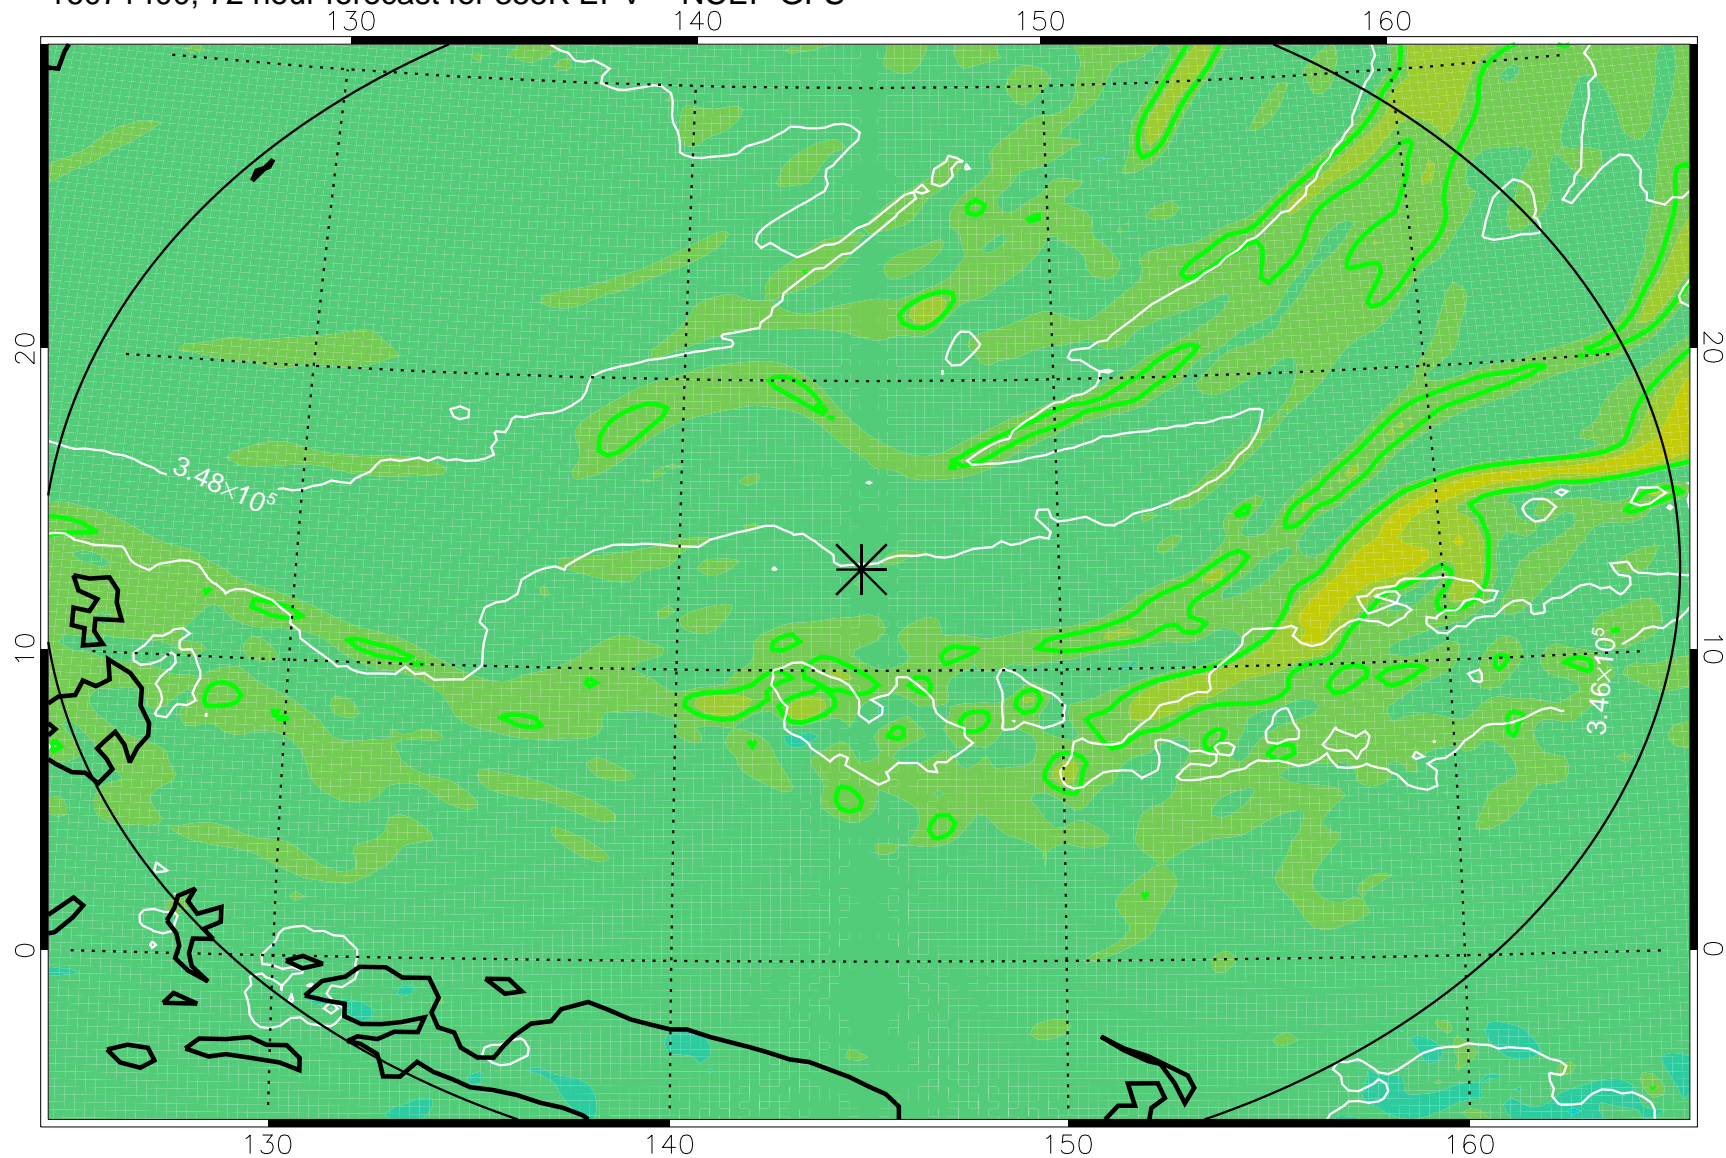

16071306, 54 hour forecast for 355K EPV -- NCEP GFS

355K Montgomery Streamfunction, white
EPV Tropopause (2 PVU) Position
Range ring of 2304 km

16071312, 60 hour forecast for 355K EPV -- NCEP GFS

355K Montgomery Streamfunction, white
EPV Tropopause (2 PVU) Position
Range ring of 2304 km

16071318, 66 hour forecast for 355K EPV -- NCEP GFS

355K Montgomery Streamfunction, white
EPV Tropopause (2 PVU) Position
Range ring of 2304 km

16071400, 72 hour forecast for 355K EPV -- NCEP GFS

355K Montgomery Streamfunction, white
EPV Tropopause (2 PVU) Position
Range ring of 2304 km

16071406, 78 hour forecast for 355K EPV -- NCEP GFS

355K Montgomery Streamfunction, white
EPV Tropopause (2 PVU) Position
Range ring of 2304 km

16071412, 84 hour forecast for 355K EPV -- NCEP GFS

355K Montgomery Streamfunction, white
EPV Tropopause (2 PVU) Position
Range ring of 2304 km

16071418, 90 hour forecast for 355K EPV -- NCEP GFS

355K Montgomery Streamfunction, white
EPV Tropopause (2 PVU) Position
Range ring of 2304 km

16071500, 96 hour forecast for 355K EPV -- NCEP GFS

355K Montgomery Streamfunction, white
EPV Tropopause (2 PVU) Position
Range ring of 2304 km