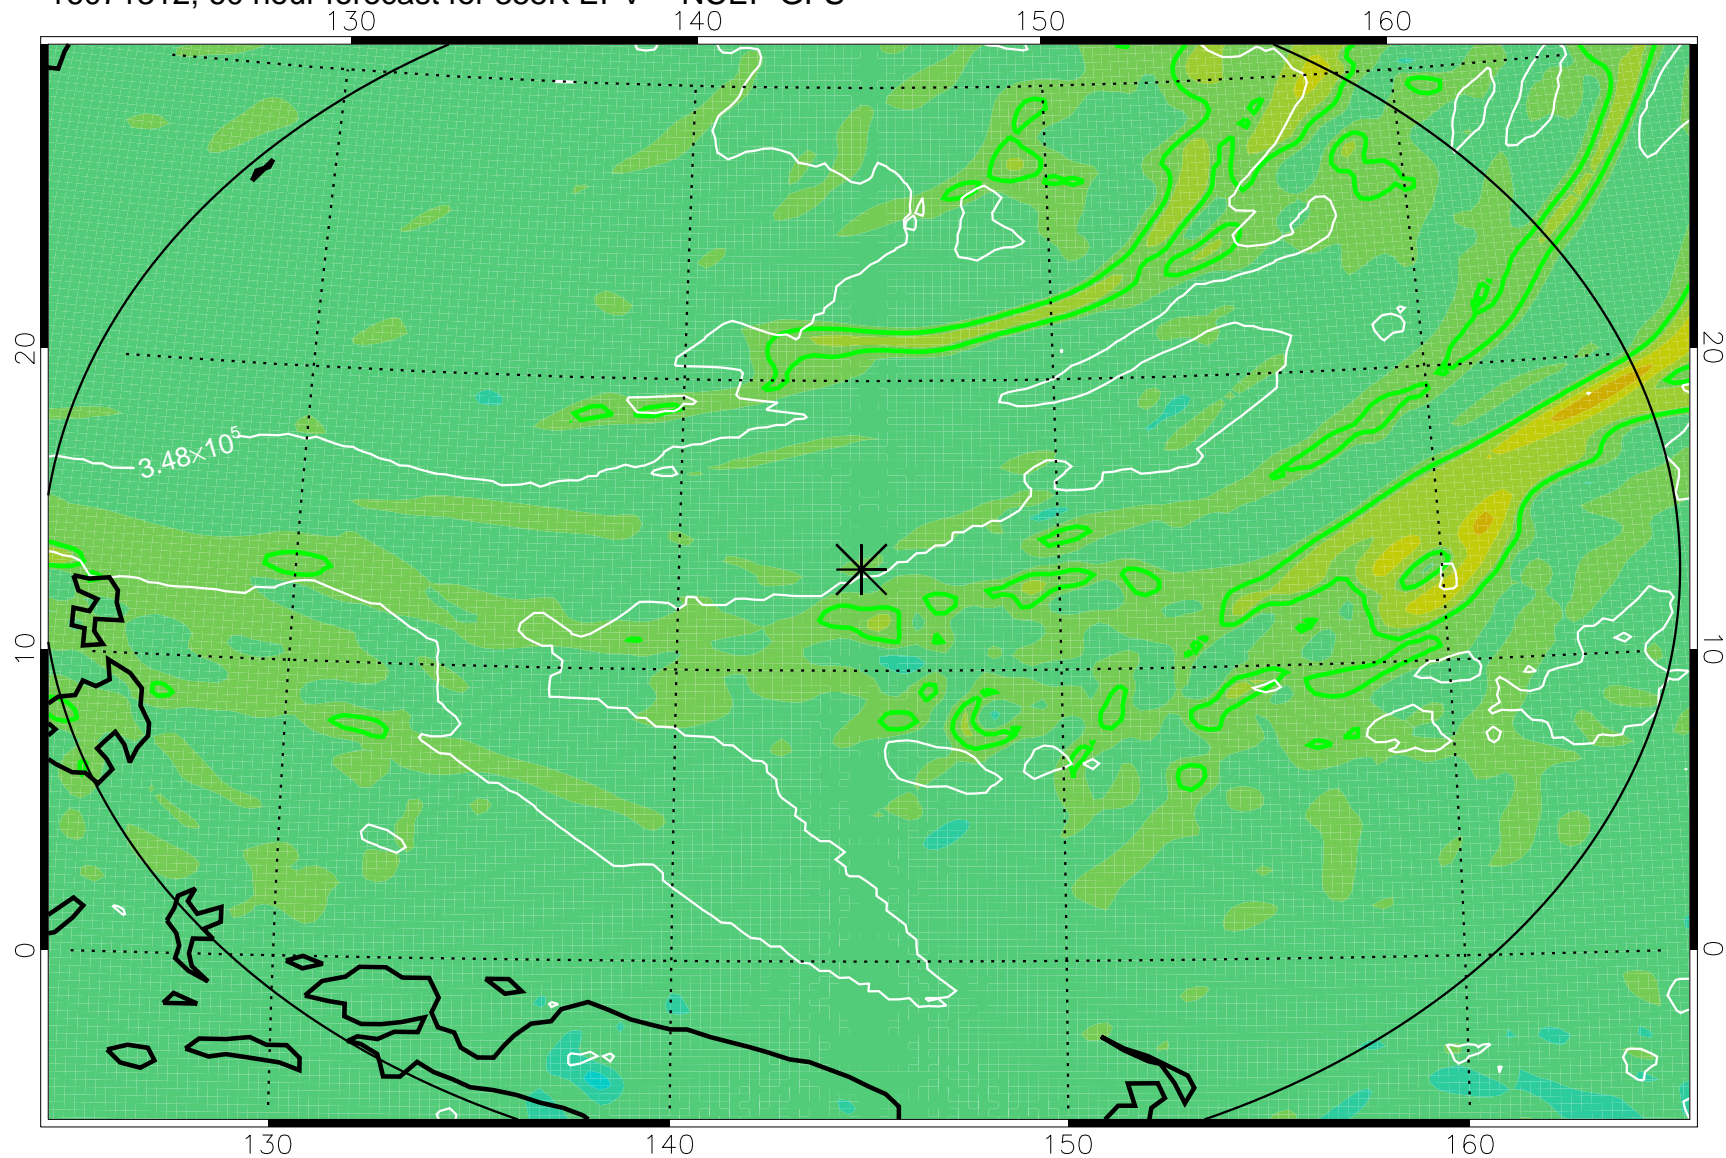

16071218, 42 hour forecast for 355K EPV -- NCEP GFS

355K Montgomery Streamfunction, white
EPV Tropopause (2 PVU) Position
Range ring of 2304 km

16071300, 48 hour forecast for 355K EPV -- NCEP GFS

355K Montgomery Streamfunction, white
EPV Tropopause (2 PVU) Position
Range ring of 2304 km

16071306, 54 hour forecast for 355K EPV -- NCEP GFS

355K Montgomery Streamfunction, white
EPV Tropopause (2 PVU) Position
Range ring of 2304 km

16071312, 60 hour forecast for 355K EPV -- NCEP GFS

355K Montgomery Streamfunction, white
EPV Tropopause (2 PVU) Position
Range ring of 2304 km

16071318, 66 hour forecast for 355K EPV -- NCEP GFS

355K Montgomery Streamfunction, white
EPV Tropopause (2 PVU) Position
Range ring of 2304 km

16071400, 72 hour forecast for 355K EPV -- NCEP GFS

355K Montgomery Streamfunction, white
EPV Tropopause (2 PVU) Position
Range ring of 2304 km

16071406, 78 hour forecast for 355K EPV -- NCEP GFS

355K Montgomery Streamfunction, white
EPV Tropopause (2 PVU) Position
Range ring of 2304 km

16071412, 84 hour forecast for 355K EPV -- NCEP GFS

355K Montgomery Streamfunction, white
EPV Tropopause (2 PVU) Position
Range ring of 2304 km