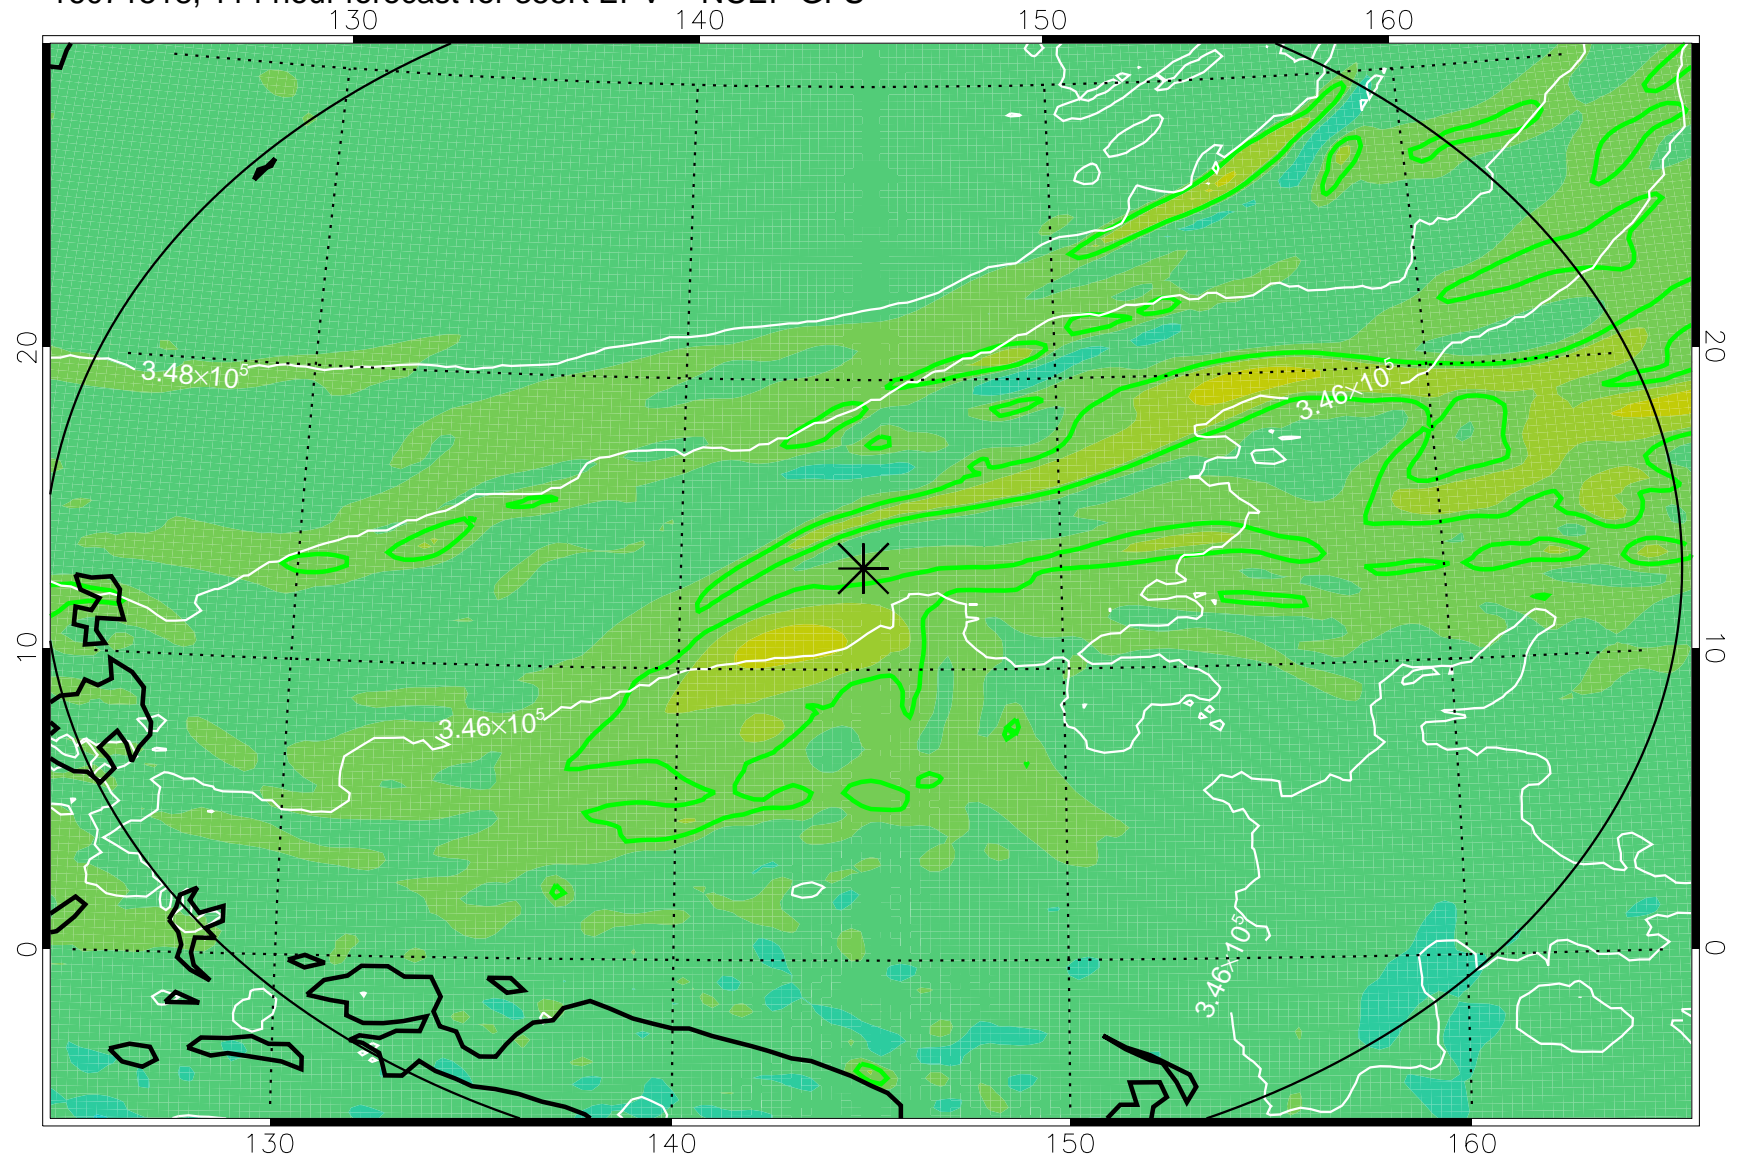

16071406, 78 hour forecast for 355K EPV -- NCEP GFS

355K Montgomery Streamfunction, white
EPV Tropopause (2 PVU) Position
Range ring of 2304 km

16071412, 84 hour forecast for 355K EPV -- NCEP GFS

355K Montgomery Streamfunction, white
EPV Tropopause (2 PVU) Position
Range ring of 2304 km

16071418, 90 hour forecast for 355K EPV -- NCEP GFS

355K Montgomery Streamfunction, white
EPV Tropopause (2 PVU) Position
Range ring of 2304 km

16071500, 96 hour forecast for 355K EPV -- NCEP GFS

355K Montgomery Streamfunction, white
EPV Tropopause (2 PVU) Position
Range ring of 2304 km

16071506, 102 hour forecast for 355K EPV -- NCEP GFS

355K Montgomery Streamfunction, white
EPV Tropopause (2 PVU) Position
Range ring of 2304 km

16071512, 108 hour forecast for 355K EPV -- NCEP GFS

355K Montgomery Streamfunction, white
EPV Tropopause (2 PVU) Position
Range ring of 2304 km

16071518, 114 hour forecast for 355K EPV -- NCEP GFS

355K Montgomery Streamfunction, white
EPV Tropopause (2 PVU) Position
Range ring of 2304 km

16071600, 120 hour forecast for 355K EPV -- NCEP GFS

355K Montgomery Streamfunction, white
EPV Tropopause (2 PVU) Position
Range ring of 2304 km