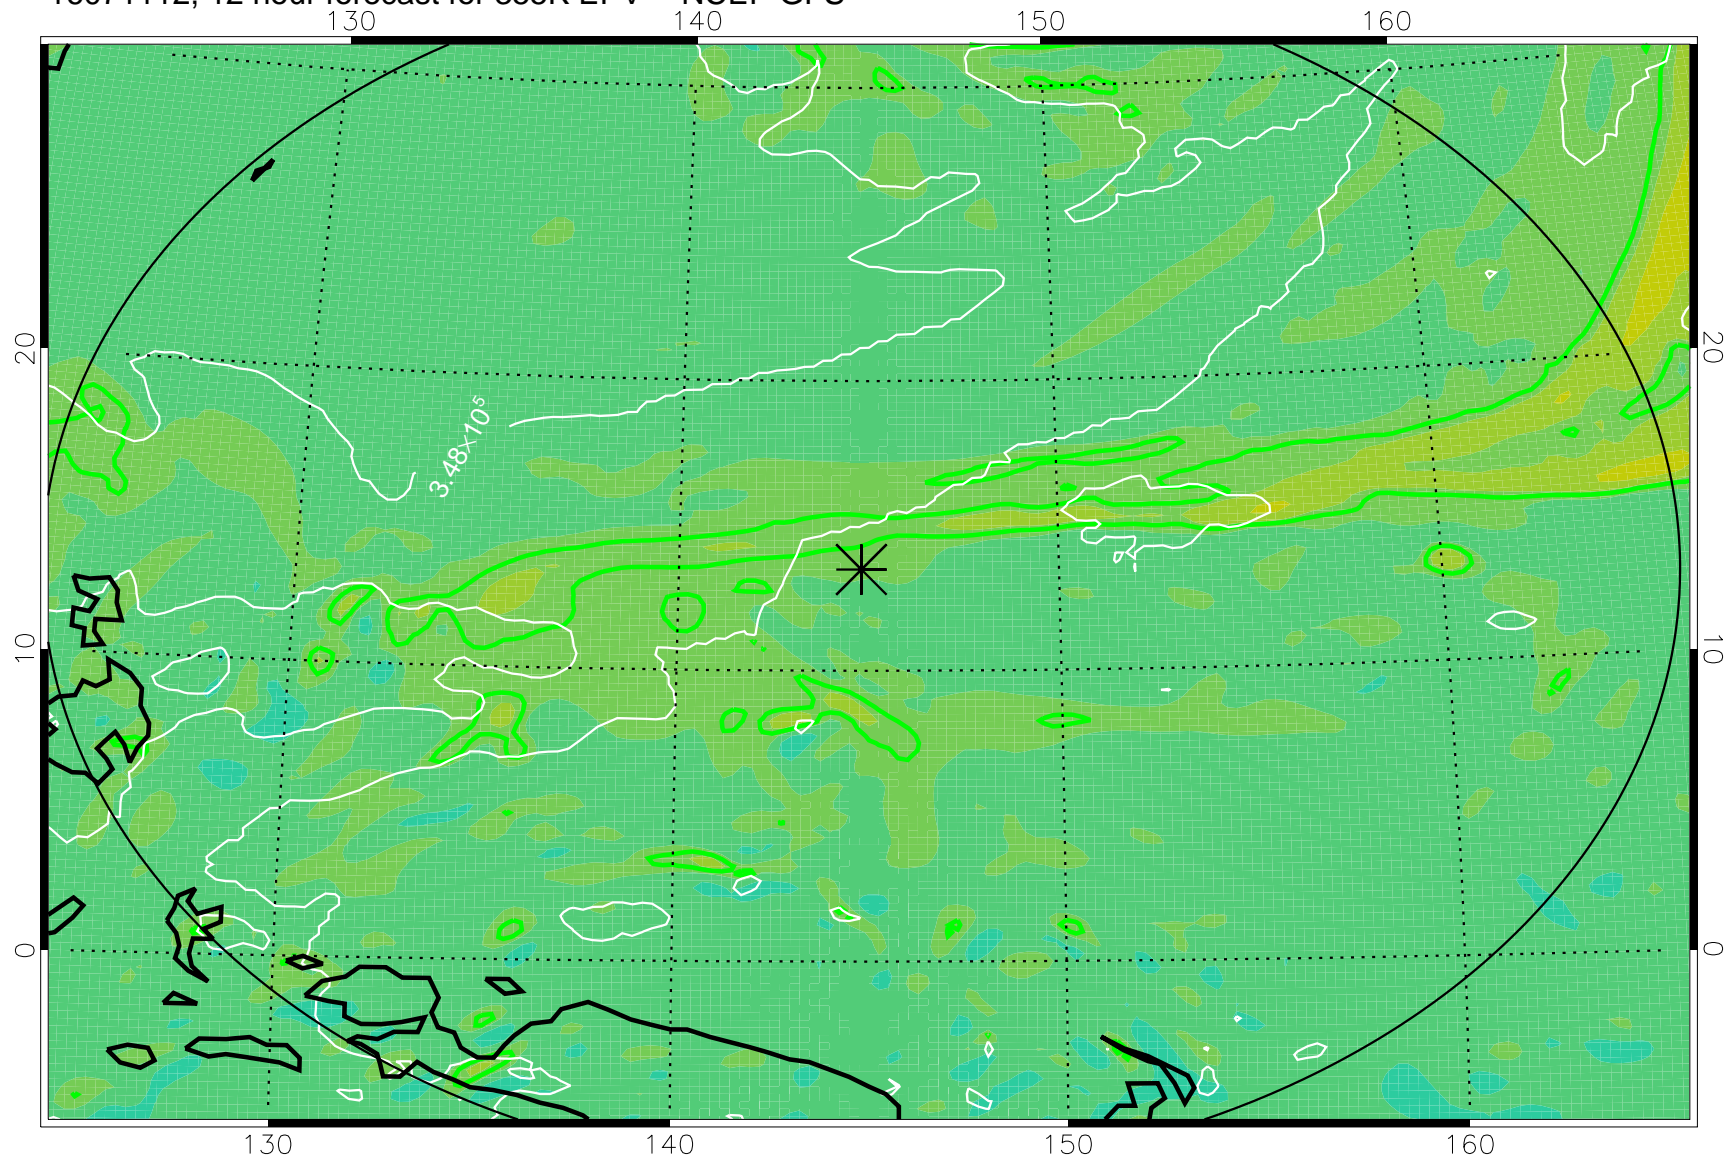

16071106, 6 hour forecast for 355K EPV -- NCEP GFS

355K Montgomery Streamfunction, white
EPV Tropopause (2 PVU) Position
Range ring of 2304 km

16071112, 12 hour forecast for 355K EPV -- NCEP GFS

355K Montgomery Streamfunction, white
EPV Tropopause (2 PVU) Position
Range ring of 2304 km

16071118, 18 hour forecast for 355K EPV -- NCEP GFS

355K Montgomery Streamfunction, white
EPV Tropopause (2 PVU) Position
Range ring of 2304 km

16071200, 24 hour forecast for 355K EPV -- NCEP GFS

355K Montgomery Streamfunction, white
EPV Tropopause (2 PVU) Position
Range ring of 2304 km

16071206, 30 hour forecast for 355K EPV -- NCEP GFS

355K Montgomery Streamfunction, white
EPV Tropopause (2 PVU) Position
Range ring of 2304 km

16071212, 36 hour forecast for 355K EPV -- NCEP GFS

355K Montgomery Streamfunction, white
EPV Tropopause (2 PVU) Position
Range ring of 2304 km

16071218, 42 hour forecast for 355K EPV -- NCEP GFS

355K Montgomery Streamfunction, white
EPV Tropopause (2 PVU) Position
Range ring of 2304 km

16071300, 48 hour forecast for 355K EPV -- NCEP GFS

355K Montgomery Streamfunction, white
EPV Tropopause (2 PVU) Position
Range ring of 2304 km