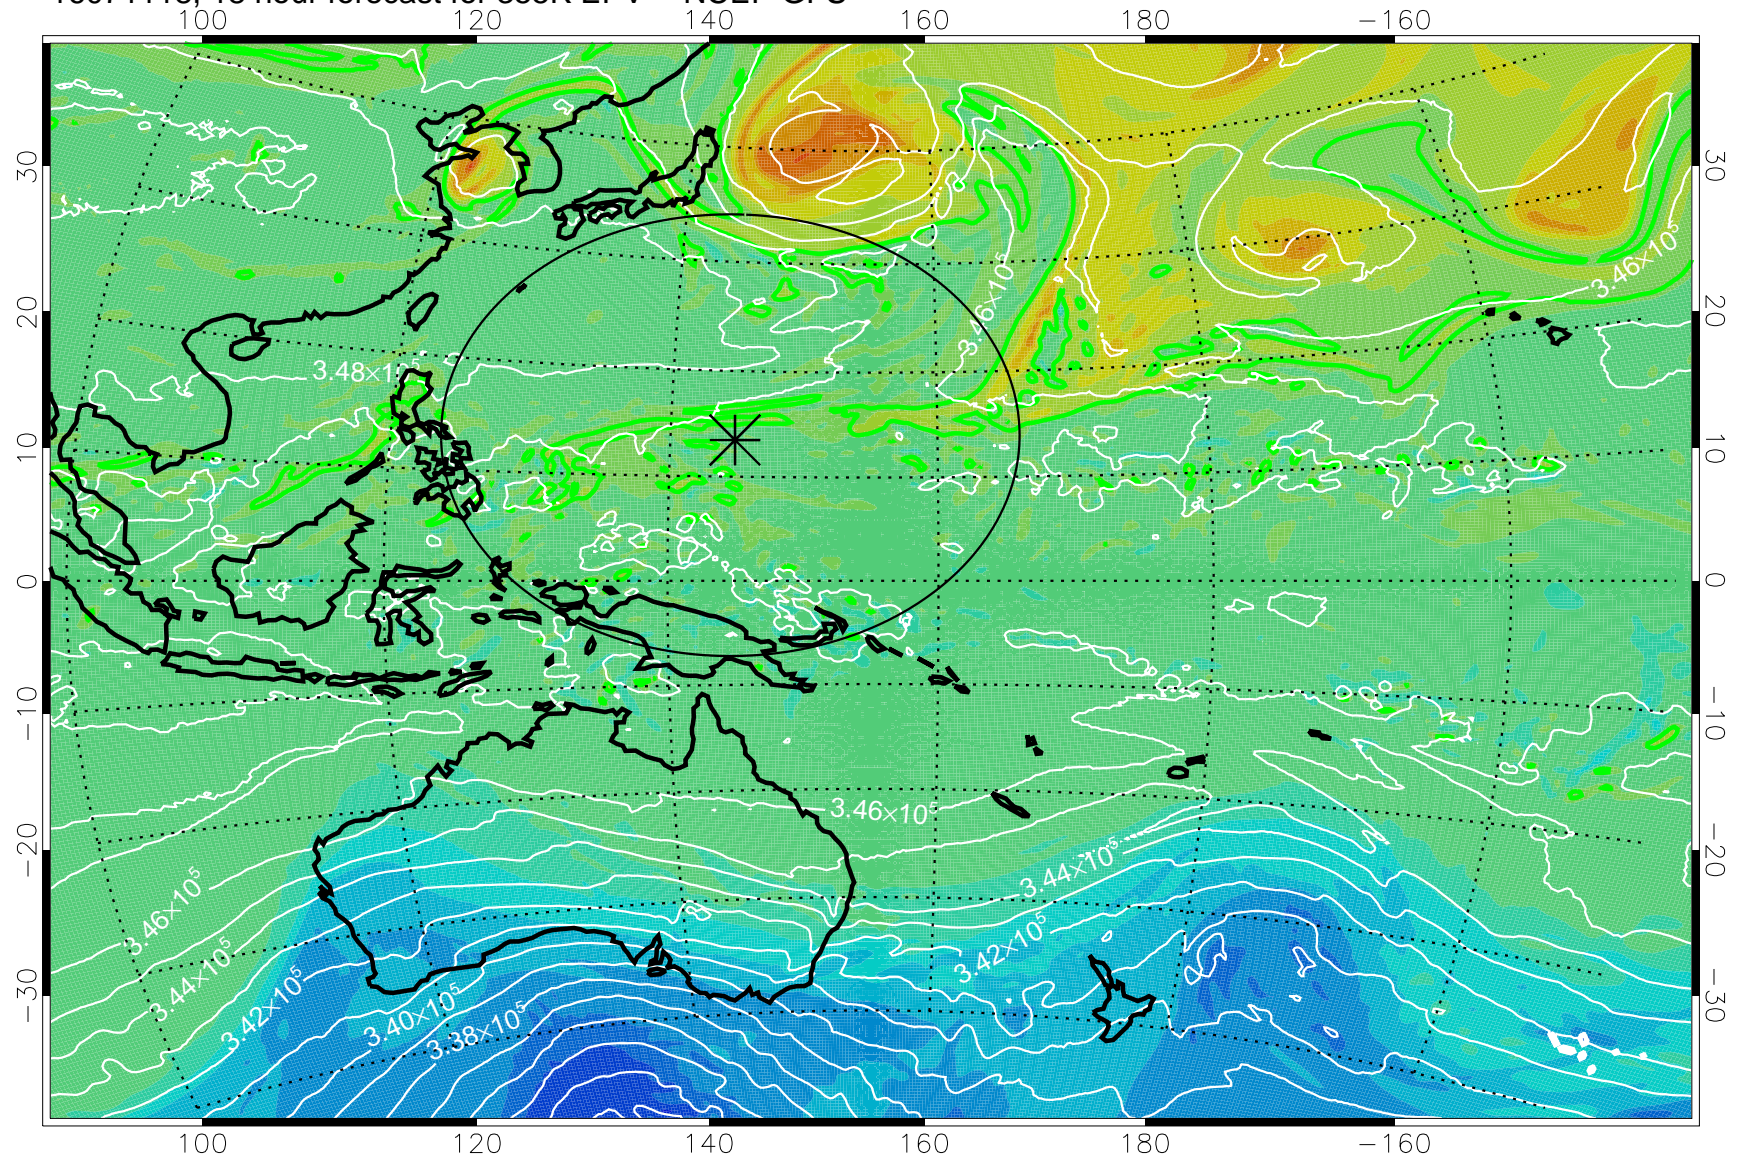

16071106, 6 hour forecast for 355K EPV -- NCEP GFS

355K Montgomery Streamfunction, white
EPV Tropopause (2 PVU) Position
Range ring of 2304 km

16071112, 12 hour forecast for 355K EPV -- NCEP GFS

355K Montgomery Streamfunction, white
EPV Tropopause (2 PVU) Position
Range ring of 2304 km

16071118, 18 hour forecast for 355K EPV -- NCEP GFS

355K Montgomery Streamfunction, white
EPV Tropopause (2 PVU) Position
Range ring of 2304 km

16071200, 24 hour forecast for 355K EPV -- NCEP GFS

355K Montgomery Streamfunction, white
EPV Tropopause (2 PVU) Position
Range ring of 2304 km

16071206, 30 hour forecast for 355K EPV -- NCEP GFS

355K Montgomery Streamfunction, white
EPV Tropopause (2 PVU) Position
Range ring of 2304 km

16071212, 36 hour forecast for 355K EPV -- NCEP GFS

355K Montgomery Streamfunction, white
EPV Tropopause (2 PVU) Position
Range ring of 2304 km

16071218, 42 hour forecast for 355K EPV -- NCEP GFS

355K Montgomery Streamfunction, white
EPV Tropopause (2 PVU) Position
Range ring of 2304 km

16071300, 48 hour forecast for 355K EPV -- NCEP GFS

355K Montgomery Streamfunction, white
 EPV Tropopause (2 PVU) Position
 Range ring of 2304 km