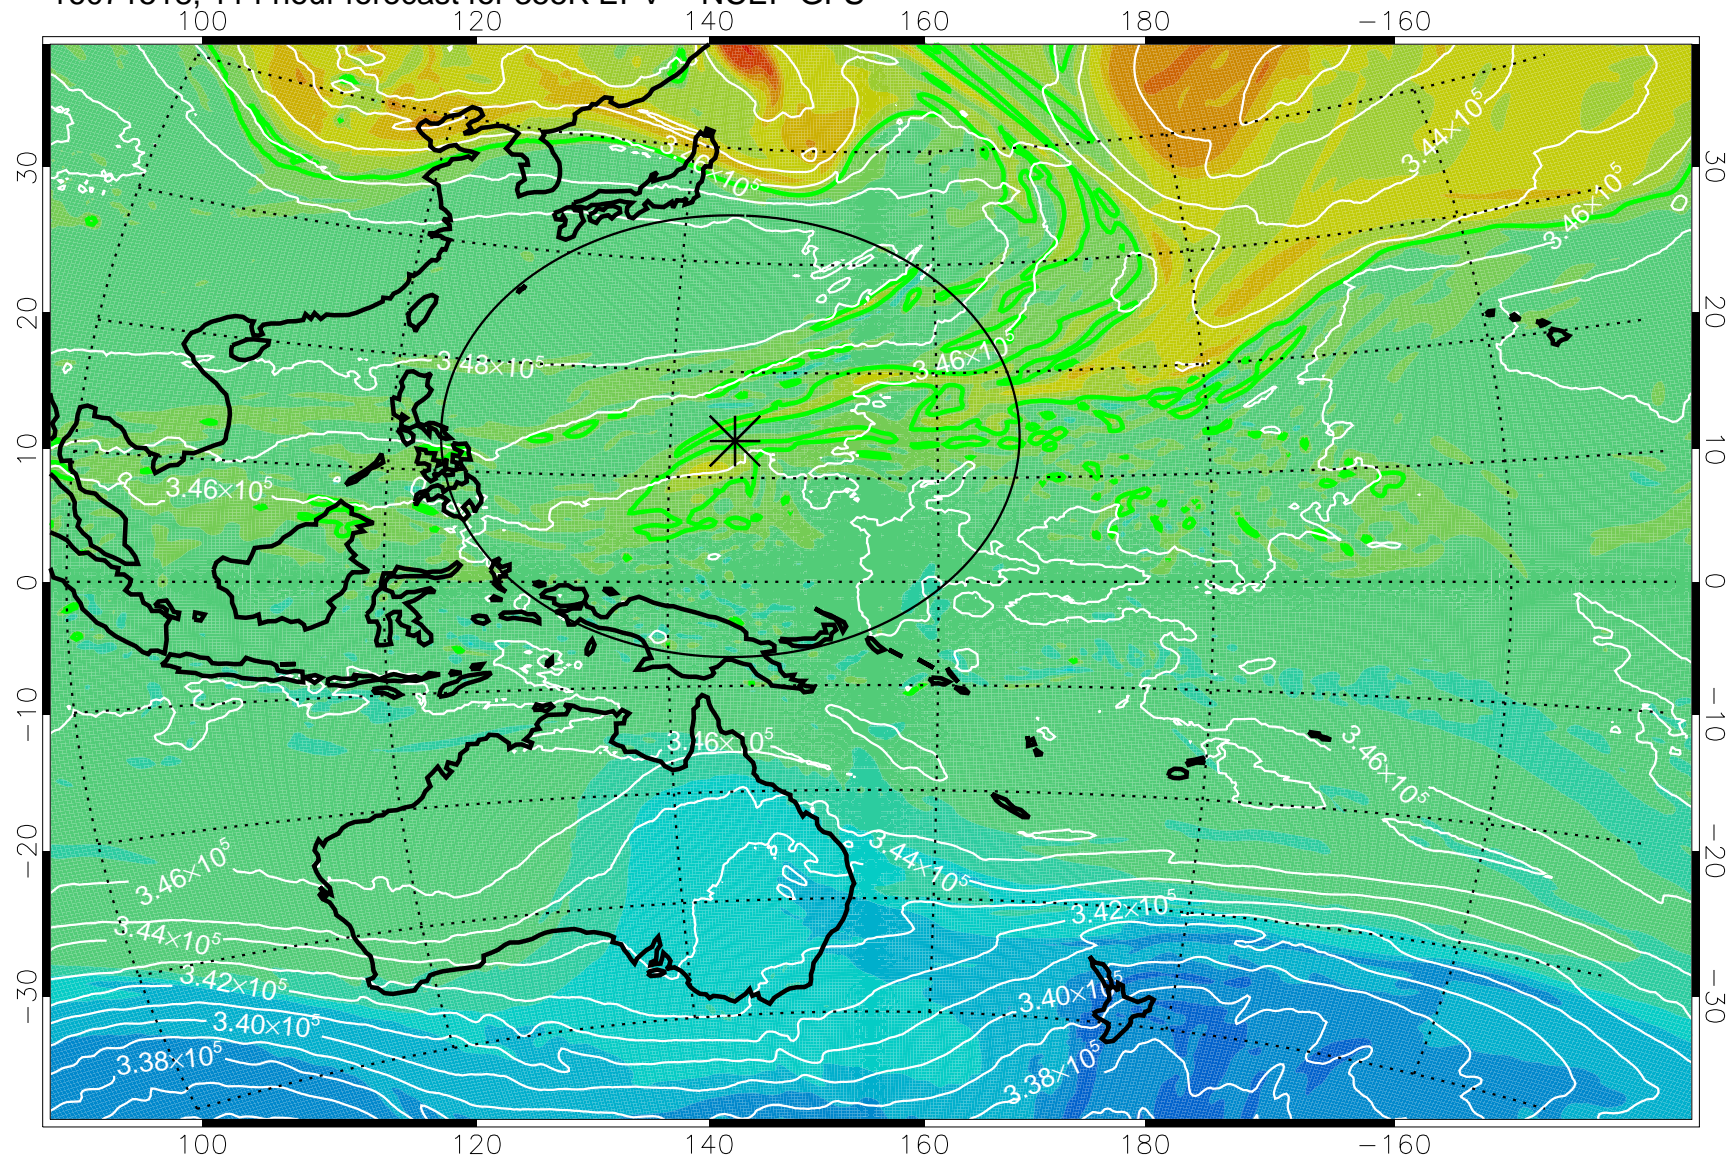

16071418, 90 hour forecast for 355K EPV -- NCEP GFS

355K Montgomery Streamfunction, white
EPV Tropopause (2 PVU) Position
Range ring of 2304 km

16071500, 96 hour forecast for 355K EPV -- NCEP GFS

355K Montgomery Streamfunction, white
EPV Tropopause (2 PVU) Position
Range ring of 2304 km

16071506, 102 hour forecast for 355K EPV -- NCEP GFS

355K Montgomery Streamfunction, white
EPV Tropopause (2 PVU) Position
Range ring of 2304 km

16071512, 108 hour forecast for 355K EPV -- NCEP GFS

355K Montgomery Streamfunction, white
EPV Tropopause (2 PVU) Position
Range ring of 2304 km

16071518, 114 hour forecast for 355K EPV -- NCEP GFS

355K Montgomery Streamfunction, white
EPV Tropopause (2 PVU) Position
Range ring of 2304 km

16071600, 120 hour forecast for 355K EPV -- NCEP GFS

355K Montgomery Streamfunction, white
EPV Tropopause (2 PVU) Position
Range ring of 2304 km