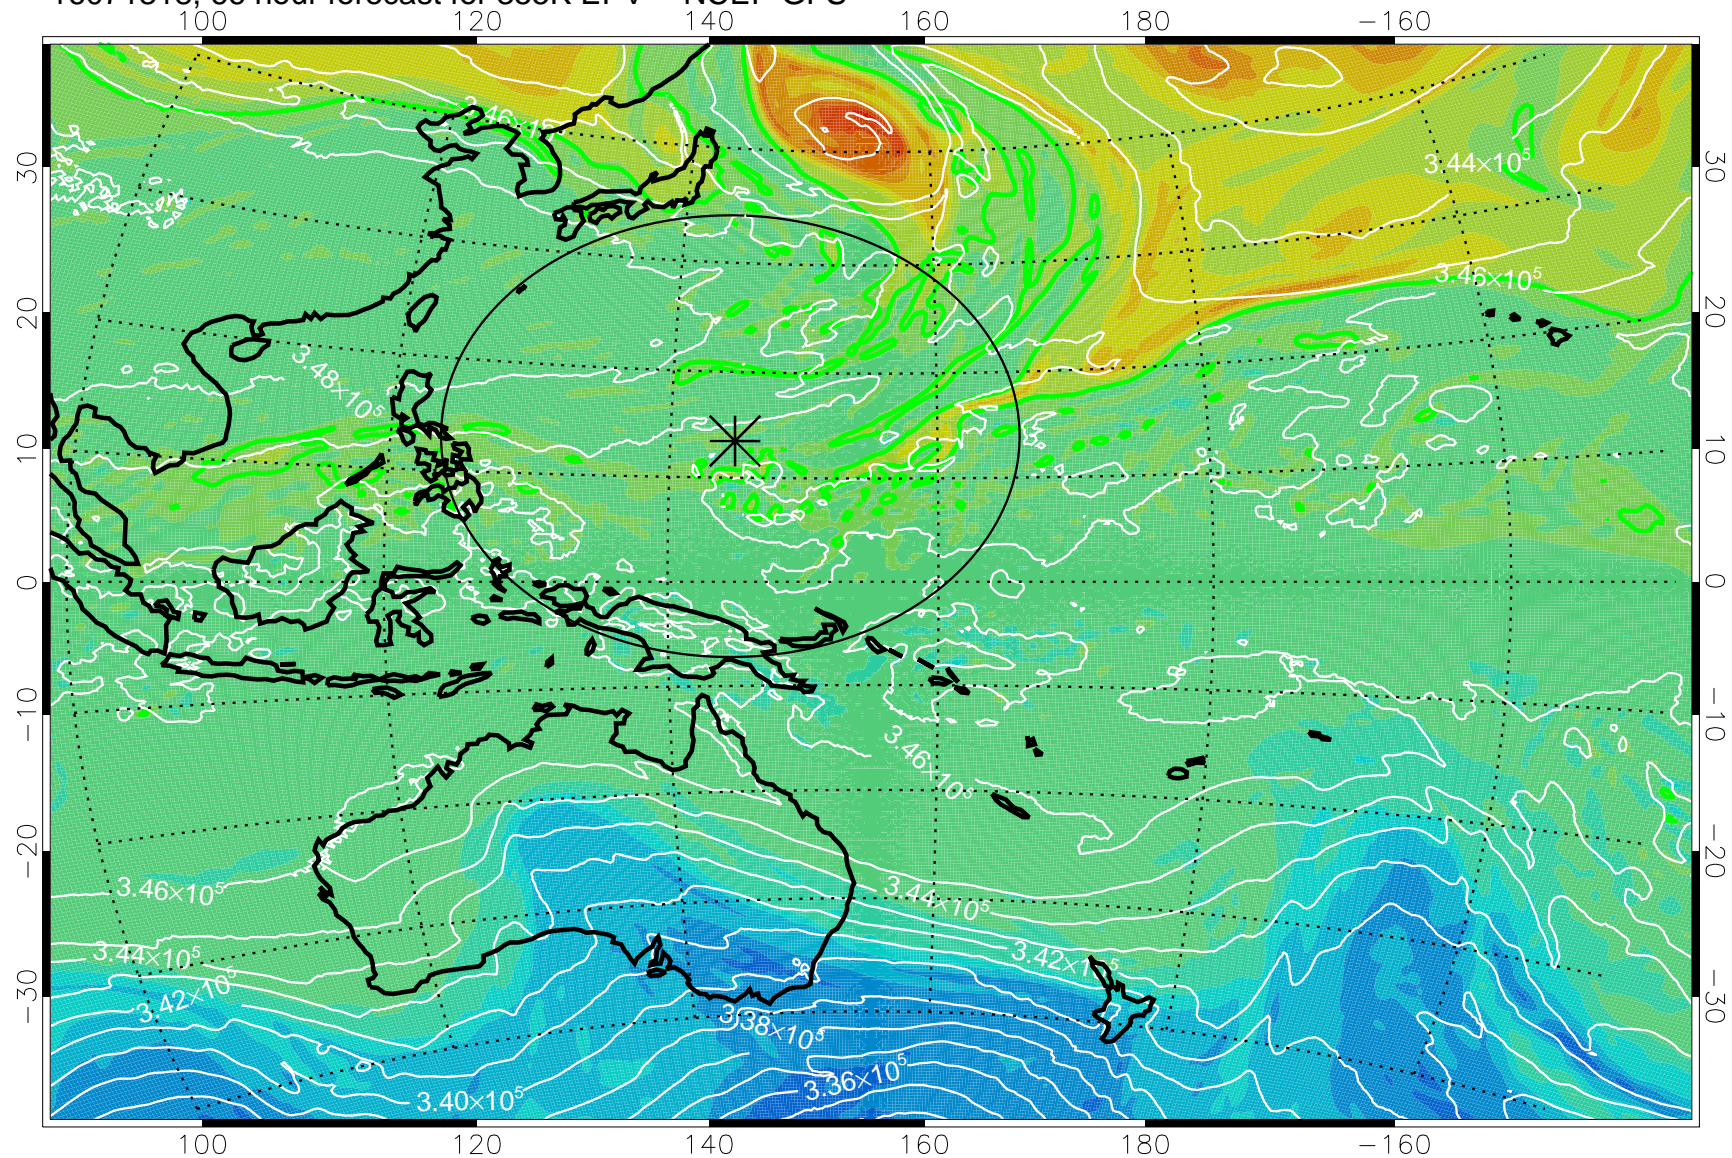

16071218, 42 hour forecast for 355K EPV -- NCEP GFS

355K Montgomery Streamfunction, white
EPV Tropopause (2 PVU) Position
Range ring of 2304 km

16071300, 48 hour forecast for 355K EPV -- NCEP GFS

355K Montgomery Streamfunction, white
 EPV Tropopause (2 PVU) Position
 Range ring of 2304 km

16071306, 54 hour forecast for 355K EPV -- NCEP GFS

355K Montgomery Streamfunction, white
EPV Tropopause (2 PVU) Position
Range ring of 2304 km

16071312, 60 hour forecast for 355K EPV -- NCEP GFS

355K Montgomery Streamfunction, white
EPV Tropopause (2 PVU) Position
Range ring of 2304 km

16071318, 66 hour forecast for 355K EPV -- NCEP GFS

355K Montgomery Streamfunction, white
EPV Tropopause (2 PVU) Position
Range ring of 2304 km

16071400, 72 hour forecast for 355K EPV -- NCEP GFS

355K Montgomery Streamfunction, white
EPV Tropopause (2 PVU) Position
Range ring of 2304 km

16071406, 78 hour forecast for 355K EPV -- NCEP GFS

355K Montgomery Streamfunction, white
EPV Tropopause (2 PVU) Position
Range ring of 2304 km

16071412, 84 hour forecast for 355K EPV -- NCEP GFS

355K Montgomery Streamfunction, white
EPV Tropopause (2 PVU) Position
Range ring of 2304 km