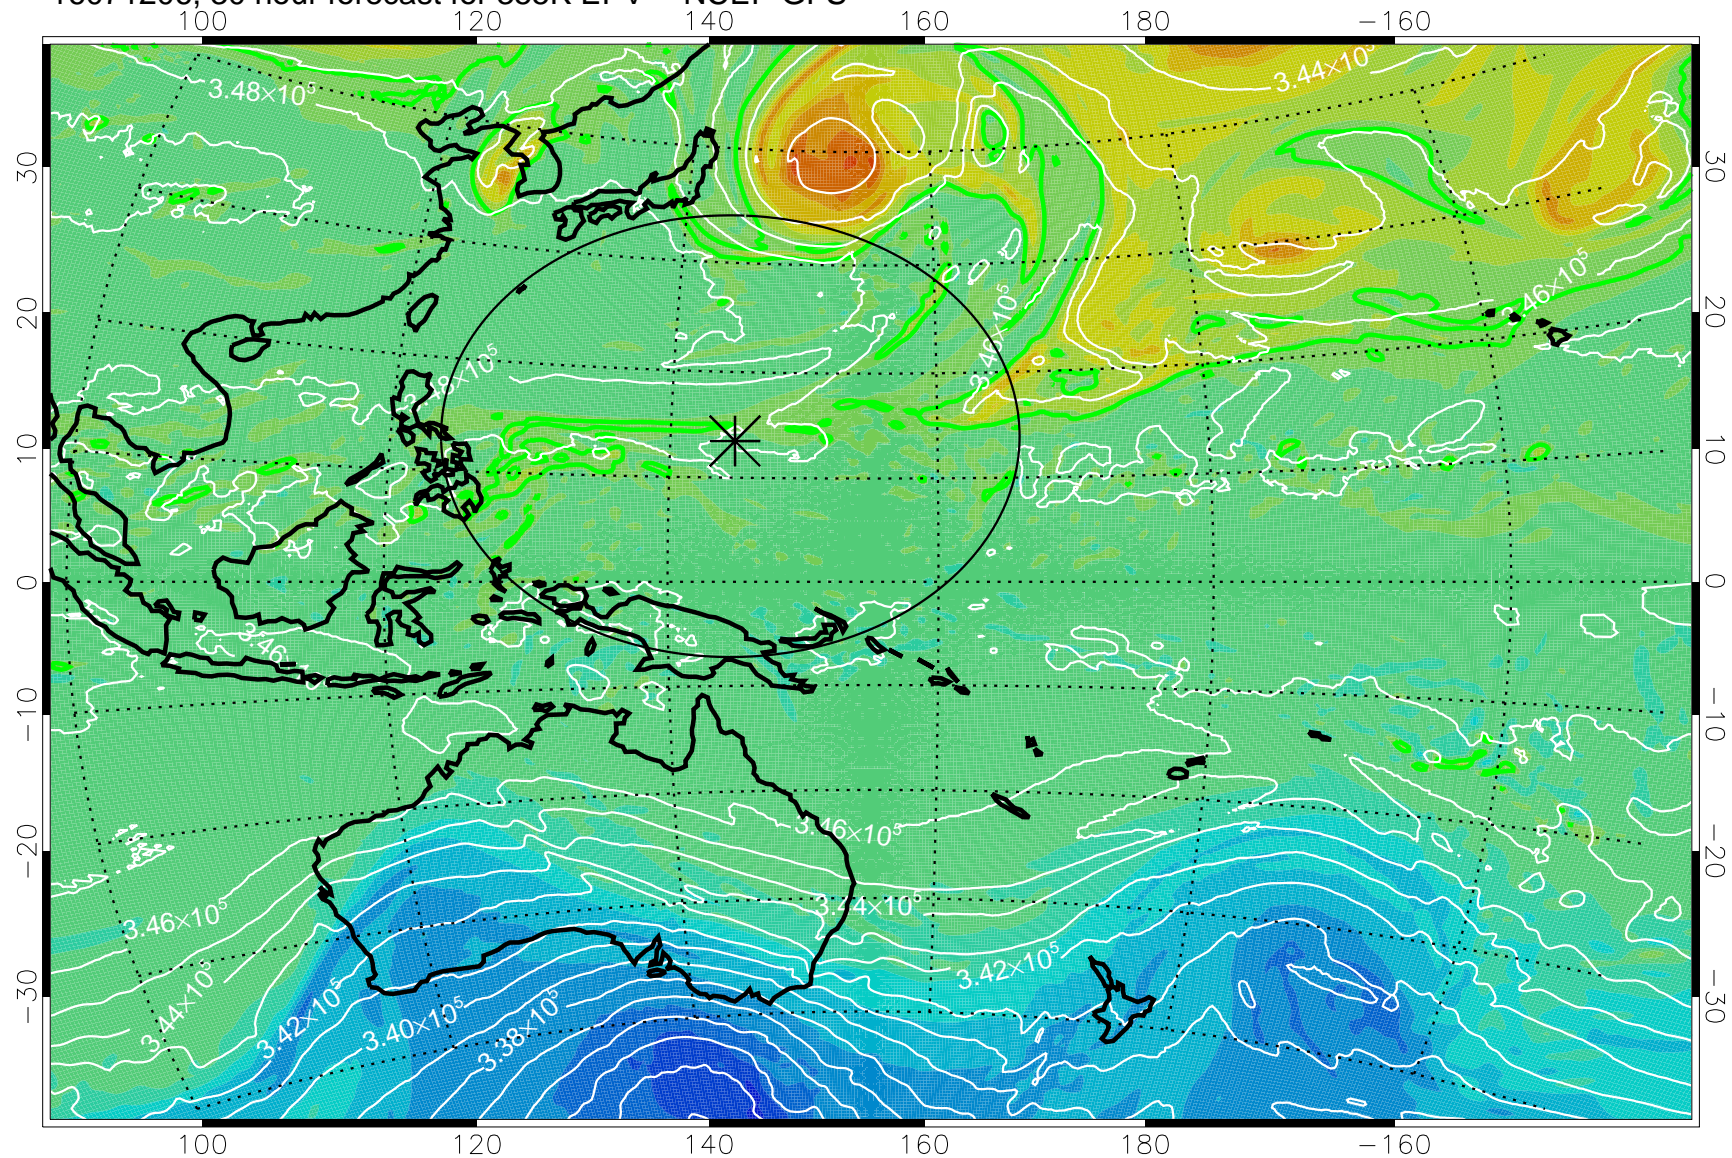

16071118, 18 hour forecast for 355K EPV -- NCEP GFS

355K Montgomery Streamfunction, white
EPV Tropopause (2 PVU) Position
Range ring of 2304 km

16071200, 24 hour forecast for 355K EPV -- NCEP GFS

355K Montgomery Streamfunction, white
EPV Tropopause (2 PVU) Position
Range ring of 2304 km

16071206, 30 hour forecast for 355K EPV -- NCEP GFS

355K Montgomery Streamfunction, white
EPV Tropopause (2 PVU) Position
Range ring of 2304 km

16071212, 36 hour forecast for 355K EPV -- NCEP GFS

355K Montgomery Streamfunction, white
EPV Tropopause (2 PVU) Position
Range ring of 2304 km

16071218, 42 hour forecast for 355K EPV -- NCEP GFS

355K Montgomery Streamfunction, white
EPV Tropopause (2 PVU) Position
Range ring of 2304 km

16071300, 48 hour forecast for 355K EPV -- NCEP GFS

355K Montgomery Streamfunction, white
 EPV Tropopause (2 PVU) Position
 Range ring of 2304 km

16071318, 66 hour forecast for 355K EPV -- NCEP GFS

355K Montgomery Streamfunction, white
EPV Tropopause (2 PVU) Position
Range ring of 2304 km

16071400, 72 hour forecast for 355K EPV -- NCEP GFS

355K Montgomery Streamfunction, white
EPV Tropopause (2 PVU) Position
Range ring of 2304 km