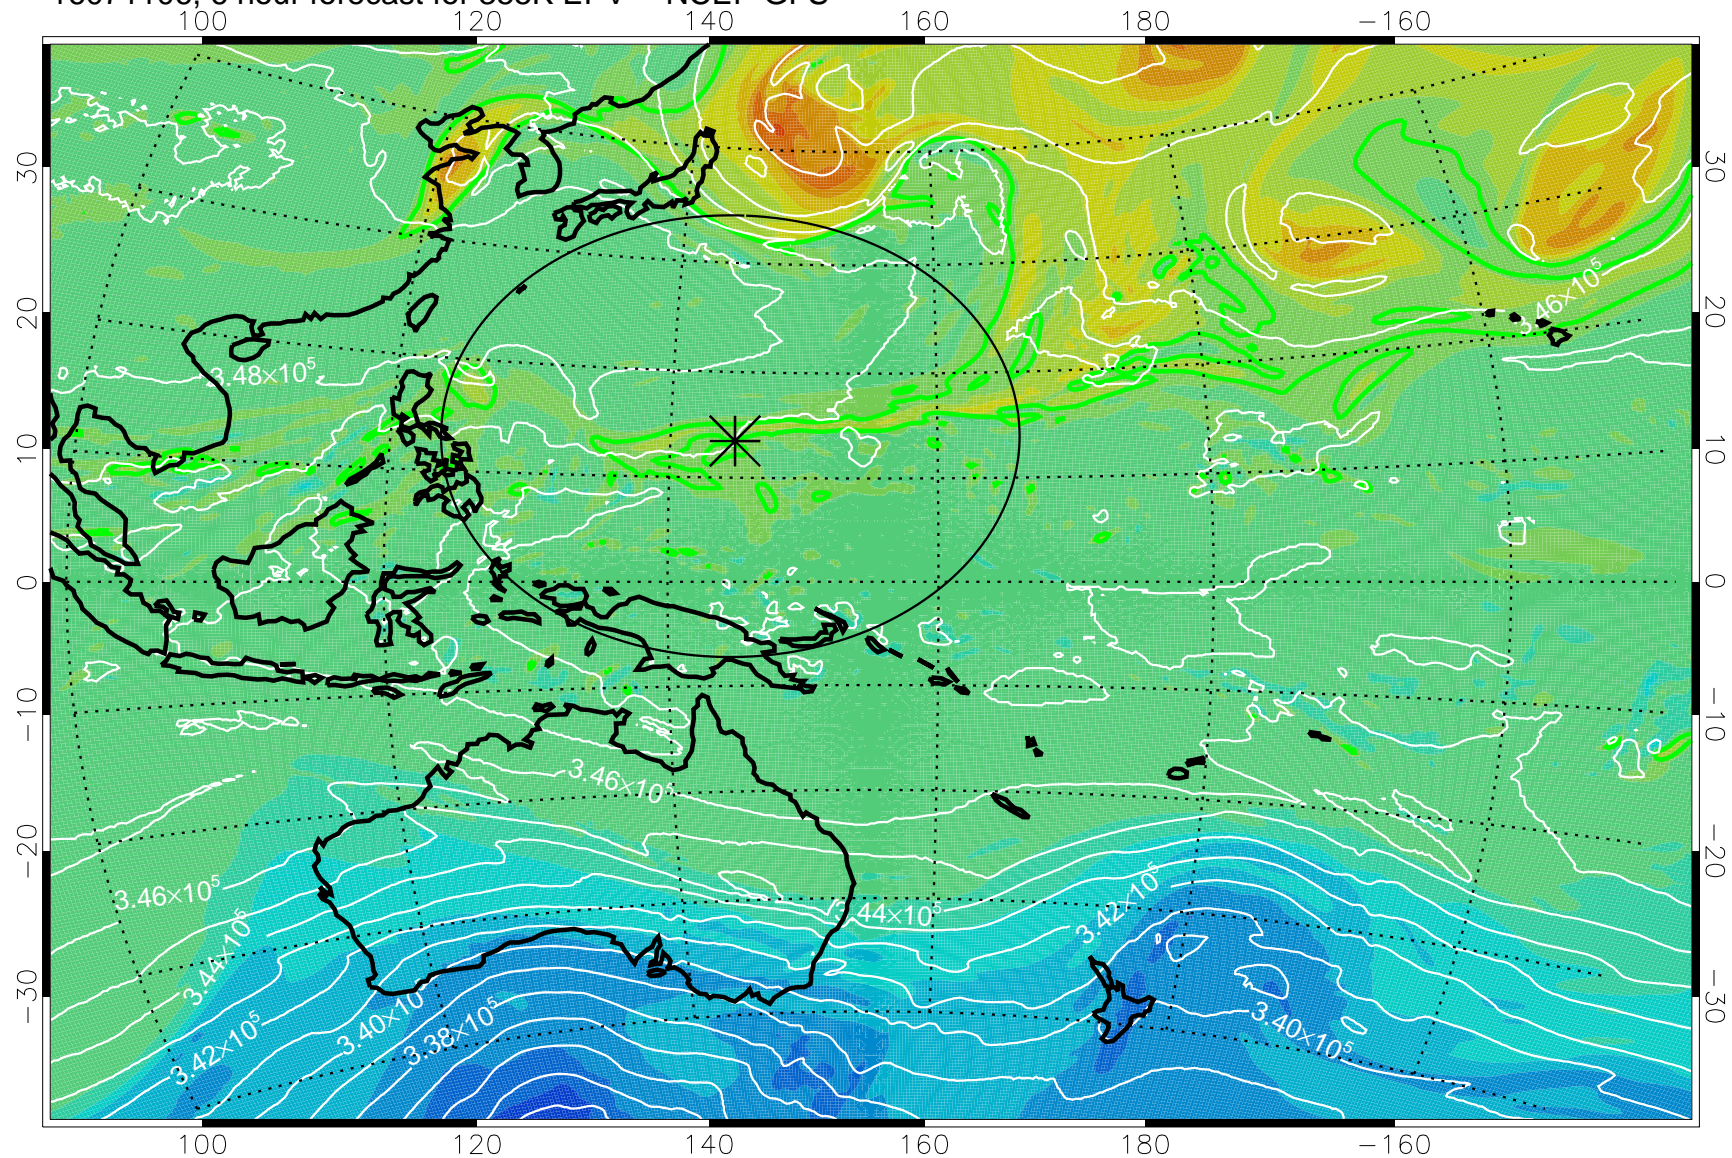

16071106, 6 hour forecast for 355K EPV -- NCEP GFS

355K Montgomery Streamfunction, white
EPV Tropopause (2 PVU) Position
Range ring of 2304 km

16071112, 12 hour forecast for 355K EPV -- NCEP GFS

355K Montgomery Streamfunction, white
EPV Tropopause (2 PVU) Position
Range ring of 2304 km

16071118, 18 hour forecast for 355K EPV -- NCEP GFS

355K Montgomery Streamfunction, white
EPV Tropopause (2 PVU) Position
Range ring of 2304 km

16071200, 24 hour forecast for 355K EPV -- NCEP GFS

355K Montgomery Streamfunction, white
EPV Tropopause (2 PVU) Position
Range ring of 2304 km

16071206, 30 hour forecast for 355K EPV -- NCEP GFS

355K Montgomery Streamfunction, white
EPV Tropopause (2 PVU) Position
Range ring of 2304 km

16071212, 36 hour forecast for 355K EPV -- NCEP GFS

355K Montgomery Streamfunction, white
EPV Tropopause (2 PVU) Position
Range ring of 2304 km

16071218, 42 hour forecast for 355K EPV -- NCEP GFS

355K Montgomery Streamfunction, white
EPV Tropopause (2 PVU) Position
Range ring of 2304 km

16071300, 48 hour forecast for 355K EPV -- NCEP GFS

355K Montgomery Streamfunction, white
 EPV Tropopause (2 PVU) Position
 Range ring of 2304 km