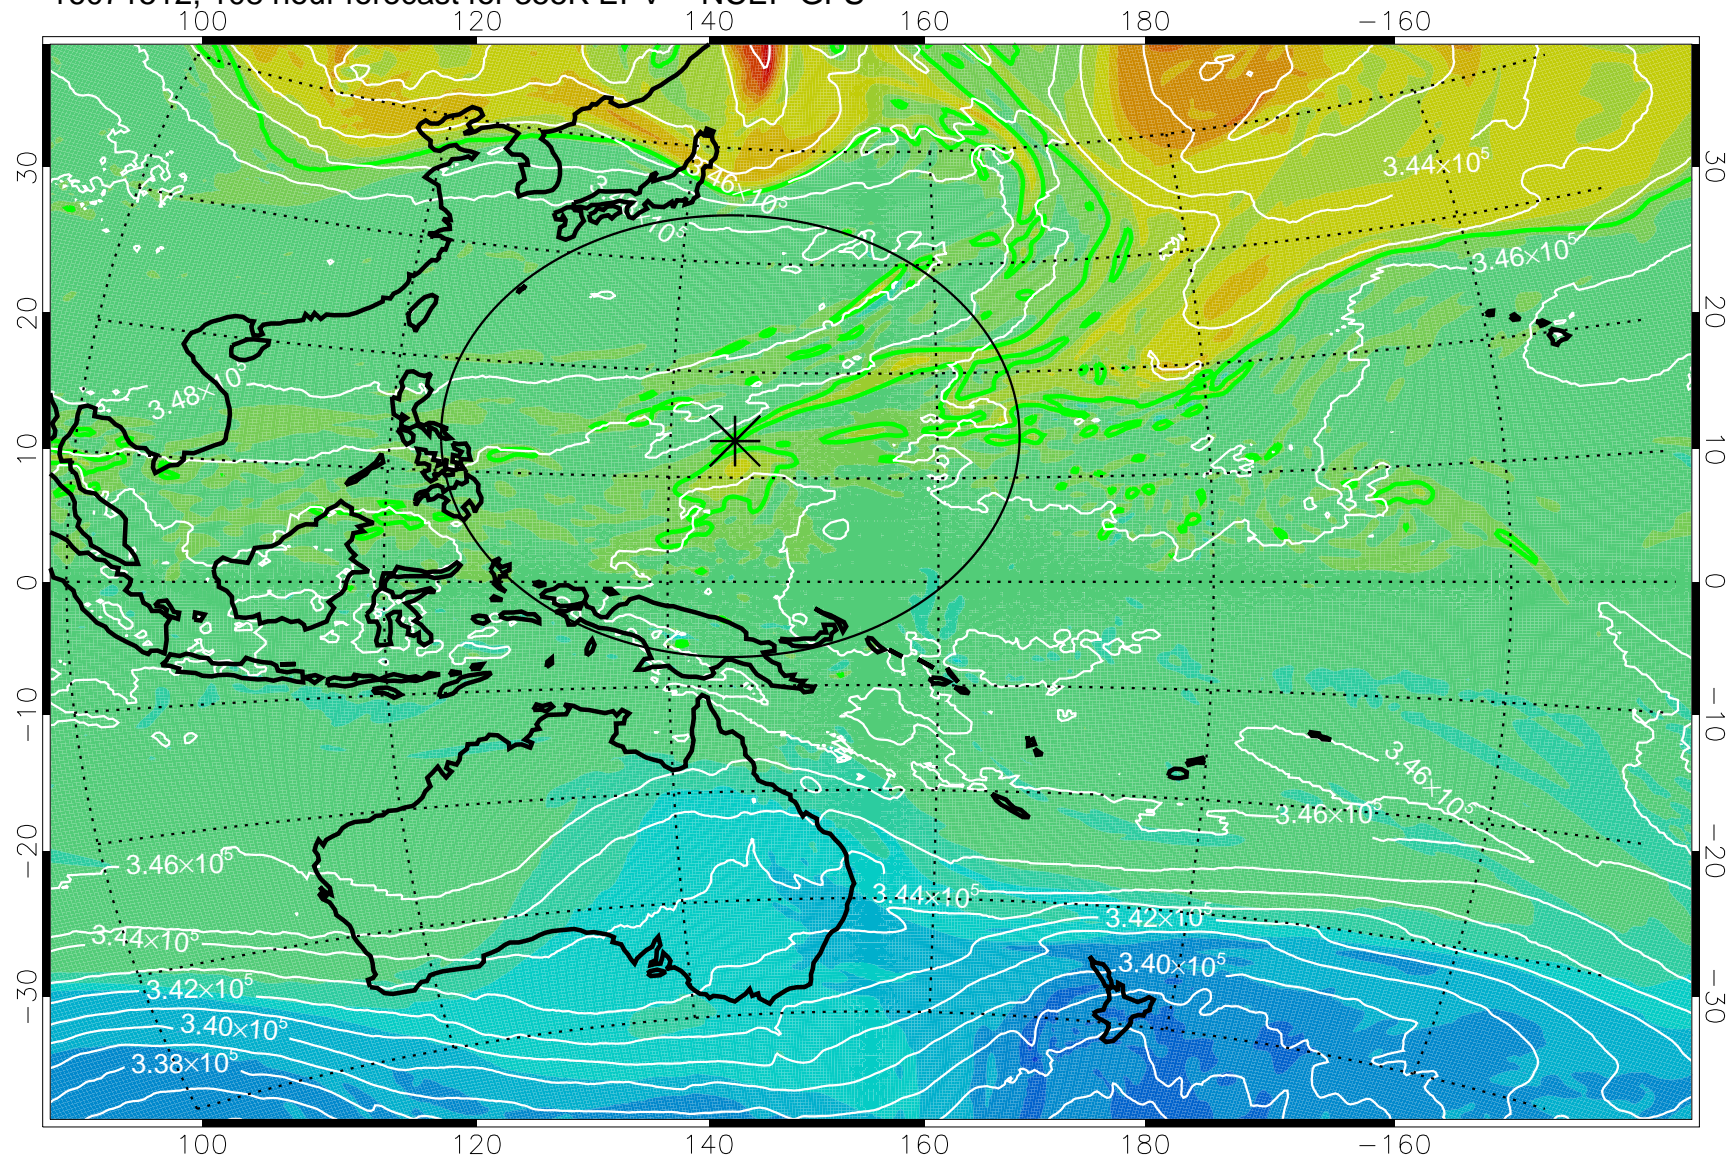

16071406, 78 hour forecast for 355K EPV -- NCEP GFS

355K Montgomery Streamfunction, white
EPV Tropopause (2 PVU) Position
Range ring of 2304 km

16071412, 84 hour forecast for 355K EPV -- NCEP GFS

355K Montgomery Streamfunction, white
EPV Tropopause (2 PVU) Position
Range ring of 2304 km

16071418, 90 hour forecast for 355K EPV -- NCEP GFS

355K Montgomery Streamfunction, white
EPV Tropopause (2 PVU) Position
Range ring of 2304 km

16071500, 96 hour forecast for 355K EPV -- NCEP GFS

355K Montgomery Streamfunction, white
EPV Tropopause (2 PVU) Position
Range ring of 2304 km

16071506, 102 hour forecast for 355K EPV -- NCEP GFS

355K Montgomery Streamfunction, white
EPV Tropopause (2 PVU) Position
Range ring of 2304 km

16071512, 108 hour forecast for 355K EPV -- NCEP GFS

355K Montgomery Streamfunction, white
EPV Tropopause (2 PVU) Position
Range ring of 2304 km

16071518, 114 hour forecast for 355K EPV -- NCEP GFS

355K Montgomery Streamfunction, white
EPV Tropopause (2 PVU) Position
Range ring of 2304 km

16071600, 120 hour forecast for 355K EPV -- NCEP GFS

355K Montgomery Streamfunction, white
EPV Tropopause (2 PVU) Position
Range ring of 2304 km