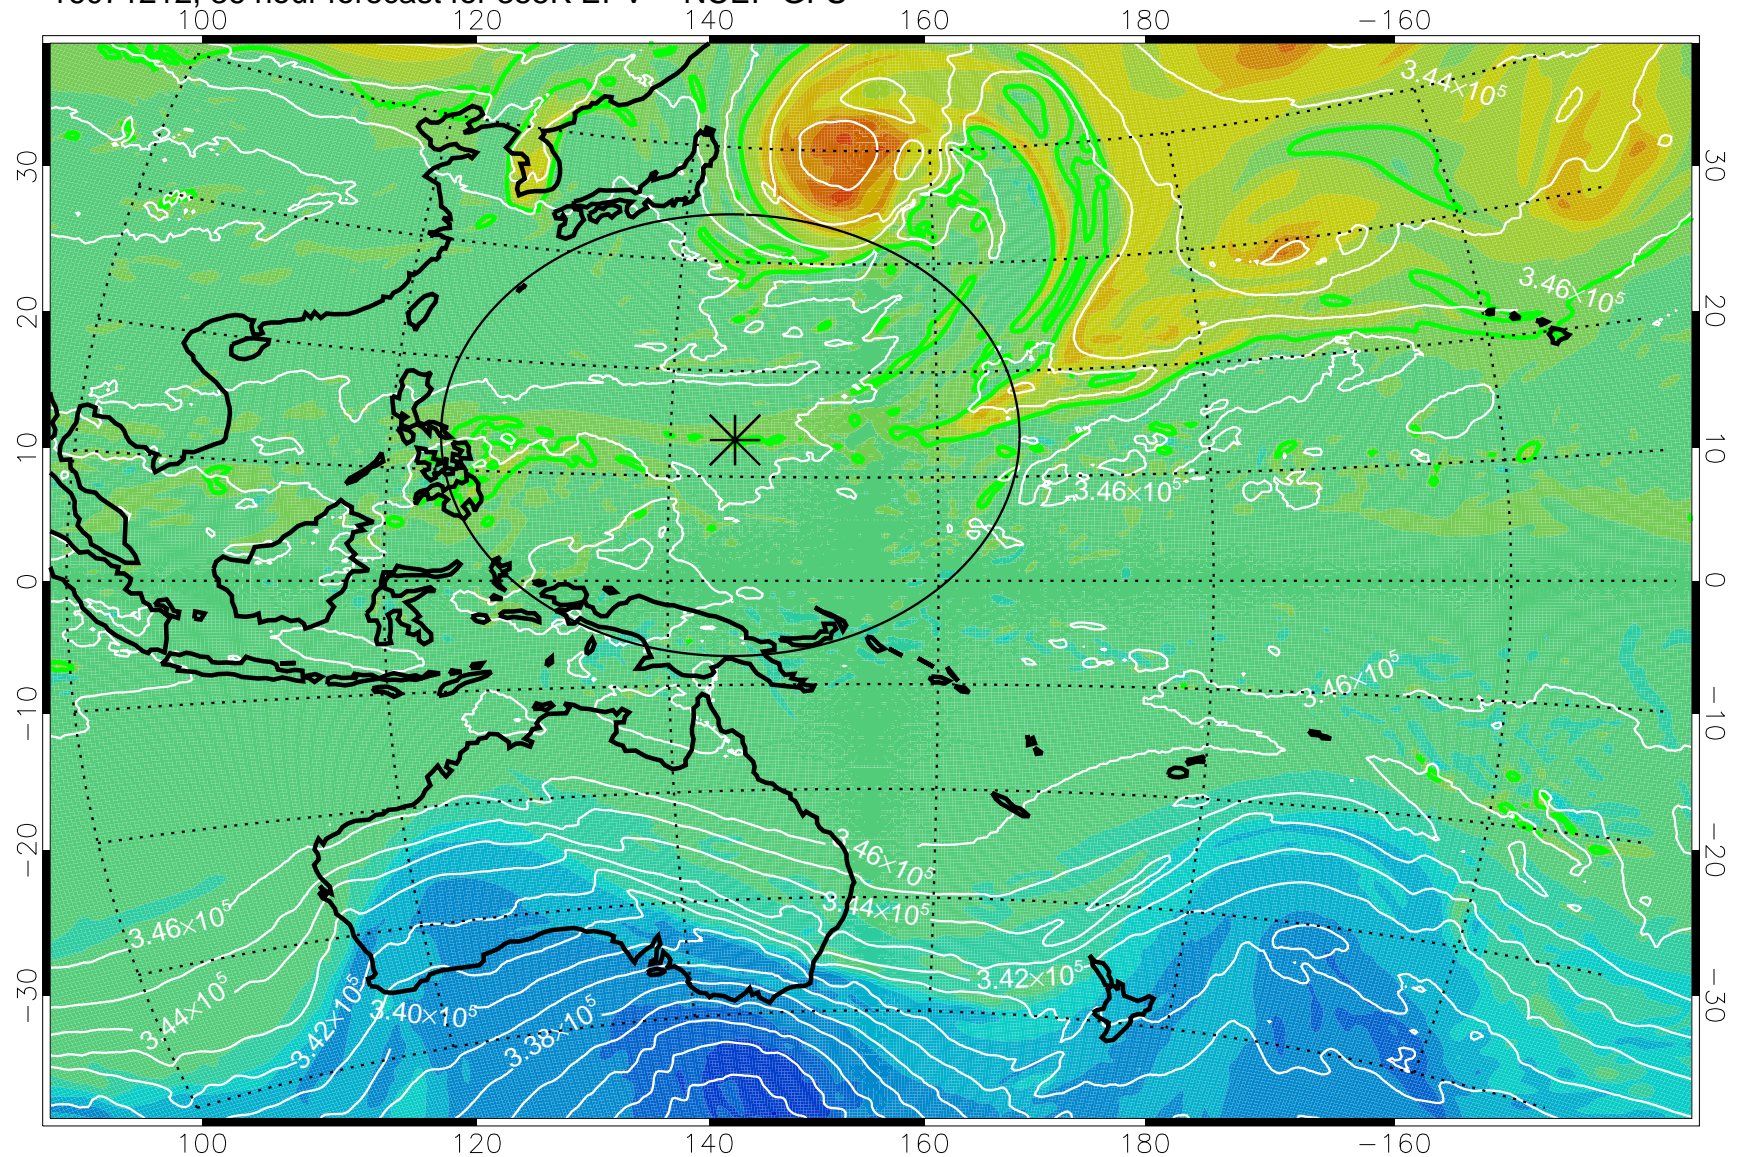

16071118, 18 hour forecast for 355K EPV -- NCEP GFS

355K Montgomery Streamfunction, white
EPV Tropopause (2 PVU) Position
Range ring of 2304 km

16071200, 24 hour forecast for 355K EPV -- NCEP GFS

355K Montgomery Streamfunction, white
EPV Tropopause (2 PVU) Position
Range ring of 2304 km

16071206, 30 hour forecast for 355K EPV -- NCEP GFS

355K Montgomery Streamfunction, white
EPV Tropopause (2 PVU) Position
Range ring of 2304 km

16071212, 36 hour forecast for 355K EPV -- NCEP GFS

355K Montgomery Streamfunction, white
EPV Tropopause (2 PVU) Position
Range ring of 2304 km

16071218, 42 hour forecast for 355K EPV -- NCEP GFS

355K Montgomery Streamfunction, white
EPV Tropopause (2 PVU) Position
Range ring of 2304 km

16071300, 48 hour forecast for 355K EPV -- NCEP GFS

355K Montgomery Streamfunction, white
 EPV Tropopause (2 PVU) Position
 Range ring of 2304 km

16071318, 66 hour forecast for 355K EPV -- NCEP GFS

355K Montgomery Streamfunction, white
EPV Tropopause (2 PVU) Position
Range ring of 2304 km

16071400, 72 hour forecast for 355K EPV -- NCEP GFS

355K Montgomery Streamfunction, white
EPV Tropopause (2 PVU) Position
Range ring of 2304 km