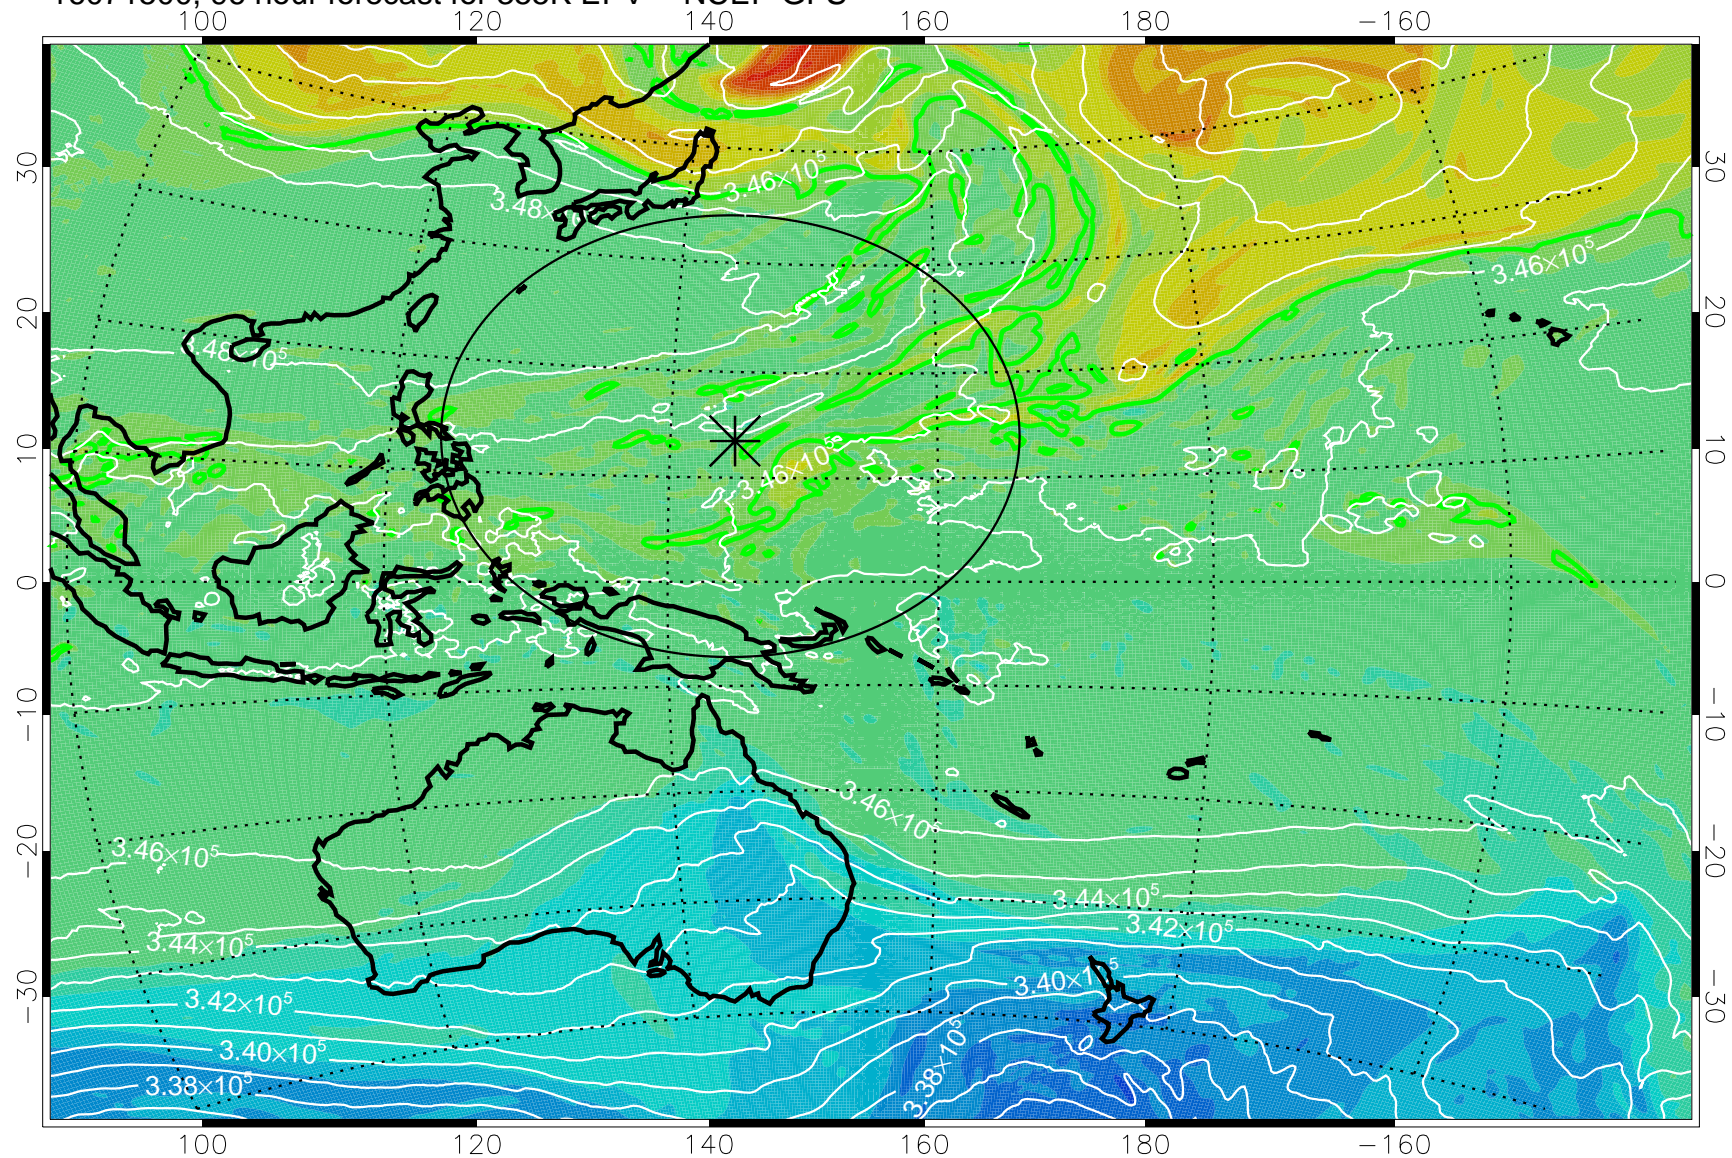

16071318, 66 hour forecast for 355K EPV -- NCEP GFS

355K Montgomery Streamfunction, white
EPV Tropopause (2 PVU) Position
Range ring of 2304 km

16071400, 72 hour forecast for 355K EPV -- NCEP GFS

355K Montgomery Streamfunction, white
EPV Tropopause (2 PVU) Position
Range ring of 2304 km

16071406, 78 hour forecast for 355K EPV -- NCEP GFS

355K Montgomery Streamfunction, white
EPV Tropopause (2 PVU) Position
Range ring of 2304 km

16071412, 84 hour forecast for 355K EPV -- NCEP GFS

355K Montgomery Streamfunction, white
EPV Tropopause (2 PVU) Position
Range ring of 2304 km

16071418, 90 hour forecast for 355K EPV -- NCEP GFS

355K Montgomery Streamfunction, white
EPV Tropopause (2 PVU) Position
Range ring of 2304 km

16071500, 96 hour forecast for 355K EPV -- NCEP GFS

355K Montgomery Streamfunction, white
EPV Tropopause (2 PVU) Position
Range ring of 2304 km

16071506, 102 hour forecast for 355K EPV -- NCEP GFS

355K Montgomery Streamfunction, white
EPV Tropopause (2 PVU) Position
Range ring of 2304 km

16071512, 108 hour forecast for 355K EPV -- NCEP GFS

355K Montgomery Streamfunction, white
EPV Tropopause (2 PVU) Position
Range ring of 2304 km