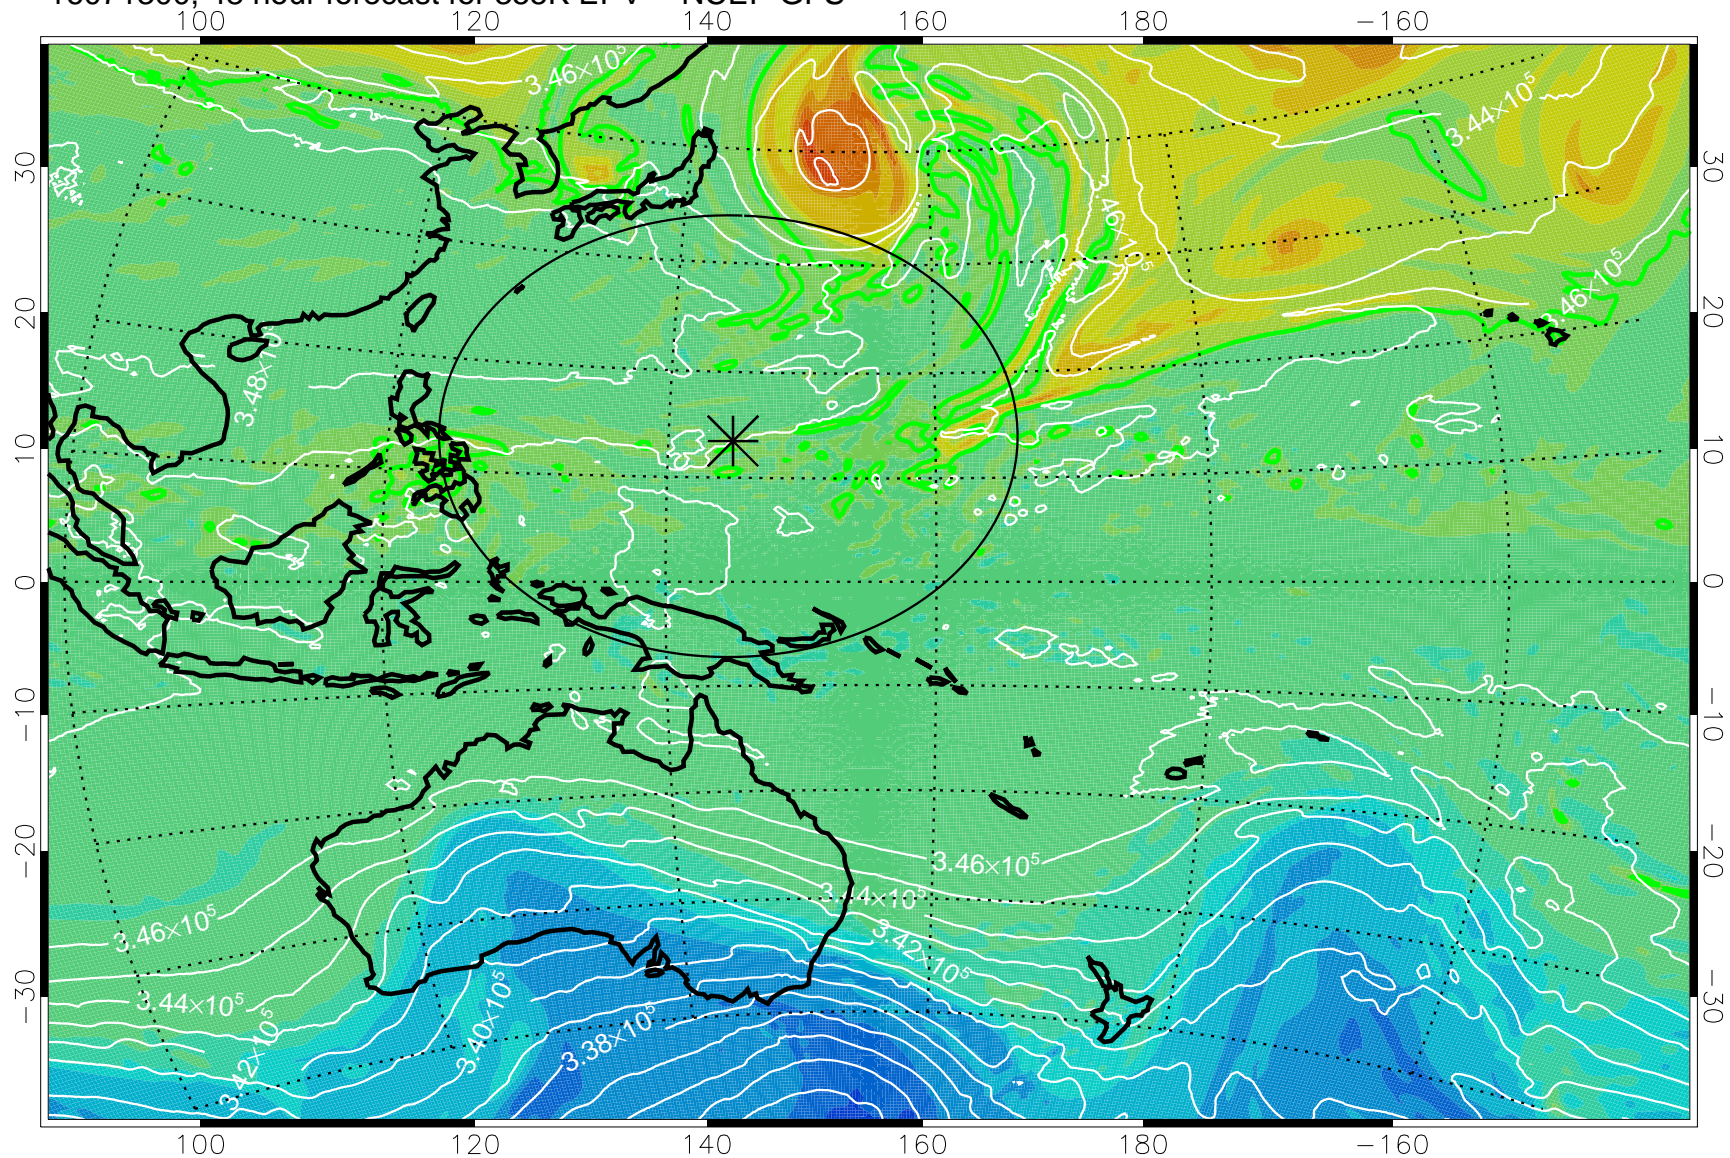

16071206, 30 hour forecast for 355K EPV -- NCEP GFS

355K Montgomery Streamfunction, white
EPV Tropopause (2 PVU) Position
Range ring of 2304 km

16071212, 36 hour forecast for 355K EPV -- NCEP GFS

355K Montgomery Streamfunction, white
EPV Tropopause (2 PVU) Position
Range ring of 2304 km

16071218, 42 hour forecast for 355K EPV -- NCEP GFS

355K Montgomery Streamfunction, white
EPV Tropopause (2 PVU) Position
Range ring of 2304 km

16071300, 48 hour forecast for 355K EPV -- NCEP GFS

355K Montgomery Streamfunction, white
 EPV Tropopause (2 PVU) Position
 Range ring of 2304 km

16071306, 54 hour forecast for 355K EPV -- NCEP GFS

355K Montgomery Streamfunction, white
EPV Tropopause (2 PVU) Position
Range ring of 2304 km

16071312, 60 hour forecast for 355K EPV -- NCEP GFS

355K Montgomery Streamfunction, white
EPV Tropopause (2 PVU) Position
Range ring of 2304 km

16071318, 66 hour forecast for 355K EPV -- NCEP GFS

355K Montgomery Streamfunction, white
EPV Tropopause (2 PVU) Position
Range ring of 2304 km

16071400, 72 hour forecast for 355K EPV -- NCEP GFS

355K Montgomery Streamfunction, white
EPV Tropopause (2 PVU) Position
Range ring of 2304 km