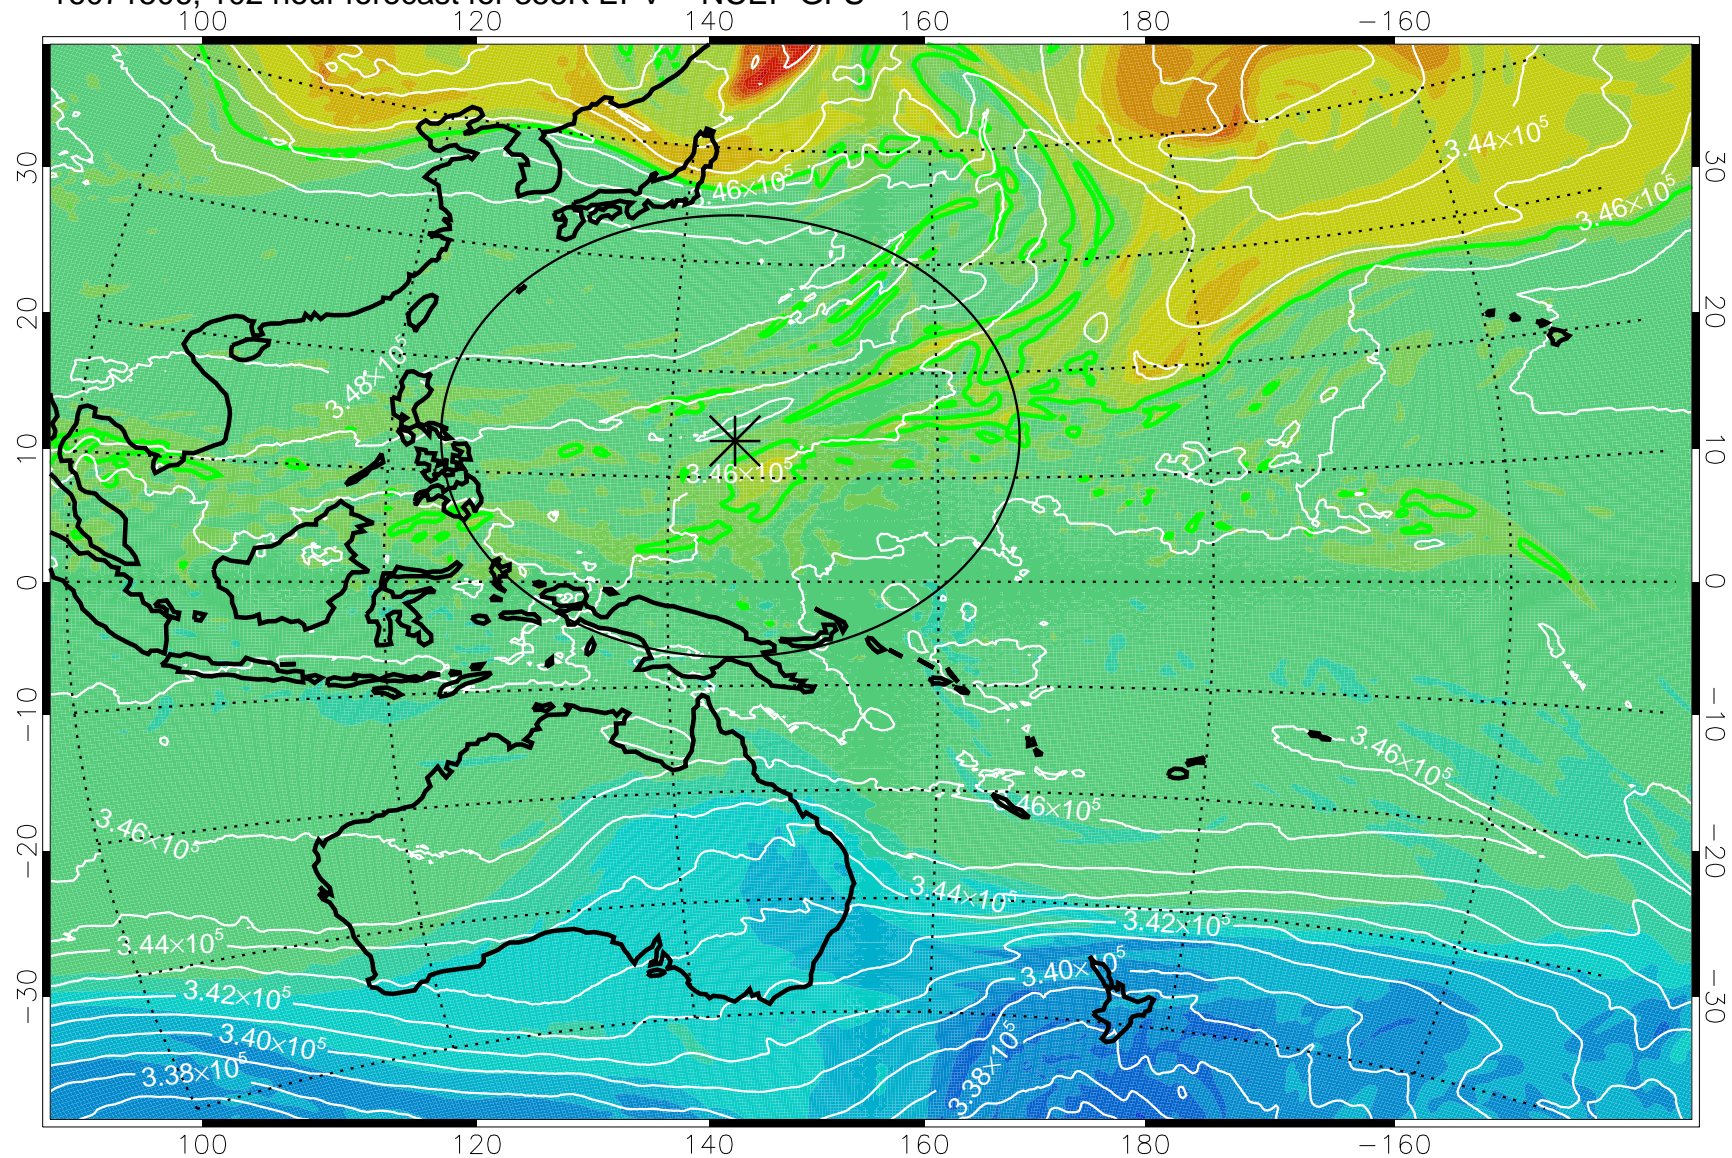

16071406, 78 hour forecast for 355K EPV -- NCEP GFS

355K Montgomery Streamfunction, white
EPV Tropopause (2 PVU) Position
Range ring of 2304 km

16071412, 84 hour forecast for 355K EPV -- NCEP GFS

355K Montgomery Streamfunction, white
EPV Tropopause (2 PVU) Position
Range ring of 2304 km

16071418, 90 hour forecast for 355K EPV -- NCEP GFS

355K Montgomery Streamfunction, white
EPV Tropopause (2 PVU) Position
Range ring of 2304 km

16071500, 96 hour forecast for 355K EPV -- NCEP GFS

355K Montgomery Streamfunction, white
EPV Tropopause (2 PVU) Position
Range ring of 2304 km

16071506, 102 hour forecast for 355K EPV -- NCEP GFS

355K Montgomery Streamfunction, white
EPV Tropopause (2 PVU) Position
Range ring of 2304 km

16071512, 108 hour forecast for 355K EPV -- NCEP GFS

355K Montgomery Streamfunction, white
EPV Tropopause (2 PVU) Position
Range ring of 2304 km

16071518, 114 hour forecast for 355K EPV -- NCEP GFS

355K Montgomery Streamfunction, white
EPV Tropopause (2 PVU) Position
Range ring of 2304 km

16071600, 120 hour forecast for 355K EPV -- NCEP GFS

355K Montgomery Streamfunction, white
EPV Tropopause (2 PVU) Position
Range ring of 2304 km