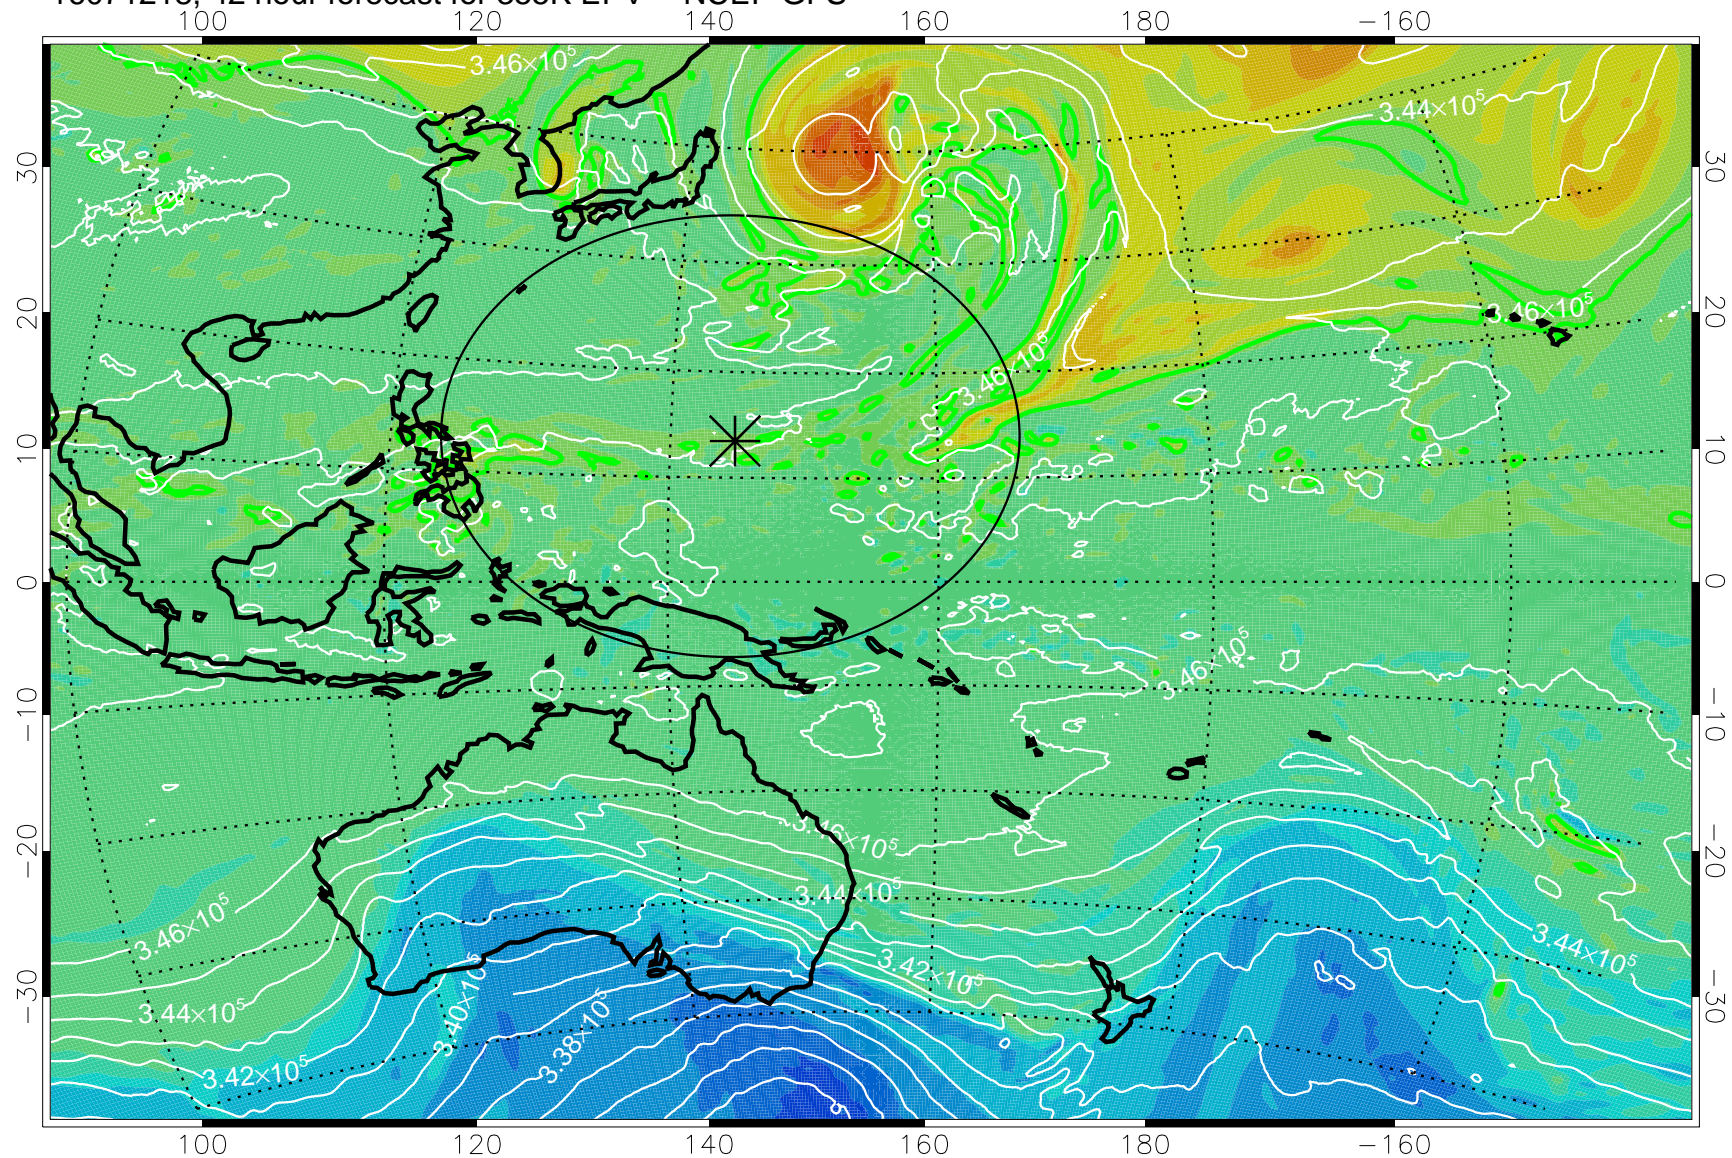

16071206, 30 hour forecast for 355K EPV -- NCEP GFS

355K Montgomery Streamfunction, white
EPV Tropopause (2 PVU) Position
Range ring of 2304 km

16071212, 36 hour forecast for 355K EPV -- NCEP GFS

355K Montgomery Streamfunction, white
EPV Tropopause (2 PVU) Position
Range ring of 2304 km

16071218, 42 hour forecast for 355K EPV -- NCEP GFS

355K Montgomery Streamfunction, white
EPV Tropopause (2 PVU) Position
Range ring of 2304 km

16071300, 48 hour forecast for 355K EPV -- NCEP GFS

355K Montgomery Streamfunction, white
 EPV Tropopause (2 PVU) Position
 Range ring of 2304 km

16071306, 54 hour forecast for 355K EPV -- NCEP GFS

355K Montgomery Streamfunction, white
EPV Tropopause (2 PVU) Position
Range ring of 2304 km

16071312, 60 hour forecast for 355K EPV -- NCEP GFS

355K Montgomery Streamfunction, white
EPV Tropopause (2 PVU) Position
Range ring of 2304 km

16071318, 66 hour forecast for 355K EPV -- NCEP GFS

355K Montgomery Streamfunction, white
EPV Tropopause (2 PVU) Position
Range ring of 2304 km

16071400, 72 hour forecast for 355K EPV -- NCEP GFS

355K Montgomery Streamfunction, white
EPV Tropopause (2 PVU) Position
Range ring of 2304 km