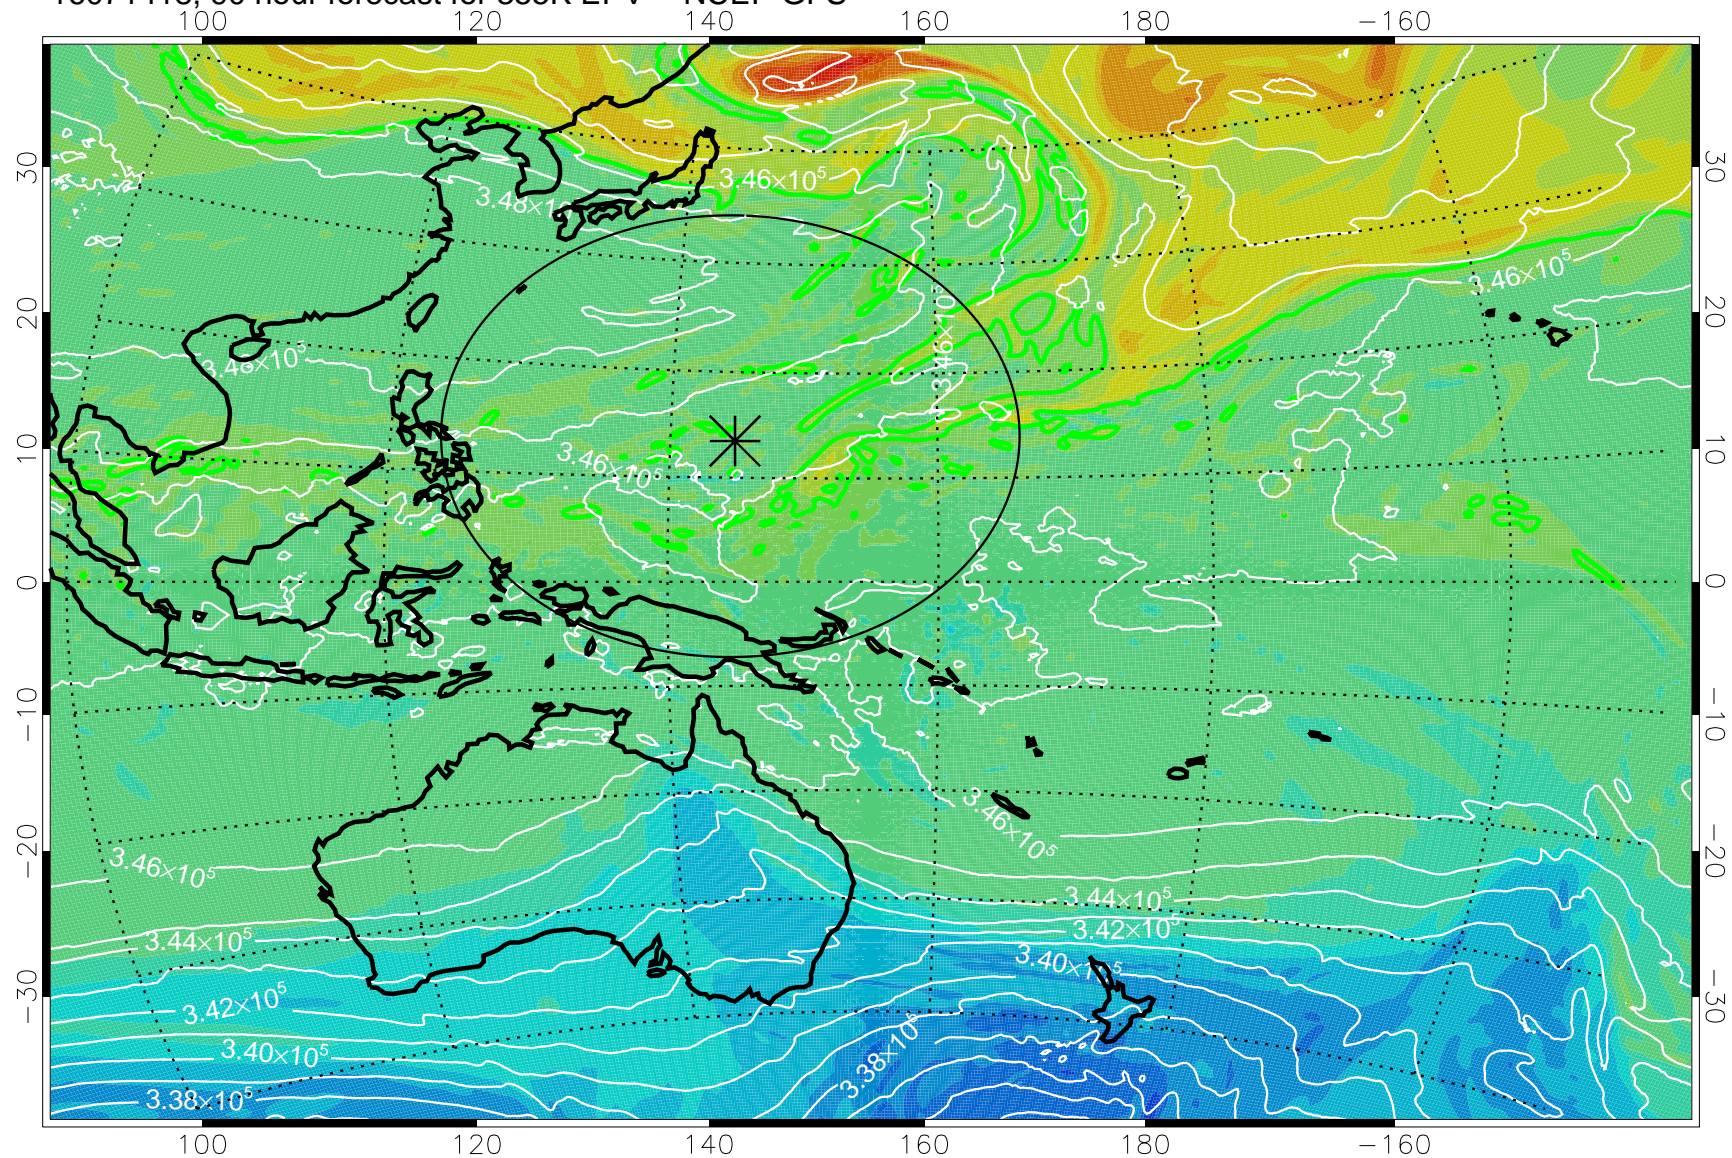

16071318, 66 hour forecast for 355K EPV -- NCEP GFS

355K Montgomery Streamfunction, white
EPV Tropopause (2 PVU) Position
Range ring of 2304 km

16071400, 72 hour forecast for 355K EPV -- NCEP GFS

355K Montgomery Streamfunction, white
EPV Tropopause (2 PVU) Position
Range ring of 2304 km

16071406, 78 hour forecast for 355K EPV -- NCEP GFS

355K Montgomery Streamfunction, white
EPV Tropopause (2 PVU) Position
Range ring of 2304 km

16071412, 84 hour forecast for 355K EPV -- NCEP GFS

355K Montgomery Streamfunction, white
EPV Tropopause (2 PVU) Position
Range ring of 2304 km

16071418, 90 hour forecast for 355K EPV -- NCEP GFS

355K Montgomery Streamfunction, white
EPV Tropopause (2 PVU) Position
Range ring of 2304 km

16071500, 96 hour forecast for 355K EPV -- NCEP GFS

355K Montgomery Streamfunction, white
EPV Tropopause (2 PVU) Position
Range ring of 2304 km

16071506, 102 hour forecast for 355K EPV -- NCEP GFS

355K Montgomery Streamfunction, white
EPV Tropopause (2 PVU) Position
Range ring of 2304 km

16071512, 108 hour forecast for 355K EPV -- NCEP GFS

355K Montgomery Streamfunction, white
EPV Tropopause (2 PVU) Position
Range ring of 2304 km