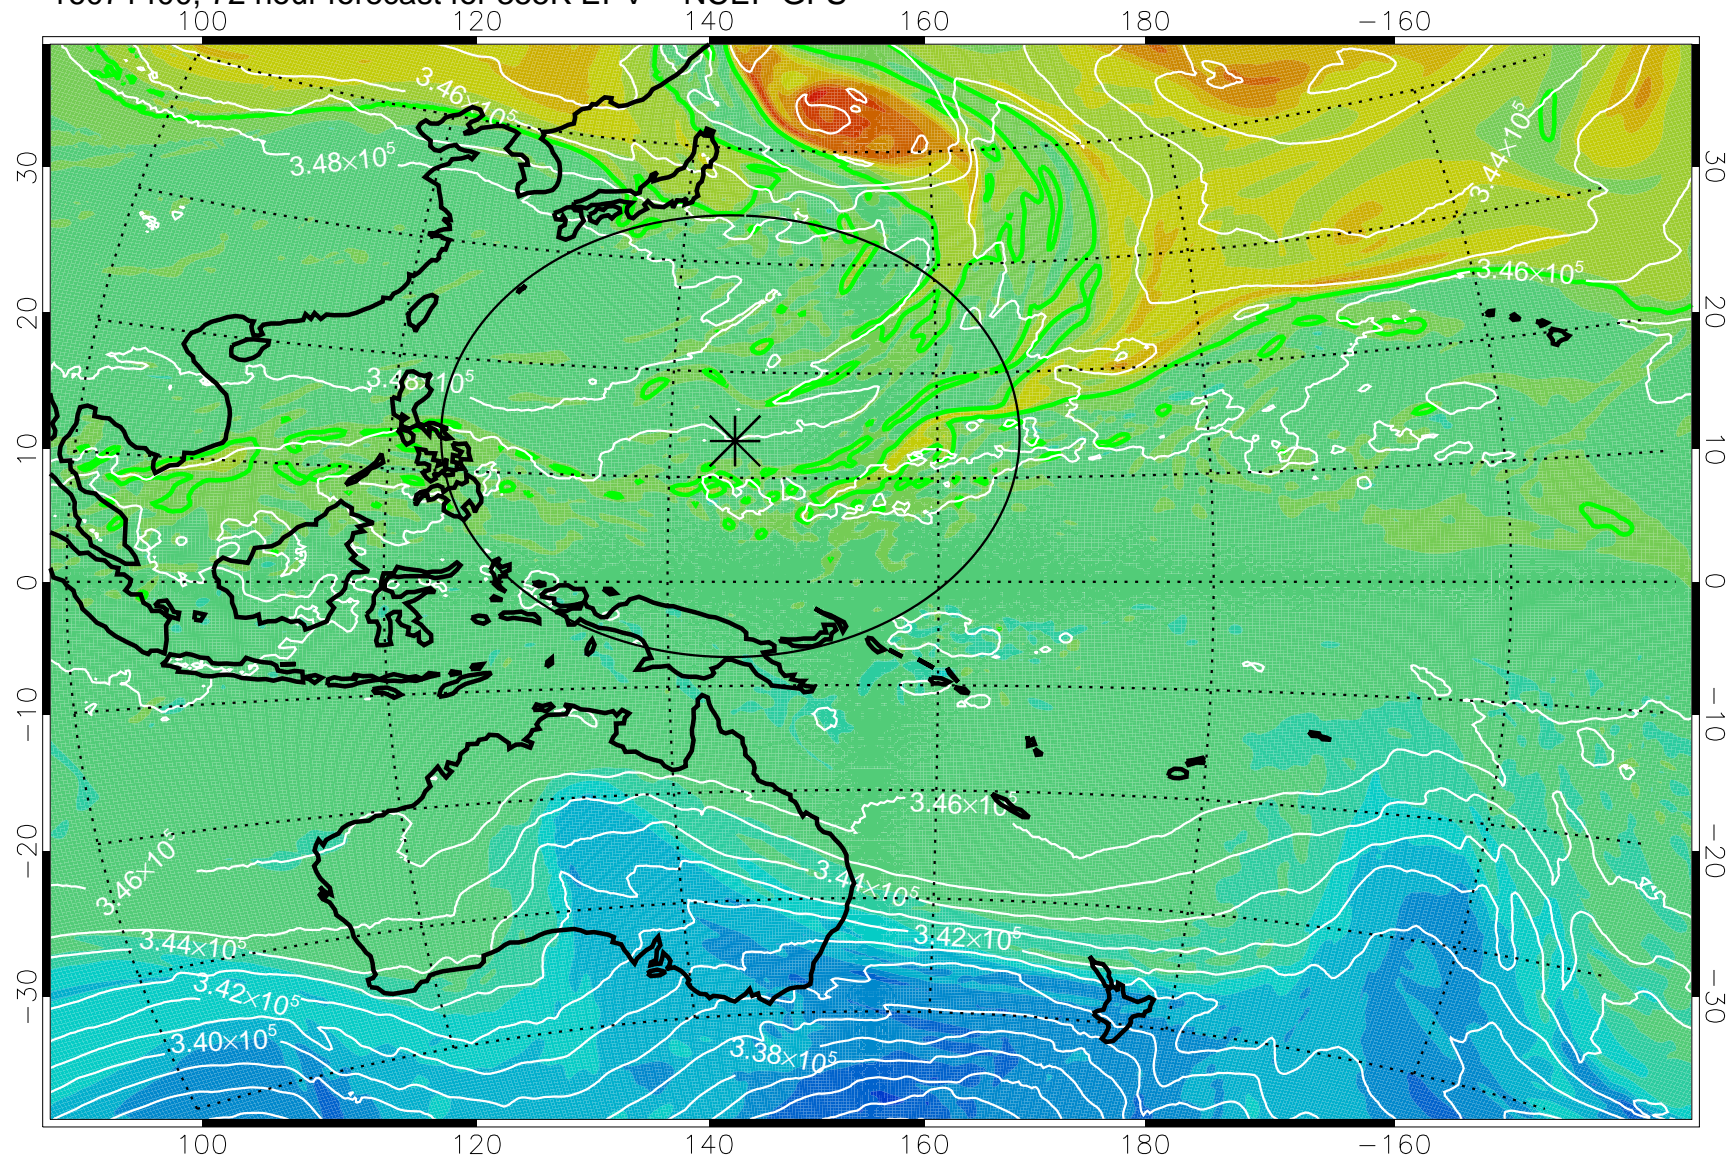

16071306, 54 hour forecast for 355K EPV -- NCEP GFS

355K Montgomery Streamfunction, white
EPV Tropopause (2 PVU) Position
Range ring of 2304 km

16071312, 60 hour forecast for 355K EPV -- NCEP GFS

355K Montgomery Streamfunction, white
EPV Tropopause (2 PVU) Position
Range ring of 2304 km

16071318, 66 hour forecast for 355K EPV -- NCEP GFS

355K Montgomery Streamfunction, white
EPV Tropopause (2 PVU) Position
Range ring of 2304 km

16071400, 72 hour forecast for 355K EPV -- NCEP GFS

355K Montgomery Streamfunction, white
EPV Tropopause (2 PVU) Position
Range ring of 2304 km

16071406, 78 hour forecast for 355K EPV -- NCEP GFS

355K Montgomery Streamfunction, white
EPV Tropopause (2 PVU) Position
Range ring of 2304 km

16071412, 84 hour forecast for 355K EPV -- NCEP GFS

355K Montgomery Streamfunction, white
EPV Tropopause (2 PVU) Position
Range ring of 2304 km

16071418, 90 hour forecast for 355K EPV -- NCEP GFS

355K Montgomery Streamfunction, white
EPV Tropopause (2 PVU) Position
Range ring of 2304 km

16071500, 96 hour forecast for 355K EPV -- NCEP GFS

355K Montgomery Streamfunction, white
EPV Tropopause (2 PVU) Position
Range ring of 2304 km