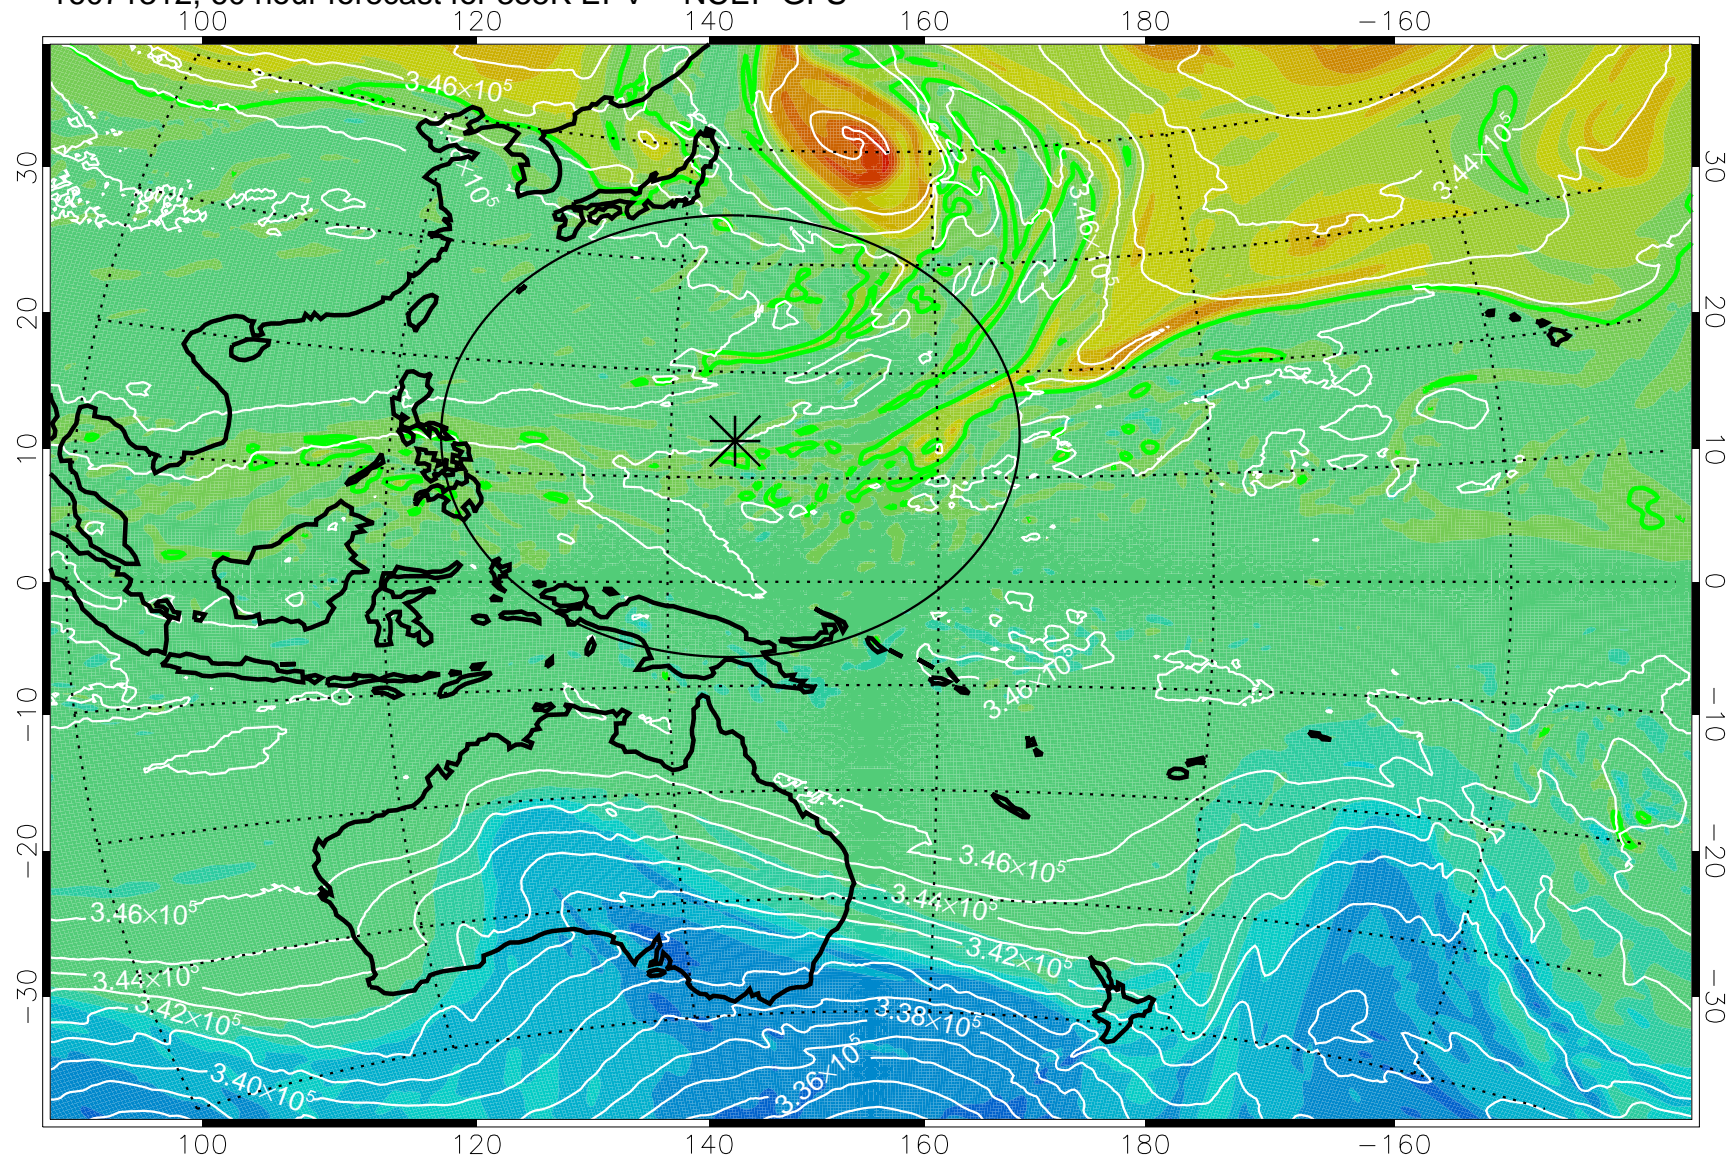

16071206, 30 hour forecast for 355K EPV -- NCEP GFS

355K Montgomery Streamfunction, white
EPV Tropopause (2 PVU) Position
Range ring of 2304 km

16071212, 36 hour forecast for 355K EPV -- NCEP GFS

355K Montgomery Streamfunction, white
EPV Tropopause (2 PVU) Position
Range ring of 2304 km

16071218, 42 hour forecast for 355K EPV -- NCEP GFS

355K Montgomery Streamfunction, white
EPV Tropopause (2 PVU) Position
Range ring of 2304 km

16071300, 48 hour forecast for 355K EPV -- NCEP GFS

355K Montgomery Streamfunction, white
 EPV Tropopause (2 PVU) Position
 Range ring of 2304 km

16071306, 54 hour forecast for 355K EPV -- NCEP GFS

355K Montgomery Streamfunction, white
EPV Tropopause (2 PVU) Position
Range ring of 2304 km

16071312, 60 hour forecast for 355K EPV -- NCEP GFS

355K Montgomery Streamfunction, white
EPV Tropopause (2 PVU) Position
Range ring of 2304 km

16071318, 66 hour forecast for 355K EPV -- NCEP GFS

355K Montgomery Streamfunction, white
EPV Tropopause (2 PVU) Position
Range ring of 2304 km

16071400, 72 hour forecast for 355K EPV -- NCEP GFS

355K Montgomery Streamfunction, white
EPV Tropopause (2 PVU) Position
Range ring of 2304 km