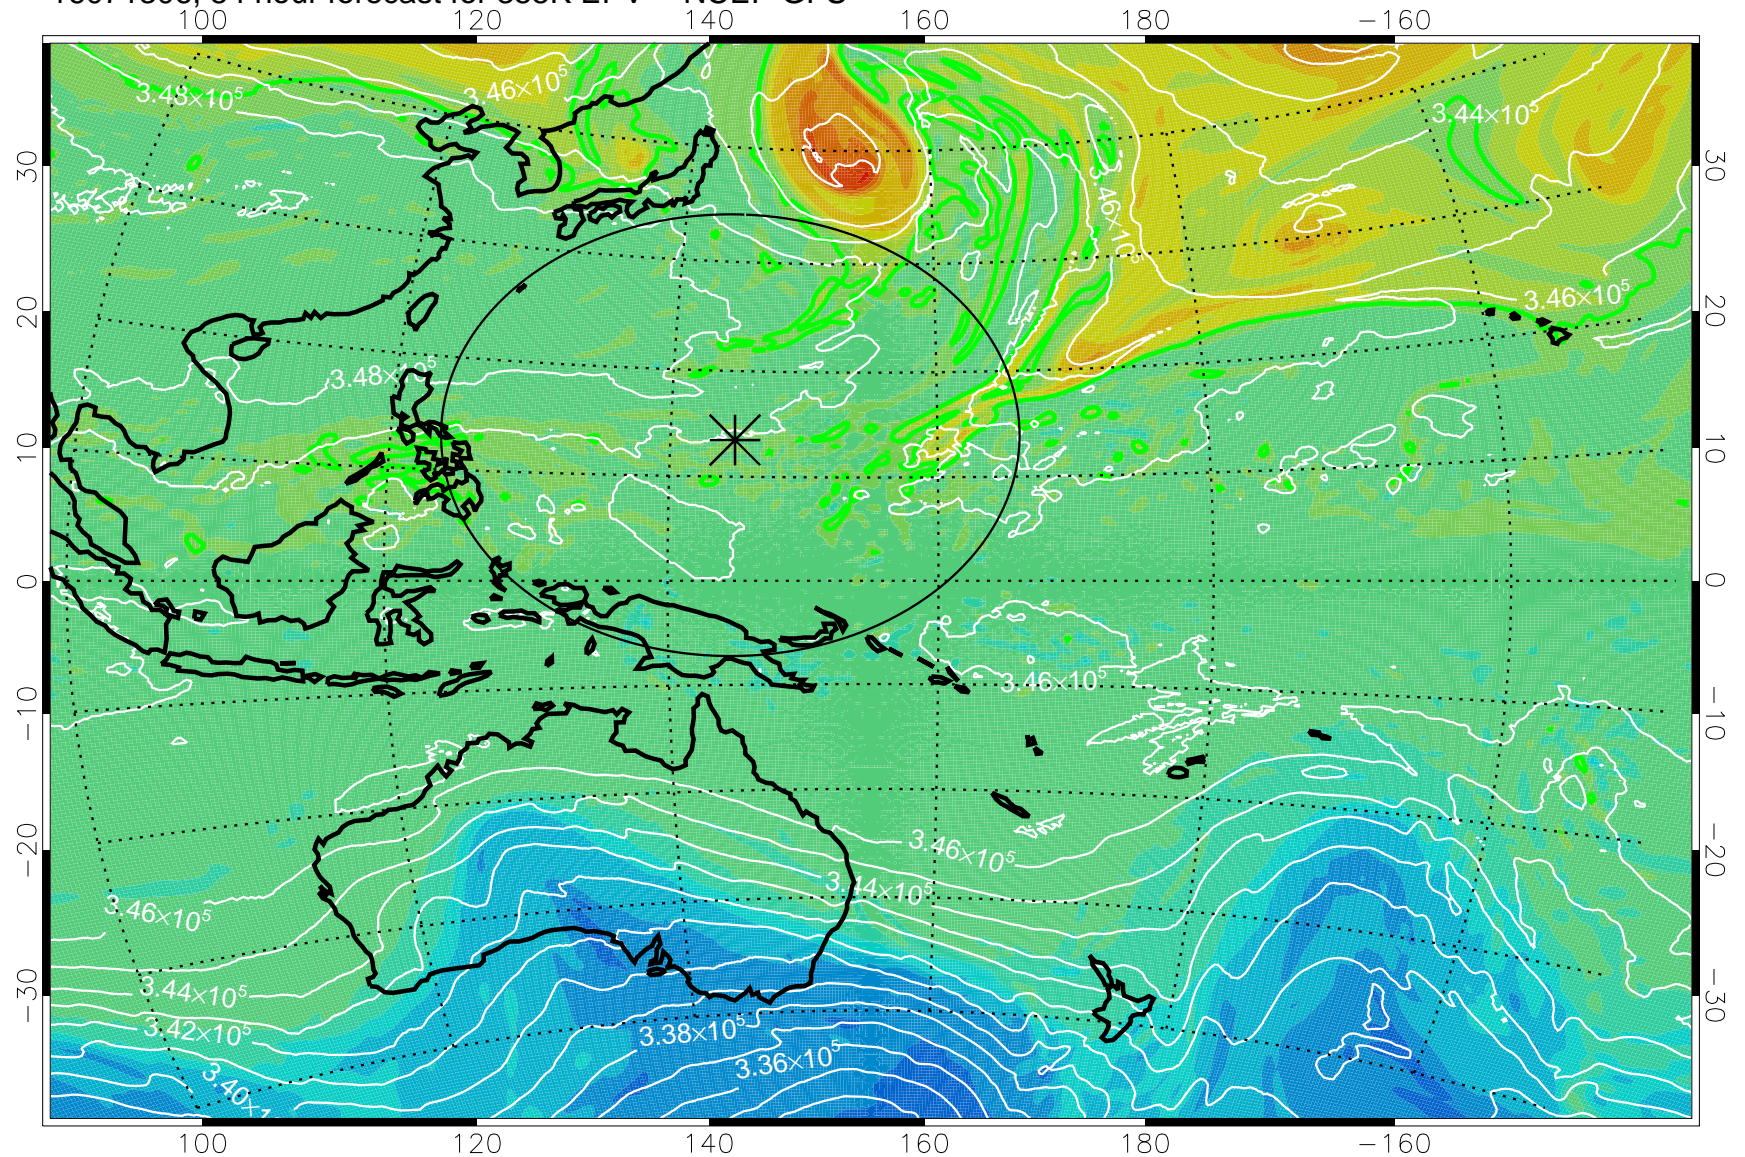

16071218, 42 hour forecast for 355K EPV -- NCEP GFS

355K Montgomery Streamfunction, white
EPV Tropopause (2 PVU) Position
Range ring of 2304 km

16071300, 48 hour forecast for 355K EPV -- NCEP GFS

355K Montgomery Streamfunction, white
 EPV Tropopause (2 PVU) Position
 Range ring of 2304 km

16071306, 54 hour forecast for 355K EPV -- NCEP GFS

355K Montgomery Streamfunction, white
EPV Tropopause (2 PVU) Position
Range ring of 2304 km

16071312, 60 hour forecast for 355K EPV -- NCEP GFS

355K Montgomery Streamfunction, white
EPV Tropopause (2 PVU) Position
Range ring of 2304 km

16071318, 66 hour forecast for 355K EPV -- NCEP GFS

355K Montgomery Streamfunction, white
EPV Tropopause (2 PVU) Position
Range ring of 2304 km

16071400, 72 hour forecast for 355K EPV -- NCEP GFS

355K Montgomery Streamfunction, white
EPV Tropopause (2 PVU) Position
Range ring of 2304 km

16071406, 78 hour forecast for 355K EPV -- NCEP GFS

355K Montgomery Streamfunction, white
EPV Tropopause (2 PVU) Position
Range ring of 2304 km

16071412, 84 hour forecast for 355K EPV -- NCEP GFS

355K Montgomery Streamfunction, white
EPV Tropopause (2 PVU) Position
Range ring of 2304 km