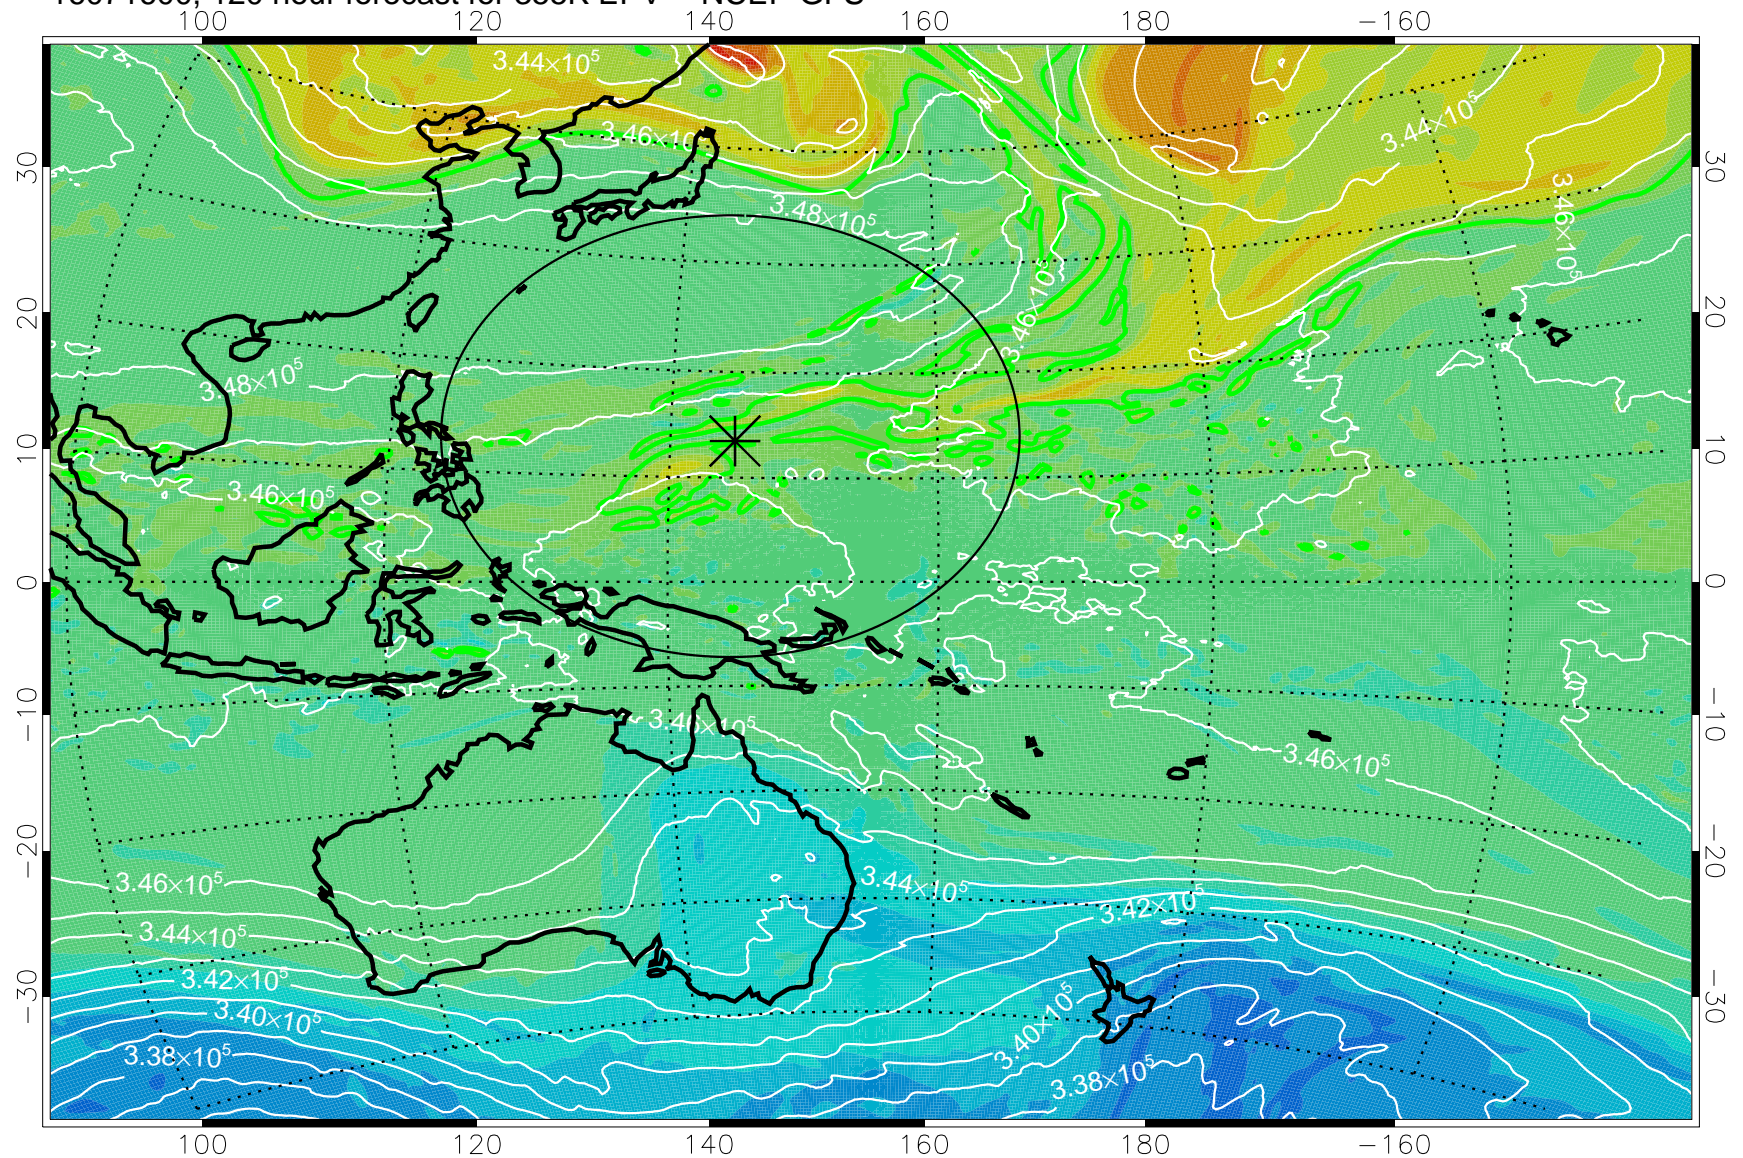

16071418, 90 hour forecast for 355K EPV -- NCEP GFS

355K Montgomery Streamfunction, white
EPV Tropopause (2 PVU) Position
Range ring of 2304 km

16071500, 96 hour forecast for 355K EPV -- NCEP GFS

355K Montgomery Streamfunction, white
EPV Tropopause (2 PVU) Position
Range ring of 2304 km

16071506, 102 hour forecast for 355K EPV -- NCEP GFS

355K Montgomery Streamfunction, white
EPV Tropopause (2 PVU) Position
Range ring of 2304 km

16071512, 108 hour forecast for 355K EPV -- NCEP GFS

355K Montgomery Streamfunction, white
EPV Tropopause (2 PVU) Position
Range ring of 2304 km

16071518, 114 hour forecast for 355K EPV -- NCEP GFS

355K Montgomery Streamfunction, white
EPV Tropopause (2 PVU) Position
Range ring of 2304 km

16071600, 120 hour forecast for 355K EPV -- NCEP GFS

355K Montgomery Streamfunction, white
EPV Tropopause (2 PVU) Position
Range ring of 2304 km