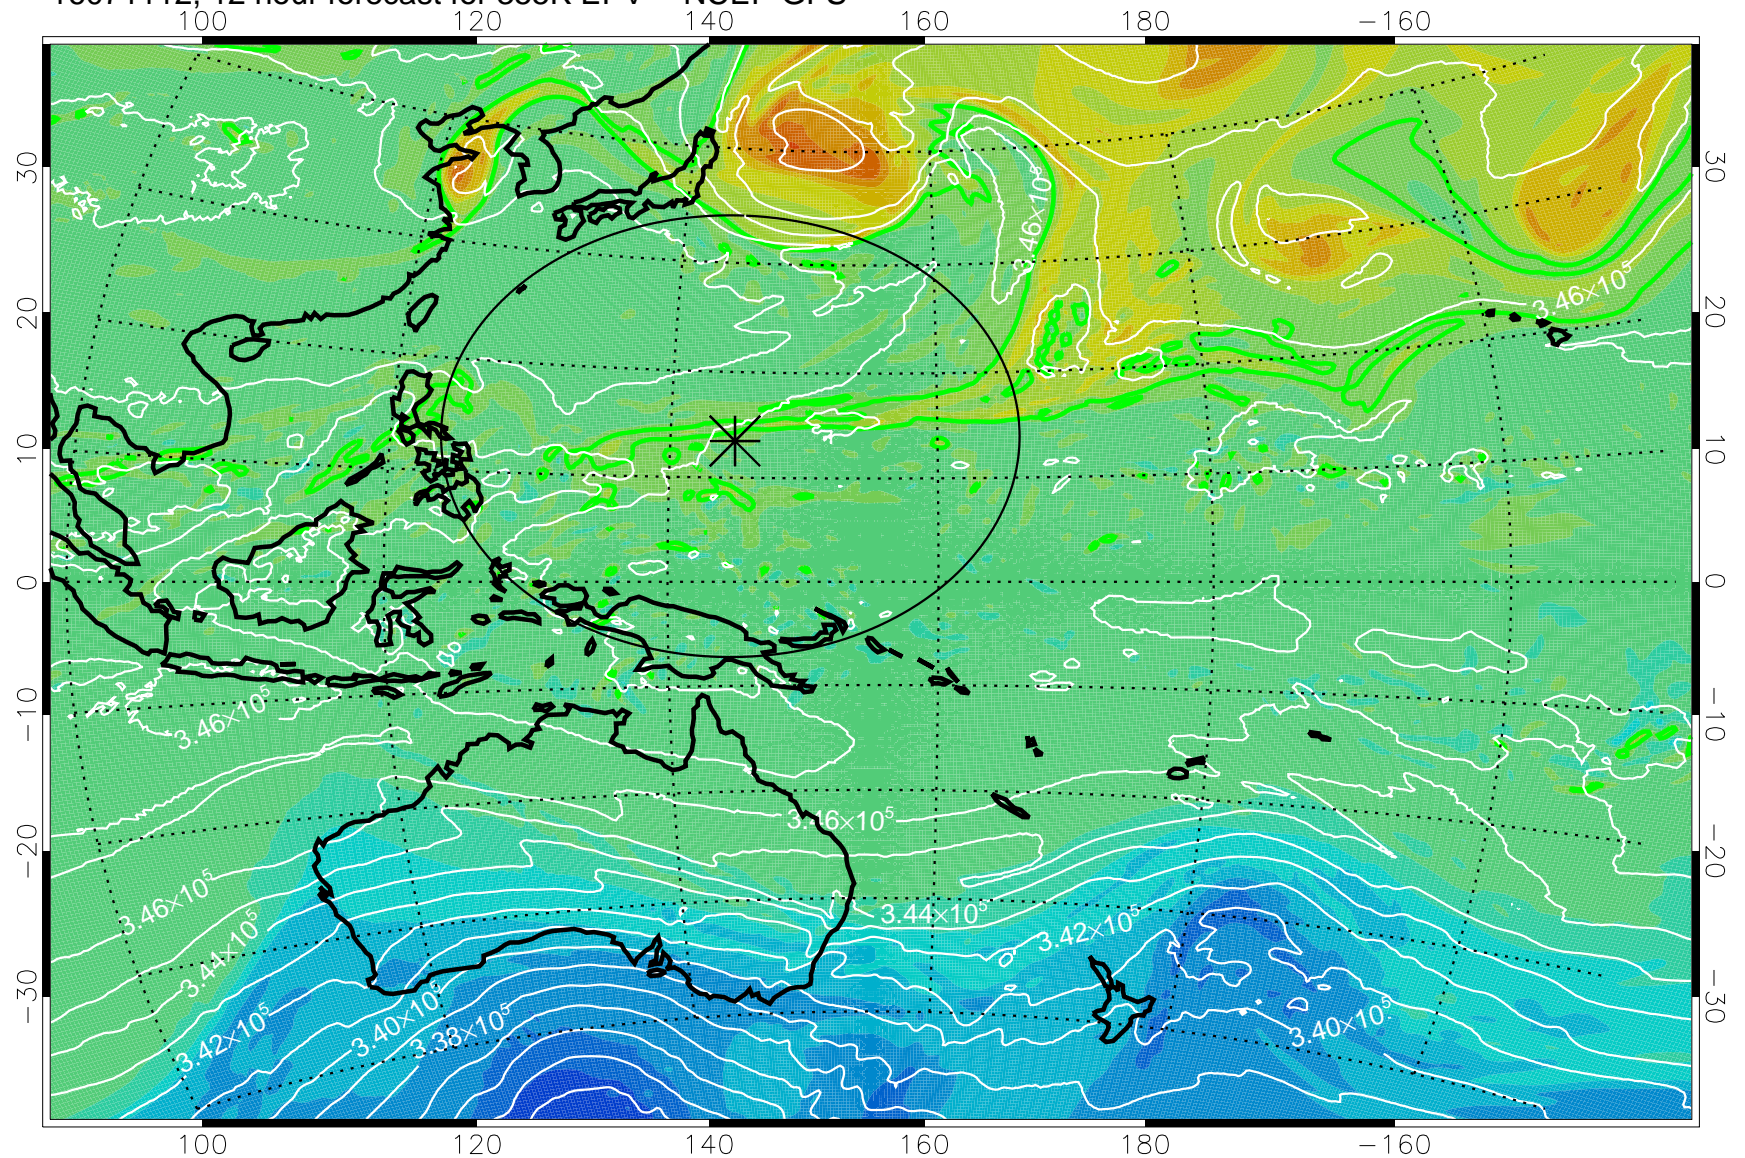

16071106, 6 hour forecast for 355K EPV -- NCEP GFS

355K Montgomery Streamfunction, white
EPV Tropopause (2 PVU) Position
Range ring of 2304 km

16071112, 12 hour forecast for 355K EPV -- NCEP GFS

355K Montgomery Streamfunction, white
EPV Tropopause (2 PVU) Position
Range ring of 2304 km

16071118, 18 hour forecast for 355K EPV -- NCEP GFS

355K Montgomery Streamfunction, white
EPV Tropopause (2 PVU) Position
Range ring of 2304 km

16071200, 24 hour forecast for 355K EPV -- NCEP GFS

355K Montgomery Streamfunction, white
EPV Tropopause (2 PVU) Position
Range ring of 2304 km

16071206, 30 hour forecast for 355K EPV -- NCEP GFS

355K Montgomery Streamfunction, white
EPV Tropopause (2 PVU) Position
Range ring of 2304 km

16071212, 36 hour forecast for 355K EPV -- NCEP GFS

355K Montgomery Streamfunction, white
EPV Tropopause (2 PVU) Position
Range ring of 2304 km

16071218, 42 hour forecast for 355K EPV -- NCEP GFS

355K Montgomery Streamfunction, white
EPV Tropopause (2 PVU) Position
Range ring of 2304 km

16071300, 48 hour forecast for 355K EPV -- NCEP GFS

355K Montgomery Streamfunction, white
 EPV Tropopause (2 PVU) Position
 Range ring of 2304 km