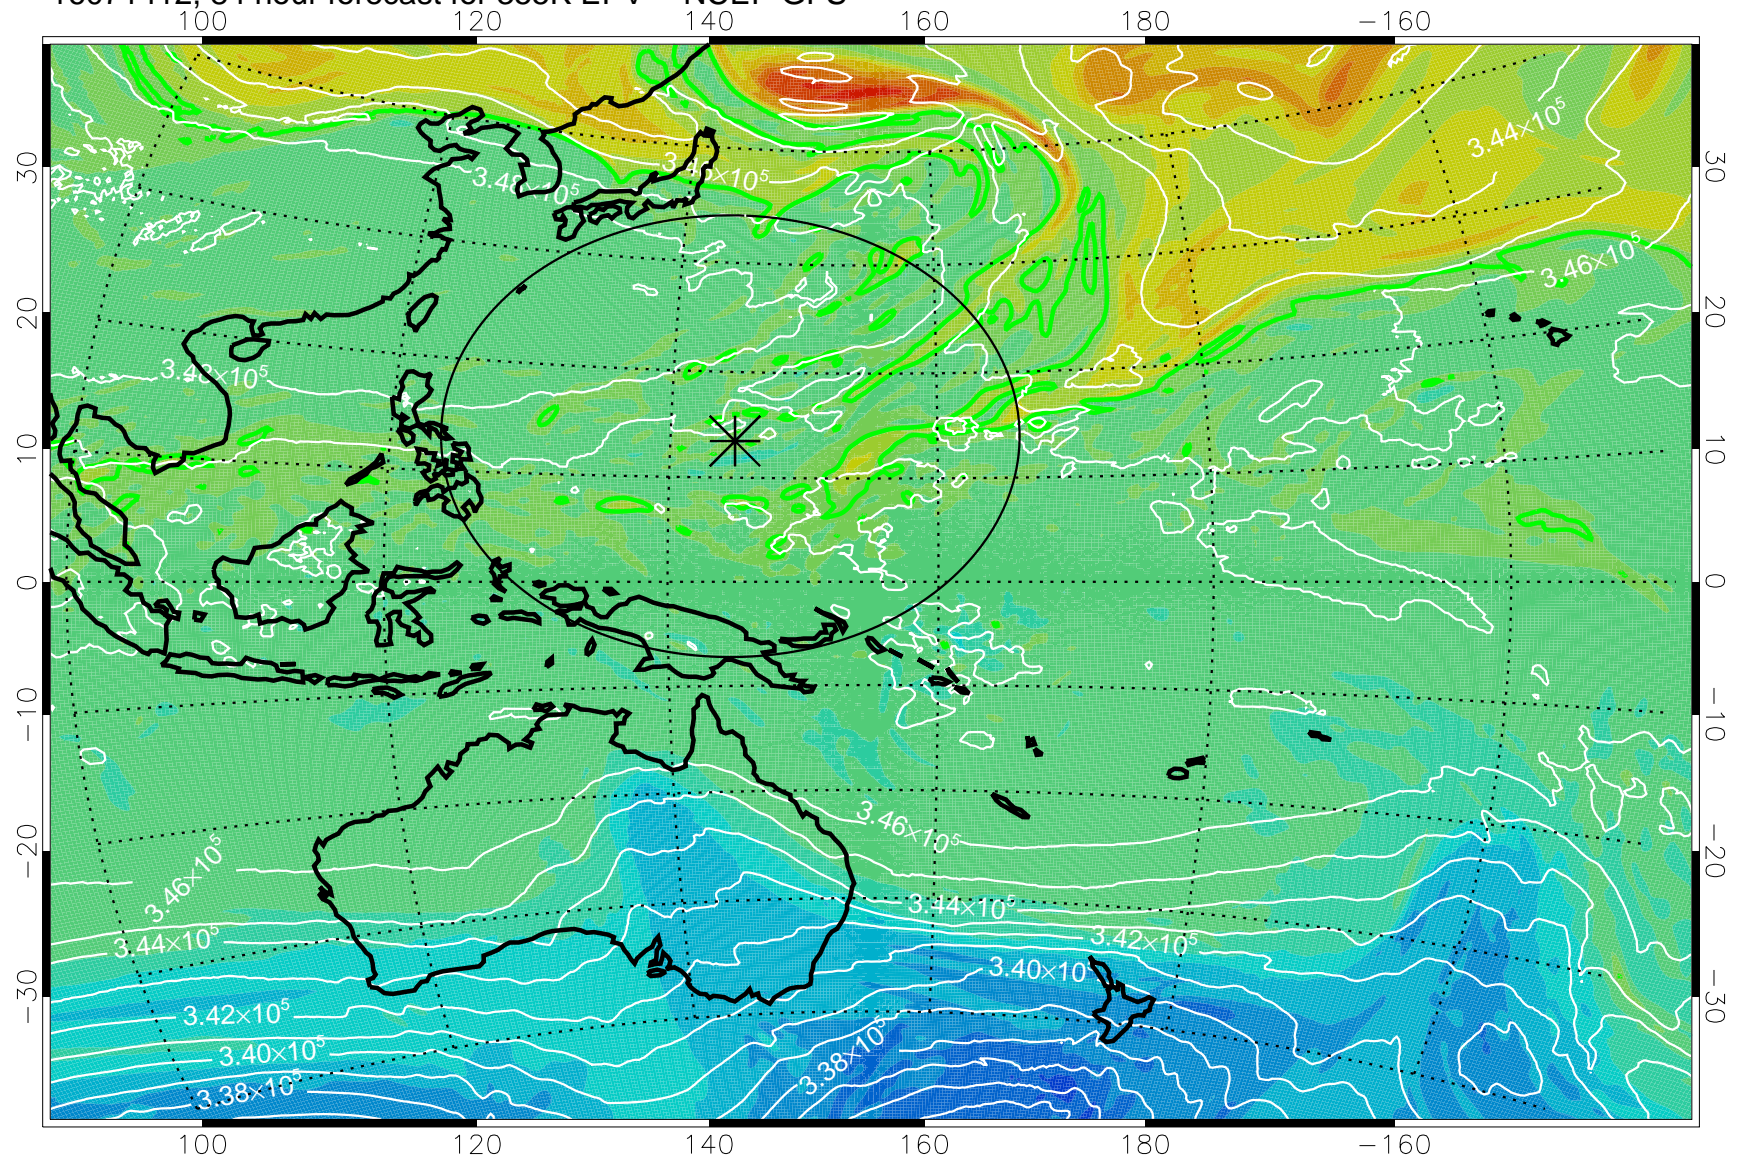

16071306, 54 hour forecast for 355K EPV -- NCEP GFS

355K Montgomery Streamfunction, white
EPV Tropopause (2 PVU) Position
Range ring of 2304 km

16071312, 60 hour forecast for 355K EPV -- NCEP GFS

355K Montgomery Streamfunction, white
EPV Tropopause (2 PVU) Position
Range ring of 2304 km

16071318, 66 hour forecast for 355K EPV -- NCEP GFS

355K Montgomery Streamfunction, white
EPV Tropopause (2 PVU) Position
Range ring of 2304 km

16071400, 72 hour forecast for 355K EPV -- NCEP GFS

355K Montgomery Streamfunction, white
EPV Tropopause (2 PVU) Position
Range ring of 2304 km

16071406, 78 hour forecast for 355K EPV -- NCEP GFS

355K Montgomery Streamfunction, white
EPV Tropopause (2 PVU) Position
Range ring of 2304 km

16071412, 84 hour forecast for 355K EPV -- NCEP GFS

355K Montgomery Streamfunction, white
EPV Tropopause (2 PVU) Position
Range ring of 2304 km

16071418, 90 hour forecast for 355K EPV -- NCEP GFS

355K Montgomery Streamfunction, white
EPV Tropopause (2 PVU) Position
Range ring of 2304 km

16071500, 96 hour forecast for 355K EPV -- NCEP GFS

355K Montgomery Streamfunction, white
EPV Tropopause (2 PVU) Position
Range ring of 2304 km