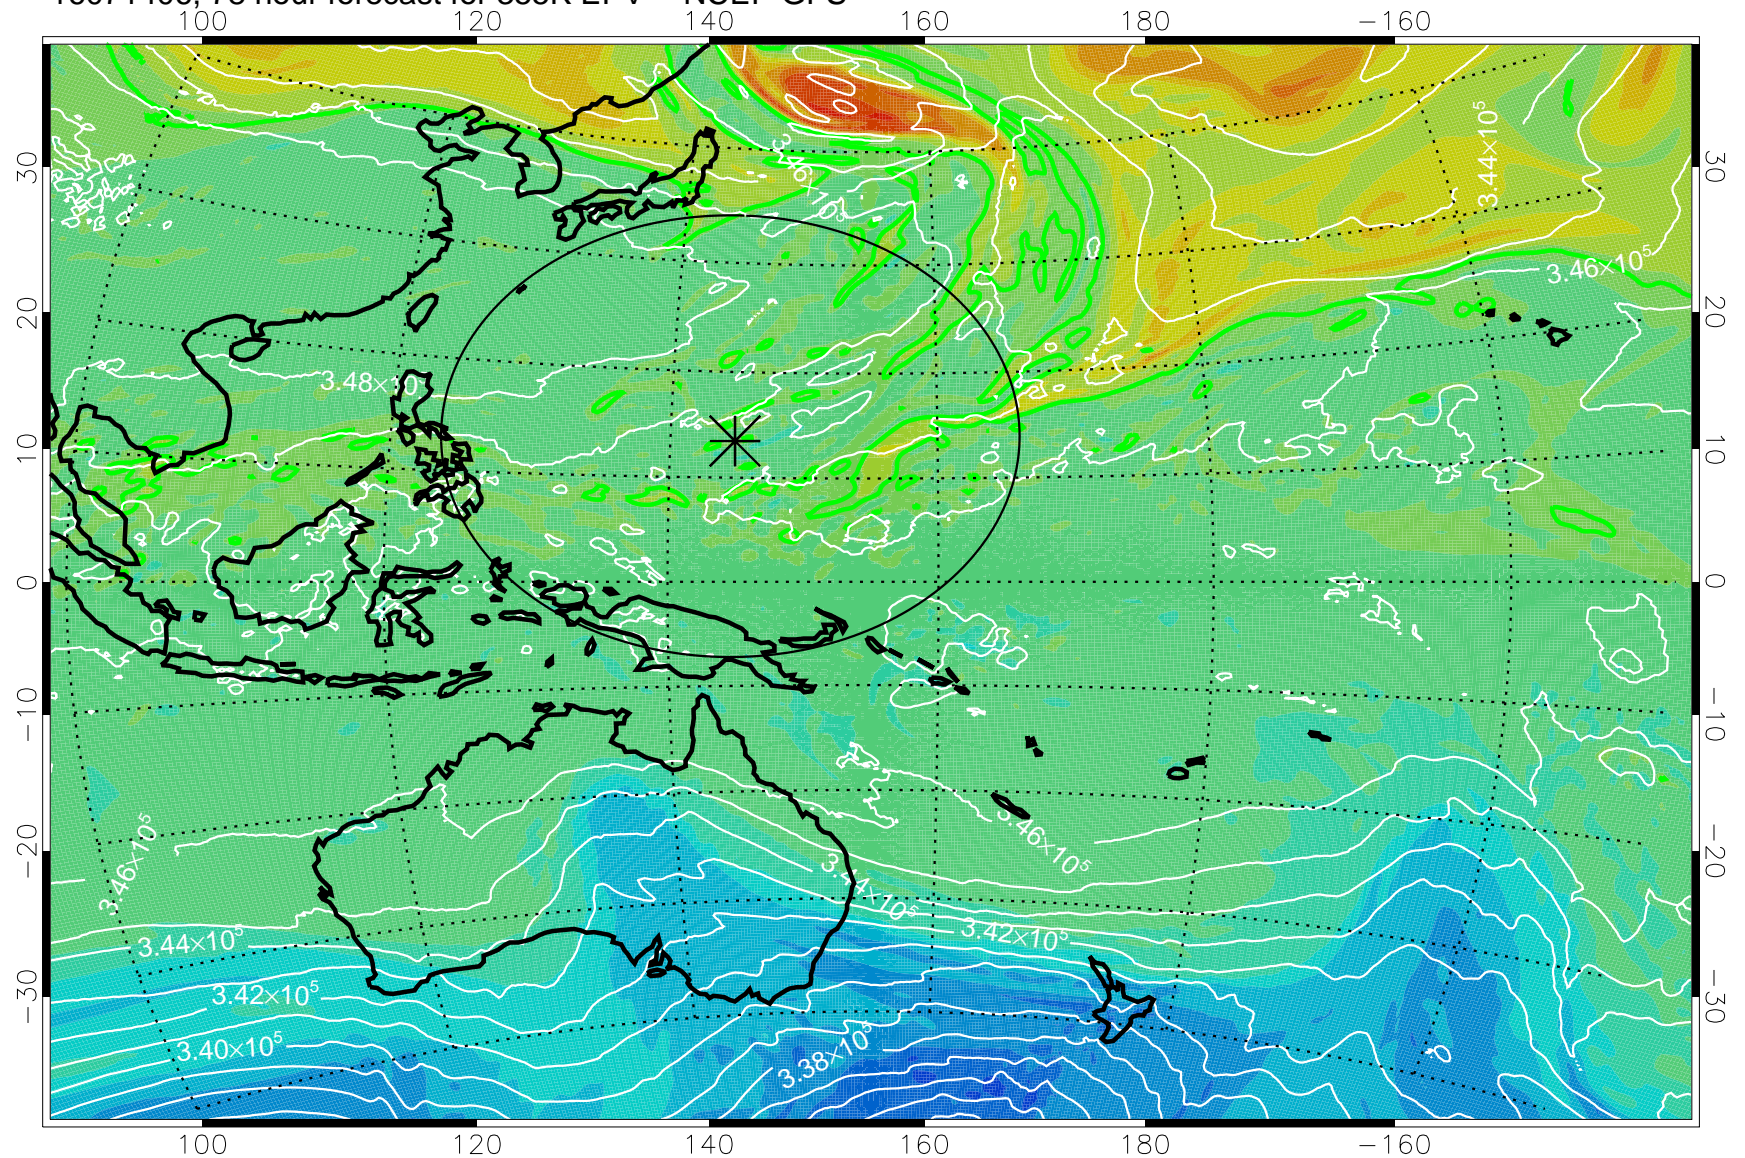

16071306, 54 hour forecast for 355K EPV -- NCEP GFS

355K Montgomery Streamfunction, white
EPV Tropopause (2 PVU) Position
Range ring of 2304 km

16071312, 60 hour forecast for 355K EPV -- NCEP GFS

355K Montgomery Streamfunction, white
EPV Tropopause (2 PVU) Position
Range ring of 2304 km

16071318, 66 hour forecast for 355K EPV -- NCEP GFS

355K Montgomery Streamfunction, white
EPV Tropopause (2 PVU) Position
Range ring of 2304 km

16071400, 72 hour forecast for 355K EPV -- NCEP GFS

355K Montgomery Streamfunction, white
EPV Tropopause (2 PVU) Position
Range ring of 2304 km

16071406, 78 hour forecast for 355K EPV -- NCEP GFS

355K Montgomery Streamfunction, white
EPV Tropopause (2 PVU) Position
Range ring of 2304 km

16071412, 84 hour forecast for 355K EPV -- NCEP GFS

355K Montgomery Streamfunction, white
EPV Tropopause (2 PVU) Position
Range ring of 2304 km

16071418, 90 hour forecast for 355K EPV -- NCEP GFS

355K Montgomery Streamfunction, white
EPV Tropopause (2 PVU) Position
Range ring of 2304 km

16071500, 96 hour forecast for 355K EPV -- NCEP GFS

355K Montgomery Streamfunction, white
EPV Tropopause (2 PVU) Position
Range ring of 2304 km