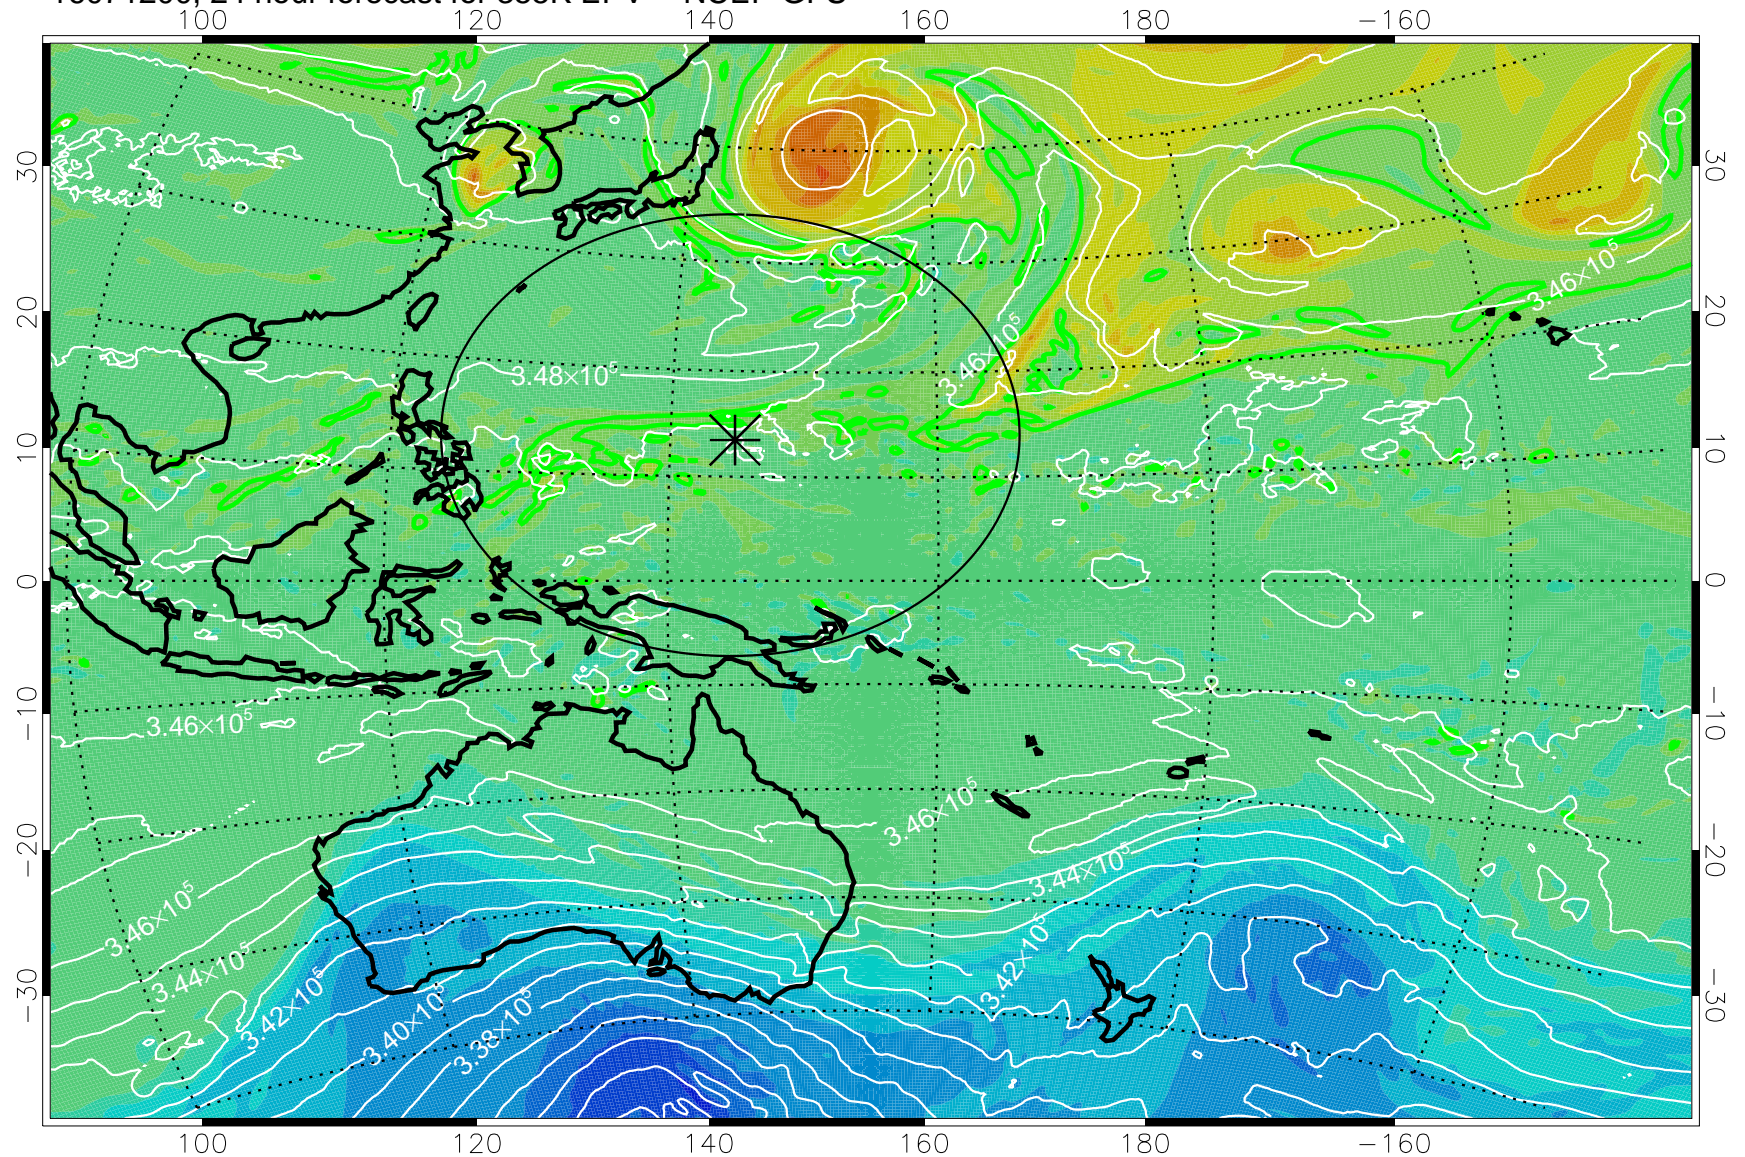

16071106, 6 hour forecast for 355K EPV -- NCEP GFS

355K Montgomery Streamfunction, white
EPV Tropopause (2 PVU) Position
Range ring of 2304 km

16071112, 12 hour forecast for 355K EPV -- NCEP GFS

355K Montgomery Streamfunction, white
EPV Tropopause (2 PVU) Position
Range ring of 2304 km

16071118, 18 hour forecast for 355K EPV -- NCEP GFS

355K Montgomery Streamfunction, white
EPV Tropopause (2 PVU) Position
Range ring of 2304 km

16071200, 24 hour forecast for 355K EPV -- NCEP GFS

355K Montgomery Streamfunction, white
EPV Tropopause (2 PVU) Position
Range ring of 2304 km

16071206, 30 hour forecast for 355K EPV -- NCEP GFS

355K Montgomery Streamfunction, white
EPV Tropopause (2 PVU) Position
Range ring of 2304 km

16071212, 36 hour forecast for 355K EPV -- NCEP GFS

355K Montgomery Streamfunction, white
EPV Tropopause (2 PVU) Position
Range ring of 2304 km

16071218, 42 hour forecast for 355K EPV -- NCEP GFS

355K Montgomery Streamfunction, white
EPV Tropopause (2 PVU) Position
Range ring of 2304 km

16071300, 48 hour forecast for 355K EPV -- NCEP GFS

355K Montgomery Streamfunction, white
 EPV Tropopause (2 PVU) Position
 Range ring of 2304 km