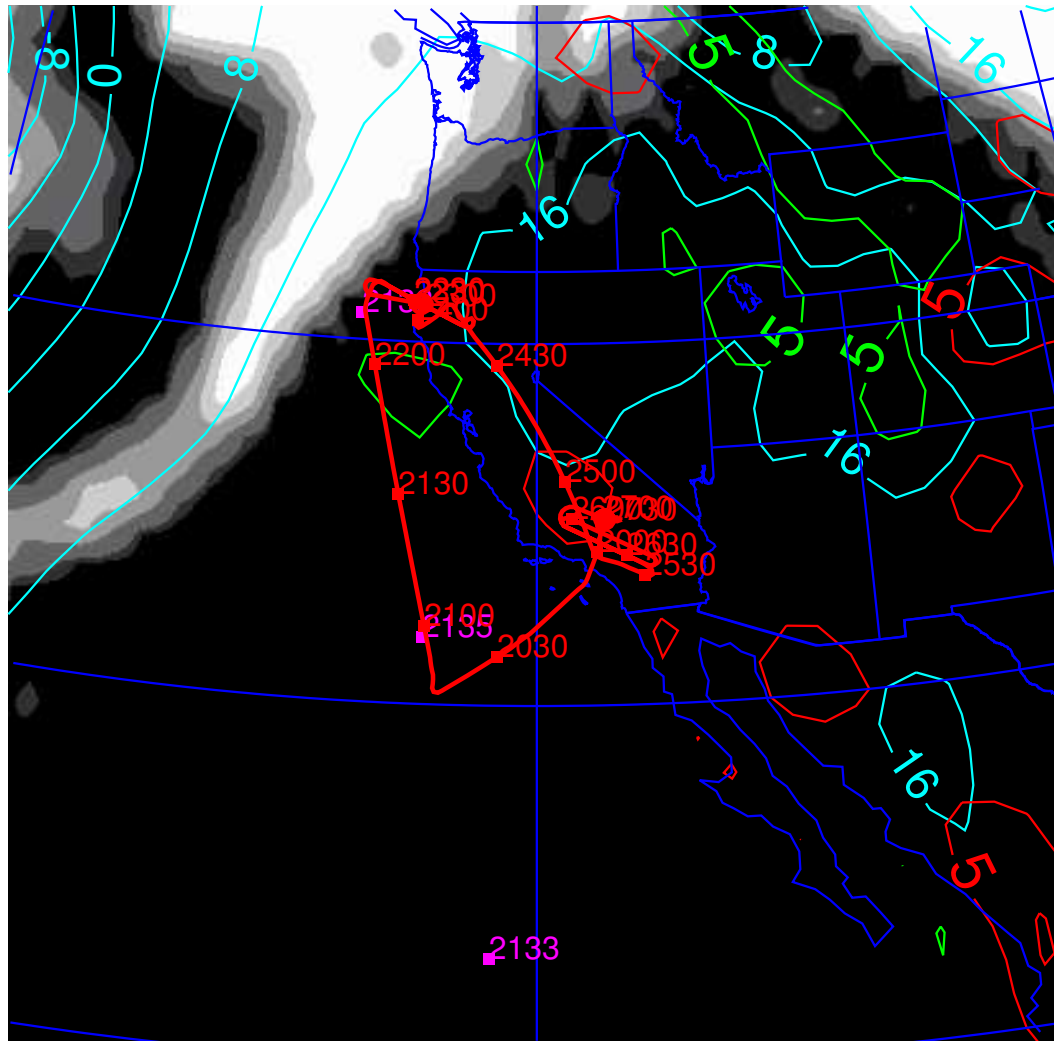

00 UTC on 21 January, 2005 at 1000.0 mb

NMC, Grid: GG1X1

Seq: E01, Spec: SAVN170L42

12 hr fcst

Bdlyr CF ()

Z (dam)

Asc (10 mb/hr)

Desc (10 mb/hr)