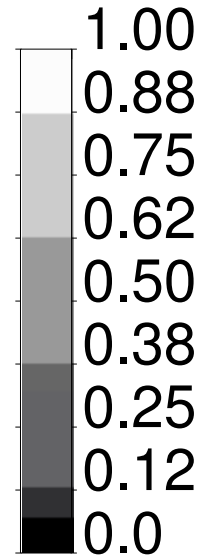

00 UTC on 21 January, 2005 at 1000.0 mb

NMC, Grid: GG1X1

Seq: E01, Spec: SAVN170L42

12 hr fcst

Bdlyr CF ()

Z (dam)

Asc (10 mb/hr)

Desc (10 mb/hr)