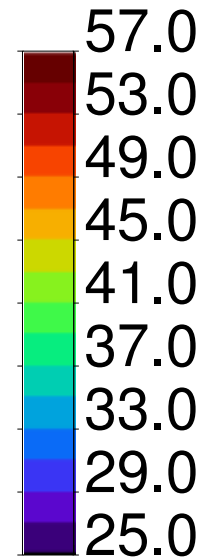

18 UTC on 30 June, 2005 at 121.7 mb

NMC, Grid: GG1X1

Seq: E01, Spec: SAVN170L42

18 hr fost

Cloud Top Alt (kft)

Z (dam)

Trop (4 kft)