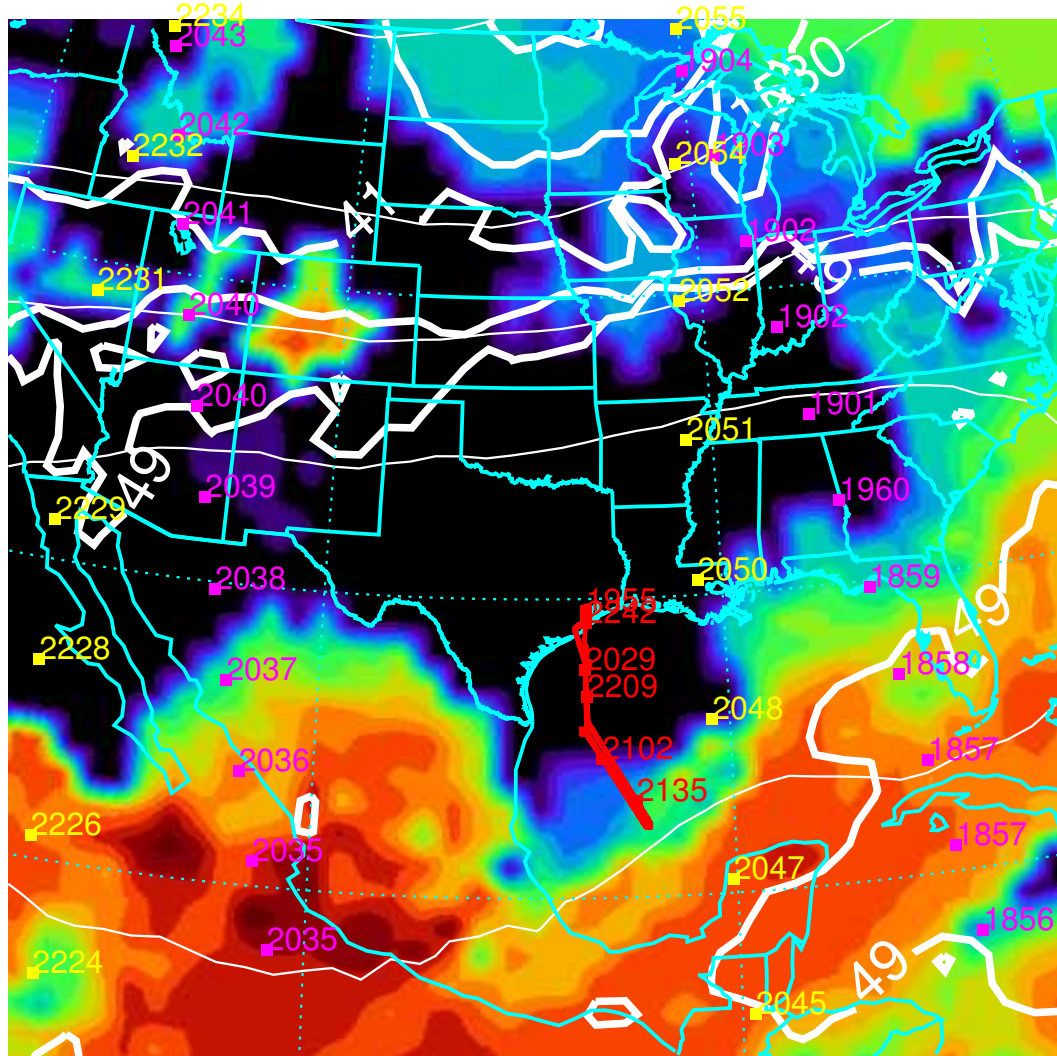

18 UTC on 30 June, 2005 at 121.7 mb

NMC, Grid: GG1X1

Seq: E01, Spec: SAVN170L42

18 hr fost

Cloud Top Alt (kft)

Z (dam)

Trop (4 kft)