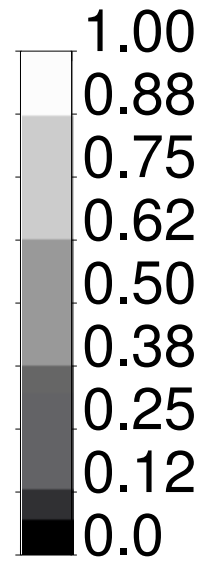

# 18 UTC on 30 June, 2005 at 300.0 mb

NMC, Grid: GG1X1

Seq: E01, Spec: SAVN170L42

18 hr fcst

## High CF ( )

Winds (knots)

Z (dam)

T (K)

Trop (EPV=2.5)