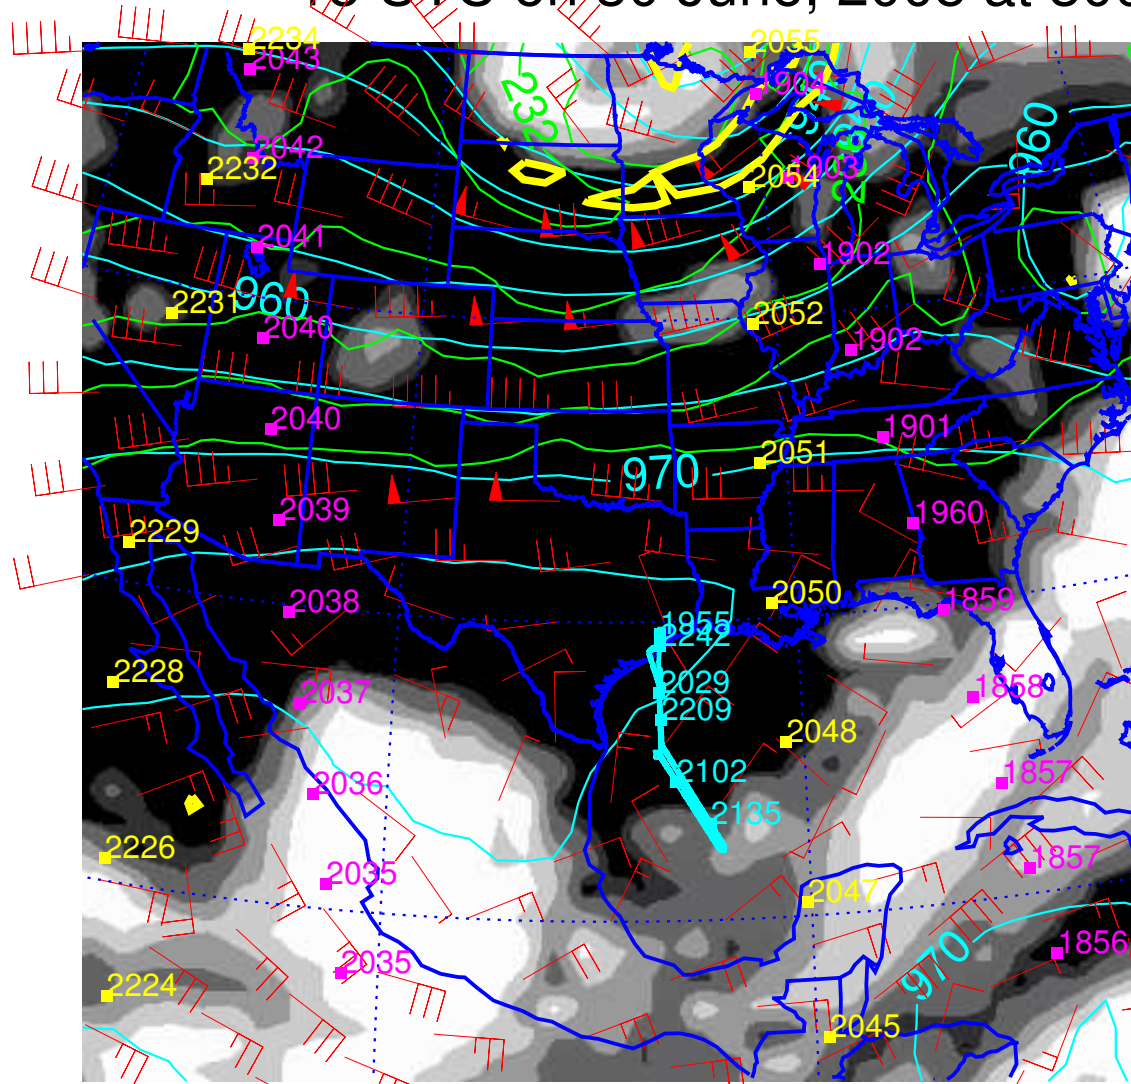

# 18 UTC on 30 June, 2005 at 300.0 mb

NMC, Grid: GG1X1

Seq: E01, Spec: SAVN170L42

18 hr fcst

## High CF ( )

Winds (knots)

Z (dam)

T (K)

Trop (EPV=2.5)