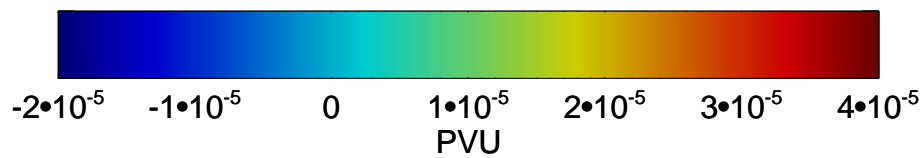

13121818, 90 hour forecast for 355K EPV

355K Montgomery Streamfunction, white
EPV Tropopause (2 PVU) Position