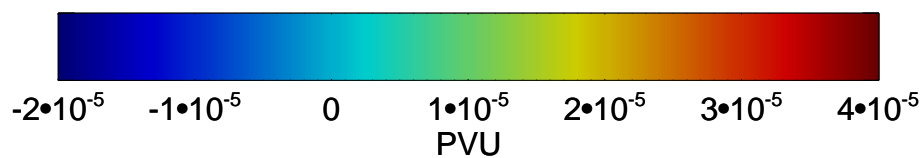

13121518, 18 hour forecast for 355K EPV

355K Montgomery Streamfunction, white
EPV Tropopause (2 PVU) Position

13121600, 24 hour forecast for 355K EPV

355K Montgomery Streamfunction, white
EPV Tropopause (2 PVU) Position

13121606, 30 hour forecast for 355K EPV

355K Montgomery Streamfunction, white
EPV Tropopause (2 PVU) Position

13121612, 36 hour forecast for 355K EPV

355K Montgomery Streamfunction, white
EPV Tropopause (2 PVU) Position