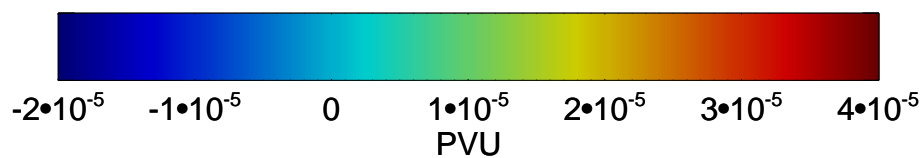

13121812, 84 hour forecast for 355K EPV

355K Montgomery Streamfunction, white
EPV Tropopause (2 PVU) Position