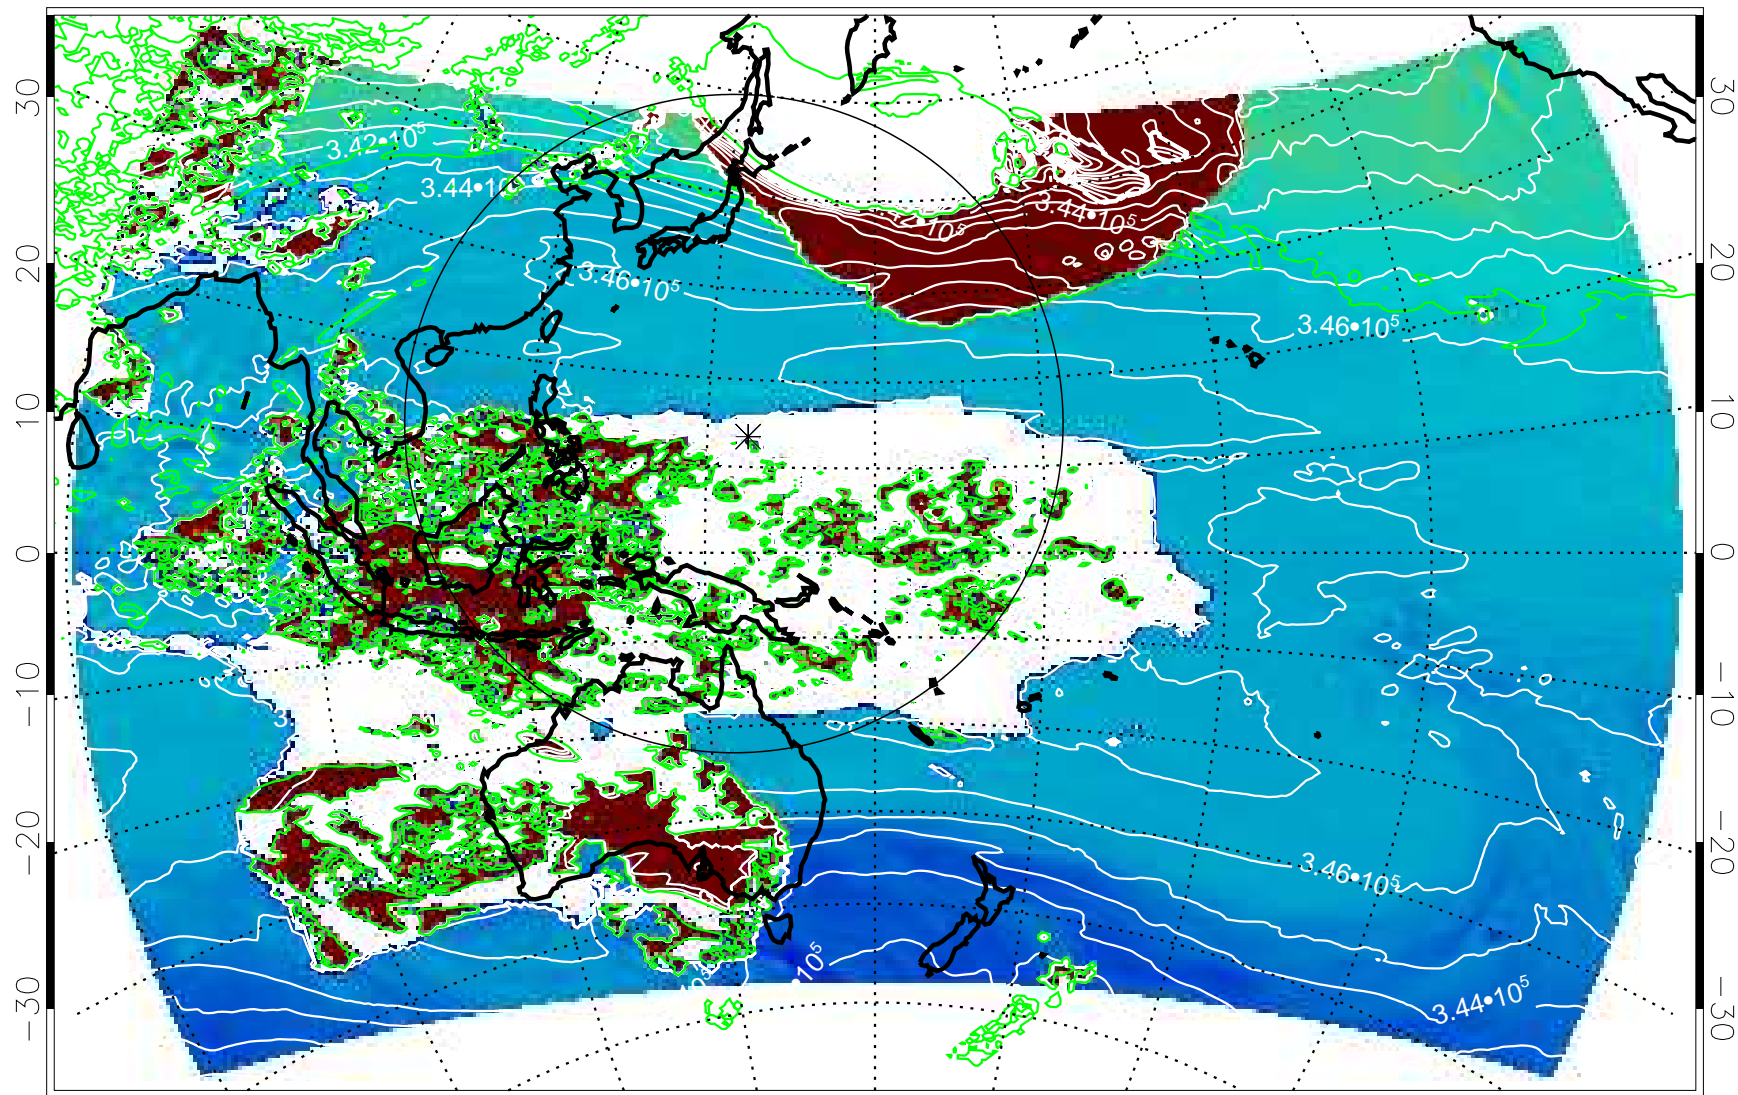

13121518, 18 hour forecast for 355K EPV

355K Montgomery Streamfunction, white
EPV Tropopause (2 PVU) Position

13121600, 24 hour forecast for 355K EPV

355K Montgomery Streamfunction, white
EPV Tropopause (2 PVU) Position

13121606, 30 hour forecast for 355K EPV

355K Montgomery Streamfunction, white
EPV Tropopause (2 PVU) Position

13121612, 36 hour forecast for 355K EPV

355K Montgomery Streamfunction, white
EPV Tropopause (2 PVU) Position

13121618, 42 hour forecast for 355K EPV

355K Montgomery Streamfunction, white
EPV Tropopause (2 PVU) Position

13121700, 48 hour forecast for 355K EPV

355K Montgomery Streamfunction, white
EPV Tropopause (2 PVU) Position

13121918, 114 hour forecast for 355K EPV

355K Montgomery Streamfunction, white
EPV Tropopause (2 PVU) Position