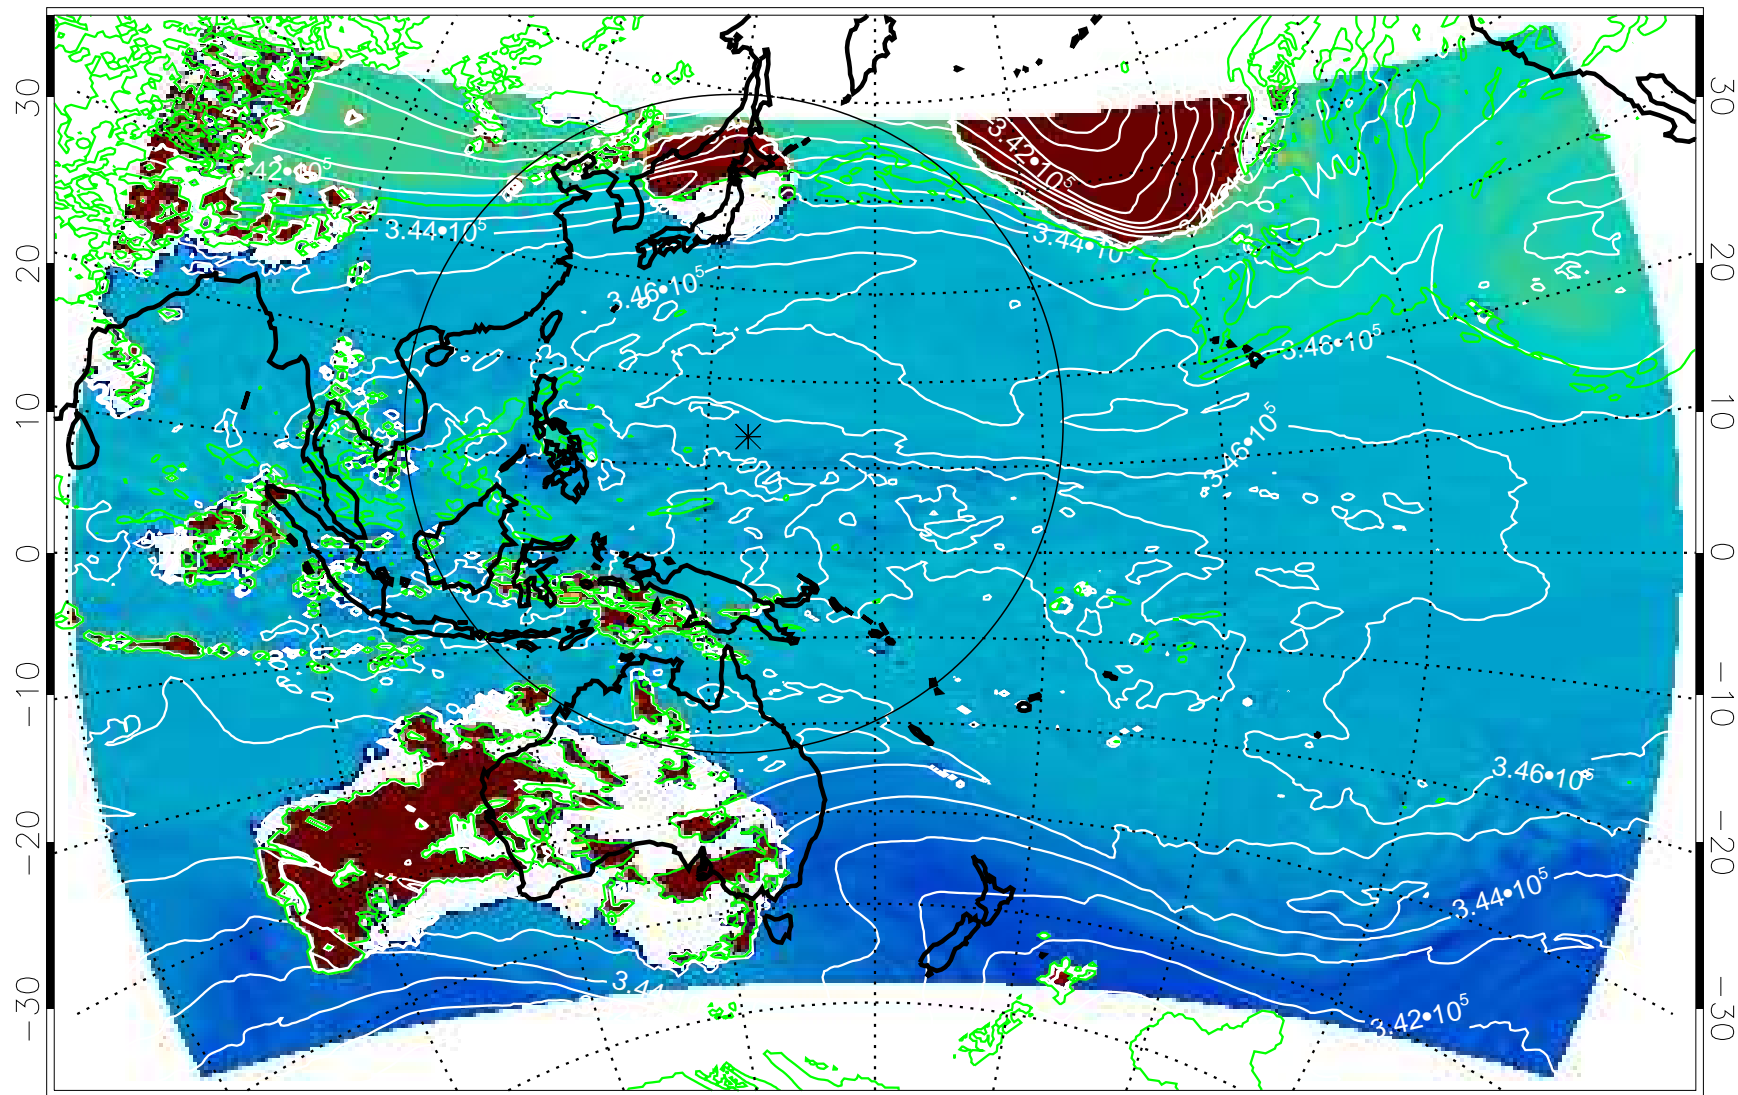

13121806, 78 hour forecast for 355K EPV

355K Montgomery Streamfunction, white
EPV Tropopause (2 PVU) Position

13121812, 84 hour forecast for 355K EPV

355K Montgomery Streamfunction, white
EPV Tropopause (2 PVU) Position

13121818, 90 hour forecast for 355K EPV

355K Montgomery Streamfunction, white
EPV Tropopause (2 PVU) Position

13121900, 96 hour forecast for 355K EPV

355K Montgomery Streamfunction, white
EPV Tropopause (2 PVU) Position

13121906, 102 hour forecast for 355K EPV

355K Montgomery Streamfunction, white
EPV Tropopause (2 PVU) Position

13121912, 108 hour forecast for 355K EPV

355K Montgomery Streamfunction, white
EPV Tropopause (2 PVU) Position

13121918, 114 hour forecast for 355K EPV

355K Montgomery Streamfunction, white
EPV Tropopause (2 PVU) Position