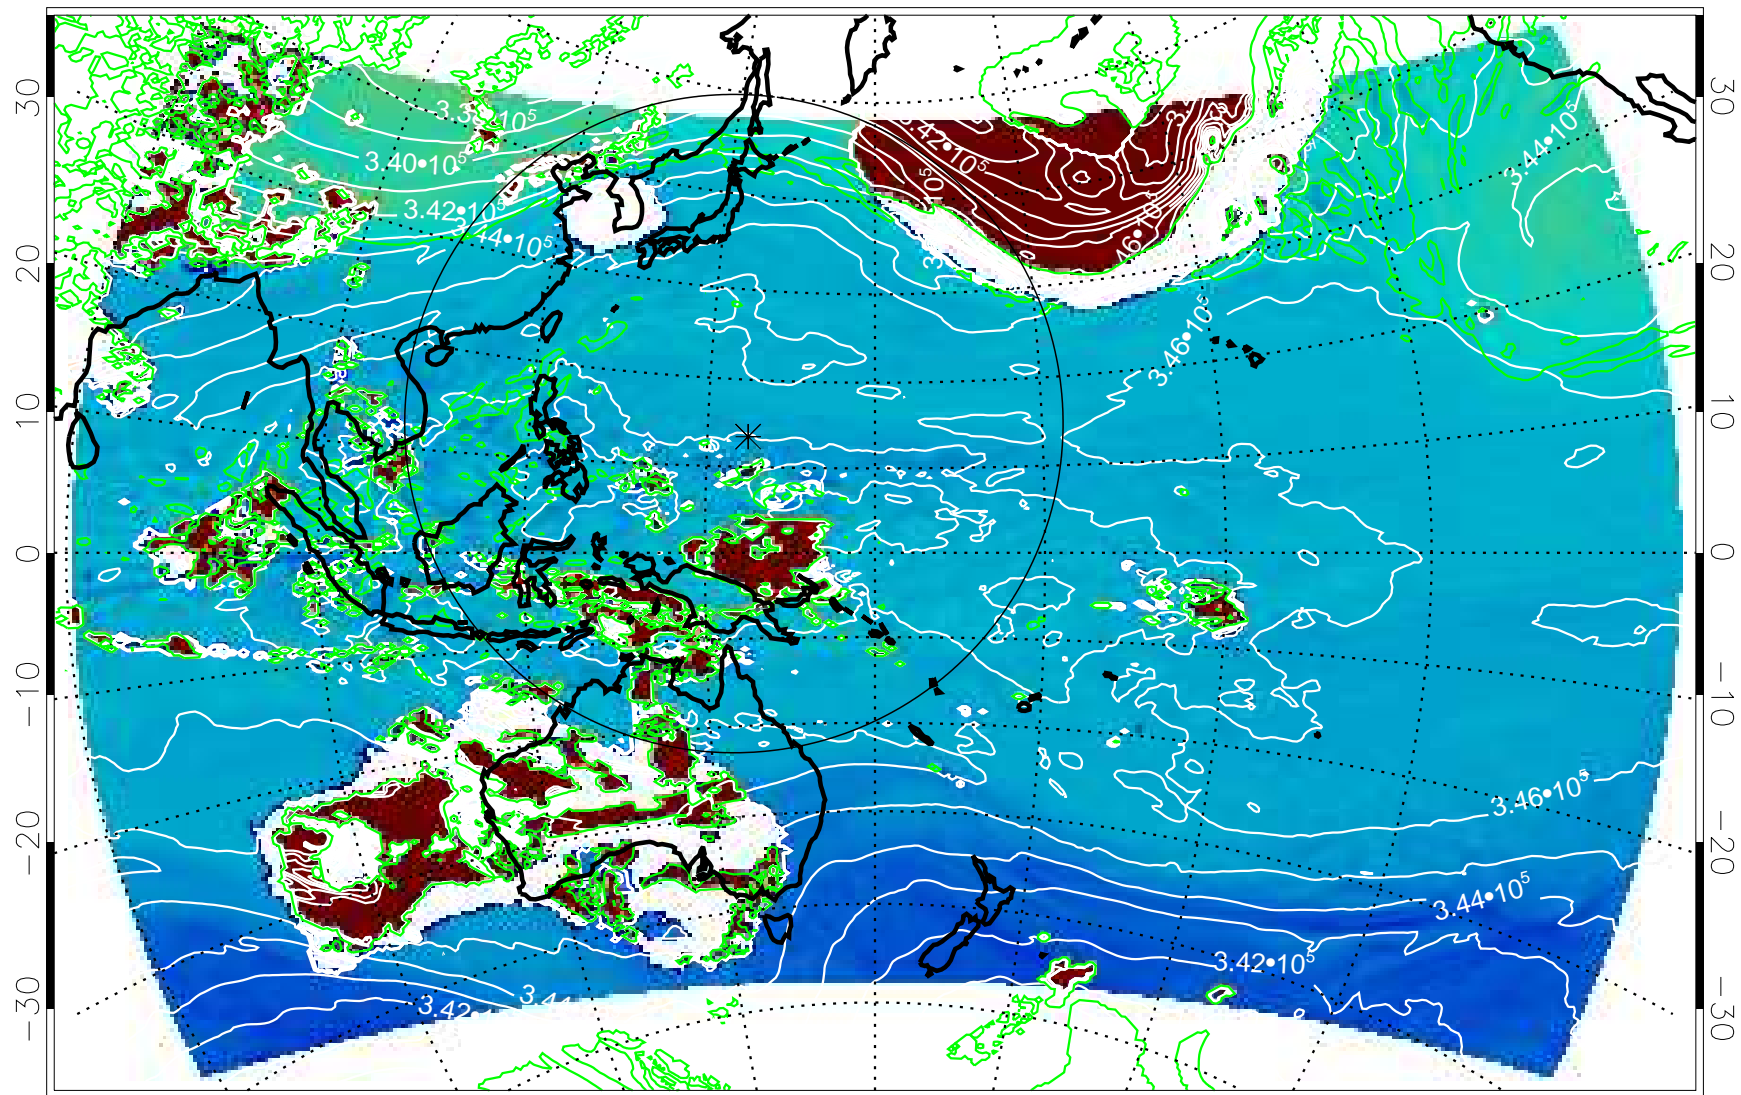

13121806, 78 hour forecast for 355K EPV

355K Montgomery Streamfunction, white
EPV Tropopause (2 PVU) Position

13121812, 84 hour forecast for 355K EPV

355K Montgomery Streamfunction, white
EPV Tropopause (2 PVU) Position

13121818, 90 hour forecast for 355K EPV

355K Montgomery Streamfunction, white
EPV Tropopause (2 PVU) Position

13121900, 96 hour forecast for 355K EPV

355K Montgomery Streamfunction, white
EPV Tropopause (2 PVU) Position

13121906, 102 hour forecast for 355K EPV

355K Montgomery Streamfunction, white
EPV Tropopause (2 PVU) Position

13121912, 108 hour forecast for 355K EPV

355K Montgomery Streamfunction, white
EPV Tropopause (2 PVU) Position

13121918, 114 hour forecast for 355K EPV

355K Montgomery Streamfunction, white
EPV Tropopause (2 PVU) Position