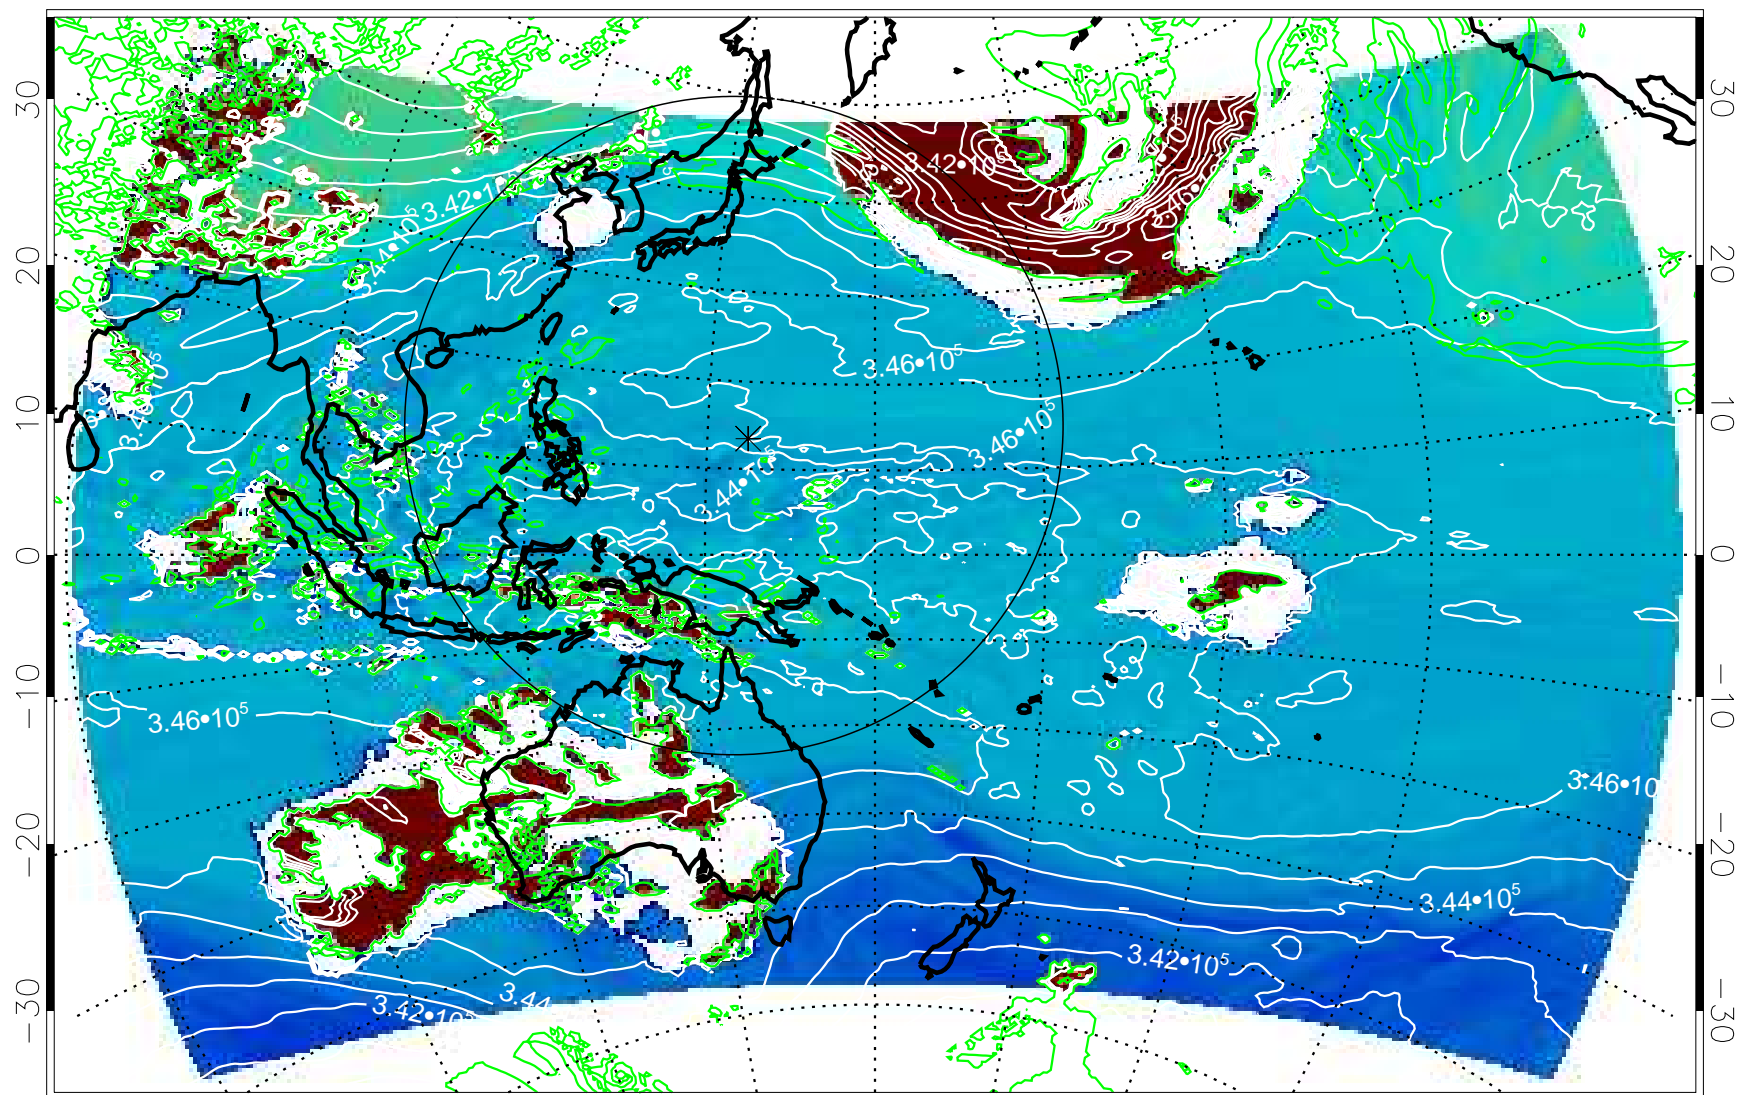

13121718, 66 hour forecast for 355K EPV

355K Montgomery Streamfunction, white
EPV Tropopause (2 PVU) Position

13121800, 72 hour forecast for 355K EPV

355K Montgomery Streamfunction, white
EPV Tropopause (2 PVU) Position

13121806, 78 hour forecast for 355K EPV

355K Montgomery Streamfunction, white
EPV Tropopause (2 PVU) Position

13121812, 84 hour forecast for 355K EPV

355K Montgomery Streamfunction, white
EPV Tropopause (2 PVU) Position

13121818, 90 hour forecast for 355K EPV

355K Montgomery Streamfunction, white
EPV Tropopause (2 PVU) Position

13121900, 96 hour forecast for 355K EPV

355K Montgomery Streamfunction, white
EPV Tropopause (2 PVU) Position

13121906, 102 hour forecast for 355K EPV

355K Montgomery Streamfunction, white
EPV Tropopause (2 PVU) Position

13121912, 108 hour forecast for 355K EPV

355K Montgomery Streamfunction, white
EPV Tropopause (2 PVU) Position