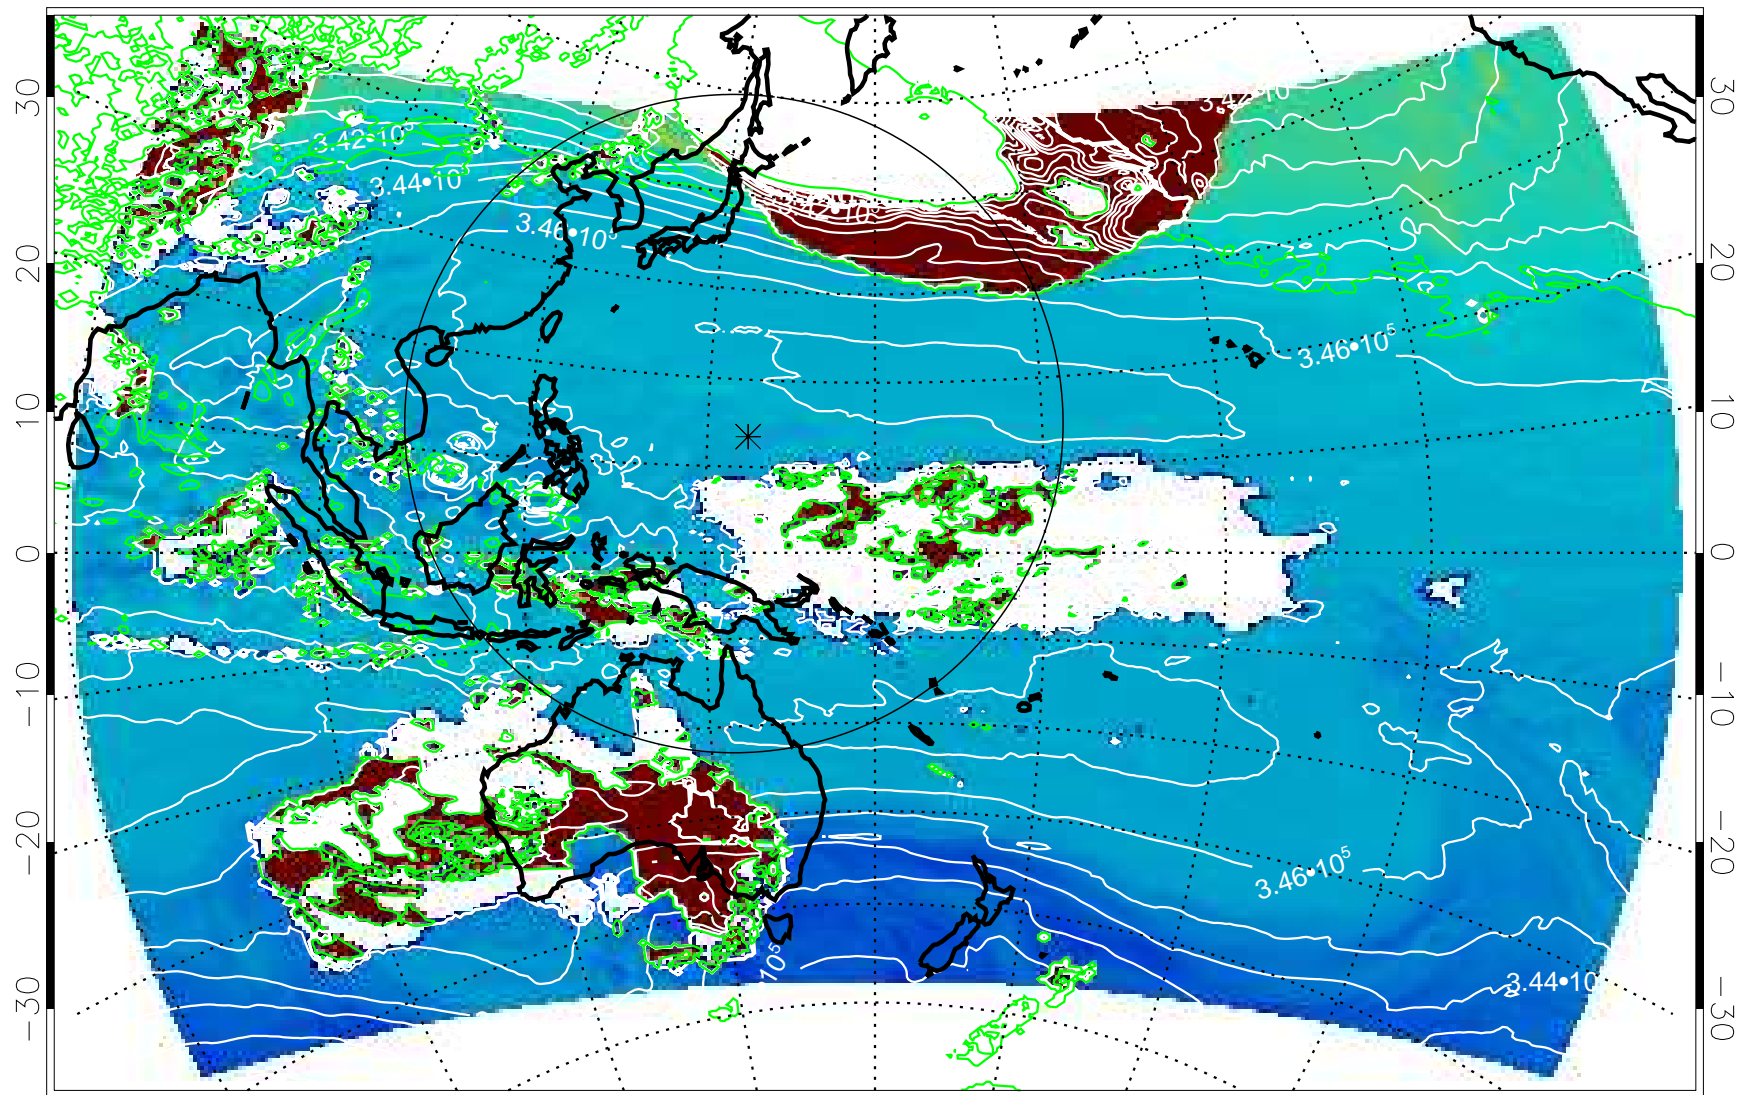

13121506, 6 hour forecast for 355K EPV

355K Montgomery Streamfunction, white
EPV Tropopause (2 PVU) Position

13121512, 12 hour forecast for 355K EPV

355K Montgomery Streamfunction, white
EPV Tropopause (2 PVU) Position

13121518, 18 hour forecast for 355K EPV

355K Montgomery Streamfunction, white
EPV Tropopause (2 PVU) Position

13121600, 24 hour forecast for 355K EPV

355K Montgomery Streamfunction, white
EPV Tropopause (2 PVU) Position

13121606, 30 hour forecast for 355K EPV

355K Montgomery Streamfunction, white
EPV Tropopause (2 PVU) Position

13121612, 36 hour forecast for 355K EPV

355K Montgomery Streamfunction, white
EPV Tropopause (2 PVU) Position

13121918, 114 hour forecast for 355K EPV

355K Montgomery Streamfunction, white
EPV Tropopause (2 PVU) Position