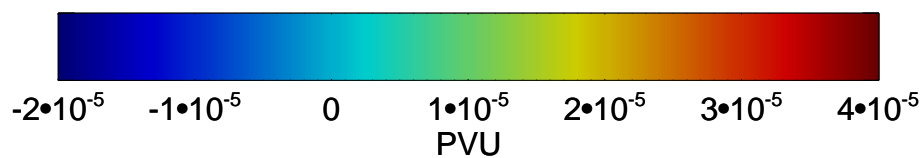

13121918, 114 hour forecast for 355K EPV

355K Montgomery Streamfunction, white
EPV Tropopause (2 PVU) Position