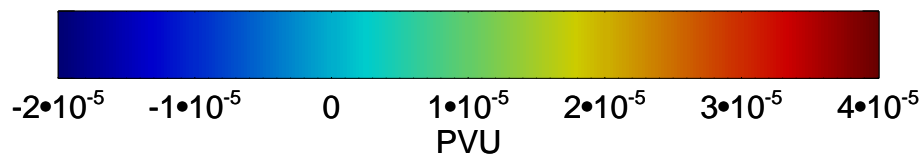

13121700, 48 hour forecast for 355K EPV

355K Montgomery Streamfunction, white
EPV Tropopause (2 PVU) Position