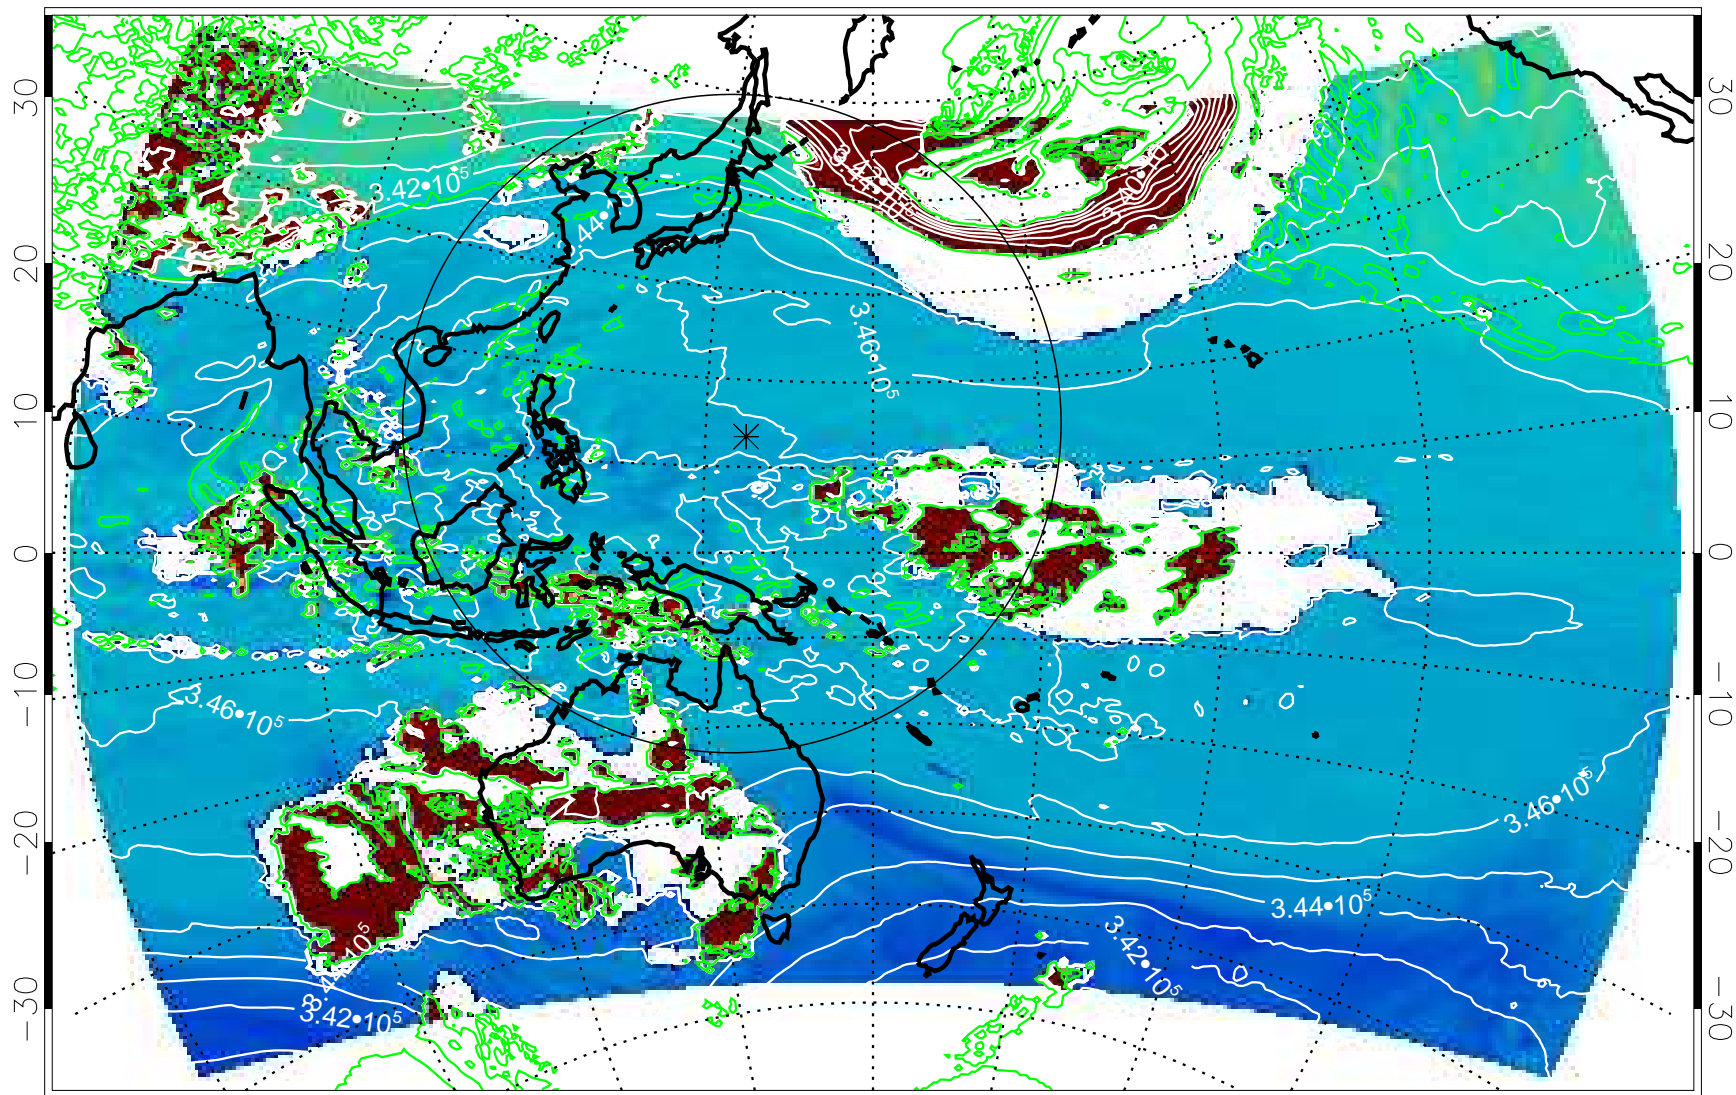

13121706, 54 hour forecast for 355K EPV

355K Montgomery Streamfunction, white
EPV Tropopause (2 PVU) Position

13121712, 60 hour forecast for 355K EPV

355K Montgomery Streamfunction, white
EPV Tropopause (2 PVU) Position

13121718, 66 hour forecast for 355K EPV

355K Montgomery Streamfunction, white
EPV Tropopause (2 PVU) Position

13121800, 72 hour forecast for 355K EPV

355K Montgomery Streamfunction, white
EPV Tropopause (2 PVU) Position

13121806, 78 hour forecast for 355K EPV

355K Montgomery Streamfunction, white
EPV Tropopause (2 PVU) Position

13121812, 84 hour forecast for 355K EPV

355K Montgomery Streamfunction, white
EPV Tropopause (2 PVU) Position

13121818, 90 hour forecast for 355K EPV

355K Montgomery Streamfunction, white
EPV Tropopause (2 PVU) Position

13121900, 96 hour forecast for 355K EPV

355K Montgomery Streamfunction, white
EPV Tropopause (2 PVU) Position