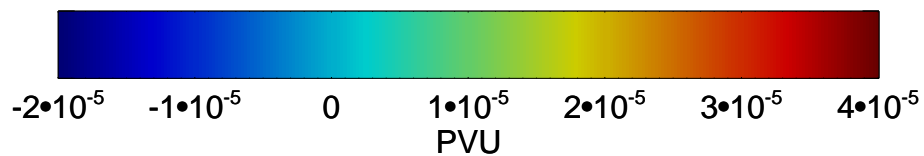

13121706, 54 hour forecast for 355K EPV

355K Montgomery Streamfunction, white
EPV Tropopause (2 PVU) Position