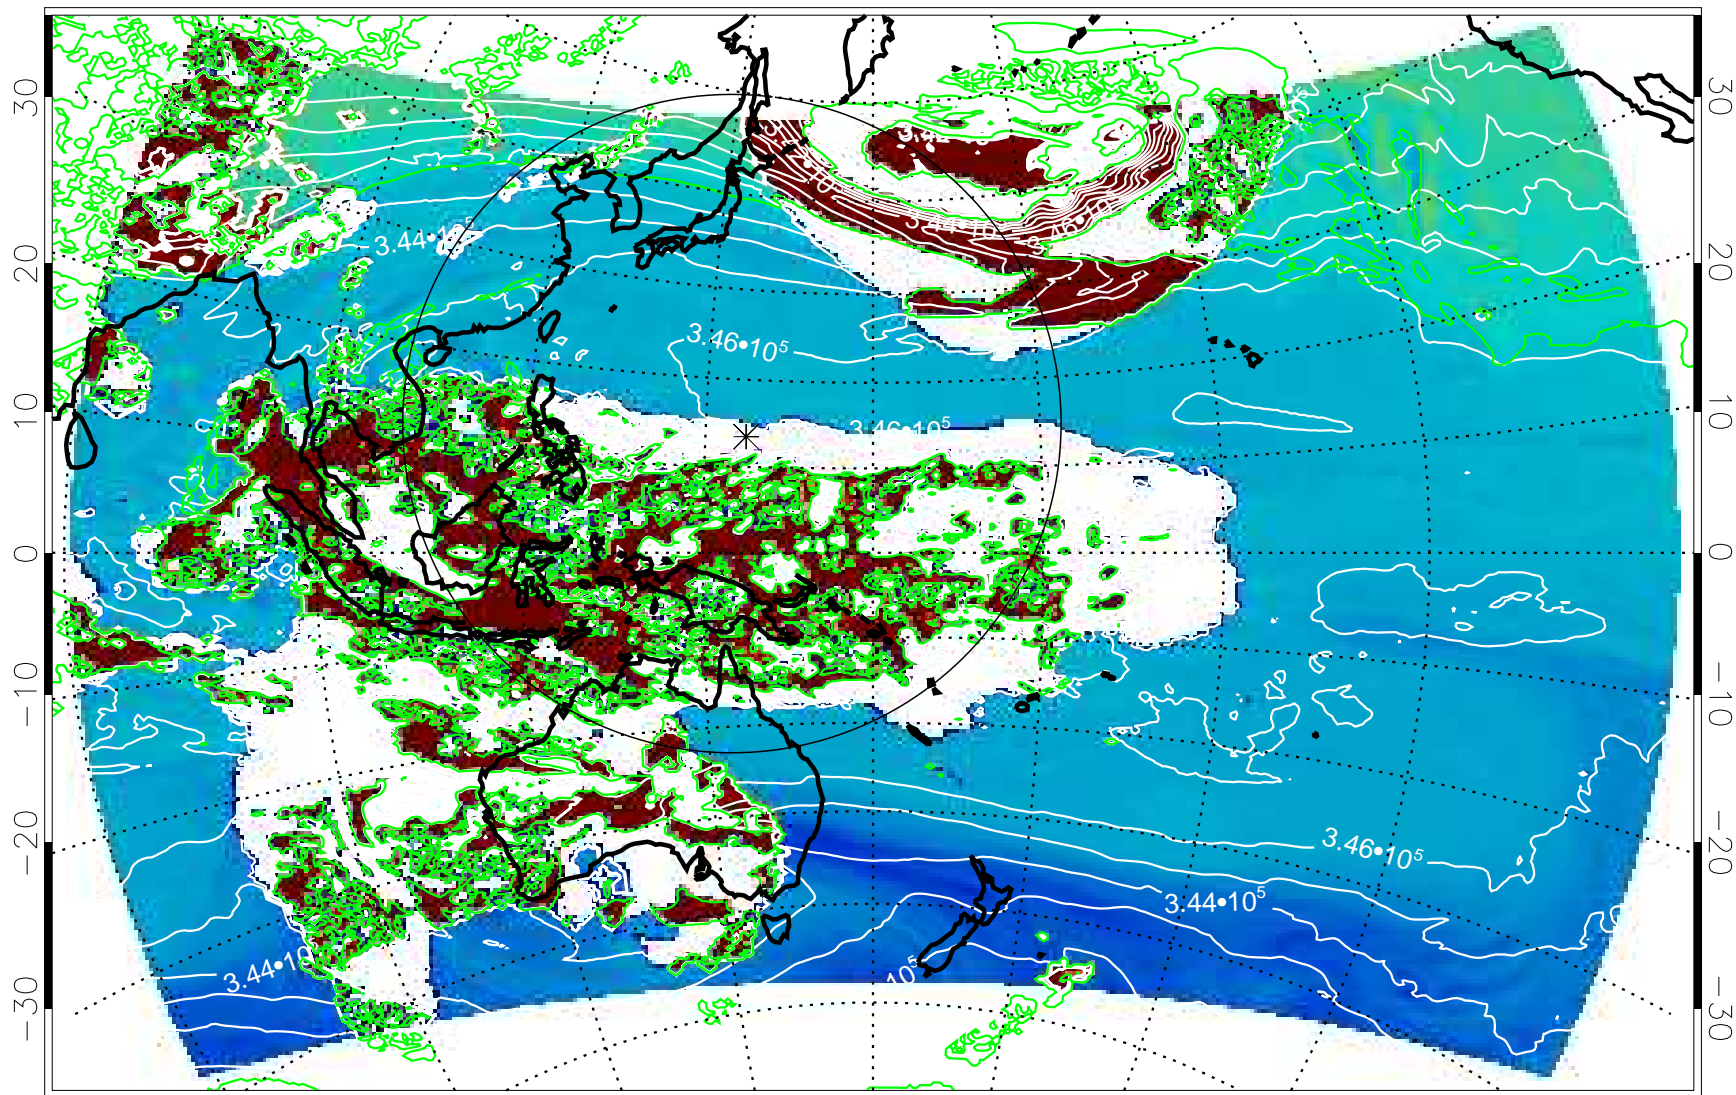

13121618, 42 hour forecast for 355K EPV

355K Montgomery Streamfunction, white
EPV Tropopause (2 PVU) Position

13121700, 48 hour forecast for 355K EPV

355K Montgomery Streamfunction, white
EPV Tropopause (2 PVU) Position

13121706, 54 hour forecast for 355K EPV

355K Montgomery Streamfunction, white
EPV Tropopause (2 PVU) Position

13121712, 60 hour forecast for 355K EPV

355K Montgomery Streamfunction, white
EPV Tropopause (2 PVU) Position

13121718, 66 hour forecast for 355K EPV

355K Montgomery Streamfunction, white
EPV Tropopause (2 PVU) Position

13121800, 72 hour forecast for 355K EPV

355K Montgomery Streamfunction, white
EPV Tropopause (2 PVU) Position

13121918, 114 hour forecast for 355K EPV

355K Montgomery Streamfunction, white
EPV Tropopause (2 PVU) Position