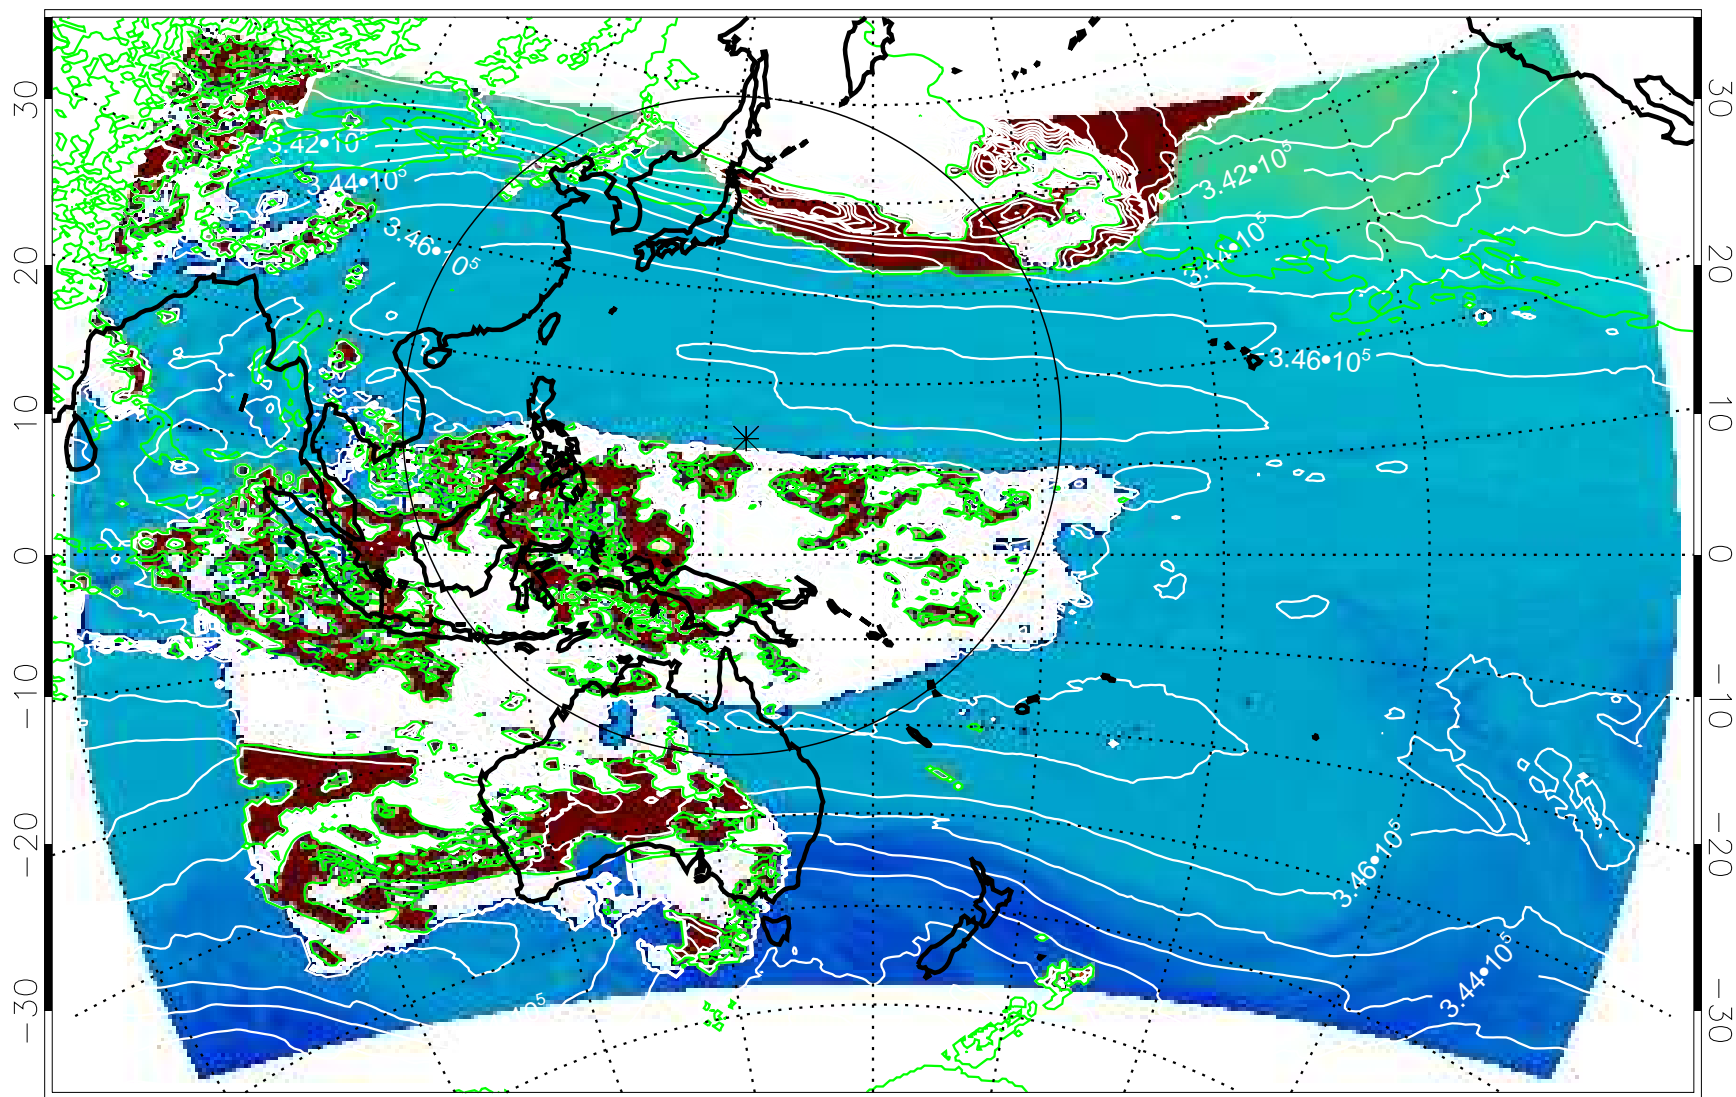

13121506, 6 hour forecast for 355K EPV

355K Montgomery Streamfunction, white
EPV Tropopause (2 PVU) Position

13121512, 12 hour forecast for 355K EPV

355K Montgomery Streamfunction, white
EPV Tropopause (2 PVU) Position

13121518, 18 hour forecast for 355K EPV

355K Montgomery Streamfunction, white
EPV Tropopause (2 PVU) Position

13121600, 24 hour forecast for 355K EPV

355K Montgomery Streamfunction, white
EPV Tropopause (2 PVU) Position

13121606, 30 hour forecast for 355K EPV

355K Montgomery Streamfunction, white
EPV Tropopause (2 PVU) Position

13121612, 36 hour forecast for 355K EPV

355K Montgomery Streamfunction, white
EPV Tropopause (2 PVU) Position

13121918, 114 hour forecast for 355K EPV

355K Montgomery Streamfunction, white
EPV Tropopause (2 PVU) Position