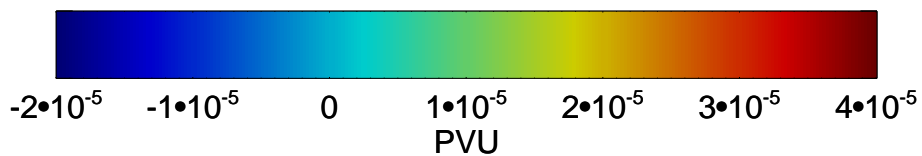

13121718, 66 hour forecast for 355K EPV

355K Montgomery Streamfunction, white
EPV Tropopause (2 PVU) Position