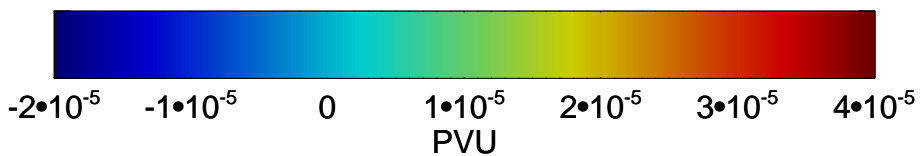

13121518, 18 hour forecast for 355K EPV

355K Montgomery Streamfunction, white
EPV Tropopause (2 PVU) Position

13121600, 24 hour forecast for 355K EPV

355K Montgomery Streamfunction, white
EPV Tropopause (2 PVU) Position

13121606, 30 hour forecast for 355K EPV

355K Montgomery Streamfunction, white
EPV Tropopause (2 PVU) Position

13121612, 36 hour forecast for 355K EPV

355K Montgomery Streamfunction, white
EPV Tropopause (2 PVU) Position