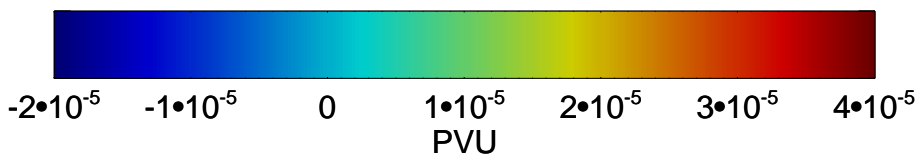

13121712, 60 hour forecast for 355K EPV

355K Montgomery Streamfunction, white
EPV Tropopause (2 PVU) Position