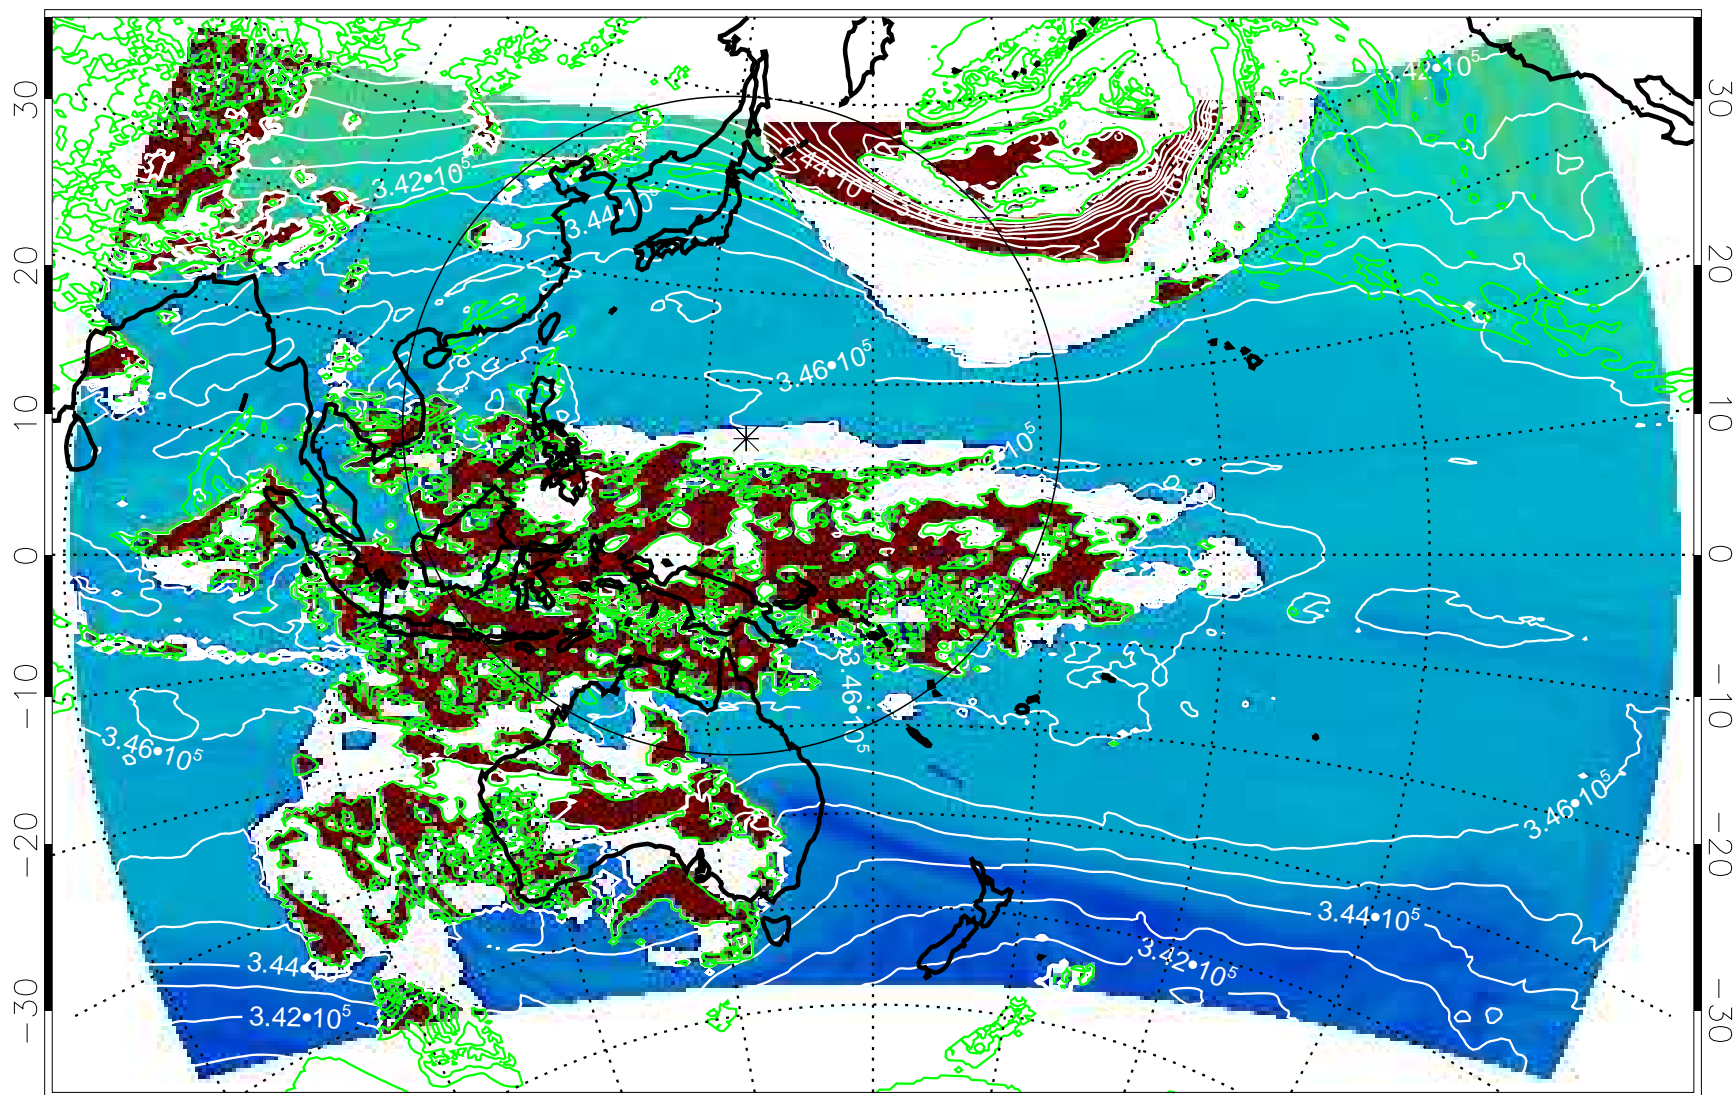

13121706, 54 hour forecast for 355K EPV

355K Montgomery Streamfunction, white
EPV Tropopause (2 PVU) Position

13121712, 60 hour forecast for 355K EPV

355K Montgomery Streamfunction, white
EPV Tropopause (2 PVU) Position

13121718, 66 hour forecast for 355K EPV

355K Montgomery Streamfunction, white
EPV Tropopause (2 PVU) Position

13121800, 72 hour forecast for 355K EPV

355K Montgomery Streamfunction, white
EPV Tropopause (2 PVU) Position

13121806, 78 hour forecast for 355K EPV

355K Montgomery Streamfunction, white
EPV Tropopause (2 PVU) Position

13121812, 84 hour forecast for 355K EPV

355K Montgomery Streamfunction, white
EPV Tropopause (2 PVU) Position

13121818, 90 hour forecast for 355K EPV

355K Montgomery Streamfunction, white
EPV Tropopause (2 PVU) Position

13121900, 96 hour forecast for 355K EPV

355K Montgomery Streamfunction, white
EPV Tropopause (2 PVU) Position