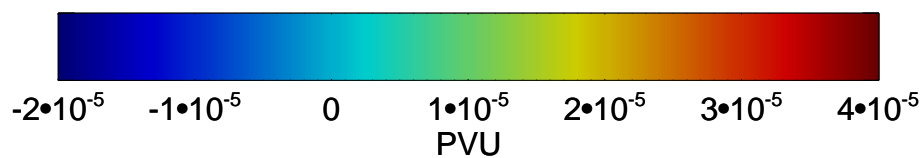

13121906, 102 hour forecast for 355K EPV

355K Montgomery Streamfunction, white
EPV Tropopause (2 PVU) Position