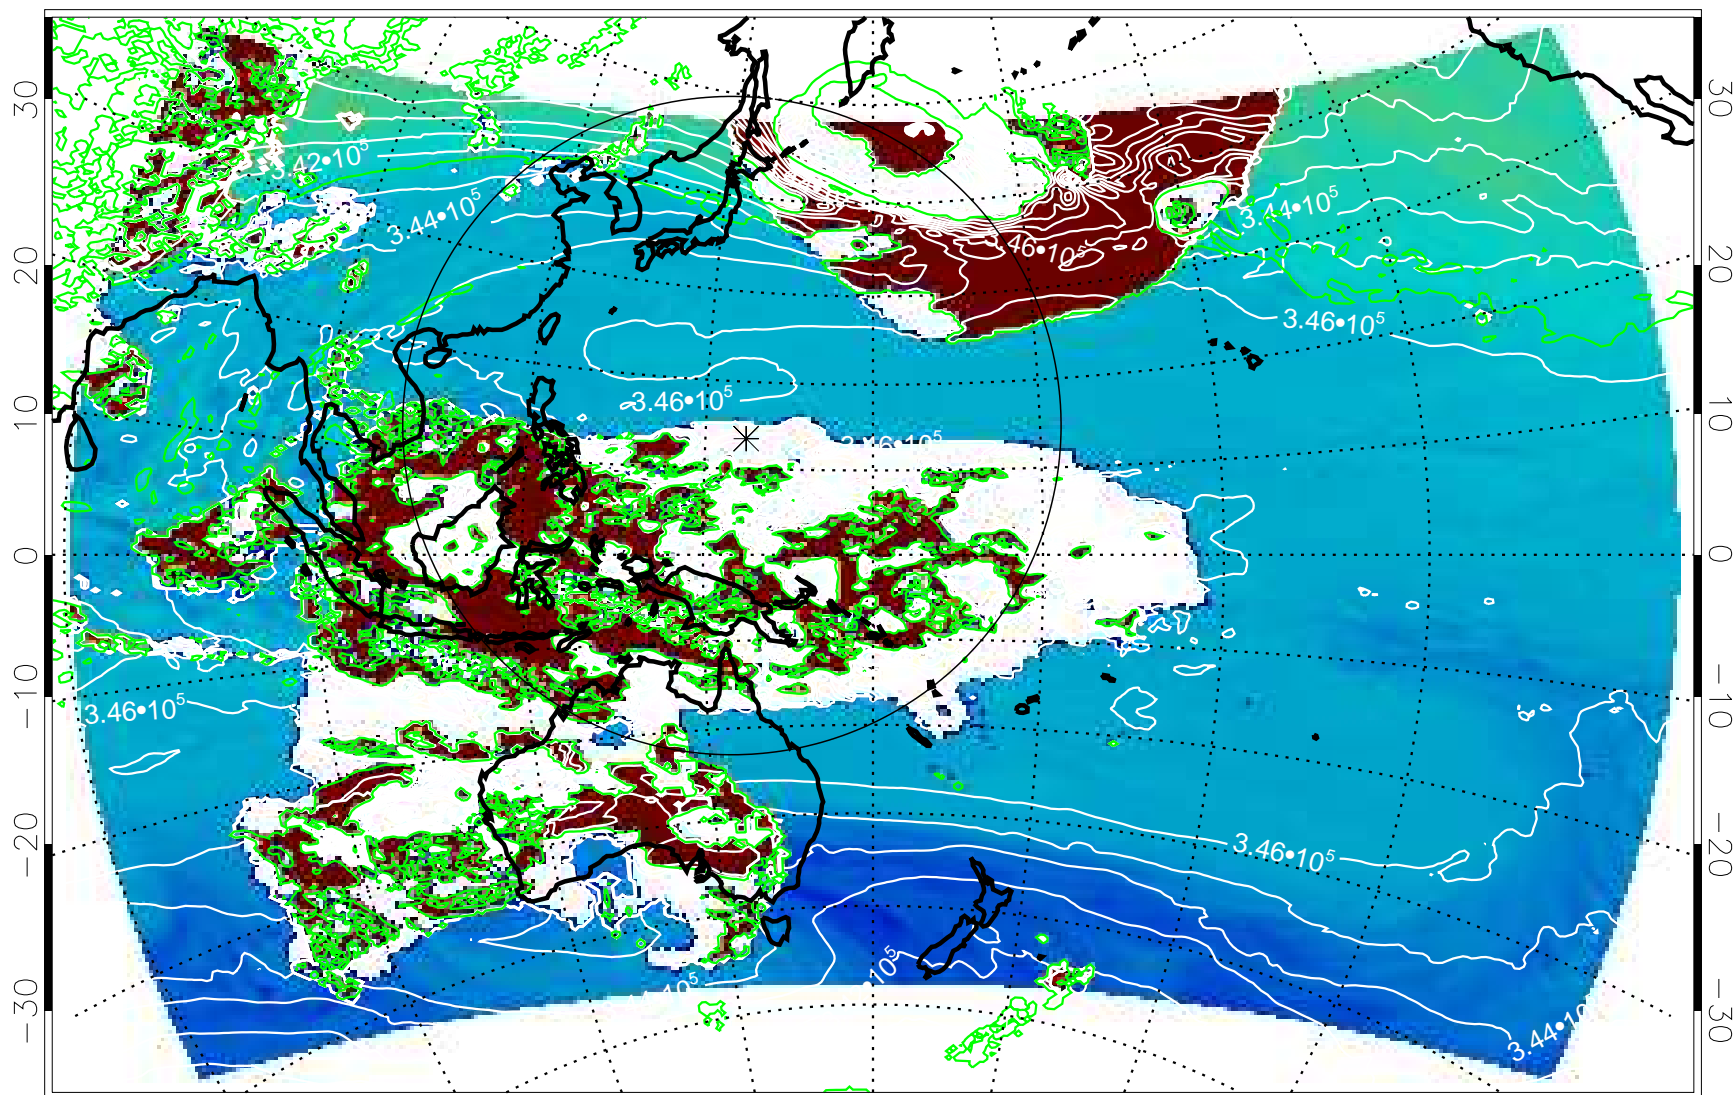

13121606, 30 hour forecast for 355K EPV

355K Montgomery Streamfunction, white
EPV Tropopause (2 PVU) Position

13121612, 36 hour forecast for 355K EPV

355K Montgomery Streamfunction, white
EPV Tropopause (2 PVU) Position

13121618, 42 hour forecast for 355K EPV

355K Montgomery Streamfunction, white
EPV Tropopause (2 PVU) Position

13121700, 48 hour forecast for 355K EPV

355K Montgomery Streamfunction, white
EPV Tropopause (2 PVU) Position

13121706, 54 hour forecast for 355K EPV

355K Montgomery Streamfunction, white
EPV Tropopause (2 PVU) Position

13121712, 60 hour forecast for 355K EPV

355K Montgomery Streamfunction, white
EPV Tropopause (2 PVU) Position

13121918, 114 hour forecast for 355K EPV

355K Montgomery Streamfunction, white
EPV Tropopause (2 PVU) Position