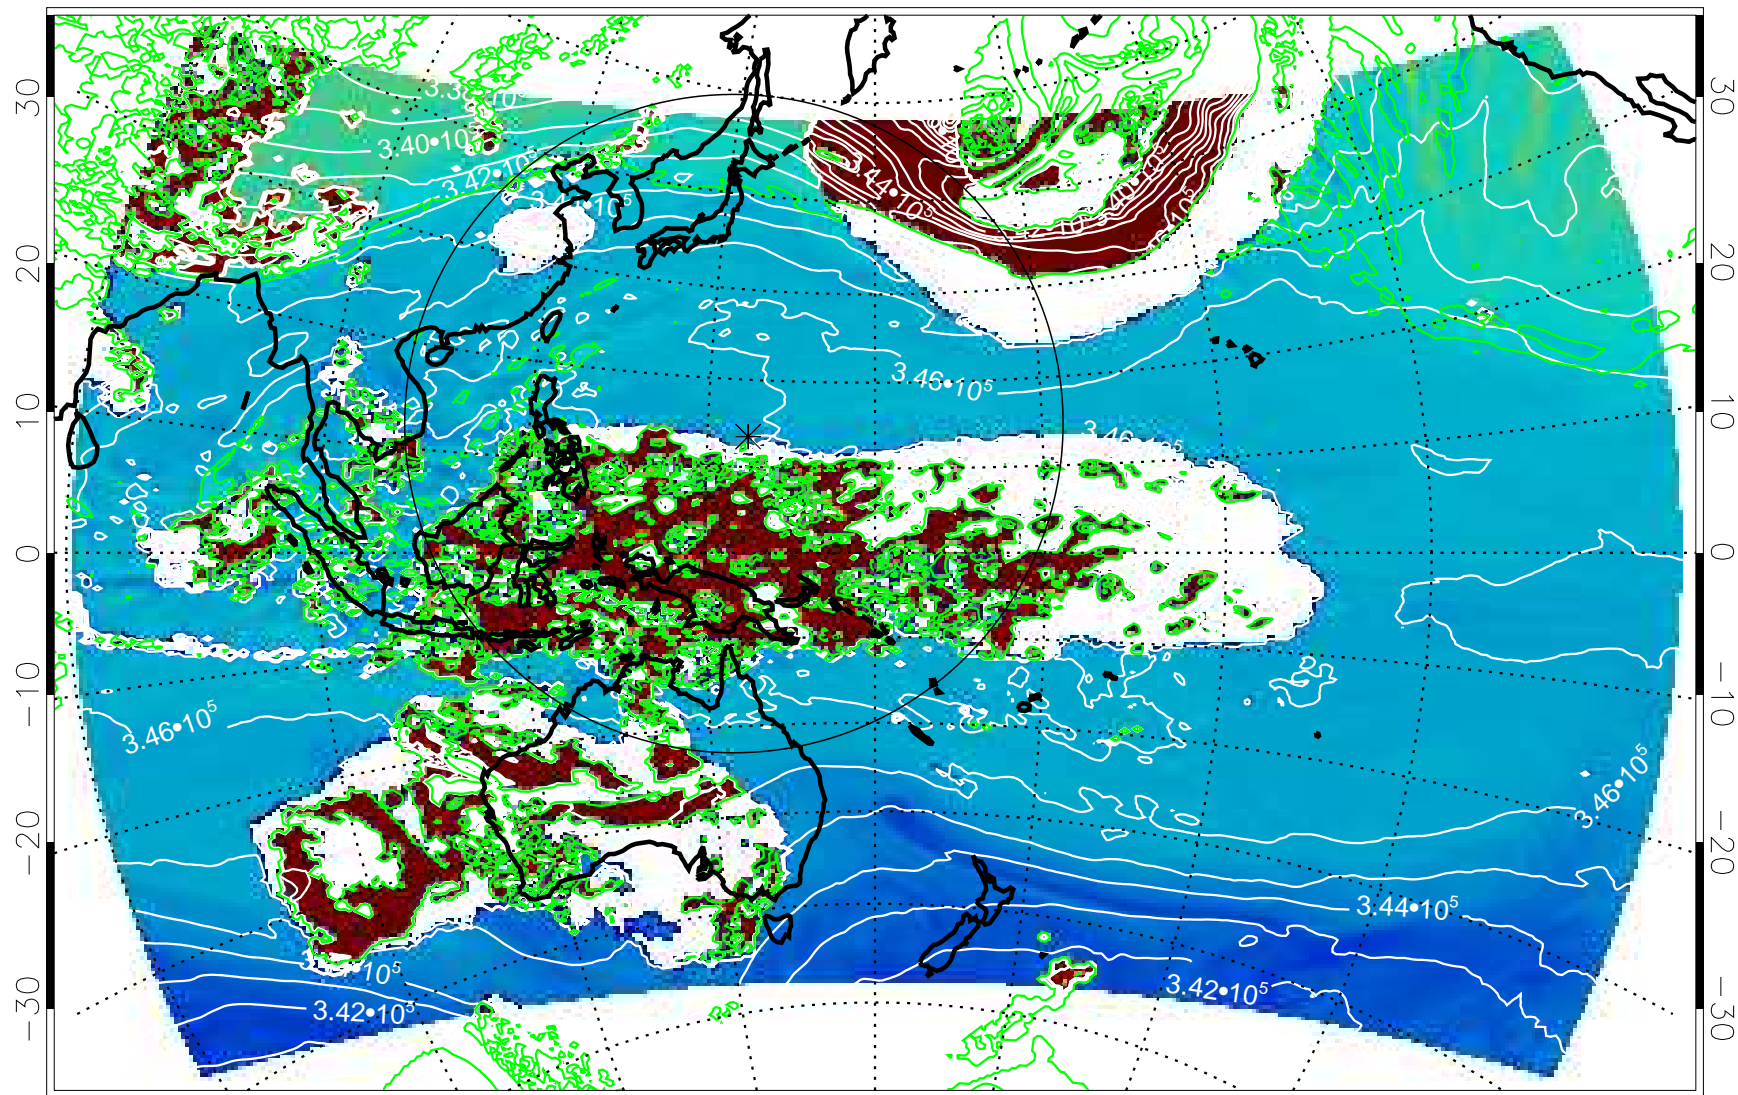

13121718, 66 hour forecast for 355K EPV

355K Montgomery Streamfunction, white
EPV Tropopause (2 PVU) Position

13121800, 72 hour forecast for 355K EPV

355K Montgomery Streamfunction, white
EPV Tropopause (2 PVU) Position

13121806, 78 hour forecast for 355K EPV

355K Montgomery Streamfunction, white
EPV Tropopause (2 PVU) Position

13121812, 84 hour forecast for 355K EPV

355K Montgomery Streamfunction, white
EPV Tropopause (2 PVU) Position

13121818, 90 hour forecast for 355K EPV

355K Montgomery Streamfunction, white
EPV Tropopause (2 PVU) Position

13121900, 96 hour forecast for 355K EPV

355K Montgomery Streamfunction, white
EPV Tropopause (2 PVU) Position

13121906, 102 hour forecast for 355K EPV

355K Montgomery Streamfunction, white
EPV Tropopause (2 PVU) Position

13121912, 108 hour forecast for 355K EPV

355K Montgomery Streamfunction, white
EPV Tropopause (2 PVU) Position