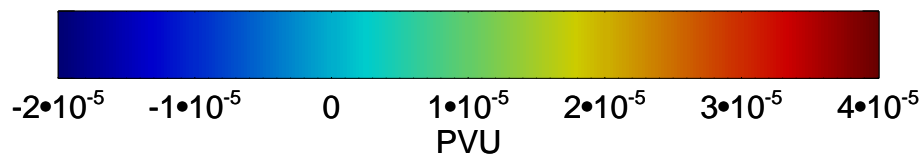

13121806, 78 hour forecast for 355K EPV

355K Montgomery Streamfunction, white
EPV Tropopause (2 PVU) Position