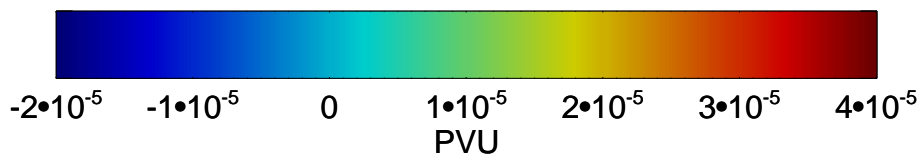

13121800, 72 hour forecast for 355K EPV

355K Montgomery Streamfunction, white
EPV Tropopause (2 PVU) Position