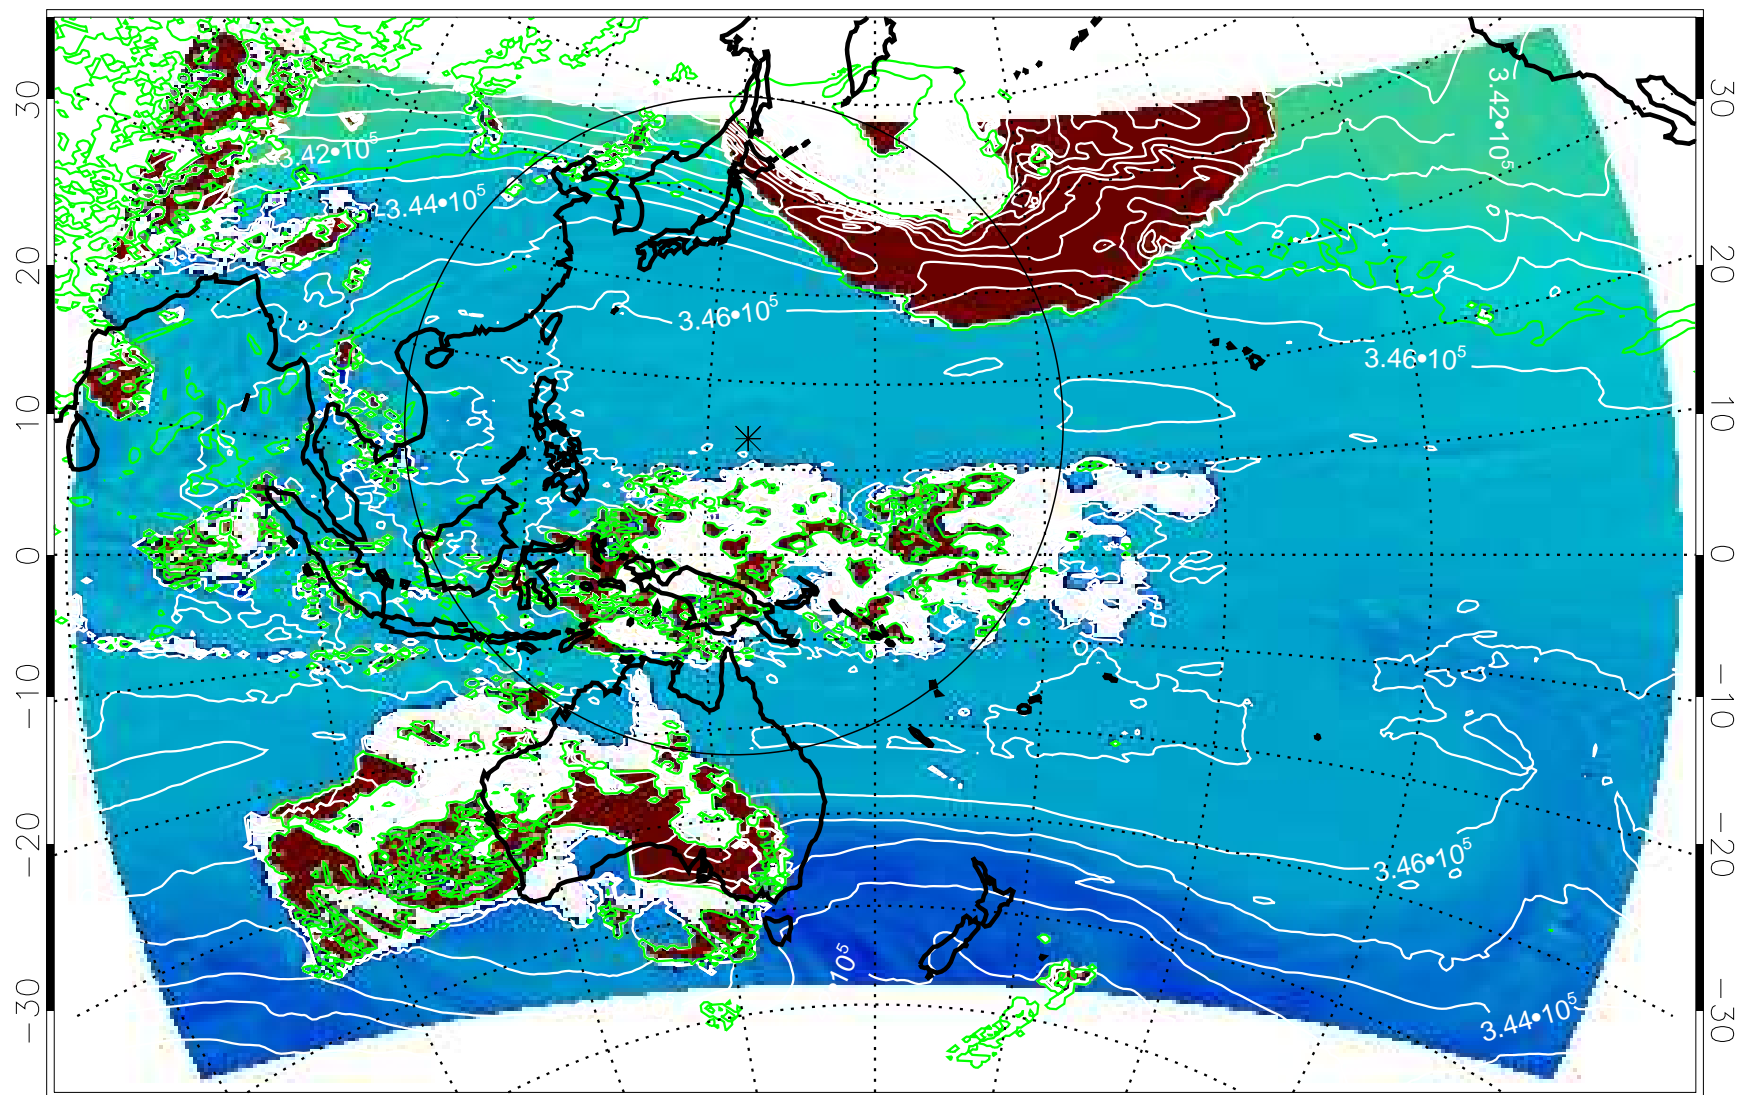

13121518, 18 hour forecast for 355K EPV

355K Montgomery Streamfunction, white
EPV Tropopause (2 PVU) Position

13121600, 24 hour forecast for 355K EPV

355K Montgomery Streamfunction, white
EPV Tropopause (2 PVU) Position

13121606, 30 hour forecast for 355K EPV

355K Montgomery Streamfunction, white
EPV Tropopause (2 PVU) Position

13121612, 36 hour forecast for 355K EPV

355K Montgomery Streamfunction, white
EPV Tropopause (2 PVU) Position

13121618, 42 hour forecast for 355K EPV

355K Montgomery Streamfunction, white
EPV Tropopause (2 PVU) Position

13121700, 48 hour forecast for 355K EPV

355K Montgomery Streamfunction, white
EPV Tropopause (2 PVU) Position

13121918, 114 hour forecast for 355K EPV

355K Montgomery Streamfunction, white
EPV Tropopause (2 PVU) Position