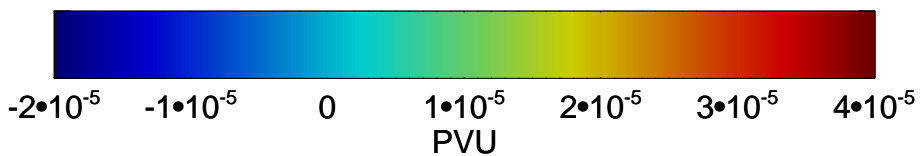

13121506, 6 hour forecast for 355K EPV

355K Montgomery Streamfunction, white
EPV Tropopause (2 PVU) Position

13121512, 12 hour forecast for 355K EPV

355K Montgomery Streamfunction, white
EPV Tropopause (2 PVU) Position

13121518, 18 hour forecast for 355K EPV

355K Montgomery Streamfunction, white
EPV Tropopause (2 PVU) Position

13121600, 24 hour forecast for 355K EPV

355K Montgomery Streamfunction, white
EPV Tropopause (2 PVU) Position