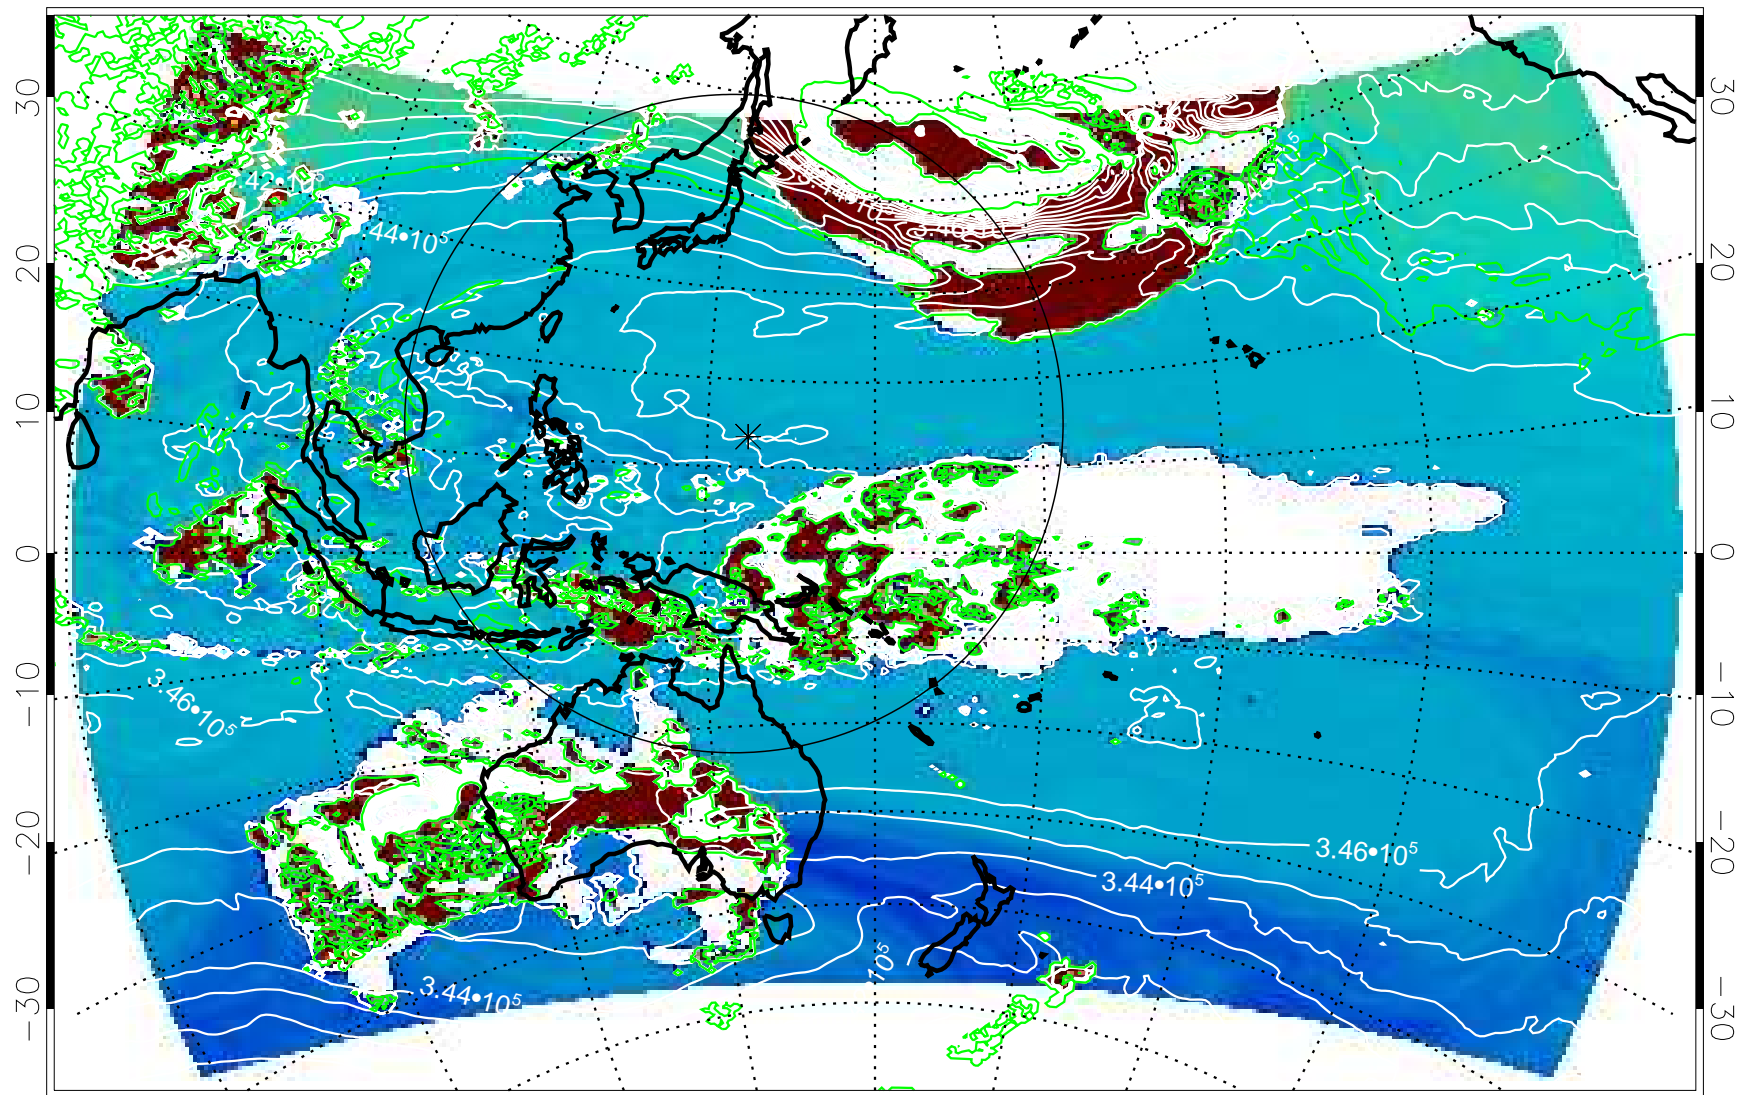

13121606, 30 hour forecast for 355K EPV

355K Montgomery Streamfunction, white
EPV Tropopause (2 PVU) Position

13121612, 36 hour forecast for 355K EPV

355K Montgomery Streamfunction, white
EPV Tropopause (2 PVU) Position

13121618, 42 hour forecast for 355K EPV

355K Montgomery Streamfunction, white
EPV Tropopause (2 PVU) Position

13121700, 48 hour forecast for 355K EPV

355K Montgomery Streamfunction, white
EPV Tropopause (2 PVU) Position

13121806, 78 hour forecast for 355K EPV

355K Montgomery Streamfunction, white
EPV Tropopause (2 PVU) Position

13121812, 84 hour forecast for 355K EPV

355K Montgomery Streamfunction, white
EPV Tropopause (2 PVU) Position

13121918, 114 hour forecast for 355K EPV

355K Montgomery Streamfunction, white
EPV Tropopause (2 PVU) Position