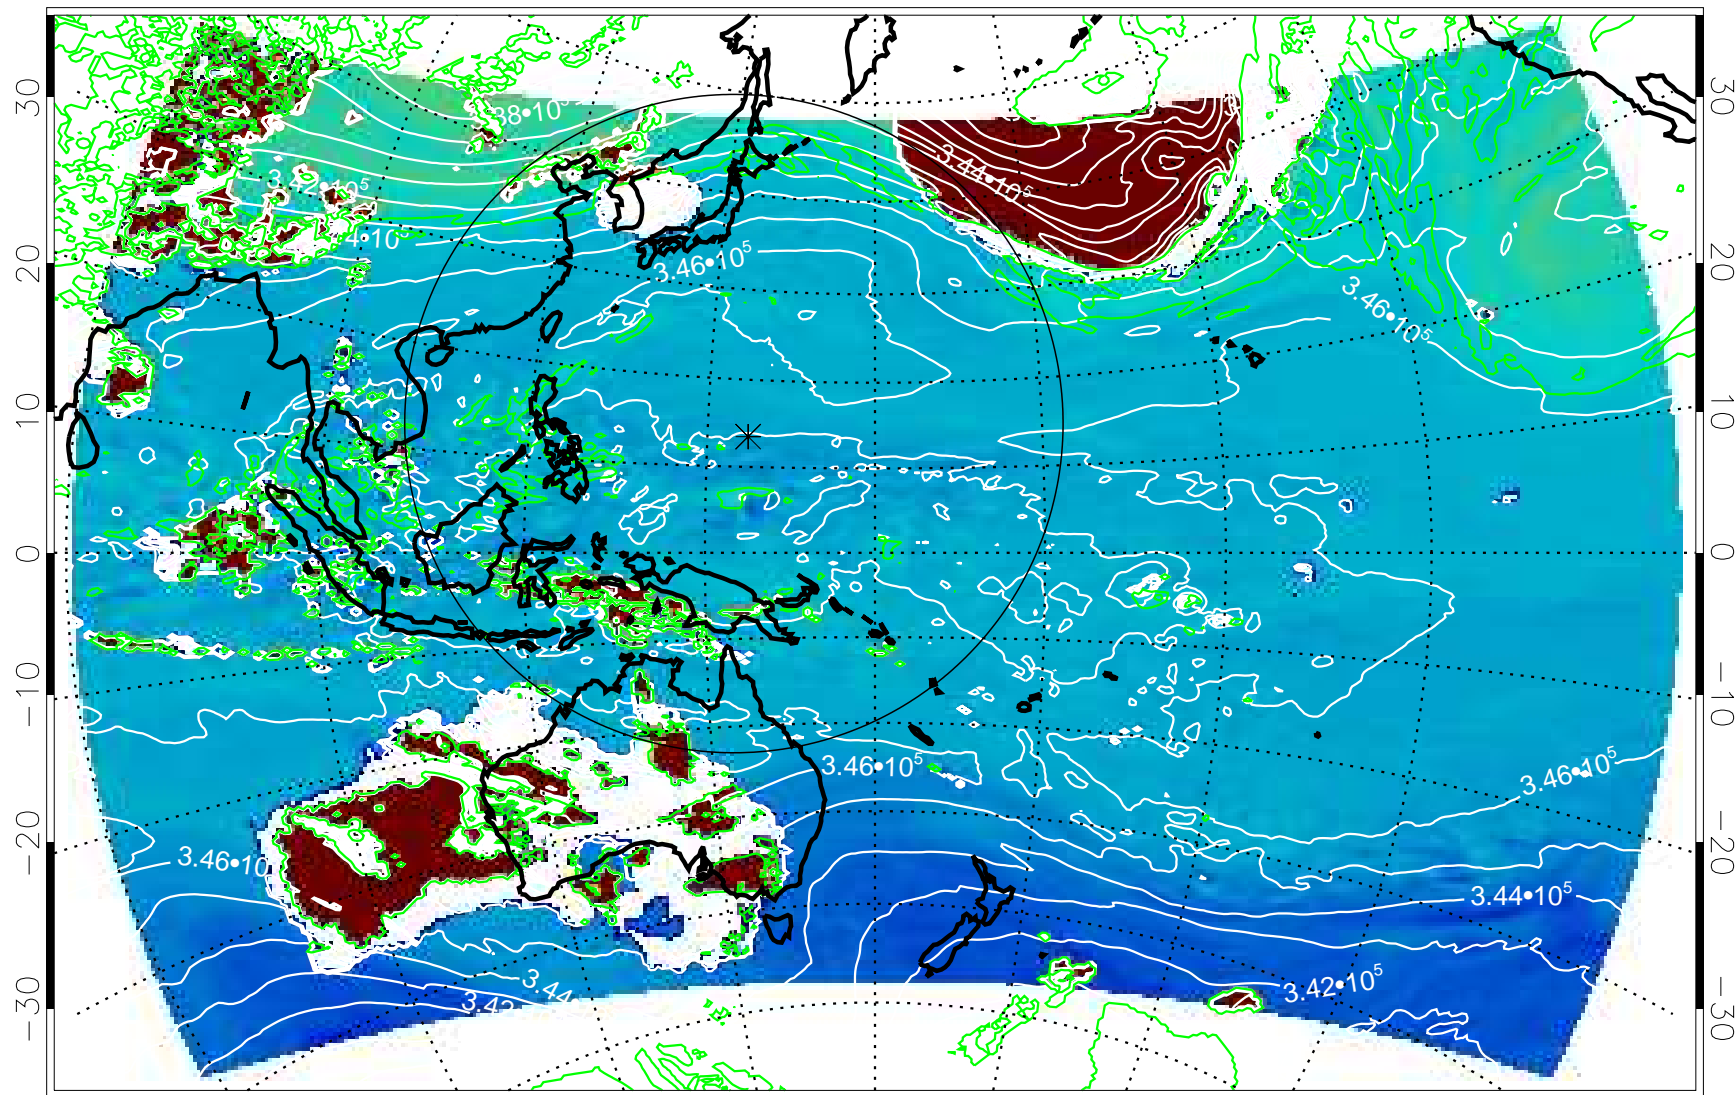

13121806, 78 hour forecast for 355K EPV

355K Montgomery Streamfunction, white
EPV Tropopause (2 PVU) Position

13121812, 84 hour forecast for 355K EPV

355K Montgomery Streamfunction, white
EPV Tropopause (2 PVU) Position

13121818, 90 hour forecast for 355K EPV

355K Montgomery Streamfunction, white
EPV Tropopause (2 PVU) Position

13121900, 96 hour forecast for 355K EPV

355K Montgomery Streamfunction, white
EPV Tropopause (2 PVU) Position

13121906, 102 hour forecast for 355K EPV

355K Montgomery Streamfunction, white
EPV Tropopause (2 PVU) Position

13121912, 108 hour forecast for 355K EPV

355K Montgomery Streamfunction, white
EPV Tropopause (2 PVU) Position

13121918, 114 hour forecast for 355K EPV

355K Montgomery Streamfunction, white
EPV Tropopause (2 PVU) Position