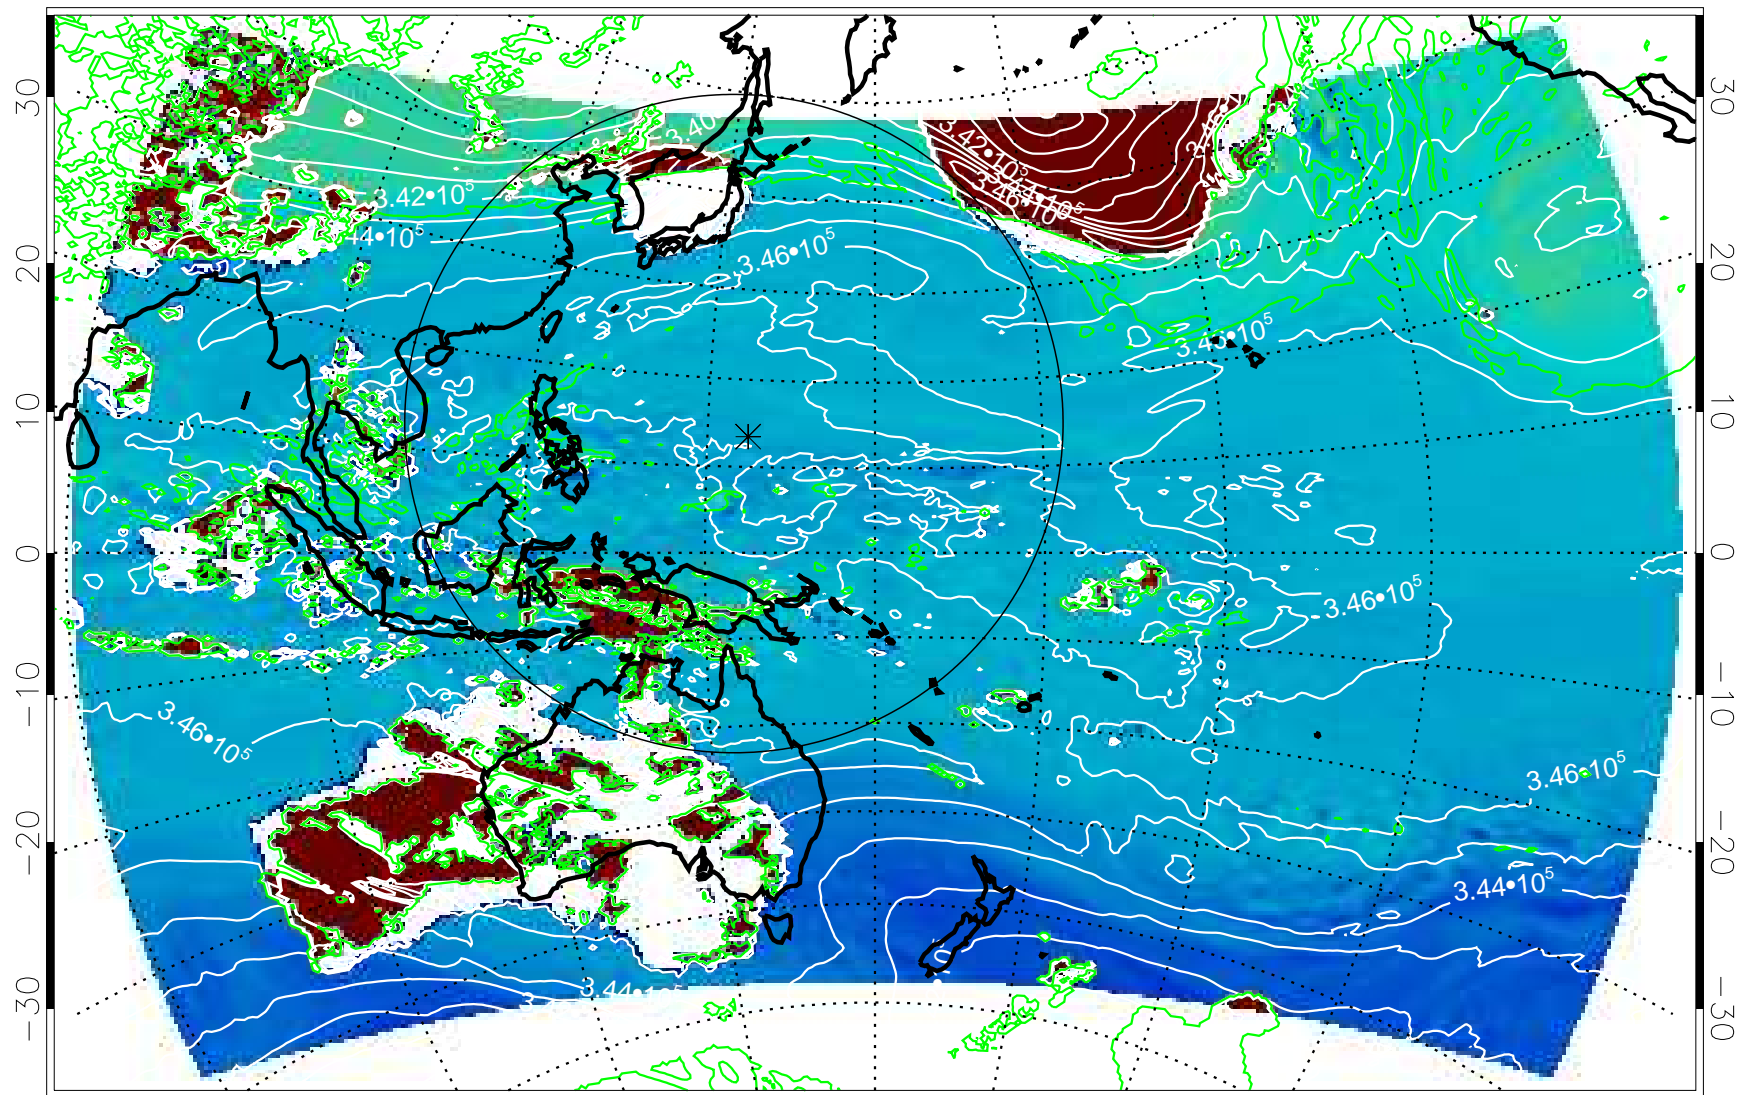

13121806, 78 hour forecast for 355K EPV

355K Montgomery Streamfunction, white
EPV Tropopause (2 PVU) Position

13121812, 84 hour forecast for 355K EPV

355K Montgomery Streamfunction, white
EPV Tropopause (2 PVU) Position

13121818, 90 hour forecast for 355K EPV

355K Montgomery Streamfunction, white
EPV Tropopause (2 PVU) Position

13121900, 96 hour forecast for 355K EPV

355K Montgomery Streamfunction, white
EPV Tropopause (2 PVU) Position

13121906, 102 hour forecast for 355K EPV

355K Montgomery Streamfunction, white
EPV Tropopause (2 PVU) Position

13121912, 108 hour forecast for 355K EPV

355K Montgomery Streamfunction, white
EPV Tropopause (2 PVU) Position

13121918, 114 hour forecast for 355K EPV

355K Montgomery Streamfunction, white
EPV Tropopause (2 PVU) Position