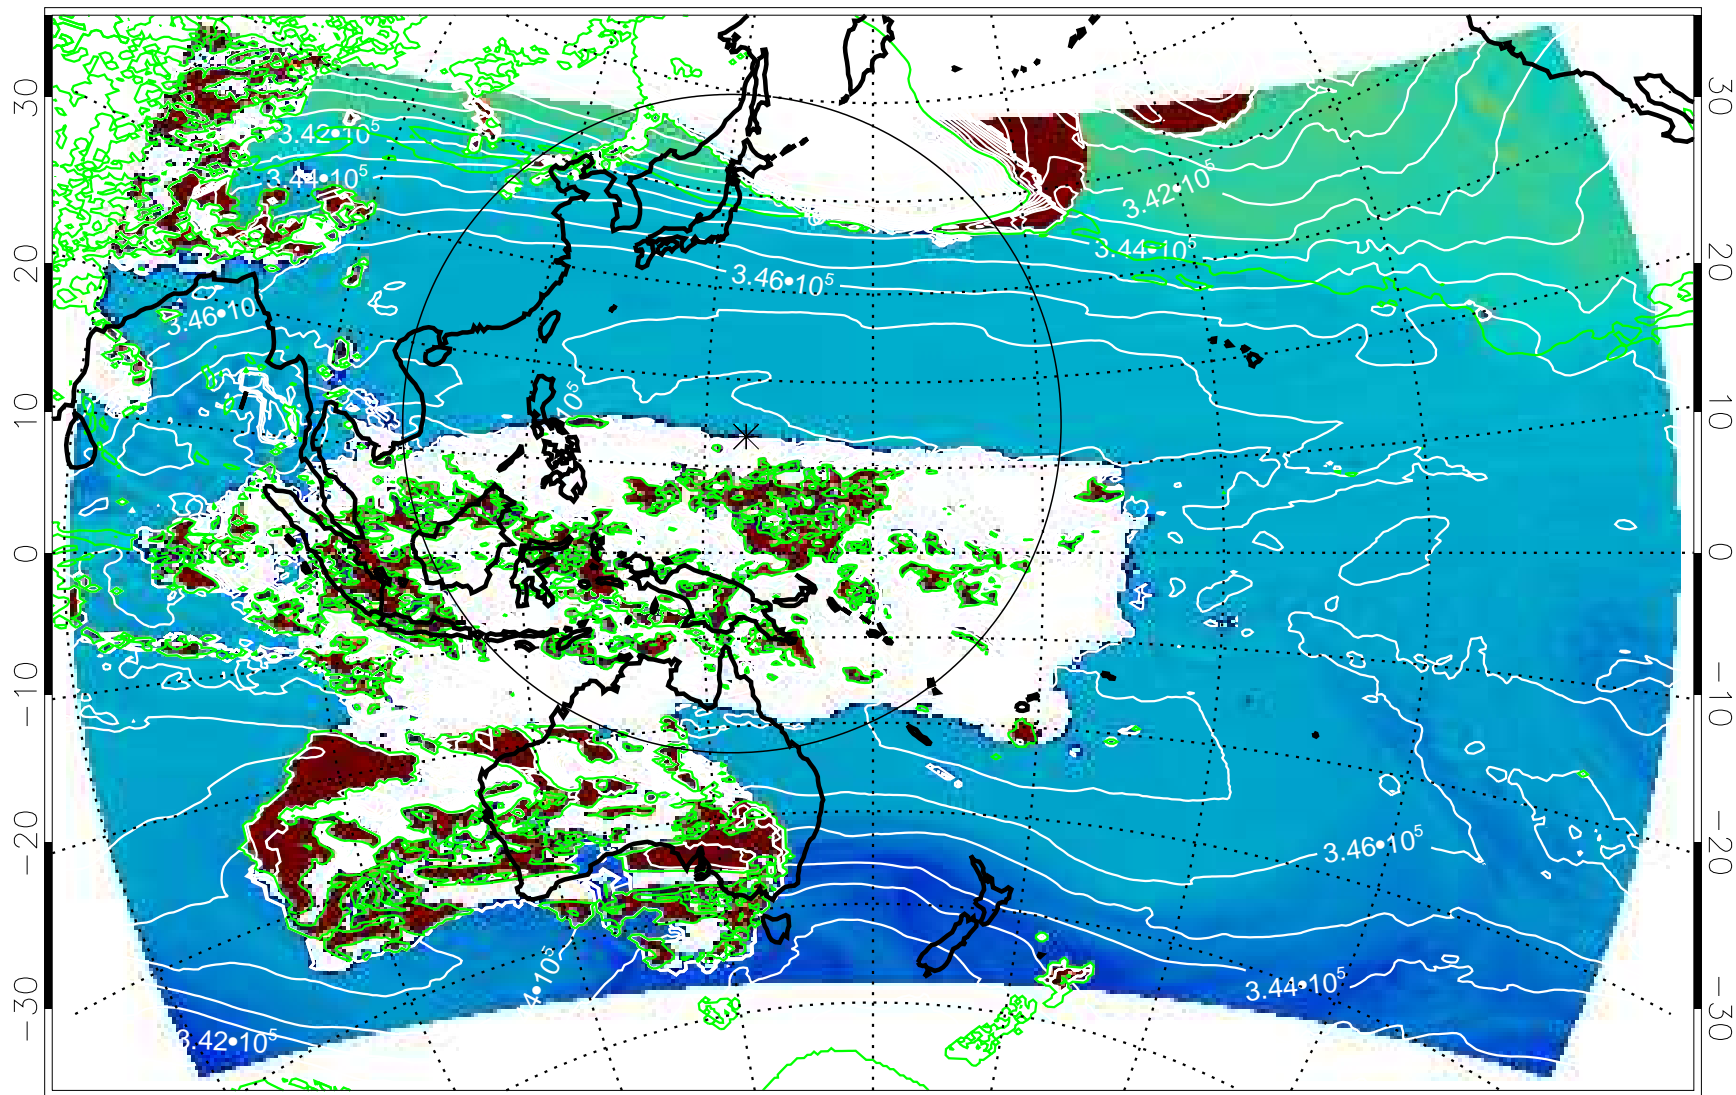

13121506, 6 hour forecast for 355K EPV

355K Montgomery Streamfunction, white
EPV Tropopause (2 PVU) Position

13121512, 12 hour forecast for 355K EPV

355K Montgomery Streamfunction, white
EPV Tropopause (2 PVU) Position

13121518, 18 hour forecast for 355K EPV

355K Montgomery Streamfunction, white
EPV Tropopause (2 PVU) Position

13121600, 24 hour forecast for 355K EPV

355K Montgomery Streamfunction, white
EPV Tropopause (2 PVU) Position

13121606, 30 hour forecast for 355K EPV

355K Montgomery Streamfunction, white
EPV Tropopause (2 PVU) Position

13121612, 36 hour forecast for 355K EPV

355K Montgomery Streamfunction, white
EPV Tropopause (2 PVU) Position

13121918, 114 hour forecast for 355K EPV

355K Montgomery Streamfunction, white
EPV Tropopause (2 PVU) Position