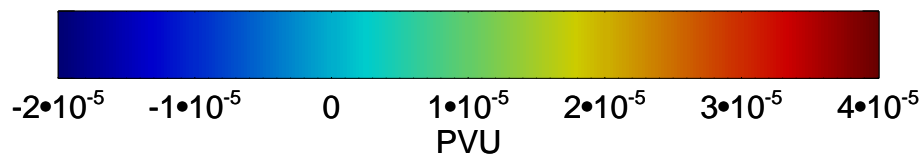

13121506, 6 hour forecast for 355K EPV

355K Montgomery Streamfunction, white
EPV Tropopause (2 PVU) Position

13121512, 12 hour forecast for 355K EPV

355K Montgomery Streamfunction, white
EPV Tropopause (2 PVU) Position

13121518, 18 hour forecast for 355K EPV

355K Montgomery Streamfunction, white
EPV Tropopause (2 PVU) Position

13121600, 24 hour forecast for 355K EPV

355K Montgomery Streamfunction, white
EPV Tropopause (2 PVU) Position