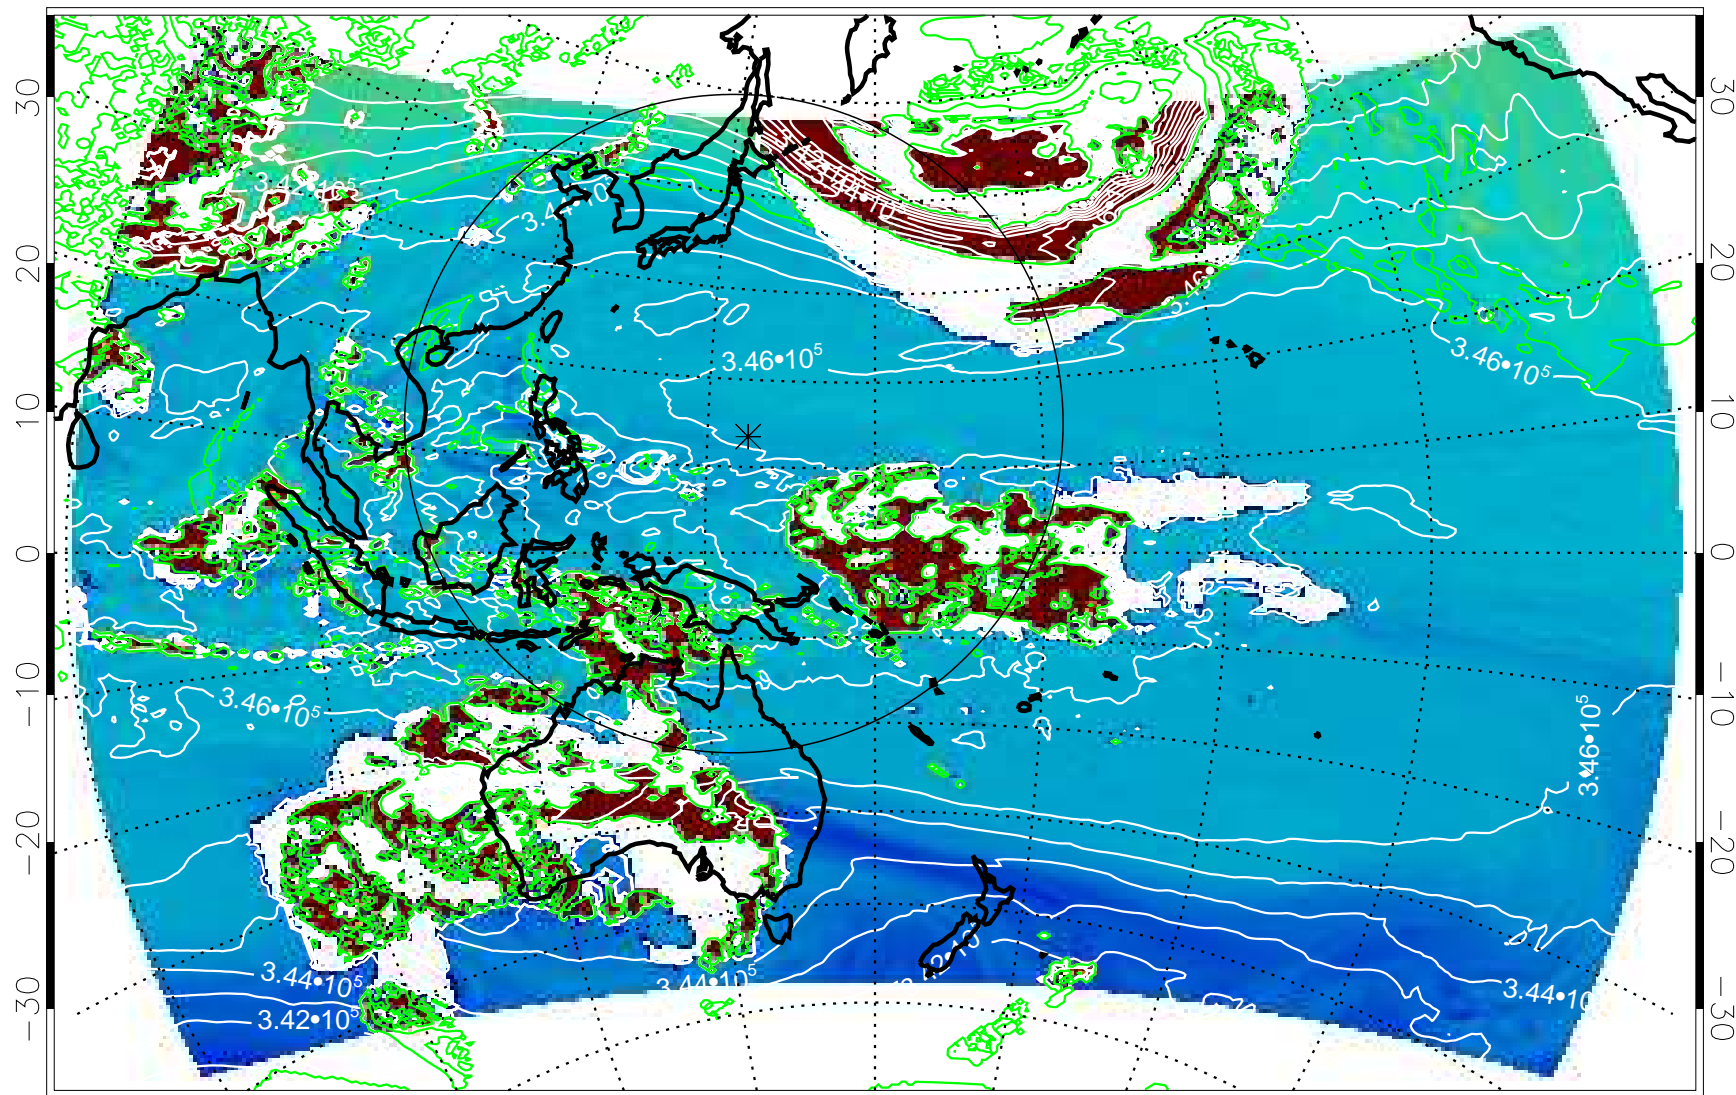

13121618, 42 hour forecast for 355K EPV

355K Montgomery Streamfunction, white
EPV Tropopause (2 PVU) Position

13121700, 48 hour forecast for 355K EPV

355K Montgomery Streamfunction, white
EPV Tropopause (2 PVU) Position

13121706, 54 hour forecast for 355K EPV

355K Montgomery Streamfunction, white
EPV Tropopause (2 PVU) Position

13121712, 60 hour forecast for 355K EPV

355K Montgomery Streamfunction, white
EPV Tropopause (2 PVU) Position

13121718, 66 hour forecast for 355K EPV

355K Montgomery Streamfunction, white
EPV Tropopause (2 PVU) Position

13121800, 72 hour forecast for 355K EPV

355K Montgomery Streamfunction, white
EPV Tropopause (2 PVU) Position

13121806, 78 hour forecast for 355K EPV

355K Montgomery Streamfunction, white
EPV Tropopause (2 PVU) Position

13121812, 84 hour forecast for 355K EPV

355K Montgomery Streamfunction, white
EPV Tropopause (2 PVU) Position