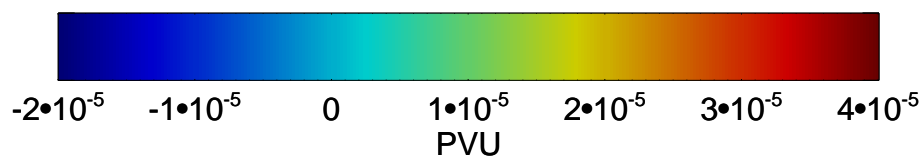

13121912, 108 hour forecast for 355K EPV

355K Montgomery Streamfunction, white
EPV Tropopause (2 PVU) Position