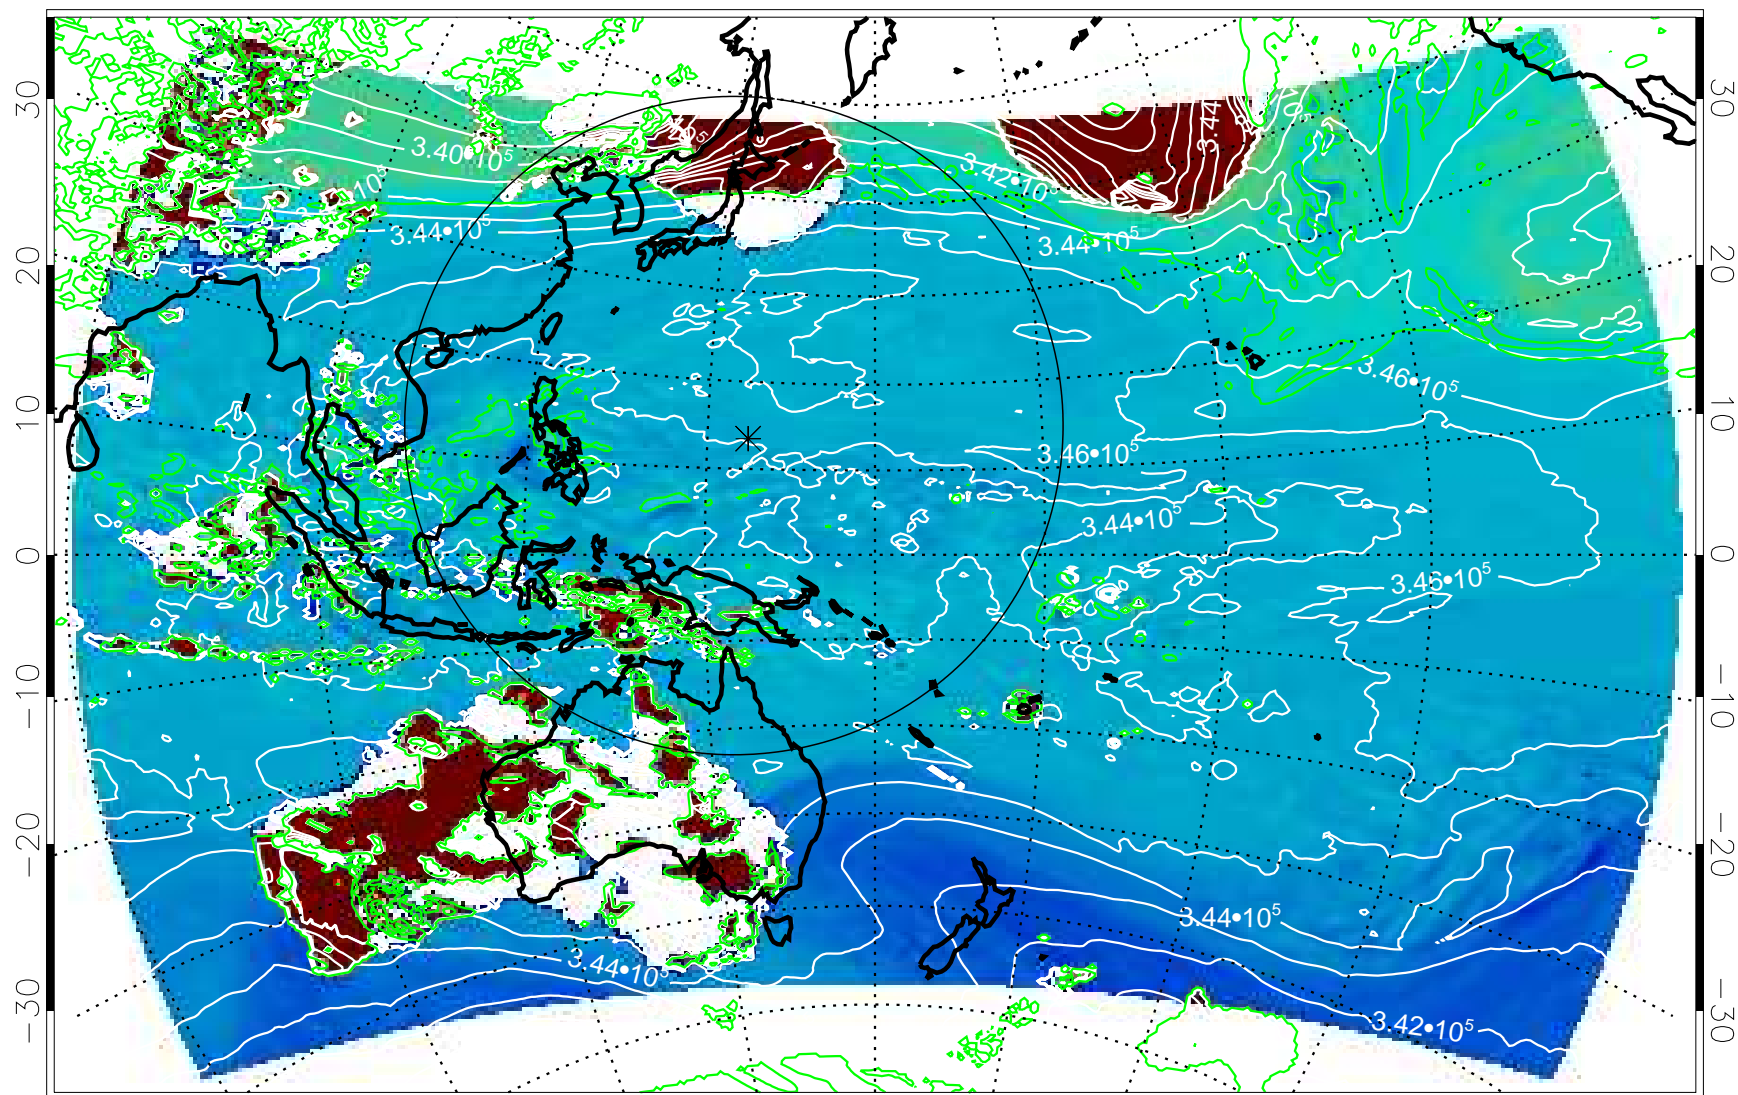

13121806, 78 hour forecast for 355K EPV

355K Montgomery Streamfunction, white
EPV Tropopause (2 PVU) Position

13121812, 84 hour forecast for 355K EPV

355K Montgomery Streamfunction, white
EPV Tropopause (2 PVU) Position

13121818, 90 hour forecast for 355K EPV

355K Montgomery Streamfunction, white
EPV Tropopause (2 PVU) Position

13121900, 96 hour forecast for 355K EPV

355K Montgomery Streamfunction, white
EPV Tropopause (2 PVU) Position

13121906, 102 hour forecast for 355K EPV

355K Montgomery Streamfunction, white
EPV Tropopause (2 PVU) Position

13121912, 108 hour forecast for 355K EPV

355K Montgomery Streamfunction, white
EPV Tropopause (2 PVU) Position

13121918, 114 hour forecast for 355K EPV

355K Montgomery Streamfunction, white
EPV Tropopause (2 PVU) Position