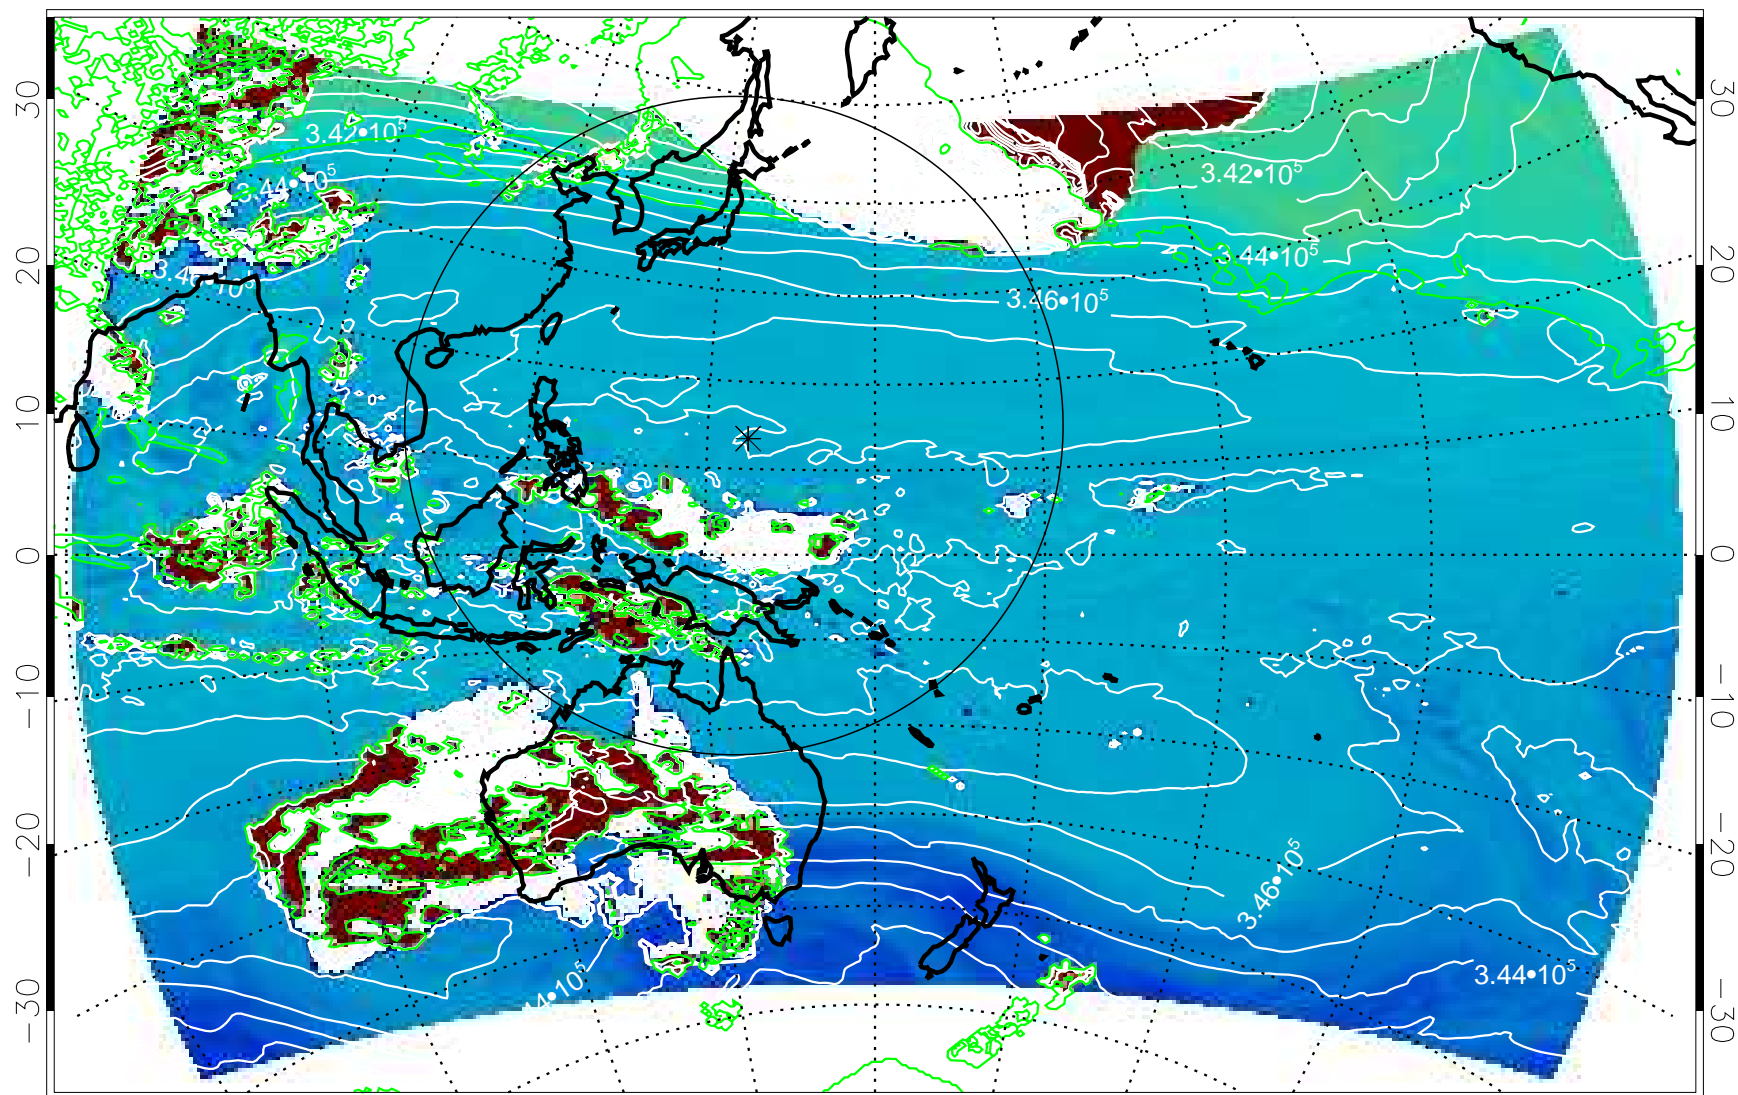

13121506, 6 hour forecast for 355K EPV

355K Montgomery Streamfunction, white
EPV Tropopause (2 PVU) Position

13121512, 12 hour forecast for 355K EPV

355K Montgomery Streamfunction, white
EPV Tropopause (2 PVU) Position

13121518, 18 hour forecast for 355K EPV

355K Montgomery Streamfunction, white
EPV Tropopause (2 PVU) Position

13121600, 24 hour forecast for 355K EPV

355K Montgomery Streamfunction, white
EPV Tropopause (2 PVU) Position

13121606, 30 hour forecast for 355K EPV

355K Montgomery Streamfunction, white
EPV Tropopause (2 PVU) Position

13121612, 36 hour forecast for 355K EPV

355K Montgomery Streamfunction, white
EPV Tropopause (2 PVU) Position

13121918, 114 hour forecast for 355K EPV

355K Montgomery Streamfunction, white
EPV Tropopause (2 PVU) Position