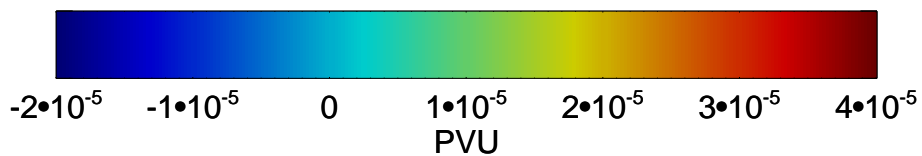

13121618, 42 hour forecast for 355K EPV

355K Montgomery Streamfunction, white
EPV Tropopause (2 PVU) Position