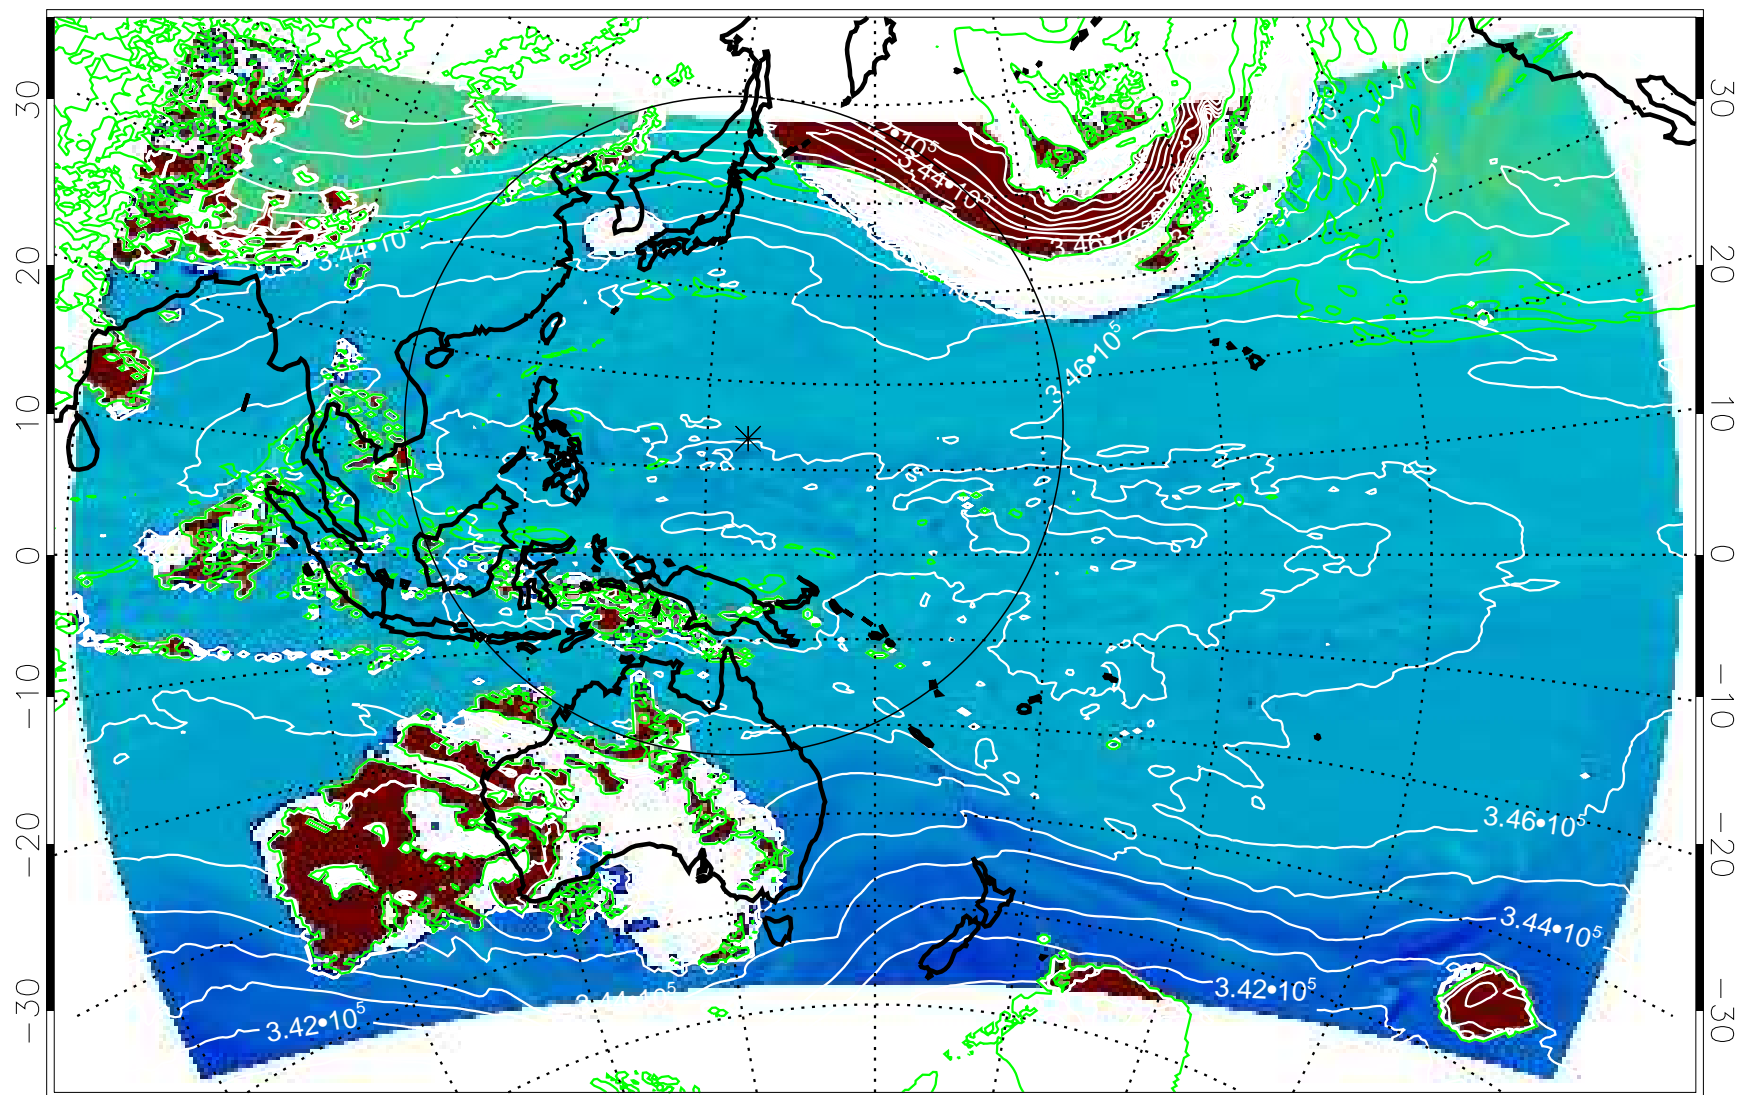

13121706, 78 hour forecast for 355K EPV

355K Montgomery Streamfunction, white
EPV Tropopause (2 PVU) Position

13121712, 84 hour forecast for 355K EPV

355K Montgomery Streamfunction, white
EPV Tropopause (2 PVU) Position

13121718, 90 hour forecast for 355K EPV

355K Montgomery Streamfunction, white
EPV Tropopause (2 PVU) Position

13121800, 96 hour forecast for 355K EPV

355K Montgomery Streamfunction, white
EPV Tropopause (2 PVU) Position

13121806, 102 hour forecast for 355K EPV

355K Montgomery Streamfunction, white
EPV Tropopause (2 PVU) Position

13121812, 108 hour forecast for 355K EPV

355K Montgomery Streamfunction, white
EPV Tropopause (2 PVU) Position

13121818, 114 hour forecast for 355K EPV

355K Montgomery Streamfunction, white
EPV Tropopause (2 PVU) Position