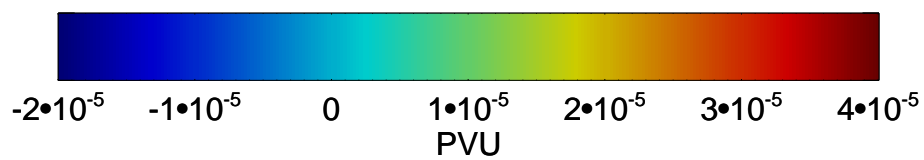

13121600, 48 hour forecast for 355K EPV

355K Montgomery Streamfunction, white
EPV Tropopause (2 PVU) Position