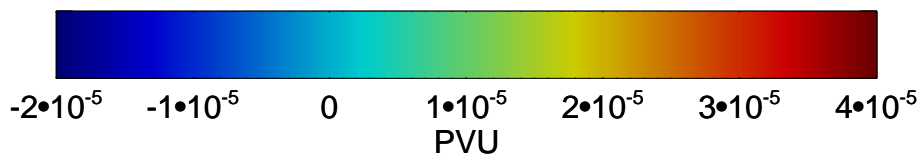

13121718, 90 hour forecast for 355K EPV

355K Montgomery Streamfunction, white
EPV Tropopause (2 PVU) Position