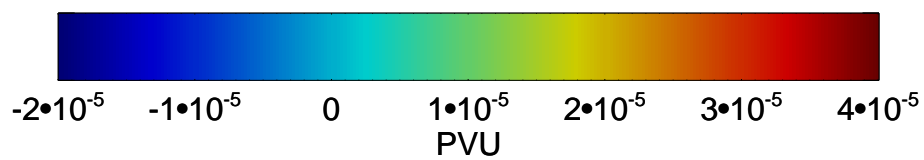

13121800, 96 hour forecast for 355K EPV

355K Montgomery Streamfunction, white
EPV Tropopause (2 PVU) Position