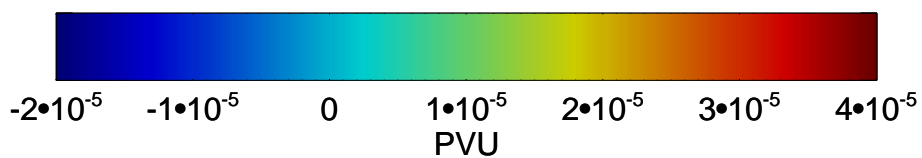

13121806, 102 hour forecast for 355K EPV

355K Montgomery Streamfunction, white
EPV Tropopause (2 PVU) Position