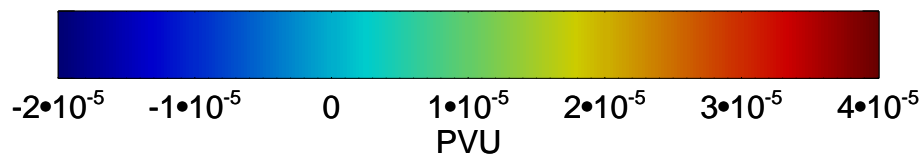

13121606, 54 hour forecast for 355K EPV

355K Montgomery Streamfunction, white
EPV Tropopause (2 PVU) Position