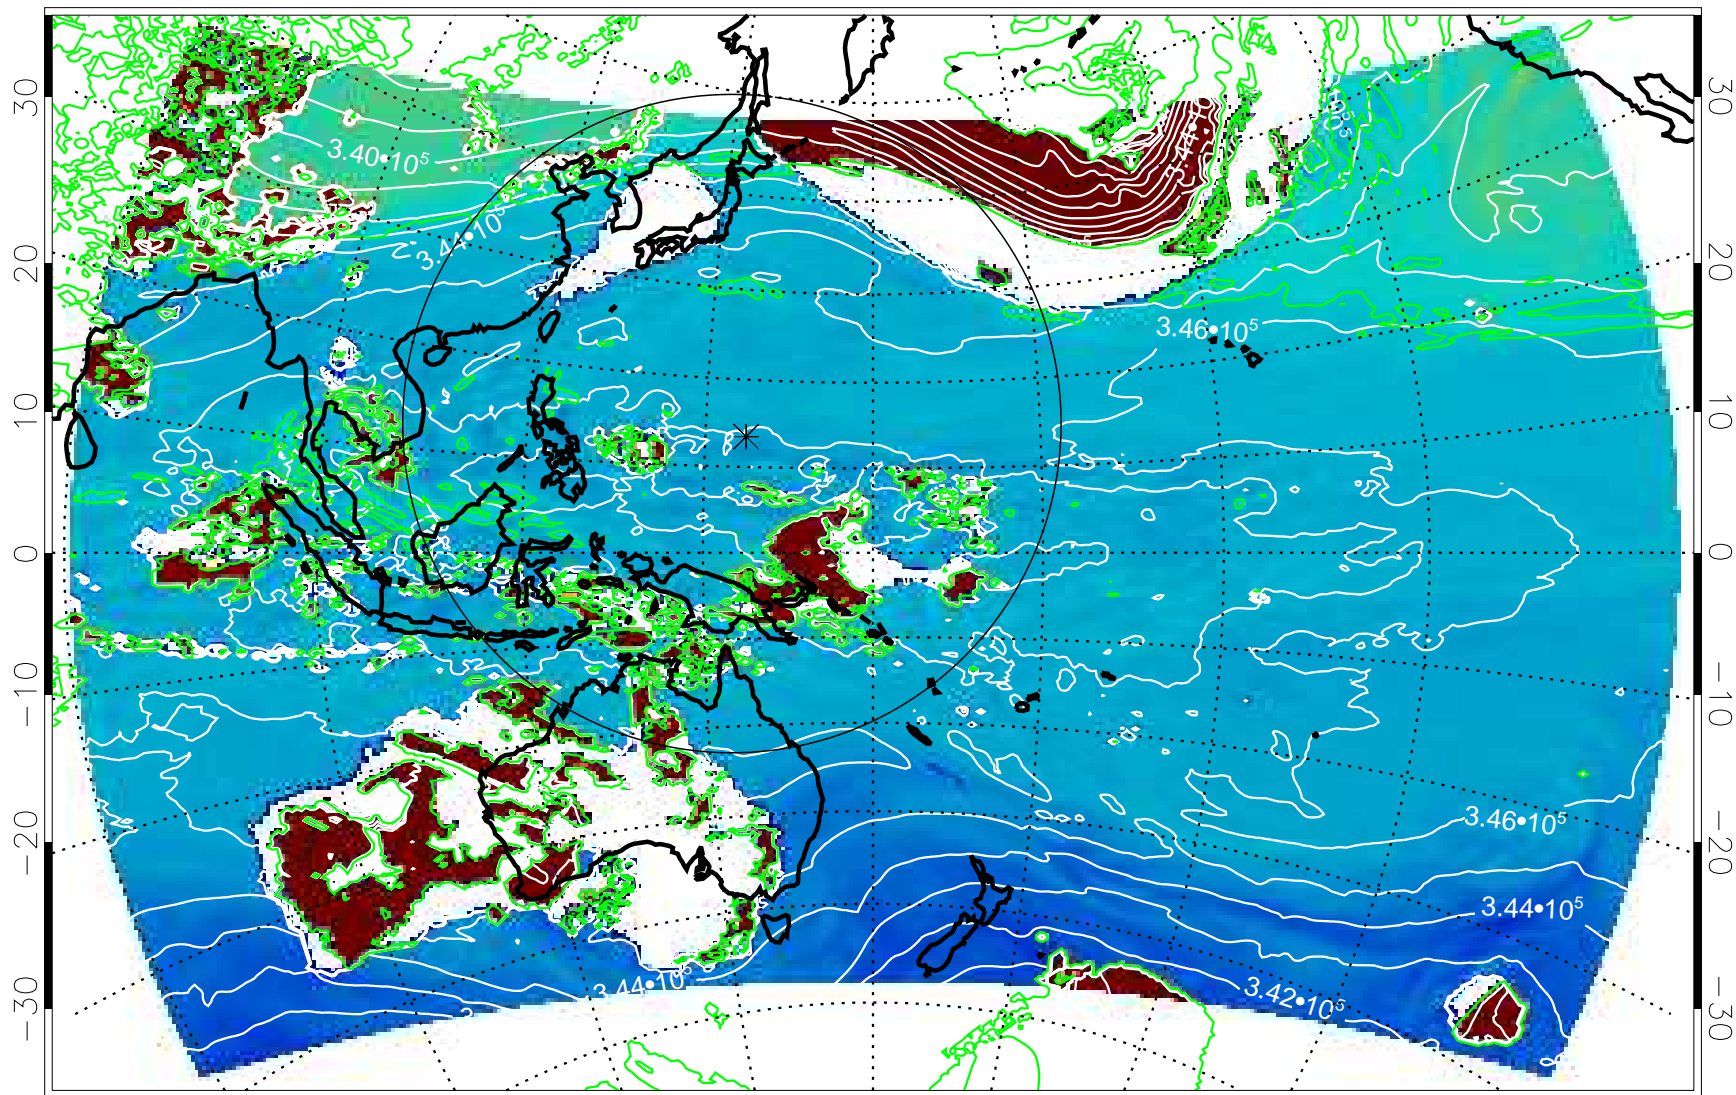

13121706, 78 hour forecast for 355K EPV

355K Montgomery Streamfunction, white
EPV Tropopause (2 PVU) Position

13121712, 84 hour forecast for 355K EPV

355K Montgomery Streamfunction, white
EPV Tropopause (2 PVU) Position

13121718, 90 hour forecast for 355K EPV

355K Montgomery Streamfunction, white
EPV Tropopause (2 PVU) Position

13121800, 96 hour forecast for 355K EPV

355K Montgomery Streamfunction, white
EPV Tropopause (2 PVU) Position

13121806, 102 hour forecast for 355K EPV

355K Montgomery Streamfunction, white
EPV Tropopause (2 PVU) Position

13121812, 108 hour forecast for 355K EPV

355K Montgomery Streamfunction, white
EPV Tropopause (2 PVU) Position

13121818, 114 hour forecast for 355K EPV

355K Montgomery Streamfunction, white
EPV Tropopause (2 PVU) Position