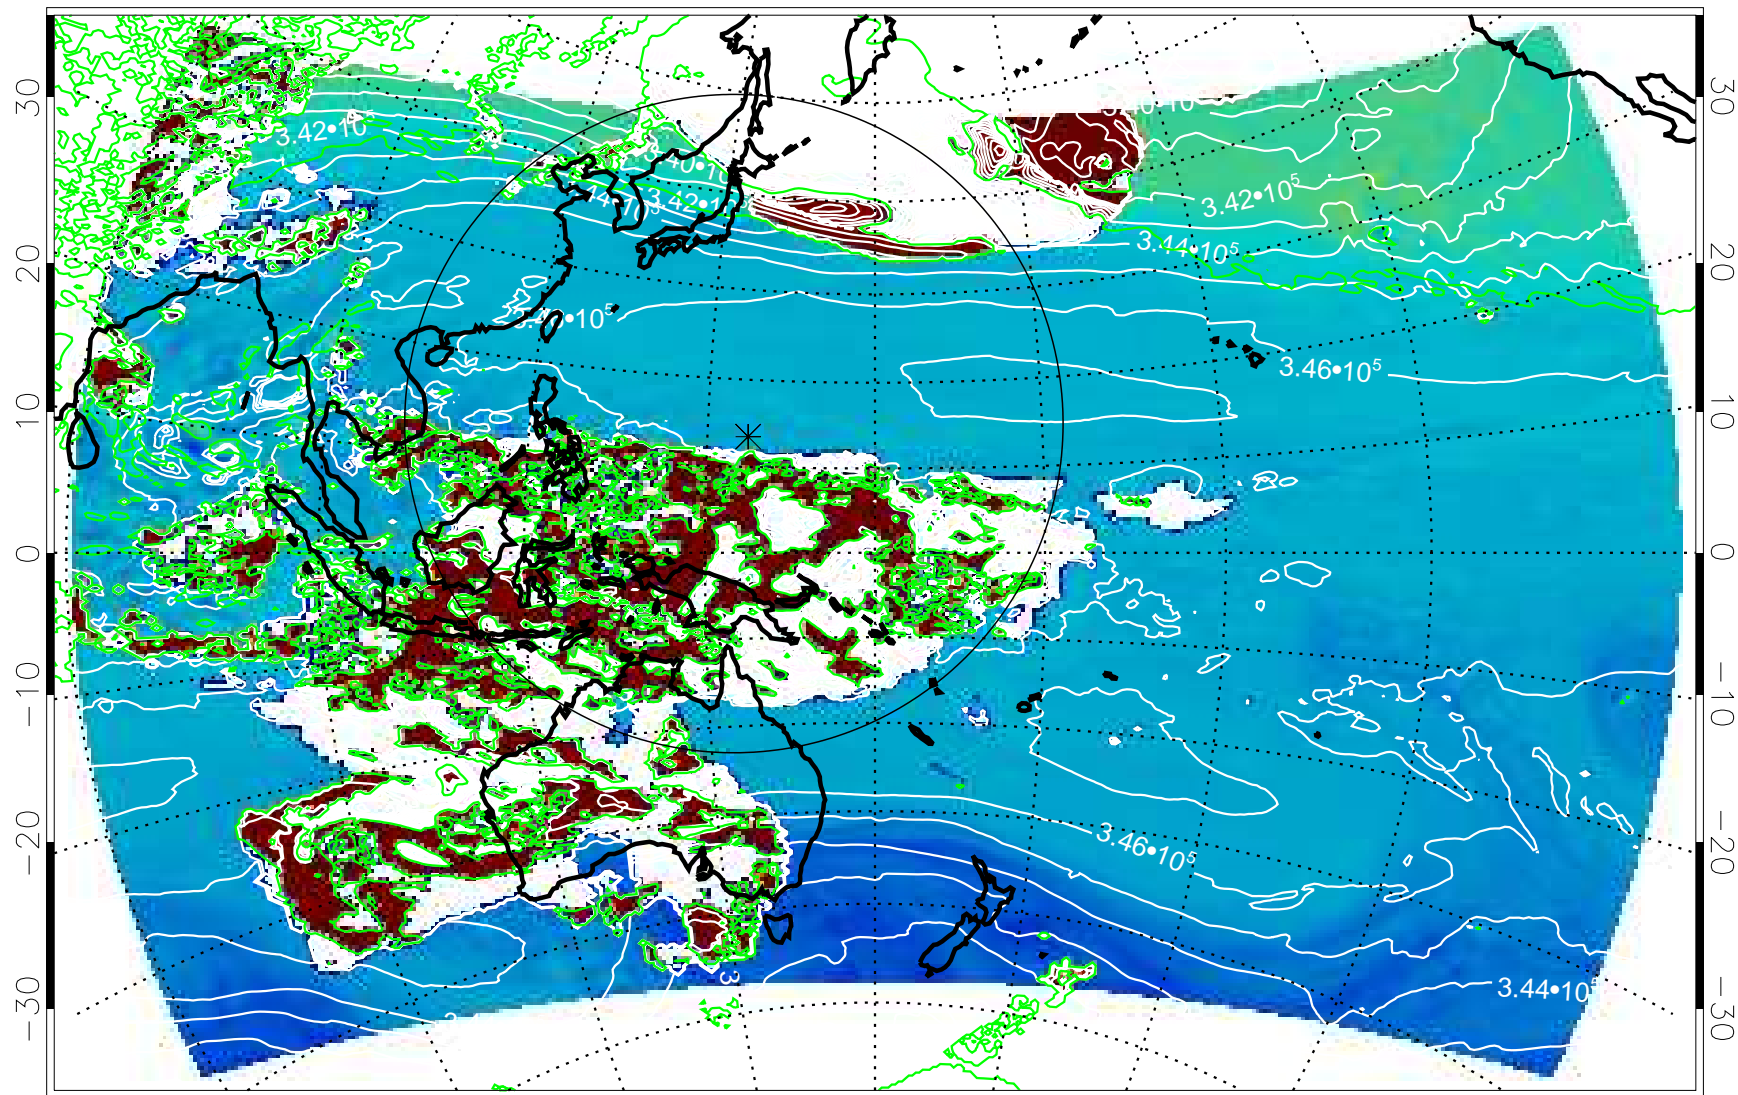

13121506, 30 hour forecast for 355K EPV

355K Montgomery Streamfunction, white
EPV Tropopause (2 PVU) Position

13121512, 36 hour forecast for 355K EPV

355K Montgomery Streamfunction, white
EPV Tropopause (2 PVU) Position

13121518, 42 hour forecast for 355K EPV

355K Montgomery Streamfunction, white
EPV Tropopause (2 PVU) Position

13121600, 48 hour forecast for 355K EPV

355K Montgomery Streamfunction, white
EPV Tropopause (2 PVU) Position

13121606, 54 hour forecast for 355K EPV

355K Montgomery Streamfunction, white
EPV Tropopause (2 PVU) Position

13121612, 60 hour forecast for 355K EPV

355K Montgomery Streamfunction, white
EPV Tropopause (2 PVU) Position

13121818, 114 hour forecast for 355K EPV

355K Montgomery Streamfunction, white
EPV Tropopause (2 PVU) Position