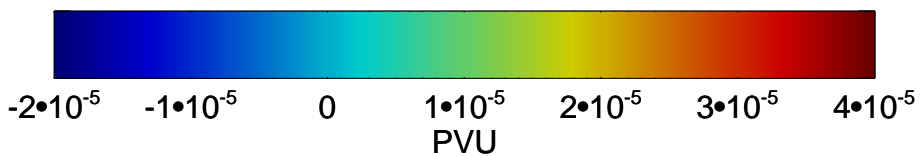

13121406, 6 hour forecast for 355K EPV

355K Montgomery Streamfunction, white
EPV Tropopause (2 PVU) Position

13121412, 12 hour forecast for 355K EPV

355K Montgomery Streamfunction, white
EPV Tropopause (2 PVU) Position

13121418, 18 hour forecast for 355K EPV

355K Montgomery Streamfunction, white
EPV Tropopause (2 PVU) Position

13121500, 24 hour forecast for 355K EPV

355K Montgomery Streamfunction, white
EPV Tropopause (2 PVU) Position