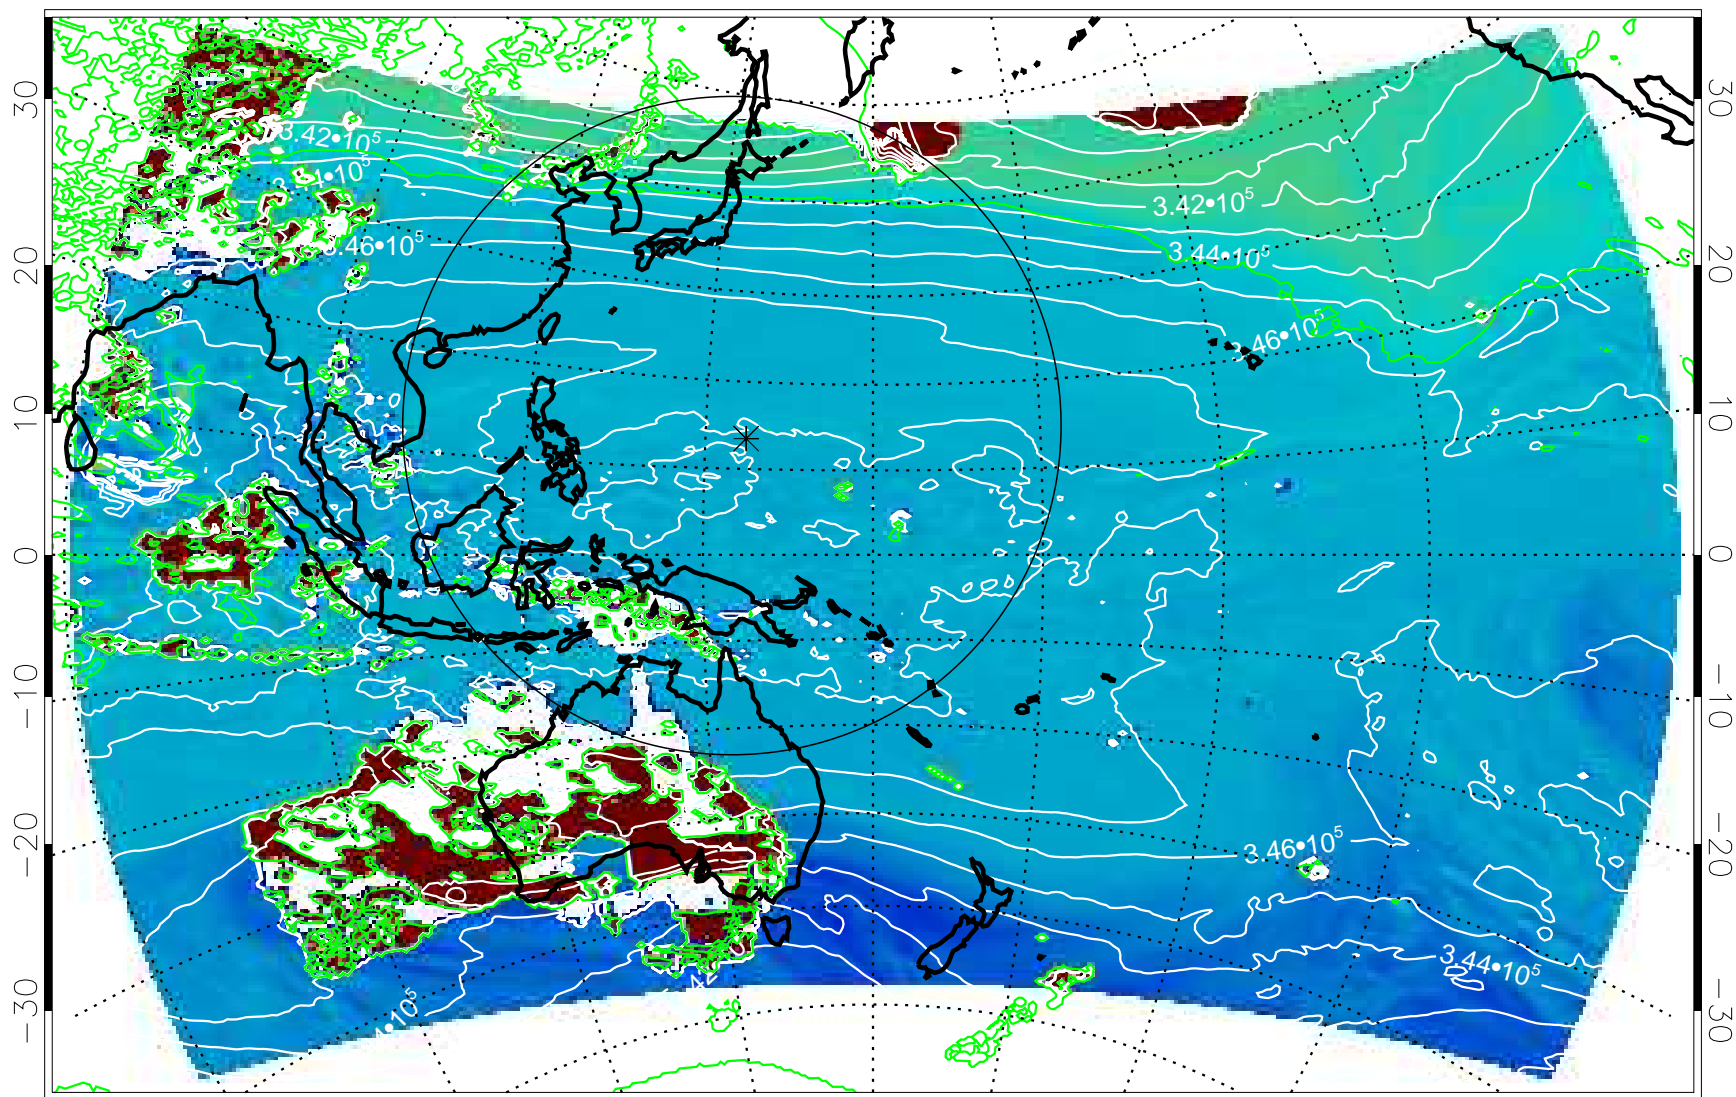

13121406, 6 hour forecast for 355K EPV

355K Montgomery Streamfunction, white
EPV Tropopause (2 PVU) Position

13121412, 12 hour forecast for 355K EPV

355K Montgomery Streamfunction, white
EPV Tropopause (2 PVU) Position

13121418, 18 hour forecast for 355K EPV

355K Montgomery Streamfunction, white
EPV Tropopause (2 PVU) Position

13121500, 24 hour forecast for 355K EPV

355K Montgomery Streamfunction, white
EPV Tropopause (2 PVU) Position

13121506, 30 hour forecast for 355K EPV

355K Montgomery Streamfunction, white
EPV Tropopause (2 PVU) Position

13121512, 36 hour forecast for 355K EPV

355K Montgomery Streamfunction, white
EPV Tropopause (2 PVU) Position

13121818, 114 hour forecast for 355K EPV

355K Montgomery Streamfunction, white
EPV Tropopause (2 PVU) Position