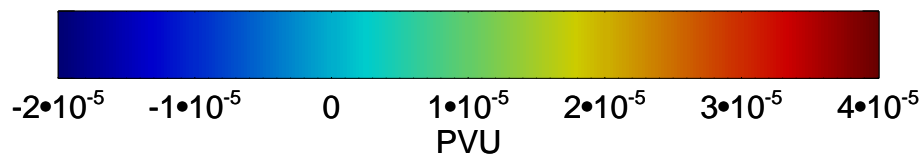

13121406, 6 hour forecast for 355K EPV

355K Montgomery Streamfunction, white
EPV Tropopause (2 PVU) Position

13121412, 12 hour forecast for 355K EPV

355K Montgomery Streamfunction, white
EPV Tropopause (2 PVU) Position

13121418, 18 hour forecast for 355K EPV

355K Montgomery Streamfunction, white
EPV Tropopause (2 PVU) Position

13121500, 24 hour forecast for 355K EPV

355K Montgomery Streamfunction, white
EPV Tropopause (2 PVU) Position