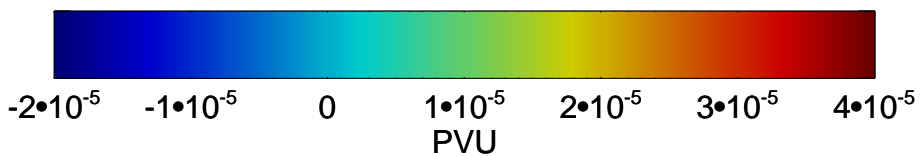

13121700, 72 hour forecast for 355K EPV

355K Montgomery Streamfunction, white
EPV Tropopause (2 PVU) Position