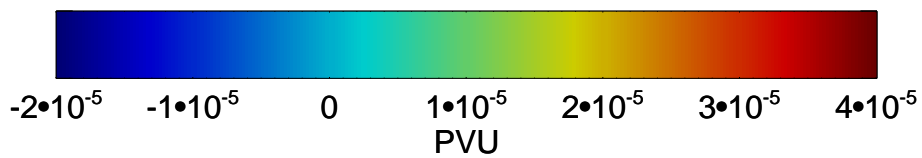

13121818, 114 hour forecast for 355K EPV

355K Montgomery Streamfunction, white
EPV Tropopause (2 PVU) Position