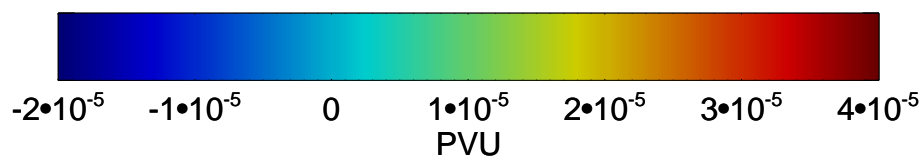

13121712, 84 hour forecast for 355K EPV

355K Montgomery Streamfunction, white
EPV Tropopause (2 PVU) Position