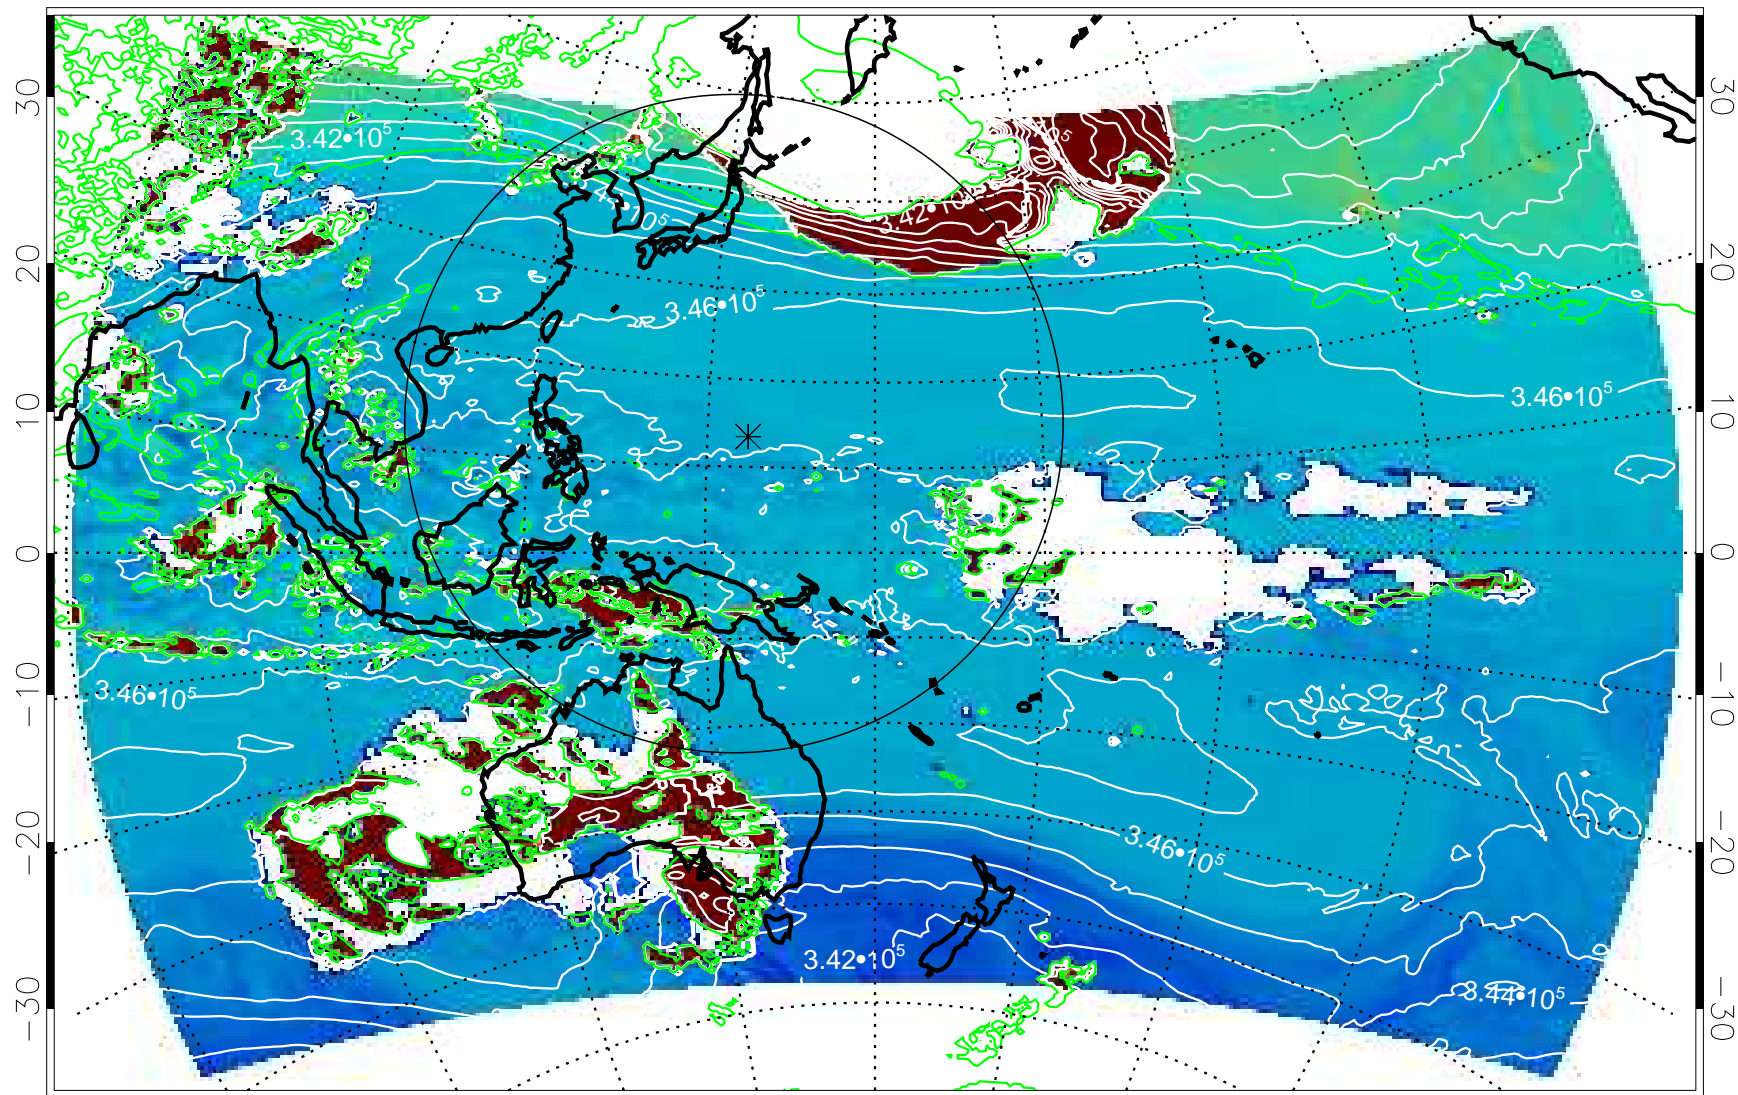

13121506, 30 hour forecast for 355K EPV

355K Montgomery Streamfunction, white
EPV Tropopause (2 PVU) Position

13121512, 36 hour forecast for 355K EPV

355K Montgomery Streamfunction, white
EPV Tropopause (2 PVU) Position

13121518, 42 hour forecast for 355K EPV

355K Montgomery Streamfunction, white
EPV Tropopause (2 PVU) Position

13121600, 48 hour forecast for 355K EPV

355K Montgomery Streamfunction, white
EPV Tropopause (2 PVU) Position

13121606, 54 hour forecast for 355K EPV

355K Montgomery Streamfunction, white
EPV Tropopause (2 PVU) Position

13121612, 60 hour forecast for 355K EPV

355K Montgomery Streamfunction, white
EPV Tropopause (2 PVU) Position

13121706, 78 hour forecast for 355K EPV

355K Montgomery Streamfunction, white
EPV Tropopause (2 PVU) Position

13121712, 84 hour forecast for 355K EPV

355K Montgomery Streamfunction, white
EPV Tropopause (2 PVU) Position