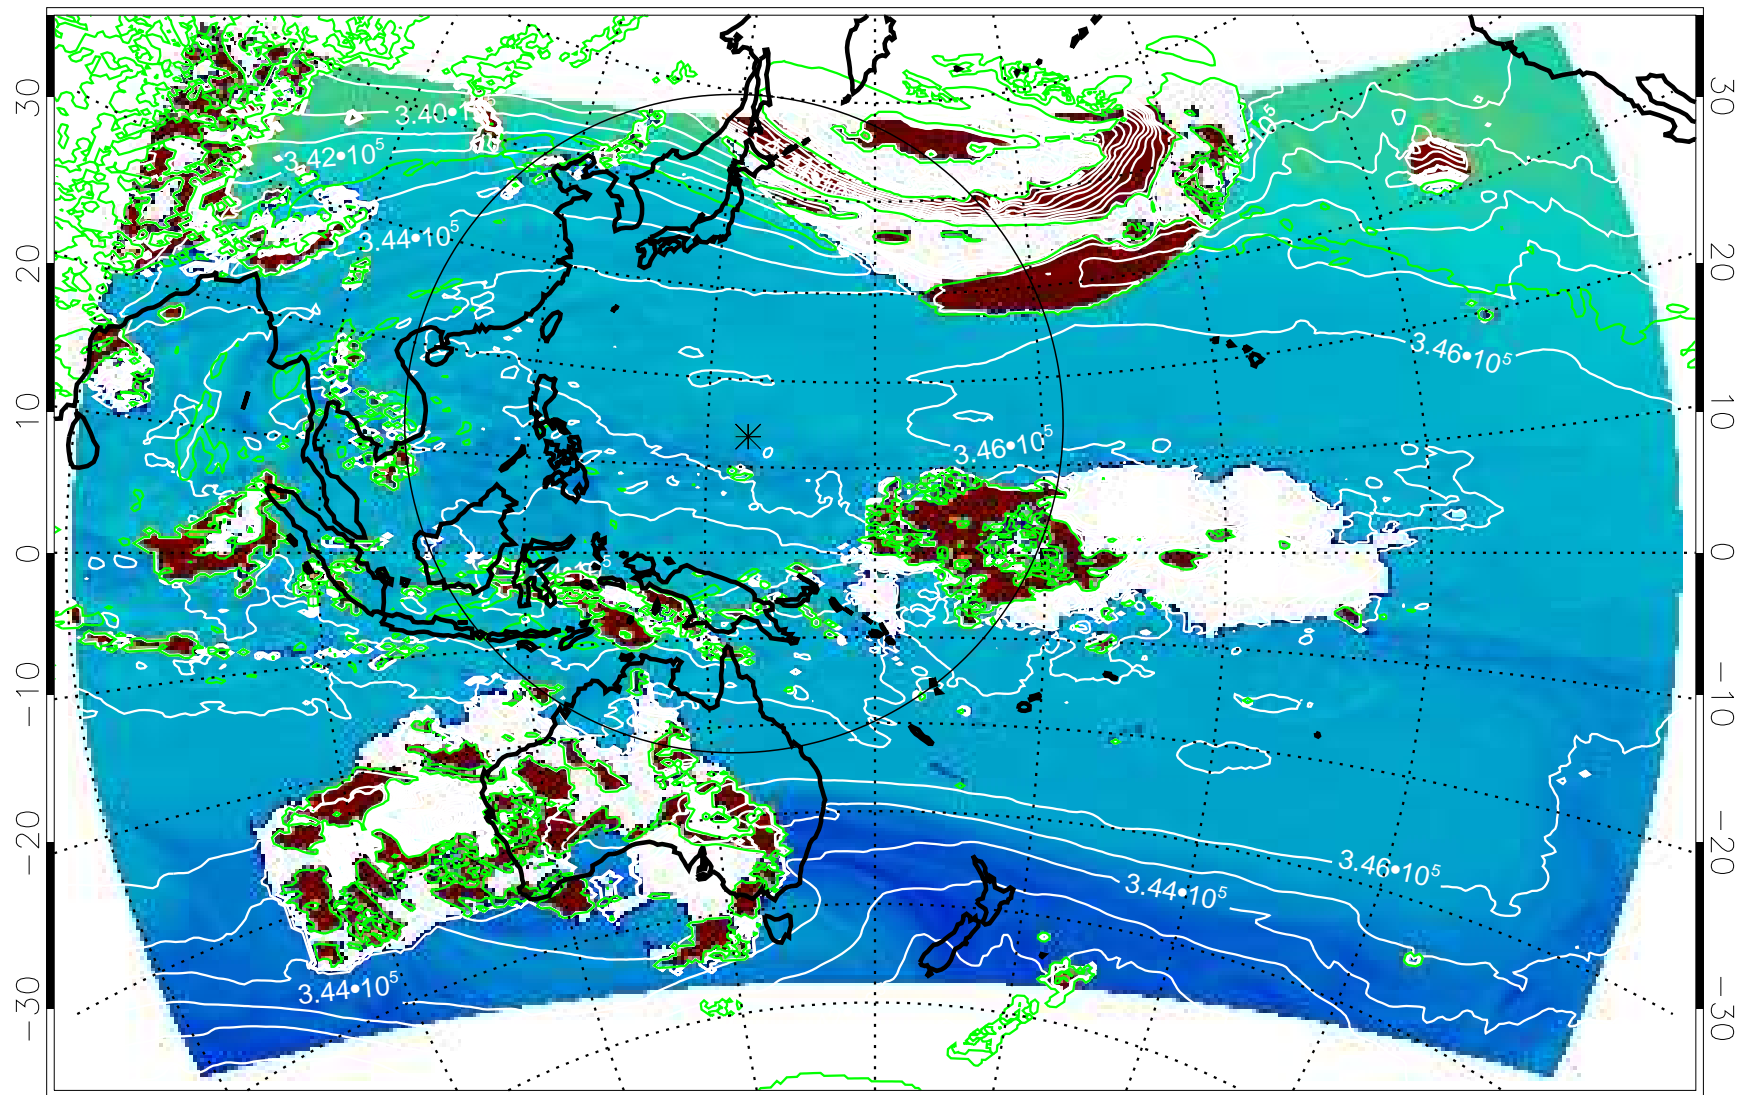

13121606, 54 hour forecast for 355K EPV

355K Montgomery Streamfunction, white
EPV Tropopause (2 PVU) Position

13121612, 60 hour forecast for 355K EPV

355K Montgomery Streamfunction, white
EPV Tropopause (2 PVU) Position

13121618, 66 hour forecast for 355K EPV

355K Montgomery Streamfunction, white
EPV Tropopause (2 PVU) Position

13121700, 72 hour forecast for 355K EPV

355K Montgomery Streamfunction, white
EPV Tropopause (2 PVU) Position

13121706, 78 hour forecast for 355K EPV

355K Montgomery Streamfunction, white
EPV Tropopause (2 PVU) Position

13121712, 84 hour forecast for 355K EPV

355K Montgomery Streamfunction, white
EPV Tropopause (2 PVU) Position

13121818, 114 hour forecast for 355K EPV

355K Montgomery Streamfunction, white
EPV Tropopause (2 PVU) Position