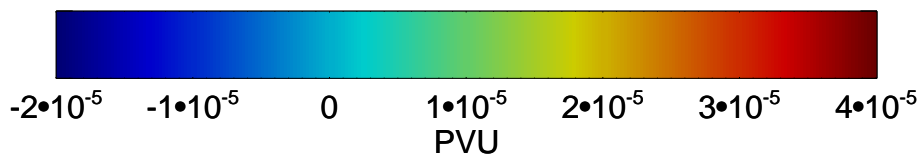

13121706, 78 hour forecast for 355K EPV

355K Montgomery Streamfunction, white
EPV Tropopause (2 PVU) Position