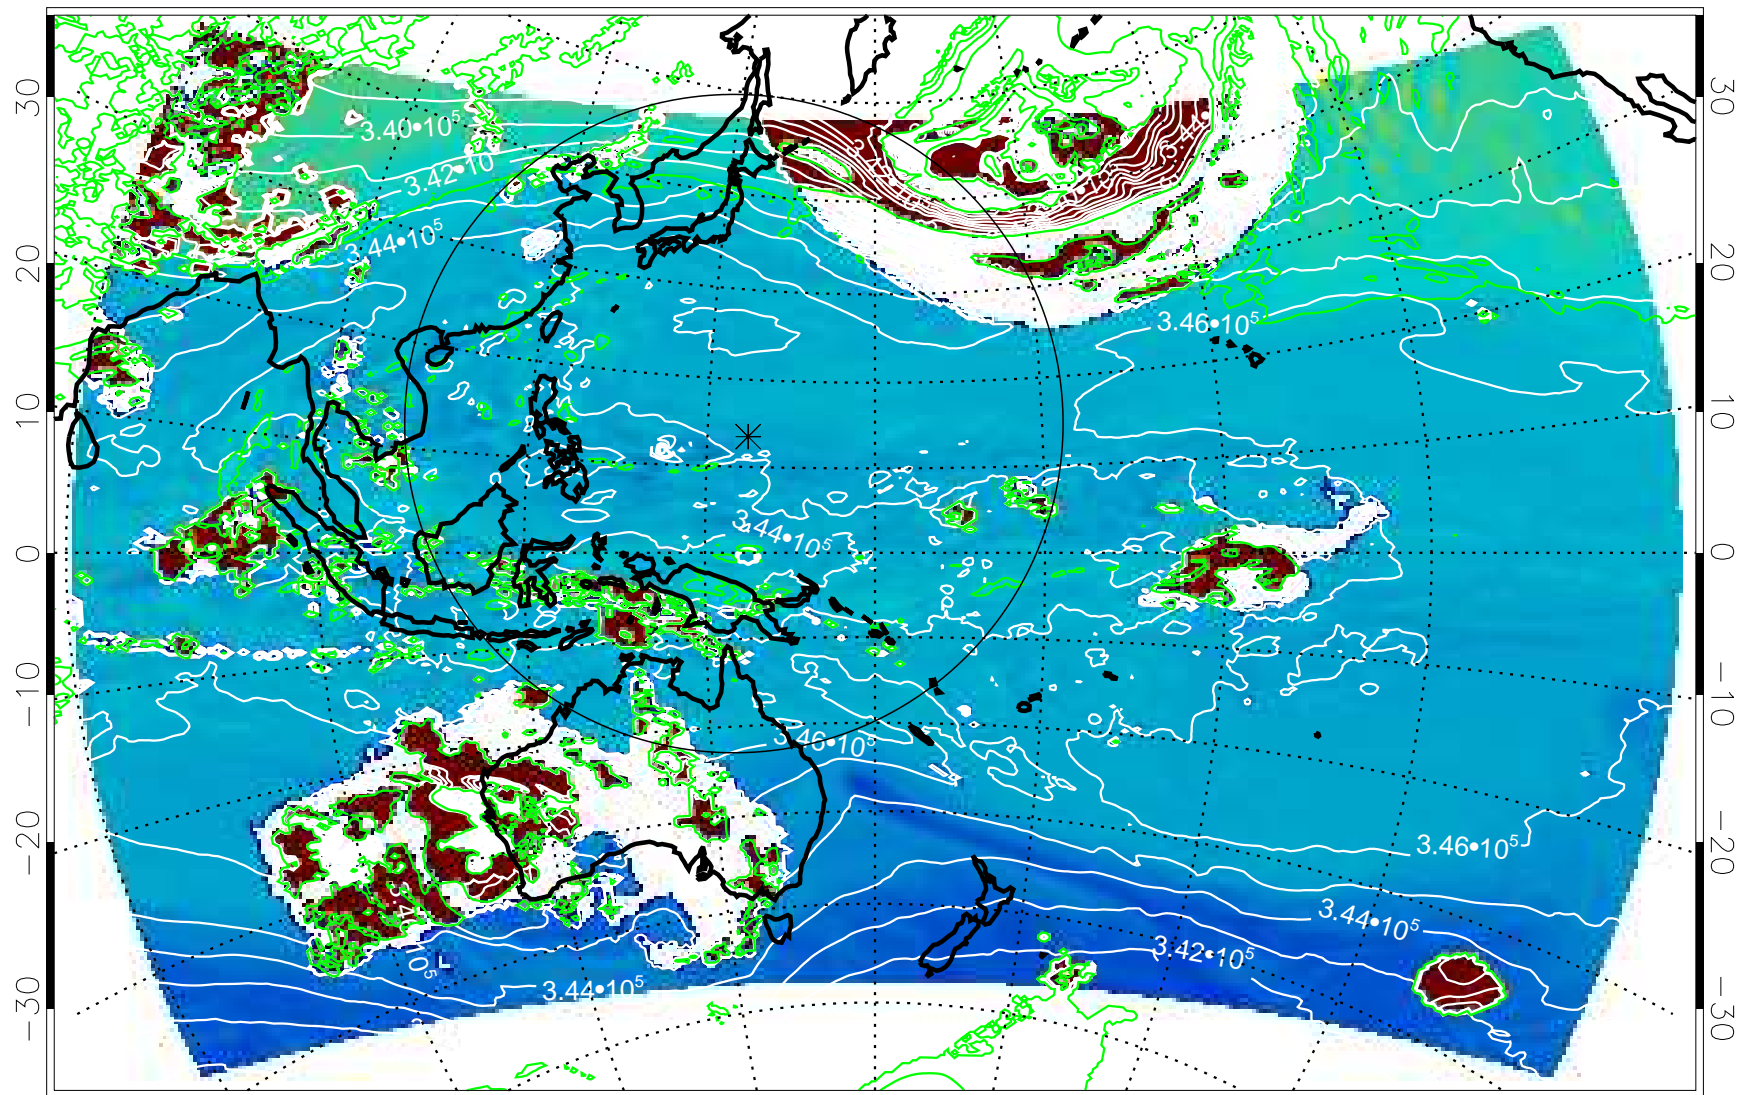

13121706, 78 hour forecast for 355K EPV

355K Montgomery Streamfunction, white
EPV Tropopause (2 PVU) Position

13121712, 84 hour forecast for 355K EPV

355K Montgomery Streamfunction, white
EPV Tropopause (2 PVU) Position

13121718, 90 hour forecast for 355K EPV

355K Montgomery Streamfunction, white
EPV Tropopause (2 PVU) Position

13121800, 96 hour forecast for 355K EPV

355K Montgomery Streamfunction, white
EPV Tropopause (2 PVU) Position

13121806, 102 hour forecast for 355K EPV

355K Montgomery Streamfunction, white
EPV Tropopause (2 PVU) Position

13121812, 108 hour forecast for 355K EPV

355K Montgomery Streamfunction, white
EPV Tropopause (2 PVU) Position

13121818, 114 hour forecast for 355K EPV

355K Montgomery Streamfunction, white
EPV Tropopause (2 PVU) Position