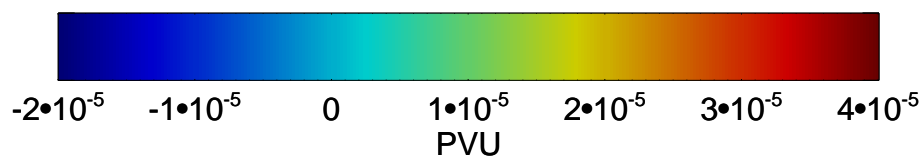

13121612, 60 hour forecast for 355K EPV

355K Montgomery Streamfunction, white
EPV Tropopause (2 PVU) Position