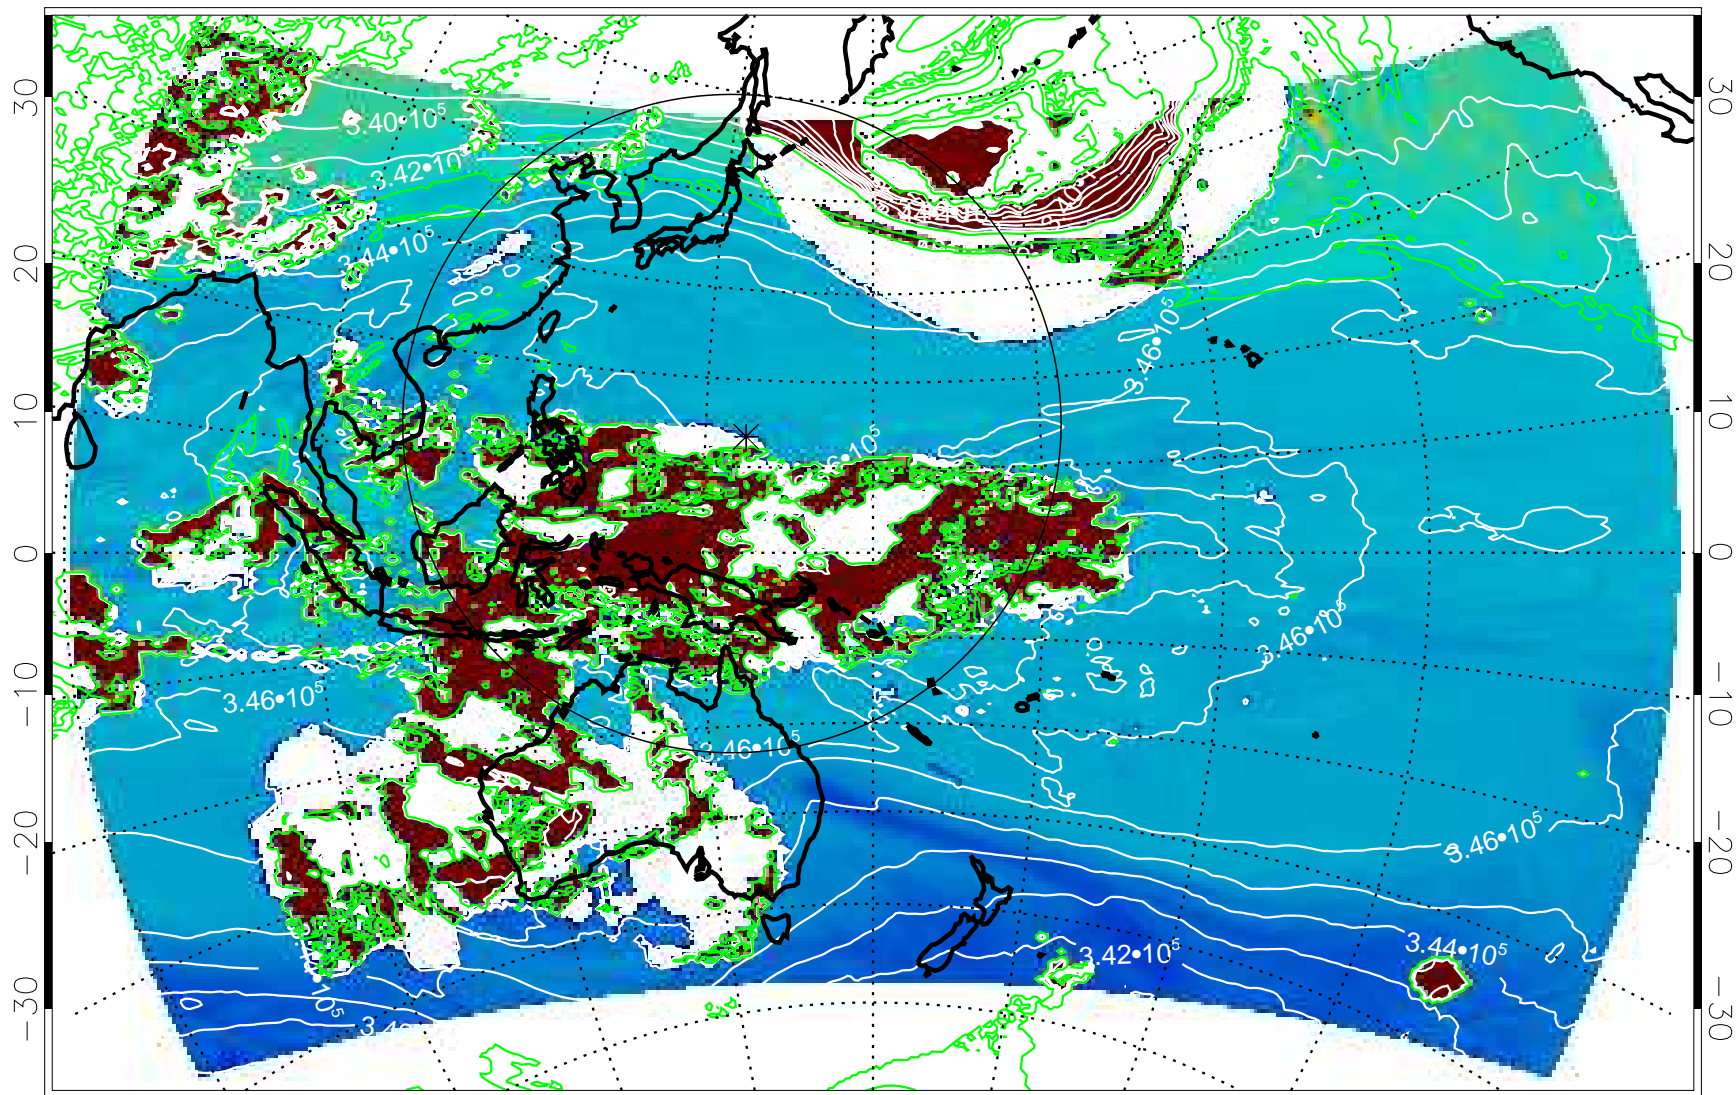

13121706, 78 hour forecast for 355K EPV

355K Montgomery Streamfunction, white
EPV Tropopause (2 PVU) Position

13121712, 84 hour forecast for 355K EPV

355K Montgomery Streamfunction, white
EPV Tropopause (2 PVU) Position

13121718, 90 hour forecast for 355K EPV

355K Montgomery Streamfunction, white
EPV Tropopause (2 PVU) Position

13121800, 96 hour forecast for 355K EPV

355K Montgomery Streamfunction, white
EPV Tropopause (2 PVU) Position

13121806, 102 hour forecast for 355K EPV

355K Montgomery Streamfunction, white
EPV Tropopause (2 PVU) Position

13121812, 108 hour forecast for 355K EPV

355K Montgomery Streamfunction, white
EPV Tropopause (2 PVU) Position

13121818, 114 hour forecast for 355K EPV

355K Montgomery Streamfunction, white
EPV Tropopause (2 PVU) Position