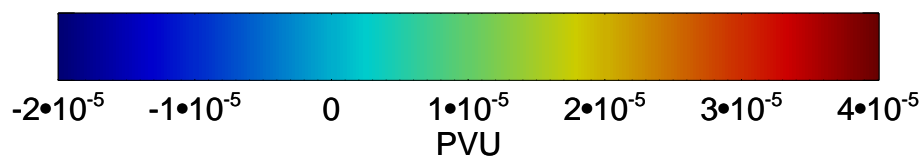

13121418, 18 hour forecast for 355K EPV

355K Montgomery Streamfunction, white
EPV Tropopause (2 PVU) Position

13121500, 24 hour forecast for 355K EPV

355K Montgomery Streamfunction, white
EPV Tropopause (2 PVU) Position

13121506, 30 hour forecast for 355K EPV

355K Montgomery Streamfunction, white
EPV Tropopause (2 PVU) Position

13121512, 36 hour forecast for 355K EPV

355K Montgomery Streamfunction, white
EPV Tropopause (2 PVU) Position