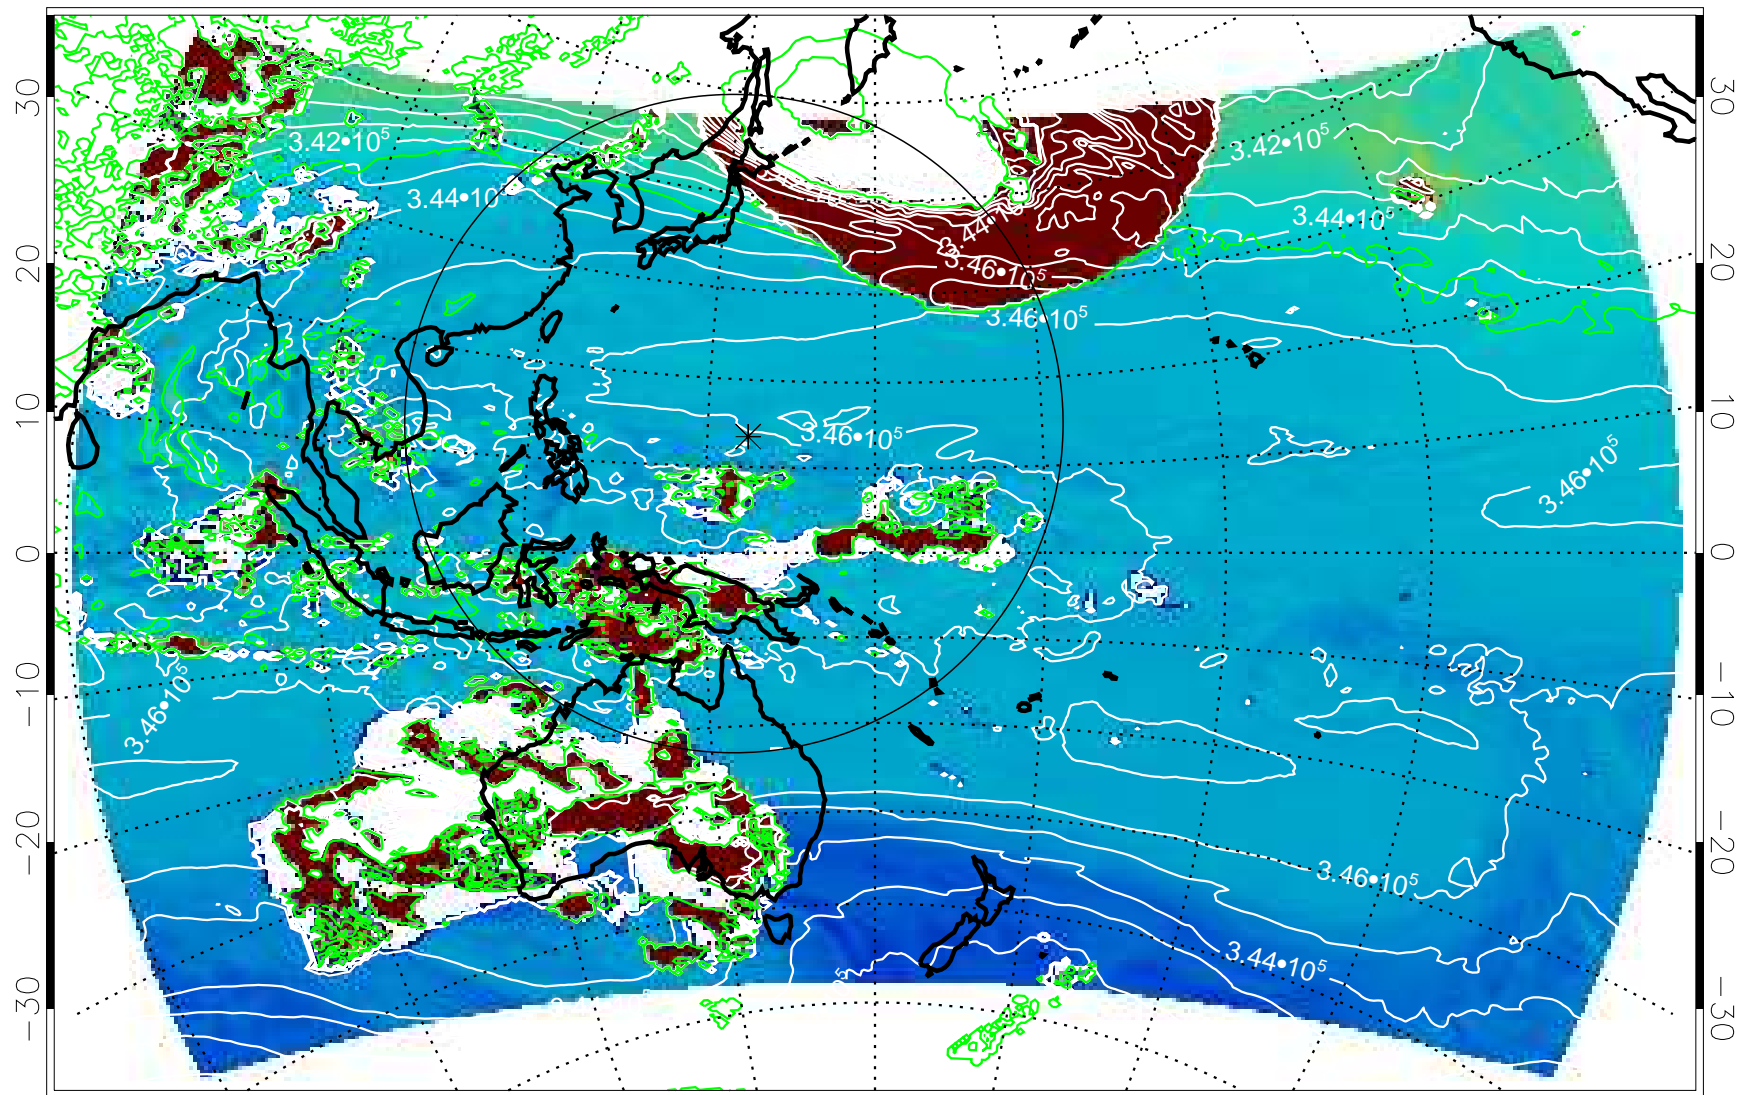

13121518, 42 hour forecast for 355K EPV

355K Montgomery Streamfunction, white
EPV Tropopause (2 PVU) Position

13121600, 48 hour forecast for 355K EPV

355K Montgomery Streamfunction, white
EPV Tropopause (2 PVU) Position

13121606, 54 hour forecast for 355K EPV

355K Montgomery Streamfunction, white
EPV Tropopause (2 PVU) Position

13121612, 60 hour forecast for 355K EPV

355K Montgomery Streamfunction, white
EPV Tropopause (2 PVU) Position

13121618, 66 hour forecast for 355K EPV

355K Montgomery Streamfunction, white
EPV Tropopause (2 PVU) Position

13121700, 72 hour forecast for 355K EPV

355K Montgomery Streamfunction, white
EPV Tropopause (2 PVU) Position

13121818, 114 hour forecast for 355K EPV

355K Montgomery Streamfunction, white
EPV Tropopause (2 PVU) Position