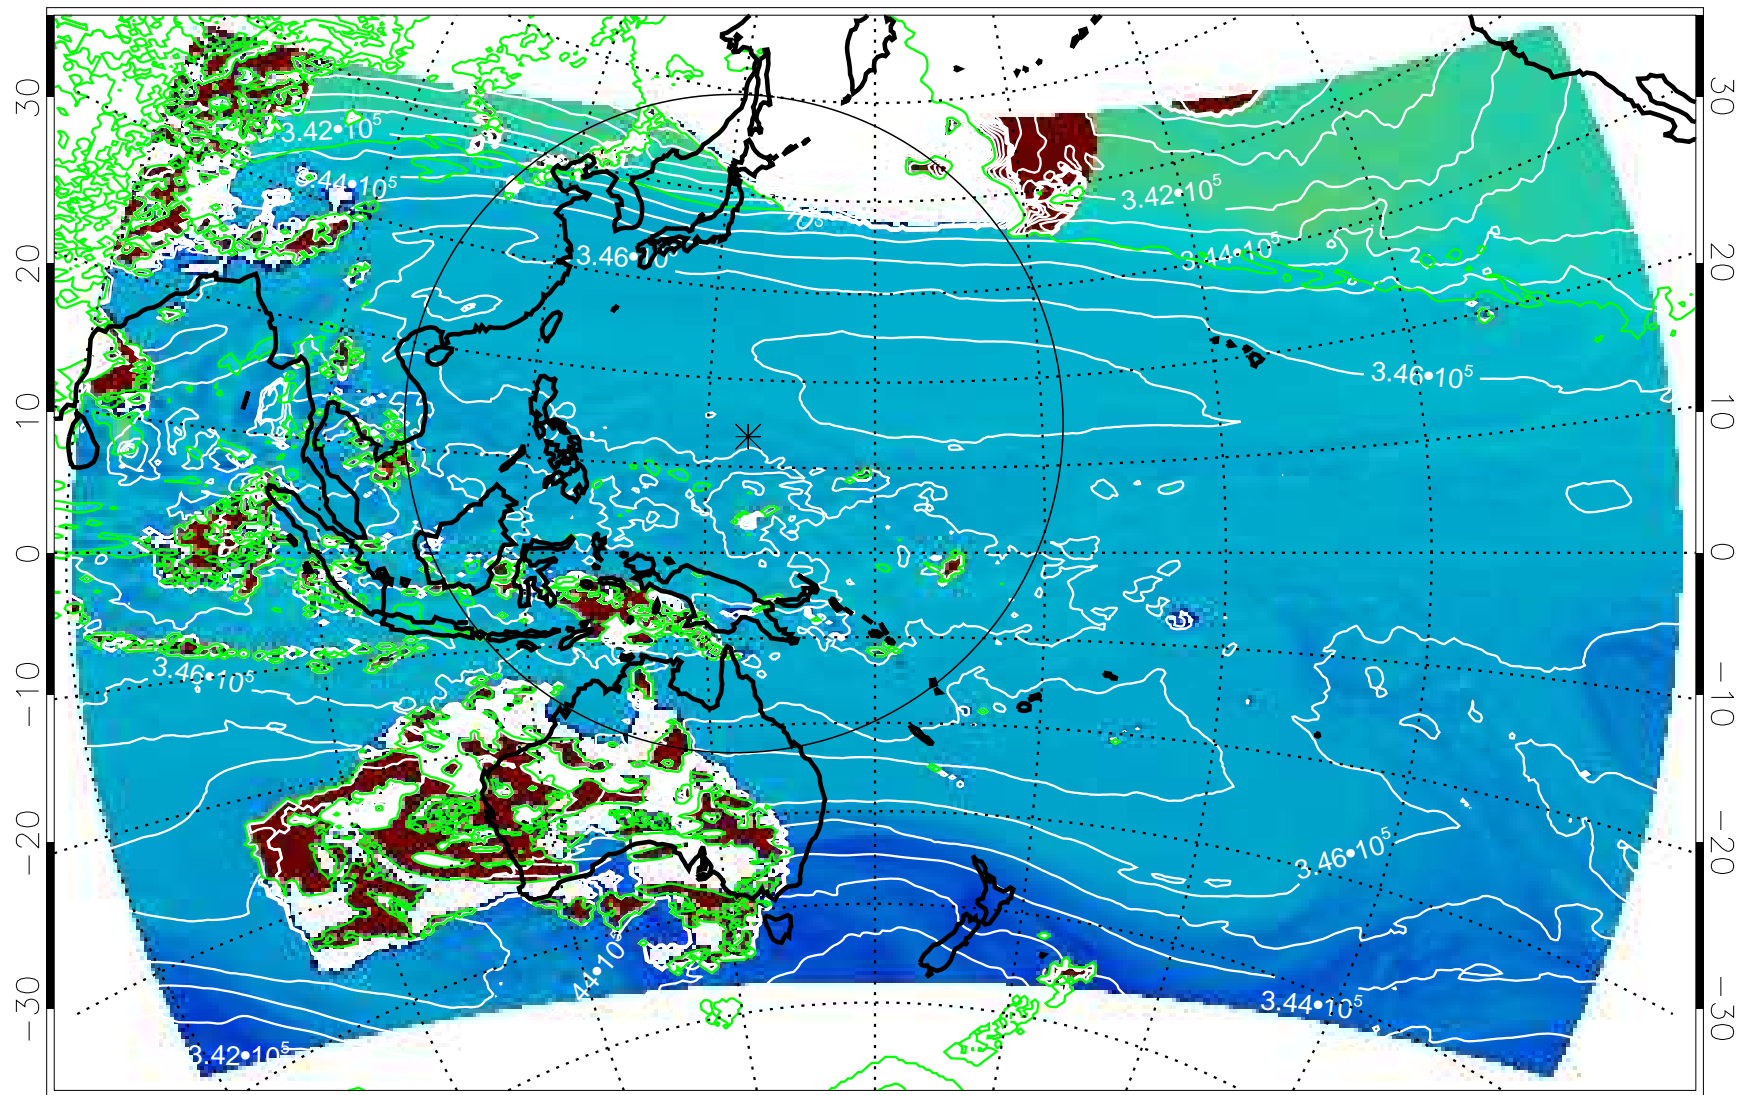

13121418, 18 hour forecast for 355K EPV

355K Montgomery Streamfunction, white
EPV Tropopause (2 PVU) Position

13121500, 24 hour forecast for 355K EPV

355K Montgomery Streamfunction, white
EPV Tropopause (2 PVU) Position

13121506, 30 hour forecast for 355K EPV

355K Montgomery Streamfunction, white
EPV Tropopause (2 PVU) Position

13121512, 36 hour forecast for 355K EPV

355K Montgomery Streamfunction, white
EPV Tropopause (2 PVU) Position

13121518, 42 hour forecast for 355K EPV

355K Montgomery Streamfunction, white
EPV Tropopause (2 PVU) Position

13121600, 48 hour forecast for 355K EPV

355K Montgomery Streamfunction, white
EPV Tropopause (2 PVU) Position

13121818, 114 hour forecast for 355K EPV

355K Montgomery Streamfunction, white
EPV Tropopause (2 PVU) Position