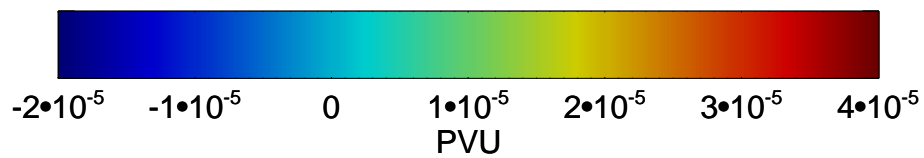

13121518, 42 hour forecast for 355K EPV

355K Montgomery Streamfunction, white
EPV Tropopause (2 PVU) Position