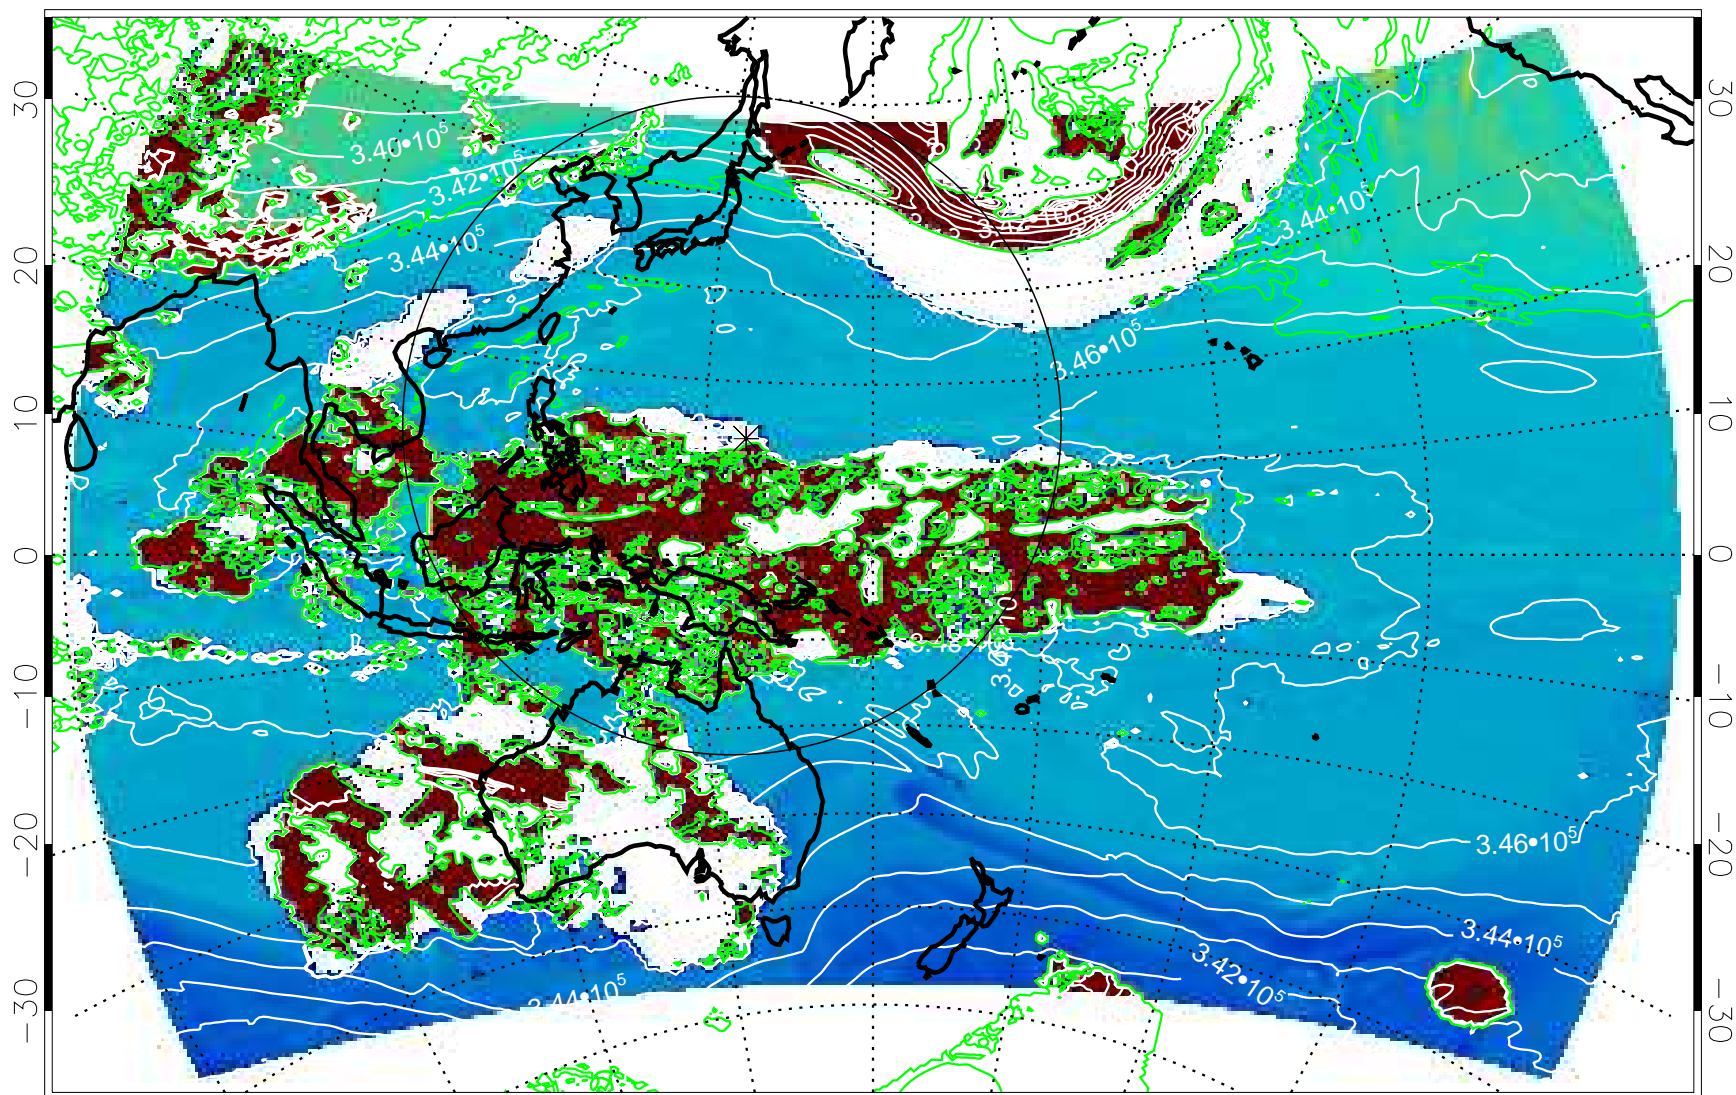

13121706, 78 hour forecast for 355K EPV

355K Montgomery Streamfunction, white
EPV Tropopause (2 PVU) Position

13121712, 84 hour forecast for 355K EPV

355K Montgomery Streamfunction, white
EPV Tropopause (2 PVU) Position

13121718, 90 hour forecast for 355K EPV

355K Montgomery Streamfunction, white
EPV Tropopause (2 PVU) Position

13121800, 96 hour forecast for 355K EPV

355K Montgomery Streamfunction, white
EPV Tropopause (2 PVU) Position

13121806, 102 hour forecast for 355K EPV

355K Montgomery Streamfunction, white
EPV Tropopause (2 PVU) Position

13121812, 108 hour forecast for 355K EPV

355K Montgomery Streamfunction, white
EPV Tropopause (2 PVU) Position

13121818, 114 hour forecast for 355K EPV

355K Montgomery Streamfunction, white
EPV Tropopause (2 PVU) Position