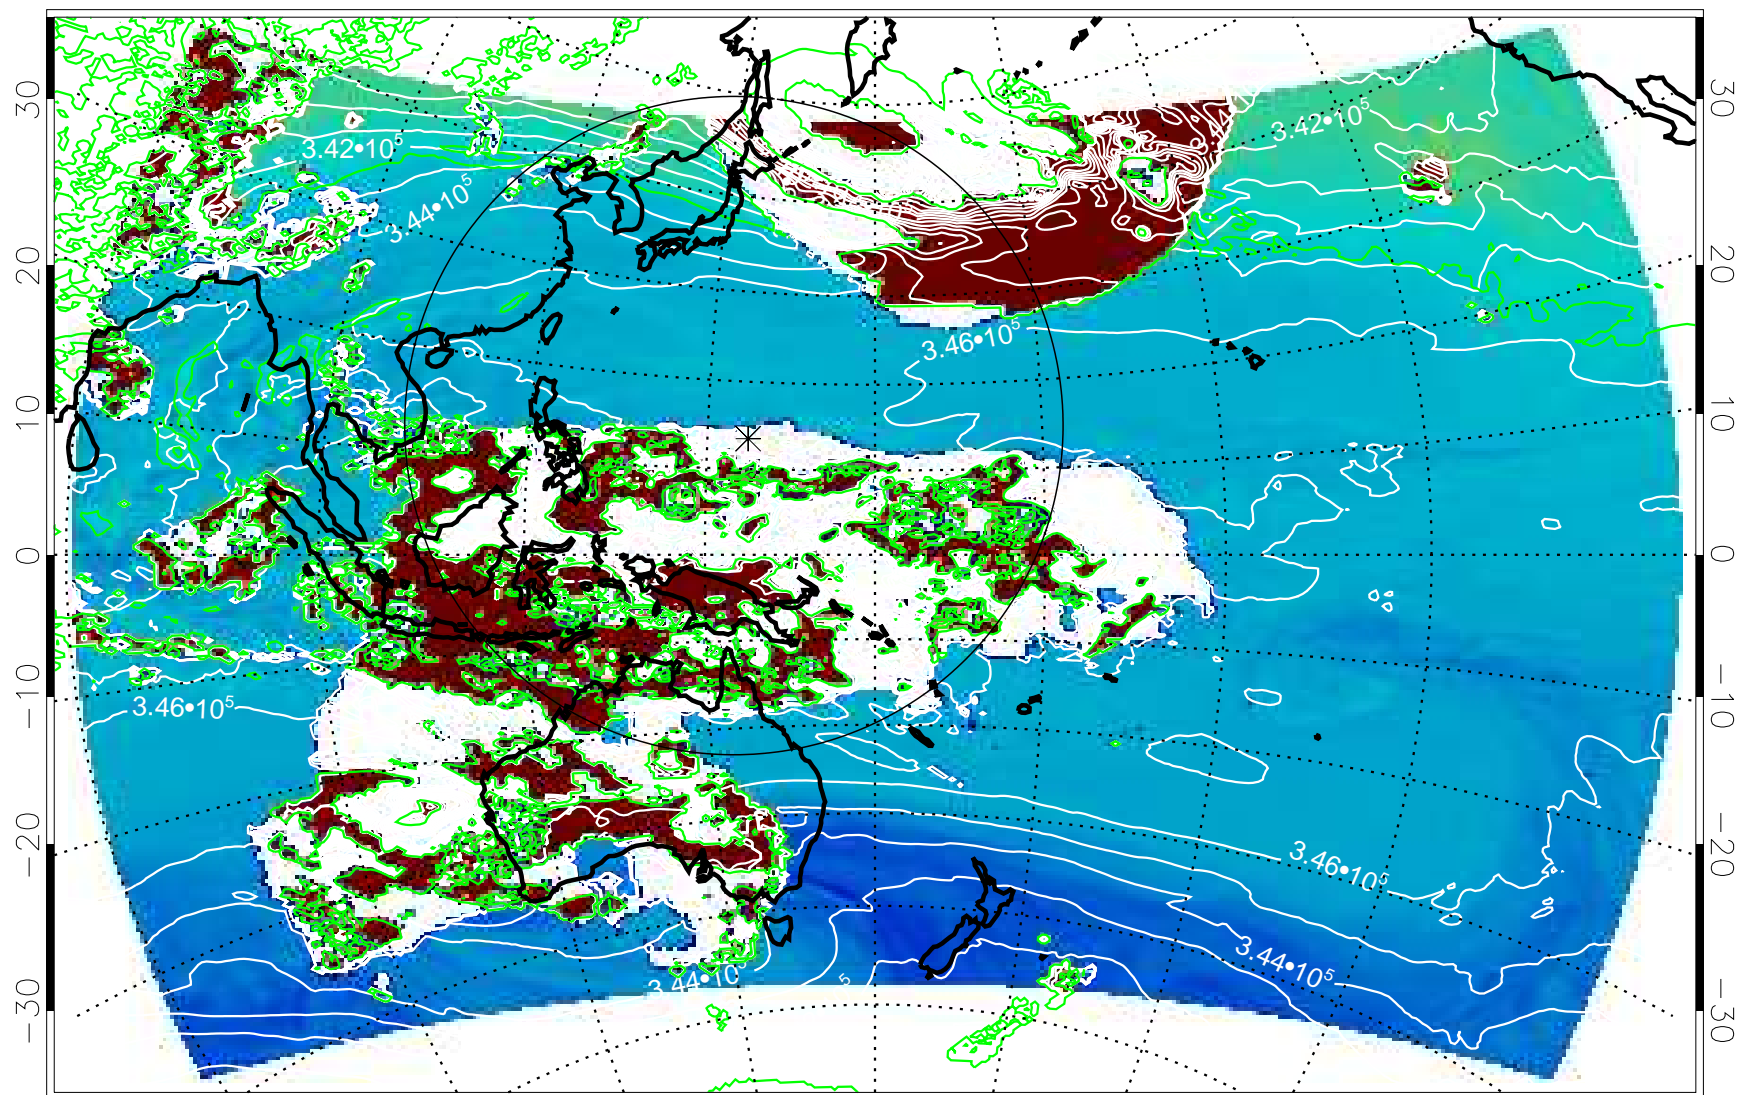

13121606, 54 hour forecast for 355K EPV

355K Montgomery Streamfunction, white
EPV Tropopause (2 PVU) Position

13121612, 60 hour forecast for 355K EPV

355K Montgomery Streamfunction, white
EPV Tropopause (2 PVU) Position

13121618, 66 hour forecast for 355K EPV

355K Montgomery Streamfunction, white
EPV Tropopause (2 PVU) Position

13121700, 72 hour forecast for 355K EPV

355K Montgomery Streamfunction, white
EPV Tropopause (2 PVU) Position

13121706, 78 hour forecast for 355K EPV

355K Montgomery Streamfunction, white
EPV Tropopause (2 PVU) Position

13121712, 84 hour forecast for 355K EPV

355K Montgomery Streamfunction, white
EPV Tropopause (2 PVU) Position

13121818, 114 hour forecast for 355K EPV

355K Montgomery Streamfunction, white
EPV Tropopause (2 PVU) Position