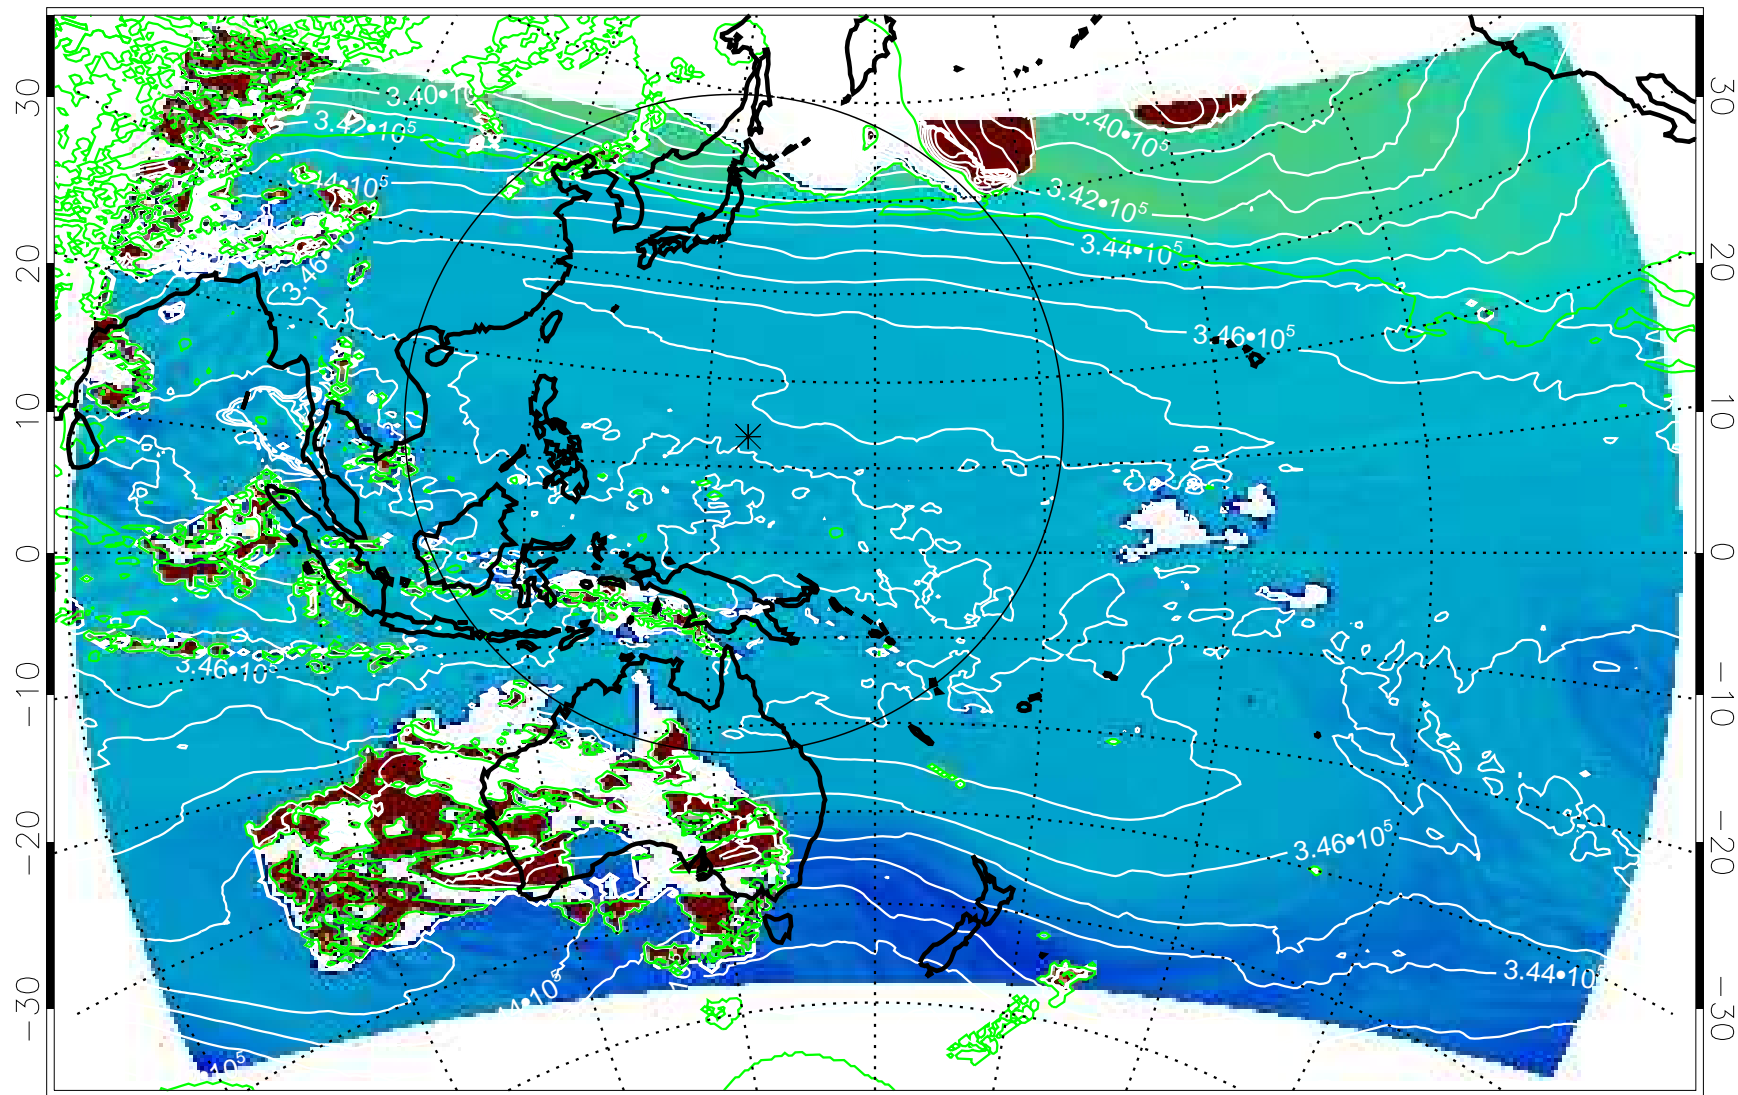

13121406, 6 hour forecast for 355K EPV

355K Montgomery Streamfunction, white
EPV Tropopause (2 PVU) Position

13121412, 12 hour forecast for 355K EPV

355K Montgomery Streamfunction, white
EPV Tropopause (2 PVU) Position

13121418, 18 hour forecast for 355K EPV

355K Montgomery Streamfunction, white
EPV Tropopause (2 PVU) Position

13121500, 24 hour forecast for 355K EPV

355K Montgomery Streamfunction, white
EPV Tropopause (2 PVU) Position

13121506, 30 hour forecast for 355K EPV

355K Montgomery Streamfunction, white
EPV Tropopause (2 PVU) Position

13121512, 36 hour forecast for 355K EPV

355K Montgomery Streamfunction, white
EPV Tropopause (2 PVU) Position

13121818, 114 hour forecast for 355K EPV

355K Montgomery Streamfunction, white
EPV Tropopause (2 PVU) Position