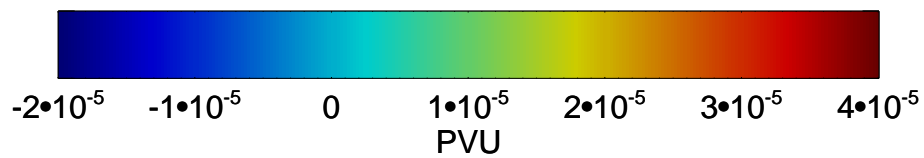

13121418, 18 hour forecast for 355K EPV

355K Montgomery Streamfunction, white
EPV Tropopause (2 PVU) Position

13121500, 24 hour forecast for 355K EPV

355K Montgomery Streamfunction, white
EPV Tropopause (2 PVU) Position

13121506, 30 hour forecast for 355K EPV

355K Montgomery Streamfunction, white
EPV Tropopause (2 PVU) Position

13121512, 36 hour forecast for 355K EPV

355K Montgomery Streamfunction, white
EPV Tropopause (2 PVU) Position