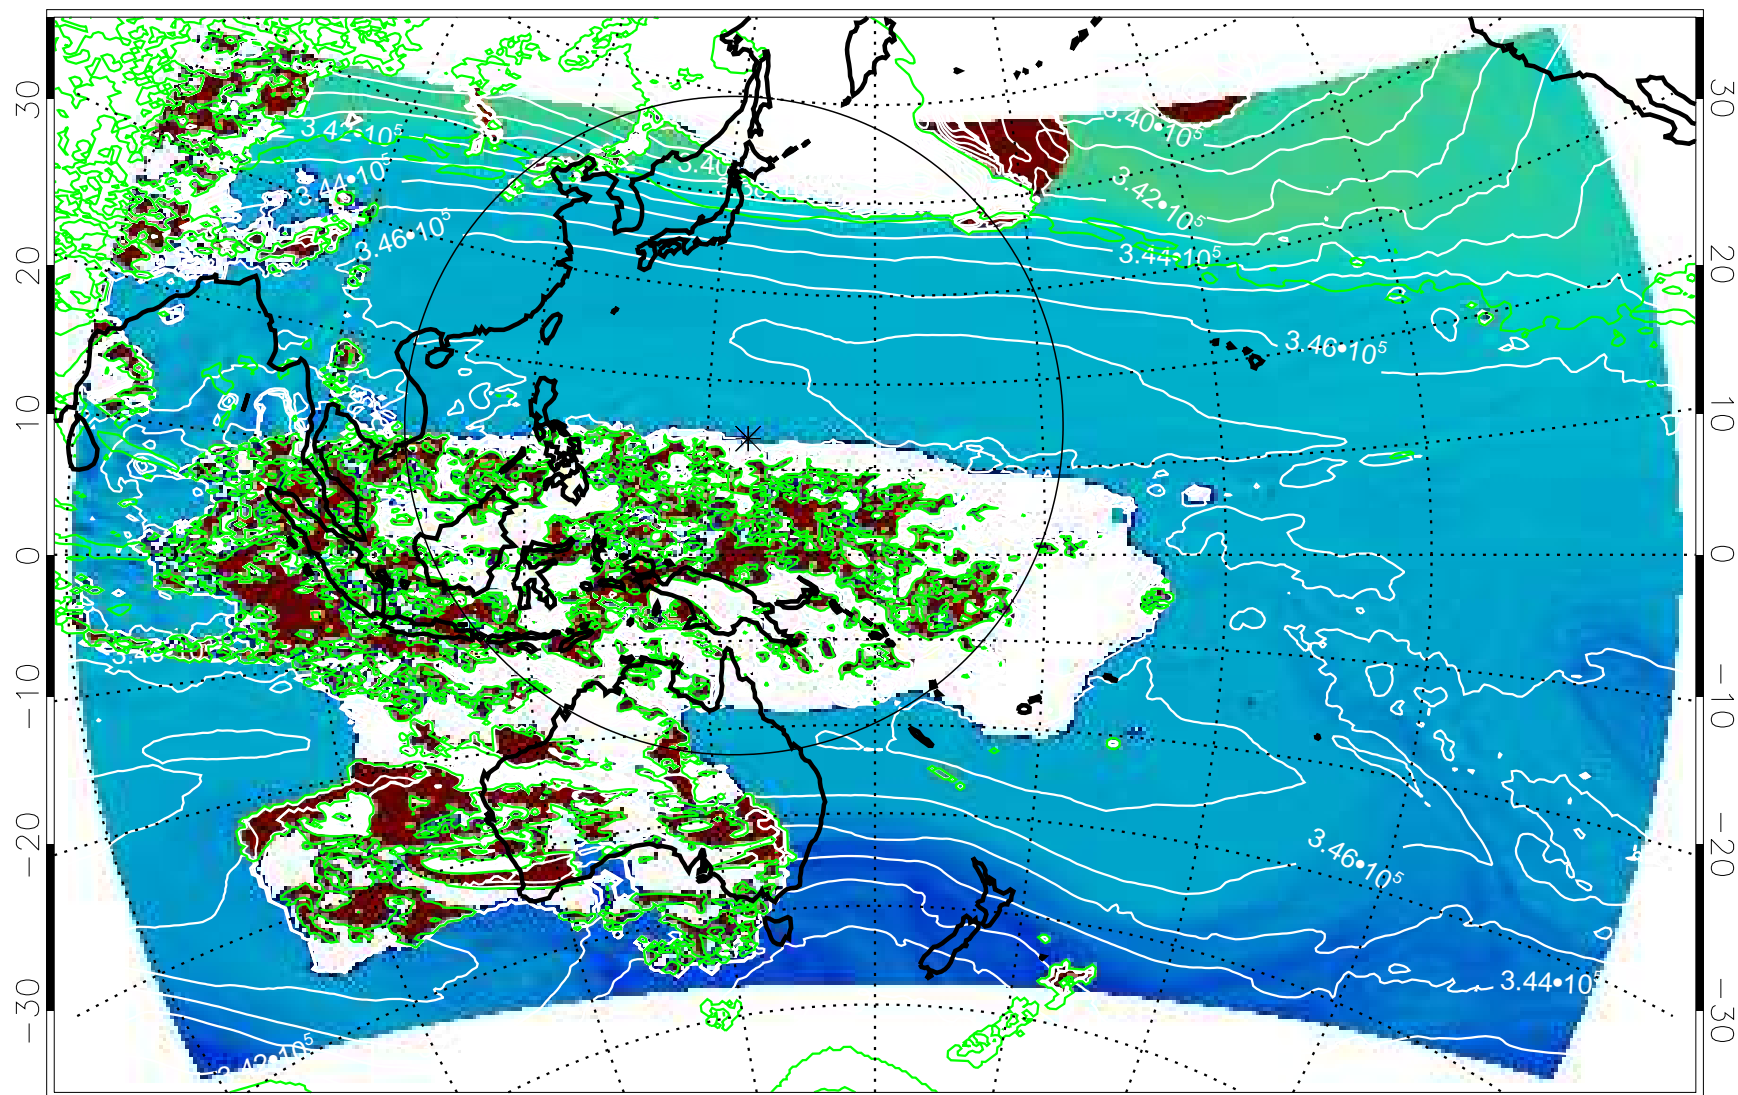

13121418, 18 hour forecast for 355K EPV

355K Montgomery Streamfunction, white
EPV Tropopause (2 PVU) Position

13121500, 24 hour forecast for 355K EPV

355K Montgomery Streamfunction, white
EPV Tropopause (2 PVU) Position

13121506, 30 hour forecast for 355K EPV

355K Montgomery Streamfunction, white
EPV Tropopause (2 PVU) Position

13121512, 36 hour forecast for 355K EPV

355K Montgomery Streamfunction, white
EPV Tropopause (2 PVU) Position

13121518, 42 hour forecast for 355K EPV

355K Montgomery Streamfunction, white
EPV Tropopause (2 PVU) Position

13121600, 48 hour forecast for 355K EPV

355K Montgomery Streamfunction, white
EPV Tropopause (2 PVU) Position

13121606, 54 hour forecast for 355K EPV

355K Montgomery Streamfunction, white
EPV Tropopause (2 PVU) Position

13121612, 60 hour forecast for 355K EPV

355K Montgomery Streamfunction, white
EPV Tropopause (2 PVU) Position