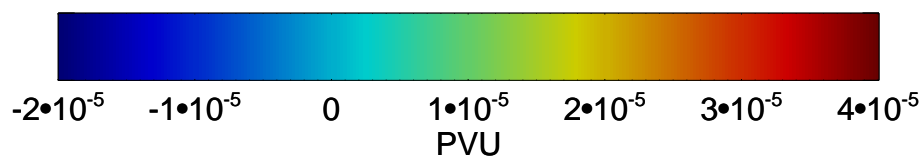

13121812, 108 hour forecast for 355K EPV

355K Montgomery Streamfunction, white
EPV Tropopause (2 PVU) Position