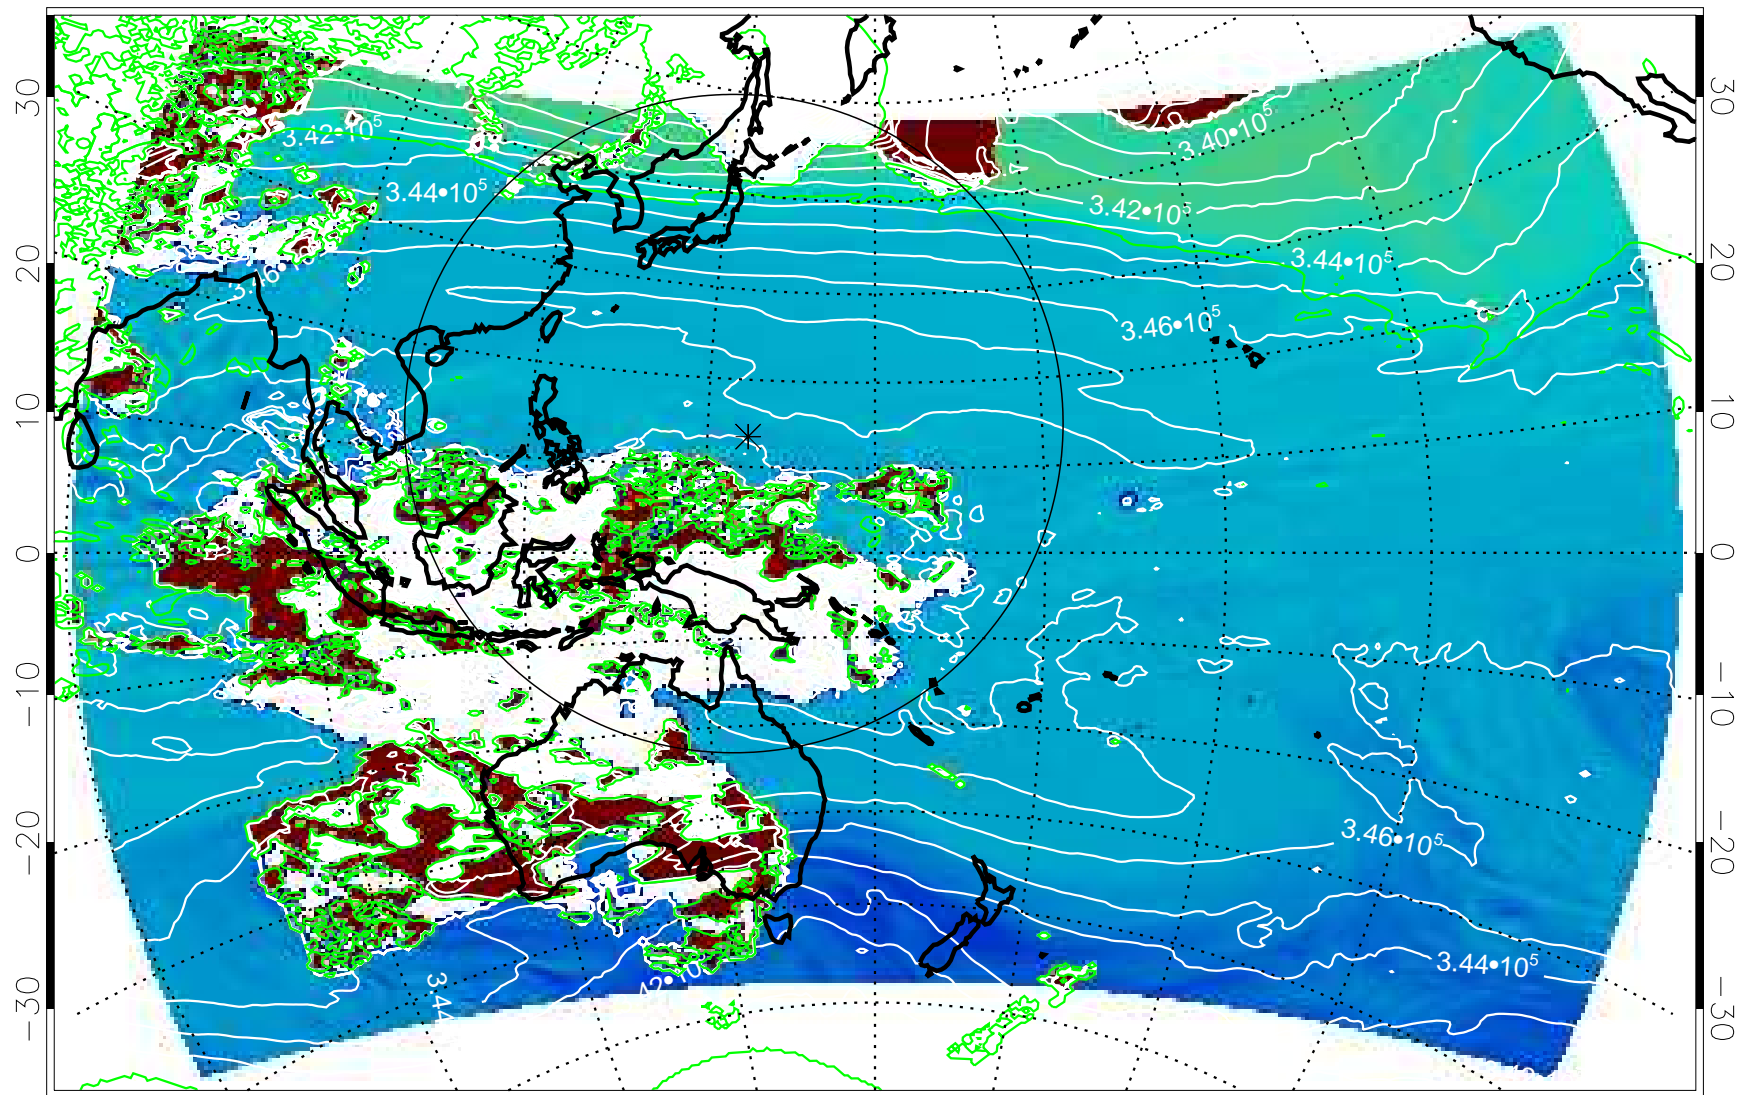

13121406, 6 hour forecast for 355K EPV

355K Montgomery Streamfunction, white
EPV Tropopause (2 PVU) Position

13121412, 12 hour forecast for 355K EPV

355K Montgomery Streamfunction, white
EPV Tropopause (2 PVU) Position

13121418, 18 hour forecast for 355K EPV

355K Montgomery Streamfunction, white
EPV Tropopause (2 PVU) Position

13121500, 24 hour forecast for 355K EPV

355K Montgomery Streamfunction, white
EPV Tropopause (2 PVU) Position

13121506, 30 hour forecast for 355K EPV

355K Montgomery Streamfunction, white
EPV Tropopause (2 PVU) Position

13121512, 36 hour forecast for 355K EPV

355K Montgomery Streamfunction, white
EPV Tropopause (2 PVU) Position

13121818, 114 hour forecast for 355K EPV

355K Montgomery Streamfunction, white
EPV Tropopause (2 PVU) Position