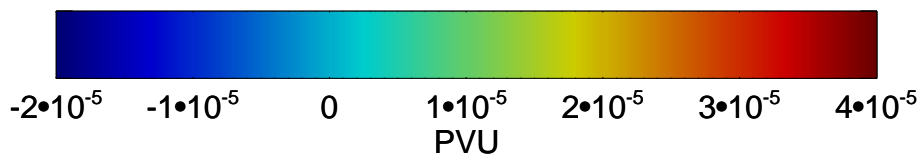

13121406, 6 hour forecast for 355K EPV

355K Montgomery Streamfunction, white
EPV Tropopause (2 PVU) Position

13121412, 12 hour forecast for 355K EPV

355K Montgomery Streamfunction, white
EPV Tropopause (2 PVU) Position