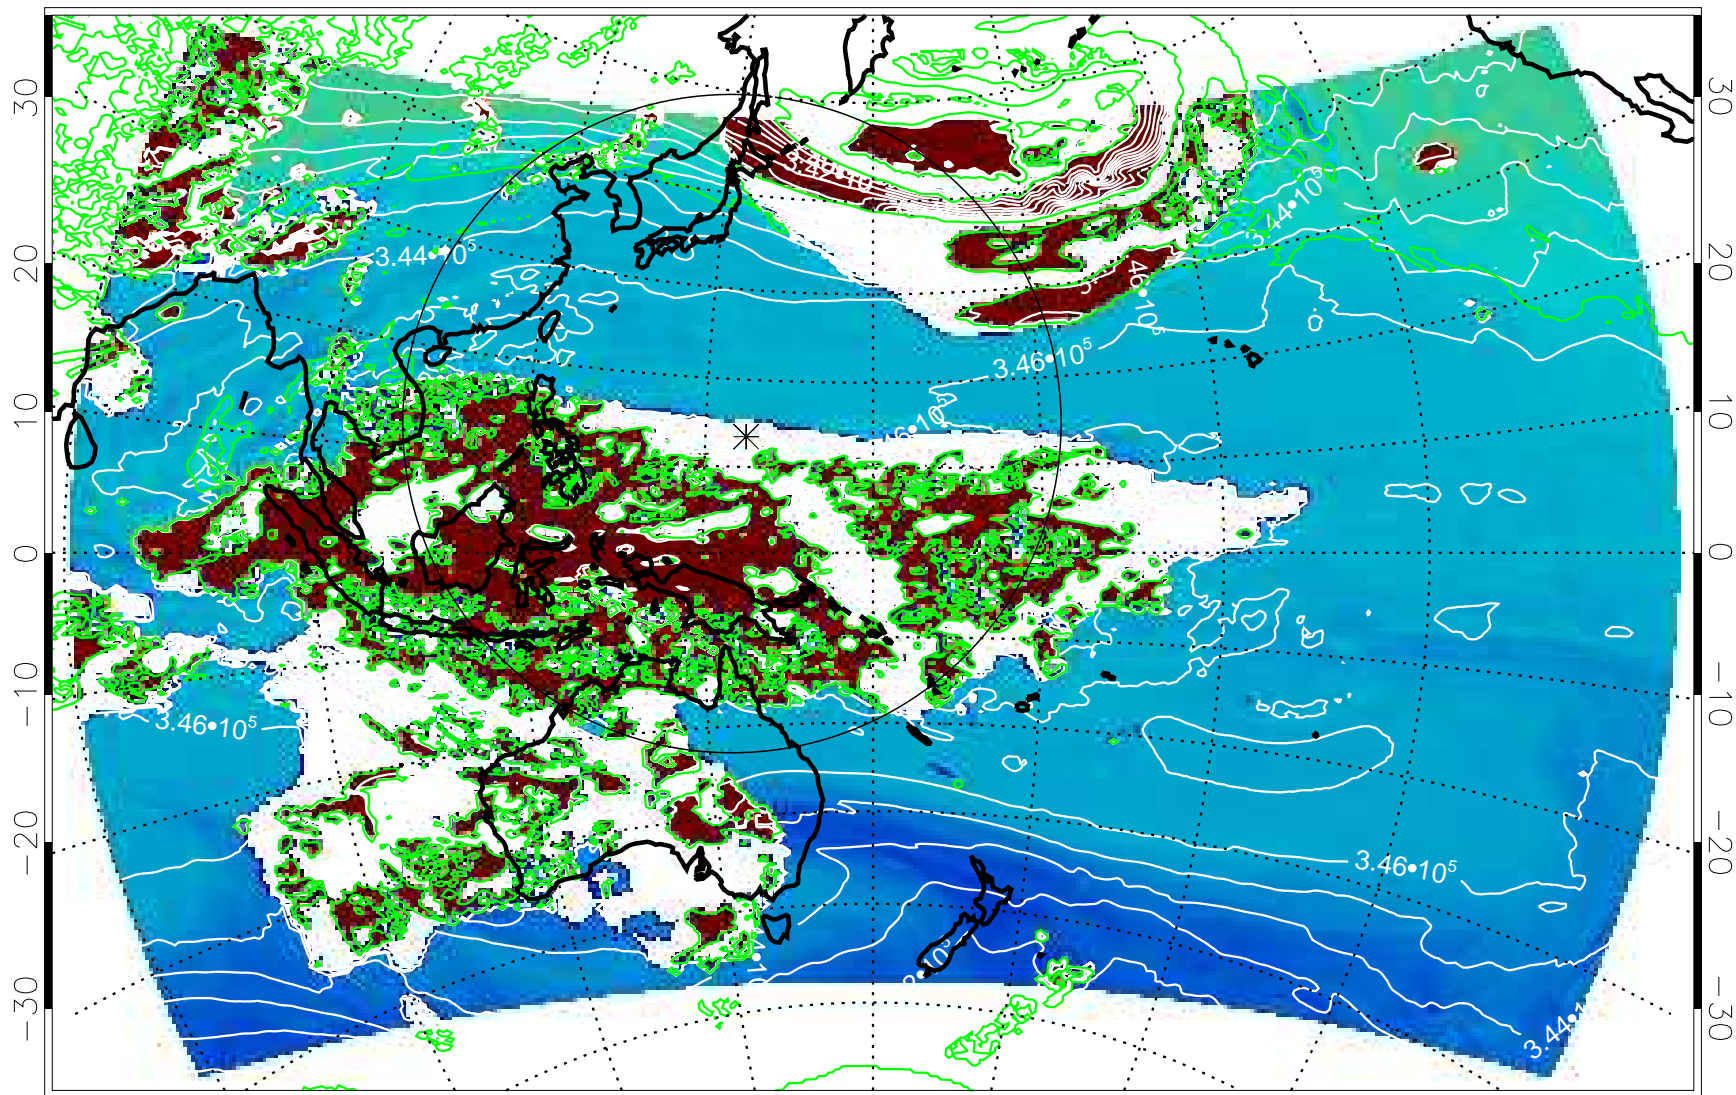

13121618, 66 hour forecast for 355K EPV

355K Montgomery Streamfunction, white
EPV Tropopause (2 PVU) Position

13121700, 72 hour forecast for 355K EPV

355K Montgomery Streamfunction, white
EPV Tropopause (2 PVU) Position

13121706, 78 hour forecast for 355K EPV

355K Montgomery Streamfunction, white
EPV Tropopause (2 PVU) Position

13121712, 84 hour forecast for 355K EPV

355K Montgomery Streamfunction, white
EPV Tropopause (2 PVU) Position

13121718, 90 hour forecast for 355K EPV

355K Montgomery Streamfunction, white
EPV Tropopause (2 PVU) Position

13121800, 96 hour forecast for 355K EPV

355K Montgomery Streamfunction, white
EPV Tropopause (2 PVU) Position

13121806, 102 hour forecast for 355K EPV

355K Montgomery Streamfunction, white
EPV Tropopause (2 PVU) Position

13121812, 108 hour forecast for 355K EPV

355K Montgomery Streamfunction, white
EPV Tropopause (2 PVU) Position