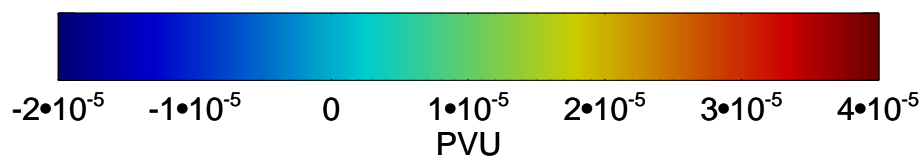

13121406, 6 hour forecast for 355K EPV

355K Montgomery Streamfunction, white
EPV Tropopause (2 PVU) Position

13121412, 12 hour forecast for 355K EPV

355K Montgomery Streamfunction, white
EPV Tropopause (2 PVU) Position

13121418, 18 hour forecast for 355K EPV

355K Montgomery Streamfunction, white
EPV Tropopause (2 PVU) Position

13121500, 24 hour forecast for 355K EPV

355K Montgomery Streamfunction, white
EPV Tropopause (2 PVU) Position