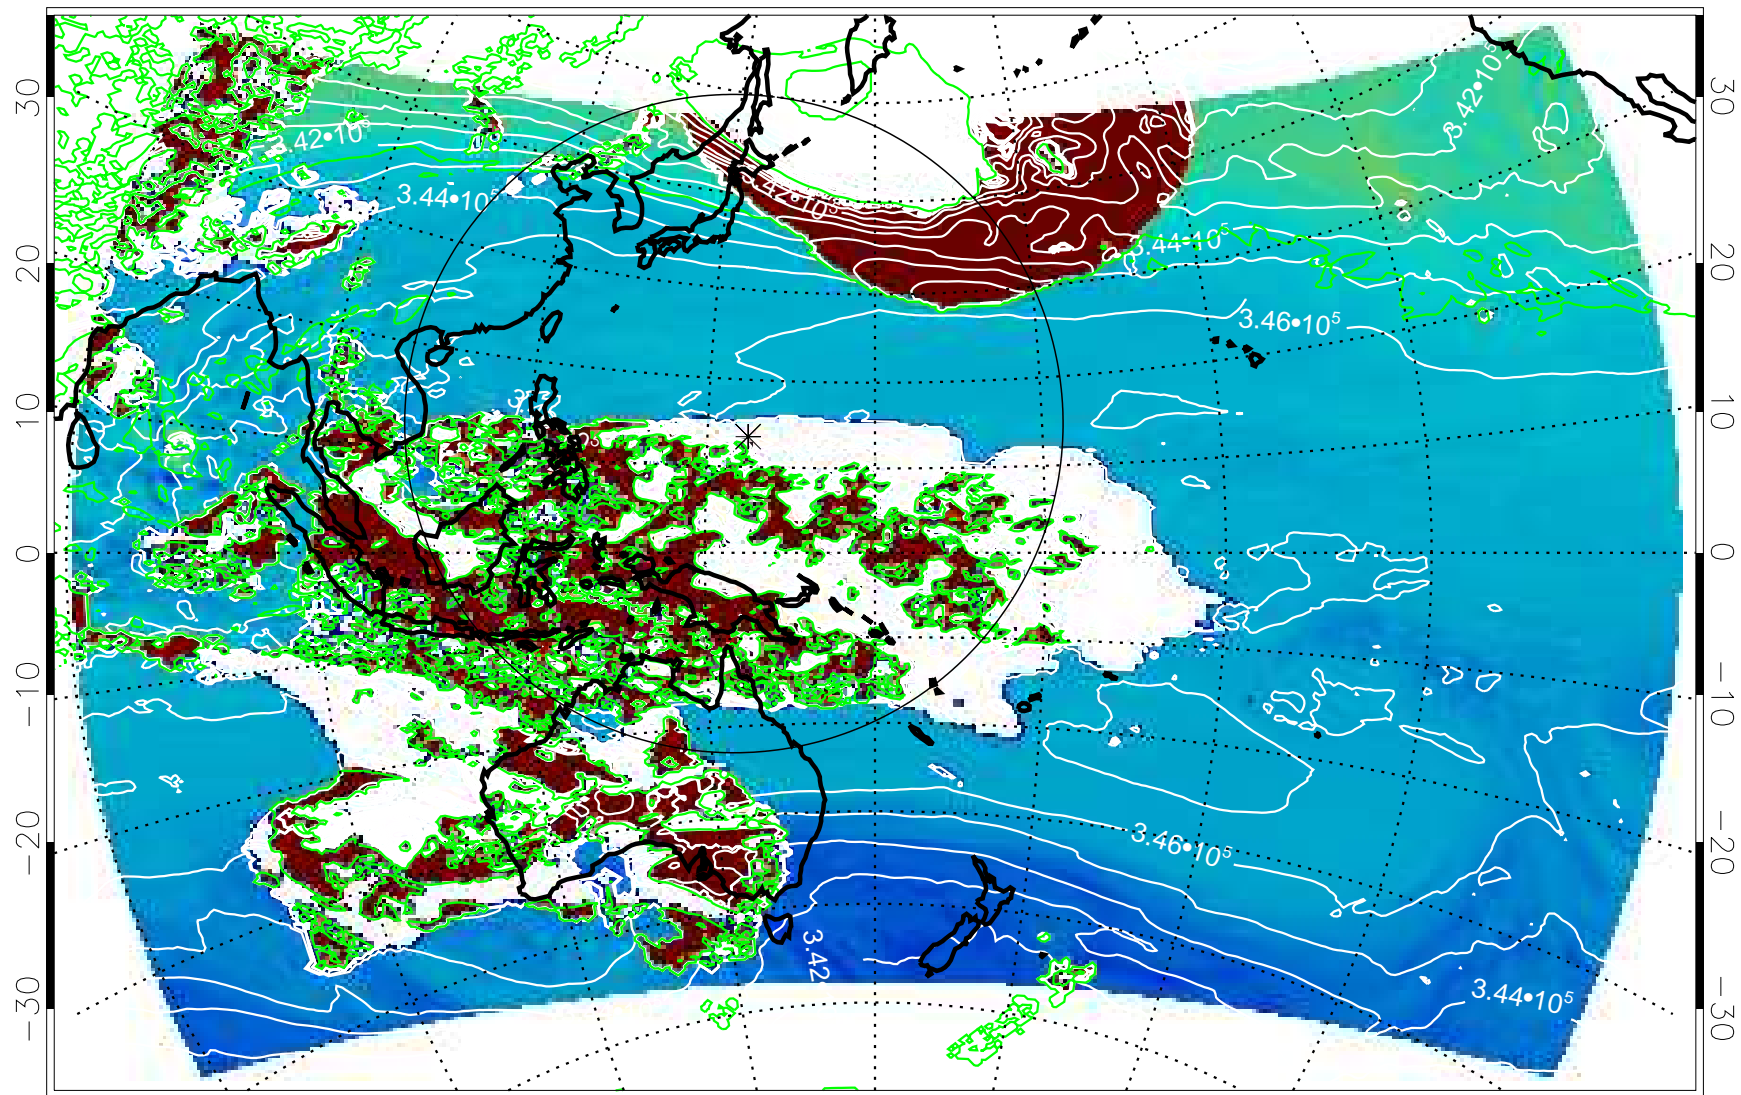

13121518, 42 hour forecast for 355K EPV

355K Montgomery Streamfunction, white
EPV Tropopause (2 PVU) Position

13121600, 48 hour forecast for 355K EPV

355K Montgomery Streamfunction, white
EPV Tropopause (2 PVU) Position

13121606, 54 hour forecast for 355K EPV

355K Montgomery Streamfunction, white
EPV Tropopause (2 PVU) Position

13121612, 60 hour forecast for 355K EPV

355K Montgomery Streamfunction, white
EPV Tropopause (2 PVU) Position

13121618, 66 hour forecast for 355K EPV

355K Montgomery Streamfunction, white
EPV Tropopause (2 PVU) Position

13121700, 72 hour forecast for 355K EPV

355K Montgomery Streamfunction, white
EPV Tropopause (2 PVU) Position

13121706, 78 hour forecast for 355K EPV

355K Montgomery Streamfunction, white
EPV Tropopause (2 PVU) Position

13121712, 84 hour forecast for 355K EPV

355K Montgomery Streamfunction, white
EPV Tropopause (2 PVU) Position