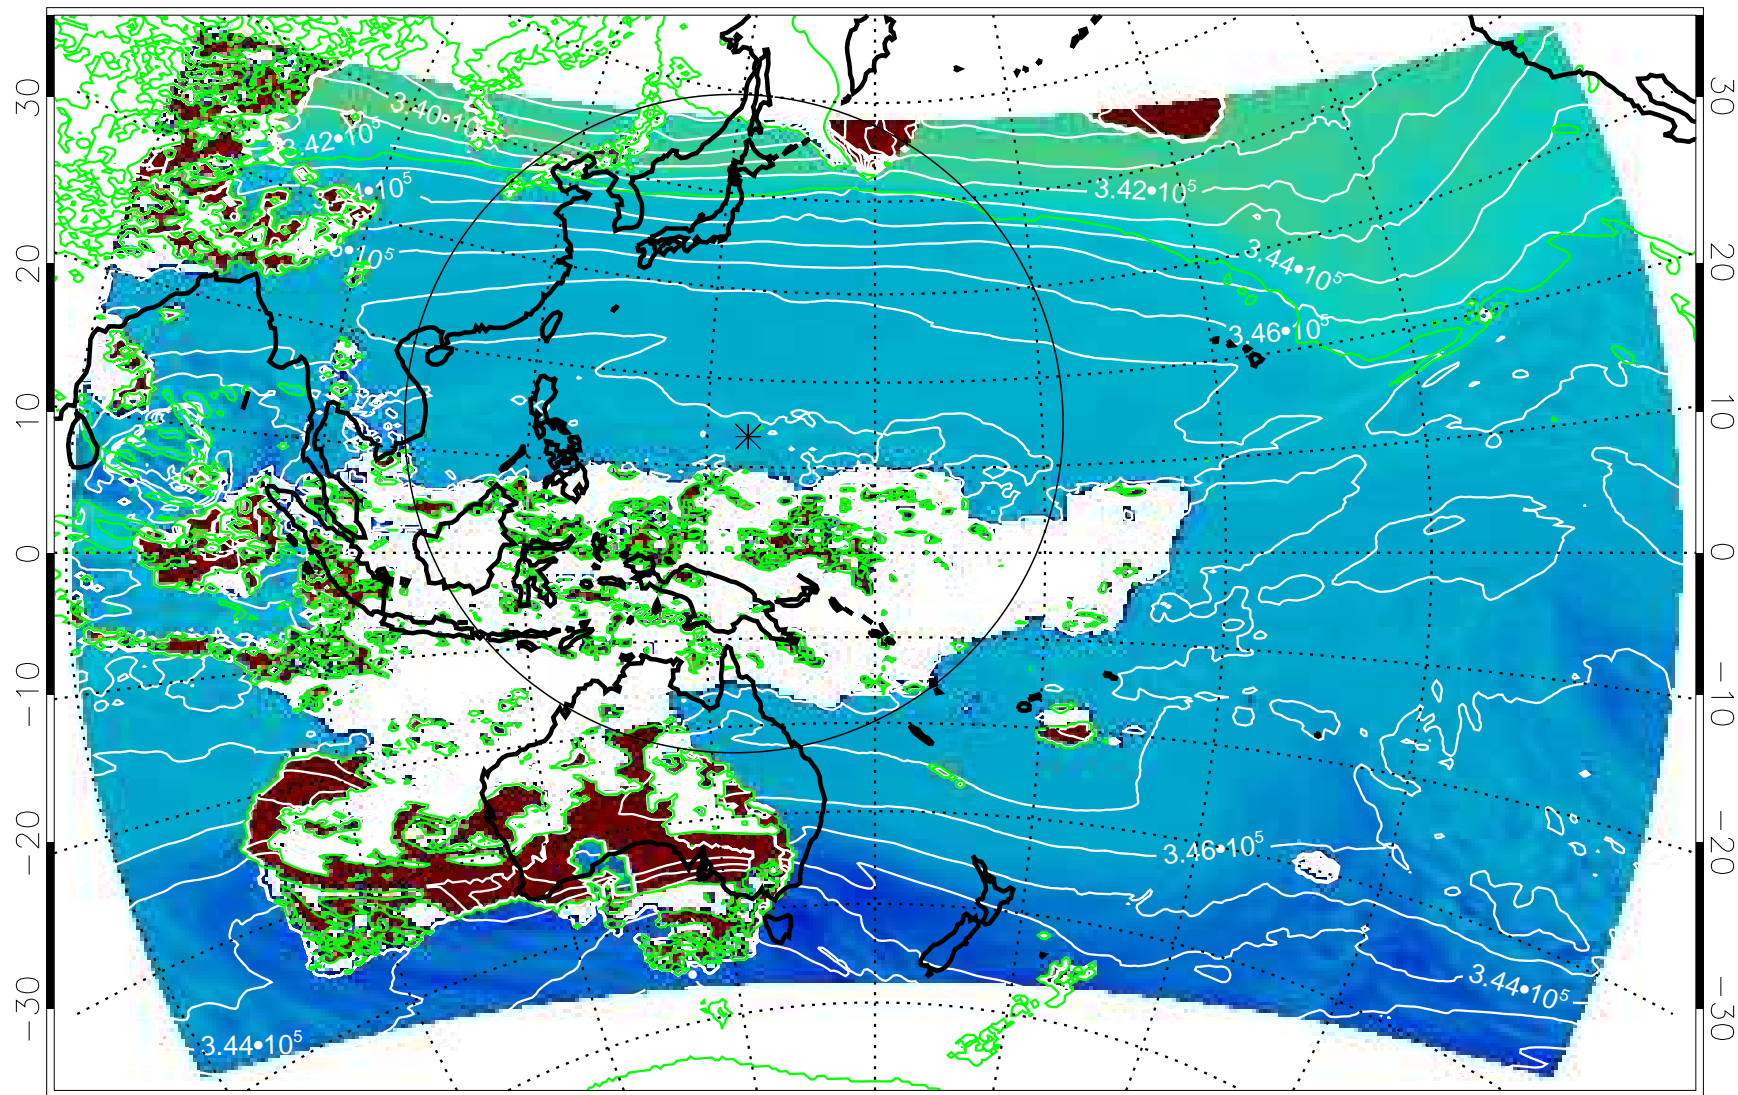

13121406, 6 hour forecast for 355K EPV

355K Montgomery Streamfunction, white
EPV Tropopause (2 PVU) Position

13121412, 12 hour forecast for 355K EPV

355K Montgomery Streamfunction, white
EPV Tropopause (2 PVU) Position

13121418, 18 hour forecast for 355K EPV

355K Montgomery Streamfunction, white
EPV Tropopause (2 PVU) Position

13121500, 24 hour forecast for 355K EPV

355K Montgomery Streamfunction, white
EPV Tropopause (2 PVU) Position

13121506, 30 hour forecast for 355K EPV

355K Montgomery Streamfunction, white
EPV Tropopause (2 PVU) Position

13121512, 36 hour forecast for 355K EPV

355K Montgomery Streamfunction, white
EPV Tropopause (2 PVU) Position

13121818, 114 hour forecast for 355K EPV

355K Montgomery Streamfunction, white
EPV Tropopause (2 PVU) Position