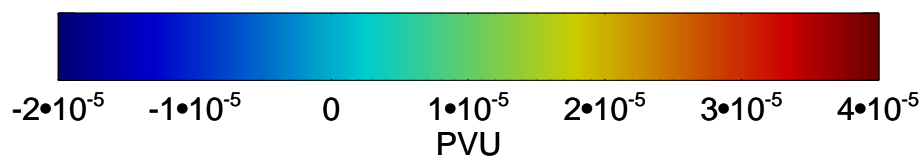

13121618, 66 hour forecast for 355K EPV

355K Montgomery Streamfunction, white
EPV Tropopause (2 PVU) Position