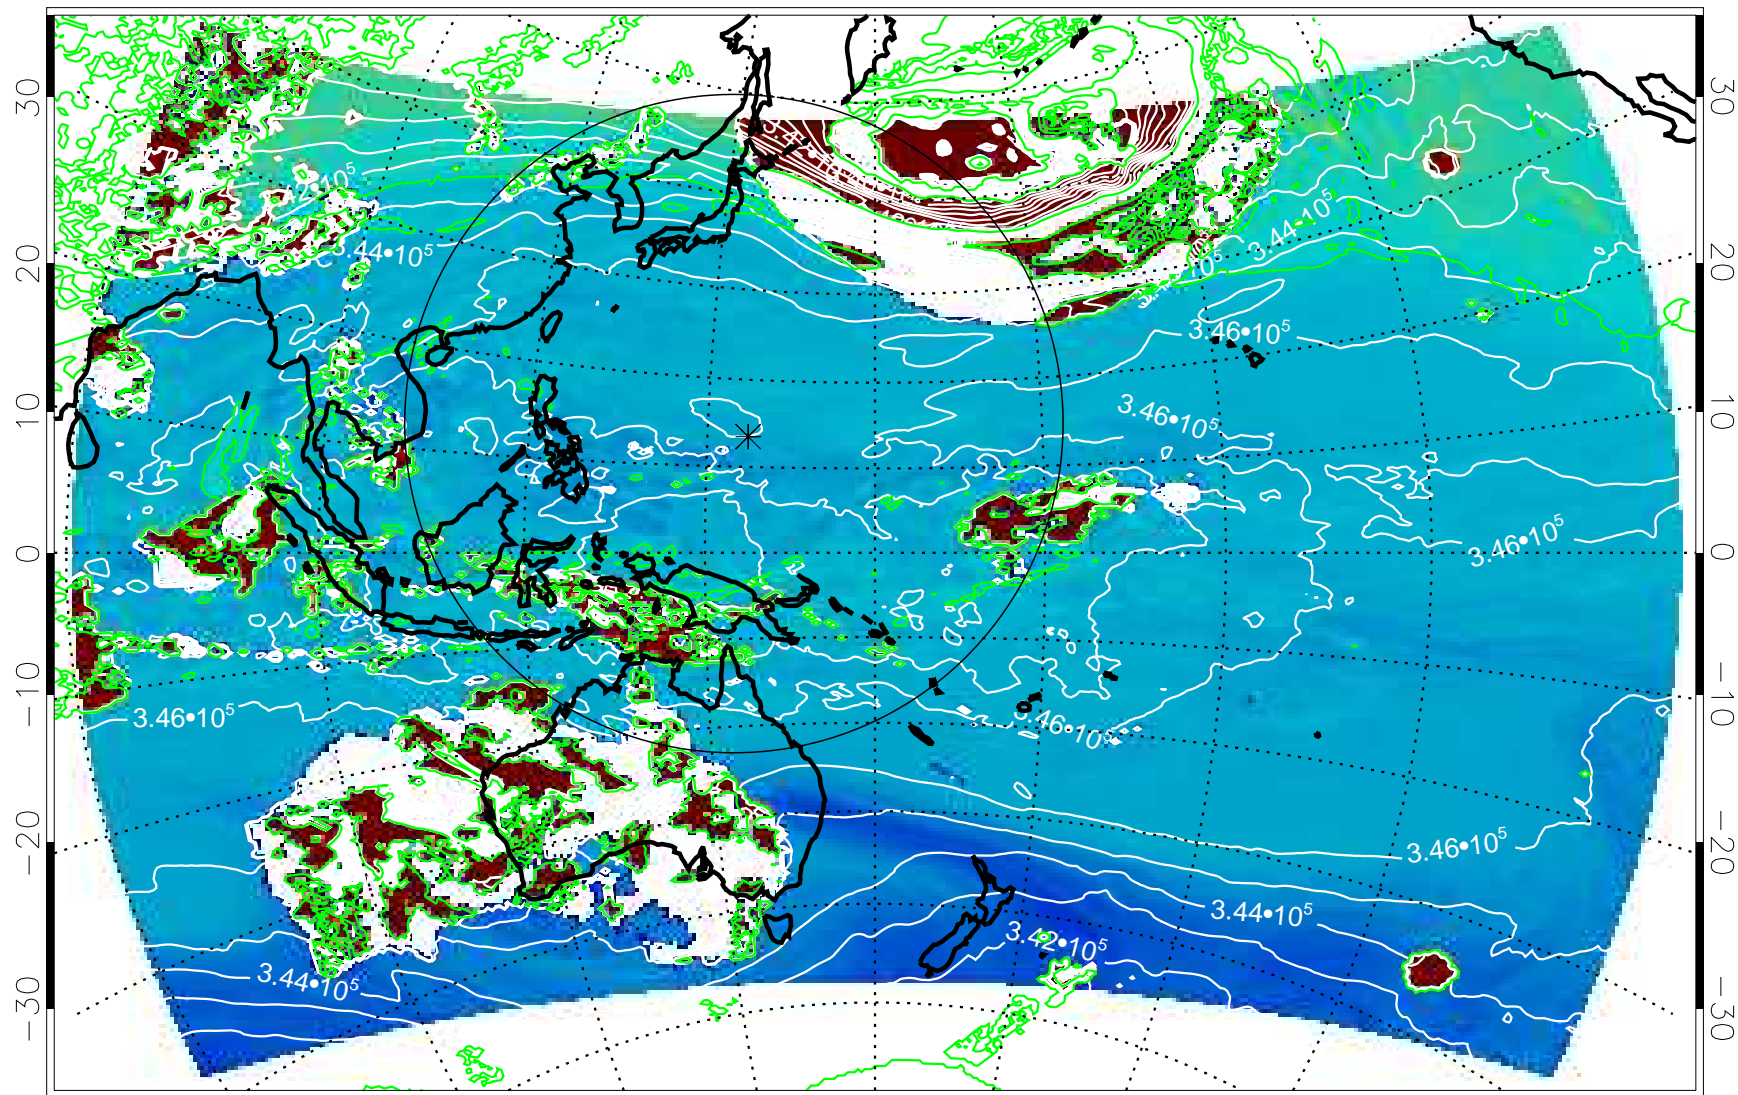

13121618, 66 hour forecast for 355K EPV

355K Montgomery Streamfunction, white
EPV Tropopause (2 PVU) Position

13121700, 72 hour forecast for 355K EPV

355K Montgomery Streamfunction, white
EPV Tropopause (2 PVU) Position

13121706, 78 hour forecast for 355K EPV

355K Montgomery Streamfunction, white
EPV Tropopause (2 PVU) Position

13121712, 84 hour forecast for 355K EPV

355K Montgomery Streamfunction, white
EPV Tropopause (2 PVU) Position

13121718, 90 hour forecast for 355K EPV

355K Montgomery Streamfunction, white
EPV Tropopause (2 PVU) Position

13121800, 96 hour forecast for 355K EPV

355K Montgomery Streamfunction, white
EPV Tropopause (2 PVU) Position

13121818, 114 hour forecast for 355K EPV

355K Montgomery Streamfunction, white
EPV Tropopause (2 PVU) Position