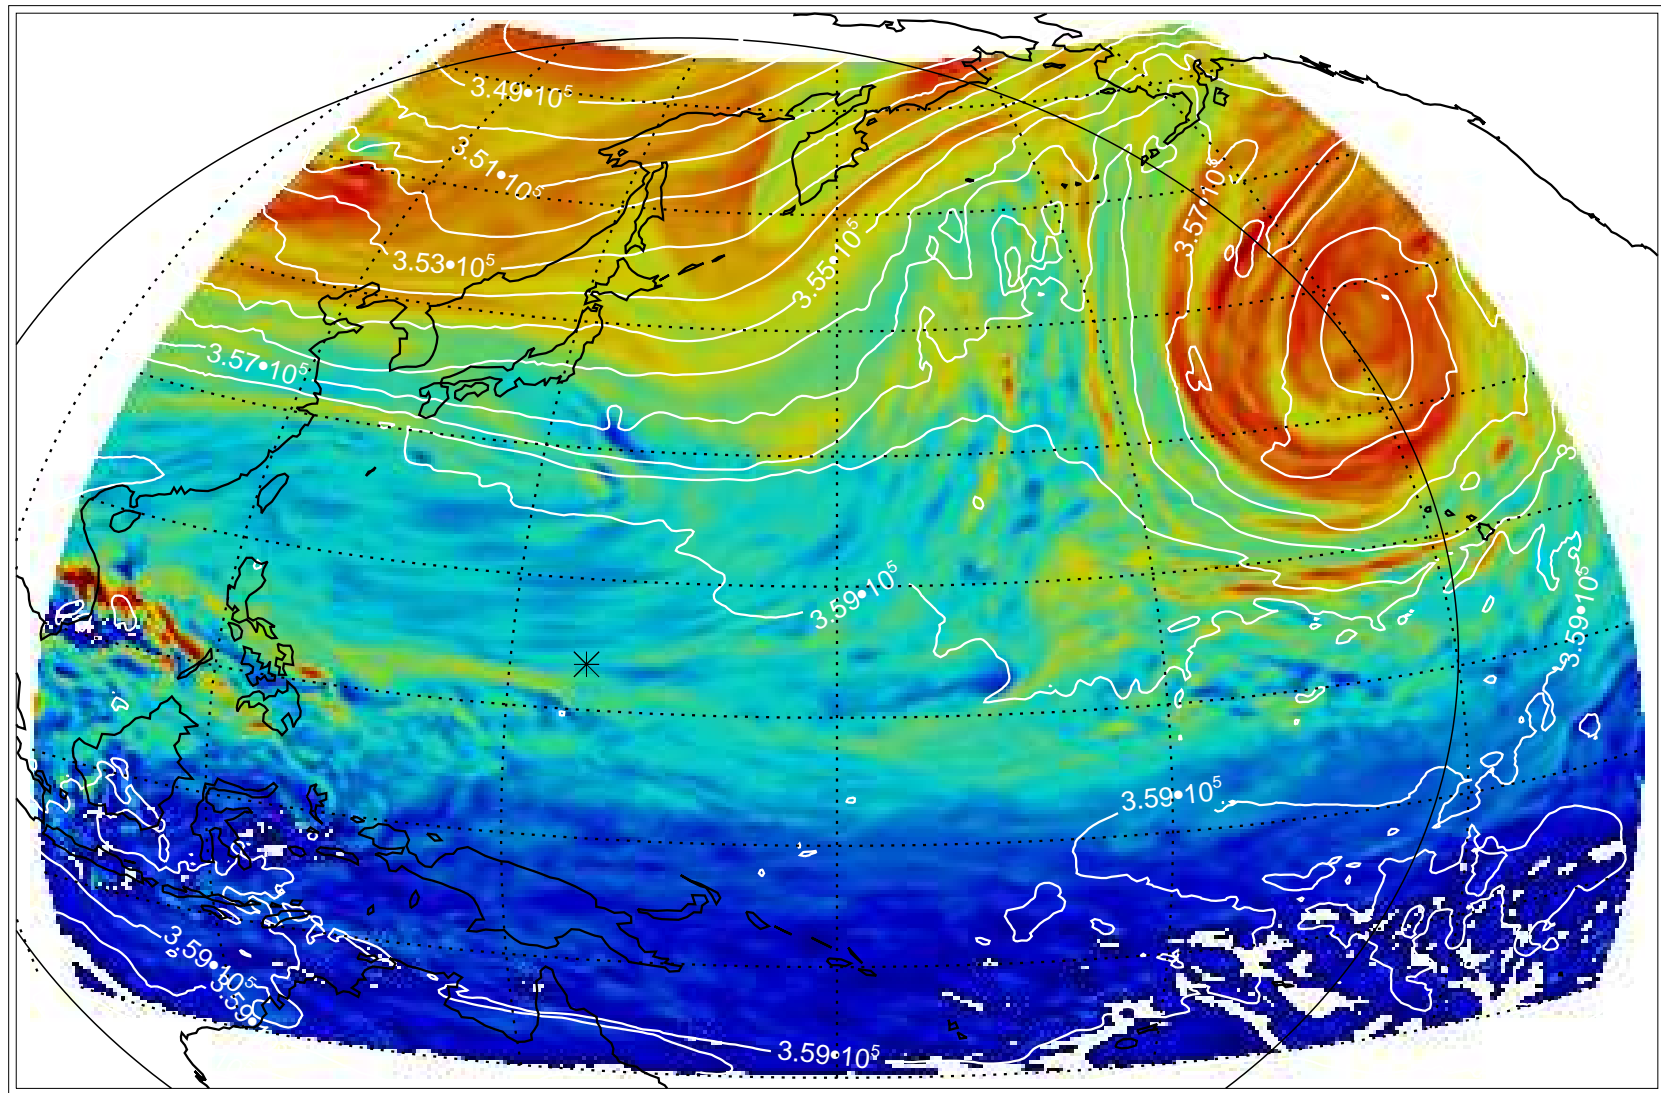

13111318, 42 hour forecast for 380K EPV

380K Montgomery Streamfunction, white

13111400, 48 hour forecast for 380K EPV

380K Montgomery Streamfunction, white

13111406, 54 hour forecast for 380K EPV

380K Montgomery Streamfunction, white

13111412, 60 hour forecast for 380K EPV

380K Montgomery Streamfunction, white

13111418, 66 hour forecast for 380K EPV

380K Montgomery Streamfunction, white

13111500, 72 hour forecast for 380K EPV

380K Montgomery Streamfunction, white