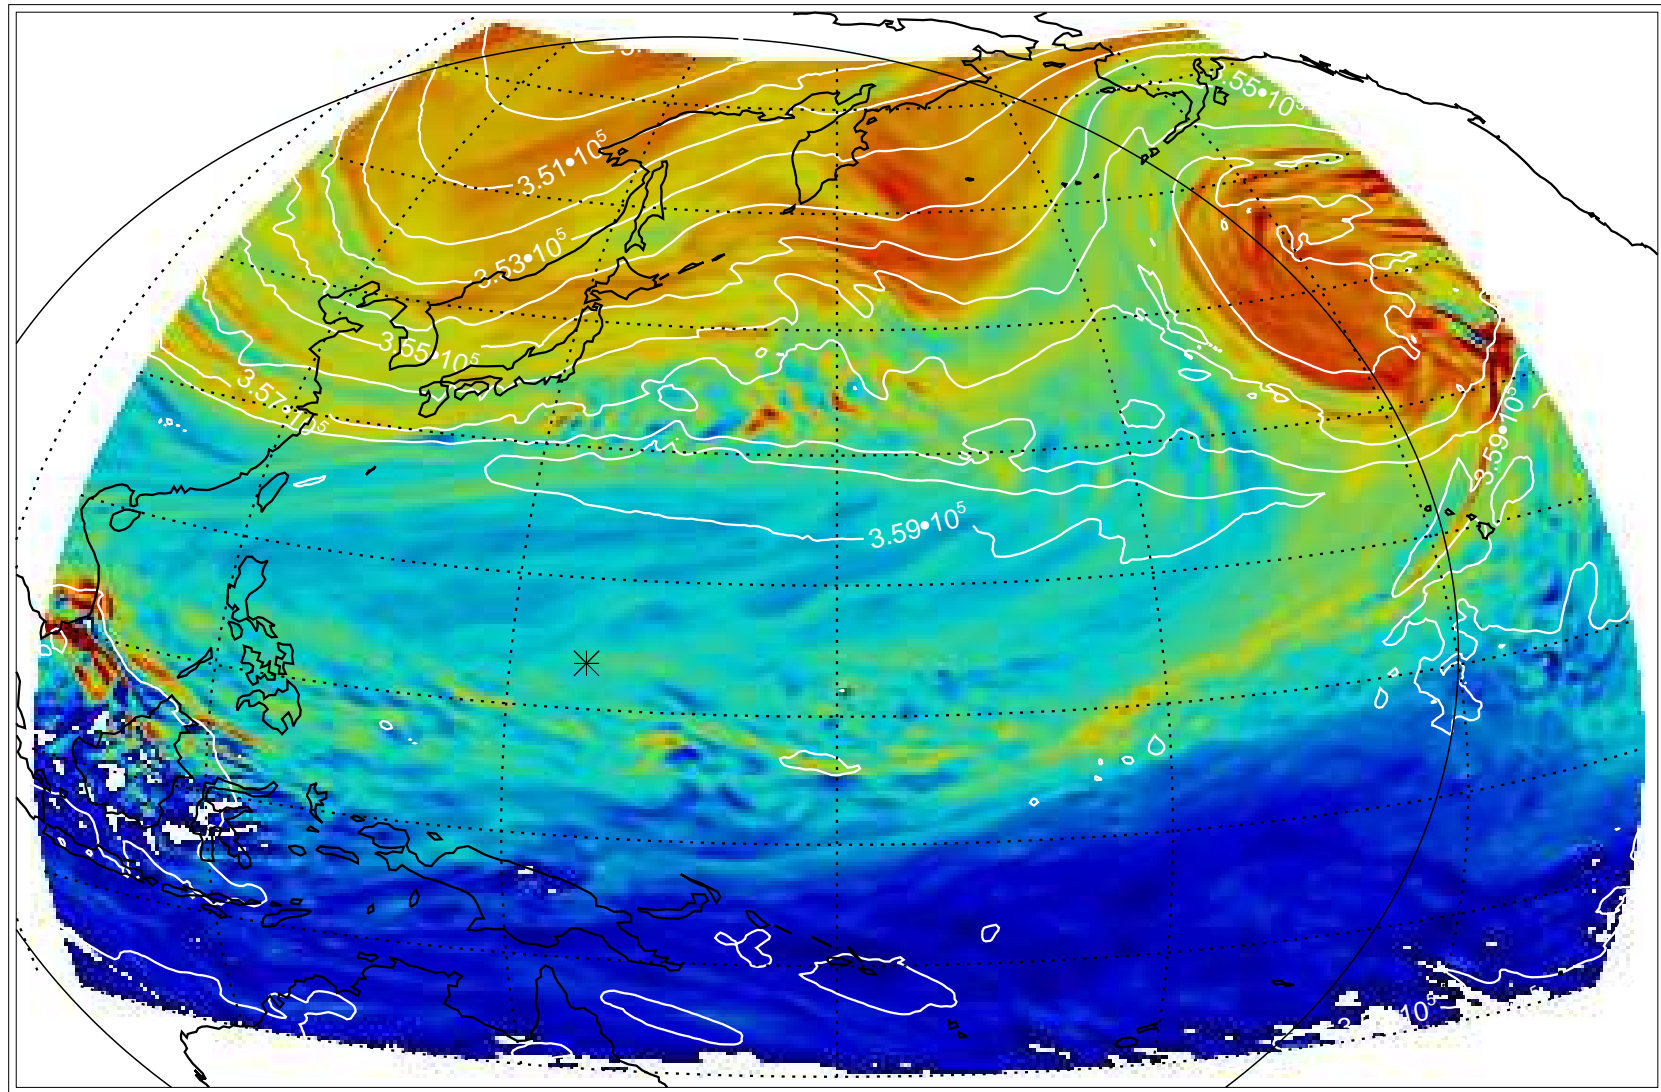

13111600, 96 hour forecast for 380K EPV

380K Montgomery Streamfunction, white

13111606, 102 hour forecast for 380K EPV

380K Montgomery Streamfunction, white

13111612, 108 hour forecast for 380K EPV

380K Montgomery Streamfunction, white

13111618, 114 hour forecast for 380K EPV

380K Montgomery Streamfunction, white