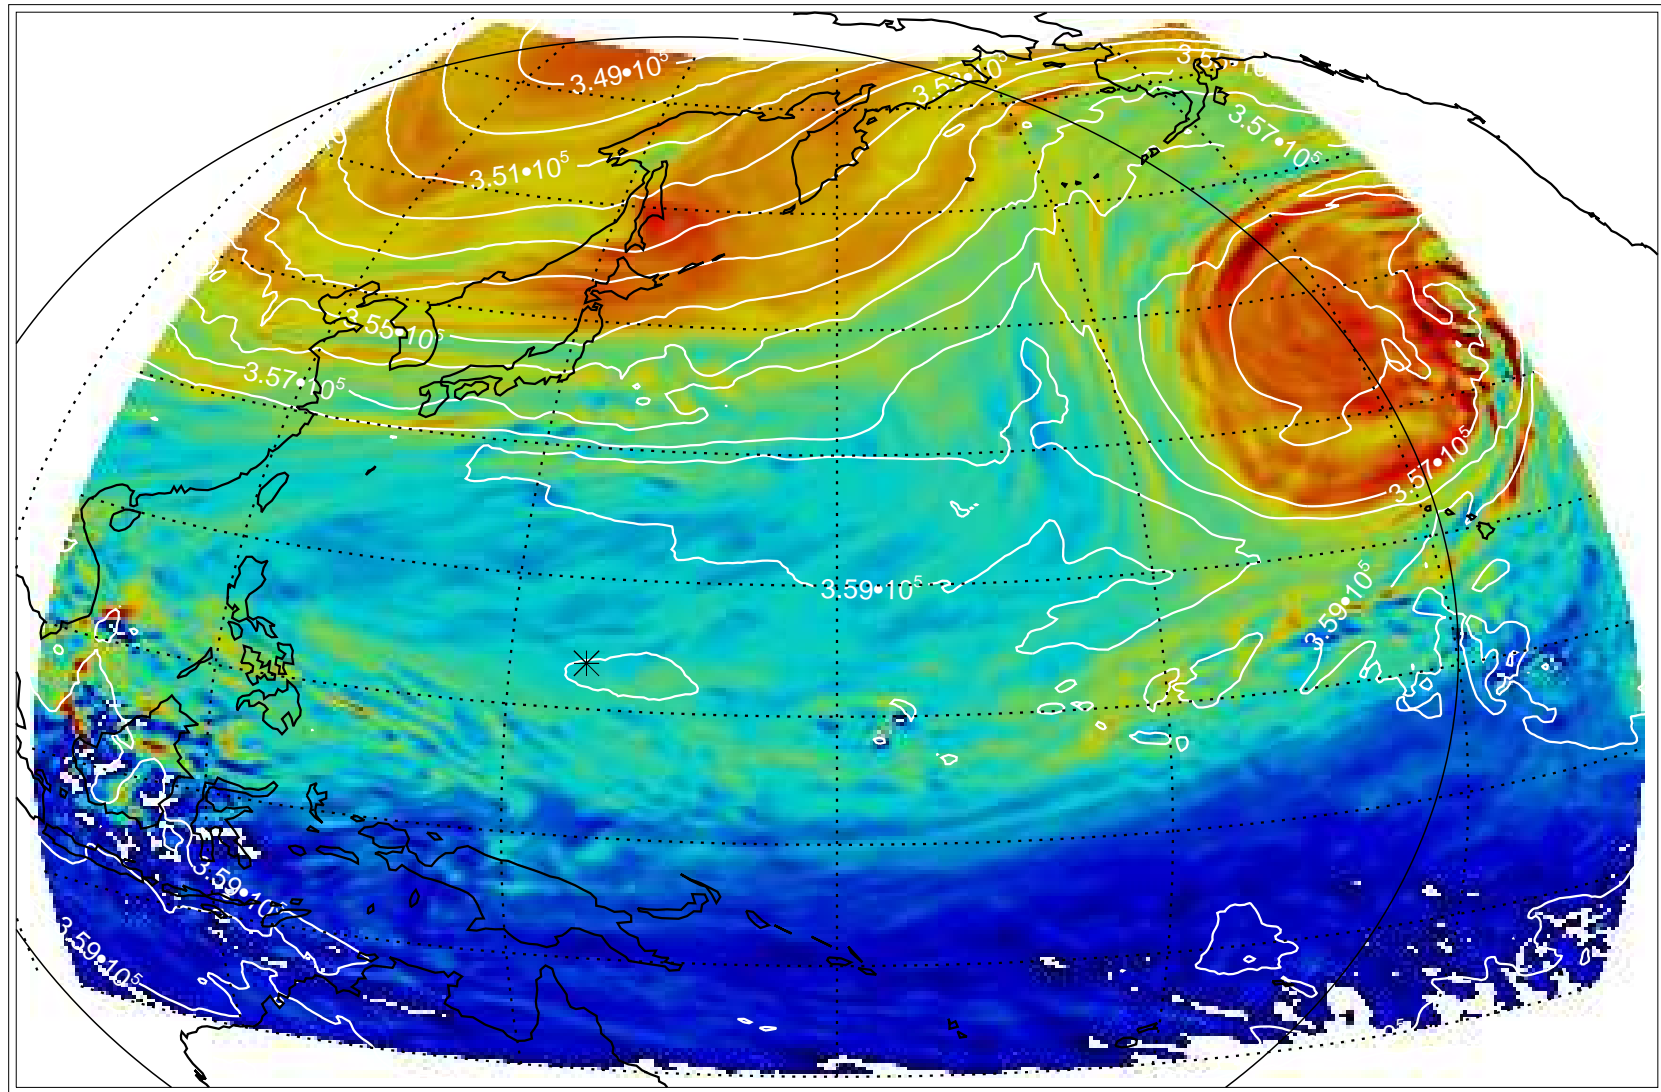

13111506, 78 hour forecast for 380K EPV

380K Montgomery Streamfunction, white

13111512, 84 hour forecast for 380K EPV

380K Montgomery Streamfunction, white

13111518, 90 hour forecast for 380K EPV

380K Montgomery Streamfunction, white