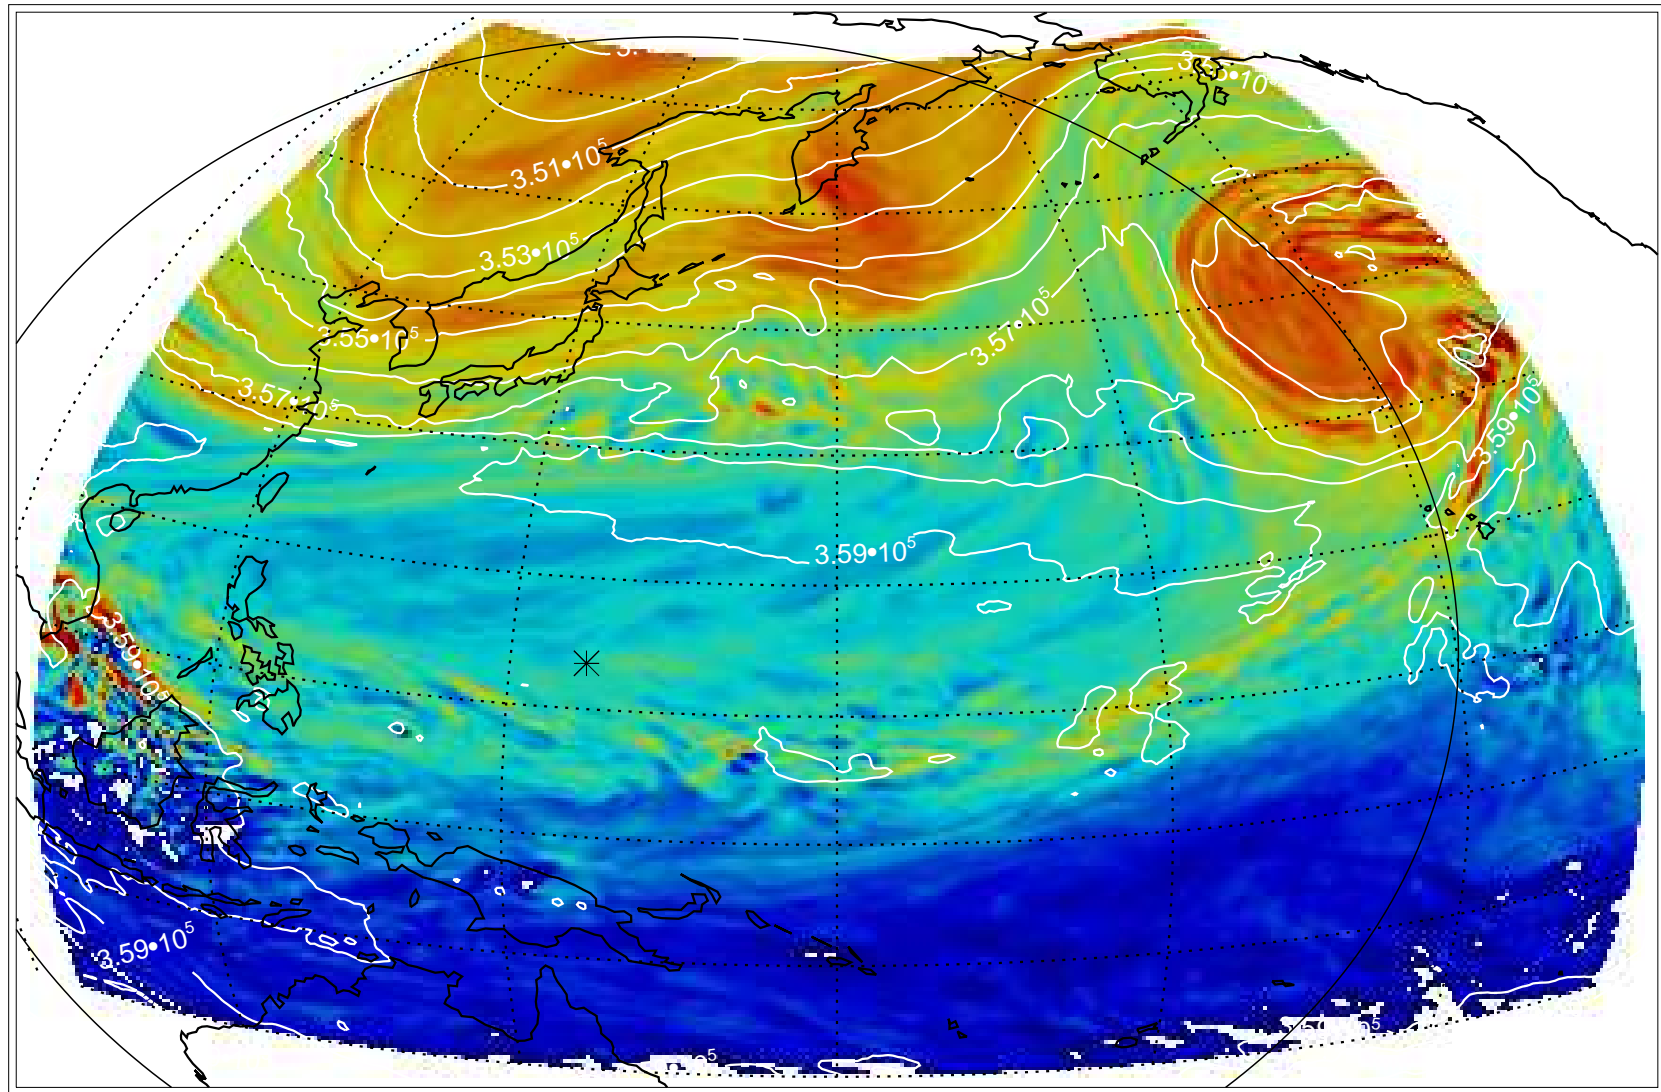

13111600, 96 hour forecast for 380K EPV

380K Montgomery Streamfunction, white

13111606, 102 hour forecast for 380K EPV

380K Montgomery Streamfunction, white

13111612, 108 hour forecast for 380K EPV

380K Montgomery Streamfunction, white

13111618, 114 hour forecast for 380K EPV

380K Montgomery Streamfunction, white