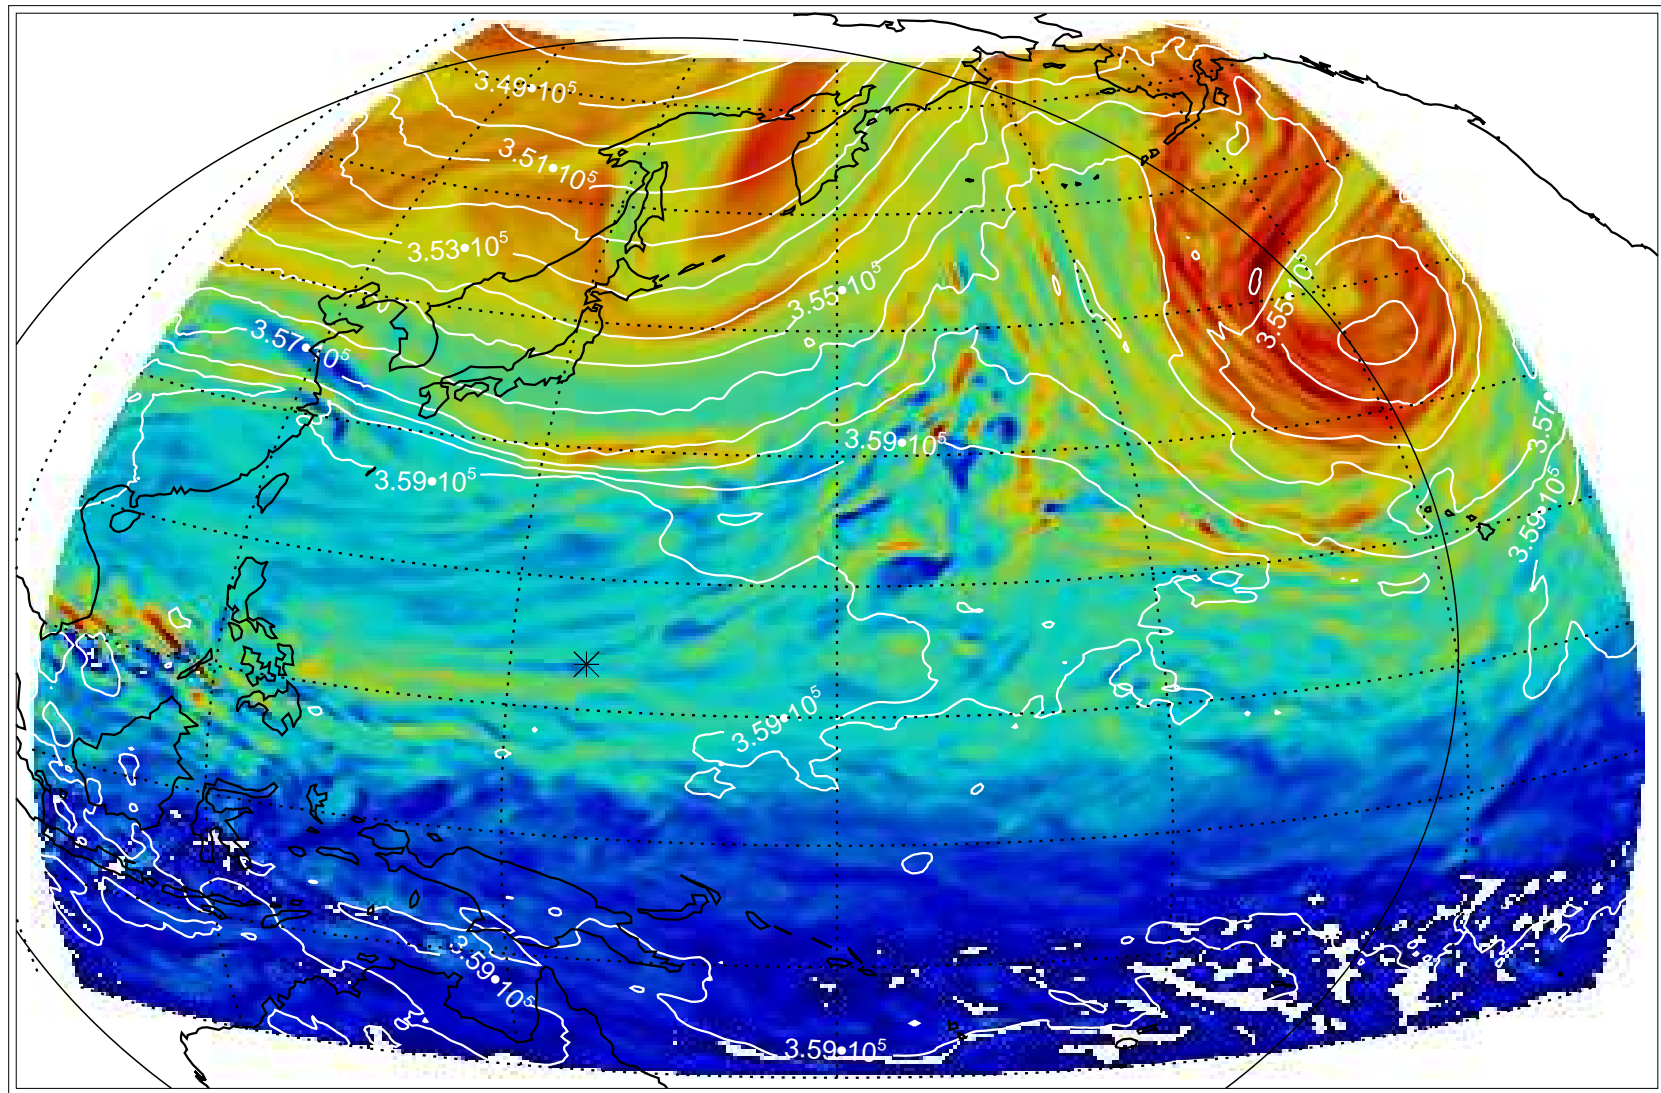

13111300, 24 hour forecast for 380K EPV

380K Montgomery Streamfunction, white

13111306, 30 hour forecast for 380K EPV

380K Montgomery Streamfunction, white

13111312, 36 hour forecast for 380K EPV

380K Montgomery Streamfunction, white

13111318, 42 hour forecast for 380K EPV

380K Montgomery Streamfunction, white

13111400, 48 hour forecast for 380K EPV

380K Montgomery Streamfunction, white

13111406, 54 hour forecast for 380K EPV

380K Montgomery Streamfunction, white