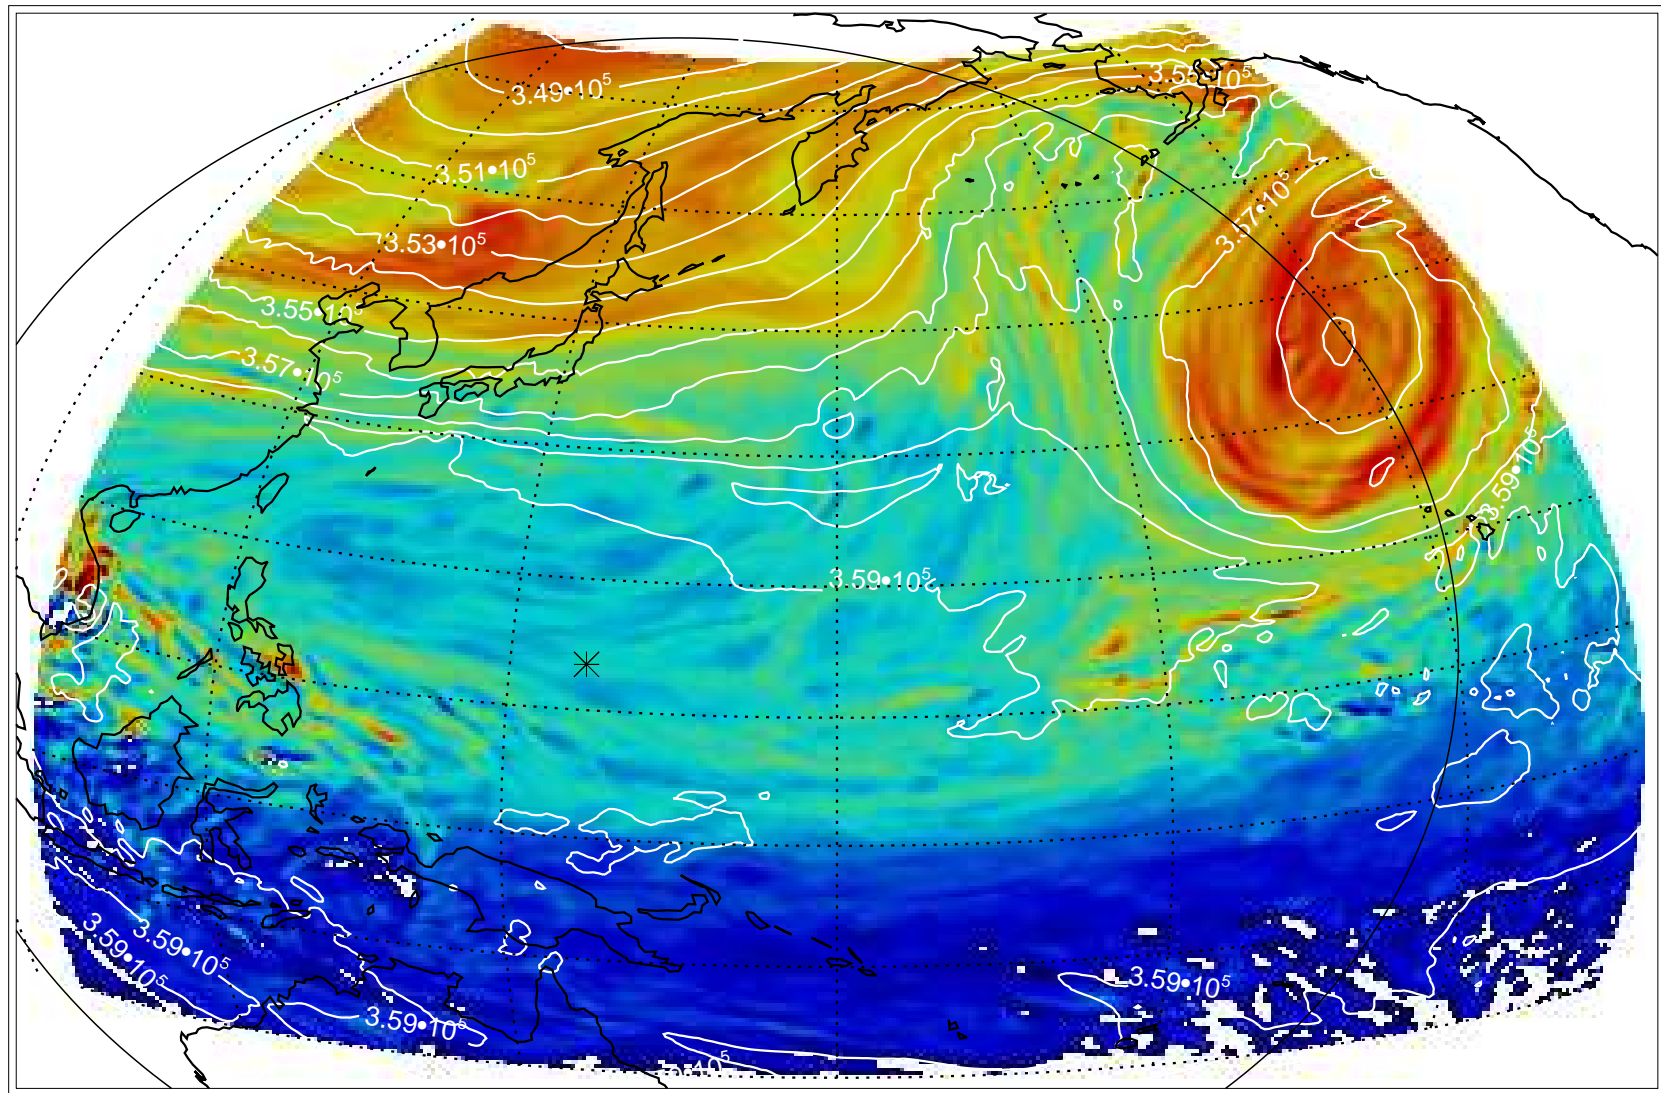

13111412, 60 hour forecast for 380K EPV

380K Montgomery Streamfunction, white

13111418, 66 hour forecast for 380K EPV

380K Montgomery Streamfunction, white

13111500, 72 hour forecast for 380K EPV

380K Montgomery Streamfunction, white