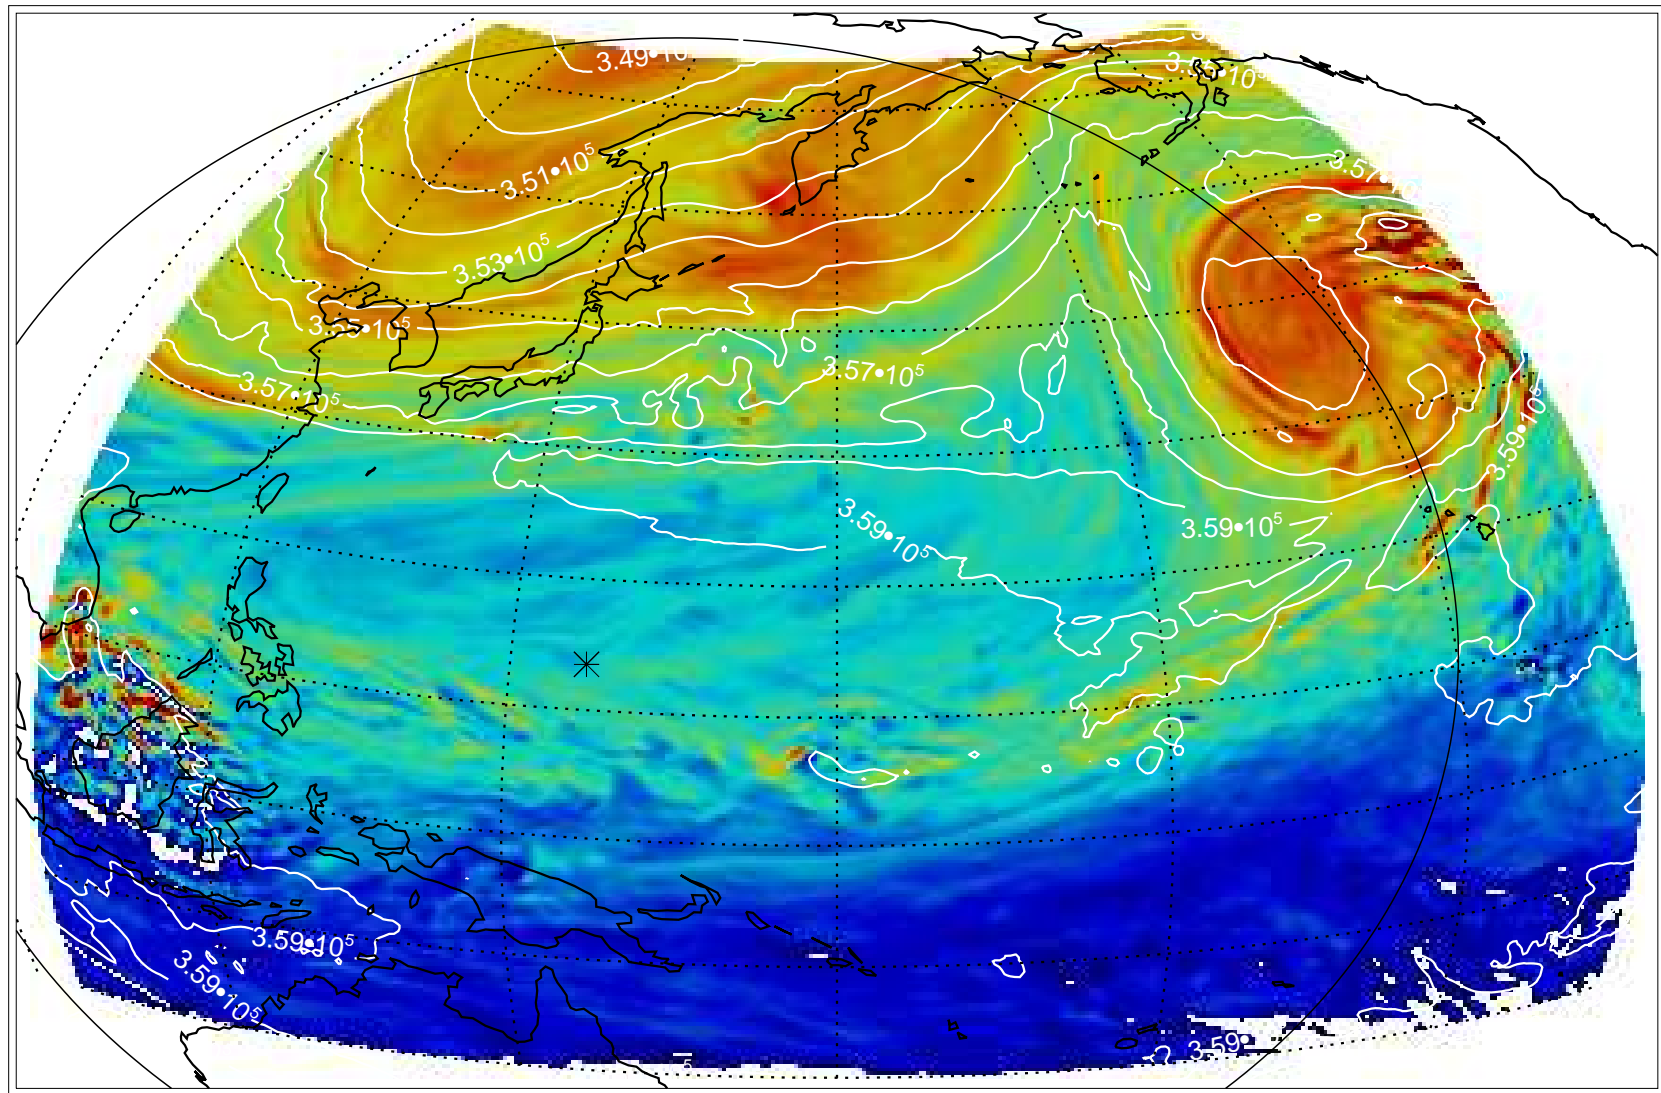

13111600, 96 hour forecast for 380K EPV

380K Montgomery Streamfunction, white

13111606, 102 hour forecast for 380K EPV

380K Montgomery Streamfunction, white

13111612, 108 hour forecast for 380K EPV

380K Montgomery Streamfunction, white

13111618, 114 hour forecast for 380K EPV

380K Montgomery Streamfunction, white