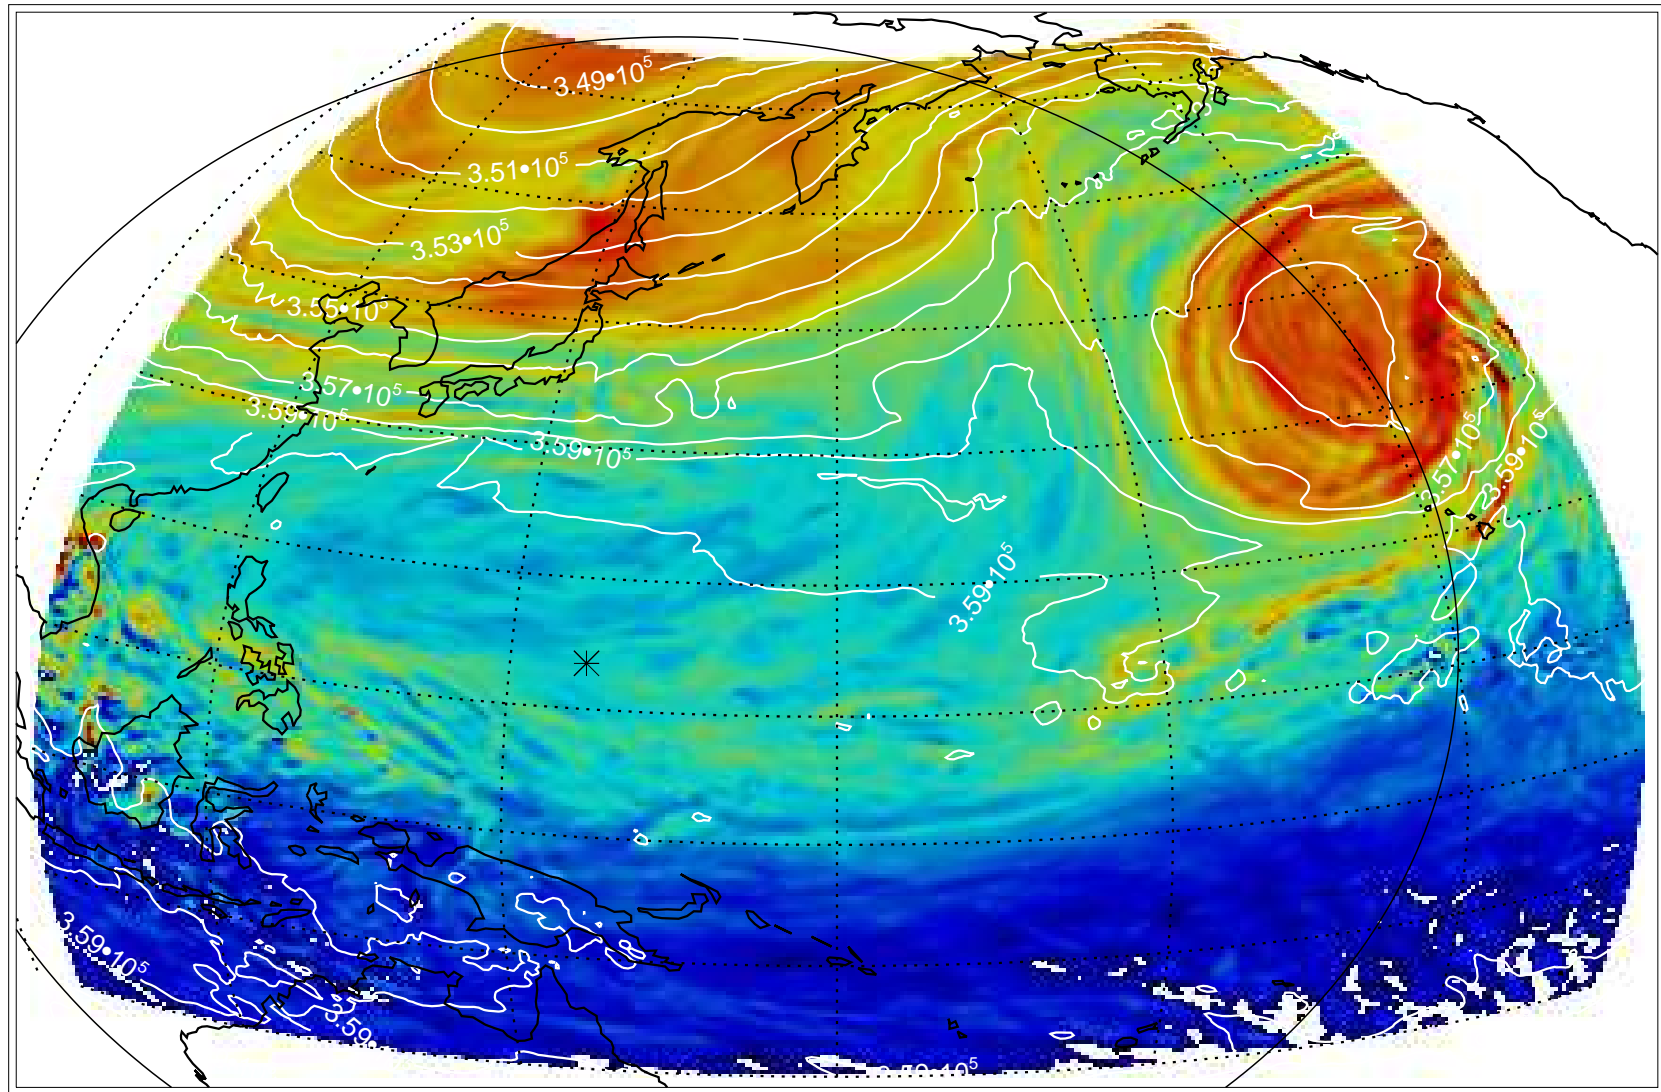

13111412, 60 hour forecast for 380K EPV

380K Montgomery Streamfunction, white

13111418, 66 hour forecast for 380K EPV

380K Montgomery Streamfunction, white

13111500, 72 hour forecast for 380K EPV

380K Montgomery Streamfunction, white

13111506, 78 hour forecast for 380K EPV

380K Montgomery Streamfunction, white

13111512, 84 hour forecast for 380K EPV

380K Montgomery Streamfunction, white

13111518, 90 hour forecast for 380K EPV

380K Montgomery Streamfunction, white