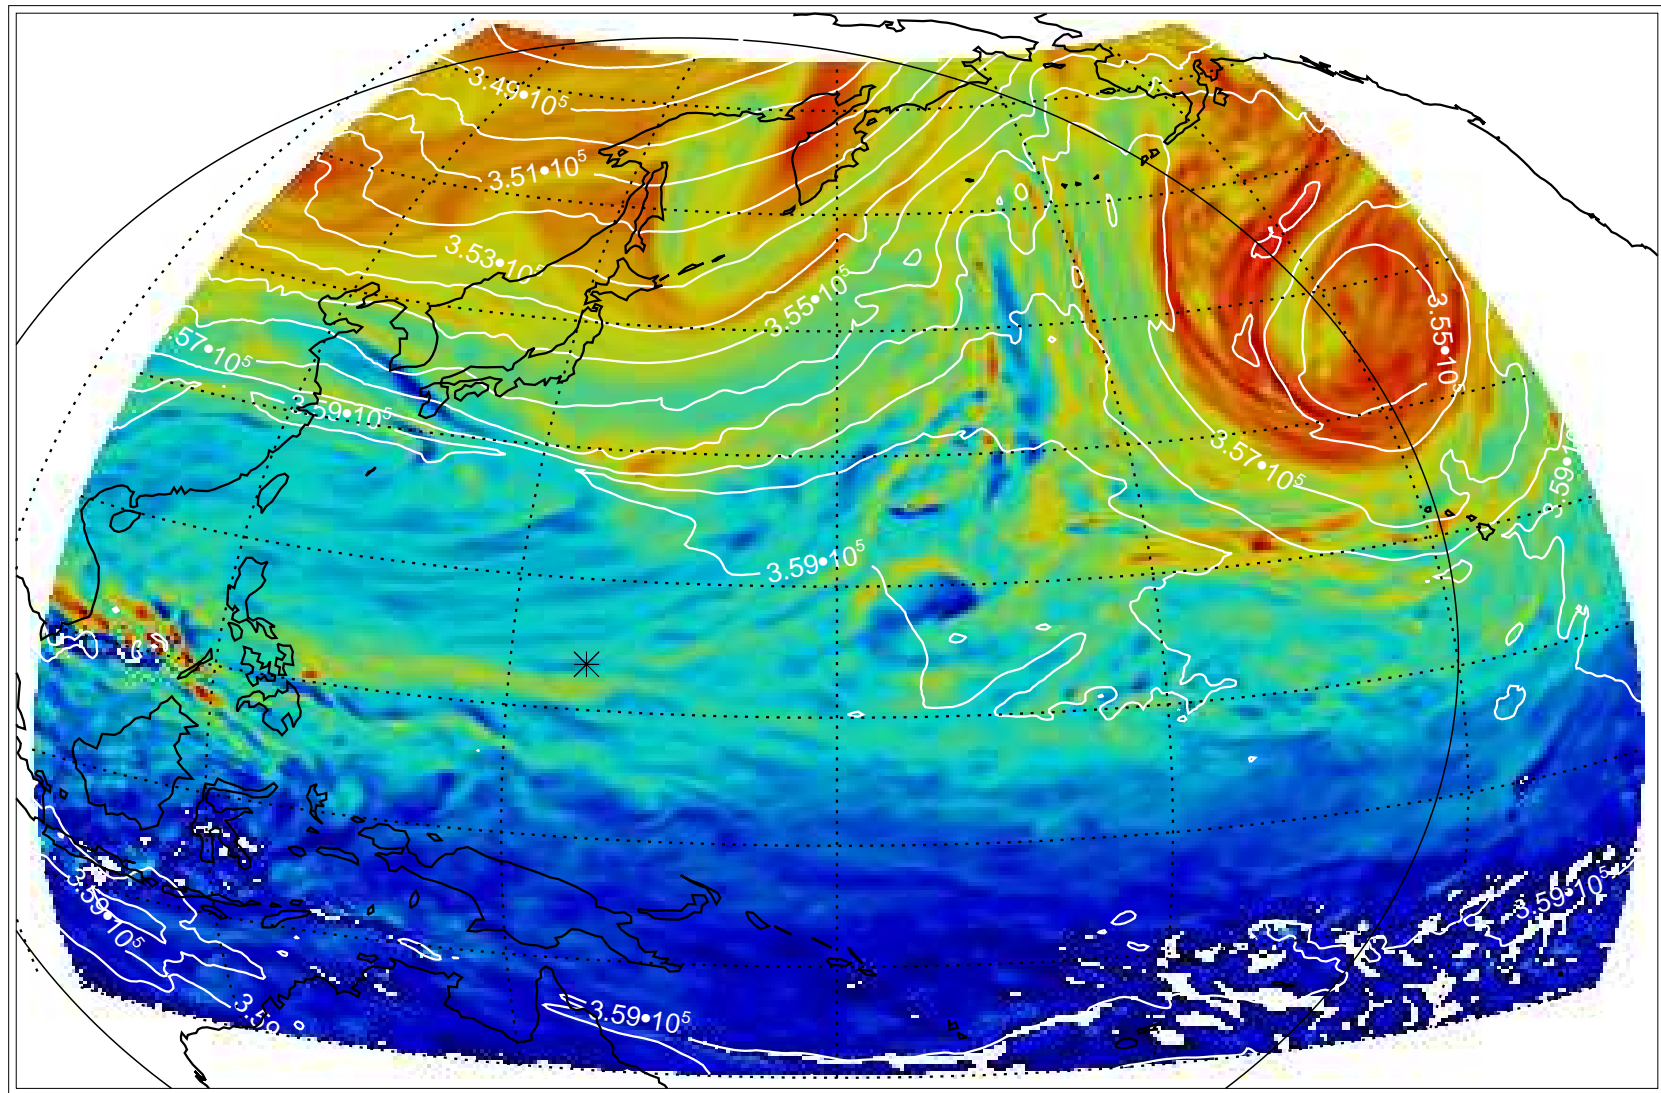

13111300, 24 hour forecast for 380K EPV

380K Montgomery Streamfunction, white

13111306, 30 hour forecast for 380K EPV

380K Montgomery Streamfunction, white

13111312, 36 hour forecast for 380K EPV

380K Montgomery Streamfunction, white

13111318, 42 hour forecast for 380K EPV

380K Montgomery Streamfunction, white

13111400, 48 hour forecast for 380K EPV

380K Montgomery Streamfunction, white

13111406, 54 hour forecast for 380K EPV

380K Montgomery Streamfunction, white