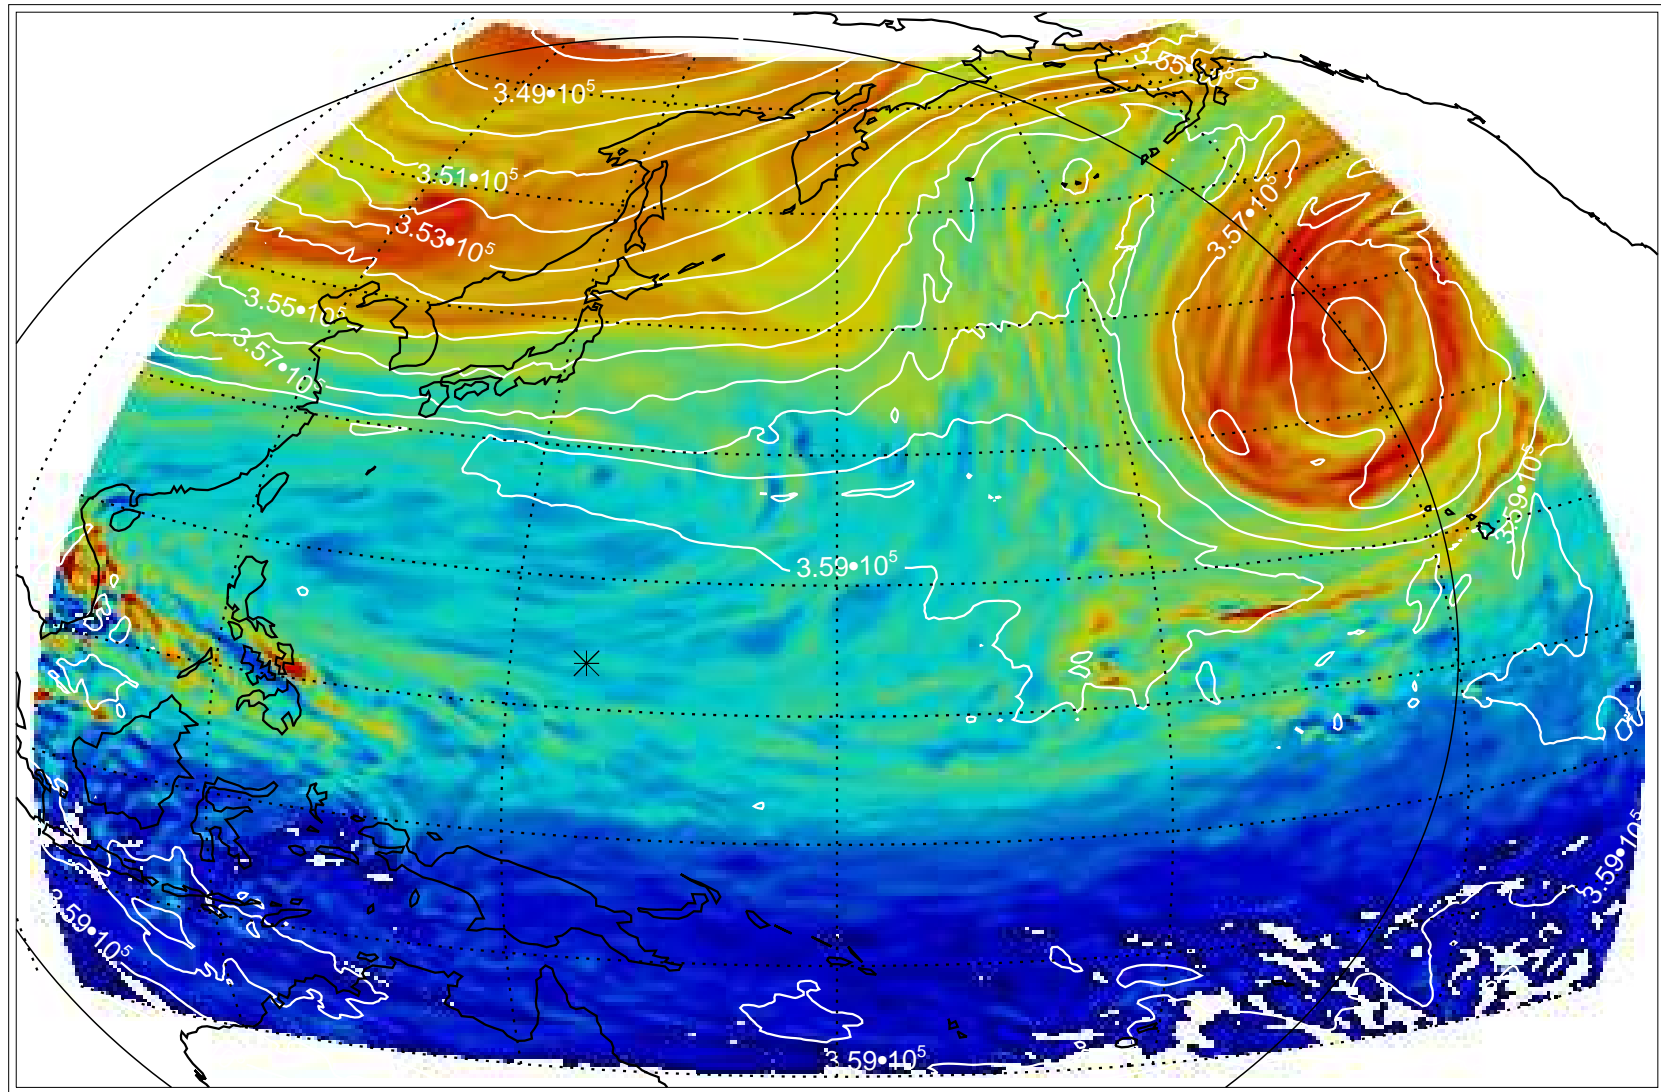

13111318, 42 hour forecast for 380K EPV

380K Montgomery Streamfunction, white

13111400, 48 hour forecast for 380K EPV

380K Montgomery Streamfunction, white

13111406, 54 hour forecast for 380K EPV

380K Montgomery Streamfunction, white

13111412, 60 hour forecast for 380K EPV

380K Montgomery Streamfunction, white

13111418, 66 hour forecast for 380K EPV

380K Montgomery Streamfunction, white

13111500, 72 hour forecast for 380K EPV

380K Montgomery Streamfunction, white