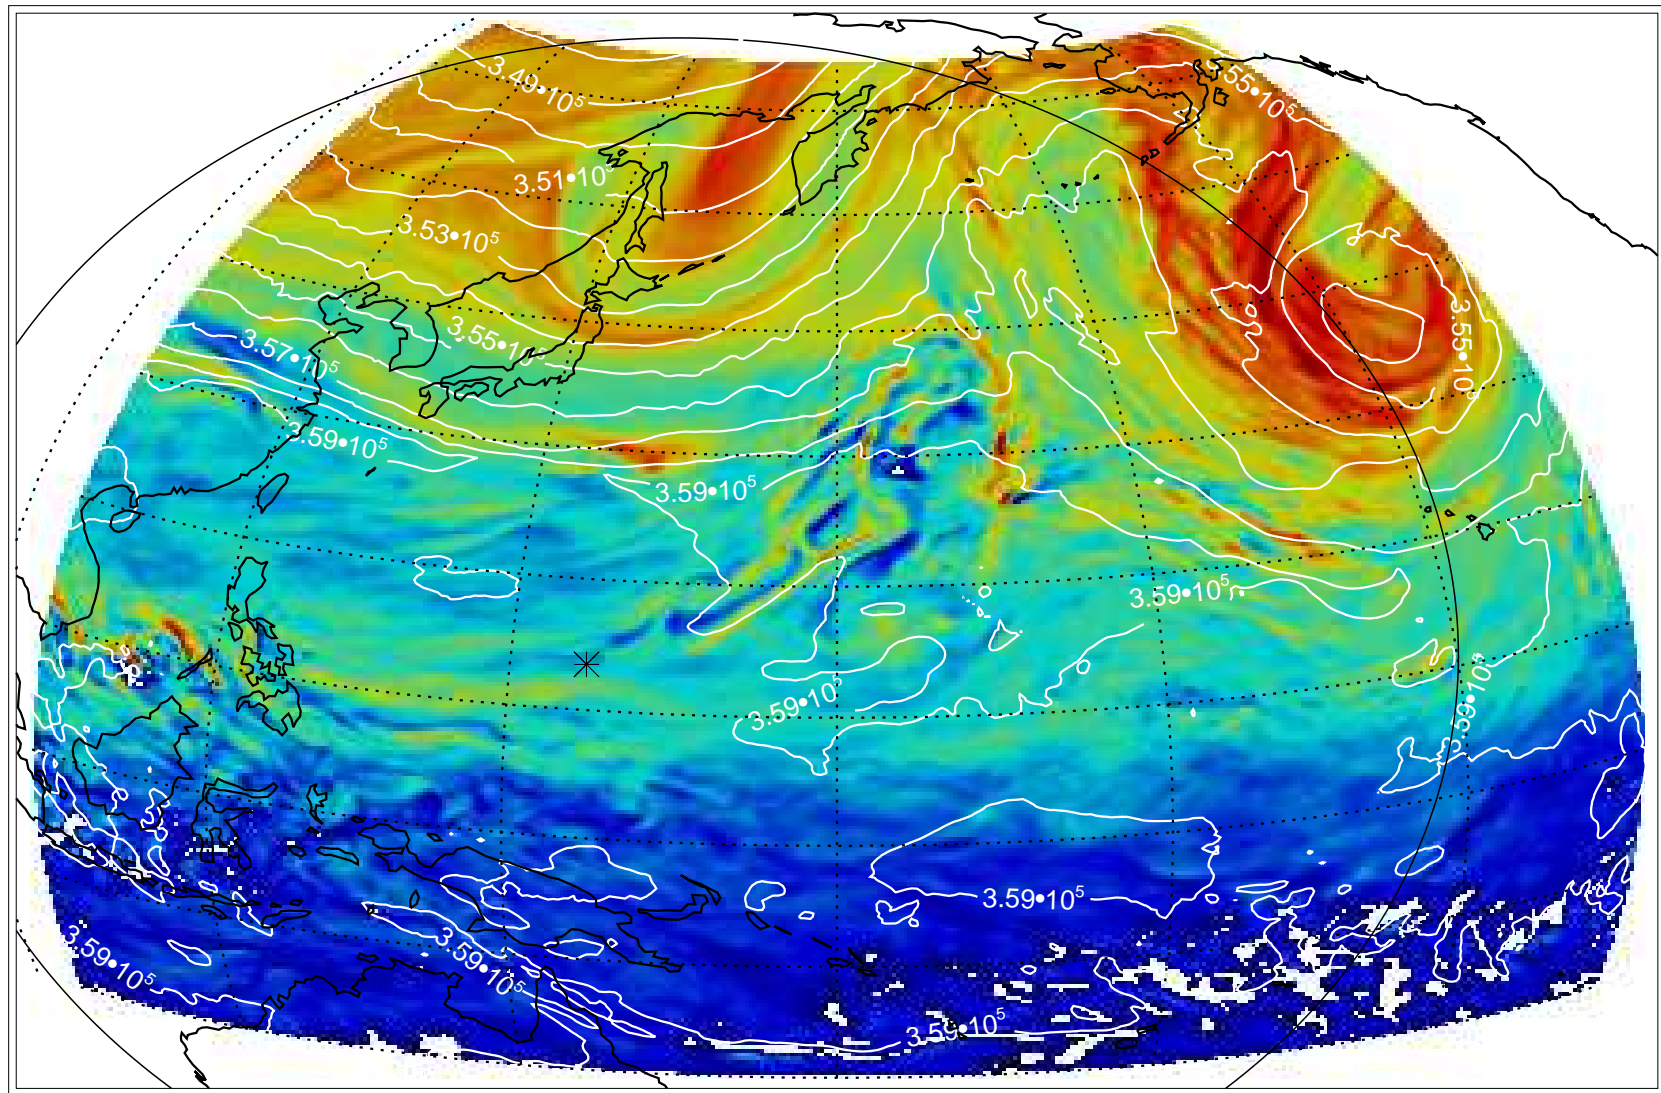

13111206, 6 hour forecast for 380K EPV

380K Montgomery Streamfunction, white

13111212, 12 hour forecast for 380K EPV

380K Montgomery Streamfunction, white

13111218, 18 hour forecast for 380K EPV

380K Montgomery Streamfunction, white

13111300, 24 hour forecast for 380K EPV

380K Montgomery Streamfunction, white

13111306, 30 hour forecast for 380K EPV

380K Montgomery Streamfunction, white

13111312, 36 hour forecast for 380K EPV

380K Montgomery Streamfunction, white