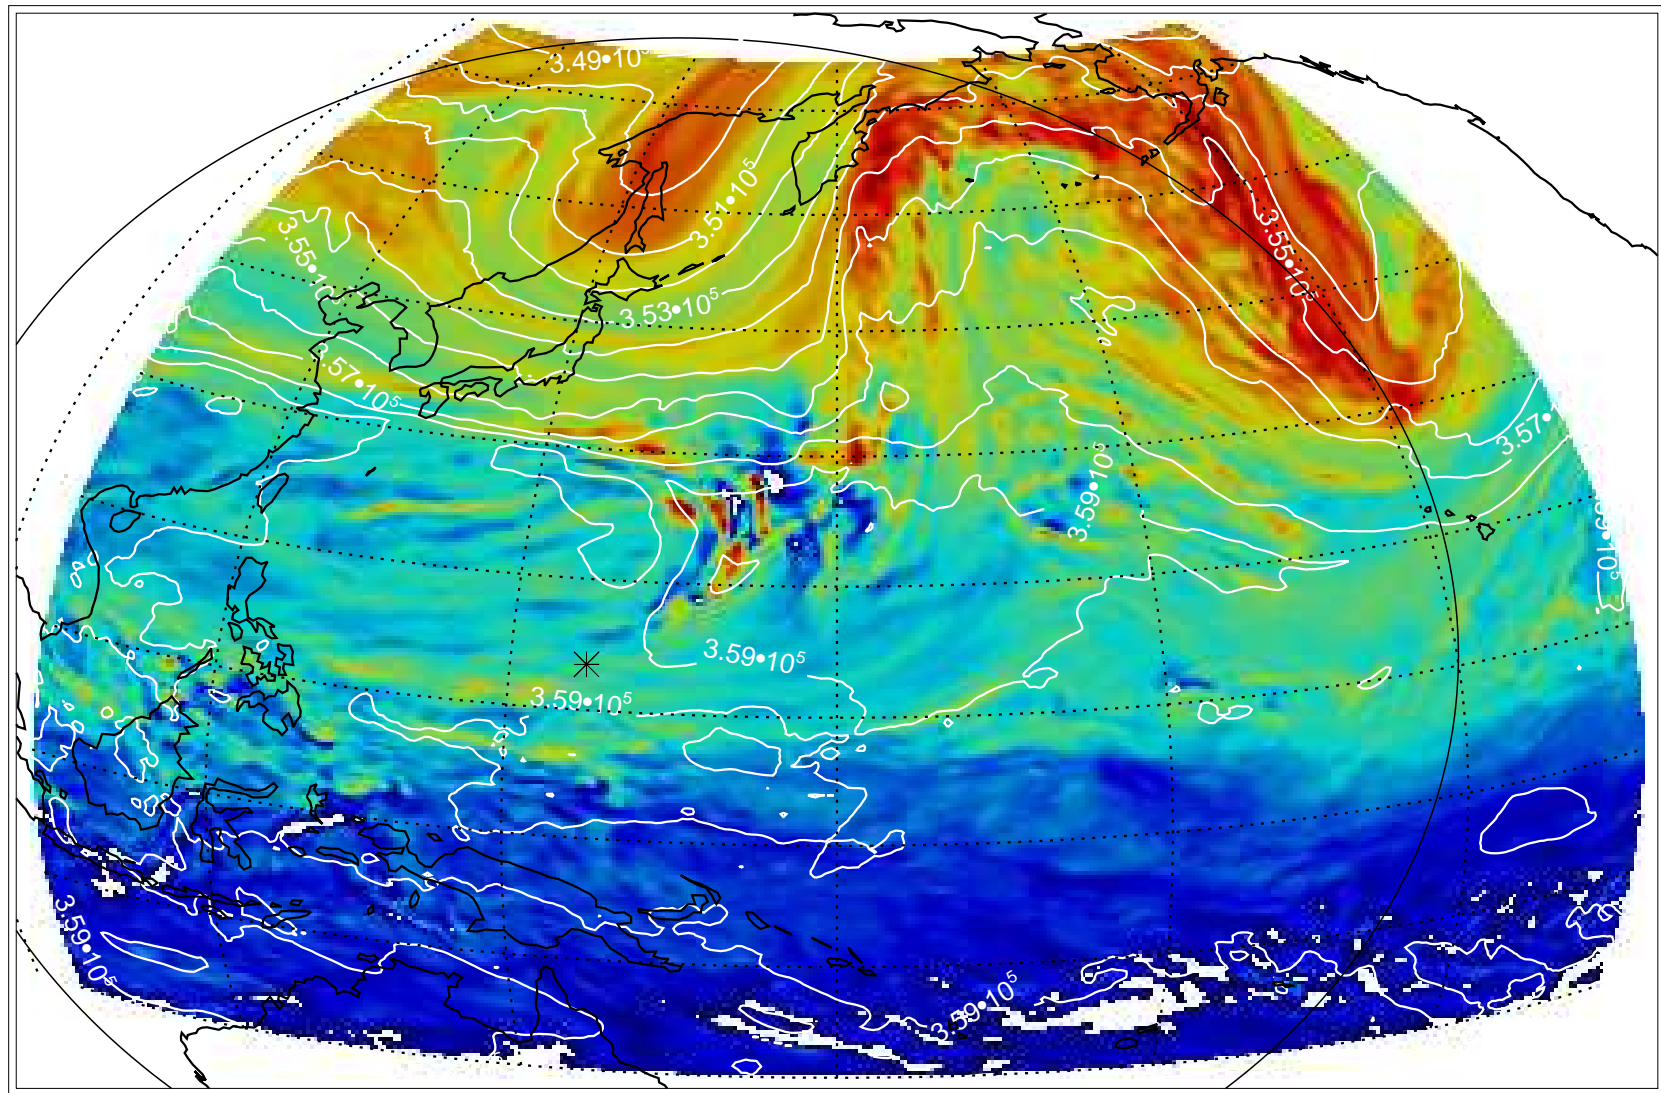

13111206, 6 hour forecast for 380K EPV

380K Montgomery Streamfunction, white

13111212, 12 hour forecast for 380K EPV

380K Montgomery Streamfunction, white

13111218, 18 hour forecast for 380K EPV

380K Montgomery Streamfunction, white

13111300, 24 hour forecast for 380K EPV

380K Montgomery Streamfunction, white

13111306, 30 hour forecast for 380K EPV

380K Montgomery Streamfunction, white

13111312, 36 hour forecast for 380K EPV

380K Montgomery Streamfunction, white