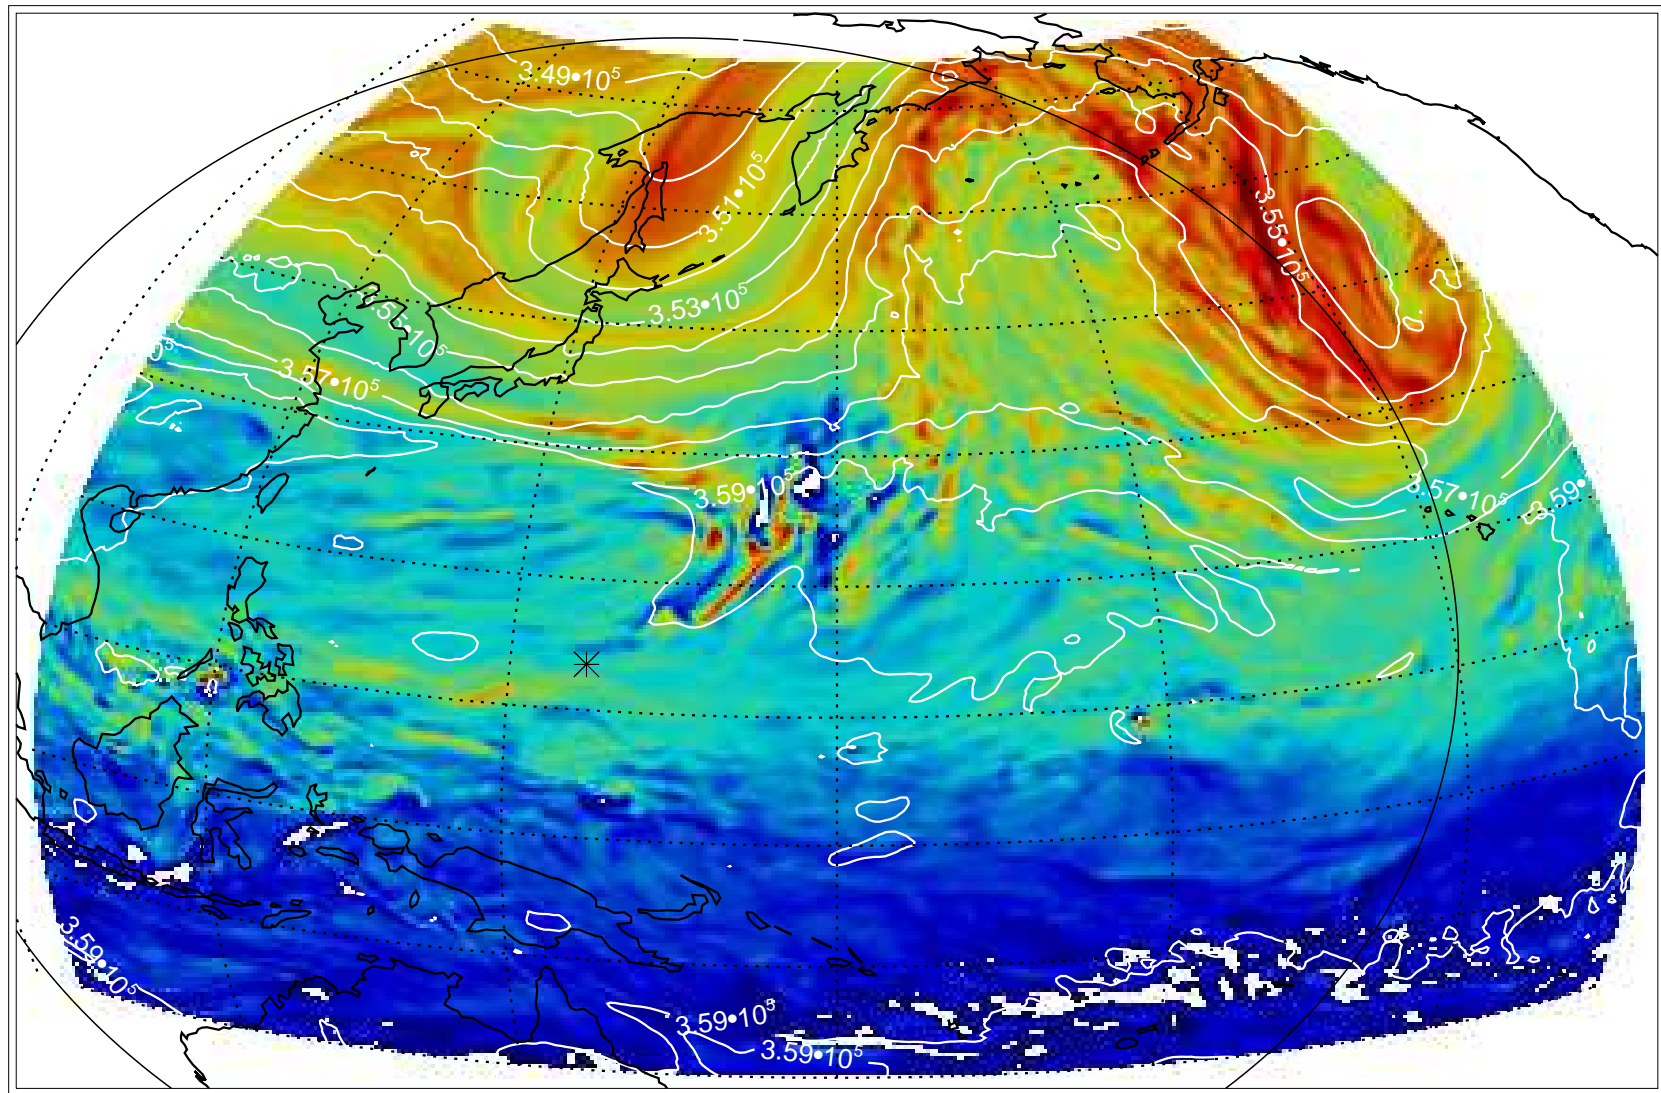

13111206, 6 hour forecast for 380K EPV

380K Montgomery Streamfunction, white

13111212, 12 hour forecast for 380K EPV

380K Montgomery Streamfunction, white

13111218, 18 hour forecast for 380K EPV

380K Montgomery Streamfunction, white

13111300, 24 hour forecast for 380K EPV

380K Montgomery Streamfunction, white

13111306, 30 hour forecast for 380K EPV

380K Montgomery Streamfunction, white

13111312, 36 hour forecast for 380K EPV

380K Montgomery Streamfunction, white

13111618, 114 hour forecast for 380K EPV

380K Montgomery Streamfunction, white