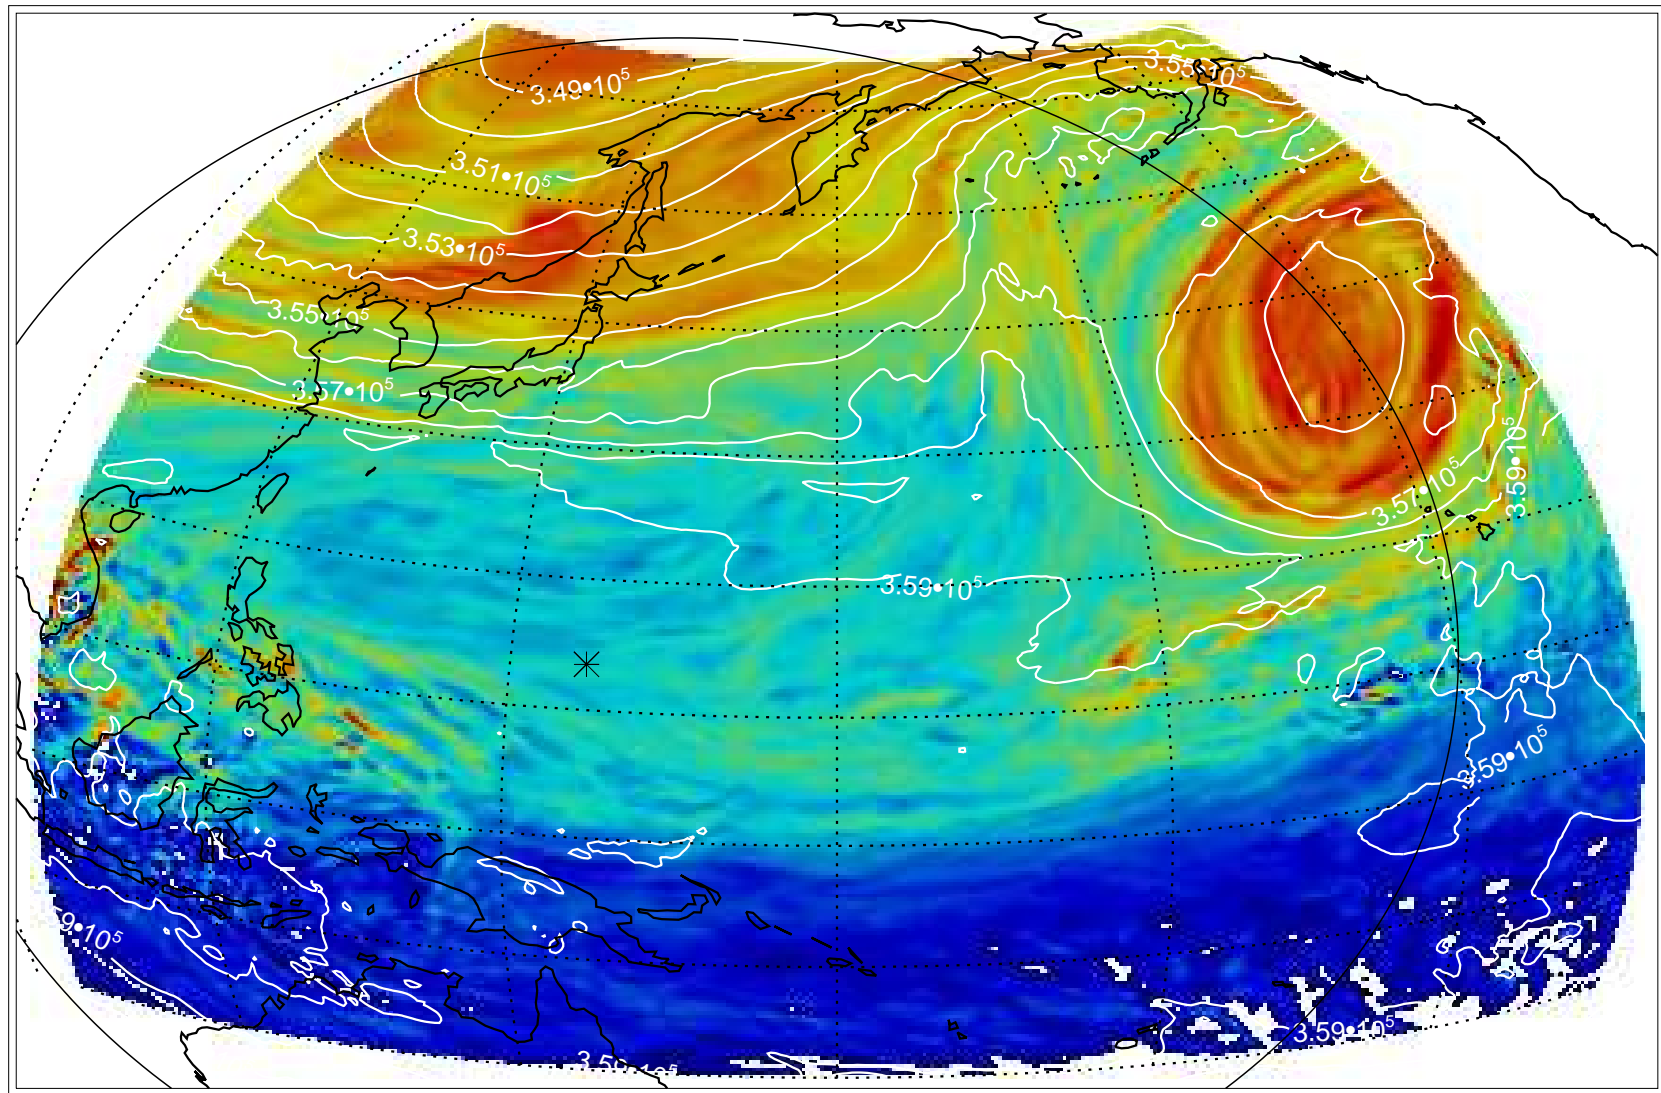

13111412, 60 hour forecast for 380K EPV

380K Montgomery Streamfunction, white

13111418, 66 hour forecast for 380K EPV

380K Montgomery Streamfunction, white

13111500, 72 hour forecast for 380K EPV

380K Montgomery Streamfunction, white

13111506, 78 hour forecast for 380K EPV

380K Montgomery Streamfunction, white

13111512, 84 hour forecast for 380K EPV

380K Montgomery Streamfunction, white

13111518, 90 hour forecast for 380K EPV

380K Montgomery Streamfunction, white