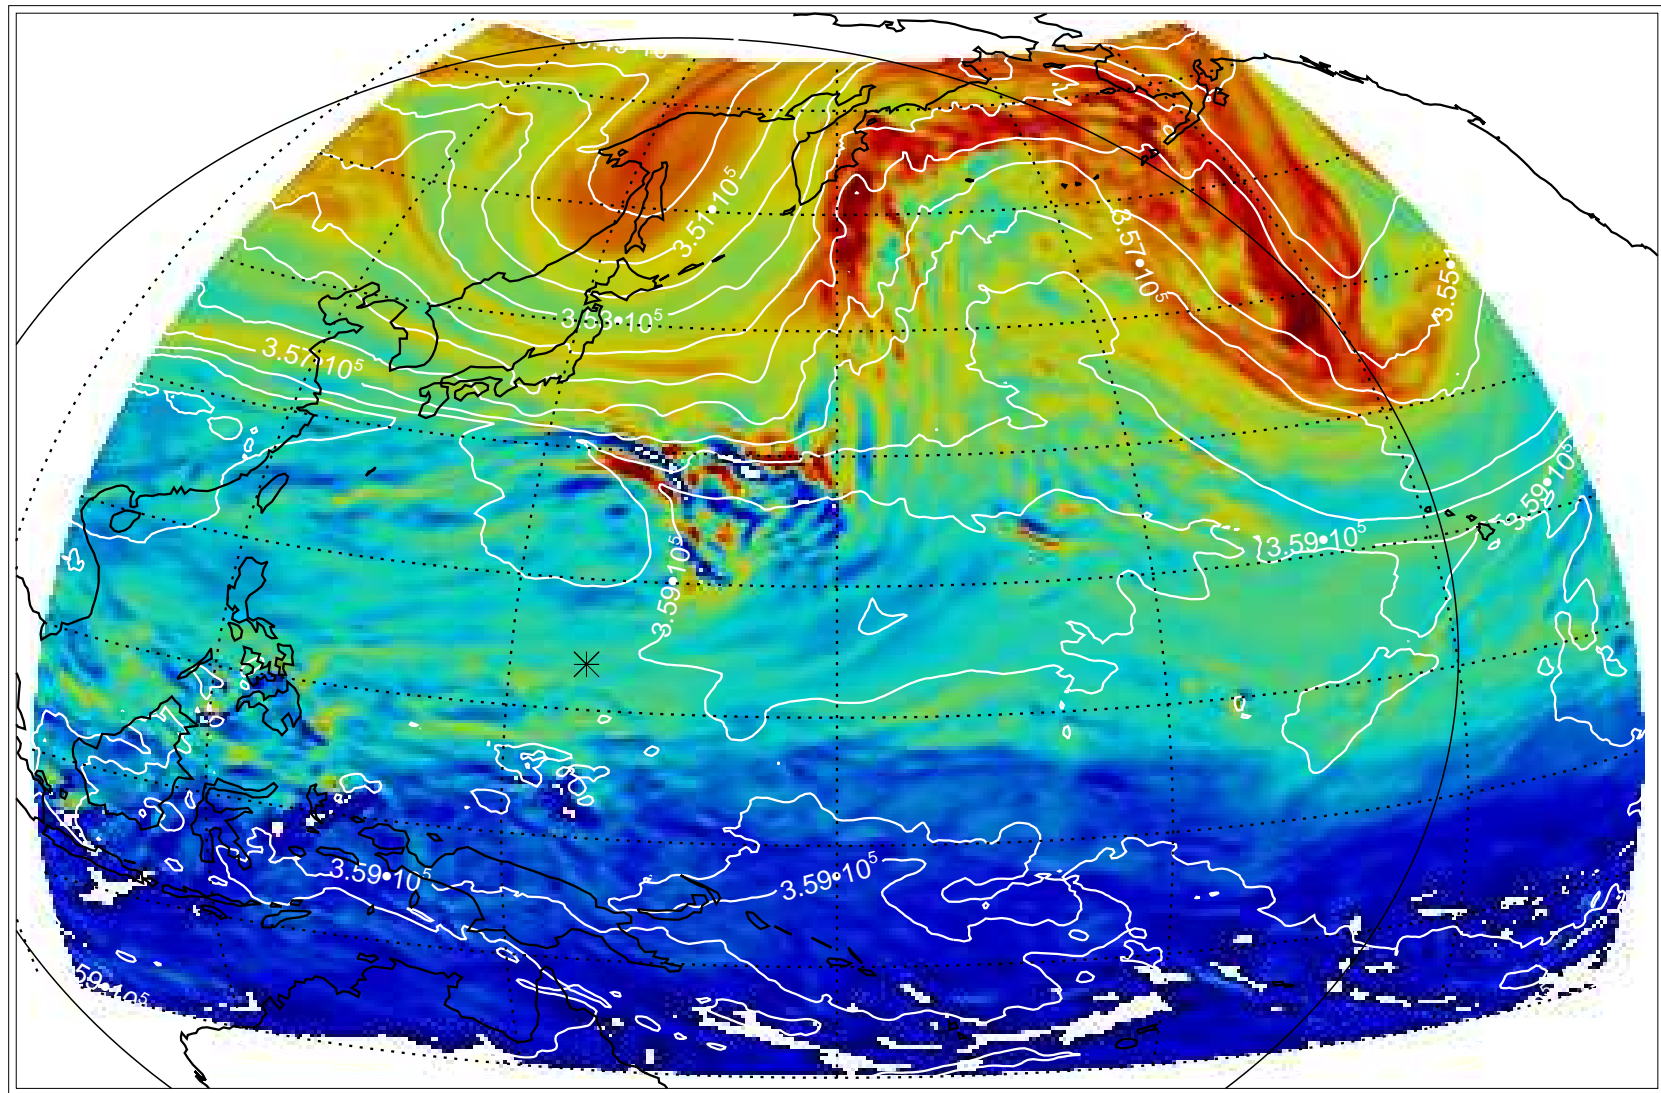

13111206, 6 hour forecast for 380K EPV

380K Montgomery Streamfunction, white

13111212, 12 hour forecast for 380K EPV

380K Montgomery Streamfunction, white

13111218, 18 hour forecast for 380K EPV

380K Montgomery Streamfunction, white

13111300, 24 hour forecast for 380K EPV

380K Montgomery Streamfunction, white

13111306, 30 hour forecast for 380K EPV

380K Montgomery Streamfunction, white

13111312, 36 hour forecast for 380K EPV

380K Montgomery Streamfunction, white