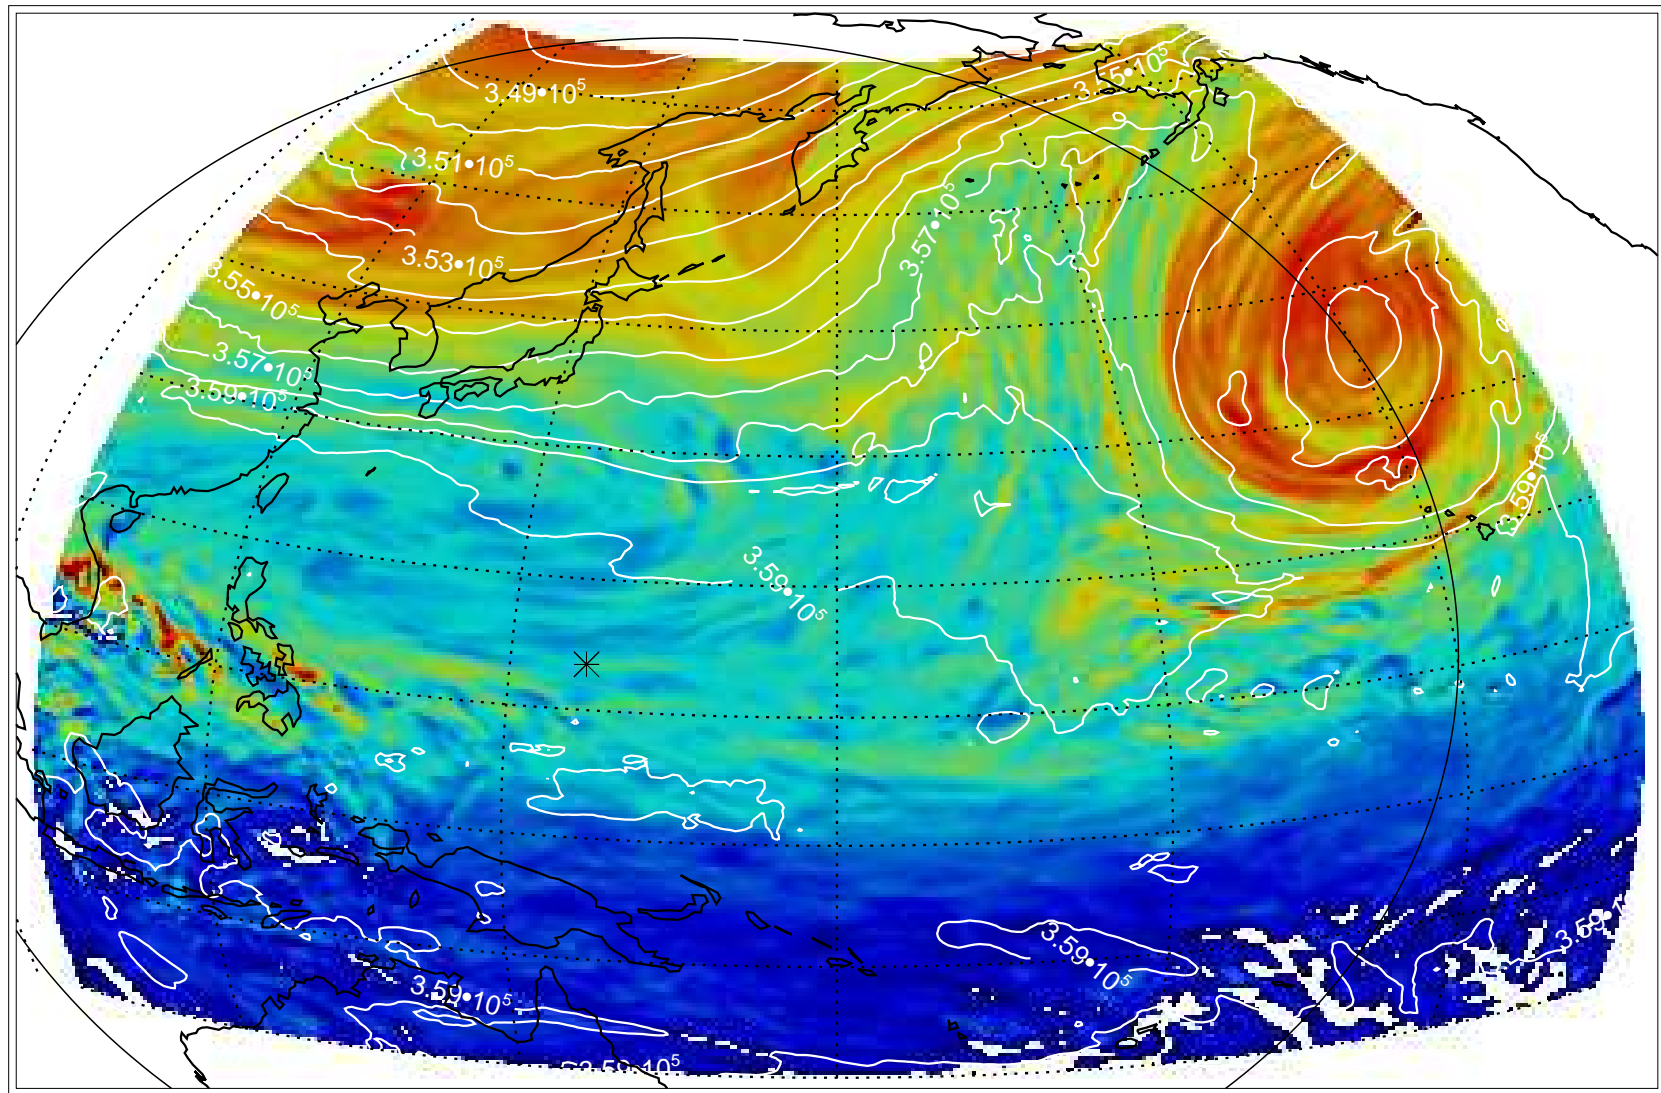

13111412, 60 hour forecast for 380K EPV

380K Montgomery Streamfunction, white