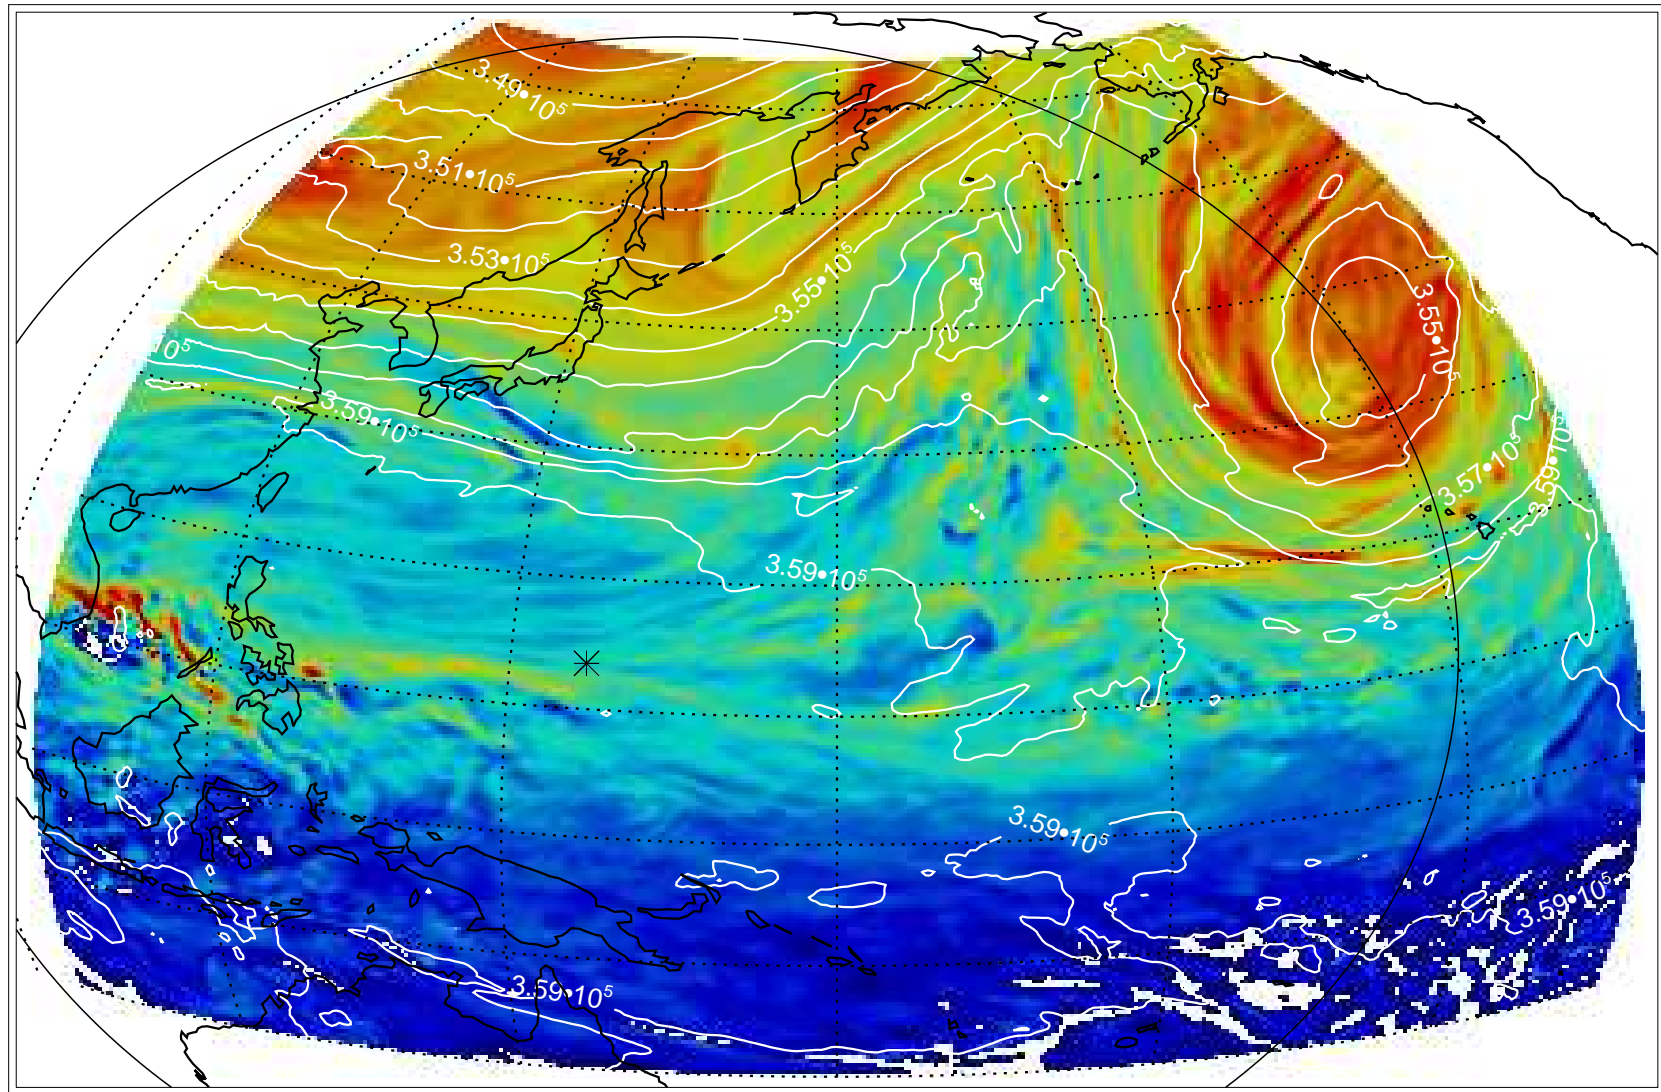

13111300, 24 hour forecast for 380K EPV

380K Montgomery Streamfunction, white

13111306, 30 hour forecast for 380K EPV

380K Montgomery Streamfunction, white

13111312, 36 hour forecast for 380K EPV

380K Montgomery Streamfunction, white

13111318, 42 hour forecast for 380K EPV

380K Montgomery Streamfunction, white

13111400, 48 hour forecast for 380K EPV

380K Montgomery Streamfunction, white

13111406, 54 hour forecast for 380K EPV

380K Montgomery Streamfunction, white