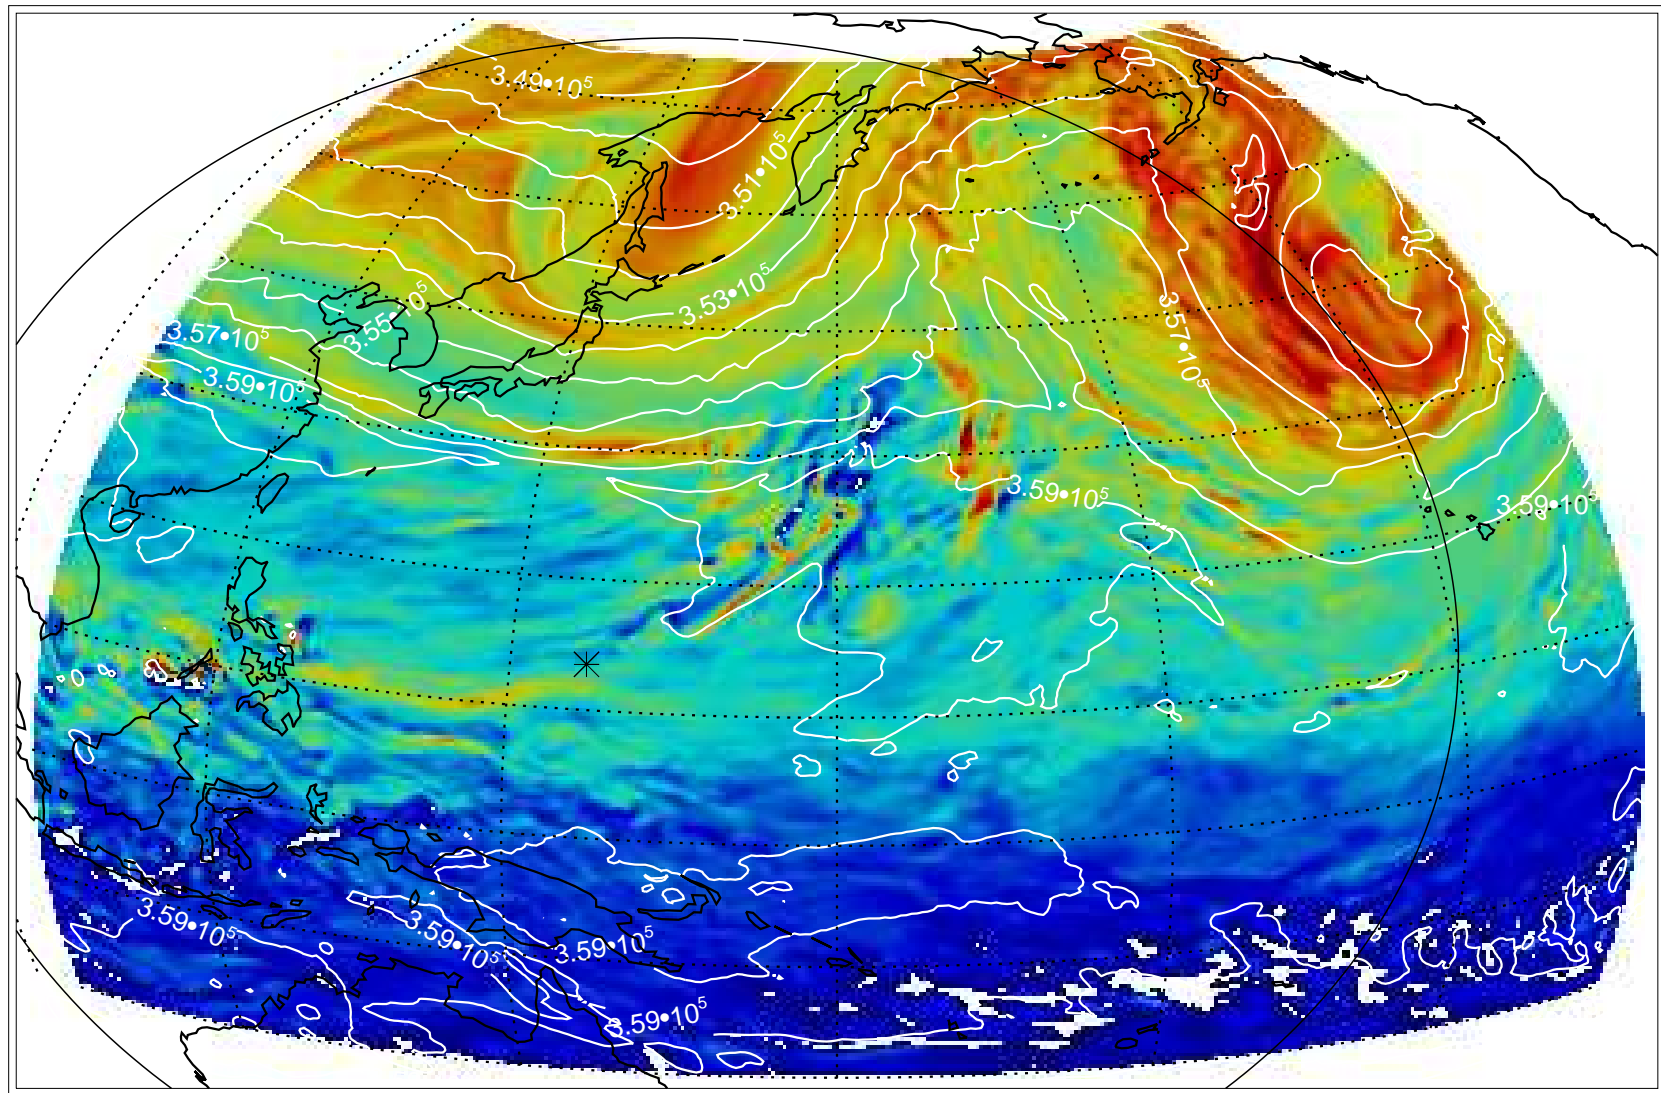

13111206, 6 hour forecast for 380K EPV

380K Montgomery Streamfunction, white

13111212, 12 hour forecast for 380K EPV

380K Montgomery Streamfunction, white

13111218, 18 hour forecast for 380K EPV

380K Montgomery Streamfunction, white

13111300, 24 hour forecast for 380K EPV

380K Montgomery Streamfunction, white

13111306, 30 hour forecast for 380K EPV

380K Montgomery Streamfunction, white

13111312, 36 hour forecast for 380K EPV

380K Montgomery Streamfunction, white