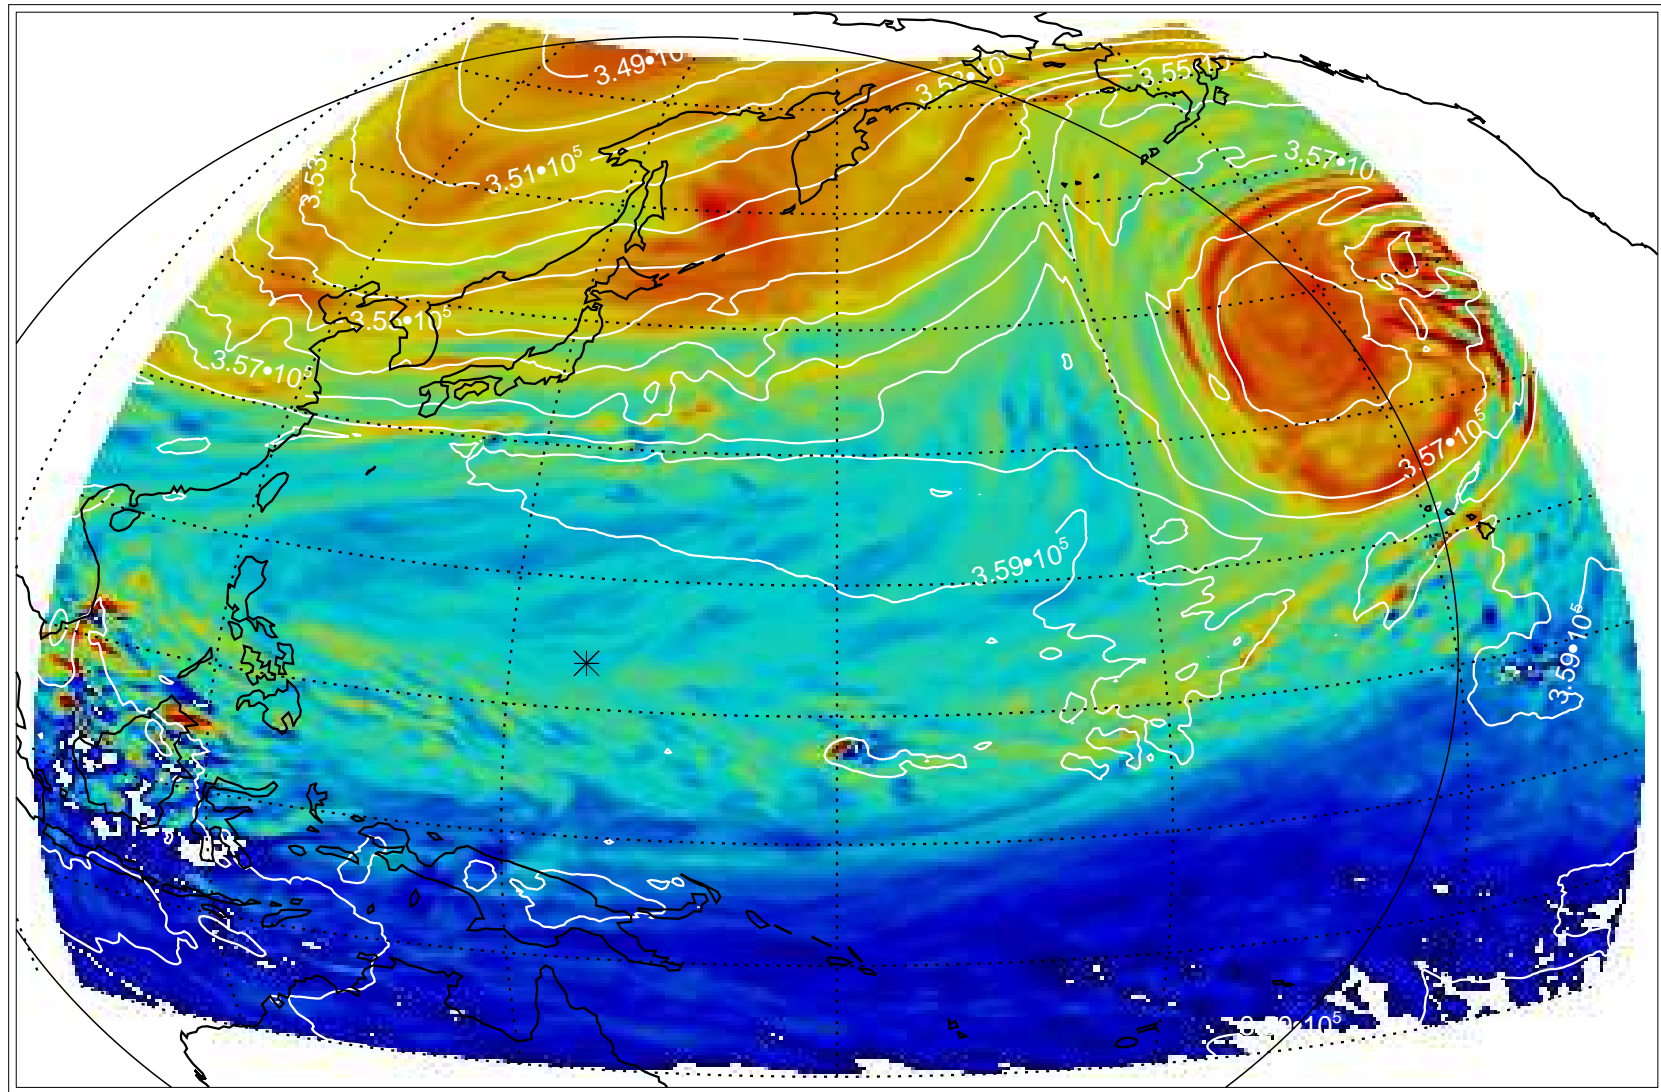

13111600, 96 hour forecast for 380K EPV

380K Montgomery Streamfunction, white