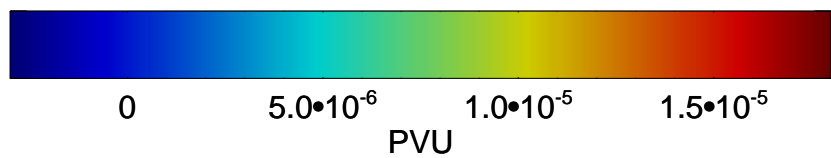

13111618, 114 hour forecast for 355K EPV

355K Montgomery Streamfunction, white
EPV Tropopause (2 PVU) Position