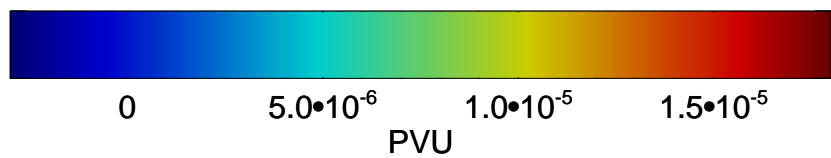

13111518, 90 hour forecast for 355K EPV

355K Montgomery Streamfunction, white
EPV Tropopause (2 PVU) Position