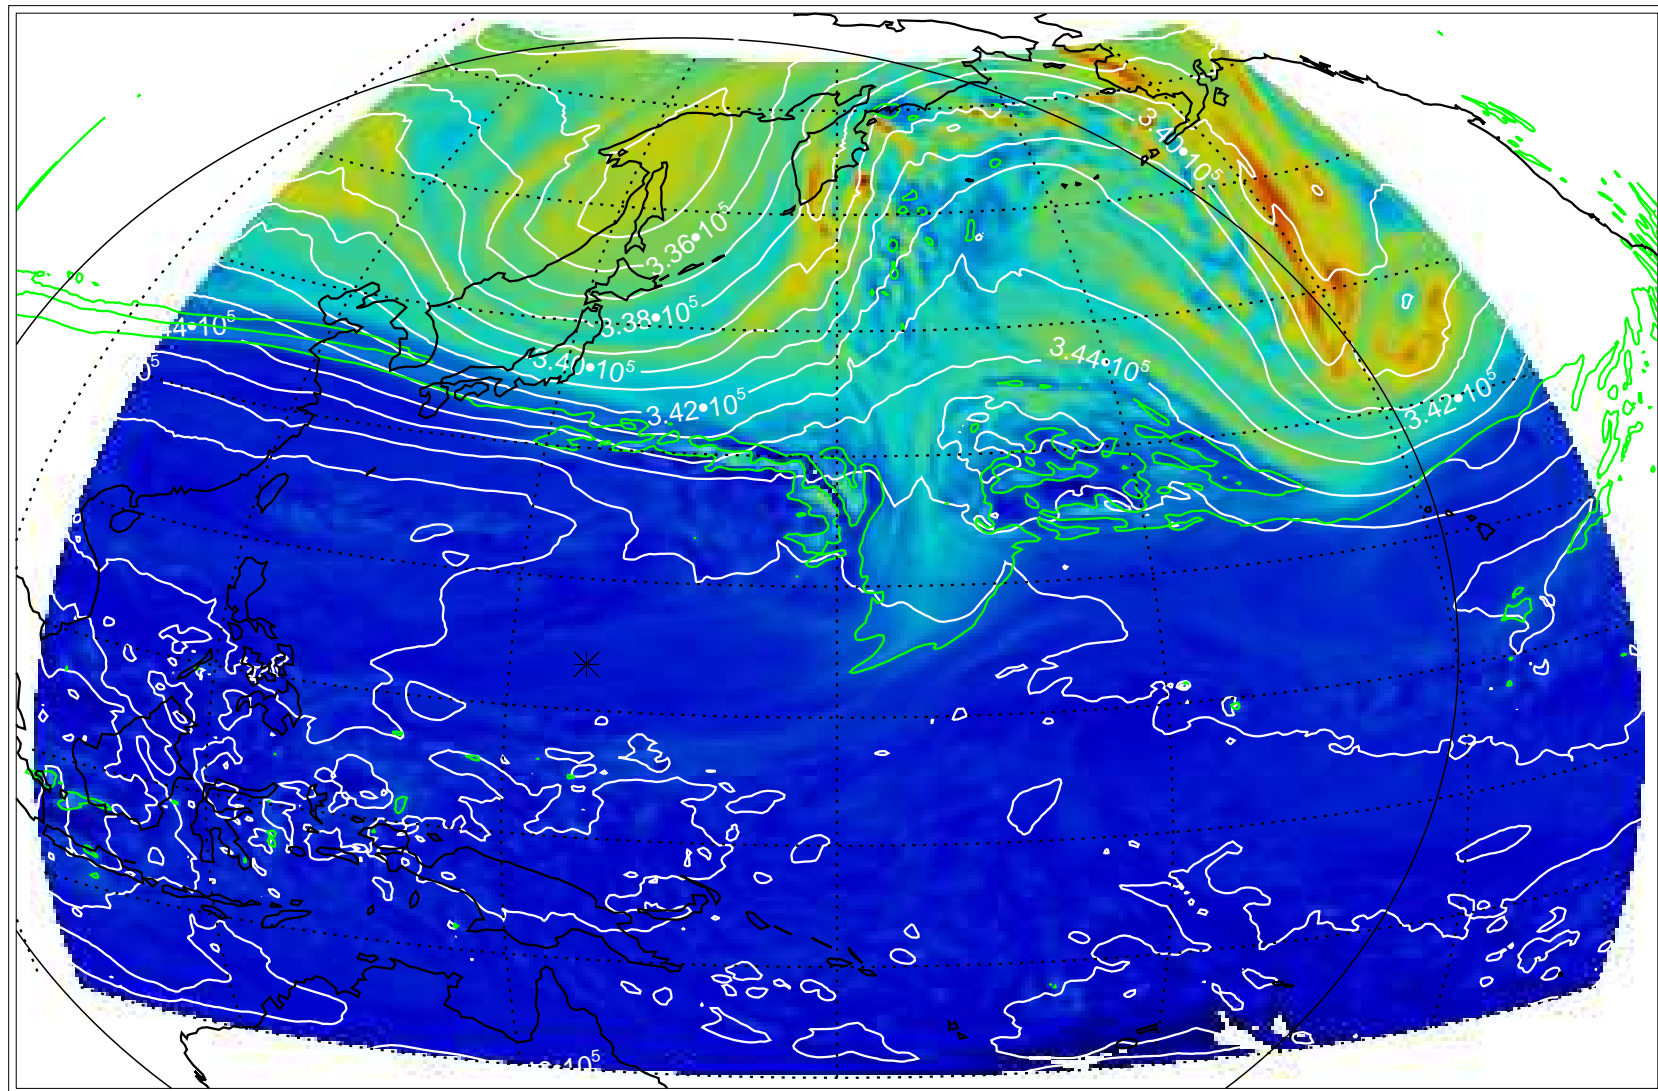

13111206, 6 hour forecast for 355K EPV

355K Montgomery Streamfunction, white  
EPV Tropopause (2 PVU) Position

13111212, 12 hour forecast for 355K EPV

355K Montgomery Streamfunction, white  
EPV Tropopause (2 PVU) Position

13111218, 18 hour forecast for 355K EPV

355K Montgomery Streamfunction, white  
EPV Tropopause (2 PVU) Position

13111300, 24 hour forecast for 355K EPV

355K Montgomery Streamfunction, white  
EPV Tropopause (2 PVU) Position

13111306, 30 hour forecast for 355K EPV

355K Montgomery Streamfunction, white  
EPV Tropopause (2 PVU) Position

13111312, 36 hour forecast for 355K EPV

355K Montgomery Streamfunction, white  
EPV Tropopause (2 PVU) Position

13111318, 42 hour forecast for 355K EPV

355K Montgomery Streamfunction, white  
EPV Tropopause (2 PVU) Position

13111400, 48 hour forecast for 355K EPV

355K Montgomery Streamfunction, white  
EPV Tropopause (2 PVU) Position