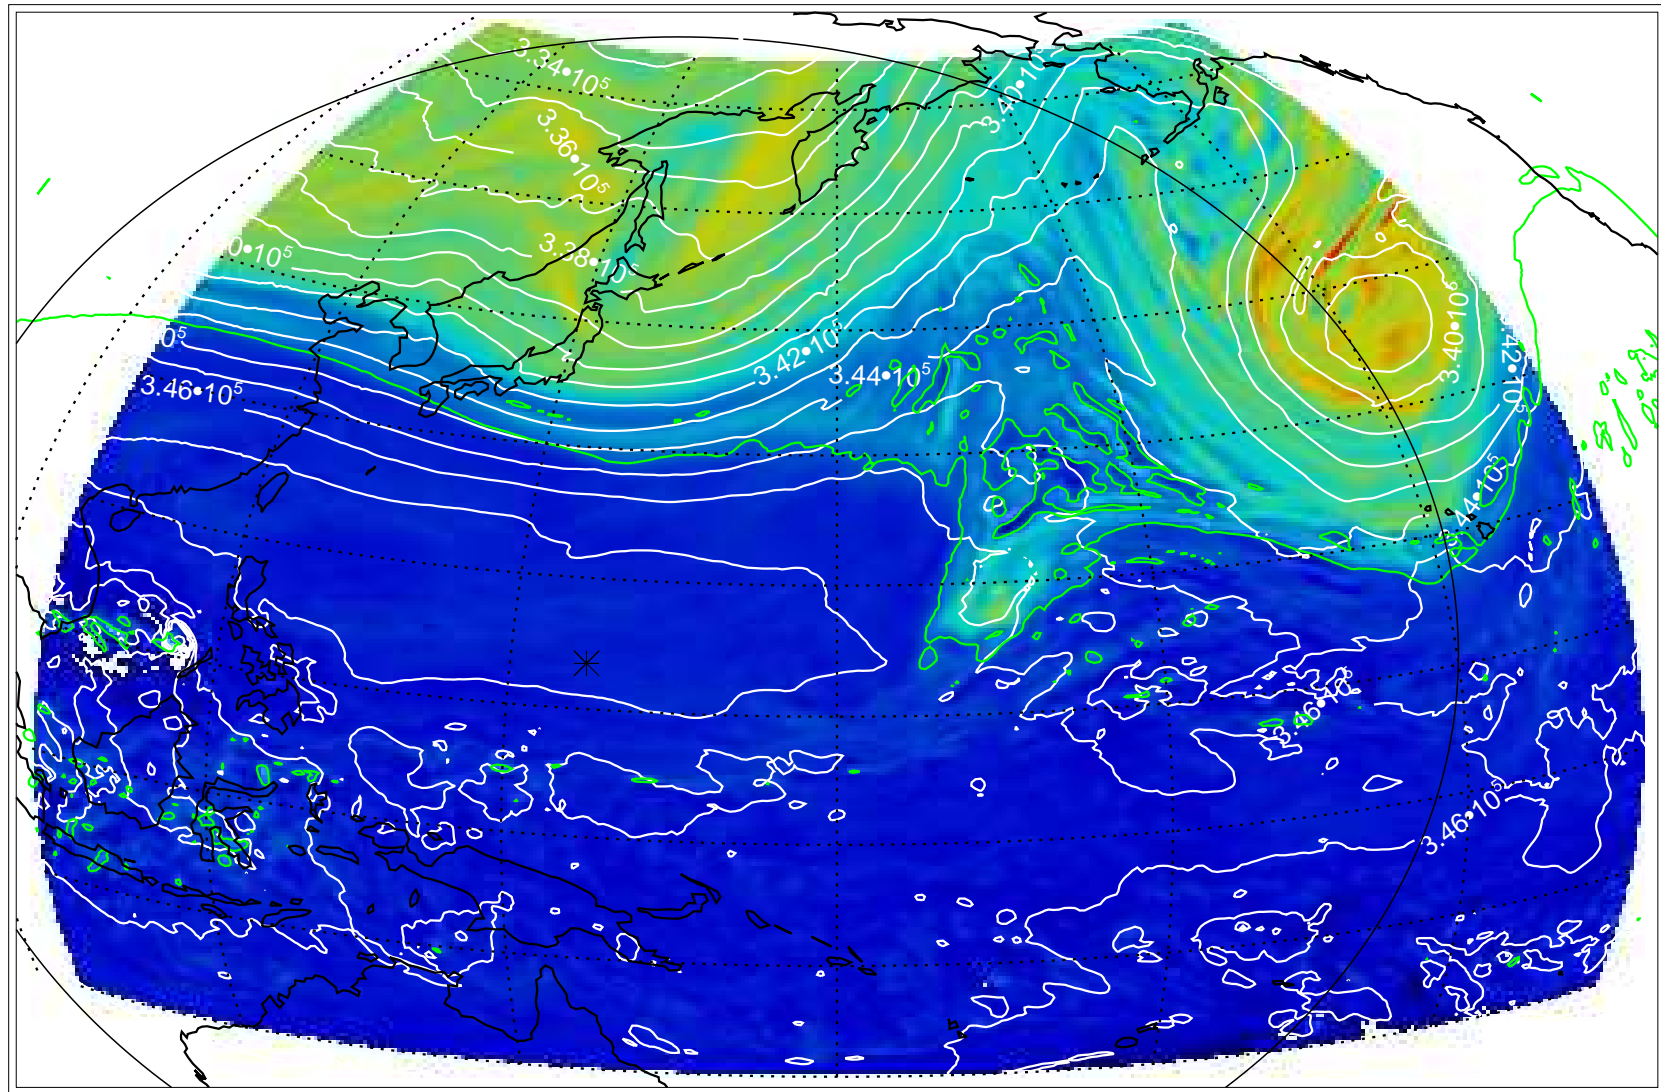

13111218, 18 hour forecast for 355K EPV

355K Montgomery Streamfunction, white  
EPV Tropopause (2 PVU) Position

13111300, 24 hour forecast for 355K EPV

355K Montgomery Streamfunction, white  
EPV Tropopause (2 PVU) Position

13111306, 30 hour forecast for 355K EPV

355K Montgomery Streamfunction, white  
EPV Tropopause (2 PVU) Position

13111312, 36 hour forecast for 355K EPV

355K Montgomery Streamfunction, white  
EPV Tropopause (2 PVU) Position

13111318, 42 hour forecast for 355K EPV

355K Montgomery Streamfunction, white  
EPV Tropopause (2 PVU) Position

13111400, 48 hour forecast for 355K EPV

355K Montgomery Streamfunction, white  
EPV Tropopause (2 PVU) Position

13111406, 54 hour forecast for 355K EPV

355K Montgomery Streamfunction, white  
EPV Tropopause (2 PVU) Position

13111412, 60 hour forecast for 355K EPV

355K Montgomery Streamfunction, white  
EPV Tropopause (2 PVU) Position