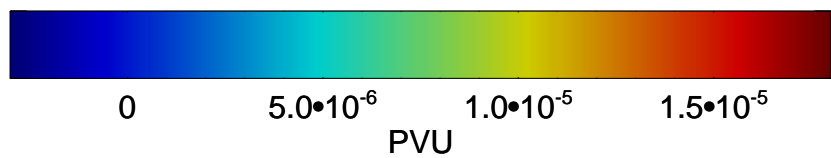

13111412, 60 hour forecast for 355K EPV

355K Montgomery Streamfunction, white
EPV Tropopause (2 PVU) Position