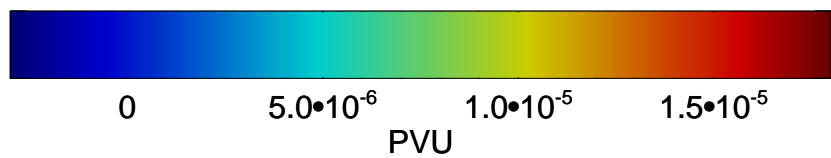

13111306, 30 hour forecast for 355K EPV

355K Montgomery Streamfunction, white  
EPV Tropopause (2 PVU) Position

13111312, 36 hour forecast for 355K EPV

355K Montgomery Streamfunction, white  
EPV Tropopause (2 PVU) Position

13111318, 42 hour forecast for 355K EPV

355K Montgomery Streamfunction, white  
EPV Tropopause (2 PVU) Position

13111400, 48 hour forecast for 355K EPV

355K Montgomery Streamfunction, white  
EPV Tropopause (2 PVU) Position