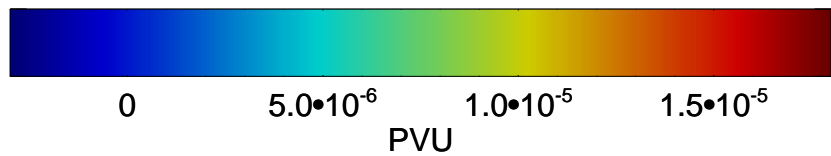

13111600, 96 hour forecast for 355K EPV

355K Montgomery Streamfunction, white
EPV Tropopause (2 PVU) Position