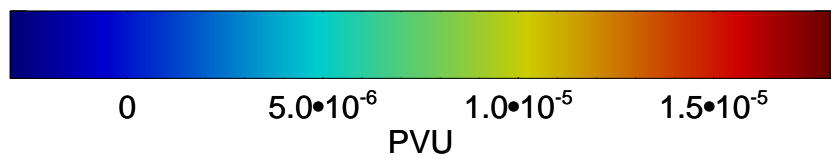

13111512, 84 hour forecast for 355K EPV

355K Montgomery Streamfunction, white
EPV Tropopause (2 PVU) Position