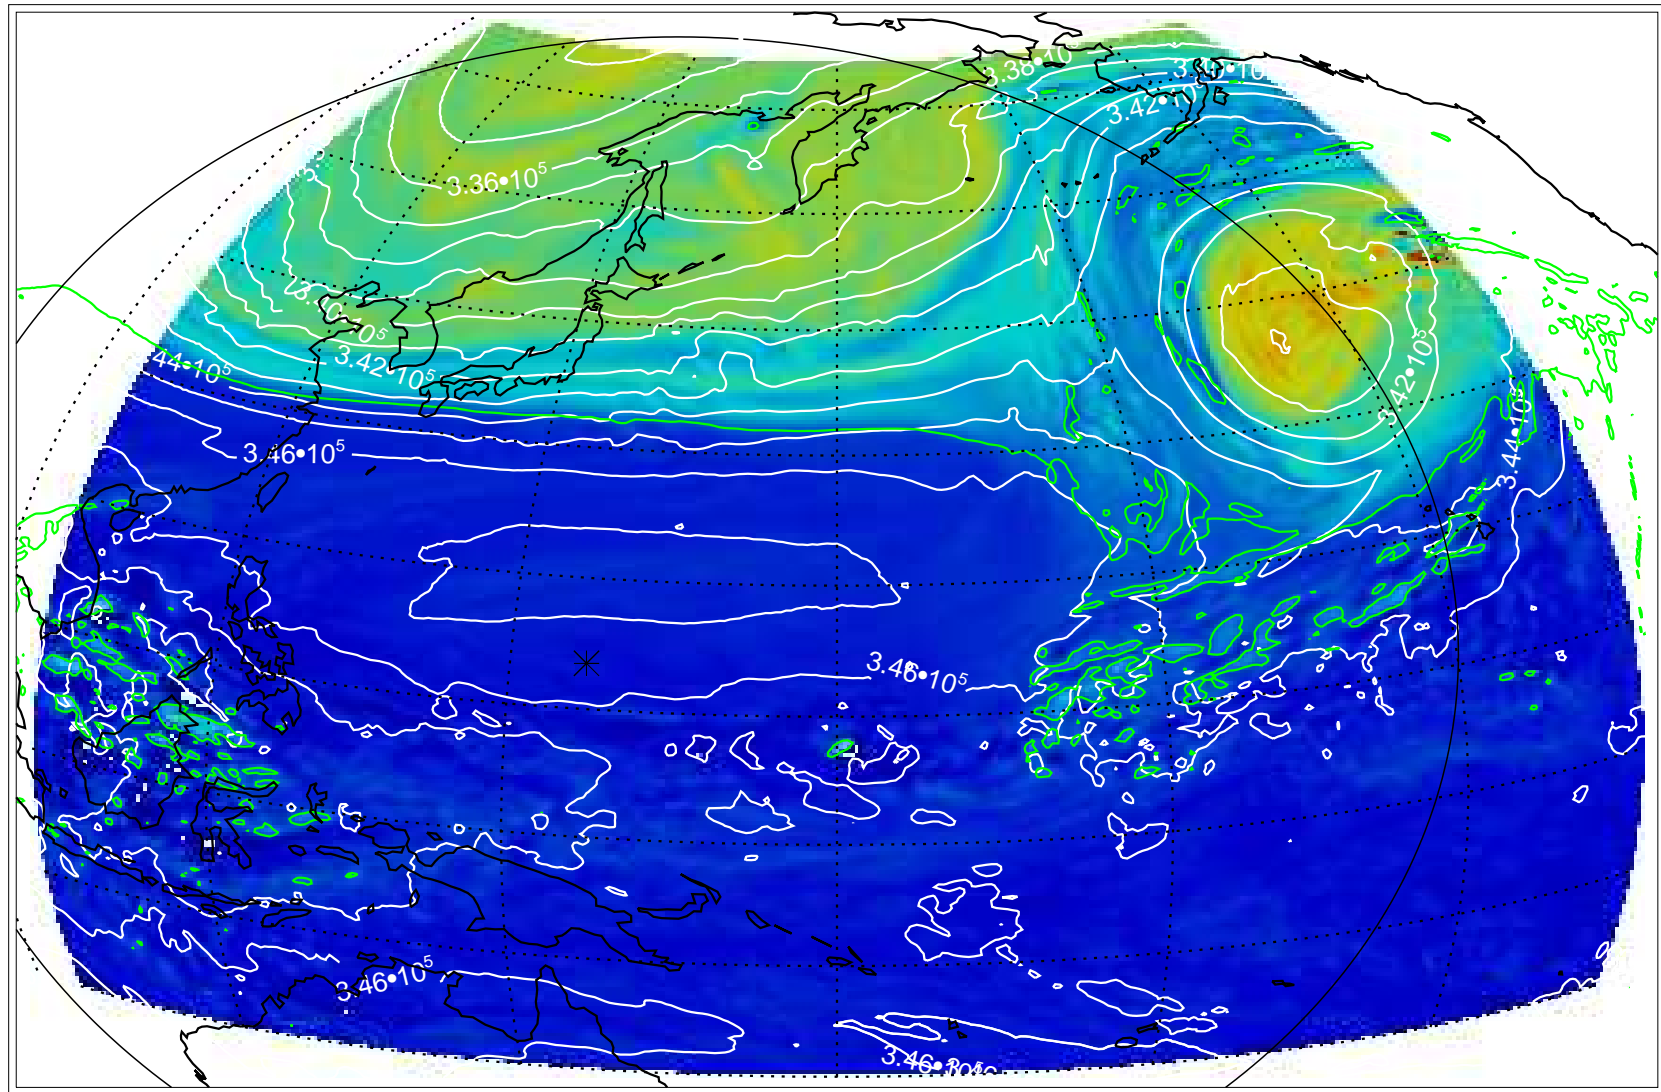

13111418, 66 hour forecast for 355K EPV

355K Montgomery Streamfunction, white  
EPV Tropopause (2 PVU) Position

13111500, 72 hour forecast for 355K EPV

355K Montgomery Streamfunction, white  
EPV Tropopause (2 PVU) Position

13111506, 78 hour forecast for 355K EPV

355K Montgomery Streamfunction, white  
EPV Tropopause (2 PVU) Position

13111512, 84 hour forecast for 355K EPV

355K Montgomery Streamfunction, white  
EPV Tropopause (2 PVU) Position

13111518, 90 hour forecast for 355K EPV

355K Montgomery Streamfunction, white  
EPV Tropopause (2 PVU) Position

13111600, 96 hour forecast for 355K EPV

355K Montgomery Streamfunction, white  
EPV Tropopause (2 PVU) Position

13111606, 102 hour forecast for 355K EPV

355K Montgomery Streamfunction, white  
EPV Tropopause (2 PVU) Position

13111612, 108 hour forecast for 355K EPV

355K Montgomery Streamfunction, white  
EPV Tropopause (2 PVU) Position