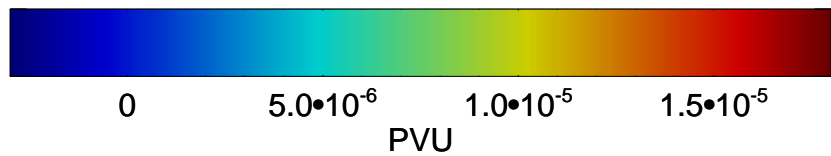

13111406, 54 hour forecast for 355K EPV

355K Montgomery Streamfunction, white
EPV Tropopause (2 PVU) Position