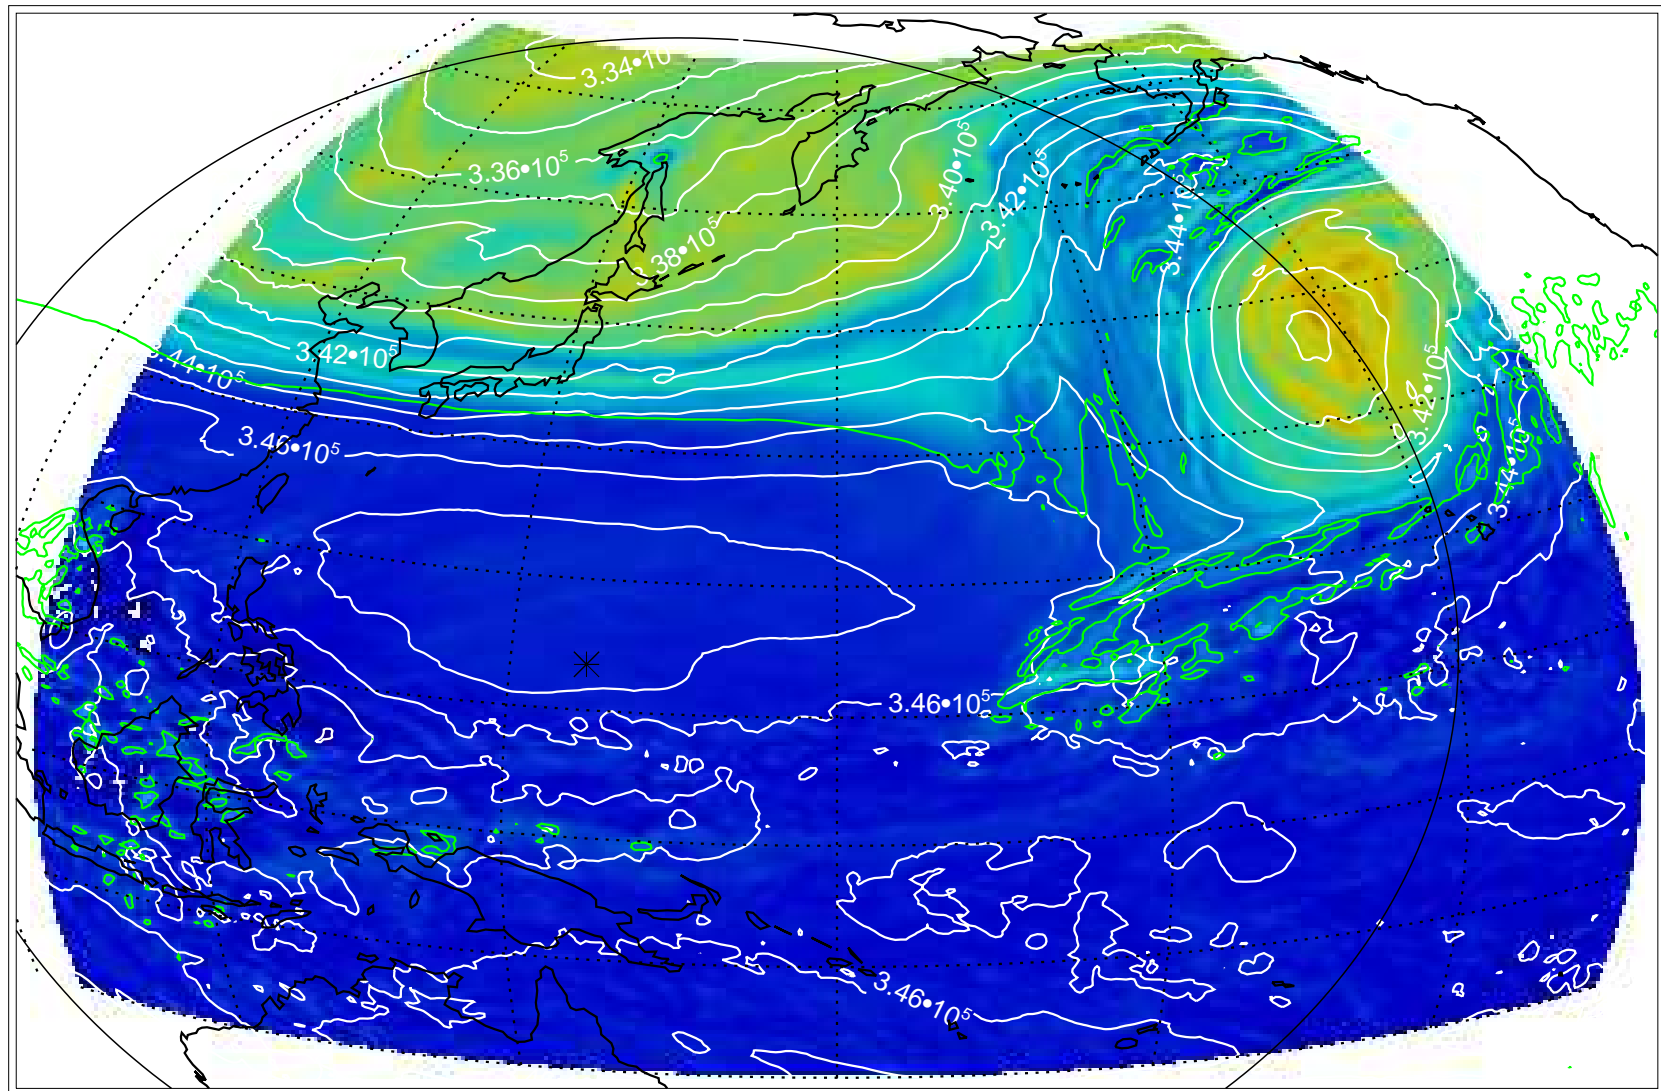

13111406, 54 hour forecast for 355K EPV

355K Montgomery Streamfunction, white  
EPV Tropopause (2 PVU) Position

13111412, 60 hour forecast for 355K EPV

355K Montgomery Streamfunction, white  
EPV Tropopause (2 PVU) Position

13111418, 66 hour forecast for 355K EPV

355K Montgomery Streamfunction, white  
EPV Tropopause (2 PVU) Position

13111500, 72 hour forecast for 355K EPV

355K Montgomery Streamfunction, white  
EPV Tropopause (2 PVU) Position

13111506, 78 hour forecast for 355K EPV

355K Montgomery Streamfunction, white  
EPV Tropopause (2 PVU) Position

13111512, 84 hour forecast for 355K EPV

355K Montgomery Streamfunction, white  
EPV Tropopause (2 PVU) Position

13111518, 90 hour forecast for 355K EPV

355K Montgomery Streamfunction, white  
EPV Tropopause (2 PVU) Position

13111600, 96 hour forecast for 355K EPV

355K Montgomery Streamfunction, white  
EPV Tropopause (2 PVU) Position