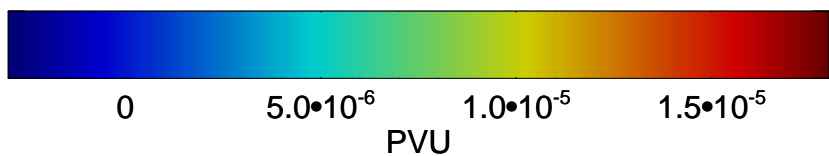

13111418, 66 hour forecast for 355K EPV

355K Montgomery Streamfunction, white  
EPV Tropopause (2 PVU) Position

13111500, 72 hour forecast for 355K EPV

355K Montgomery Streamfunction, white  
EPV Tropopause (2 PVU) Position

13111506, 78 hour forecast for 355K EPV

355K Montgomery Streamfunction, white  
EPV Tropopause (2 PVU) Position

13111512, 84 hour forecast for 355K EPV

355K Montgomery Streamfunction, white  
EPV Tropopause (2 PVU) Position