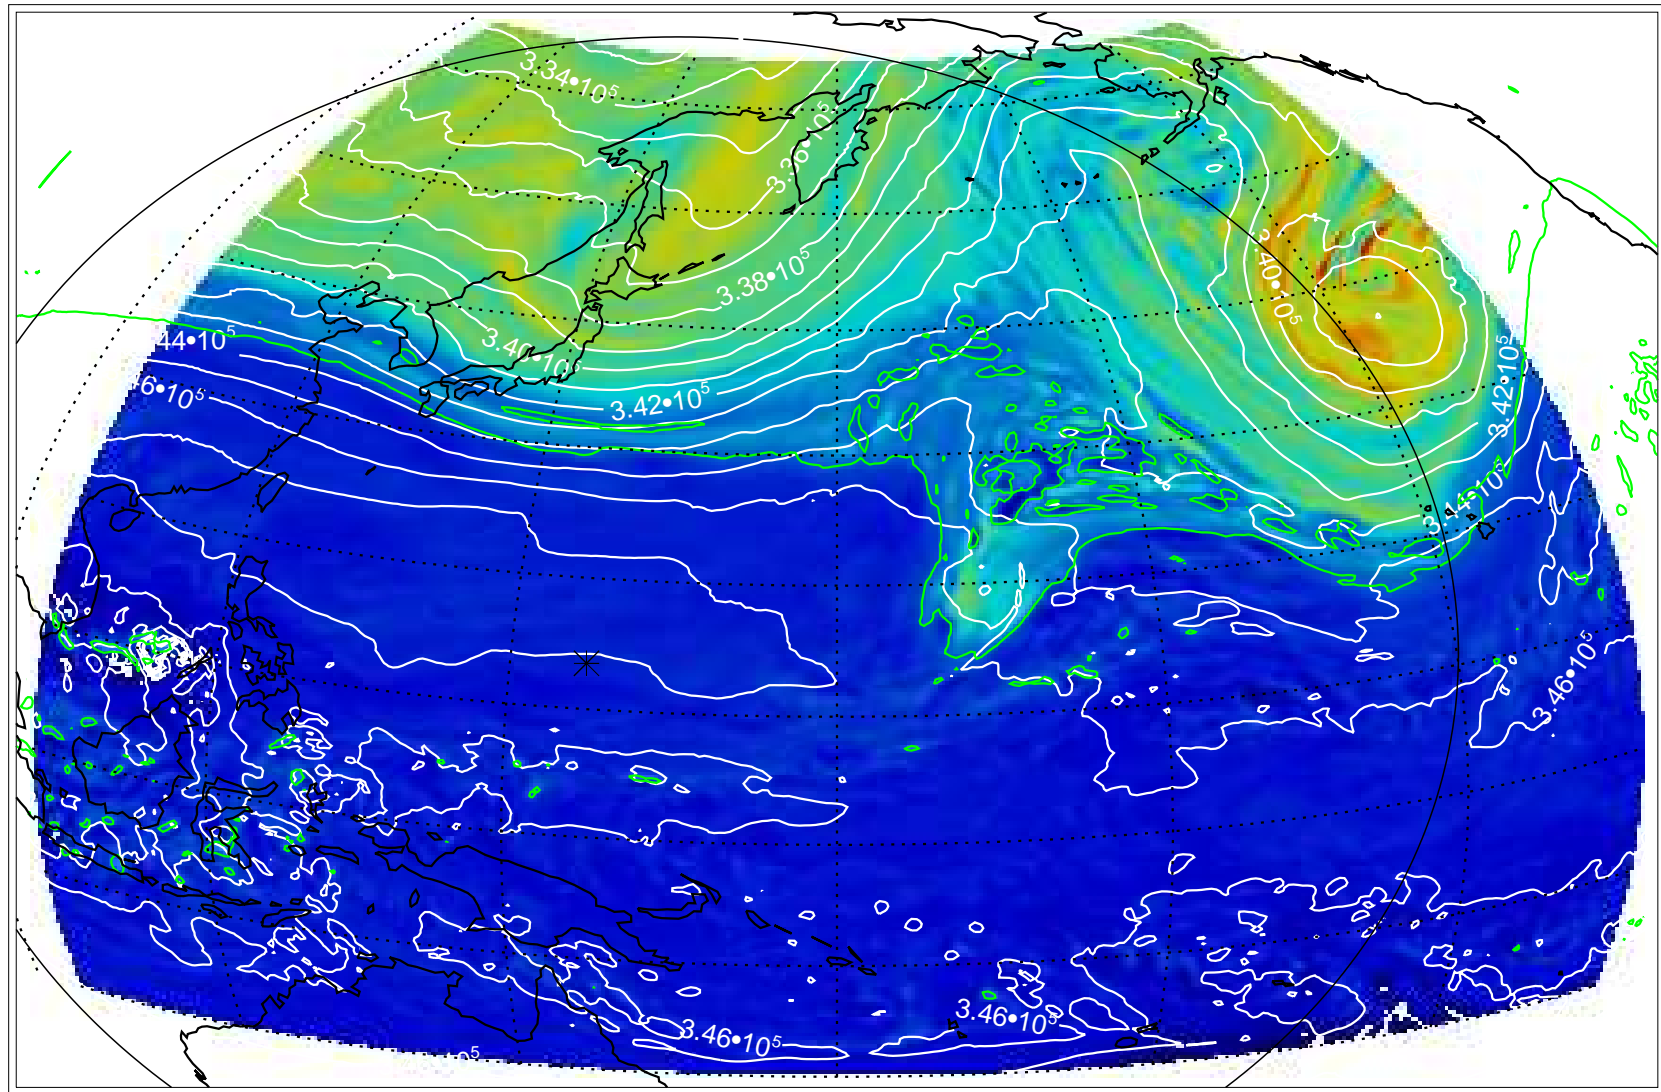

13111218, 18 hour forecast for 355K EPV

355K Montgomery Streamfunction, white  
EPV Tropopause (2 PVU) Position

13111300, 24 hour forecast for 355K EPV

355K Montgomery Streamfunction, white  
EPV Tropopause (2 PVU) Position

13111306, 30 hour forecast for 355K EPV

355K Montgomery Streamfunction, white  
EPV Tropopause (2 PVU) Position

13111312, 36 hour forecast for 355K EPV

355K Montgomery Streamfunction, white  
EPV Tropopause (2 PVU) Position

13111318, 42 hour forecast for 355K EPV

355K Montgomery Streamfunction, white  
EPV Tropopause (2 PVU) Position

13111400, 48 hour forecast for 355K EPV

355K Montgomery Streamfunction, white  
EPV Tropopause (2 PVU) Position

13111406, 54 hour forecast for 355K EPV

355K Montgomery Streamfunction, white  
EPV Tropopause (2 PVU) Position

13111412, 60 hour forecast for 355K EPV

355K Montgomery Streamfunction, white  
EPV Tropopause (2 PVU) Position