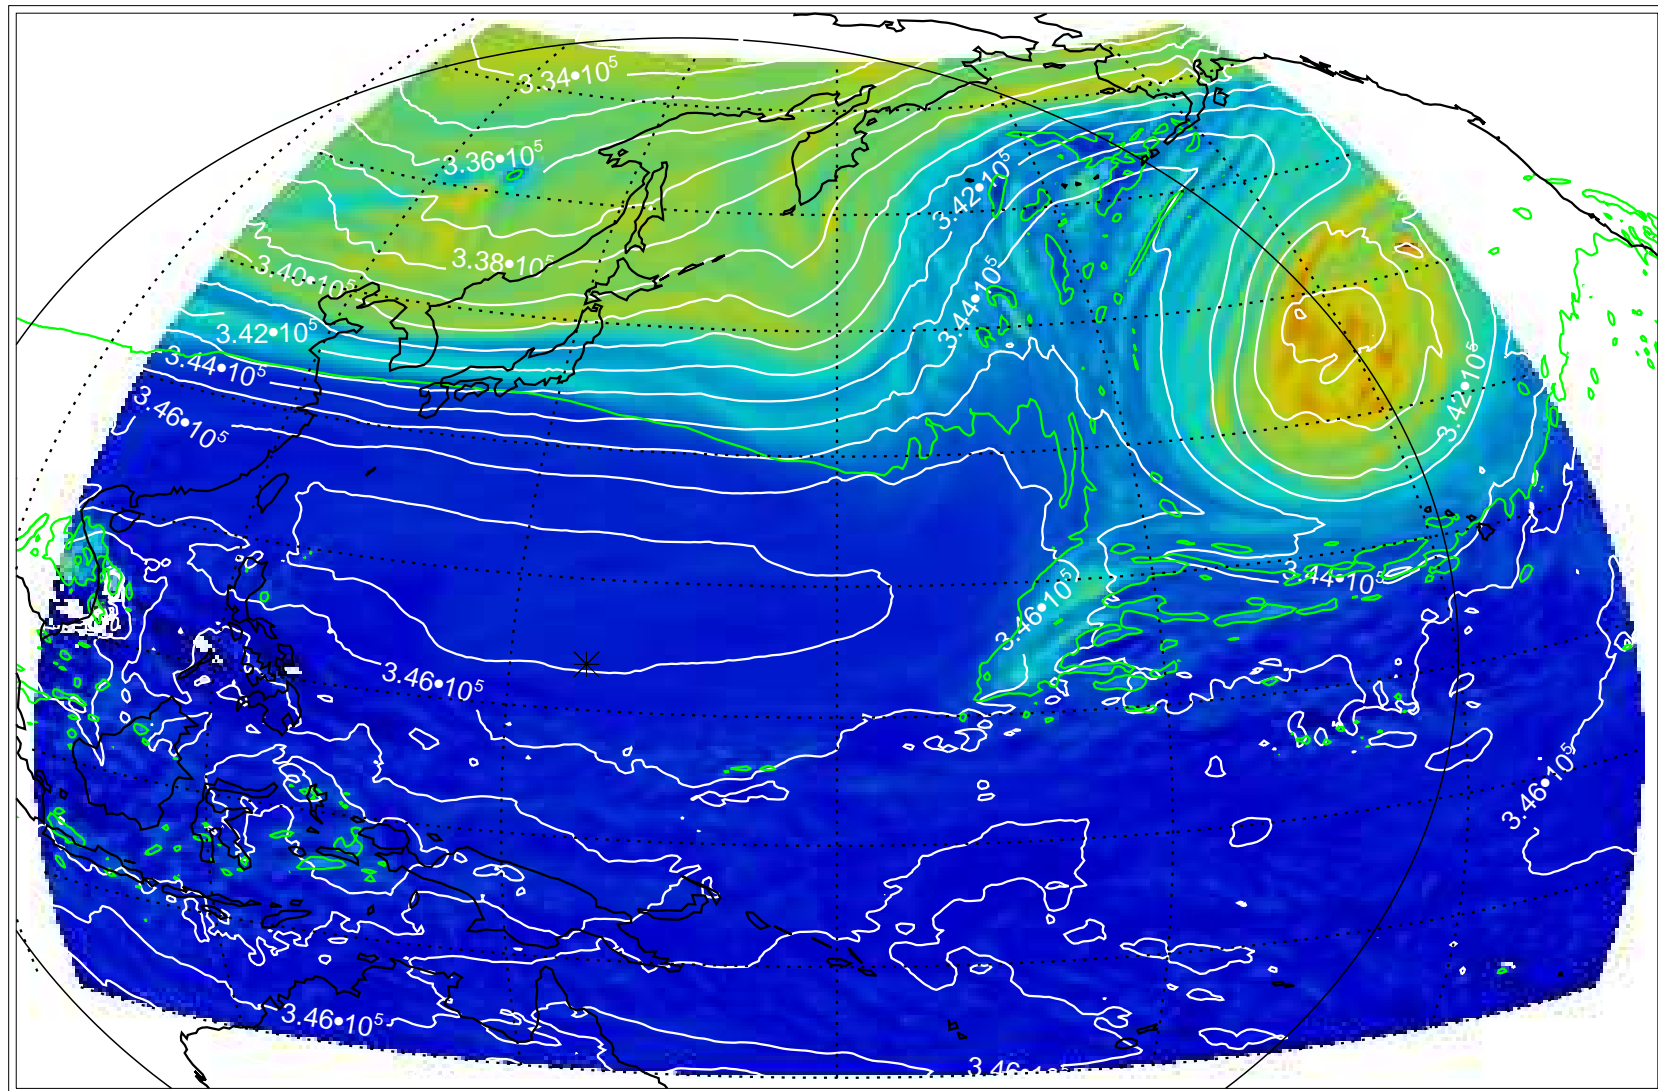

13111406, 54 hour forecast for 355K EPV

355K Montgomery Streamfunction, white  
EPV Tropopause (2 PVU) Position

13111412, 60 hour forecast for 355K EPV

355K Montgomery Streamfunction, white  
EPV Tropopause (2 PVU) Position

13111418, 66 hour forecast for 355K EPV

355K Montgomery Streamfunction, white  
EPV Tropopause (2 PVU) Position

13111500, 72 hour forecast for 355K EPV

355K Montgomery Streamfunction, white  
EPV Tropopause (2 PVU) Position

13111506, 78 hour forecast for 355K EPV

355K Montgomery Streamfunction, white  
EPV Tropopause (2 PVU) Position

13111512, 84 hour forecast for 355K EPV

355K Montgomery Streamfunction, white  
EPV Tropopause (2 PVU) Position