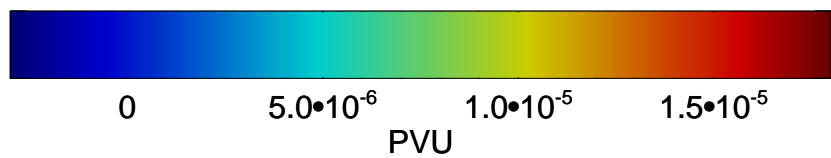

13111206, 6 hour forecast for 355K EPV

355K Montgomery Streamfunction, white  
EPV Tropopause (2 PVU) Position

13111212, 12 hour forecast for 355K EPV

355K Montgomery Streamfunction, white  
EPV Tropopause (2 PVU) Position

13111218, 18 hour forecast for 355K EPV

355K Montgomery Streamfunction, white  
EPV Tropopause (2 PVU) Position

13111300, 24 hour forecast for 355K EPV

355K Montgomery Streamfunction, white  
EPV Tropopause (2 PVU) Position