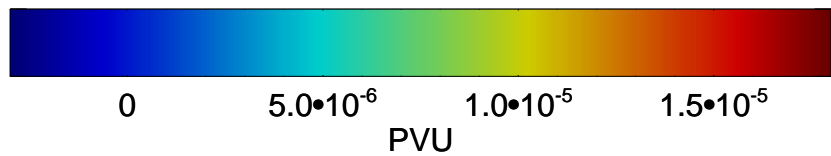

13111218, 18 hour forecast for 355K EPV

355K Montgomery Streamfunction, white  
EPV Tropopause (2 PVU) Position

13111300, 24 hour forecast for 355K EPV

355K Montgomery Streamfunction, white  
EPV Tropopause (2 PVU) Position

13111306, 30 hour forecast for 355K EPV

355K Montgomery Streamfunction, white  
EPV Tropopause (2 PVU) Position

13111312, 36 hour forecast for 355K EPV

355K Montgomery Streamfunction, white  
EPV Tropopause (2 PVU) Position