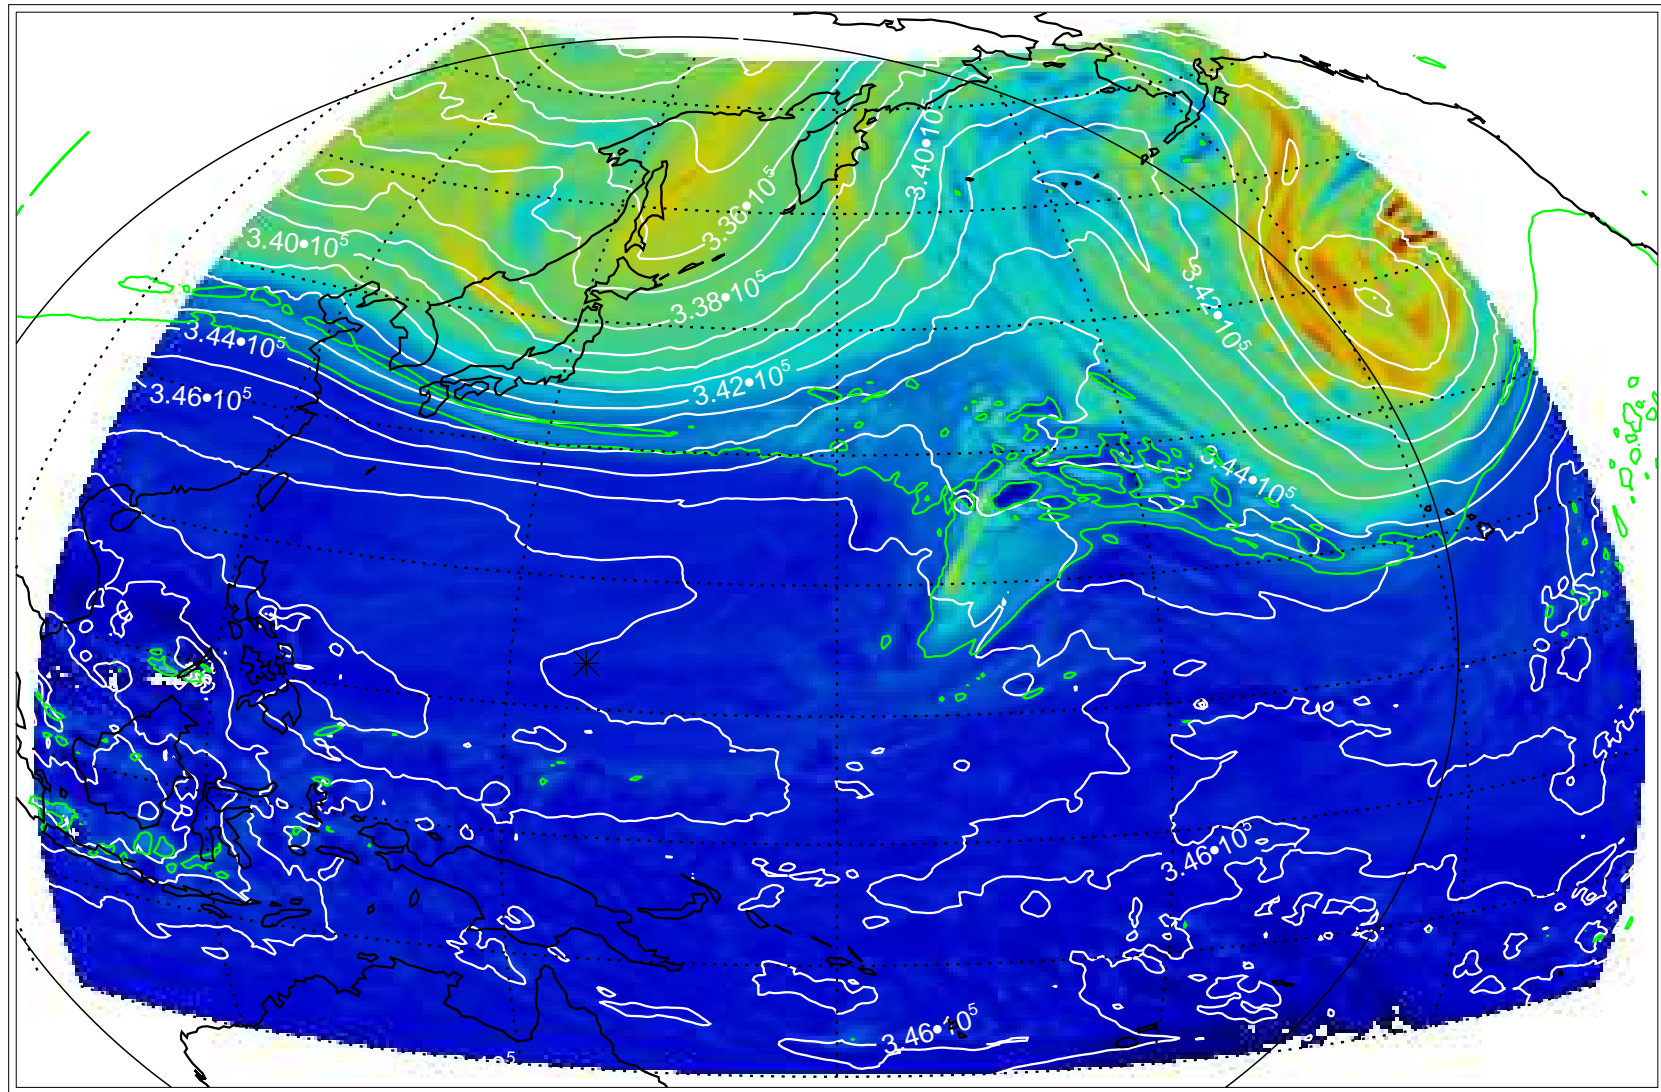

13111206, 6 hour forecast for 355K EPV

355K Montgomery Streamfunction, white  
EPV Tropopause (2 PVU) Position

13111212, 12 hour forecast for 355K EPV

355K Montgomery Streamfunction, white  
EPV Tropopause (2 PVU) Position

13111218, 18 hour forecast for 355K EPV

355K Montgomery Streamfunction, white  
EPV Tropopause (2 PVU) Position

13111300, 24 hour forecast for 355K EPV

355K Montgomery Streamfunction, white  
EPV Tropopause (2 PVU) Position

13111306, 30 hour forecast for 355K EPV

355K Montgomery Streamfunction, white  
EPV Tropopause (2 PVU) Position

13111312, 36 hour forecast for 355K EPV

355K Montgomery Streamfunction, white  
EPV Tropopause (2 PVU) Position

13111318, 42 hour forecast for 355K EPV

355K Montgomery Streamfunction, white  
EPV Tropopause (2 PVU) Position

13111400, 48 hour forecast for 355K EPV

355K Montgomery Streamfunction, white  
EPV Tropopause (2 PVU) Position