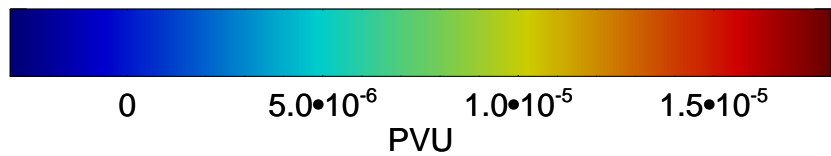

13111606, 102 hour forecast for 355K EPV

355K Montgomery Streamfunction, white
EPV Tropopause (2 PVU) Position