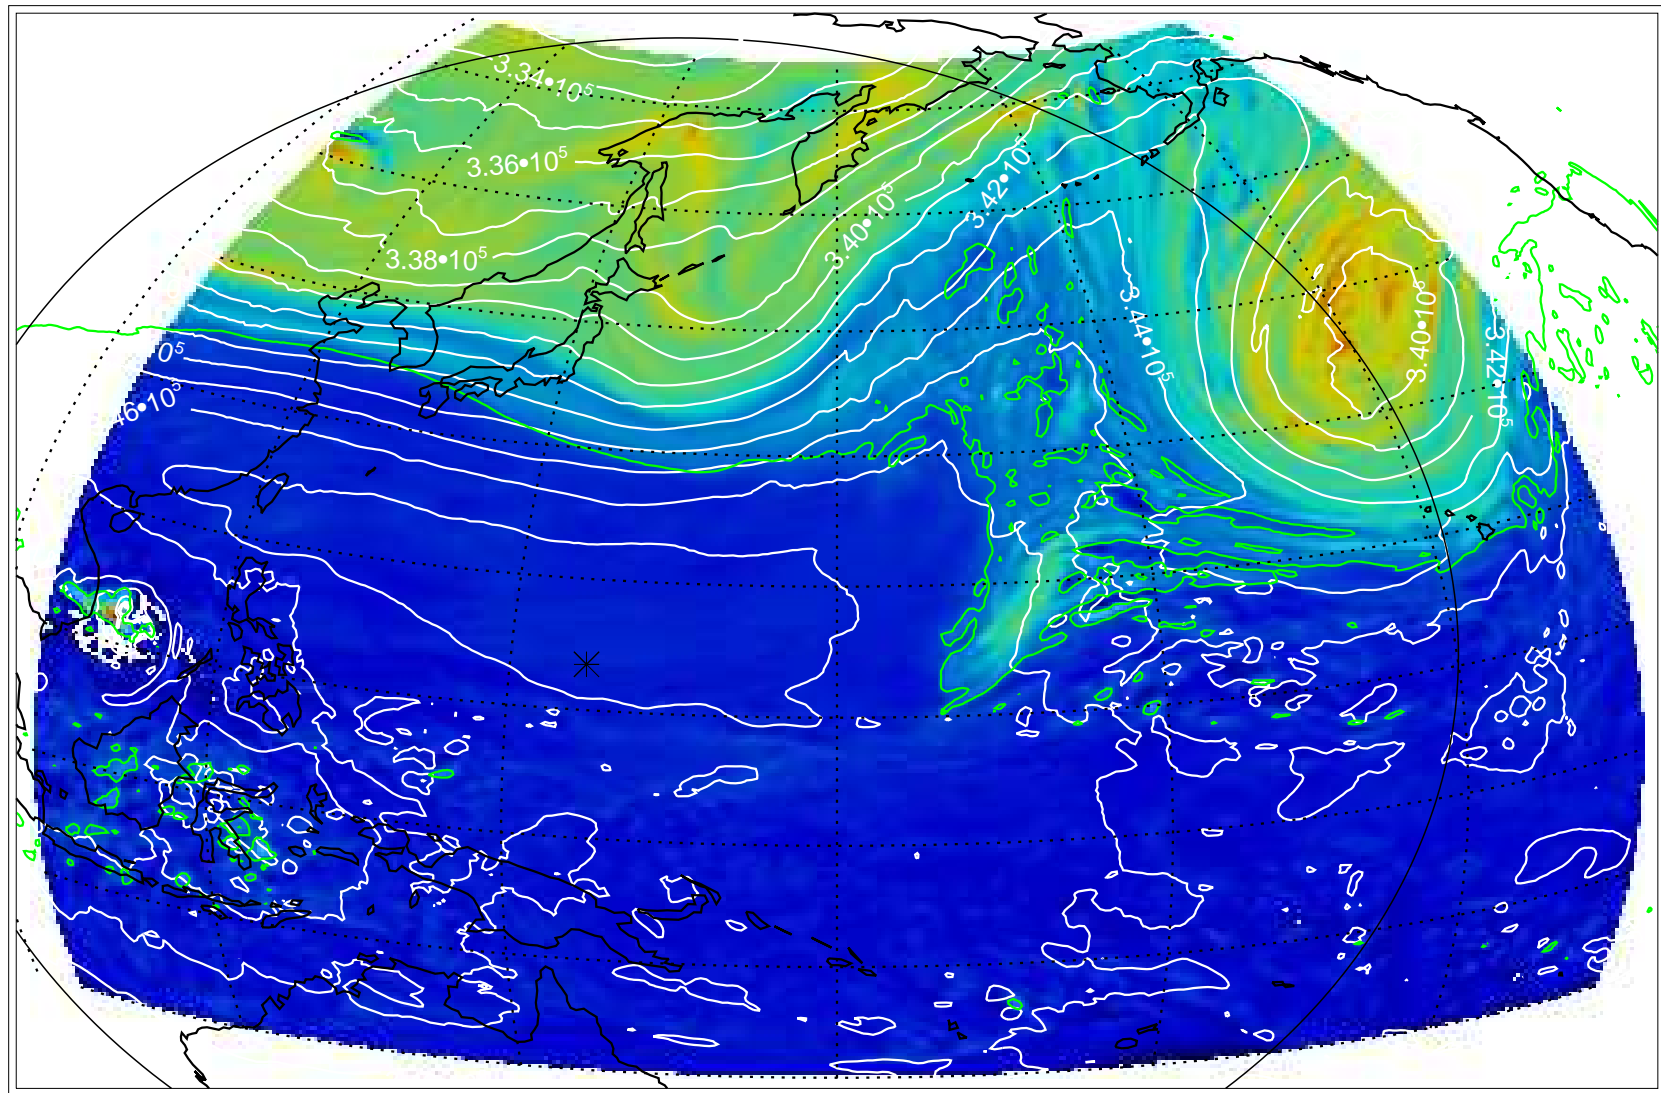

13111218, 18 hour forecast for 355K EPV

355K Montgomery Streamfunction, white  
EPV Tropopause (2 PVU) Position

13111300, 24 hour forecast for 355K EPV

355K Montgomery Streamfunction, white  
EPV Tropopause (2 PVU) Position

13111306, 30 hour forecast for 355K EPV

355K Montgomery Streamfunction, white  
EPV Tropopause (2 PVU) Position

13111312, 36 hour forecast for 355K EPV

355K Montgomery Streamfunction, white  
EPV Tropopause (2 PVU) Position

13111318, 42 hour forecast for 355K EPV

355K Montgomery Streamfunction, white  
EPV Tropopause (2 PVU) Position

13111400, 48 hour forecast for 355K EPV

355K Montgomery Streamfunction, white  
EPV Tropopause (2 PVU) Position

13111406, 54 hour forecast for 355K EPV

355K Montgomery Streamfunction, white  
EPV Tropopause (2 PVU) Position

13111412, 60 hour forecast for 355K EPV

355K Montgomery Streamfunction, white  
EPV Tropopause (2 PVU) Position