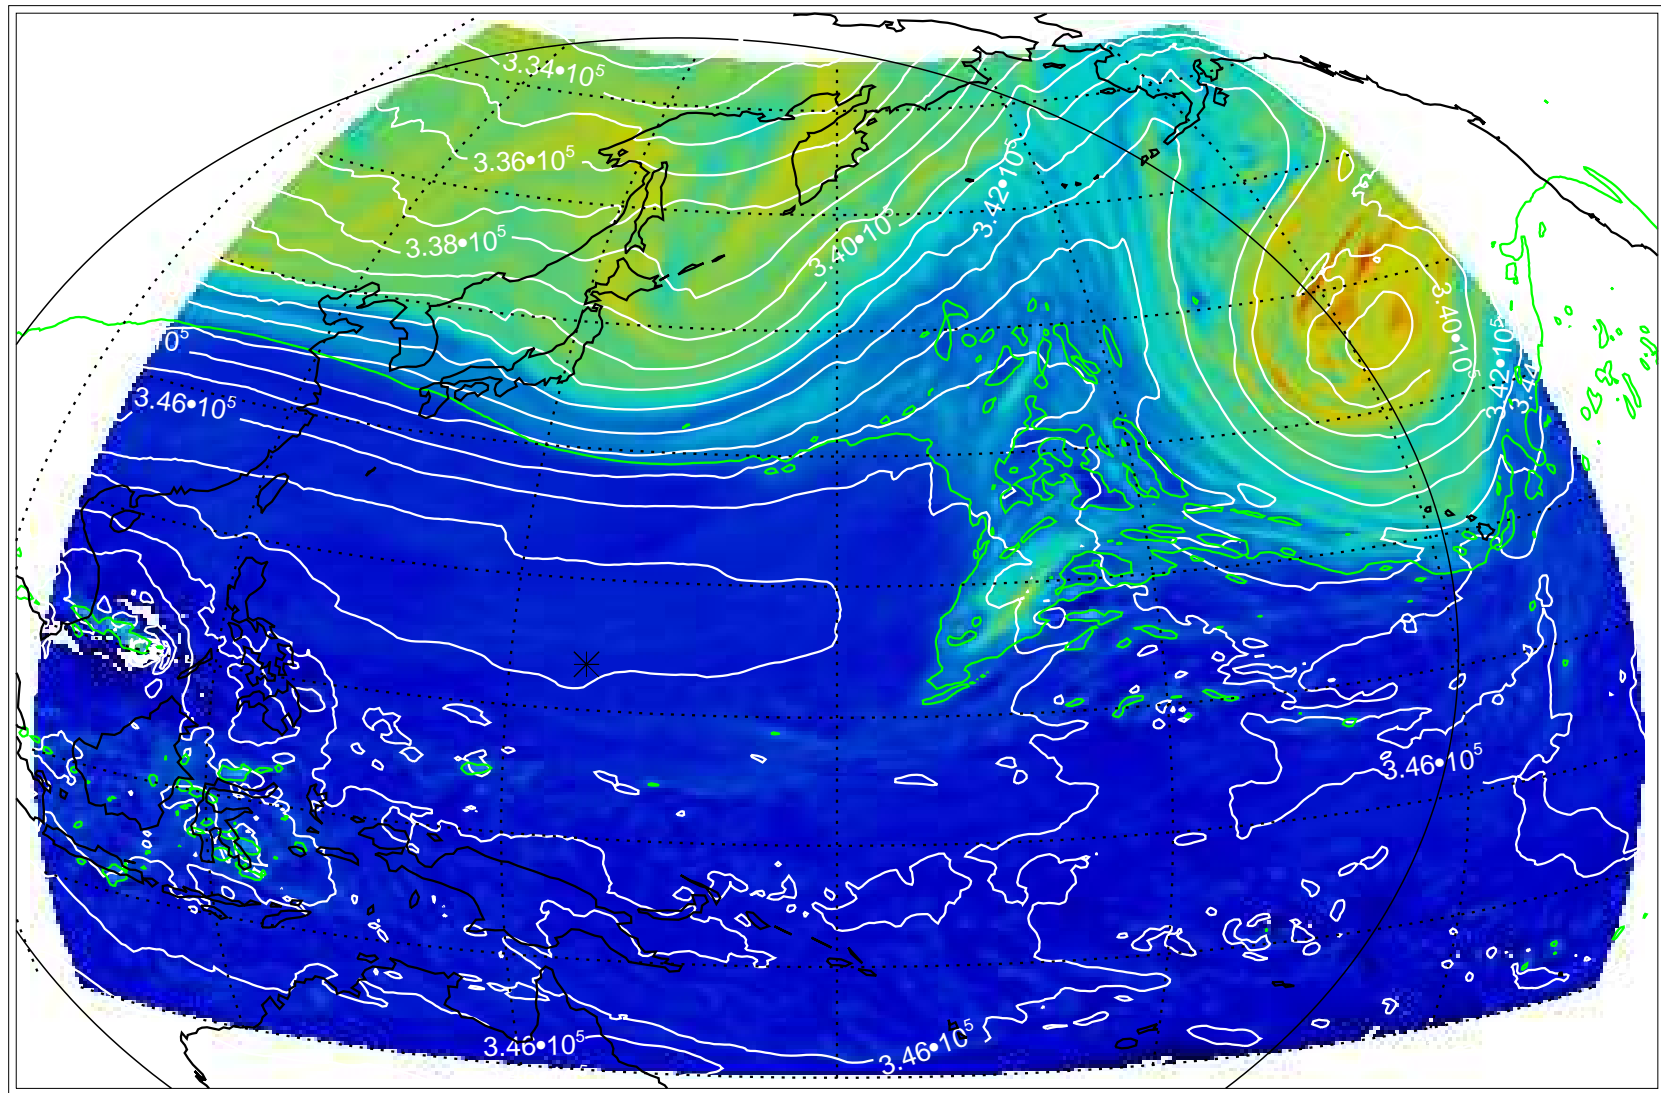

13111218, 18 hour forecast for 355K EPV

355K Montgomery Streamfunction, white  
EPV Tropopause (2 PVU) Position

13111300, 24 hour forecast for 355K EPV

355K Montgomery Streamfunction, white  
EPV Tropopause (2 PVU) Position

13111306, 30 hour forecast for 355K EPV

355K Montgomery Streamfunction, white  
EPV Tropopause (2 PVU) Position

13111312, 36 hour forecast for 355K EPV

355K Montgomery Streamfunction, white  
EPV Tropopause (2 PVU) Position

13111318, 42 hour forecast for 355K EPV

355K Montgomery Streamfunction, white  
EPV Tropopause (2 PVU) Position

13111400, 48 hour forecast for 355K EPV

355K Montgomery Streamfunction, white  
EPV Tropopause (2 PVU) Position

13111406, 54 hour forecast for 355K EPV

355K Montgomery Streamfunction, white  
EPV Tropopause (2 PVU) Position

13111412, 60 hour forecast for 355K EPV

355K Montgomery Streamfunction, white  
EPV Tropopause (2 PVU) Position