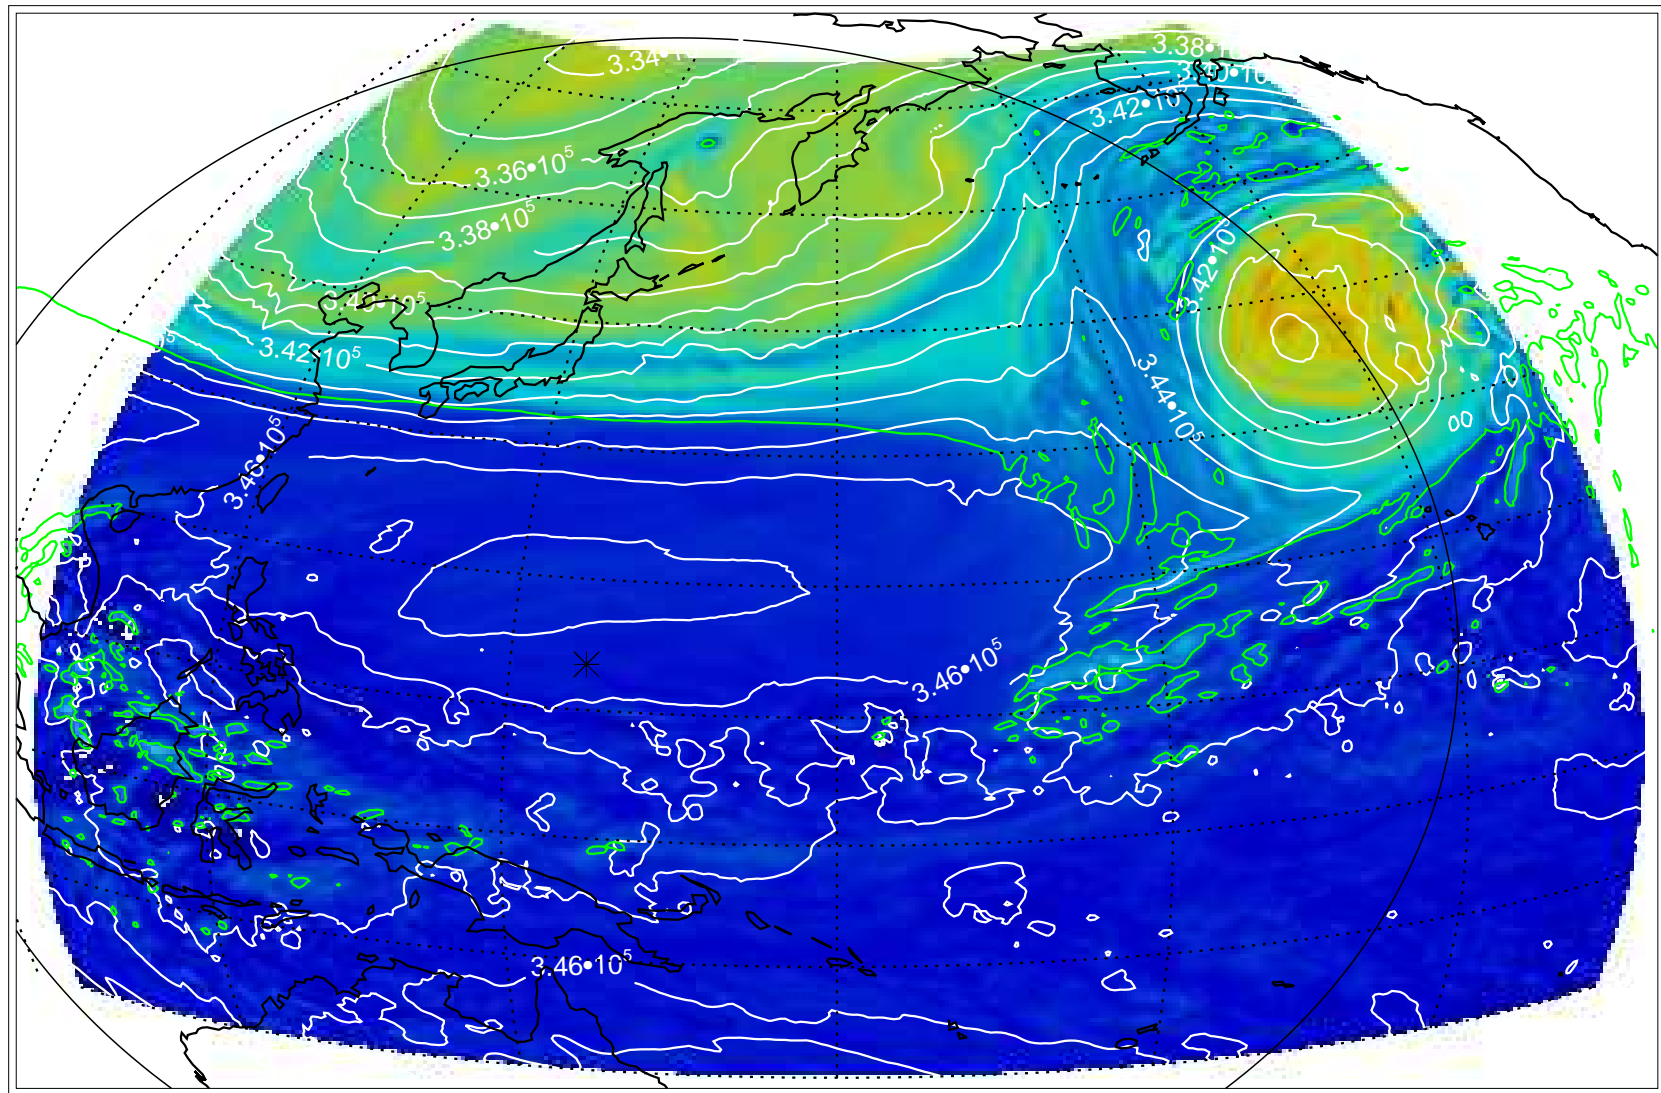

13111418, 66 hour forecast for 355K EPV

355K Montgomery Streamfunction, white  
EPV Tropopause (2 PVU) Position

13111500, 72 hour forecast for 355K EPV

355K Montgomery Streamfunction, white  
EPV Tropopause (2 PVU) Position

13111506, 78 hour forecast for 355K EPV

355K Montgomery Streamfunction, white  
EPV Tropopause (2 PVU) Position

13111512, 84 hour forecast for 355K EPV

355K Montgomery Streamfunction, white  
EPV Tropopause (2 PVU) Position

13111518, 90 hour forecast for 355K EPV

355K Montgomery Streamfunction, white  
EPV Tropopause (2 PVU) Position

13111600, 96 hour forecast for 355K EPV

355K Montgomery Streamfunction, white  
EPV Tropopause (2 PVU) Position

13111606, 102 hour forecast for 355K EPV

355K Montgomery Streamfunction, white  
EPV Tropopause (2 PVU) Position

13111612, 108 hour forecast for 355K EPV

355K Montgomery Streamfunction, white  
EPV Tropopause (2 PVU) Position