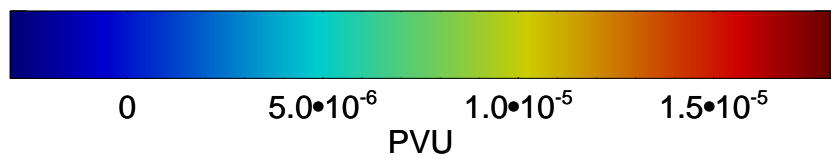

13111418, 66 hour forecast for 355K EPV

355K Montgomery Streamfunction, white
EPV Tropopause (2 PVU) Position