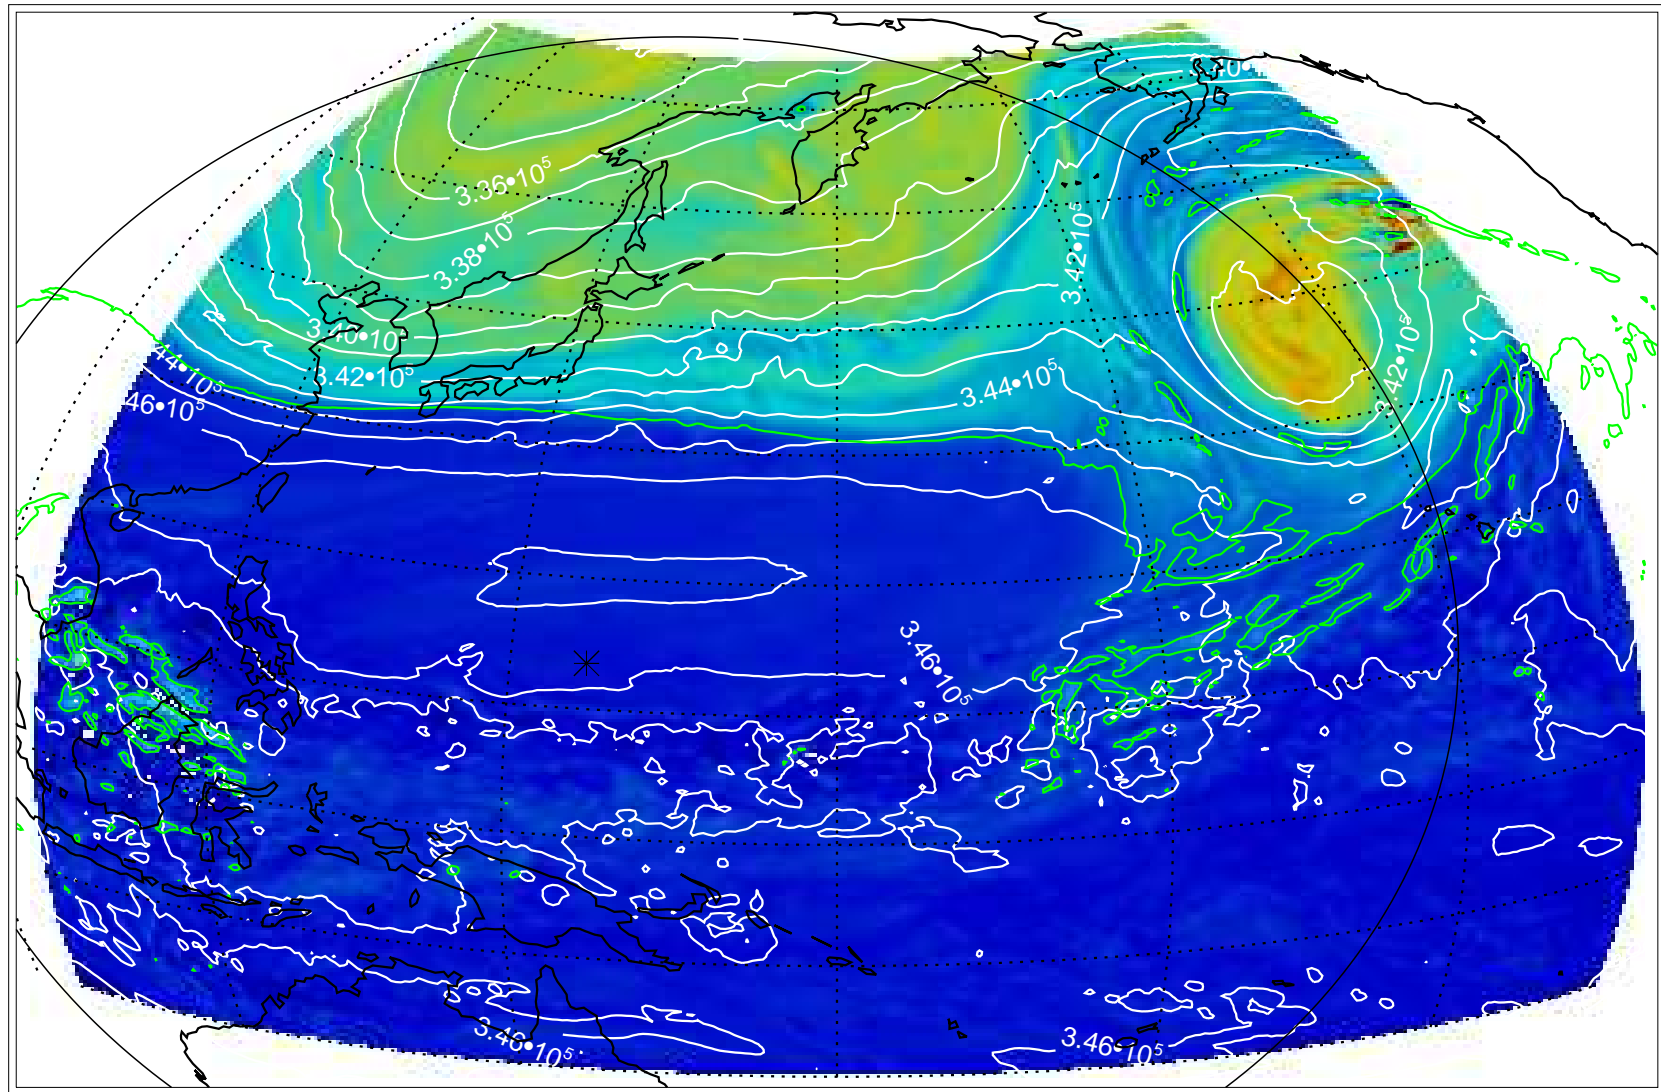

13111506, 78 hour forecast for 355K EPV

355K Montgomery Streamfunction, white  
EPV Tropopause (2 PVU) Position

13111512, 84 hour forecast for 355K EPV

355K Montgomery Streamfunction, white  
EPV Tropopause (2 PVU) Position

13111518, 90 hour forecast for 355K EPV

355K Montgomery Streamfunction, white  
EPV Tropopause (2 PVU) Position

13111600, 96 hour forecast for 355K EPV

355K Montgomery Streamfunction, white  
EPV Tropopause (2 PVU) Position

13111606, 102 hour forecast for 355K EPV

355K Montgomery Streamfunction, white  
EPV Tropopause (2 PVU) Position

13111612, 108 hour forecast for 355K EPV

355K Montgomery Streamfunction, white  
EPV Tropopause (2 PVU) Position

13111618, 114 hour forecast for 355K EPV

355K Montgomery Streamfunction, white  
EPV Tropopause (2 PVU) Position