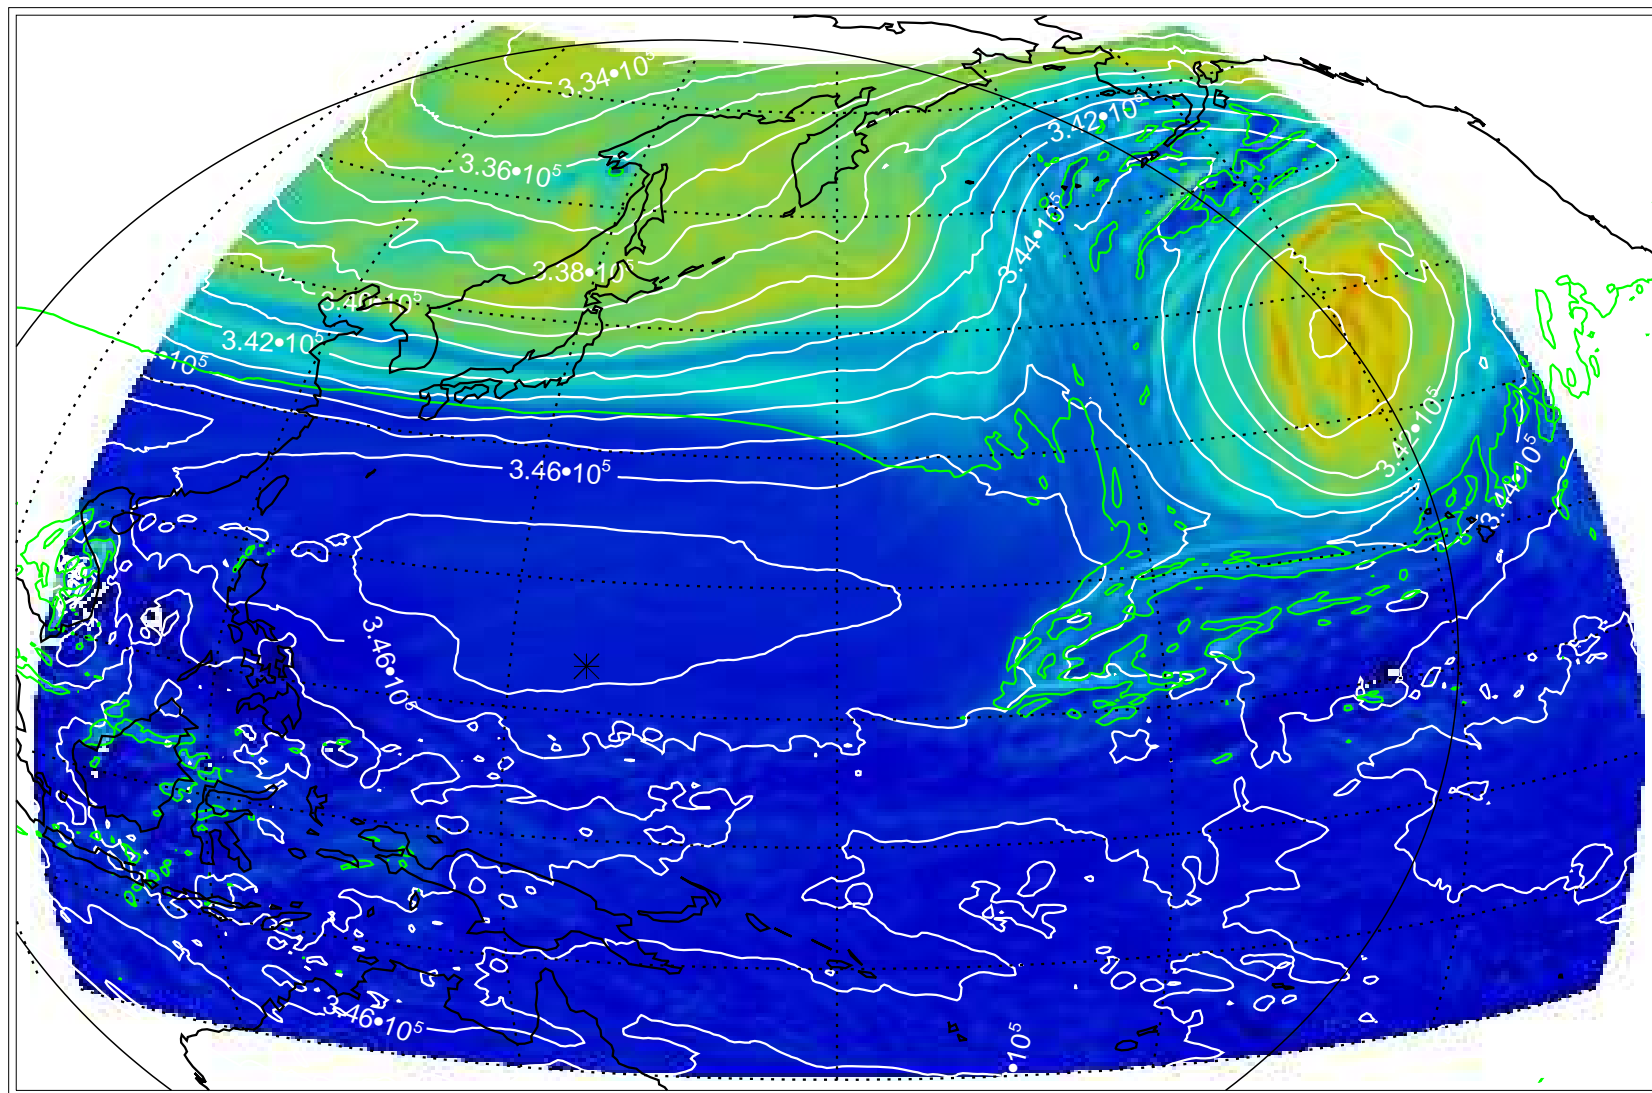

13111406, 54 hour forecast for 355K EPV

355K Montgomery Streamfunction, white  
EPV Tropopause (2 PVU) Position

13111412, 60 hour forecast for 355K EPV

355K Montgomery Streamfunction, white  
EPV Tropopause (2 PVU) Position

13111418, 66 hour forecast for 355K EPV

355K Montgomery Streamfunction, white  
EPV Tropopause (2 PVU) Position

13111500, 72 hour forecast for 355K EPV

355K Montgomery Streamfunction, white  
EPV Tropopause (2 PVU) Position

13111506, 78 hour forecast for 355K EPV

355K Montgomery Streamfunction, white  
EPV Tropopause (2 PVU) Position

13111512, 84 hour forecast for 355K EPV

355K Montgomery Streamfunction, white  
EPV Tropopause (2 PVU) Position

13111518, 90 hour forecast for 355K EPV

355K Montgomery Streamfunction, white  
EPV Tropopause (2 PVU) Position

13111600, 96 hour forecast for 355K EPV

355K Montgomery Streamfunction, white  
EPV Tropopause (2 PVU) Position