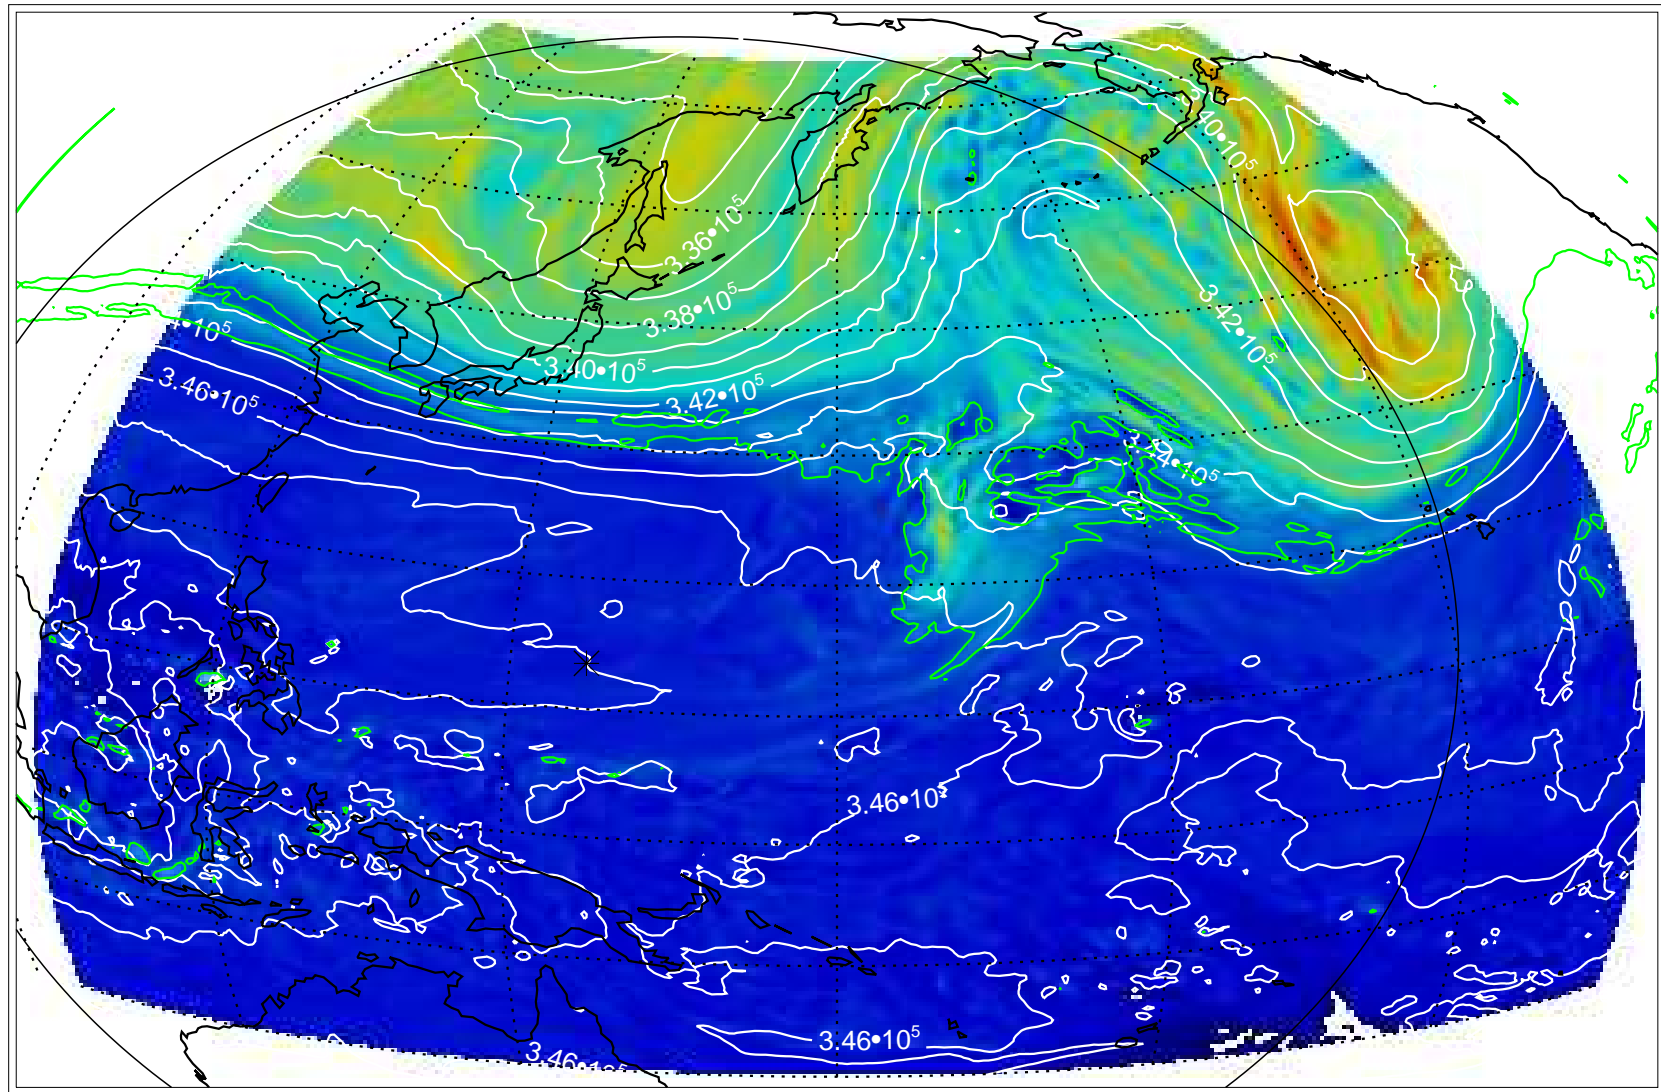

13111206, 6 hour forecast for 355K EPV

355K Montgomery Streamfunction, white  
EPV Tropopause (2 PVU) Position

13111212, 12 hour forecast for 355K EPV

355K Montgomery Streamfunction, white  
EPV Tropopause (2 PVU) Position

13111218, 18 hour forecast for 355K EPV

355K Montgomery Streamfunction, white  
EPV Tropopause (2 PVU) Position

13111300, 24 hour forecast for 355K EPV

355K Montgomery Streamfunction, white  
EPV Tropopause (2 PVU) Position

13111306, 30 hour forecast for 355K EPV

355K Montgomery Streamfunction, white  
EPV Tropopause (2 PVU) Position

13111312, 36 hour forecast for 355K EPV

355K Montgomery Streamfunction, white  
EPV Tropopause (2 PVU) Position

13111318, 42 hour forecast for 355K EPV

355K Montgomery Streamfunction, white  
EPV Tropopause (2 PVU) Position

13111400, 48 hour forecast for 355K EPV

355K Montgomery Streamfunction, white  
EPV Tropopause (2 PVU) Position