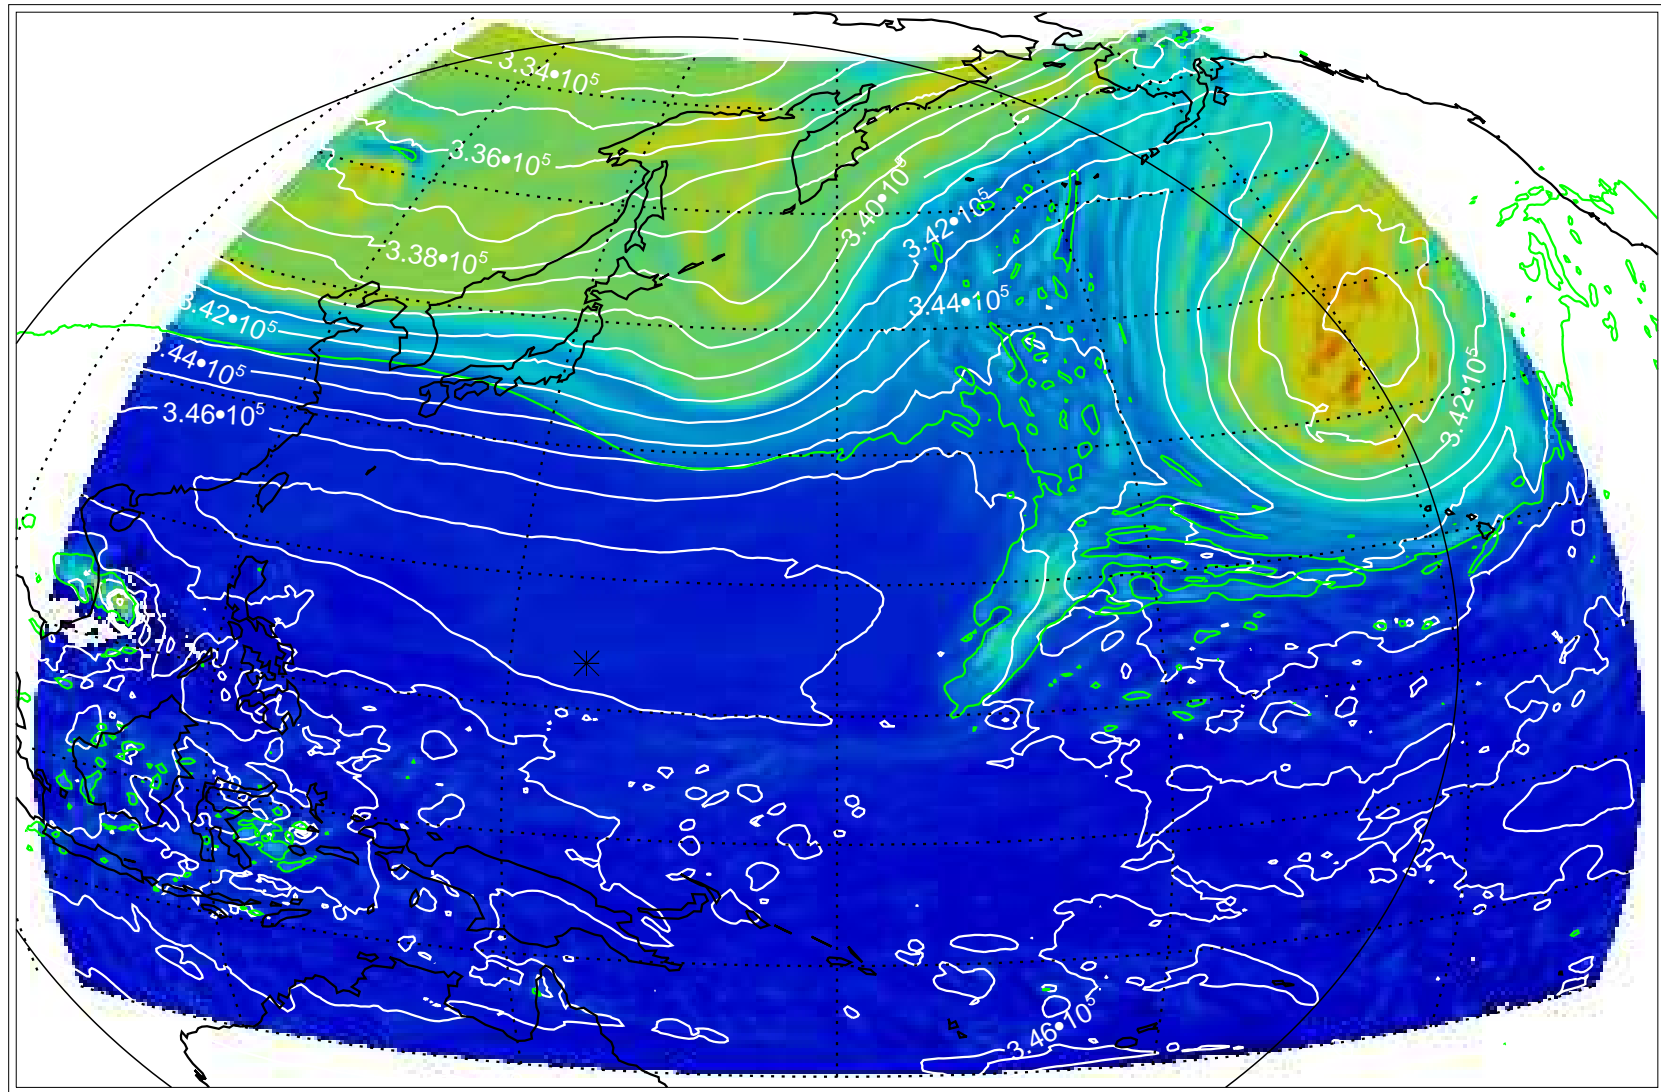

13111306, 30 hour forecast for 355K EPV

355K Montgomery Streamfunction, white  
EPV Tropopause (2 PVU) Position

13111312, 36 hour forecast for 355K EPV

355K Montgomery Streamfunction, white  
EPV Tropopause (2 PVU) Position

13111318, 42 hour forecast for 355K EPV

355K Montgomery Streamfunction, white  
EPV Tropopause (2 PVU) Position

13111400, 48 hour forecast for 355K EPV

355K Montgomery Streamfunction, white  
EPV Tropopause (2 PVU) Position

13111406, 54 hour forecast for 355K EPV

355K Montgomery Streamfunction, white  
EPV Tropopause (2 PVU) Position

13111412, 60 hour forecast for 355K EPV

355K Montgomery Streamfunction, white  
EPV Tropopause (2 PVU) Position

13111418, 66 hour forecast for 355K EPV

355K Montgomery Streamfunction, white  
EPV Tropopause (2 PVU) Position

13111500, 72 hour forecast for 355K EPV

355K Montgomery Streamfunction, white  
EPV Tropopause (2 PVU) Position