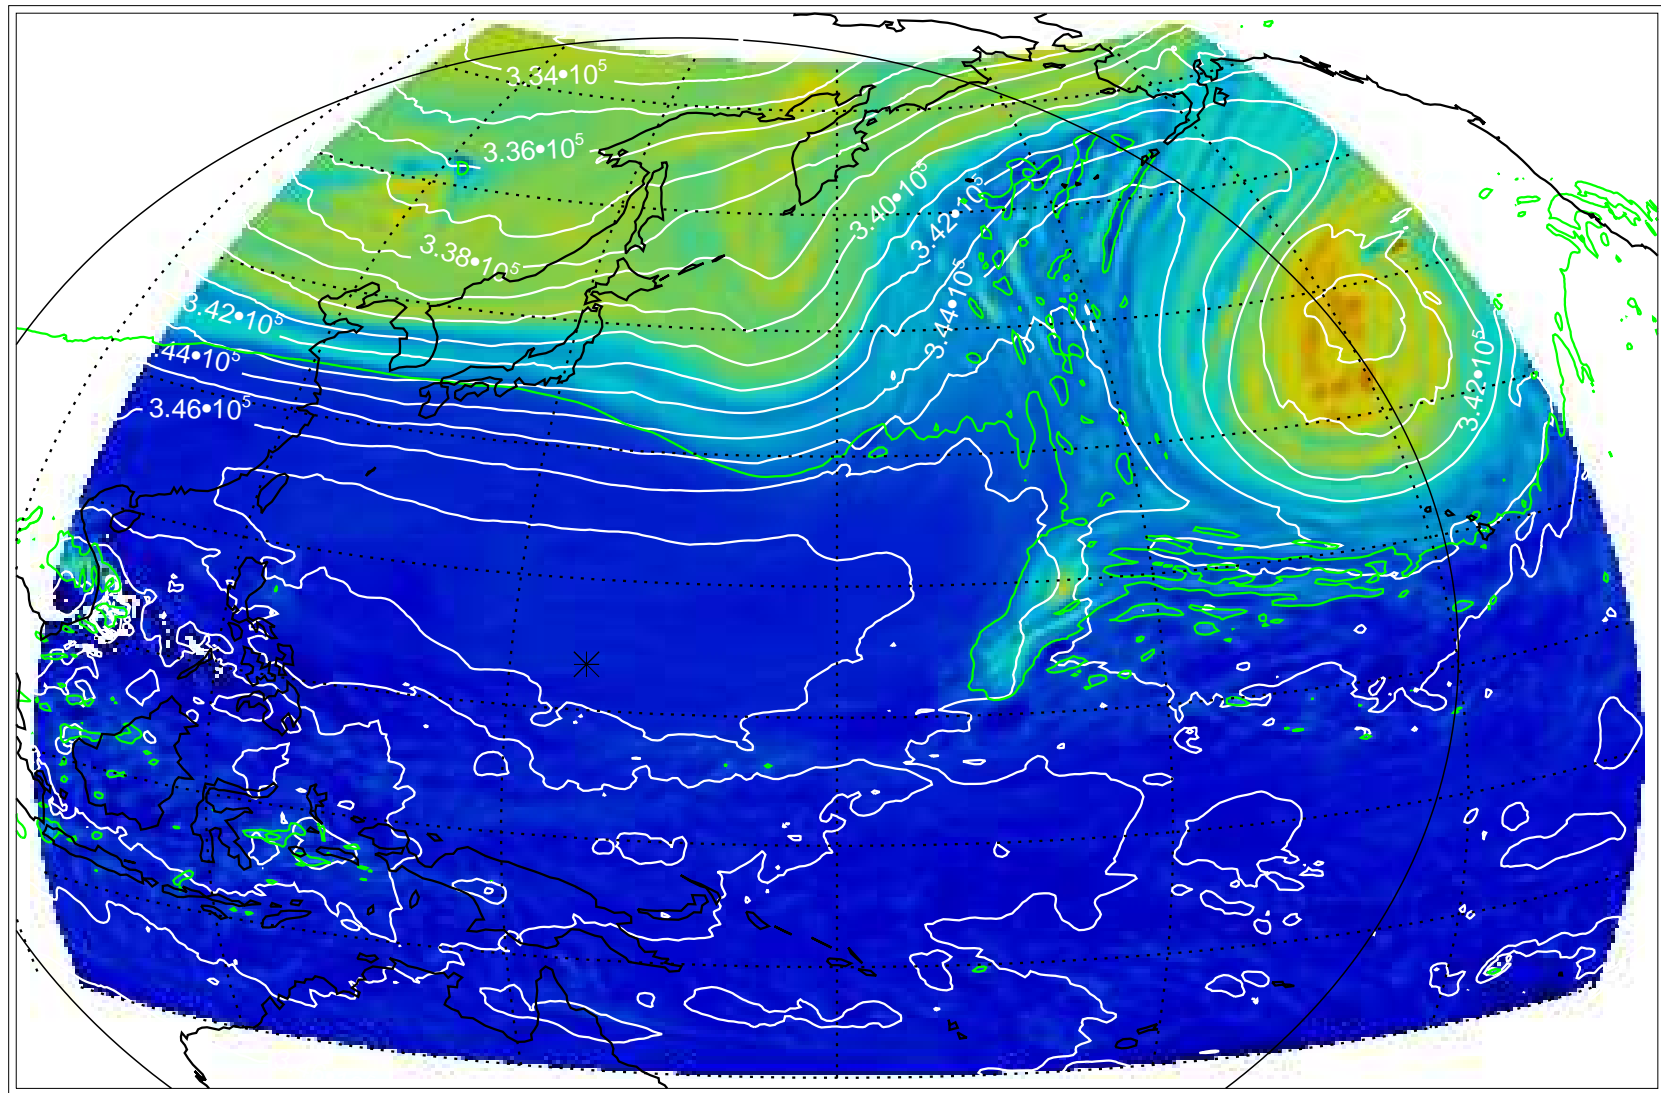

13111318, 42 hour forecast for 355K EPV

355K Montgomery Streamfunction, white  
EPV Tropopause (2 PVU) Position

13111400, 48 hour forecast for 355K EPV

355K Montgomery Streamfunction, white  
EPV Tropopause (2 PVU) Position

13111406, 54 hour forecast for 355K EPV

355K Montgomery Streamfunction, white  
EPV Tropopause (2 PVU) Position

13111412, 60 hour forecast for 355K EPV

355K Montgomery Streamfunction, white  
EPV Tropopause (2 PVU) Position

13111418, 66 hour forecast for 355K EPV

355K Montgomery Streamfunction, white  
EPV Tropopause (2 PVU) Position

13111500, 72 hour forecast for 355K EPV

355K Montgomery Streamfunction, white  
EPV Tropopause (2 PVU) Position

13111506, 78 hour forecast for 355K EPV

355K Montgomery Streamfunction, white  
EPV Tropopause (2 PVU) Position

13111512, 84 hour forecast for 355K EPV

355K Montgomery Streamfunction, white  
EPV Tropopause (2 PVU) Position