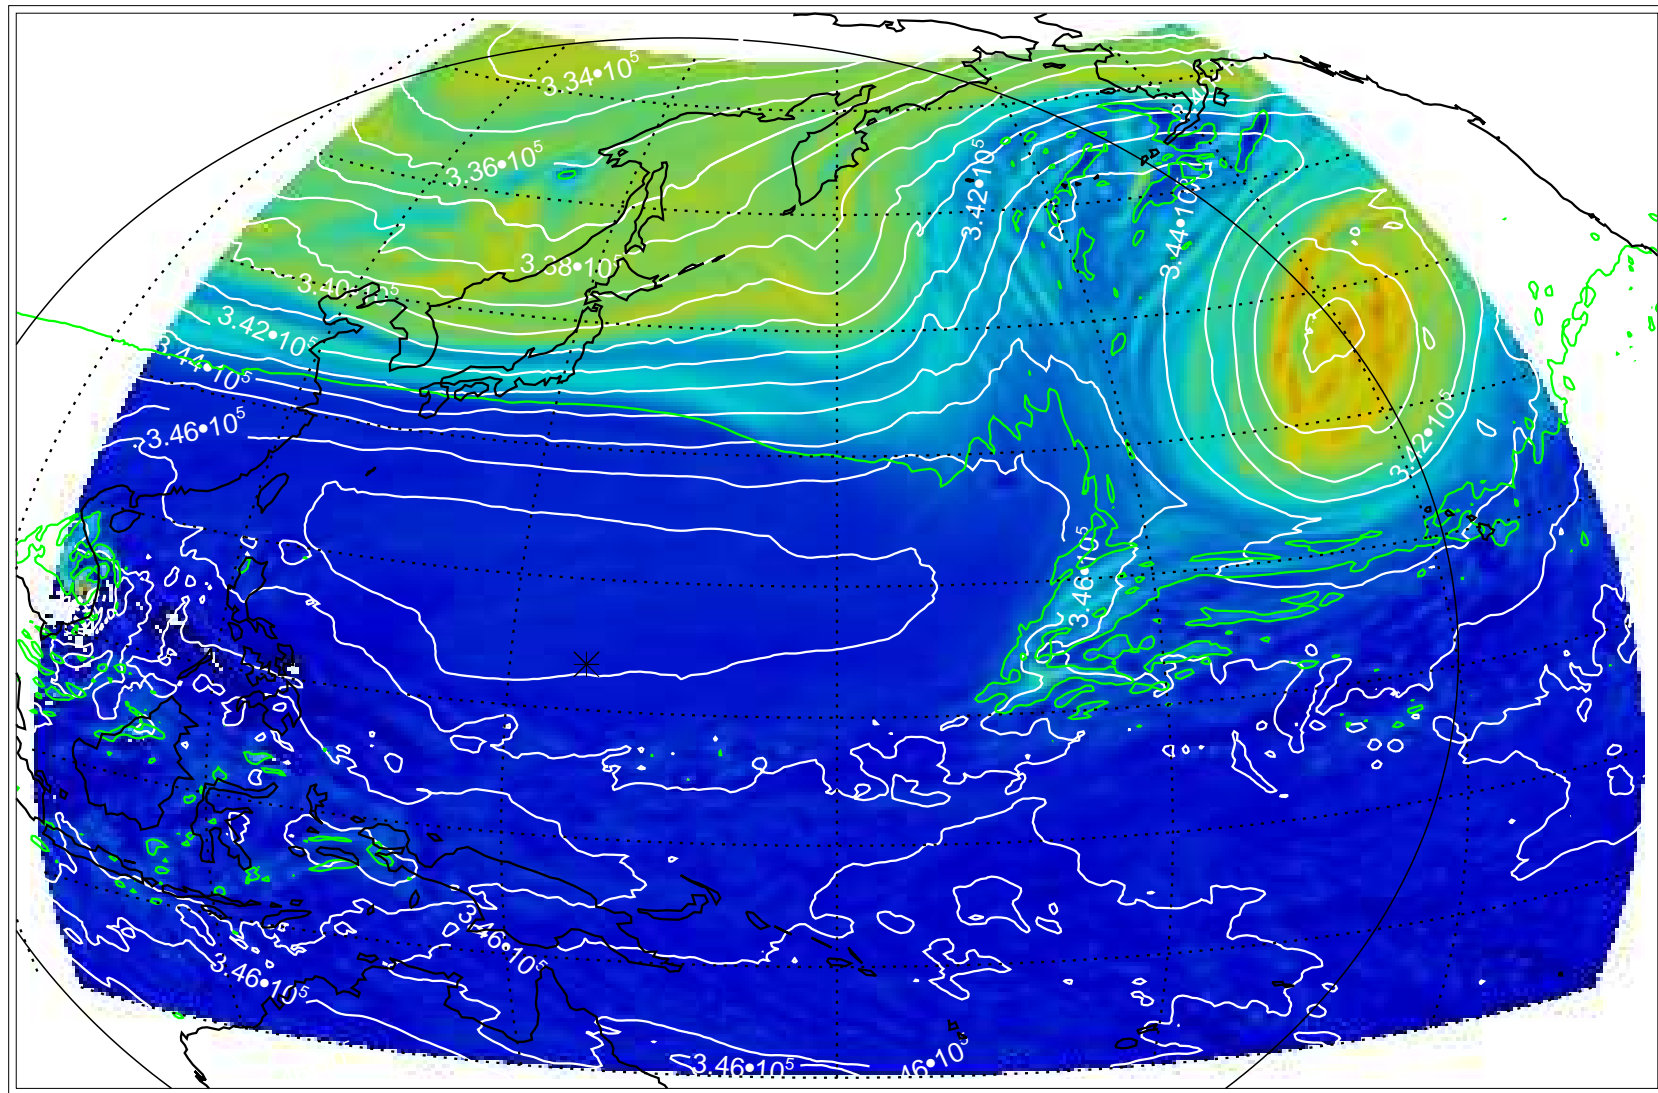

13111318, 42 hour forecast for 355K EPV

355K Montgomery Streamfunction, white  
EPV Tropopause (2 PVU) Position

13111400, 48 hour forecast for 355K EPV

355K Montgomery Streamfunction, white  
EPV Tropopause (2 PVU) Position

13111406, 54 hour forecast for 355K EPV

355K Montgomery Streamfunction, white  
EPV Tropopause (2 PVU) Position

13111412, 60 hour forecast for 355K EPV

355K Montgomery Streamfunction, white  
EPV Tropopause (2 PVU) Position

13111418, 66 hour forecast for 355K EPV

355K Montgomery Streamfunction, white  
EPV Tropopause (2 PVU) Position

13111500, 72 hour forecast for 355K EPV

355K Montgomery Streamfunction, white  
EPV Tropopause (2 PVU) Position

13111506, 78 hour forecast for 355K EPV

355K Montgomery Streamfunction, white  
EPV Tropopause (2 PVU) Position

13111512, 84 hour forecast for 355K EPV

355K Montgomery Streamfunction, white  
EPV Tropopause (2 PVU) Position