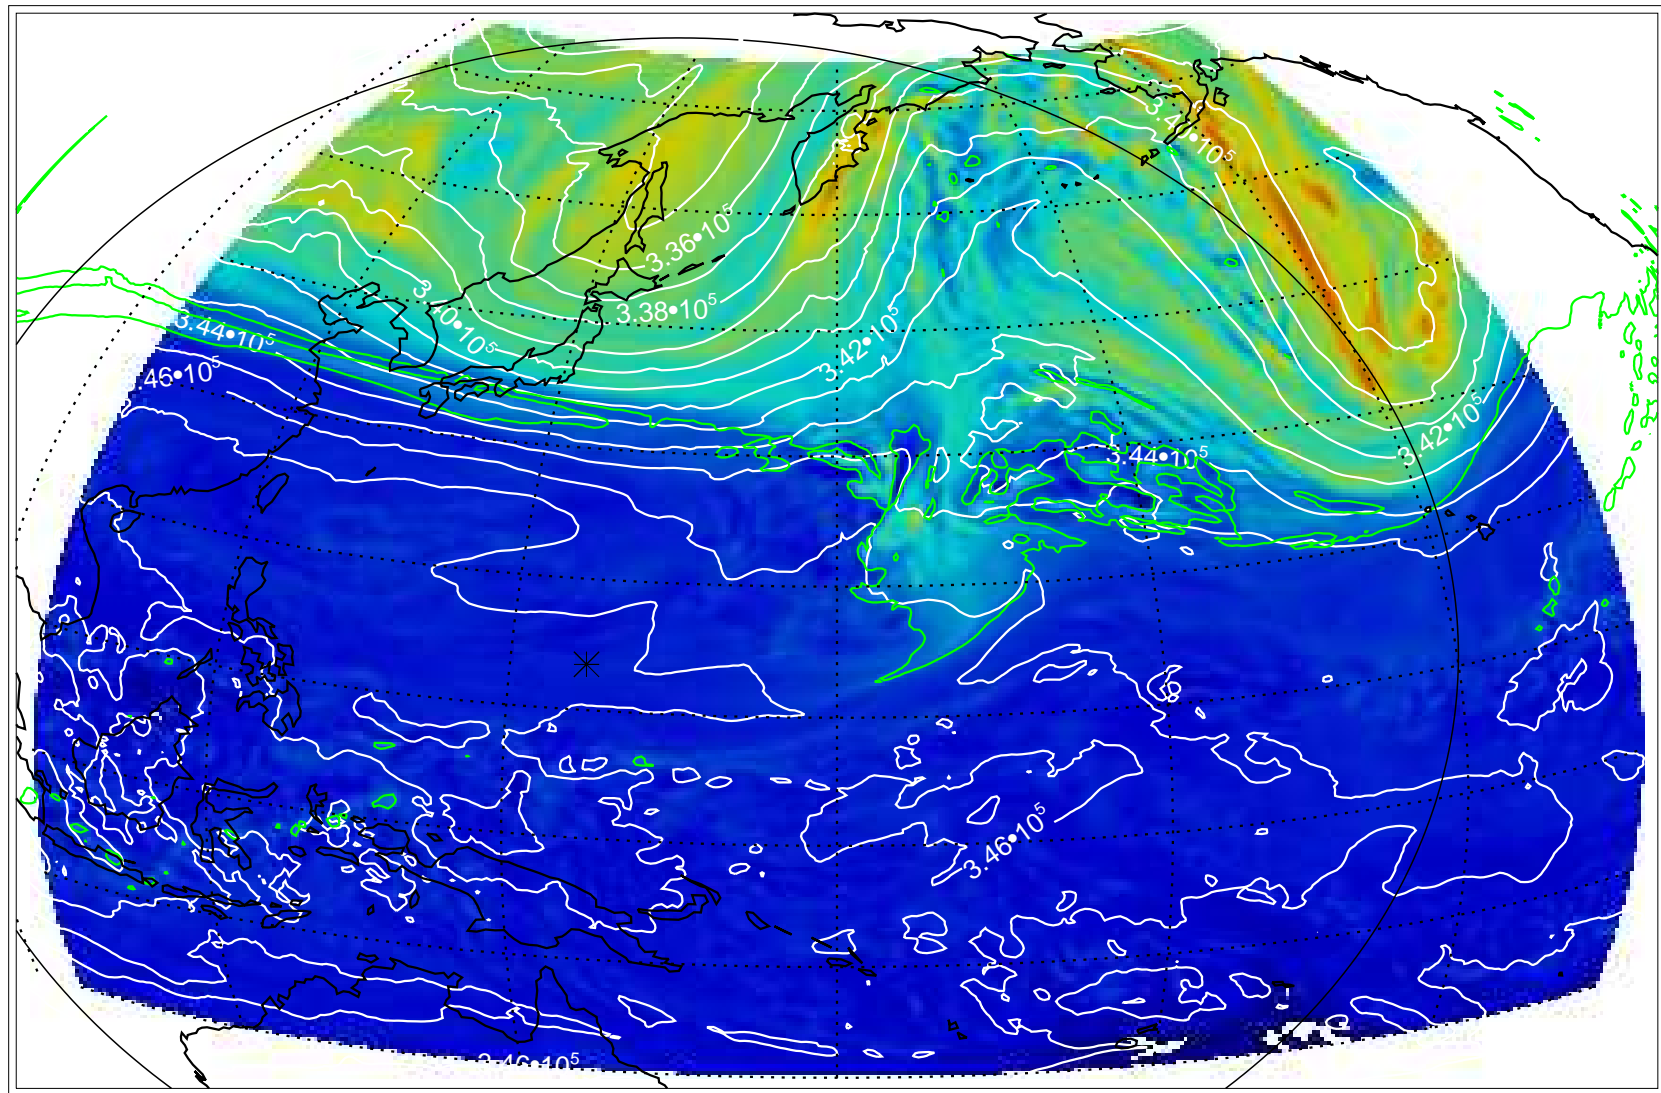

13111206, 6 hour forecast for 355K EPV

355K Montgomery Streamfunction, white  
EPV Tropopause (2 PVU) Position

13111212, 12 hour forecast for 355K EPV

355K Montgomery Streamfunction, white  
EPV Tropopause (2 PVU) Position

13111218, 18 hour forecast for 355K EPV

355K Montgomery Streamfunction, white  
EPV Tropopause (2 PVU) Position

13111300, 24 hour forecast for 355K EPV

355K Montgomery Streamfunction, white  
EPV Tropopause (2 PVU) Position

13111306, 30 hour forecast for 355K EPV

355K Montgomery Streamfunction, white  
EPV Tropopause (2 PVU) Position

13111312, 36 hour forecast for 355K EPV

355K Montgomery Streamfunction, white  
EPV Tropopause (2 PVU) Position

13111318, 42 hour forecast for 355K EPV

355K Montgomery Streamfunction, white  
EPV Tropopause (2 PVU) Position

13111400, 48 hour forecast for 355K EPV

355K Montgomery Streamfunction, white  
EPV Tropopause (2 PVU) Position