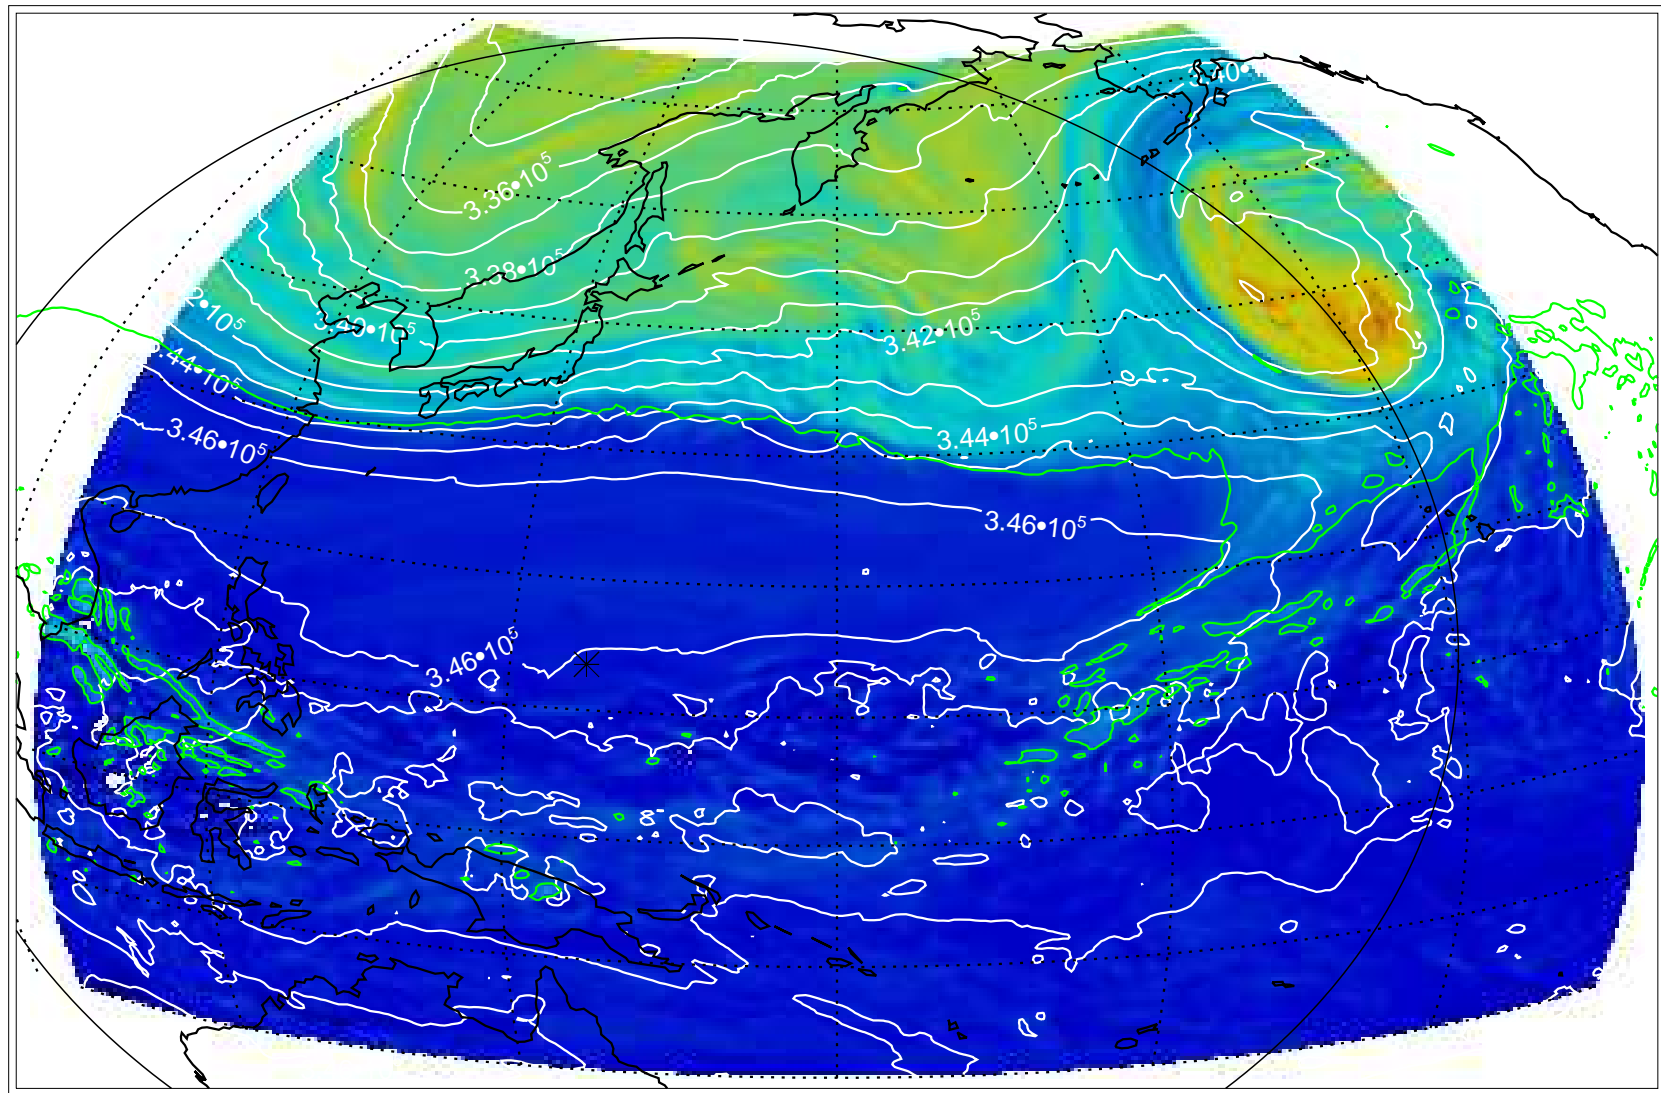

13111518, 90 hour forecast for 355K EPV

355K Montgomery Streamfunction, white  
EPV Tropopause (2 PVU) Position

13111600, 96 hour forecast for 355K EPV

355K Montgomery Streamfunction, white  
EPV Tropopause (2 PVU) Position

13111606, 102 hour forecast for 355K EPV

355K Montgomery Streamfunction, white  
EPV Tropopause (2 PVU) Position

13111612, 108 hour forecast for 355K EPV

355K Montgomery Streamfunction, white  
EPV Tropopause (2 PVU) Position

13111618, 114 hour forecast for 355K EPV

355K Montgomery Streamfunction, white  
EPV Tropopause (2 PVU) Position