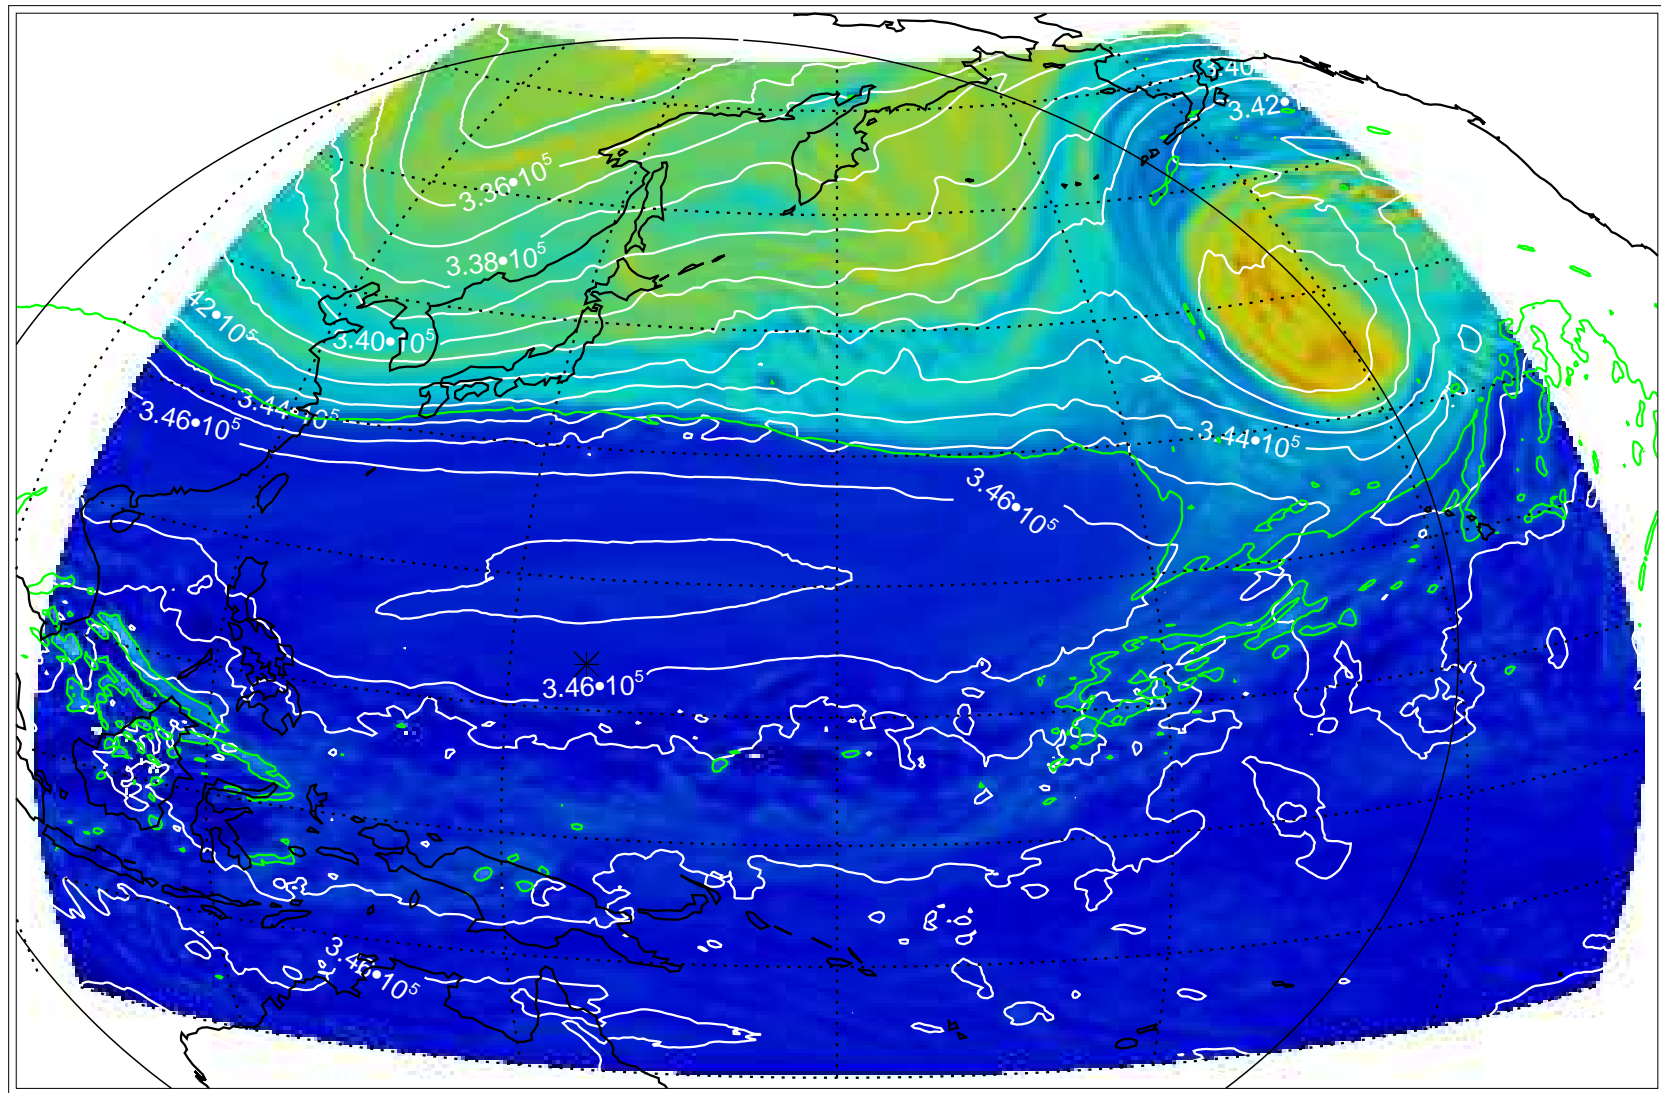

13111506, 78 hour forecast for 355K EPV

355K Montgomery Streamfunction, white  
EPV Tropopause (2 PVU) Position

13111512, 84 hour forecast for 355K EPV

355K Montgomery Streamfunction, white  
EPV Tropopause (2 PVU) Position

13111518, 90 hour forecast for 355K EPV

355K Montgomery Streamfunction, white  
EPV Tropopause (2 PVU) Position

13111600, 96 hour forecast for 355K EPV

355K Montgomery Streamfunction, white  
EPV Tropopause (2 PVU) Position

13111606, 102 hour forecast for 355K EPV

355K Montgomery Streamfunction, white  
EPV Tropopause (2 PVU) Position

13111612, 108 hour forecast for 355K EPV

355K Montgomery Streamfunction, white  
EPV Tropopause (2 PVU) Position

13111618, 114 hour forecast for 355K EPV

355K Montgomery Streamfunction, white  
EPV Tropopause (2 PVU) Position