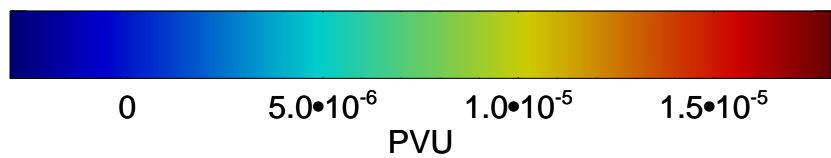

13111118, 90 hour forecast for 355K EPV

355K Montgomery Streamfunction, white
EPV Tropopause (2 PVU) Position