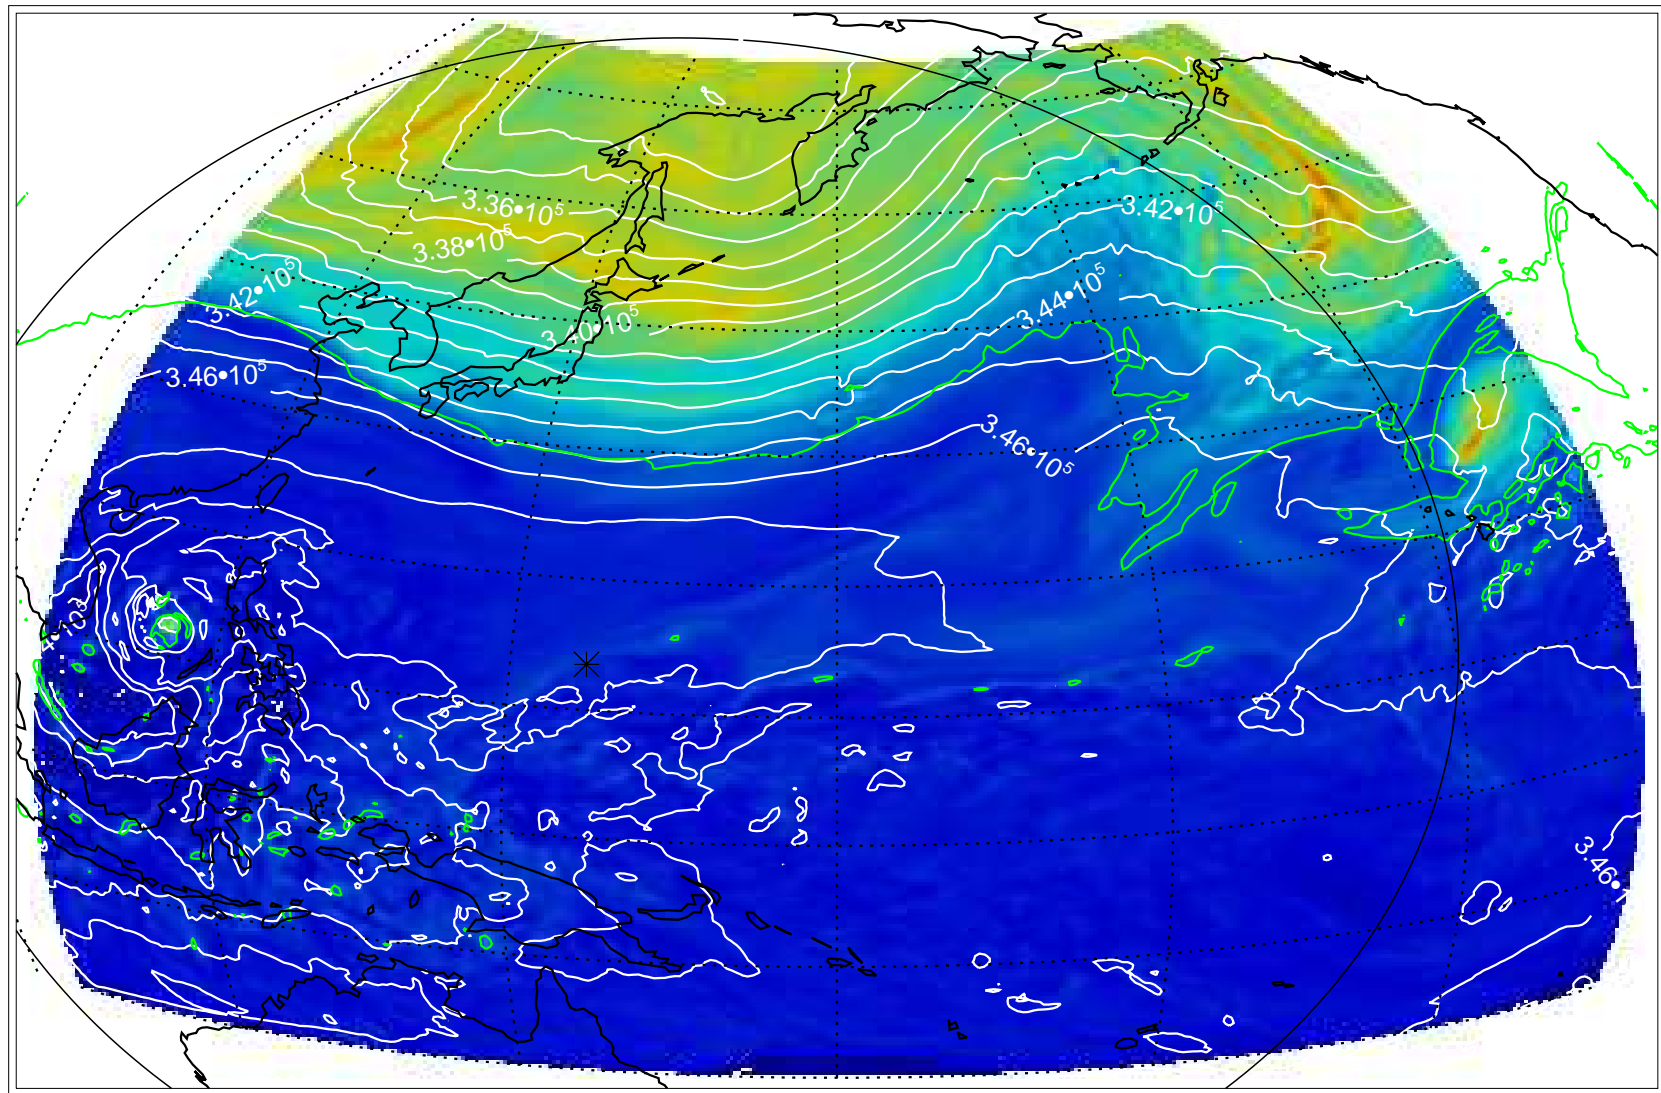

13110806, 6 hour forecast for 355K EPV

355K Montgomery Streamfunction, white
EPV Tropopause (2 PVU) Position

13110812, 12 hour forecast for 355K EPV

355K Montgomery Streamfunction, white
EPV Tropopause (2 PVU) Position

13110818, 18 hour forecast for 355K EPV

355K Montgomery Streamfunction, white
EPV Tropopause (2 PVU) Position

13110900, 24 hour forecast for 355K EPV

355K Montgomery Streamfunction, white
EPV Tropopause (2 PVU) Position

13110906, 30 hour forecast for 355K EPV

355K Montgomery Streamfunction, white
EPV Tropopause (2 PVU) Position

13110912, 36 hour forecast for 355K EPV

355K Montgomery Streamfunction, white
EPV Tropopause (2 PVU) Position

13110918, 42 hour forecast for 355K EPV

355K Montgomery Streamfunction, white
EPV Tropopause (2 PVU) Position

13111000, 48 hour forecast for 355K EPV

355K Montgomery Streamfunction, white
EPV Tropopause (2 PVU) Position