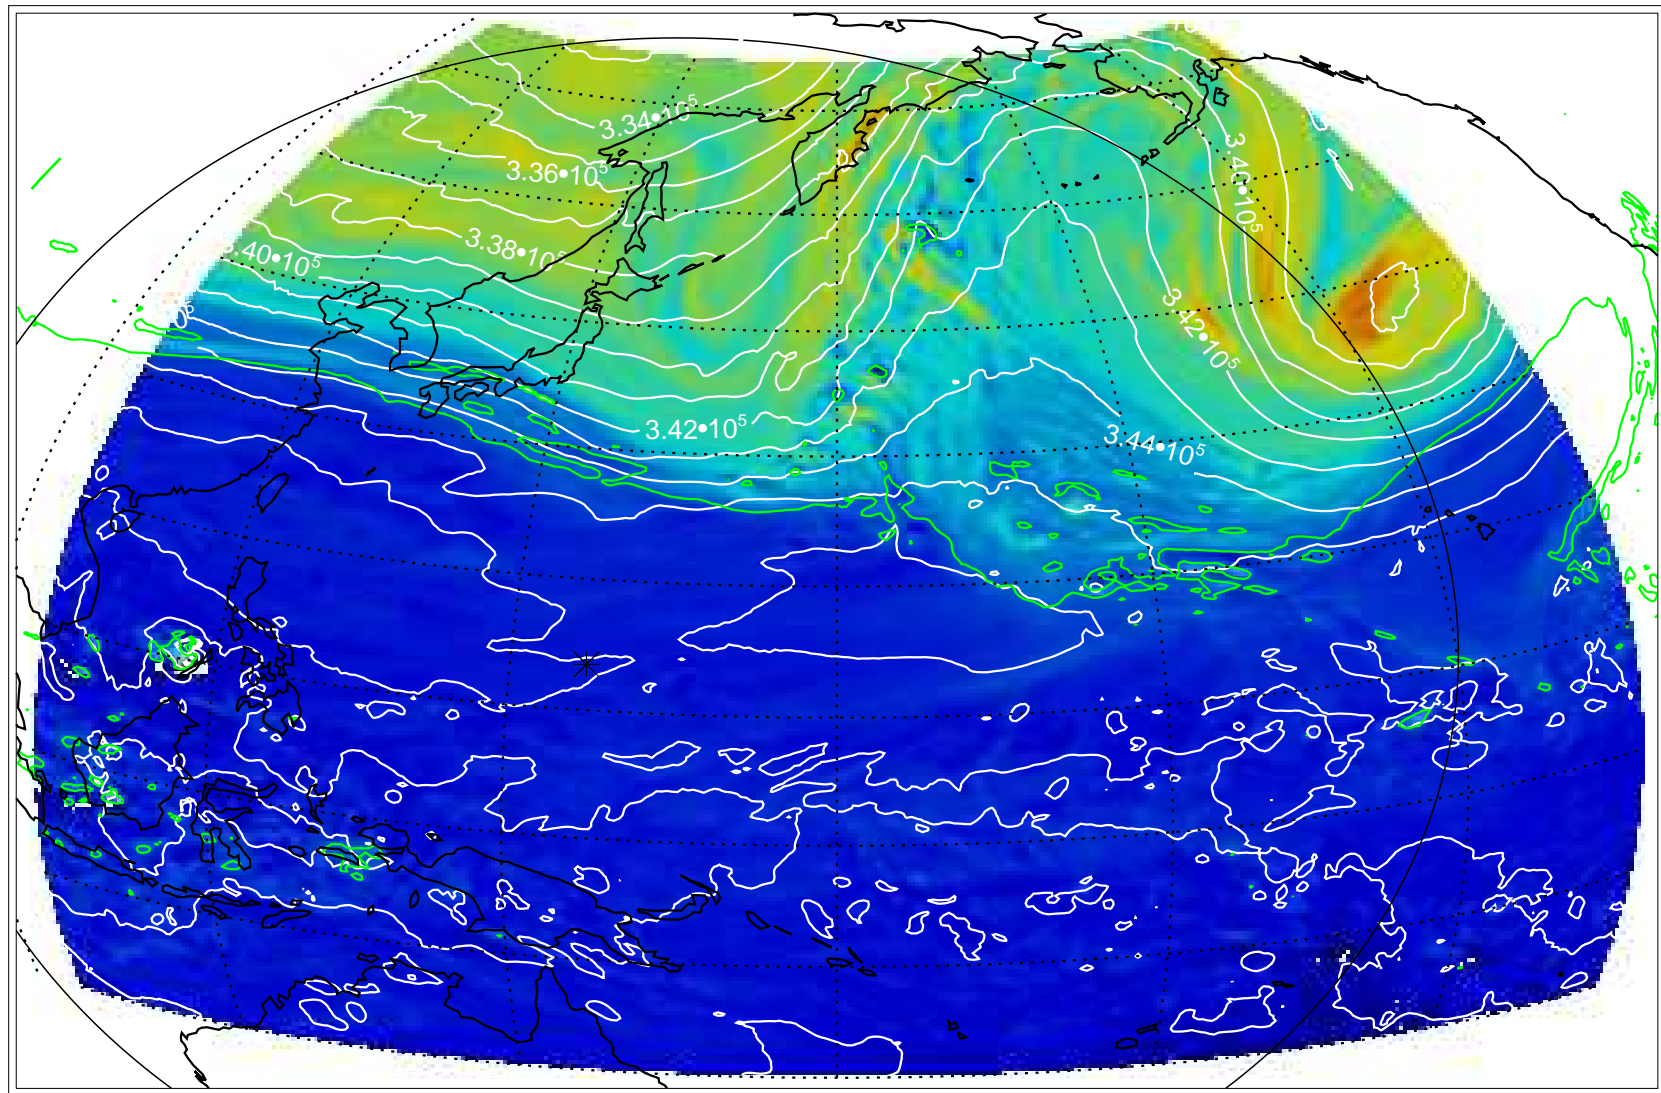

13111118, 90 hour forecast for 355K EPV

355K Montgomery Streamfunction, white
EPV Tropopause (2 PVU) Position

13111200, 96 hour forecast for 355K EPV

355K Montgomery Streamfunction, white
EPV Tropopause (2 PVU) Position

13111206, 102 hour forecast for 355K EPV

355K Montgomery Streamfunction, white
EPV Tropopause (2 PVU) Position

13111212, 108 hour forecast for 355K EPV

355K Montgomery Streamfunction, white
EPV Tropopause (2 PVU) Position

13111218, 114 hour forecast for 355K EPV

355K Montgomery Streamfunction, white
EPV Tropopause (2 PVU) Position