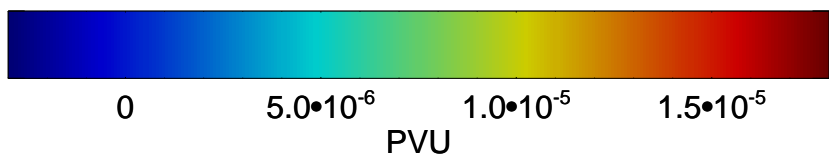

13110806, 6 hour forecast for 355K EPV

355K Montgomery Streamfunction, white
EPV Tropopause (2 PVU) Position

13110812, 12 hour forecast for 355K EPV

355K Montgomery Streamfunction, white
EPV Tropopause (2 PVU) Position

13110818, 18 hour forecast for 355K EPV

355K Montgomery Streamfunction, white
EPV Tropopause (2 PVU) Position

13110900, 24 hour forecast for 355K EPV

355K Montgomery Streamfunction, white
EPV Tropopause (2 PVU) Position