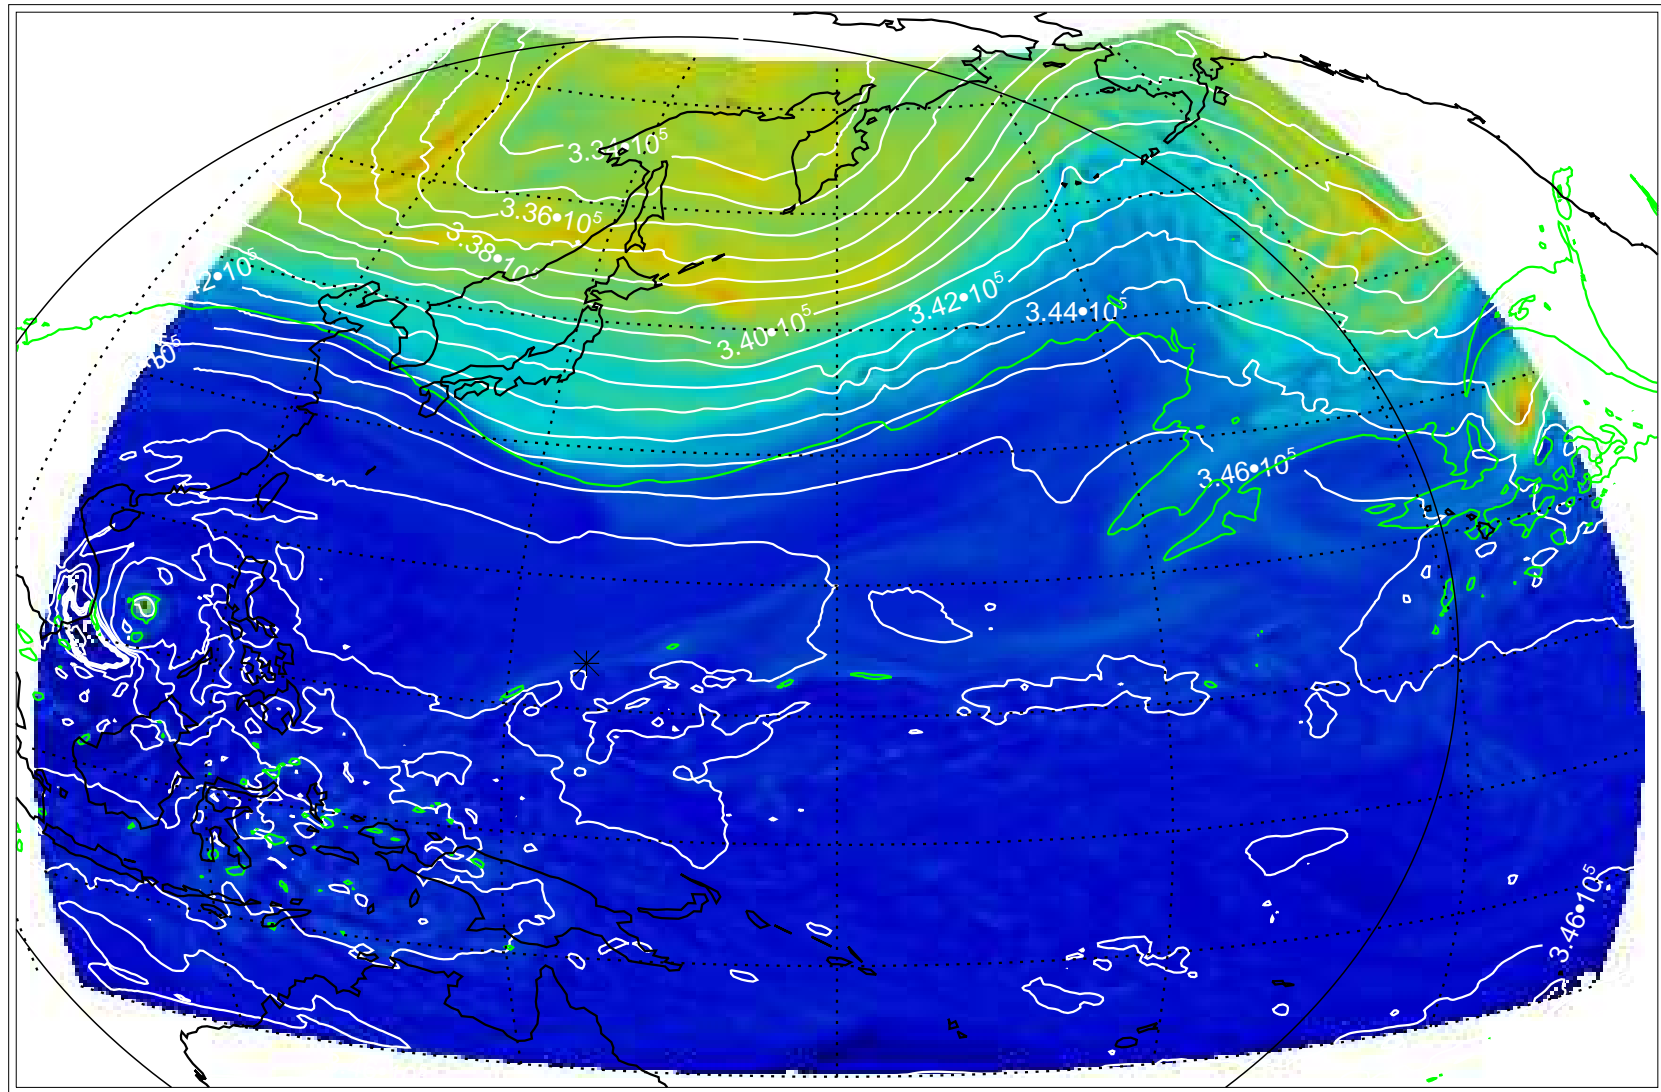

13110806, 6 hour forecast for 355K EPV

355K Montgomery Streamfunction, white
EPV Tropopause (2 PVU) Position

13110812, 12 hour forecast for 355K EPV

355K Montgomery Streamfunction, white
EPV Tropopause (2 PVU) Position

13110818, 18 hour forecast for 355K EPV

355K Montgomery Streamfunction, white
EPV Tropopause (2 PVU) Position

13110900, 24 hour forecast for 355K EPV

355K Montgomery Streamfunction, white
EPV Tropopause (2 PVU) Position

13110906, 30 hour forecast for 355K EPV

355K Montgomery Streamfunction, white
EPV Tropopause (2 PVU) Position

13110912, 36 hour forecast for 355K EPV

355K Montgomery Streamfunction, white
EPV Tropopause (2 PVU) Position

13110918, 42 hour forecast for 355K EPV

355K Montgomery Streamfunction, white
EPV Tropopause (2 PVU) Position

13111000, 48 hour forecast for 355K EPV

355K Montgomery Streamfunction, white
EPV Tropopause (2 PVU) Position