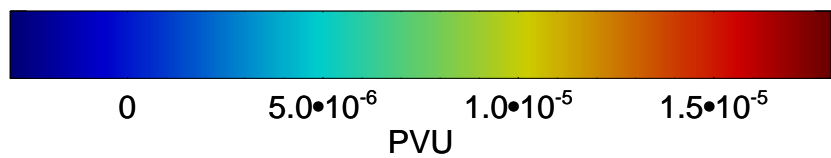

13111212, 108 hour forecast for 355K EPV

355K Montgomery Streamfunction, white
EPV Tropopause (2 PVU) Position