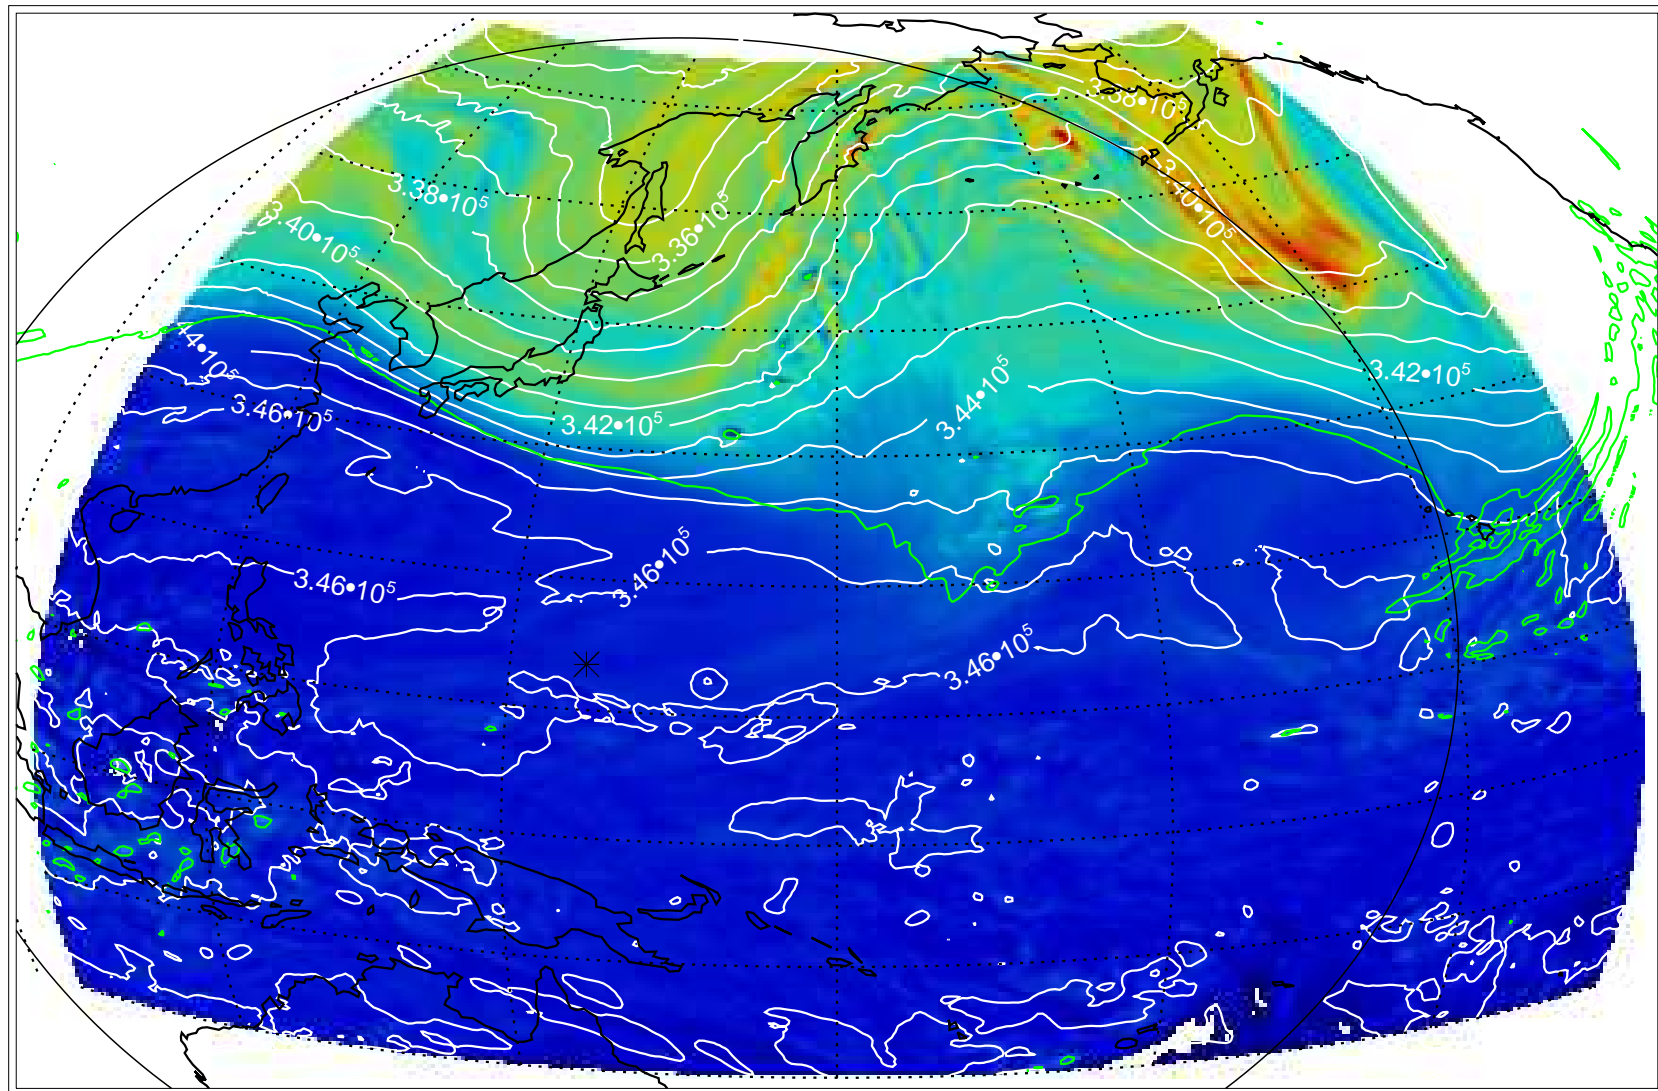

13111018, 66 hour forecast for 355K EPV

355K Montgomery Streamfunction, white
EPV Tropopause (2 PVU) Position

13111100, 72 hour forecast for 355K EPV

355K Montgomery Streamfunction, white
EPV Tropopause (2 PVU) Position

13111106, 78 hour forecast for 355K EPV

355K Montgomery Streamfunction, white
EPV Tropopause (2 PVU) Position

13111112, 84 hour forecast for 355K EPV

355K Montgomery Streamfunction, white
EPV Tropopause (2 PVU) Position

13111118, 90 hour forecast for 355K EPV

355K Montgomery Streamfunction, white
EPV Tropopause (2 PVU) Position

13111200, 96 hour forecast for 355K EPV

355K Montgomery Streamfunction, white
EPV Tropopause (2 PVU) Position

13111206, 102 hour forecast for 355K EPV

355K Montgomery Streamfunction, white
EPV Tropopause (2 PVU) Position

13111212, 108 hour forecast for 355K EPV

355K Montgomery Streamfunction, white
EPV Tropopause (2 PVU) Position