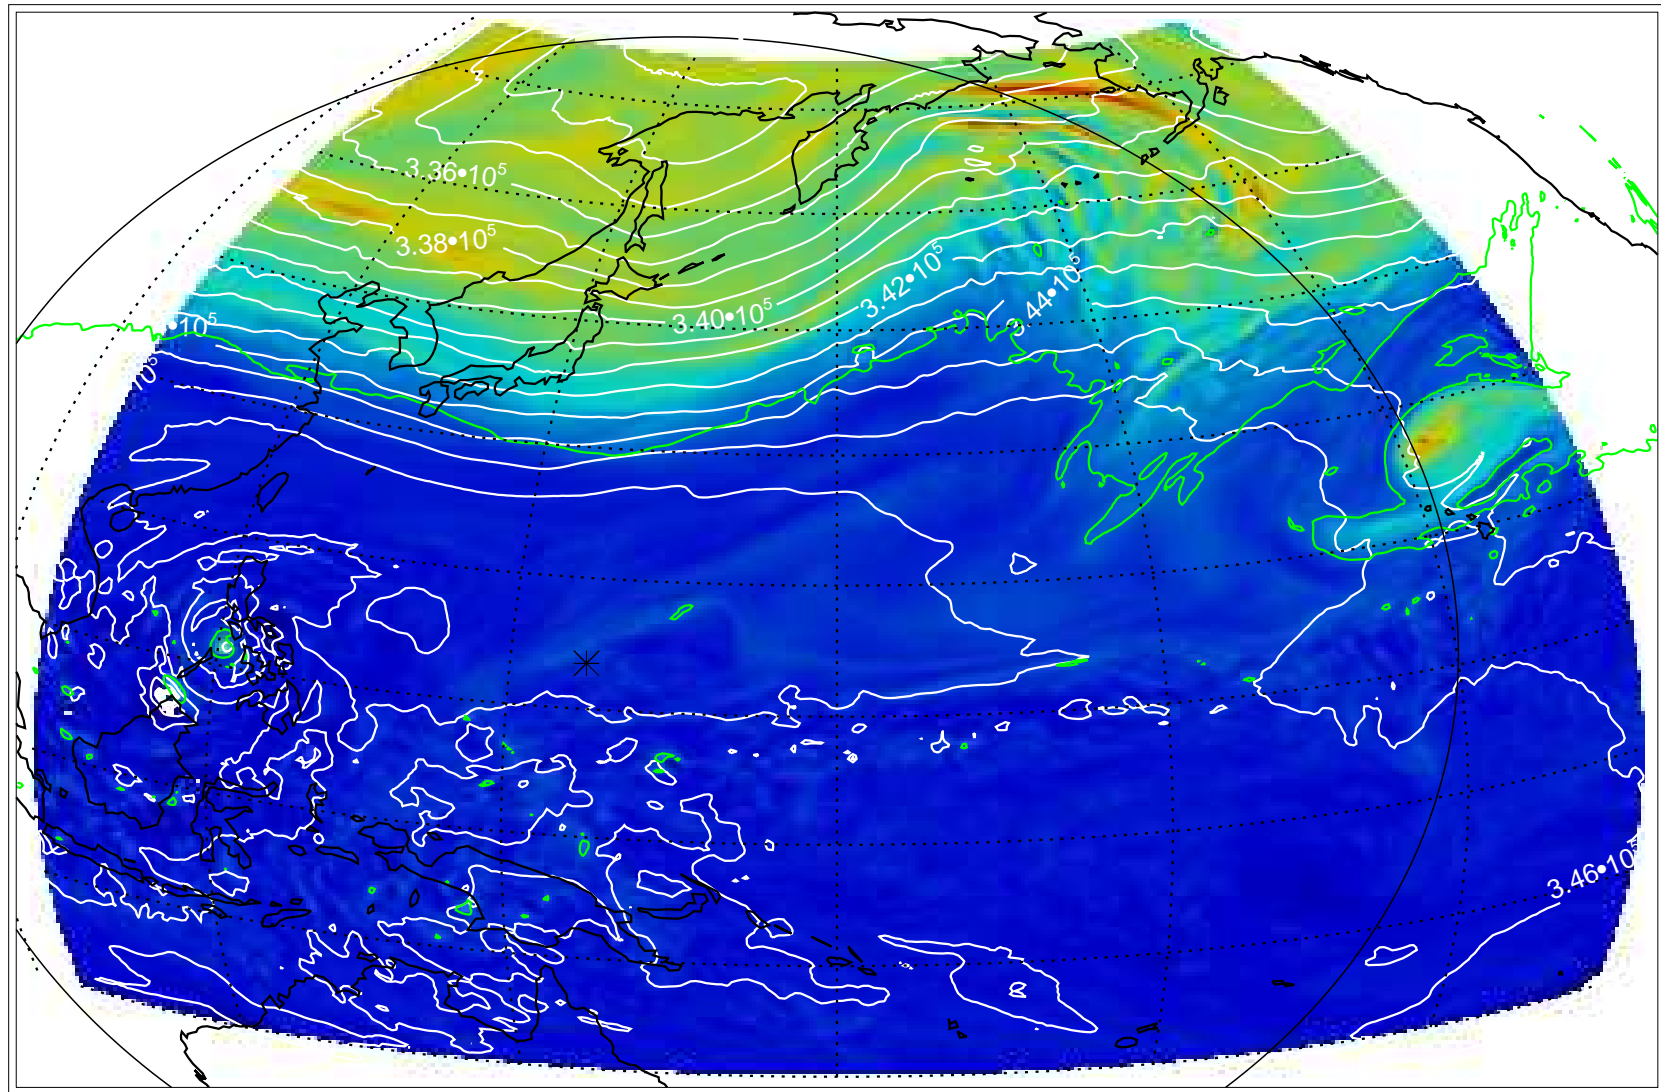

13110806, 6 hour forecast for 355K EPV

355K Montgomery Streamfunction, white
EPV Tropopause (2 PVU) Position

13110812, 12 hour forecast for 355K EPV

355K Montgomery Streamfunction, white
EPV Tropopause (2 PVU) Position

13110818, 18 hour forecast for 355K EPV

355K Montgomery Streamfunction, white
EPV Tropopause (2 PVU) Position

13110900, 24 hour forecast for 355K EPV

355K Montgomery Streamfunction, white
EPV Tropopause (2 PVU) Position

13110906, 30 hour forecast for 355K EPV

355K Montgomery Streamfunction, white
EPV Tropopause (2 PVU) Position

13110912, 36 hour forecast for 355K EPV

355K Montgomery Streamfunction, white
EPV Tropopause (2 PVU) Position

13110918, 42 hour forecast for 355K EPV

355K Montgomery Streamfunction, white
EPV Tropopause (2 PVU) Position

13111000, 48 hour forecast for 355K EPV

355K Montgomery Streamfunction, white
EPV Tropopause (2 PVU) Position