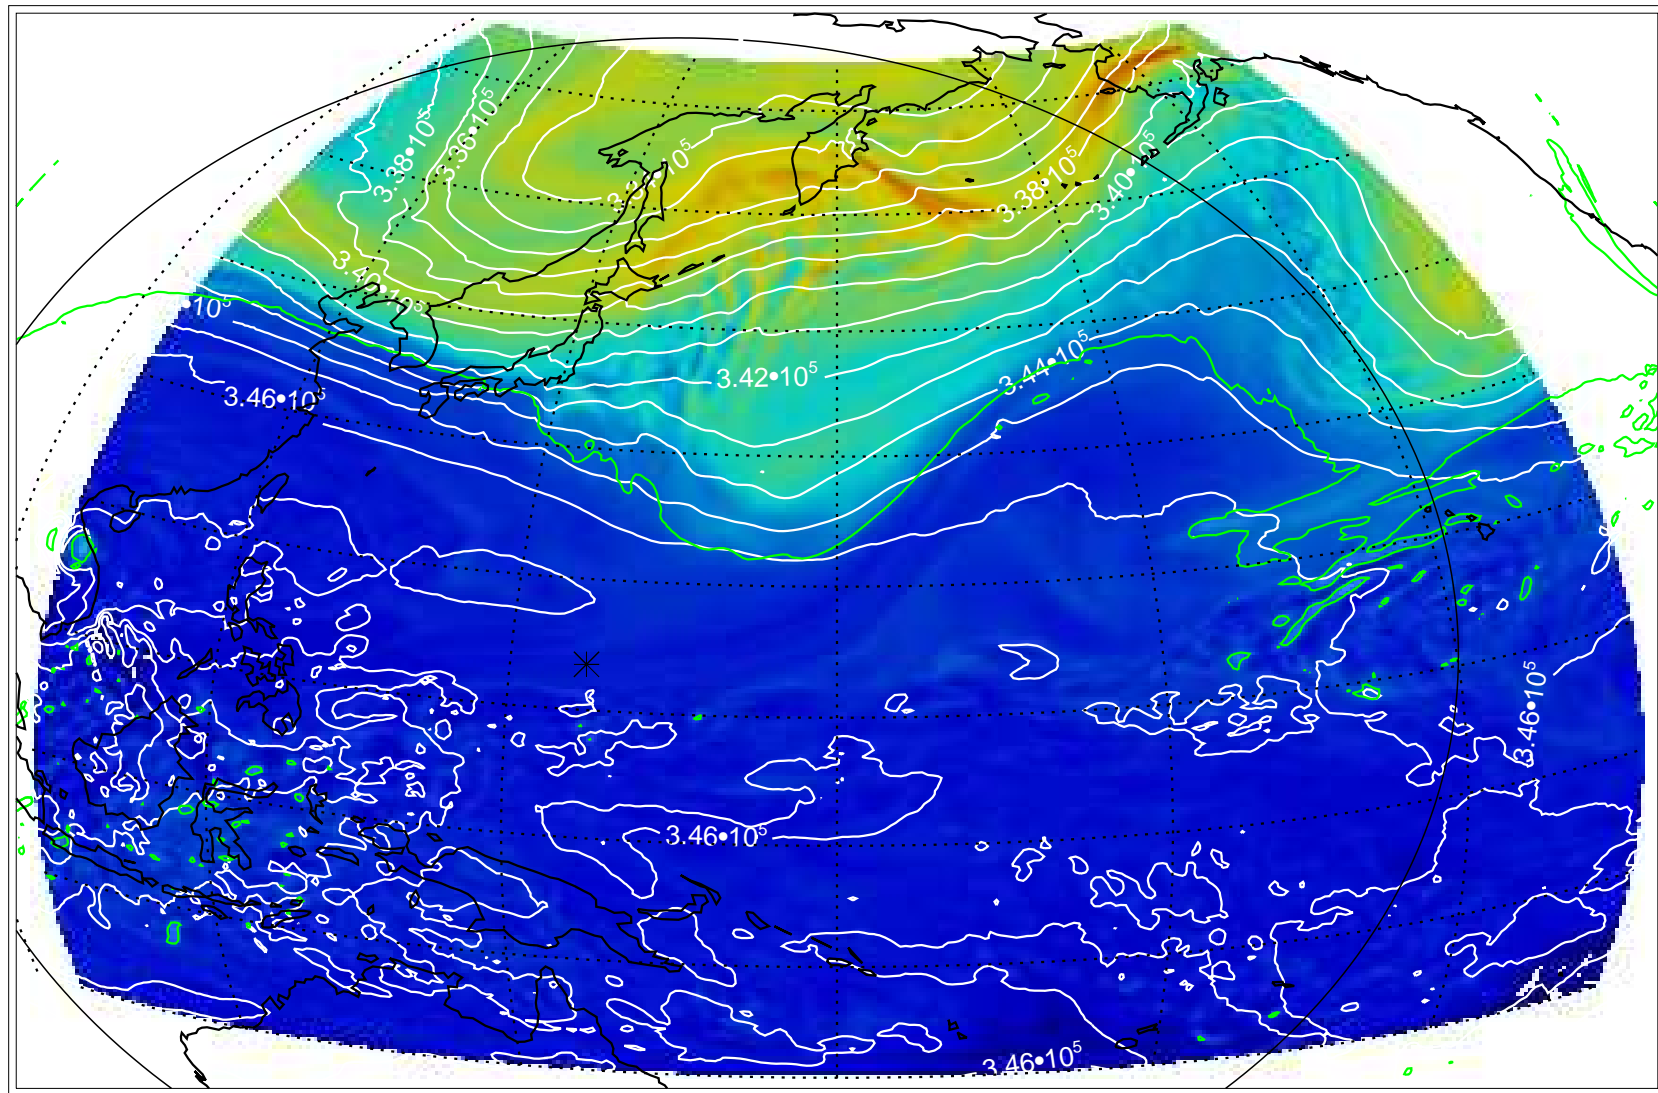

13110906, 30 hour forecast for 355K EPV

355K Montgomery Streamfunction, white
EPV Tropopause (2 PVU) Position

13110912, 36 hour forecast for 355K EPV

355K Montgomery Streamfunction, white
EPV Tropopause (2 PVU) Position

13110918, 42 hour forecast for 355K EPV

355K Montgomery Streamfunction, white
EPV Tropopause (2 PVU) Position

13111000, 48 hour forecast for 355K EPV

355K Montgomery Streamfunction, white
EPV Tropopause (2 PVU) Position

13111006, 54 hour forecast for 355K EPV

355K Montgomery Streamfunction, white
EPV Tropopause (2 PVU) Position

13111012, 60 hour forecast for 355K EPV

355K Montgomery Streamfunction, white
EPV Tropopause (2 PVU) Position

13111018, 66 hour forecast for 355K EPV

355K Montgomery Streamfunction, white
EPV Tropopause (2 PVU) Position

13111100, 72 hour forecast for 355K EPV

355K Montgomery Streamfunction, white
EPV Tropopause (2 PVU) Position