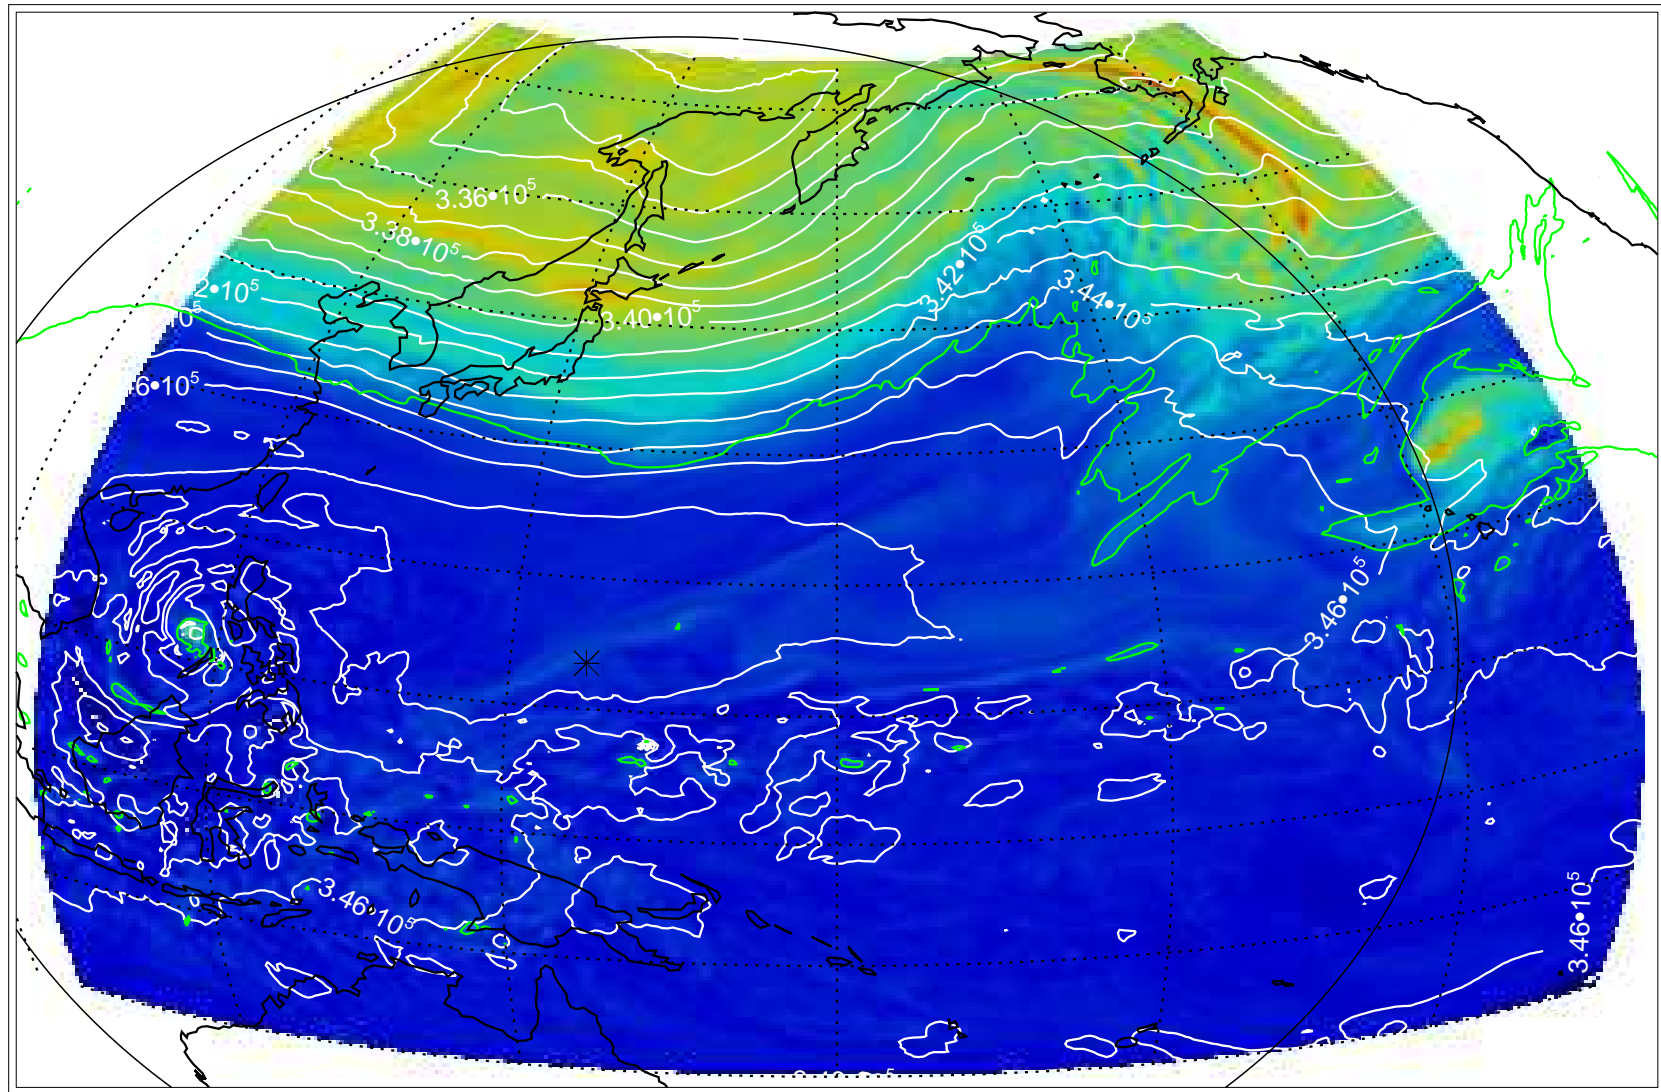

13110806, 6 hour forecast for 355K EPV

355K Montgomery Streamfunction, white
EPV Tropopause (2 PVU) Position

13110812, 12 hour forecast for 355K EPV

355K Montgomery Streamfunction, white
EPV Tropopause (2 PVU) Position

13110818, 18 hour forecast for 355K EPV

355K Montgomery Streamfunction, white
EPV Tropopause (2 PVU) Position

13110900, 24 hour forecast for 355K EPV

355K Montgomery Streamfunction, white
EPV Tropopause (2 PVU) Position

13110906, 30 hour forecast for 355K EPV

355K Montgomery Streamfunction, white
EPV Tropopause (2 PVU) Position

13110912, 36 hour forecast for 355K EPV

355K Montgomery Streamfunction, white
EPV Tropopause (2 PVU) Position

13110918, 42 hour forecast for 355K EPV

355K Montgomery Streamfunction, white
EPV Tropopause (2 PVU) Position

13111000, 48 hour forecast for 355K EPV

355K Montgomery Streamfunction, white
EPV Tropopause (2 PVU) Position