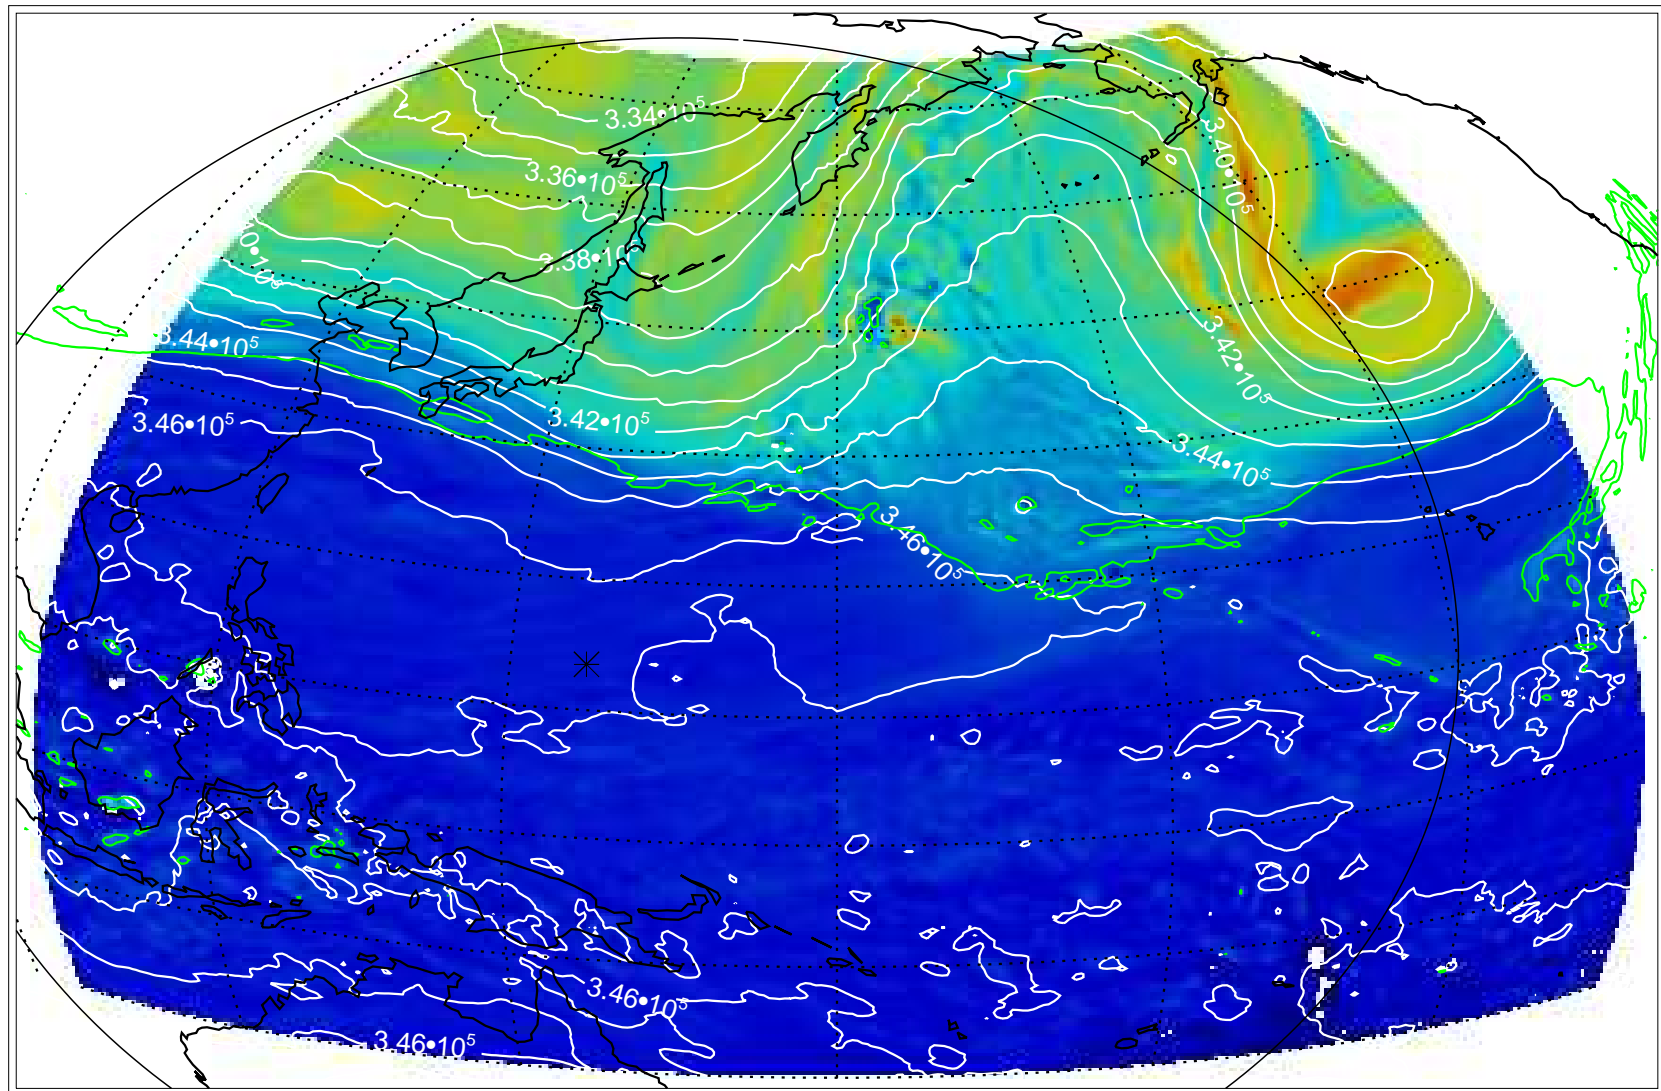

13111106, 78 hour forecast for 355K EPV

355K Montgomery Streamfunction, white
EPV Tropopause (2 PVU) Position

13111112, 84 hour forecast for 355K EPV

355K Montgomery Streamfunction, white
EPV Tropopause (2 PVU) Position

13111118, 90 hour forecast for 355K EPV

355K Montgomery Streamfunction, white
EPV Tropopause (2 PVU) Position

13111200, 96 hour forecast for 355K EPV

355K Montgomery Streamfunction, white
EPV Tropopause (2 PVU) Position

13111206, 102 hour forecast for 355K EPV

355K Montgomery Streamfunction, white
EPV Tropopause (2 PVU) Position

13111212, 108 hour forecast for 355K EPV

355K Montgomery Streamfunction, white
EPV Tropopause (2 PVU) Position

13111218, 114 hour forecast for 355K EPV

355K Montgomery Streamfunction, white
EPV Tropopause (2 PVU) Position