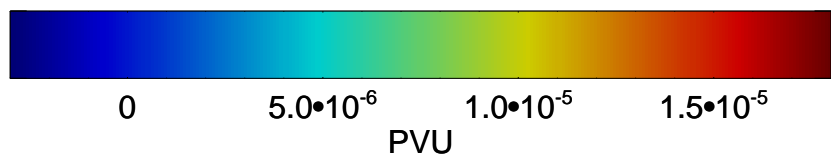

13110806, 6 hour forecast for 355K EPV

355K Montgomery Streamfunction, white
EPV Tropopause (2 PVU) Position

13110812, 12 hour forecast for 355K EPV

355K Montgomery Streamfunction, white
EPV Tropopause (2 PVU) Position

13110818, 18 hour forecast for 355K EPV

355K Montgomery Streamfunction, white
EPV Tropopause (2 PVU) Position

13110900, 24 hour forecast for 355K EPV

355K Montgomery Streamfunction, white
EPV Tropopause (2 PVU) Position