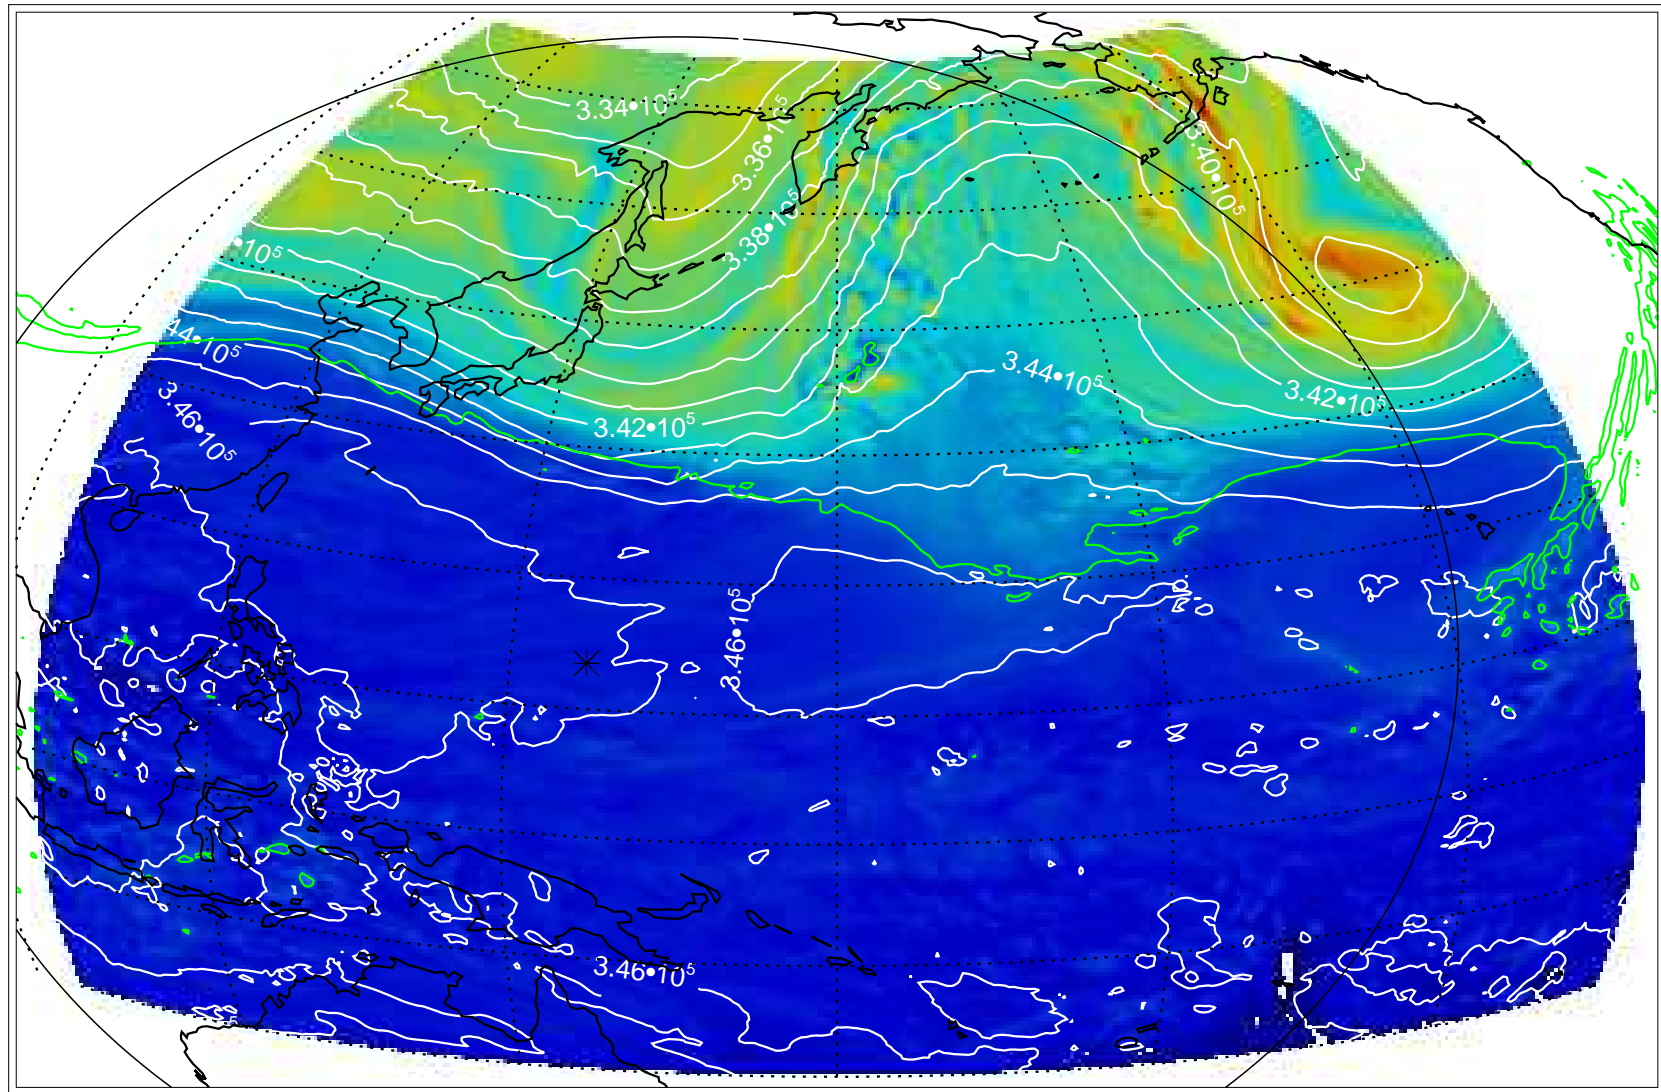

13111106, 78 hour forecast for 355K EPV

355K Montgomery Streamfunction, white
EPV Tropopause (2 PVU) Position

13111112, 84 hour forecast for 355K EPV

355K Montgomery Streamfunction, white
EPV Tropopause (2 PVU) Position

13111118, 90 hour forecast for 355K EPV

355K Montgomery Streamfunction, white
EPV Tropopause (2 PVU) Position

13111200, 96 hour forecast for 355K EPV

355K Montgomery Streamfunction, white
EPV Tropopause (2 PVU) Position

13111206, 102 hour forecast for 355K EPV

355K Montgomery Streamfunction, white
EPV Tropopause (2 PVU) Position

13111212, 108 hour forecast for 355K EPV

355K Montgomery Streamfunction, white
EPV Tropopause (2 PVU) Position

13111218, 114 hour forecast for 355K EPV

355K Montgomery Streamfunction, white
EPV Tropopause (2 PVU) Position