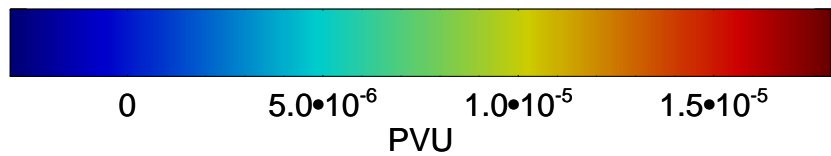

13110906, 30 hour forecast for 355K EPV

355K Montgomery Streamfunction, white
EPV Tropopause (2 PVU) Position

13110912, 36 hour forecast for 355K EPV

355K Montgomery Streamfunction, white
EPV Tropopause (2 PVU) Position

13110918, 42 hour forecast for 355K EPV

355K Montgomery Streamfunction, white
EPV Tropopause (2 PVU) Position

13111000, 48 hour forecast for 355K EPV

355K Montgomery Streamfunction, white
EPV Tropopause (2 PVU) Position