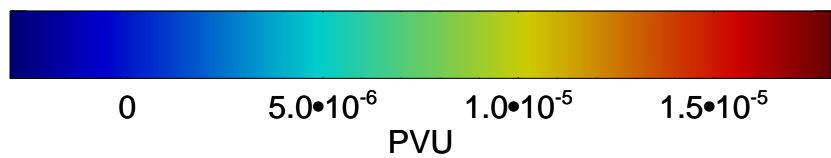

13110906, 30 hour forecast for 355K EPV

355K Montgomery Streamfunction, white
EPV Tropopause (2 PVU) Position

13110912, 36 hour forecast for 355K EPV

355K Montgomery Streamfunction, white
EPV Tropopause (2 PVU) Position

13110918, 42 hour forecast for 355K EPV

355K Montgomery Streamfunction, white
EPV Tropopause (2 PVU) Position

13111000, 48 hour forecast for 355K EPV

355K Montgomery Streamfunction, white
EPV Tropopause (2 PVU) Position