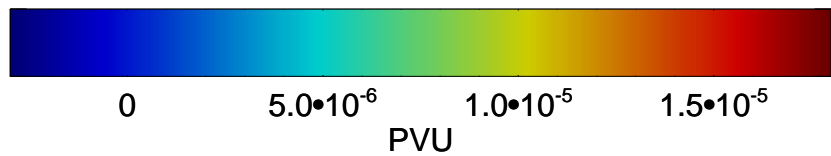

13110806, 6 hour forecast for 355K EPV

355K Montgomery Streamfunction, white
EPV Tropopause (2 PVU) Position

13110812, 12 hour forecast for 355K EPV

355K Montgomery Streamfunction, white
EPV Tropopause (2 PVU) Position

13110818, 18 hour forecast for 355K EPV

355K Montgomery Streamfunction, white
EPV Tropopause (2 PVU) Position

13110900, 24 hour forecast for 355K EPV

355K Montgomery Streamfunction, white
EPV Tropopause (2 PVU) Position