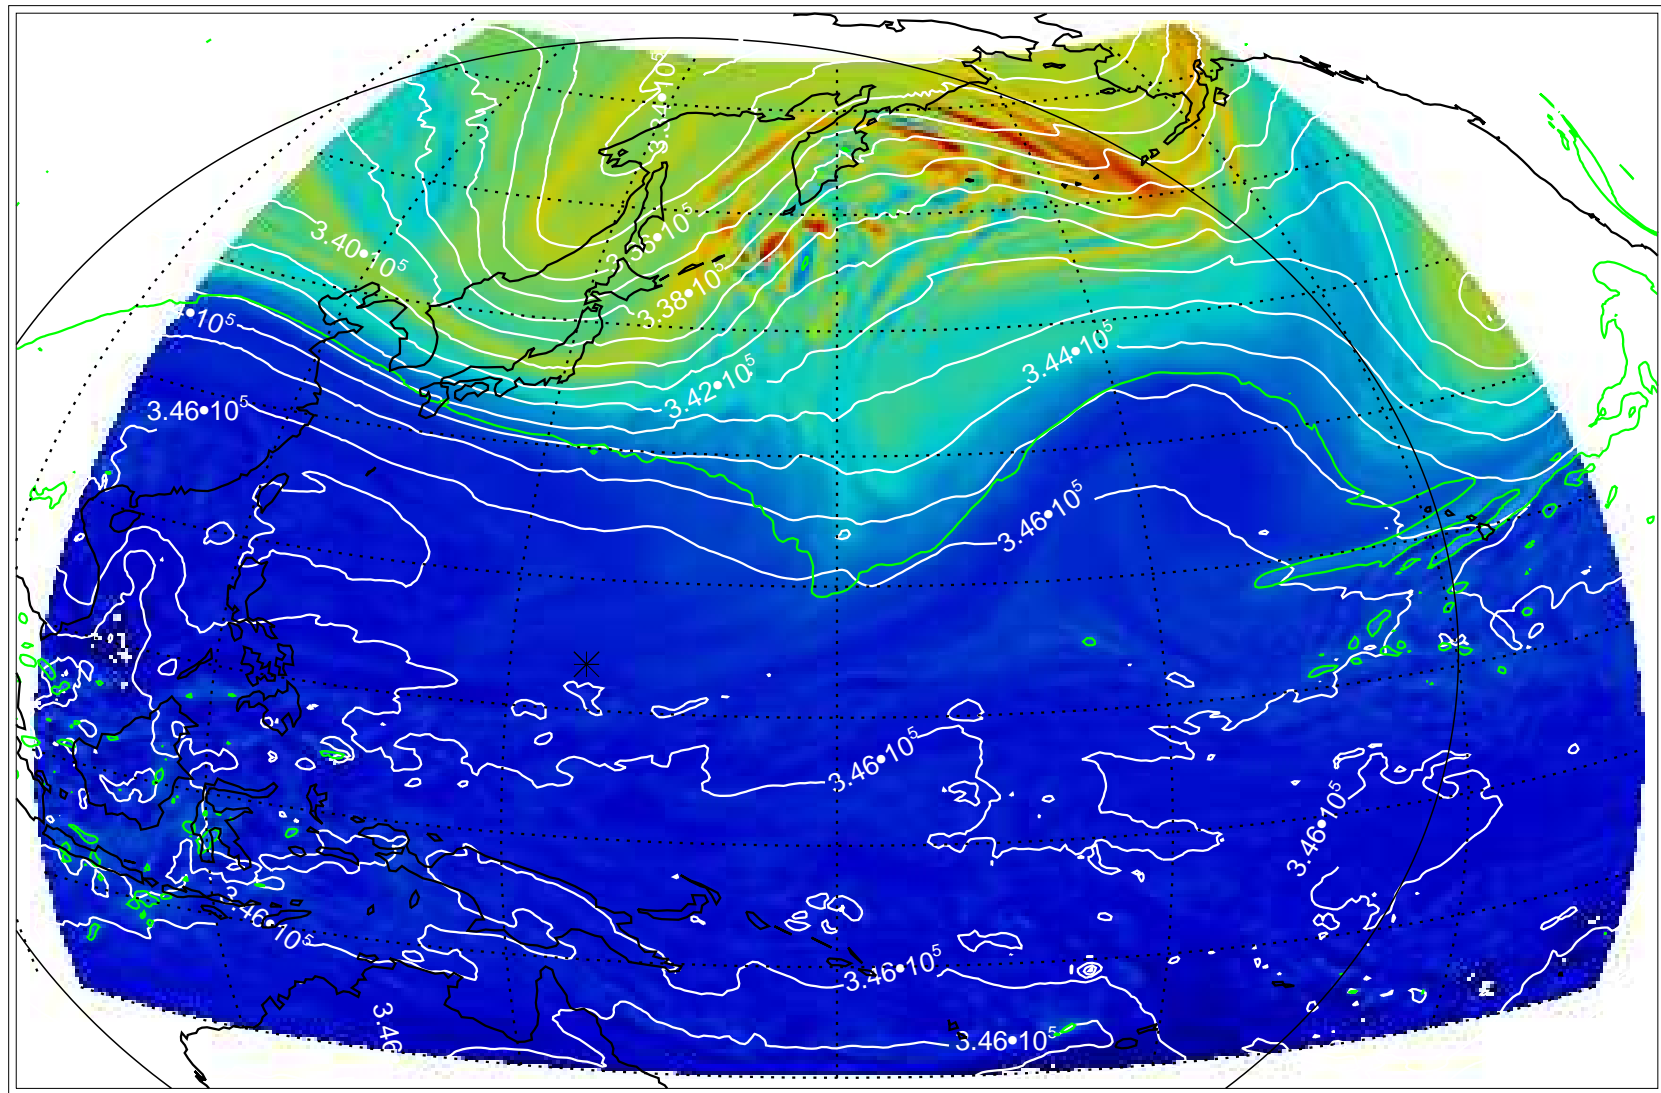

13110918, 42 hour forecast for 355K EPV

355K Montgomery Streamfunction, white
EPV Tropopause (2 PVU) Position

13111000, 48 hour forecast for 355K EPV

355K Montgomery Streamfunction, white
EPV Tropopause (2 PVU) Position

13111006, 54 hour forecast for 355K EPV

355K Montgomery Streamfunction, white
EPV Tropopause (2 PVU) Position

13111012, 60 hour forecast for 355K EPV

355K Montgomery Streamfunction, white
EPV Tropopause (2 PVU) Position

13111018, 66 hour forecast for 355K EPV

355K Montgomery Streamfunction, white
EPV Tropopause (2 PVU) Position

13111100, 72 hour forecast for 355K EPV

355K Montgomery Streamfunction, white
EPV Tropopause (2 PVU) Position

13111106, 78 hour forecast for 355K EPV

355K Montgomery Streamfunction, white
EPV Tropopause (2 PVU) Position

13111112, 84 hour forecast for 355K EPV

355K Montgomery Streamfunction, white
EPV Tropopause (2 PVU) Position