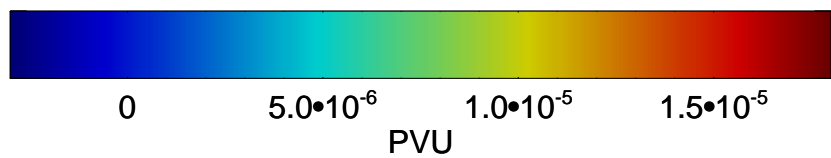

13111218, 114 hour forecast for 355K EPV

355K Montgomery Streamfunction, white
EPV Tropopause (2 PVU) Position