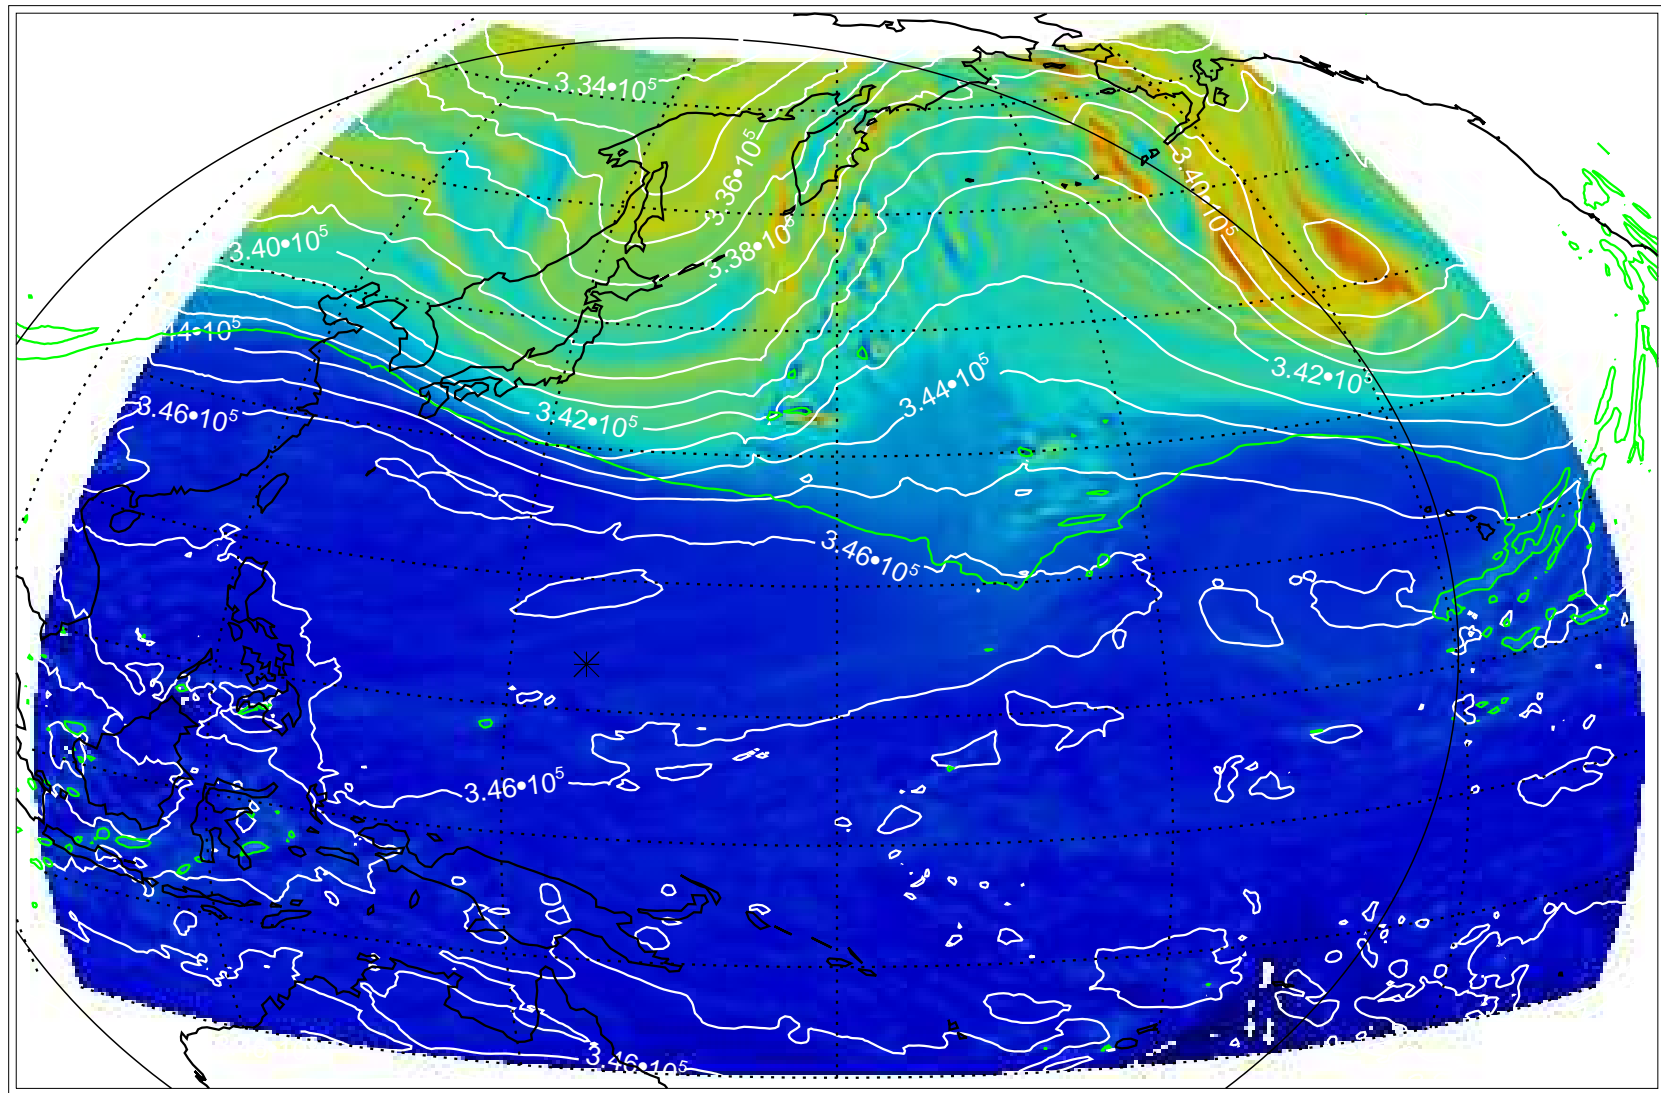

13111018, 66 hour forecast for 355K EPV

355K Montgomery Streamfunction, white
EPV Tropopause (2 PVU) Position

13111100, 72 hour forecast for 355K EPV

355K Montgomery Streamfunction, white
EPV Tropopause (2 PVU) Position

13111106, 78 hour forecast for 355K EPV

355K Montgomery Streamfunction, white
EPV Tropopause (2 PVU) Position

13111112, 84 hour forecast for 355K EPV

355K Montgomery Streamfunction, white
EPV Tropopause (2 PVU) Position

13111118, 90 hour forecast for 355K EPV

355K Montgomery Streamfunction, white
EPV Tropopause (2 PVU) Position

13111200, 96 hour forecast for 355K EPV

355K Montgomery Streamfunction, white
EPV Tropopause (2 PVU) Position

13111206, 102 hour forecast for 355K EPV

355K Montgomery Streamfunction, white
EPV Tropopause (2 PVU) Position

13111212, 108 hour forecast for 355K EPV

355K Montgomery Streamfunction, white
EPV Tropopause (2 PVU) Position