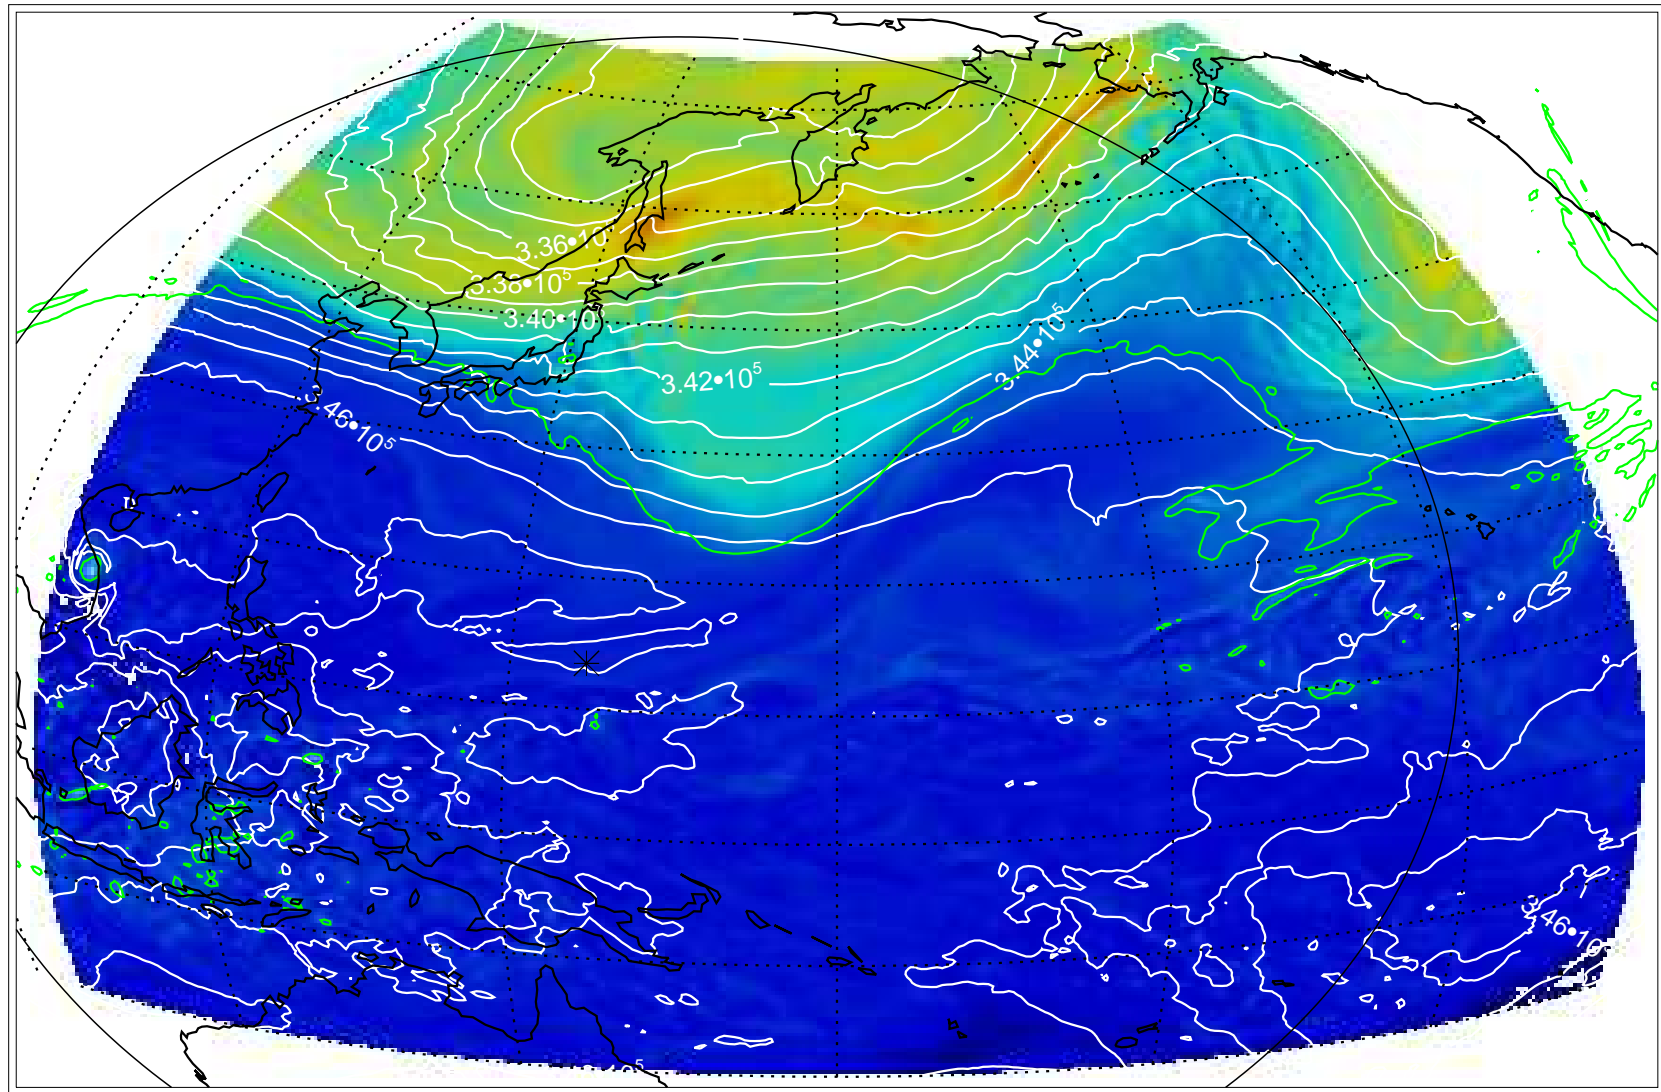

13110818, 18 hour forecast for 355K EPV

355K Montgomery Streamfunction, white
EPV Tropopause (2 PVU) Position

13110900, 24 hour forecast for 355K EPV

355K Montgomery Streamfunction, white
EPV Tropopause (2 PVU) Position

13110906, 30 hour forecast for 355K EPV

355K Montgomery Streamfunction, white
EPV Tropopause (2 PVU) Position

13110912, 36 hour forecast for 355K EPV

355K Montgomery Streamfunction, white
EPV Tropopause (2 PVU) Position

13110918, 42 hour forecast for 355K EPV

355K Montgomery Streamfunction, white
EPV Tropopause (2 PVU) Position

13111000, 48 hour forecast for 355K EPV

355K Montgomery Streamfunction, white
EPV Tropopause (2 PVU) Position

13111006, 54 hour forecast for 355K EPV

355K Montgomery Streamfunction, white
EPV Tropopause (2 PVU) Position

13111012, 60 hour forecast for 355K EPV

355K Montgomery Streamfunction, white
EPV Tropopause (2 PVU) Position