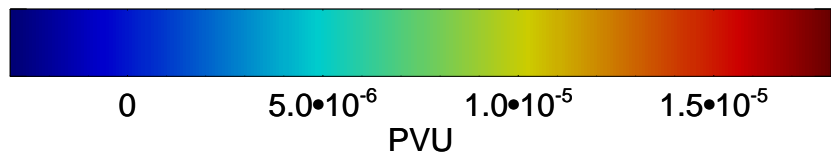

13110818, 18 hour forecast for 355K EPV

355K Montgomery Streamfunction, white
EPV Tropopause (2 PVU) Position

13110900, 24 hour forecast for 355K EPV

355K Montgomery Streamfunction, white
EPV Tropopause (2 PVU) Position

13110906, 30 hour forecast for 355K EPV

355K Montgomery Streamfunction, white
EPV Tropopause (2 PVU) Position

13110912, 36 hour forecast for 355K EPV

355K Montgomery Streamfunction, white
EPV Tropopause (2 PVU) Position