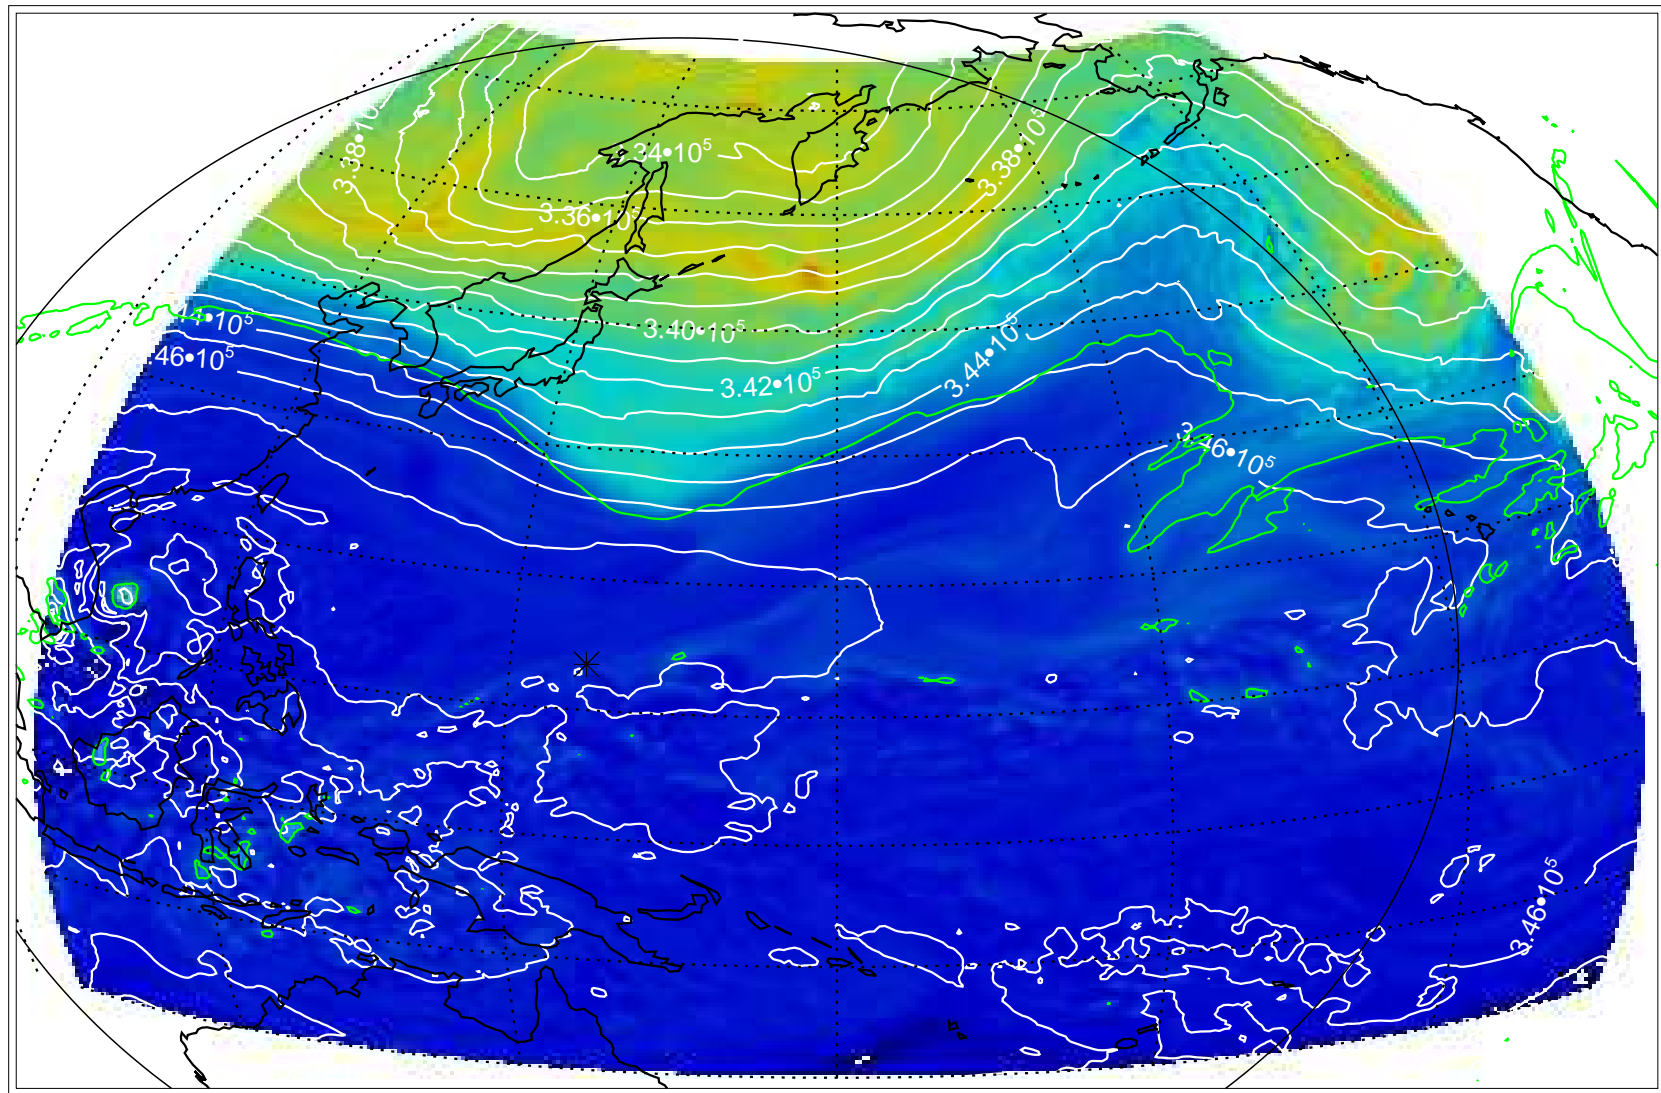

13110806, 6 hour forecast for 355K EPV

355K Montgomery Streamfunction, white
EPV Tropopause (2 PVU) Position

13110812, 12 hour forecast for 355K EPV

355K Montgomery Streamfunction, white
EPV Tropopause (2 PVU) Position

13110818, 18 hour forecast for 355K EPV

355K Montgomery Streamfunction, white
EPV Tropopause (2 PVU) Position

13110900, 24 hour forecast for 355K EPV

355K Montgomery Streamfunction, white
EPV Tropopause (2 PVU) Position

13110906, 30 hour forecast for 355K EPV

355K Montgomery Streamfunction, white
EPV Tropopause (2 PVU) Position

13110912, 36 hour forecast for 355K EPV

355K Montgomery Streamfunction, white
EPV Tropopause (2 PVU) Position

13110918, 42 hour forecast for 355K EPV

355K Montgomery Streamfunction, white
EPV Tropopause (2 PVU) Position

13111000, 48 hour forecast for 355K EPV

355K Montgomery Streamfunction, white
EPV Tropopause (2 PVU) Position