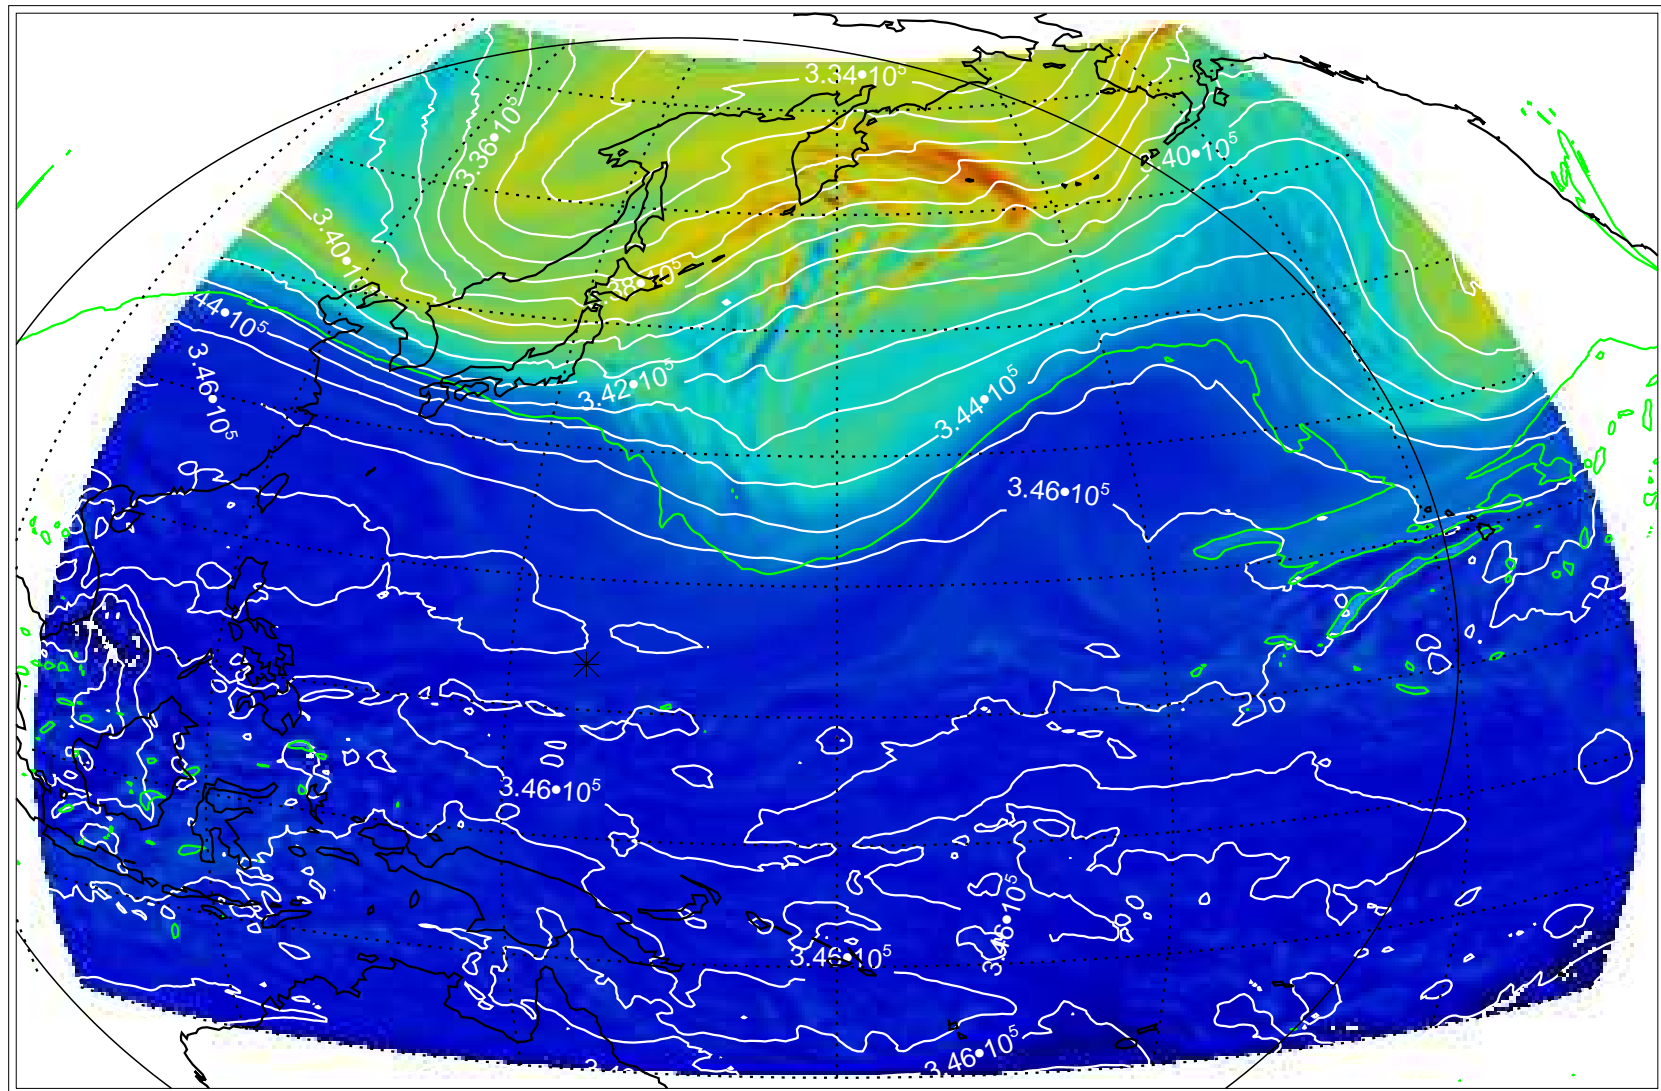

13110906, 30 hour forecast for 355K EPV

355K Montgomery Streamfunction, white
EPV Tropopause (2 PVU) Position

13110912, 36 hour forecast for 355K EPV

355K Montgomery Streamfunction, white
EPV Tropopause (2 PVU) Position

13110918, 42 hour forecast for 355K EPV

355K Montgomery Streamfunction, white
EPV Tropopause (2 PVU) Position

13111000, 48 hour forecast for 355K EPV

355K Montgomery Streamfunction, white
EPV Tropopause (2 PVU) Position

13111006, 54 hour forecast for 355K EPV

355K Montgomery Streamfunction, white
EPV Tropopause (2 PVU) Position

13111012, 60 hour forecast for 355K EPV

355K Montgomery Streamfunction, white
EPV Tropopause (2 PVU) Position

13111018, 66 hour forecast for 355K EPV

355K Montgomery Streamfunction, white
EPV Tropopause (2 PVU) Position

13111100, 72 hour forecast for 355K EPV

355K Montgomery Streamfunction, white
EPV Tropopause (2 PVU) Position