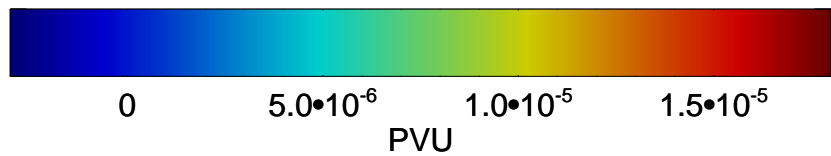

13111206, 102 hour forecast for 355K EPV

355K Montgomery Streamfunction, white
EPV Tropopause (2 PVU) Position