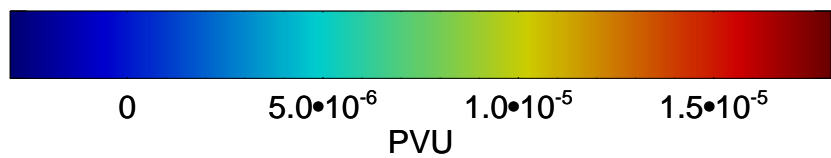

13110818, 18 hour forecast for 355K EPV

355K Montgomery Streamfunction, white
EPV Tropopause (2 PVU) Position

13110900, 24 hour forecast for 355K EPV

355K Montgomery Streamfunction, white
EPV Tropopause (2 PVU) Position

13110906, 30 hour forecast for 355K EPV

355K Montgomery Streamfunction, white
EPV Tropopause (2 PVU) Position

13110912, 36 hour forecast for 355K EPV

355K Montgomery Streamfunction, white
EPV Tropopause (2 PVU) Position