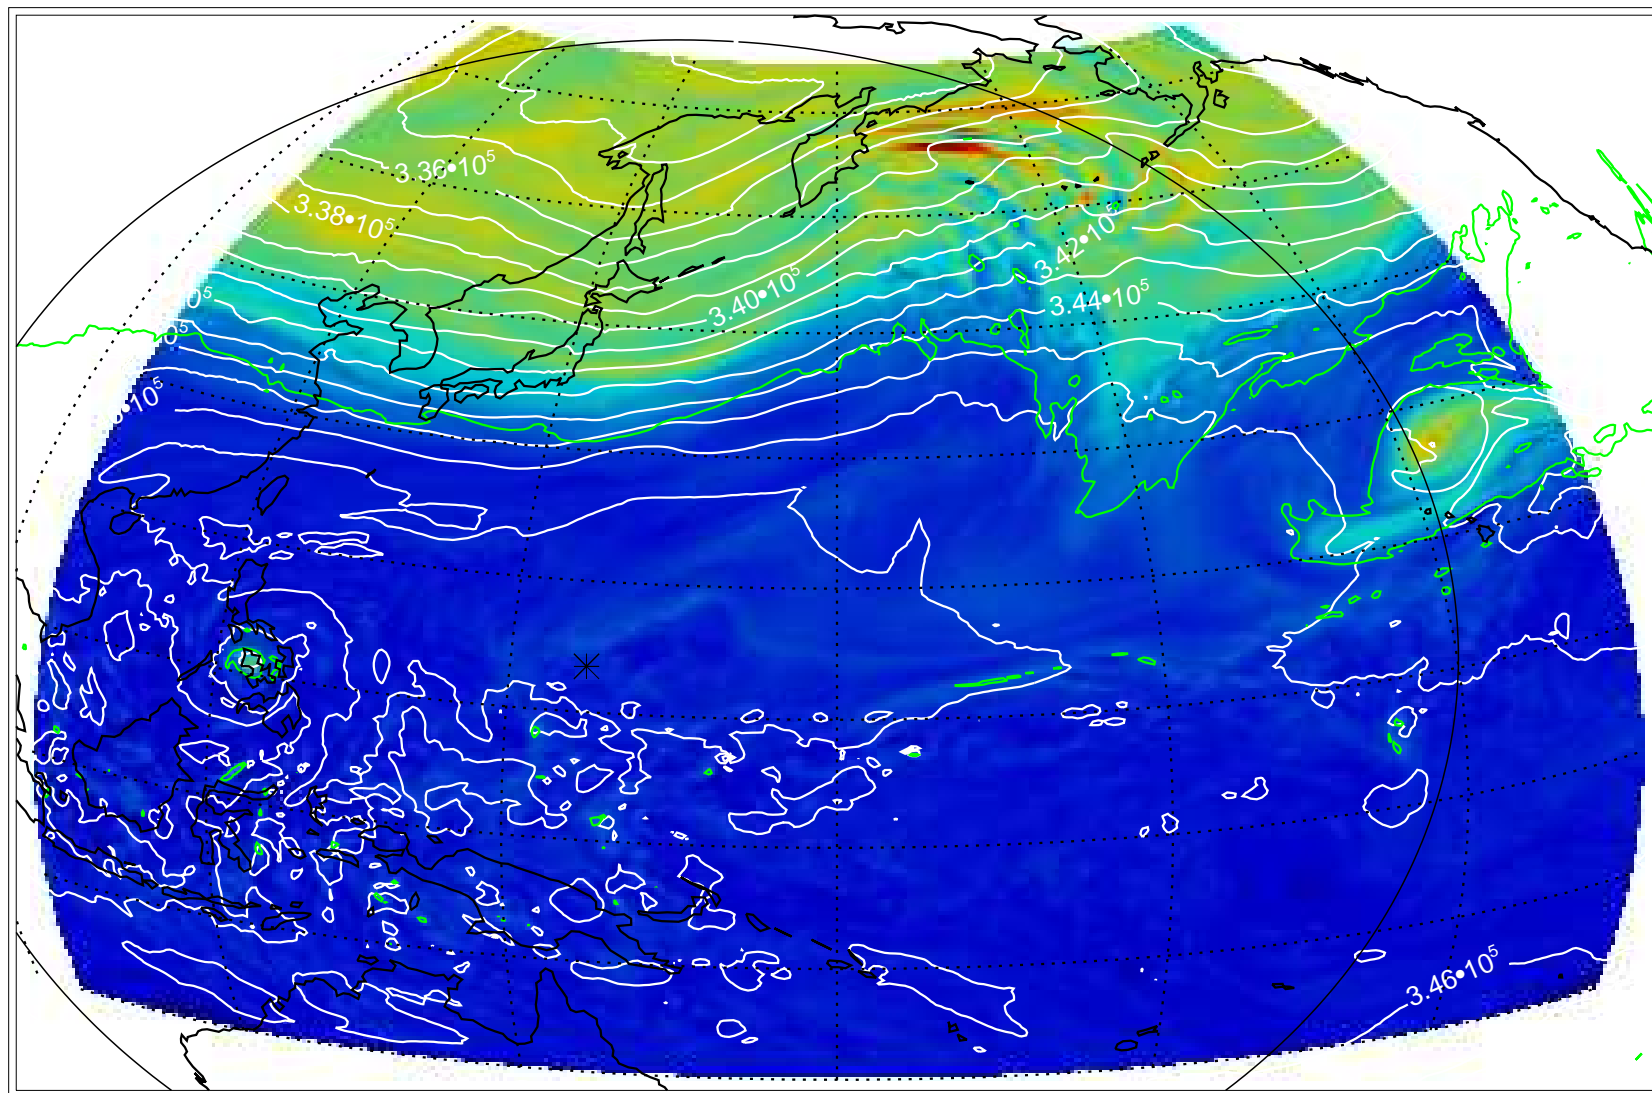

13110806, 6 hour forecast for 355K EPV

355K Montgomery Streamfunction, white
EPV Tropopause (2 PVU) Position

13110812, 12 hour forecast for 355K EPV

355K Montgomery Streamfunction, white
EPV Tropopause (2 PVU) Position

13110818, 18 hour forecast for 355K EPV

355K Montgomery Streamfunction, white
EPV Tropopause (2 PVU) Position

13110900, 24 hour forecast for 355K EPV

355K Montgomery Streamfunction, white
EPV Tropopause (2 PVU) Position

13110906, 30 hour forecast for 355K EPV

355K Montgomery Streamfunction, white
EPV Tropopause (2 PVU) Position

13110912, 36 hour forecast for 355K EPV

355K Montgomery Streamfunction, white
EPV Tropopause (2 PVU) Position

13110918, 42 hour forecast for 355K EPV

355K Montgomery Streamfunction, white
EPV Tropopause (2 PVU) Position

13111000, 48 hour forecast for 355K EPV

355K Montgomery Streamfunction, white
EPV Tropopause (2 PVU) Position