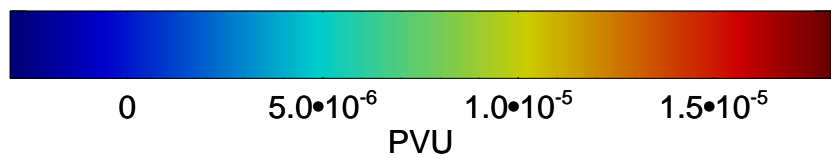

13111006, 54 hour forecast for 355K EPV

355K Montgomery Streamfunction, white
EPV Tropopause (2 PVU) Position