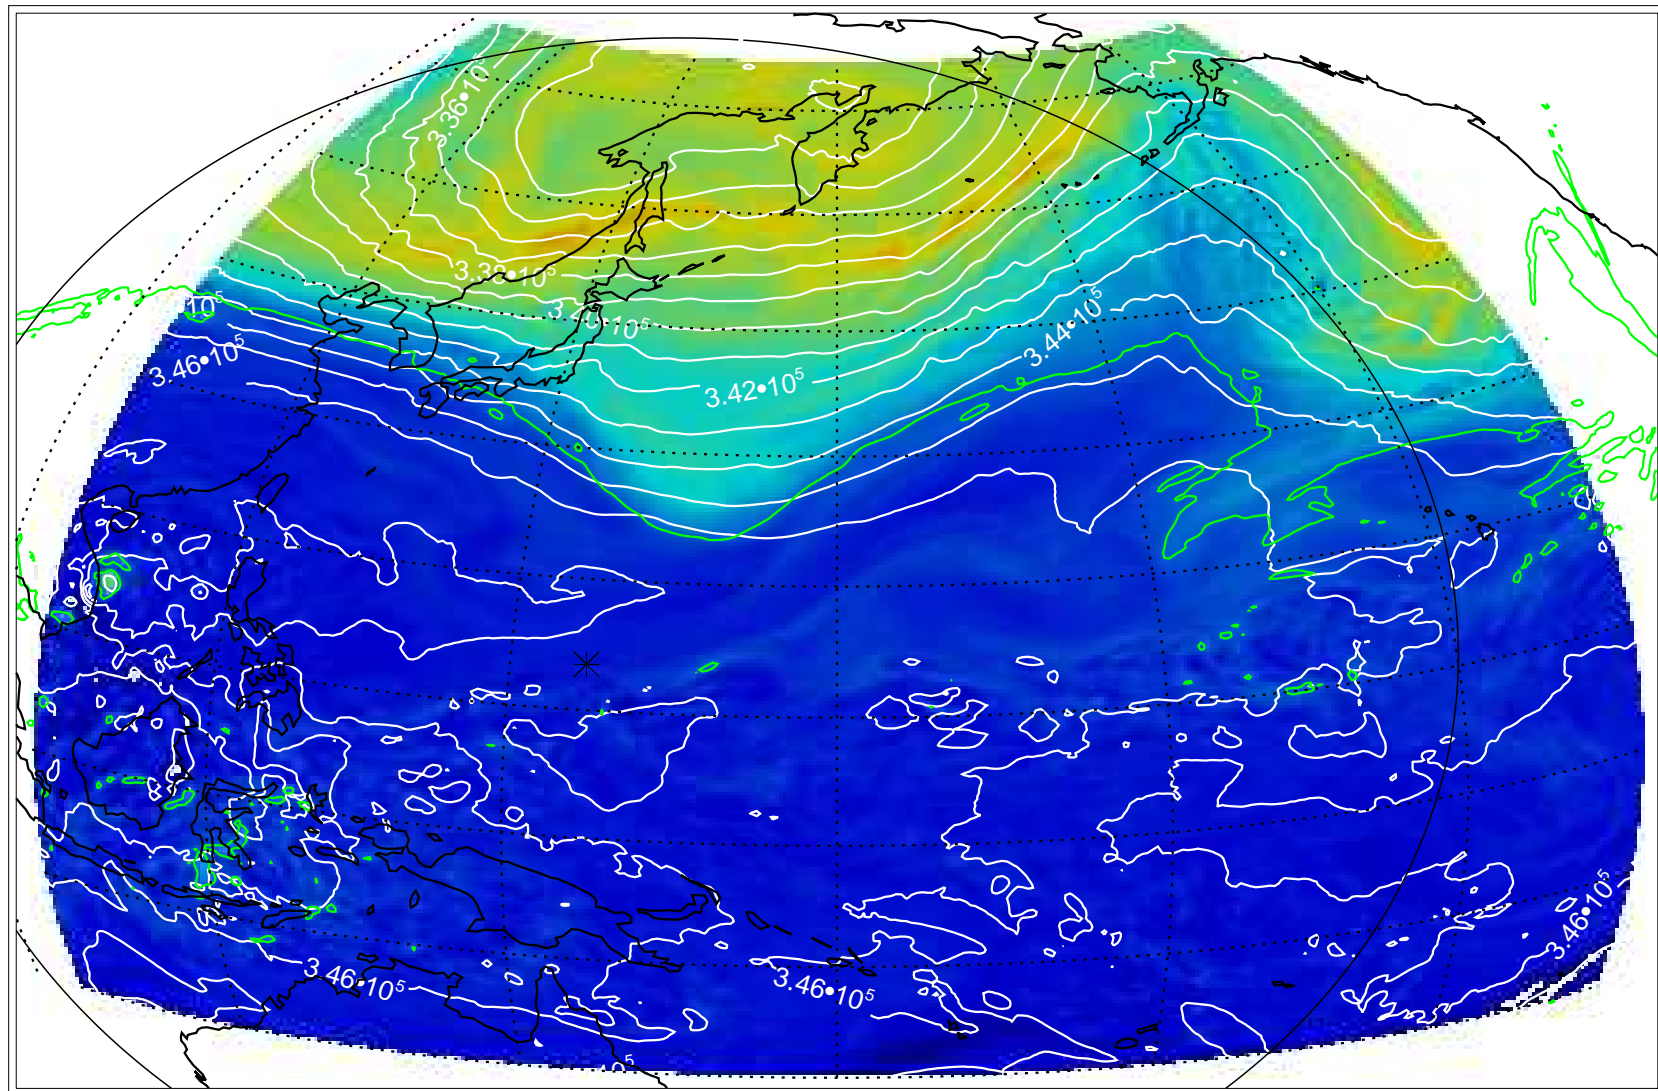

13110818, 18 hour forecast for 355K EPV

355K Montgomery Streamfunction, white
EPV Tropopause (2 PVU) Position

13110900, 24 hour forecast for 355K EPV

355K Montgomery Streamfunction, white
EPV Tropopause (2 PVU) Position

13110906, 30 hour forecast for 355K EPV

355K Montgomery Streamfunction, white
EPV Tropopause (2 PVU) Position

13110912, 36 hour forecast for 355K EPV

355K Montgomery Streamfunction, white
EPV Tropopause (2 PVU) Position

13110918, 42 hour forecast for 355K EPV

355K Montgomery Streamfunction, white
EPV Tropopause (2 PVU) Position

13111000, 48 hour forecast for 355K EPV

355K Montgomery Streamfunction, white
EPV Tropopause (2 PVU) Position

13111006, 54 hour forecast for 355K EPV

355K Montgomery Streamfunction, white
EPV Tropopause (2 PVU) Position

13111012, 60 hour forecast for 355K EPV

355K Montgomery Streamfunction, white
EPV Tropopause (2 PVU) Position