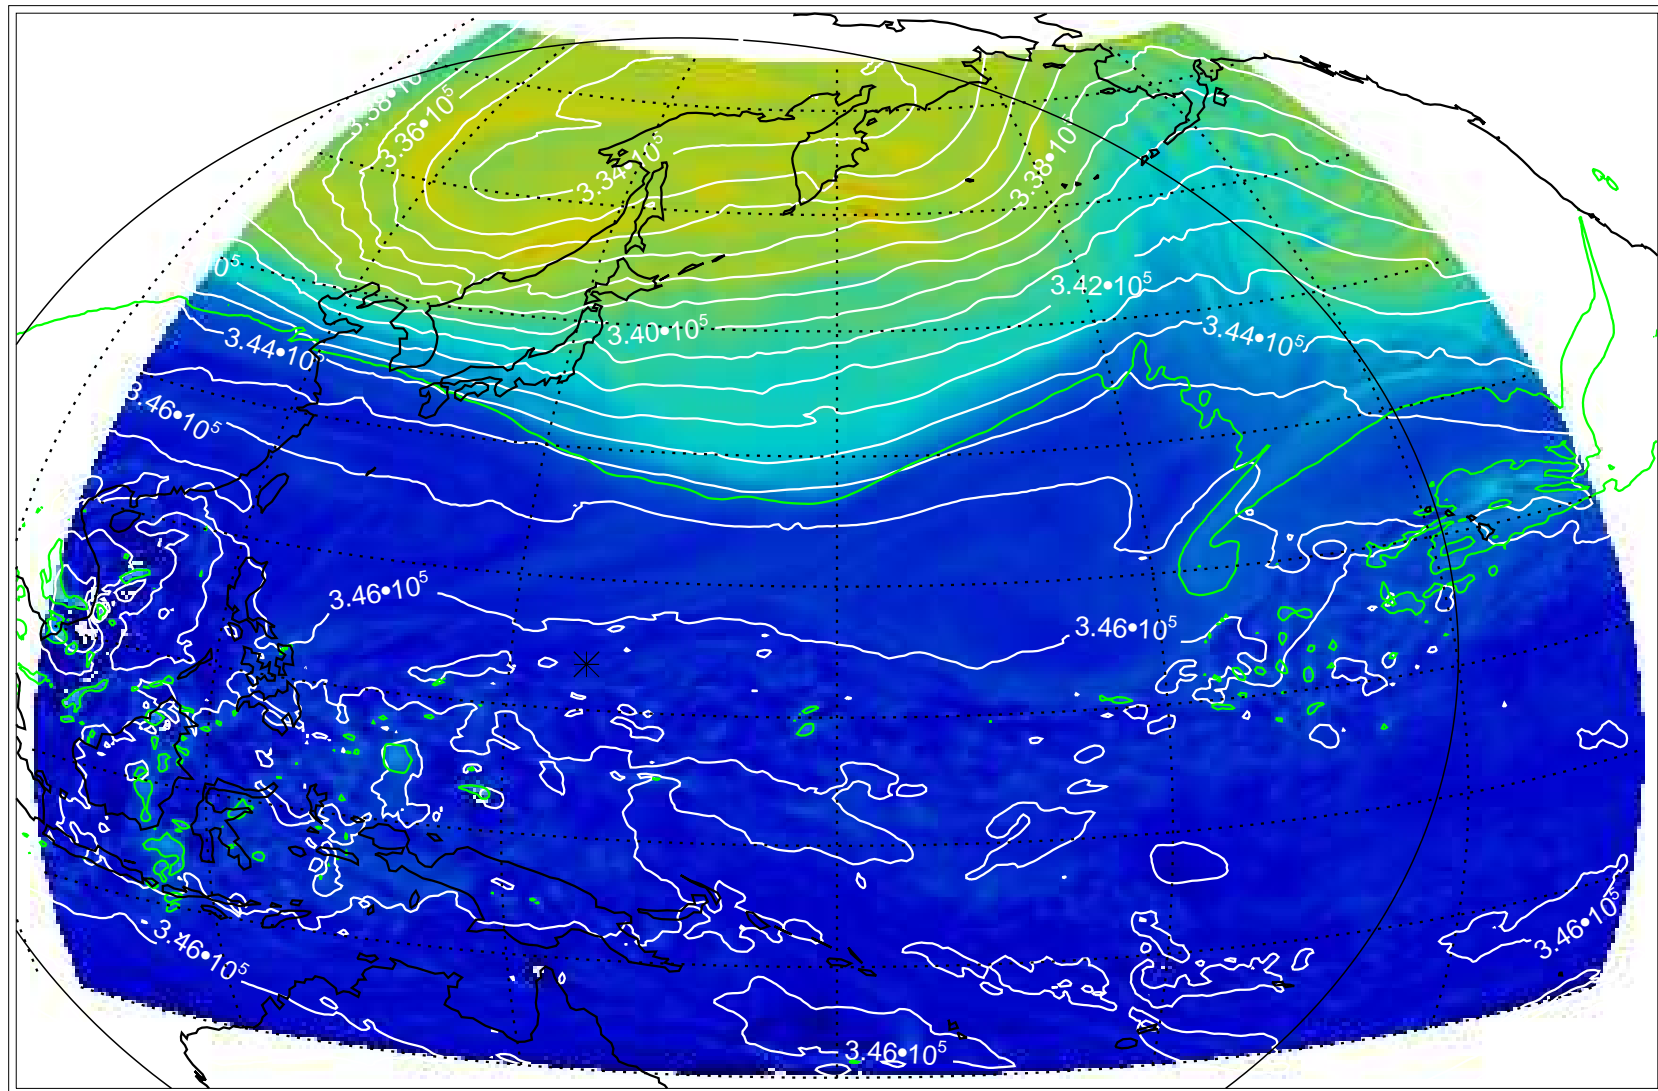

13110806, 78 hour forecast for 355K EPV

355K Montgomery Streamfunction, white  
EPV Tropopause (2 PVU) Position

13110812, 84 hour forecast for 355K EPV

355K Montgomery Streamfunction, white  
EPV Tropopause (2 PVU) Position

13110818, 90 hour forecast for 355K EPV

355K Montgomery Streamfunction, white  
EPV Tropopause (2 PVU) Position

13110900, 96 hour forecast for 355K EPV

355K Montgomery Streamfunction, white  
EPV Tropopause (2 PVU) Position

13110906, 102 hour forecast for 355K EPV

355K Montgomery Streamfunction, white  
EPV Tropopause (2 PVU) Position

13110912, 108 hour forecast for 355K EPV

355K Montgomery Streamfunction, white  
EPV Tropopause (2 PVU) Position

13110918, 114 hour forecast for 355K EPV

355K Montgomery Streamfunction, white  
EPV Tropopause (2 PVU) Position