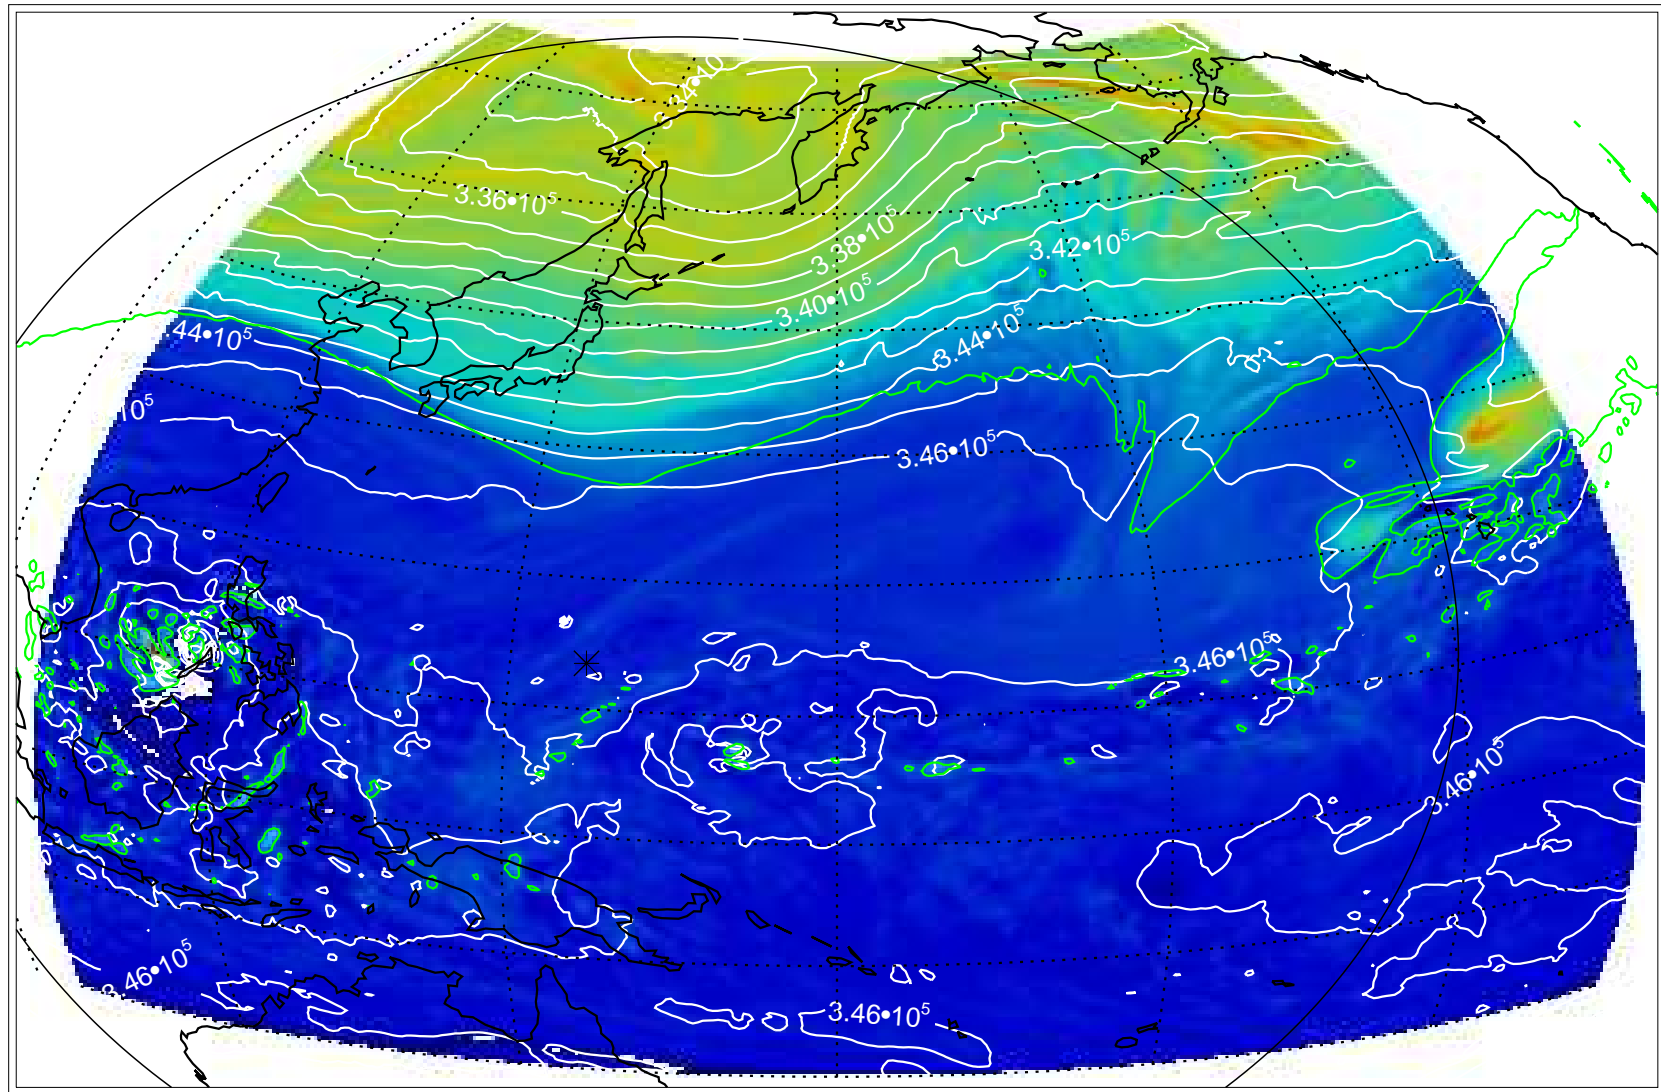

13110806, 78 hour forecast for 355K EPV

355K Montgomery Streamfunction, white  
EPV Tropopause (2 PVU) Position

13110812, 84 hour forecast for 355K EPV

355K Montgomery Streamfunction, white  
EPV Tropopause (2 PVU) Position

13110818, 90 hour forecast for 355K EPV

355K Montgomery Streamfunction, white  
EPV Tropopause (2 PVU) Position

13110900, 96 hour forecast for 355K EPV

355K Montgomery Streamfunction, white  
EPV Tropopause (2 PVU) Position

13110906, 102 hour forecast for 355K EPV

355K Montgomery Streamfunction, white  
EPV Tropopause (2 PVU) Position

13110912, 108 hour forecast for 355K EPV

355K Montgomery Streamfunction, white  
EPV Tropopause (2 PVU) Position

13110918, 114 hour forecast for 355K EPV

355K Montgomery Streamfunction, white  
EPV Tropopause (2 PVU) Position