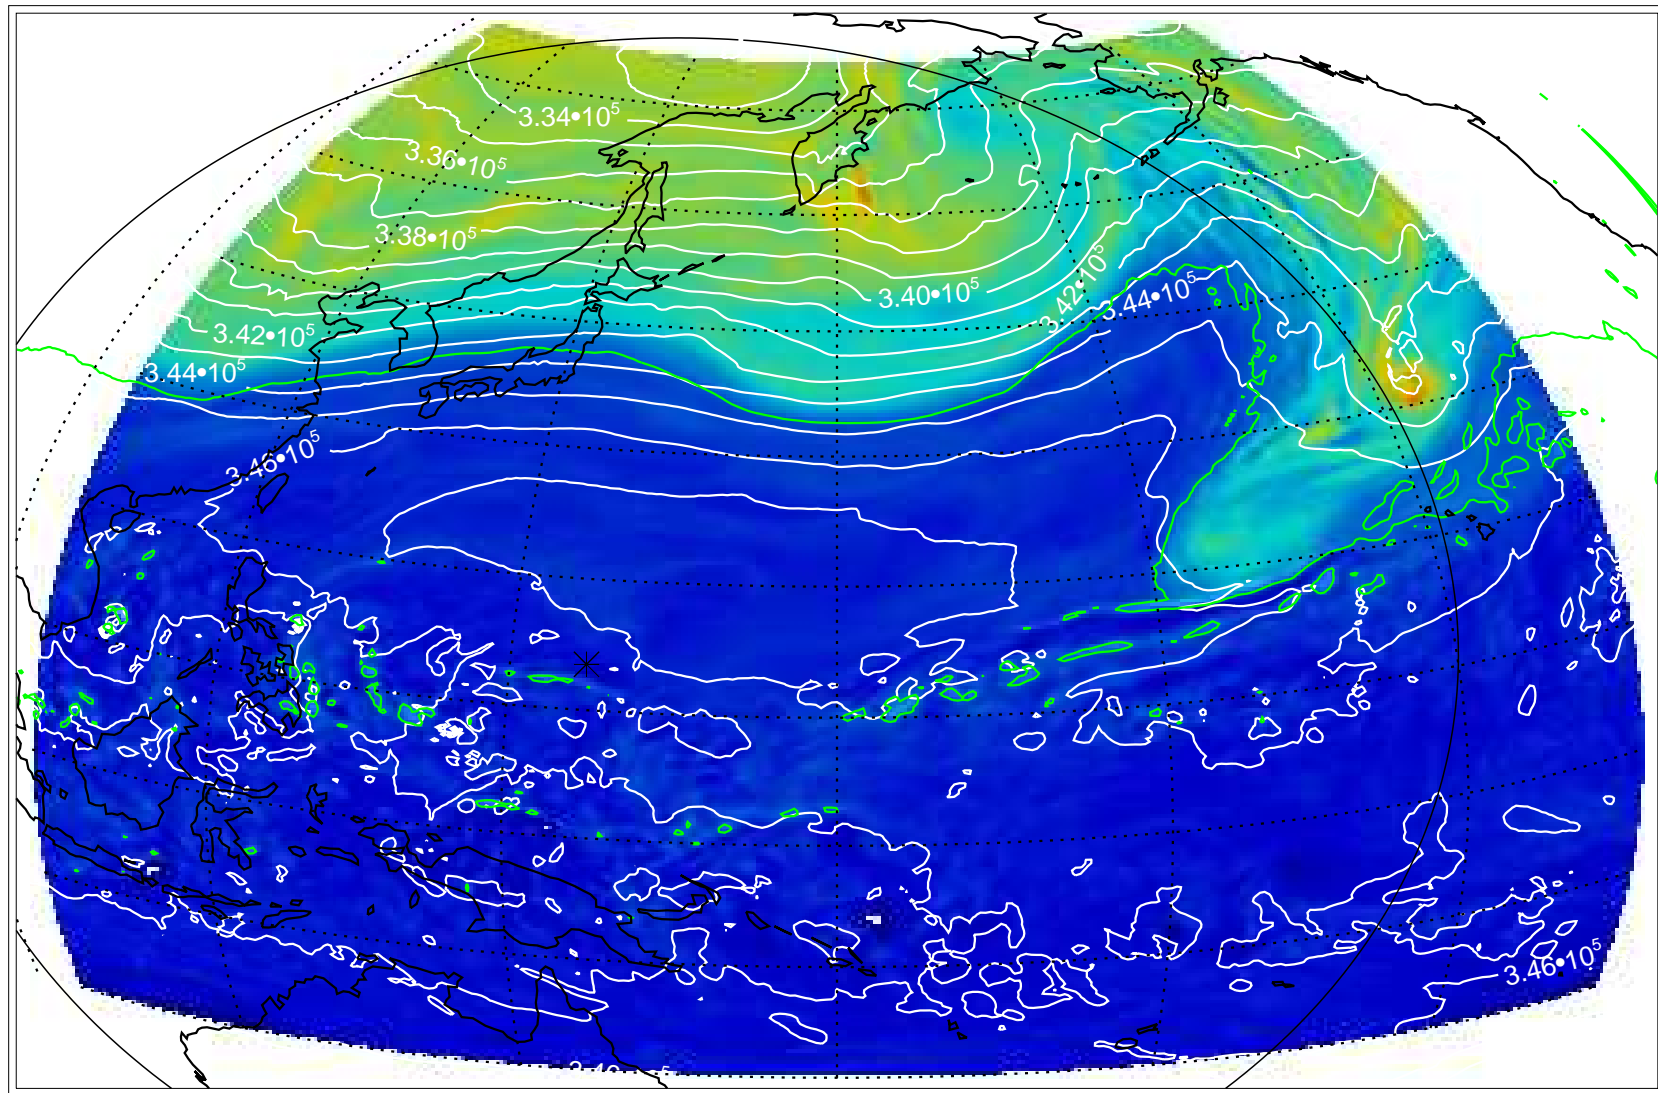

13110506, 6 hour forecast for 355K EPV

355K Montgomery Streamfunction, white  
EPV Tropopause (2 PVU) Position

13110512, 12 hour forecast for 355K EPV

355K Montgomery Streamfunction, white  
EPV Tropopause (2 PVU) Position

13110518, 18 hour forecast for 355K EPV

355K Montgomery Streamfunction, white  
EPV Tropopause (2 PVU) Position

13110600, 24 hour forecast for 355K EPV

355K Montgomery Streamfunction, white  
EPV Tropopause (2 PVU) Position

13110606, 30 hour forecast for 355K EPV

355K Montgomery Streamfunction, white  
EPV Tropopause (2 PVU) Position

13110612, 36 hour forecast for 355K EPV

355K Montgomery Streamfunction, white  
EPV Tropopause (2 PVU) Position

13110618, 42 hour forecast for 355K EPV

355K Montgomery Streamfunction, white  
EPV Tropopause (2 PVU) Position

13110700, 48 hour forecast for 355K EPV

355K Montgomery Streamfunction, white  
EPV Tropopause (2 PVU) Position