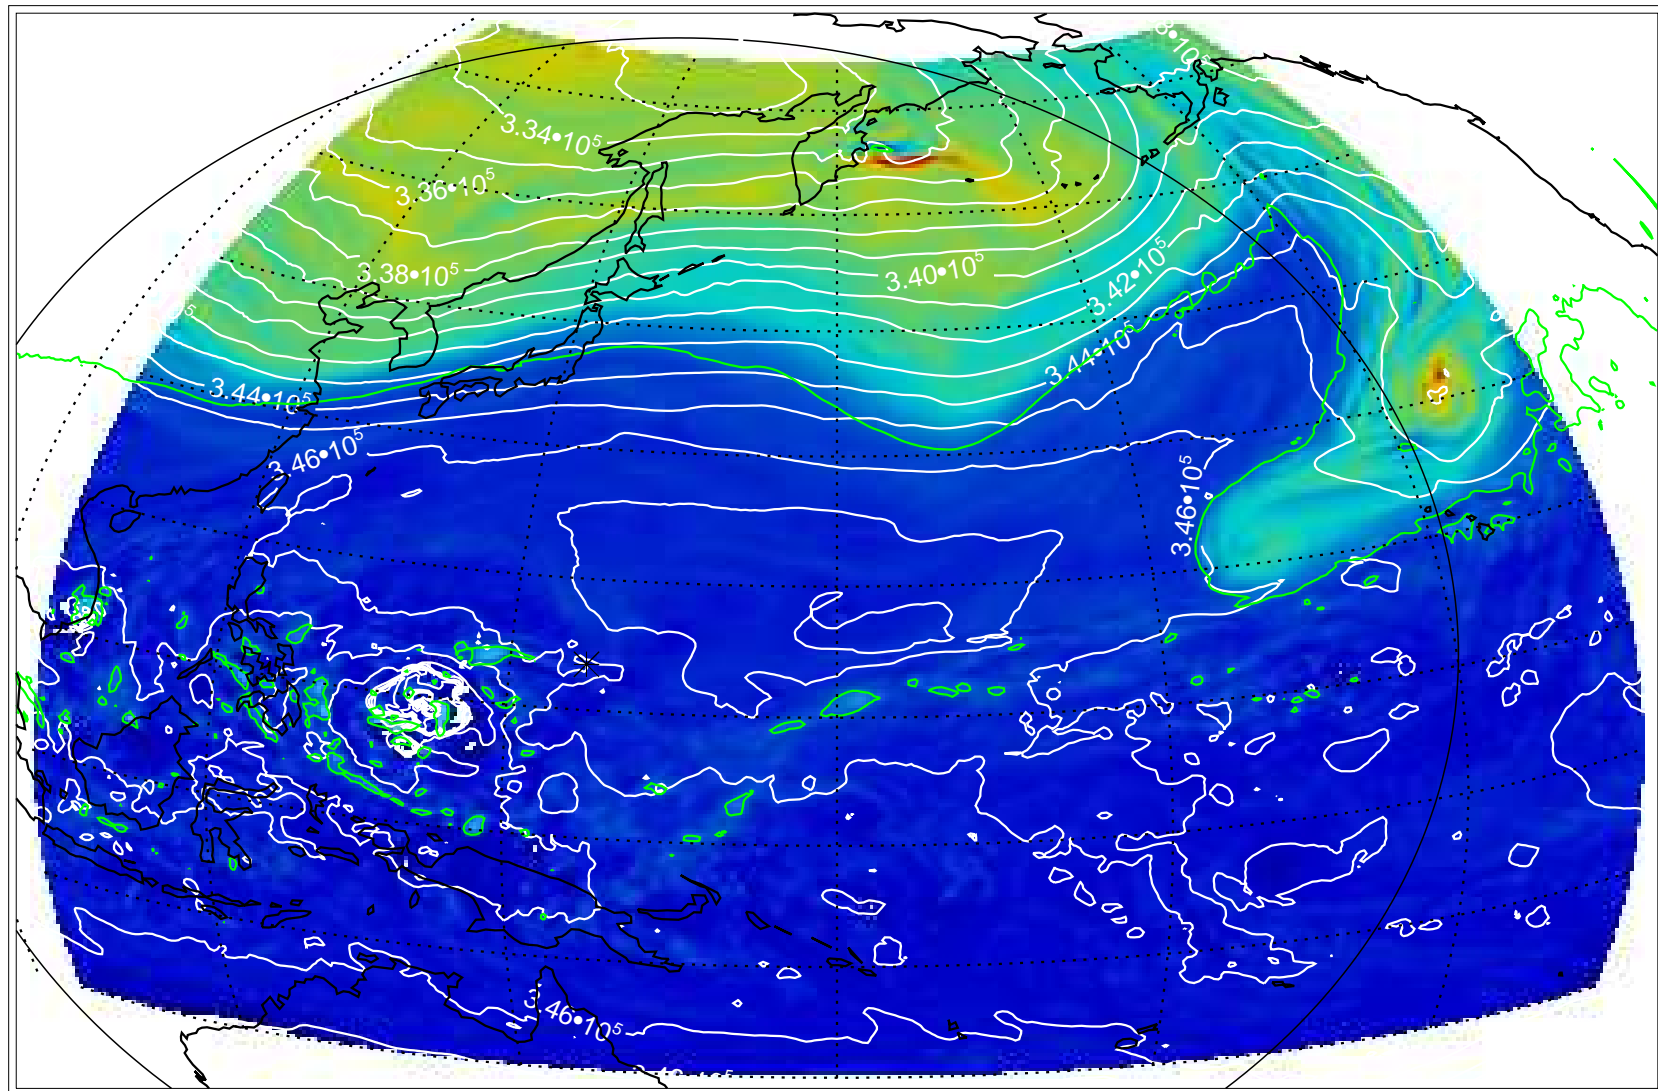

13110518, 18 hour forecast for 355K EPV

355K Montgomery Streamfunction, white  
EPV Tropopause (2 PVU) Position

13110600, 24 hour forecast for 355K EPV

355K Montgomery Streamfunction, white  
EPV Tropopause (2 PVU) Position

13110606, 30 hour forecast for 355K EPV

355K Montgomery Streamfunction, white  
EPV Tropopause (2 PVU) Position

13110612, 36 hour forecast for 355K EPV

355K Montgomery Streamfunction, white  
EPV Tropopause (2 PVU) Position

13110618, 42 hour forecast for 355K EPV

355K Montgomery Streamfunction, white  
EPV Tropopause (2 PVU) Position

13110700, 48 hour forecast for 355K EPV

355K Montgomery Streamfunction, white  
EPV Tropopause (2 PVU) Position

13110706, 54 hour forecast for 355K EPV

355K Montgomery Streamfunction, white  
EPV Tropopause (2 PVU) Position

13110712, 60 hour forecast for 355K EPV

355K Montgomery Streamfunction, white  
EPV Tropopause (2 PVU) Position