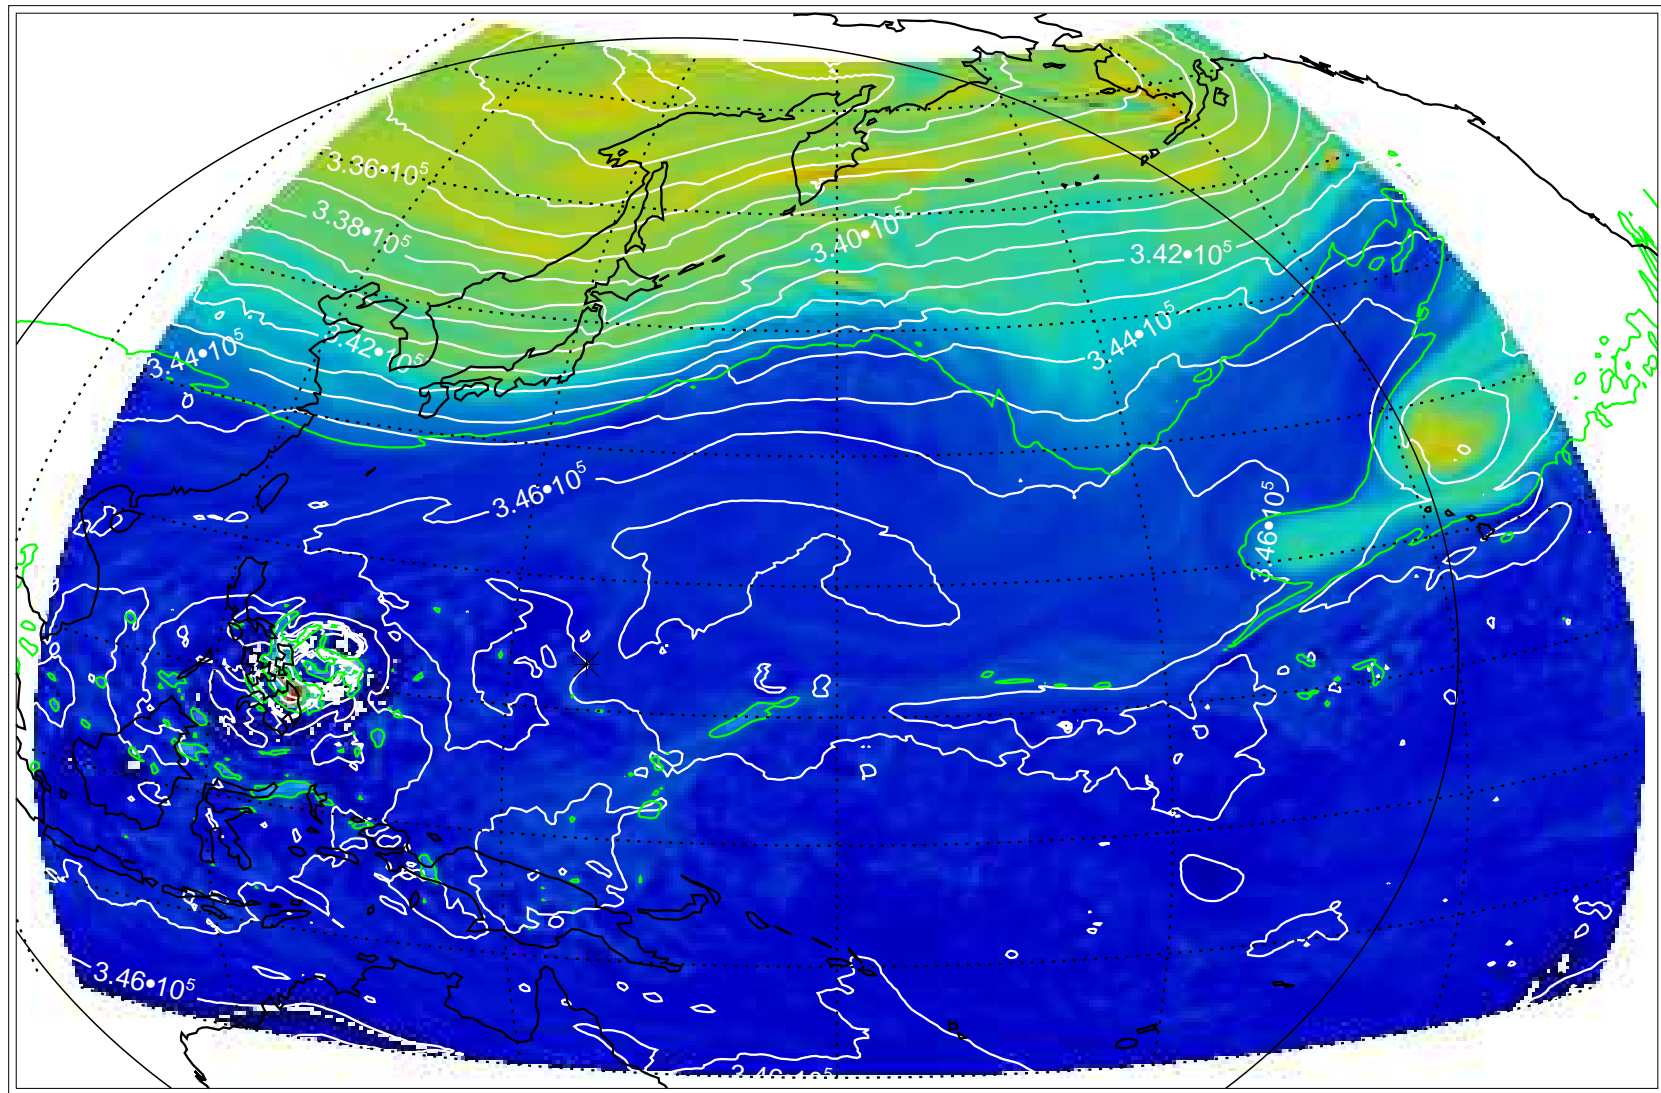

13110618, 42 hour forecast for 355K EPV

355K Montgomery Streamfunction, white  
EPV Tropopause (2 PVU) Position

13110700, 48 hour forecast for 355K EPV

355K Montgomery Streamfunction, white  
EPV Tropopause (2 PVU) Position

13110706, 54 hour forecast for 355K EPV

355K Montgomery Streamfunction, white  
EPV Tropopause (2 PVU) Position

13110712, 60 hour forecast for 355K EPV

355K Montgomery Streamfunction, white  
EPV Tropopause (2 PVU) Position

13110718, 66 hour forecast for 355K EPV

355K Montgomery Streamfunction, white  
EPV Tropopause (2 PVU) Position

13110800, 72 hour forecast for 355K EPV

355K Montgomery Streamfunction, white  
EPV Tropopause (2 PVU) Position

13110806, 78 hour forecast for 355K EPV

355K Montgomery Streamfunction, white  
EPV Tropopause (2 PVU) Position

13110812, 84 hour forecast for 355K EPV

355K Montgomery Streamfunction, white  
EPV Tropopause (2 PVU) Position