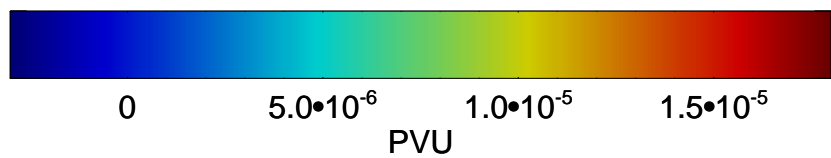

13110918, 114 hour forecast for 355K EPV

355K Montgomery Streamfunction, white
EPV Tropopause (2 PVU) Position