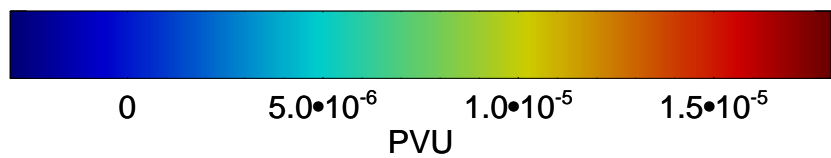

13110718, 66 hour forecast for 355K EPV

355K Montgomery Streamfunction, white  
EPV Tropopause (2 PVU) Position

13110800, 72 hour forecast for 355K EPV

355K Montgomery Streamfunction, white  
EPV Tropopause (2 PVU) Position

13110806, 78 hour forecast for 355K EPV

355K Montgomery Streamfunction, white  
EPV Tropopause (2 PVU) Position

13110812, 84 hour forecast for 355K EPV

355K Montgomery Streamfunction, white  
EPV Tropopause (2 PVU) Position