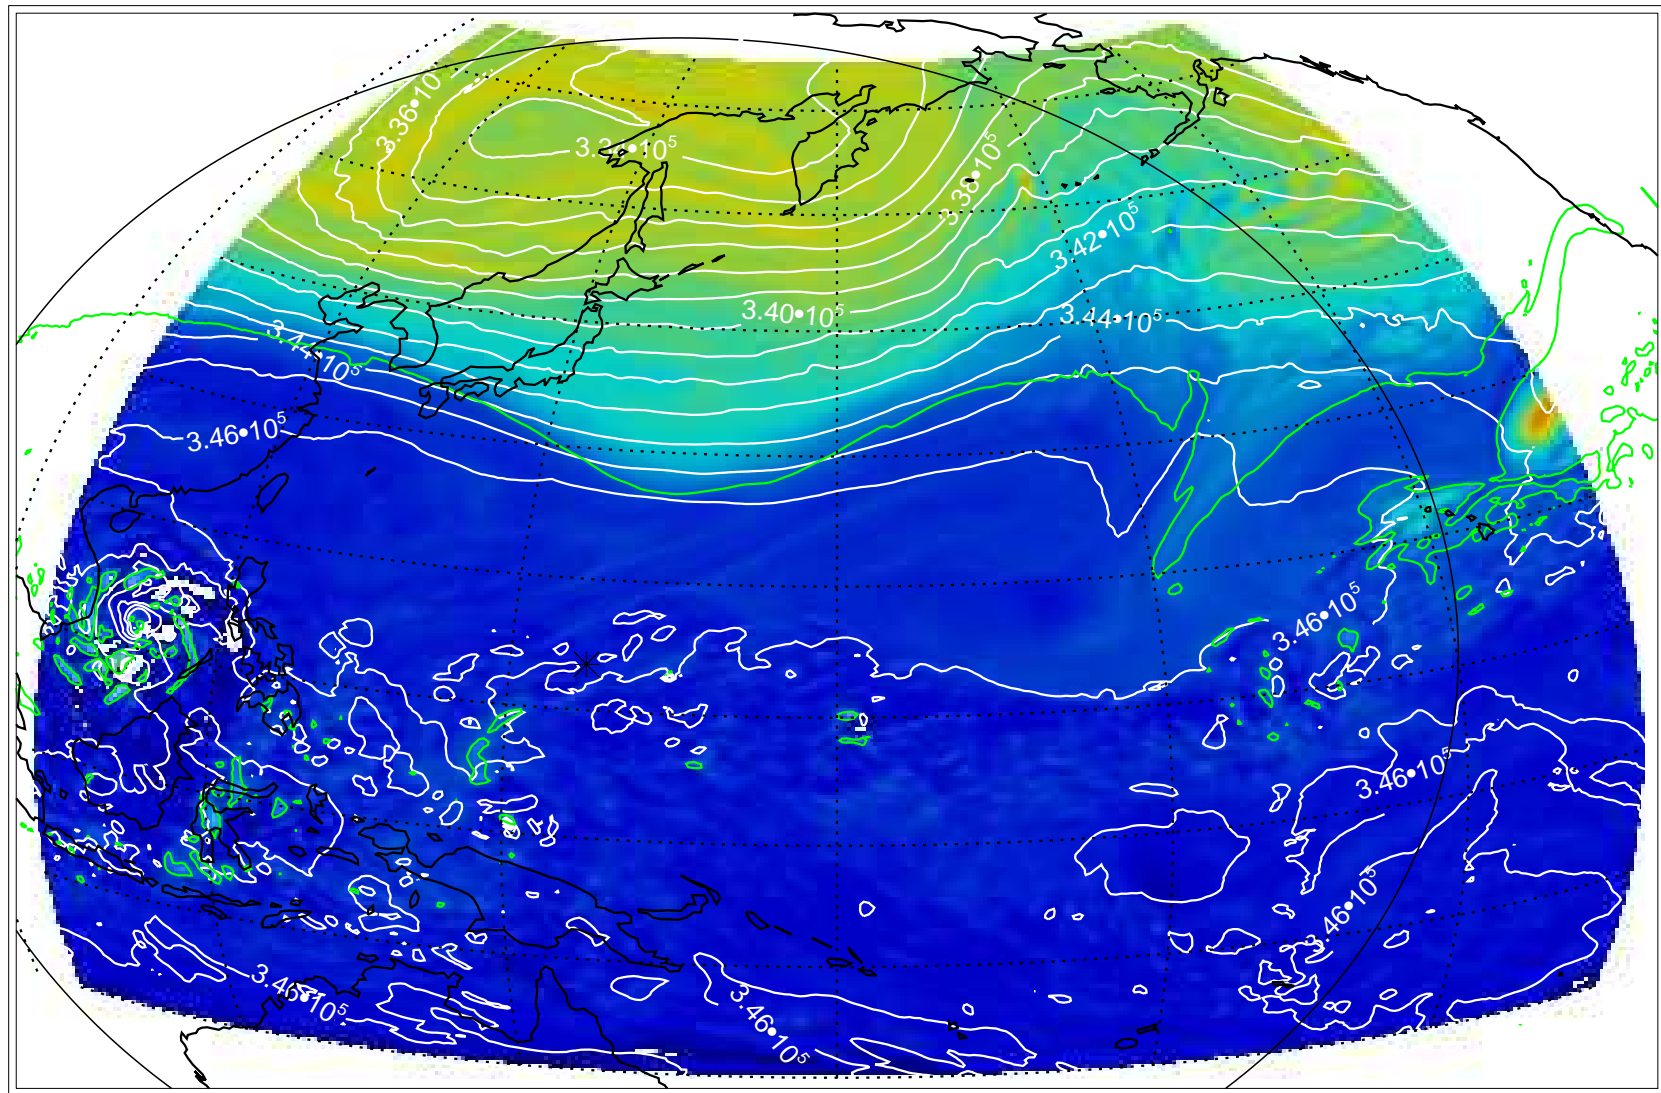

13110806, 78 hour forecast for 355K EPV

355K Montgomery Streamfunction, white  
EPV Tropopause (2 PVU) Position

13110812, 84 hour forecast for 355K EPV

355K Montgomery Streamfunction, white  
EPV Tropopause (2 PVU) Position

13110818, 90 hour forecast for 355K EPV

355K Montgomery Streamfunction, white  
EPV Tropopause (2 PVU) Position

13110900, 96 hour forecast for 355K EPV

355K Montgomery Streamfunction, white  
EPV Tropopause (2 PVU) Position

13110906, 102 hour forecast for 355K EPV

355K Montgomery Streamfunction, white  
EPV Tropopause (2 PVU) Position

13110912, 108 hour forecast for 355K EPV

355K Montgomery Streamfunction, white  
EPV Tropopause (2 PVU) Position

13110918, 114 hour forecast for 355K EPV

355K Montgomery Streamfunction, white  
EPV Tropopause (2 PVU) Position