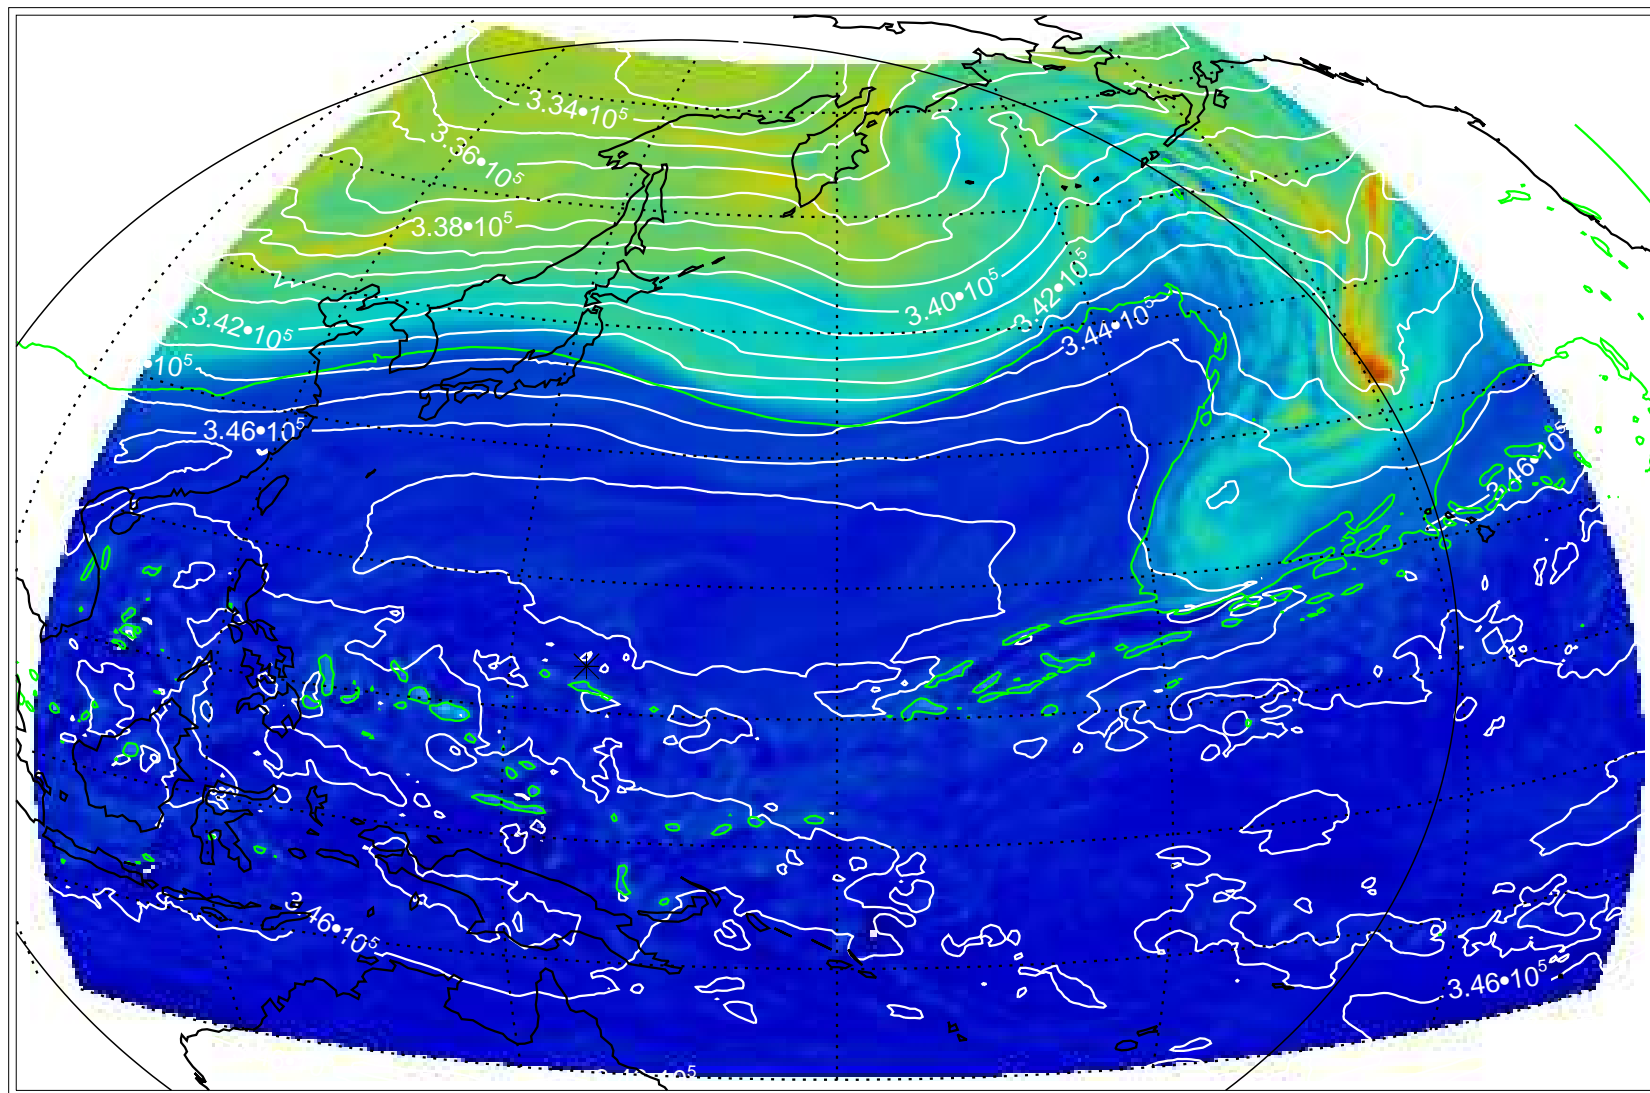

13110506, 6 hour forecast for 355K EPV

355K Montgomery Streamfunction, white  
EPV Tropopause (2 PVU) Position

13110512, 12 hour forecast for 355K EPV

355K Montgomery Streamfunction, white  
EPV Tropopause (2 PVU) Position

13110518, 18 hour forecast for 355K EPV

355K Montgomery Streamfunction, white  
EPV Tropopause (2 PVU) Position

13110600, 24 hour forecast for 355K EPV

355K Montgomery Streamfunction, white  
EPV Tropopause (2 PVU) Position

13110606, 30 hour forecast for 355K EPV

355K Montgomery Streamfunction, white  
EPV Tropopause (2 PVU) Position

13110612, 36 hour forecast for 355K EPV

355K Montgomery Streamfunction, white  
EPV Tropopause (2 PVU) Position

13110618, 42 hour forecast for 355K EPV

355K Montgomery Streamfunction, white  
EPV Tropopause (2 PVU) Position

13110700, 48 hour forecast for 355K EPV

355K Montgomery Streamfunction, white  
EPV Tropopause (2 PVU) Position