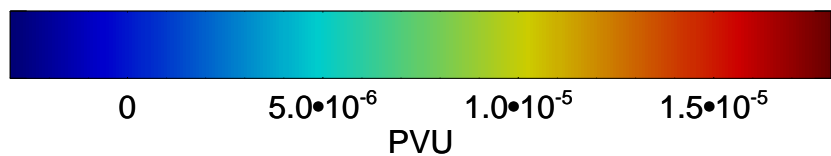

13110800, 72 hour forecast for 355K EPV

355K Montgomery Streamfunction, white
EPV Tropopause (2 PVU) Position