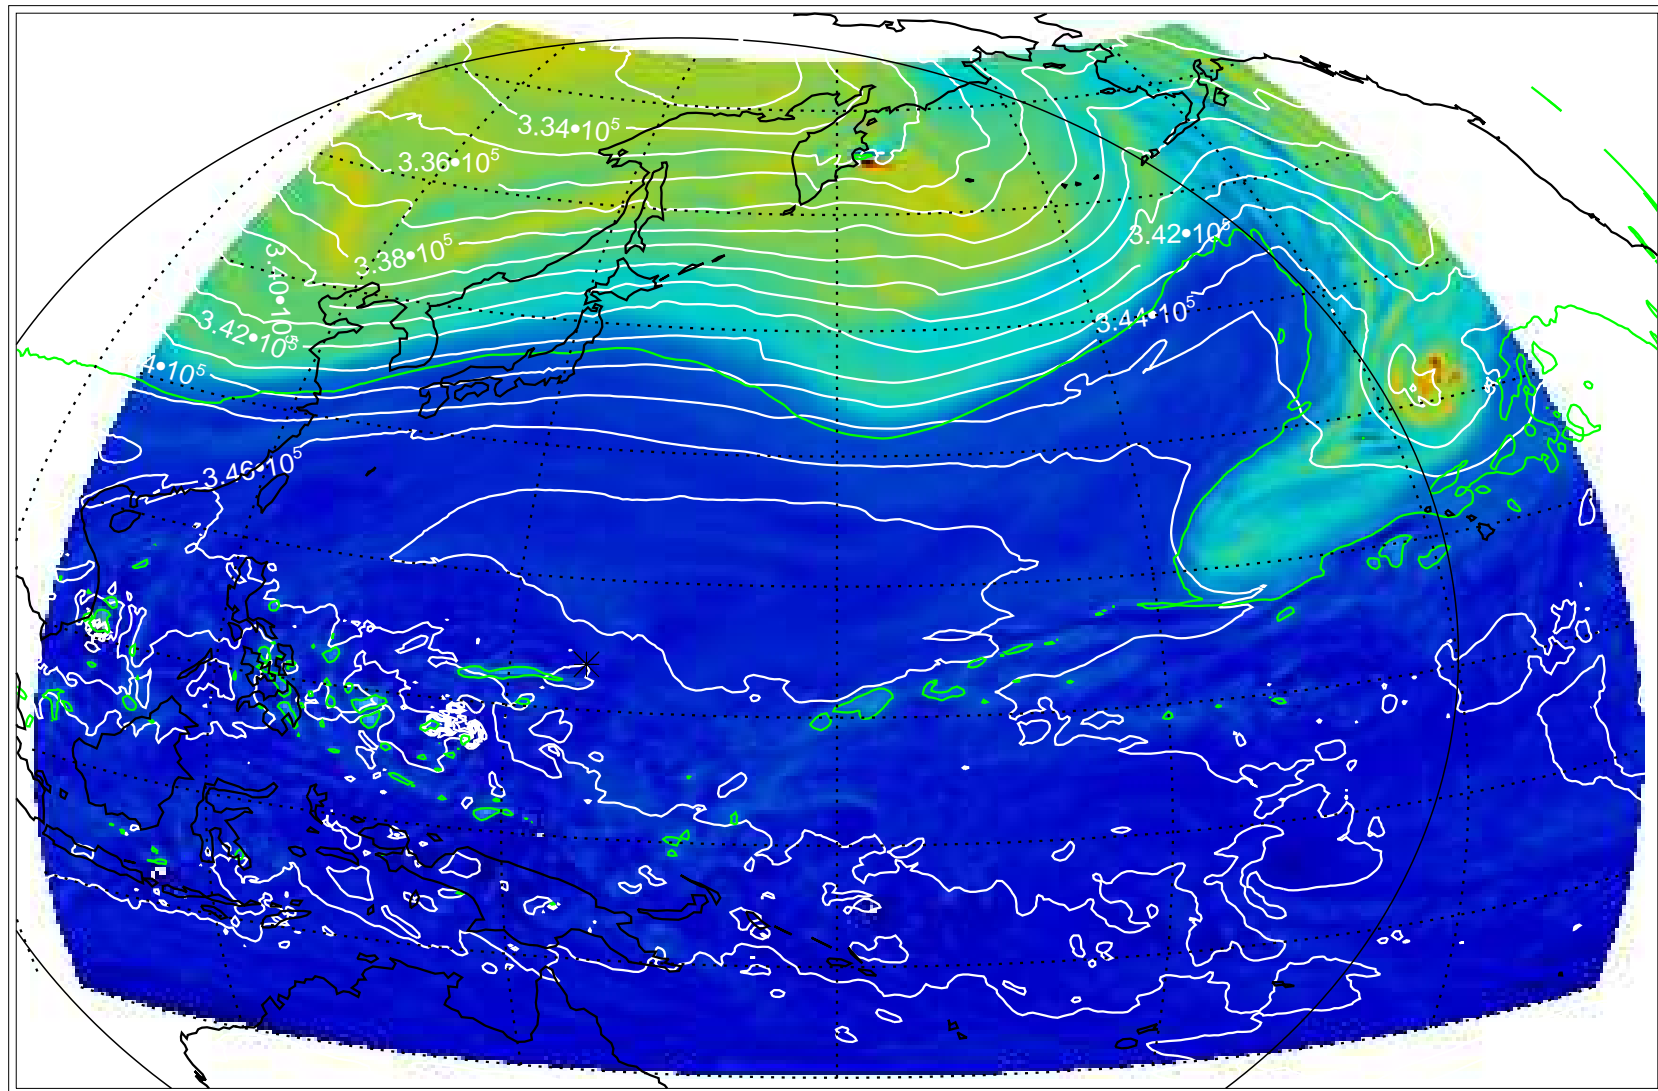

13110506, 6 hour forecast for 355K EPV

355K Montgomery Streamfunction, white  
EPV Tropopause (2 PVU) Position

13110512, 12 hour forecast for 355K EPV

355K Montgomery Streamfunction, white  
EPV Tropopause (2 PVU) Position

13110518, 18 hour forecast for 355K EPV

355K Montgomery Streamfunction, white  
EPV Tropopause (2 PVU) Position

13110600, 24 hour forecast for 355K EPV

355K Montgomery Streamfunction, white  
EPV Tropopause (2 PVU) Position

13110606, 30 hour forecast for 355K EPV

355K Montgomery Streamfunction, white  
EPV Tropopause (2 PVU) Position

13110612, 36 hour forecast for 355K EPV

355K Montgomery Streamfunction, white  
EPV Tropopause (2 PVU) Position

13110618, 42 hour forecast for 355K EPV

355K Montgomery Streamfunction, white  
EPV Tropopause (2 PVU) Position

13110700, 48 hour forecast for 355K EPV

355K Montgomery Streamfunction, white  
EPV Tropopause (2 PVU) Position