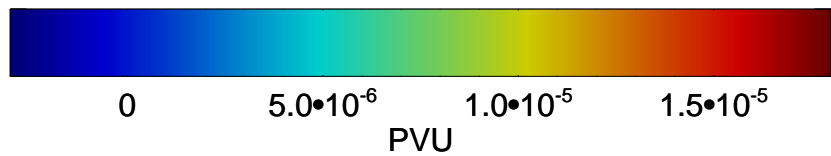

13110606, 30 hour forecast for 355K EPV

355K Montgomery Streamfunction, white  
EPV Tropopause (2 PVU) Position

13110612, 36 hour forecast for 355K EPV

355K Montgomery Streamfunction, white  
EPV Tropopause (2 PVU) Position

13110618, 42 hour forecast for 355K EPV

355K Montgomery Streamfunction, white  
EPV Tropopause (2 PVU) Position

13110700, 48 hour forecast for 355K EPV

355K Montgomery Streamfunction, white  
EPV Tropopause (2 PVU) Position