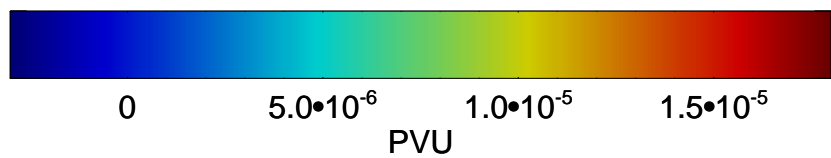

13110718, 66 hour forecast for 355K EPV

355K Montgomery Streamfunction, white
EPV Tropopause (2 PVU) Position