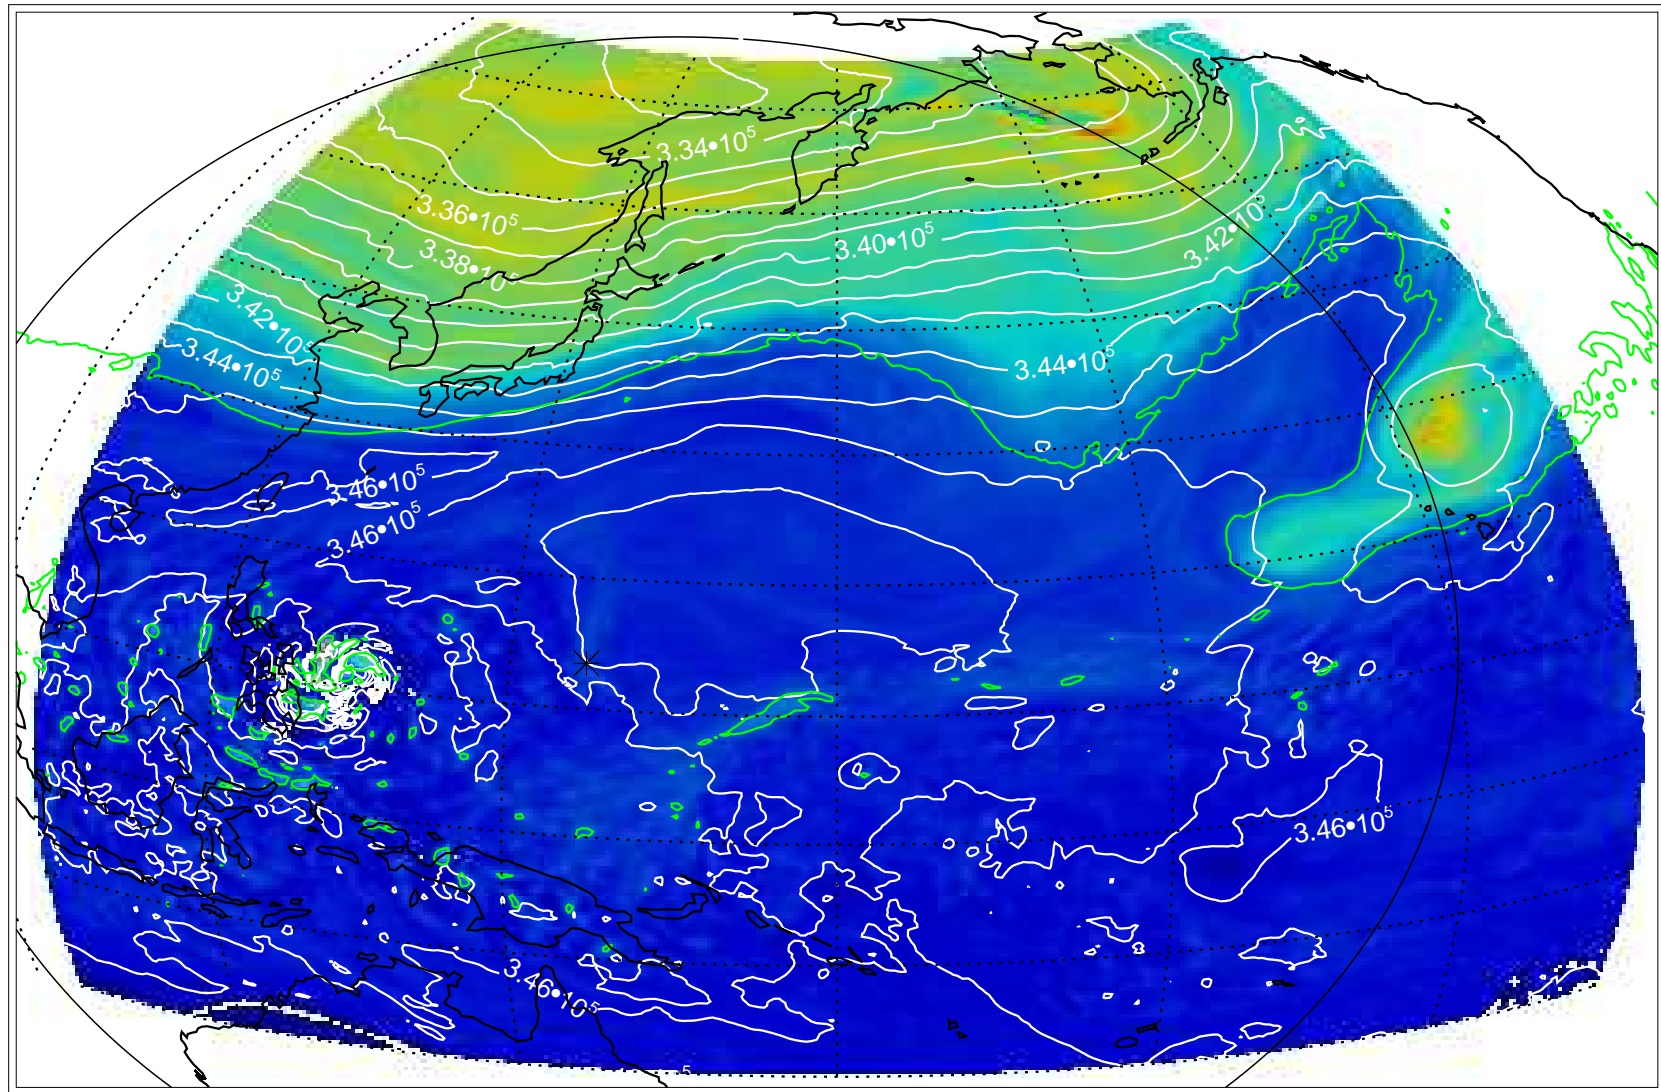

13110618, 42 hour forecast for 355K EPV

355K Montgomery Streamfunction, white  
EPV Tropopause (2 PVU) Position

13110700, 48 hour forecast for 355K EPV

355K Montgomery Streamfunction, white  
EPV Tropopause (2 PVU) Position

13110706, 54 hour forecast for 355K EPV

355K Montgomery Streamfunction, white  
EPV Tropopause (2 PVU) Position

13110712, 60 hour forecast for 355K EPV

355K Montgomery Streamfunction, white  
EPV Tropopause (2 PVU) Position

13110718, 66 hour forecast for 355K EPV

355K Montgomery Streamfunction, white  
EPV Tropopause (2 PVU) Position

13110800, 72 hour forecast for 355K EPV

355K Montgomery Streamfunction, white  
EPV Tropopause (2 PVU) Position

13110806, 78 hour forecast for 355K EPV

355K Montgomery Streamfunction, white  
EPV Tropopause (2 PVU) Position

13110812, 84 hour forecast for 355K EPV

355K Montgomery Streamfunction, white  
EPV Tropopause (2 PVU) Position