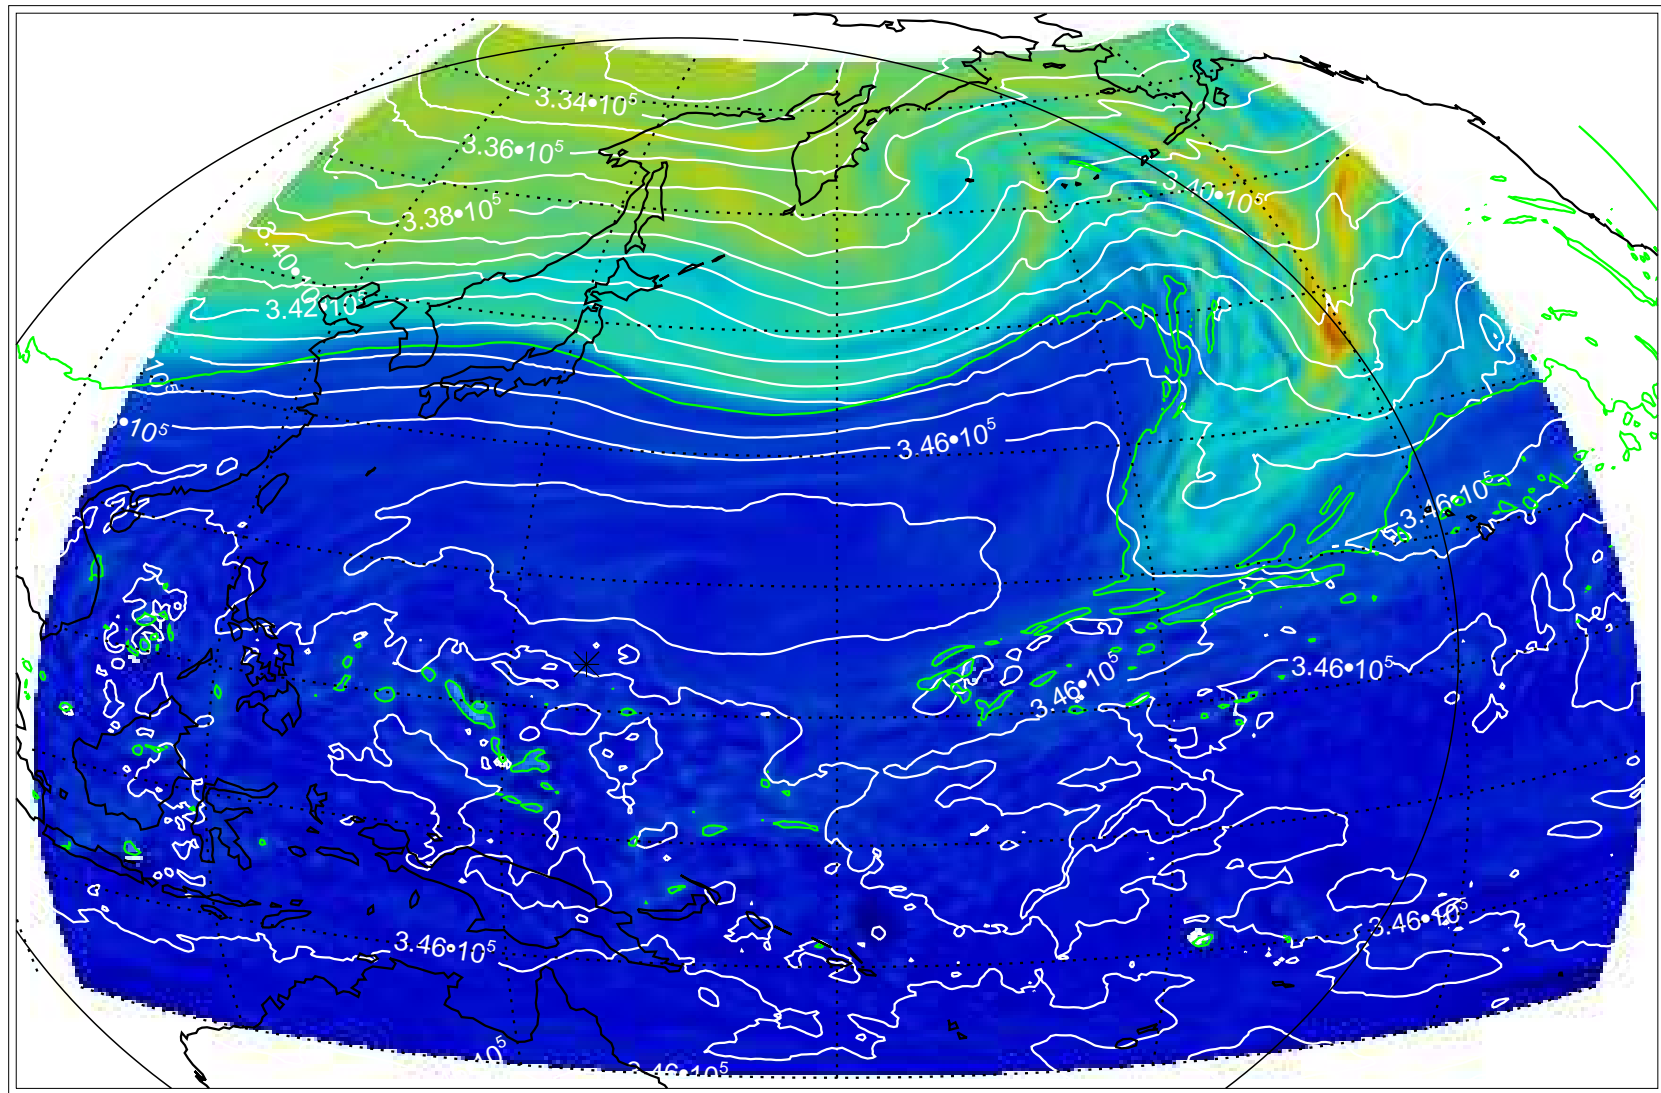

13110506, 6 hour forecast for 355K EPV

355K Montgomery Streamfunction, white  
EPV Tropopause (2 PVU) Position

13110512, 12 hour forecast for 355K EPV

355K Montgomery Streamfunction, white  
EPV Tropopause (2 PVU) Position

13110518, 18 hour forecast for 355K EPV

355K Montgomery Streamfunction, white  
EPV Tropopause (2 PVU) Position

13110600, 24 hour forecast for 355K EPV

355K Montgomery Streamfunction, white  
EPV Tropopause (2 PVU) Position

13110606, 30 hour forecast for 355K EPV

355K Montgomery Streamfunction, white  
EPV Tropopause (2 PVU) Position

13110612, 36 hour forecast for 355K EPV

355K Montgomery Streamfunction, white  
EPV Tropopause (2 PVU) Position

13110618, 42 hour forecast for 355K EPV

355K Montgomery Streamfunction, white  
EPV Tropopause (2 PVU) Position

13110700, 48 hour forecast for 355K EPV

355K Montgomery Streamfunction, white  
EPV Tropopause (2 PVU) Position