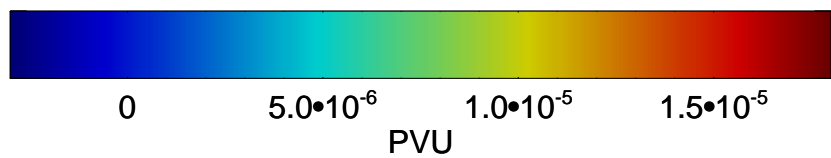

13110818, 90 hour forecast for 355K EPV

355K Montgomery Streamfunction, white
EPV Tropopause (2 PVU) Position