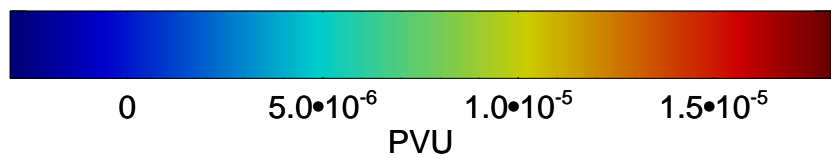

13110506, 6 hour forecast for 355K EPV

355K Montgomery Streamfunction, white  
EPV Tropopause (2 PVU) Position

13110512, 12 hour forecast for 355K EPV

355K Montgomery Streamfunction, white  
EPV Tropopause (2 PVU) Position

13110518, 18 hour forecast for 355K EPV

355K Montgomery Streamfunction, white  
EPV Tropopause (2 PVU) Position

13110600, 24 hour forecast for 355K EPV

355K Montgomery Streamfunction, white  
EPV Tropopause (2 PVU) Position