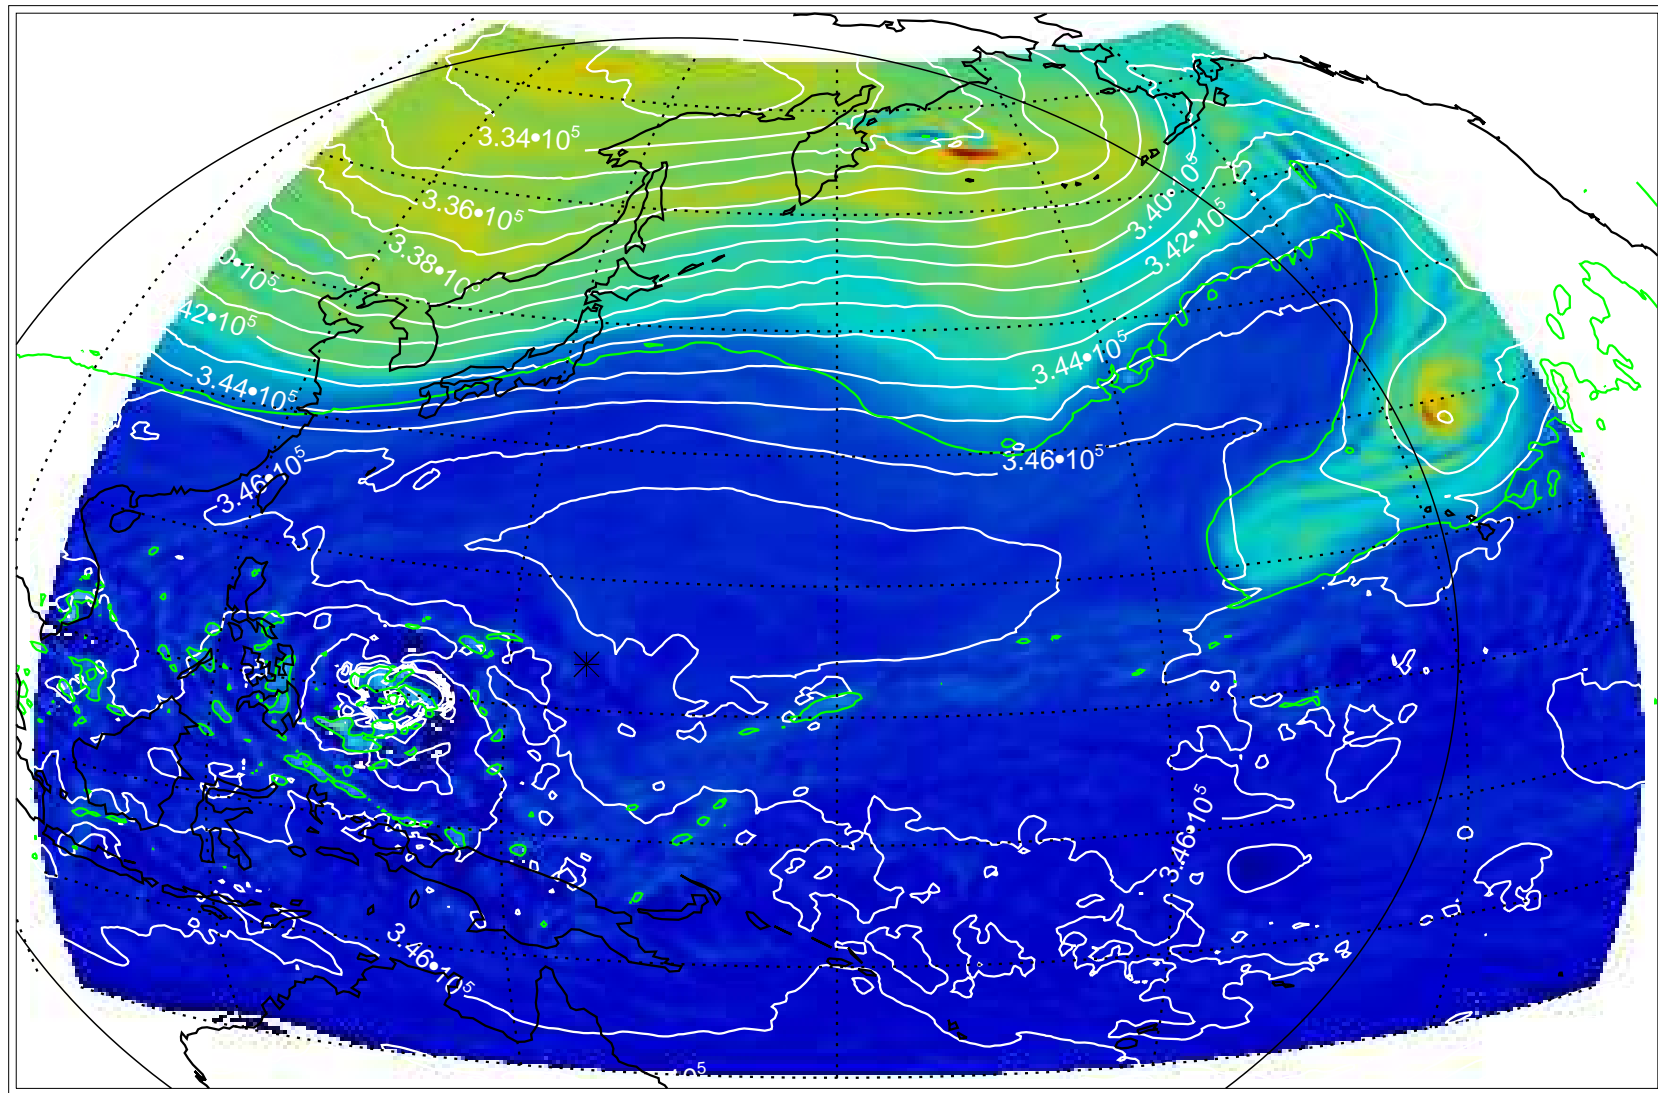

13110518, 18 hour forecast for 355K EPV

355K Montgomery Streamfunction, white  
EPV Tropopause (2 PVU) Position

13110600, 24 hour forecast for 355K EPV

355K Montgomery Streamfunction, white  
EPV Tropopause (2 PVU) Position

13110606, 30 hour forecast for 355K EPV

355K Montgomery Streamfunction, white  
EPV Tropopause (2 PVU) Position

13110612, 36 hour forecast for 355K EPV

355K Montgomery Streamfunction, white  
EPV Tropopause (2 PVU) Position

13110618, 42 hour forecast for 355K EPV

355K Montgomery Streamfunction, white  
EPV Tropopause (2 PVU) Position

13110700, 48 hour forecast for 355K EPV

355K Montgomery Streamfunction, white  
EPV Tropopause (2 PVU) Position

13110706, 54 hour forecast for 355K EPV

355K Montgomery Streamfunction, white  
EPV Tropopause (2 PVU) Position

13110712, 60 hour forecast for 355K EPV

355K Montgomery Streamfunction, white  
EPV Tropopause (2 PVU) Position