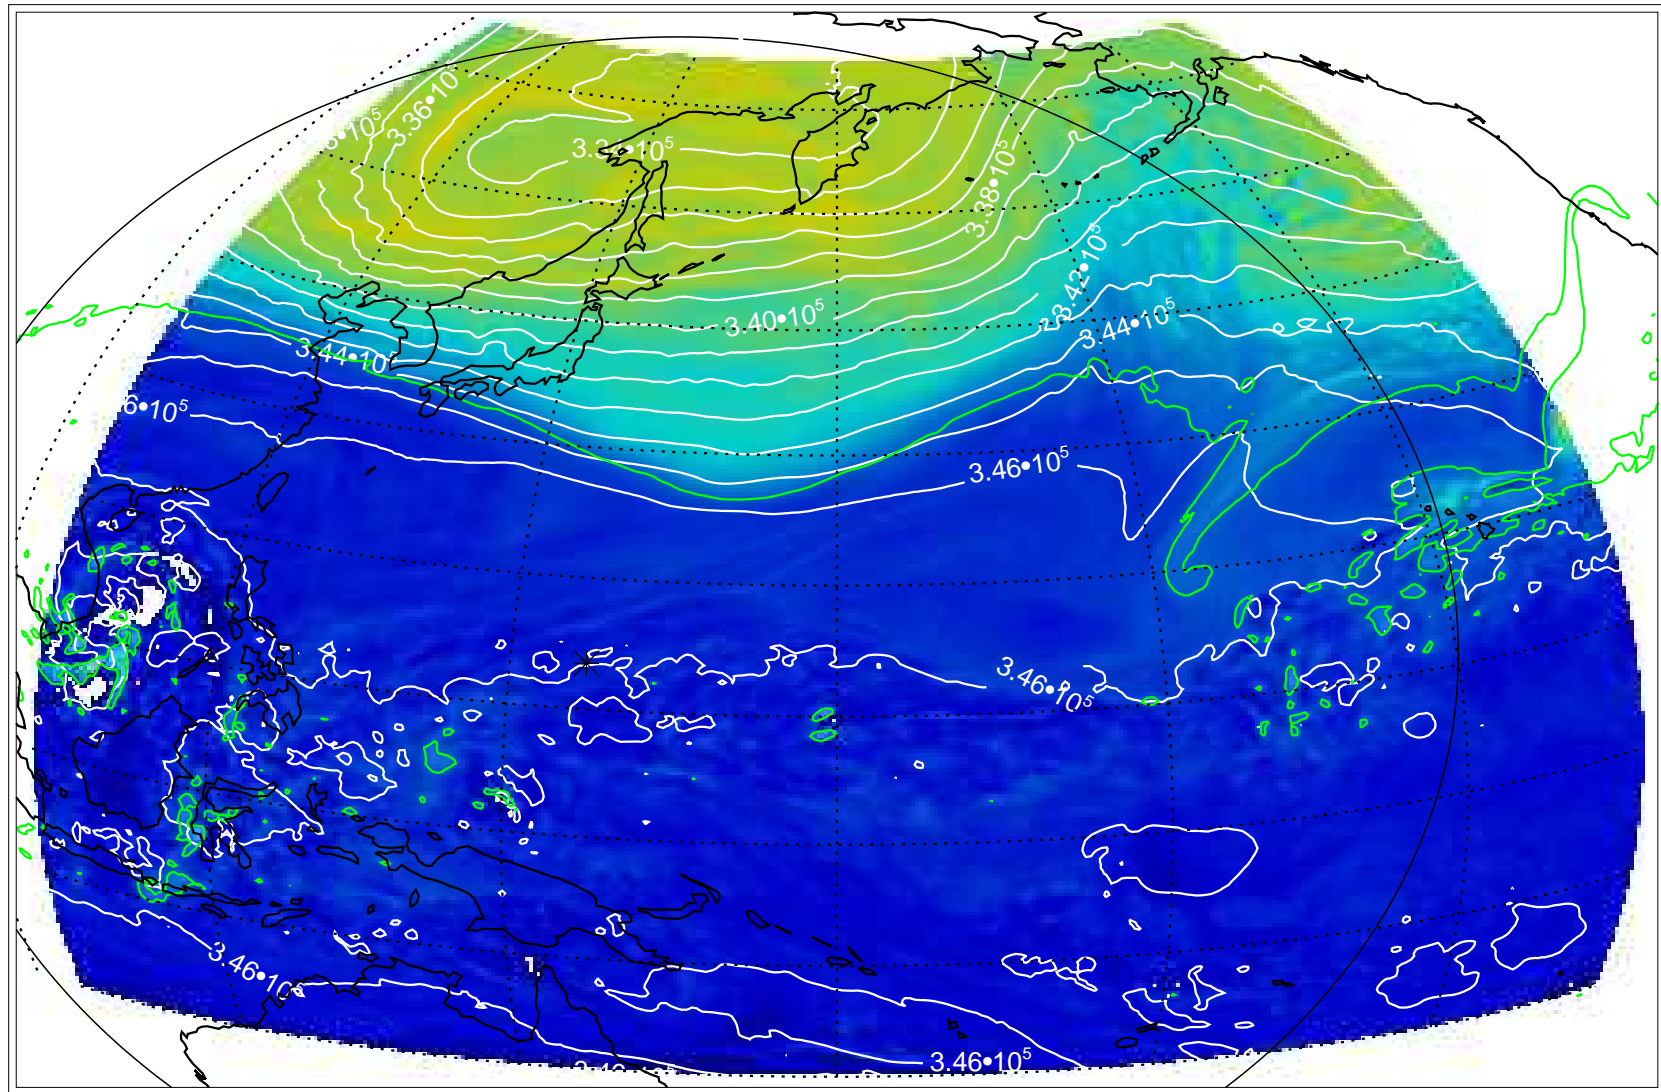

13110806, 78 hour forecast for 355K EPV

355K Montgomery Streamfunction, white  
EPV Tropopause (2 PVU) Position

13110812, 84 hour forecast for 355K EPV

355K Montgomery Streamfunction, white  
EPV Tropopause (2 PVU) Position

13110818, 90 hour forecast for 355K EPV

355K Montgomery Streamfunction, white  
EPV Tropopause (2 PVU) Position

13110900, 96 hour forecast for 355K EPV

355K Montgomery Streamfunction, white  
EPV Tropopause (2 PVU) Position

13110906, 102 hour forecast for 355K EPV

355K Montgomery Streamfunction, white  
EPV Tropopause (2 PVU) Position

13110912, 108 hour forecast for 355K EPV

355K Montgomery Streamfunction, white  
EPV Tropopause (2 PVU) Position

13110918, 114 hour forecast for 355K EPV

355K Montgomery Streamfunction, white  
EPV Tropopause (2 PVU) Position