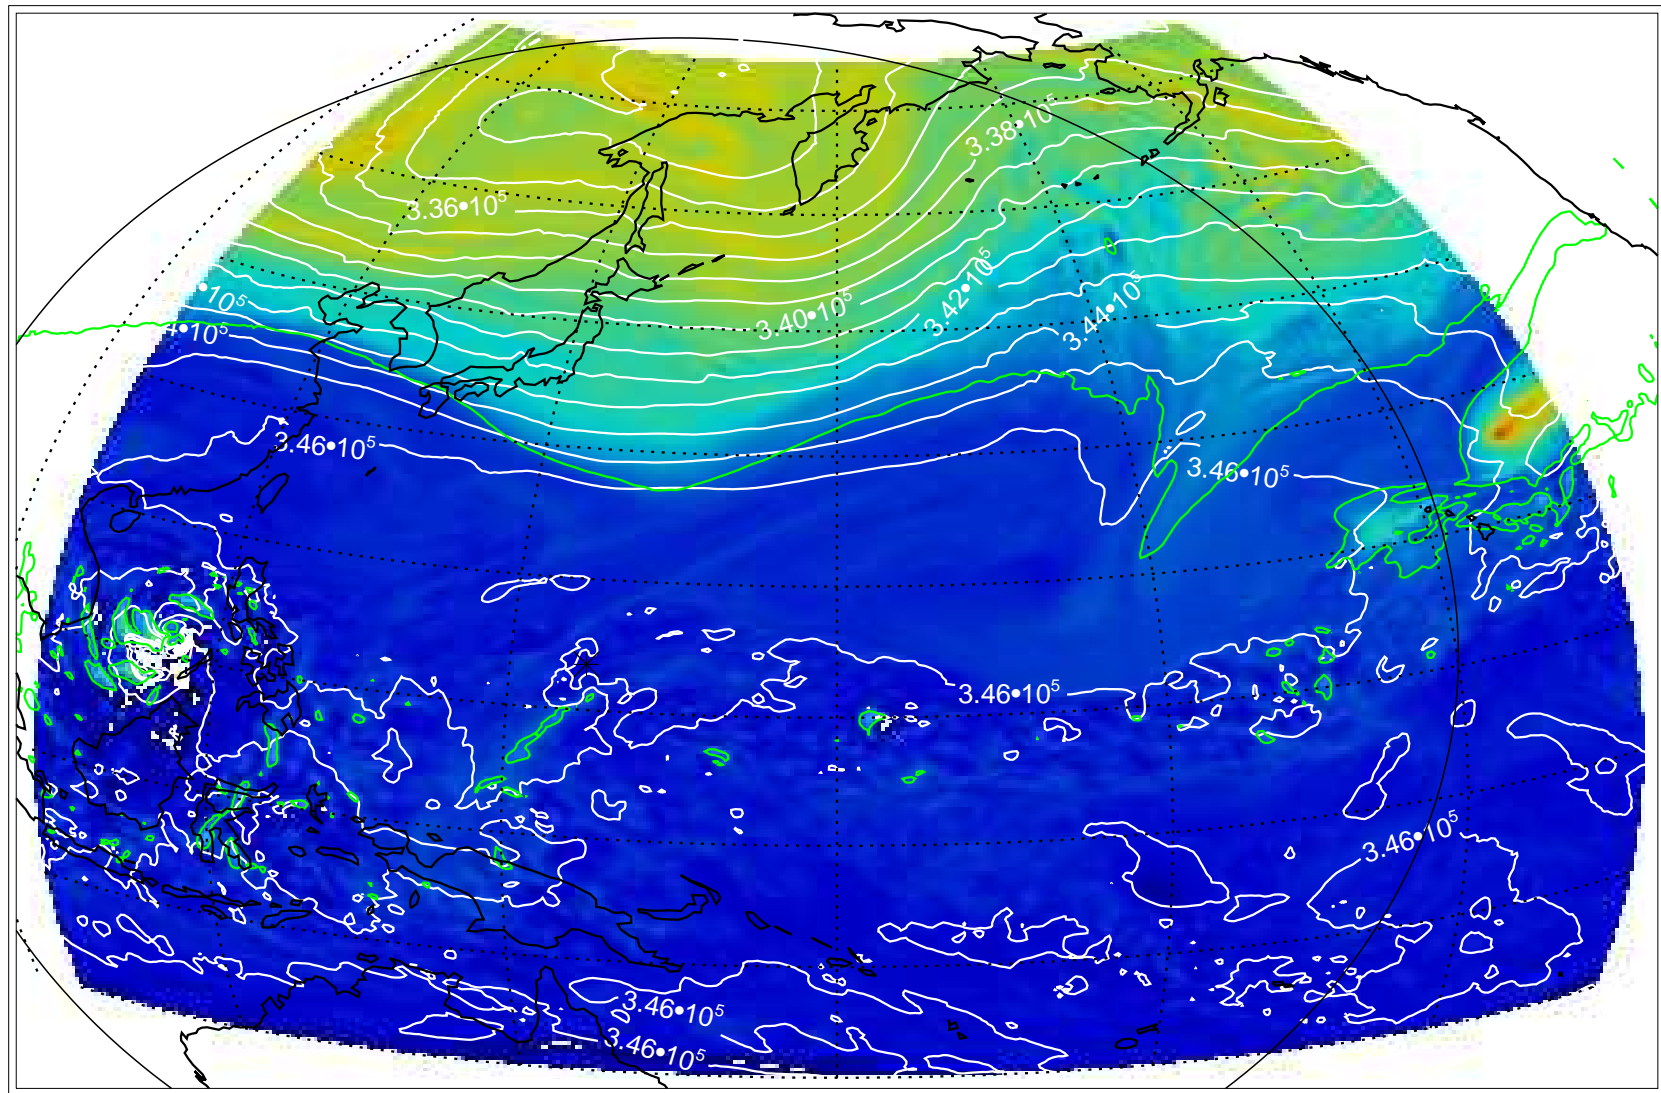

13110806, 78 hour forecast for 355K EPV

355K Montgomery Streamfunction, white  
EPV Tropopause (2 PVU) Position

13110812, 84 hour forecast for 355K EPV

355K Montgomery Streamfunction, white  
EPV Tropopause (2 PVU) Position

13110818, 90 hour forecast for 355K EPV

355K Montgomery Streamfunction, white  
EPV Tropopause (2 PVU) Position

13110900, 96 hour forecast for 355K EPV

355K Montgomery Streamfunction, white  
EPV Tropopause (2 PVU) Position

13110906, 102 hour forecast for 355K EPV

355K Montgomery Streamfunction, white  
EPV Tropopause (2 PVU) Position

13110912, 108 hour forecast for 355K EPV

355K Montgomery Streamfunction, white  
EPV Tropopause (2 PVU) Position

13110918, 114 hour forecast for 355K EPV

355K Montgomery Streamfunction, white  
EPV Tropopause (2 PVU) Position