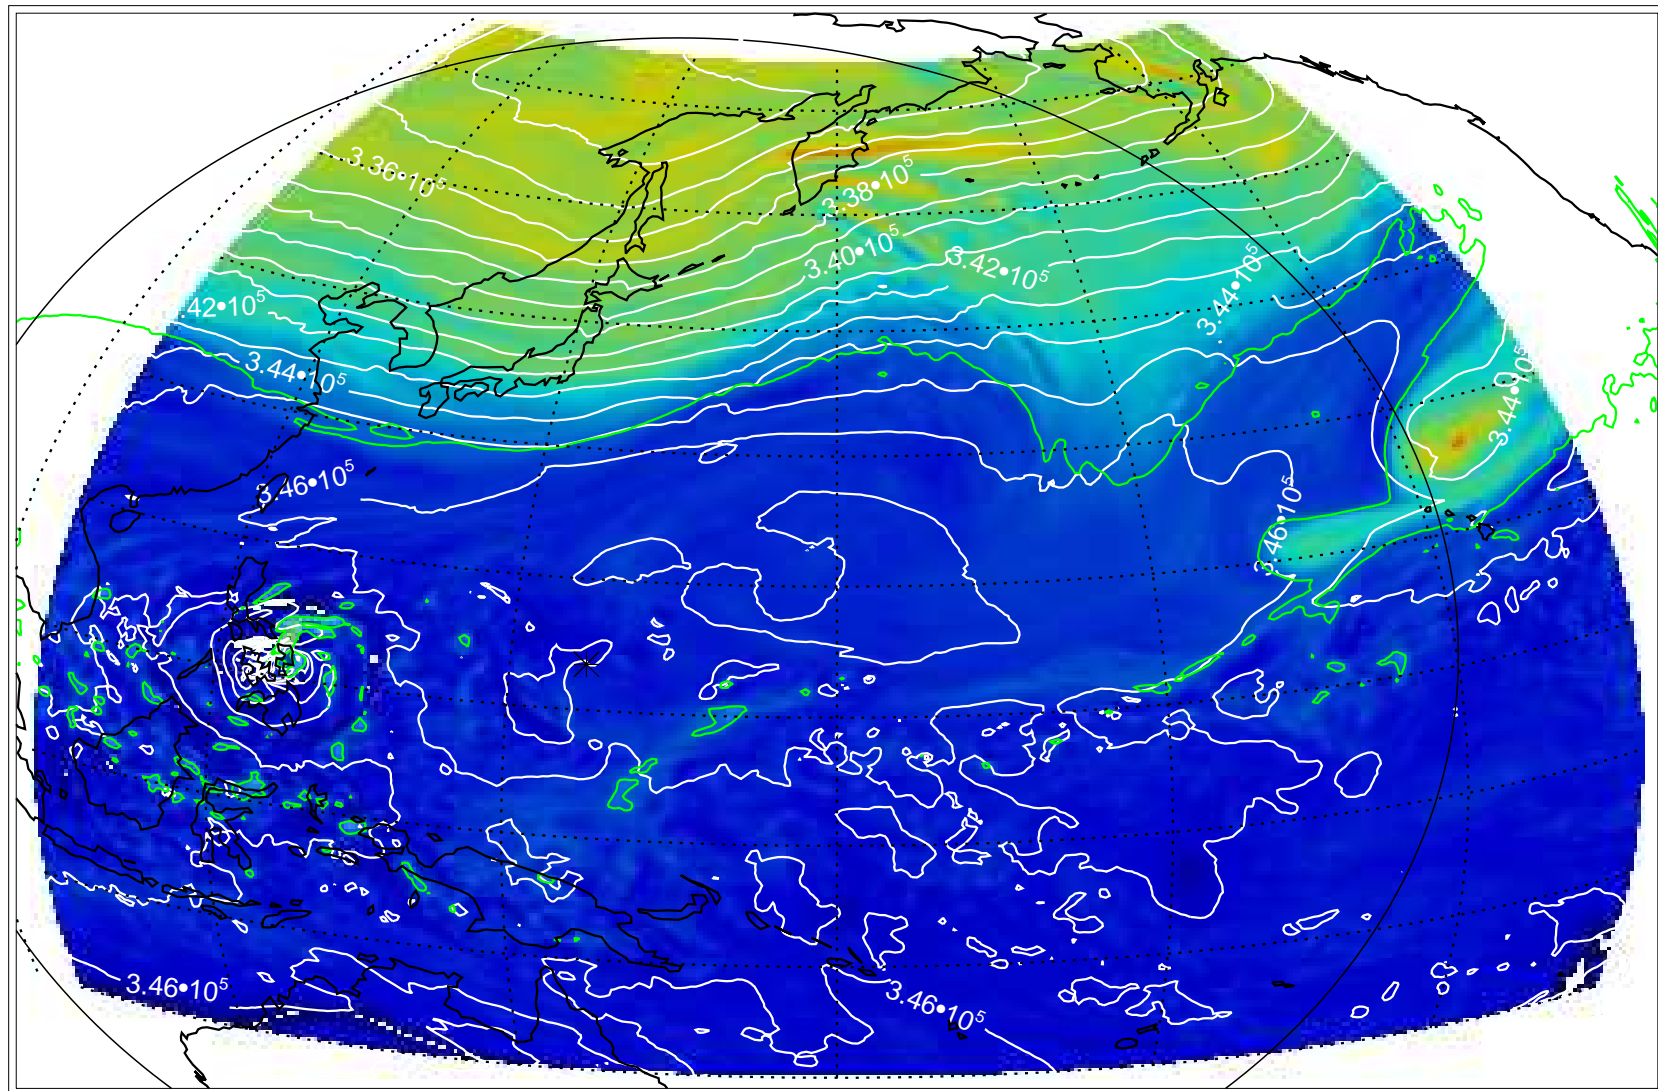

13110618, 42 hour forecast for 355K EPV

355K Montgomery Streamfunction, white  
EPV Tropopause (2 PVU) Position

13110700, 48 hour forecast for 355K EPV

355K Montgomery Streamfunction, white  
EPV Tropopause (2 PVU) Position

13110706, 54 hour forecast for 355K EPV

355K Montgomery Streamfunction, white  
EPV Tropopause (2 PVU) Position

13110712, 60 hour forecast for 355K EPV

355K Montgomery Streamfunction, white  
EPV Tropopause (2 PVU) Position

13110718, 66 hour forecast for 355K EPV

355K Montgomery Streamfunction, white  
EPV Tropopause (2 PVU) Position

13110800, 72 hour forecast for 355K EPV

355K Montgomery Streamfunction, white  
EPV Tropopause (2 PVU) Position

13110806, 78 hour forecast for 355K EPV

355K Montgomery Streamfunction, white  
EPV Tropopause (2 PVU) Position

13110812, 84 hour forecast for 355K EPV

355K Montgomery Streamfunction, white  
EPV Tropopause (2 PVU) Position