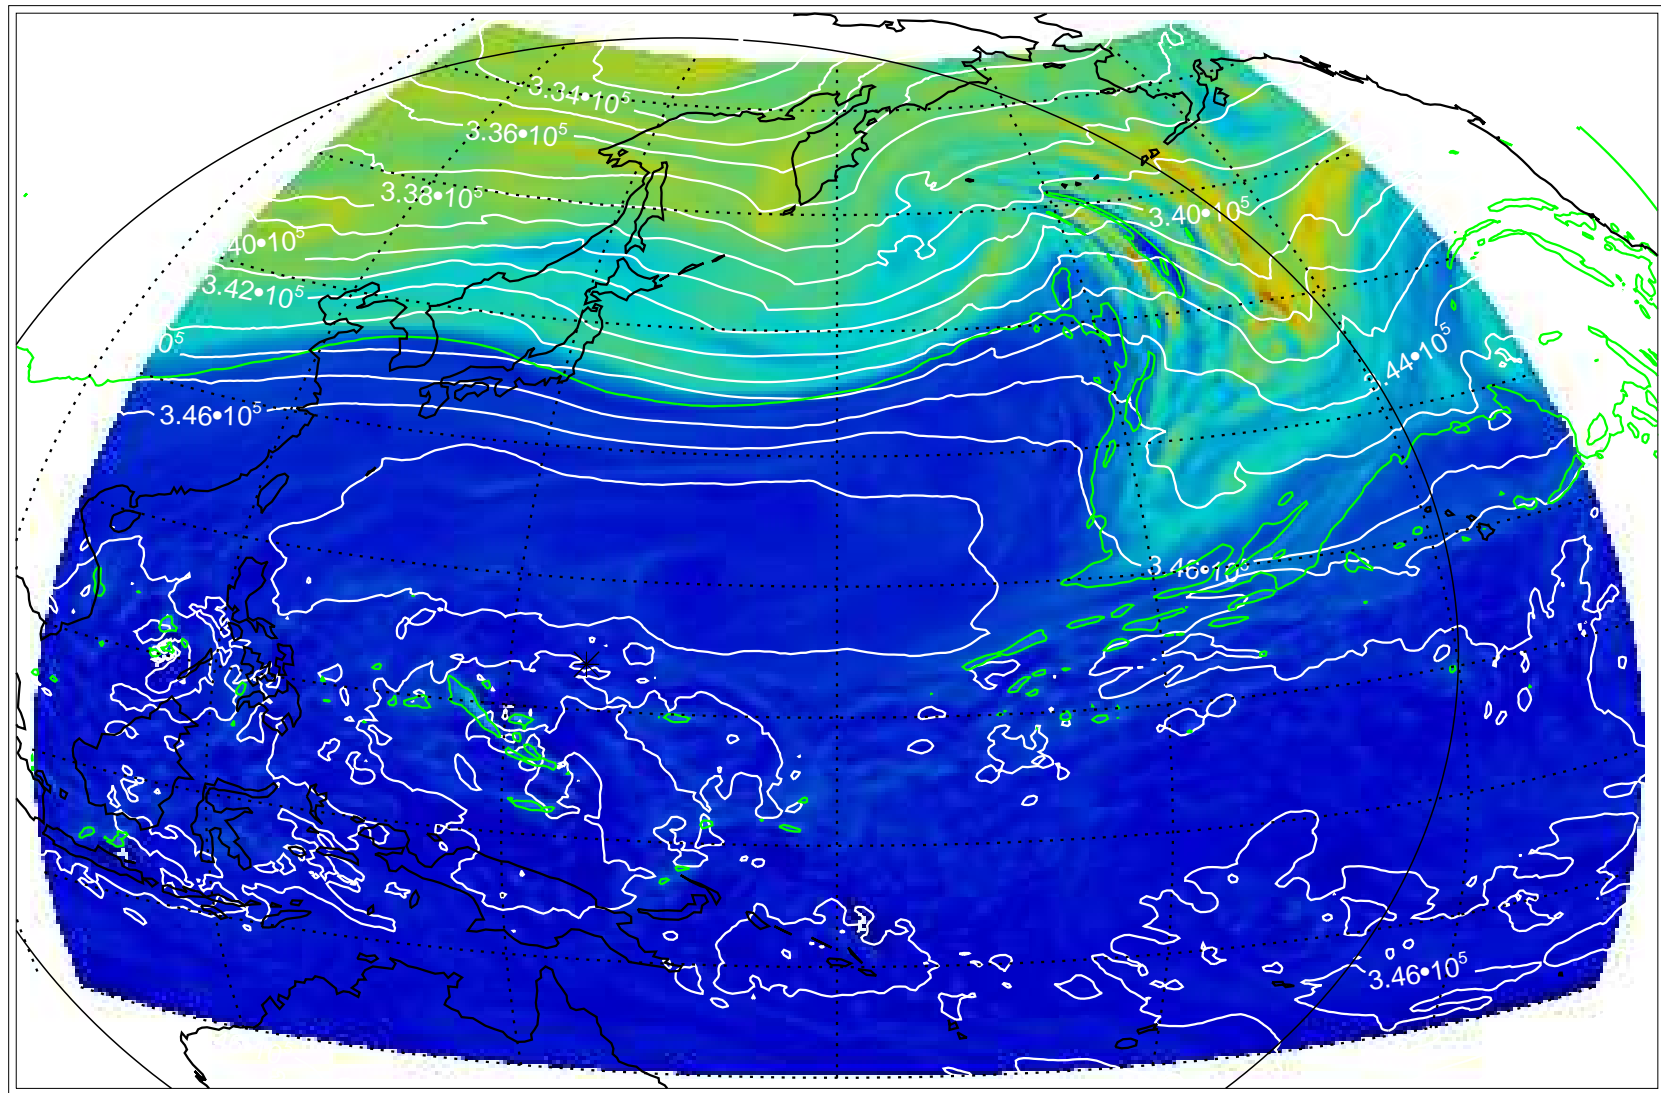

13110506, 6 hour forecast for 355K EPV

355K Montgomery Streamfunction, white  
EPV Tropopause (2 PVU) Position

13110512, 12 hour forecast for 355K EPV

355K Montgomery Streamfunction, white  
EPV Tropopause (2 PVU) Position

13110518, 18 hour forecast for 355K EPV

355K Montgomery Streamfunction, white  
EPV Tropopause (2 PVU) Position

13110600, 24 hour forecast for 355K EPV

355K Montgomery Streamfunction, white  
EPV Tropopause (2 PVU) Position

13110606, 30 hour forecast for 355K EPV

355K Montgomery Streamfunction, white  
EPV Tropopause (2 PVU) Position

13110612, 36 hour forecast for 355K EPV

355K Montgomery Streamfunction, white  
EPV Tropopause (2 PVU) Position

13110618, 42 hour forecast for 355K EPV

355K Montgomery Streamfunction, white  
EPV Tropopause (2 PVU) Position

13110700, 48 hour forecast for 355K EPV

355K Montgomery Streamfunction, white  
EPV Tropopause (2 PVU) Position