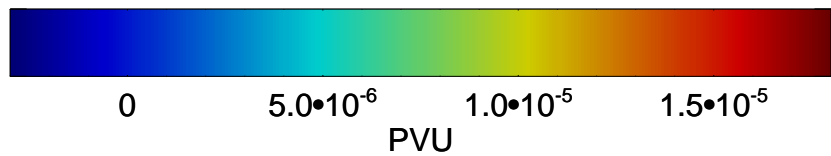

13110506, 6 hour forecast for 355K EPV

355K Montgomery Streamfunction, white  
EPV Tropopause (2 PVU) Position

13110512, 12 hour forecast for 355K EPV

355K Montgomery Streamfunction, white  
EPV Tropopause (2 PVU) Position

13110518, 18 hour forecast for 355K EPV

355K Montgomery Streamfunction, white  
EPV Tropopause (2 PVU) Position

13110600, 24 hour forecast for 355K EPV

355K Montgomery Streamfunction, white  
EPV Tropopause (2 PVU) Position