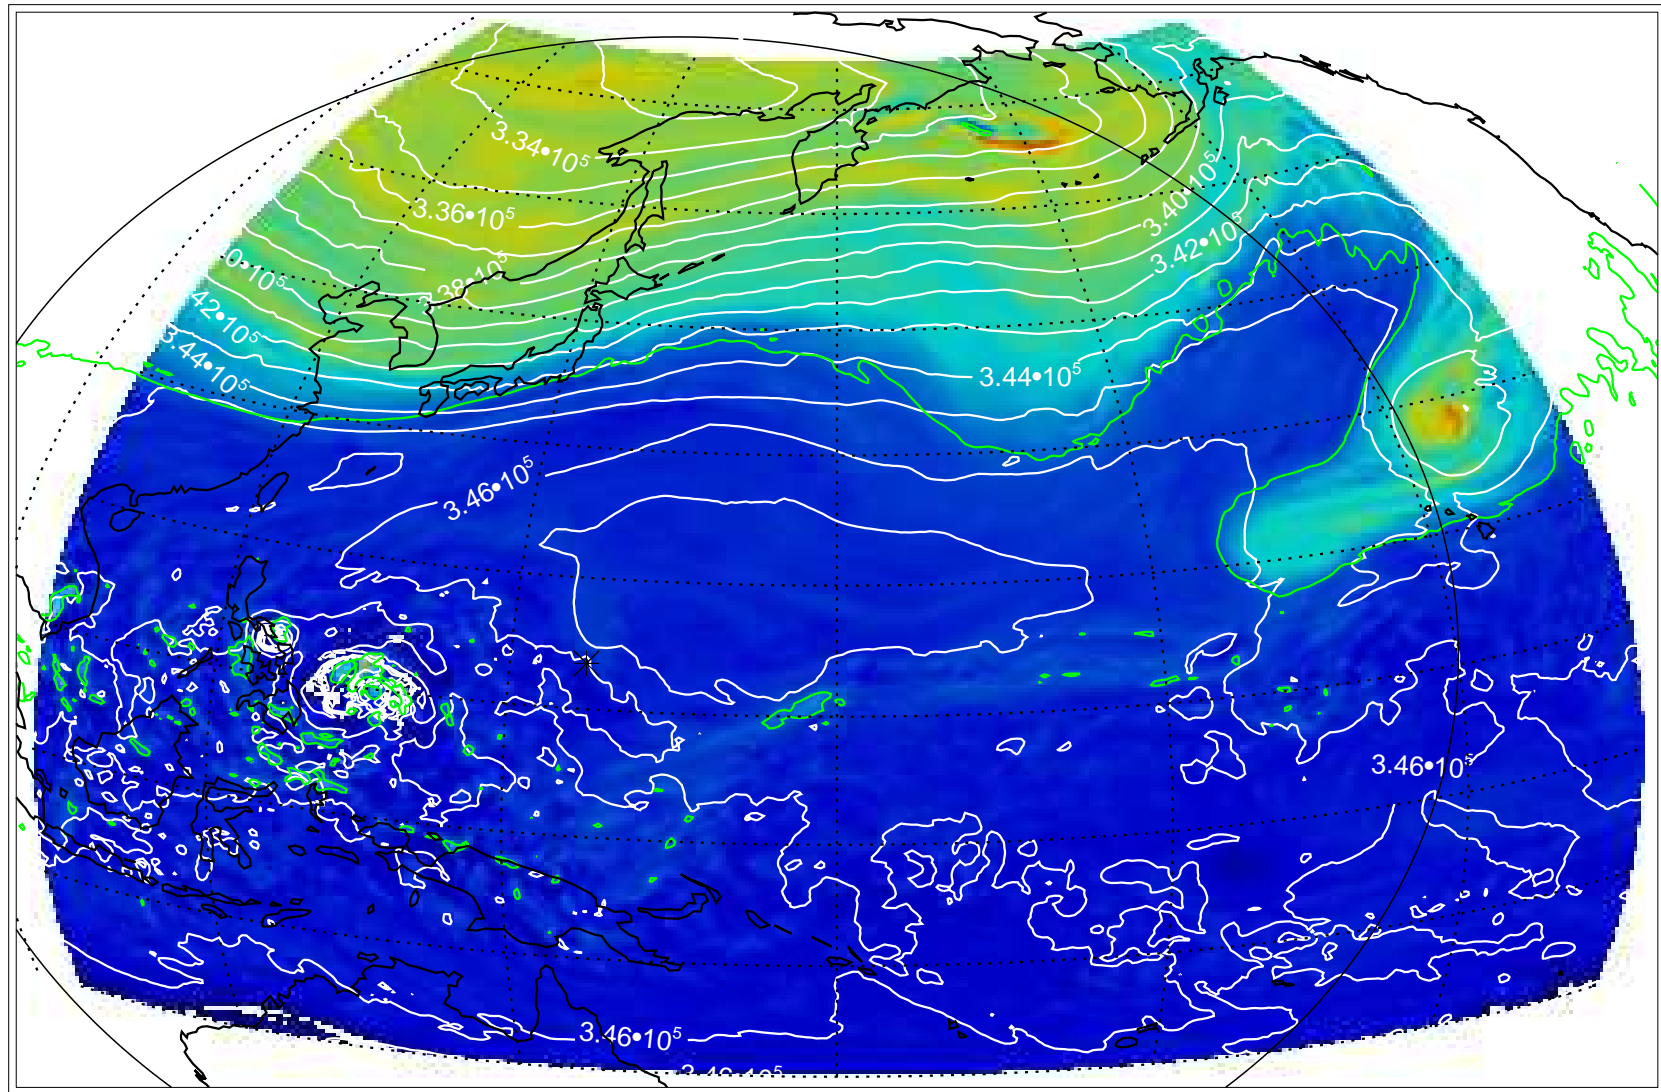

13110606, 30 hour forecast for 355K EPV

355K Montgomery Streamfunction, white  
EPV Tropopause (2 PVU) Position

13110612, 36 hour forecast for 355K EPV

355K Montgomery Streamfunction, white  
EPV Tropopause (2 PVU) Position

13110618, 42 hour forecast for 355K EPV

355K Montgomery Streamfunction, white  
EPV Tropopause (2 PVU) Position

13110700, 48 hour forecast for 355K EPV

355K Montgomery Streamfunction, white  
EPV Tropopause (2 PVU) Position

13110706, 54 hour forecast for 355K EPV

355K Montgomery Streamfunction, white  
EPV Tropopause (2 PVU) Position

13110712, 60 hour forecast for 355K EPV

355K Montgomery Streamfunction, white  
EPV Tropopause (2 PVU) Position

13110718, 66 hour forecast for 355K EPV

355K Montgomery Streamfunction, white  
EPV Tropopause (2 PVU) Position

13110800, 72 hour forecast for 355K EPV

355K Montgomery Streamfunction, white  
EPV Tropopause (2 PVU) Position