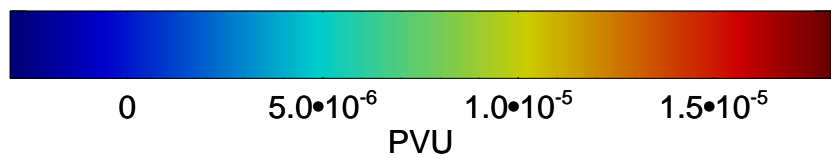

13110706, 54 hour forecast for 355K EPV

355K Montgomery Streamfunction, white
EPV Tropopause (2 PVU) Position