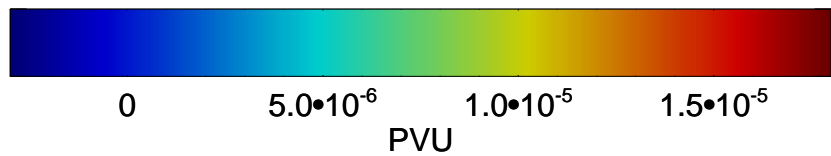

13110712, 60 hour forecast for 355K EPV

355K Montgomery Streamfunction, white
EPV Tropopause (2 PVU) Position