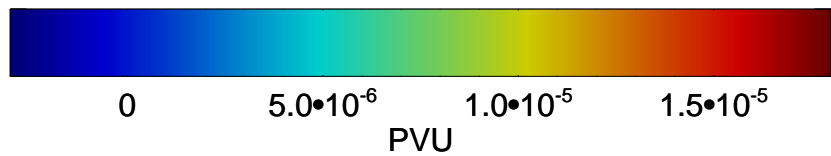

13110906, 102 hour forecast for 355K EPV

355K Montgomery Streamfunction, white
EPV Tropopause (2 PVU) Position