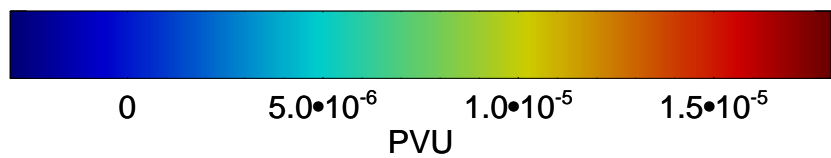

13110518, 18 hour forecast for 355K EPV

355K Montgomery Streamfunction, white  
EPV Tropopause (2 PVU) Position

13110600, 24 hour forecast for 355K EPV

355K Montgomery Streamfunction, white  
EPV Tropopause (2 PVU) Position

13110606, 30 hour forecast for 355K EPV

355K Montgomery Streamfunction, white  
EPV Tropopause (2 PVU) Position

13110612, 36 hour forecast for 355K EPV

355K Montgomery Streamfunction, white  
EPV Tropopause (2 PVU) Position