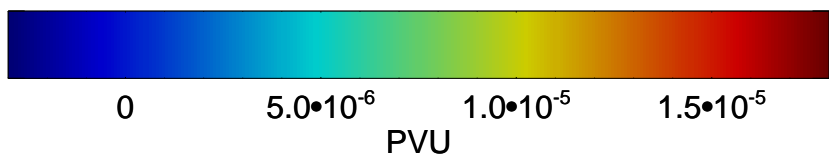

13110718, 66 hour forecast for 355K EPV

355K Montgomery Streamfunction, white  
EPV Tropopause (2 PVU) Position

13110800, 72 hour forecast for 355K EPV

355K Montgomery Streamfunction, white  
EPV Tropopause (2 PVU) Position

13110806, 78 hour forecast for 355K EPV

355K Montgomery Streamfunction, white  
EPV Tropopause (2 PVU) Position

13110812, 84 hour forecast for 355K EPV

355K Montgomery Streamfunction, white  
EPV Tropopause (2 PVU) Position