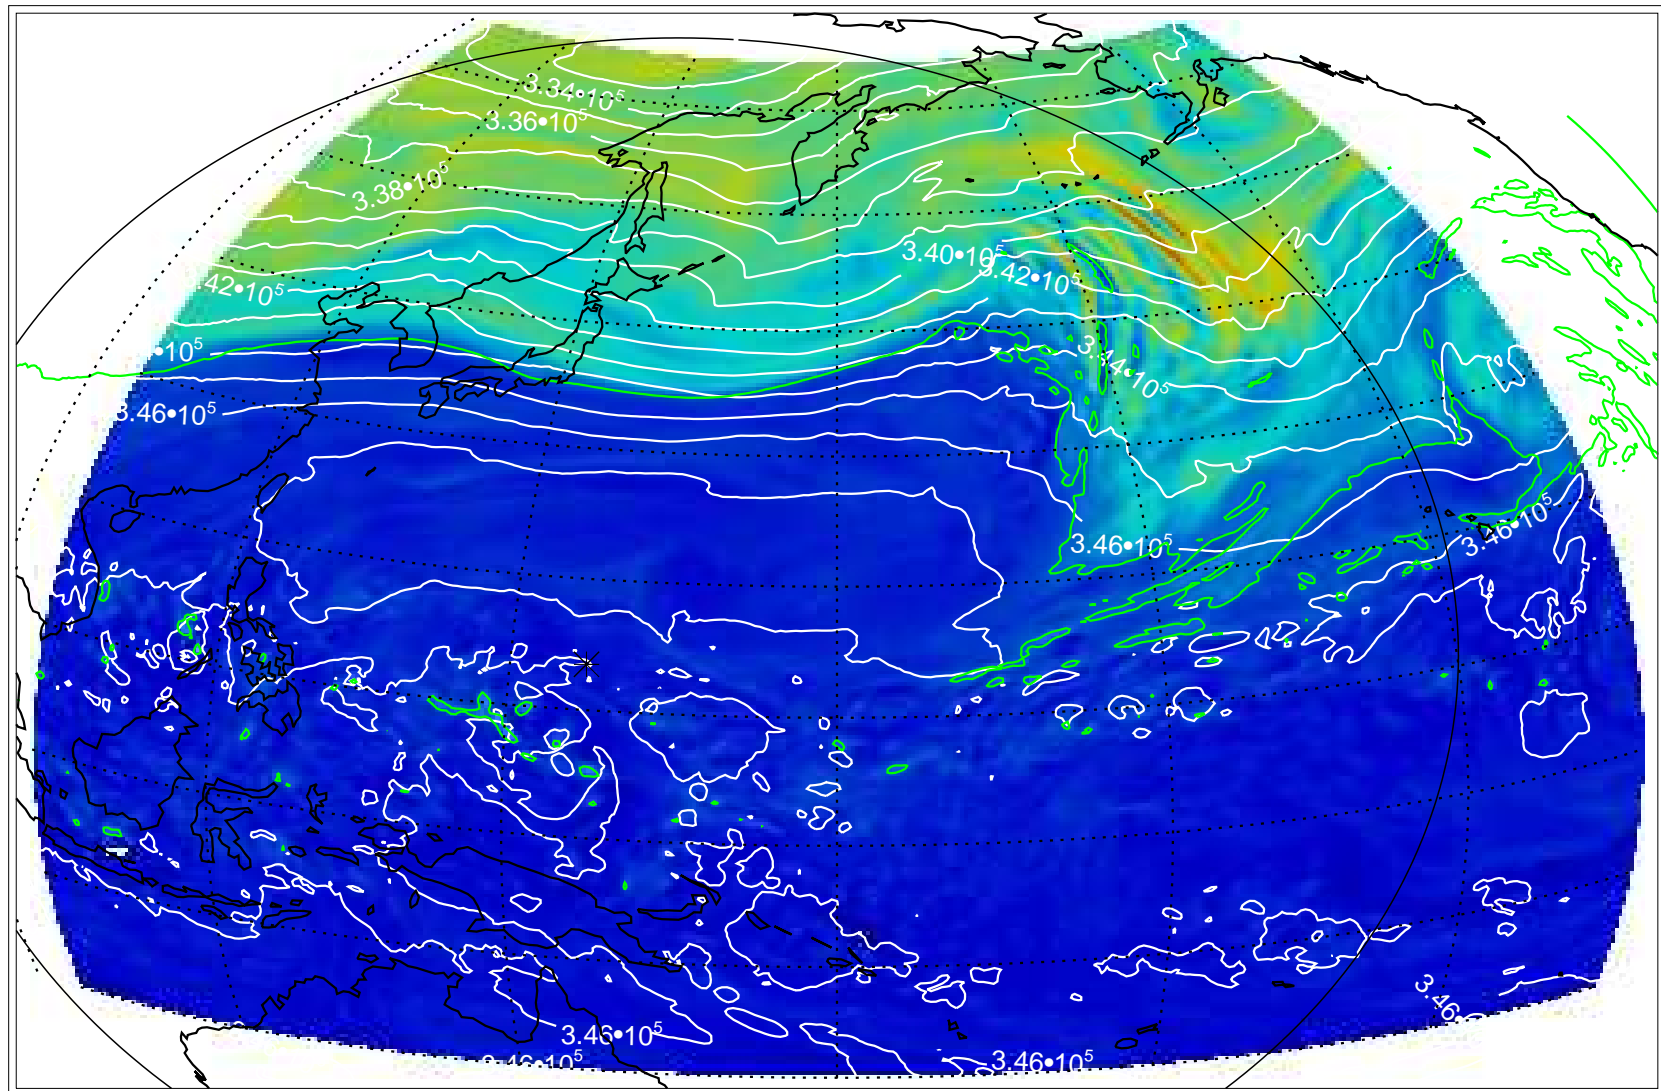

13110506, 6 hour forecast for 355K EPV

355K Montgomery Streamfunction, white  
EPV Tropopause (2 PVU) Position

13110512, 12 hour forecast for 355K EPV

355K Montgomery Streamfunction, white  
EPV Tropopause (2 PVU) Position

13110518, 18 hour forecast for 355K EPV

355K Montgomery Streamfunction, white  
EPV Tropopause (2 PVU) Position

13110600, 24 hour forecast for 355K EPV

355K Montgomery Streamfunction, white  
EPV Tropopause (2 PVU) Position

13110606, 30 hour forecast for 355K EPV

355K Montgomery Streamfunction, white  
EPV Tropopause (2 PVU) Position

13110612, 36 hour forecast for 355K EPV

355K Montgomery Streamfunction, white  
EPV Tropopause (2 PVU) Position

13110618, 42 hour forecast for 355K EPV

355K Montgomery Streamfunction, white  
EPV Tropopause (2 PVU) Position

13110700, 48 hour forecast for 355K EPV

355K Montgomery Streamfunction, white  
EPV Tropopause (2 PVU) Position