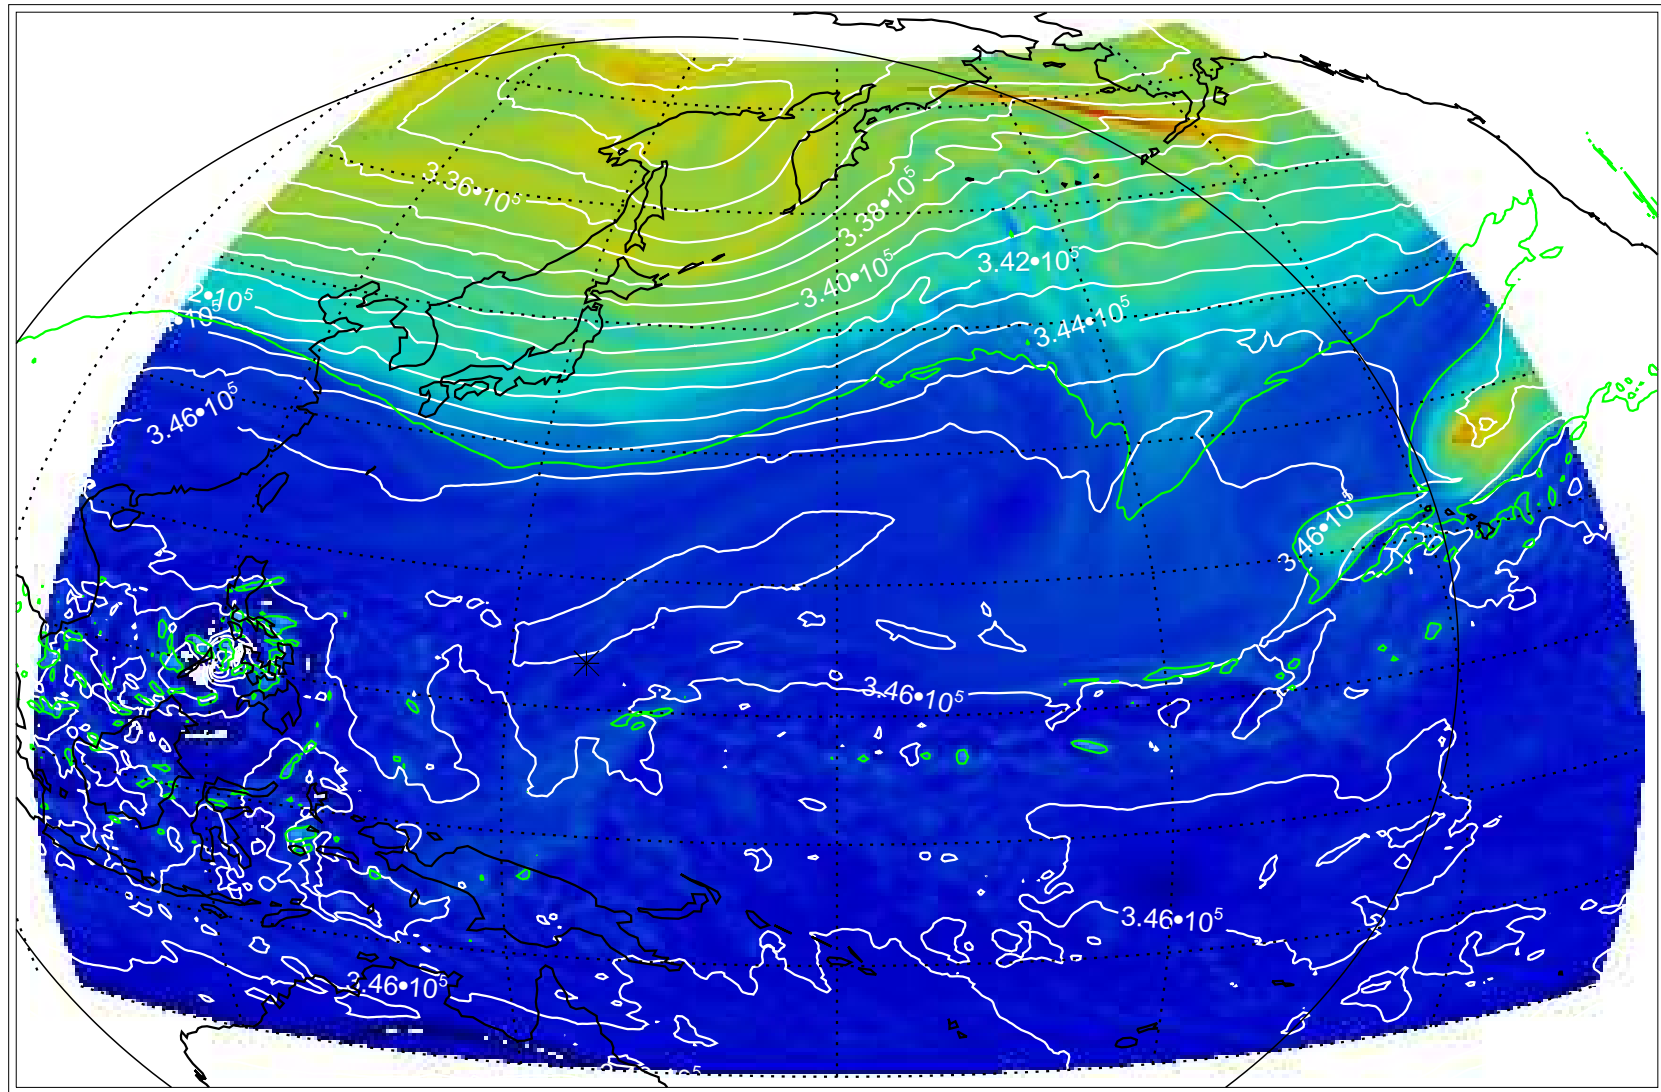

13110706, 54 hour forecast for 355K EPV

355K Montgomery Streamfunction, white  
EPV Tropopause (2 PVU) Position

13110712, 60 hour forecast for 355K EPV

355K Montgomery Streamfunction, white  
EPV Tropopause (2 PVU) Position

13110718, 66 hour forecast for 355K EPV

355K Montgomery Streamfunction, white  
EPV Tropopause (2 PVU) Position

13110800, 72 hour forecast for 355K EPV

355K Montgomery Streamfunction, white  
EPV Tropopause (2 PVU) Position

13110806, 78 hour forecast for 355K EPV

355K Montgomery Streamfunction, white  
EPV Tropopause (2 PVU) Position

13110812, 84 hour forecast for 355K EPV

355K Montgomery Streamfunction, white  
EPV Tropopause (2 PVU) Position

13110818, 90 hour forecast for 355K EPV

355K Montgomery Streamfunction, white  
EPV Tropopause (2 PVU) Position

13110900, 96 hour forecast for 355K EPV

355K Montgomery Streamfunction, white  
EPV Tropopause (2 PVU) Position