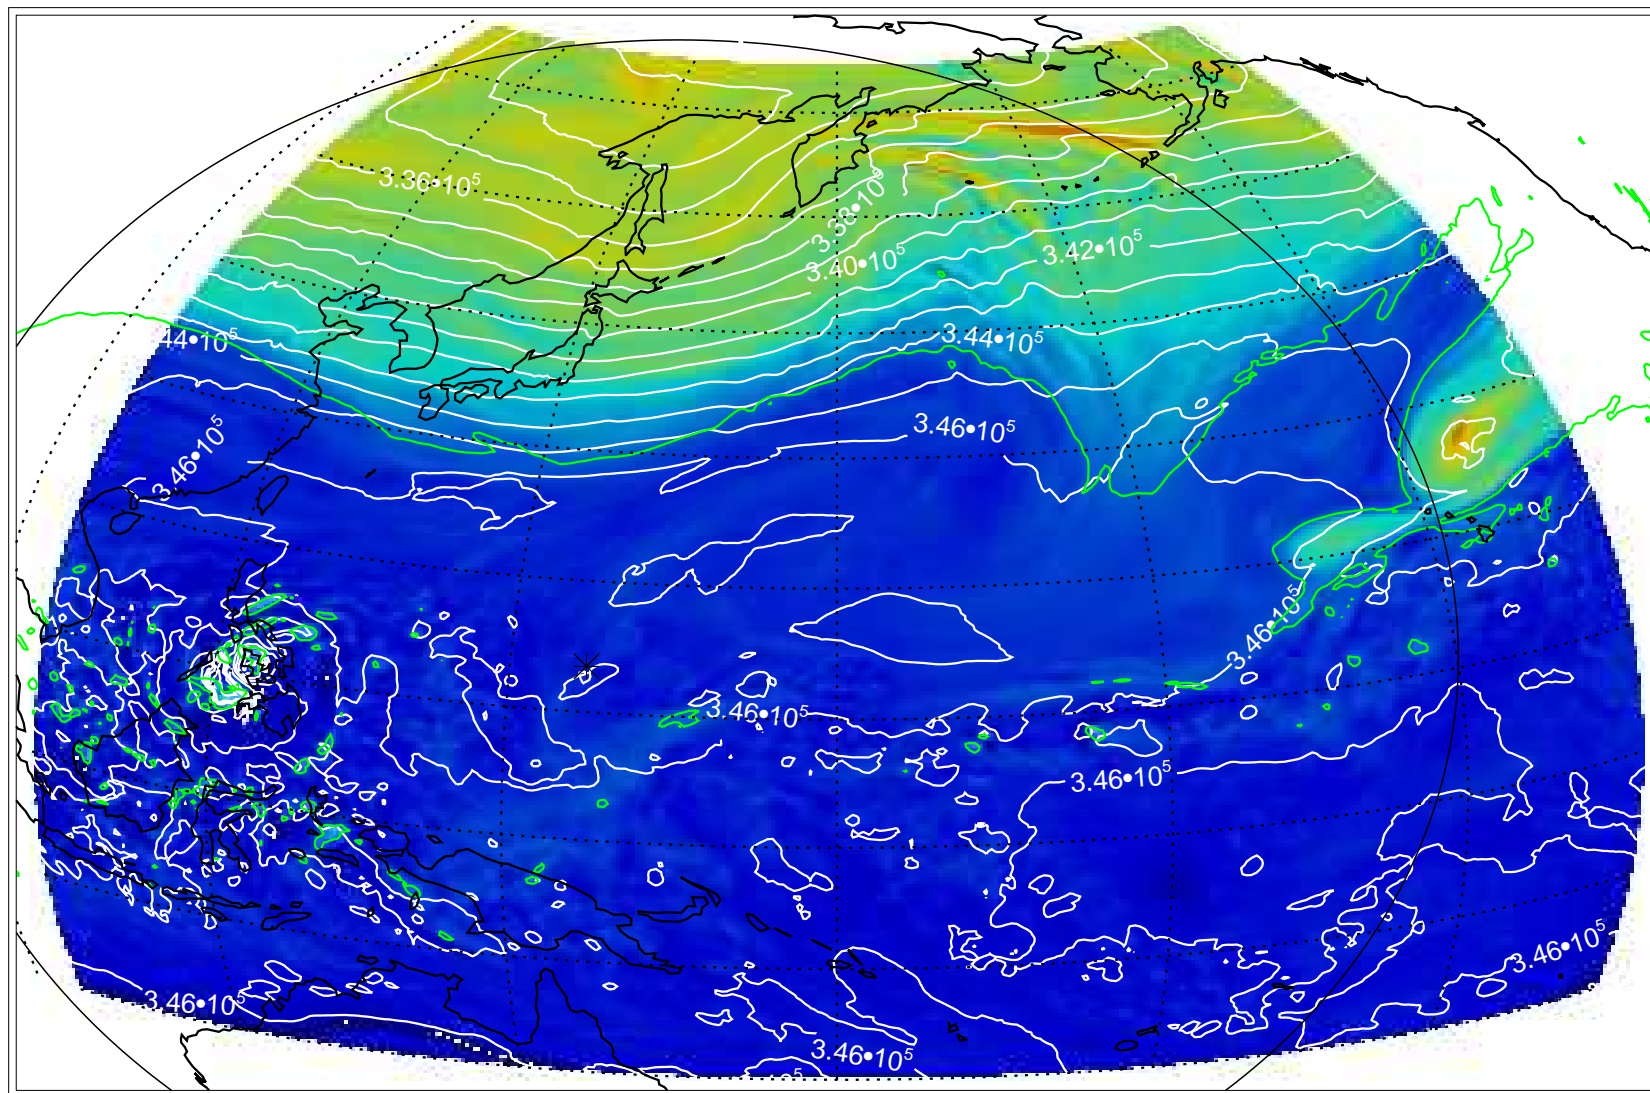

13110706, 54 hour forecast for 355K EPV

355K Montgomery Streamfunction, white  
EPV Tropopause (2 PVU) Position

13110712, 60 hour forecast for 355K EPV

355K Montgomery Streamfunction, white  
EPV Tropopause (2 PVU) Position

13110718, 66 hour forecast for 355K EPV

355K Montgomery Streamfunction, white  
EPV Tropopause (2 PVU) Position

13110800, 72 hour forecast for 355K EPV

355K Montgomery Streamfunction, white  
EPV Tropopause (2 PVU) Position

13110806, 78 hour forecast for 355K EPV

355K Montgomery Streamfunction, white  
EPV Tropopause (2 PVU) Position

13110812, 84 hour forecast for 355K EPV

355K Montgomery Streamfunction, white  
EPV Tropopause (2 PVU) Position

13110818, 90 hour forecast for 355K EPV

355K Montgomery Streamfunction, white  
EPV Tropopause (2 PVU) Position

13110900, 96 hour forecast for 355K EPV

355K Montgomery Streamfunction, white  
EPV Tropopause (2 PVU) Position