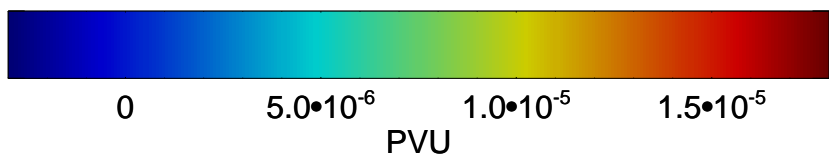

13110506, 6 hour forecast for 355K EPV

355K Montgomery Streamfunction, white  
EPV Tropopause (2 PVU) Position

13110512, 12 hour forecast for 355K EPV

355K Montgomery Streamfunction, white  
EPV Tropopause (2 PVU) Position

13110518, 18 hour forecast for 355K EPV

355K Montgomery Streamfunction, white  
EPV Tropopause (2 PVU) Position

13110600, 24 hour forecast for 355K EPV

355K Montgomery Streamfunction, white  
EPV Tropopause (2 PVU) Position