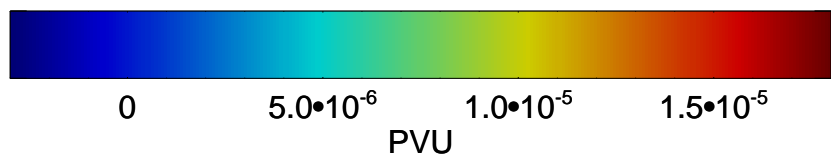

13110606, 30 hour forecast for 355K EPV

355K Montgomery Streamfunction, white  
EPV Tropopause (2 PVU) Position

13110612, 36 hour forecast for 355K EPV

355K Montgomery Streamfunction, white  
EPV Tropopause (2 PVU) Position

13110618, 42 hour forecast for 355K EPV

355K Montgomery Streamfunction, white  
EPV Tropopause (2 PVU) Position

13110700, 48 hour forecast for 355K EPV

355K Montgomery Streamfunction, white  
EPV Tropopause (2 PVU) Position