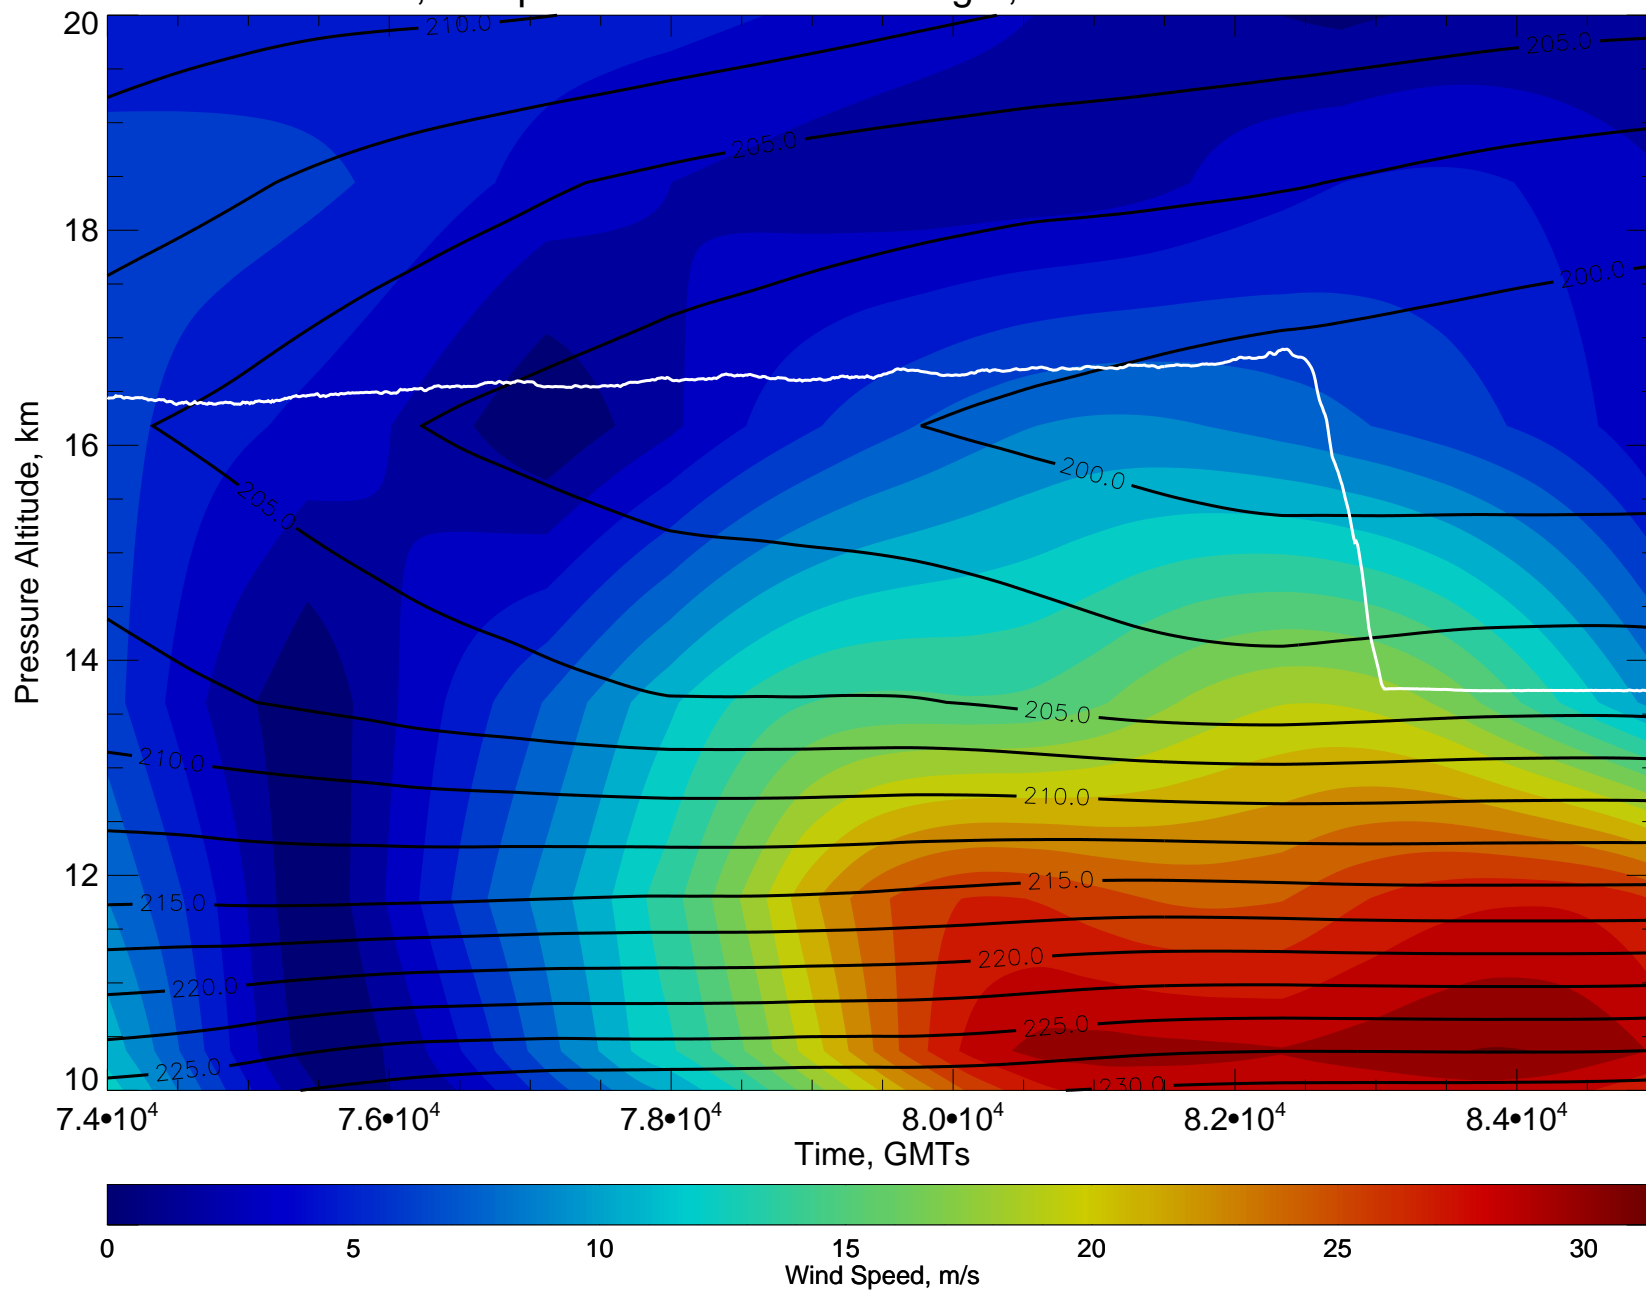

Color coded flight segments for 20111109

Wind, Temp X-sect for 20111109 flight, GMA anal at 11110918

Wind, Temp X-sect for 20111109 flight, GMA anal at 11111000

Wind, Temp X-sect for 20111109 flight, GMA anal at 11111000

Wind, Temp X-sect for 20111109 flight, GMA anal at 11111006

Wind, Temp X-sect for 20111109 flight, GMA anal at 11111006

Wind, Temp X-sect for 20111109 flight, GMA anal at 11111012

Wind, Temp X-sect for 20111109 flight, GMA anal at 11111012

Wind, Temp X-sect for 20111109 flight, GMA anal at 11111018