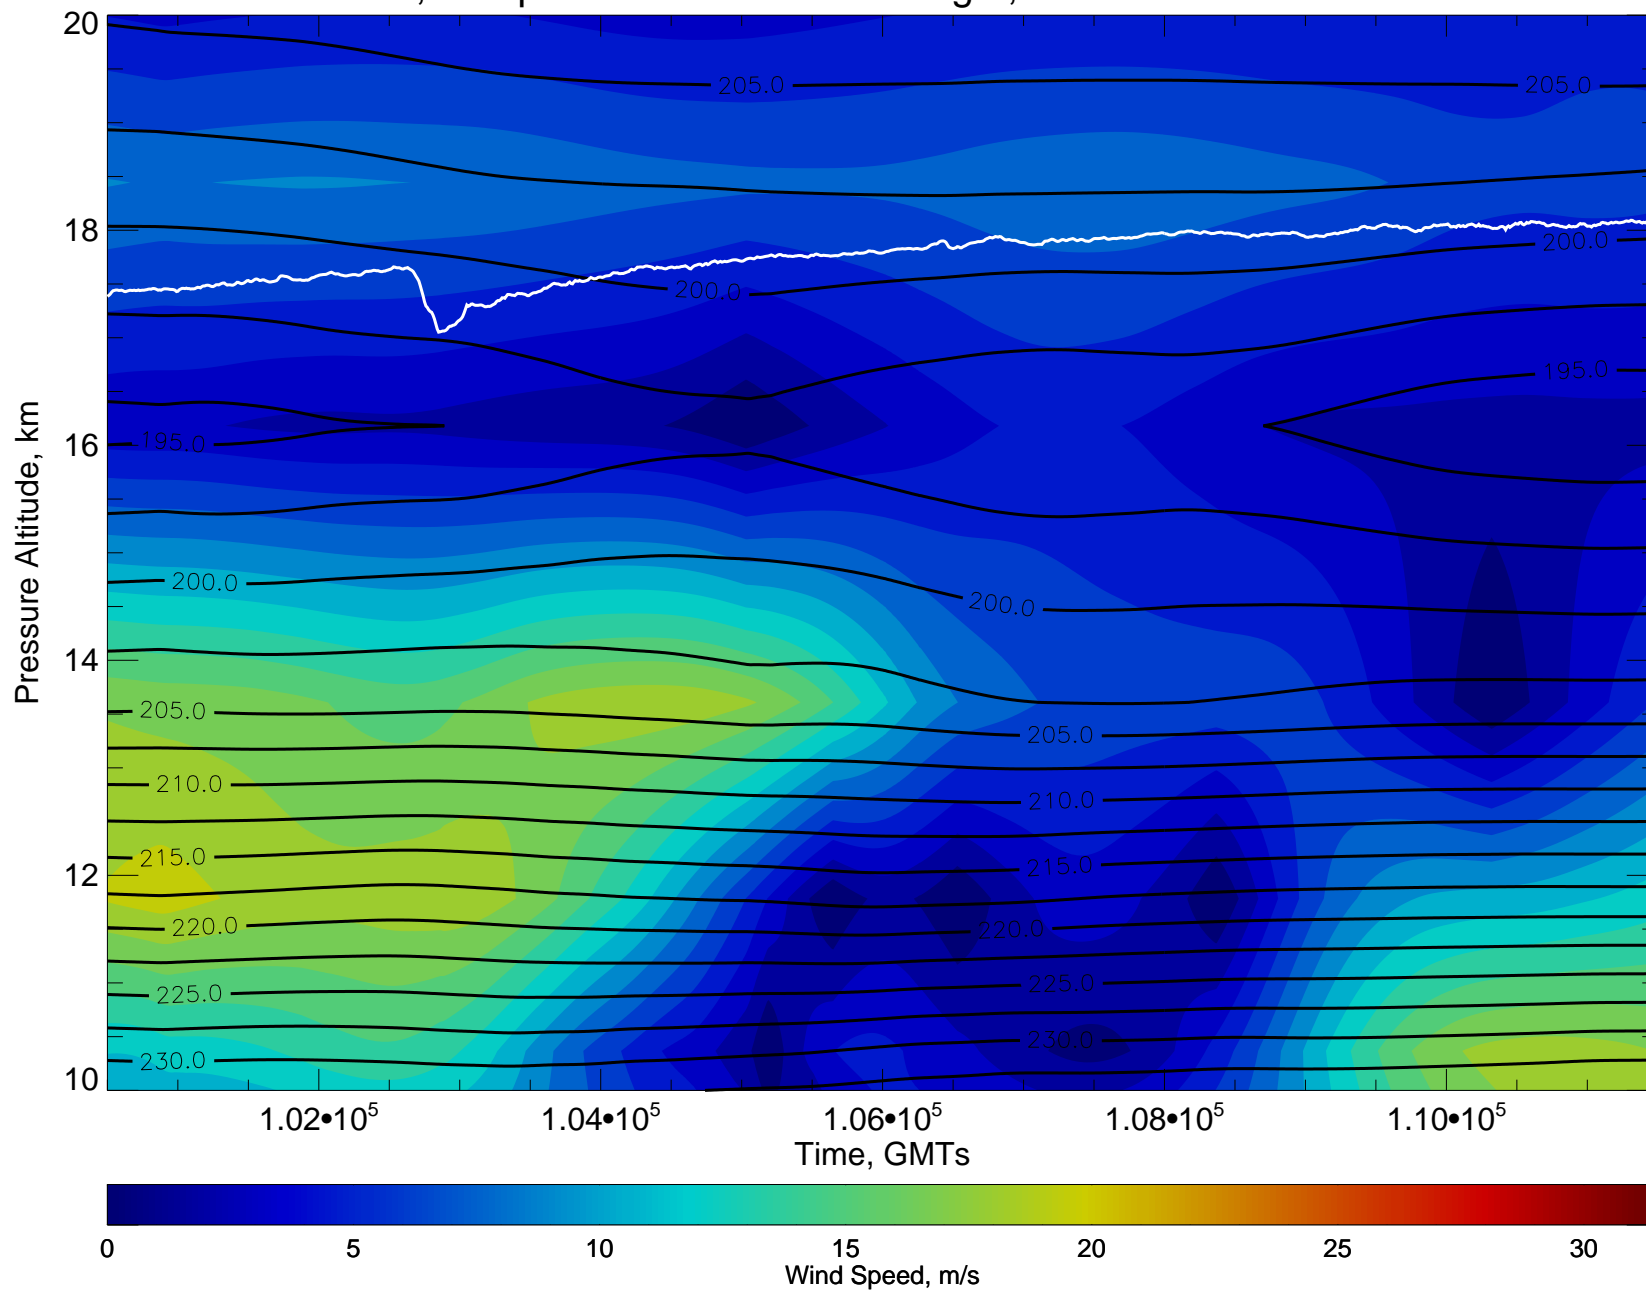

Color coded flight segments for 20111109

Wind, Temp X-sect for 20111109 flight, GMA anal at 11110918

Wind, Temp X-sect for 20111109 flight, GMA anal at 11111000

Wind, Temp X-sect for 20111109 flight, GMA anal at 11111000

Wind, Temp X-sect for 20111109 flight, GMA anal at 11111006

Wind, Temp X-sect for 20111109 flight, GMA anal at 11111006

Wind, Temp X-sect for 20111109 flight, GMA anal at 11111012

Wind, Temp X-sect for 20111109 flight, GMA anal at 11111012

Wind, Temp X-sect for 20111109 flight, GMA anal at 11111018