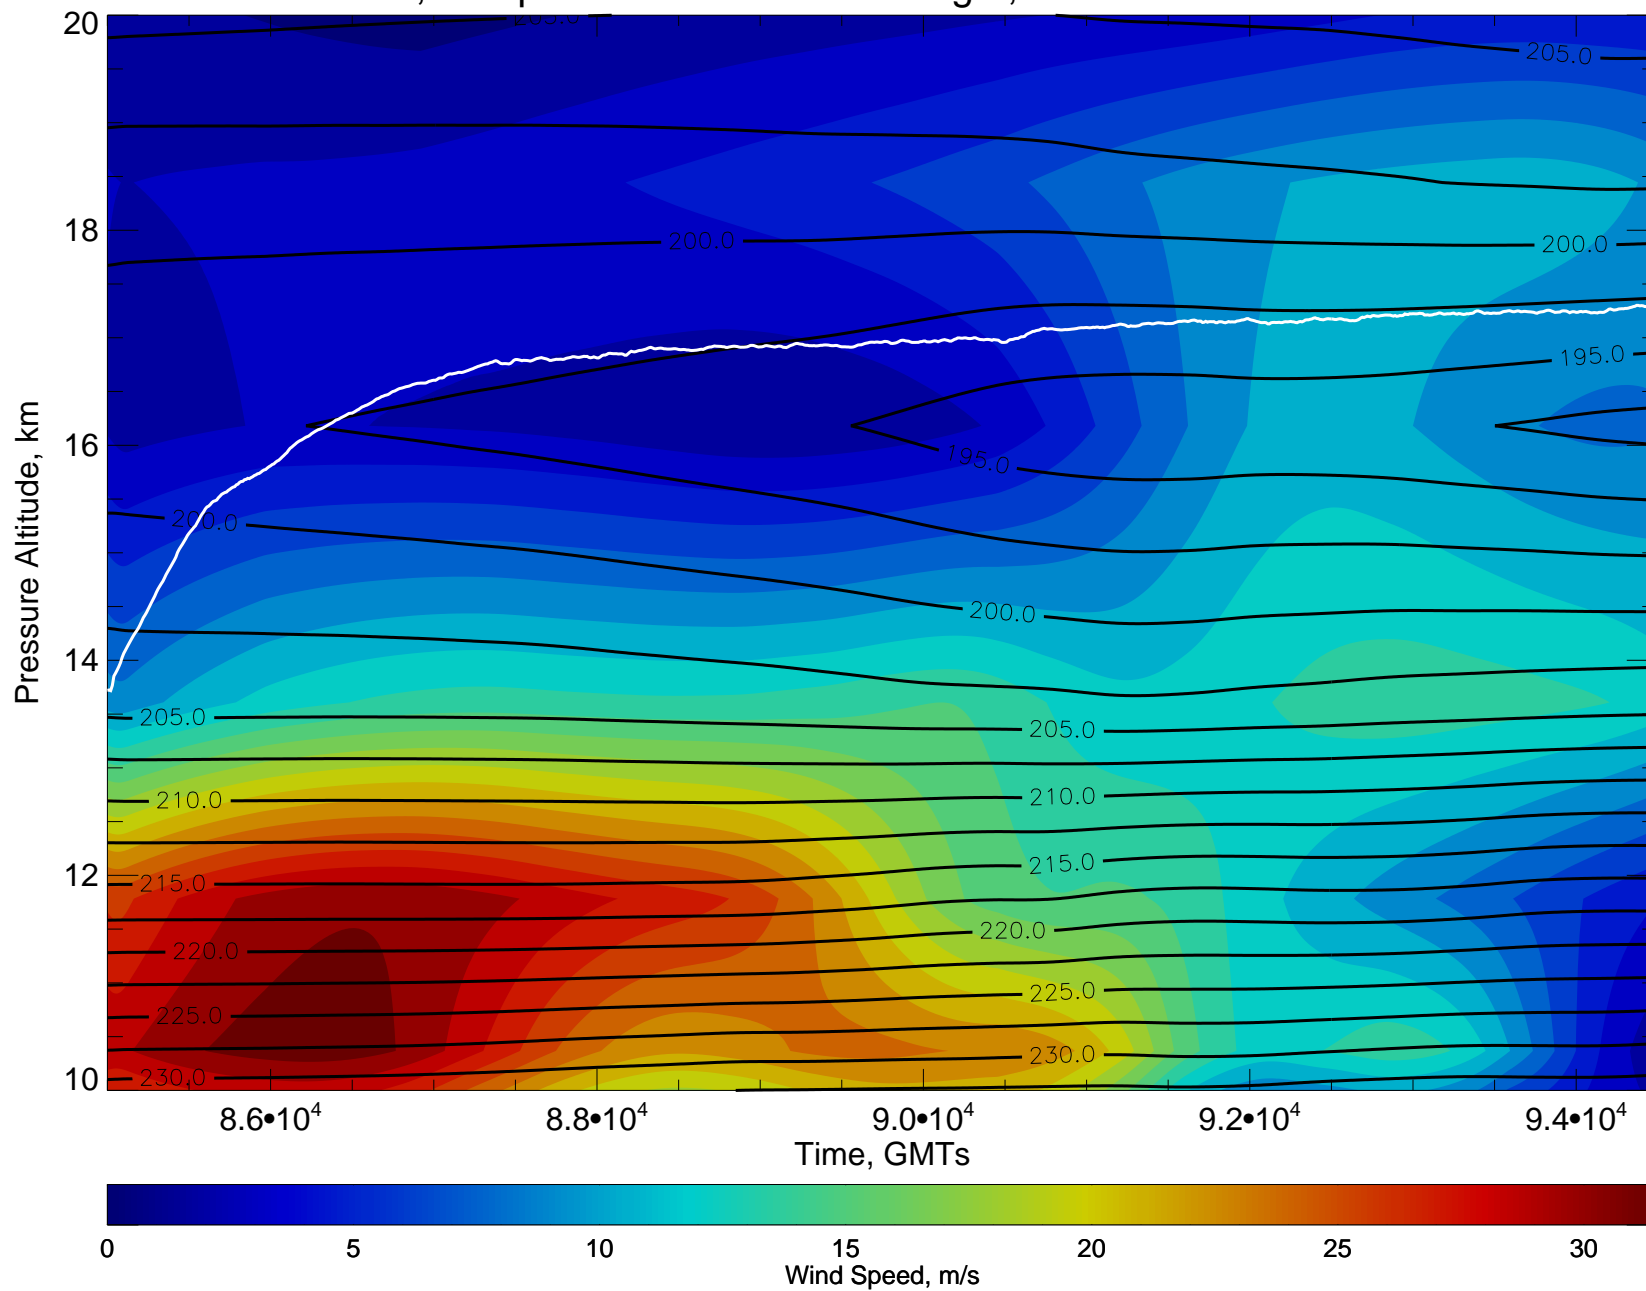

Color coded flight segments for 20111109

Wind, Temp X-sect for 20111109 flight, GMA anal at 11110918

Wind, Temp X-sect for 20111109 flight, GMA anal at 11111000

Wind, Temp X-sect for 20111109 flight, GMA anal at 11111000

Wind, Temp X-sect for 20111109 flight, GMA anal at 11111006

Wind, Temp X-sect for 20111109 flight, GMA anal at 11111006

Wind, Temp X-sect for 20111109 flight, GMA anal at 11111012

Wind, Temp X-sect for 20111109 flight, GMA anal at 11111012

Wind, Temp X-sect for 20111109 flight, GMA anal at 11111018