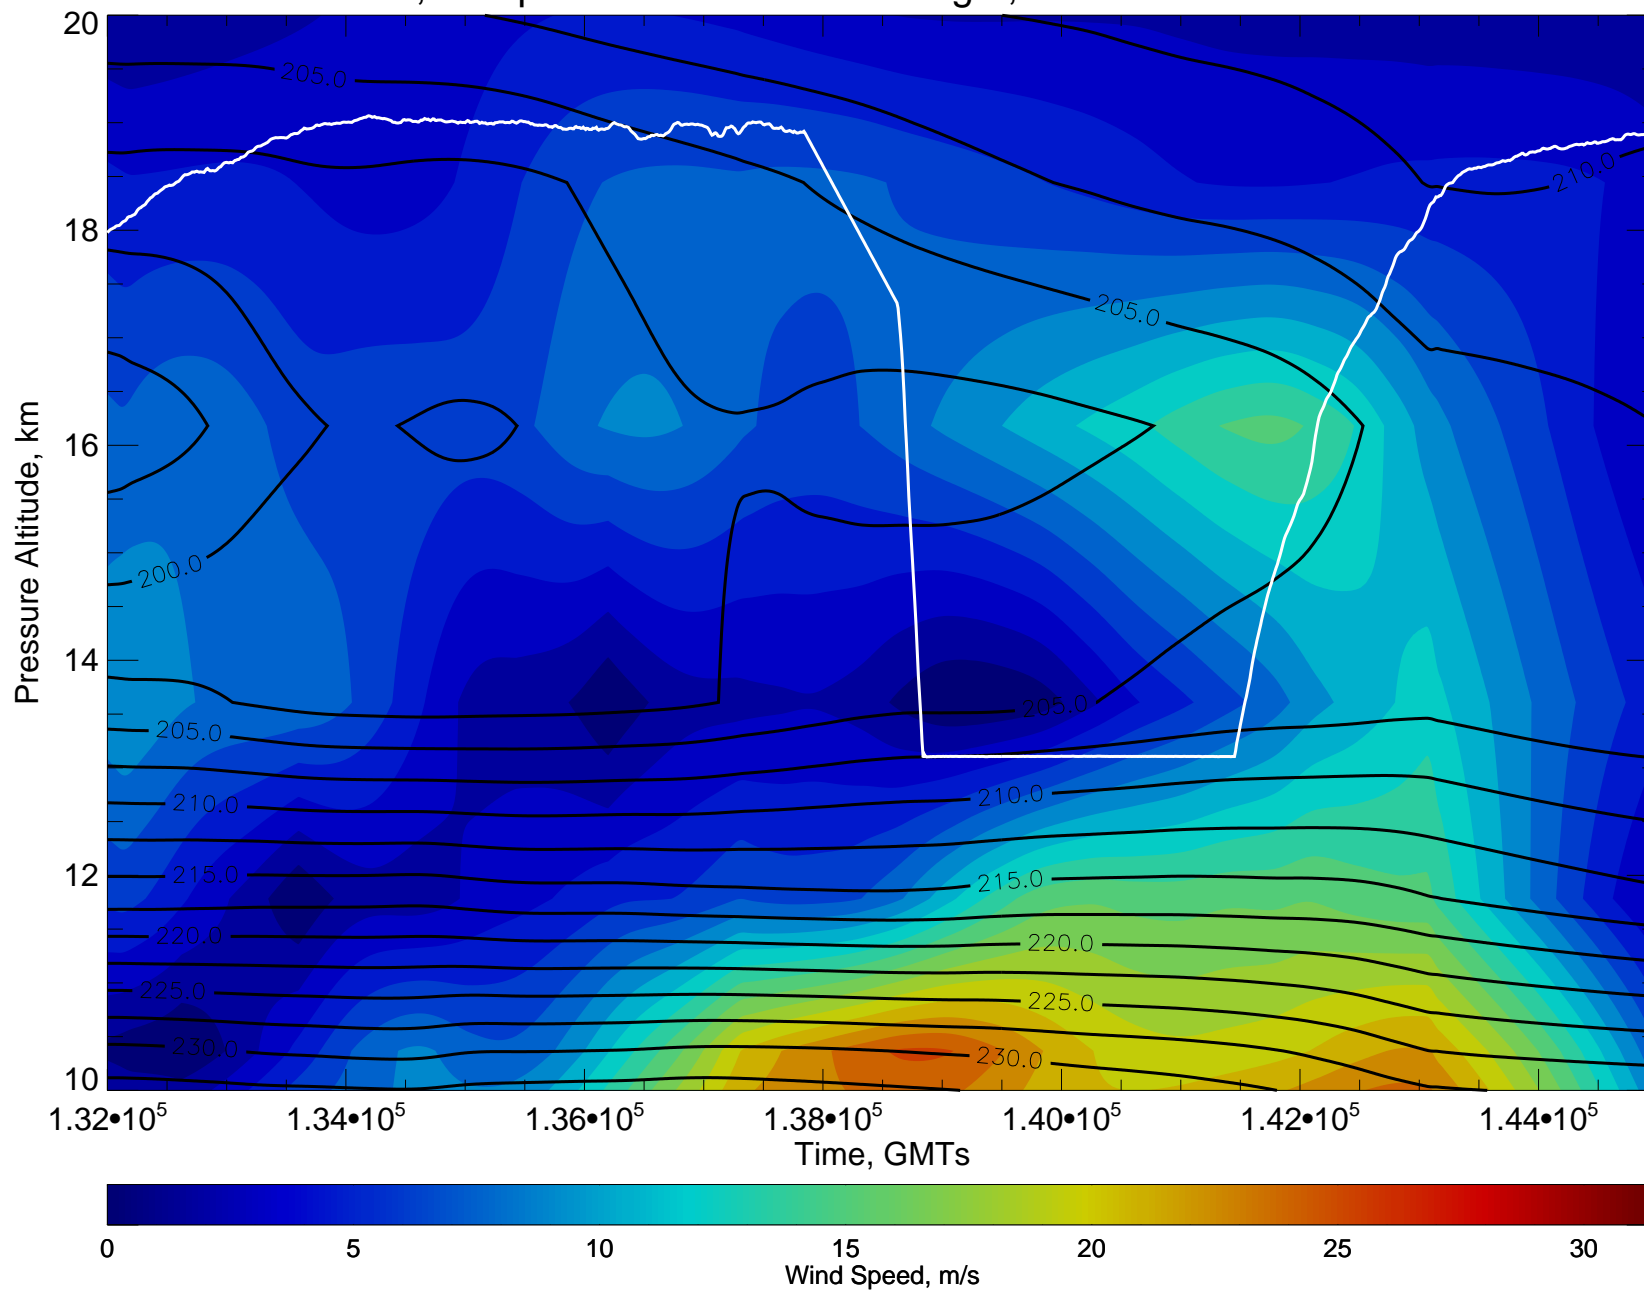

Color coded flight segments for 20111109

Wind, Temp X-sect for 20111109 flight, GMA anal at 11110918

Wind, Temp X-sect for 20111109 flight, GMA anal at 11111000

Wind, Temp X-sect for 20111109 flight, GMA anal at 11111000

Wind, Temp X-sect for 20111109 flight, GMA anal at 11111006

Wind, Temp X-sect for 20111109 flight, GMA anal at 11111006

Wind, Temp X-sect for 20111109 flight, GMA anal at 11111012

Wind, Temp X-sect for 20111109 flight, GMA anal at 11111012

Wind, Temp X-sect for 20111109 flight, GMA anal at 11111018