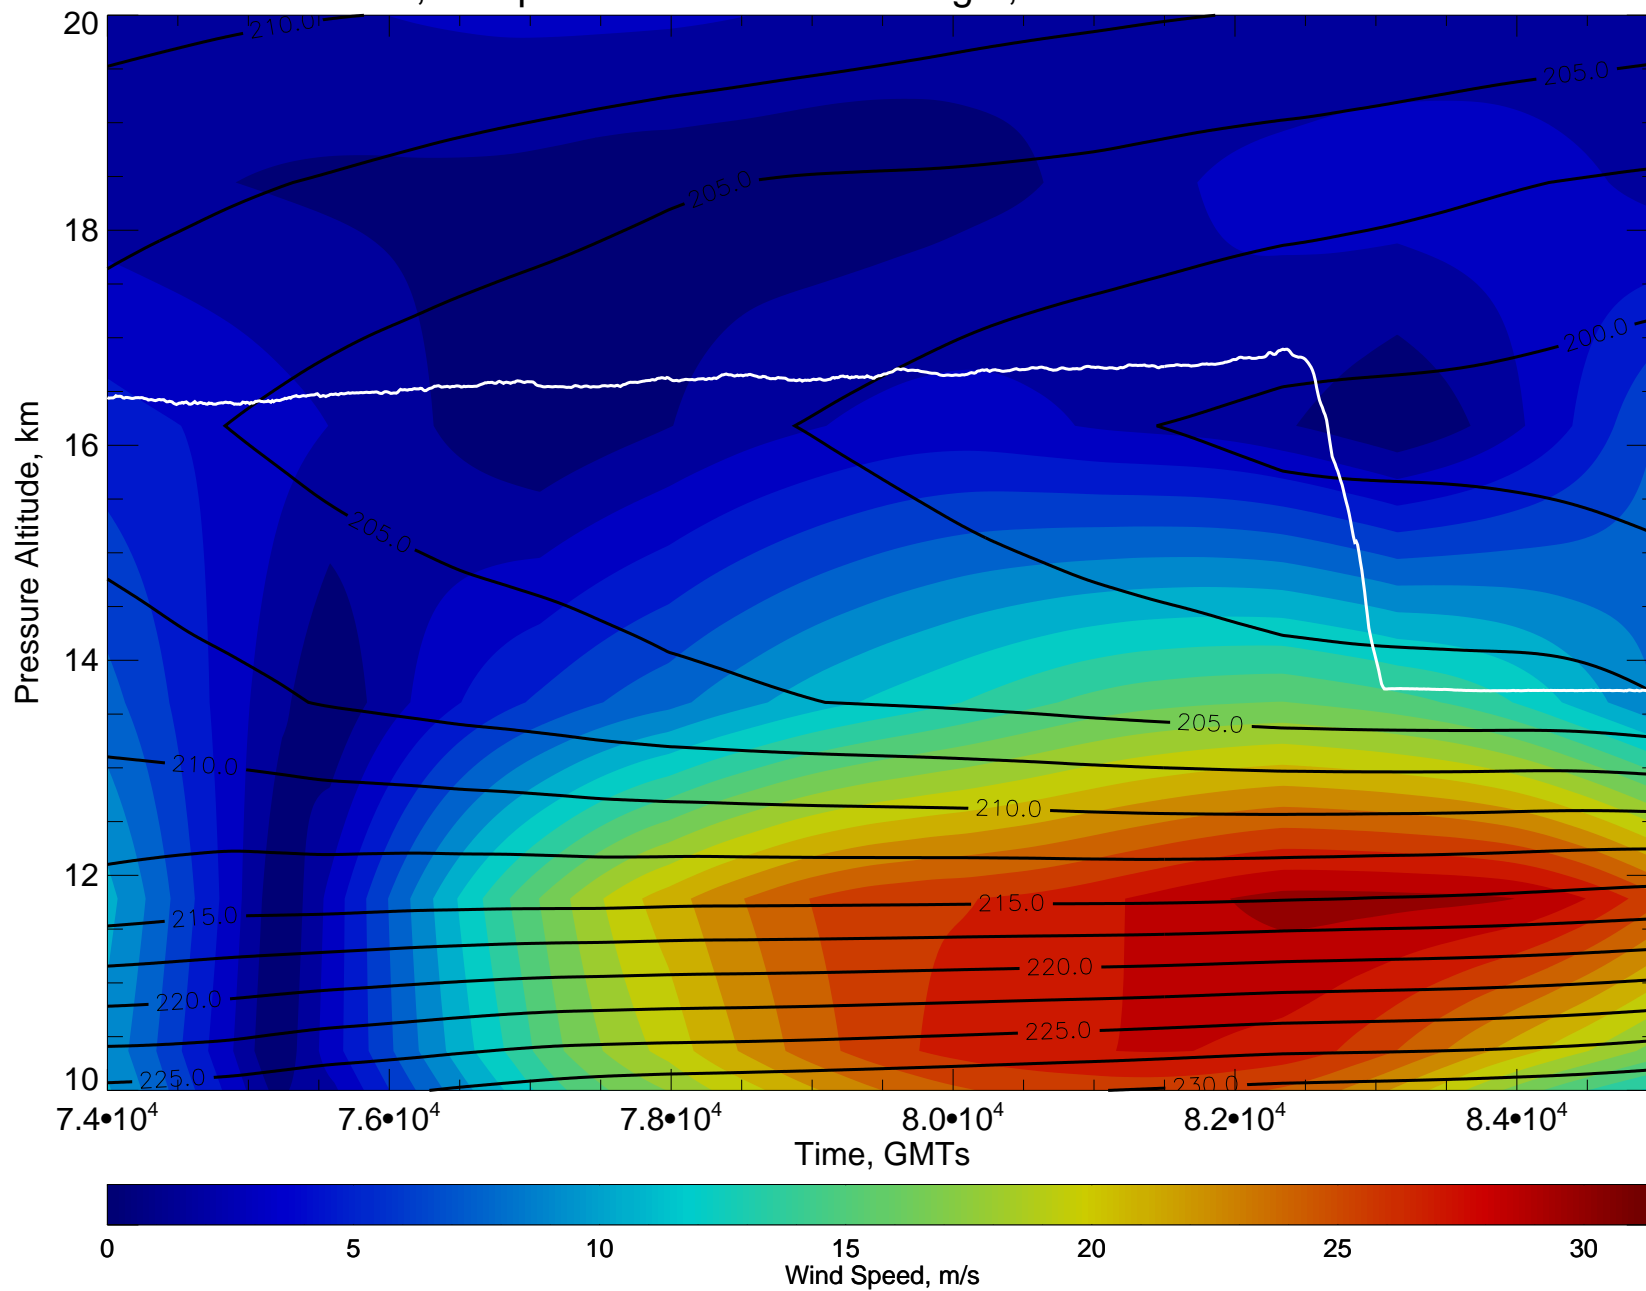

Color coded flight segments for 20111109

Wind, Temp X-sect for 20111109 flight, GMA anal at 11110918

Wind, Temp X-sect for 20111109 flight, GMA anal at 11111000

Wind, Temp X-sect for 20111109 flight, GMA anal at 11111000

Wind, Temp X-sect for 20111109 flight, GMA anal at 11111006

Wind, Temp X-sect for 20111109 flight, GMA anal at 11111006

Wind, Temp X-sect for 20111109 flight, GMA anal at 11111012

Wind, Temp X-sect for 20111109 flight, GMA anal at 11111012

Wind, Temp X-sect for 20111109 flight, GMA anal at 11111018