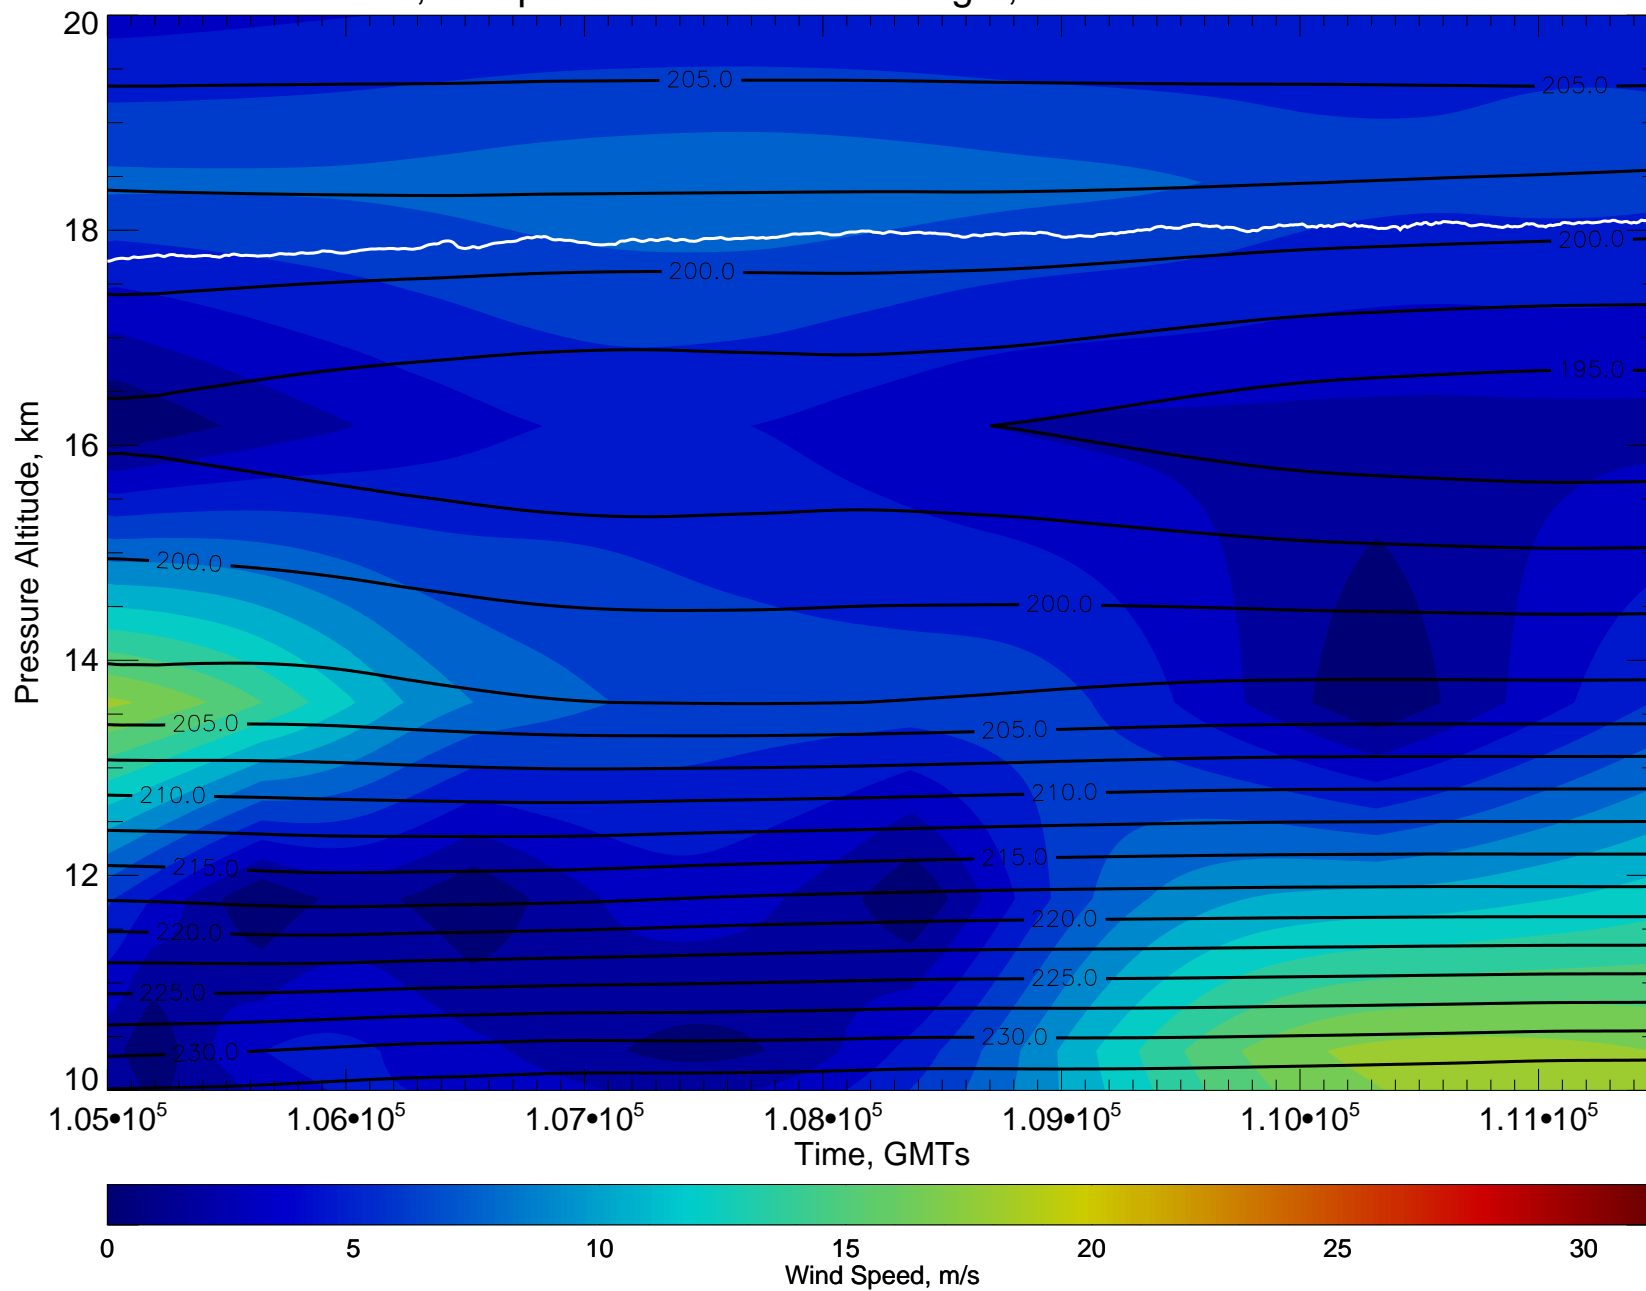

Color coded flight segments for 20111109

Wind, Temp X-sect for 20111109 flight, GMA anal at 11110918

Wind, Temp X-sect for 20111109 flight, GMA anal at 11111000

Wind, Temp X-sect for 20111109 flight, GMA anal at 11111000

Wind, Temp X-sect for 20111109 flight, GMA anal at 11111006

Wind, Temp X-sect for 20111109 flight, GMA anal at 11111006

Wind, Temp X-sect for 20111109 flight, GMA anal at 11111012

Wind, Temp X-sect for 20111109 flight, GMA anal at 11111012

Wind, Temp X-sect for 20111109 flight, GMA anal at 11111018