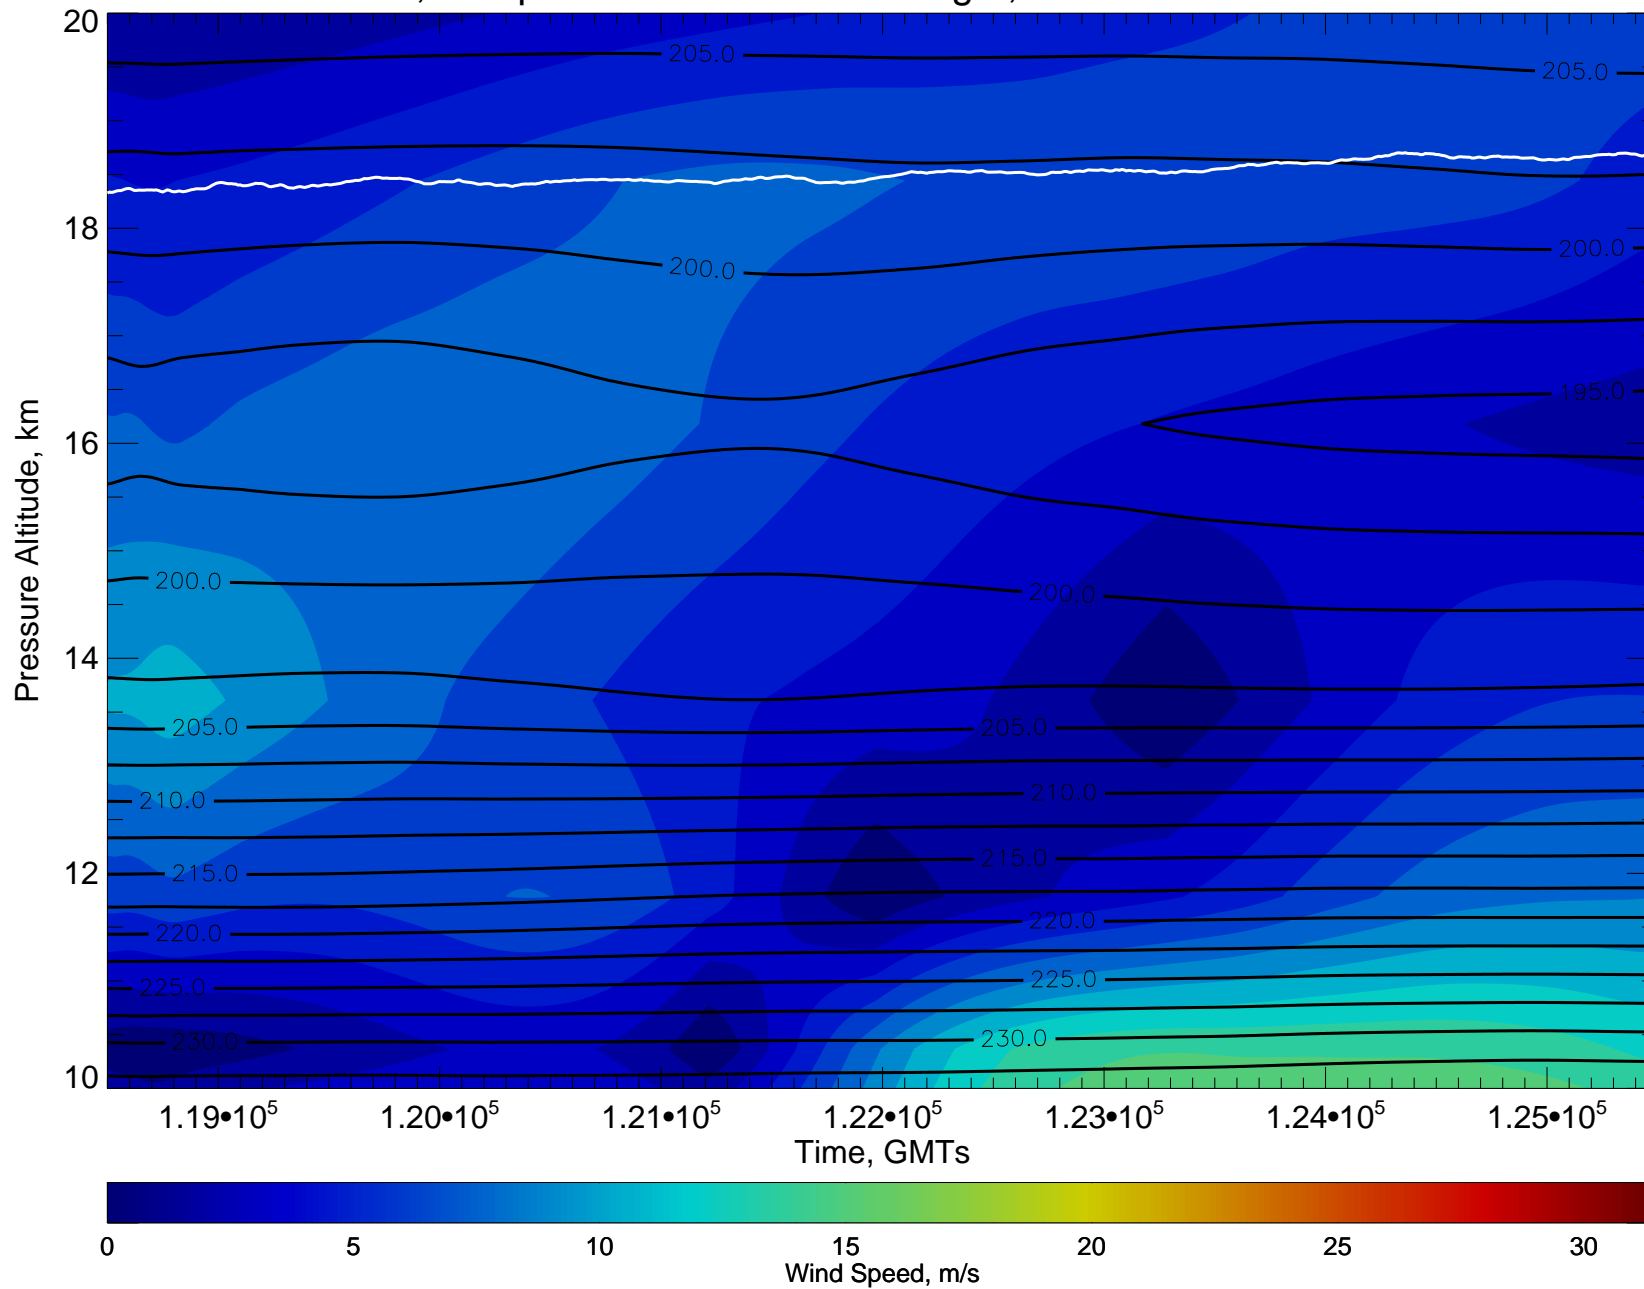

Color coded flight segments for 20111109

Wind, Temp X-sect for 20111109 flight, GMA anal at 11110918

Wind, Temp X-sect for 20111109 flight, GMA anal at 11111000

Wind, Temp X-sect for 20111109 flight, GMA anal at 11111000

Wind, Temp X-sect for 20111109 flight, GMA anal at 11111006

Wind, Temp X-sect for 20111109 flight, GMA anal at 11111006

Wind, Temp X-sect for 20111109 flight, GMA anal at 11111012

Wind, Temp X-sect for 20111109 flight, GMA anal at 11111012

Wind, Temp X-sect for 20111109 flight, GMA anal at 11111018