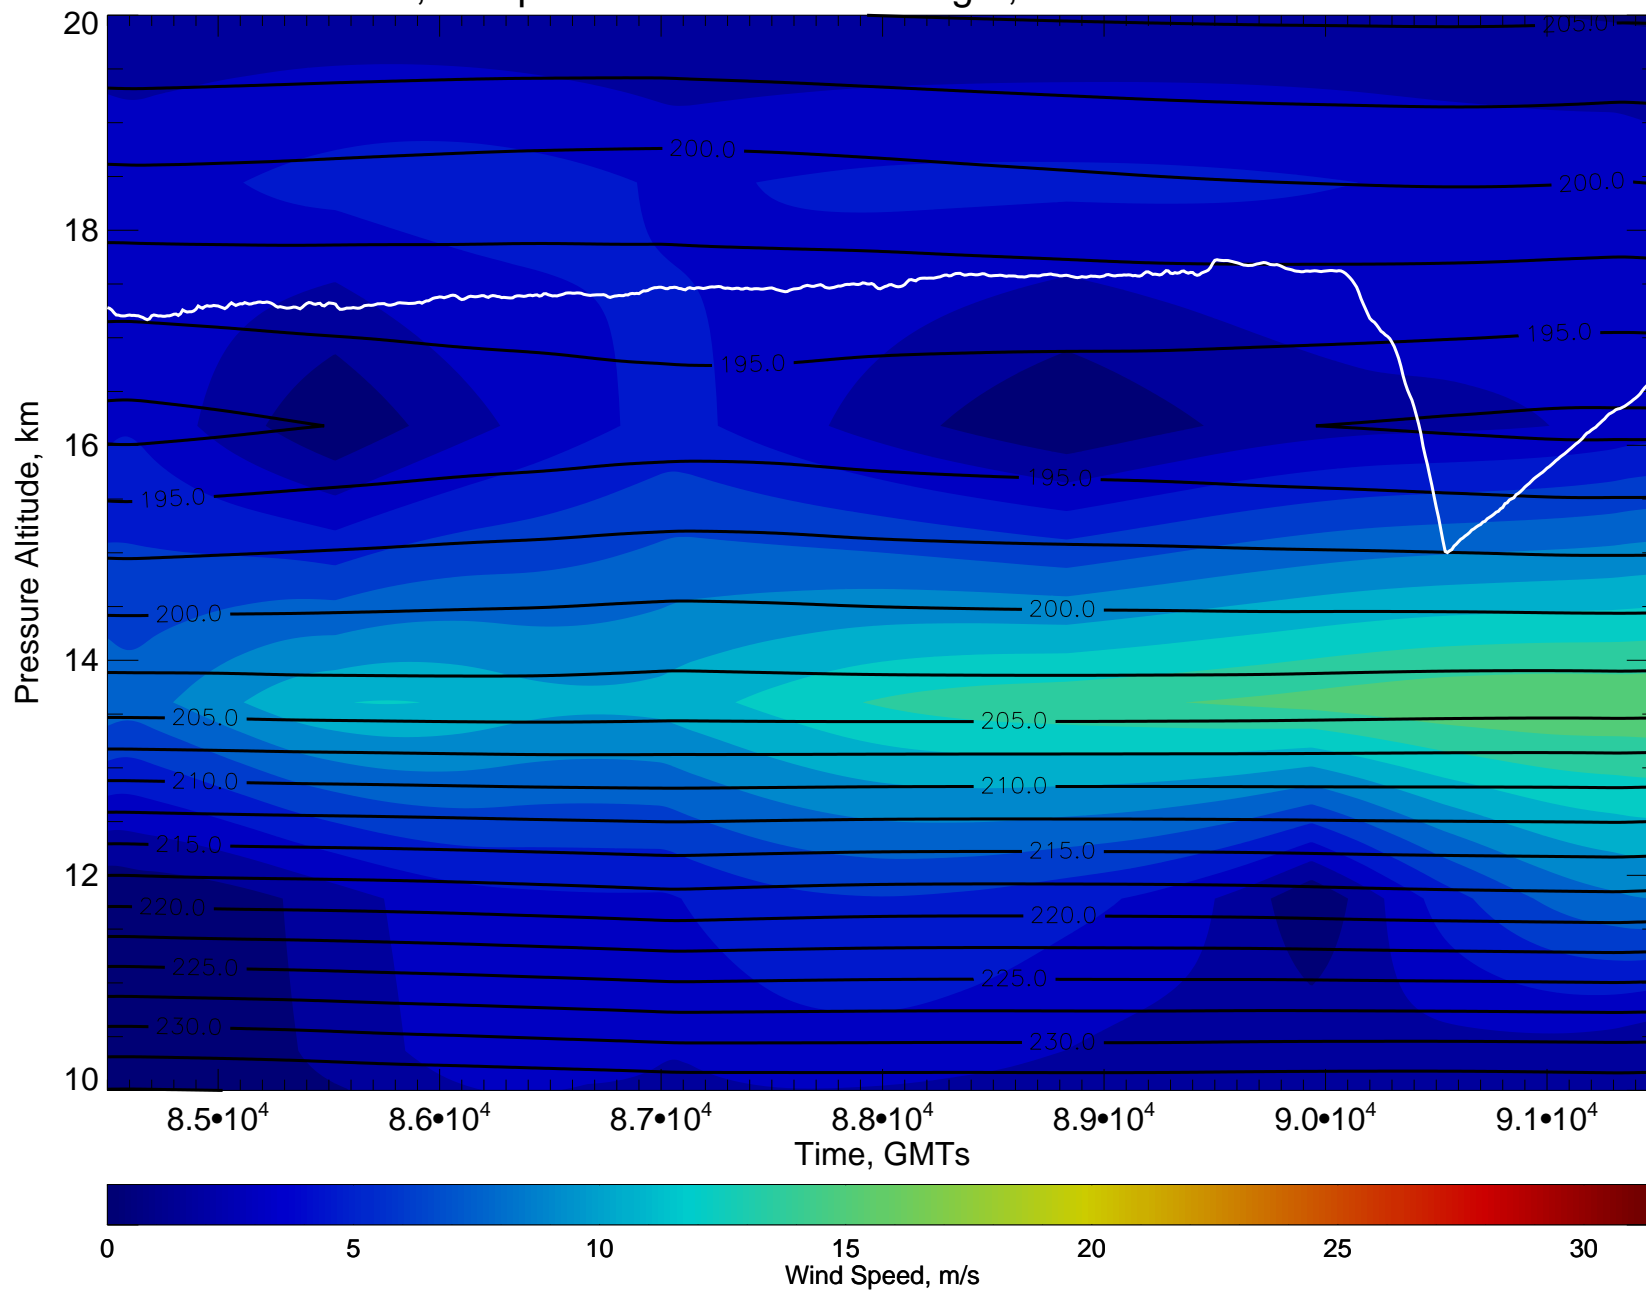

Color coded flight segments for 20111105

Wind, Temp X-sect for 20111105 flight, GMA anal at 11110518

Wind, Temp X-sect for 20111105 flight, GMA anal at 11110600

Wind, Temp X-sect for 20111105 flight, GMA anal at 11110600

Wind, Temp X-sect for 20111105 flight, GMA anal at 11110606