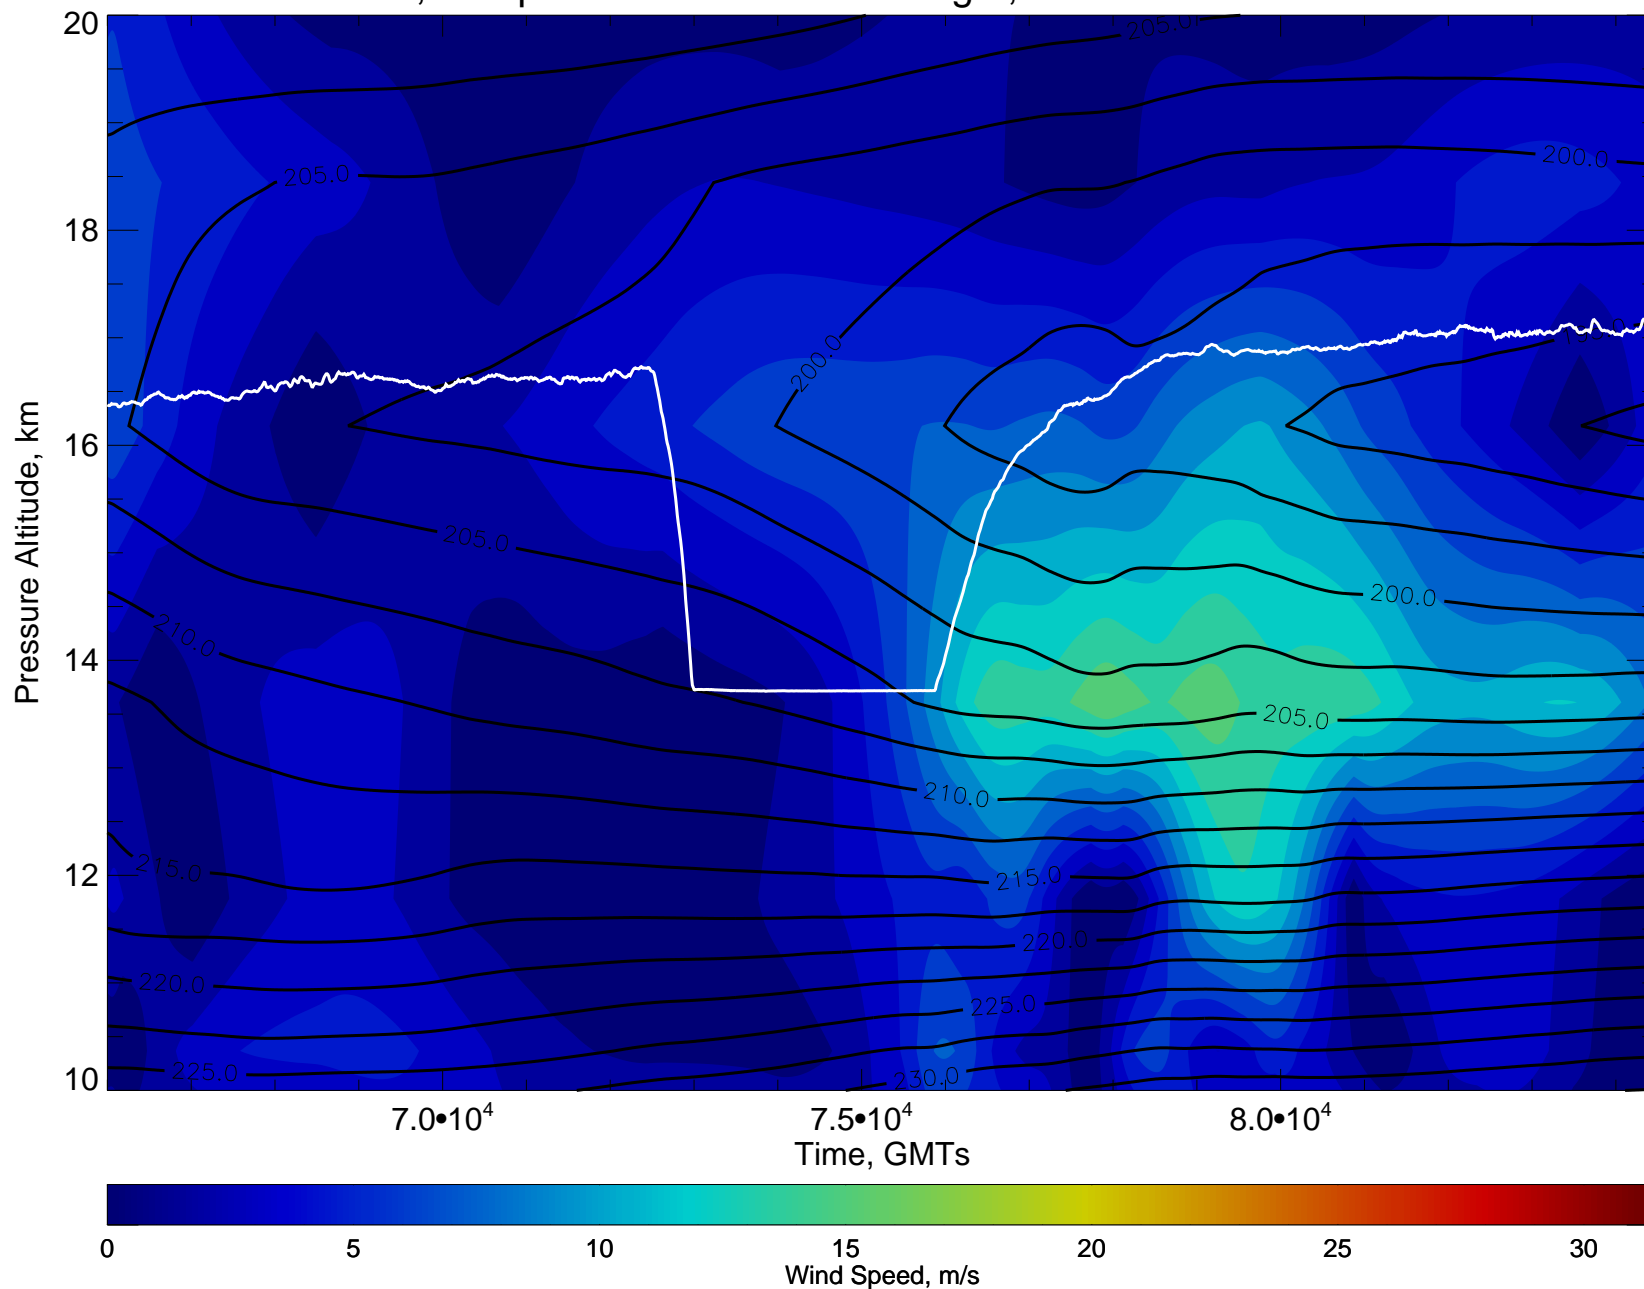

Color coded flight segments for 20111105

Wind, Temp X-sect for 20111105 flight, GMA anal at 11110518

Wind, Temp X-sect for 20111105 flight, GMA anal at 11110600

Wind, Temp X-sect for 20111105 flight, GMA anal at 11110600

Wind, Temp X-sect for 20111105 flight, GMA anal at 11110606