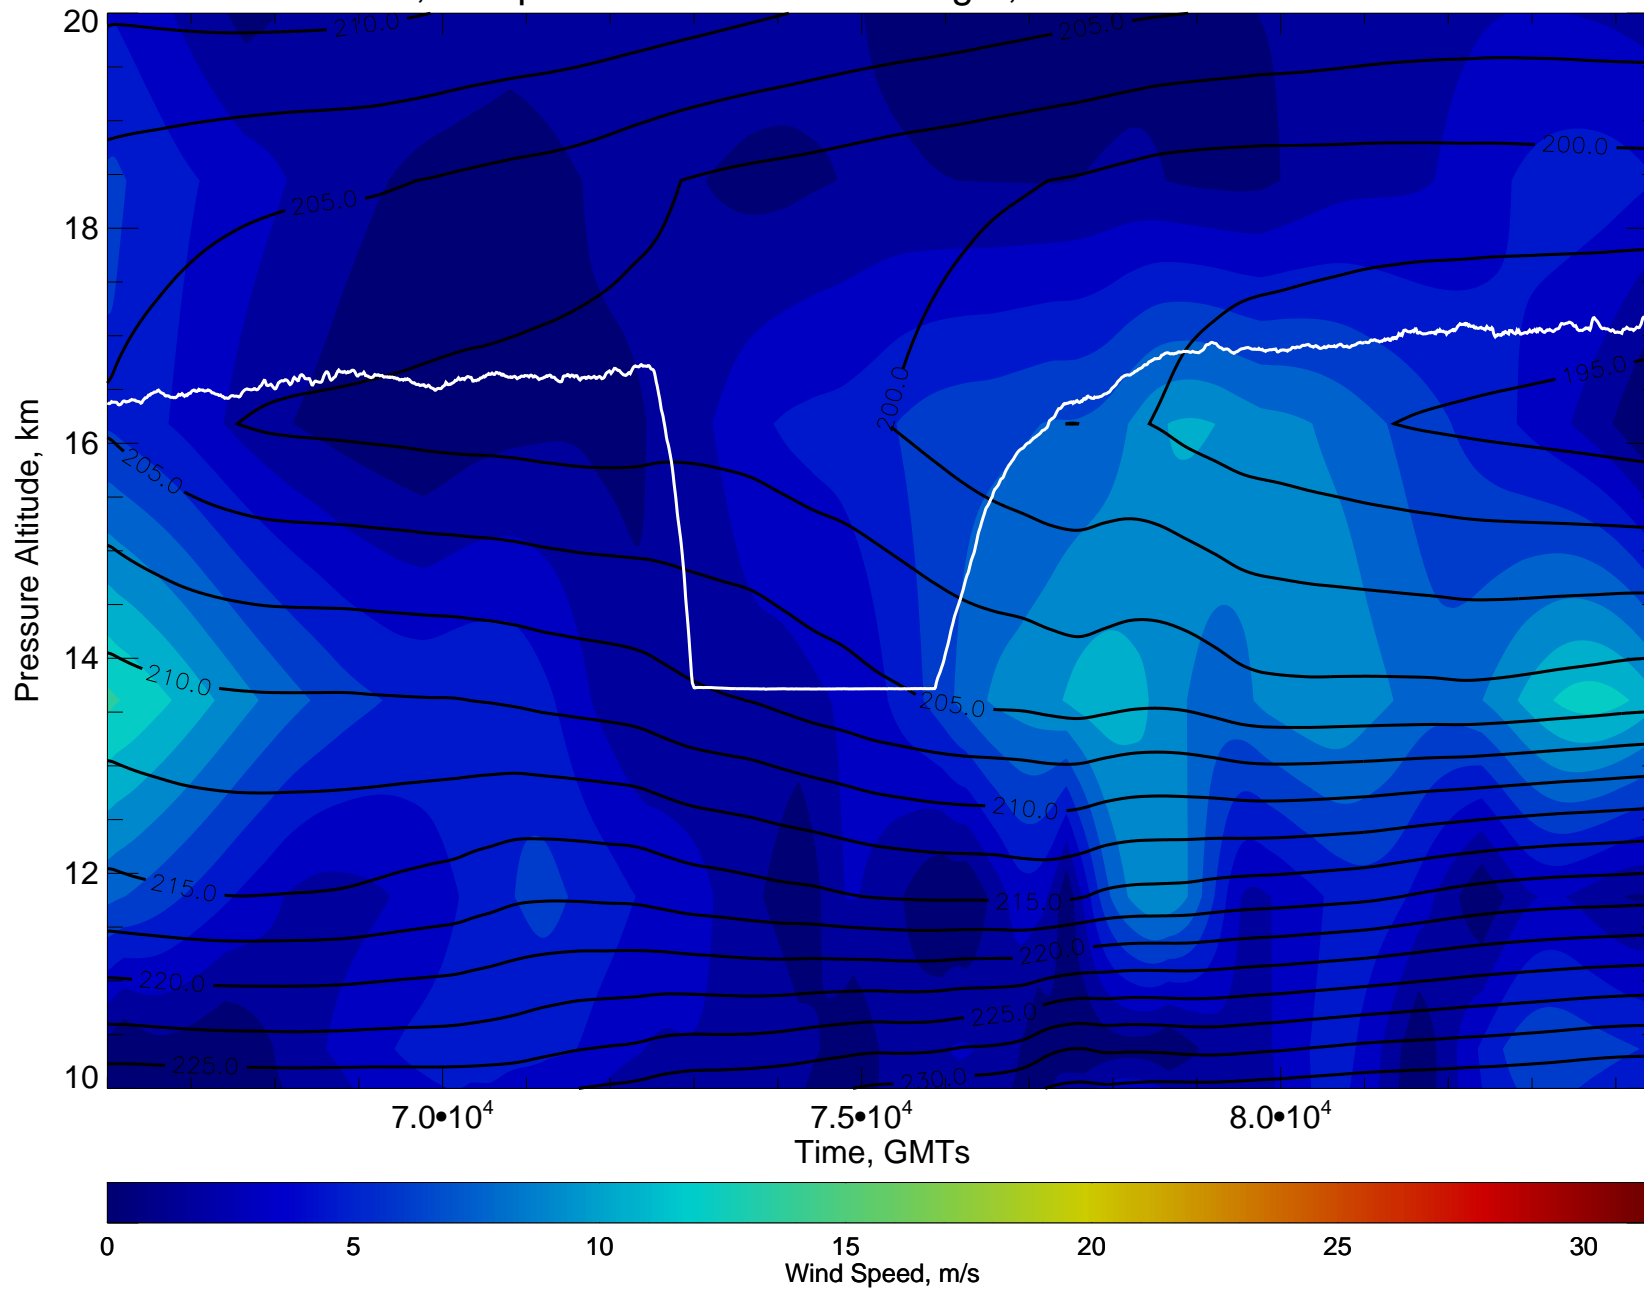

Color coded flight segments for 20111105

Wind, Temp X-sect for 20111105 flight, GMA anal at 11110518

Wind, Temp X-sect for 20111105 flight, GMA anal at 11110600

Wind, Temp X-sect for 20111105 flight, GMA anal at 11110600

Wind, Temp X-sect for 20111105 flight, GMA anal at 11110606