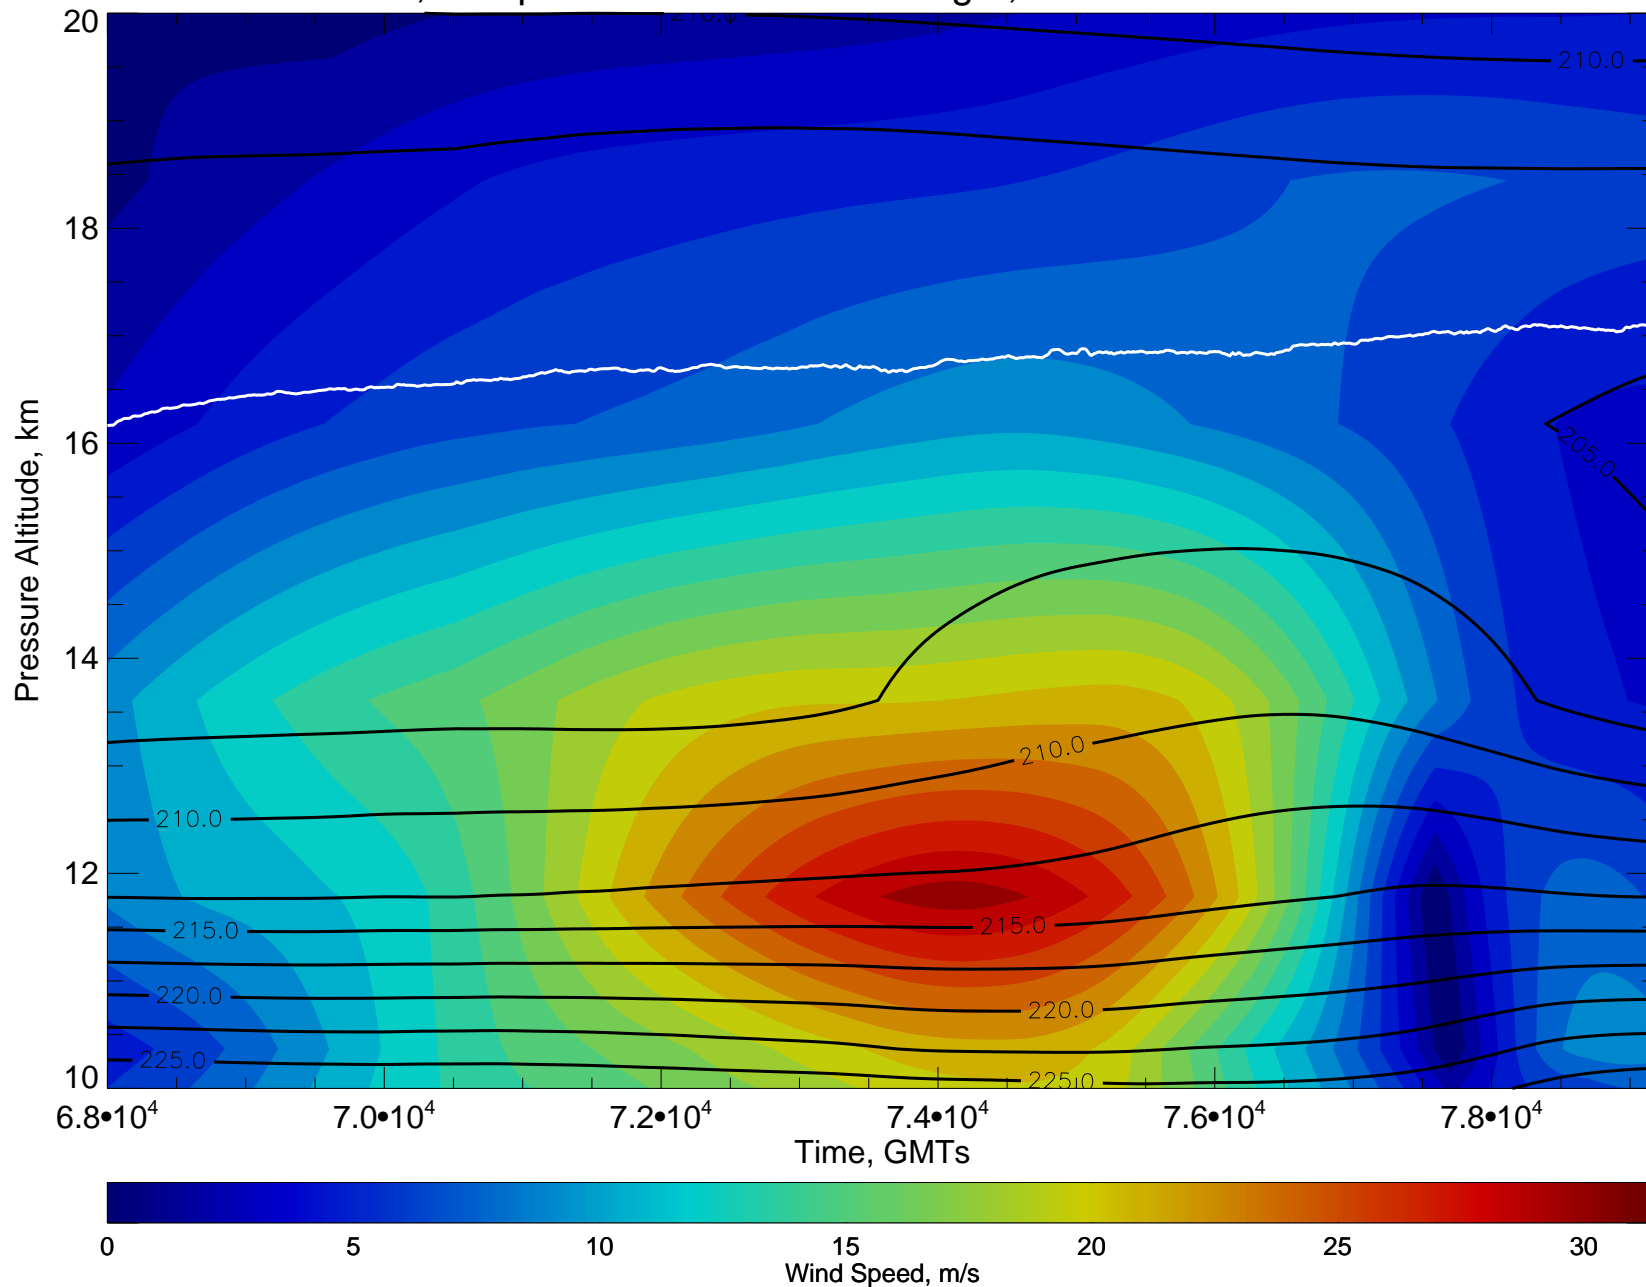

Color coded flight segments for 20111028

Wind, Temp X-sect for 20111028 flight, GMA anal at 11102818

Wind, Temp X-sect for 20111028 flight, GMA anal at 11102900

Wind, Temp X-sect for 20111028 flight, GMA anal at 11102900

Wind, Temp X-sect for 20111028 flight, GMA anal at 11102906

Wind, Temp X-sect for 20111028 flight, GMA anal at 11102906

Wind, Temp X-sect for 20111028 flight, GMA anal at 11102912