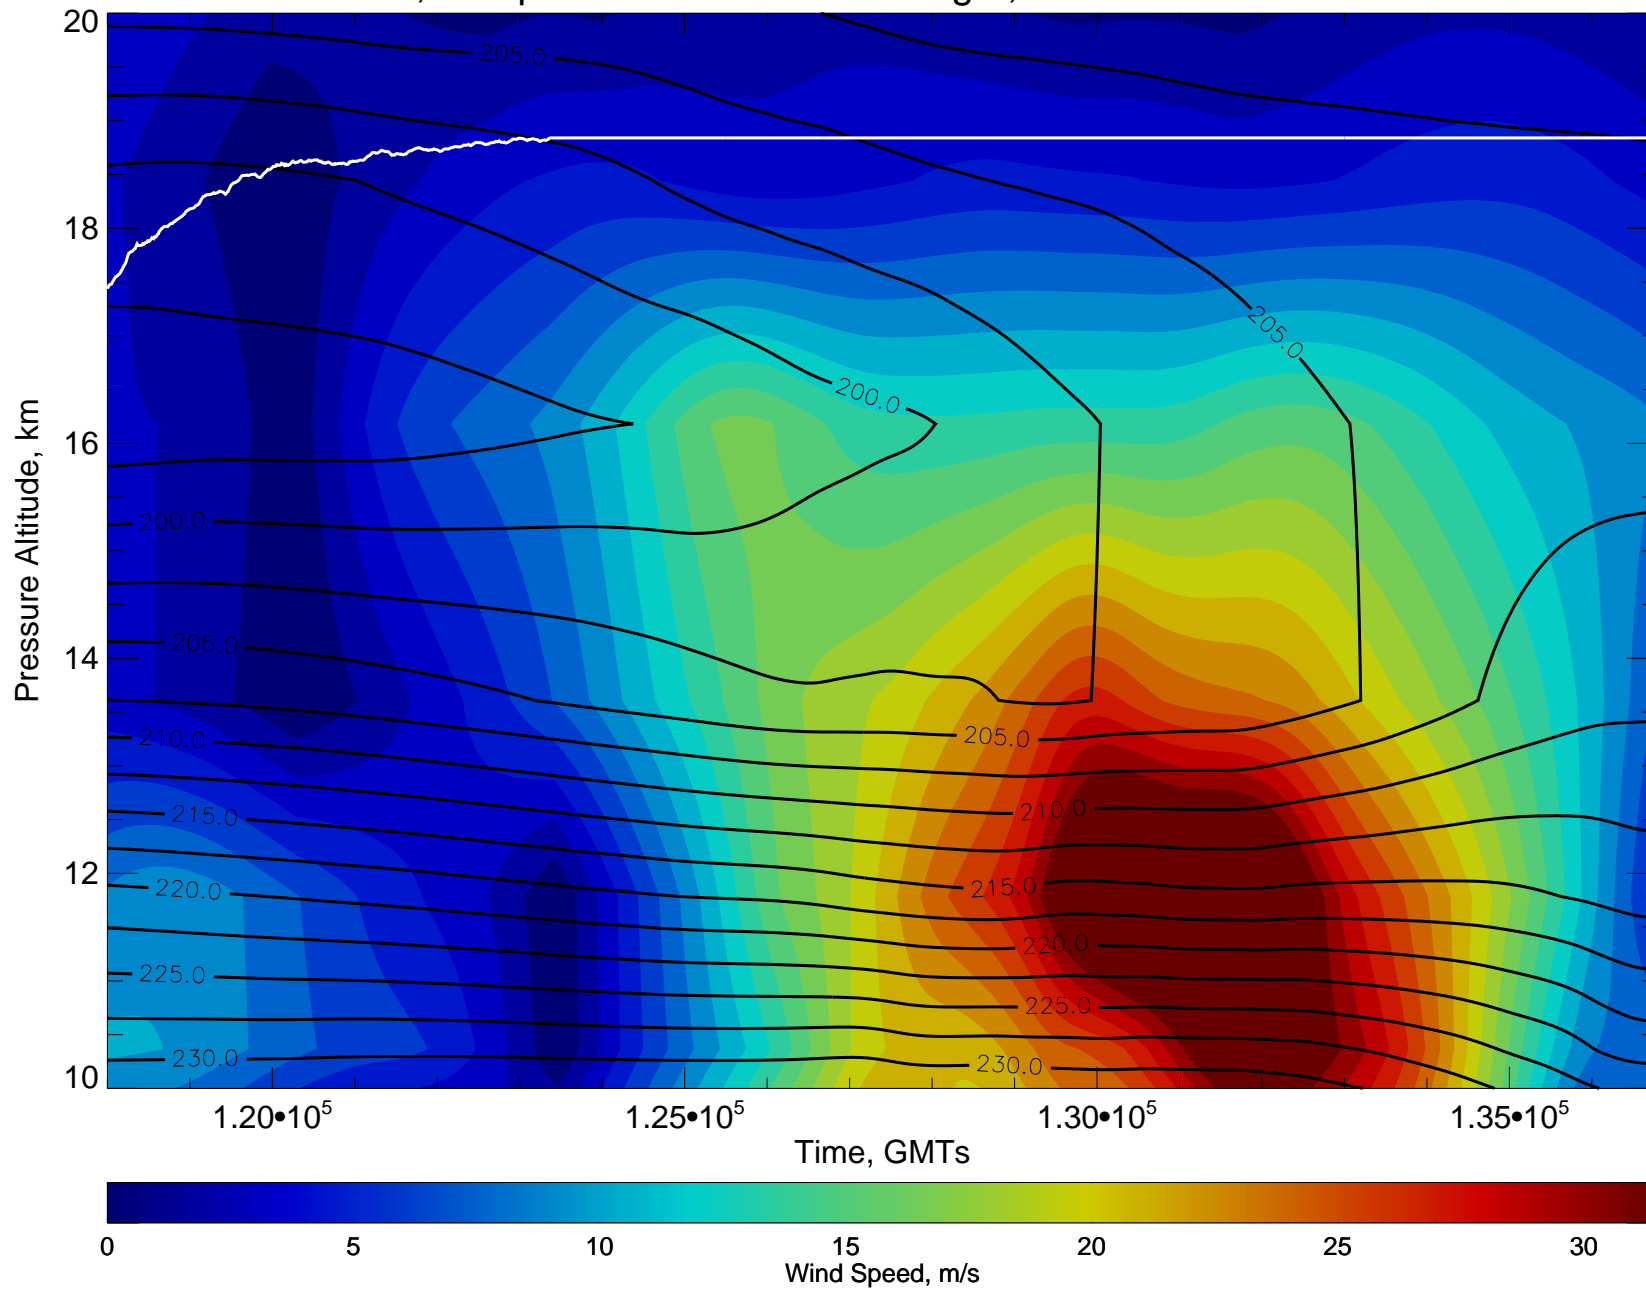

Color coded flight segments for 20111028

Wind, Temp X-sect for 20111028 flight, GMA anal at 11102818

Wind, Temp X-sect for 20111028 flight, GMA anal at 11102900

Wind, Temp X-sect for 20111028 flight, GMA anal at 11102900

Wind, Temp X-sect for 20111028 flight, GMA anal at 11102906

Wind, Temp X-sect for 20111028 flight, GMA anal at 11102906

Wind, Temp X-sect for 20111028 flight, GMA anal at 11102912