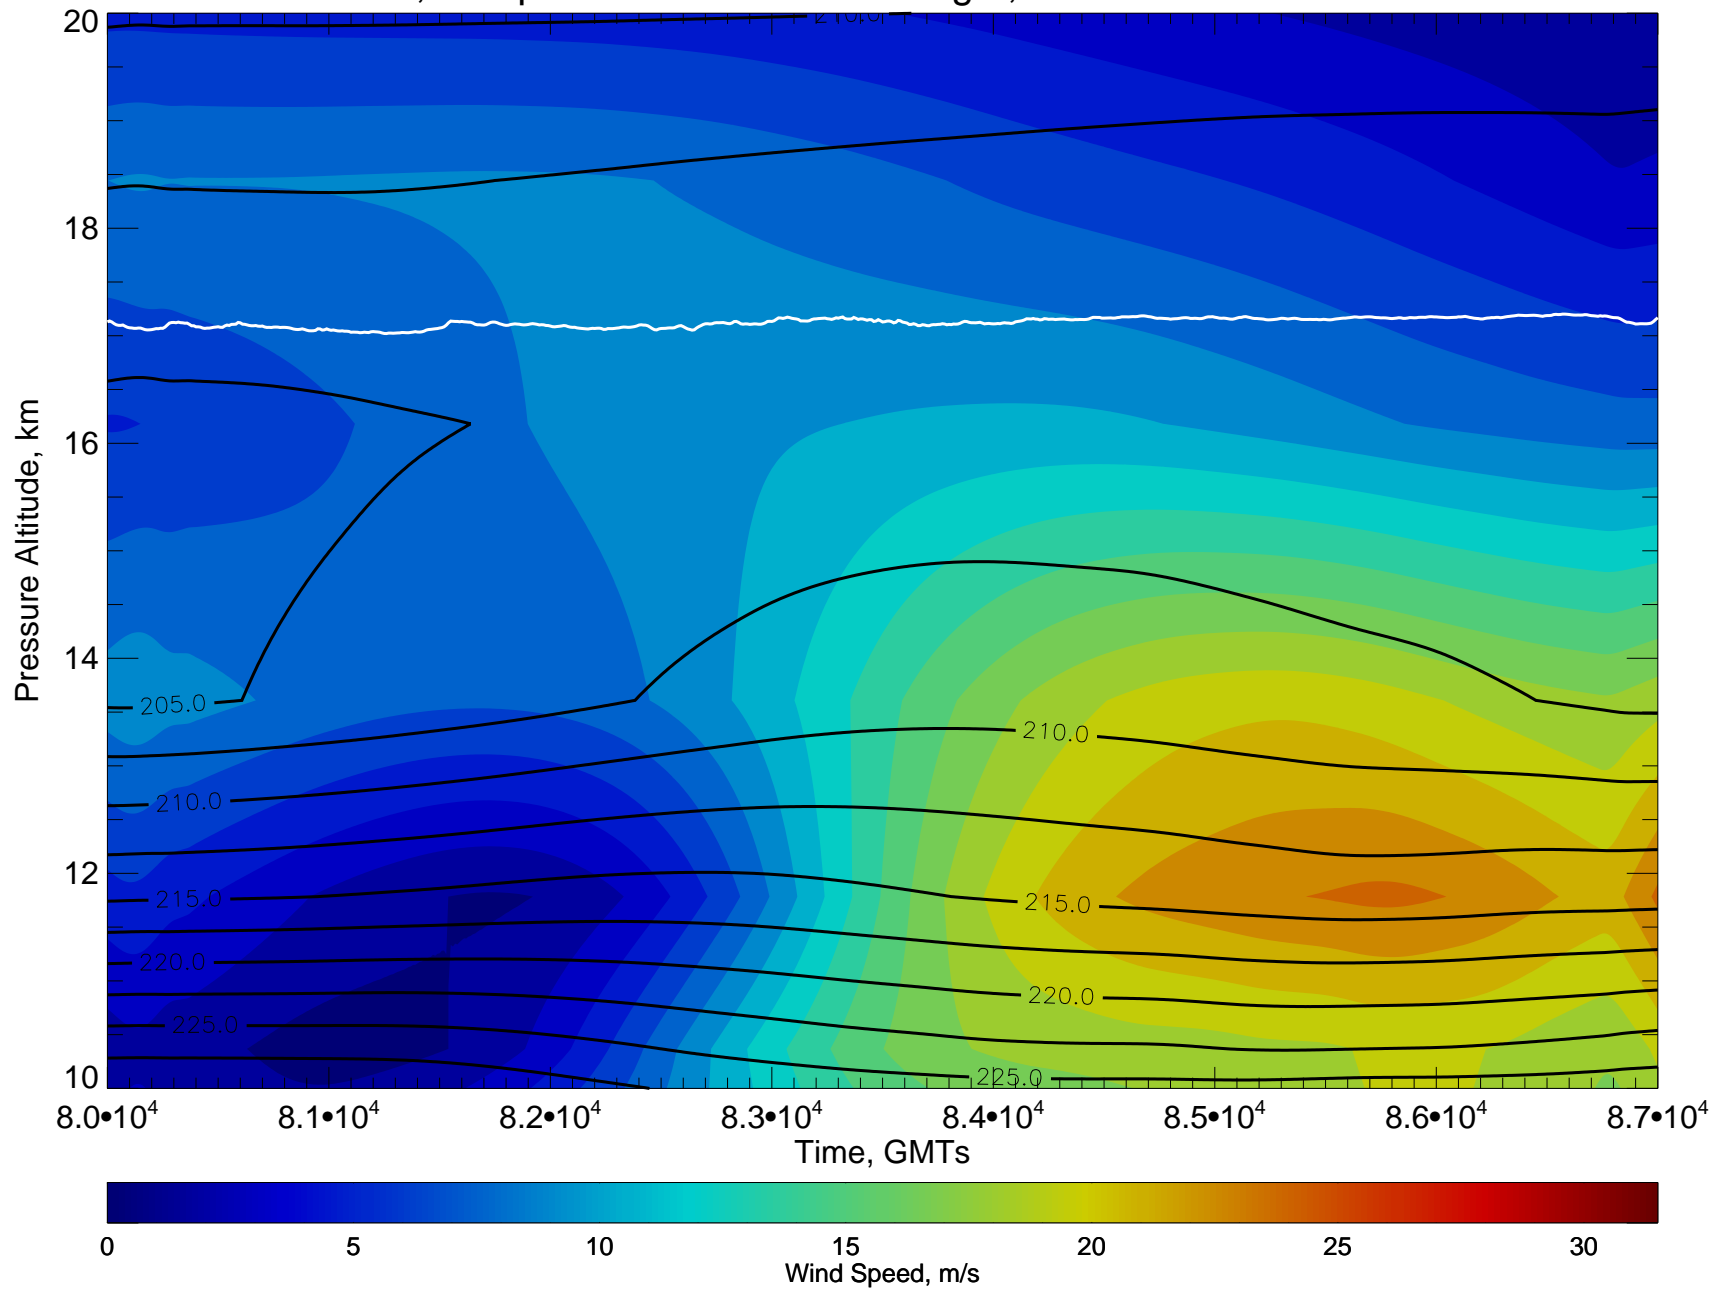

Color coded flight segments for 20111028

Wind, Temp X-sect for 20111028 flight, GMA anal at 11102818

Wind, Temp X-sect for 20111028 flight, GMA anal at 11102900

Wind, Temp X-sect for 20111028 flight, GMA anal at 11102900

Wind, Temp X-sect for 20111028 flight, GMA anal at 11102906

Wind, Temp X-sect for 20111028 flight, GMA anal at 11102906

Wind, Temp X-sect for 20111028 flight, GMA anal at 11102912