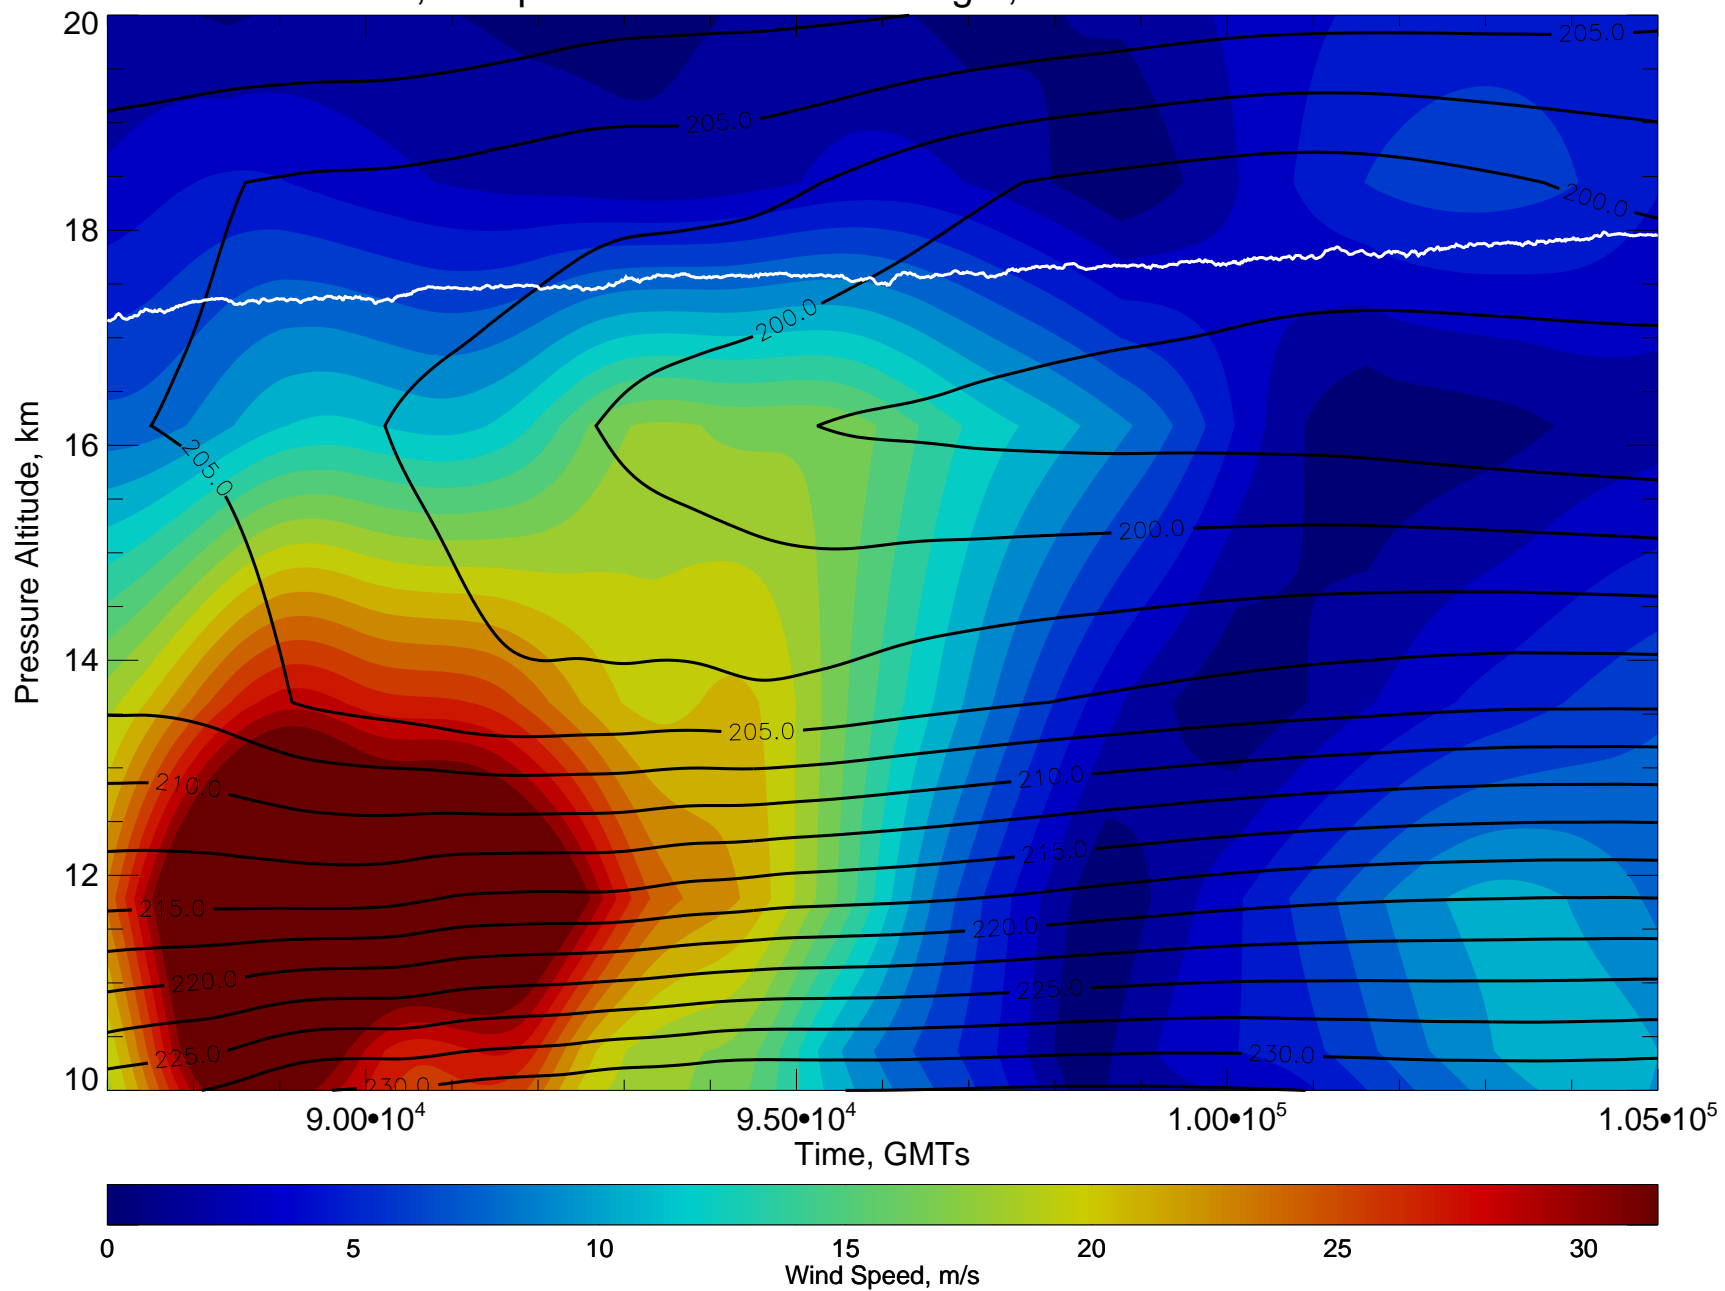

Color coded flight segments for 20111028

Wind, Temp X-sect for 20111028 flight, GMA anal at 11102818

Wind, Temp X-sect for 20111028 flight, GMA anal at 11102900

Wind, Temp X-sect for 20111028 flight, GMA anal at 11102900

Wind, Temp X-sect for 20111028 flight, GMA anal at 11102906

Wind, Temp X-sect for 20111028 flight, GMA anal at 11102906

Wind, Temp X-sect for 20111028 flight, GMA anal at 11102912