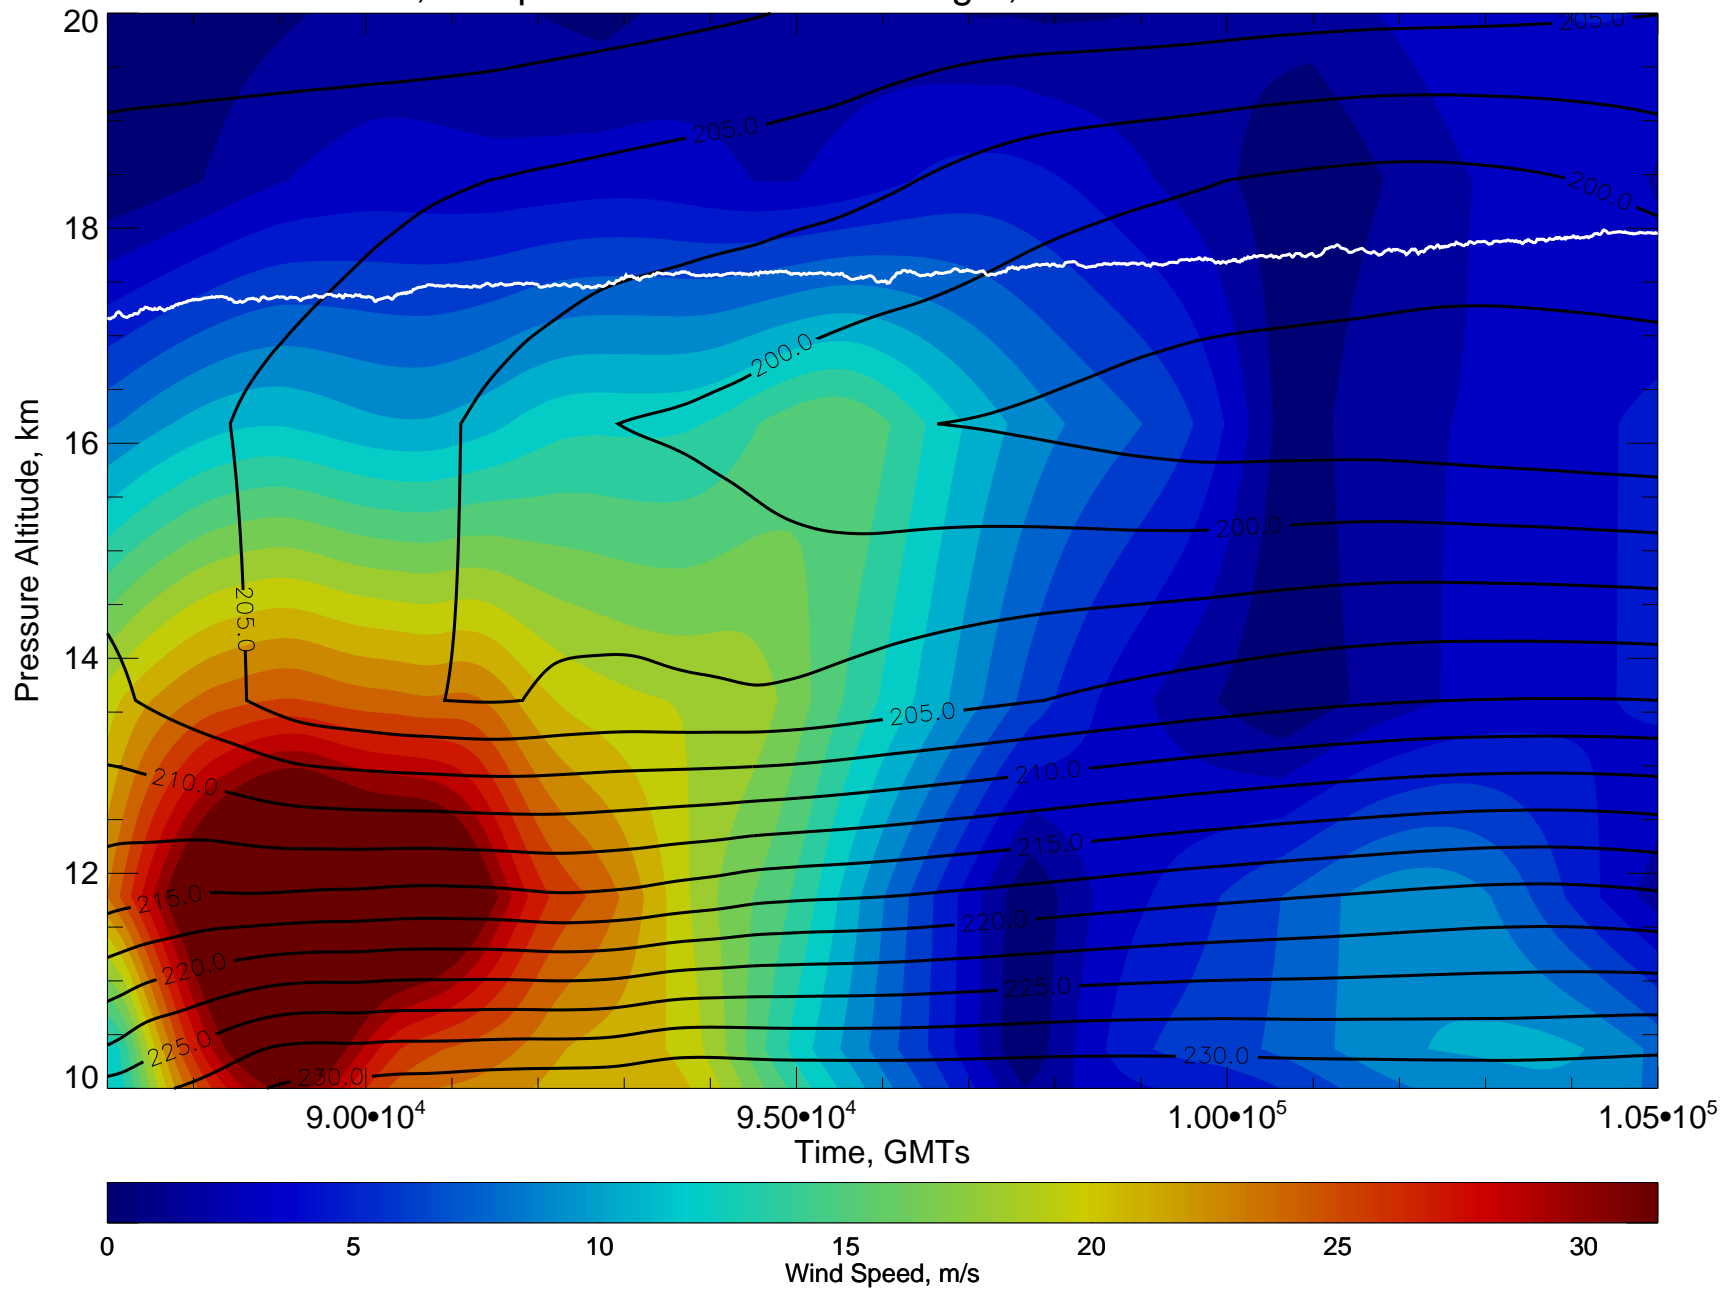

Color coded flight segments for 20111028

Wind, Temp X-sect for 20111028 flight, GMA anal at 11102818

Wind, Temp X-sect for 20111028 flight, GMA anal at 11102900

Wind, Temp X-sect for 20111028 flight, GMA anal at 11102900

Wind, Temp X-sect for 20111028 flight, GMA anal at 11102906

Wind, Temp X-sect for 20111028 flight, GMA anal at 11102906

Wind, Temp X-sect for 20111028 flight, GMA anal at 11102912